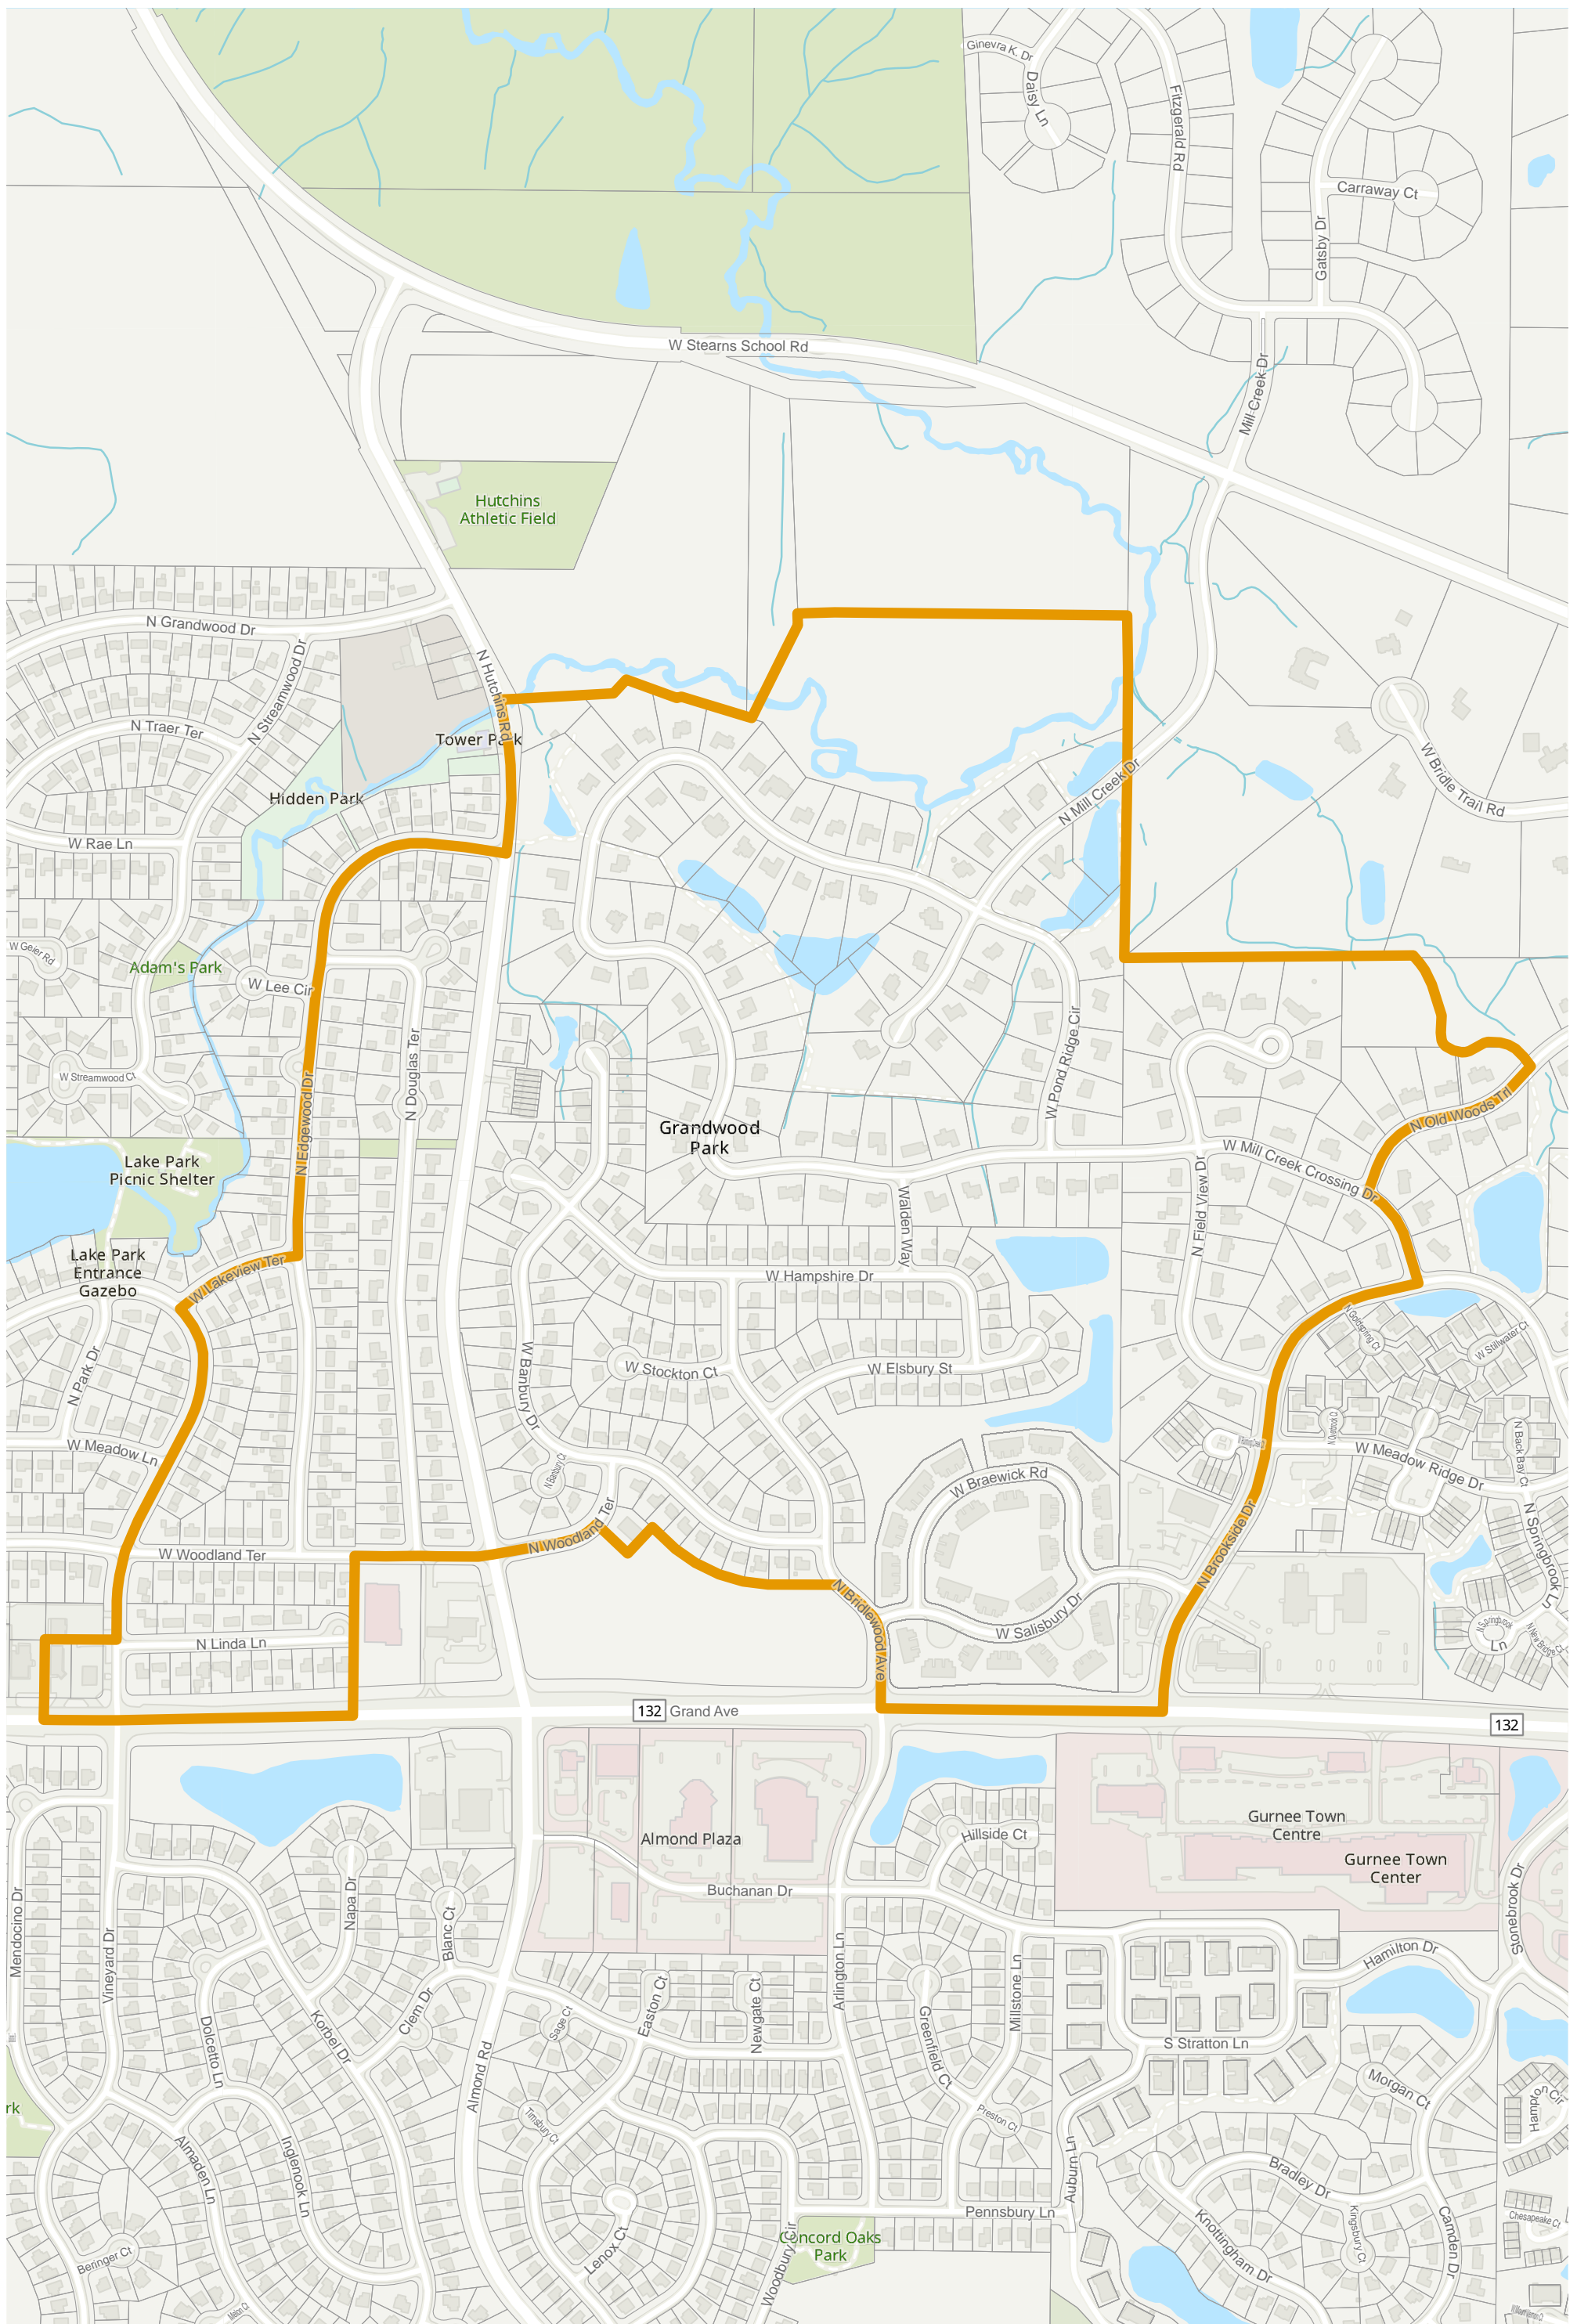

Lake County 2022 Election Precinct Warren 302

2022 Election Precincts

Tax Parcels