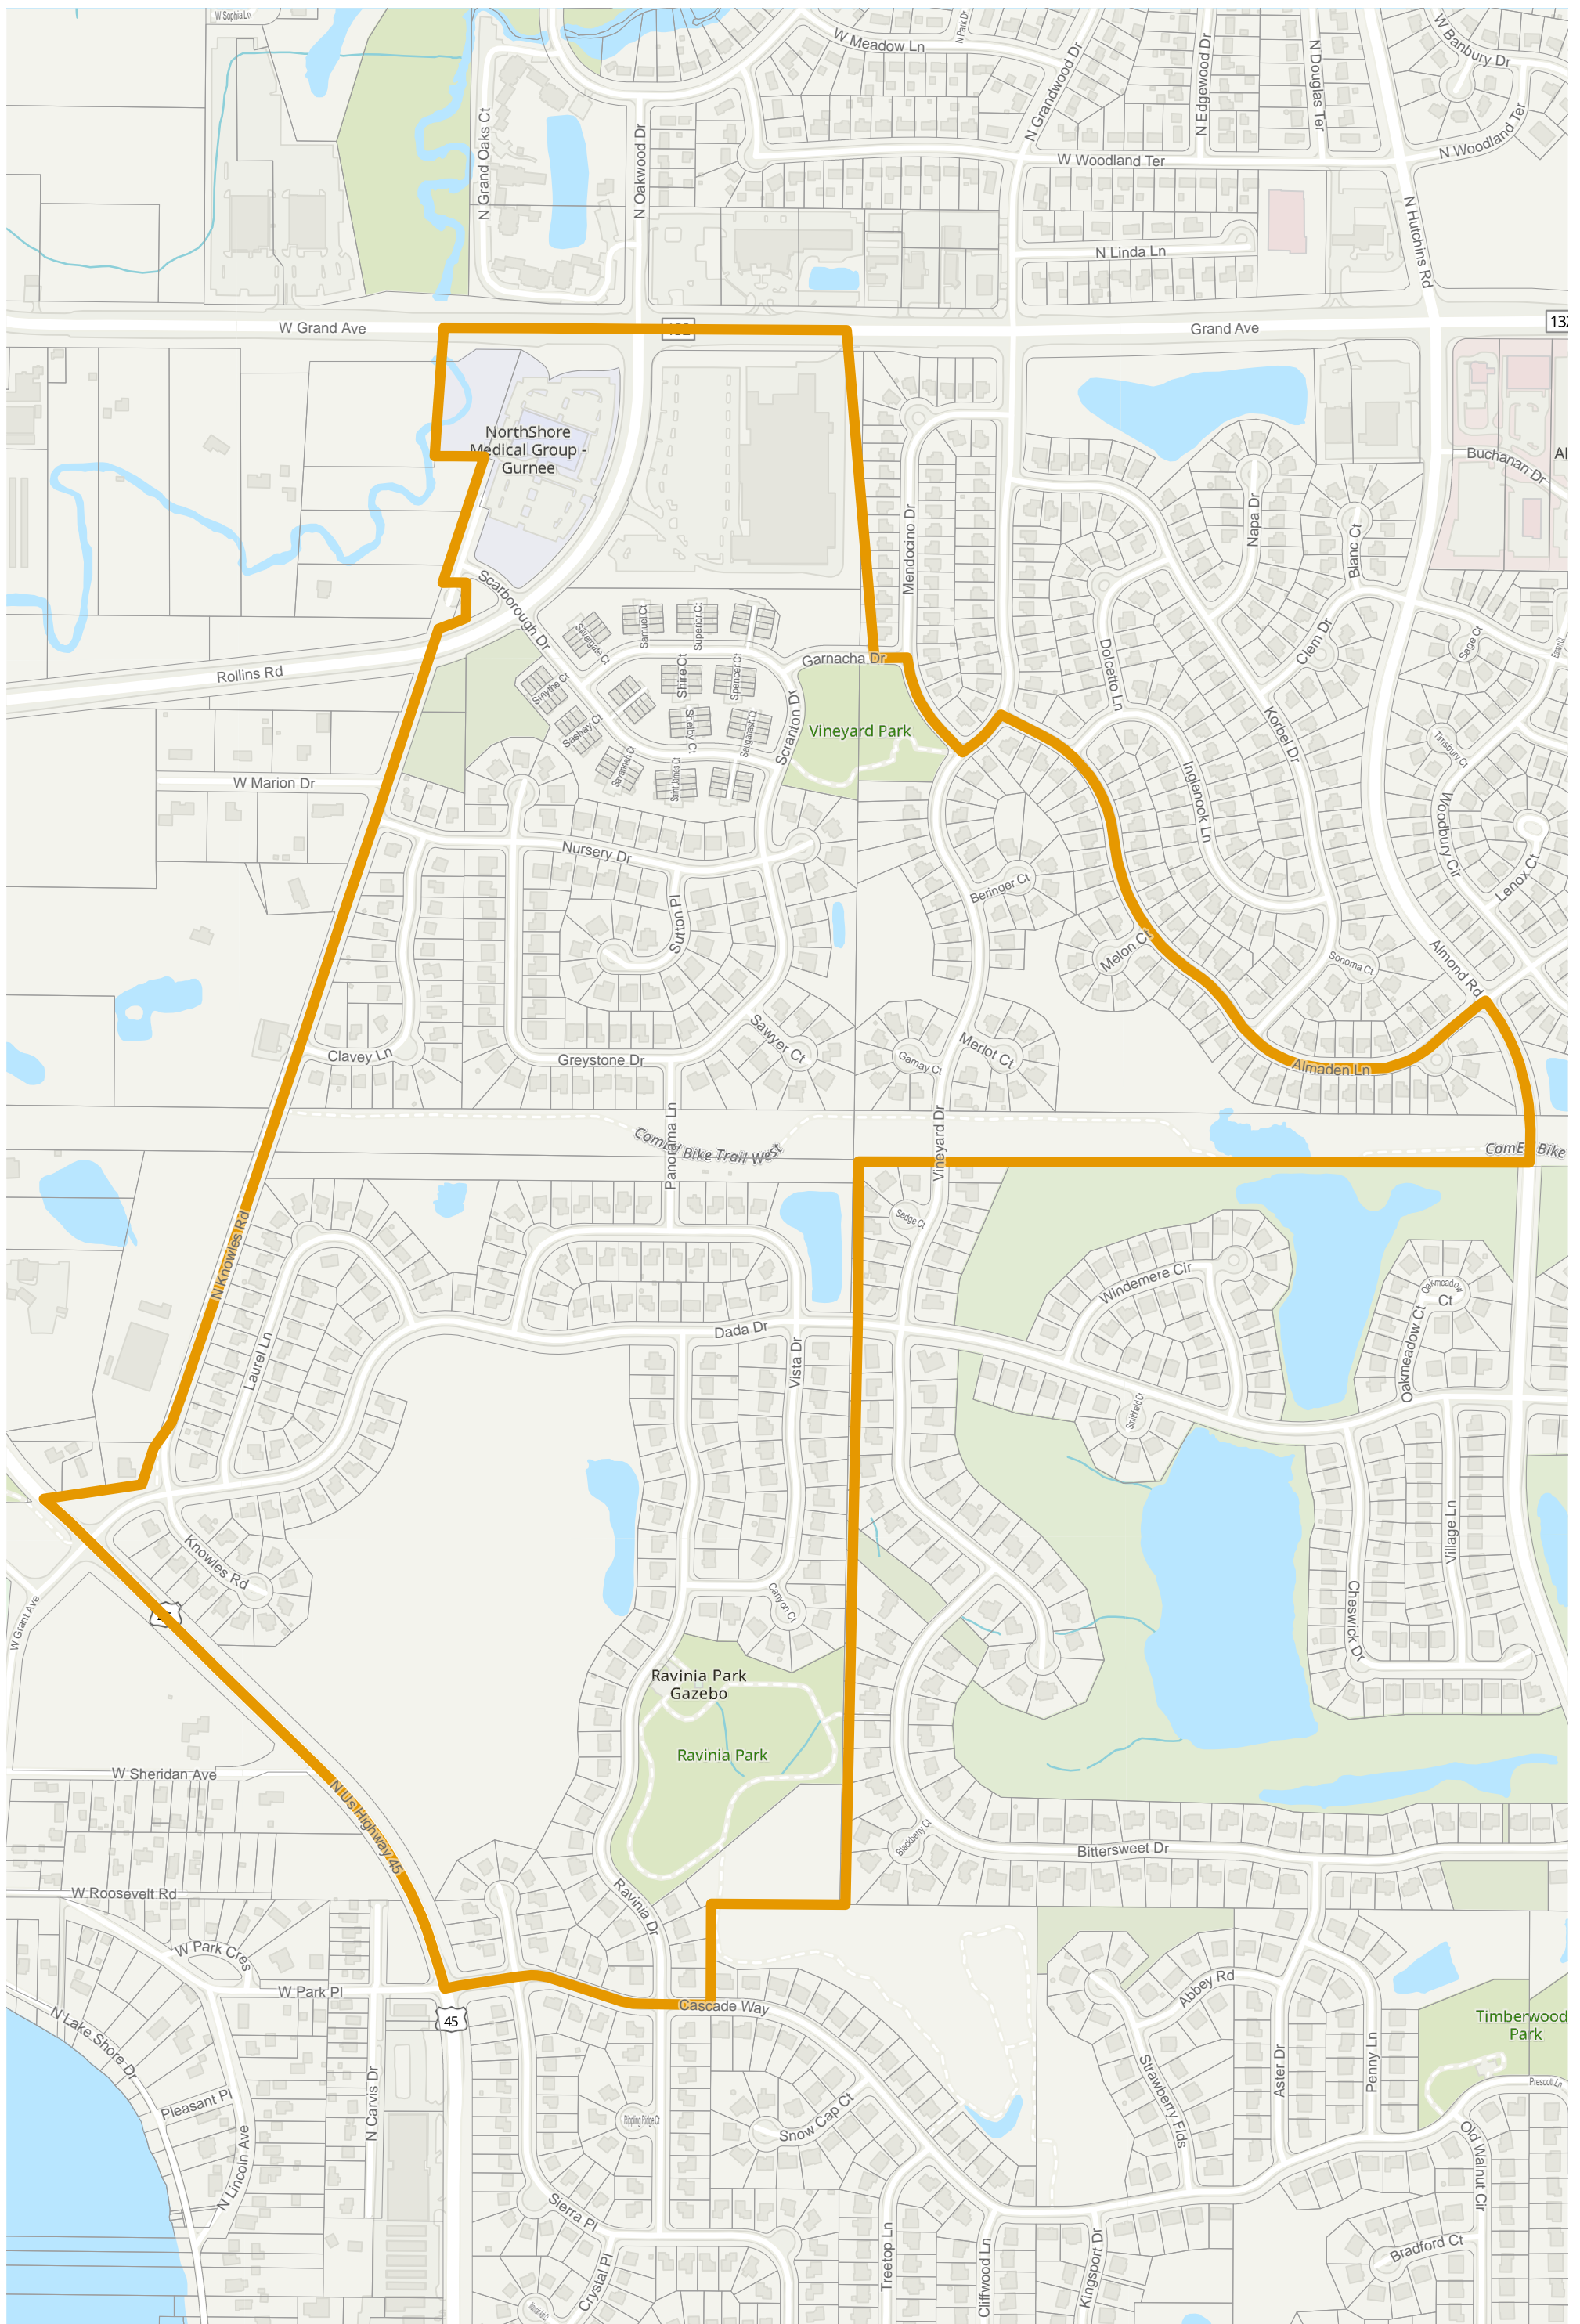

Lake County 2022 Election Precinct Warren 309

2022 Election Precincts
Tax Parcels