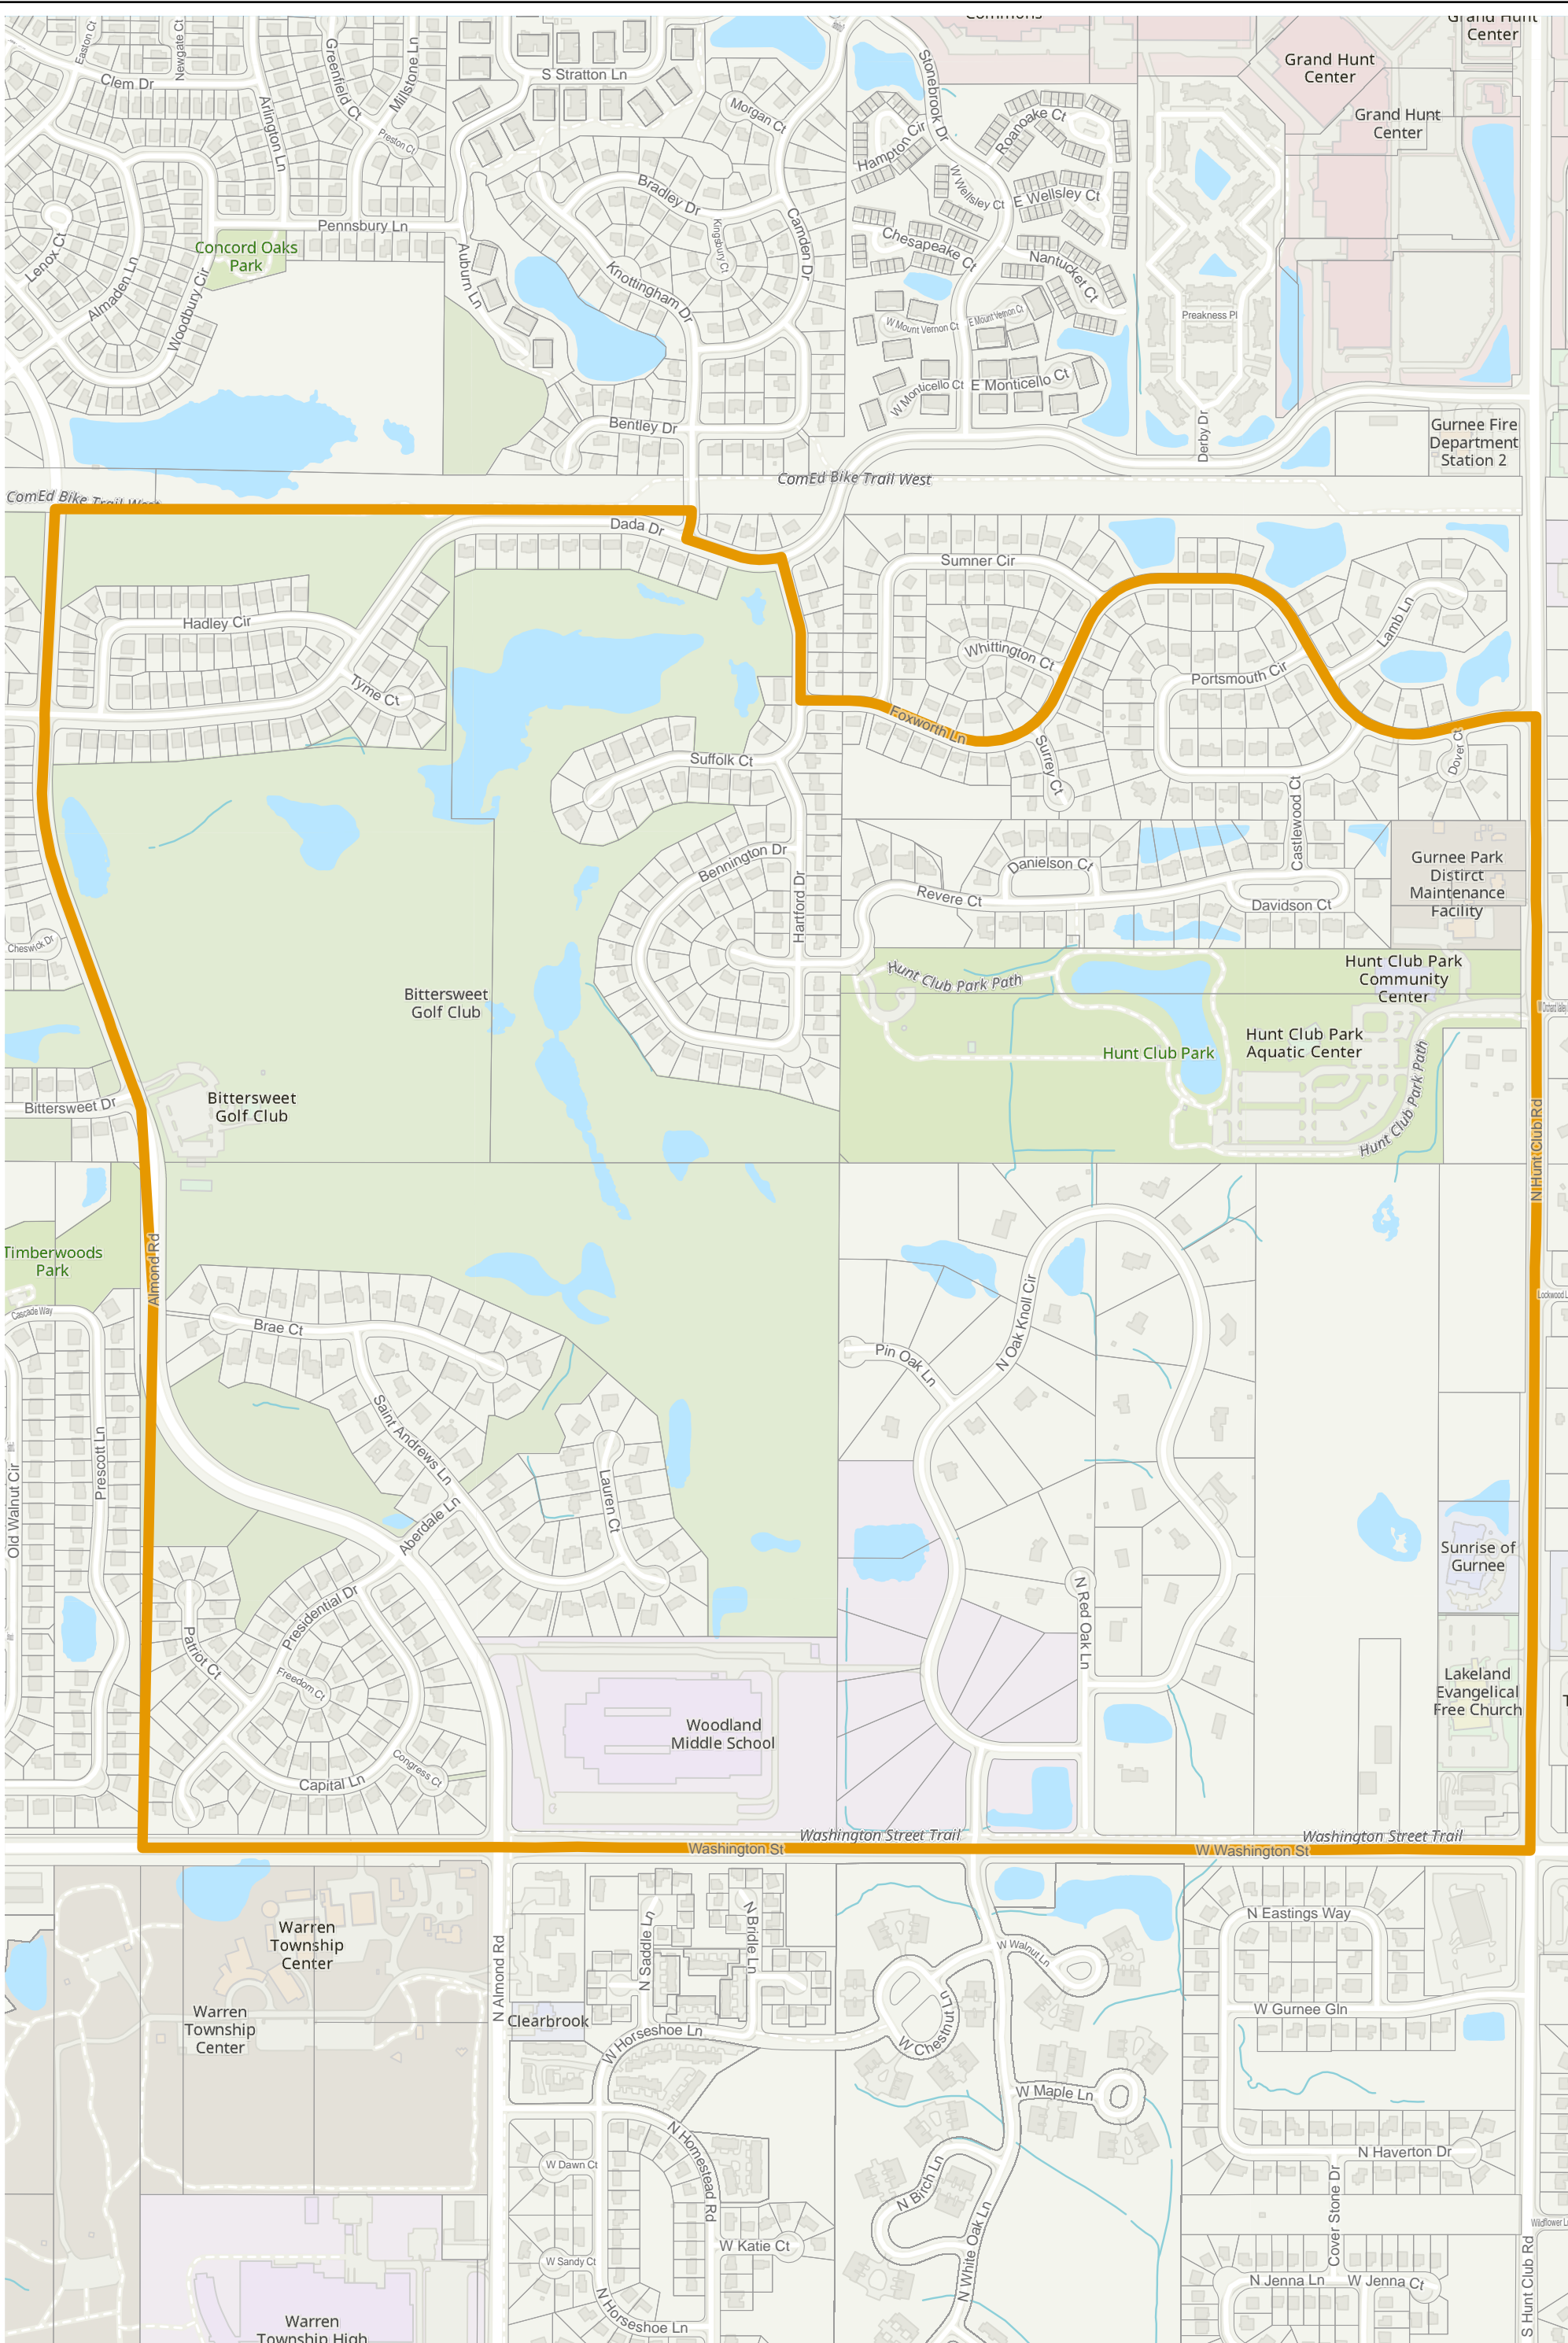

# Lake County 2022 Election Precinct Warren 315

2022 Election Precincts  
 Tax Parcels