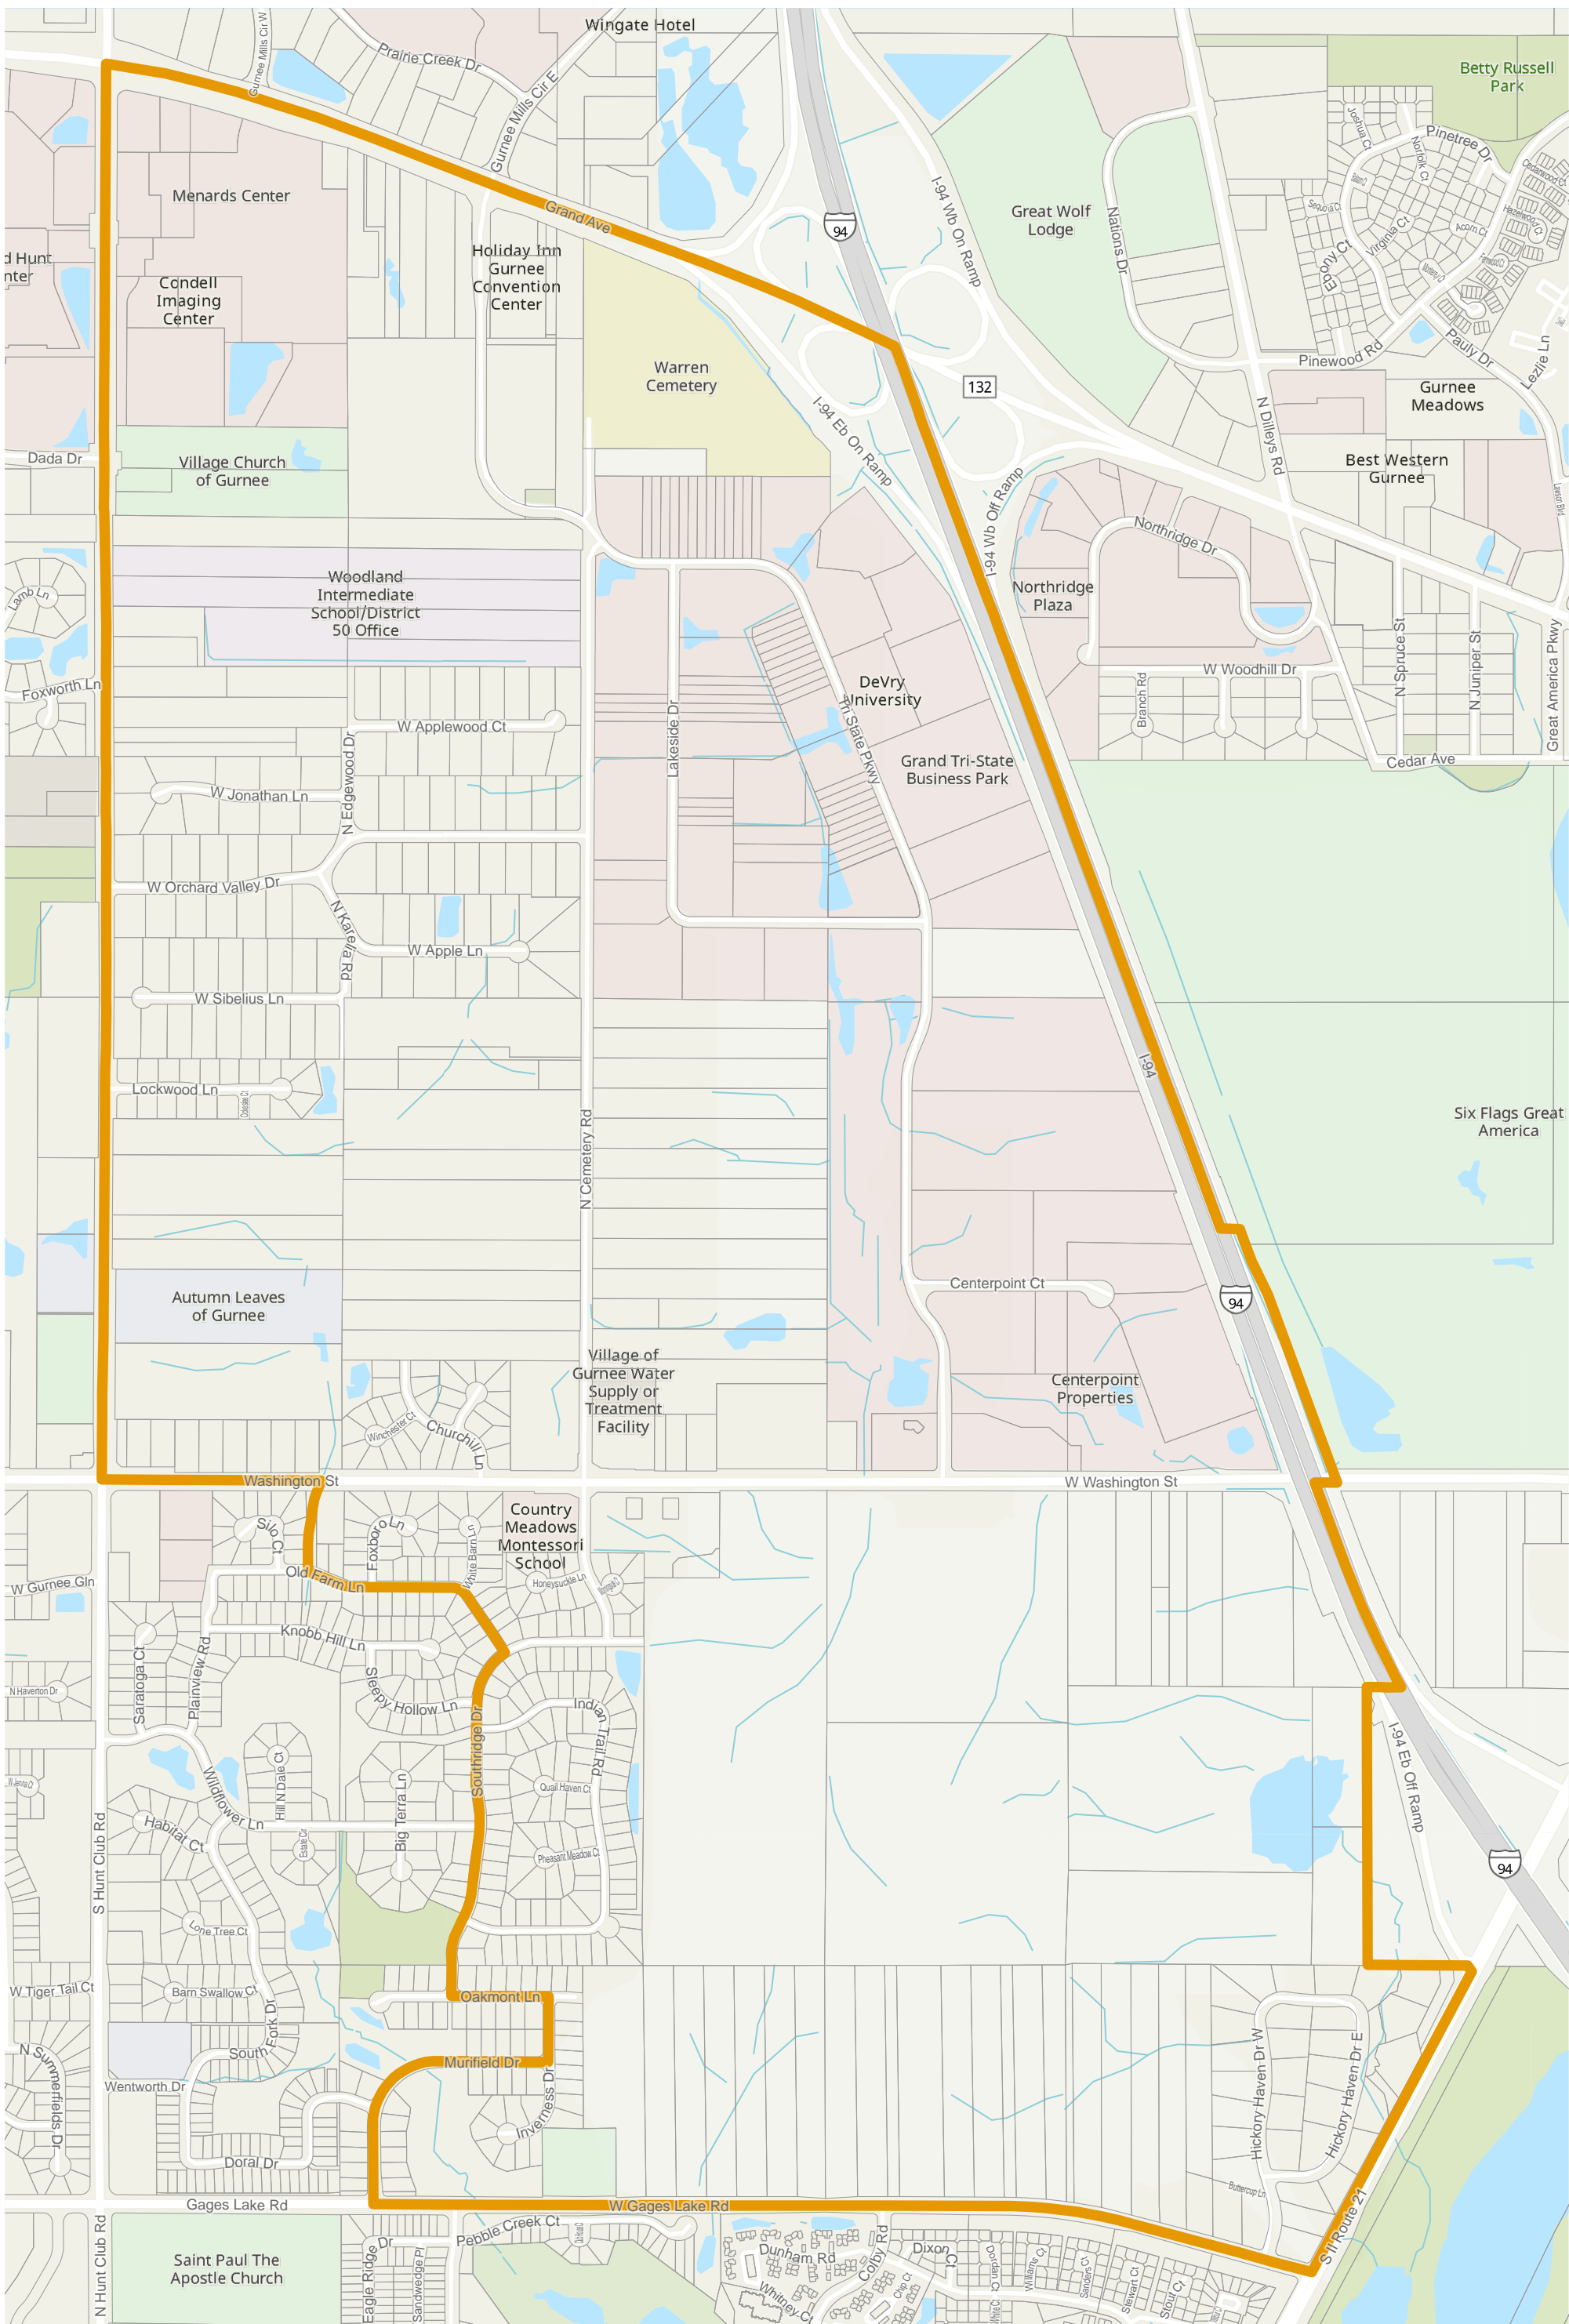

Lake County 2022 Election Precinct Warren 316

2022 Election Precincts
Tax Parcels