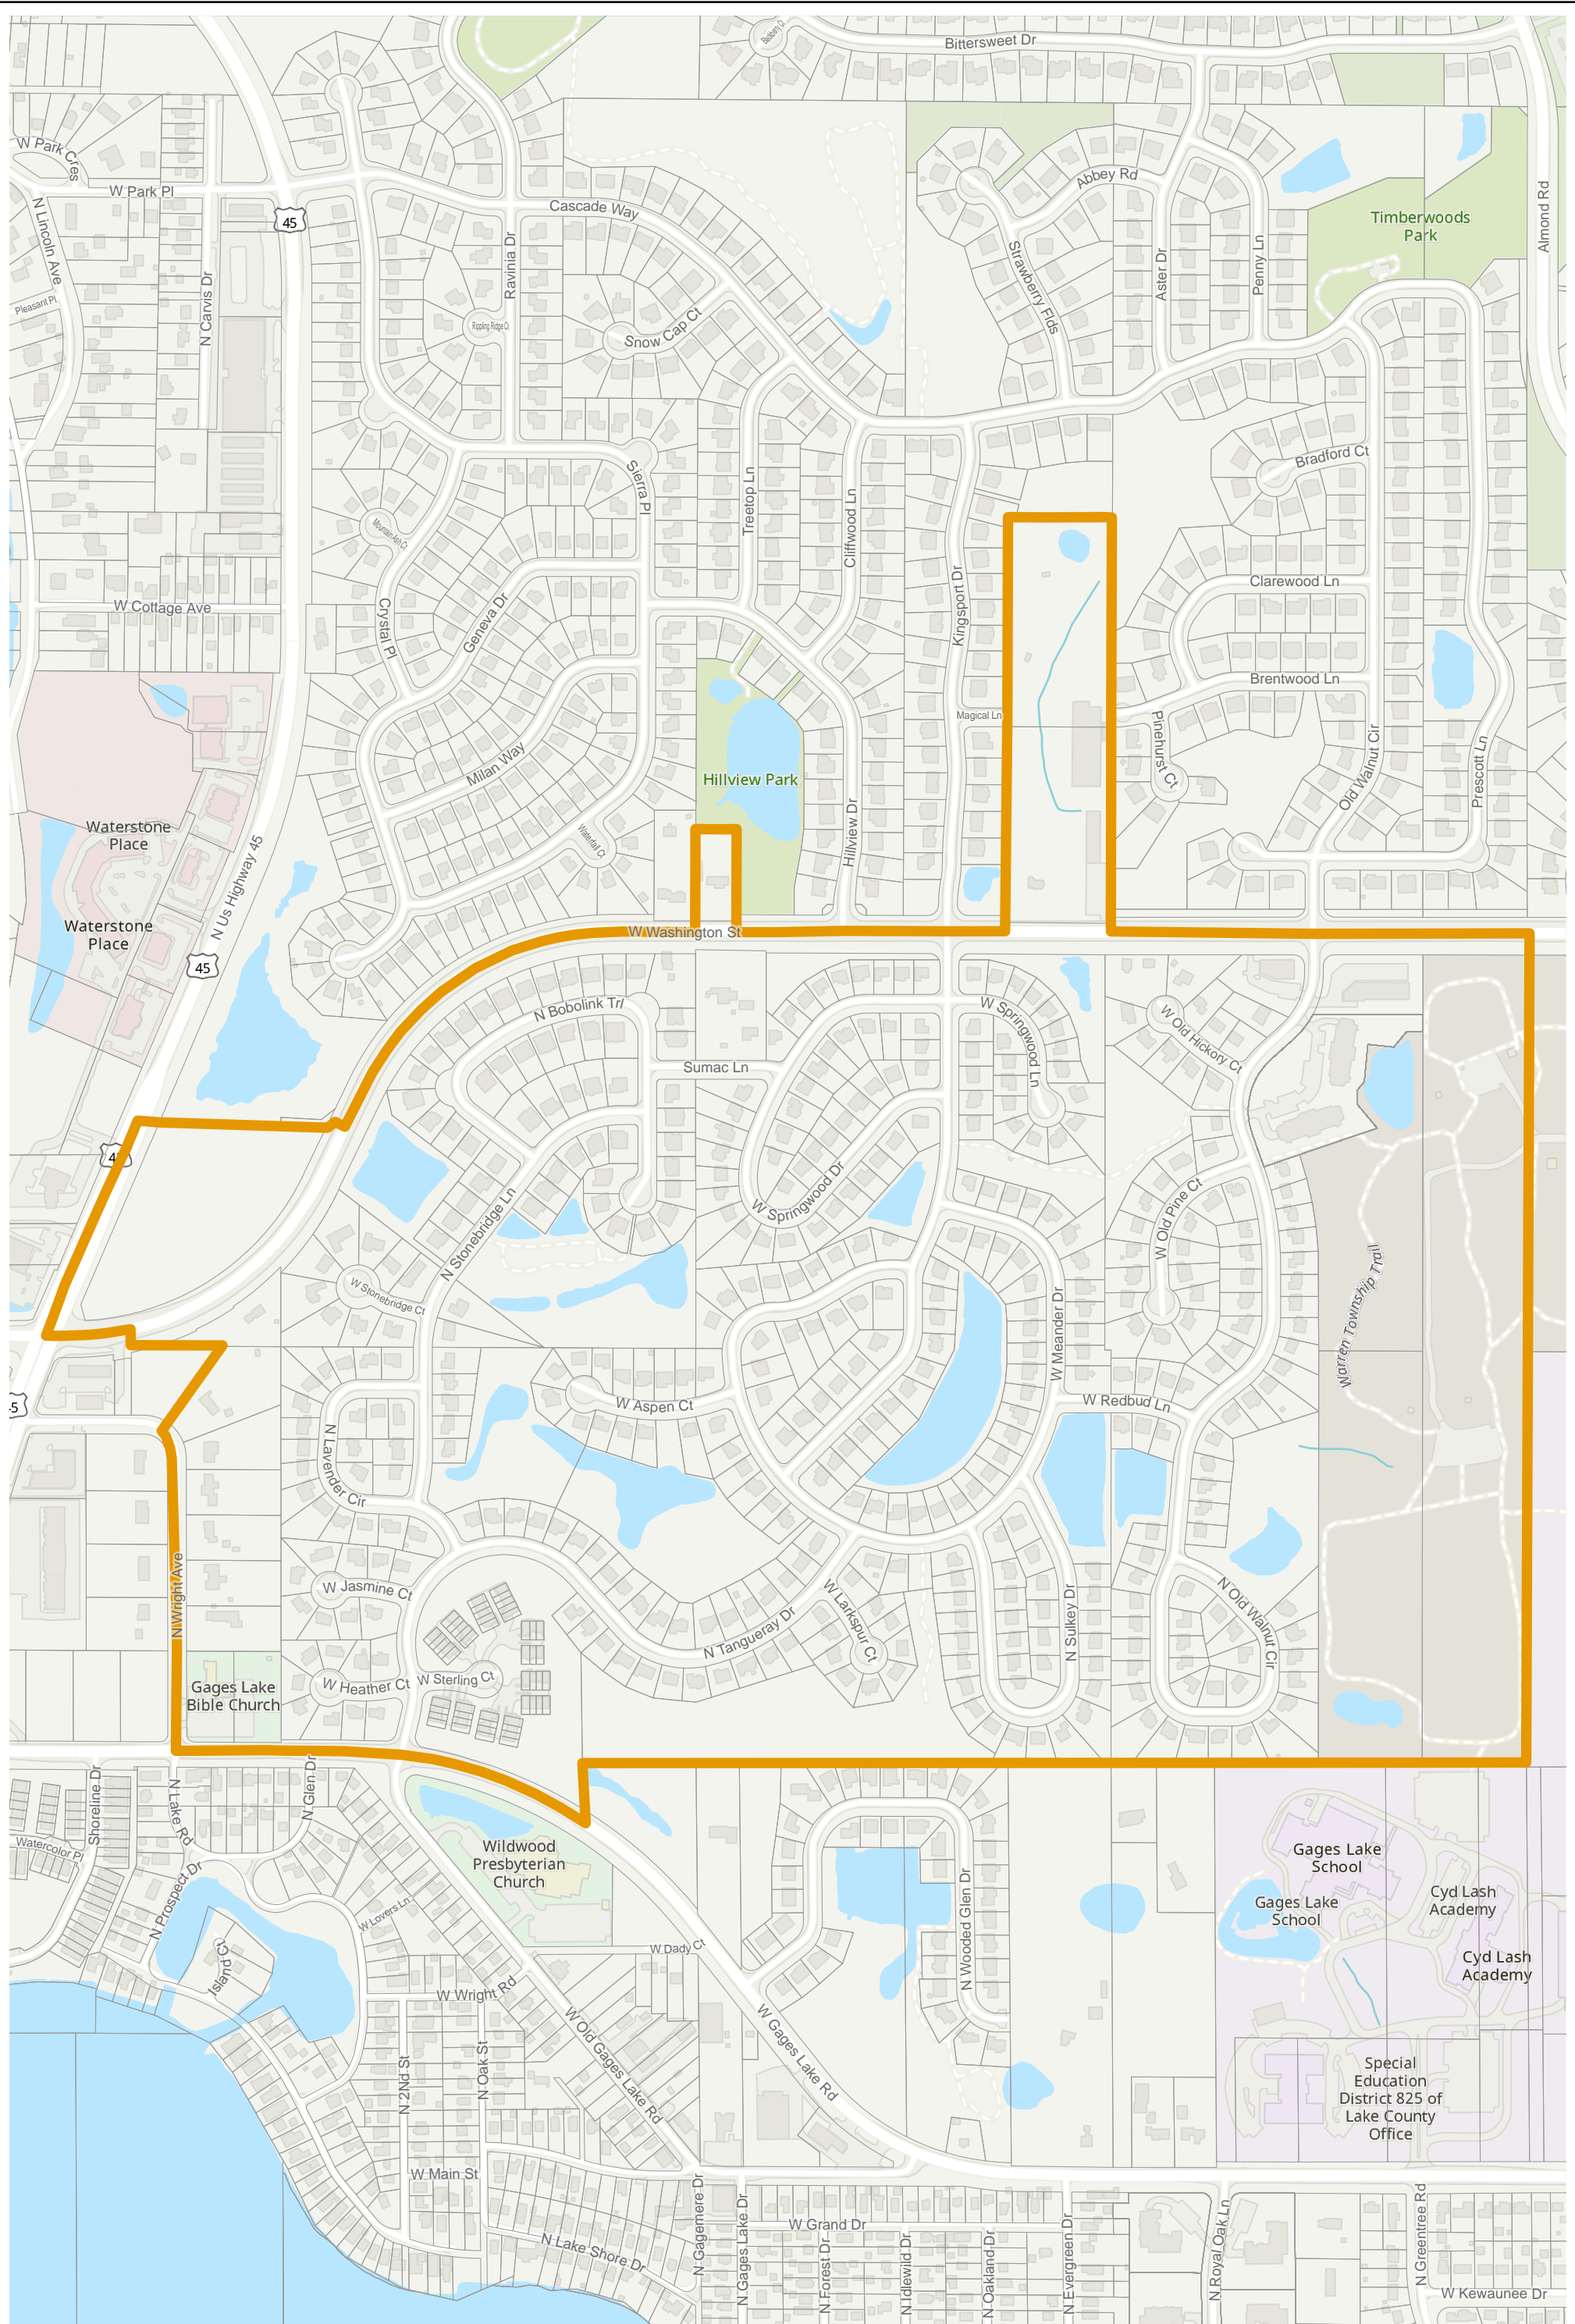

Lake County 2022 Election Precinct Warren 322

2022 Election Precincts
 Tax Parcels