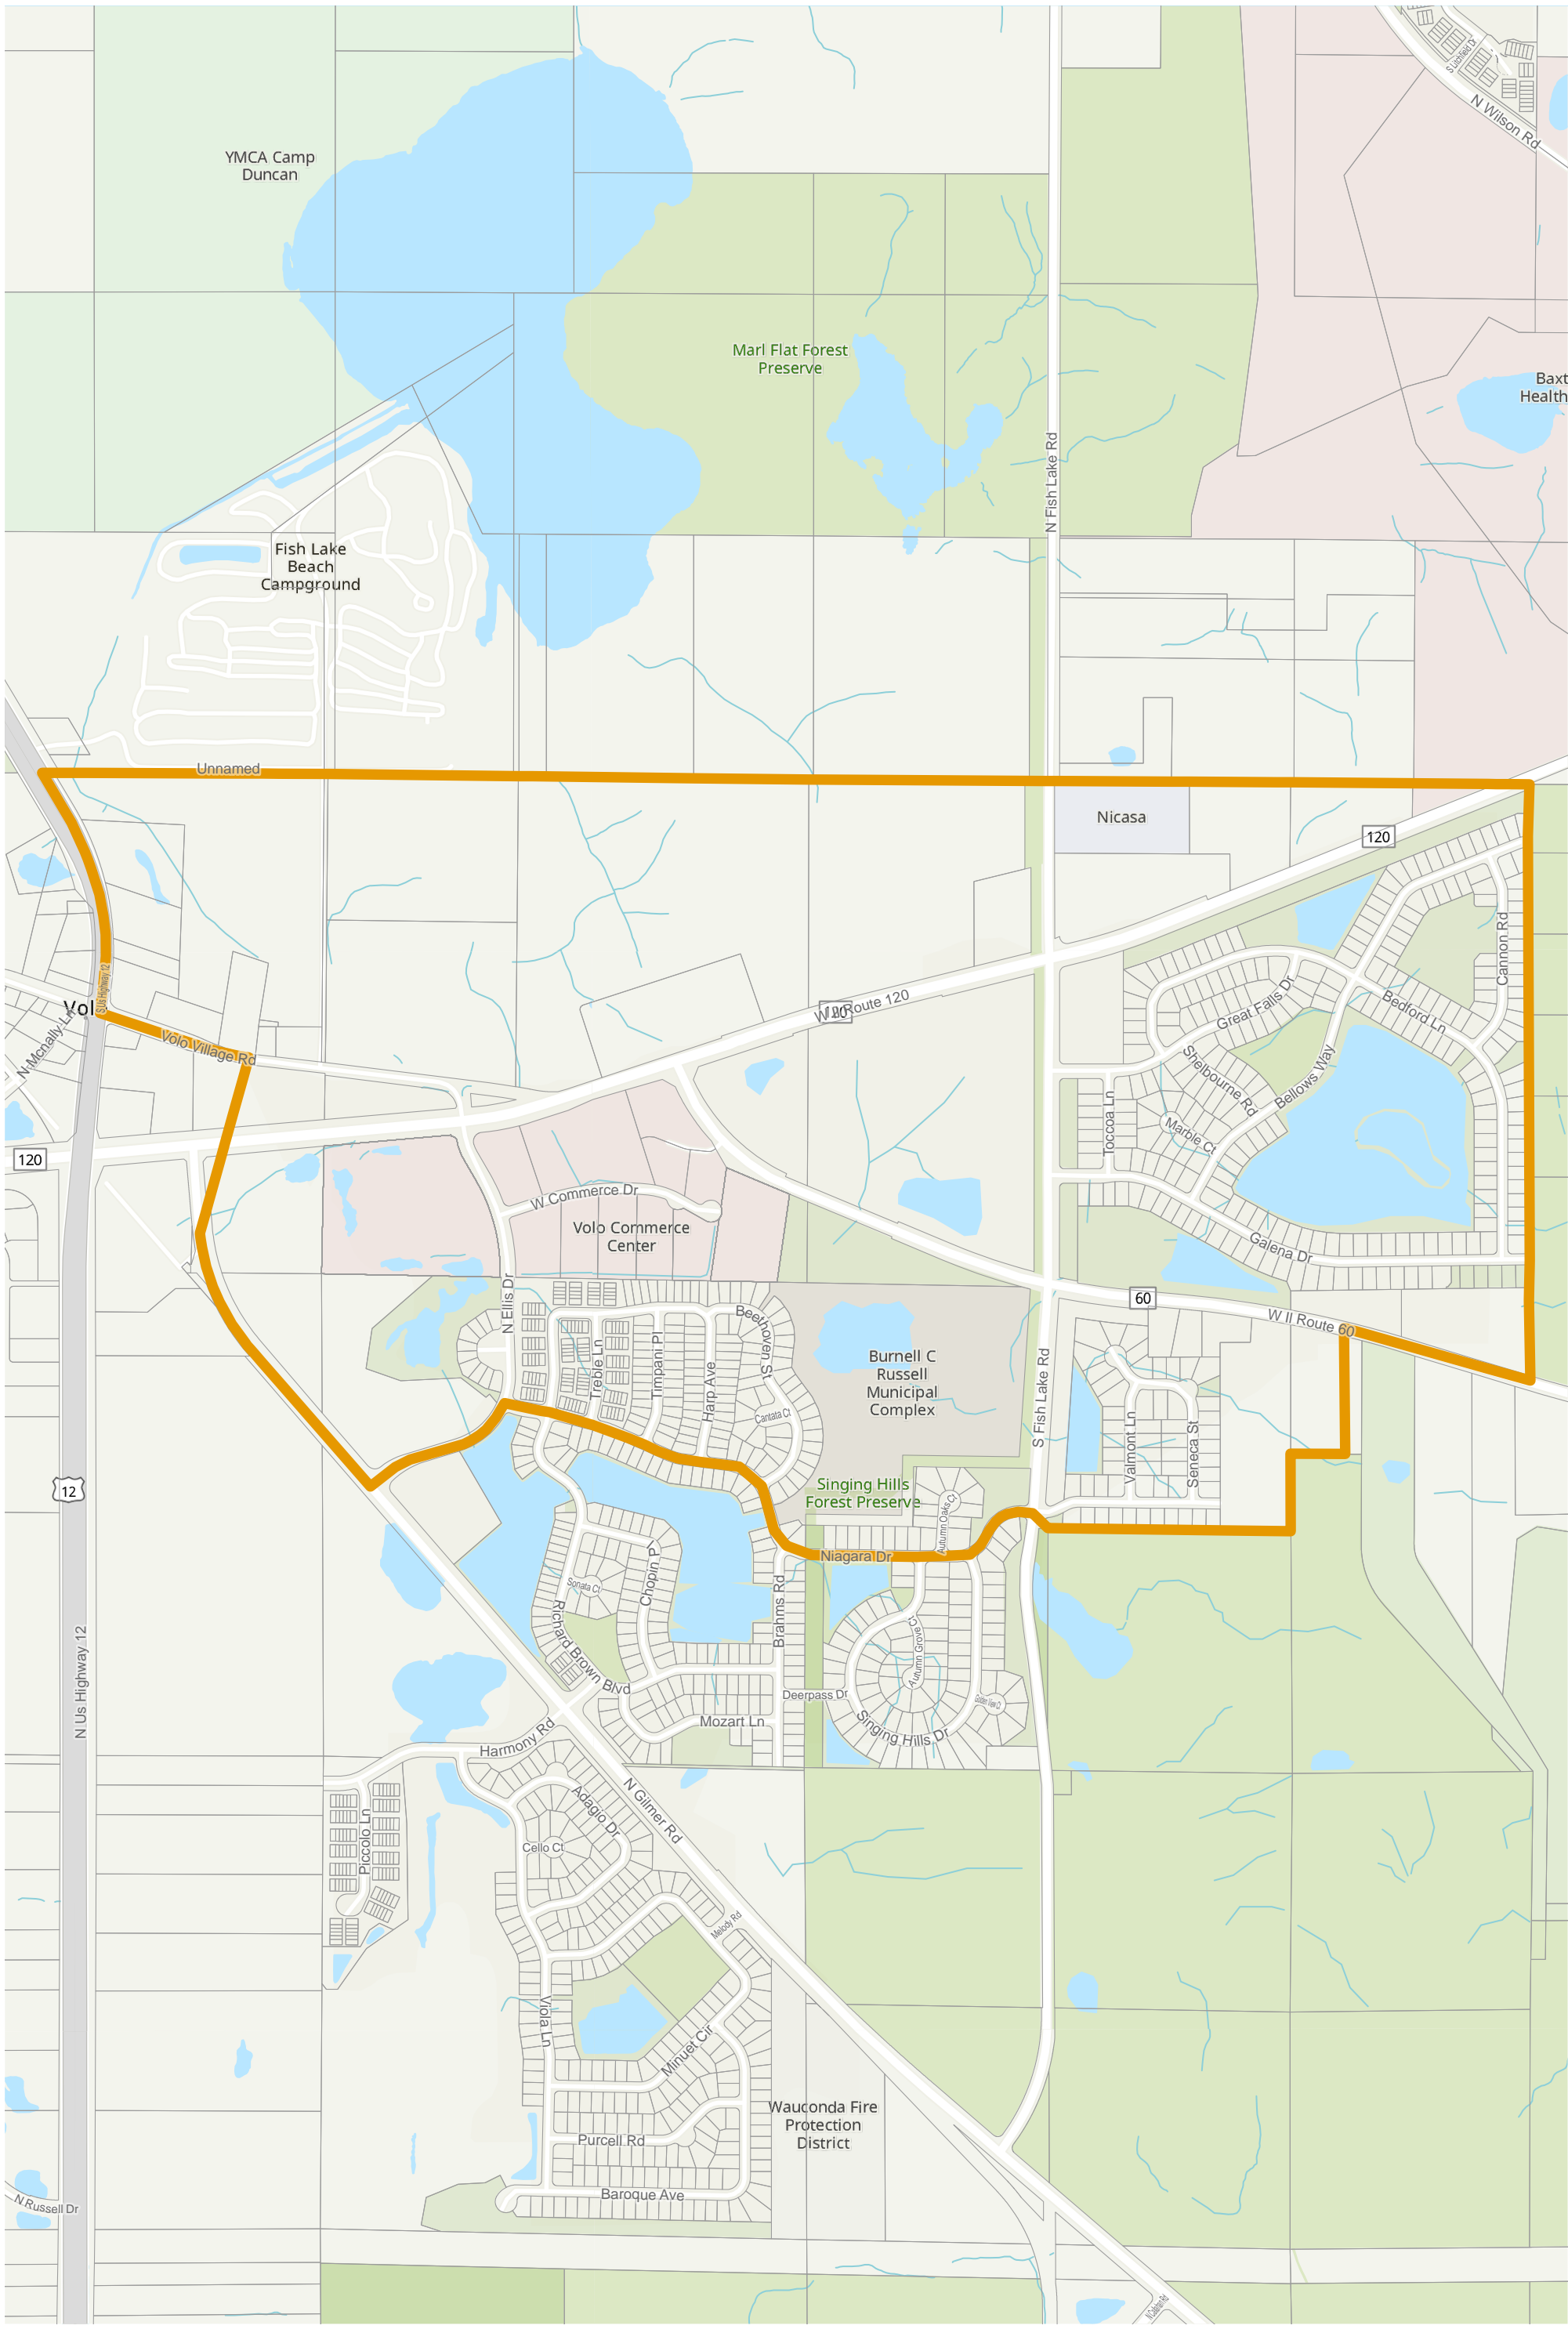

Lake County 2022 Election Precinct Wauconda 340

2022 Election Precincts
 Tax Parcels