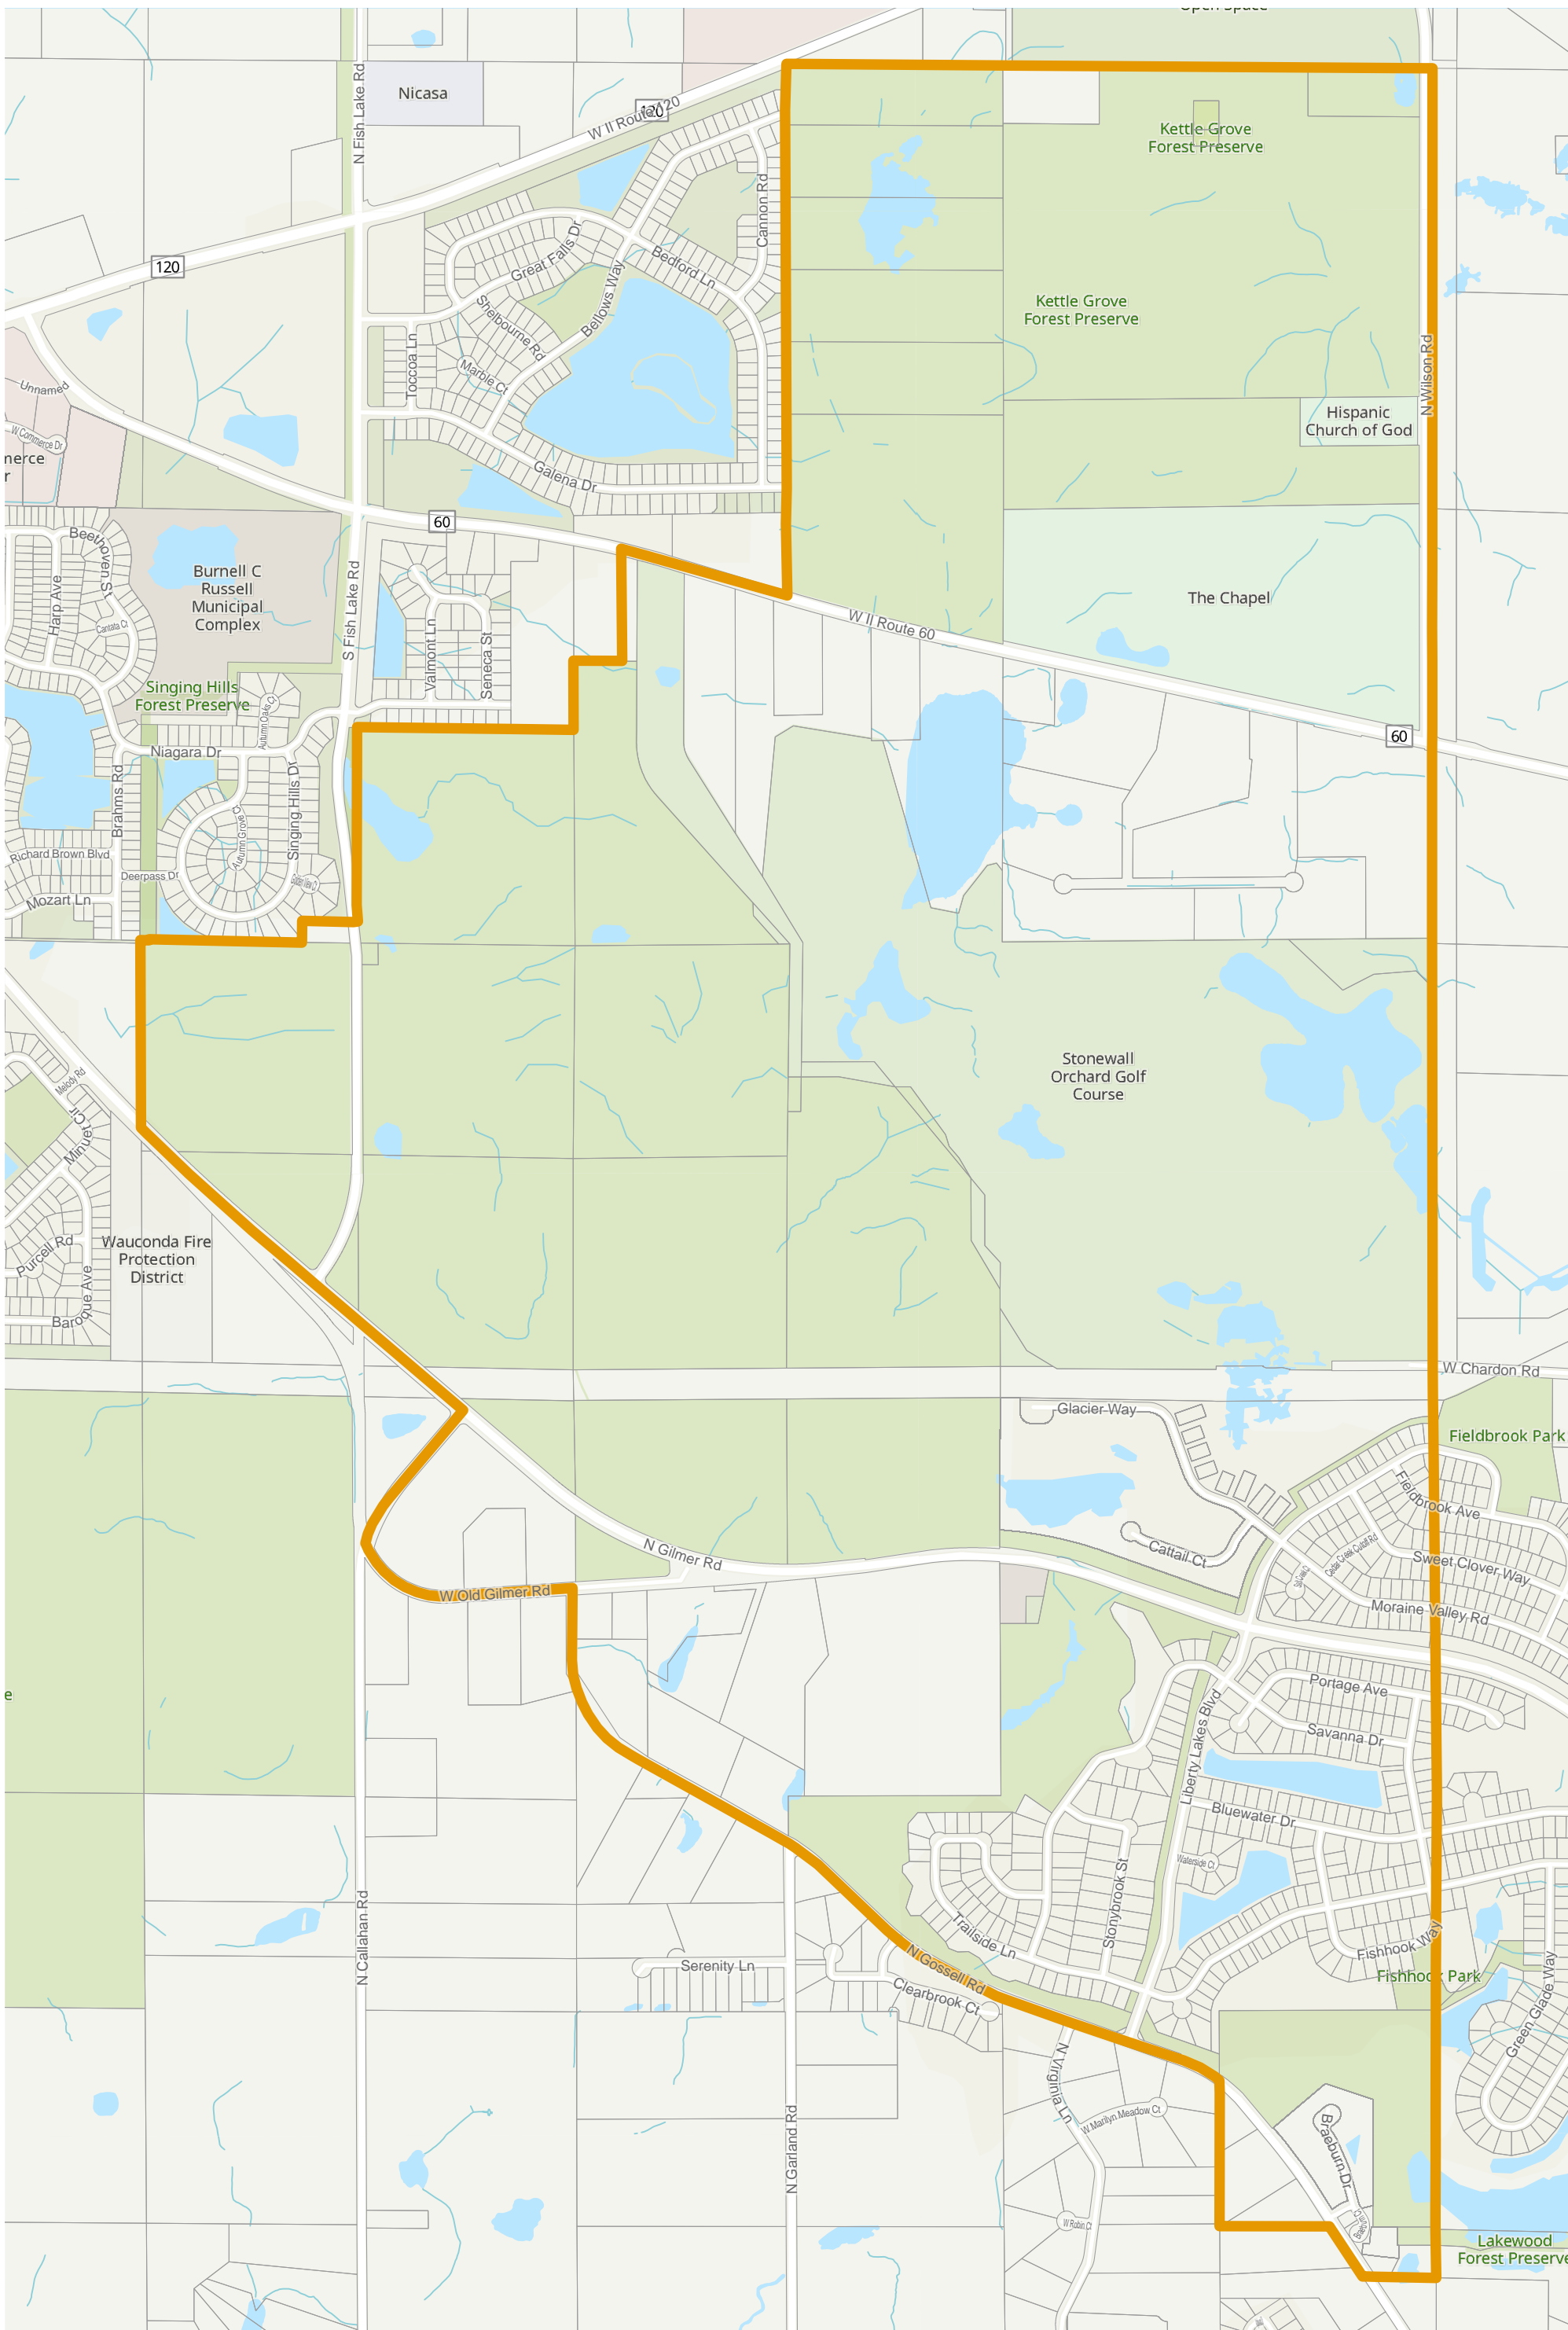

Lake County 2022 Election Precinct Wauconda 342

2022 Election Precincts

Tax Parcels