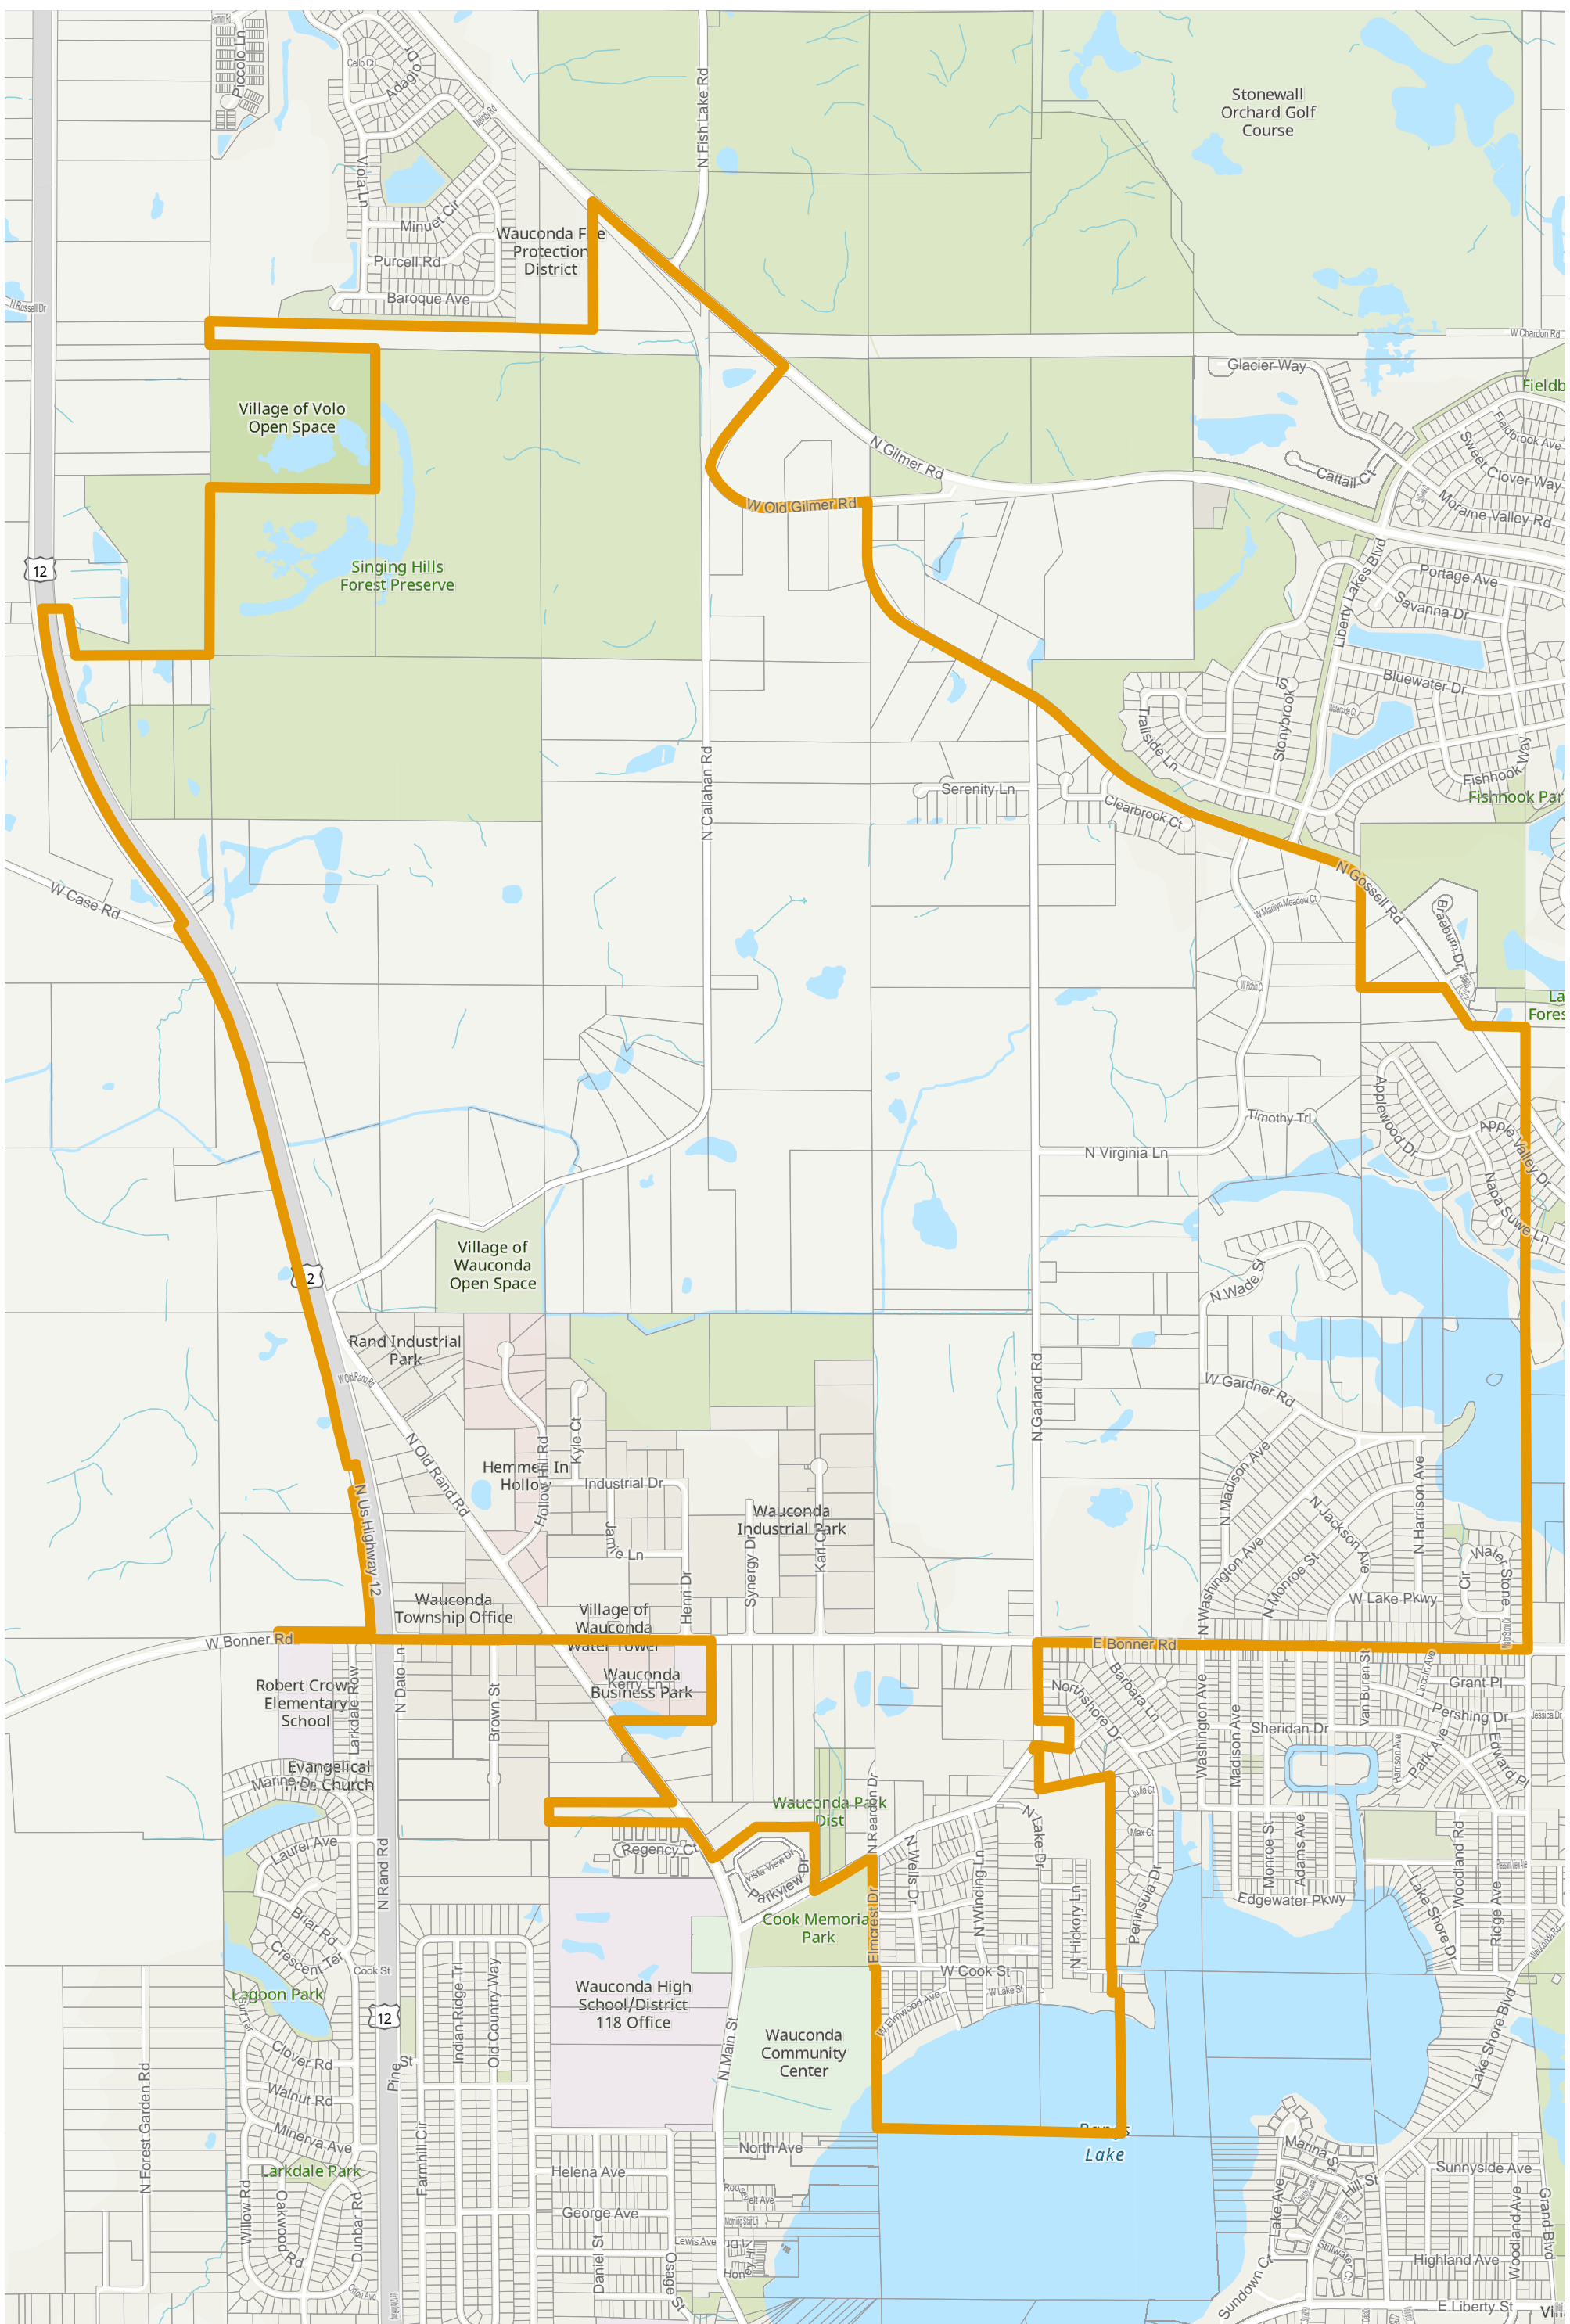

Lake County 2022 Election Precinct Wauconda 343

2022 Election Precincts
Tax Parcels