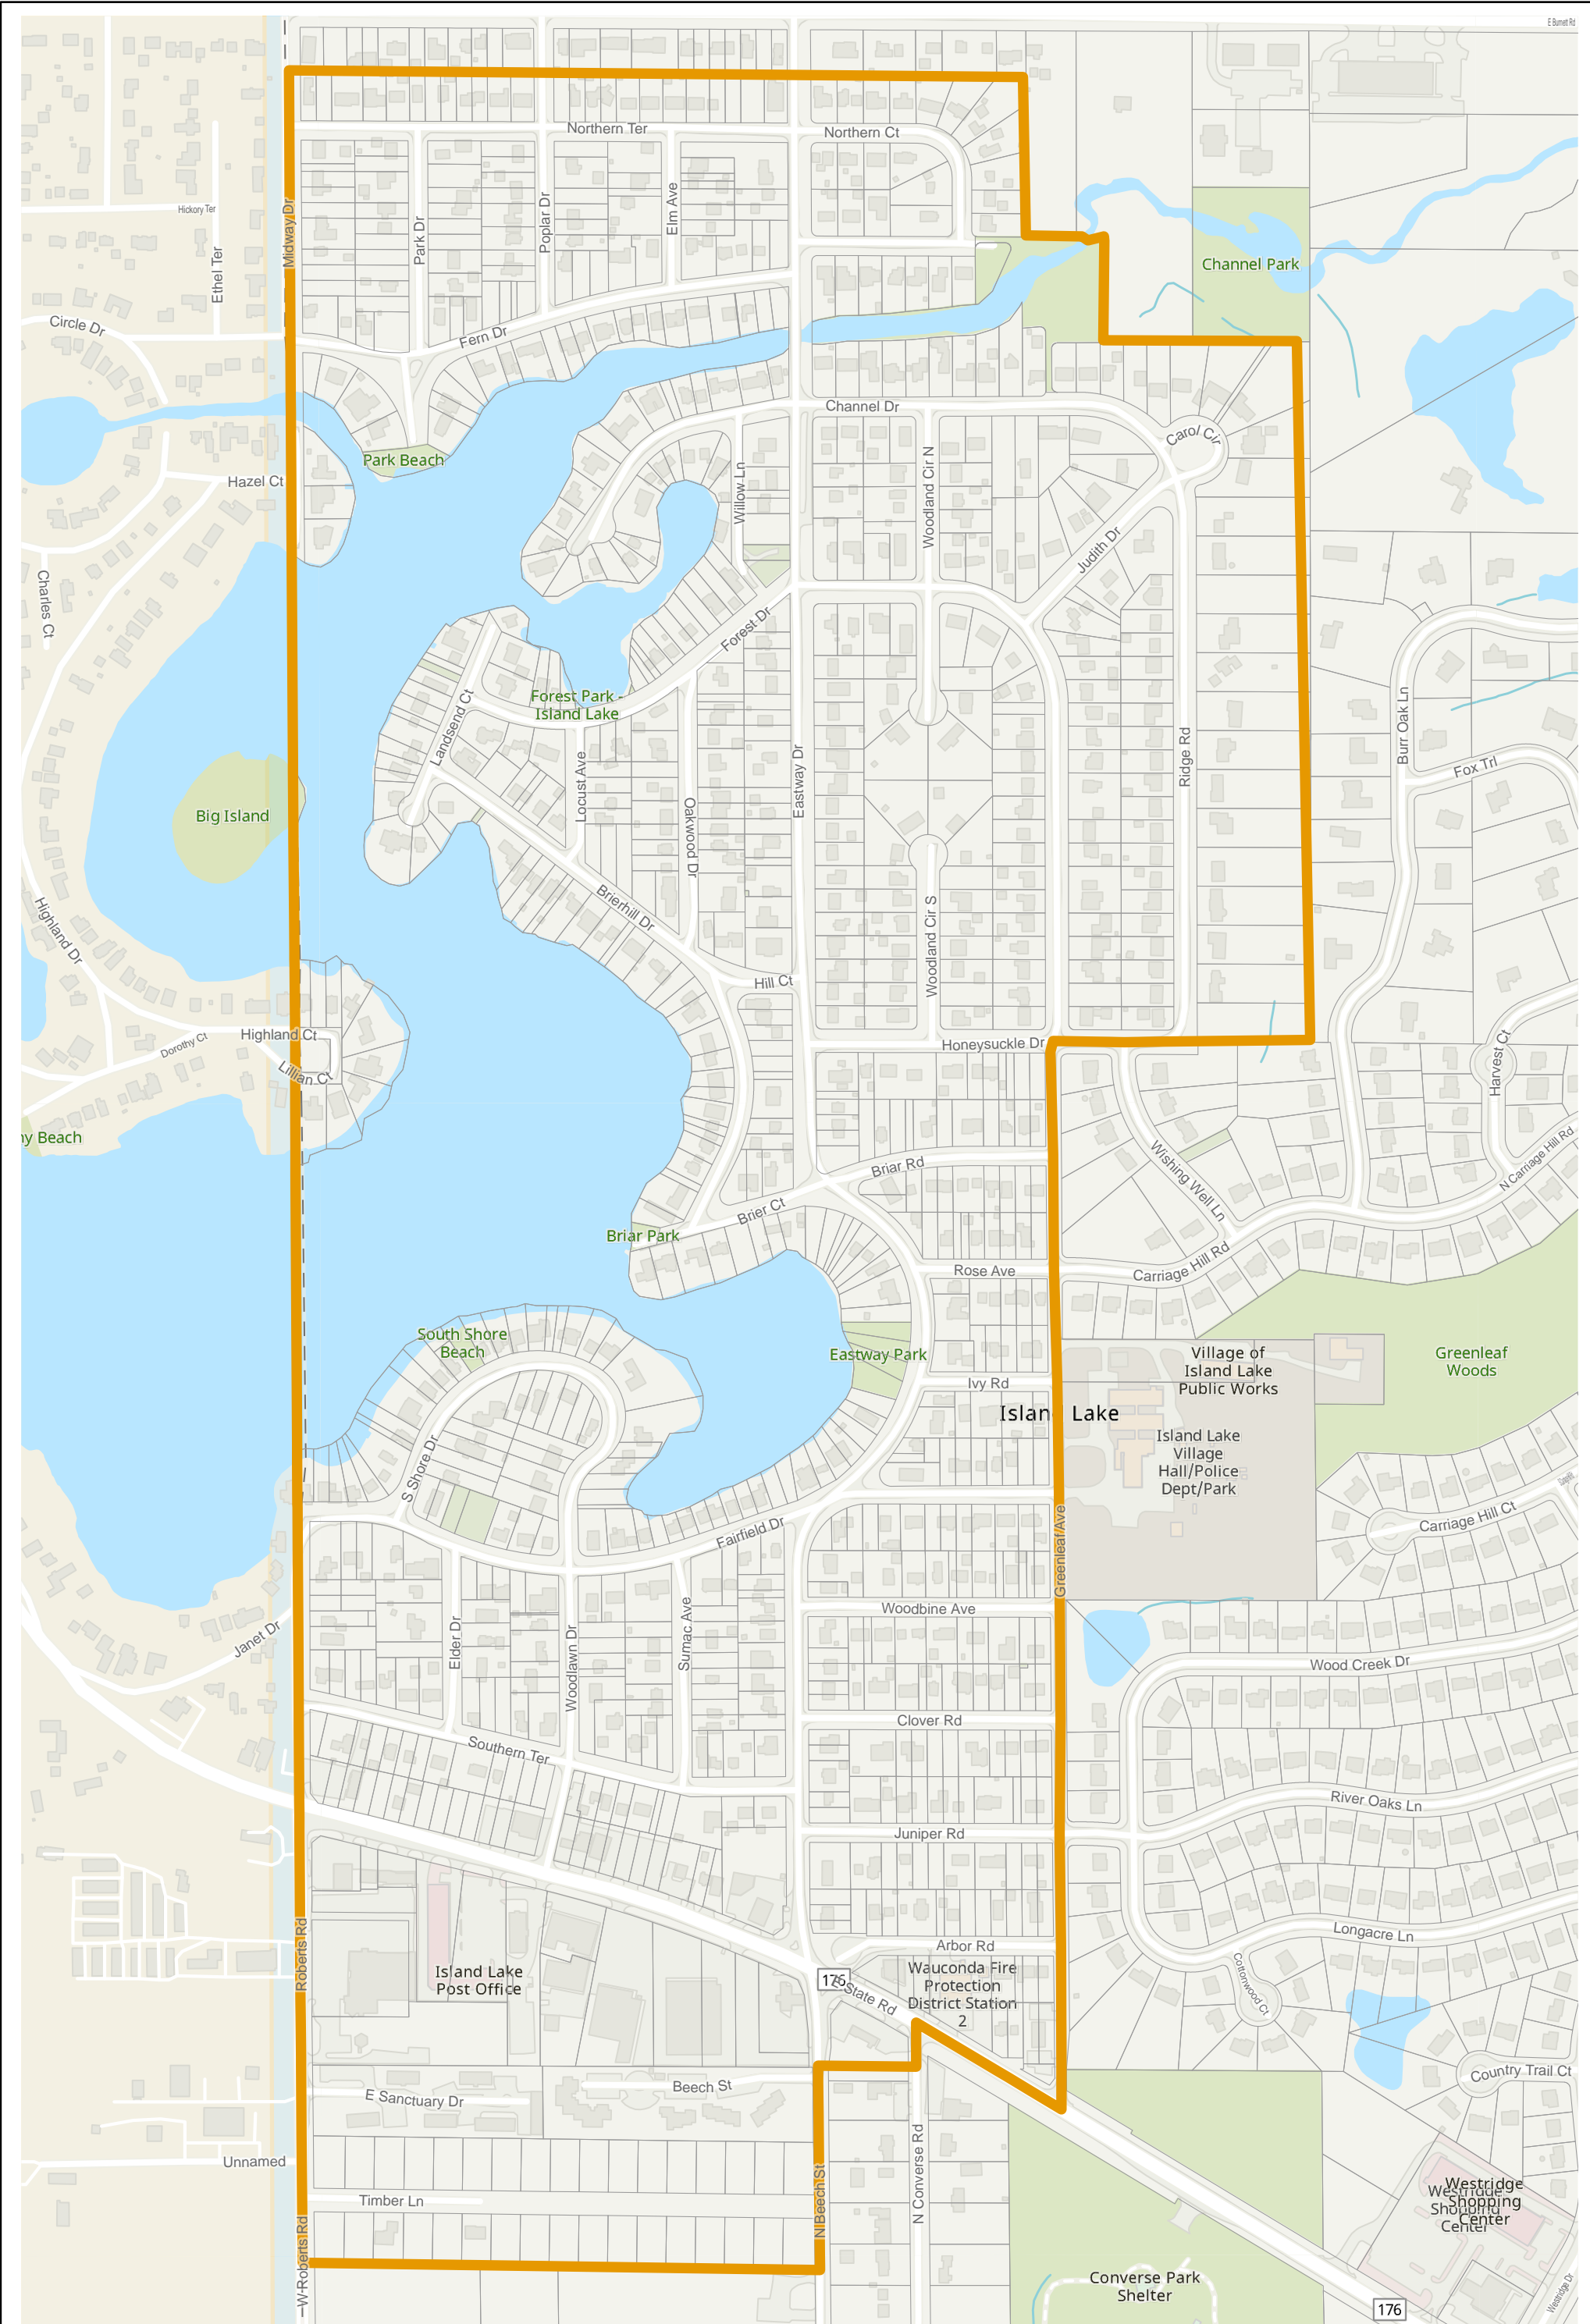

Lake County 2022 Election Precinct Wauconda 344

2022 Election Precincts

Tax Parcels