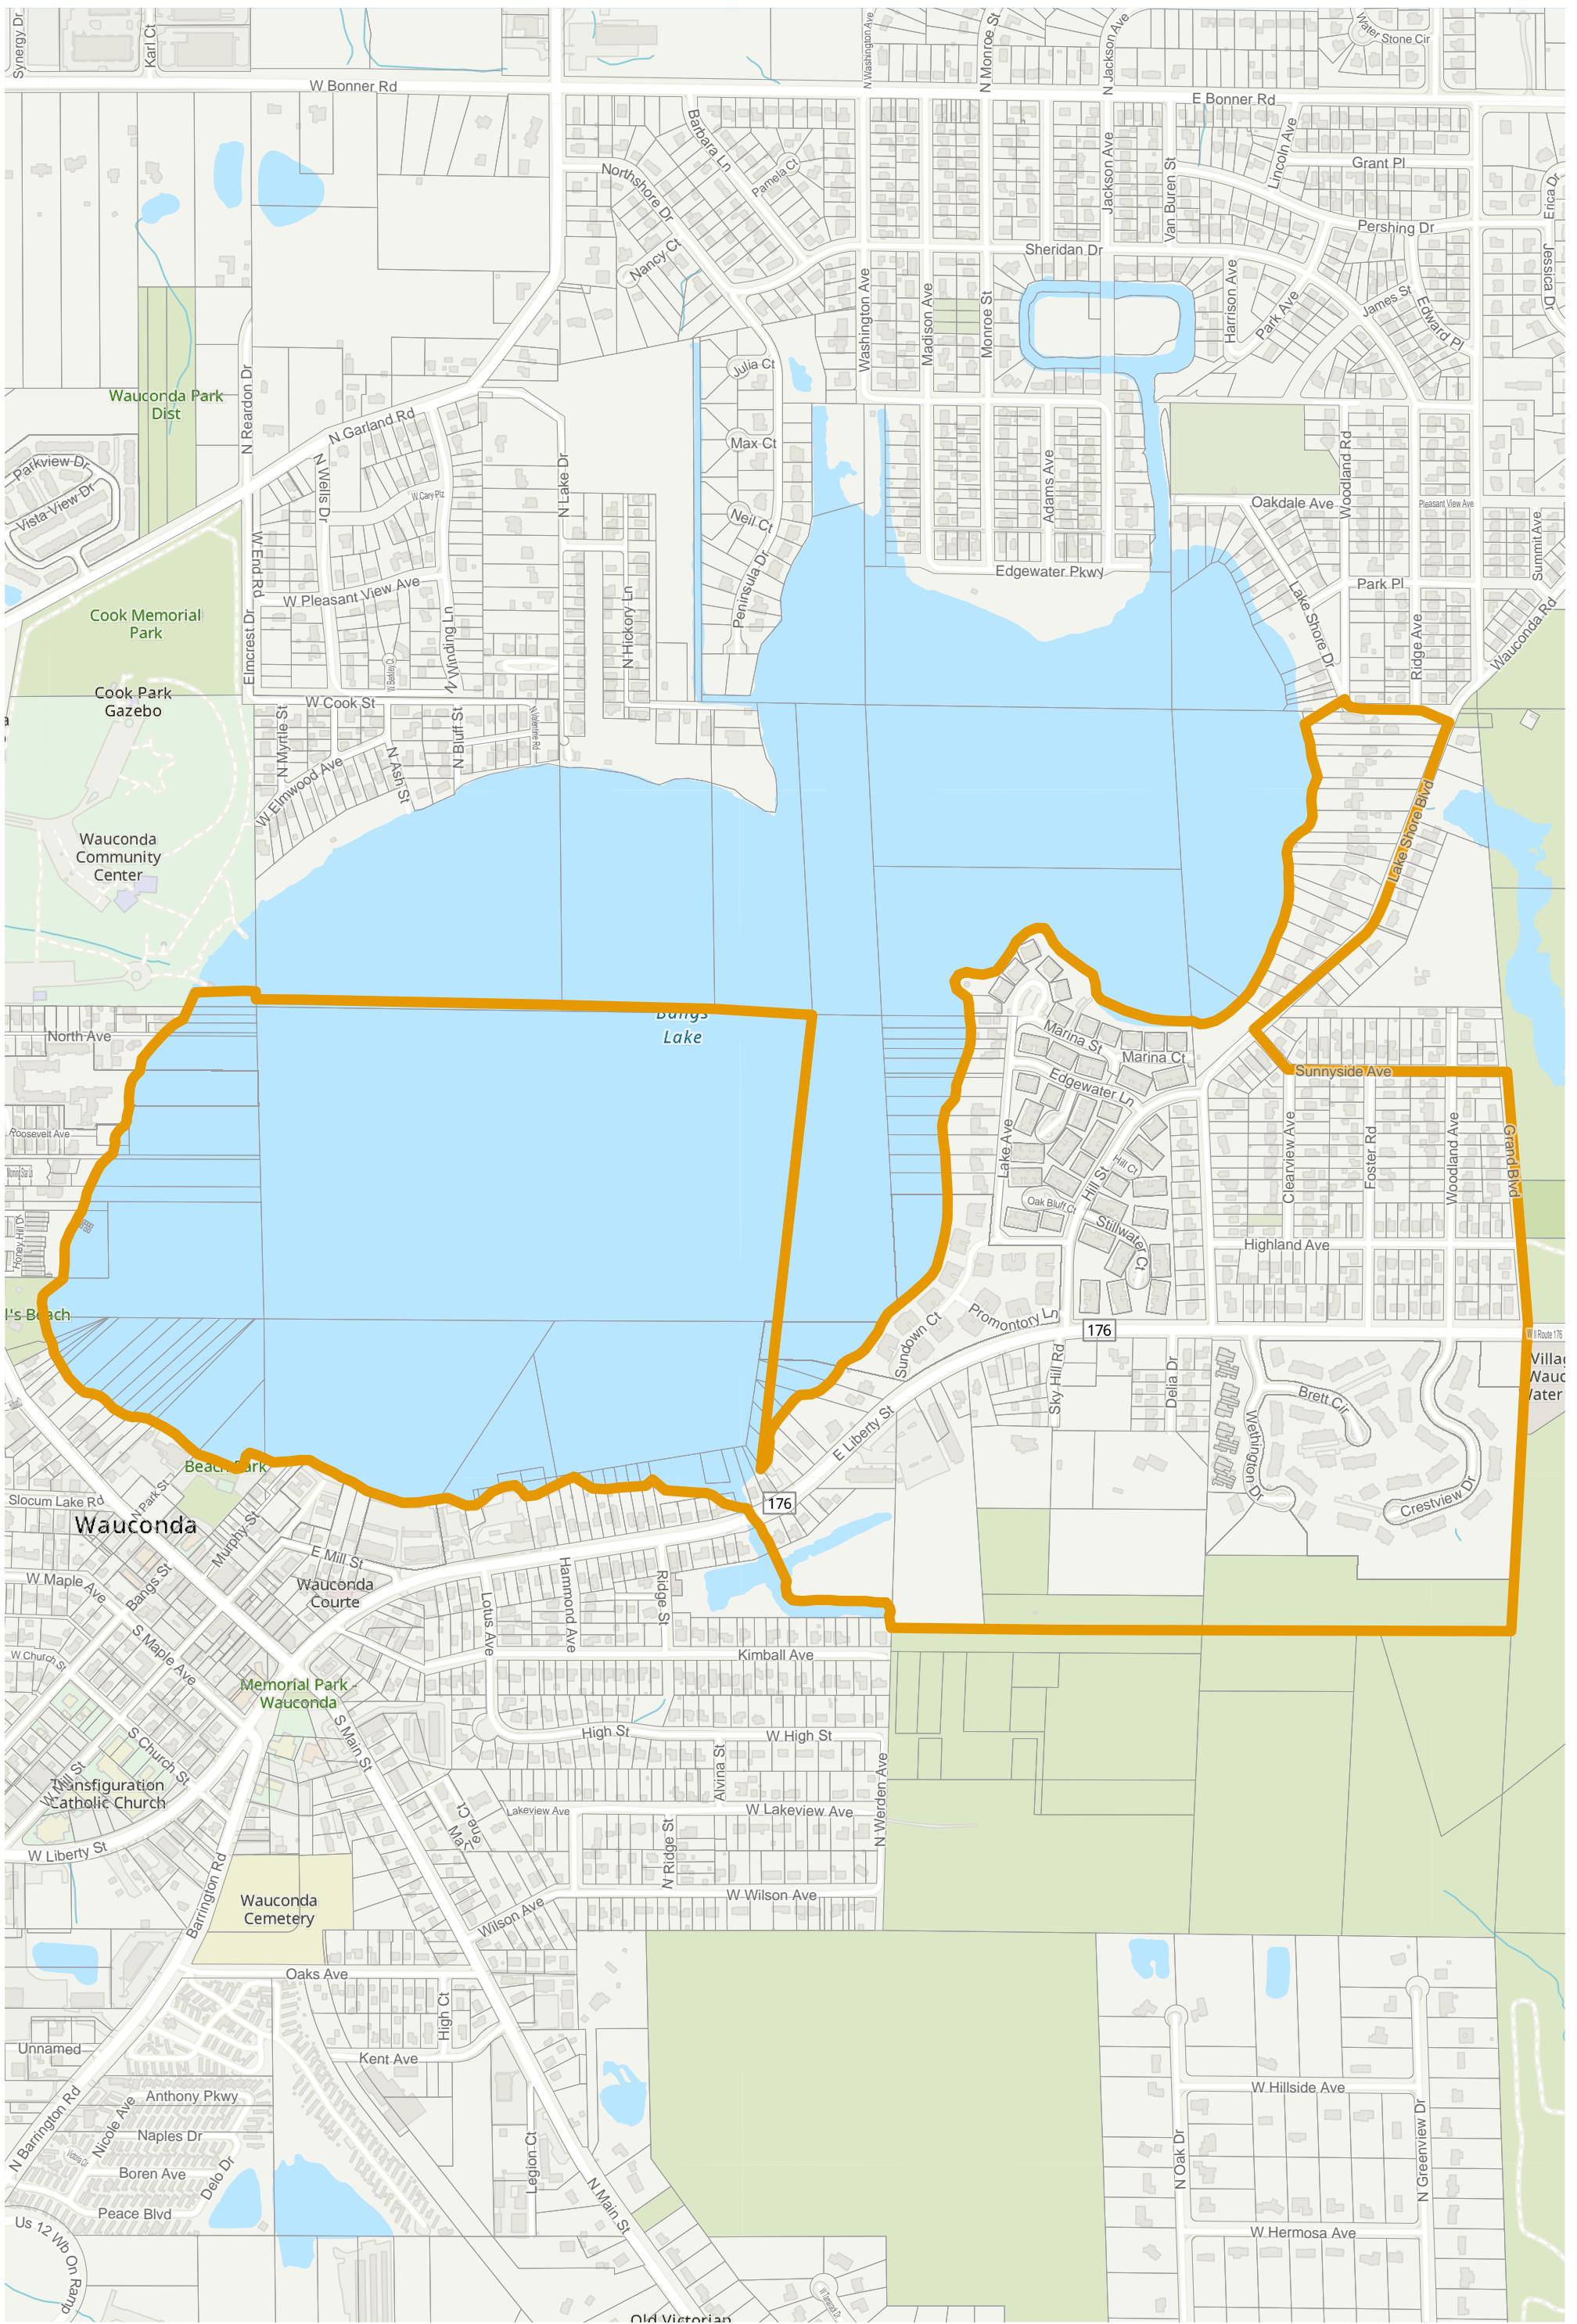

Lake County 2022 Election Precinct Wauconda 351

2022 Election Precincts

Tax Parcels