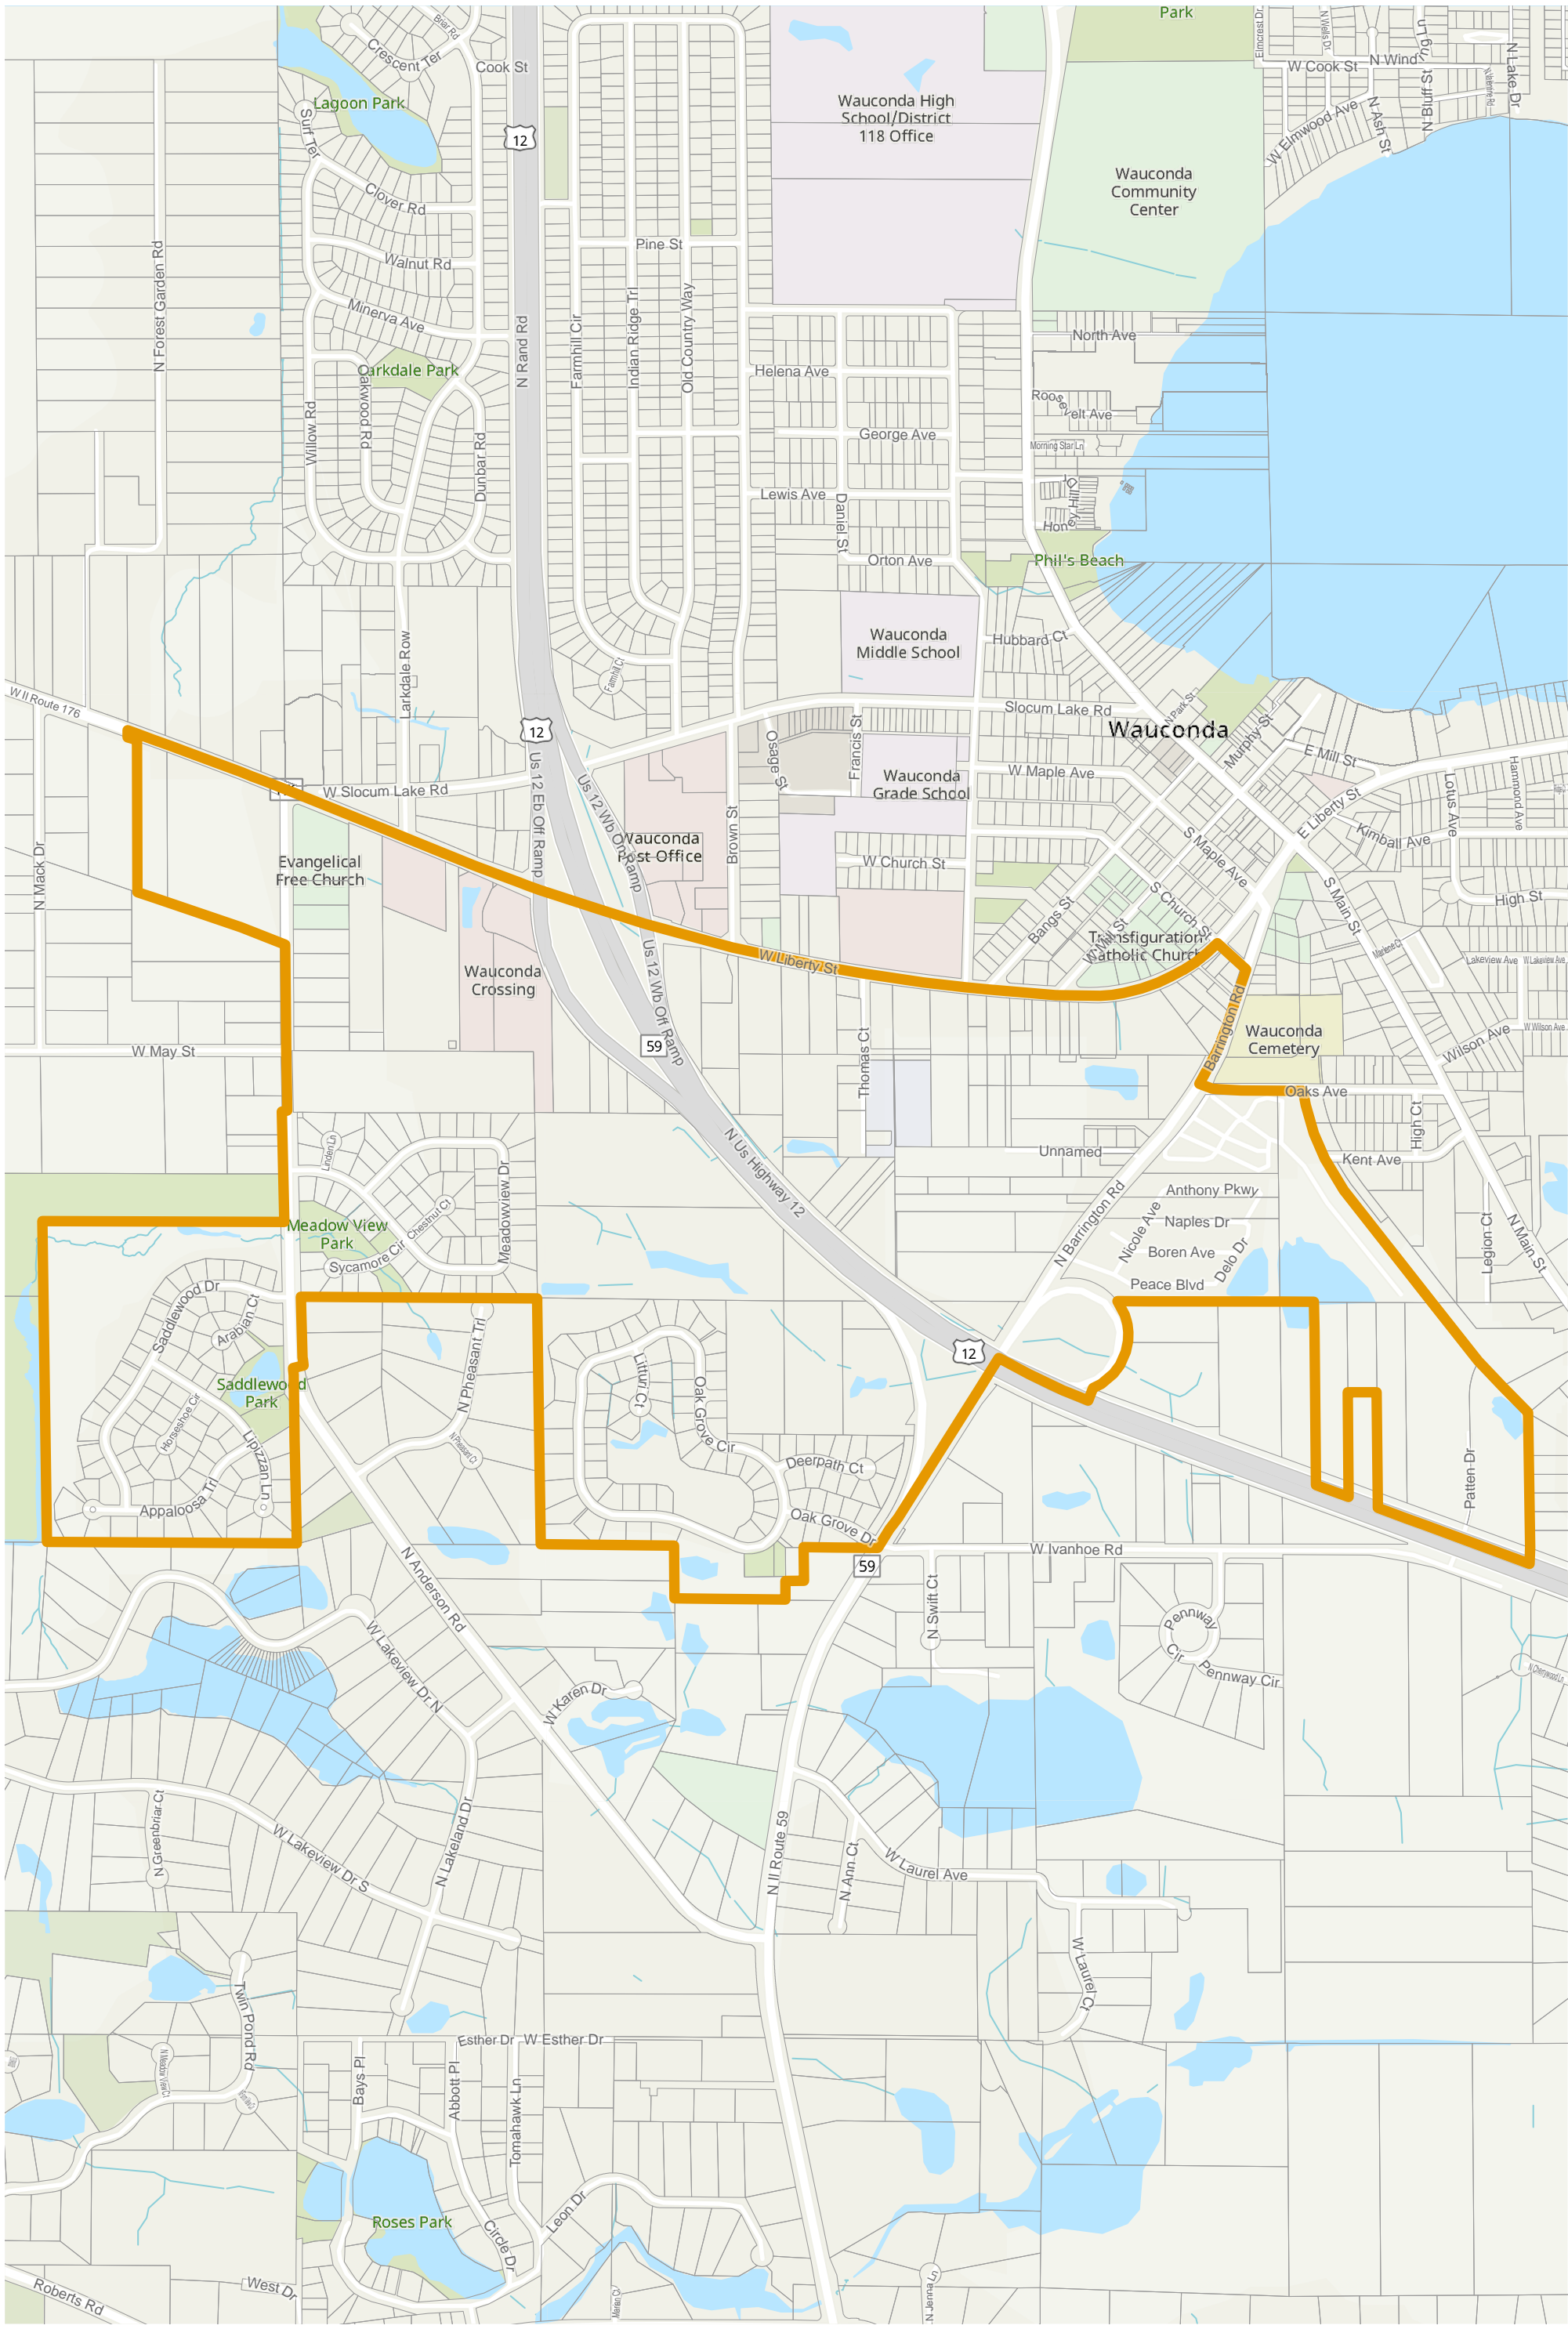

Lake County 2022 Election Precinct Wauconda 353

2022 Election Precincts

Tax Parcels