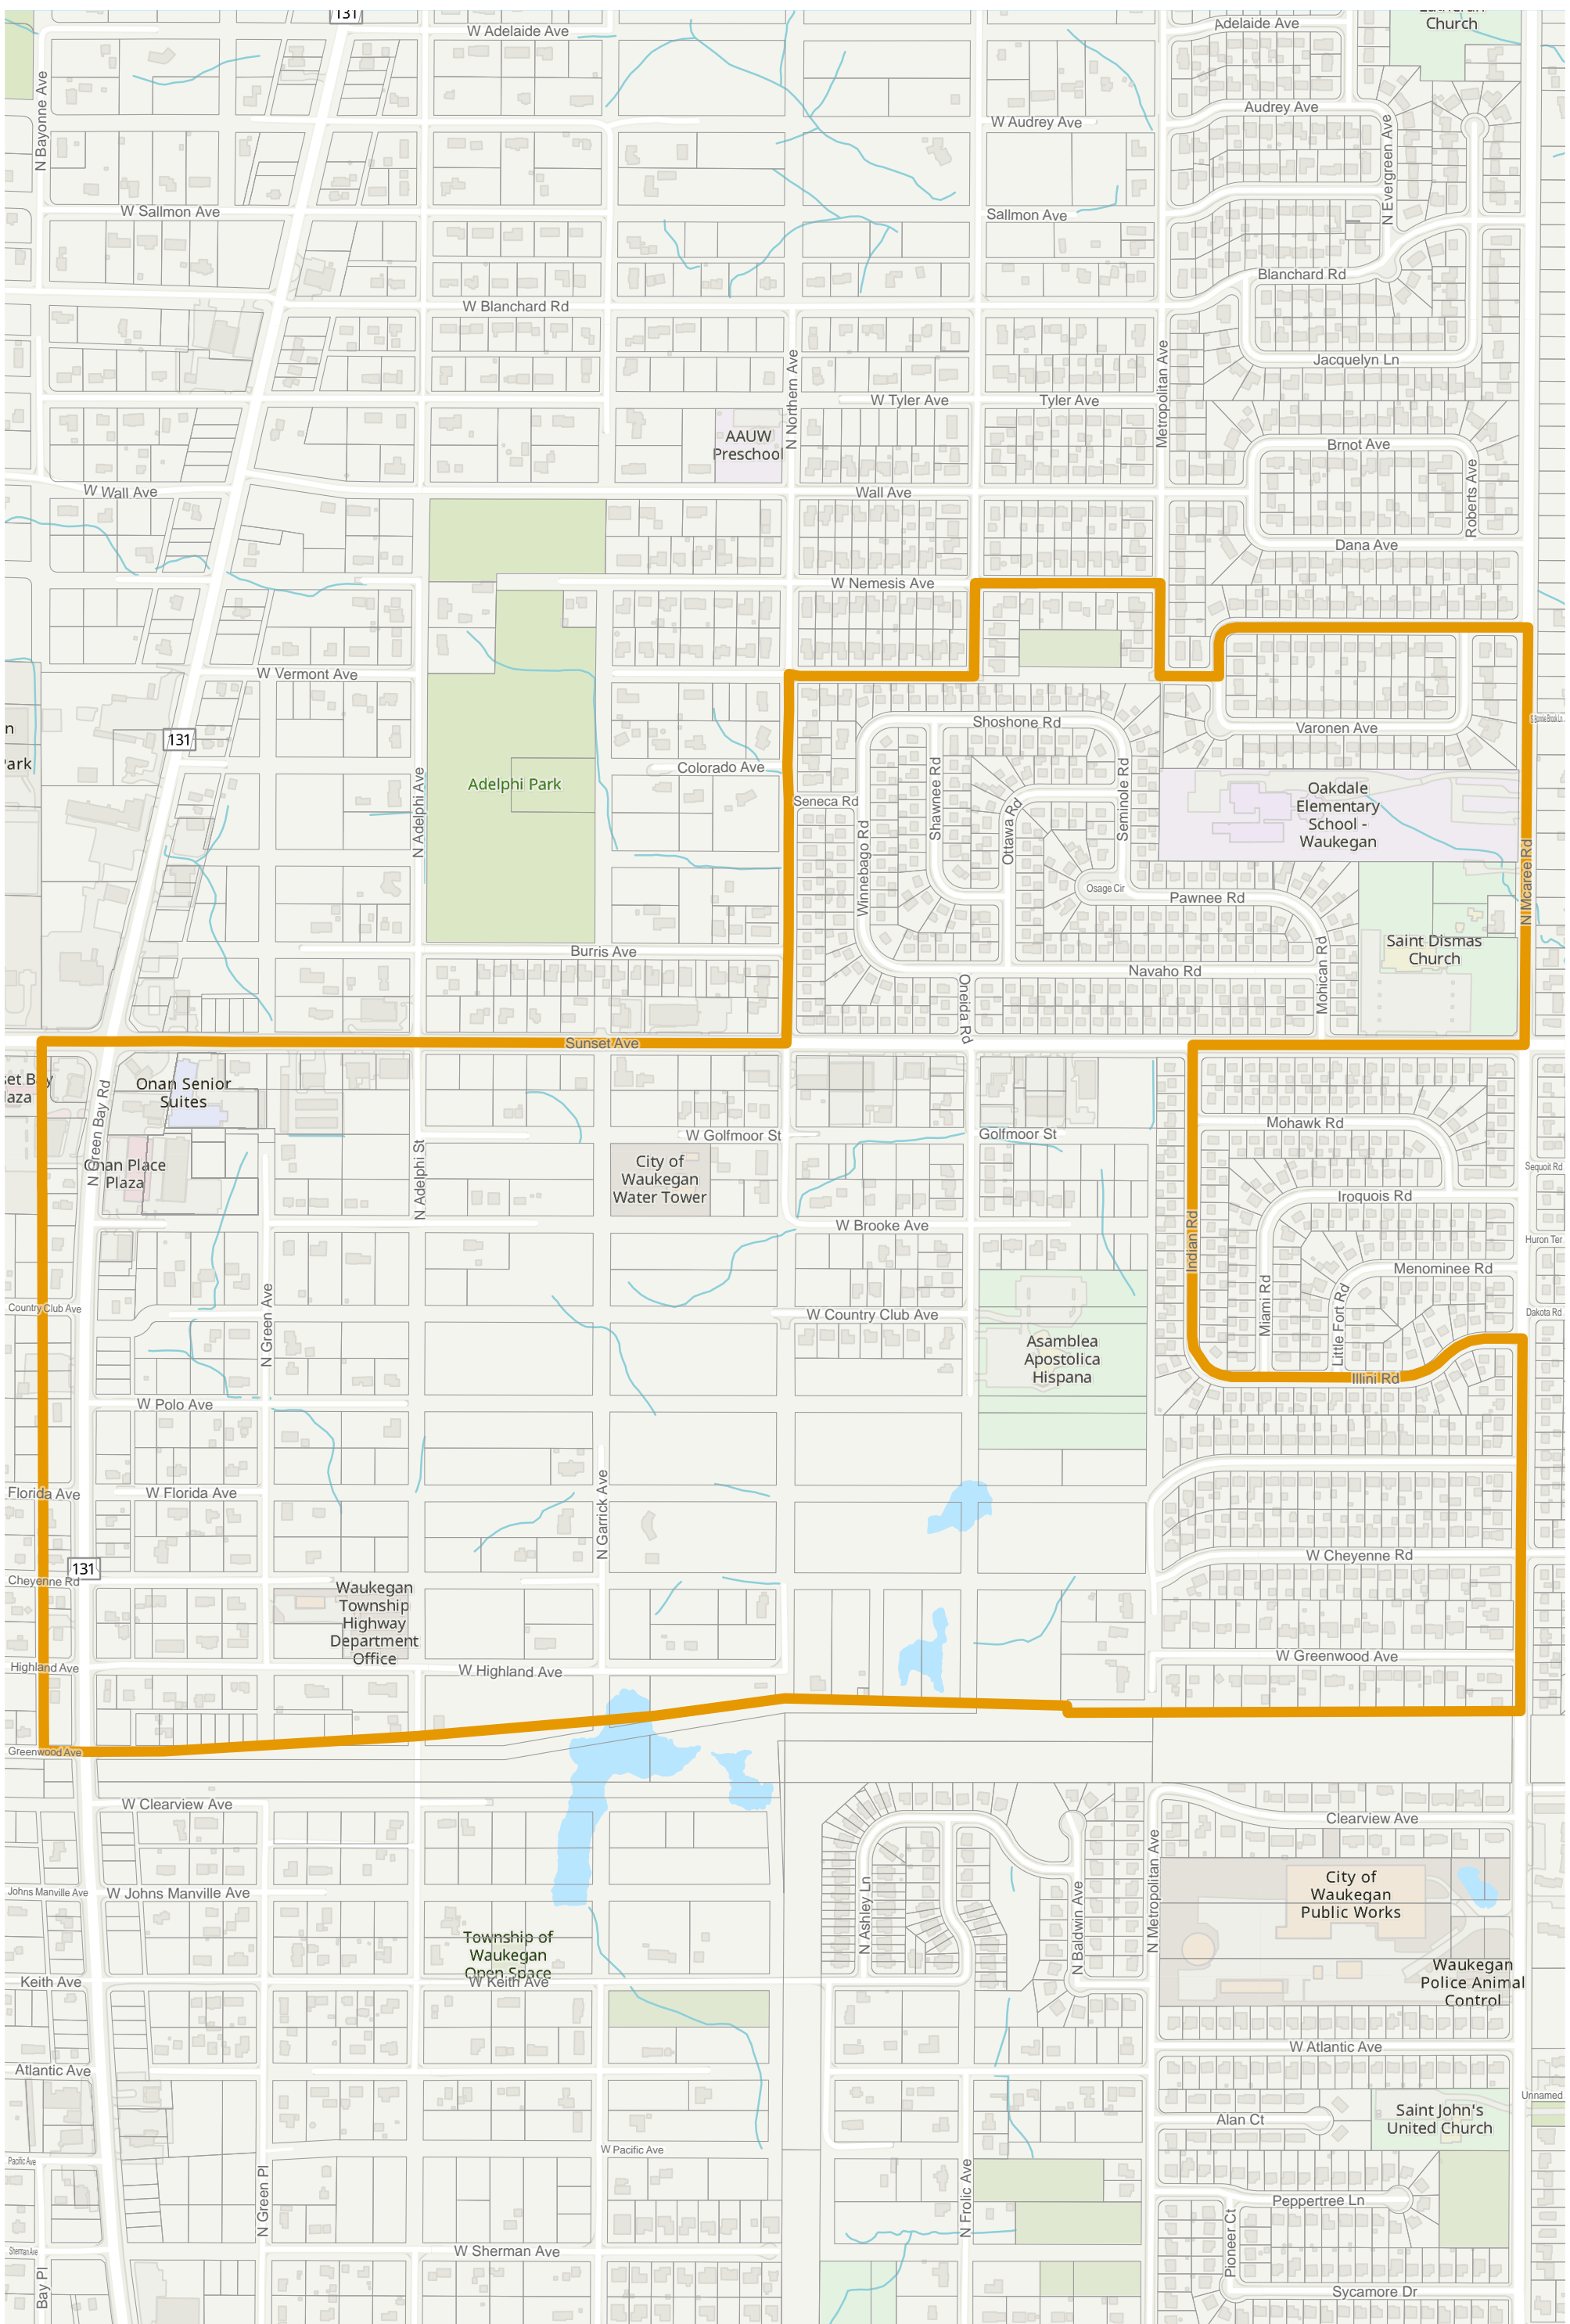

Lake County 2022 Election Precinct Waukegan 363

2022 Election Precincts

Tax Parcels