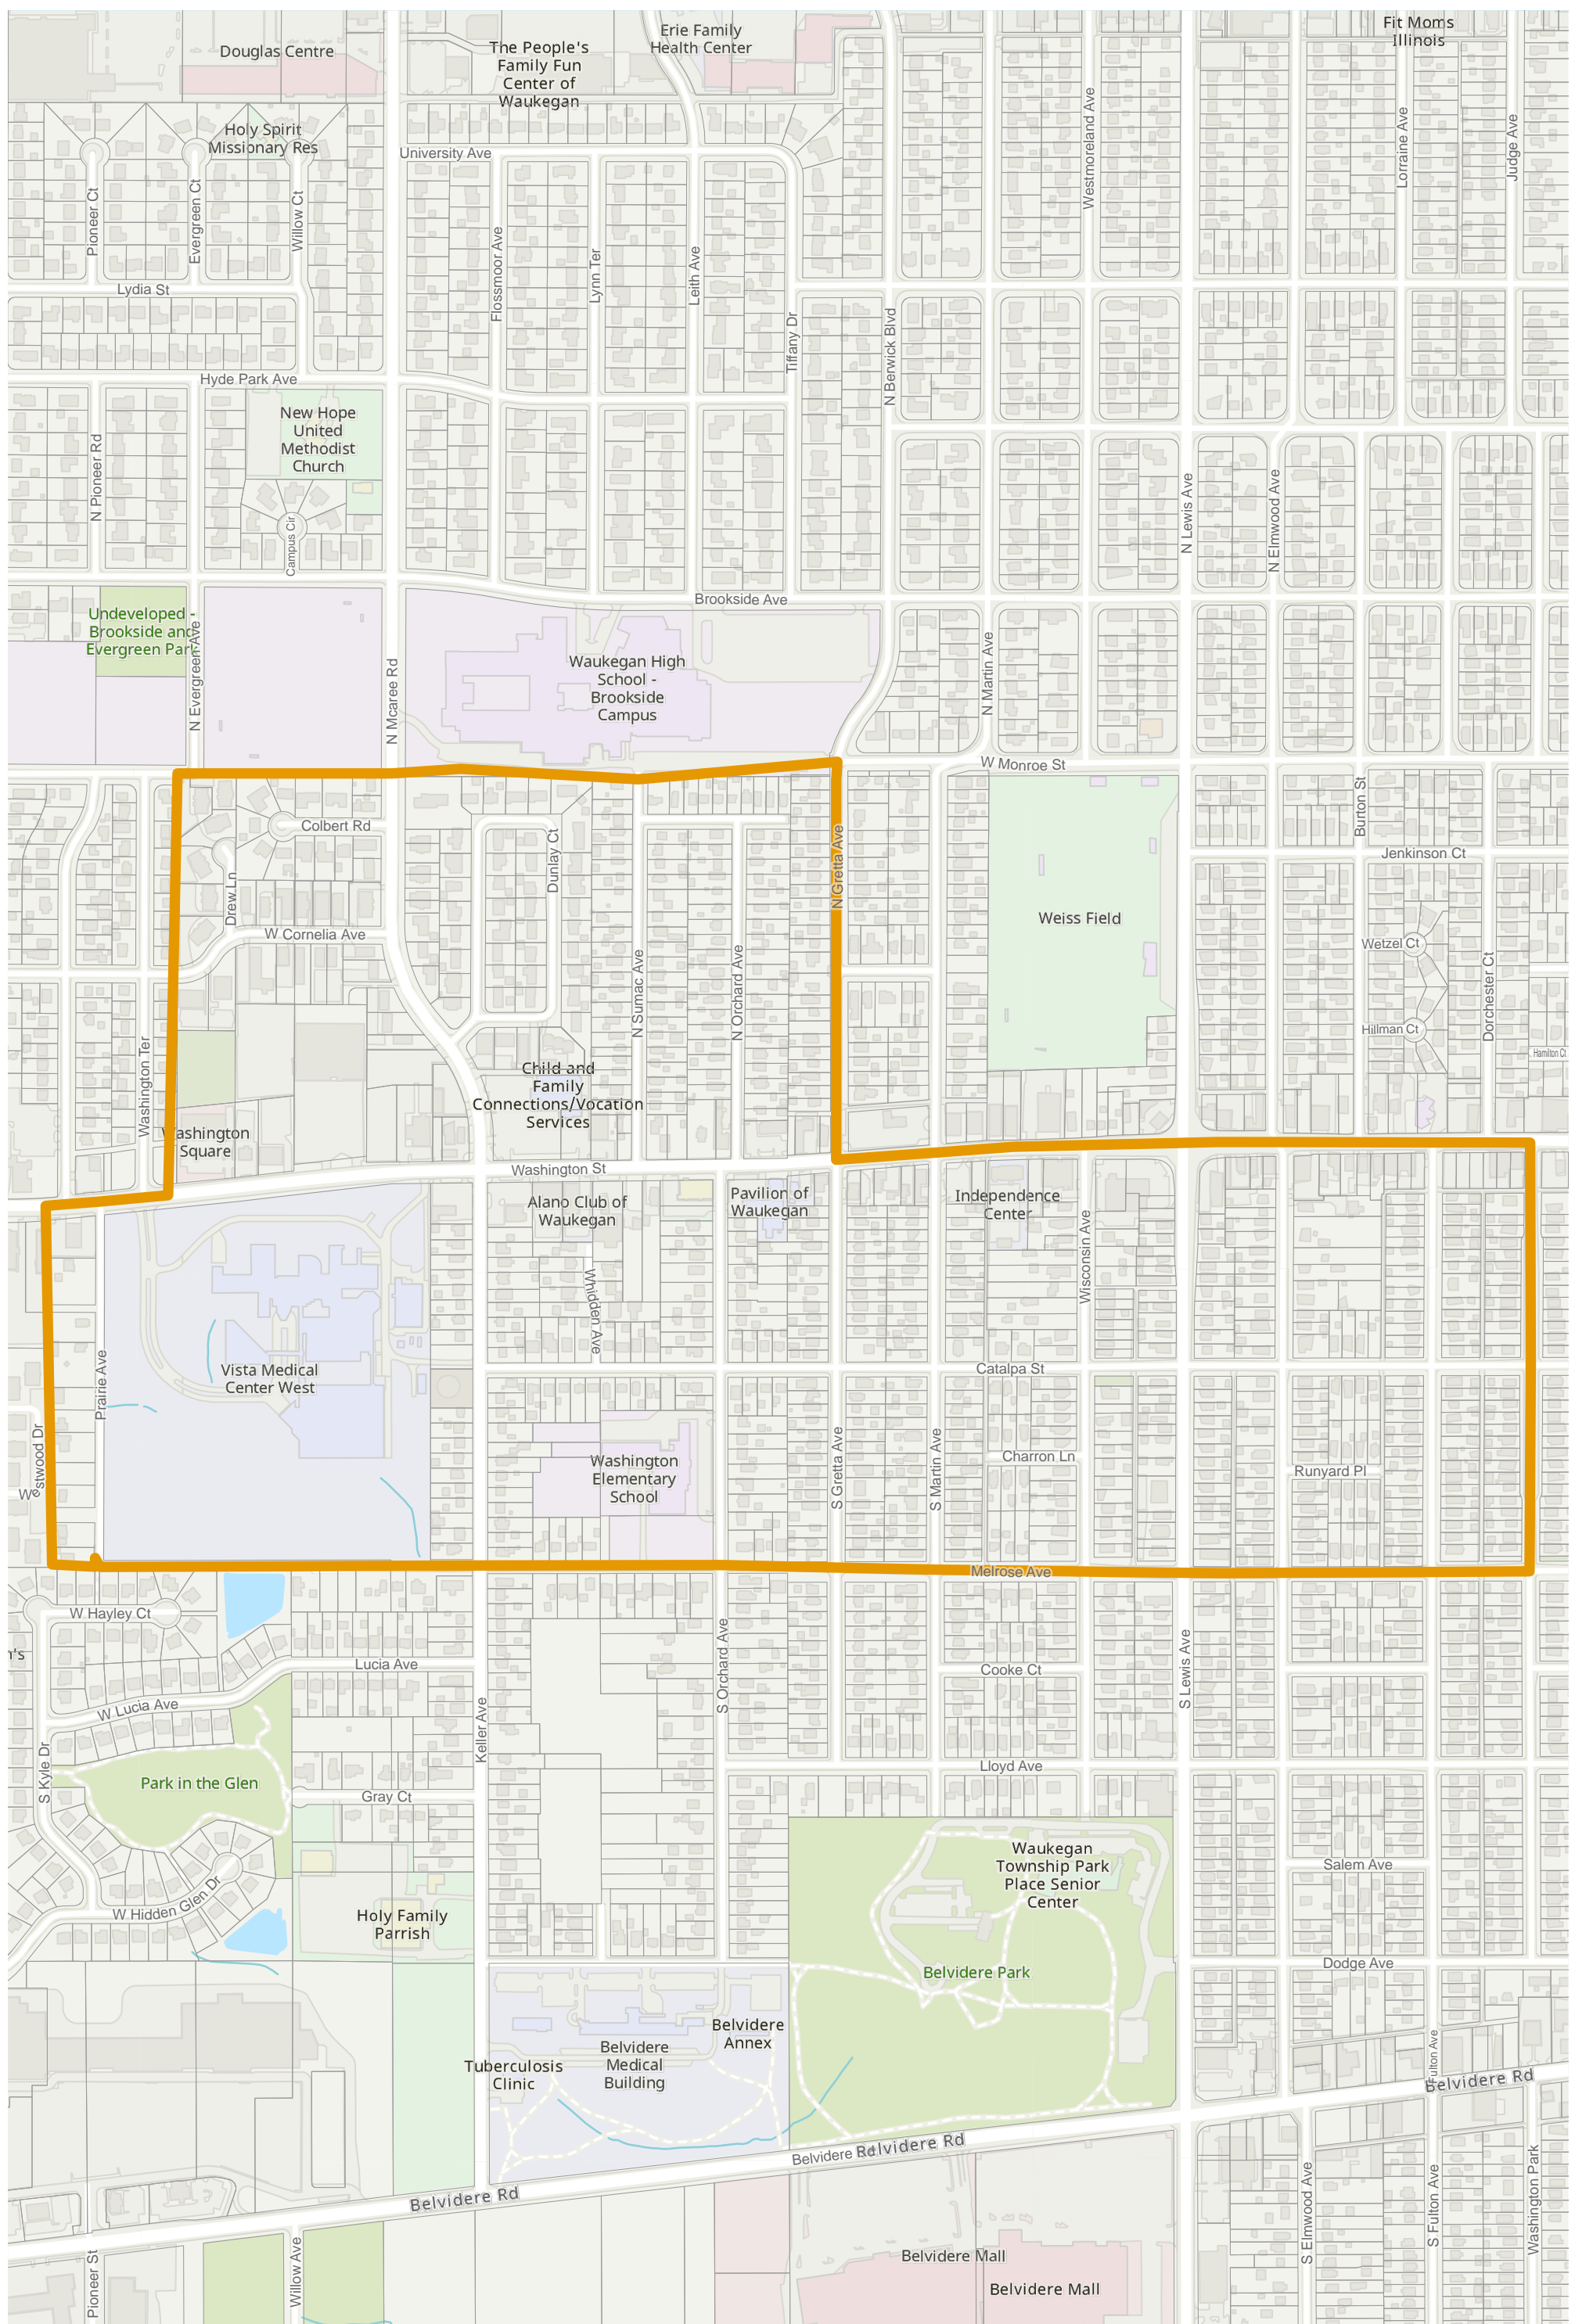

Lake County 2022 Election Precinct Waukegan 378

2022 Election Precincts
 Tax Parcels