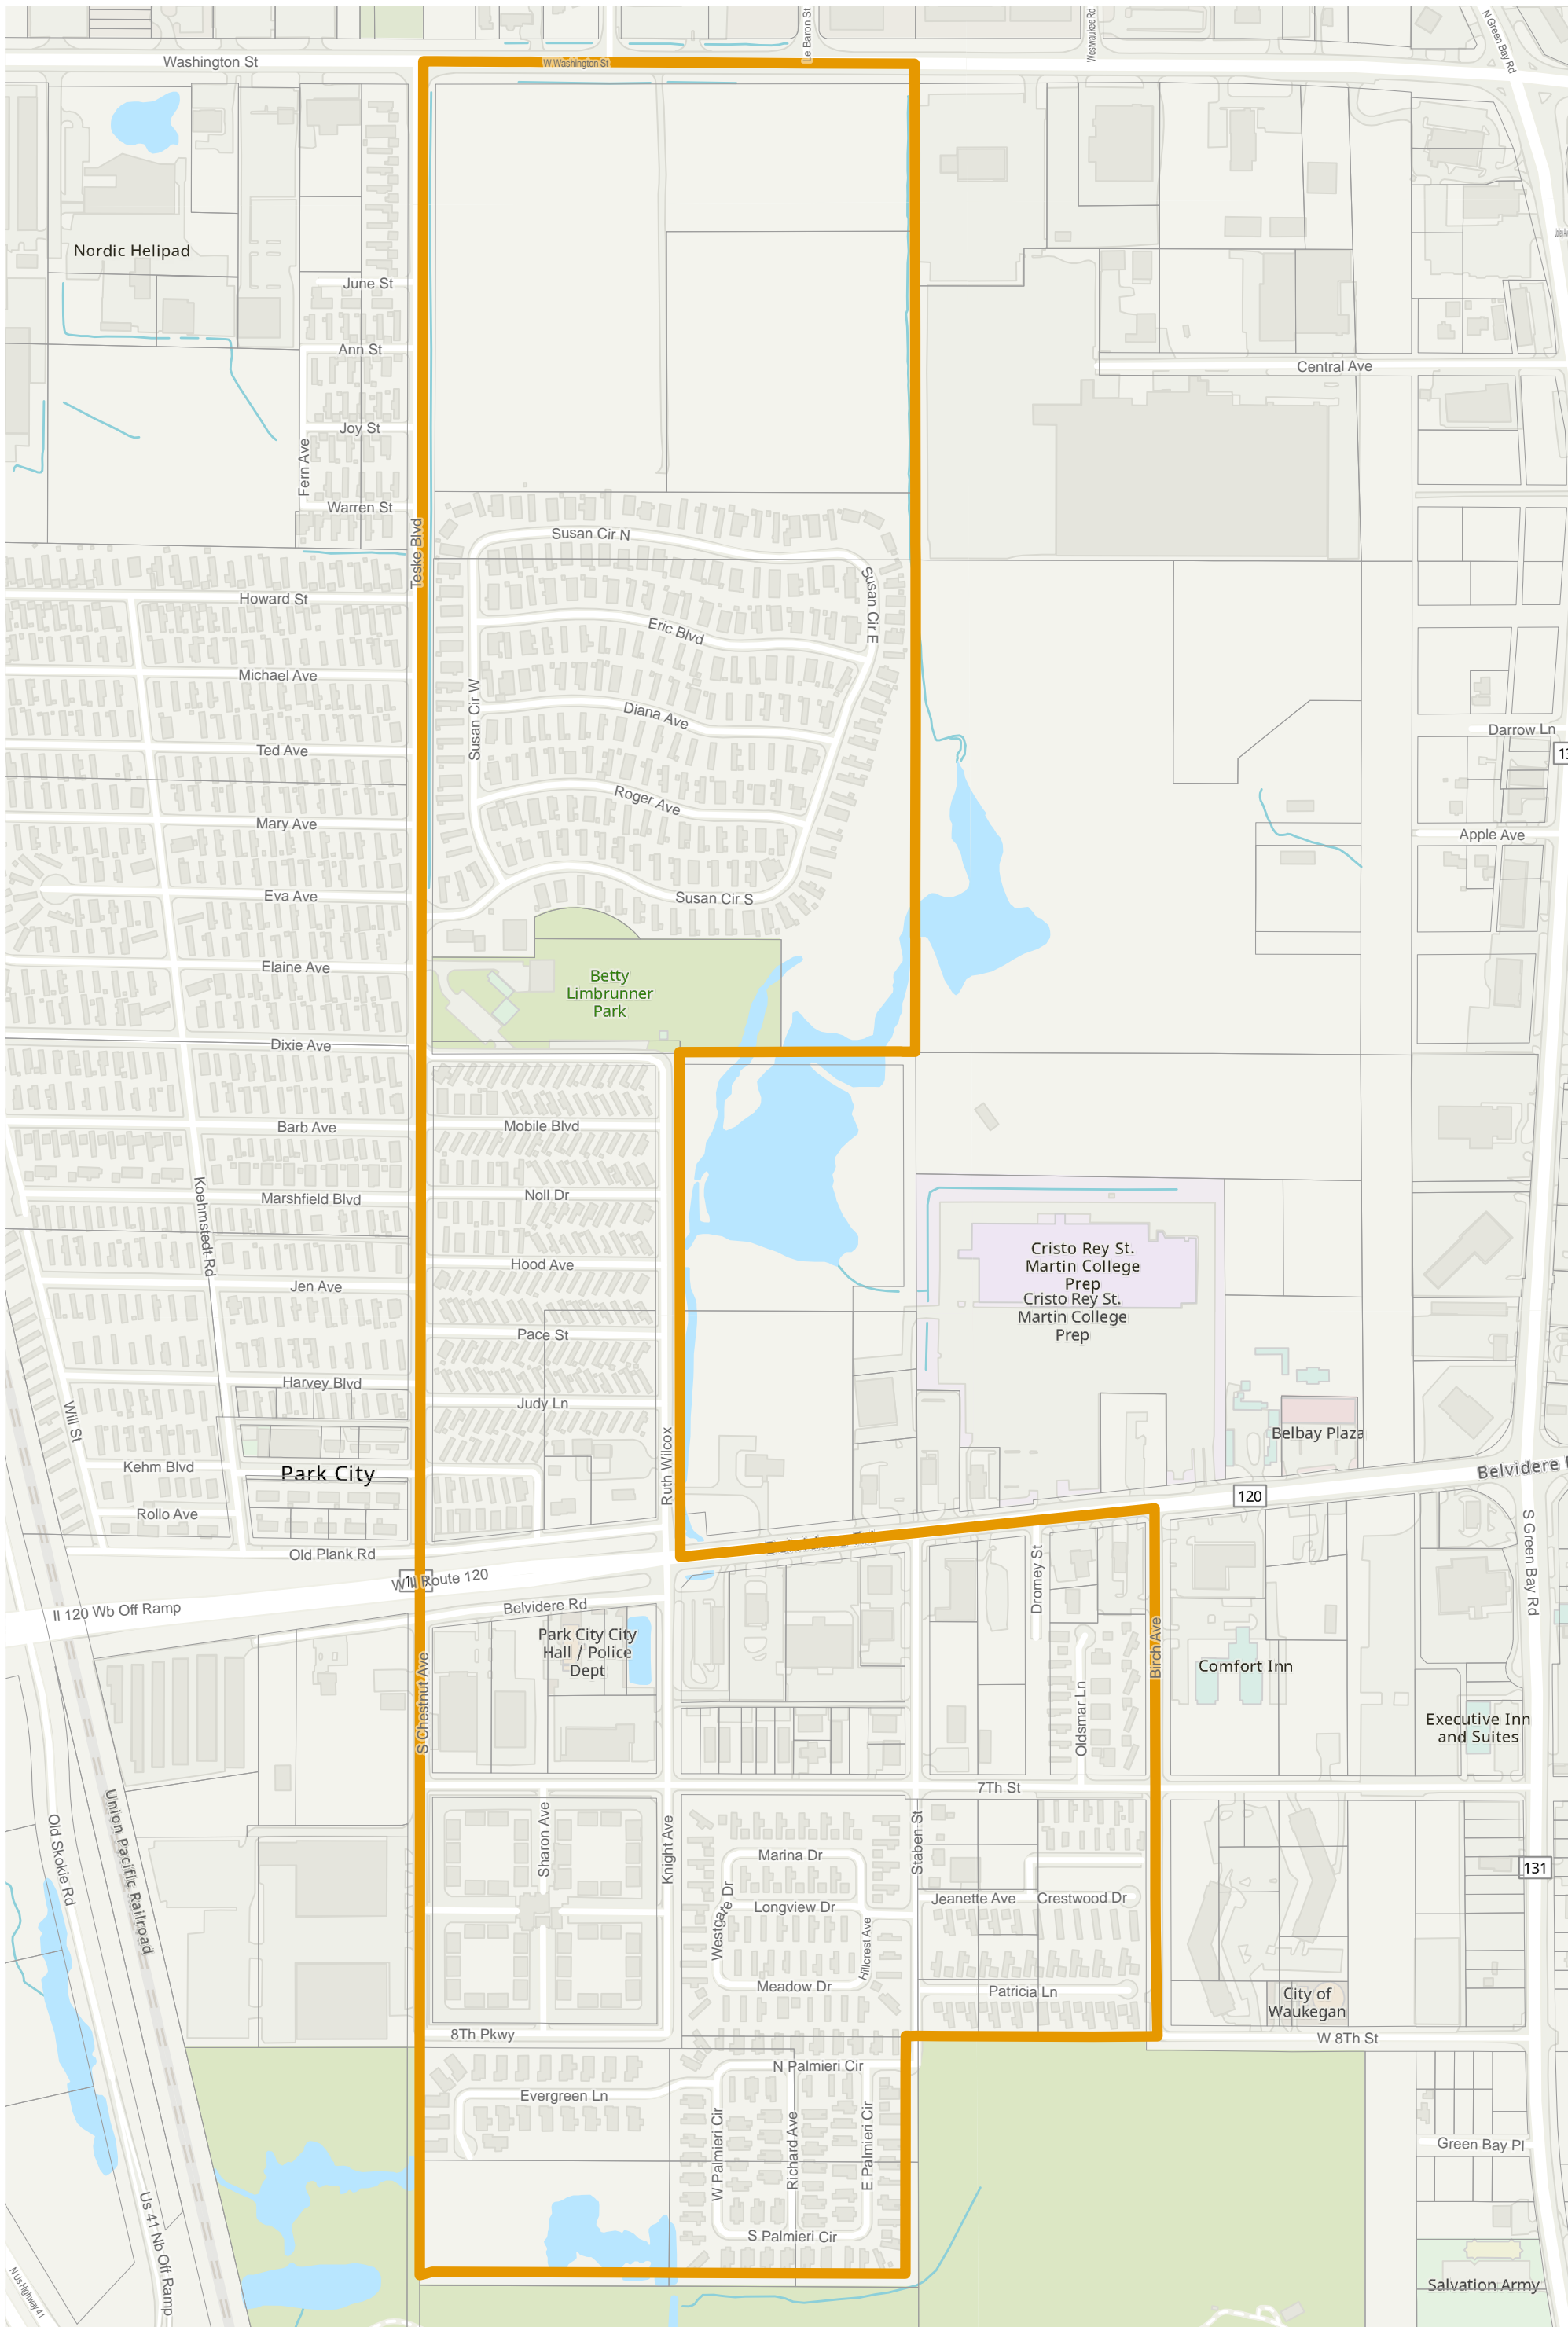

Lake County 2022 Election Precinct Waukegan 384

2022 Election Precincts

Tax Parcels