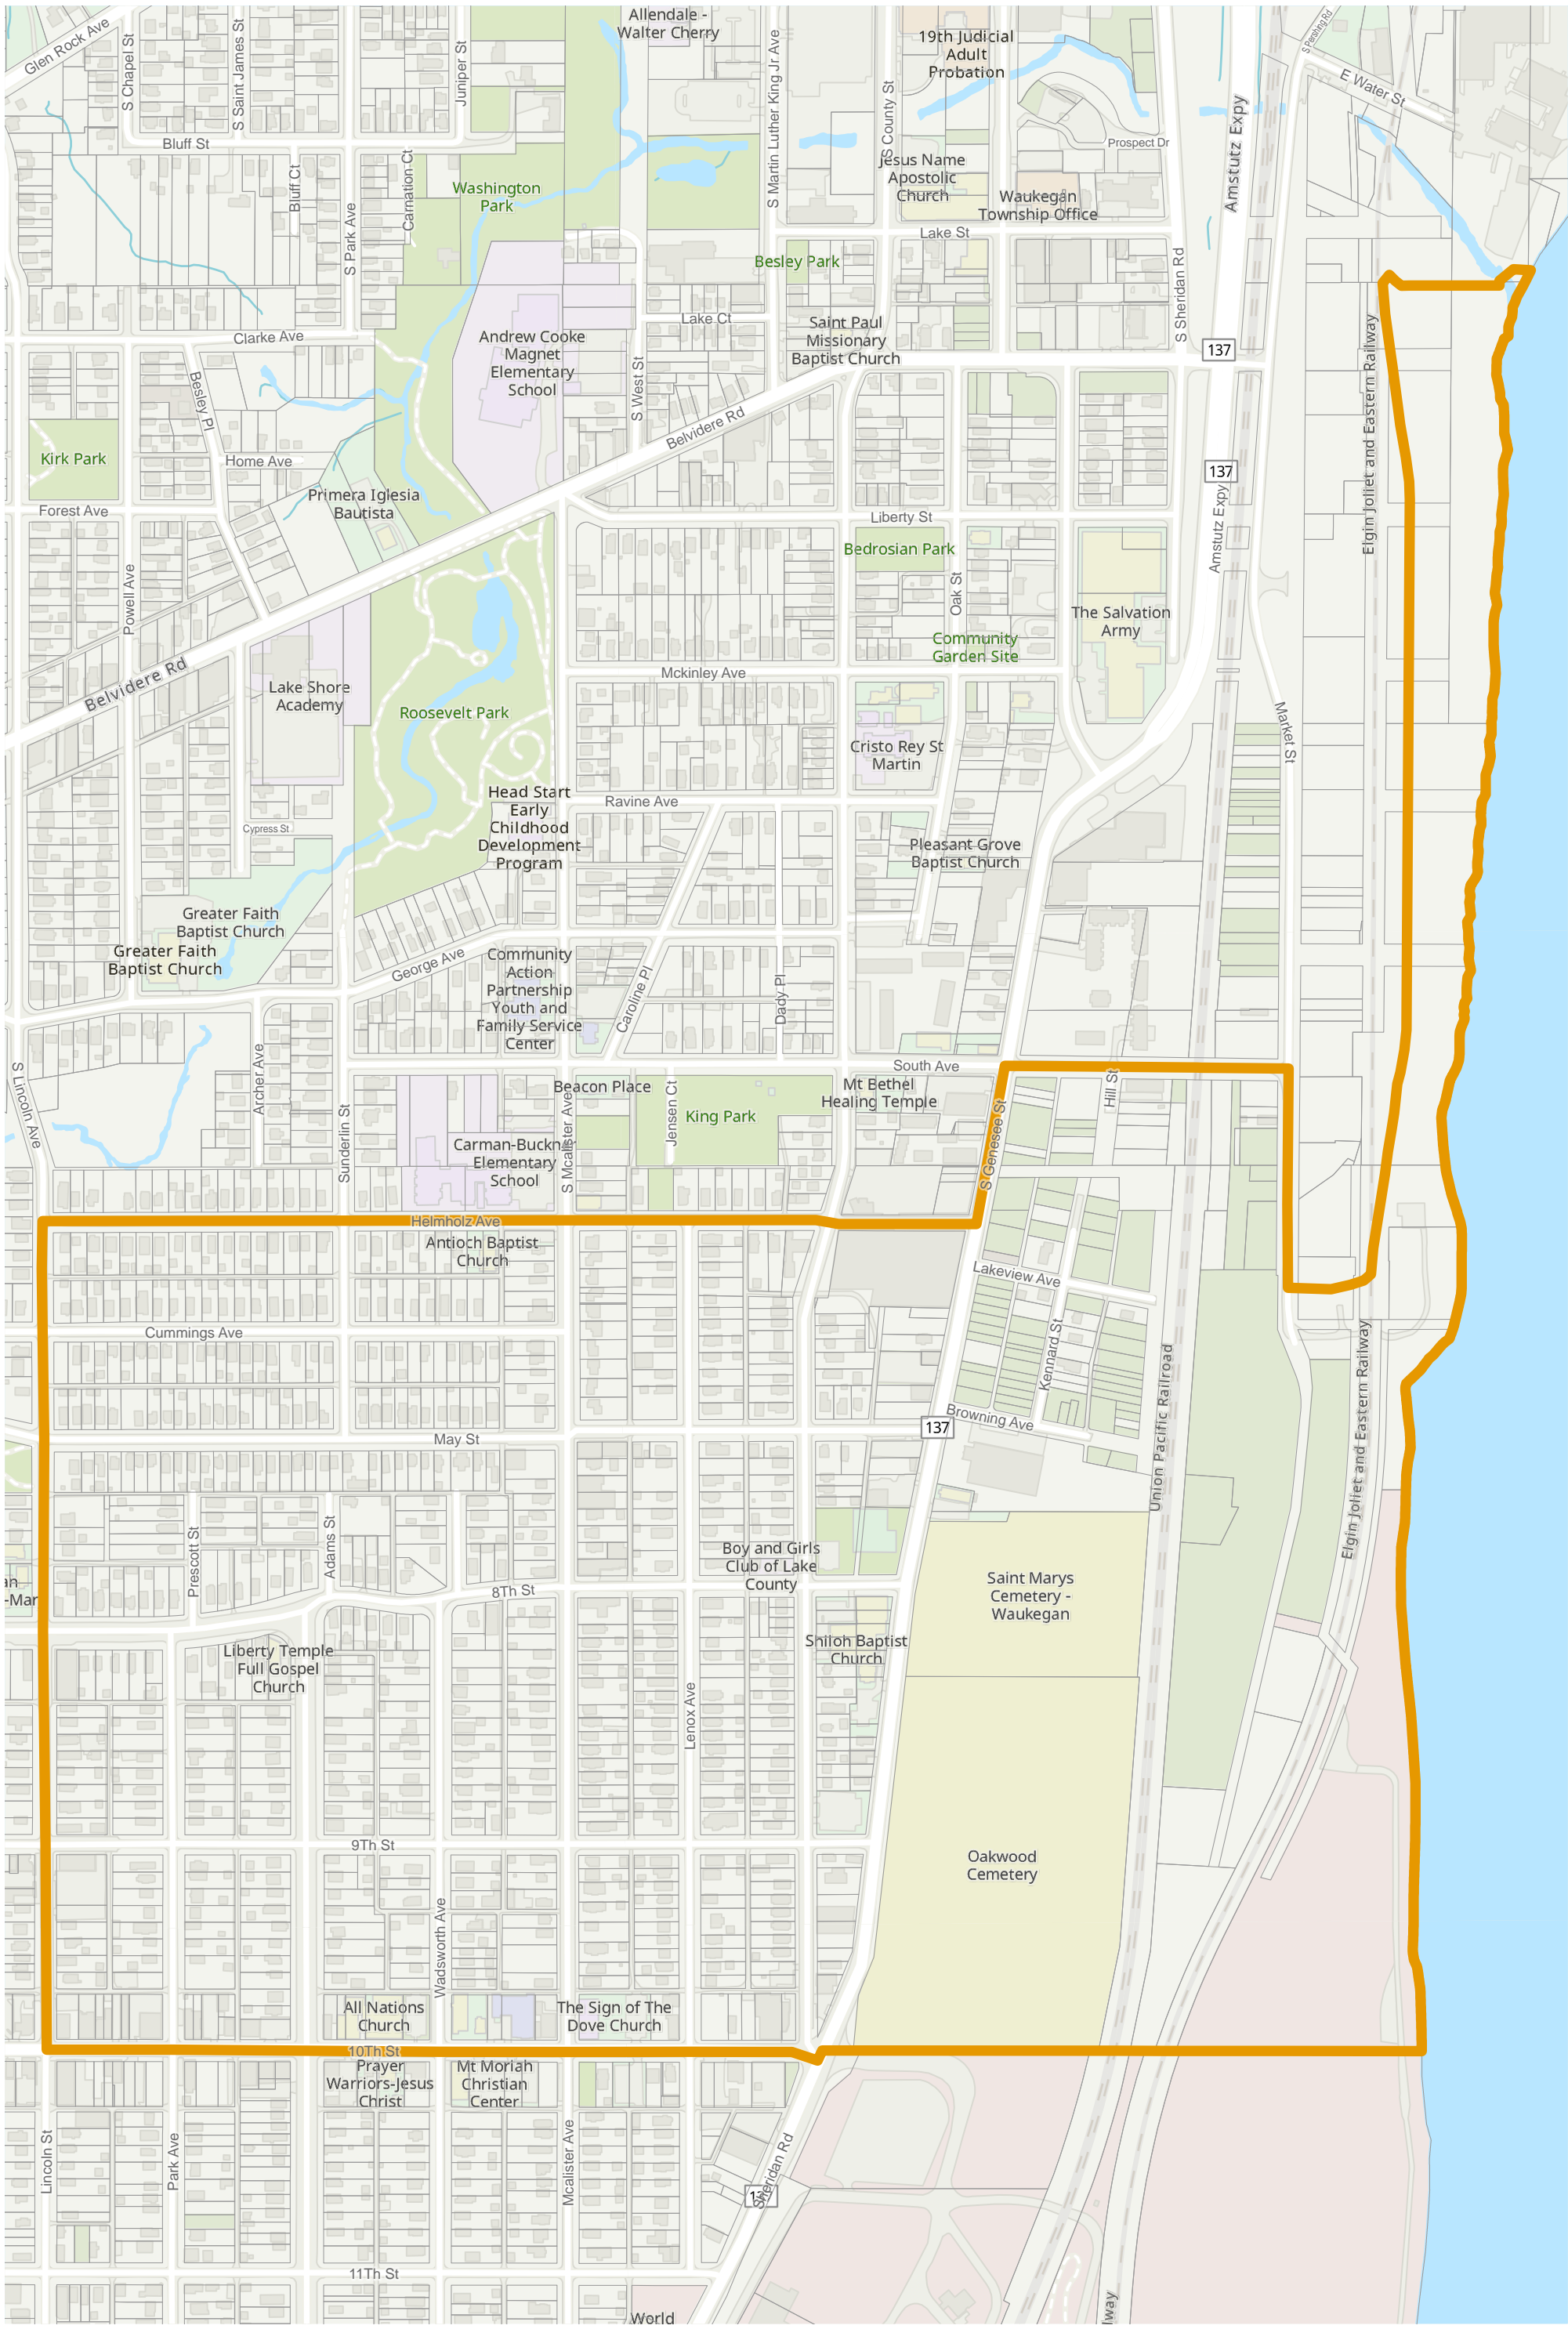

# Lake County 2022 Election Precinct Waukegan 390

2022 Election Precincts

Tax Parcels