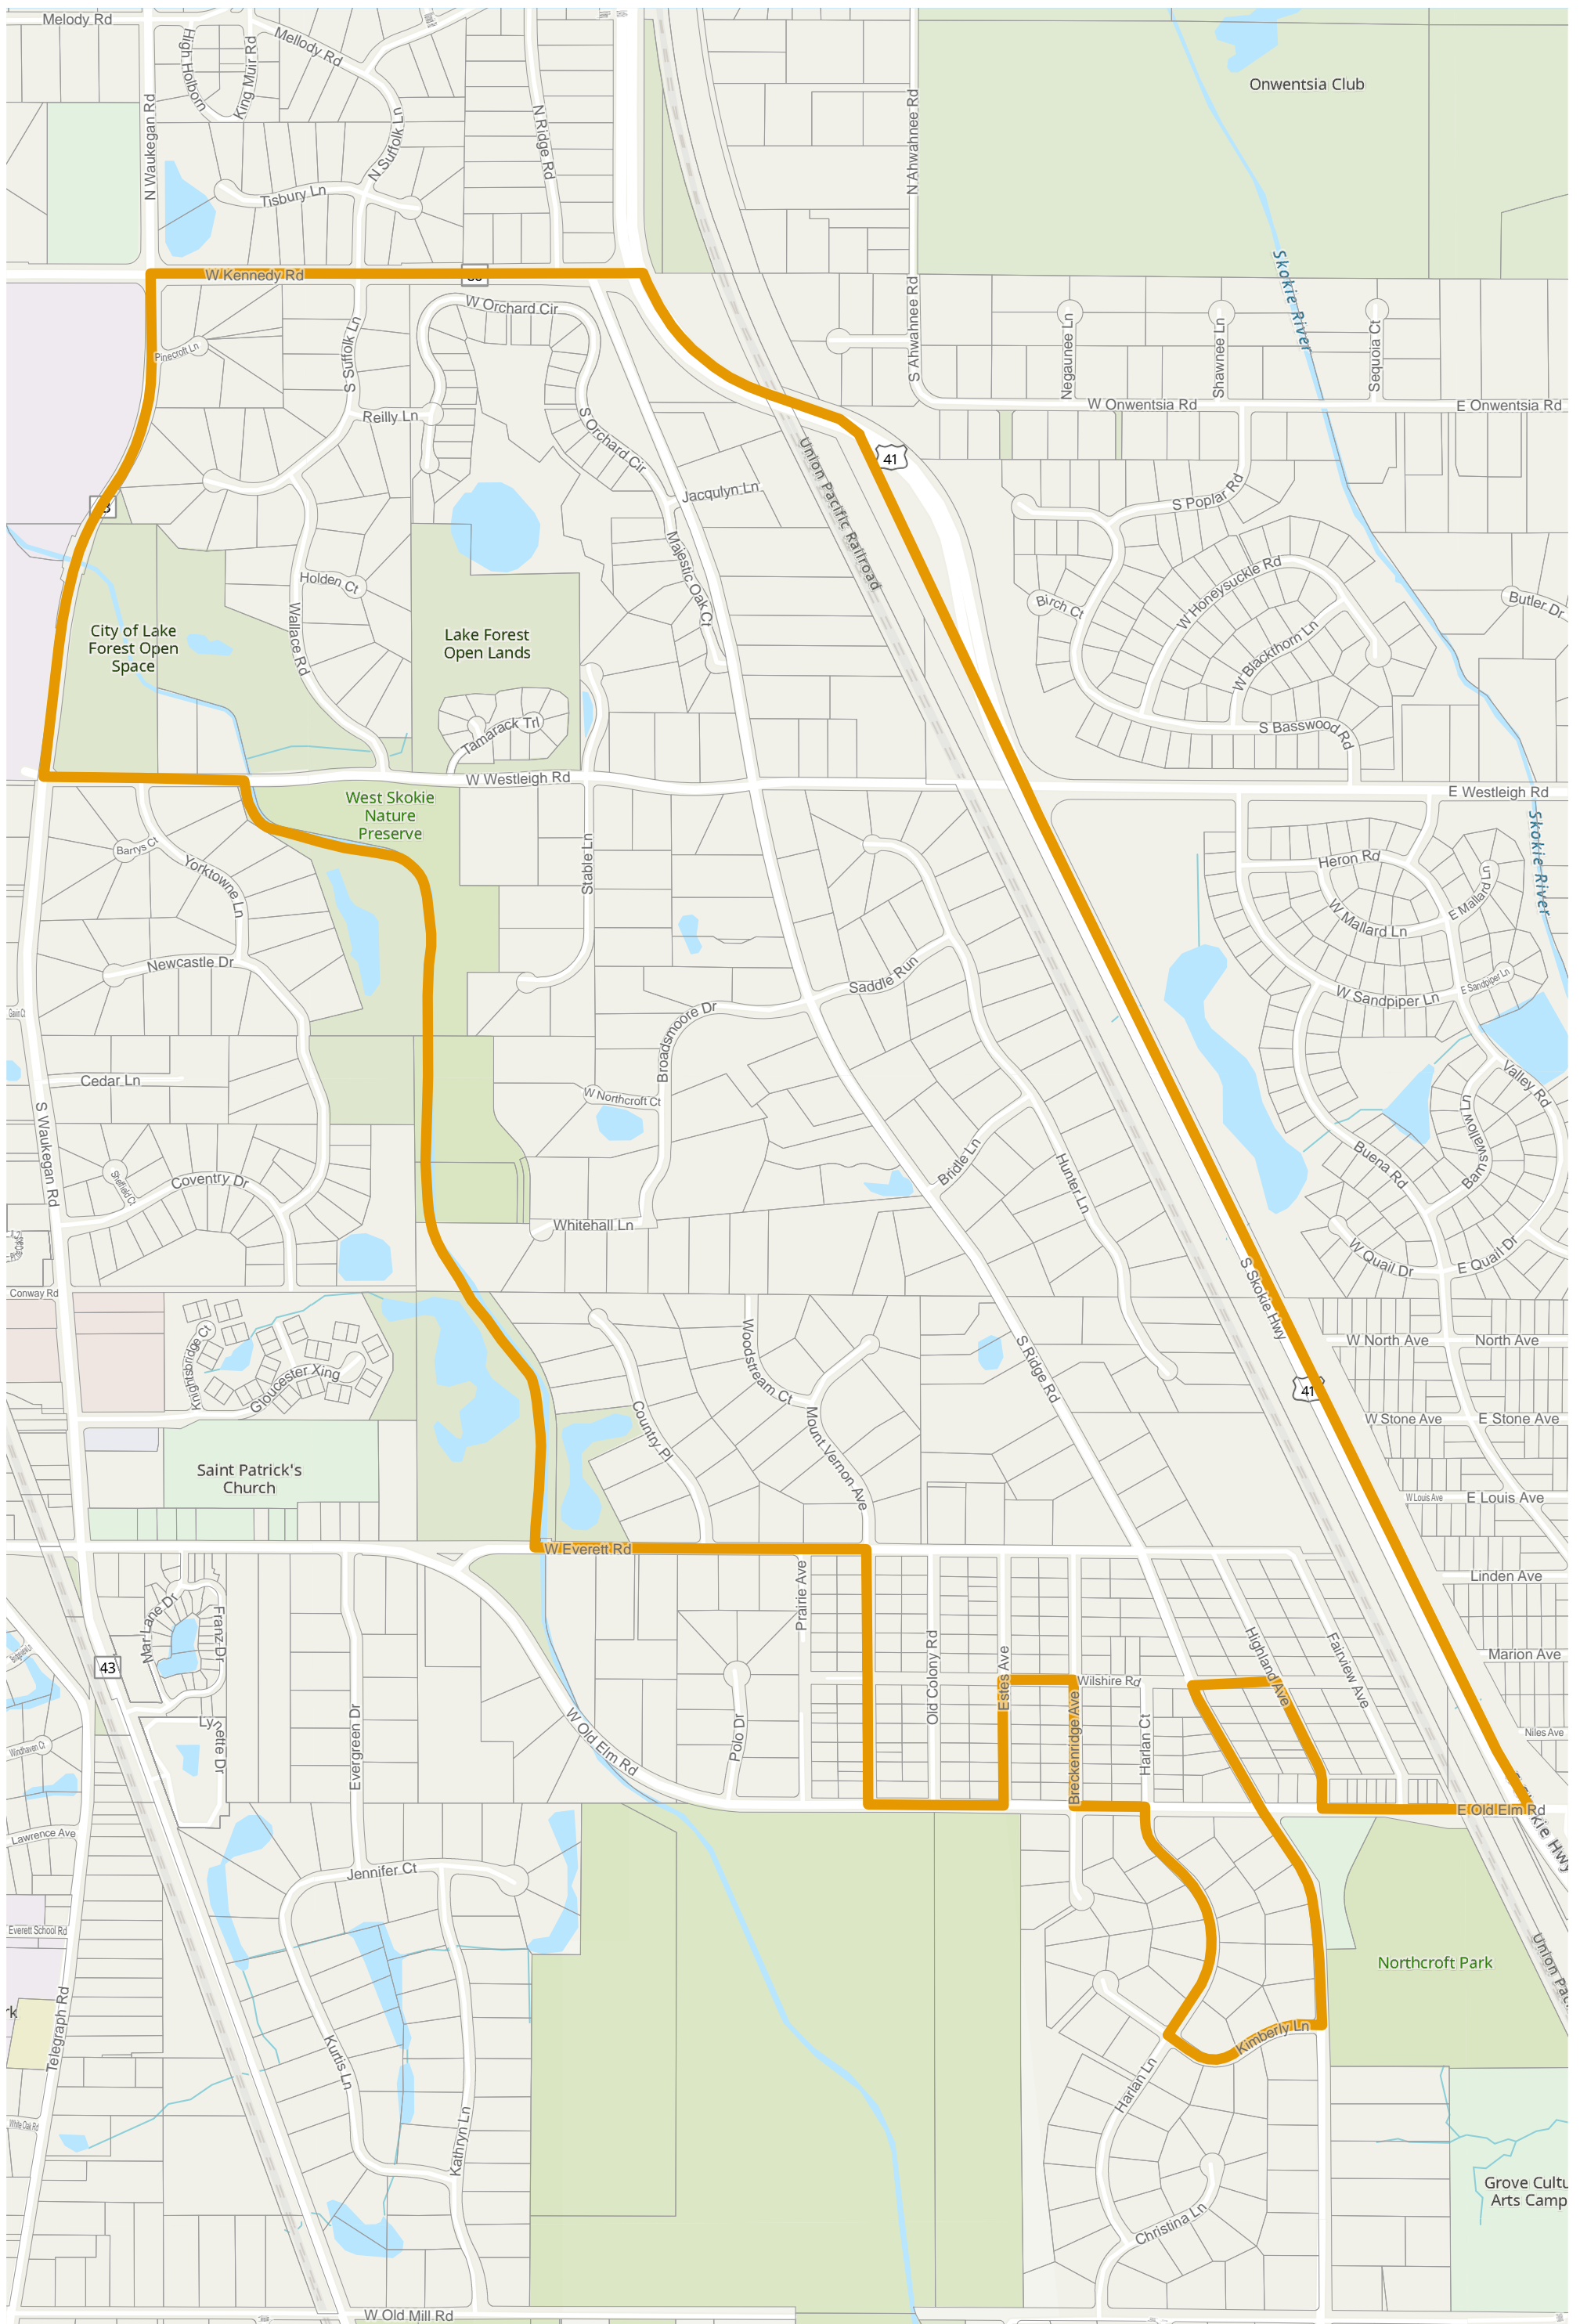

# Lake County 2022 Election Precinct West Deerfield 395

2022 Election Precincts

Tax Parcels