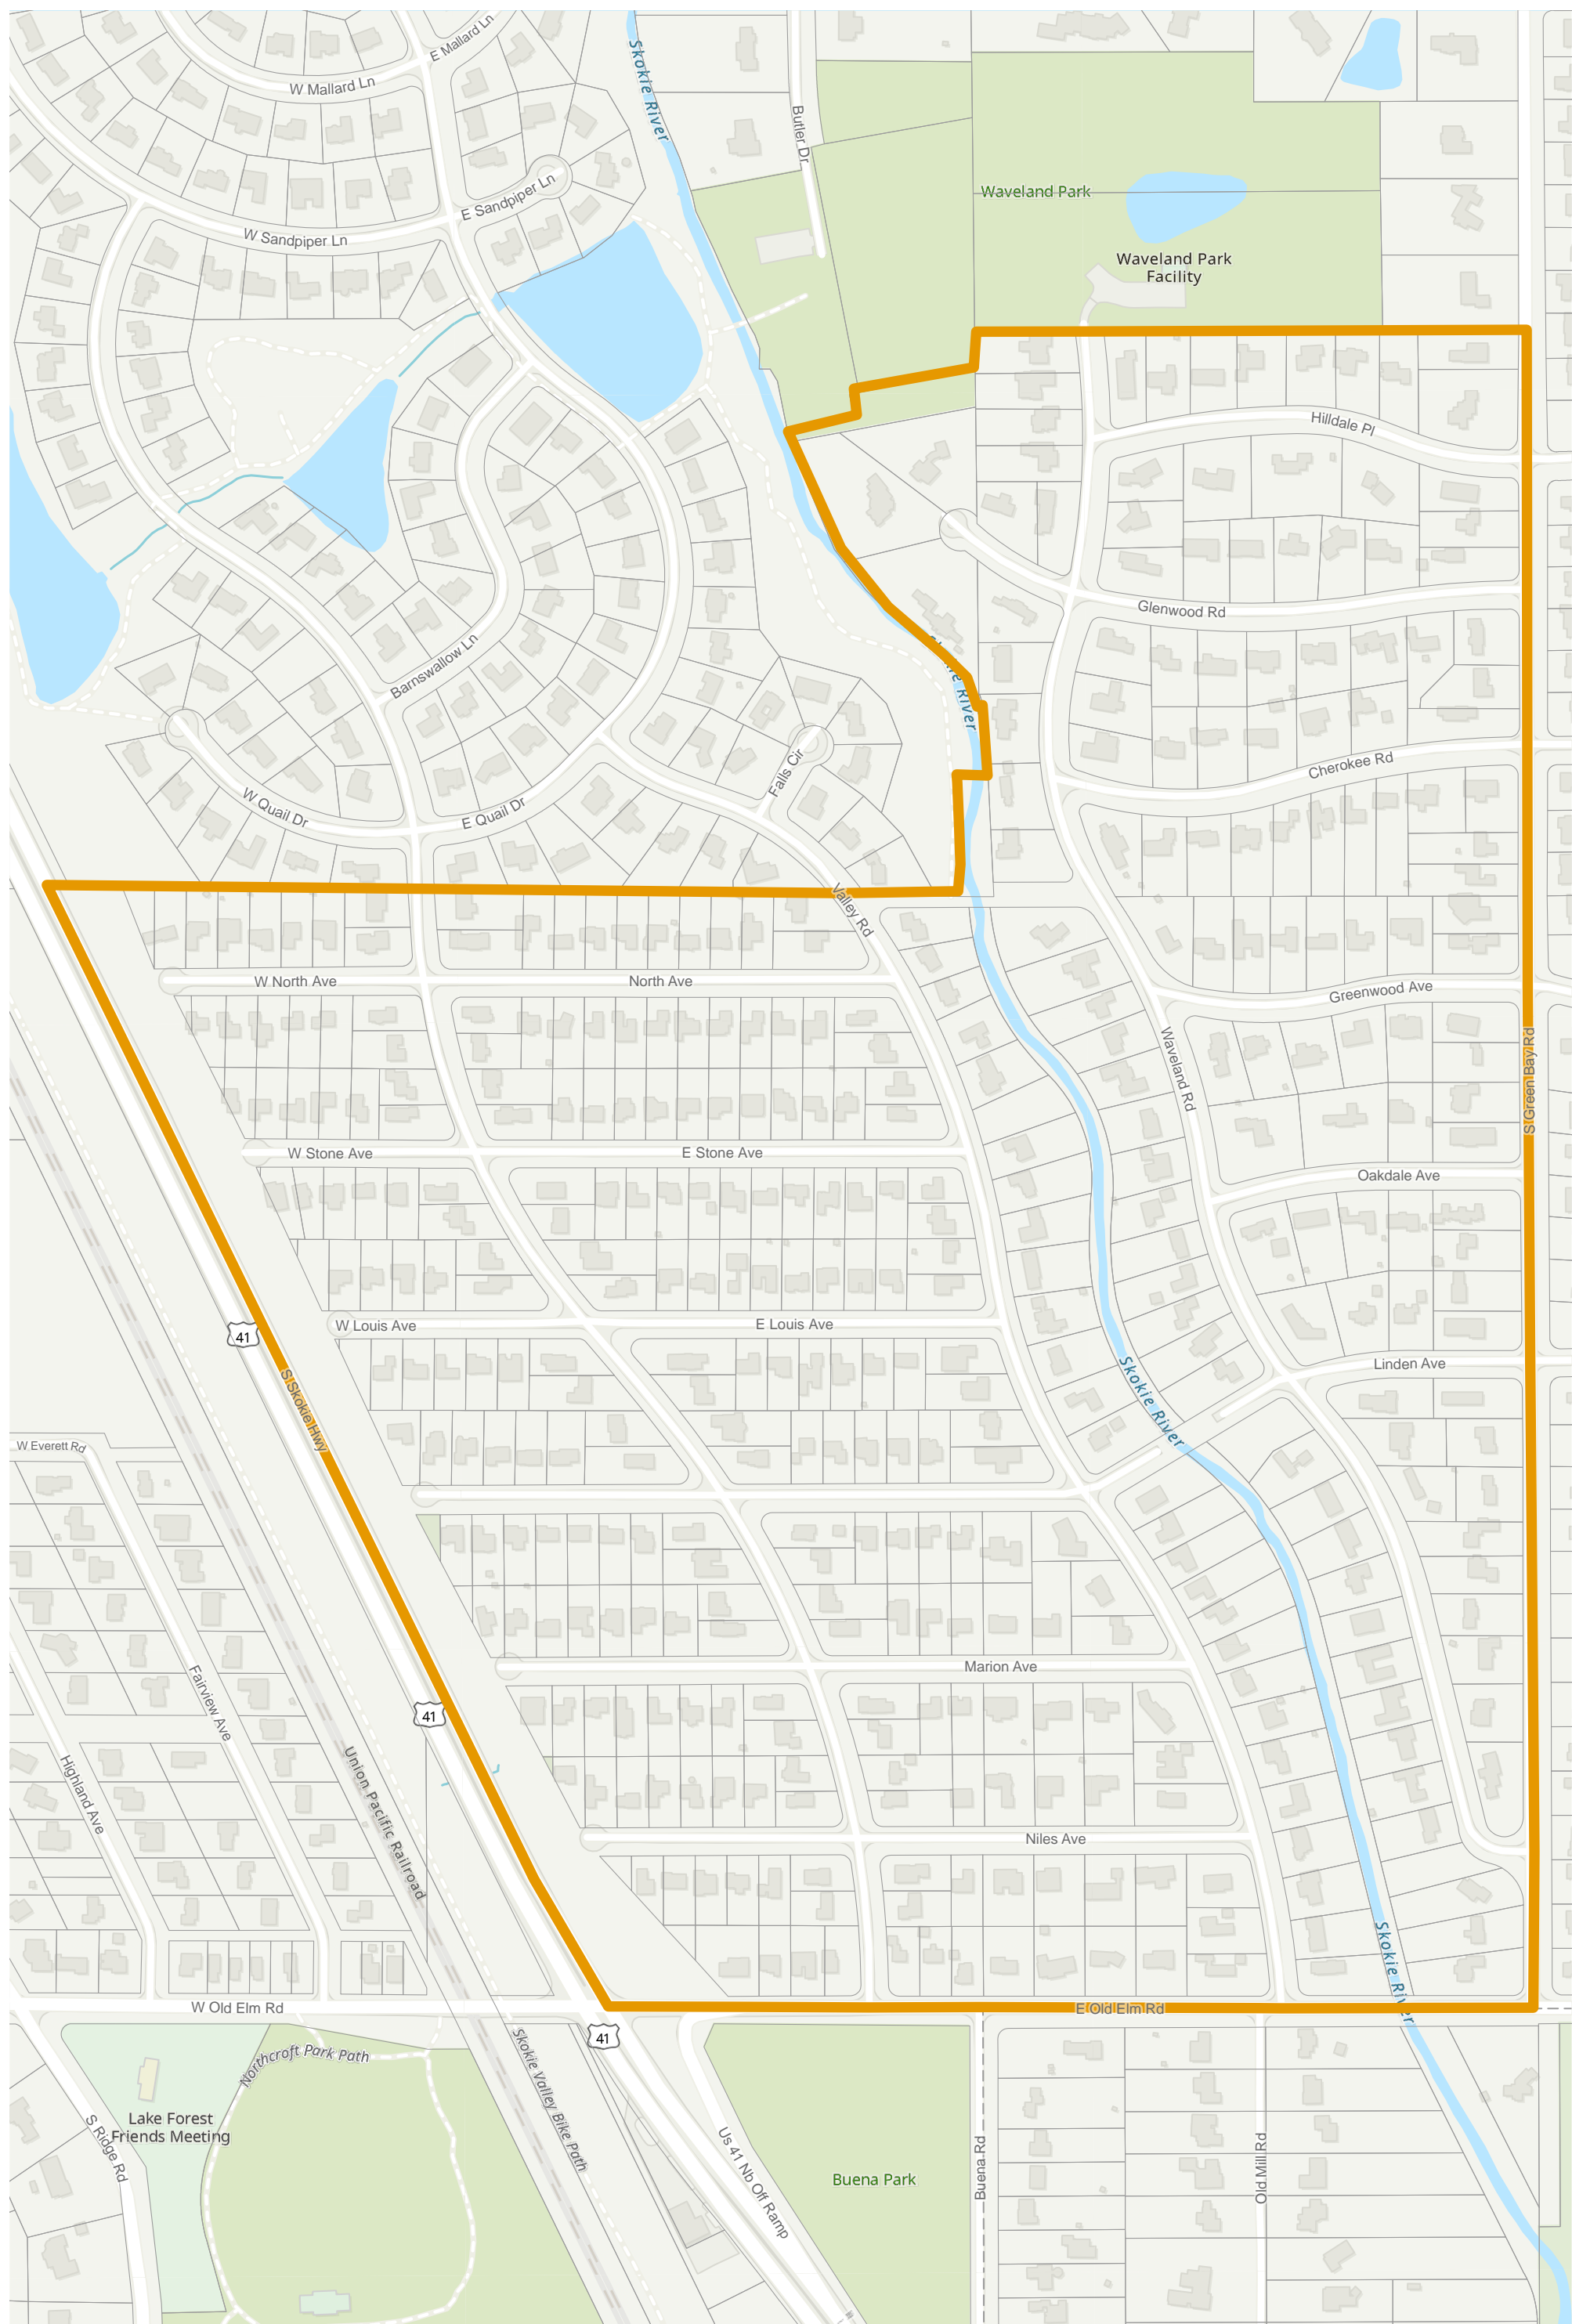

Lake County 2022 Election Precinct West Deerfield 397

2022 Election Precincts

Tax Parcels