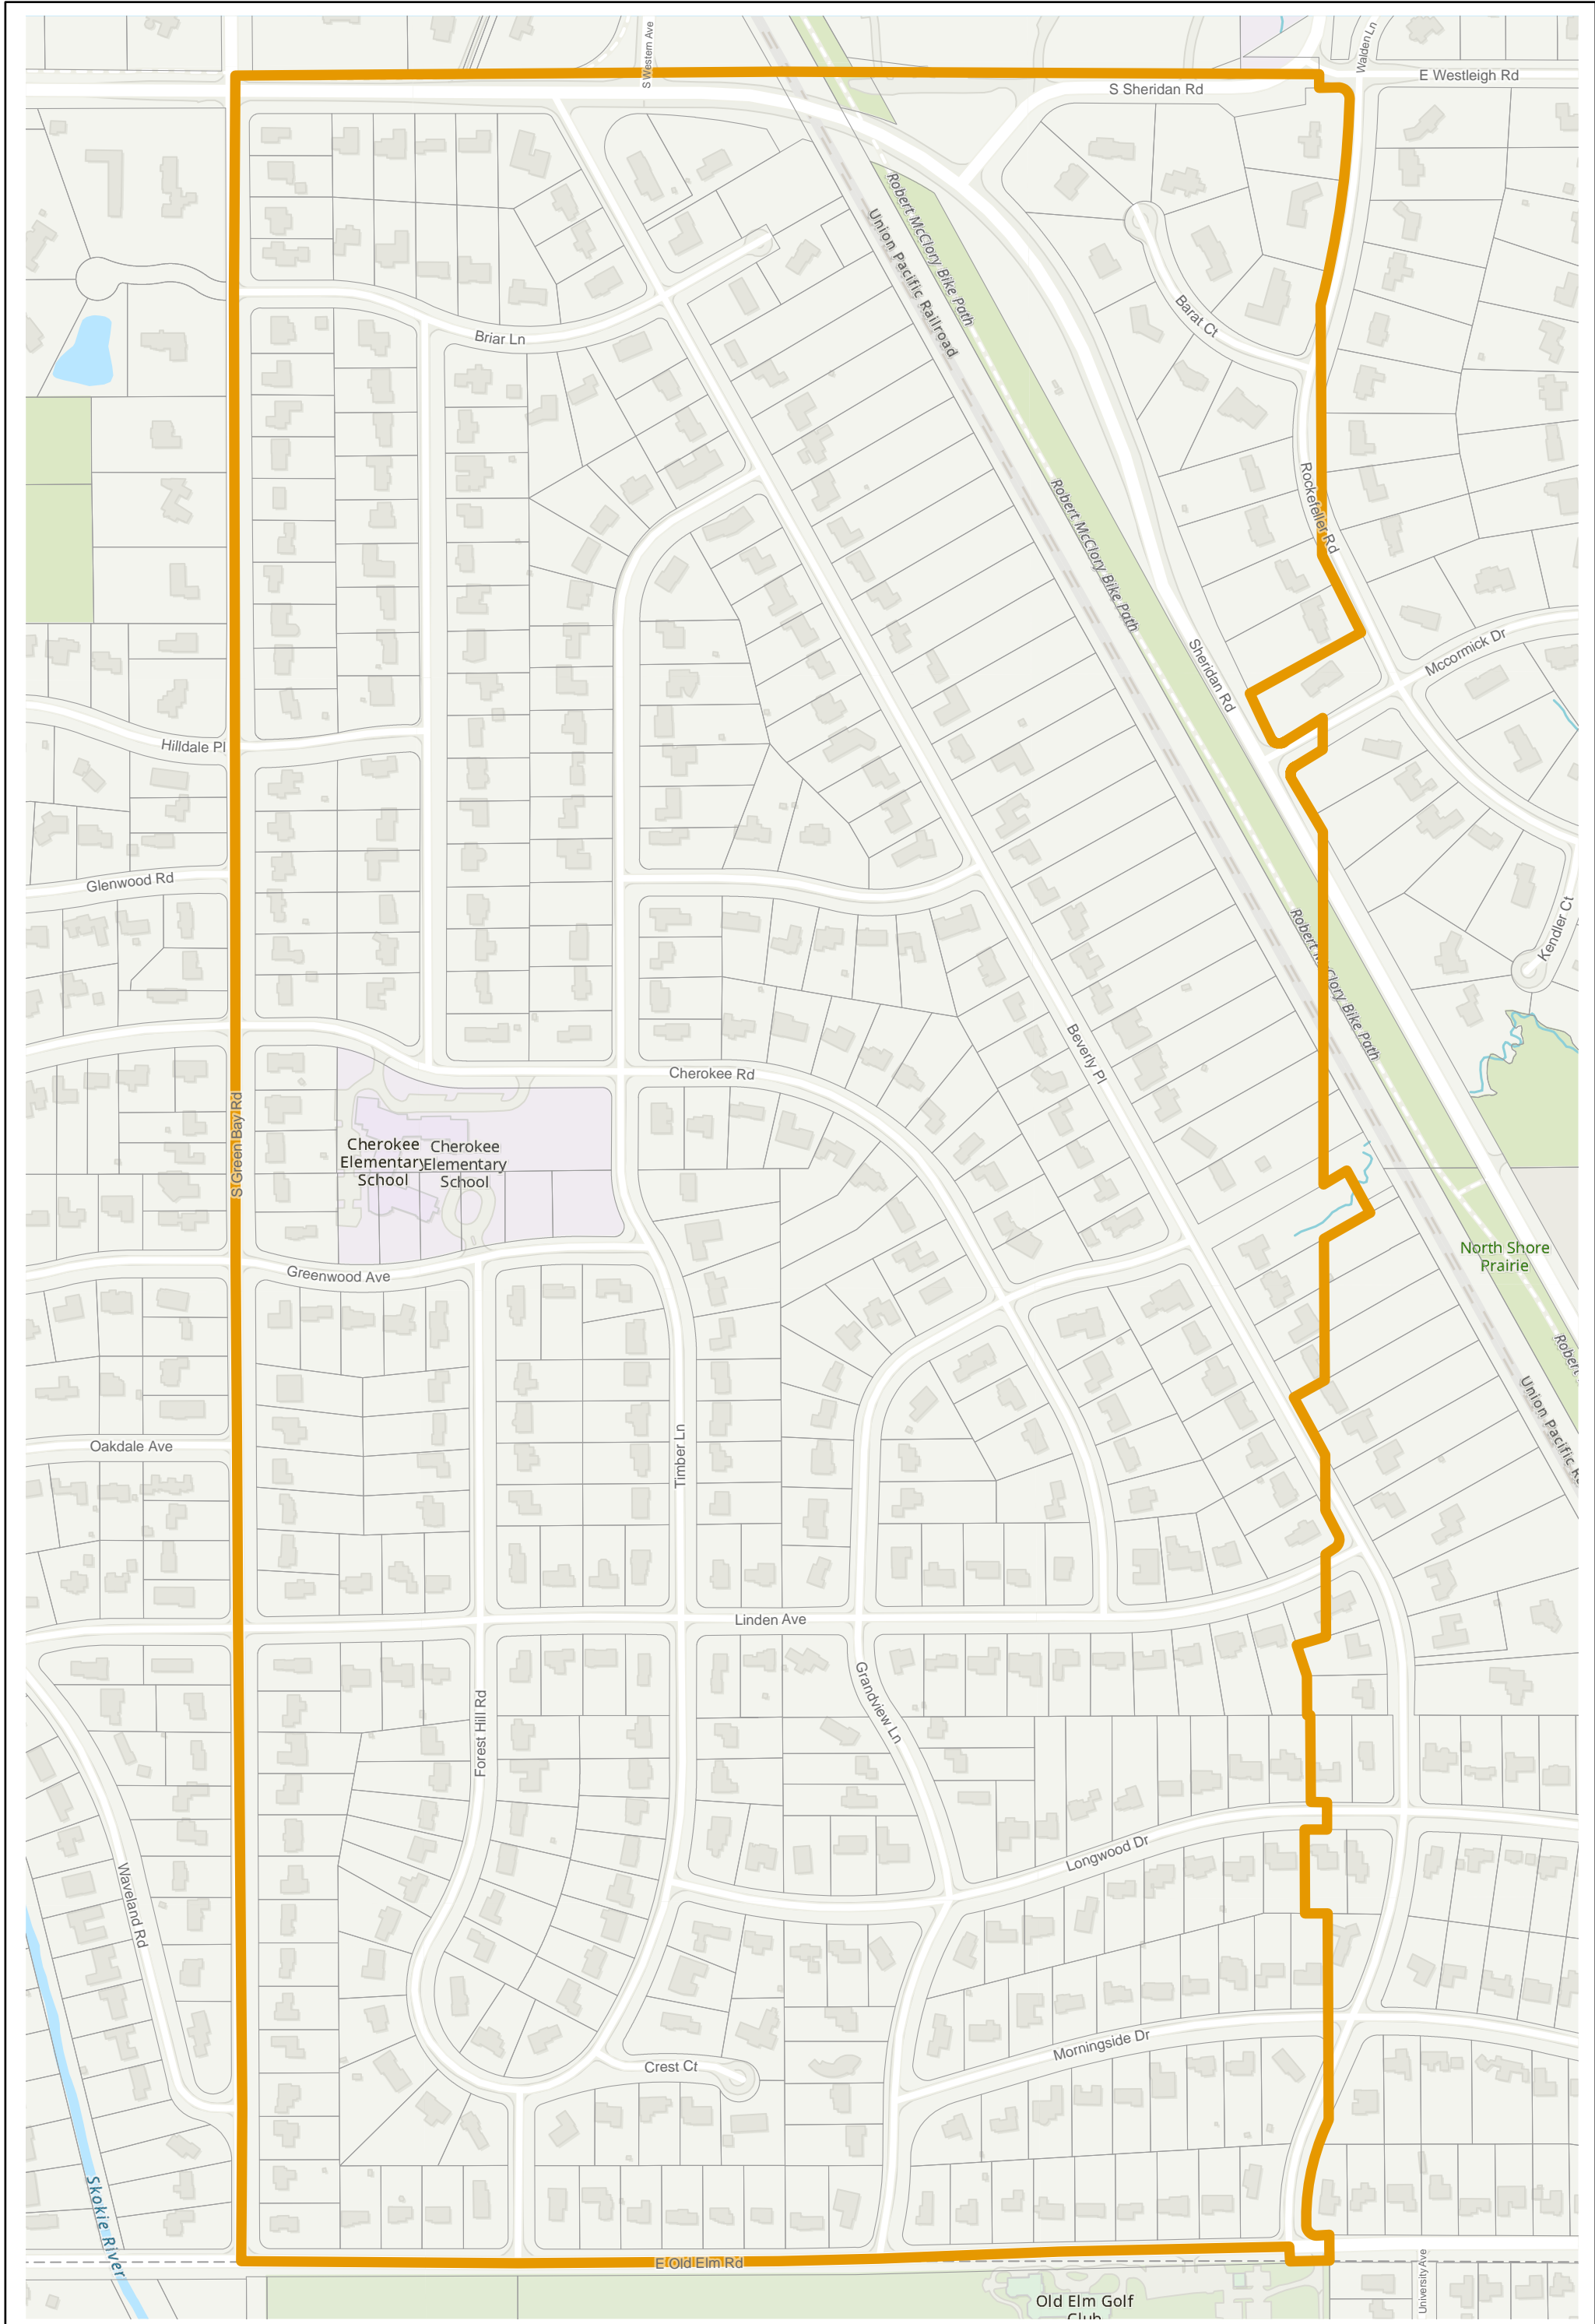

# Lake County 2022 Election Precinct West Deerfield 398

2022 Election Precincts

Tax Parcels