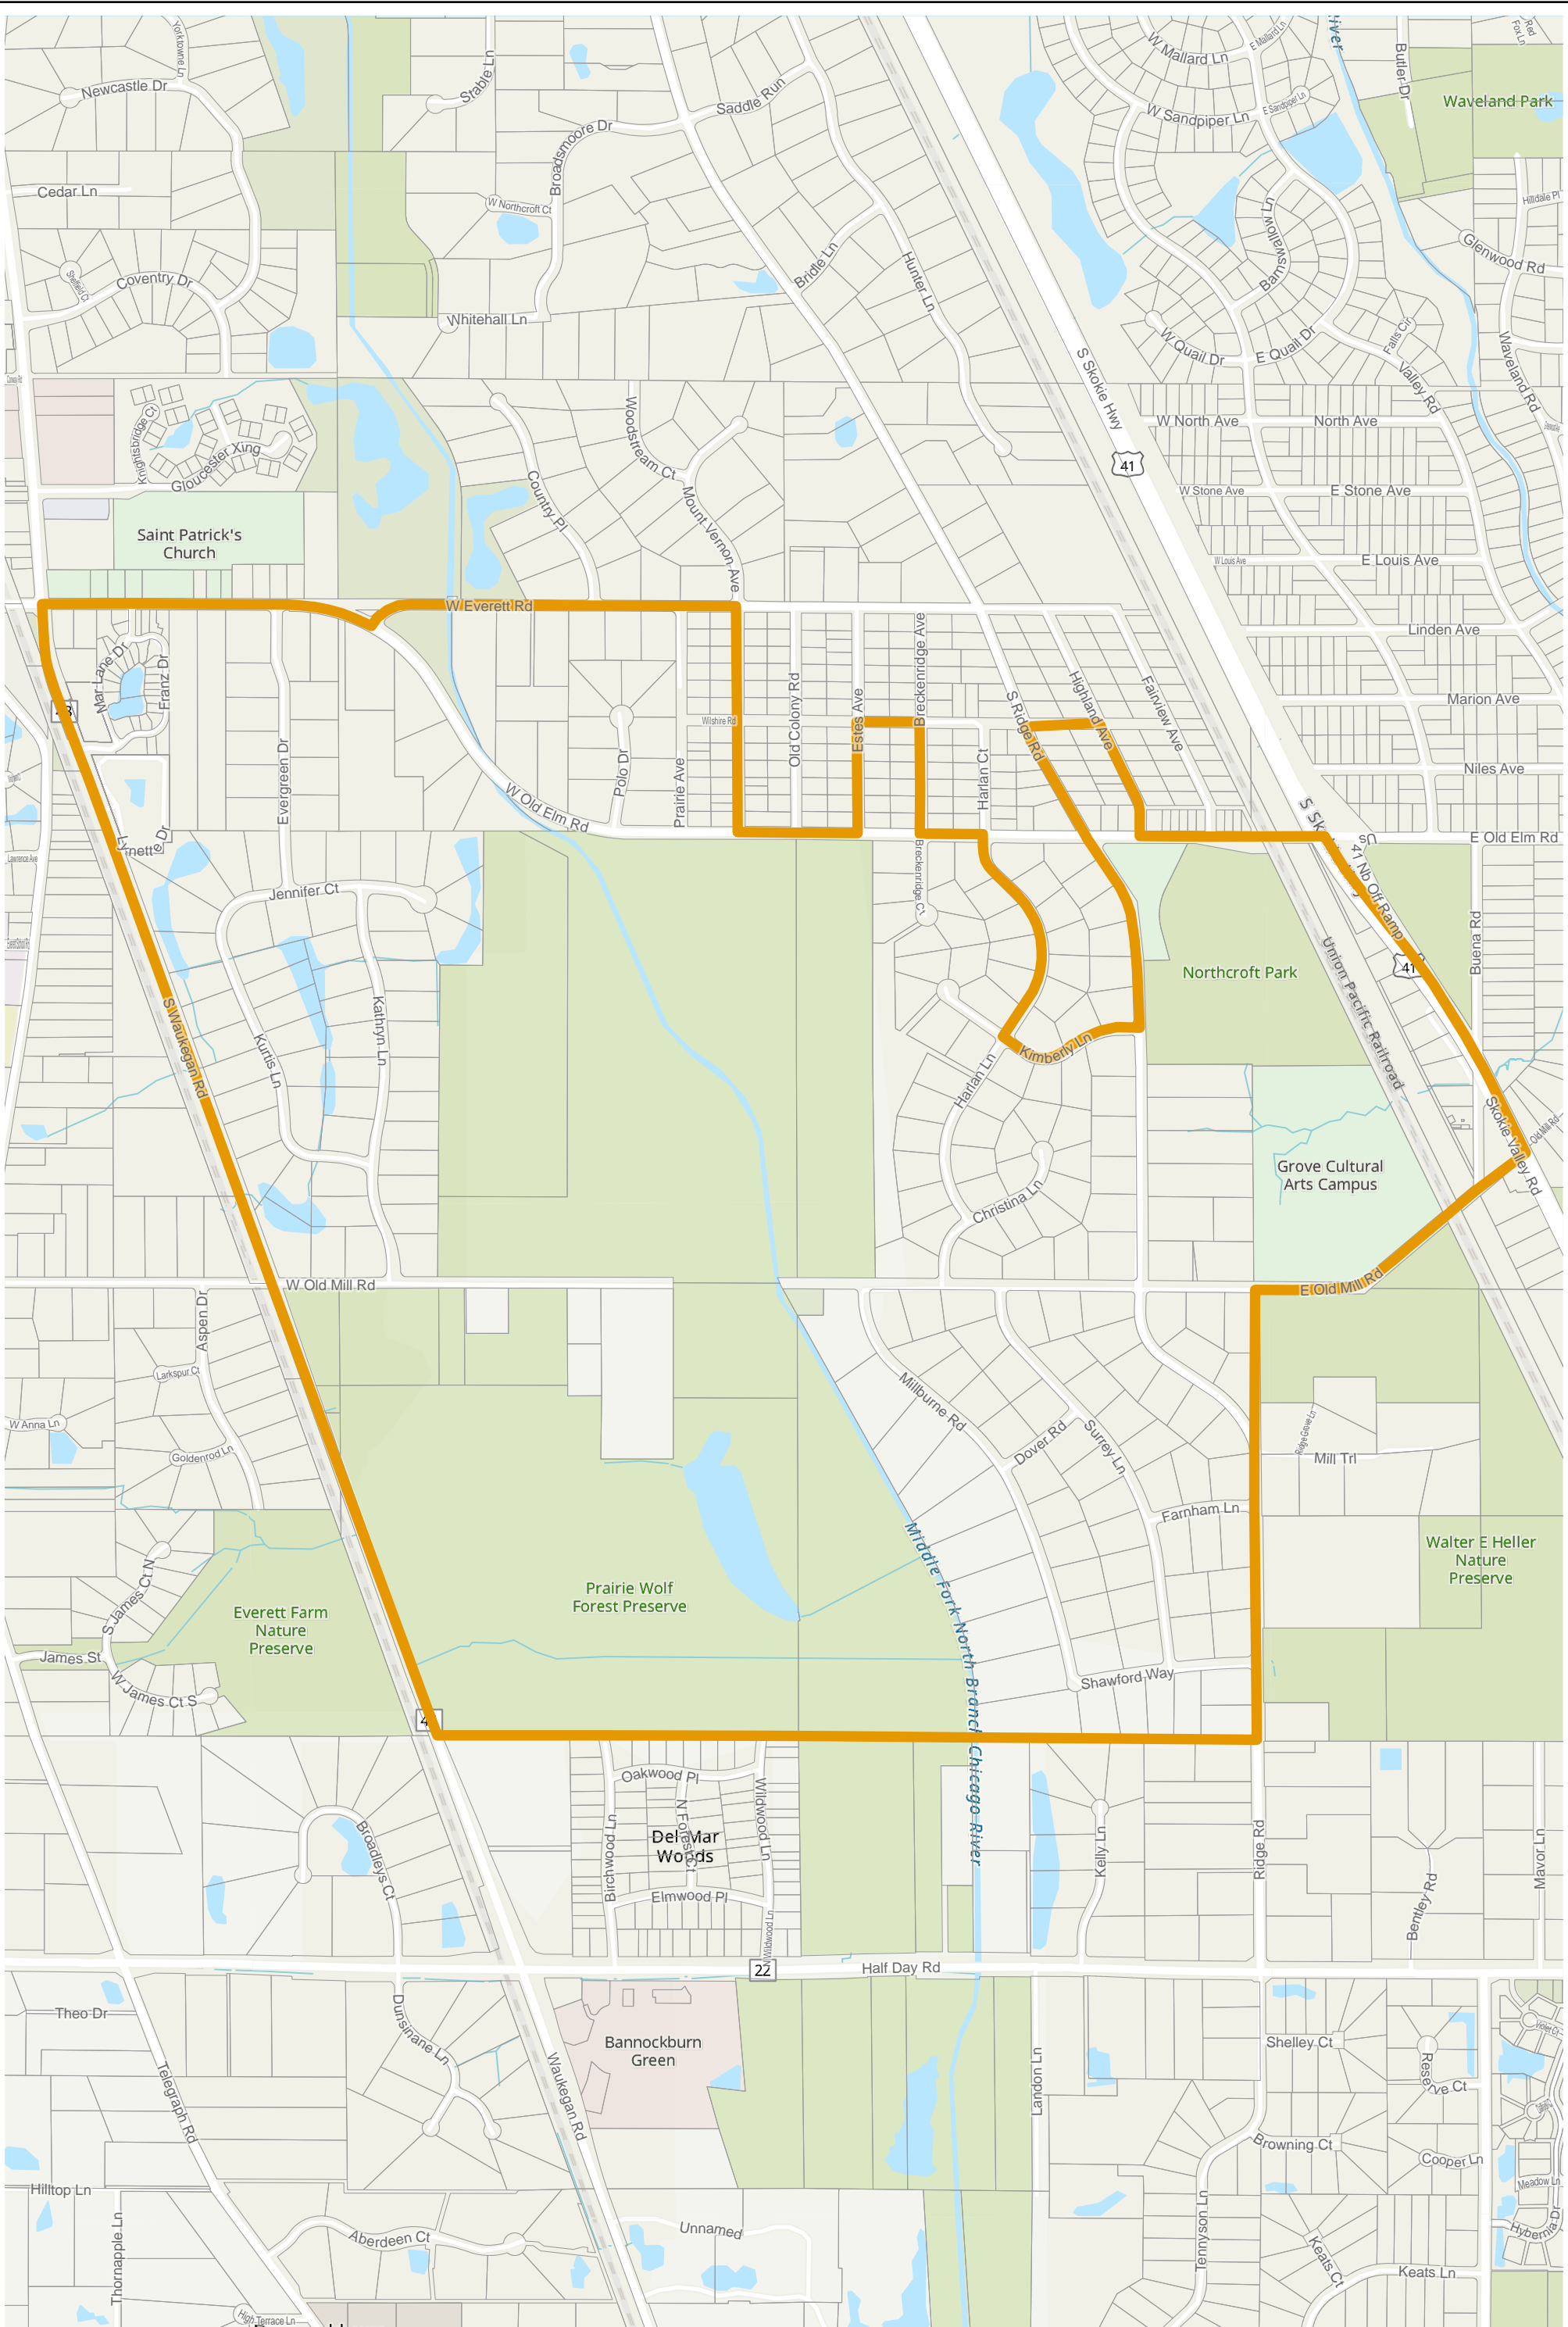

Lake County 2022 Election Precinct West Deerfield 400

 2022 Election Precincts
 Tax Parcels