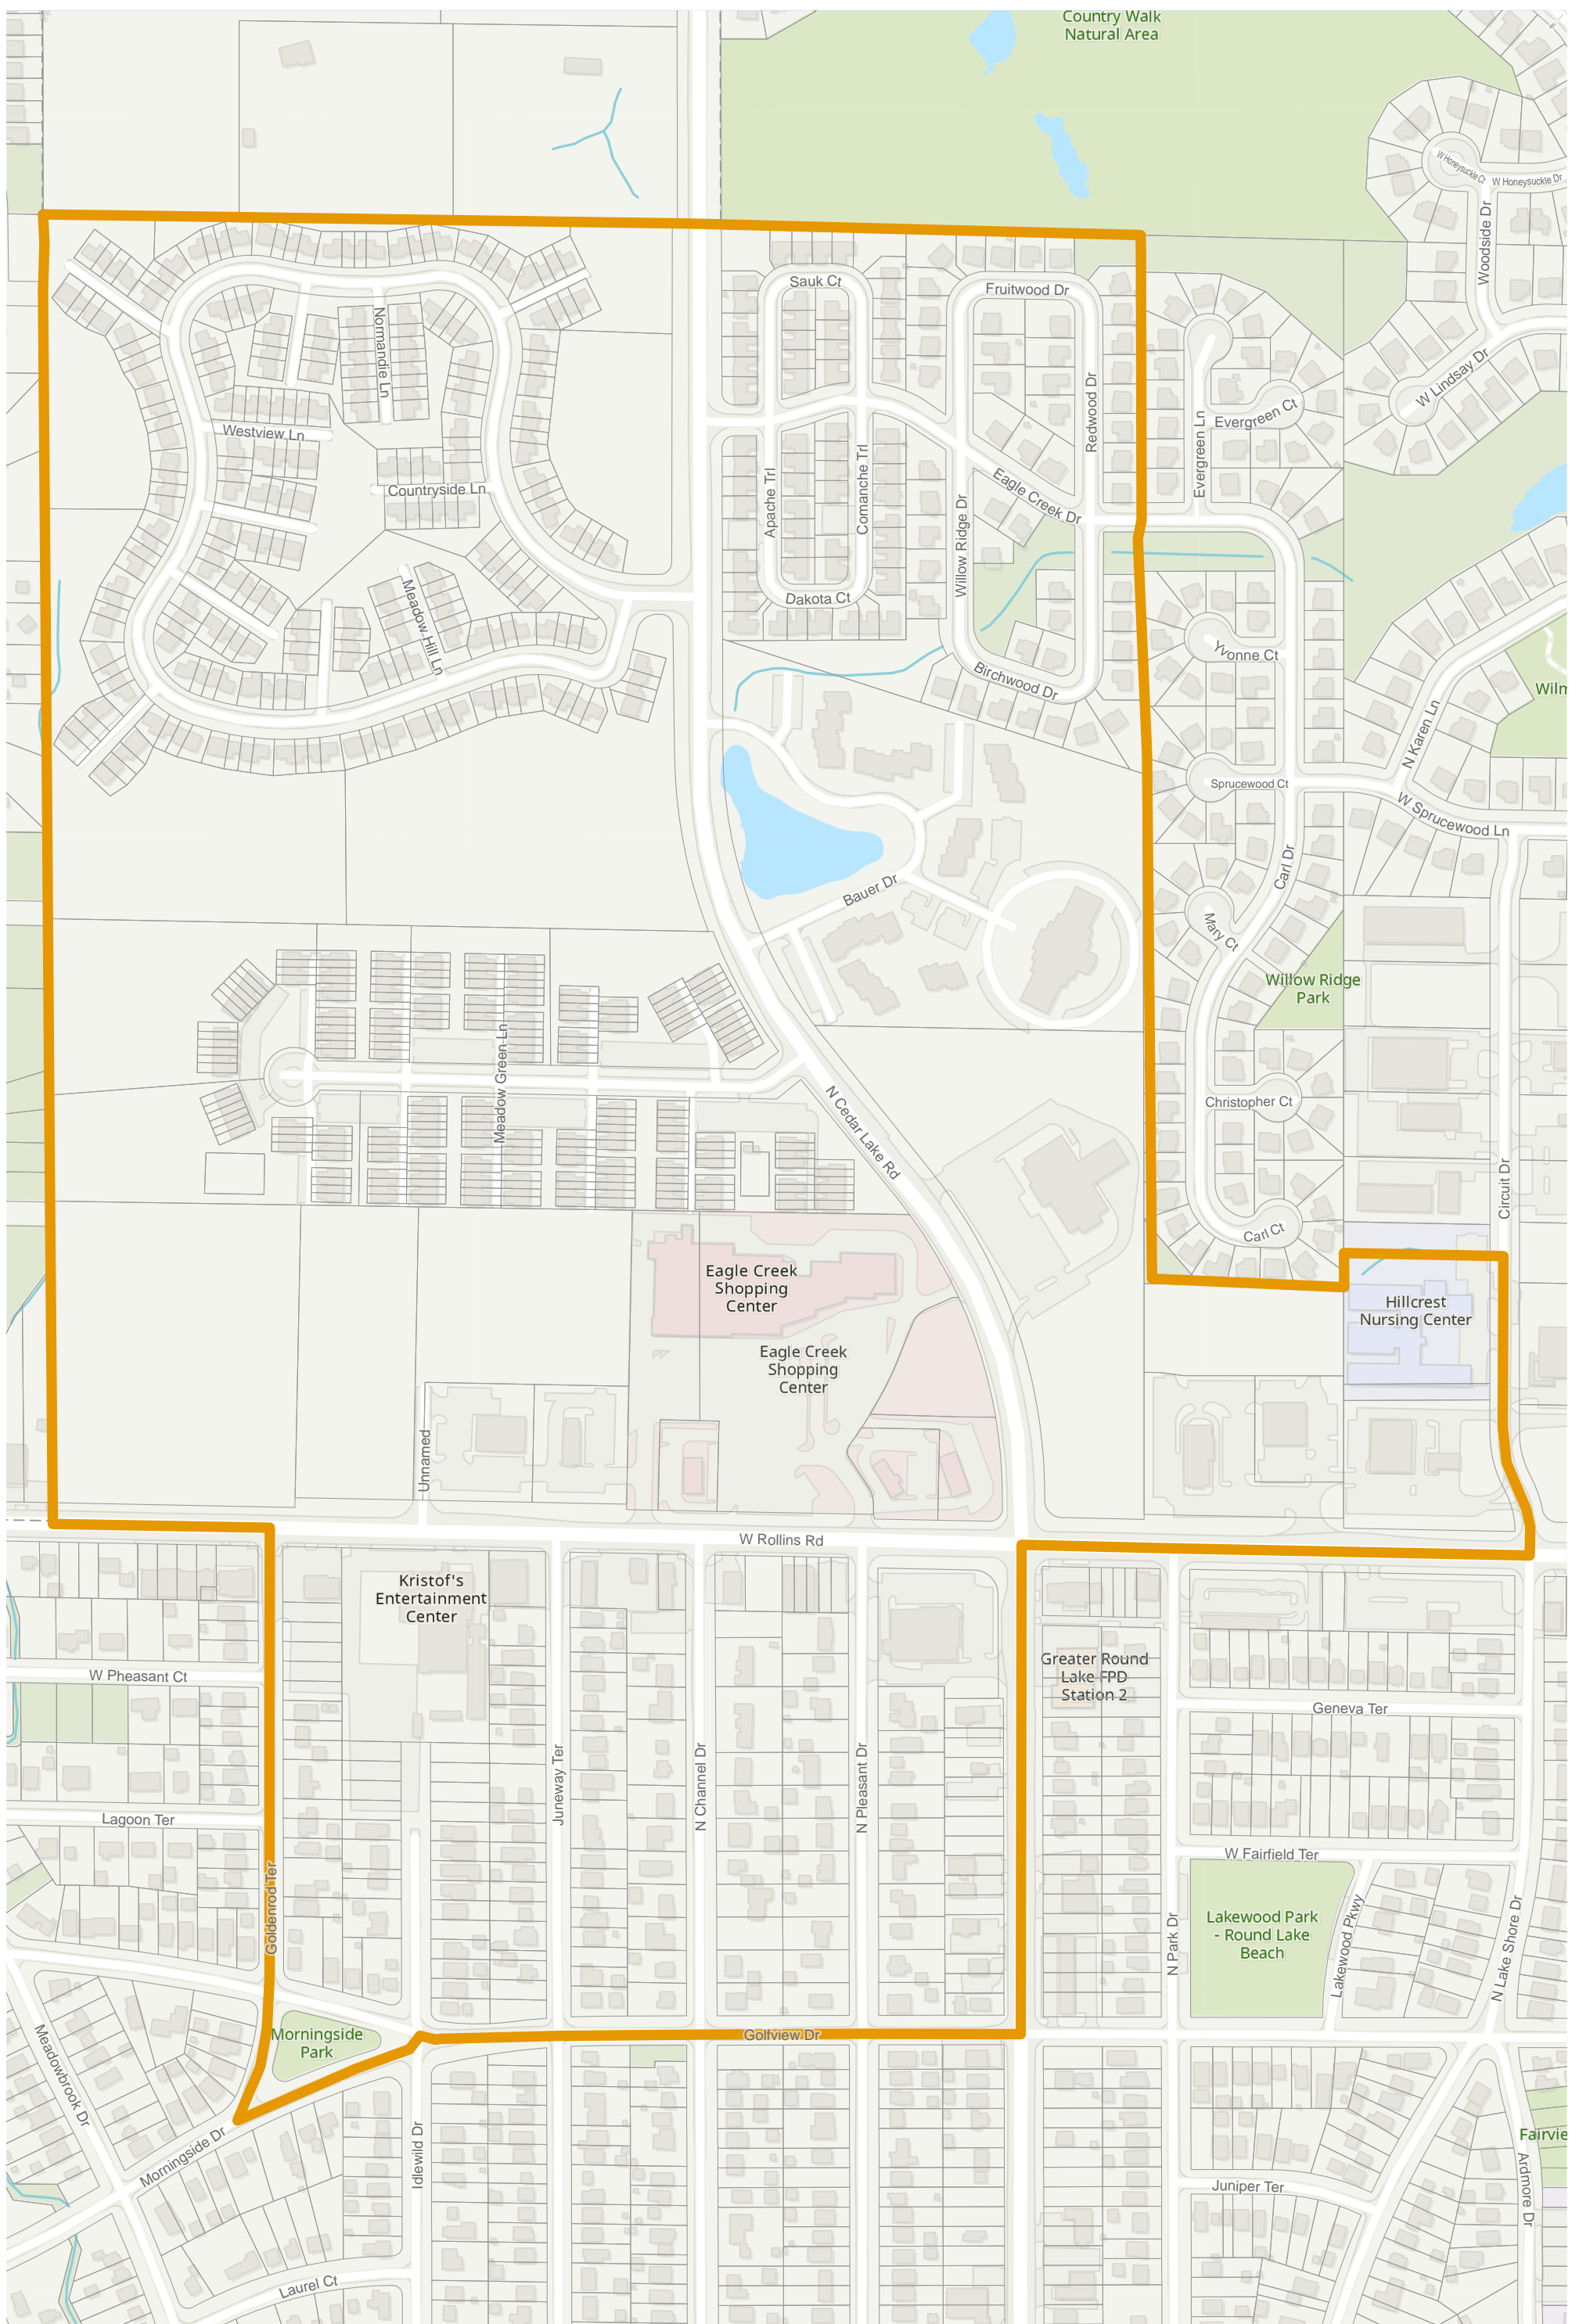

Lake County 2022 Election Precinct Avon 22