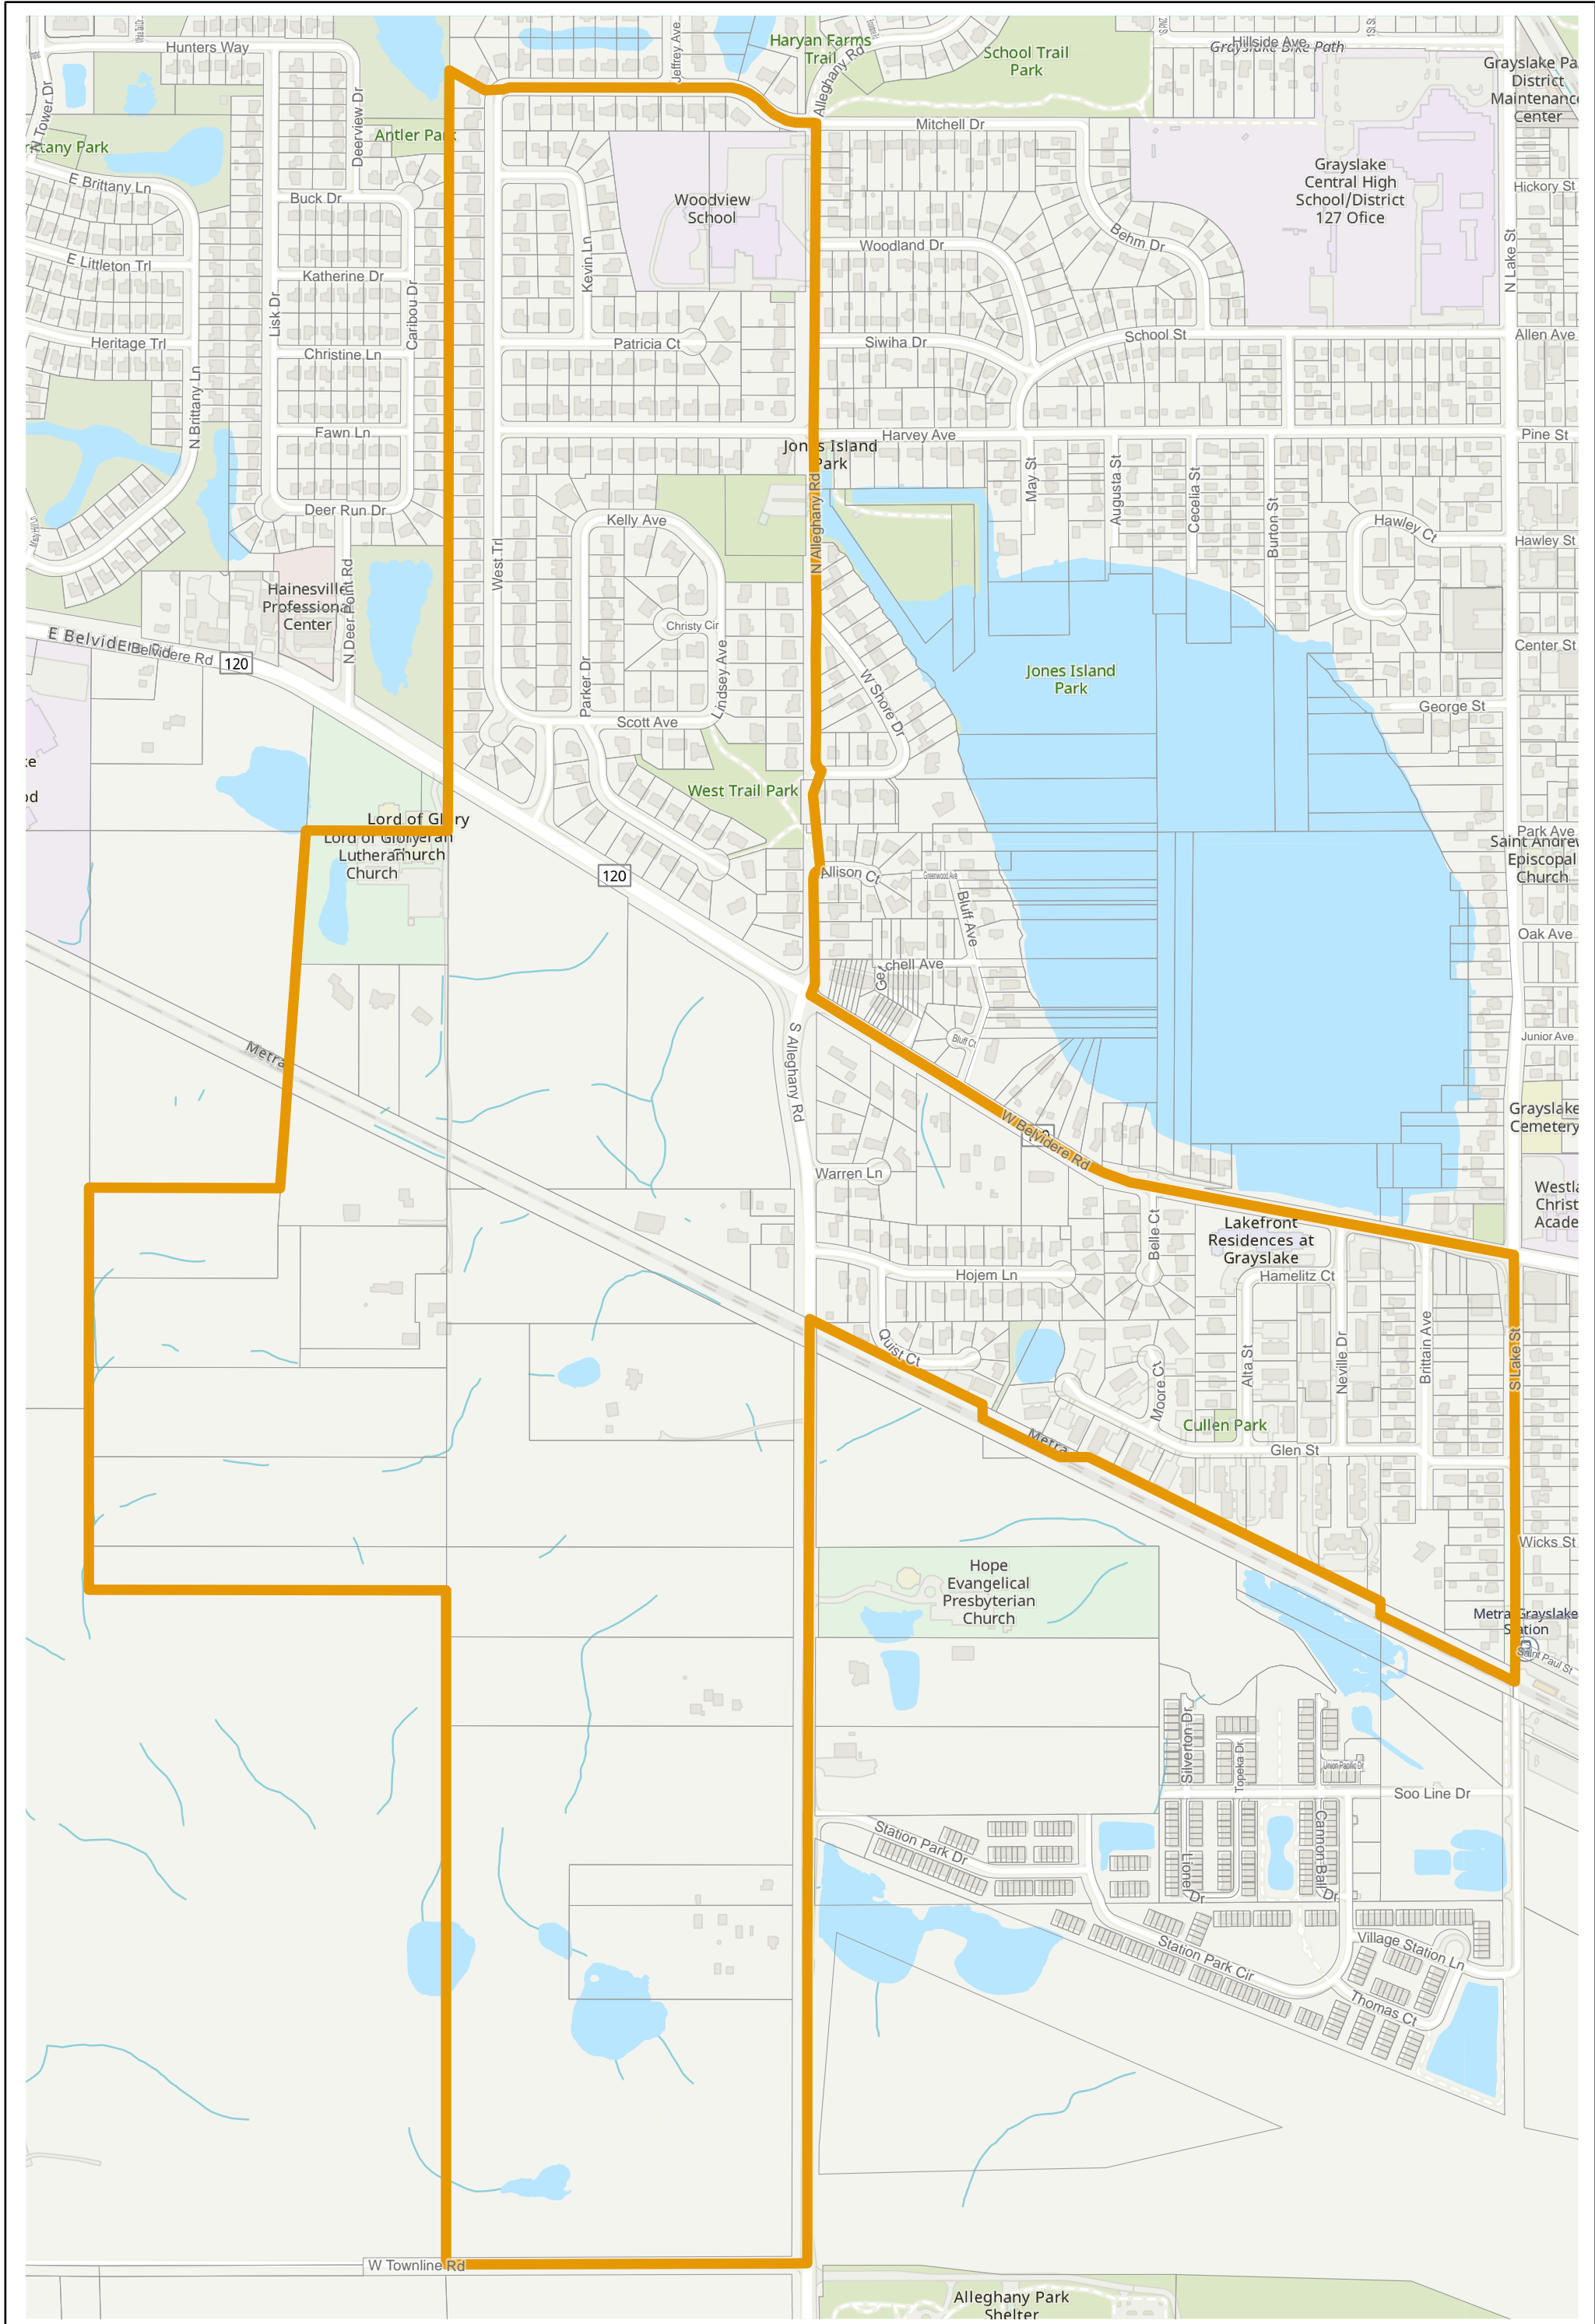

Lake County 2022 Election Precinct Avon 45