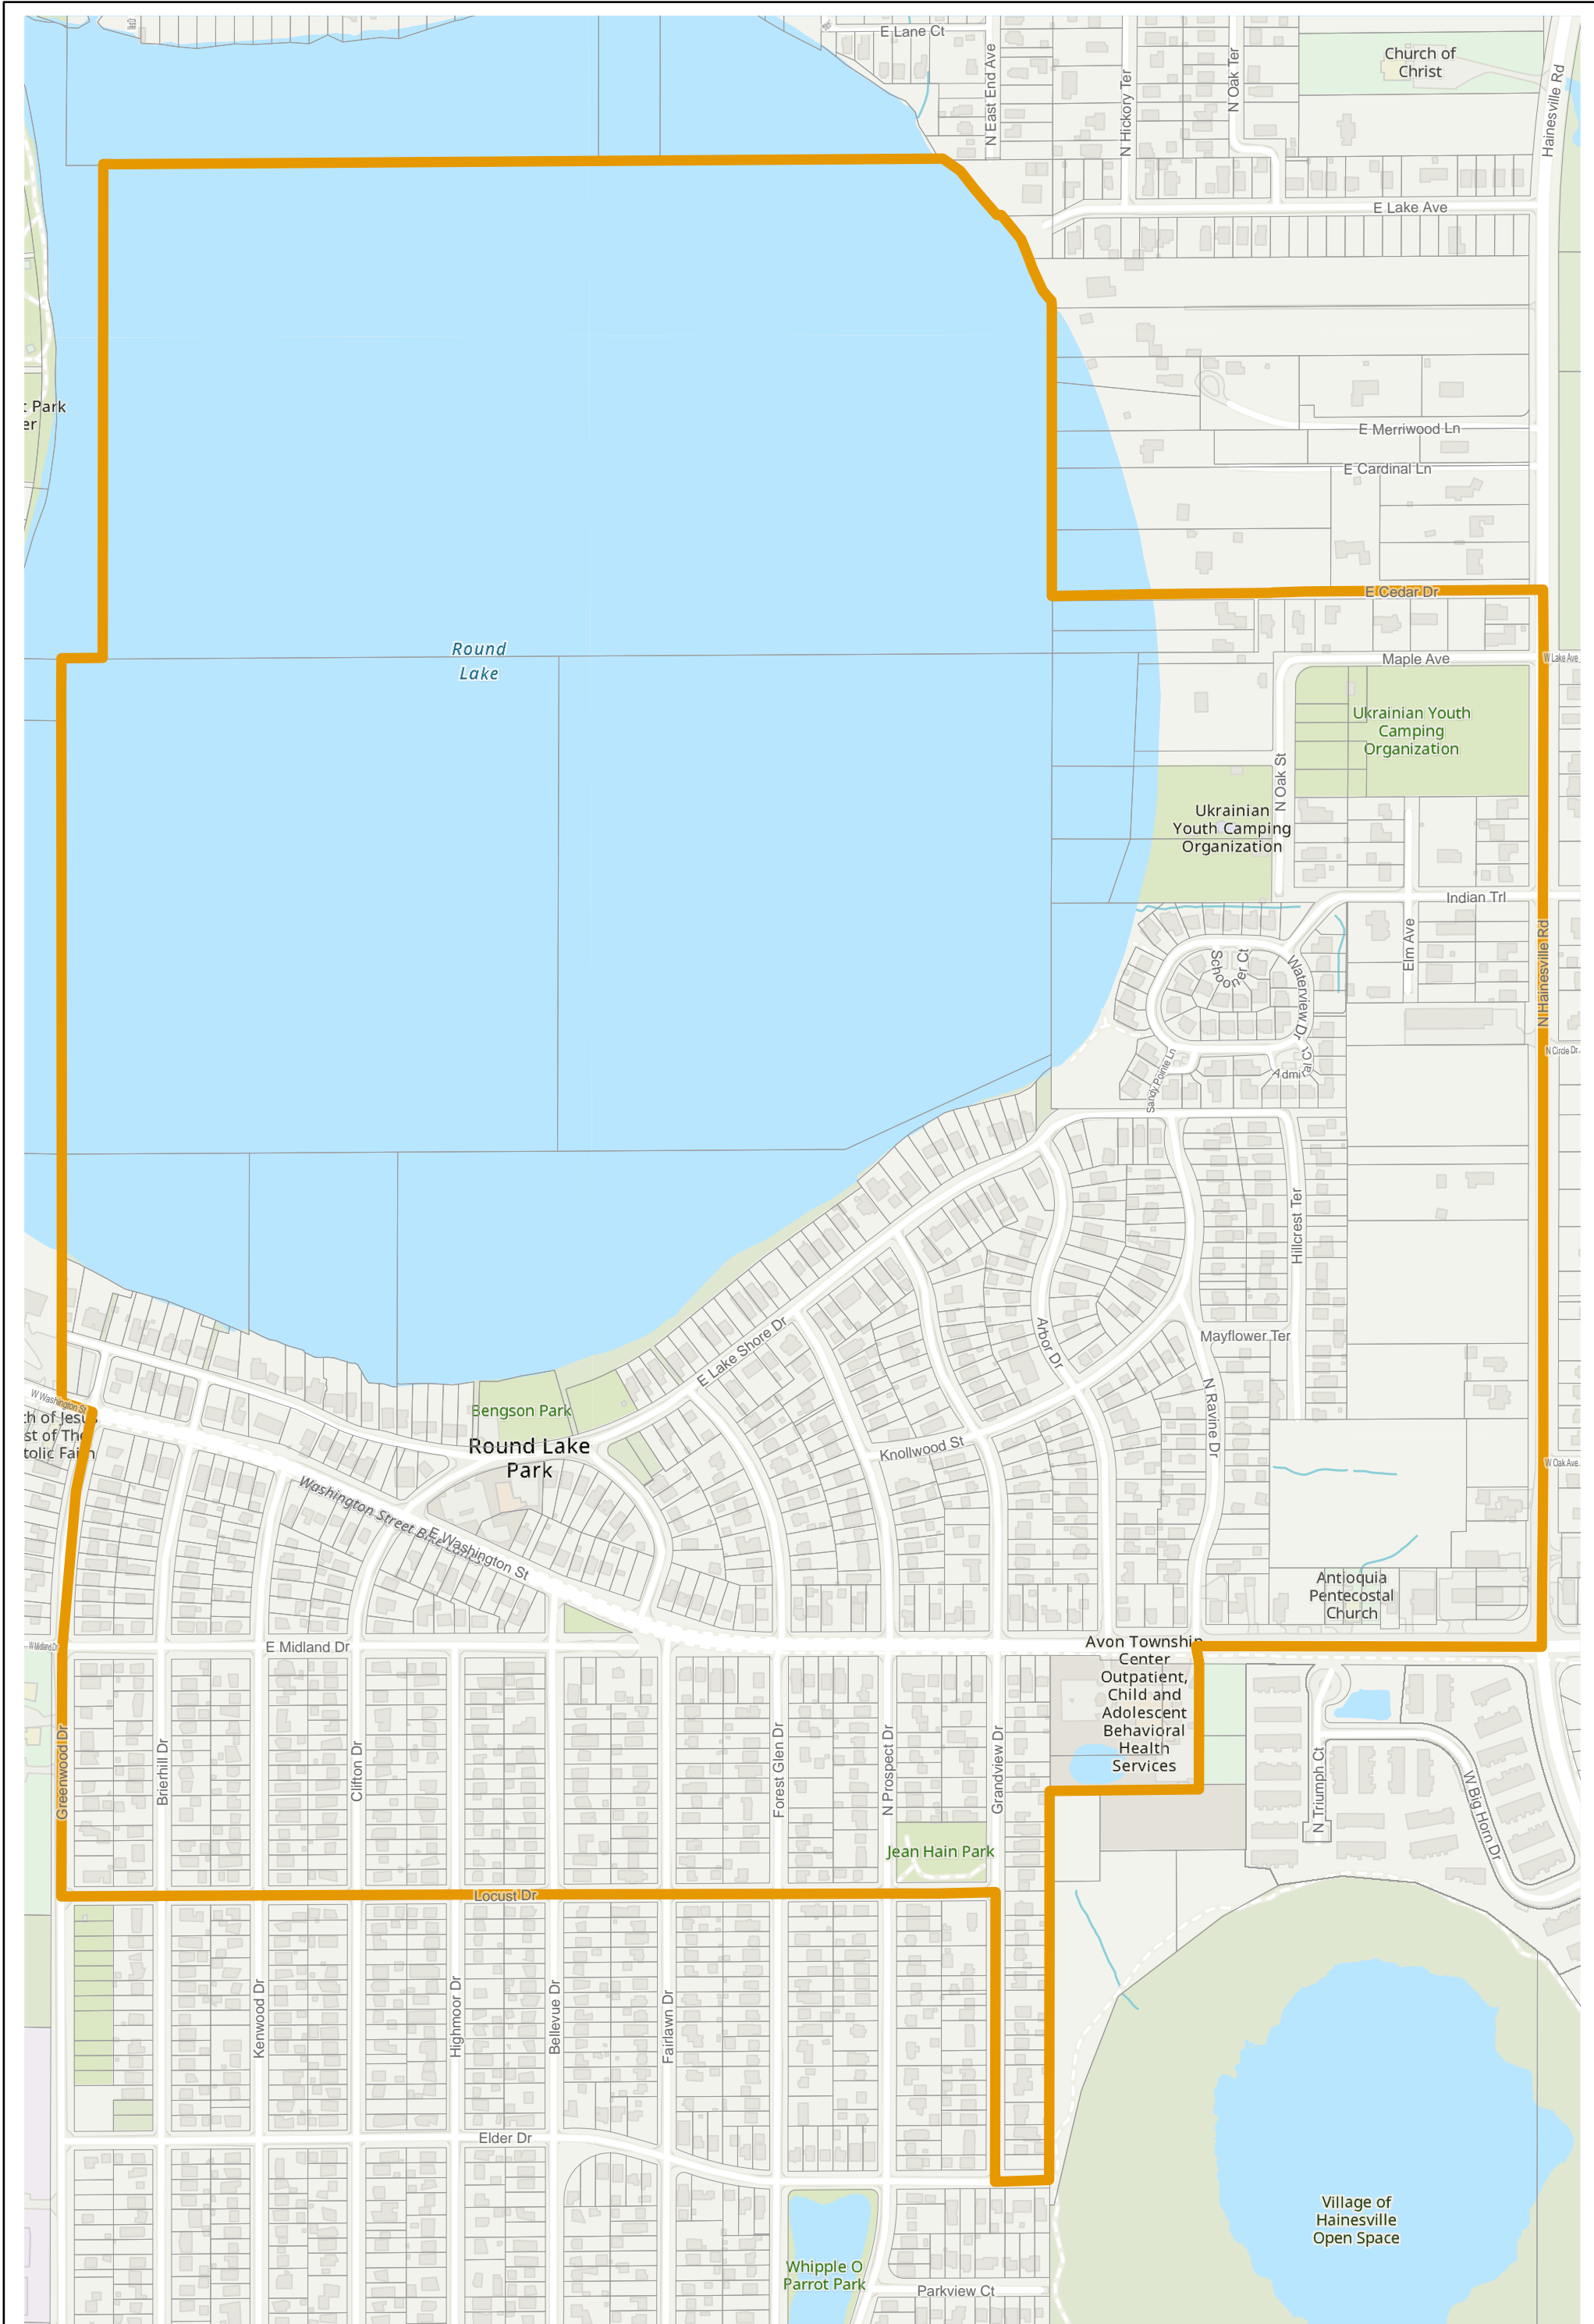

Lake County 2022 Election Precinct Avon 34