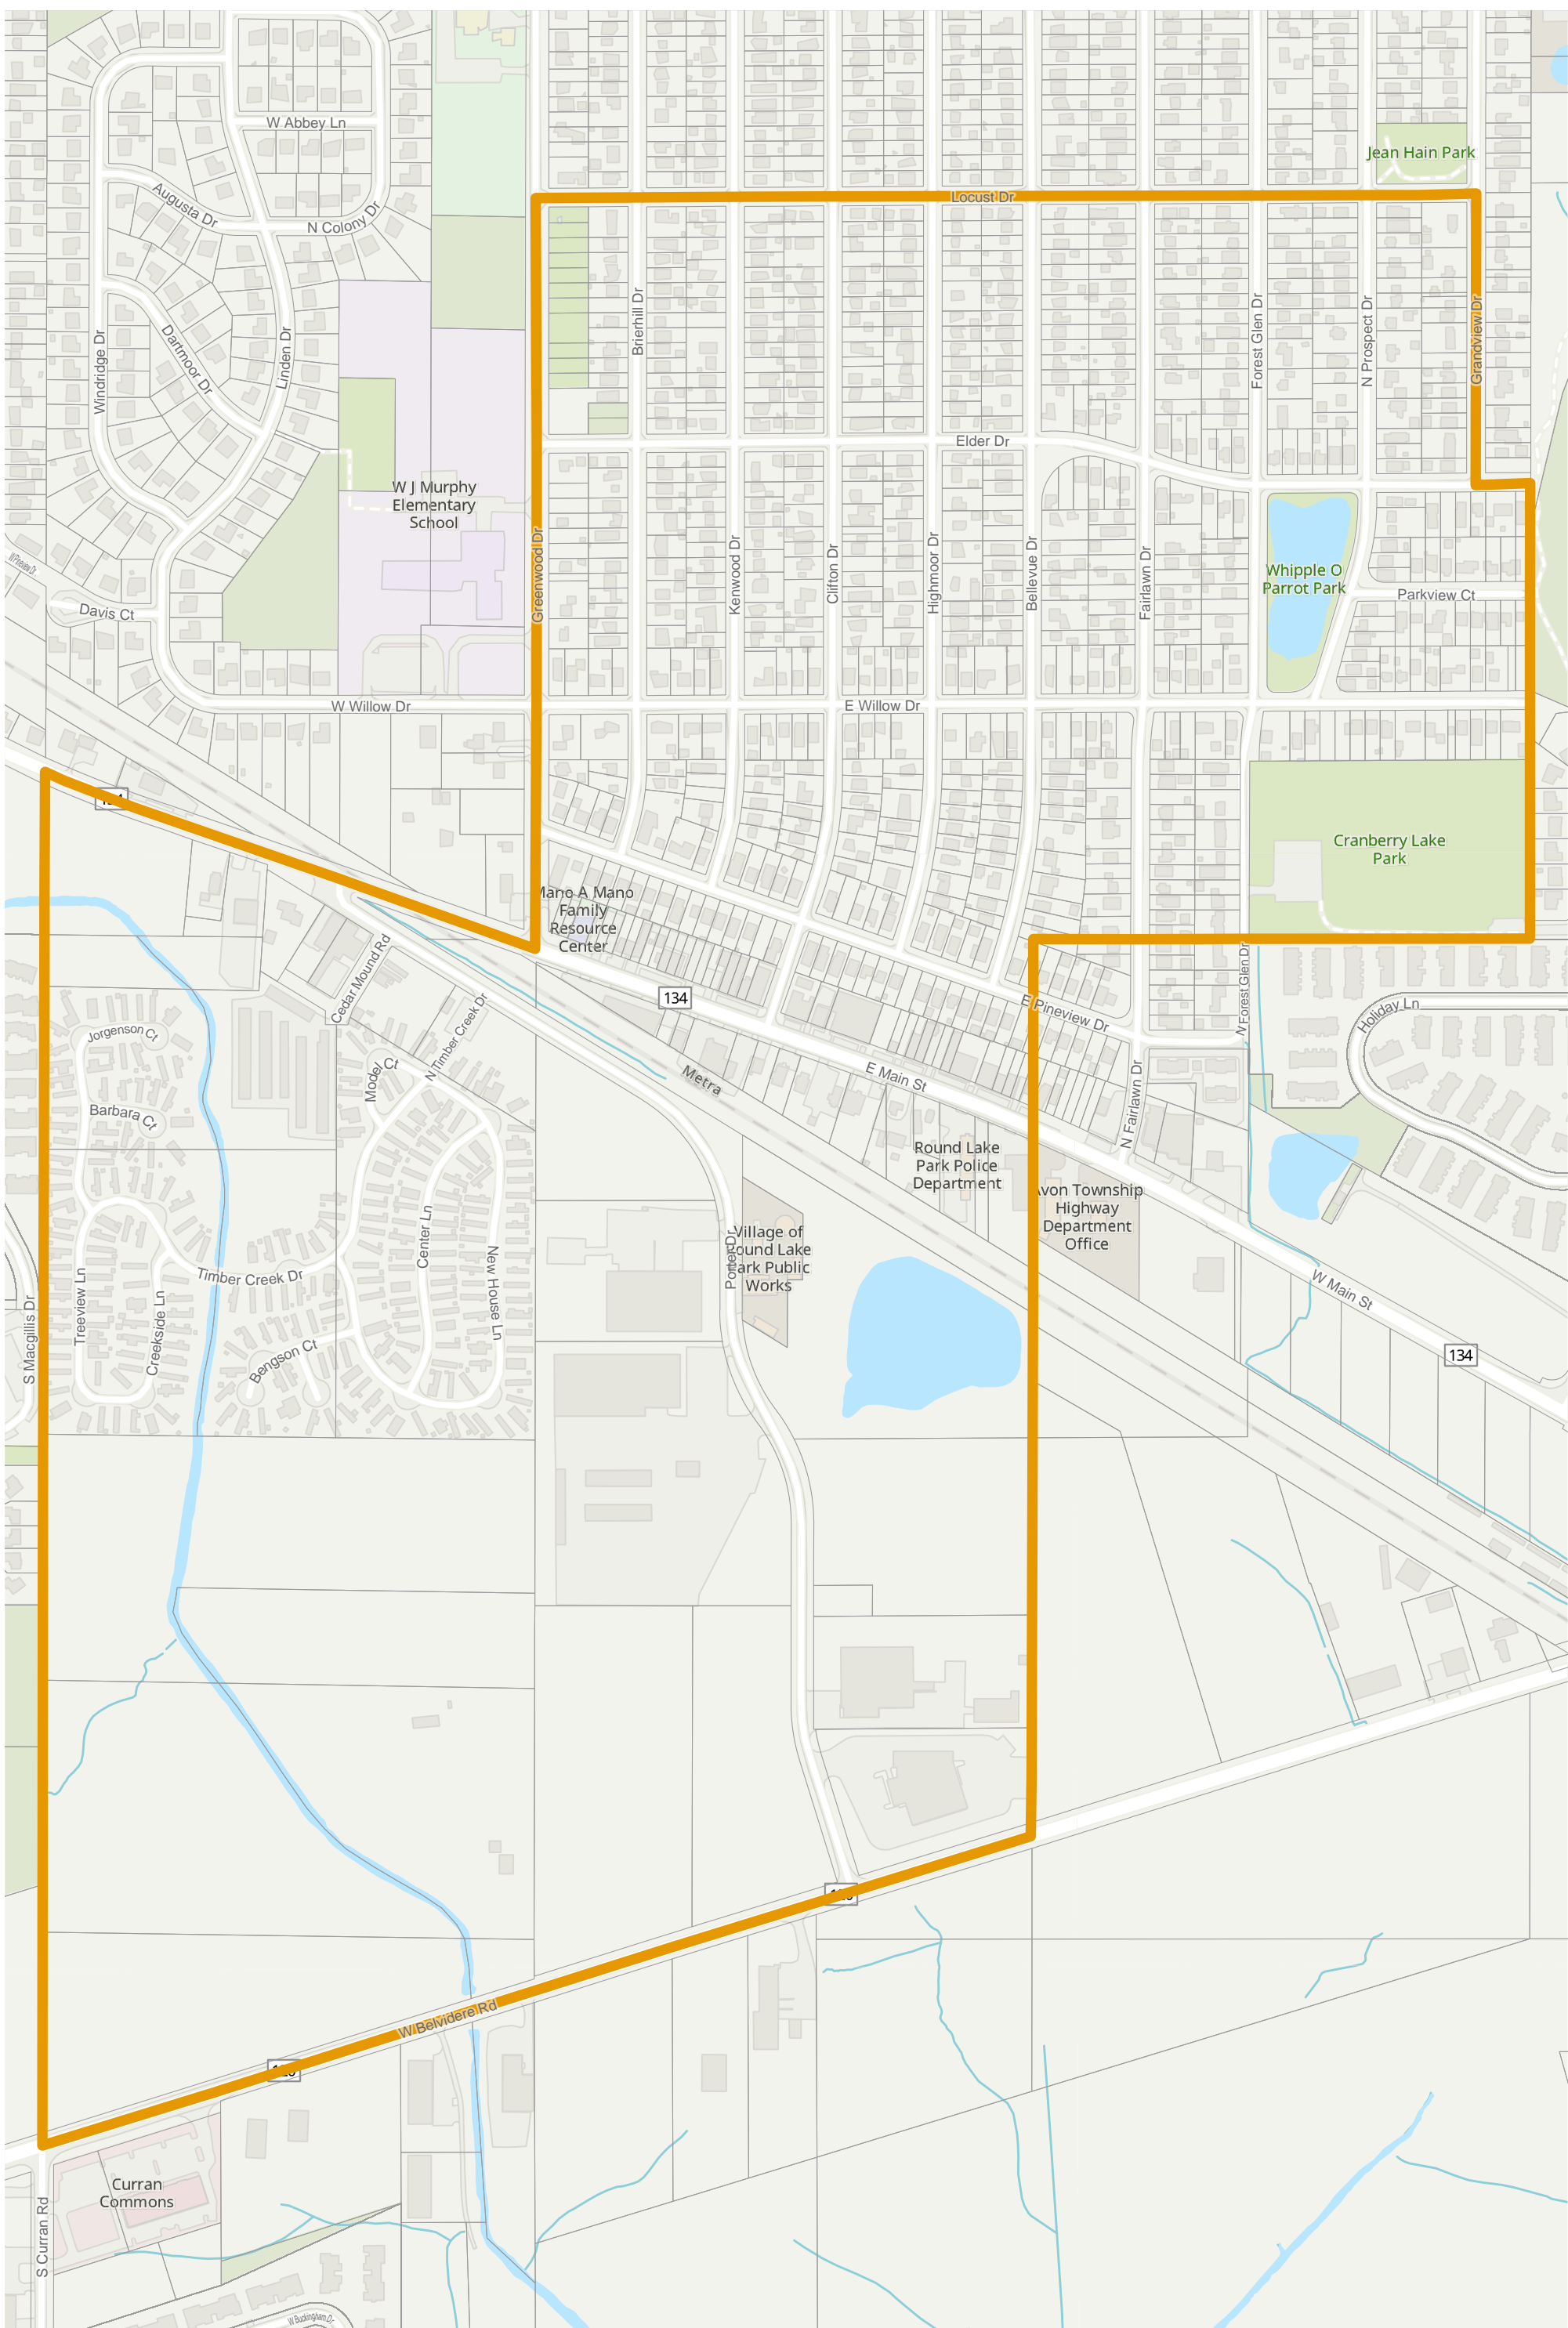

Lake County 2022 Election Precinct Avon 41