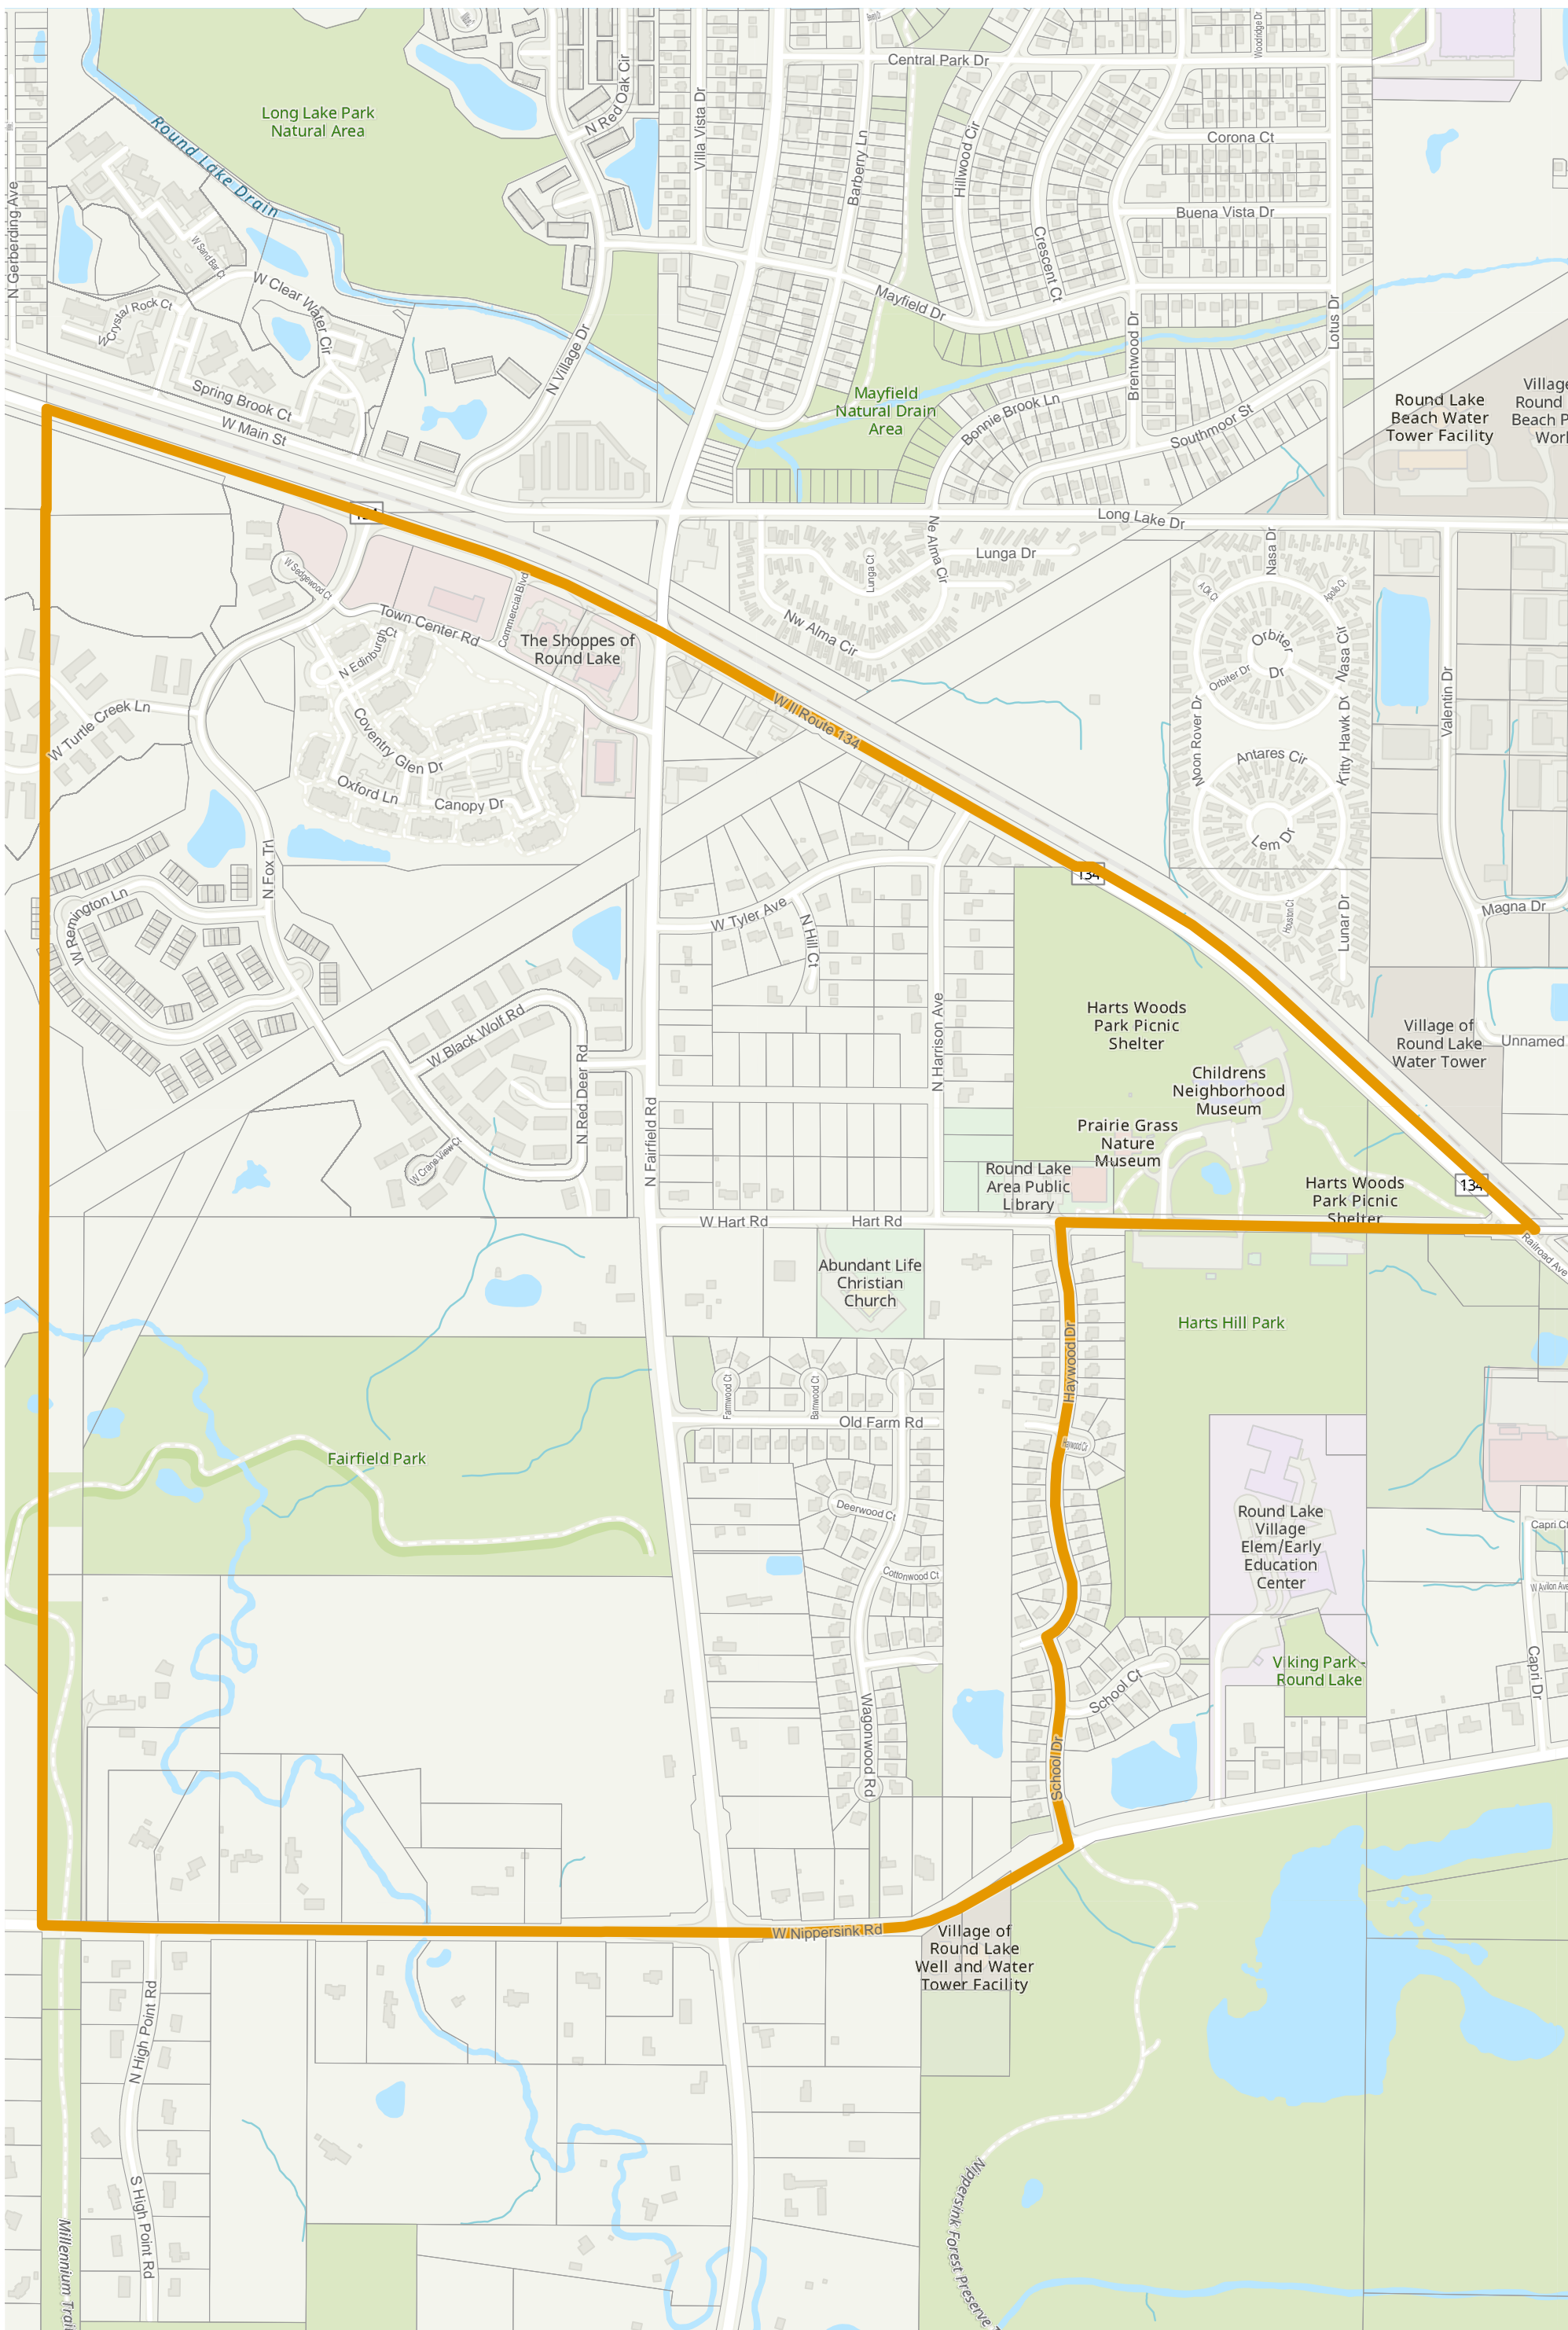

Lake County 2022 Election Precinct Avon 32