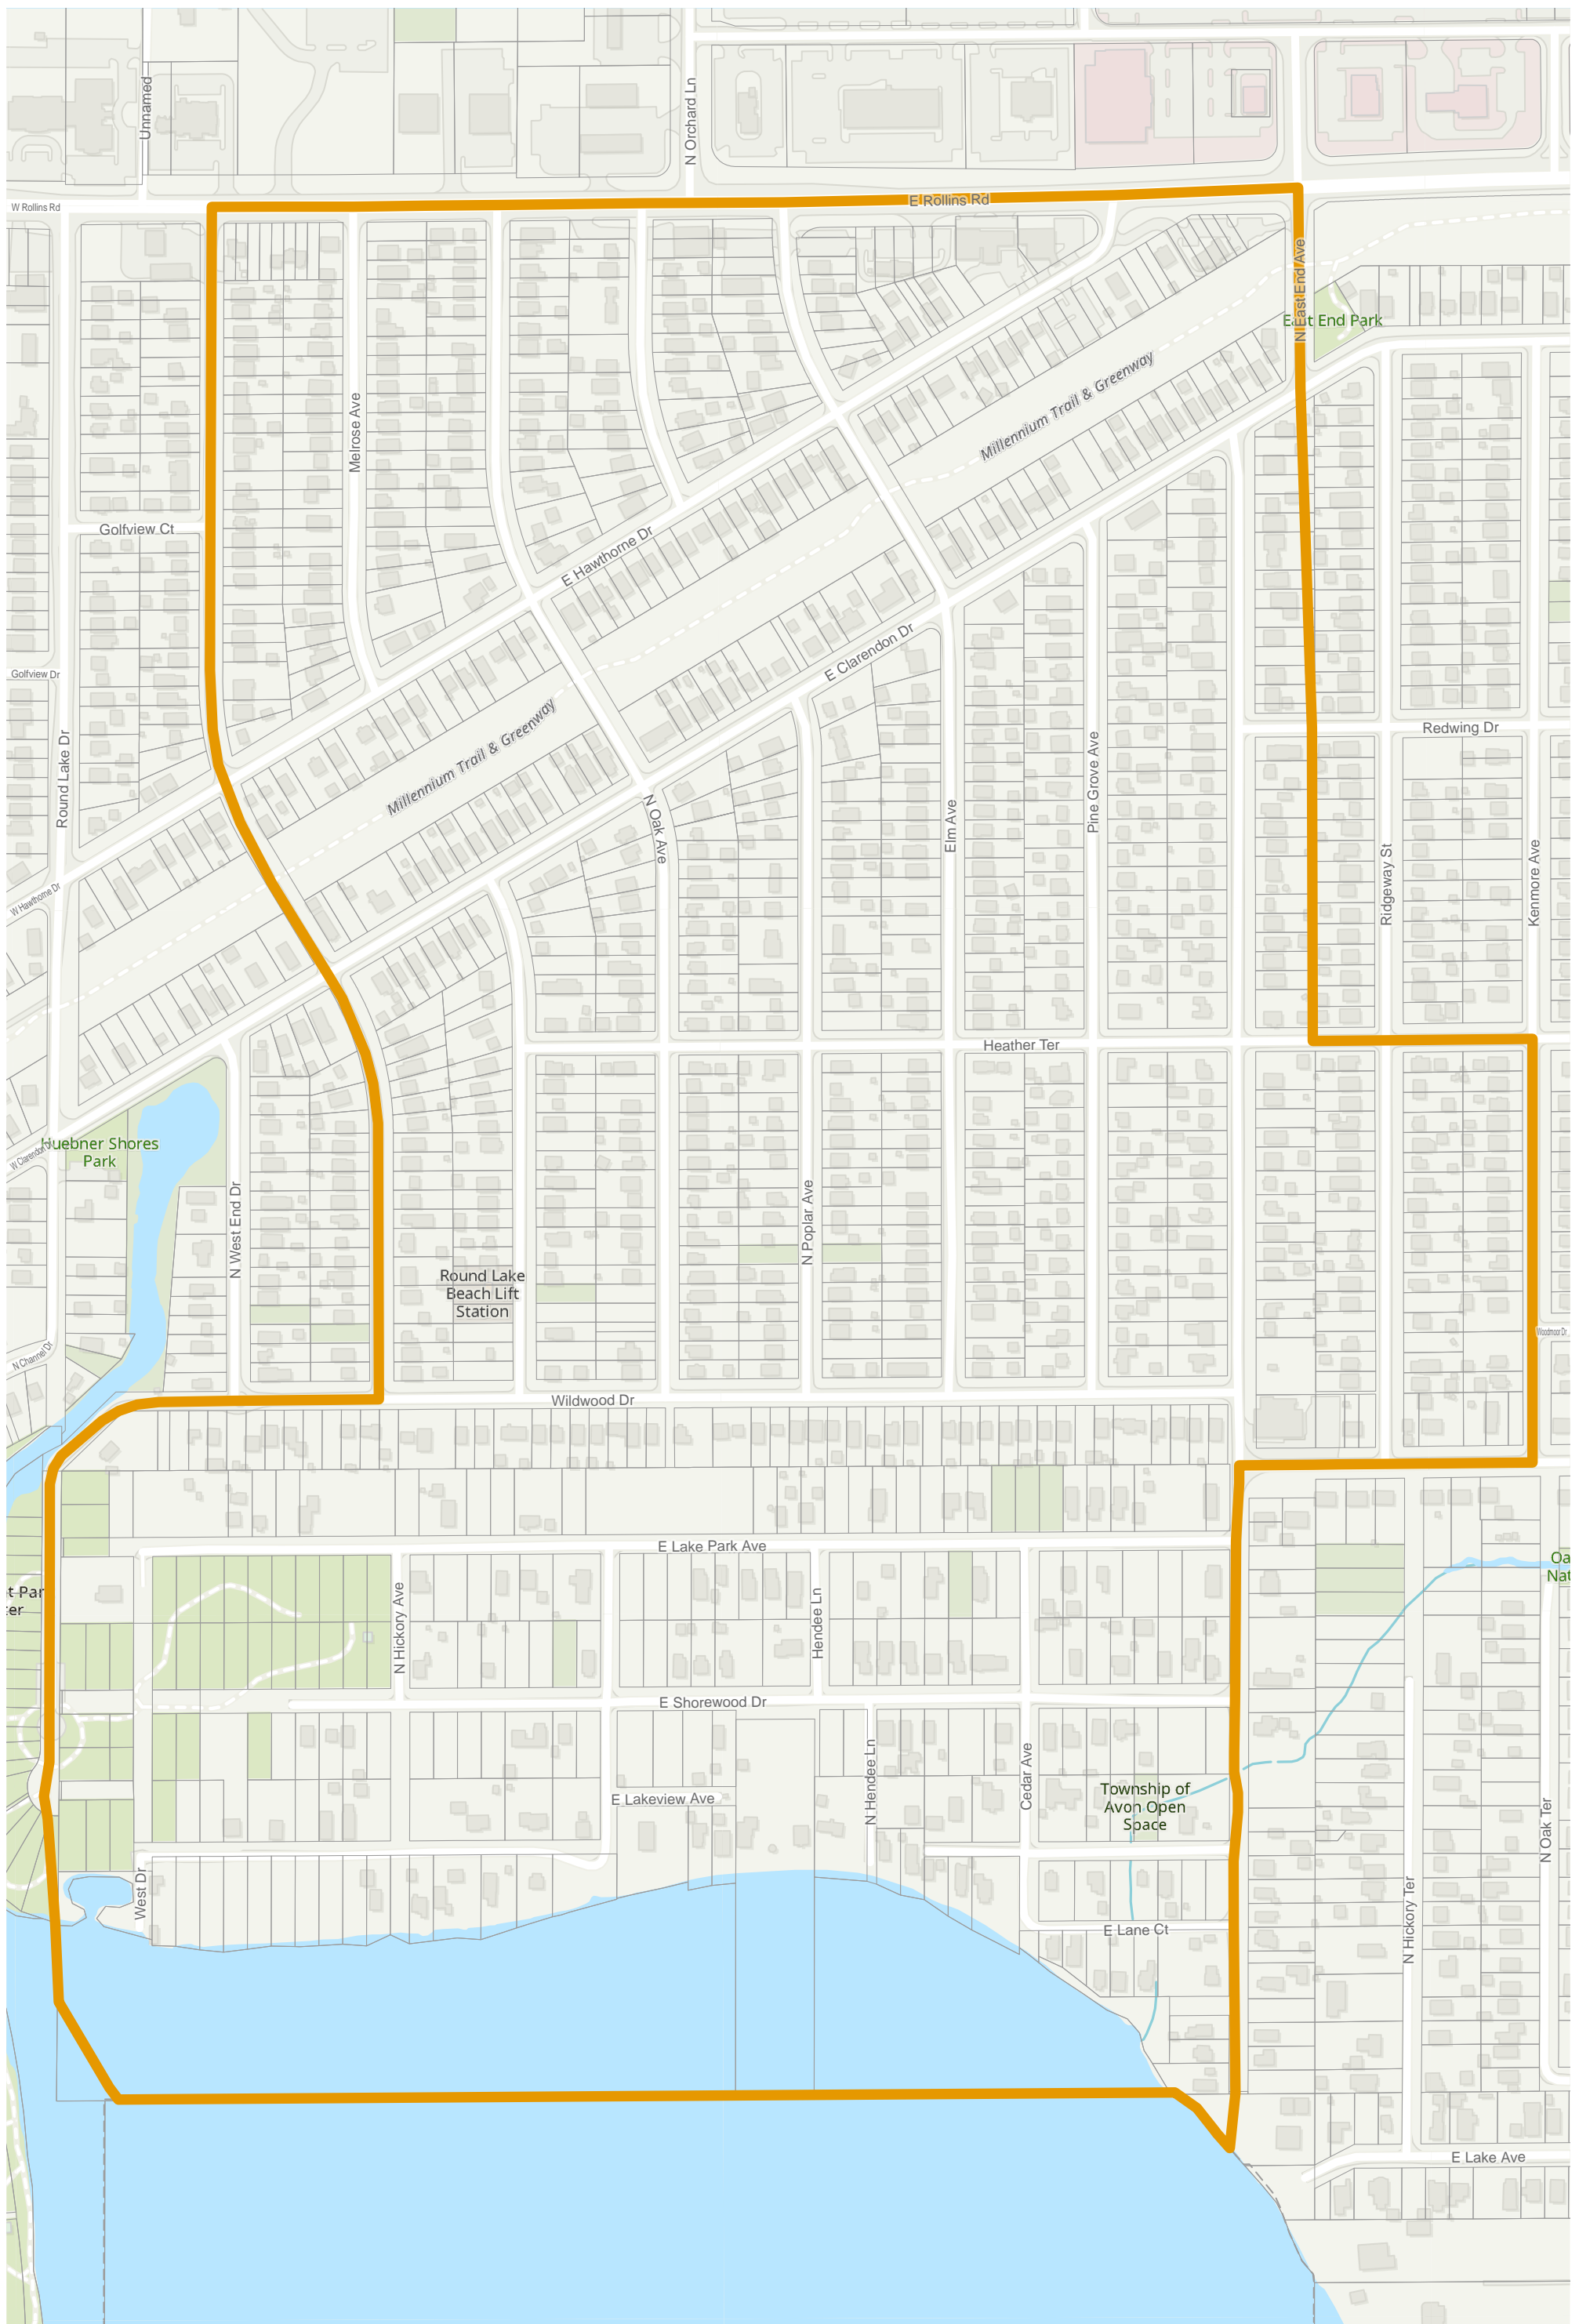

Lake County 2022 Election Precinct Avon 30