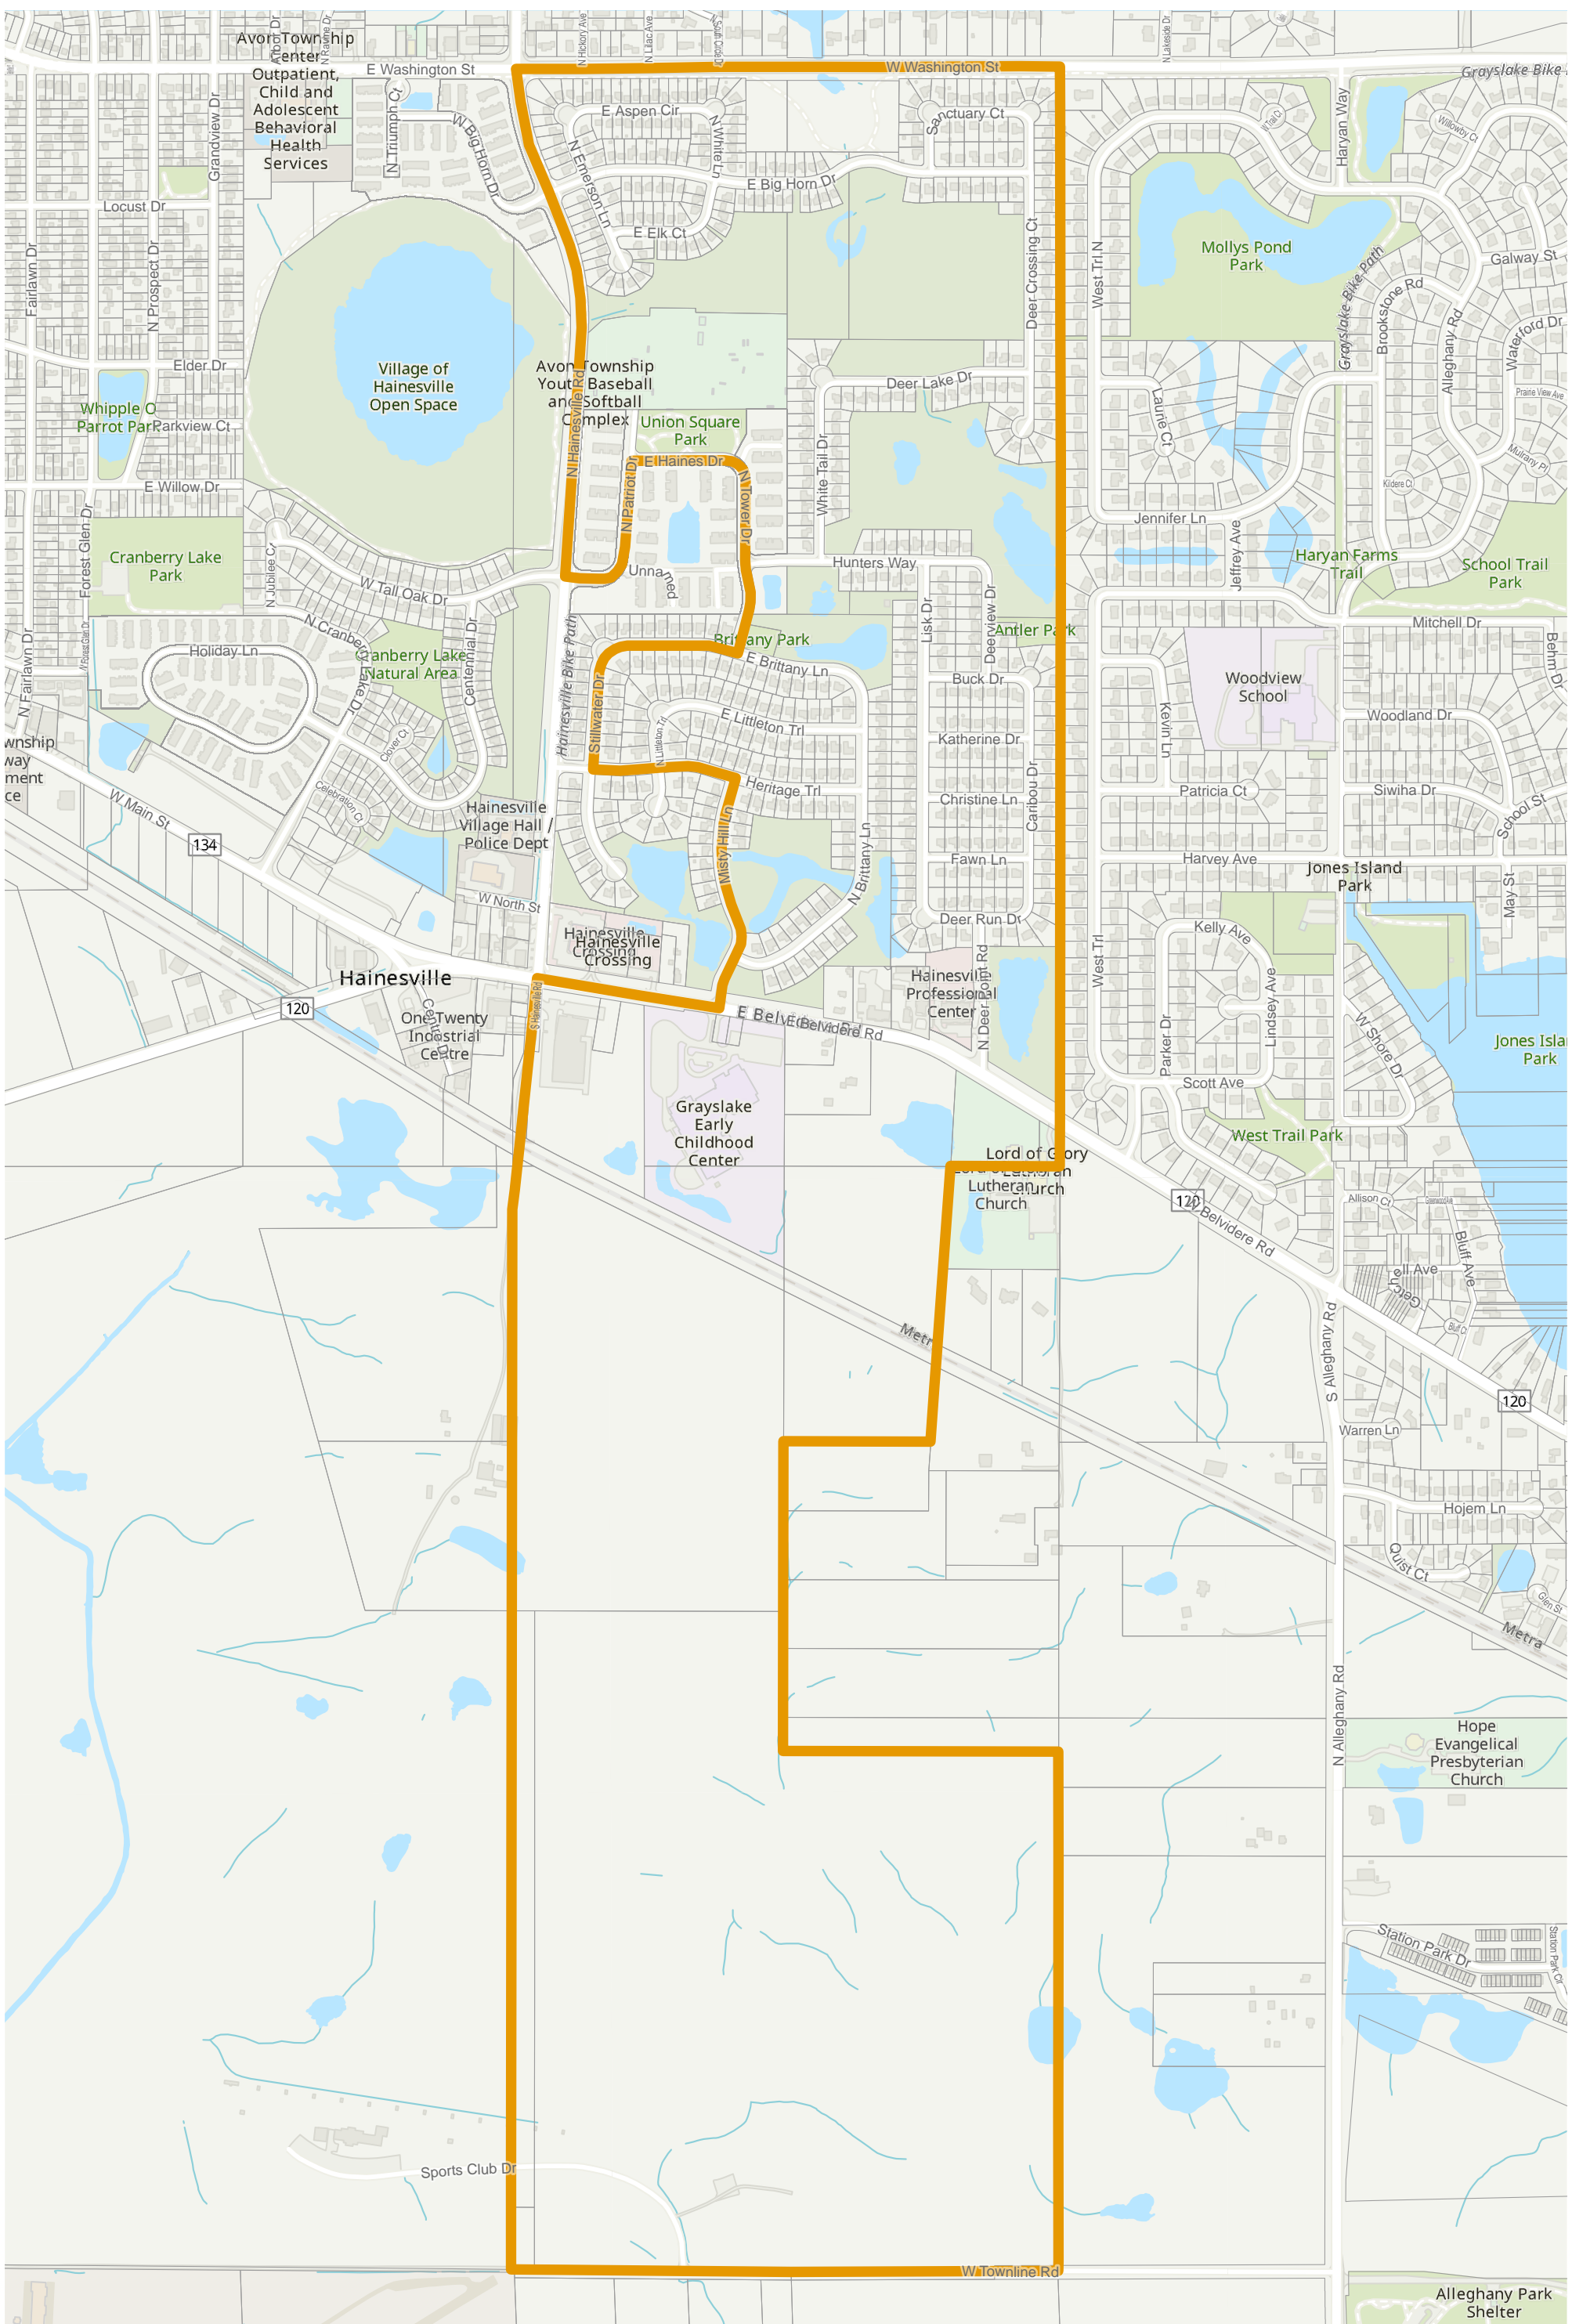

Lake County 2022 Election Precinct Avon 43

2022 Election Precincts
Tax Parcels