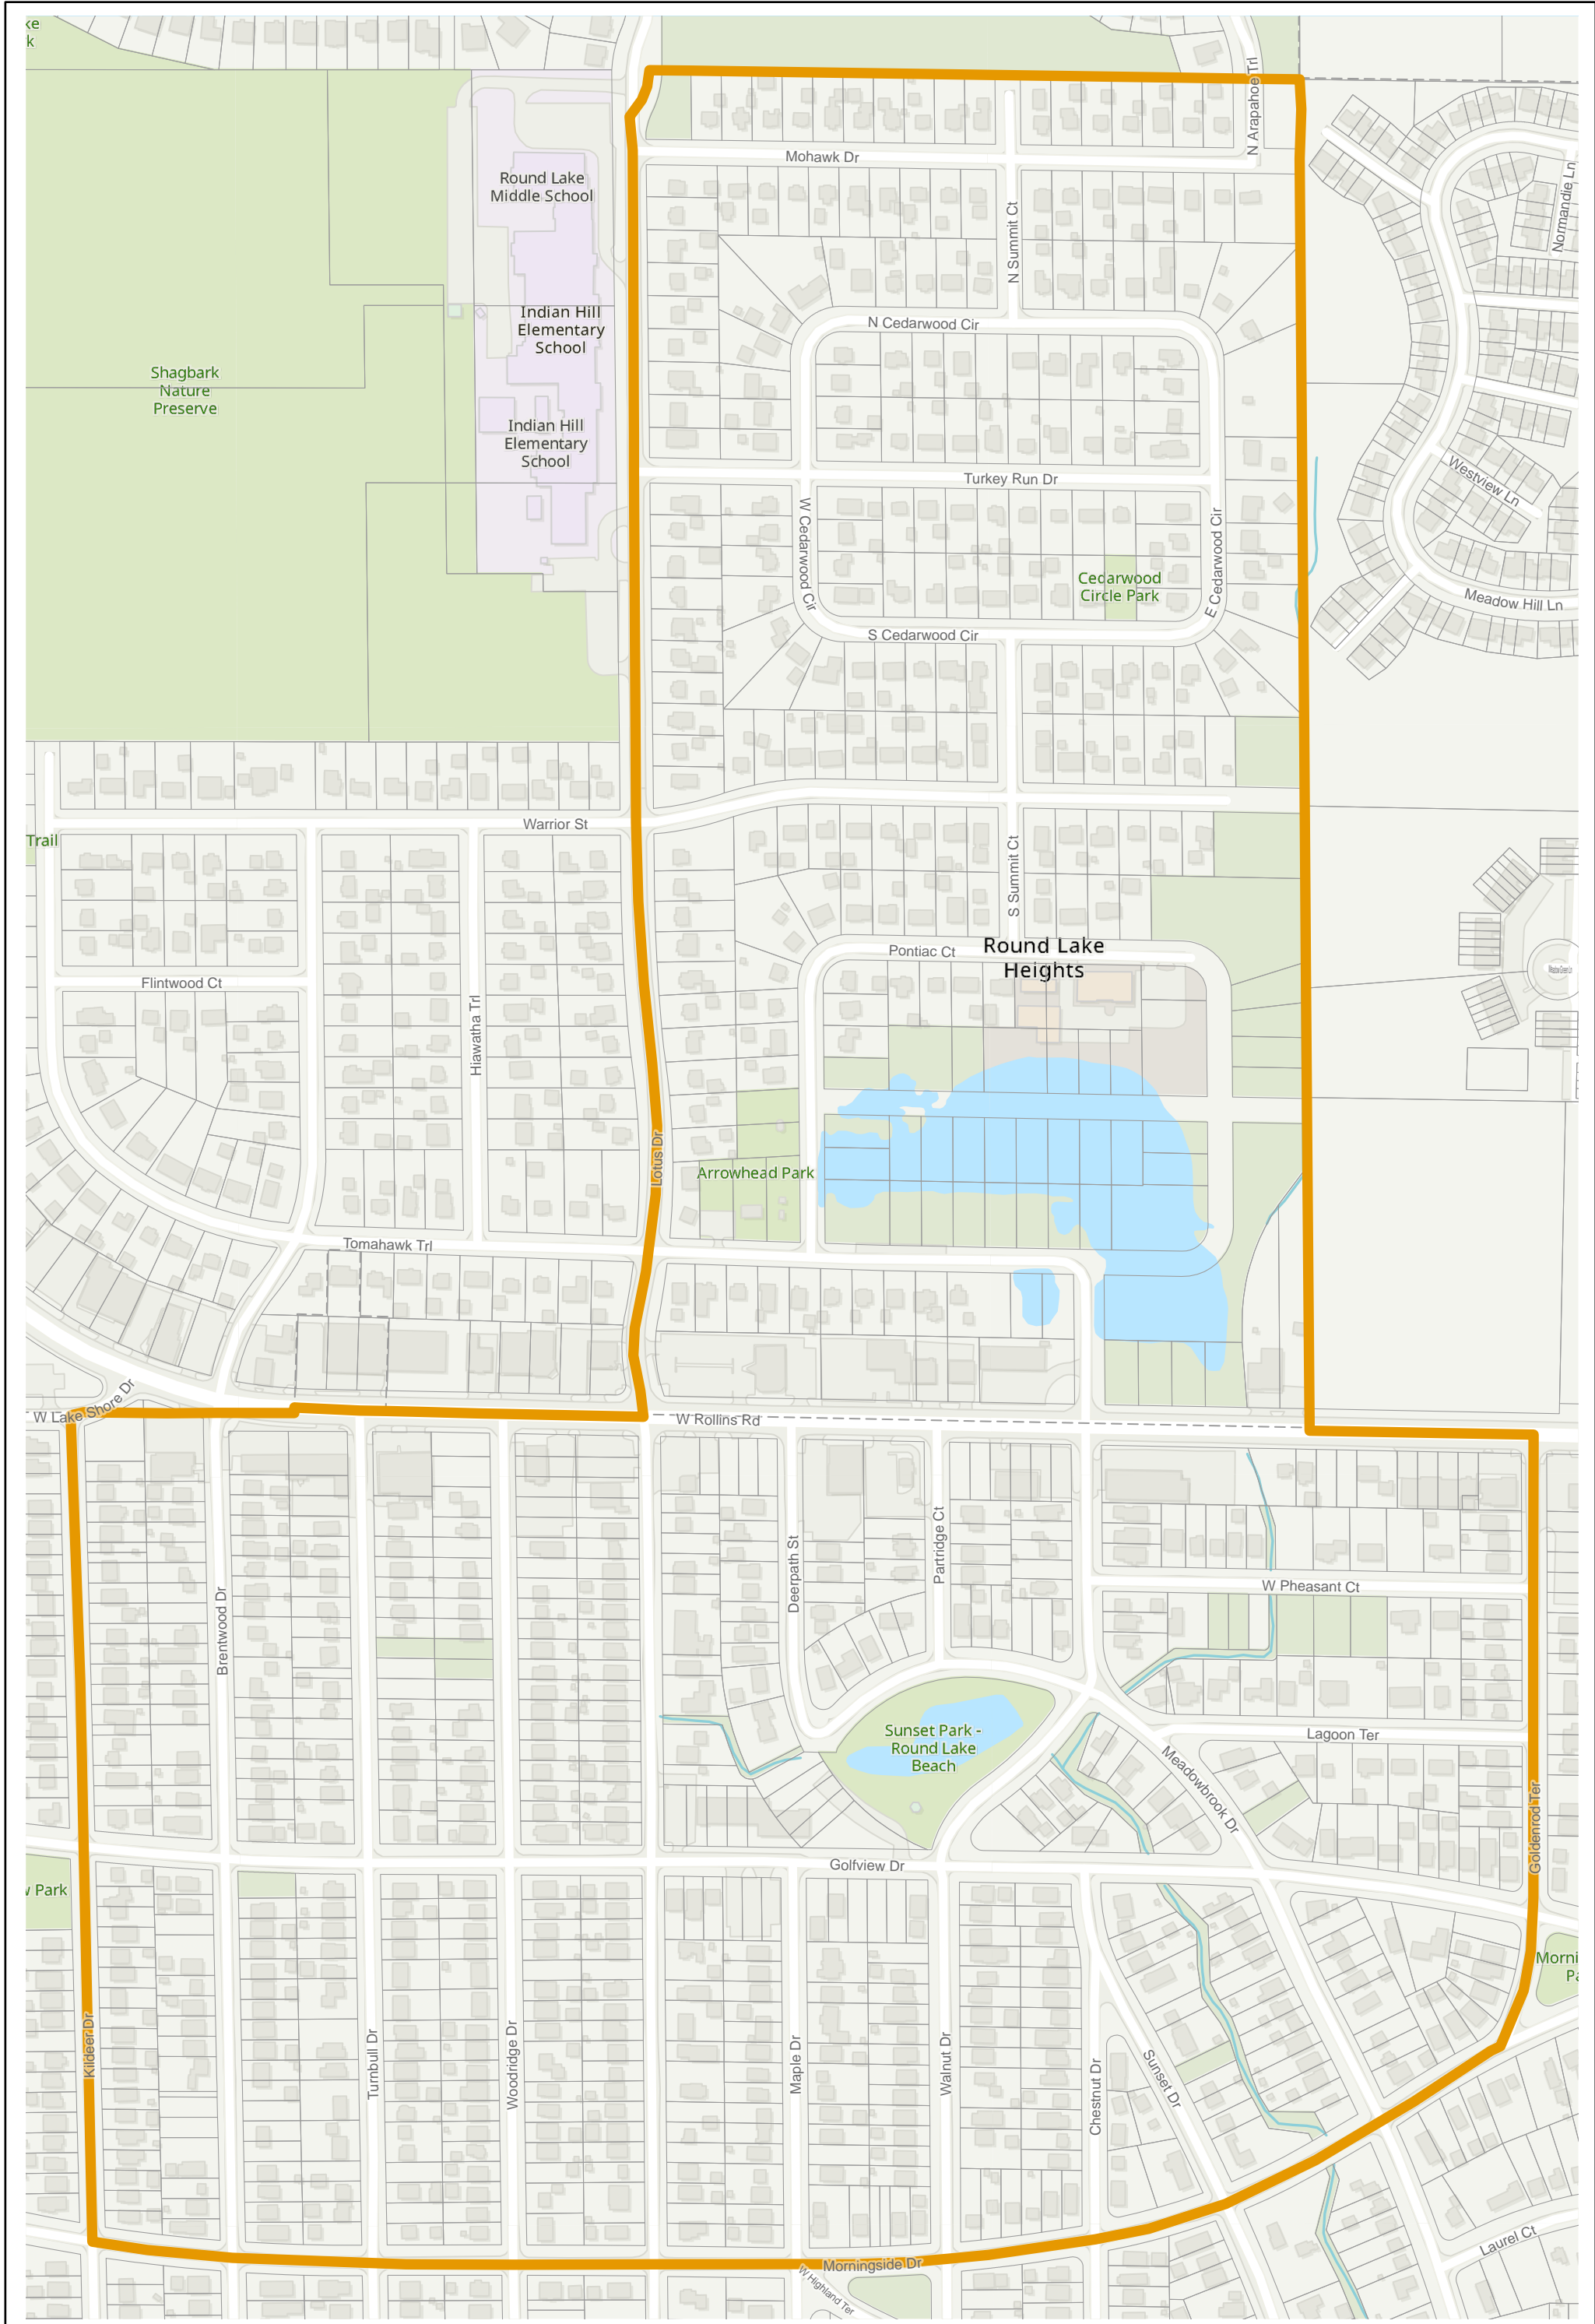

Lake County 2022 Election Precinct Avon 21