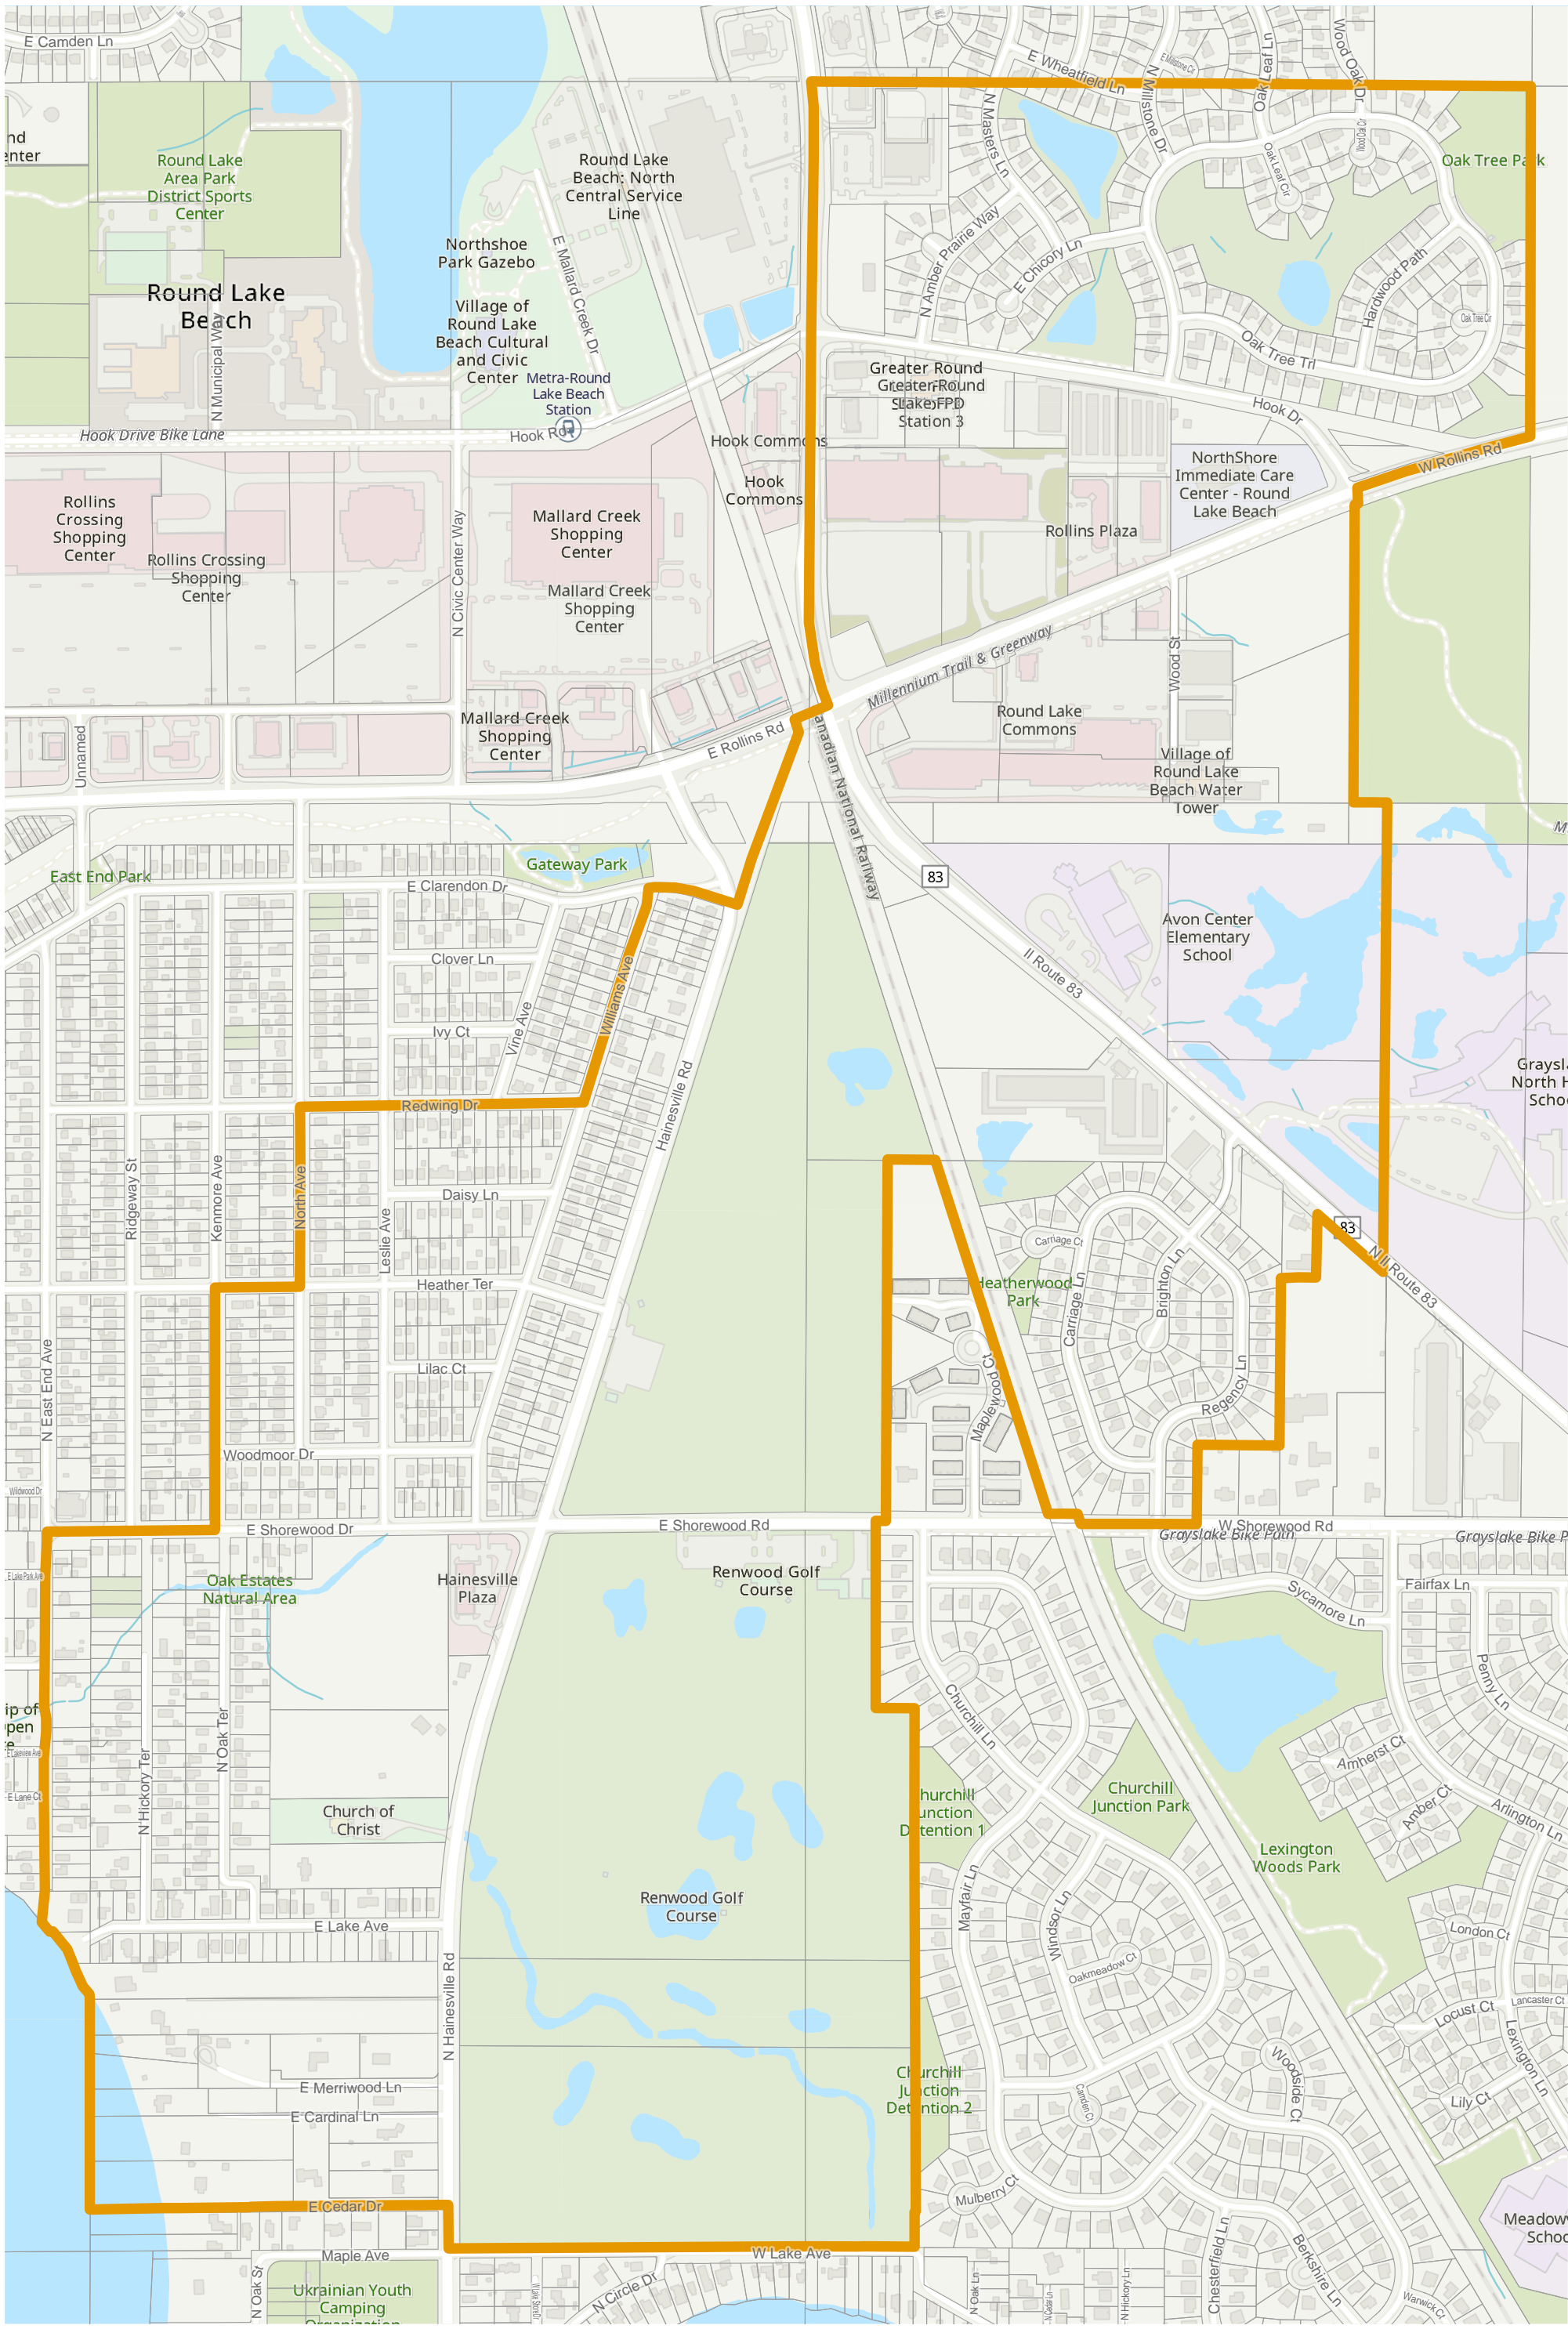

Lake County 2022 Election Precinct Avon 24