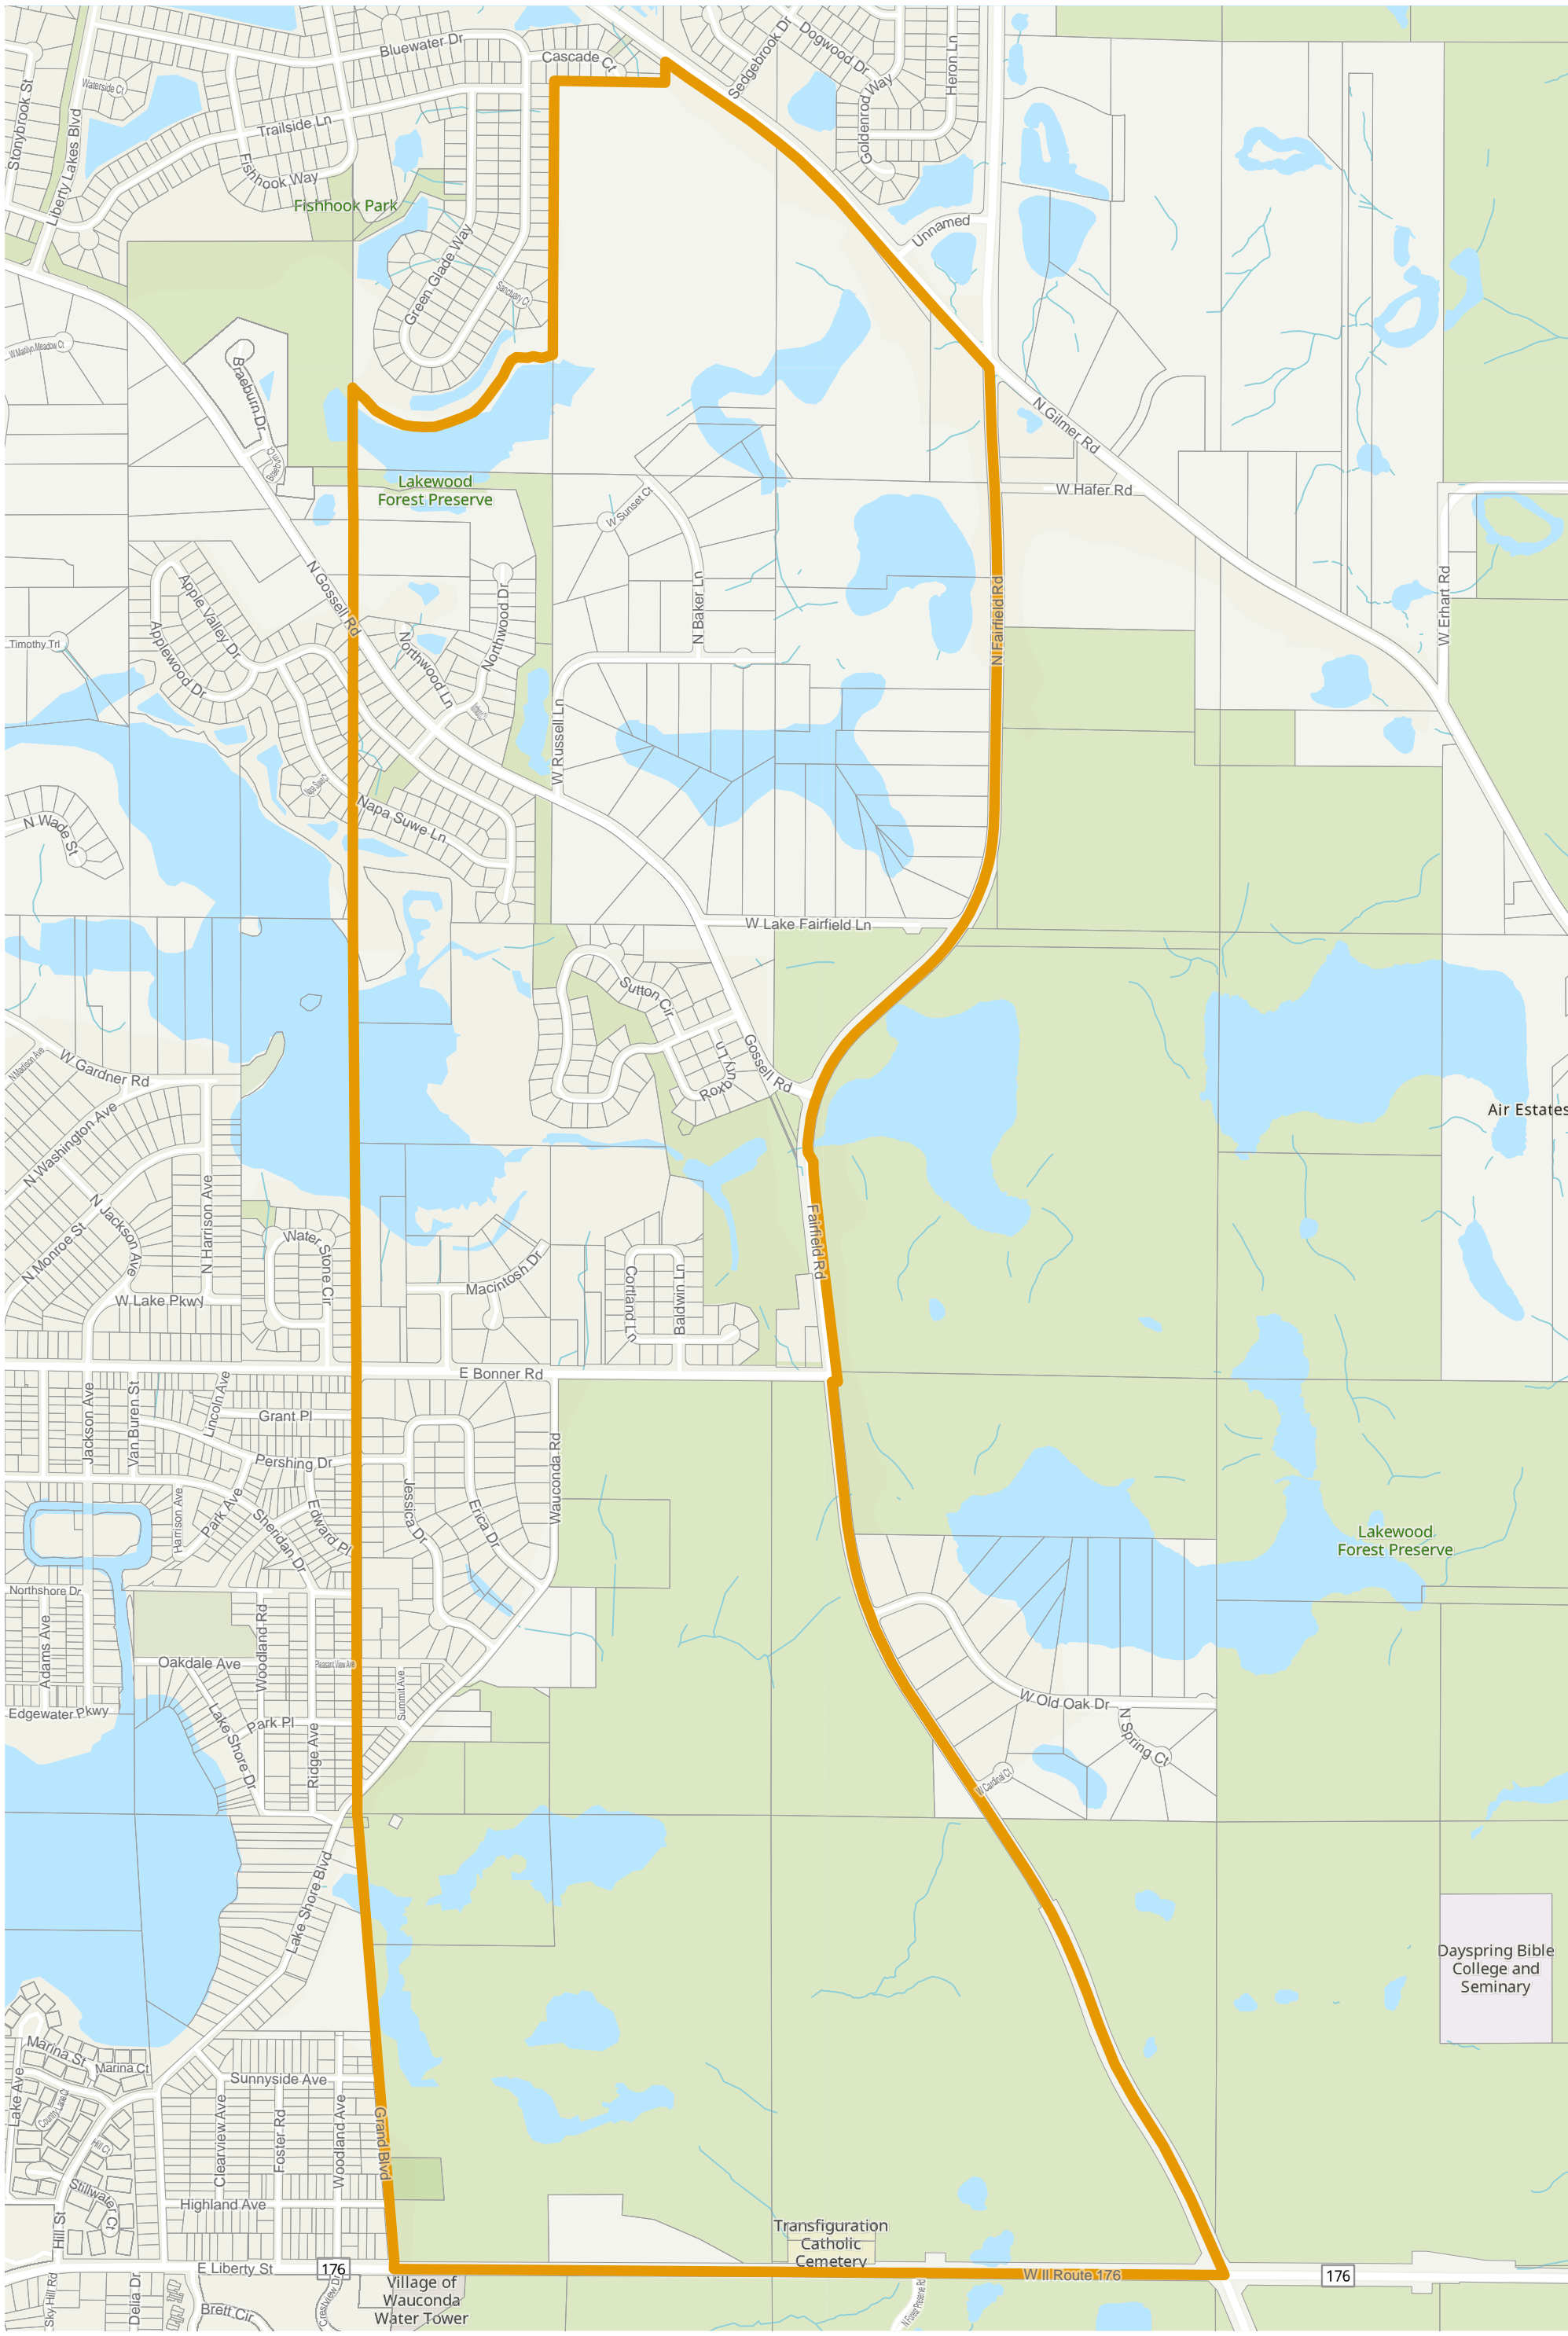

Lake County 2022 Election Precinct Fremont 113