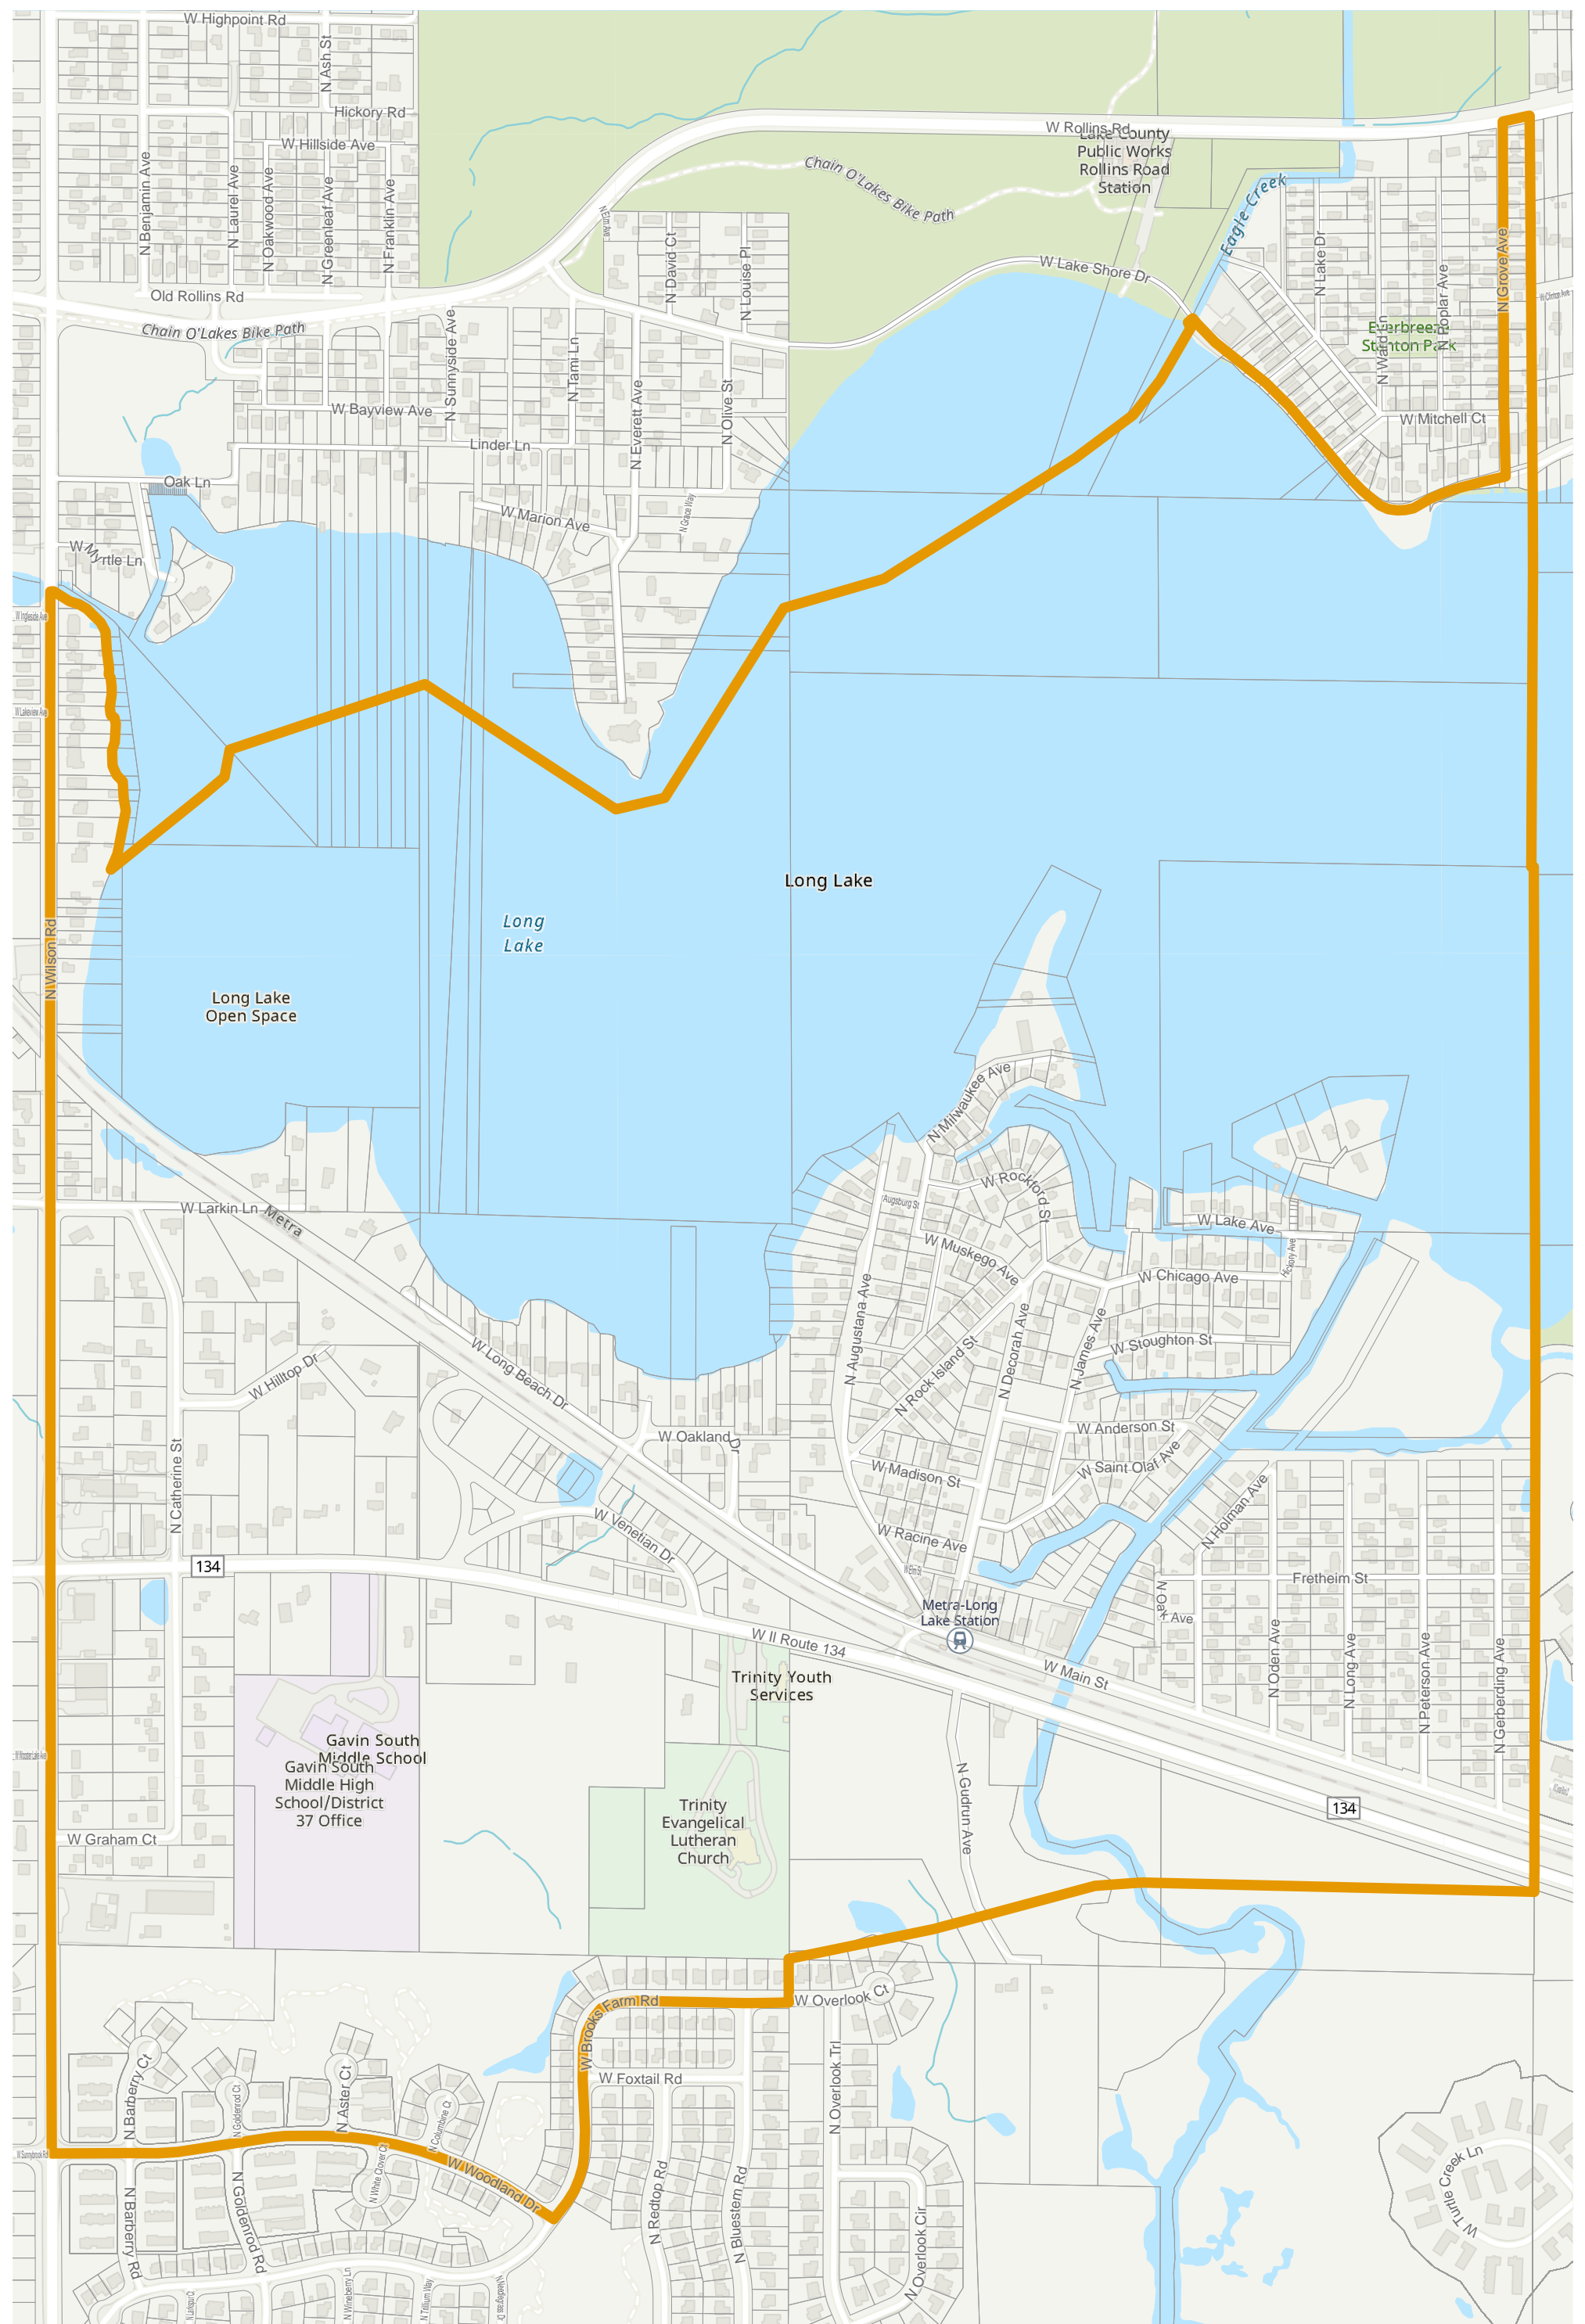

Lake County 2022 Election Precinct Grant 138

2022 Election Precincts

Tax Parcels