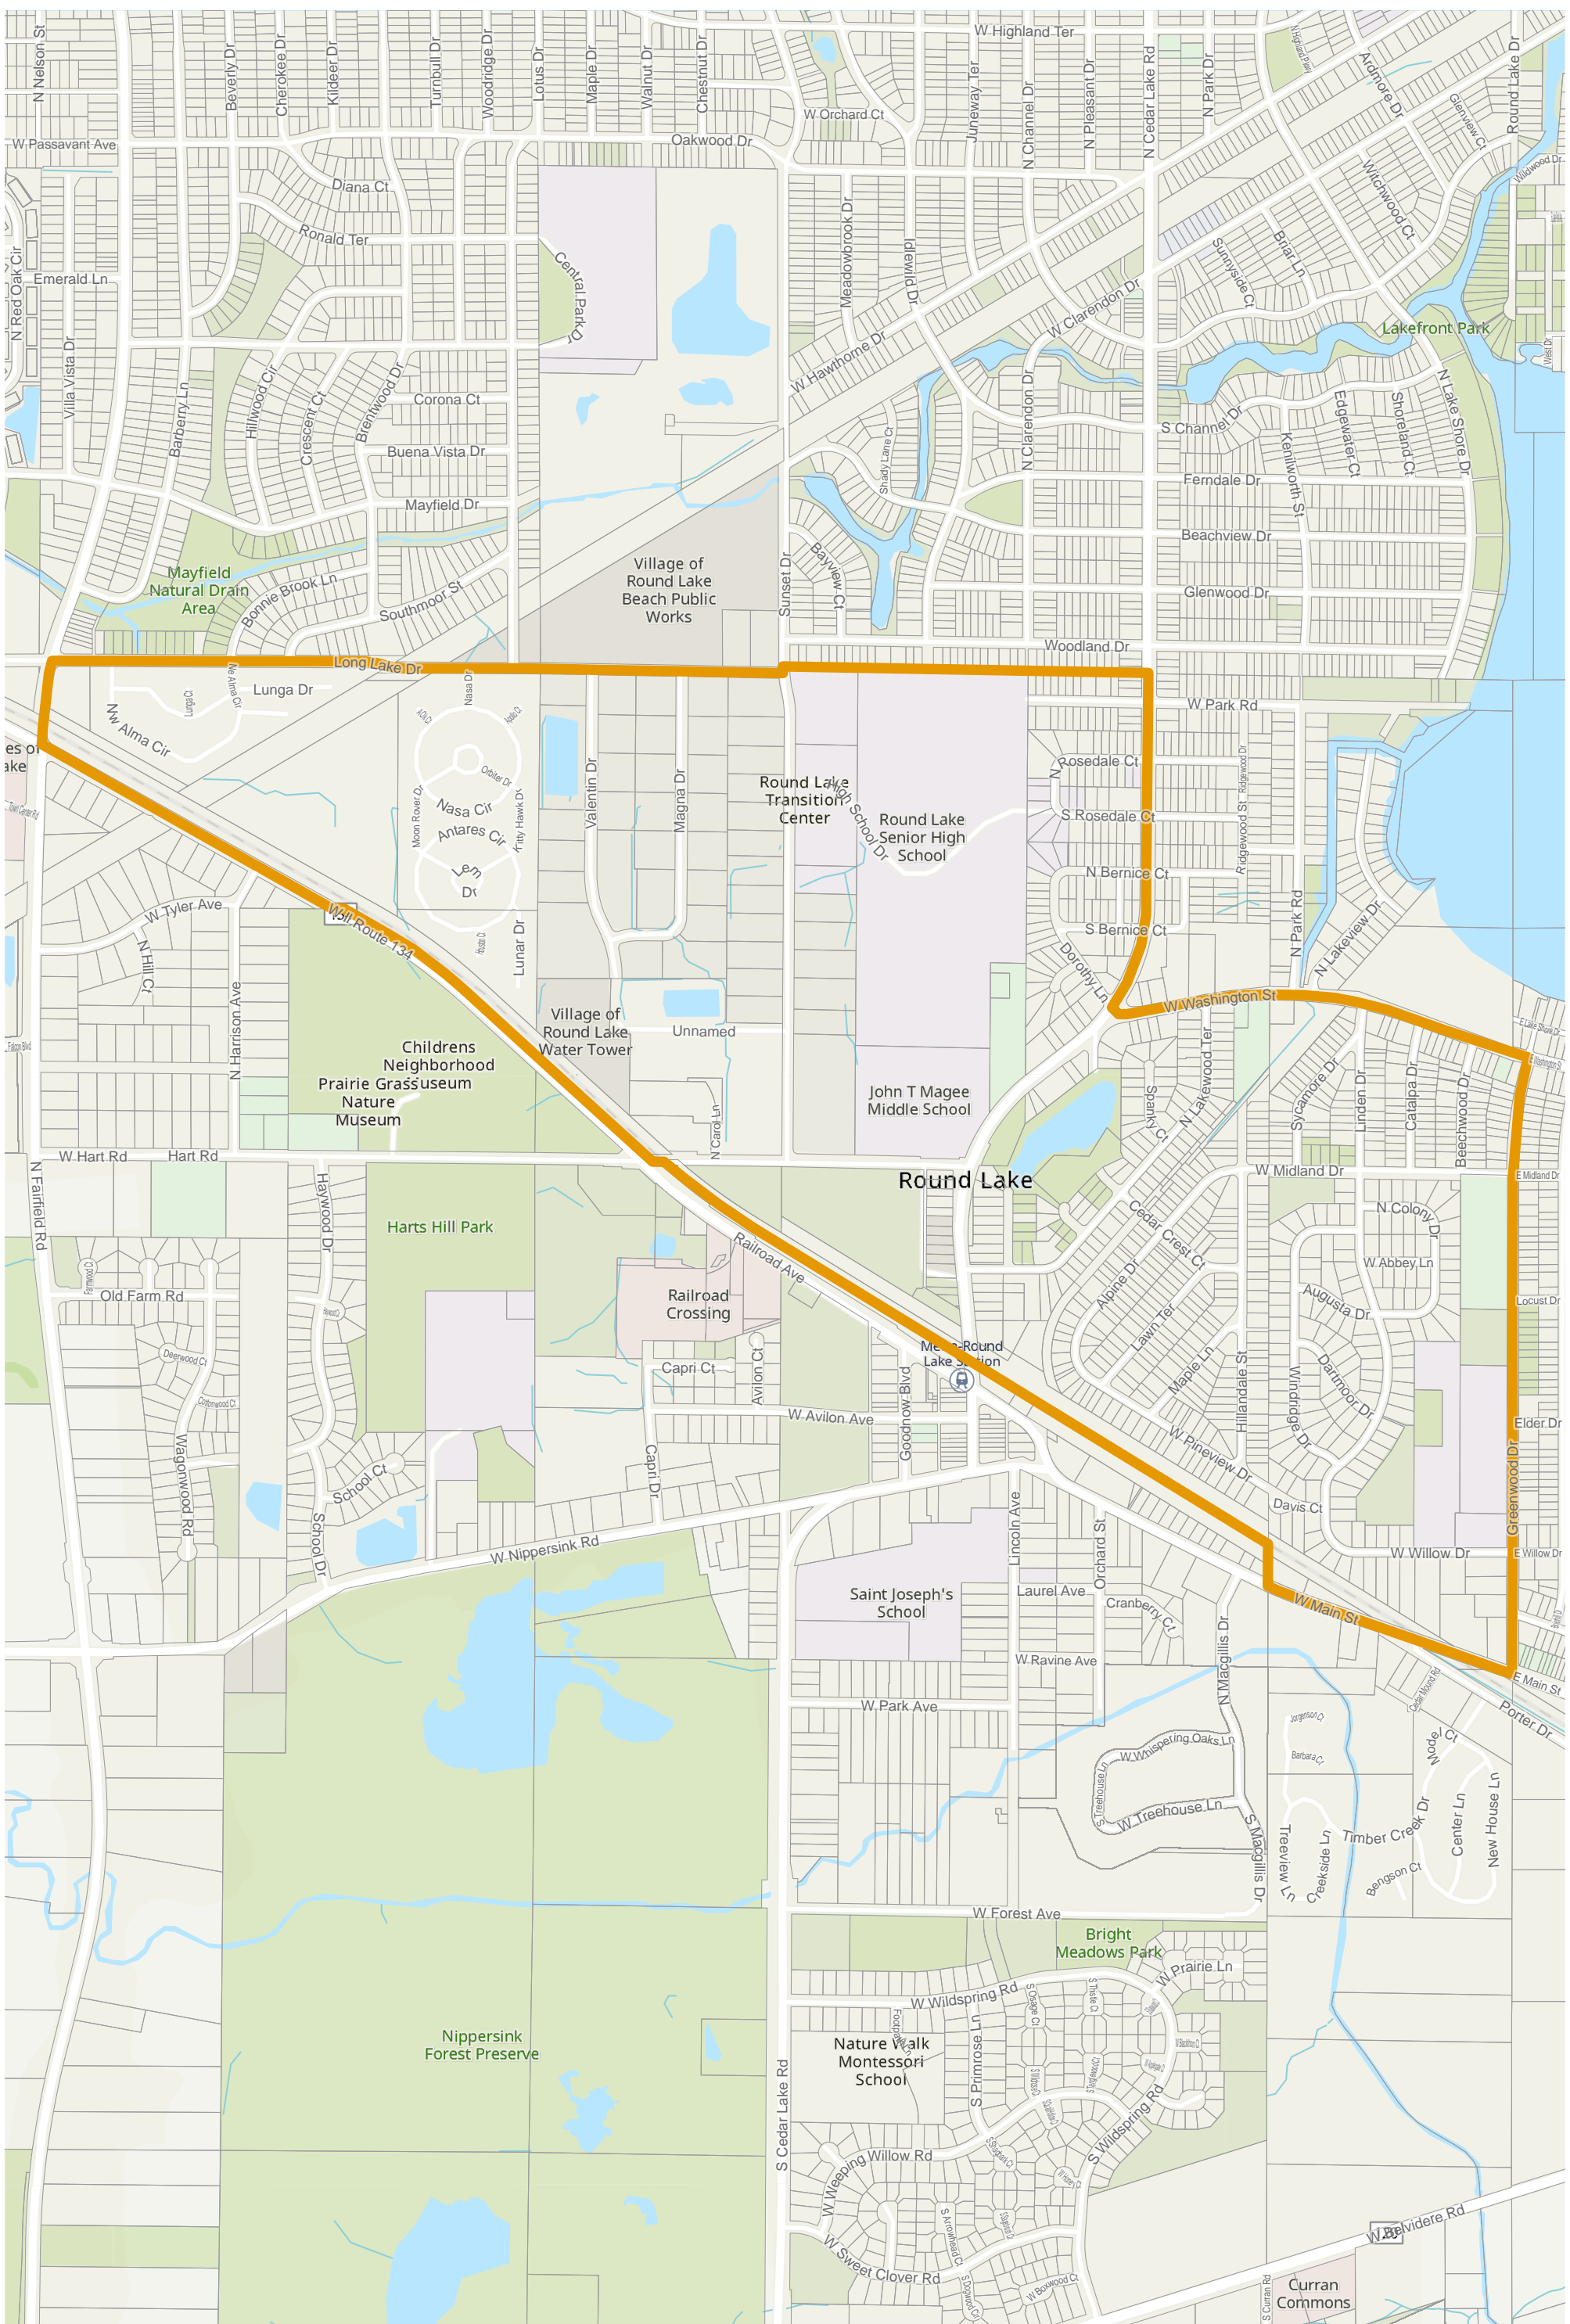

Lake County 2022 Election Precinct Avon 33

2022 Election Precincts
Tax Parcels