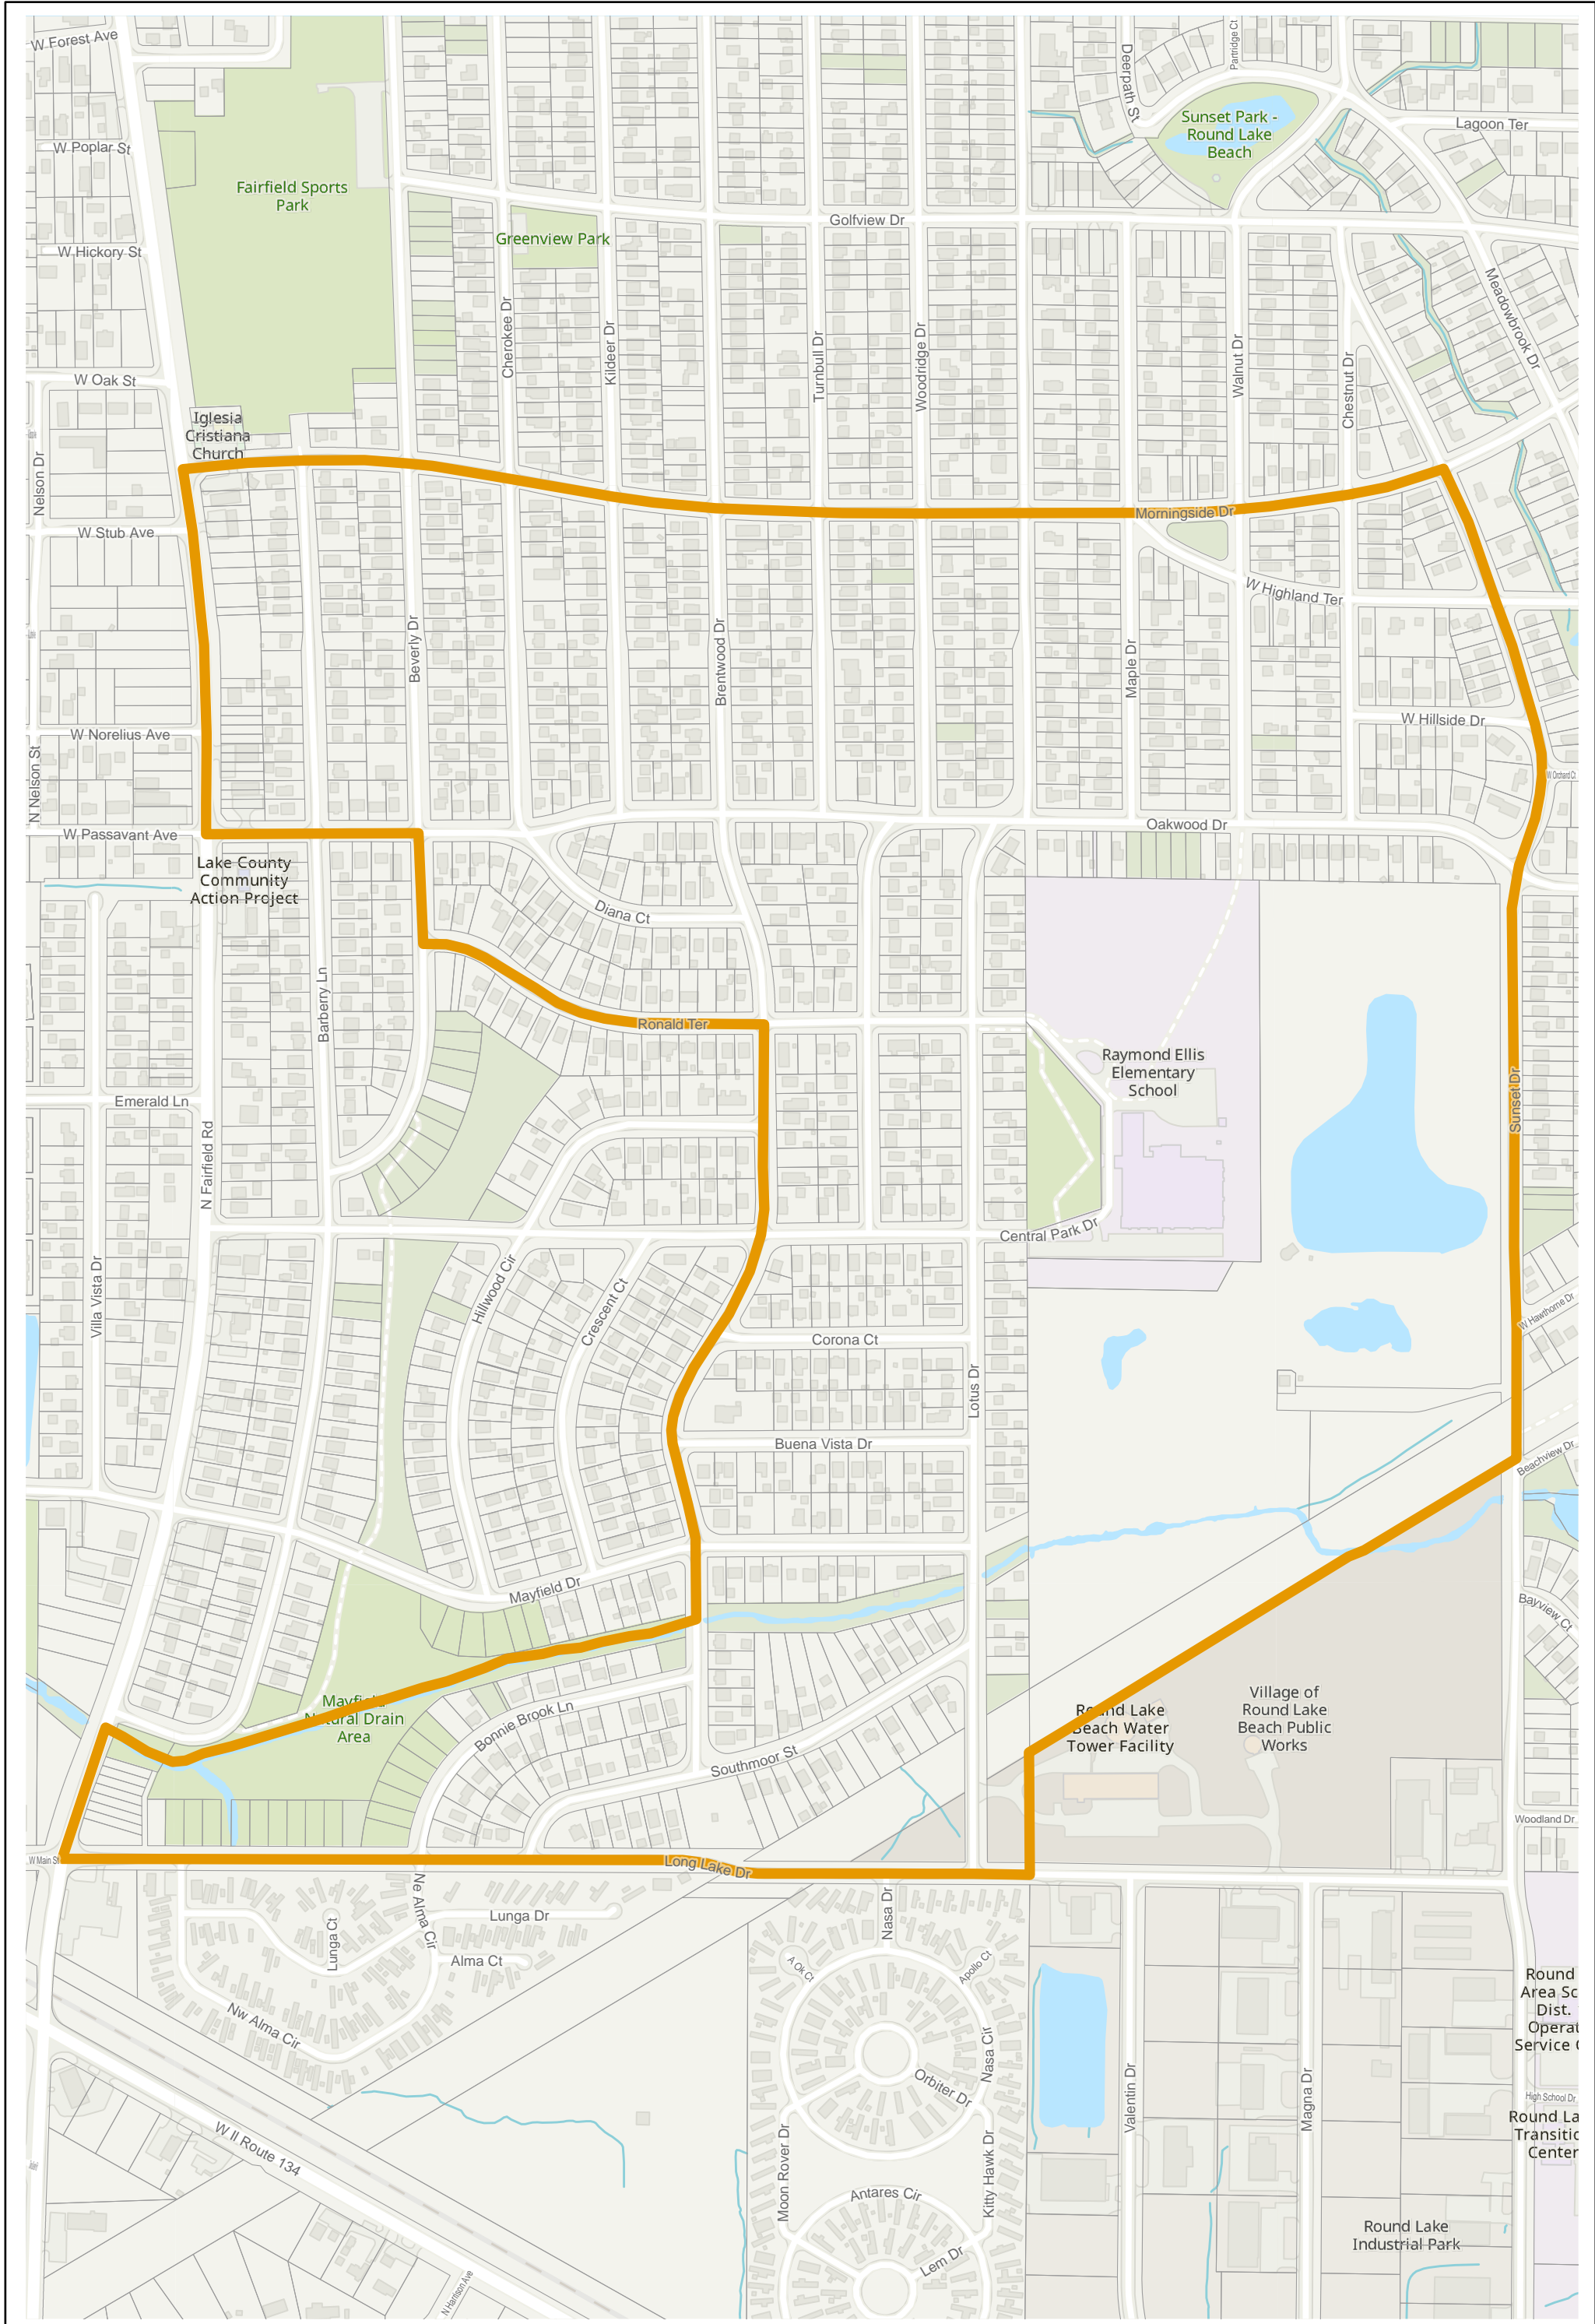

Lake County 2022 Election Precinct Avon 28