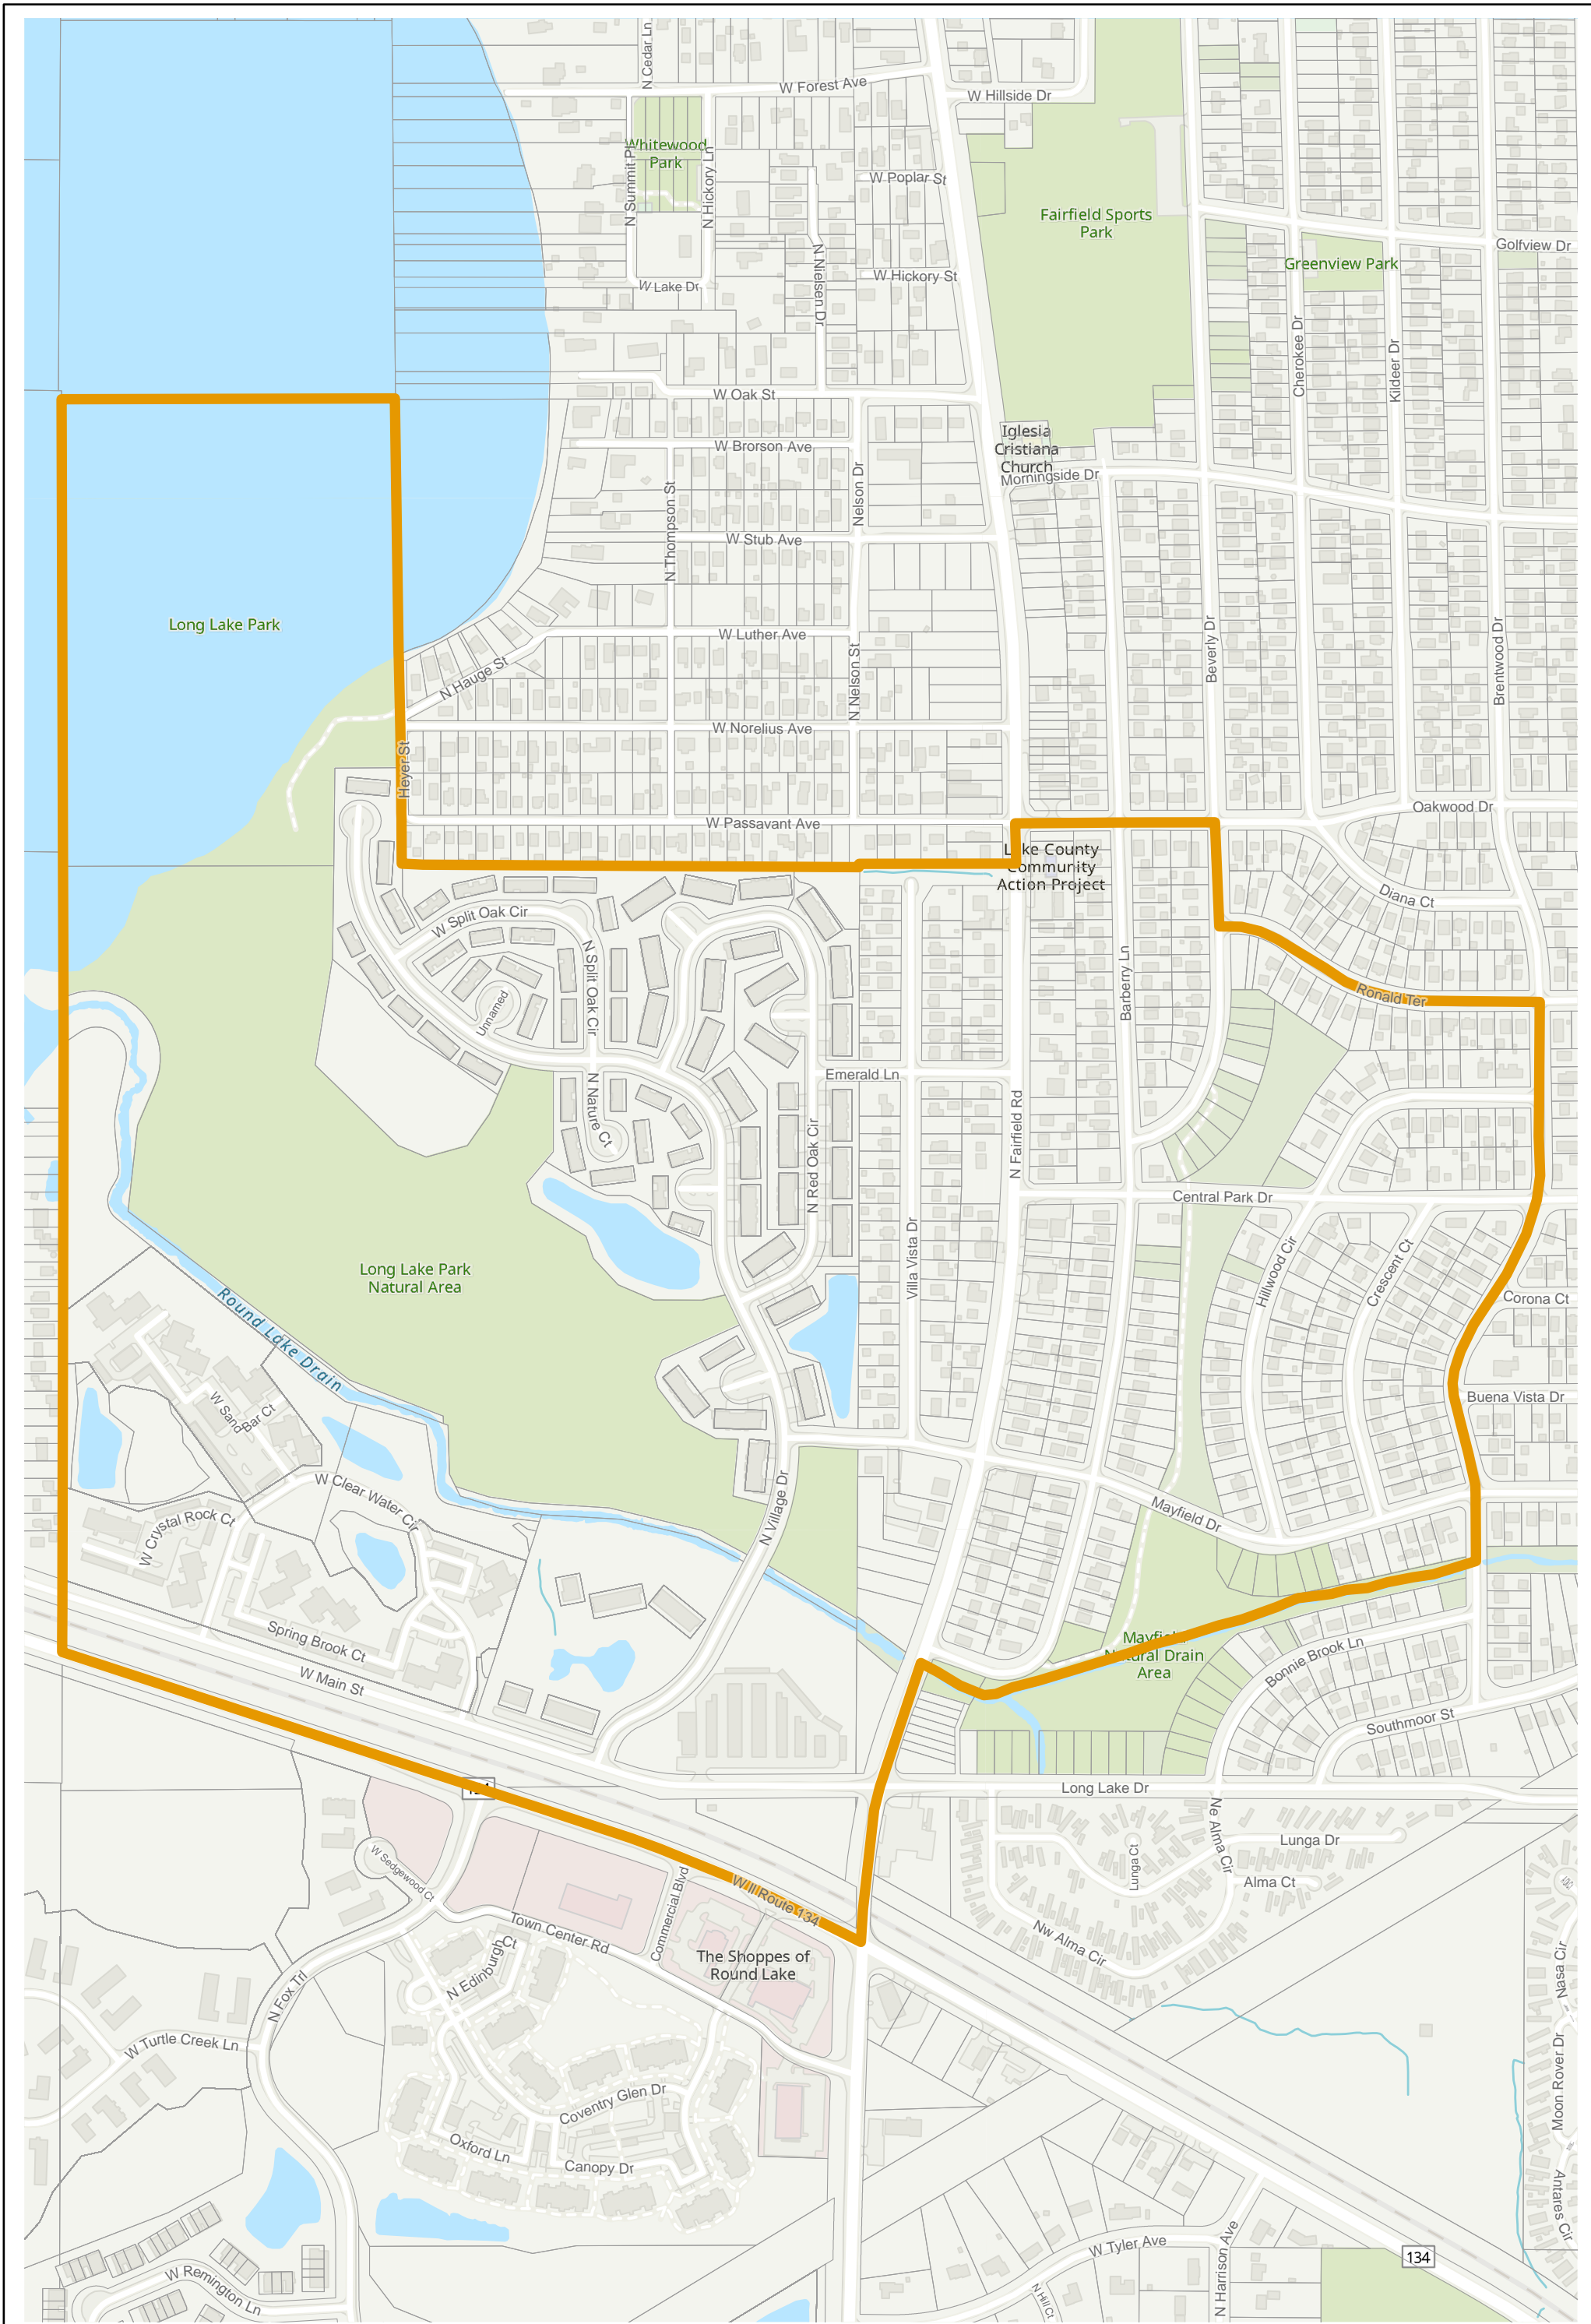

Lake County 2022 Election Precinct Avon 27