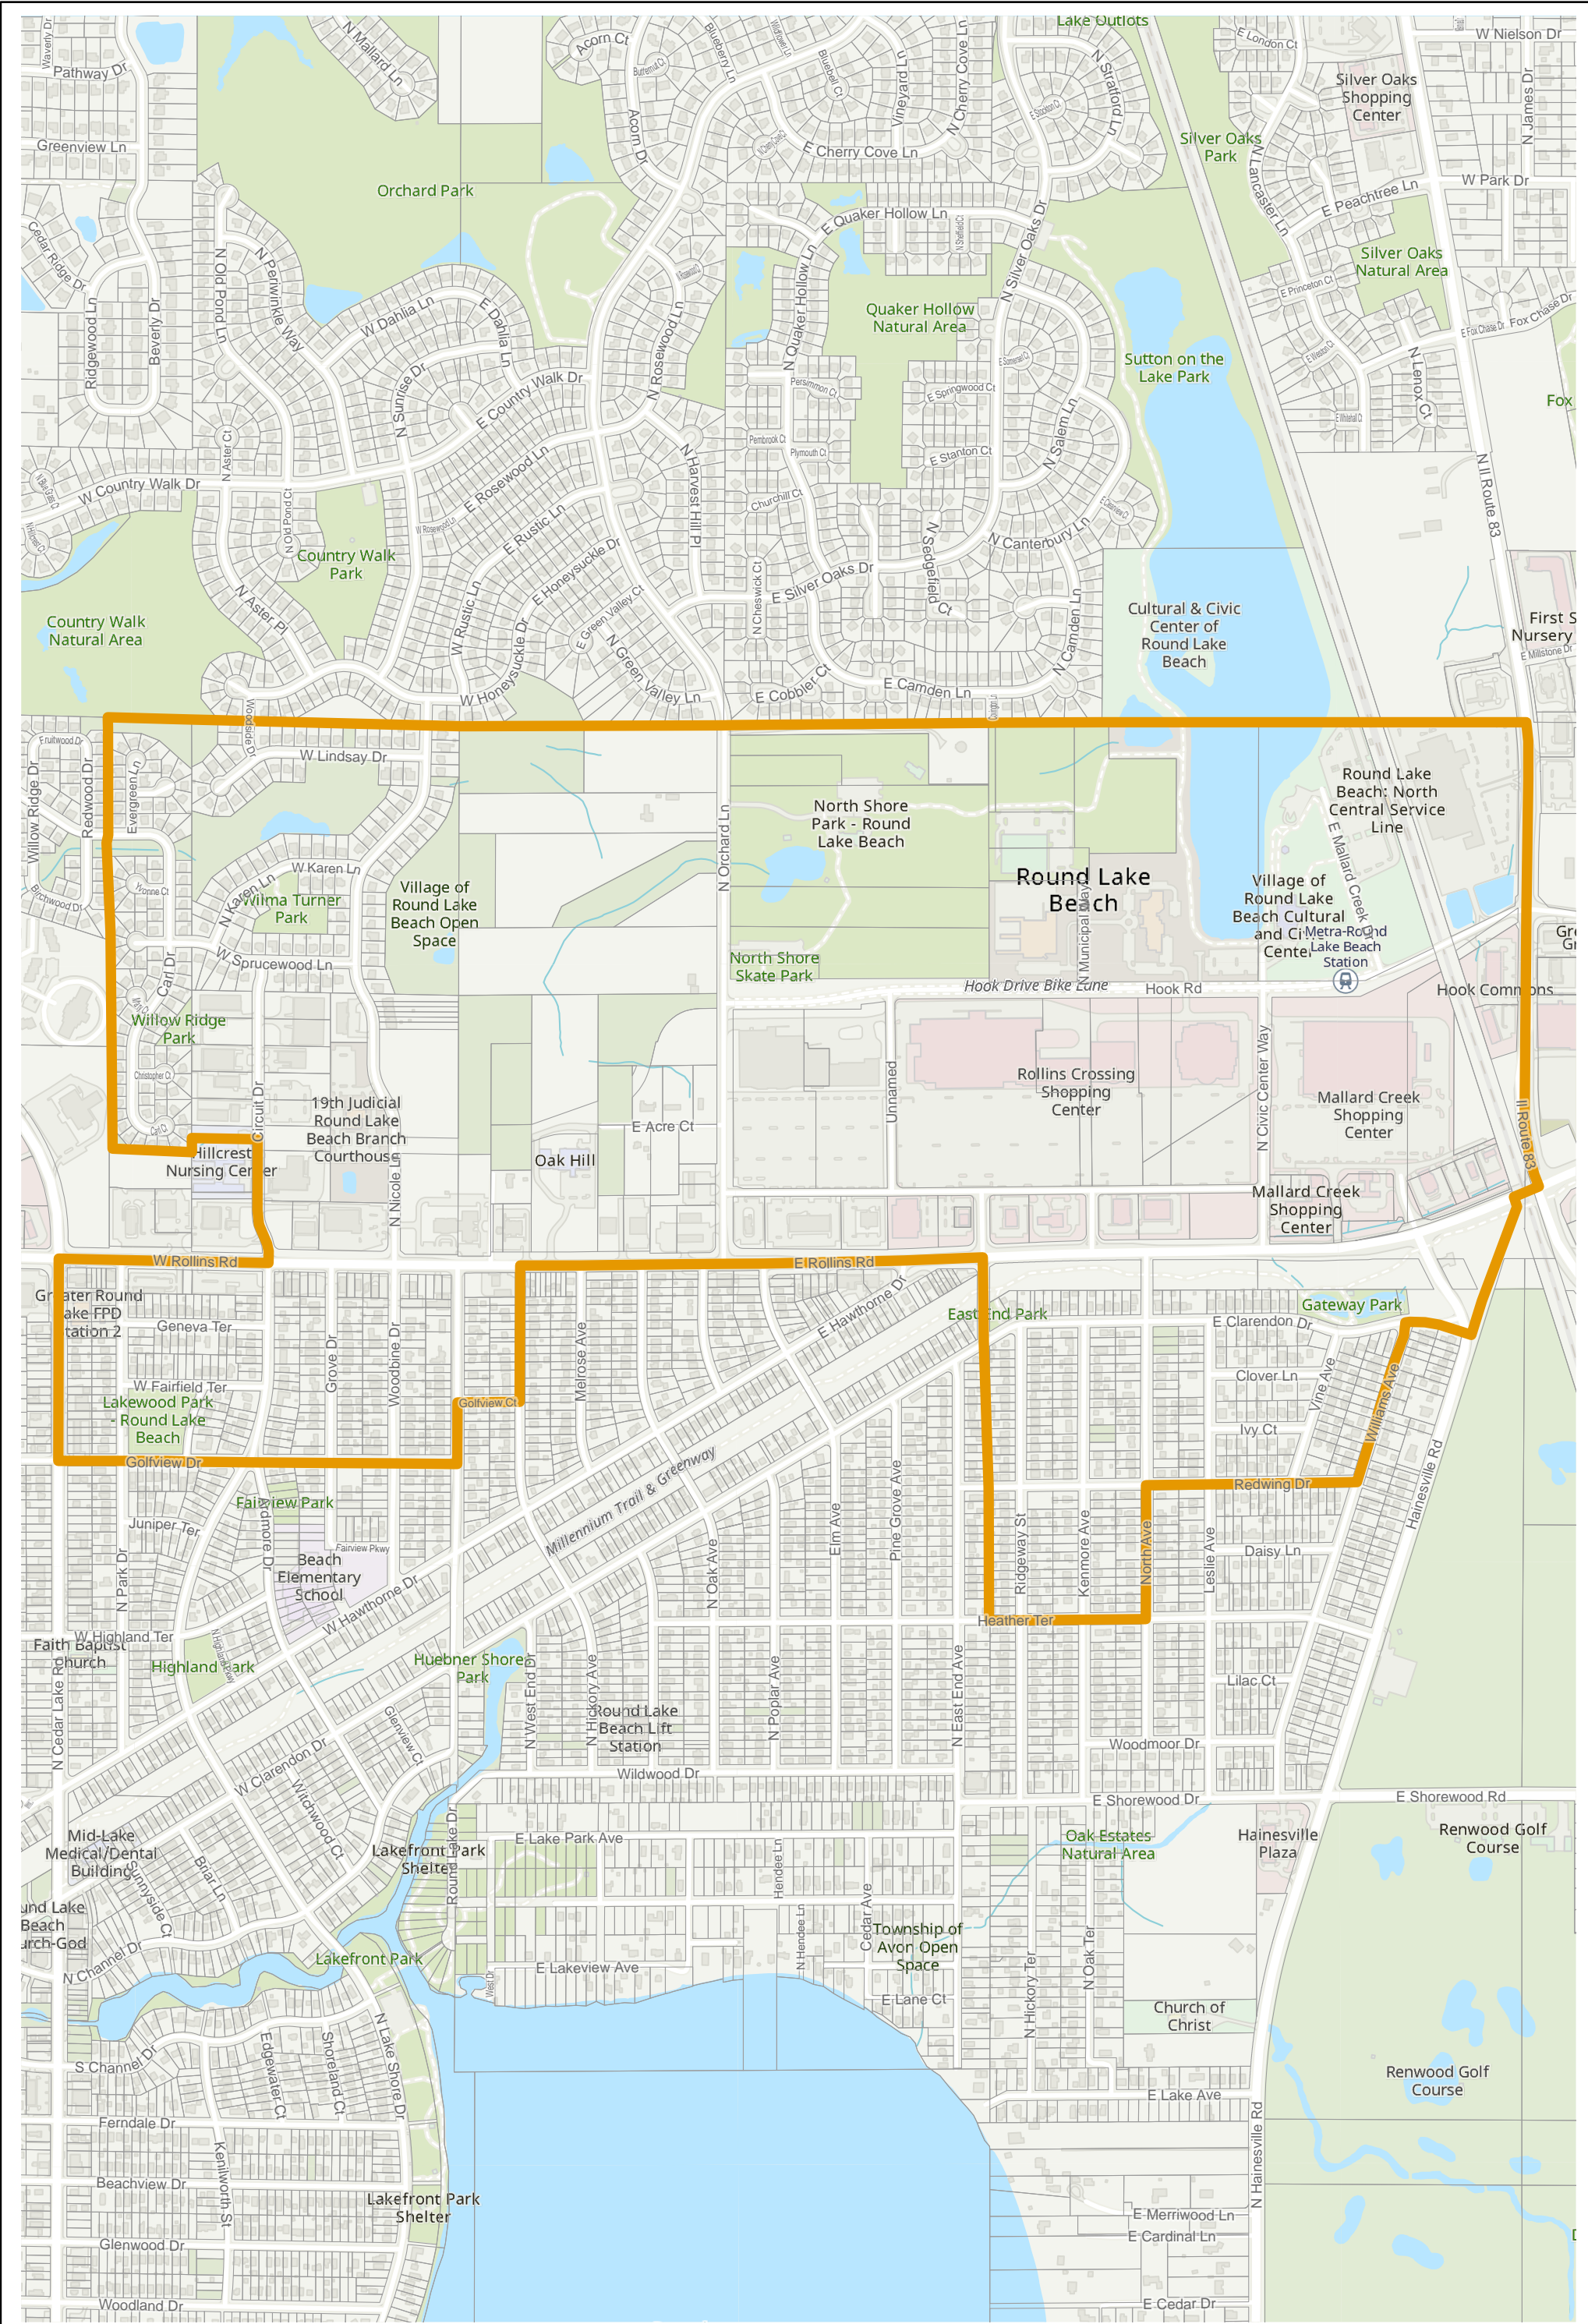

Lake County 2022 Election Precinct Avon 23