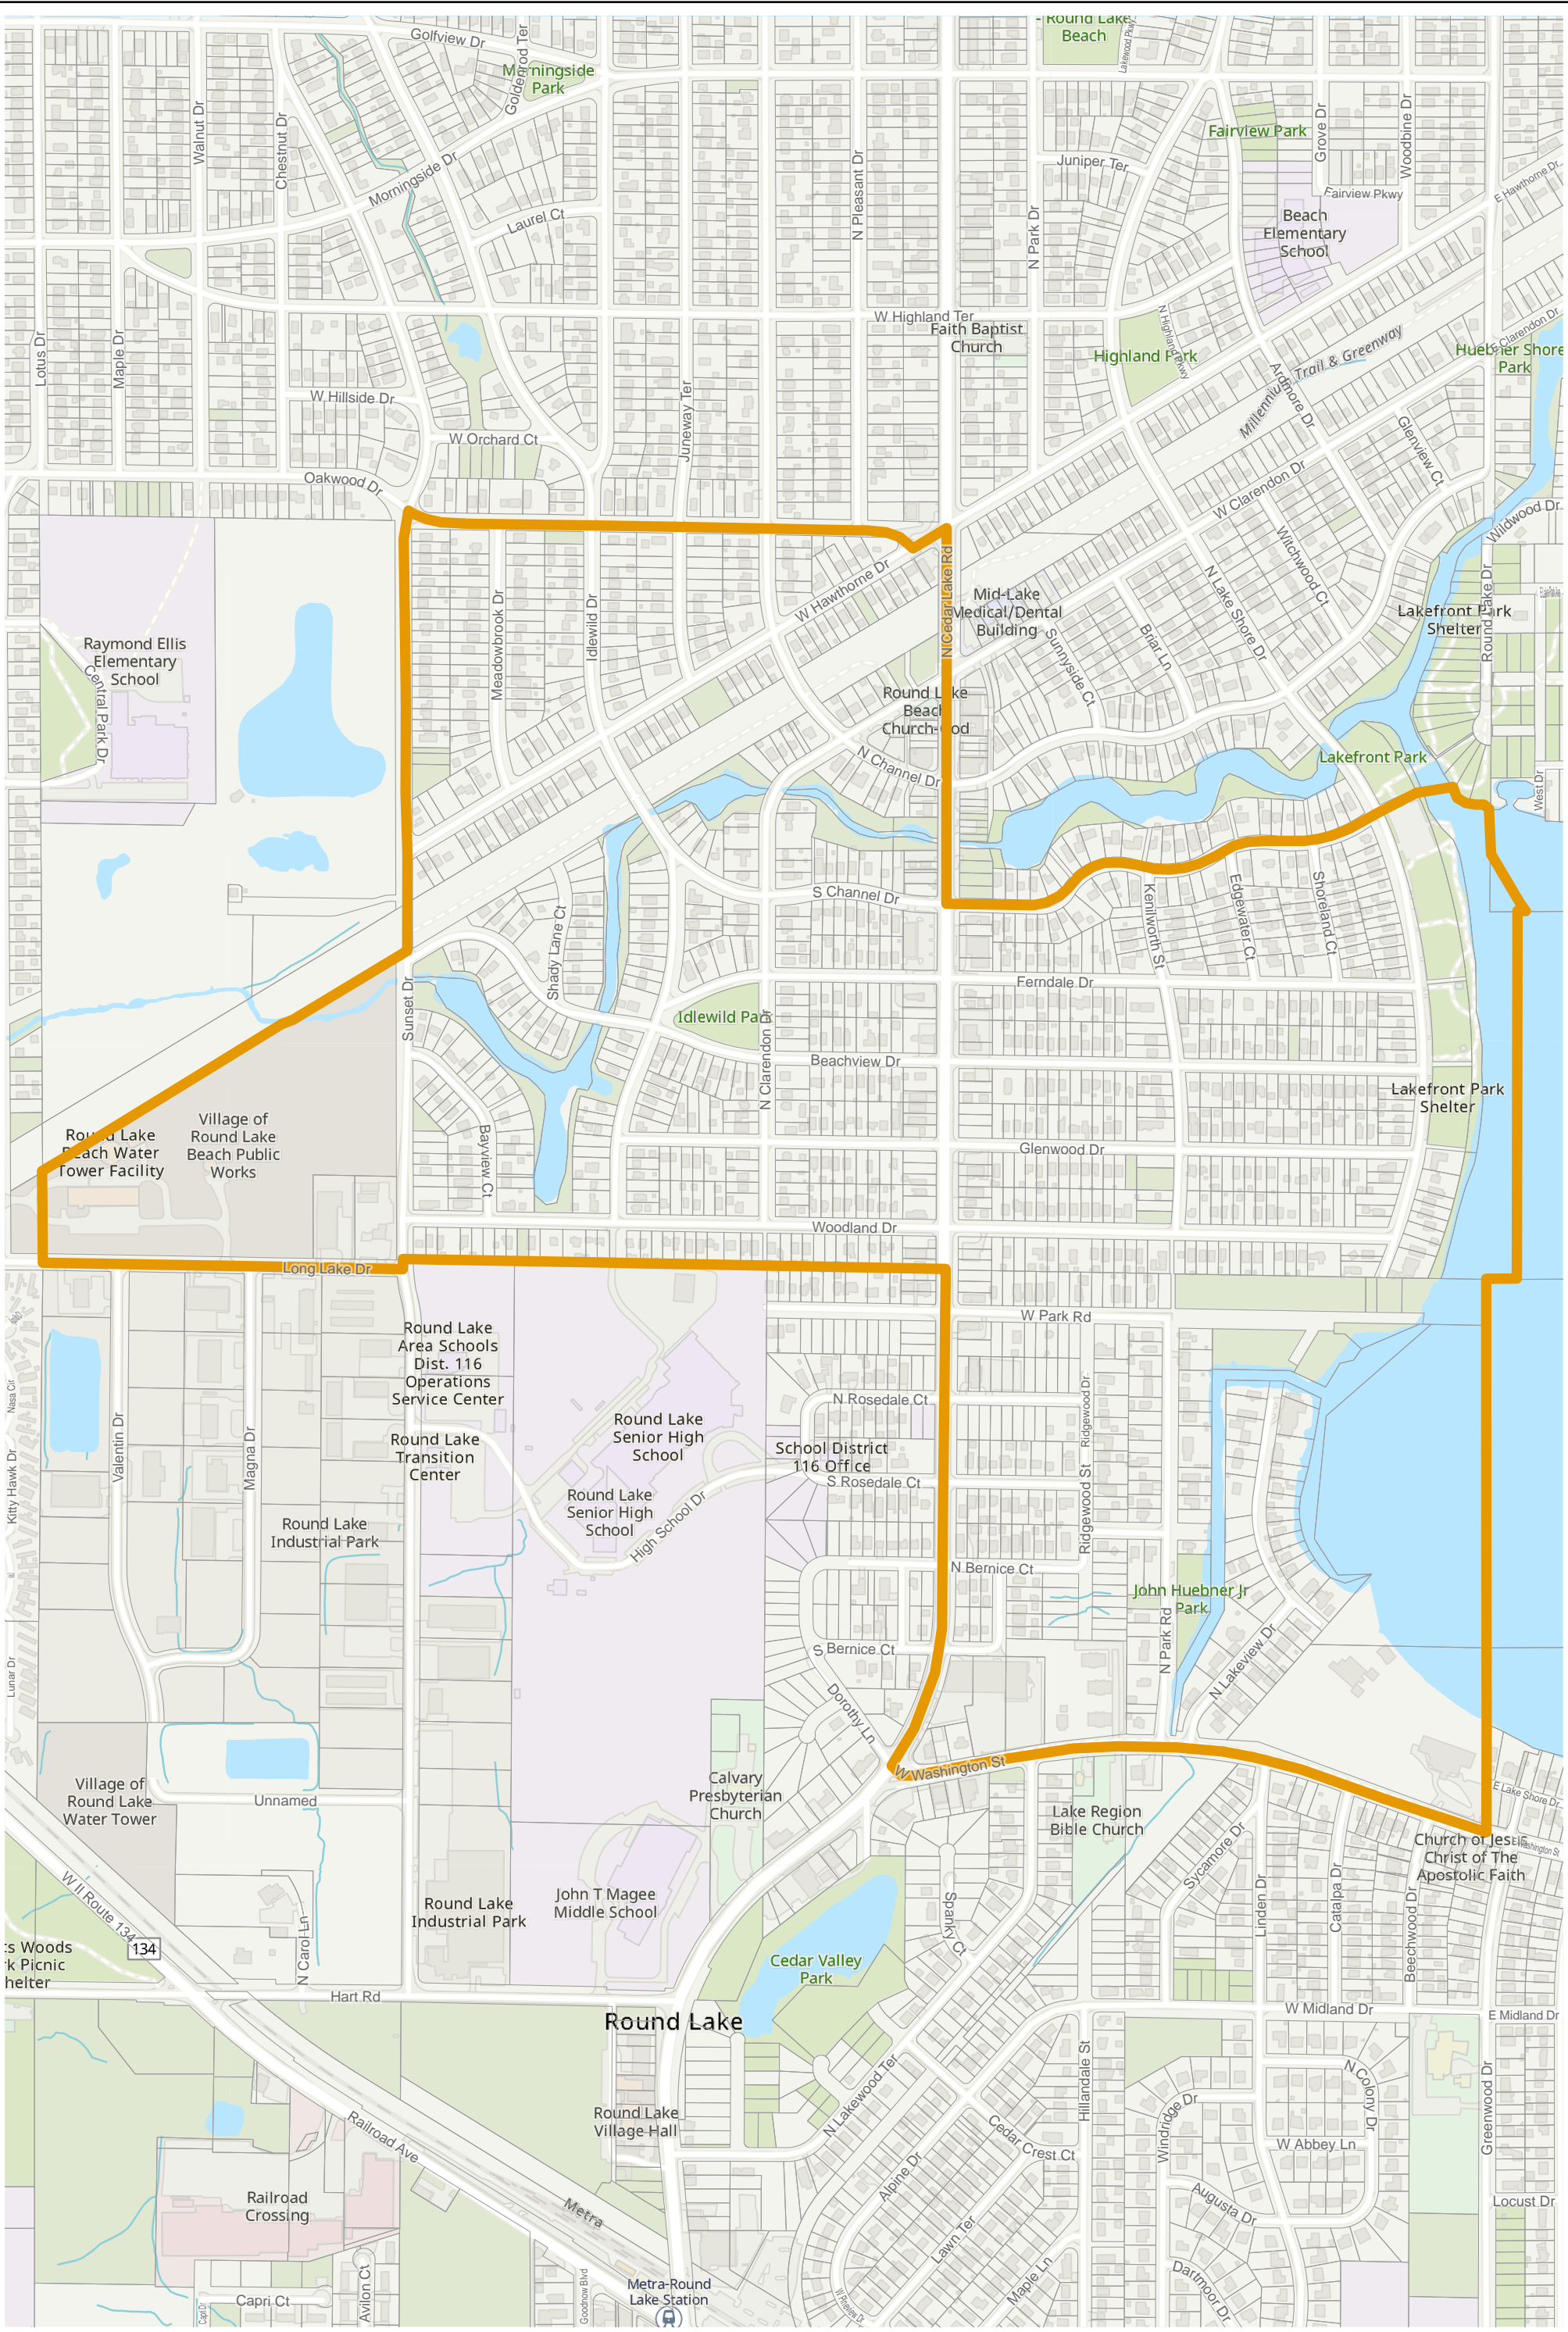

Lake County 2022 Election Precinct Avon 31