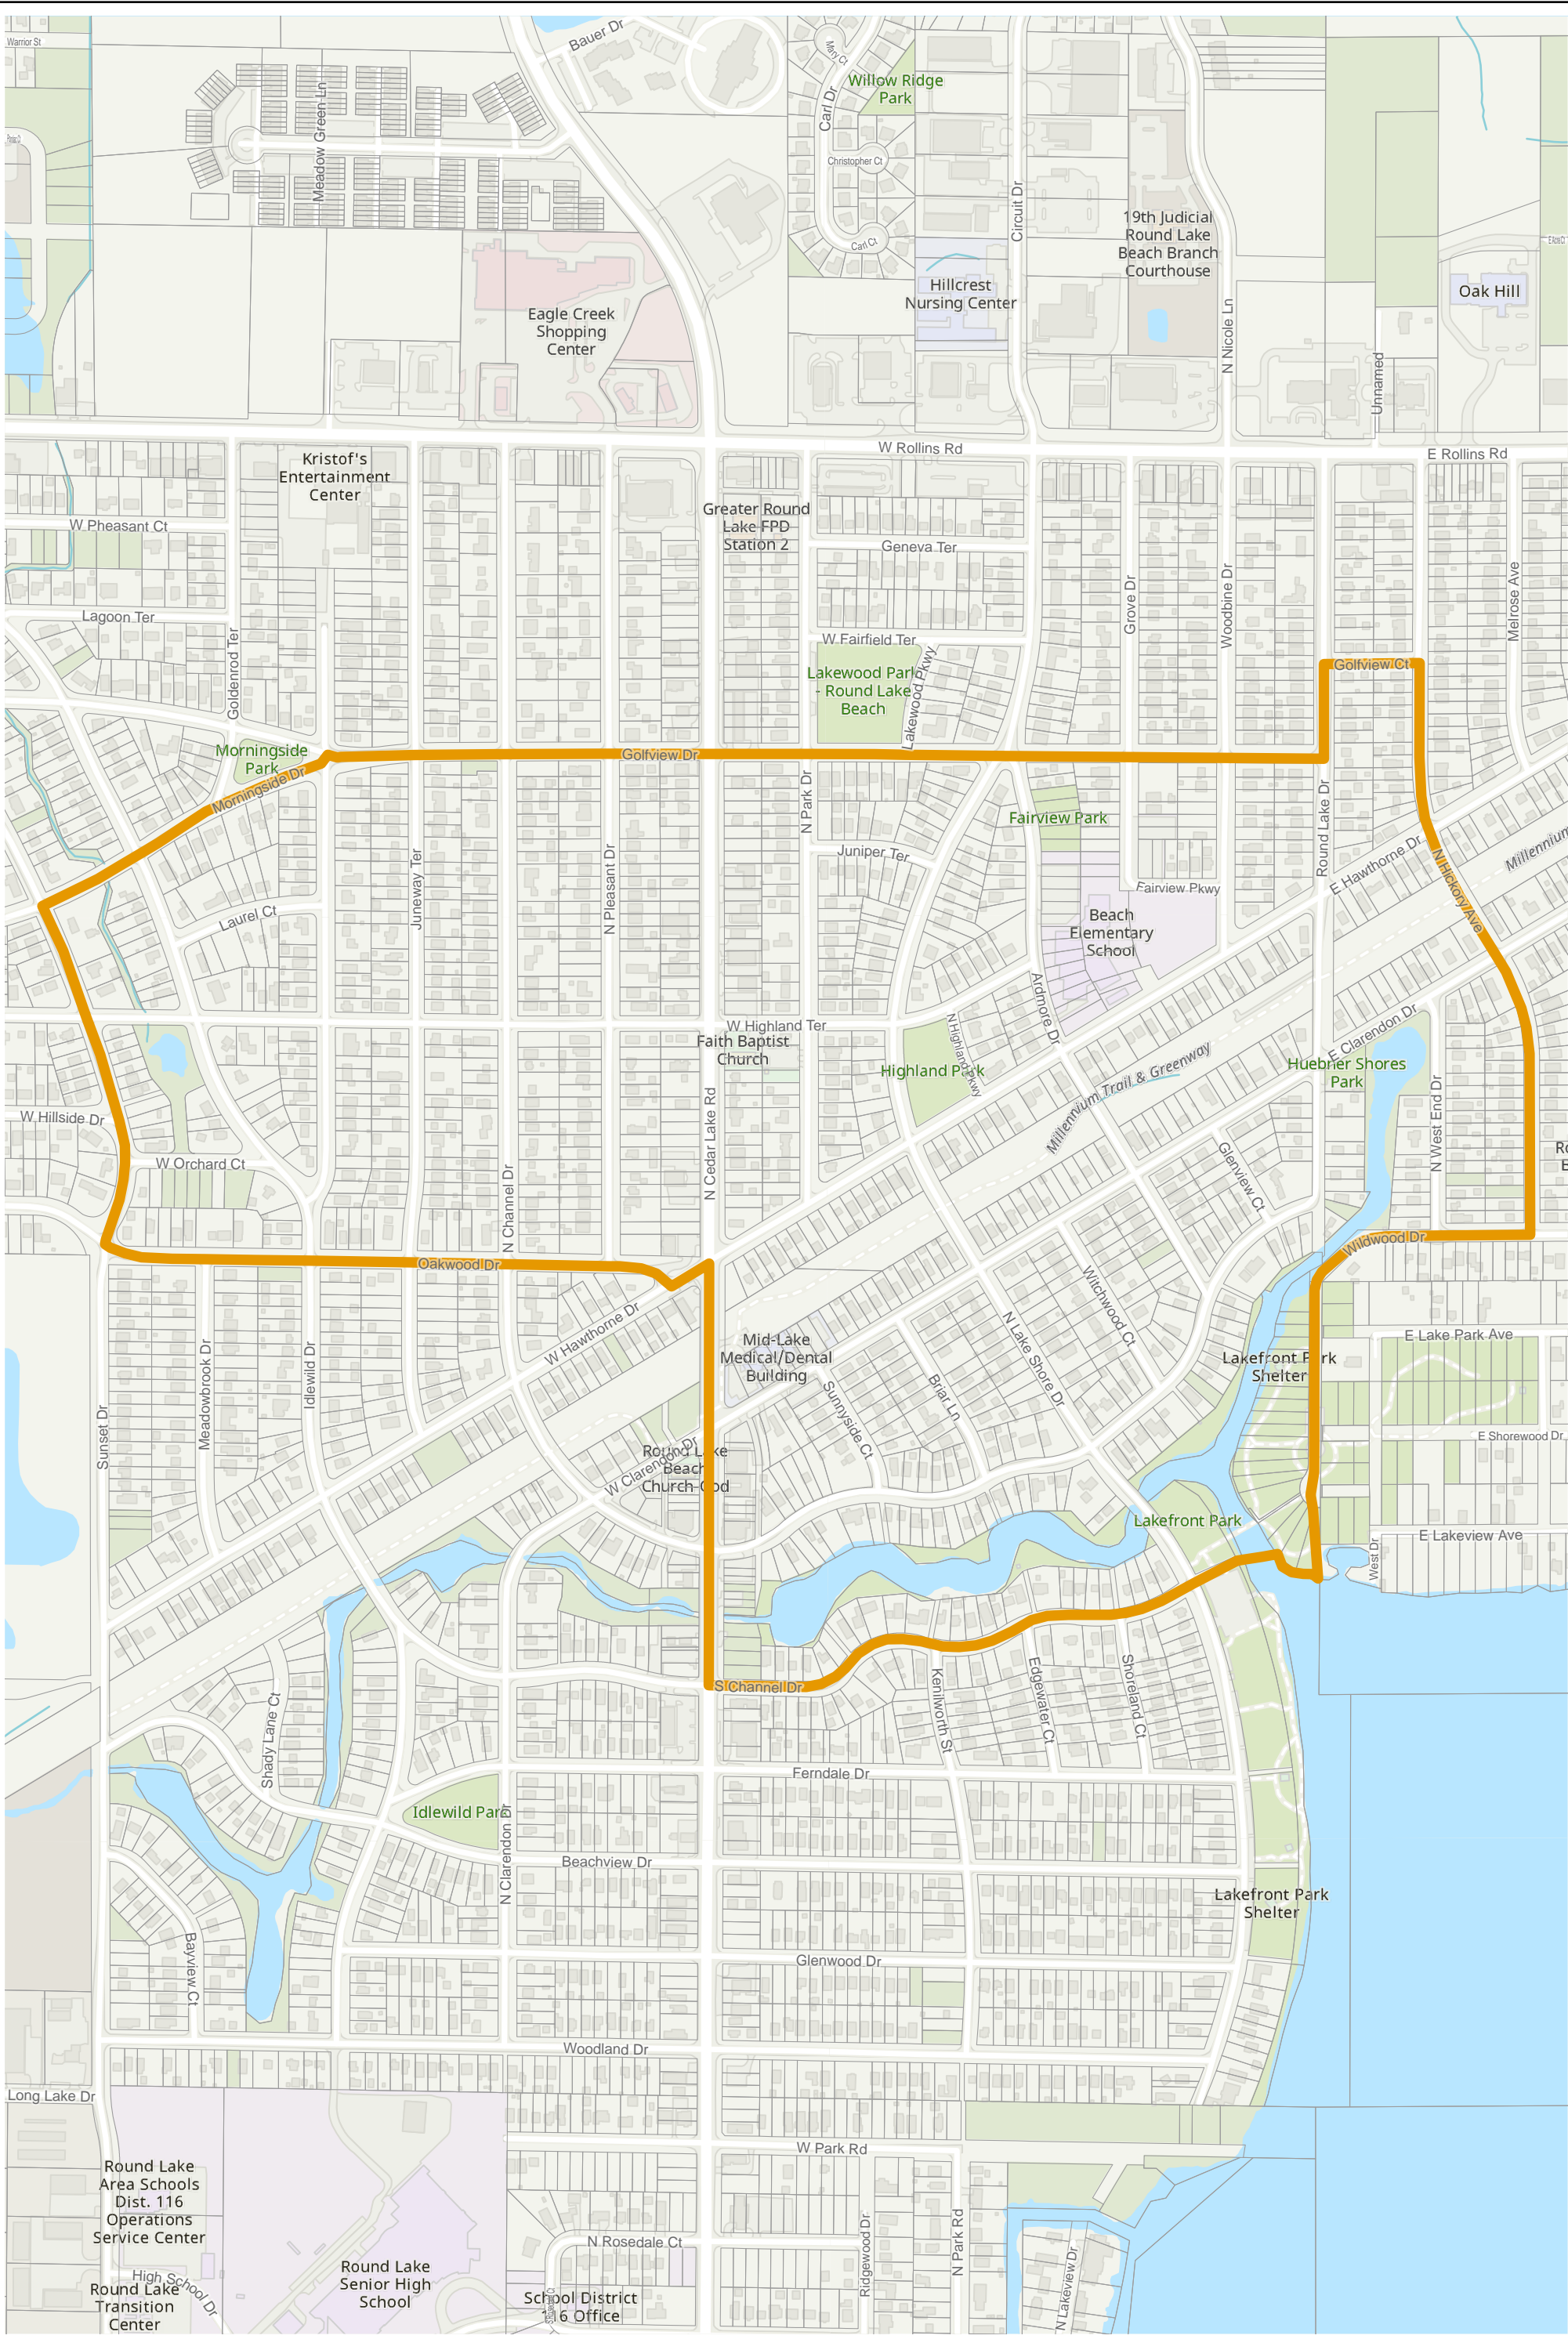

Lake County 2022 Election Precinct Avon 29