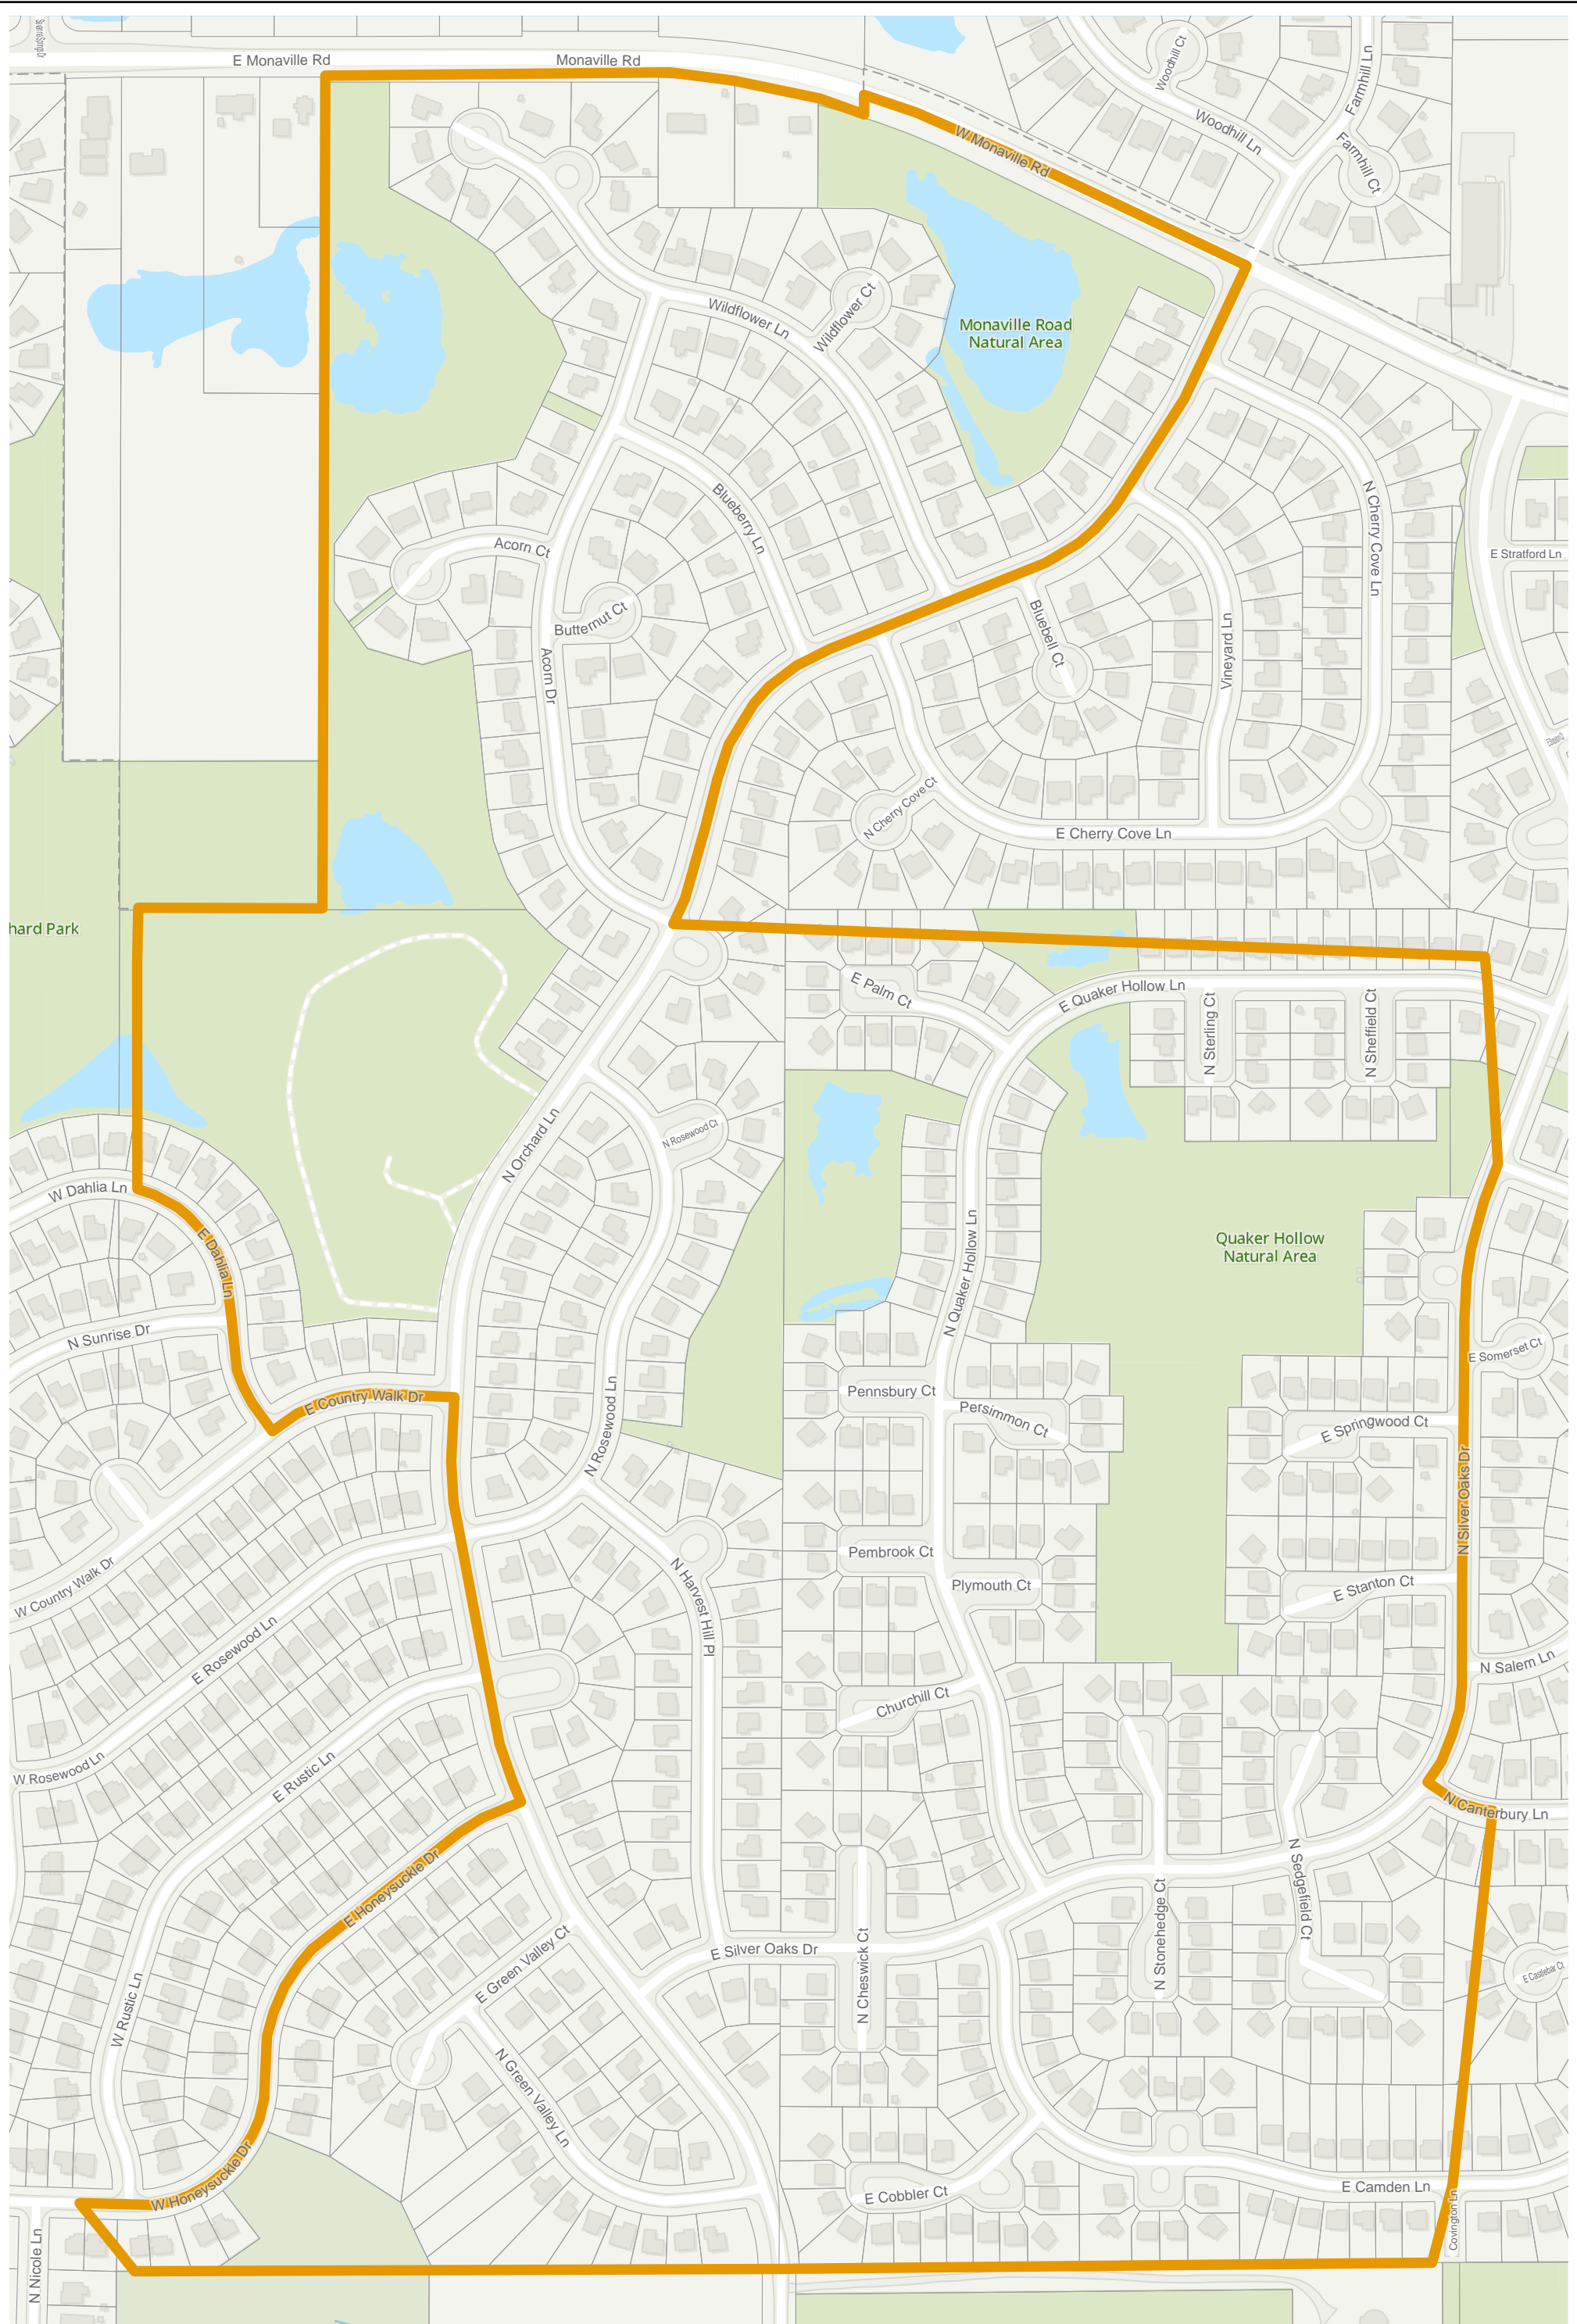

Lake County 2022 Election Precinct Lake Villa 166