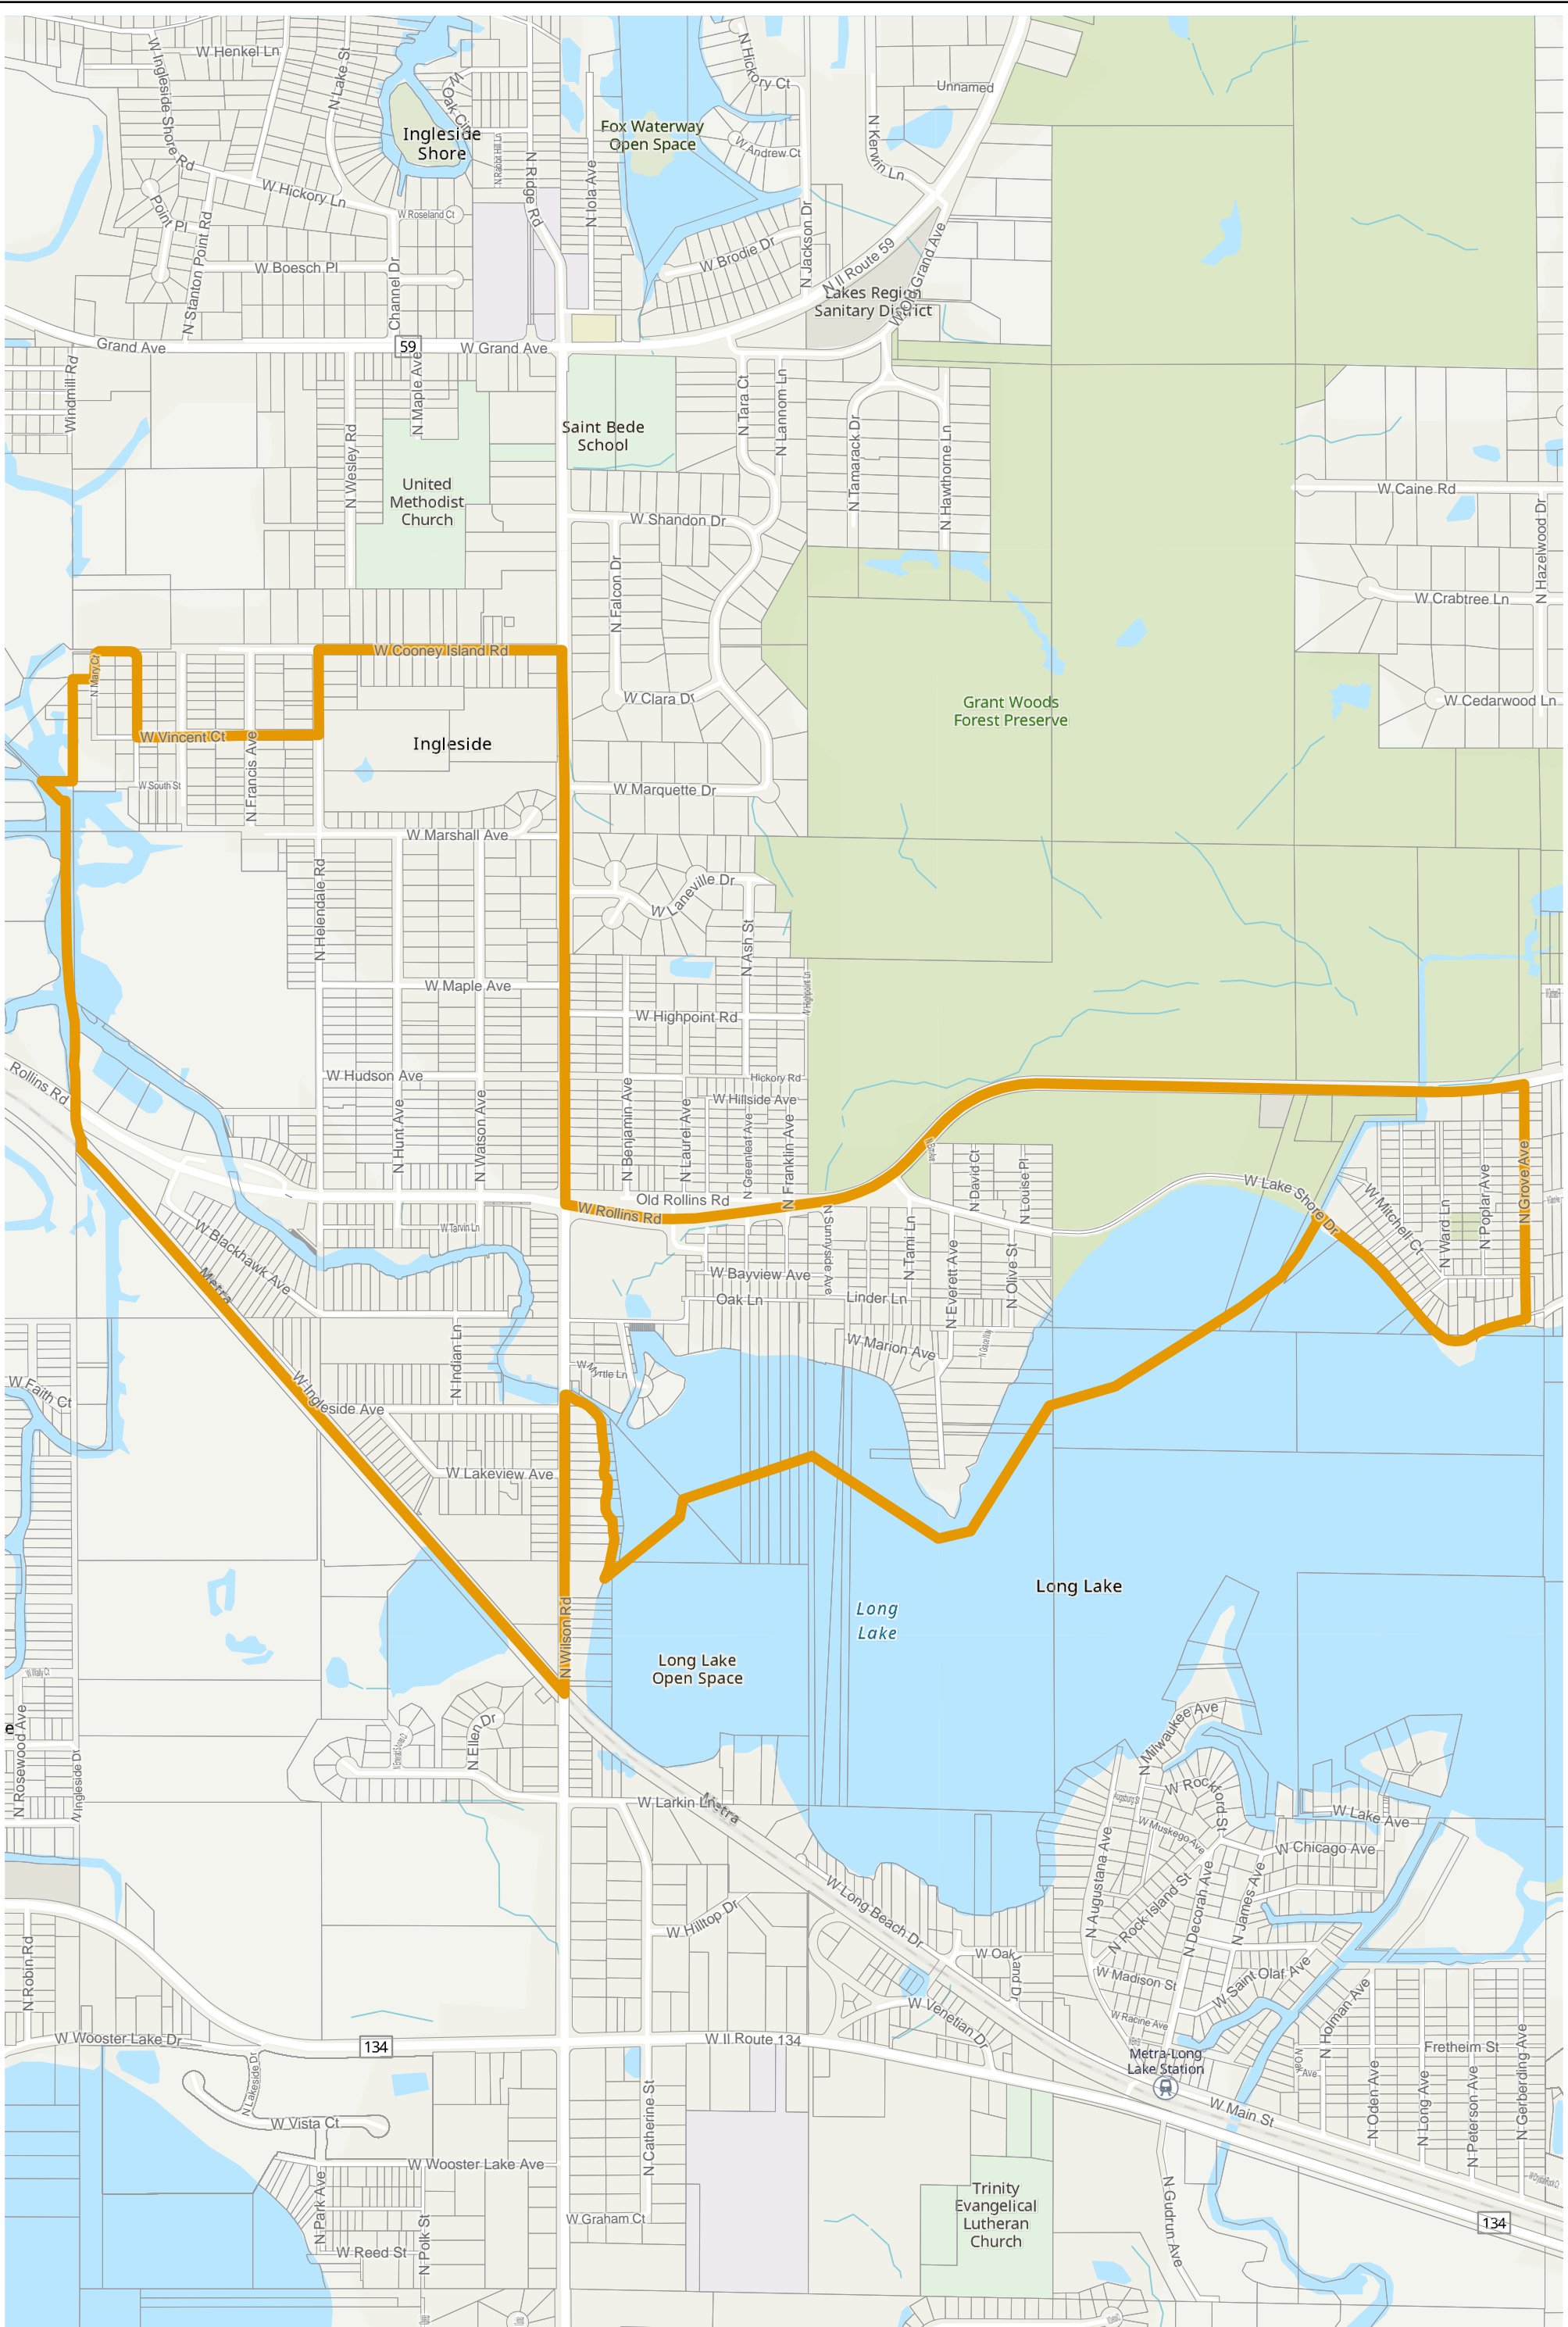

Lake County 2022 Election Precinct Grant 135

2022 Election Precincts
Tax Parcels