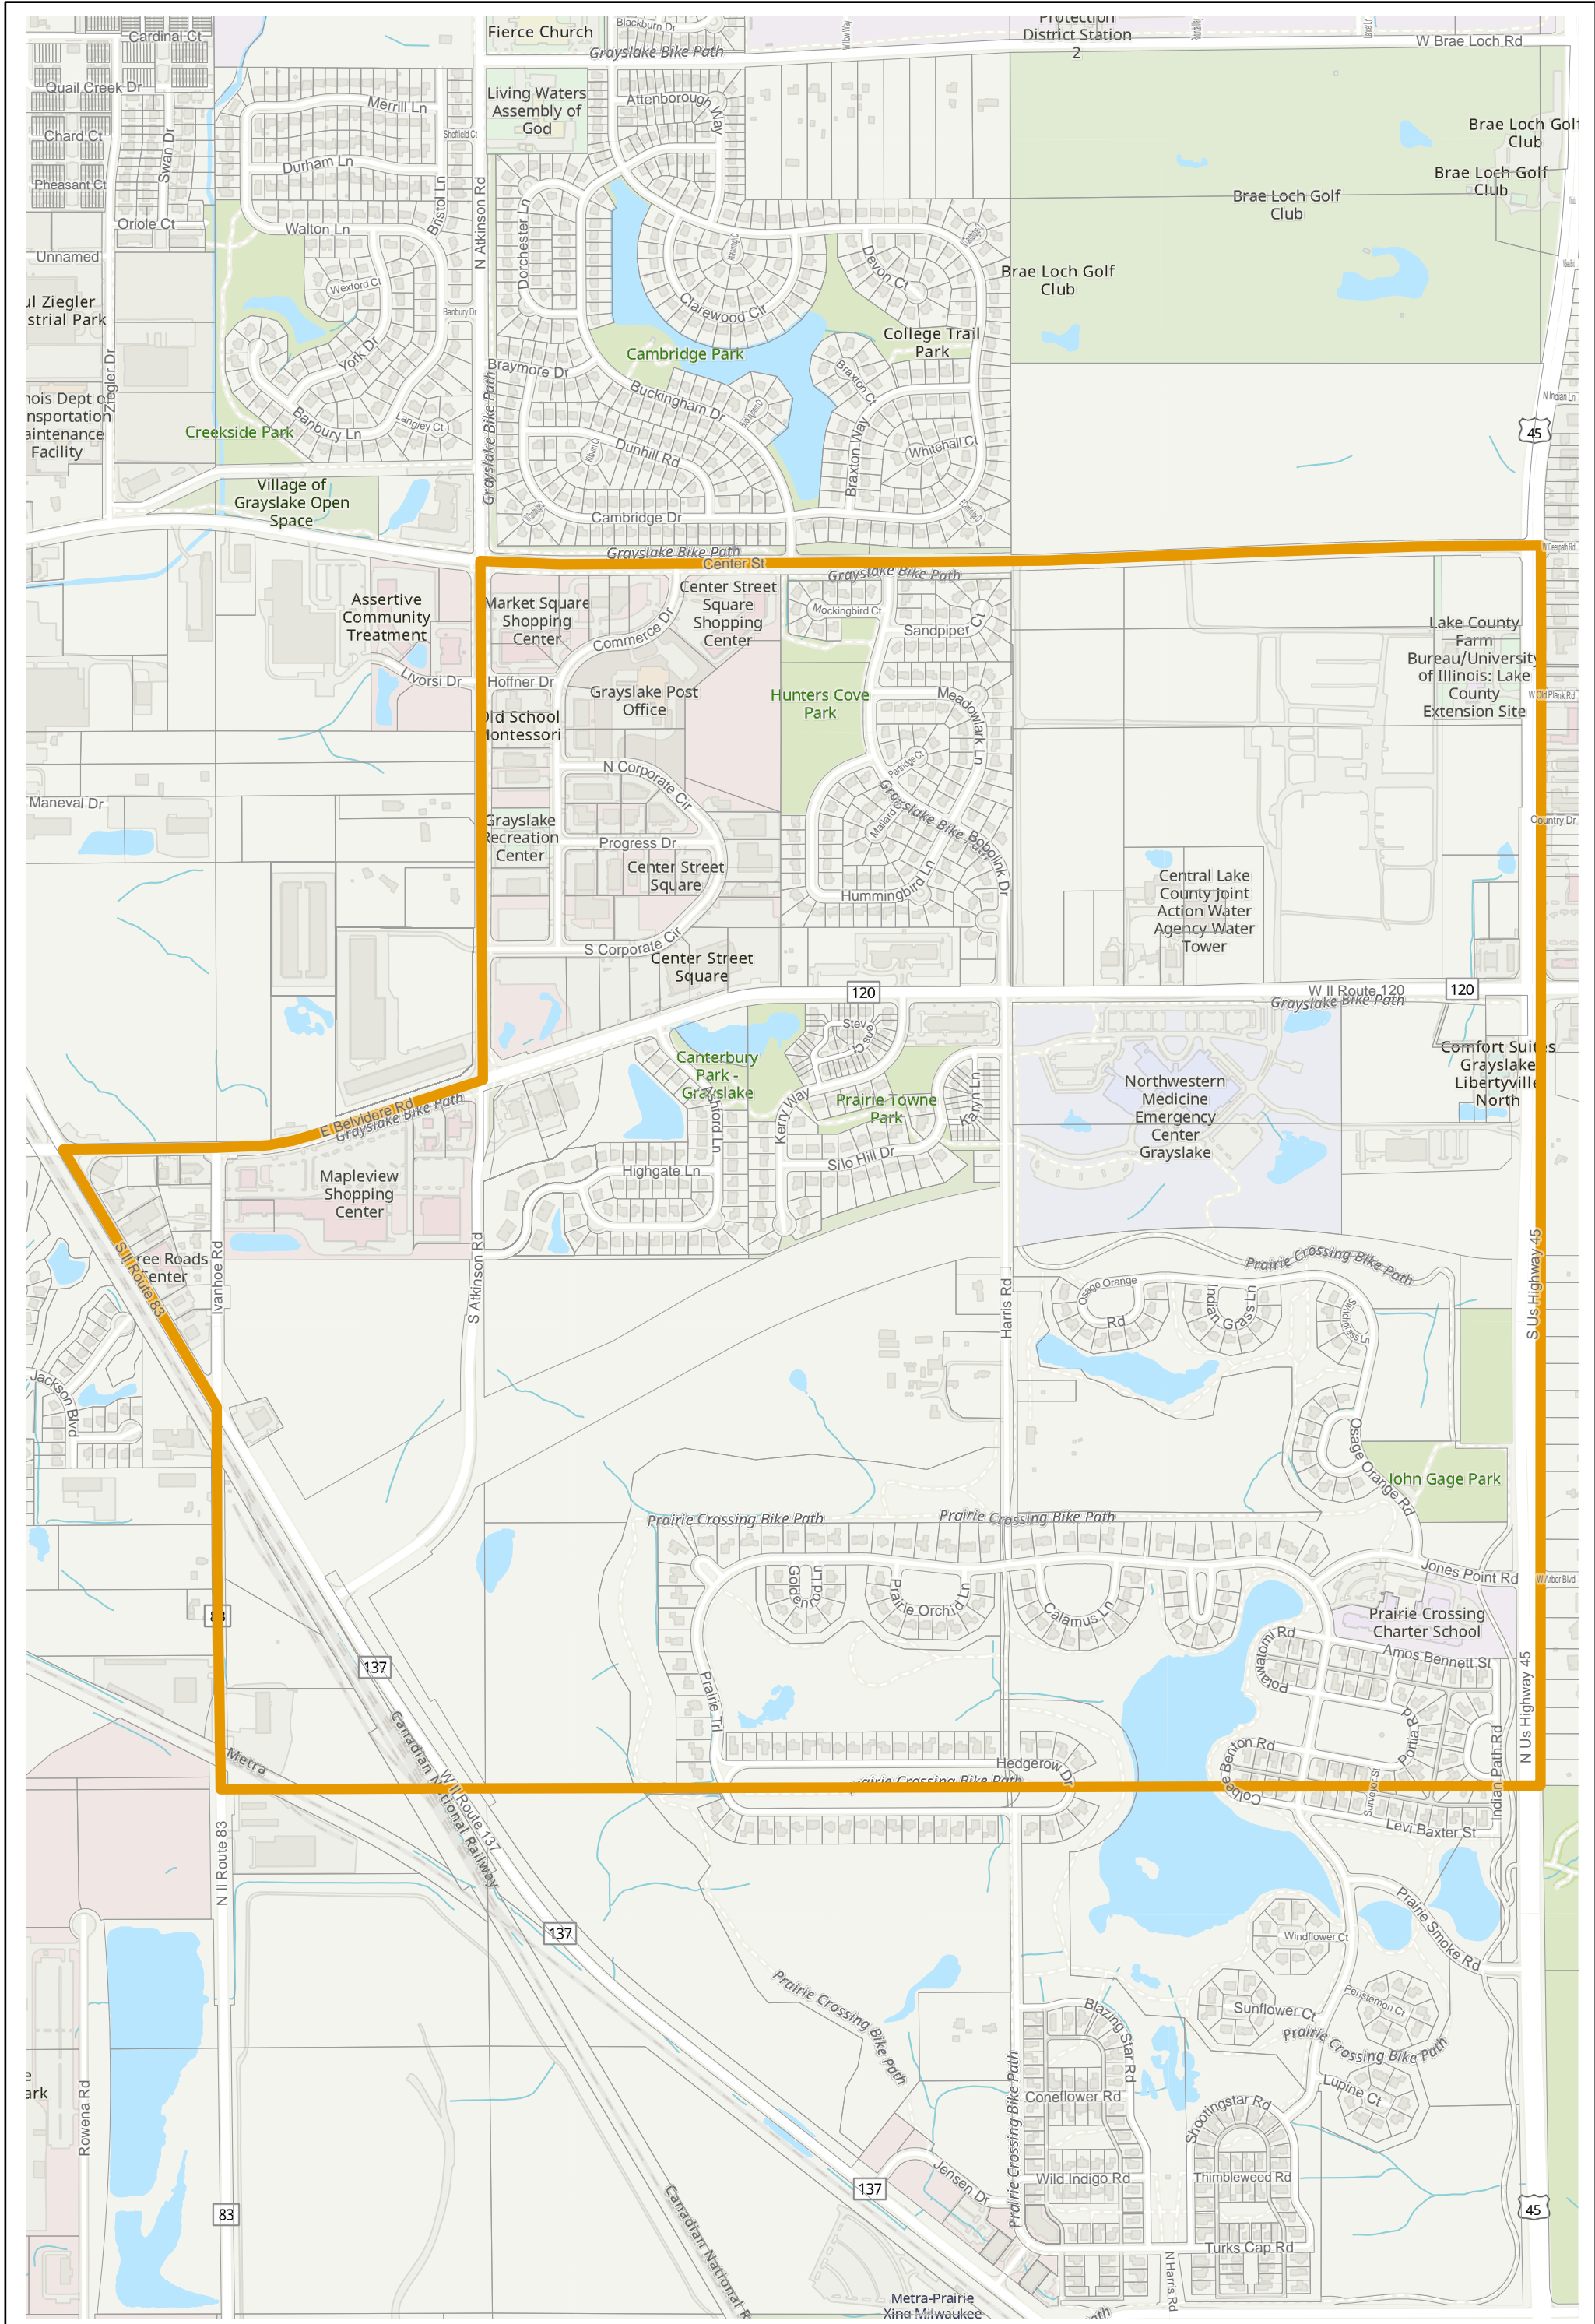

Lake County 2022 Election Precinct Avon 52