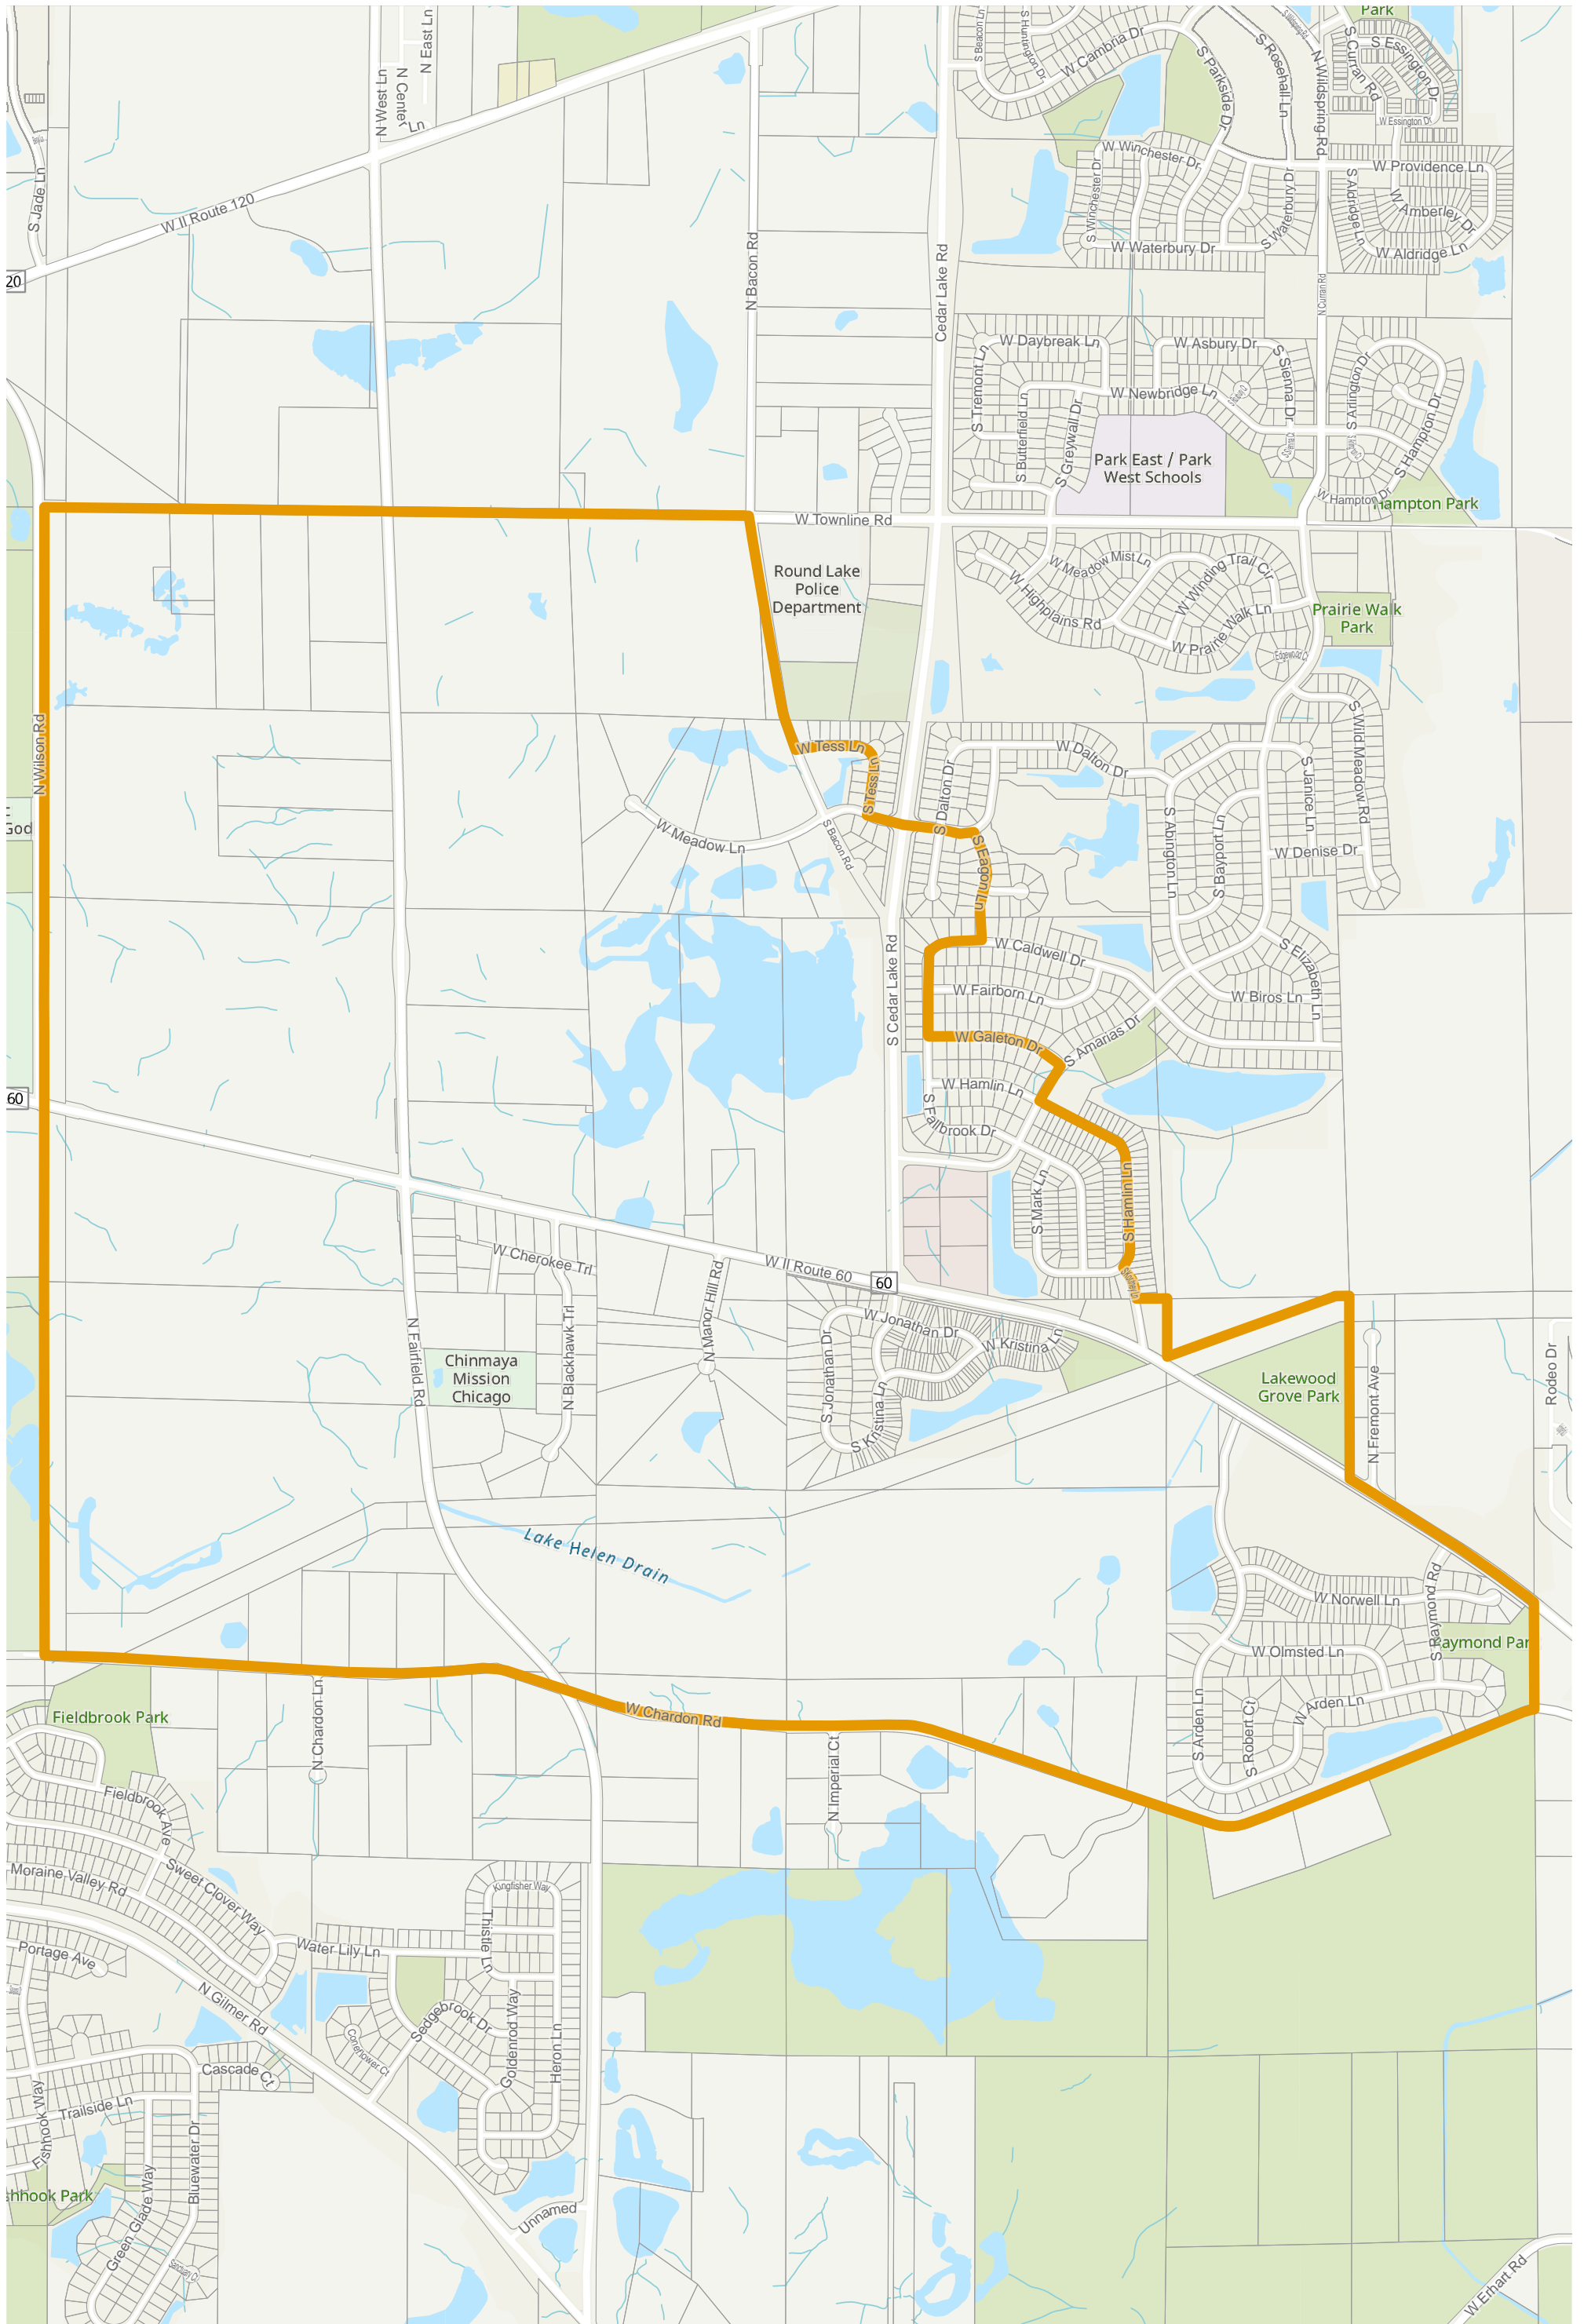

Lake County 2022 Election Precinct Fremont 108

2022 Election Precincts
 Tax Parcels