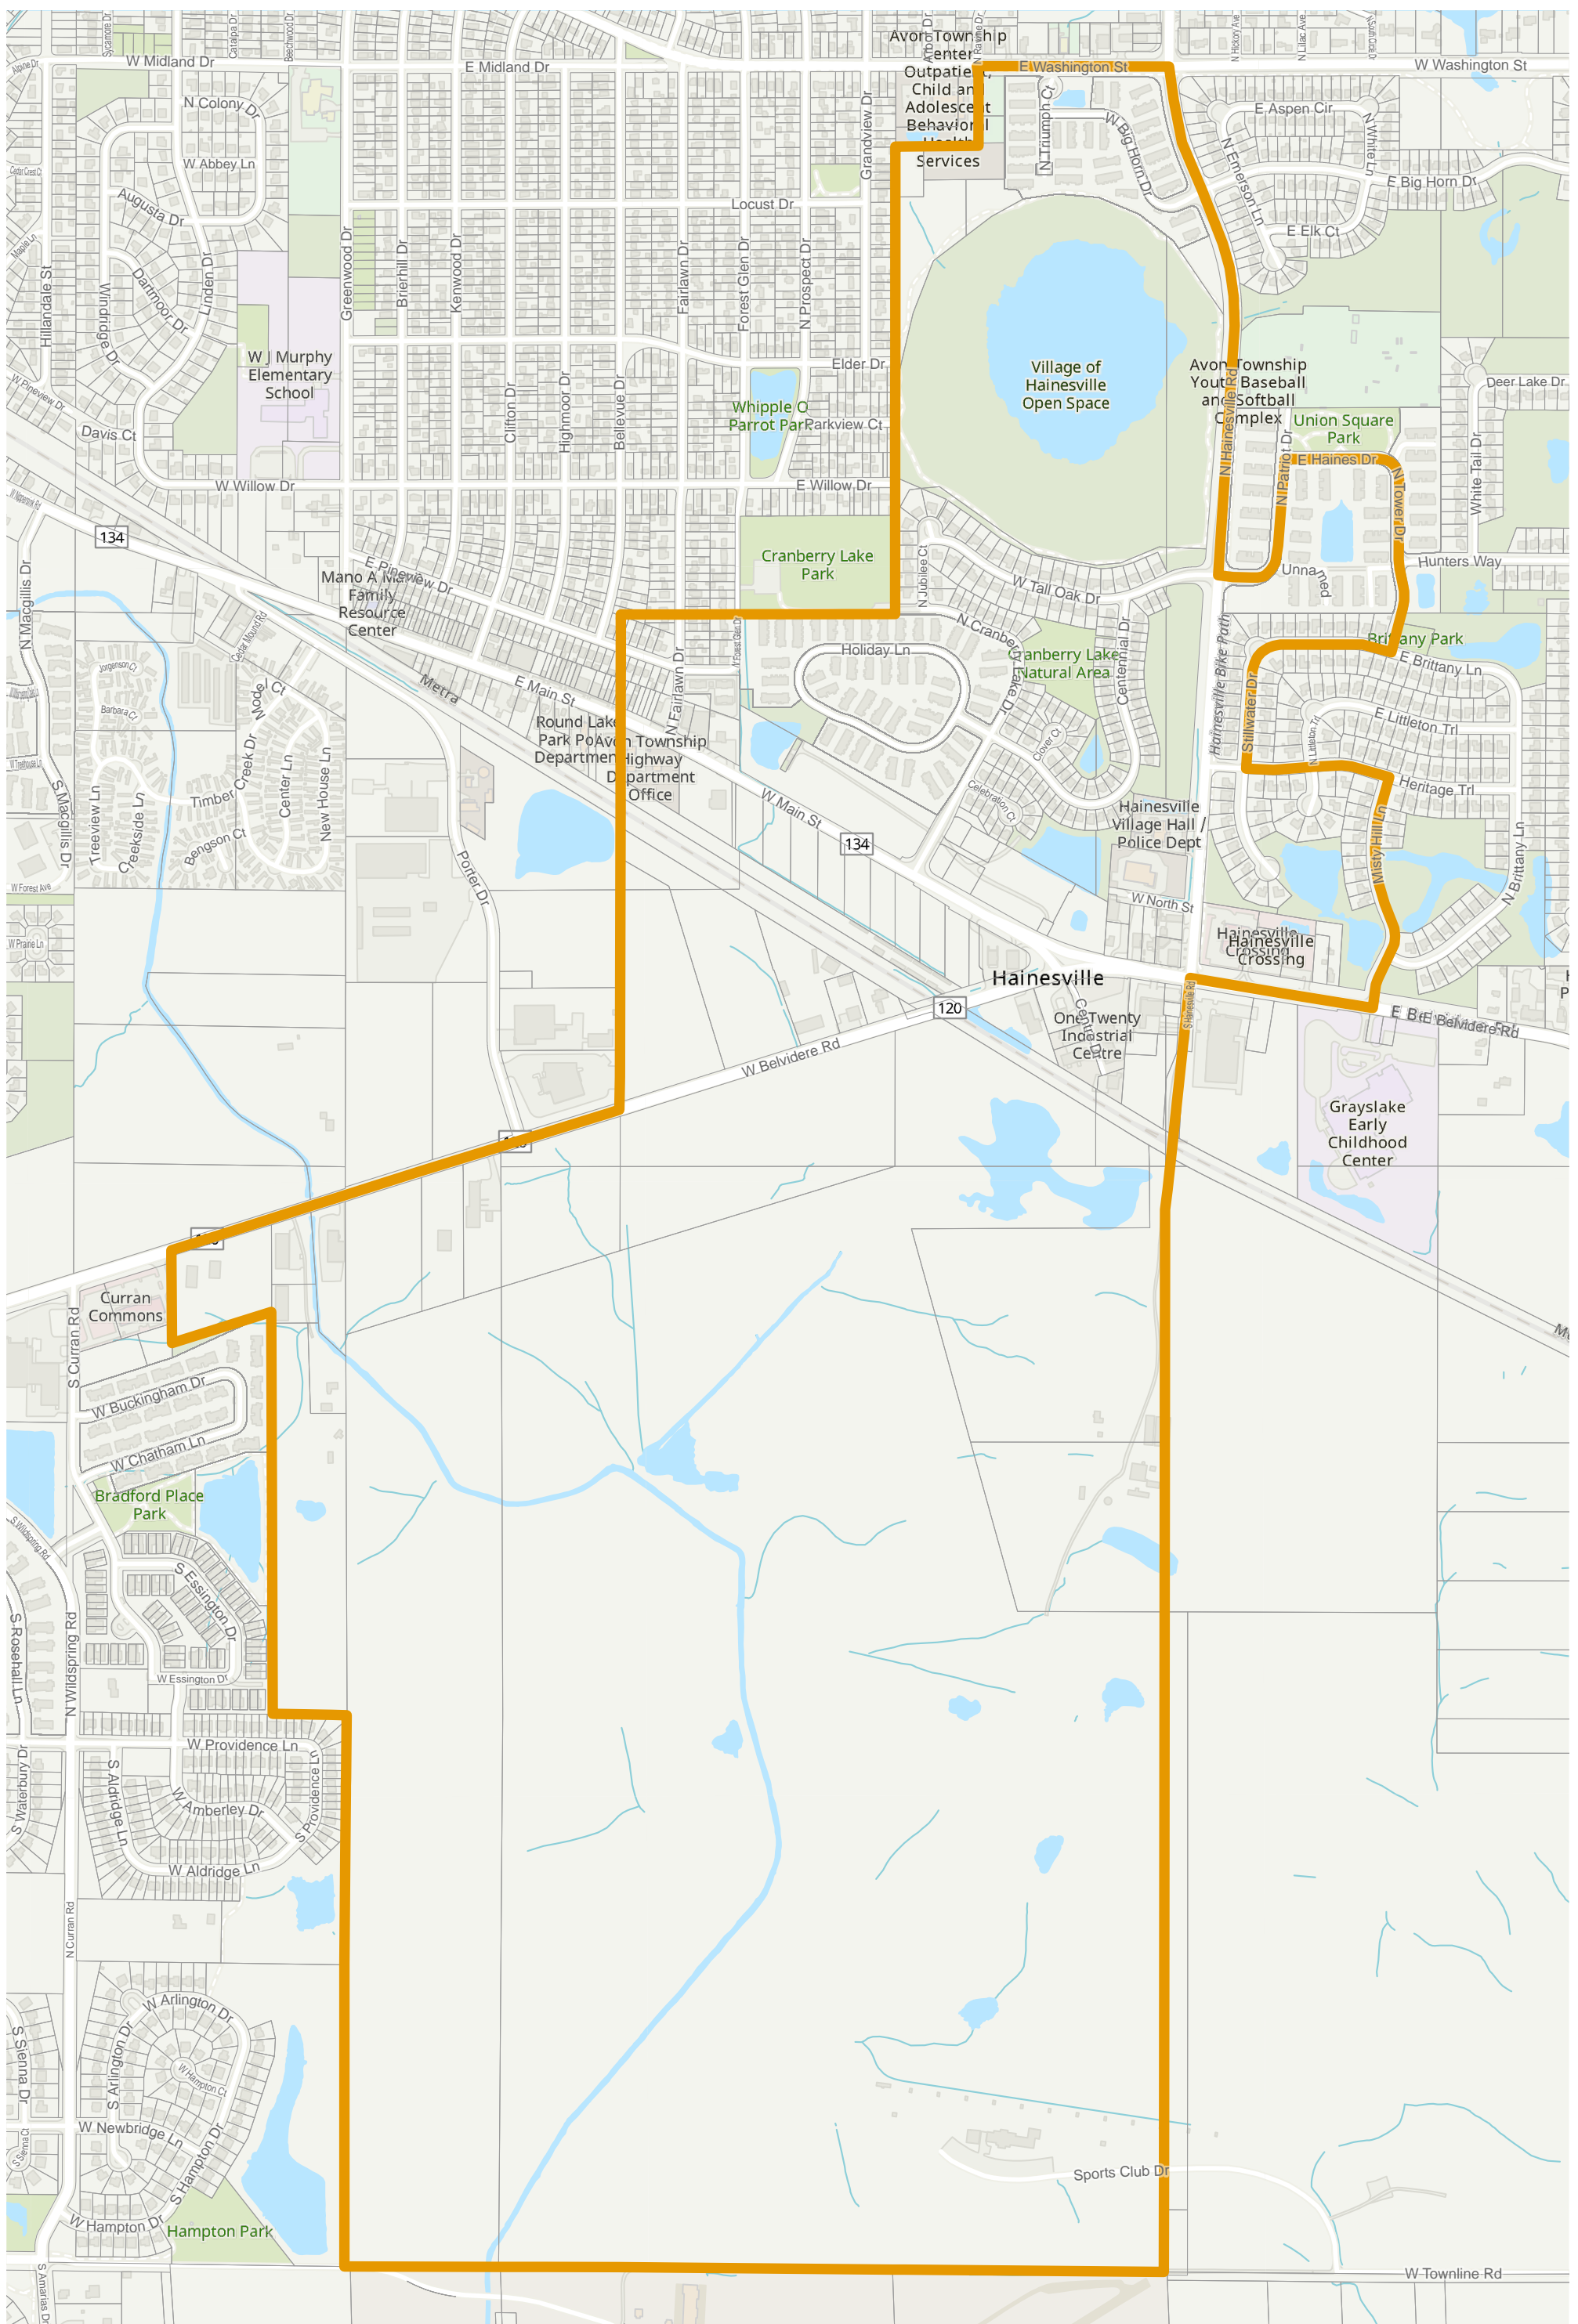

Lake County 2022 Election Precinct Avon 42

2022 Election Precincts
 Tax Parcels