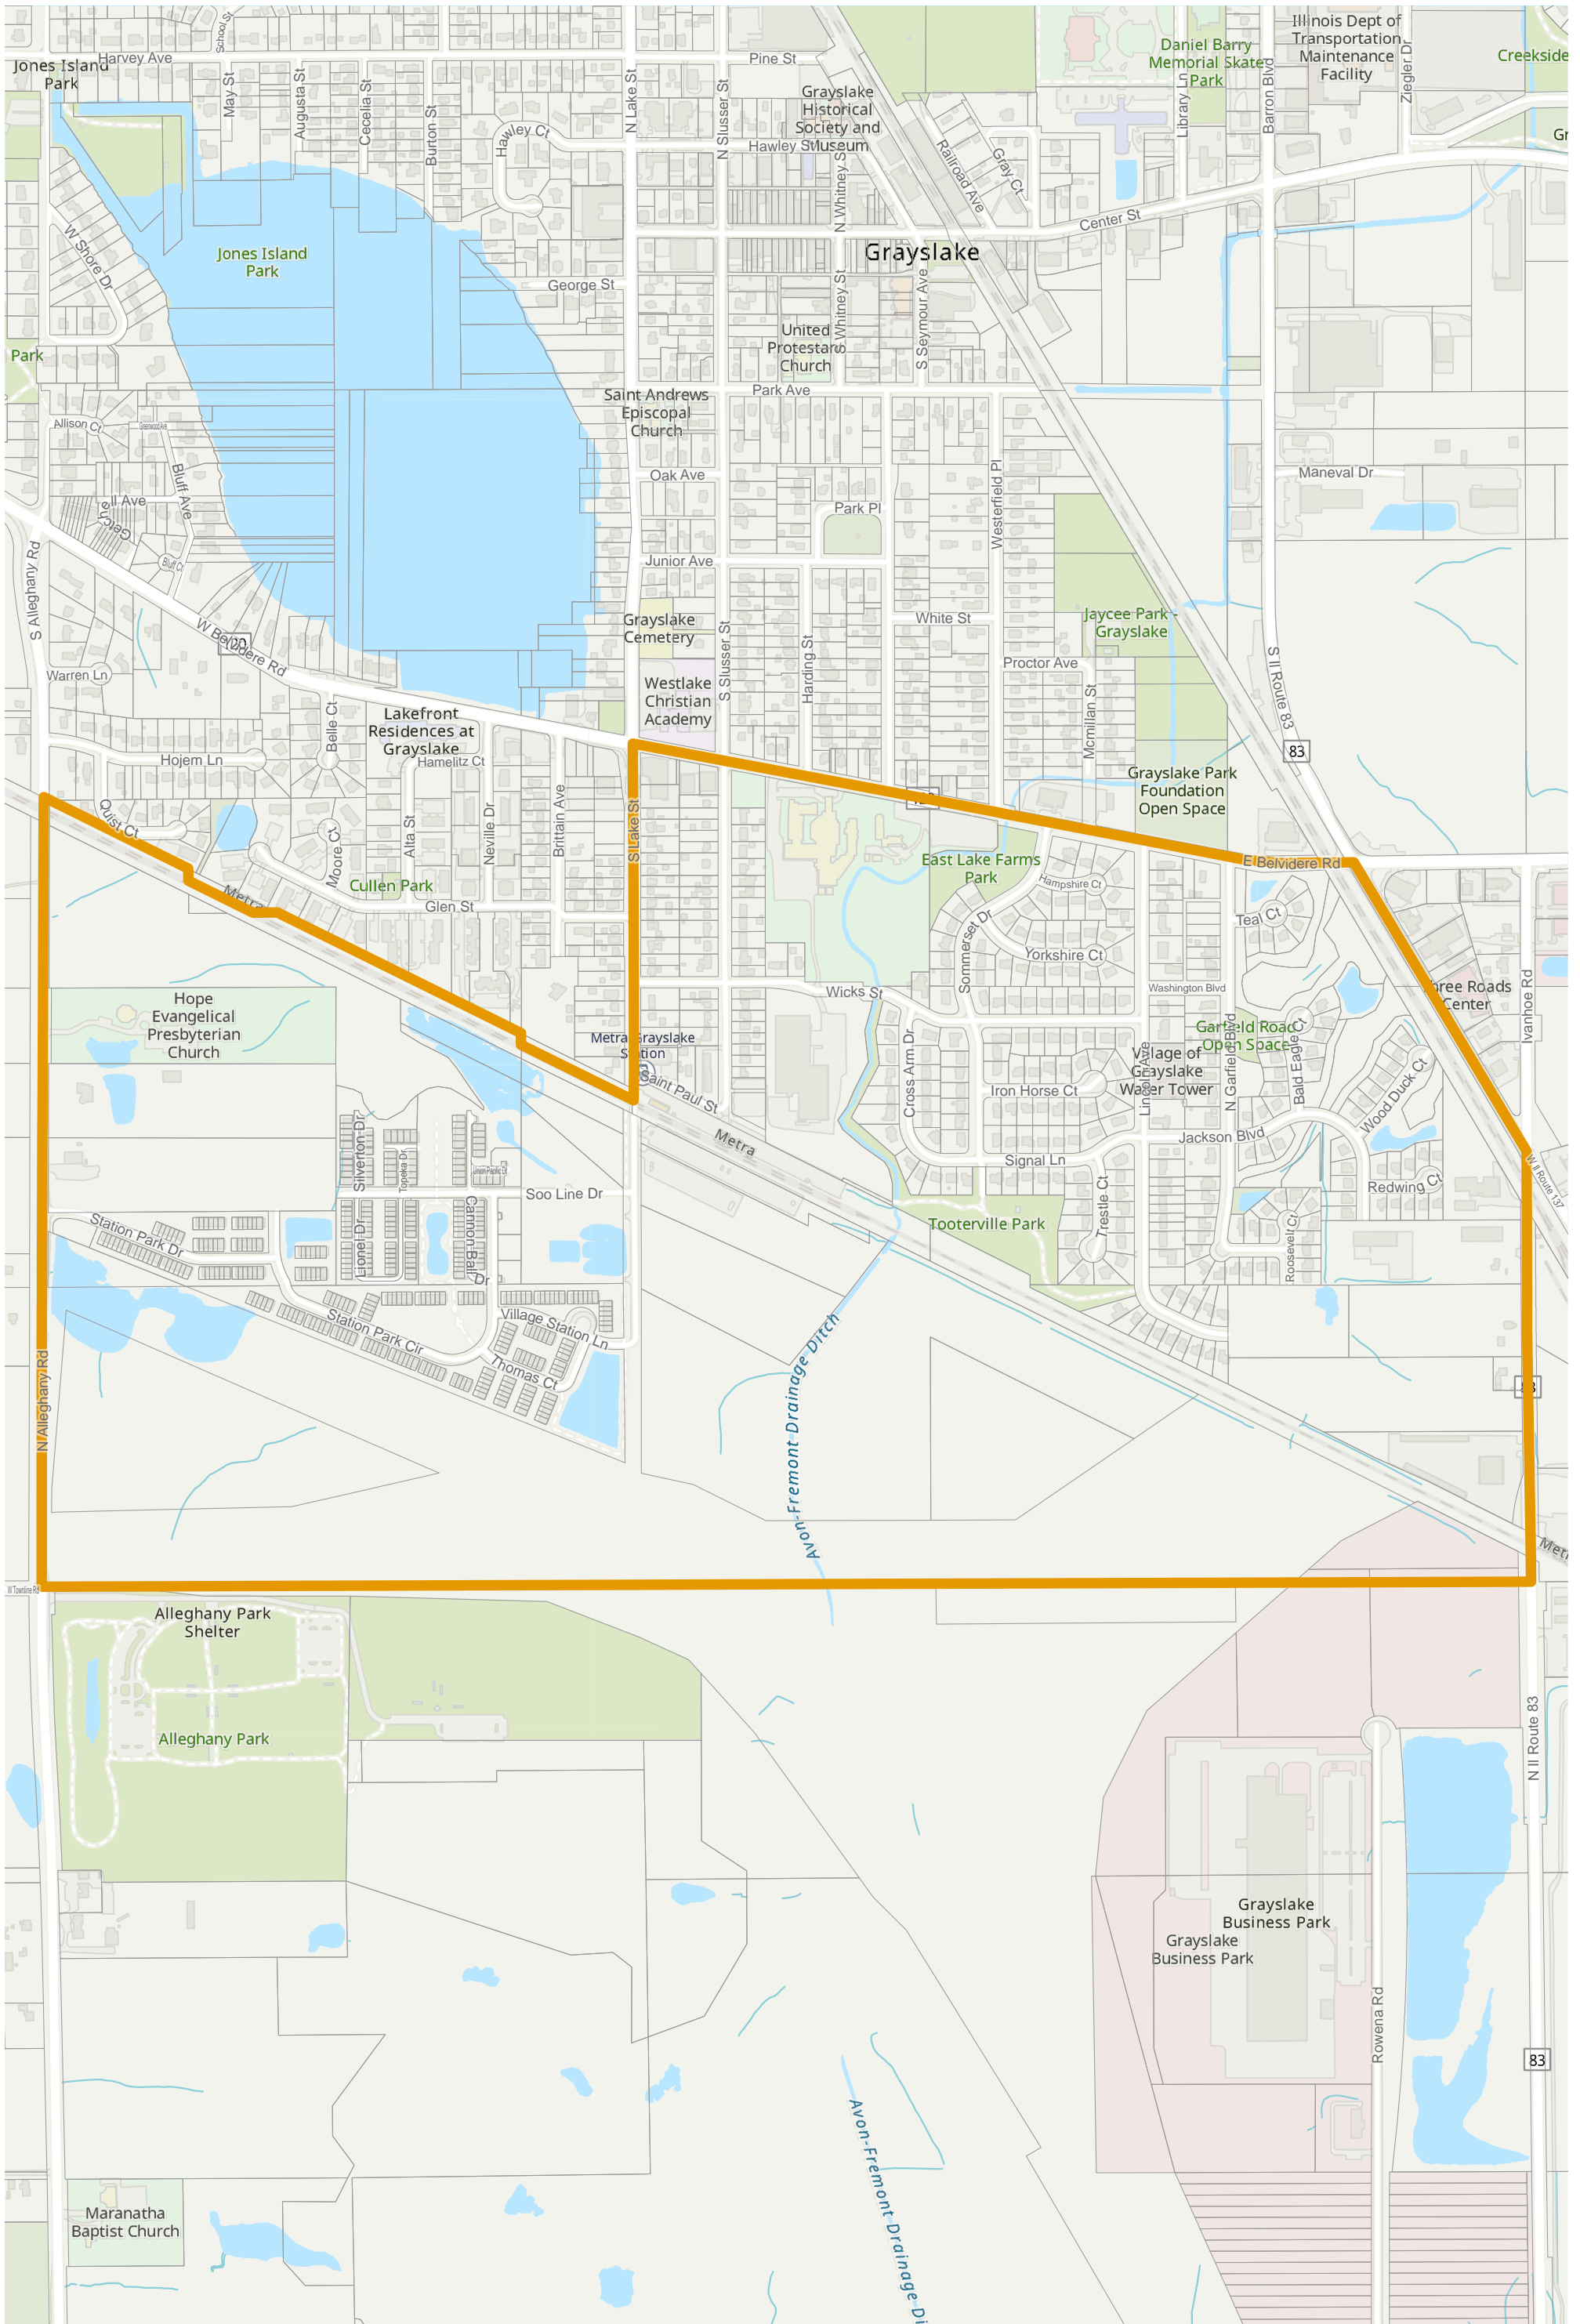

Lake County 2022 Election Precinct Avon 49

2022 Election Precincts
 Tax Parcels