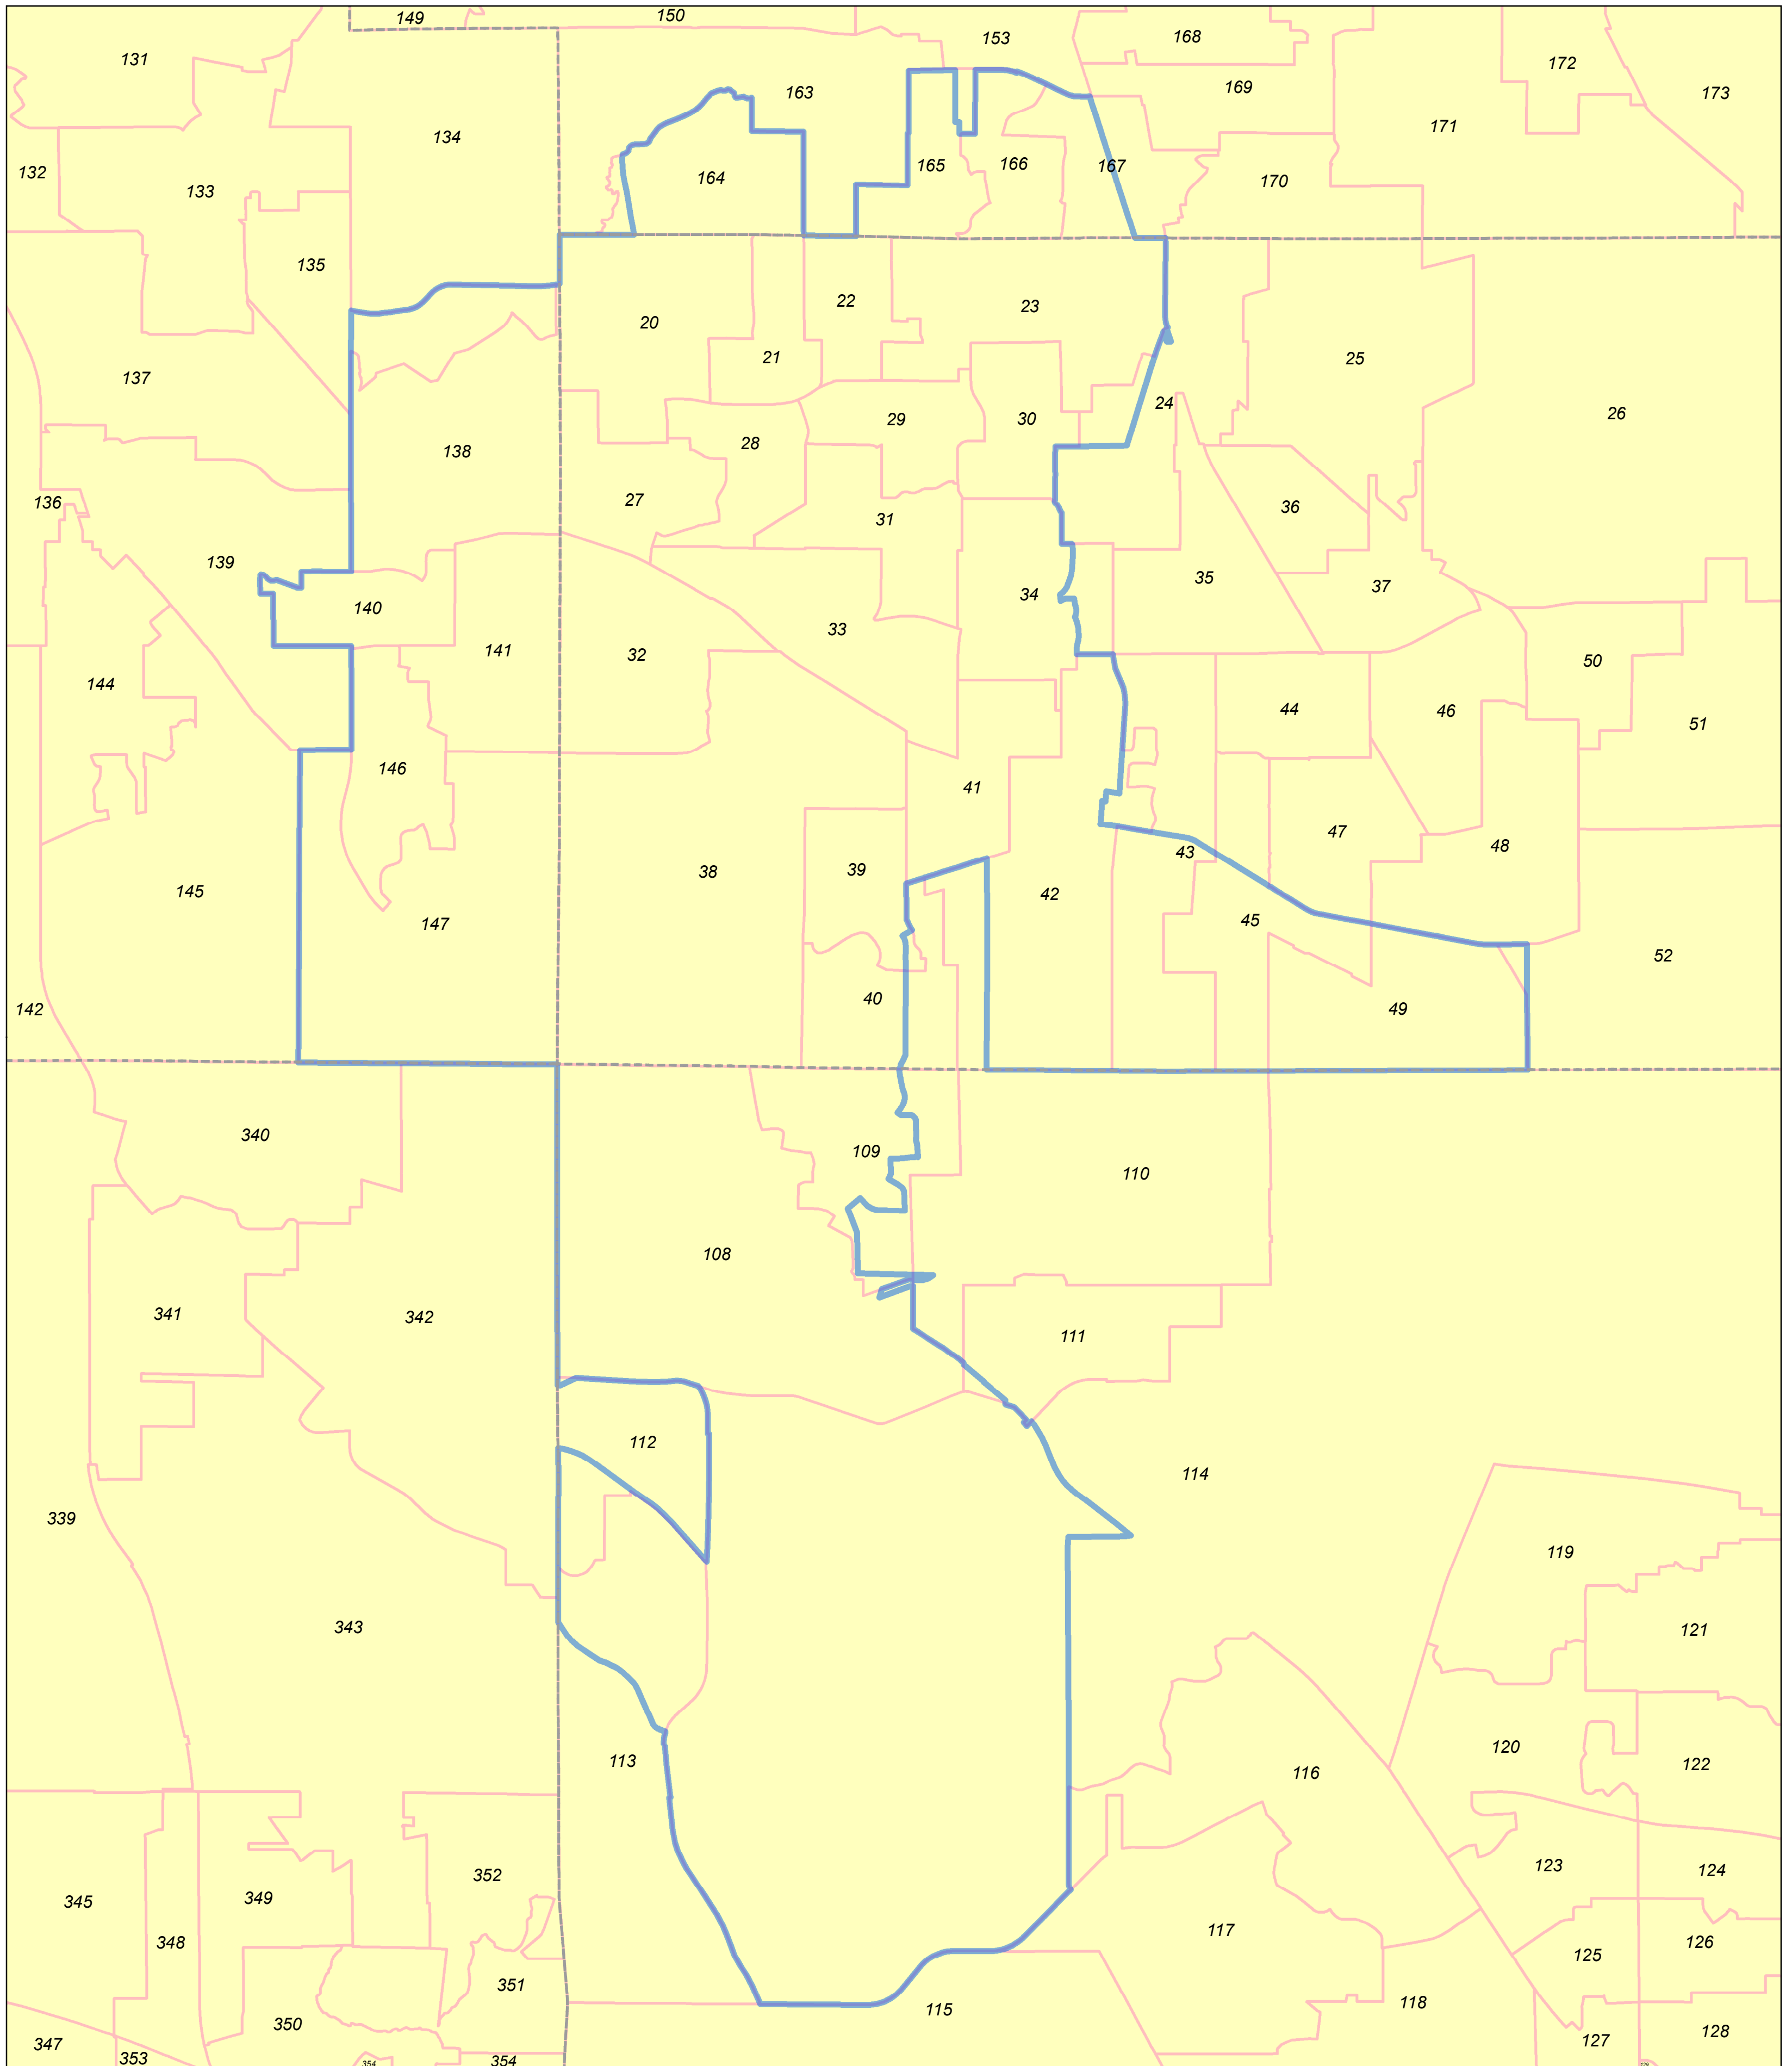

# Election Precinct Map Book - 19th Judicial Circuit Court Subdistrict 1

Prepared By:  
Lake County GIS/Mapping Division  
18 N County St  
Waukegan IL 60085  
(847) 377-2373

 19th Judicial Circuit Court Subdistrict