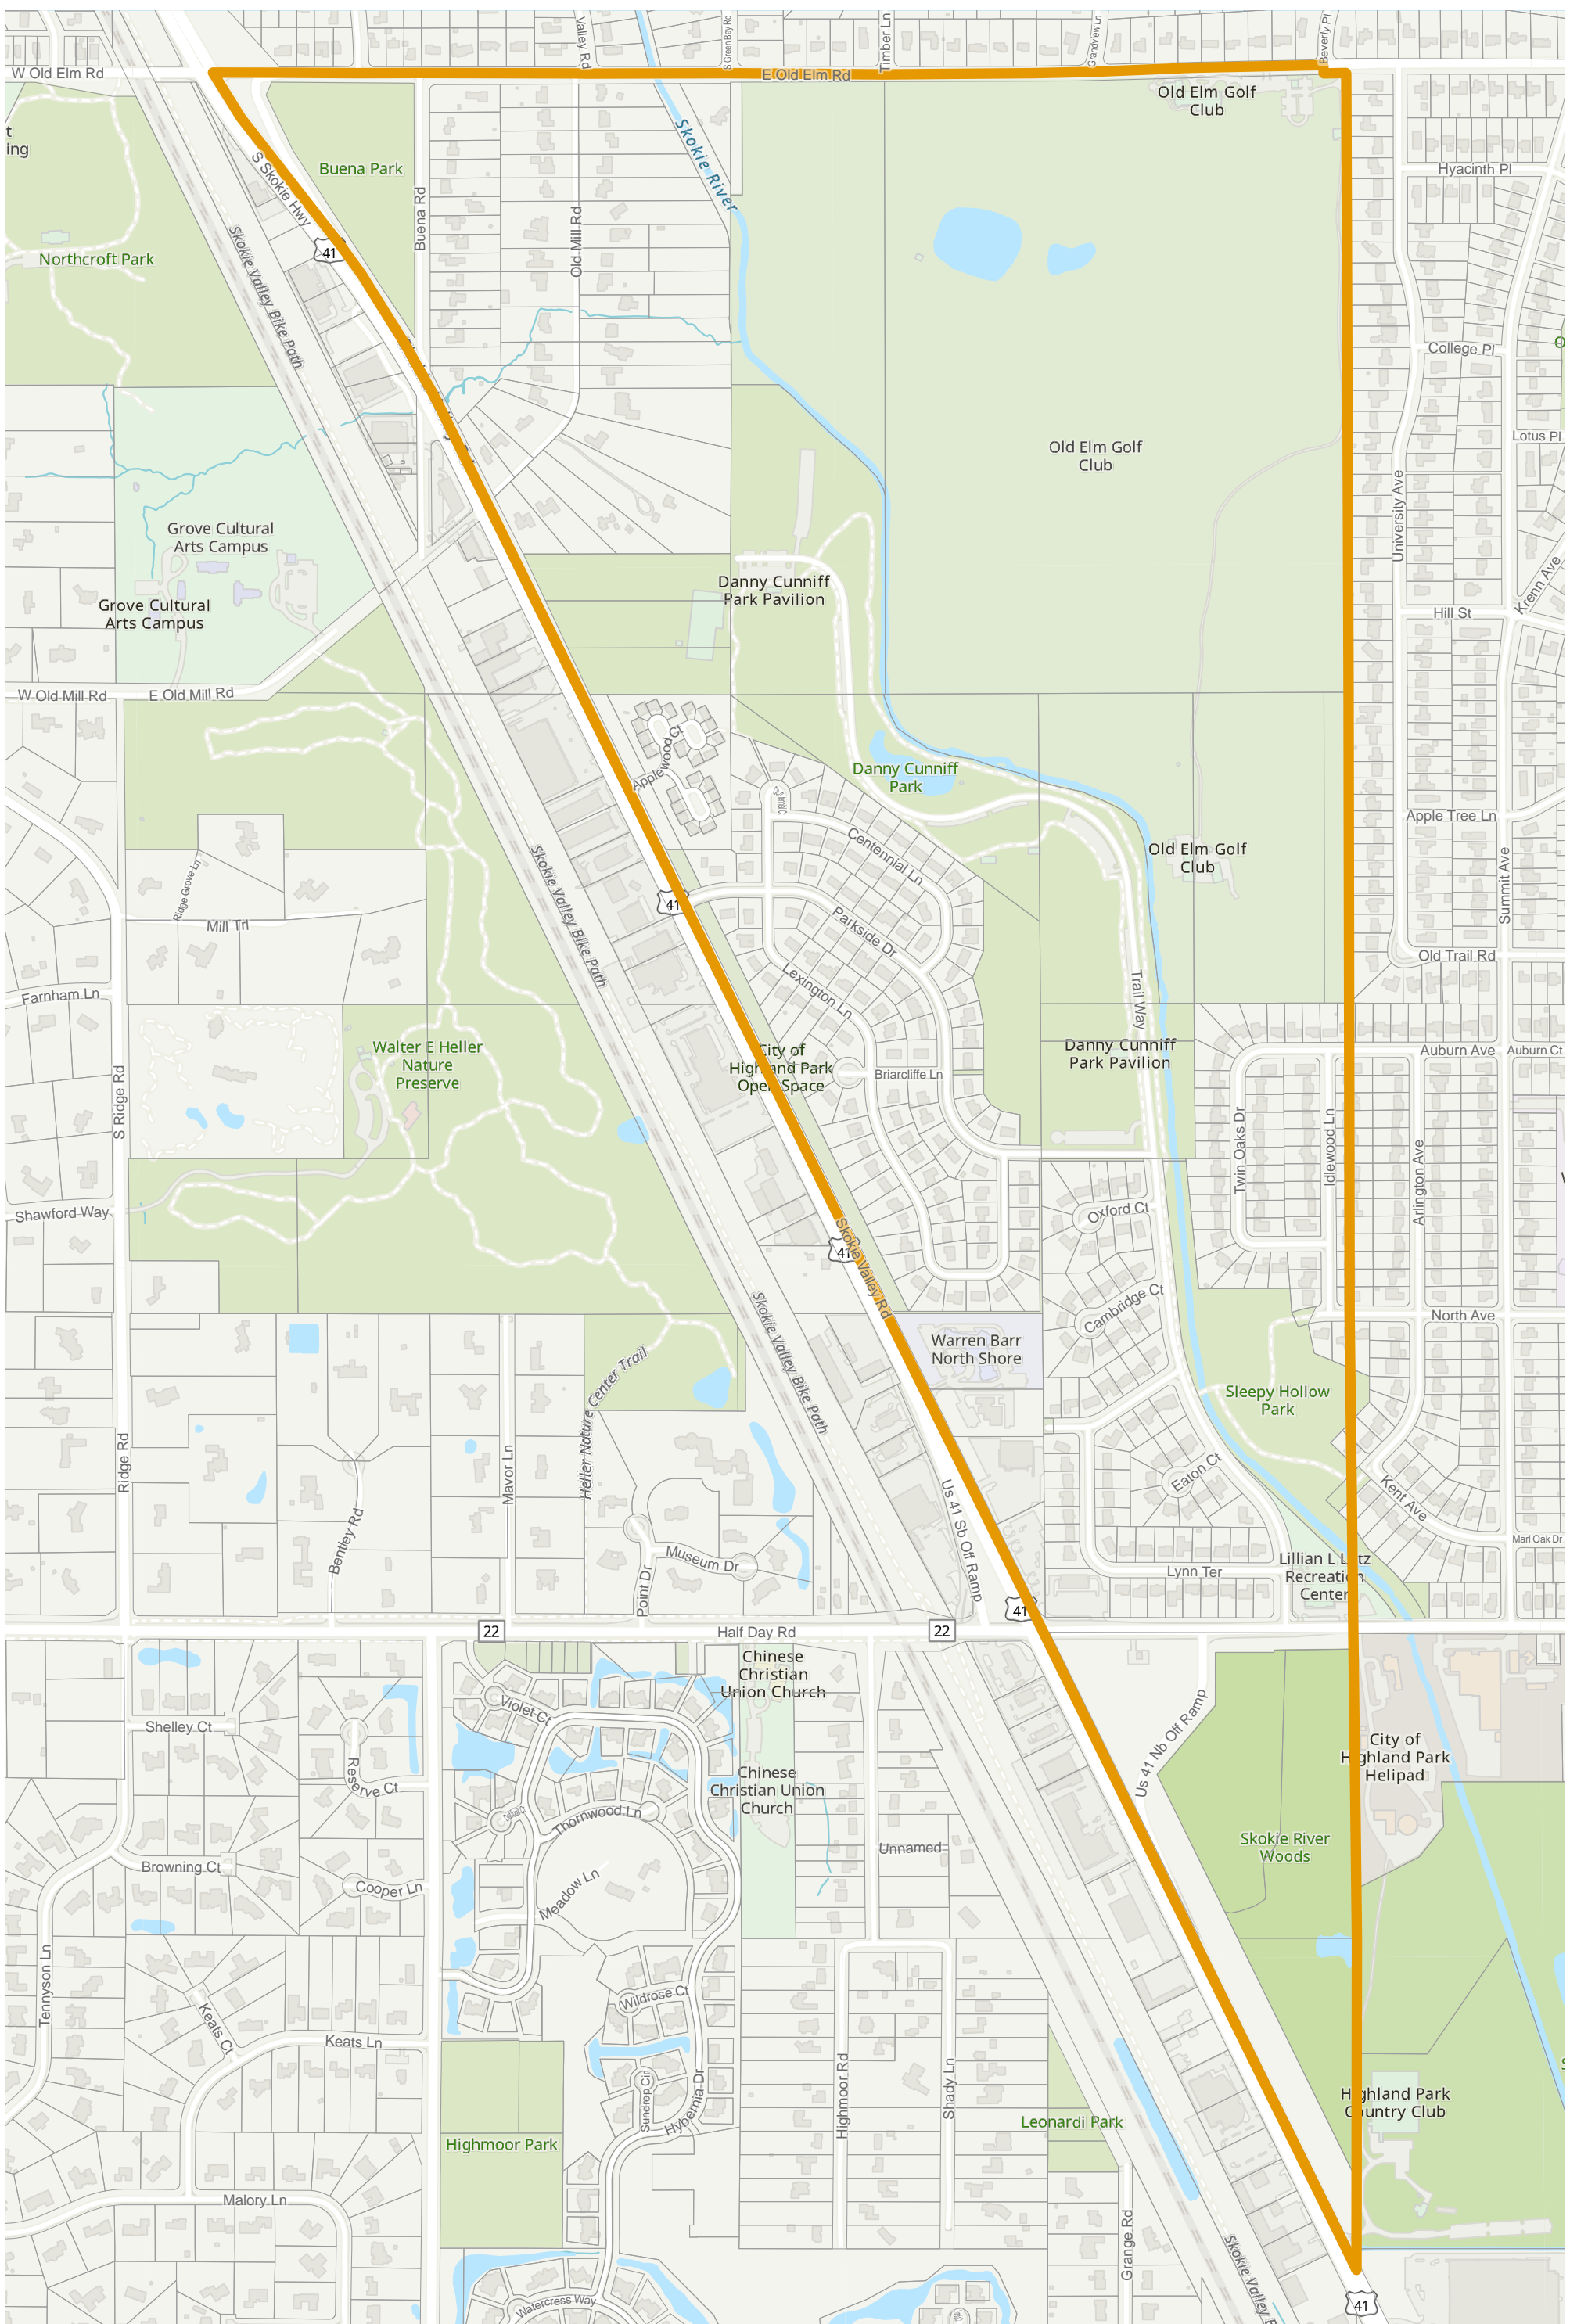

Lake County 2022 Election Precinct West Deerfield 401

2022 Election Precincts

Tax Parcels