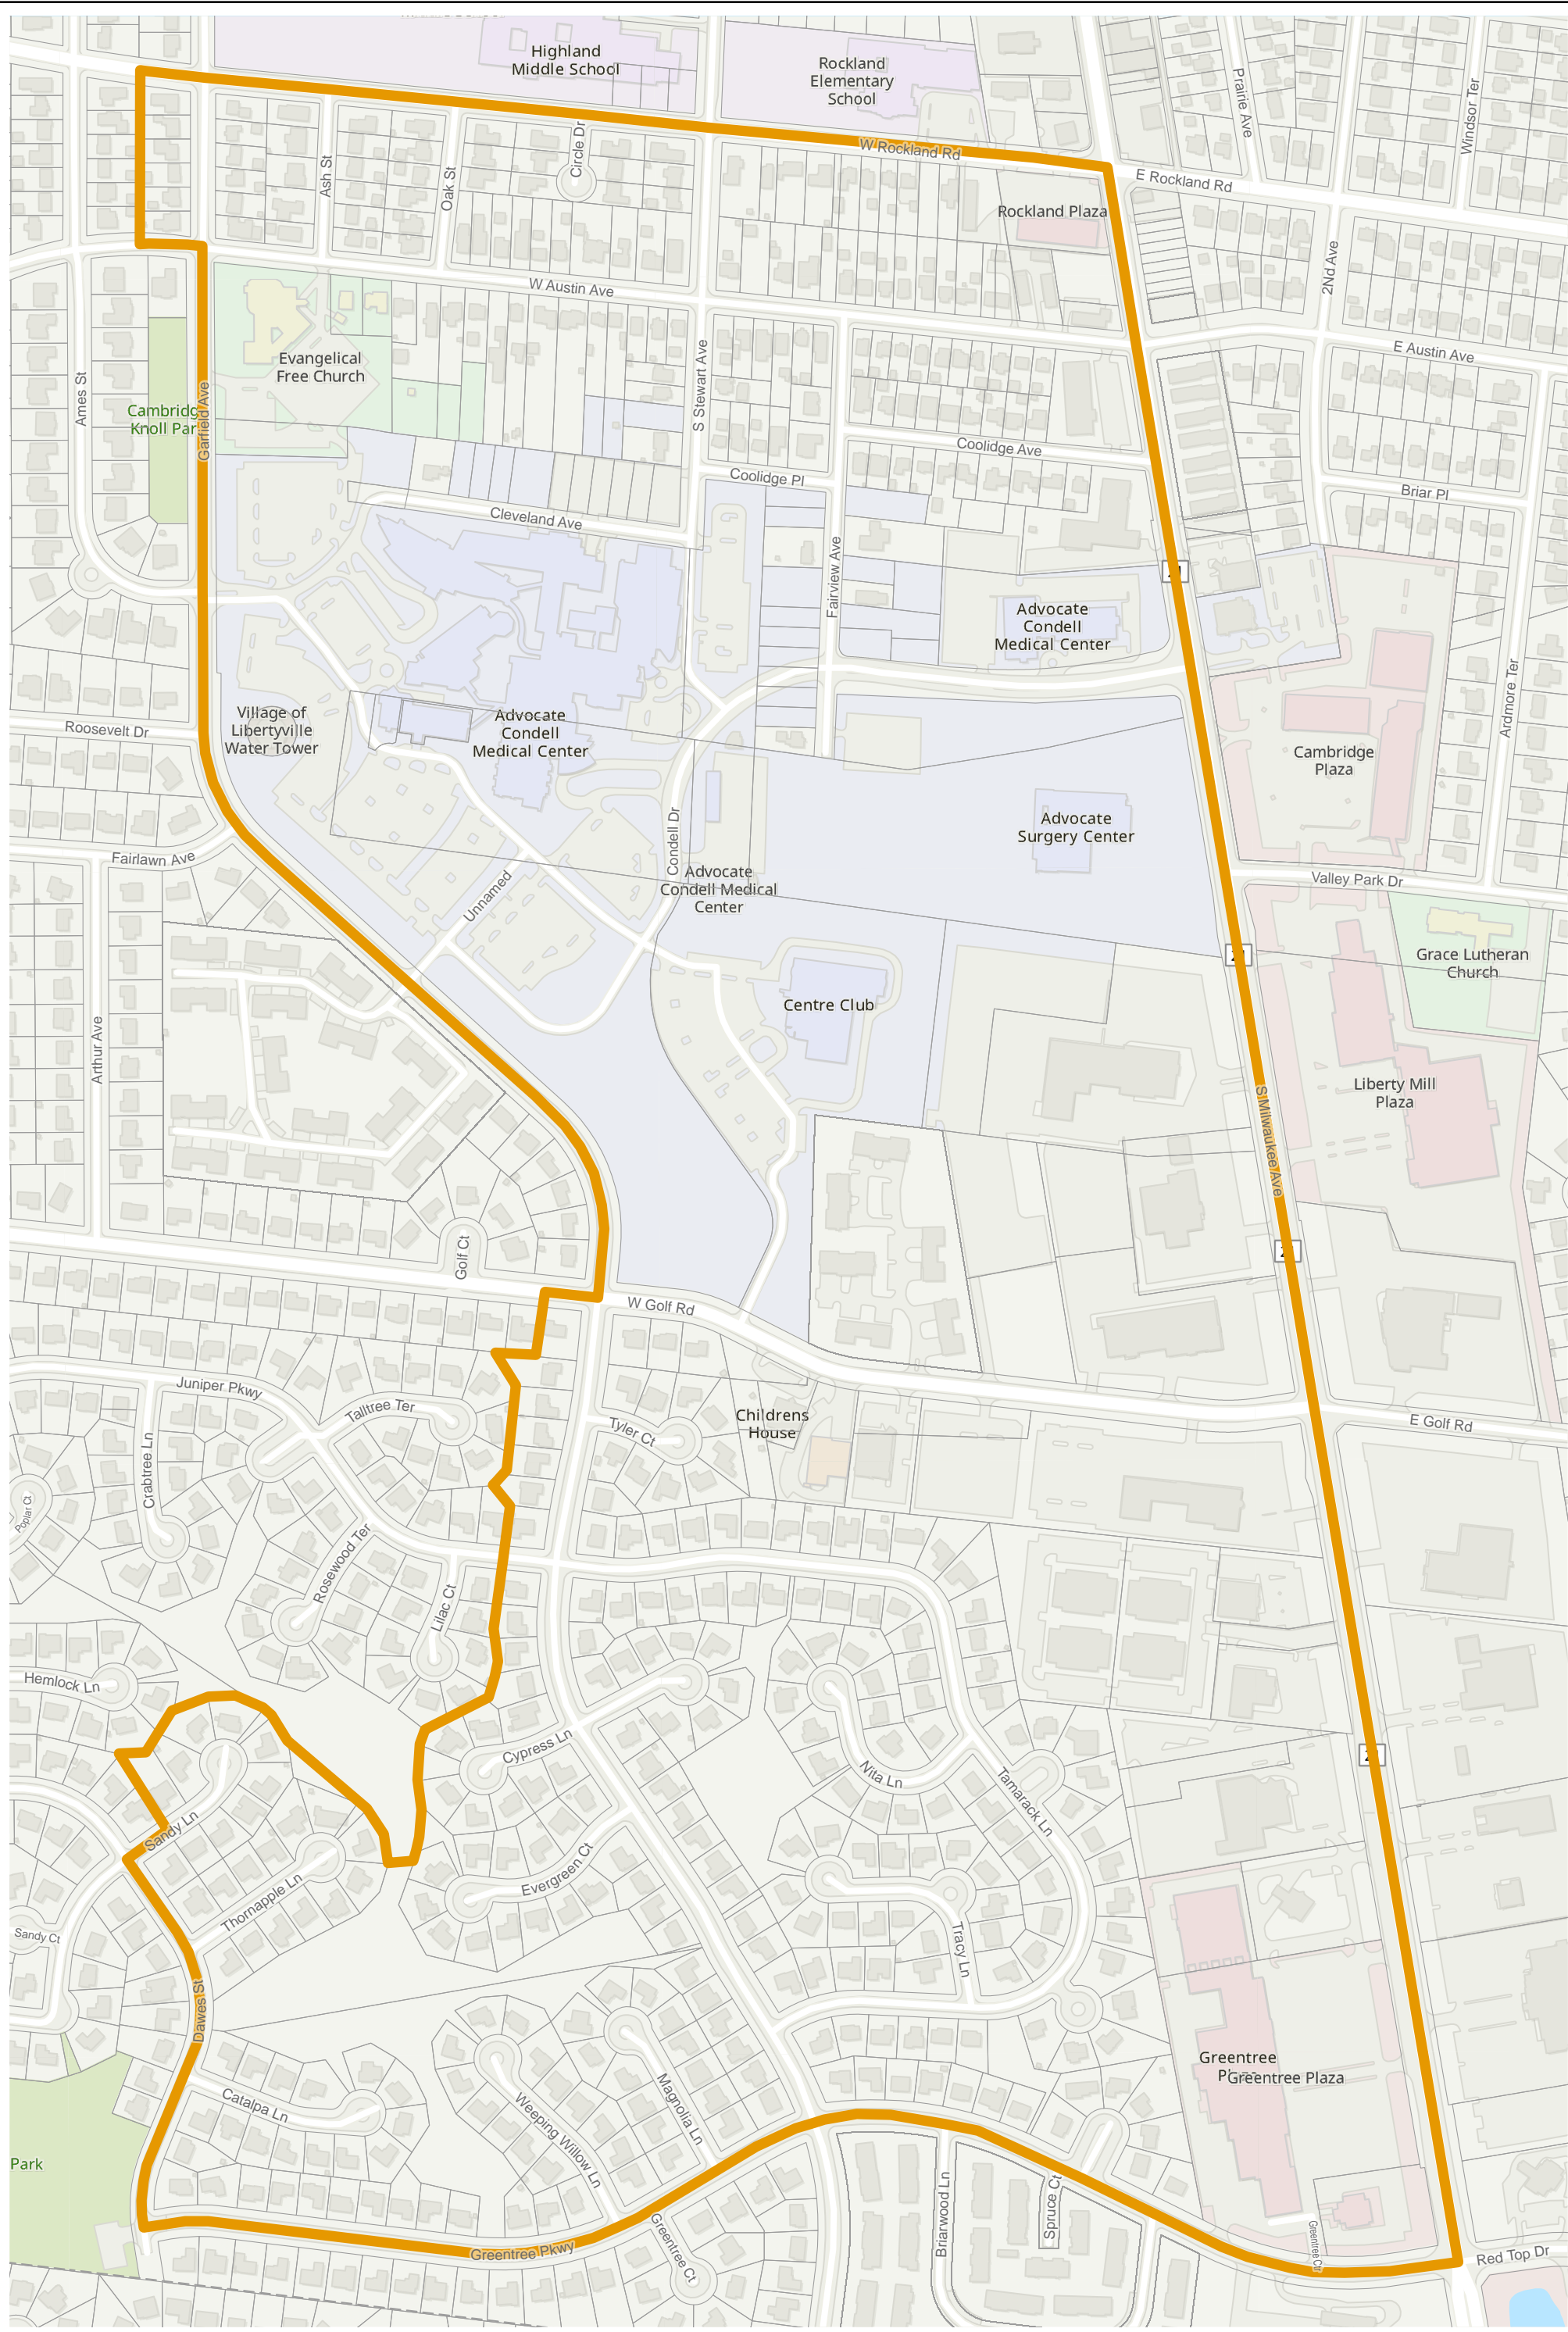

Lake County 2022 Election Precinct Libertyville 198

2022 Election Precincts

Tax Parcels