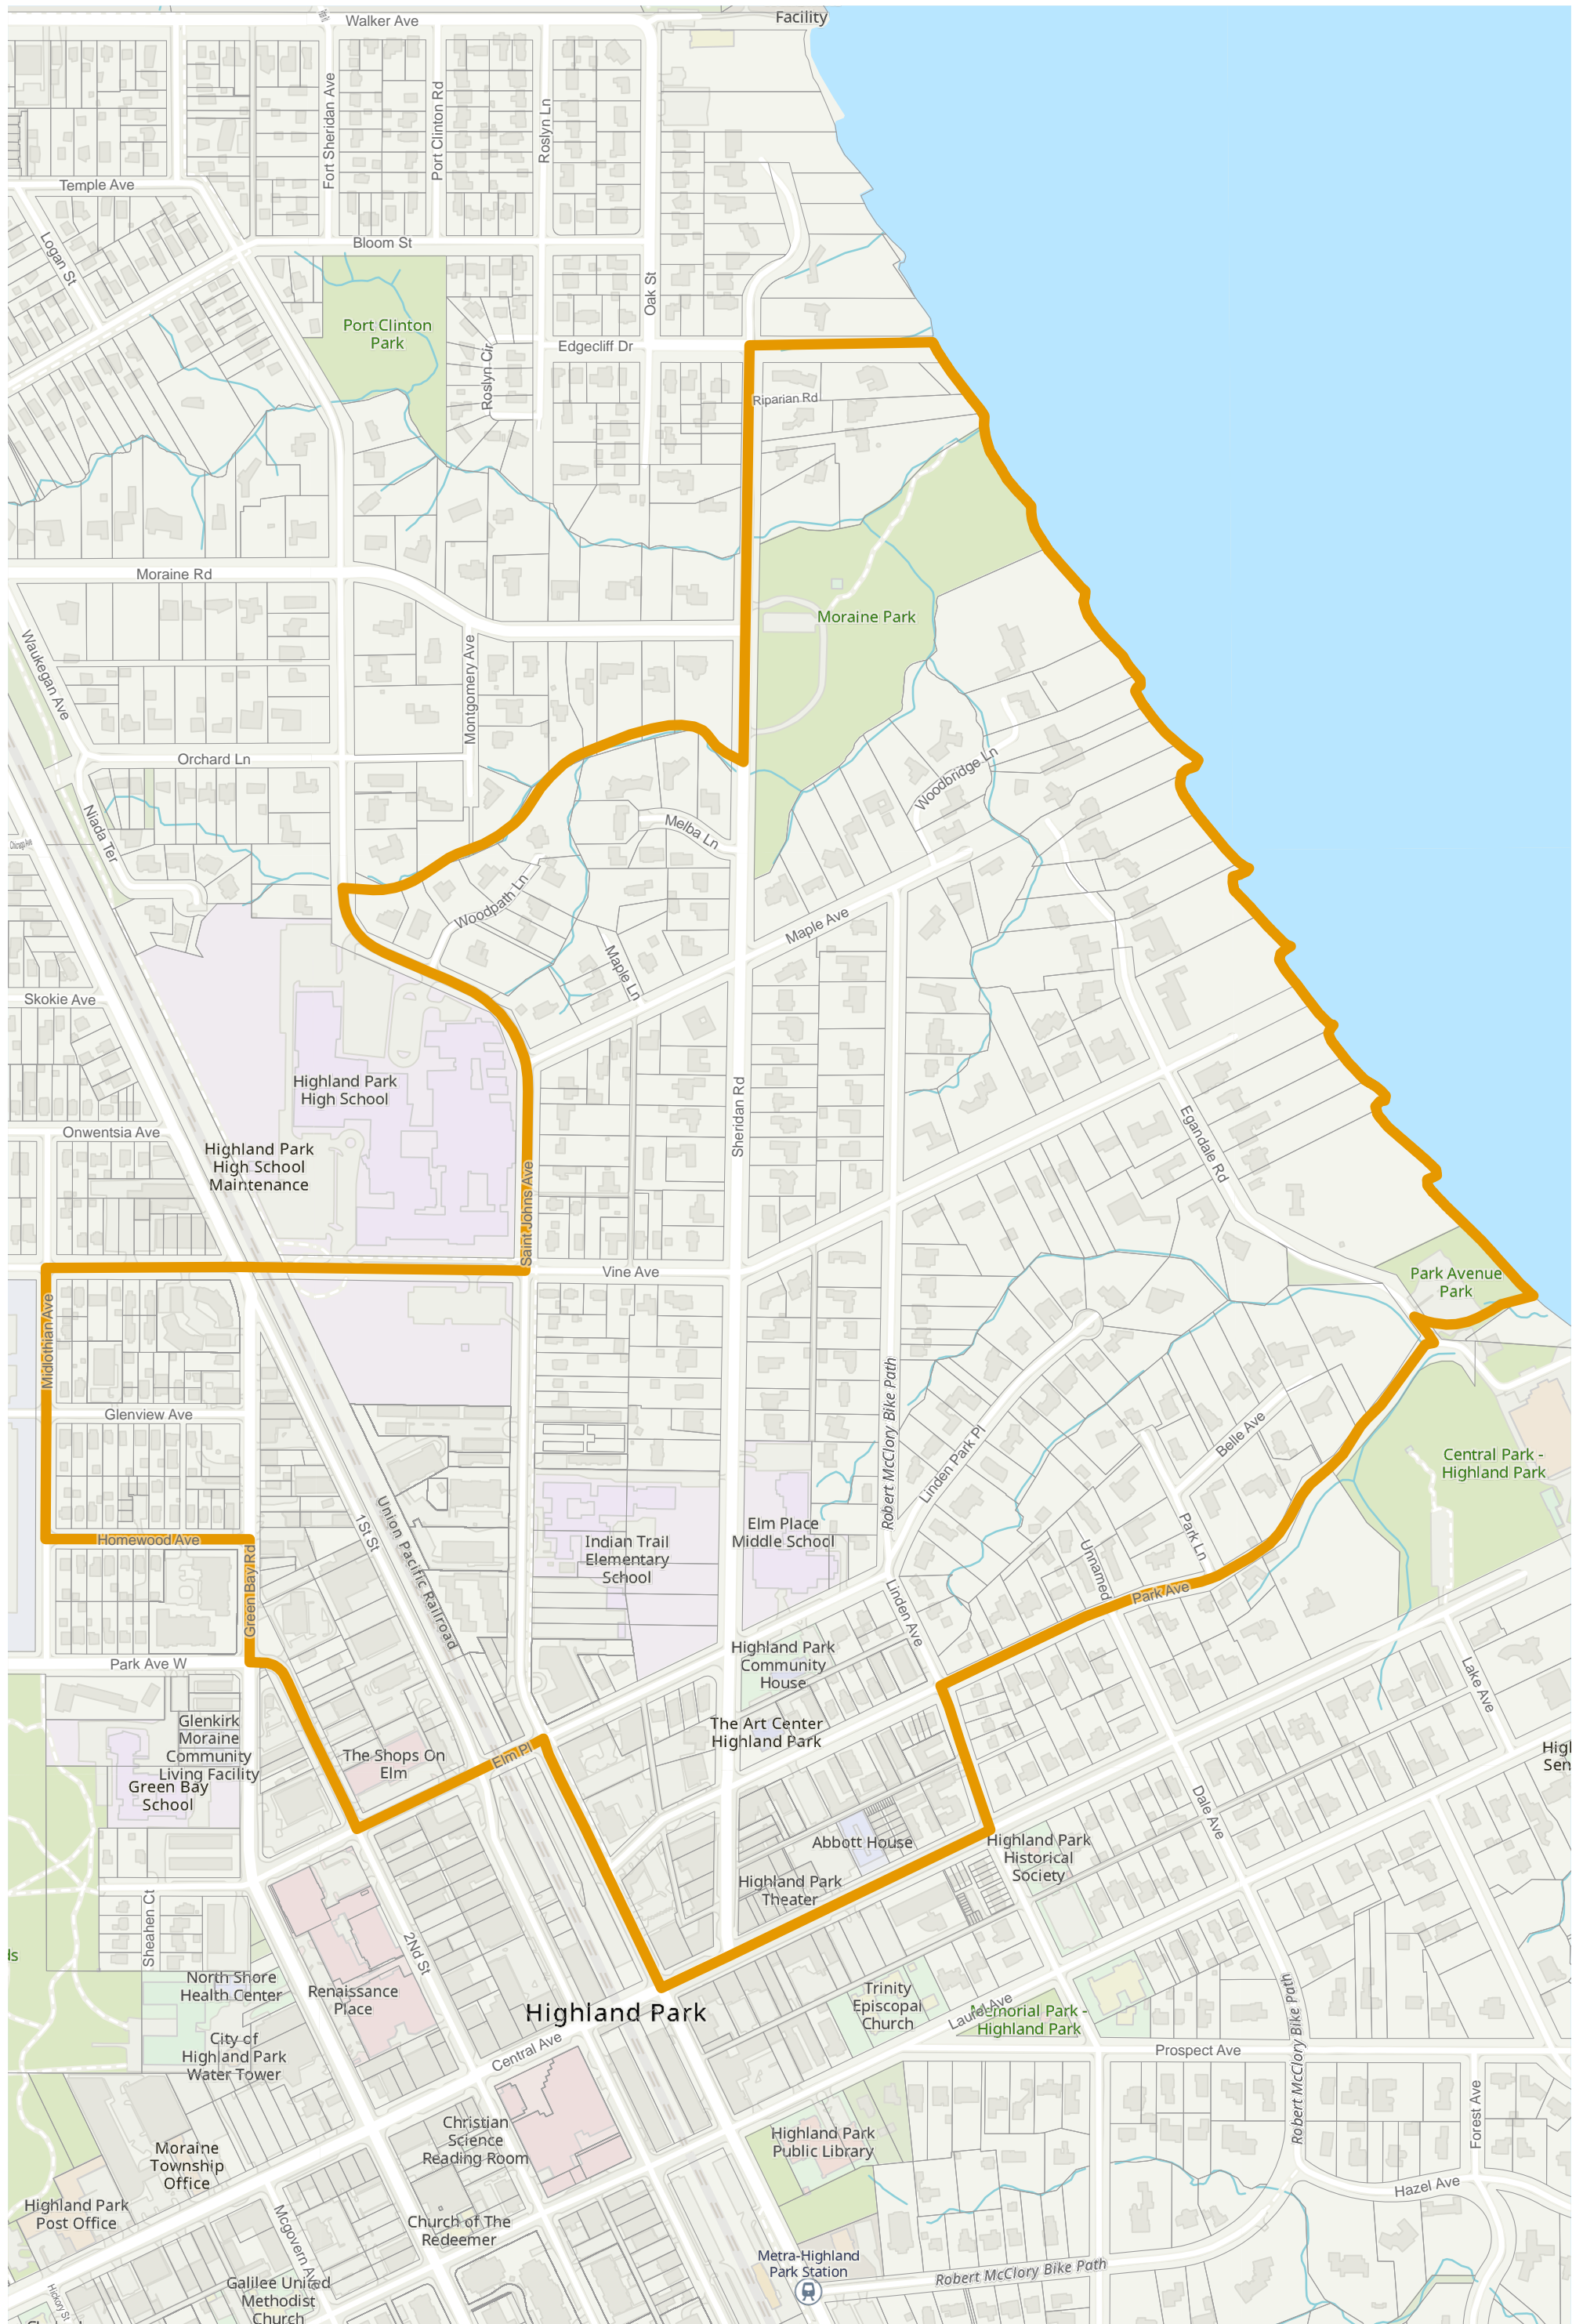

Lake County 2022 Election Precinct Moraine 219