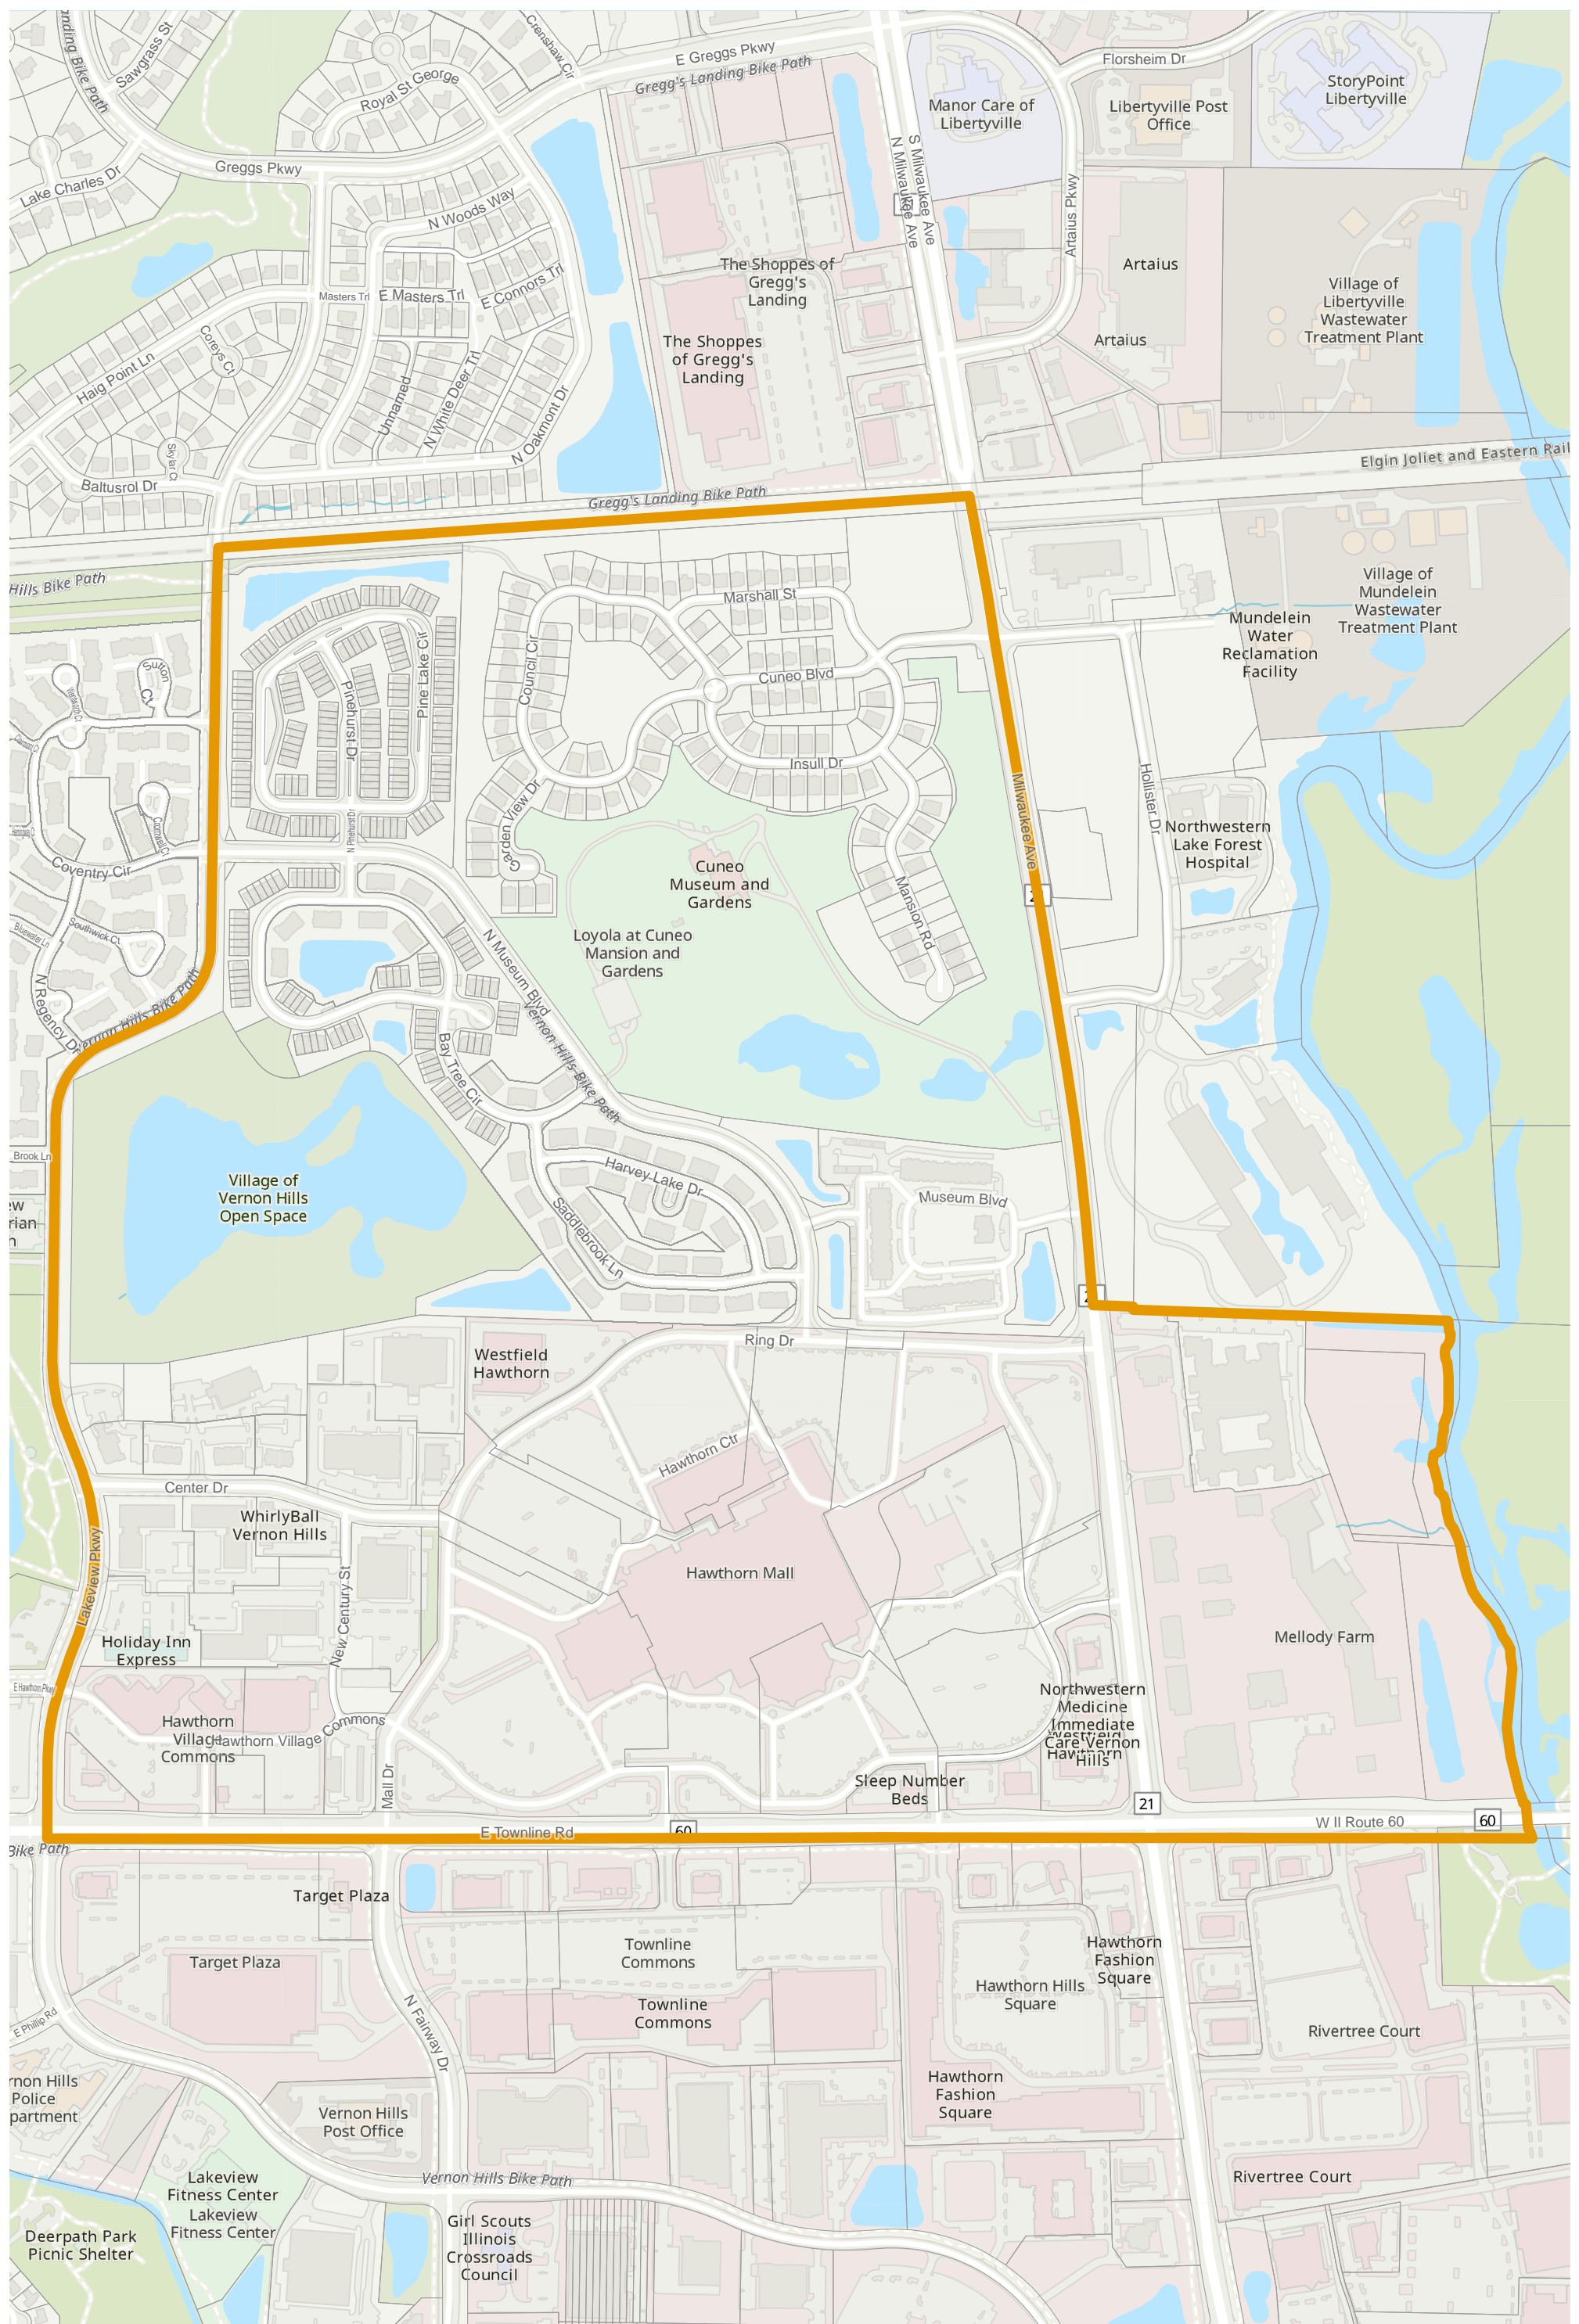

Lake County 2022 Election Precinct Libertyville 209