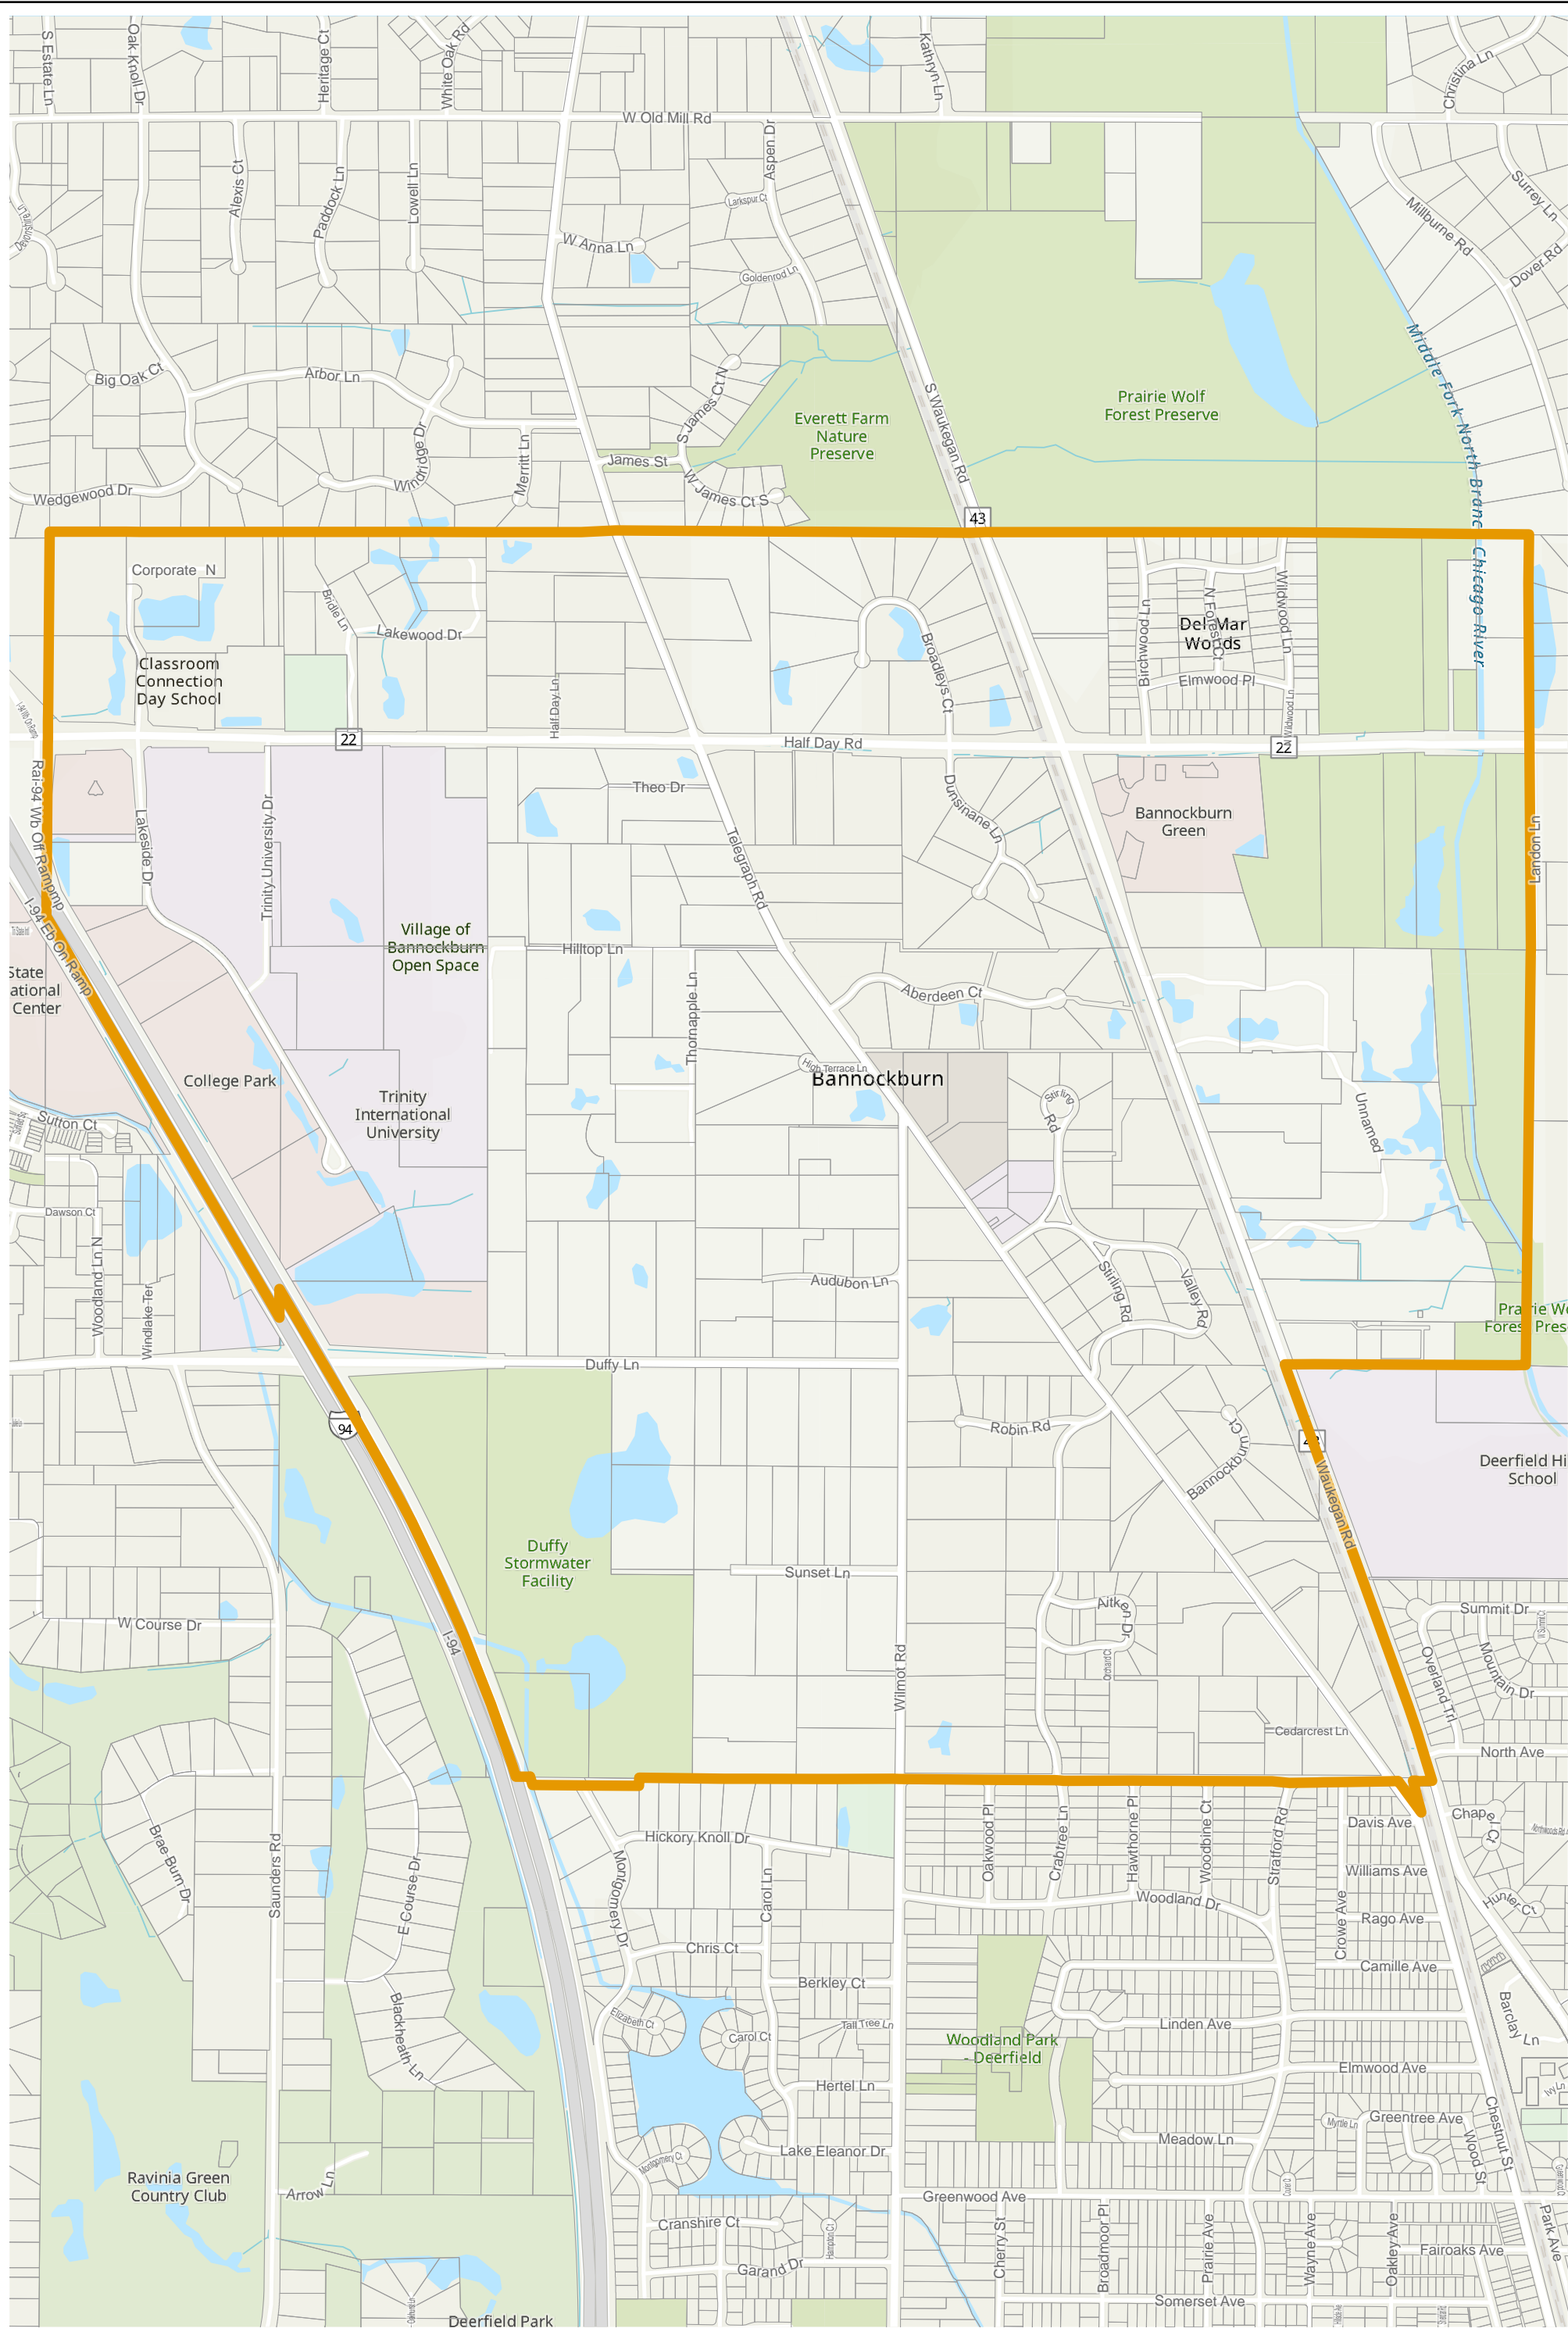

Lake County 2022 Election Precinct West Deerfield 403