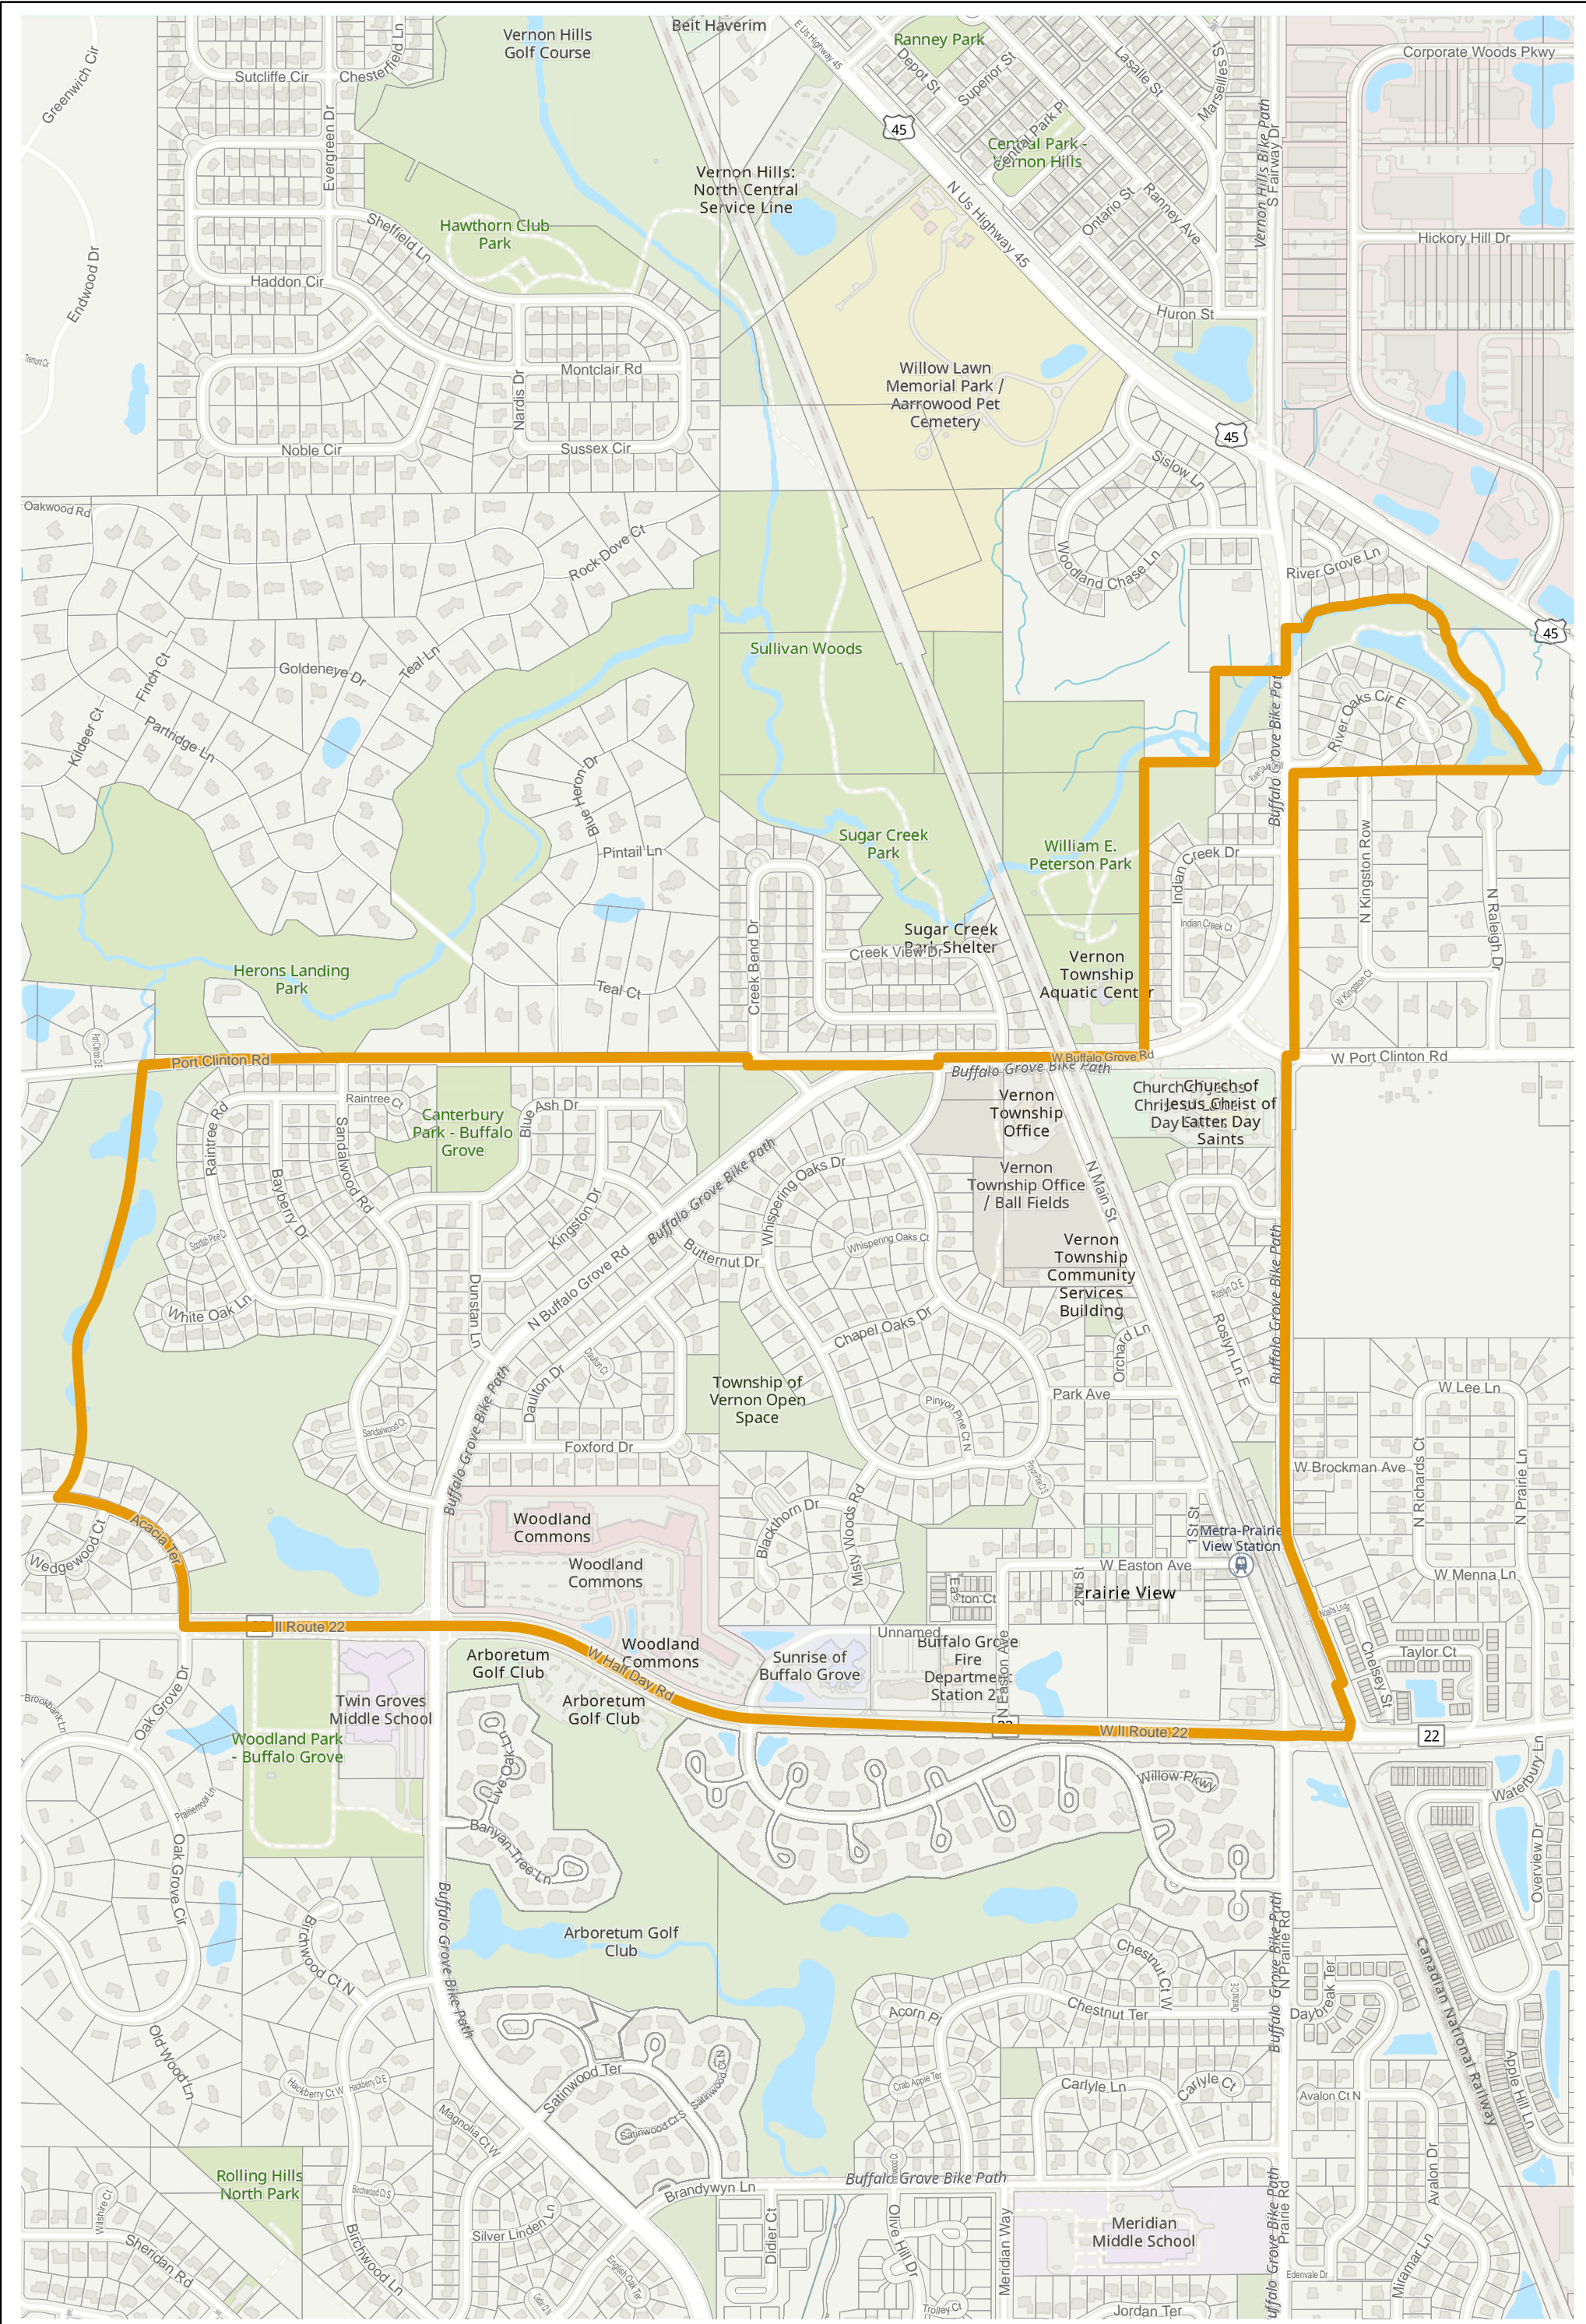

Lake County 2022 Election Precinct Vernon 271