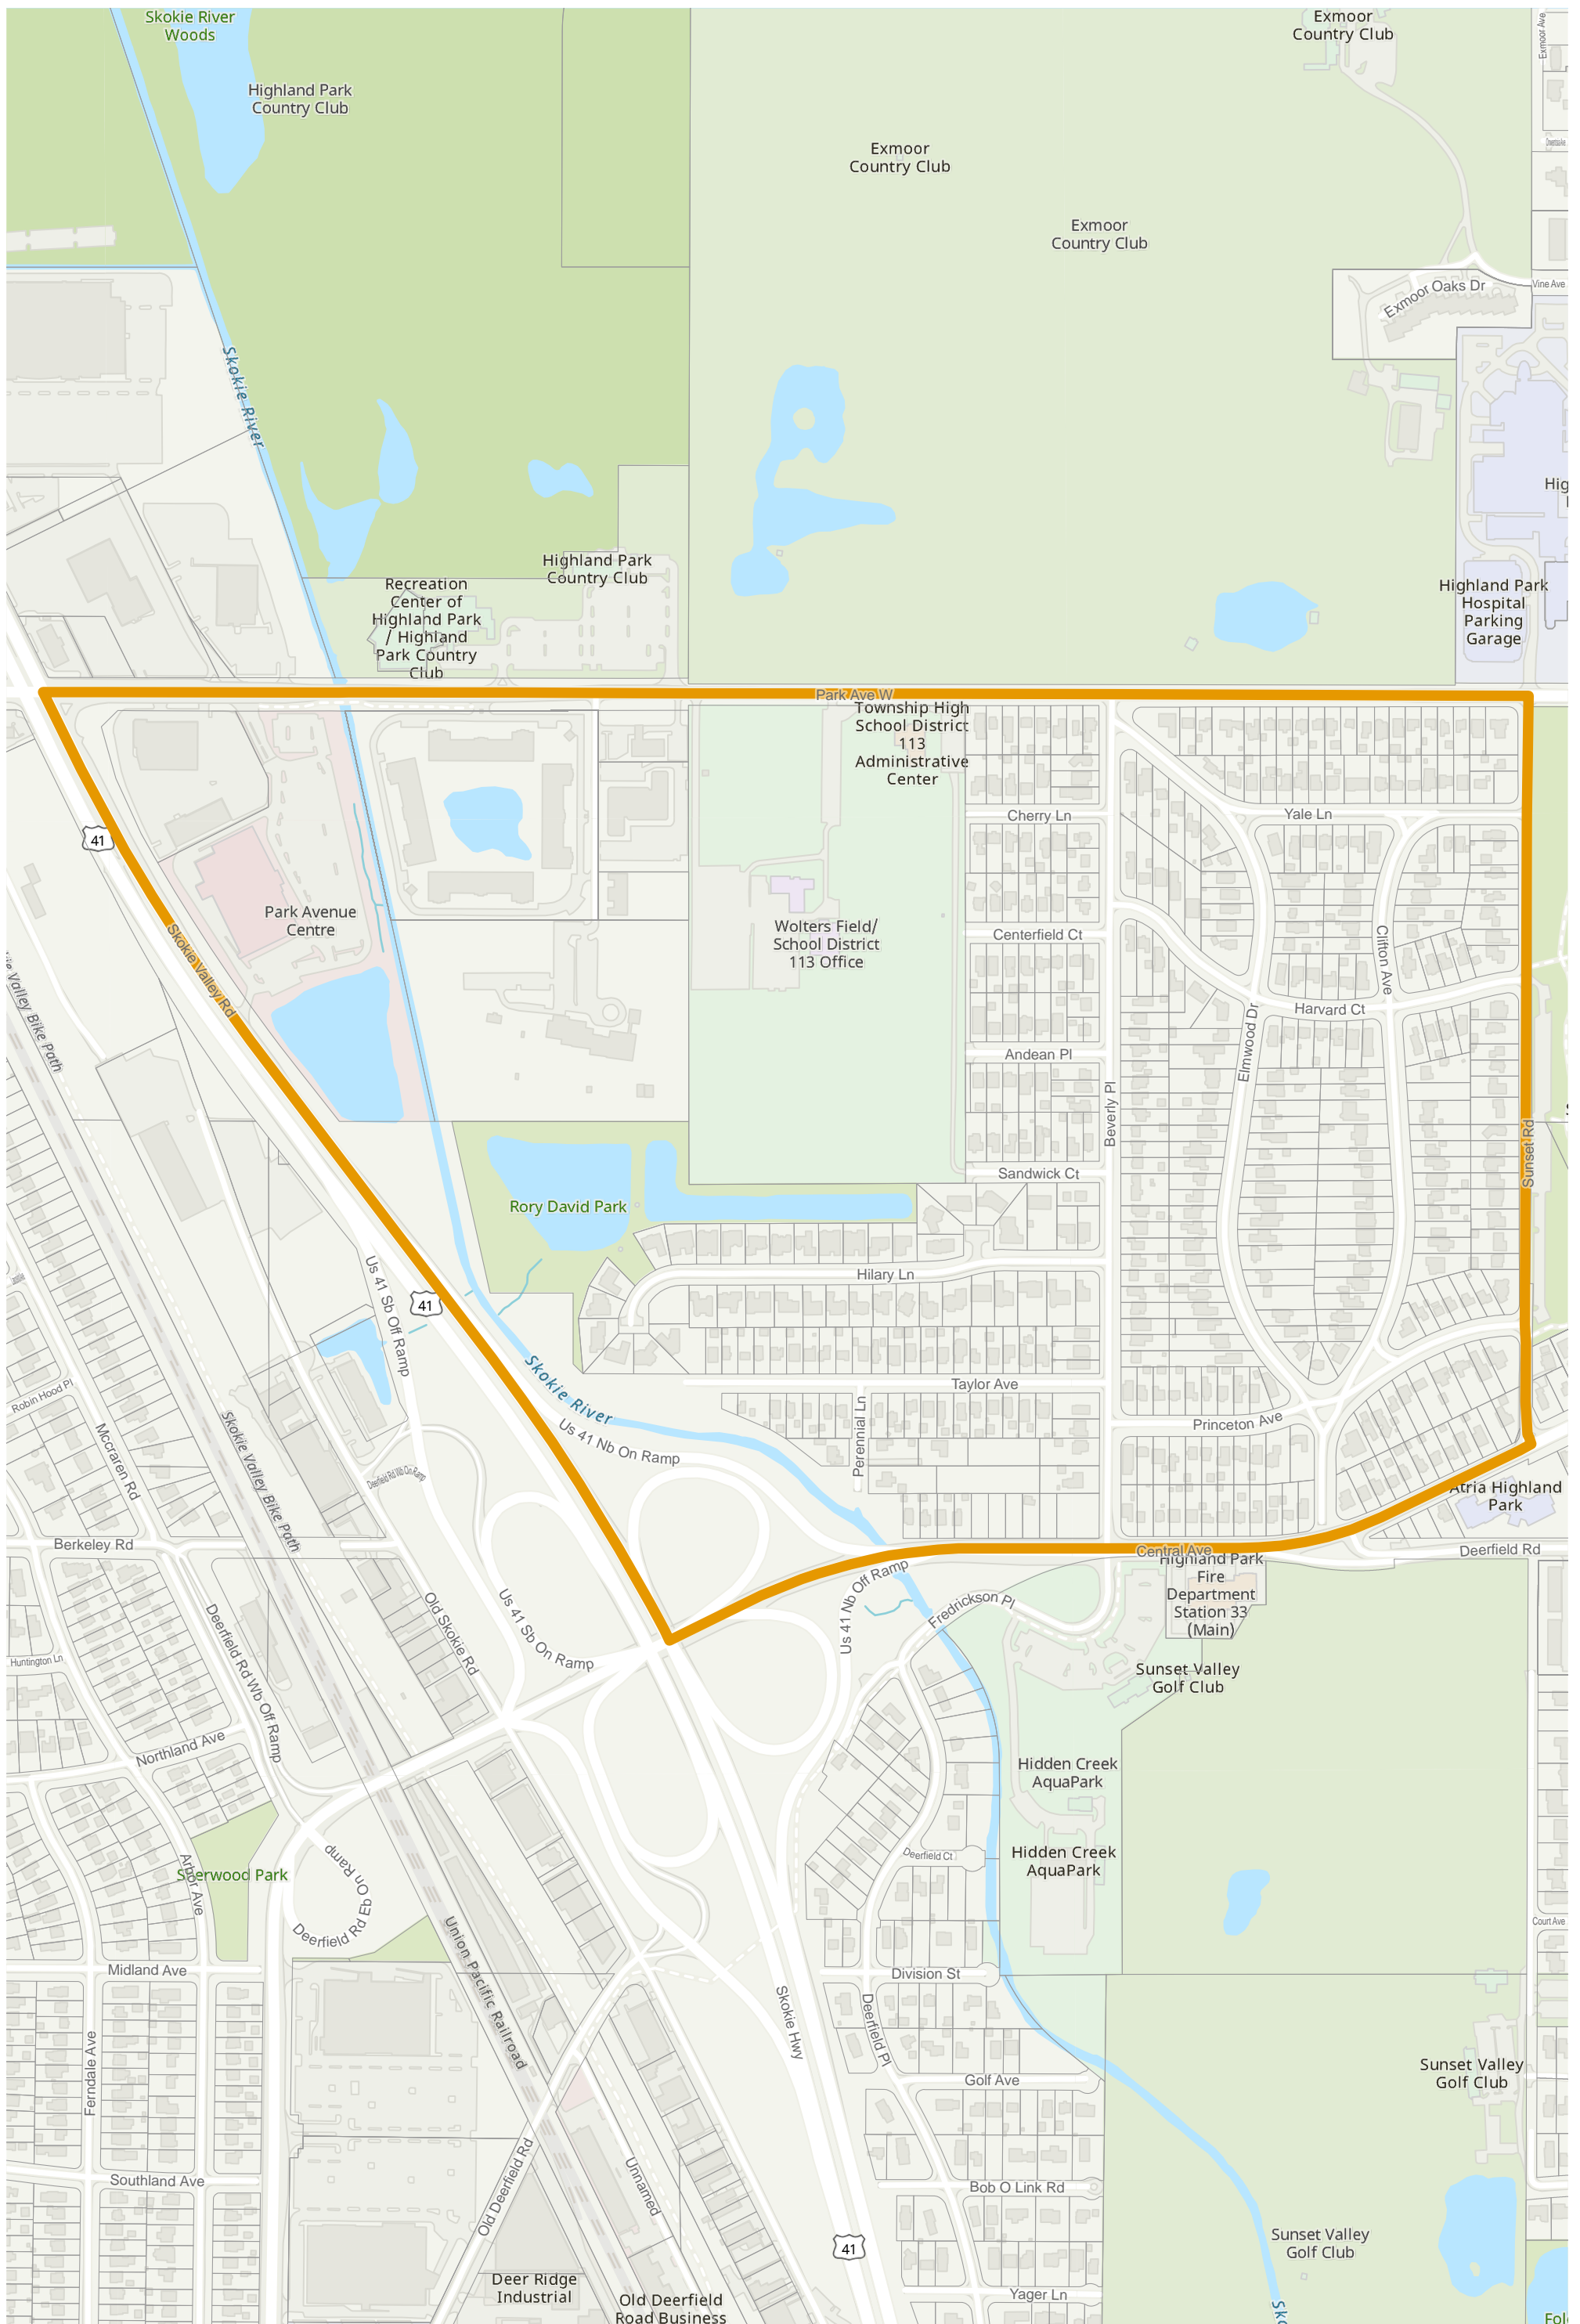

Lake County 2022 Election Precinct Moraine 217