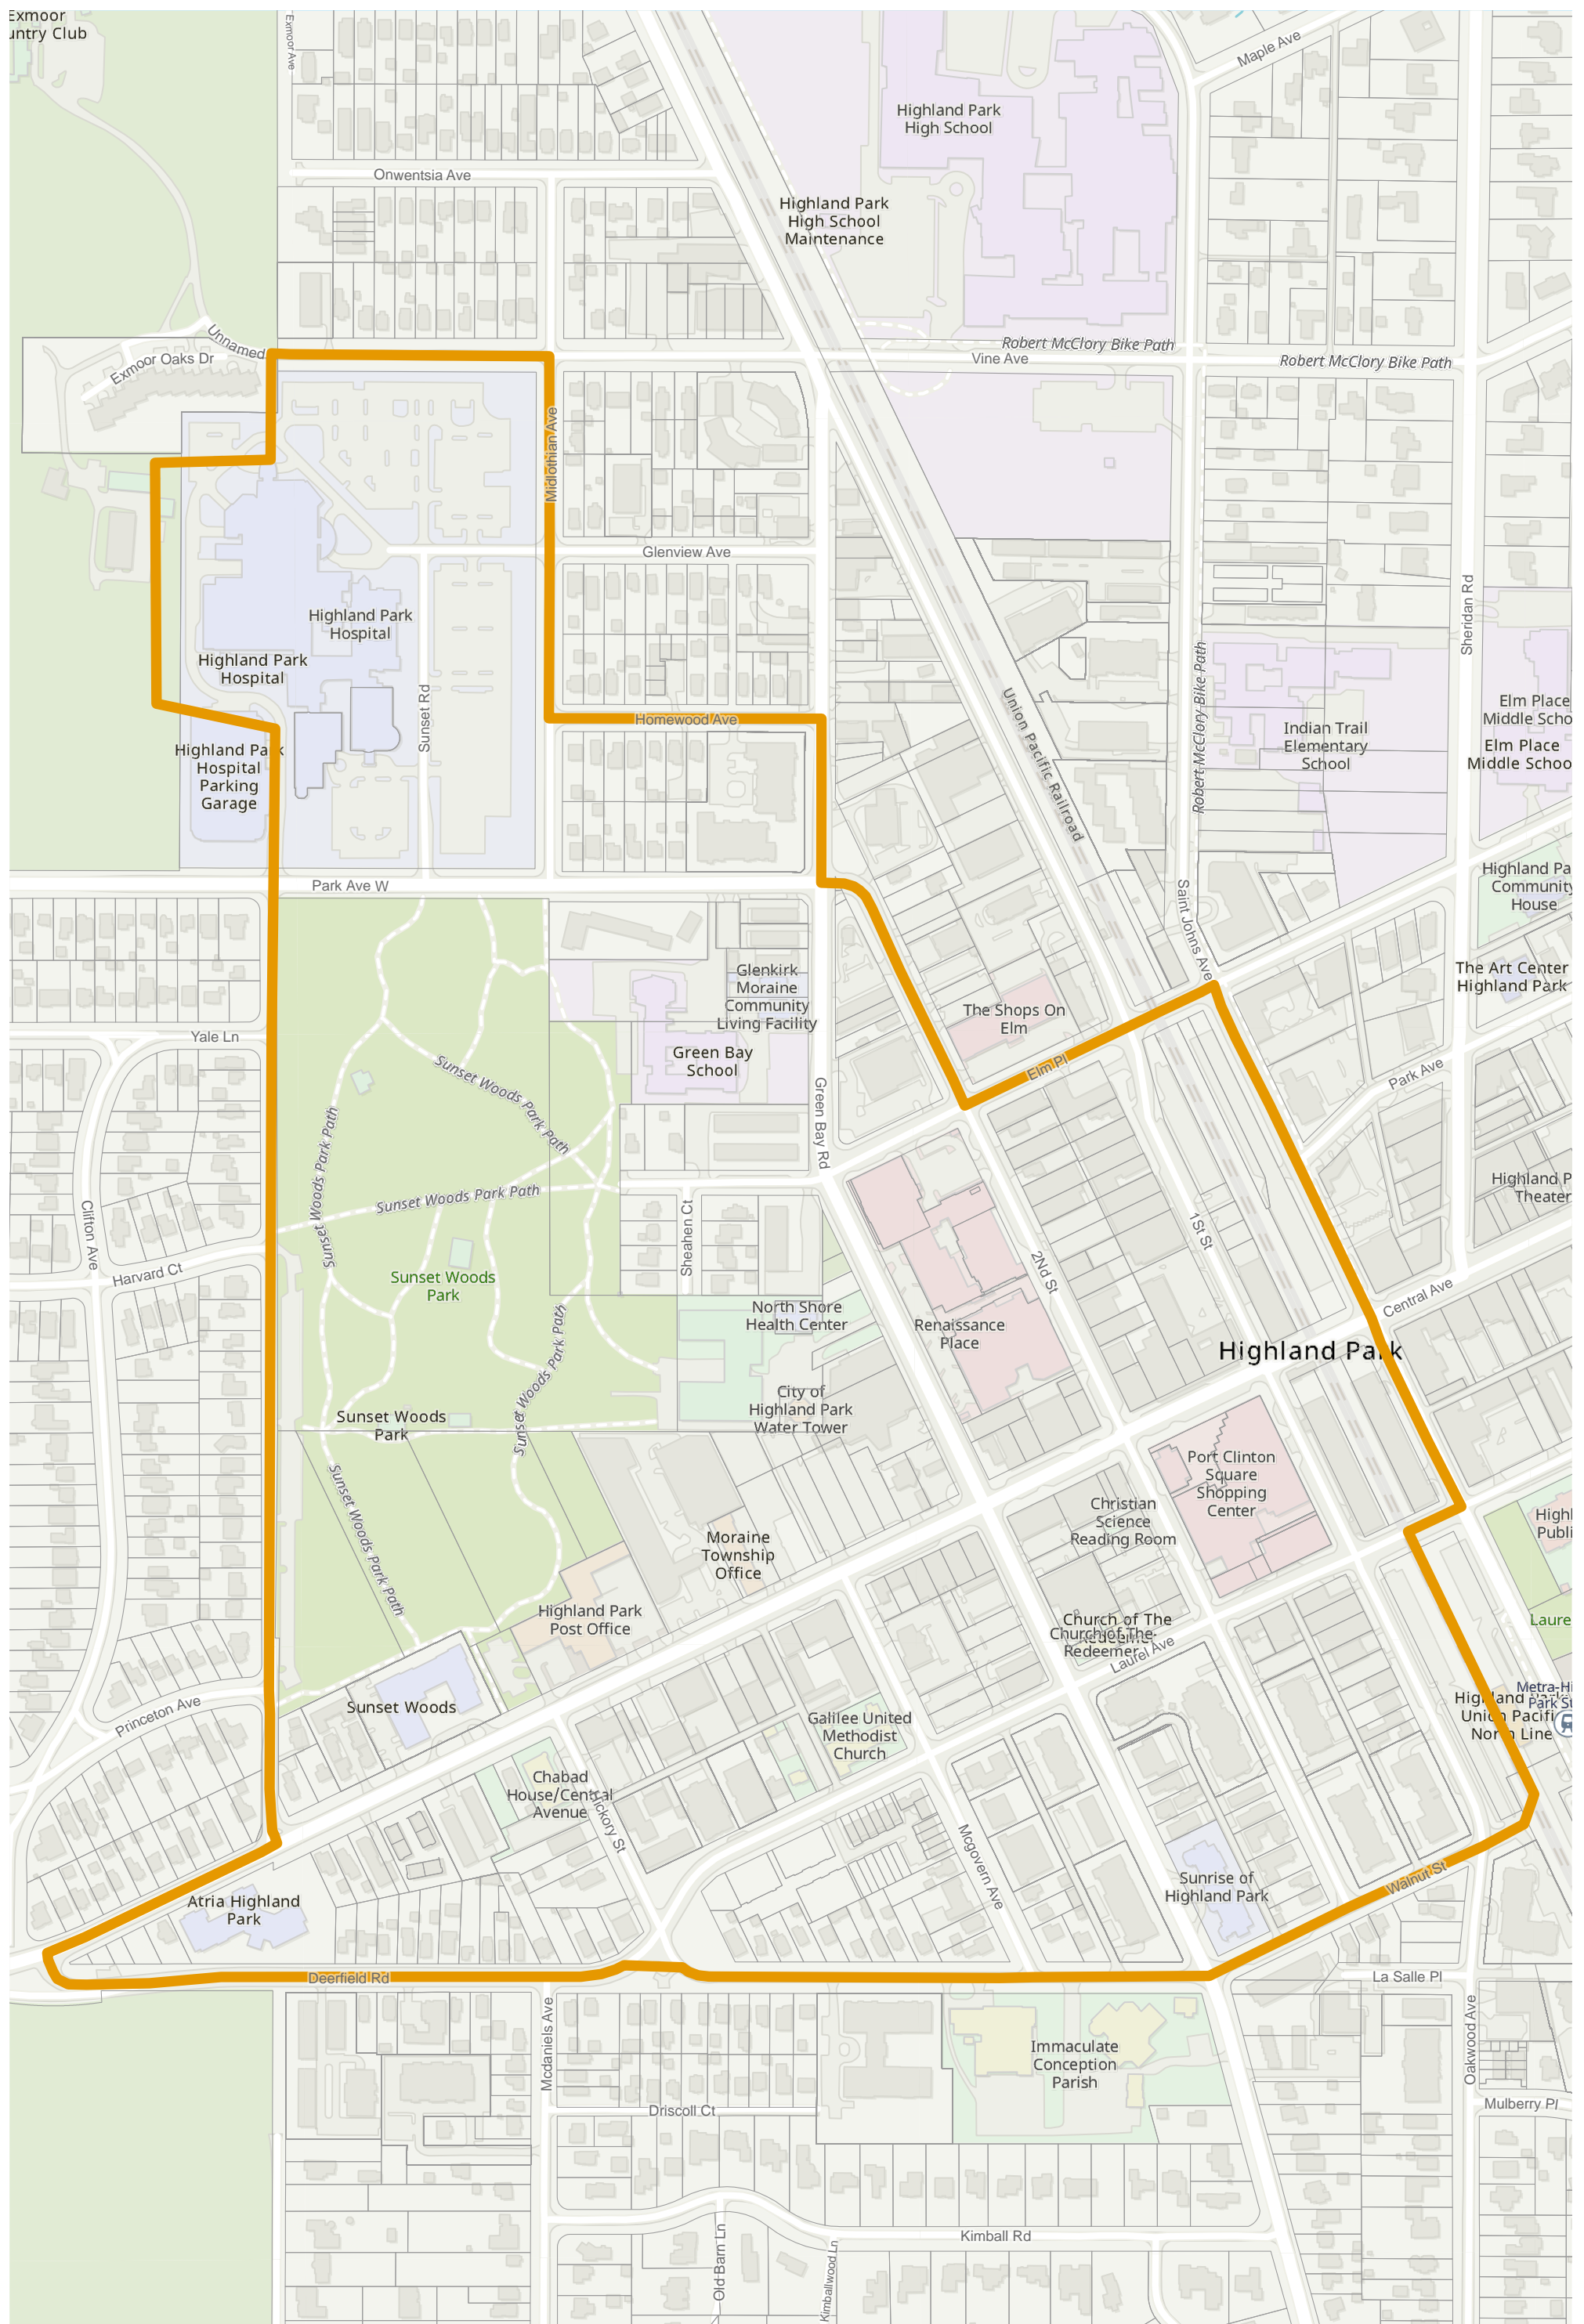

Lake County 2022 Election Precinct Moraine 218

2022 Election Precincts

Tax Parcels