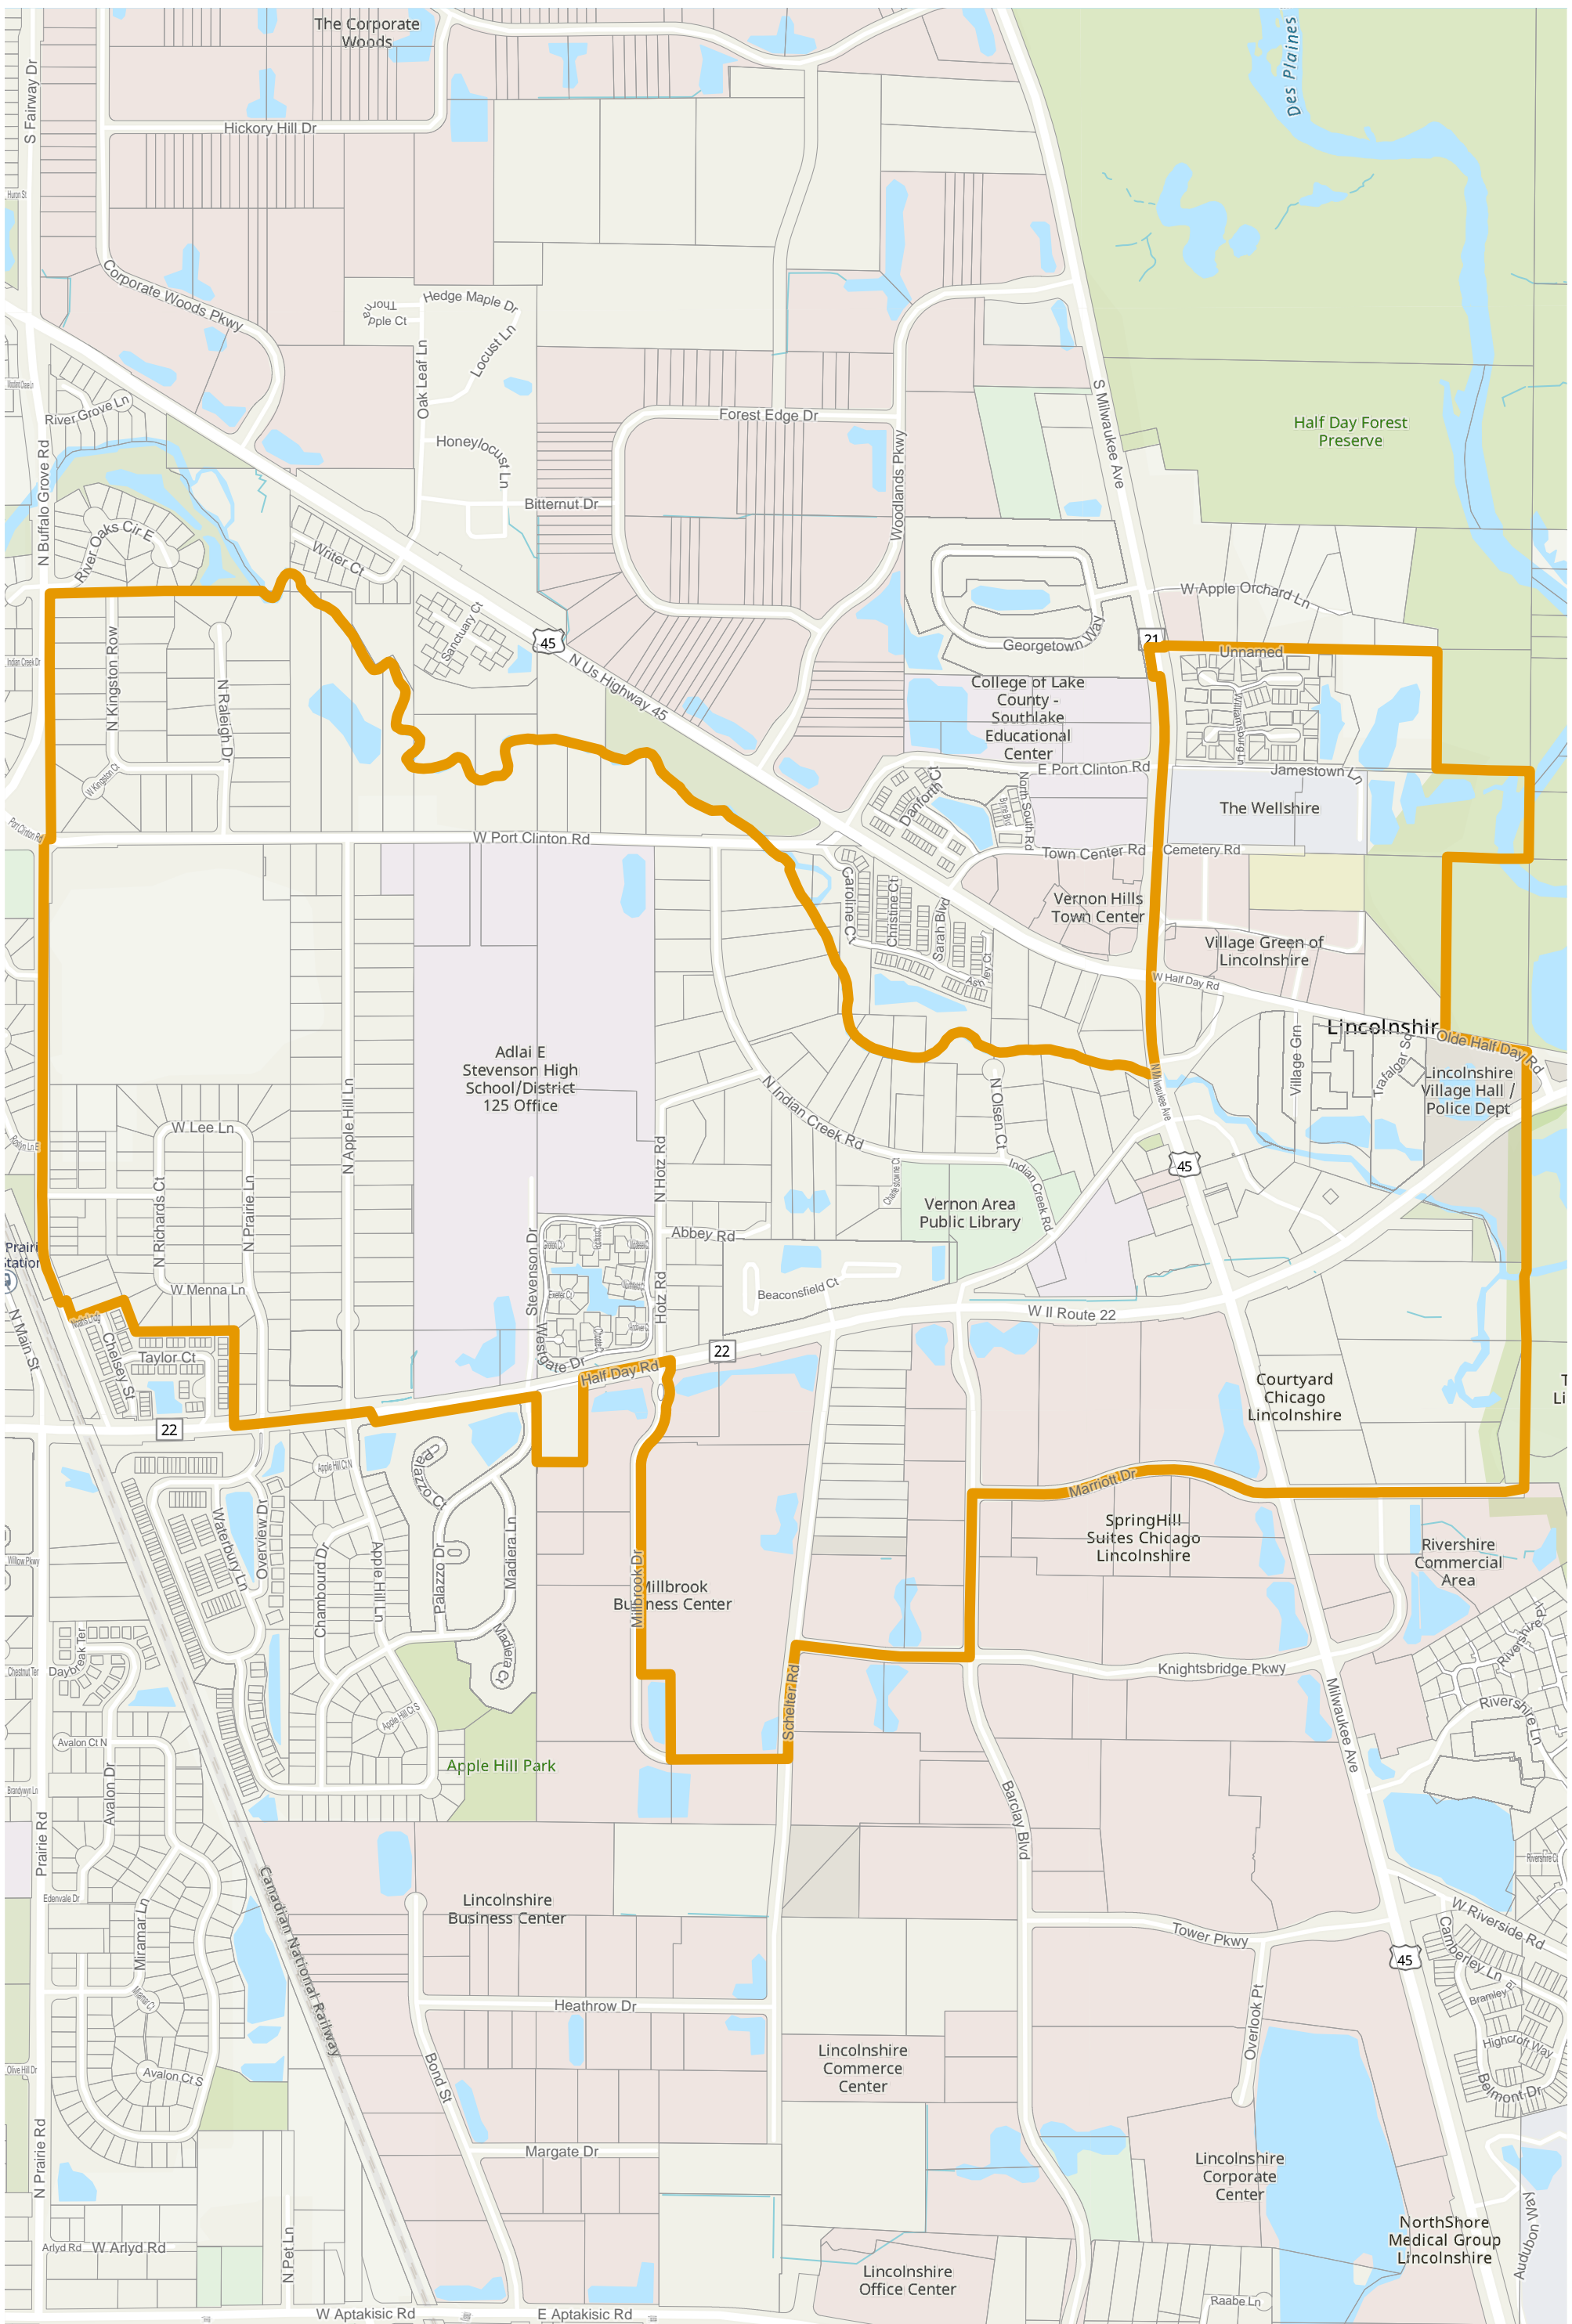

Lake County 2022 Election Precinct Vernon 272

2022 Election Precincts

Tax Parcels