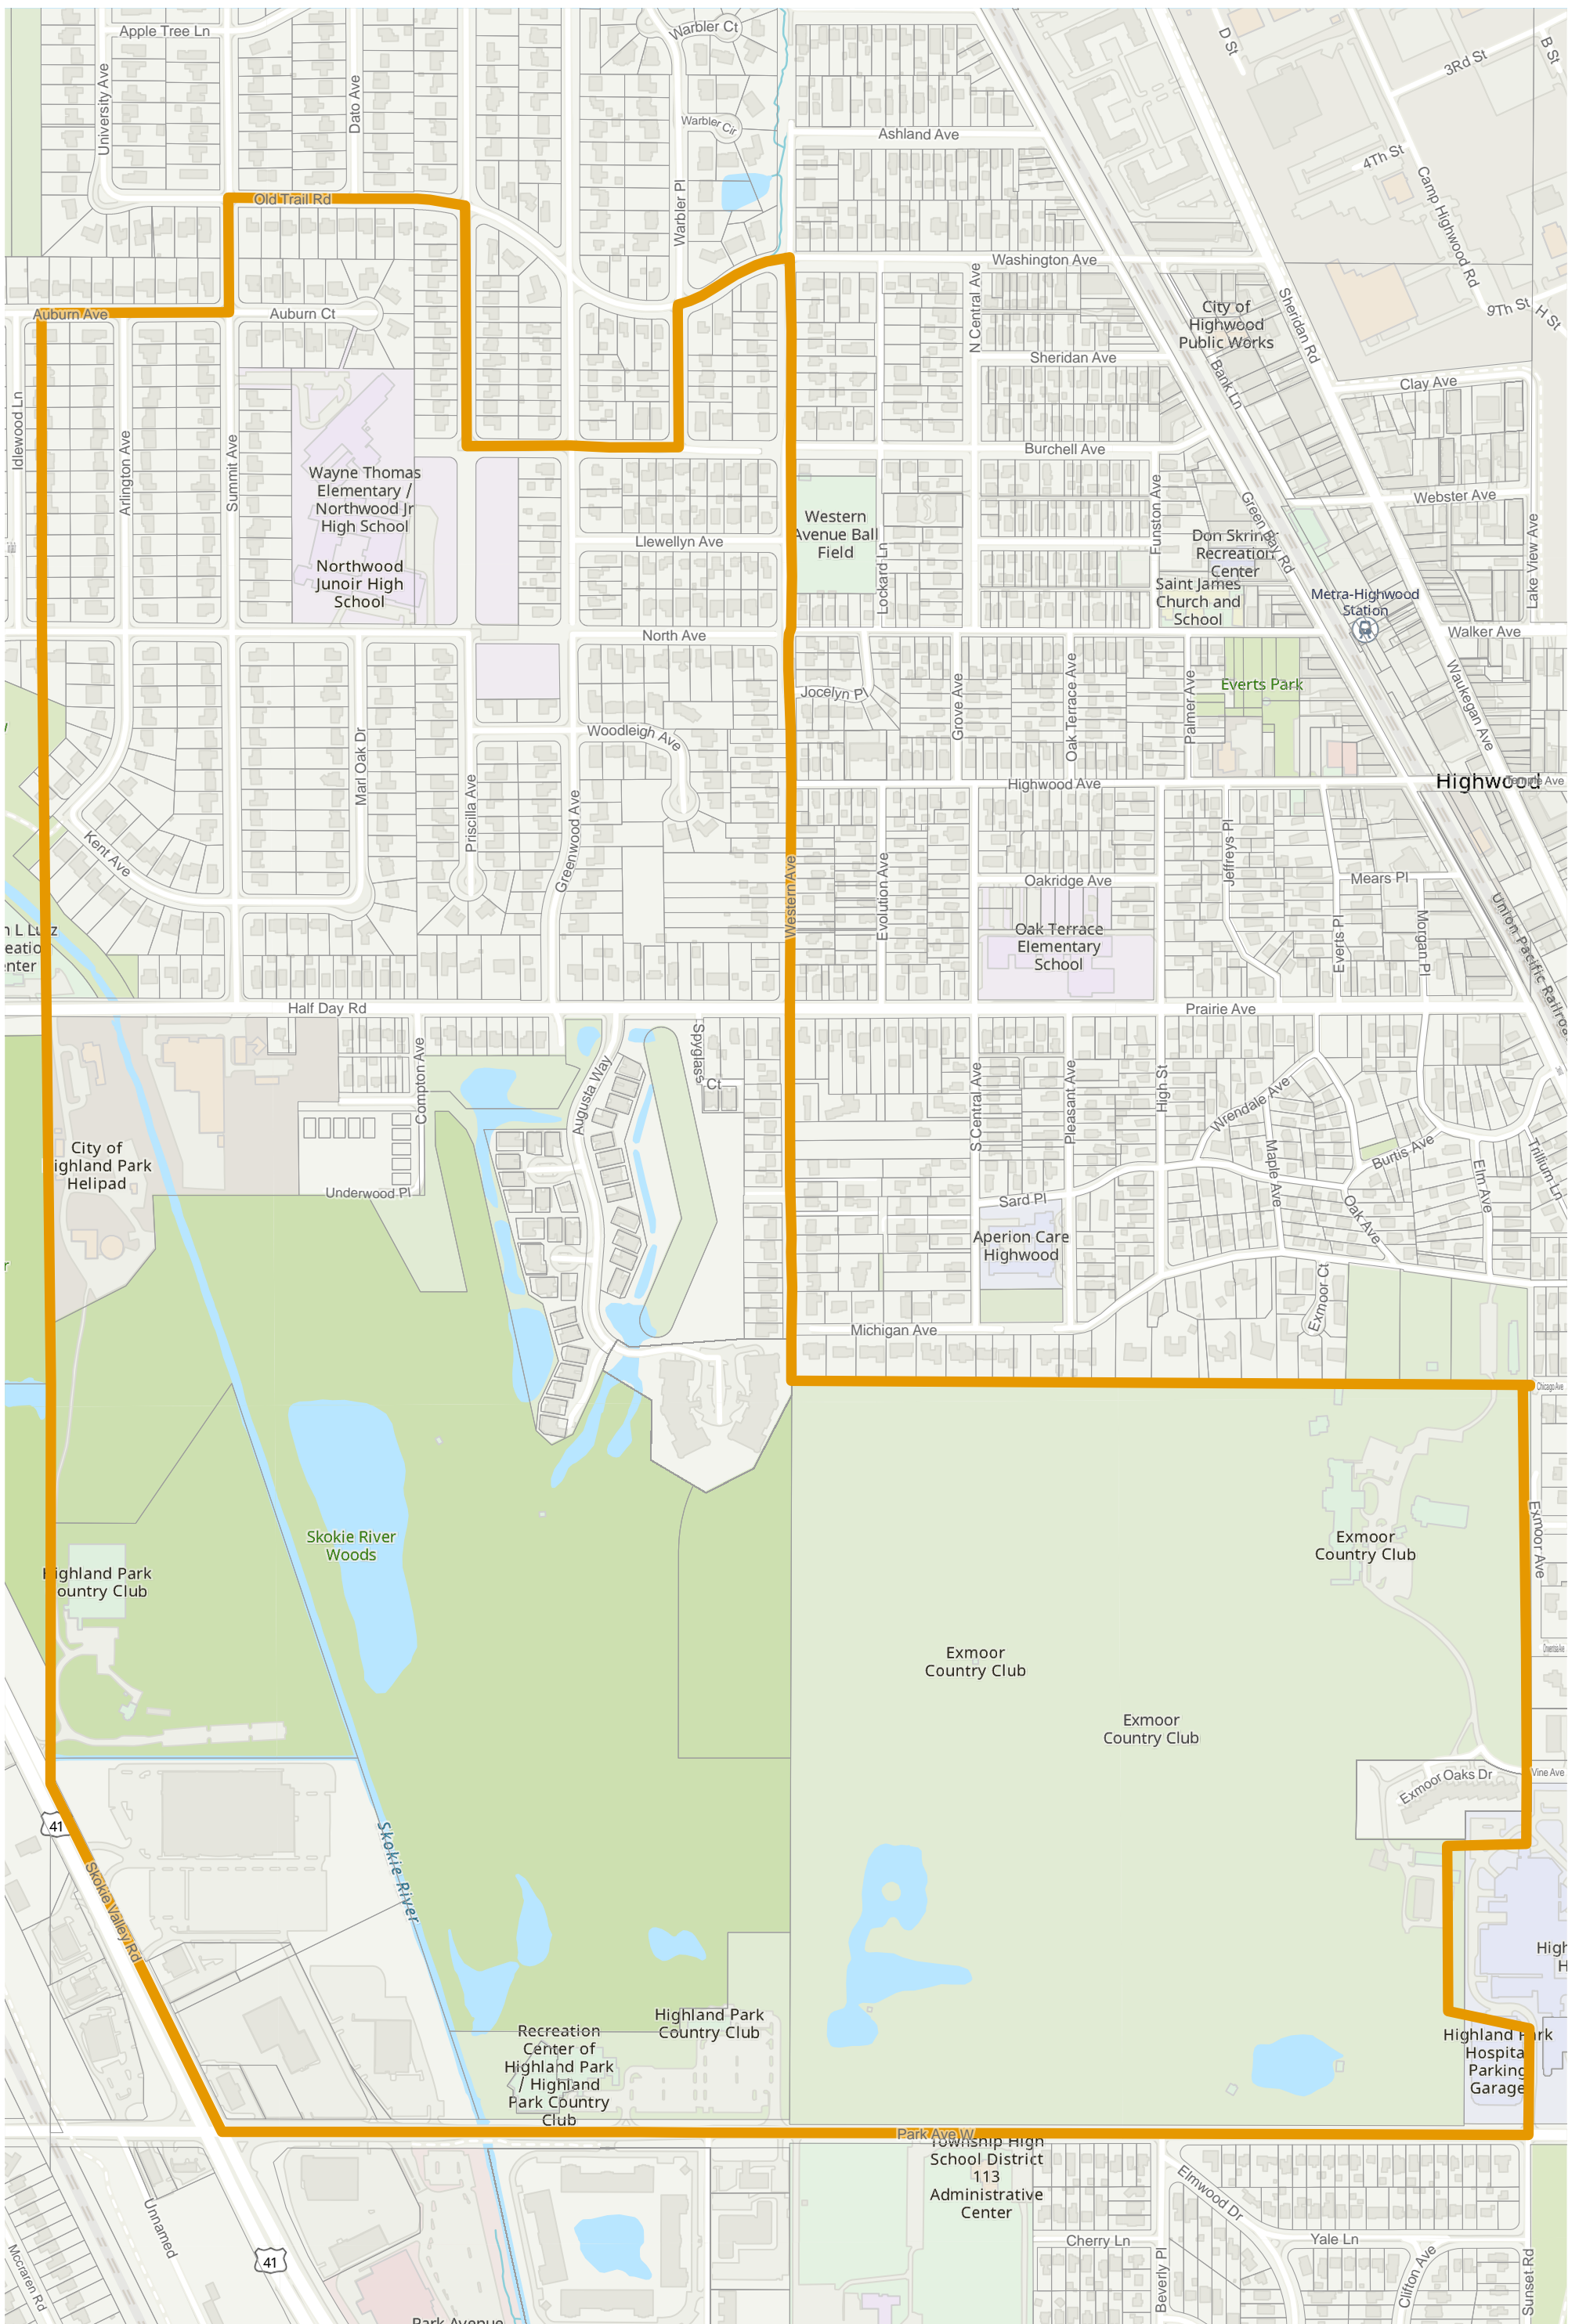

Lake County 2022 Election Precinct Moraine 215