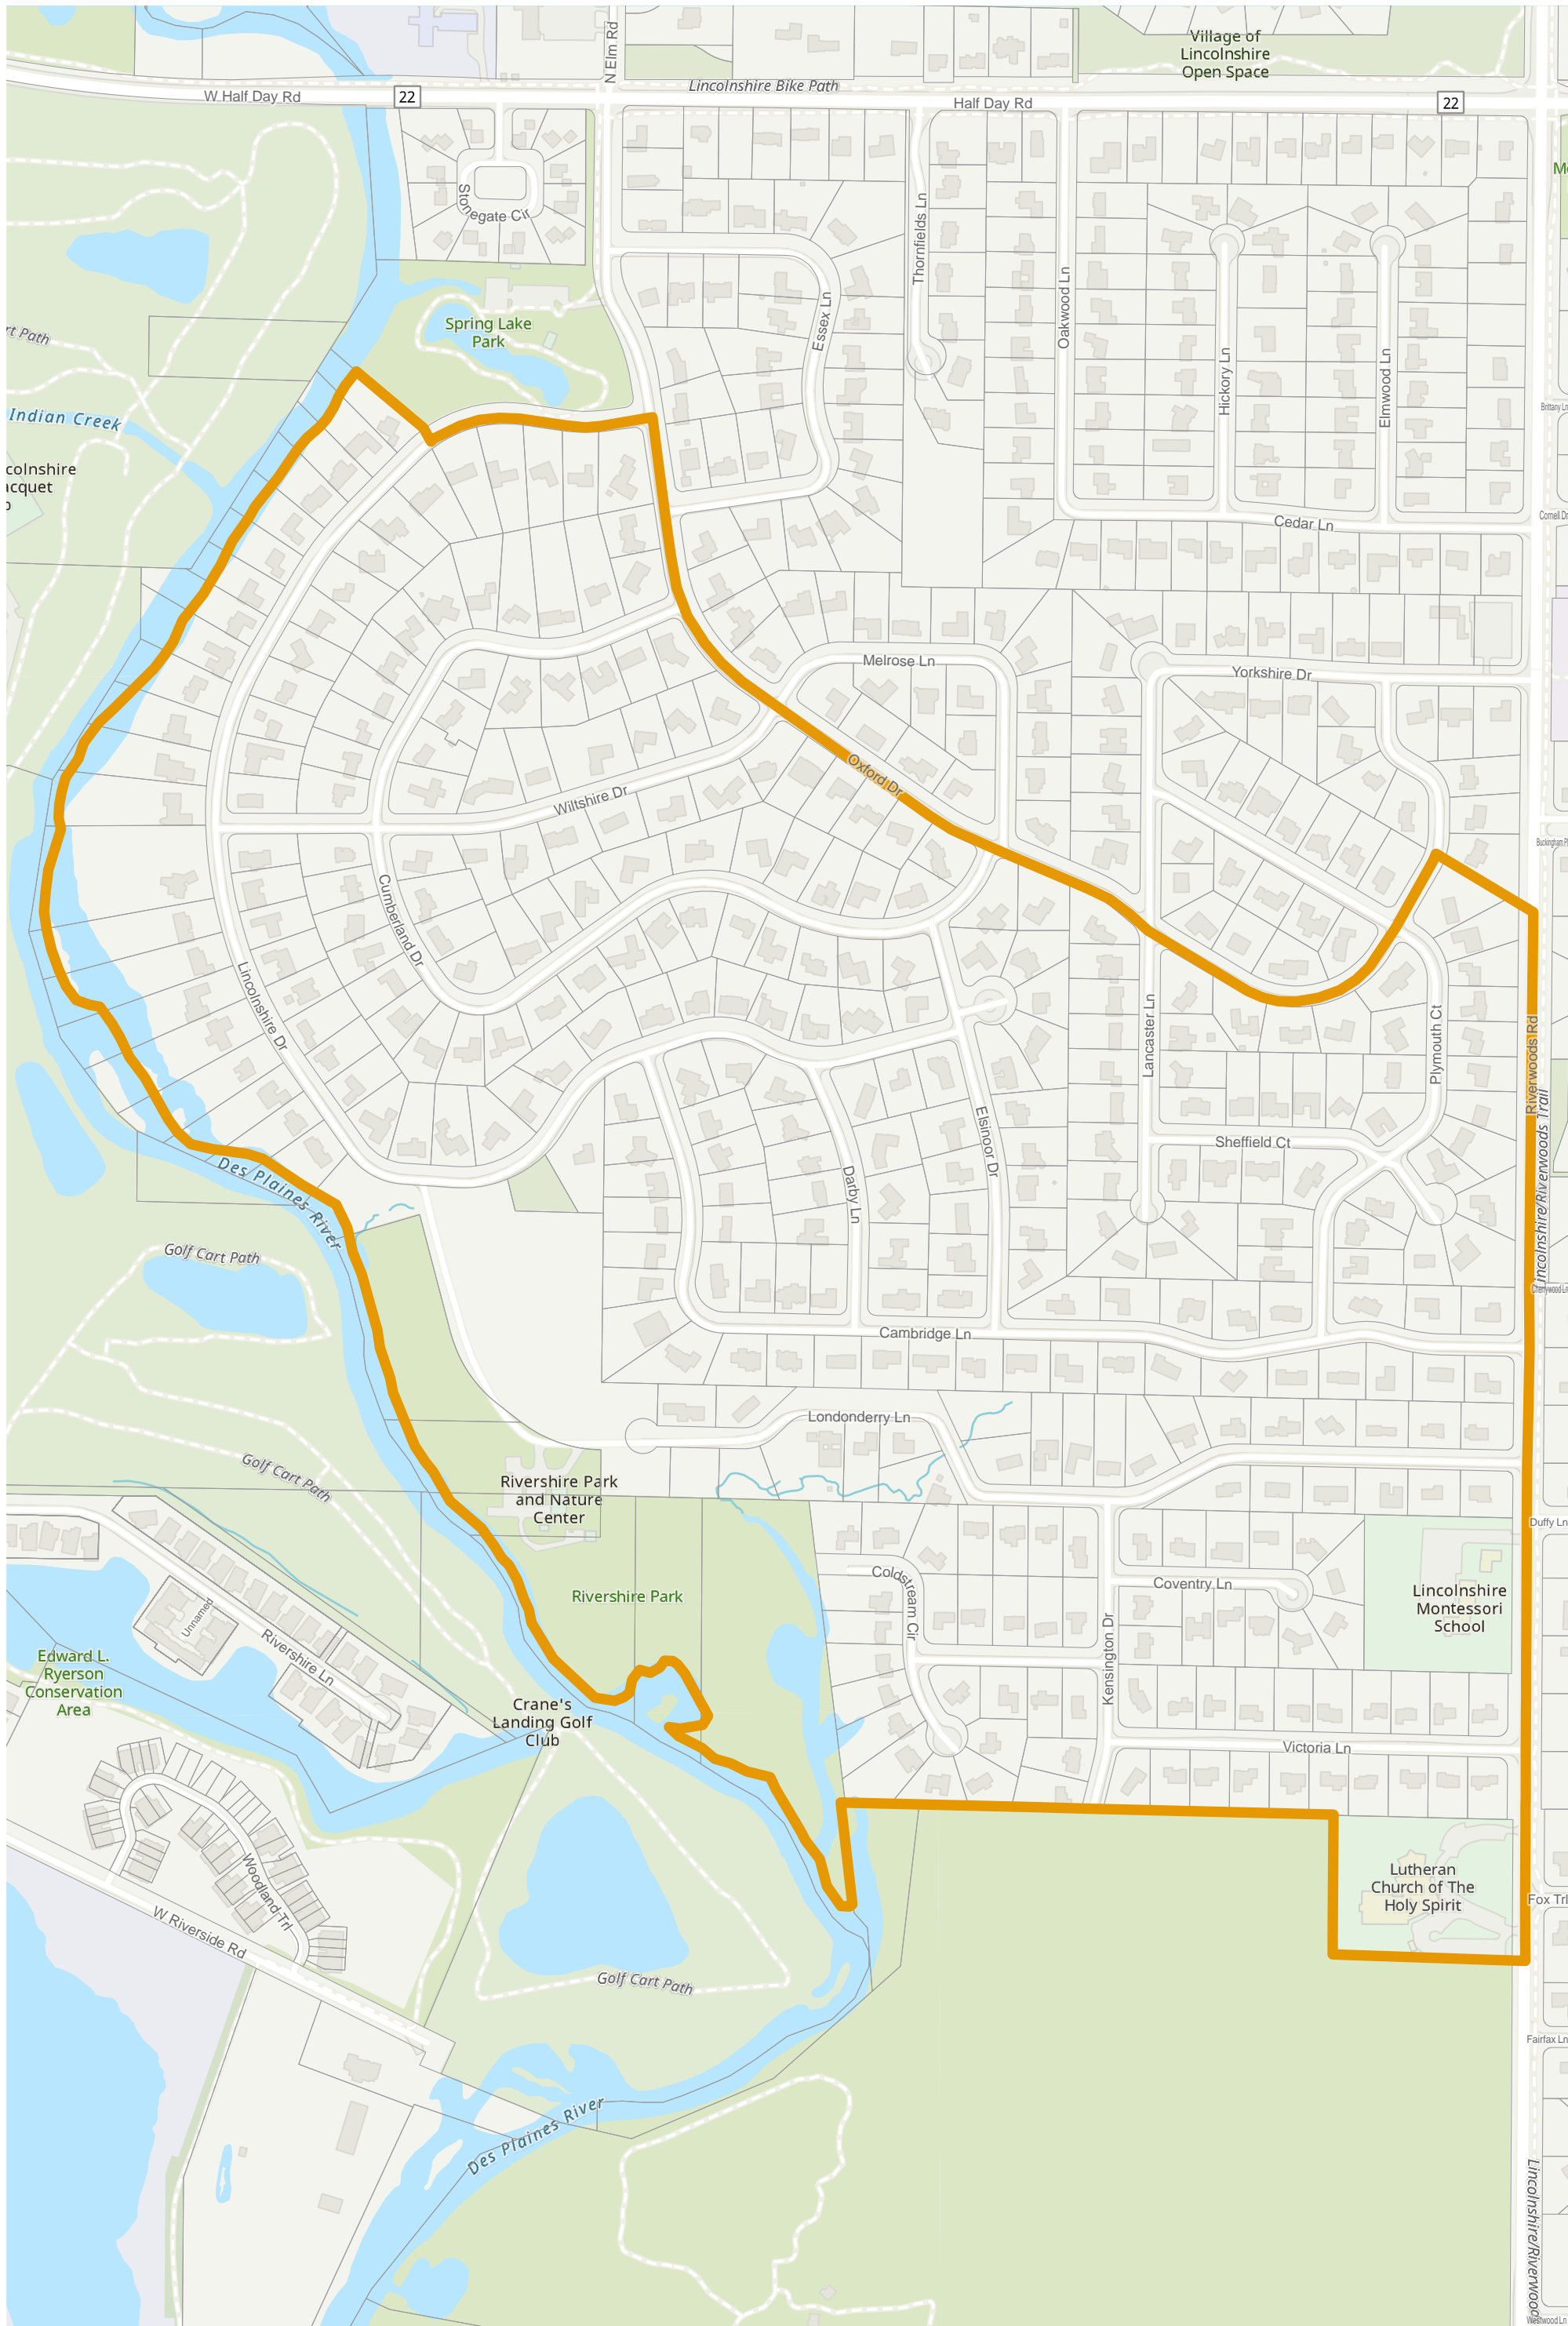

Lake County 2022 Election Precinct Vernon 280