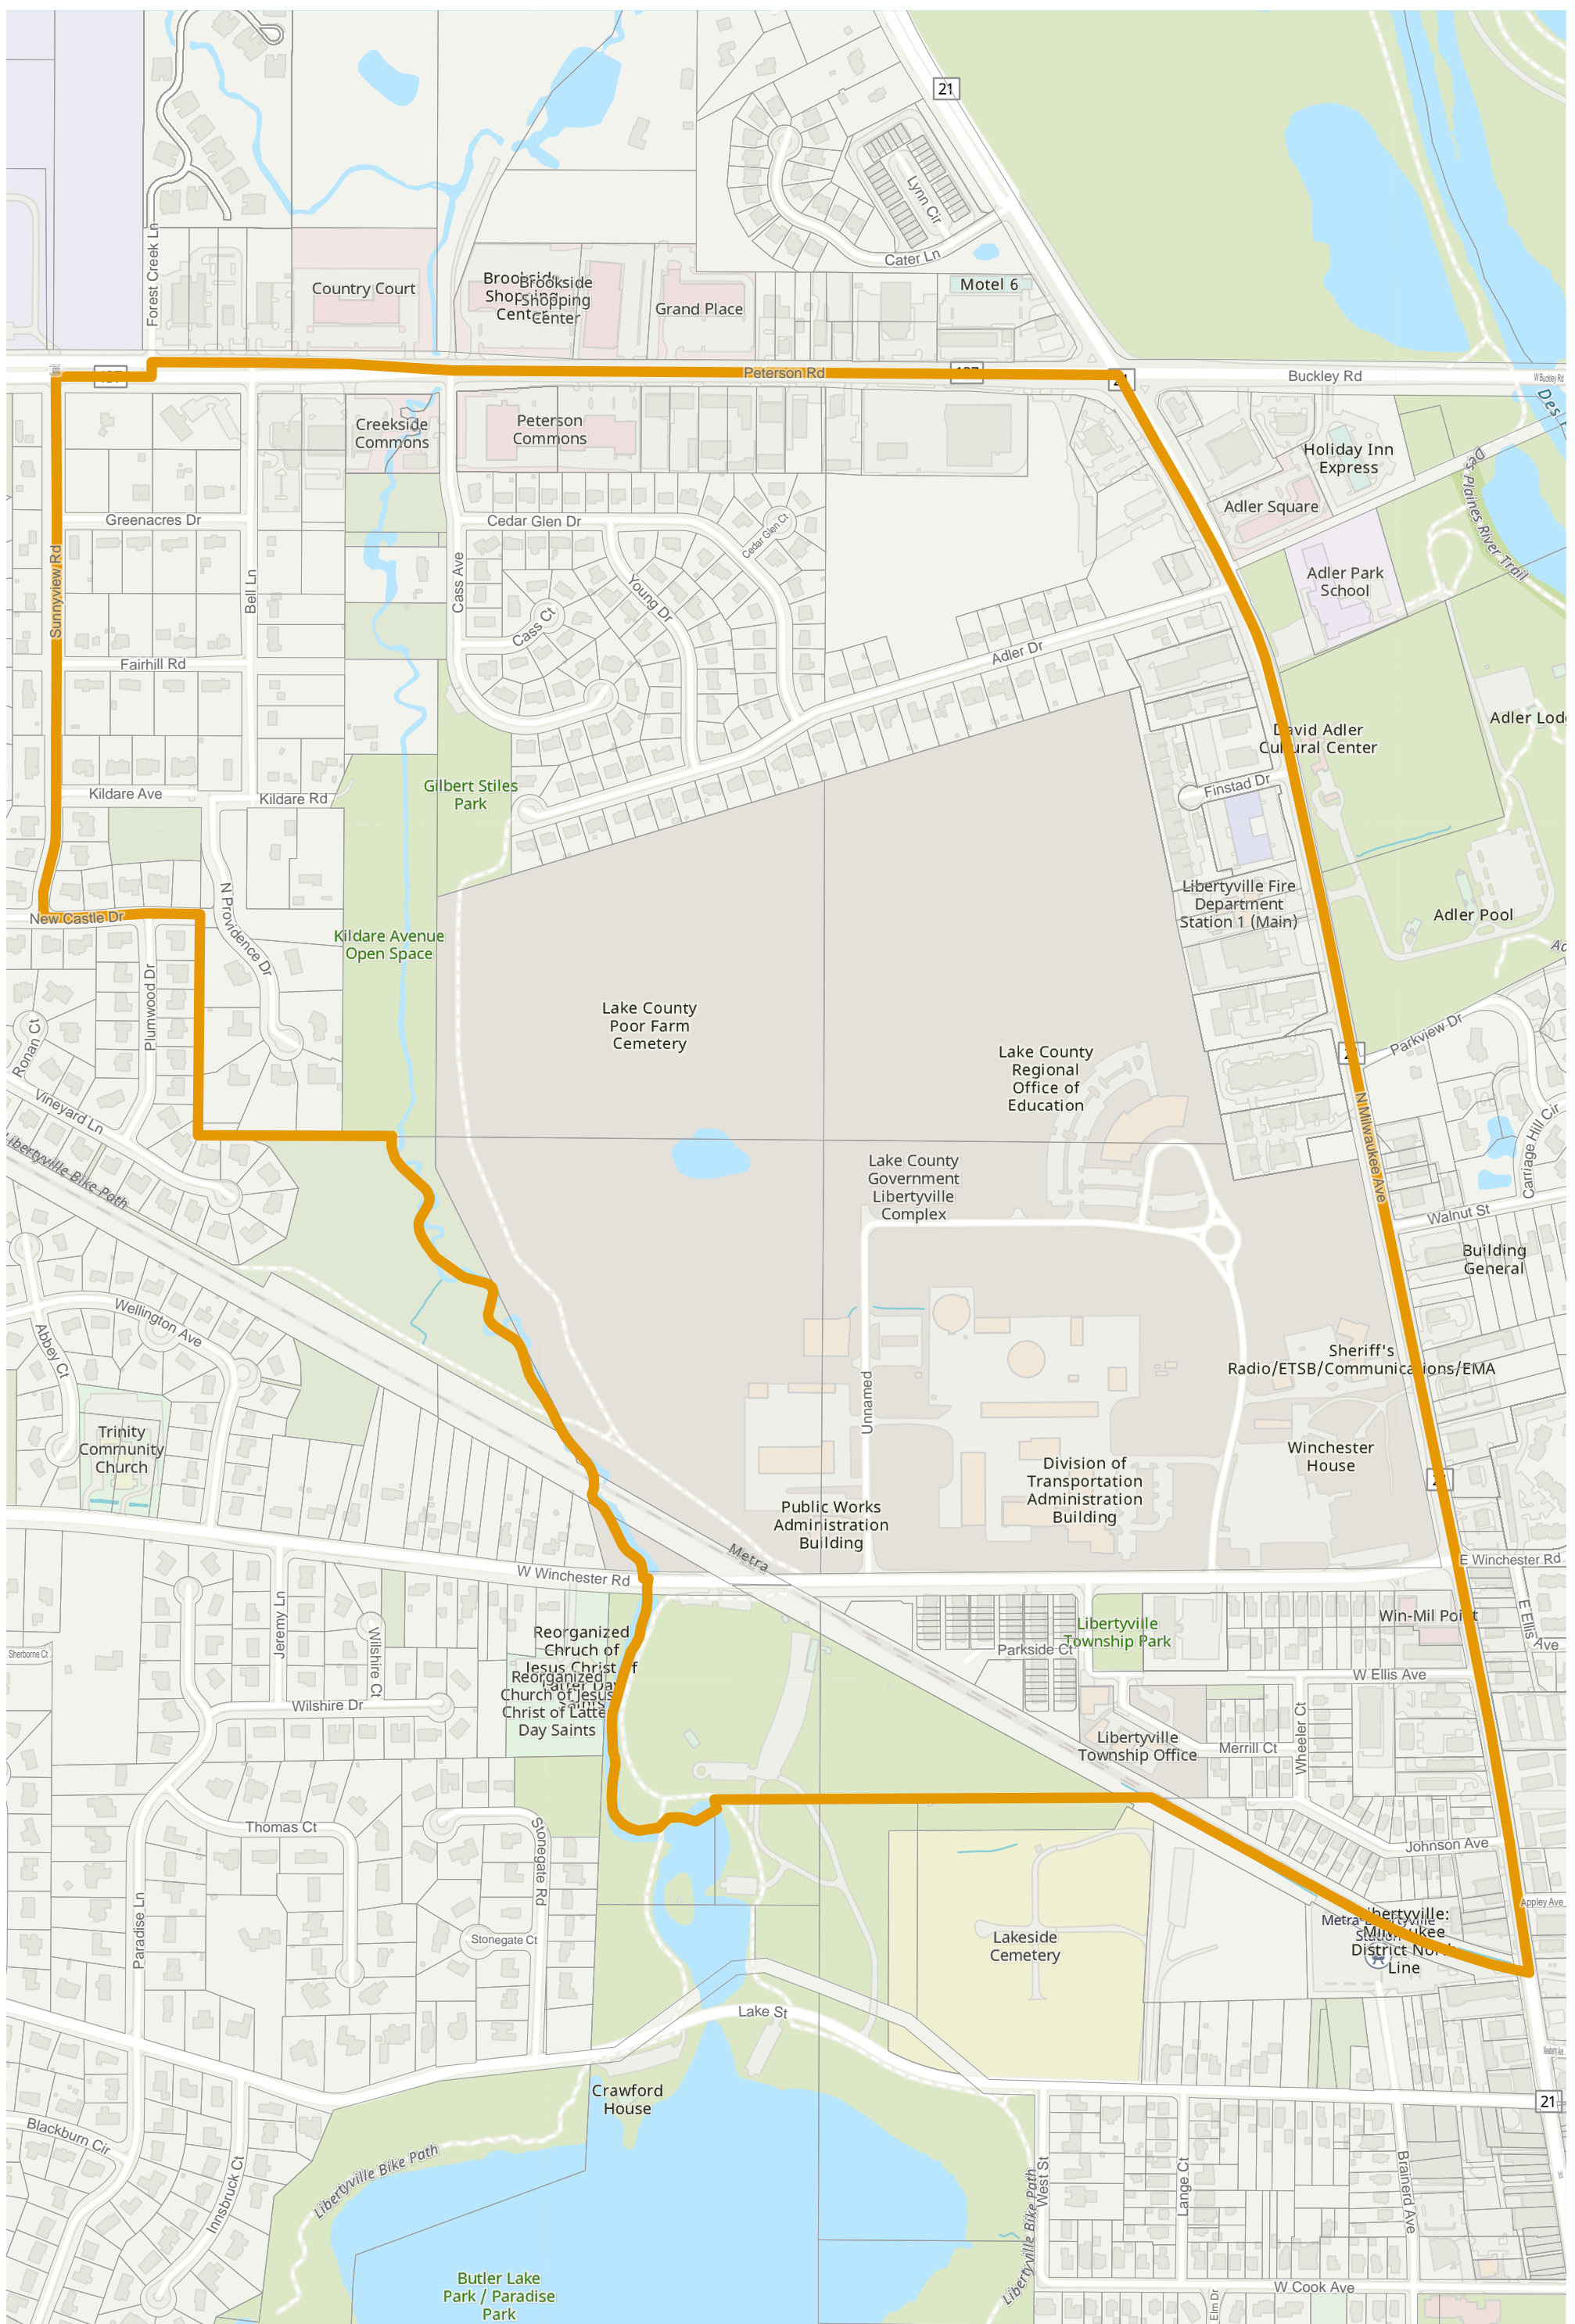

Lake County 2022 Election Precinct Libertyville 185