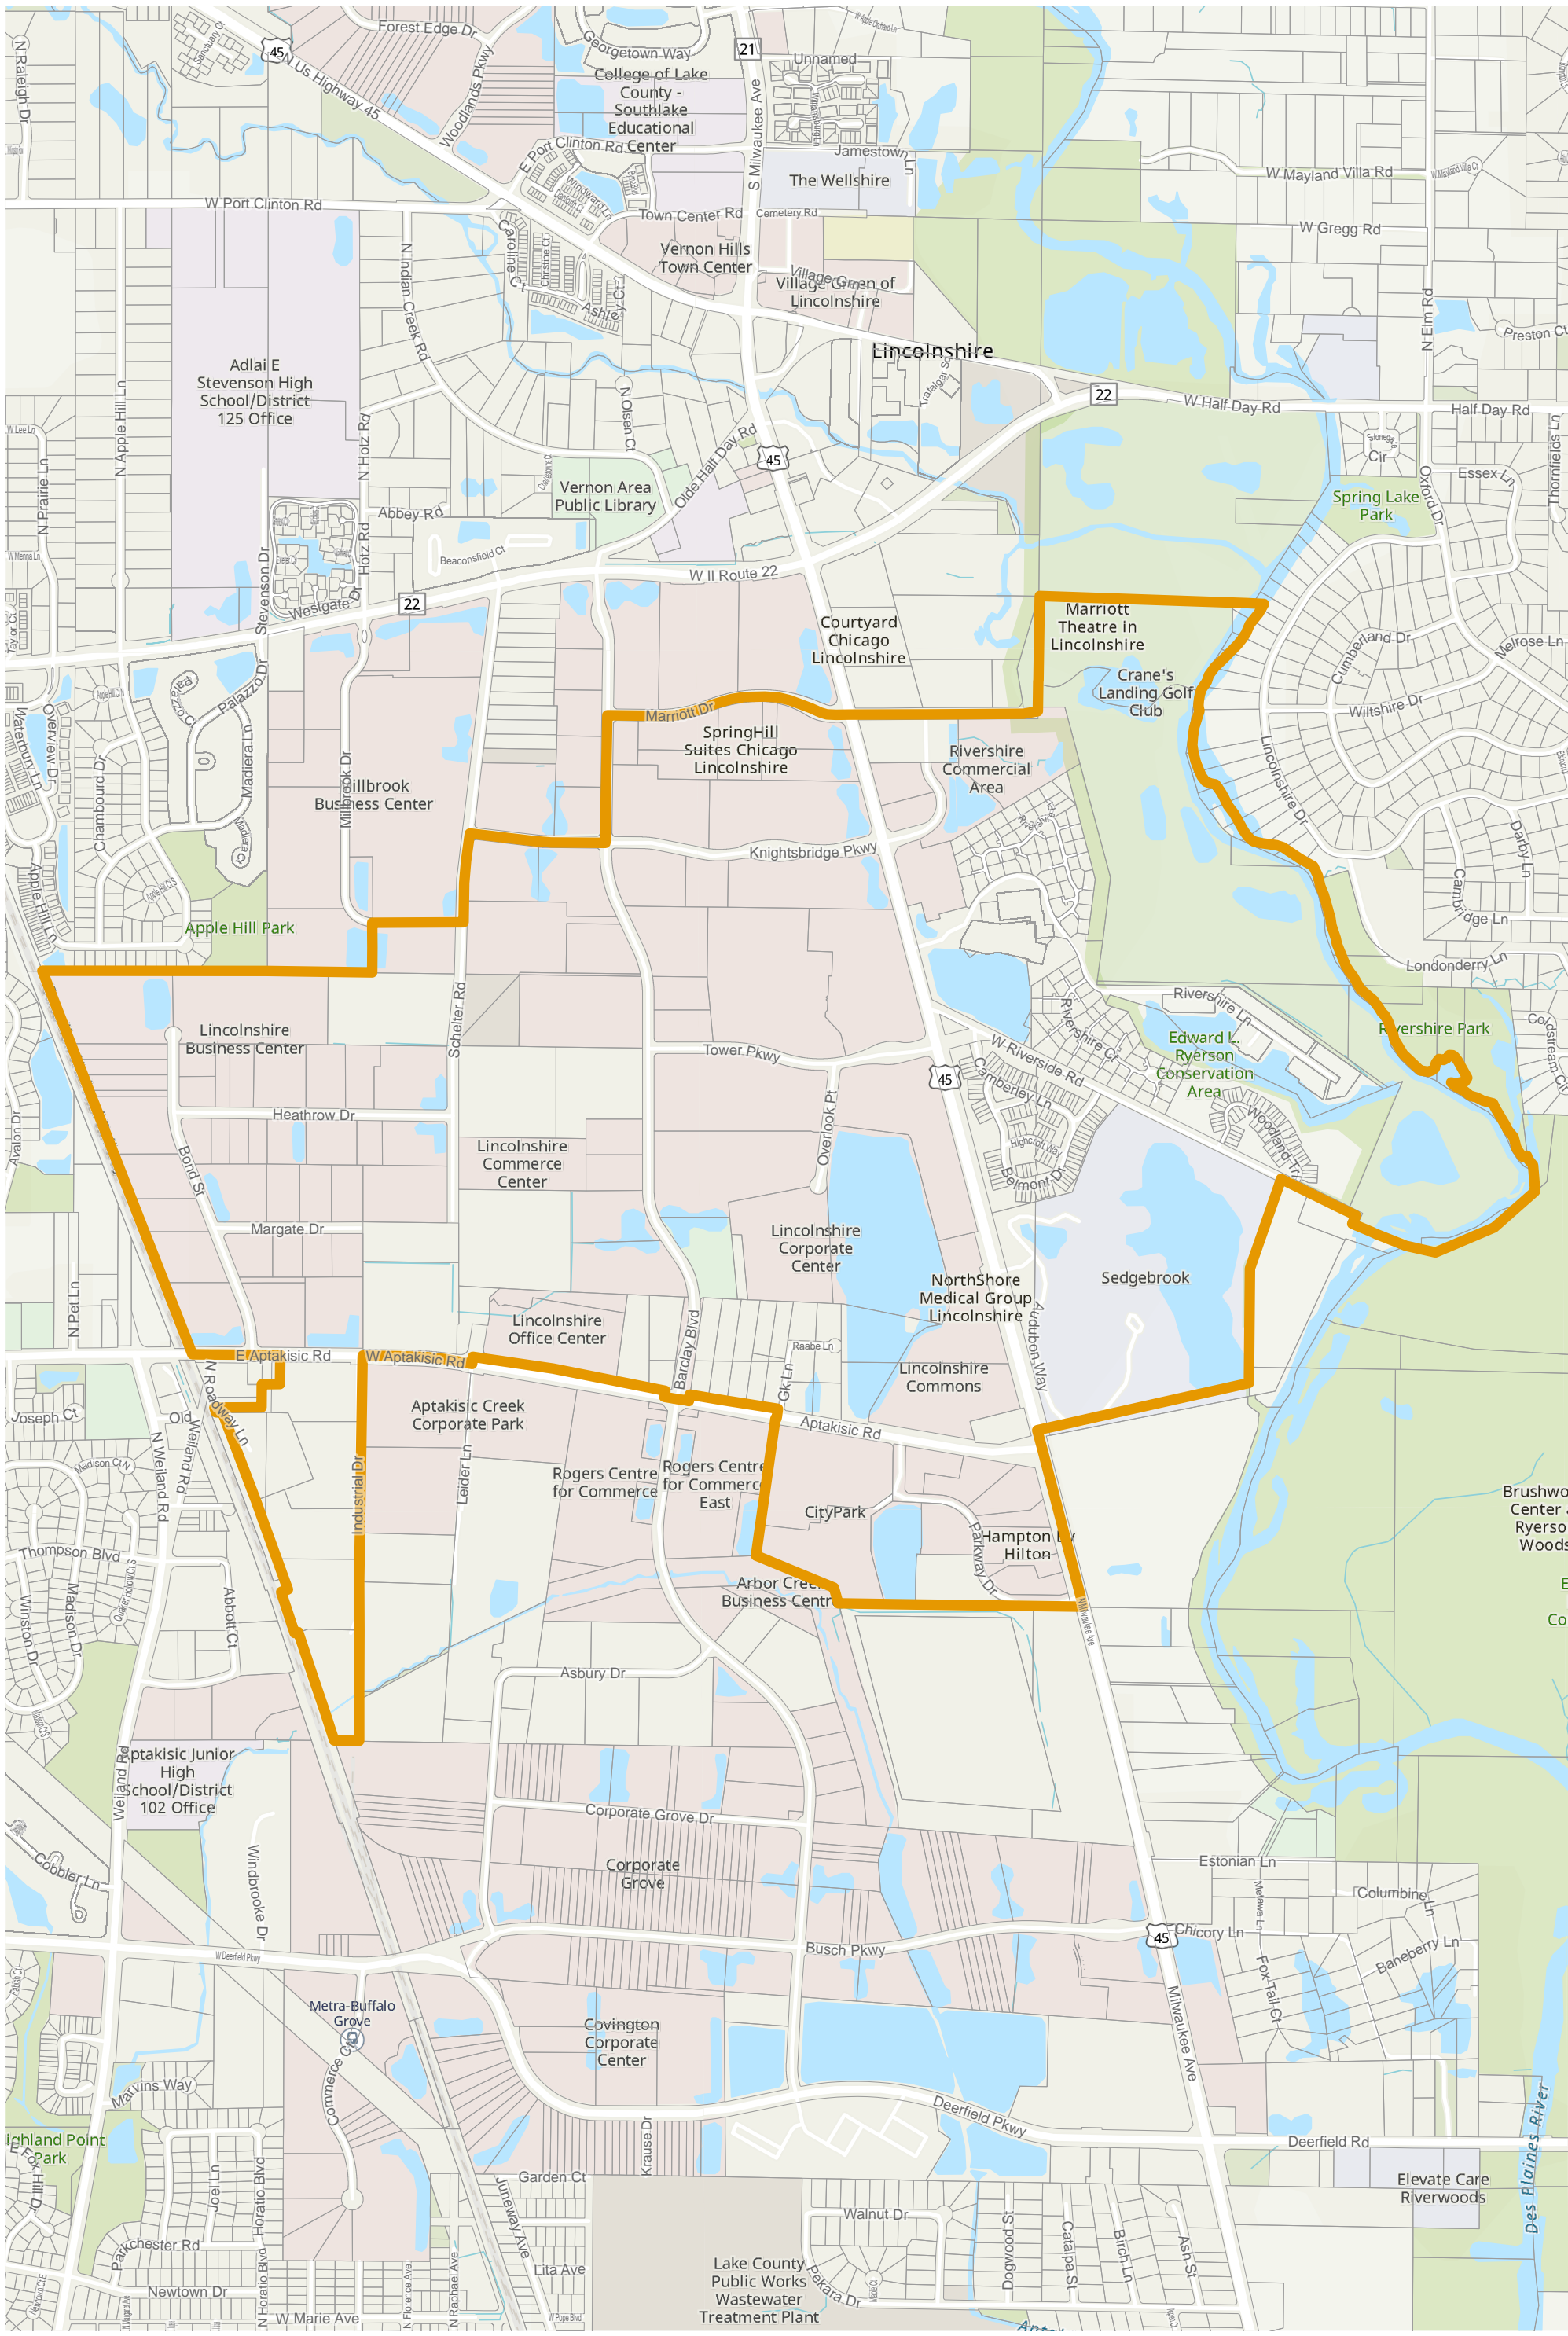

Lake County 2022 Election Precinct Vernon 279