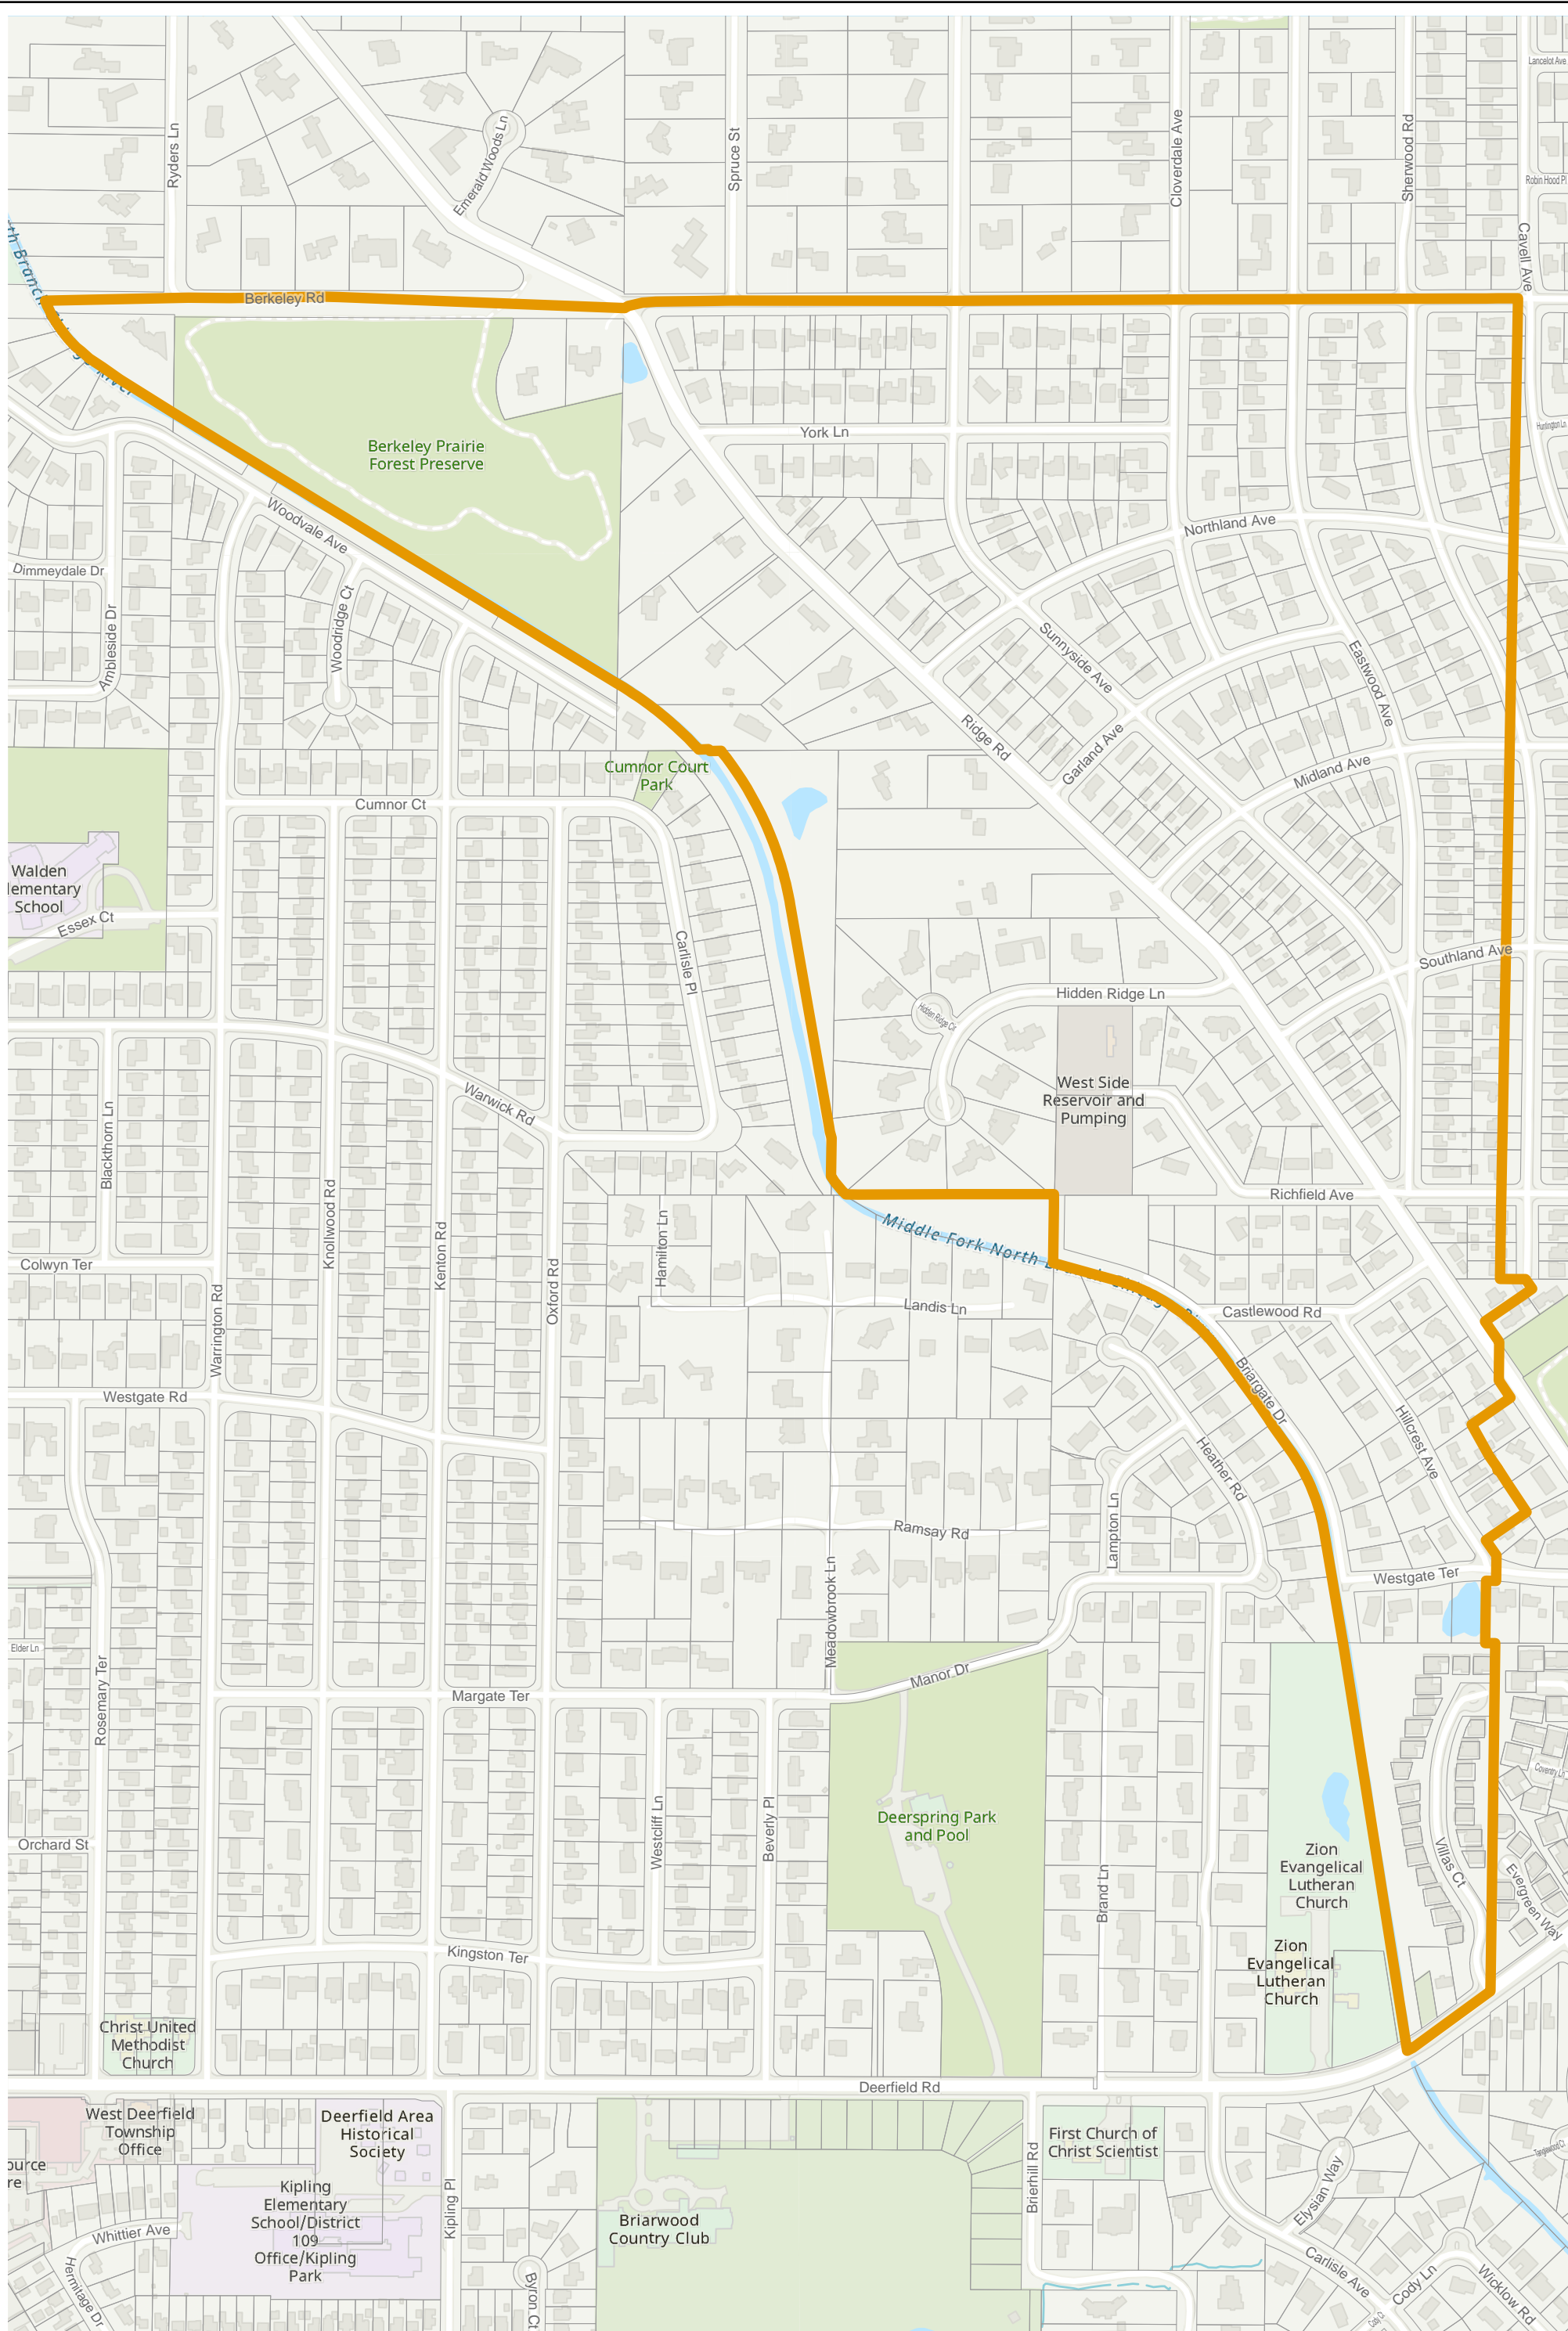

Lake County 2022 Election Precinct West Deerfield 406