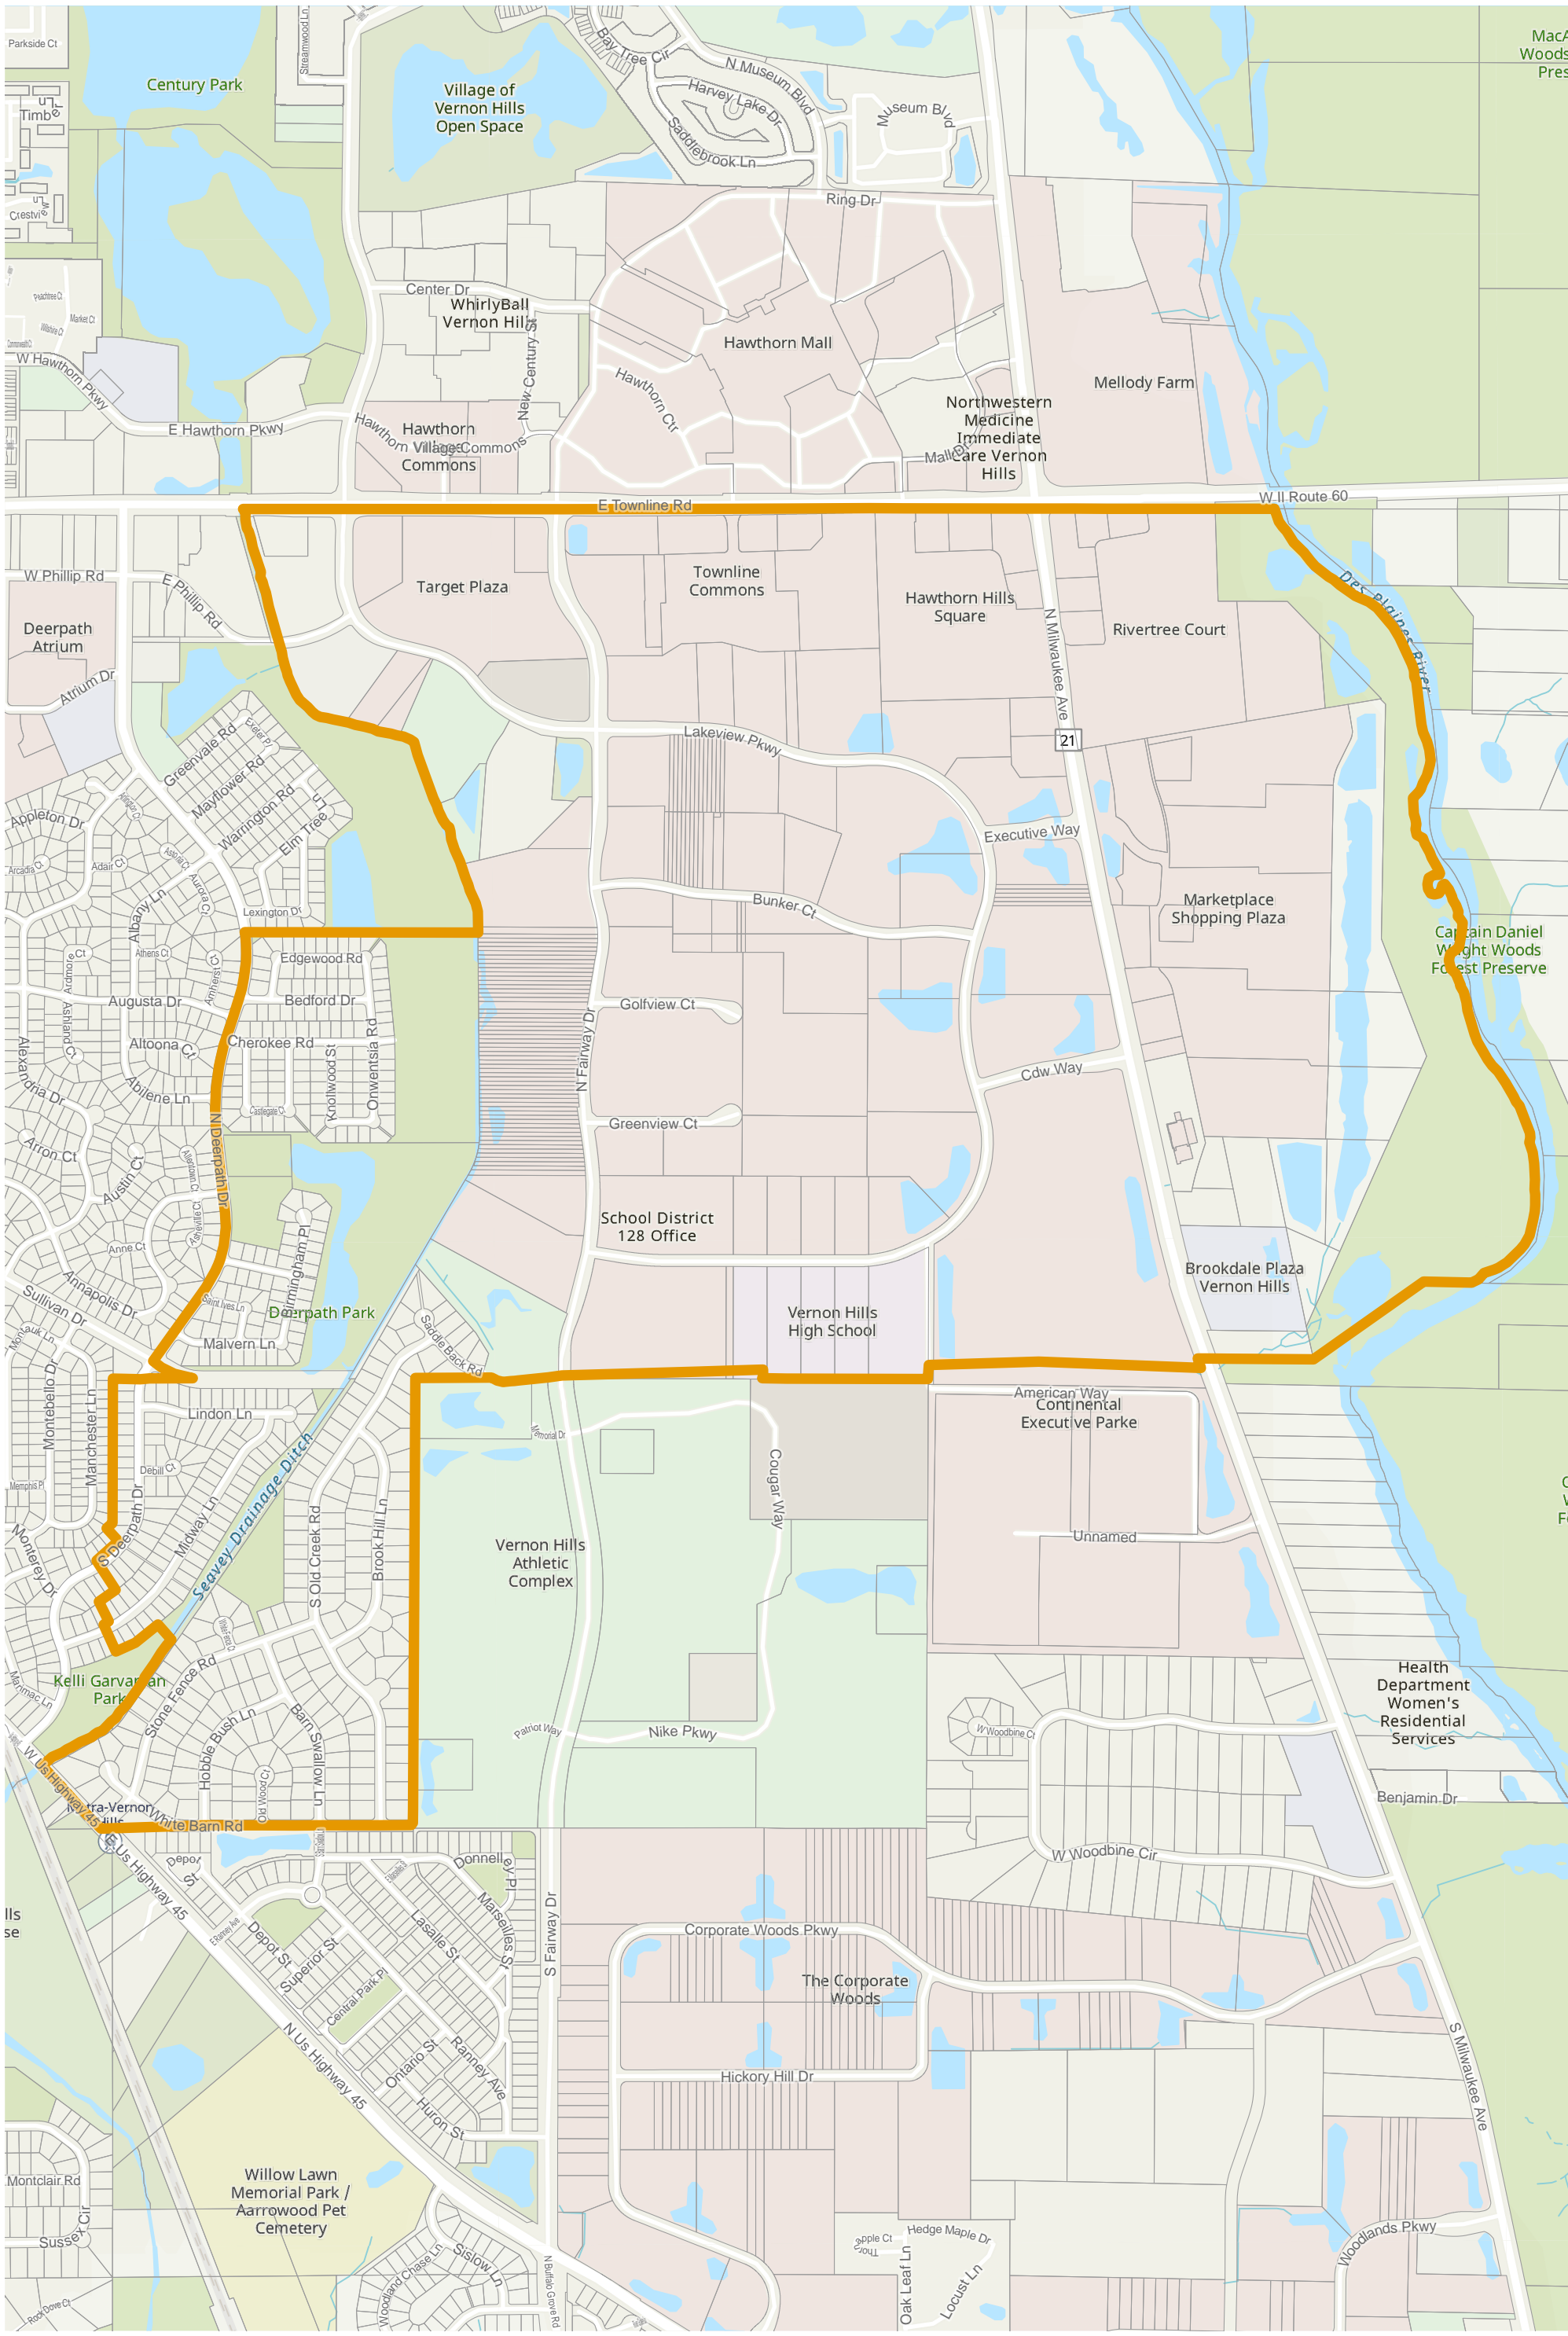

Lake County 2022 Election Precinct Vernon 260