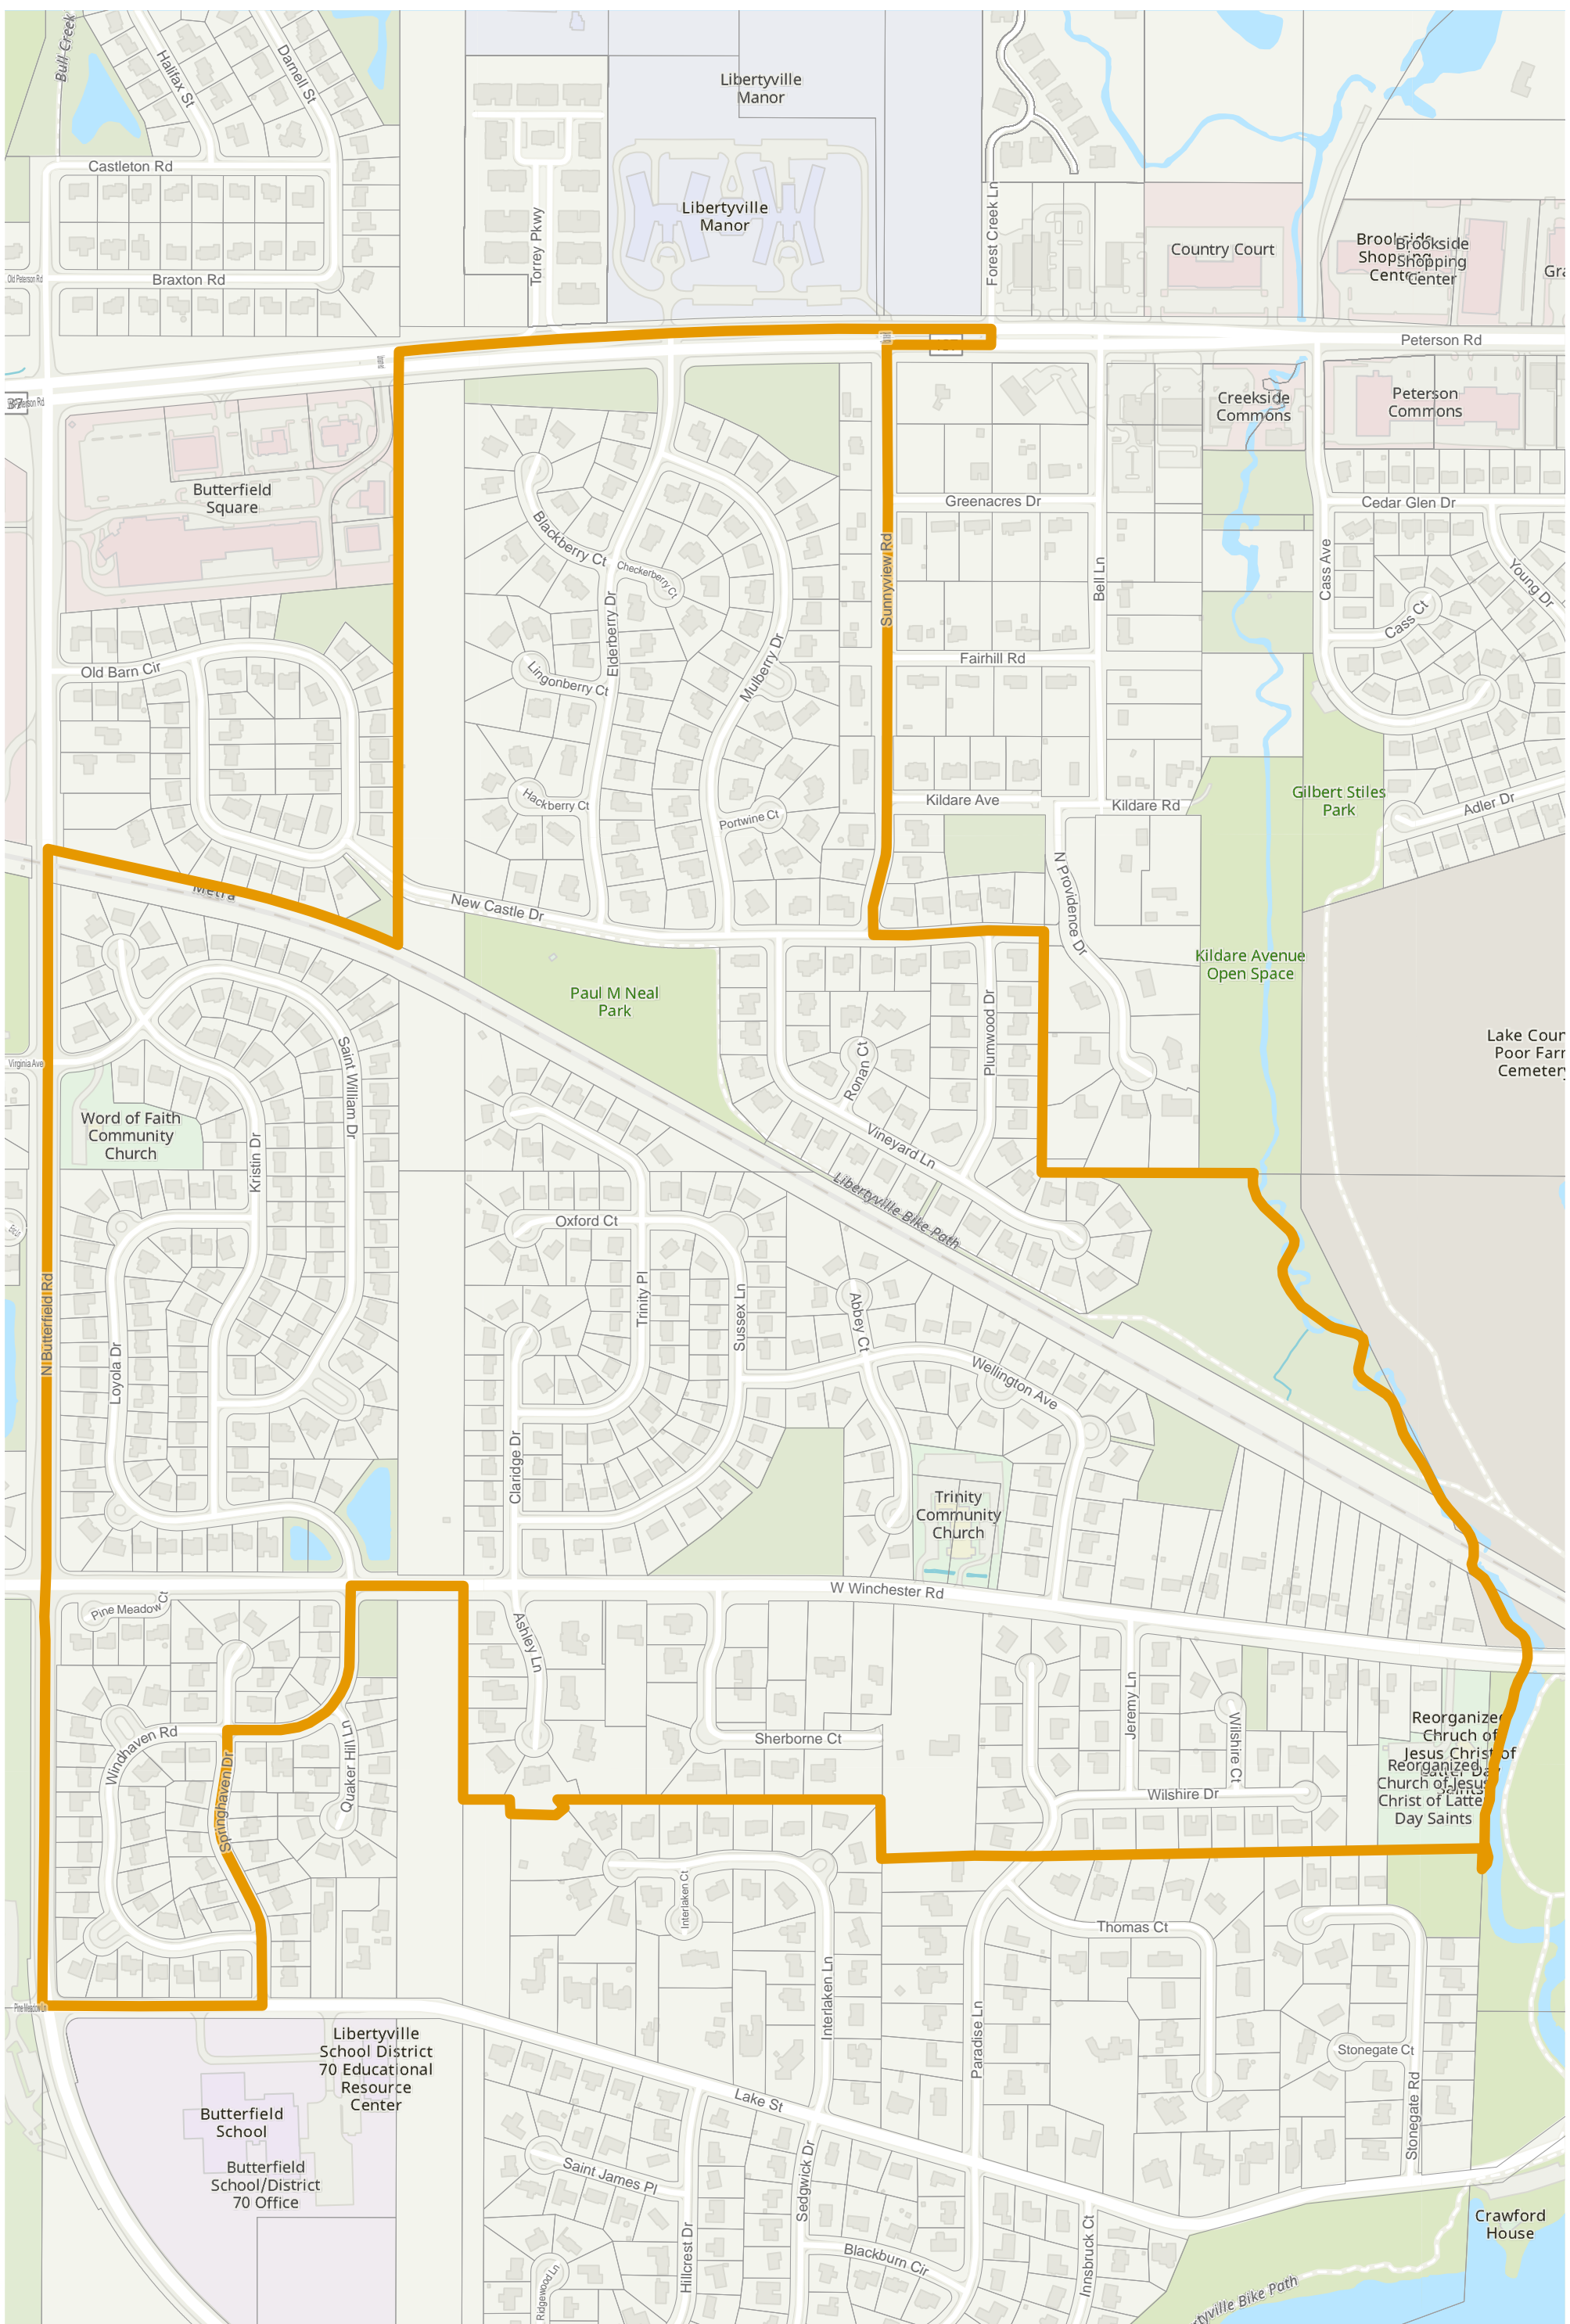

Lake County 2022 Election Precinct Libertyville 184