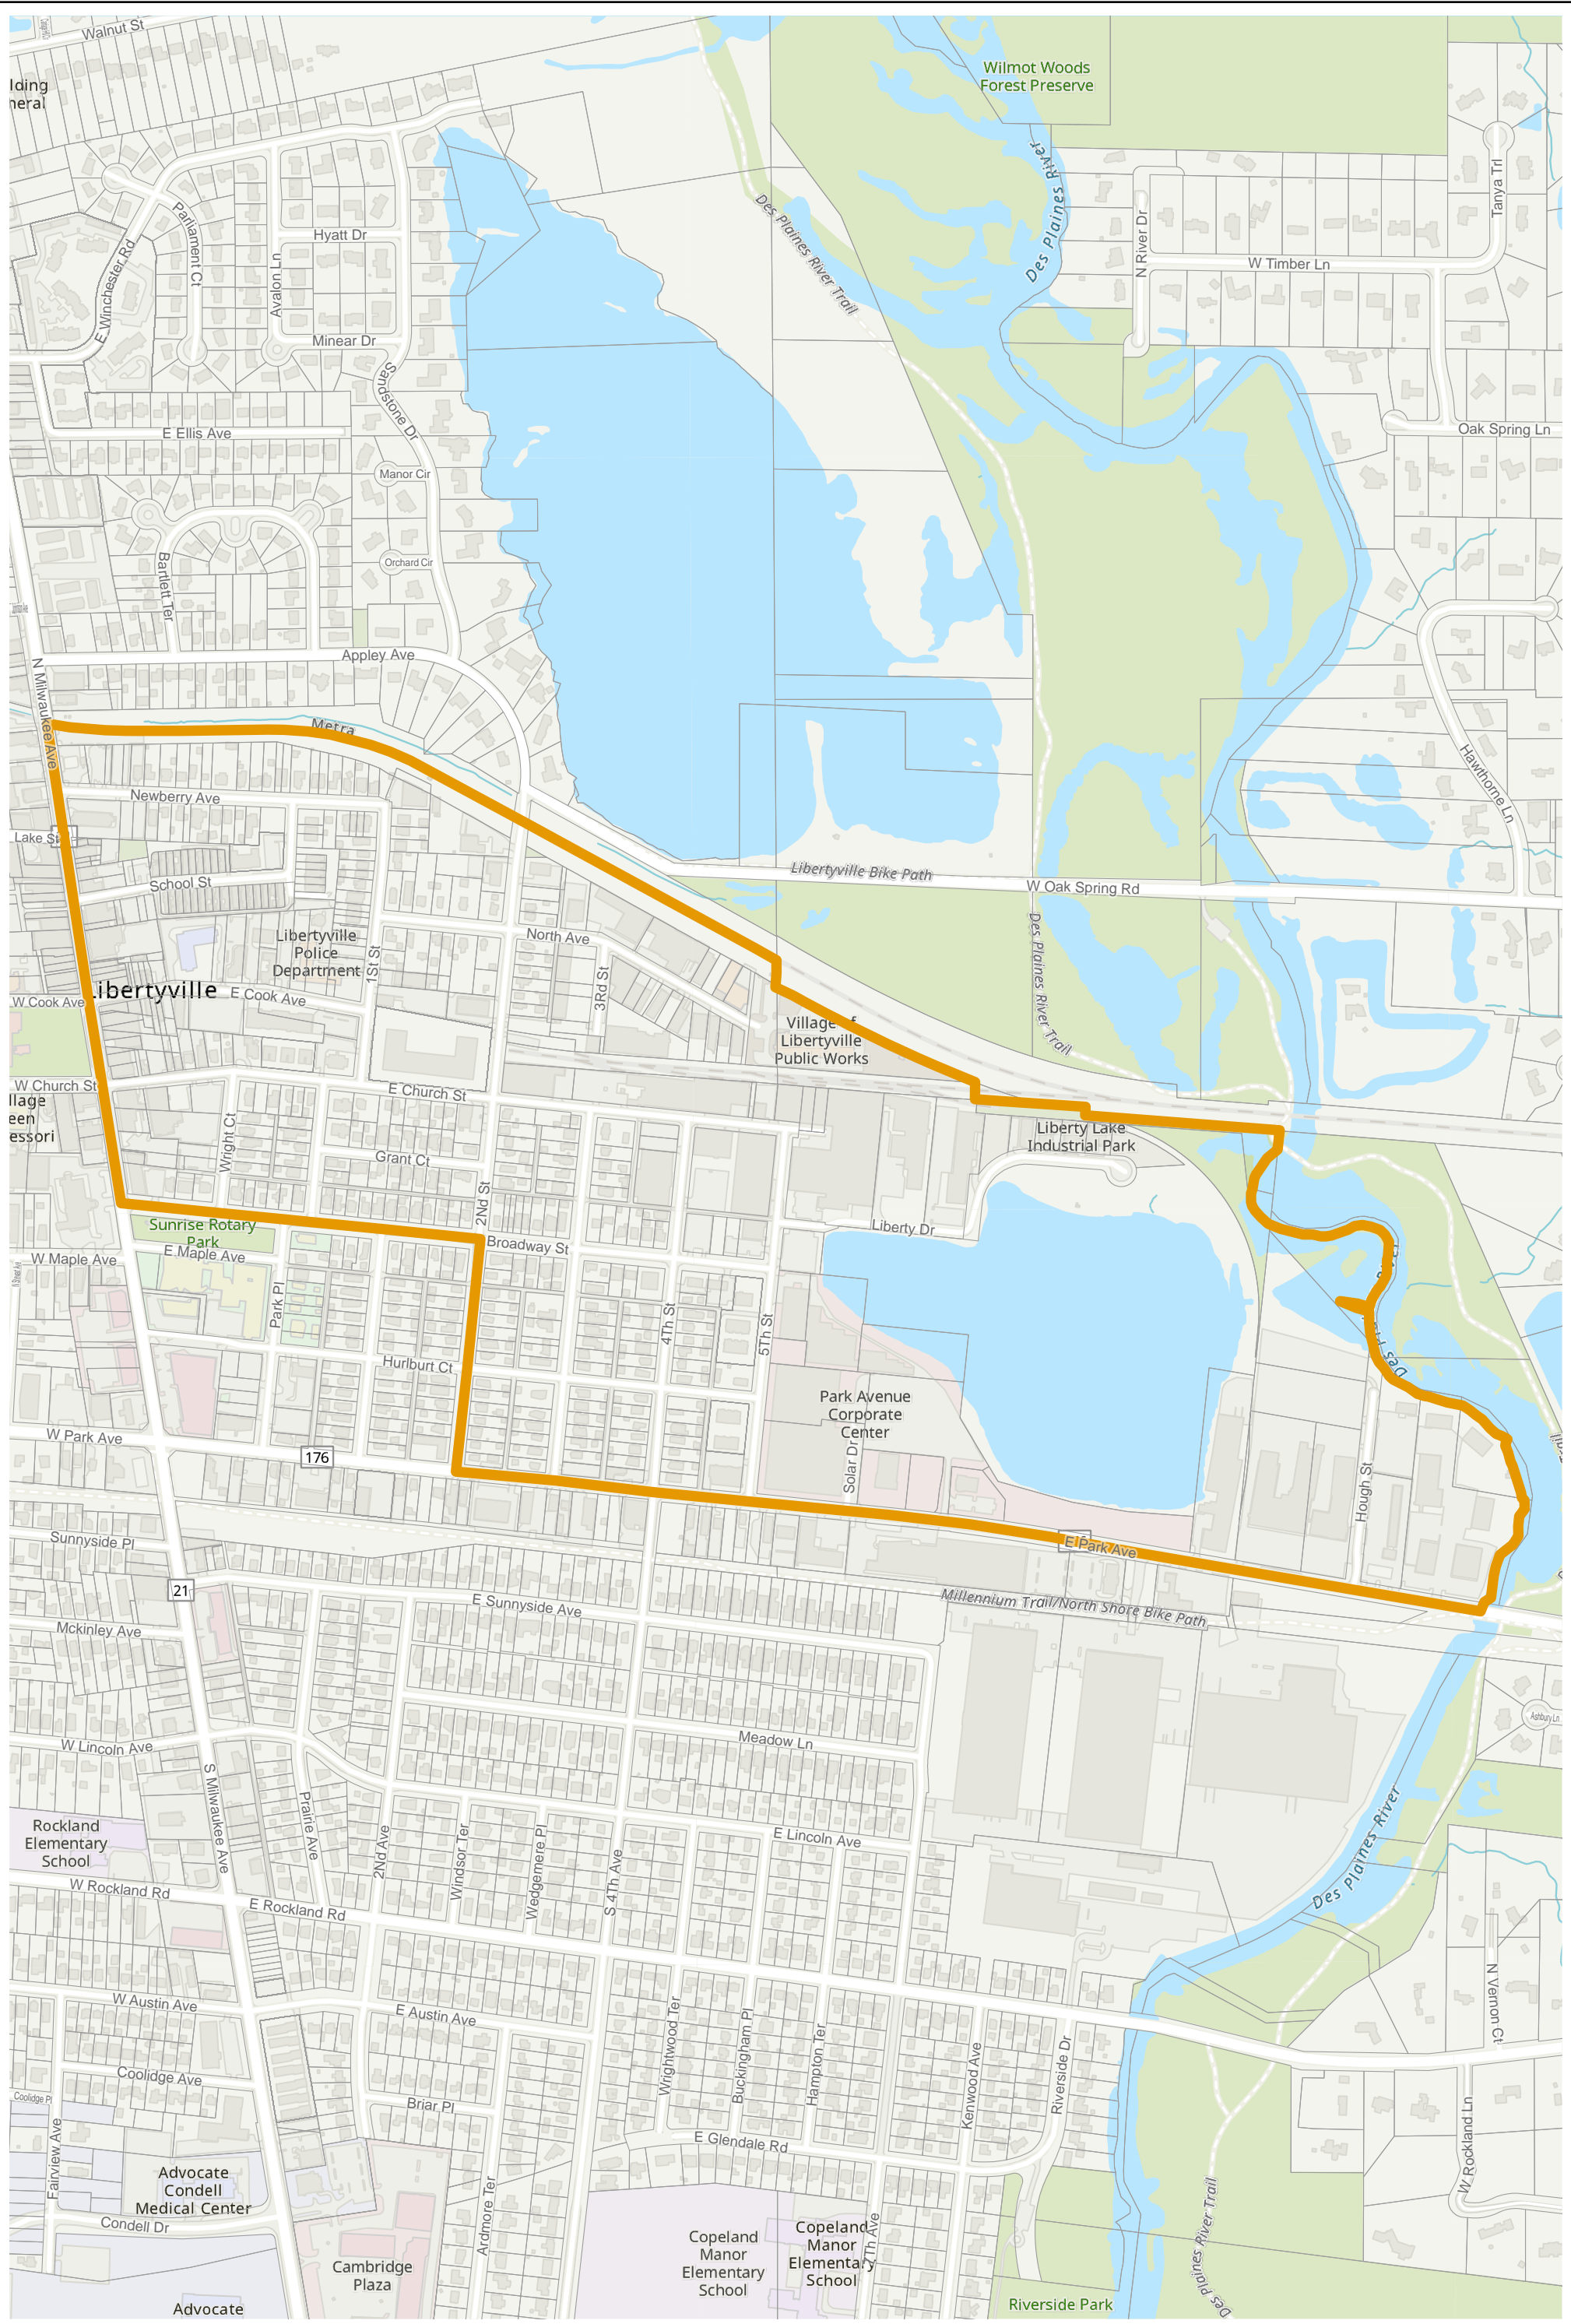

Lake County 2022 Election Precinct Libertyville 191