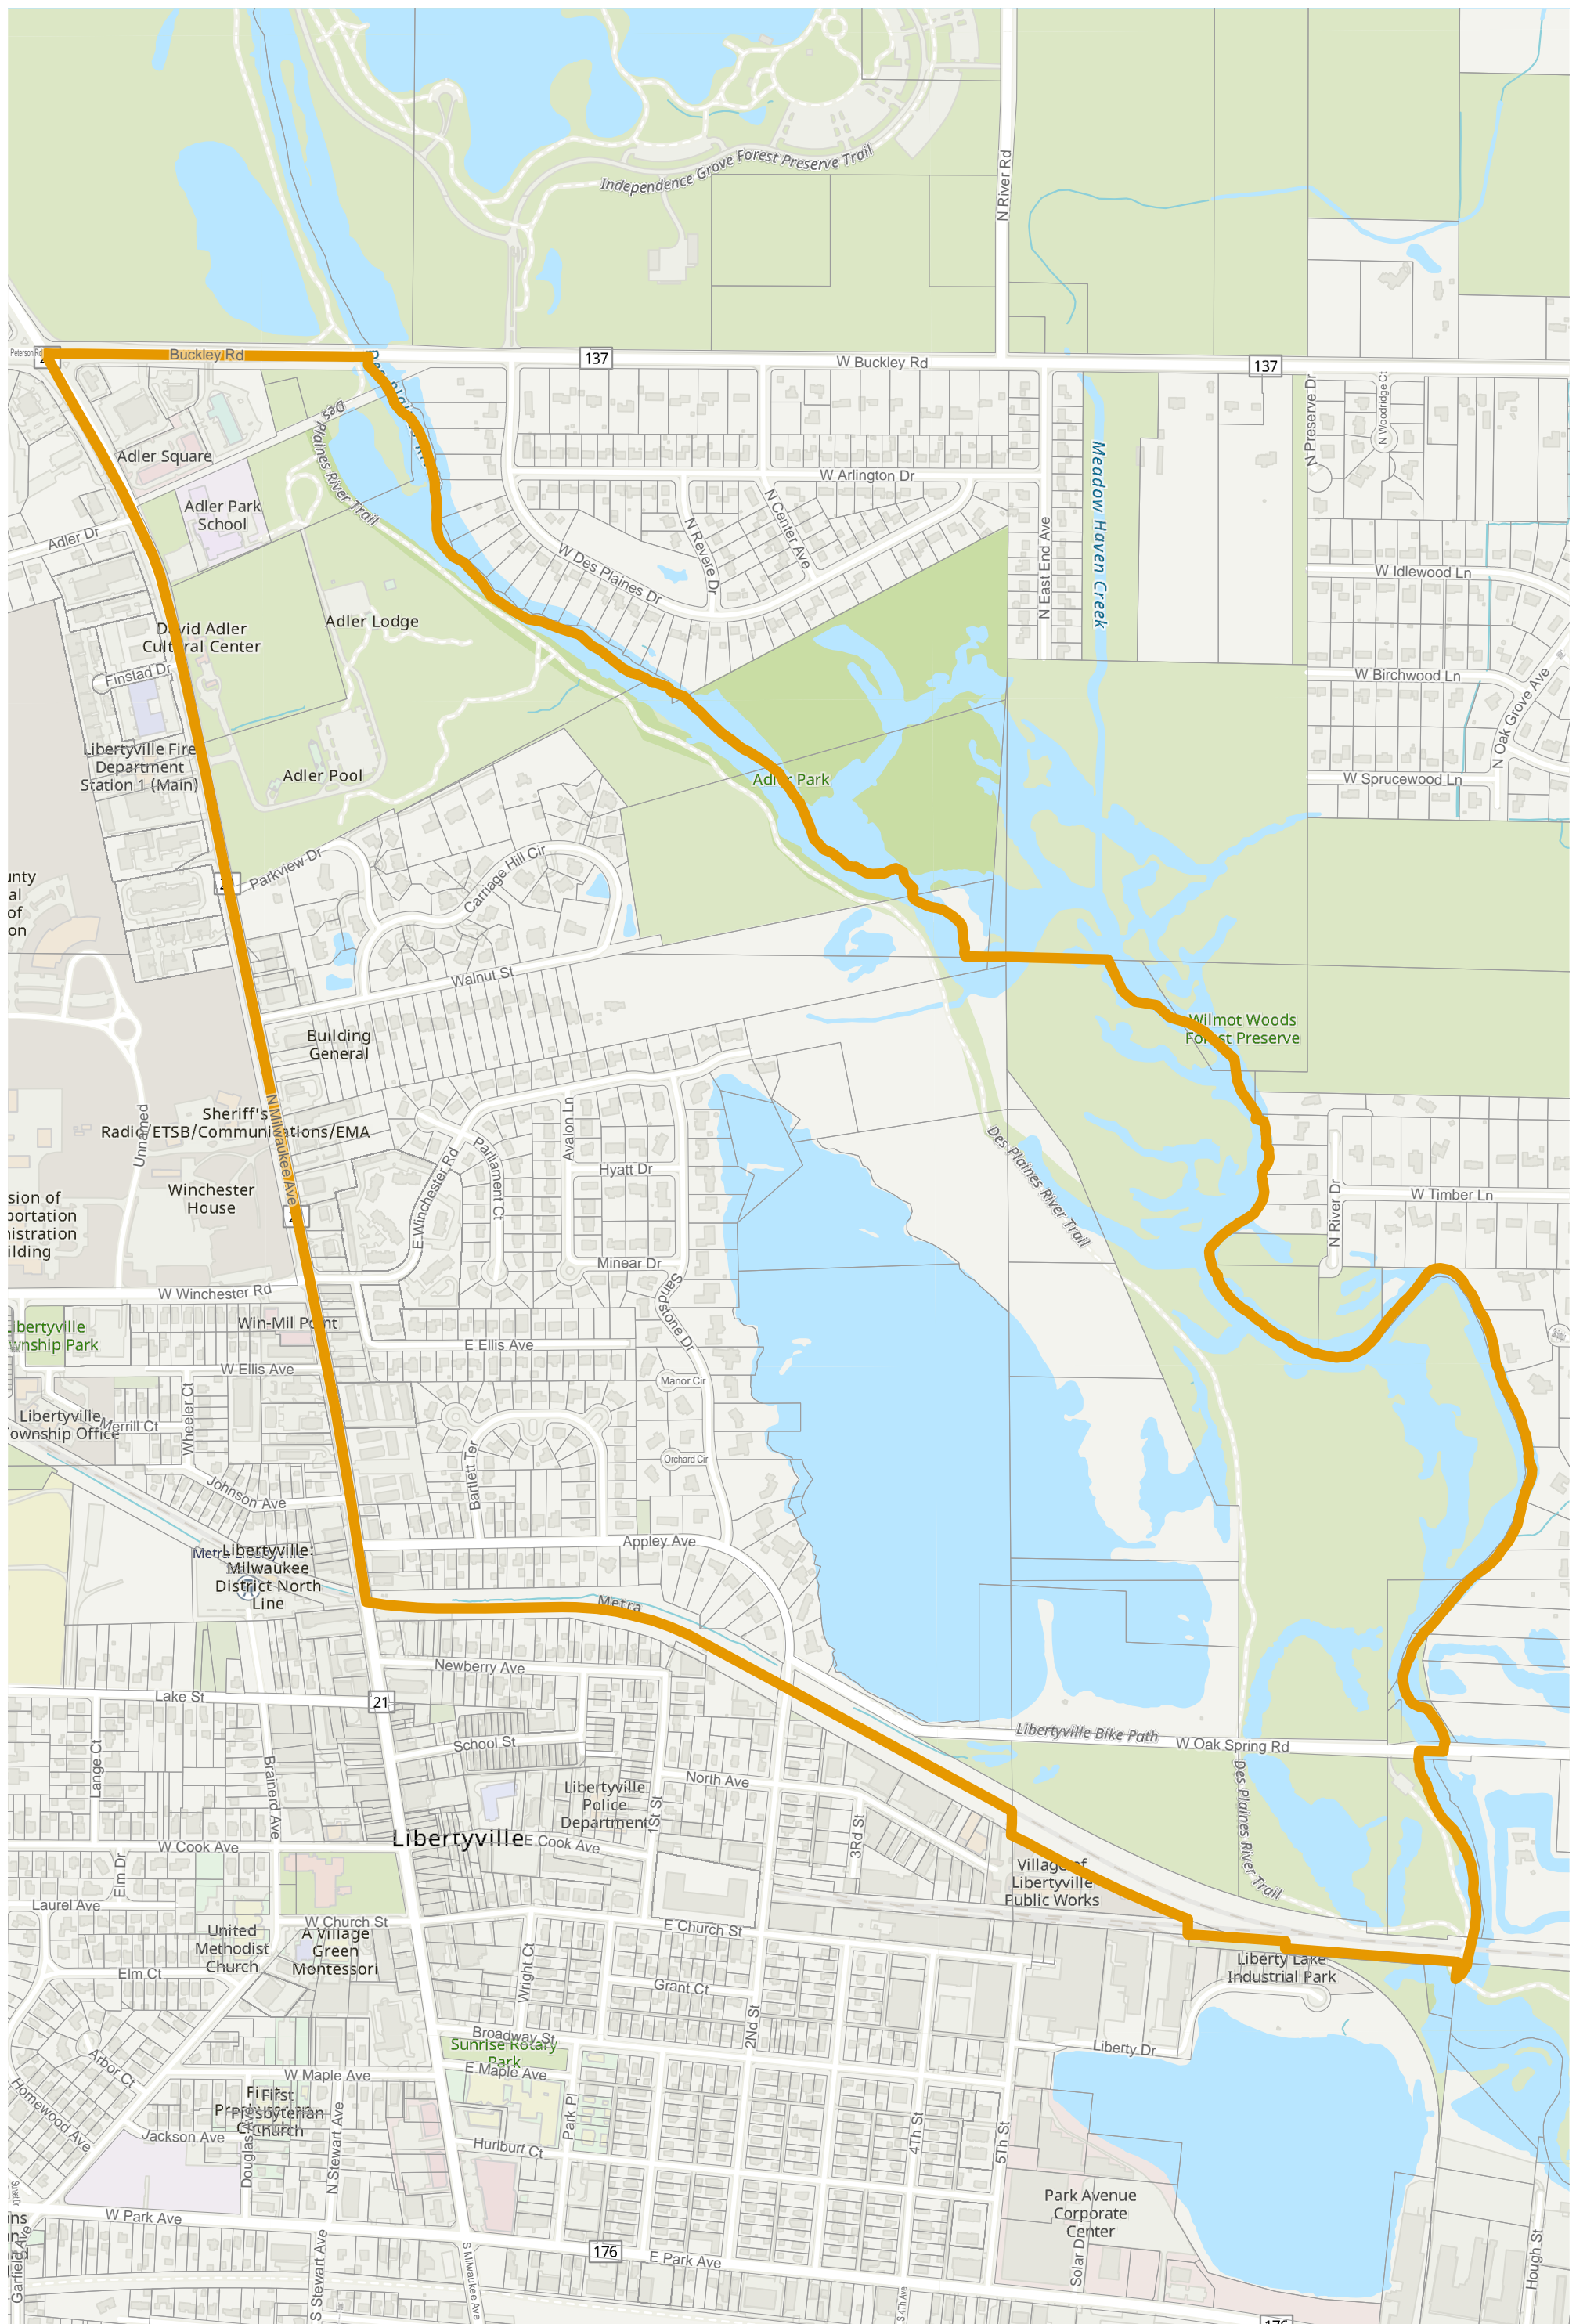

Lake County 2022 Election Precinct Libertyville 186