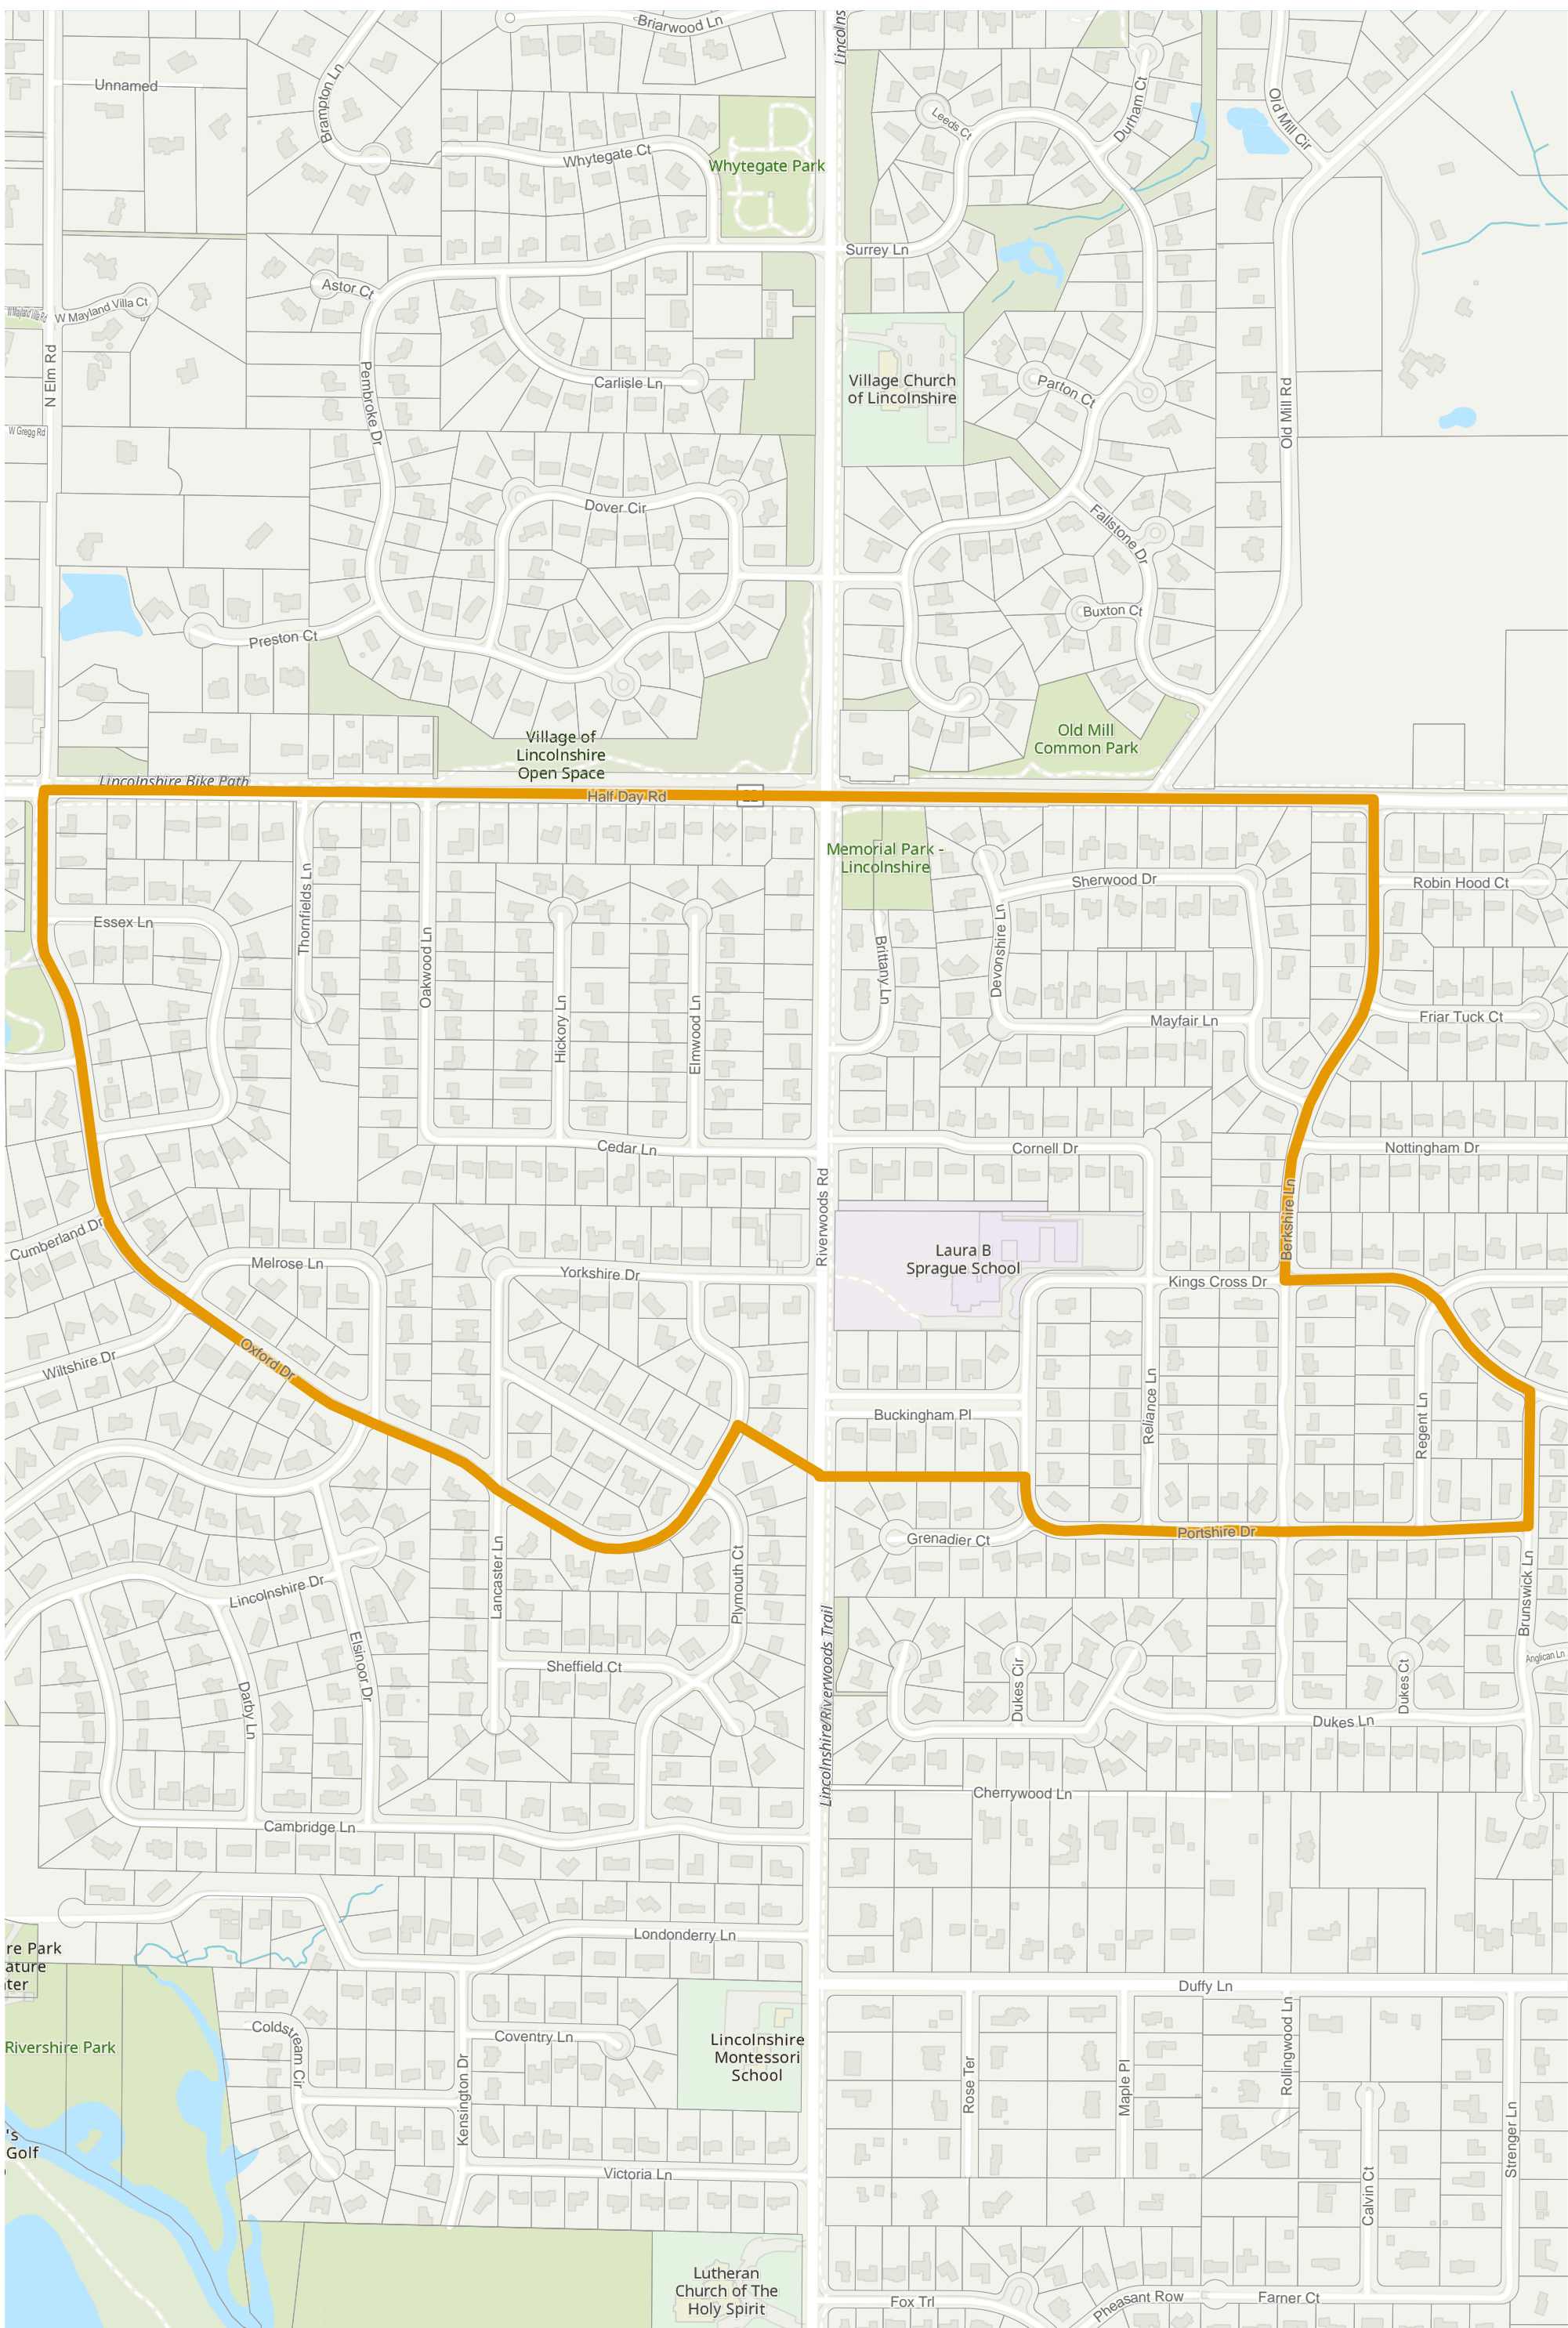

Lake County 2022 Election Precinct Vernon 273