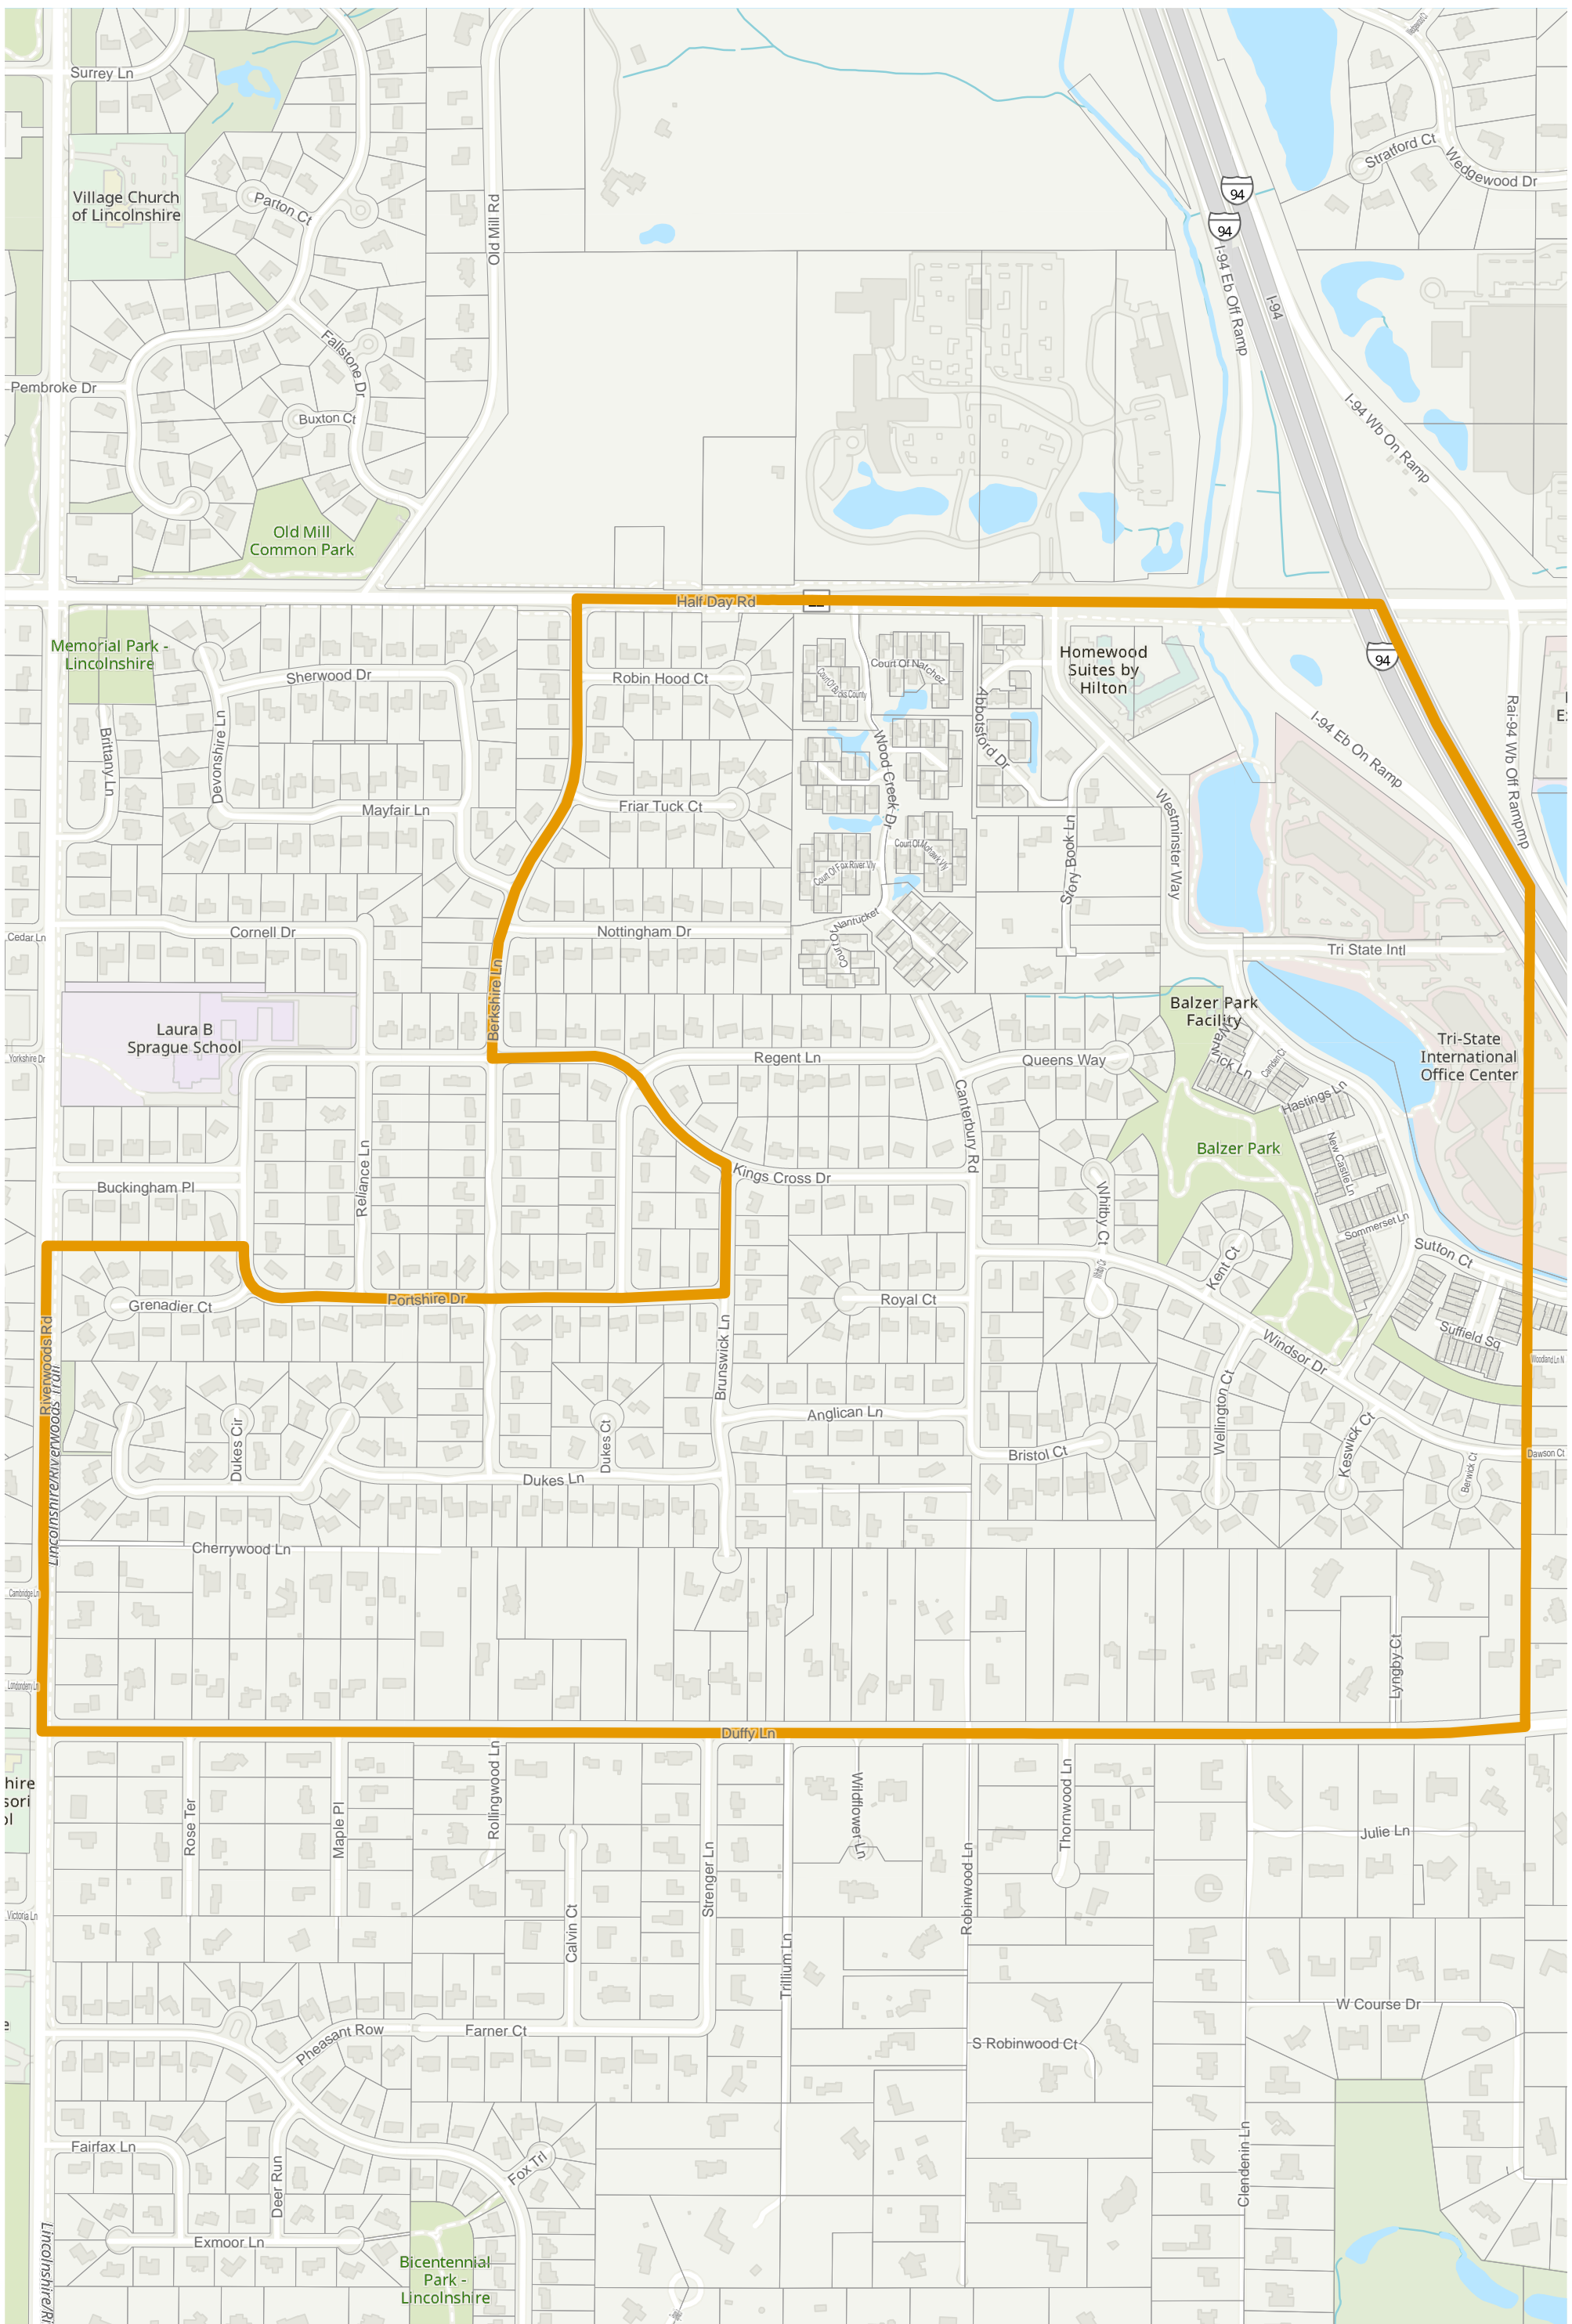

Lake County 2022 Election Precinct Vernon 274