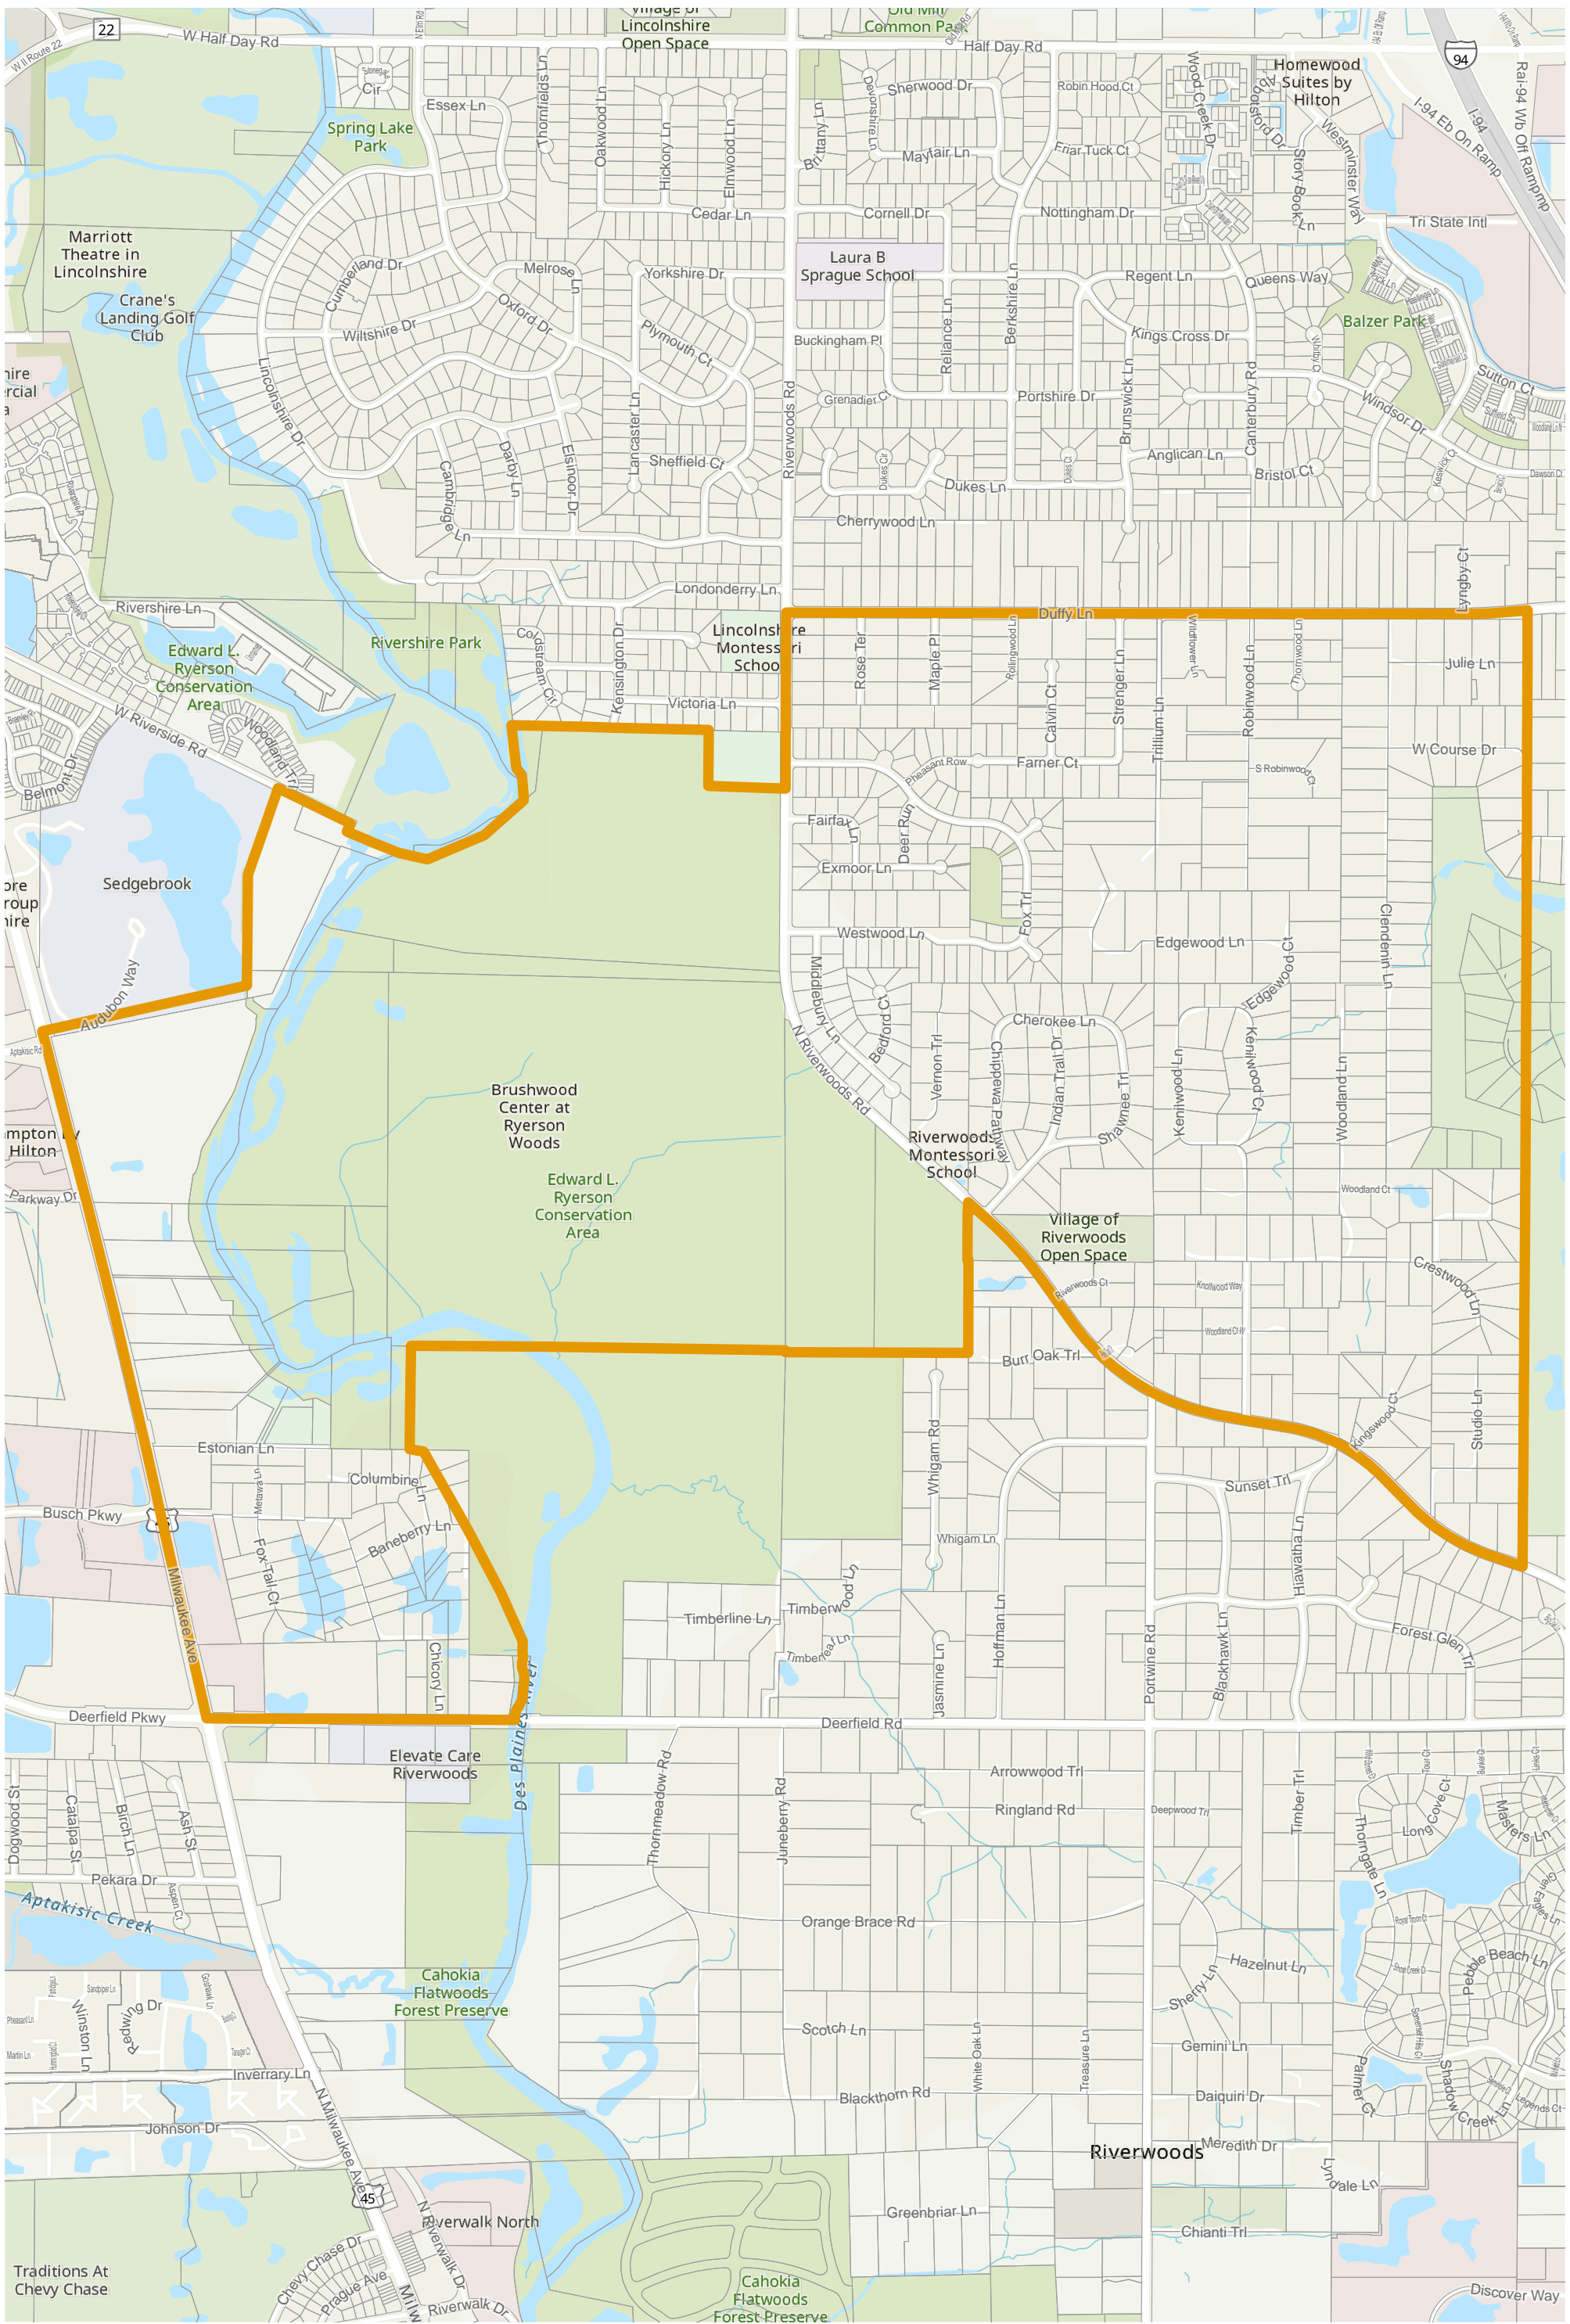

Lake County 2022 Election Precinct Vernon 281

2022 Election Precincts
Tax Parcels