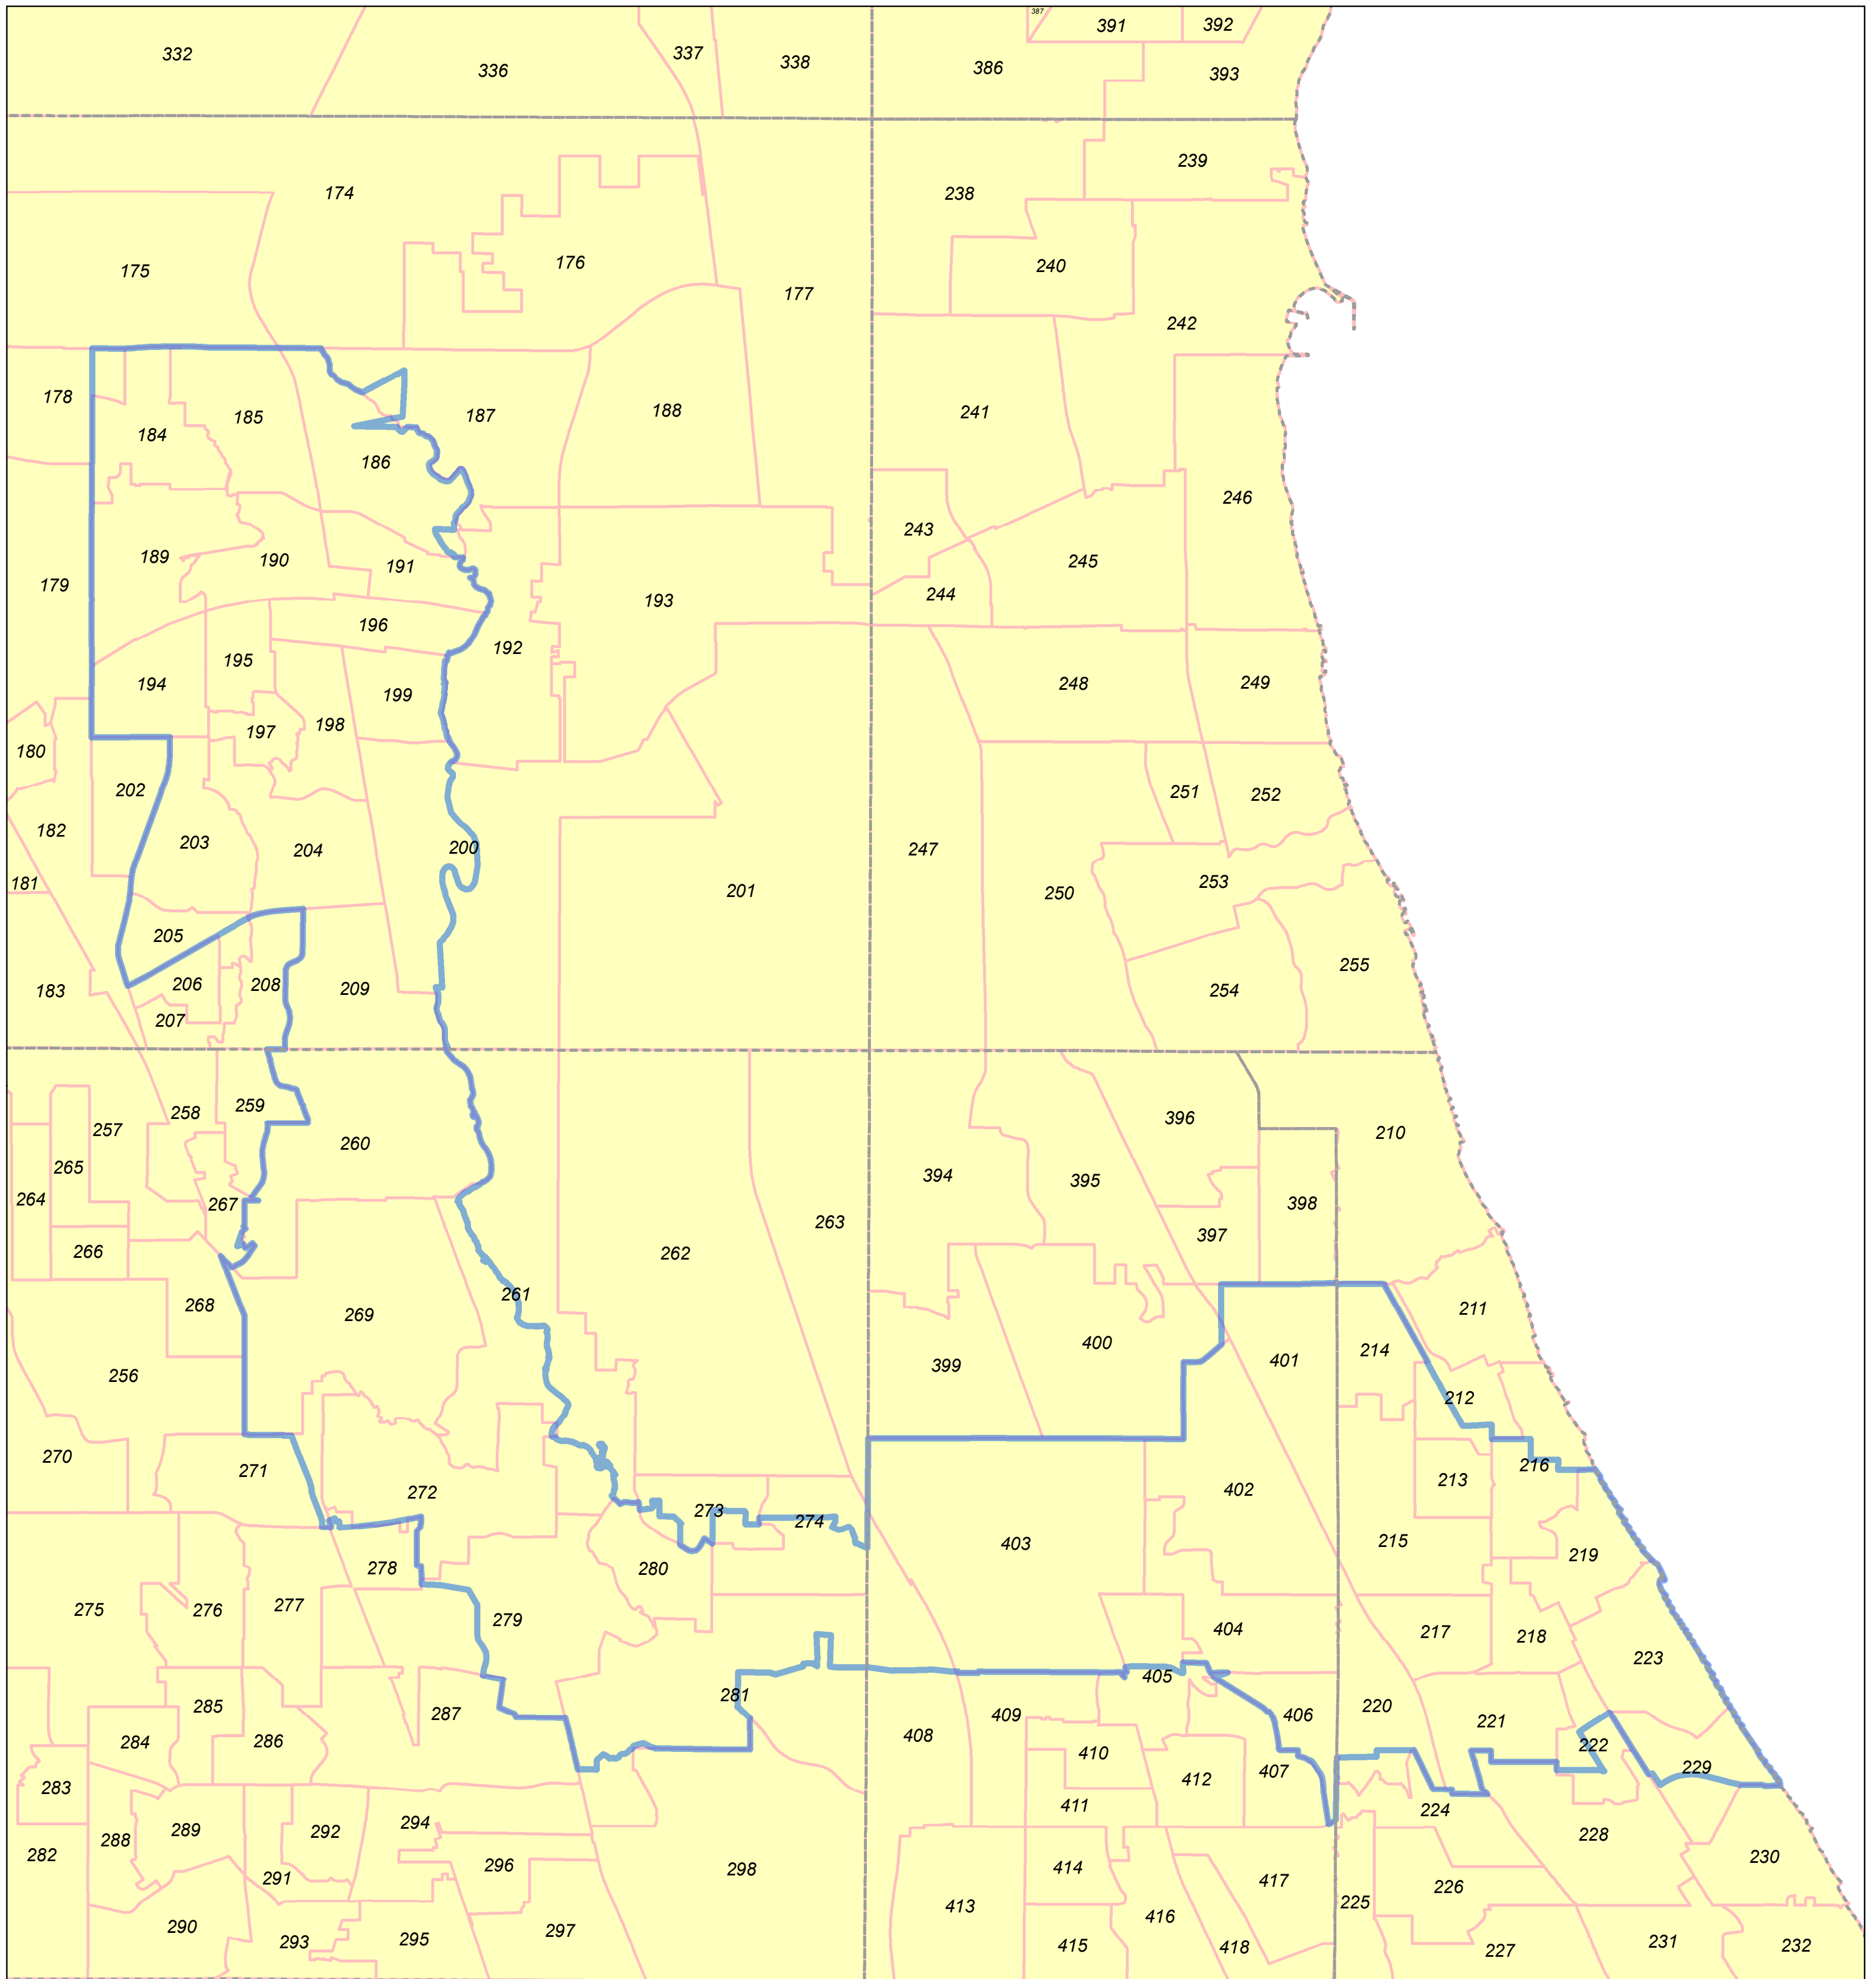

# Election Precinct Map Book - 19th Judicial Circuit Court Subdistrict 2

Prepared By:  
Lake County GIS/Mapping Division  
18 N County St  
Waukegan IL 60085  
(847) 377-2373

 19th Judicial Circuit Court Subdistrict

# Lake County 2022 Election Precinct Libertyville 178