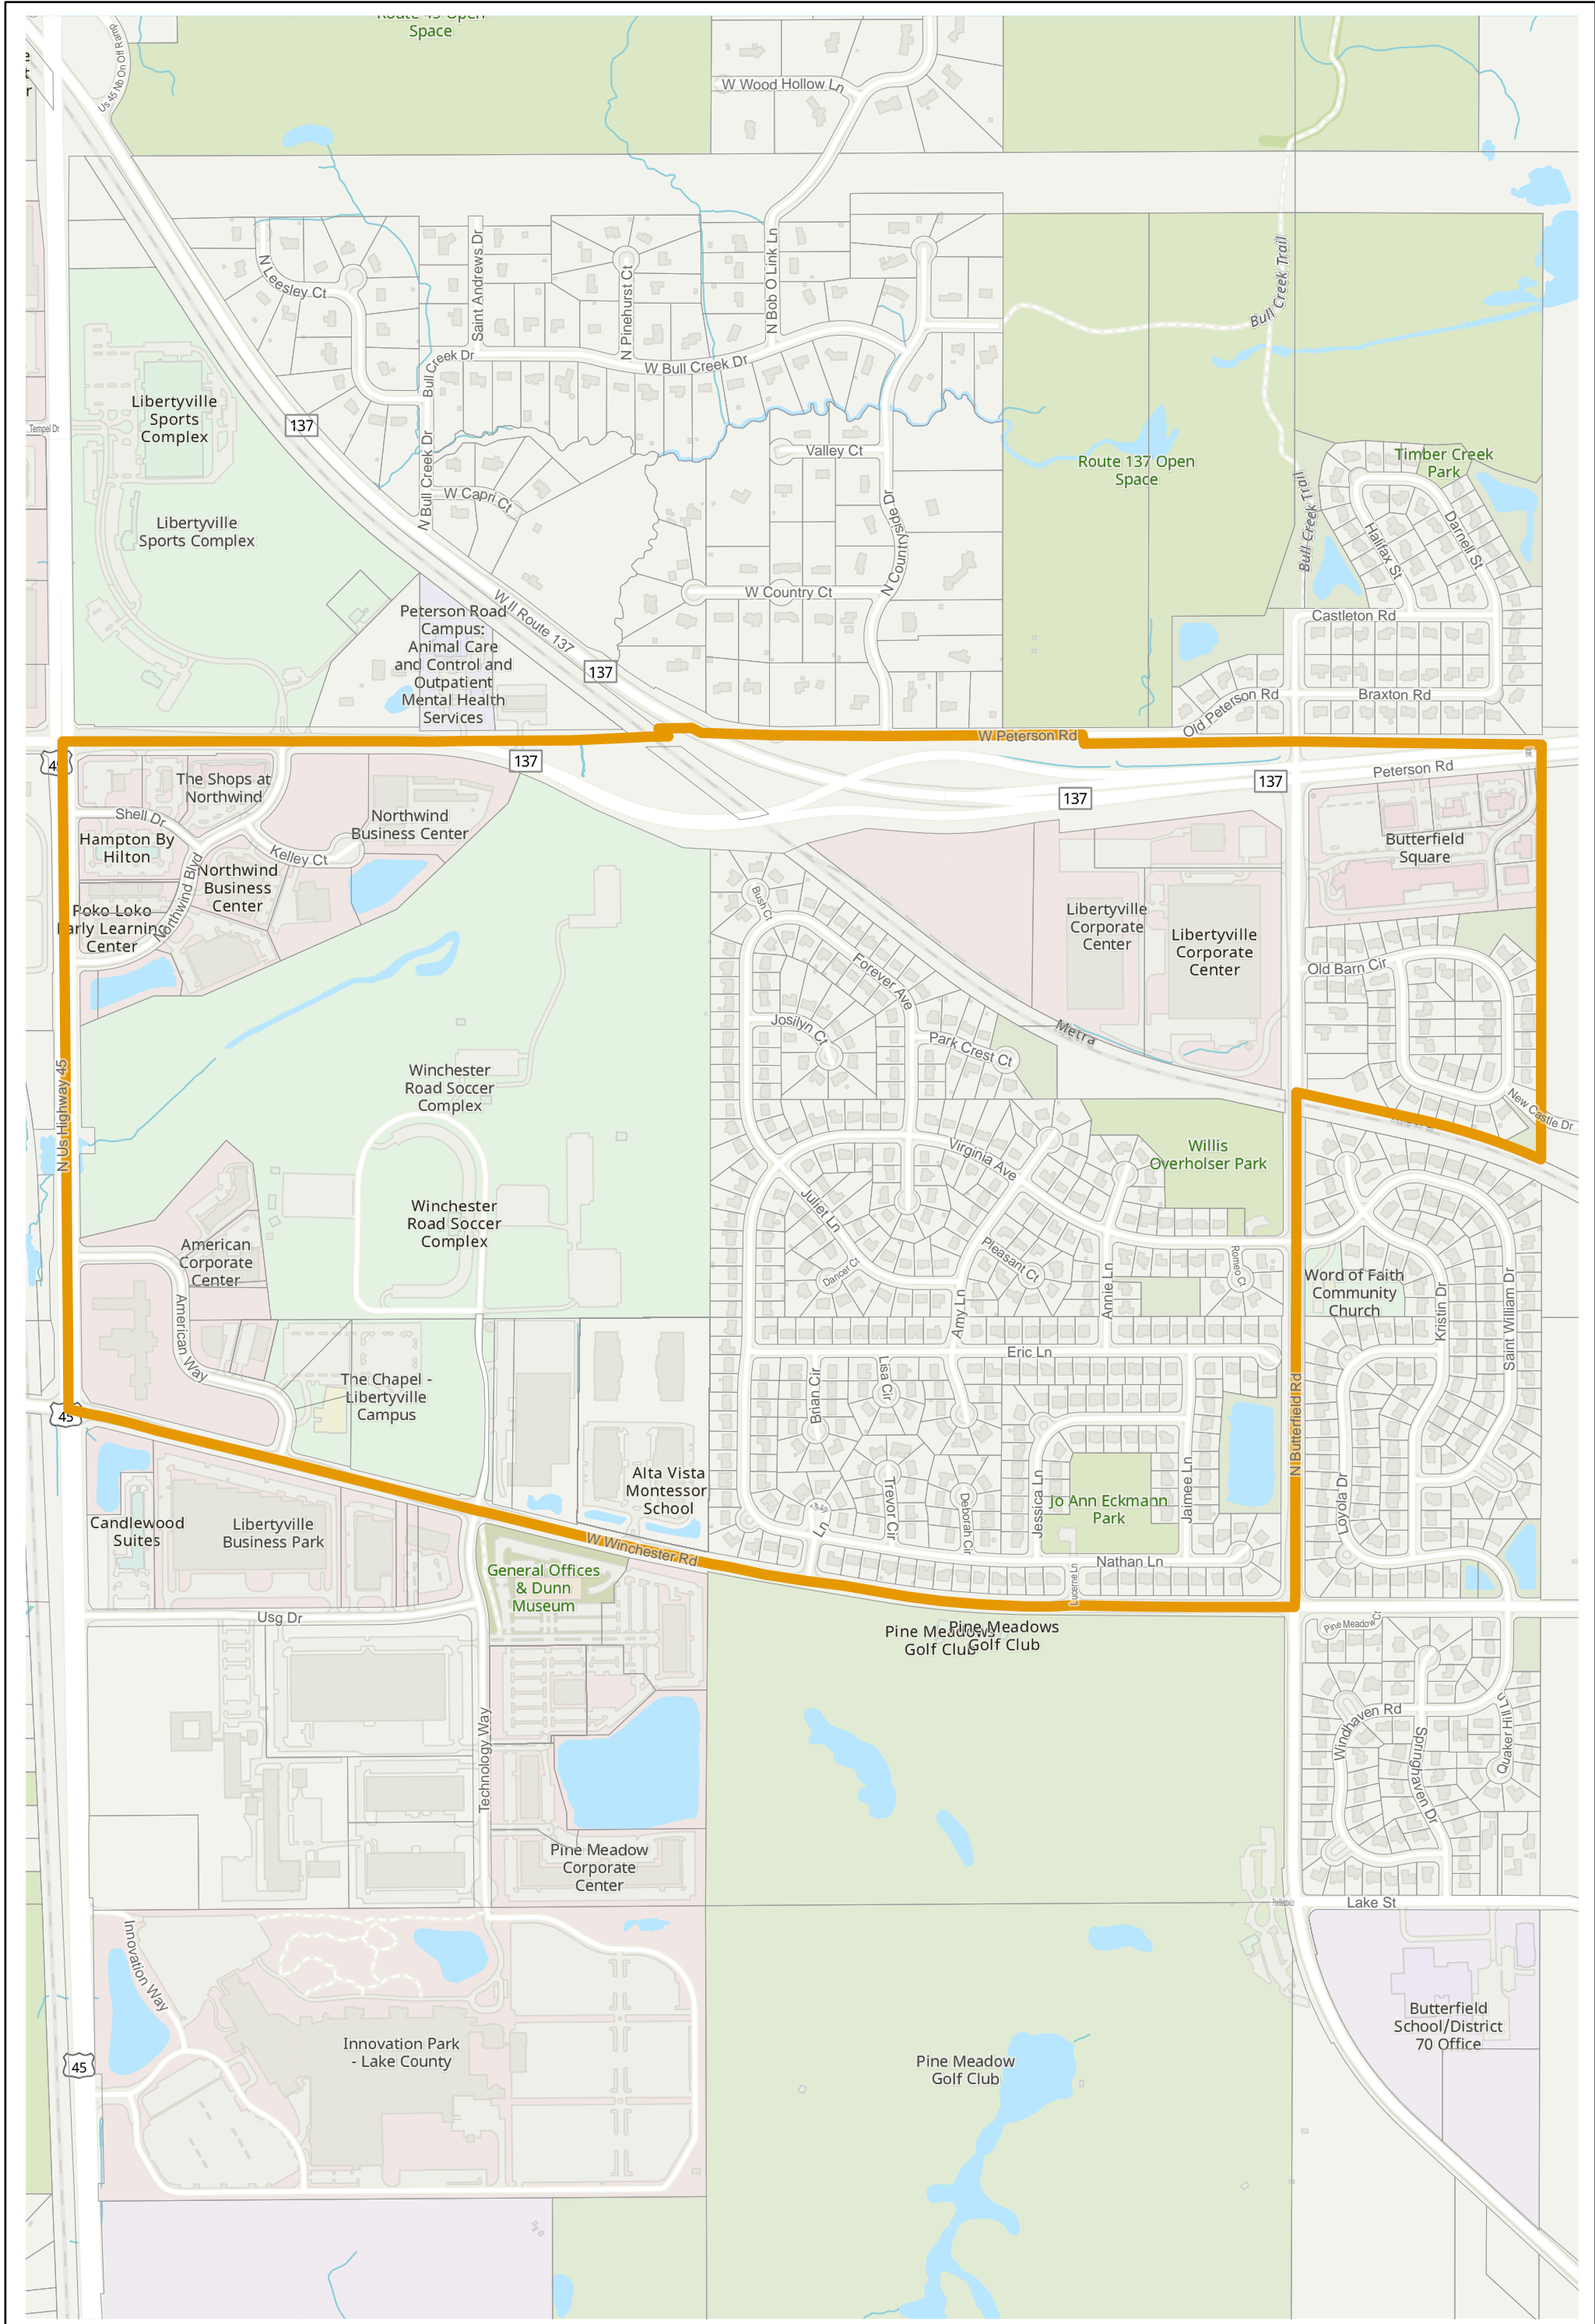

Lake County 2022 Election Precinct Libertyville 178