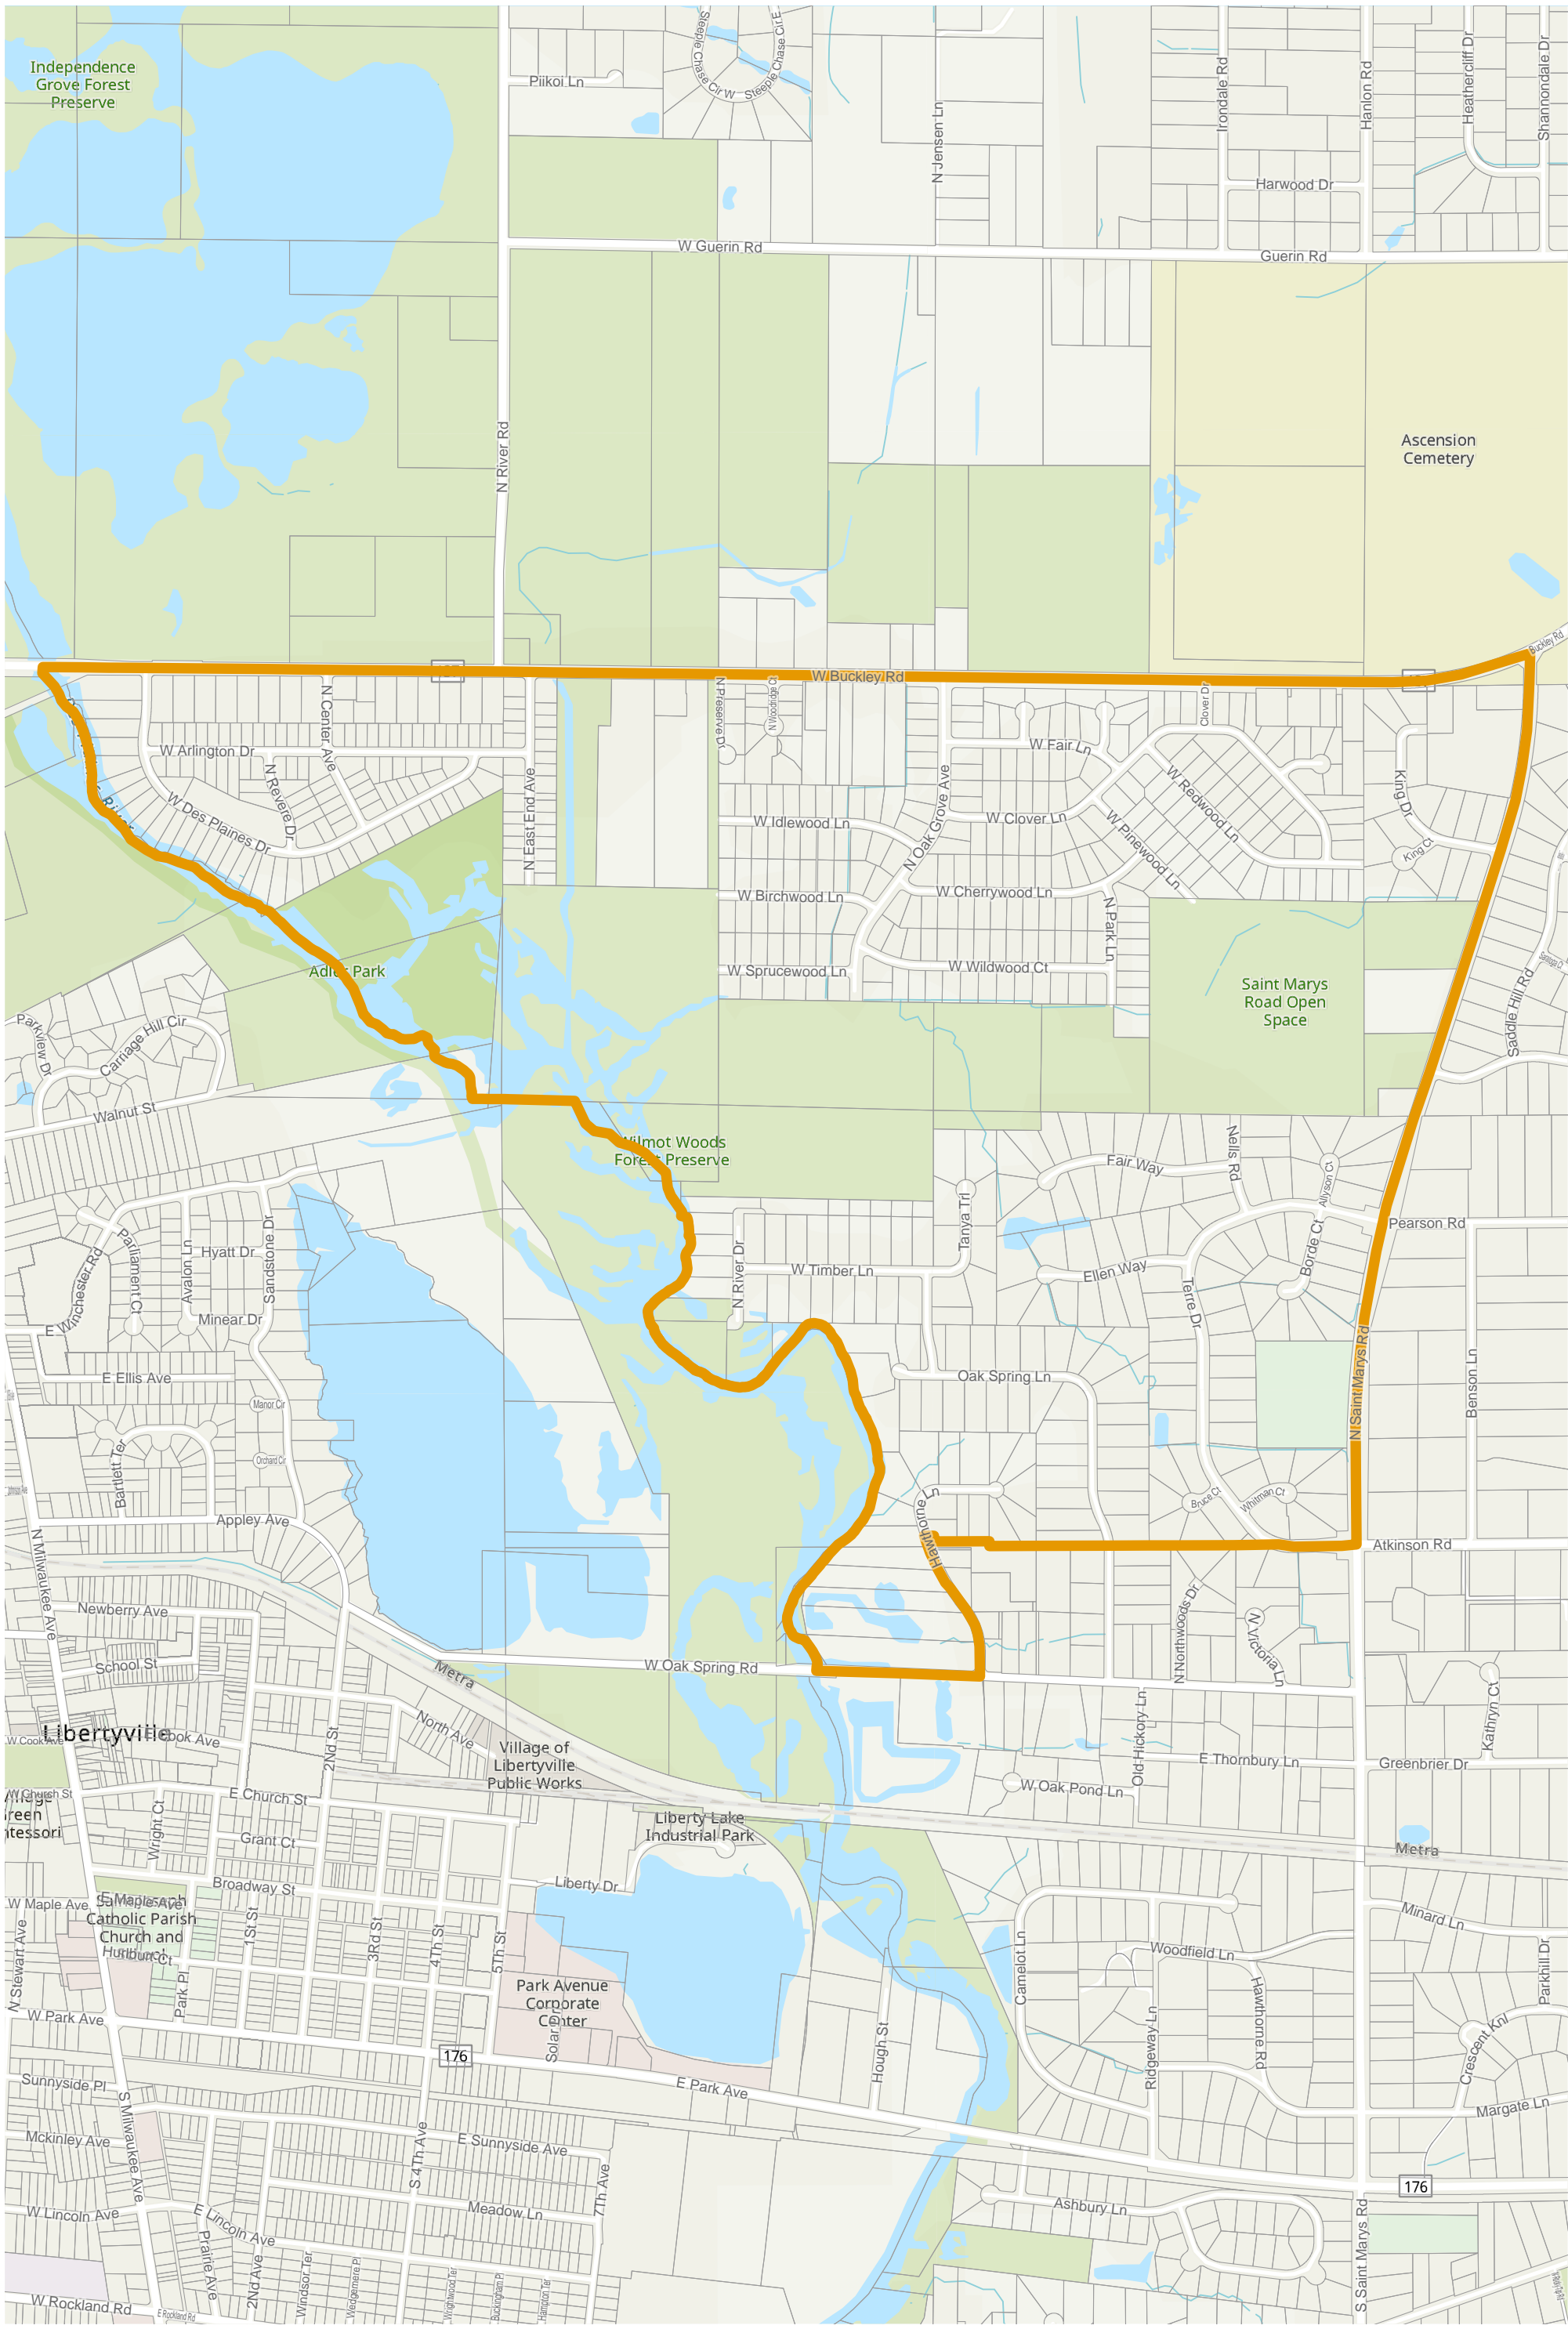

Lake County 2022 Election Precinct Libertyville 187