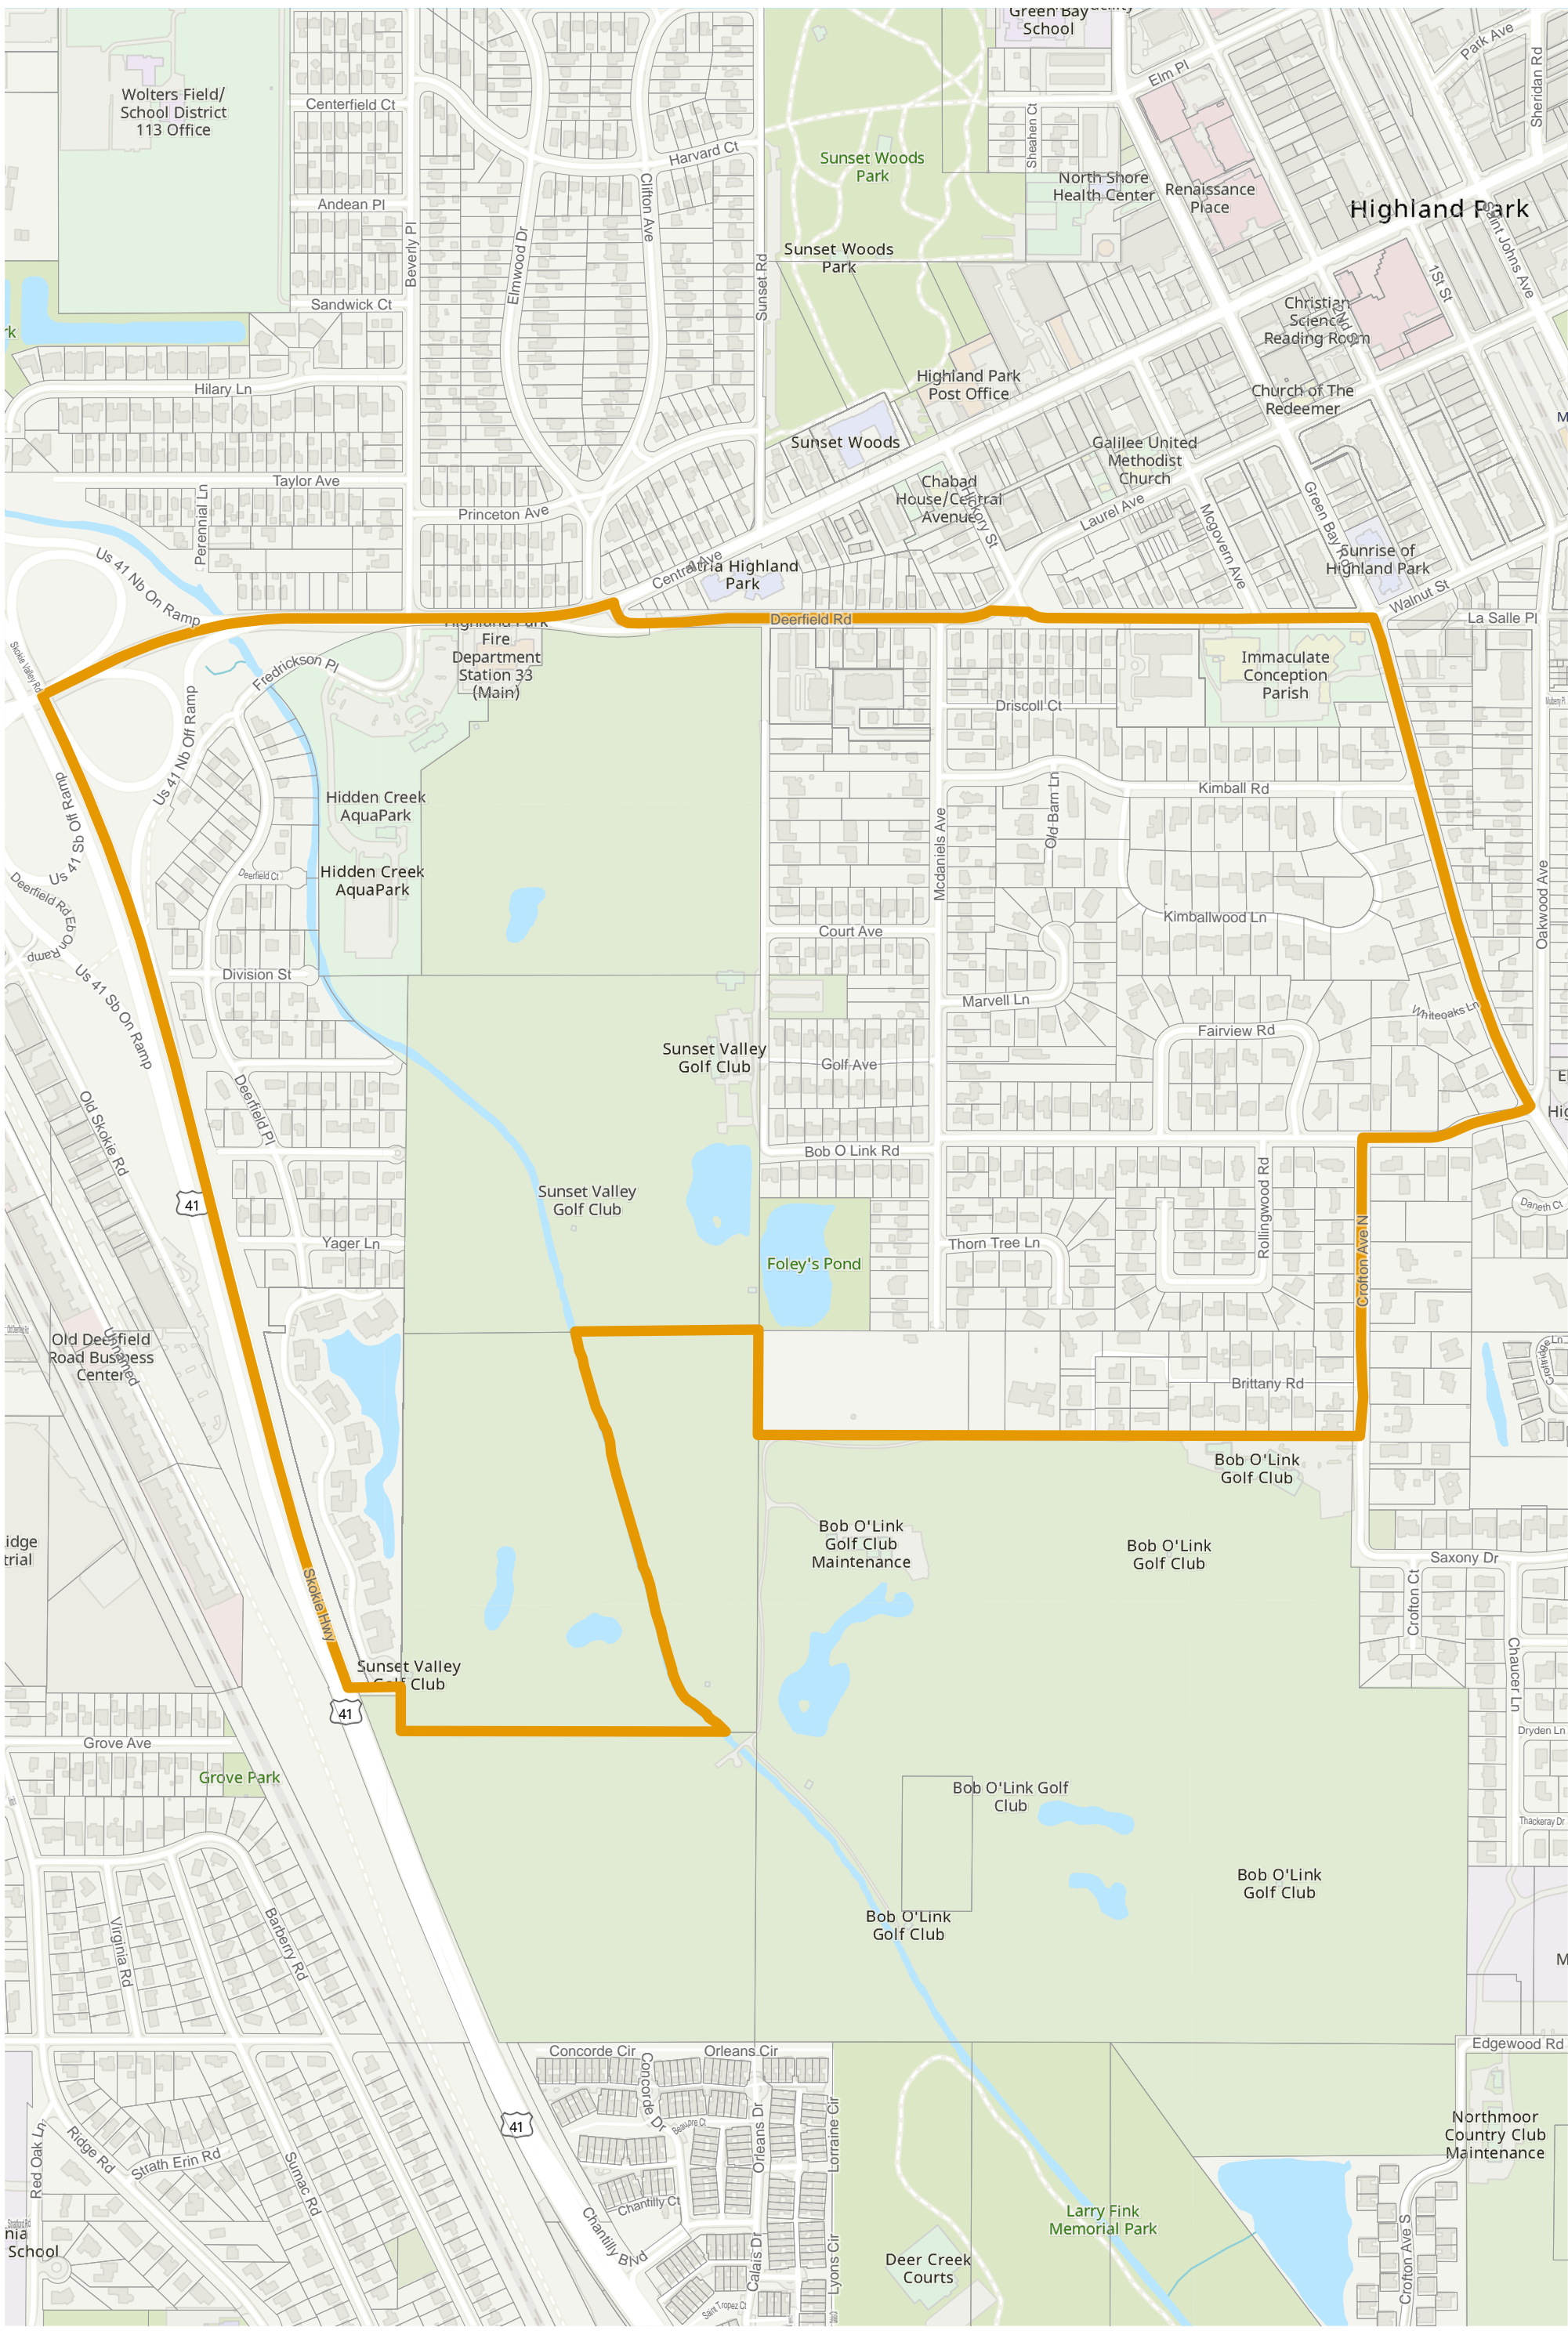

Lake County 2022 Election Precinct Moraine 221