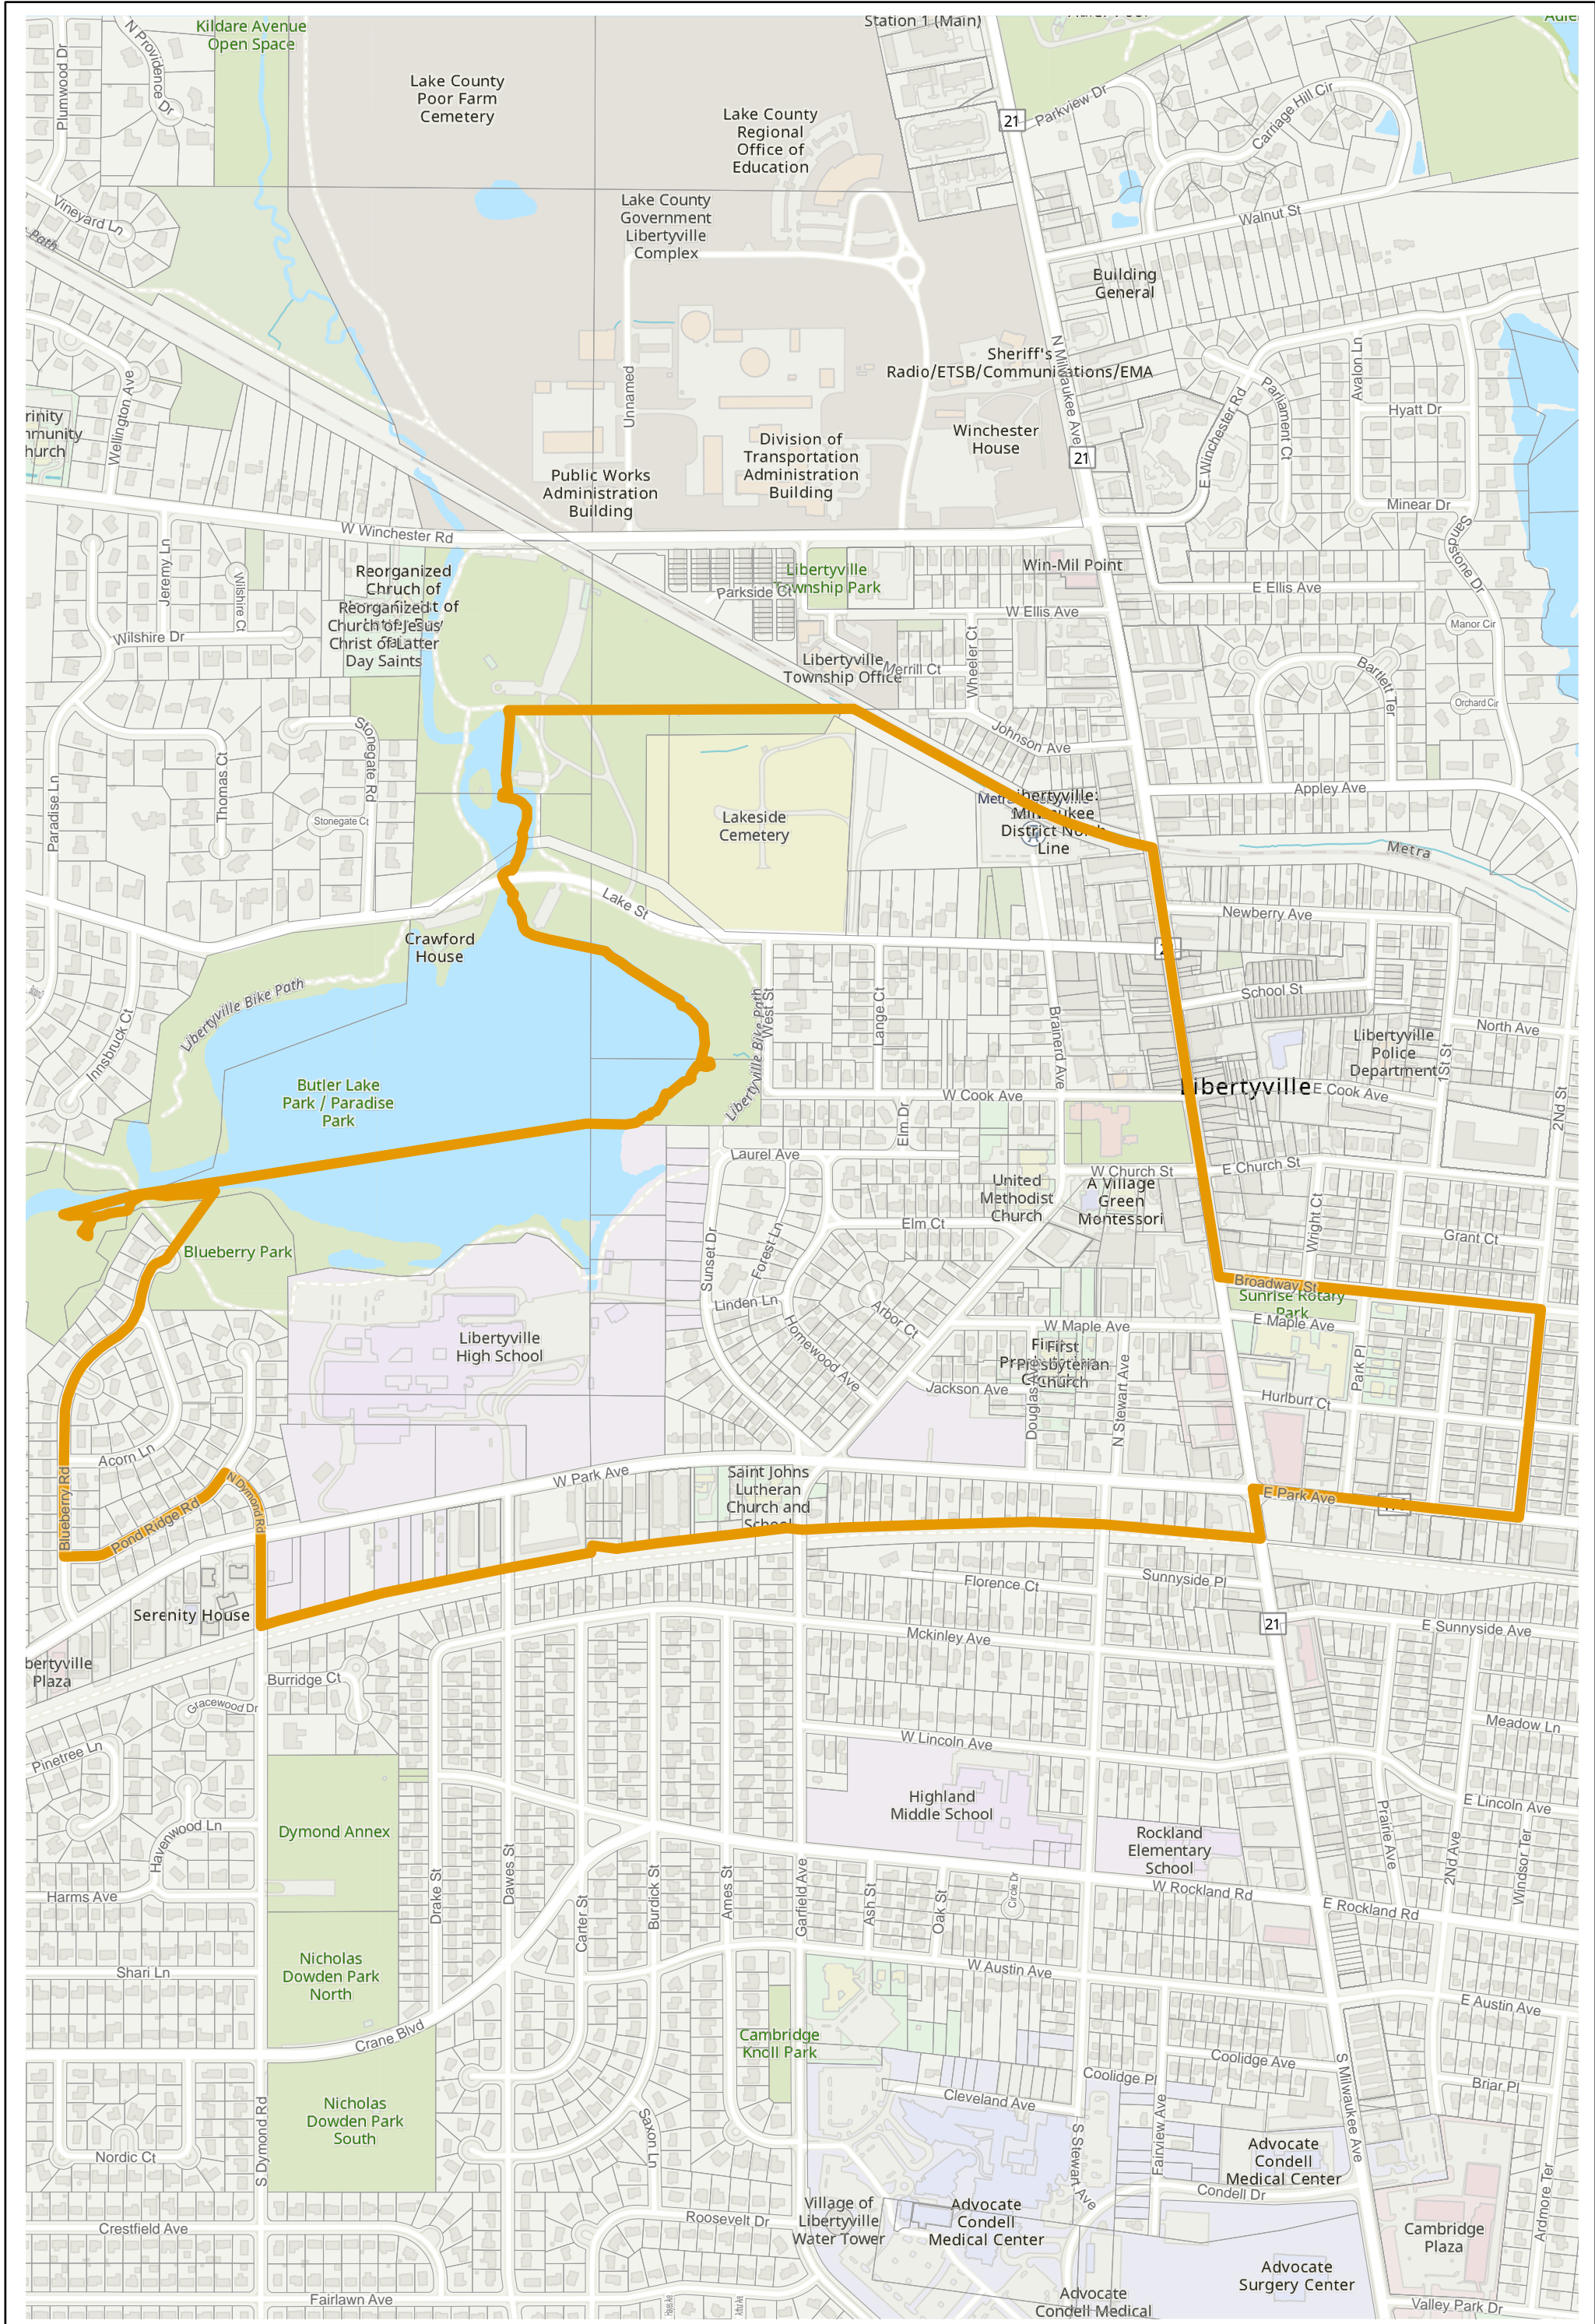

Lake County 2022 Election Precinct Libertyville 190