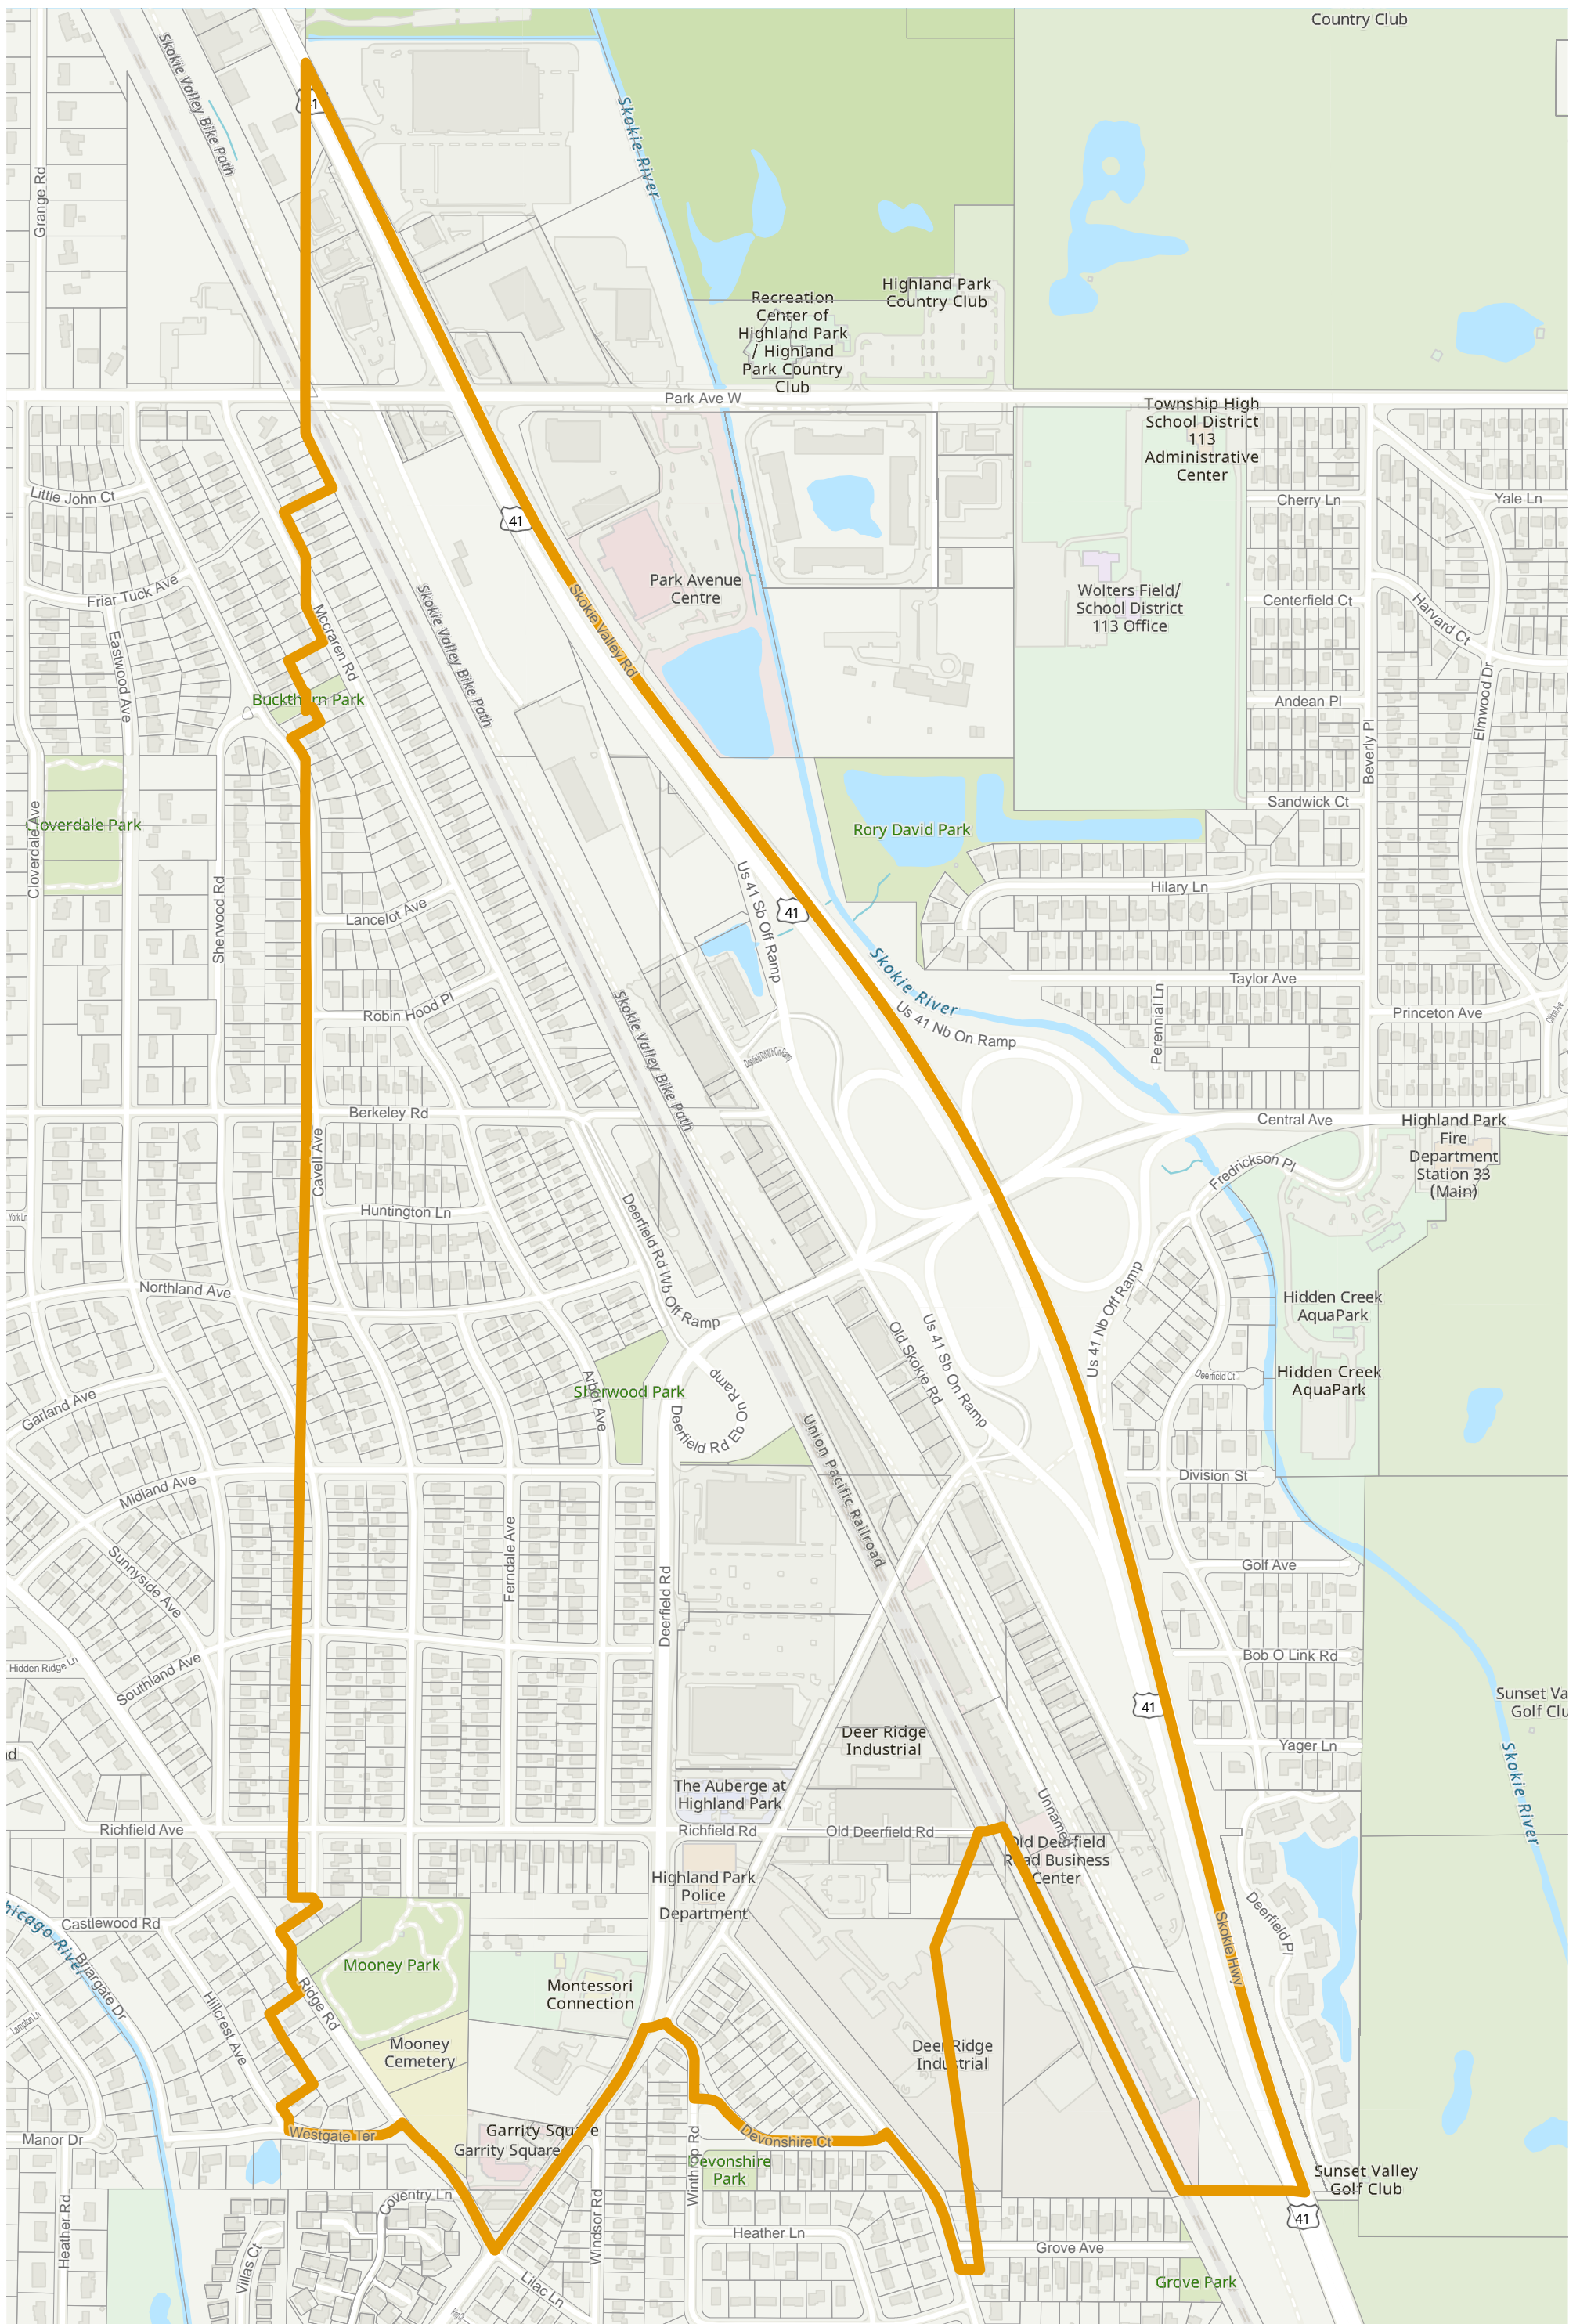

Lake County 2022 Election Precinct Moraine 220