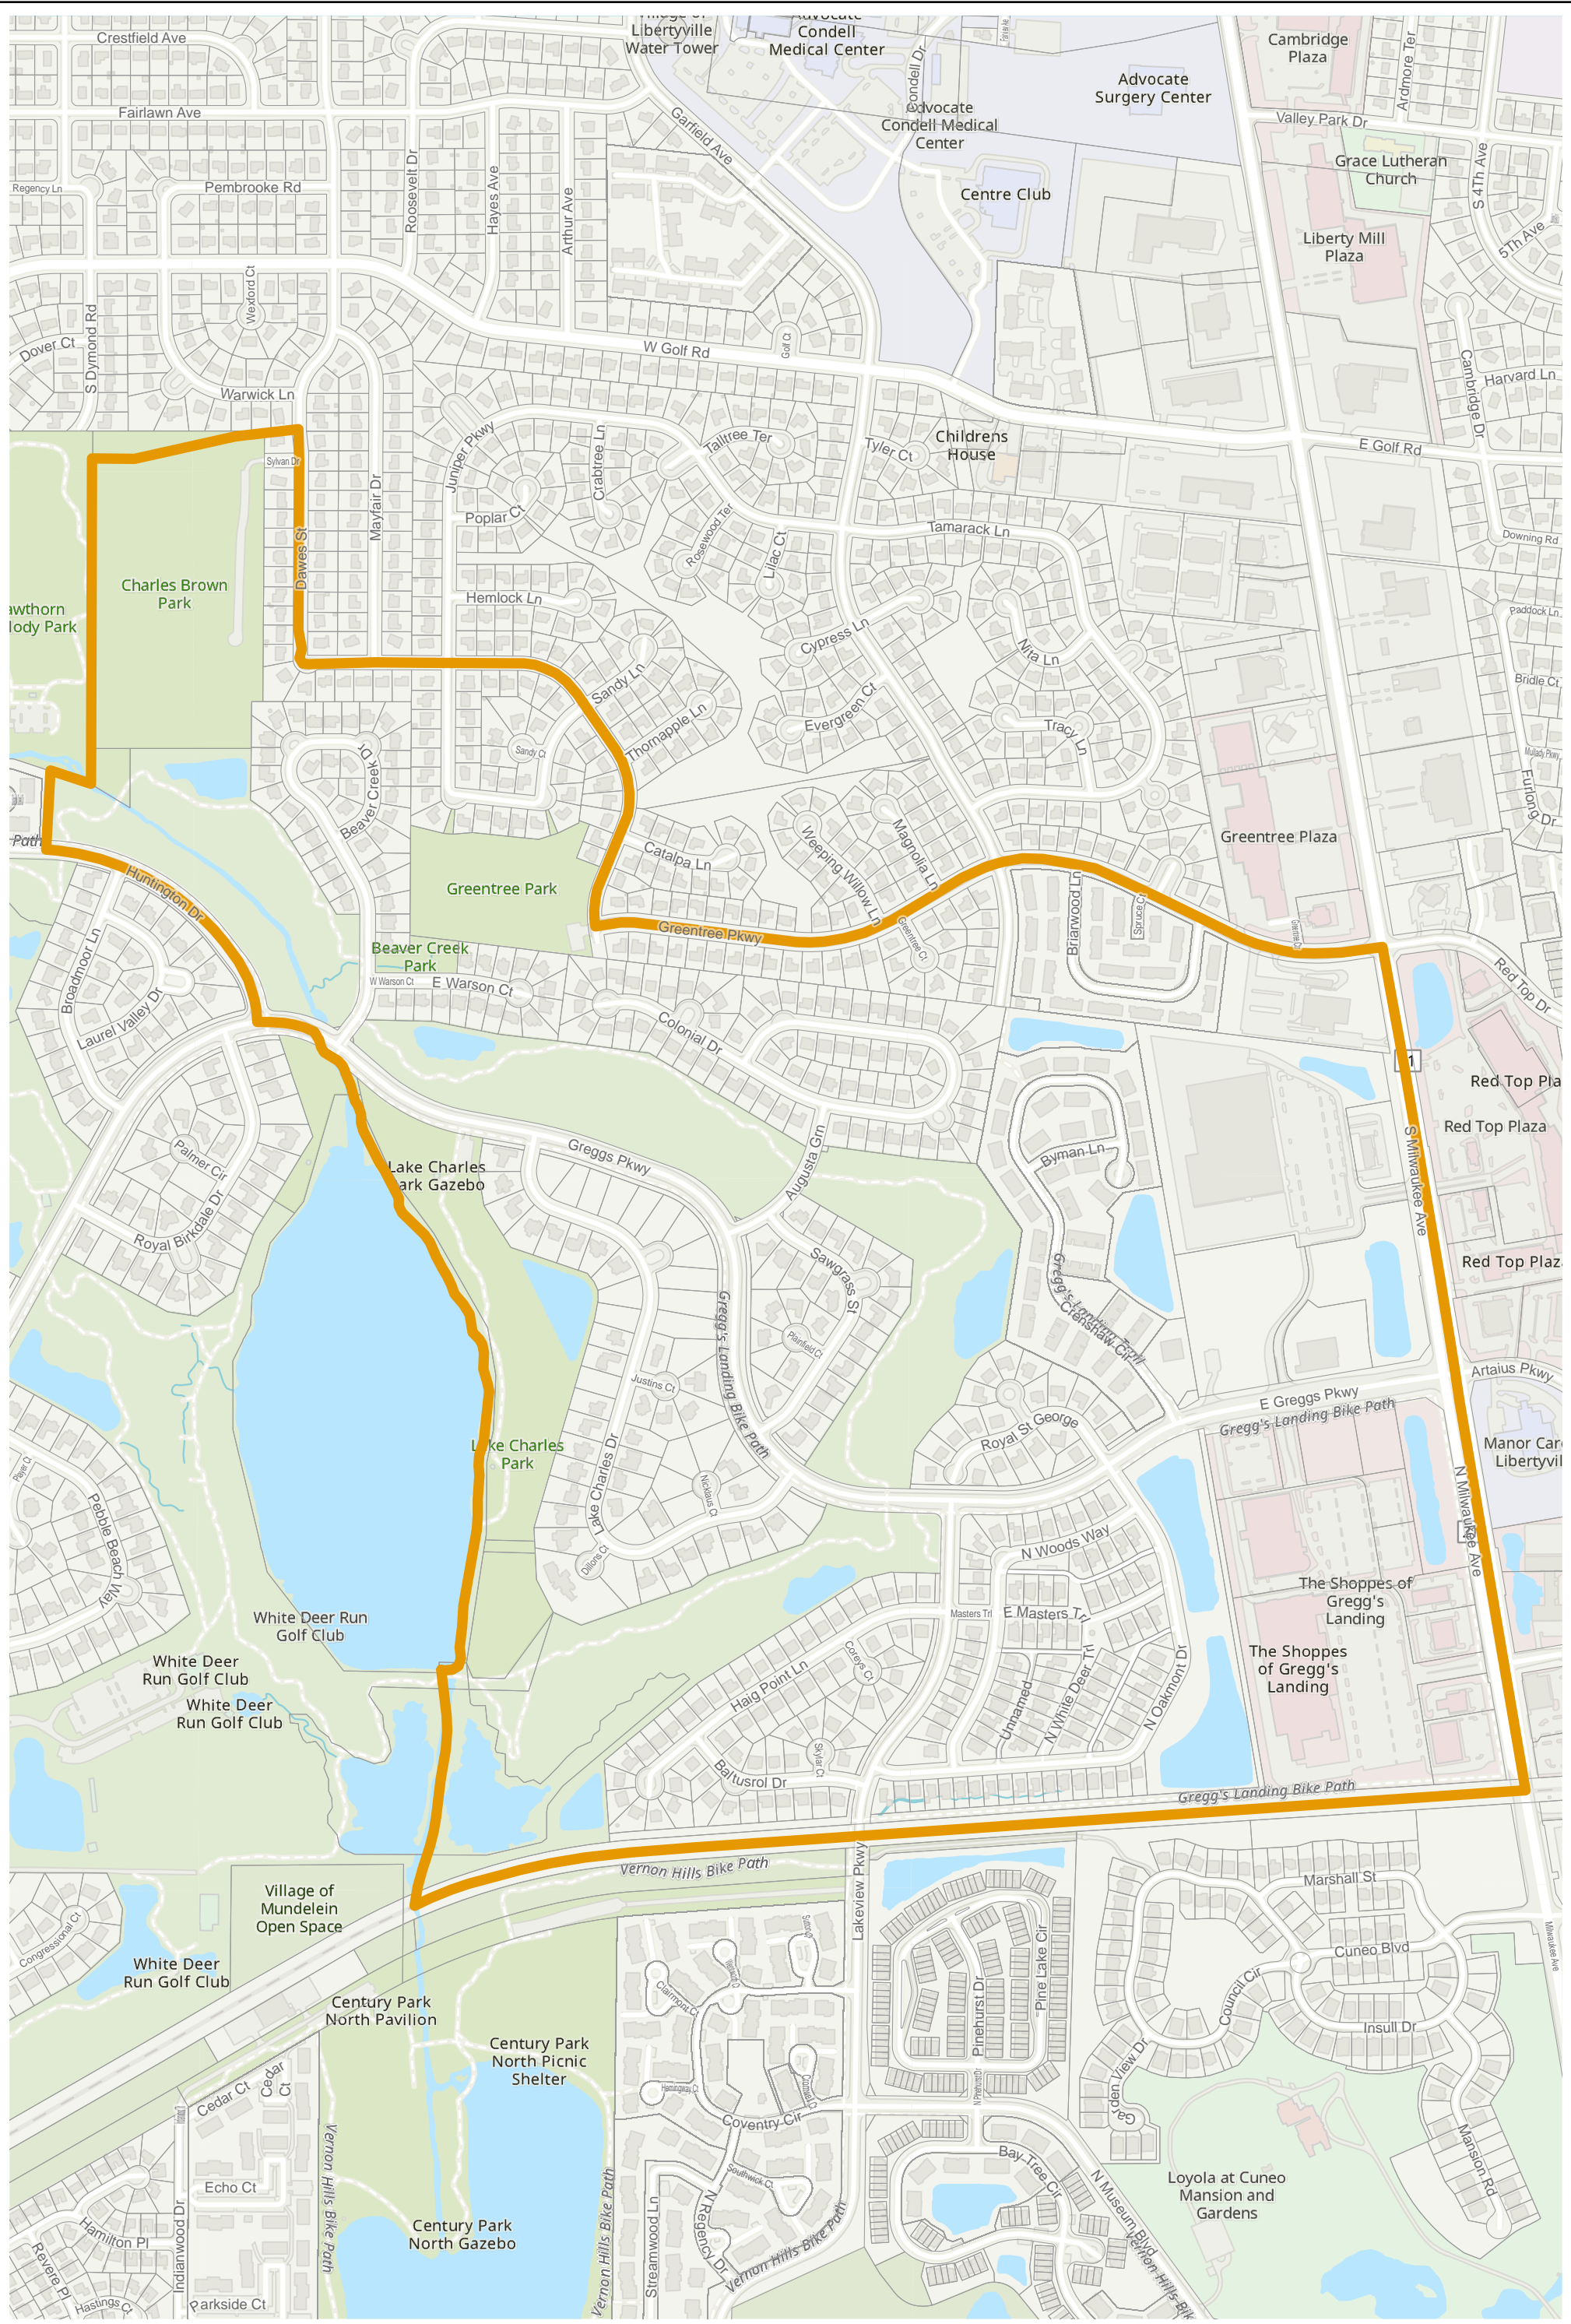

Lake County 2022 Election Precinct Libertyville 204