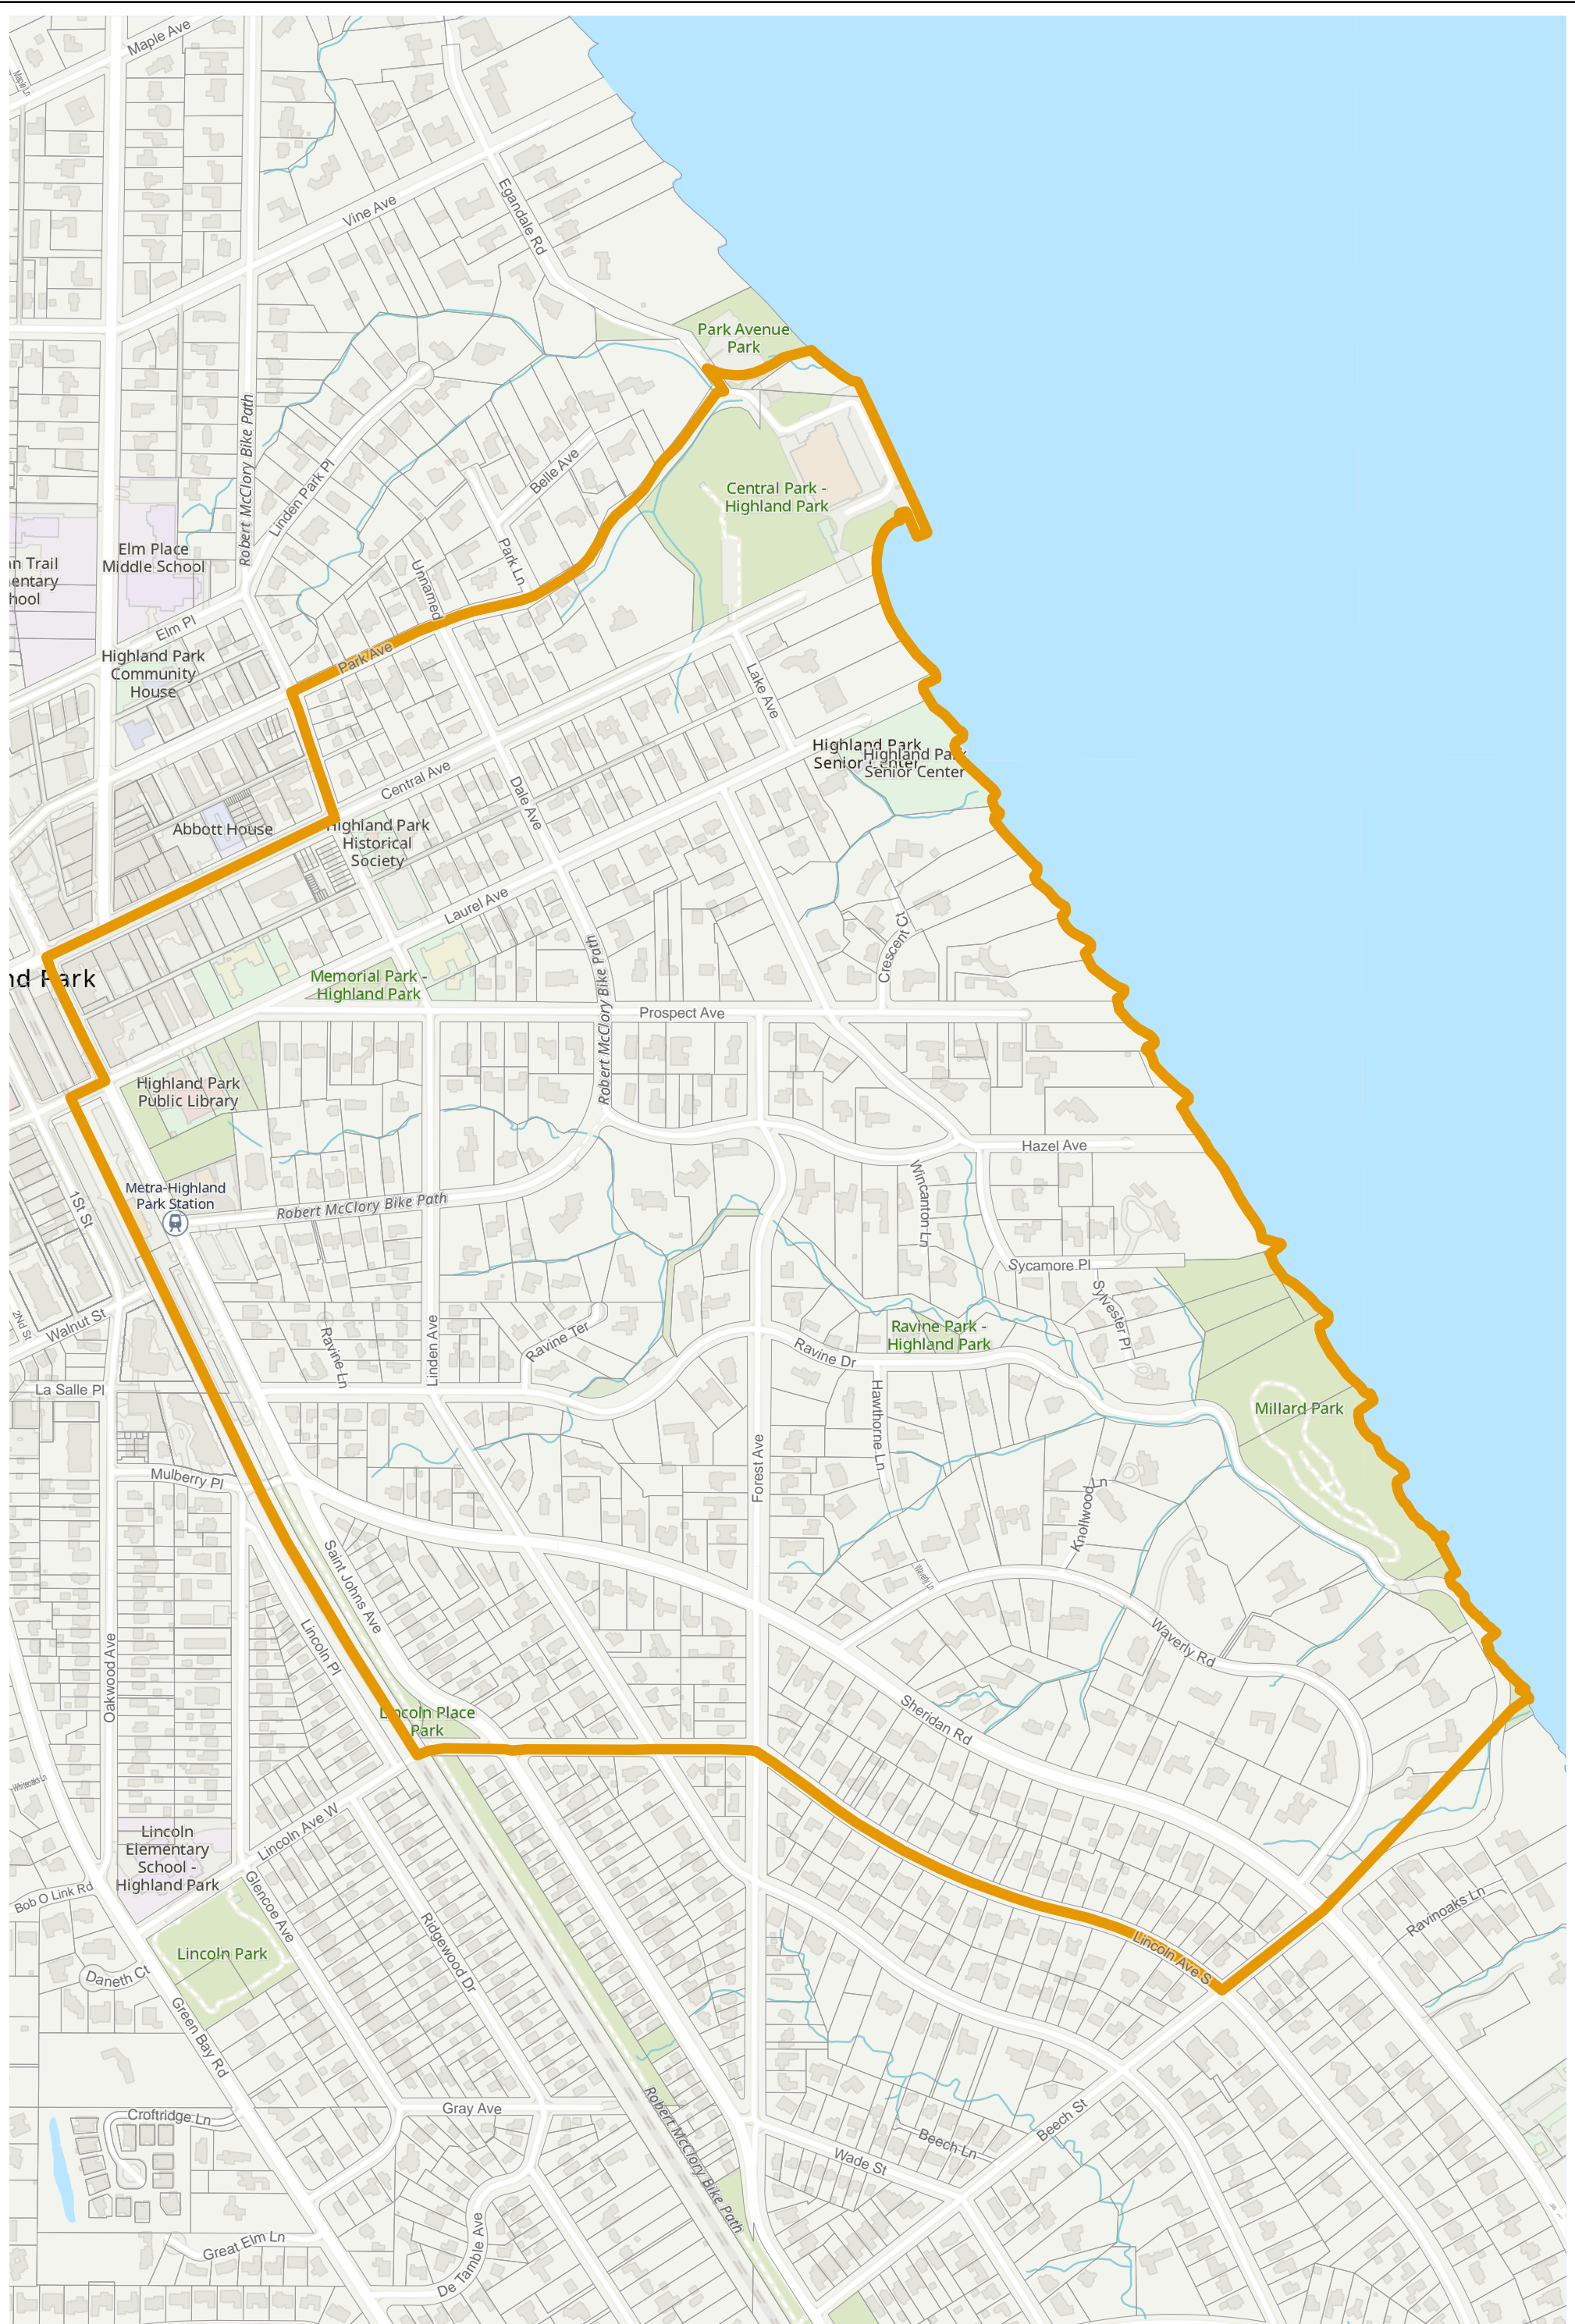

Lake County 2022 Election Precinct Moraine 223