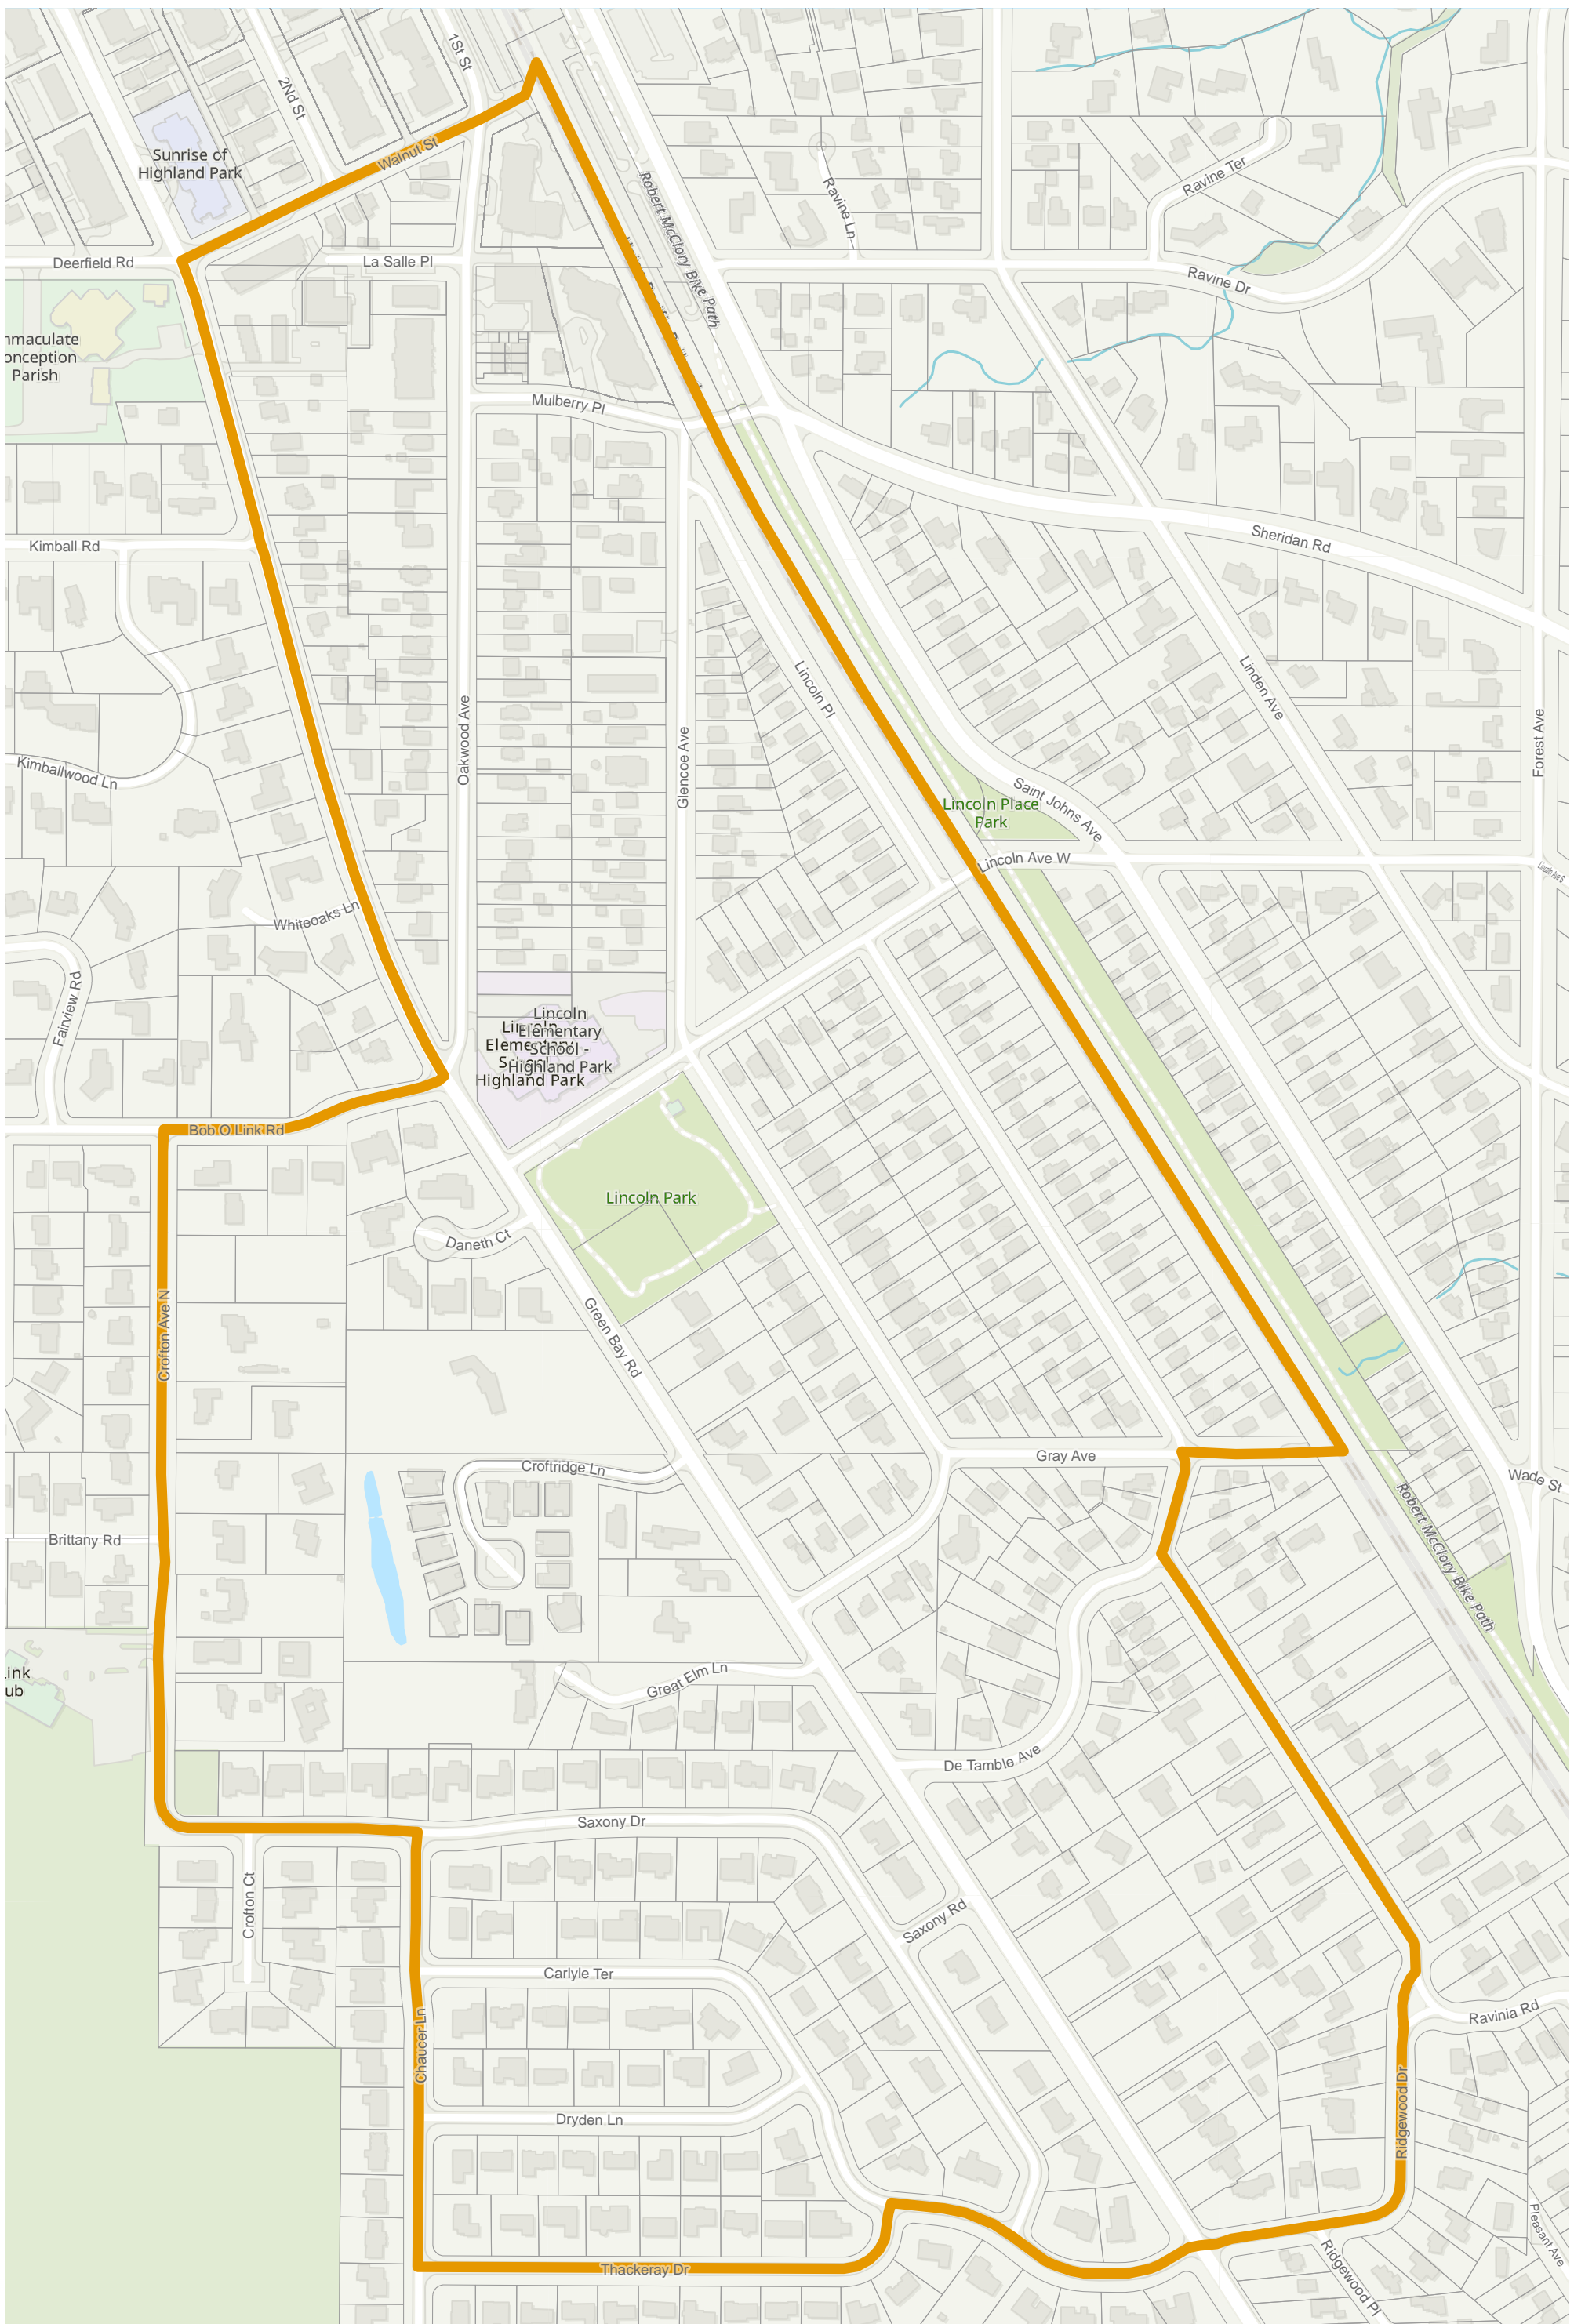

Lake County 2022 Election Precinct Moraine 222