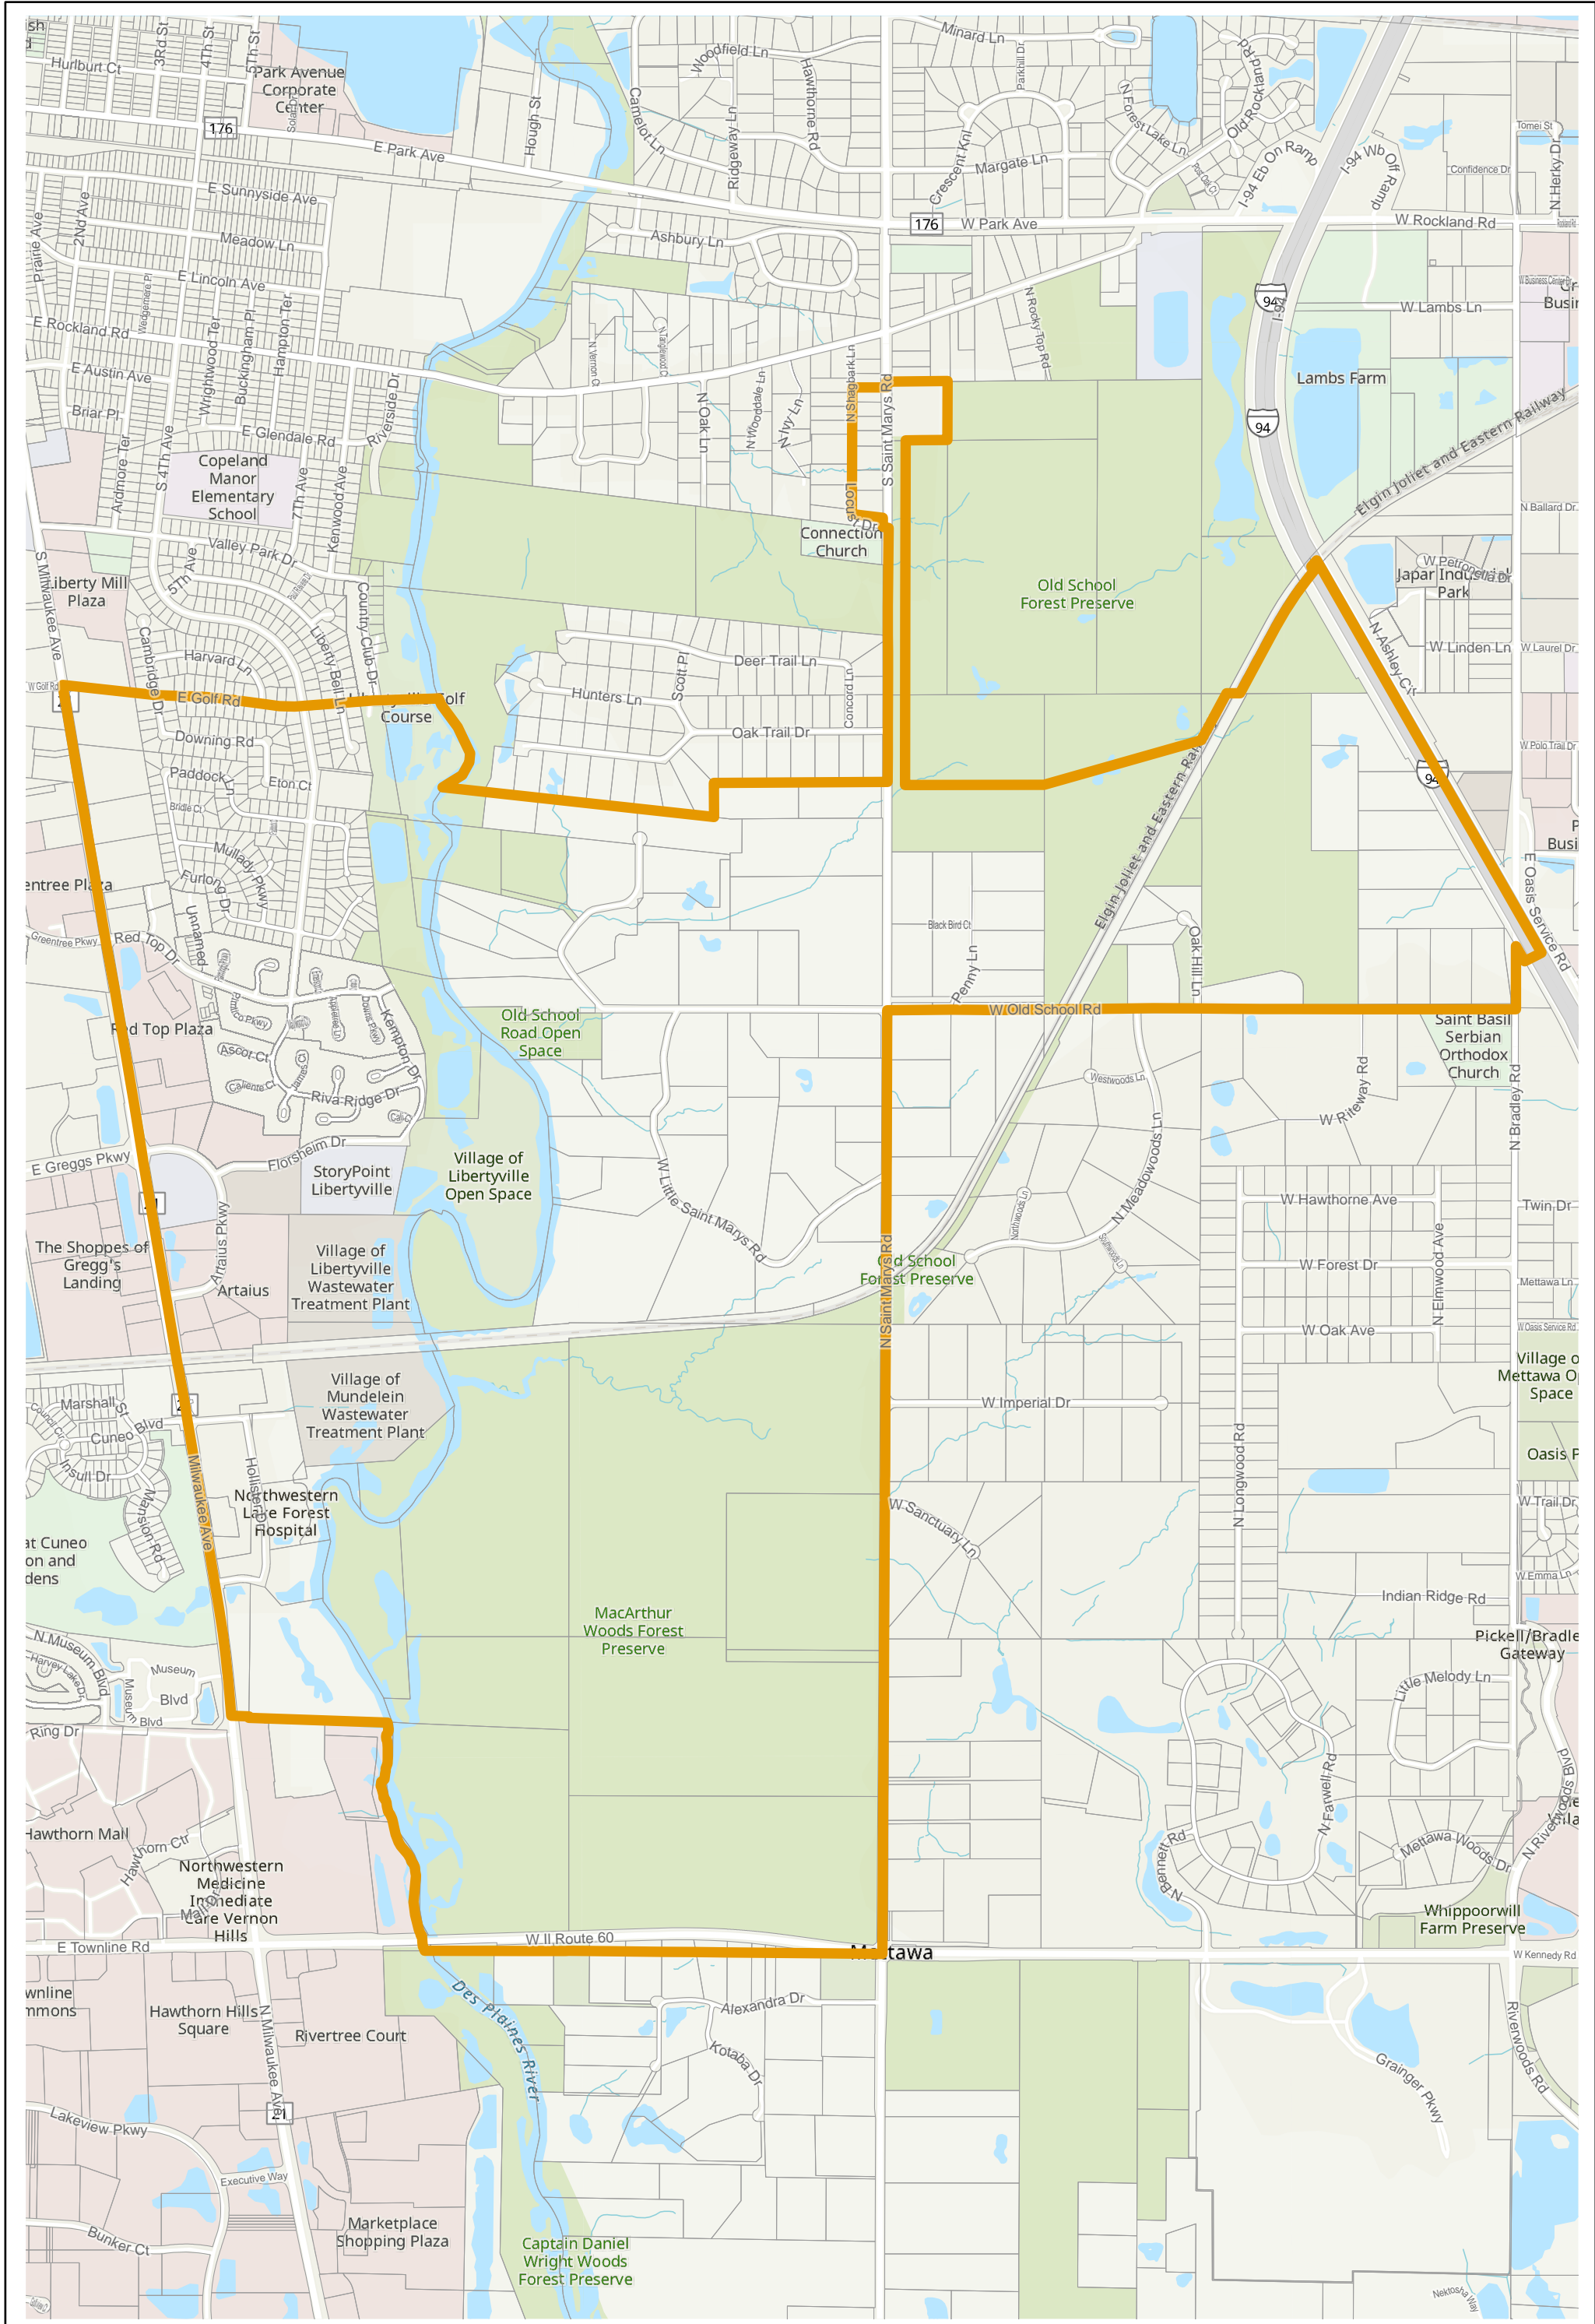

Lake County 2022 Election Precinct Libertyville 200