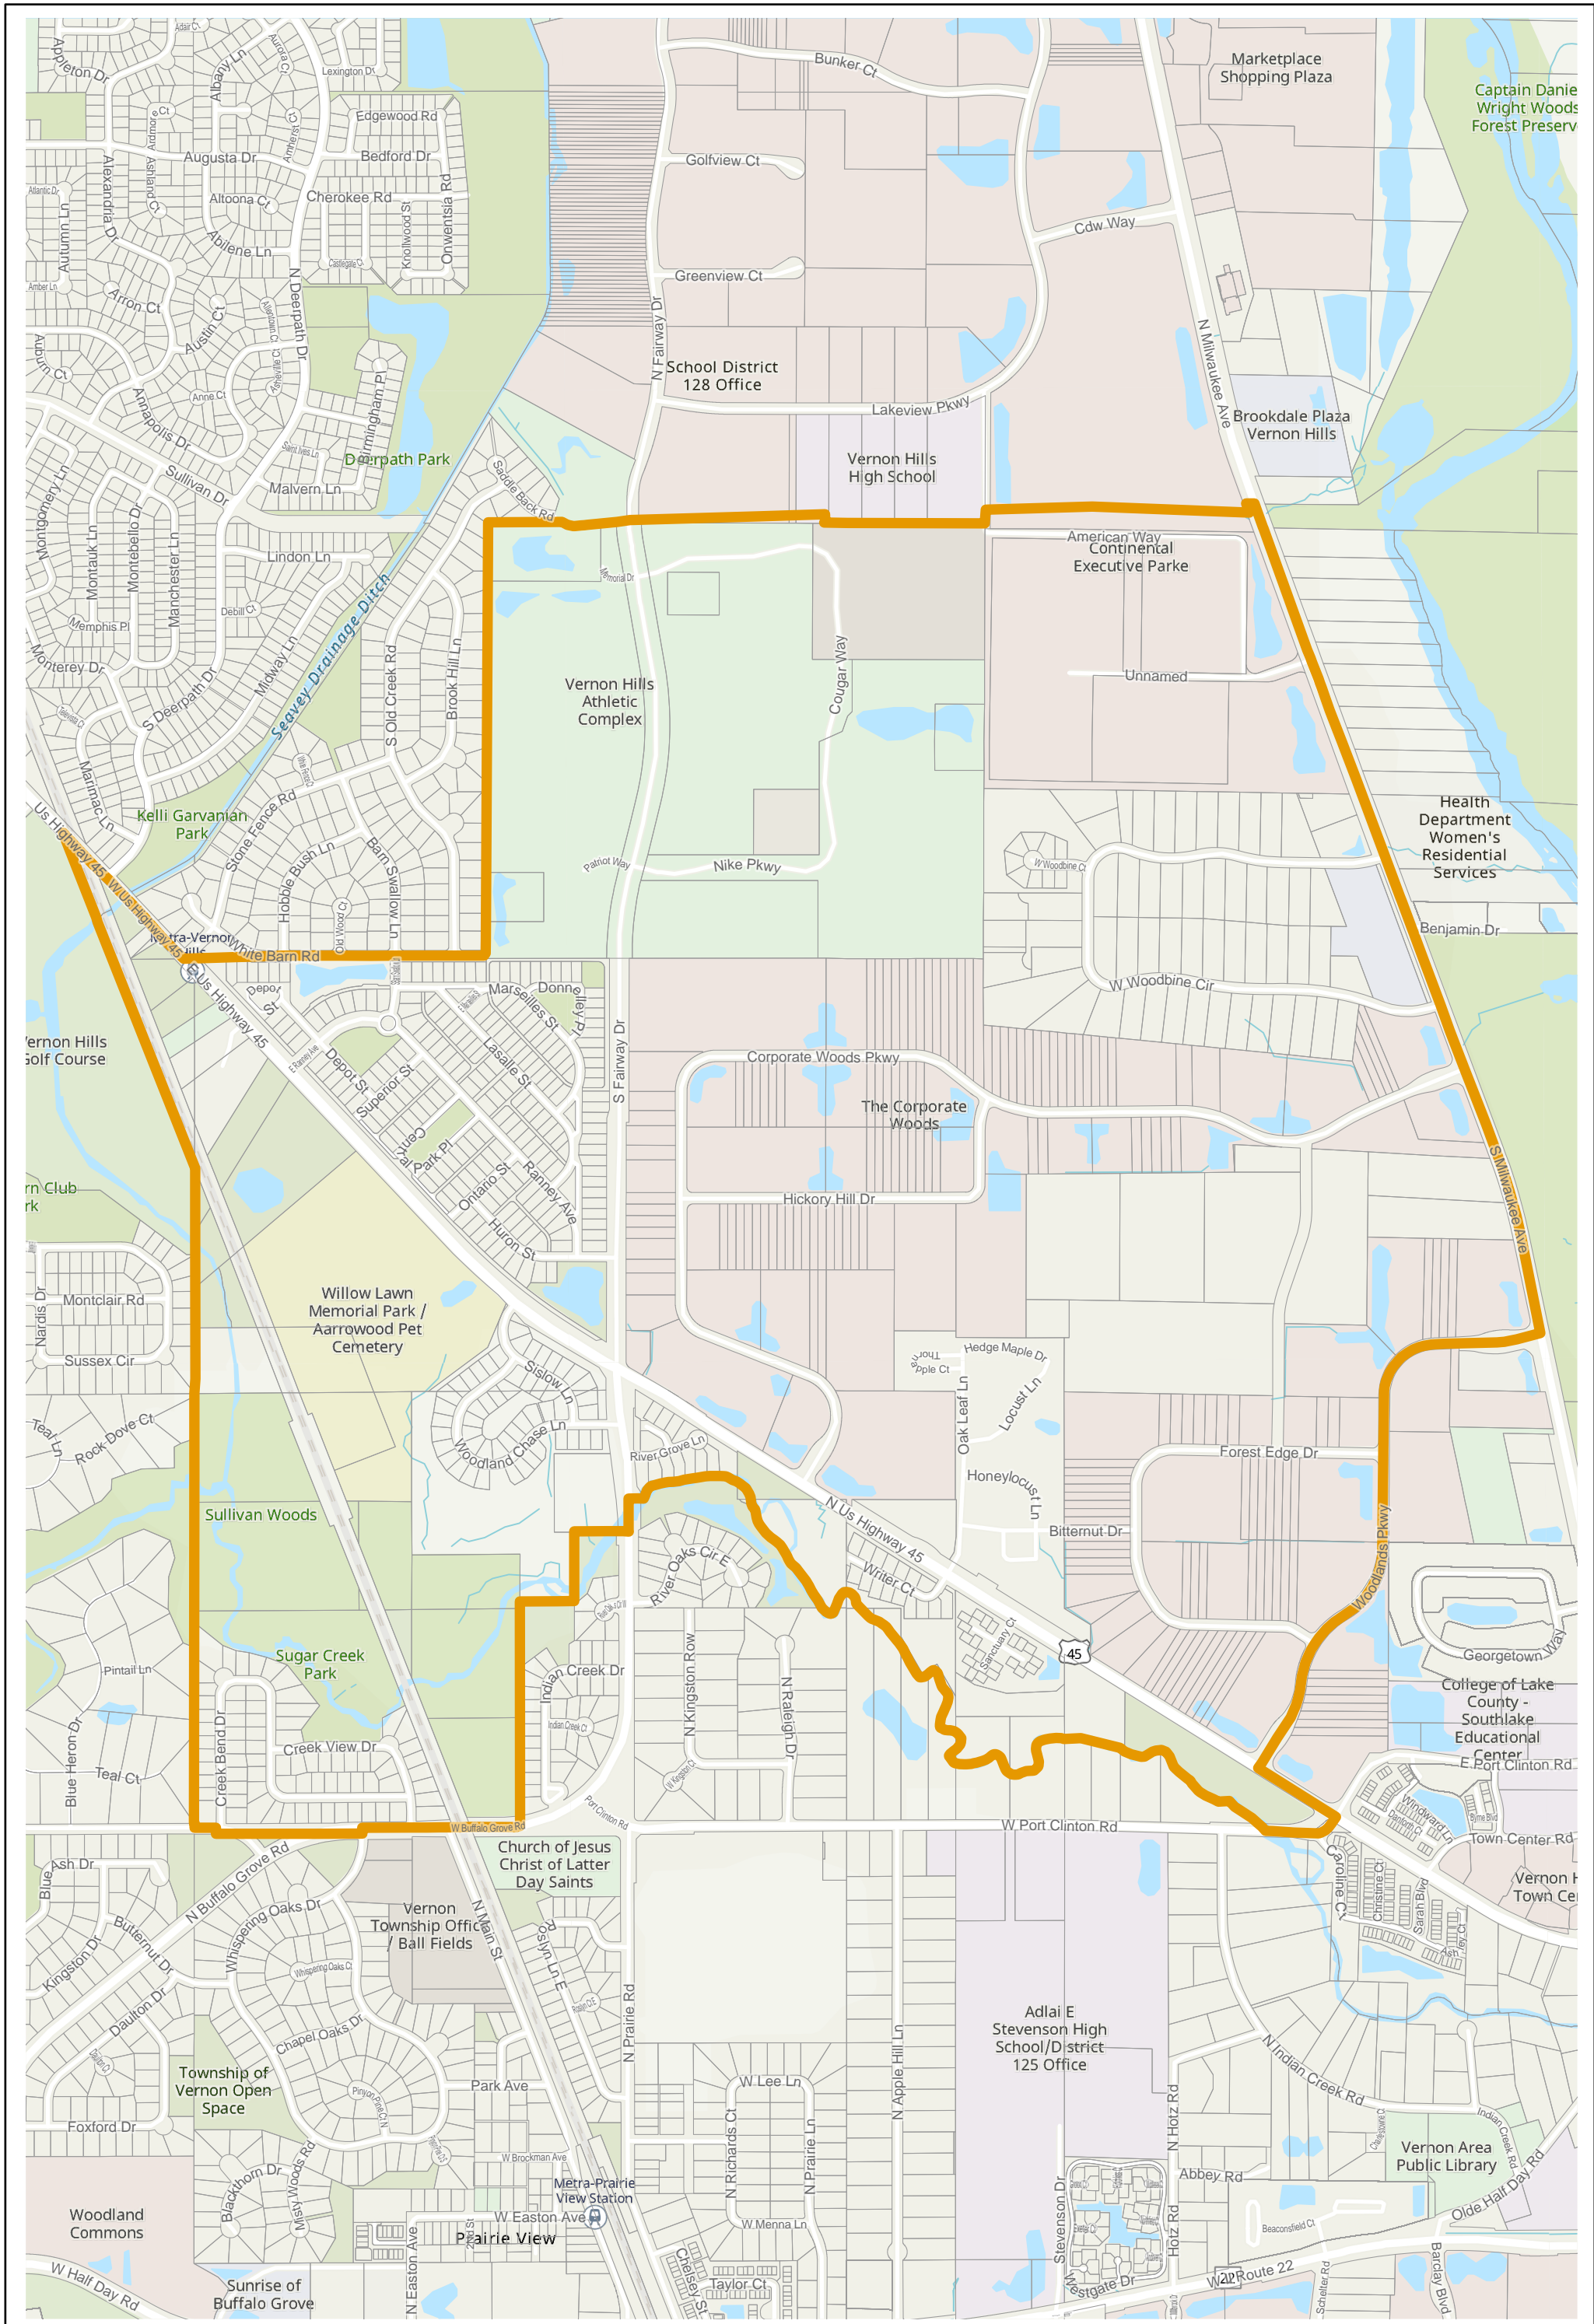

Lake County 2022 Election Precinct Vernon 269