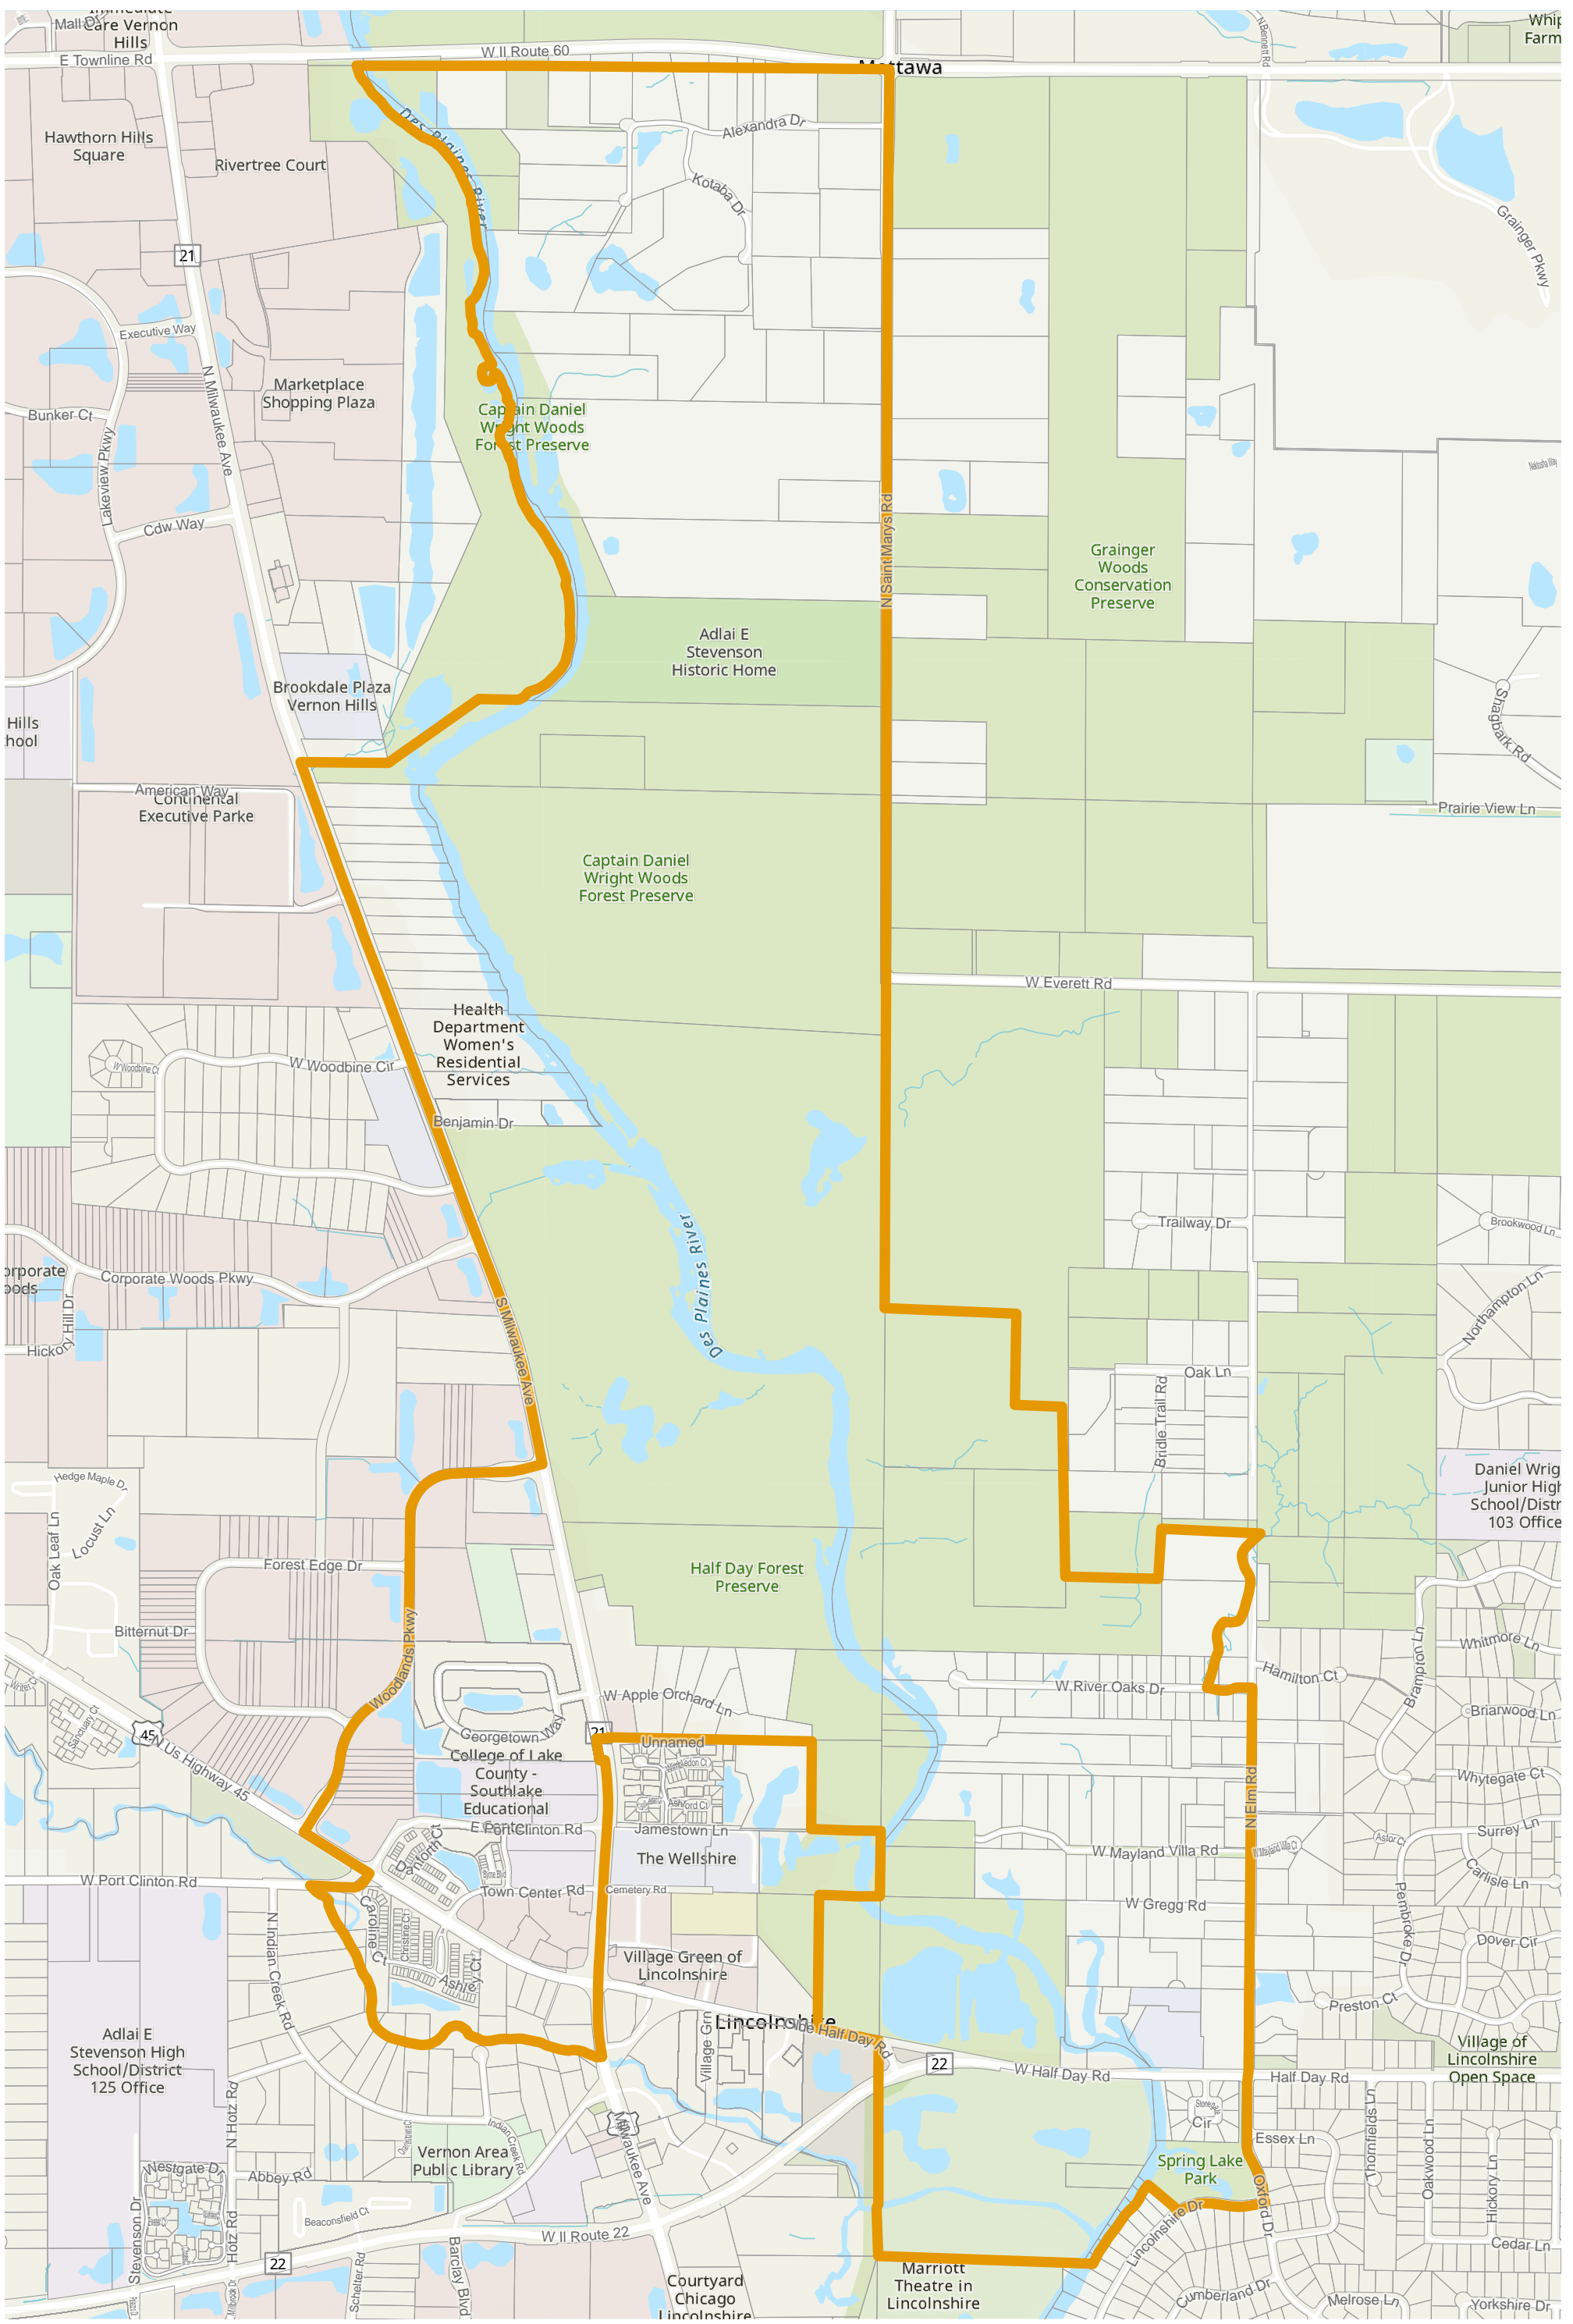

Lake County 2022 Election Precinct Vernon 261

2022 Election Precincts
Tax Parcels