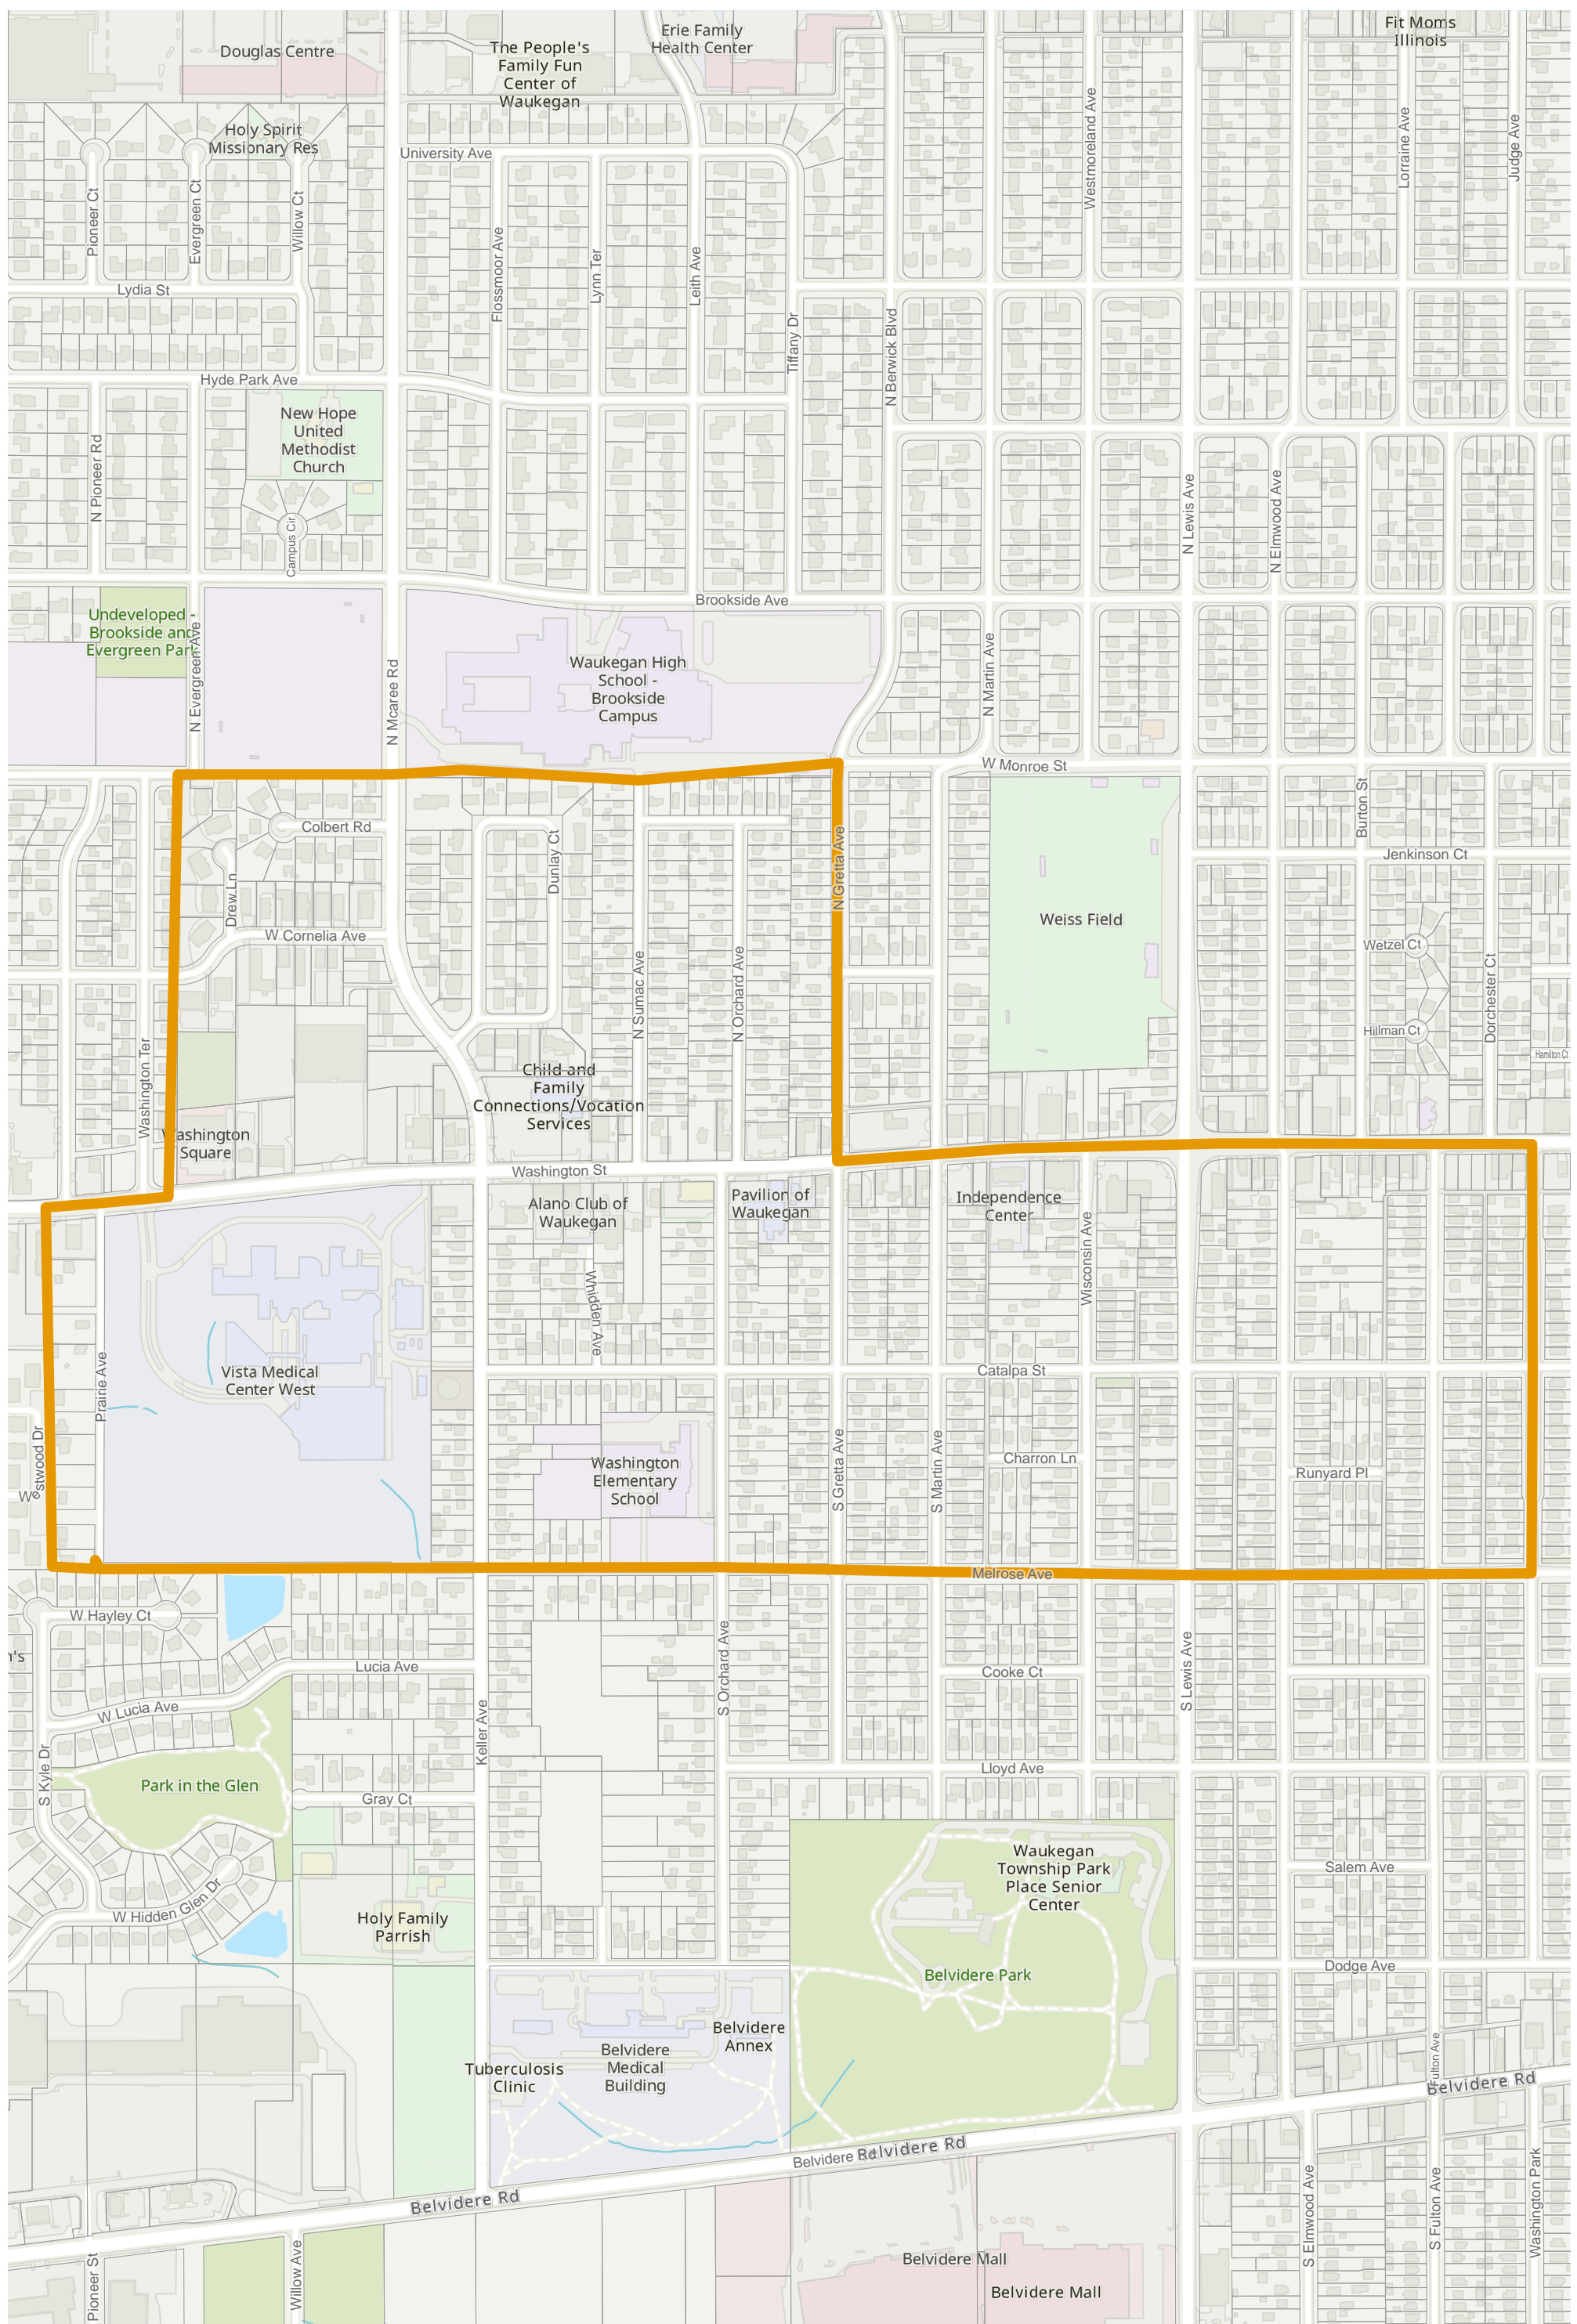

Election Precinct Map Book - 19th Judicial Circuit Court Subdistrict 3

Prepared By:
Lake County GIS/Mapping Division
18 N County St
Waukegan IL 60085
(847) 377-2373

 19th Judicial Circuit Court Subdistrict

Lake County 2022 Election Precinct Warren 338

Lake County 2022 Election Precinct Waukegan 369

Lake County 2022 Election Precinct Waukegan 377

Lake County 2022 Election Precinct Waukegan 378

Lake County 2022 Election Precinct Waukegan 382