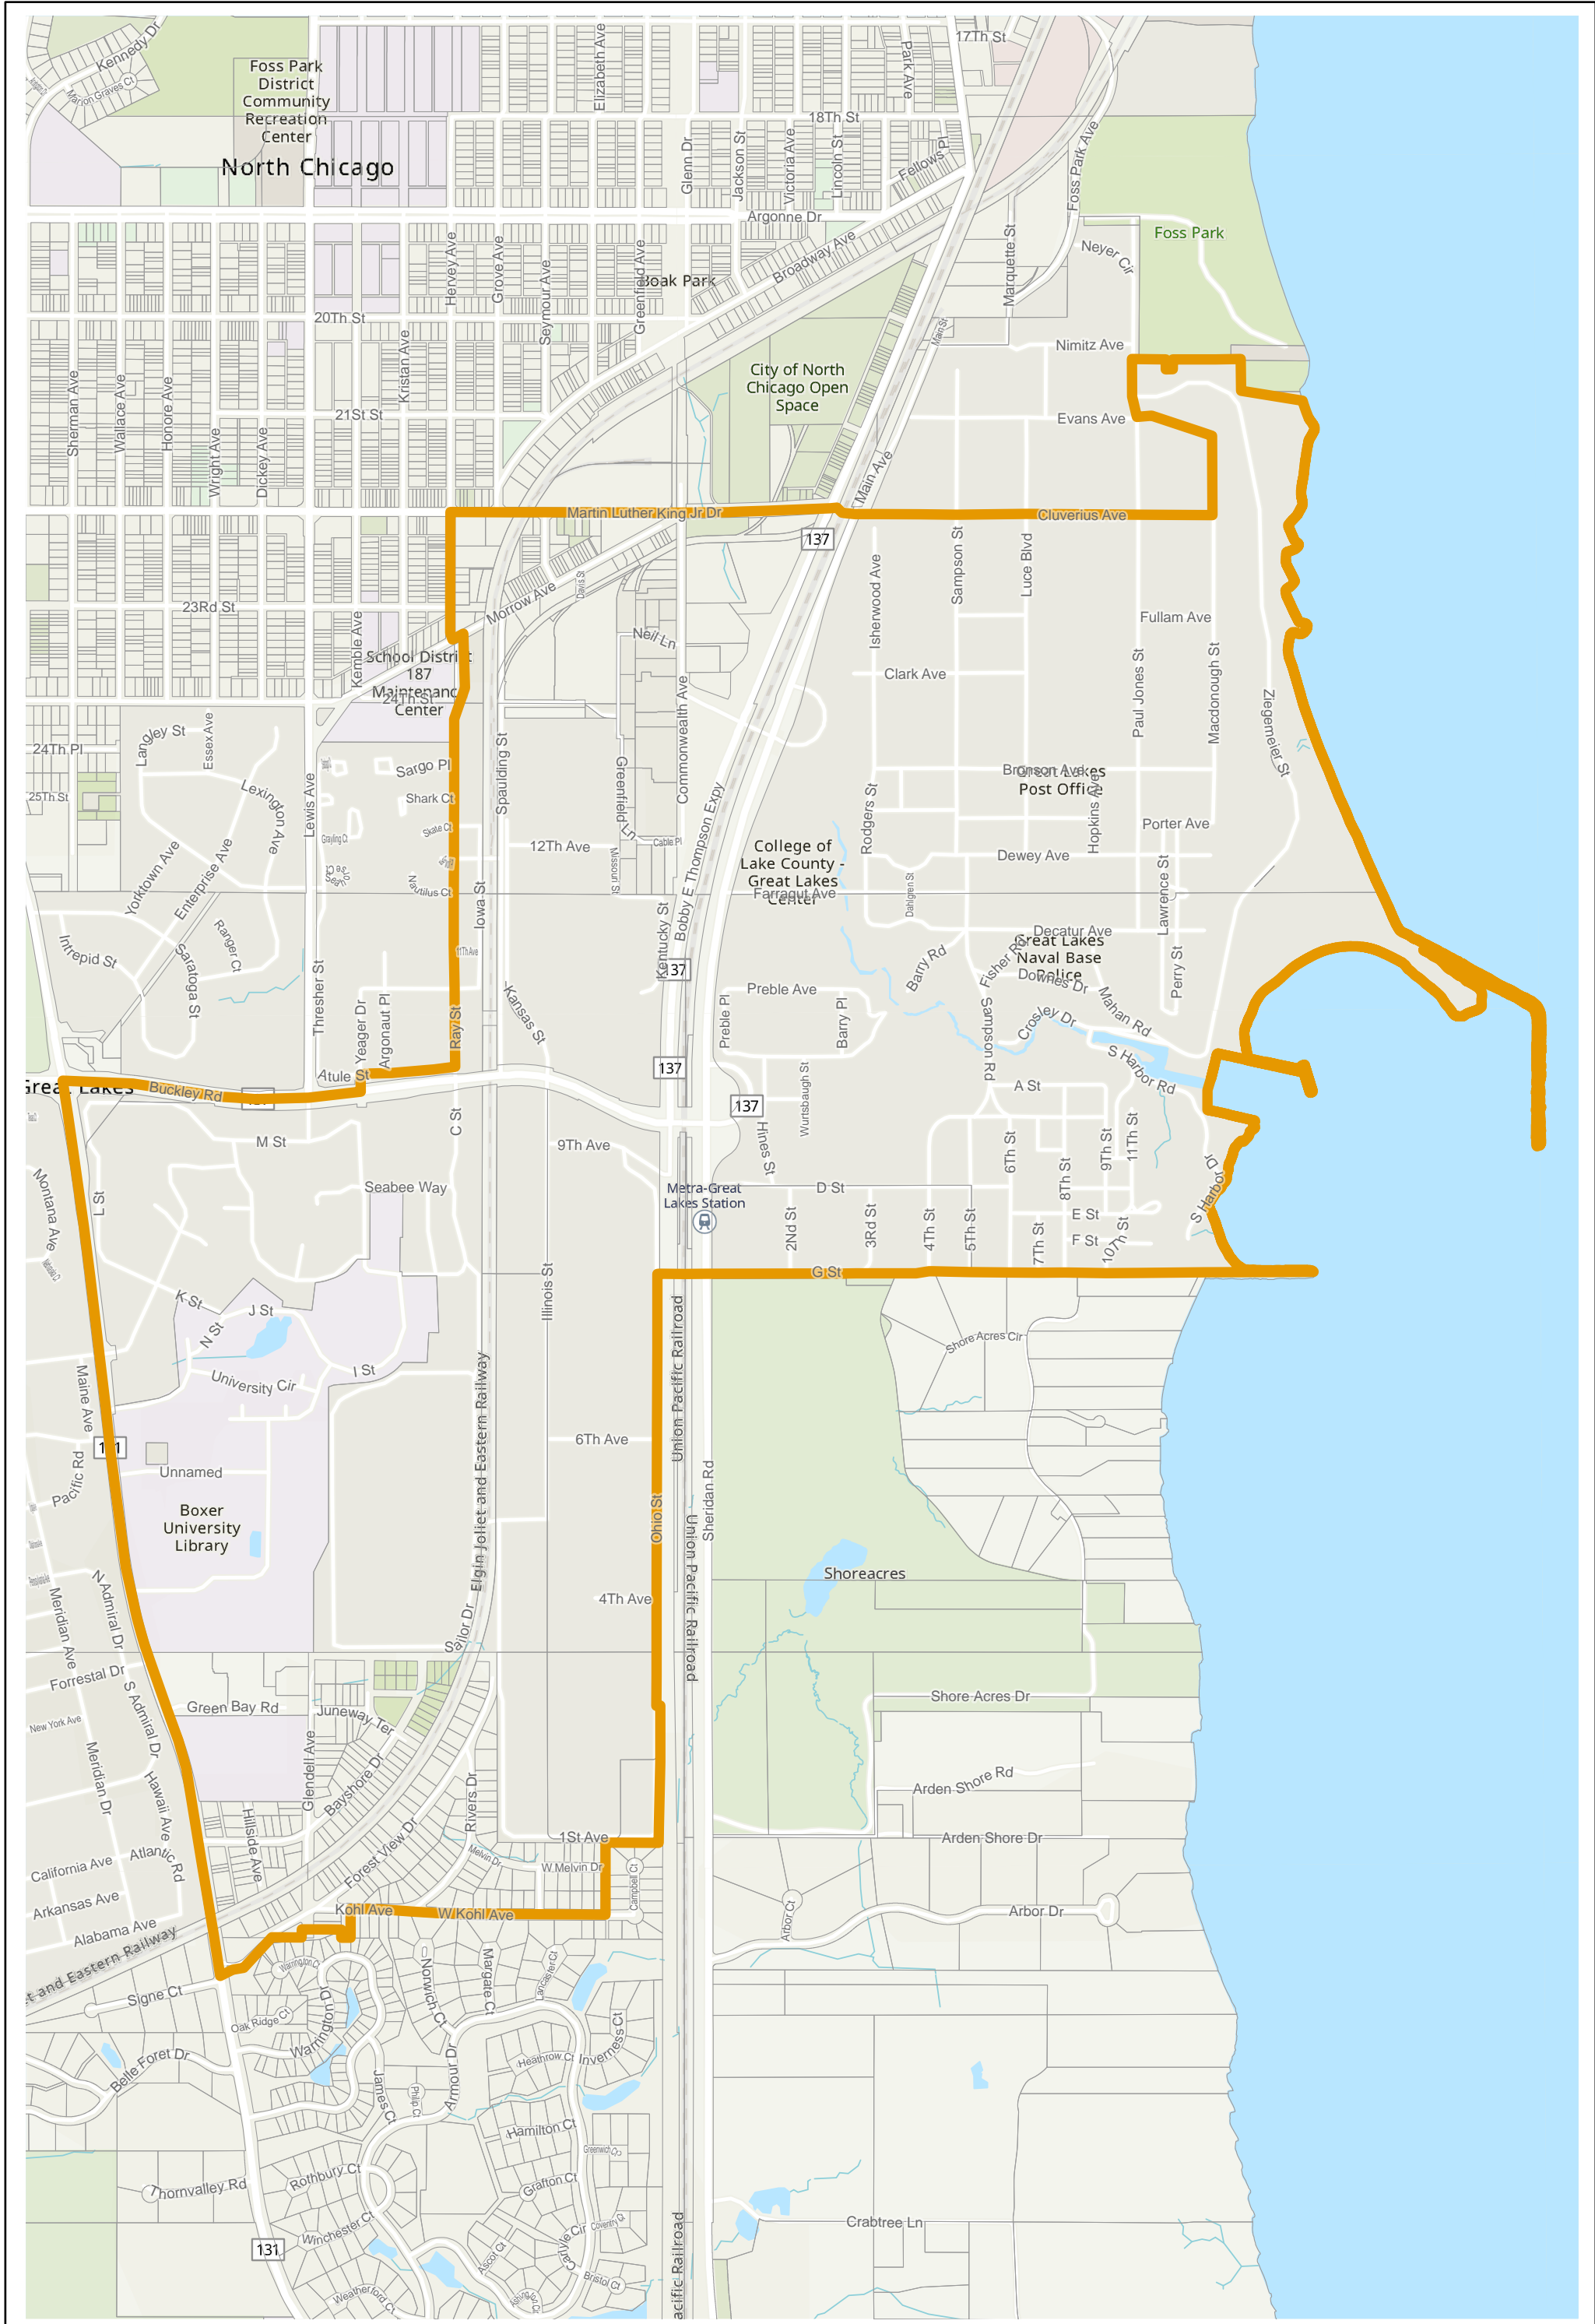

Lake County 2022 Election Precinct Shields 242