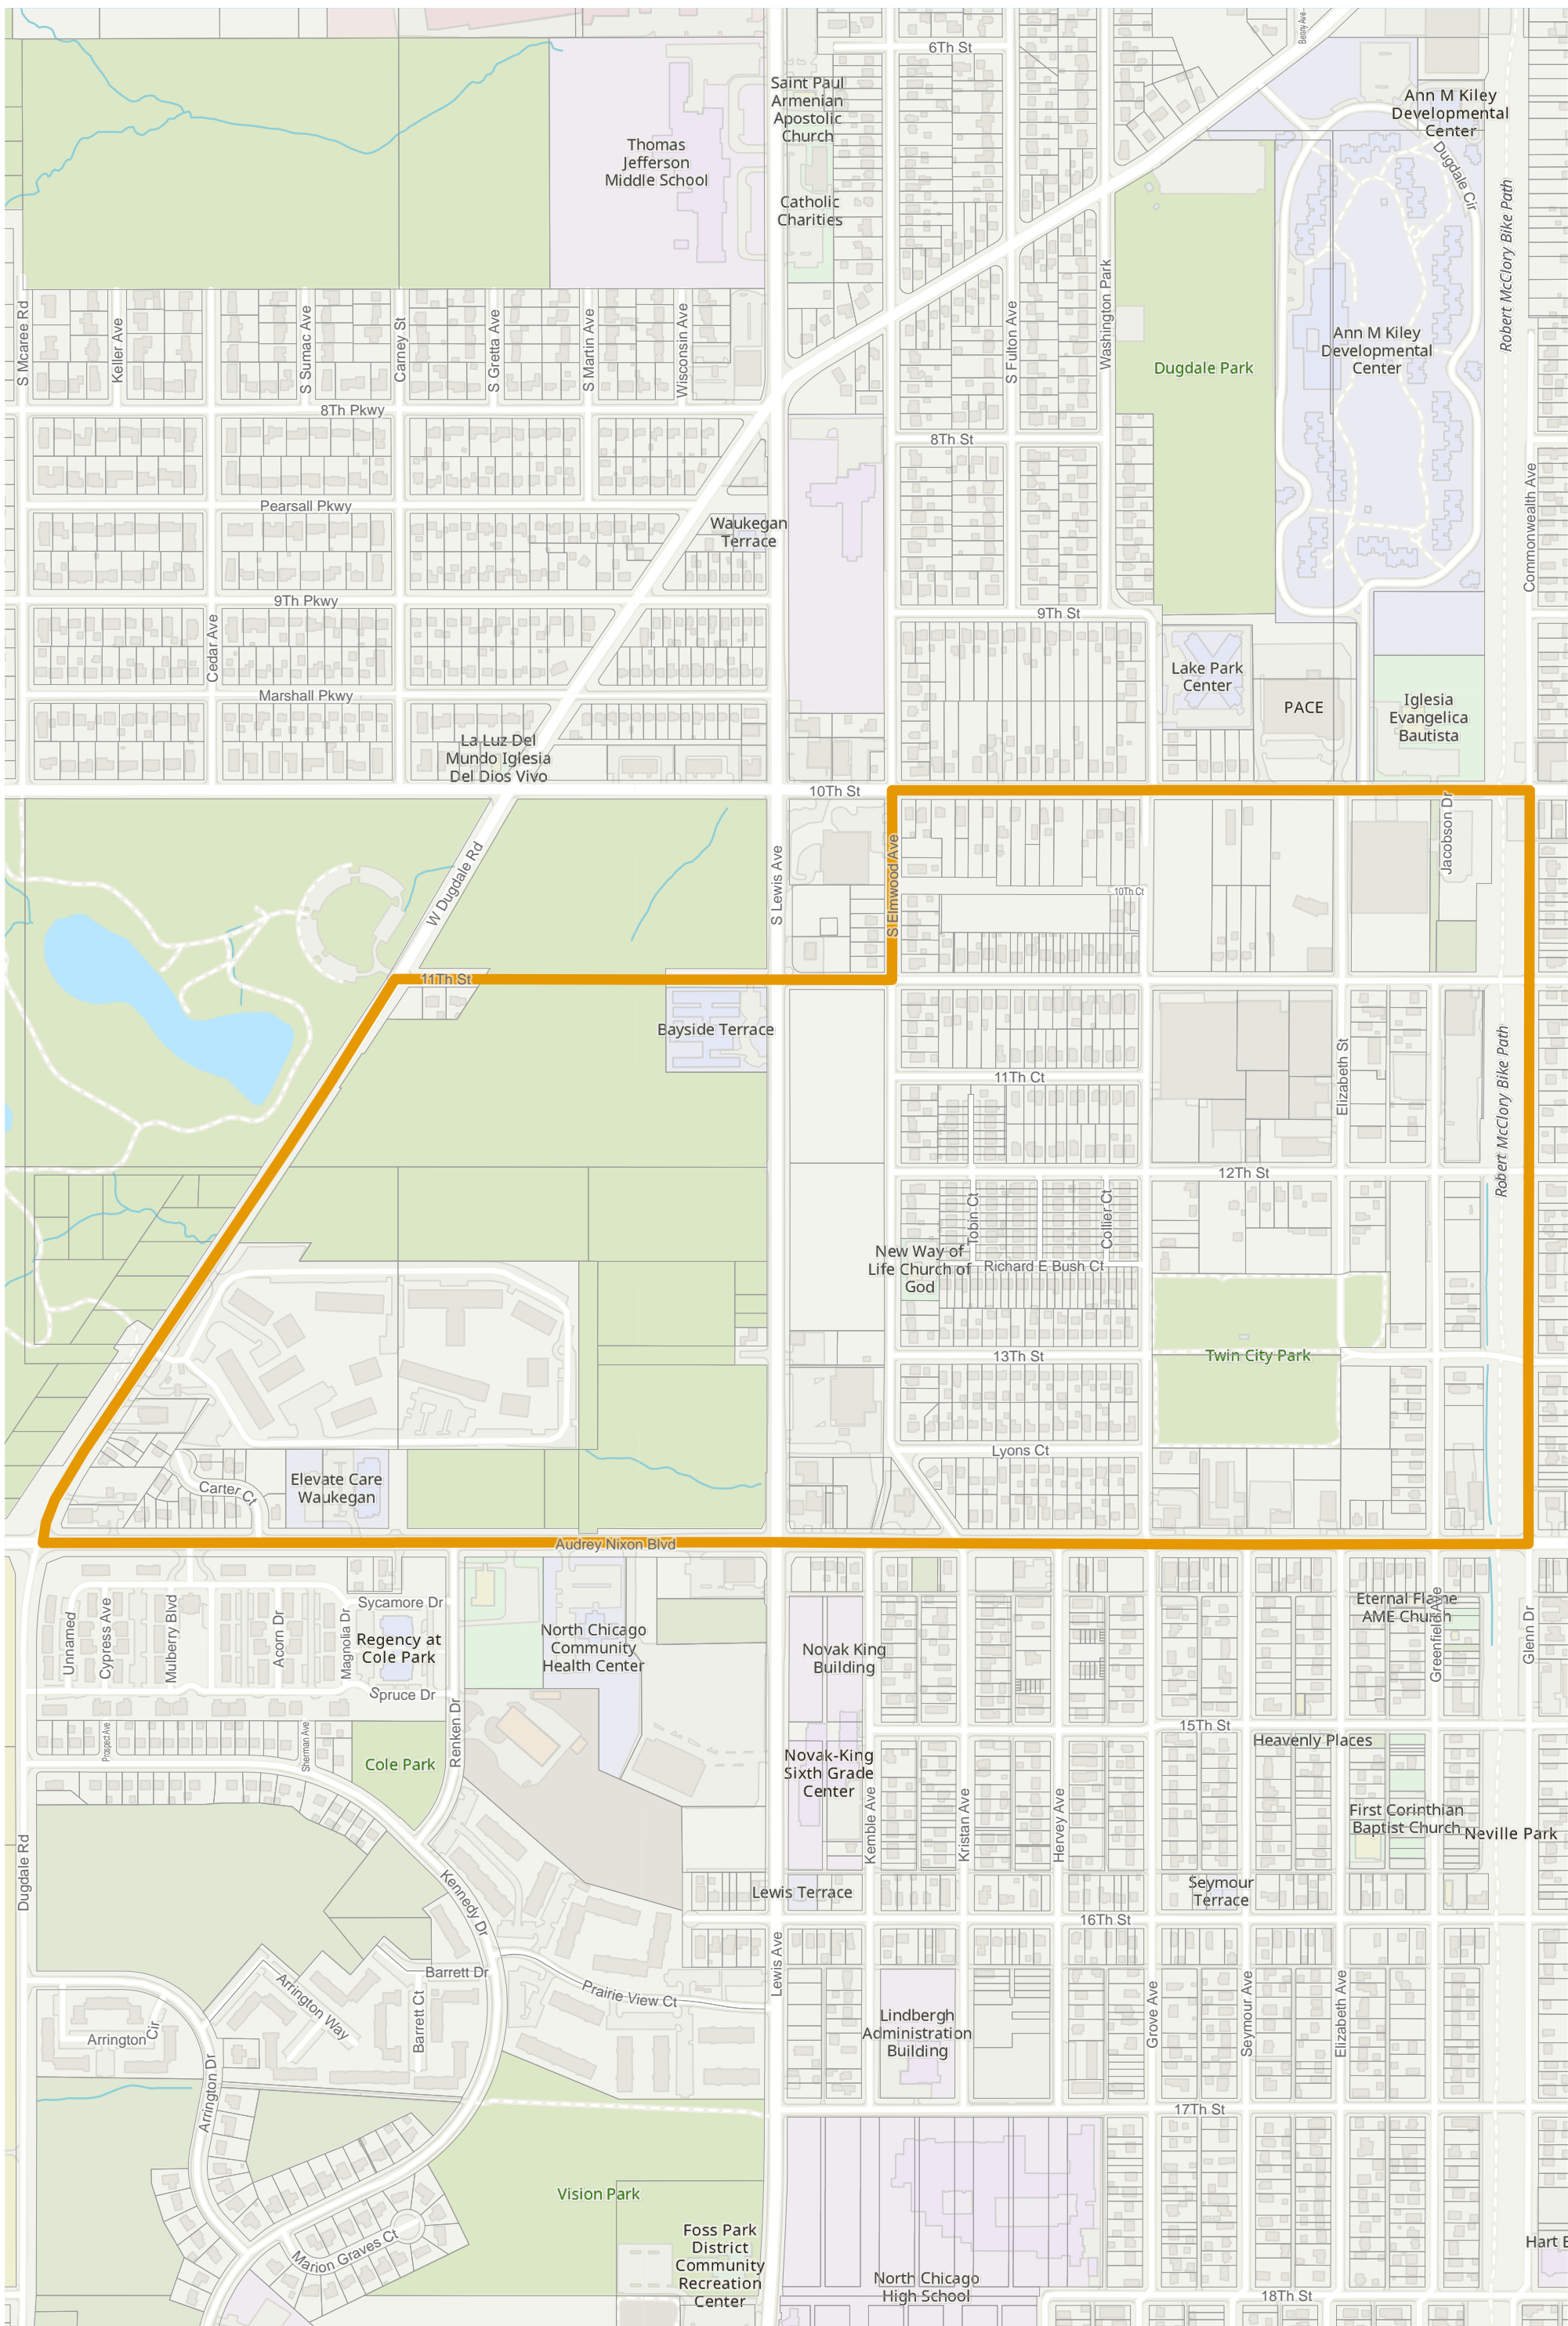

Lake County 2022 Election Precinct Waukegan 391