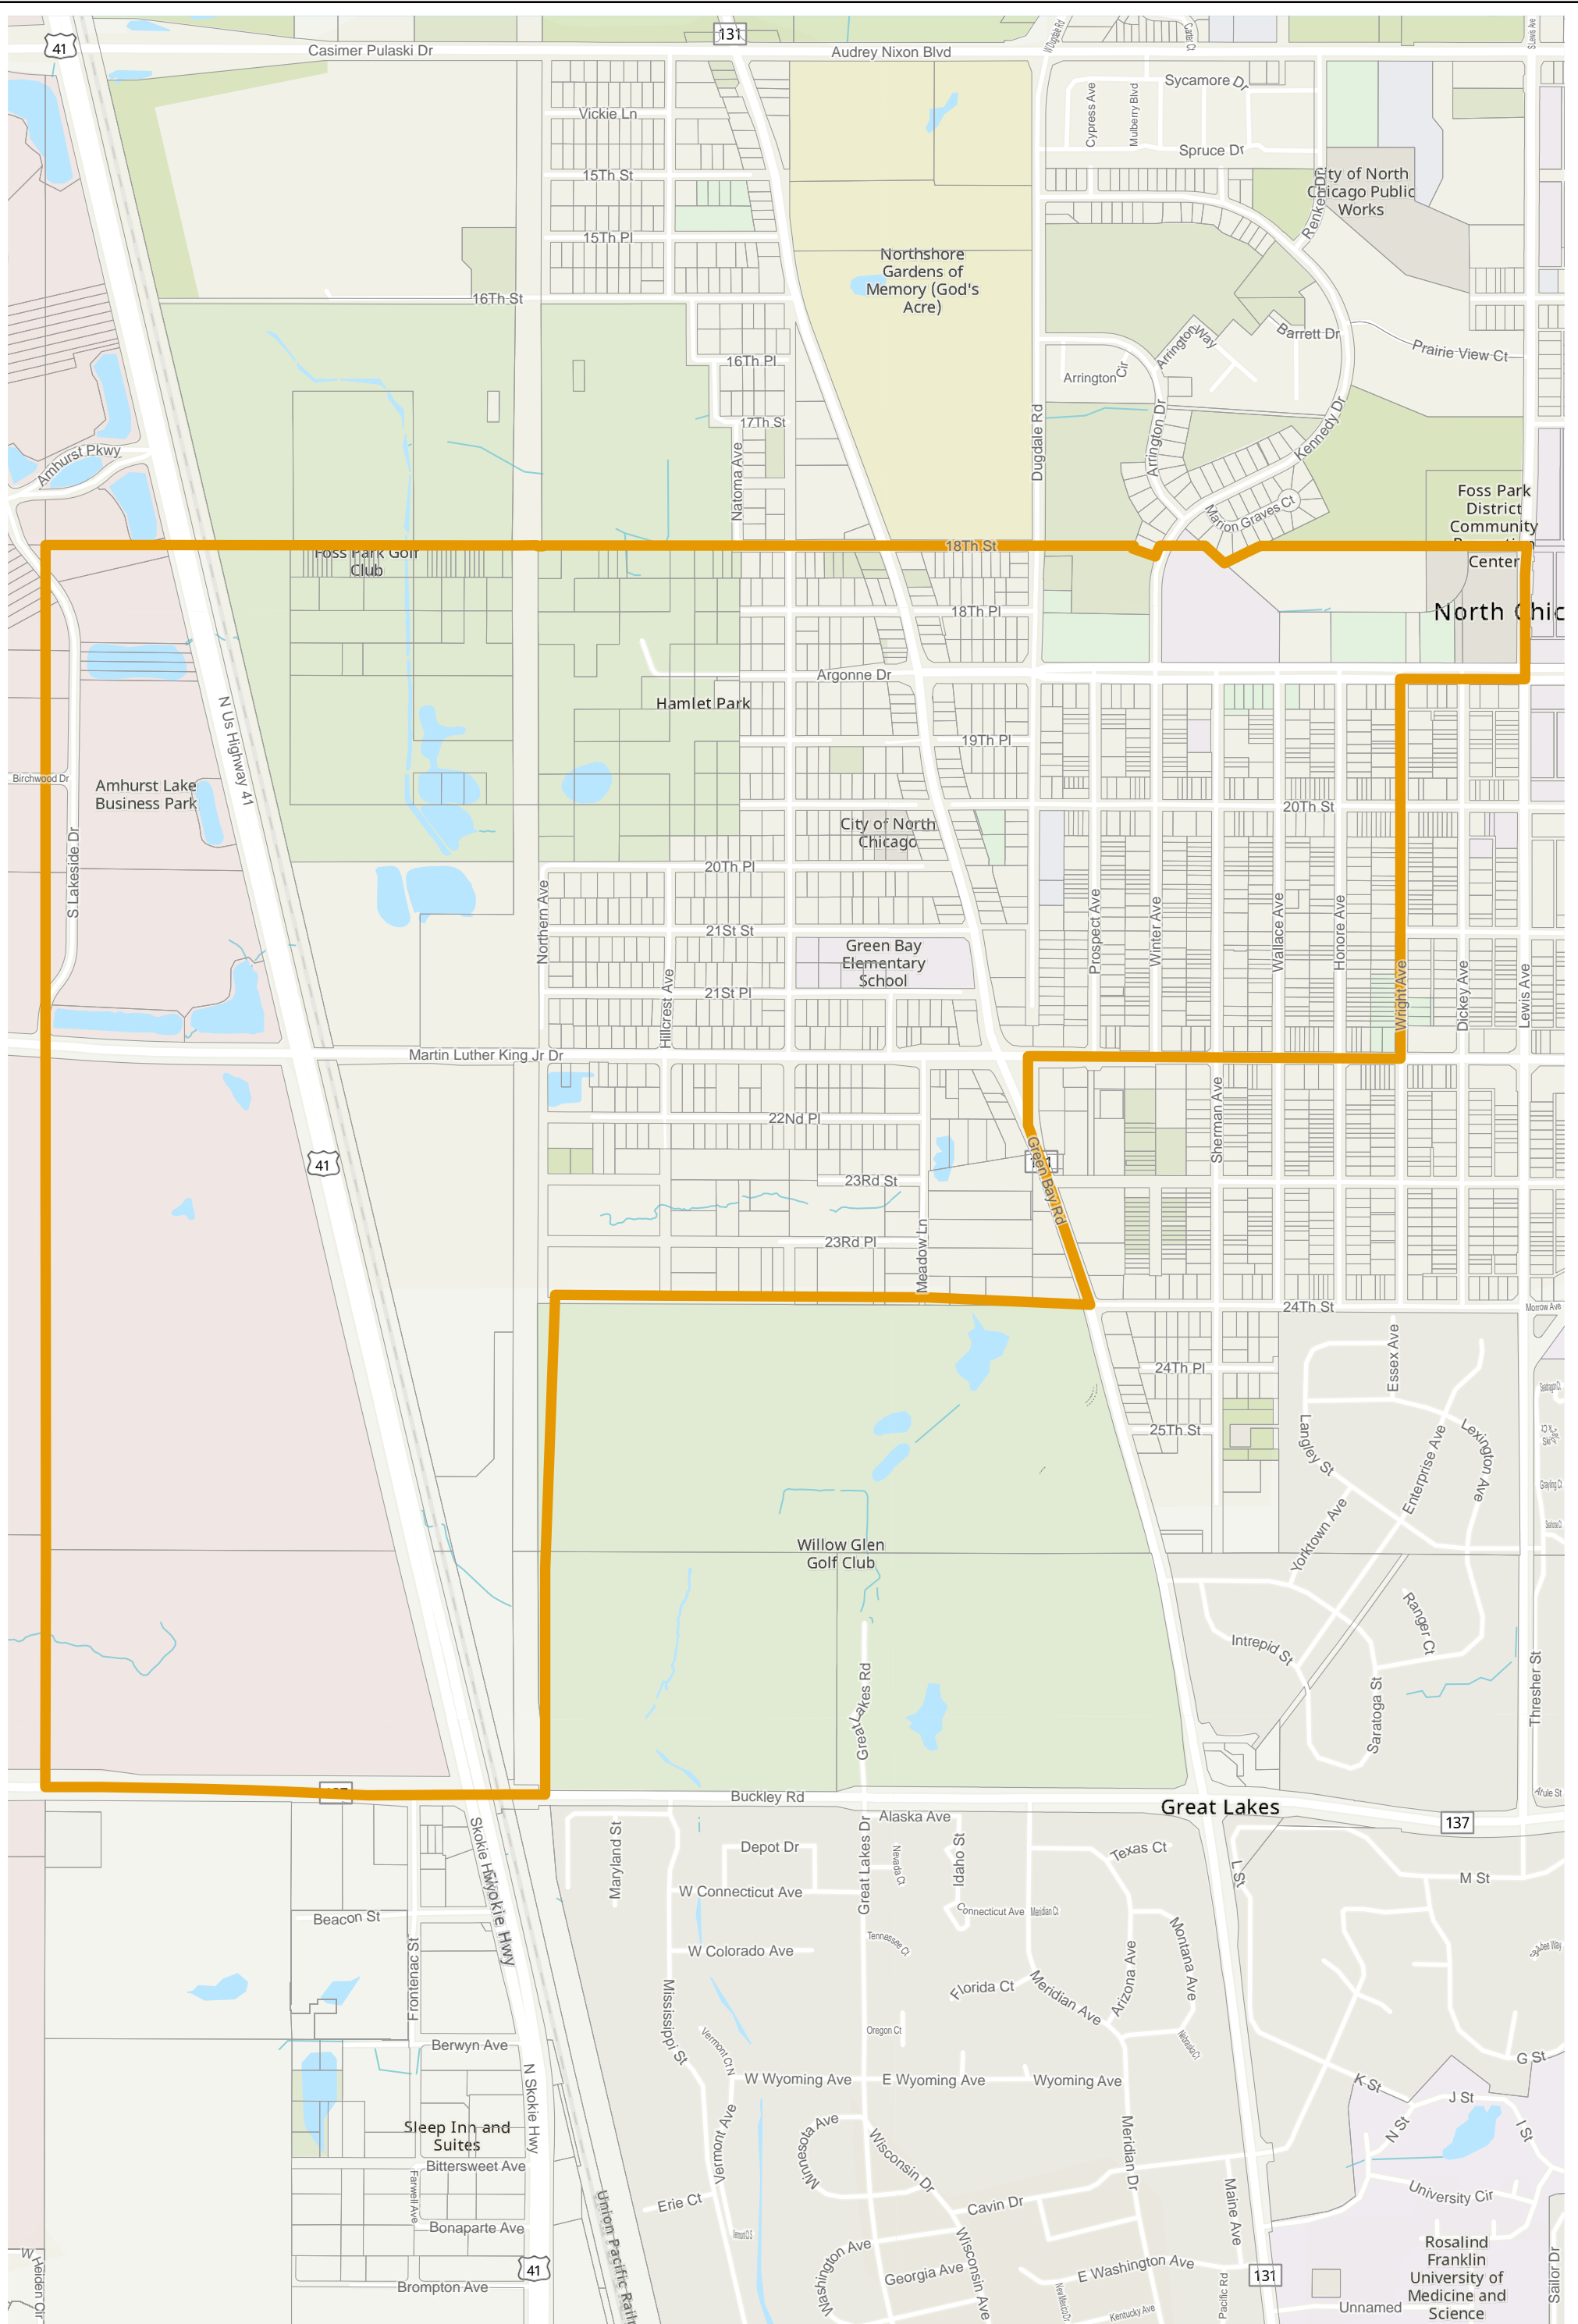

Election Precinct Map Book - 19th Judicial Circuit Court Subdistrict 3

Prepared By:
Lake County GIS/Mapping Division
18 N County St
Waukegan IL 60085
(847) 377-2373

 19th Judicial Circuit Court Subdistrict

 Townships

 Election Precincts

Precincts may change after the publication of this map.
Contact the office of the Lake County Clerk at
(847) 377-2400 for current information.

Revised 2022

Lake County 2022 Election Precinct Libertyville 177

Lake County 2022 Election Precinct Shields 238

Lake County 2022 Election Precinct Shields 239

2022 Election Precincts
Tax Parcels

Lake County 2022 Election Precinct Shields 240

Lake County 2022 Election Precinct Shields 241