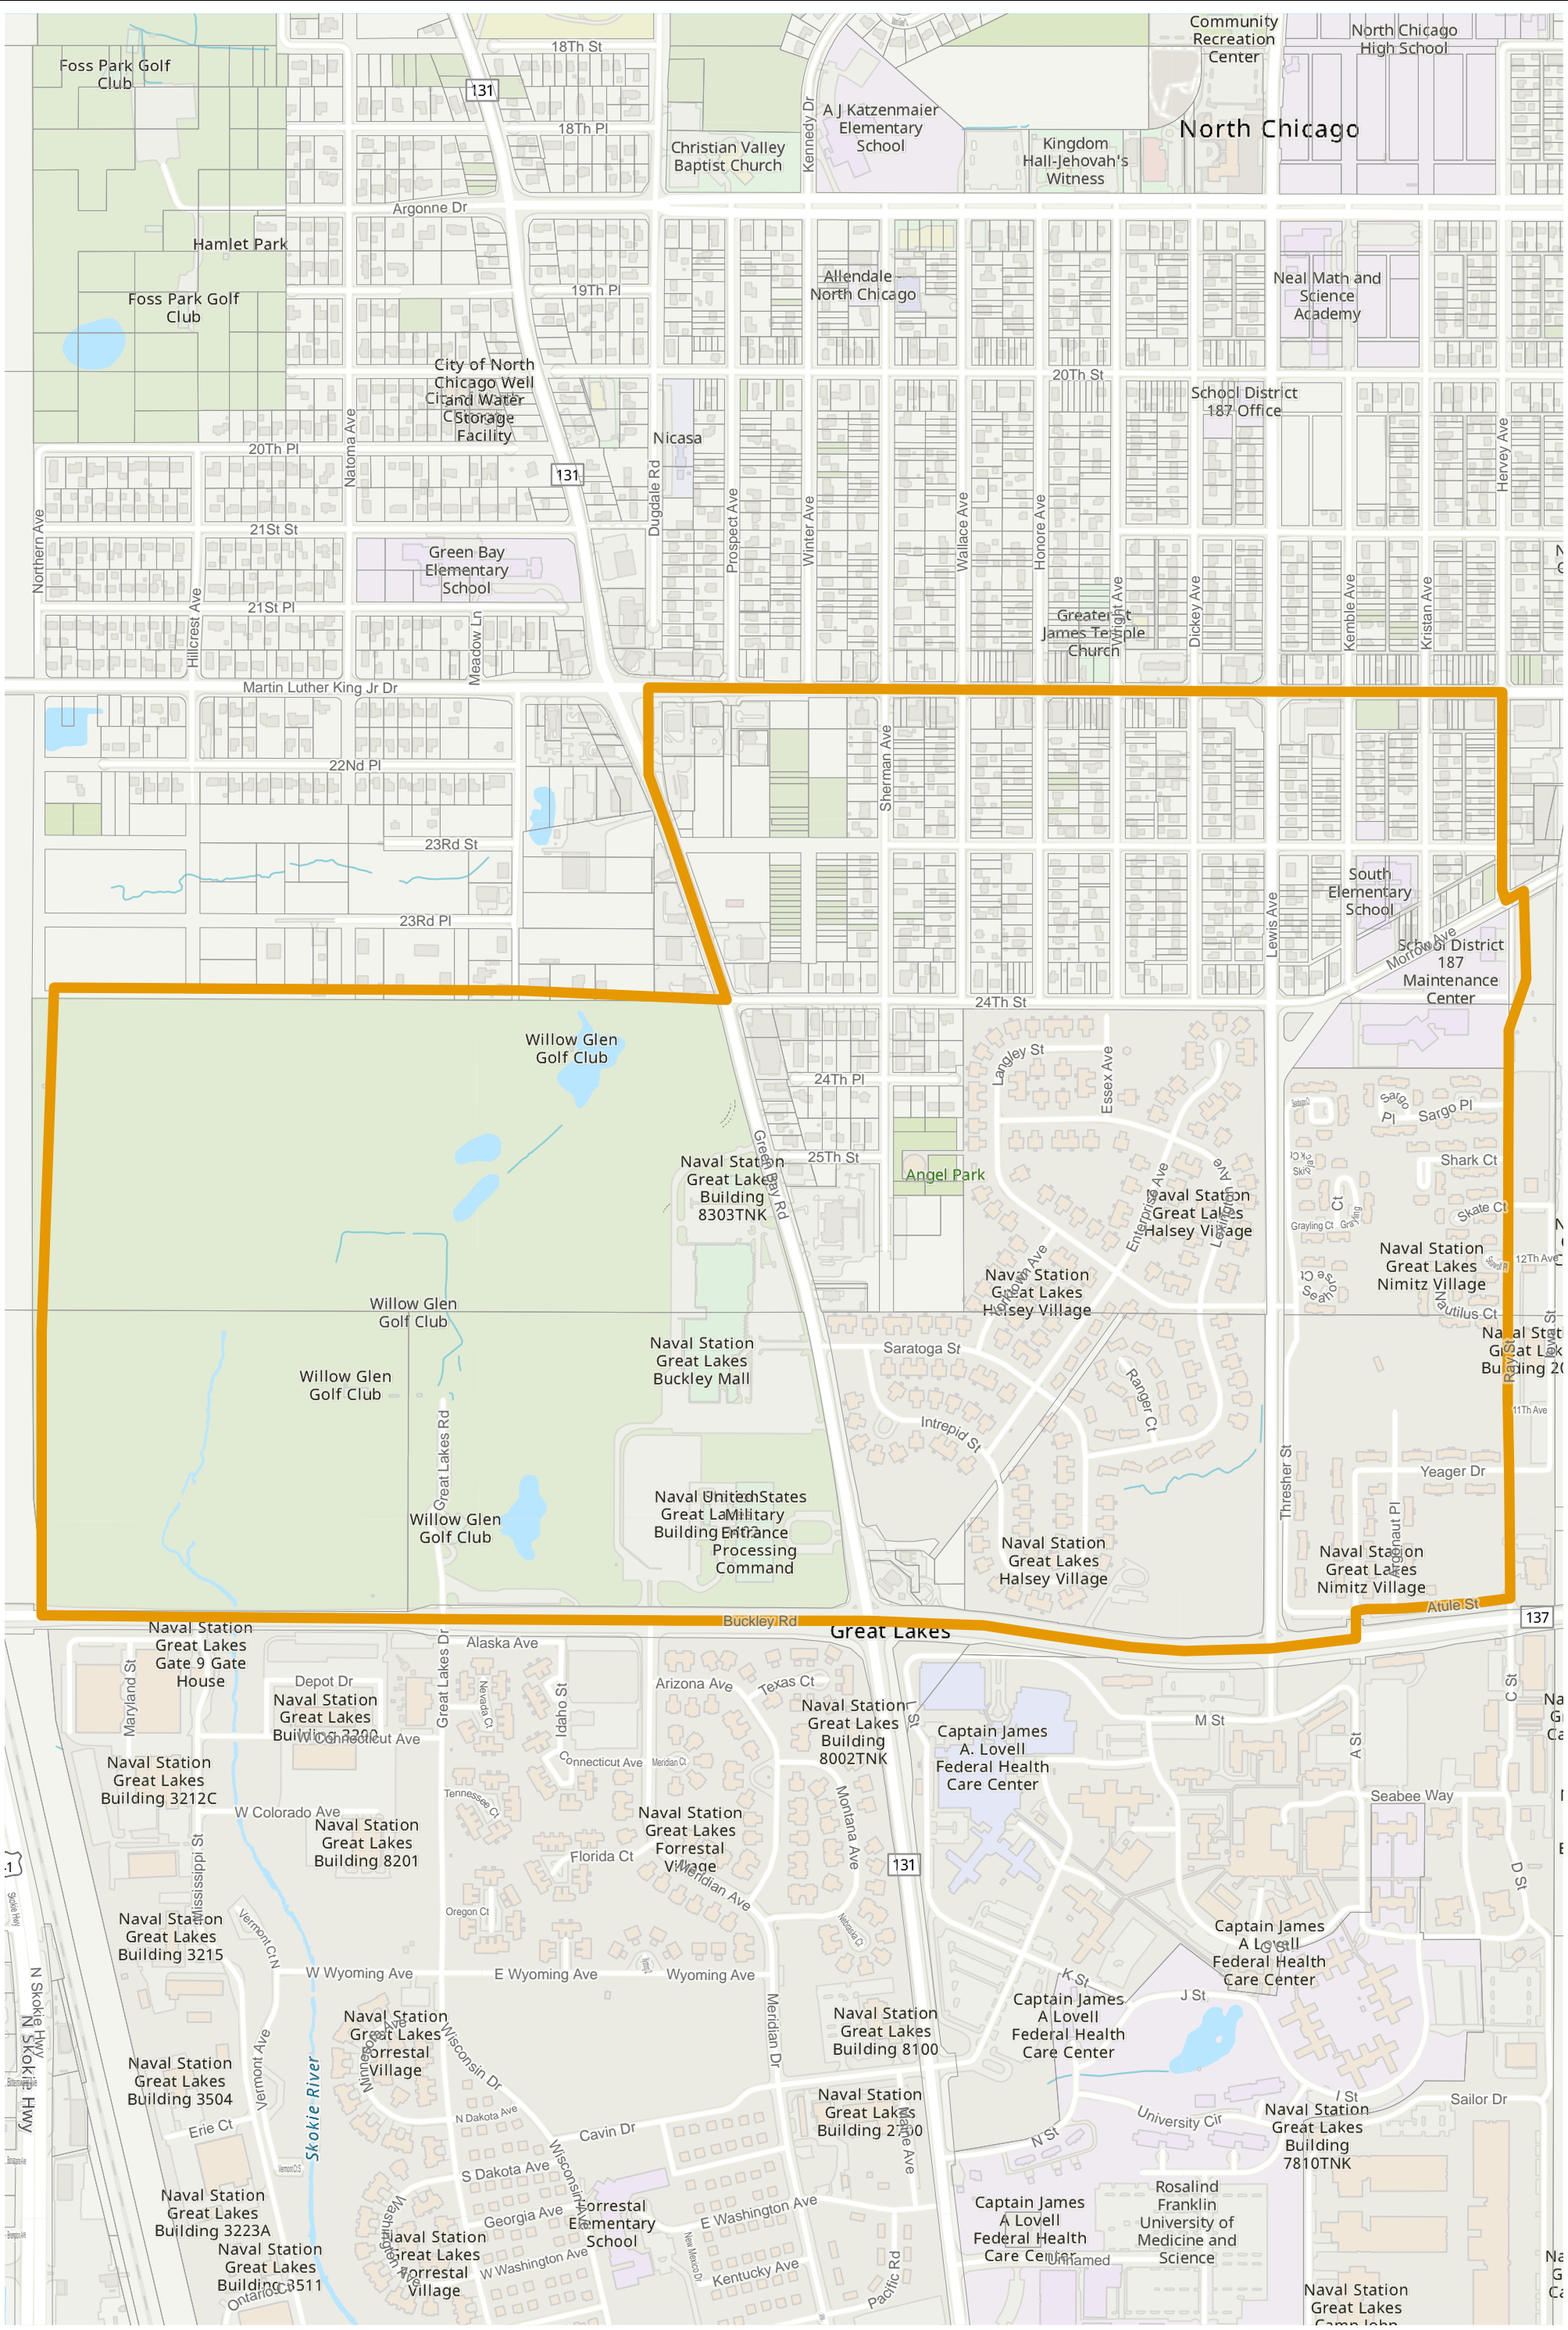

Election Precinct Map Book - 19th Judicial Circuit Court Subdistrict 3

Prepared By:
Lake County GIS/Mapping Division
18 N County St
Waukegan IL 60085
(847) 377-2373

 19th Judicial Circuit Court Subdistrict

 Townships

 Election Precincts

Precincts may change after the publication of this map.
Contact the office of the Lake County Clerk at
(847) 377-2400 for current information.

Revised 2022

Lake County 2022 Election Precinct Libertyville 177

Lake County 2022 Election Precinct Shields 238

Lake County 2022 Election Precinct Shields 239

2022 Election Precincts
Tax Parcels

Lake County 2022 Election Precinct Shields 240

Lake County 2022 Election Precinct Shields 241

2022 Election Precincts
 Tax Parcels

Lake County 2022 Election Precinct Shields 242

Lake County 2022 Election Precinct Shields 243

Lake County 2022 Election Precinct Shields 245

Lake County 2022 Election Precinct Shields 246