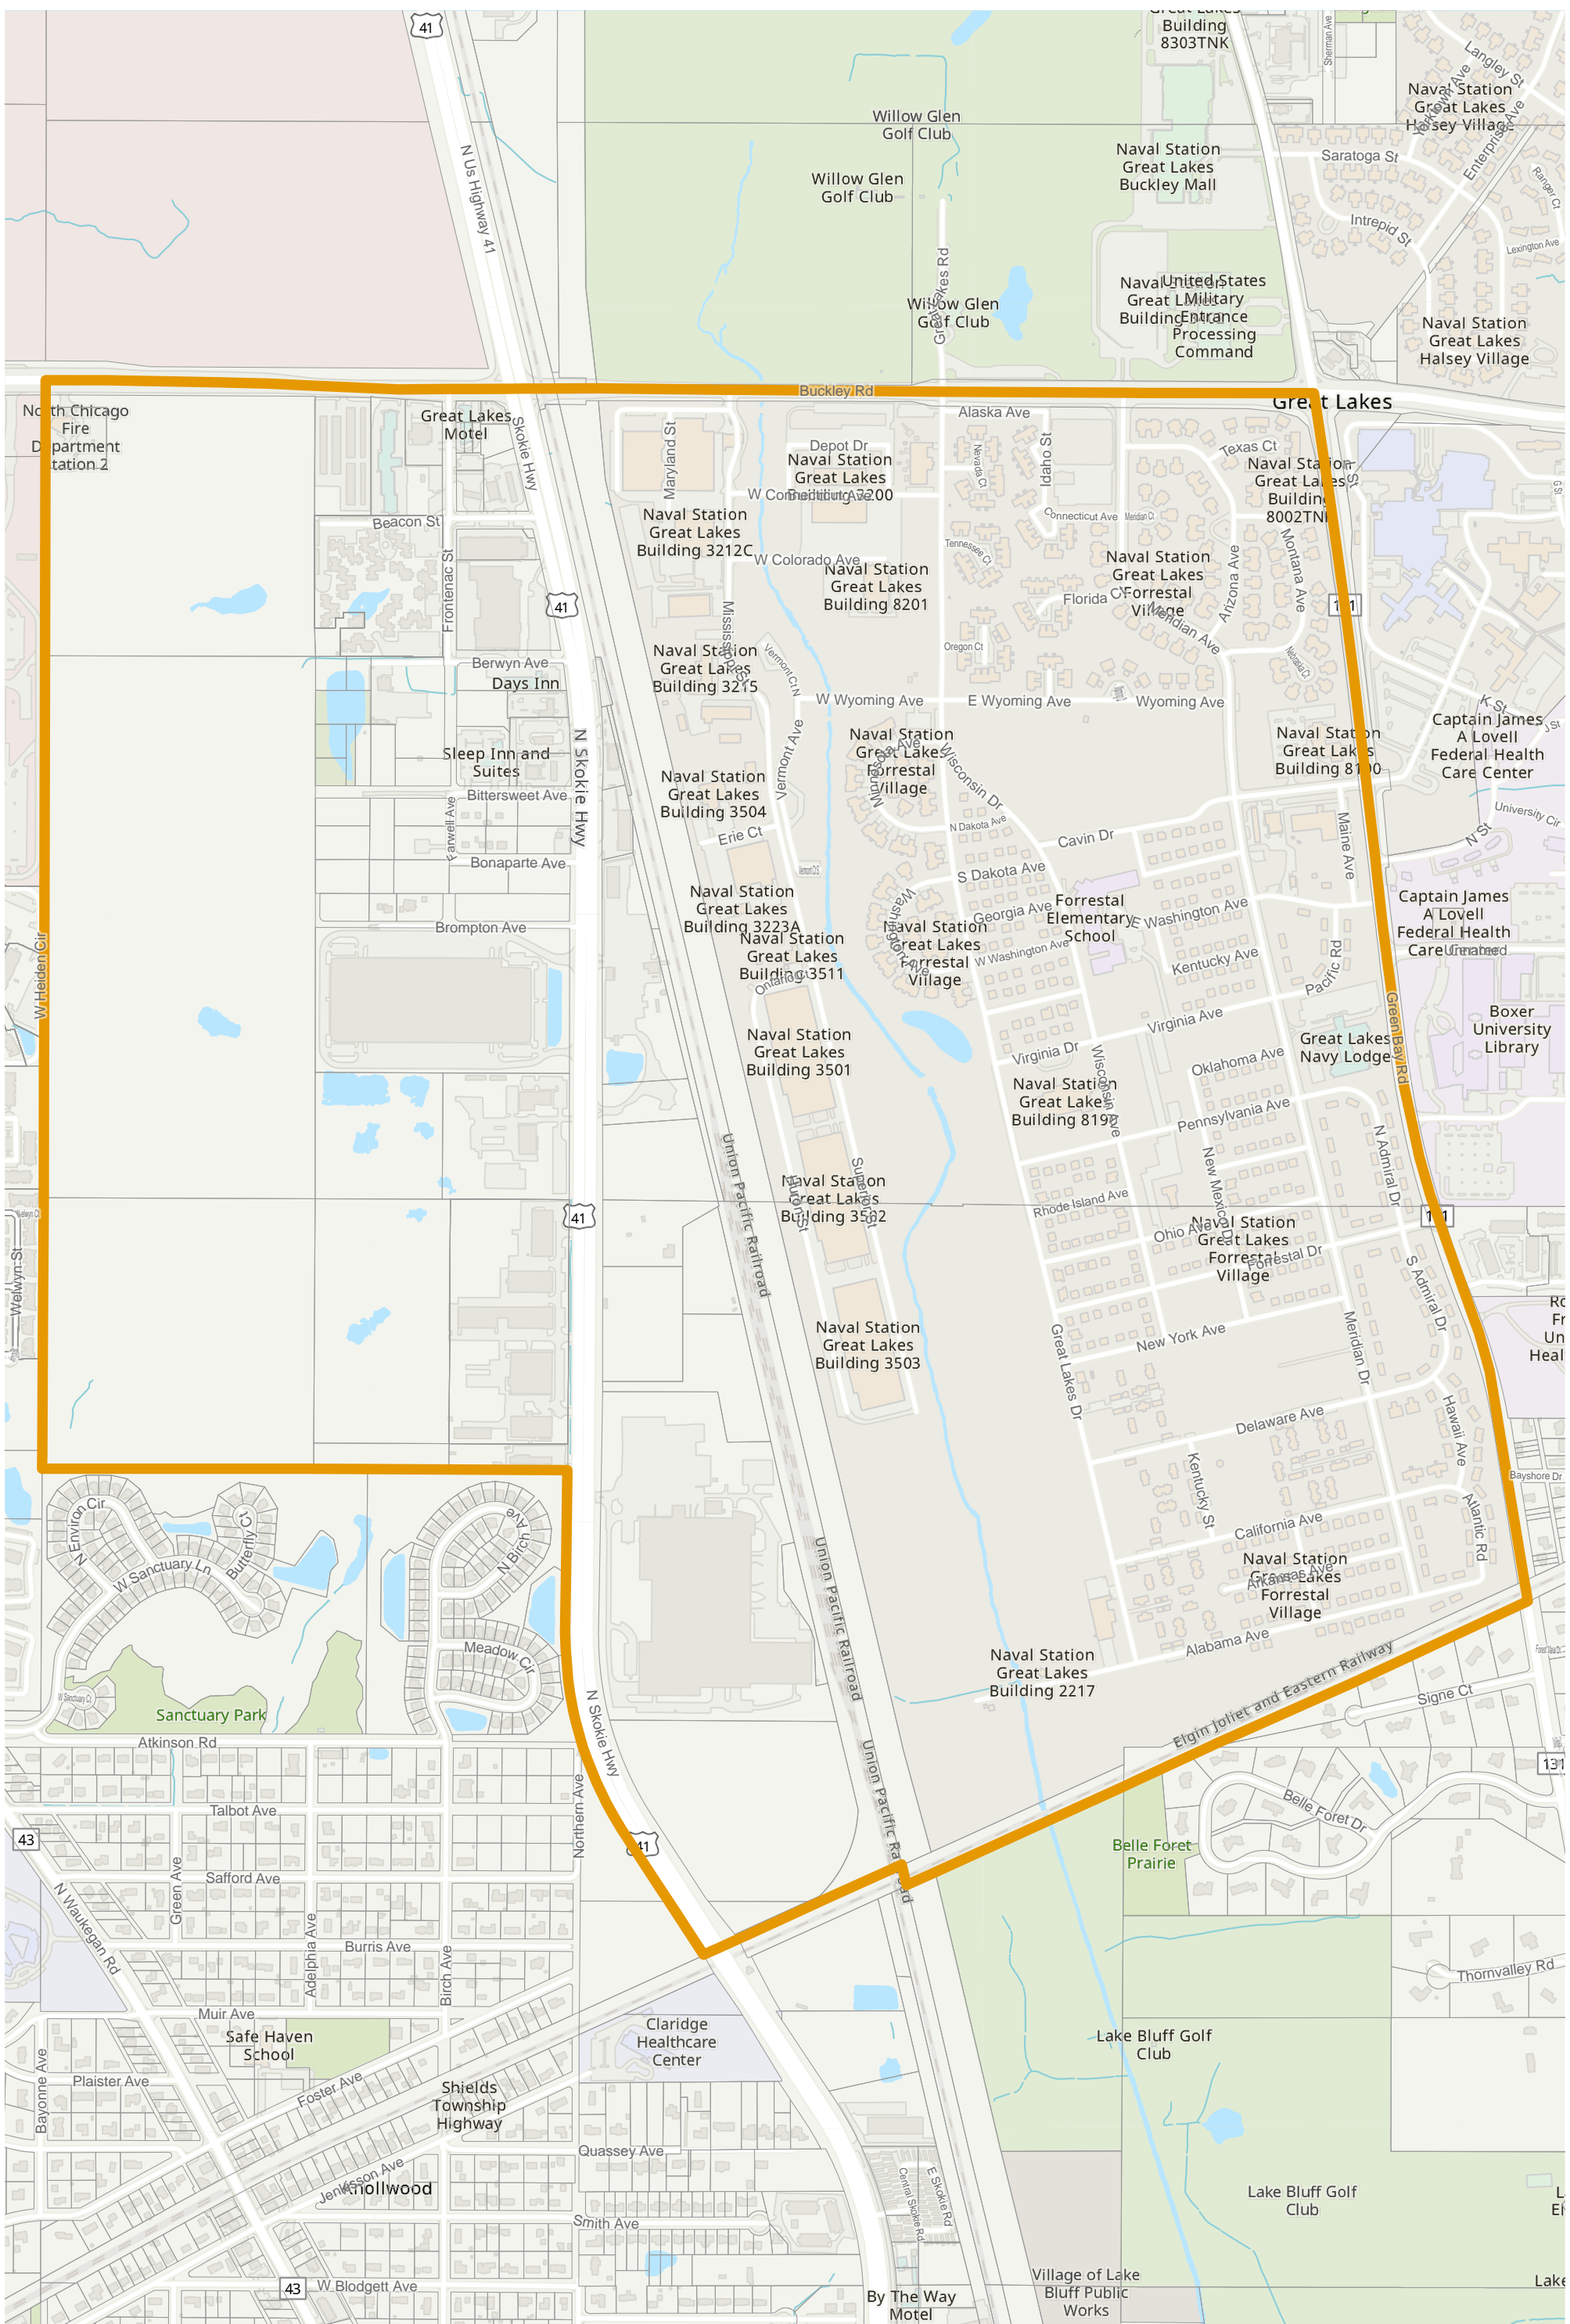

Election Precinct Map Book - 19th Judicial Circuit Court Subdistrict 3

Prepared By:
Lake County GIS/Mapping Division
18 N County St
Waukegan IL 60085
(847) 377-2373

 19th Judicial Circuit Court Subdistrict

Lake County 2022 Election Precinct Shields 238

Lake County 2022 Election Precinct Shields 239

2022 Election Precincts
Tax Parcels

Lake County 2022 Election Precinct Shields 240

Lake County 2022 Election Precinct Shields 241

2022 Election Precincts
 Tax Parcels

Lake County 2022 Election Precinct Shields 242

Lake County 2022 Election Precinct Shields 243

Lake County 2022 Election Precinct Shields 245

Lake County 2022 Election Precinct Shields 246