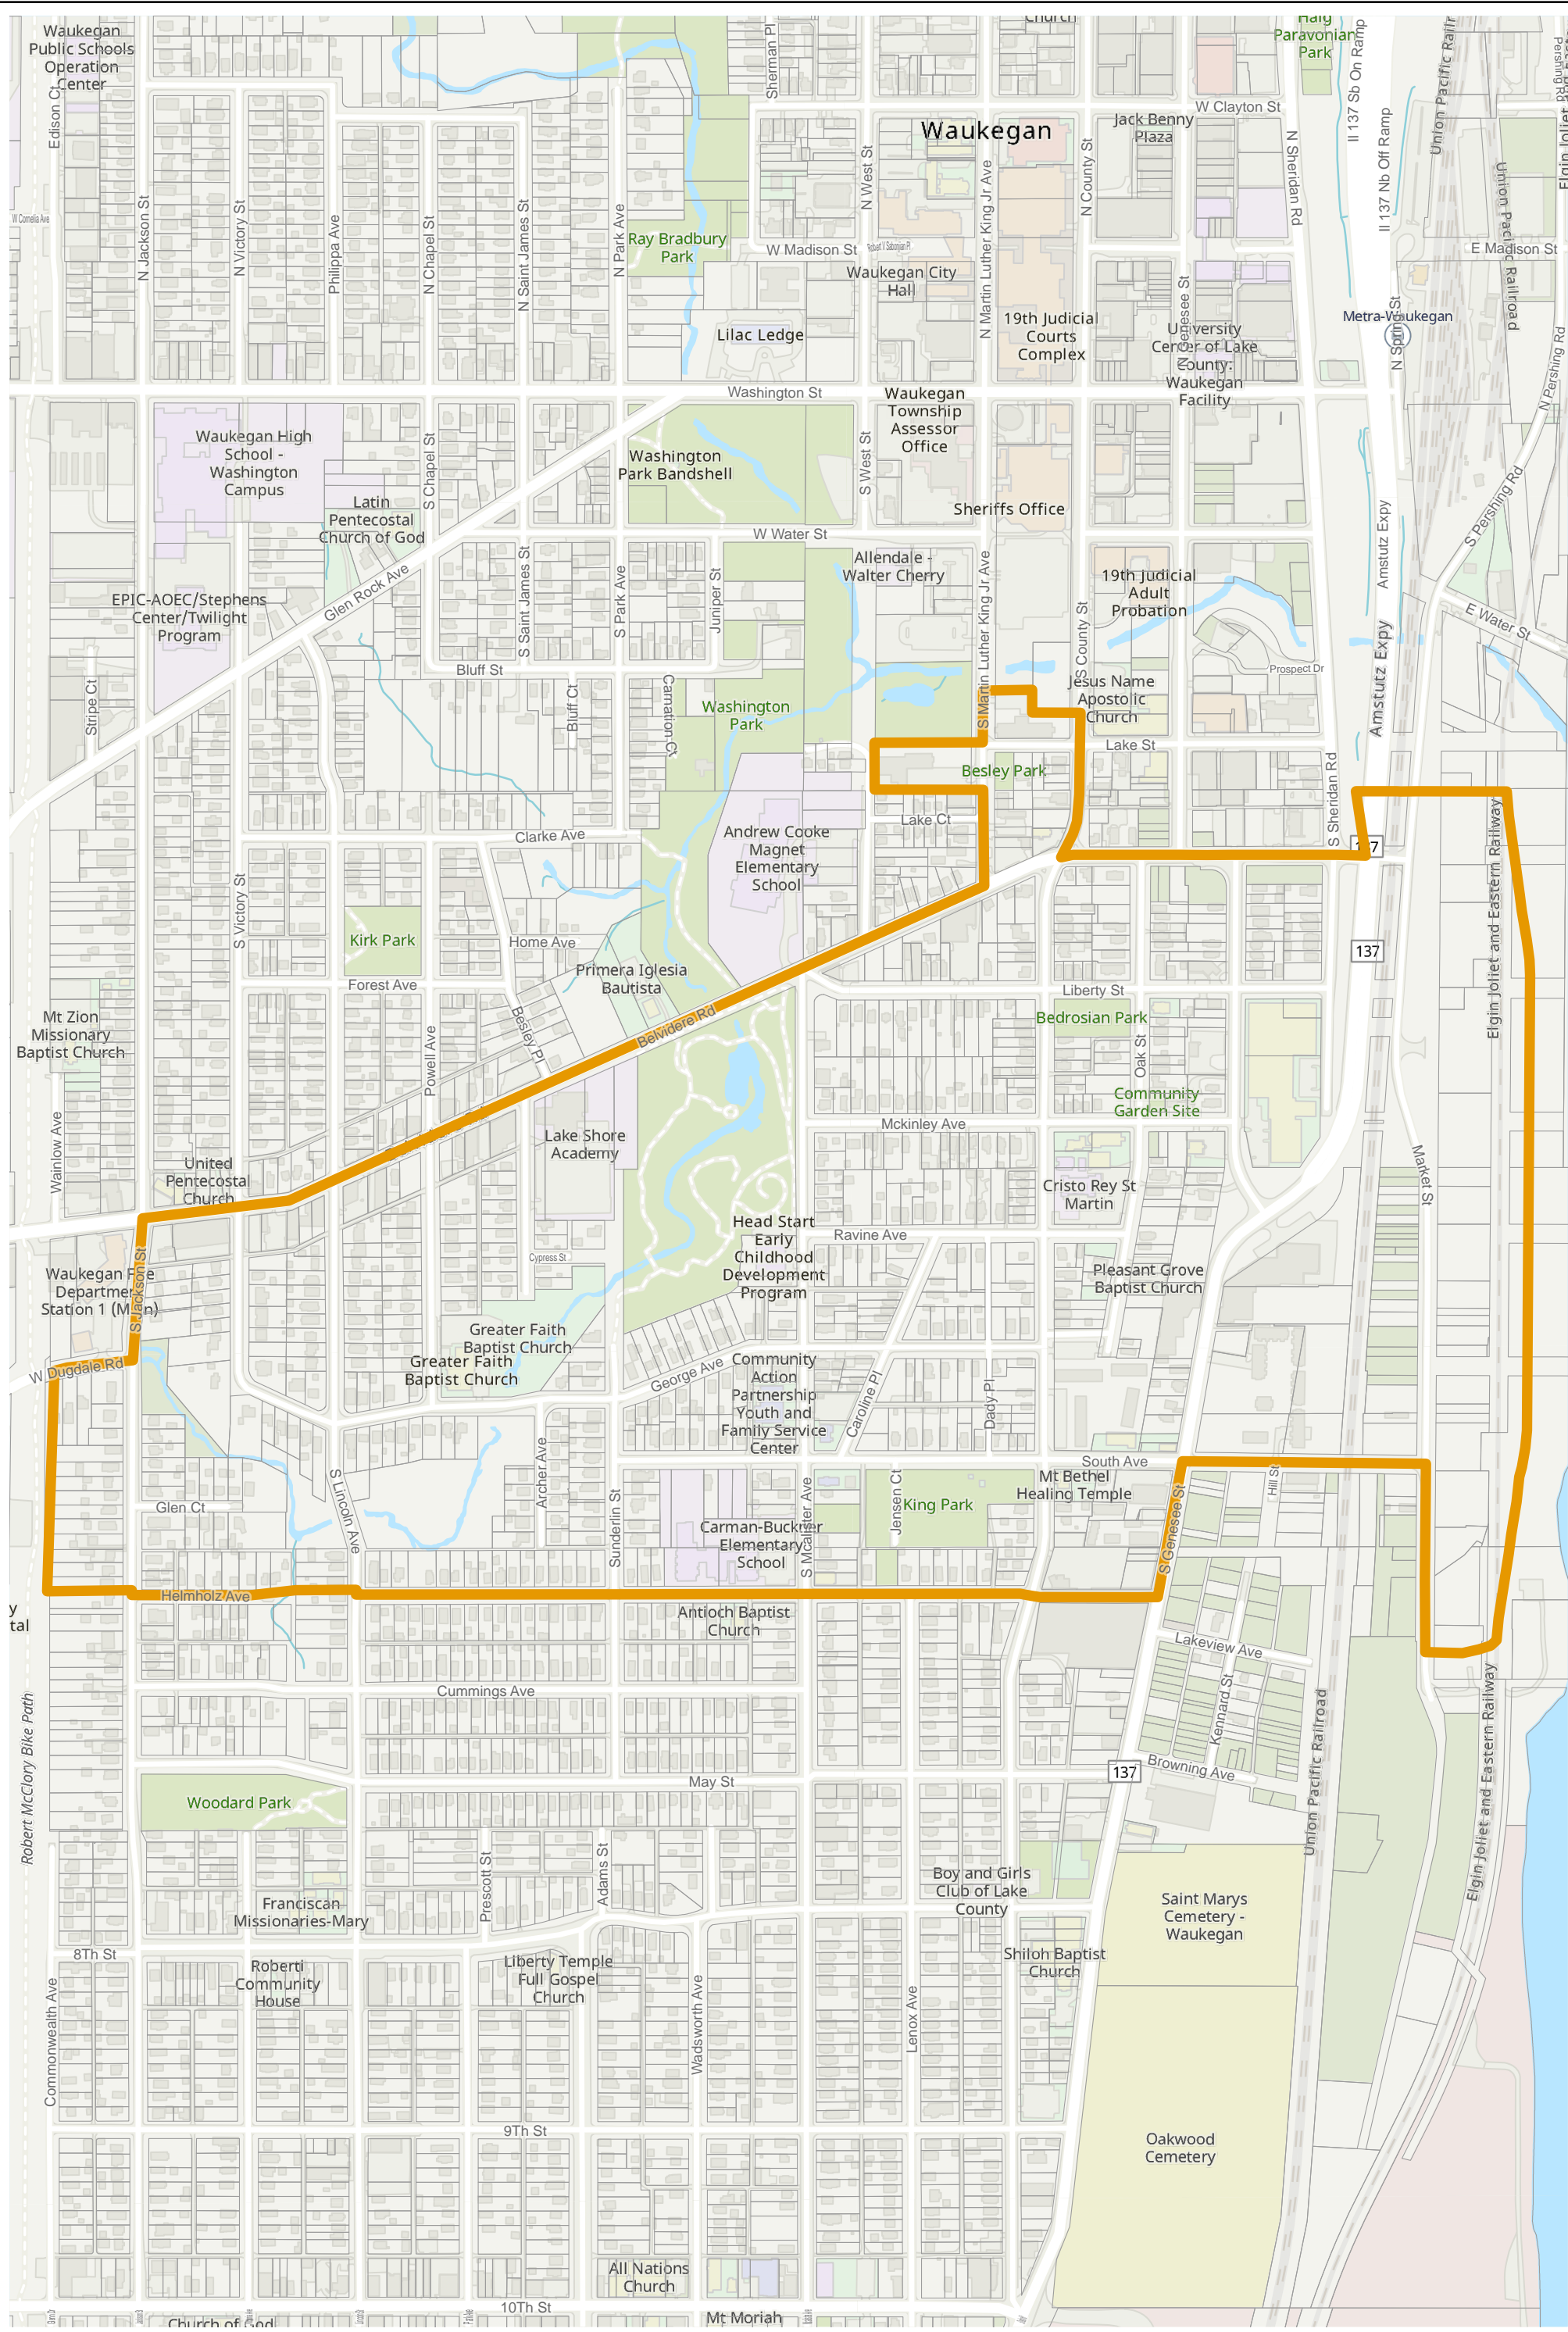

Lake County 2022 Election Precinct Waukegan 389