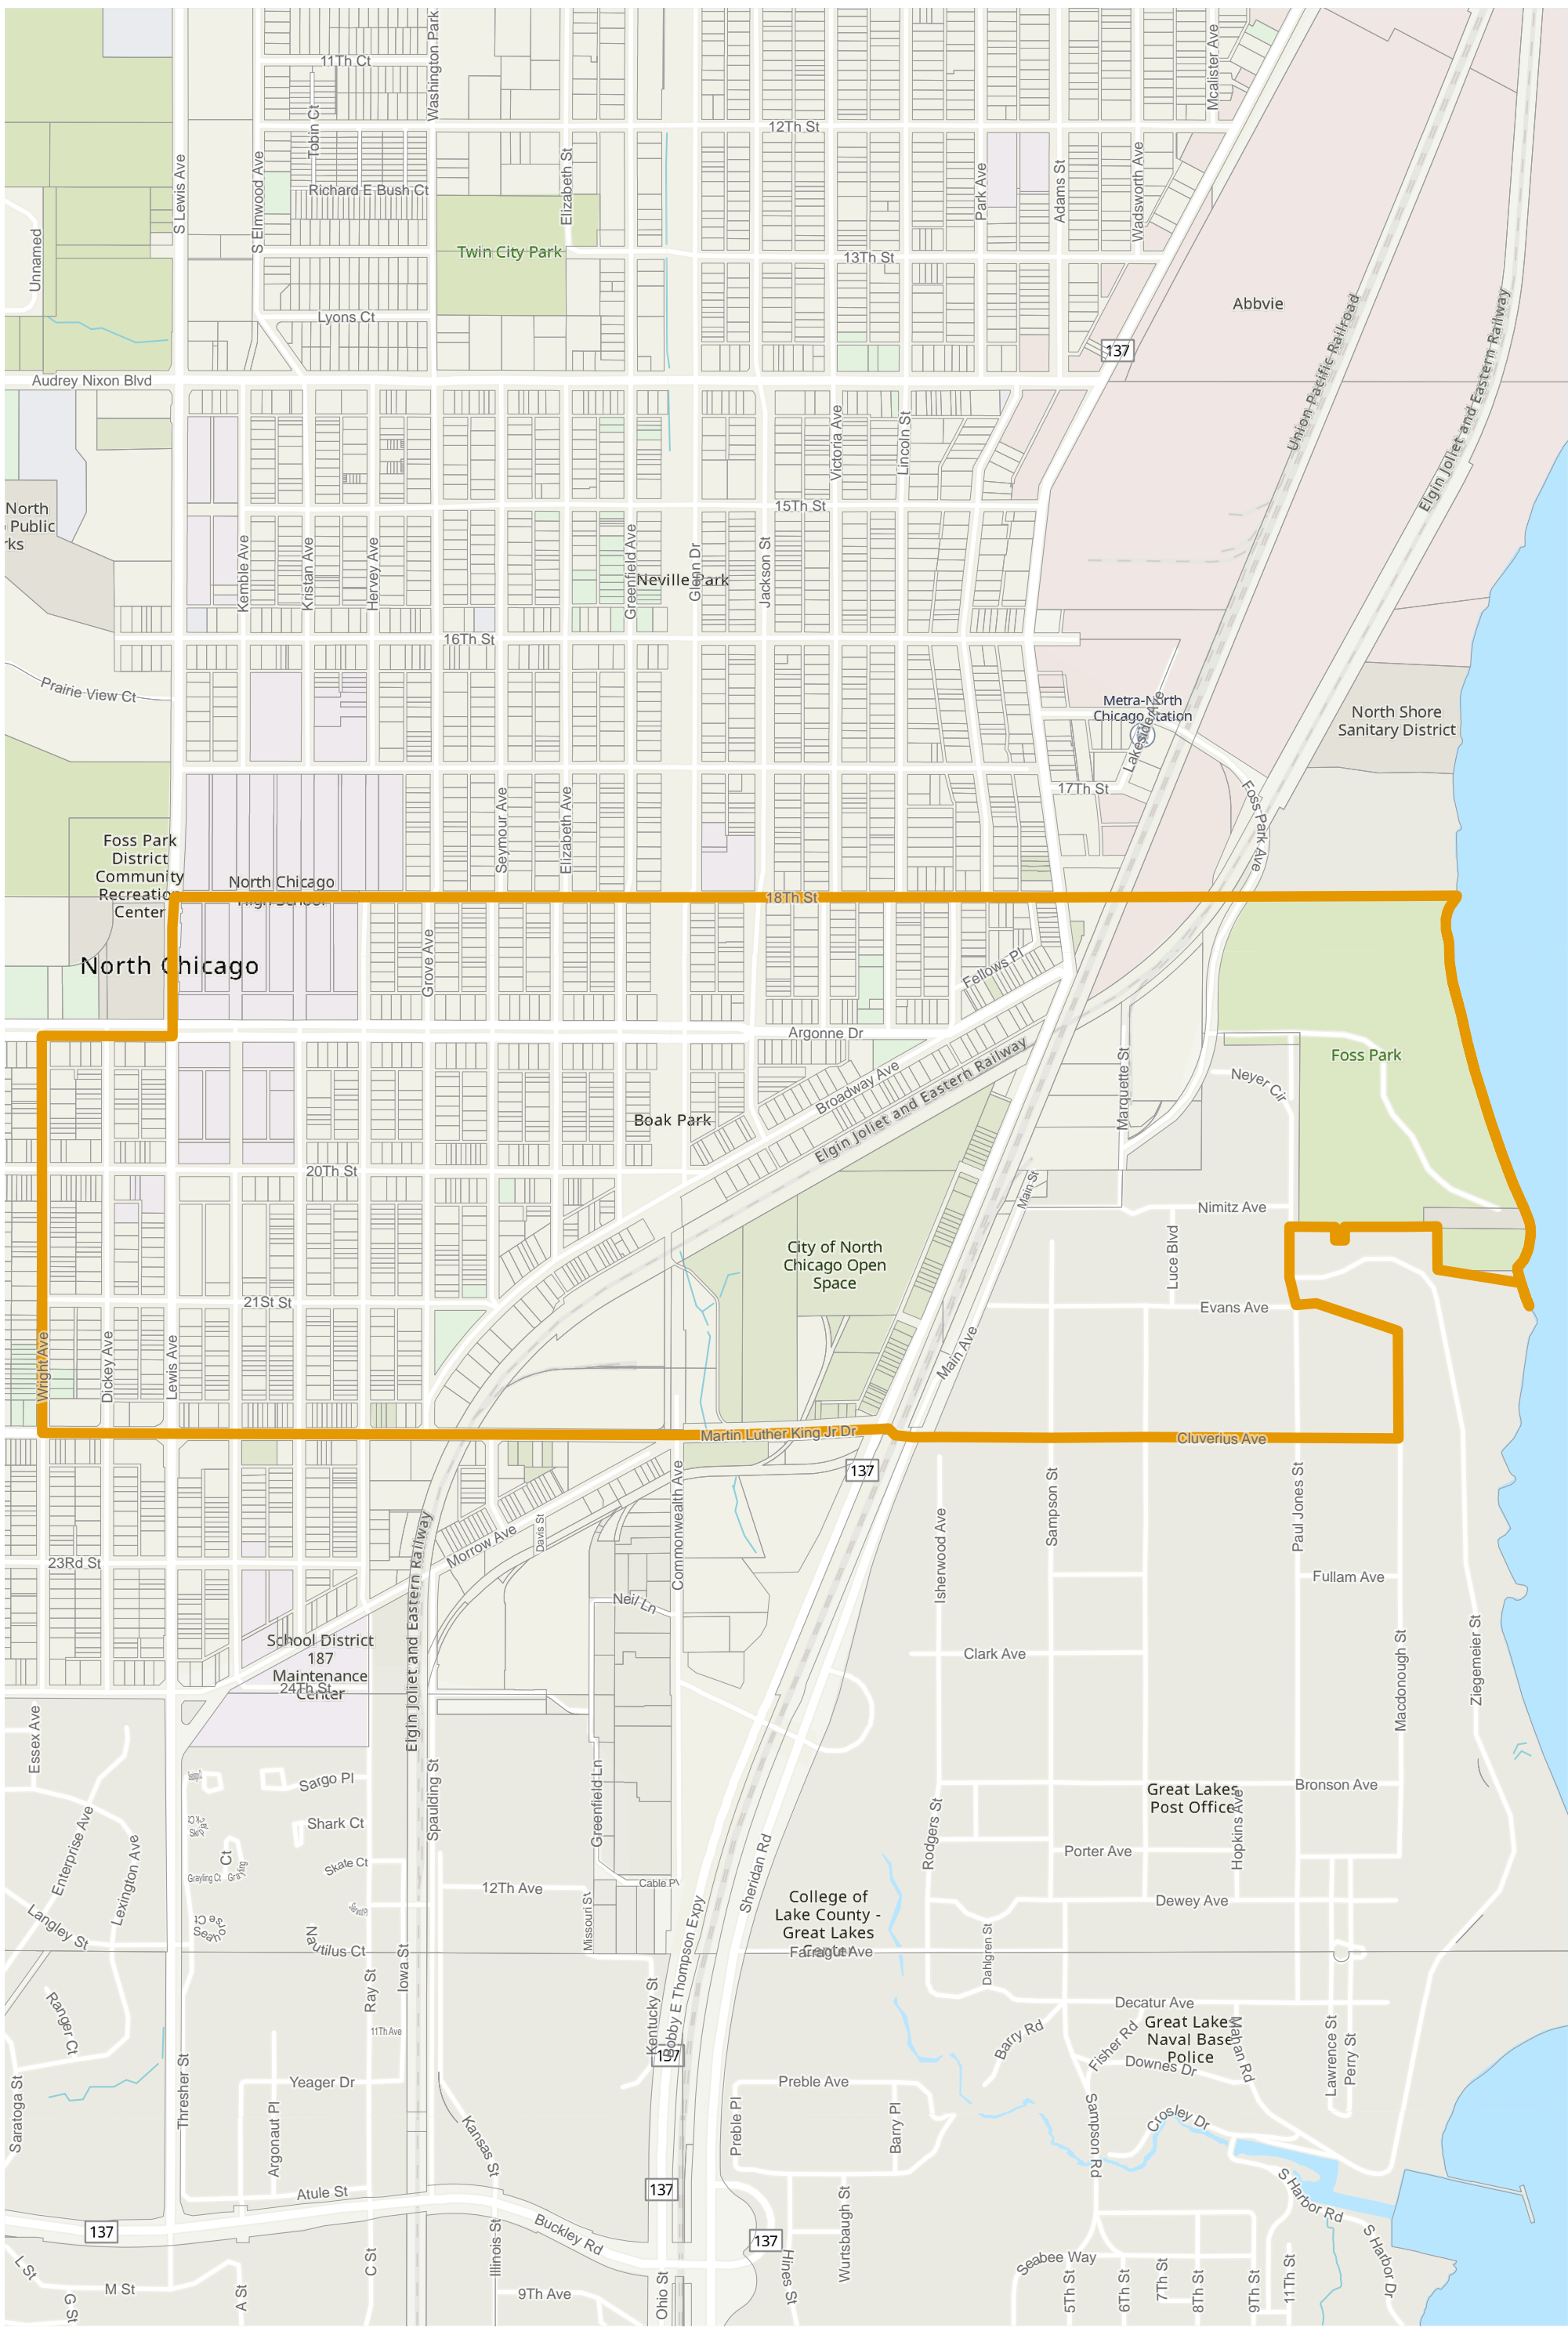

Lake County 2022 Election Precinct Shields 239

2022 Election Precincts
Tax Parcels