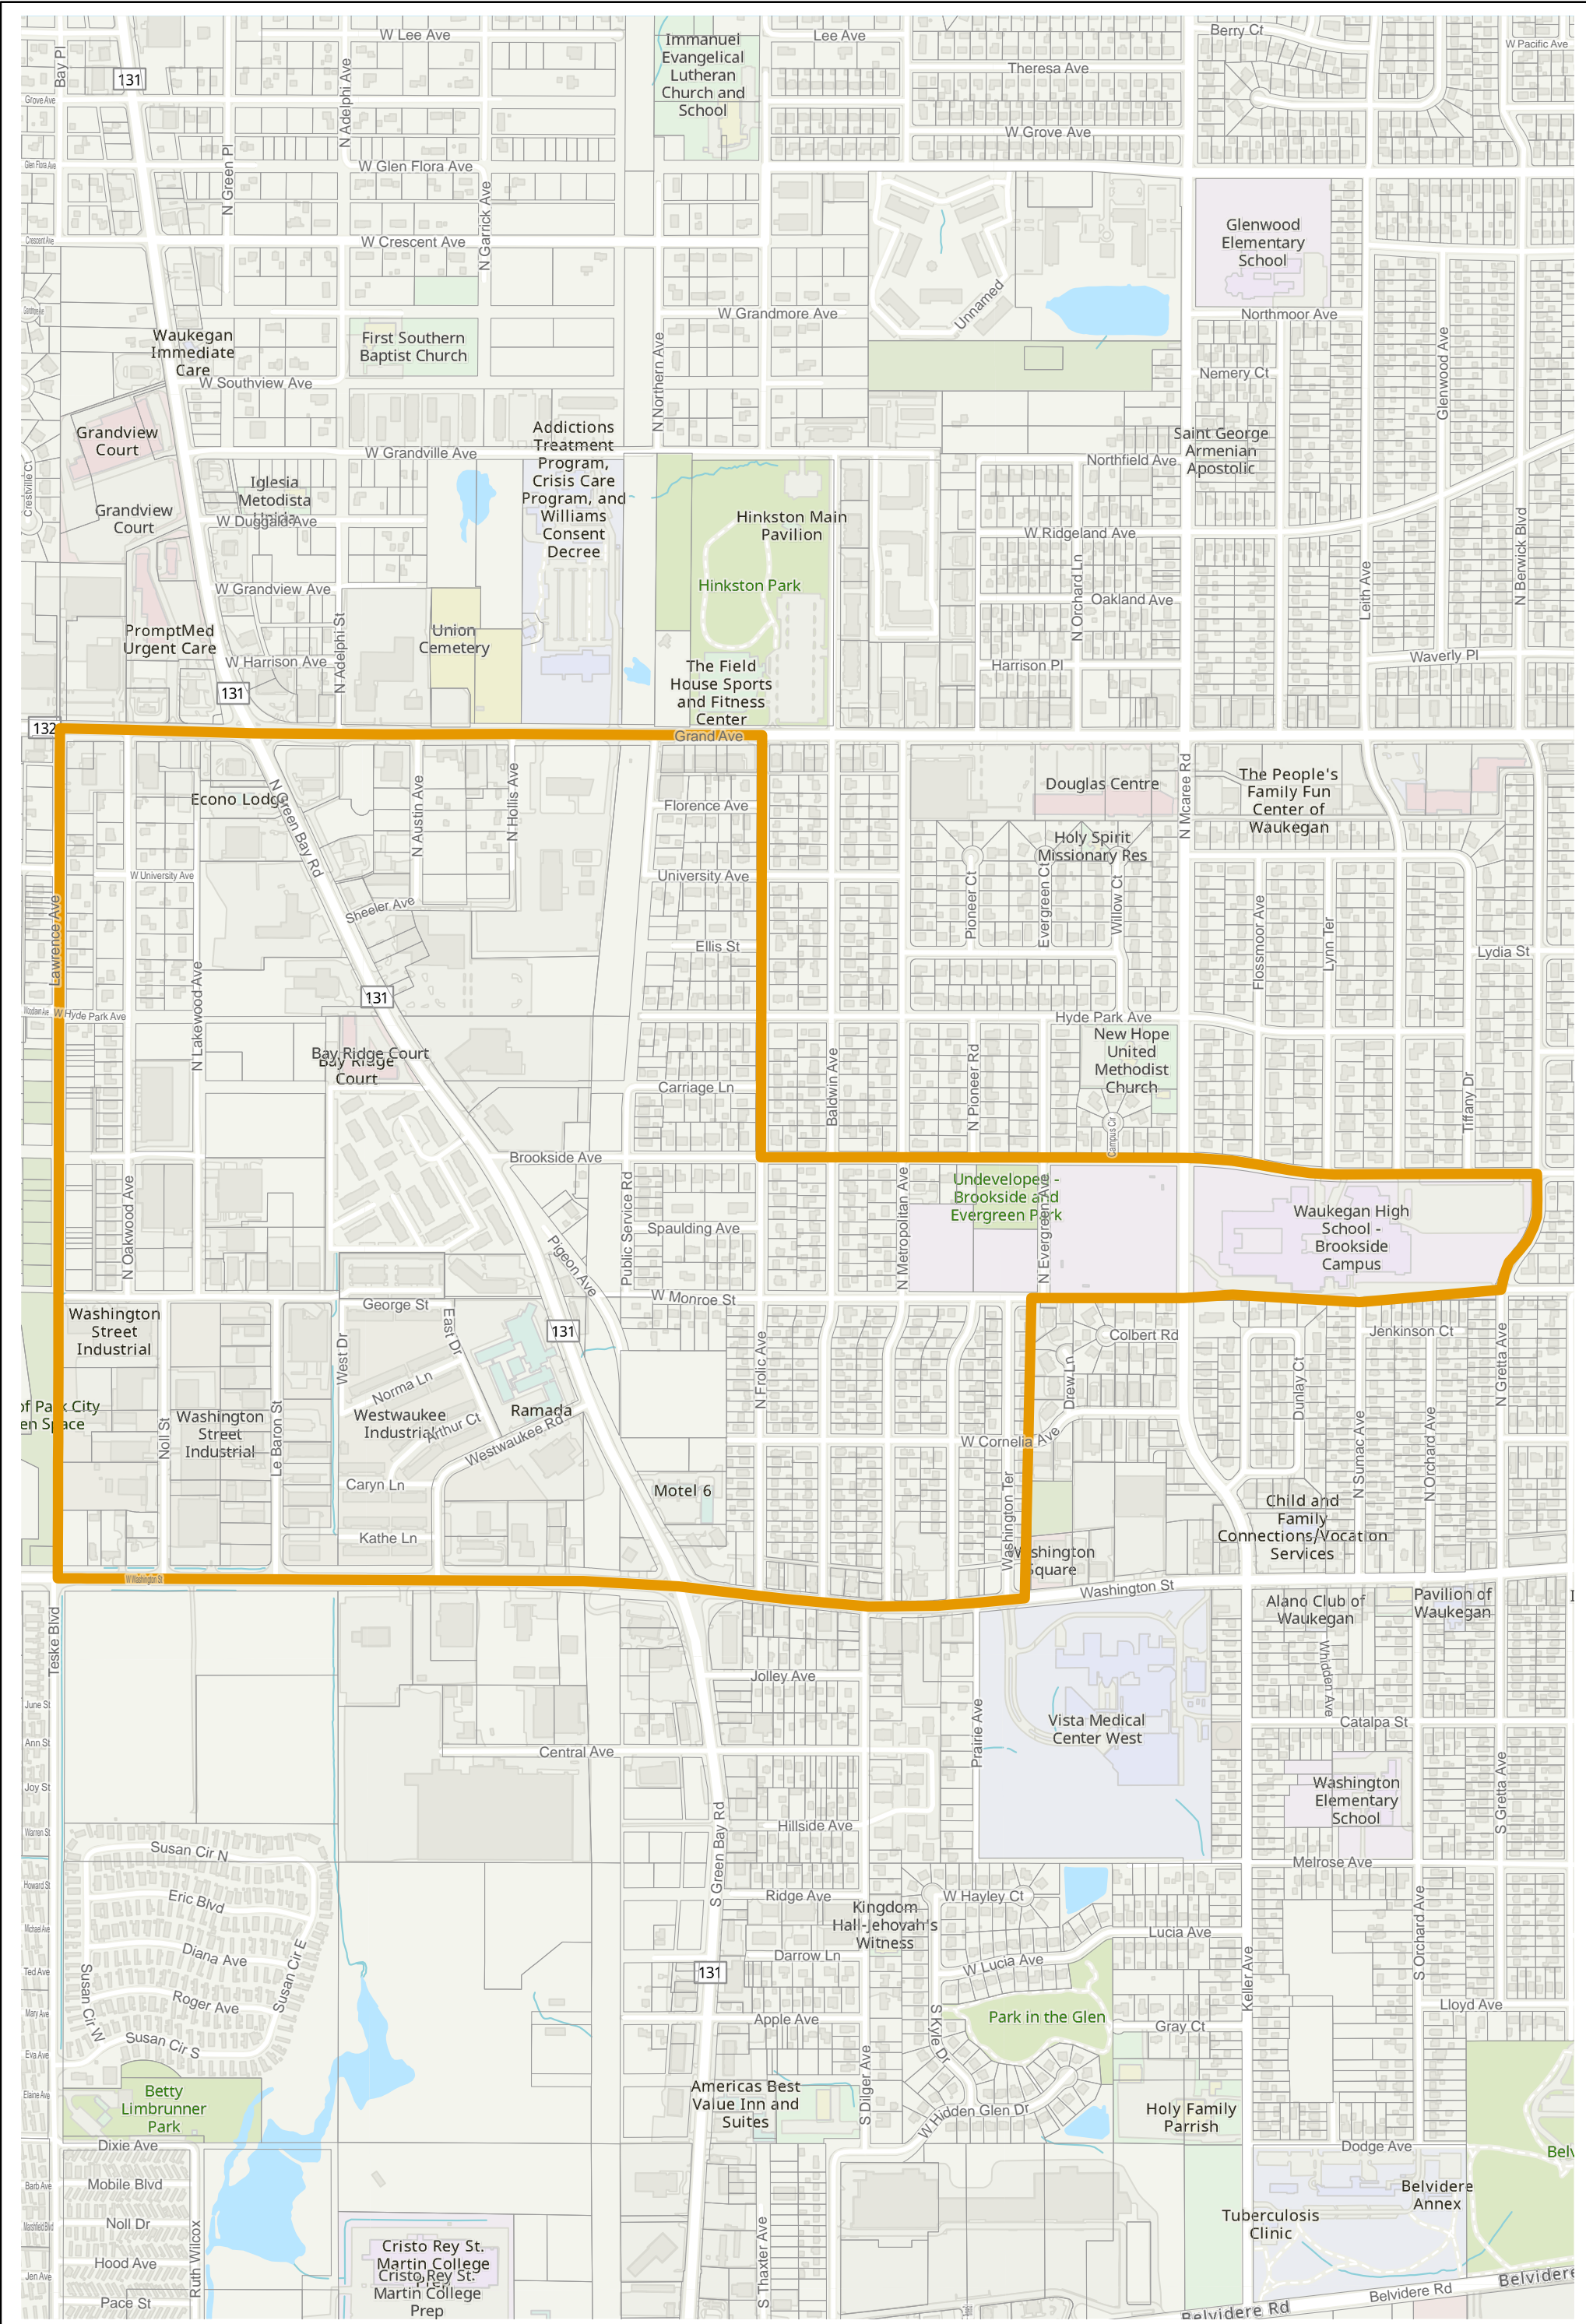

Lake County 2022 Election Precinct Waukegan 377