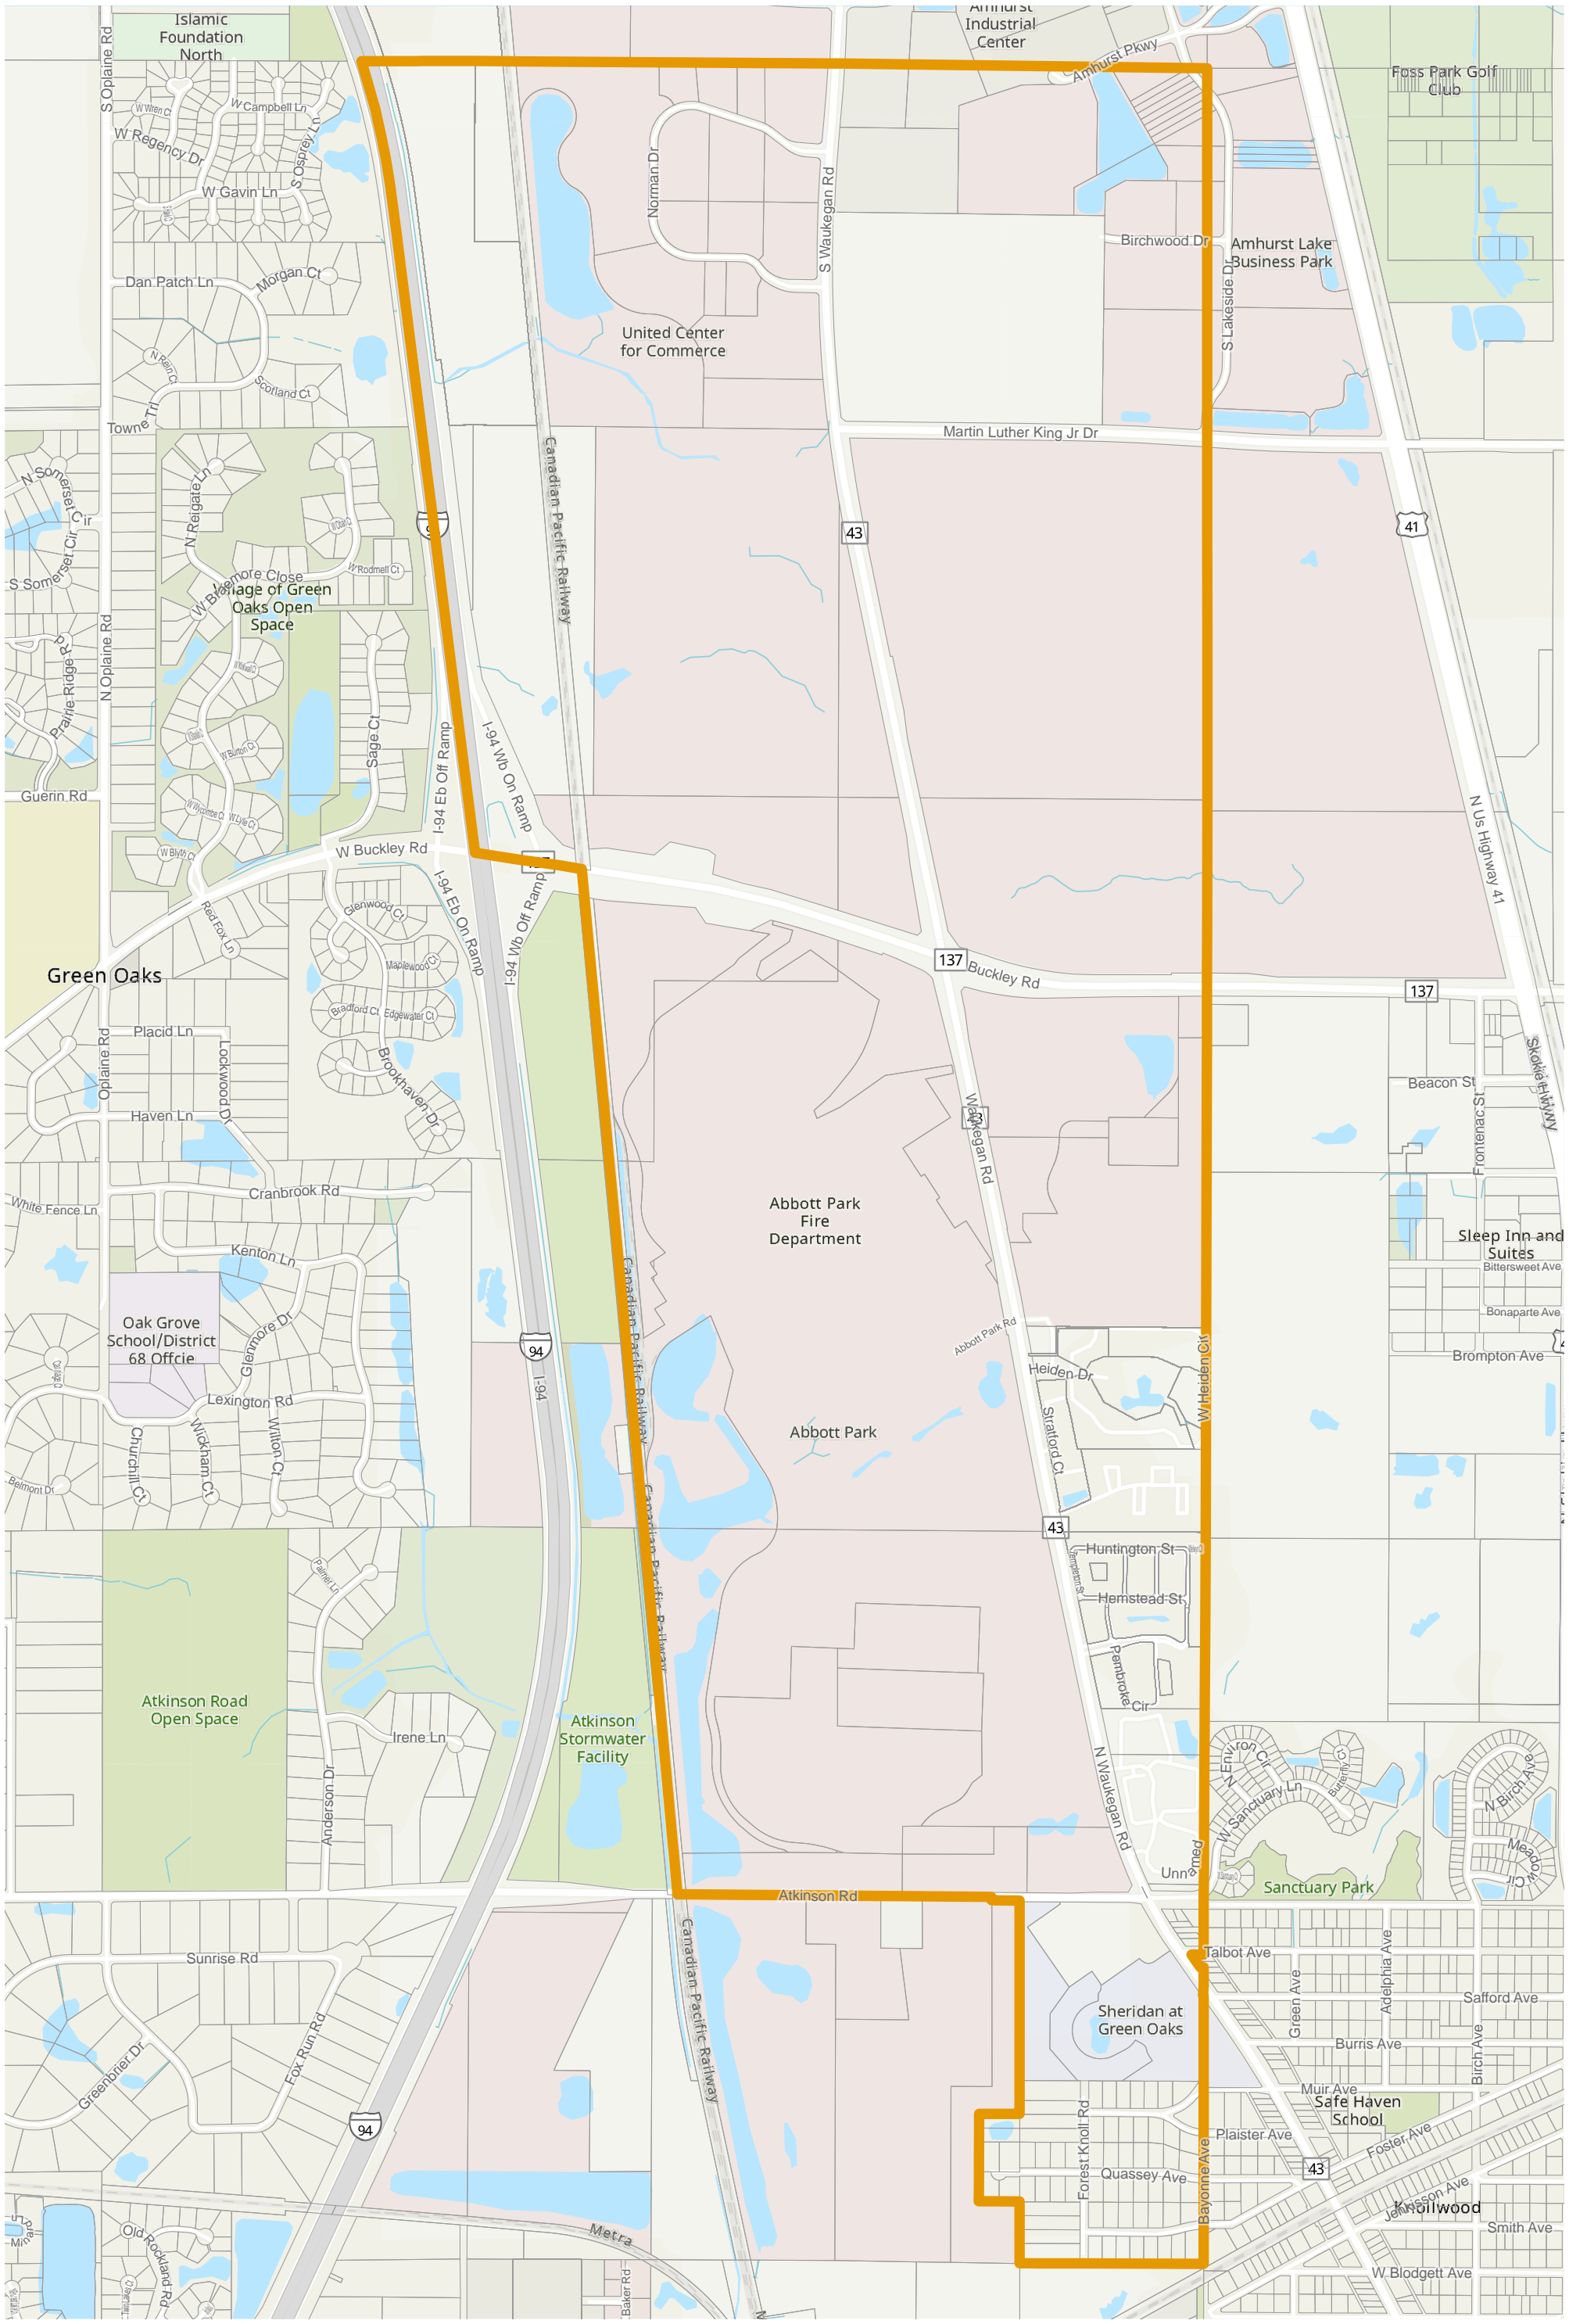

Election Precinct Map Book - 19th Judicial Circuit Court Subdistrict 3

Prepared By:
Lake County GIS/Mapping Division
18 N County St
Waukegan IL 60085
(847) 377-2373

 19th Judicial Circuit Court Subdistrict

 Townships

 Election Precincts

Precincts may change after the publication of this map.
Contact the office of the Lake County Clerk at
(847) 377-2400 for current information.

Revised 2022

Lake County 2022 Election Precinct Libertyville 177