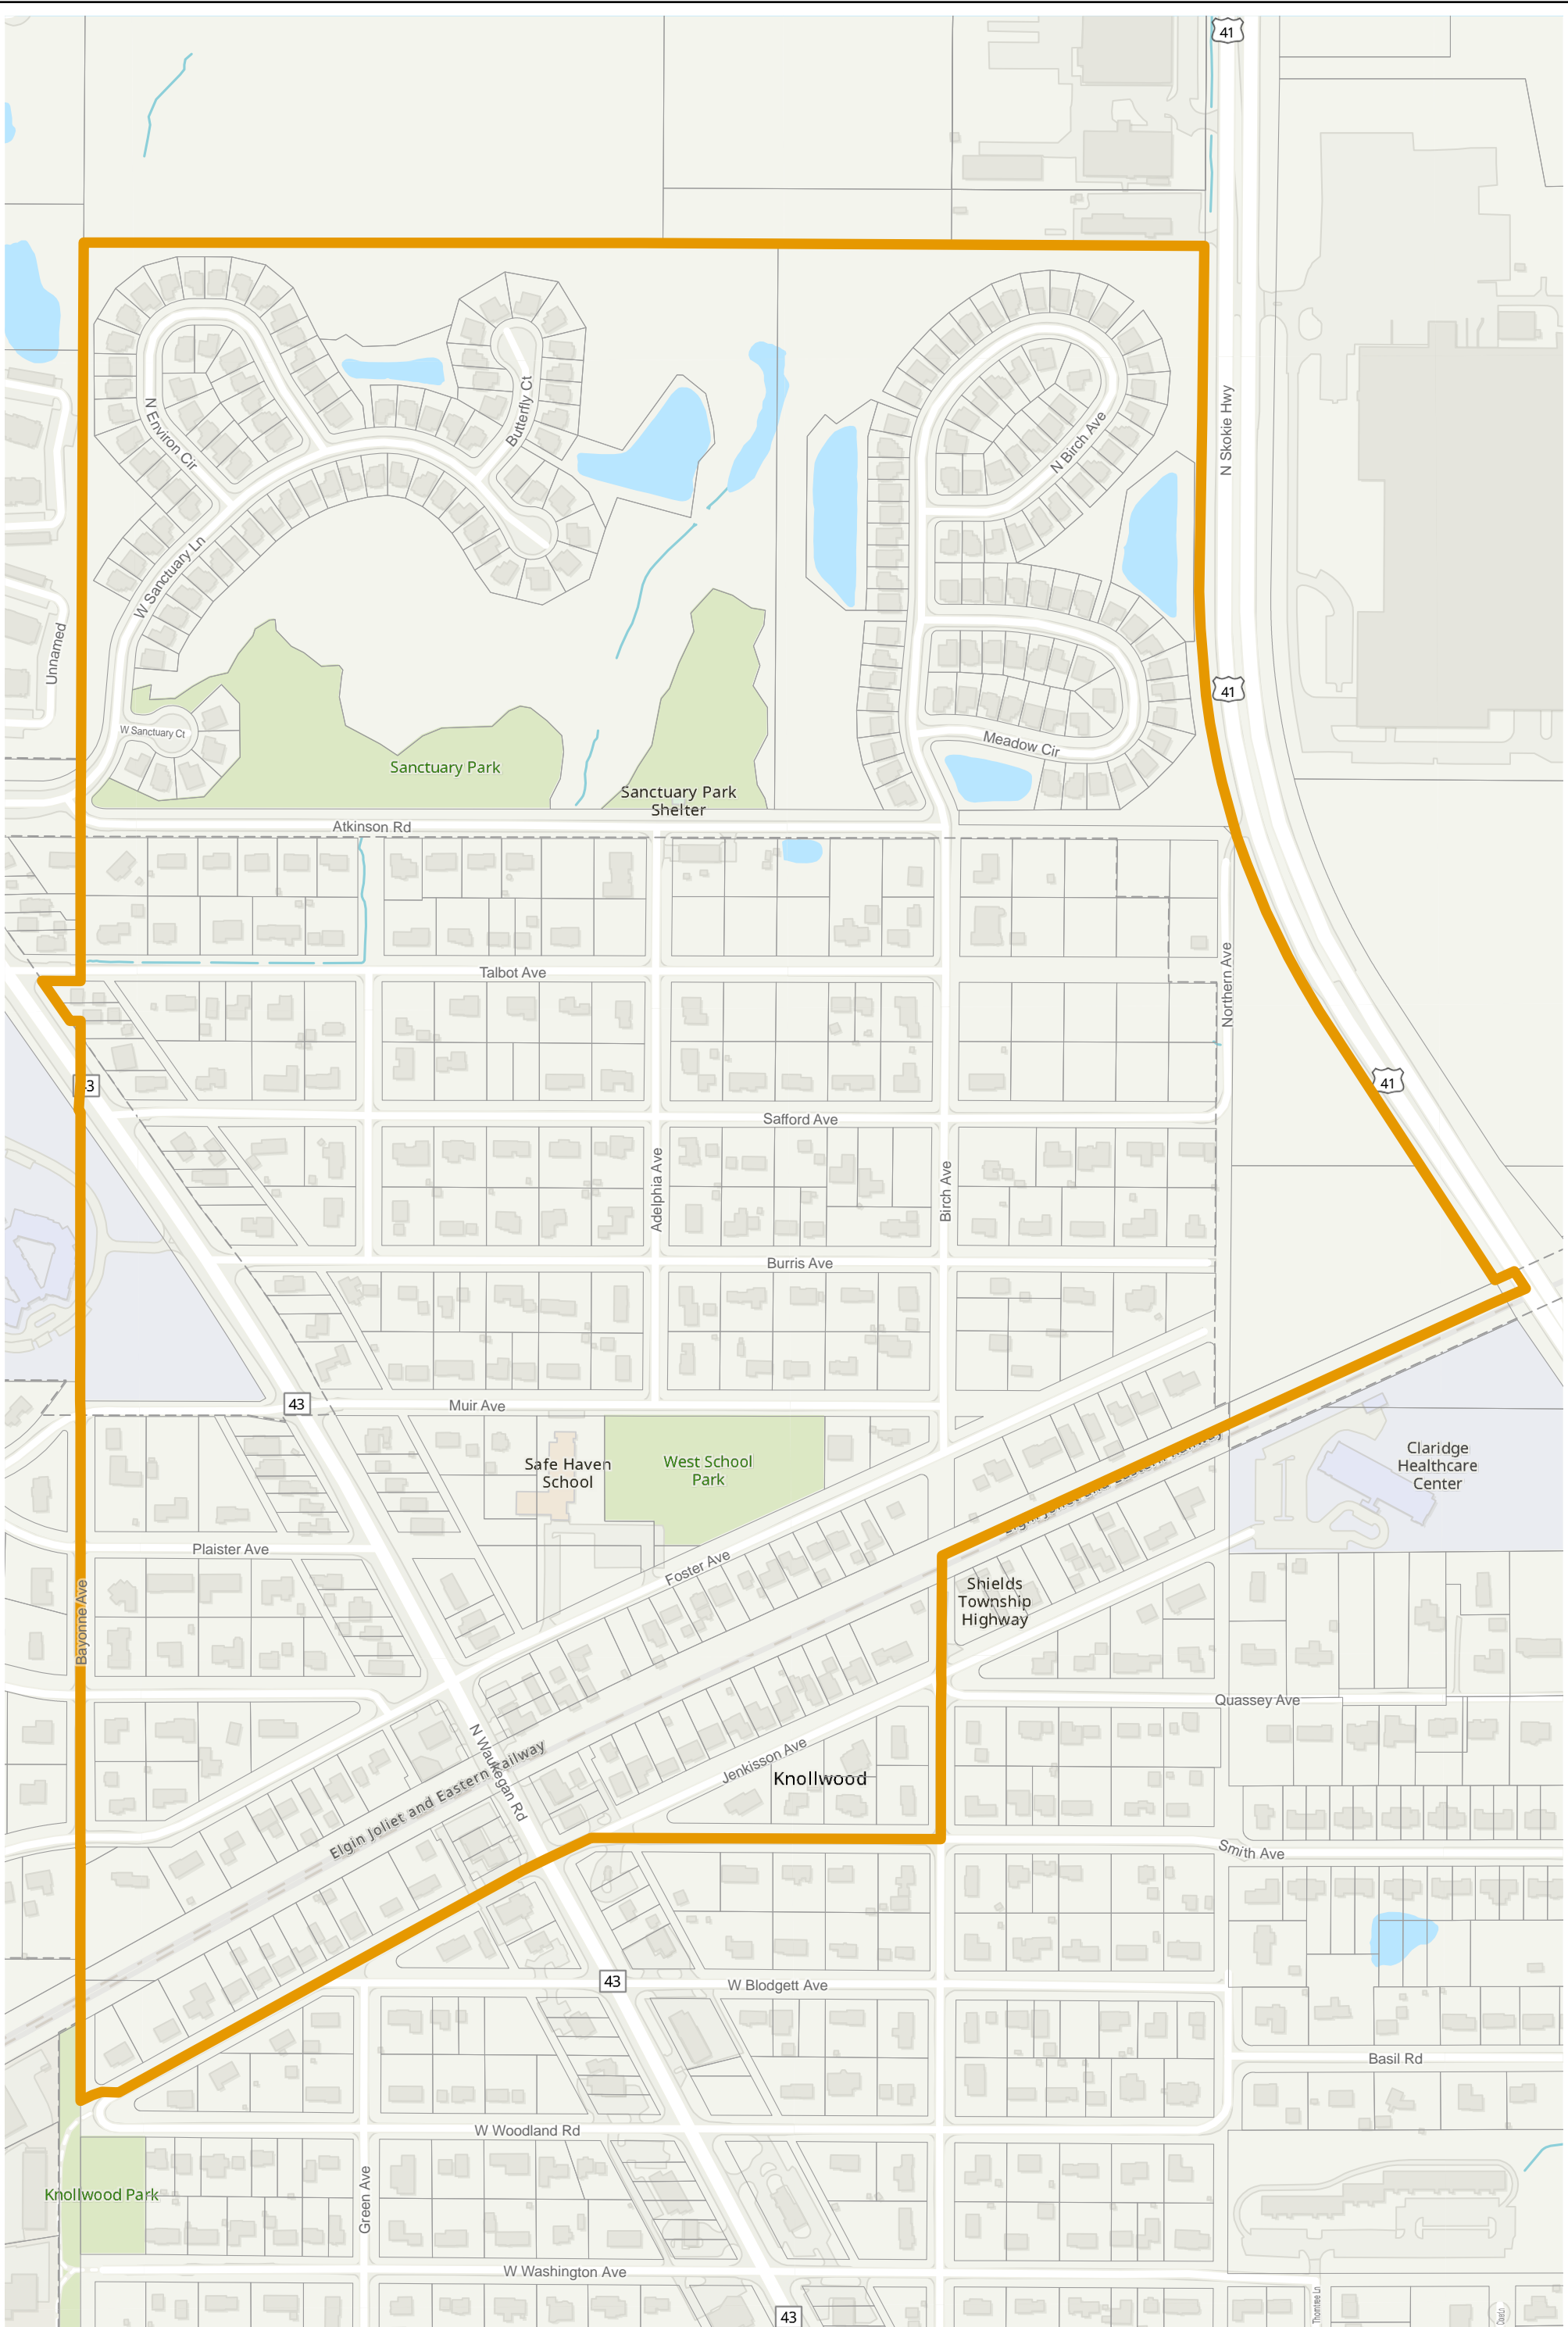

Election Precinct Map Book - 19th Judicial Circuit Court Subdistrict 3

Prepared By:
Lake County GIS/Mapping Division
18 N County St
Waukegan IL 60085
(847) 377-2373

 19th Judicial Circuit Court Subdistrict

Lake County 2022 Election Precinct Shields 238

Lake County 2022 Election Precinct Shields 239

2022 Election Precincts
Tax Parcels

Lake County 2022 Election Precinct Shields 240

Lake County 2022 Election Precinct Shields 241

2022 Election Precincts
 Tax Parcels

Lake County 2022 Election Precinct Shields 242

Lake County 2022 Election Precinct Shields 243

Lake County 2022 Election Precinct Shields 245

Lake County 2022 Election Precinct Shields 246