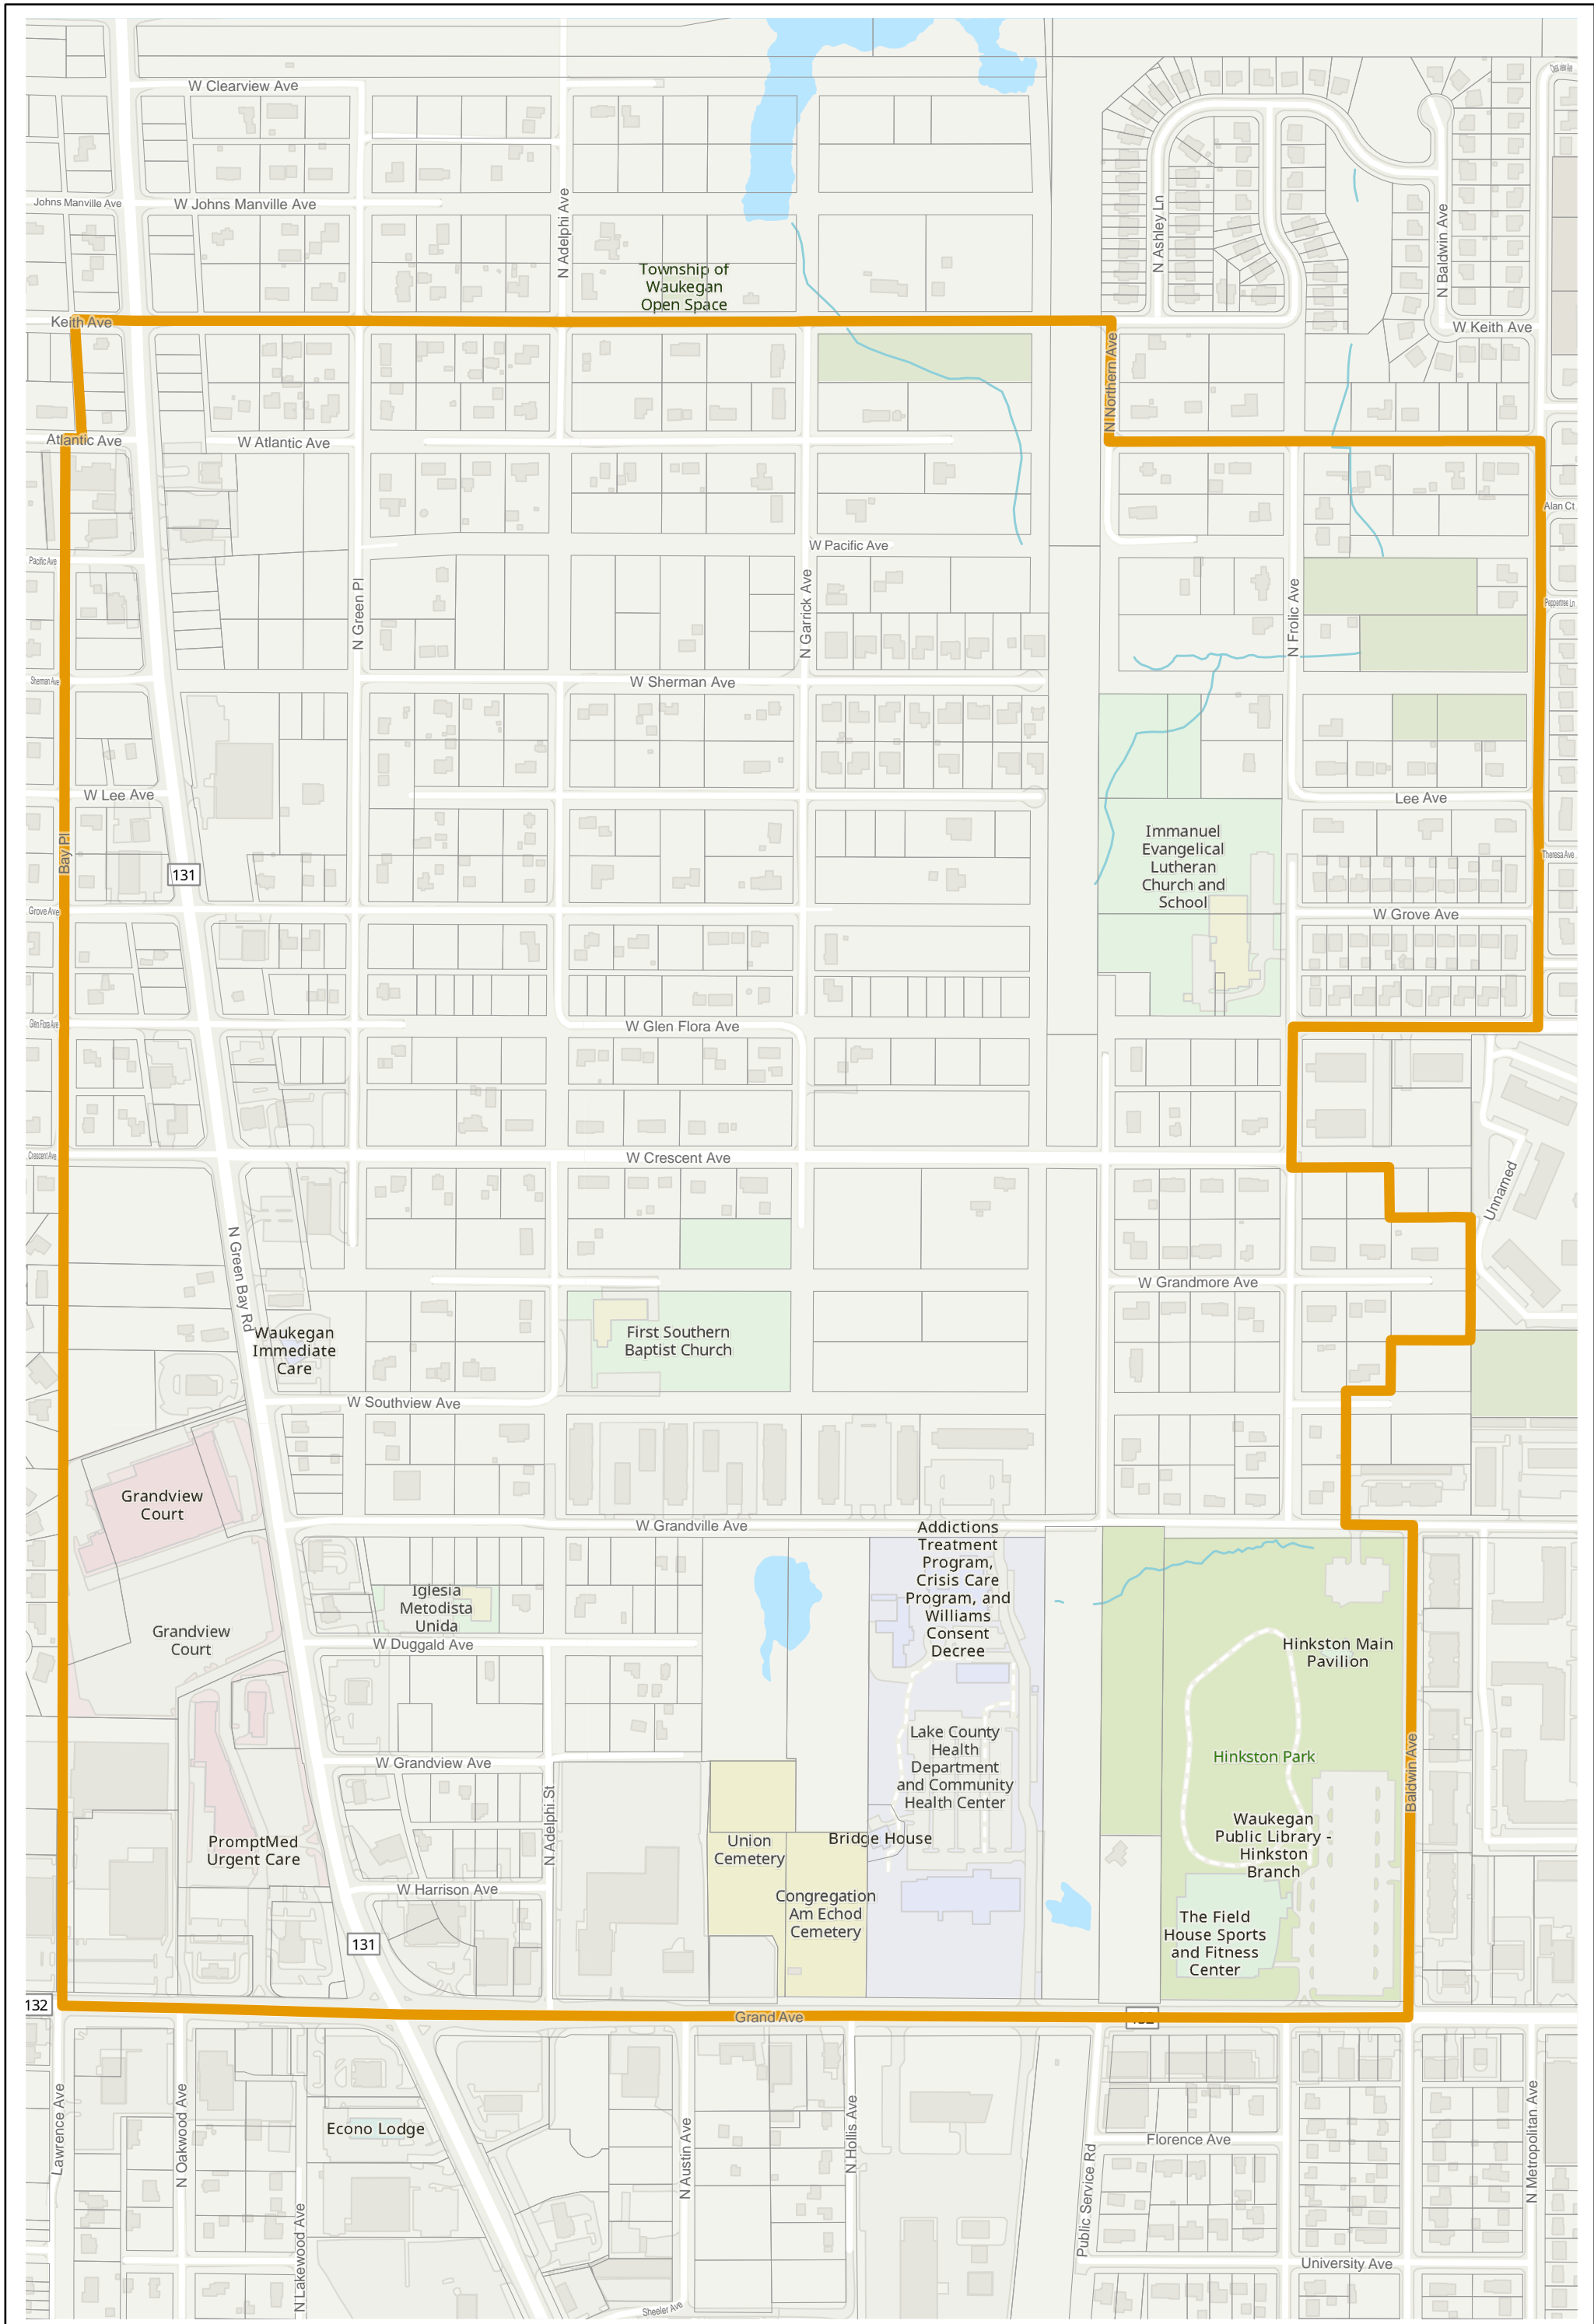

Lake County 2022 Election Precinct Waukegan 369