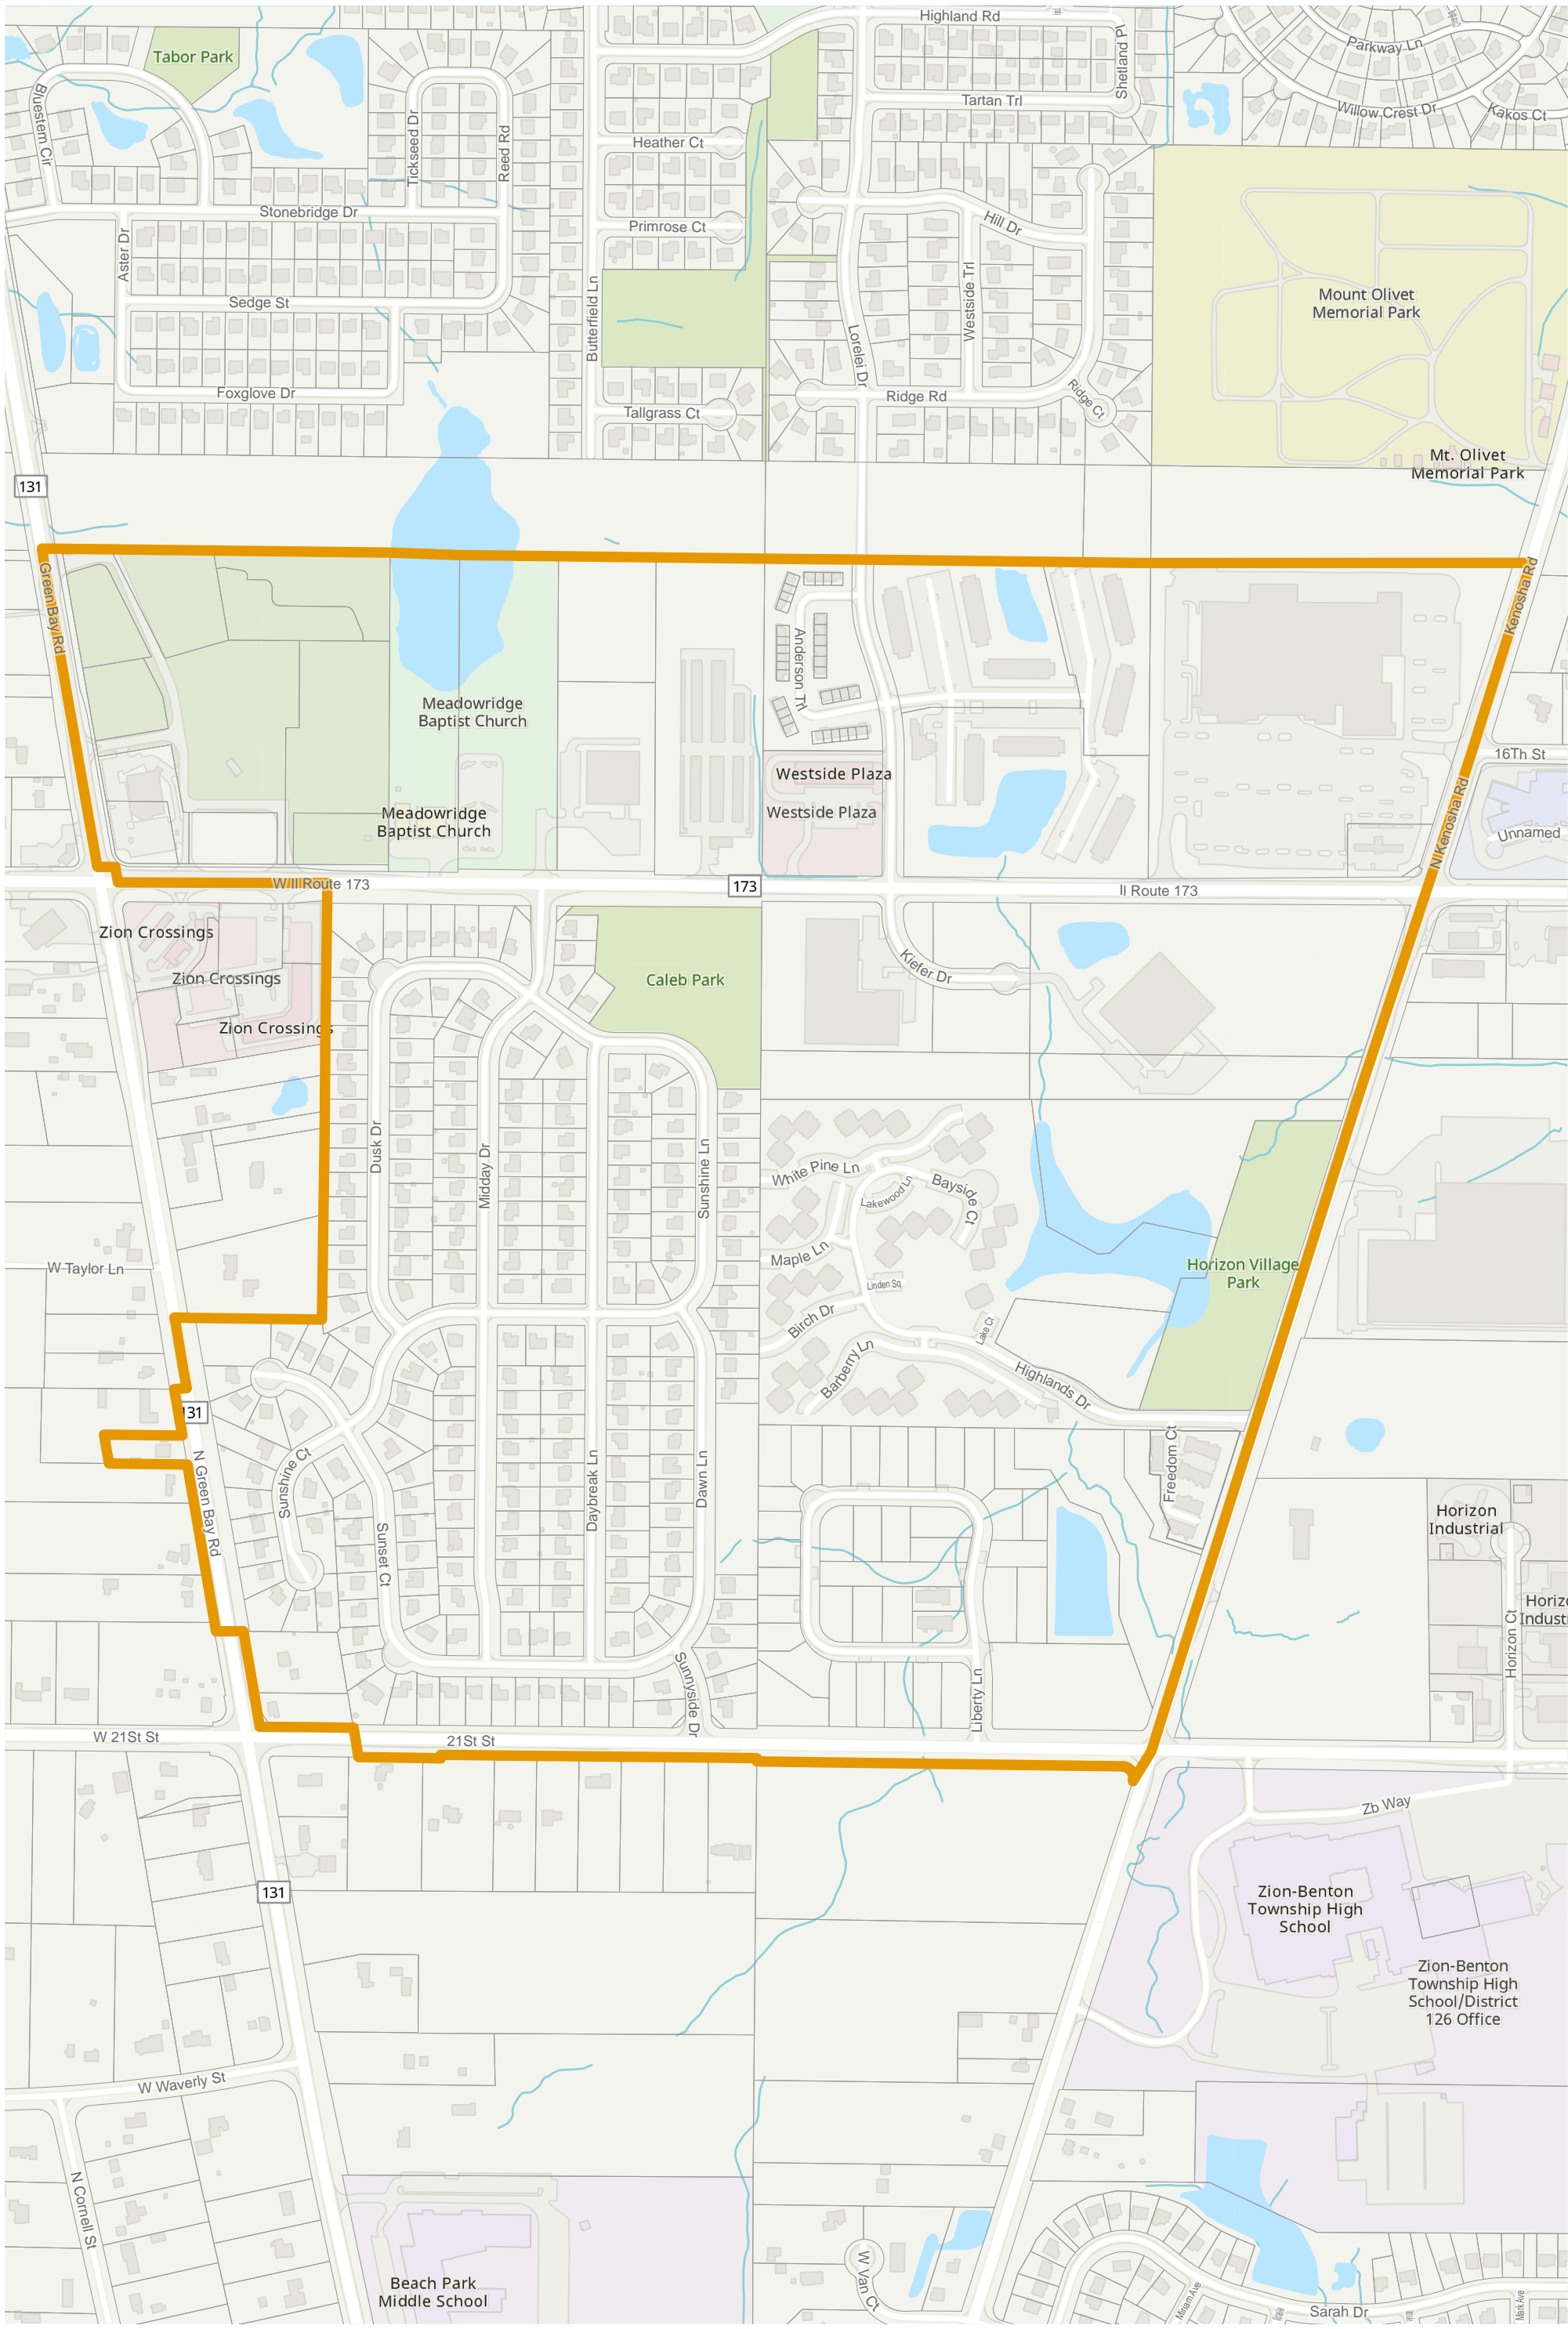

Lake County 2022 Election Precinct Zion 421

2022 Election Precincts

Tax Parcels