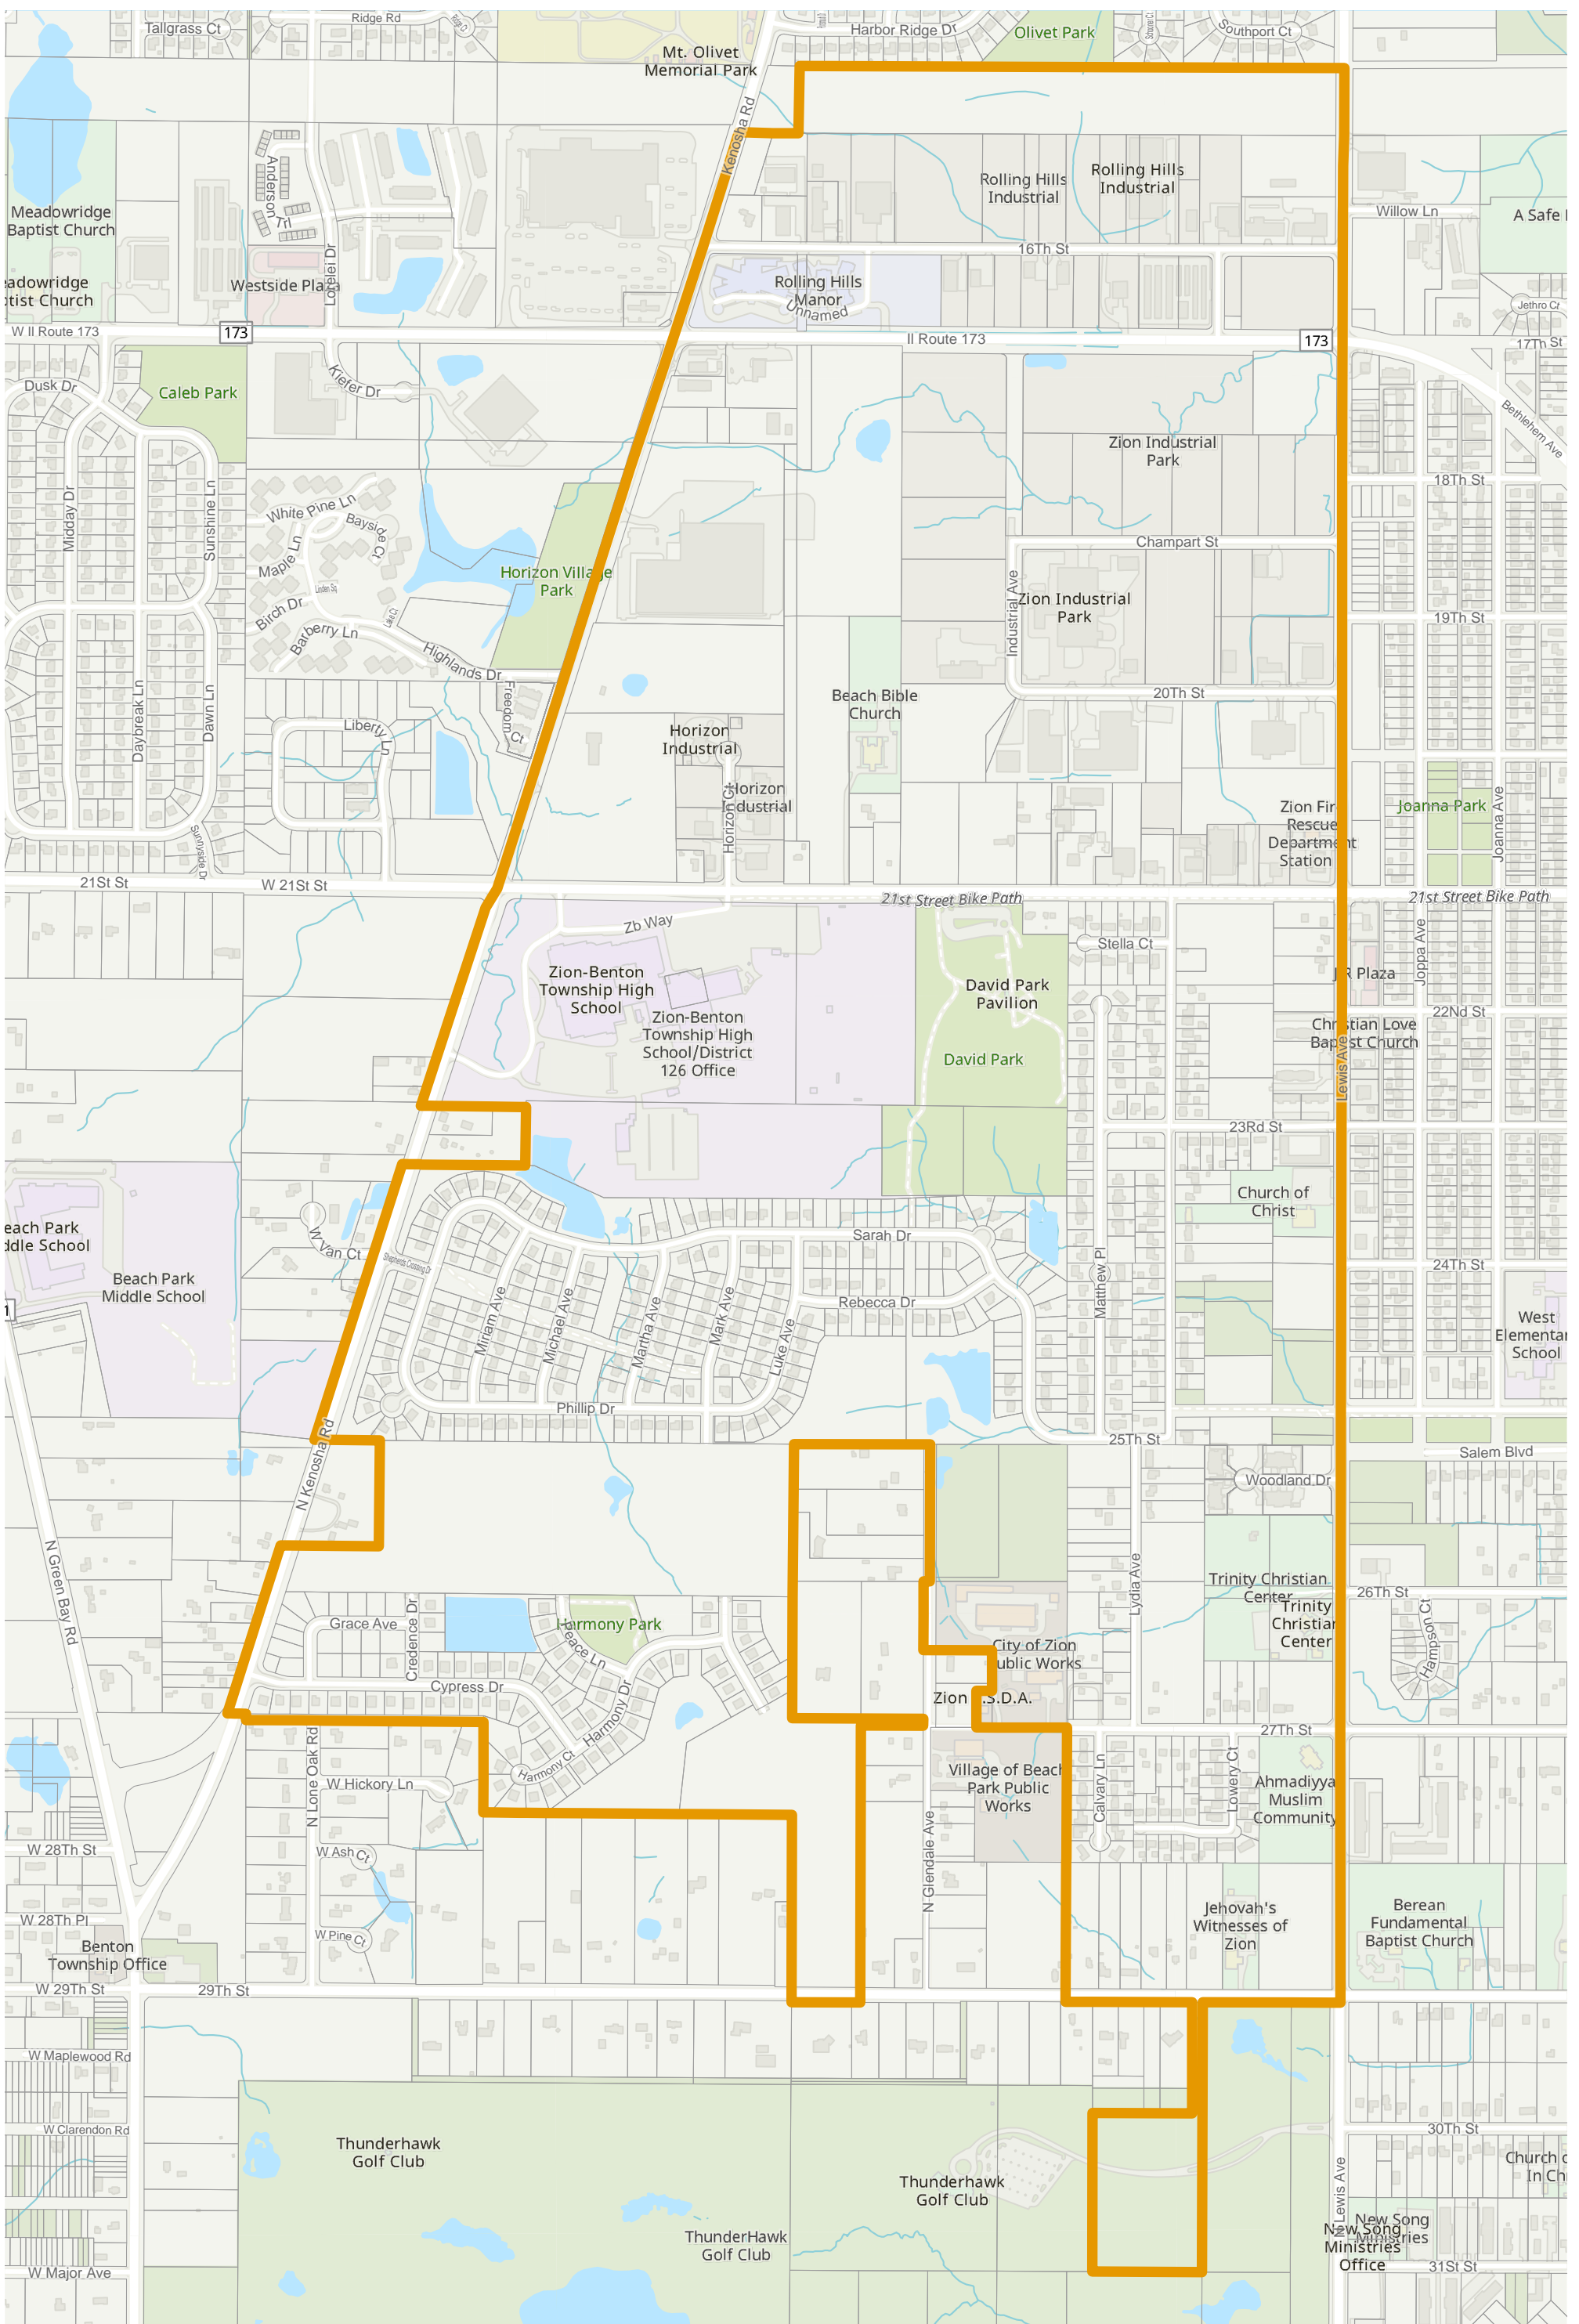

Election Precinct Map Book - 19th Judicial Circuit Court Subdistrict 5

Prepared By:
Lake County GIS/Mapping Division
18 N County St
Waukegan IL 60085
(847) 377-2373

19th Judicial Circuit Court Subdistrict

Lake County 2022 Election Precinct Zion 420

Lake County 2022 Election Precinct Zion 421

2022 Election Precincts

Tax Parcels

Lake County 2022 Election Precinct Zion 422

Lake County 2022 Election Precinct Zion 423