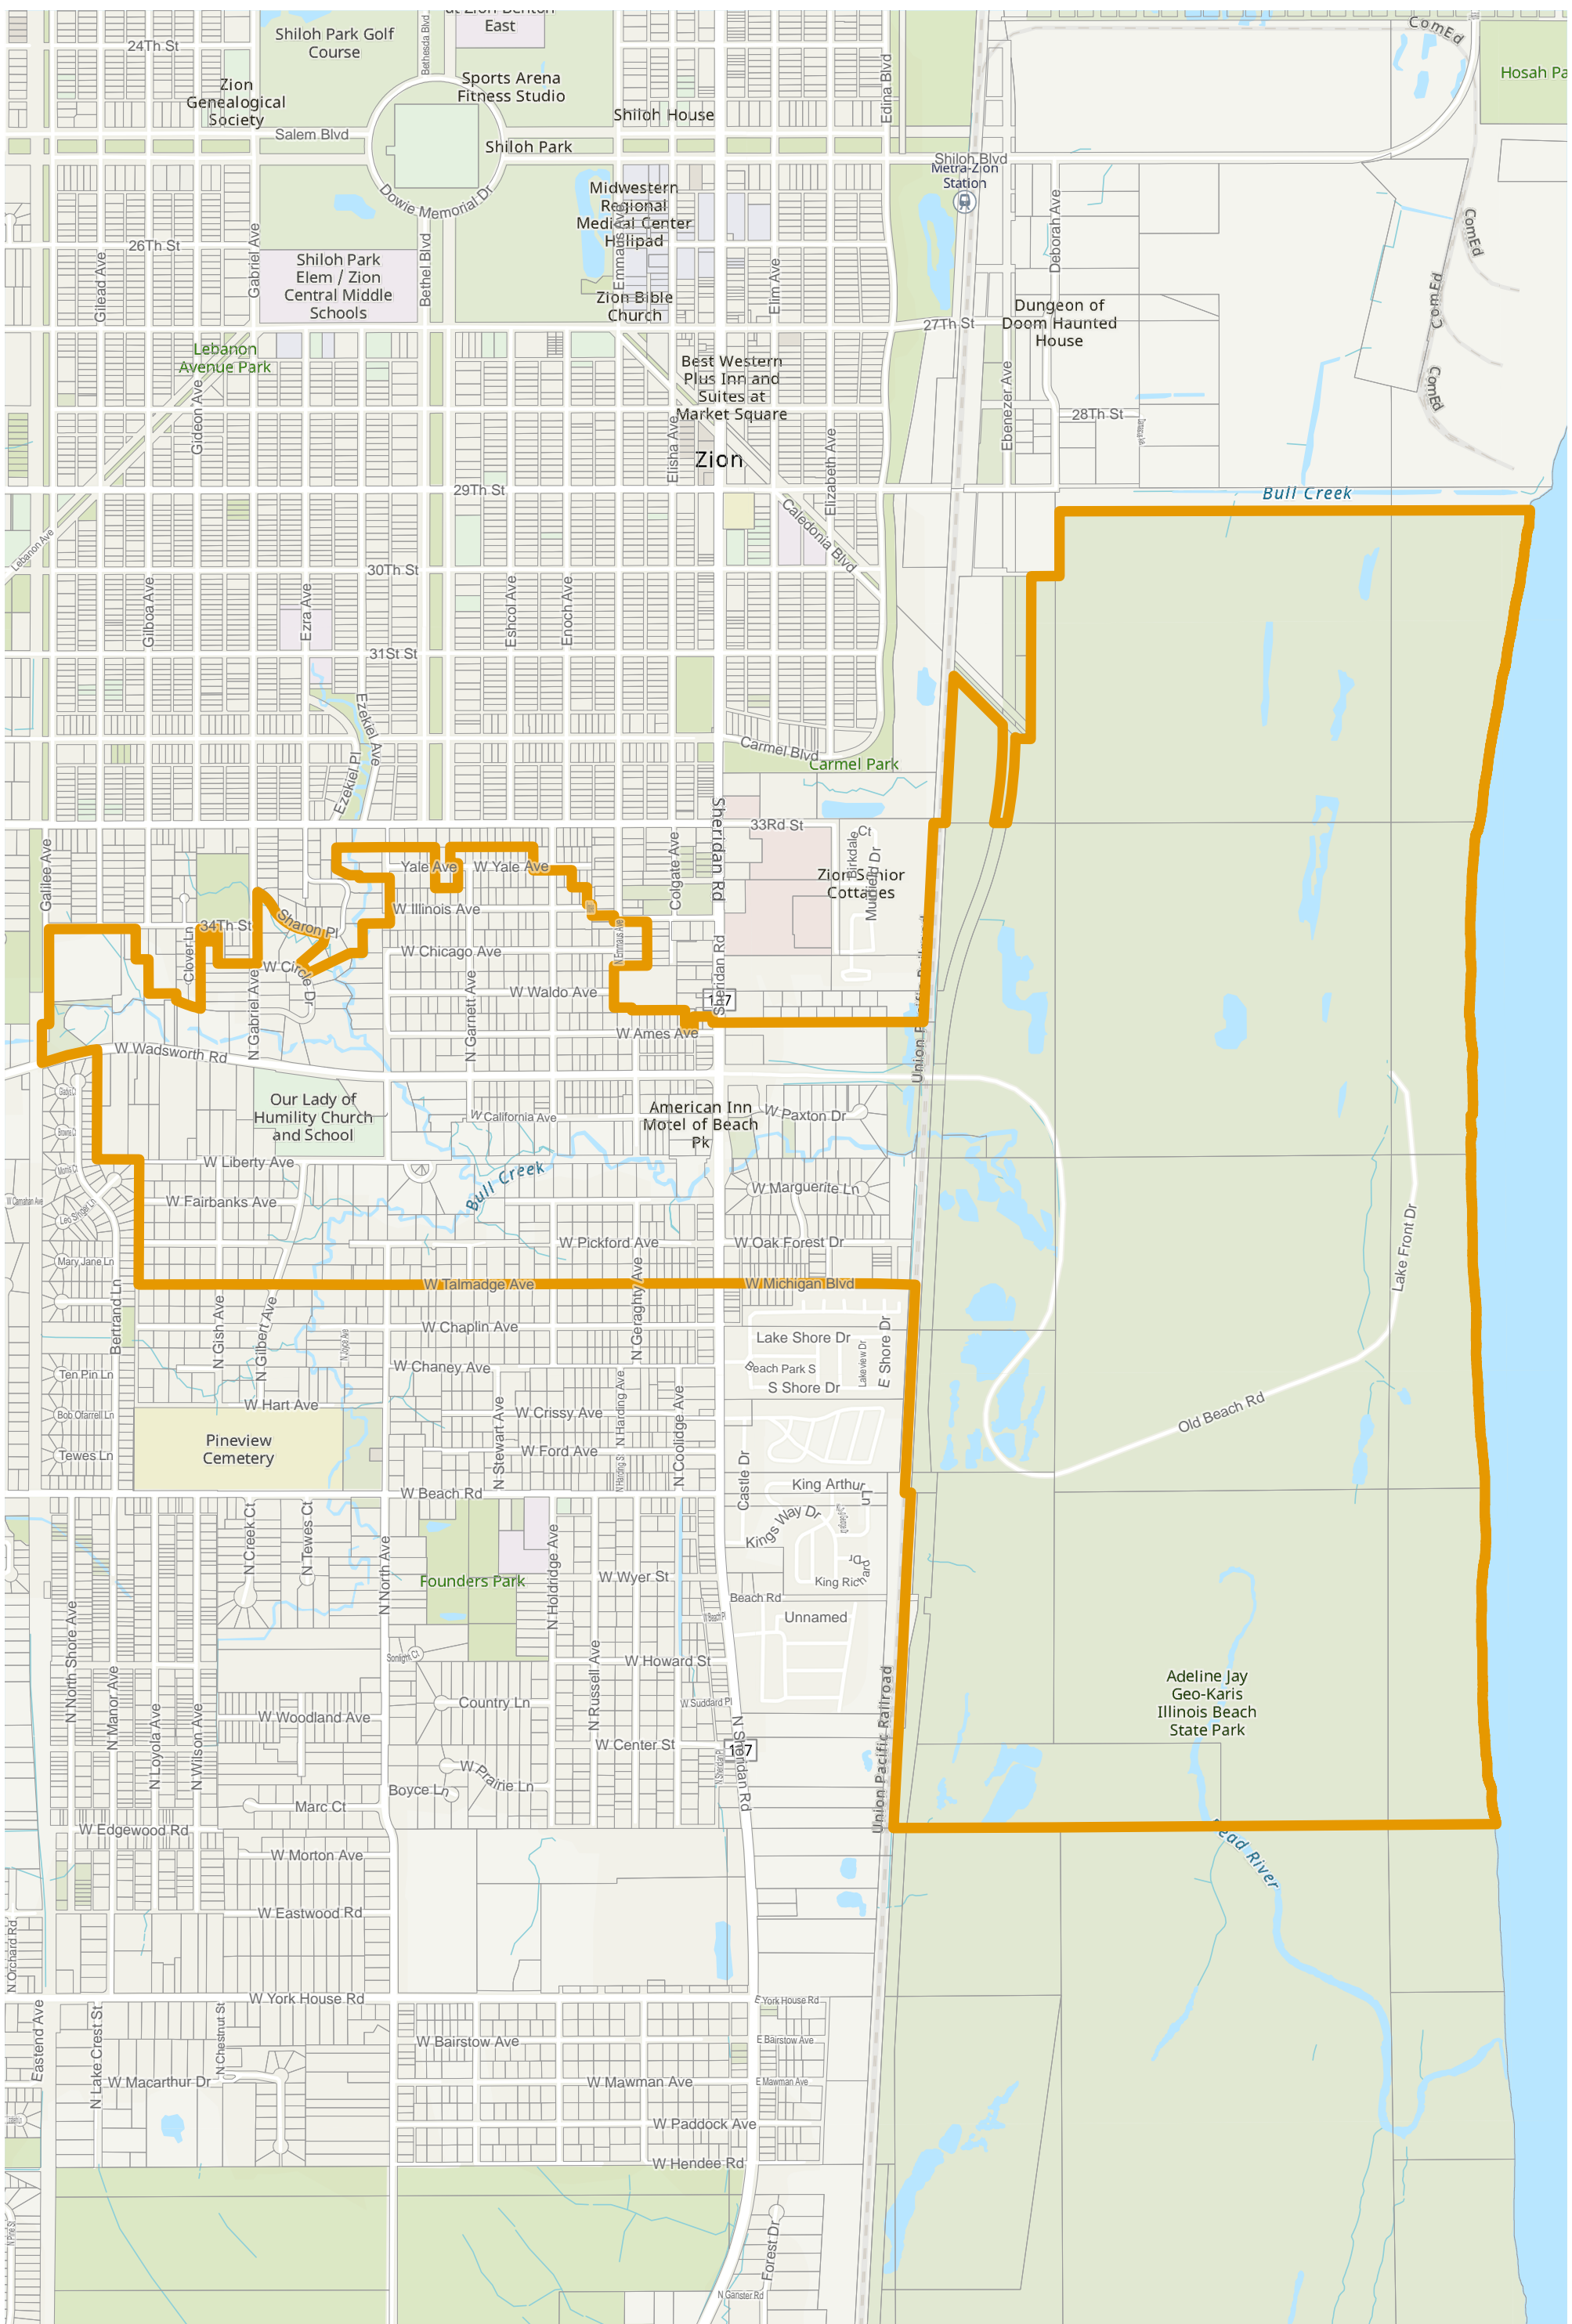

Lake County 2022 Election Precinct Benton 62

2022 Election Precincts
Tax Parcels