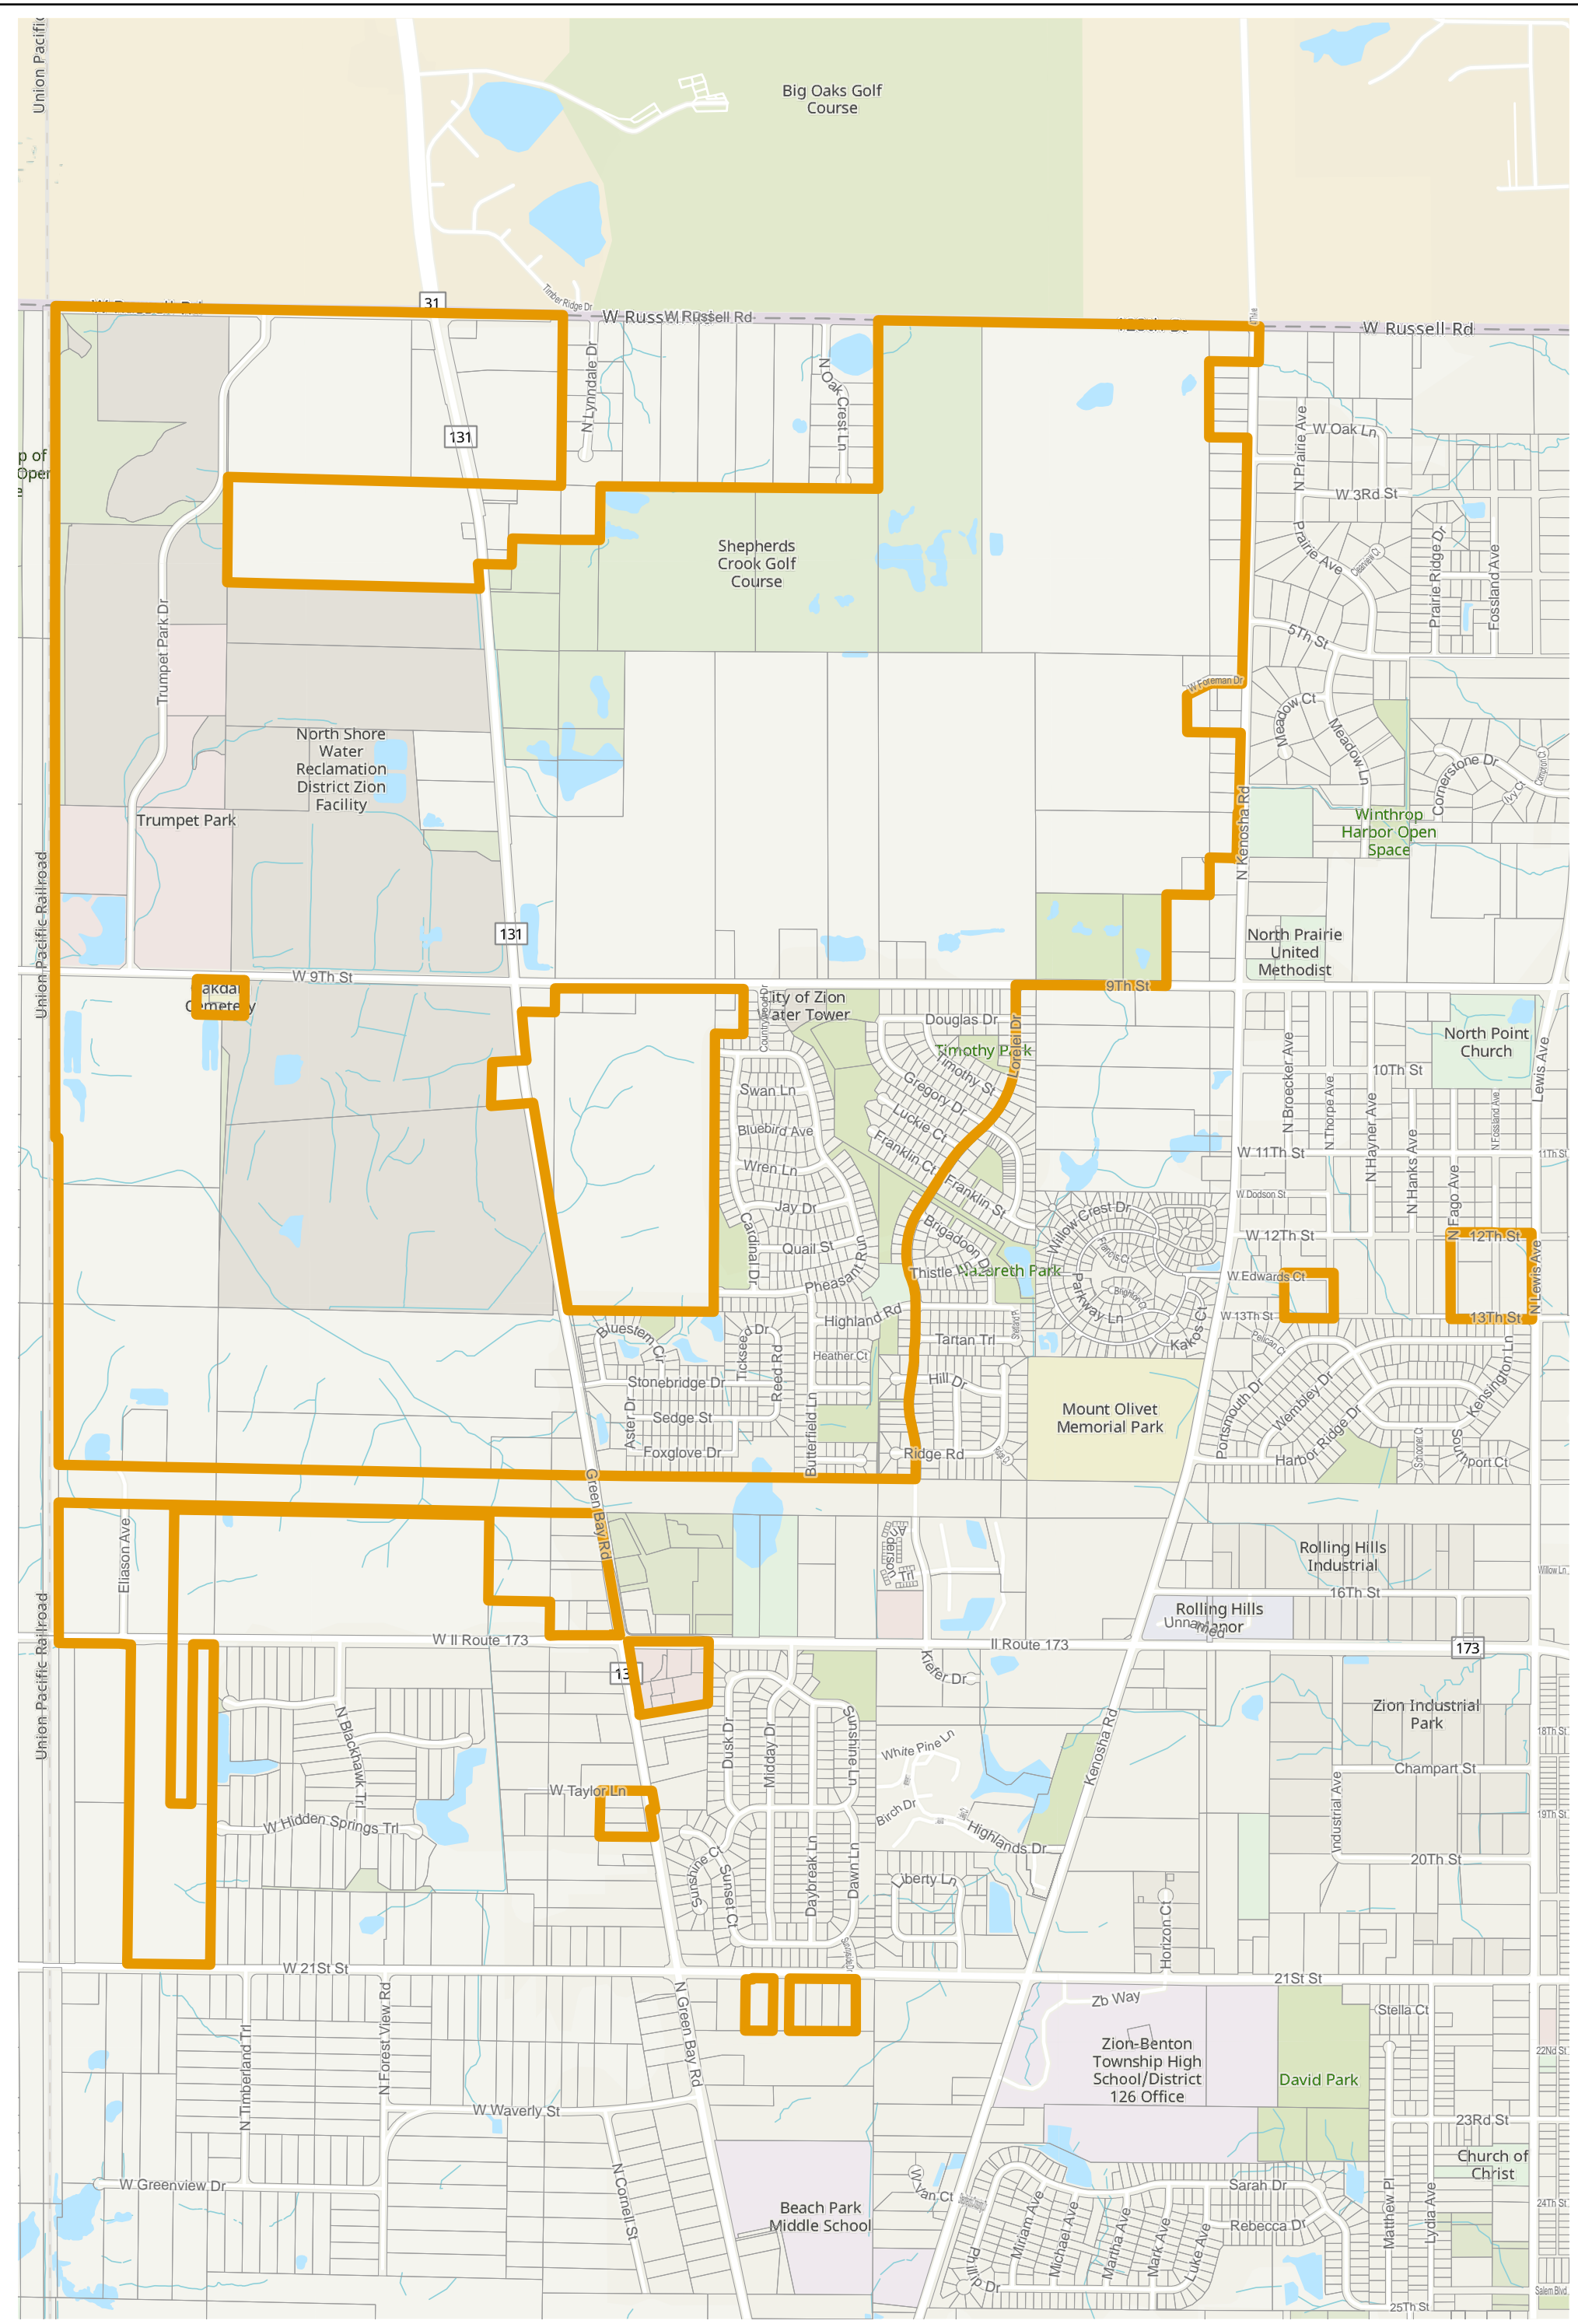

Lake County 2022 Election Precinct Zion 419