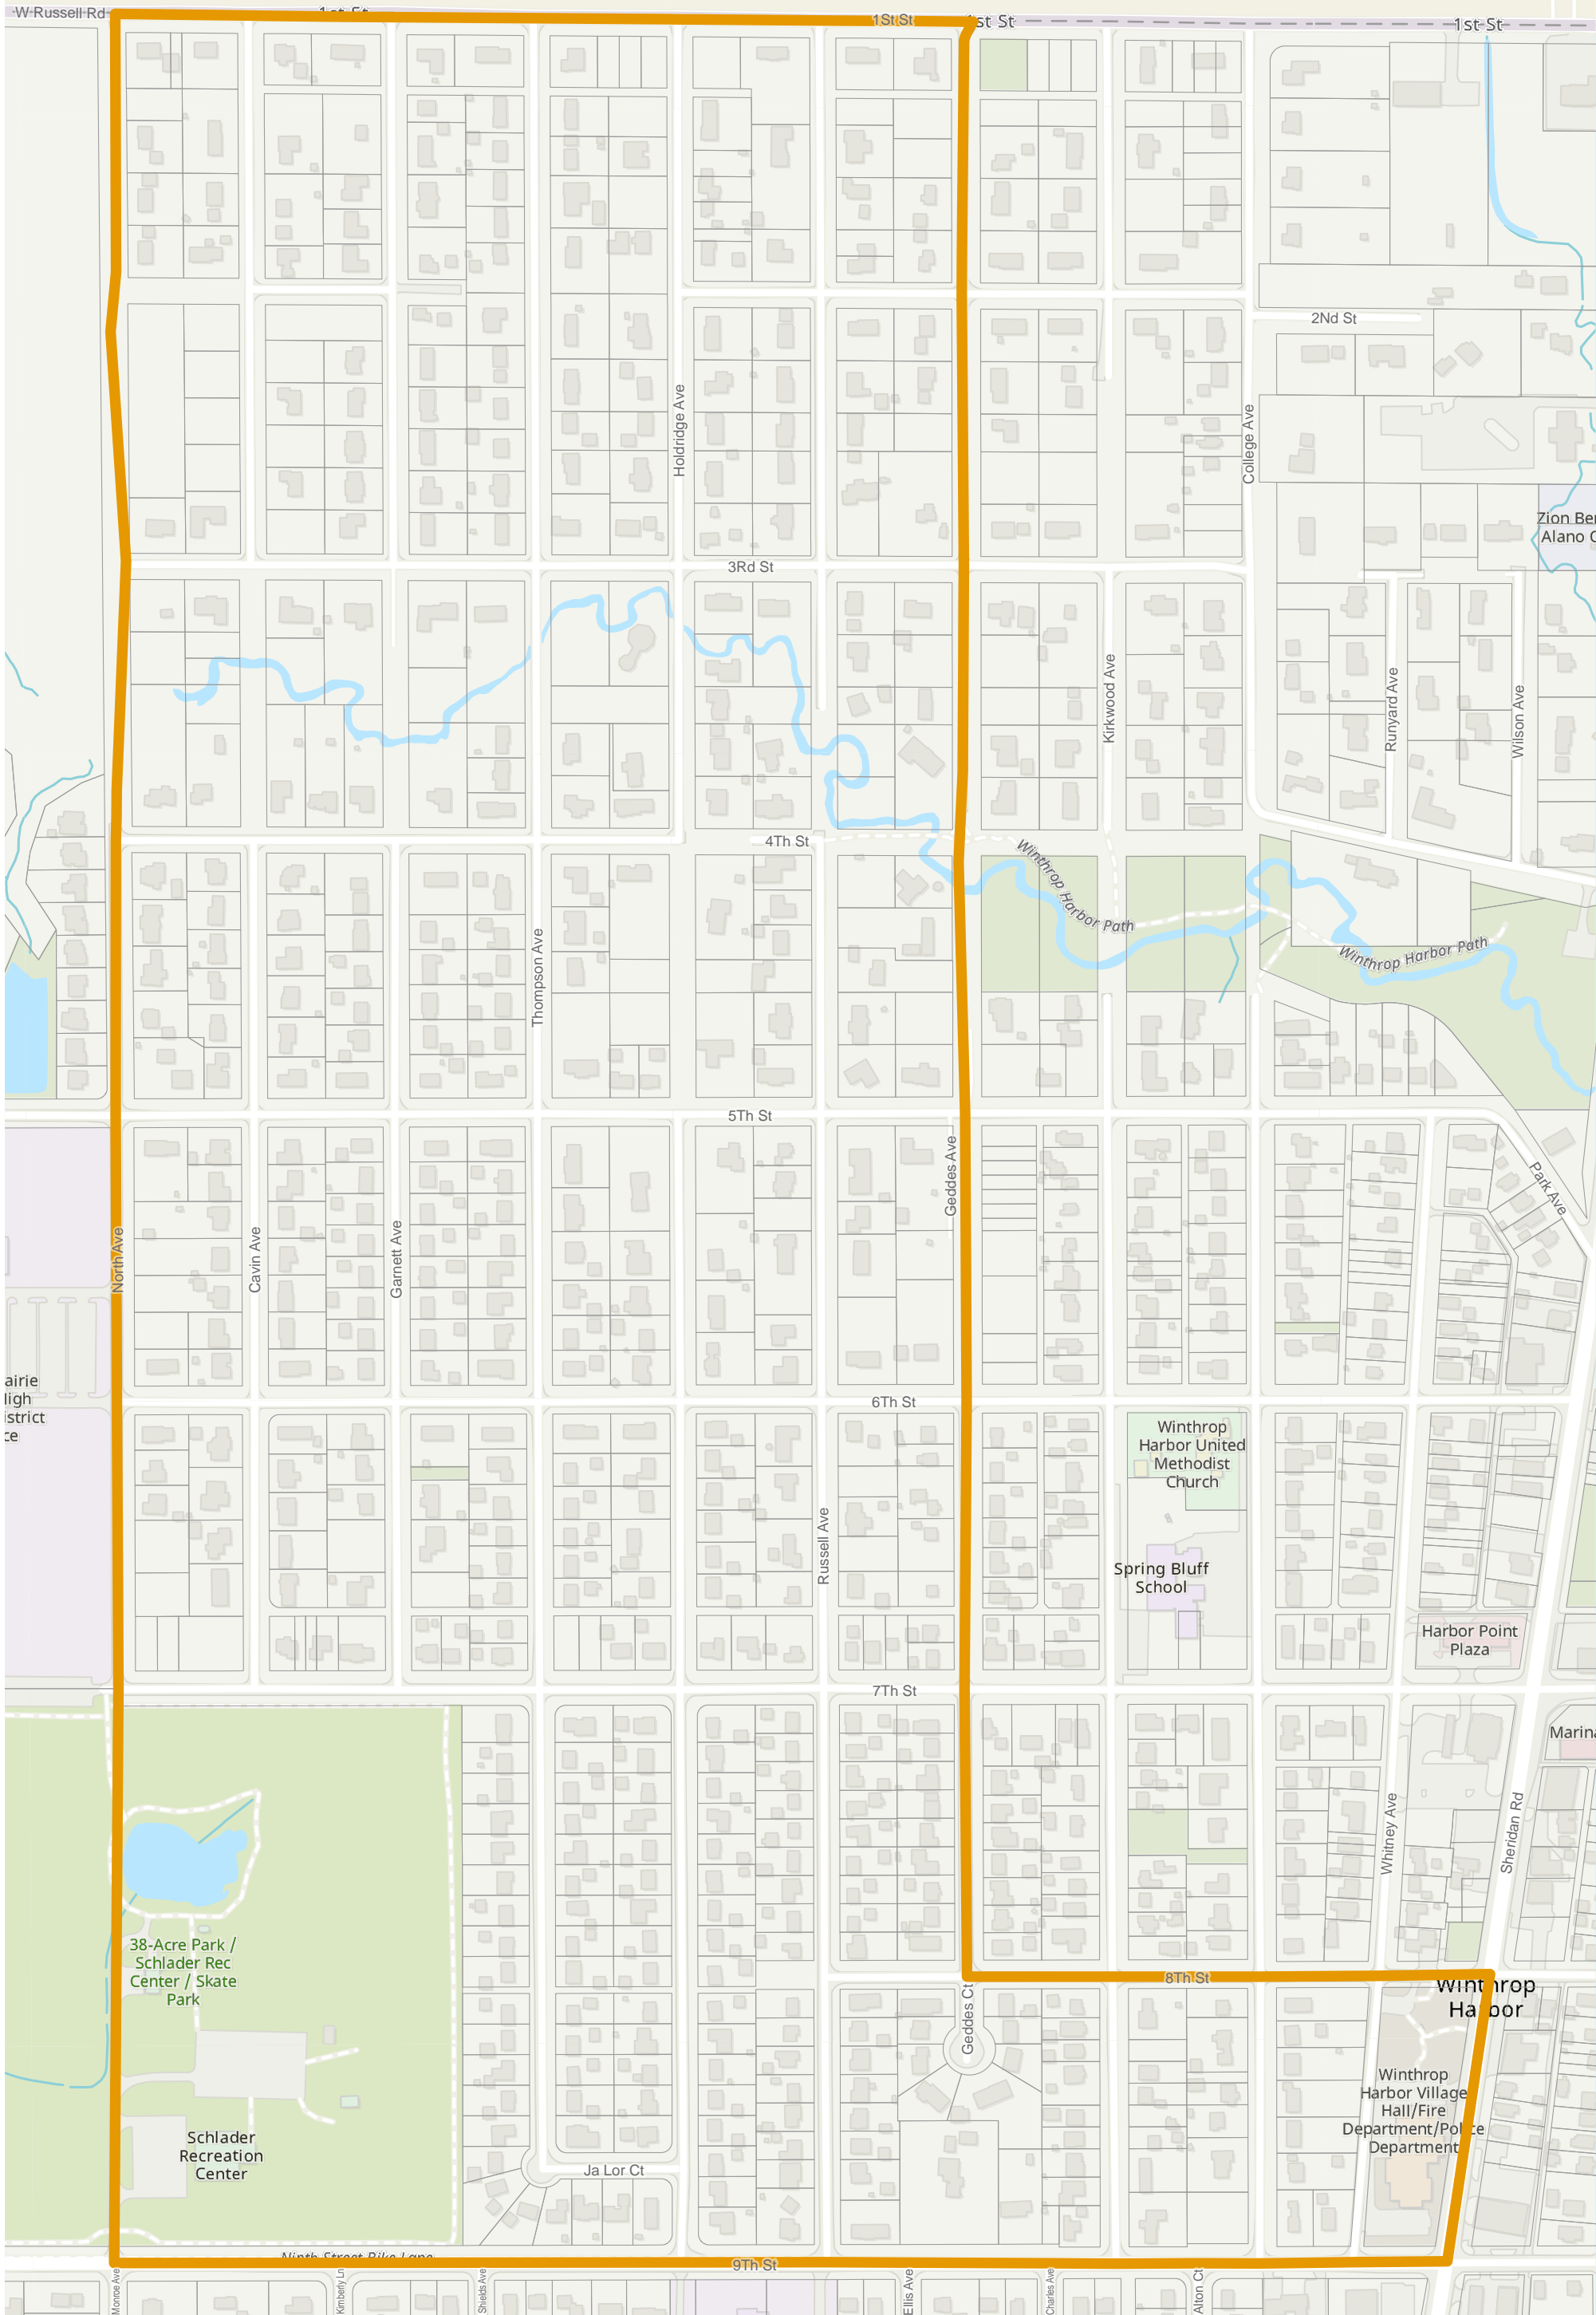

Election Precinct Map Book - 19th Judicial Circuit Court Subdistrict 5

Prepared By:
Lake County GIS/Mapping Division
18 N County St
Waukegan IL 60085
(847) 377-2373

19th Judicial Circuit Court Subdistrict

Townships

Election Precincts

Precincts may change after the publication of this map.
Contact the office of the Lake County Clerk at
(847) 377-2400 for current information.

Revised 2022

Lake County 2022 Election Precinct Benton 55

Lake County 2022 Election Precinct Benton 56

Lake County 2022 Election Precinct Benton 57

Lake County 2022 Election Precinct Benton 58

2022 Election Precincts

Tax Parcels

Lake County 2022 Election Precinct Benton 59