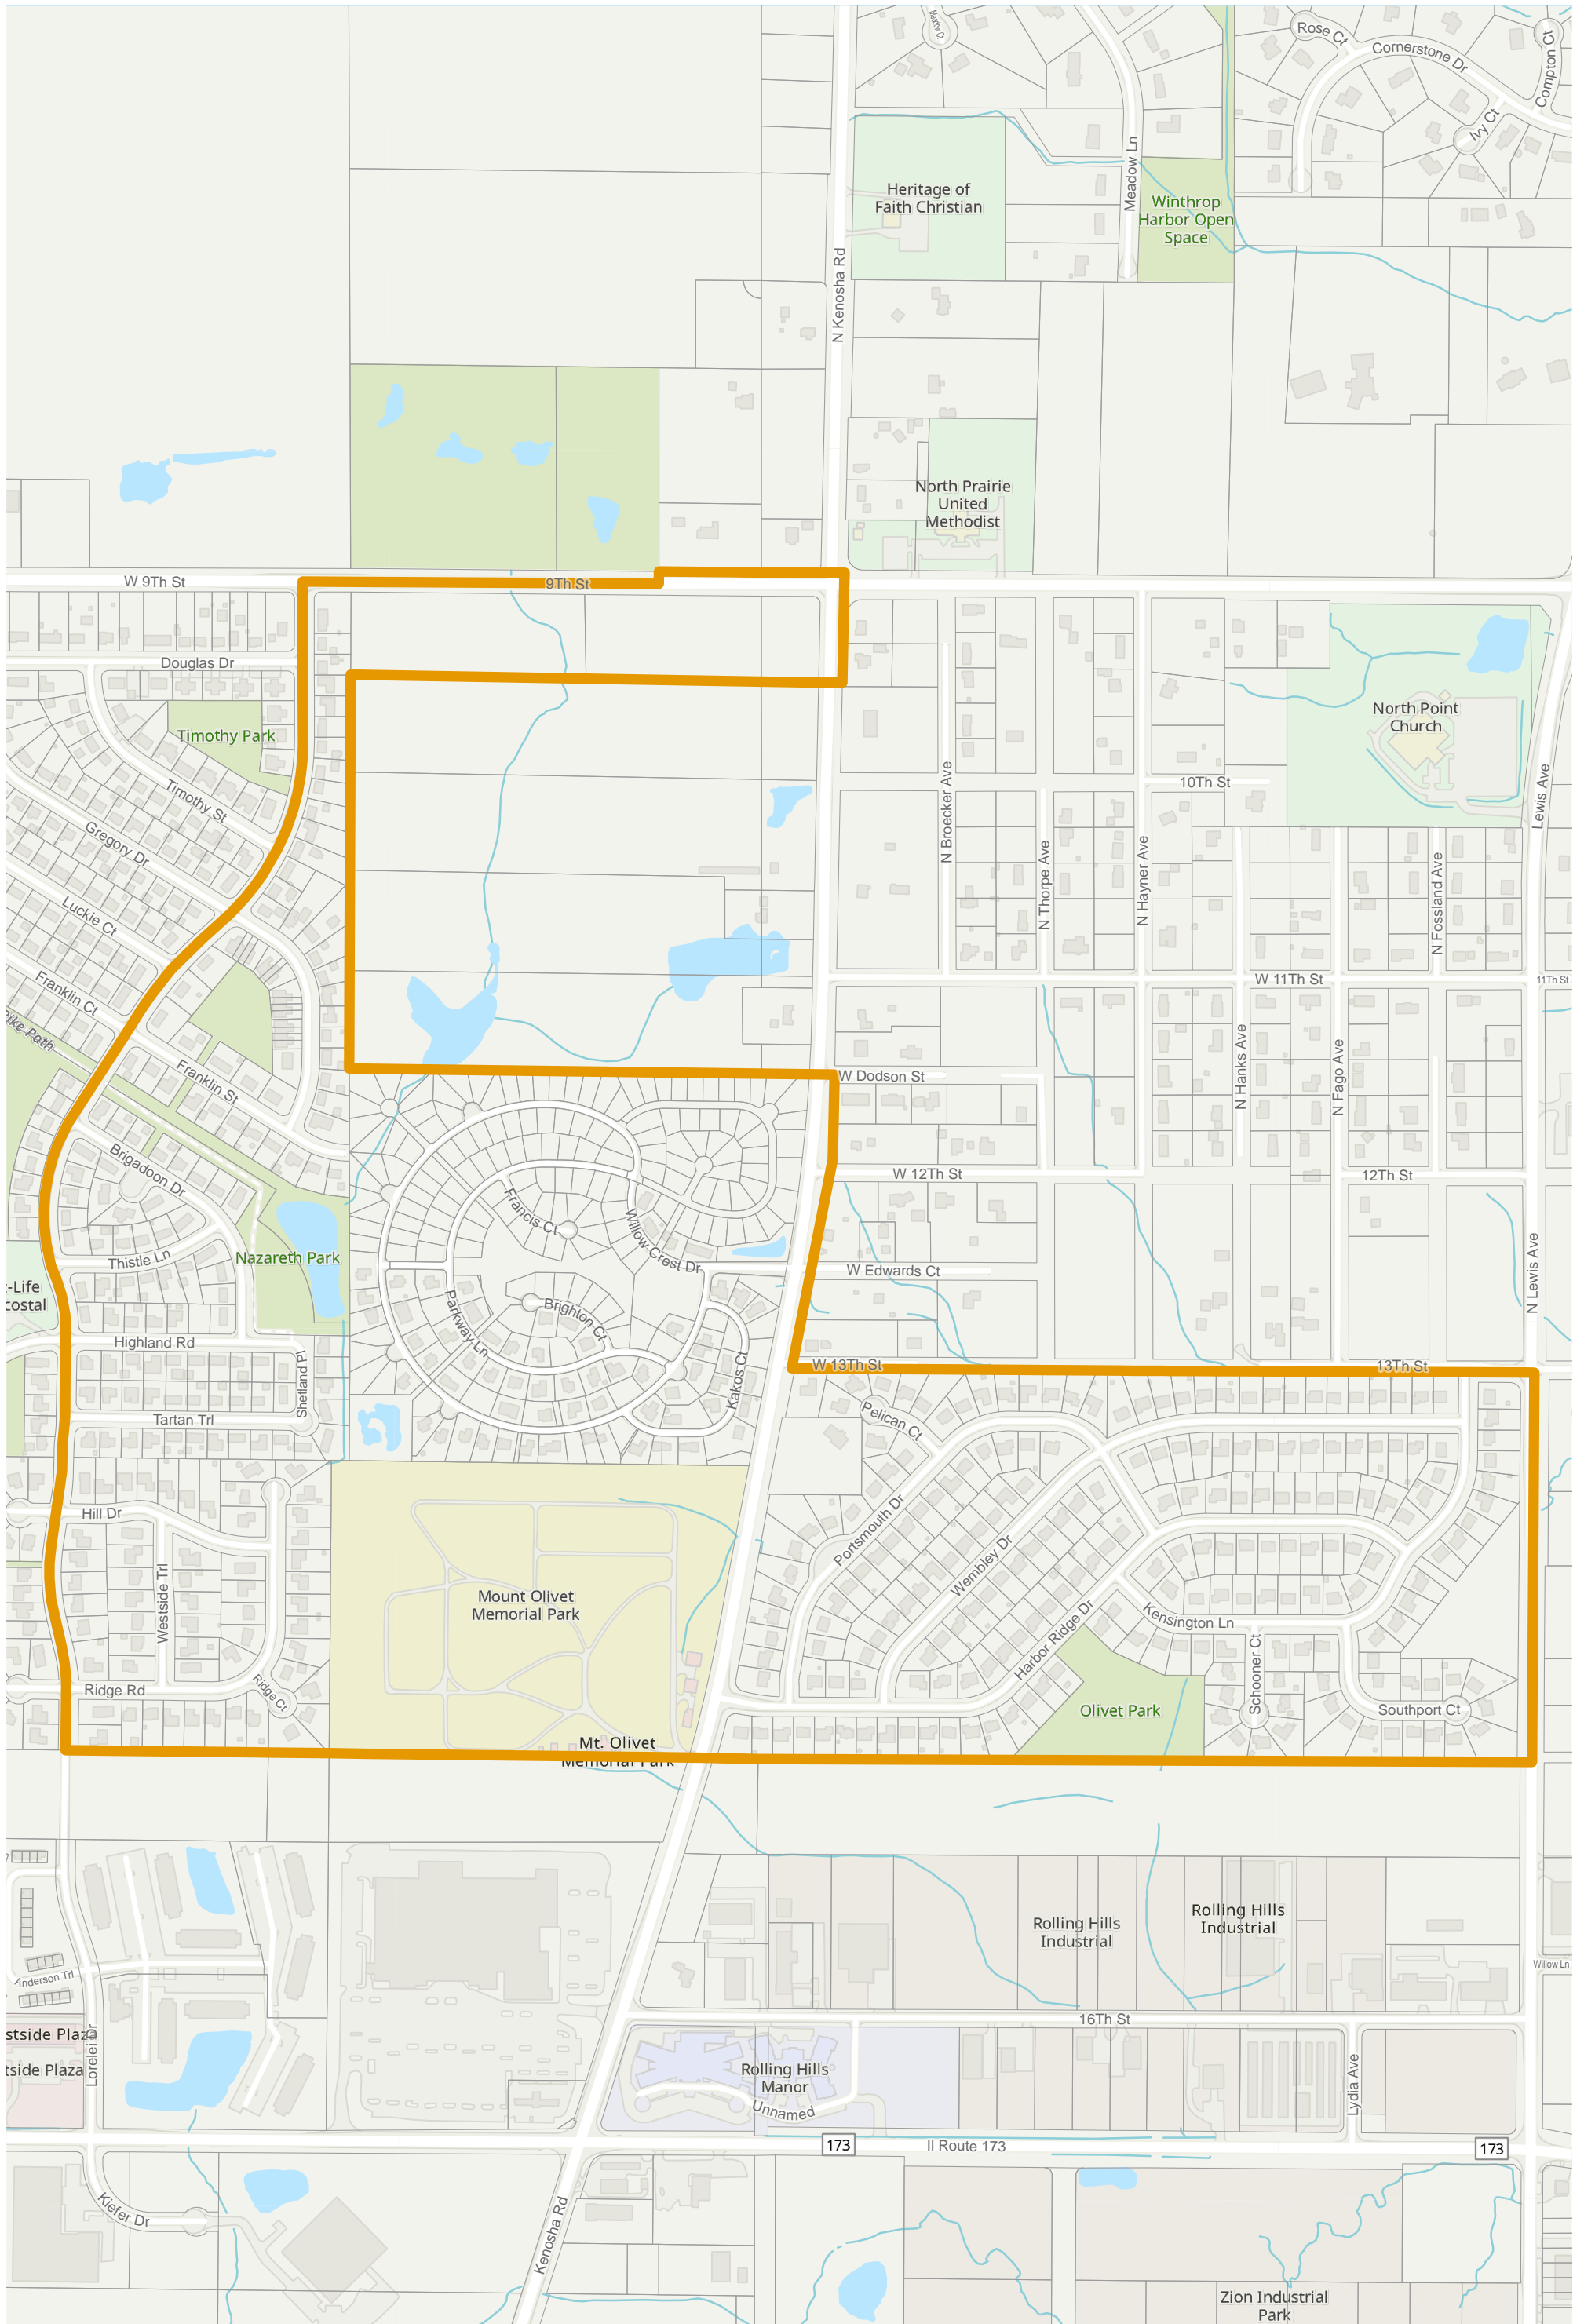

Lake County 2022 Election Precinct Zion 420