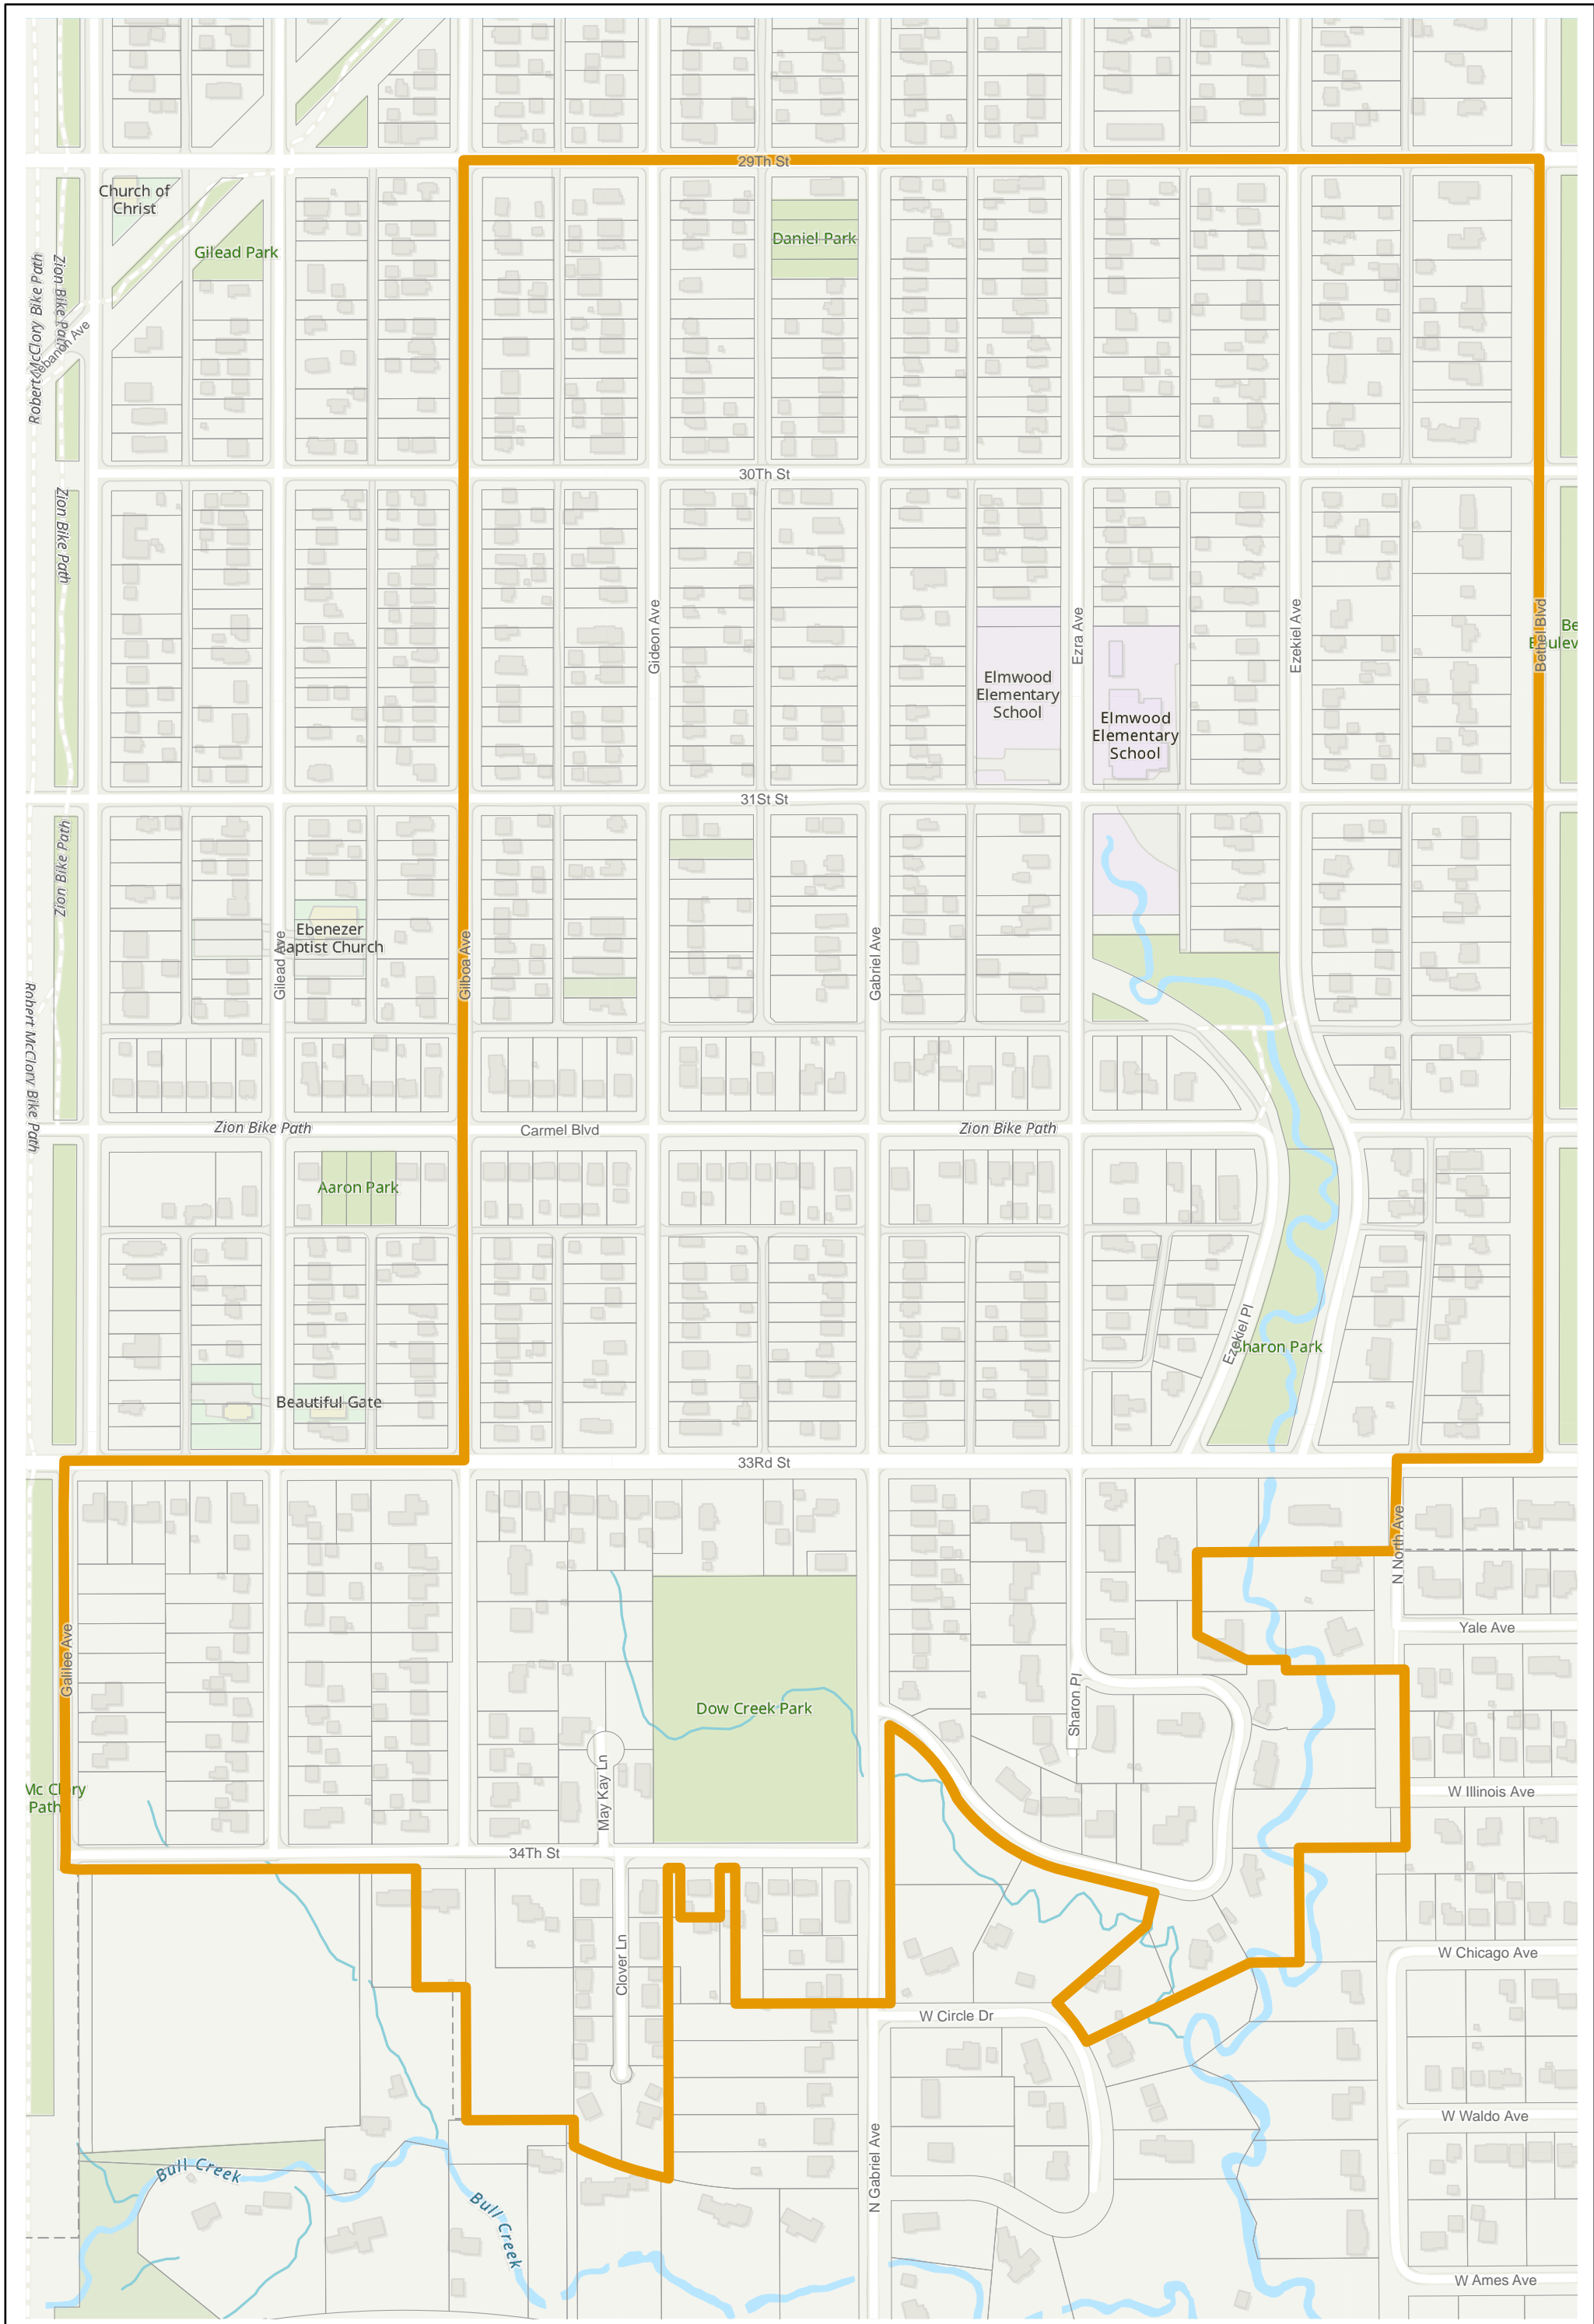

Lake County 2022 Election Precinct Zion 430