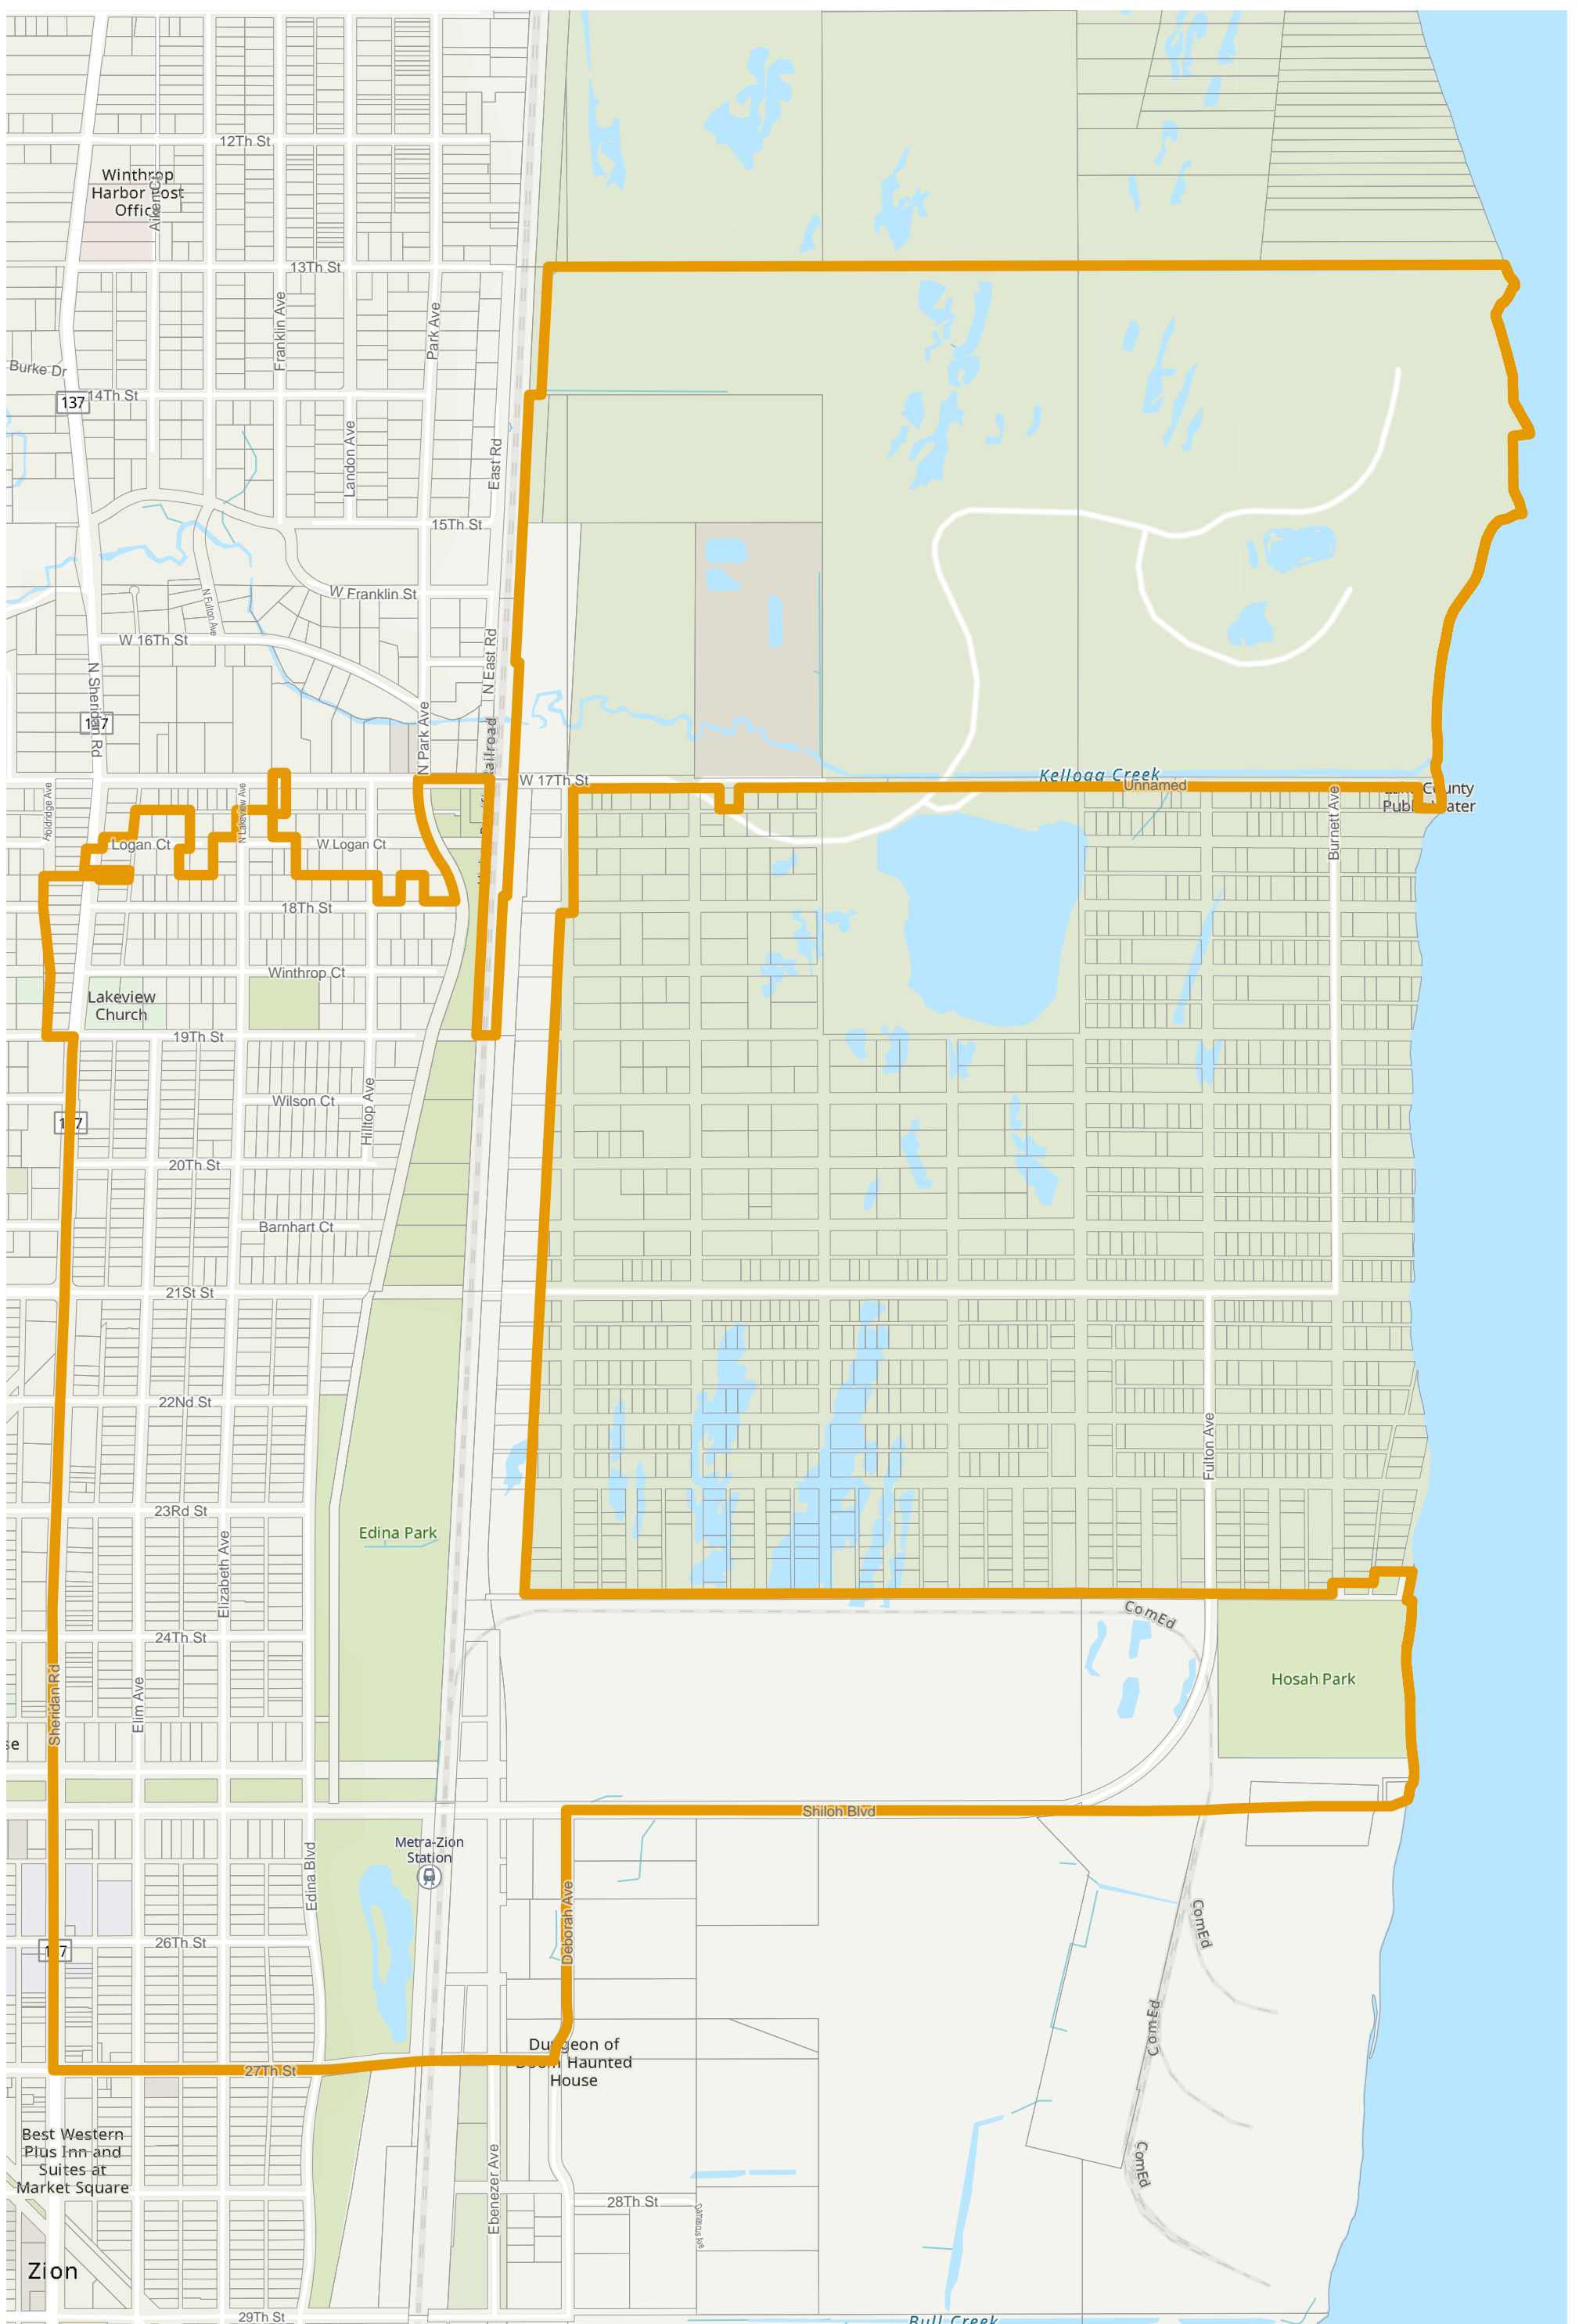

Lake County 2022 Election Precinct Zion 425

2022 Election Precincts

Tax Parcels