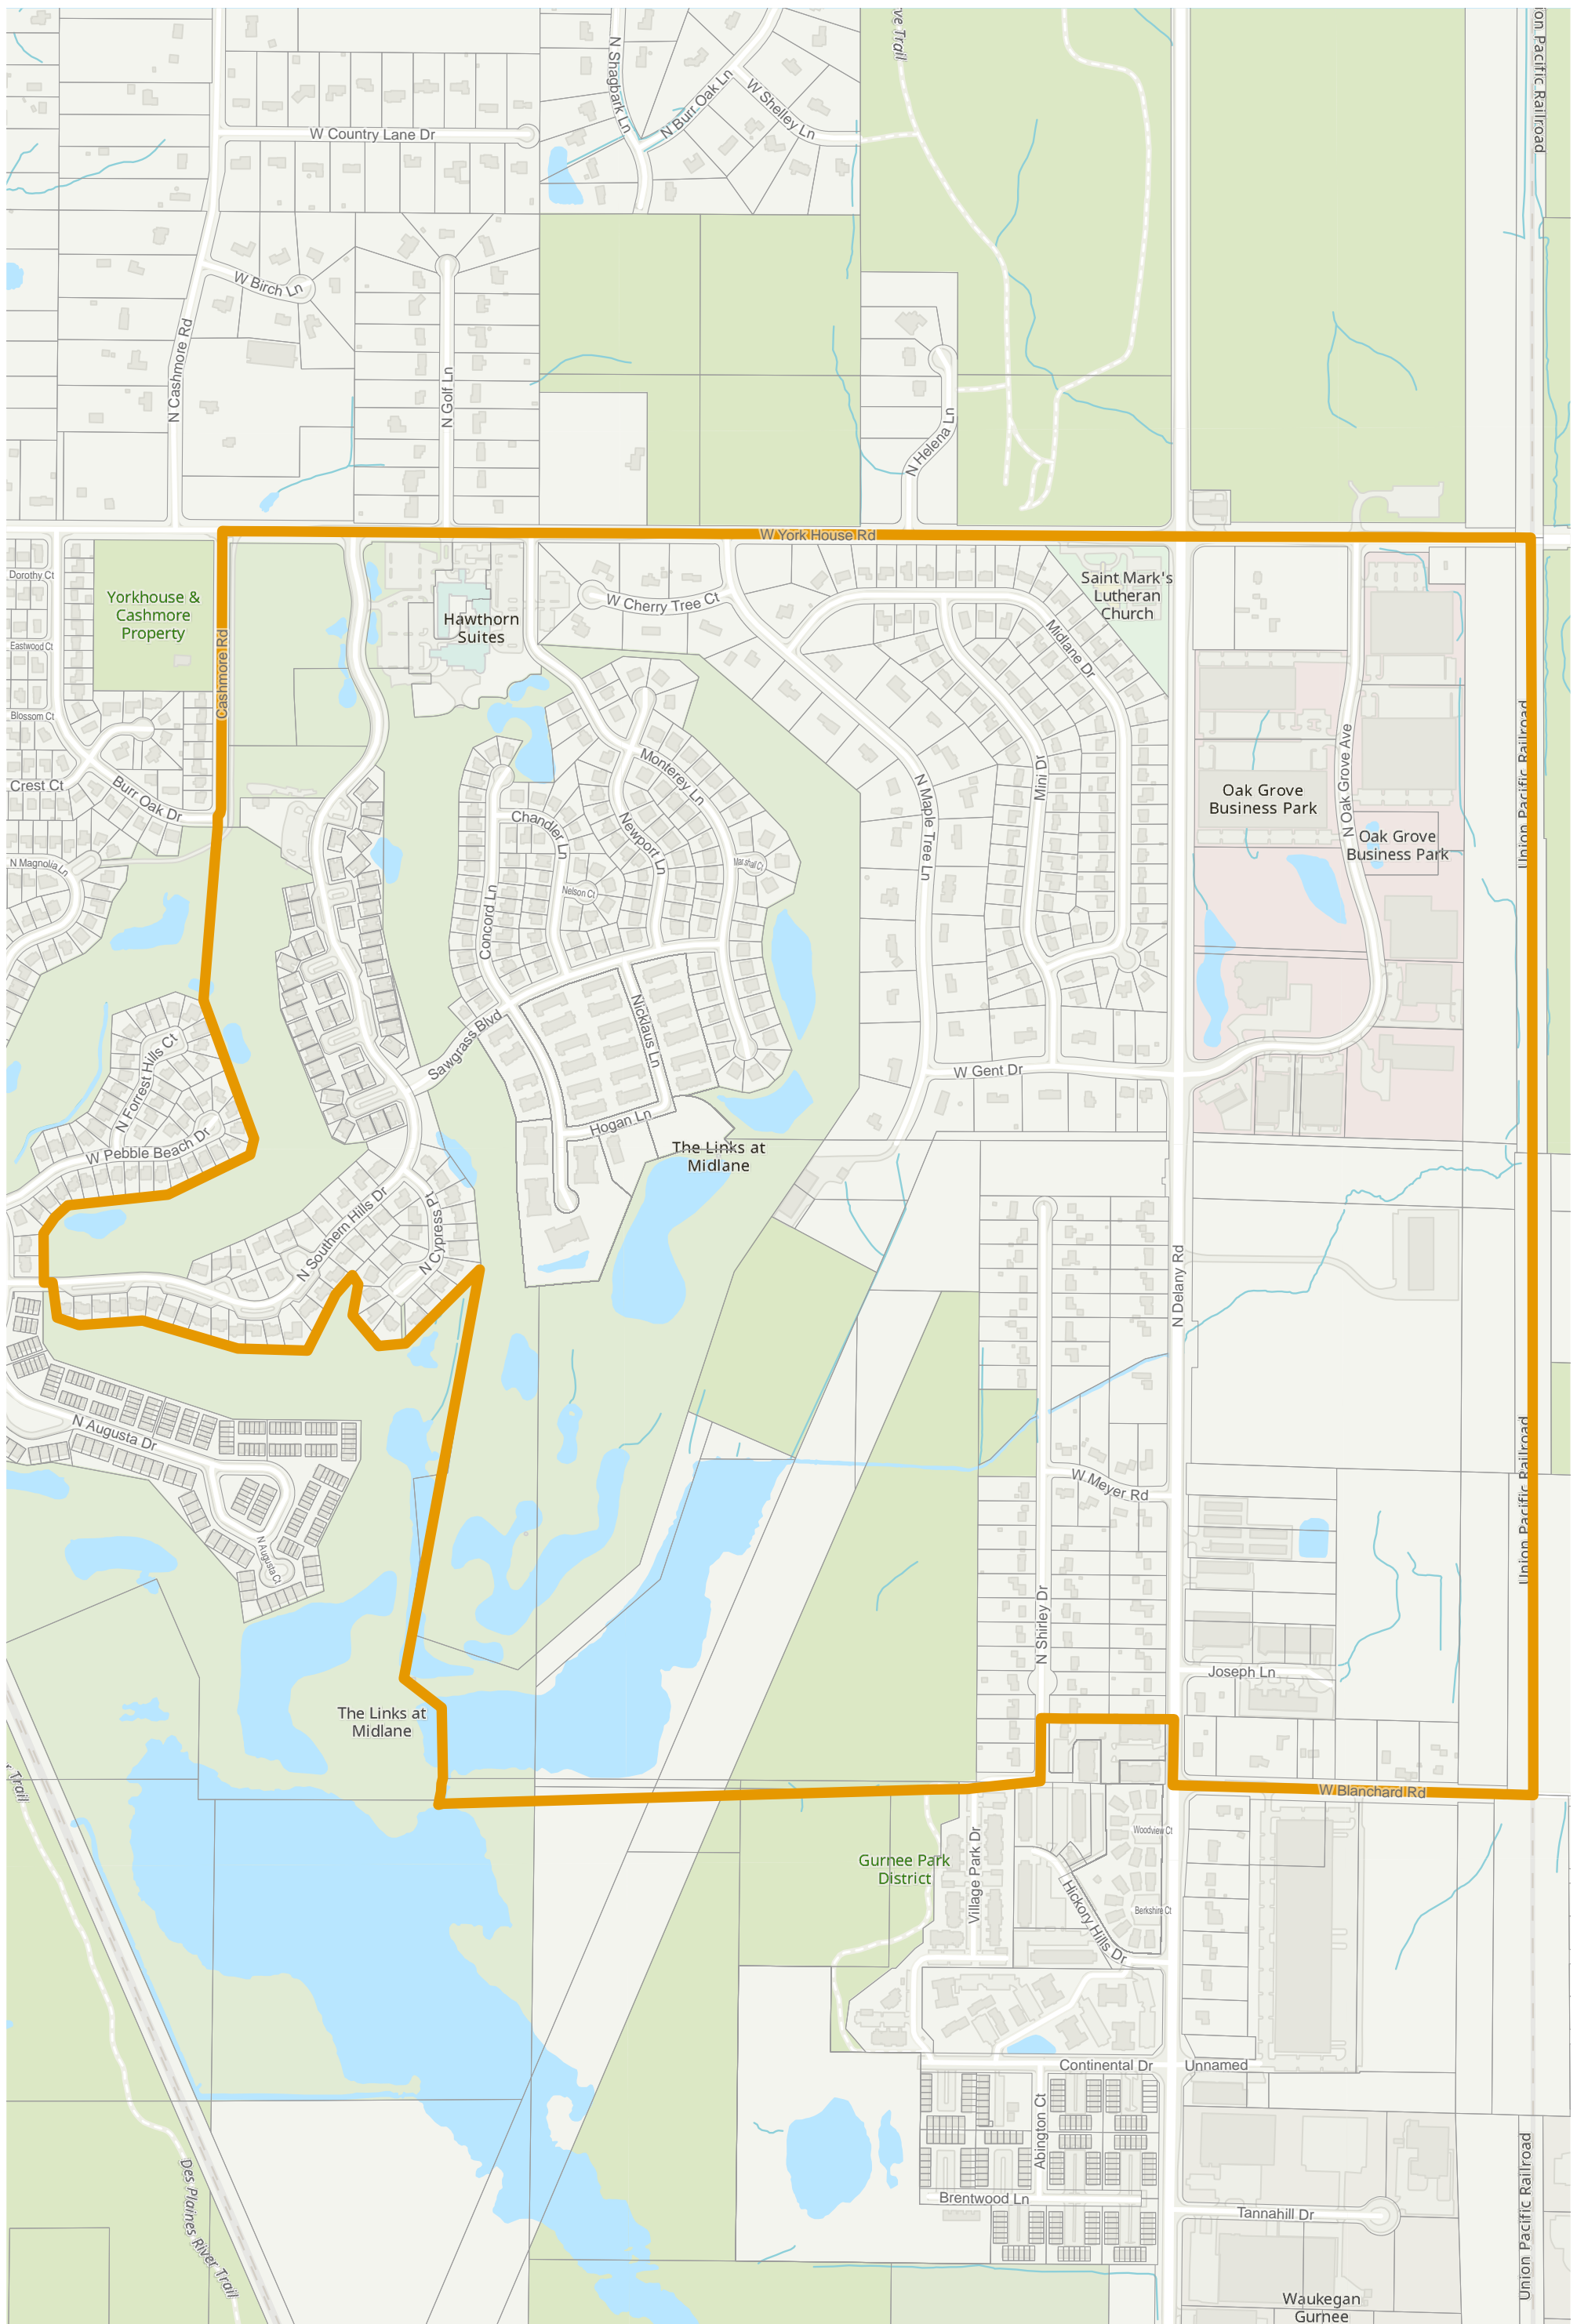

Lake County 2022 Election Precinct Warren 306