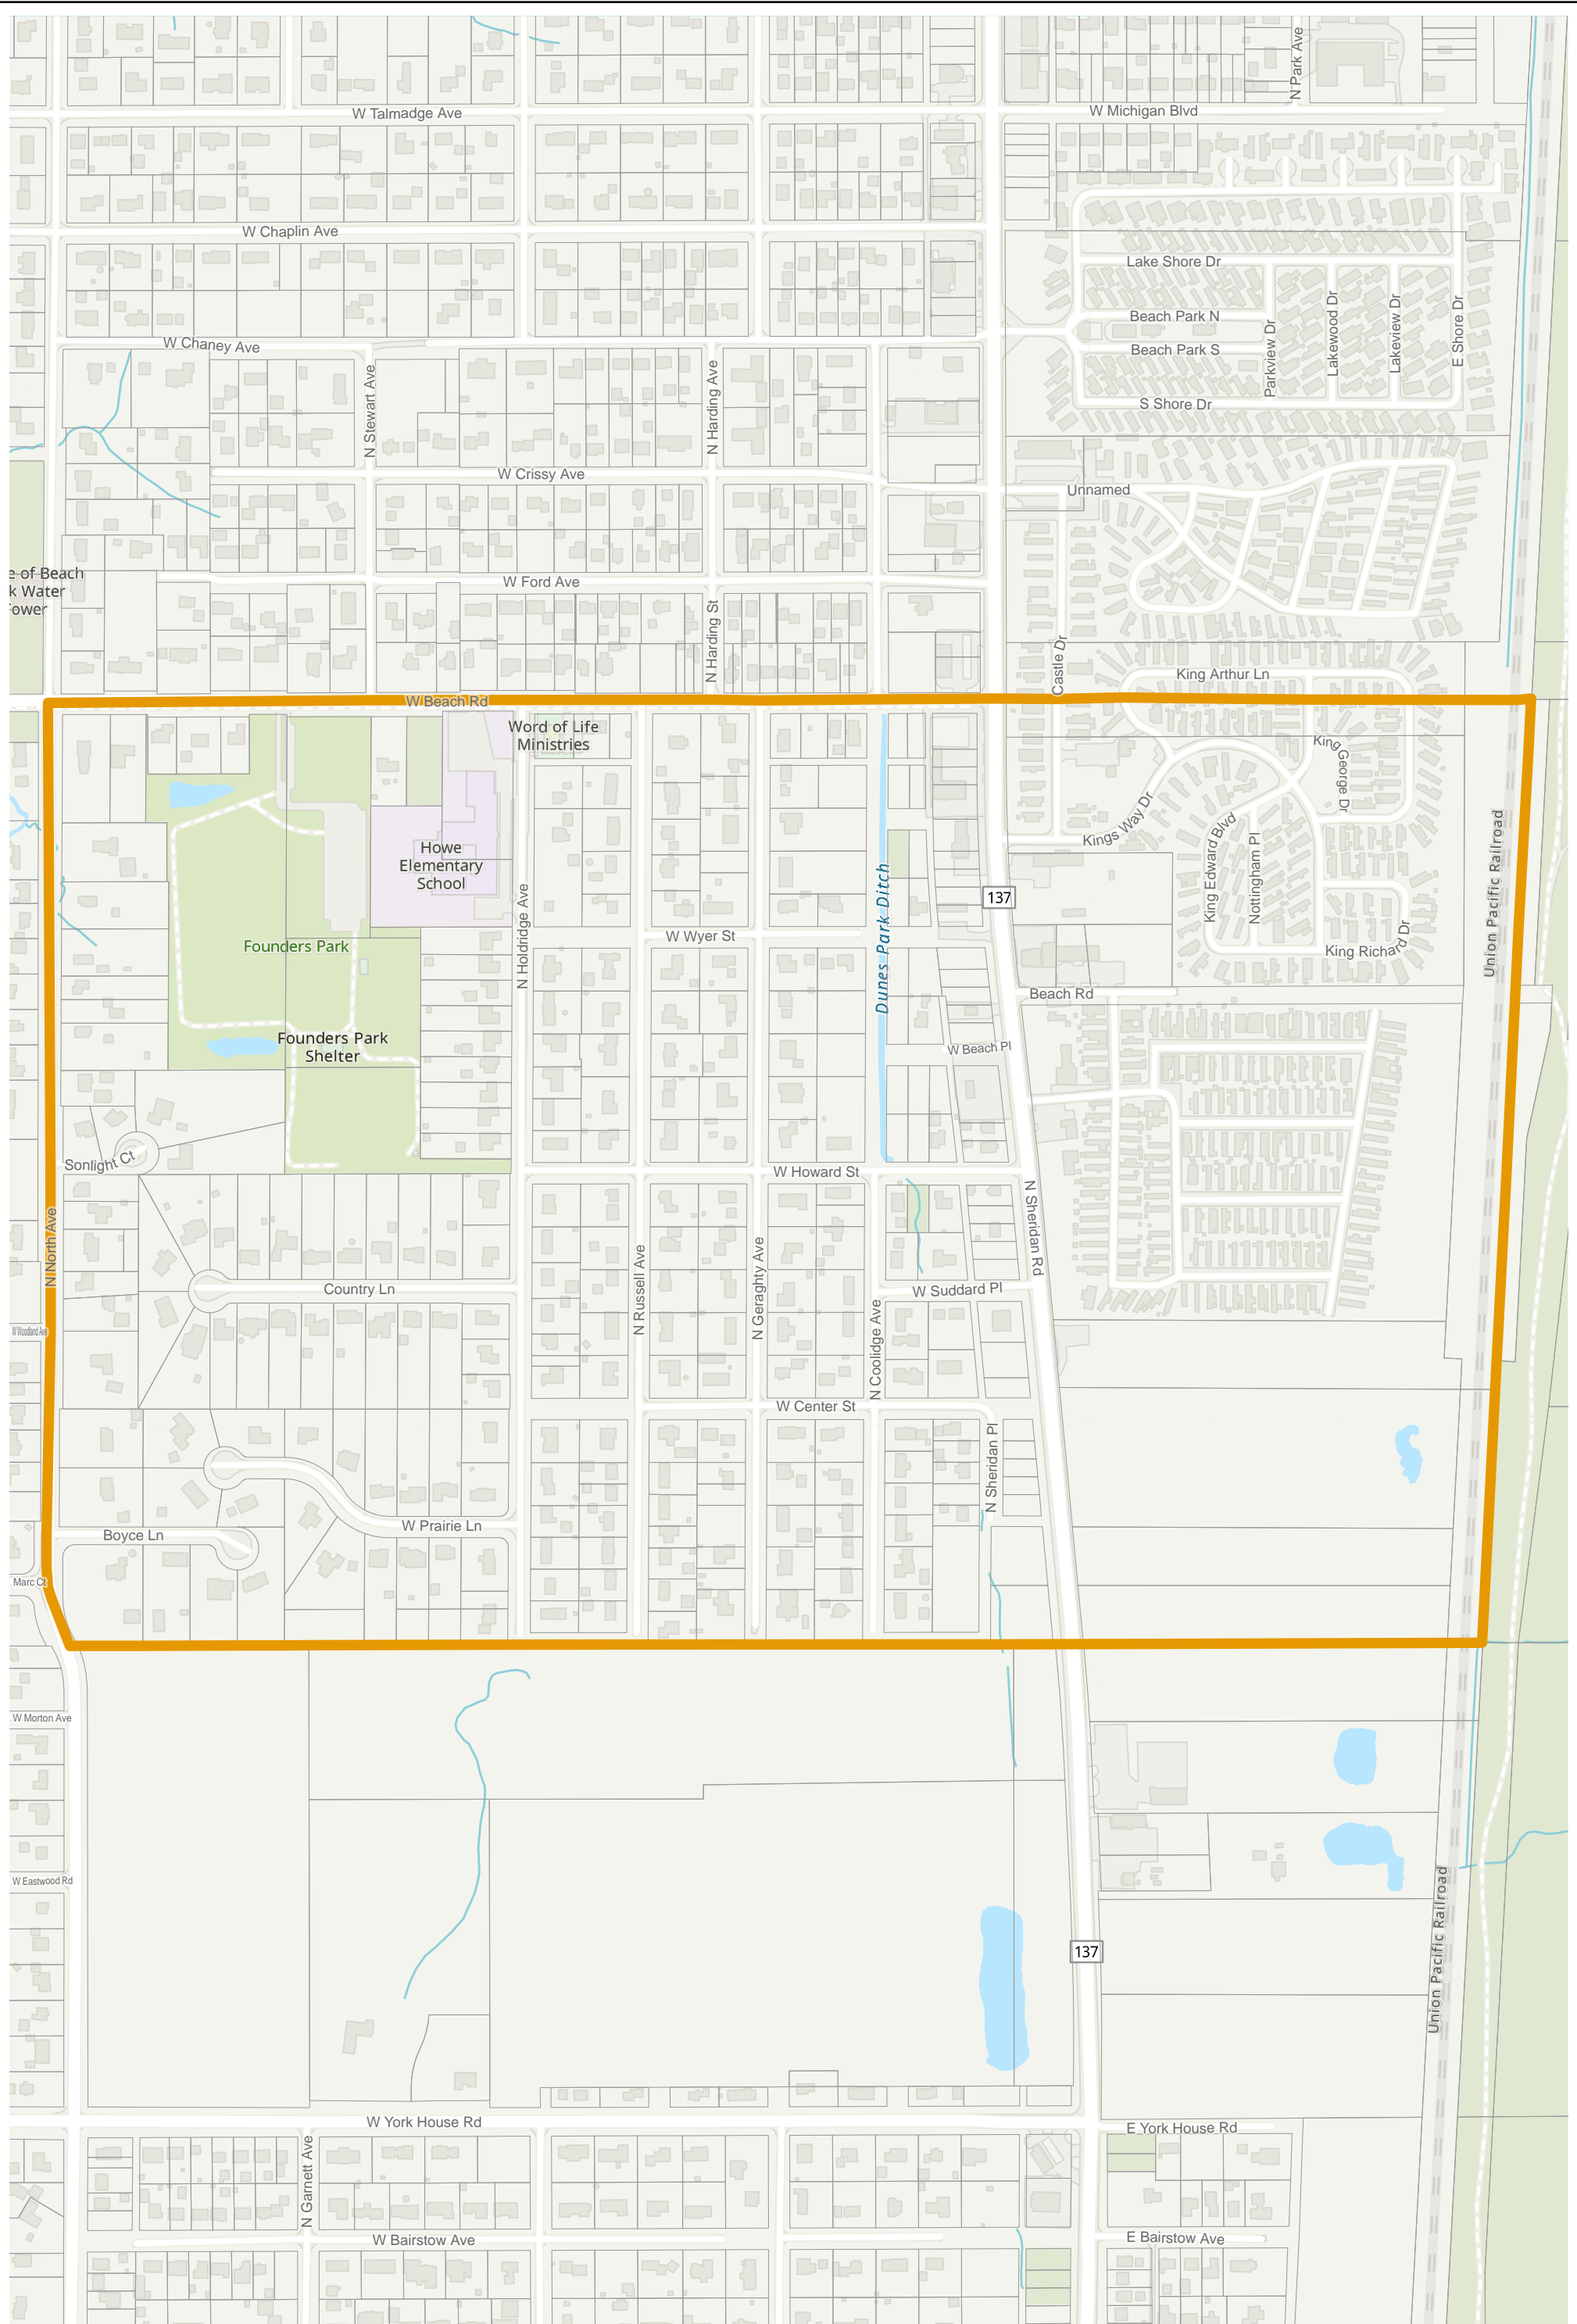

Election Precinct Map Book - 19th Judicial Circuit Court Subdistrict 5

Prepared By:
Lake County GIS/Mapping Division
18 N County St
Waukegan IL 60085
(847) 377-2373

19th Judicial Circuit Court Subdistrict

2022 Election Precincts
Tax Parcels

Lake County 2022 Election Precinct Benton 60

Lake County 2022 Election Precinct Benton 62

2022 Election Precincts
 Tax Parcels

Lake County 2022 Election Precinct Benton 65