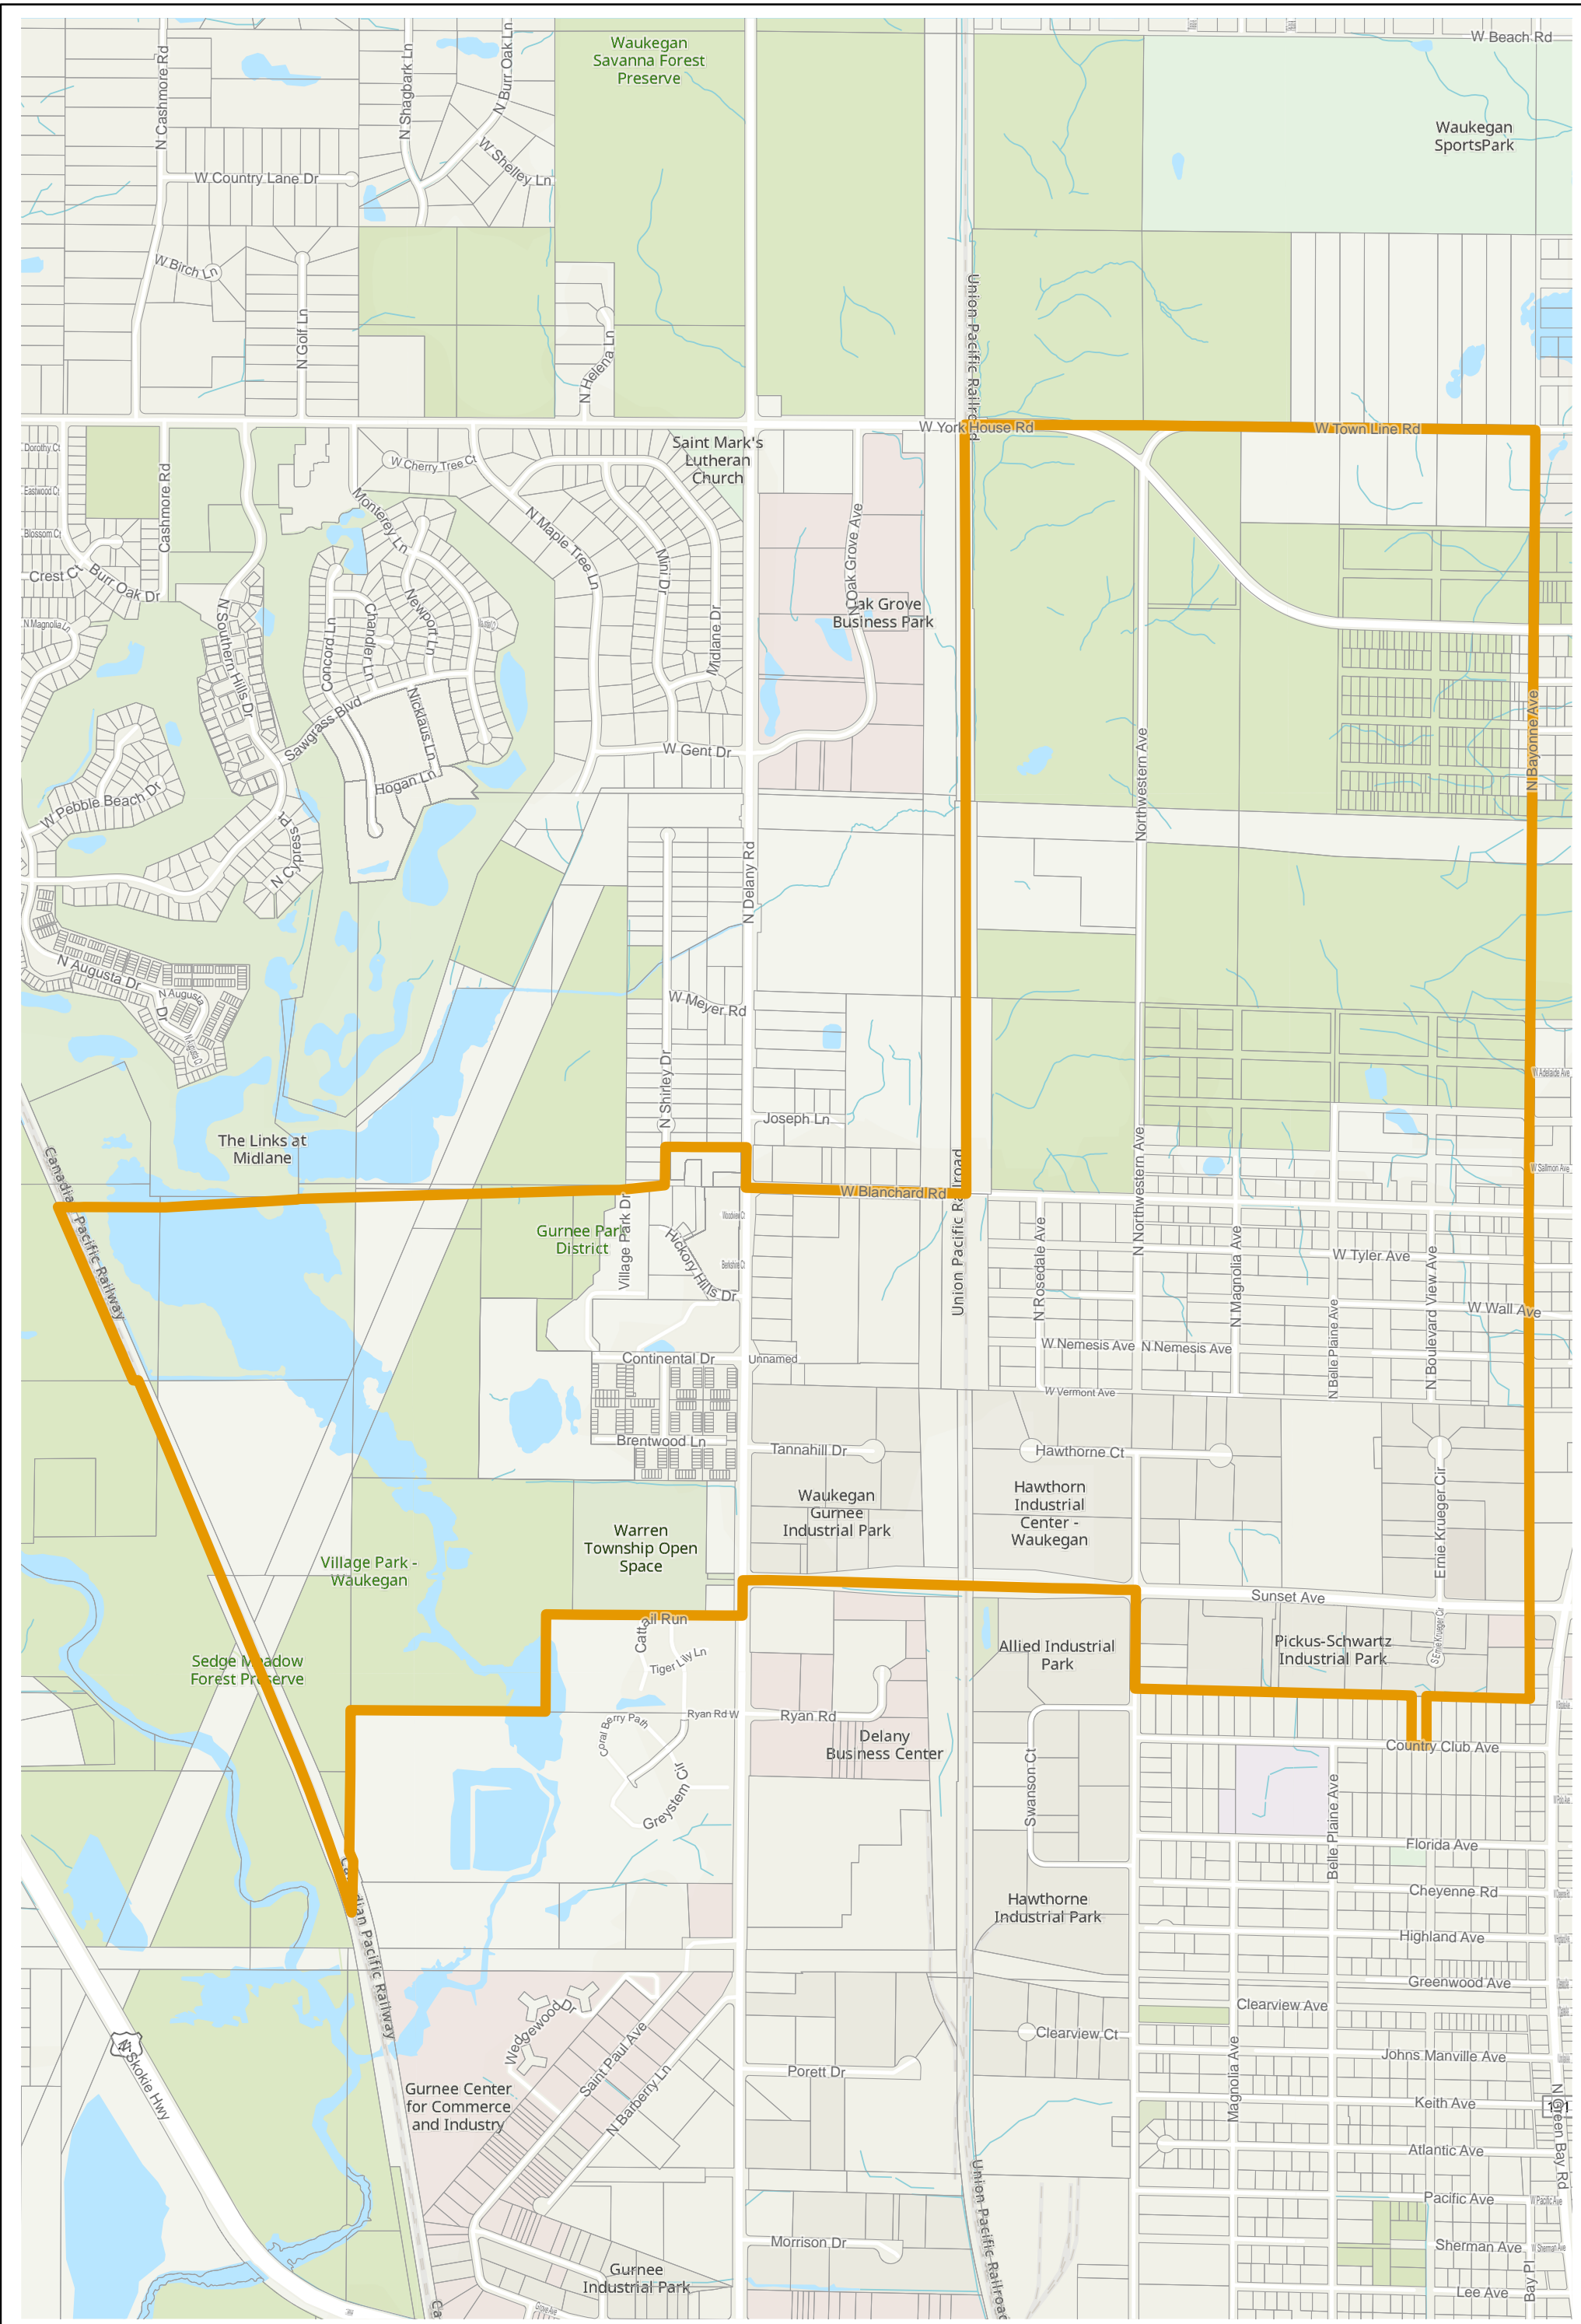

Lake County 2022 Election Precinct Warren 307