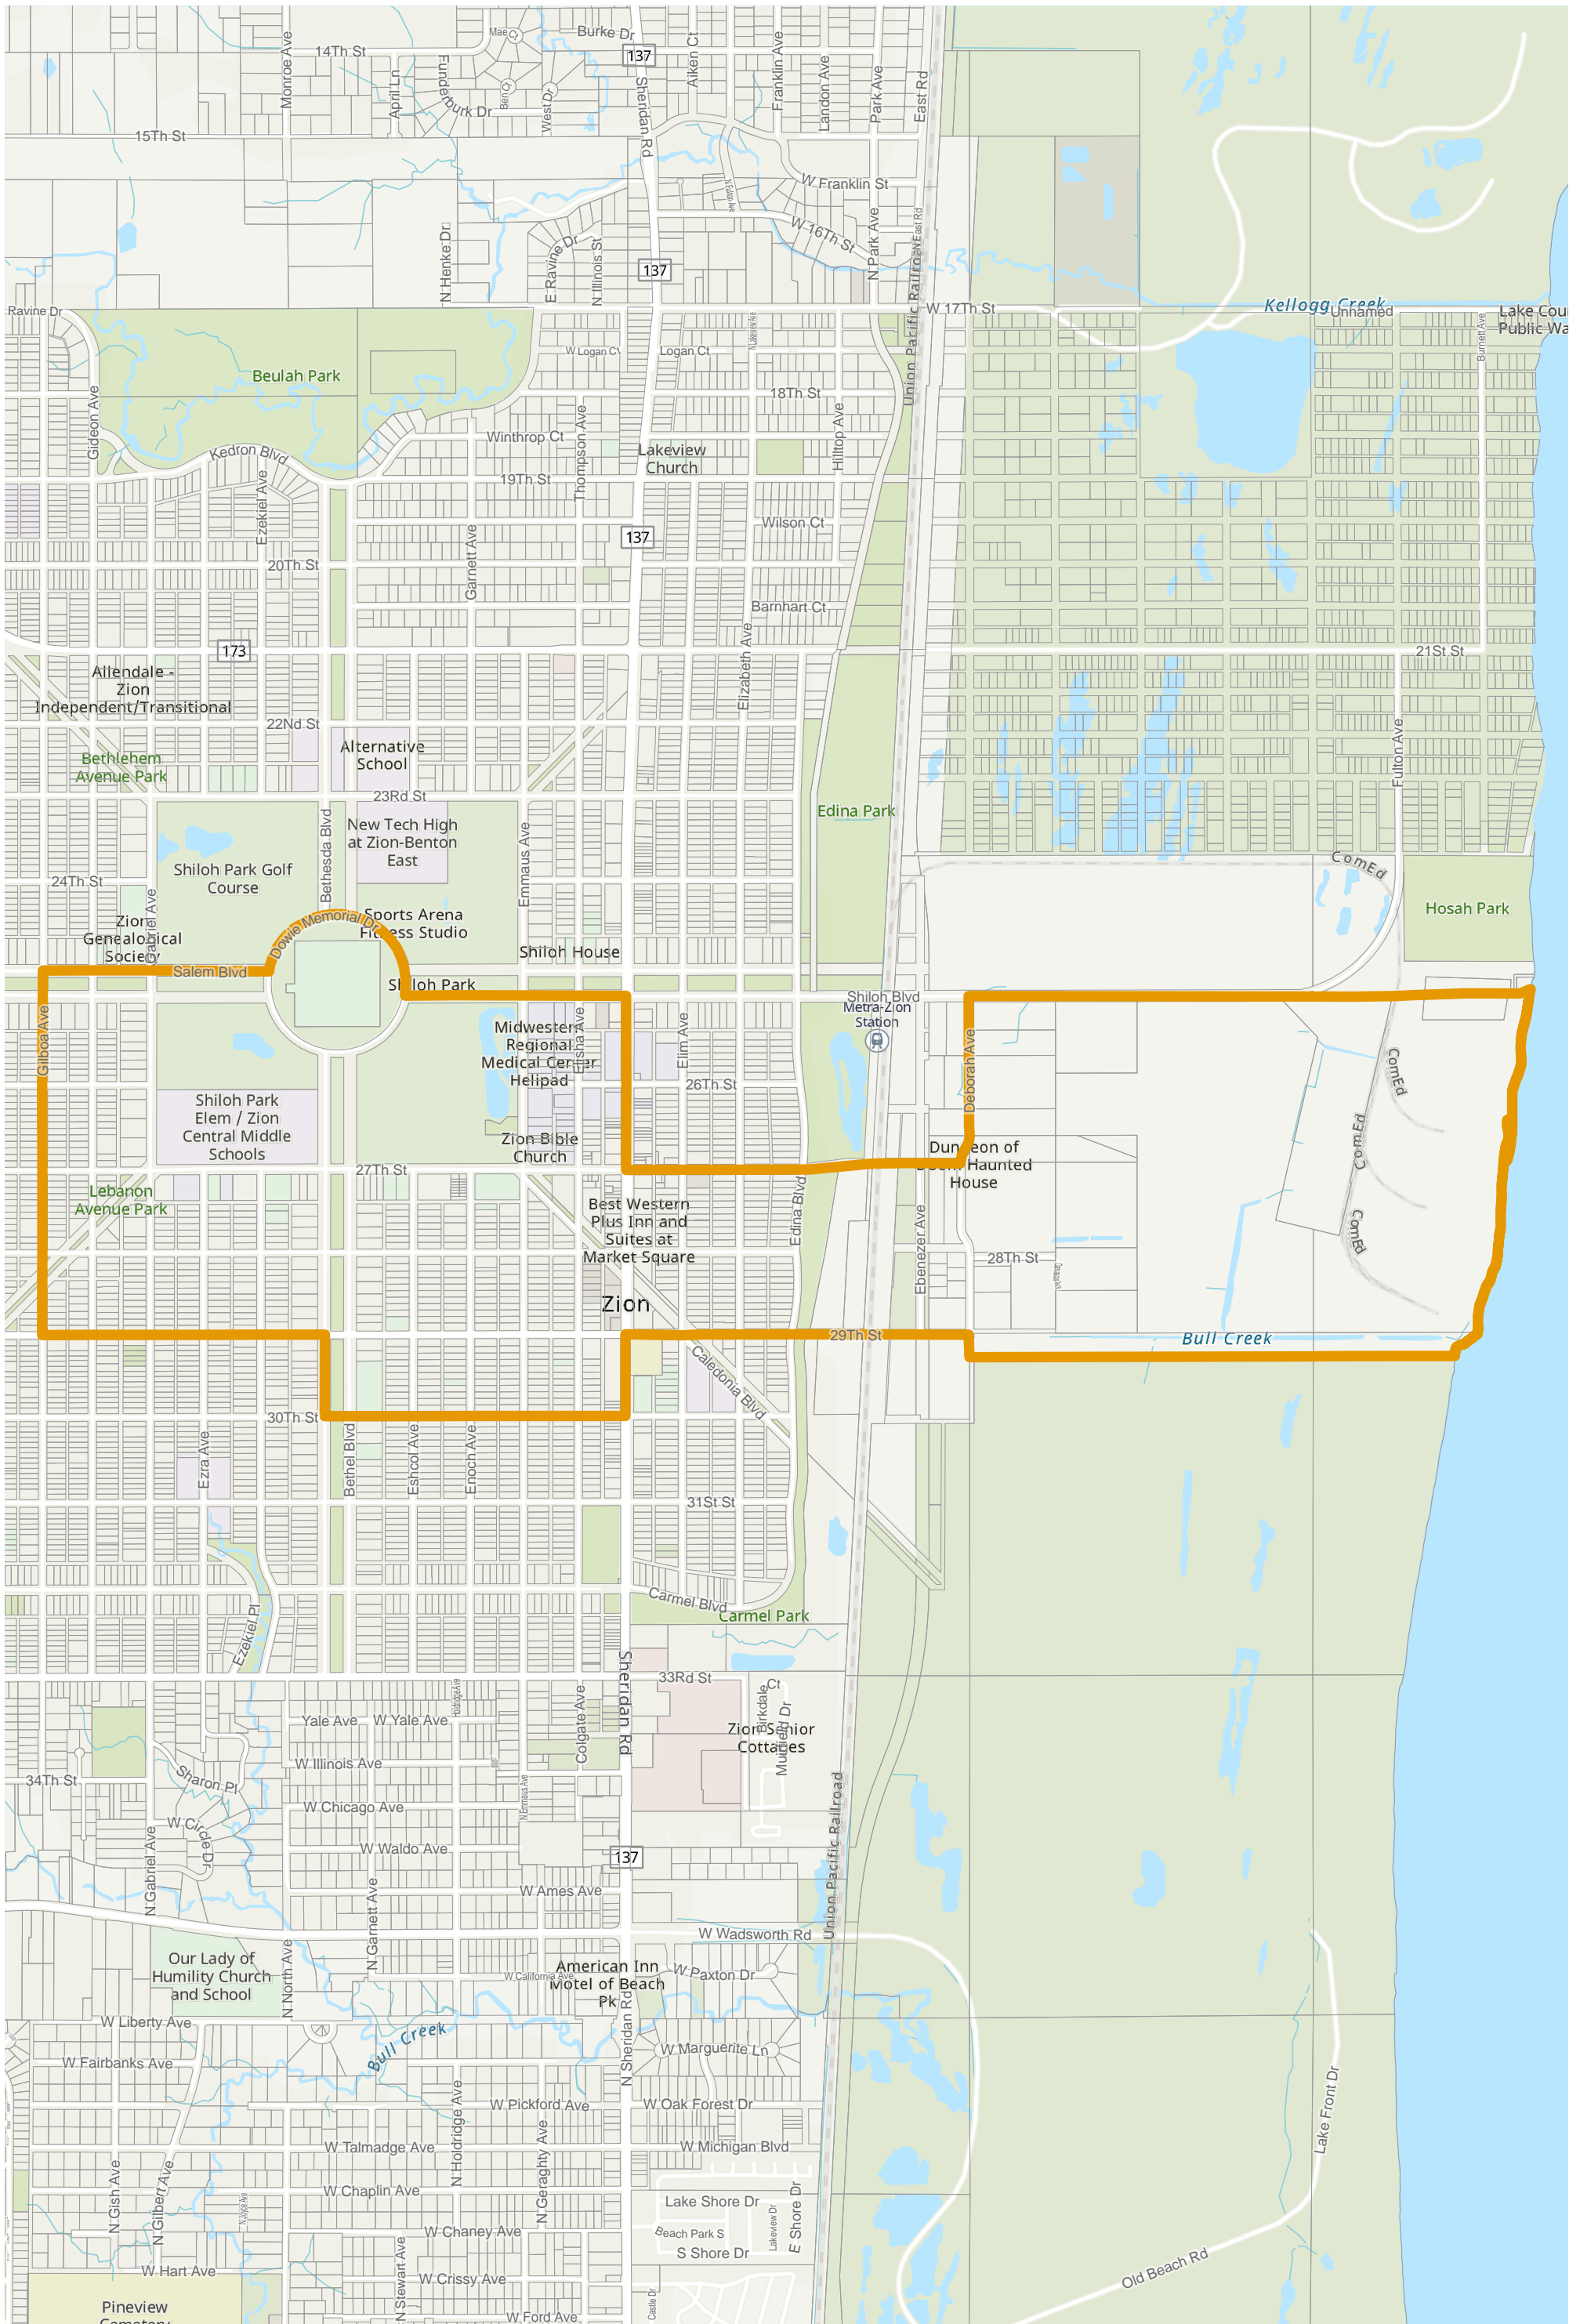

Lake County 2022 Election Precinct Zion 429