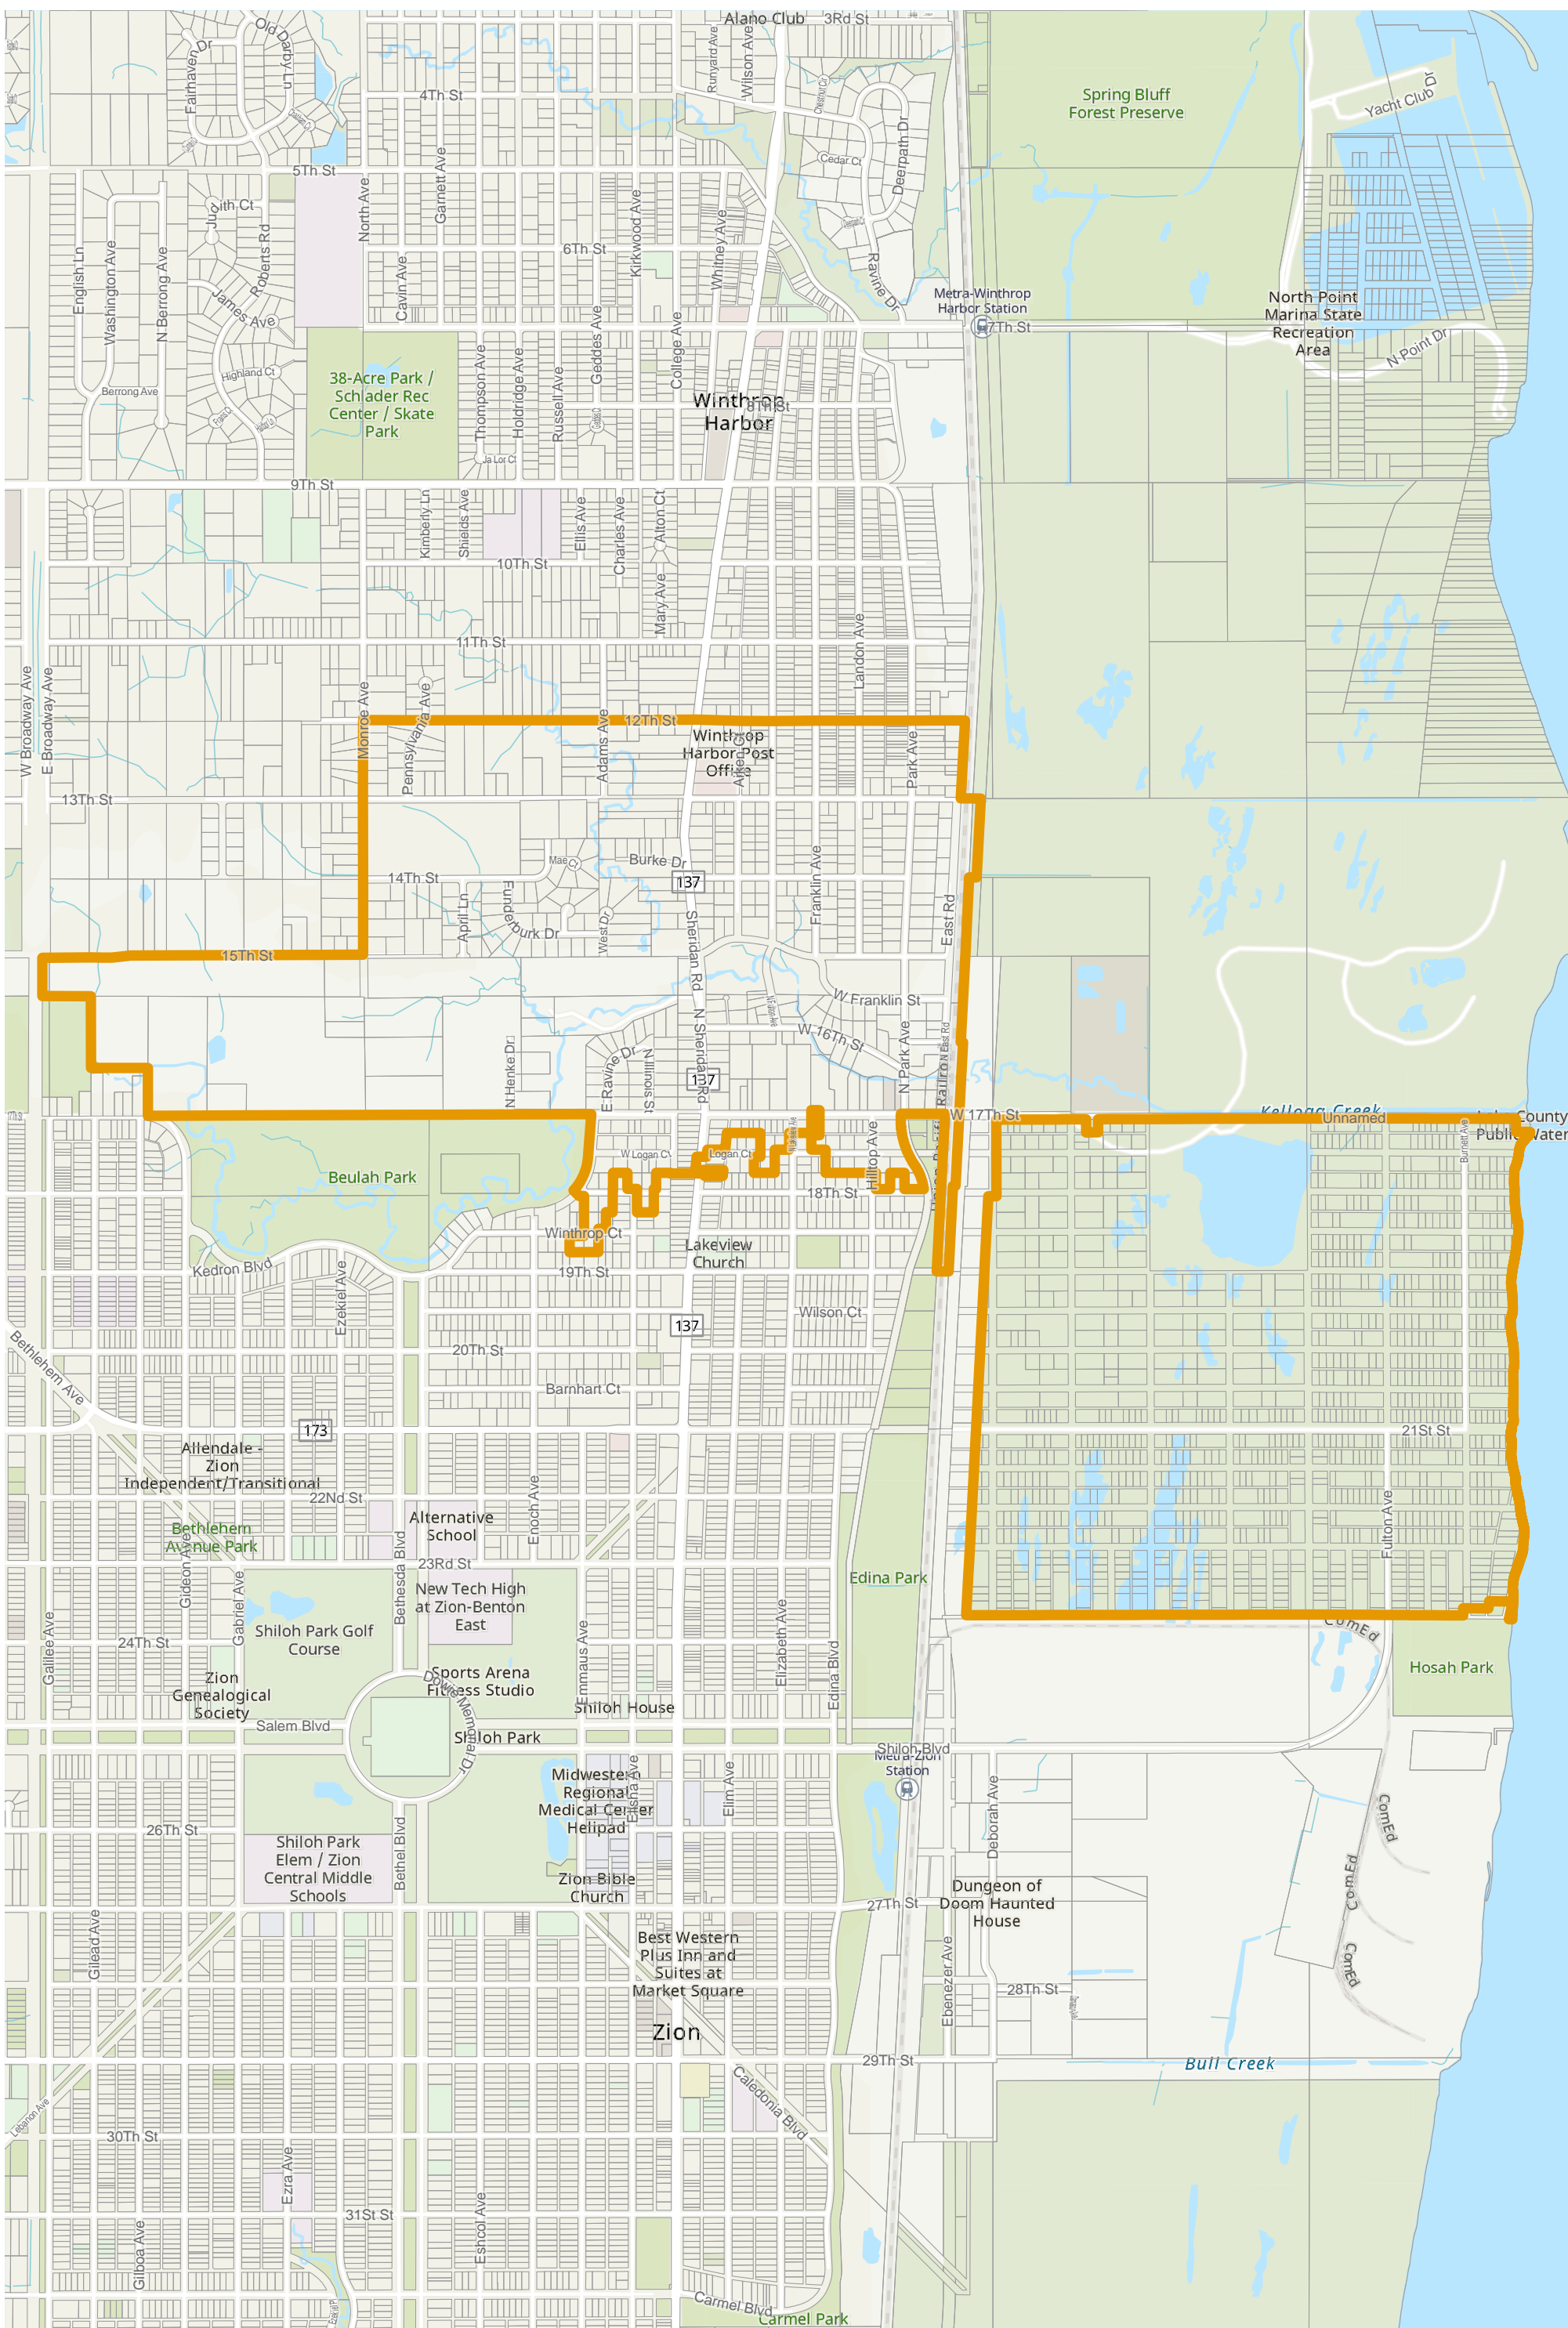

Lake County 2022 Election Precinct Benton 58

2022 Election Precincts

Tax Parcels