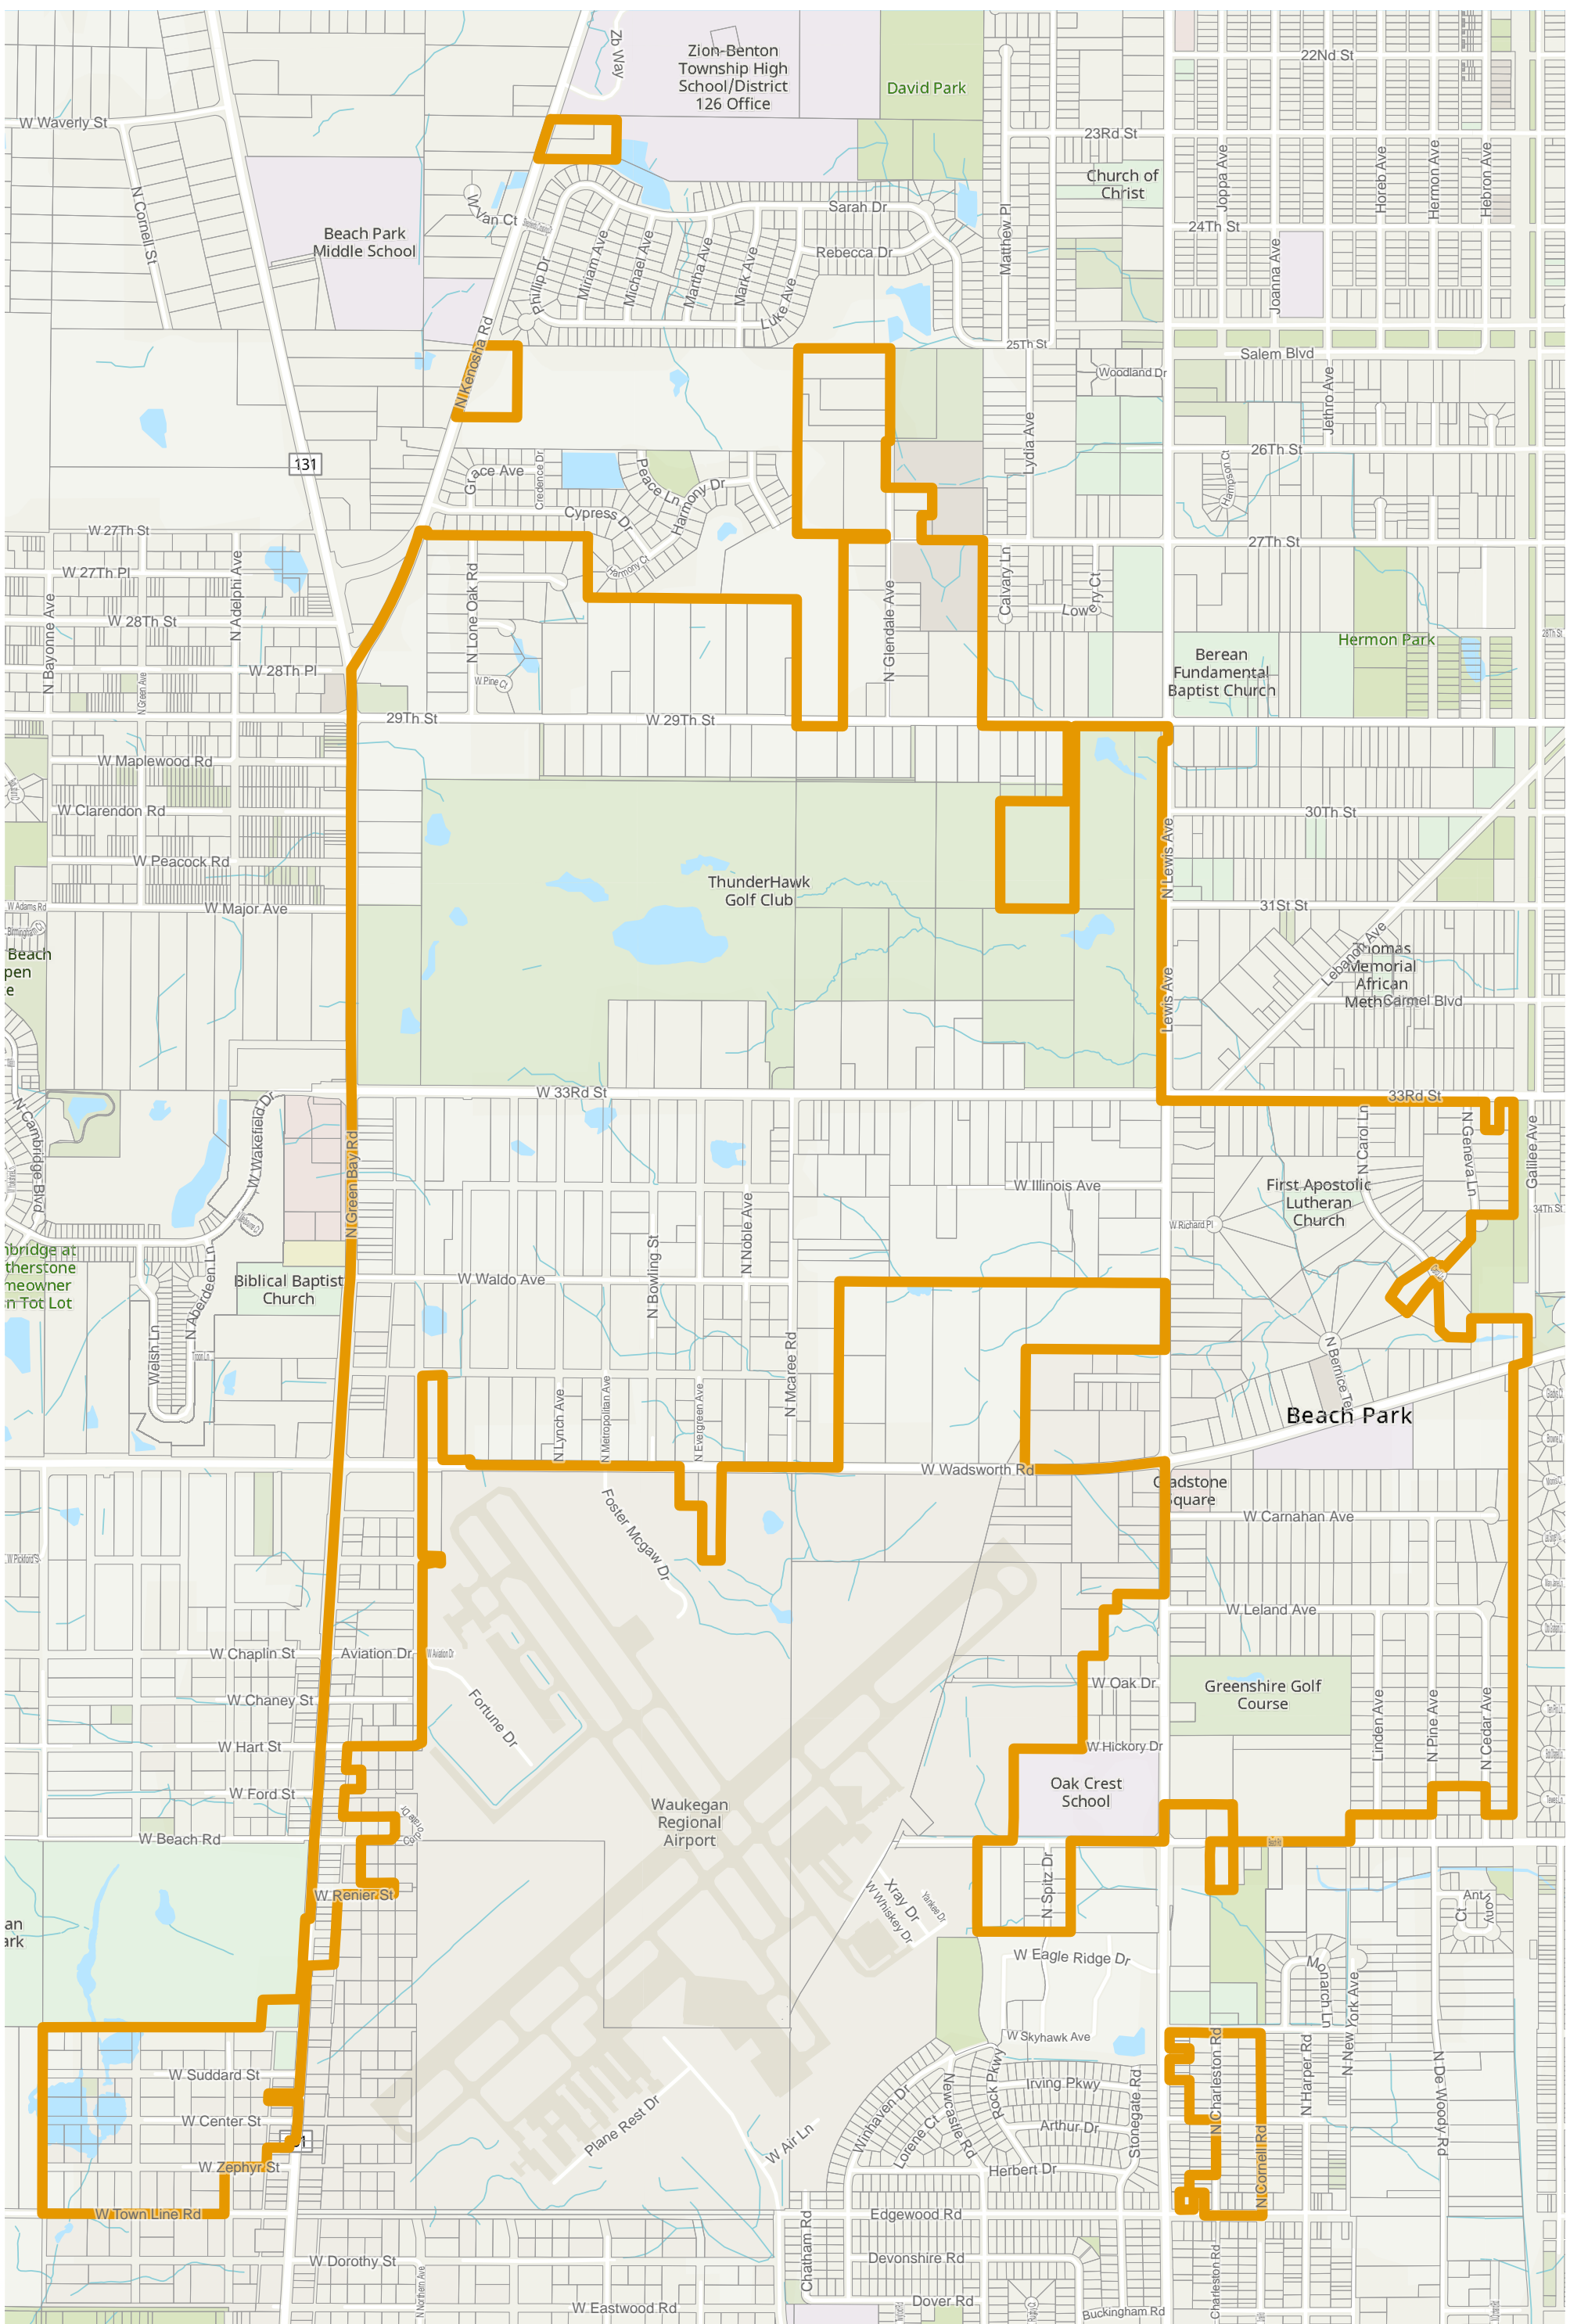

Election Precinct Map Book - 19th Judicial Circuit Court Subdistrict 5

Prepared By:
Lake County GIS/Mapping Division
18 N County St
Waukegan IL 60085
(847) 377-2373

19th Judicial Circuit Court Subdistrict

Lake County 2022 Election Precinct Benton 56

Lake County 2022 Election Precinct Benton 57

Lake County 2022 Election Precinct Benton 58

2022 Election Precincts

Tax Parcels

Lake County 2022 Election Precinct Benton 59

2022 Election Precincts
Tax Parcels

Lake County 2022 Election Precinct Benton 60

Lake County 2022 Election Precinct Benton 62

2022 Election Precincts
 Tax Parcels

Lake County 2022 Election Precinct Benton 65