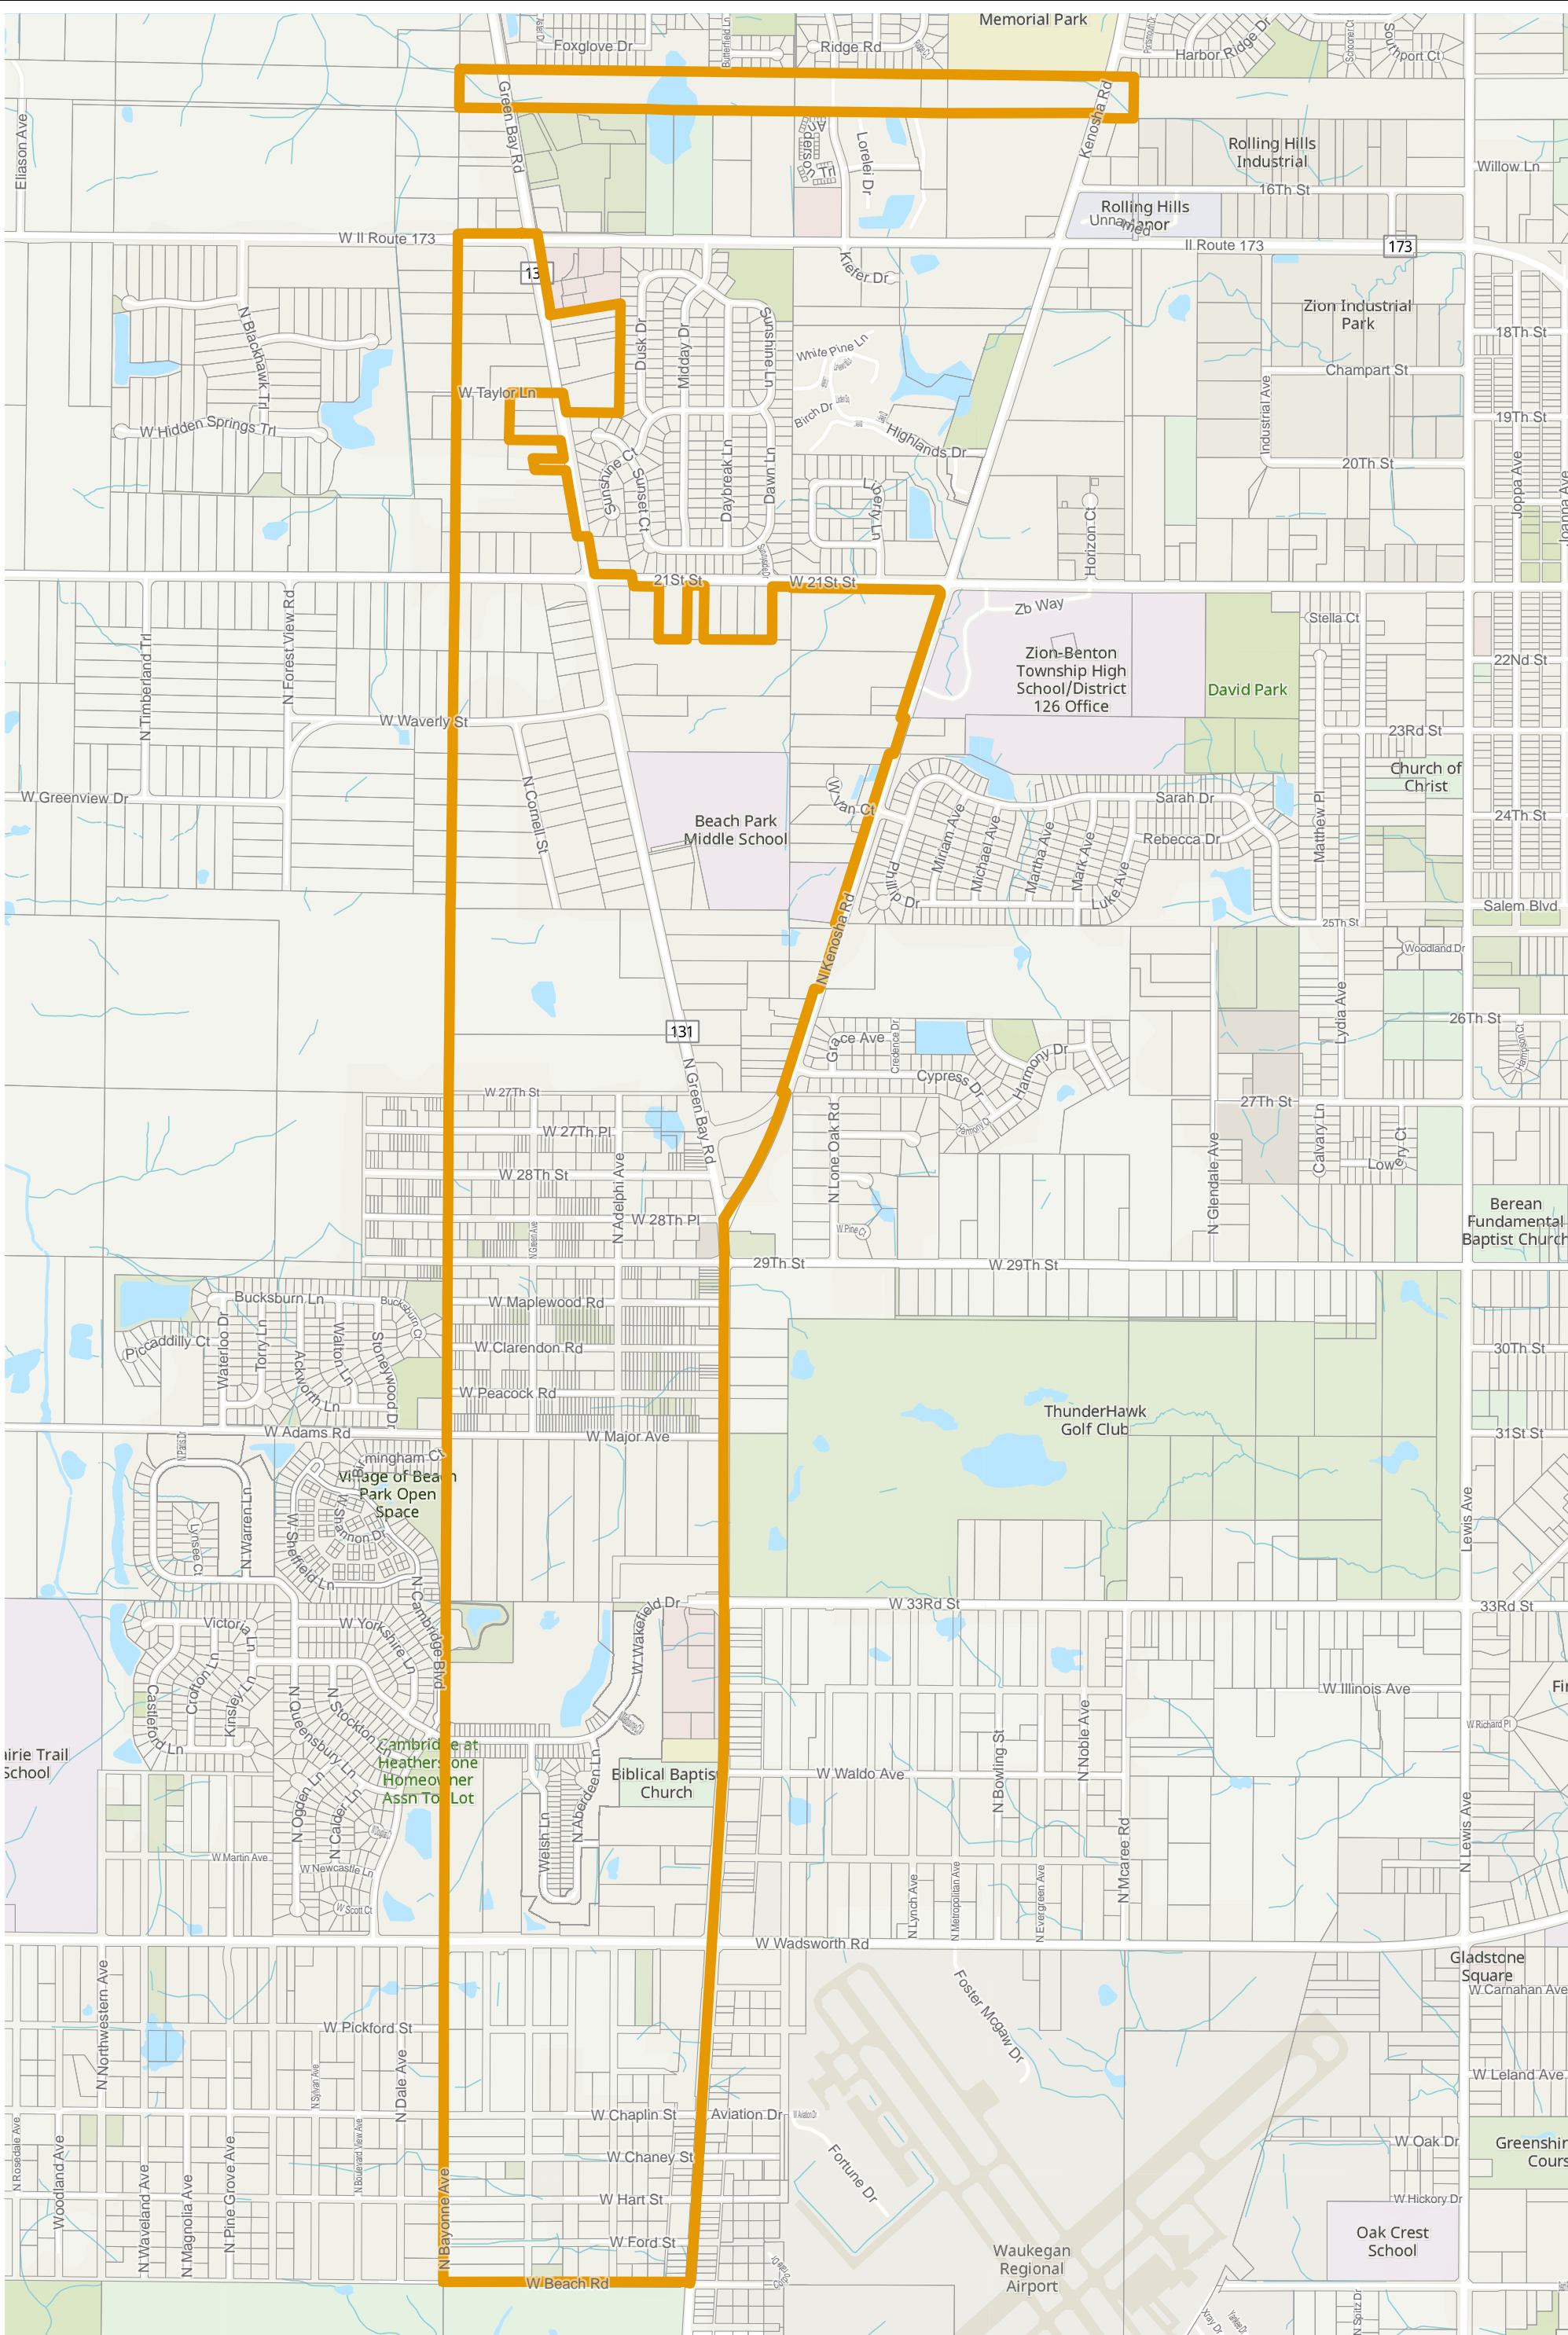

Election Precinct Map Book - 19th Judicial Circuit Court Subdistrict 5

Prepared By:
Lake County GIS/Mapping Division
18 N County St
Waukegan IL 60085
(847) 377-2373

19th Judicial Circuit Court Subdistrict

Lake County 2022 Election Precinct Benton 56

Lake County 2022 Election Precinct Benton 57

Lake County 2022 Election Precinct Benton 58

2022 Election Precincts

Tax Parcels

Lake County 2022 Election Precinct Benton 59