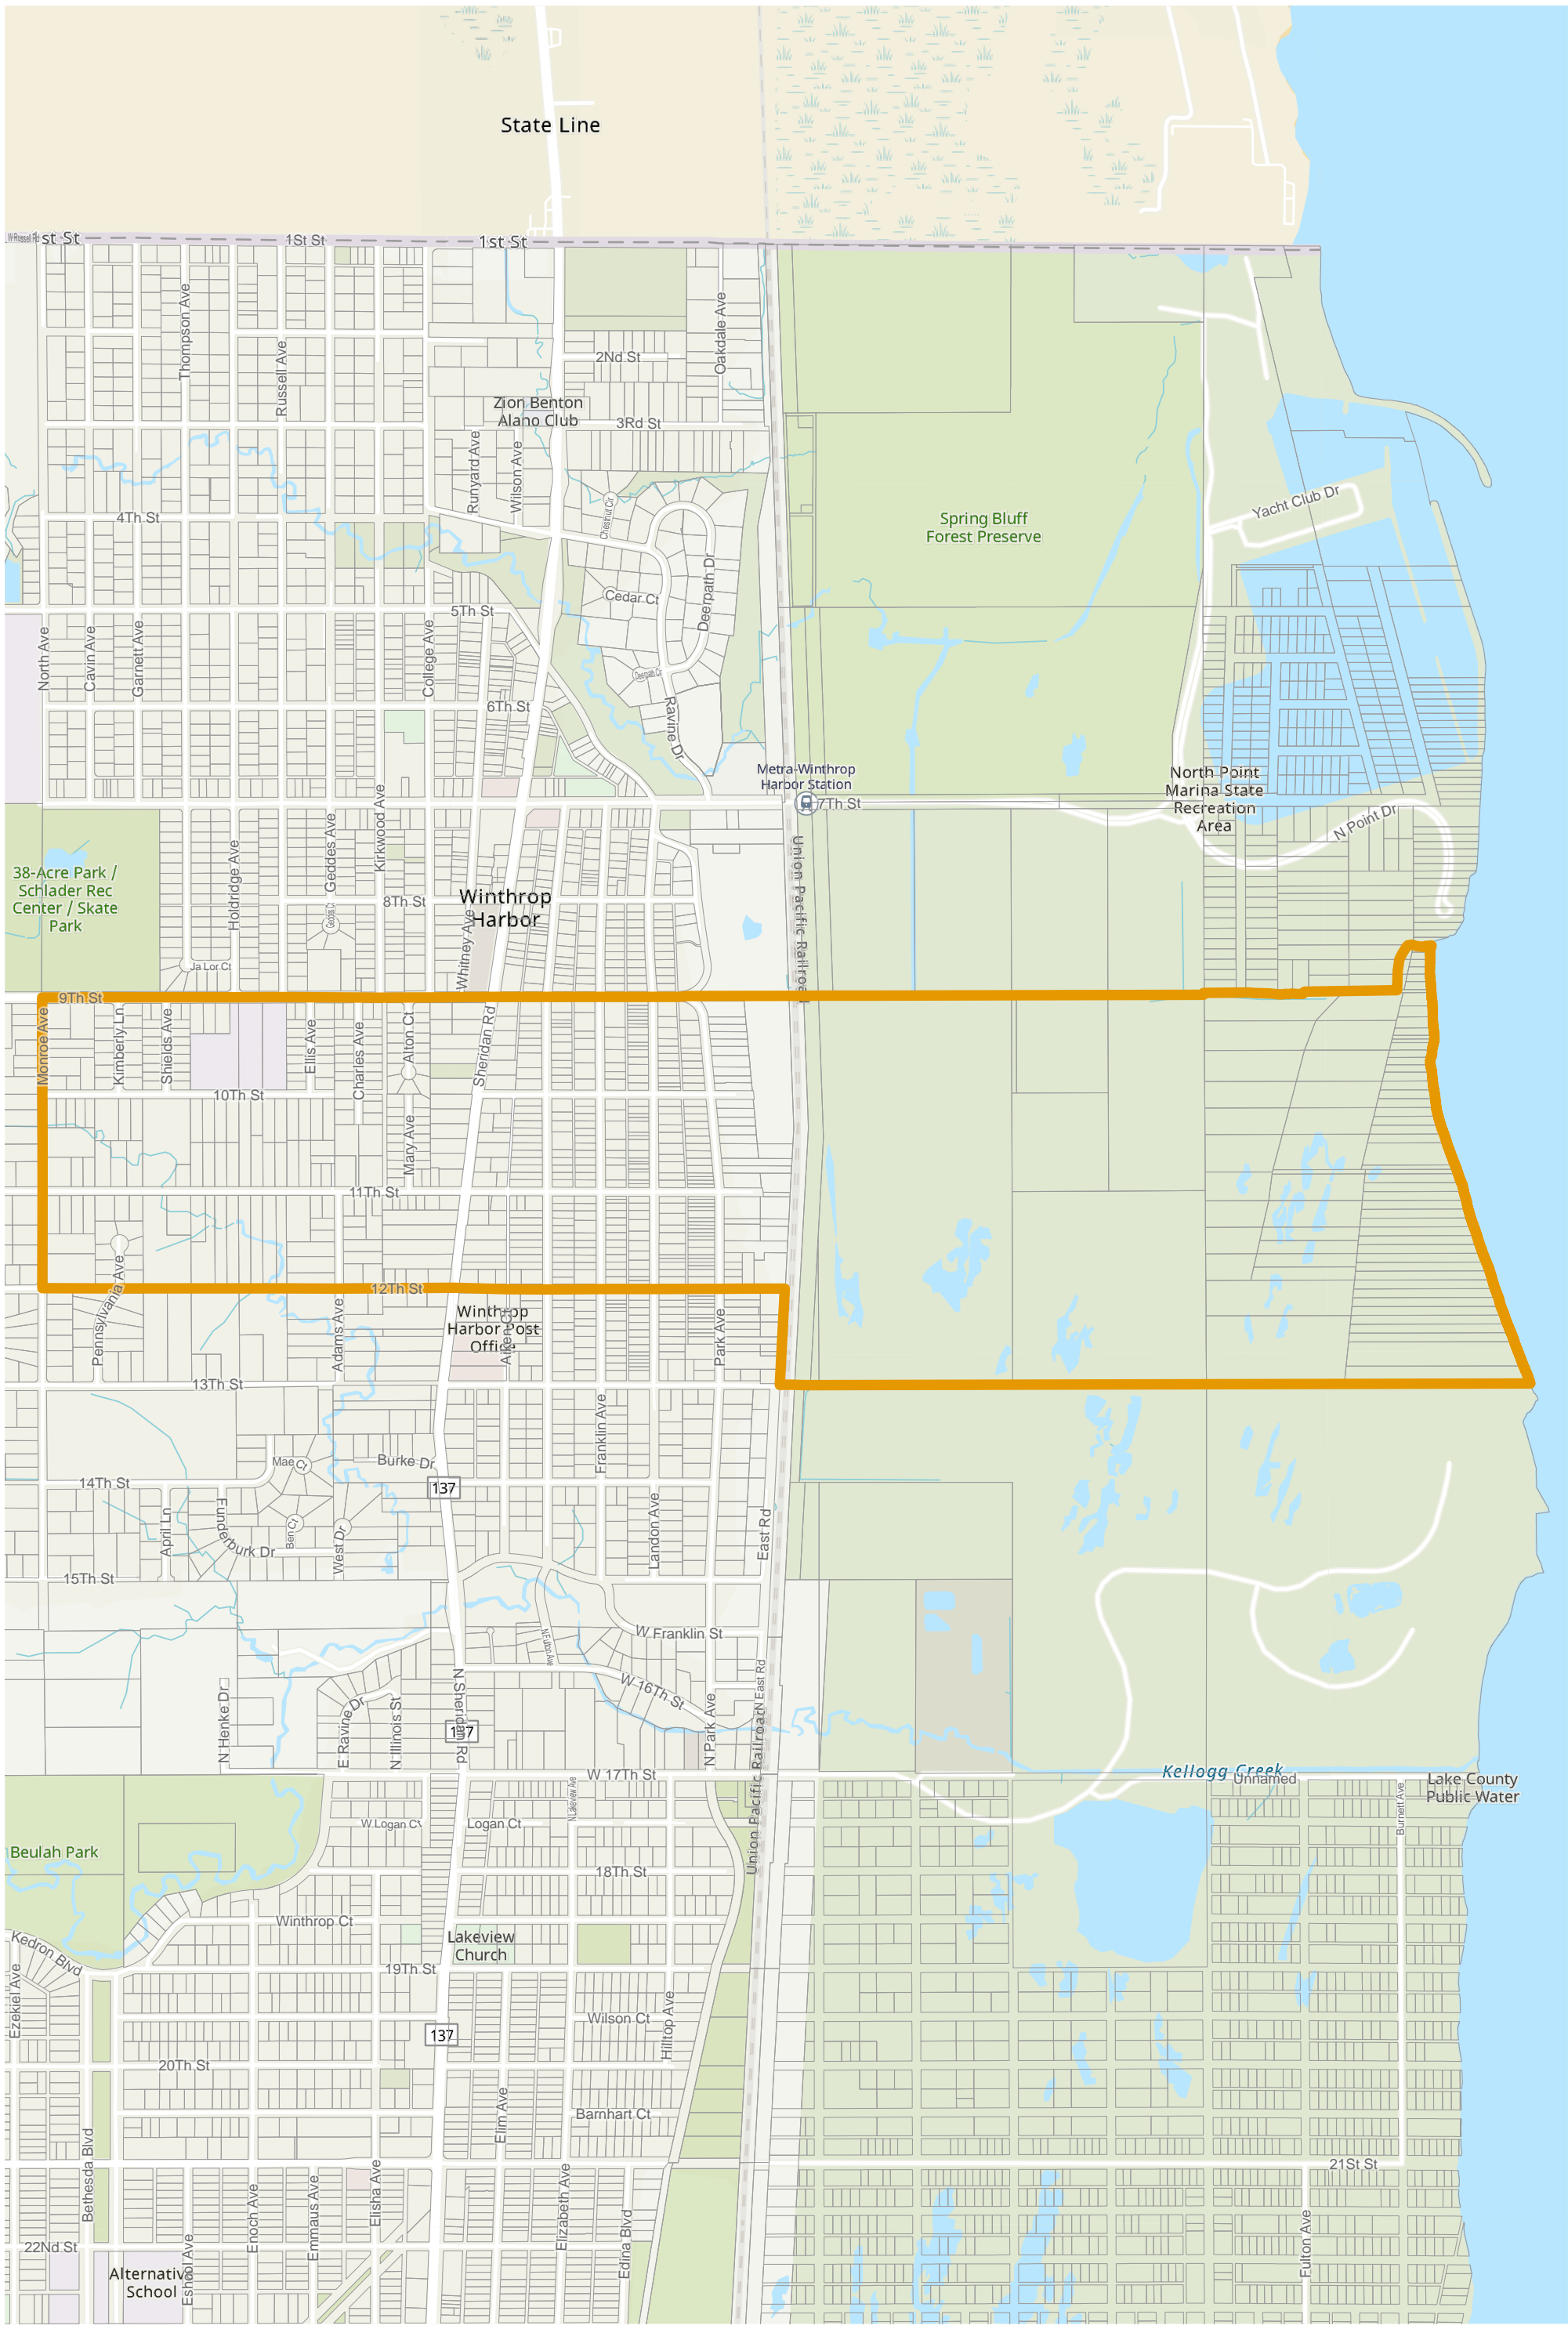

Lake County 2022 Election Precinct Benton 57