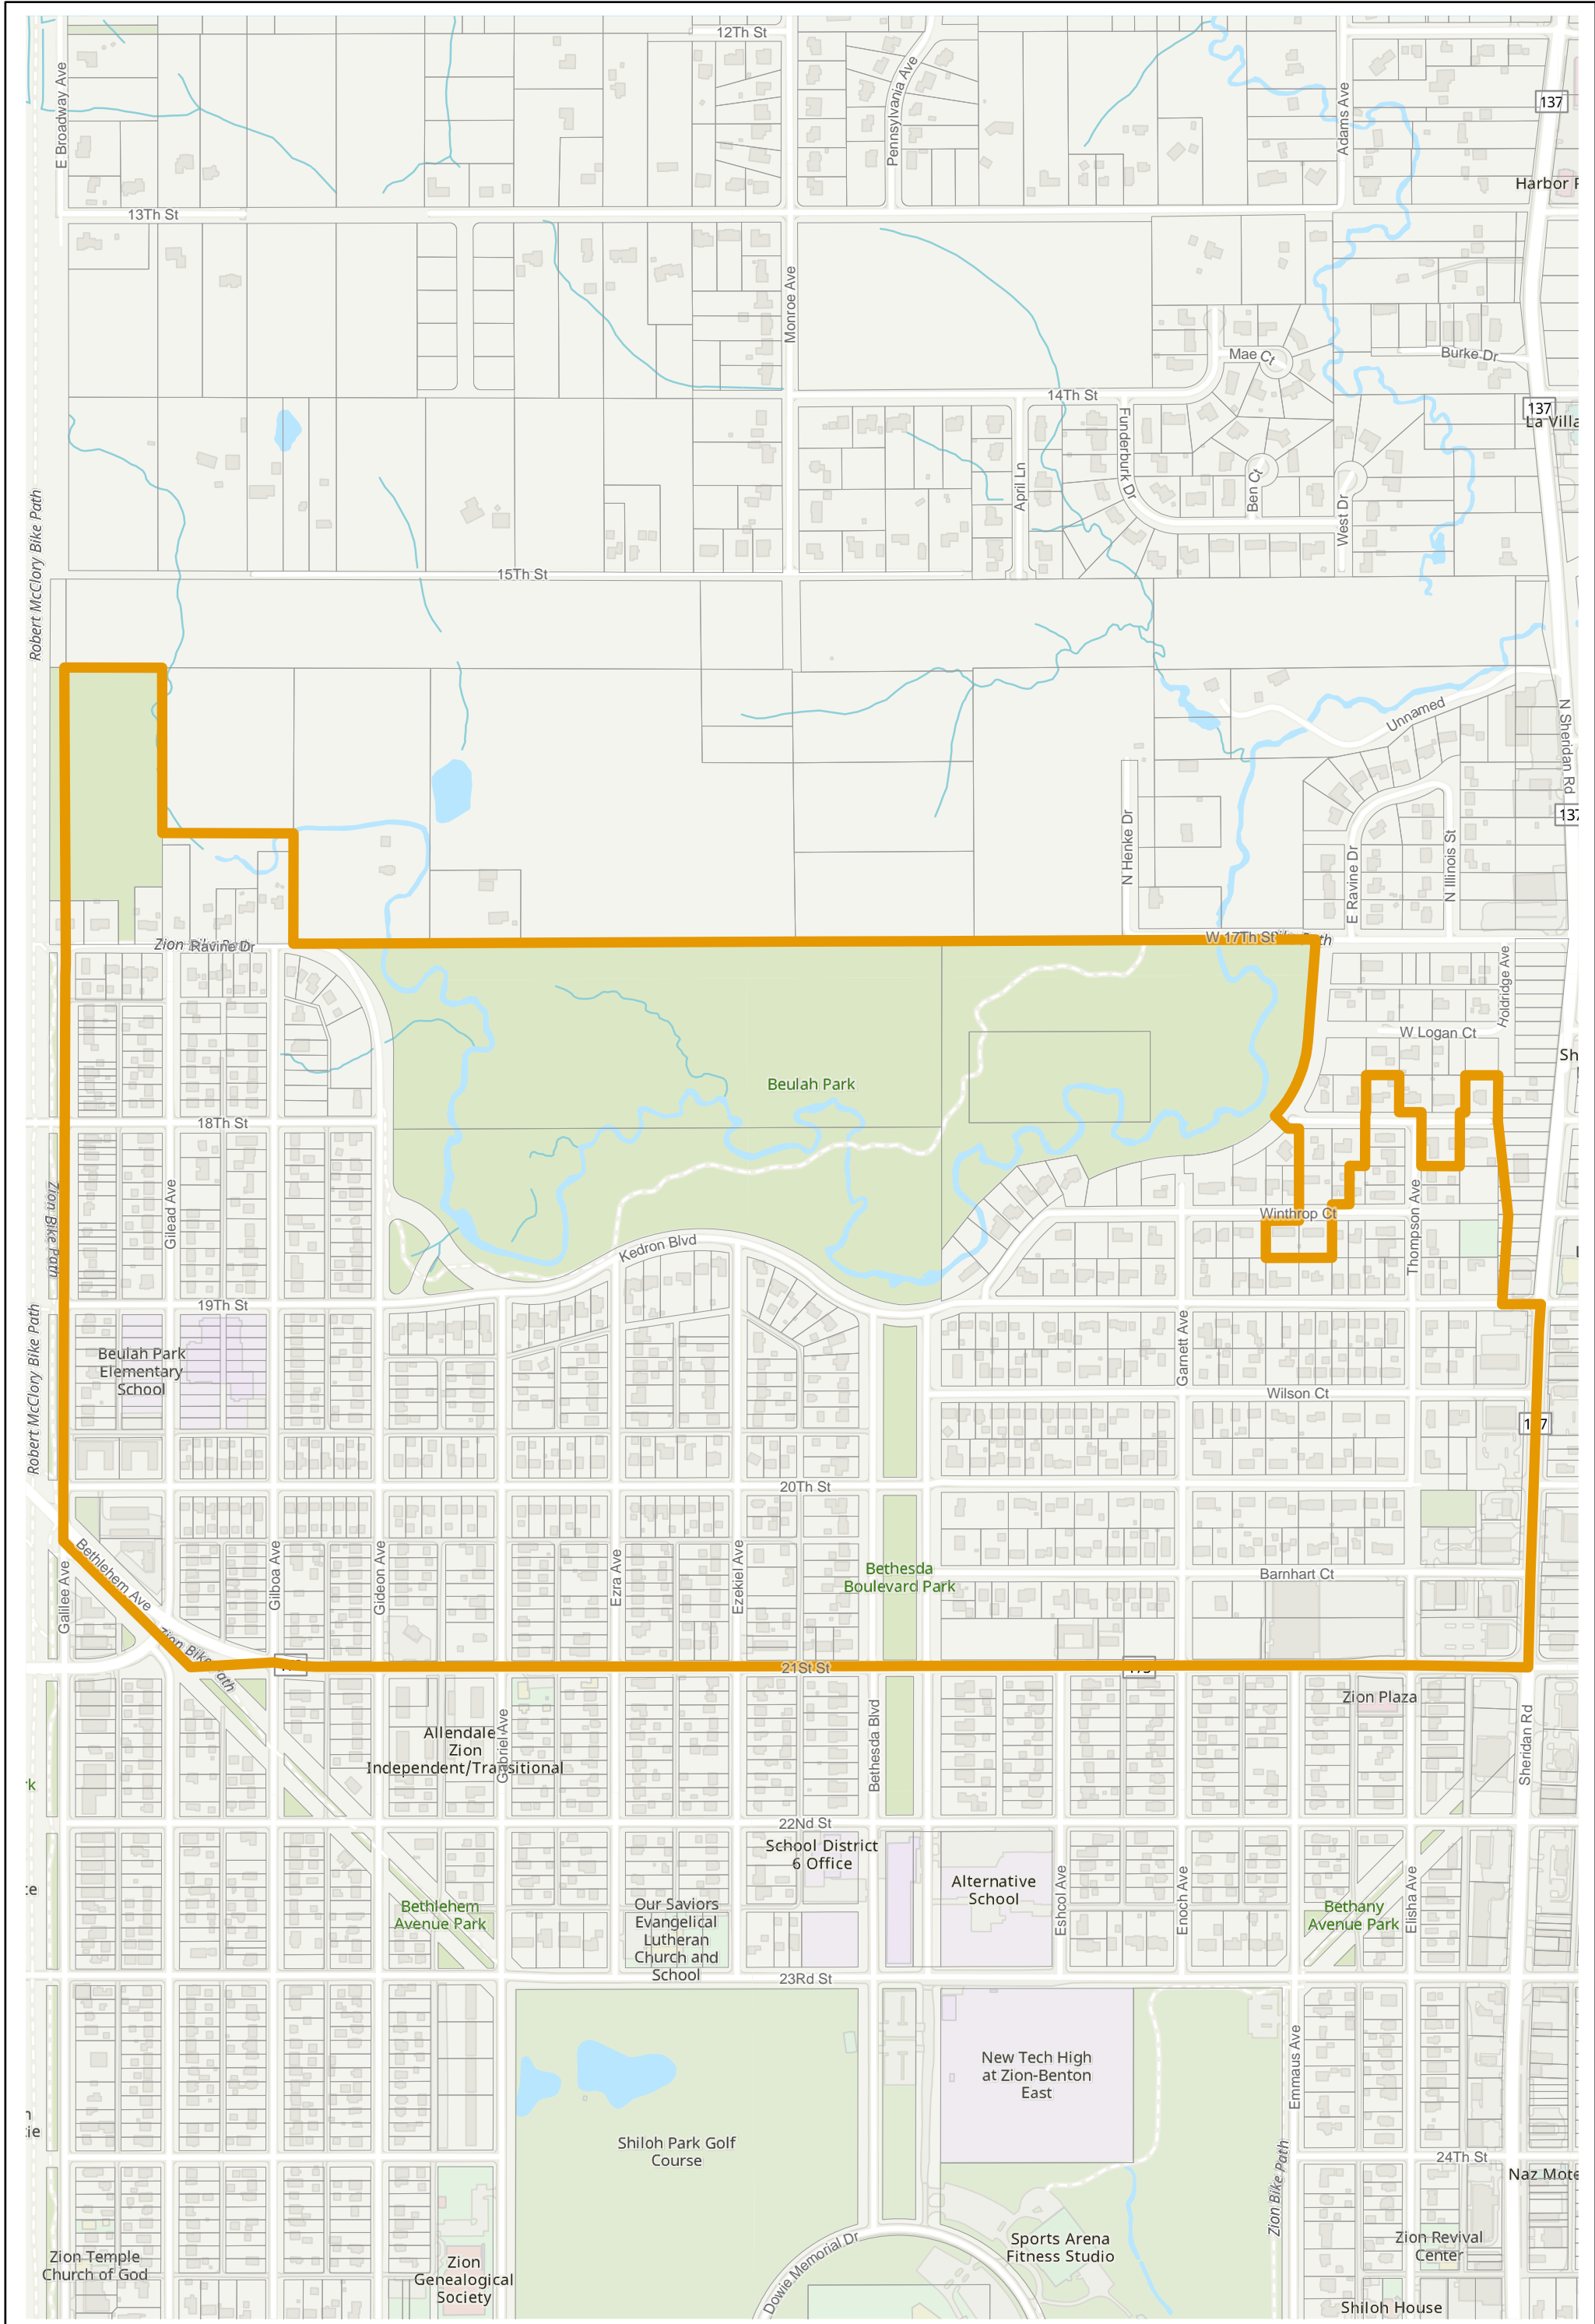

Lake County 2022 Election Precinct Zion 424