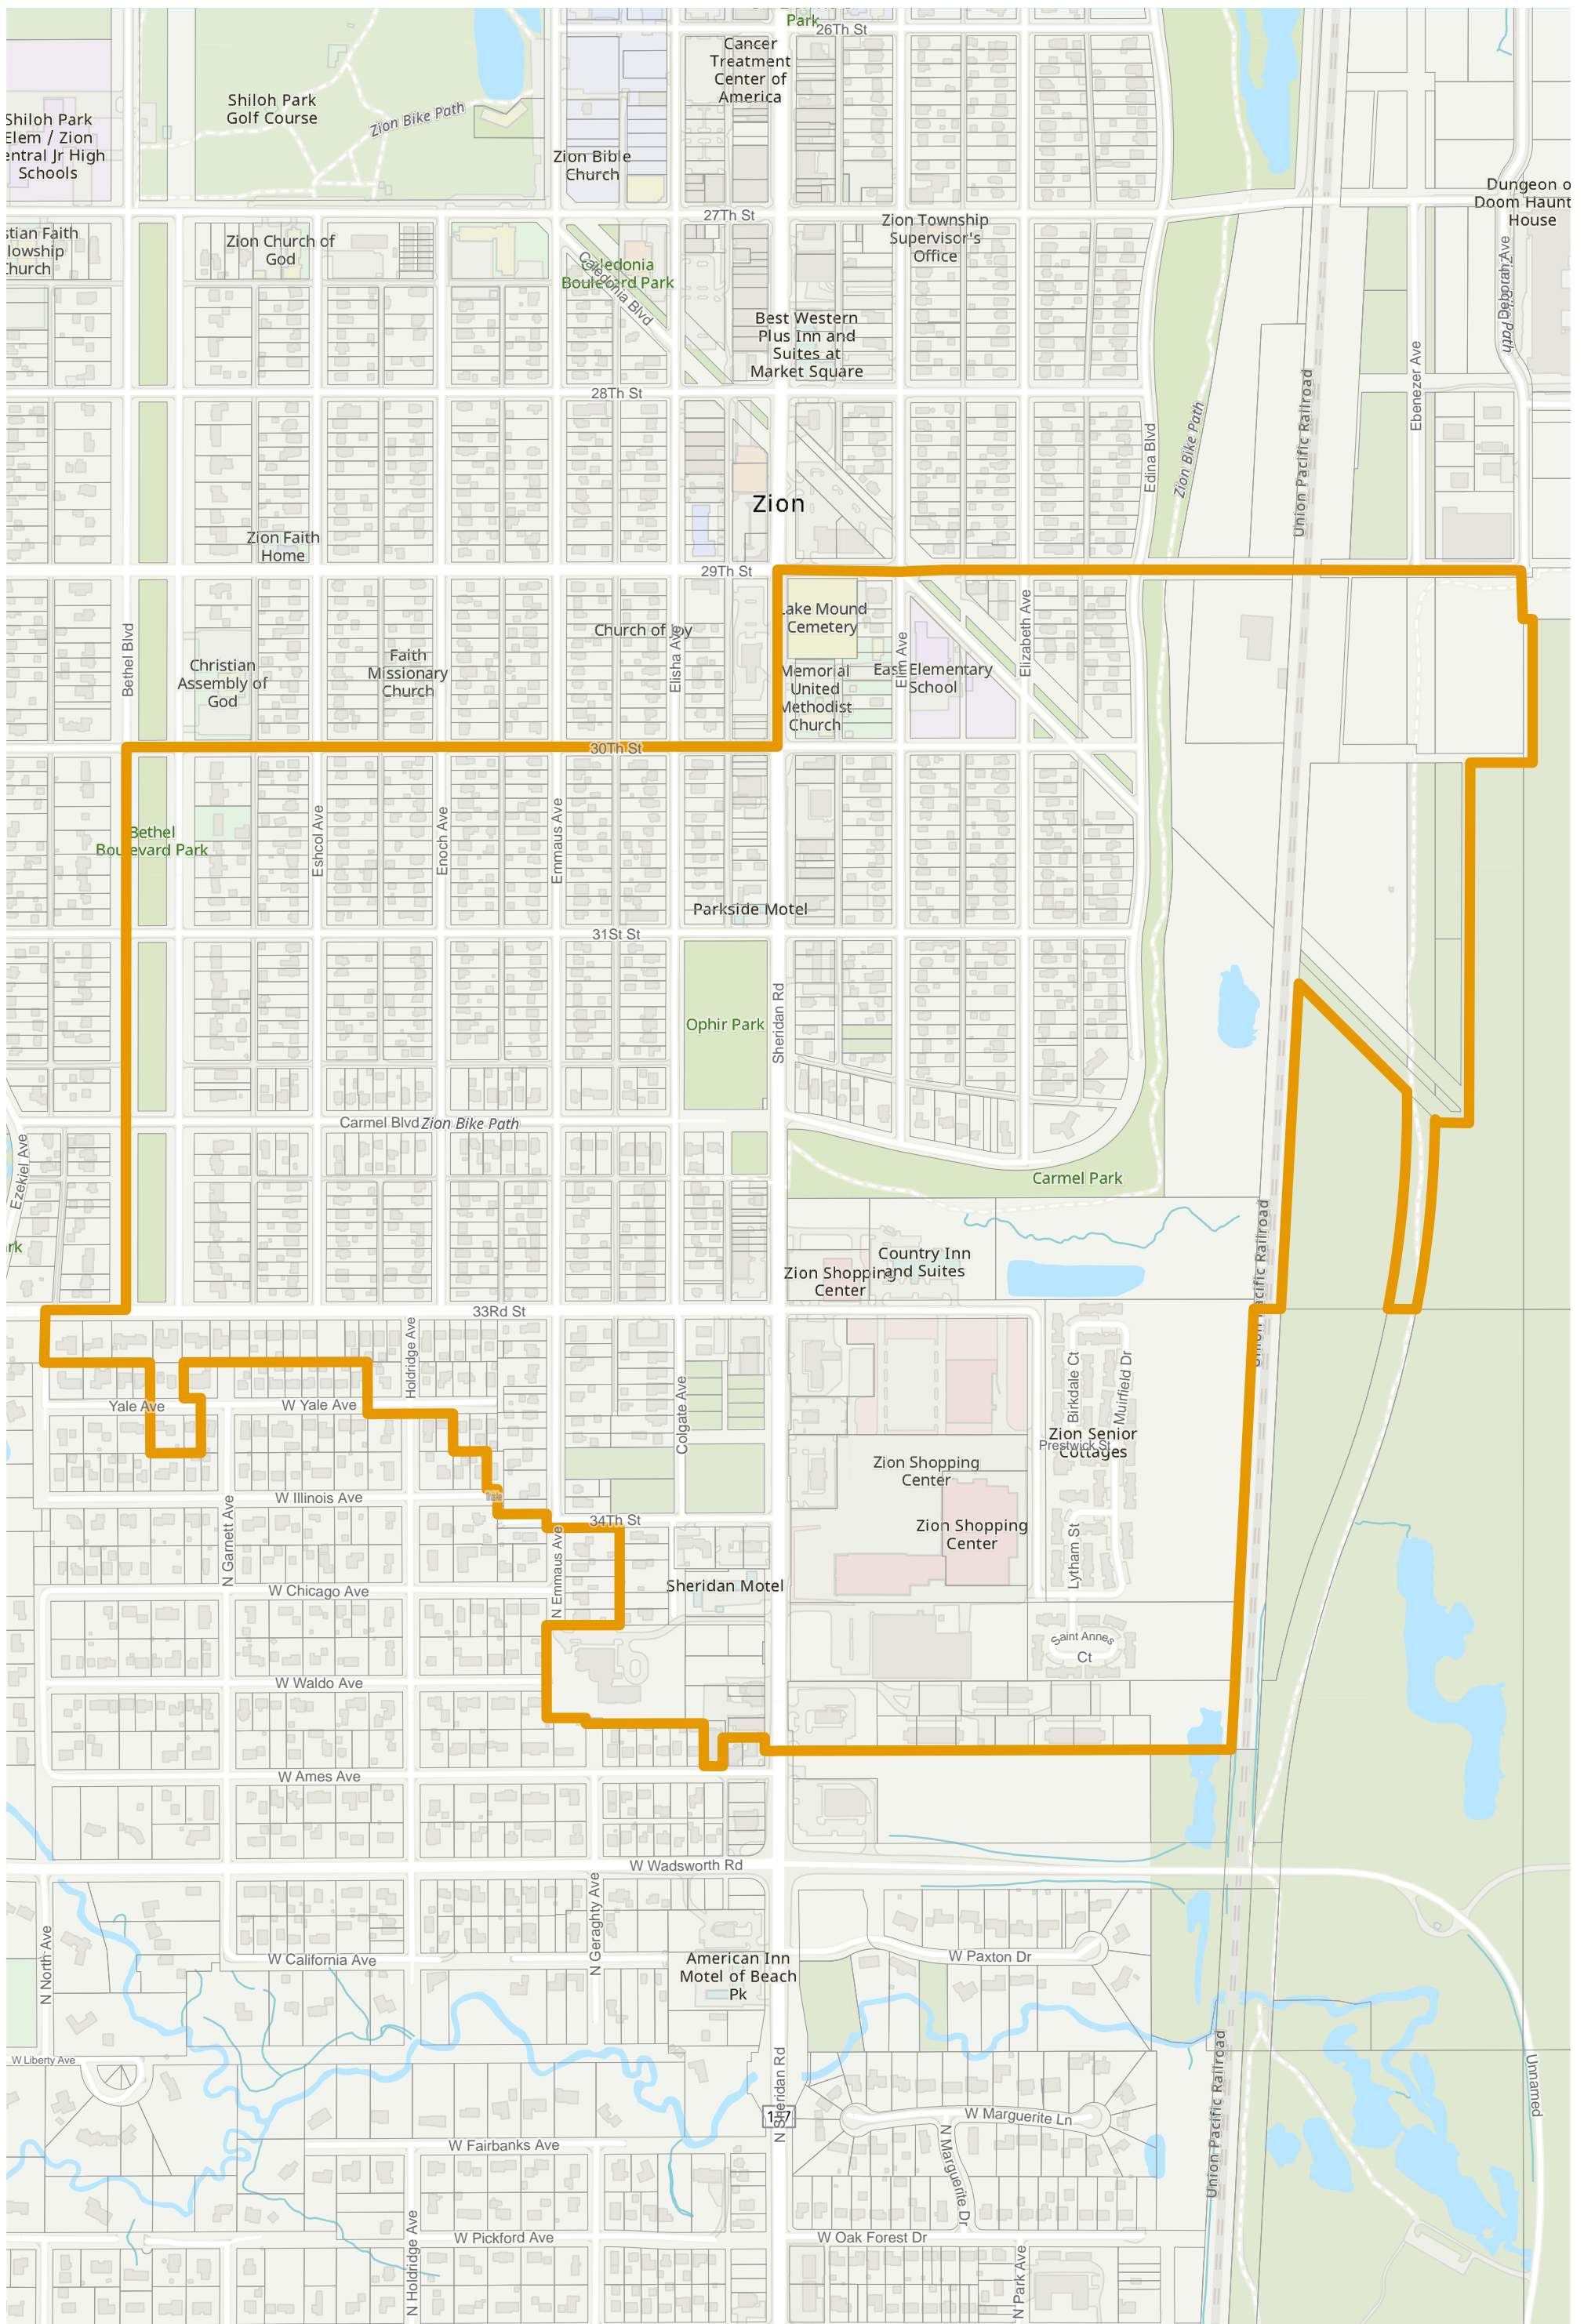

Election Precinct Map Book - 19th Judicial Circuit Court Subdistrict 5

Prepared By:
Lake County GIS/Mapping Division
18 N County St
Waukegan IL 60085
(847) 377-2373

19th Judicial Circuit Court Subdistrict

Lake County 2022 Election Precinct Zion 428

Lake County 2022 Election Precinct Zion 429

Lake County 2022 Election Precinct Zion 430

Lake County 2022 Election Precinct Zion 431

2022 Election Precincts

Tax Parcels