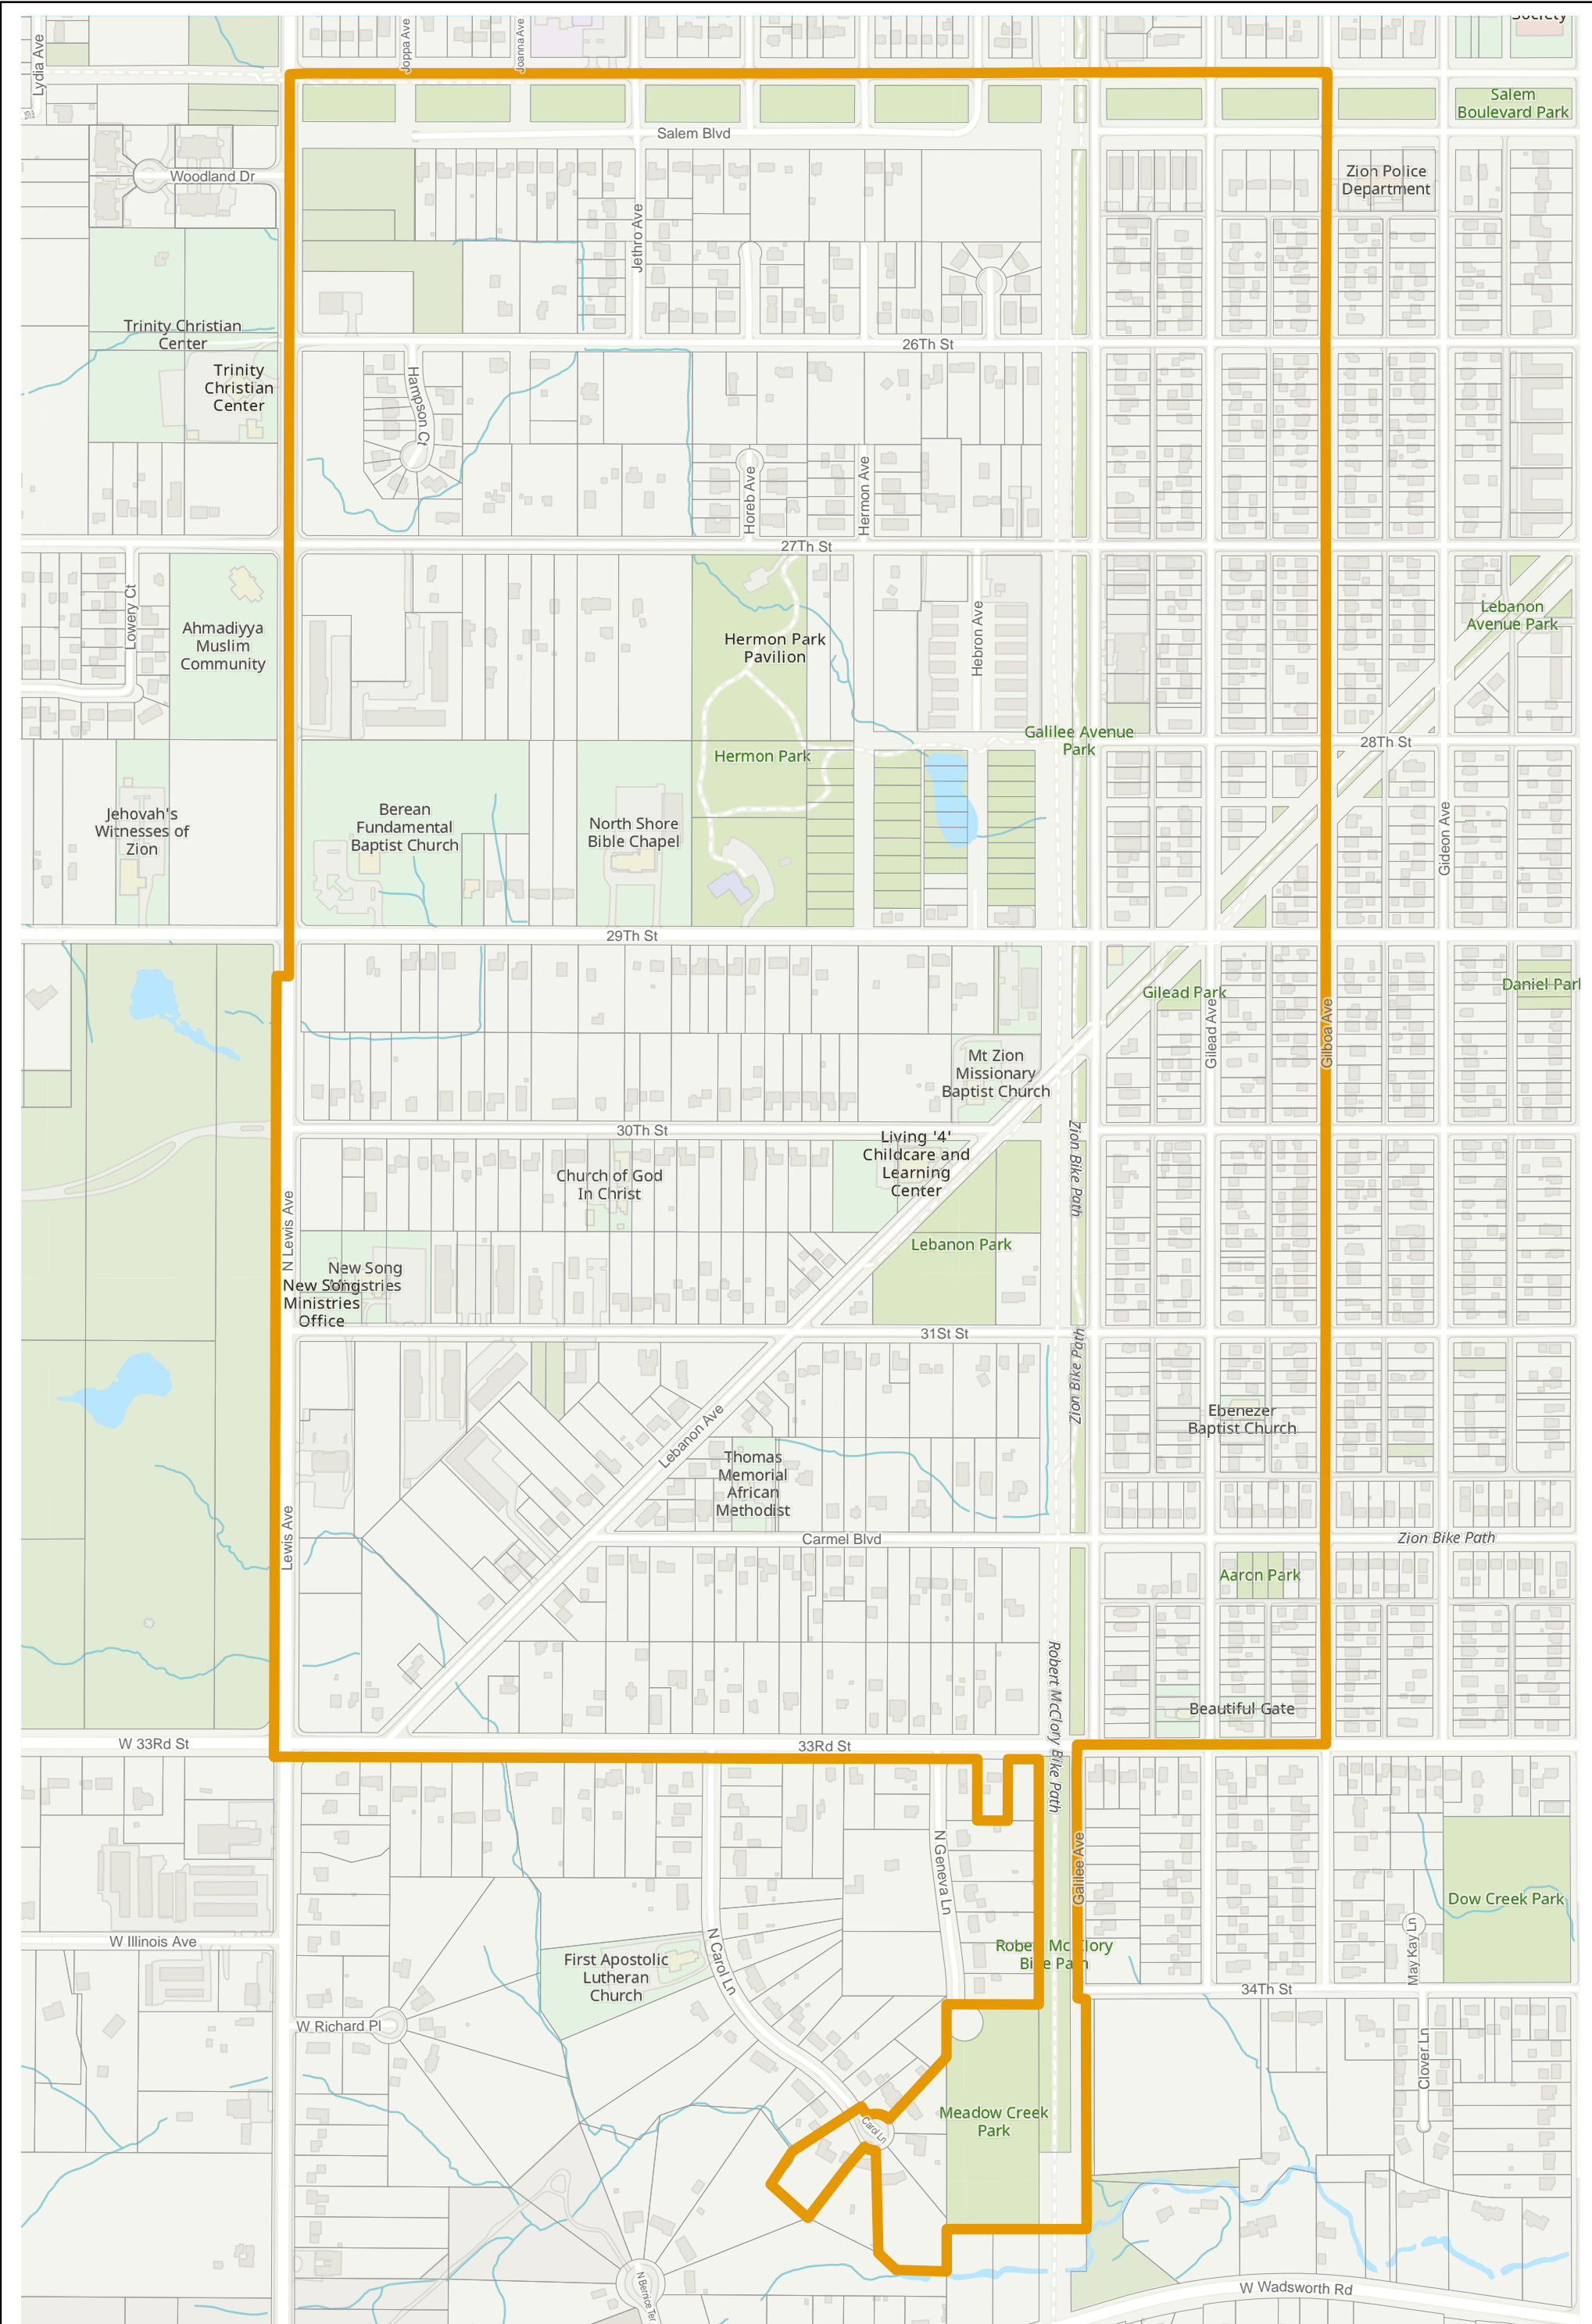

Lake County 2022 Election Precinct Zion 428