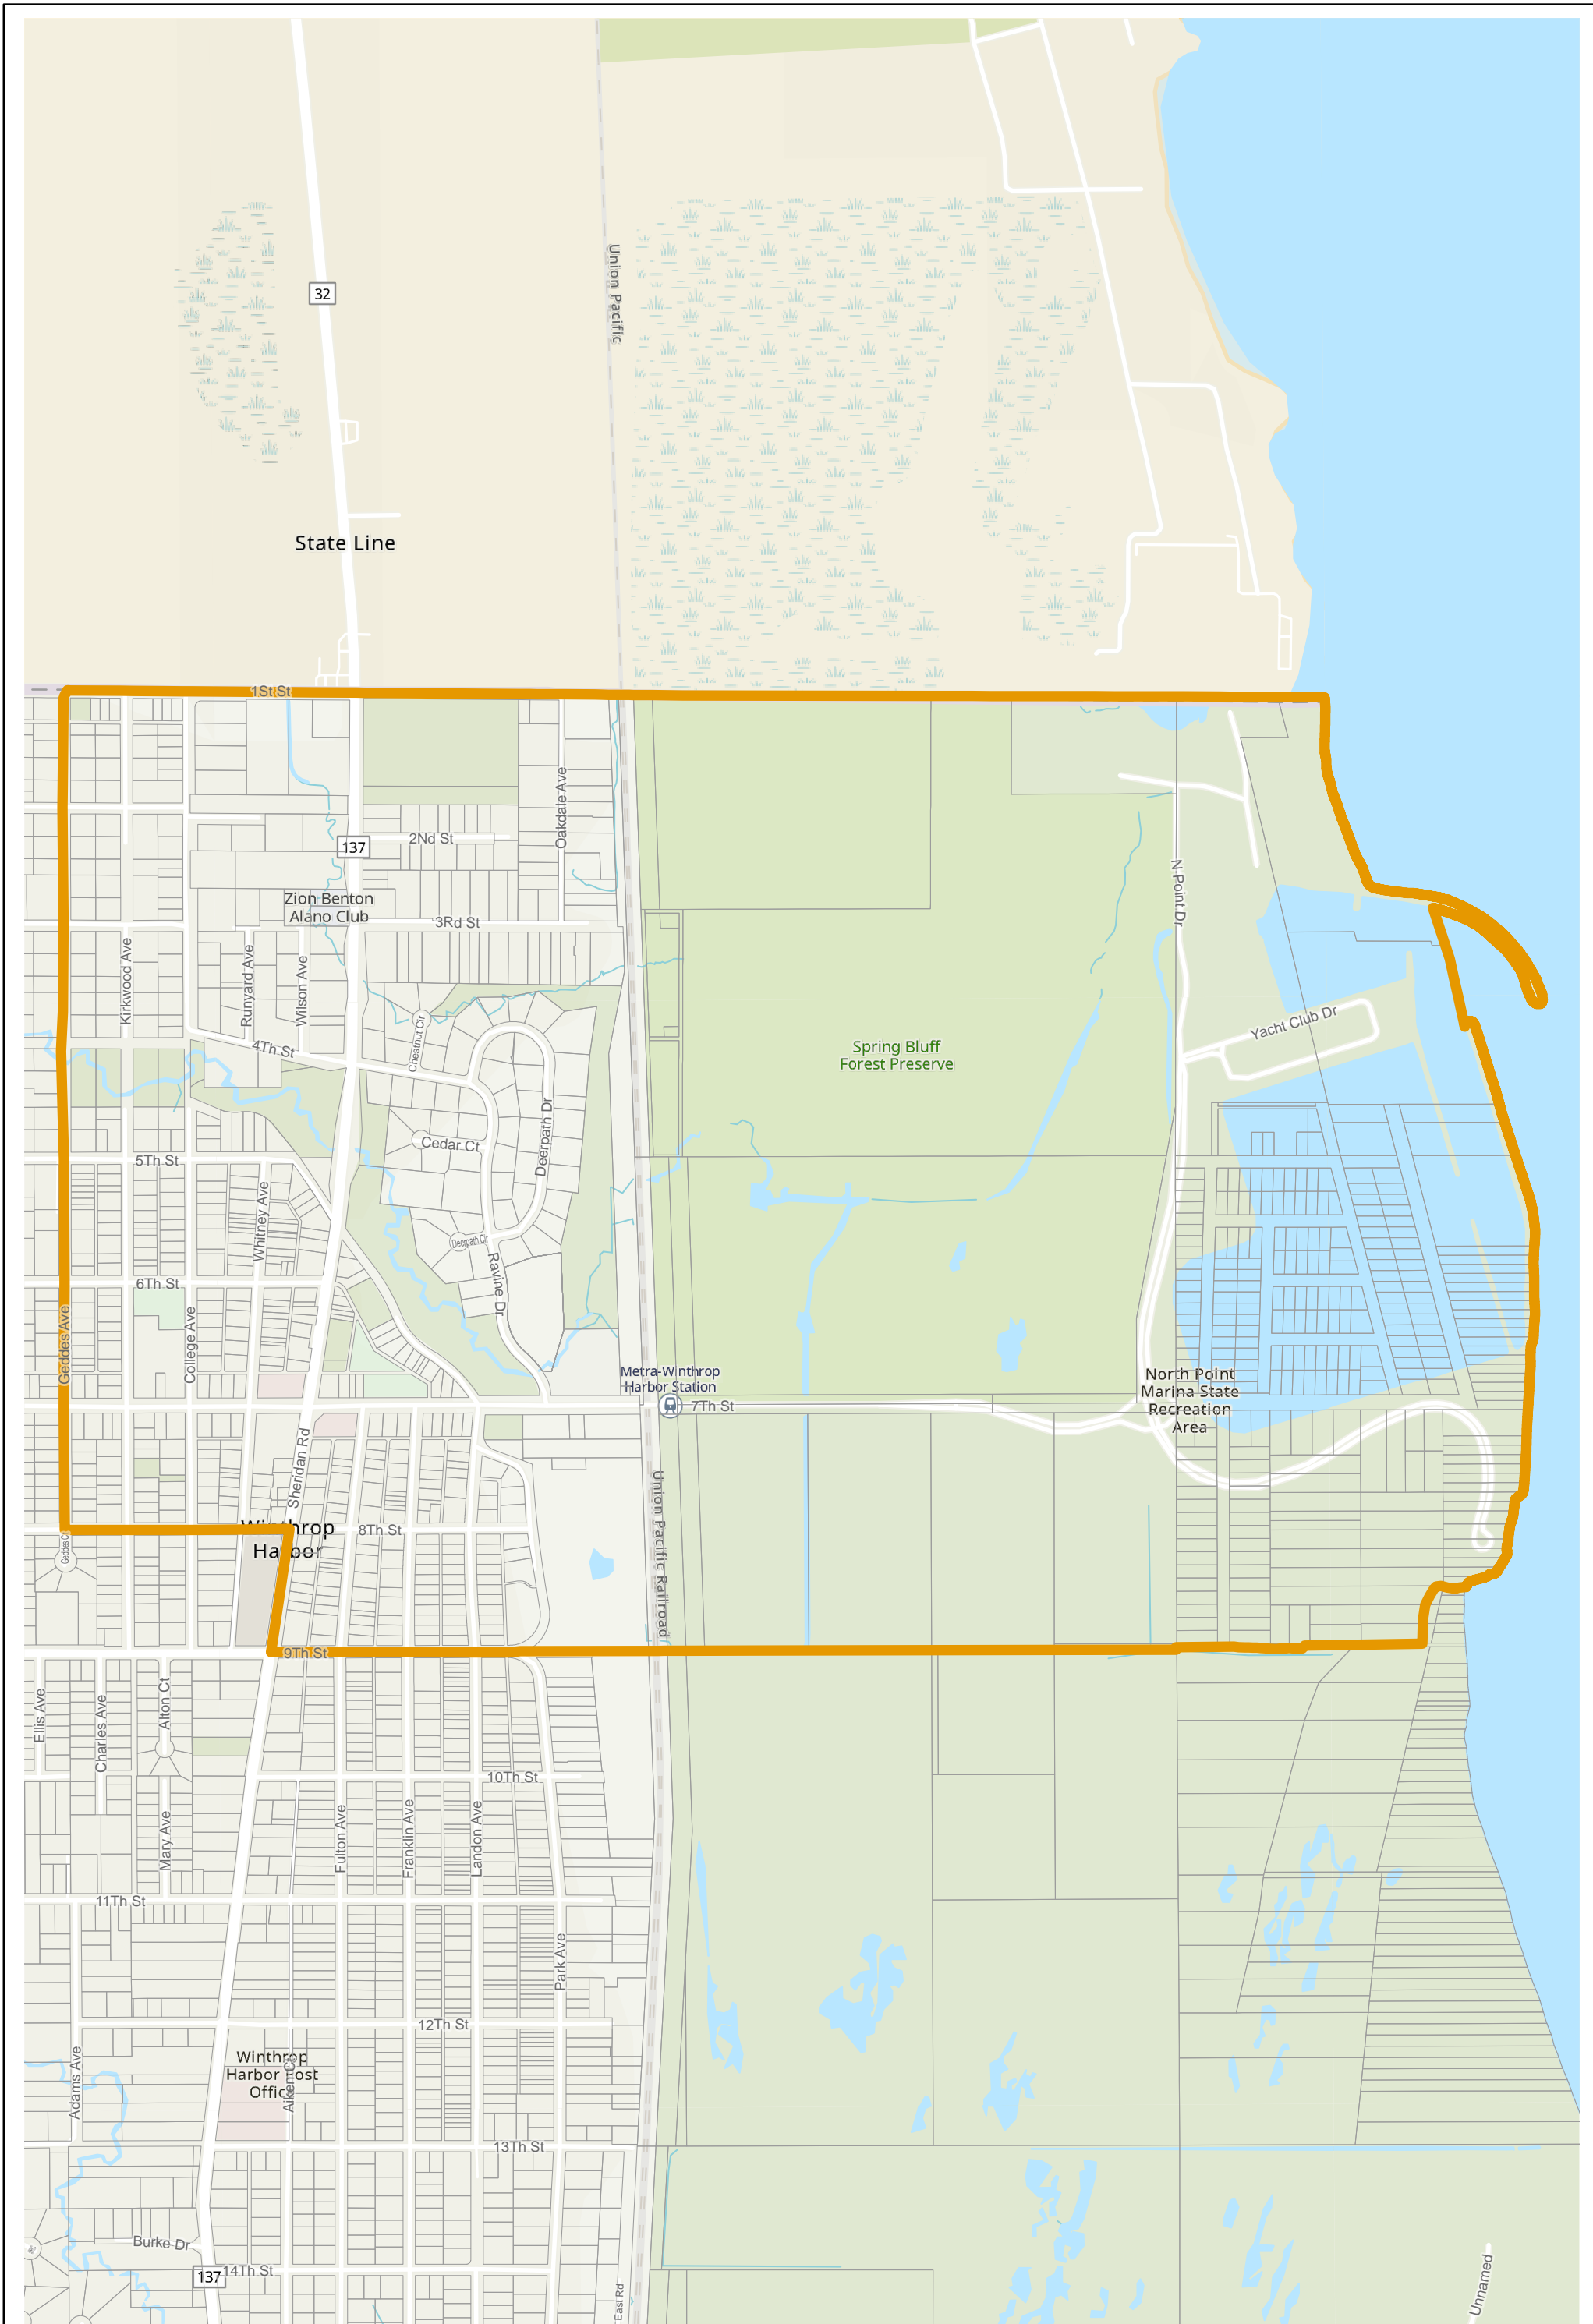

Lake County 2022 Election Precinct Benton 56