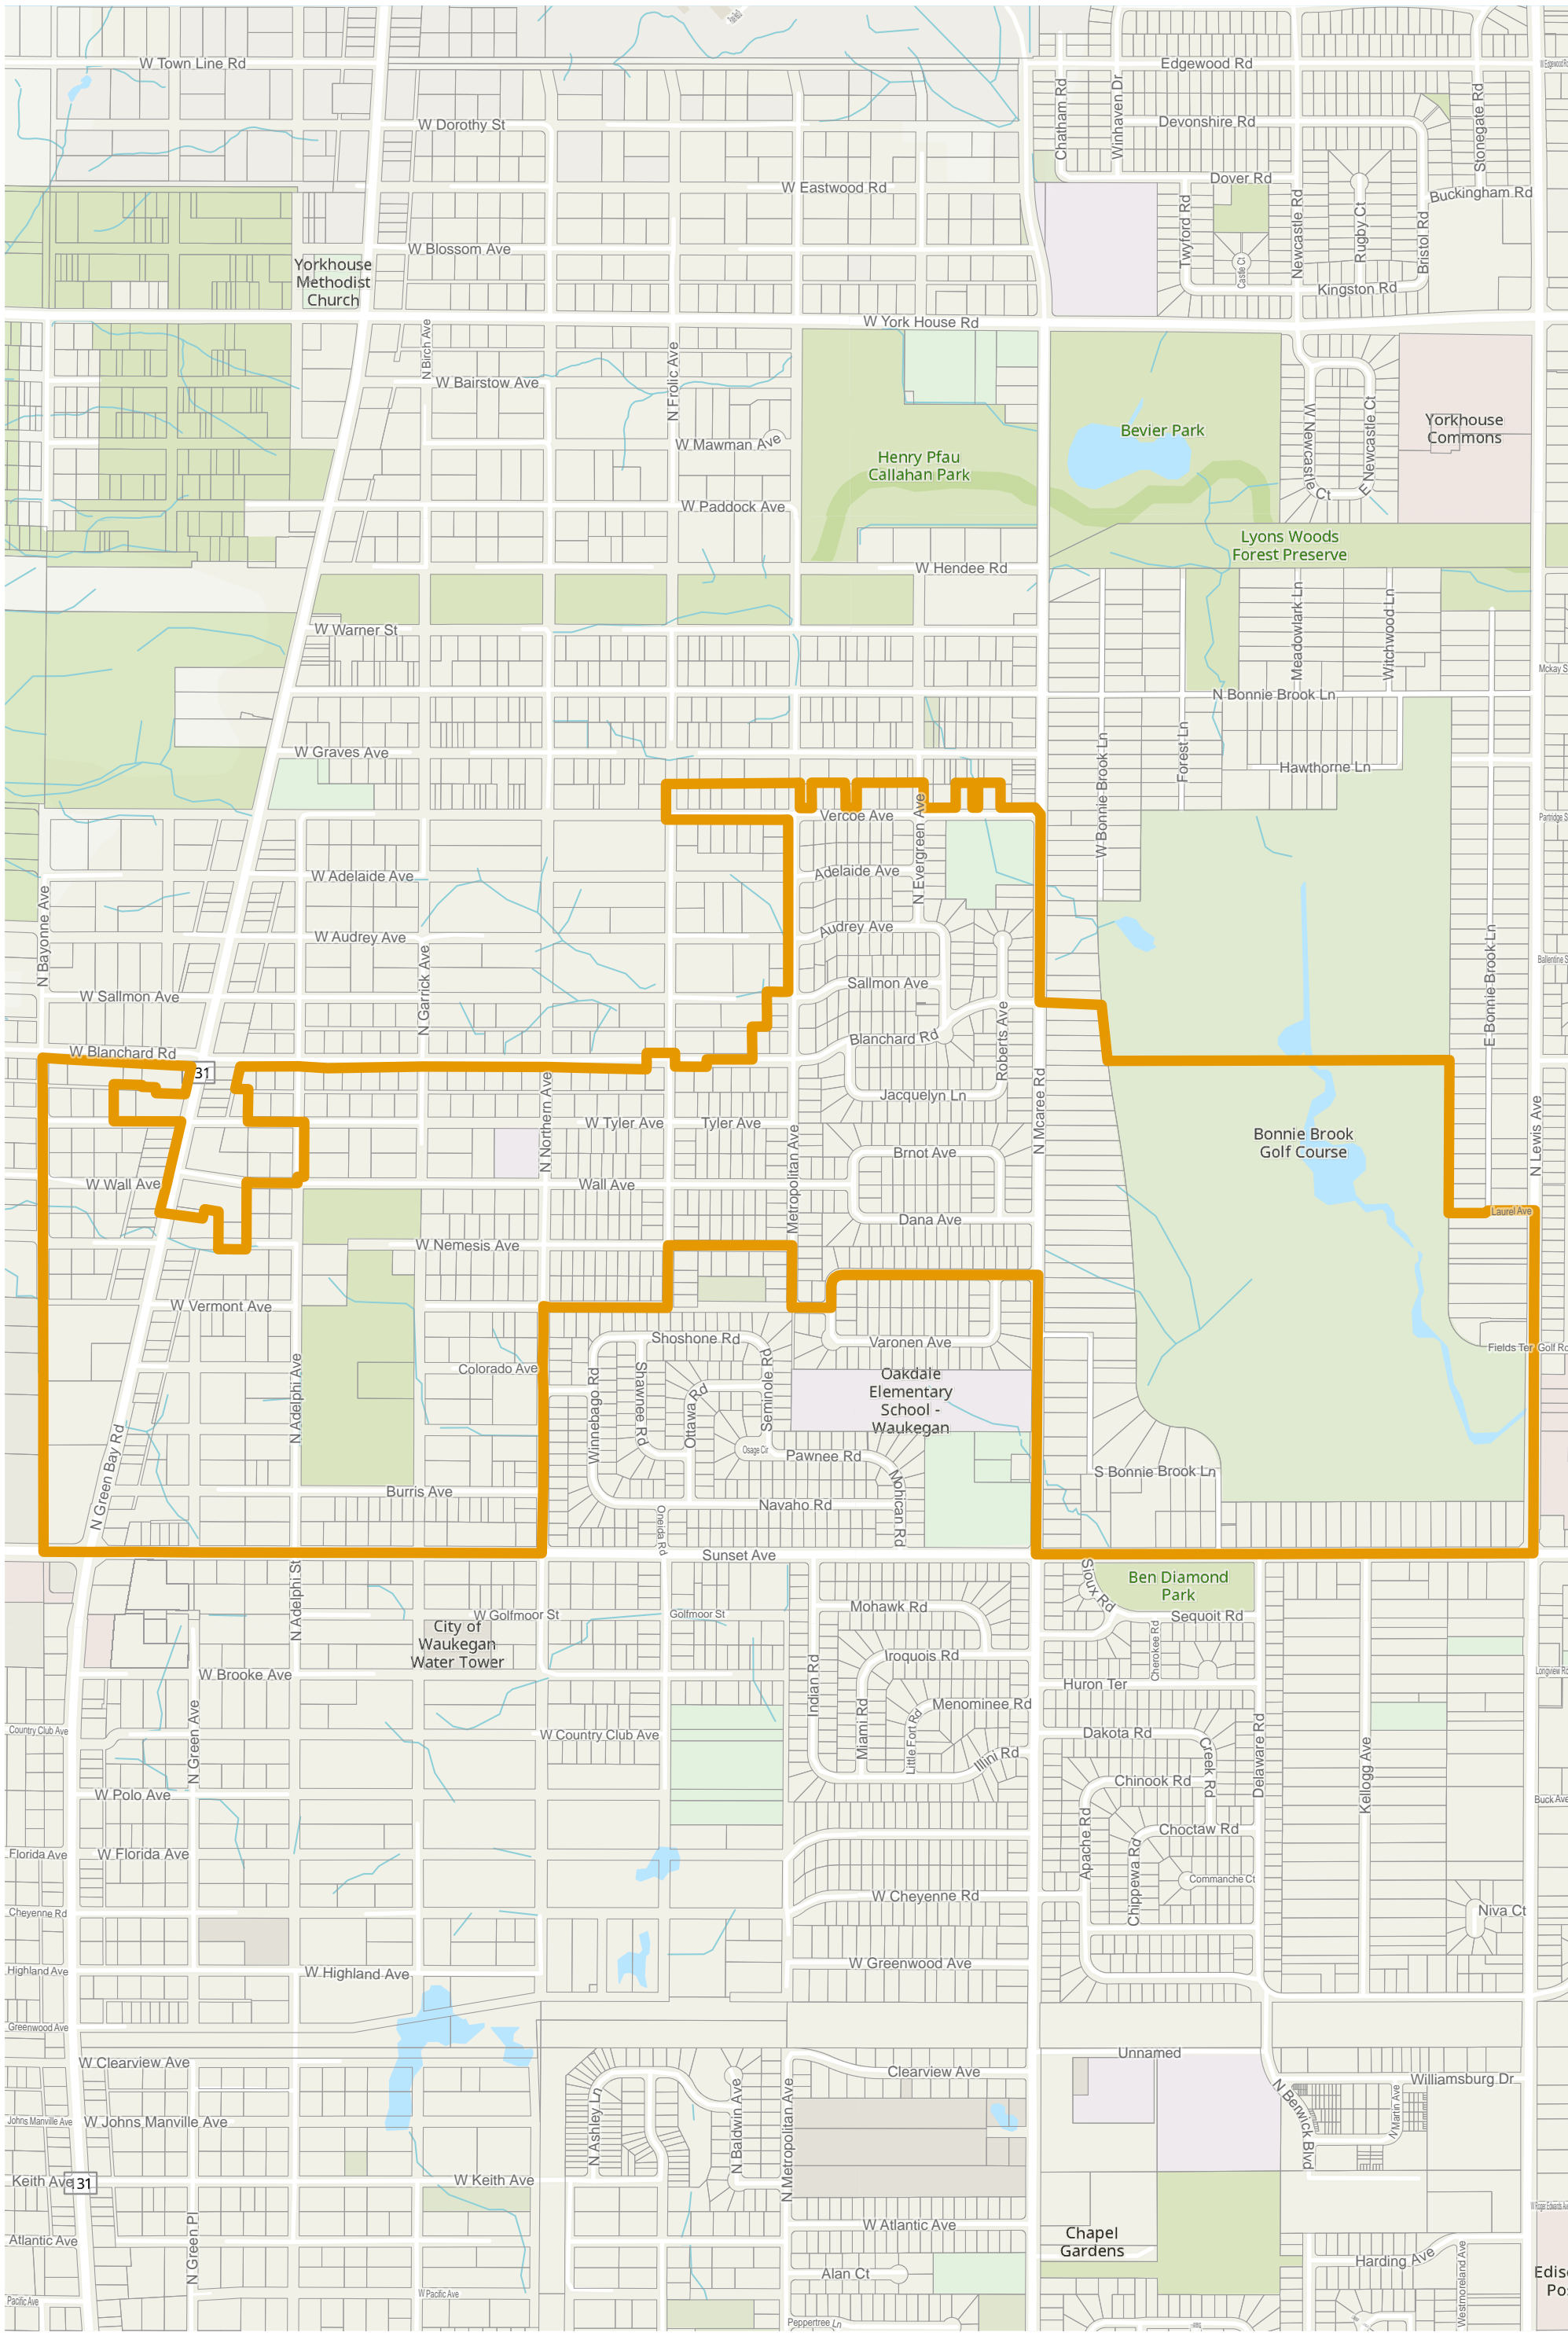

Lake County 2022 Election Precinct Waukegan 360