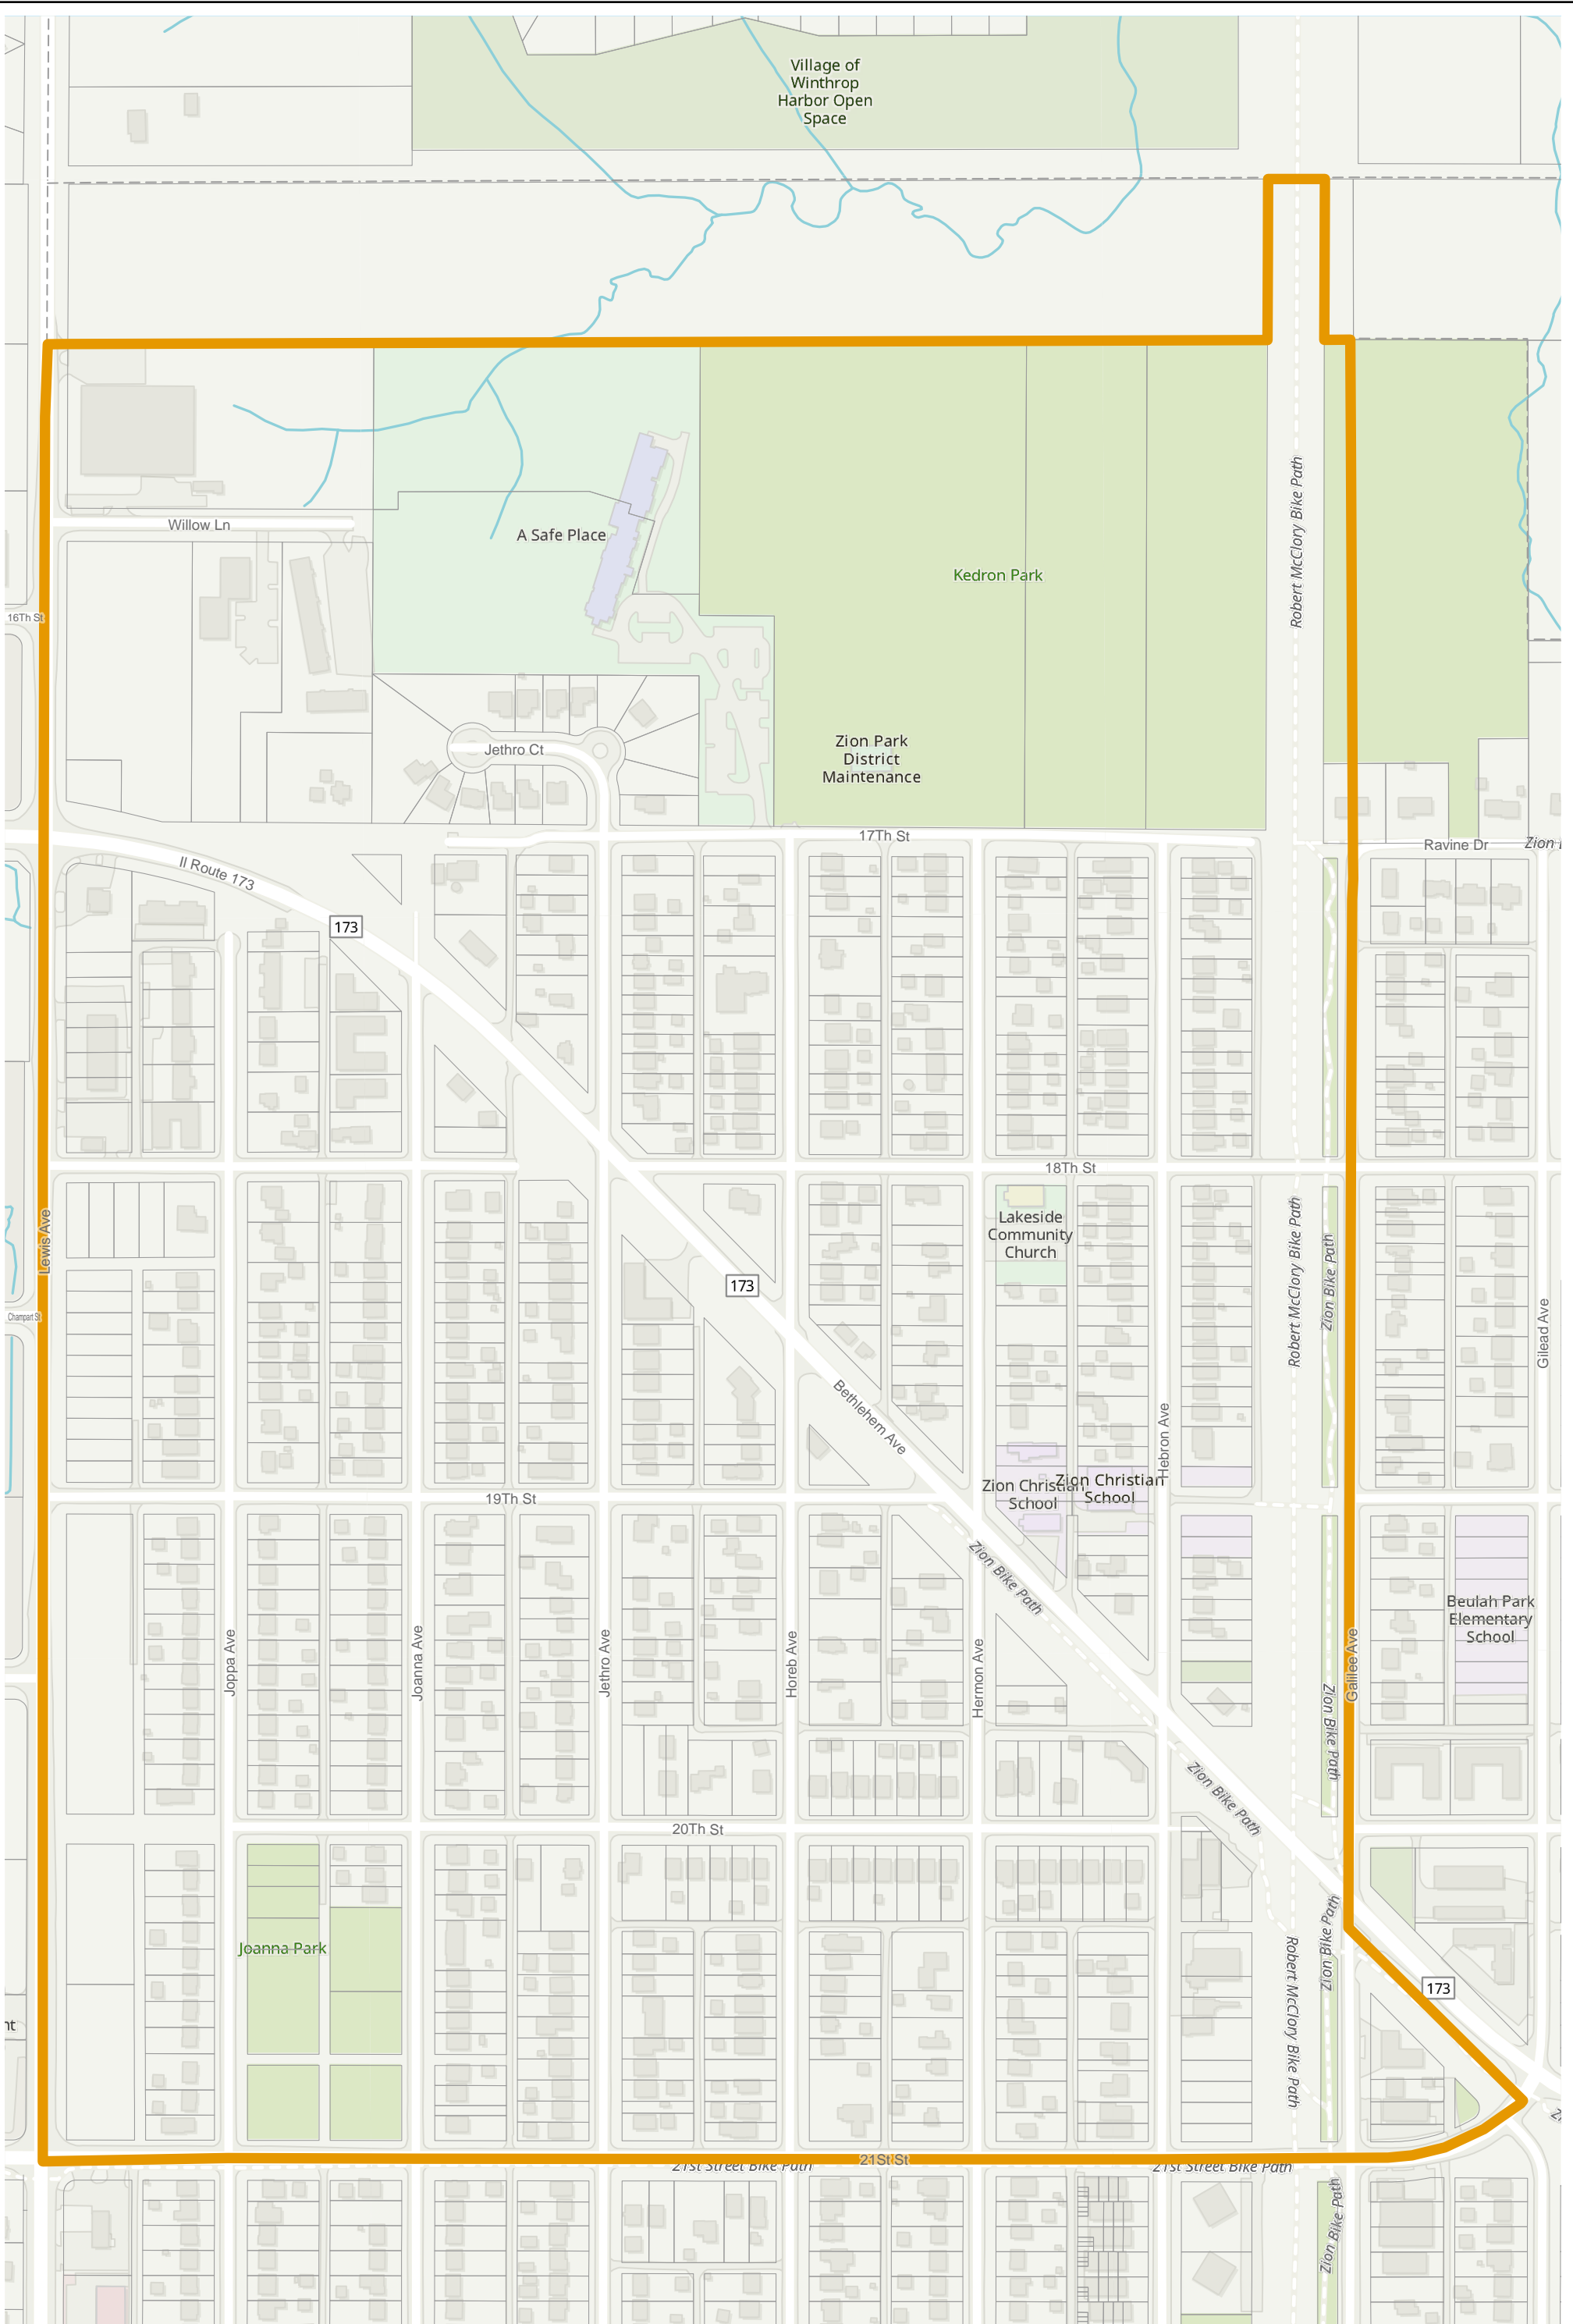

Lake County 2022 Election Precinct Zion 423