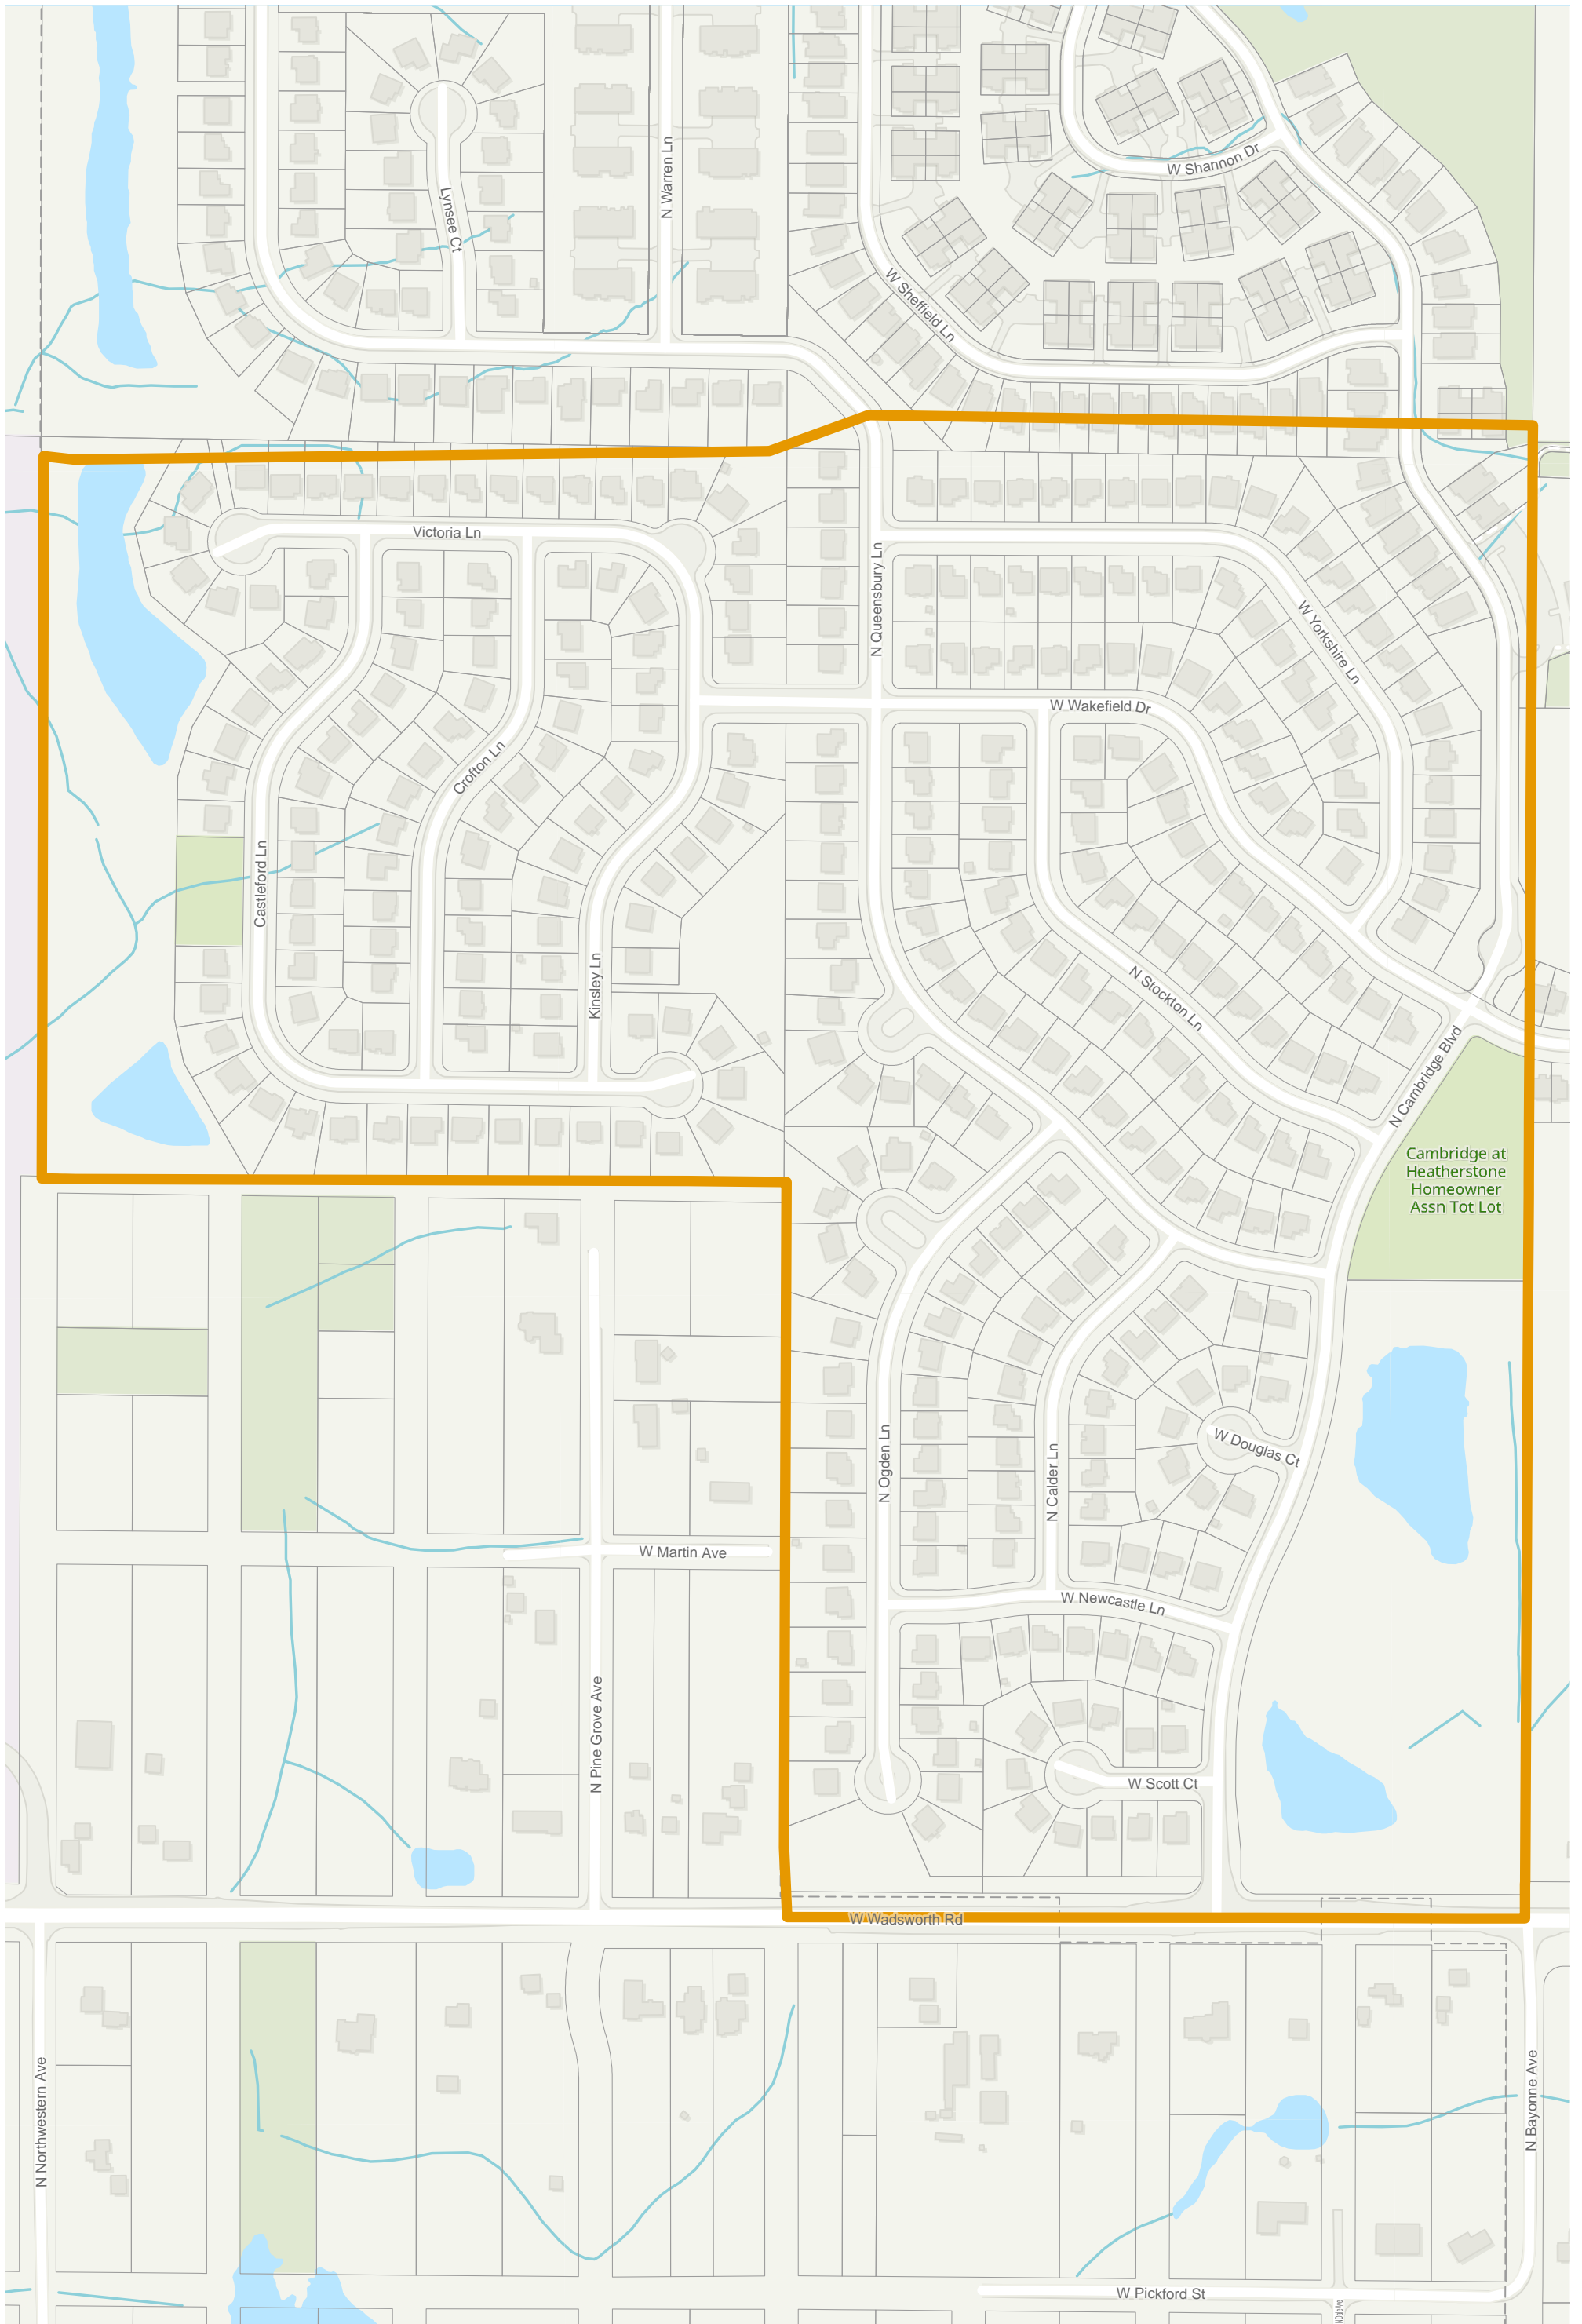

Lake County 2022 Election Precinct Newport 237