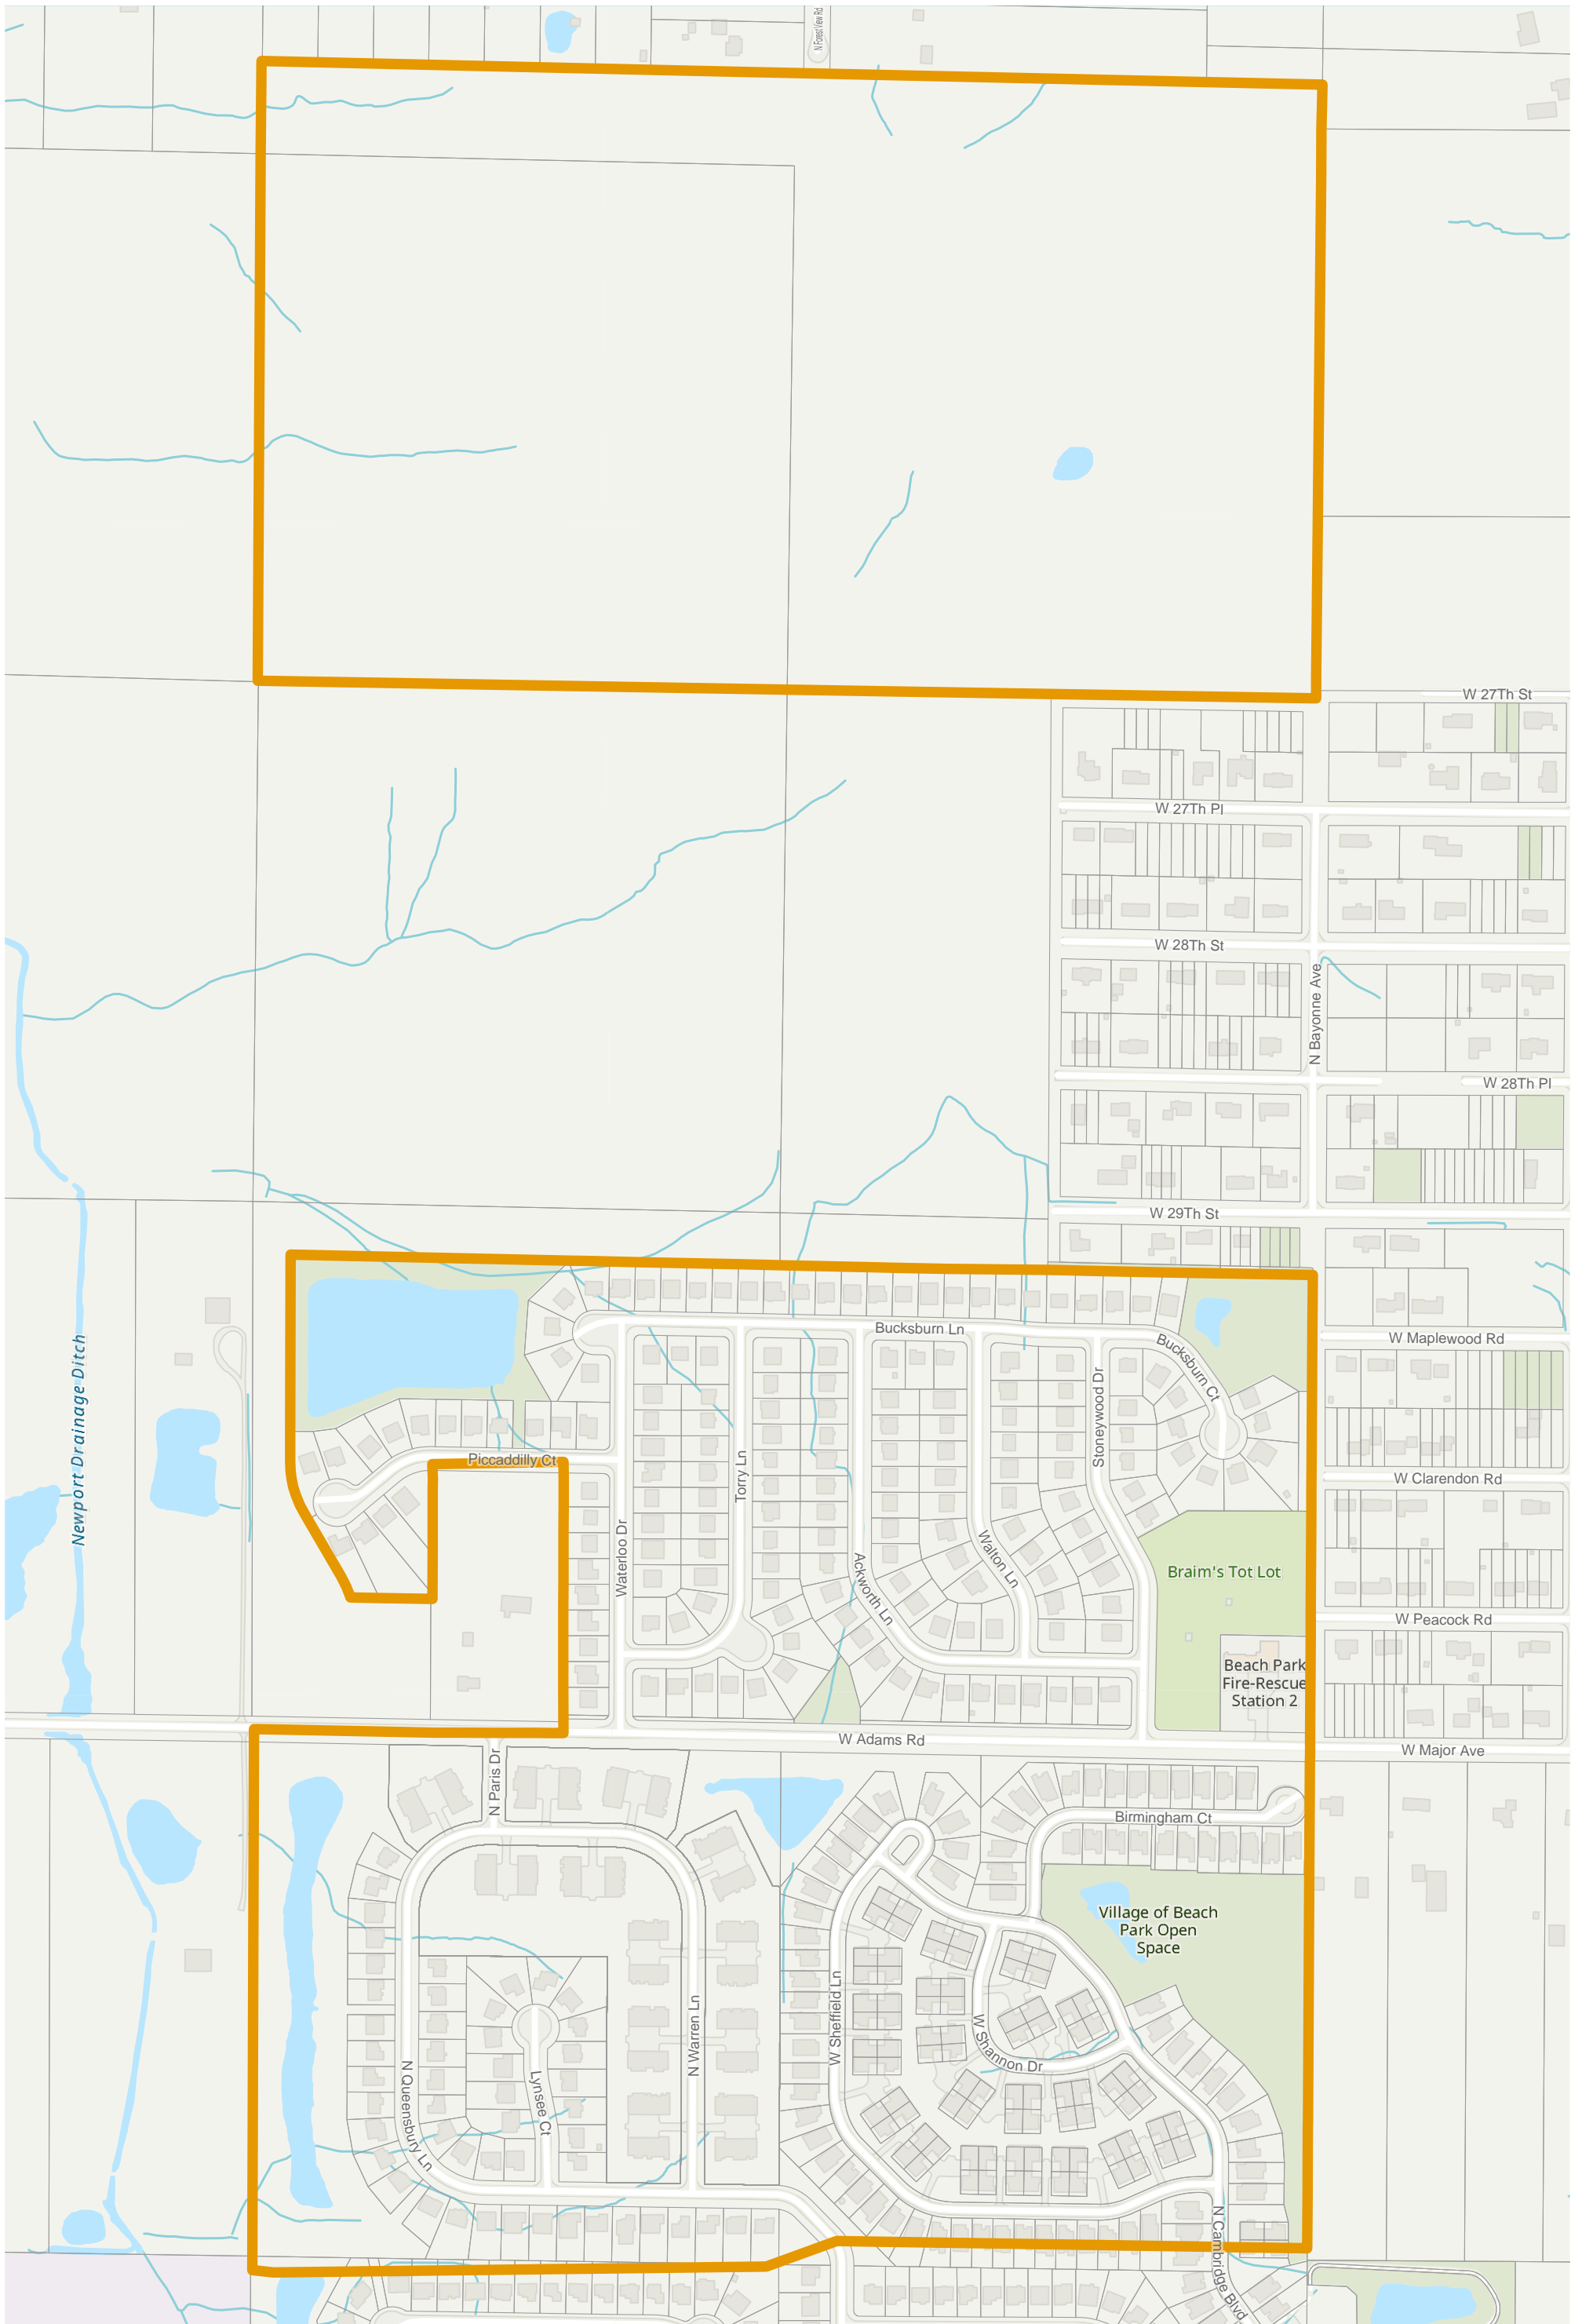

Lake County 2022 Election Precinct Newport 236