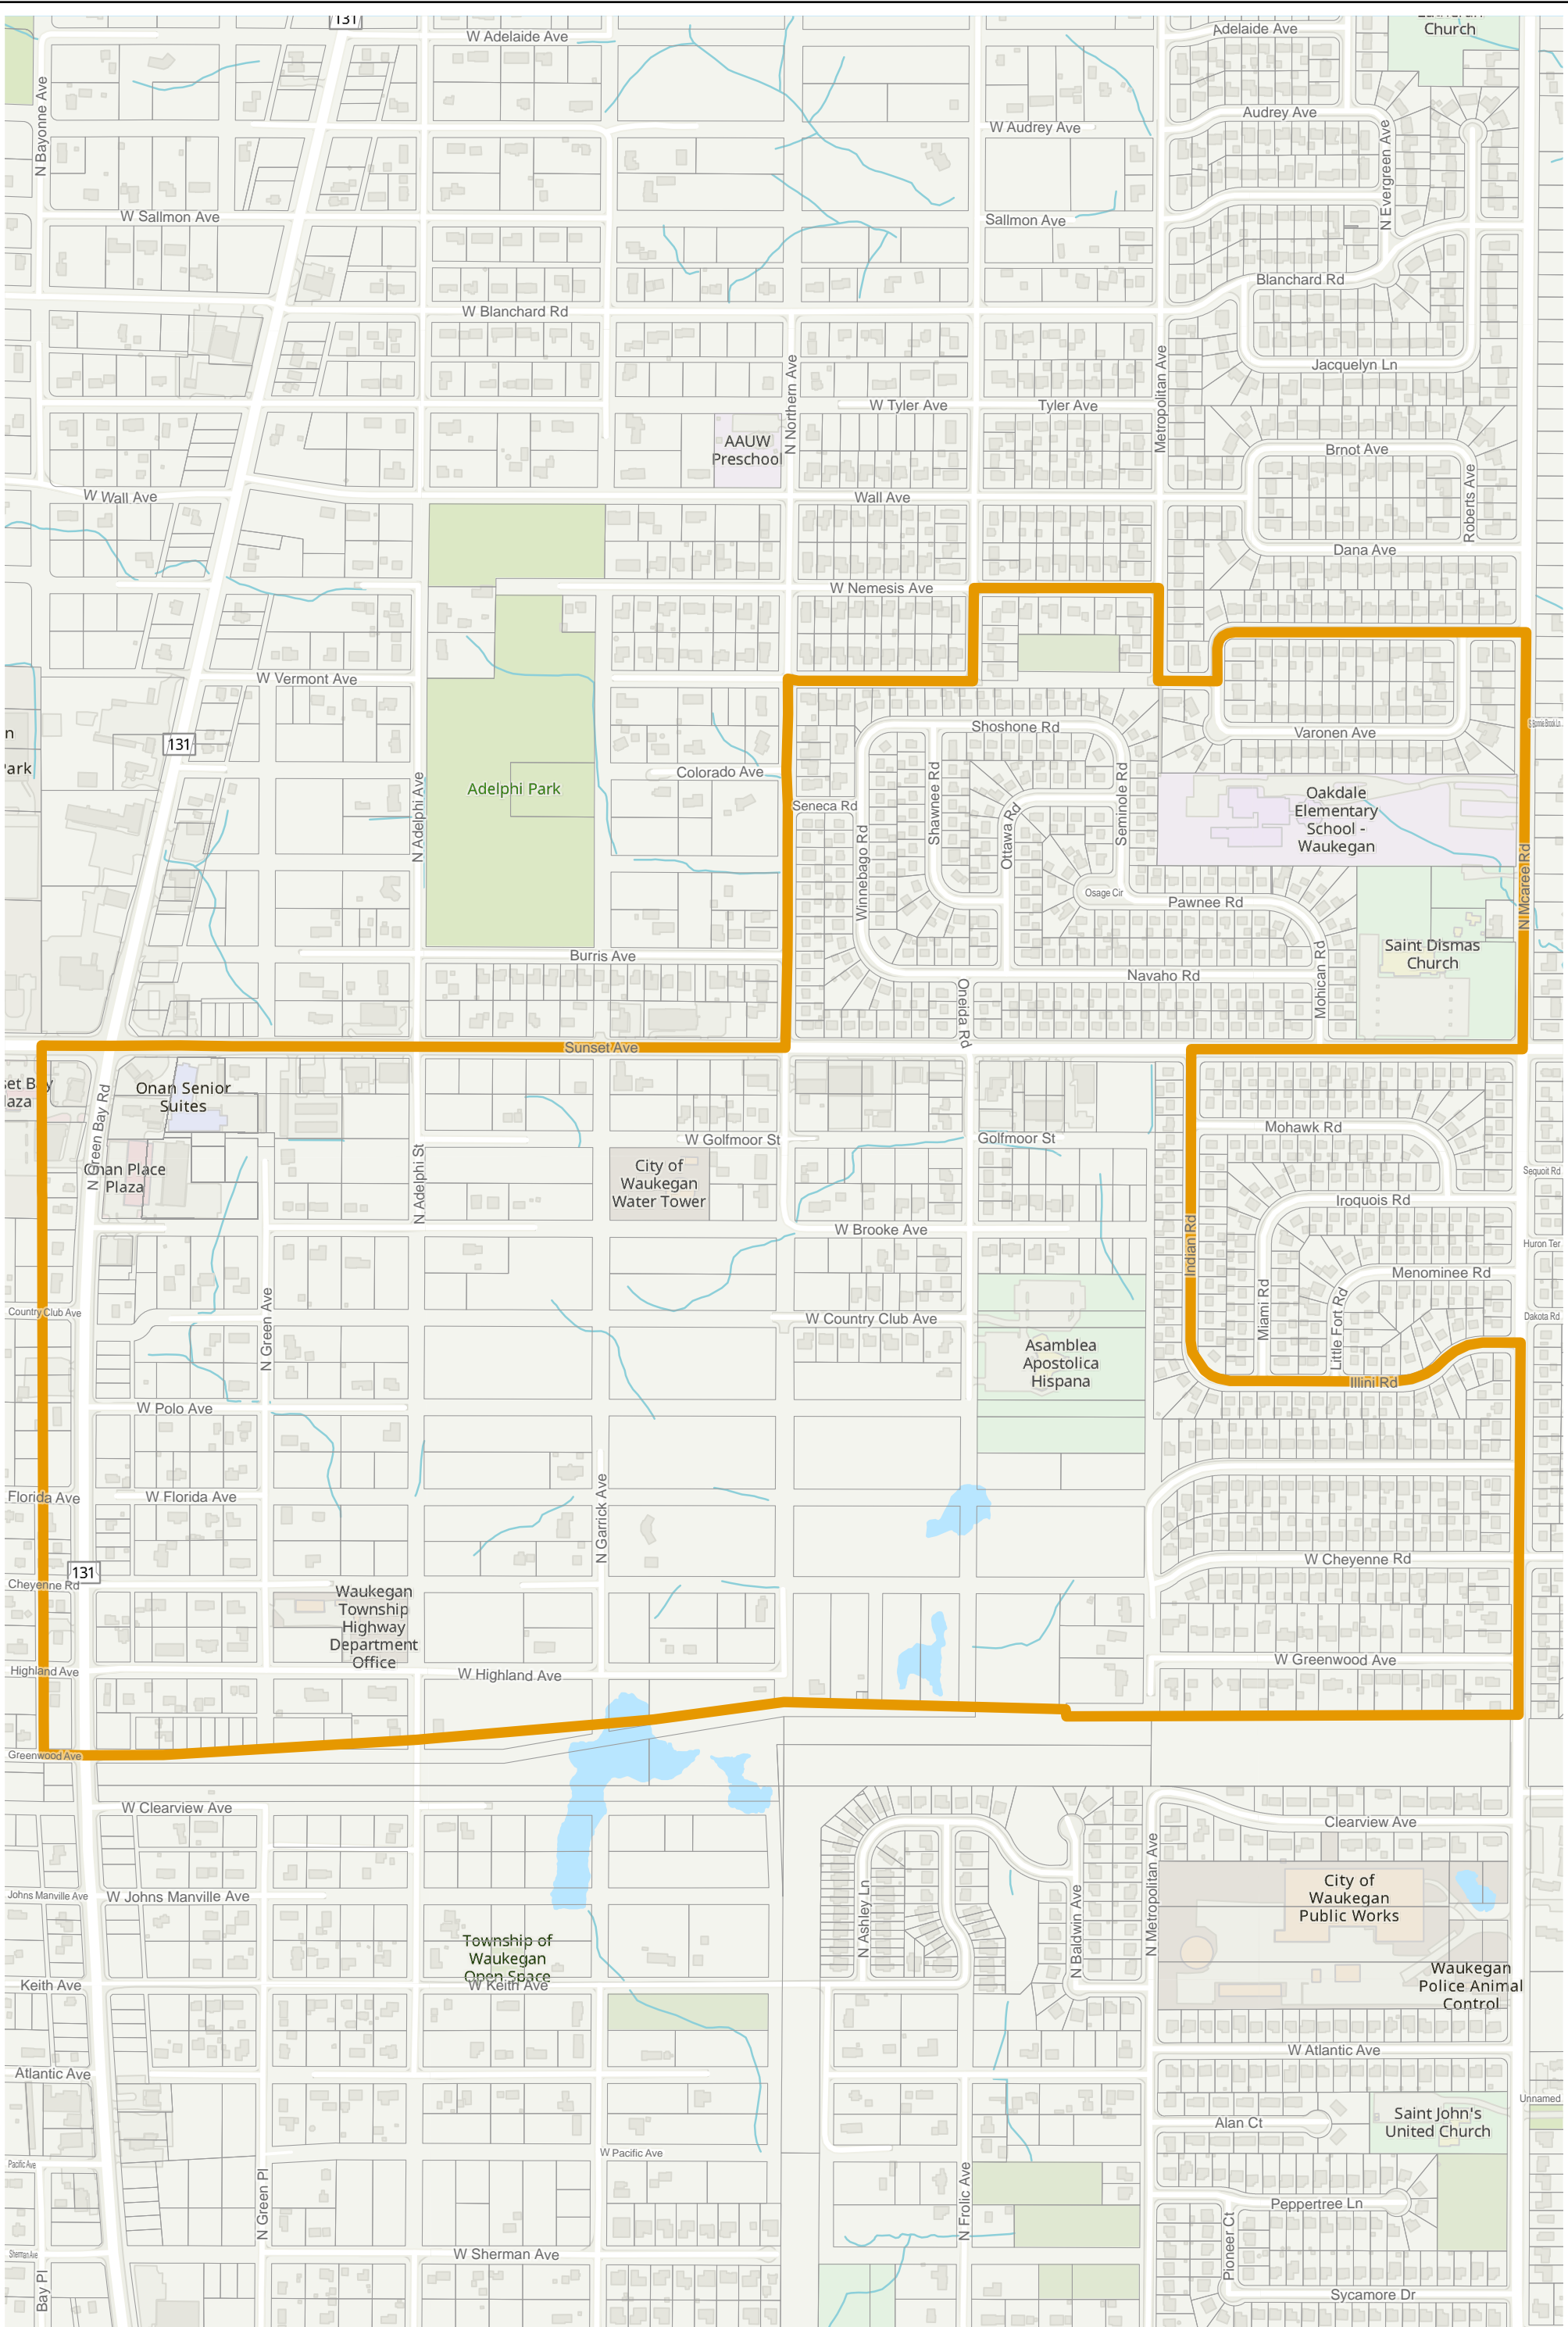

Lake County 2022 Election Precinct Waukegan 363

2022 Election Precincts

Tax Parcels