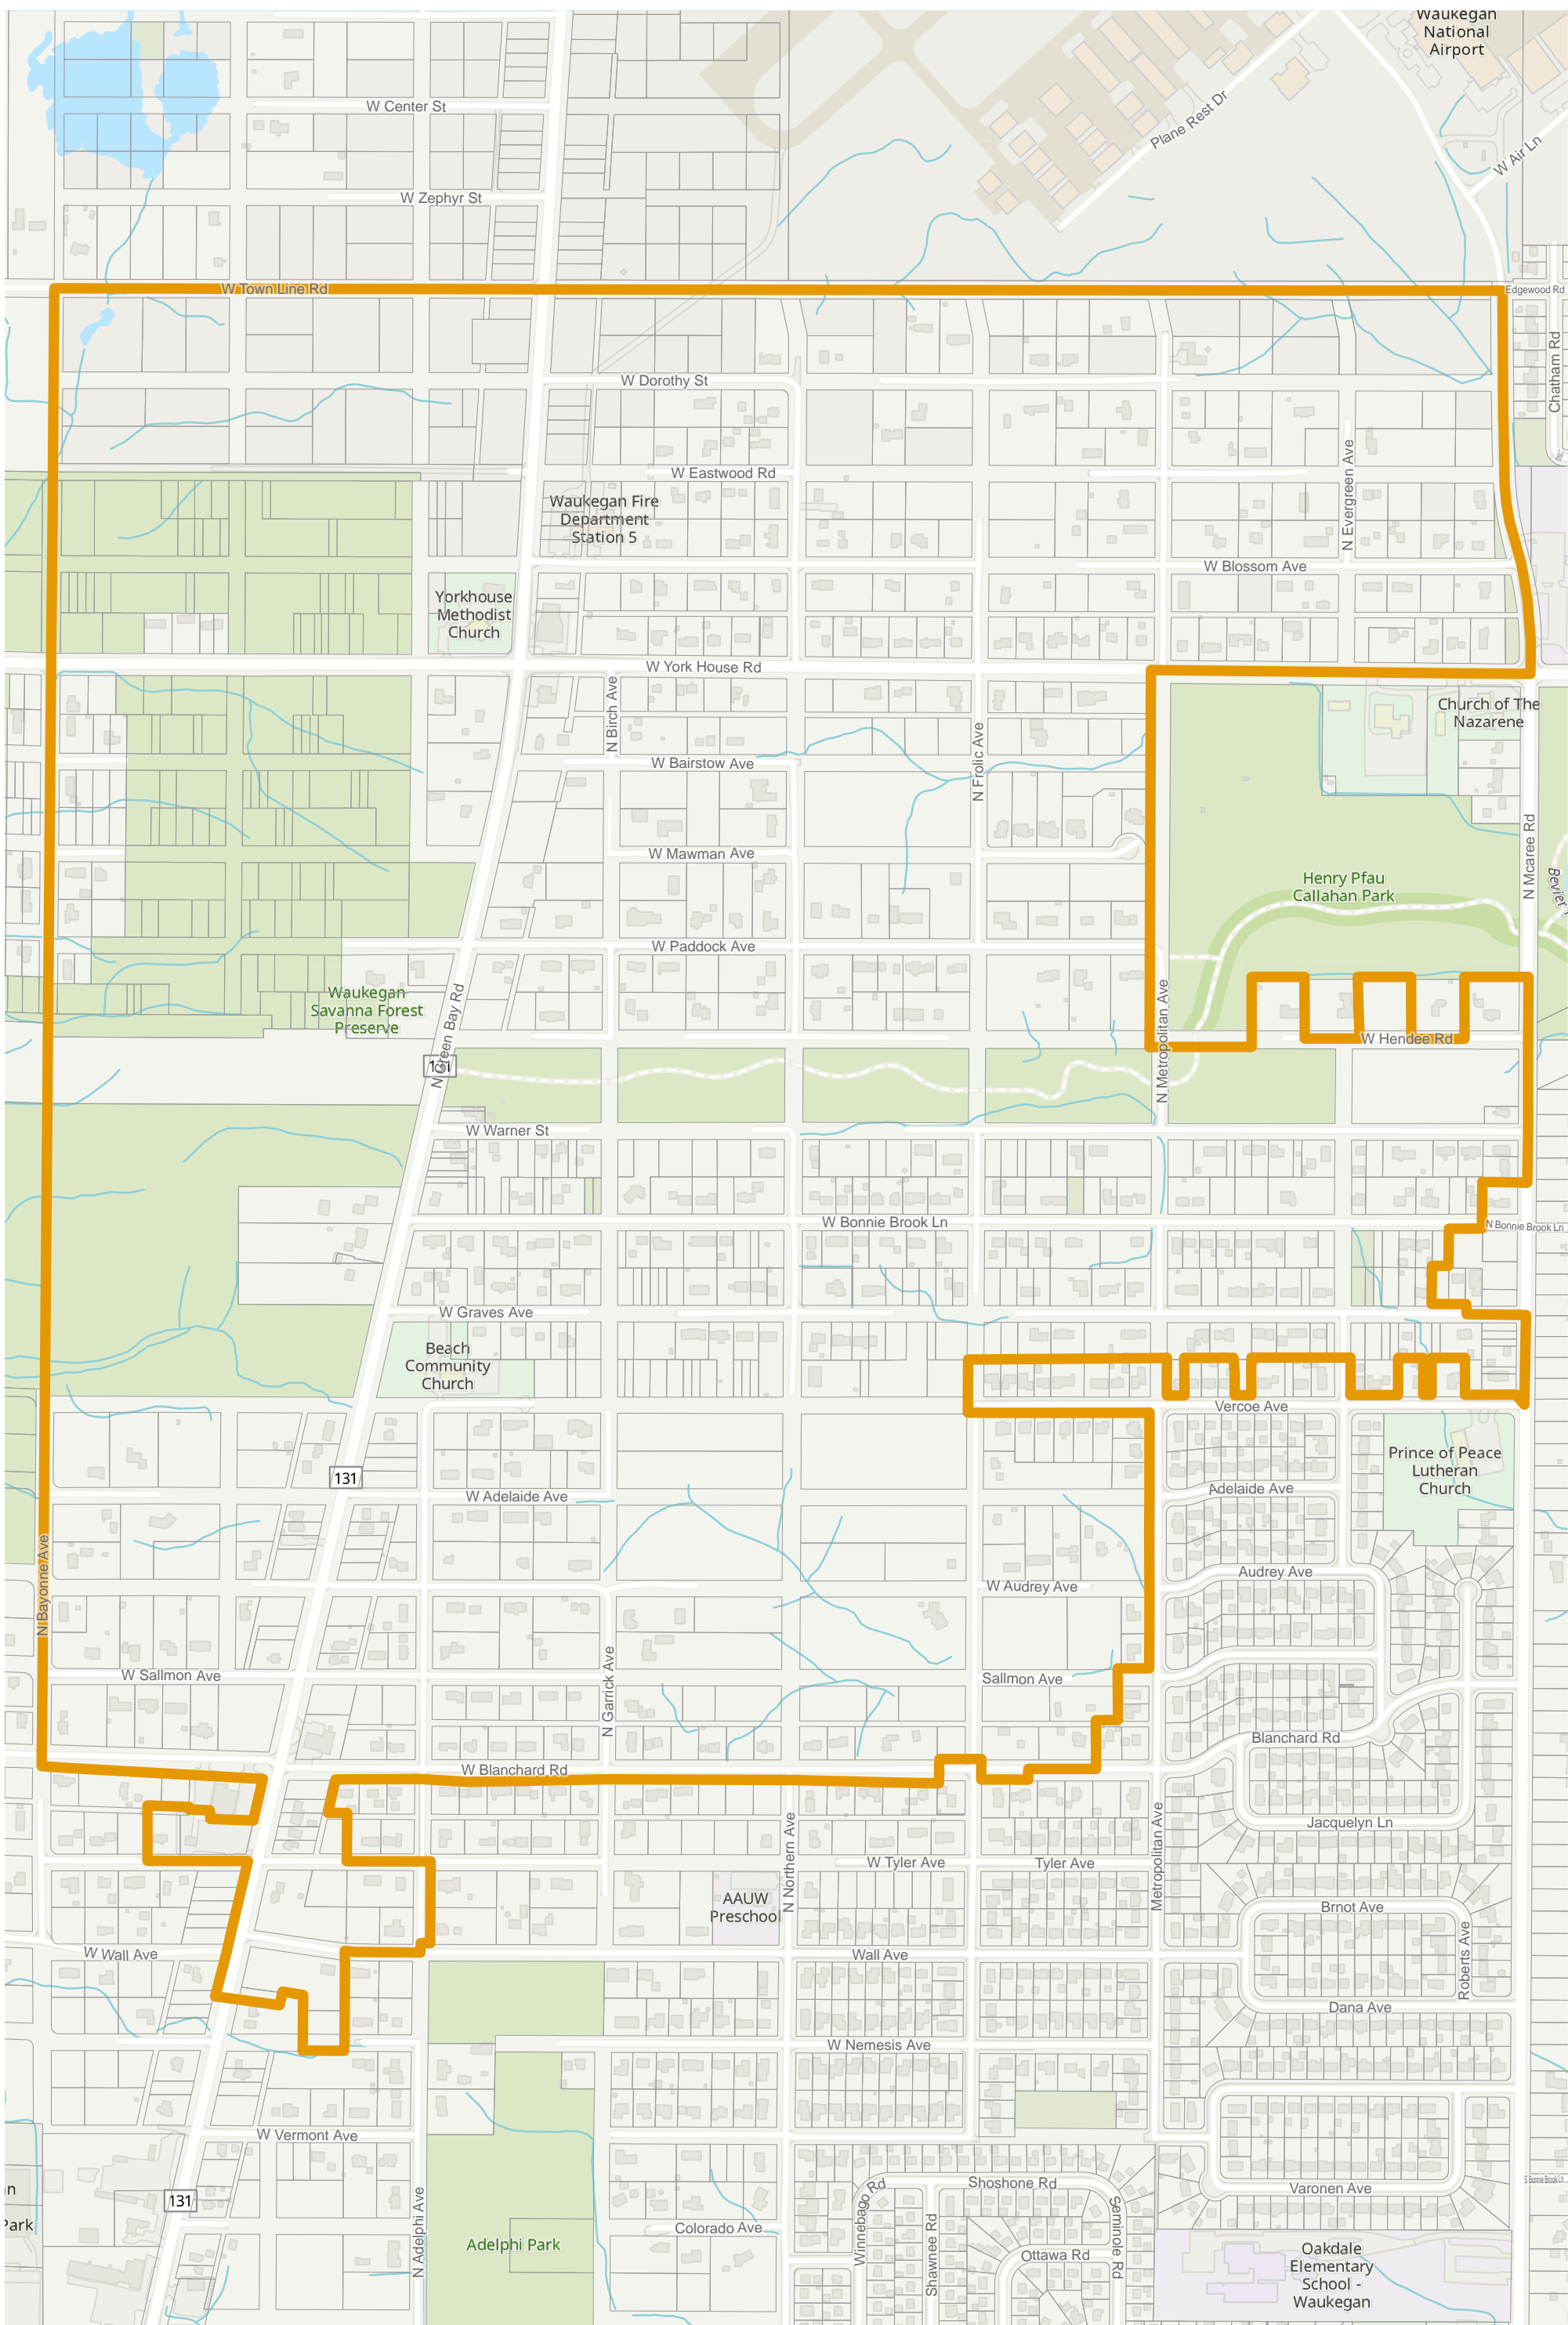

Election Precinct Map Book - 19th Judicial Circuit Court Subdistrict 5

Prepared By:
Lake County GIS/Mapping Division
18 N County St
Waukegan IL 60085
(847) 377-2373

19th Judicial Circuit Court Subdistrict

Lake County 2022 Election Precinct Newport 237

Lake County 2022 Election Precinct Warren 306

Lake County 2022 Election Precinct Warren 307

Lake County 2022 Election Precinct Waukegan 355

2022 Election Precincts
Tax Parcels