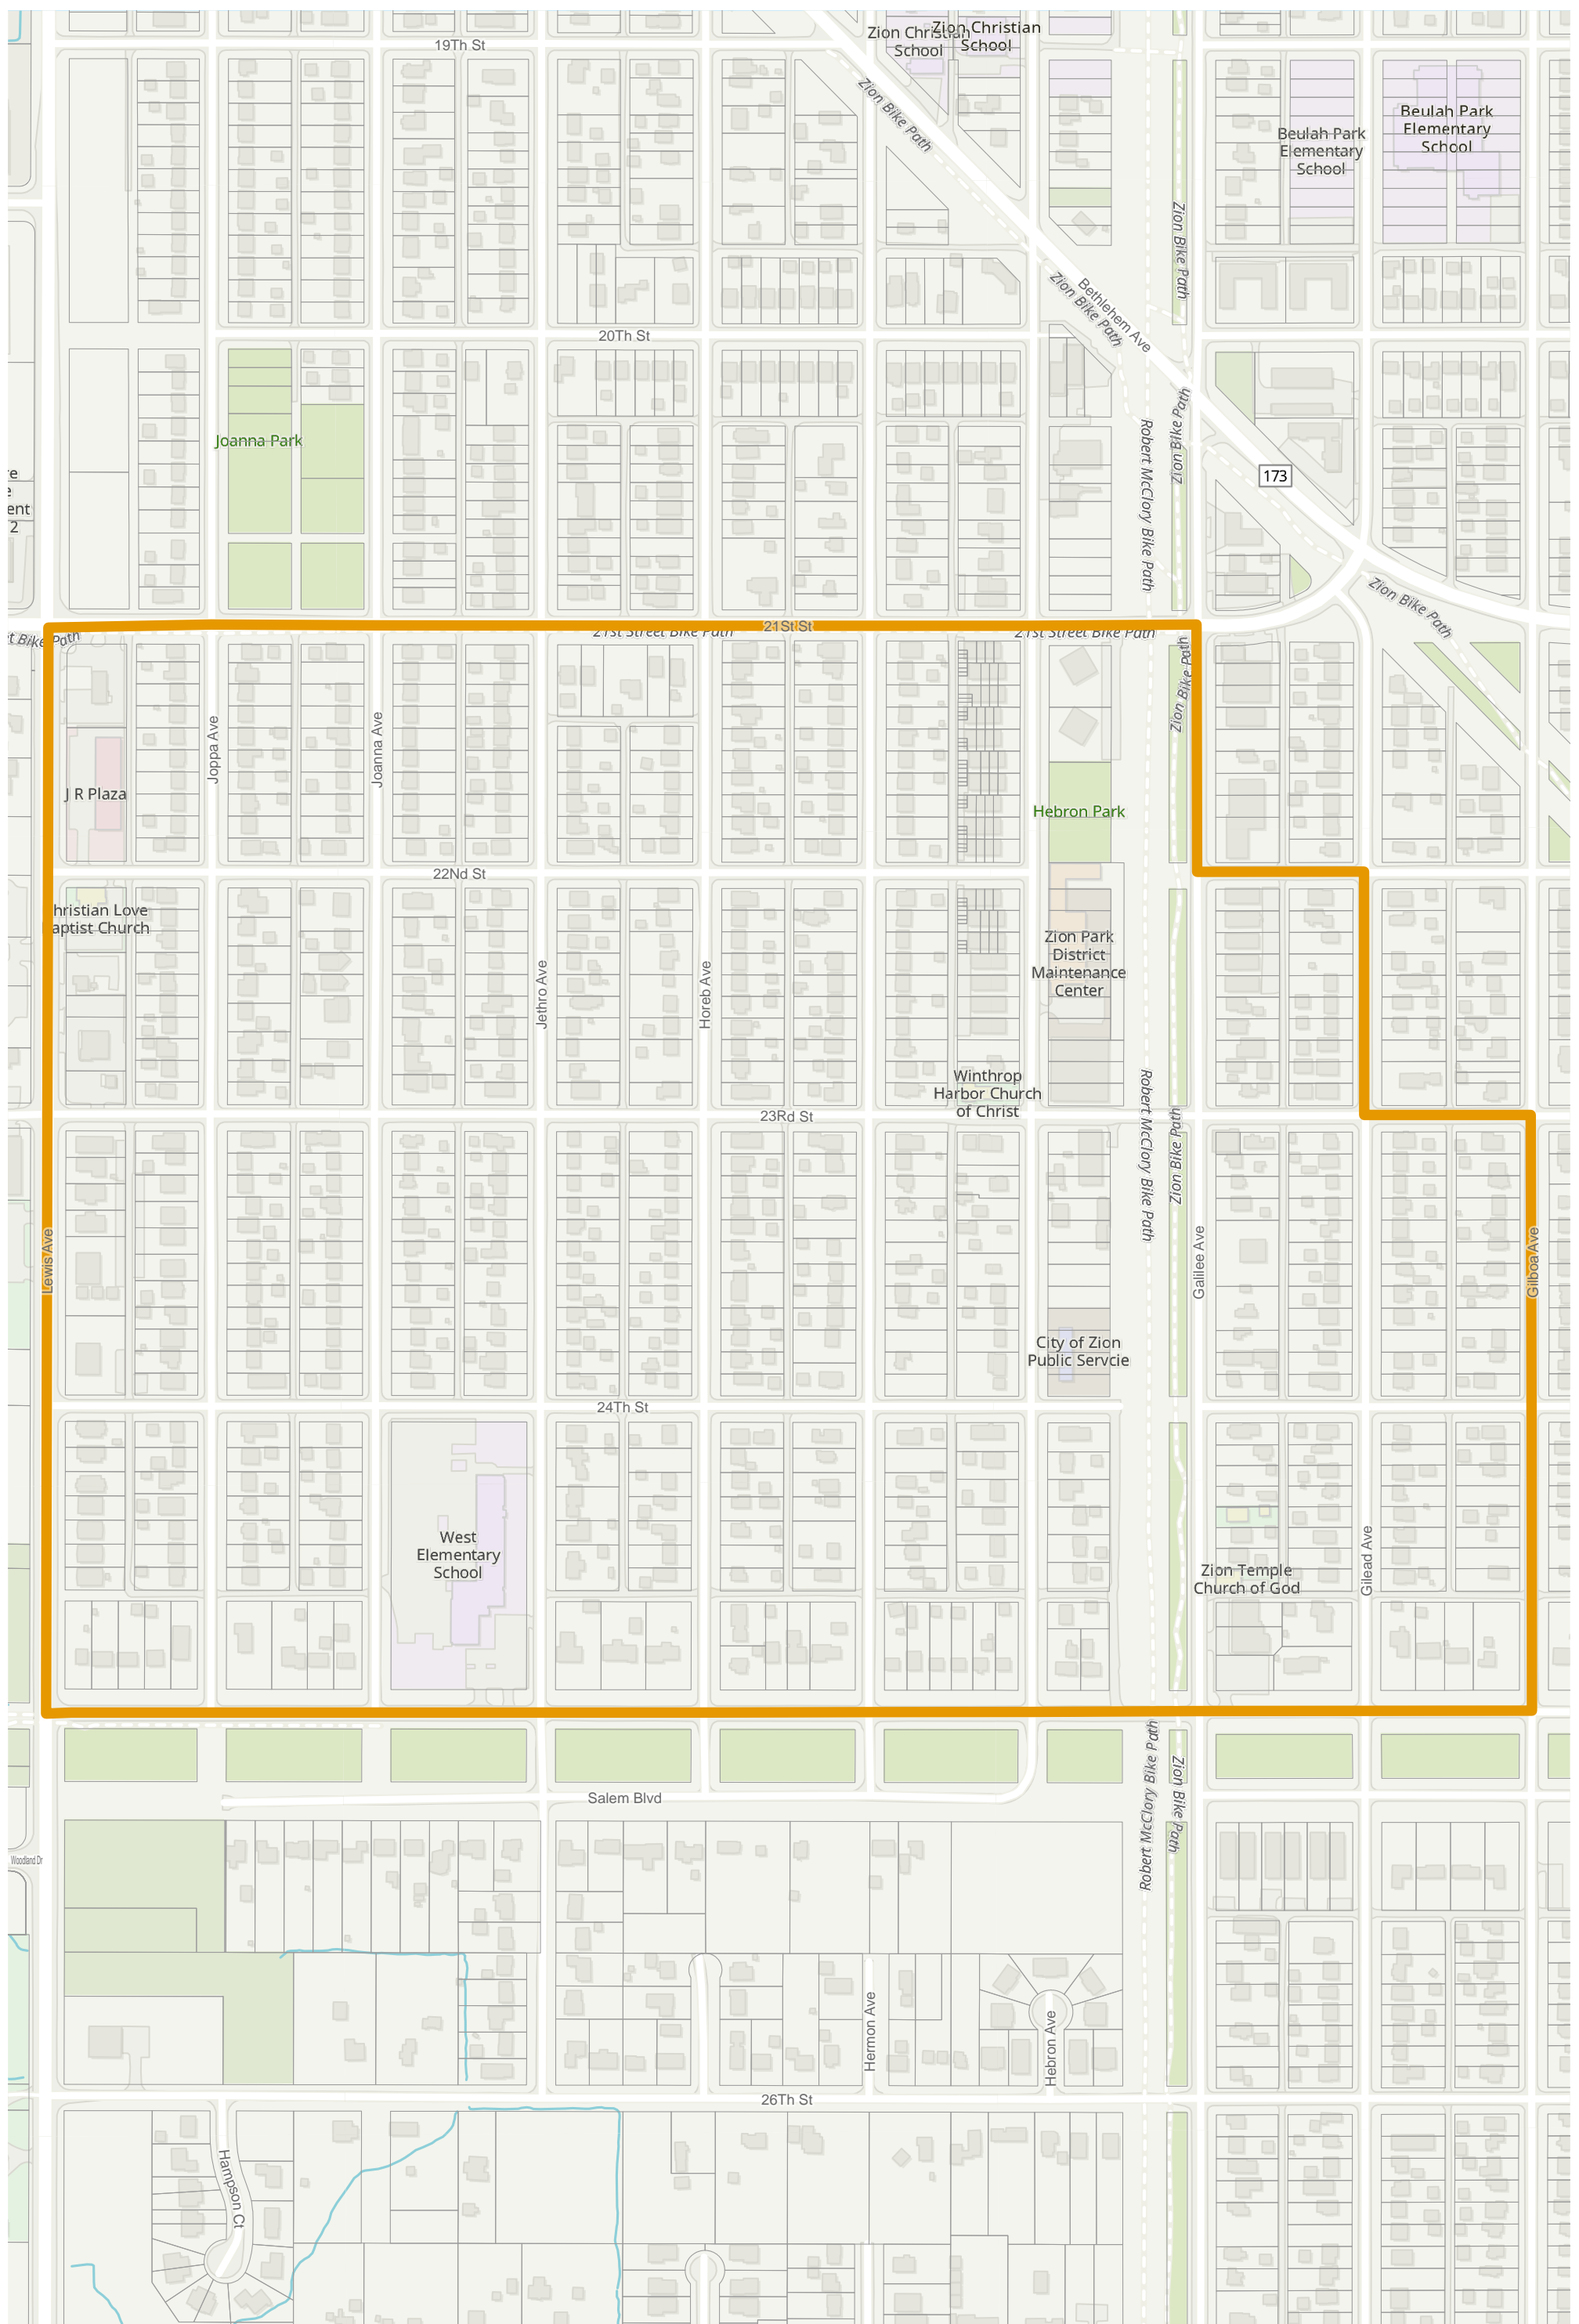

Lake County 2022 Election Precinct Zion 426