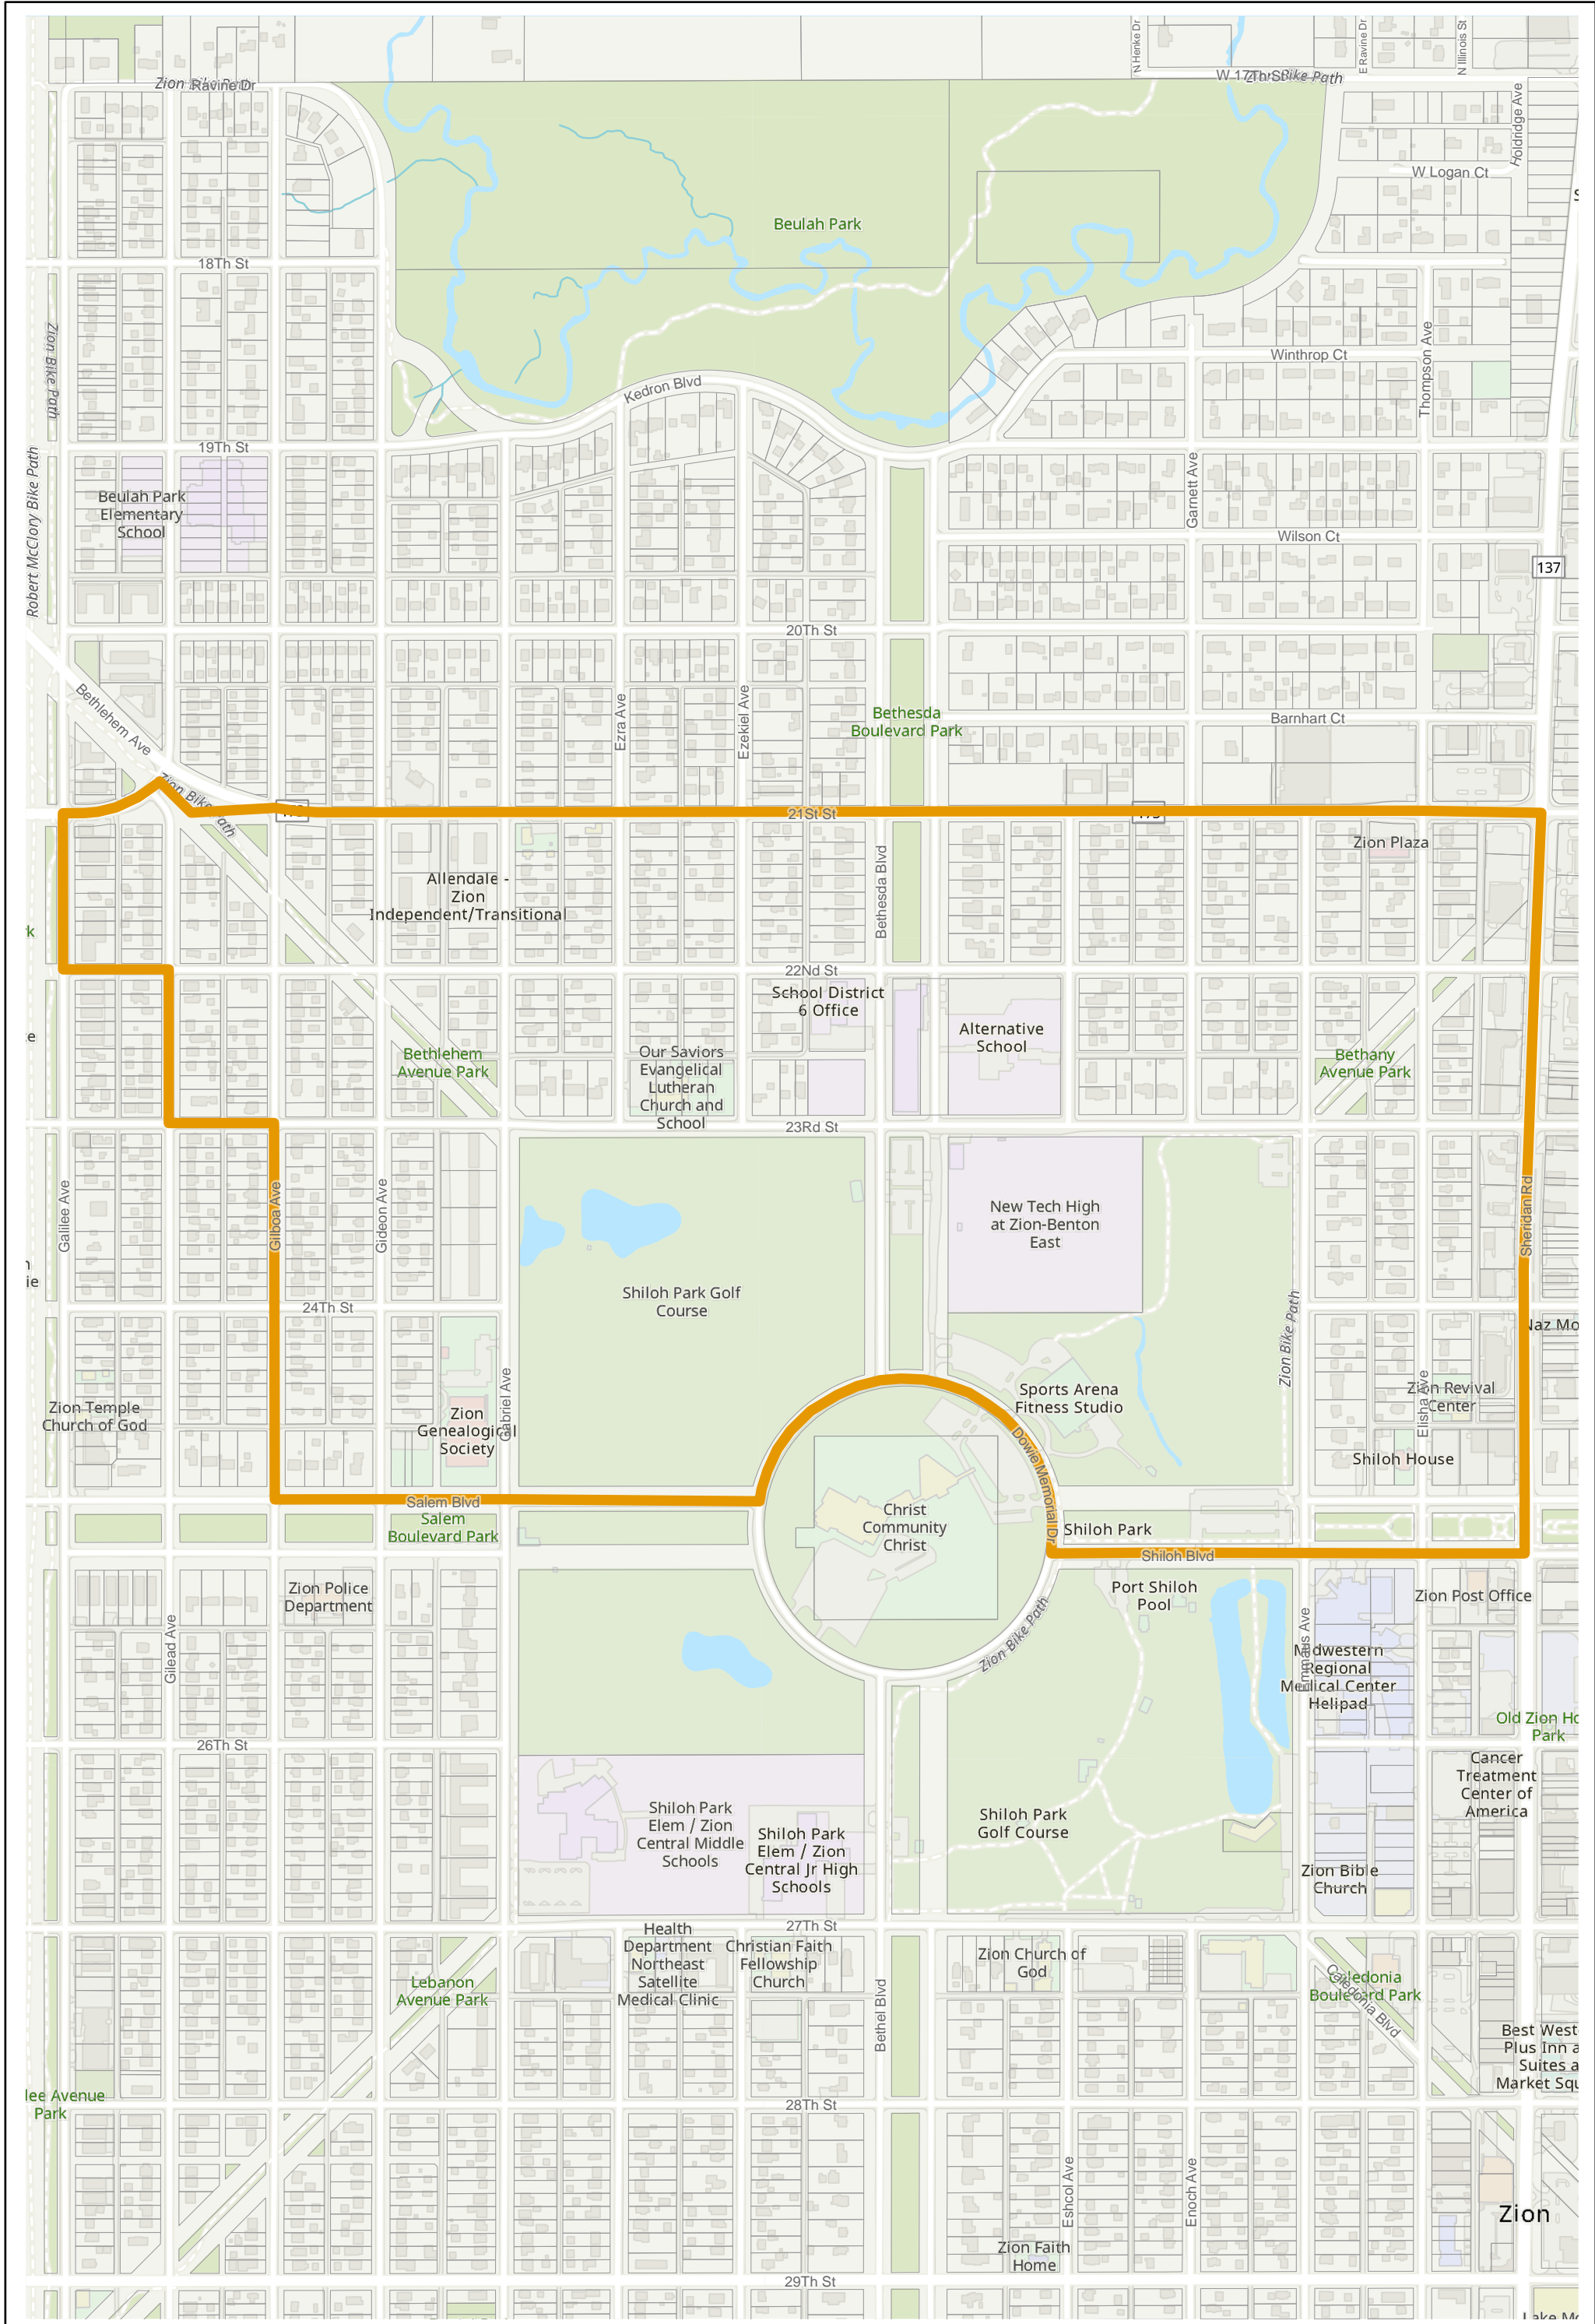

Election Precinct Map Book - 19th Judicial Circuit Court Subdistrict 5

Prepared By:
Lake County GIS/Mapping Division
18 N County St
Waukegan IL 60085
(847) 377-2373

19th Judicial Circuit Court Subdistrict

Lake County 2022 Election Precinct Zion 424

Lake County 2022 Election Precinct Zion 425

2022 Election Precincts

Tax Parcels

Lake County 2022 Election Precinct Zion 426

Lake County 2022 Election Precinct Zion 427