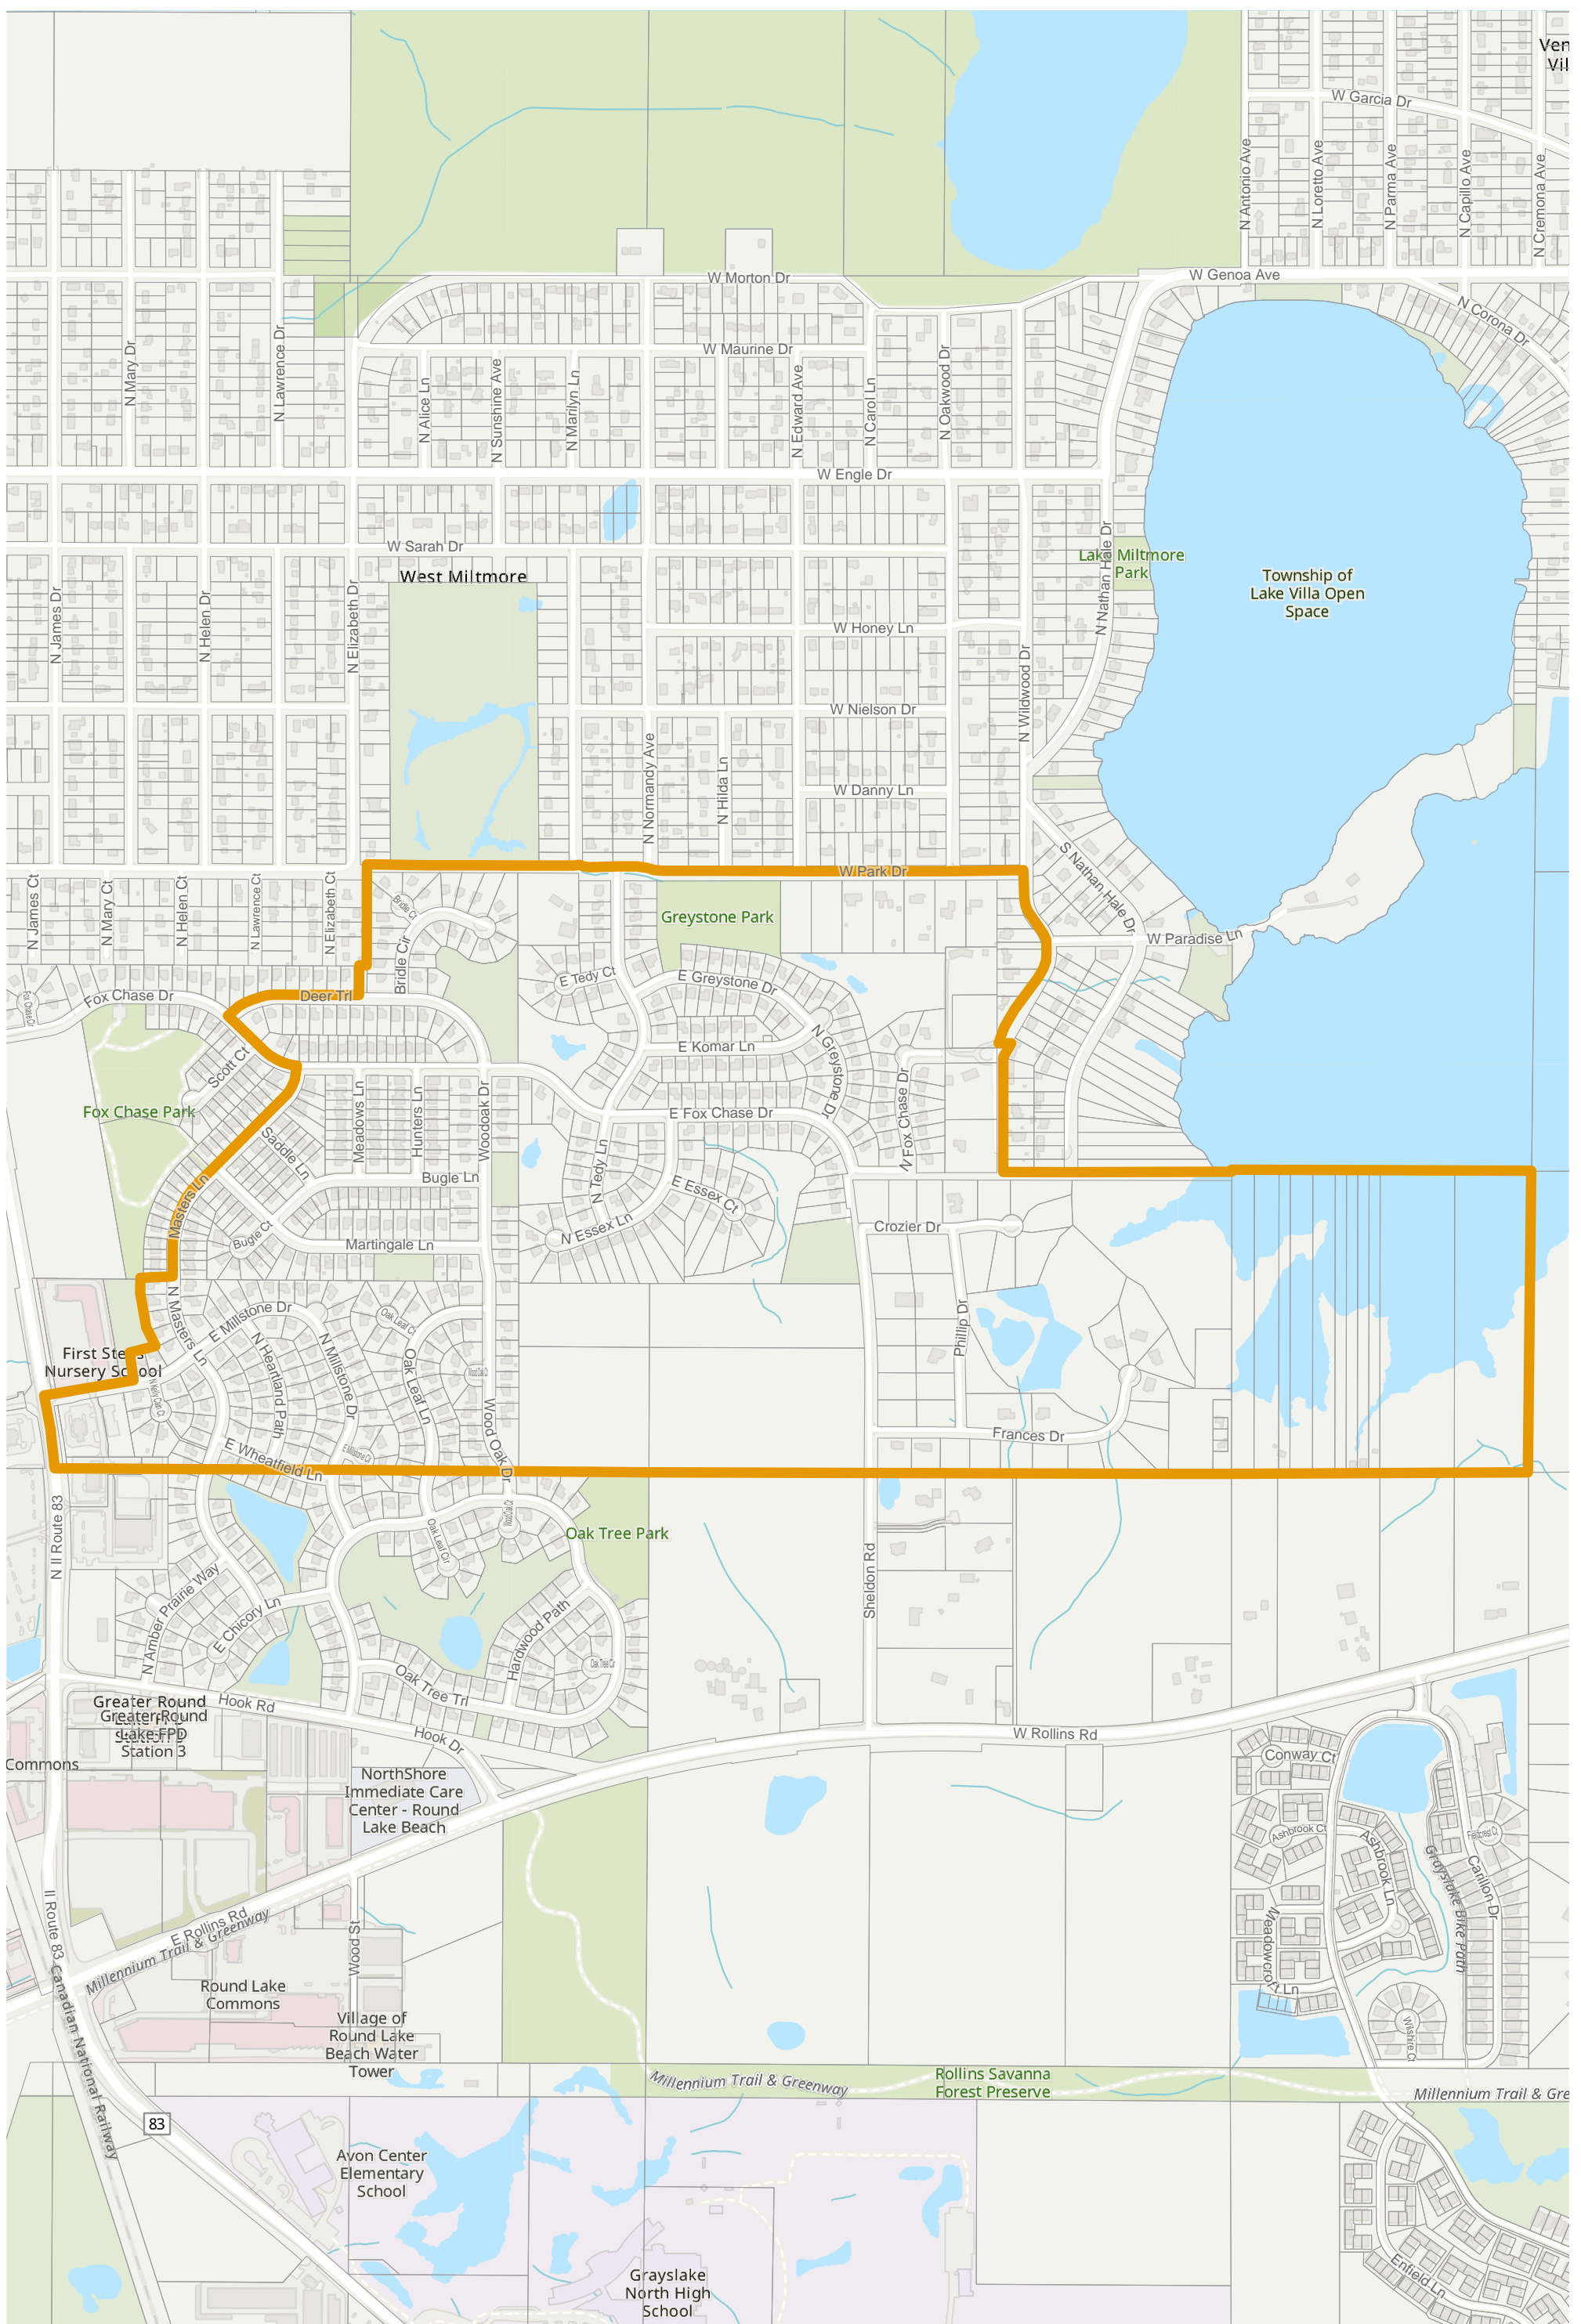

Lake County 2022 Election Precinct Lake Villa 170

2022 Election Precincts
Tax Parcels