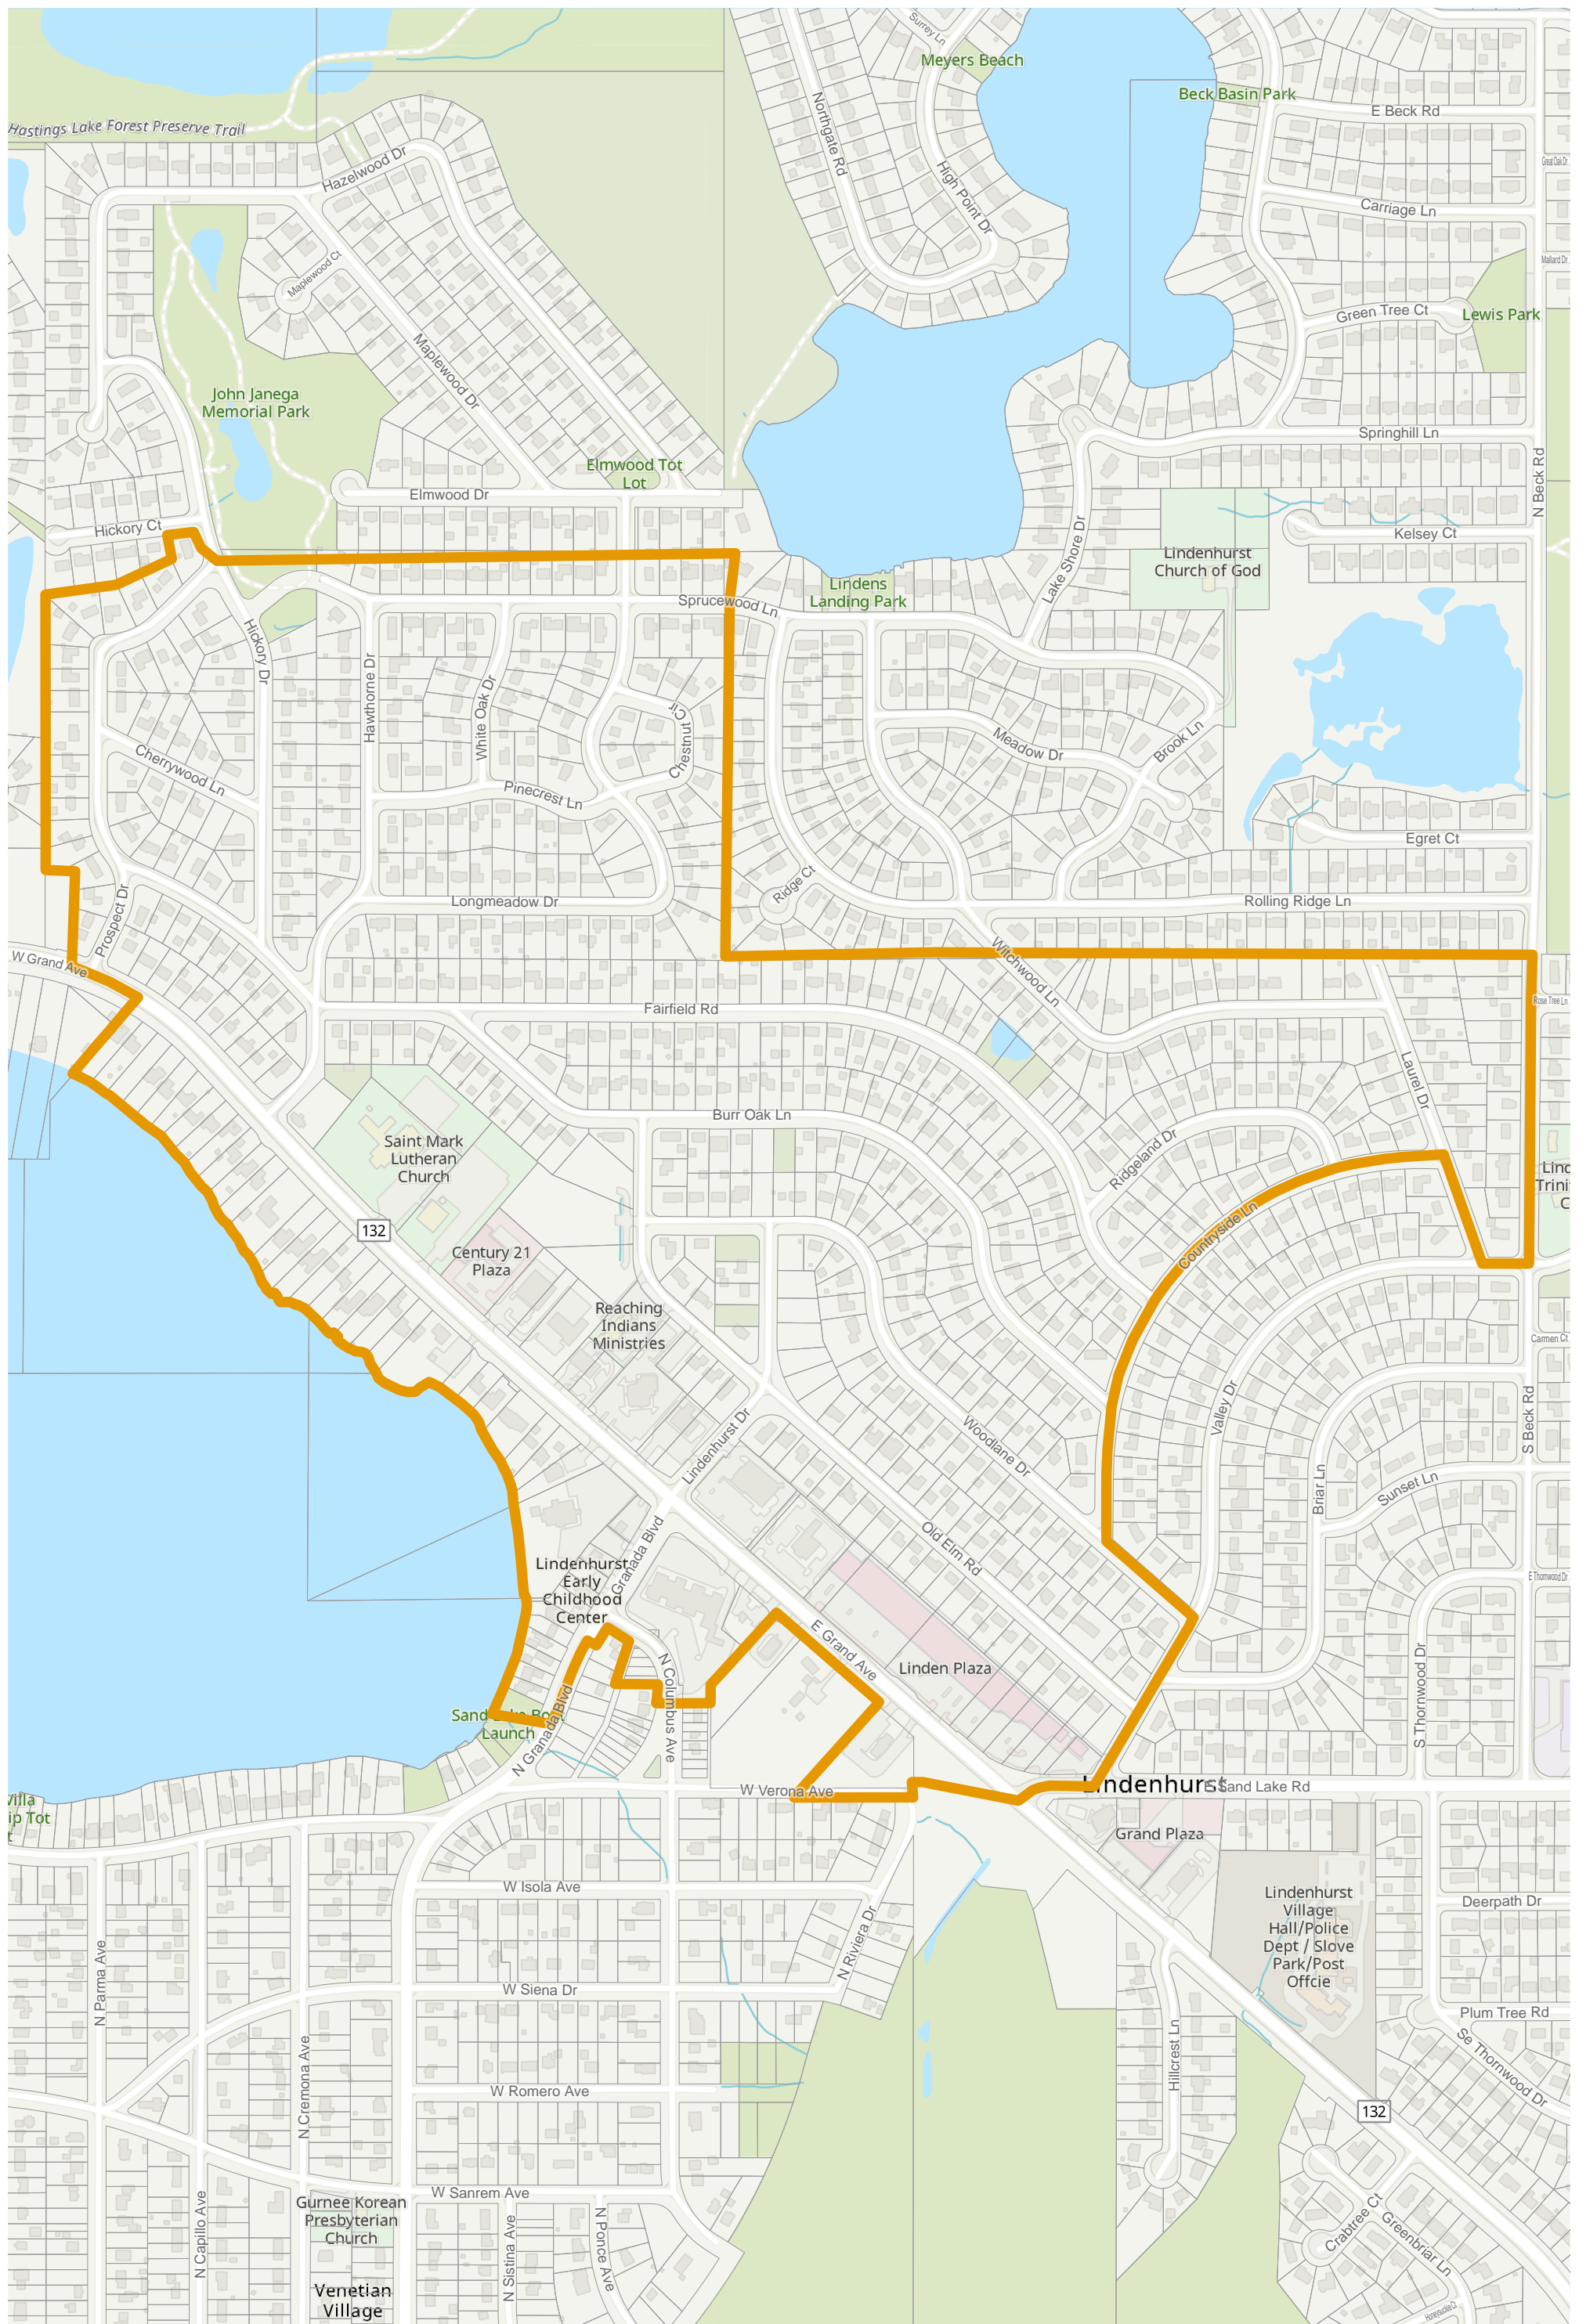

Lake County 2022 Election Precinct Lake Villa 161