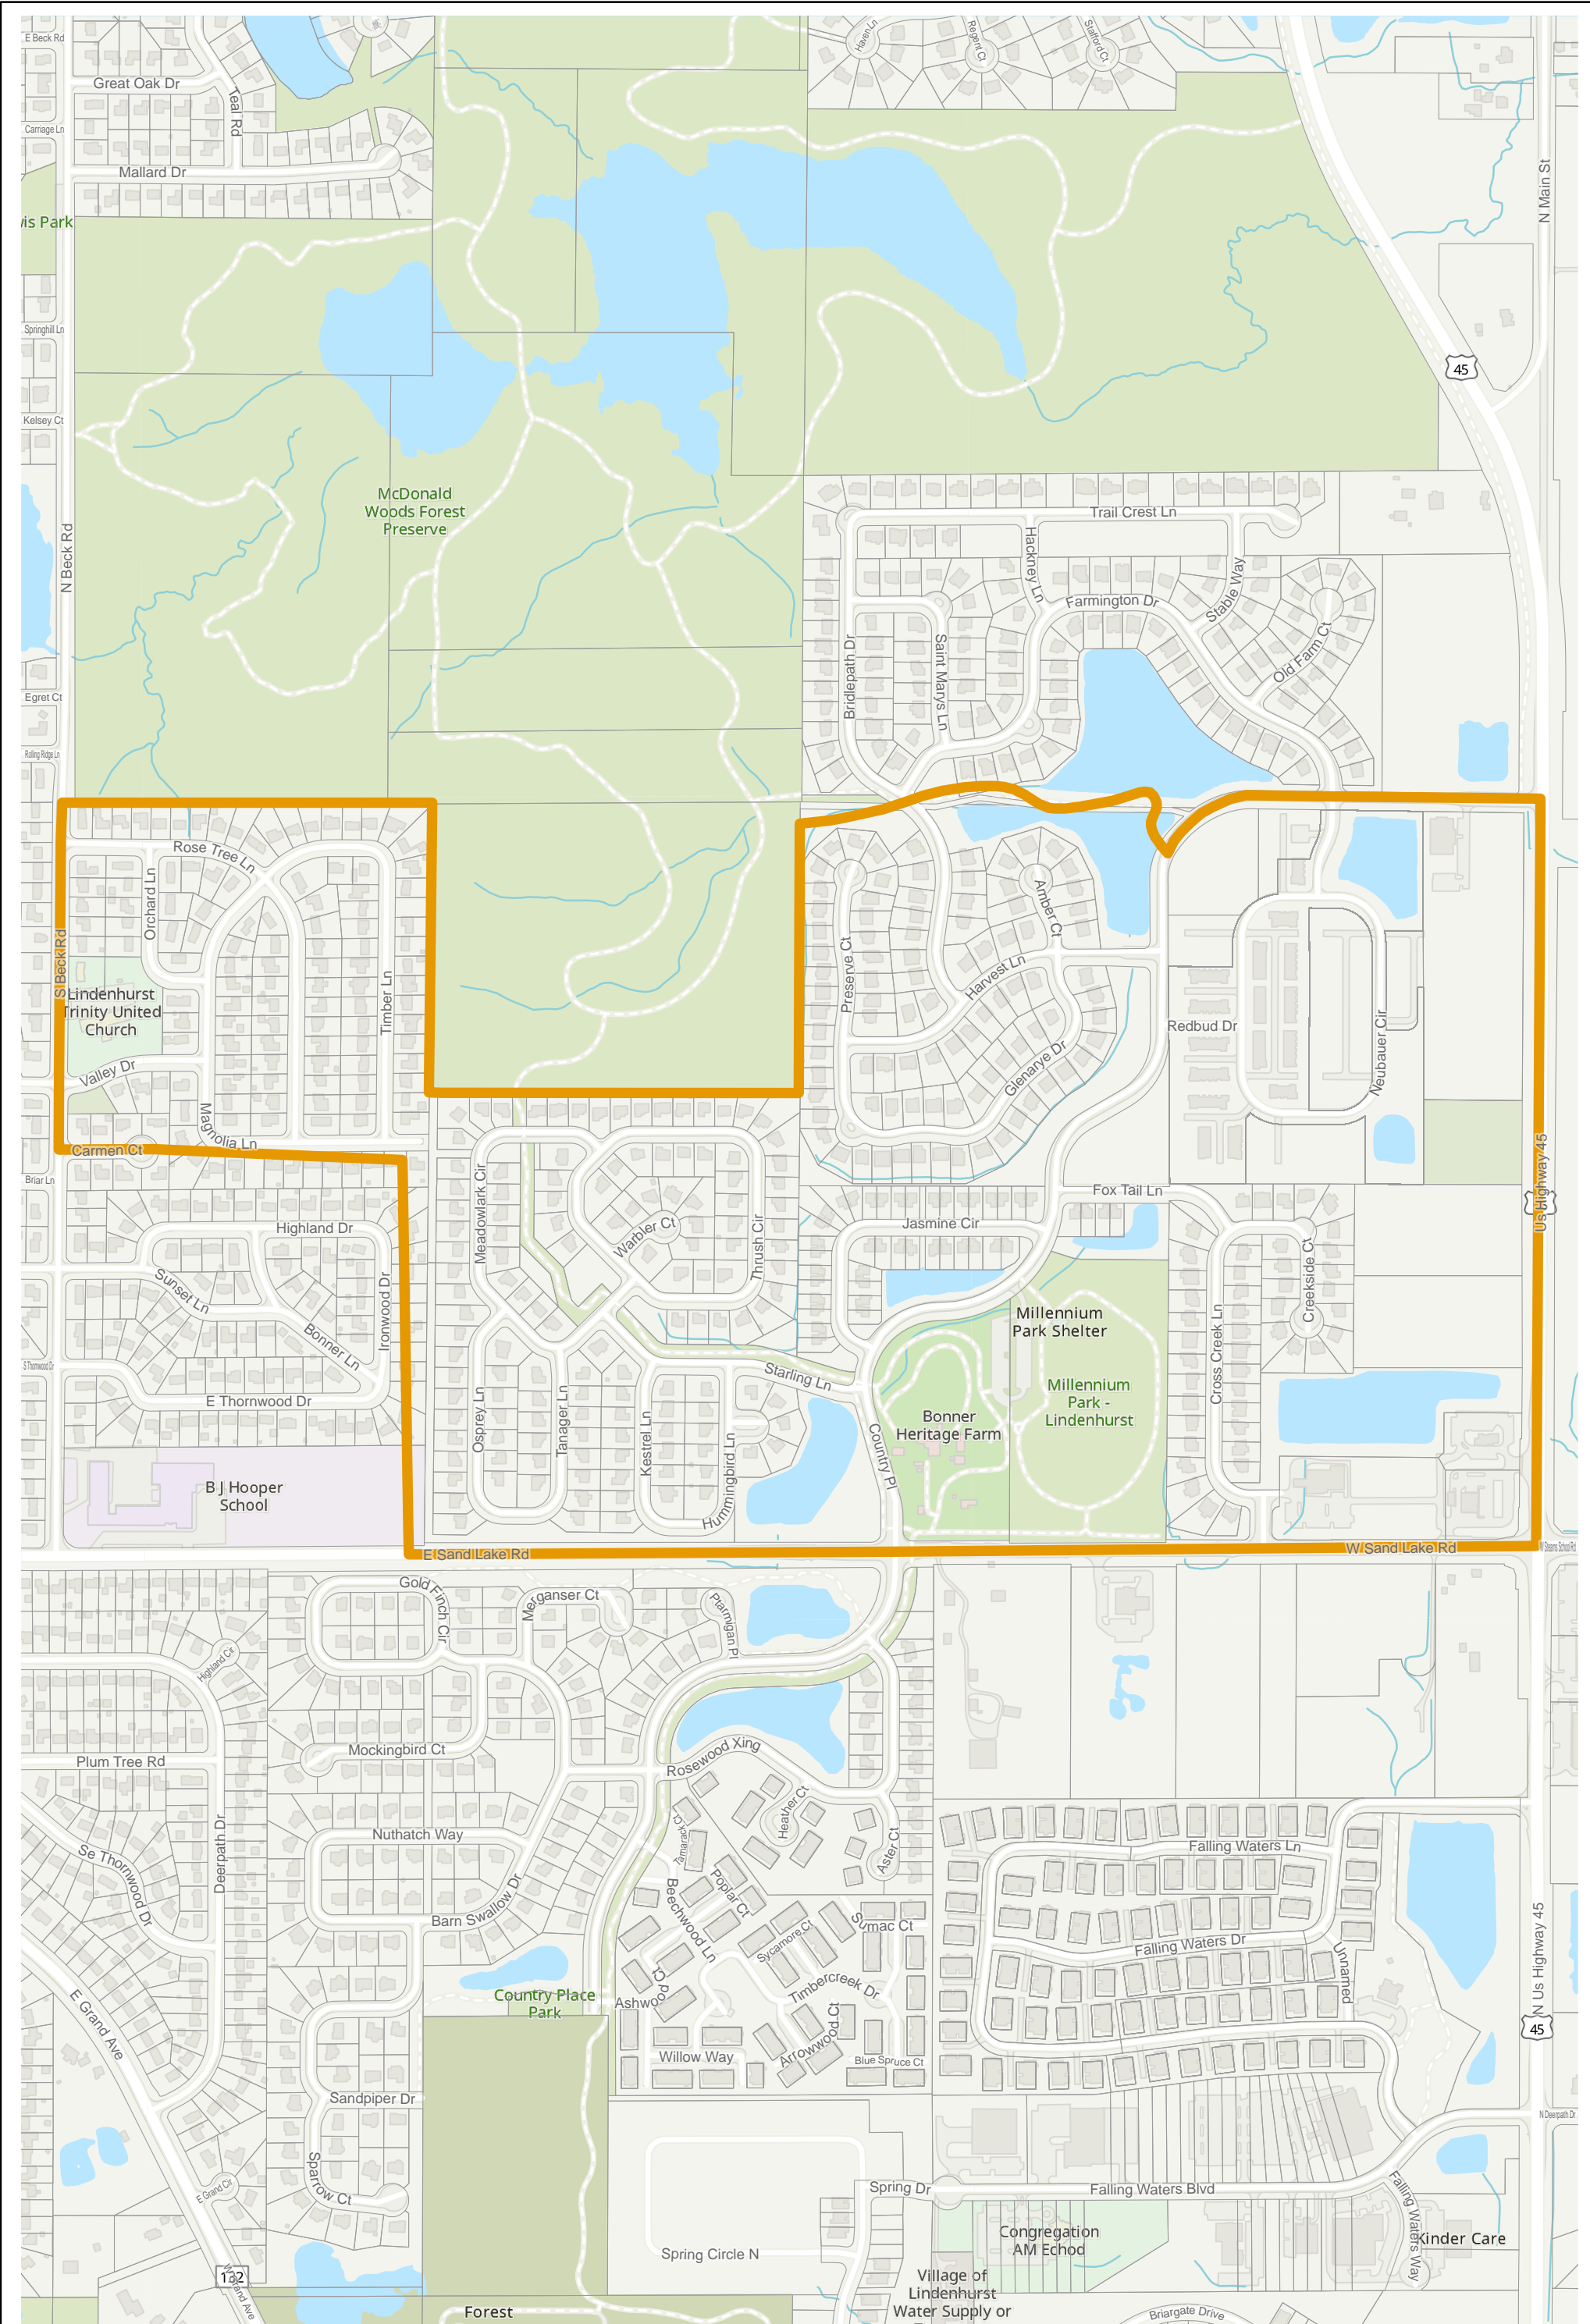

Lake County 2022 Election Precinct Lake Villa 162