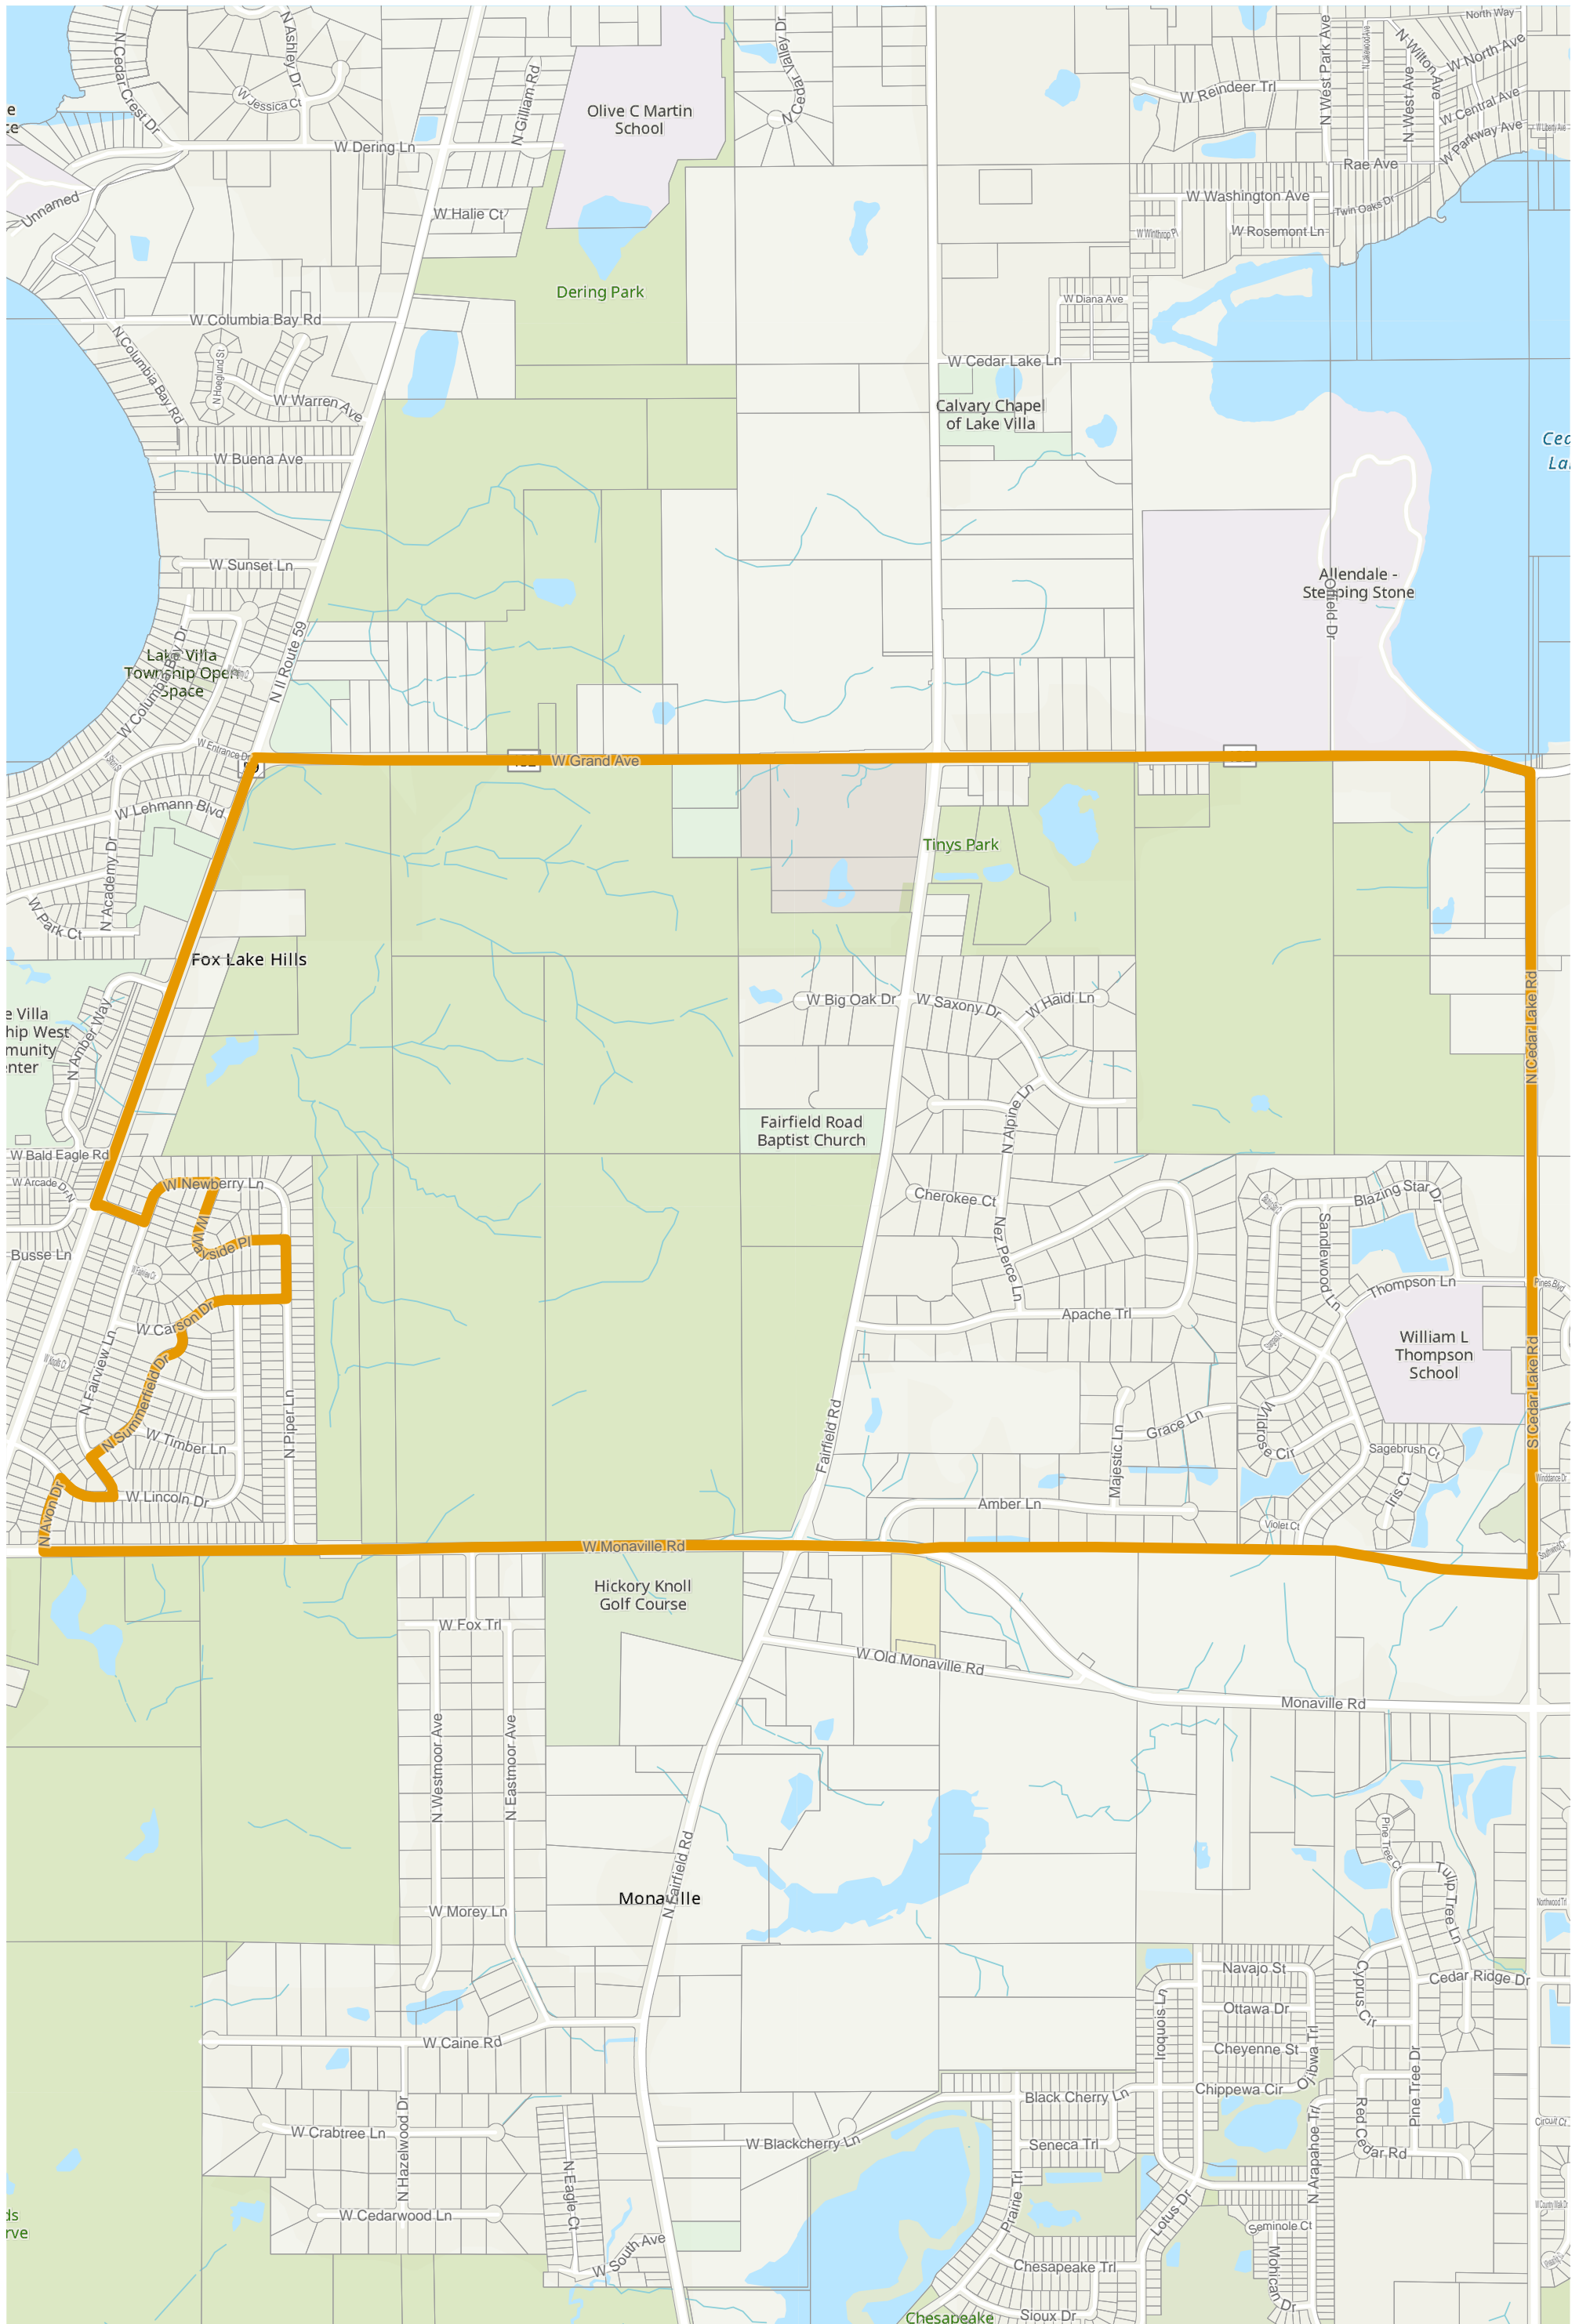

Lake County 2022 Election Precinct Lake Villa 150

2022 Election Precincts
Tax Parcels