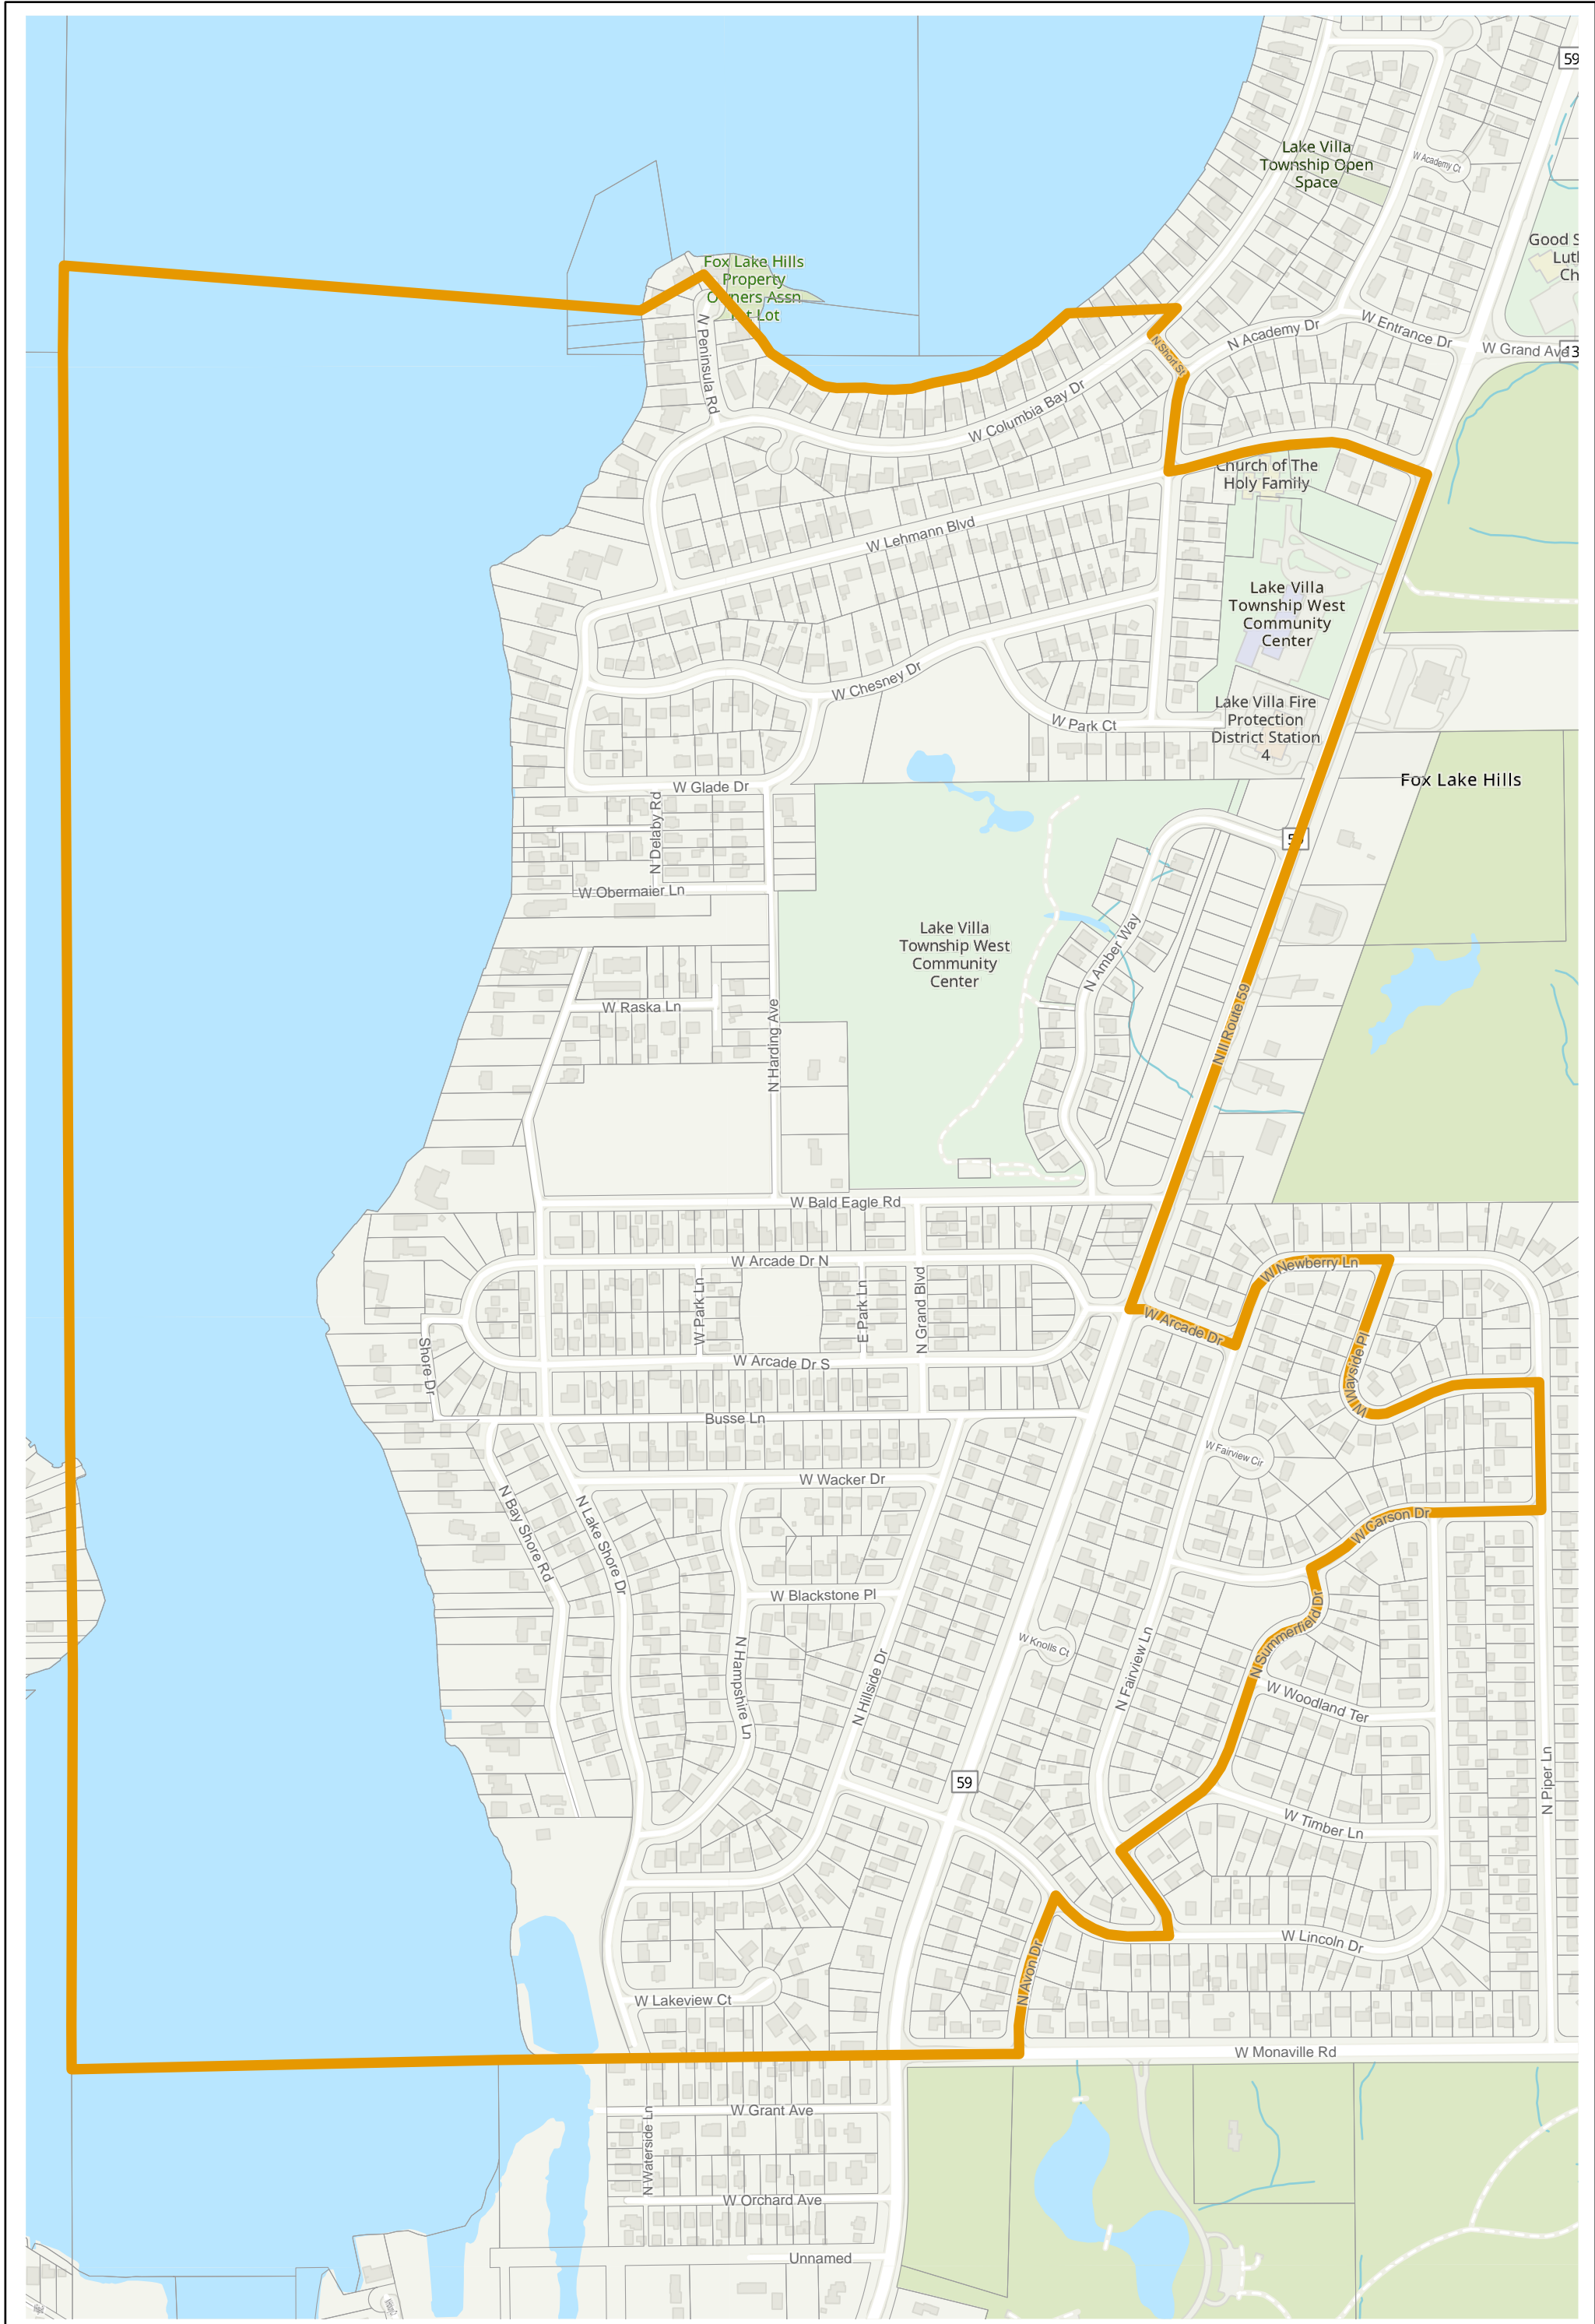

Lake County 2022 Election Precinct Lake Villa 149