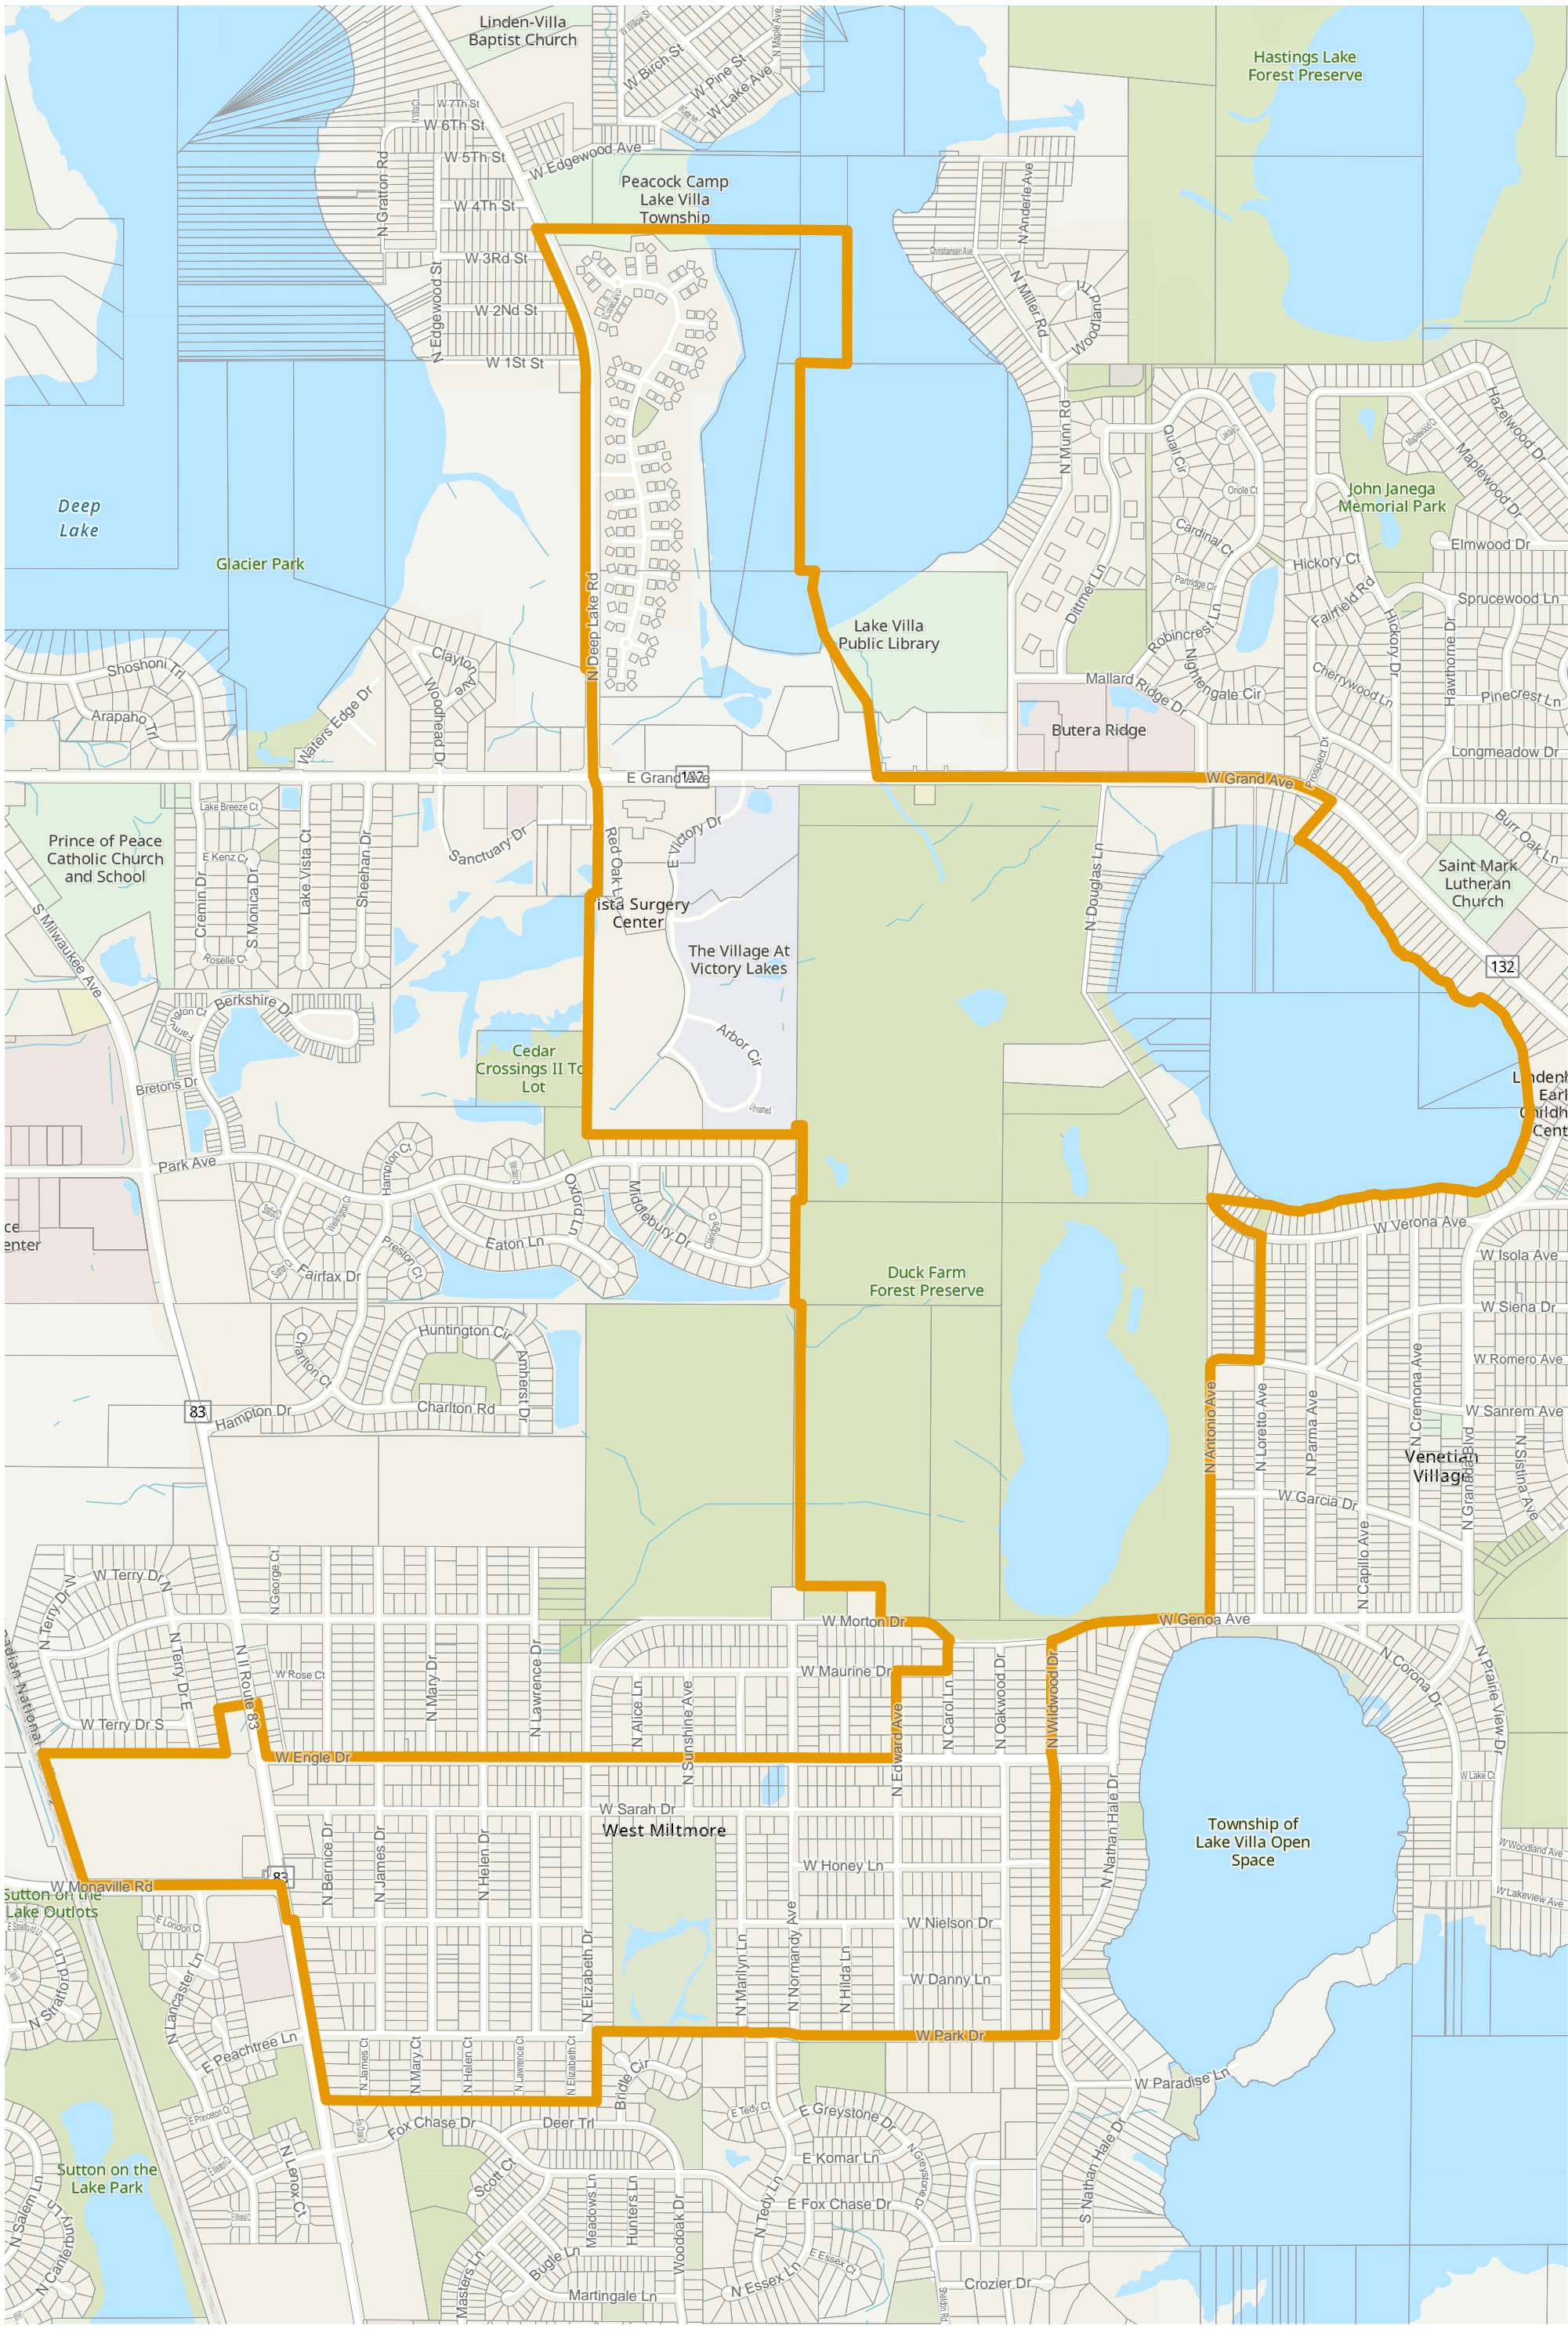

Lake County 2022 Election Precinct Lake Villa 169