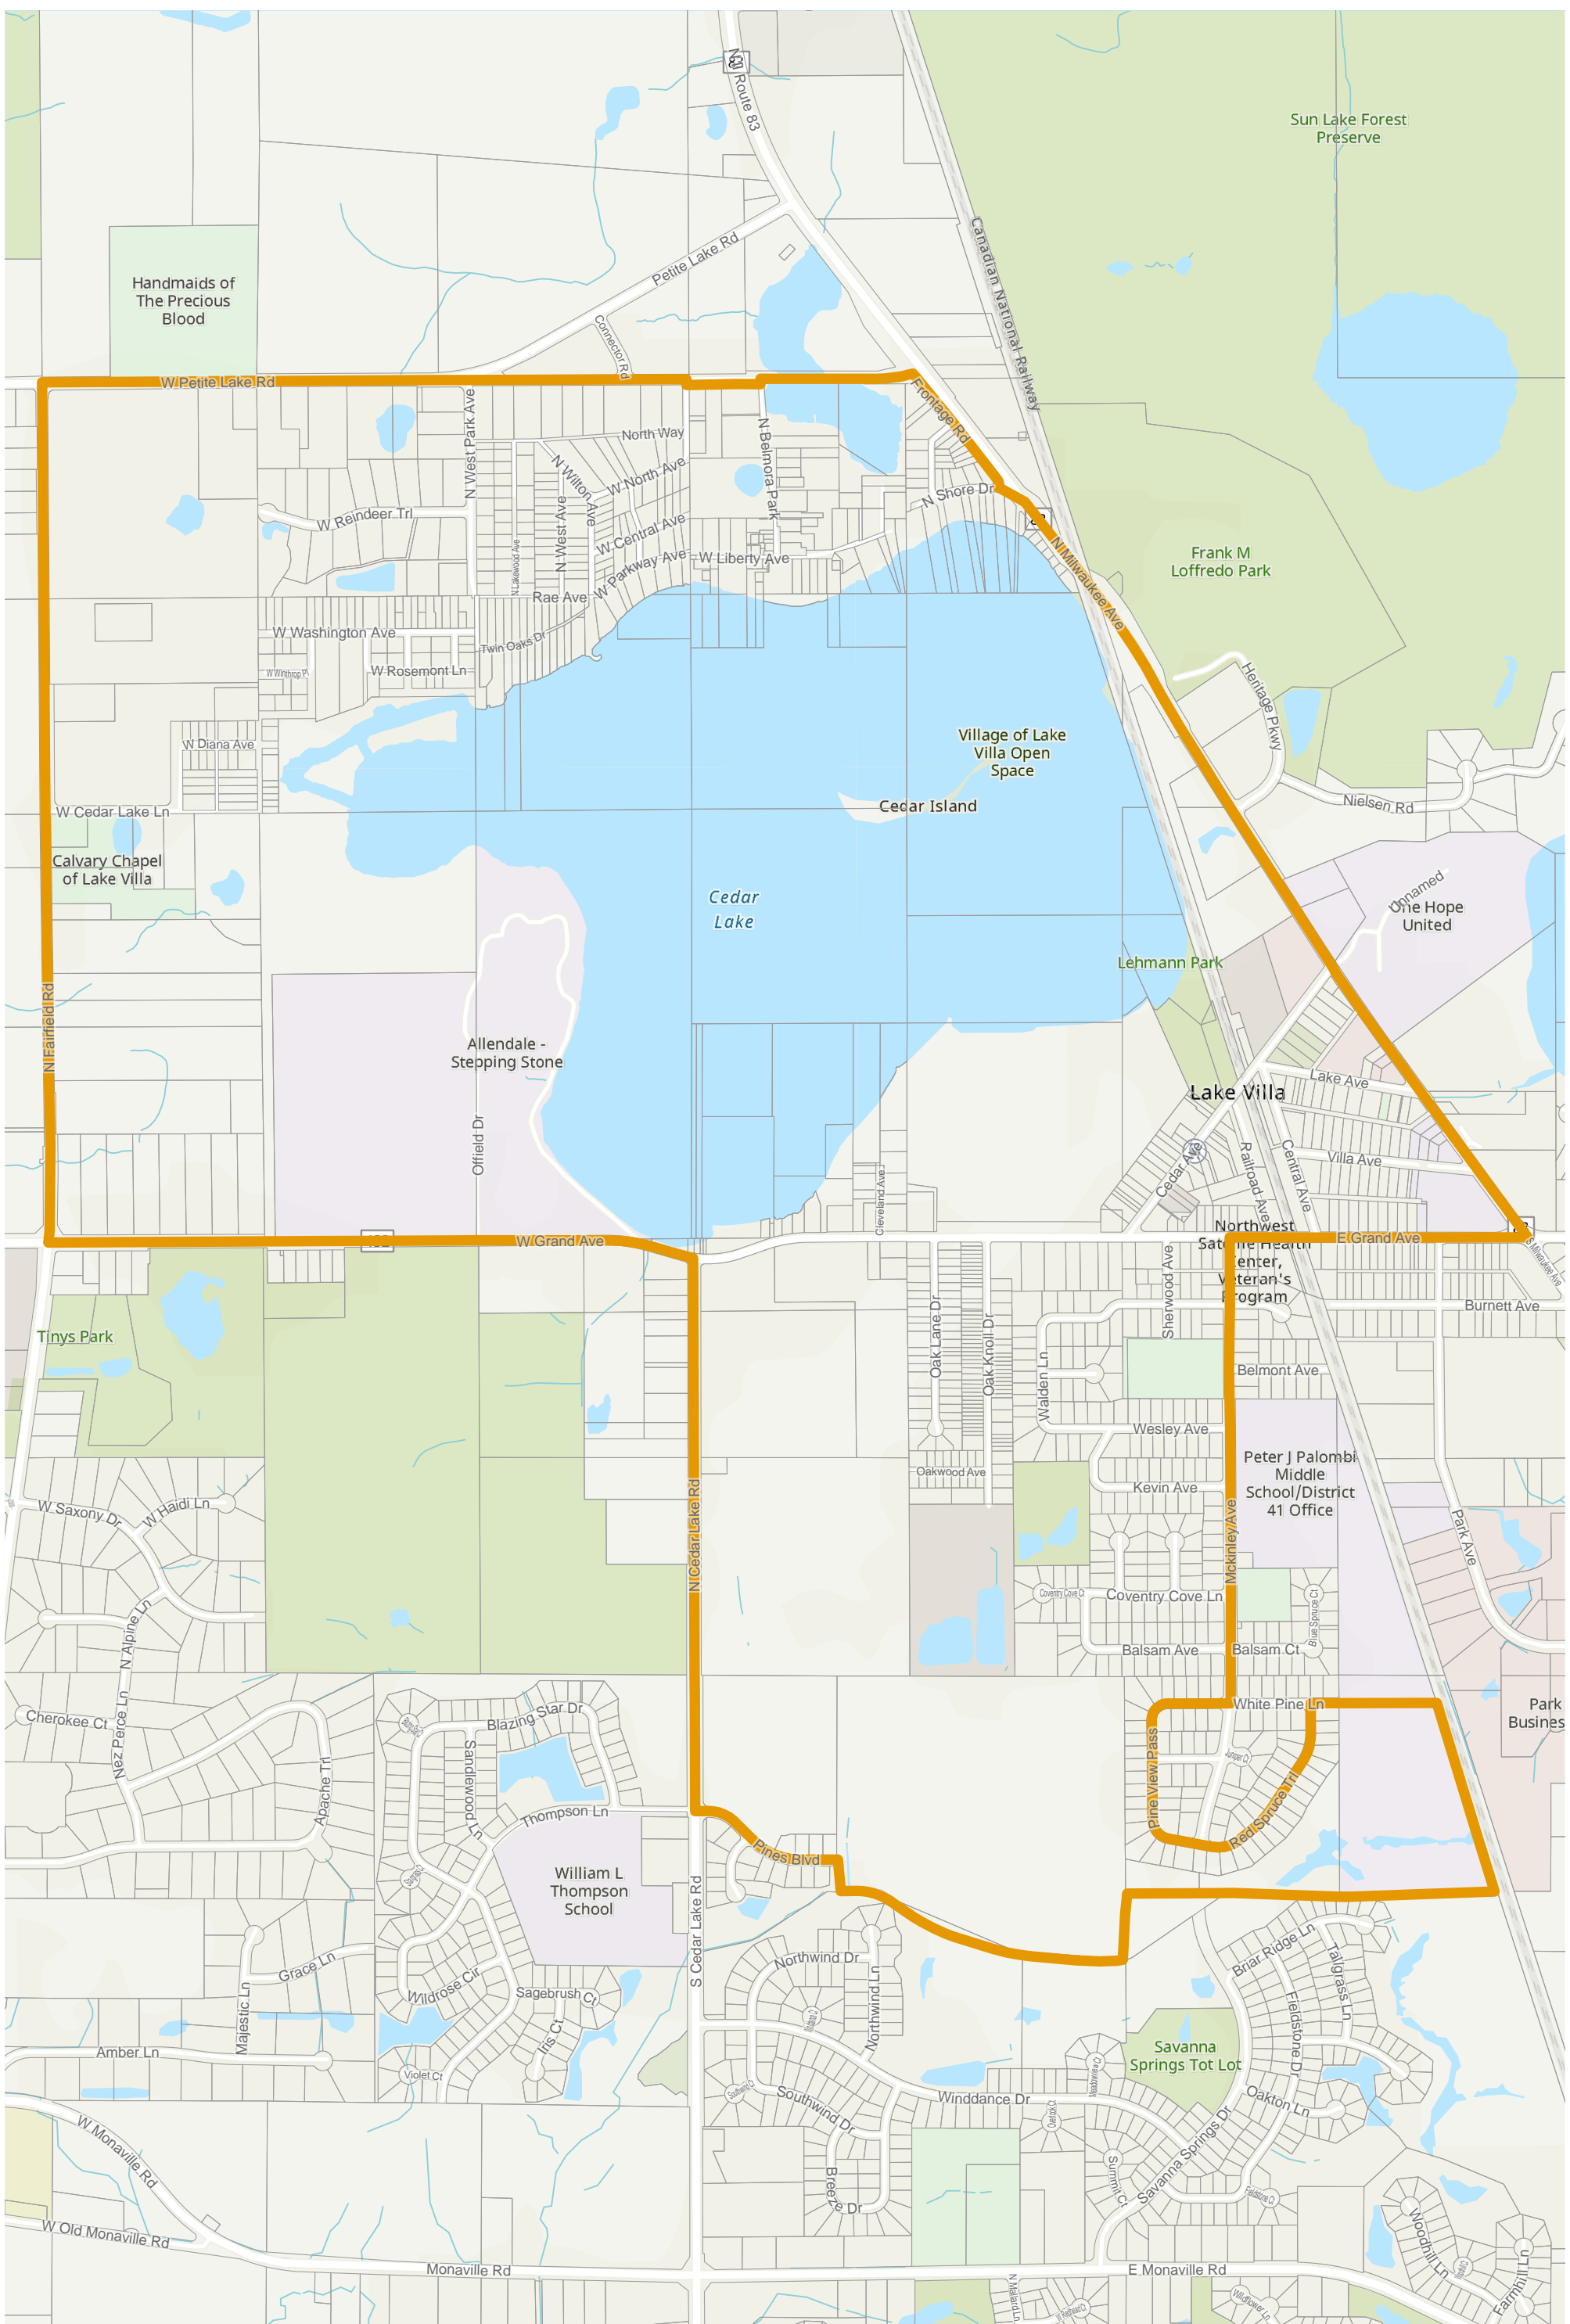

Lake County 2022 Election Precinct Lake Villa 152

2022 Election Precincts
Tax Parcels