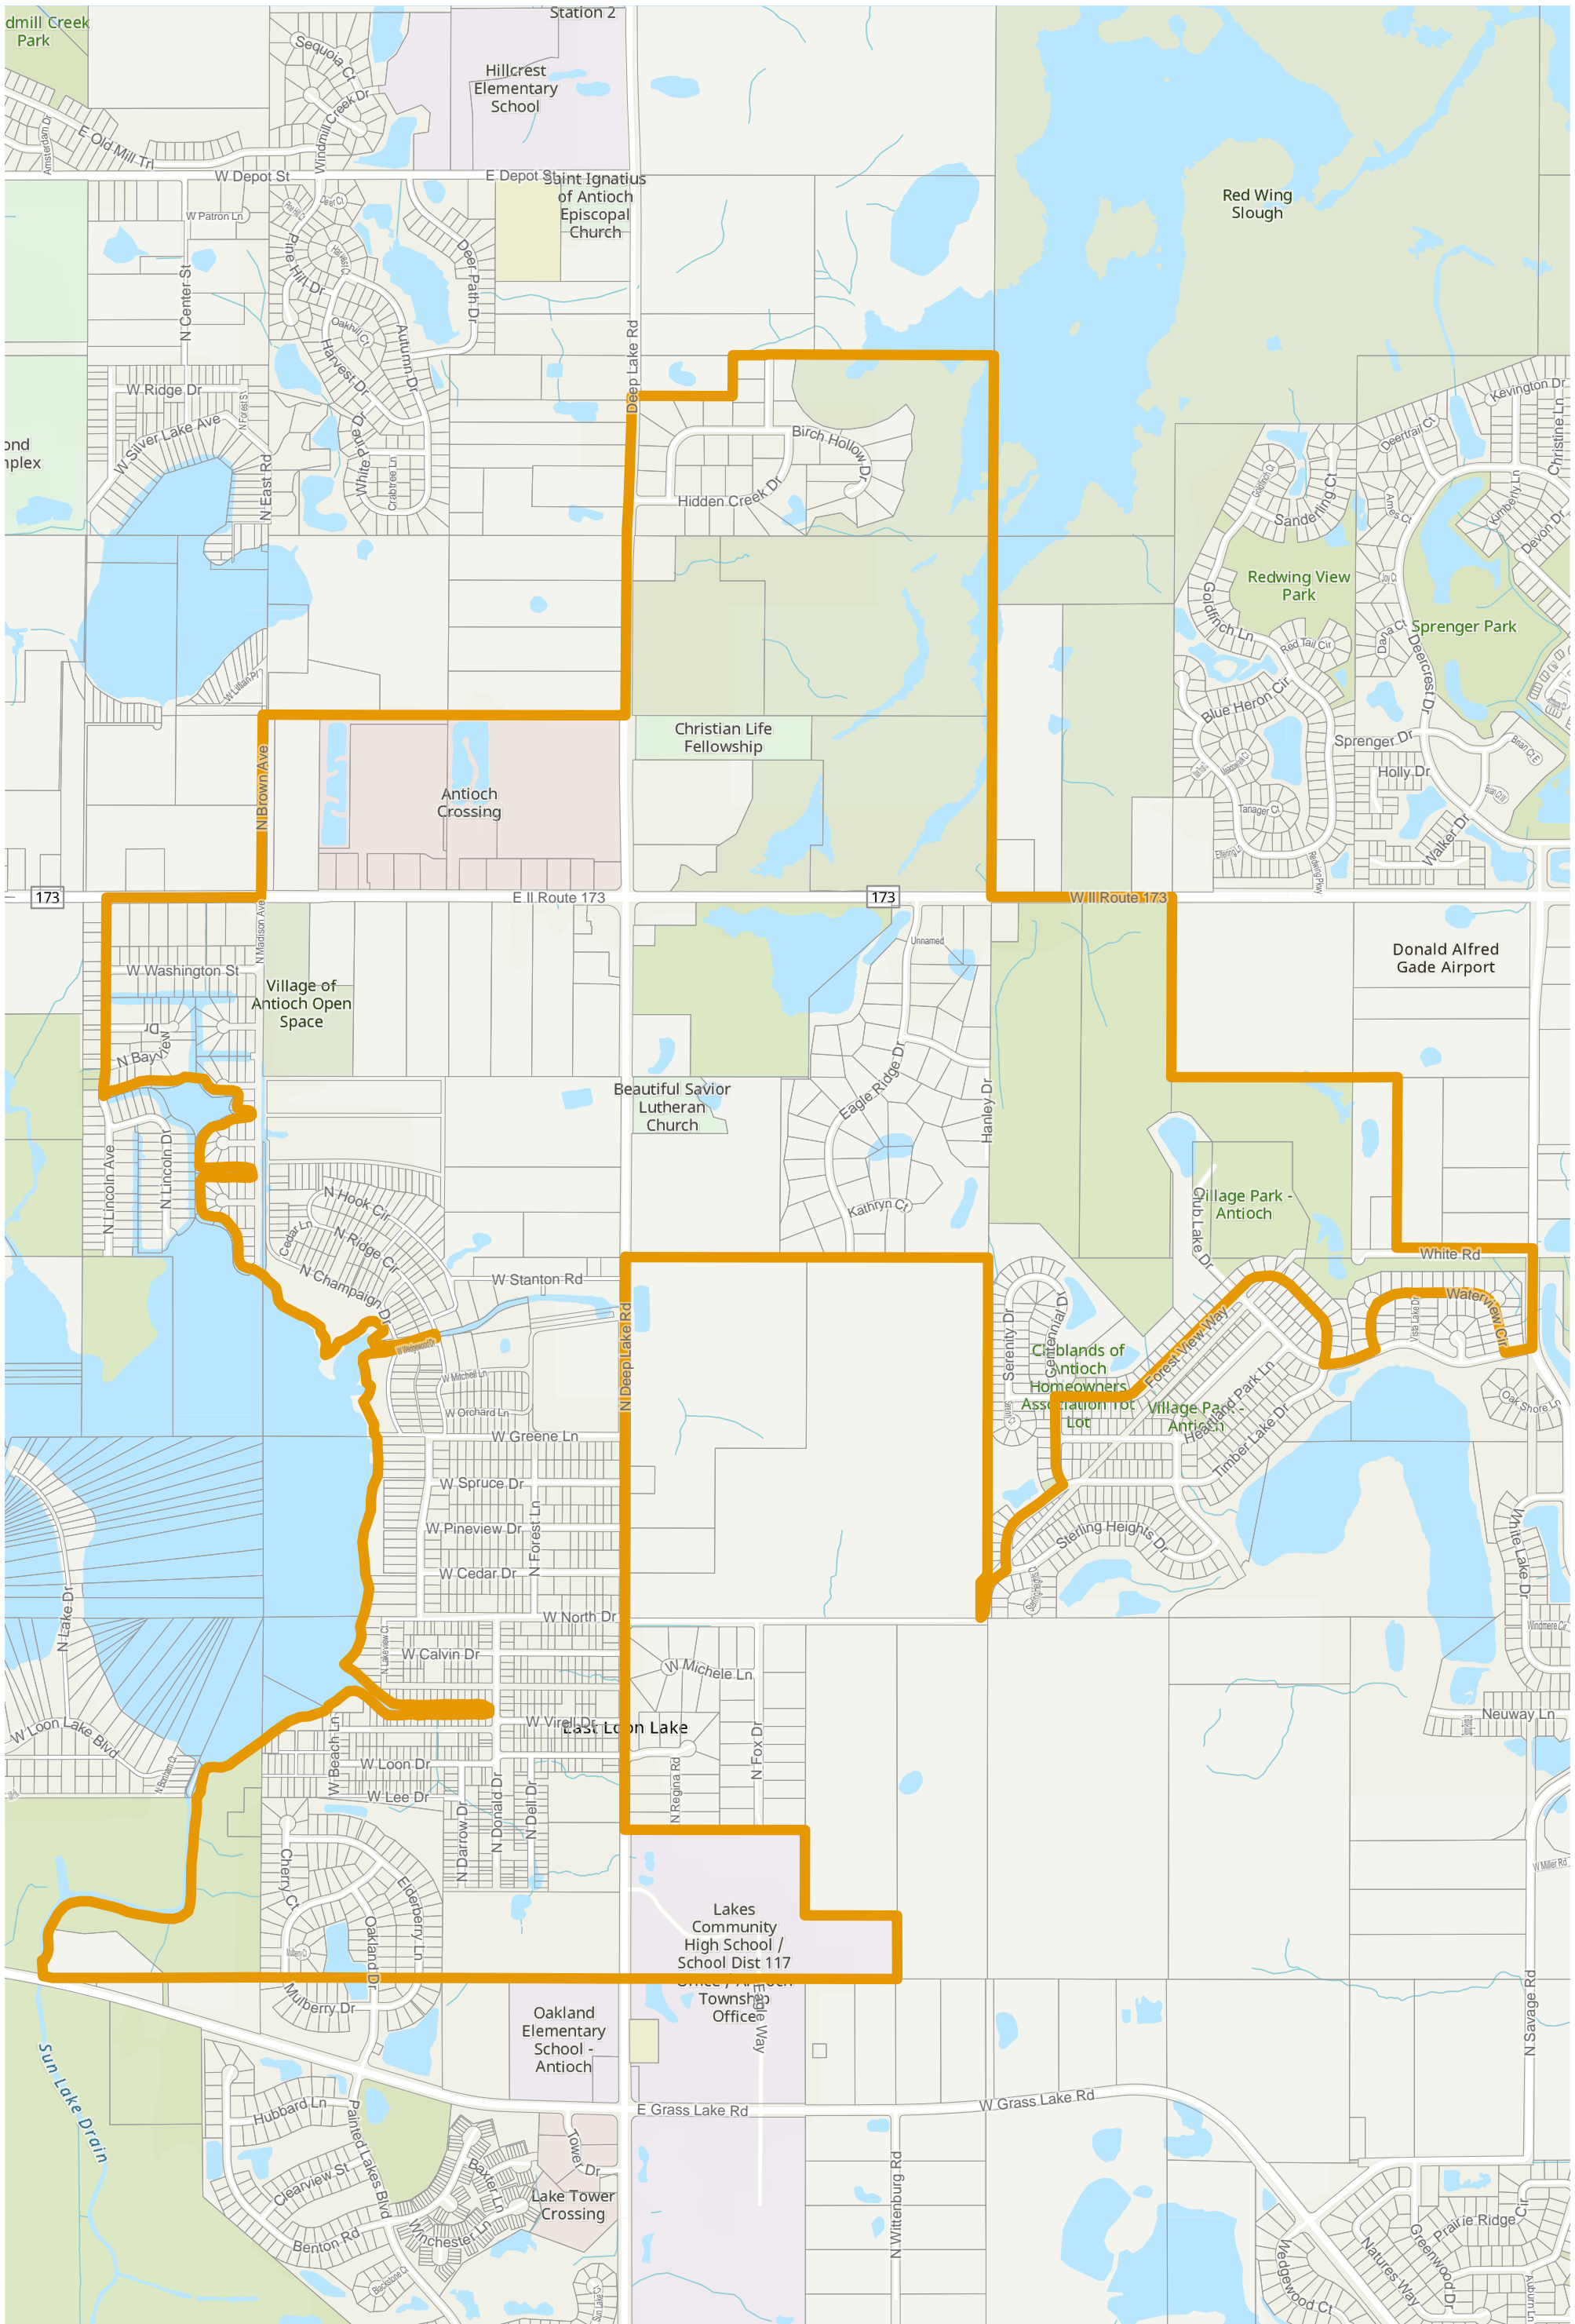

Lake County 2022 Election Precinct Antioch 14