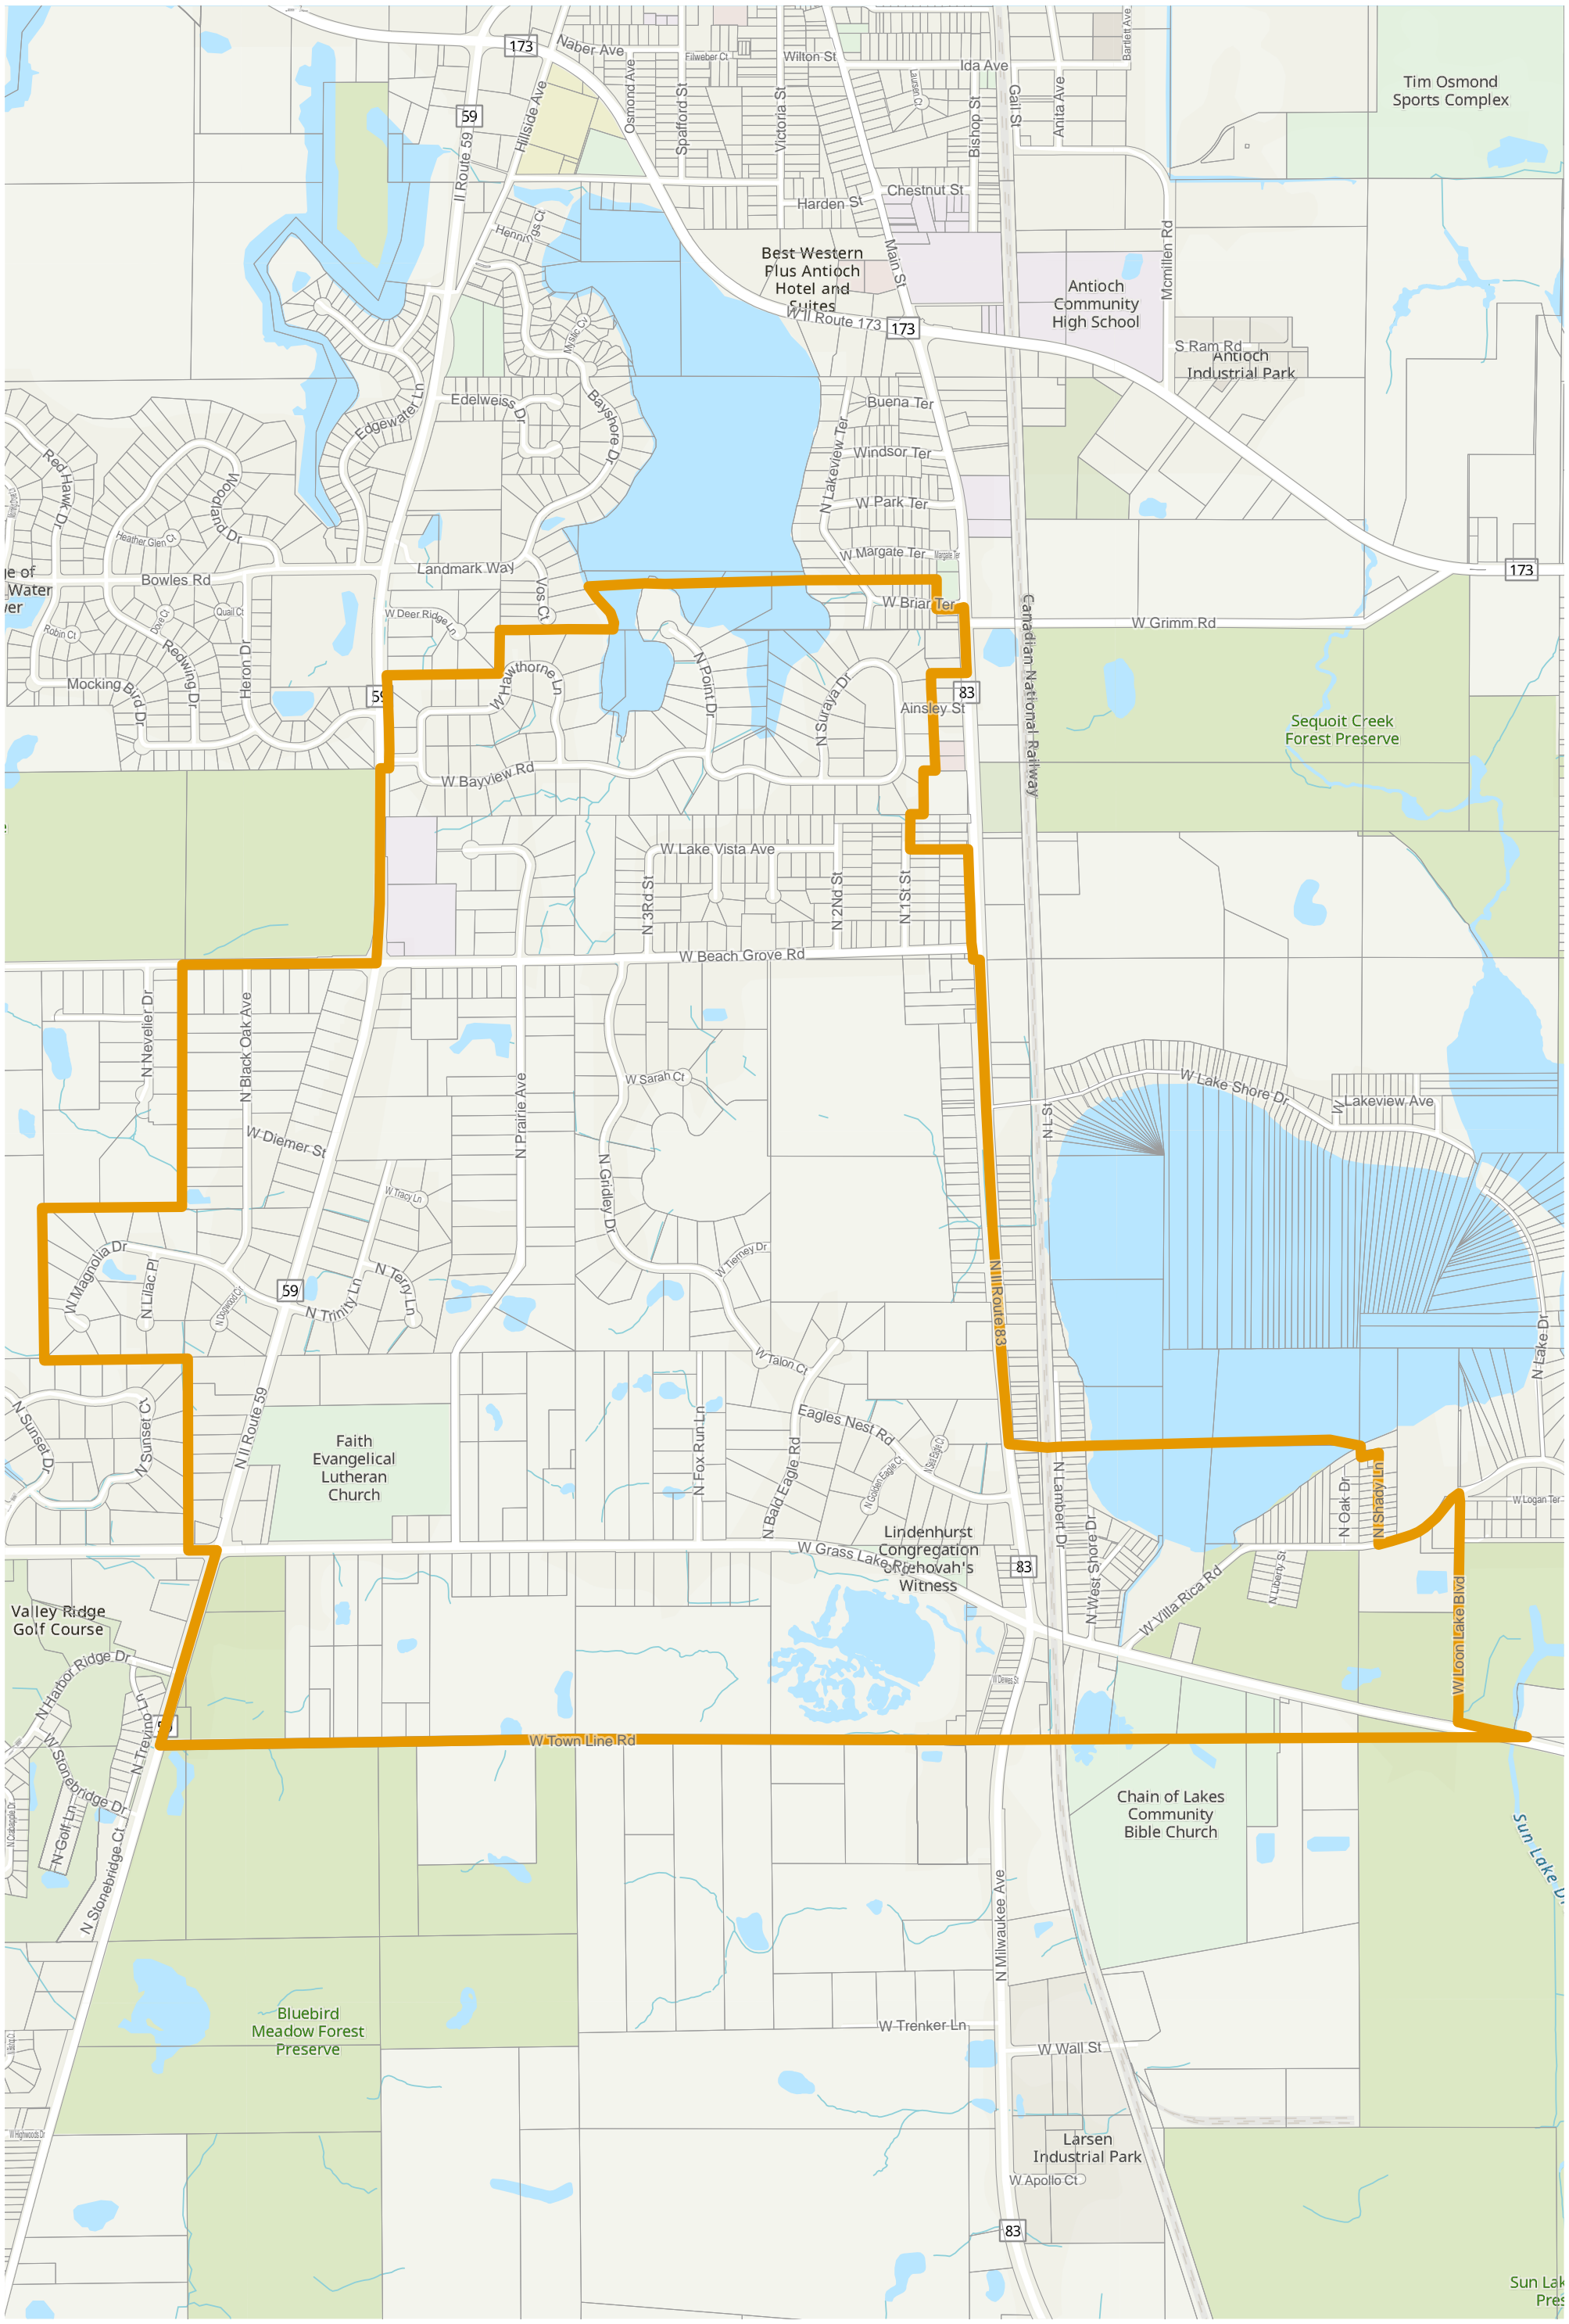

Lake County 2022 Election Precinct Antioch 16