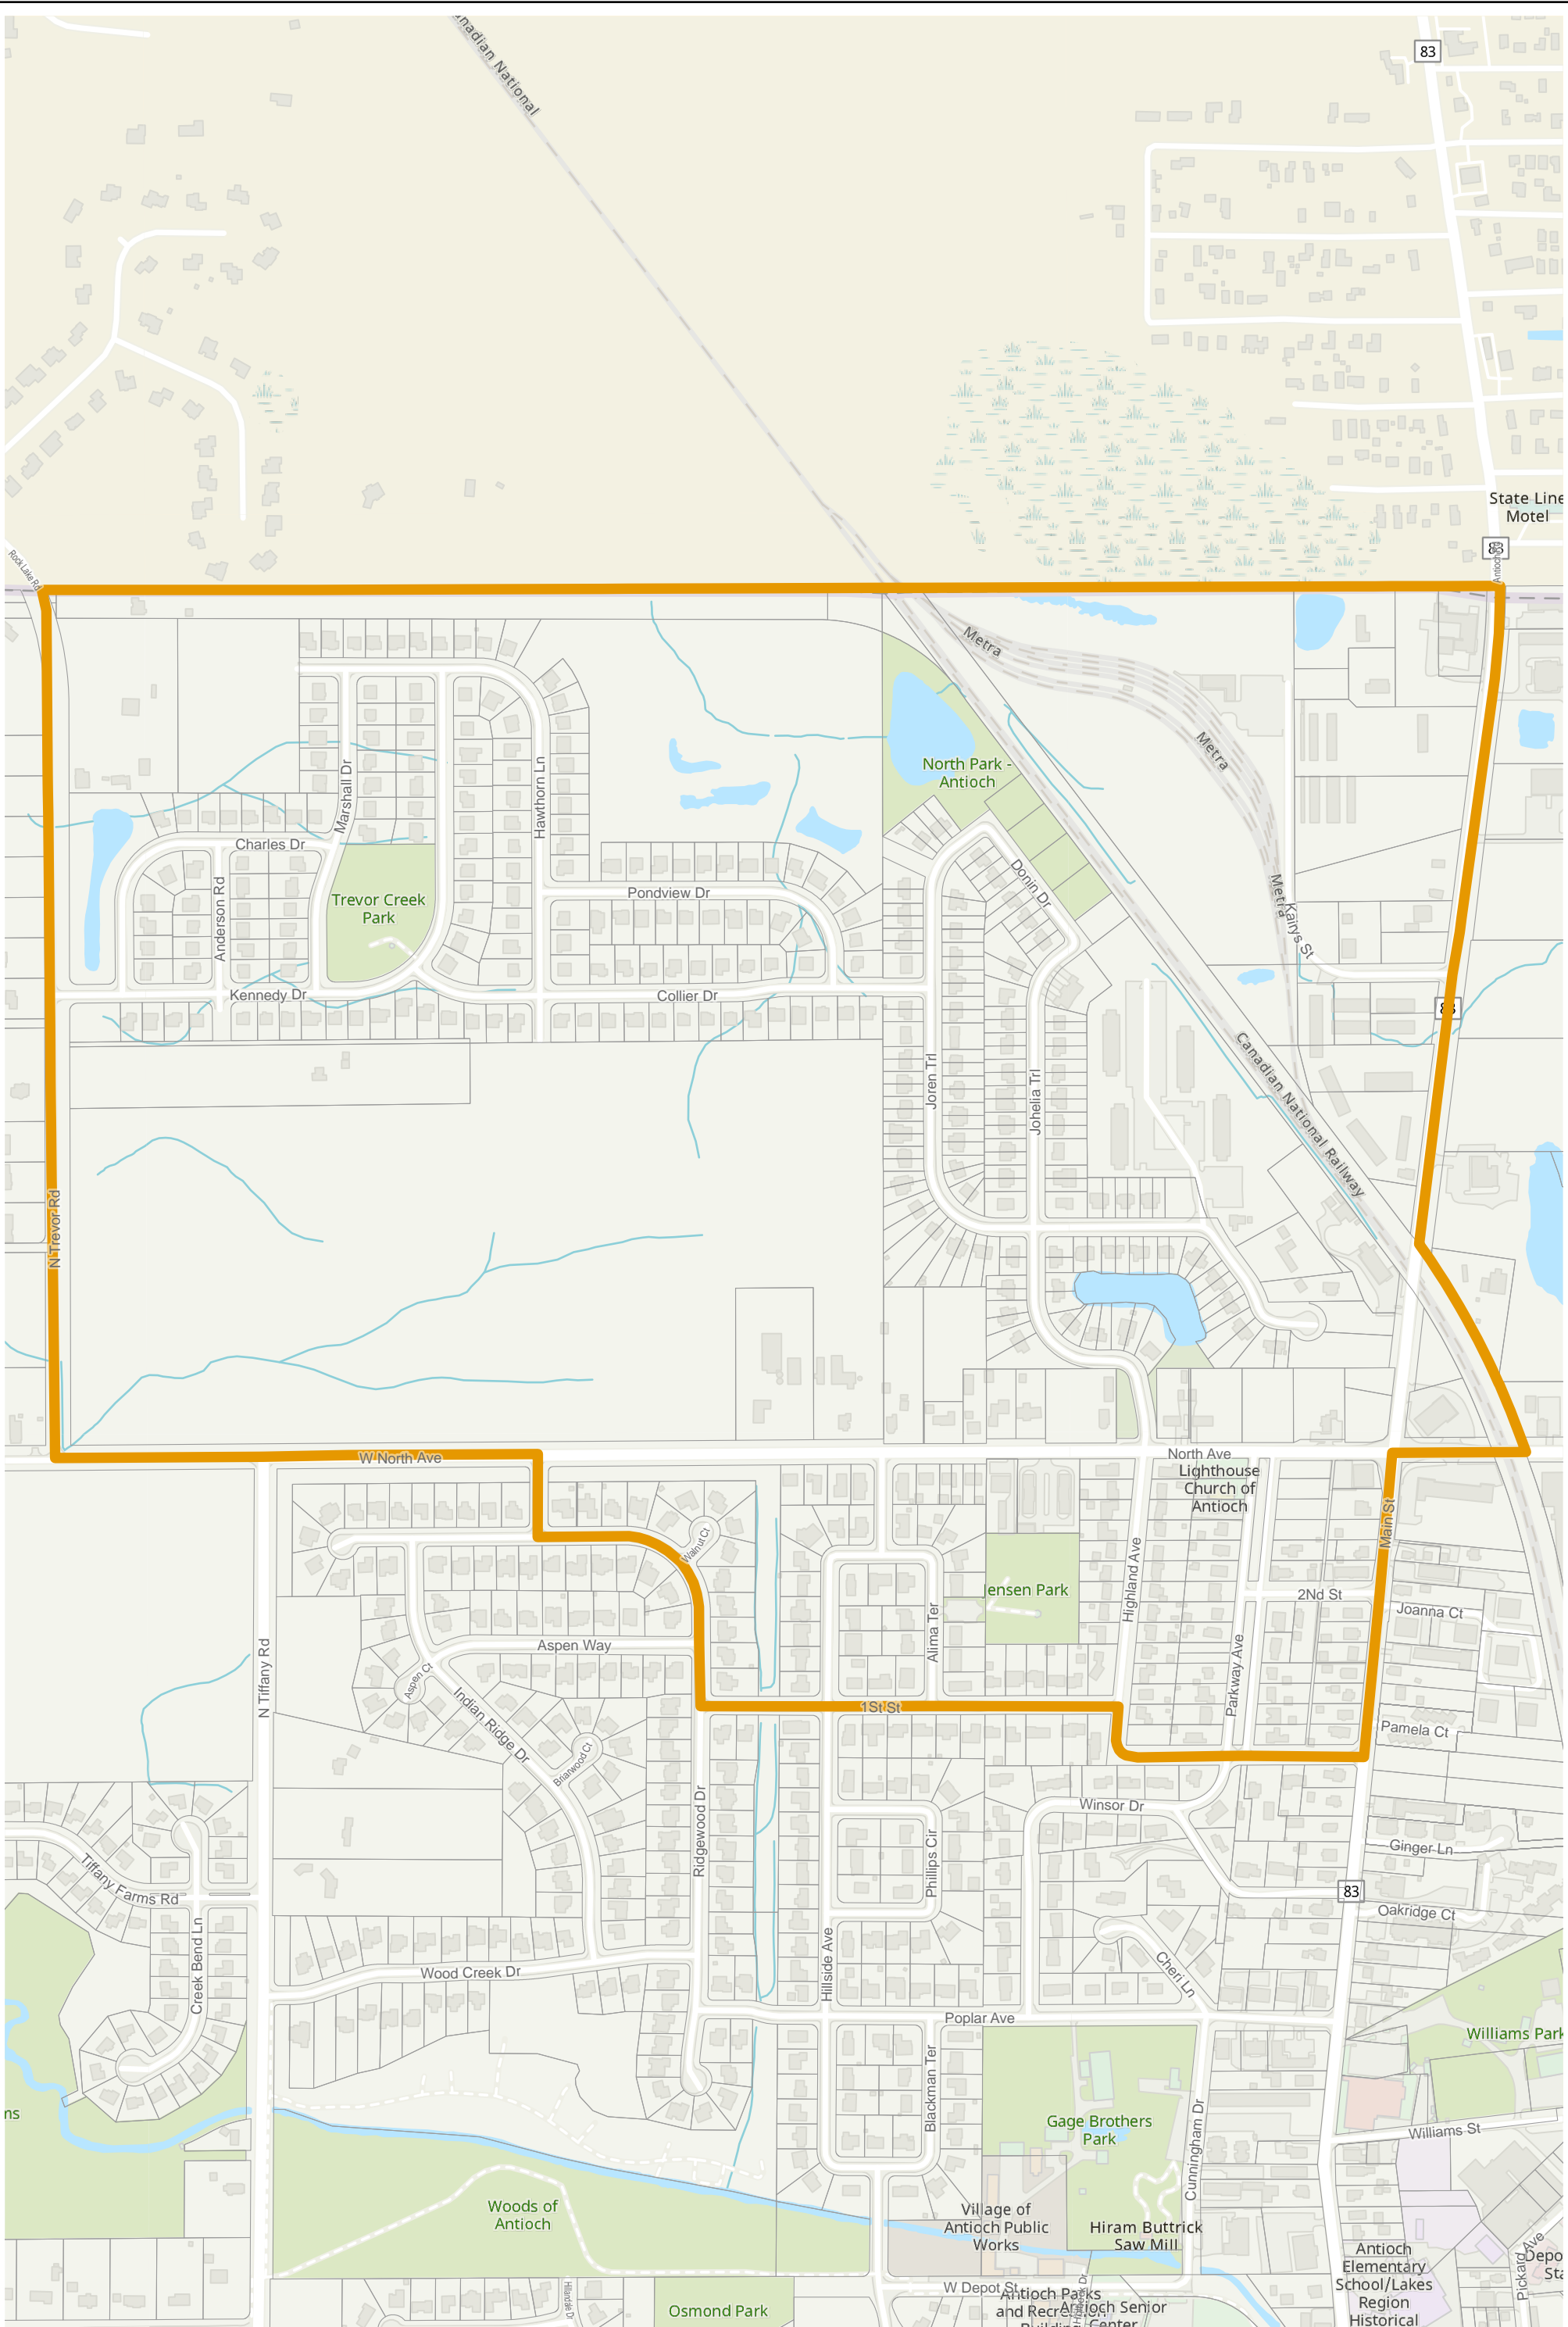

Lake County 2022 Election Precinct Antioch 4

2022 Election Precincts

Tax Parcels