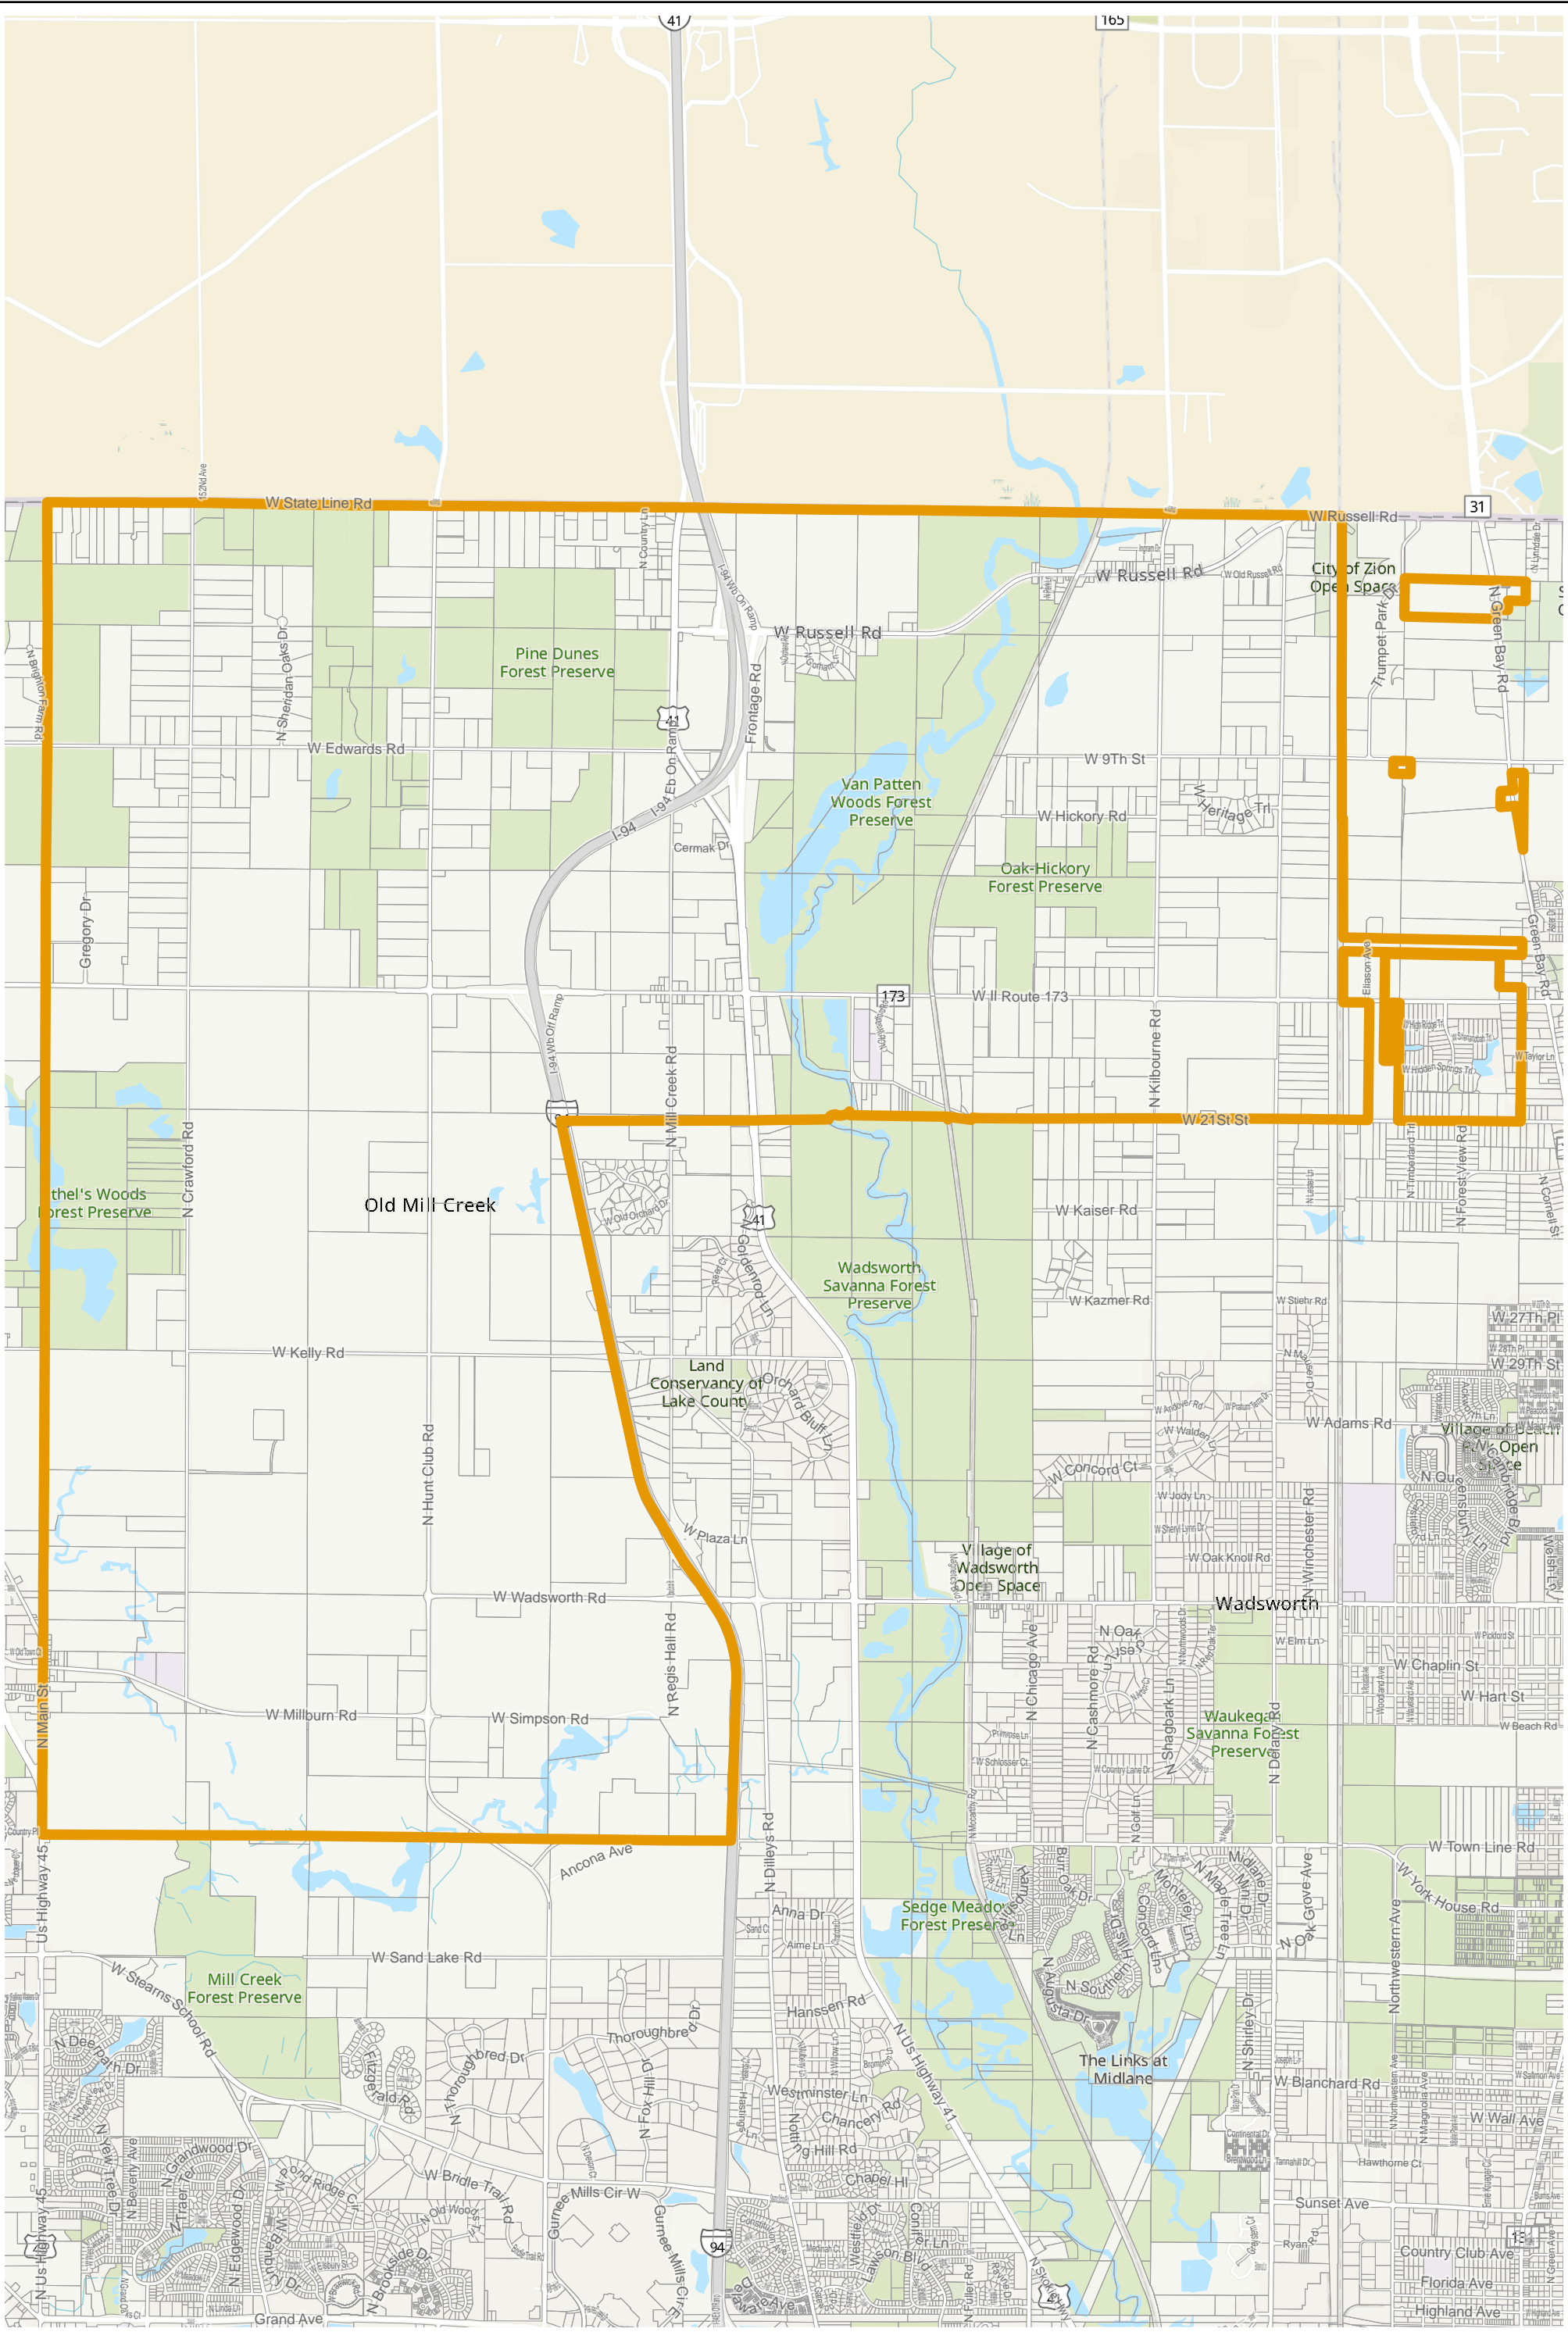

Lake County 2022 Election Precinct Newport 233