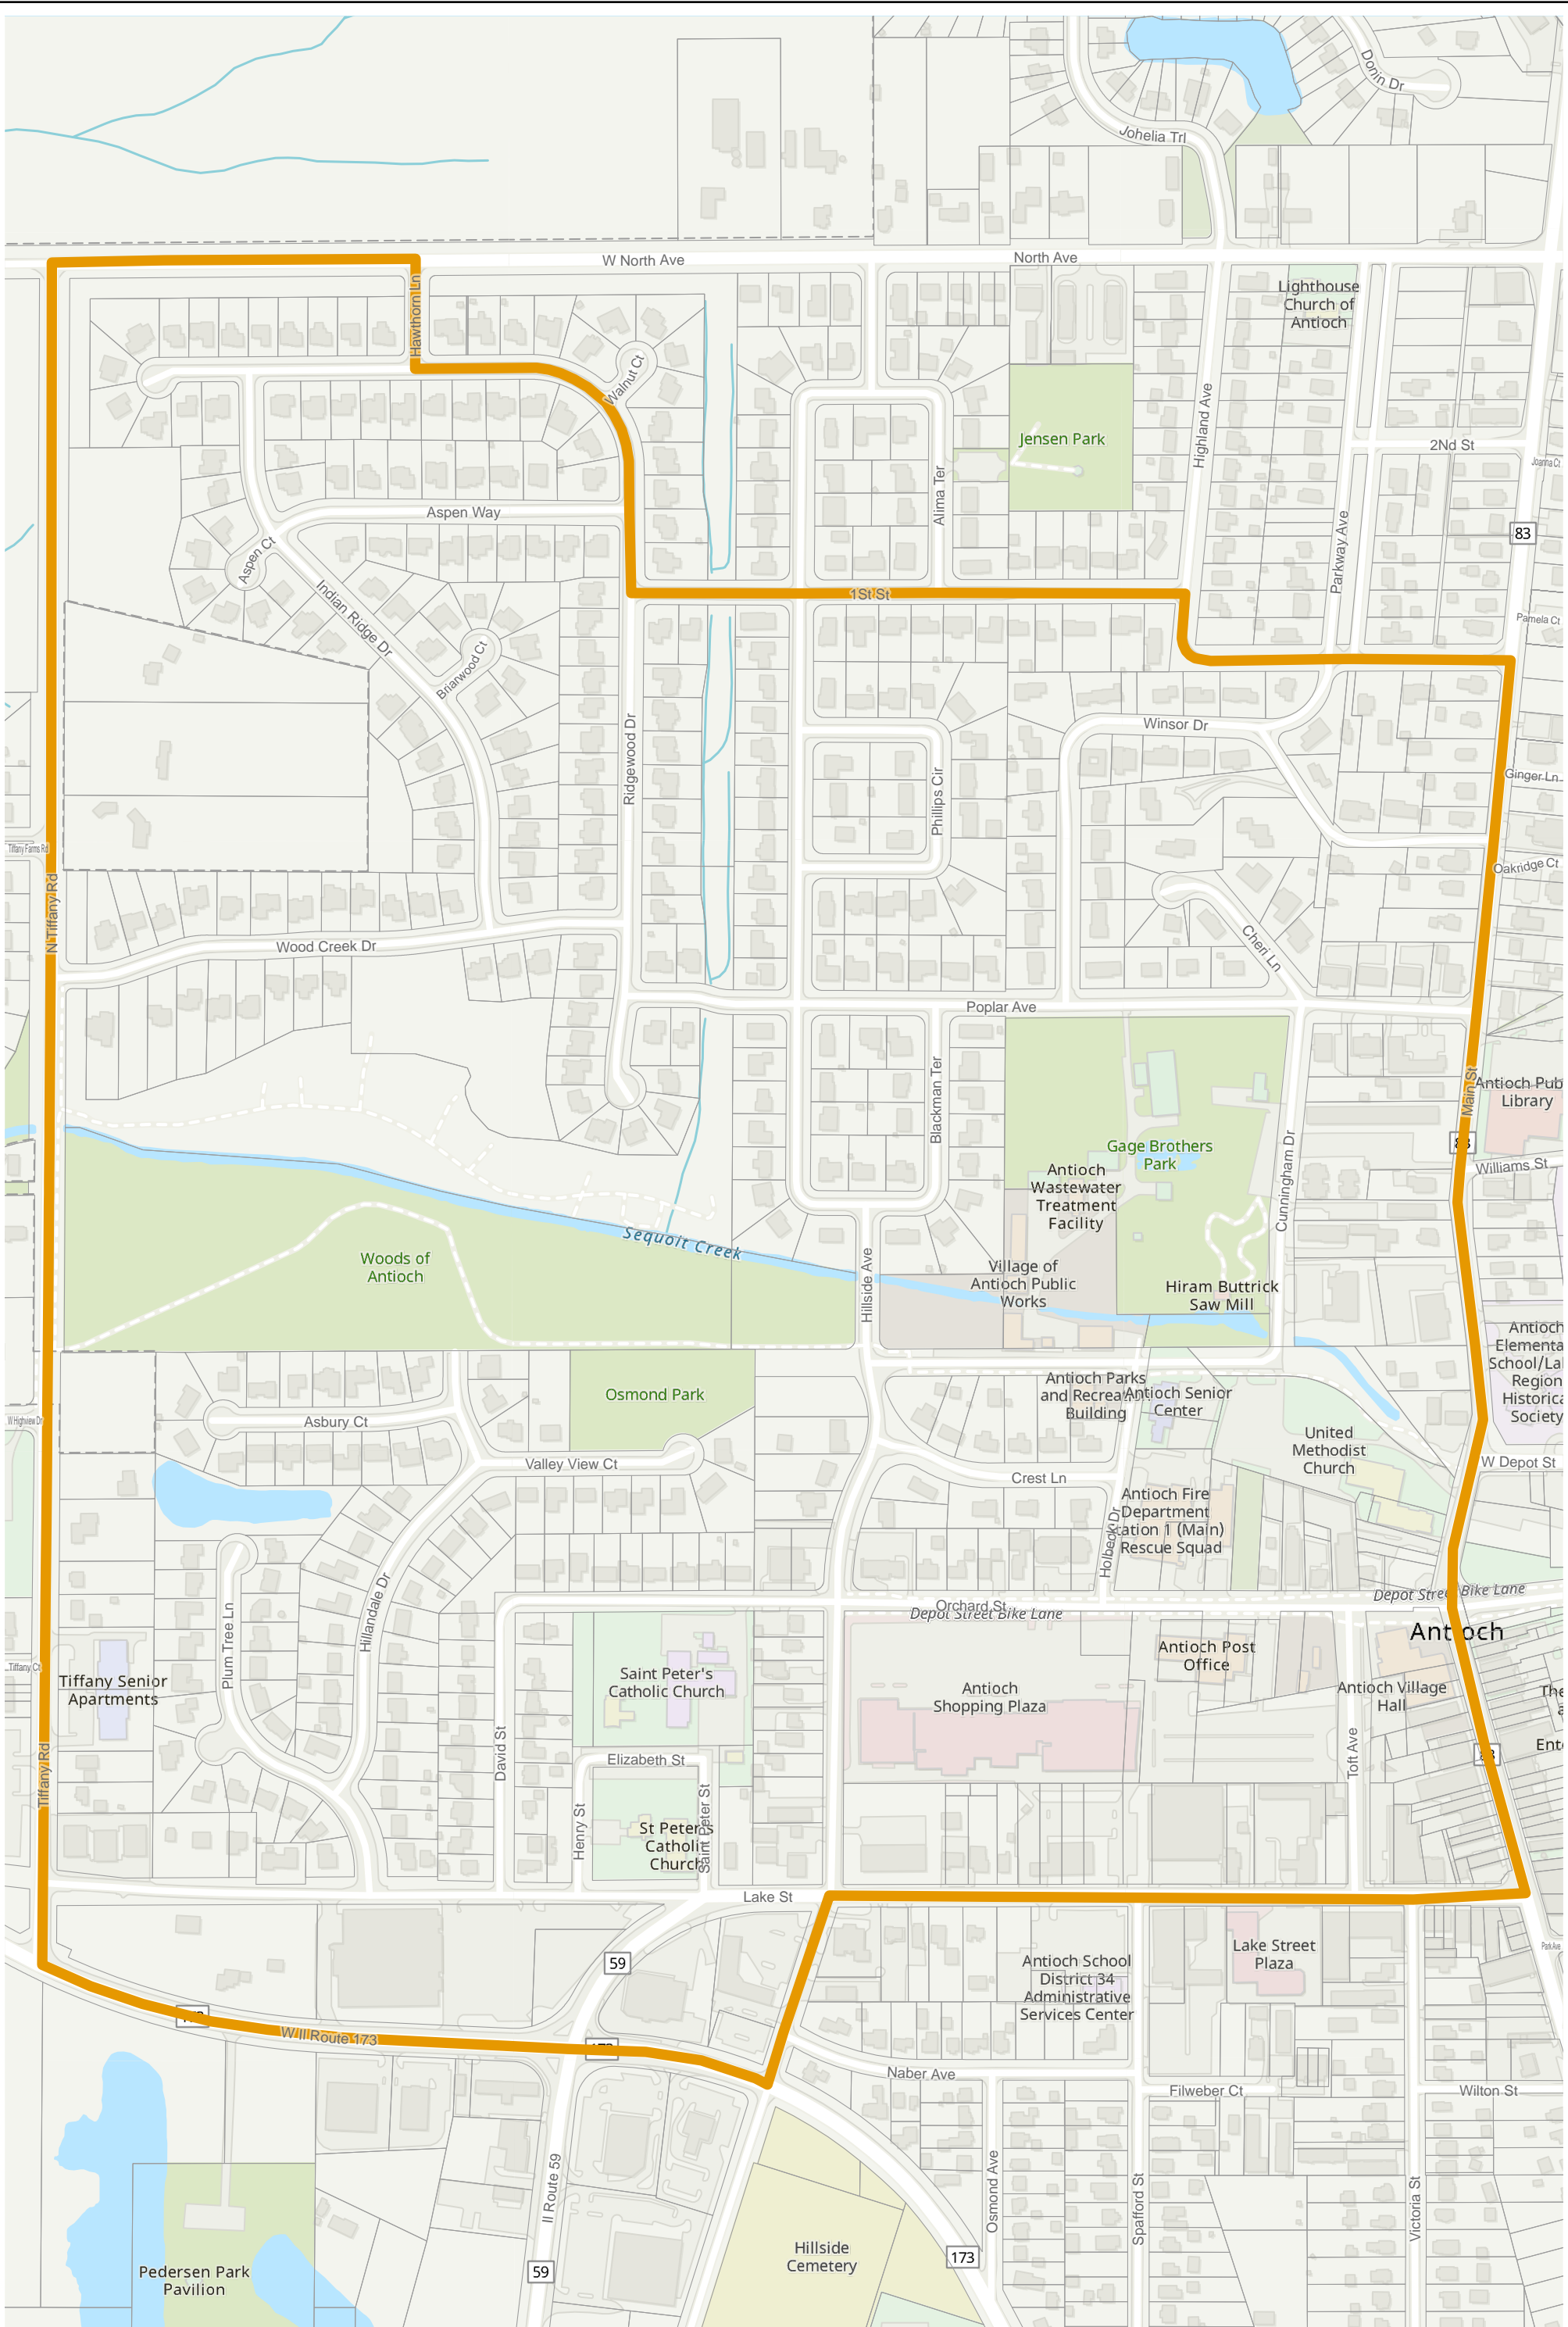

Lake County 2022 Election Precinct Antioch 7

2022 Election Precincts
Tax Parcels