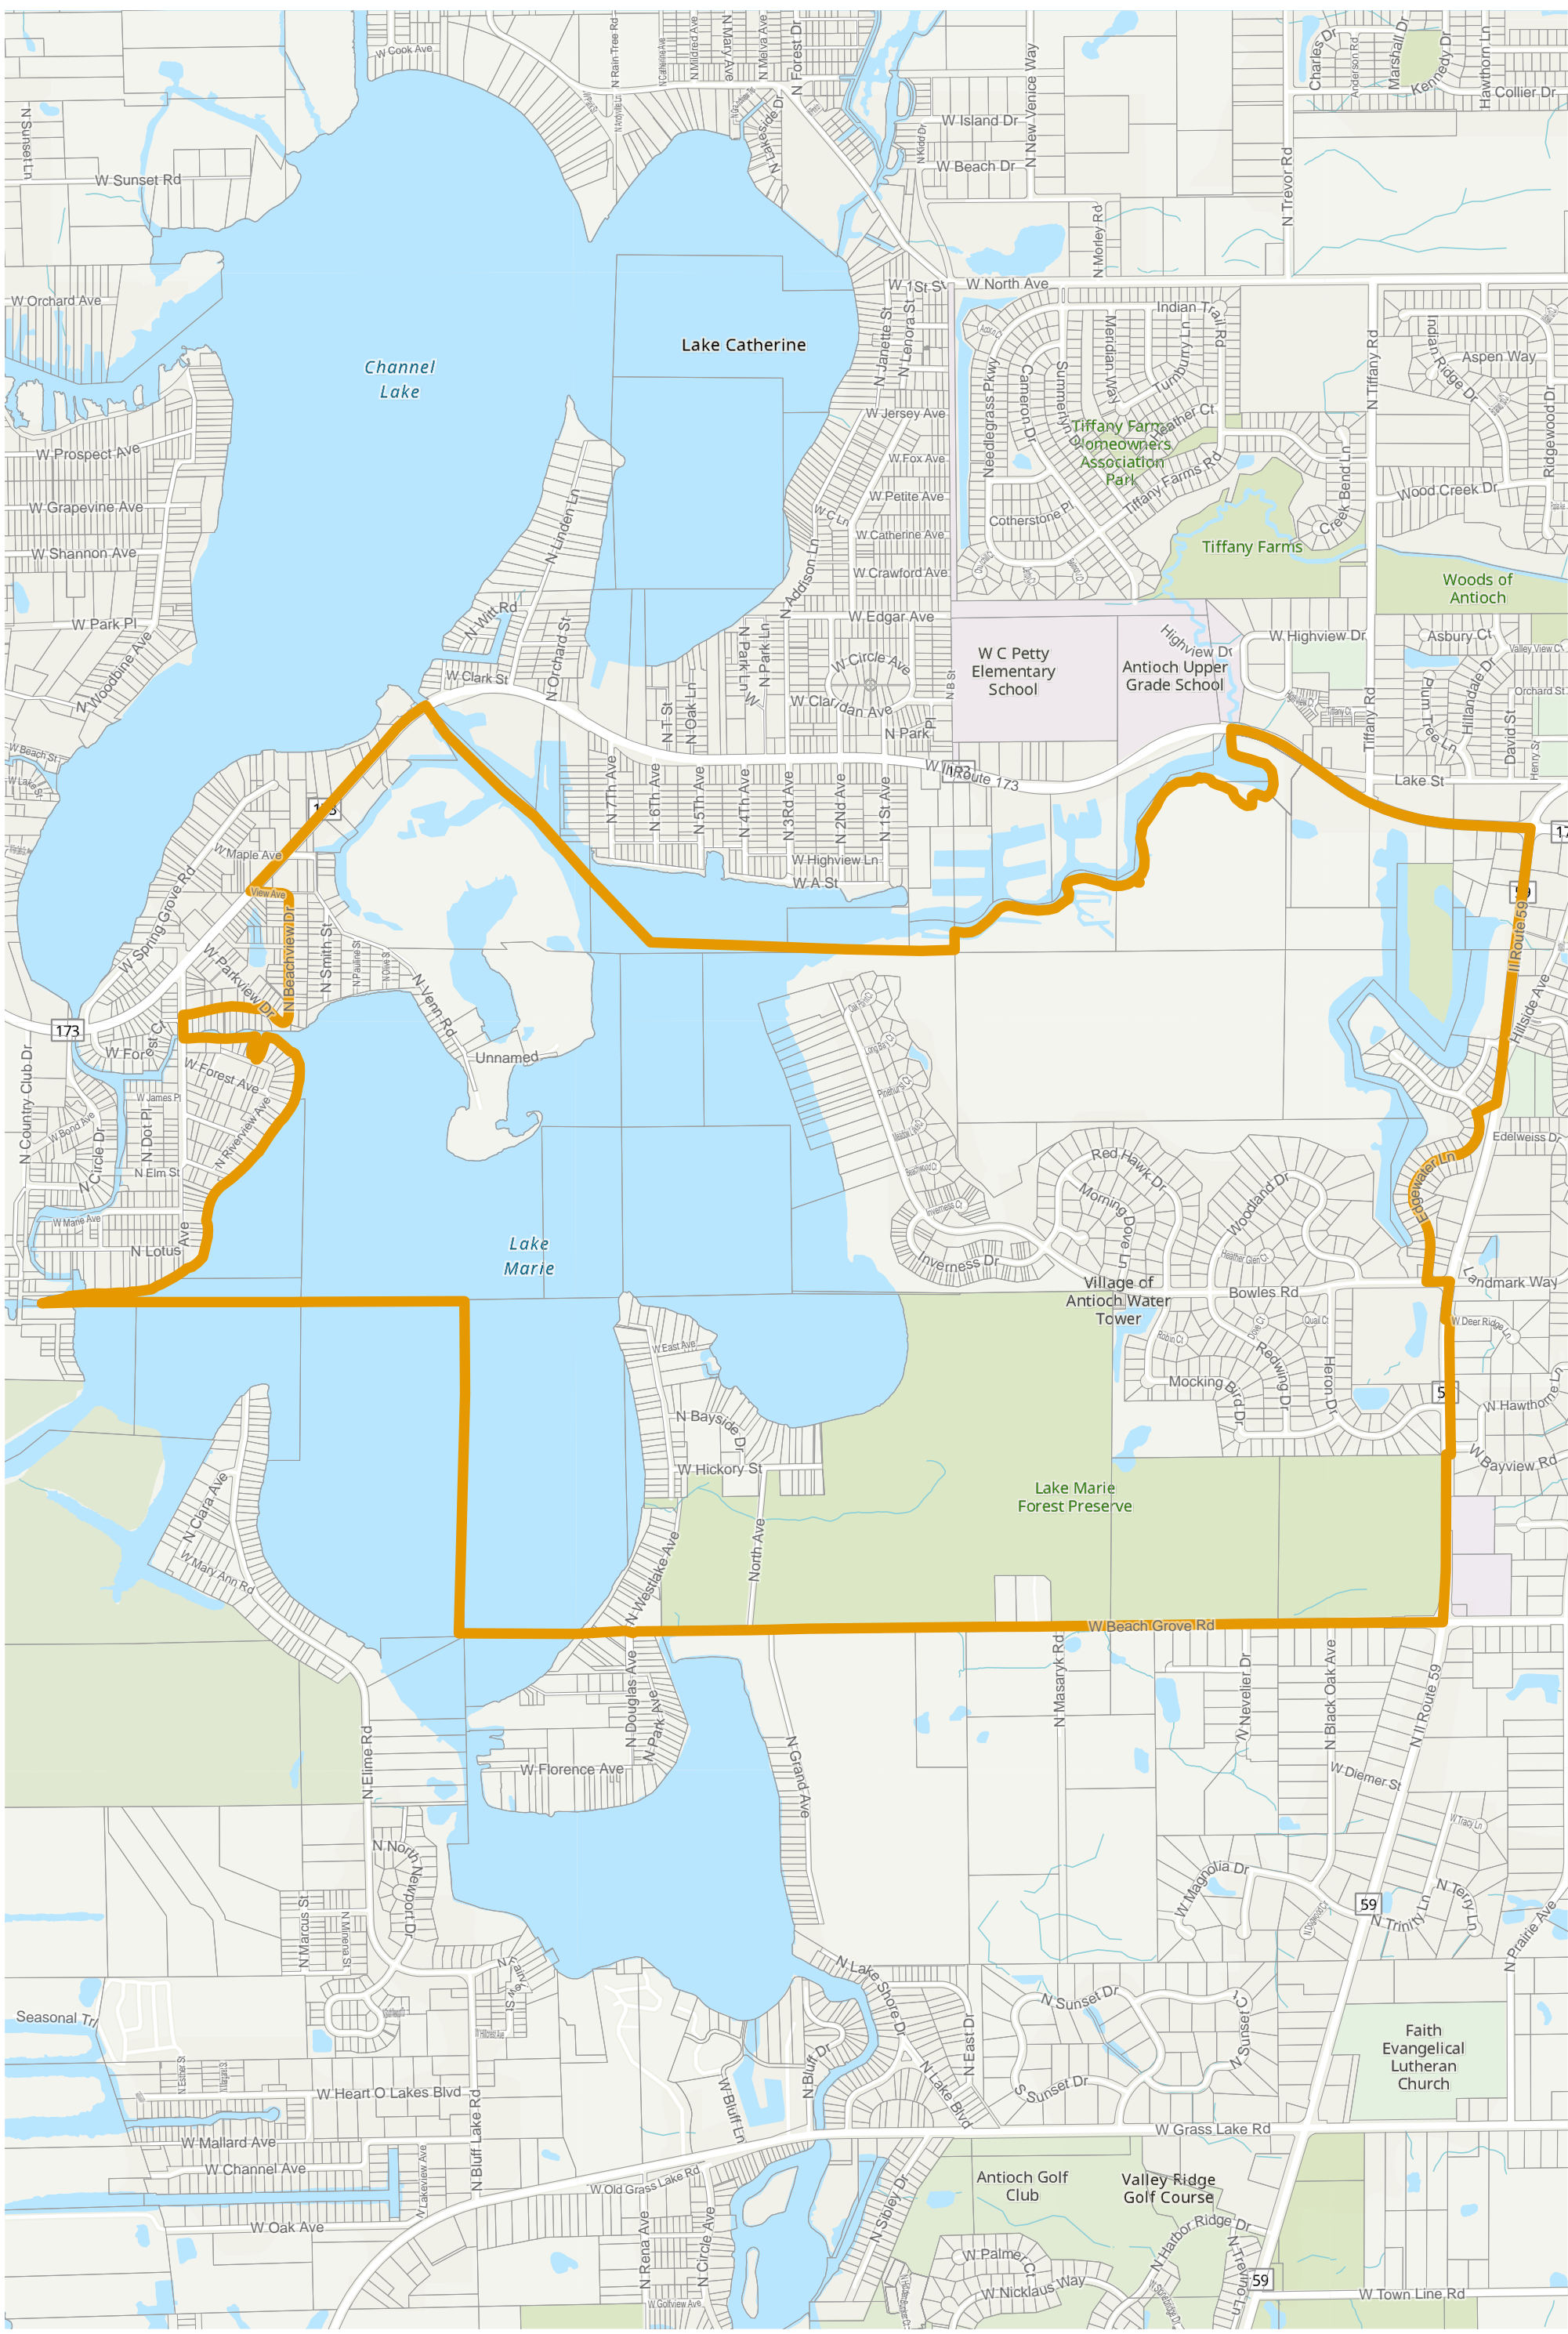

Lake County 2022 Election Precinct Antioch 12

2022 Election Precincts
Tax Parcels