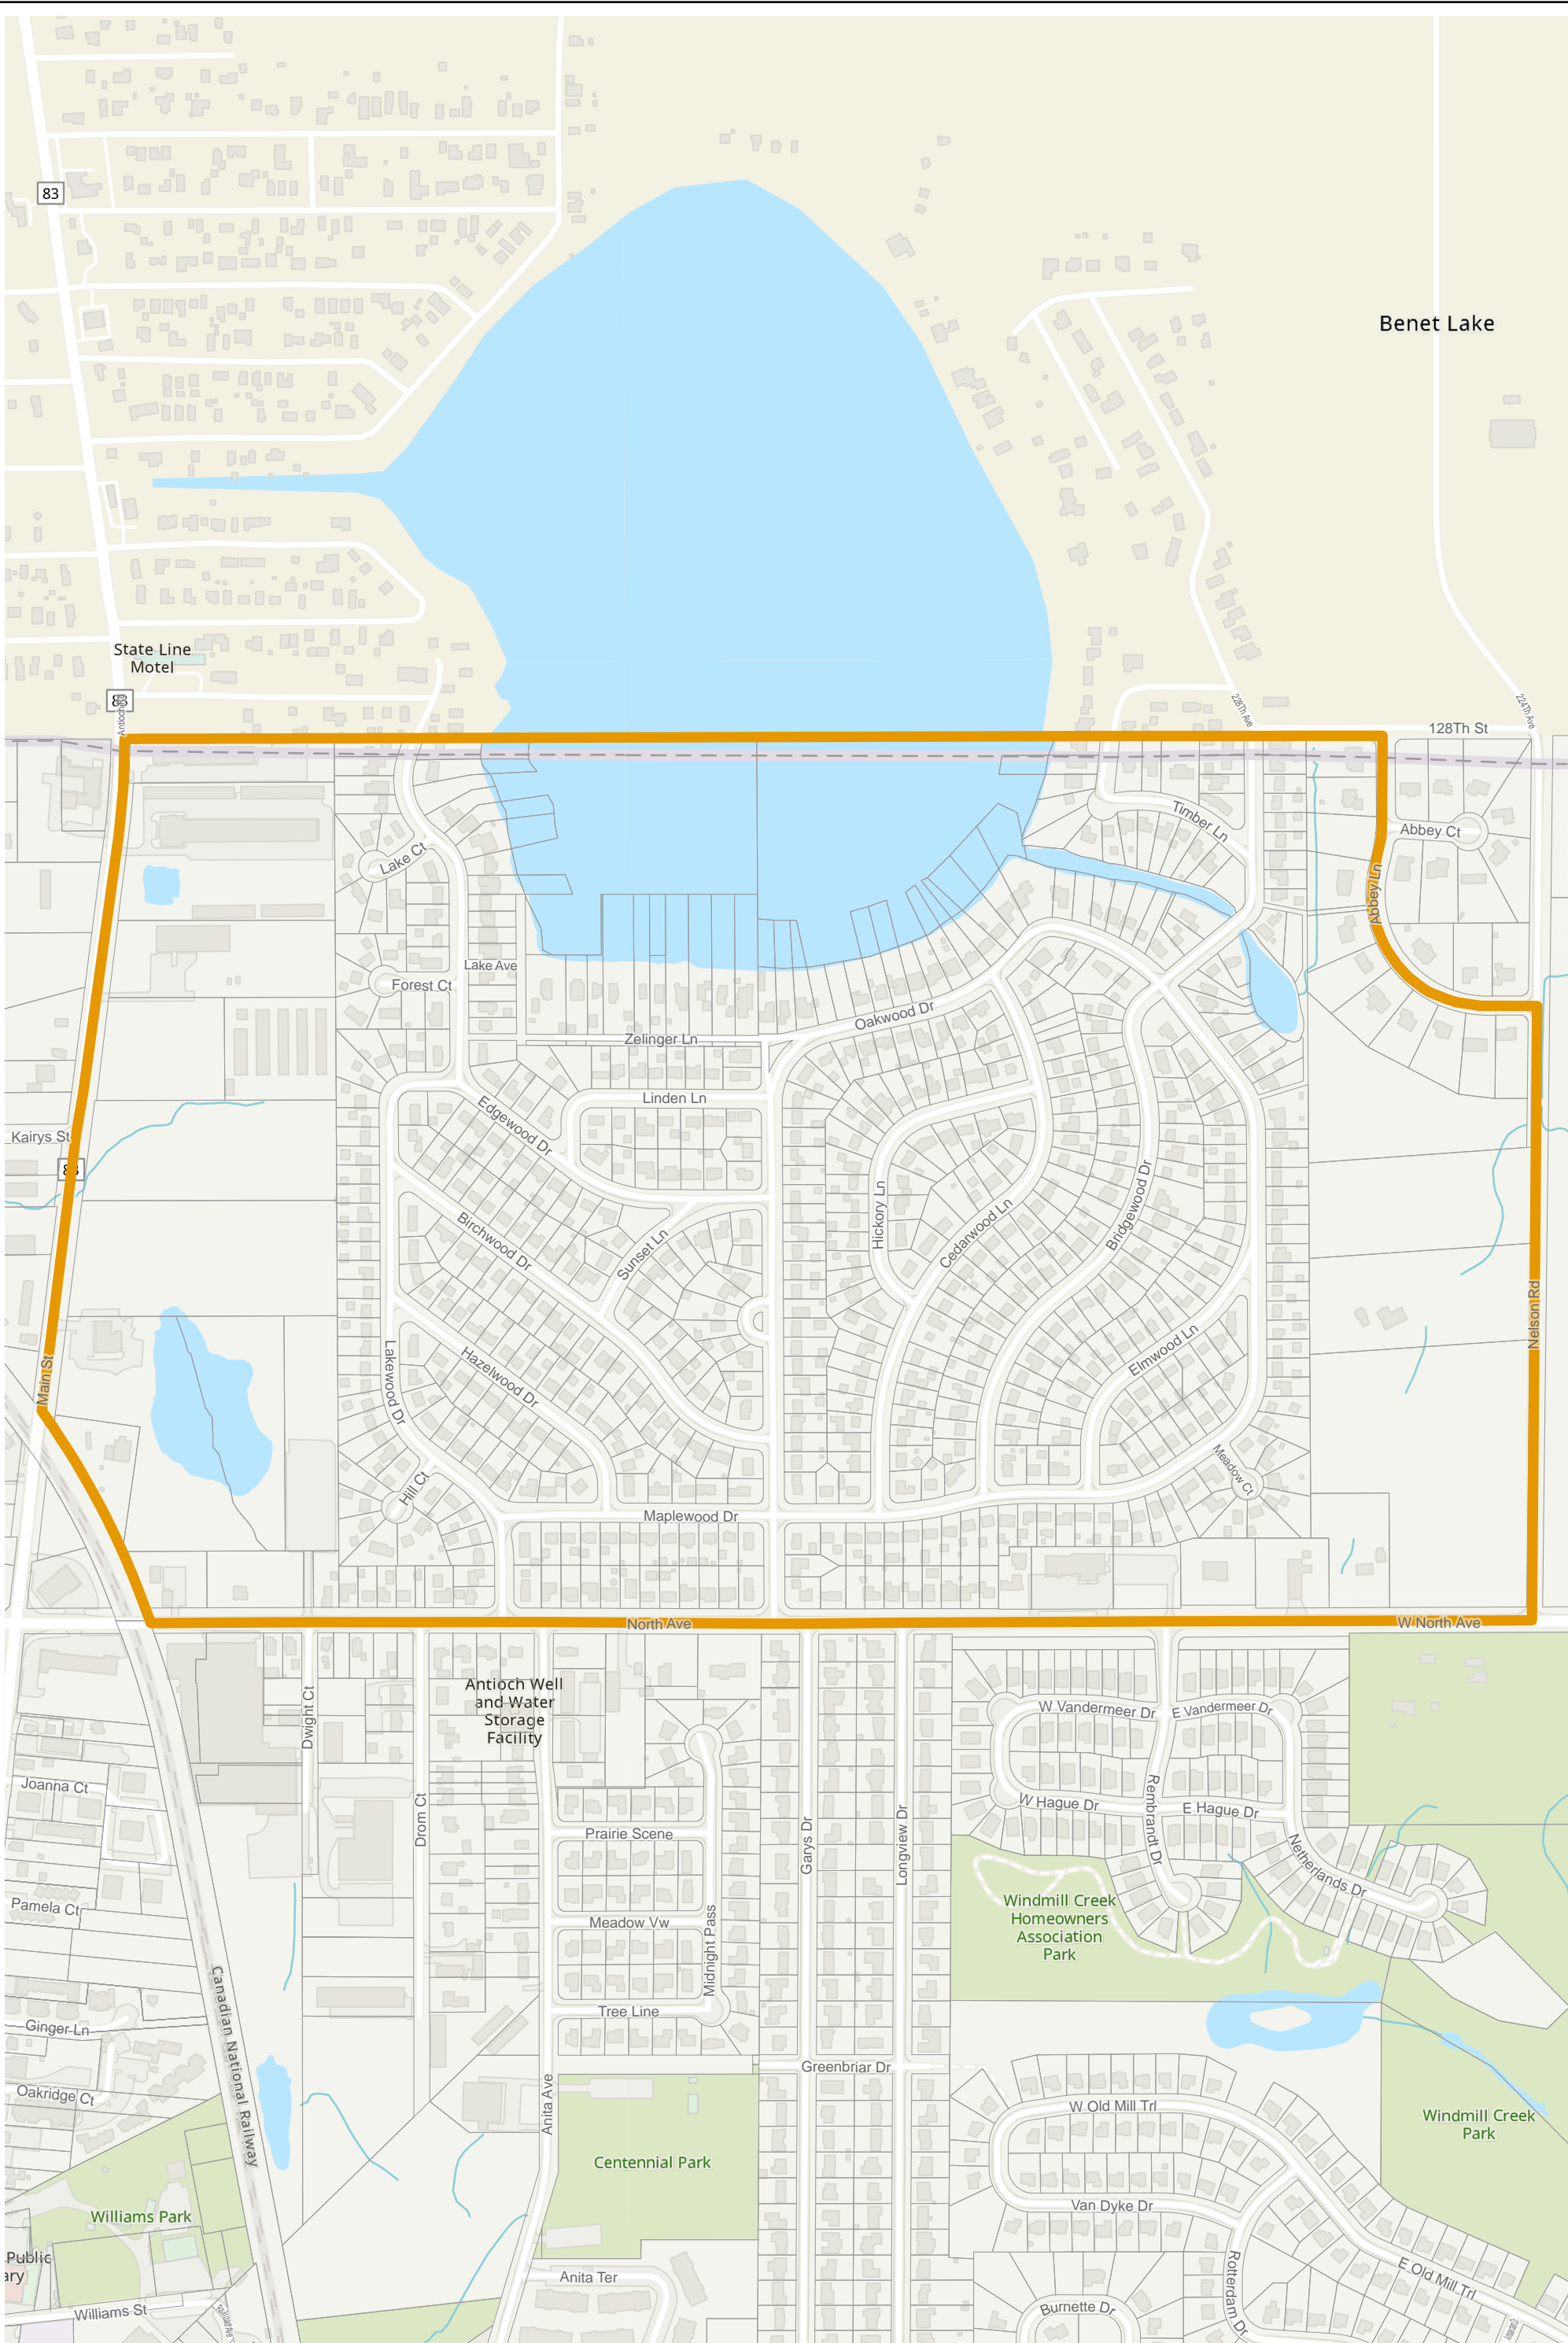

Lake County 2022 Election Precinct Antioch 5