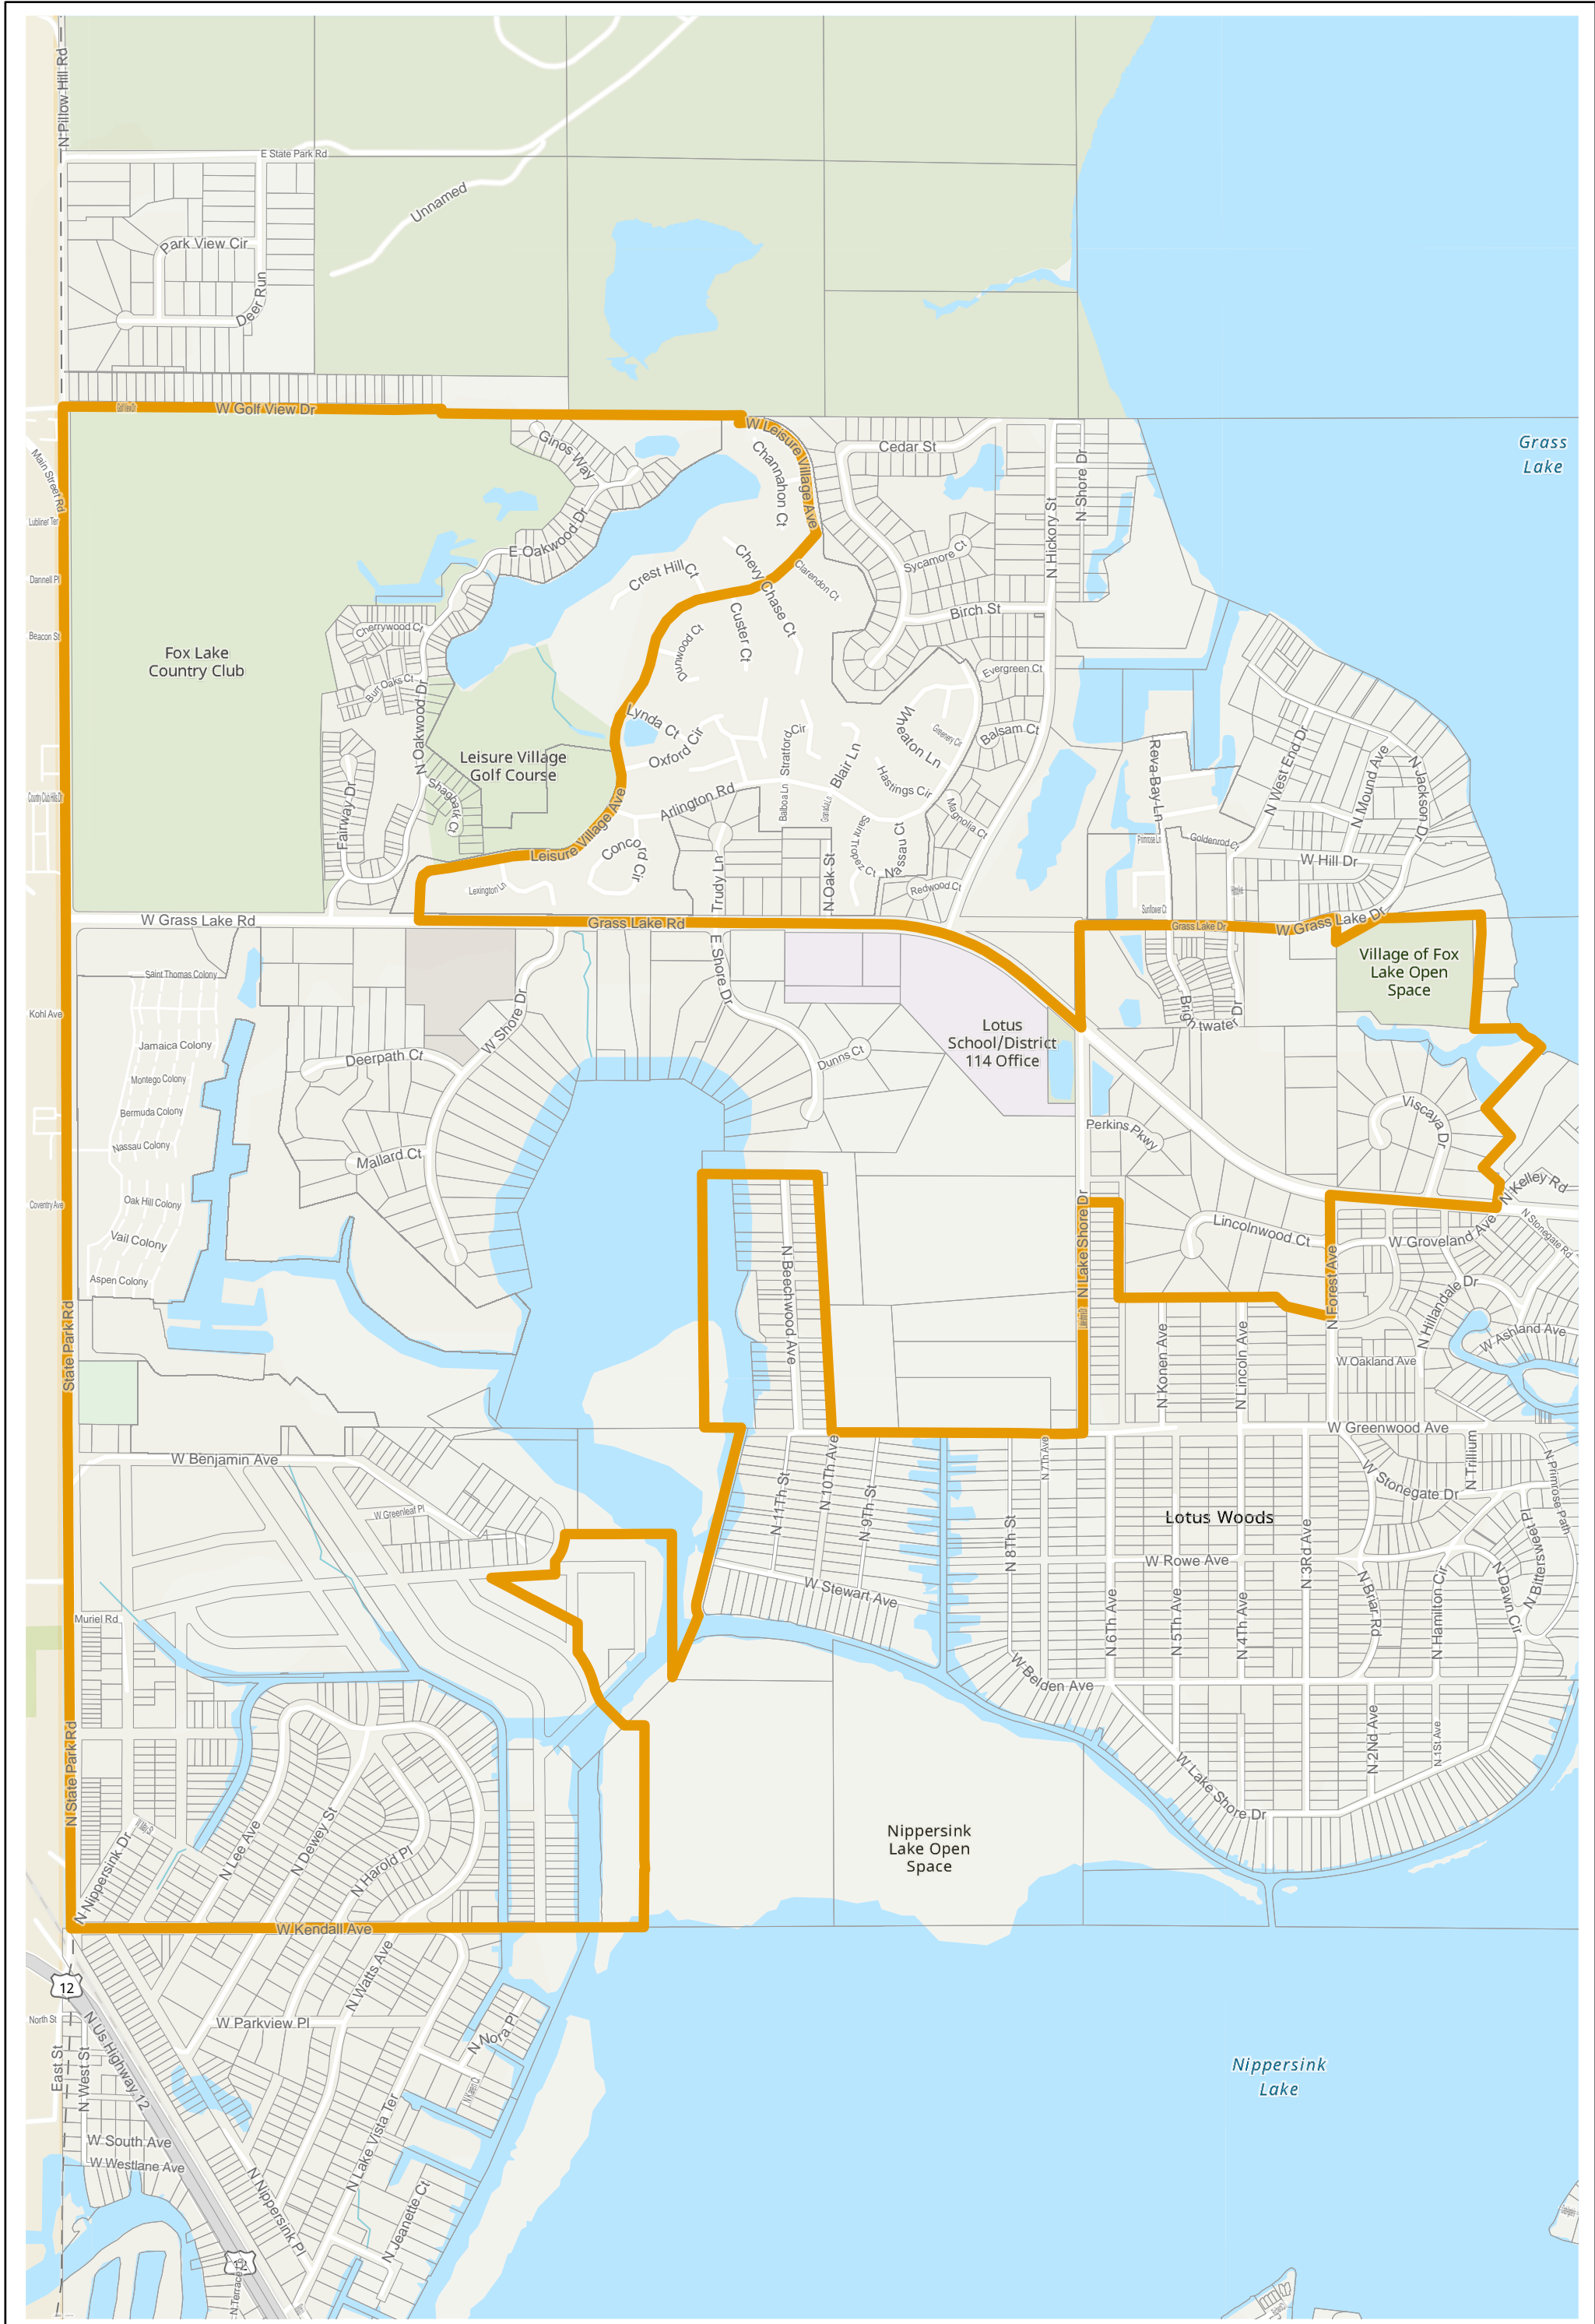

Lake County 2022 Election Precinct Antioch 18