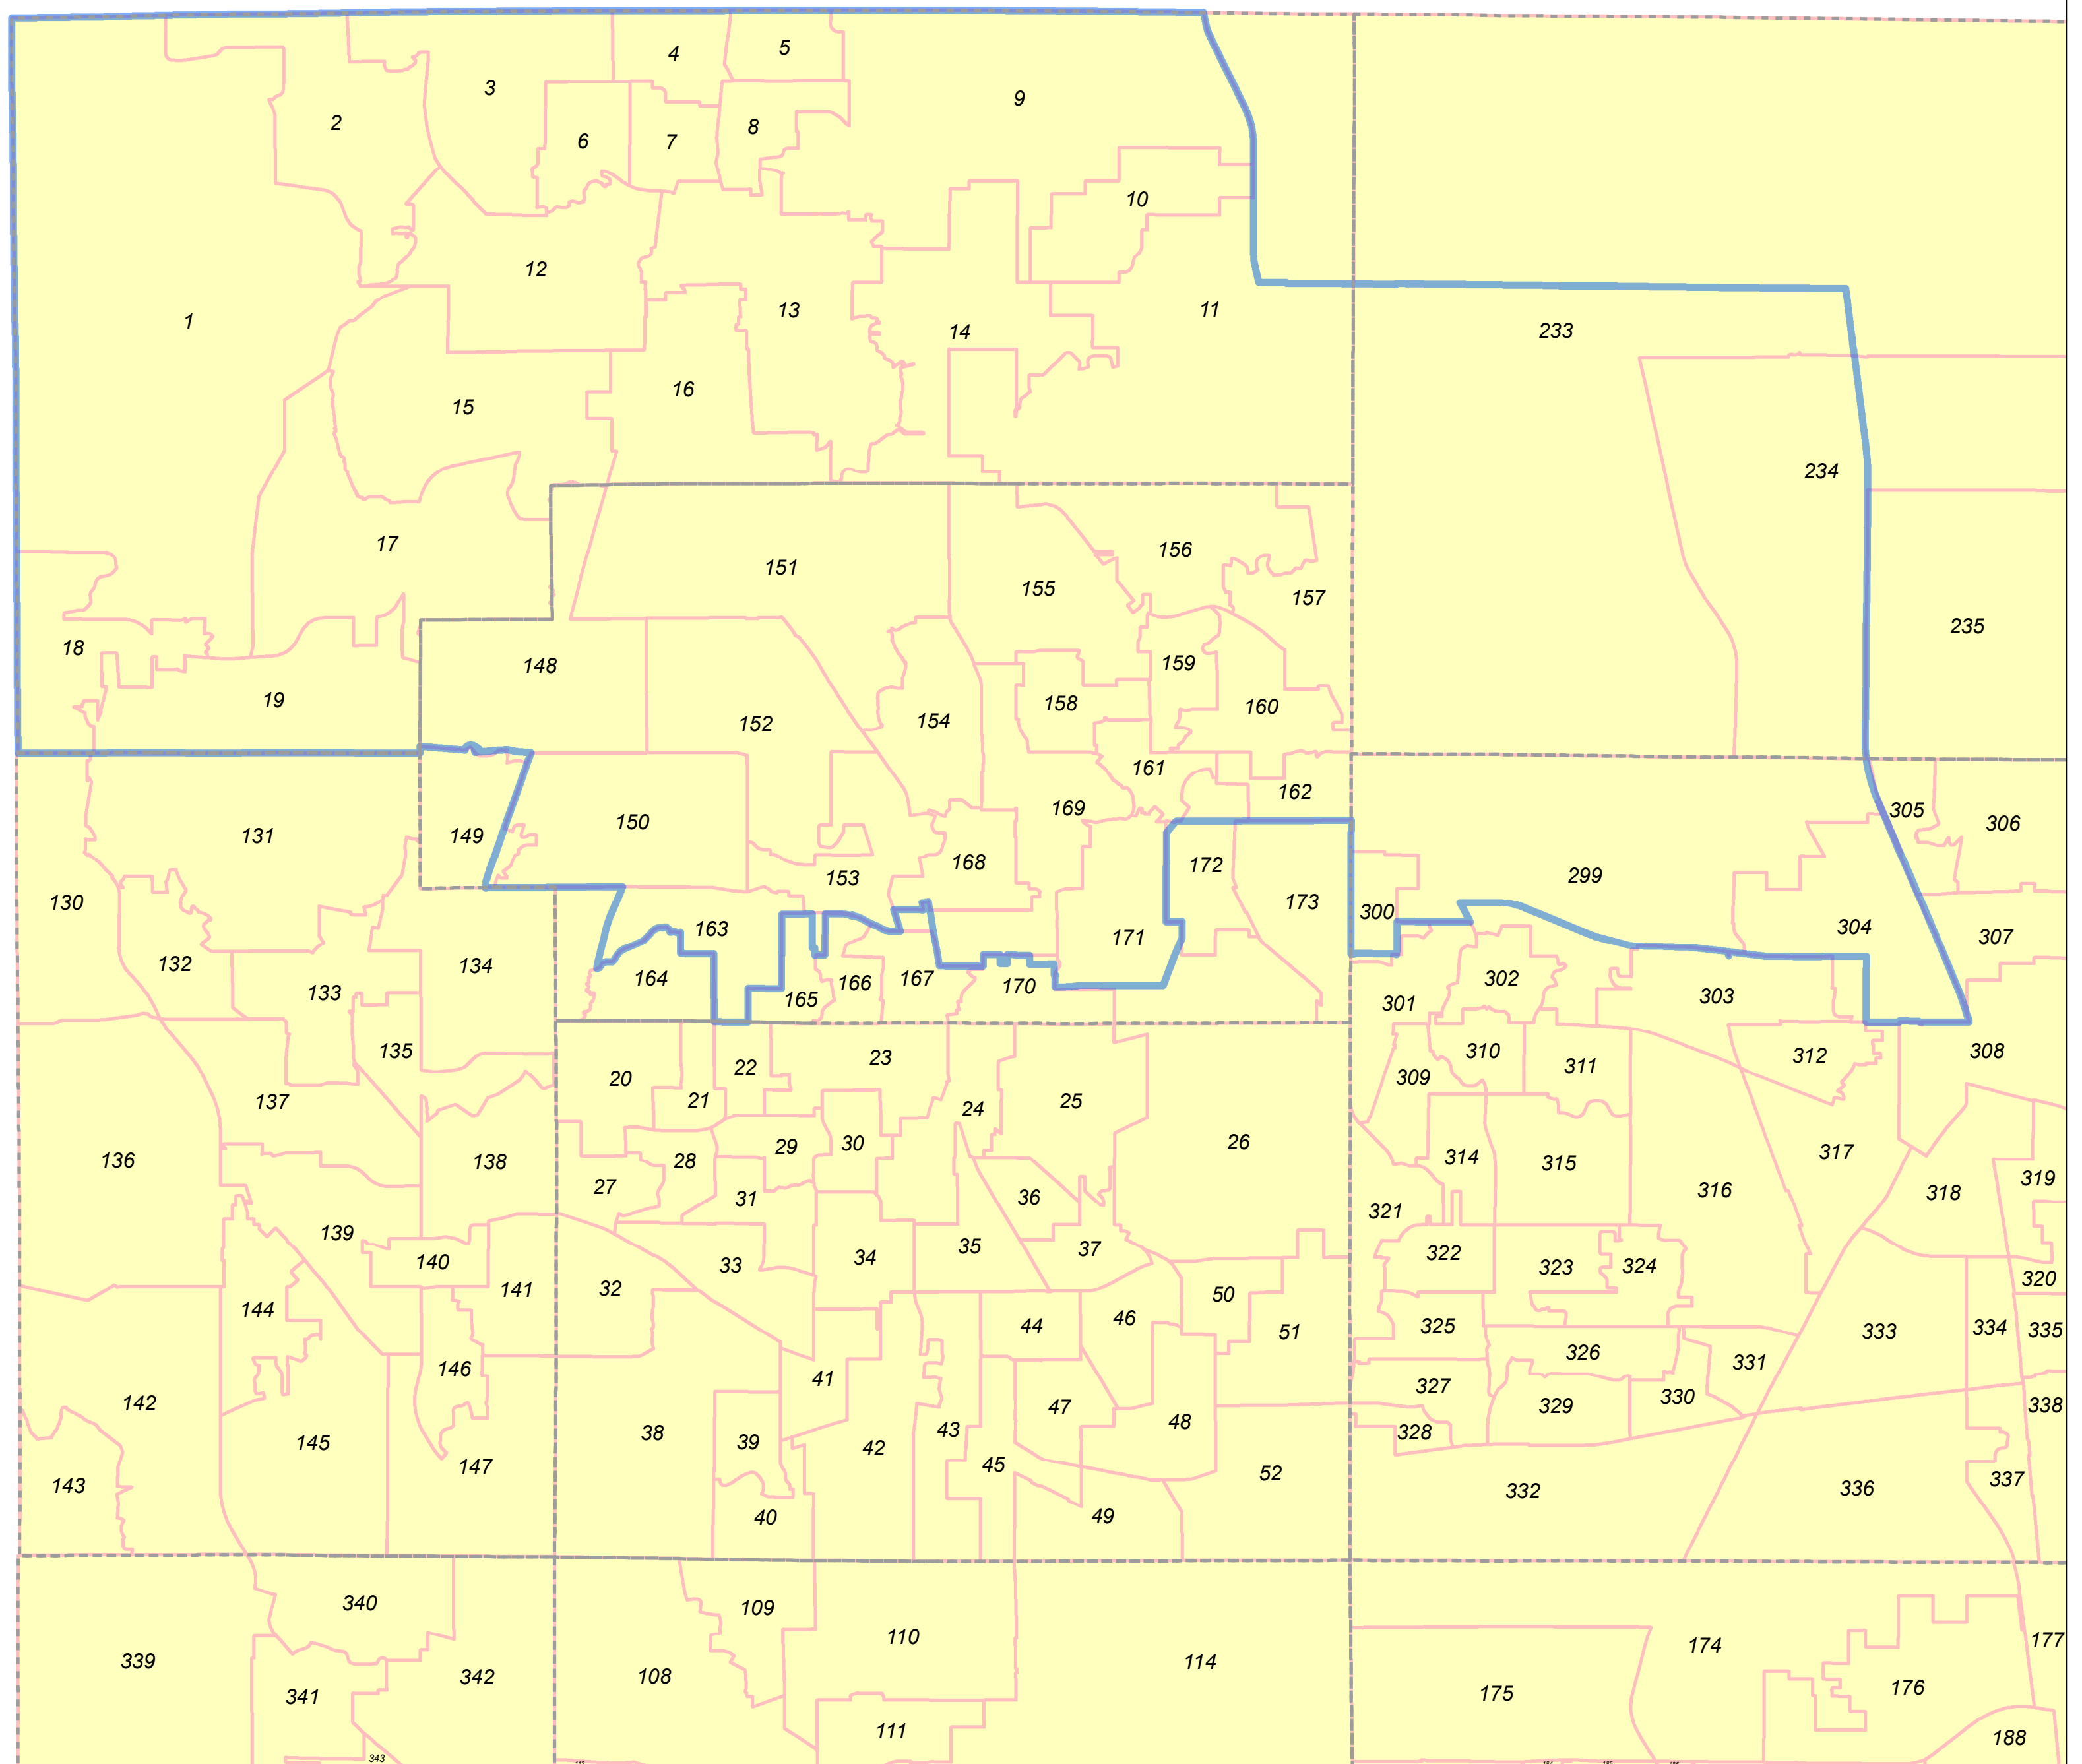

# Election Precinct Map Book - 19th Judicial Circuit Court Subdistrict 6

Prepared By:  
Lake County GIS/Mapping Division  
18 N County St  
Waukegan IL 60085  
(847) 377-2373

19th Judicial Circuit Court Subdistrict