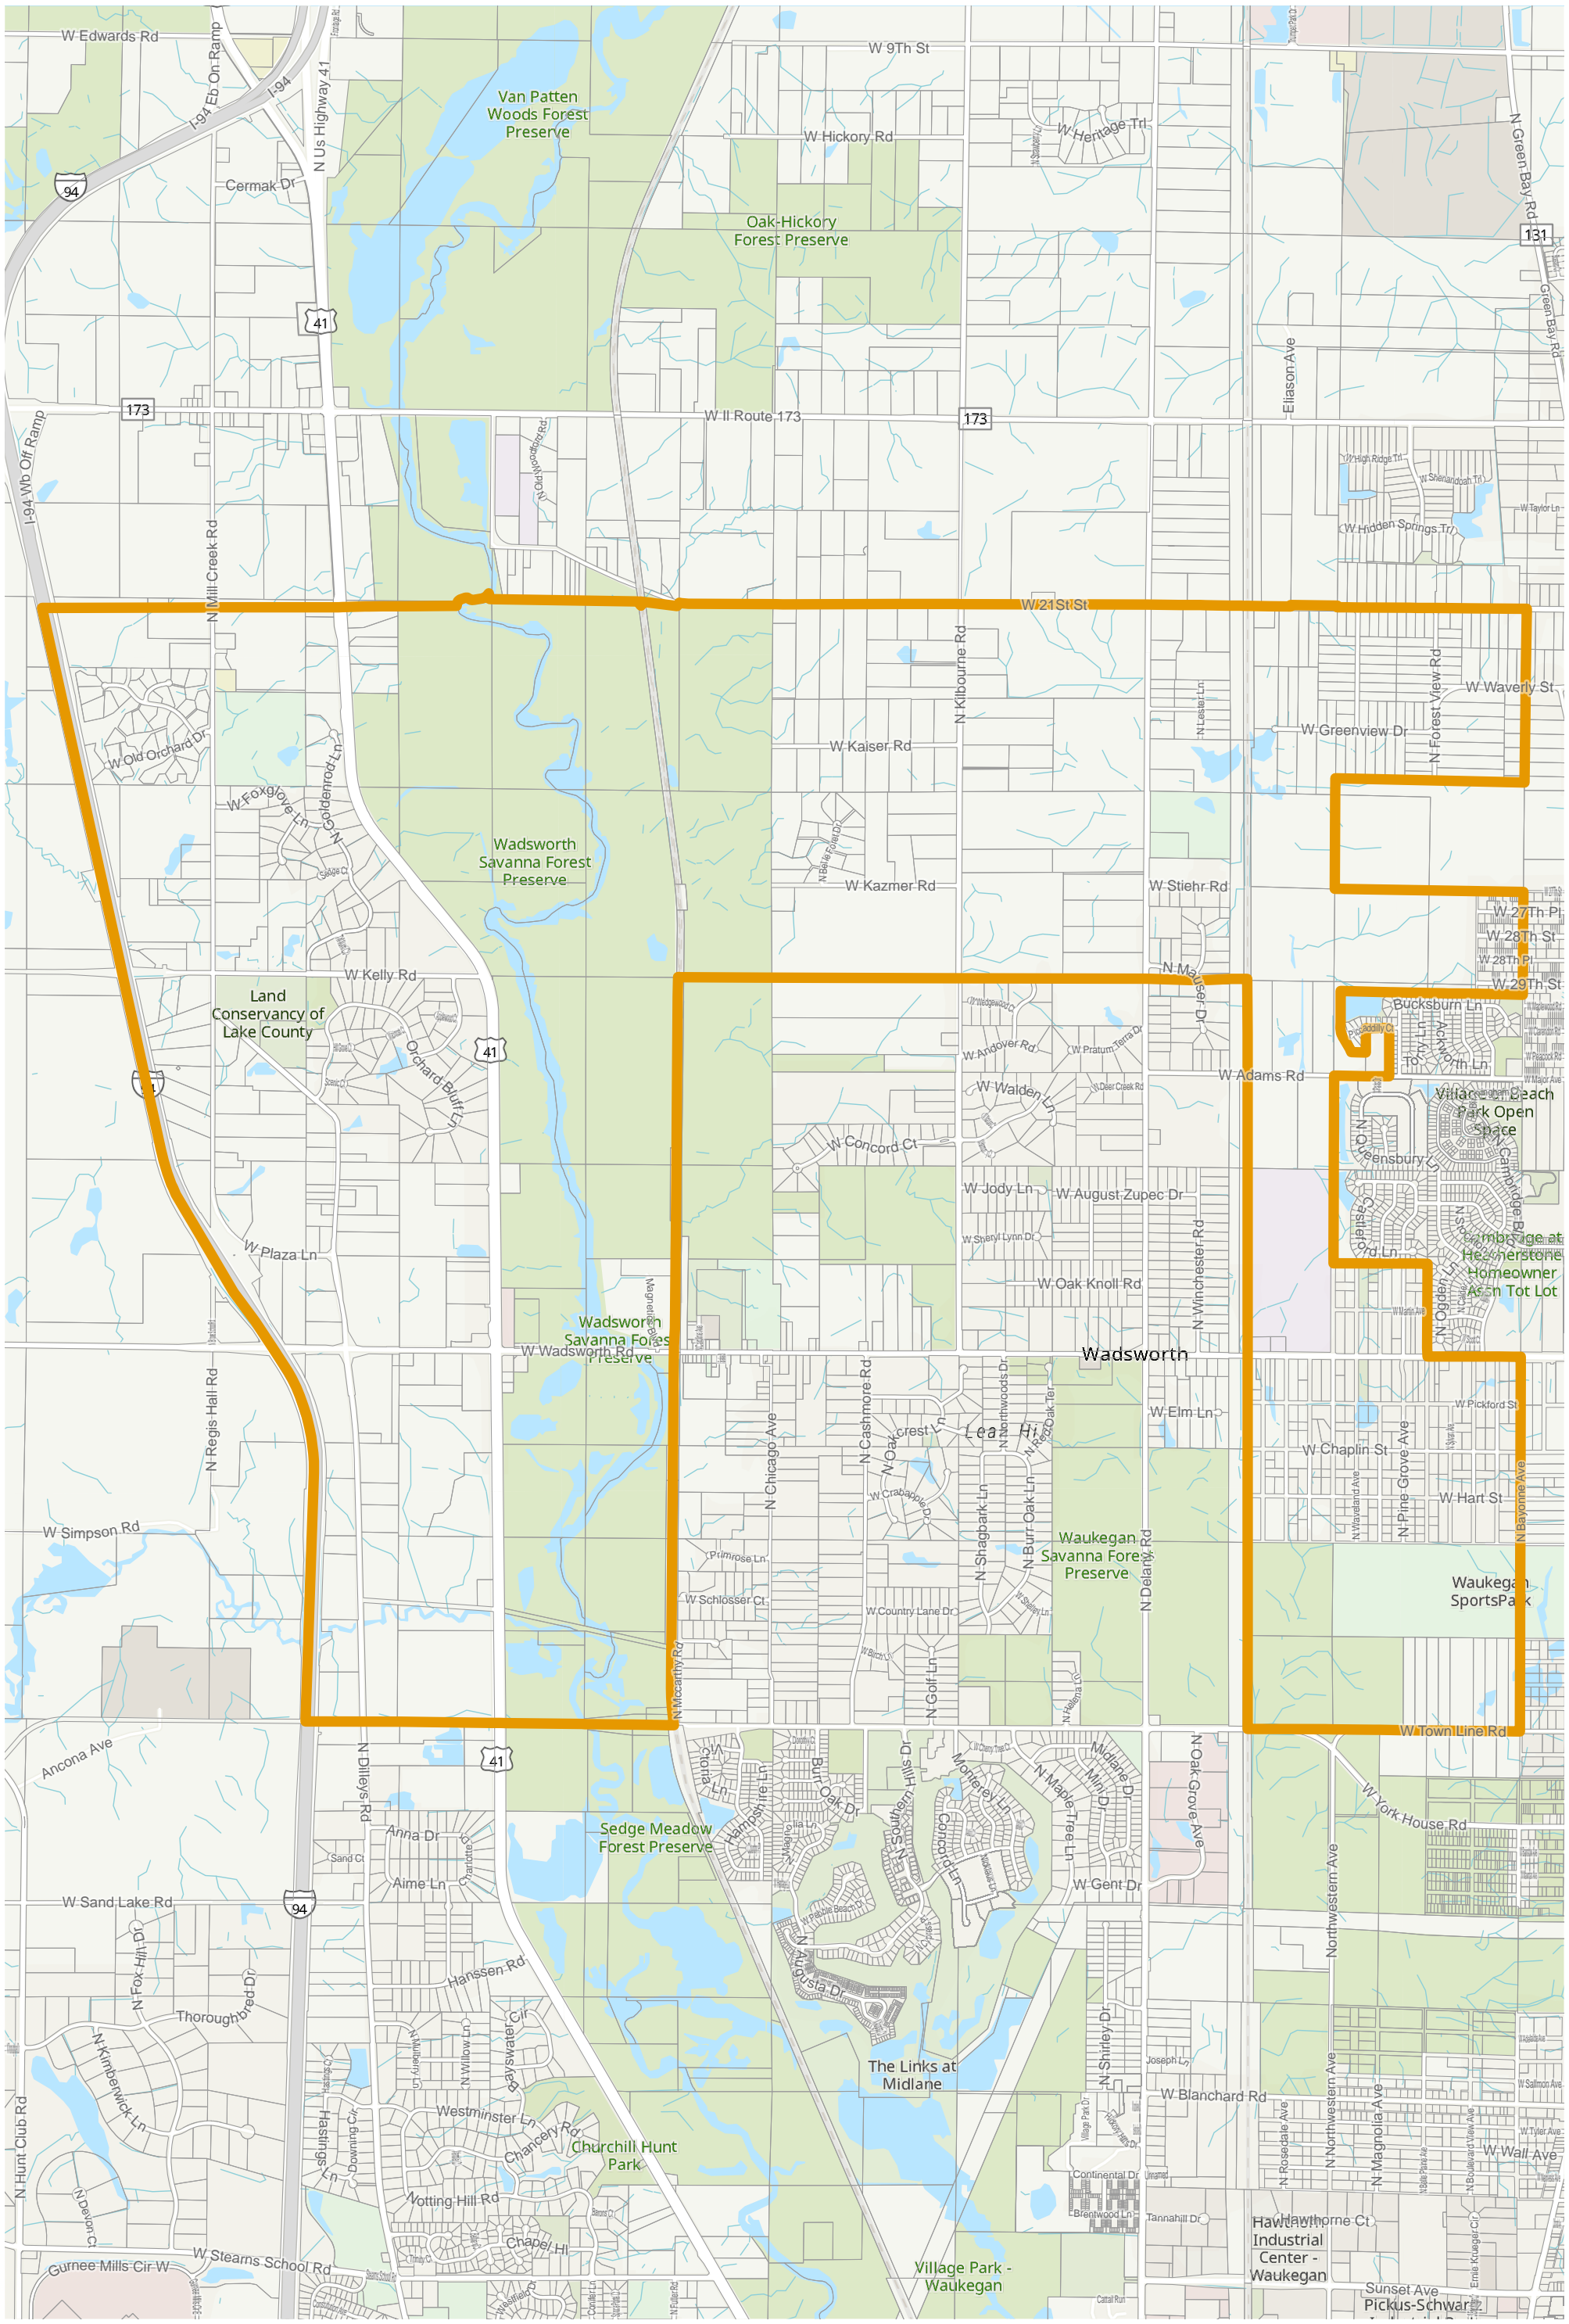

Lake County 2022 Election Precinct Newport 234

2022 Election Precincts
Tax Parcels