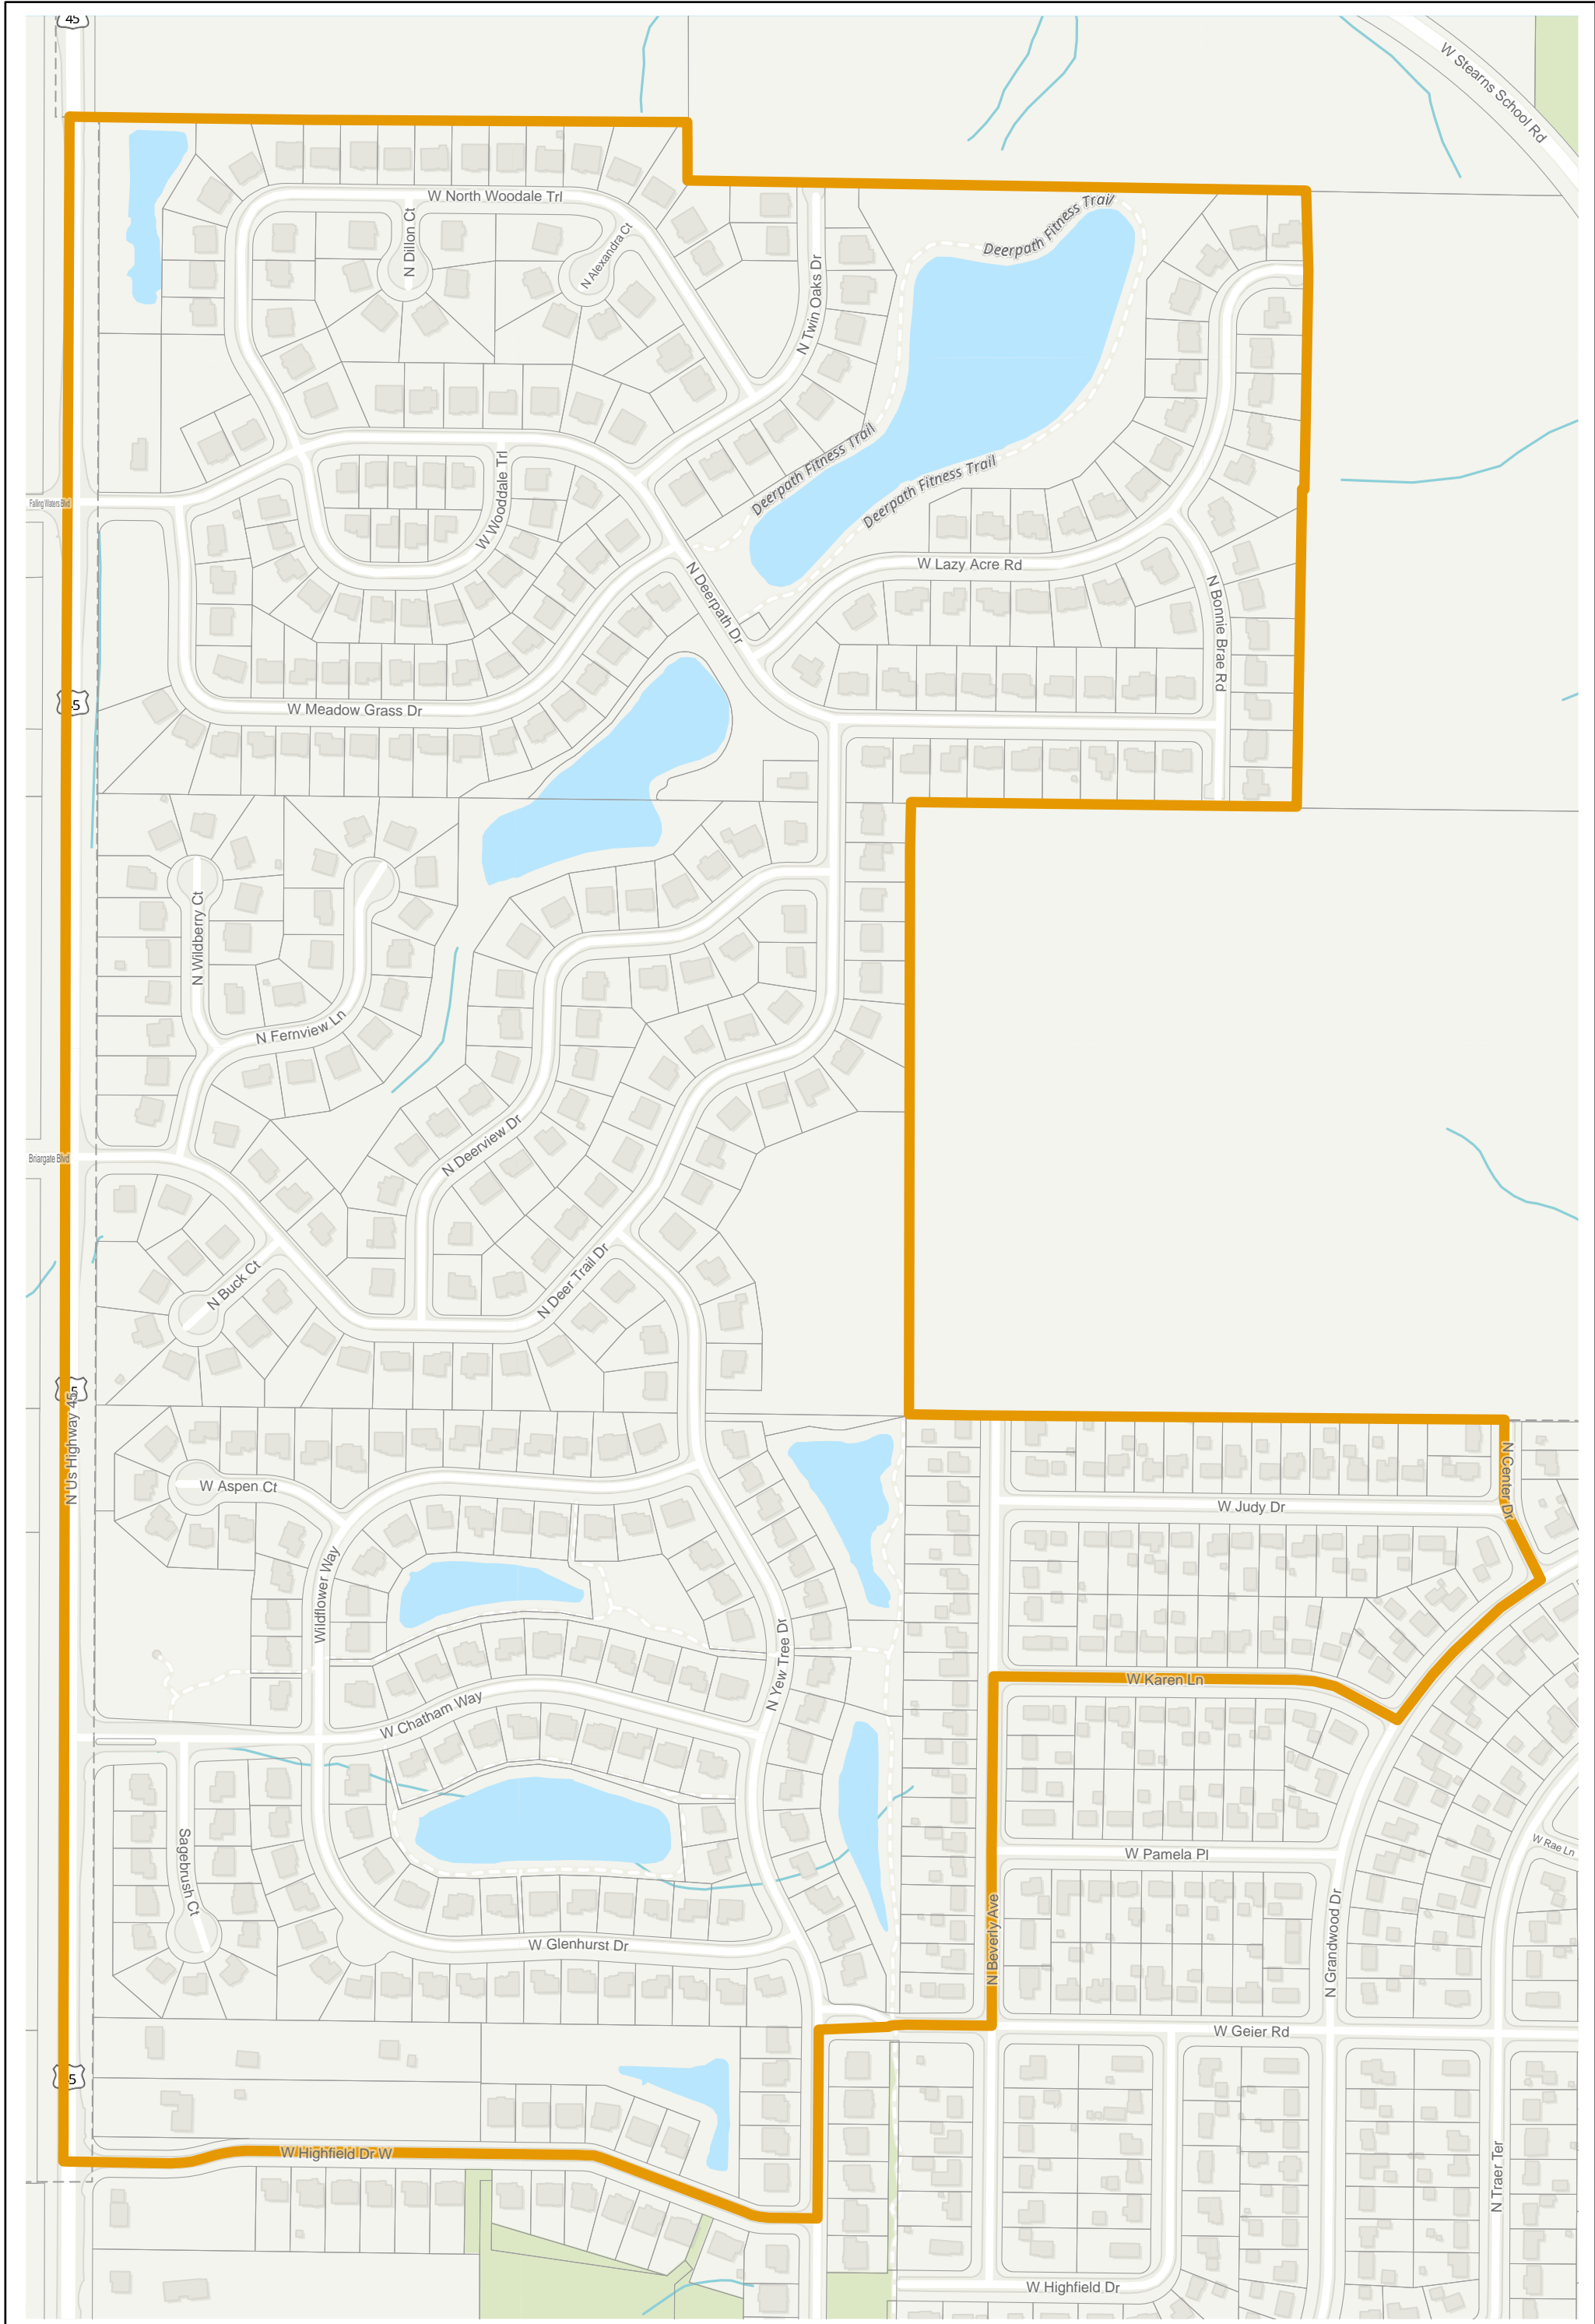

Lake County 2022 Election Precinct Warren 300