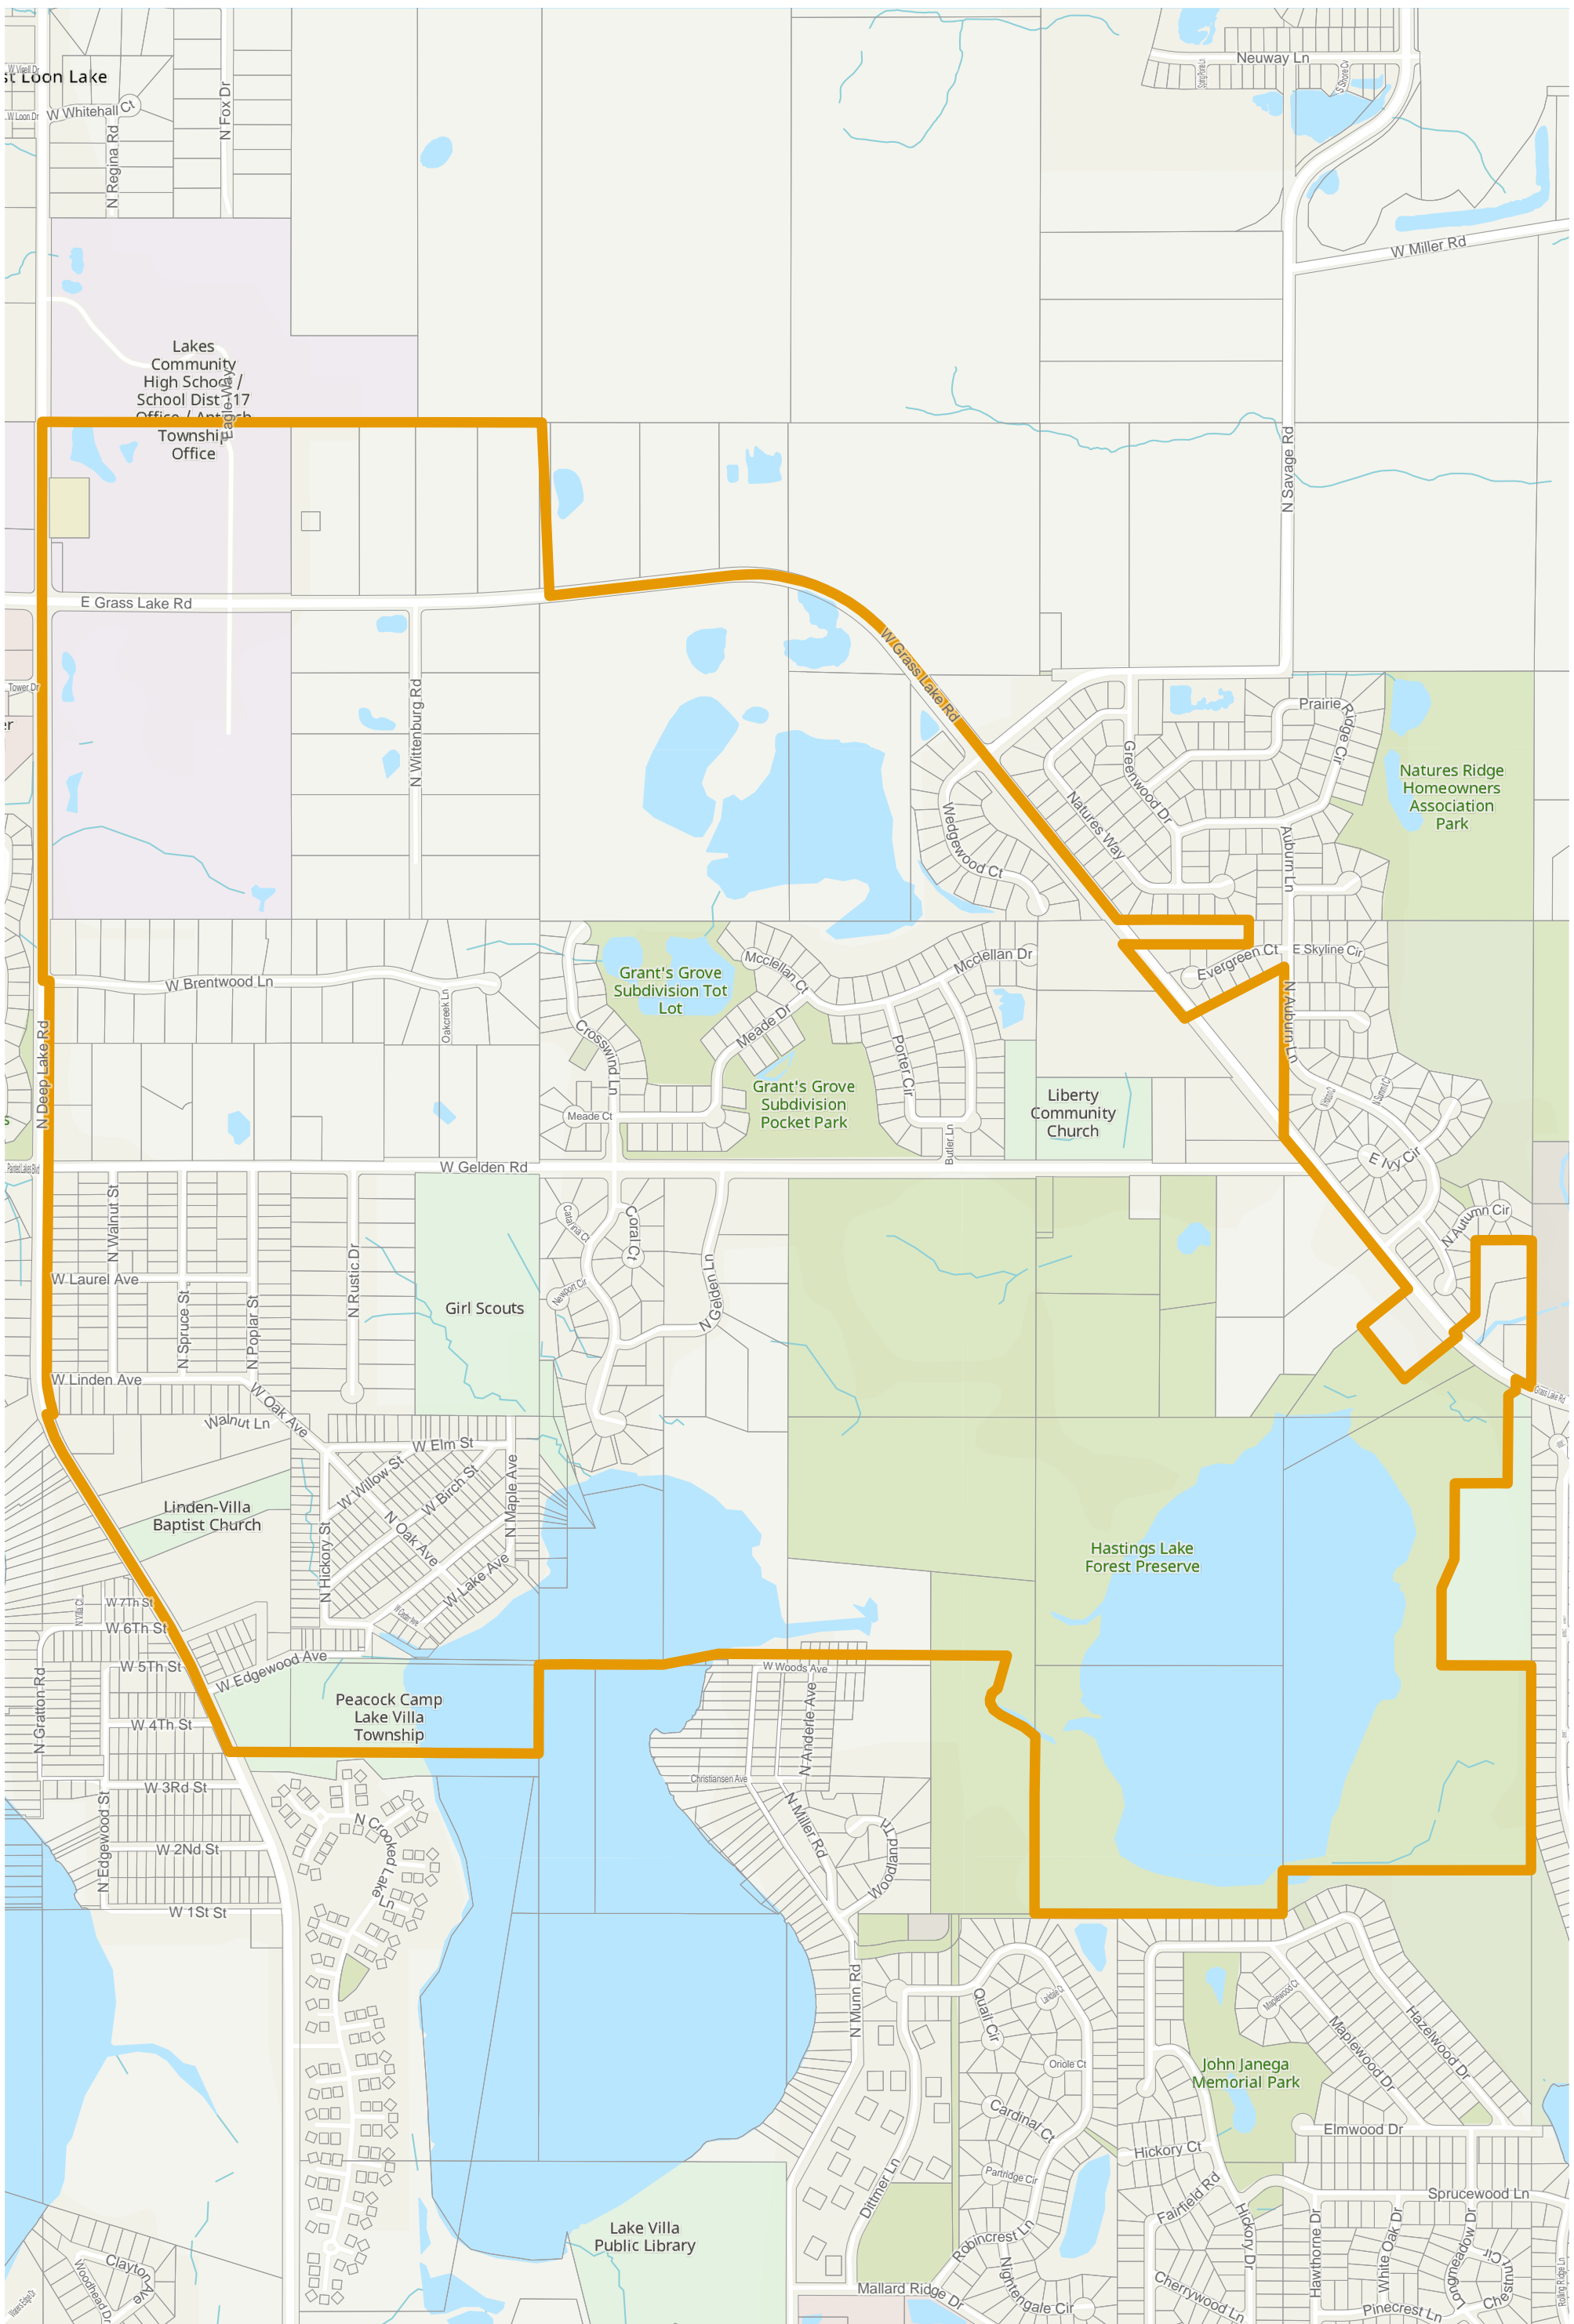

Lake County 2022 Election Precinct Lake Villa 155