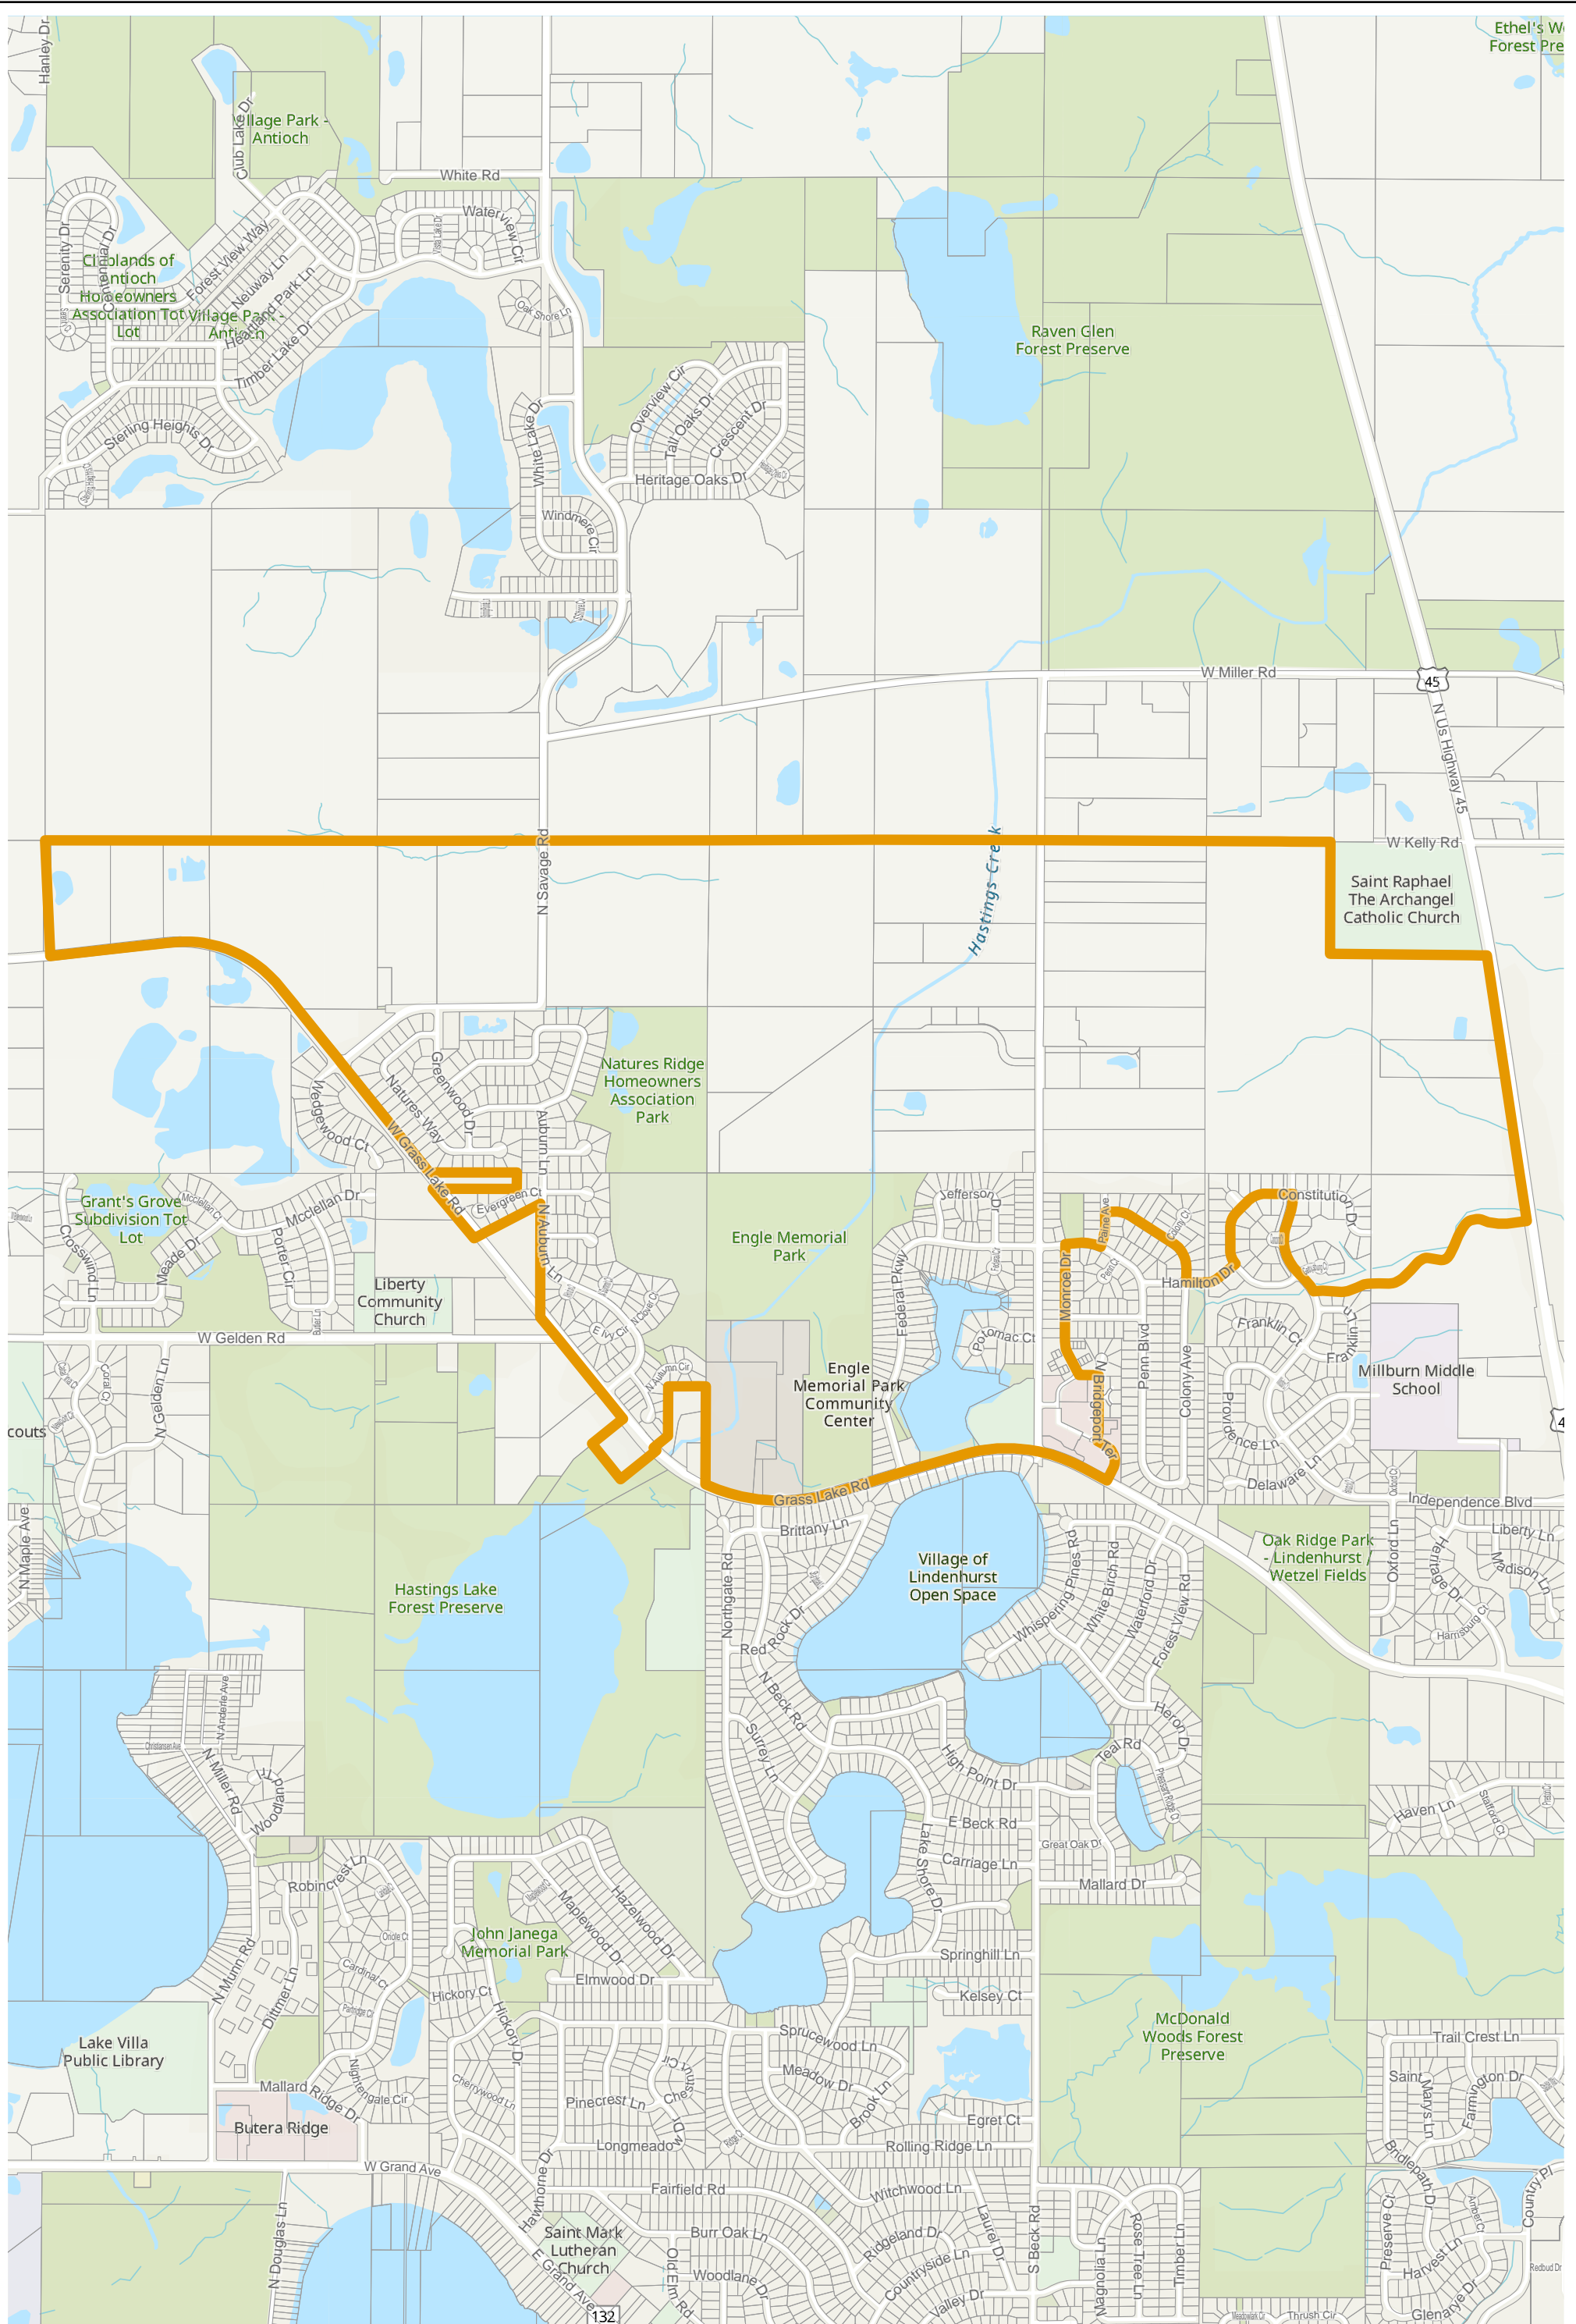

Lake County 2022 Election Precinct Lake Villa 156

2022 Election Precincts

Tax Parcels