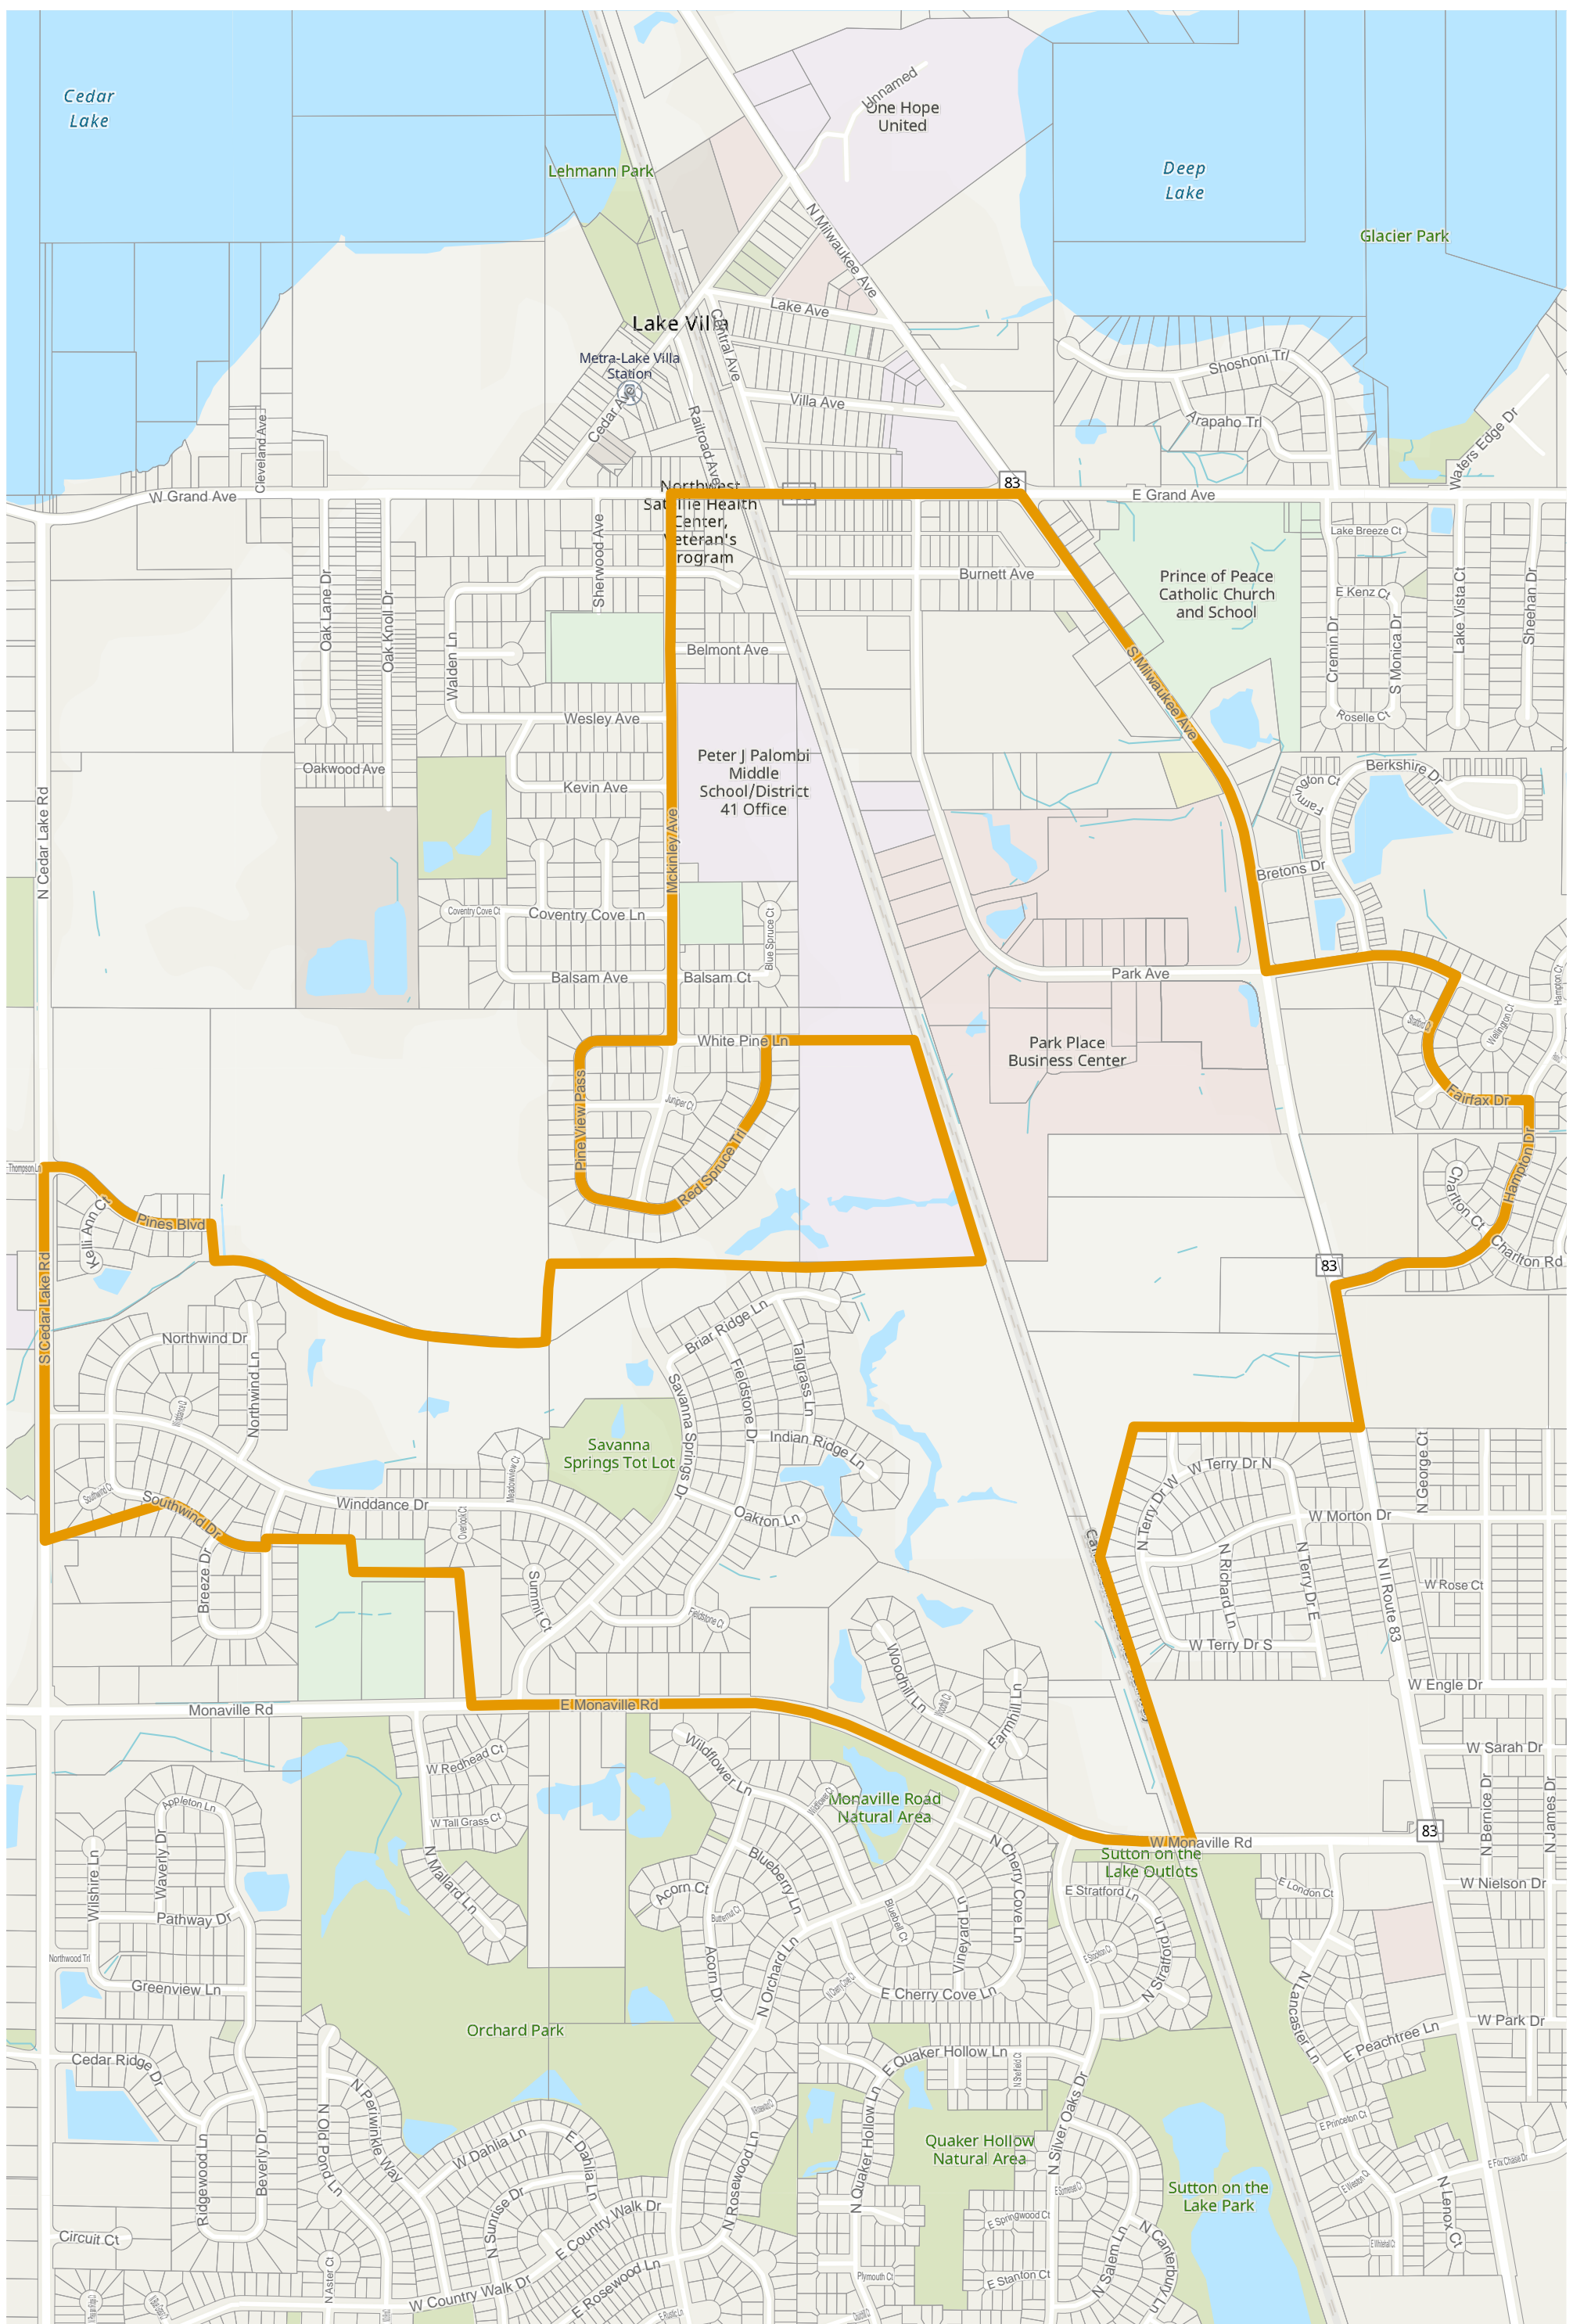

Lake County 2022 Election Precinct Lake Villa 153