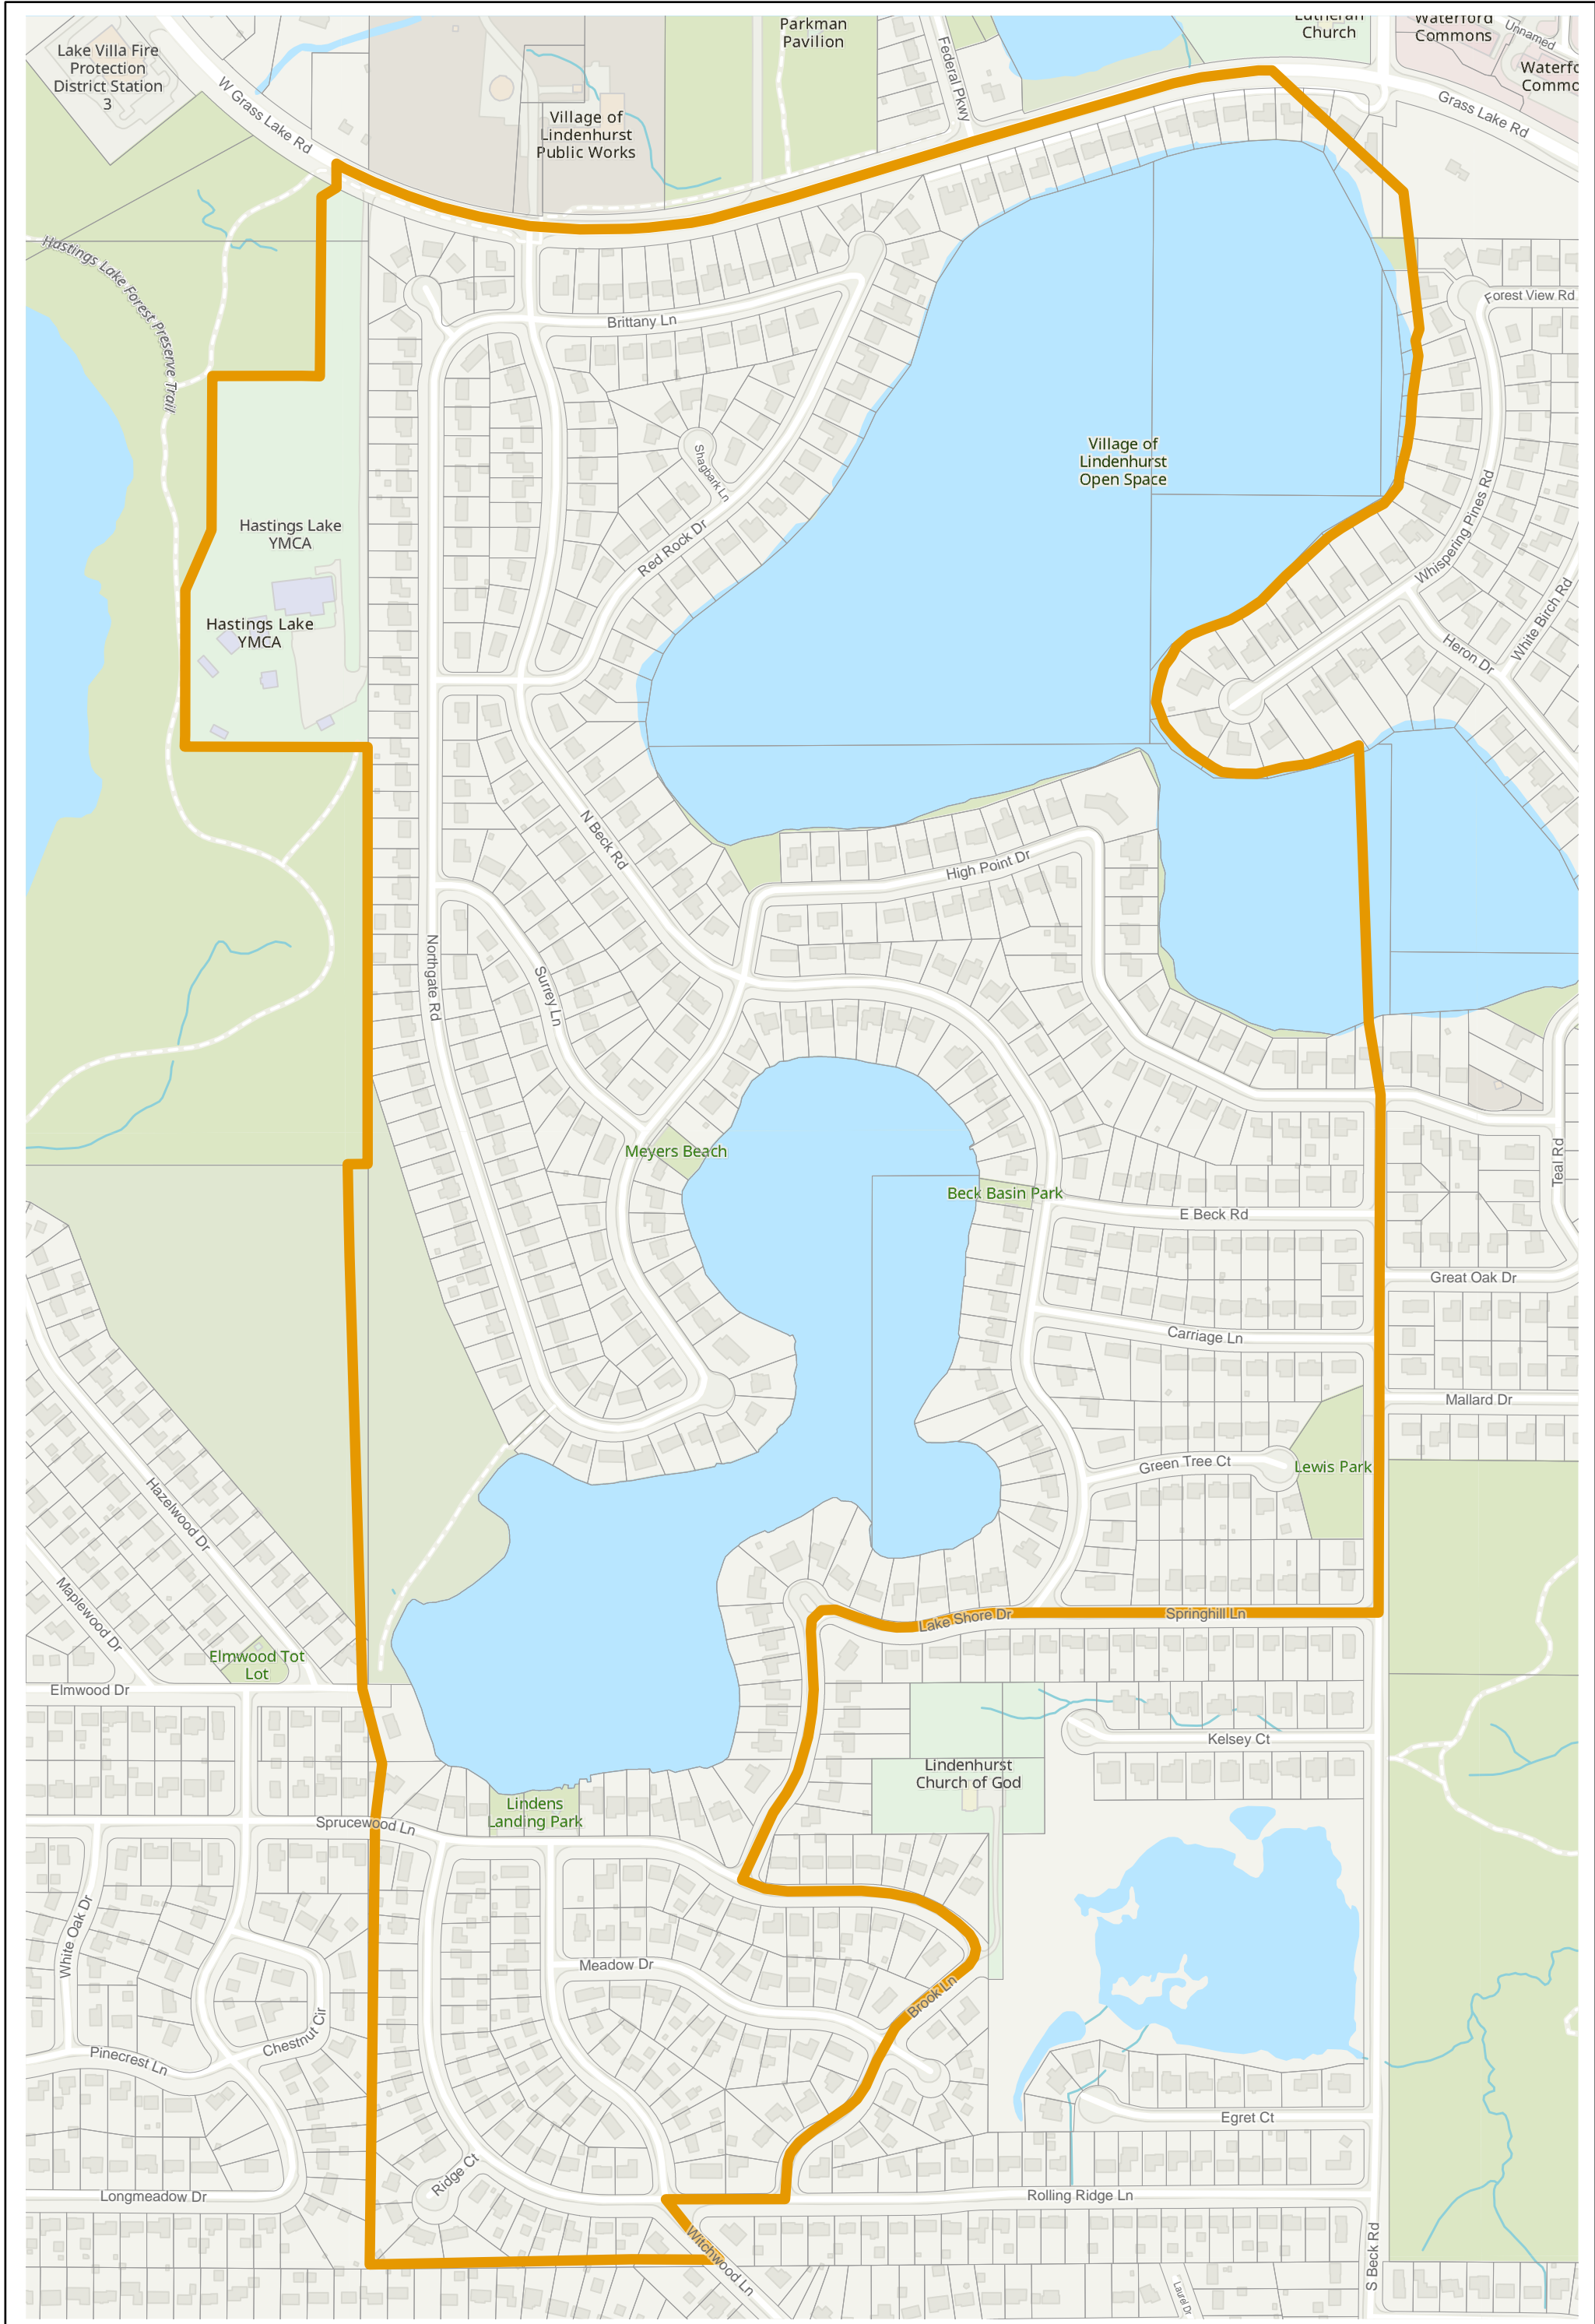

Lake County 2022 Election Precinct Lake Villa 159