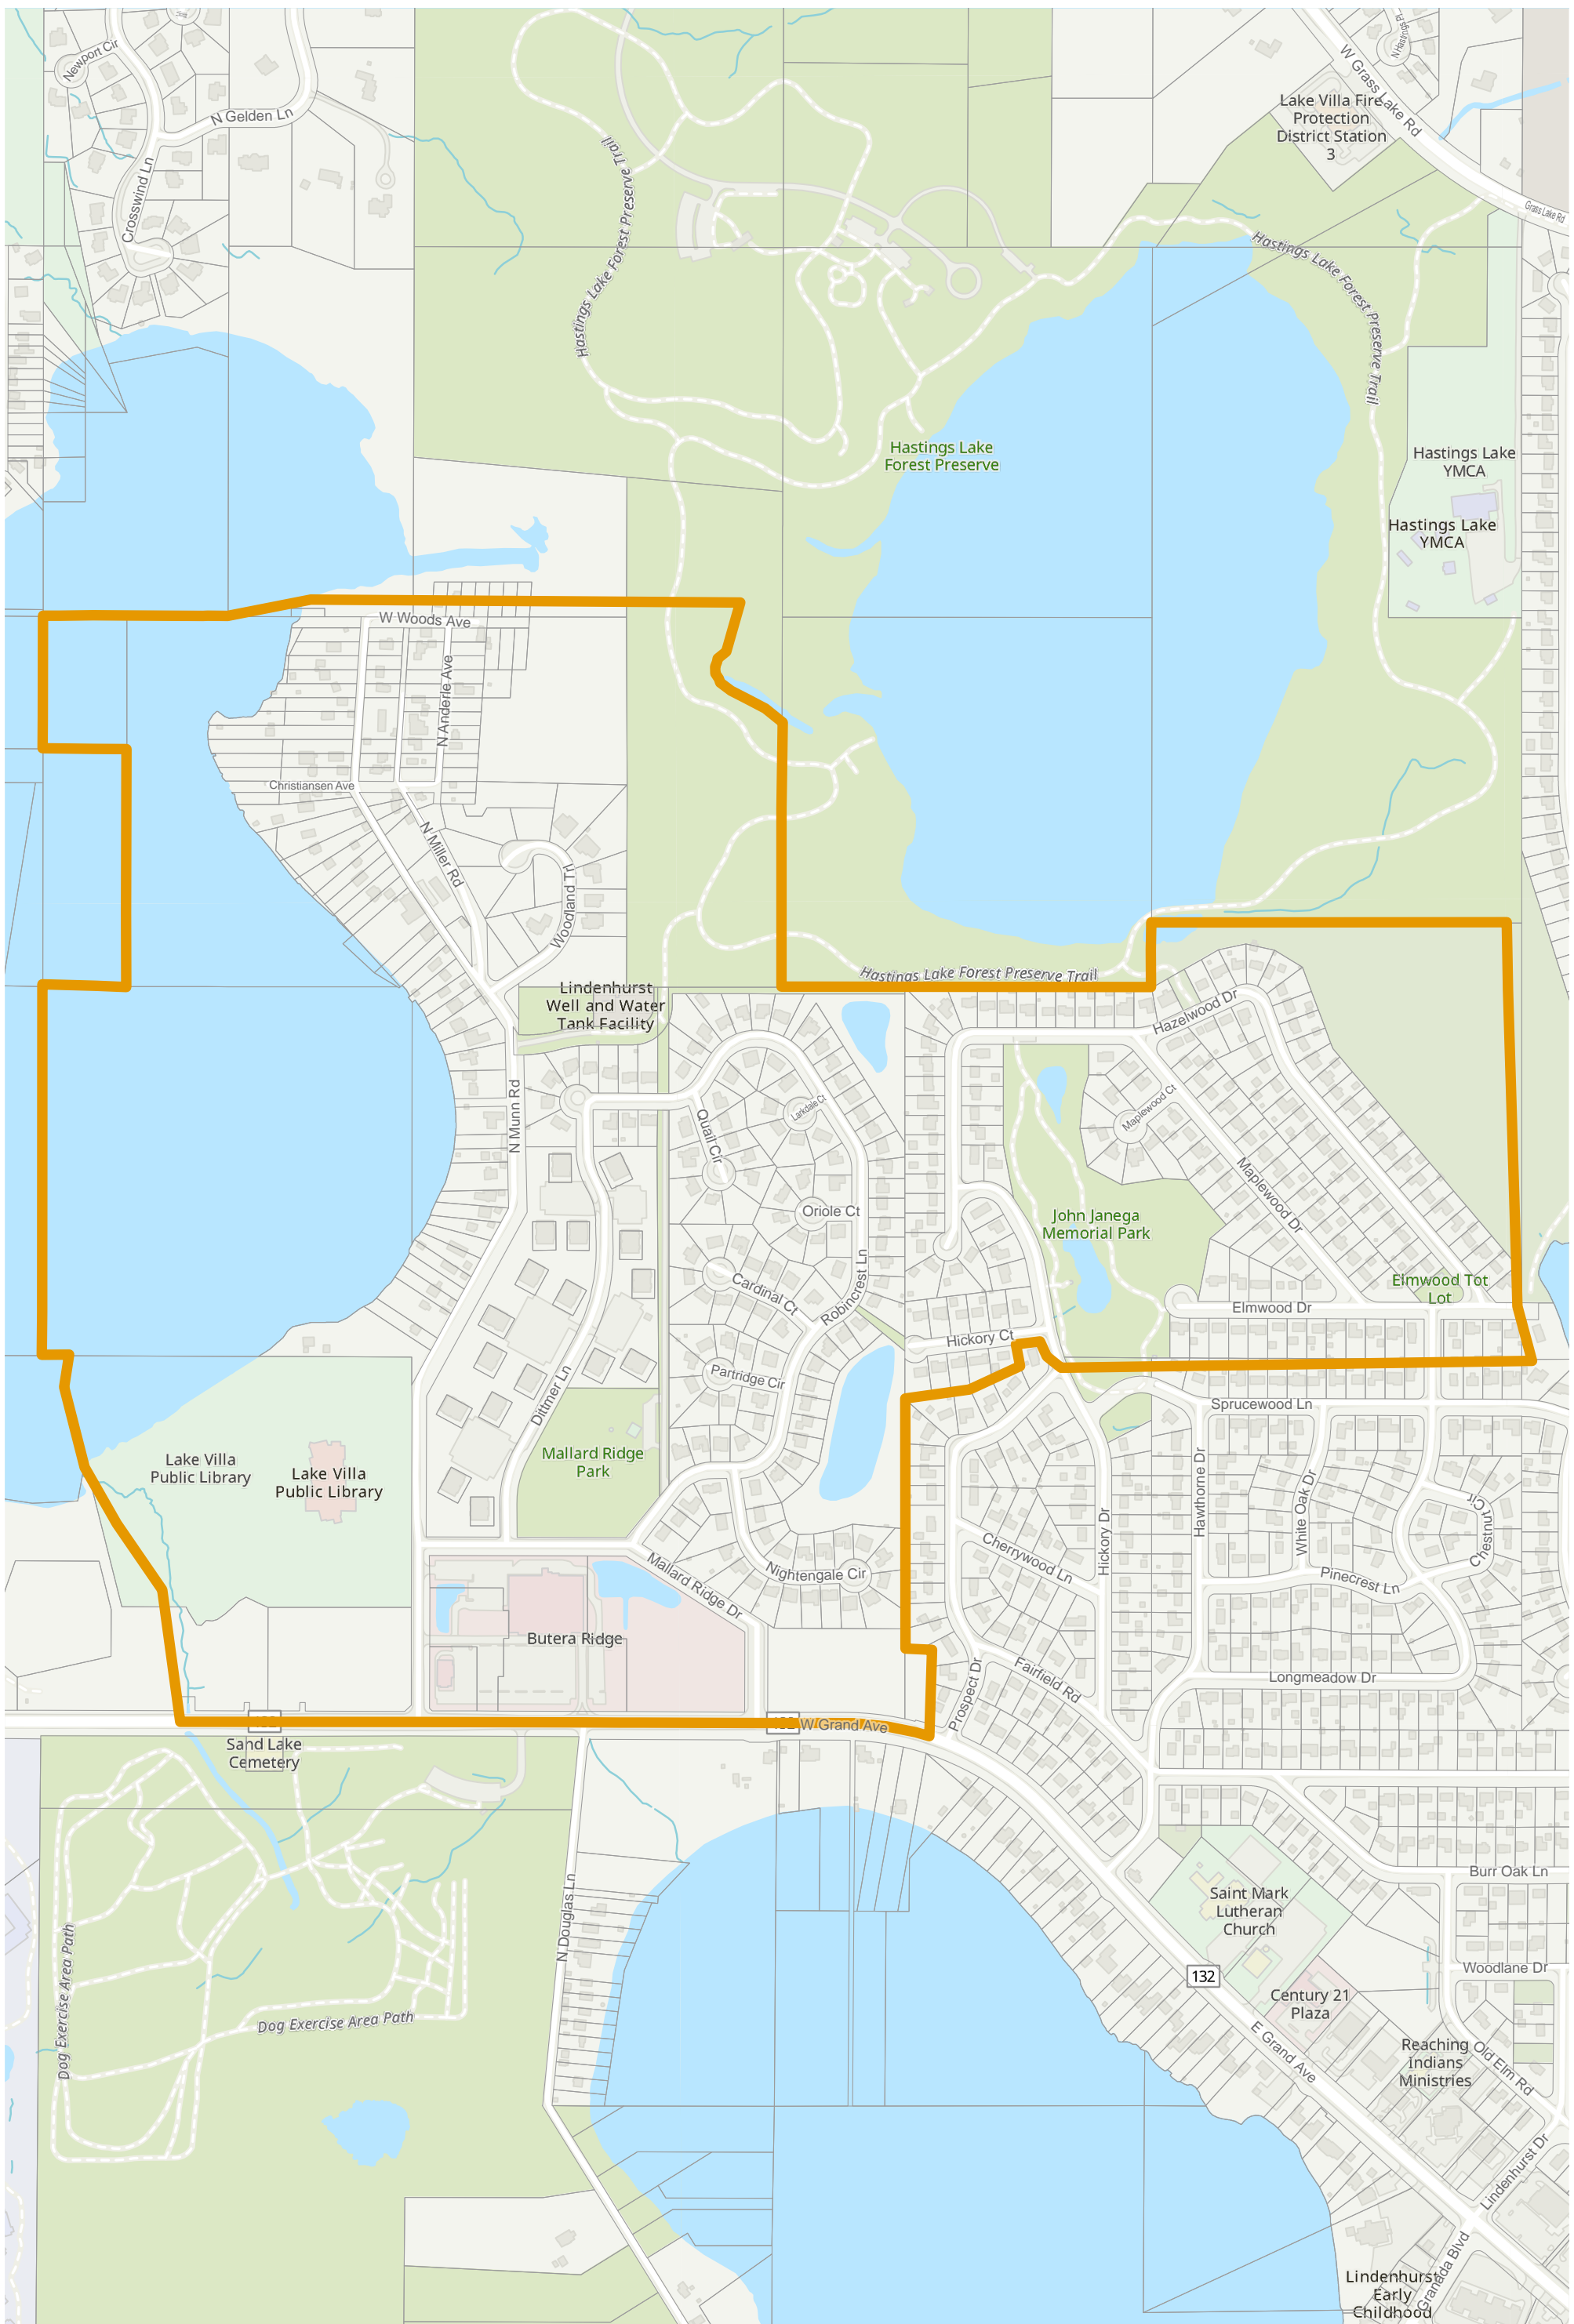

Lake County 2022 Election Precinct Lake Villa 158

2022 Election Precincts
 Tax Parcels