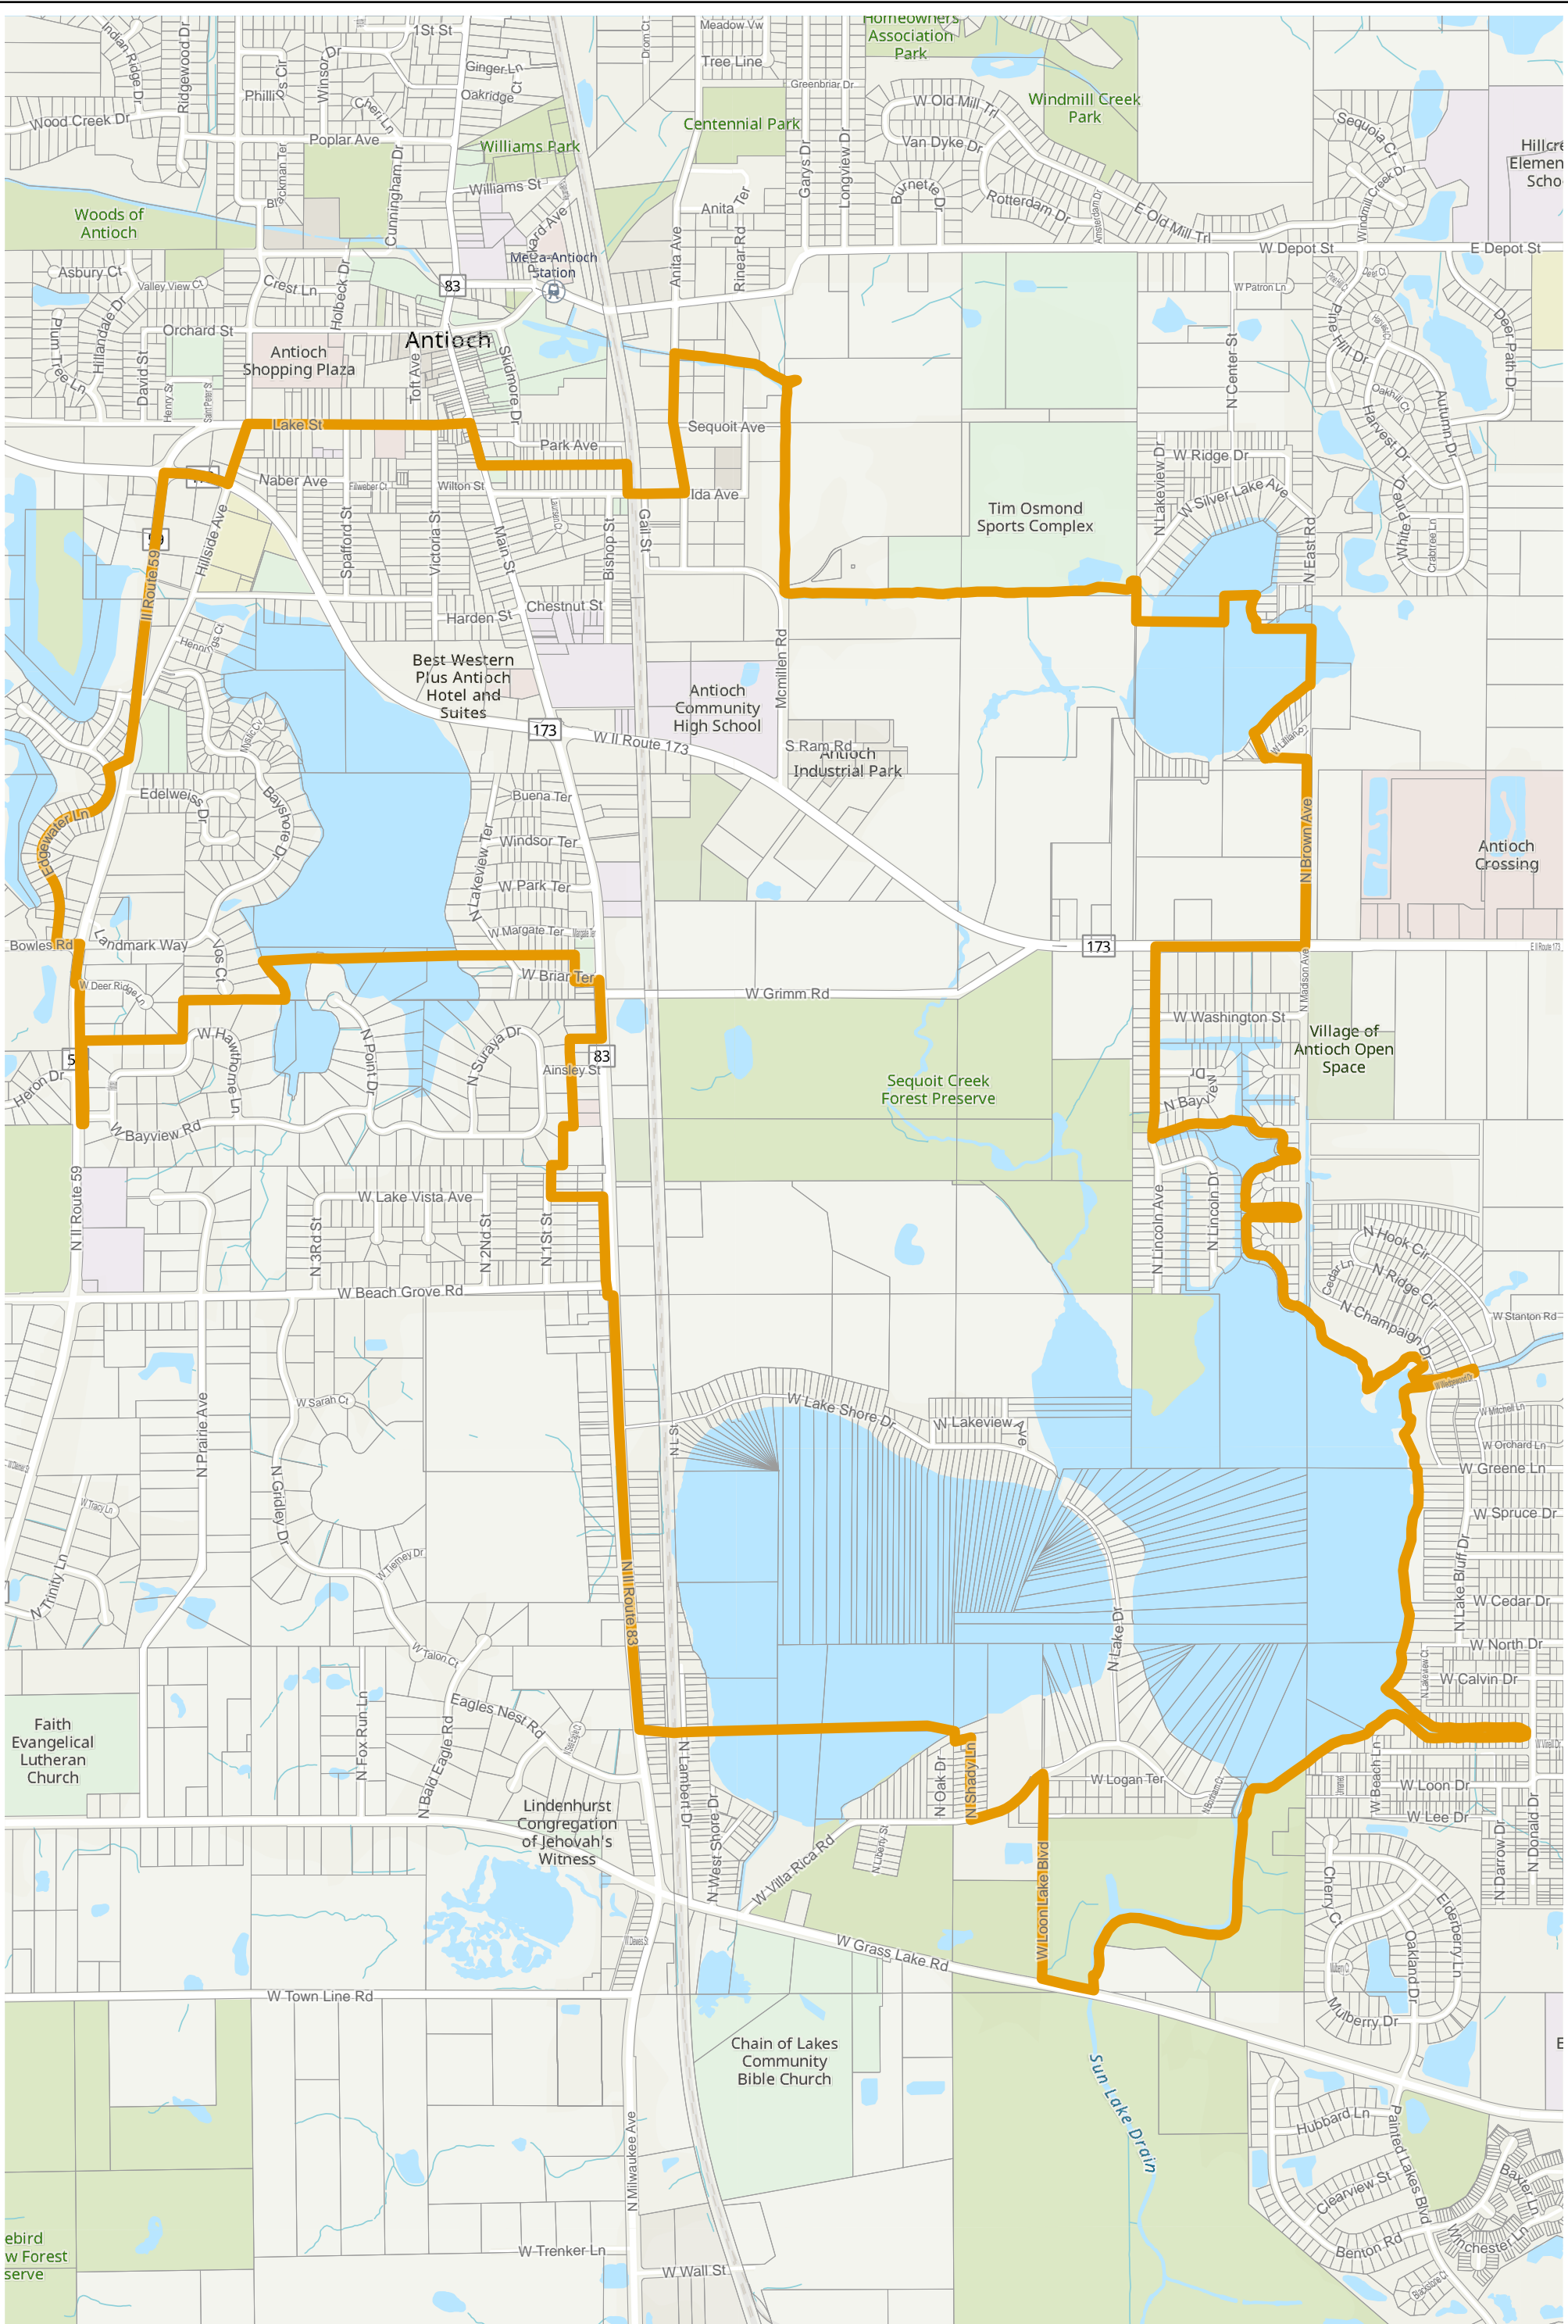

Lake County 2022 Election Precinct Antioch 13

2022 Election Precincts
Tax Parcels