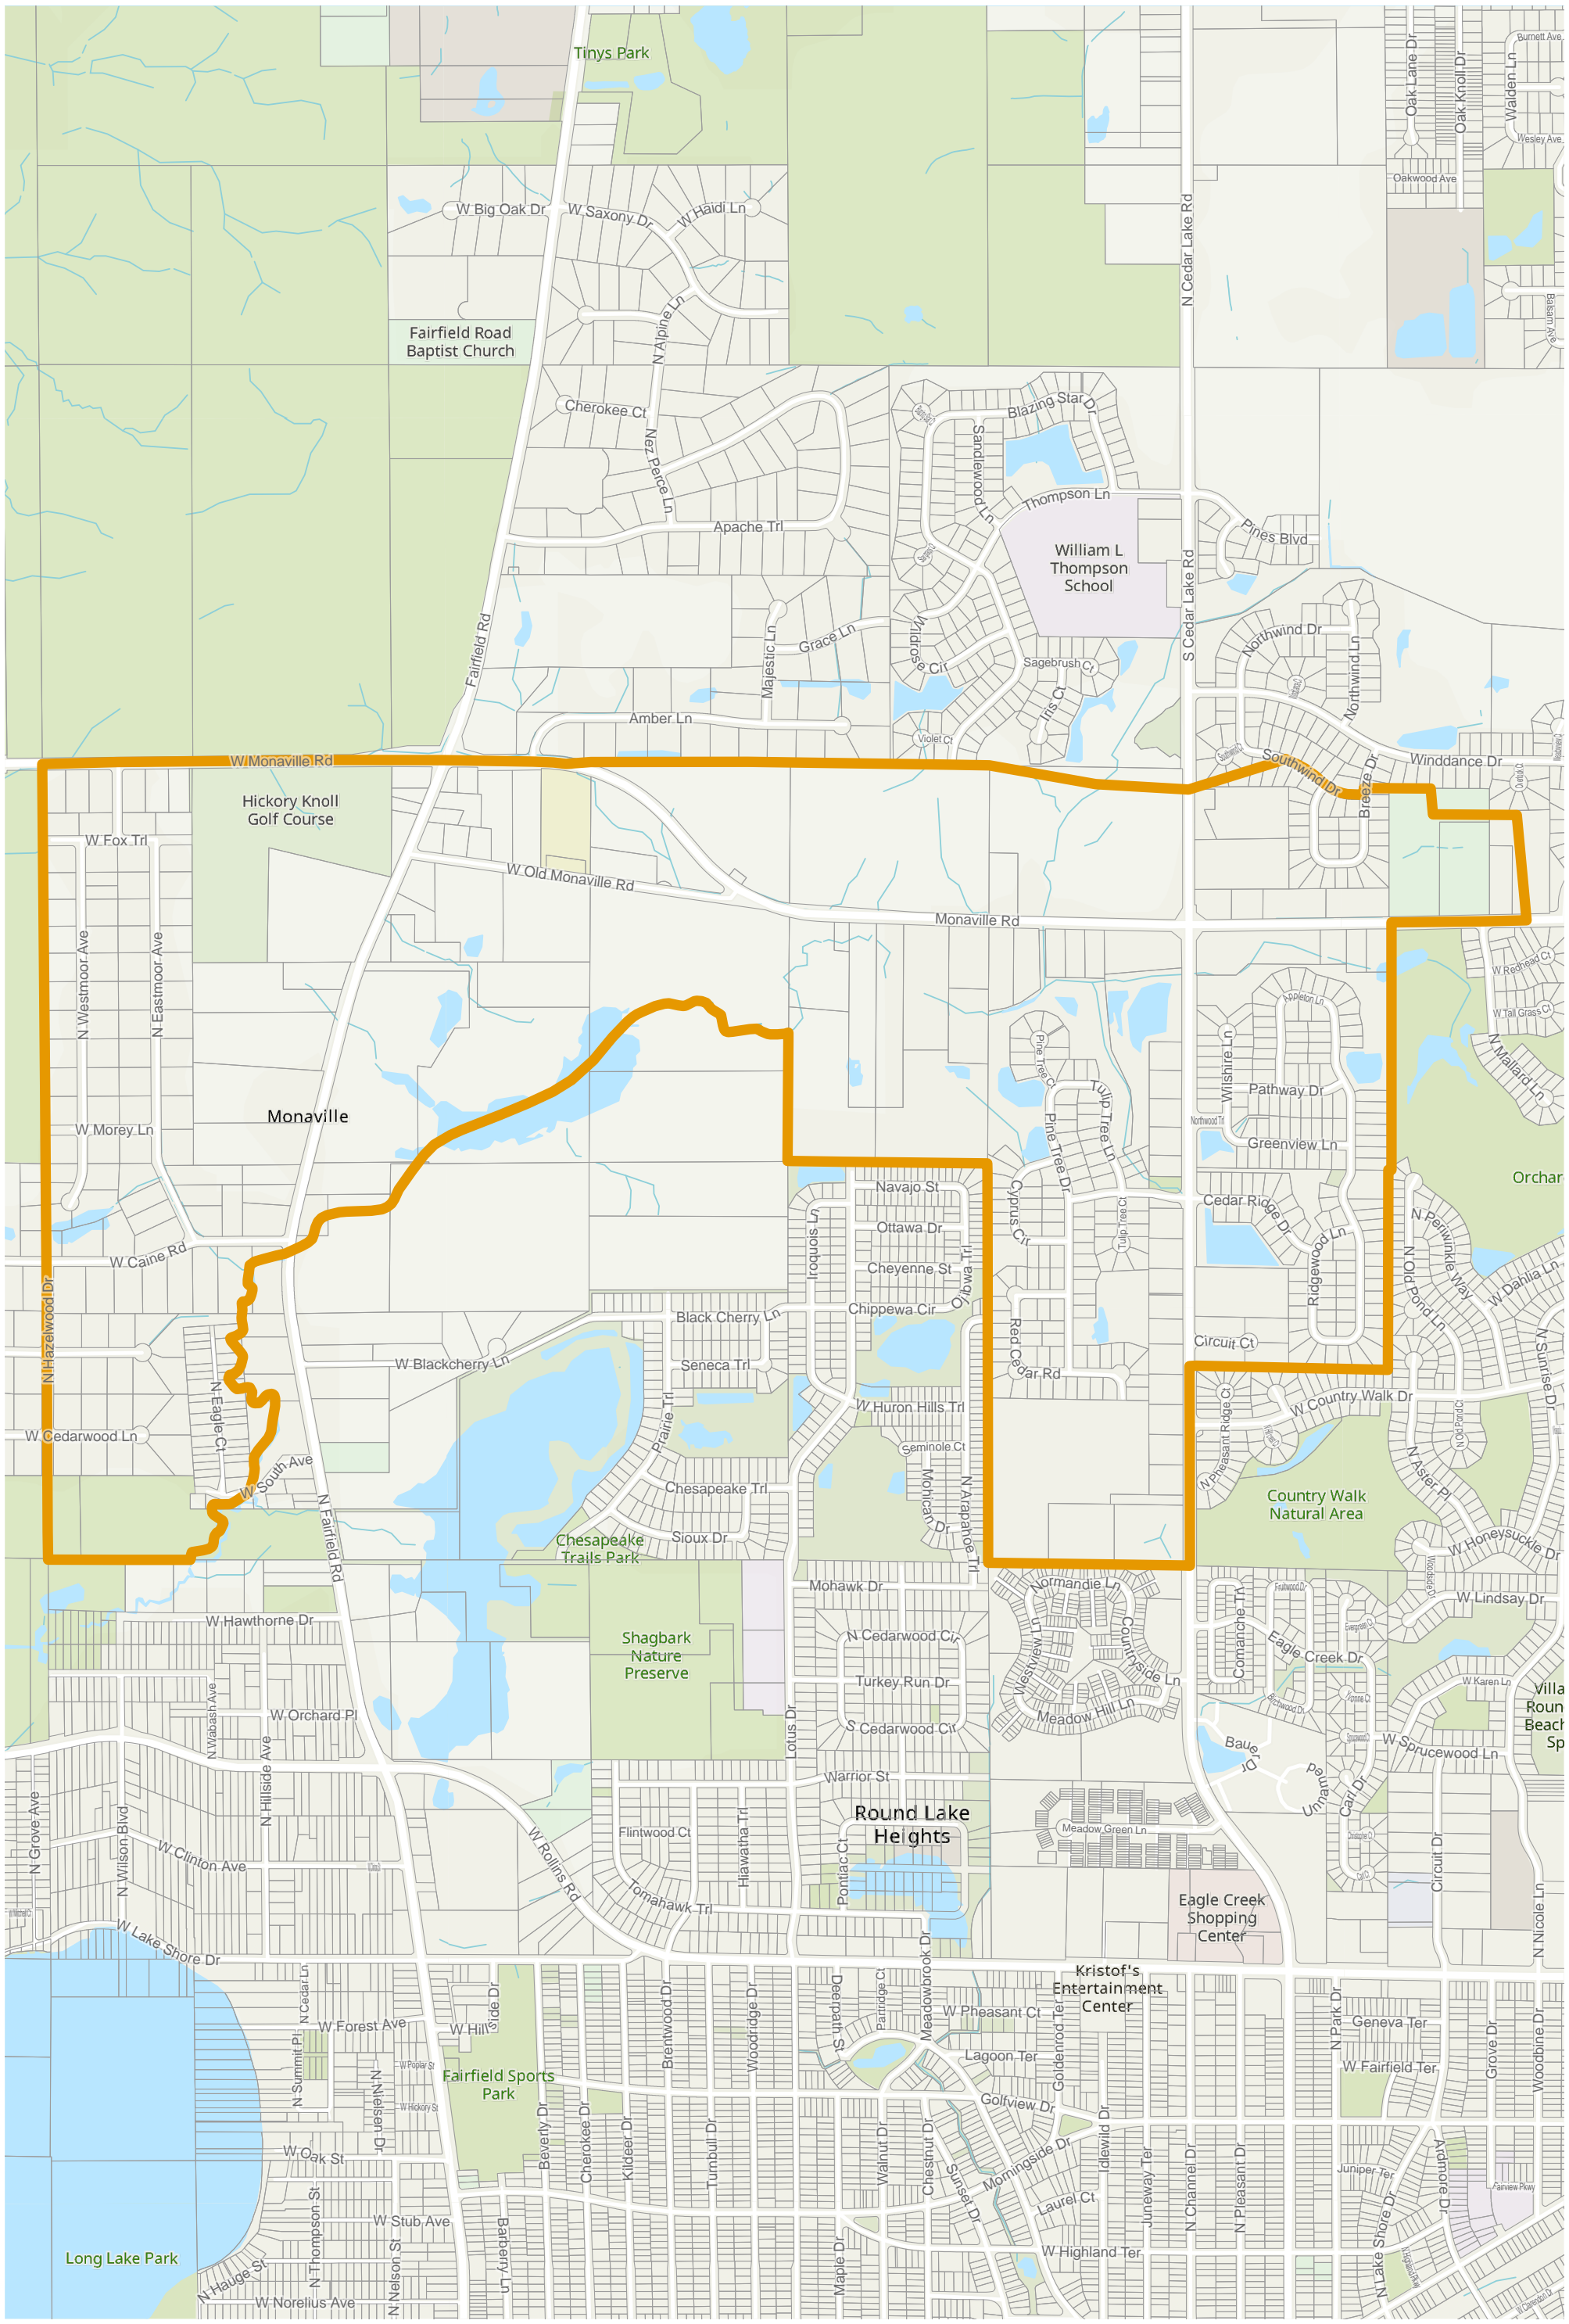

Lake County 2022 Election Precinct Lake Villa 163

2022 Election Precincts

Tax Parcels