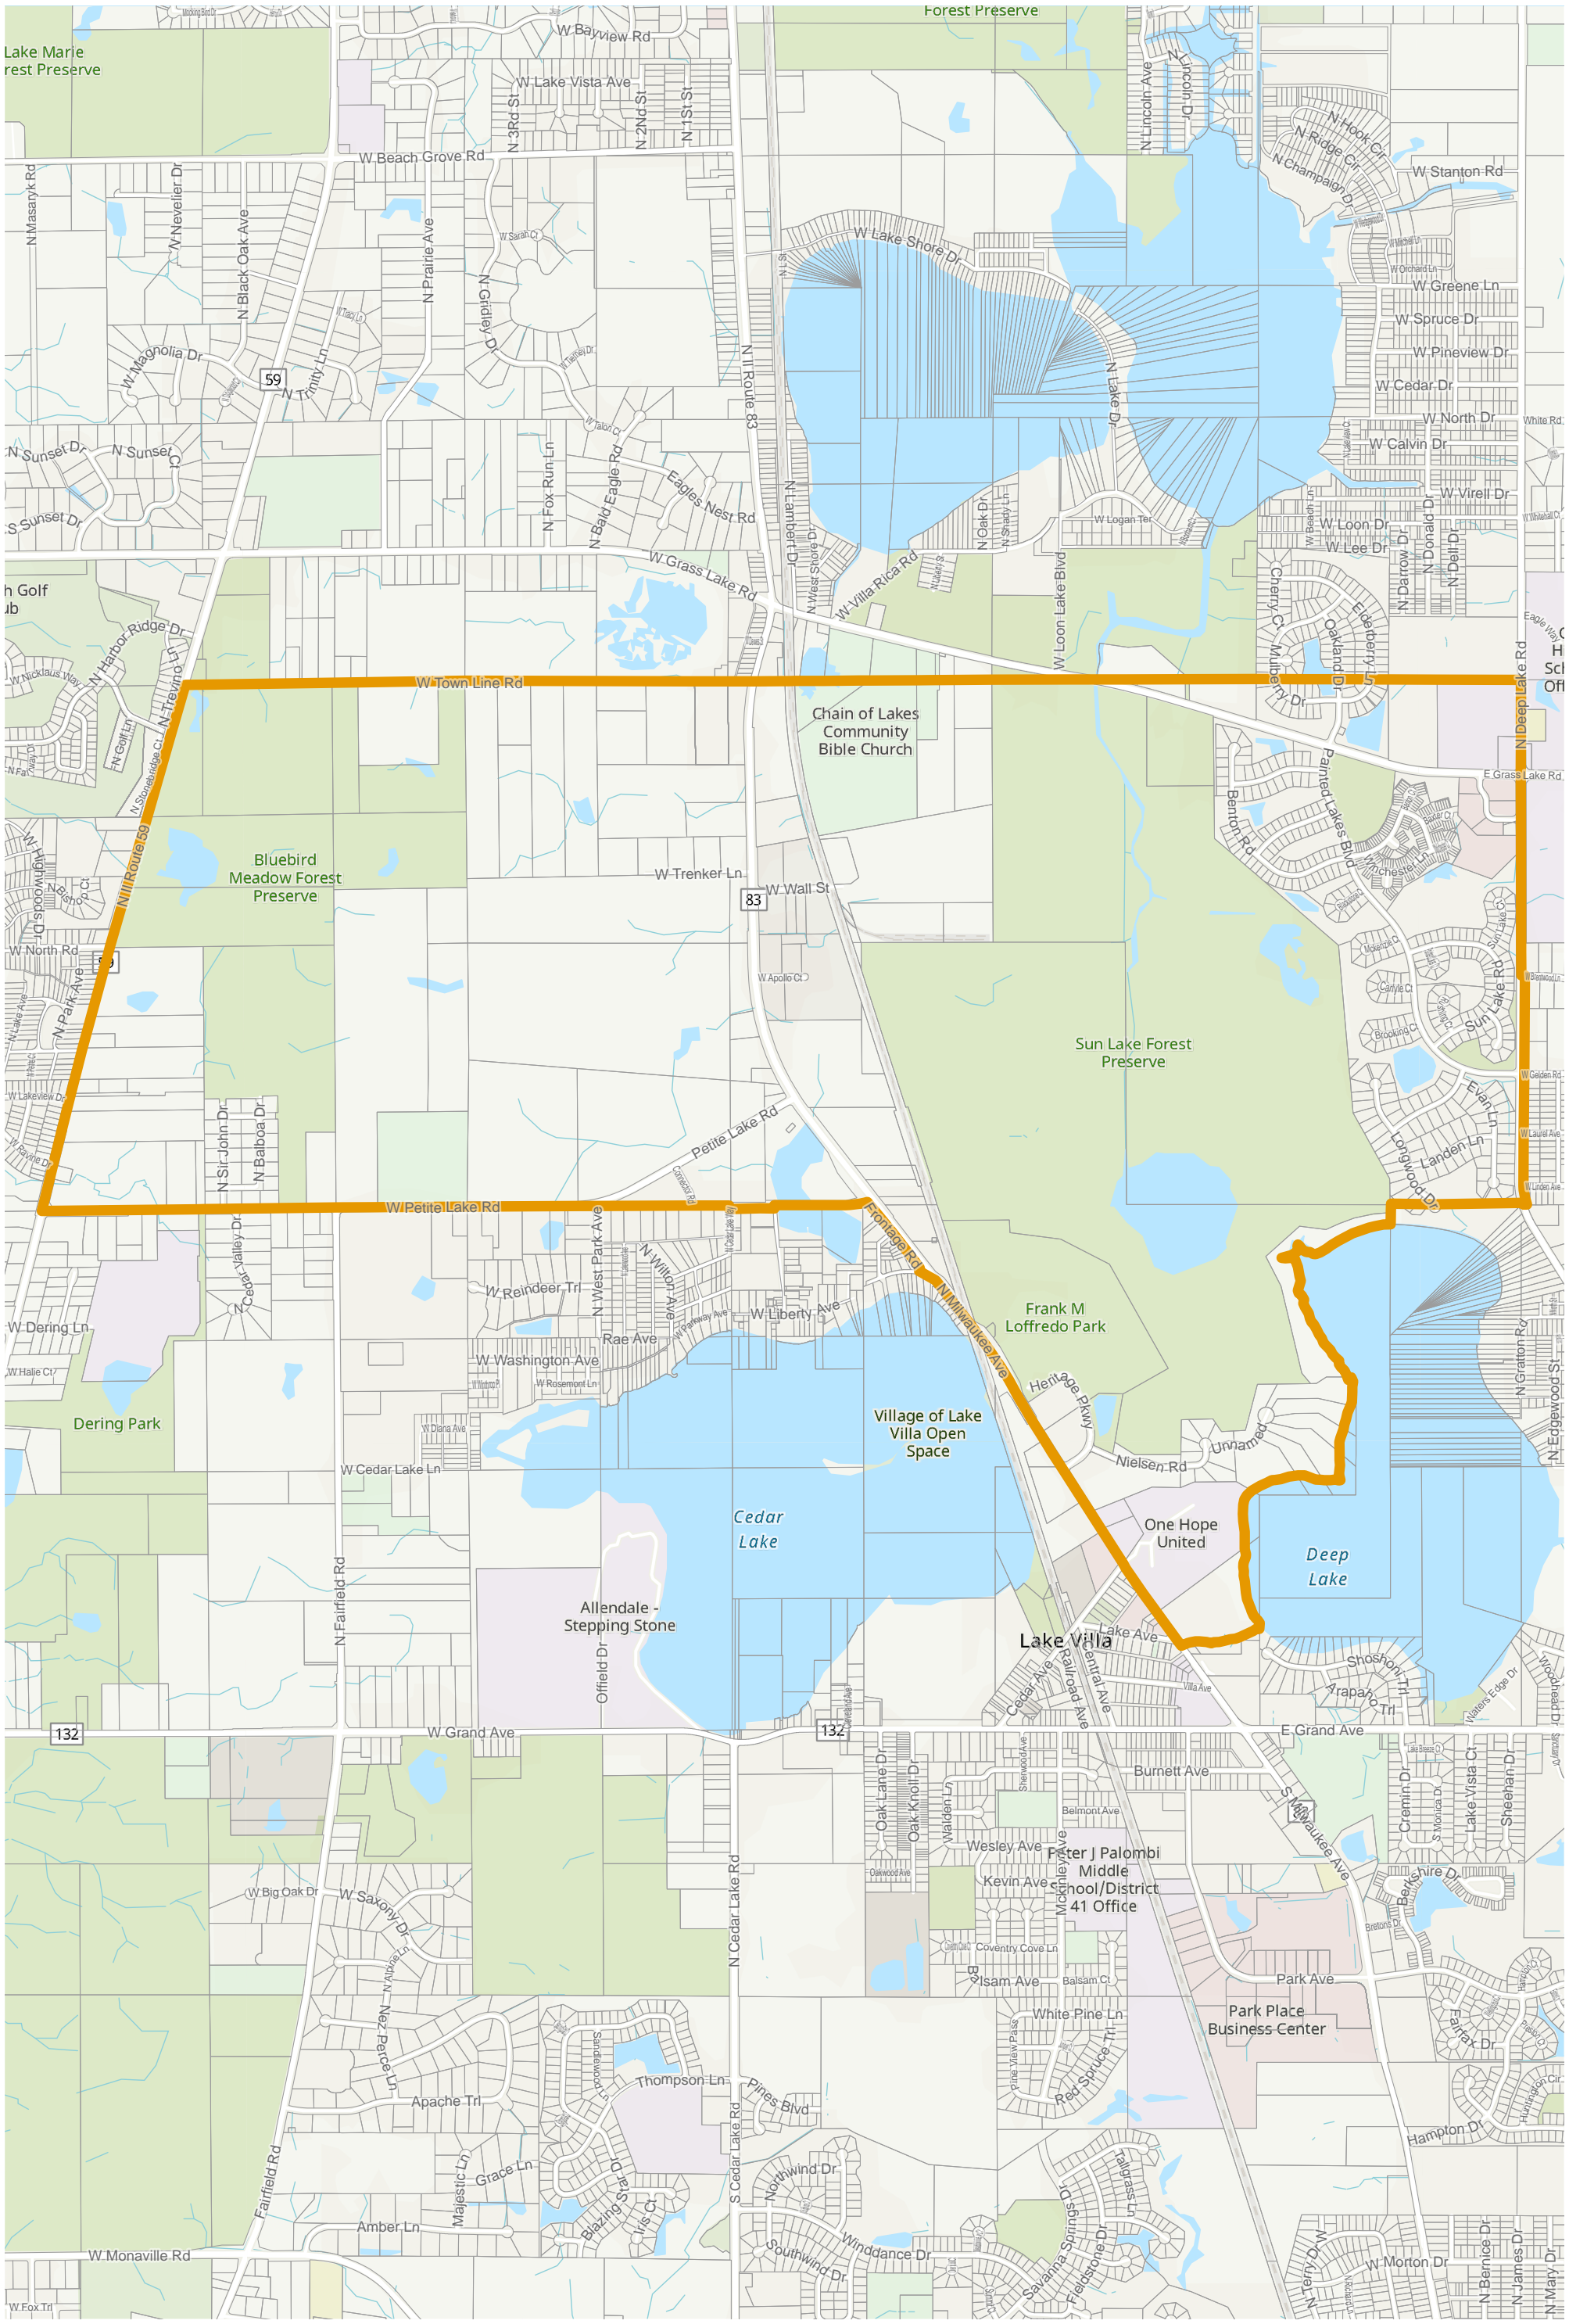

Lake County 2022 Election Precinct Lake Villa 151