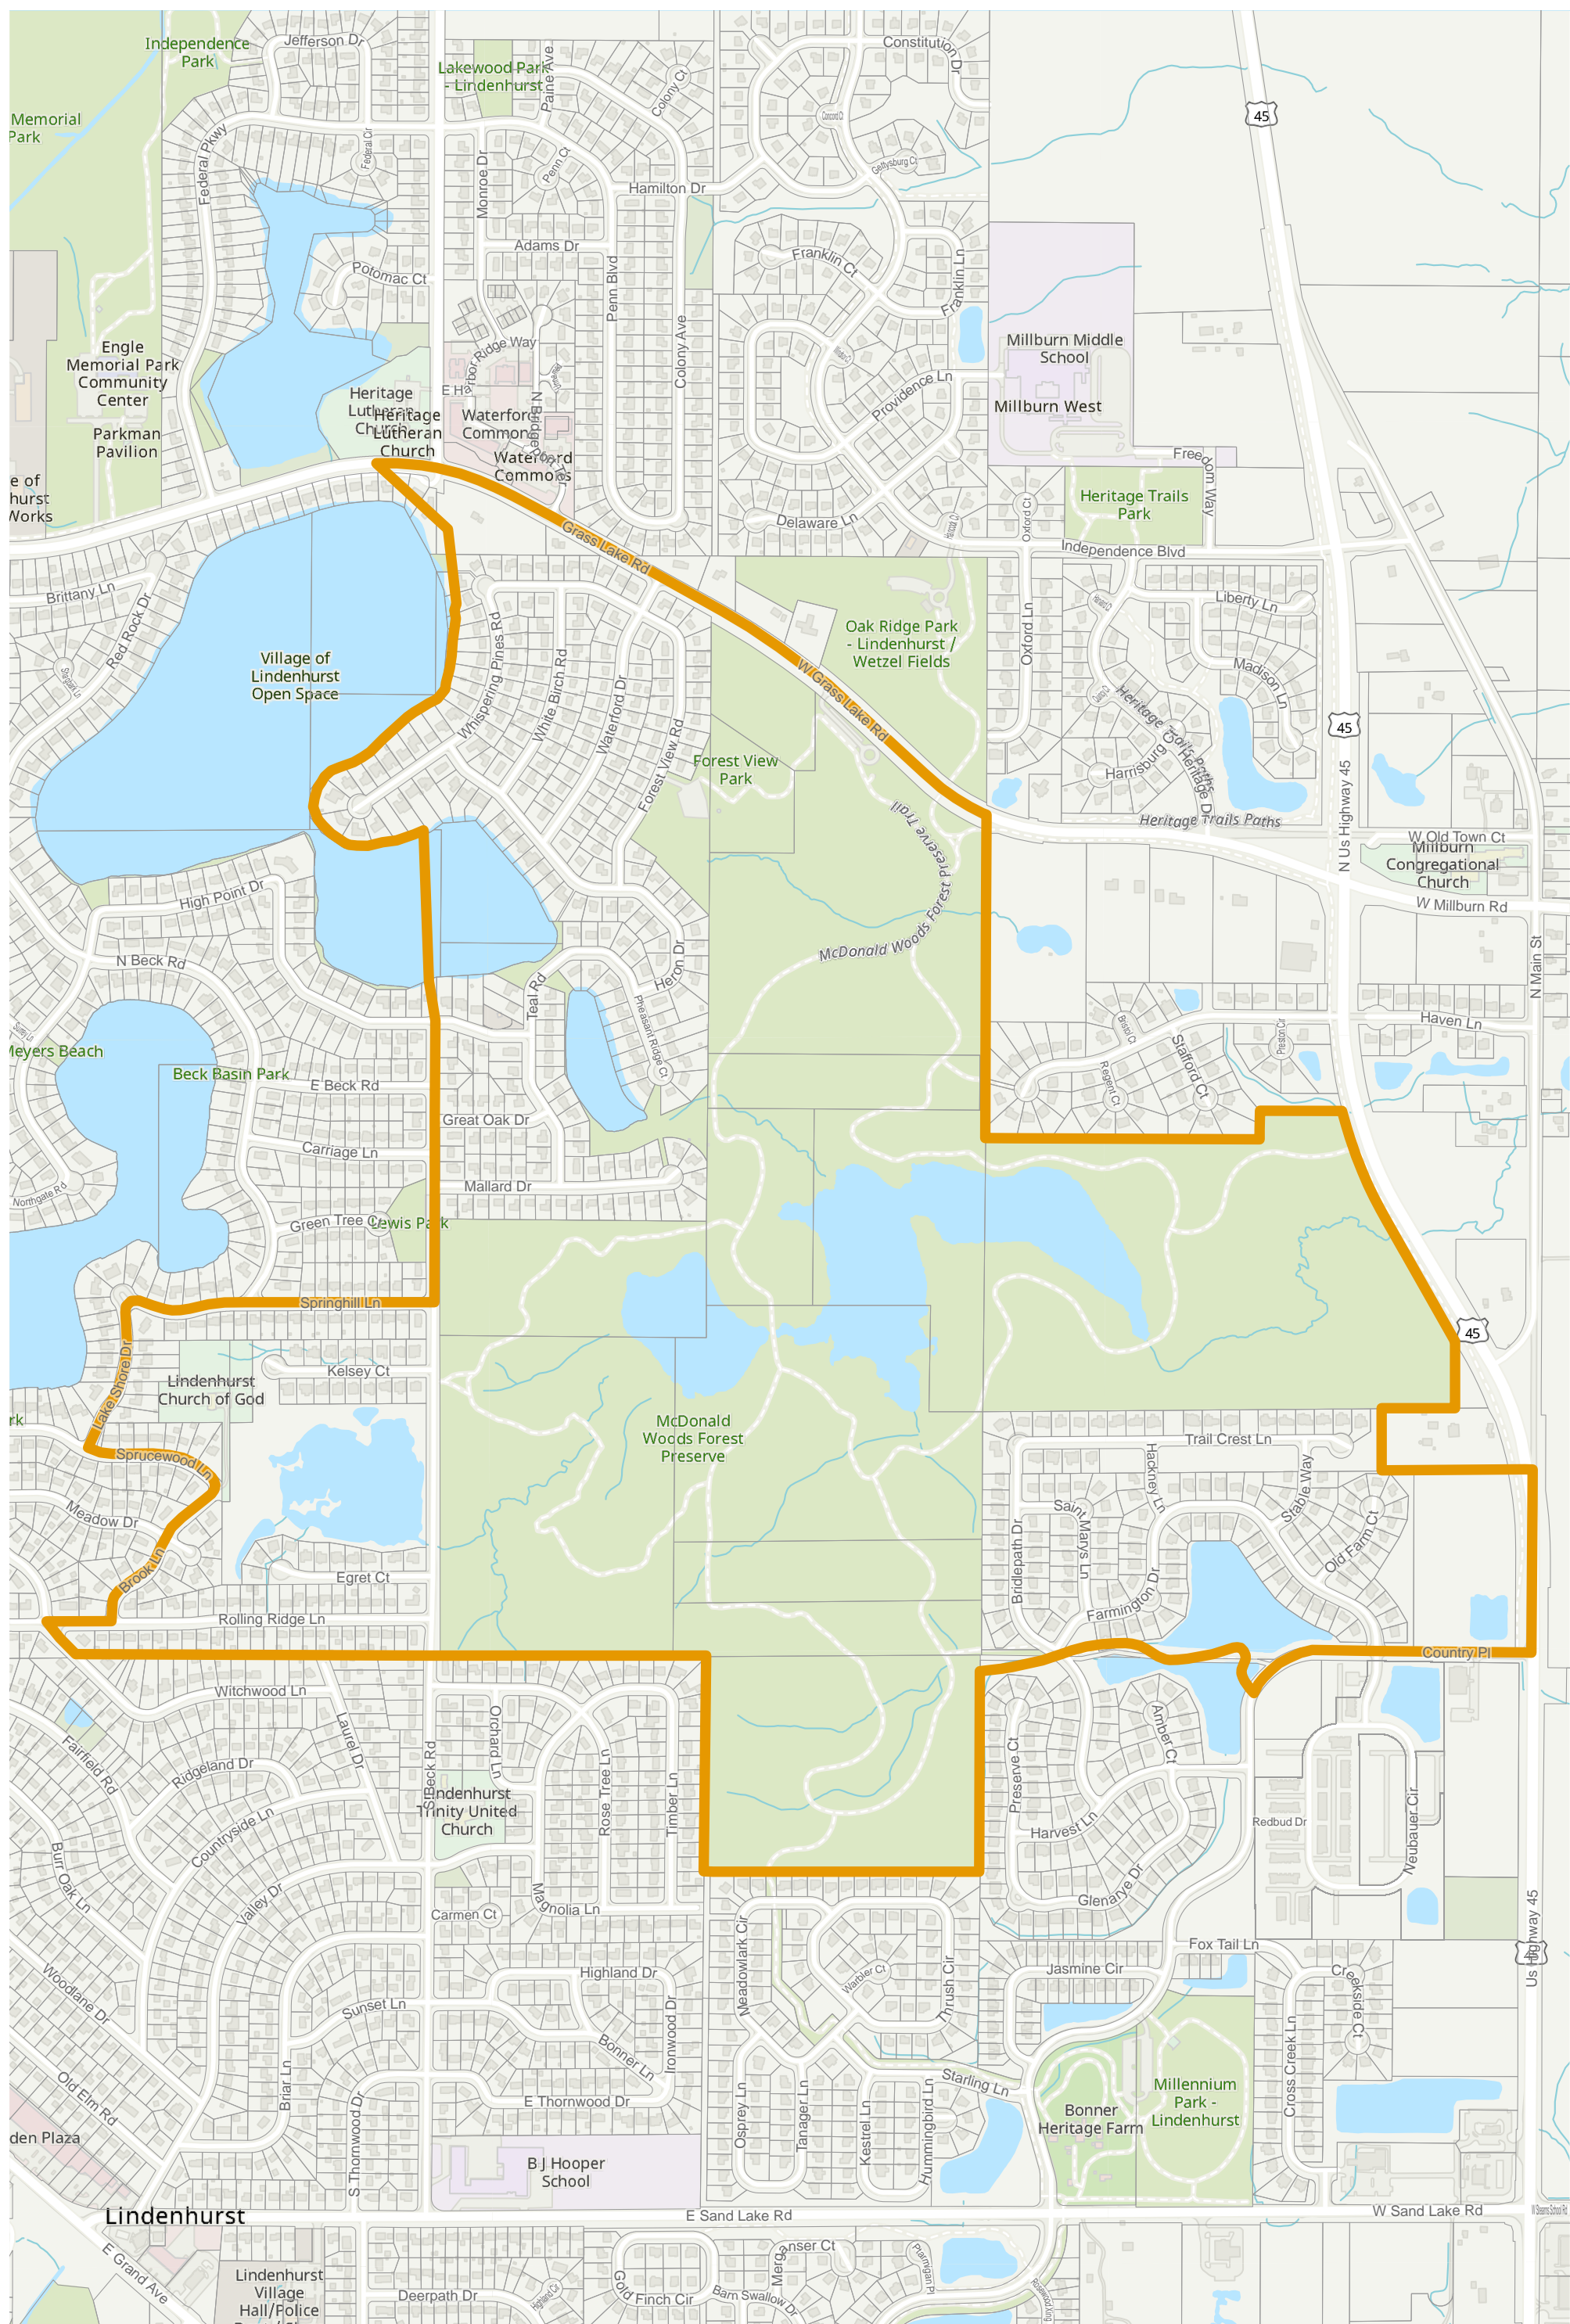

Lake County 2022 Election Precinct Lake Villa 160