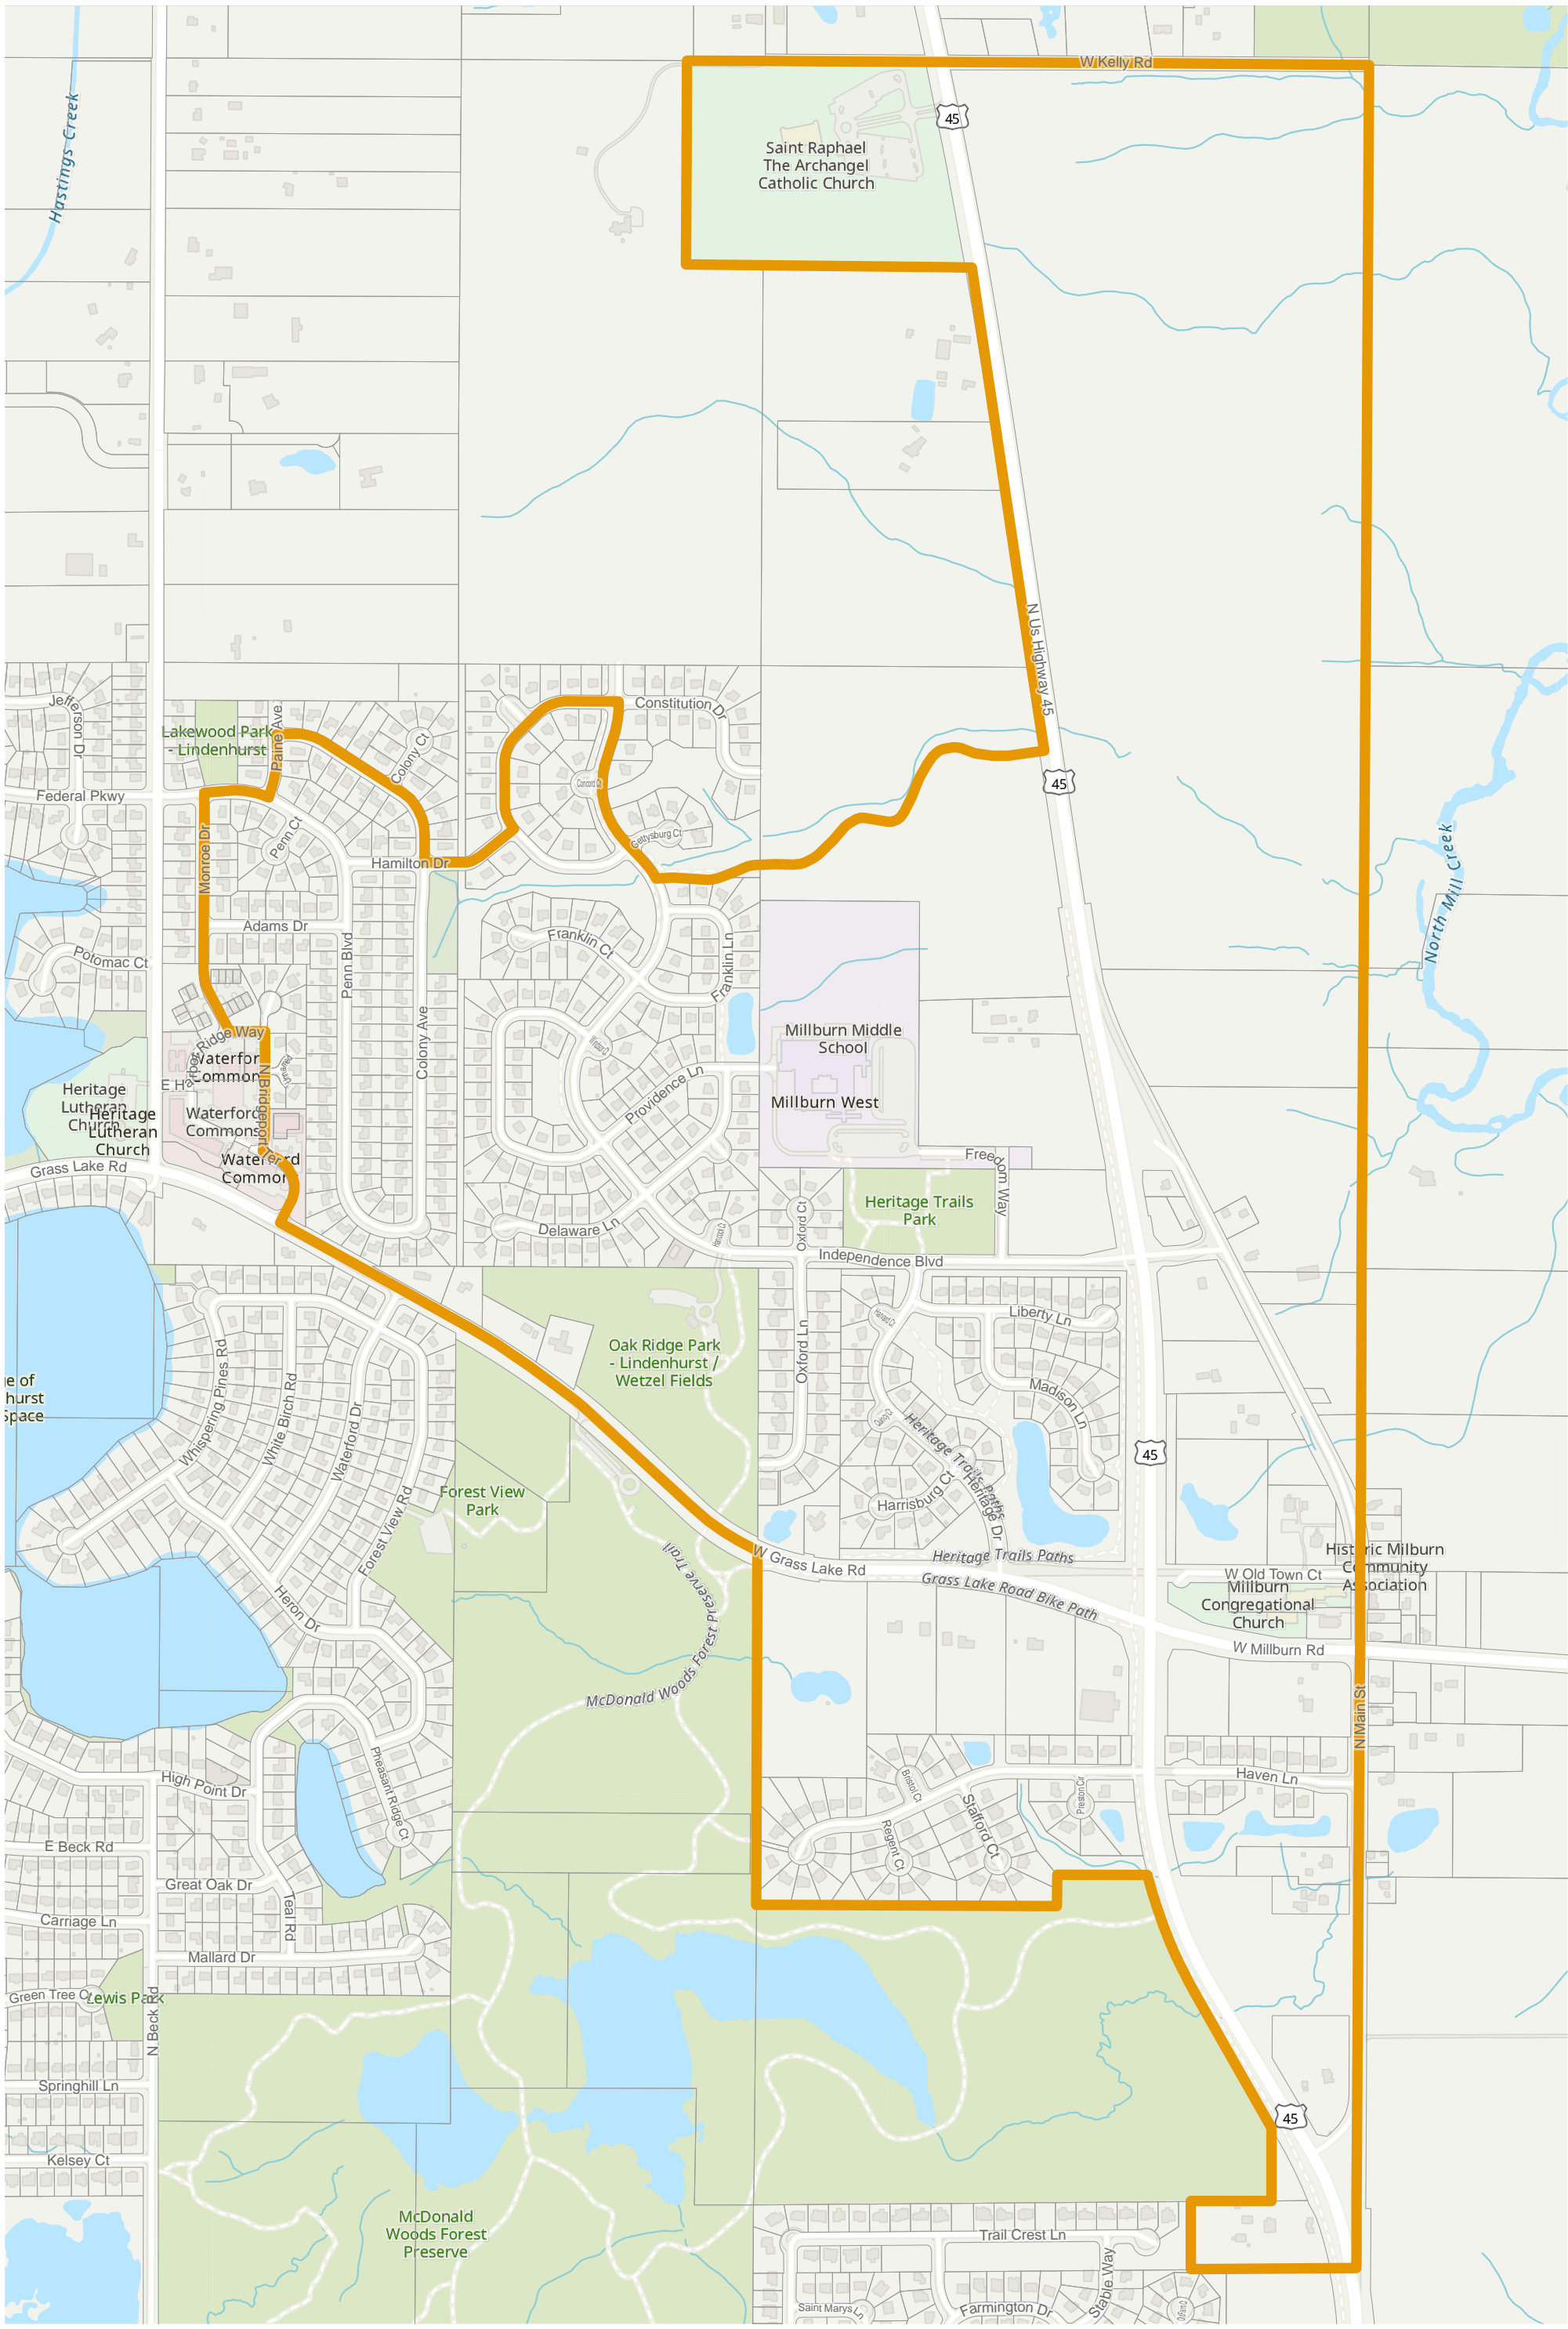

Lake County 2022 Election Precinct Lake Villa 157