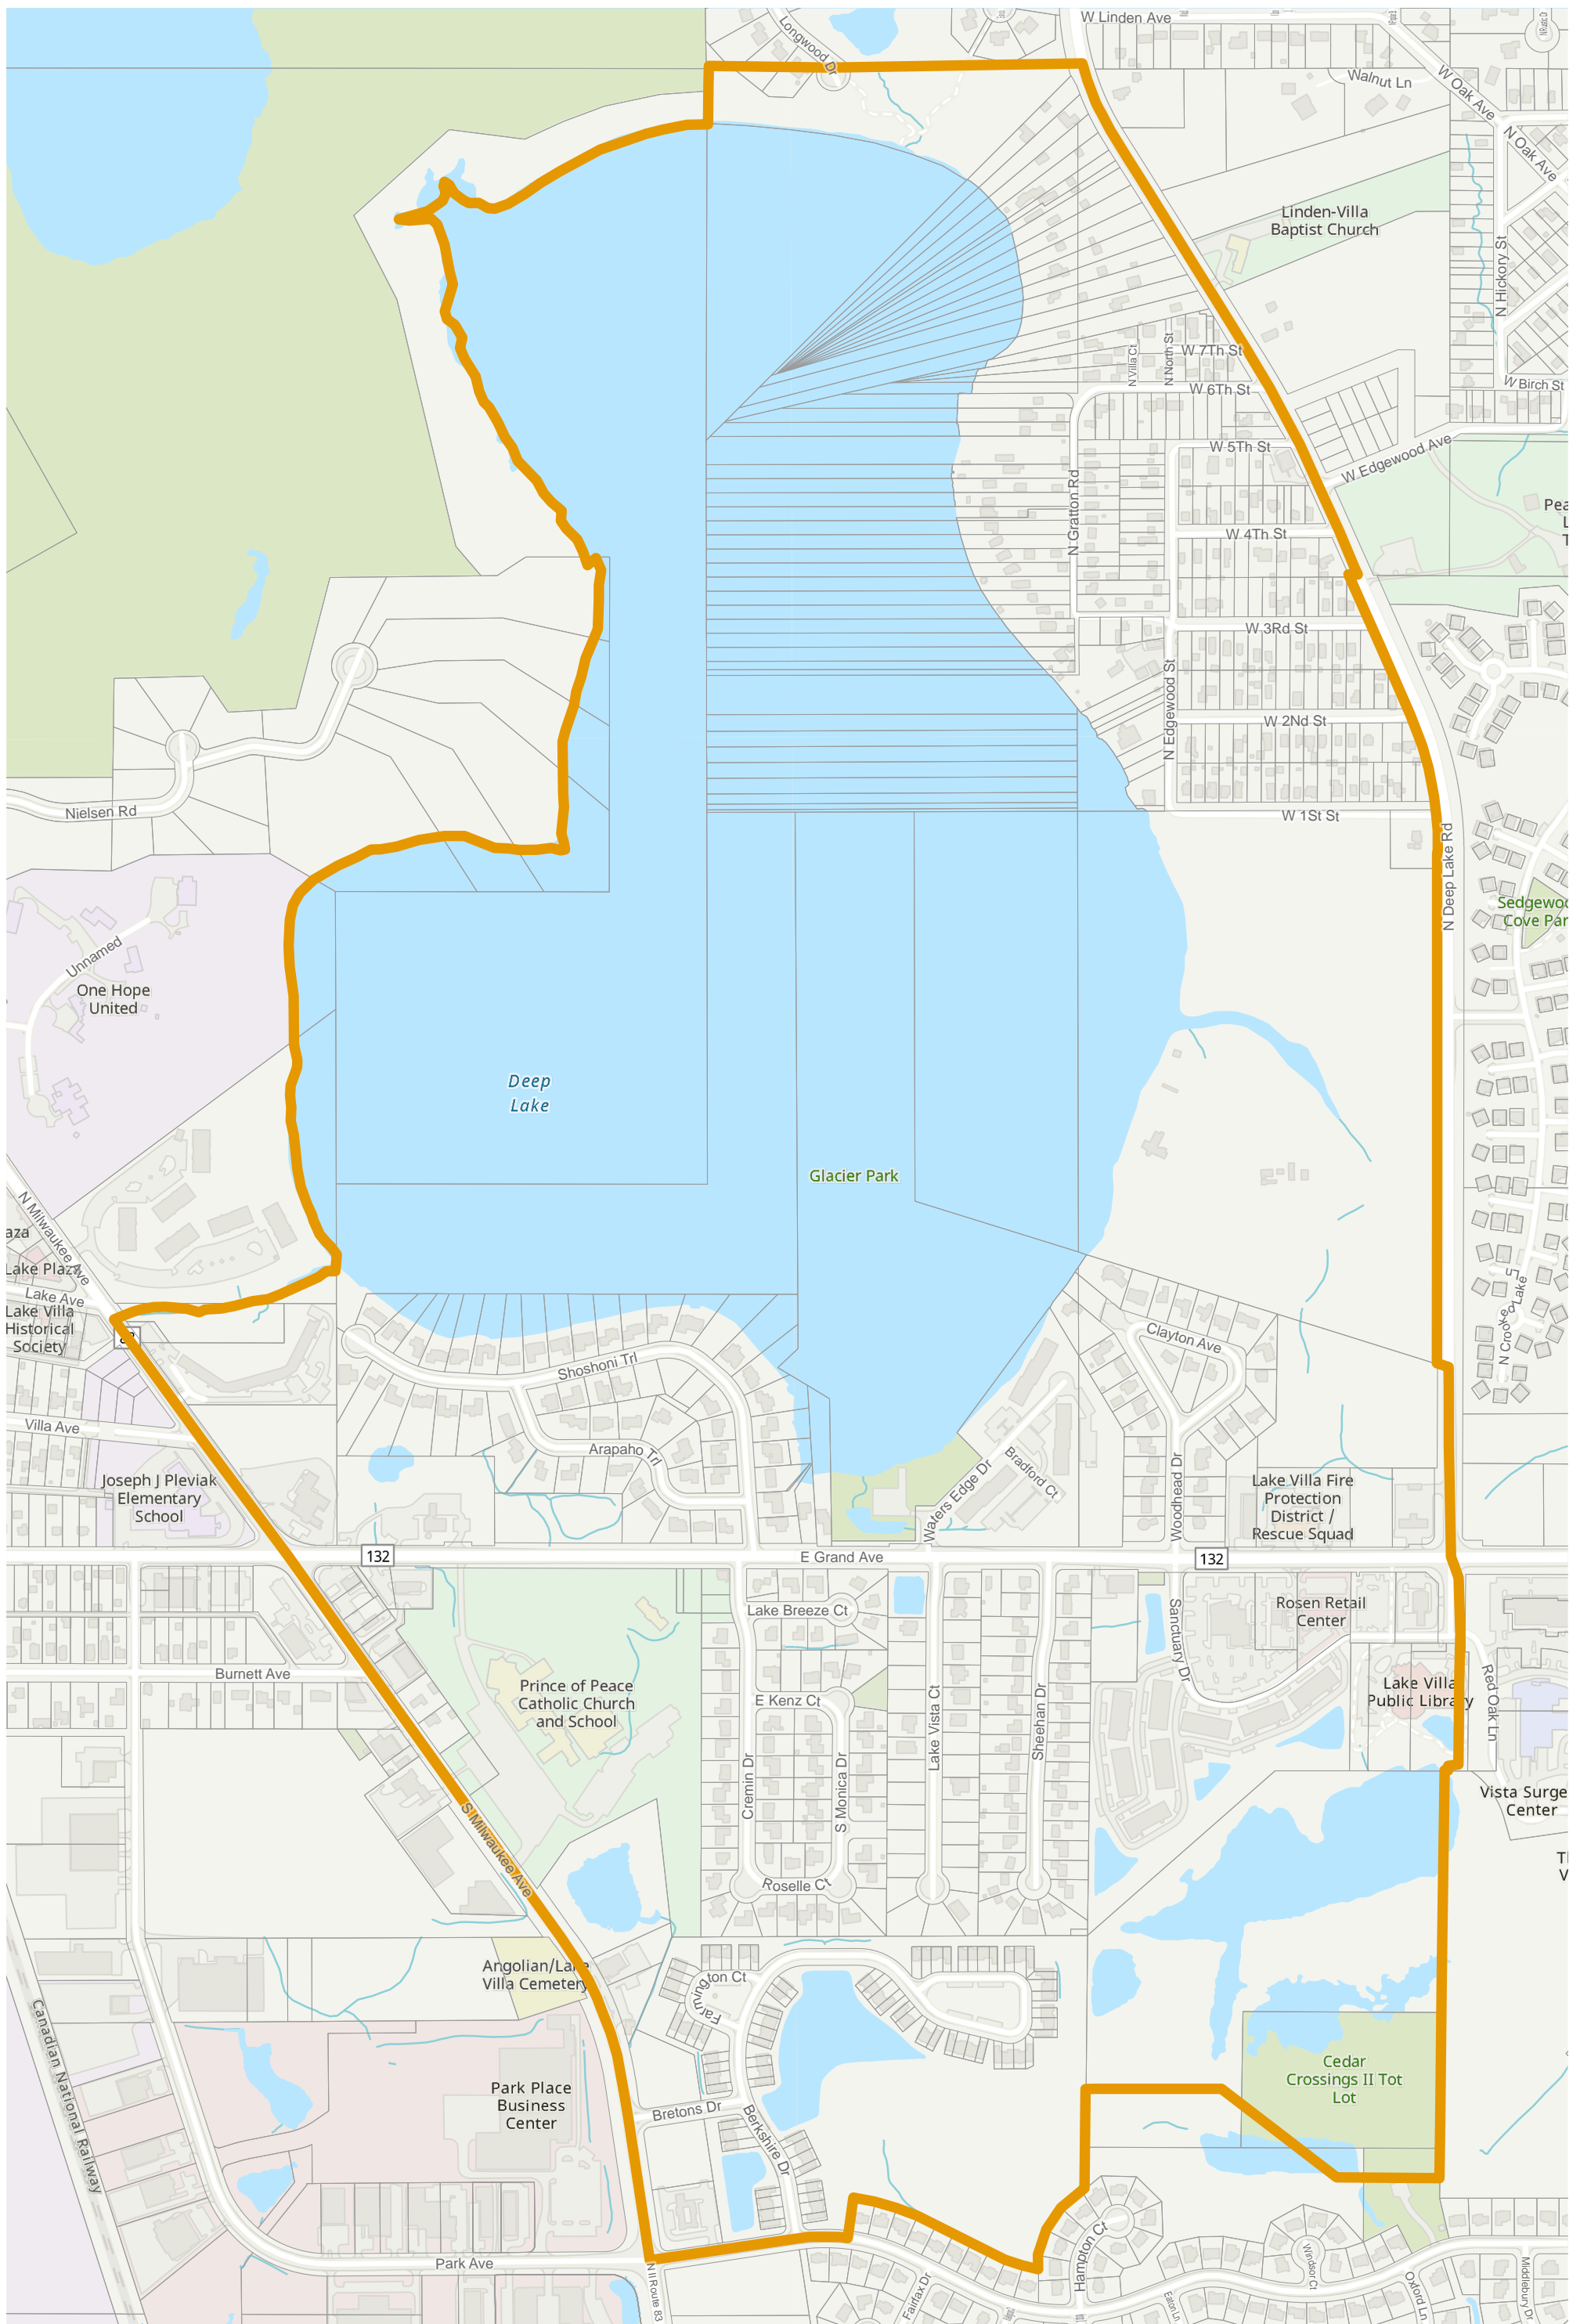

Lake County 2022 Election Precinct Lake Villa 154

2022 Election Precincts

Tax Parcels