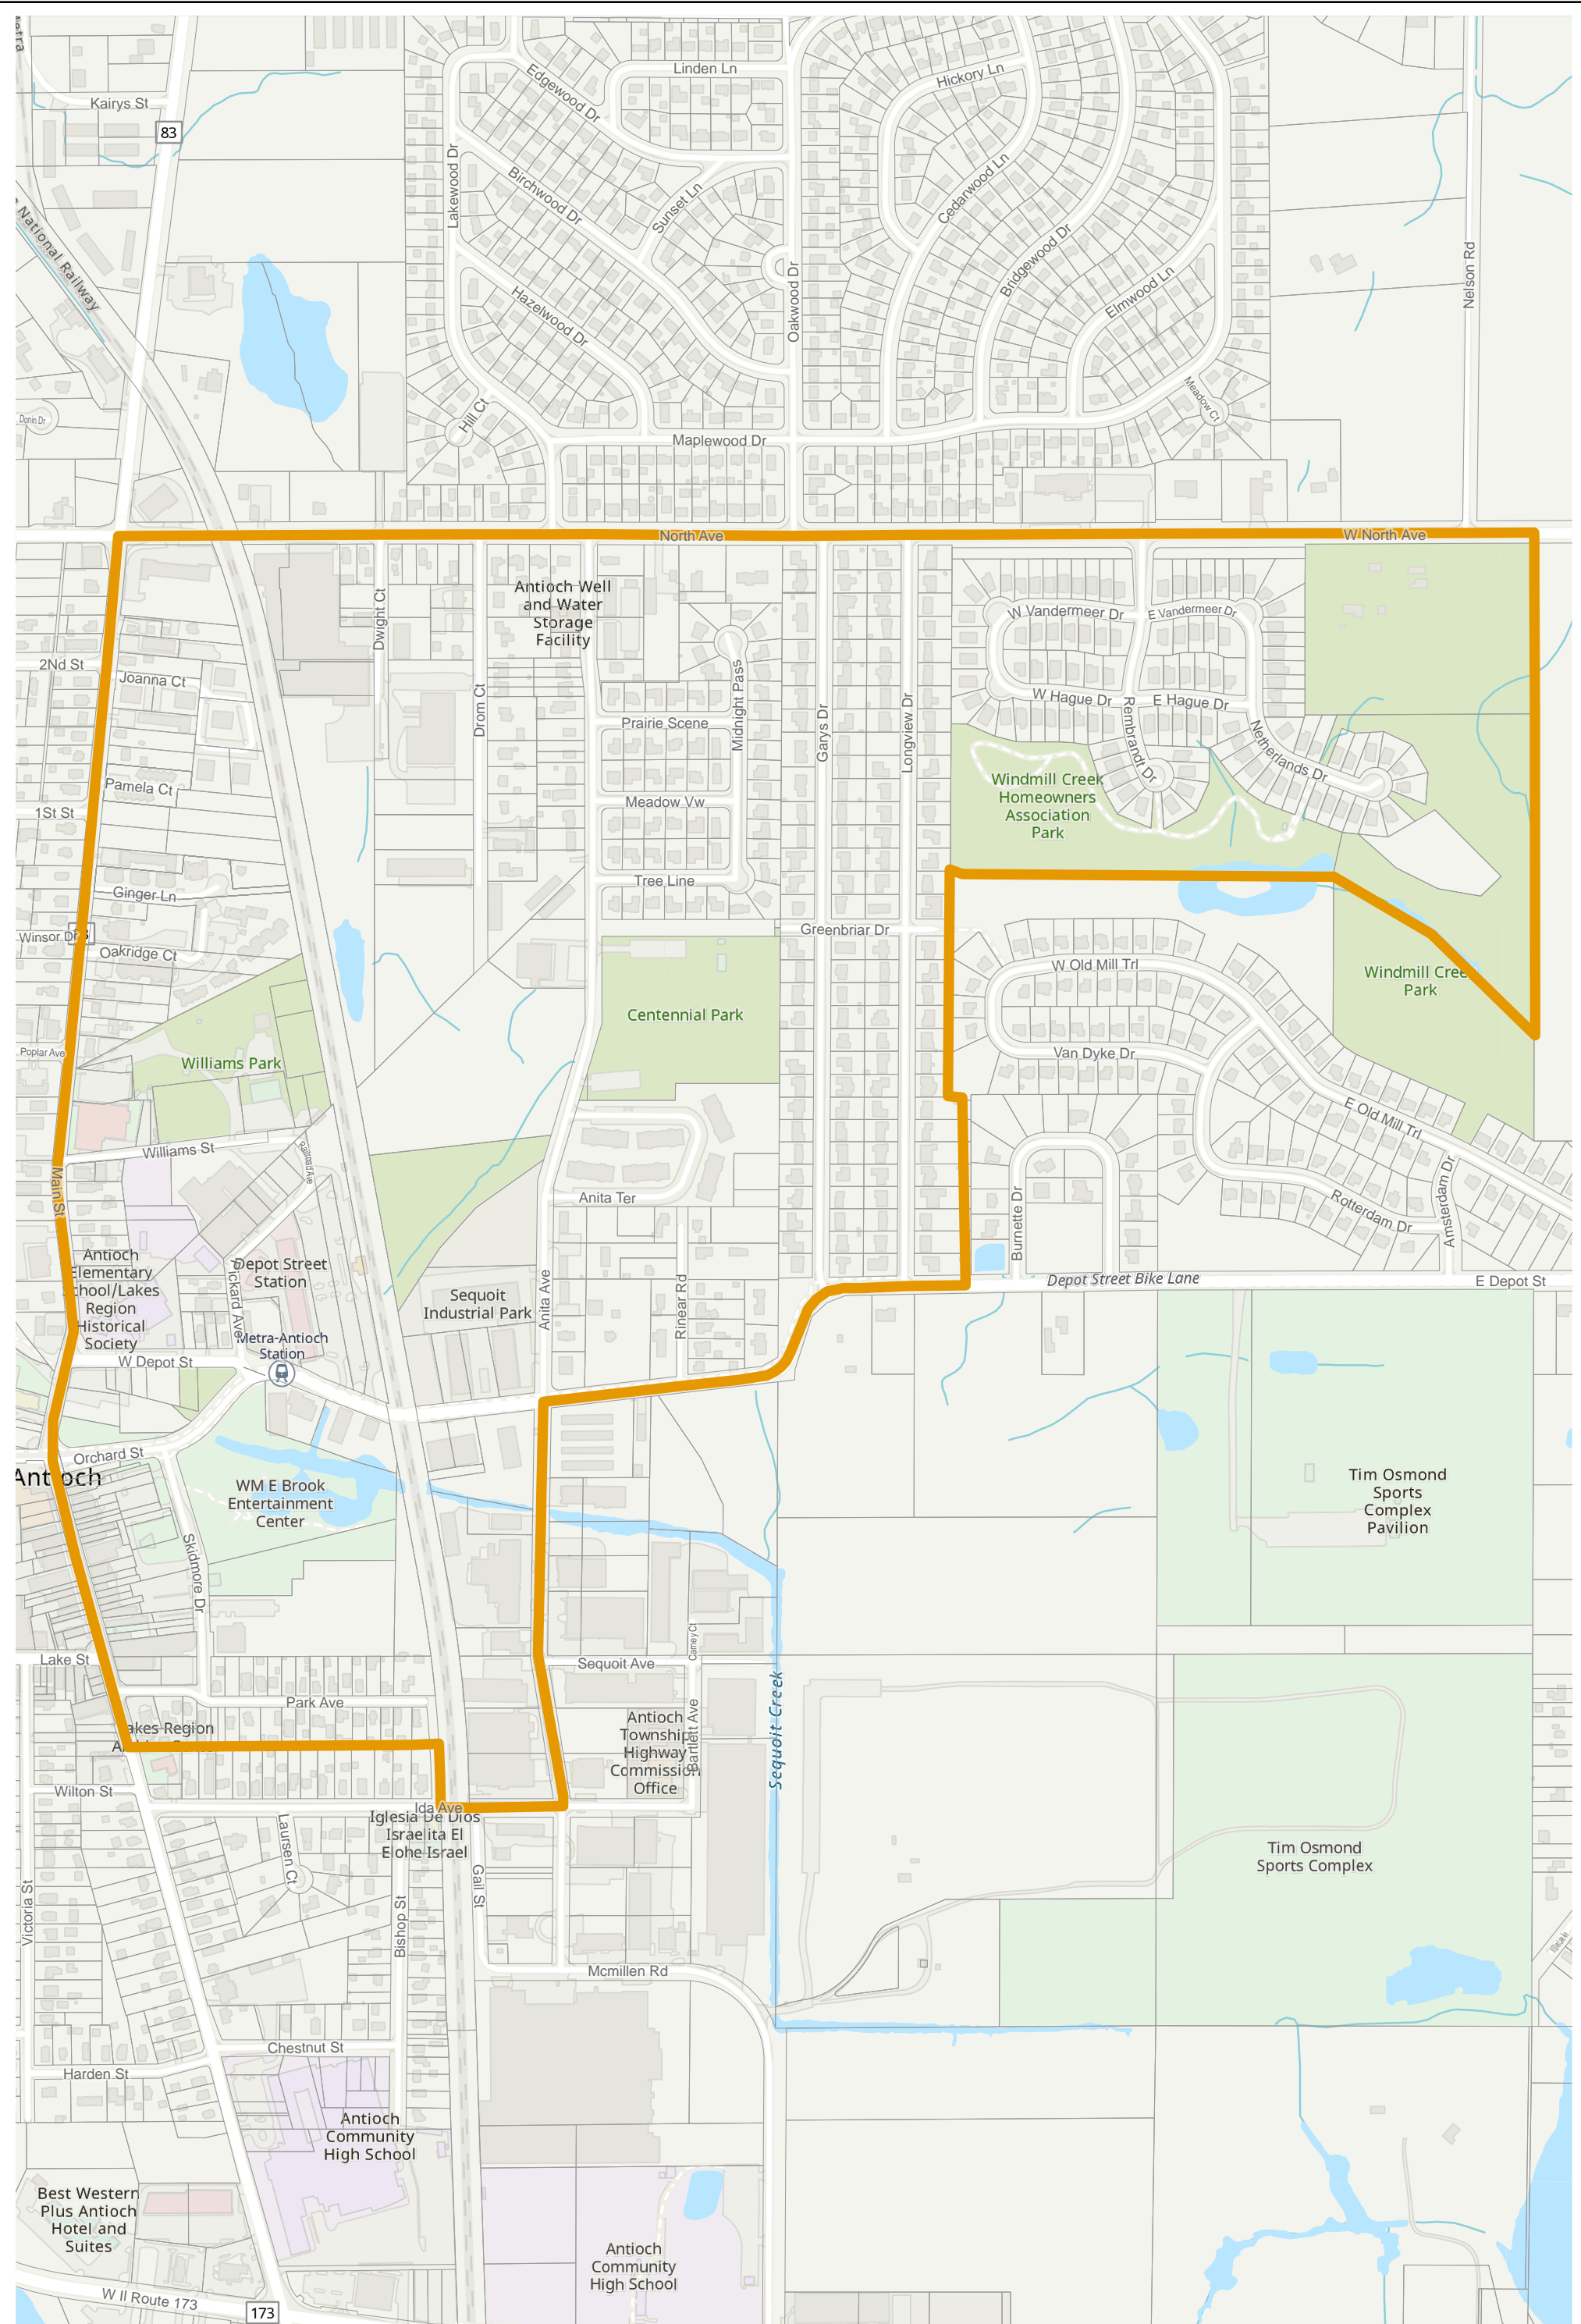

Lake County 2022 Election Precinct Antioch 8

2022 Election Precincts

Tax Parcels