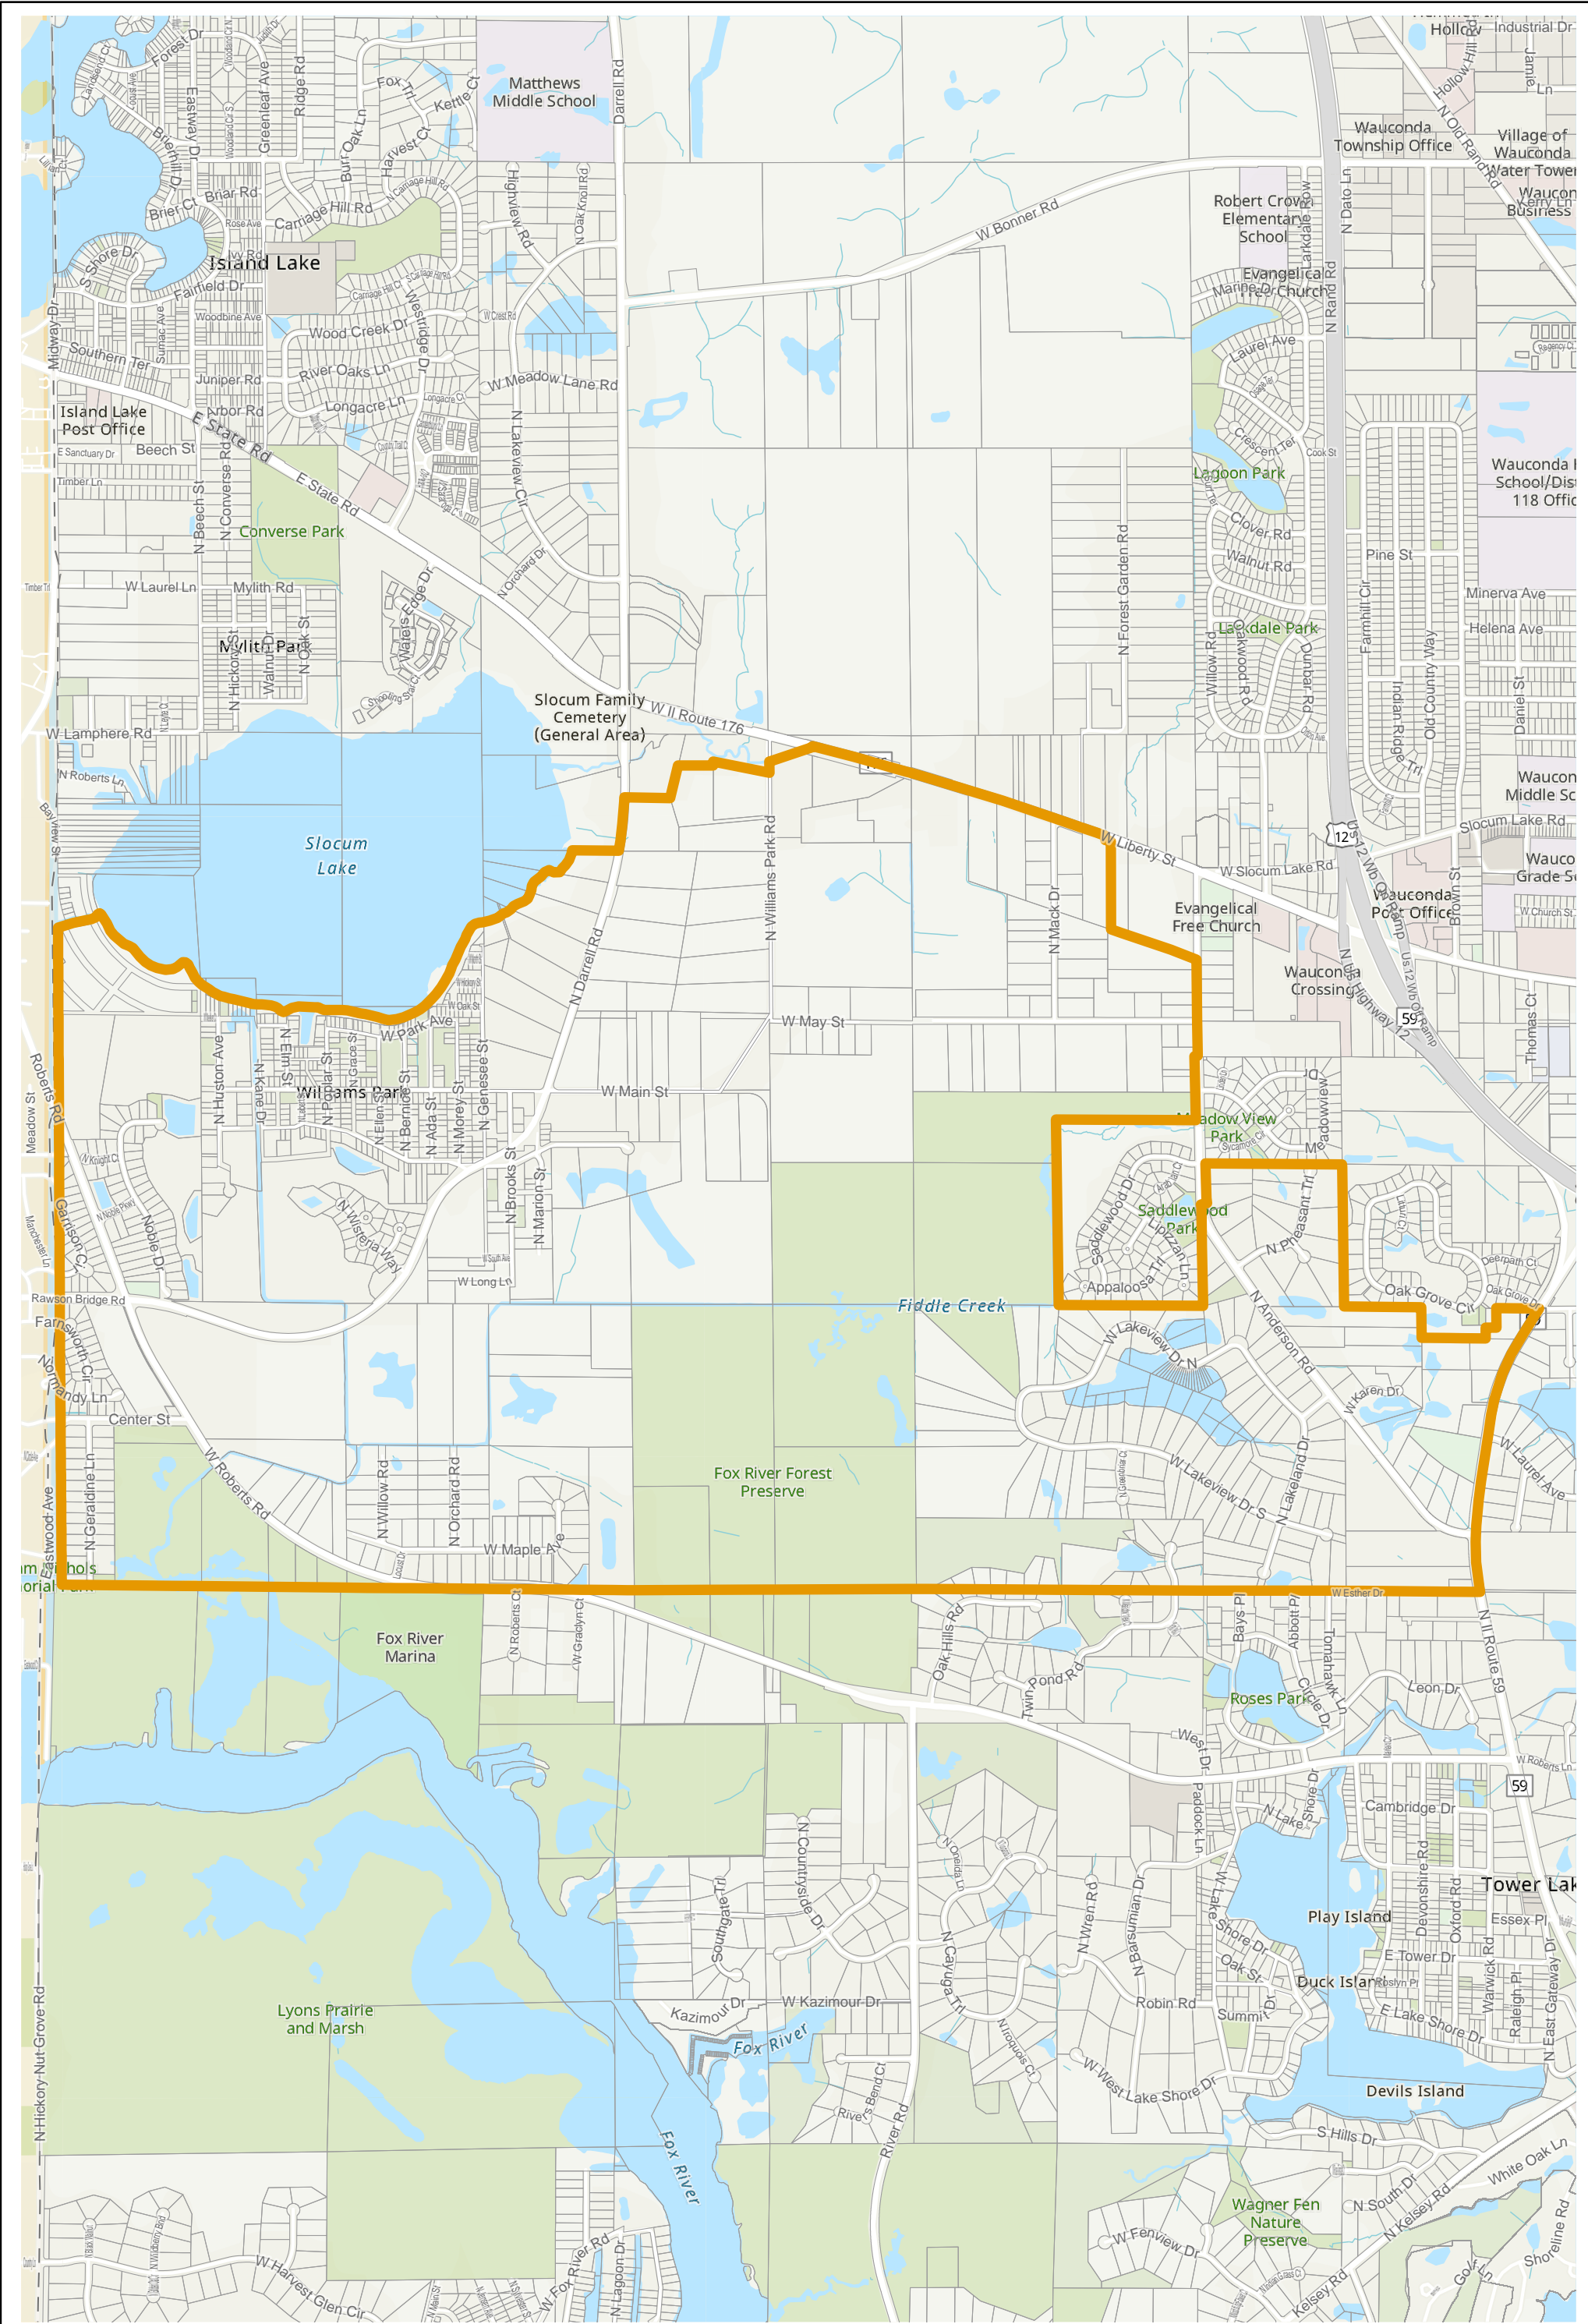

Lake County 2022 Election Precinct Wauconda 347