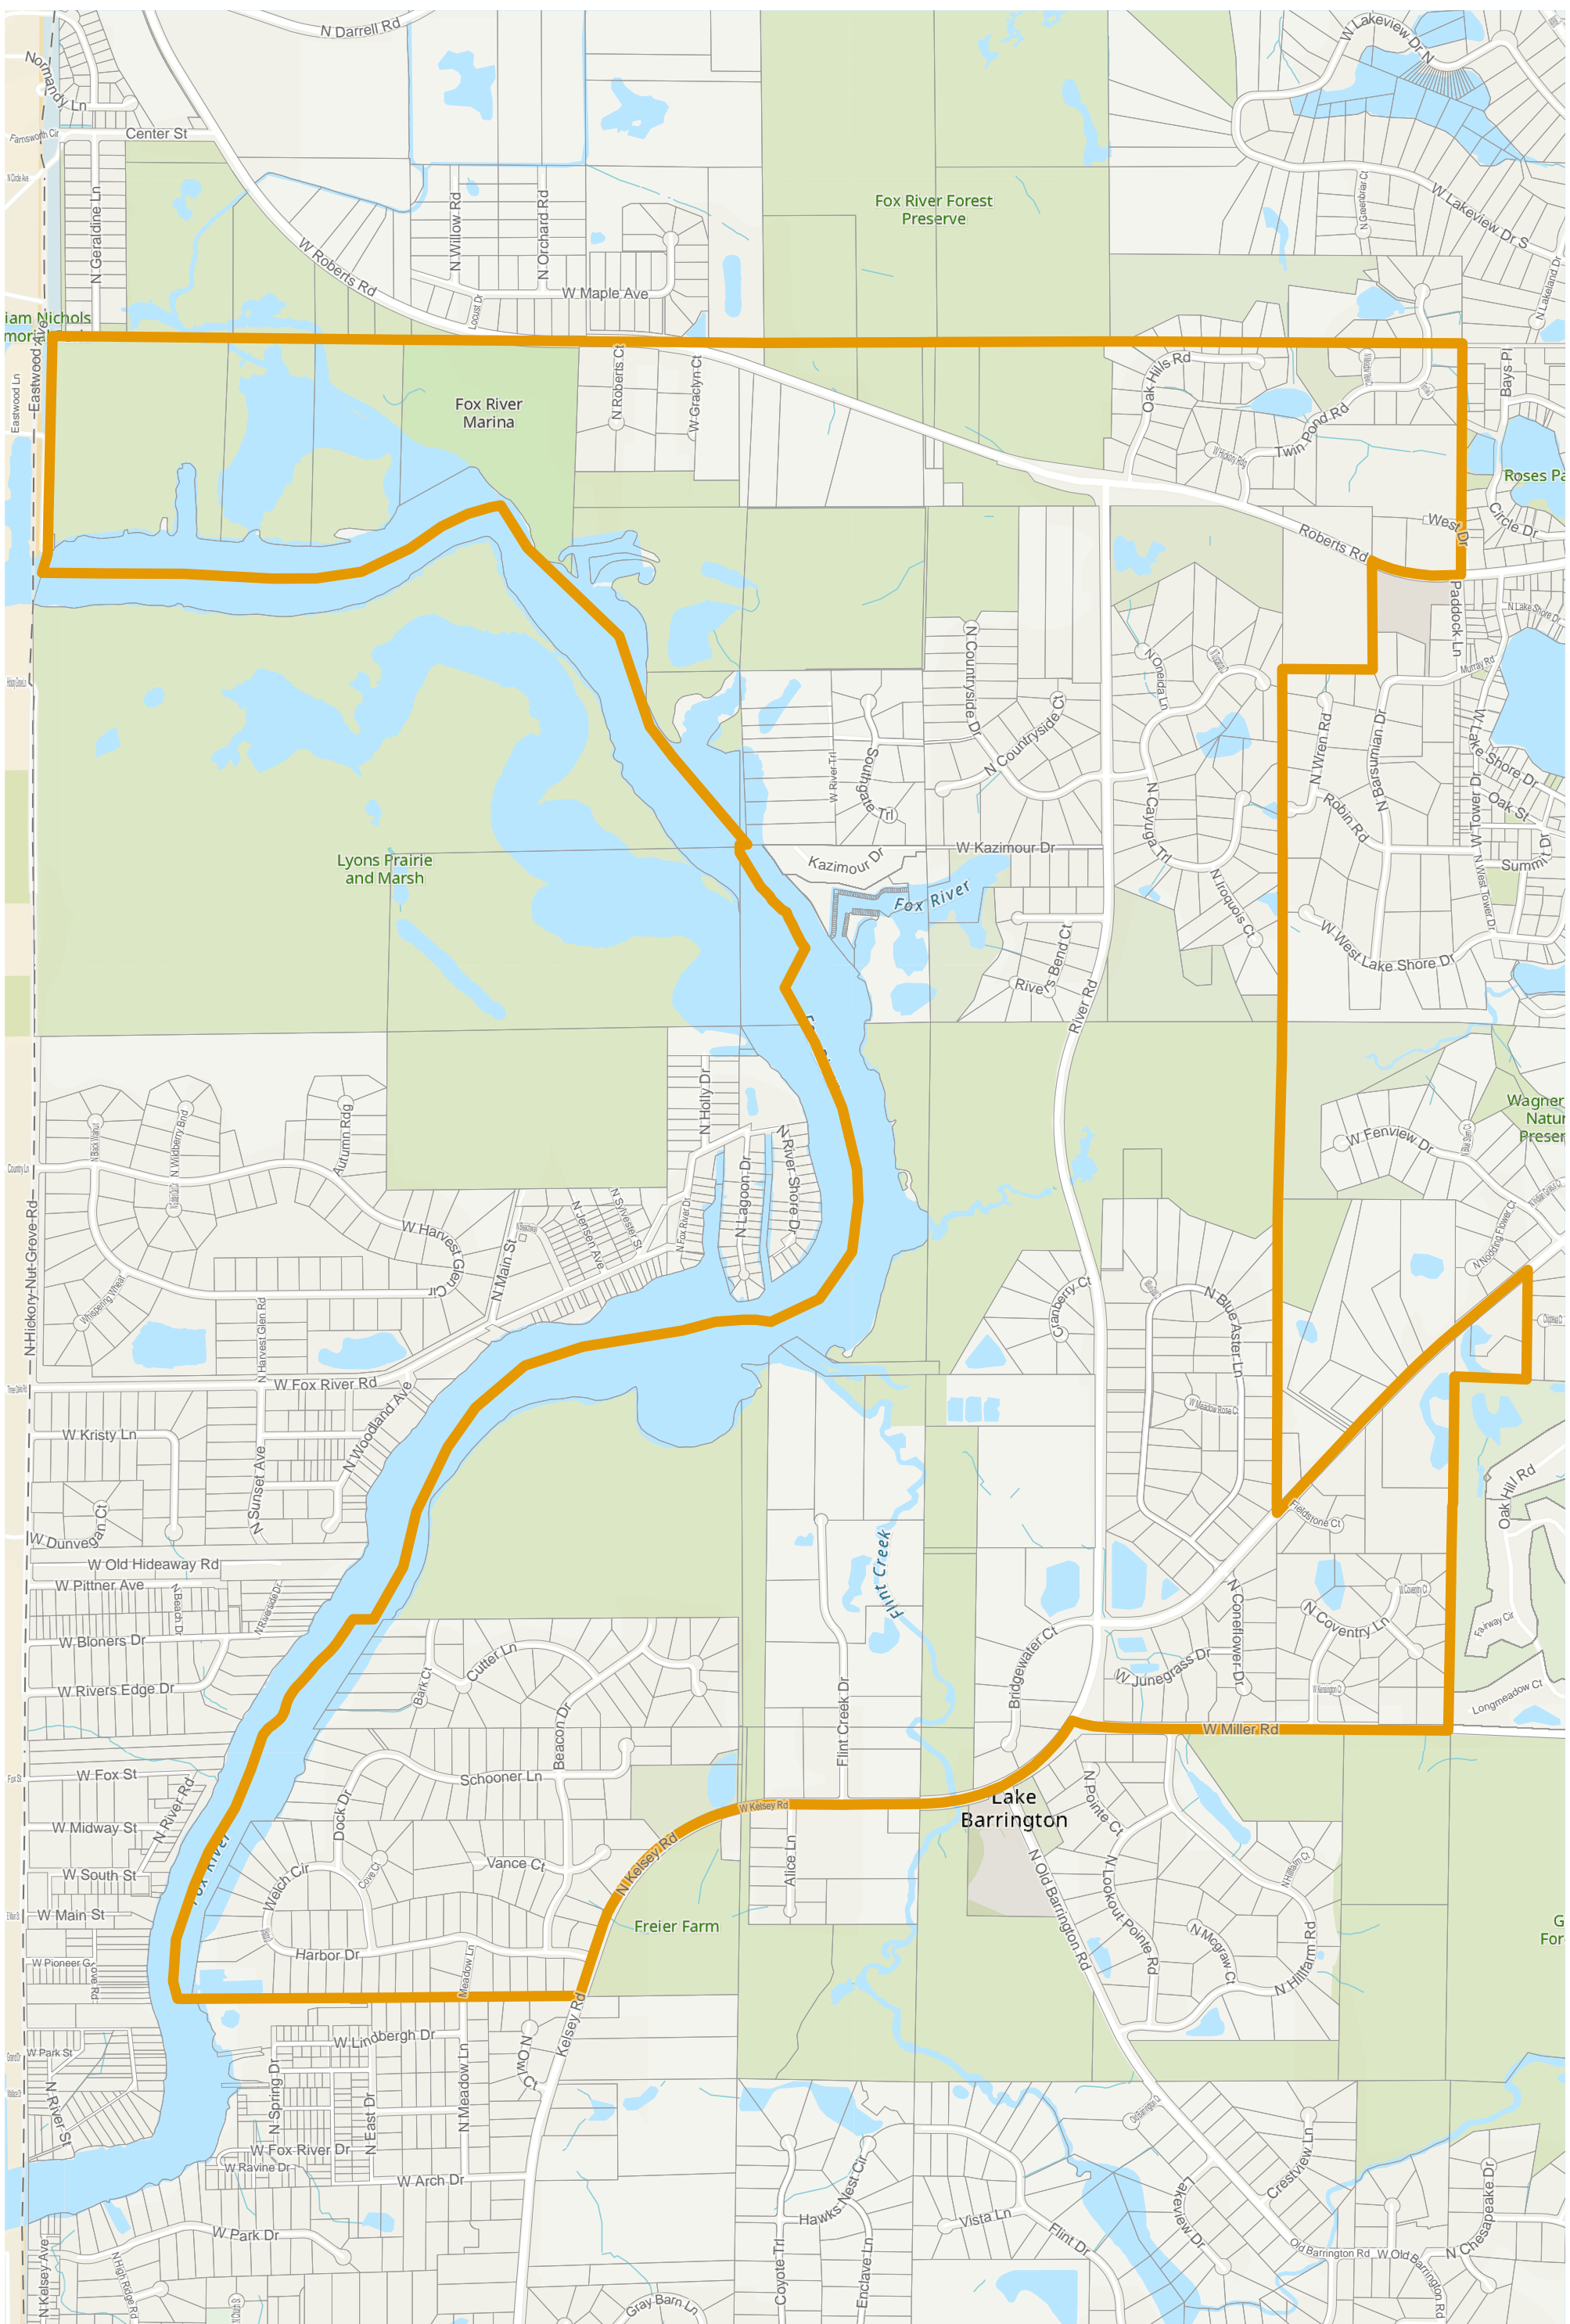

Lake County 2022 Election Precinct Cuba 67

2022 Election Precincts

Tax Parcels