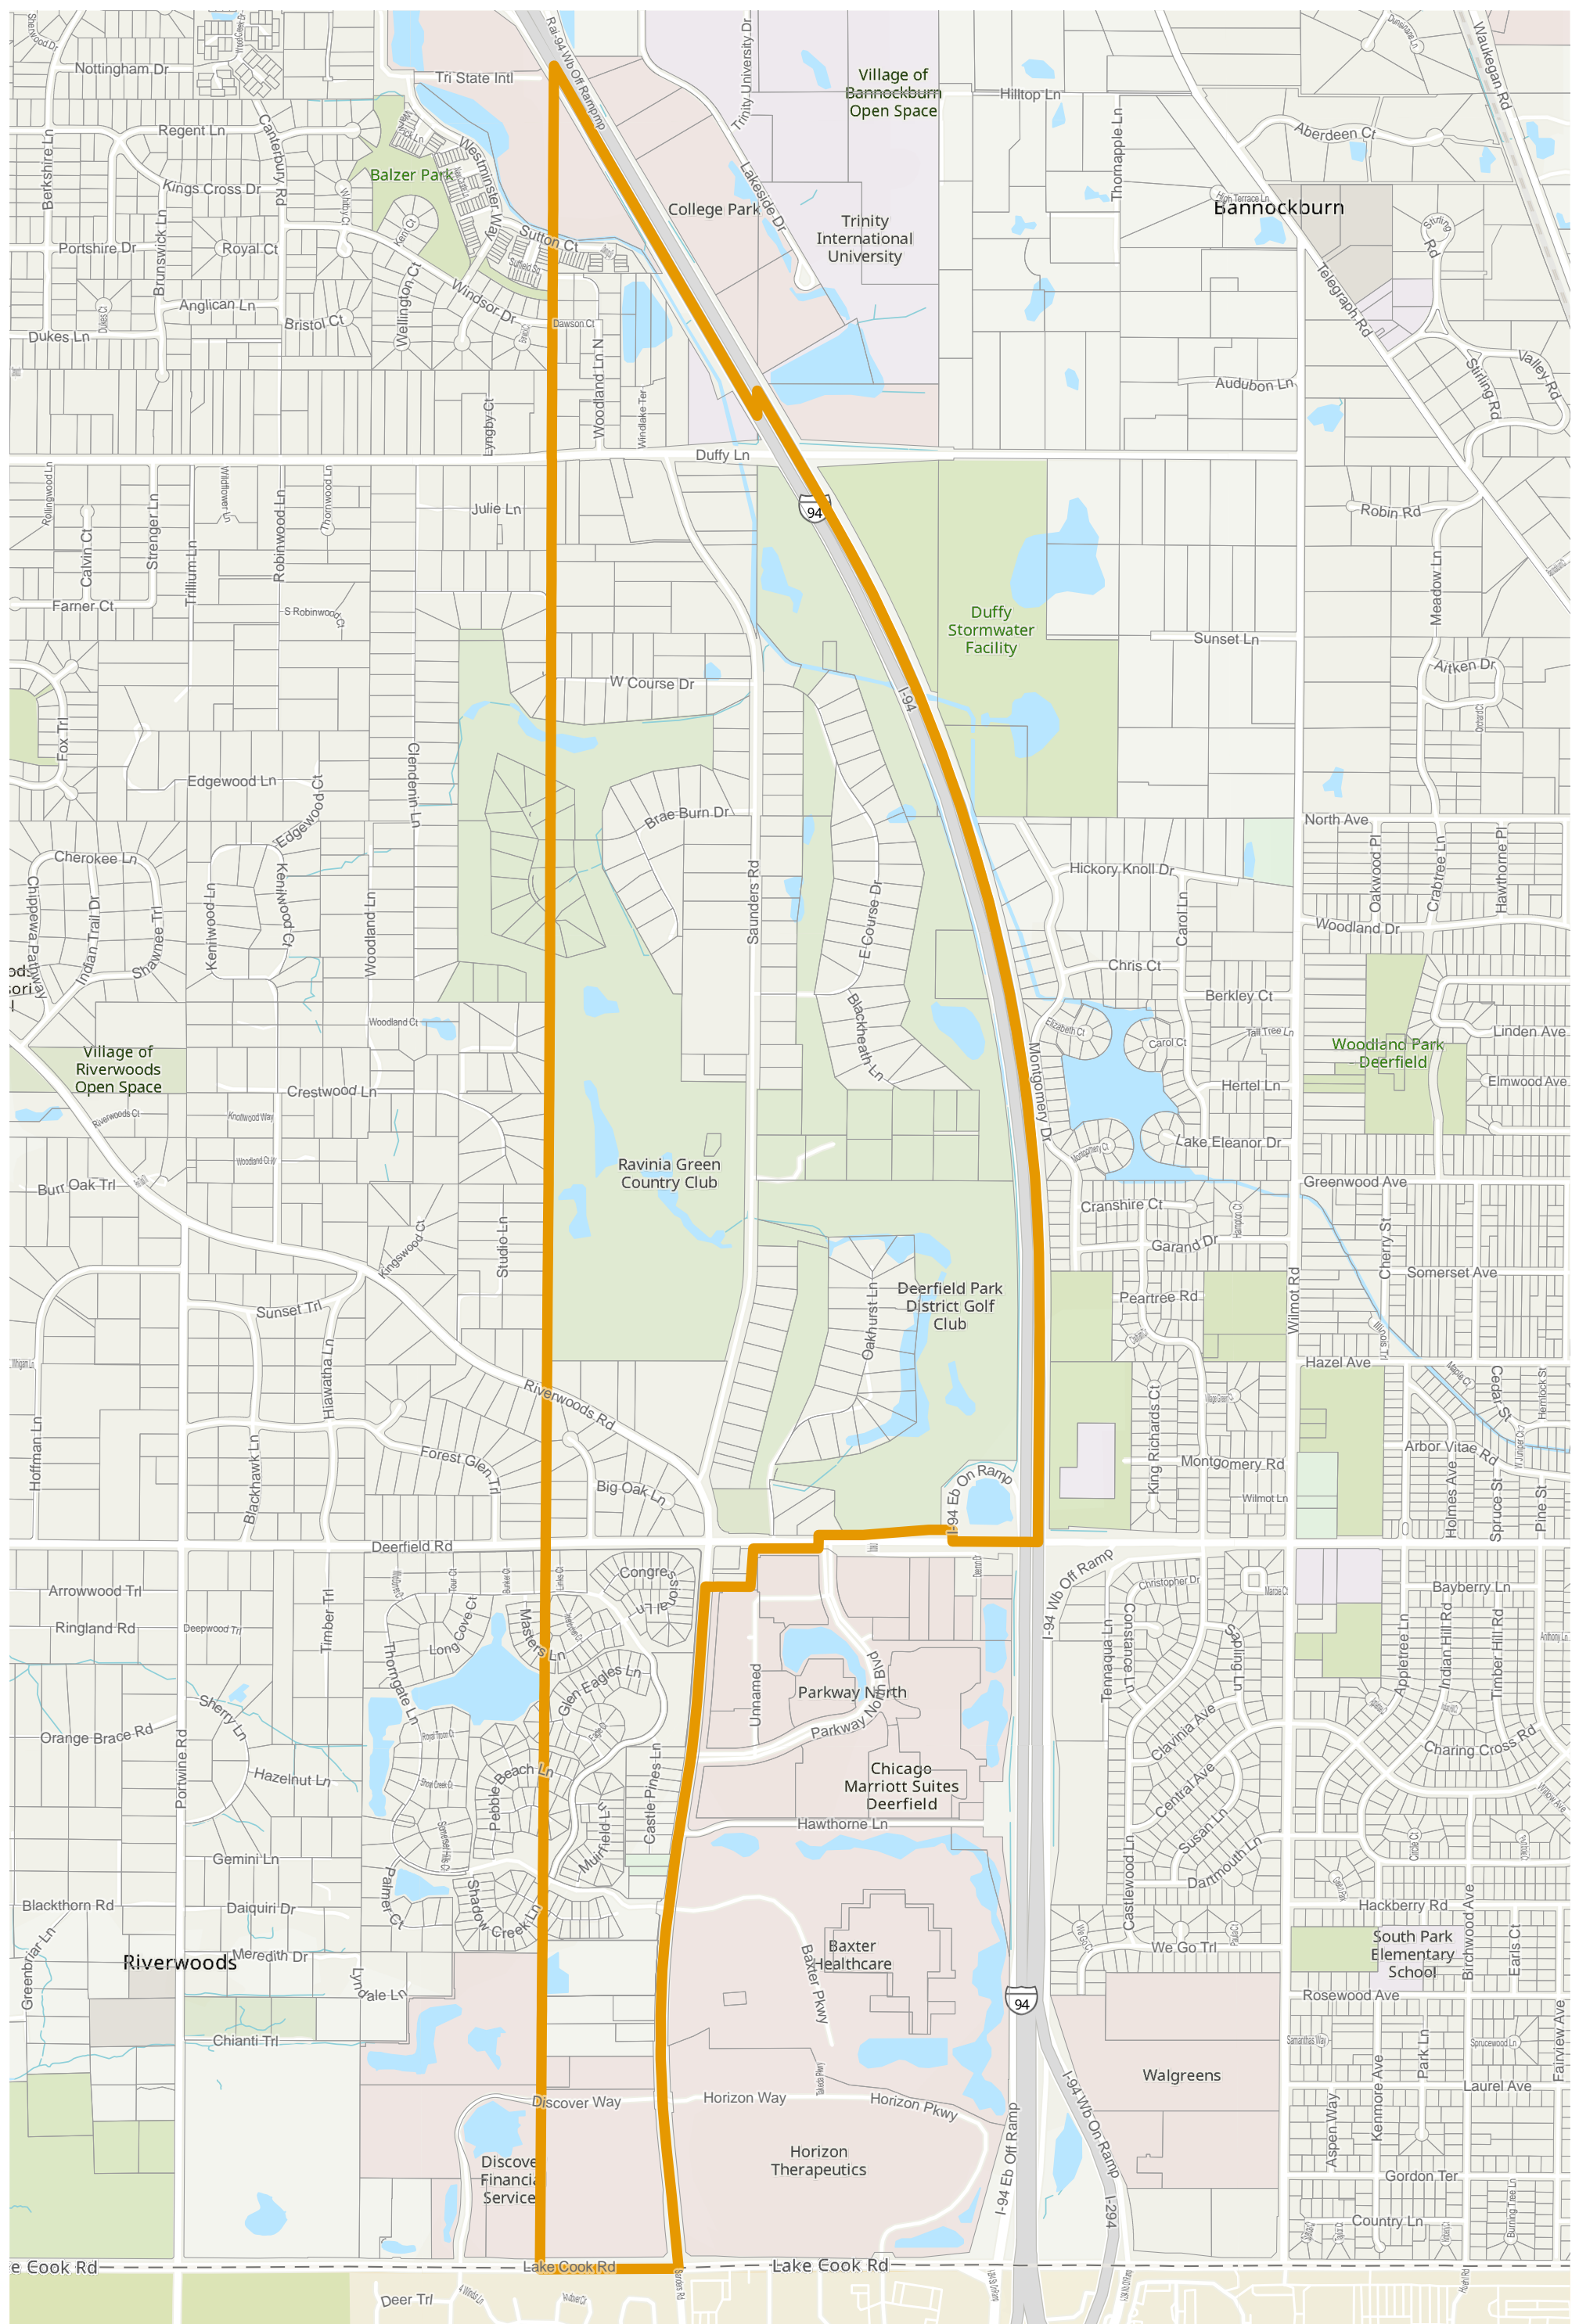

Lake County 2022 Election Precinct West Deerfield 408