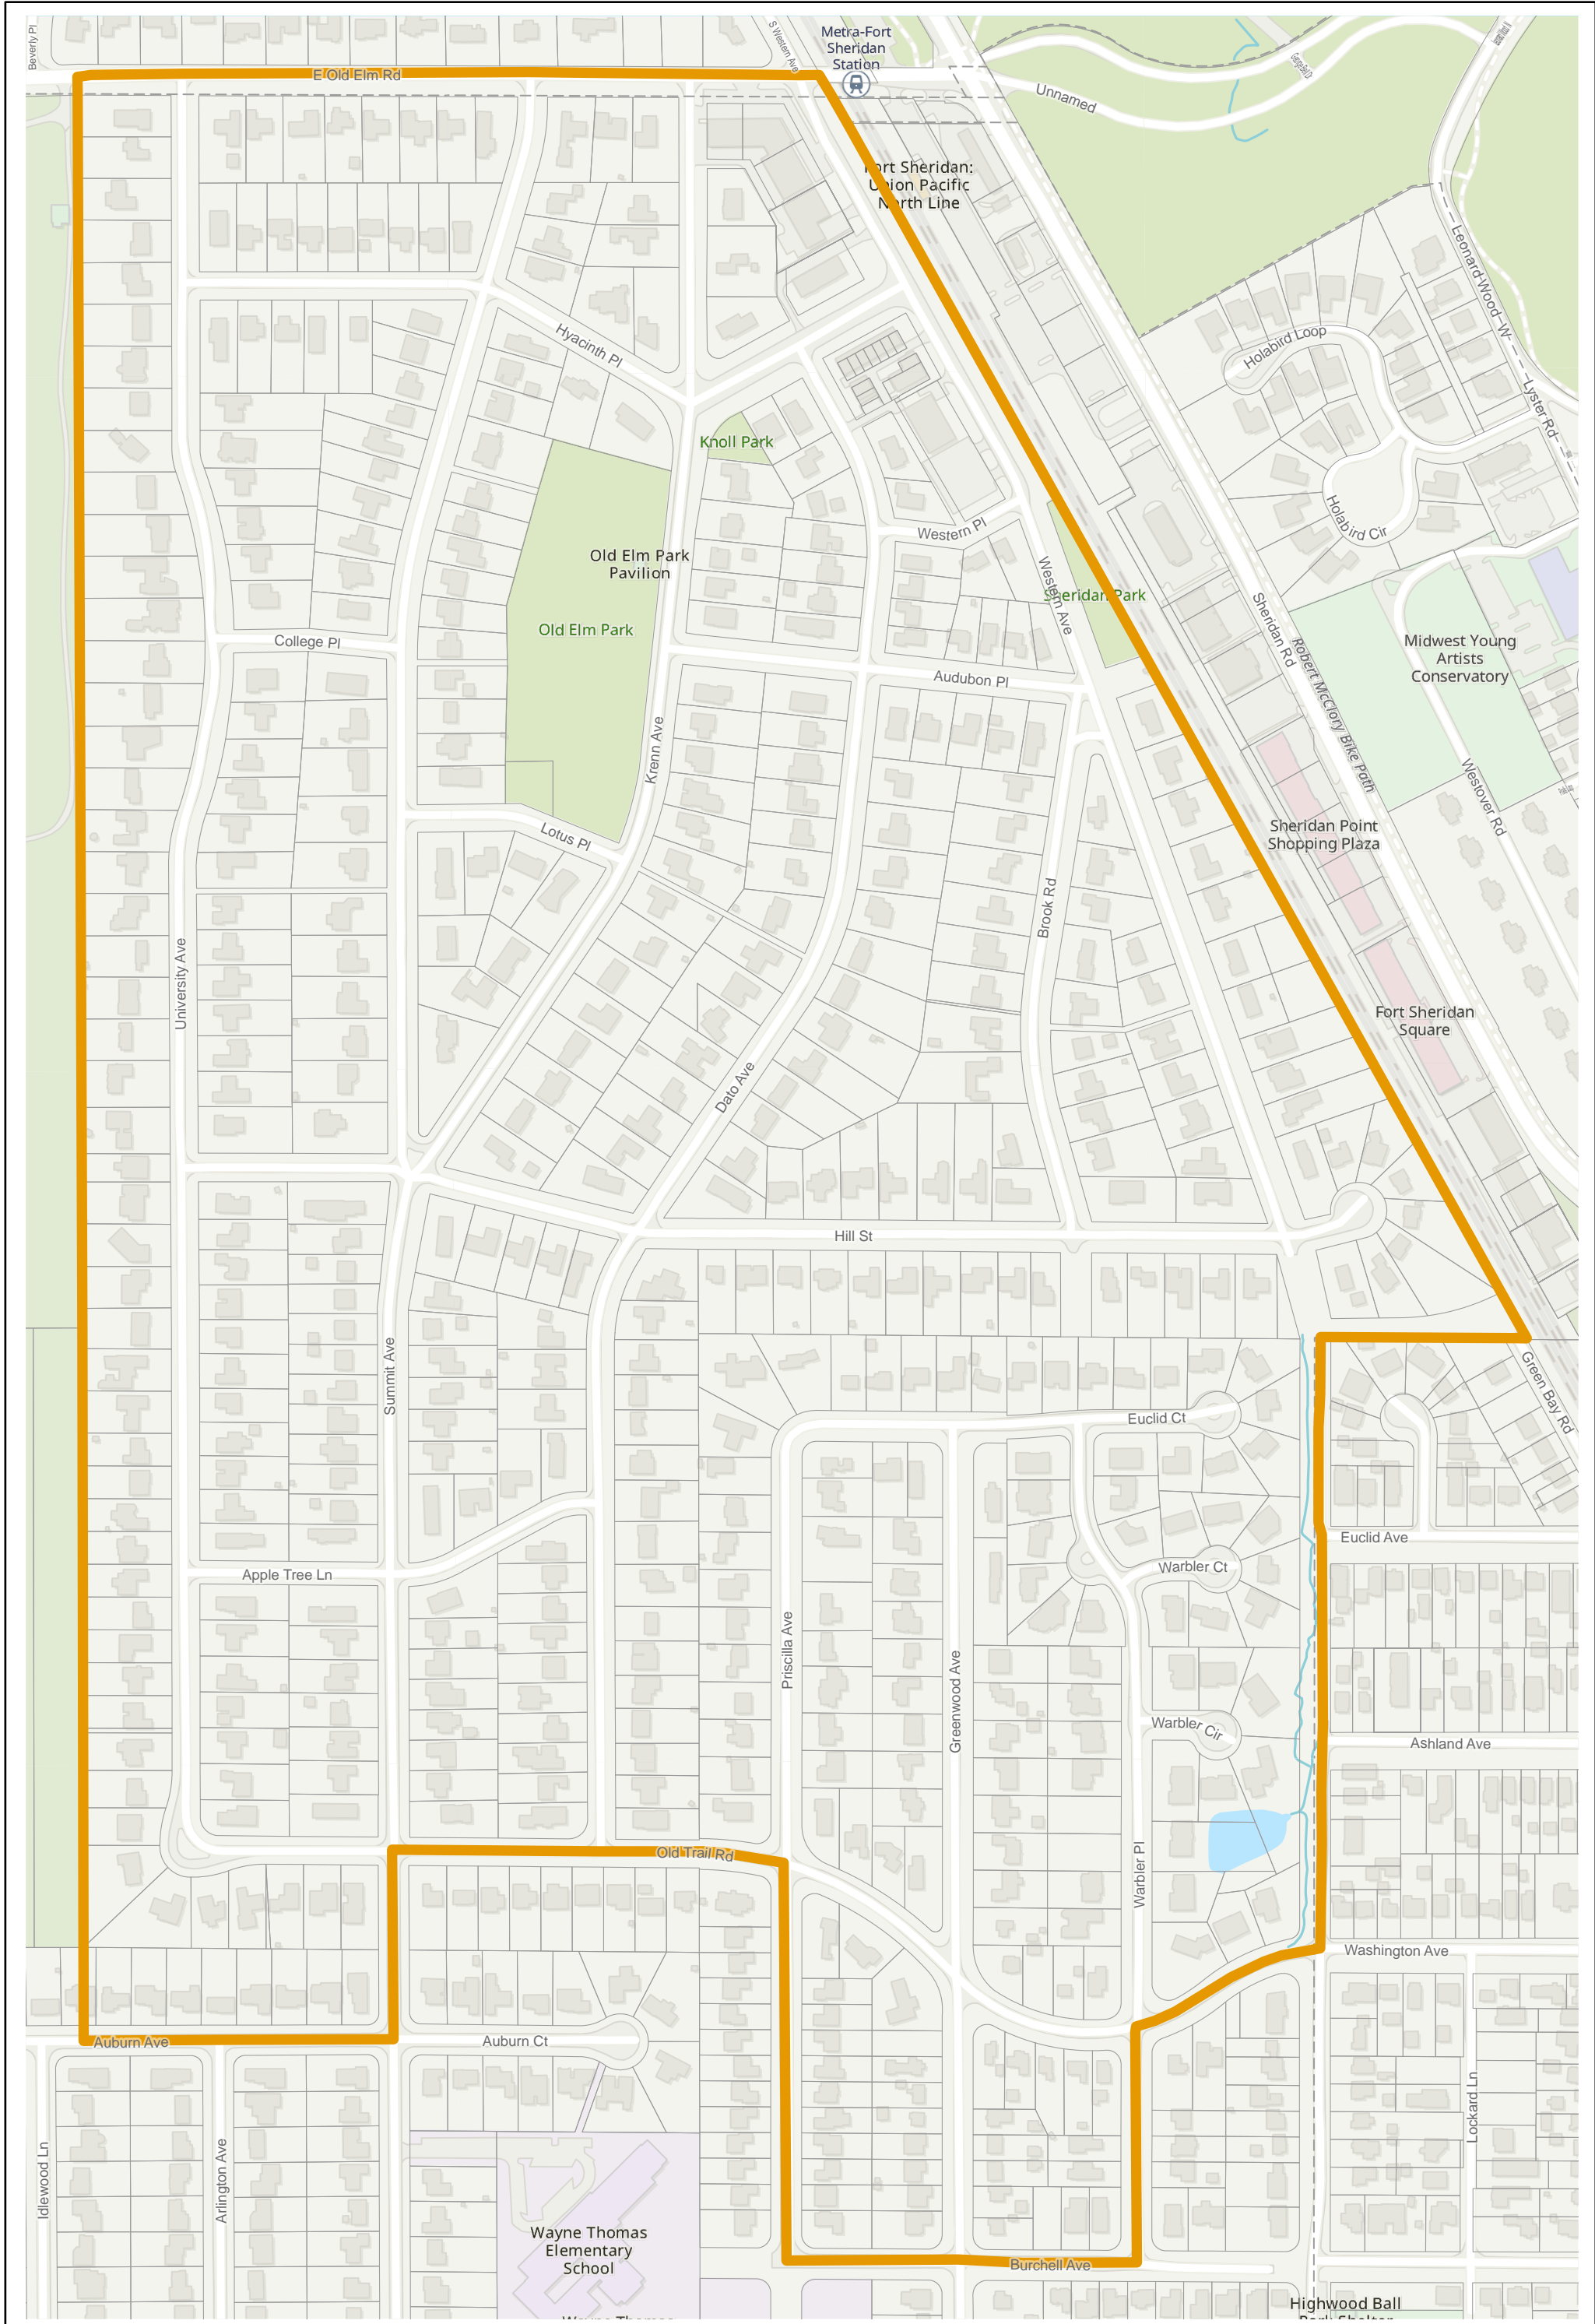

Lake County 2022 Election Precinct Moraine 214