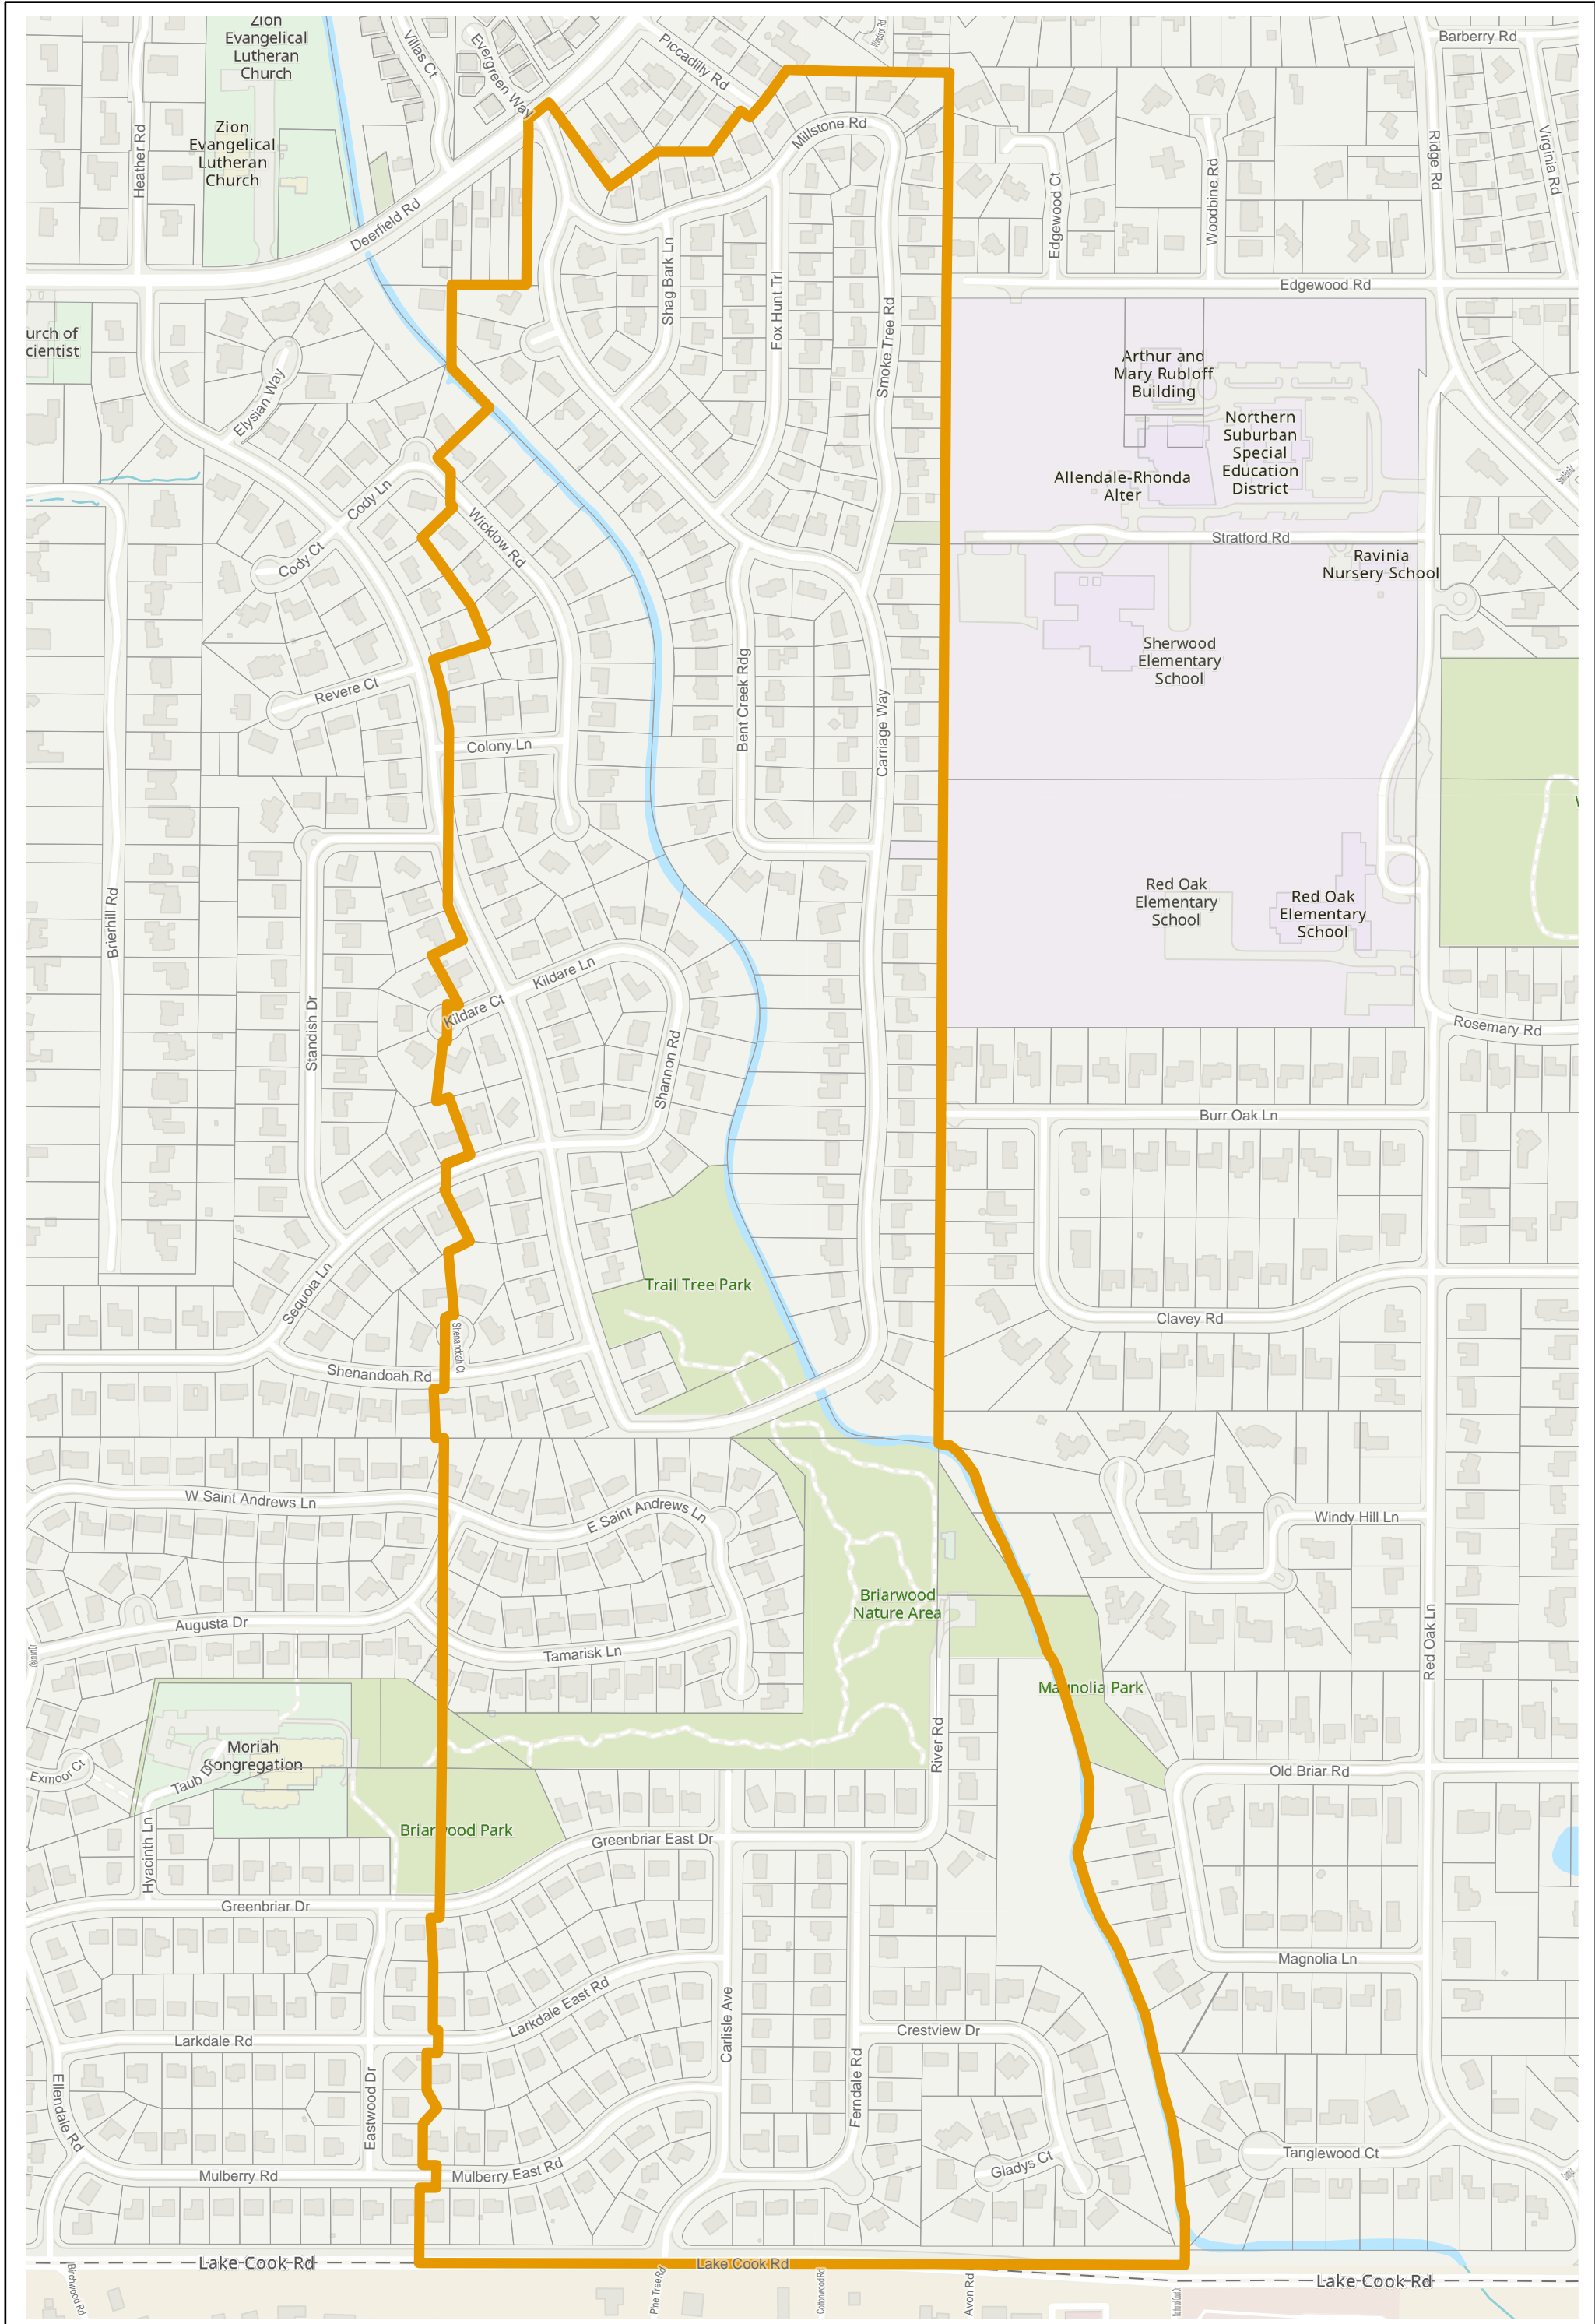

Lake County 2022 Election Precinct Moraine 225