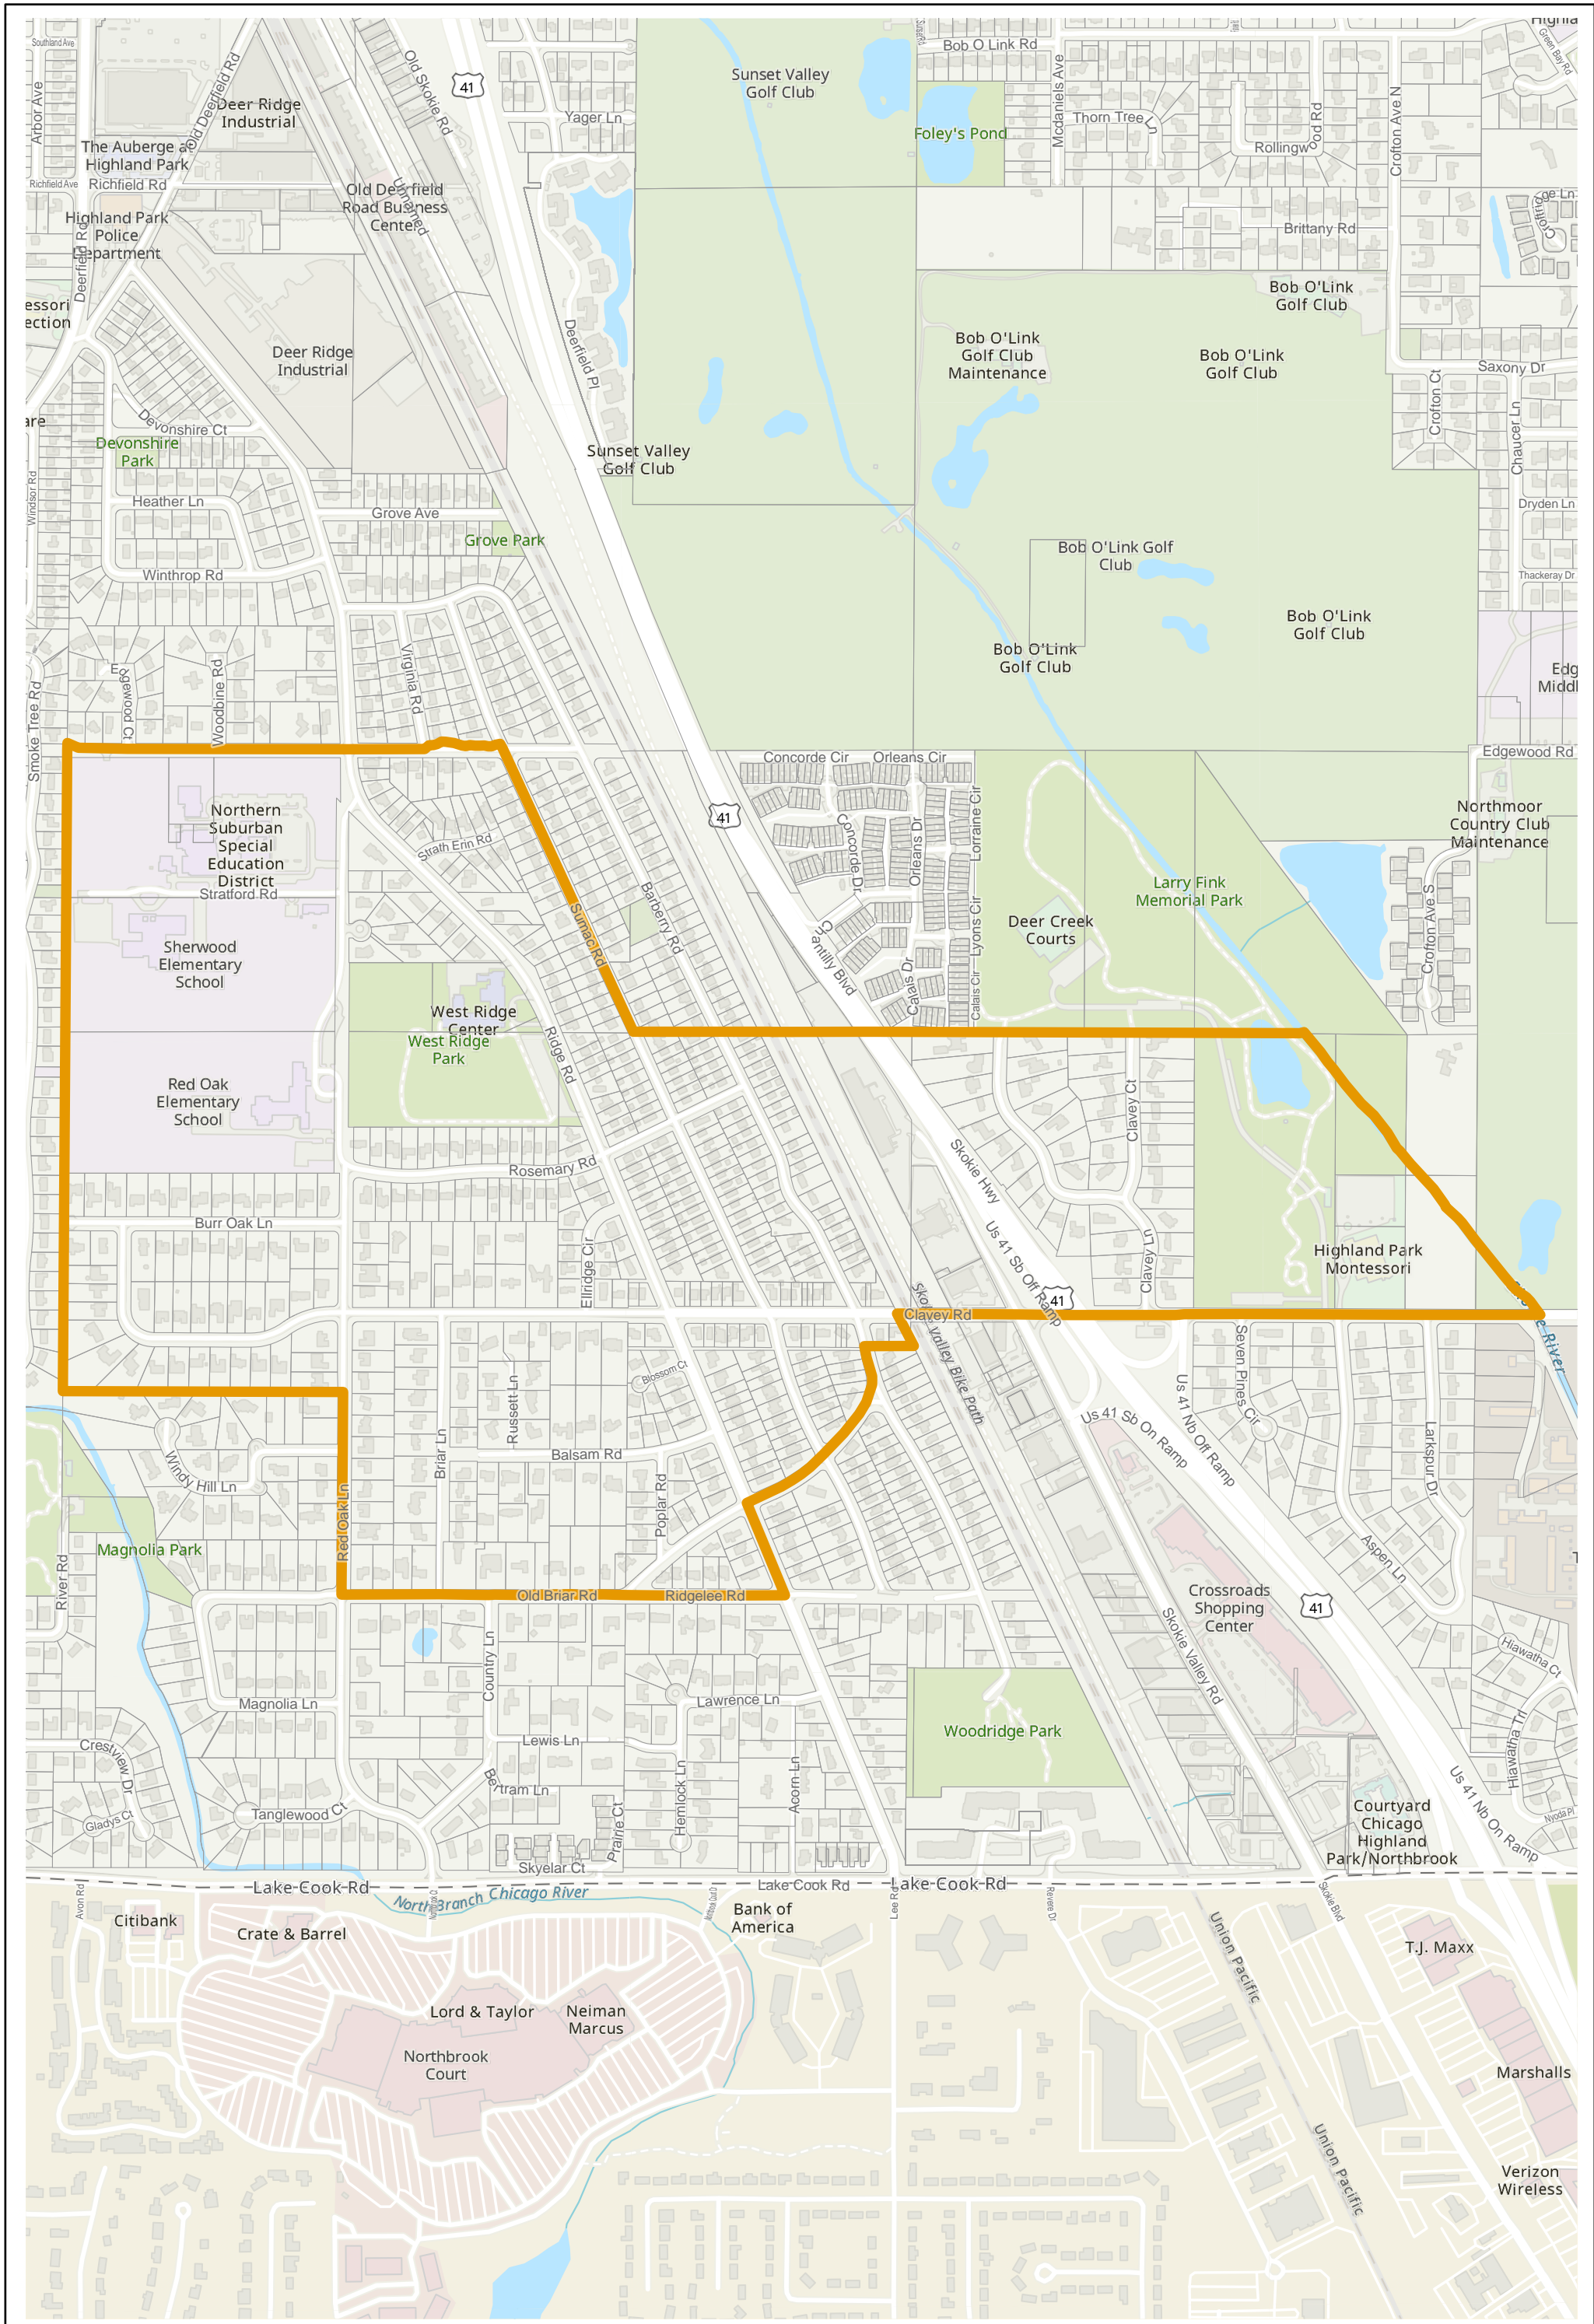

Lake County 2022 Election Precinct Moraine 226