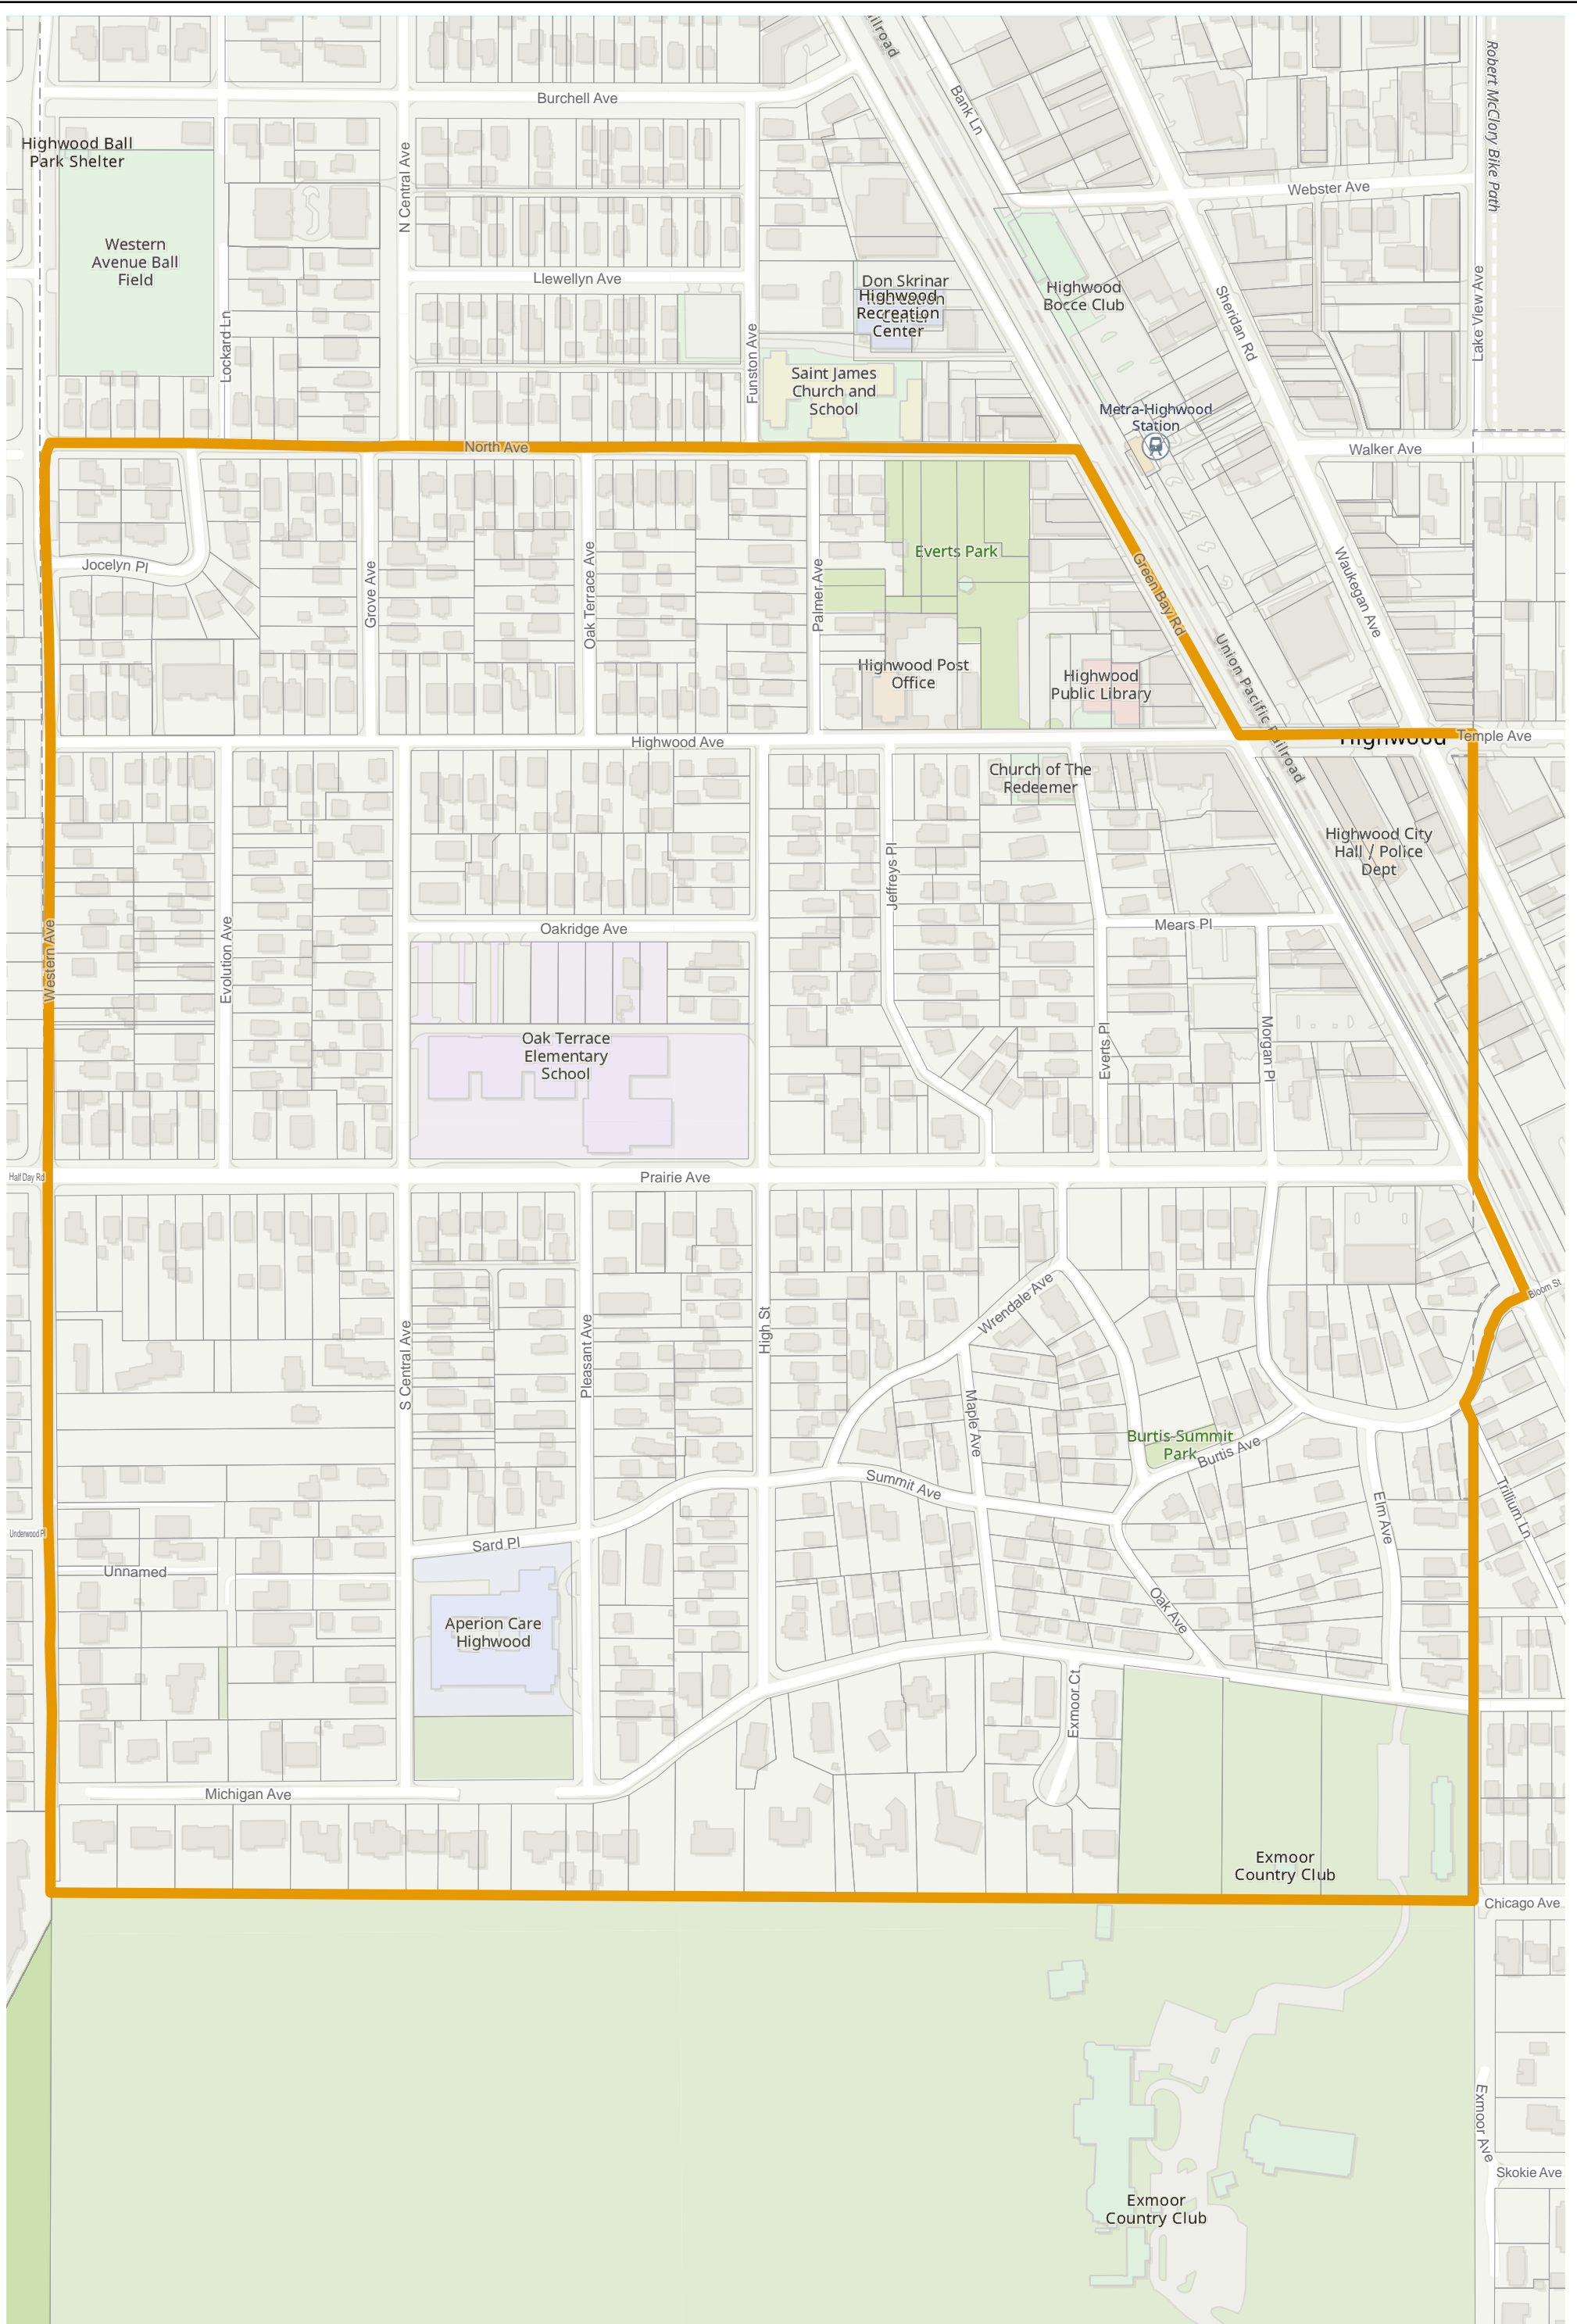

Lake County 2022 Election Precinct Moraine 213