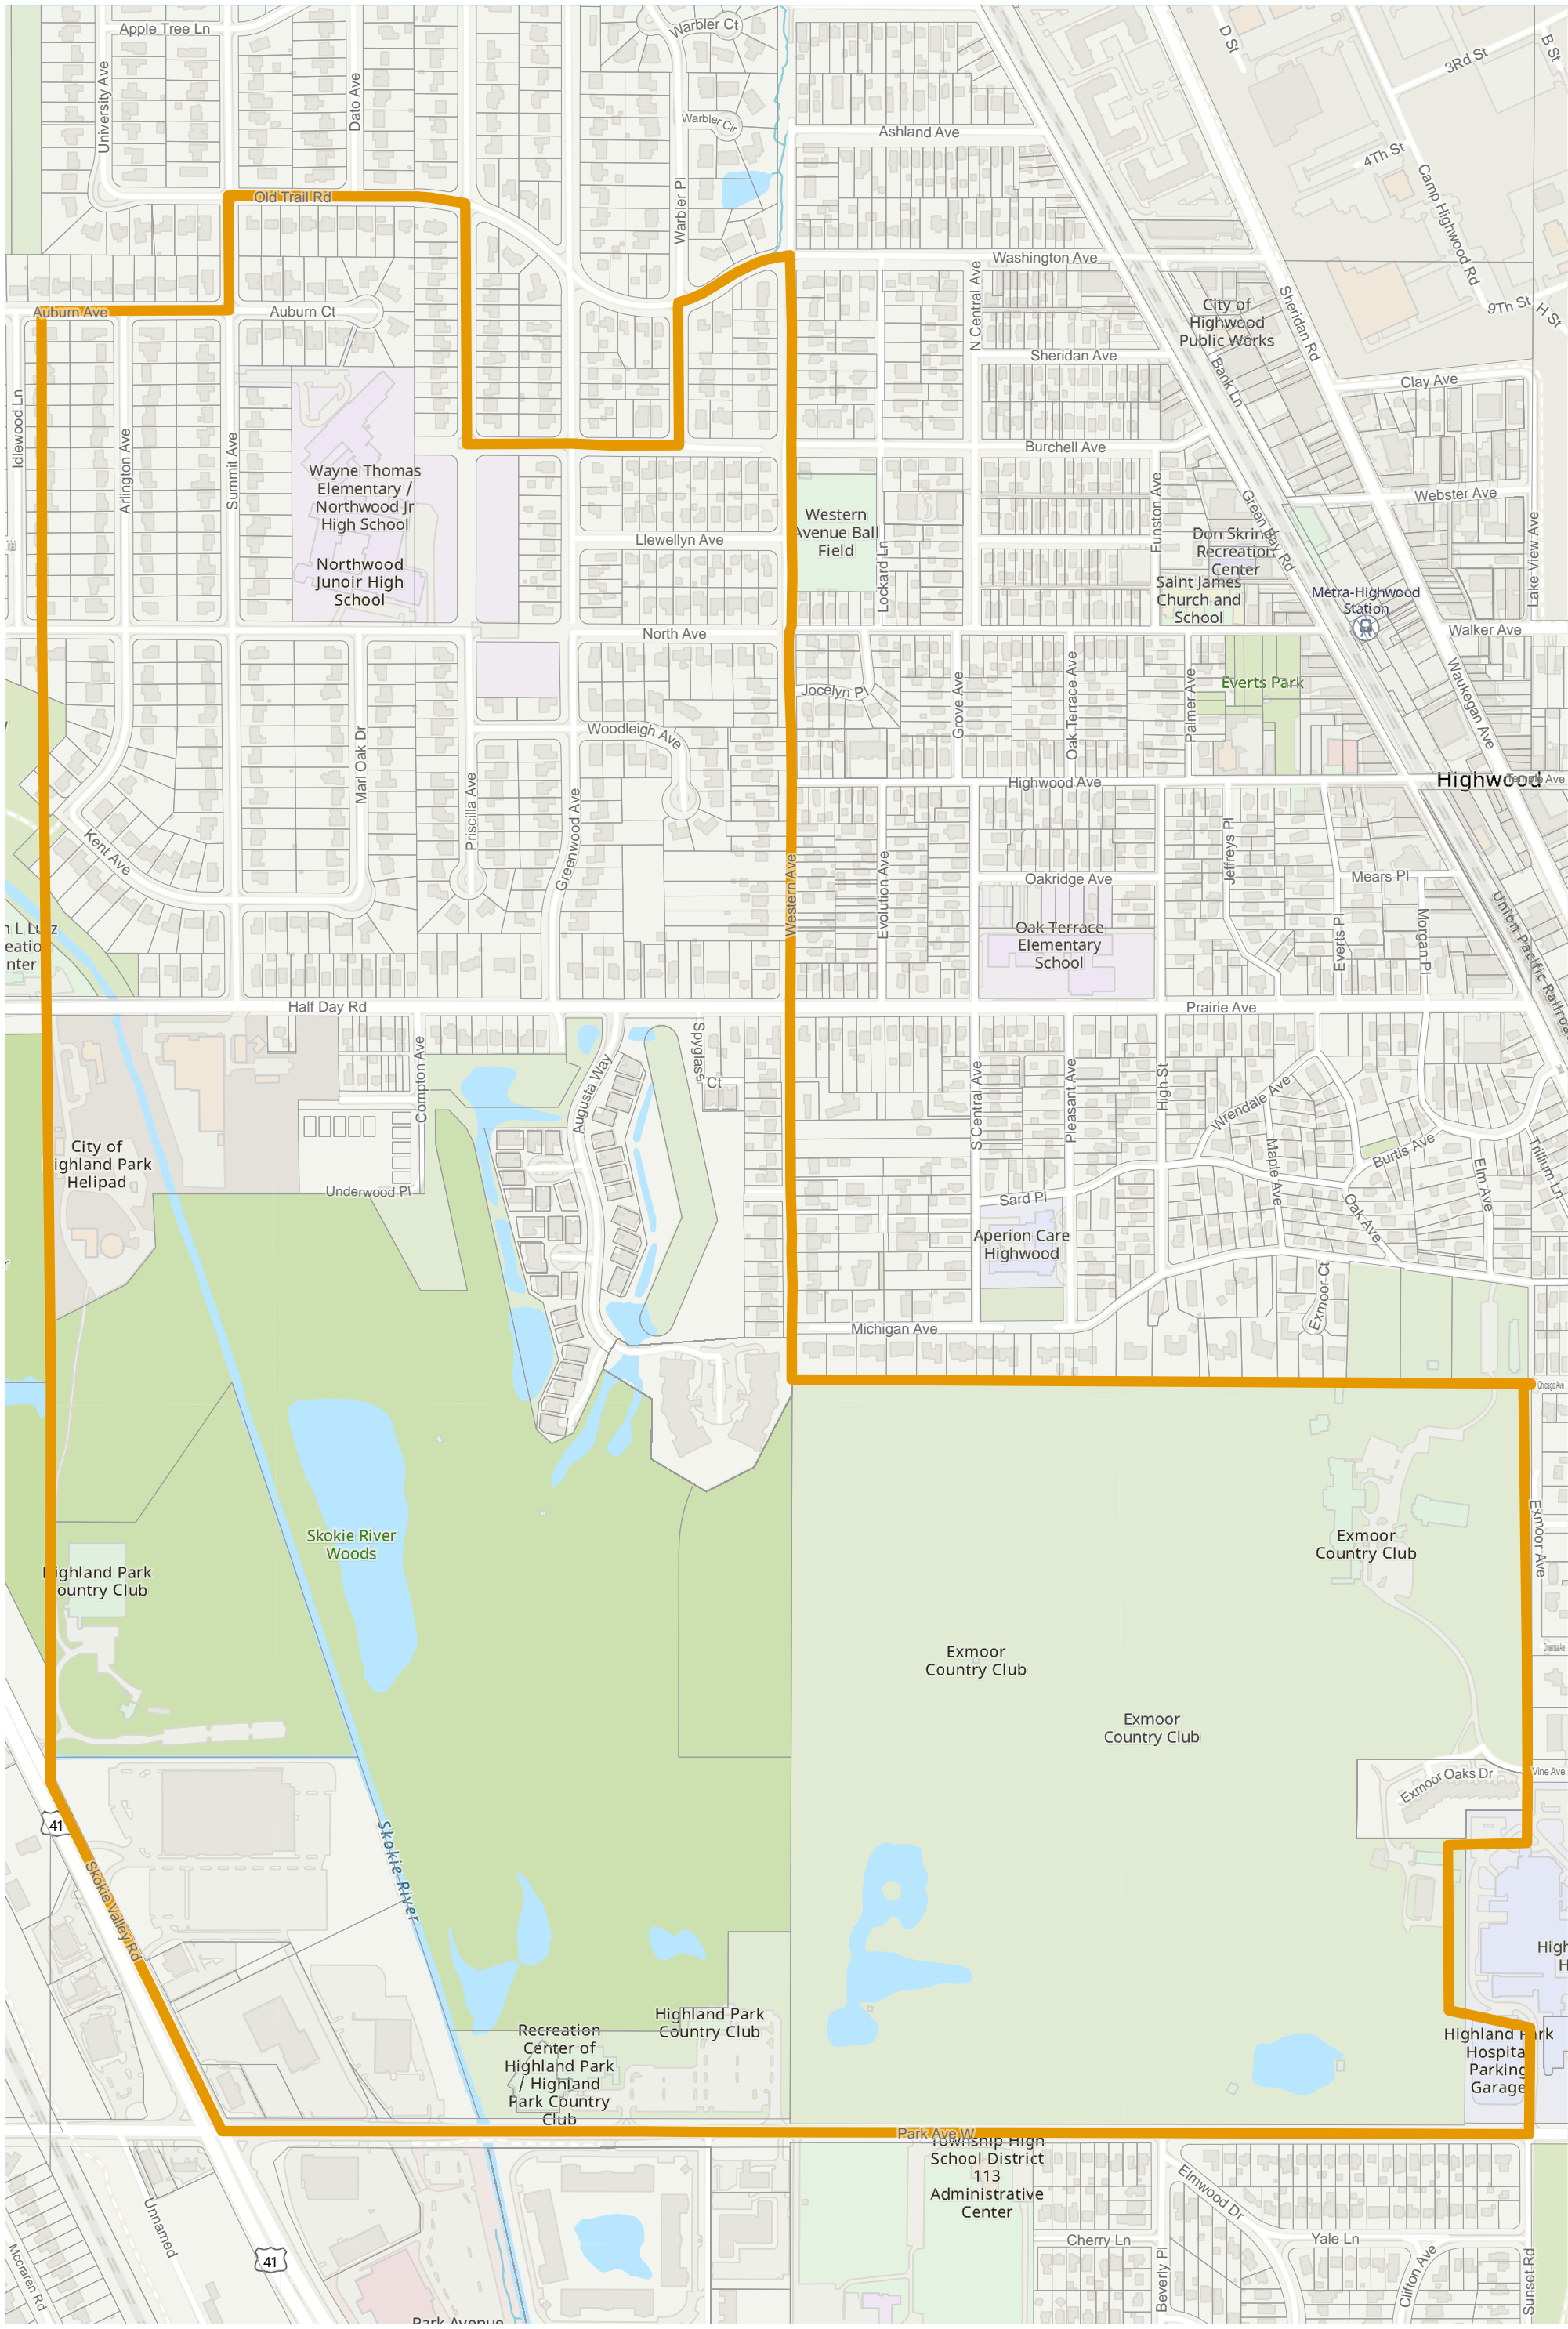

Lake County 2022 Election Precinct Moraine 215