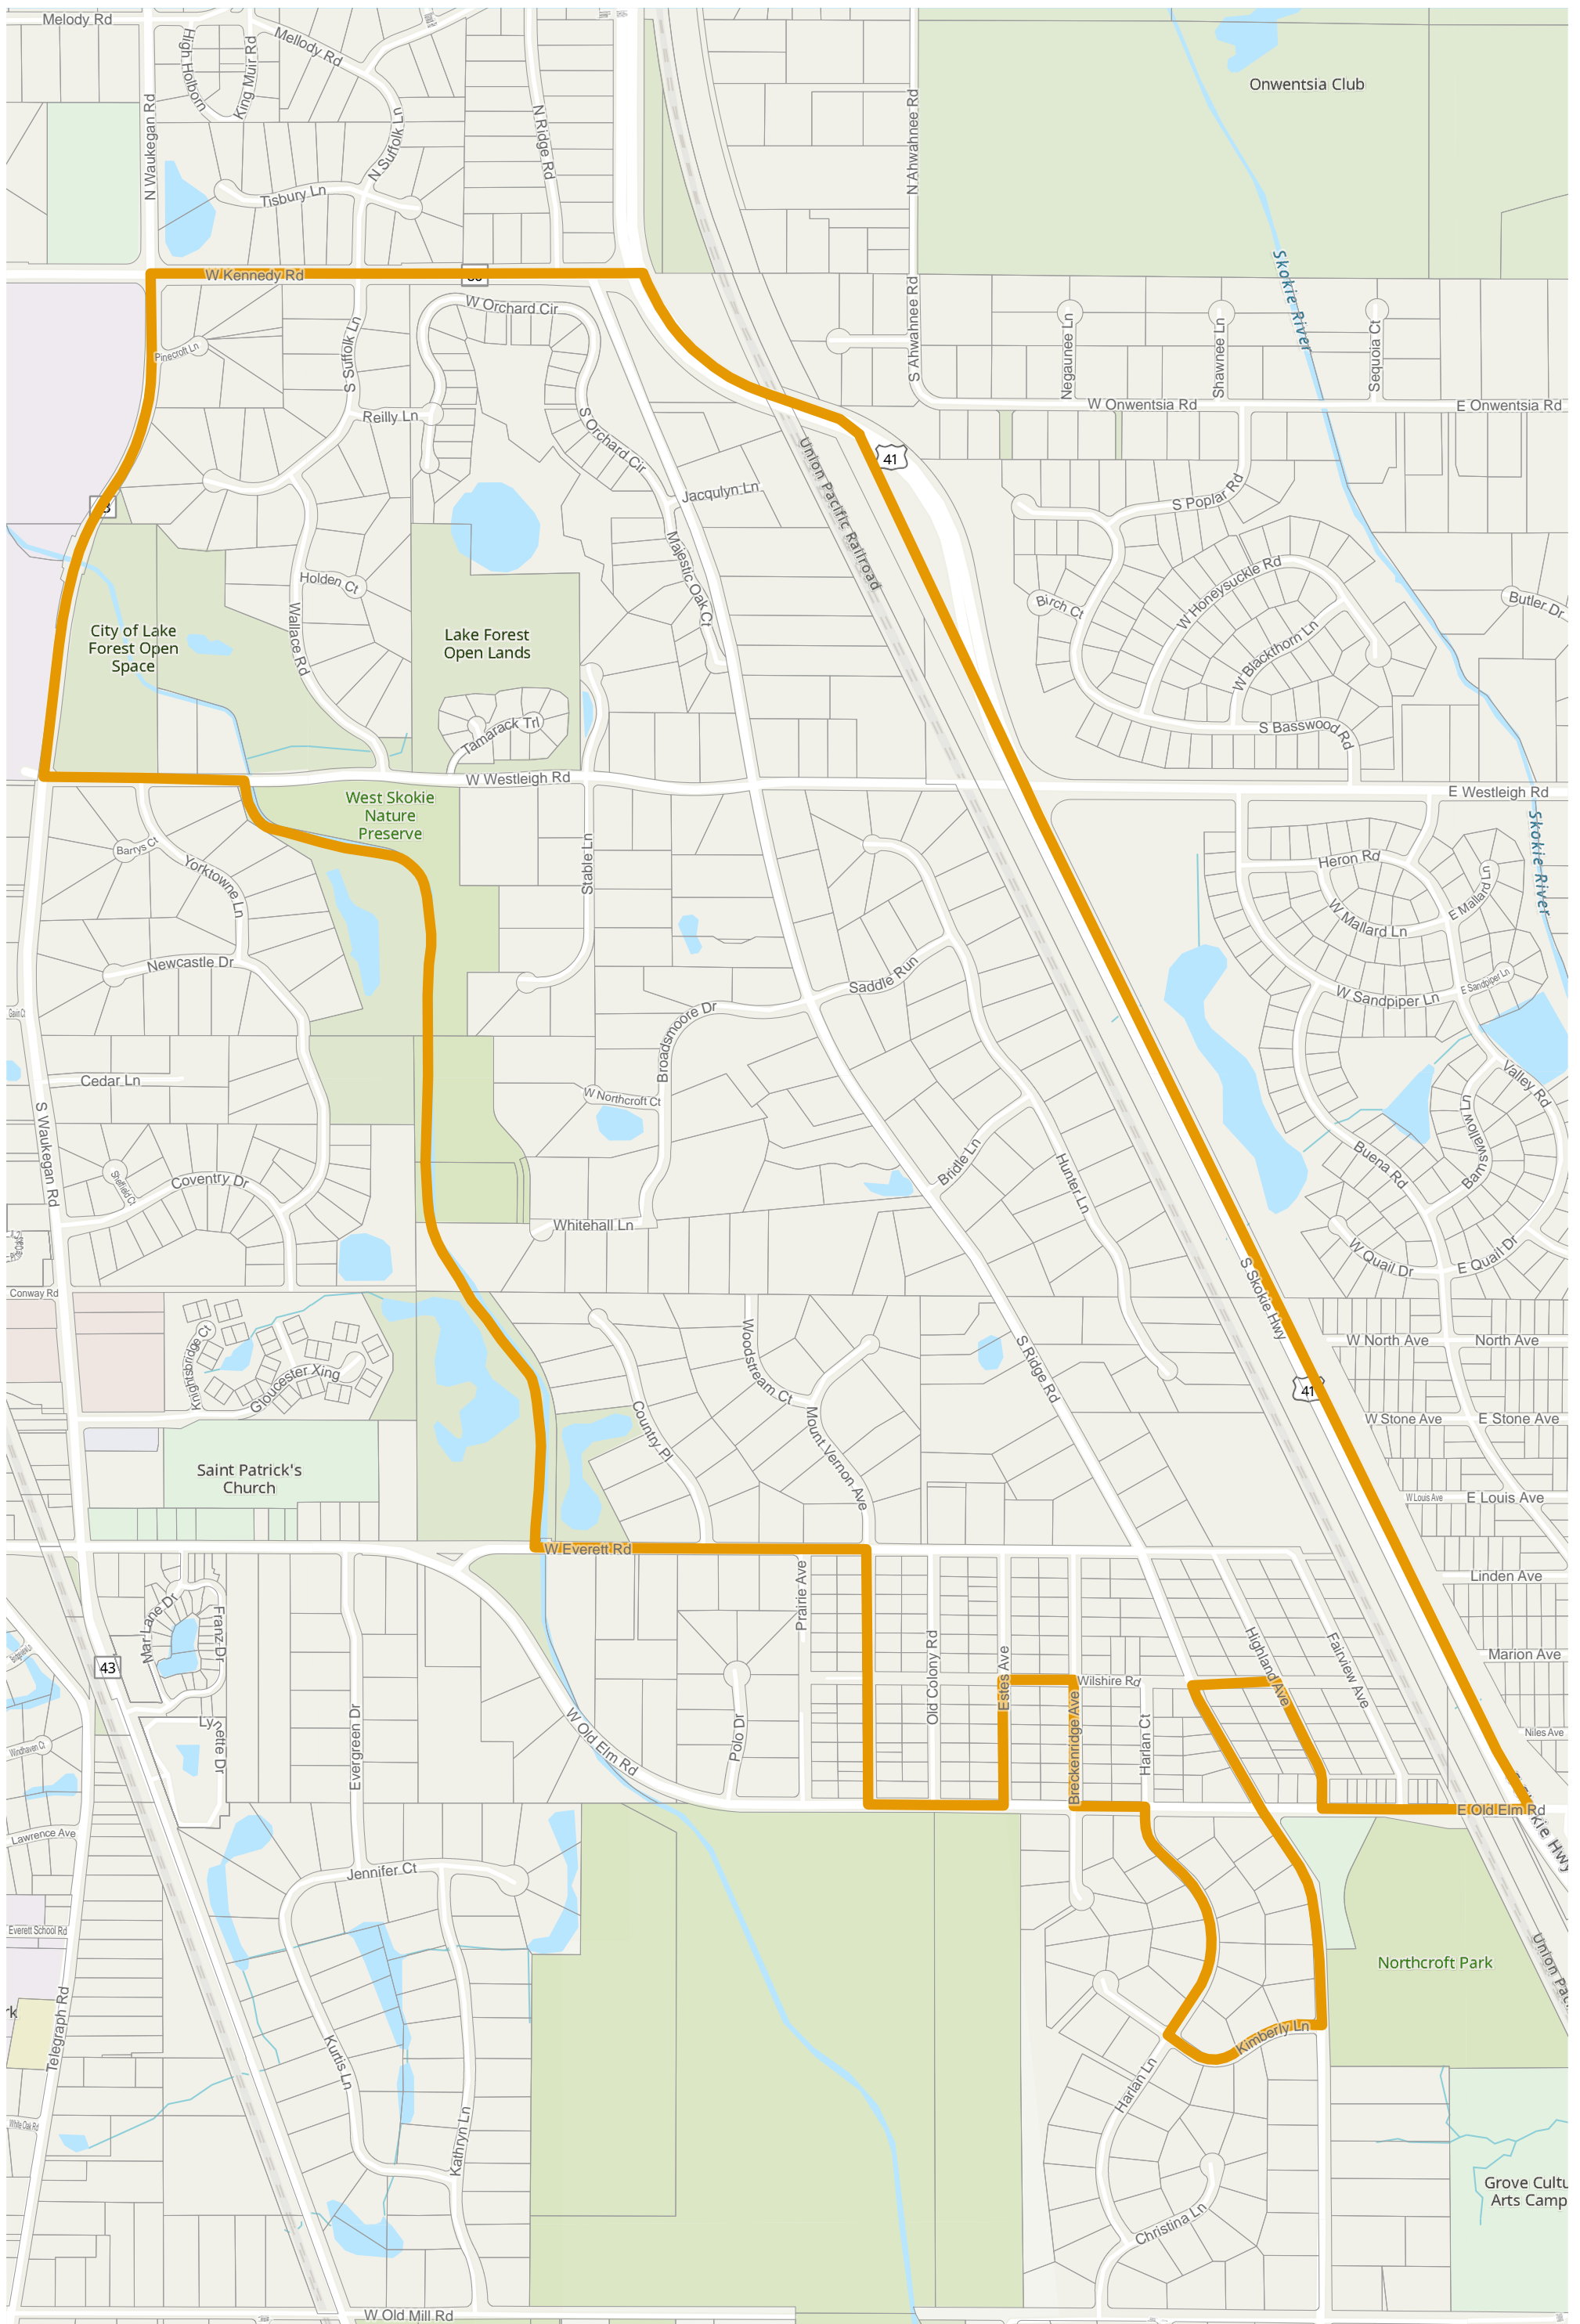

Lake County 2022 Election Precinct West Deerfield 395

2022 Election Precincts
Tax Parcels