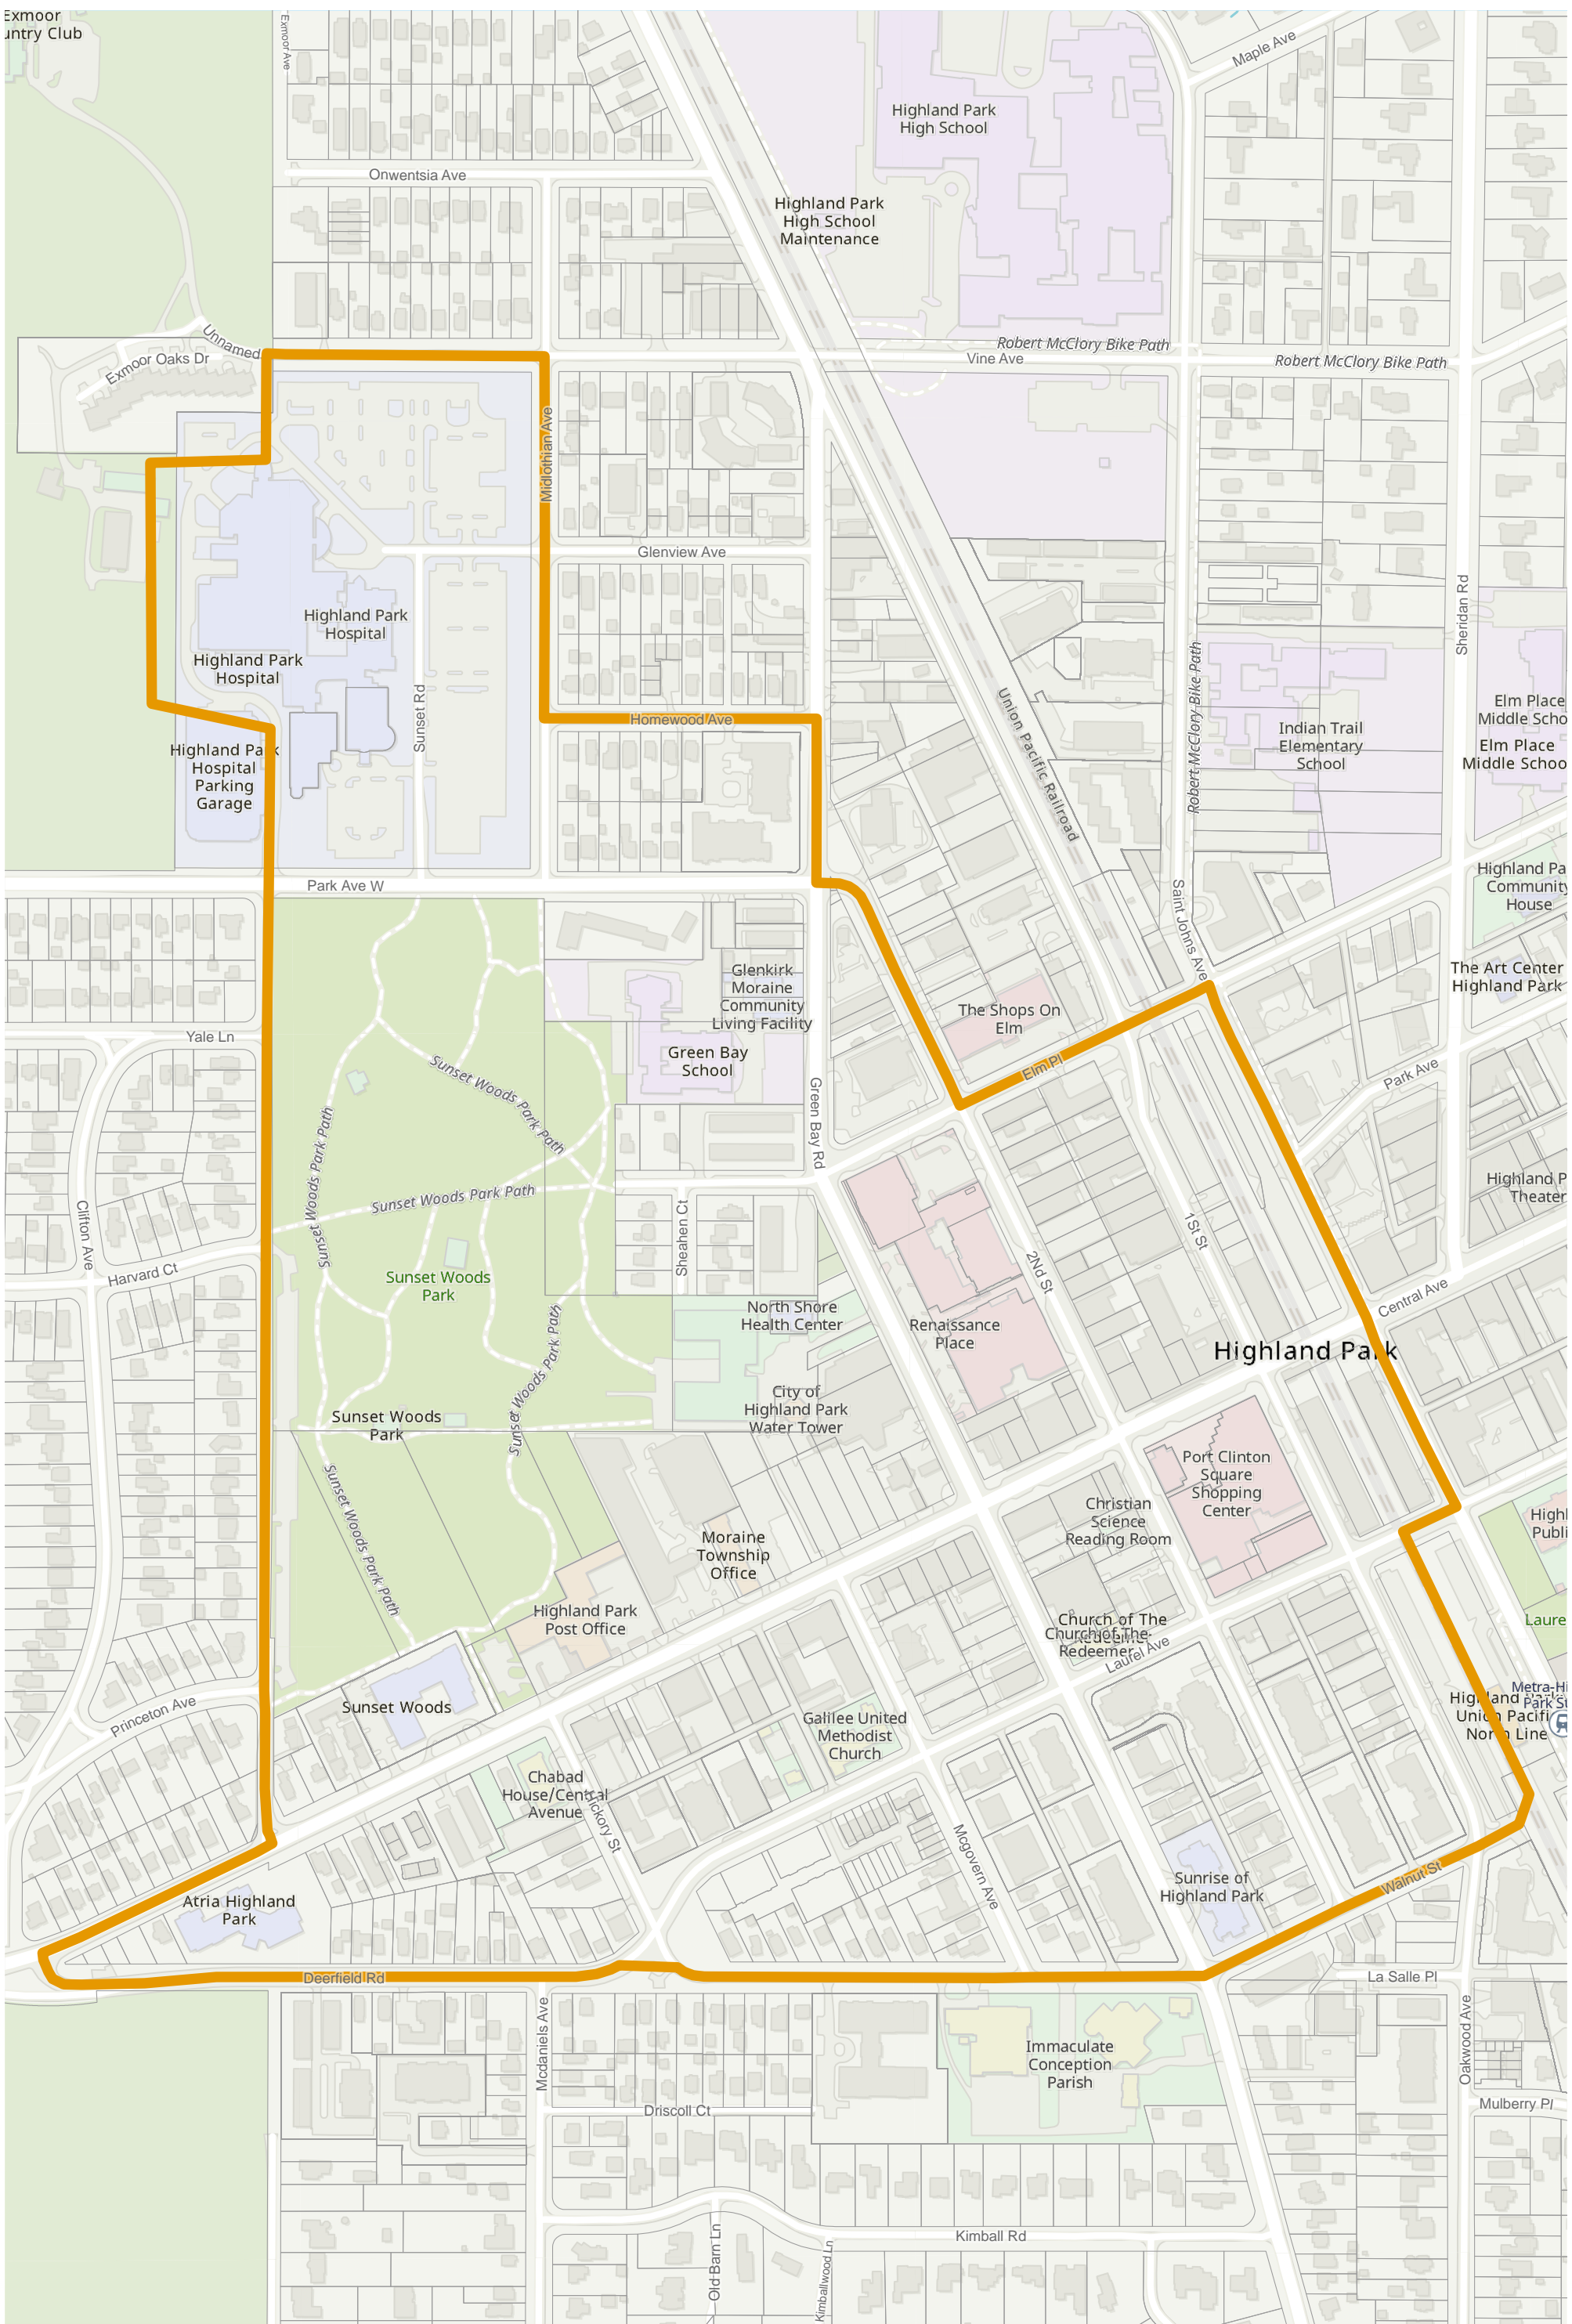

Lake County 2022 Election Precinct Moraine 218

2022 Election Precincts

Tax Parcels