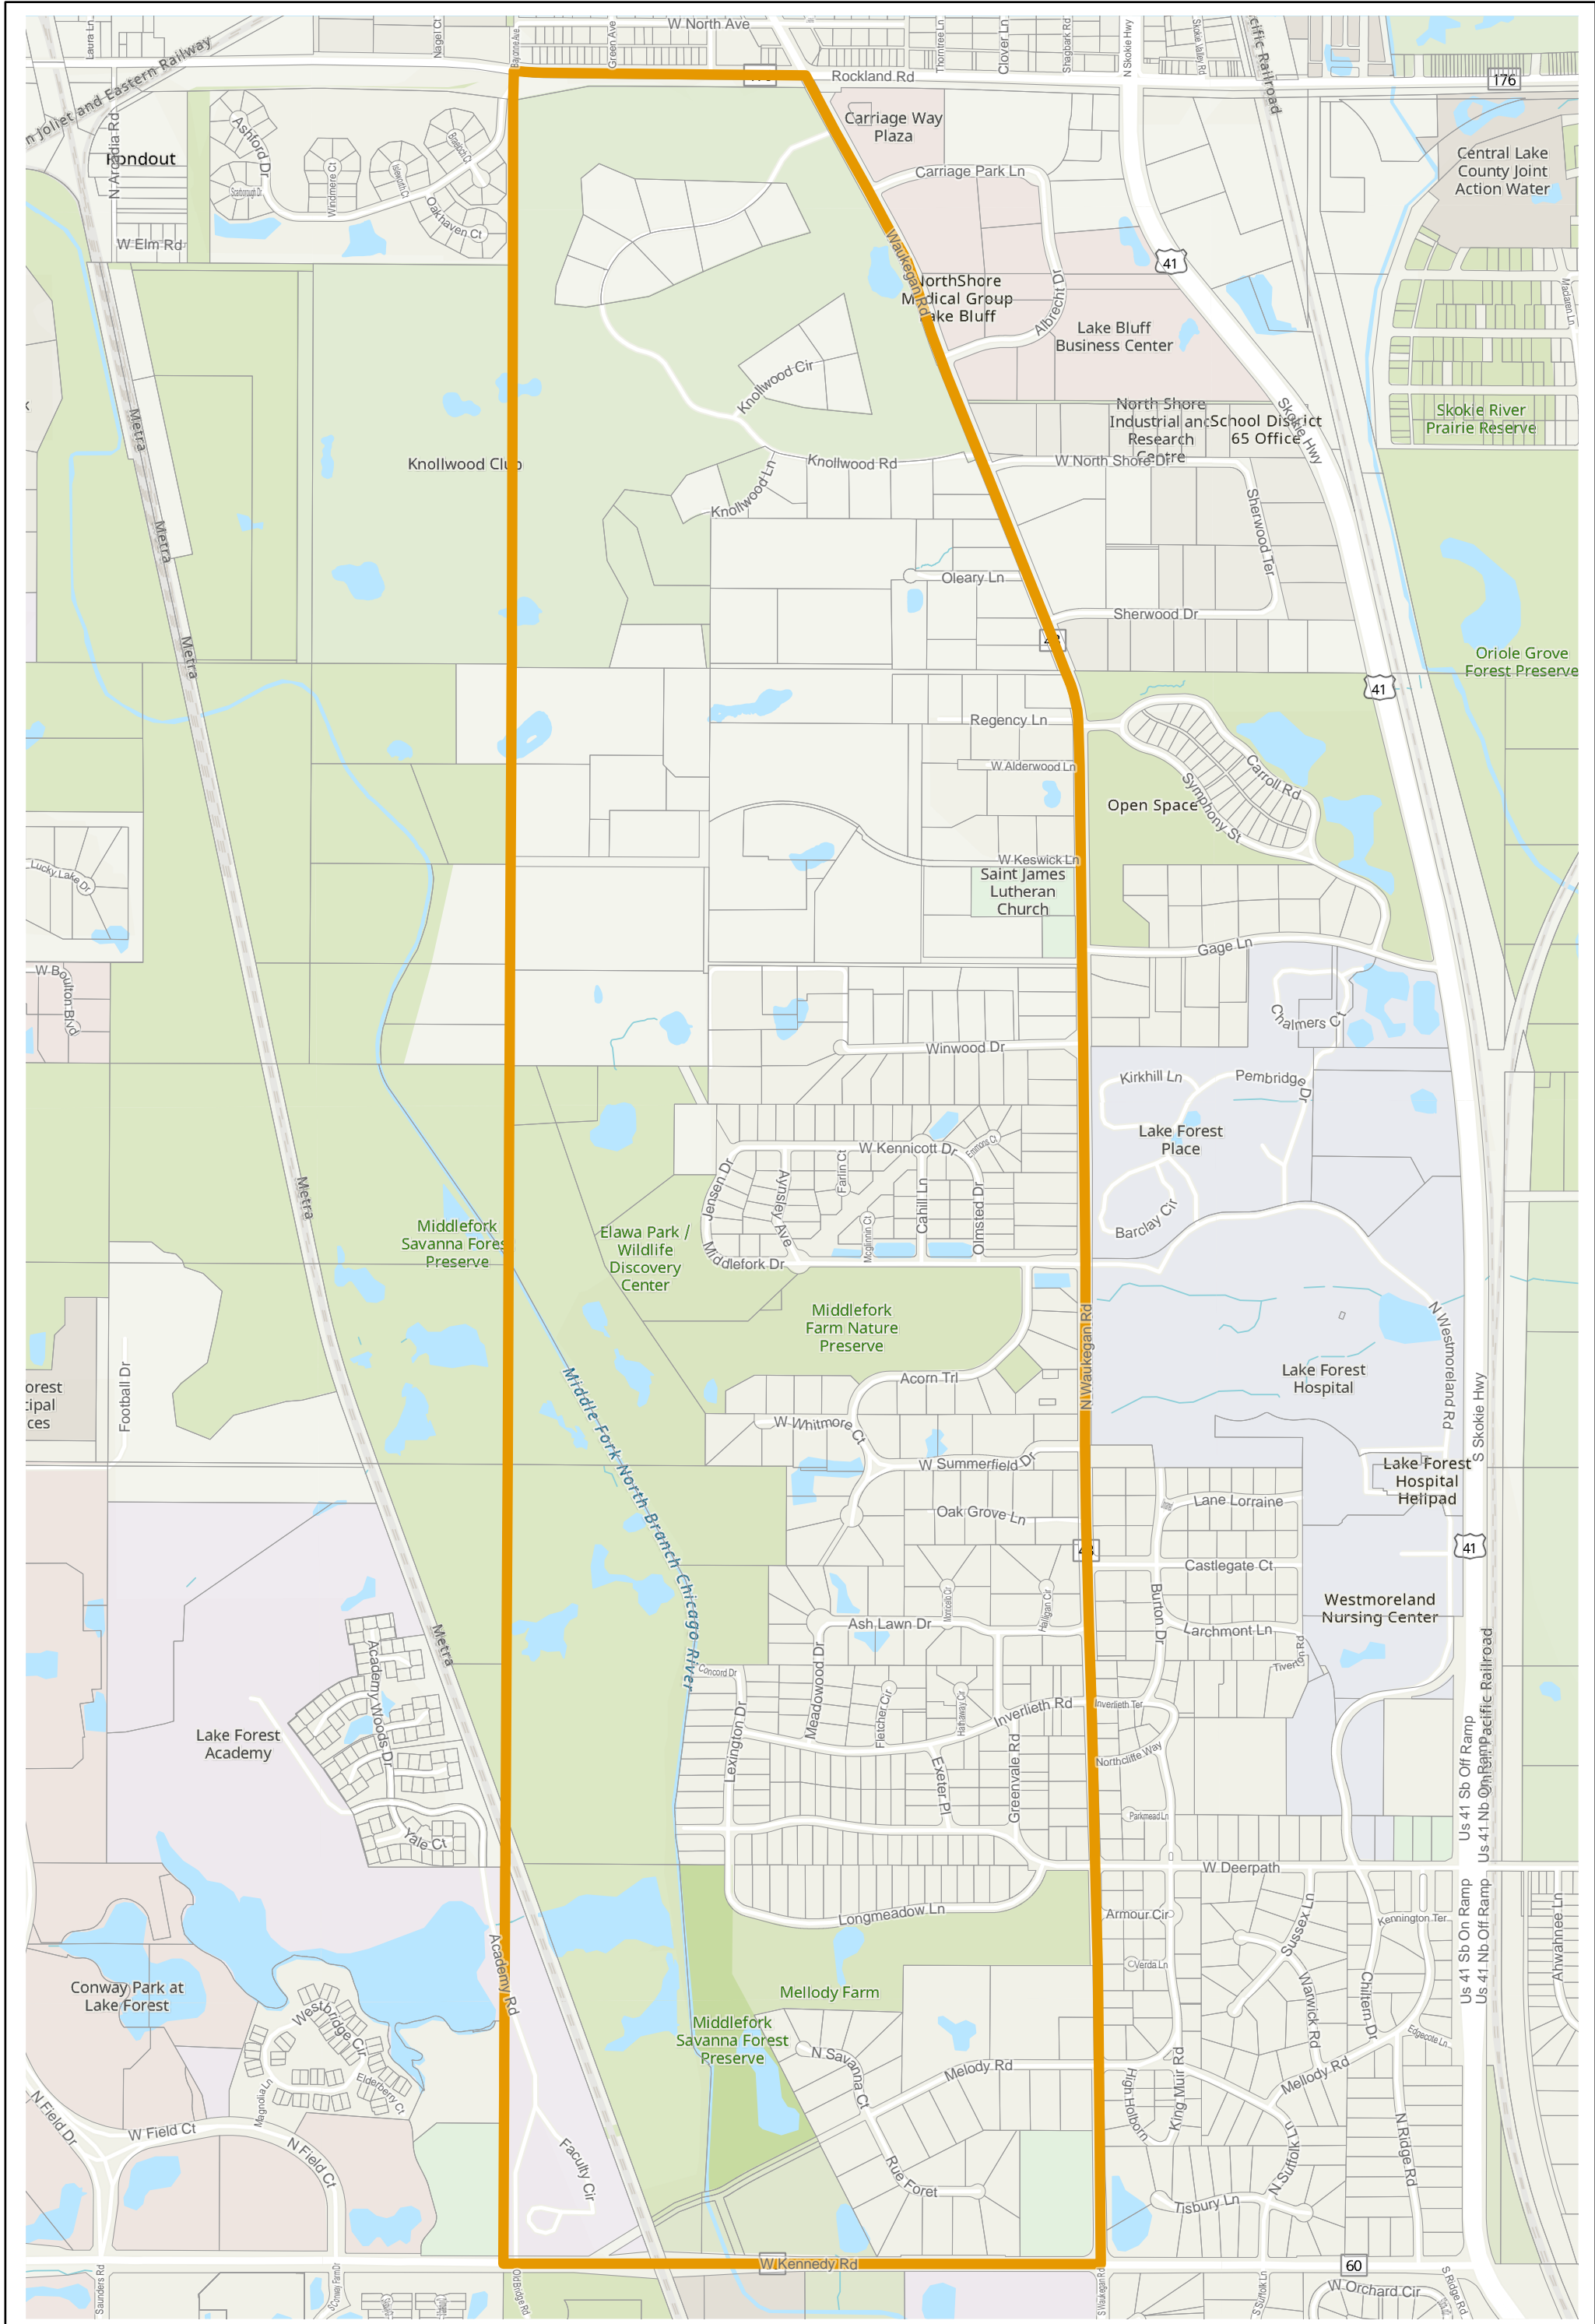

Lake County 2022 Election Precinct Shields 247