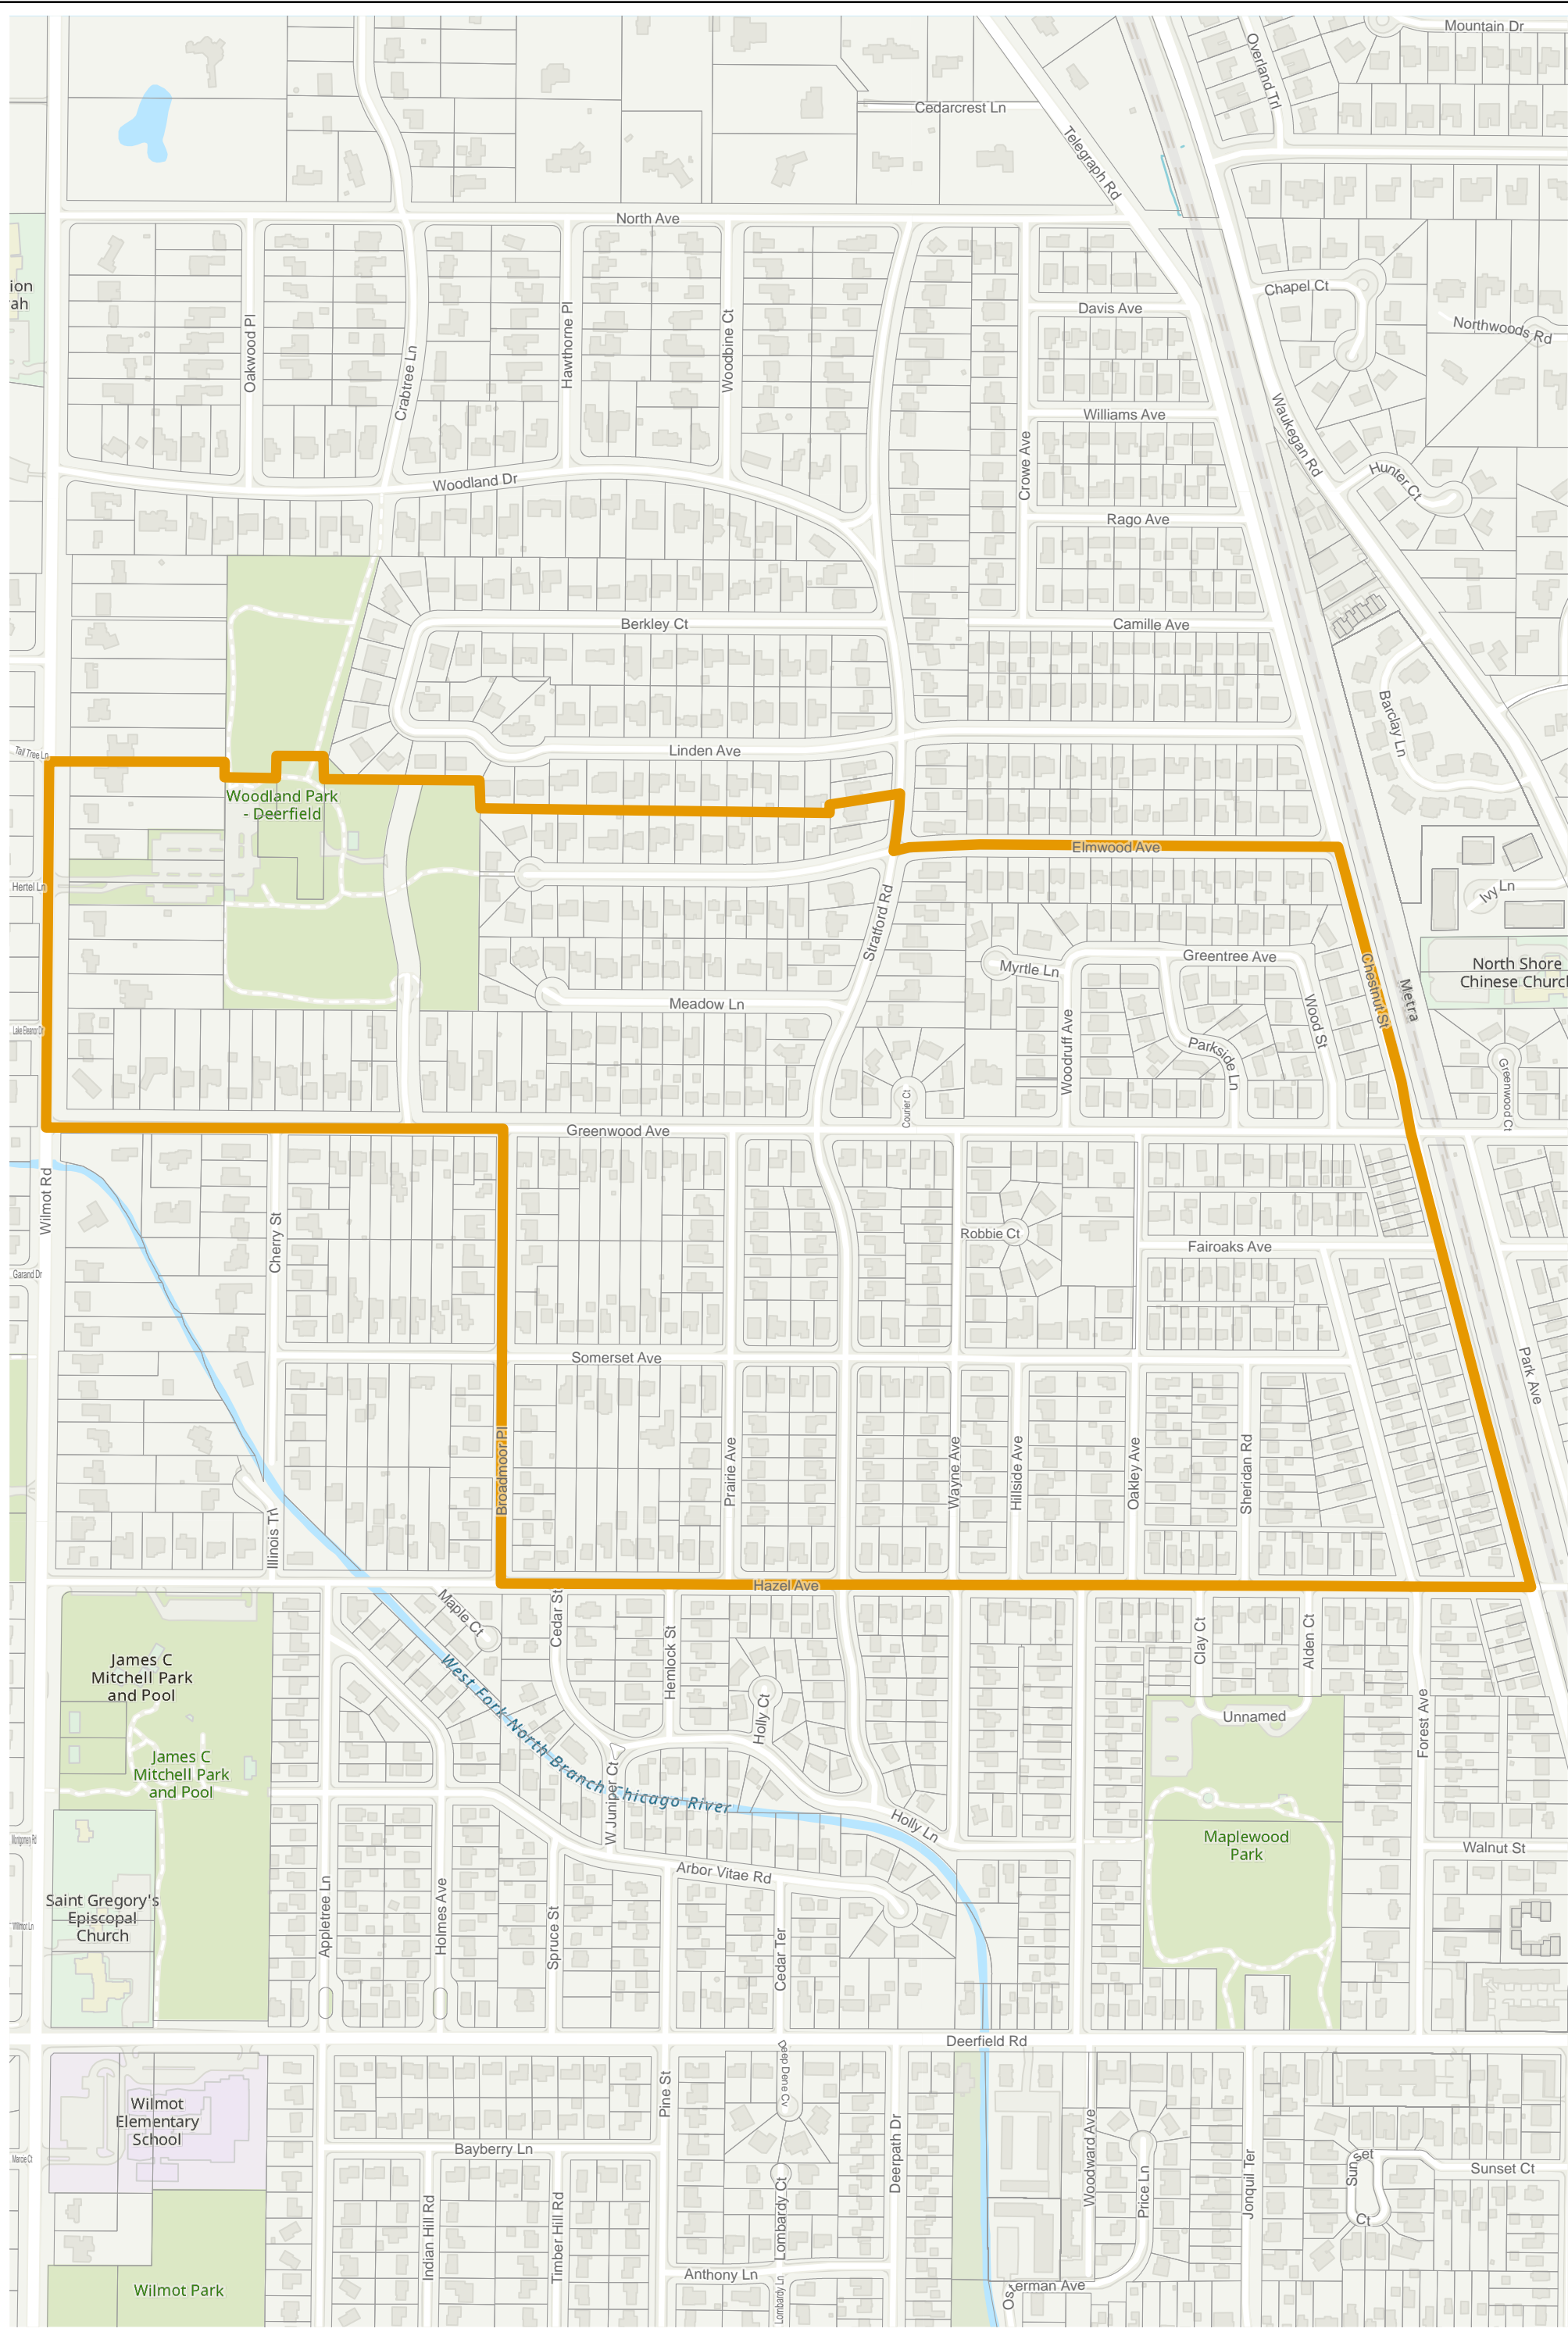

Lake County 2022 Election Precinct West Deerfield 410