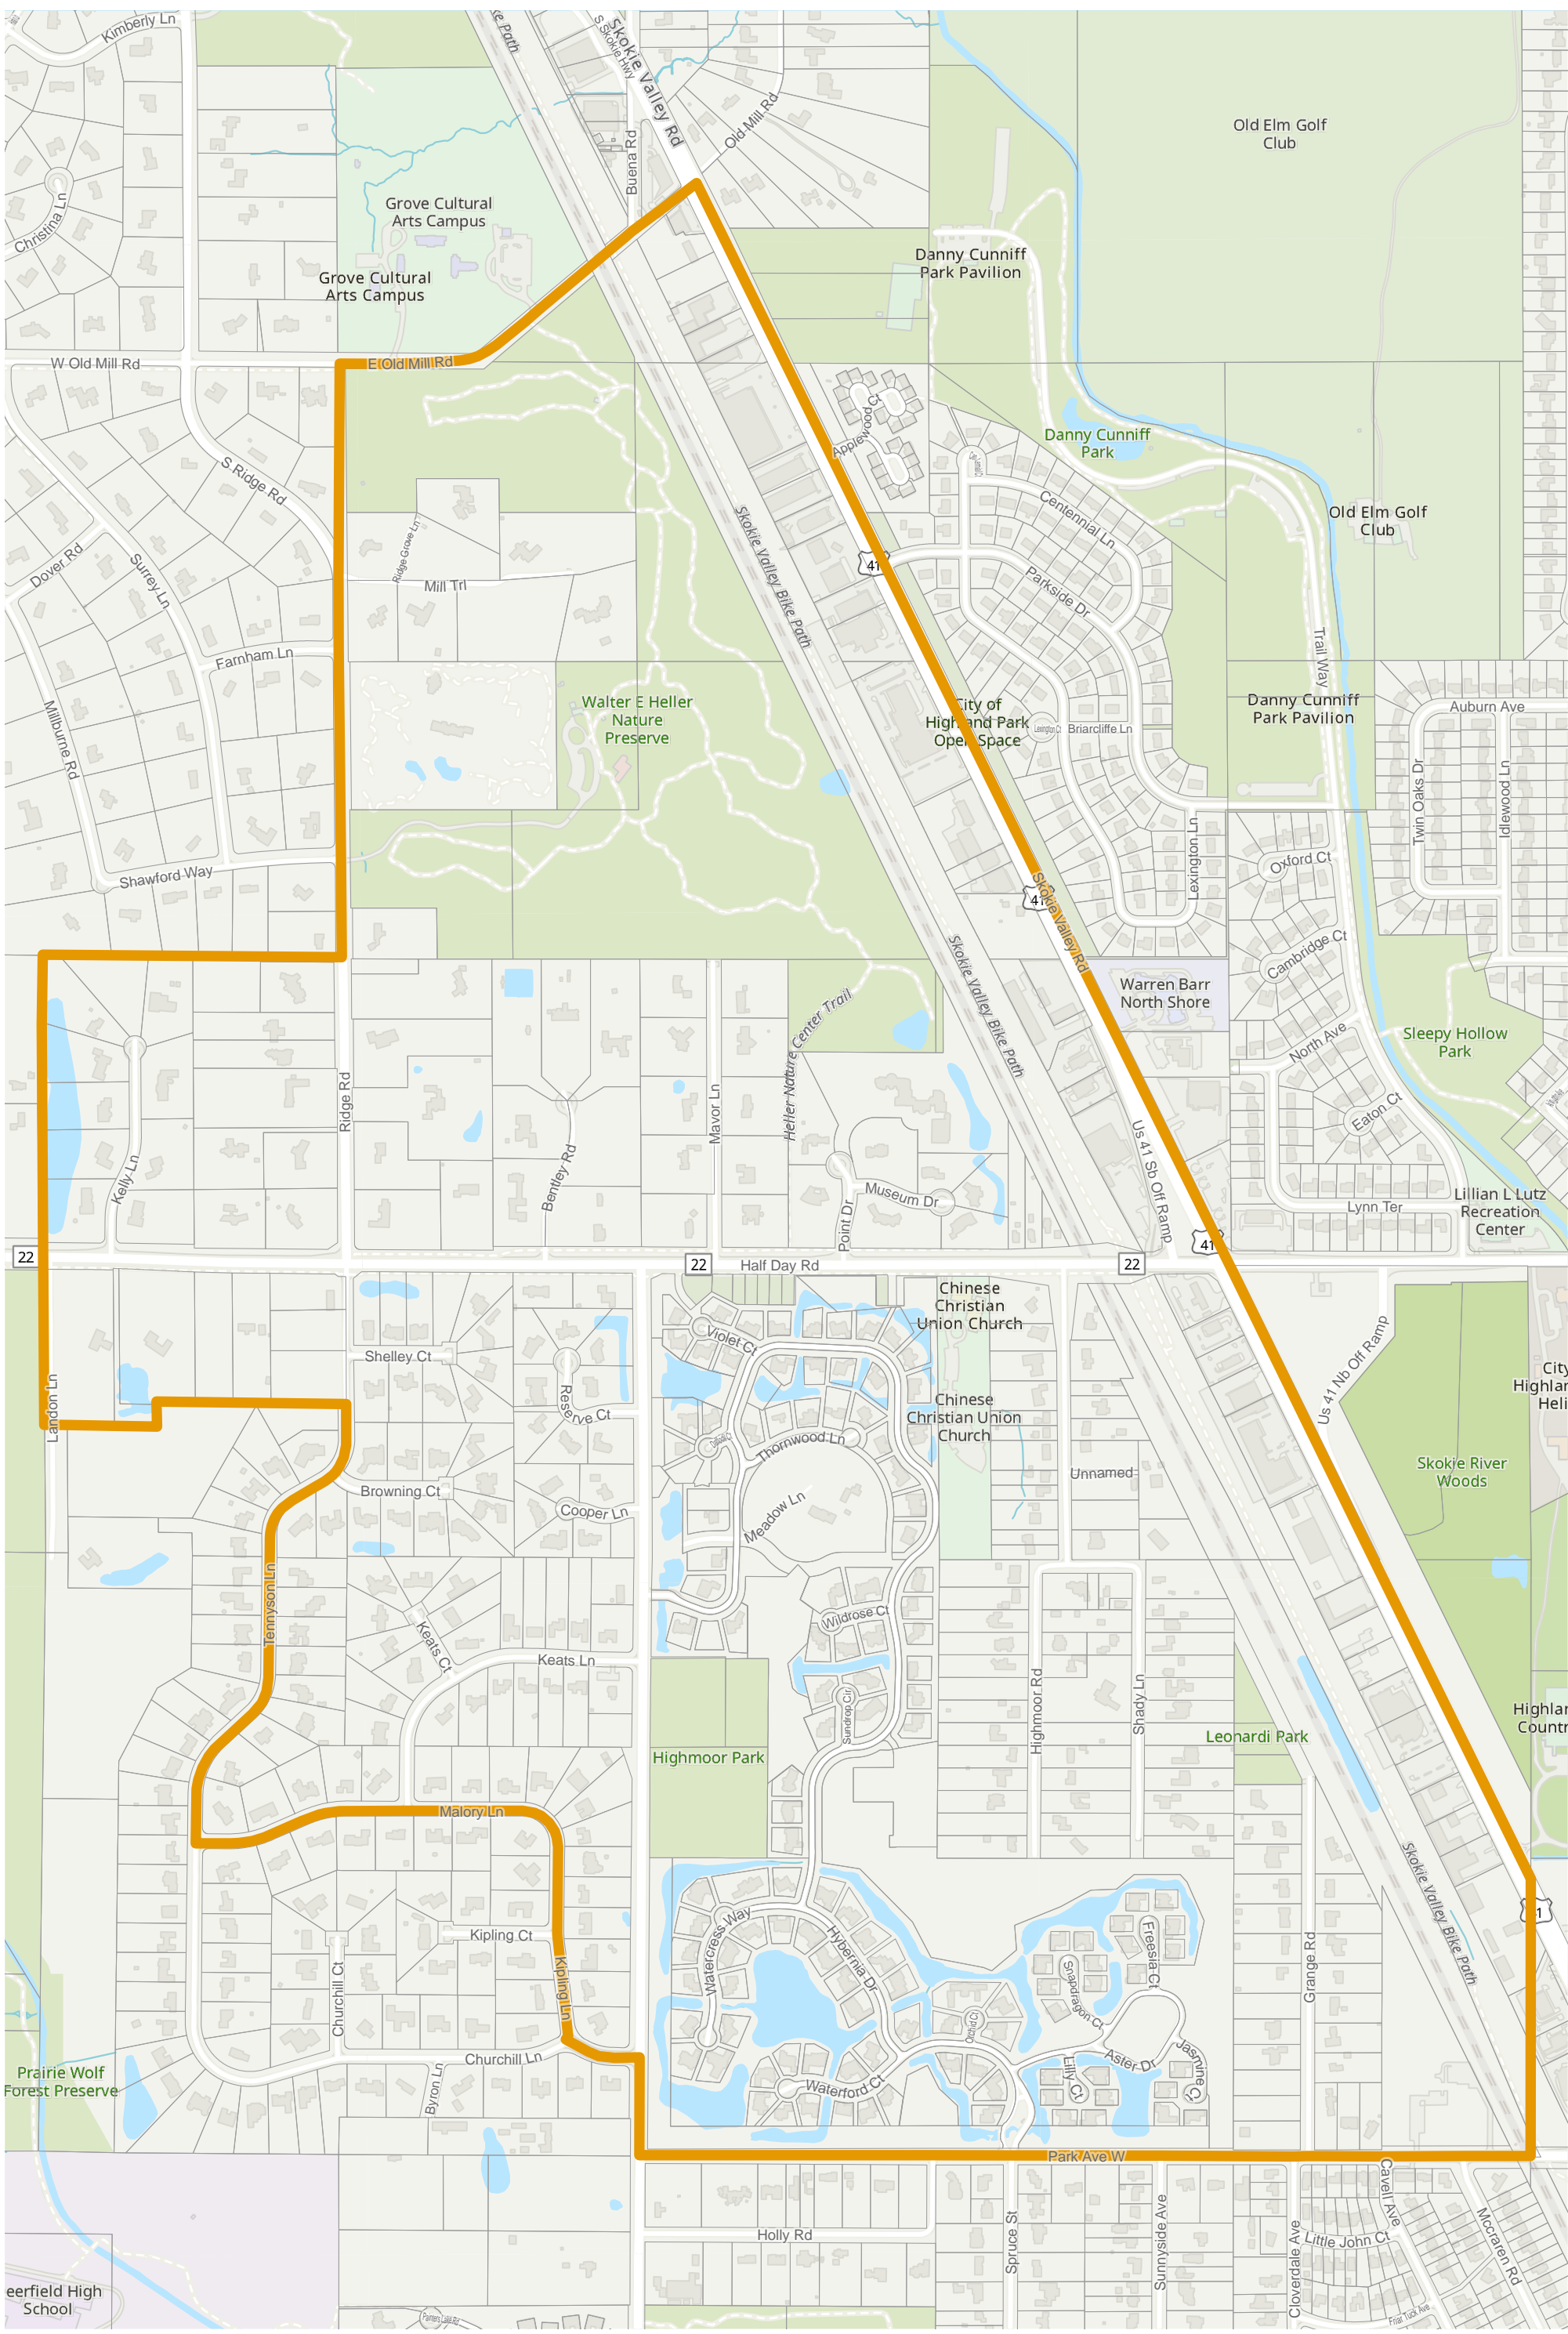

Lake County 2022 Election Precinct West Deerfield 402