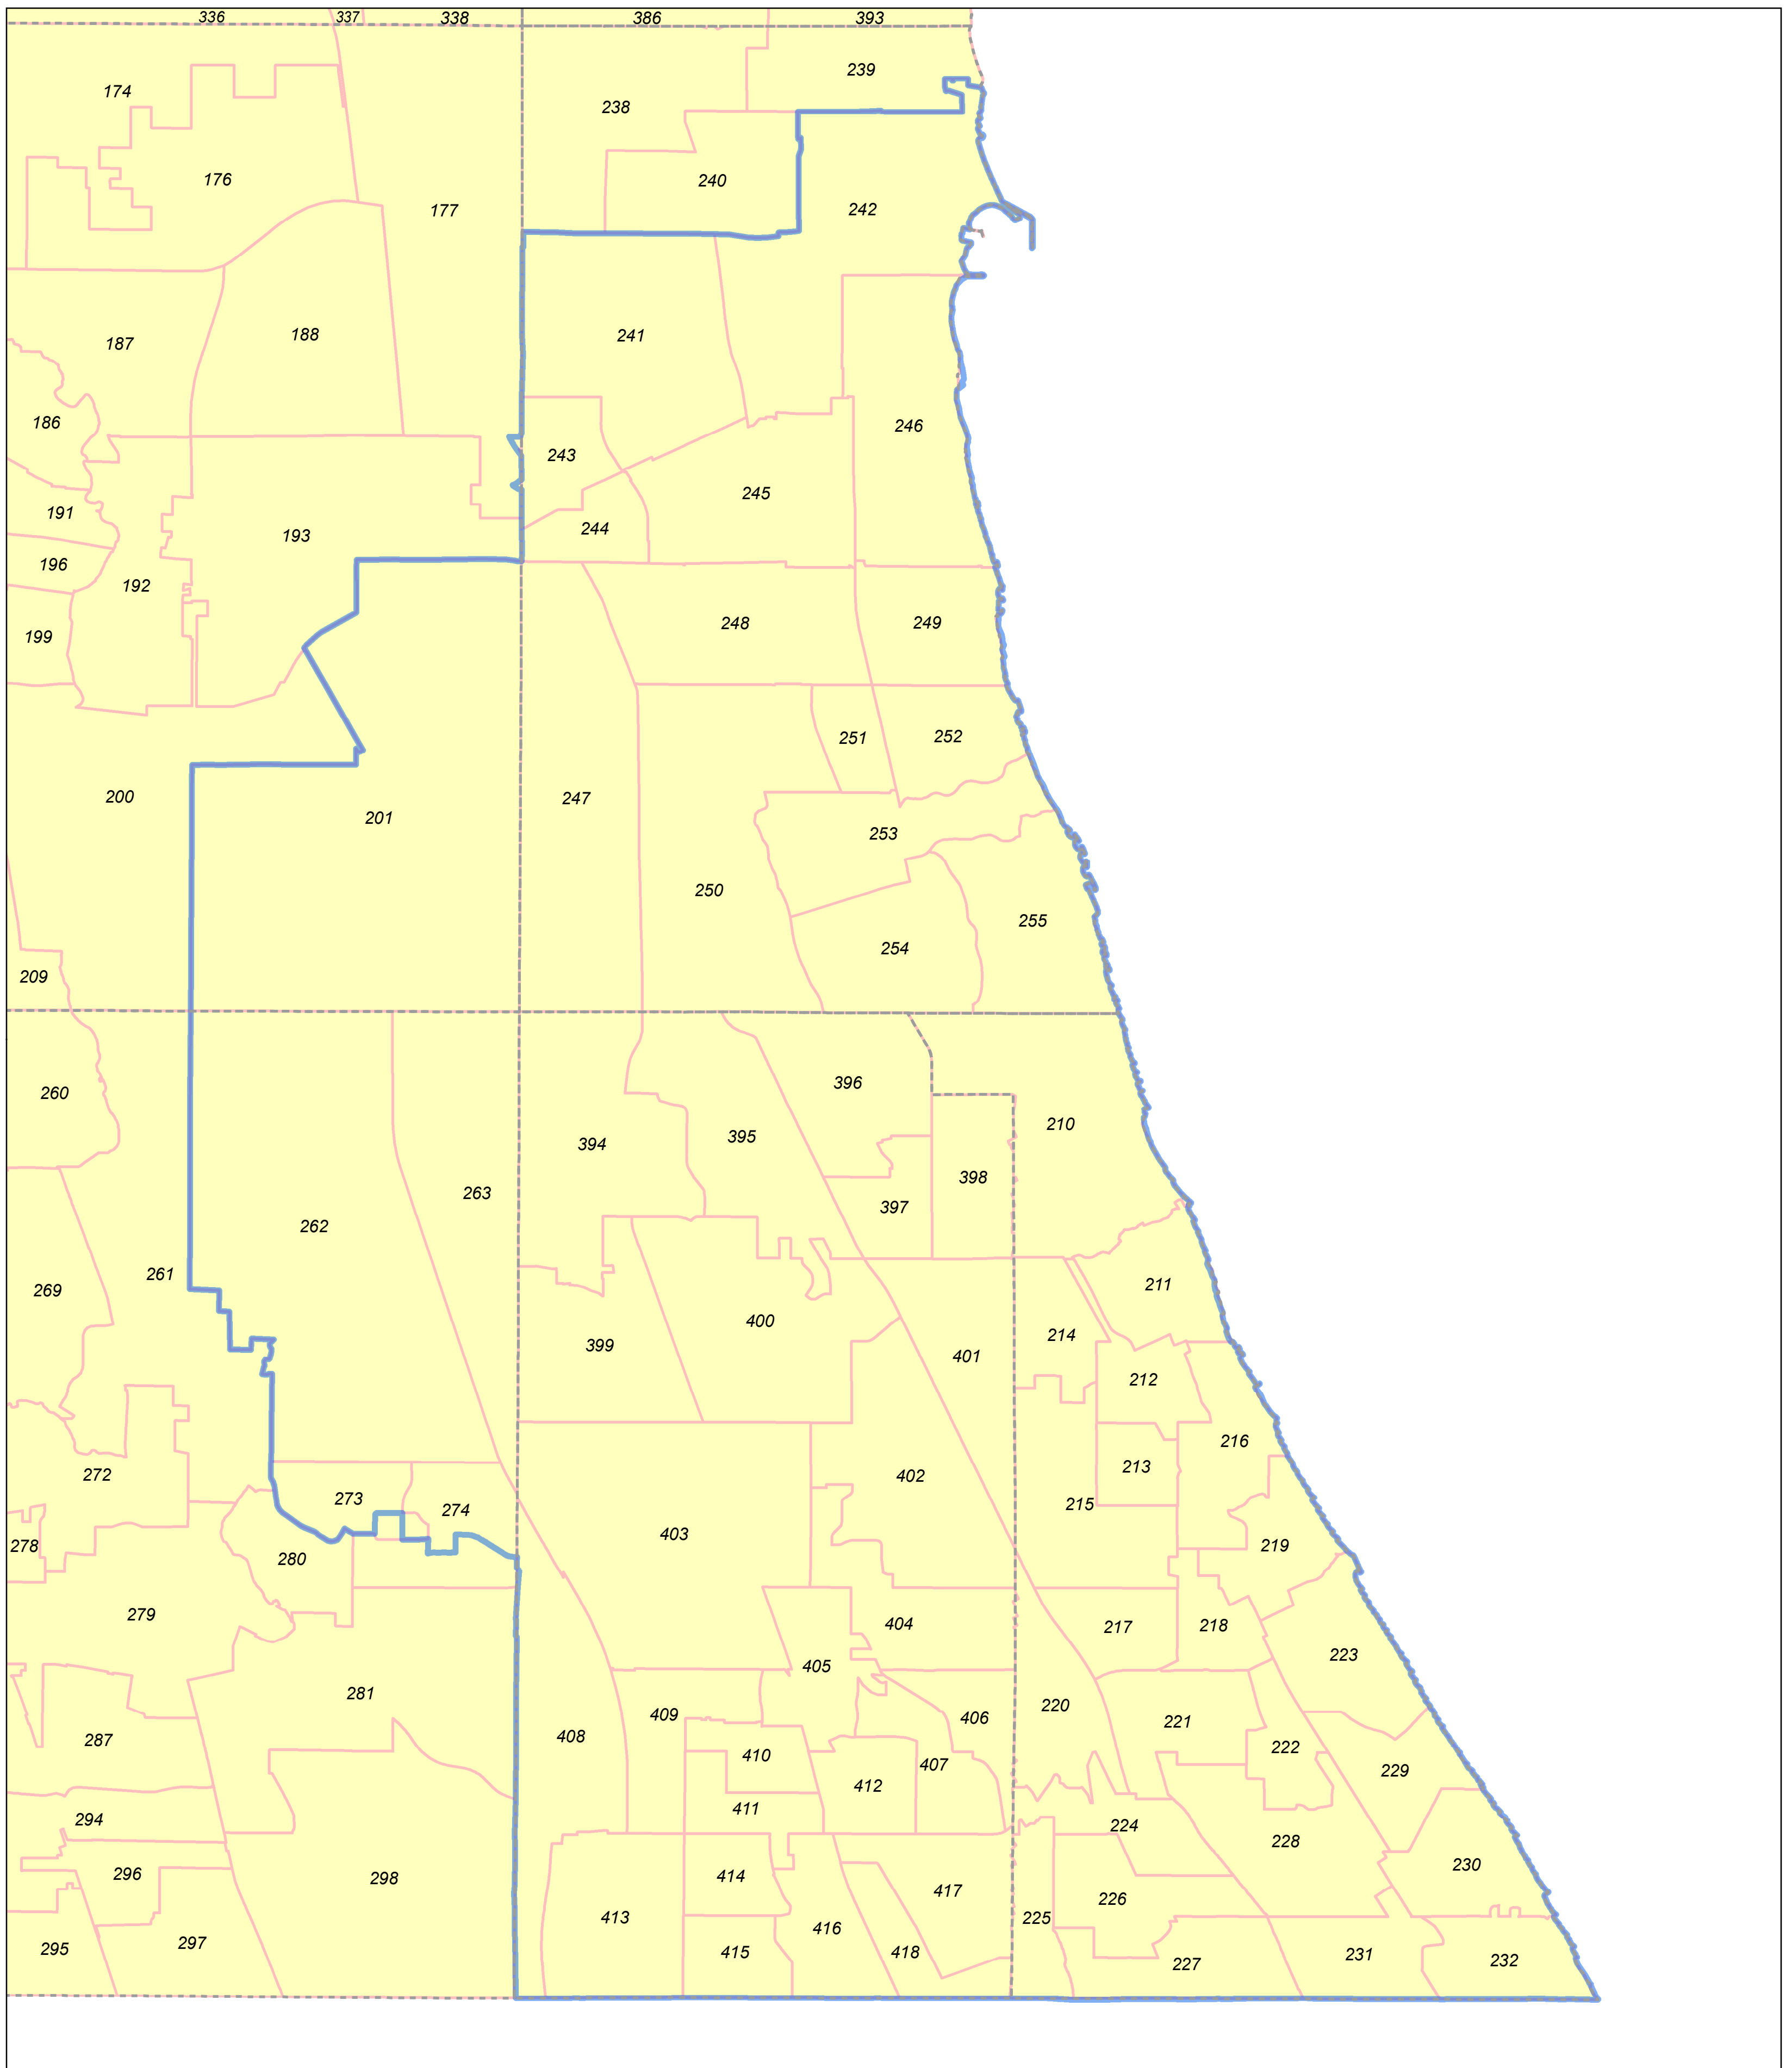

# Election Precinct Map Book - State Representative District 58

Prepared By:  
Lake County GIS/Mapping Division  
18 N County St  
Waukegan IL 60085  
(847) 377-2373

-  State Representative District
-  Townships
-  Election Precincts