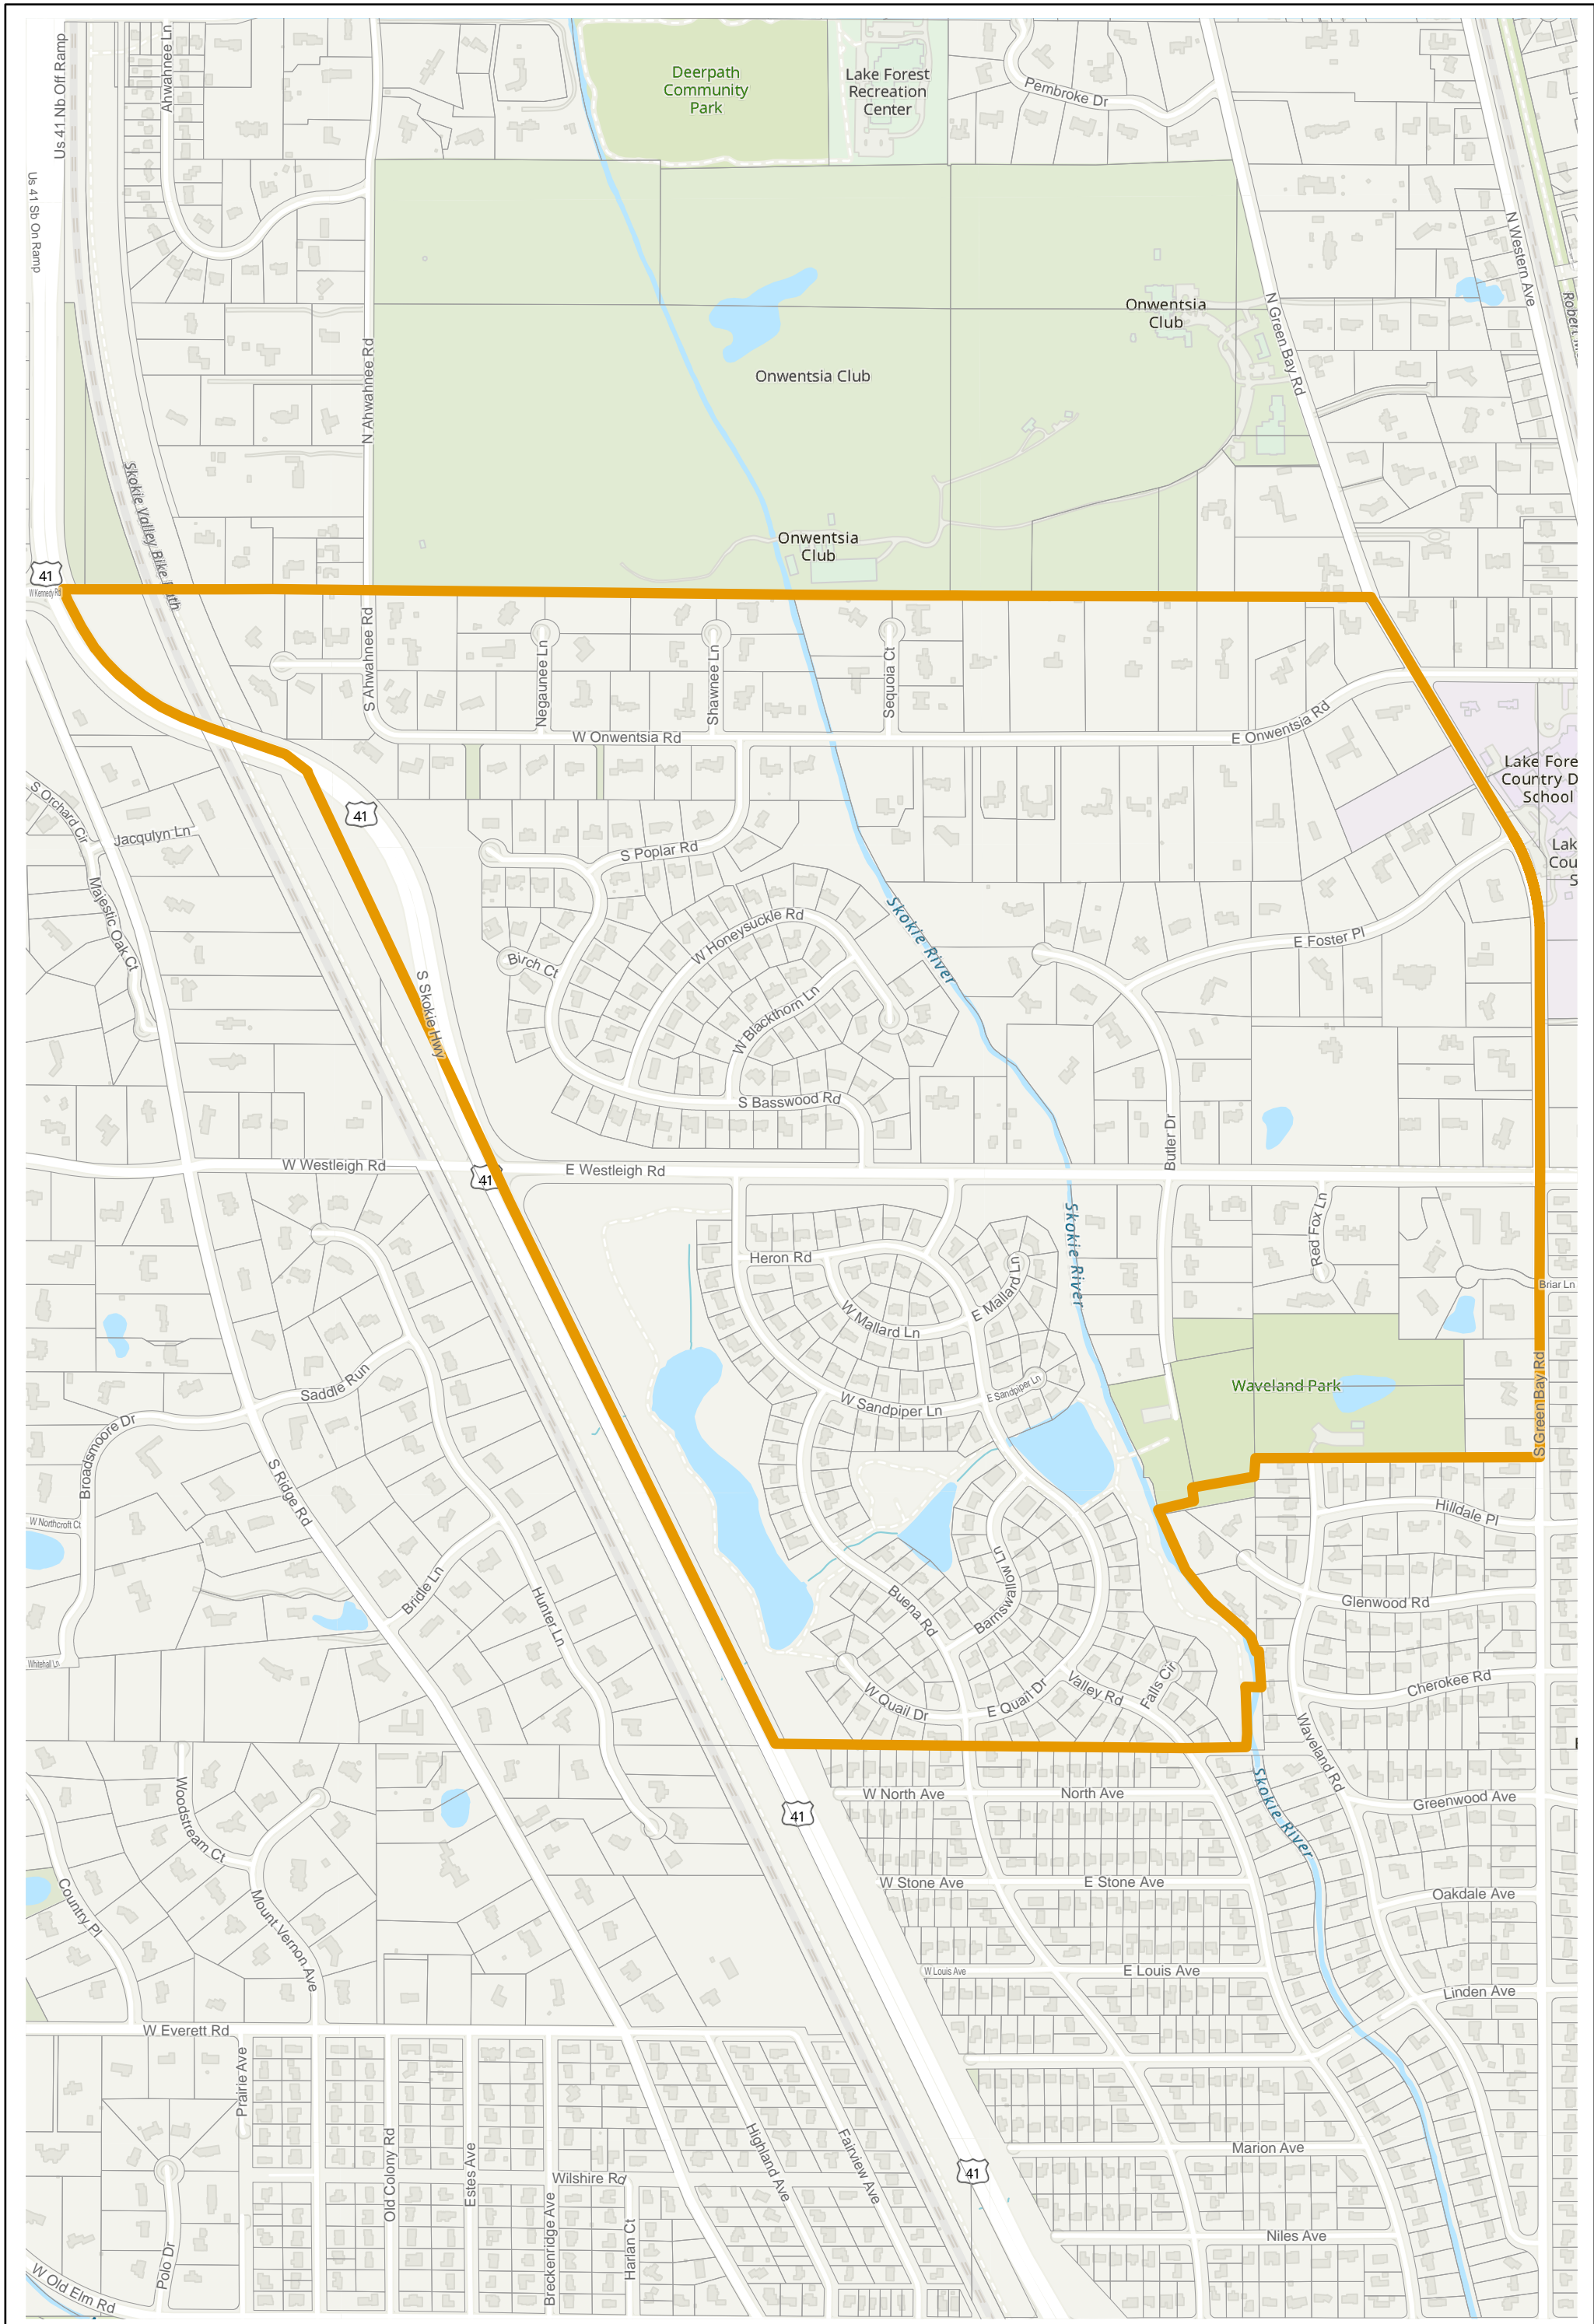

Lake County 2022 Election Precinct West Deerfield 396