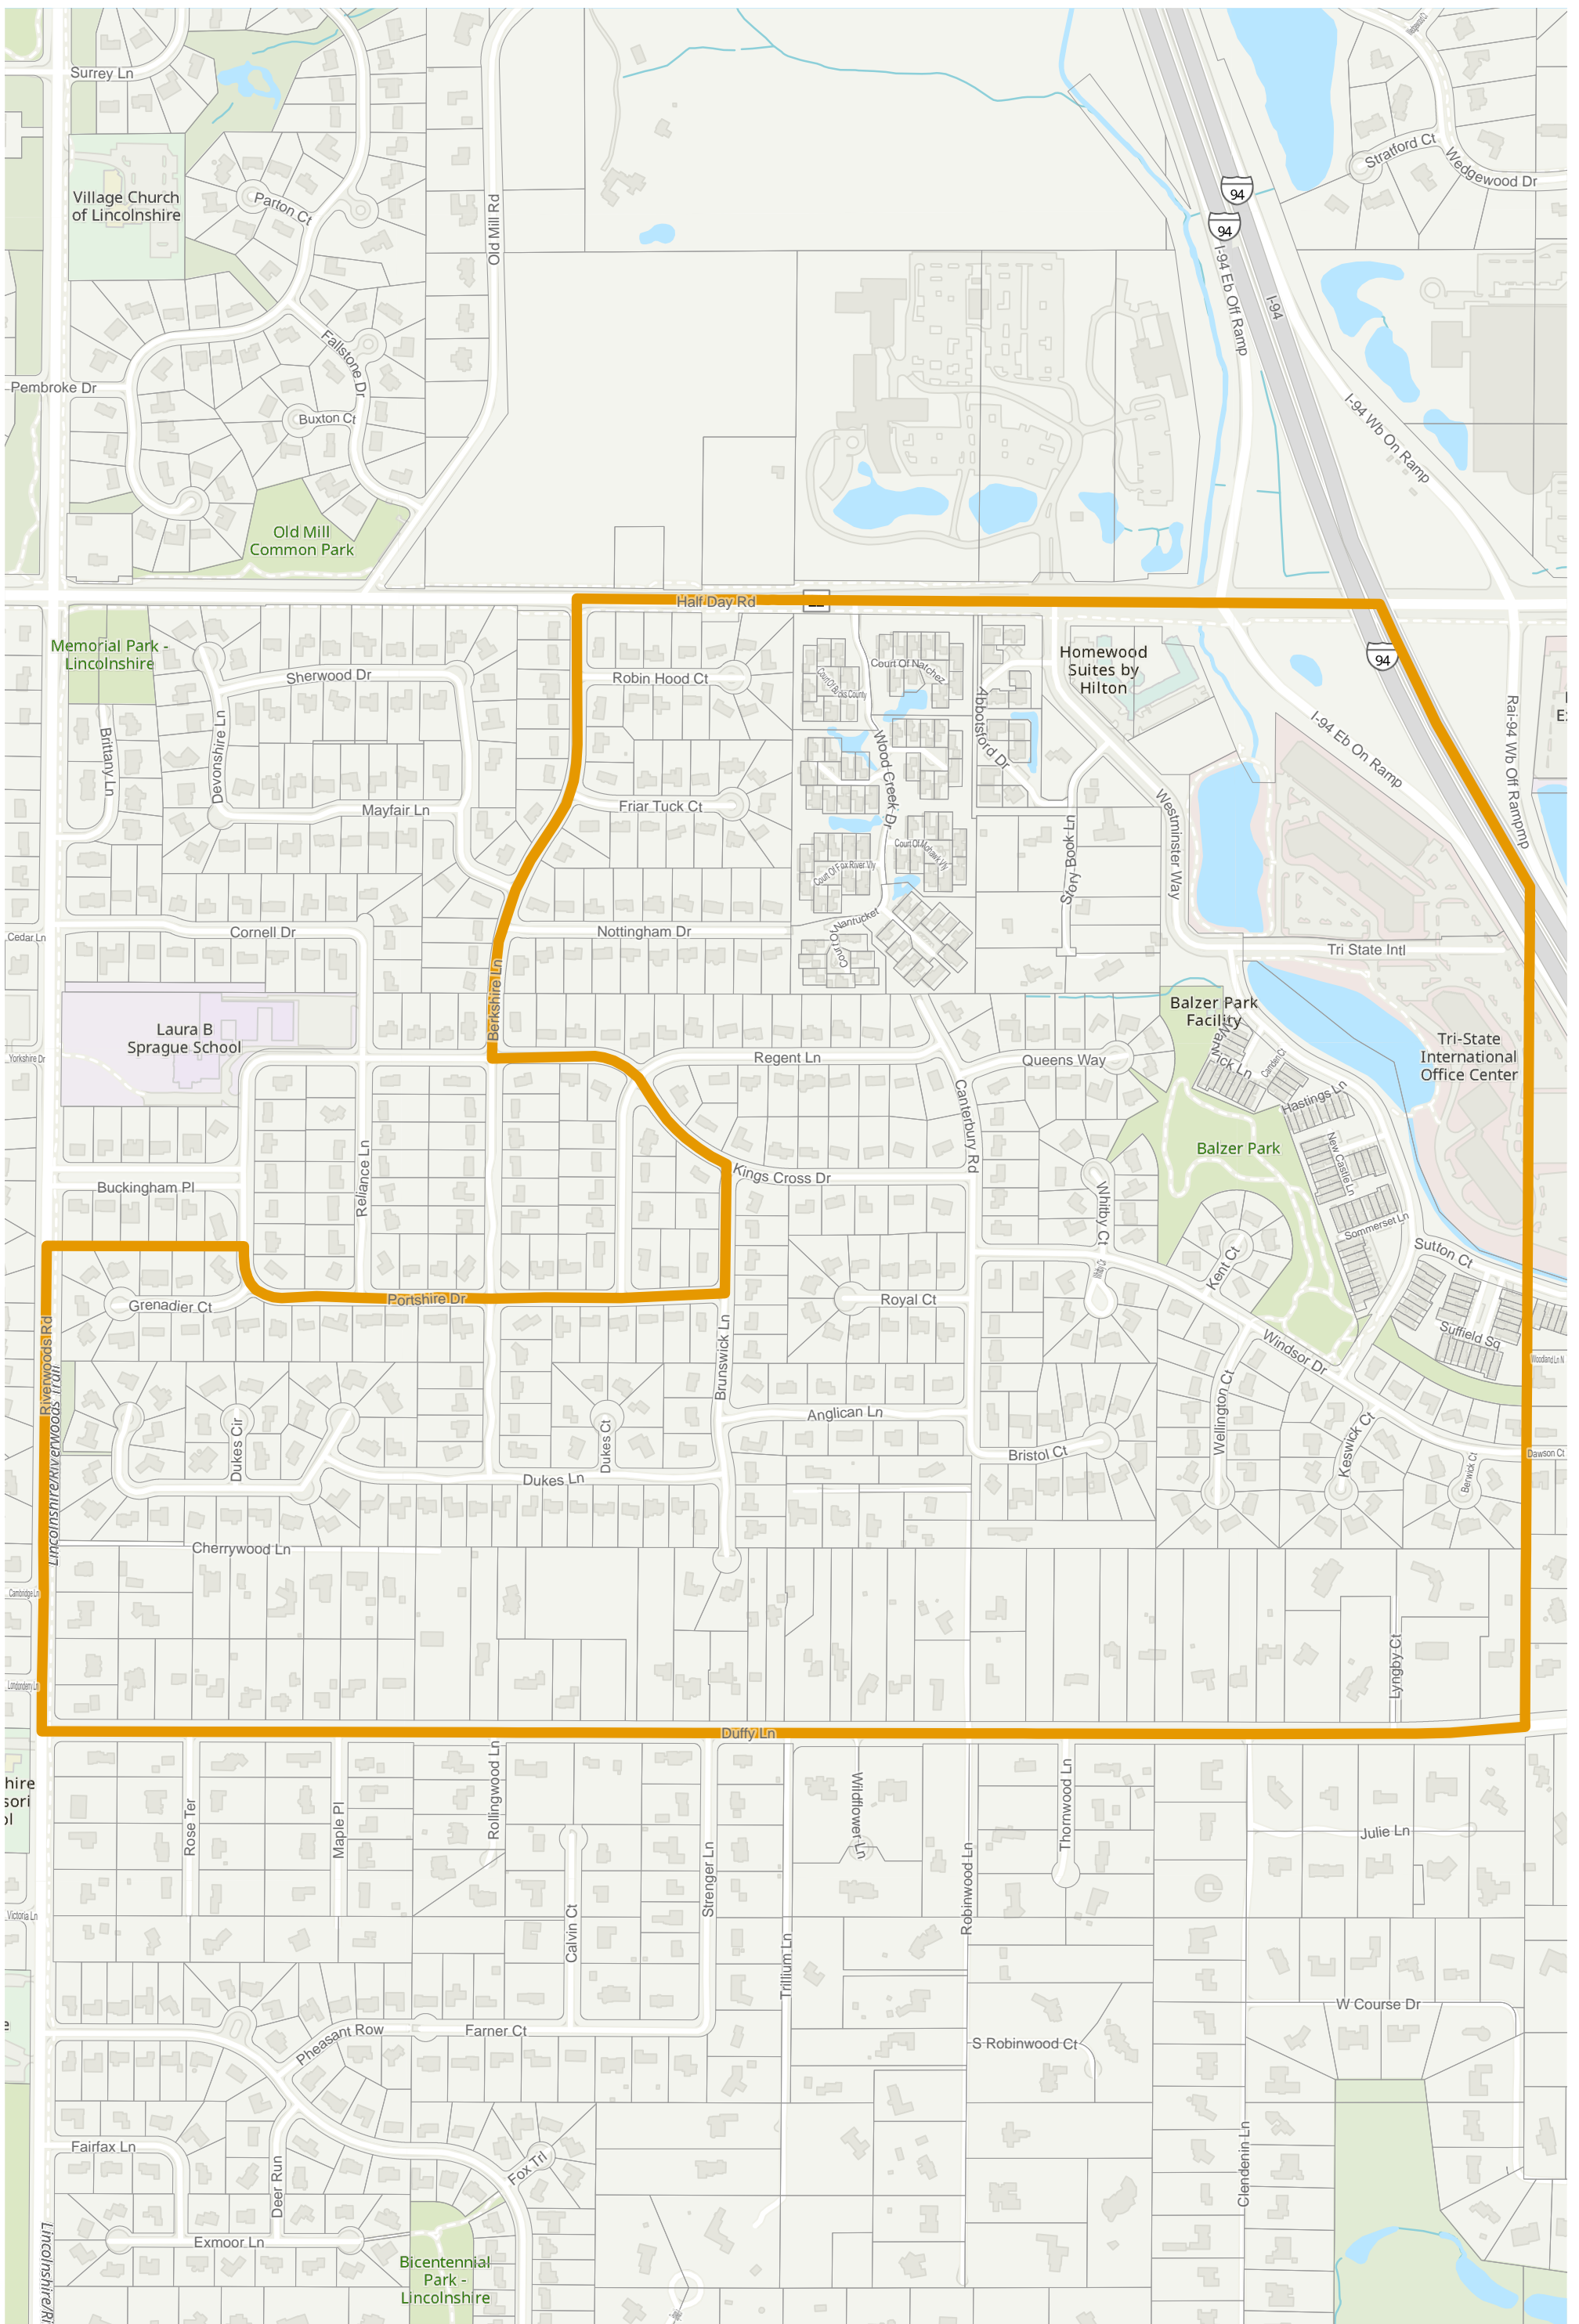

Lake County 2022 Election Precinct Vernon 274

2022 Election Precincts
Tax Parcels