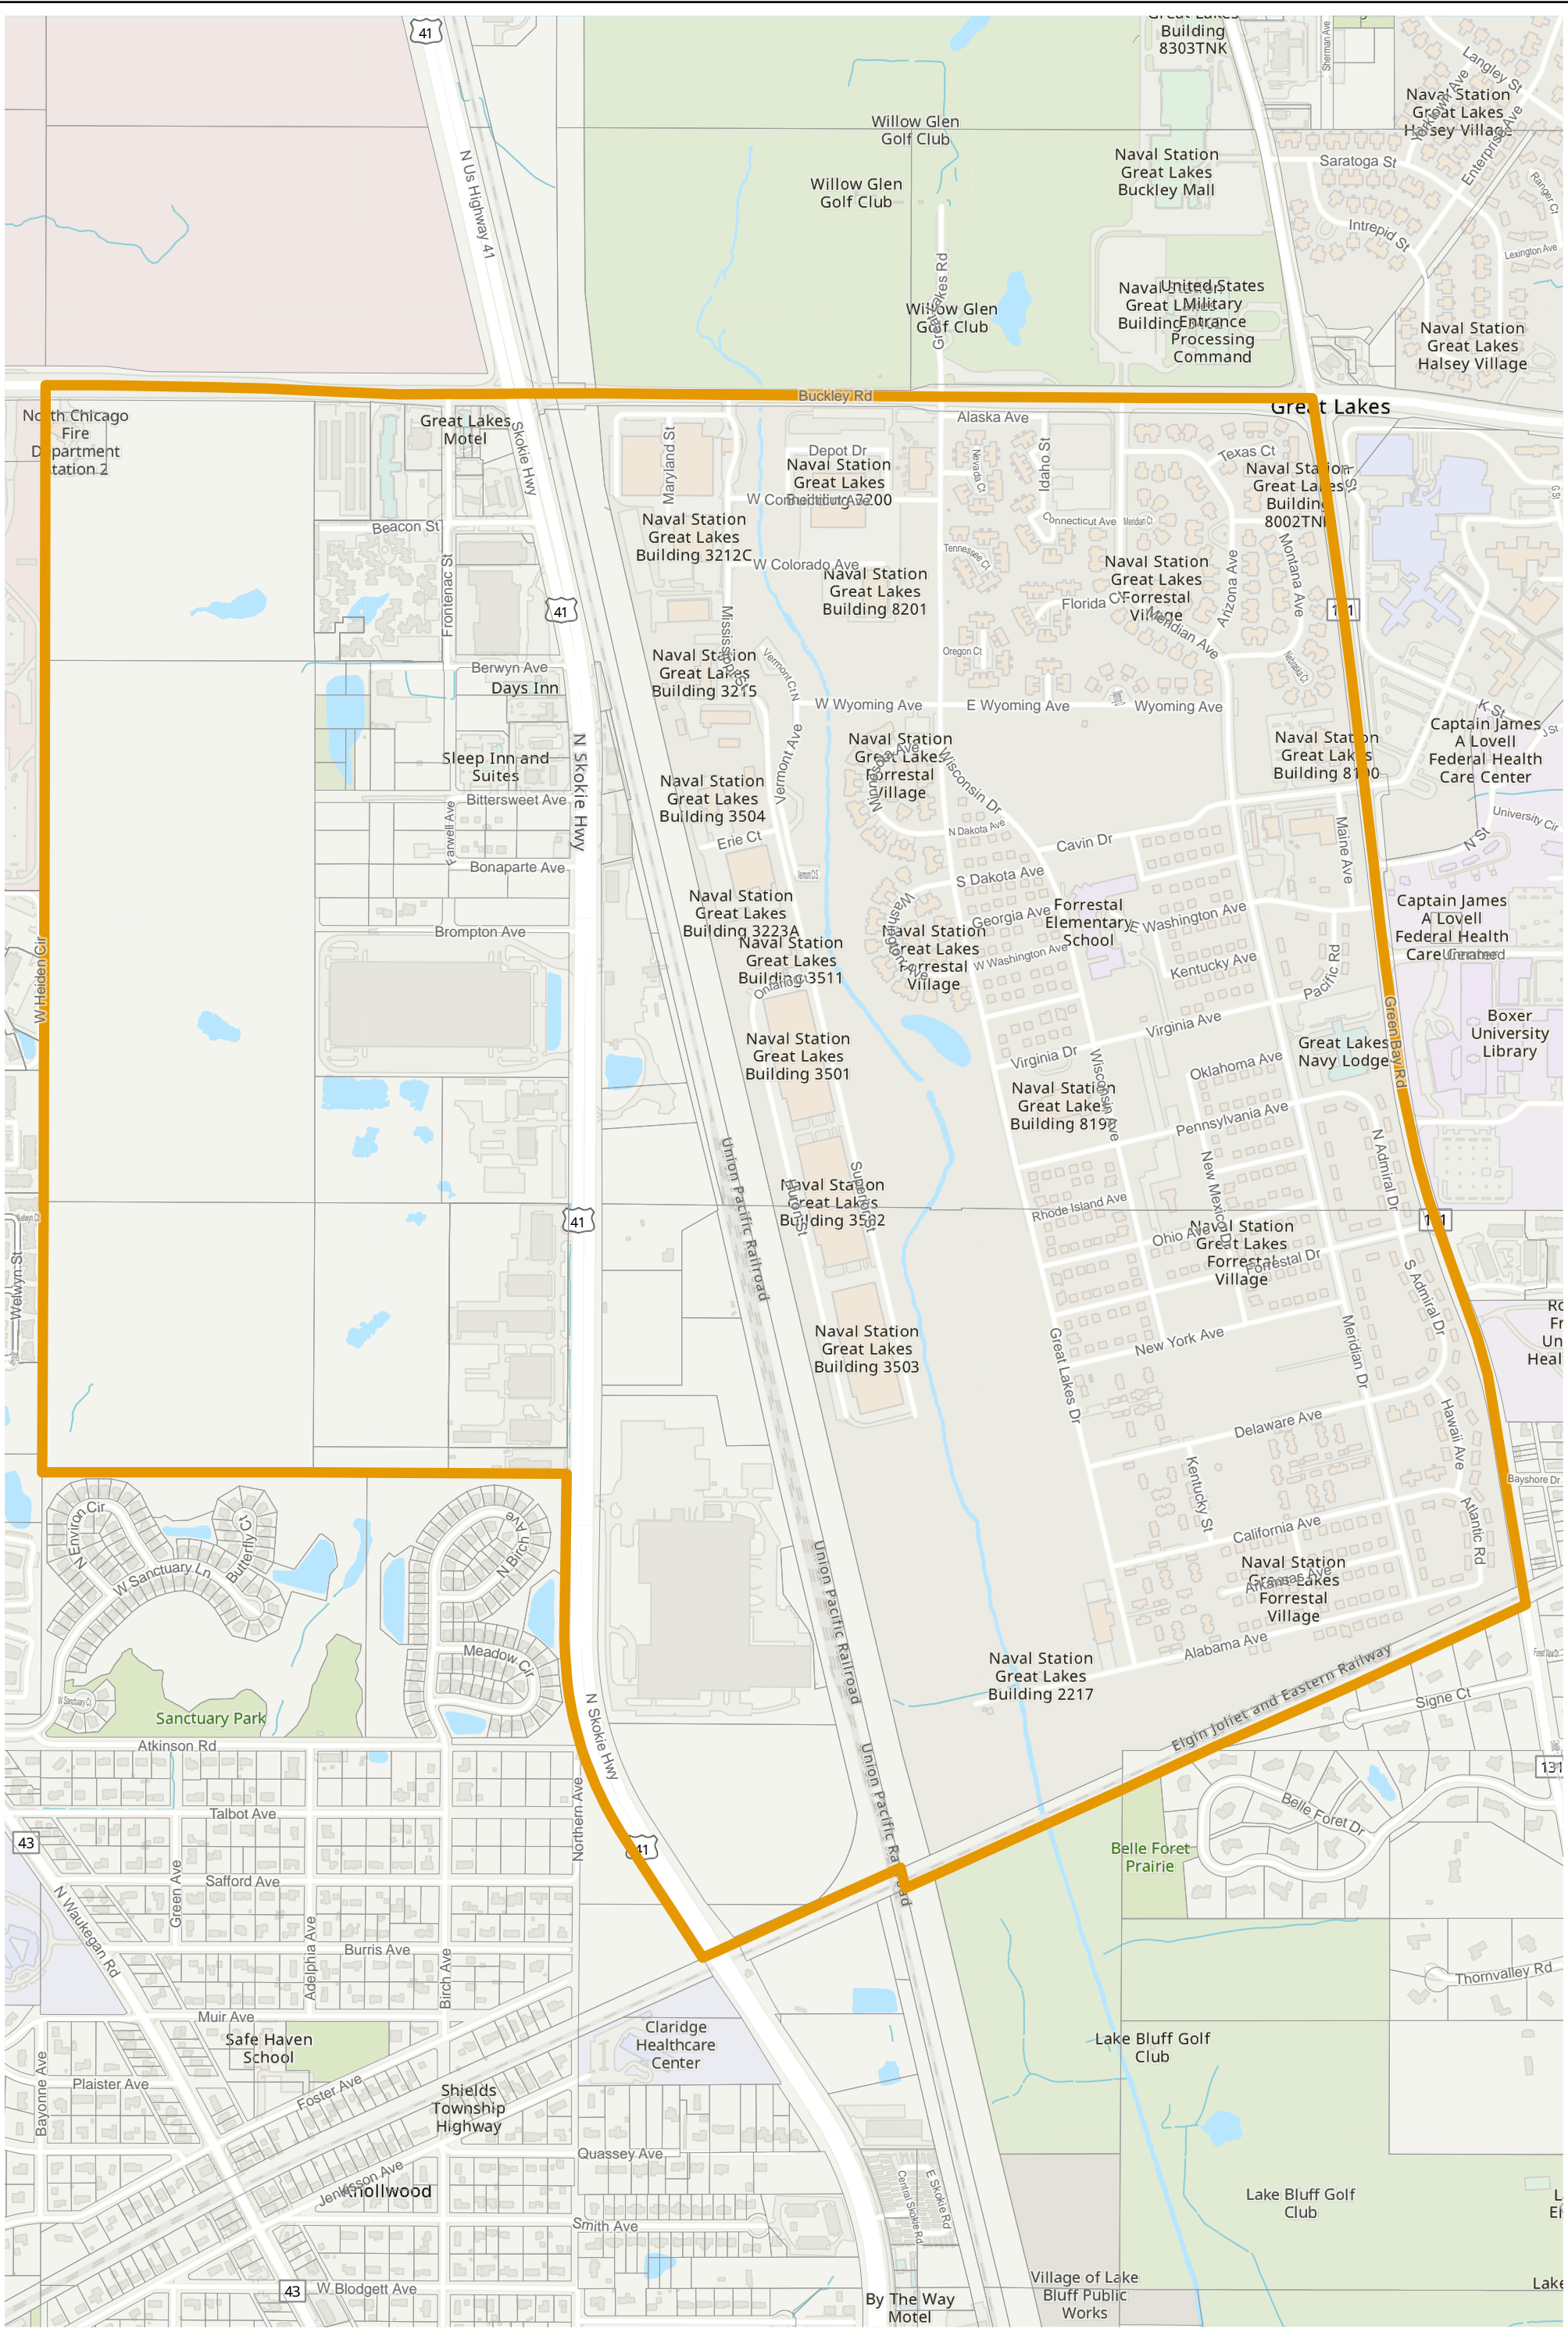

Lake County 2022 Election Precinct Shields 241

2022 Election Precincts
Tax Parcels