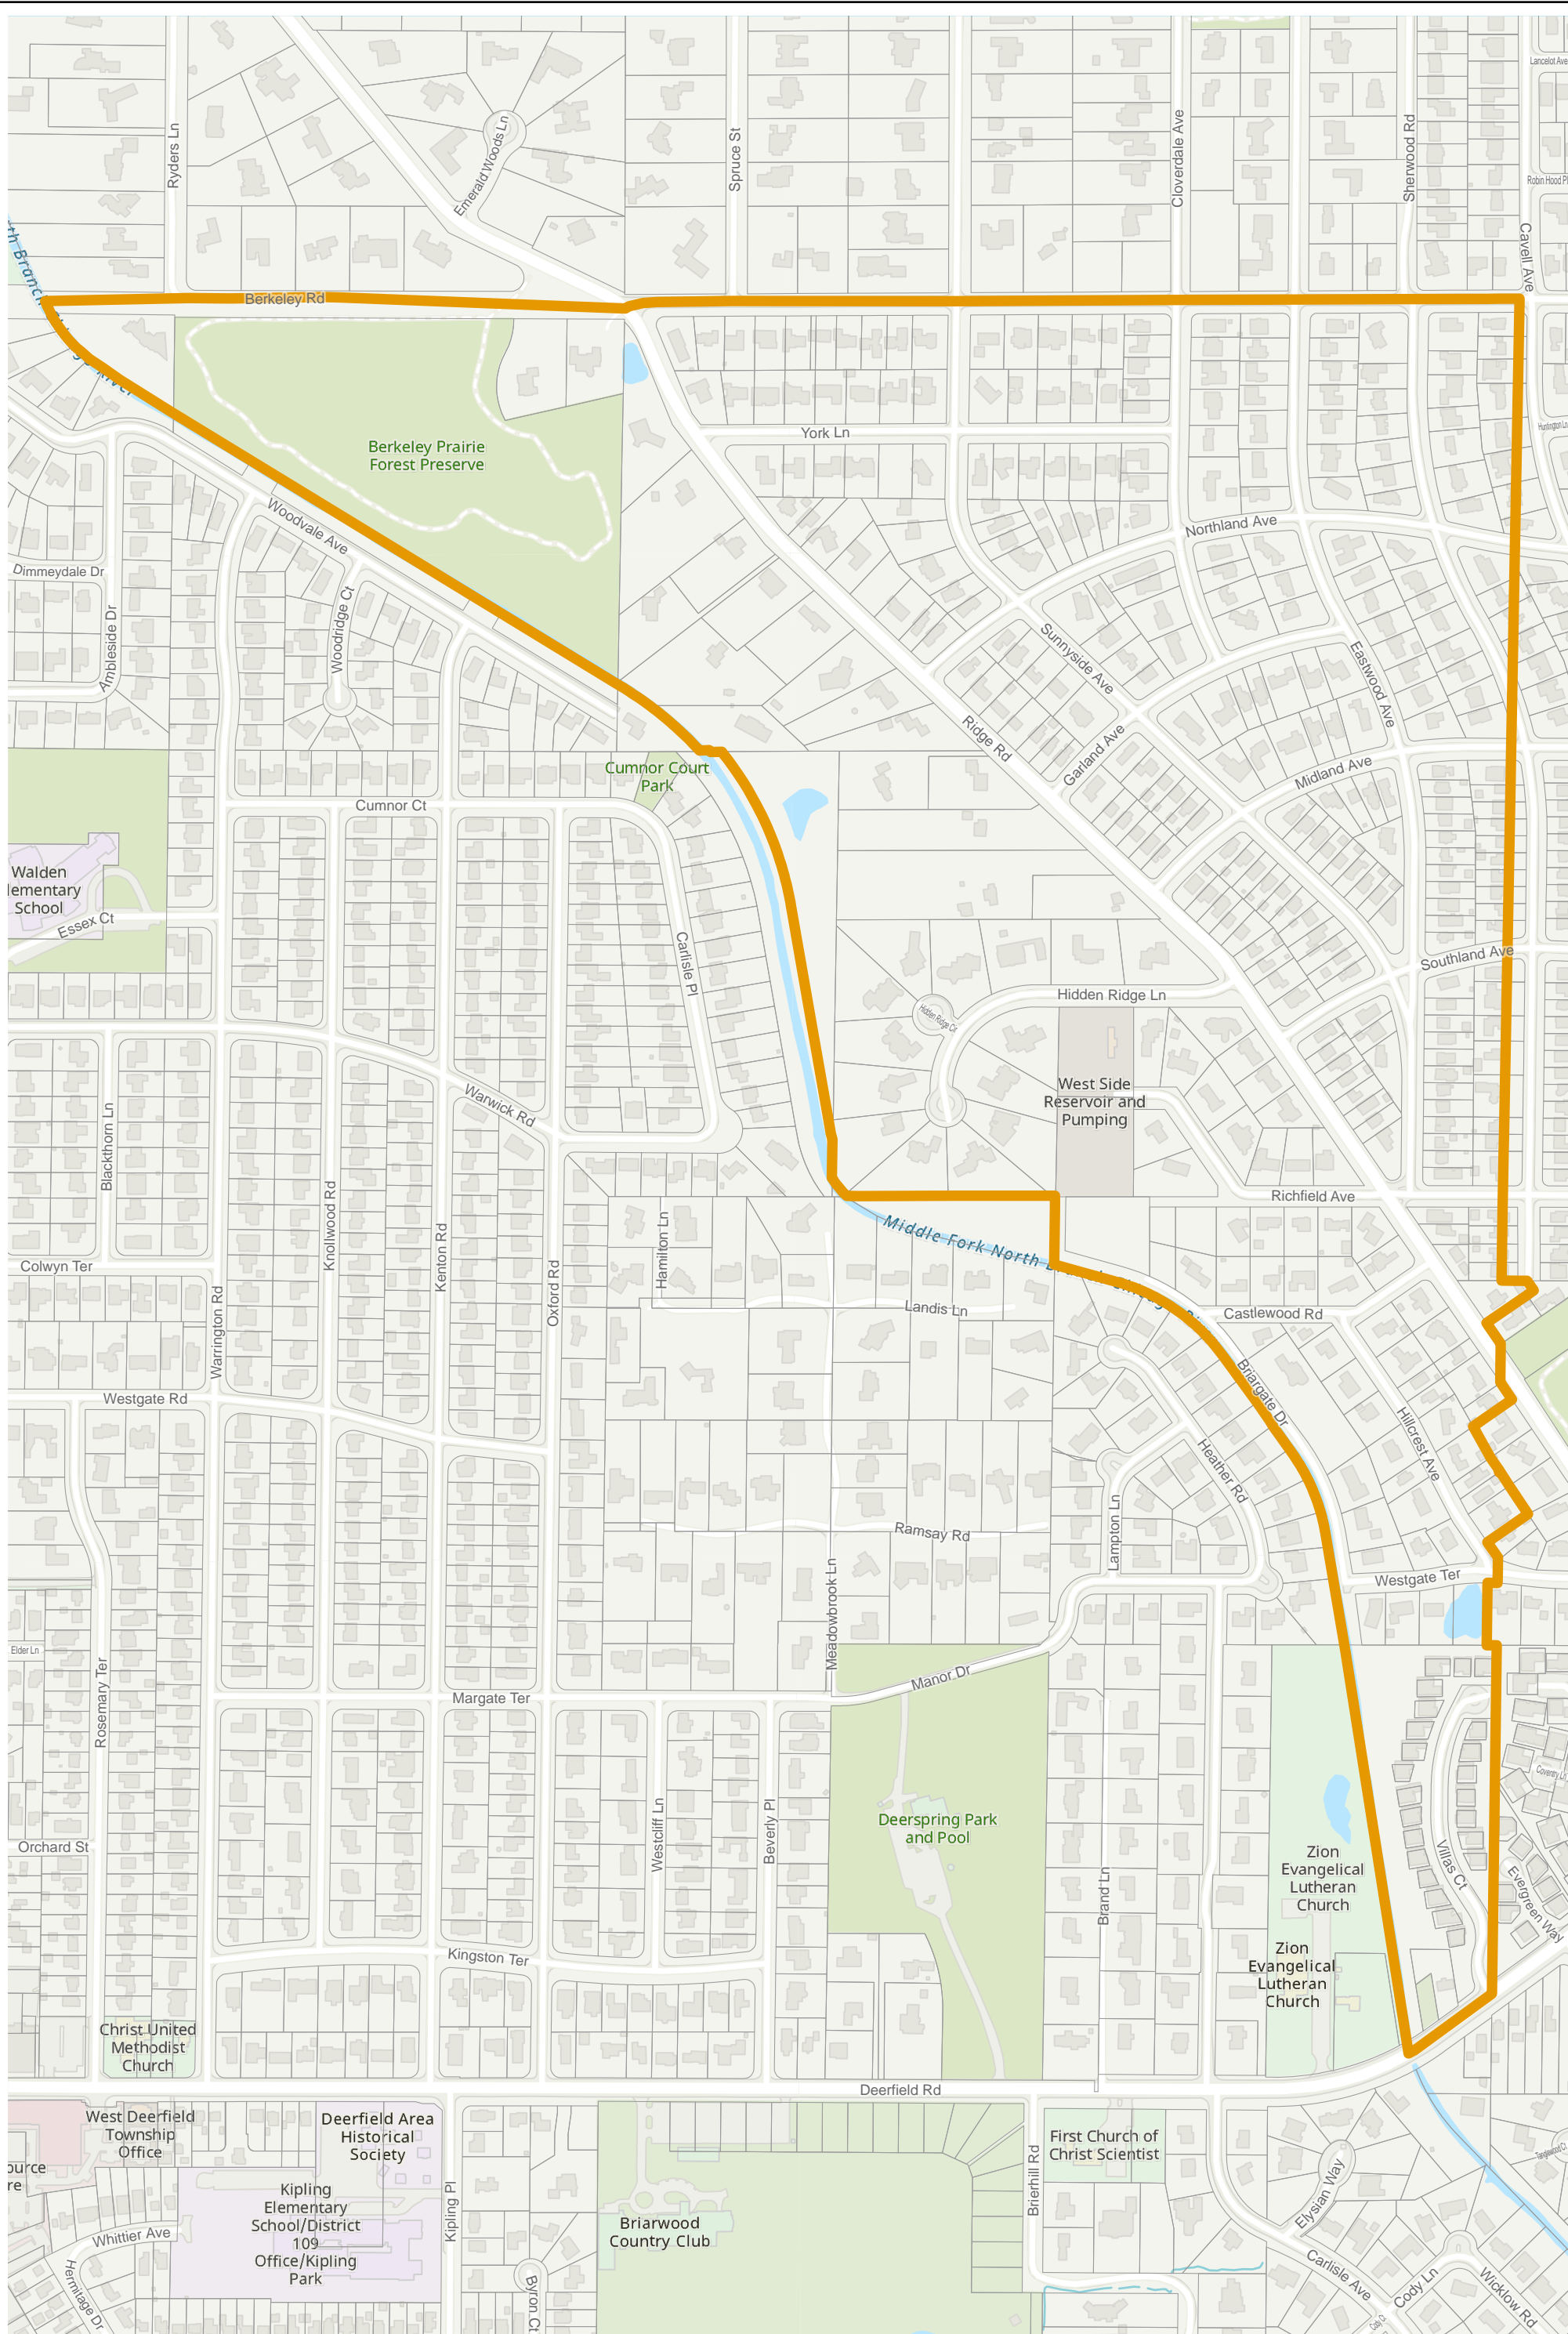

Lake County 2022 Election Precinct West Deerfield 406

2022 Election Precincts

Tax Parcels