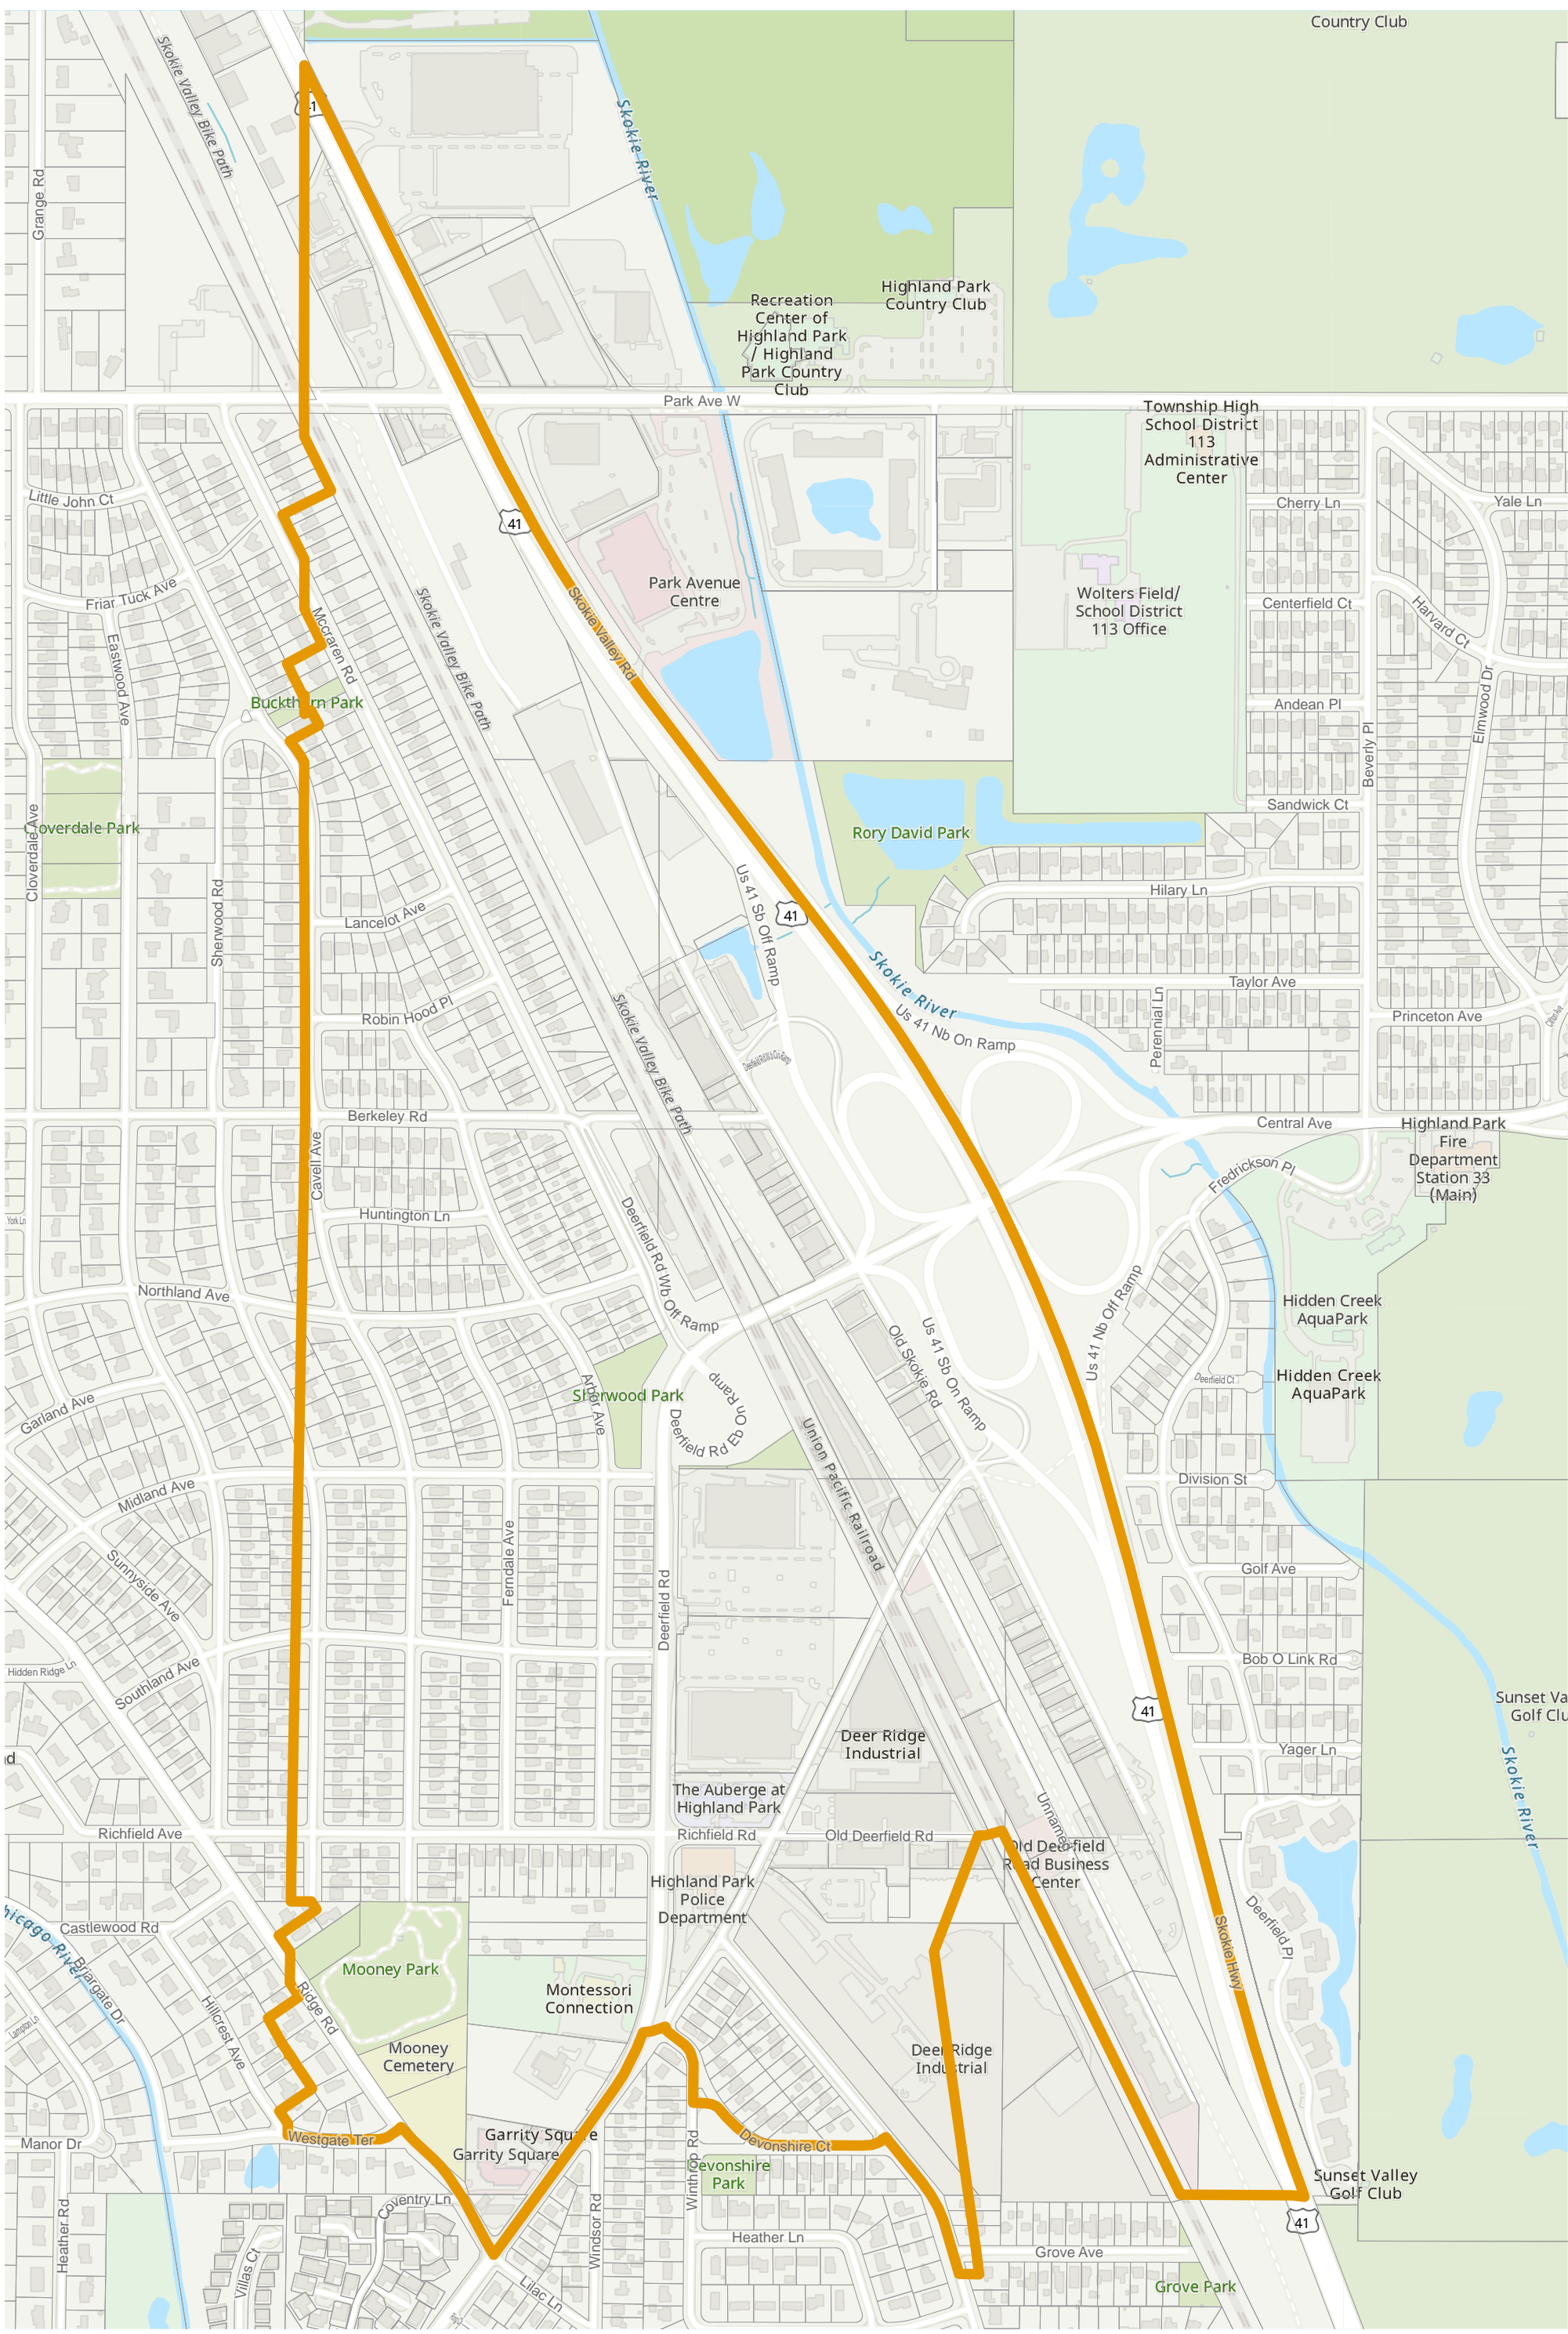

Lake County 2022 Election Precinct Moraine 220