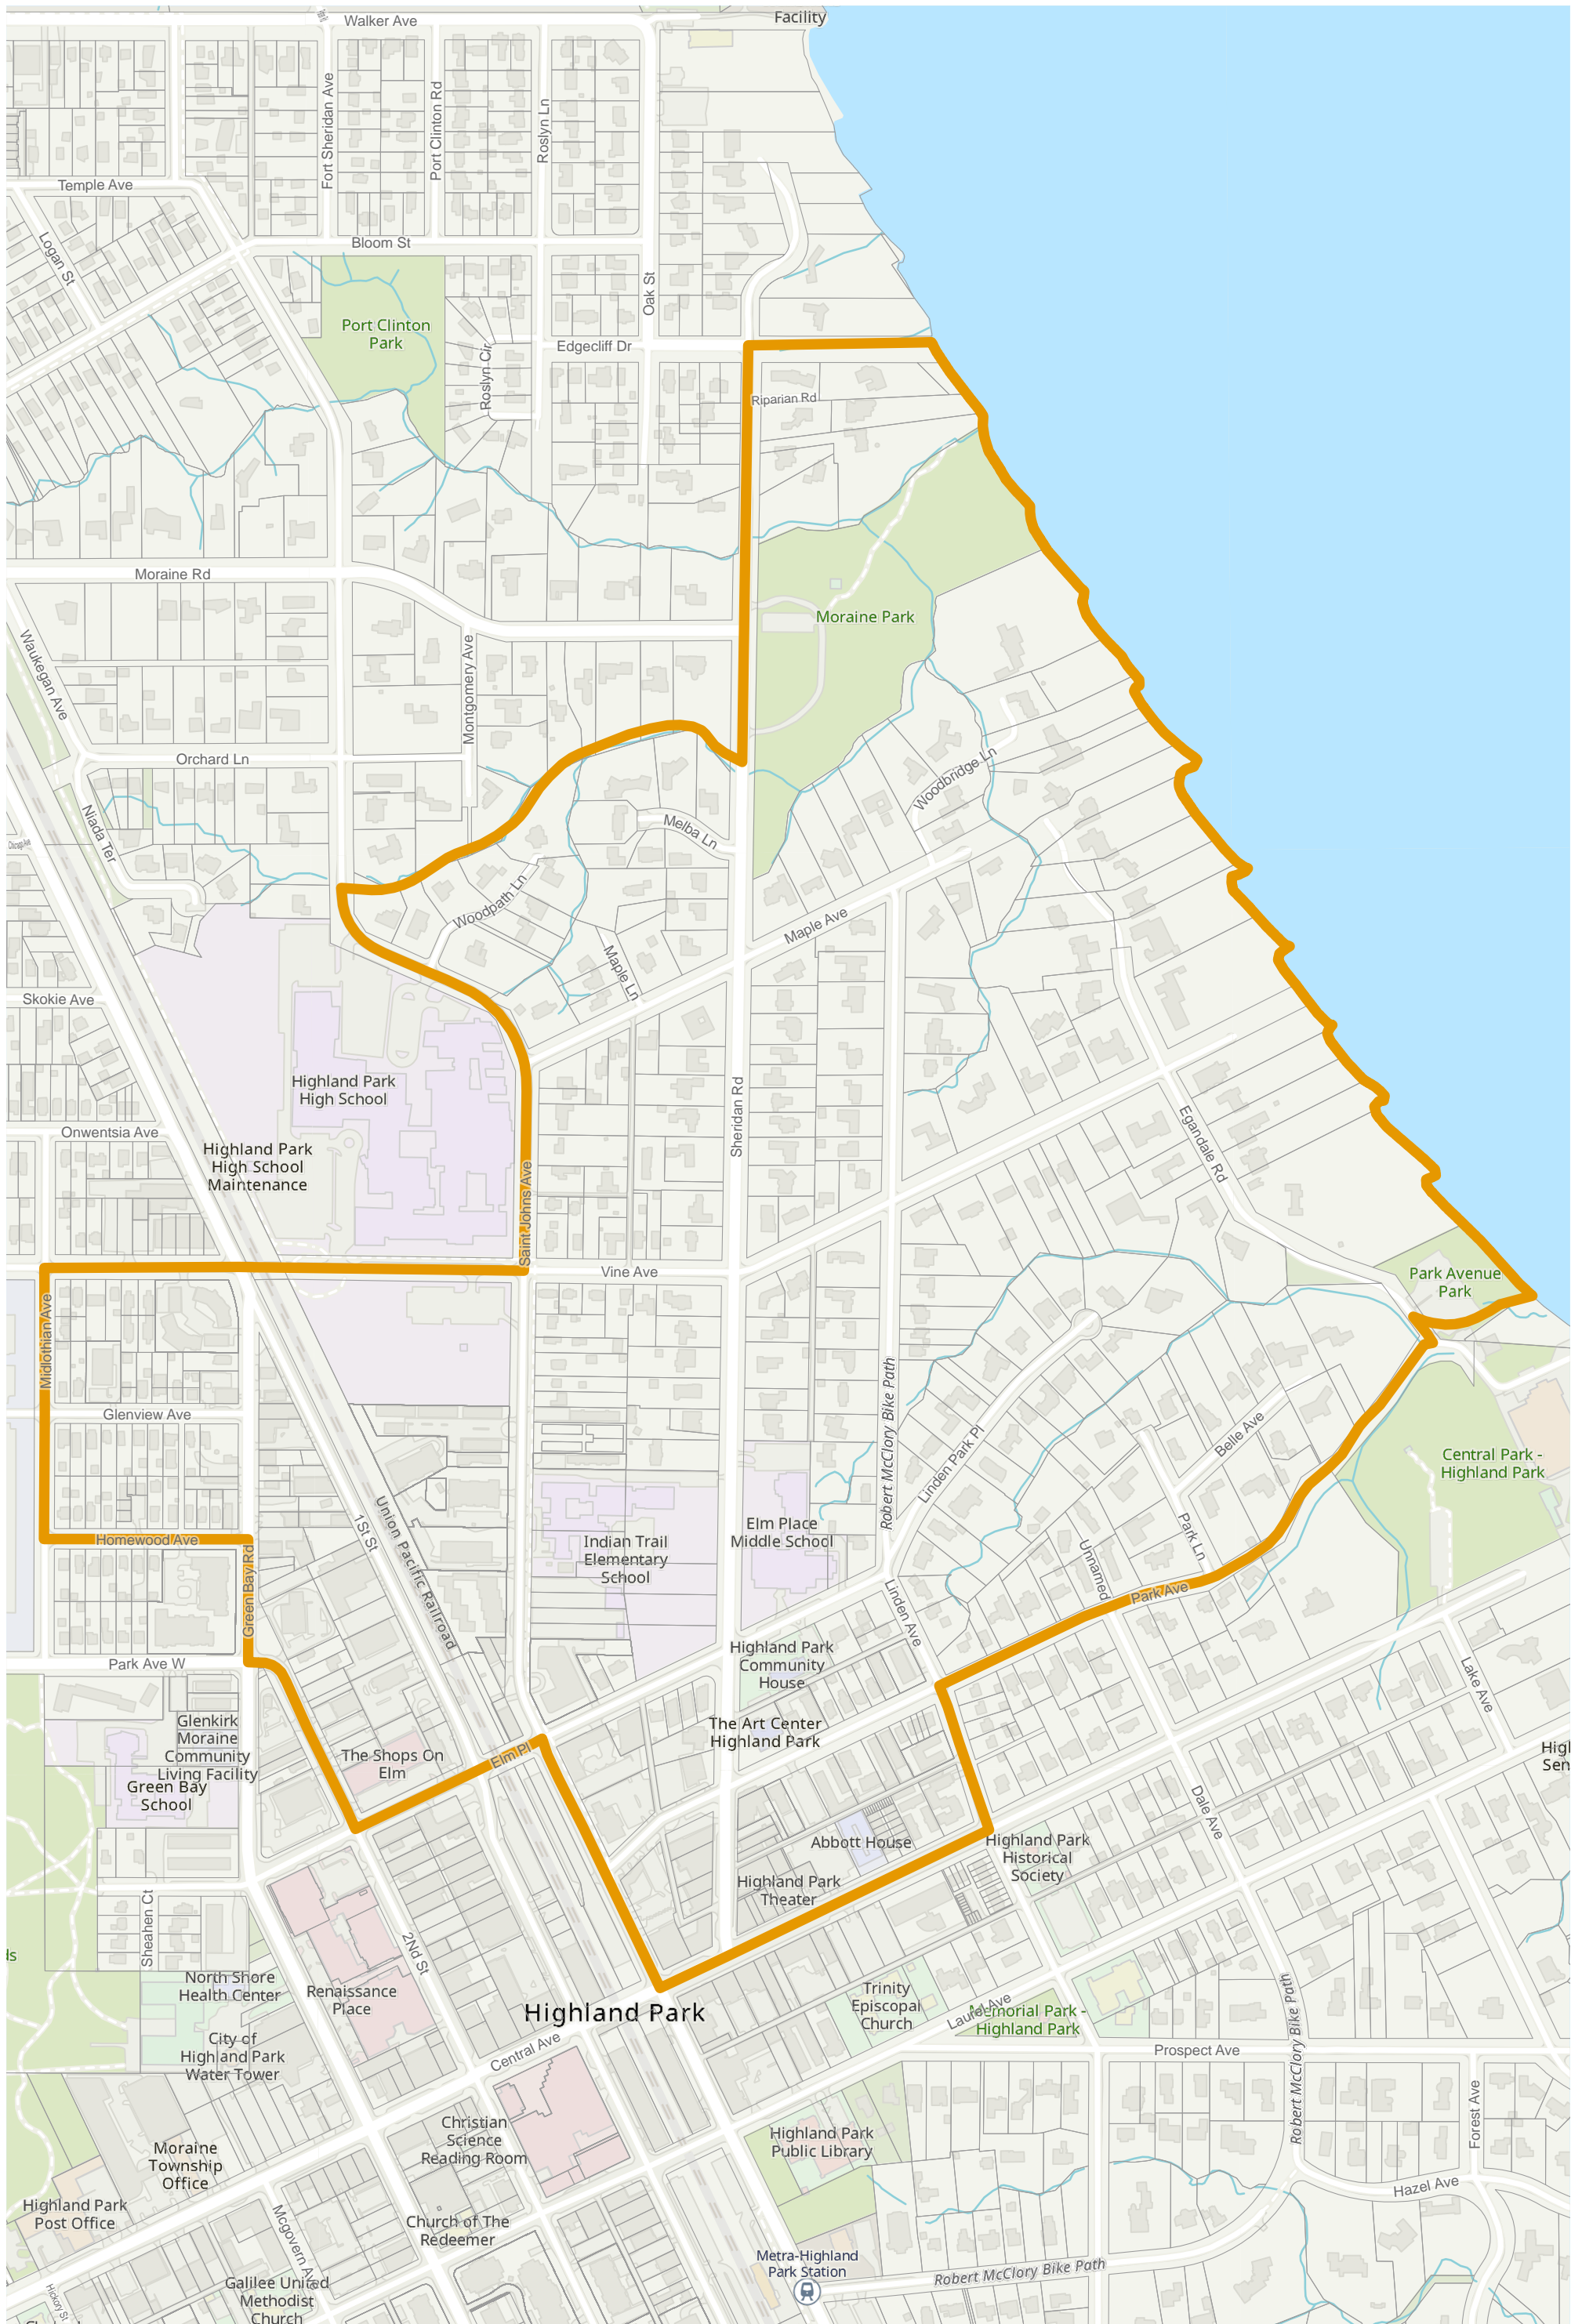

Lake County 2022 Election Precinct Moraine 219

2022 Election Precincts

Tax Parcels