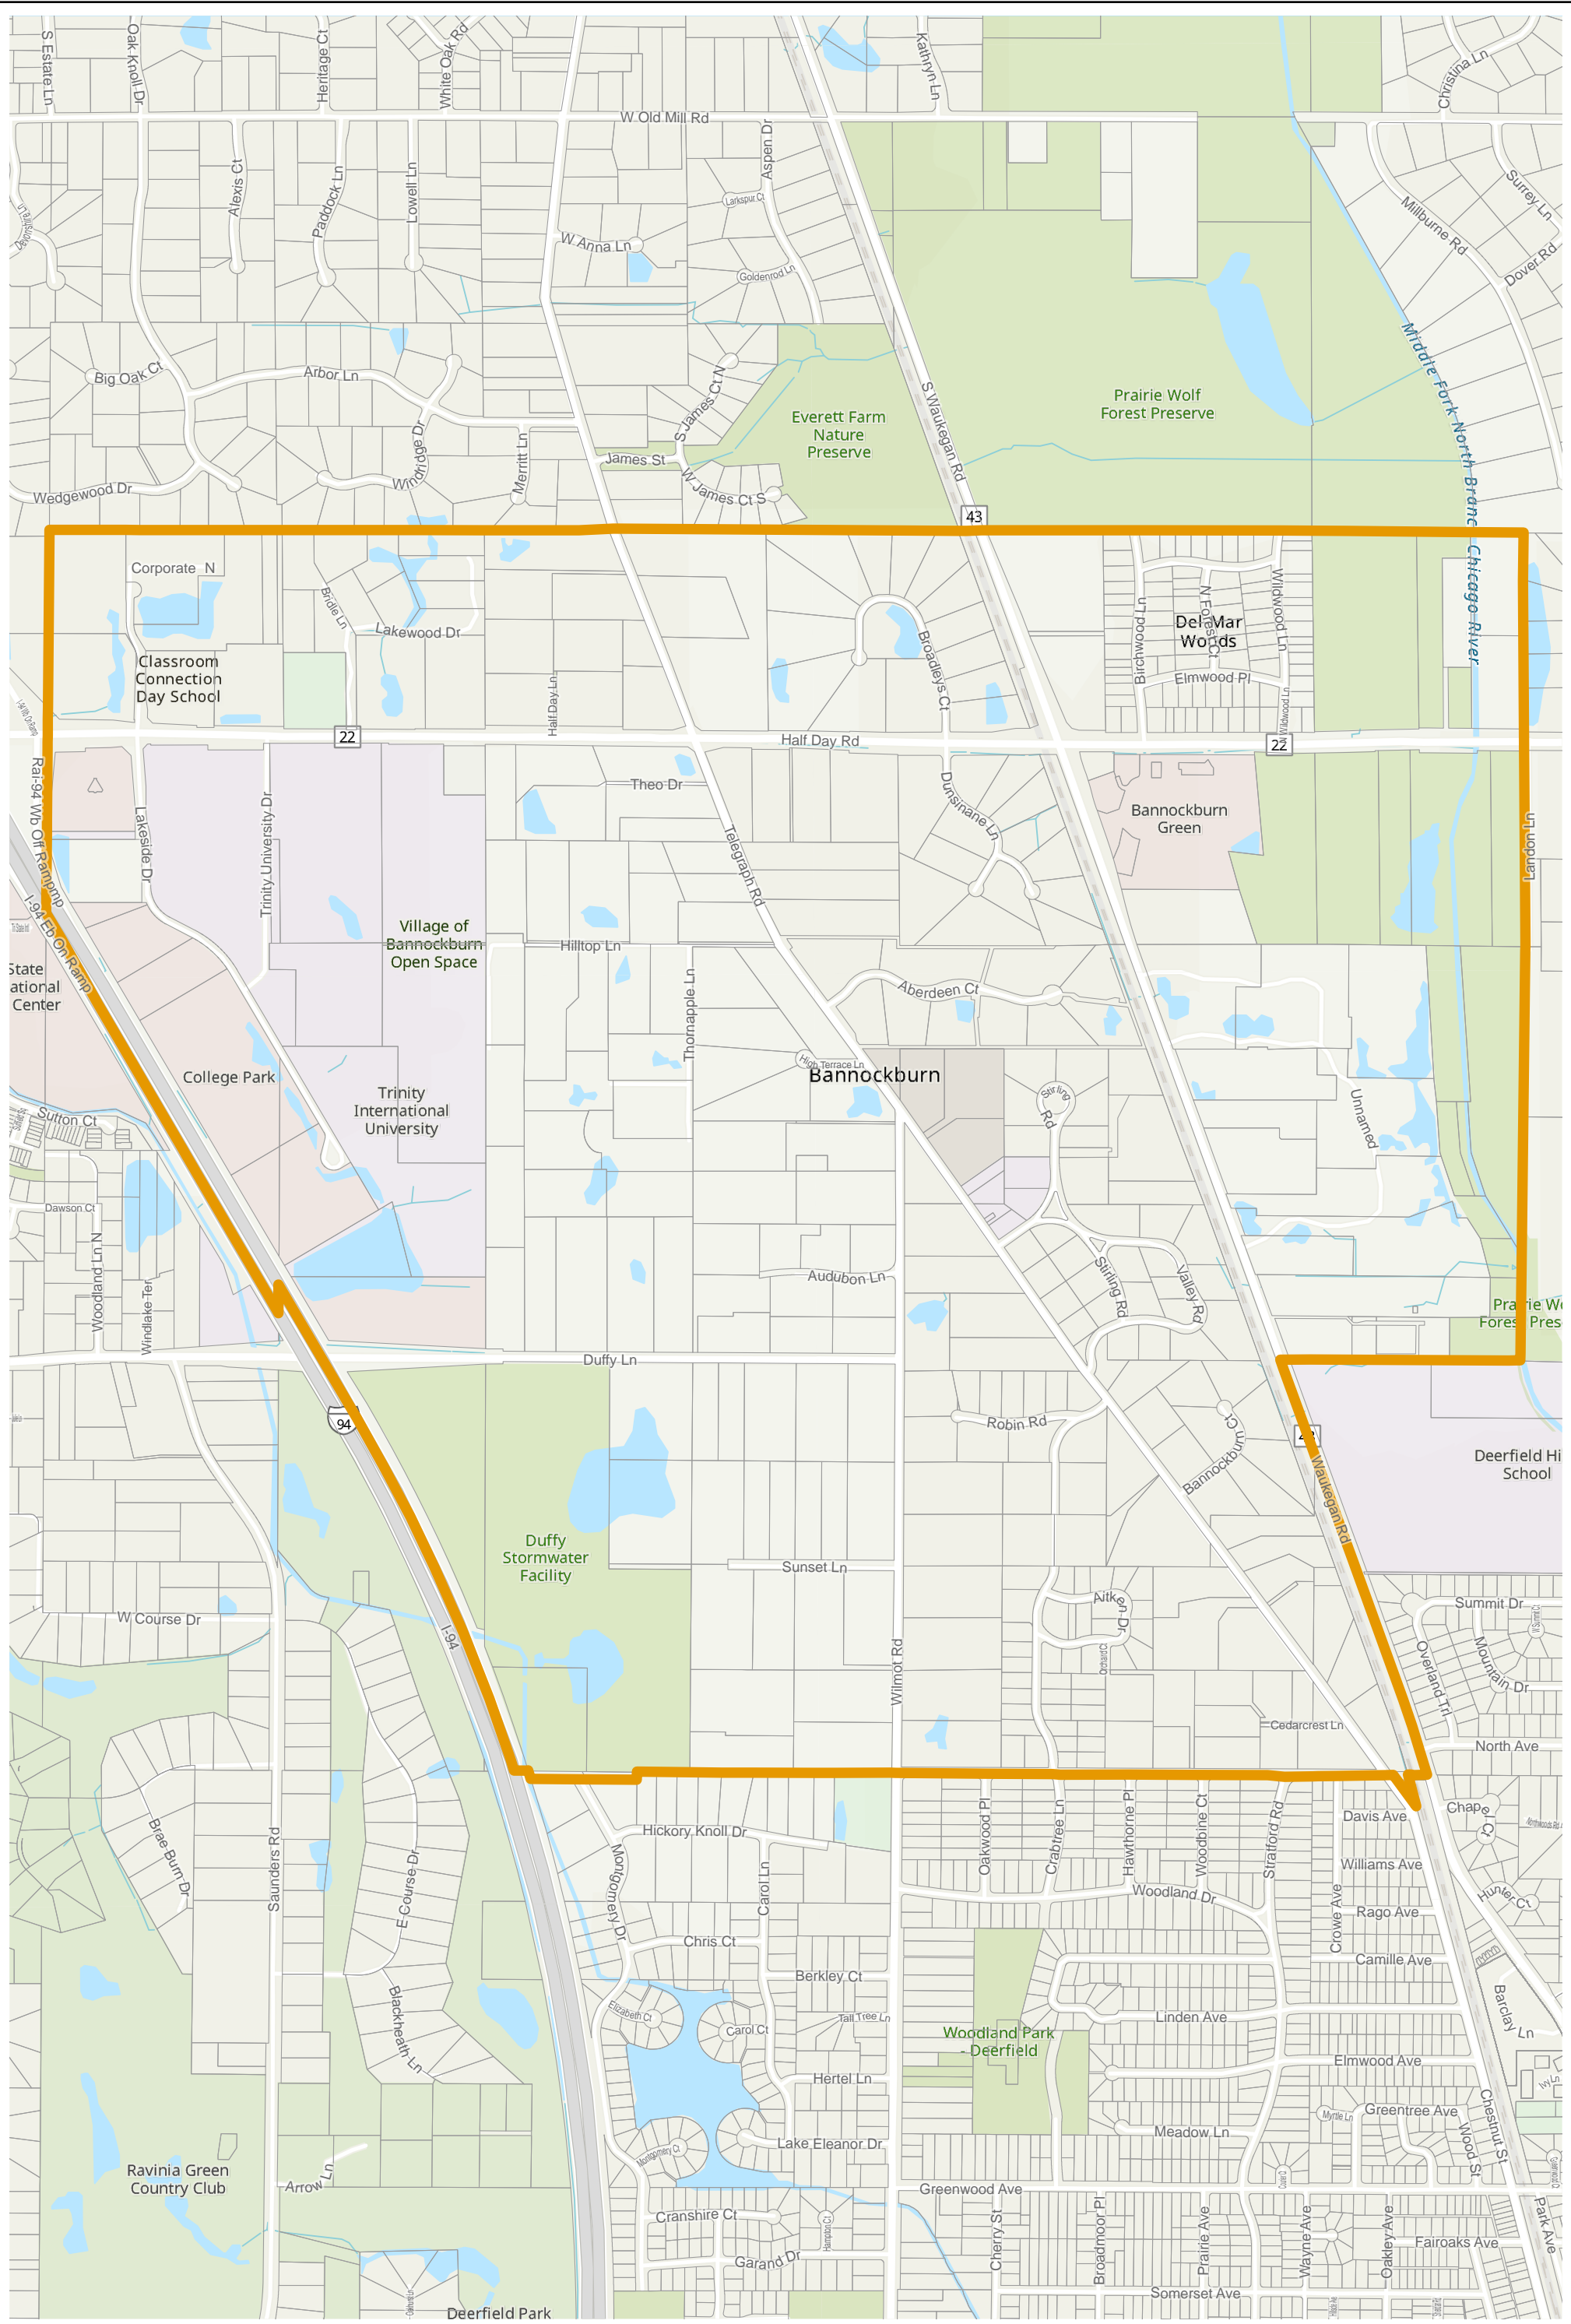

Lake County 2022 Election Precinct West Deerfield 403