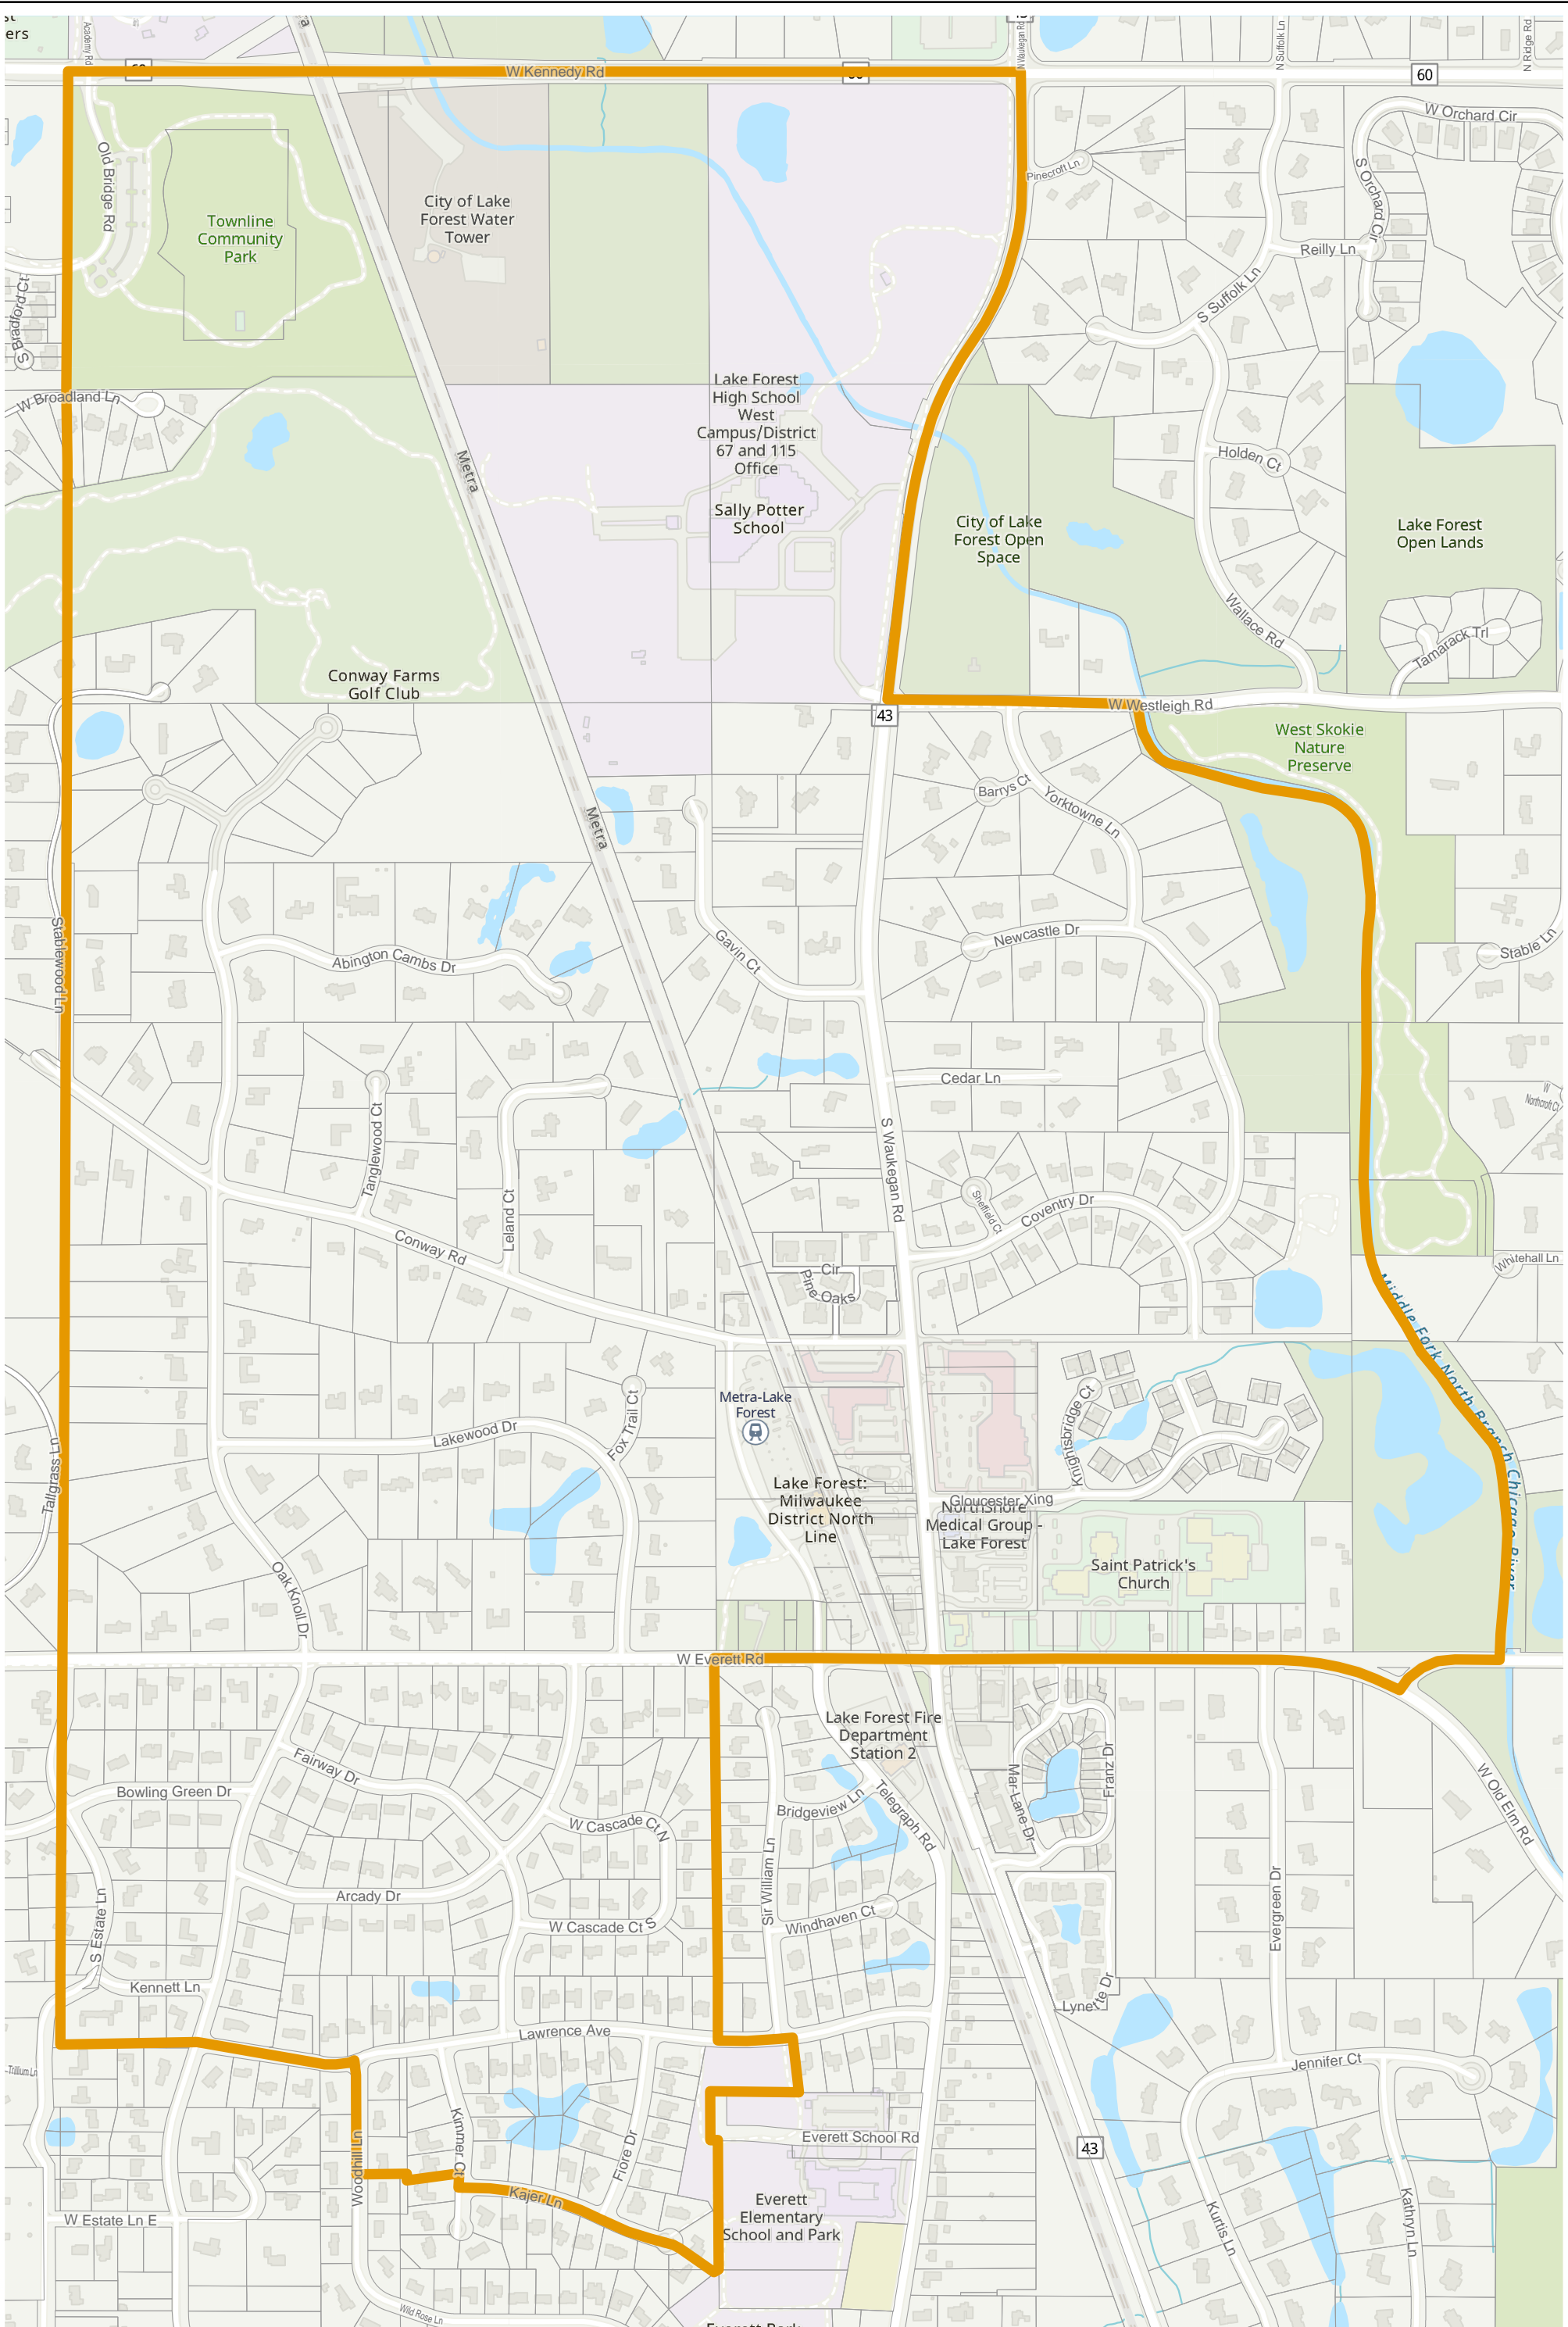

Lake County 2022 Election Precinct West Deerfield 394

2022 Election Precincts

Tax Parcels