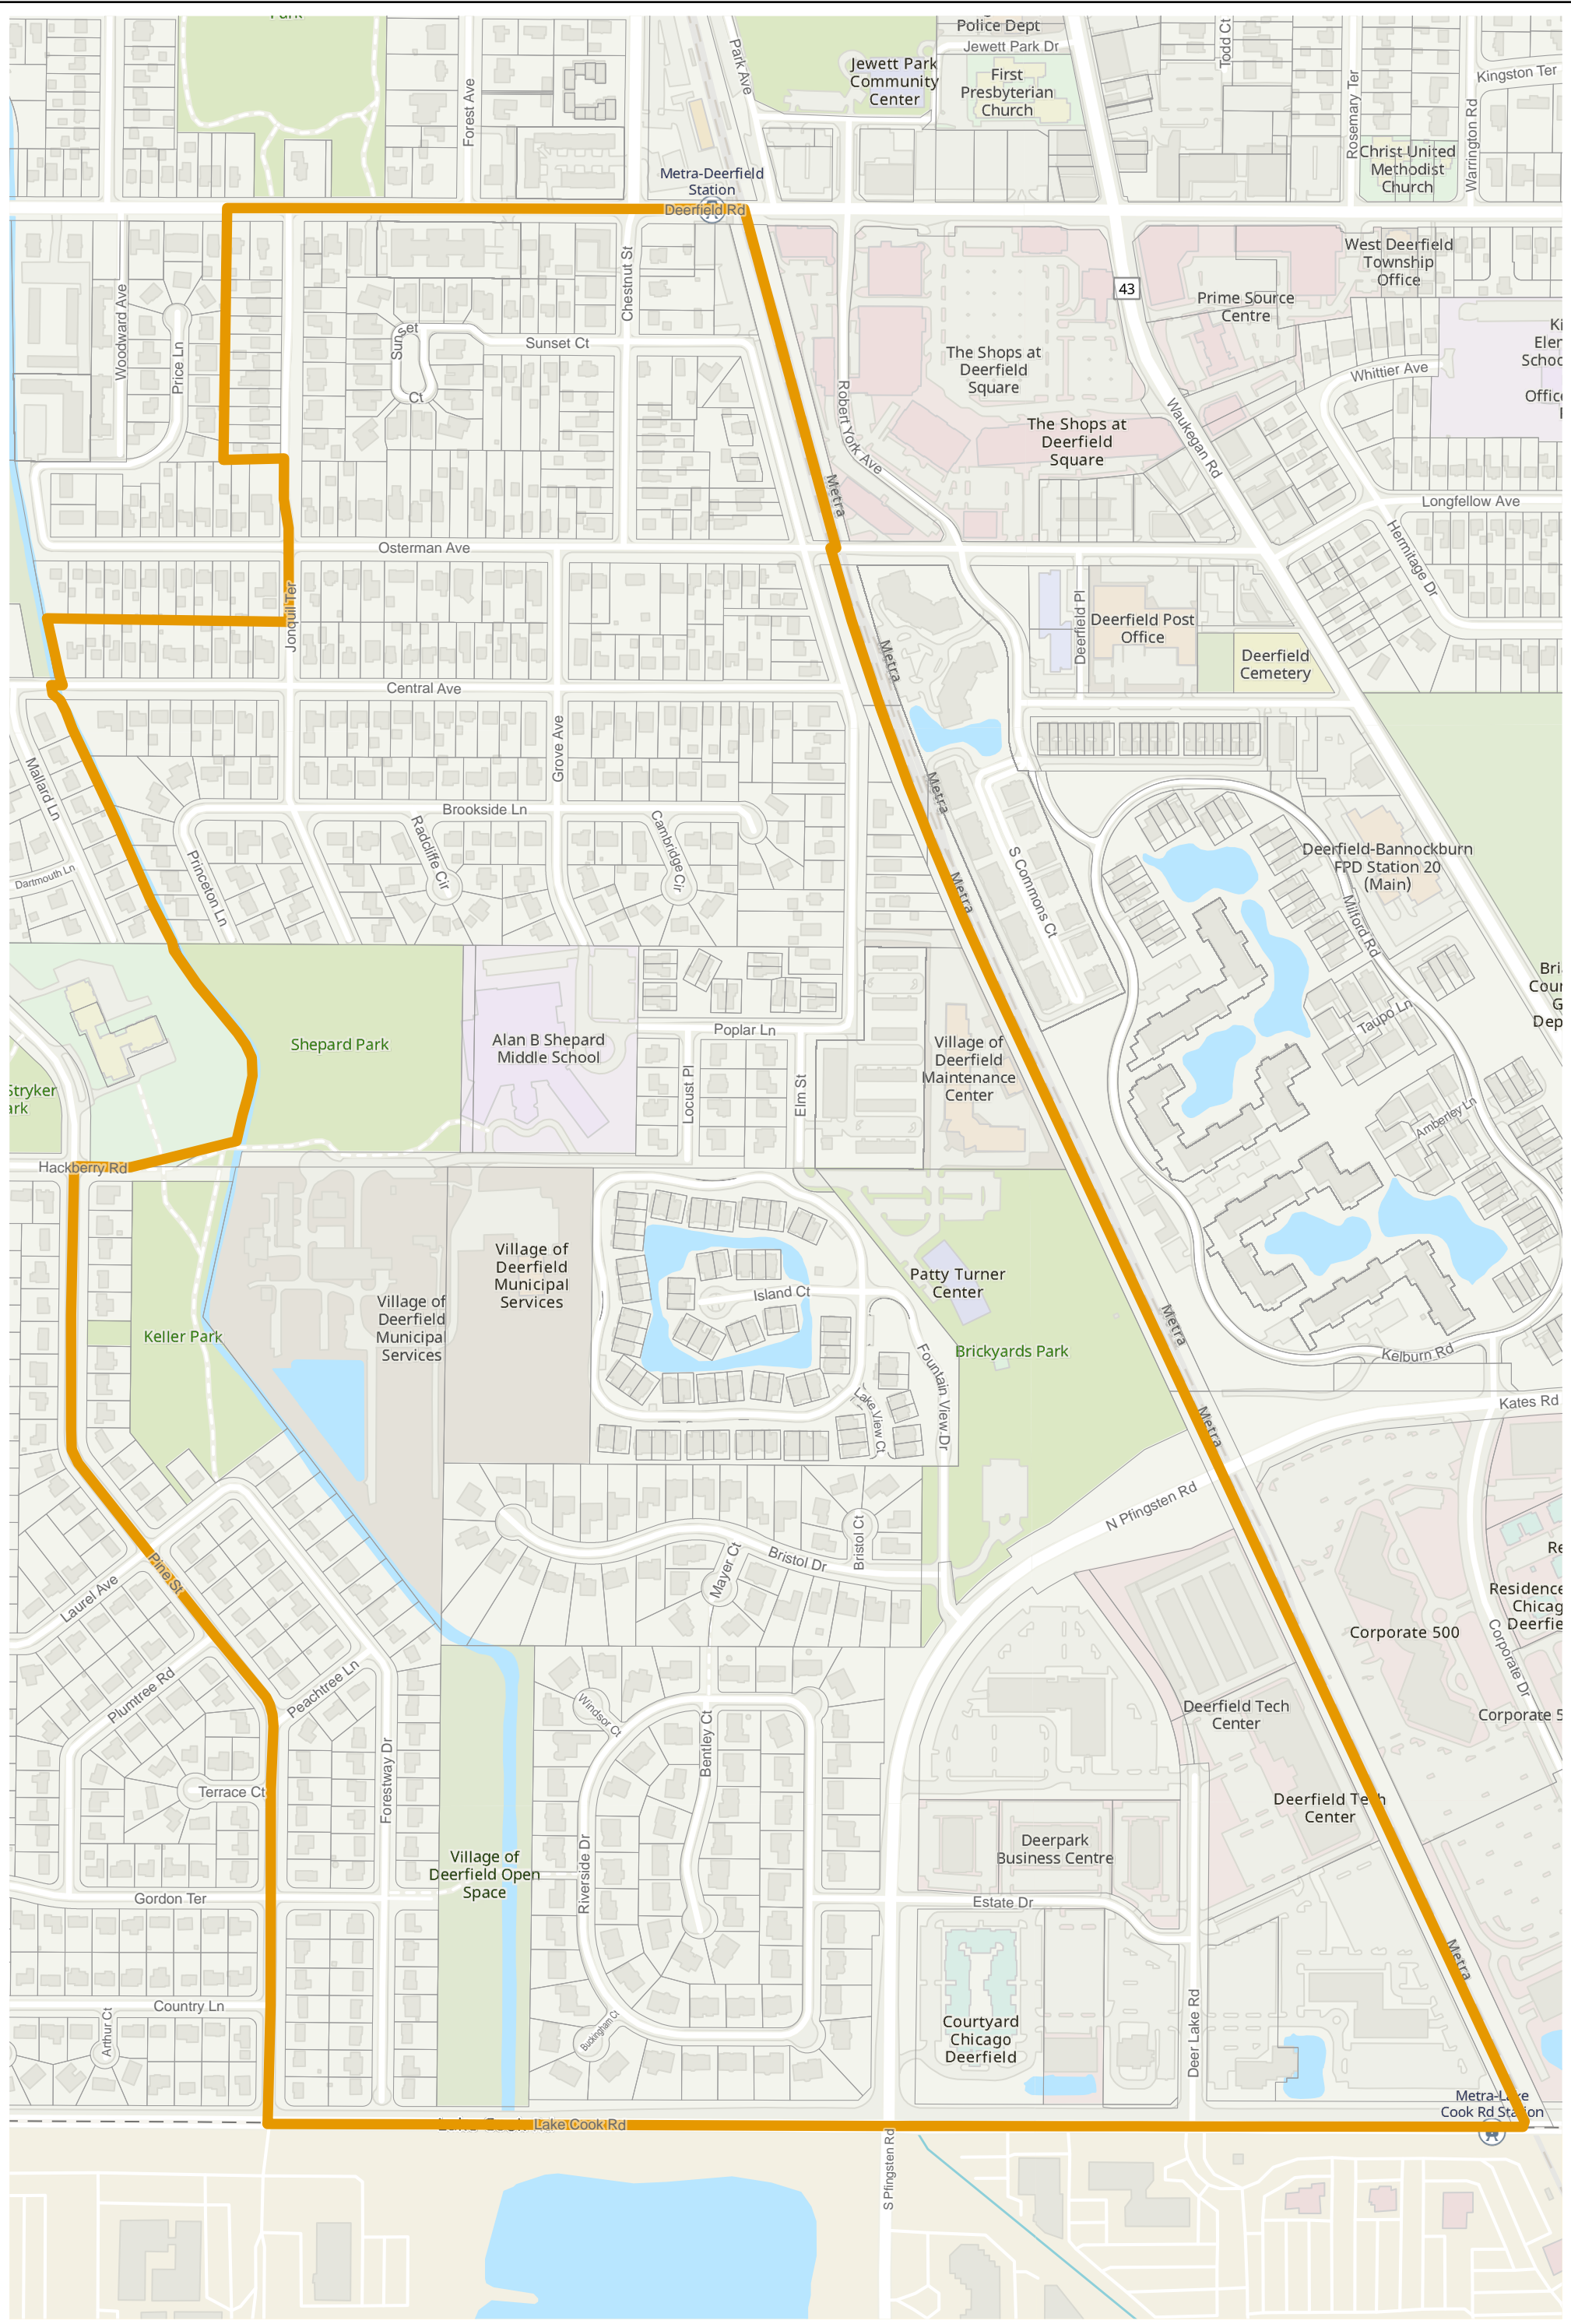

Lake County 2022 Election Precinct West Deerfield 416