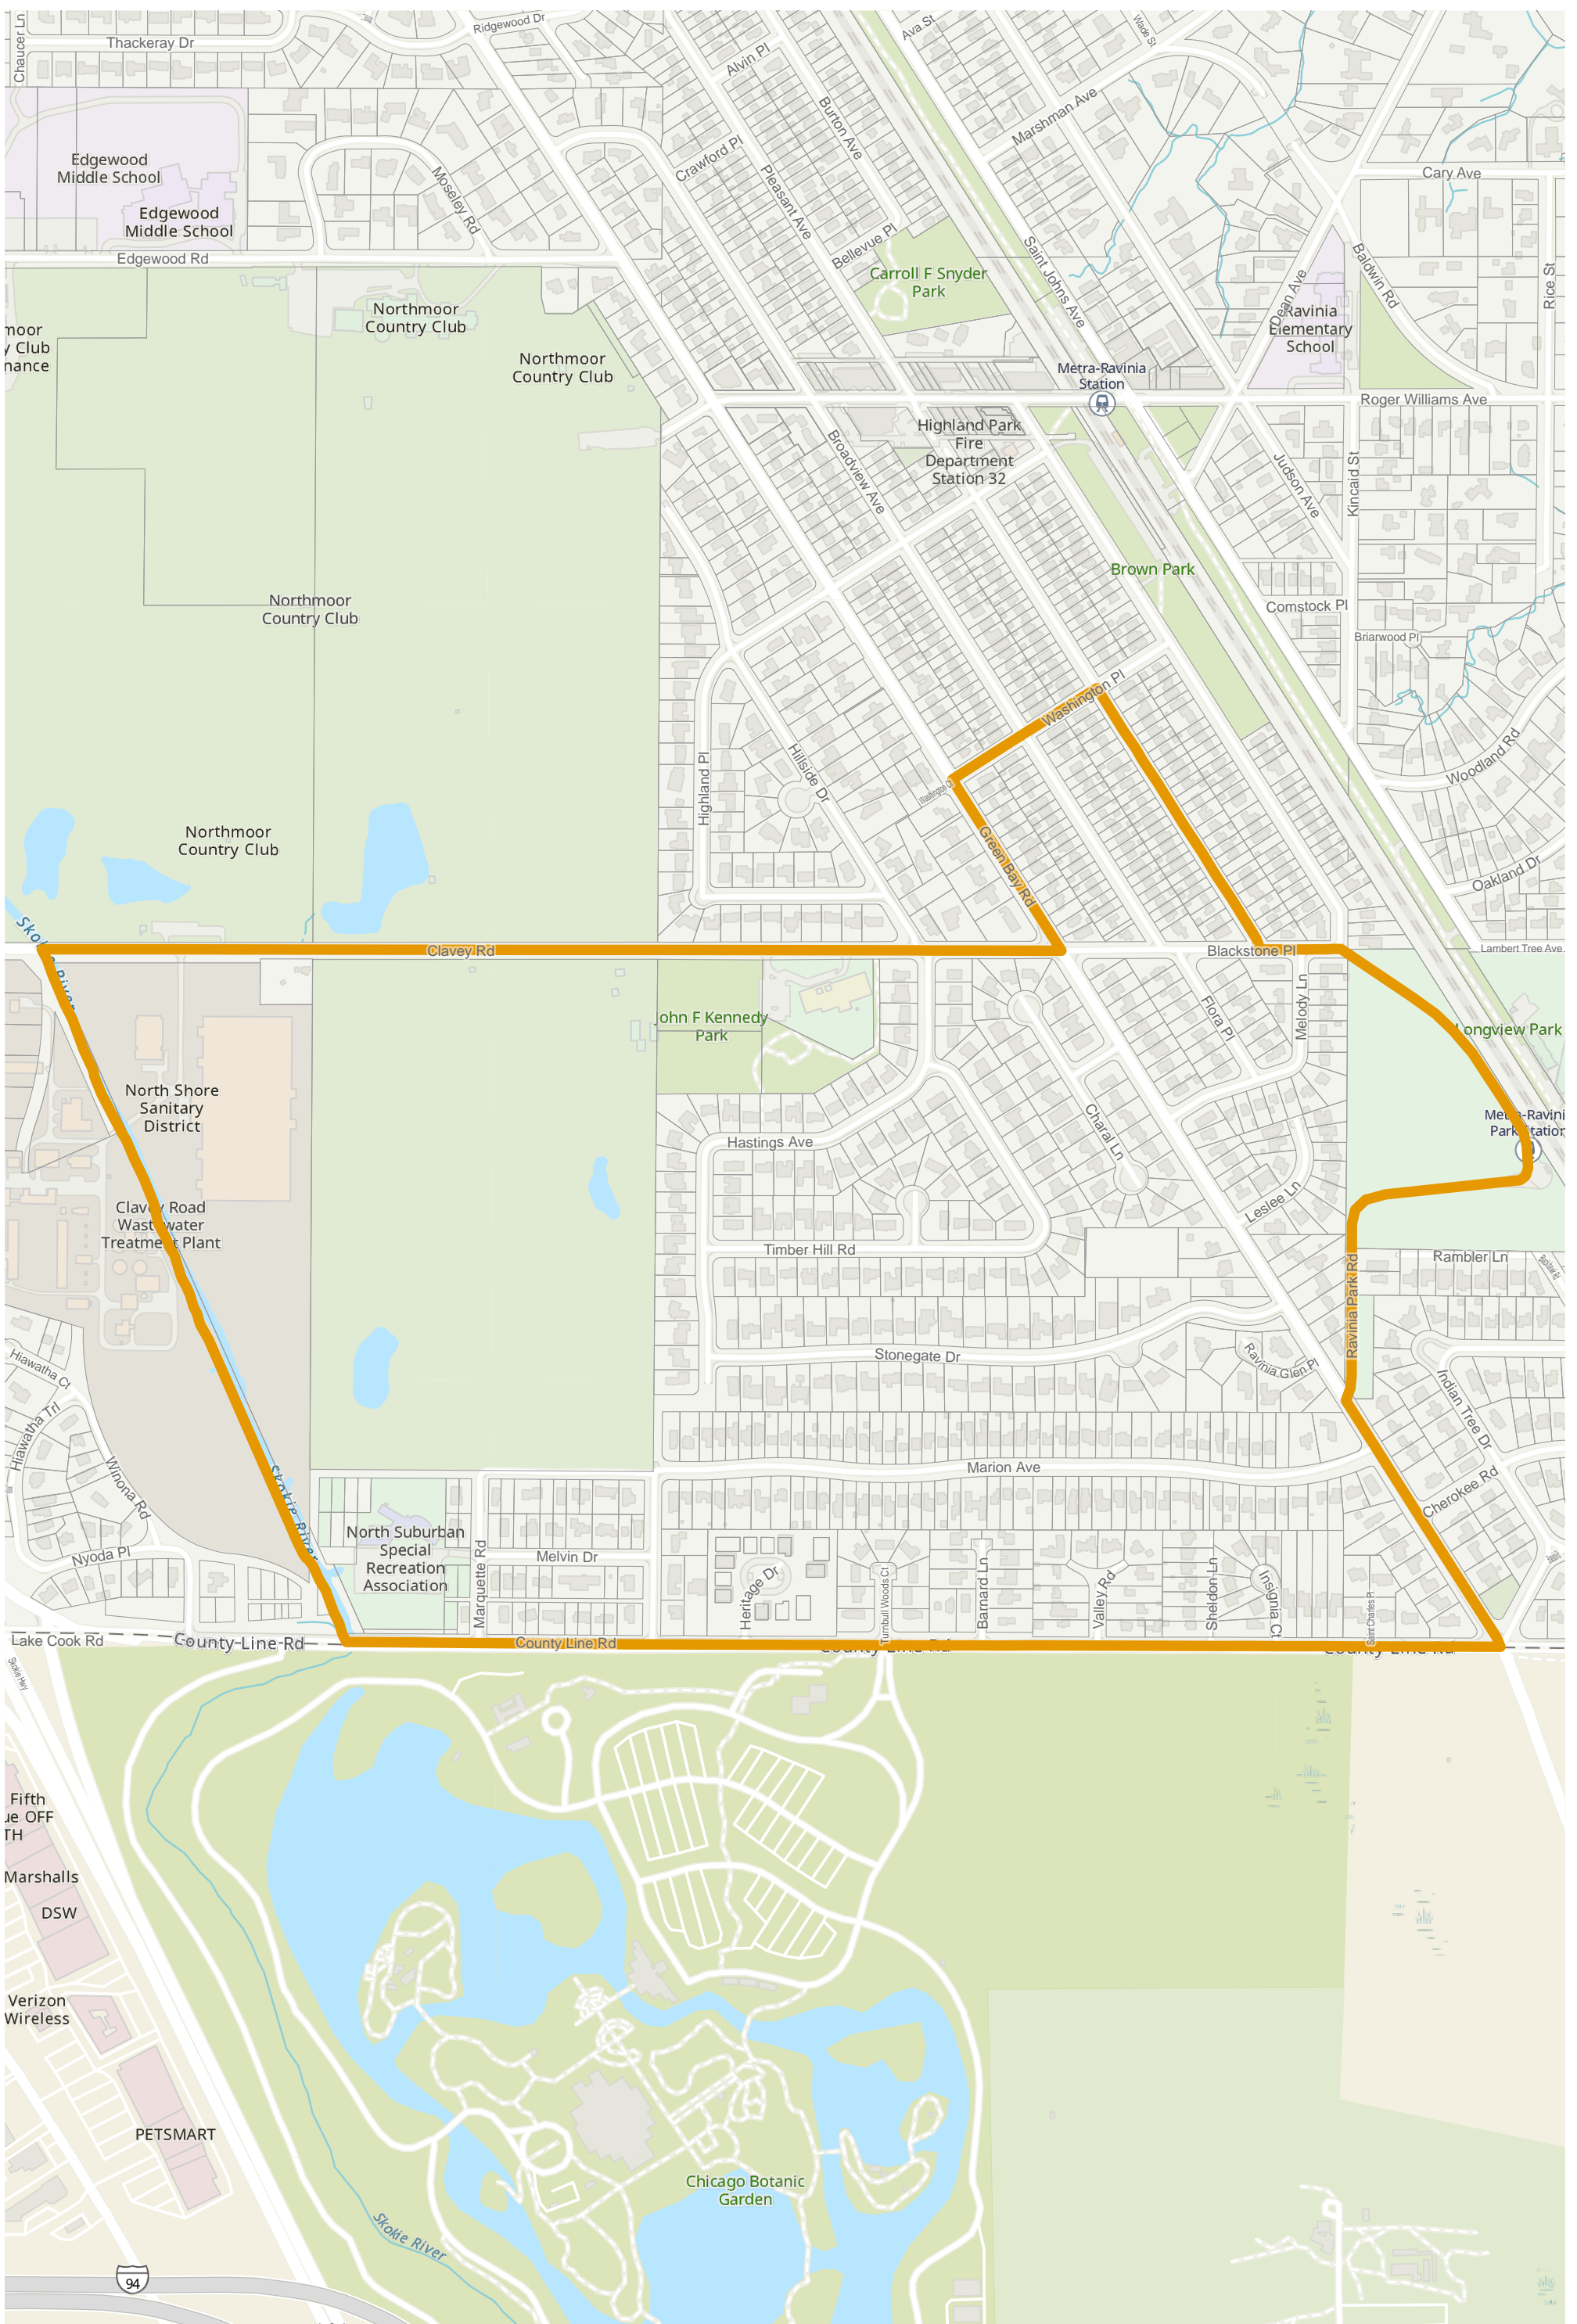

Lake County 2022 Election Precinct Moraine 231