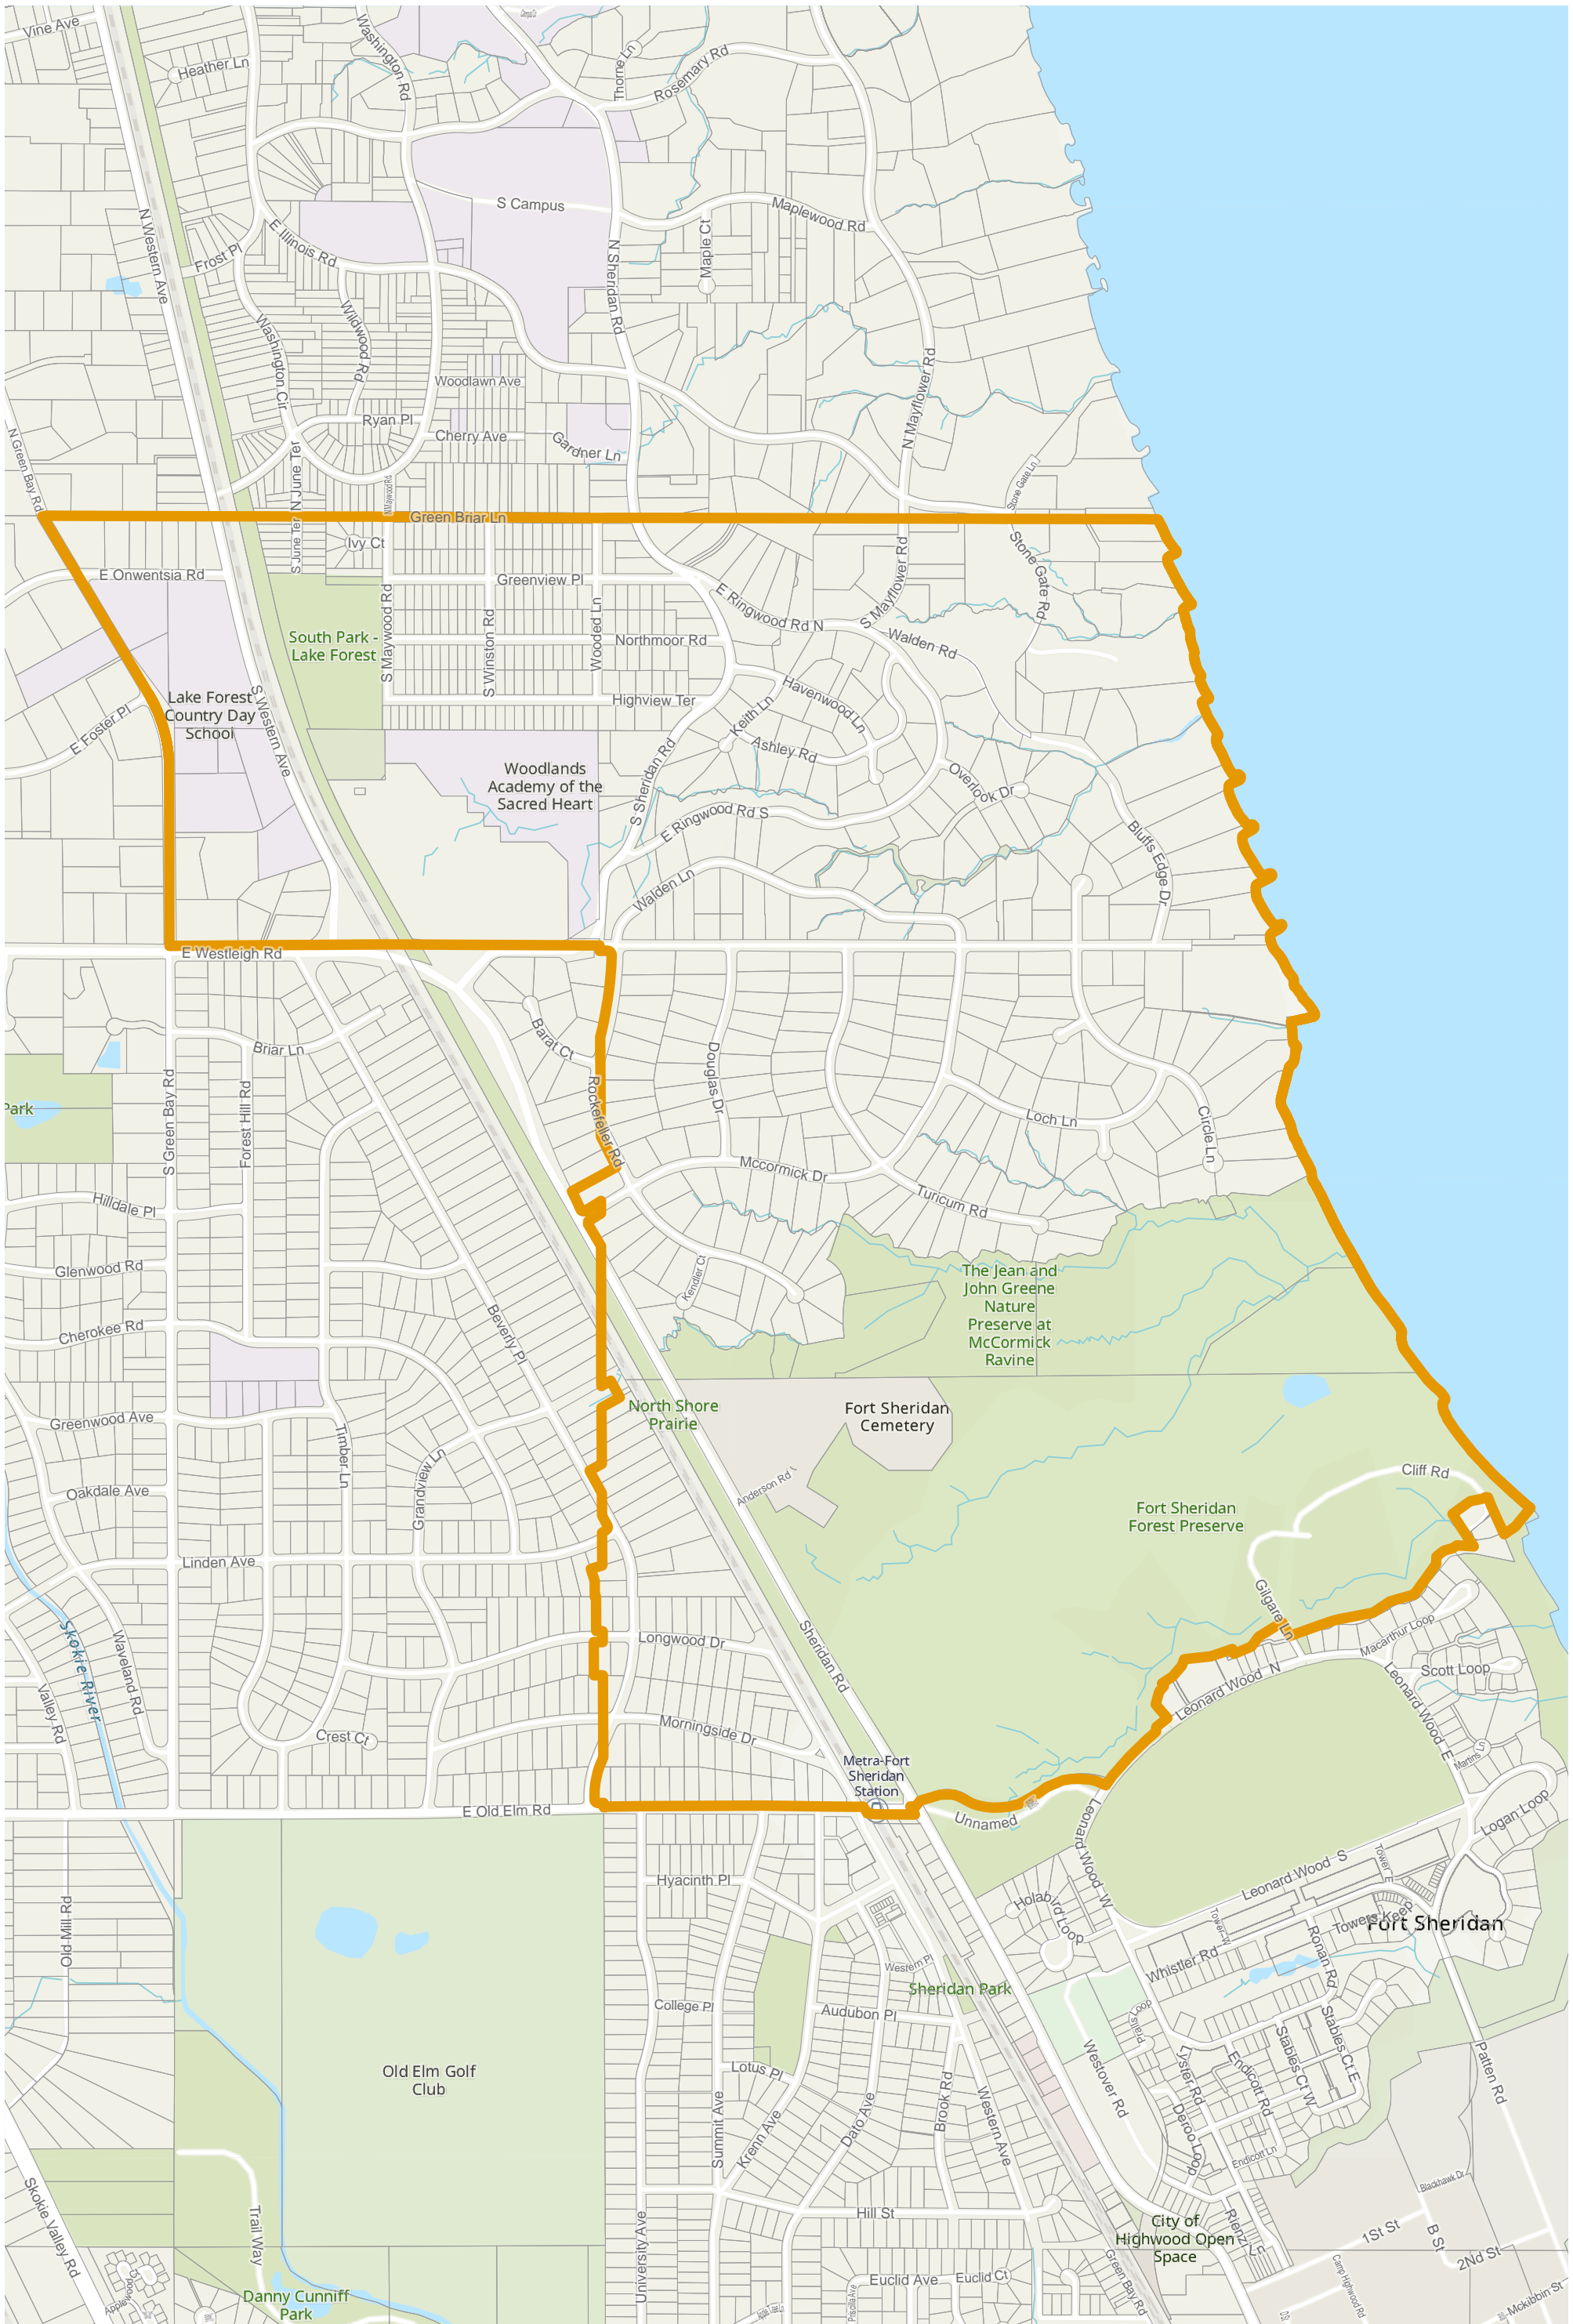

Lake County 2022 Election Precinct Moraine 210