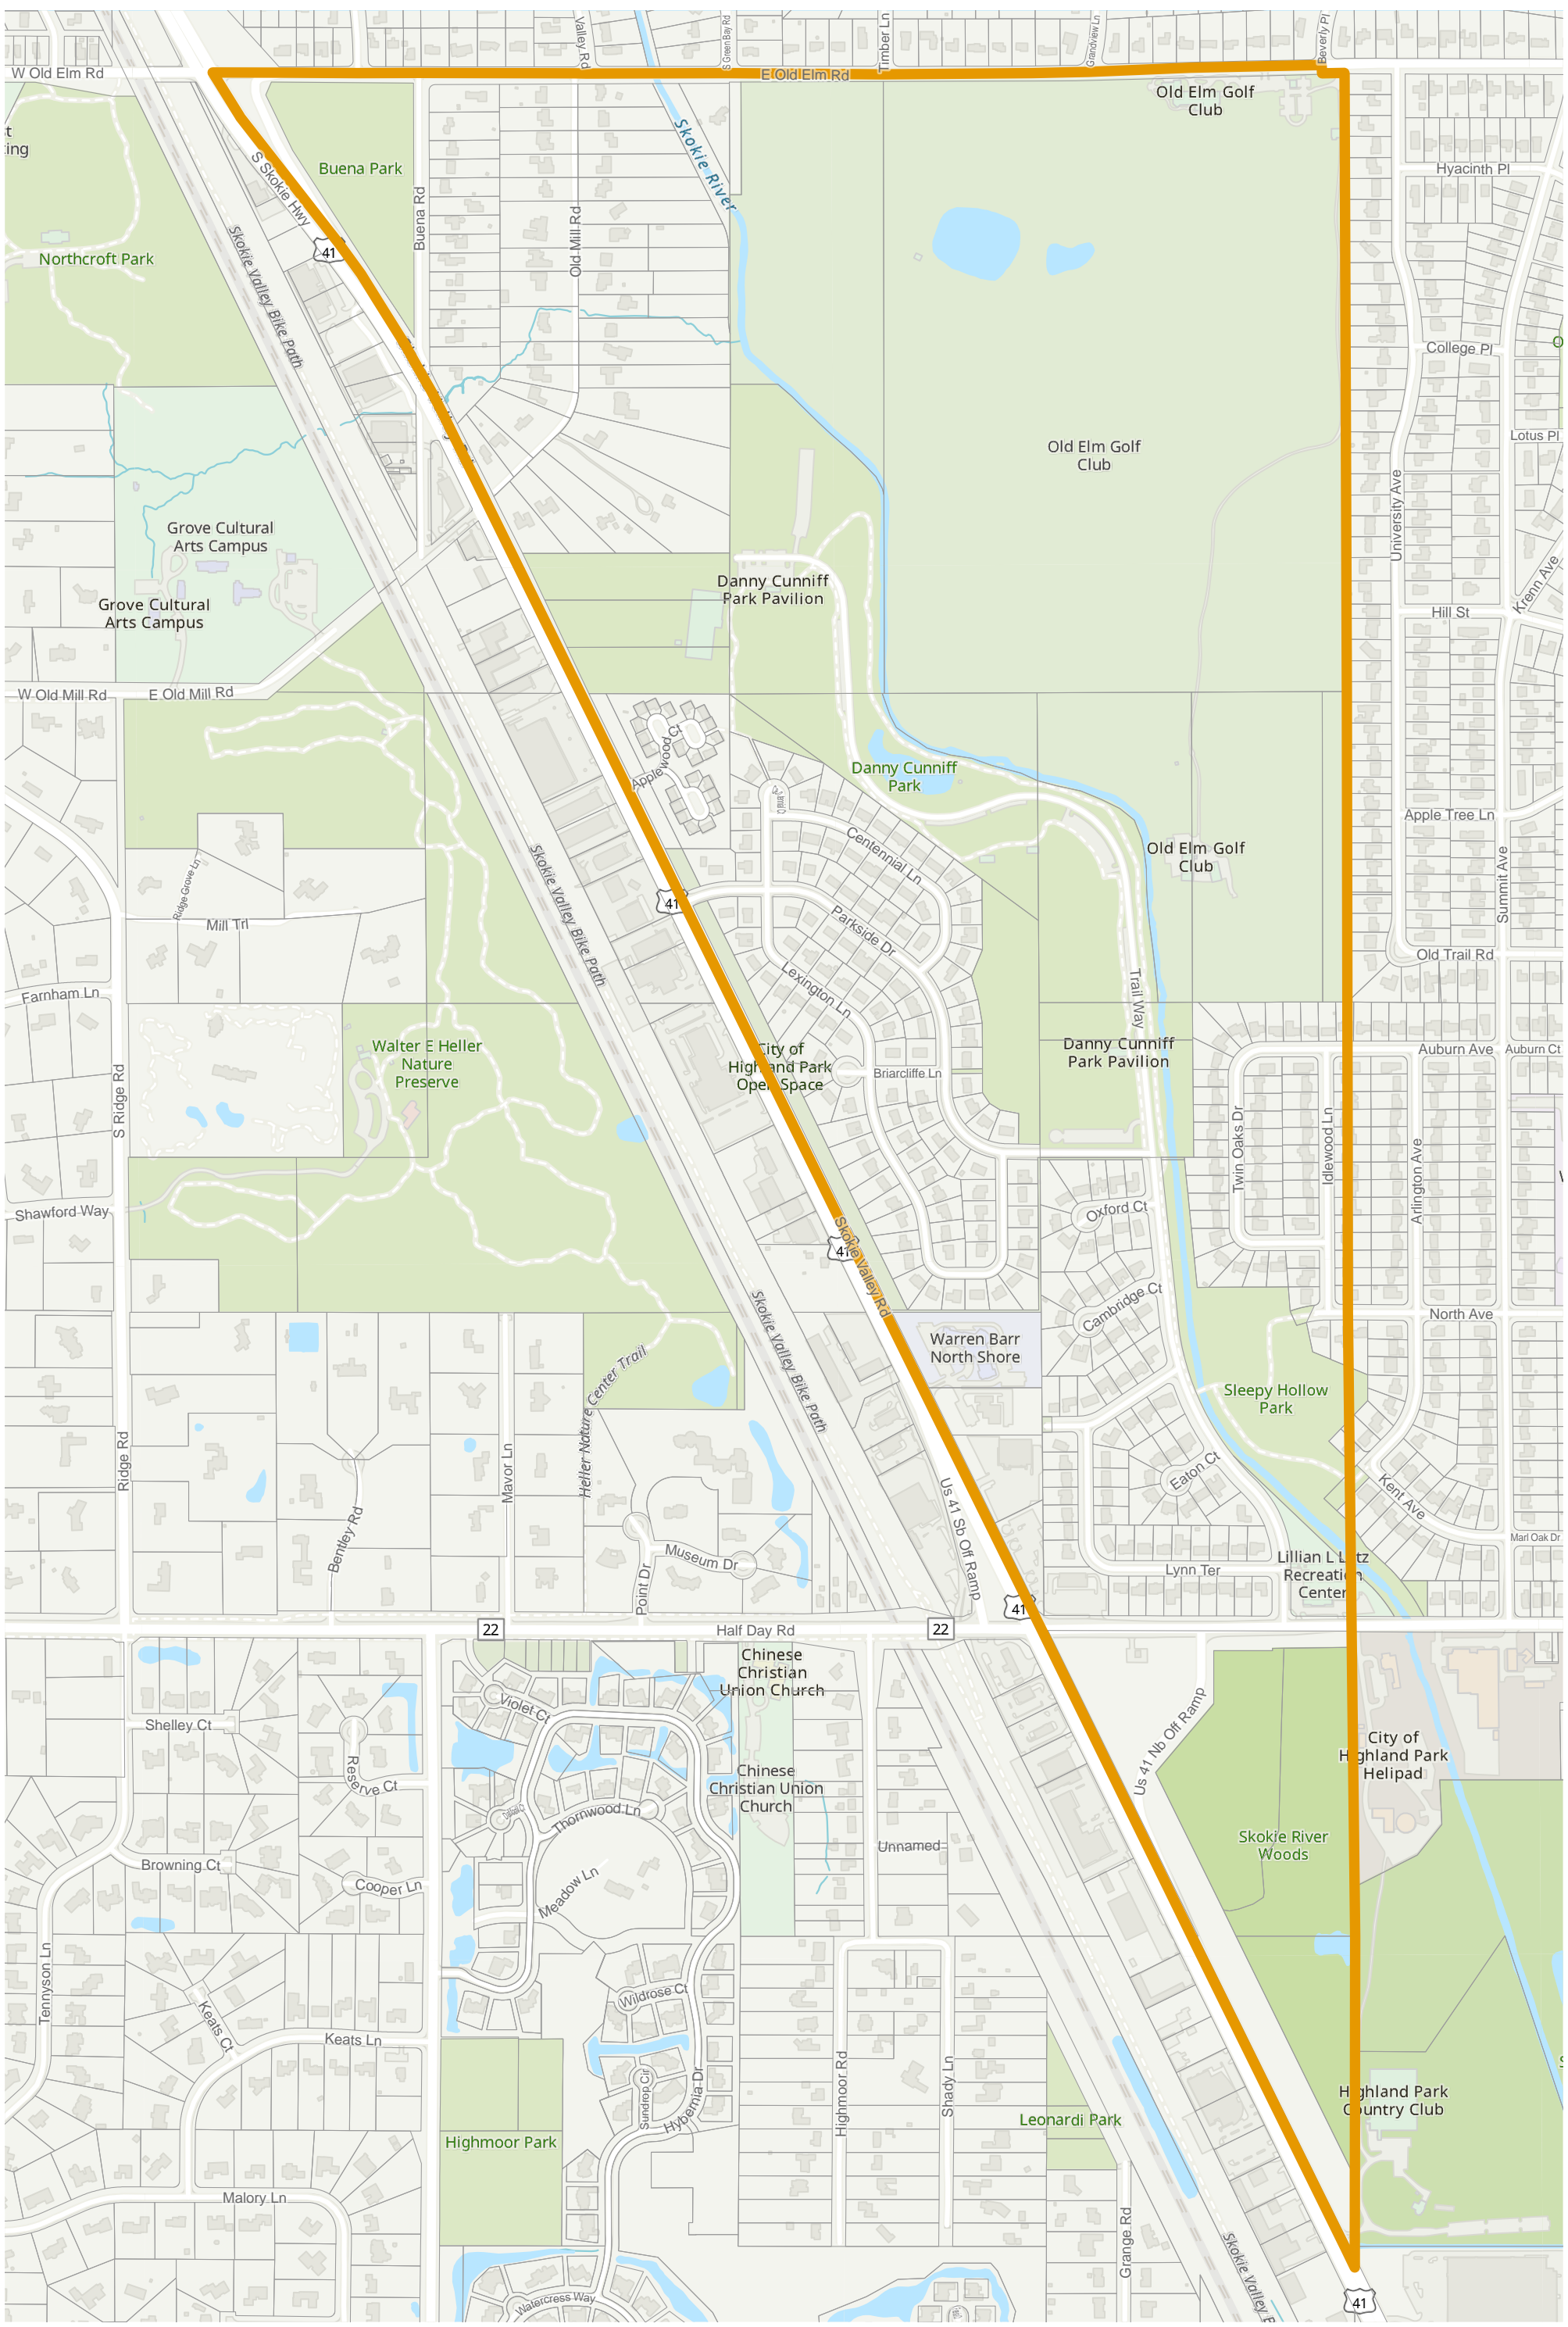

Lake County 2022 Election Precinct West Deerfield 401