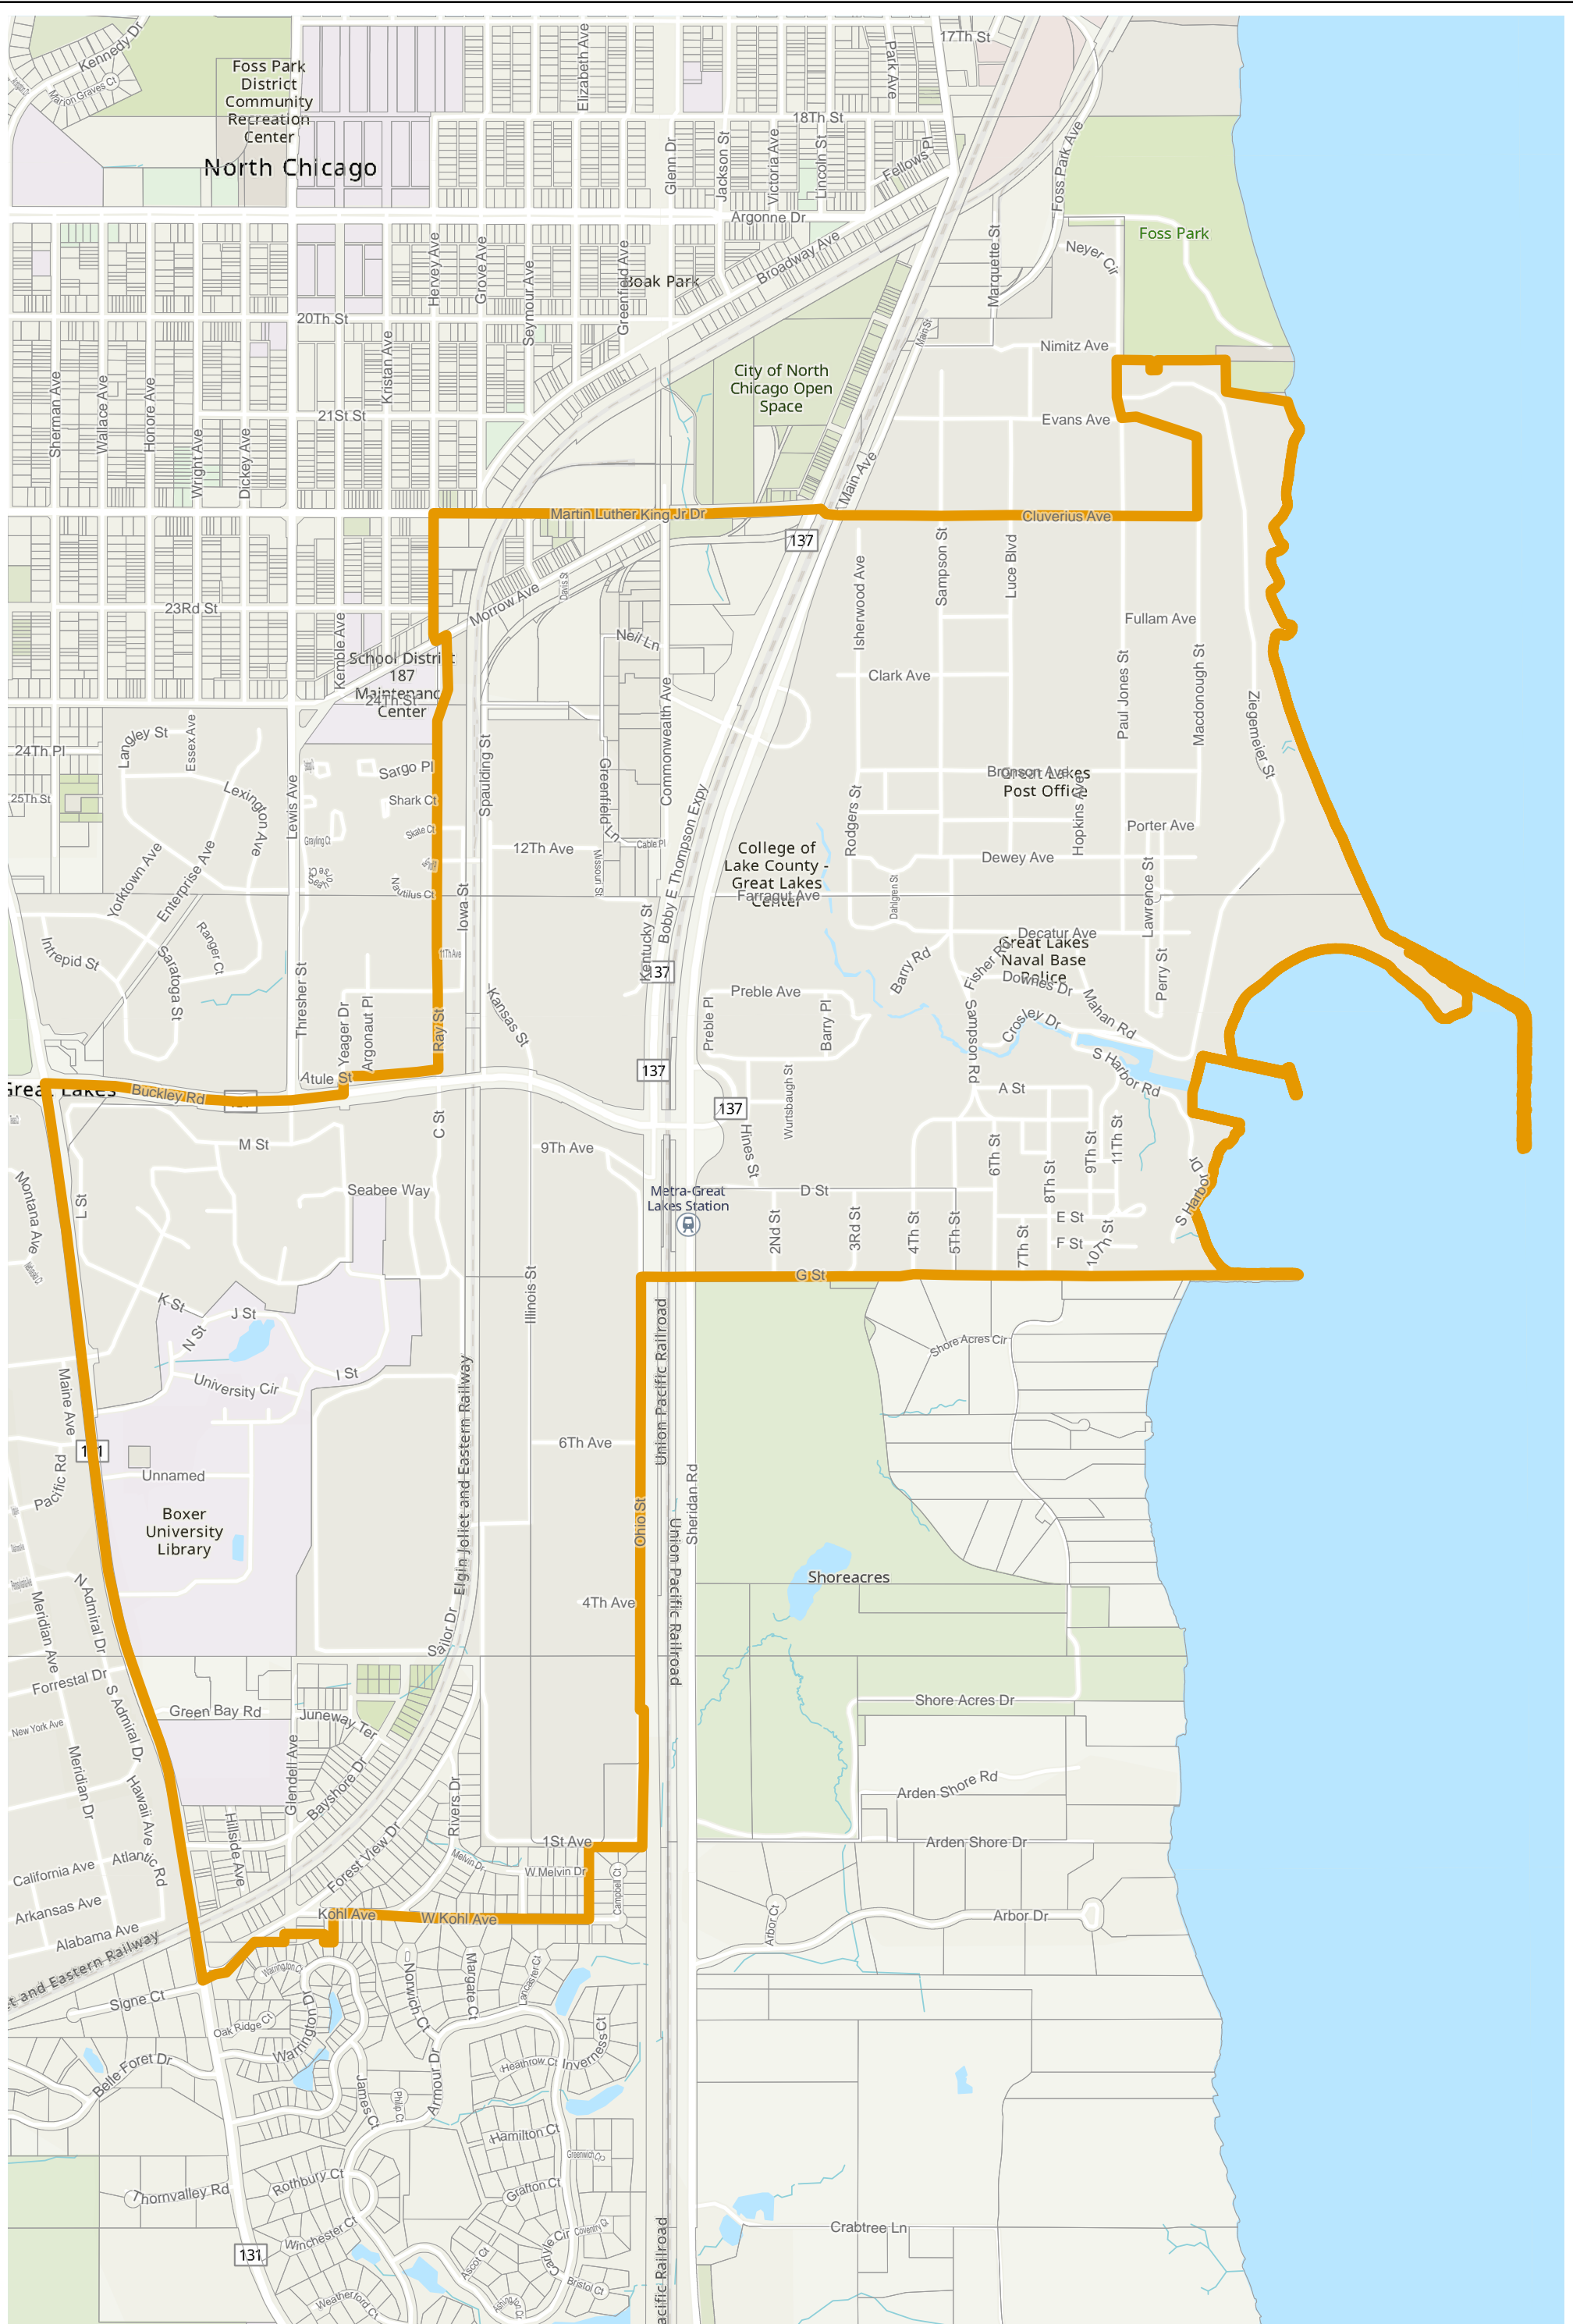

Lake County 2022 Election Precinct Shields 242

2022 Election Precincts

Tax Parcels