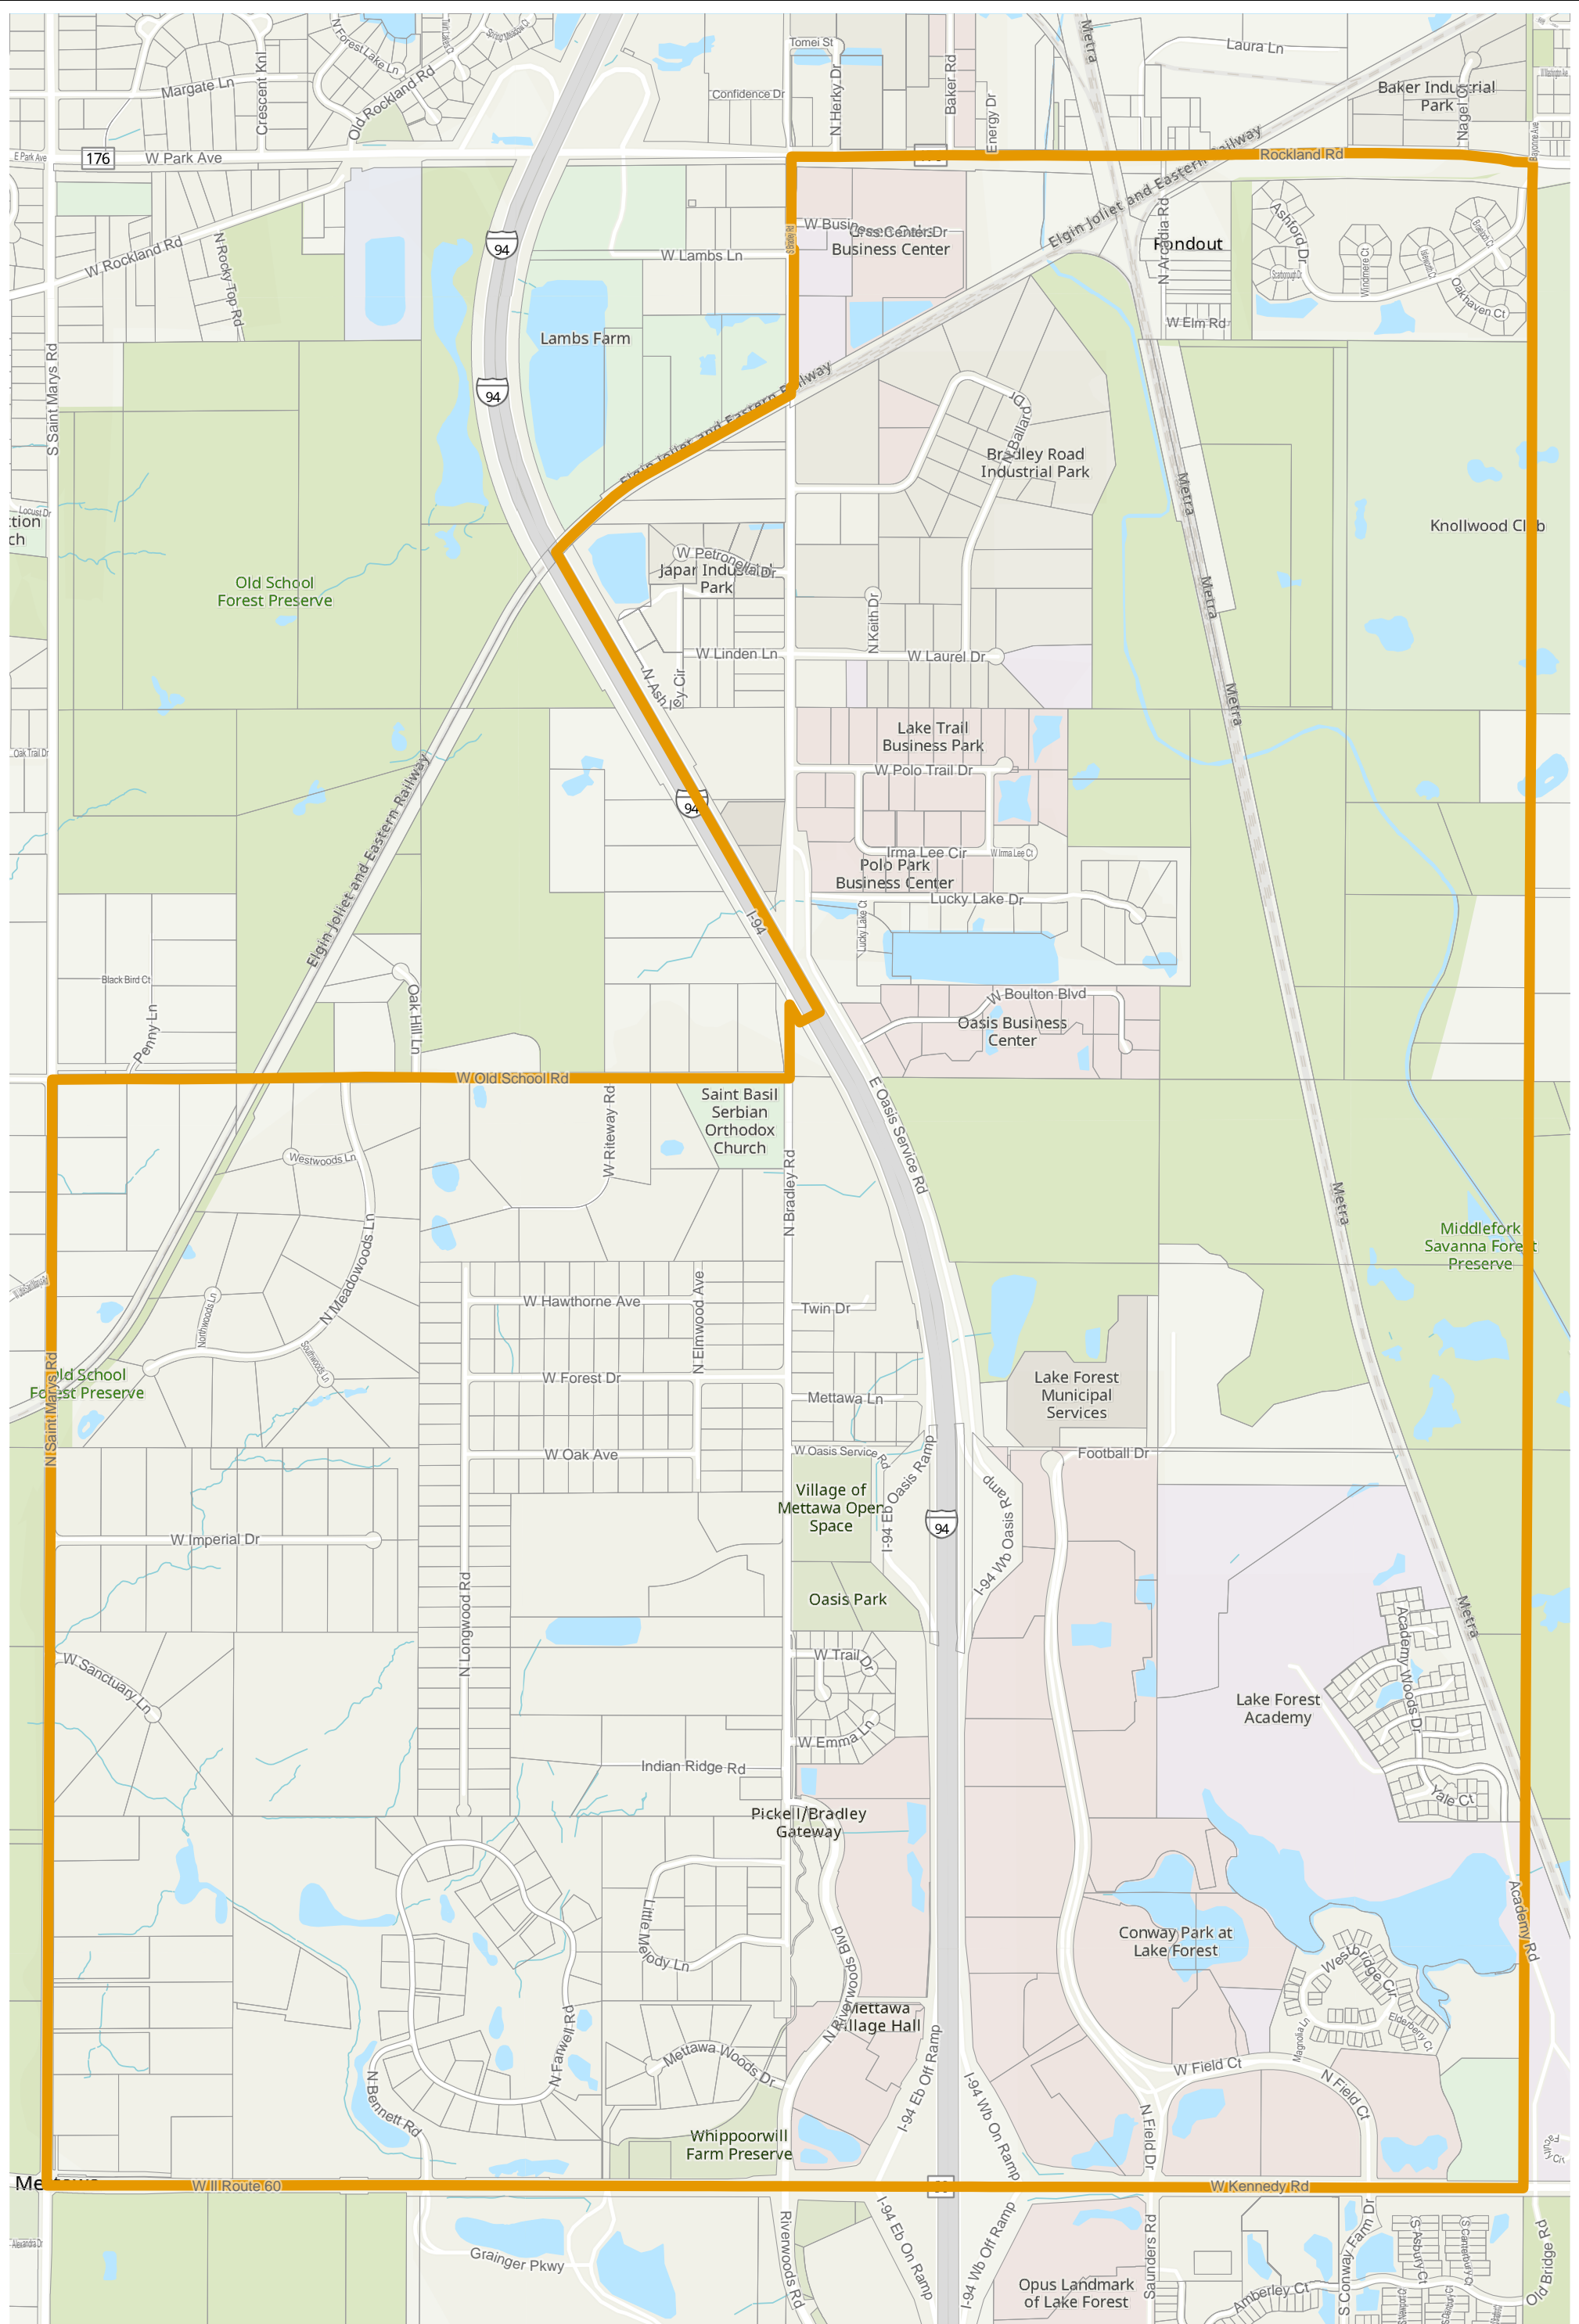

Lake County 2022 Election Precinct Libertyville 201