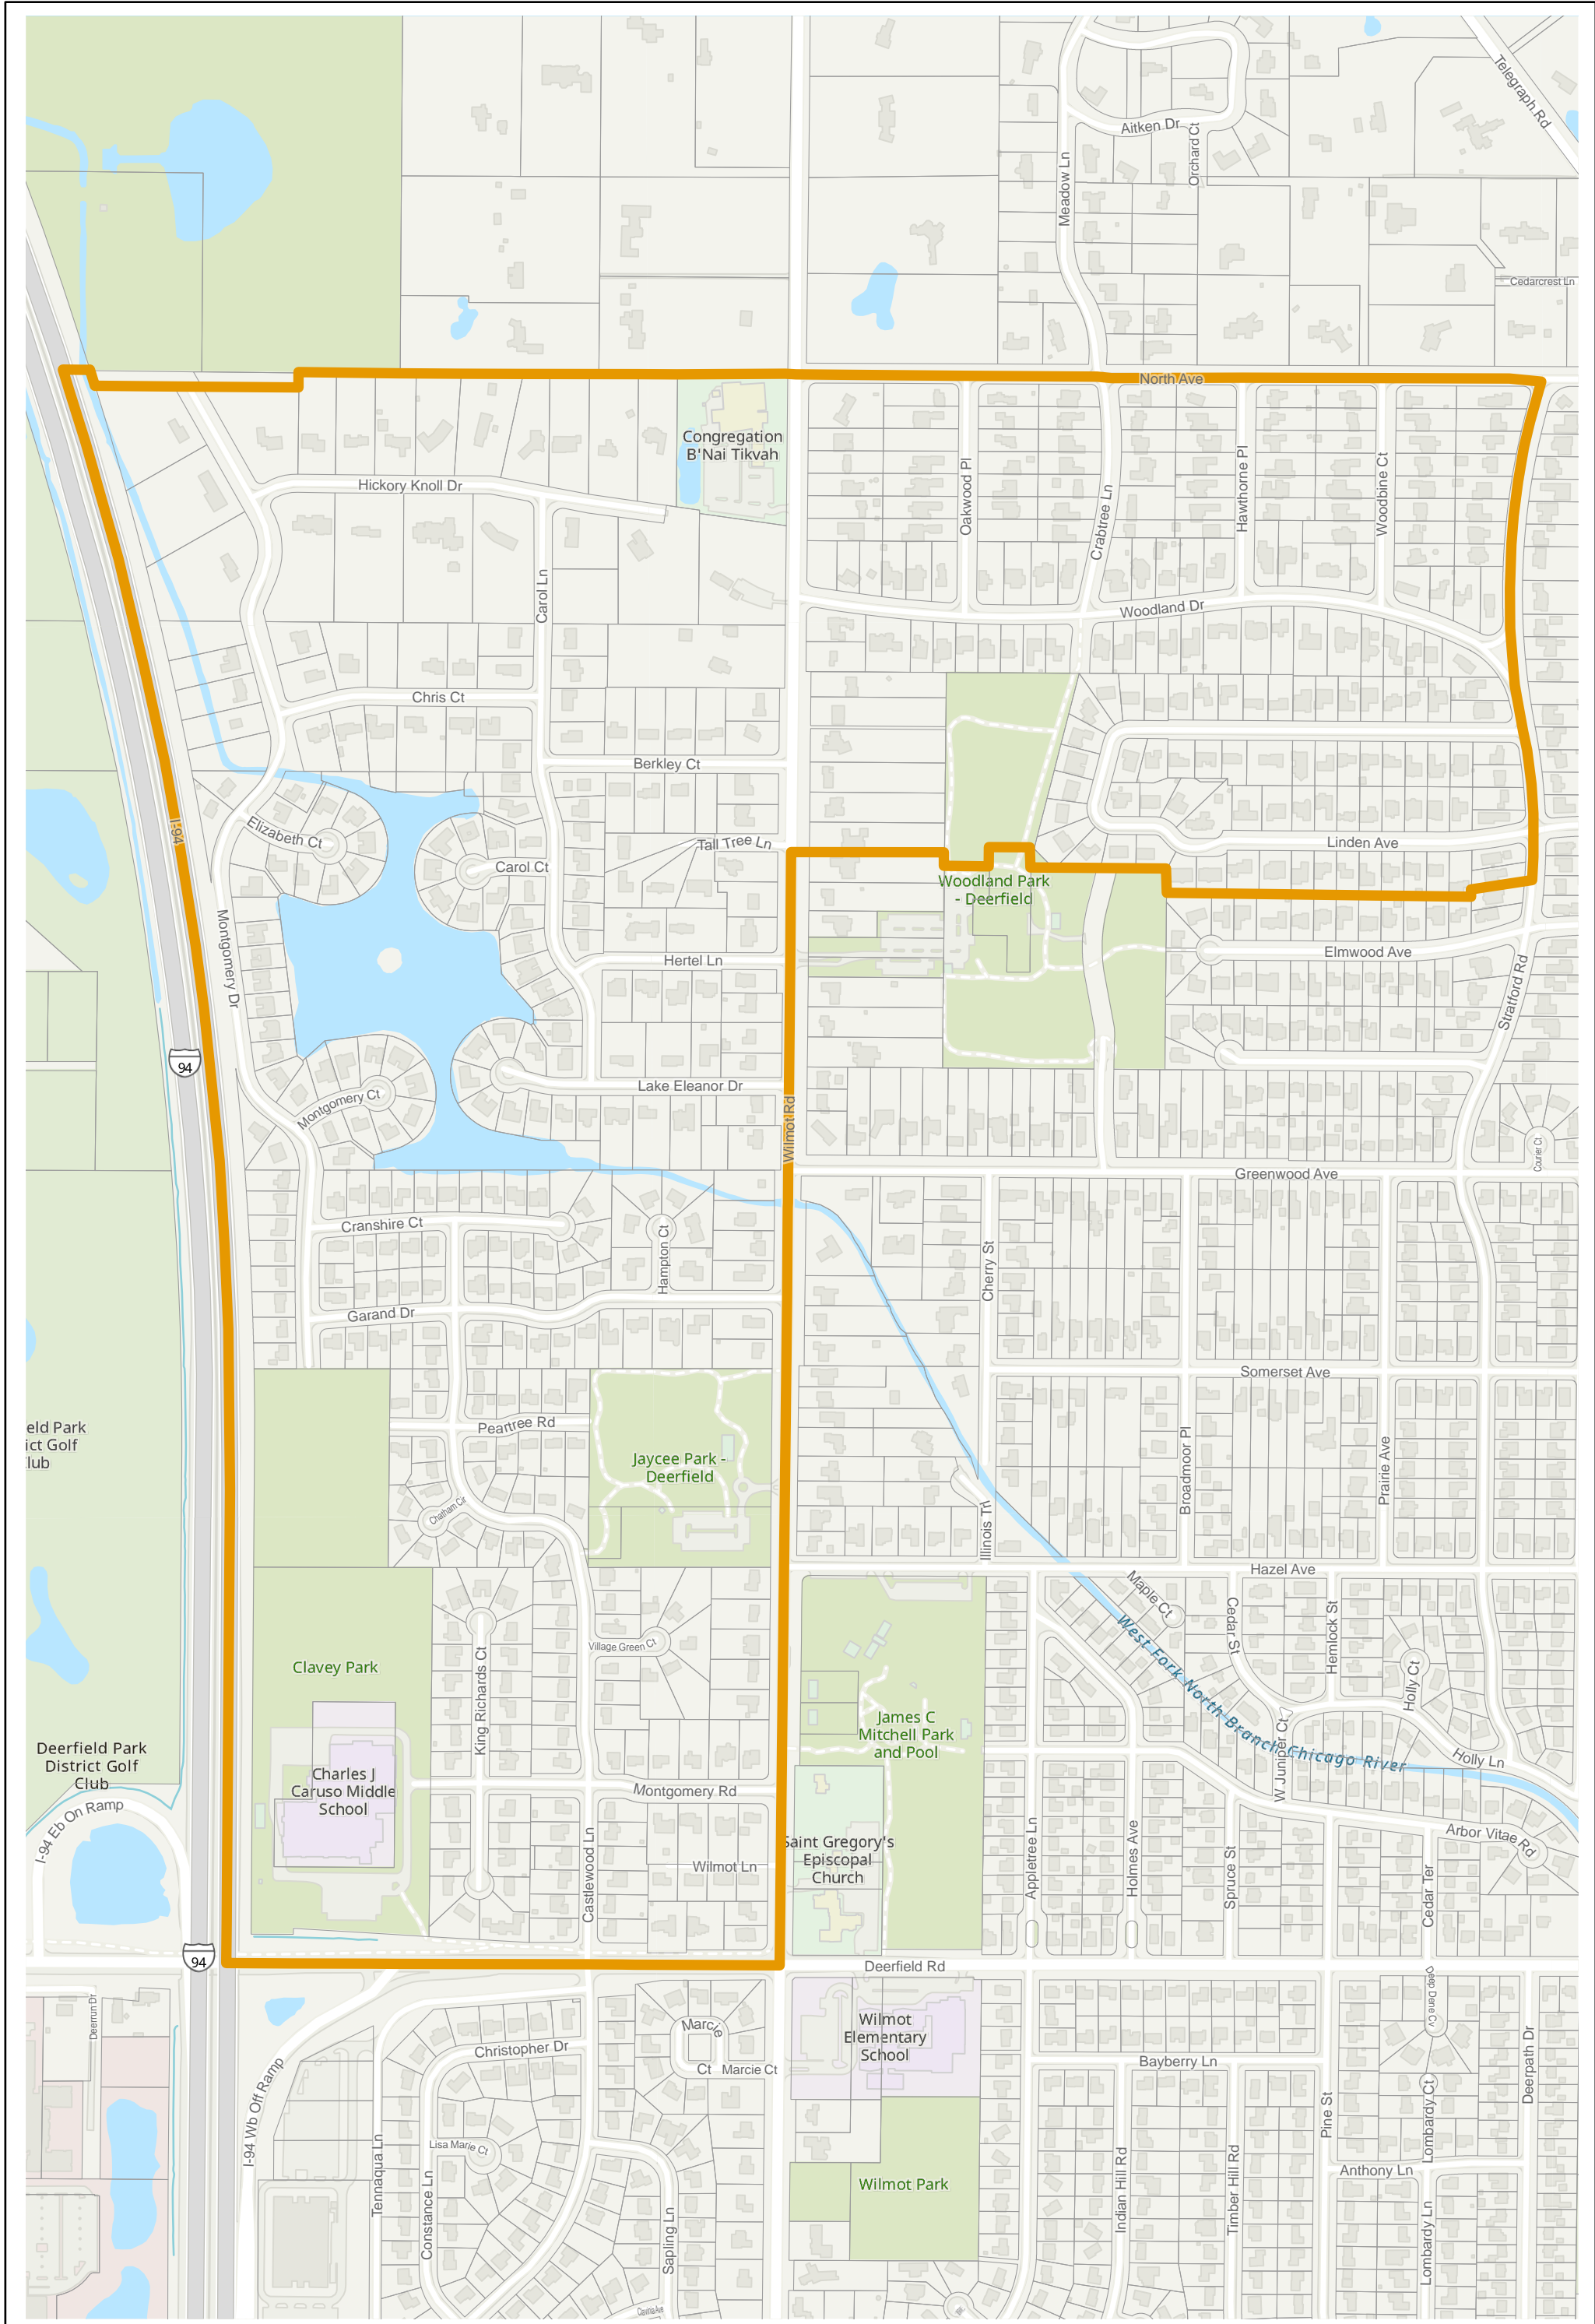

Lake County 2022 Election Precinct West Deerfield 409