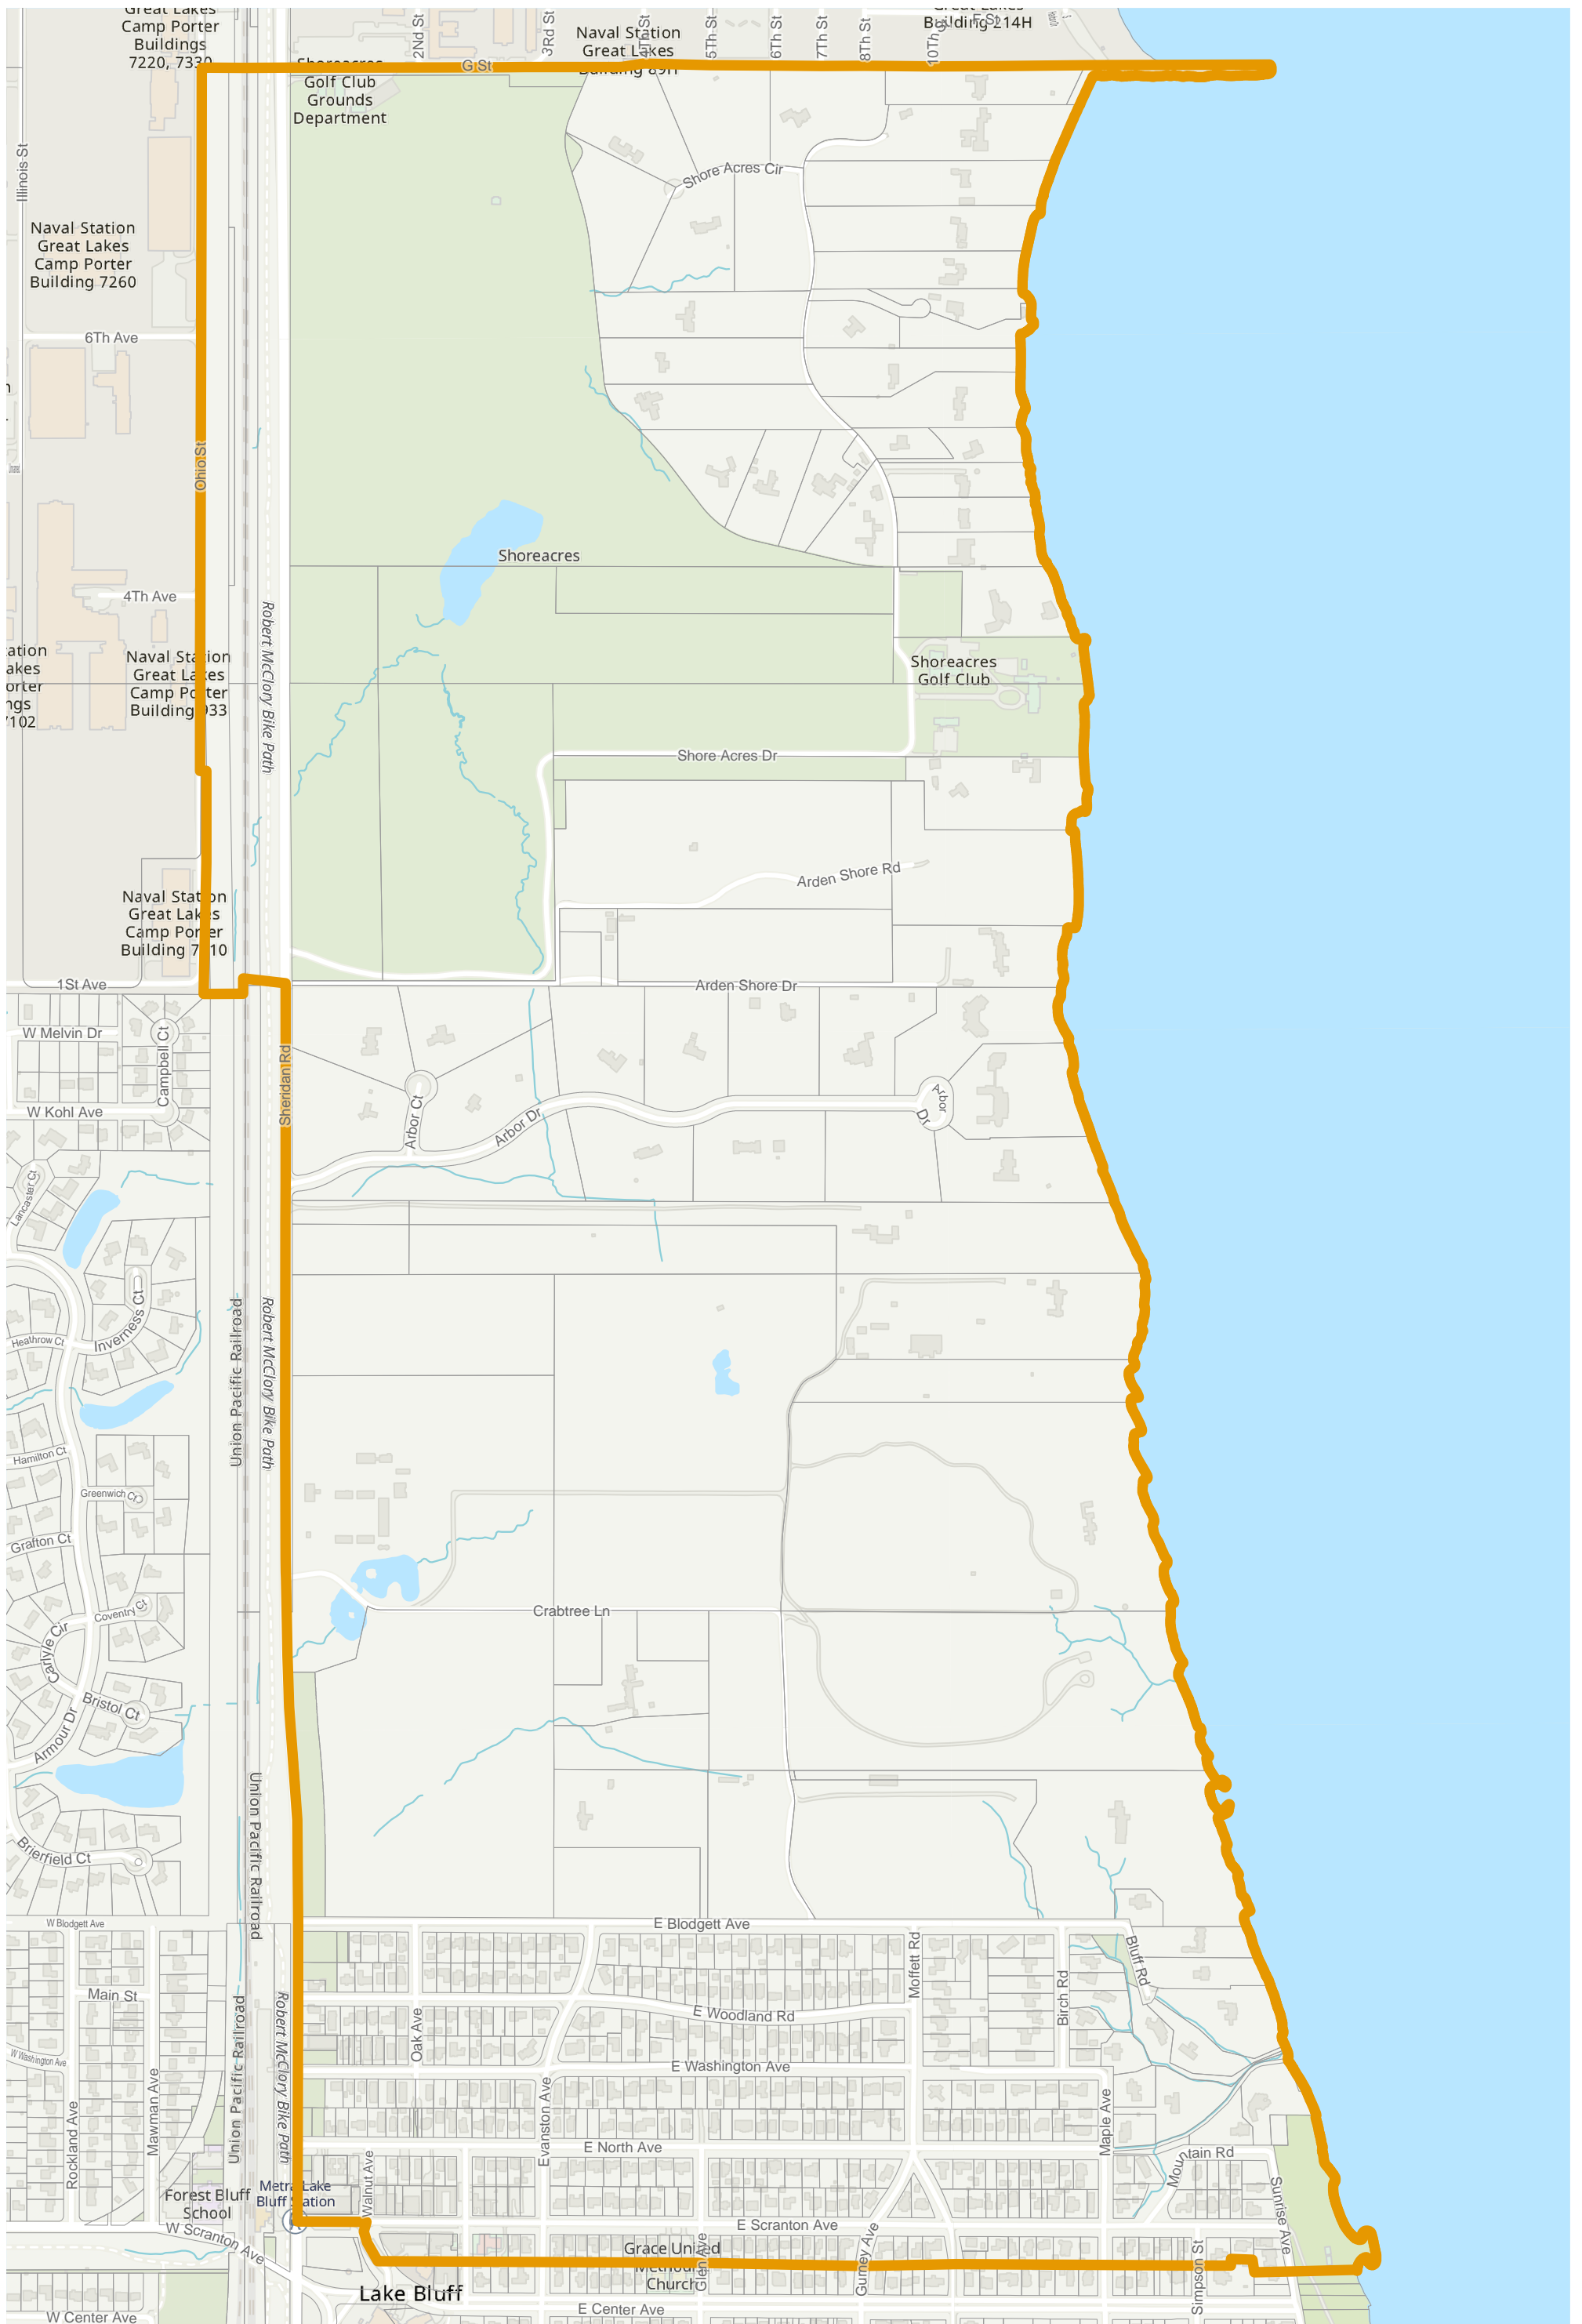

Lake County 2022 Election Precinct Shields 246