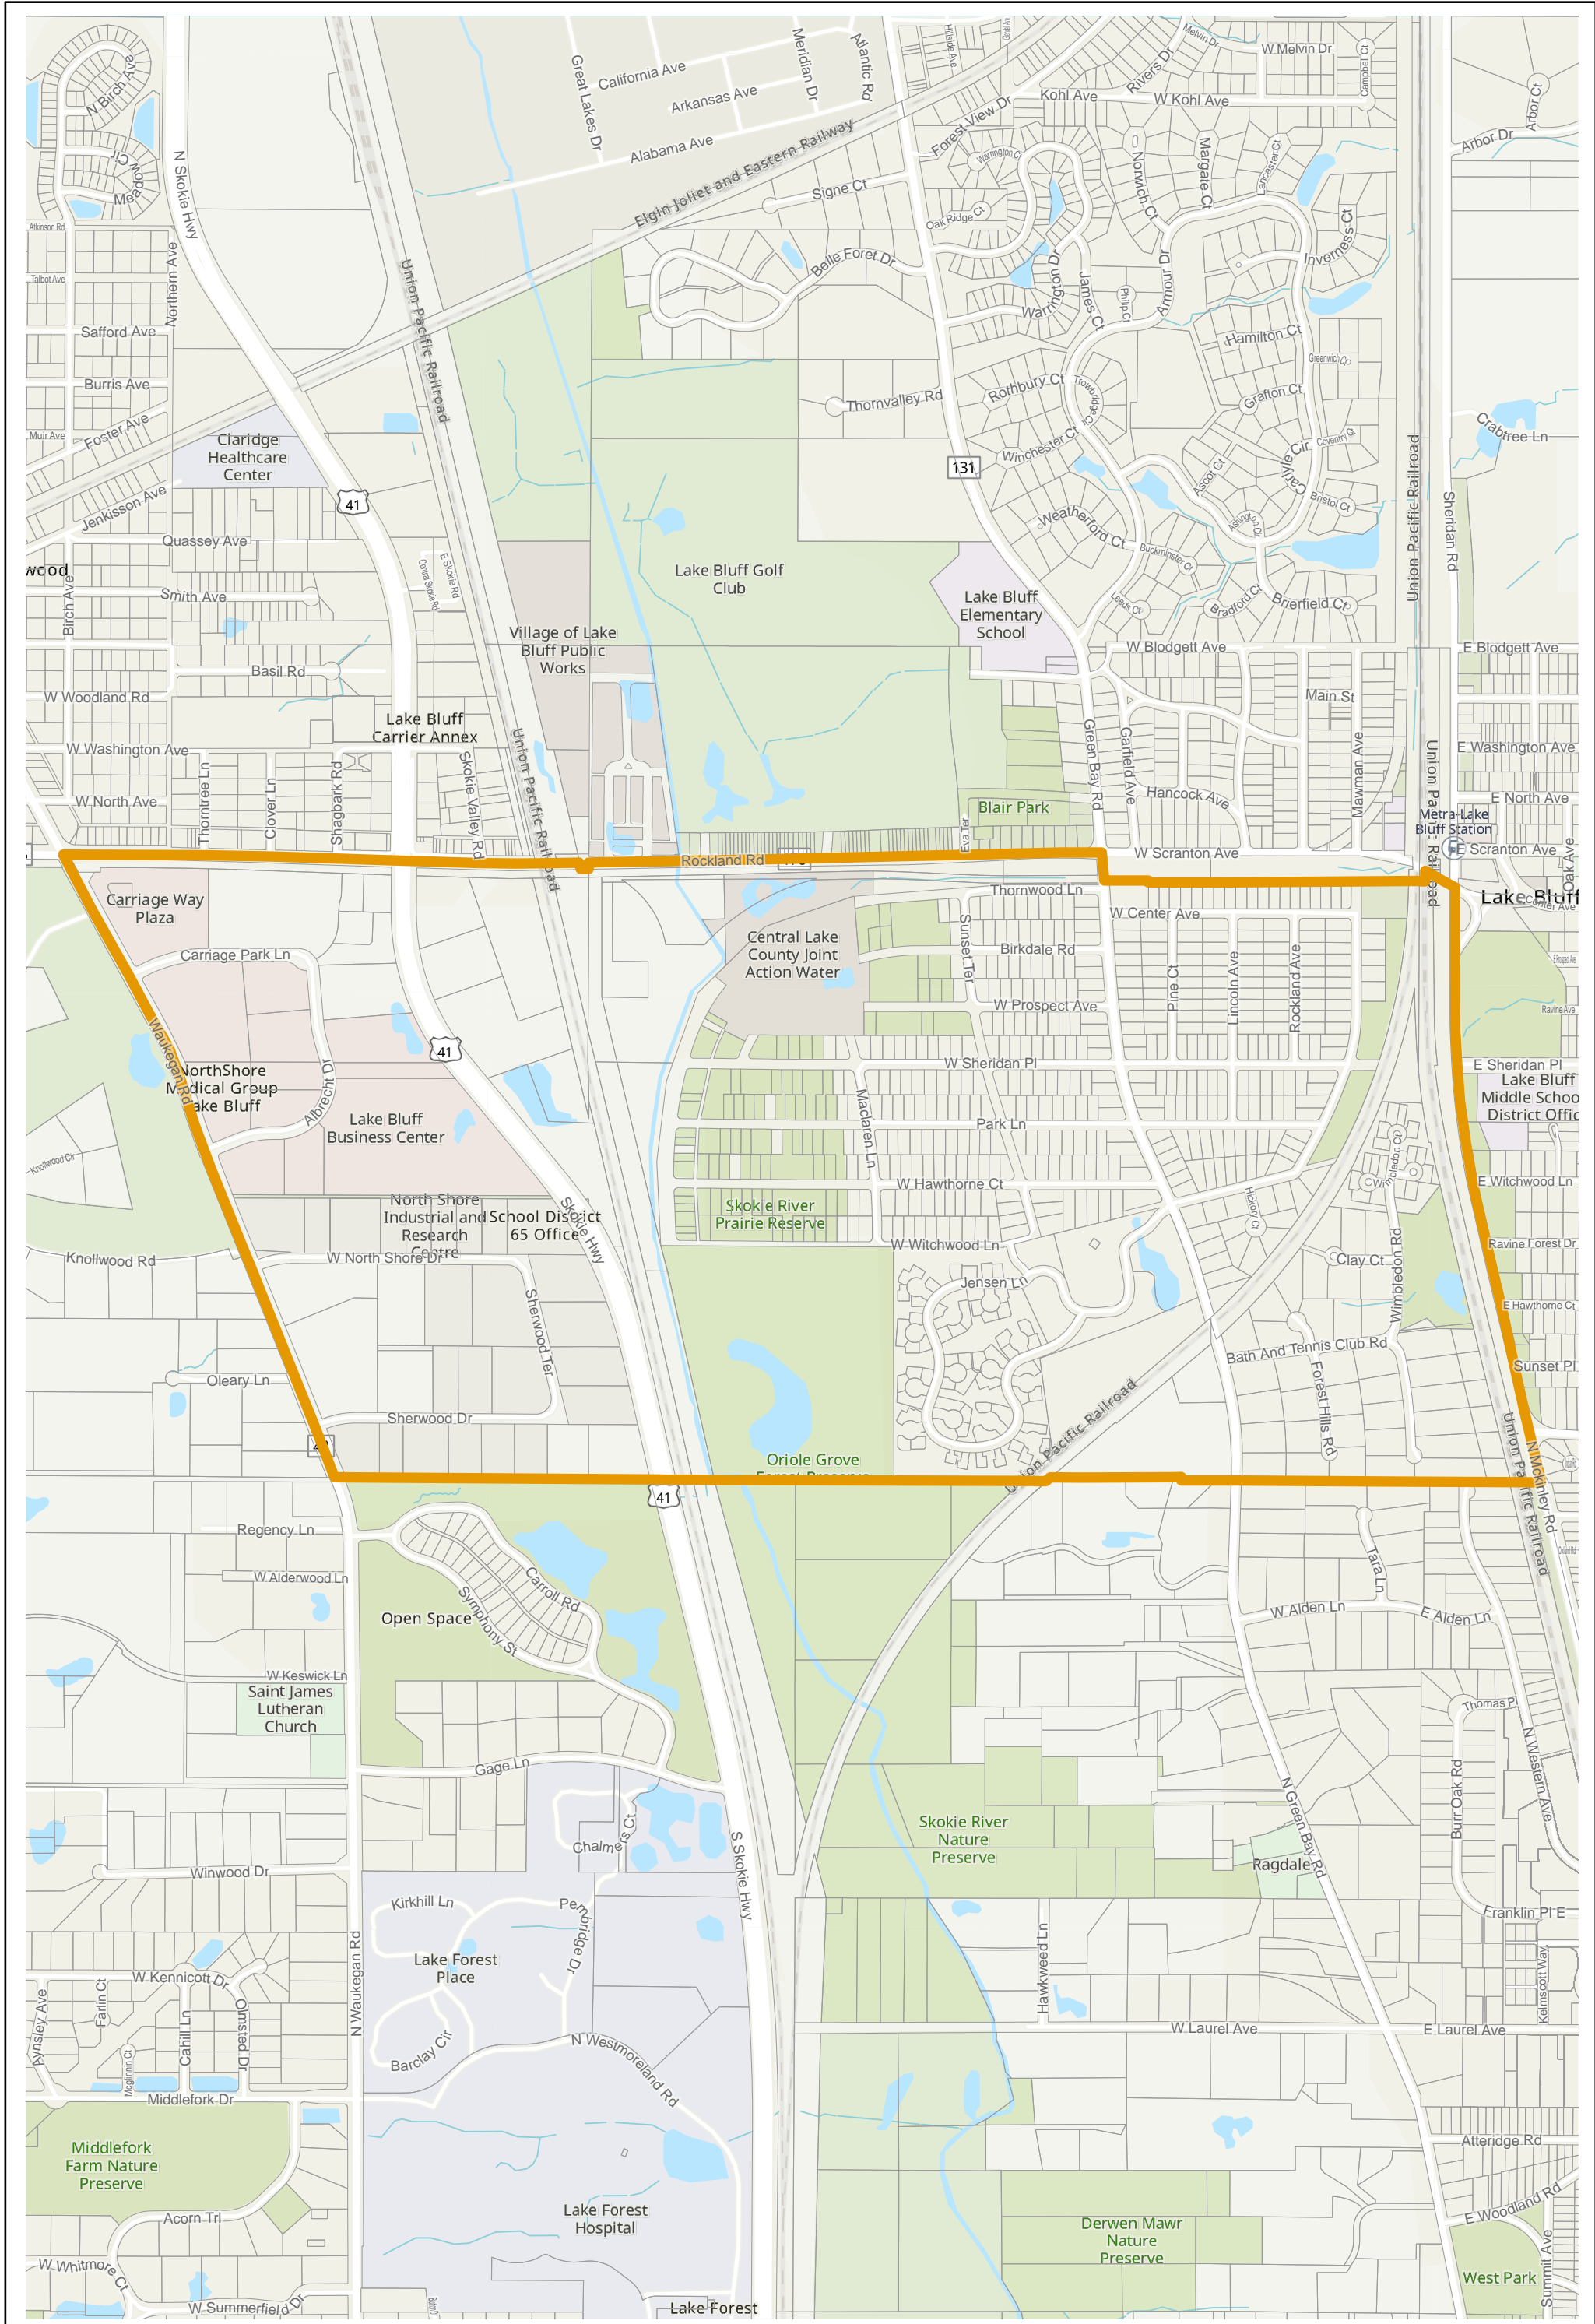

Lake County 2022 Election Precinct Shields 248