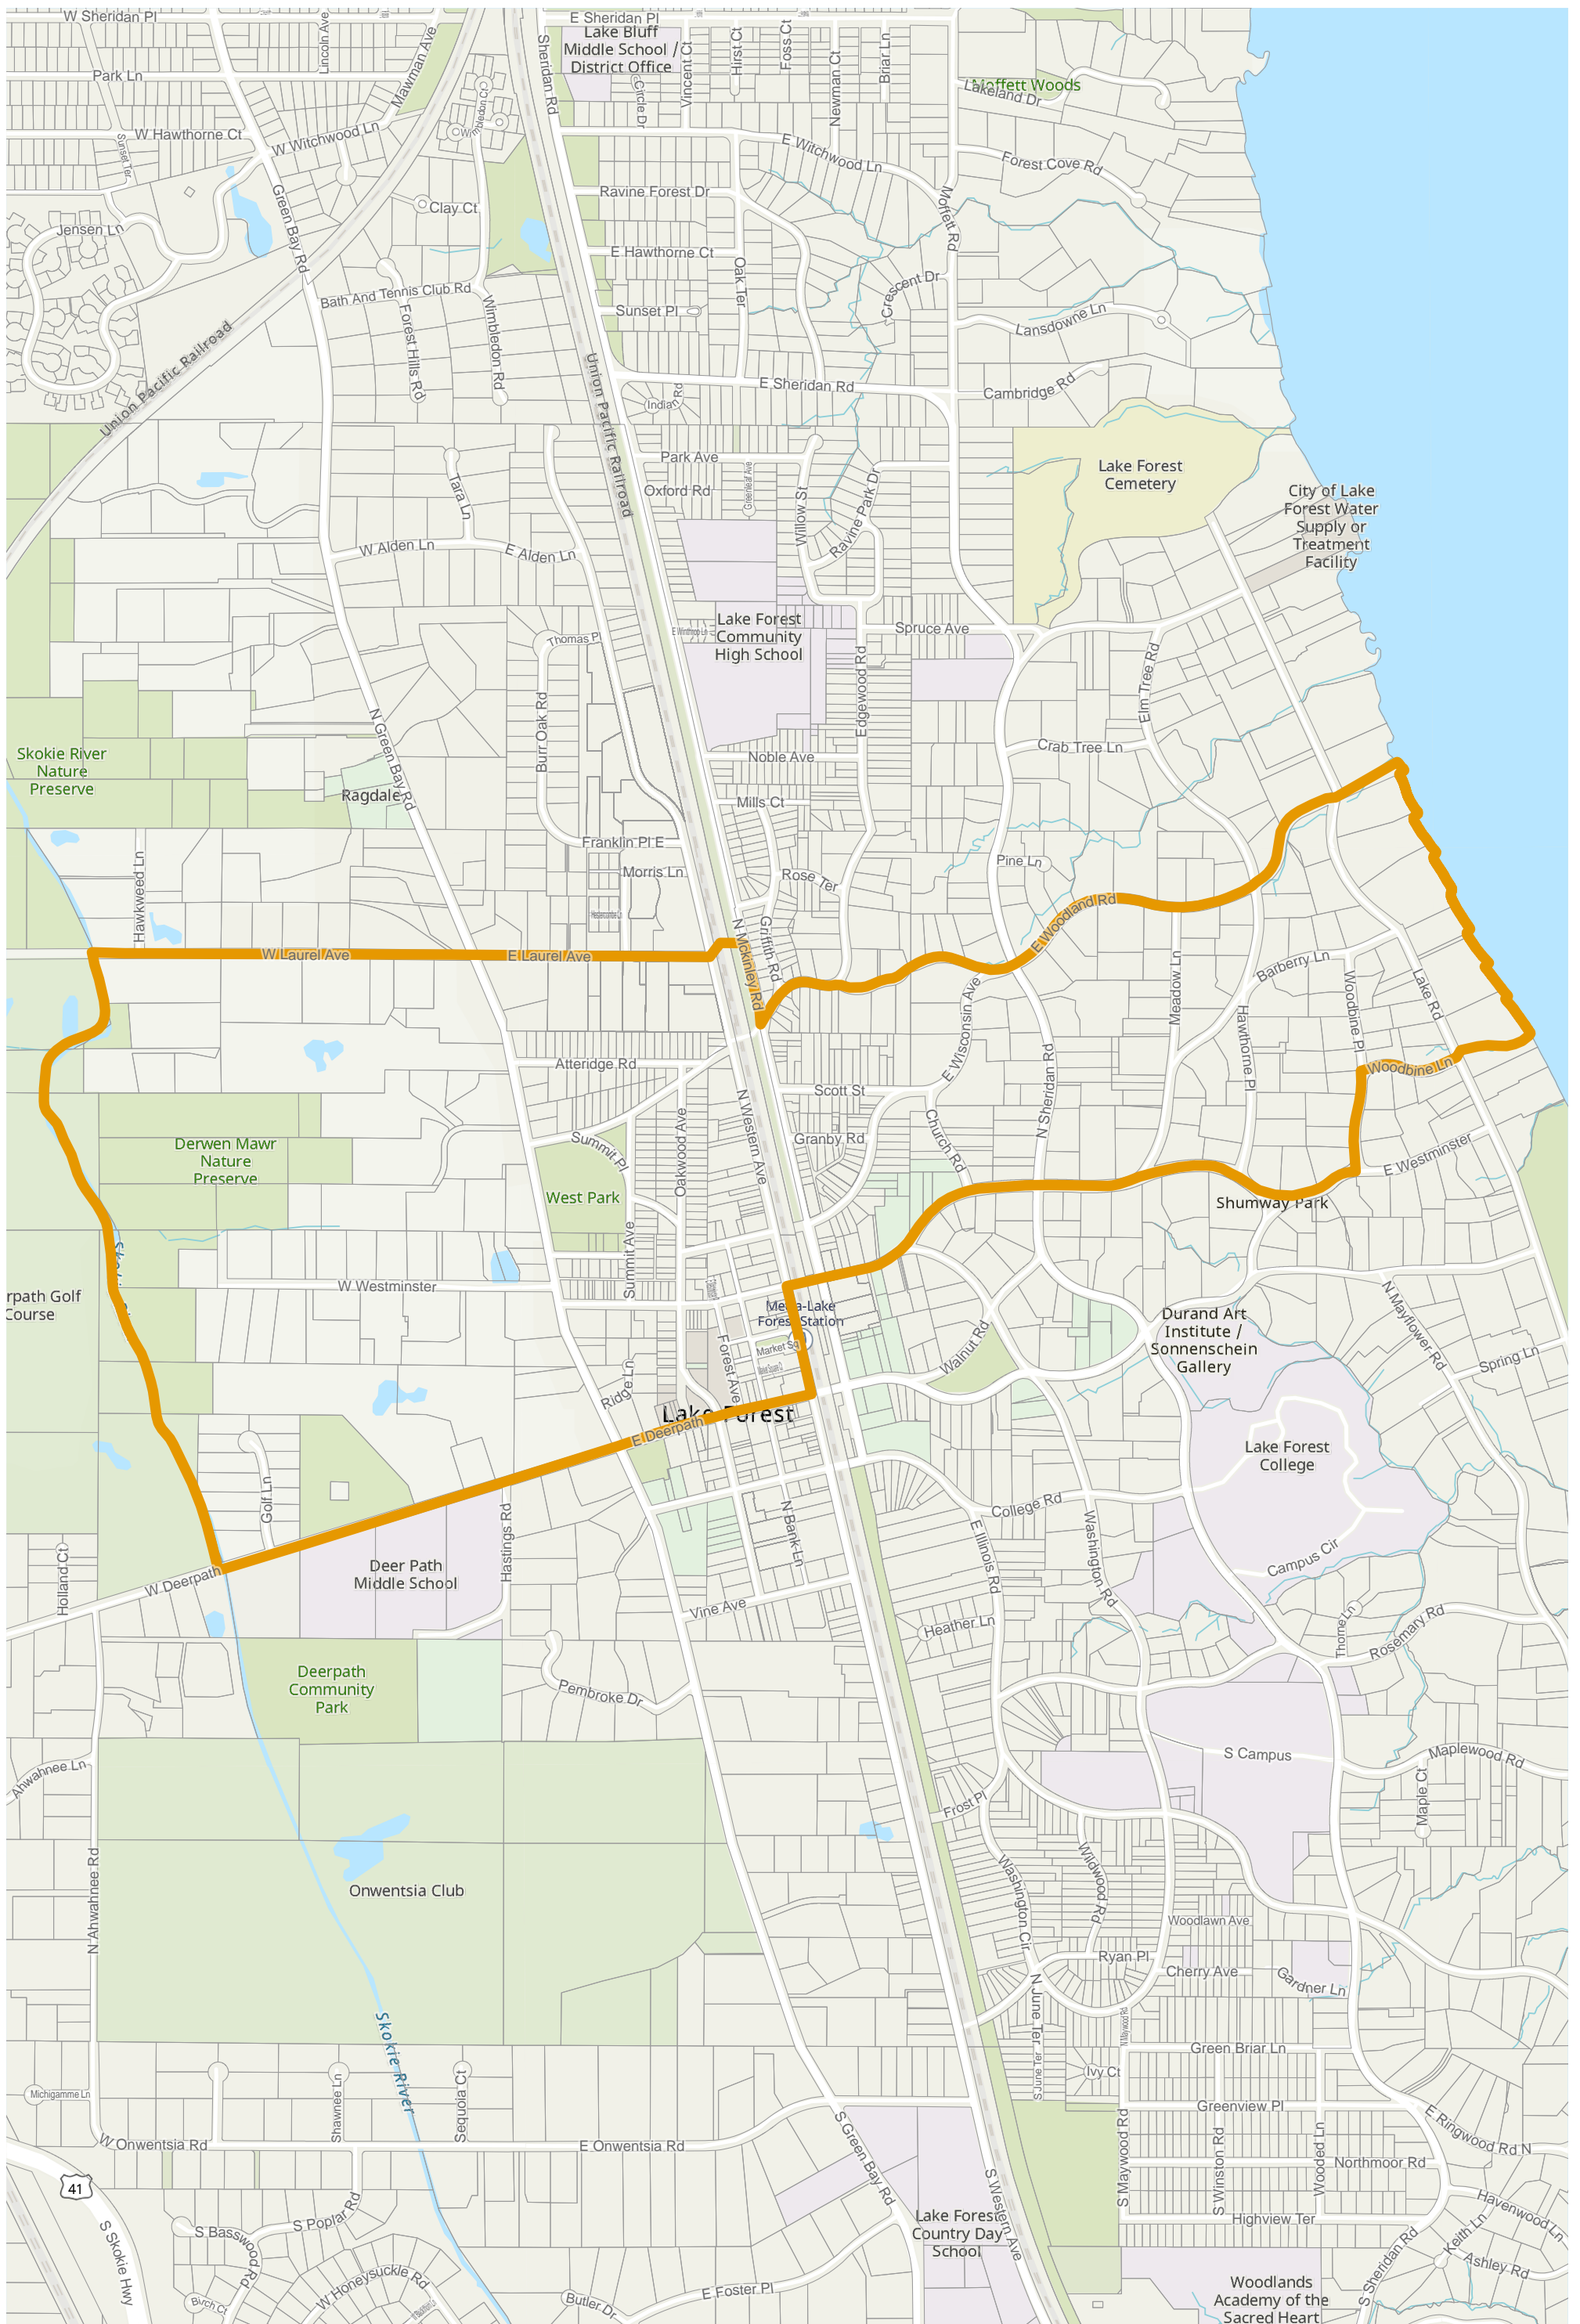

Lake County 2022 Election Precinct Shields 253

2022 Election Precincts
Tax Parcels