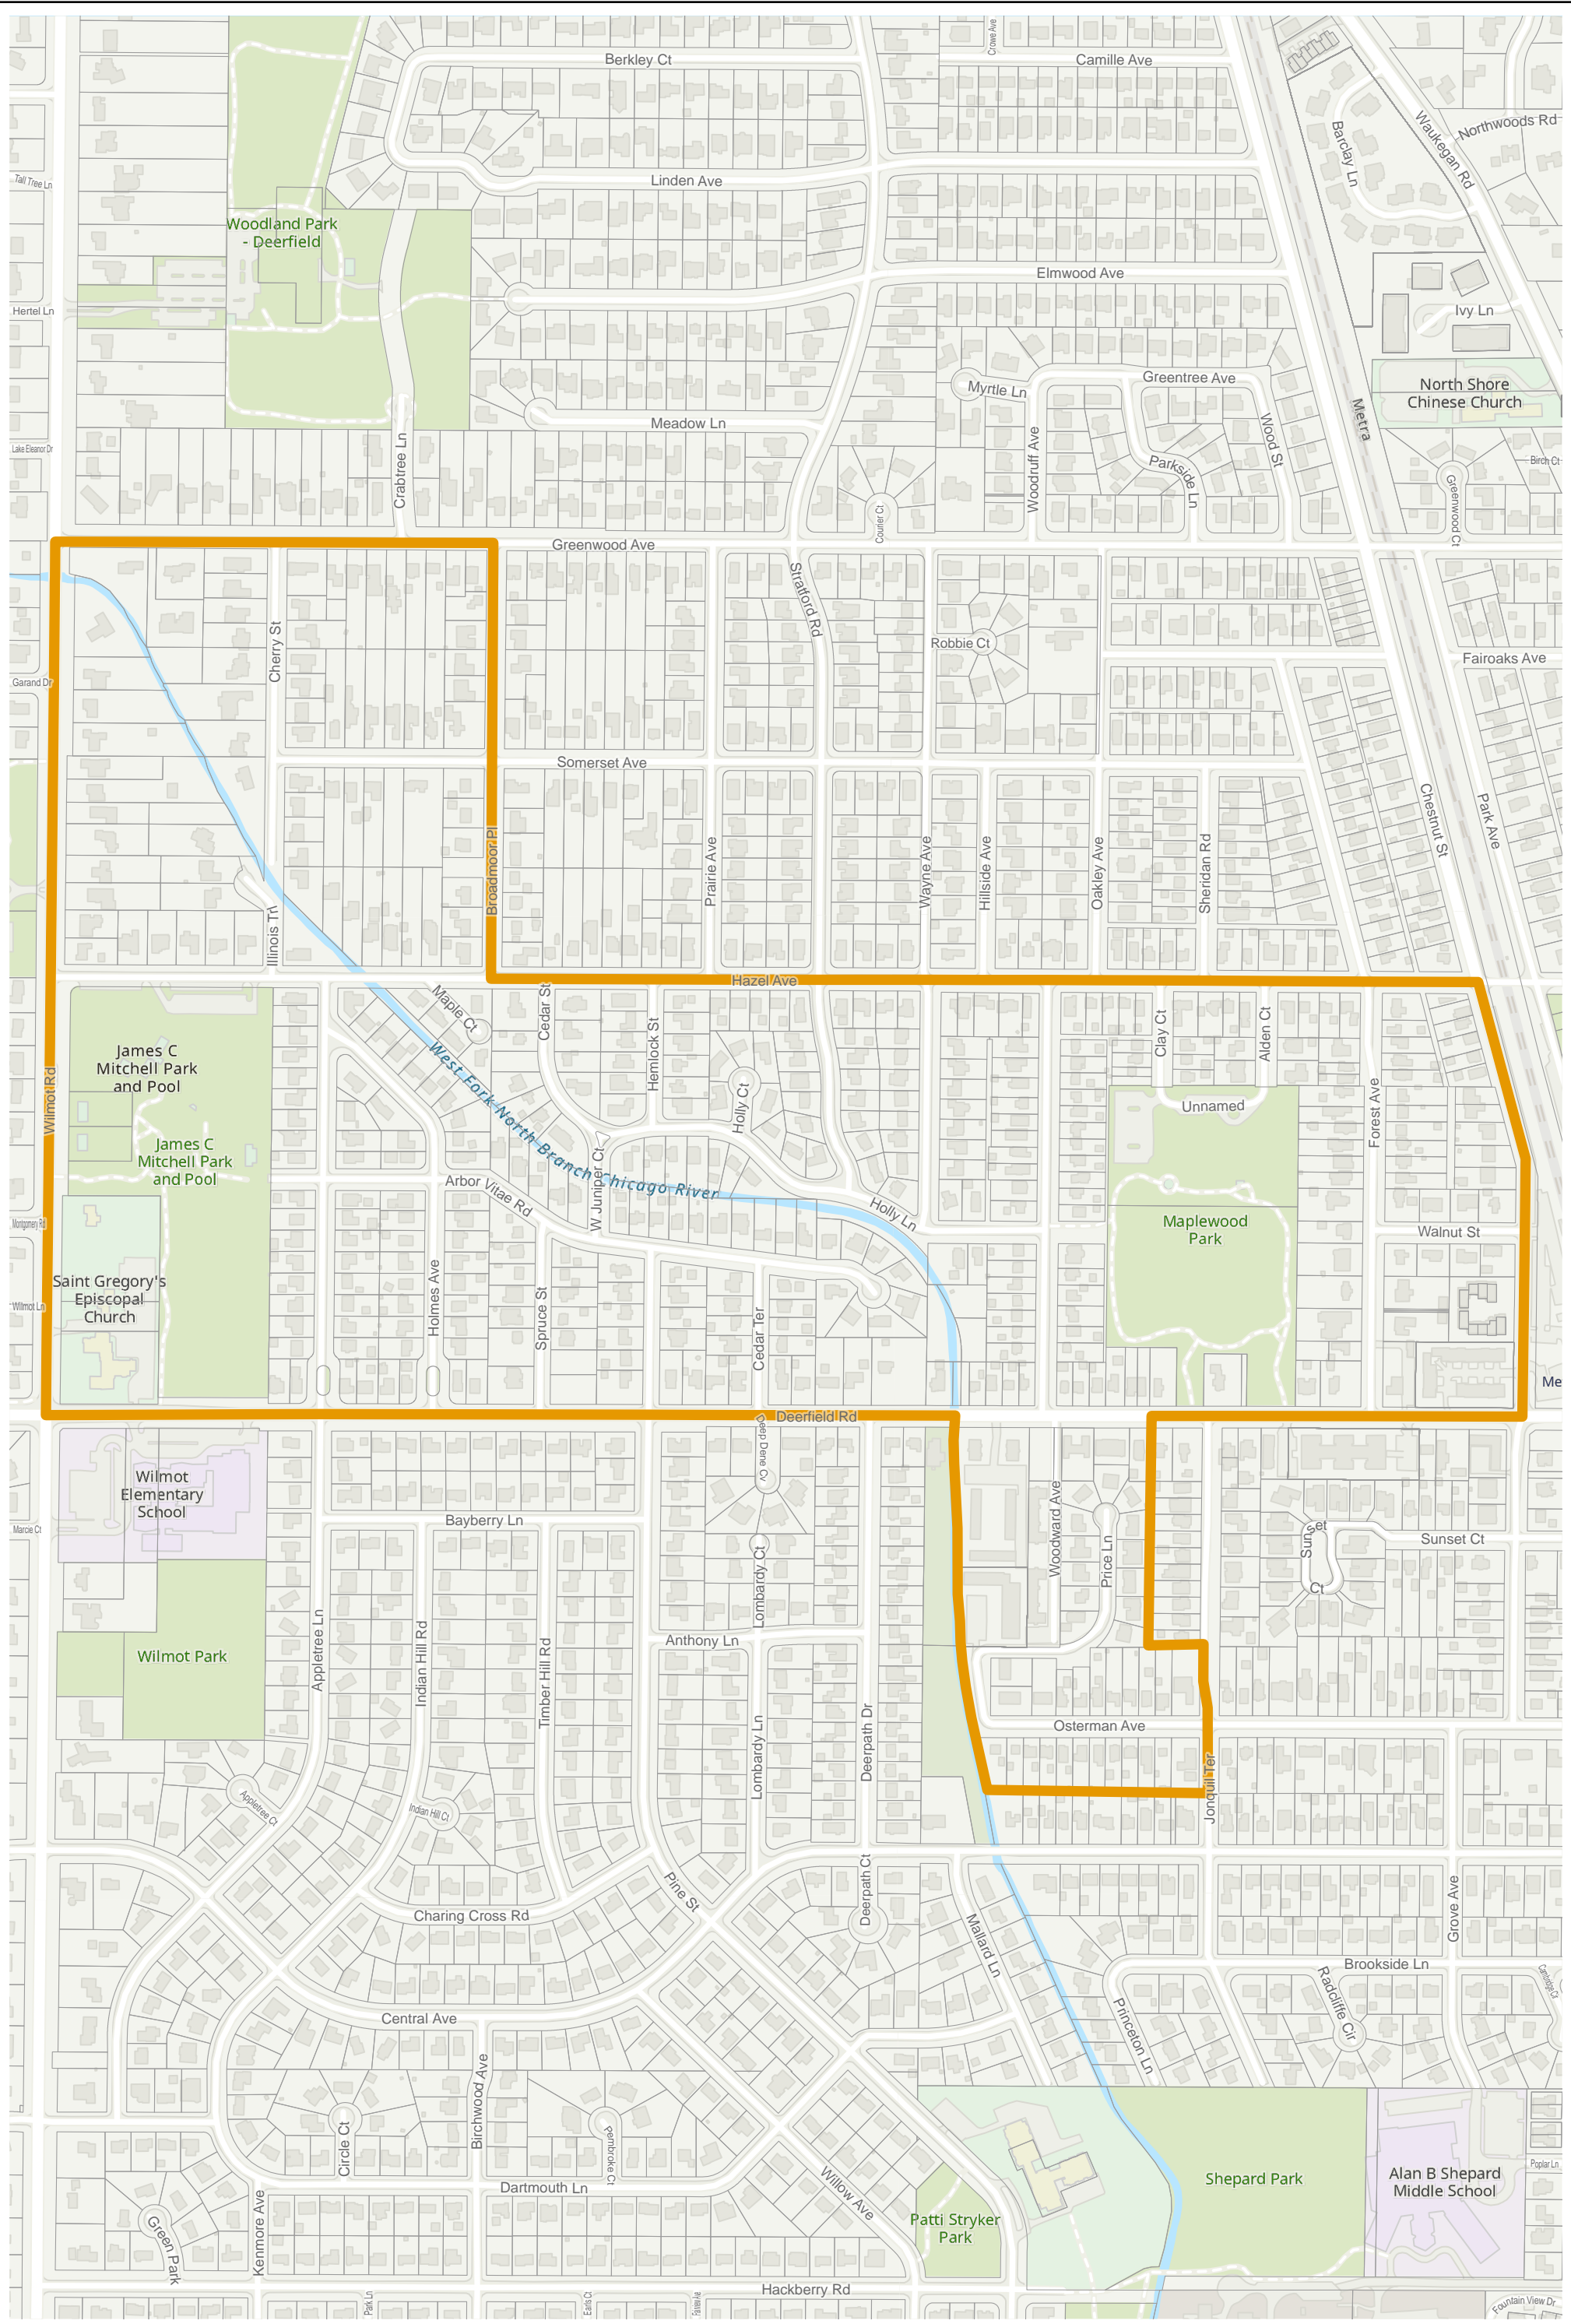

Lake County 2022 Election Precinct West Deerfield 411