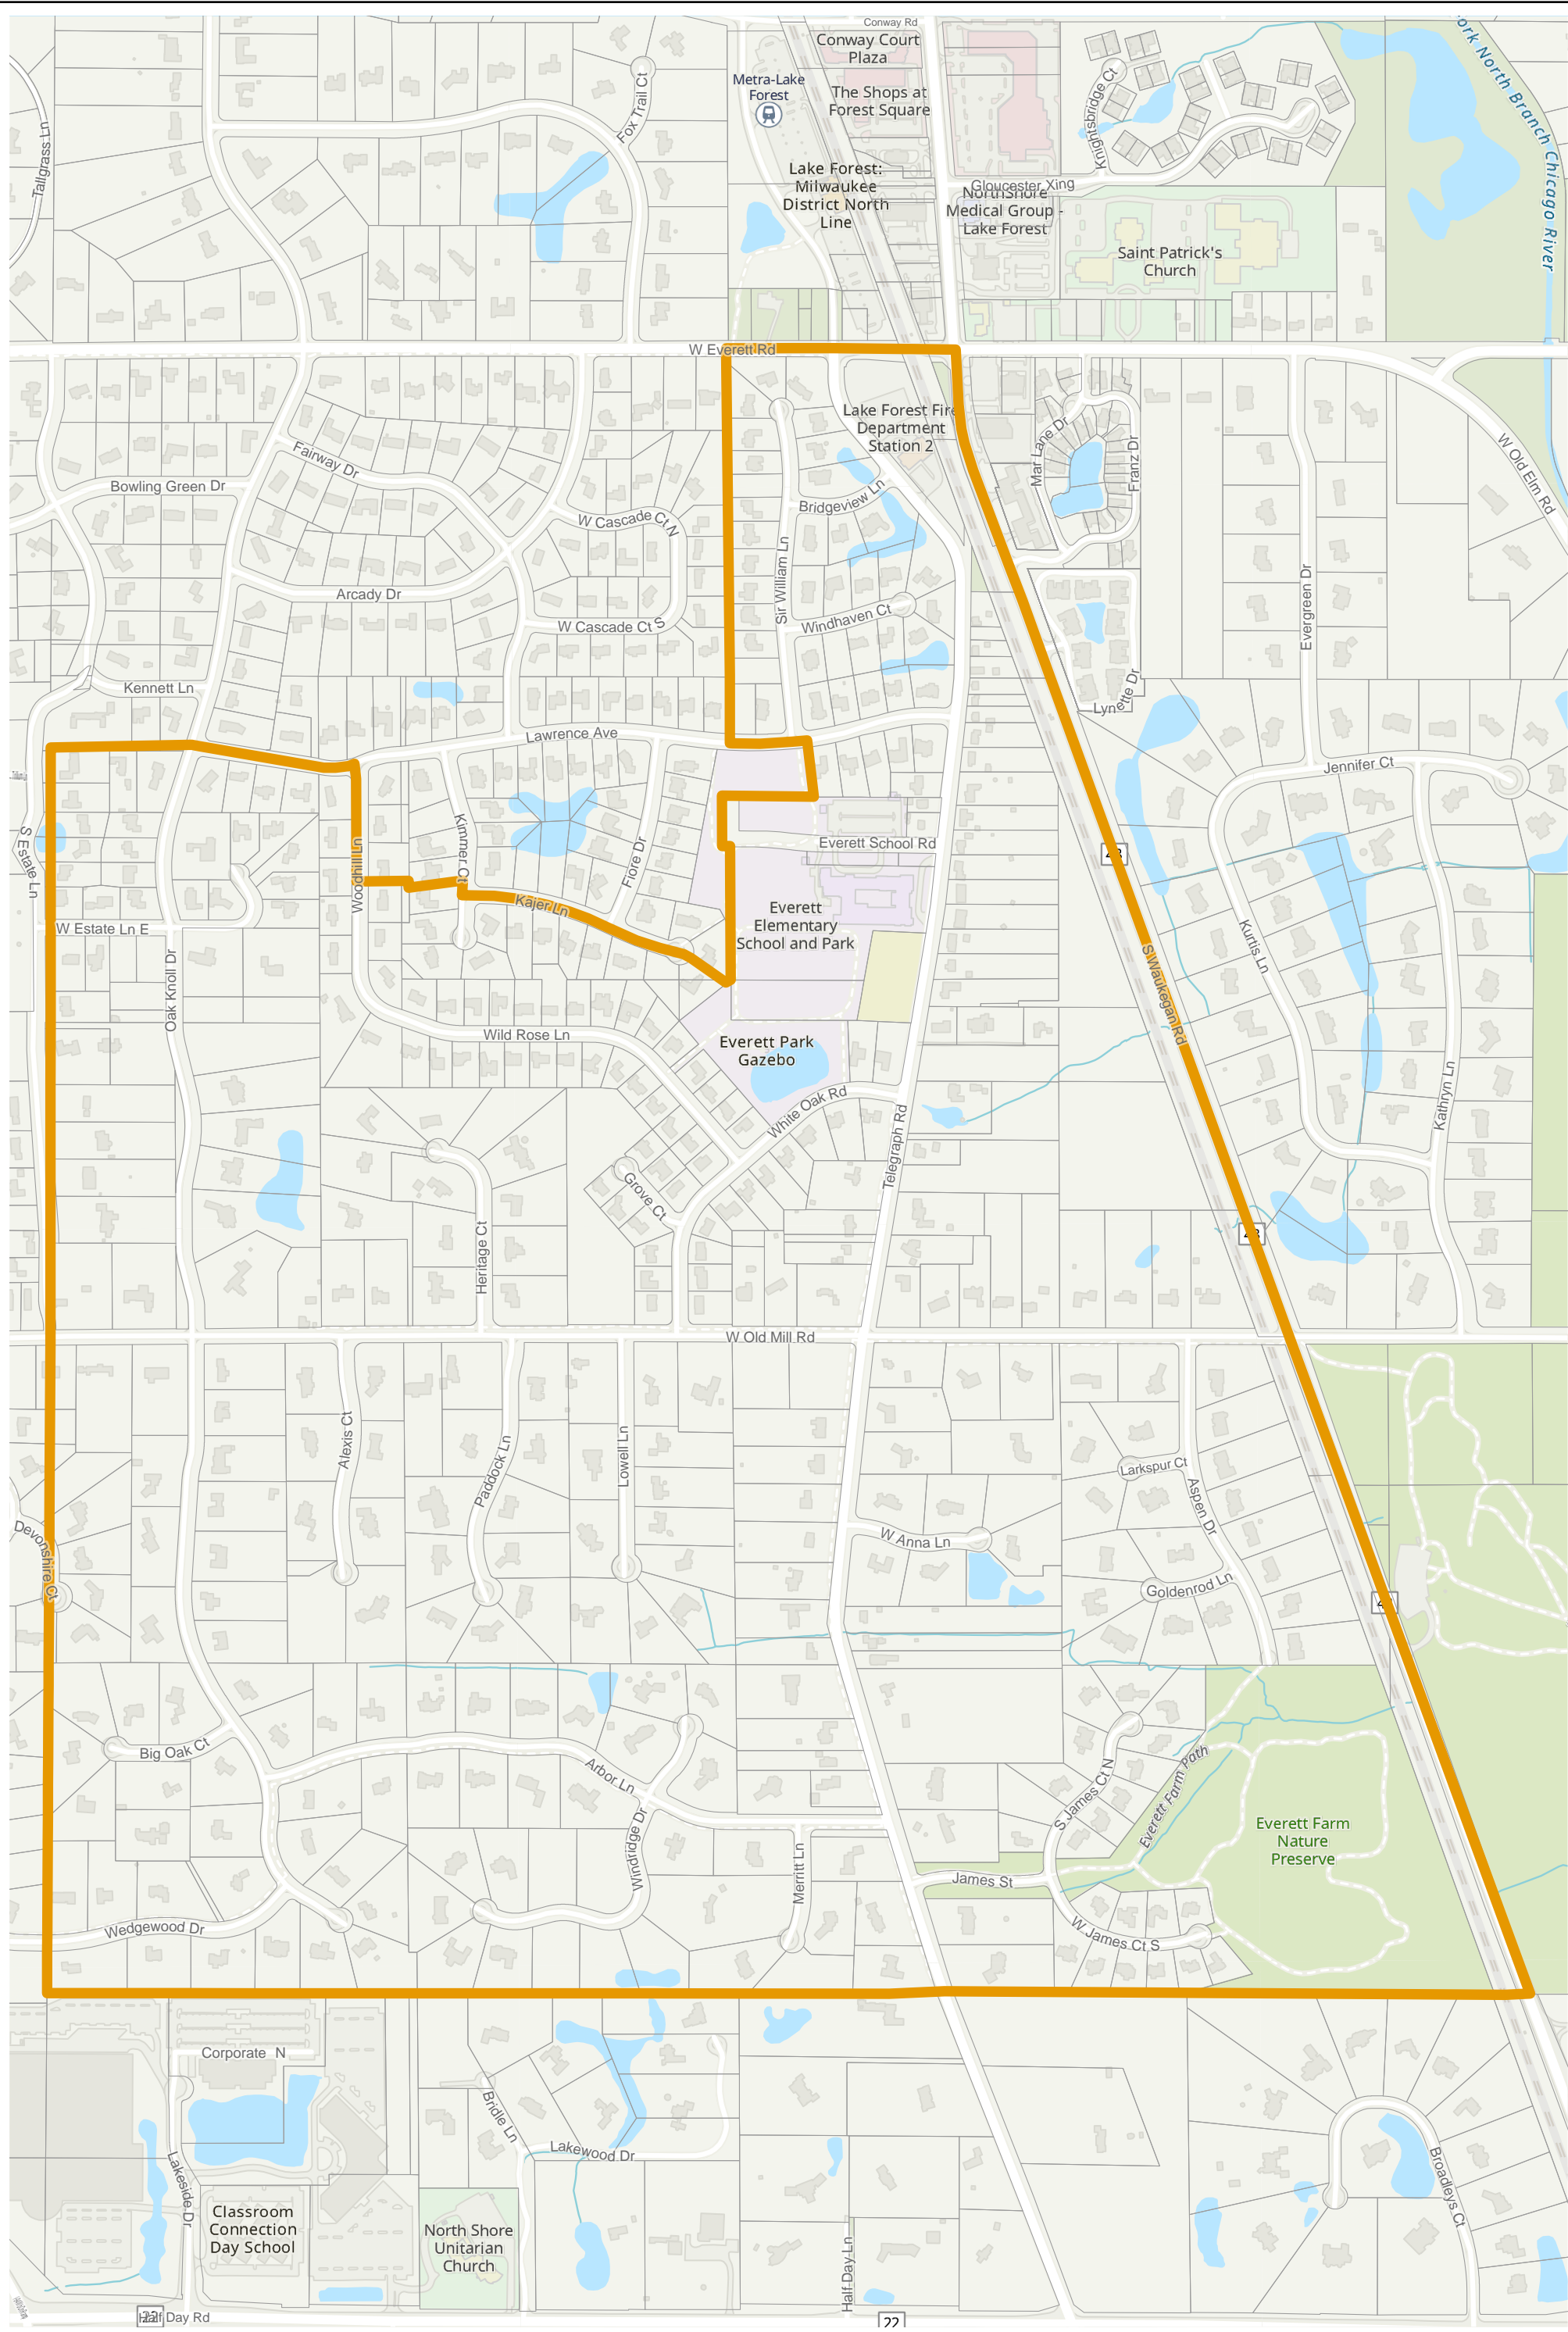

Lake County 2022 Election Precinct West Deerfield 399