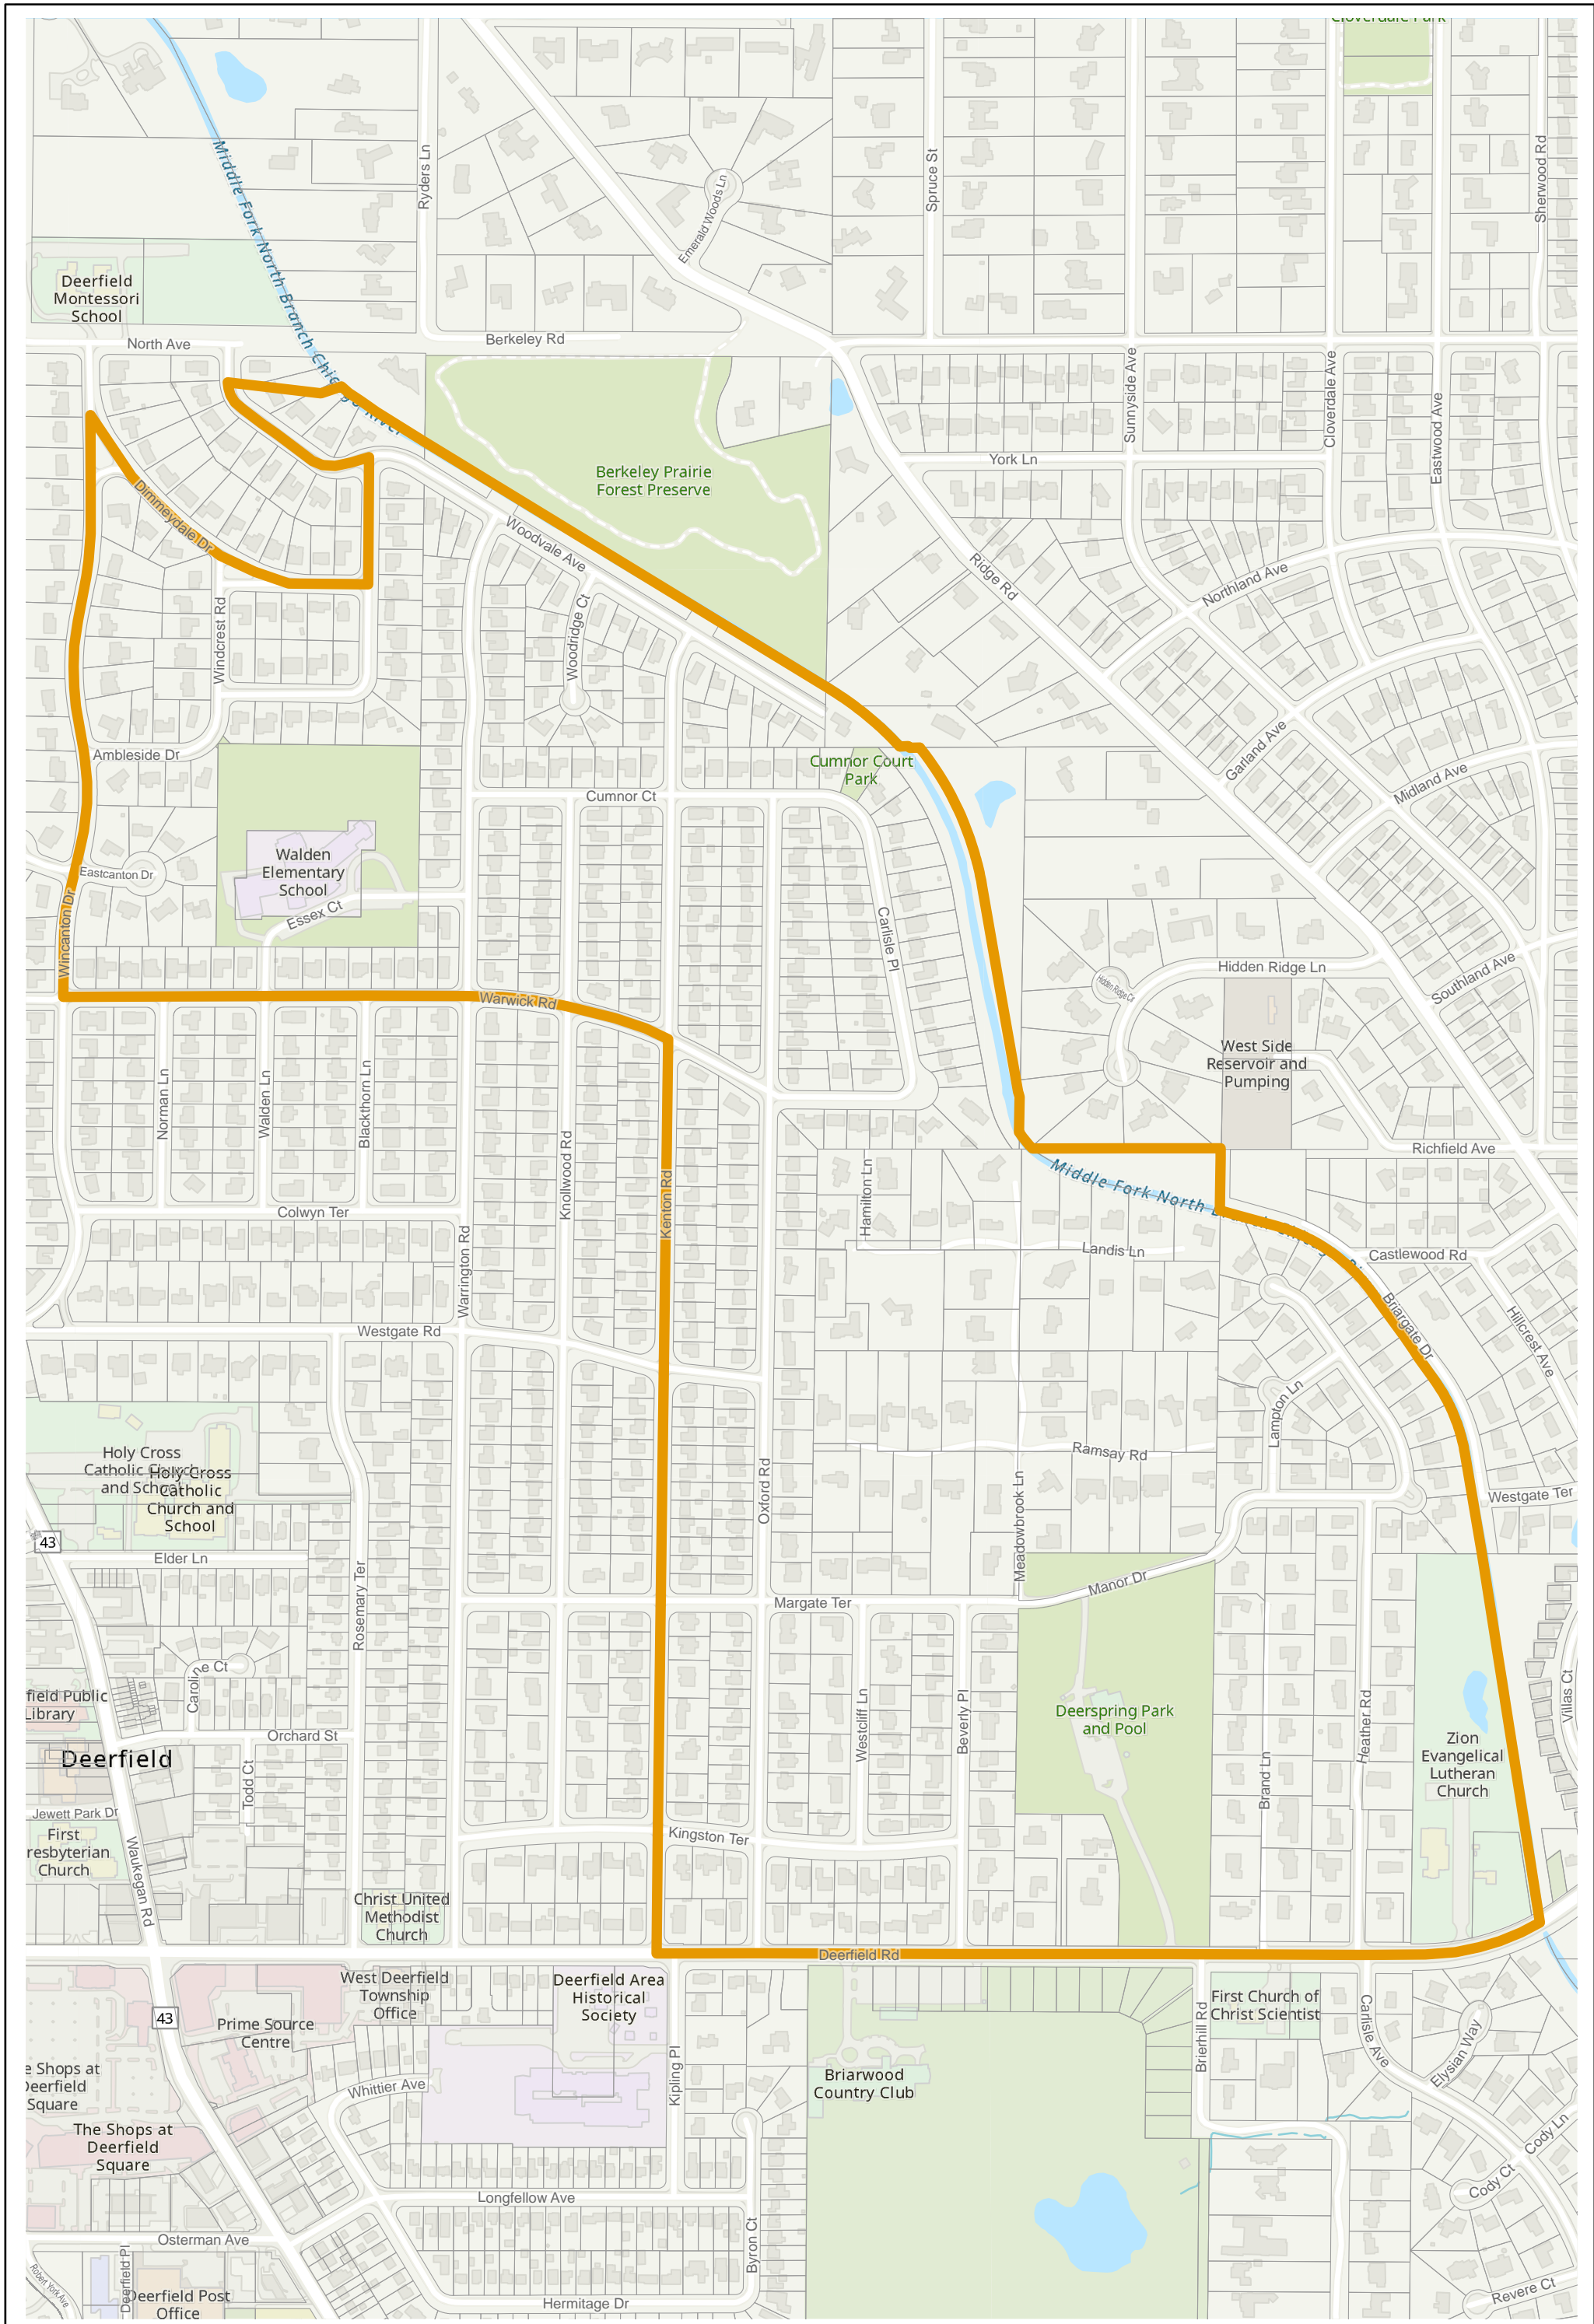

Lake County 2022 Election Precinct West Deerfield 407