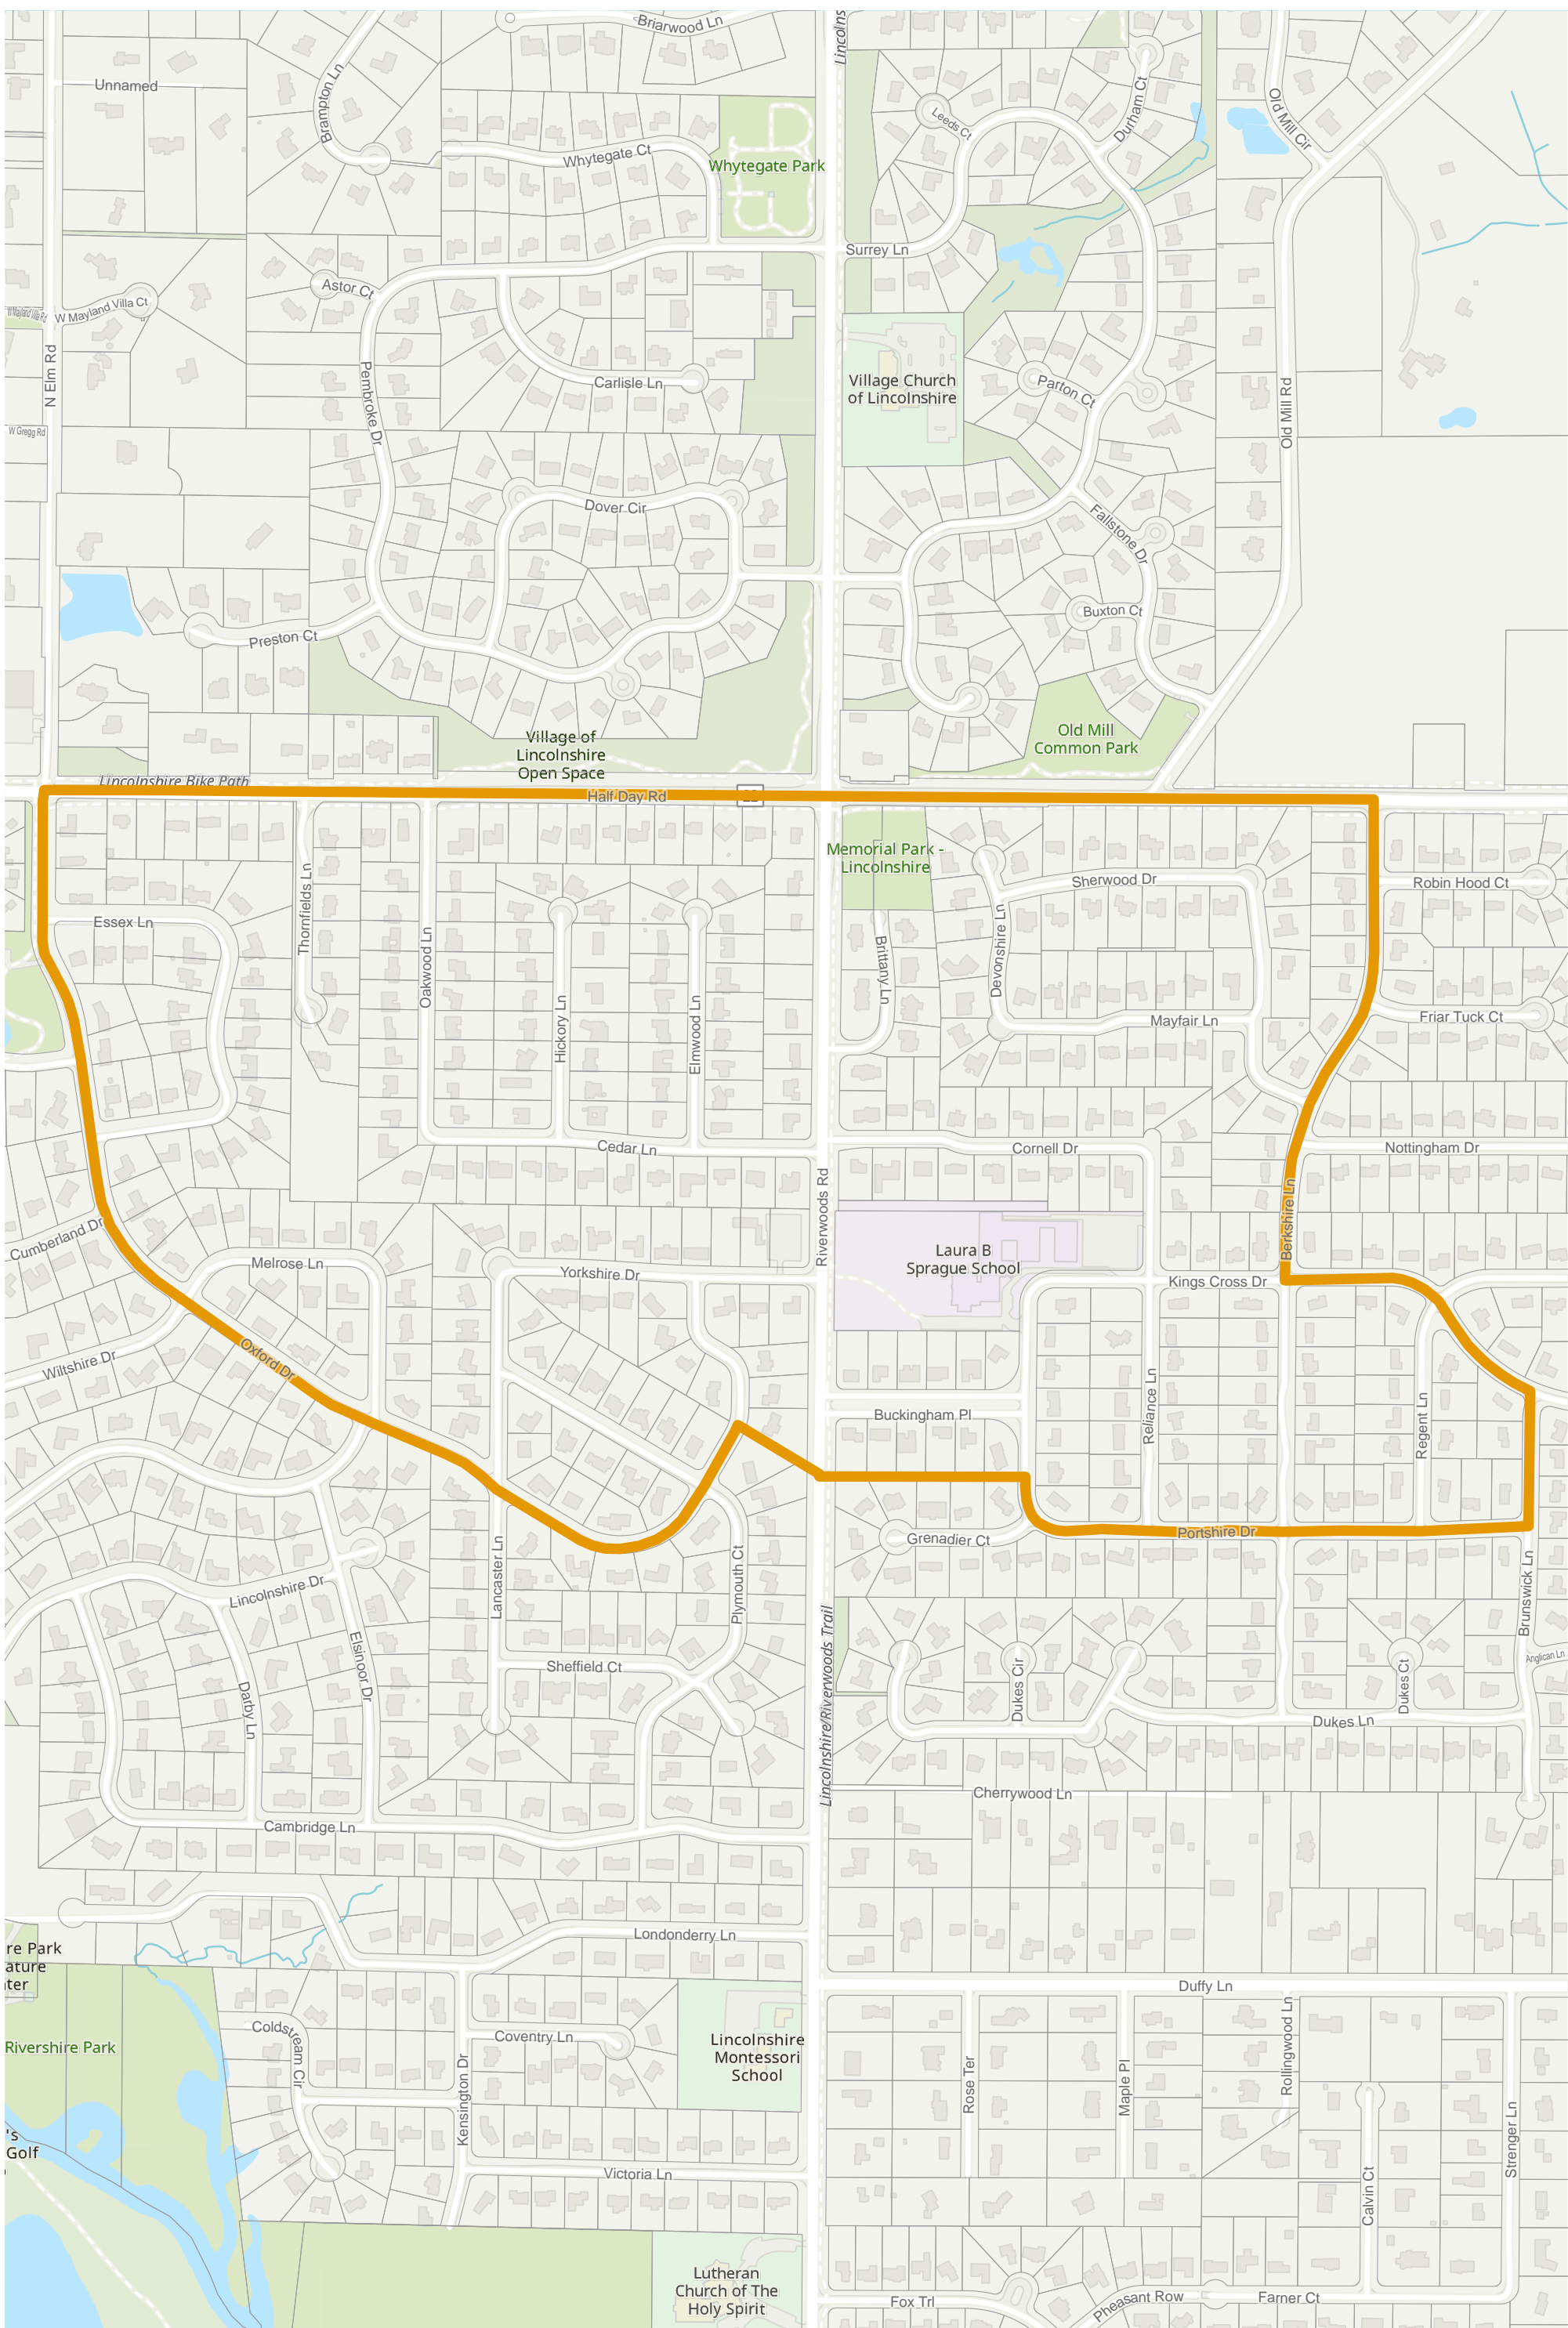

Lake County 2022 Election Precinct Vernon 273

2022 Election Precincts
 Tax Parcels