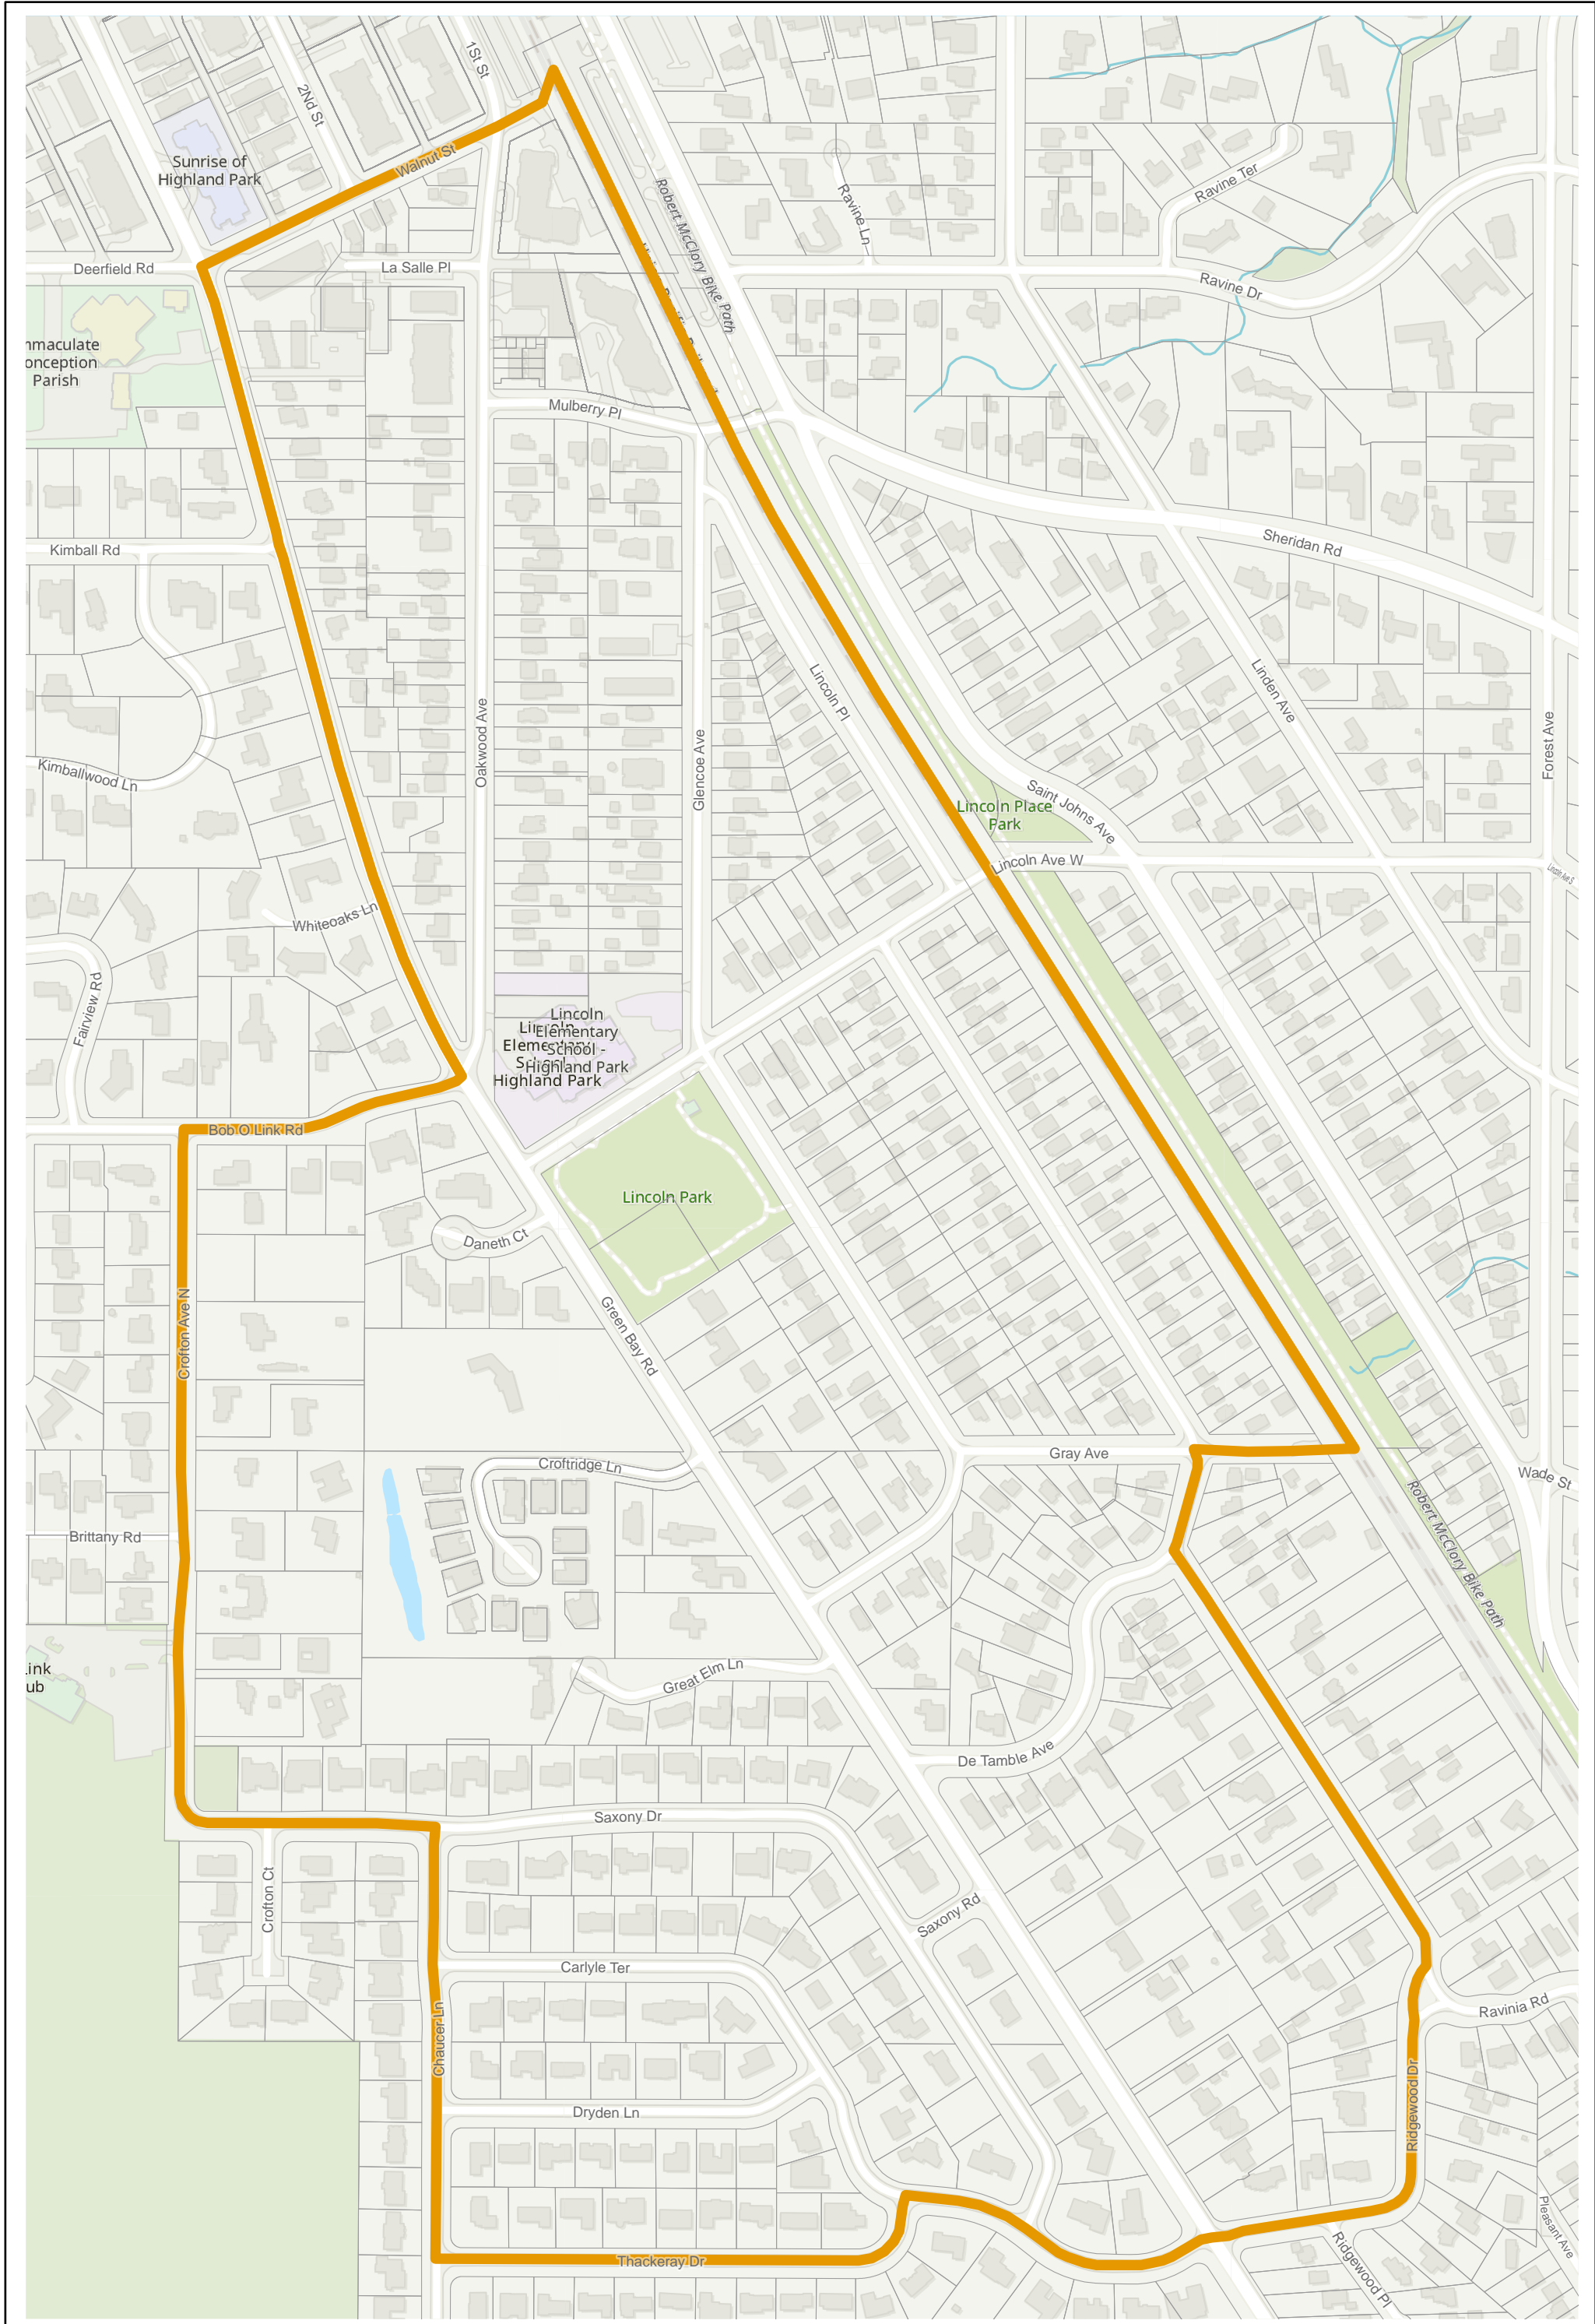

Lake County 2022 Election Precinct Moraine 222