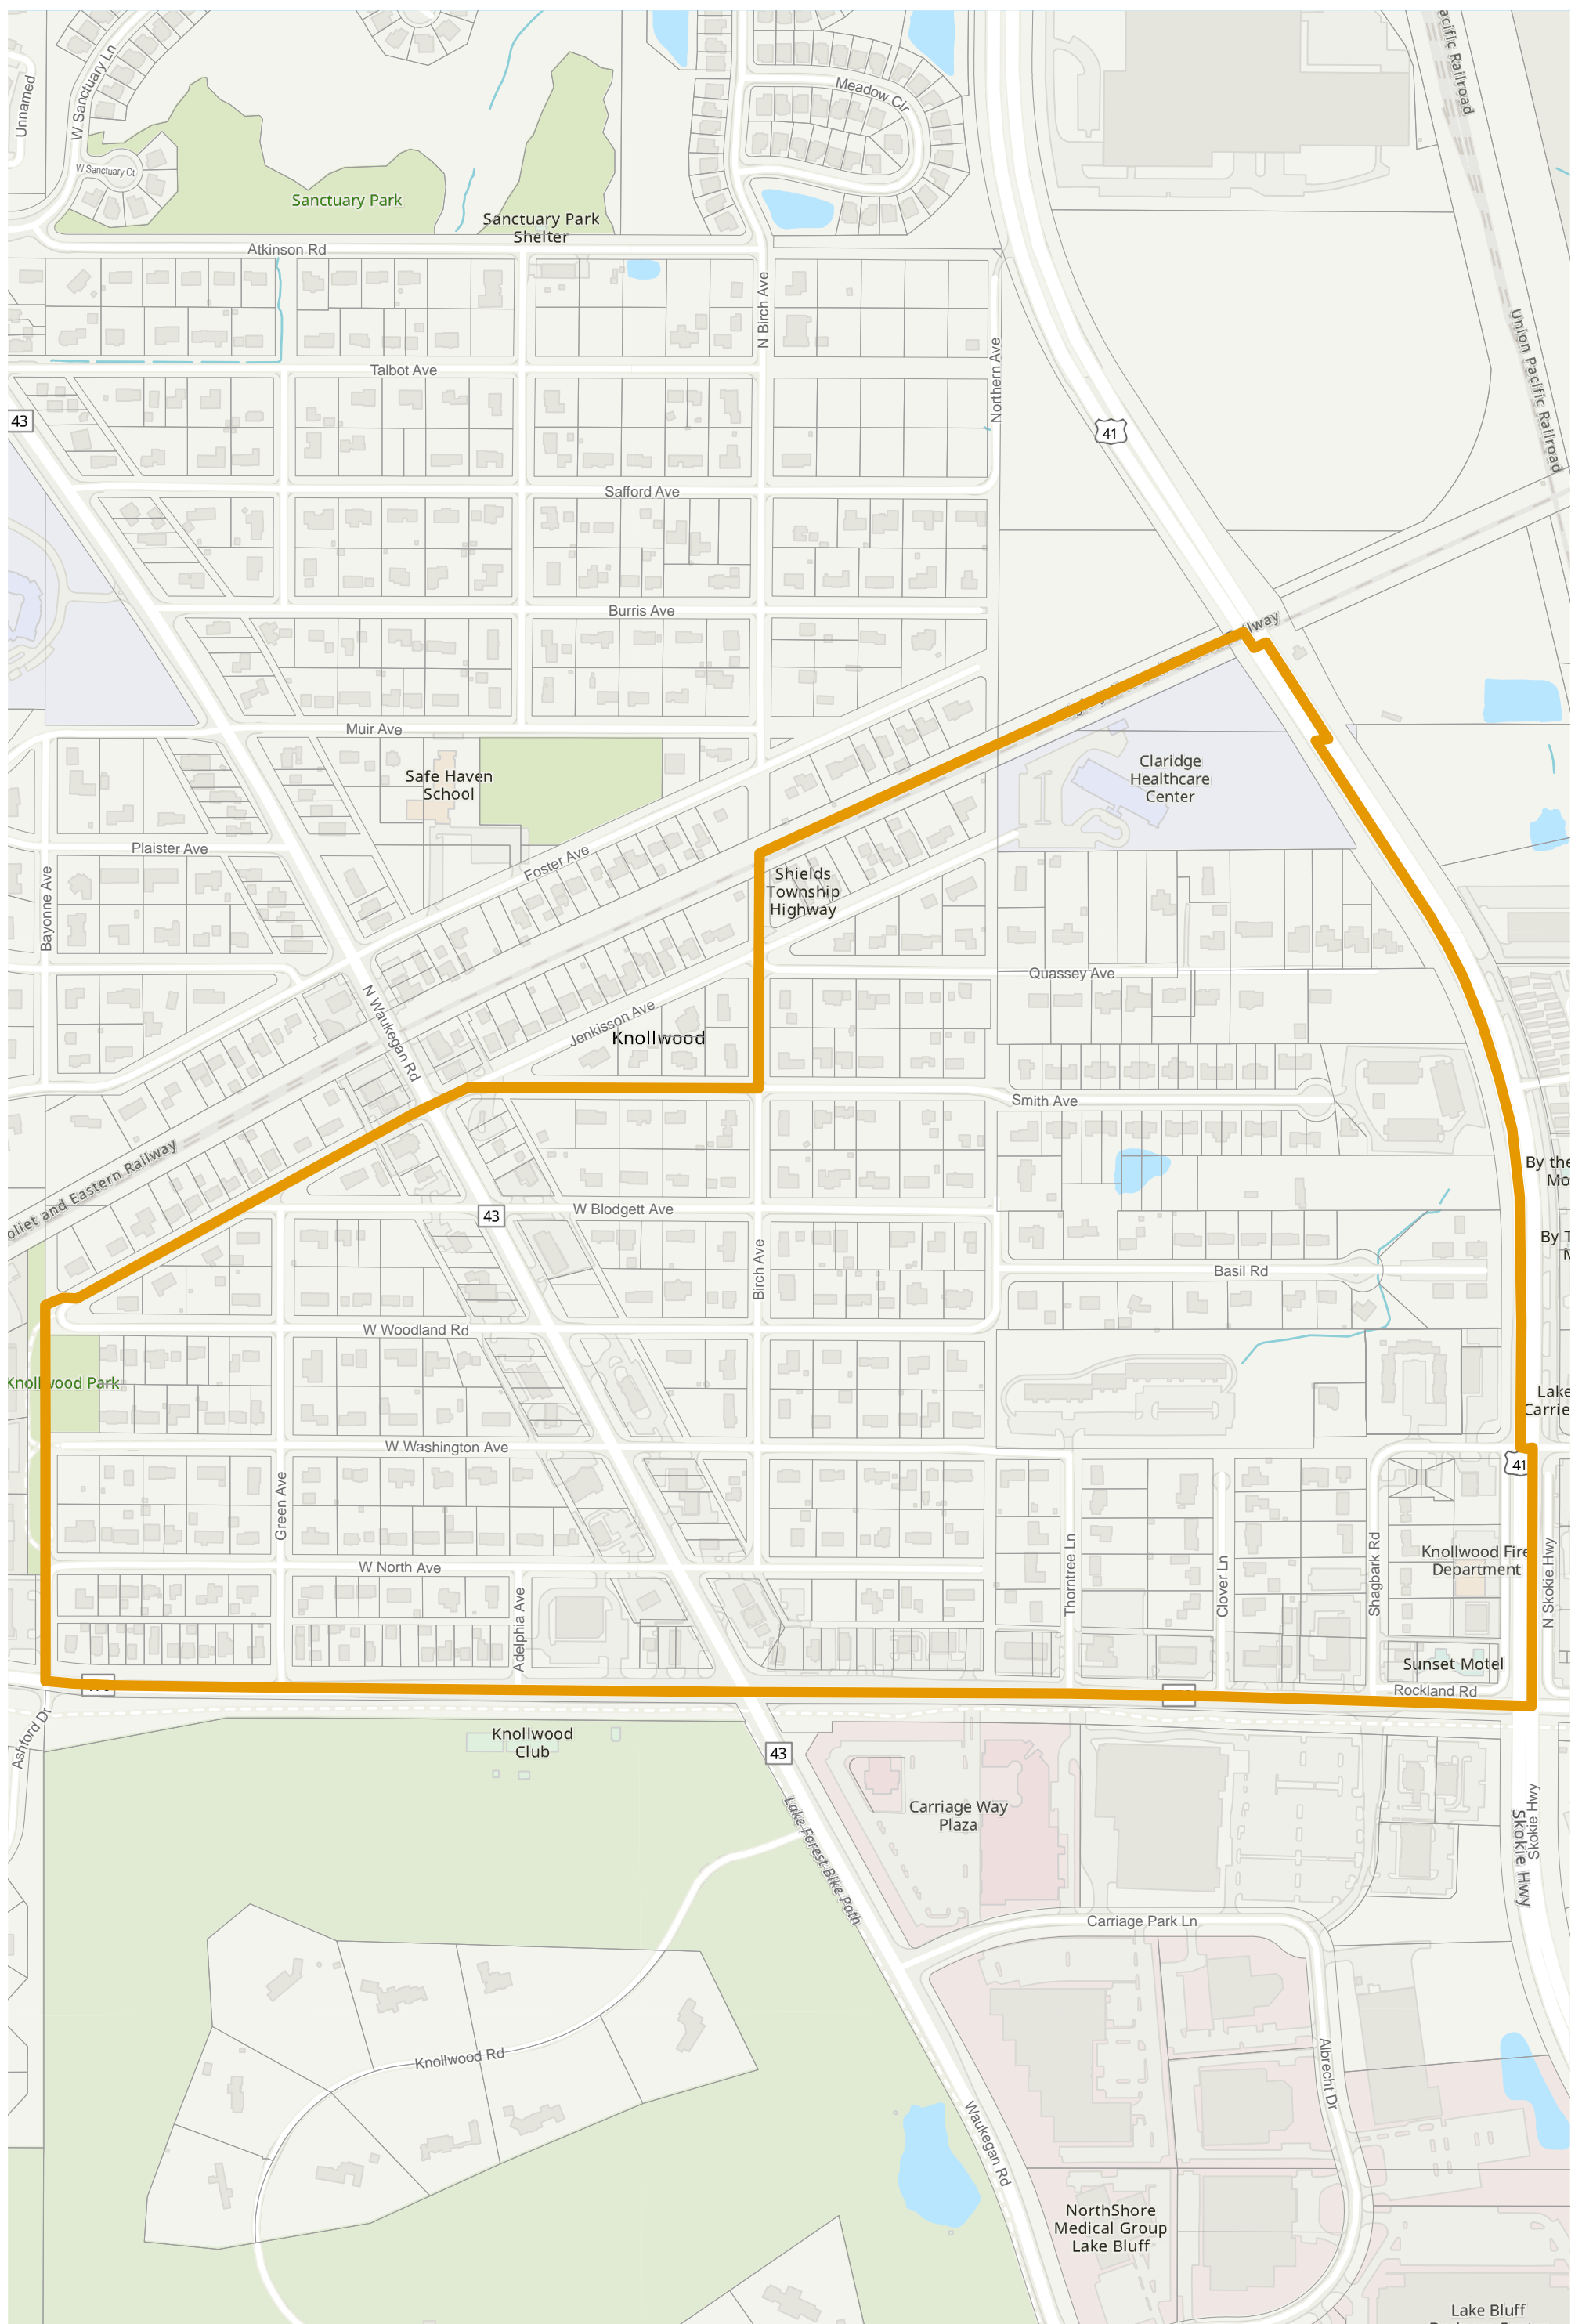

Lake County 2022 Election Precinct Shields 244

2022 Election Precincts

Tax Parcels