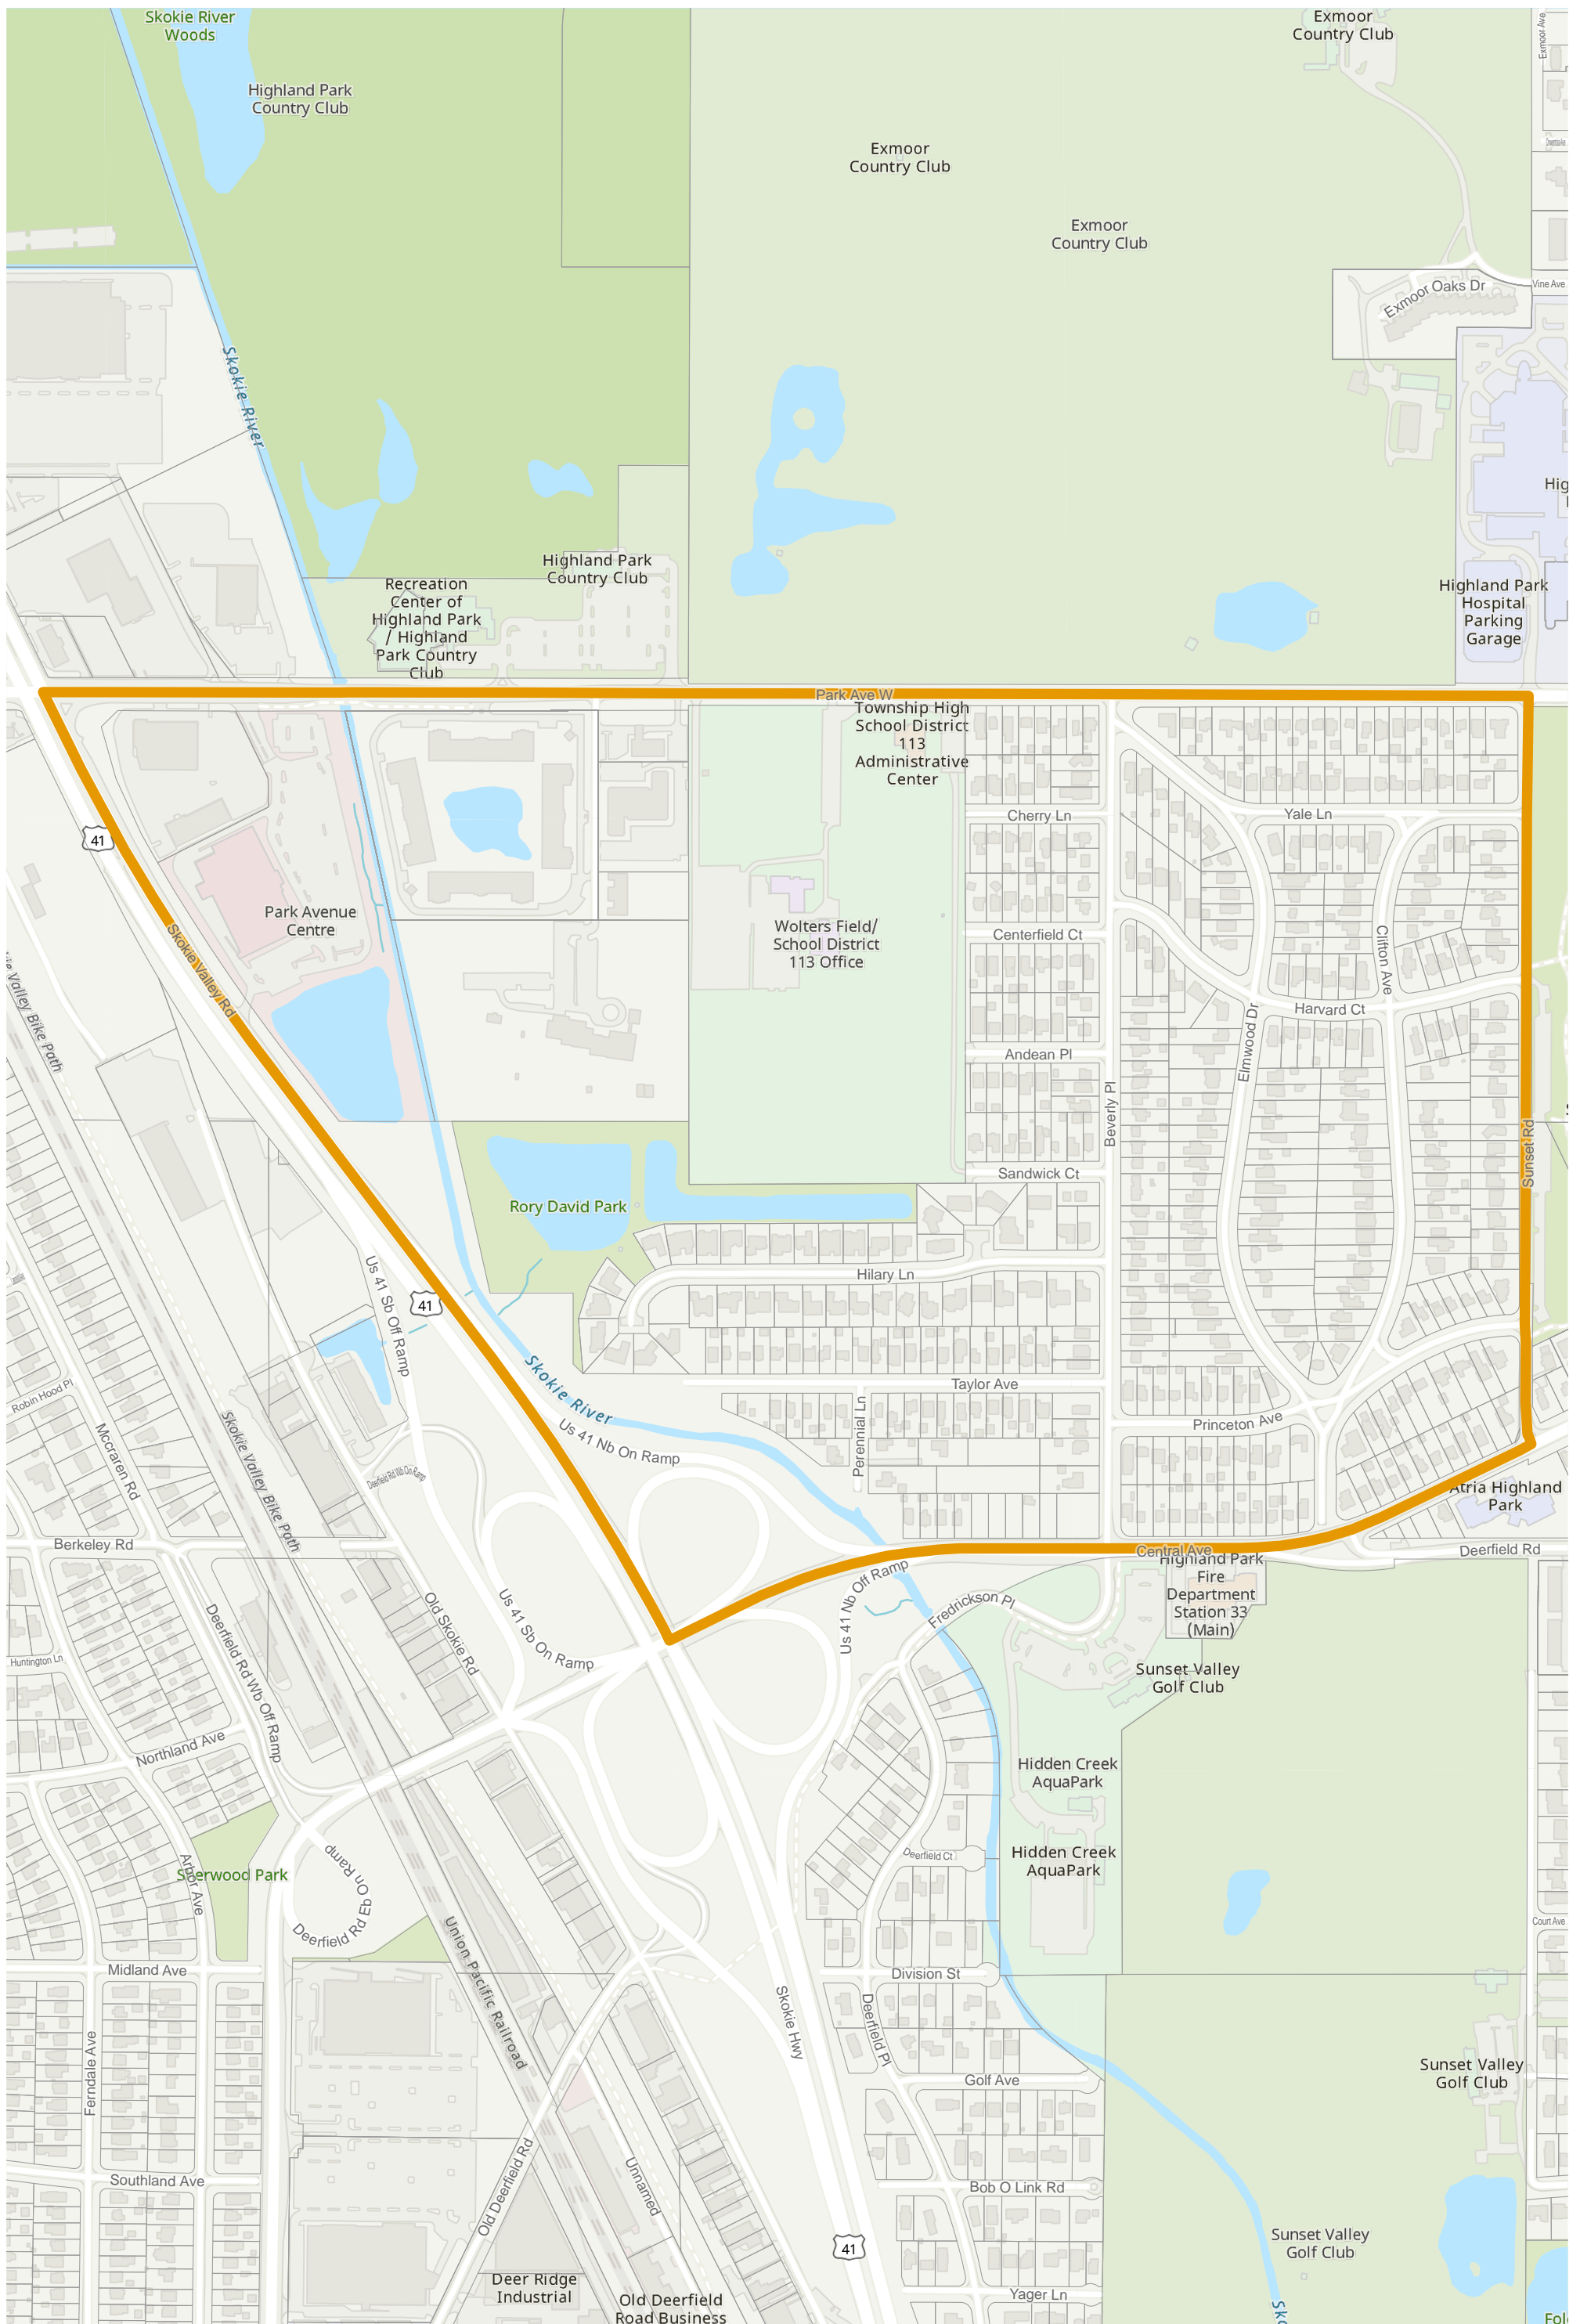

Lake County 2022 Election Precinct Moraine 217

2022 Election Precincts
Tax Parcels