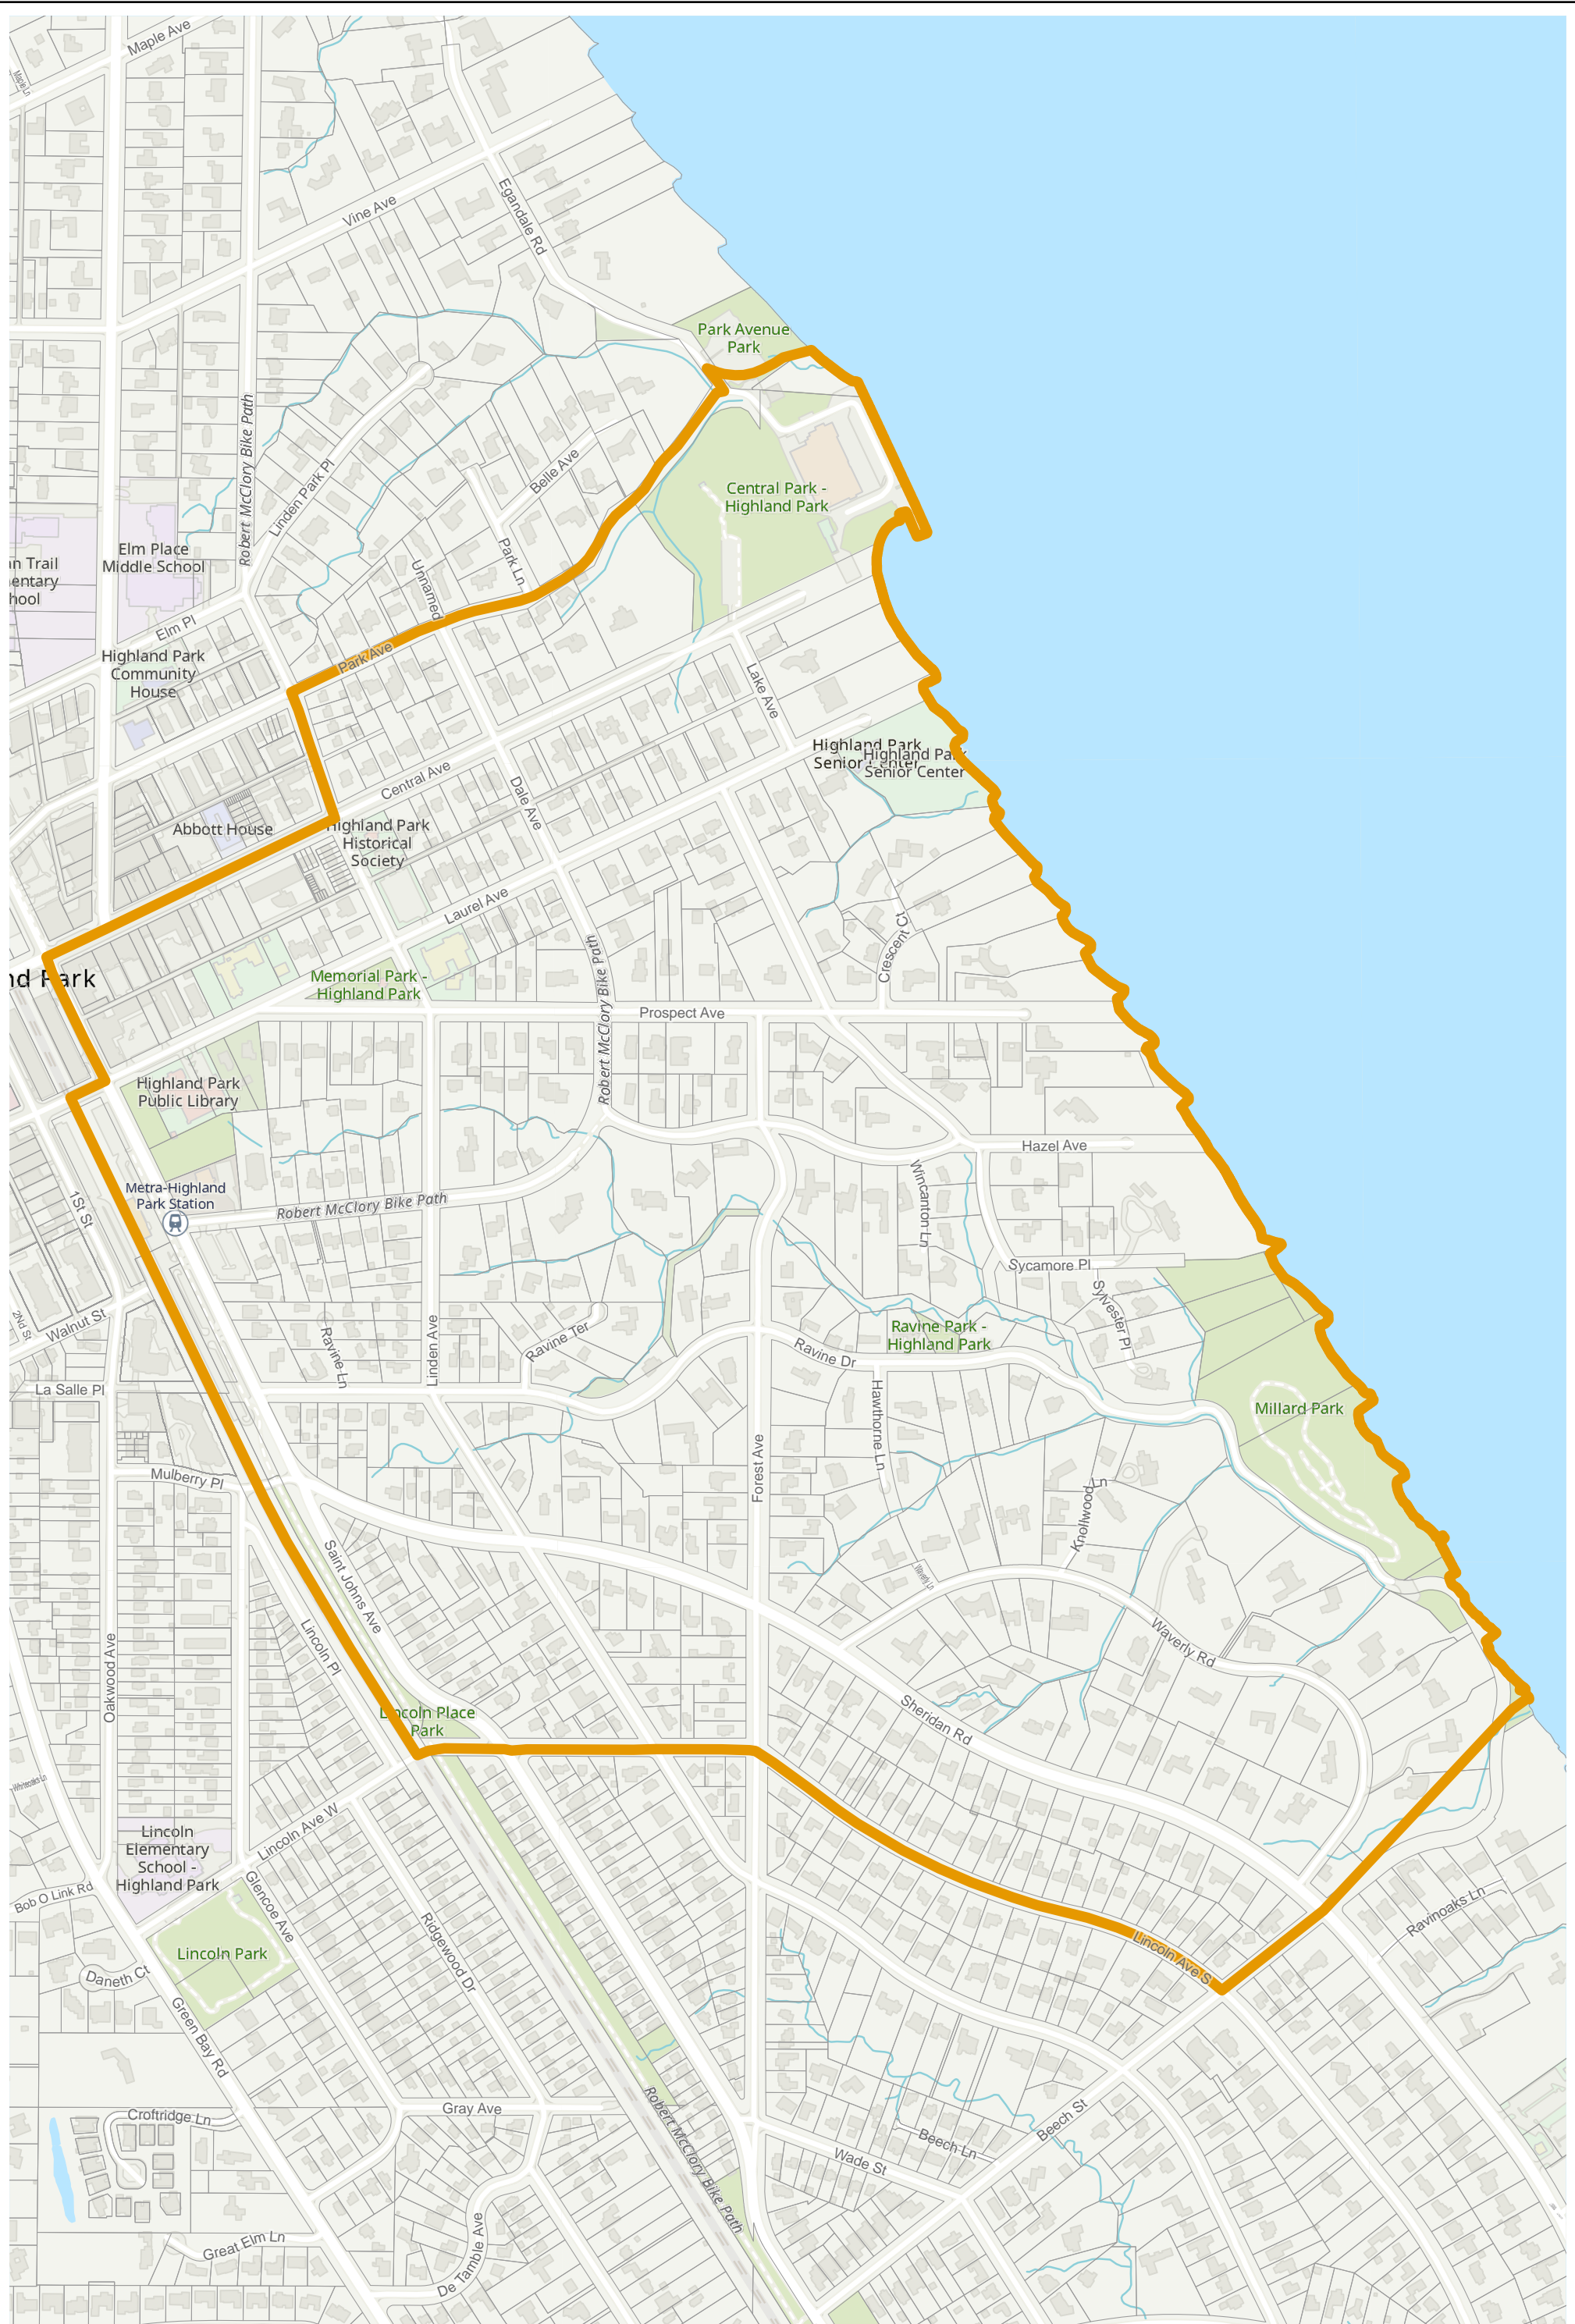

Lake County 2022 Election Precinct Moraine 223

2022 Election Precincts

Tax Parcels