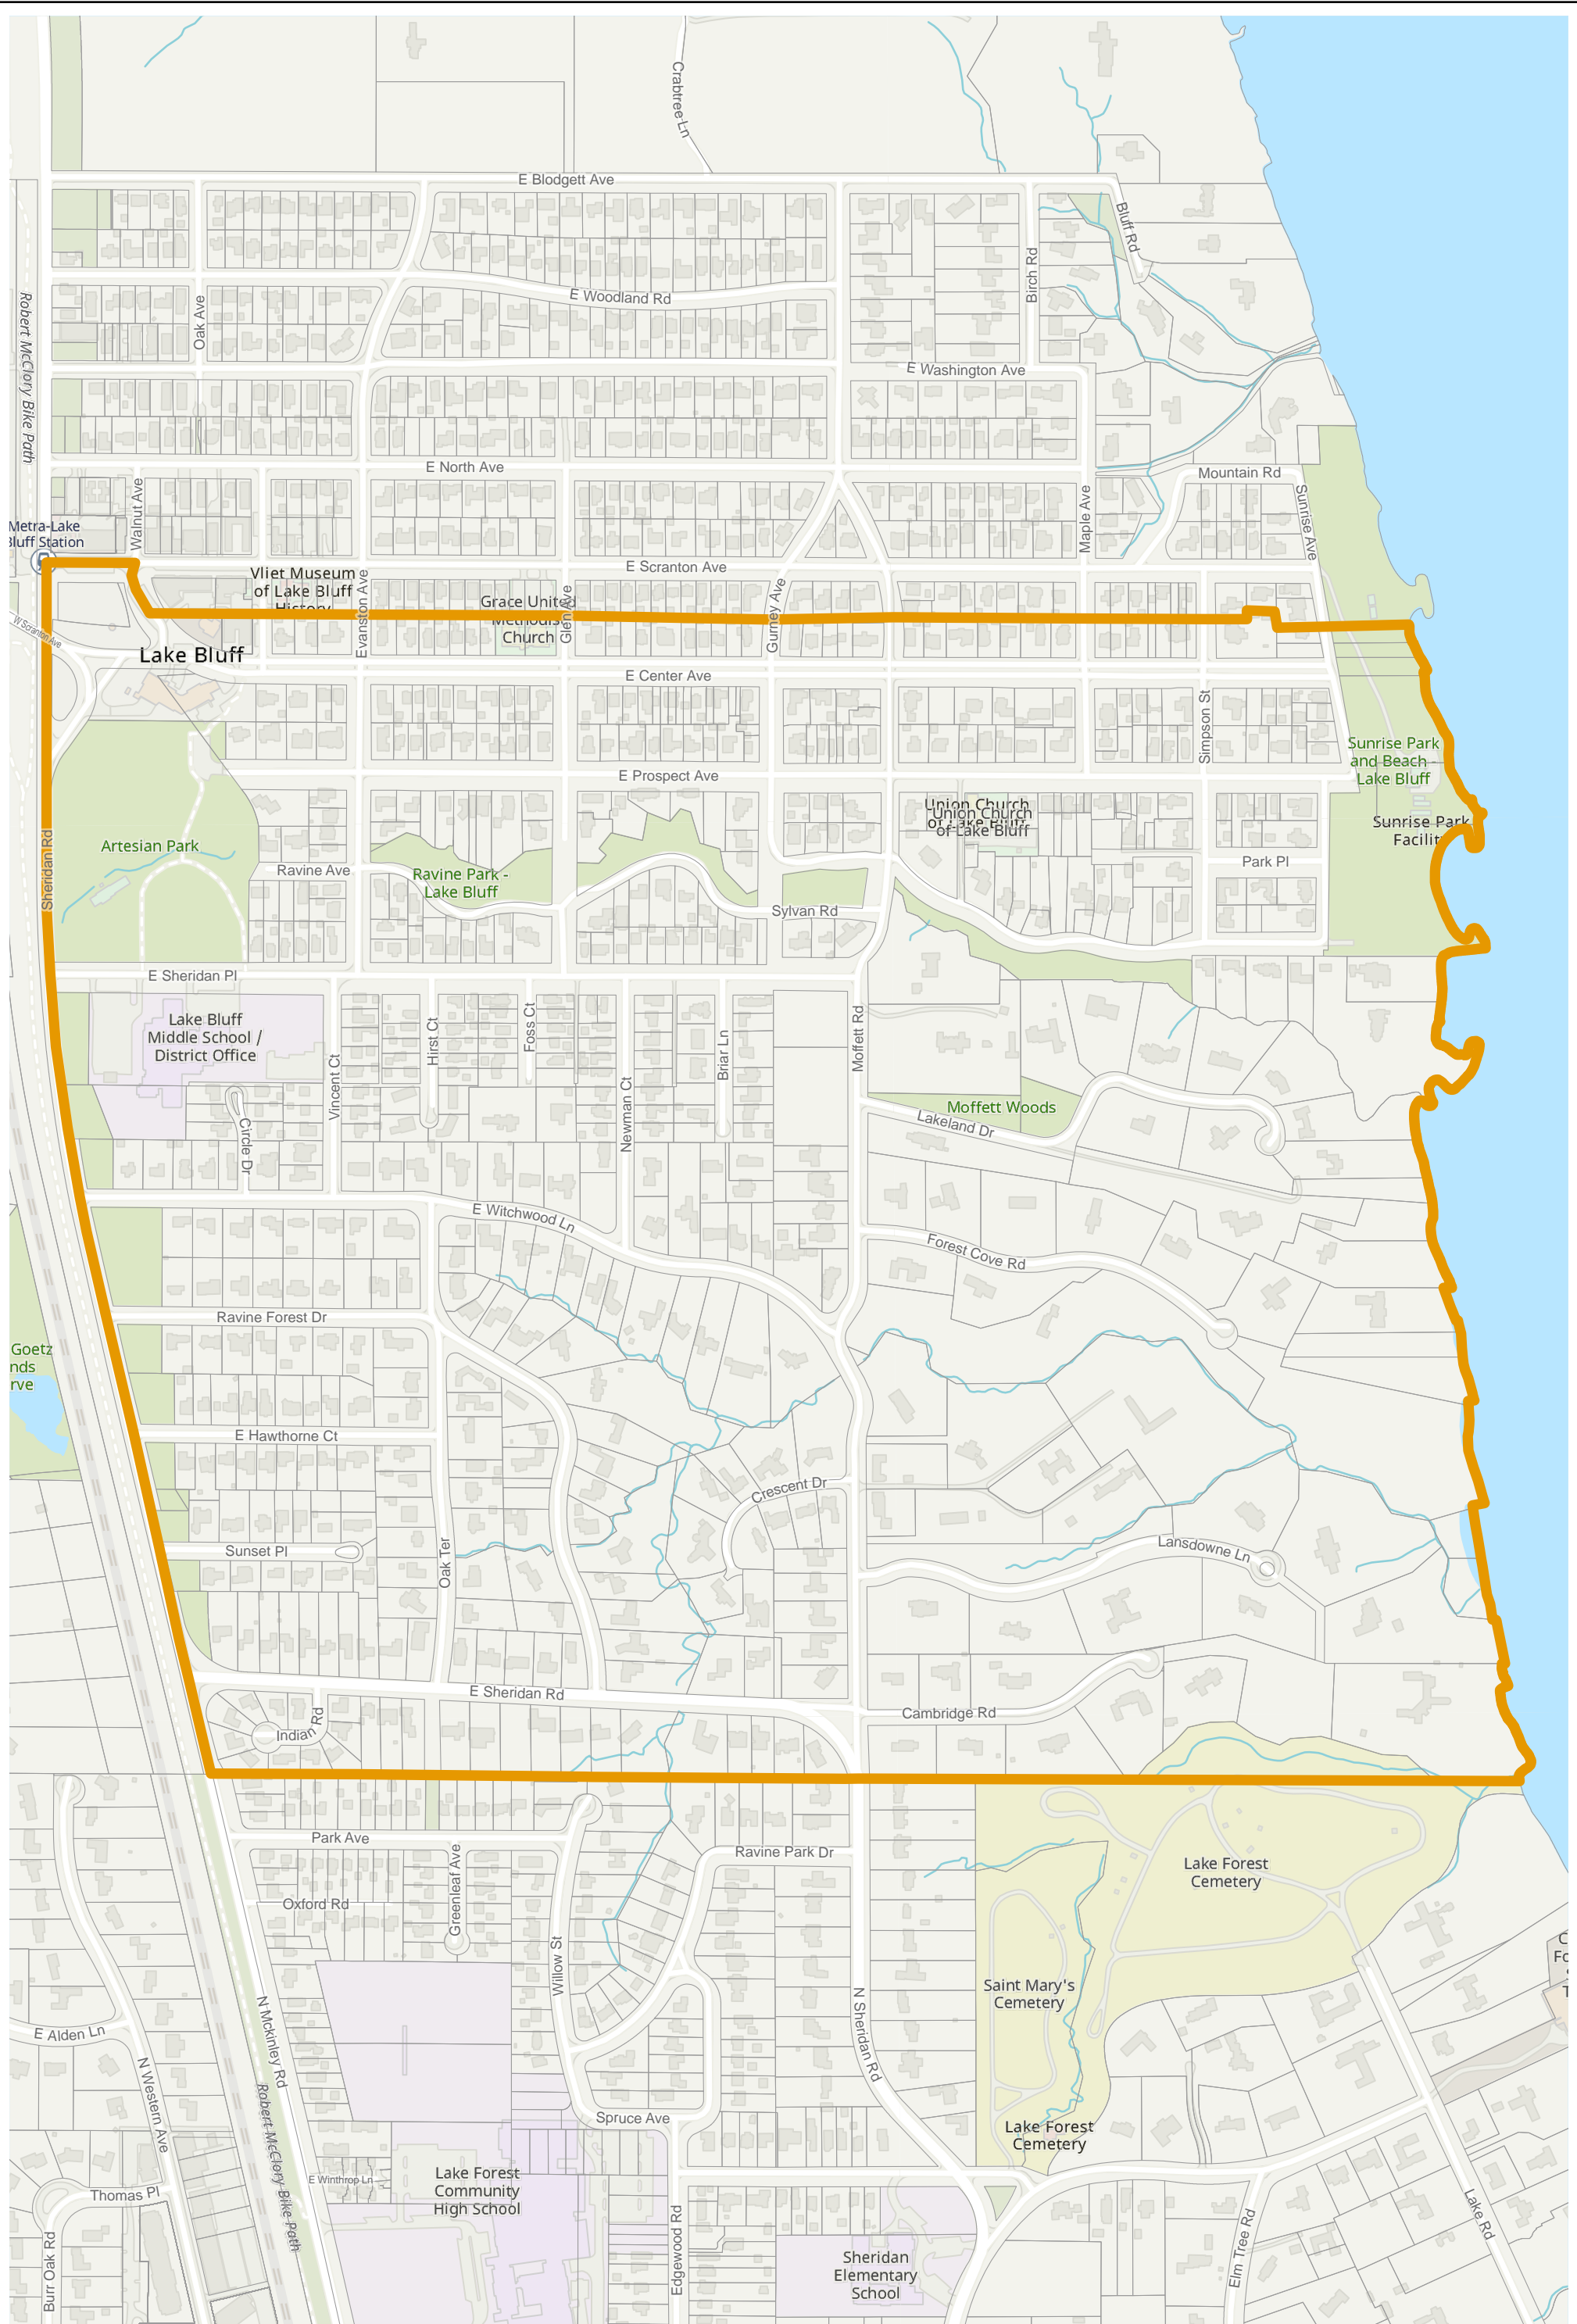

Lake County 2022 Election Precinct Shields 249