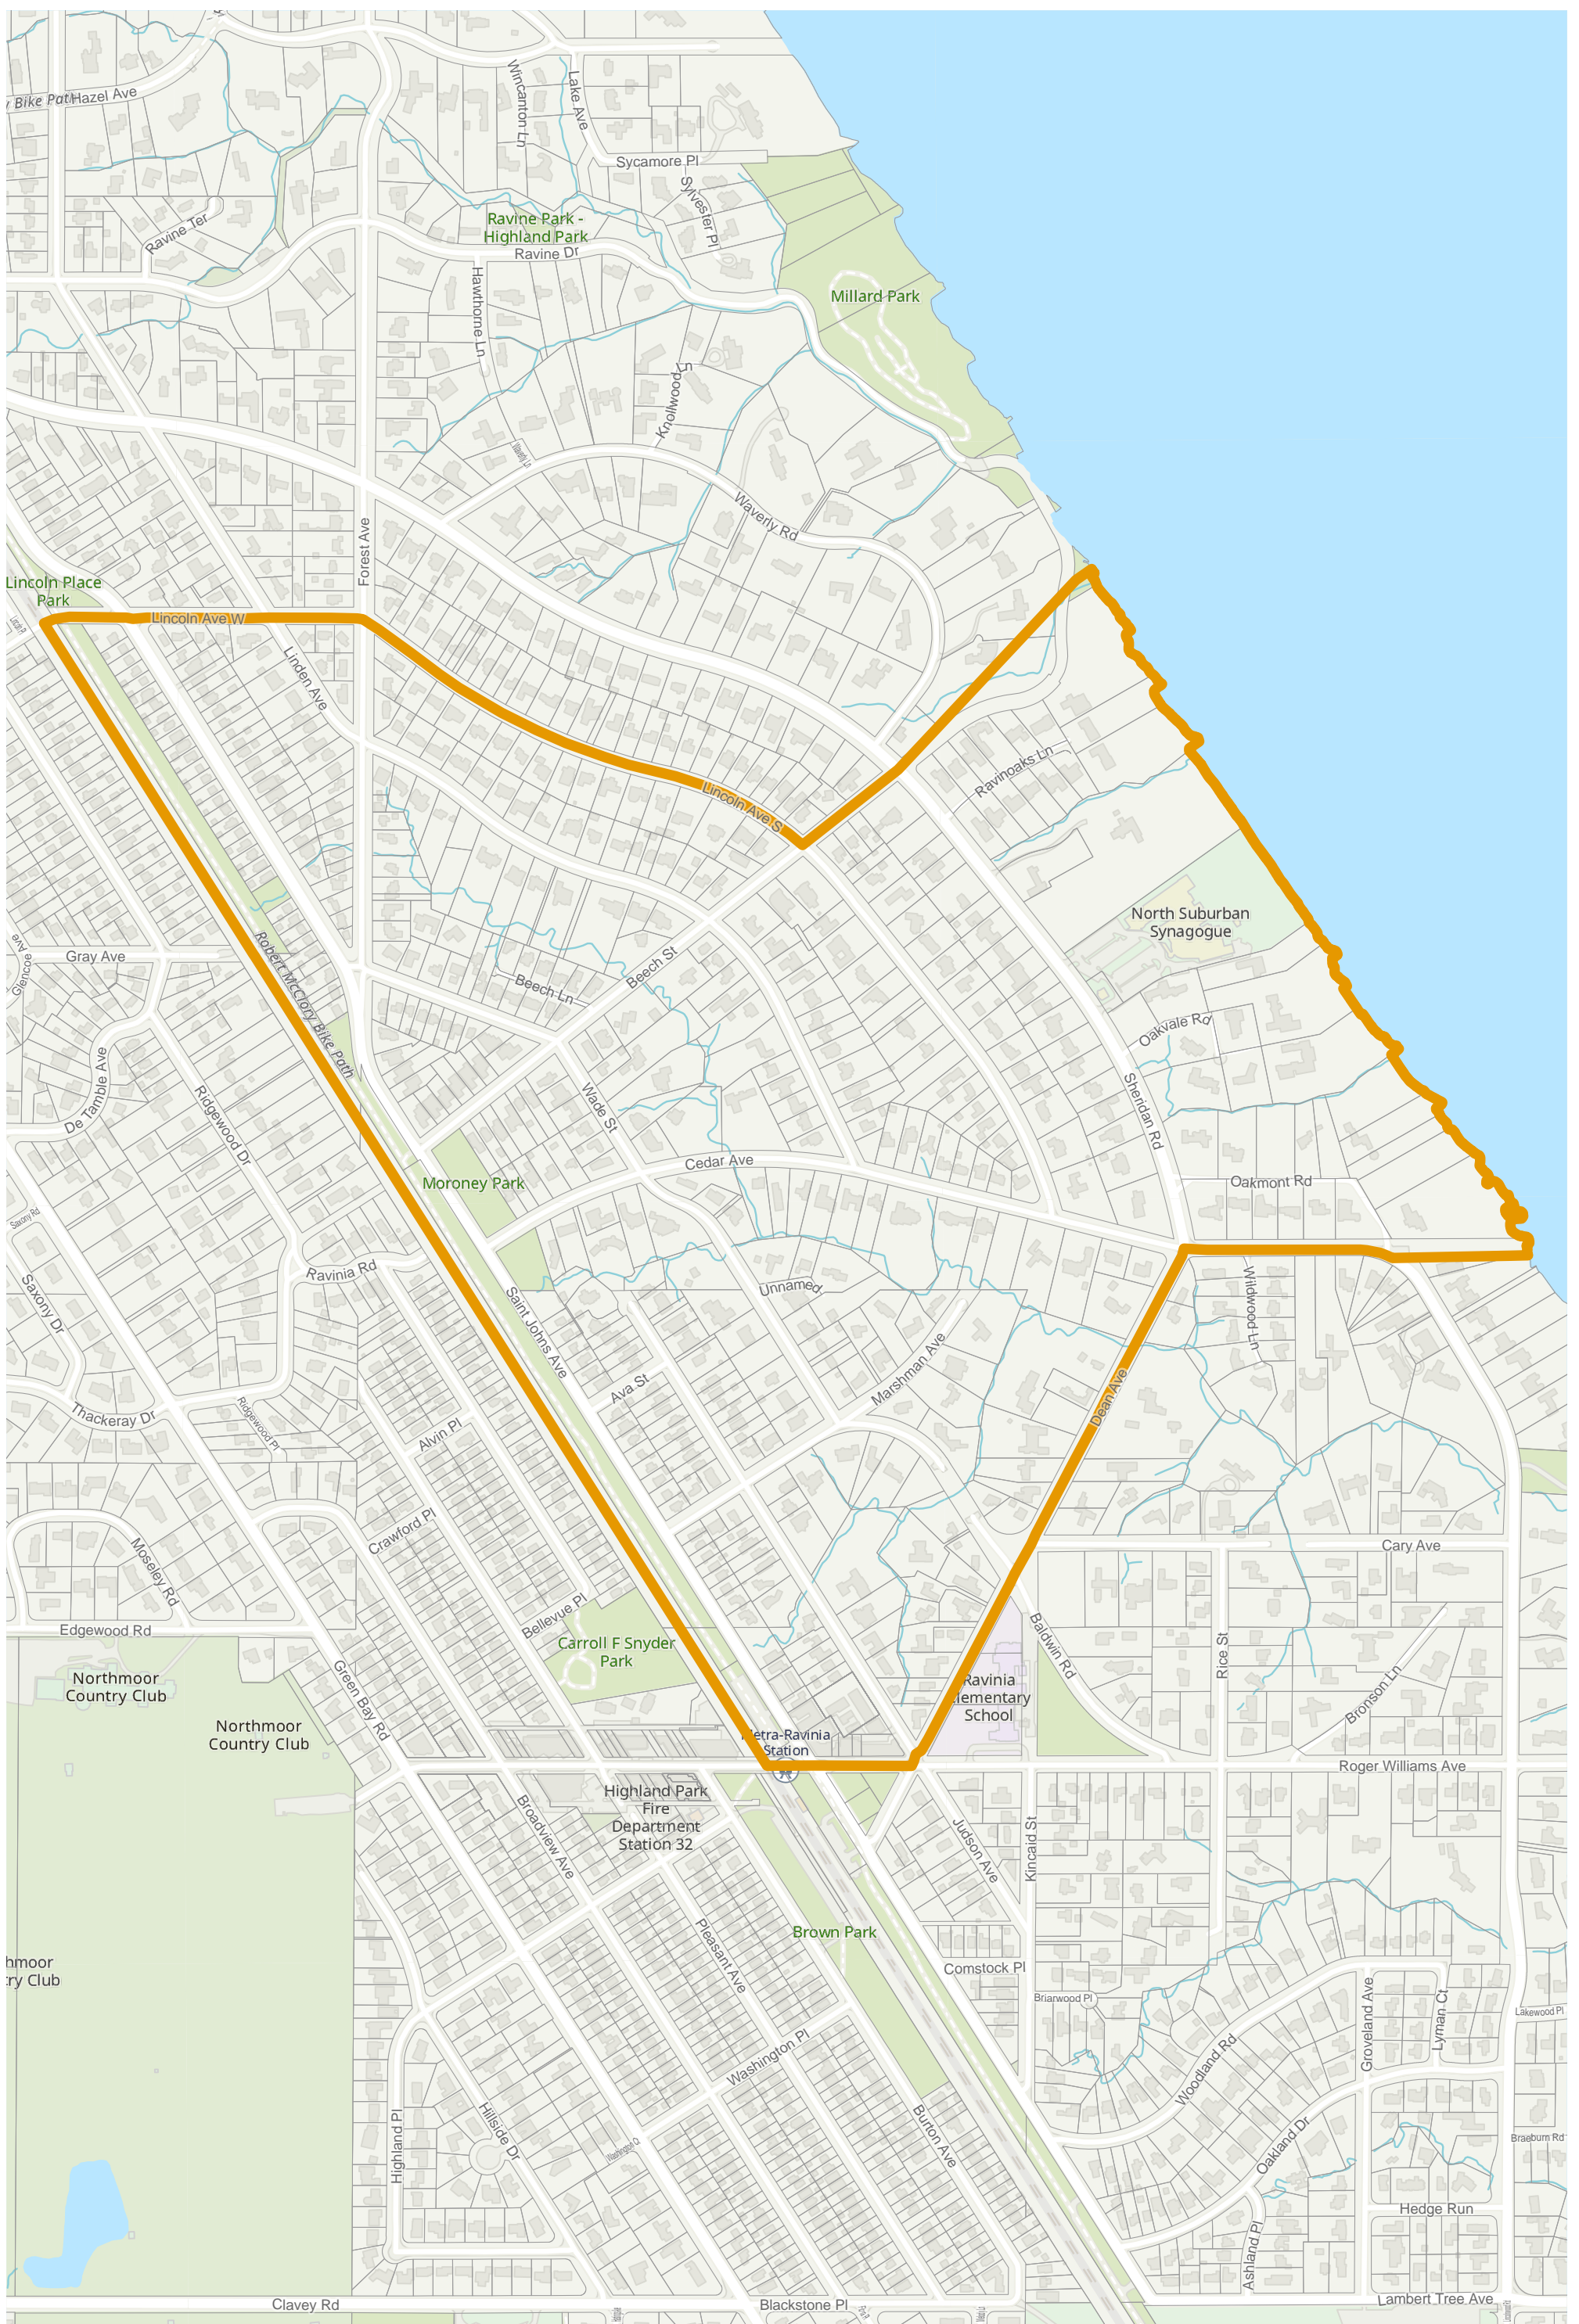

Lake County 2022 Election Precinct Moraine 229