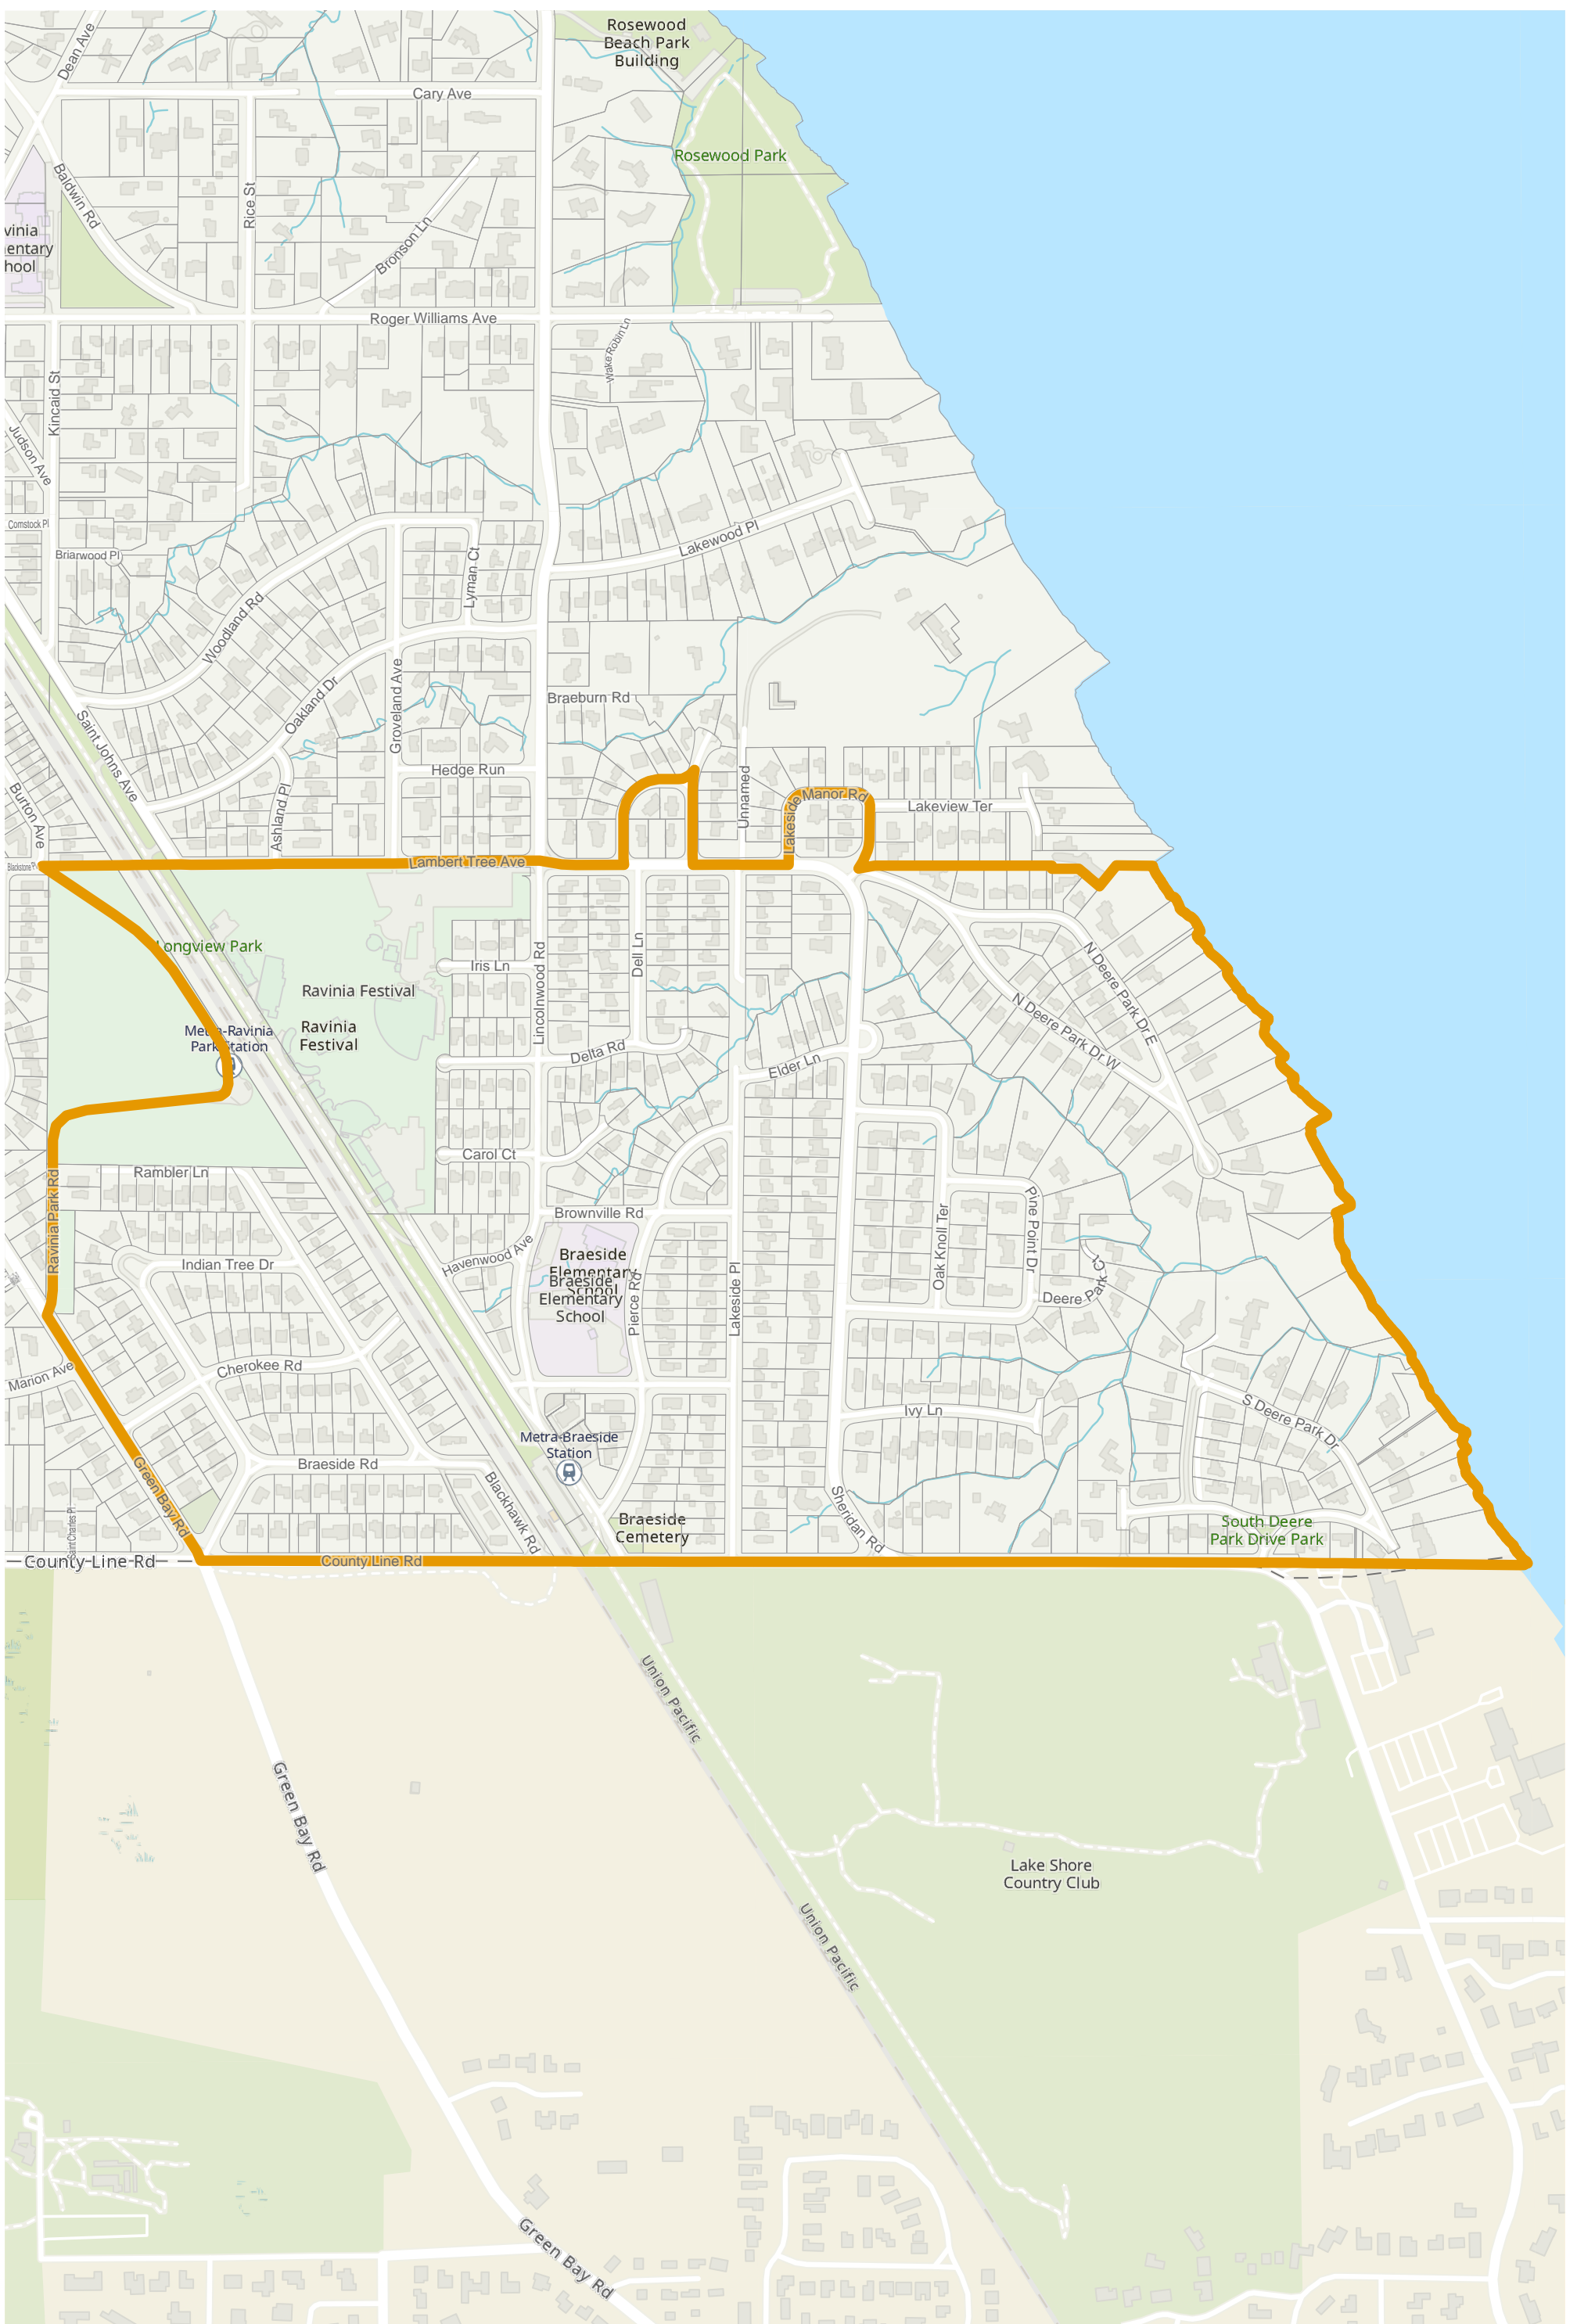

Lake County 2022 Election Precinct Moraine 232