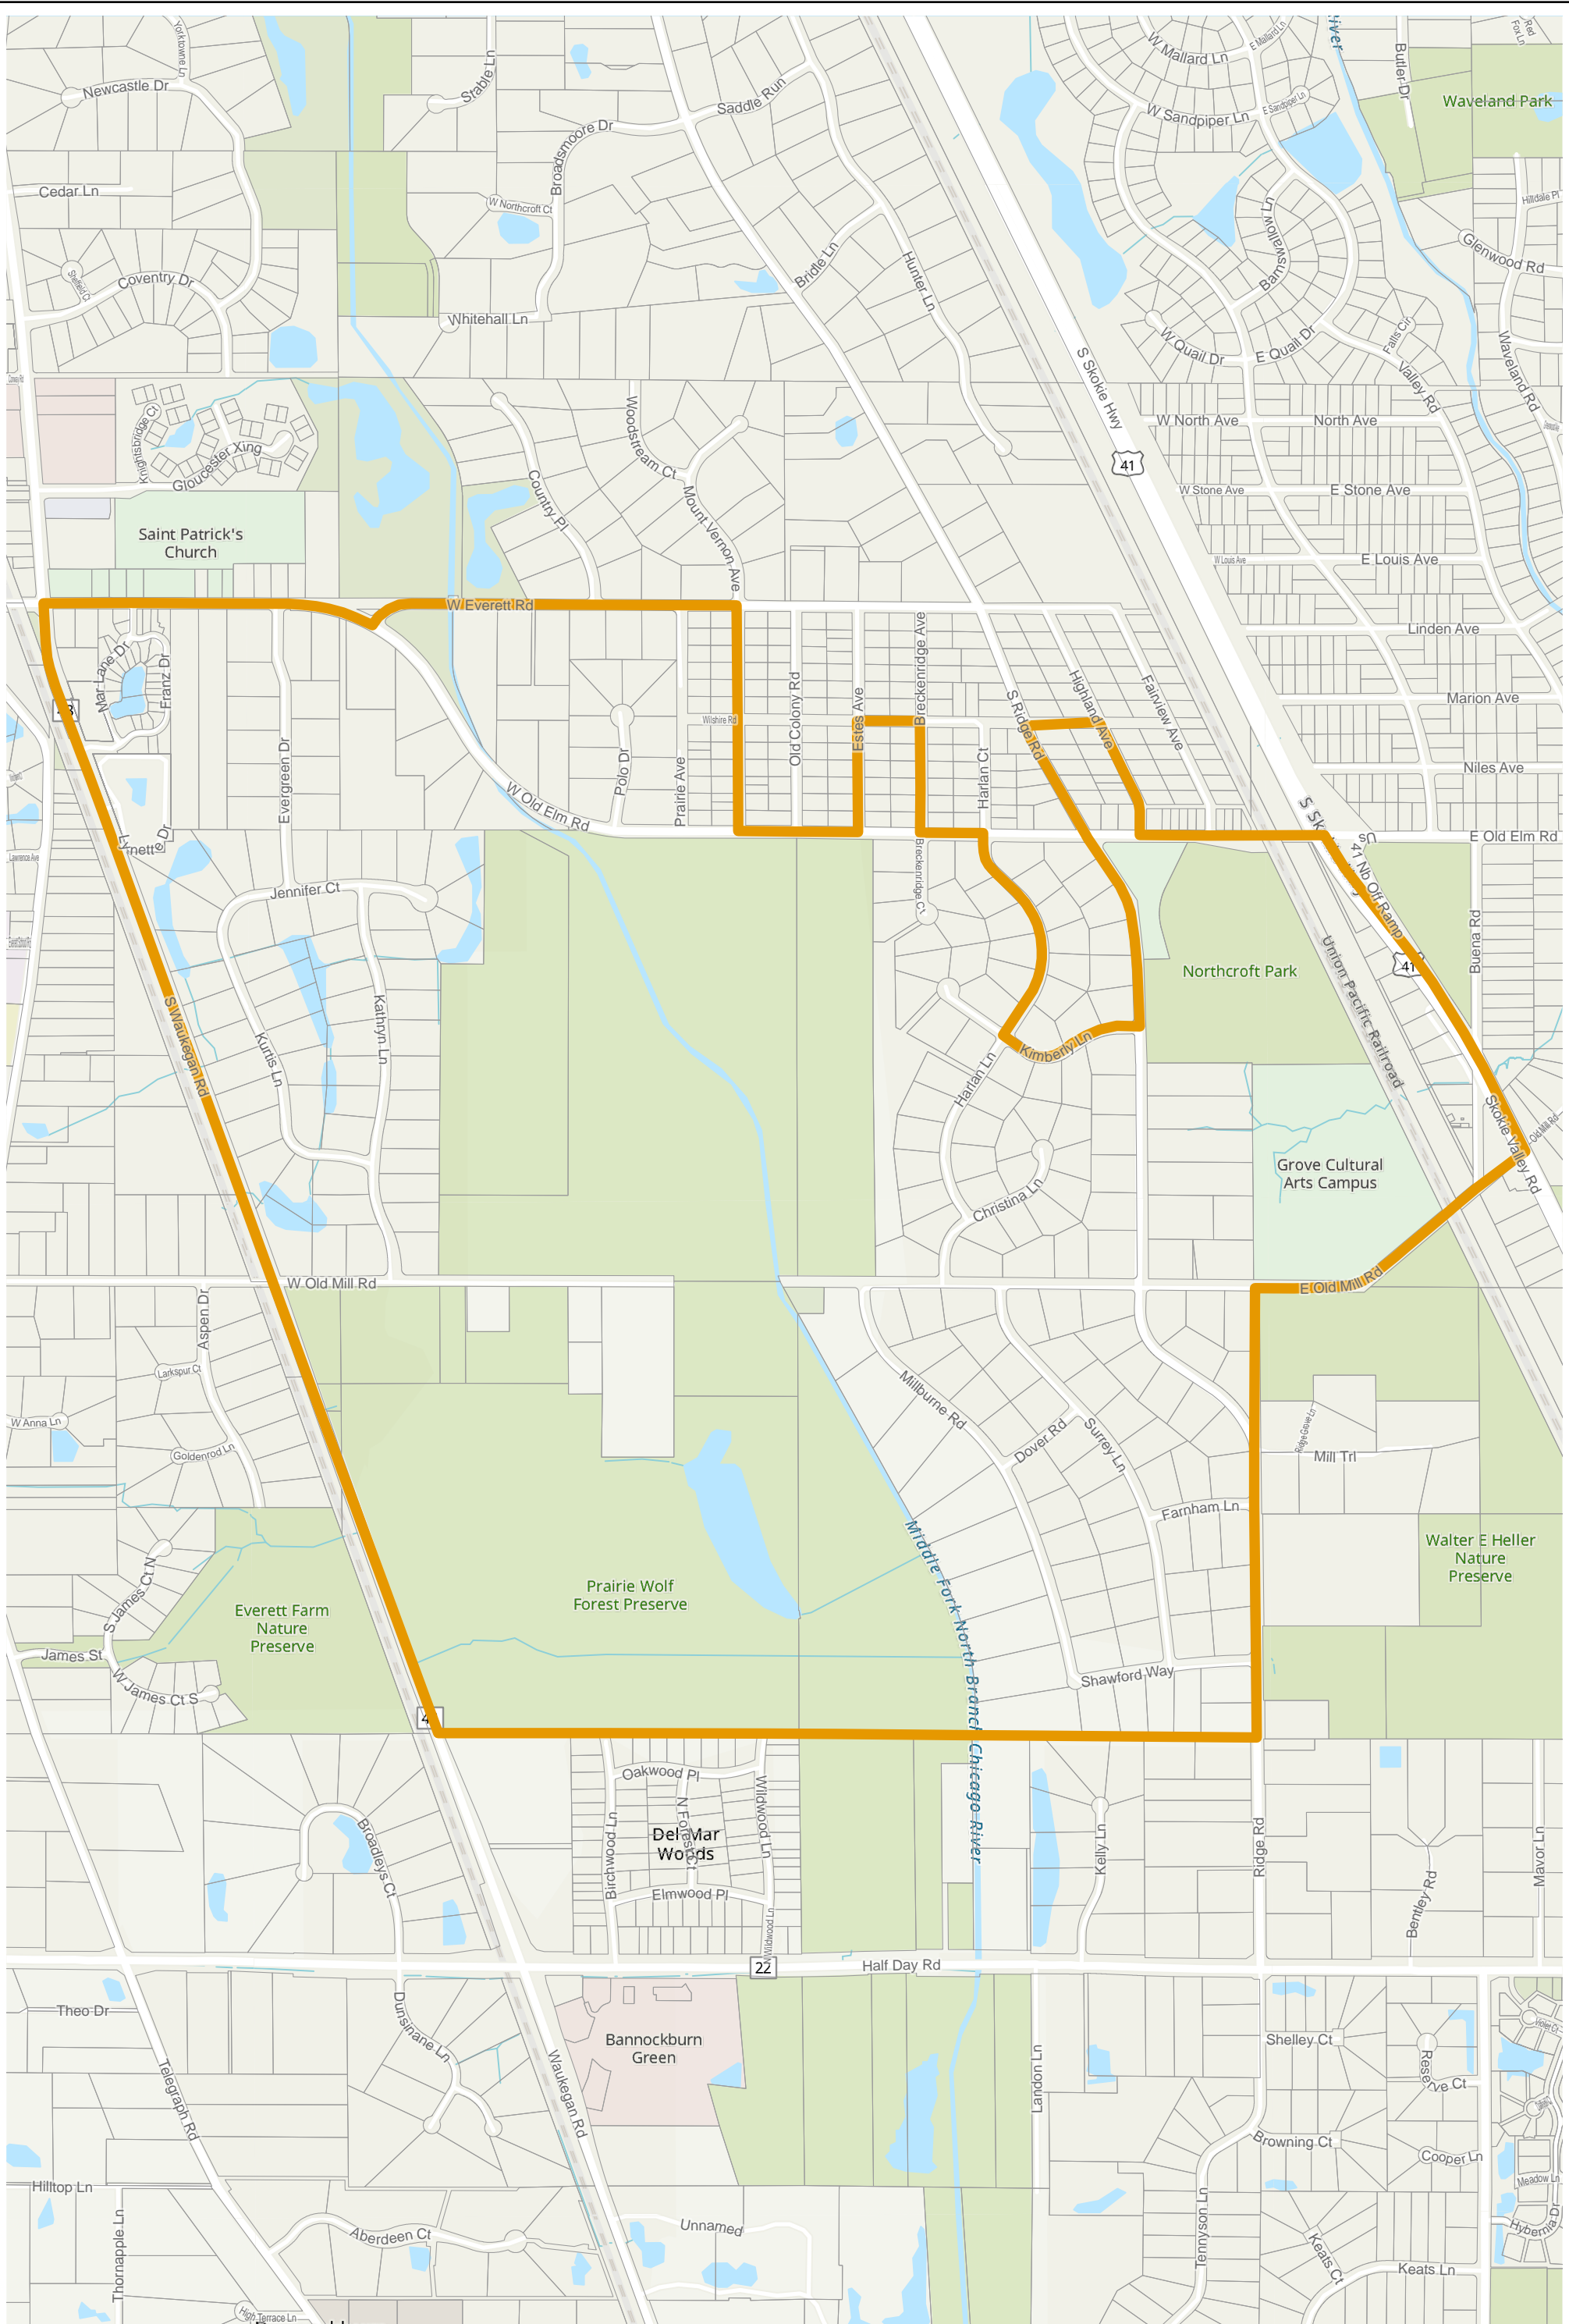

Lake County 2022 Election Precinct West Deerfield 400

2022 Election Precincts

Tax Parcels