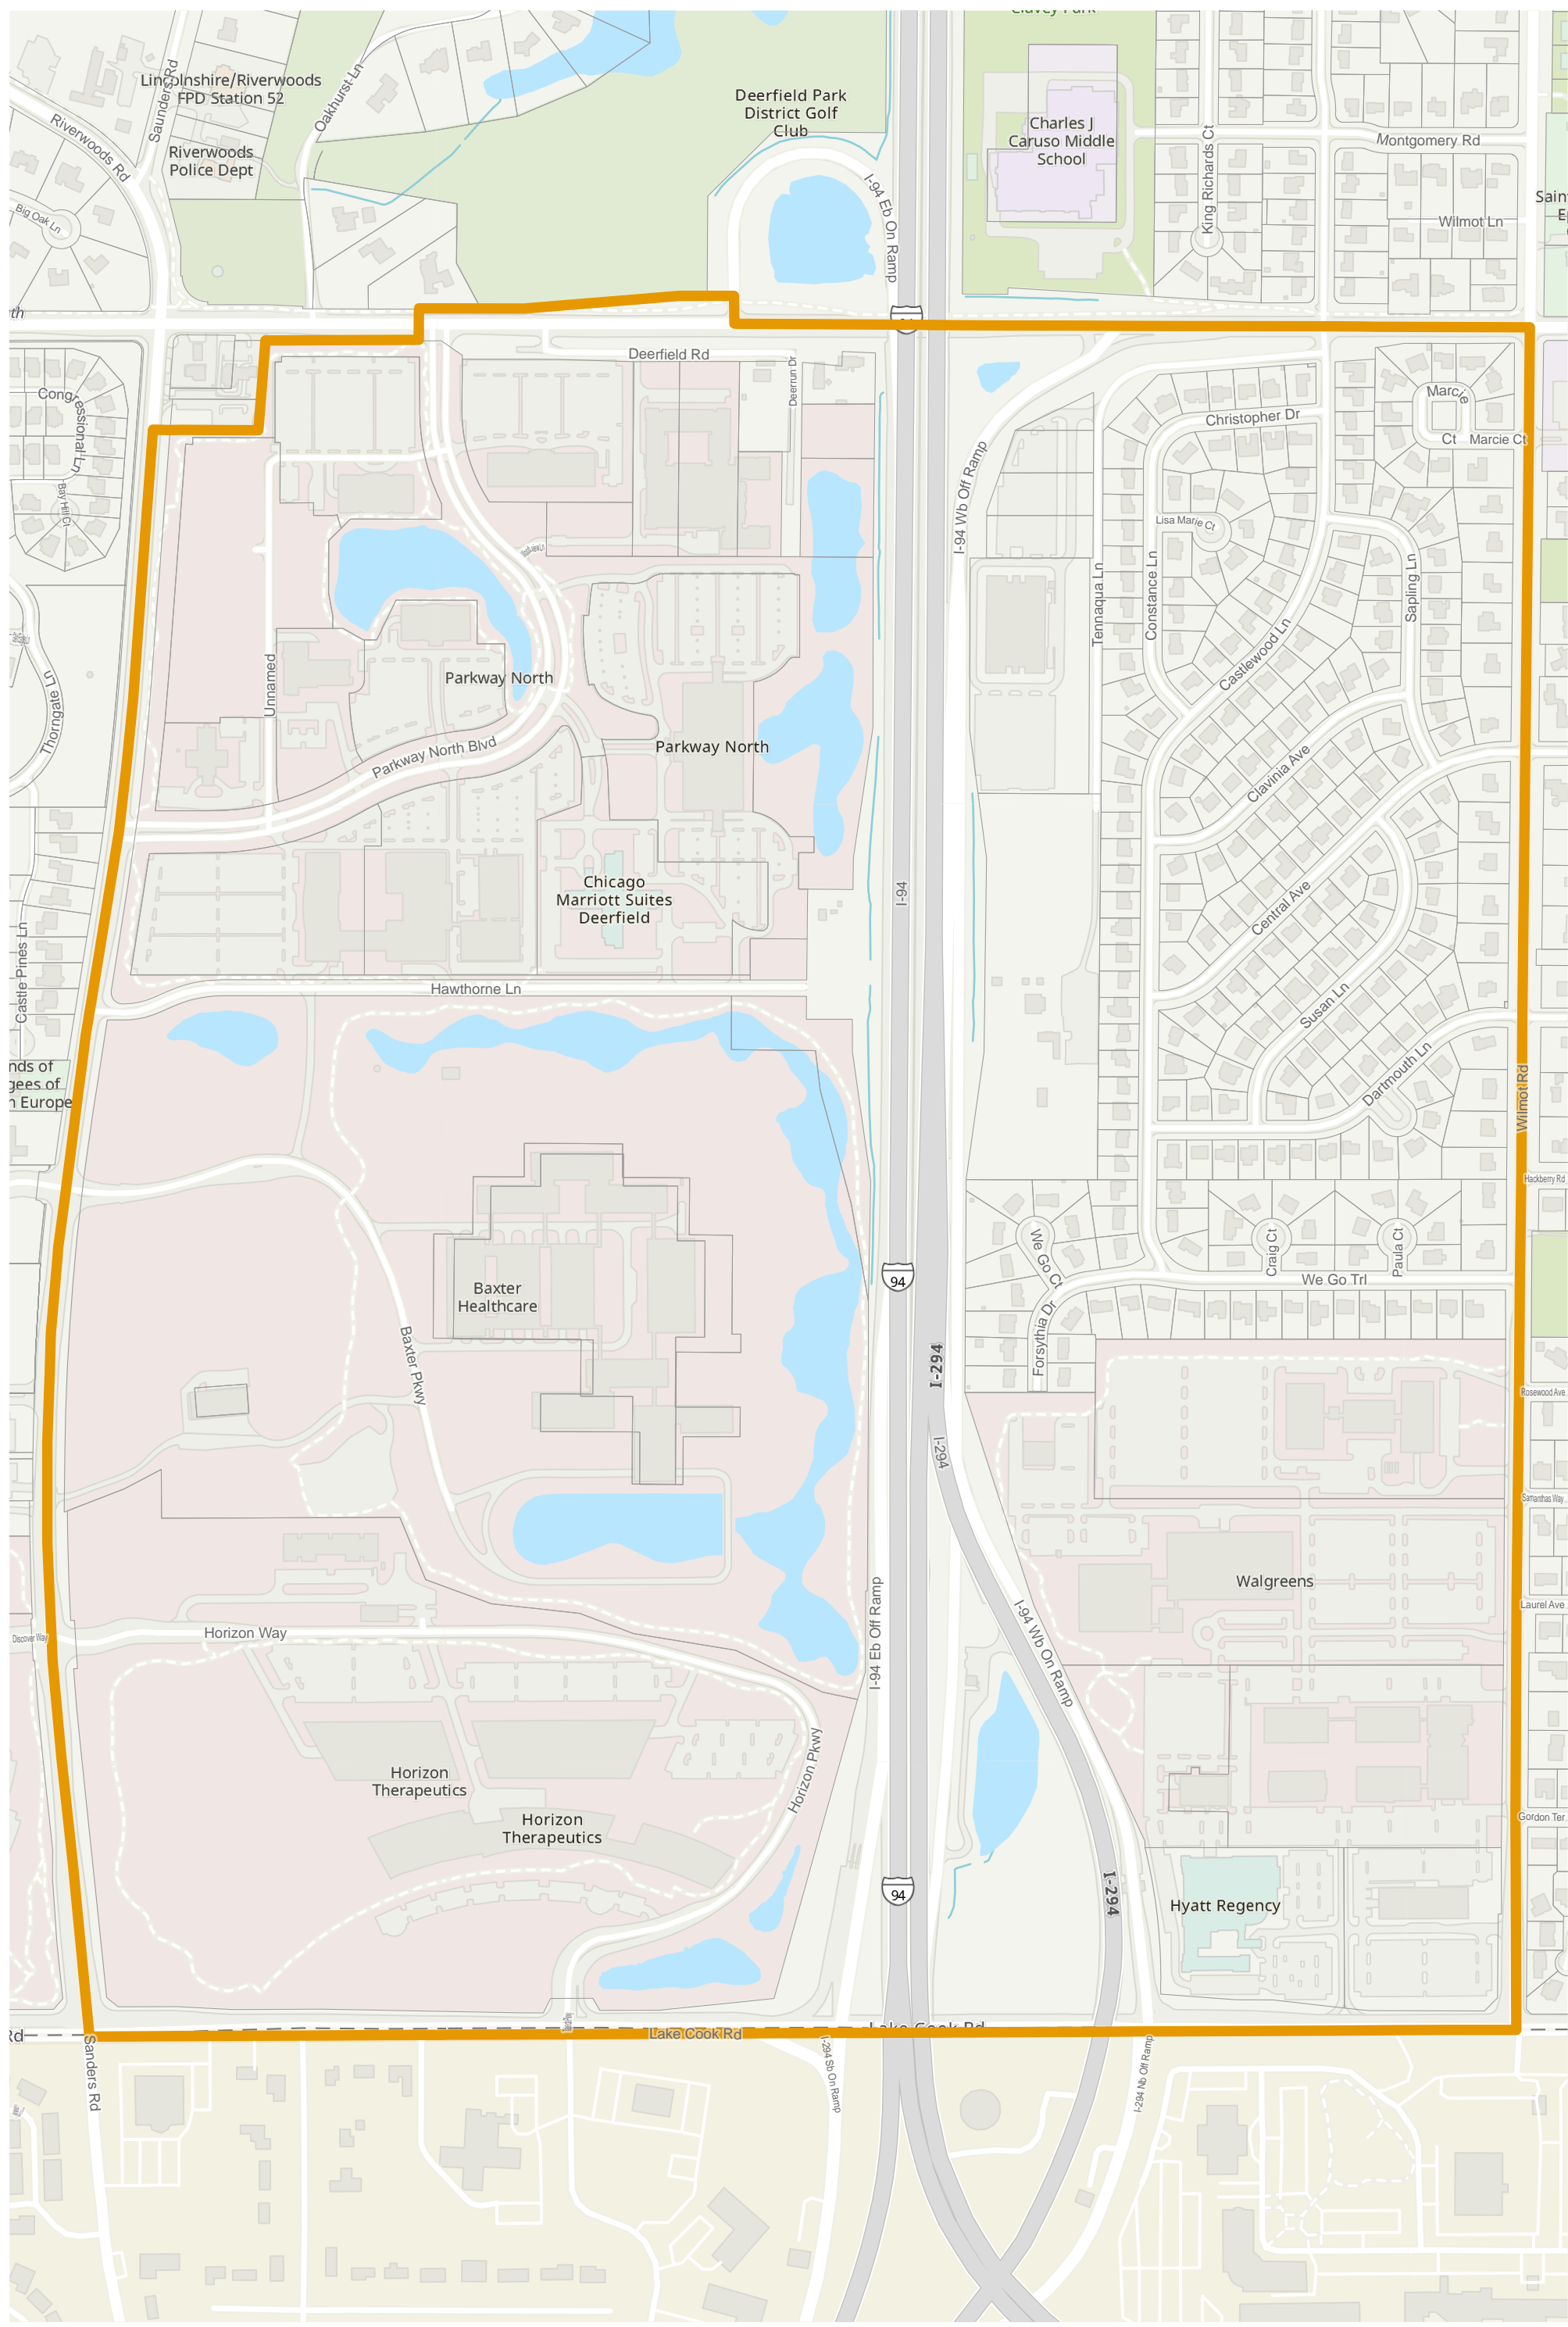

Lake County 2022 Election Precinct West Deerfield 413

2022 Election Precincts
Tax Parcels