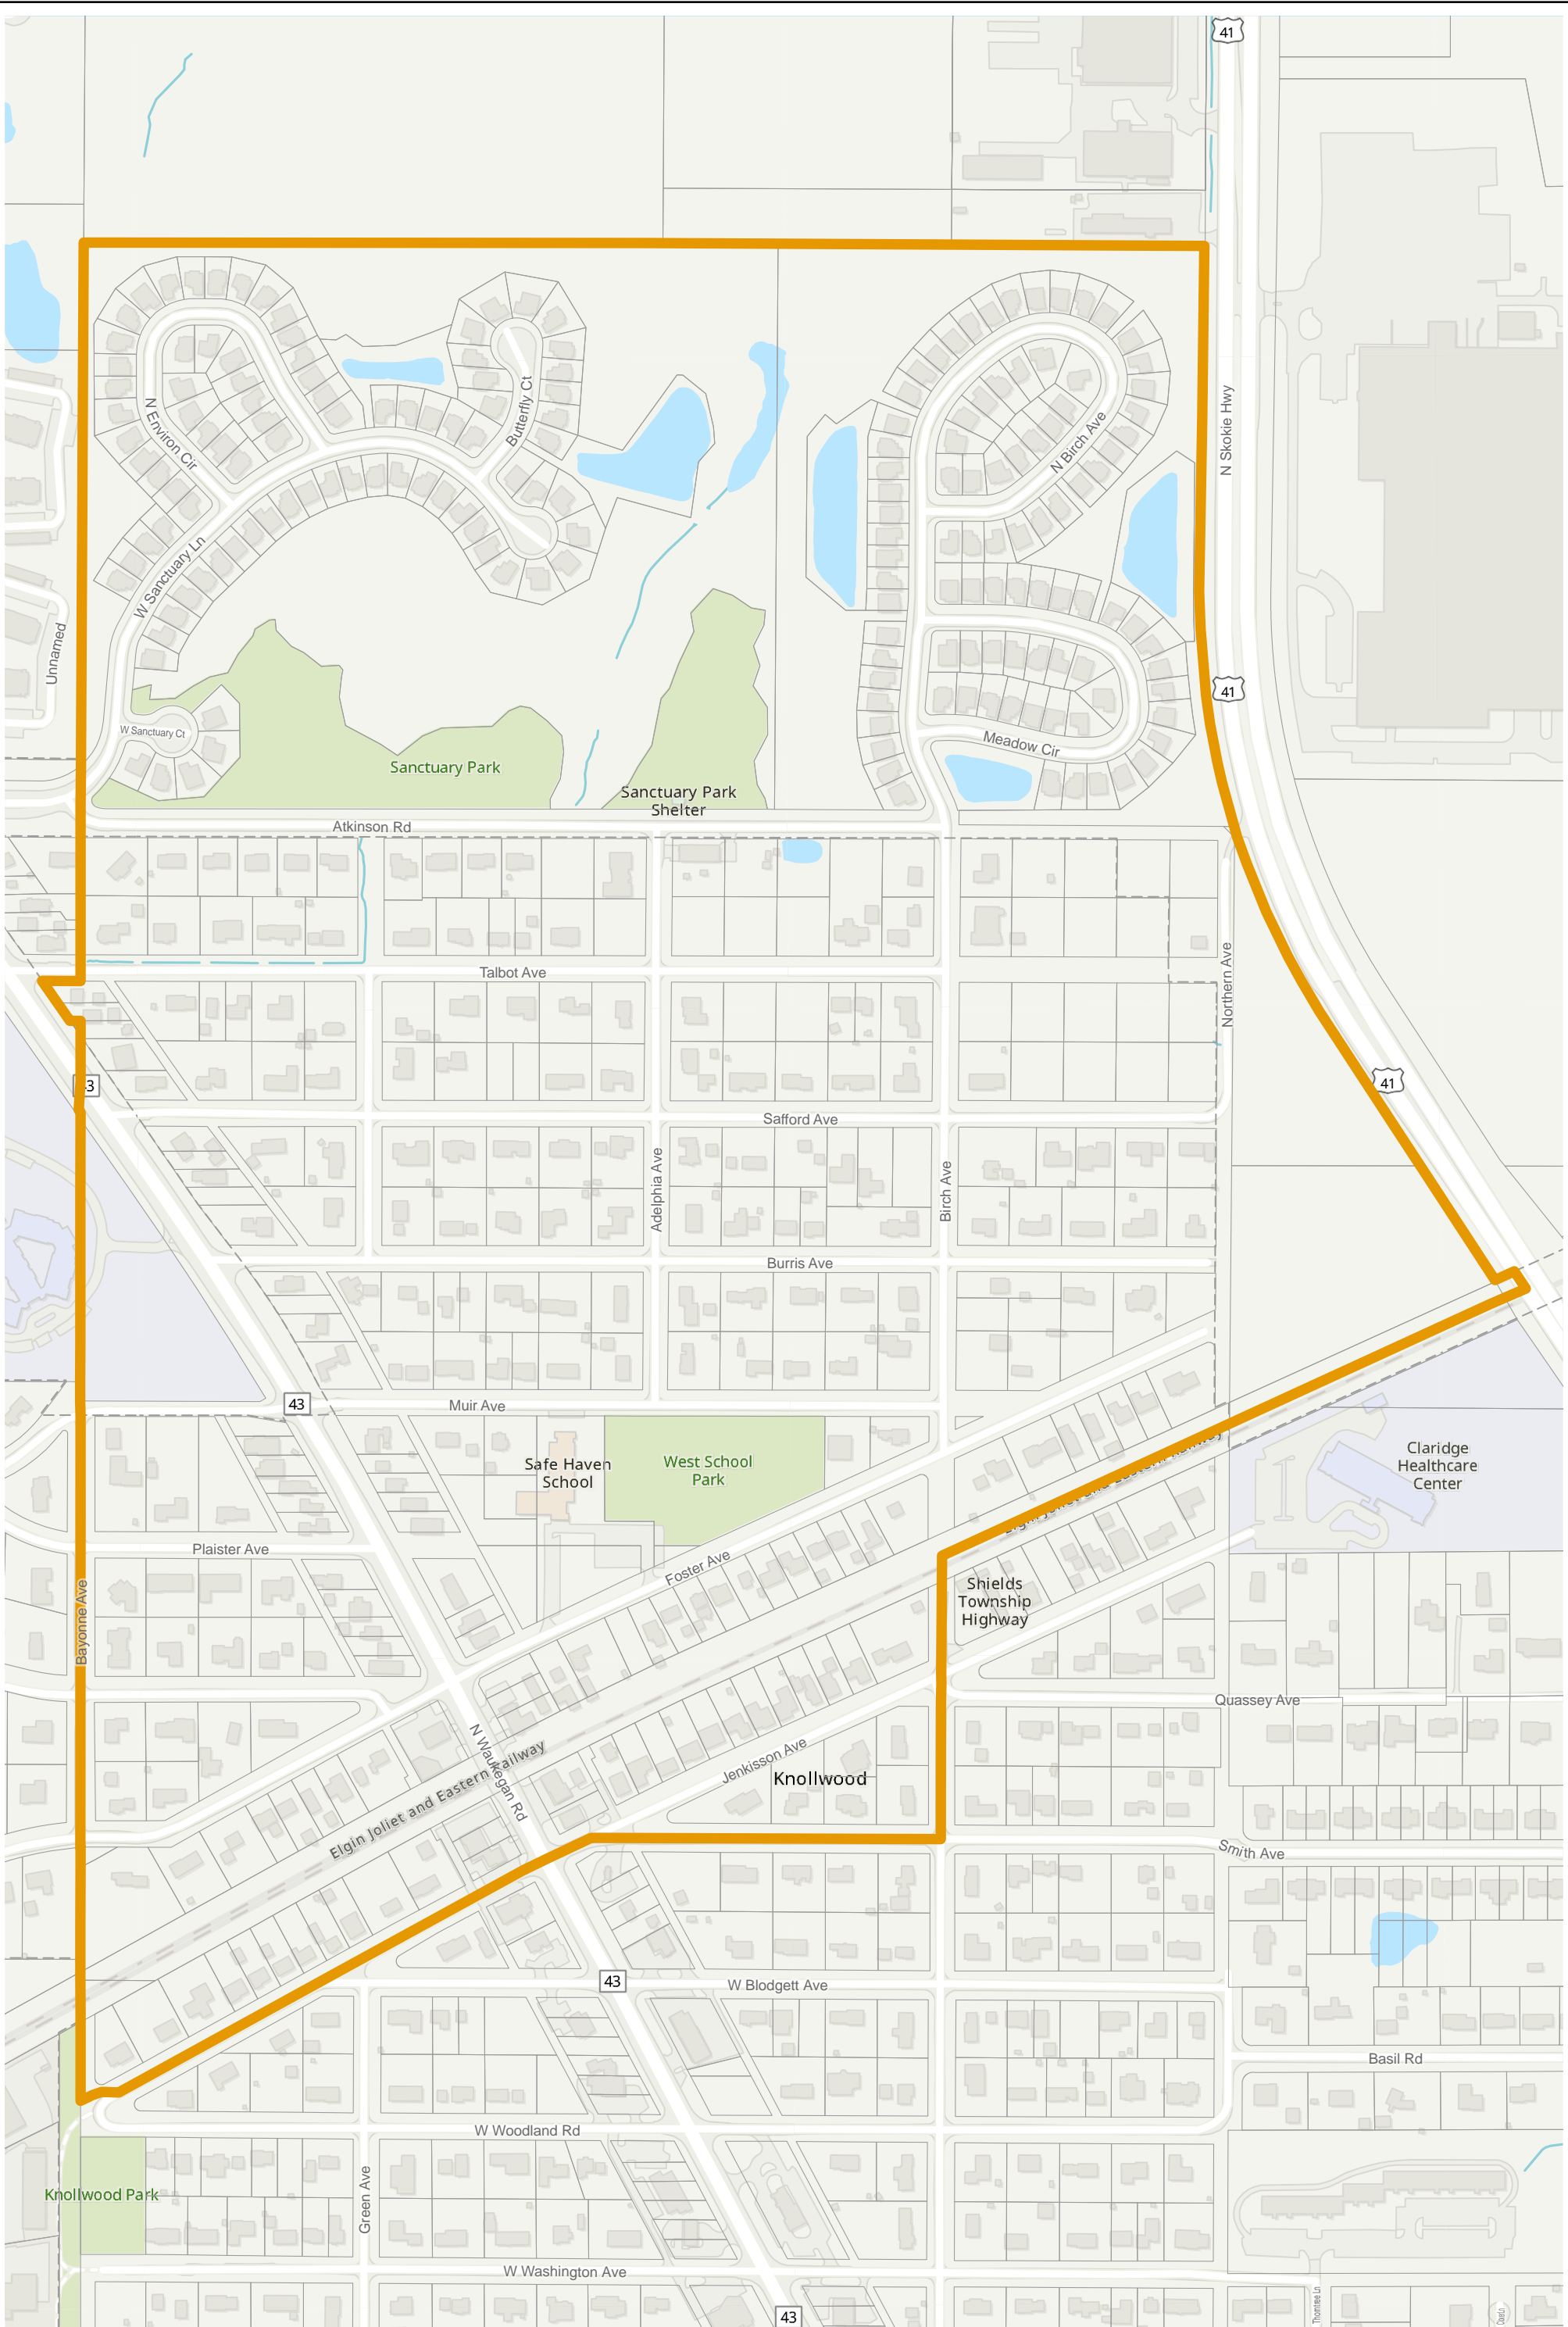

Lake County 2022 Election Precinct Shields 243