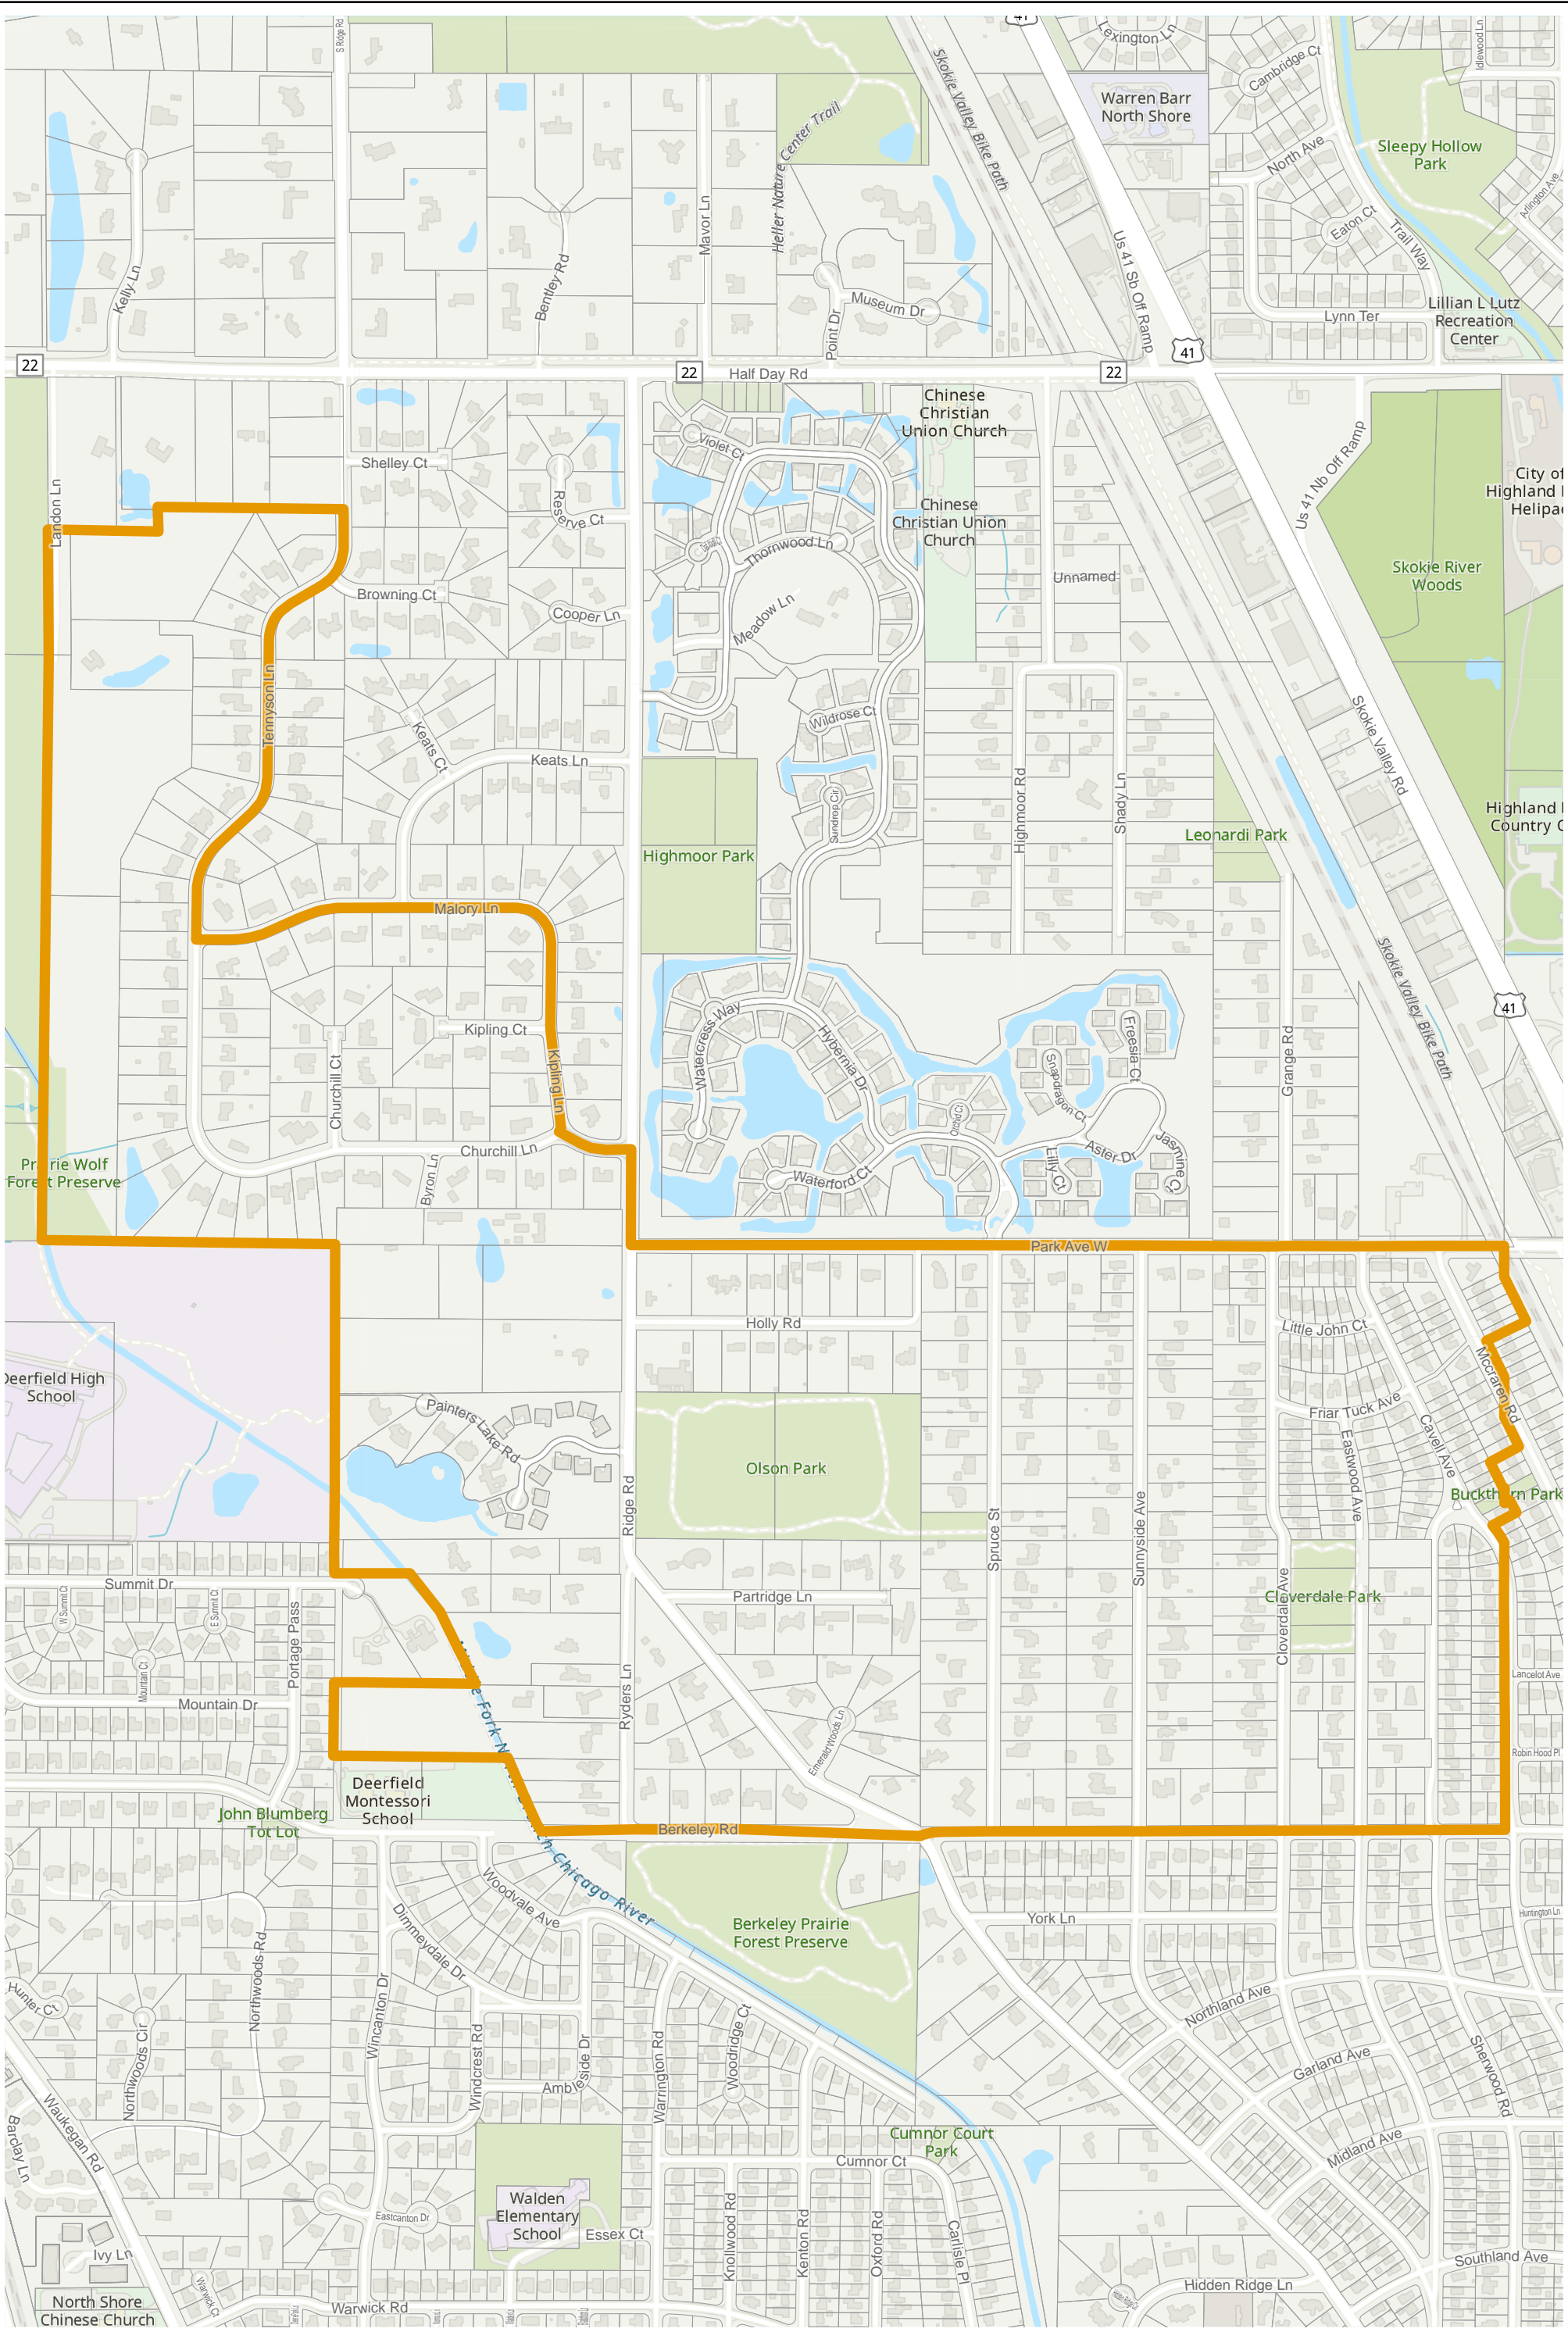

Lake County 2022 Election Precinct West Deerfield 404