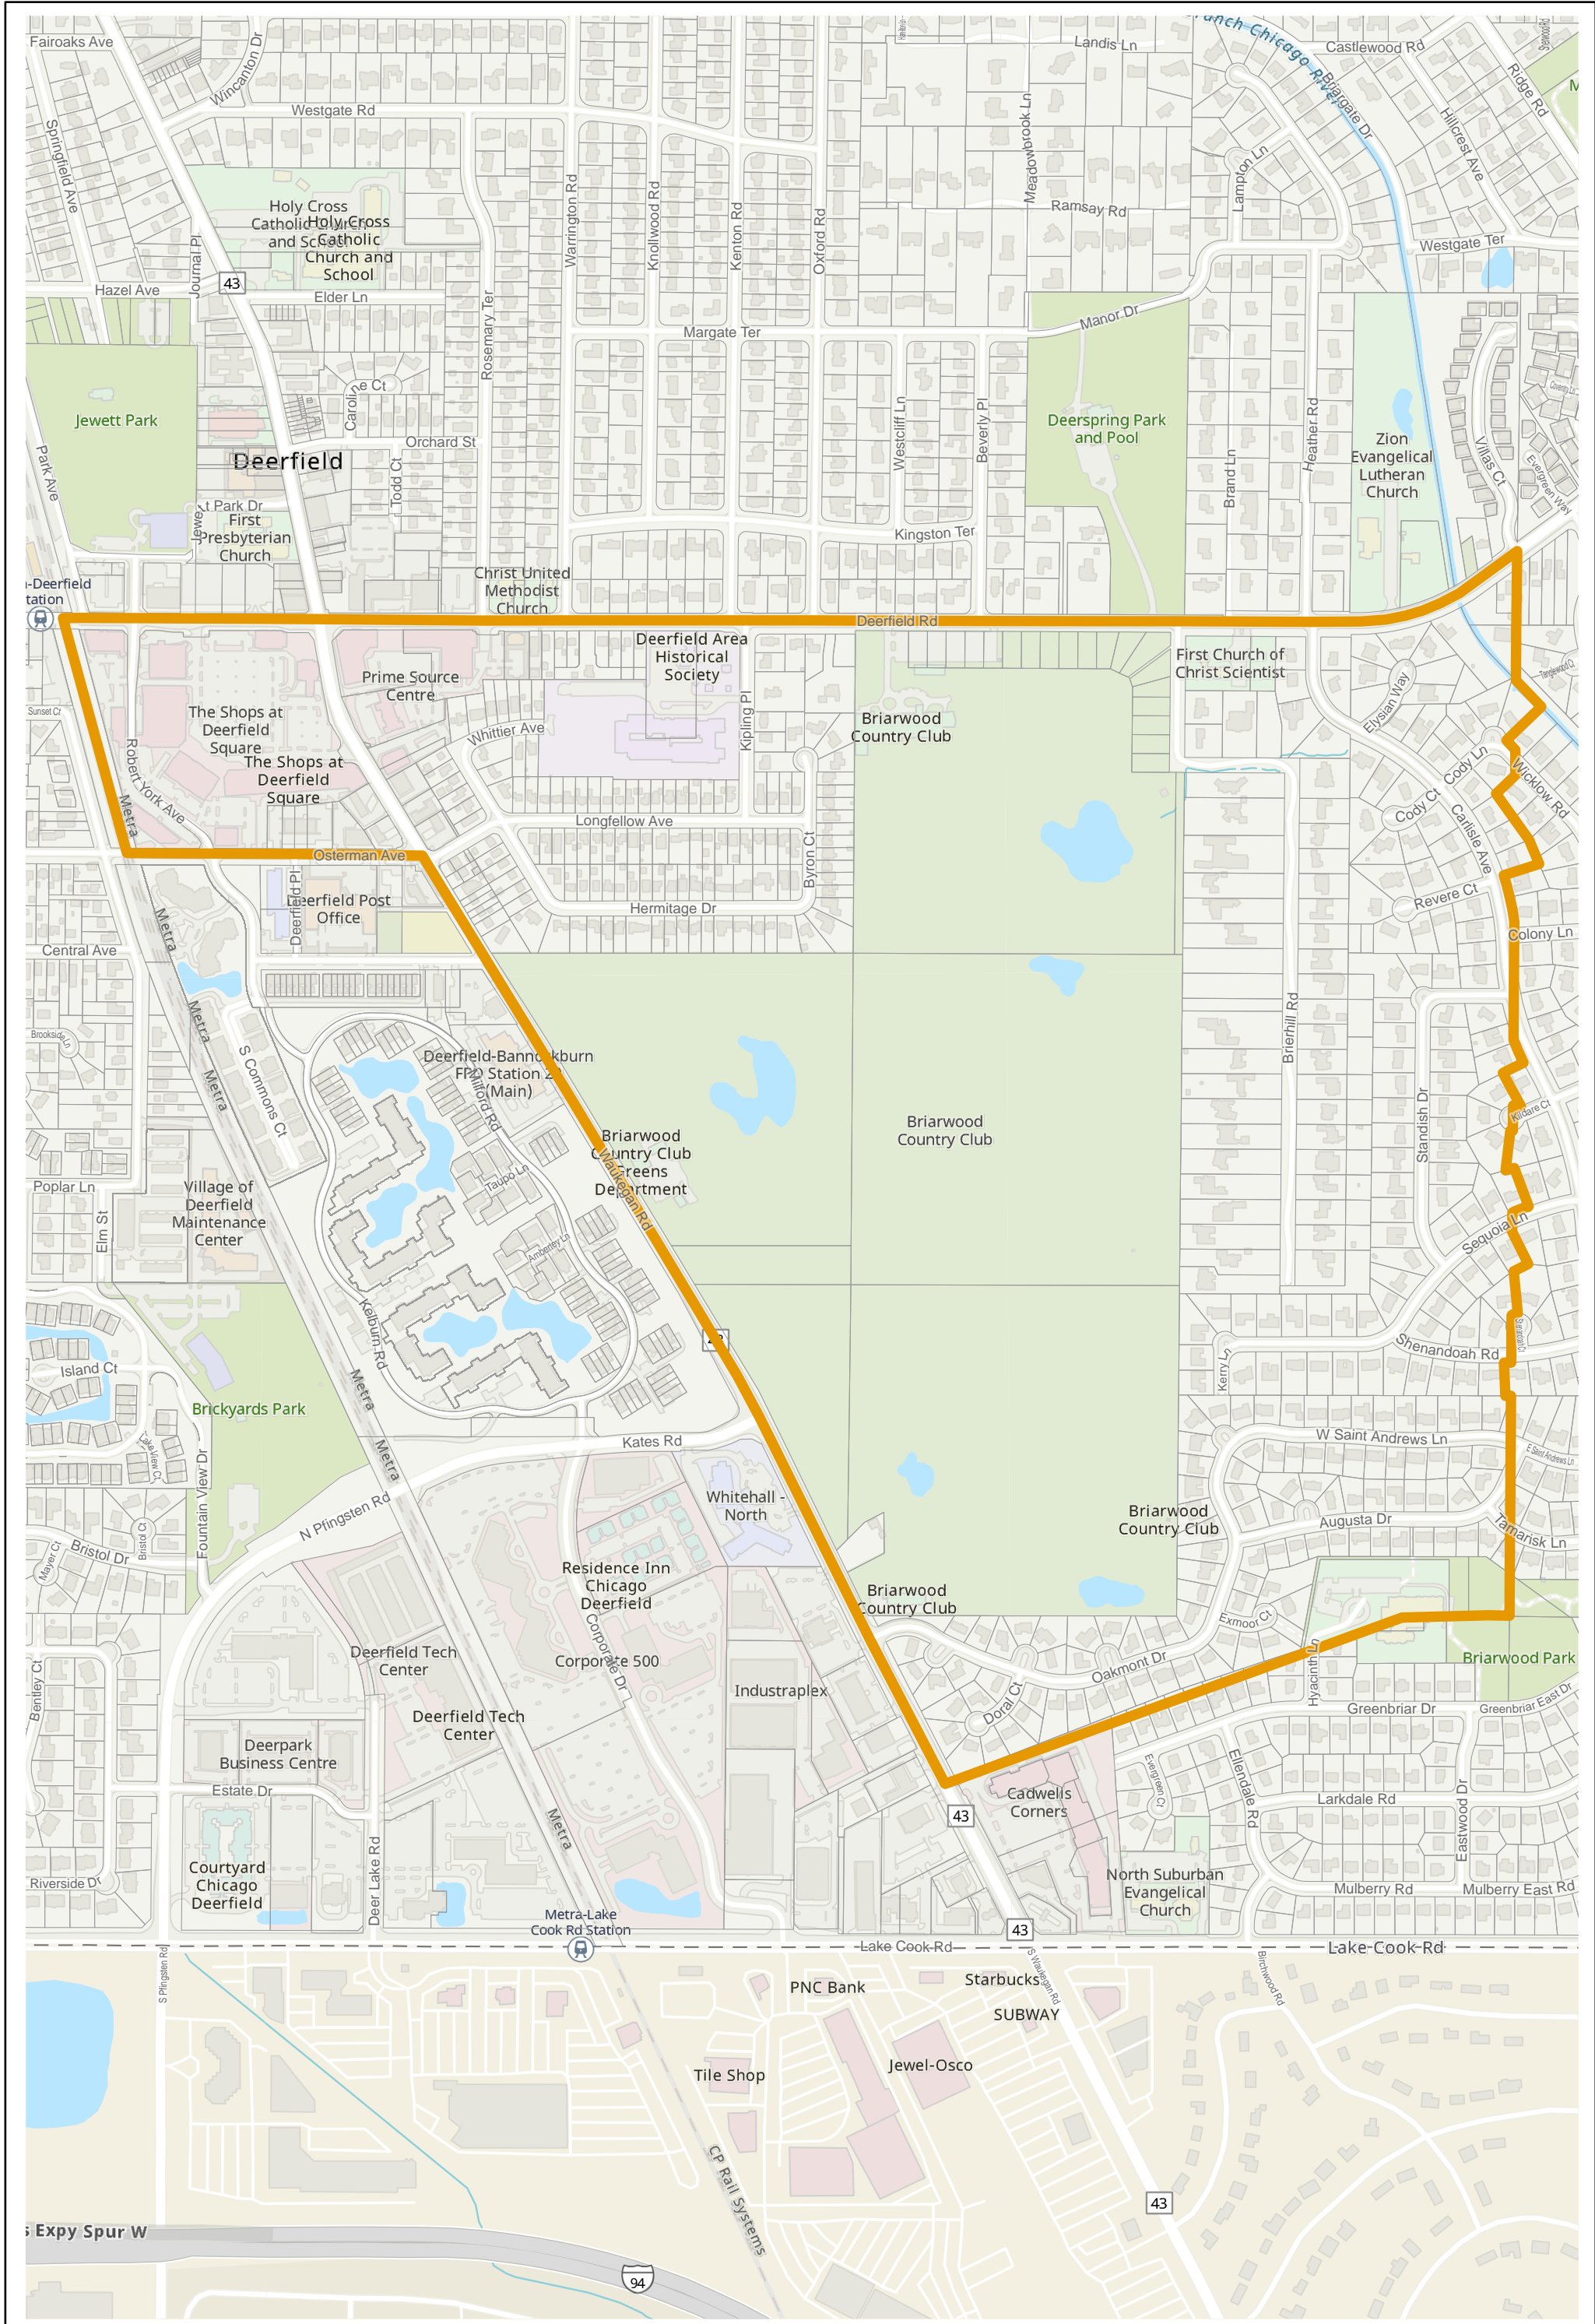

Lake County 2022 Election Precinct West Deerfield 417

2022 Election Precincts

Tax Parcels