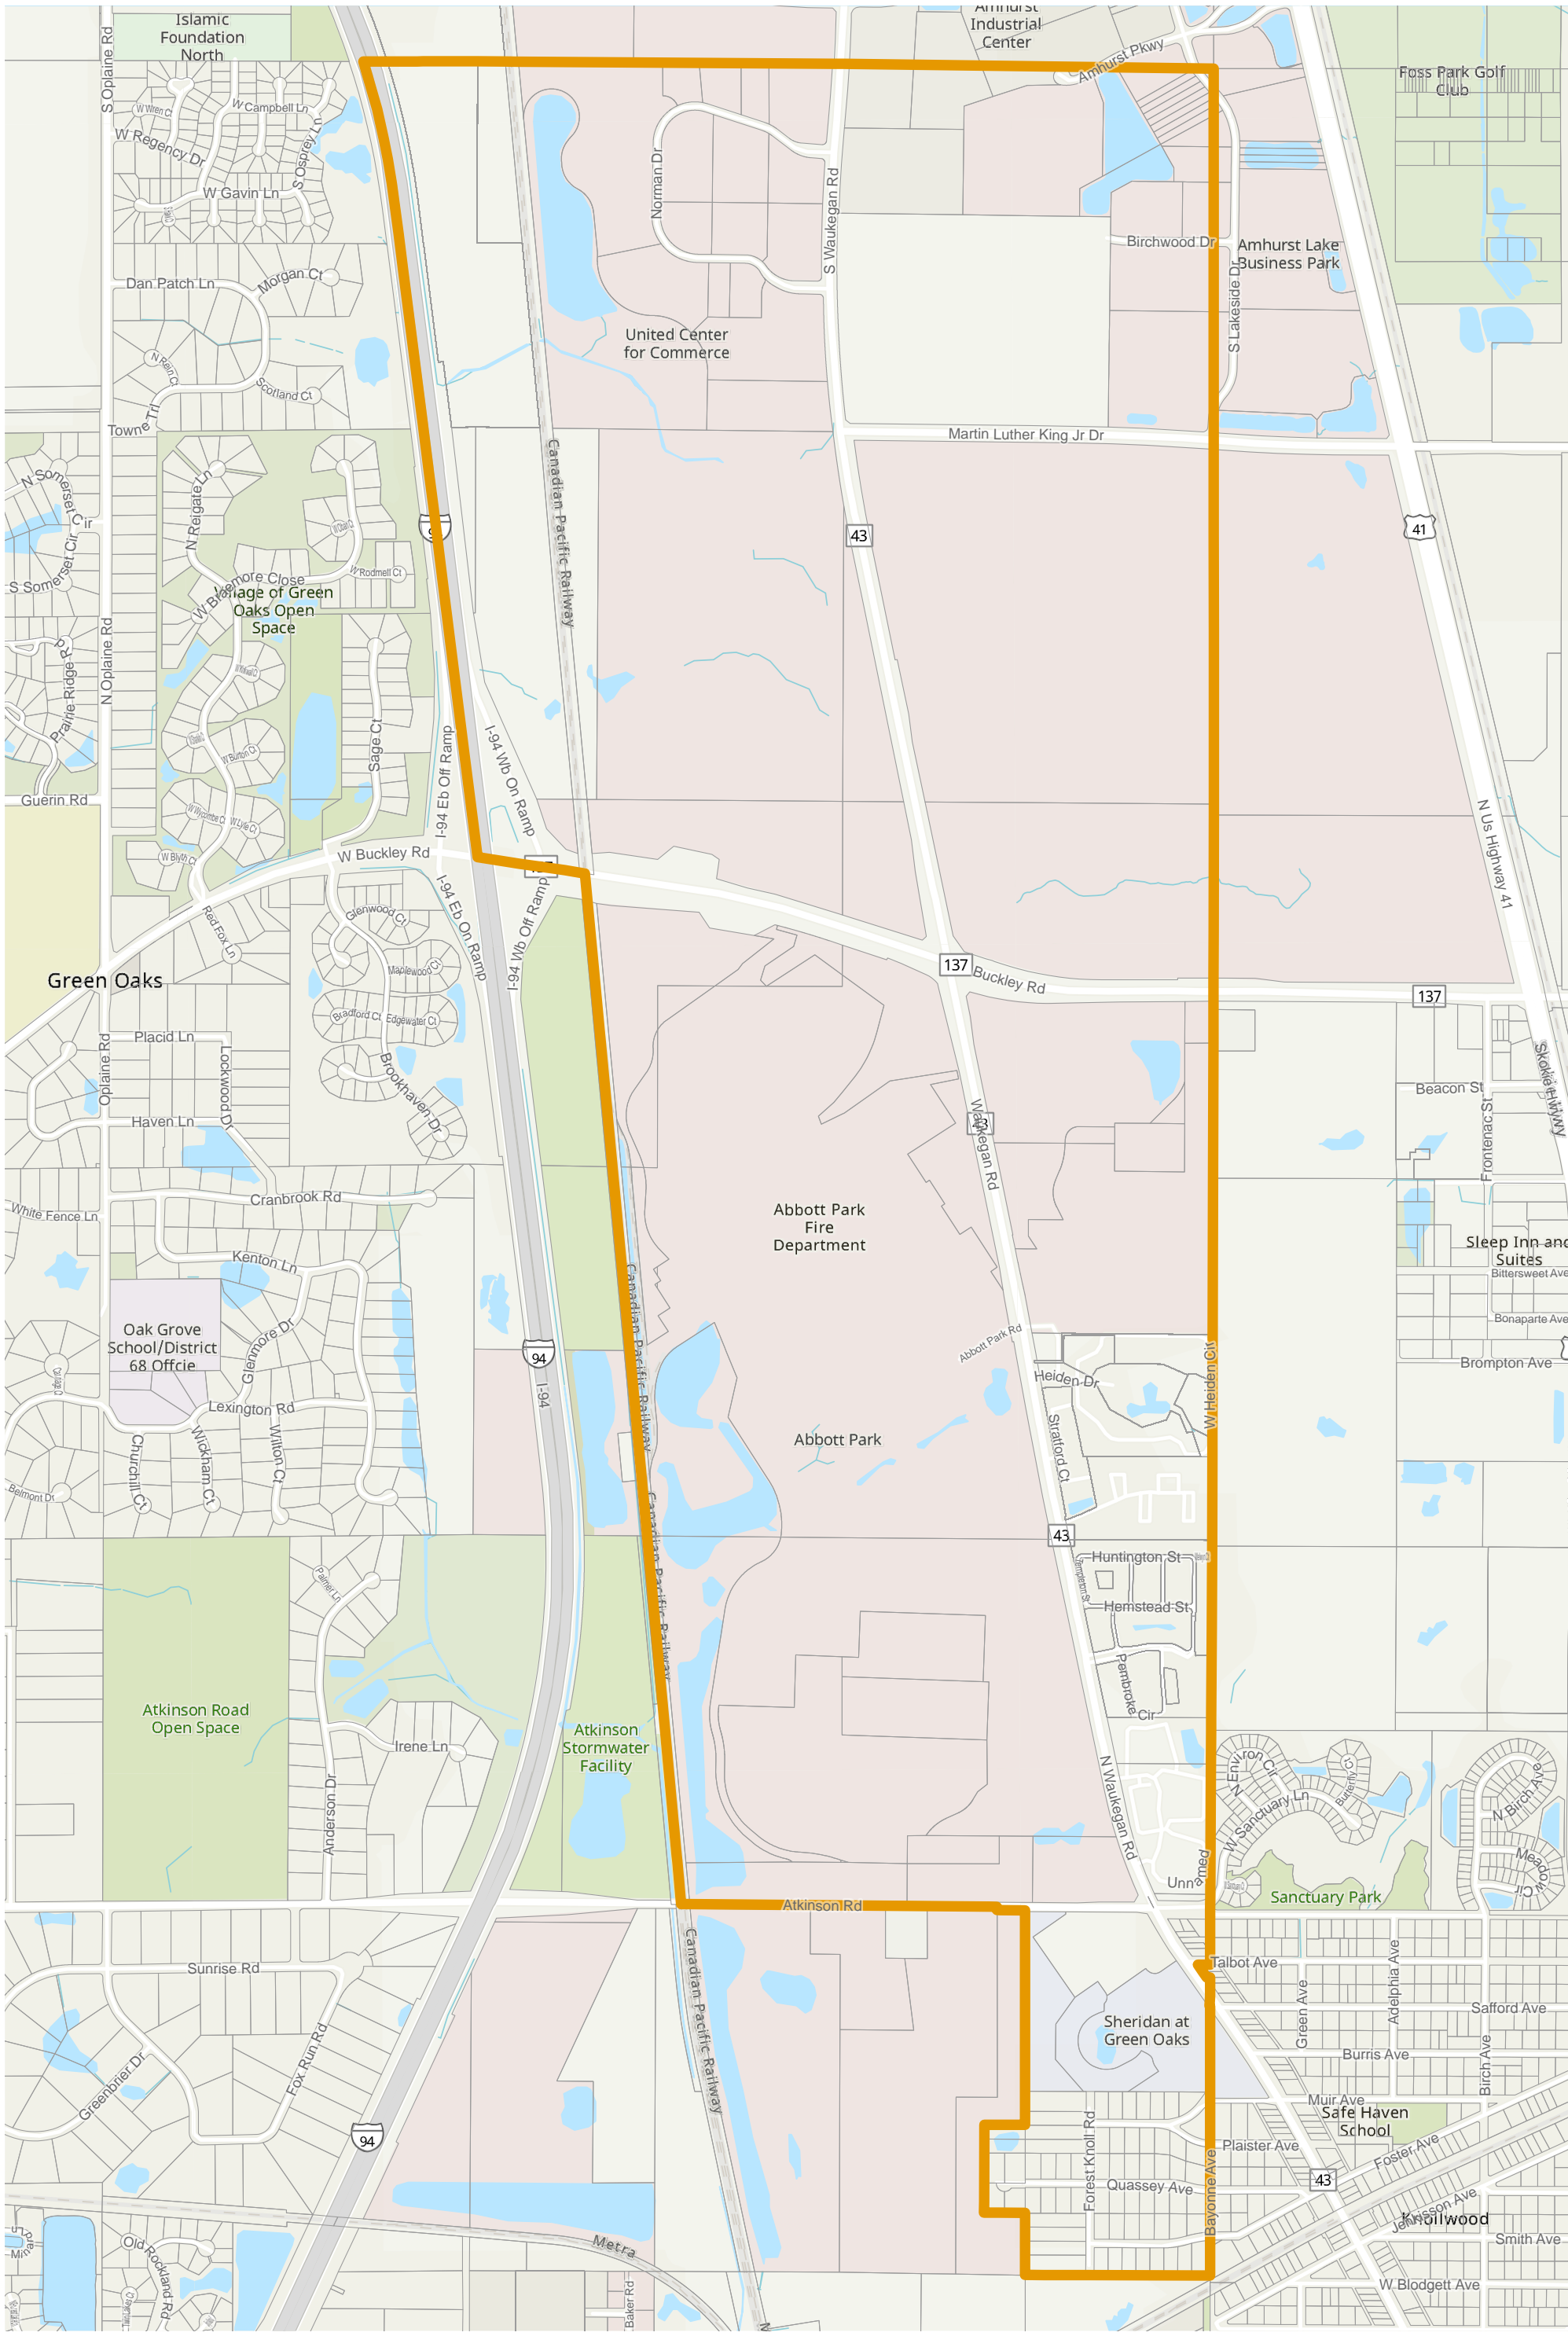

Lake County 2022 Election Precinct Libertyville 177