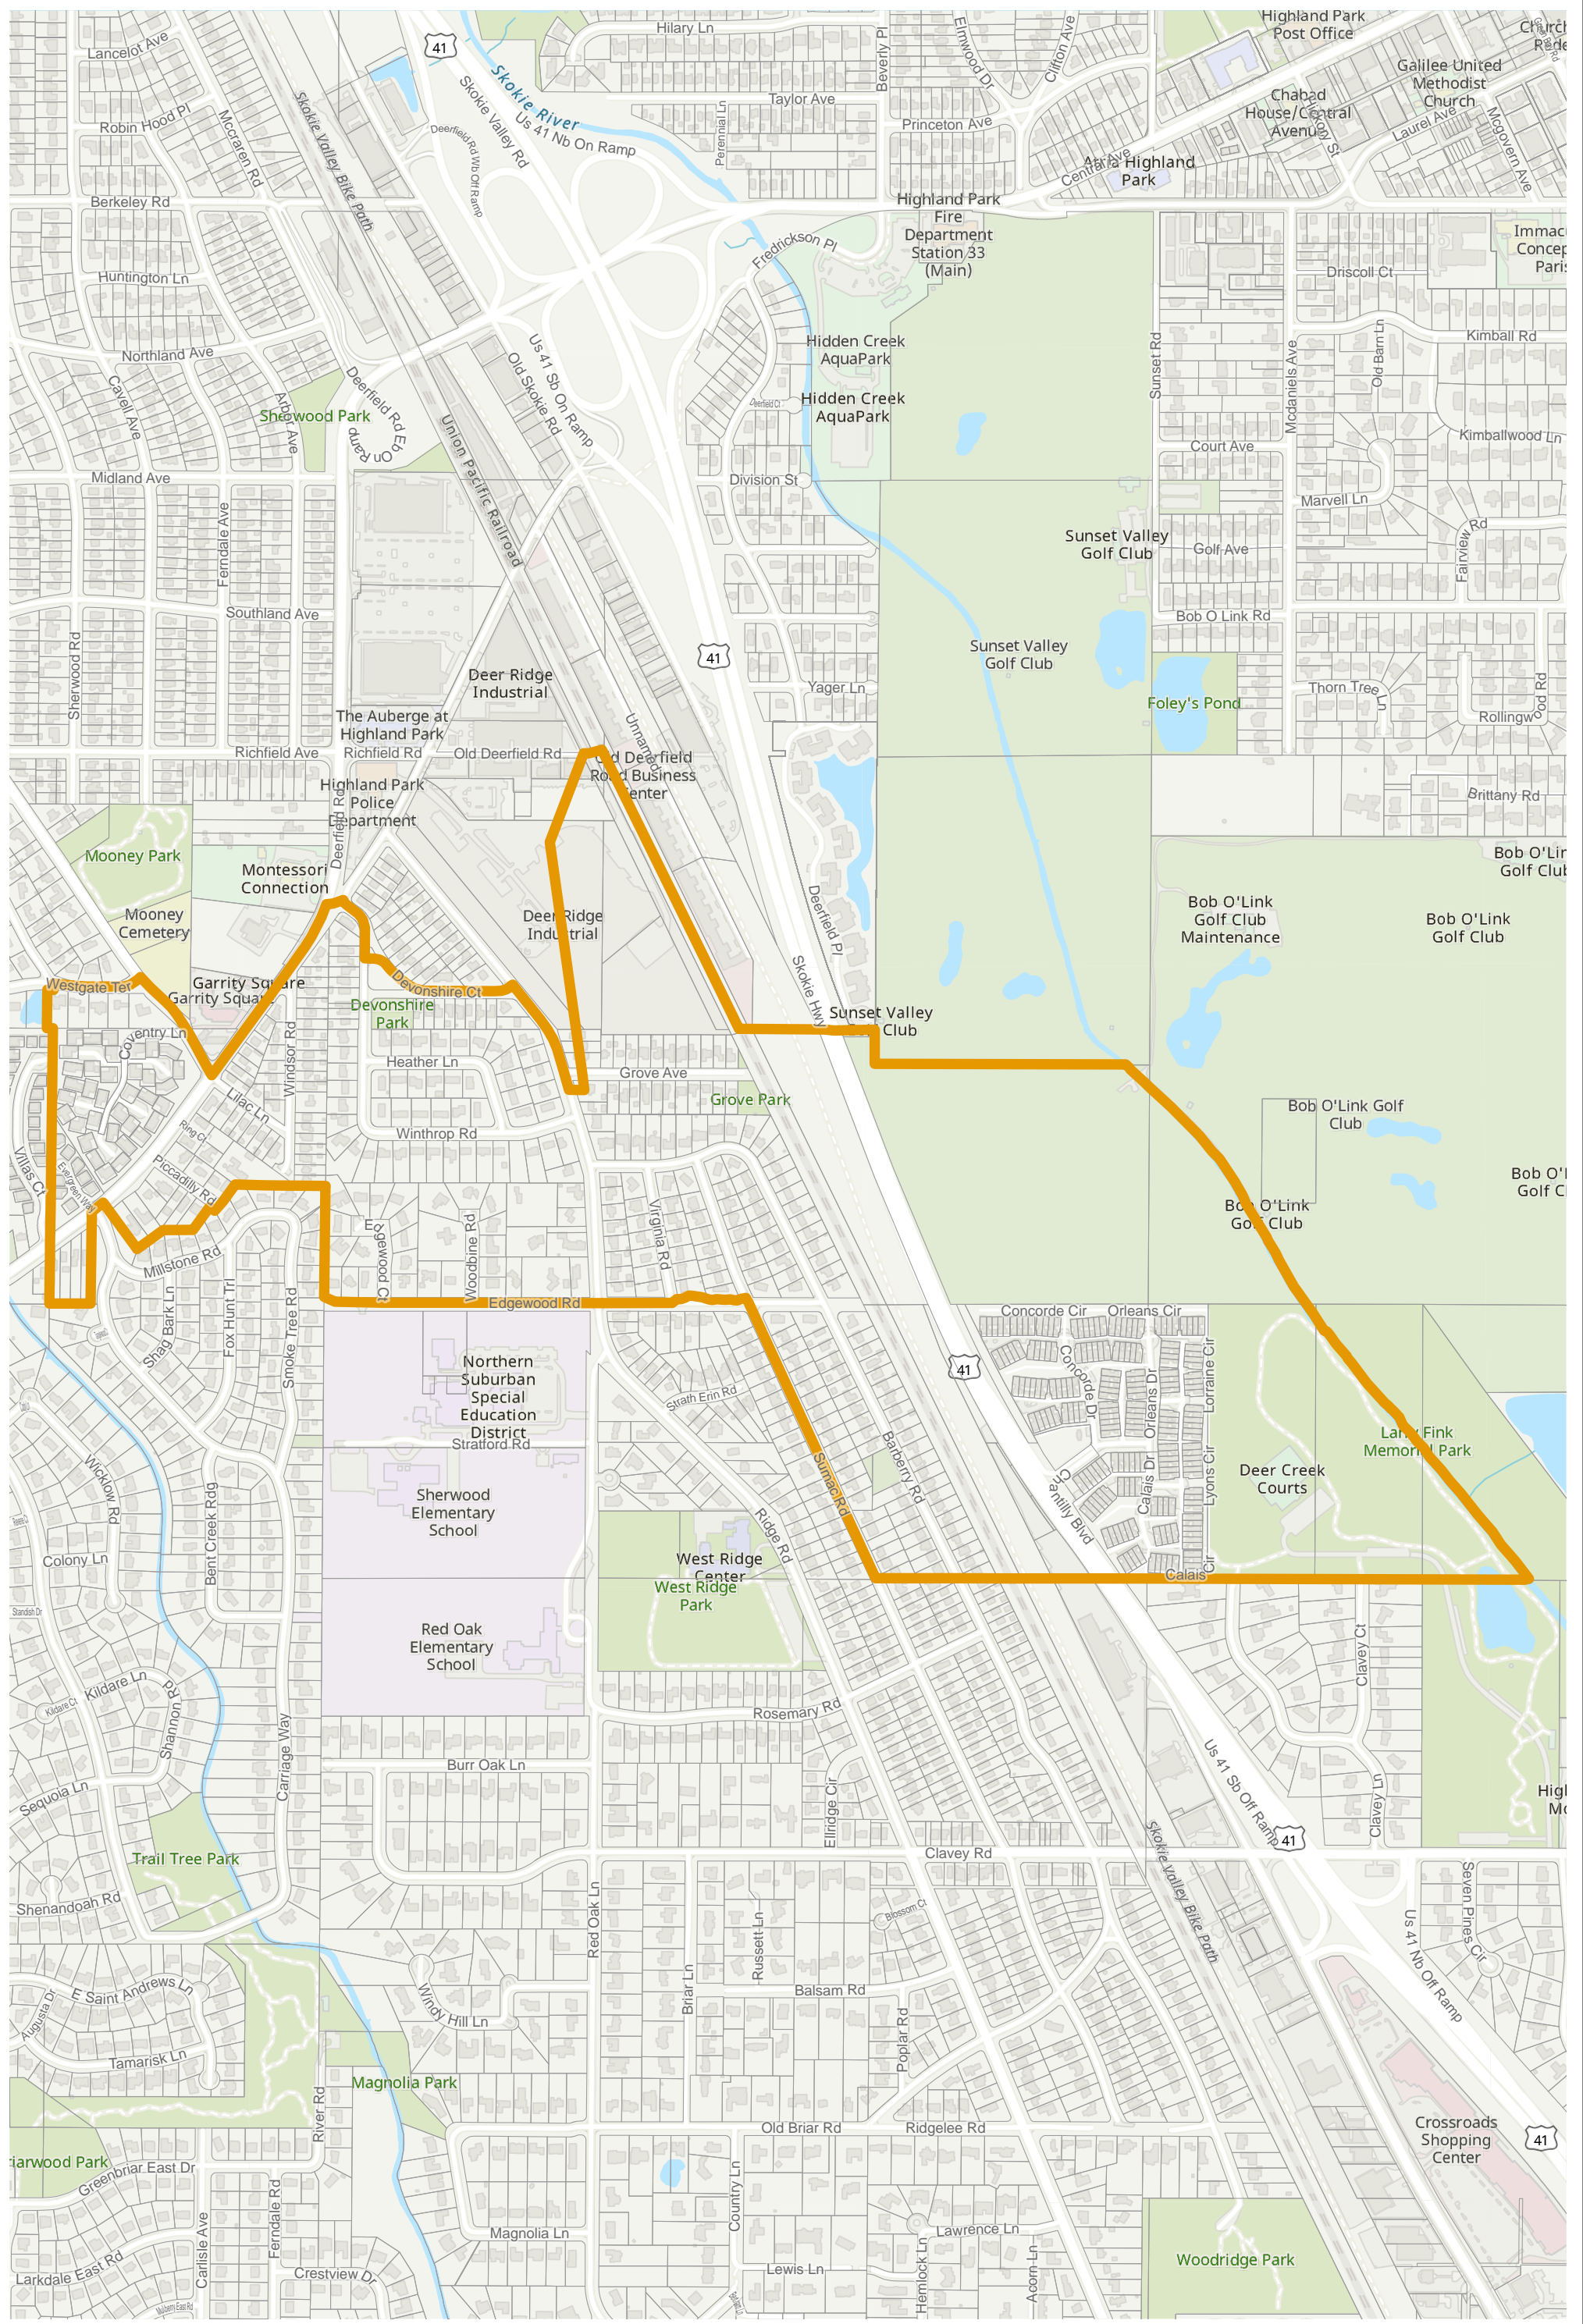

Lake County 2022 Election Precinct Moraine 224

2022 Election Precincts
Tax Parcels