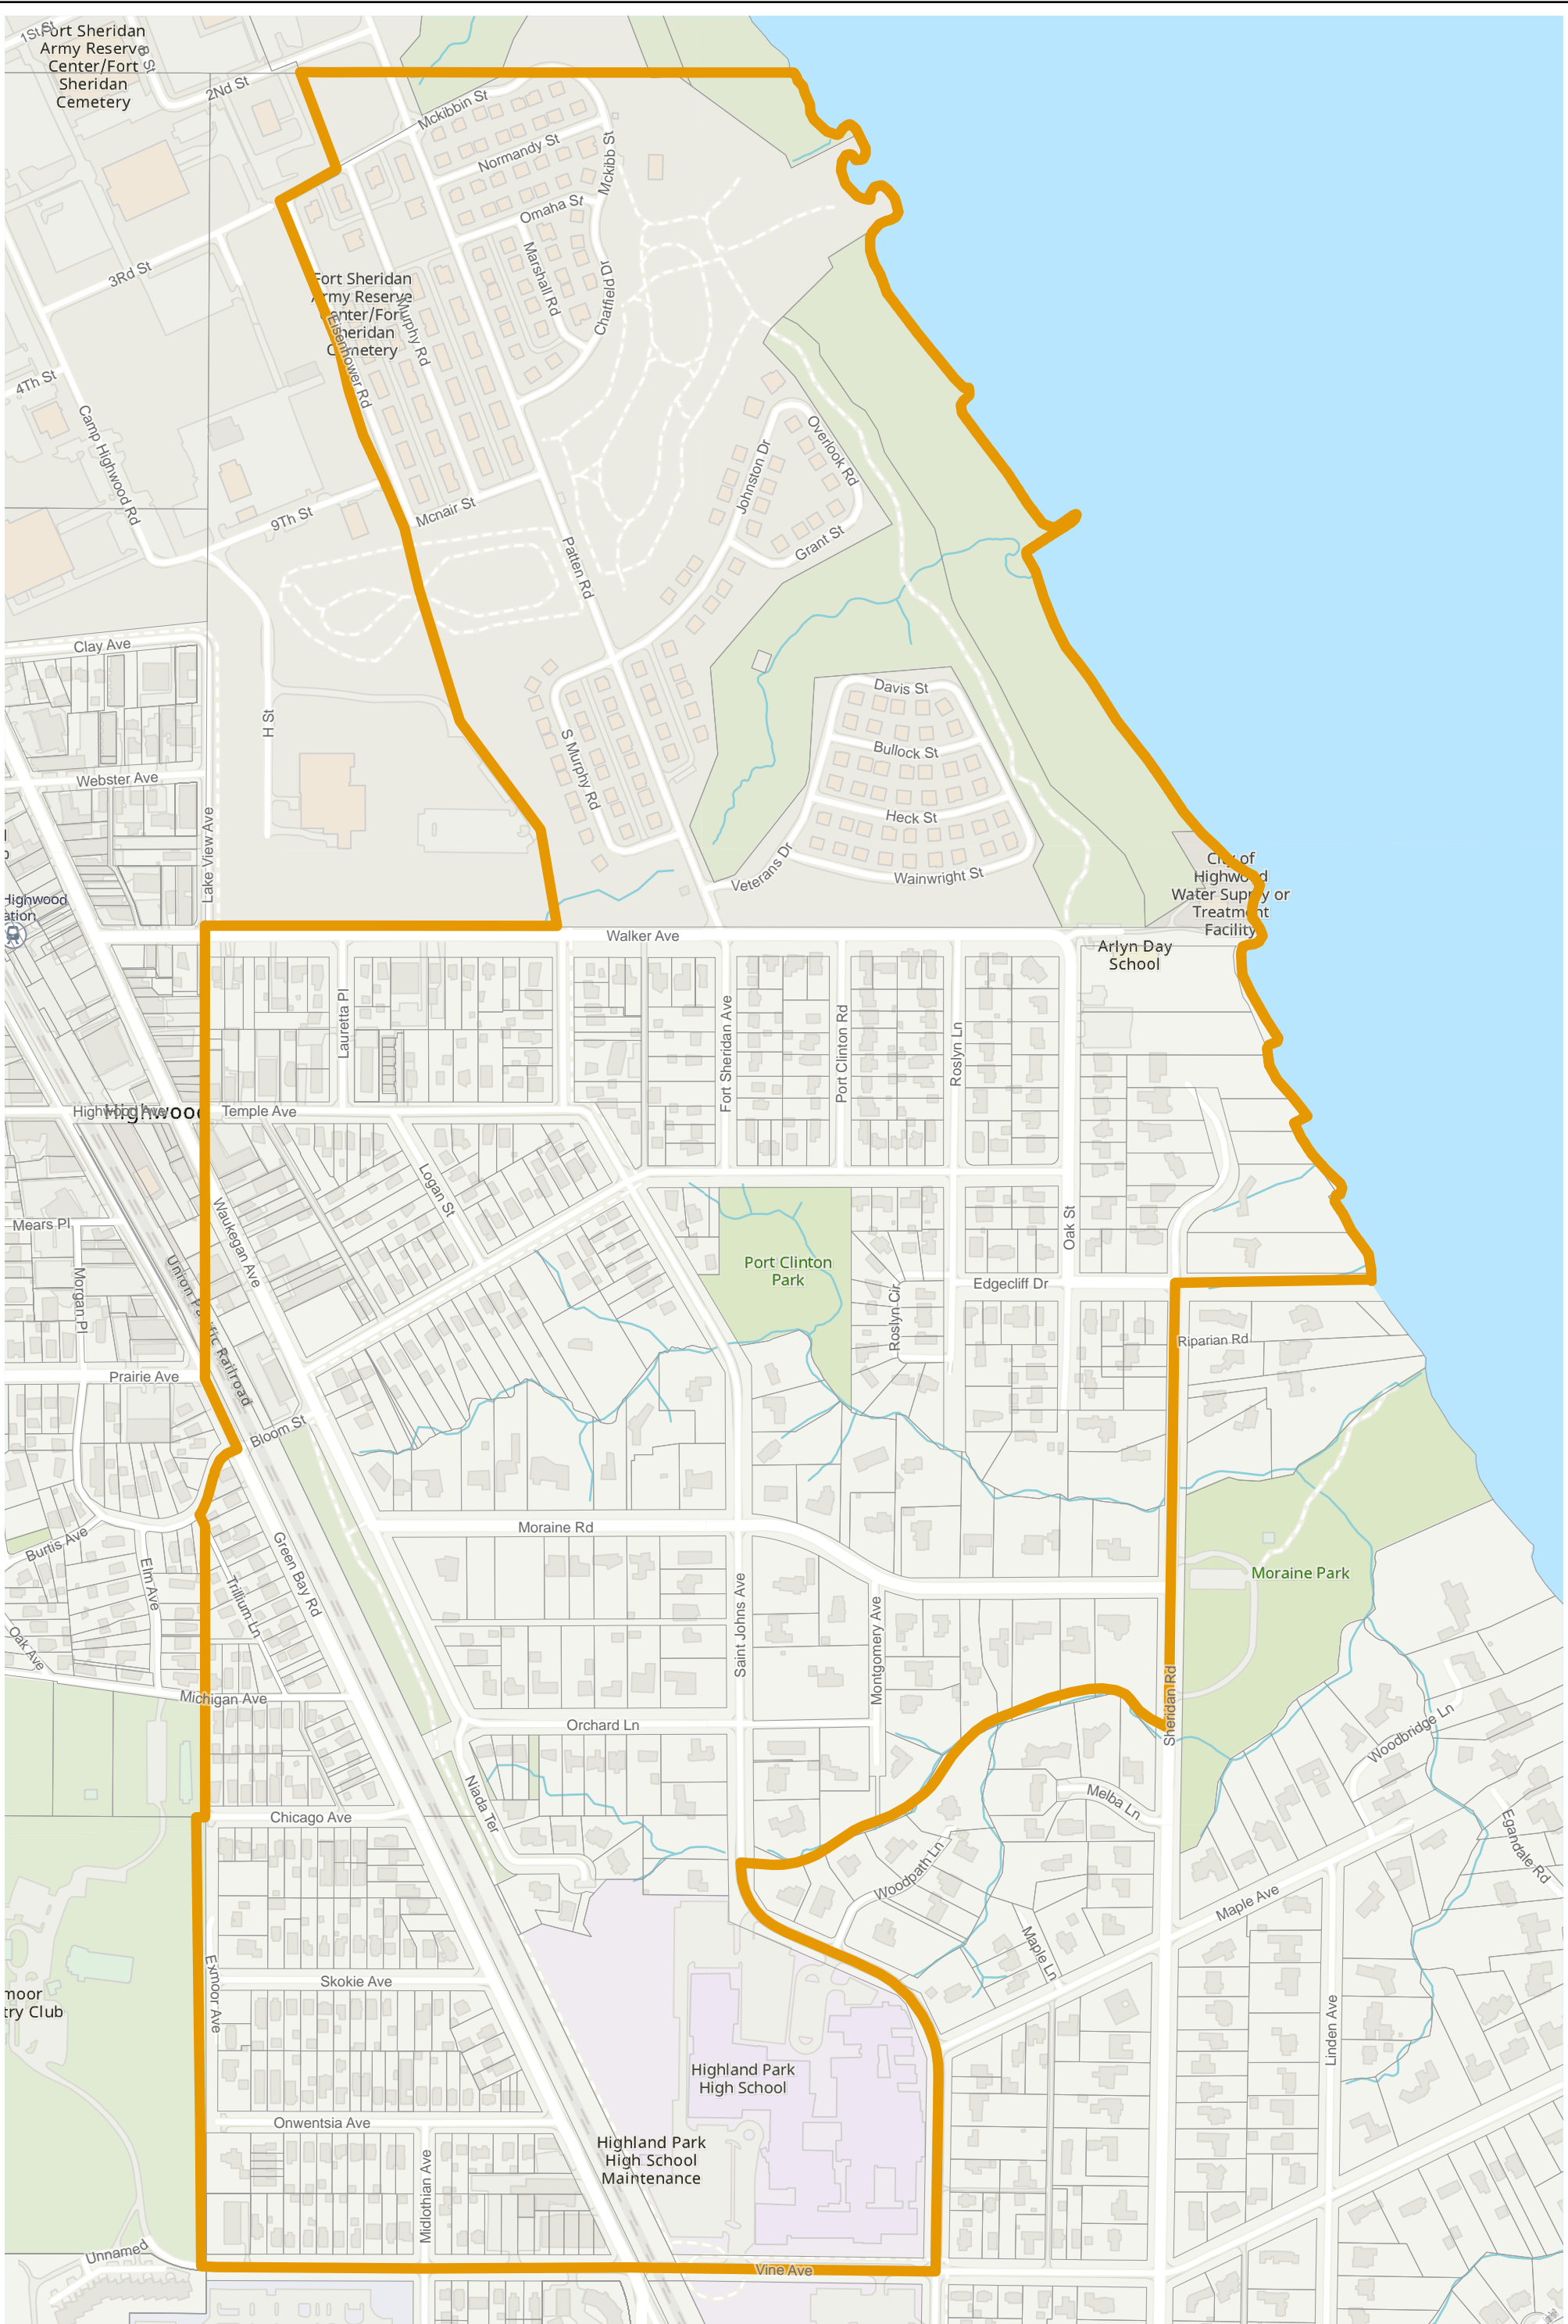

Lake County 2022 Election Precinct Moraine 216