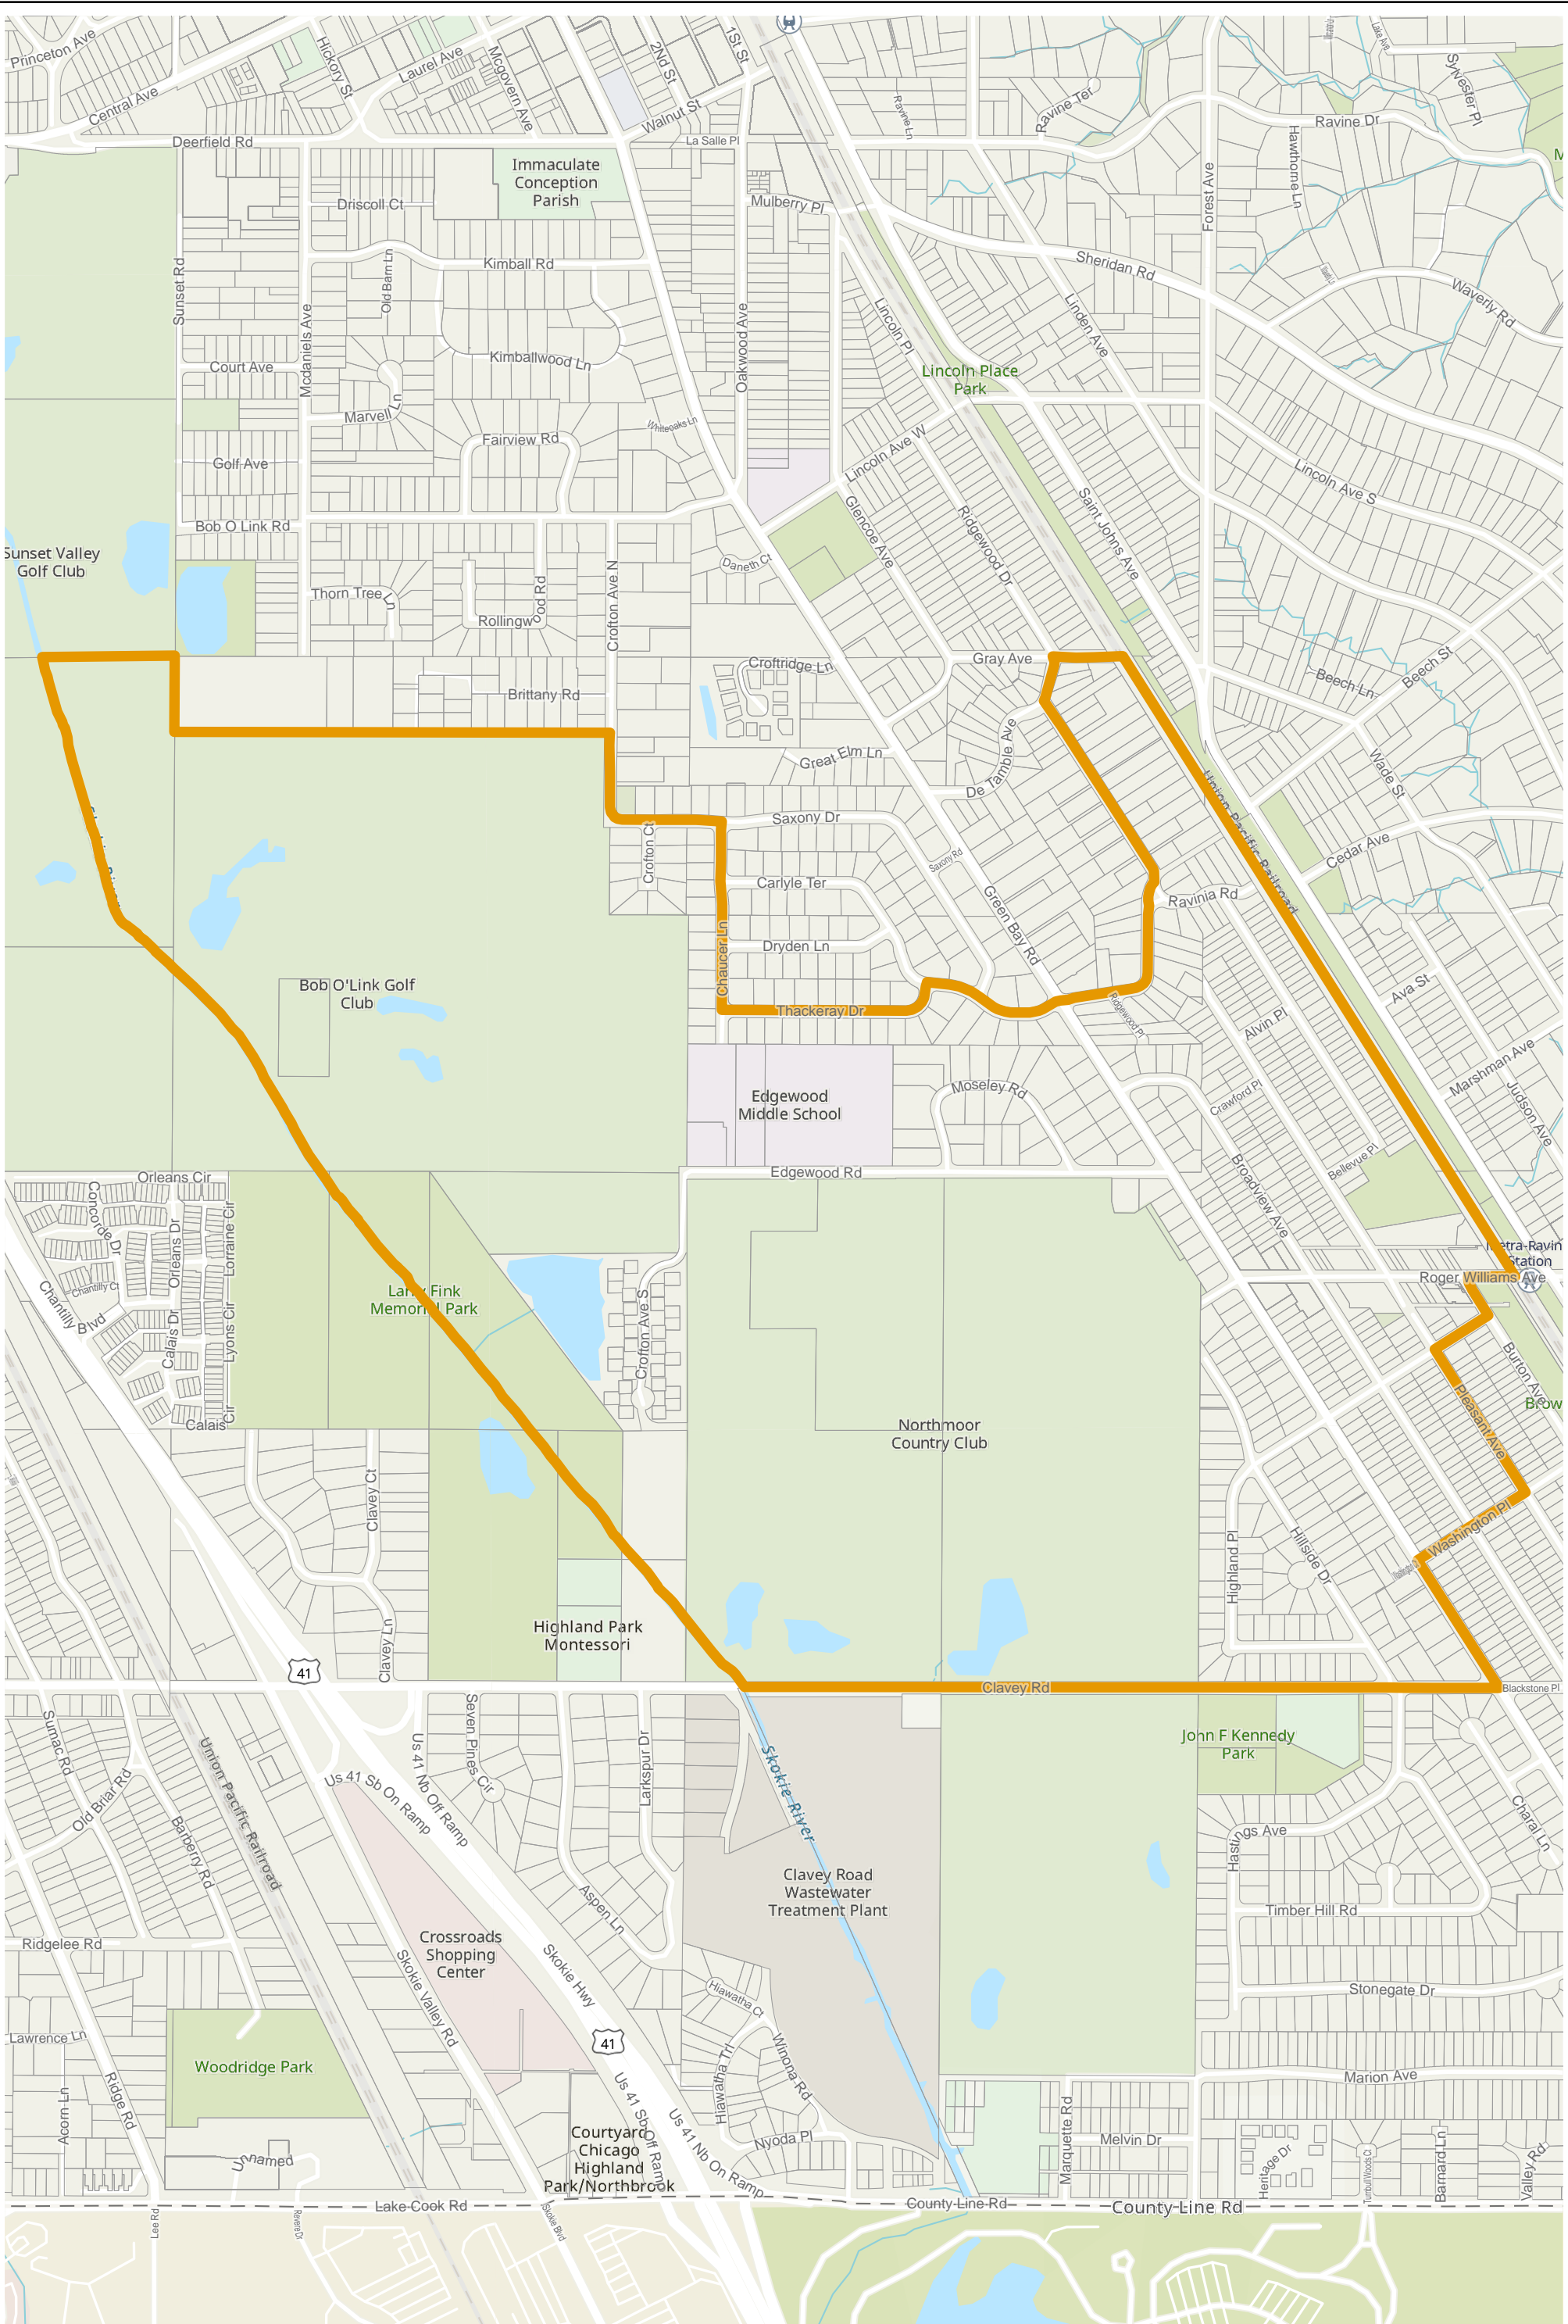

Lake County 2022 Election Precinct Moraine 228

2022 Election Precincts
Tax Parcels