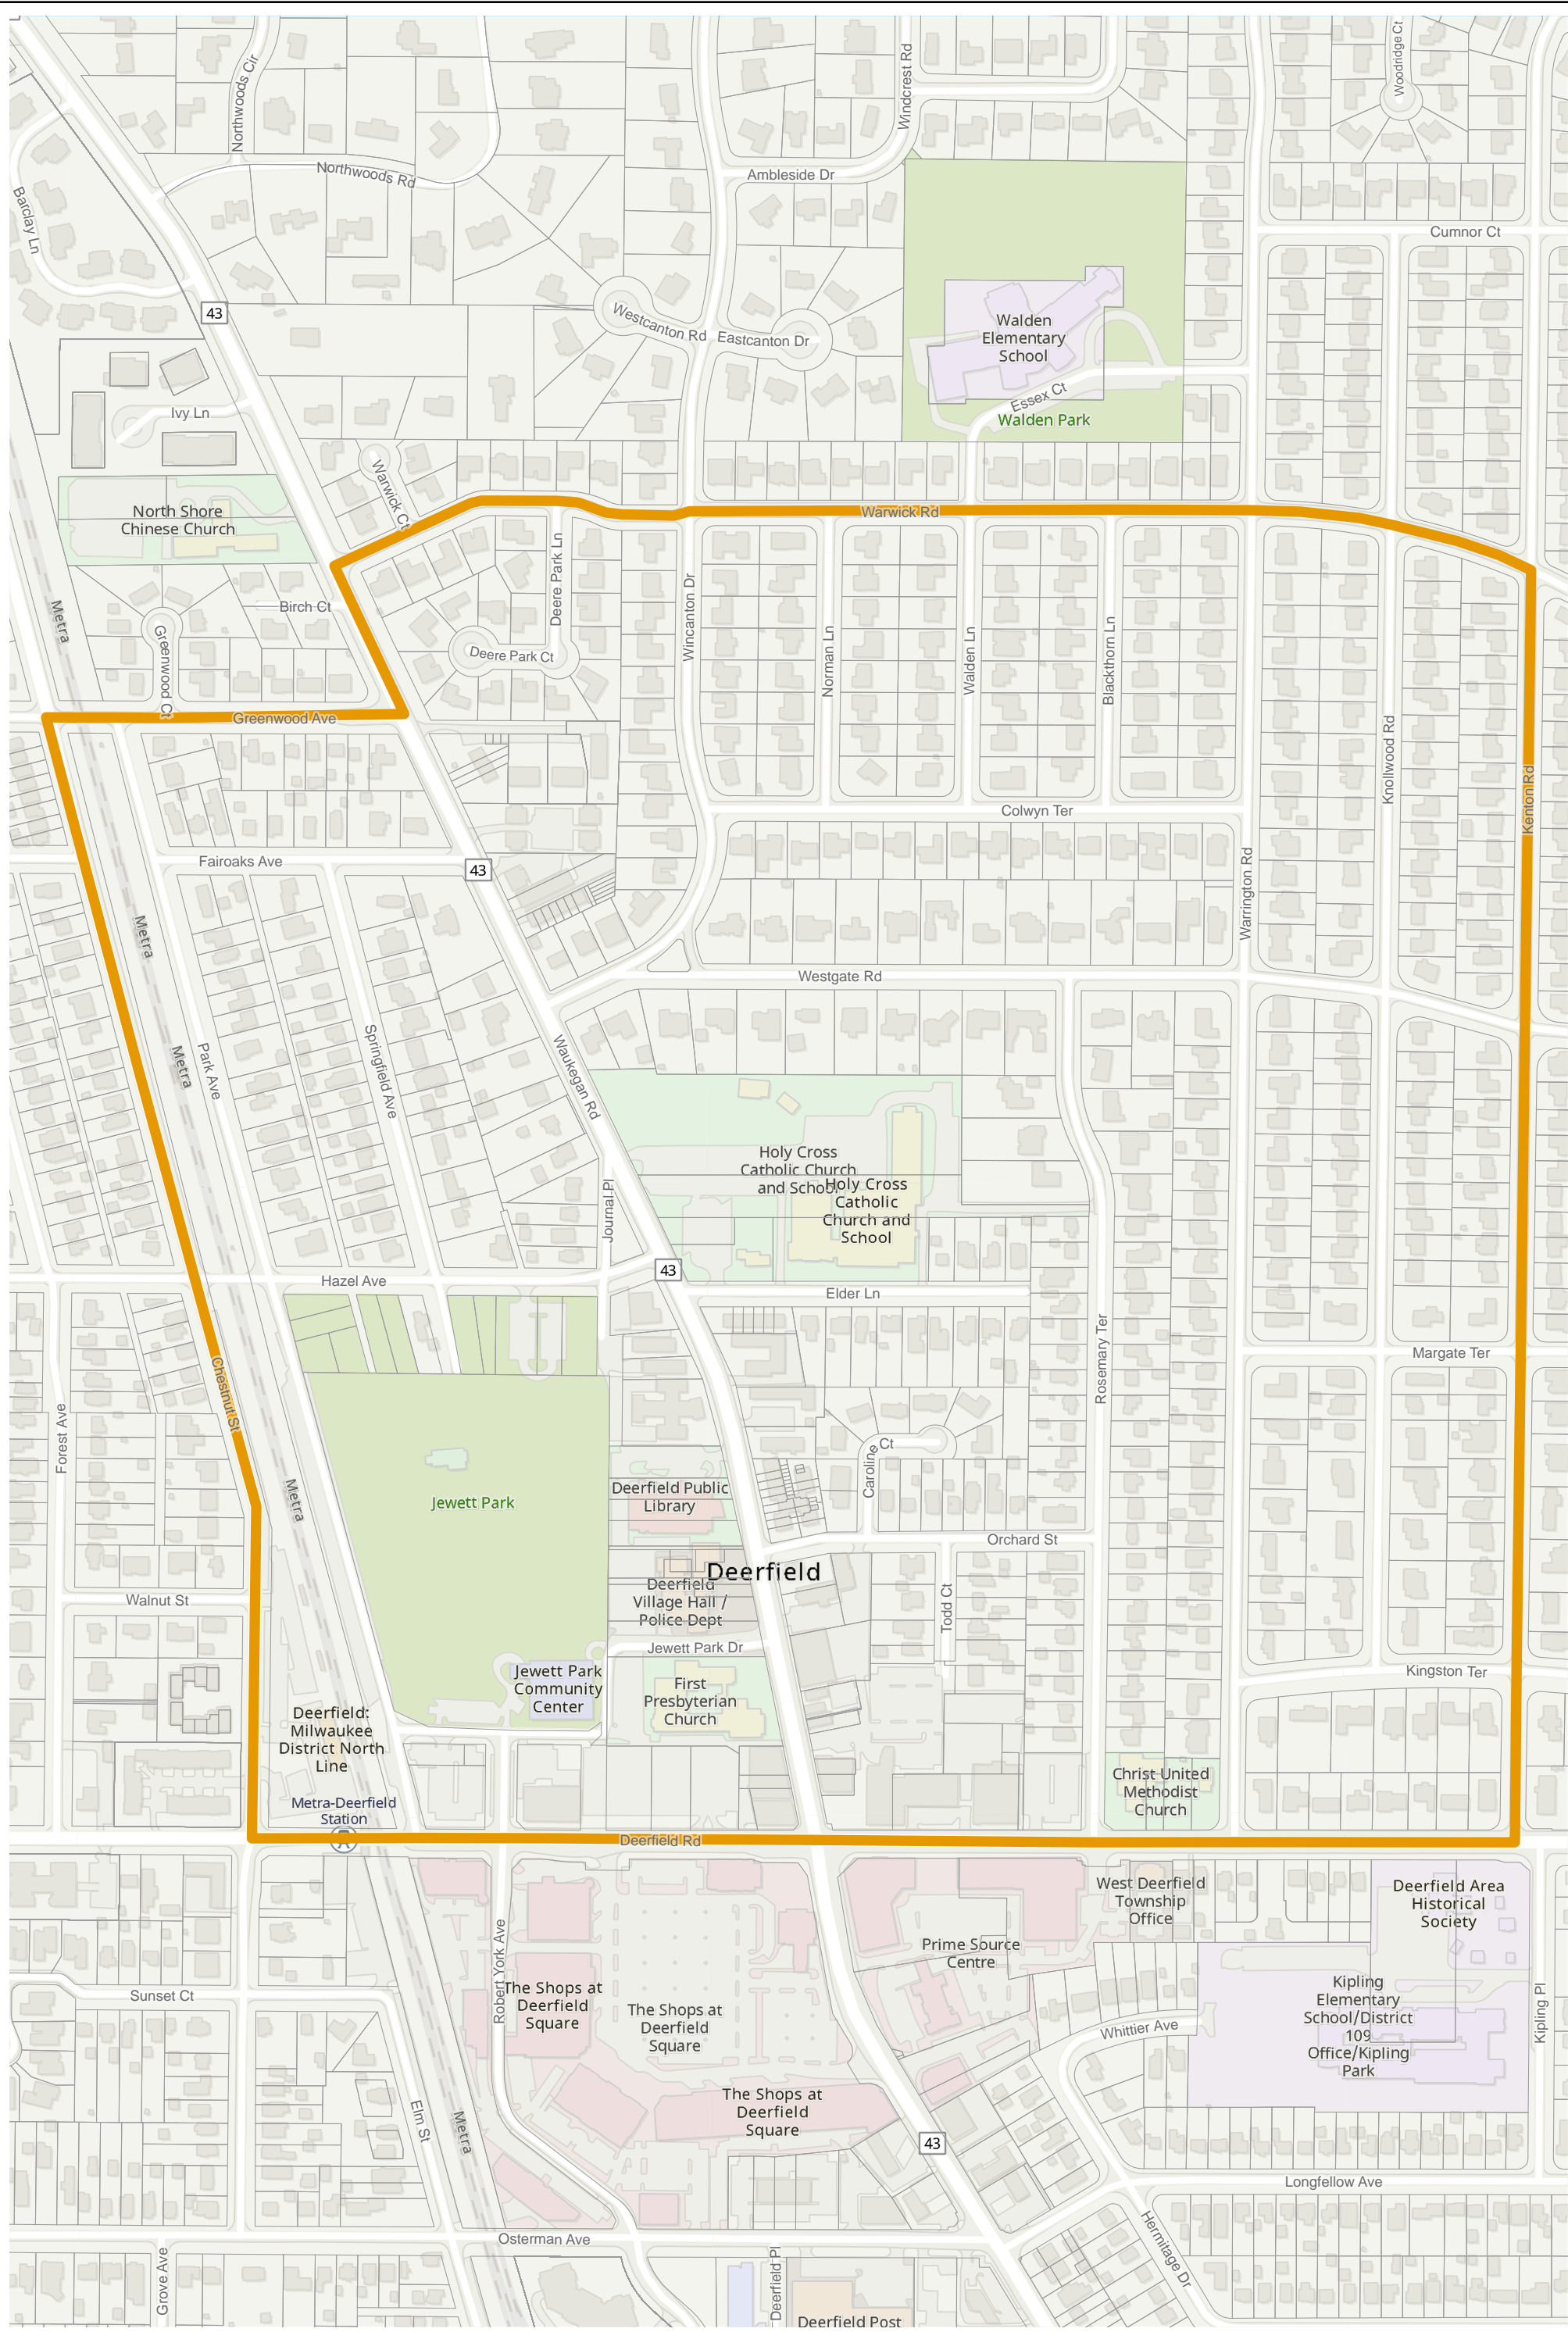

Lake County 2022 Election Precinct West Deerfield 412