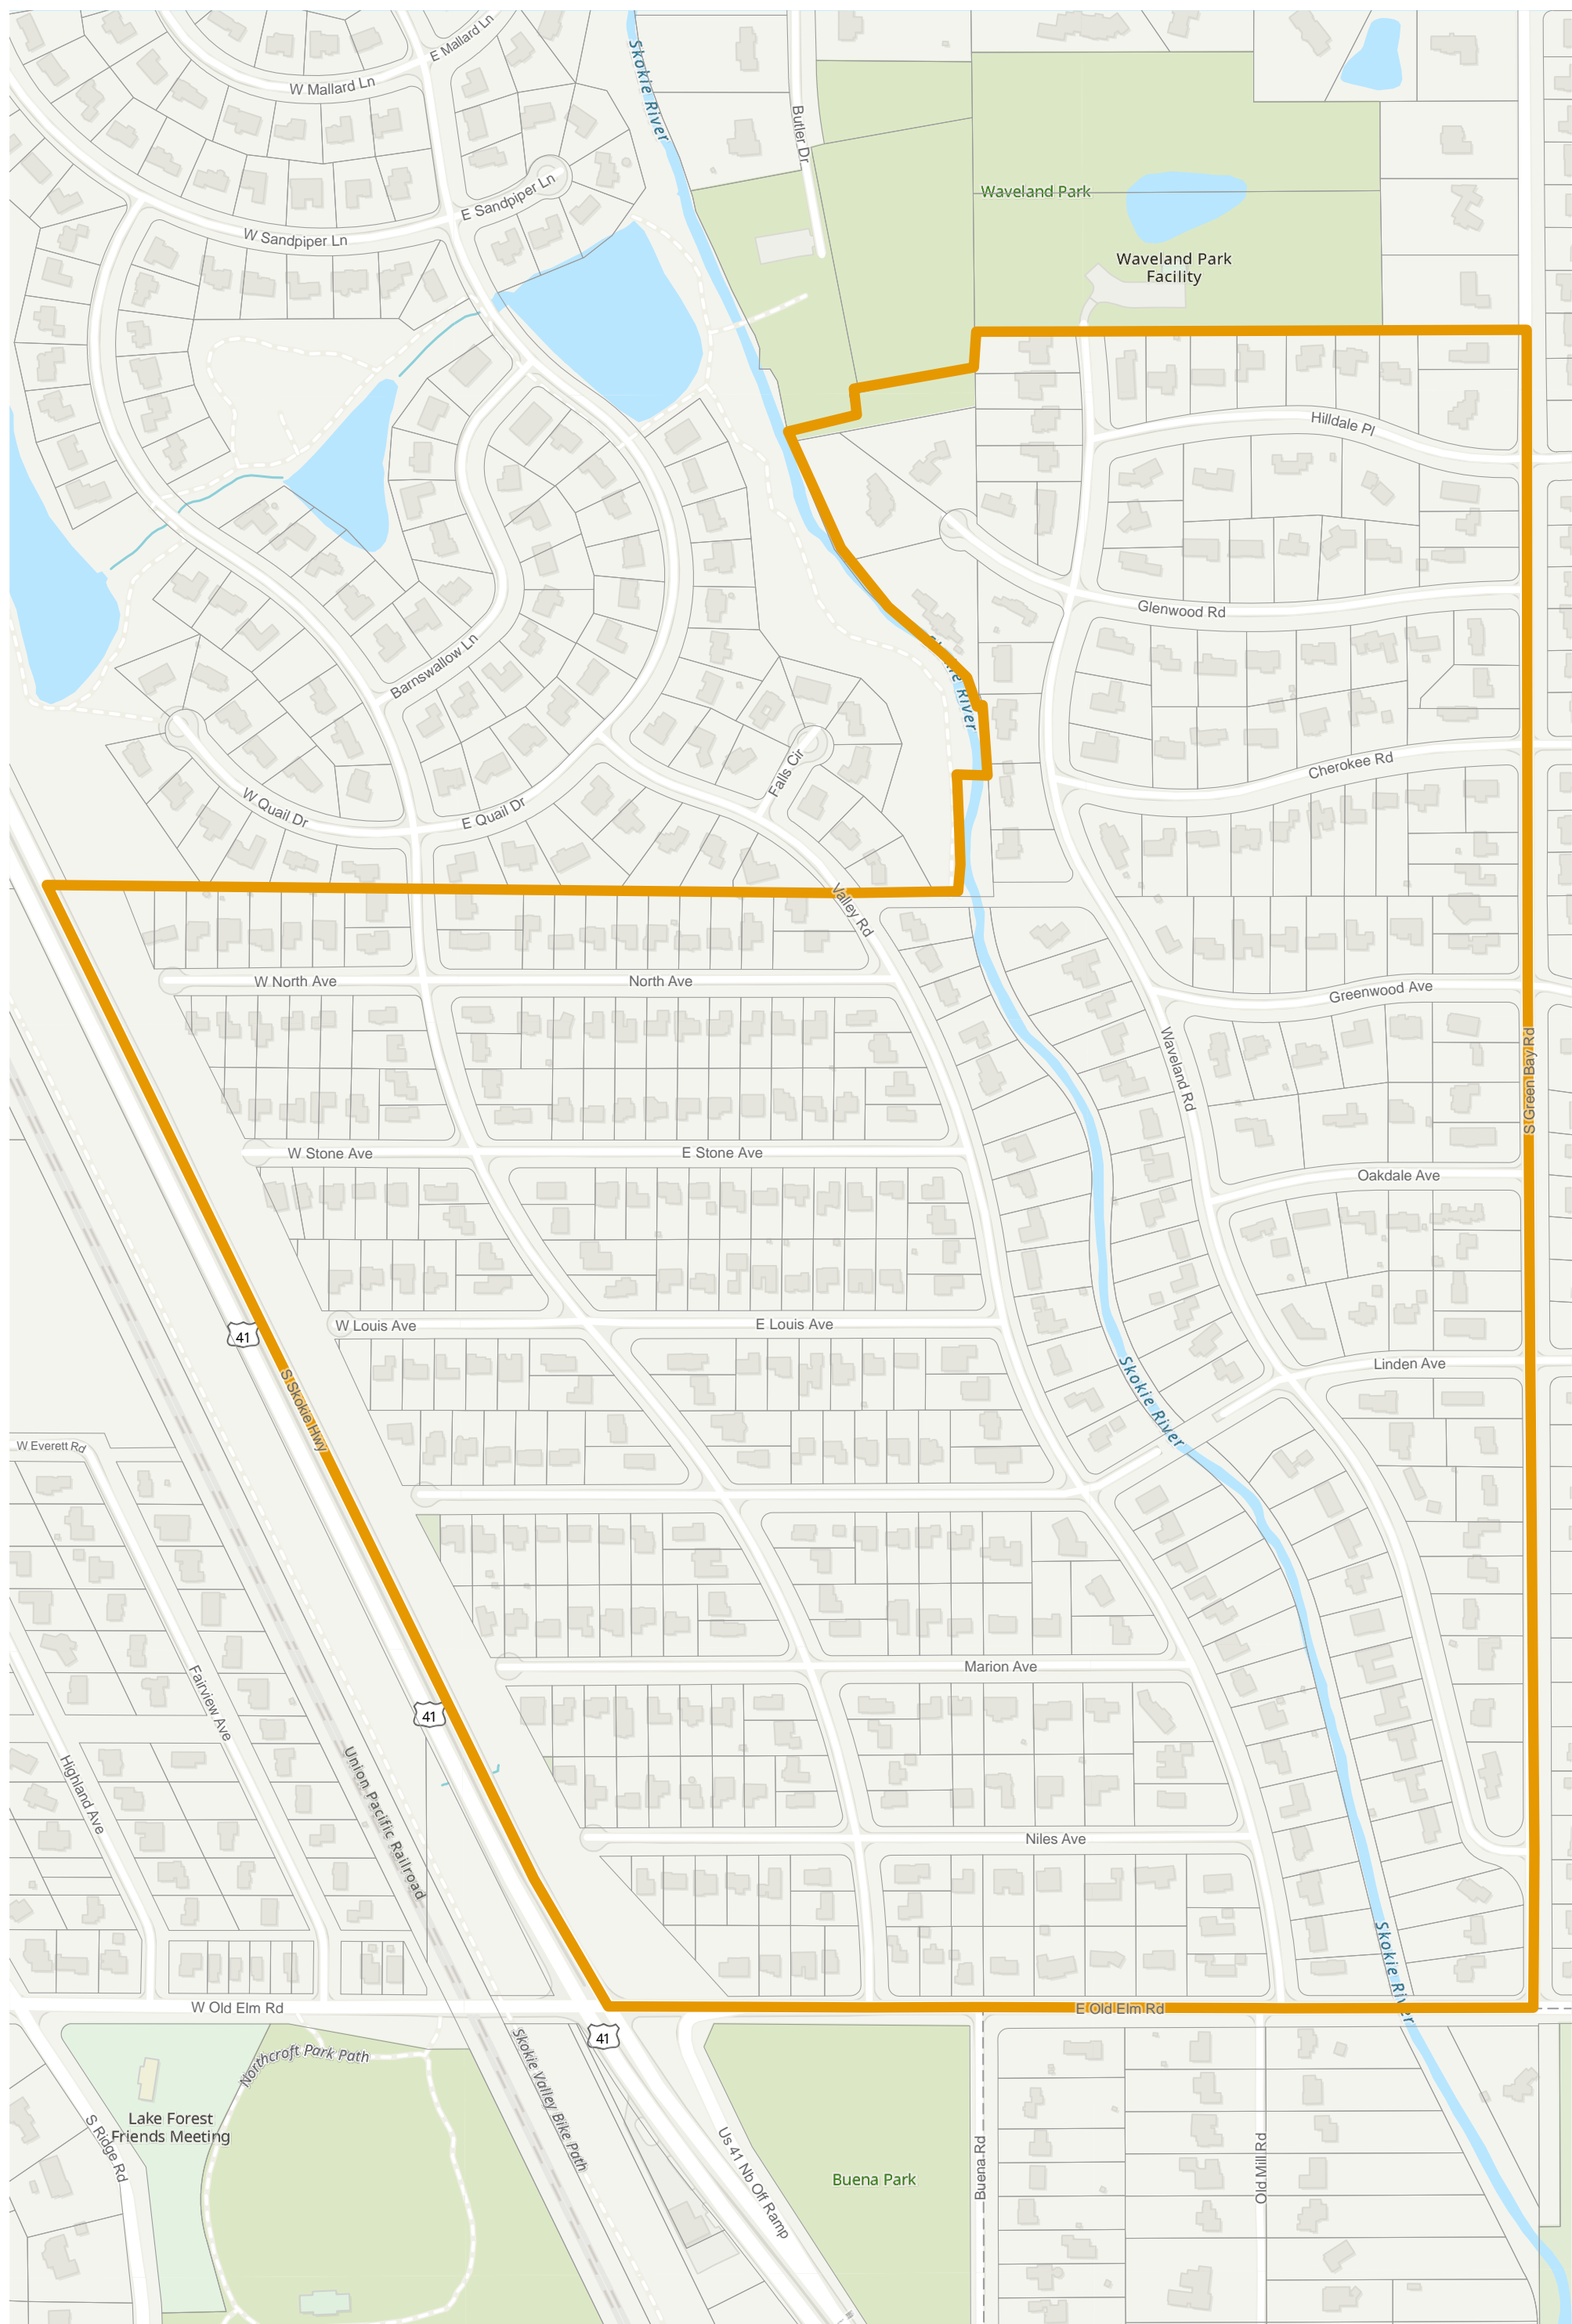

Lake County 2022 Election Precinct West Deerfield 397