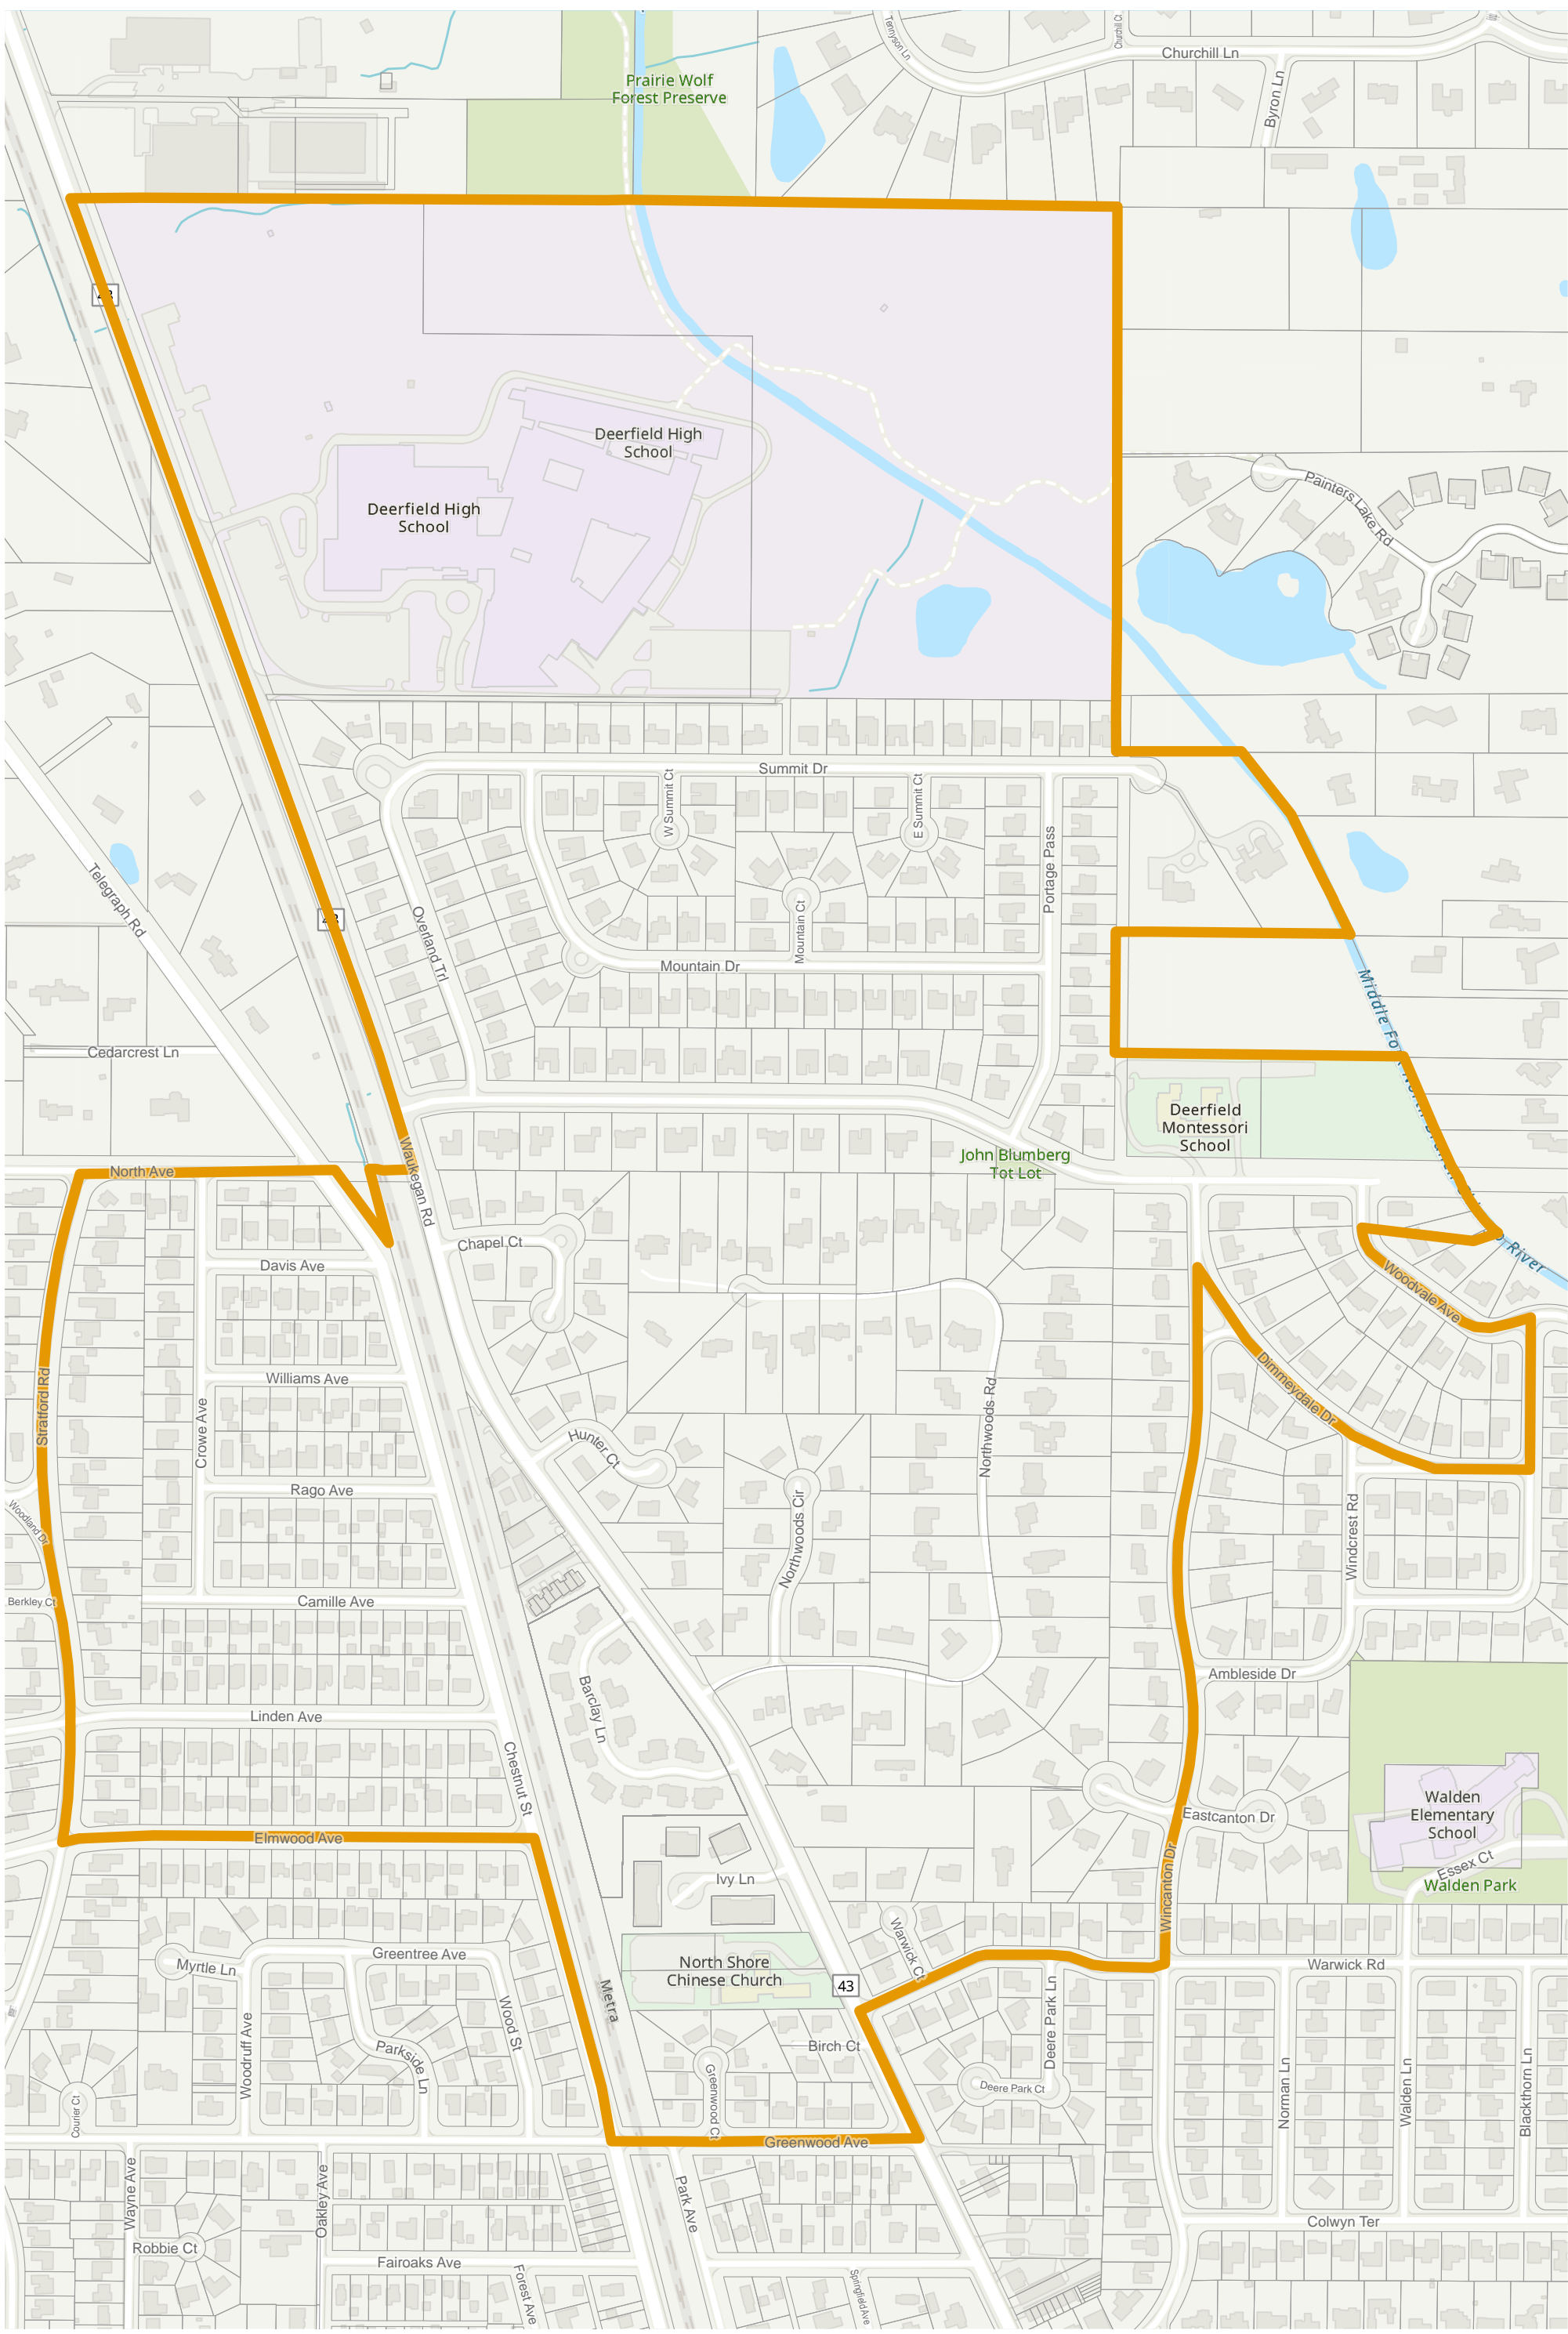

Lake County 2022 Election Precinct West Deerfield 405