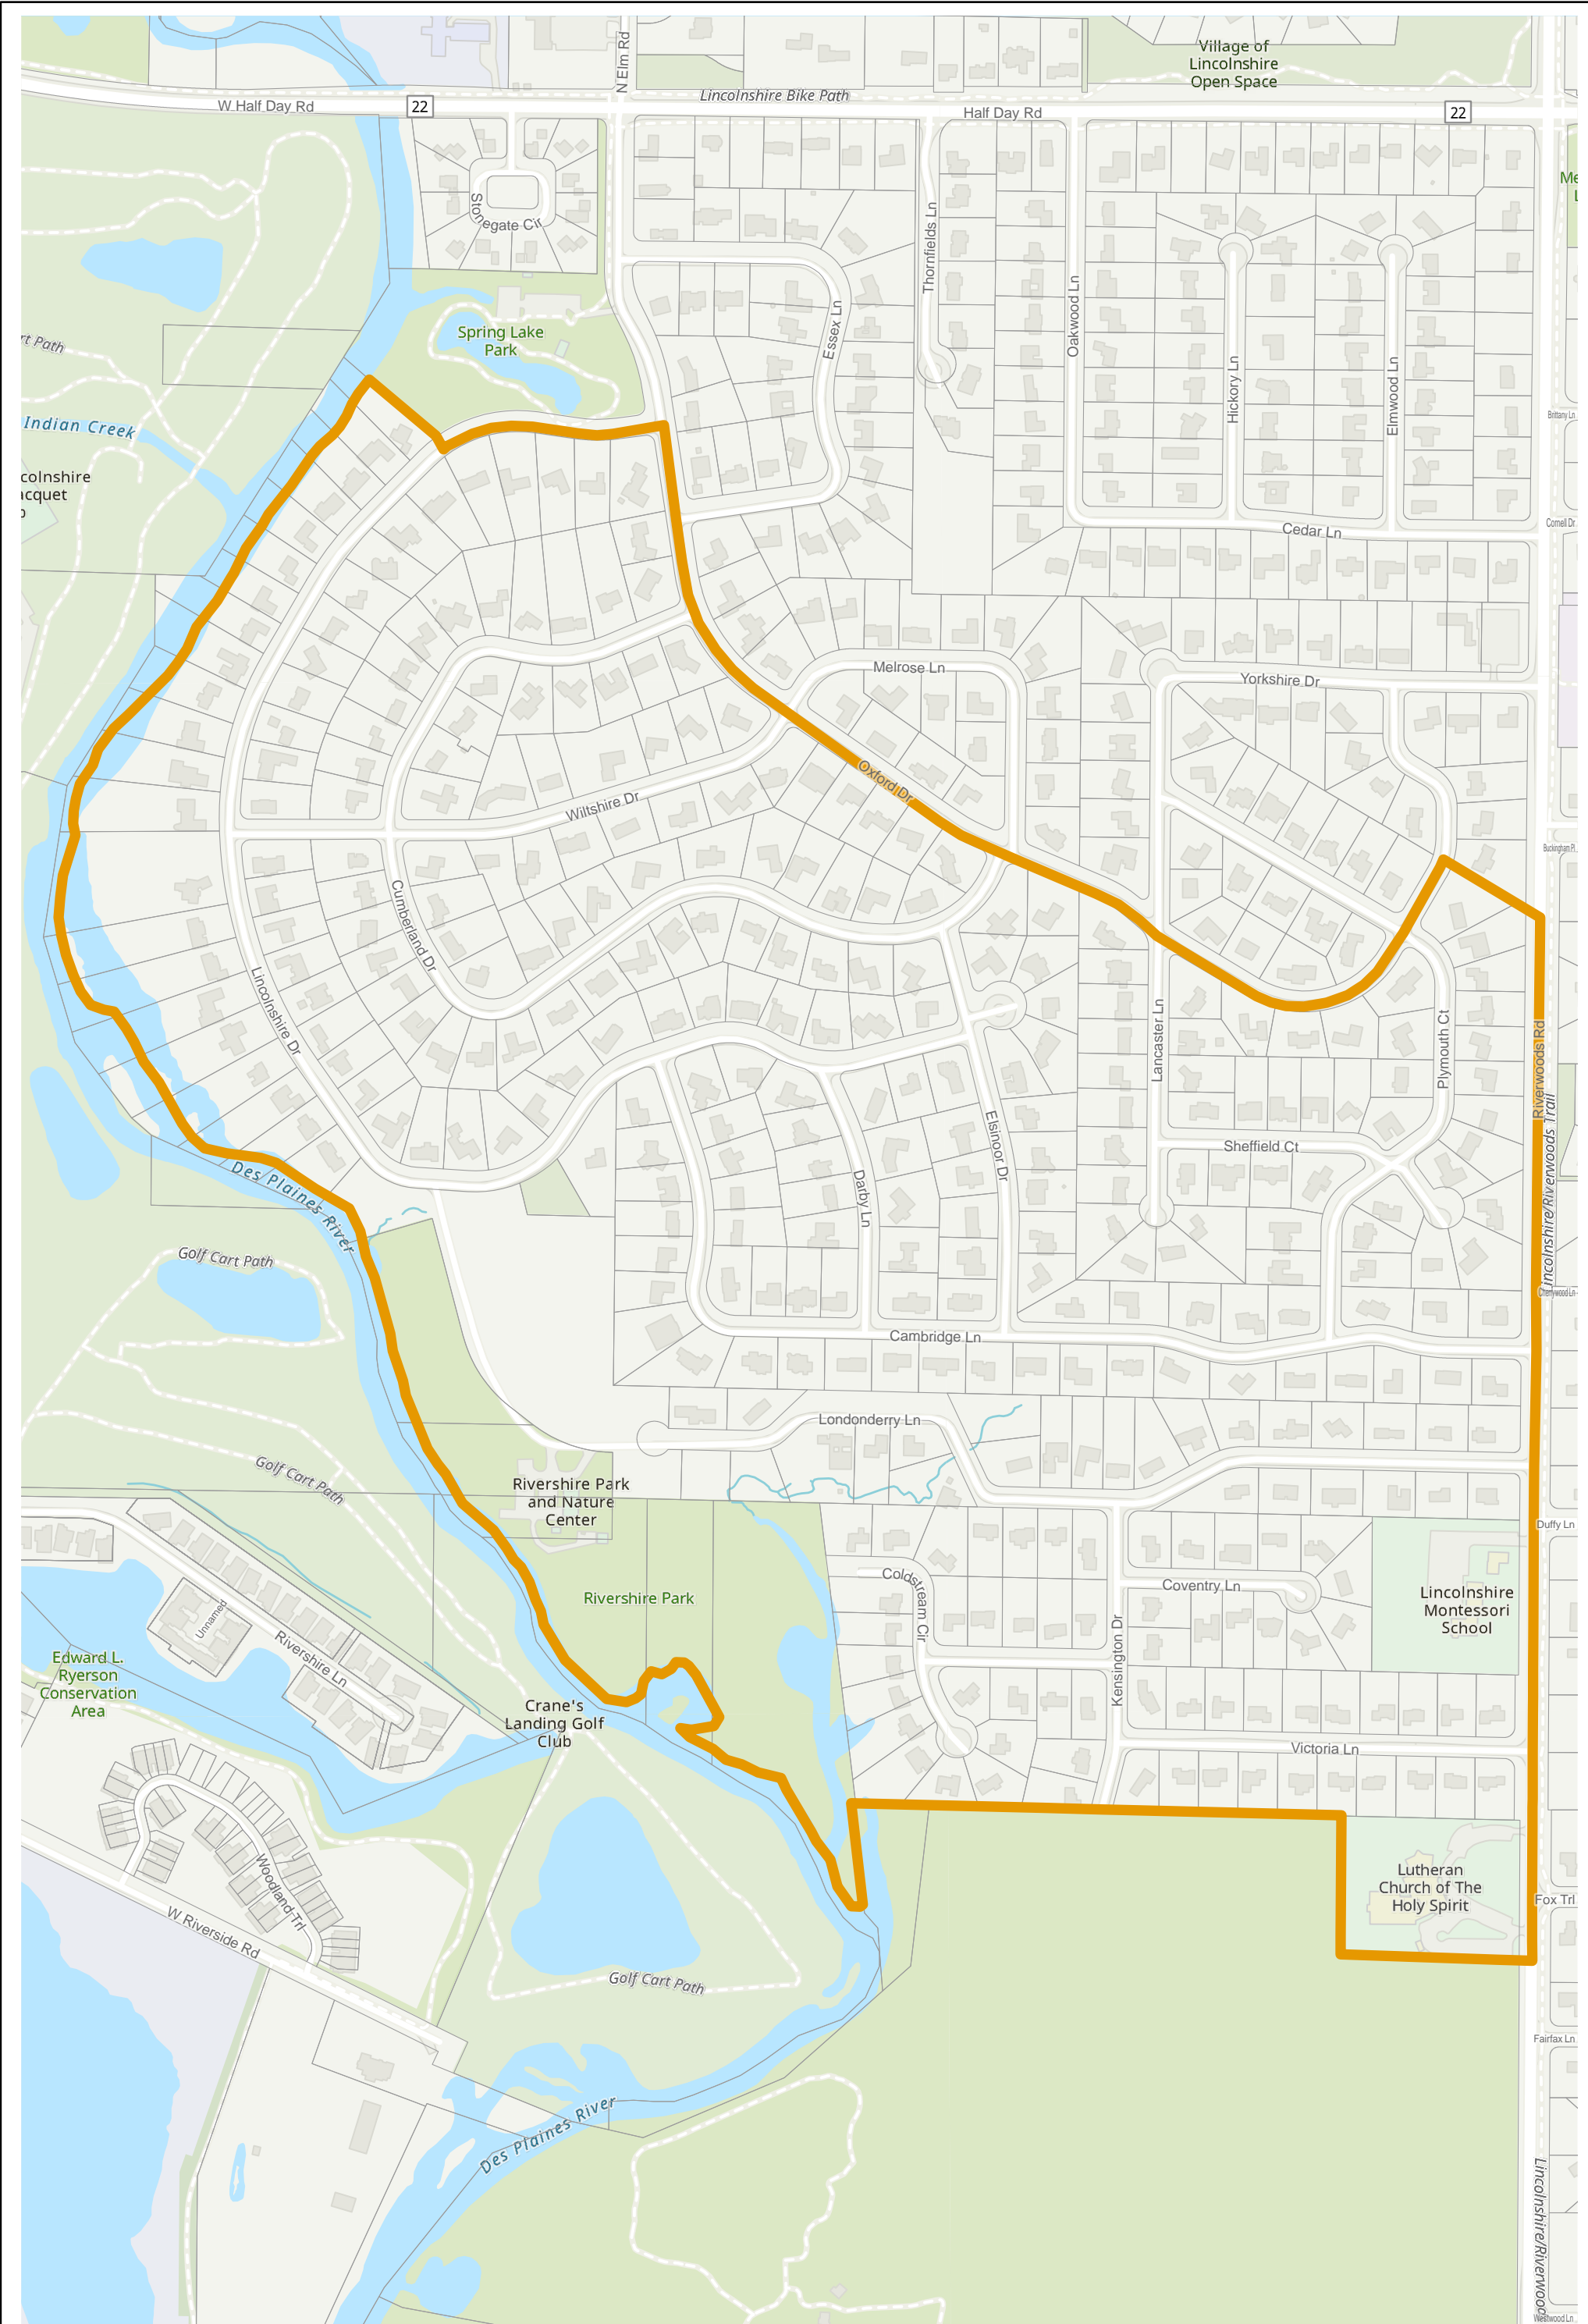

2022 Election Precincts
Tax Parcels

Lake County 2022 Election Precinct Vernon 277

Lake County 2022 Election Precinct Vernon 278

Lake County 2022 Election Precinct Vernon 279

Lake County 2022 Election Precinct Vernon 280