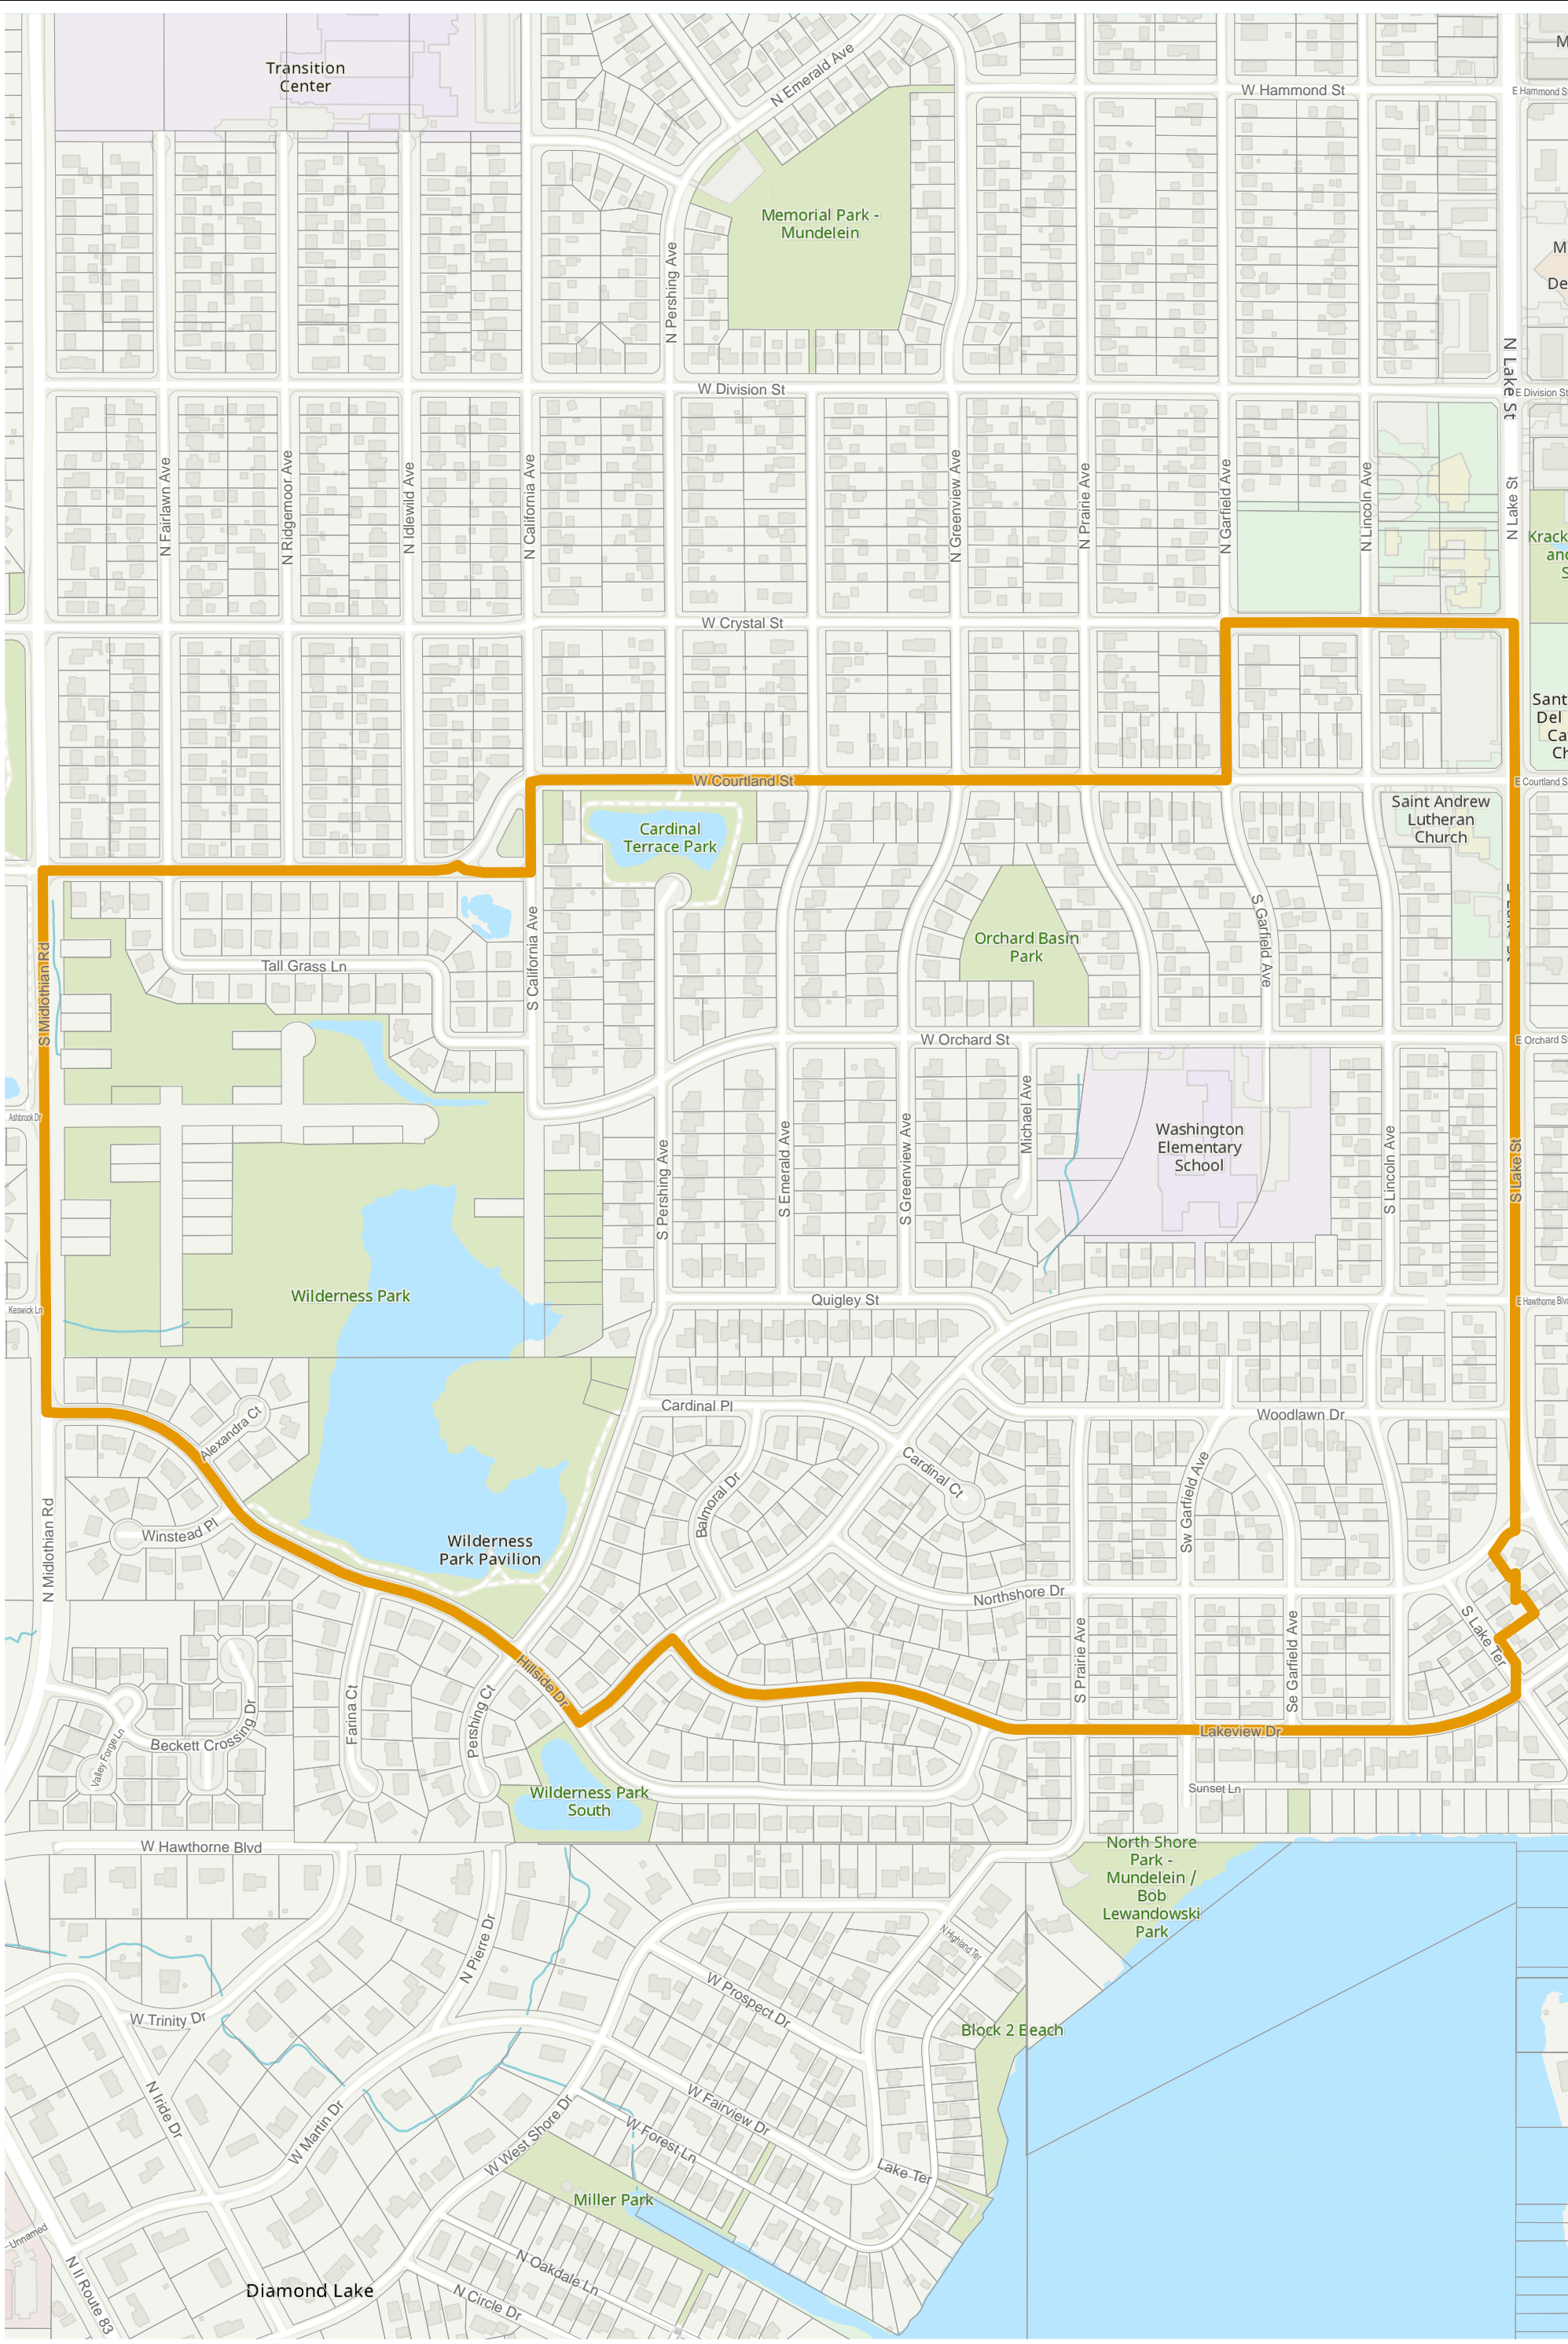

Lake County 2022 Election Precinct Fremont 128

2022 Election Precincts

Tax Parcels