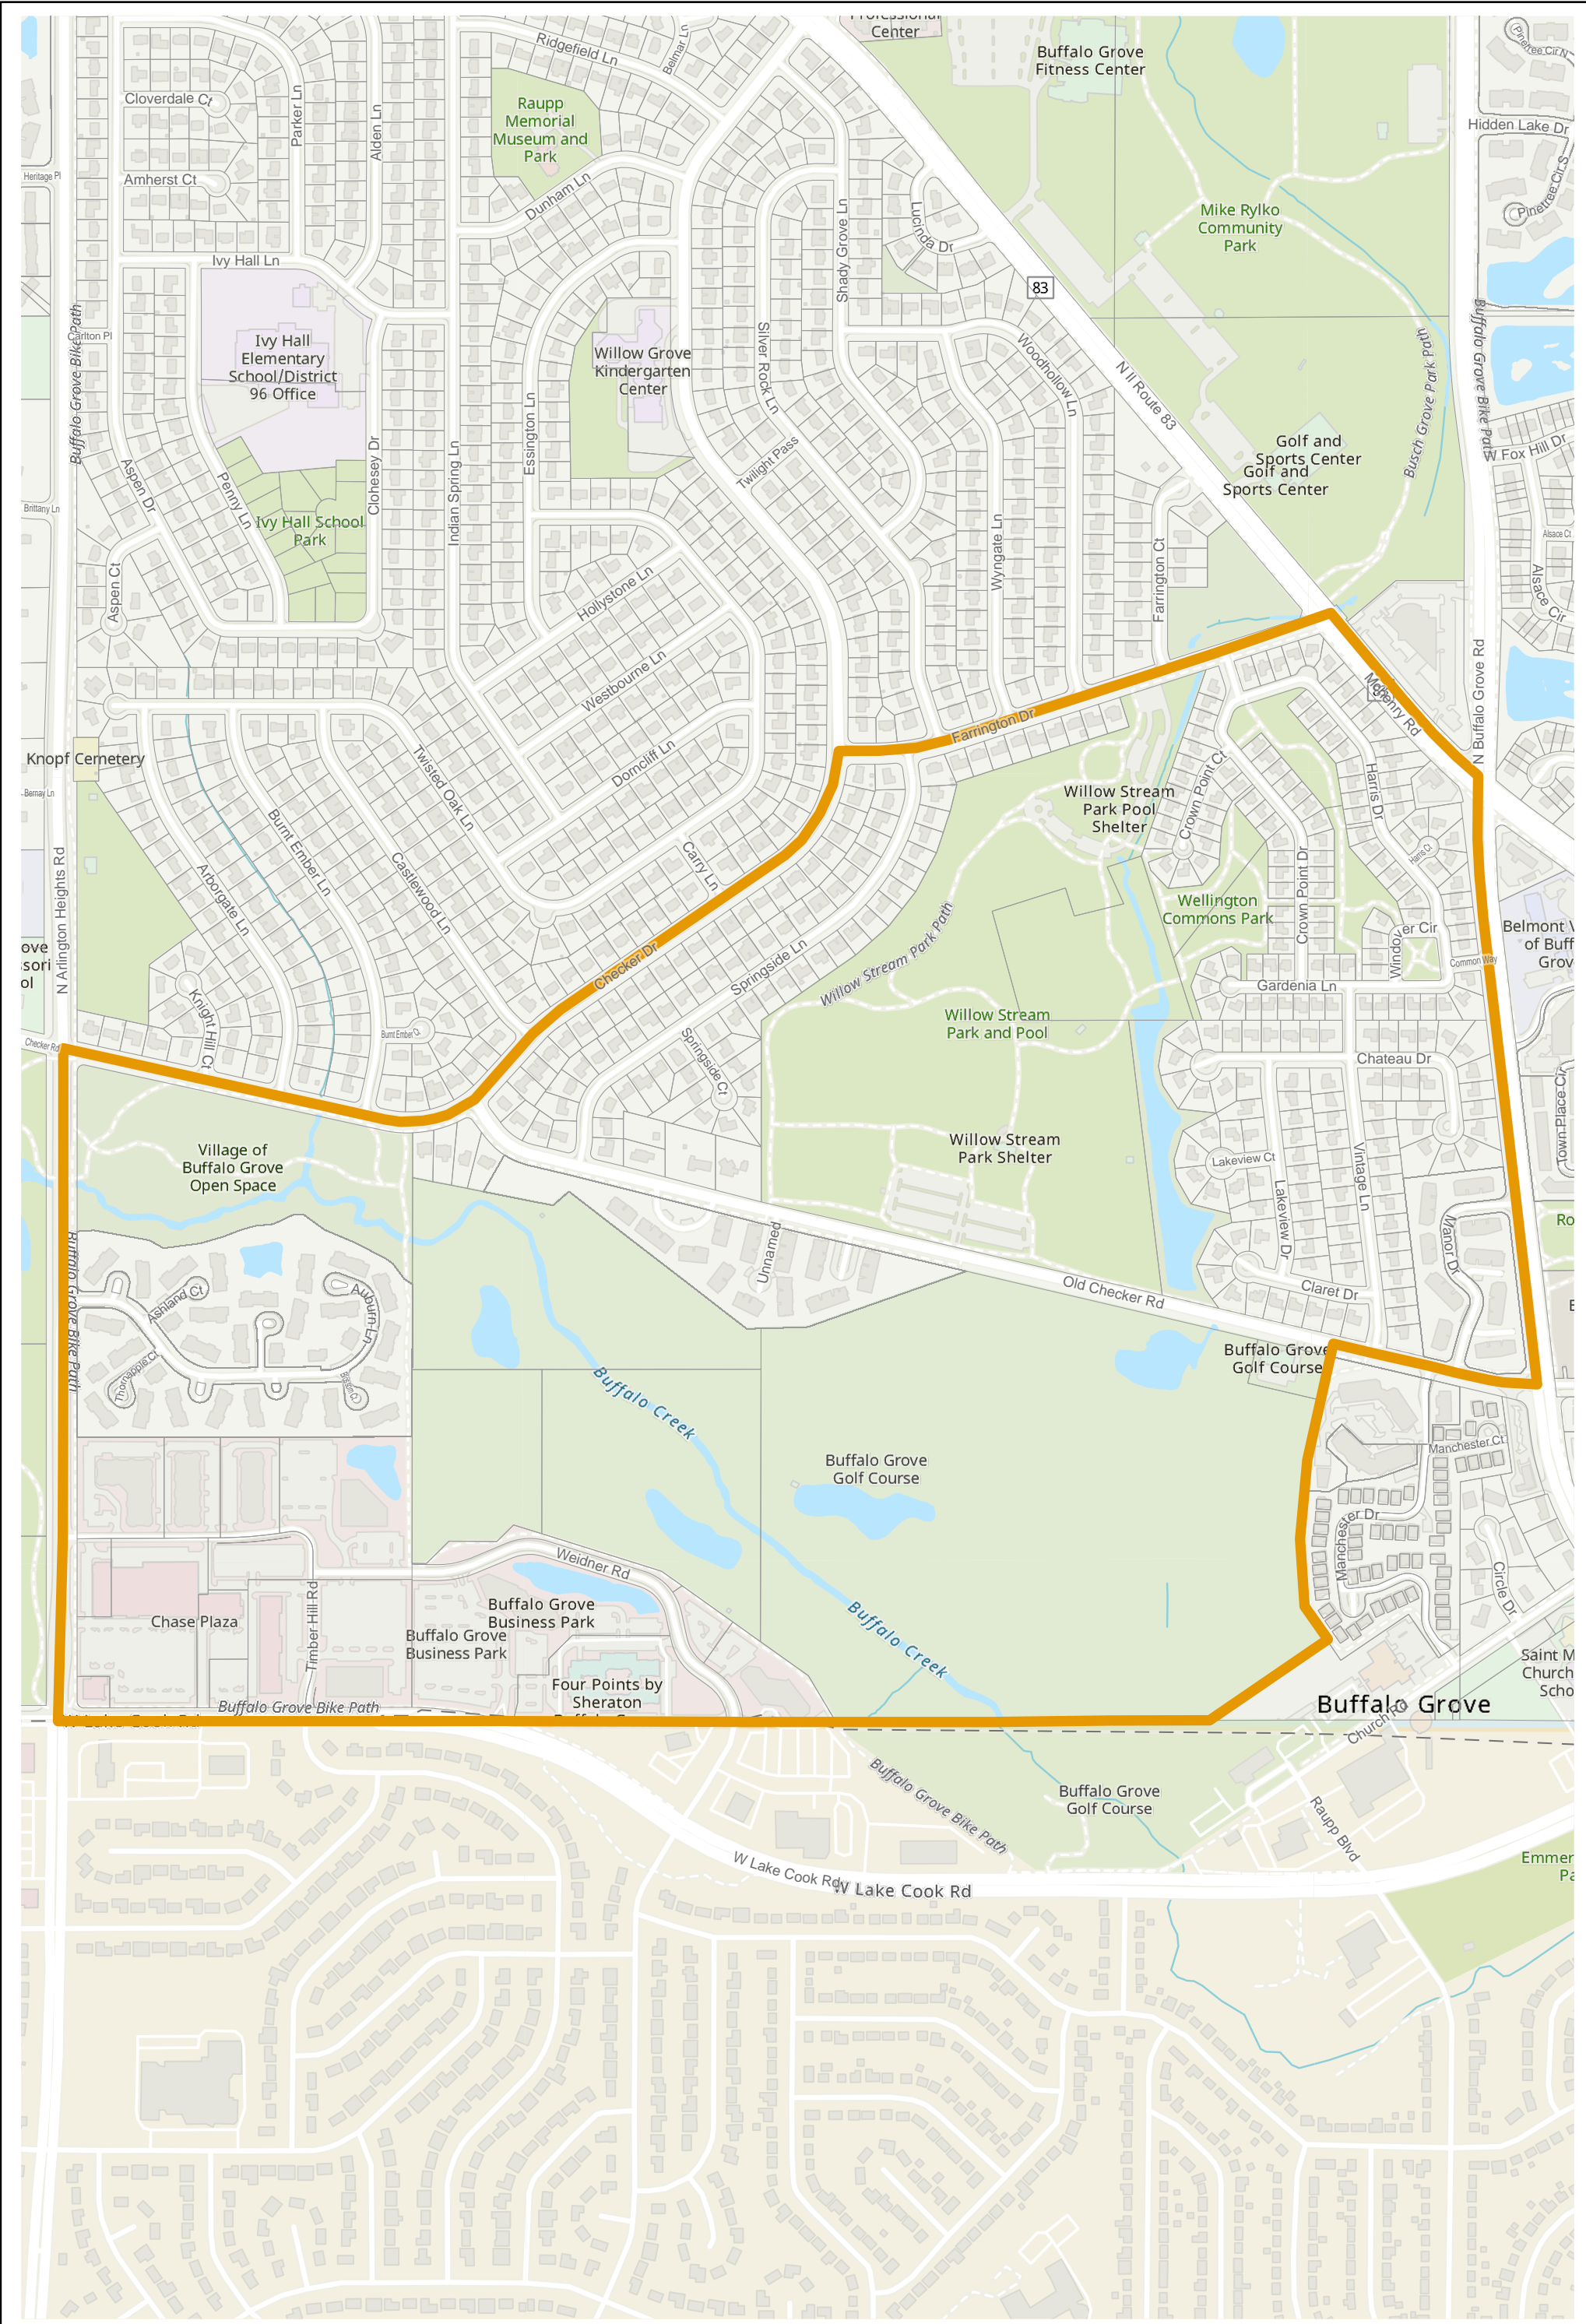

Lake County 2022 Election Precinct Vernon 287

Lake County 2022 Election Precinct Vernon 288

Lake County 2022 Election Precinct Vernon 289

 2022 Election Precincts

 Tax Parcels

Lake County 2022 Election Precinct Vernon 290