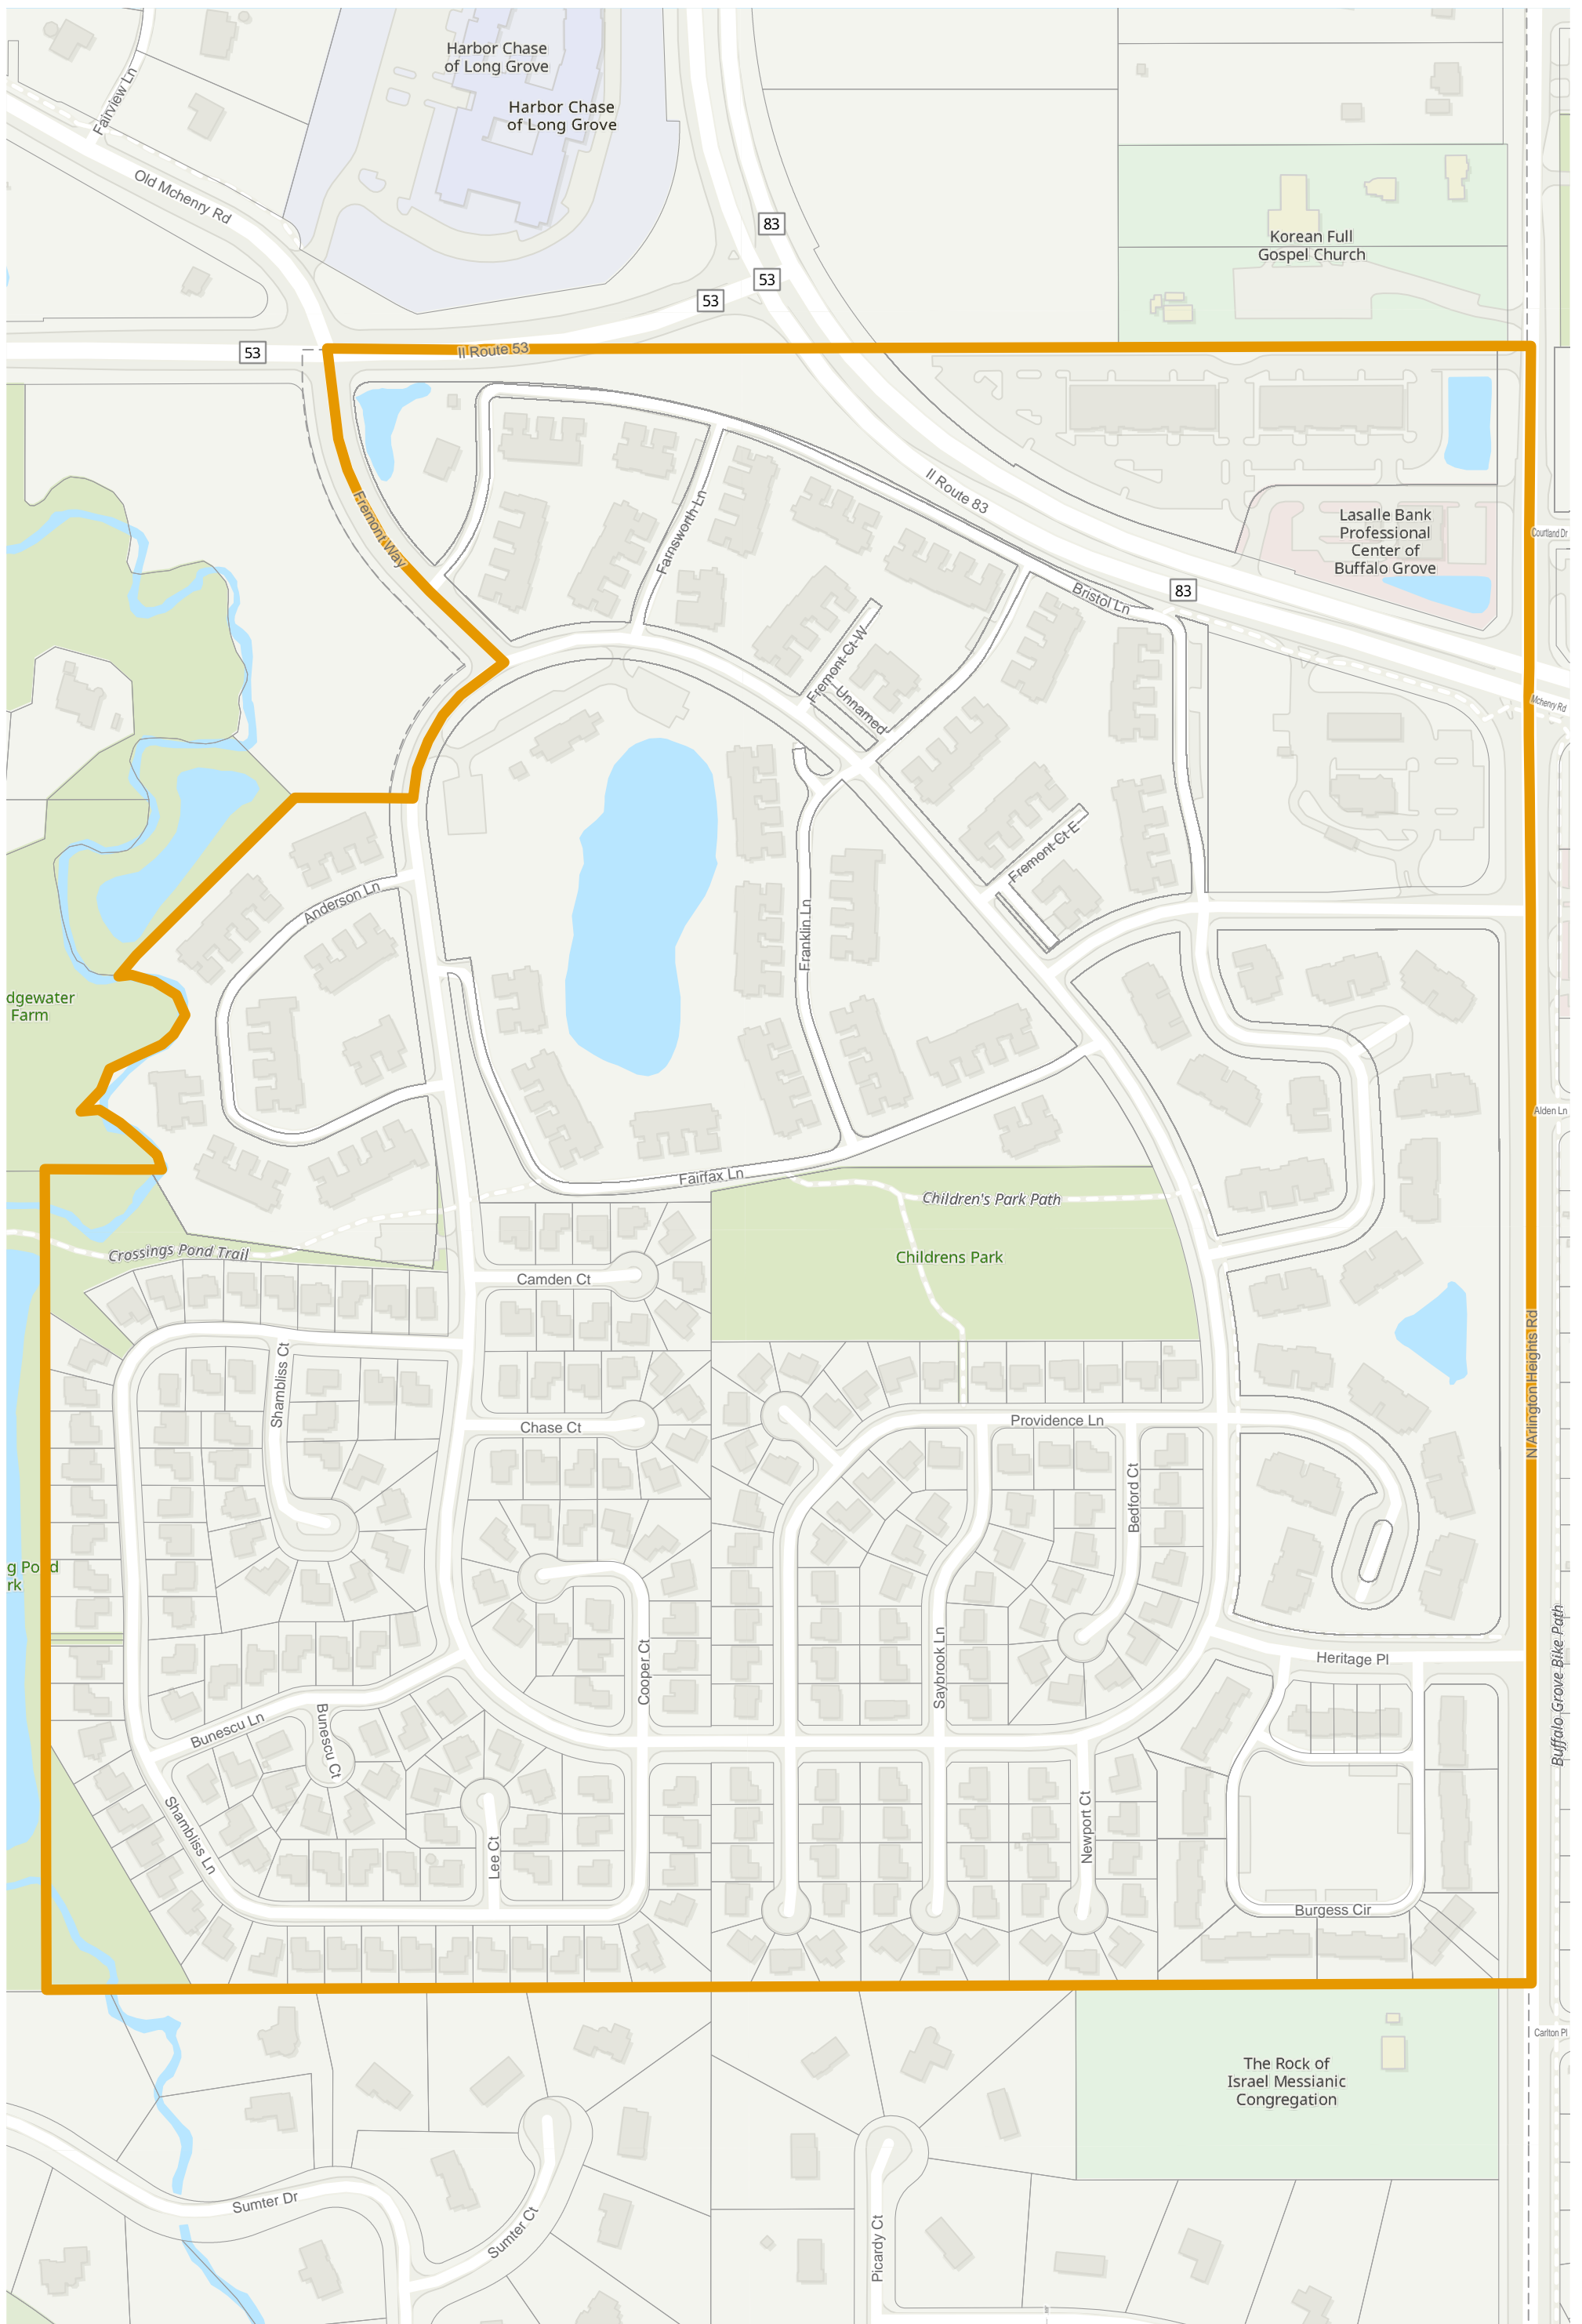

Lake County 2022 Election Precinct Vernon 283