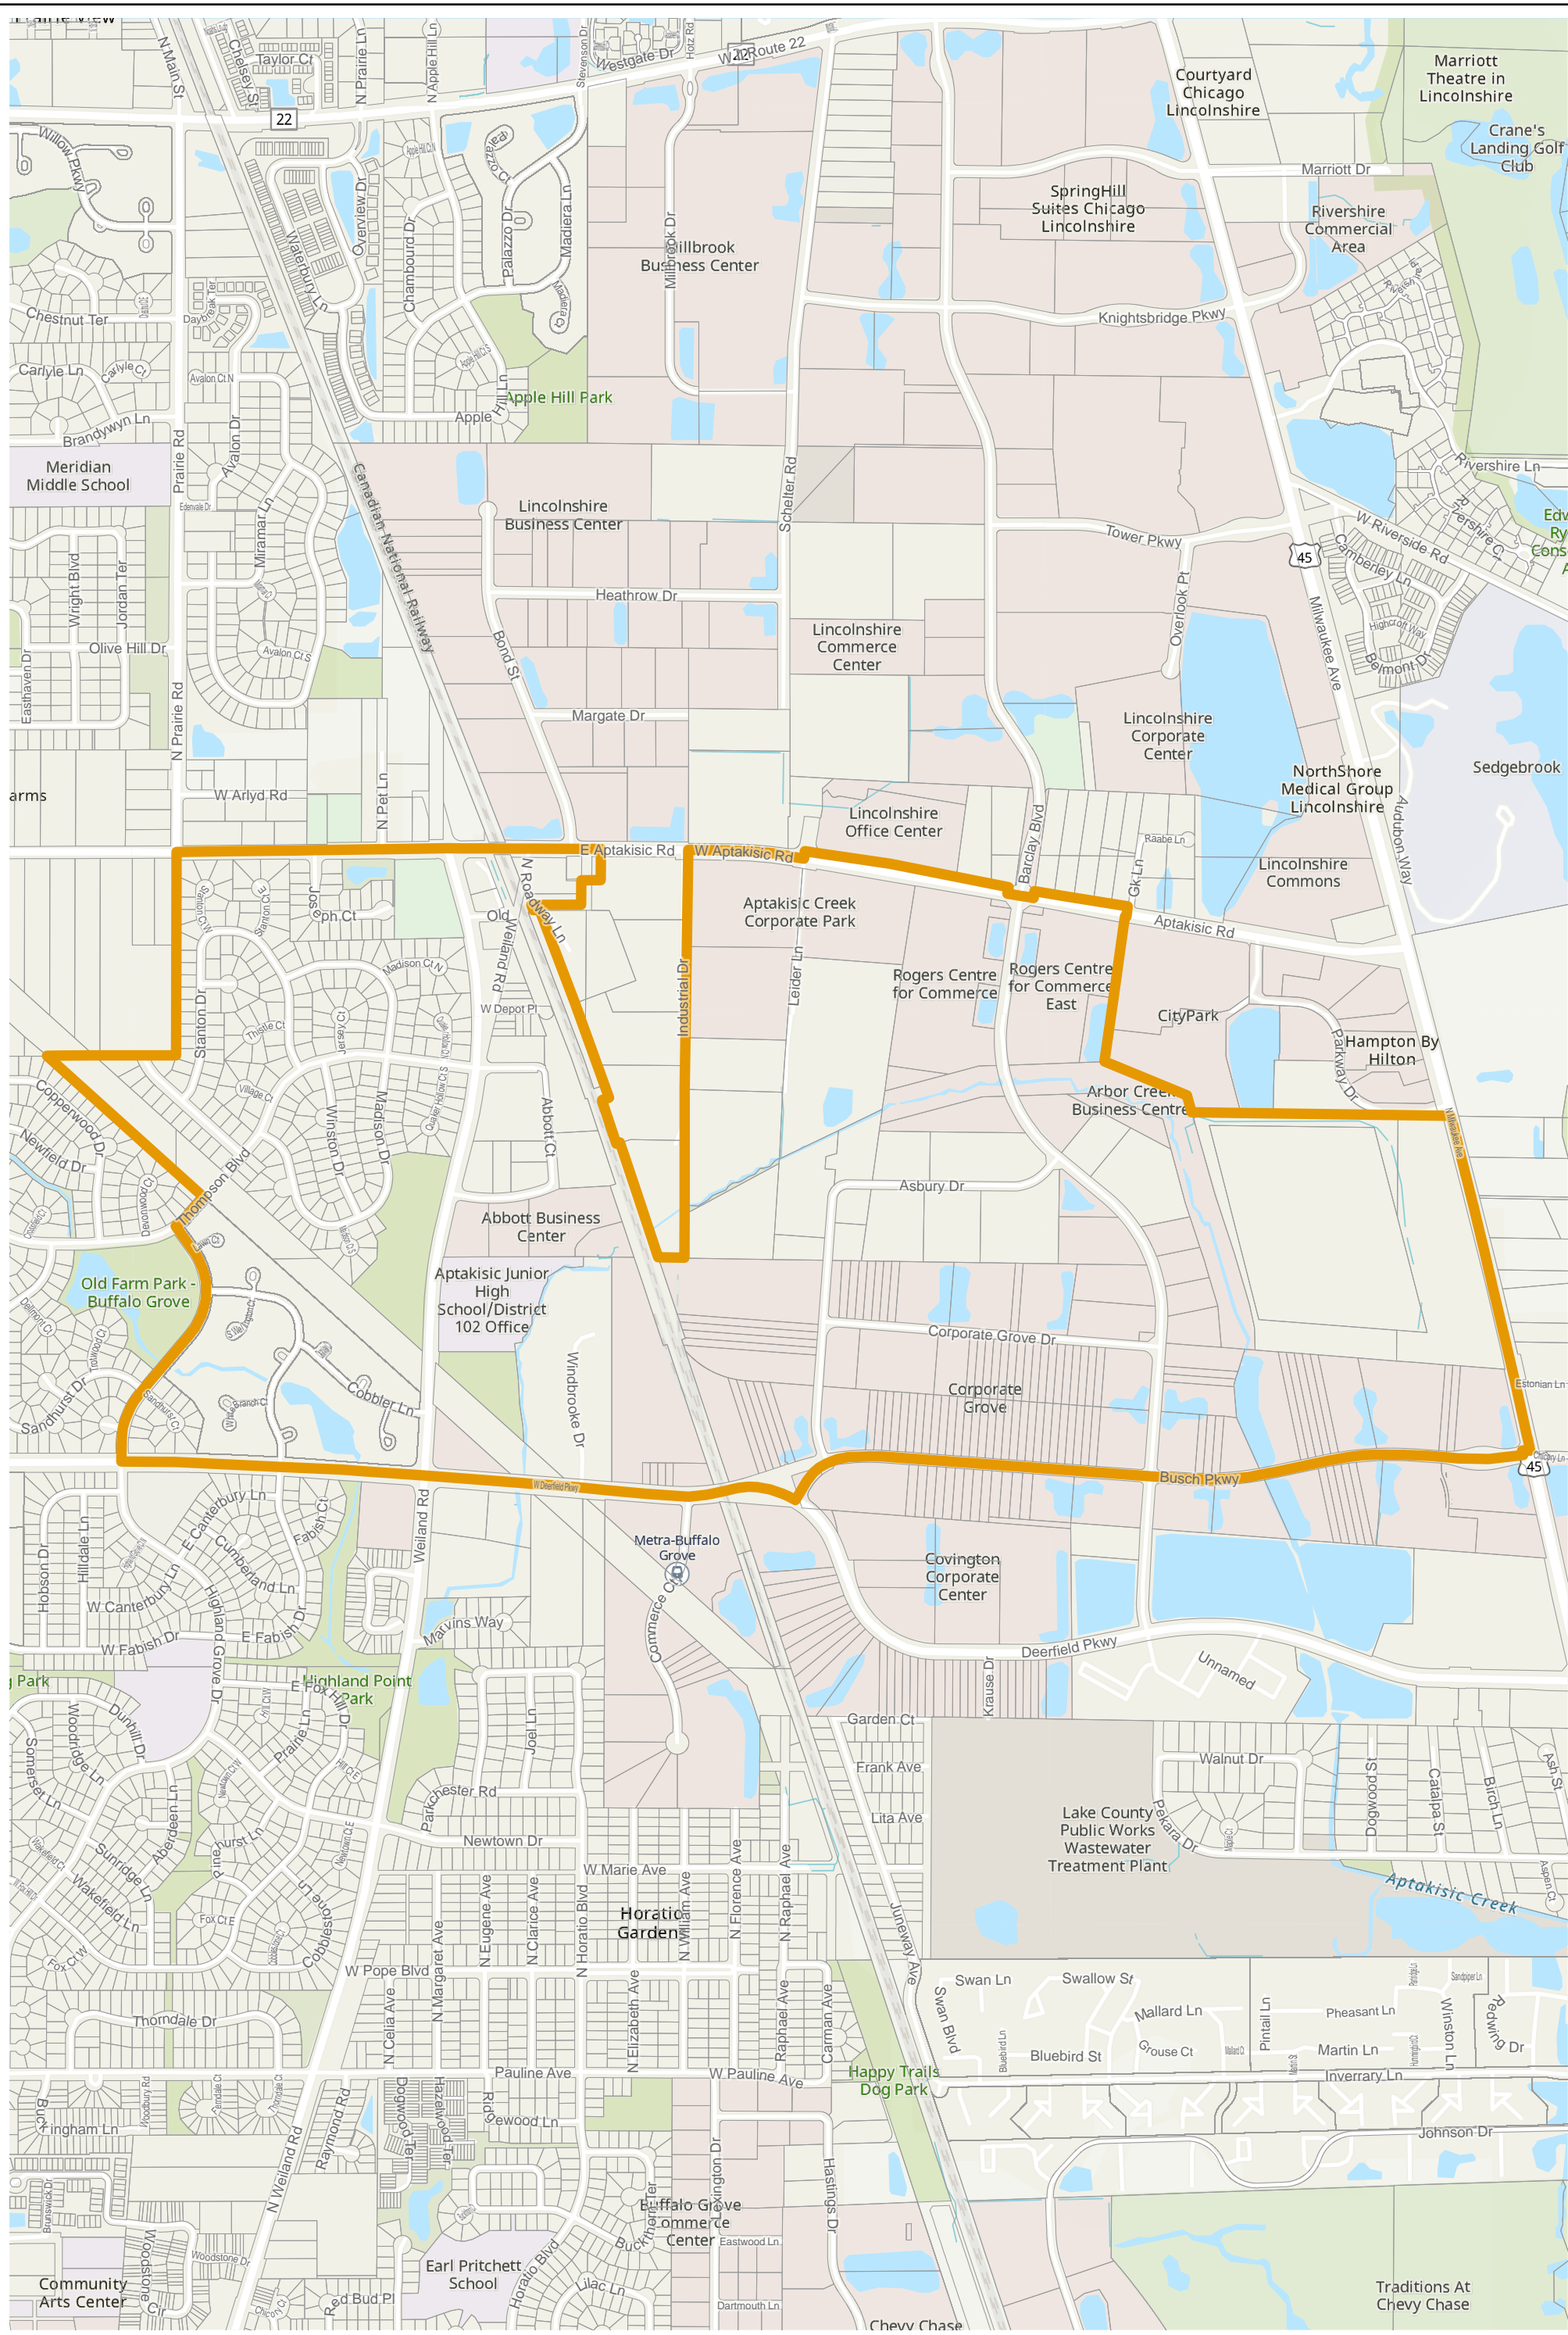

Lake County 2022 Election Precinct Vernon 287