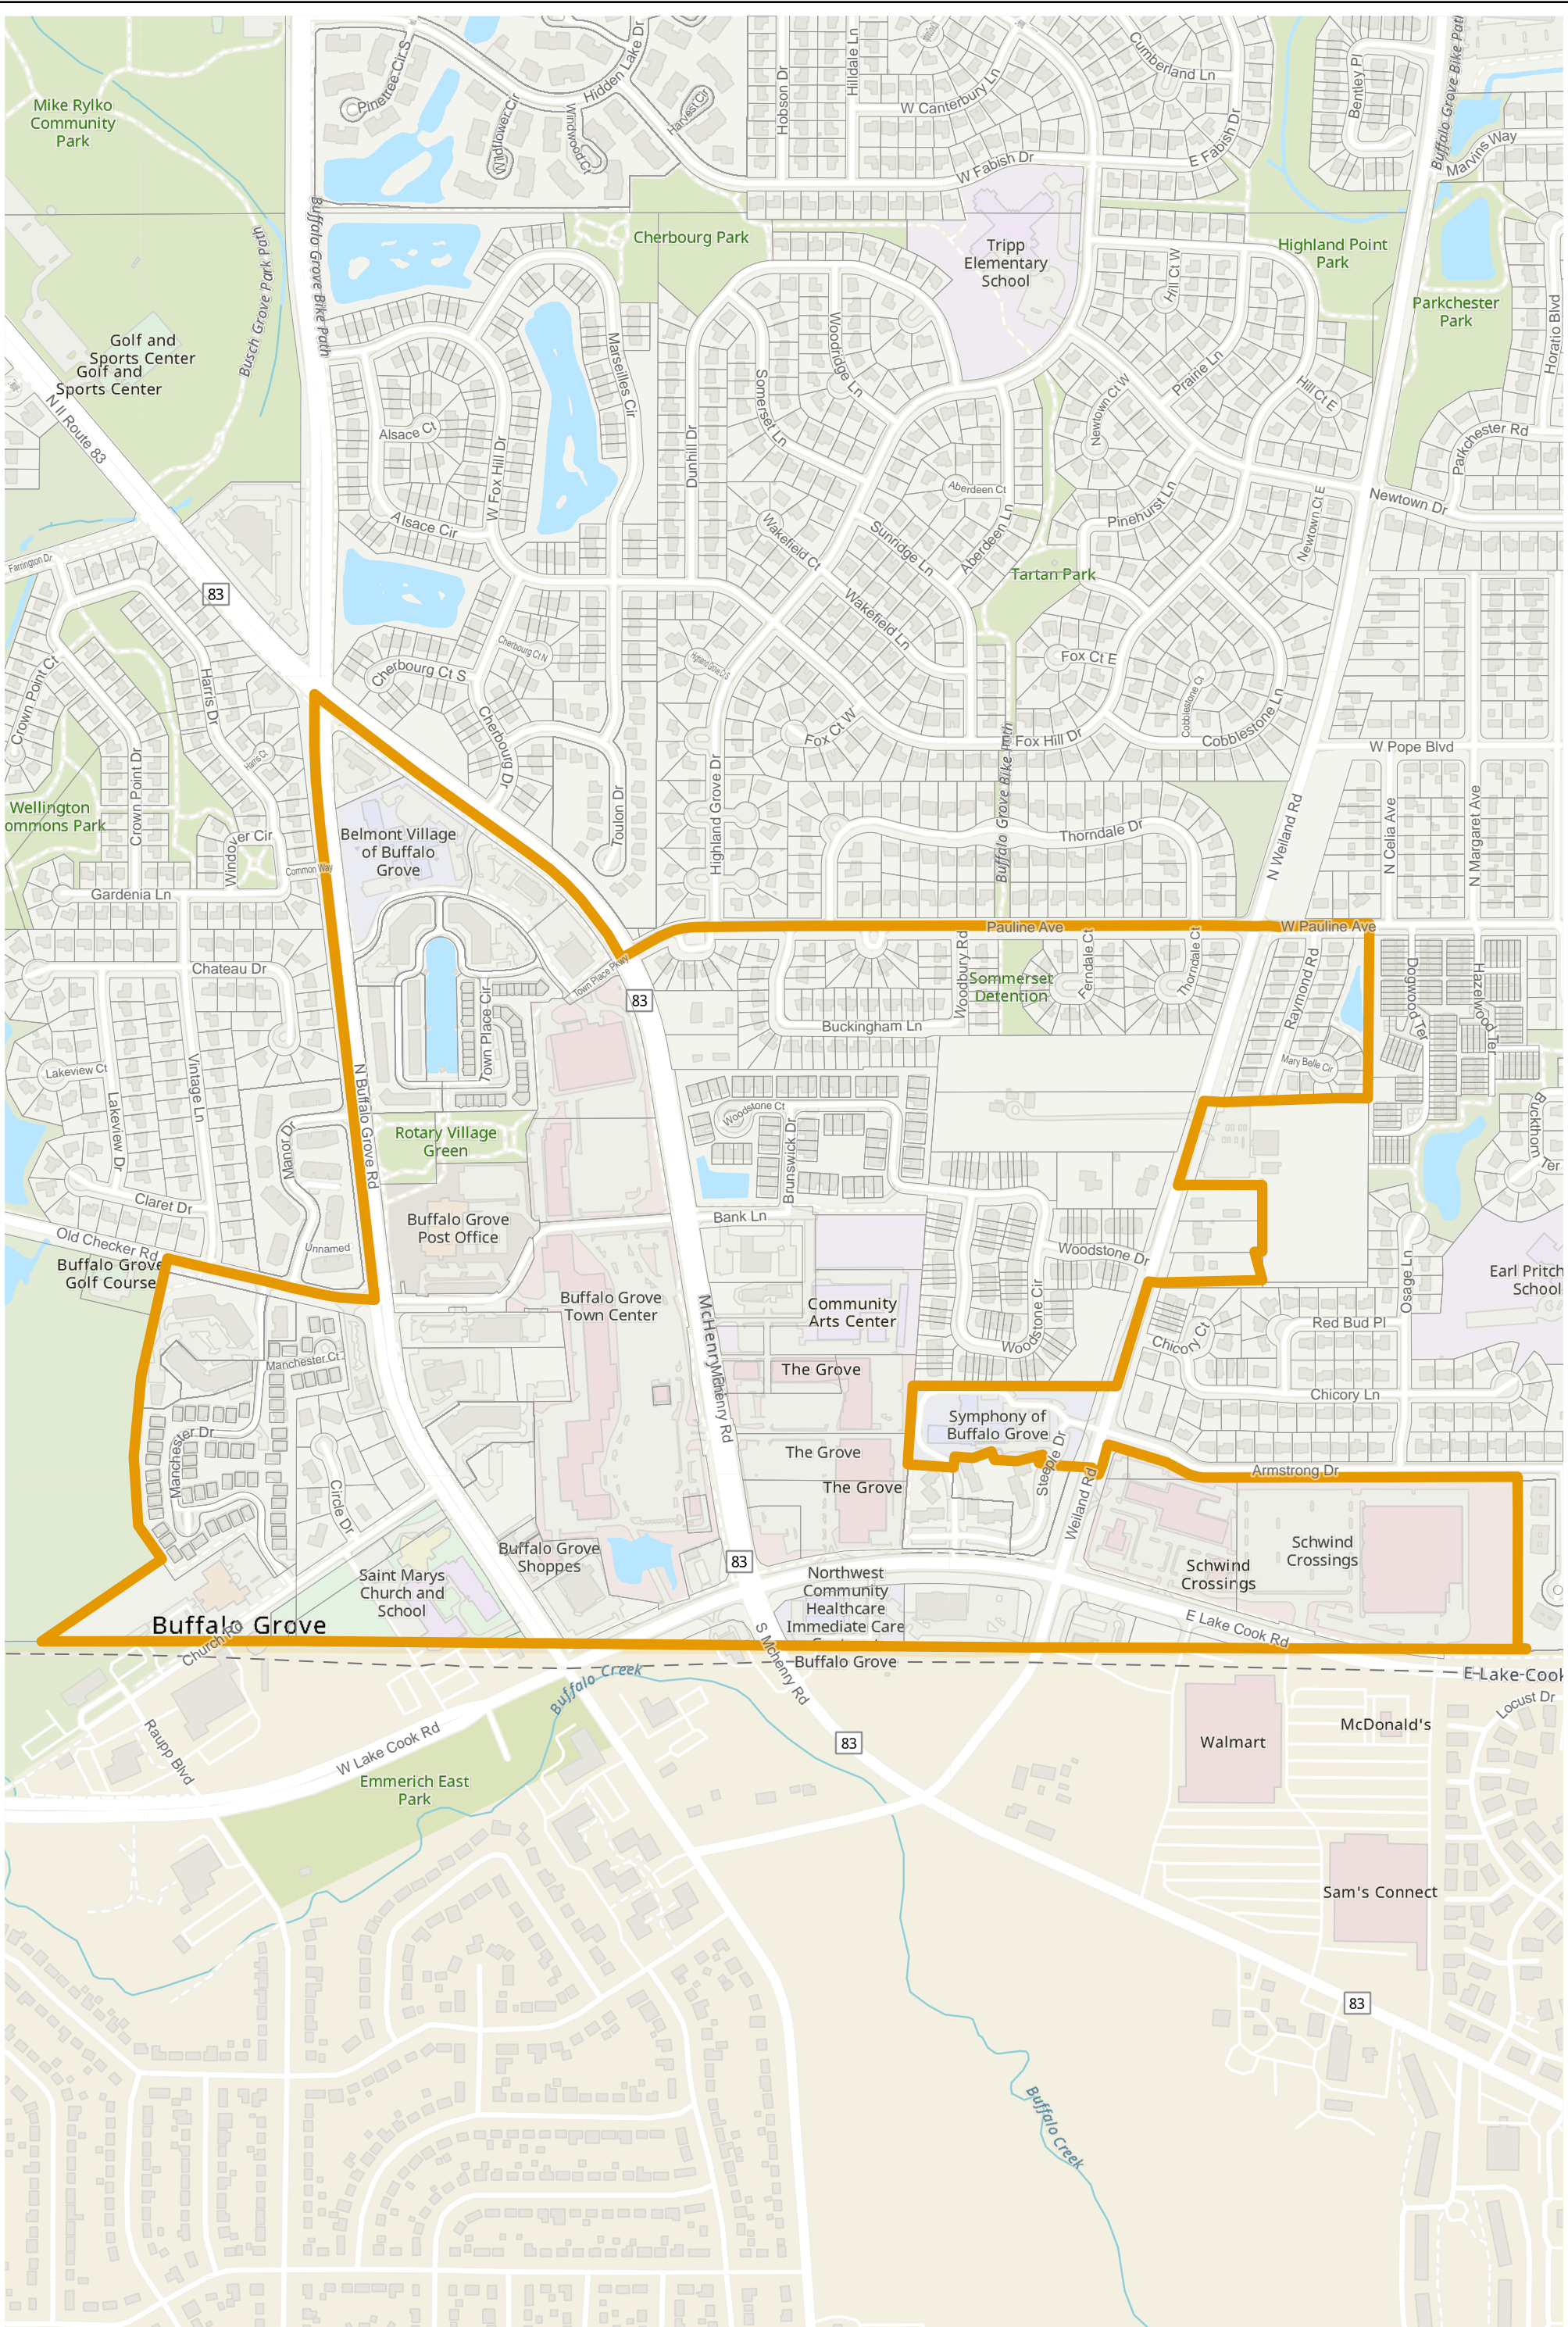

Lake County 2022 Election Precinct Vernon 293

2022 Election Precincts

Tax Parcels