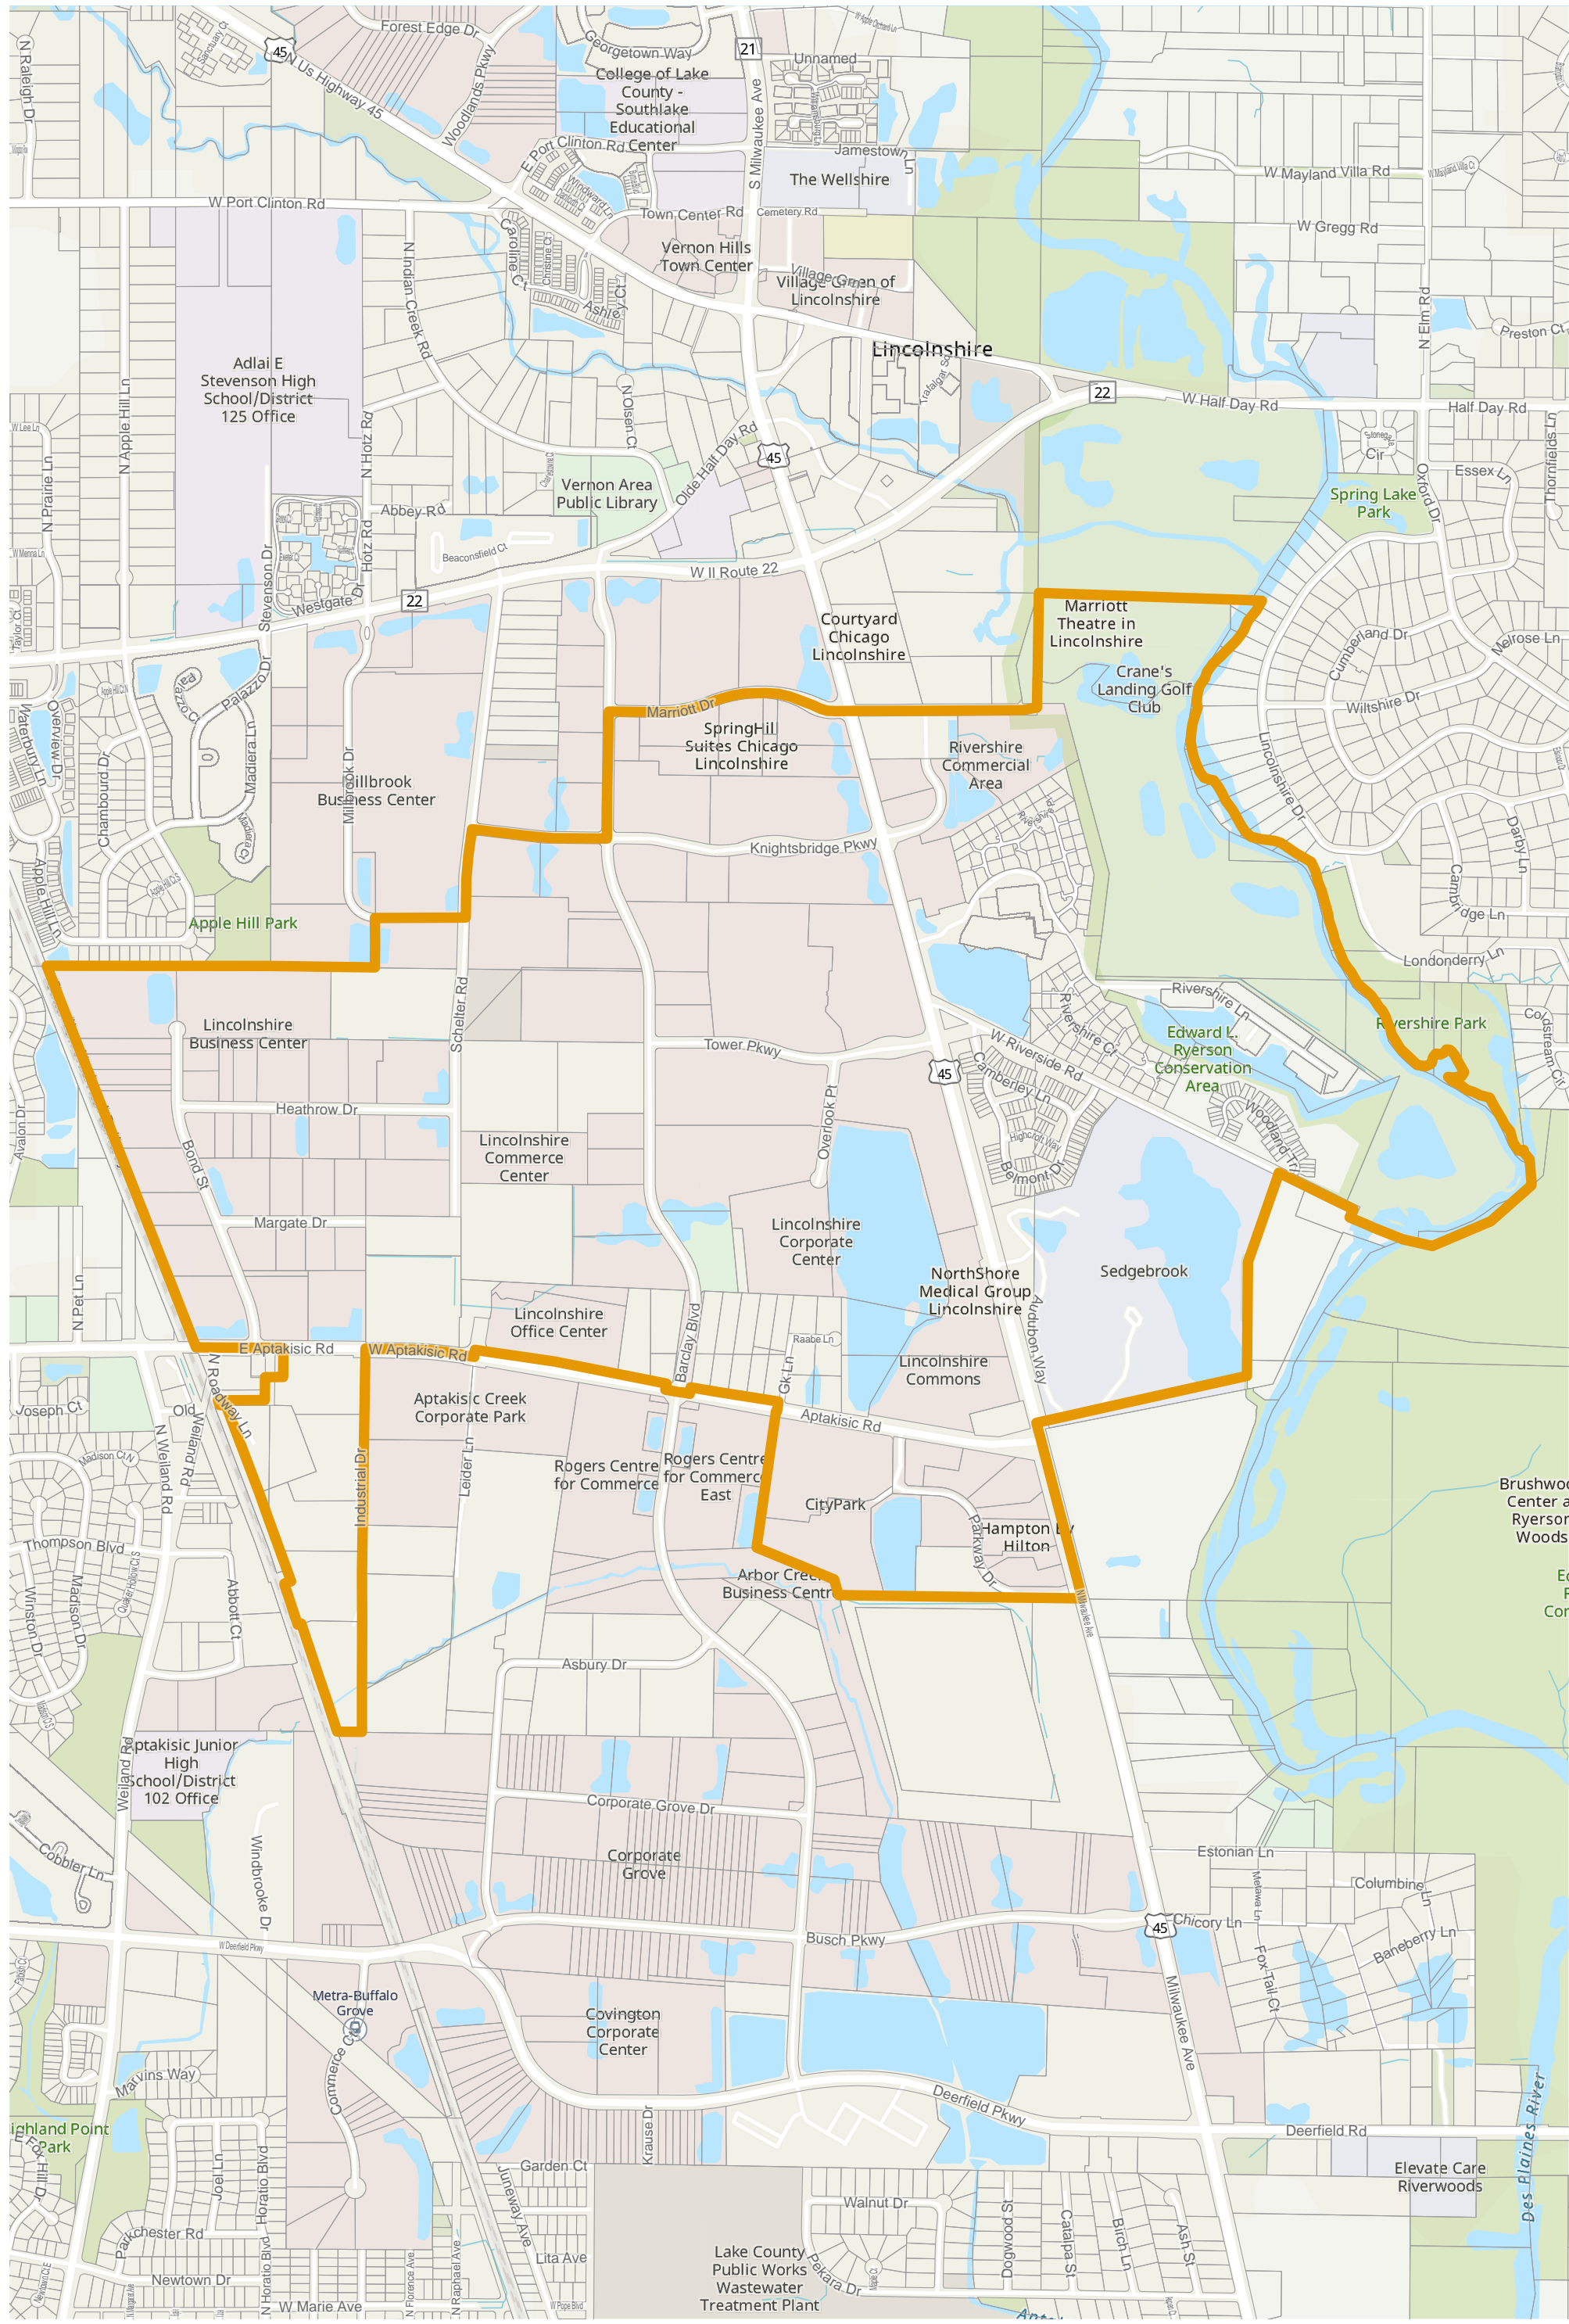

2022 Election Precincts
Tax Parcels

Lake County 2022 Election Precinct Vernon 277

Lake County 2022 Election Precinct Vernon 278

Lake County 2022 Election Precinct Vernon 279

Lake County 2022 Election Precinct Vernon 280