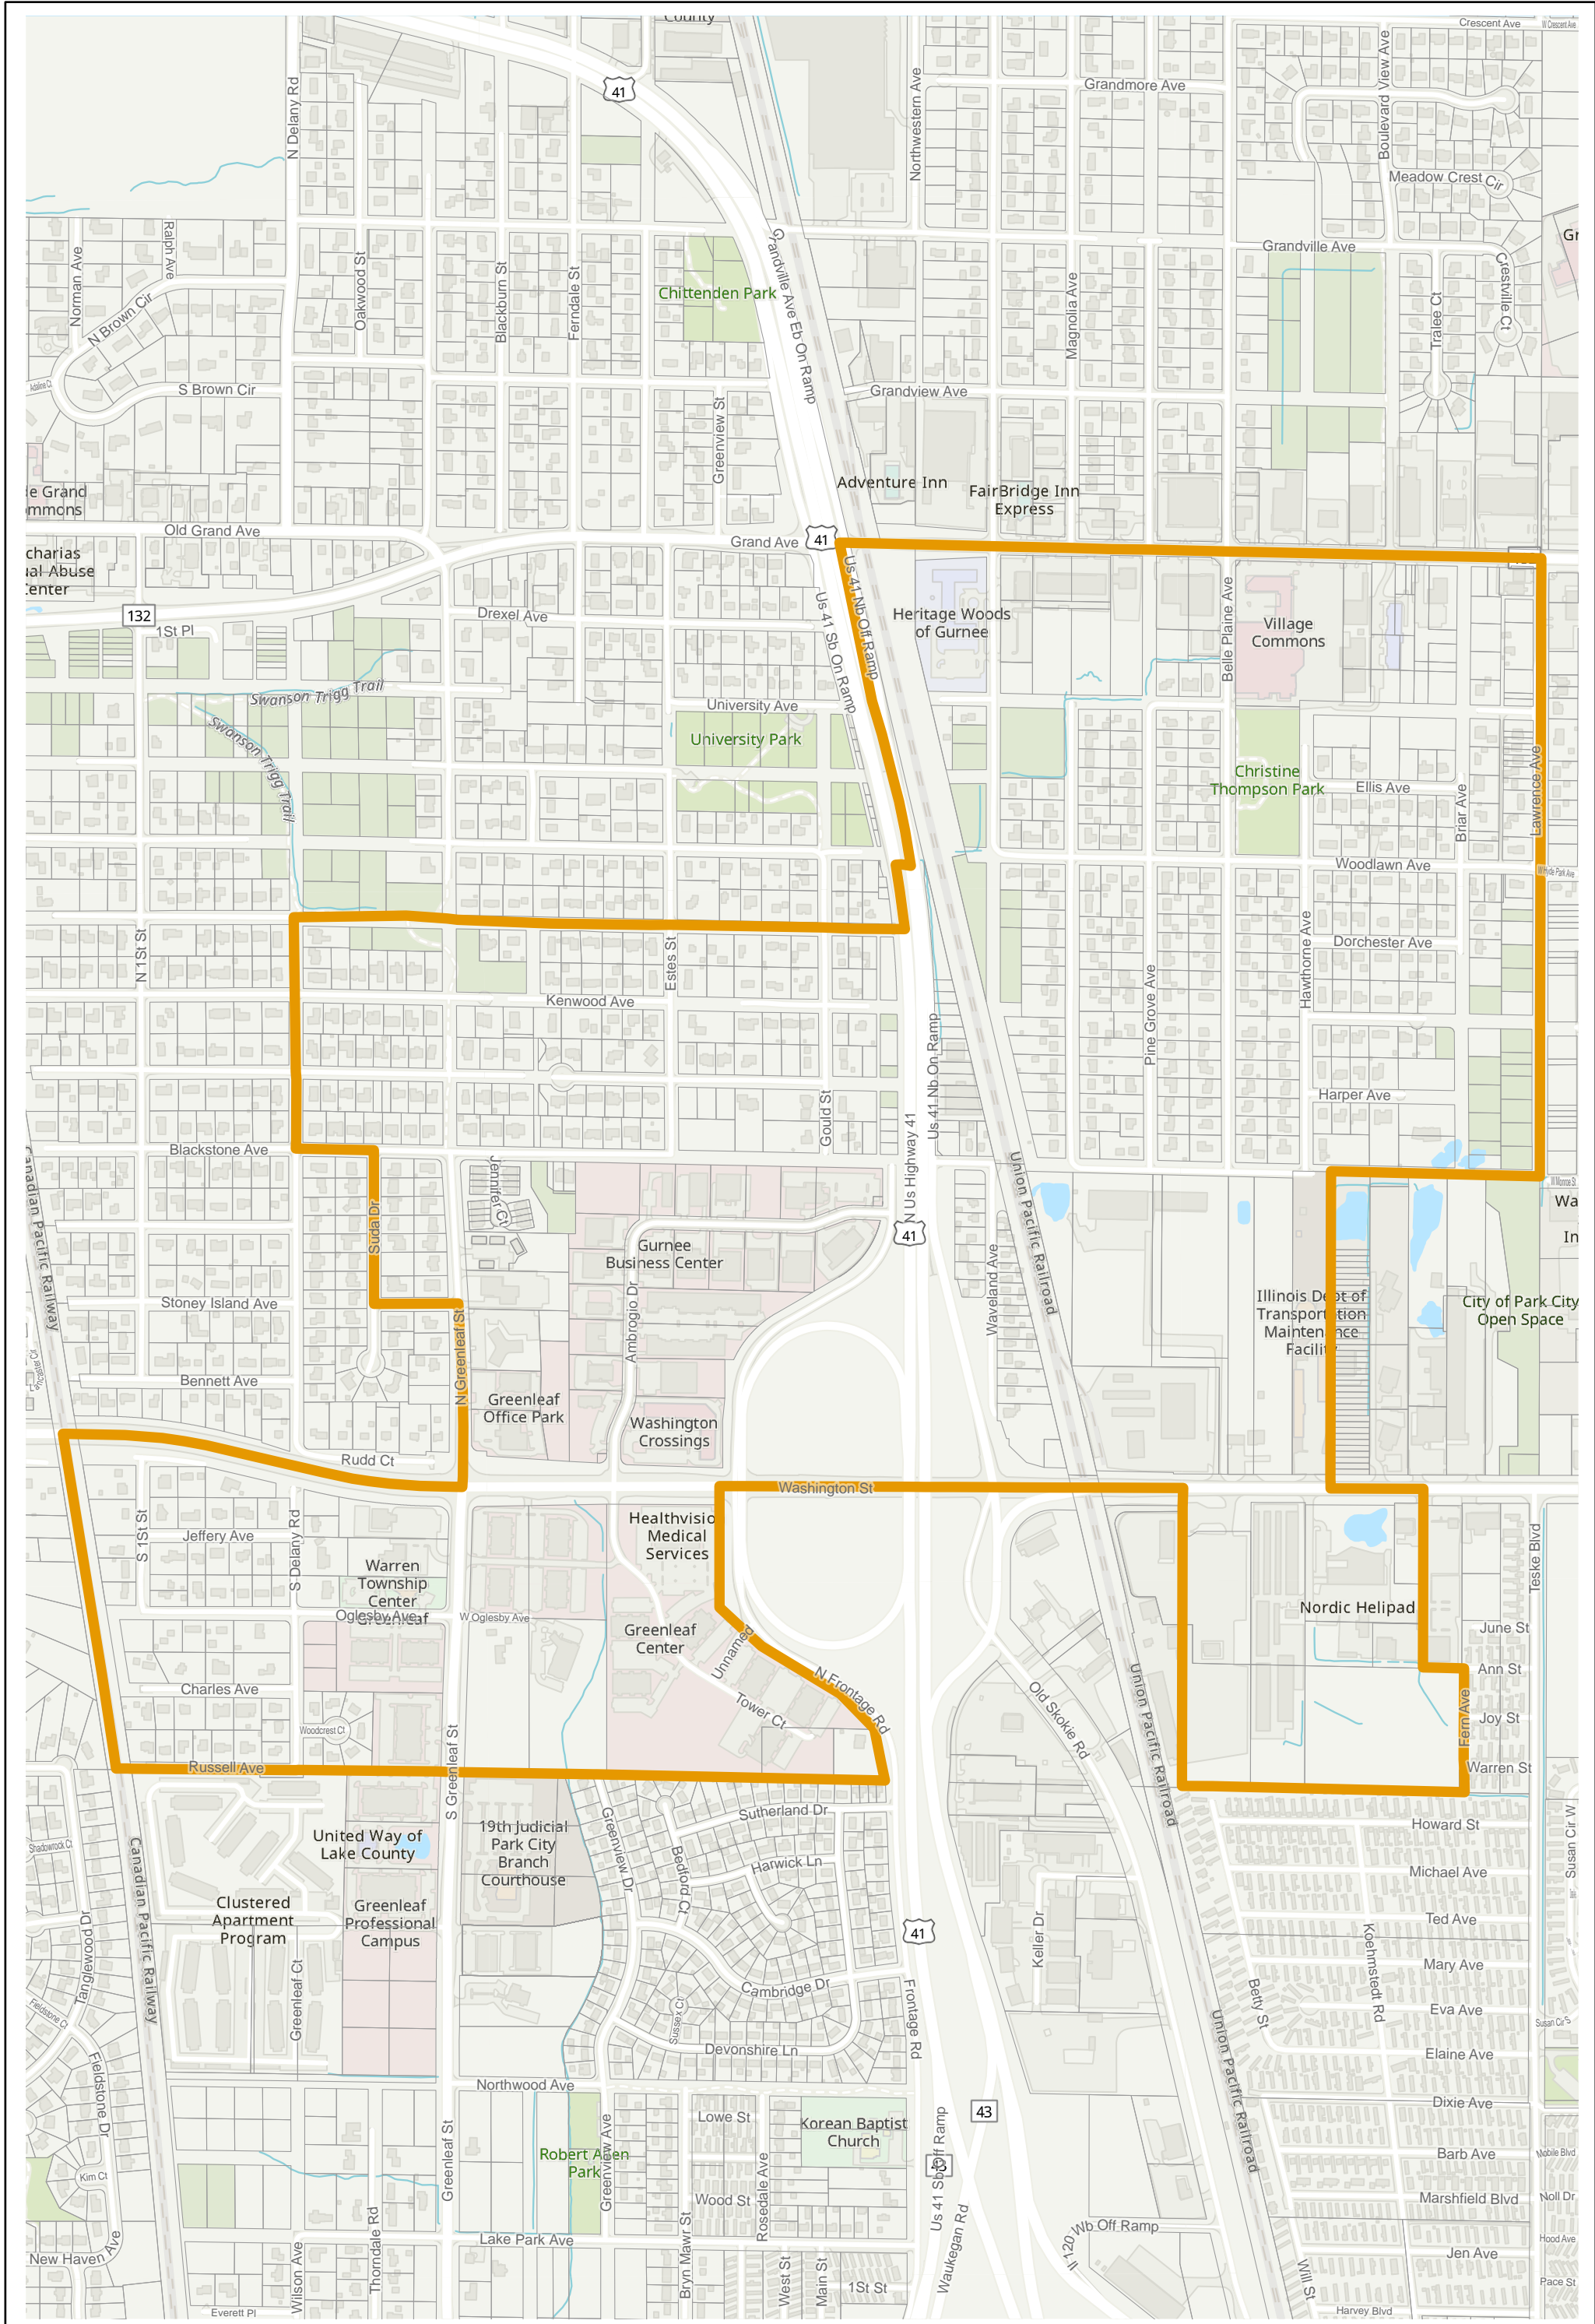

Lake County 2022 Election Precinct Vernon 295

Lake County 2022 Election Precinct Vernon 296

Lake County 2022 Election Precinct Vernon 297

Lake County 2022 Election Precinct Warren 320

Lake County 2022 Election Precinct Warren 335