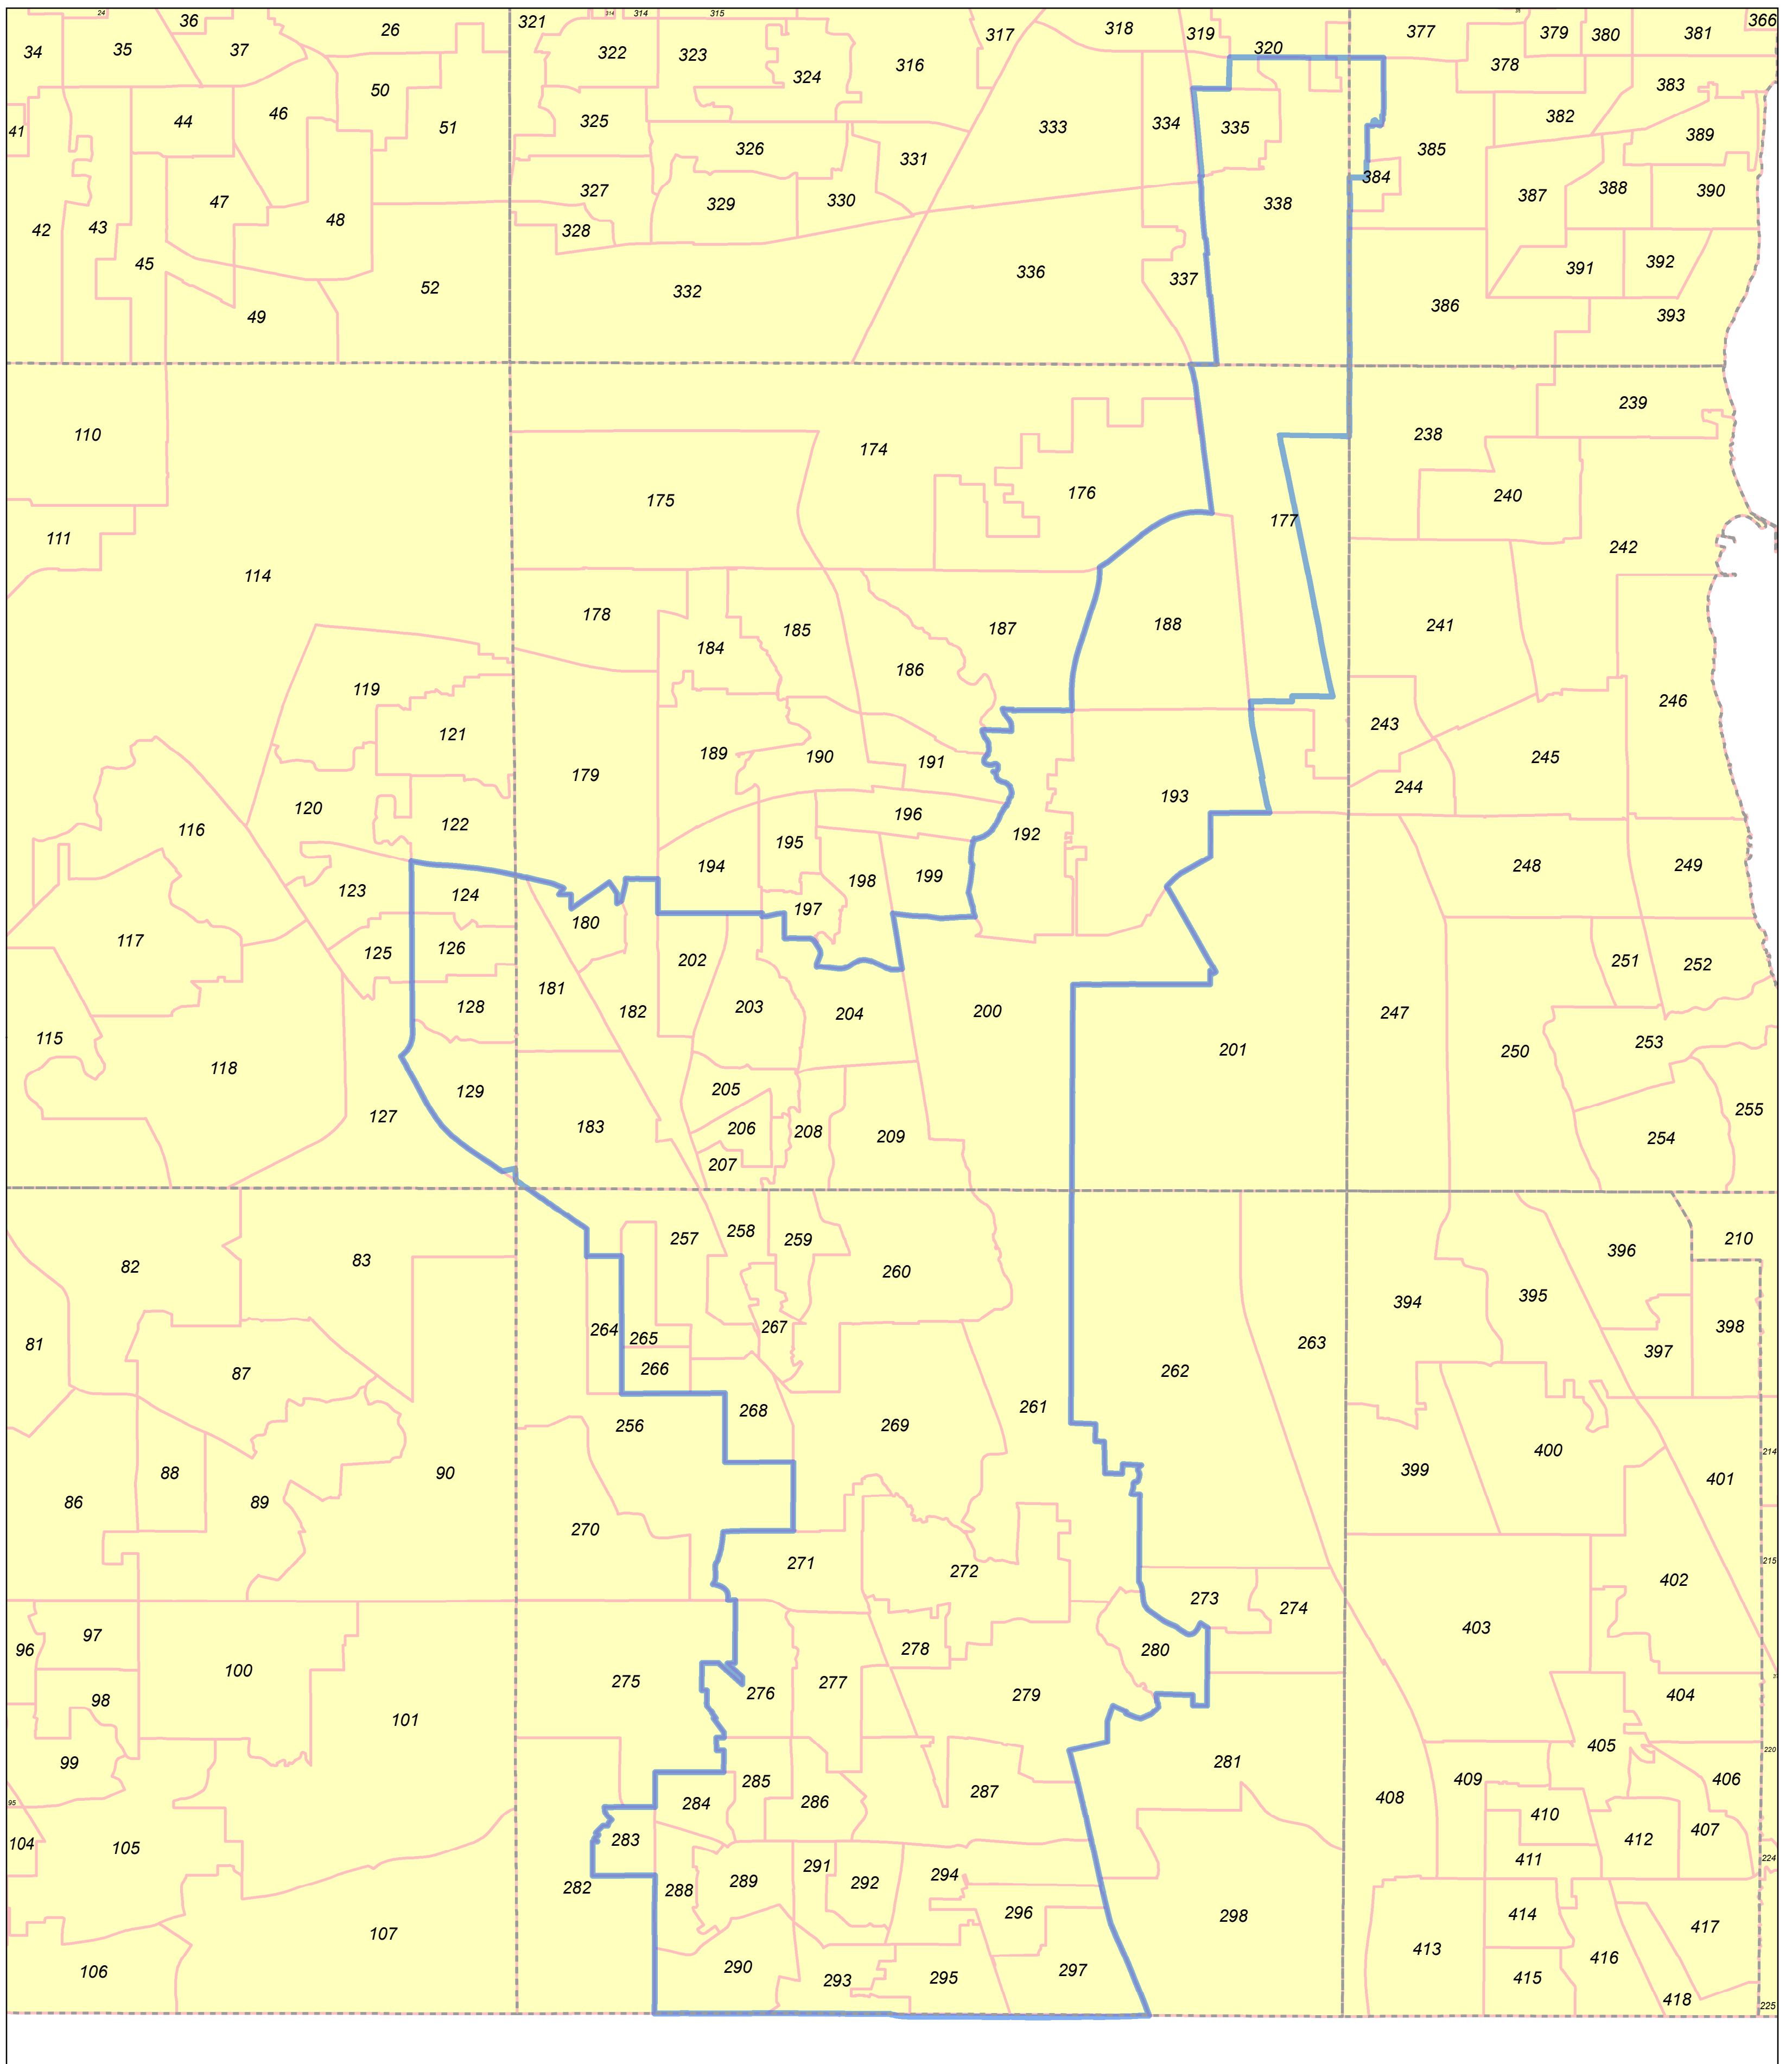

Election Precinct Map Book - State Representative District 59

Prepared By:
Lake County GIS/Mapping Division
18 N County St
Waukegan IL 60085
(847) 377-2373

-  State Representative District
-  Townships
-  Election Precincts

Lake County 2022 Election Precinct Libertyville 180

Lake County 2022 Election Precinct Libertyville 181

Lake County 2022 Election Precinct Libertyville 182

Lake County 2022 Election Precinct Libertyville 183