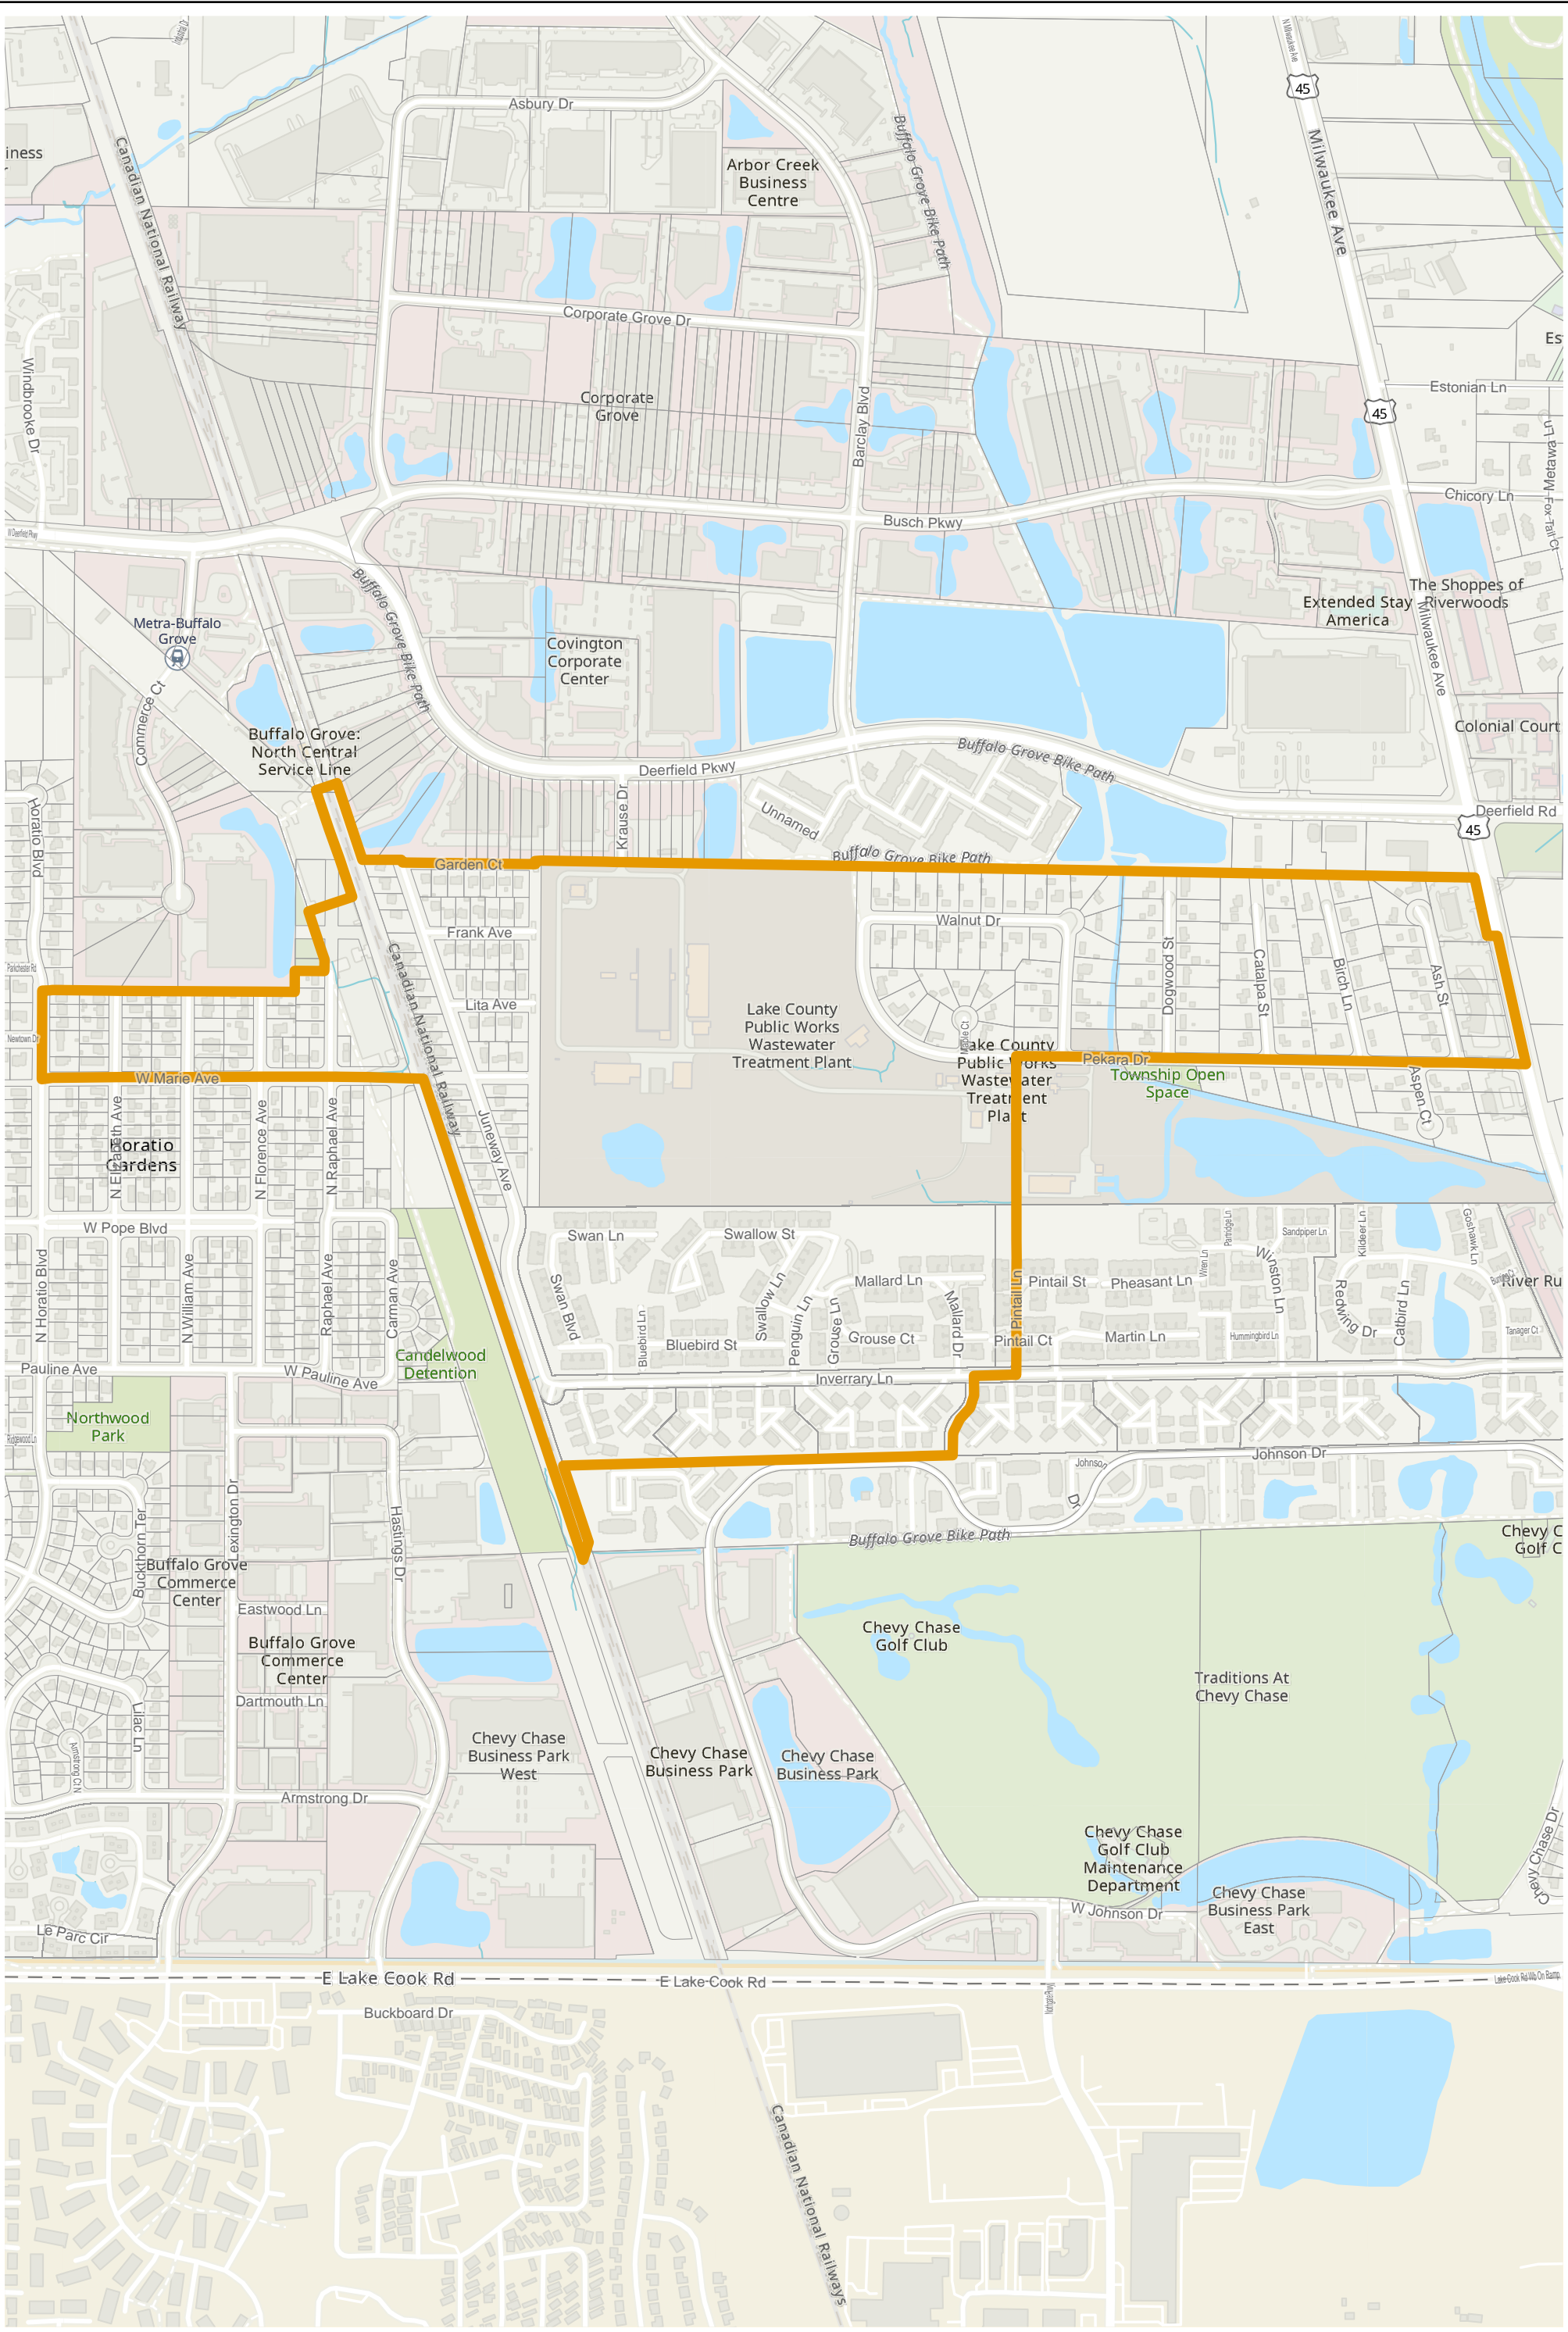

Lake County 2022 Election Precinct Vernon 296