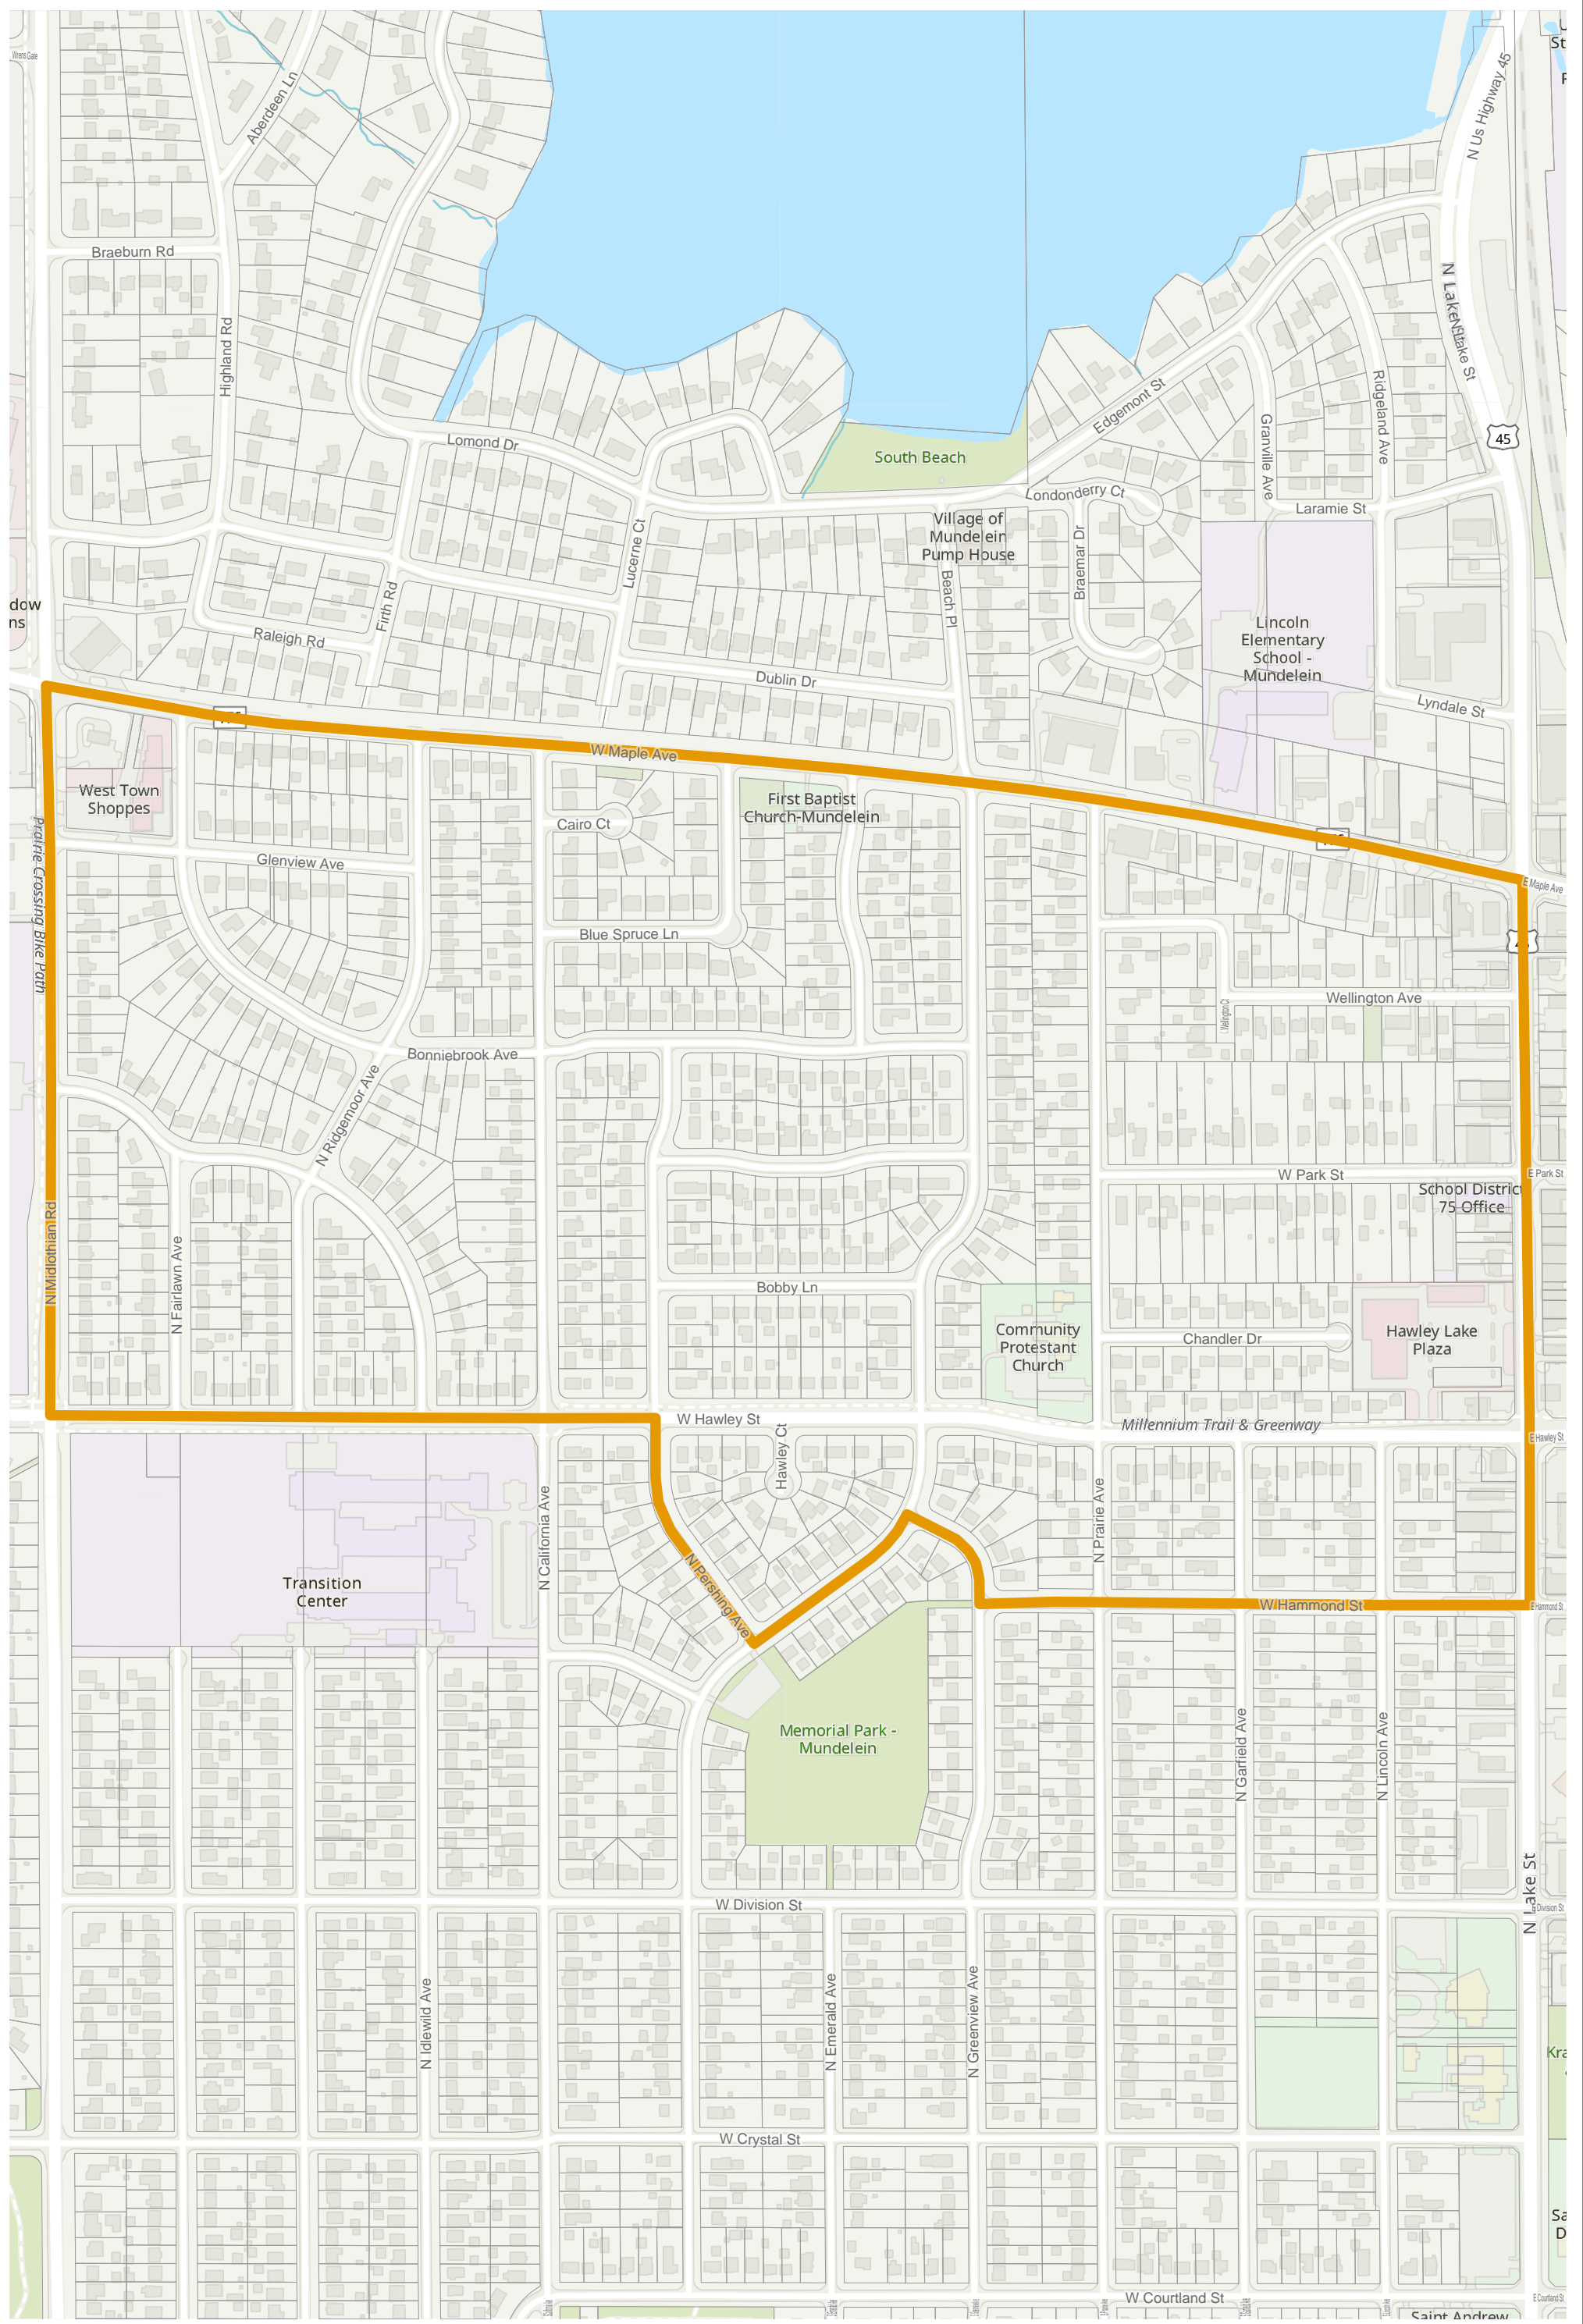

Lake County 2022 Election Precinct Fremont 124

2022 Election Precincts

Tax Parcels