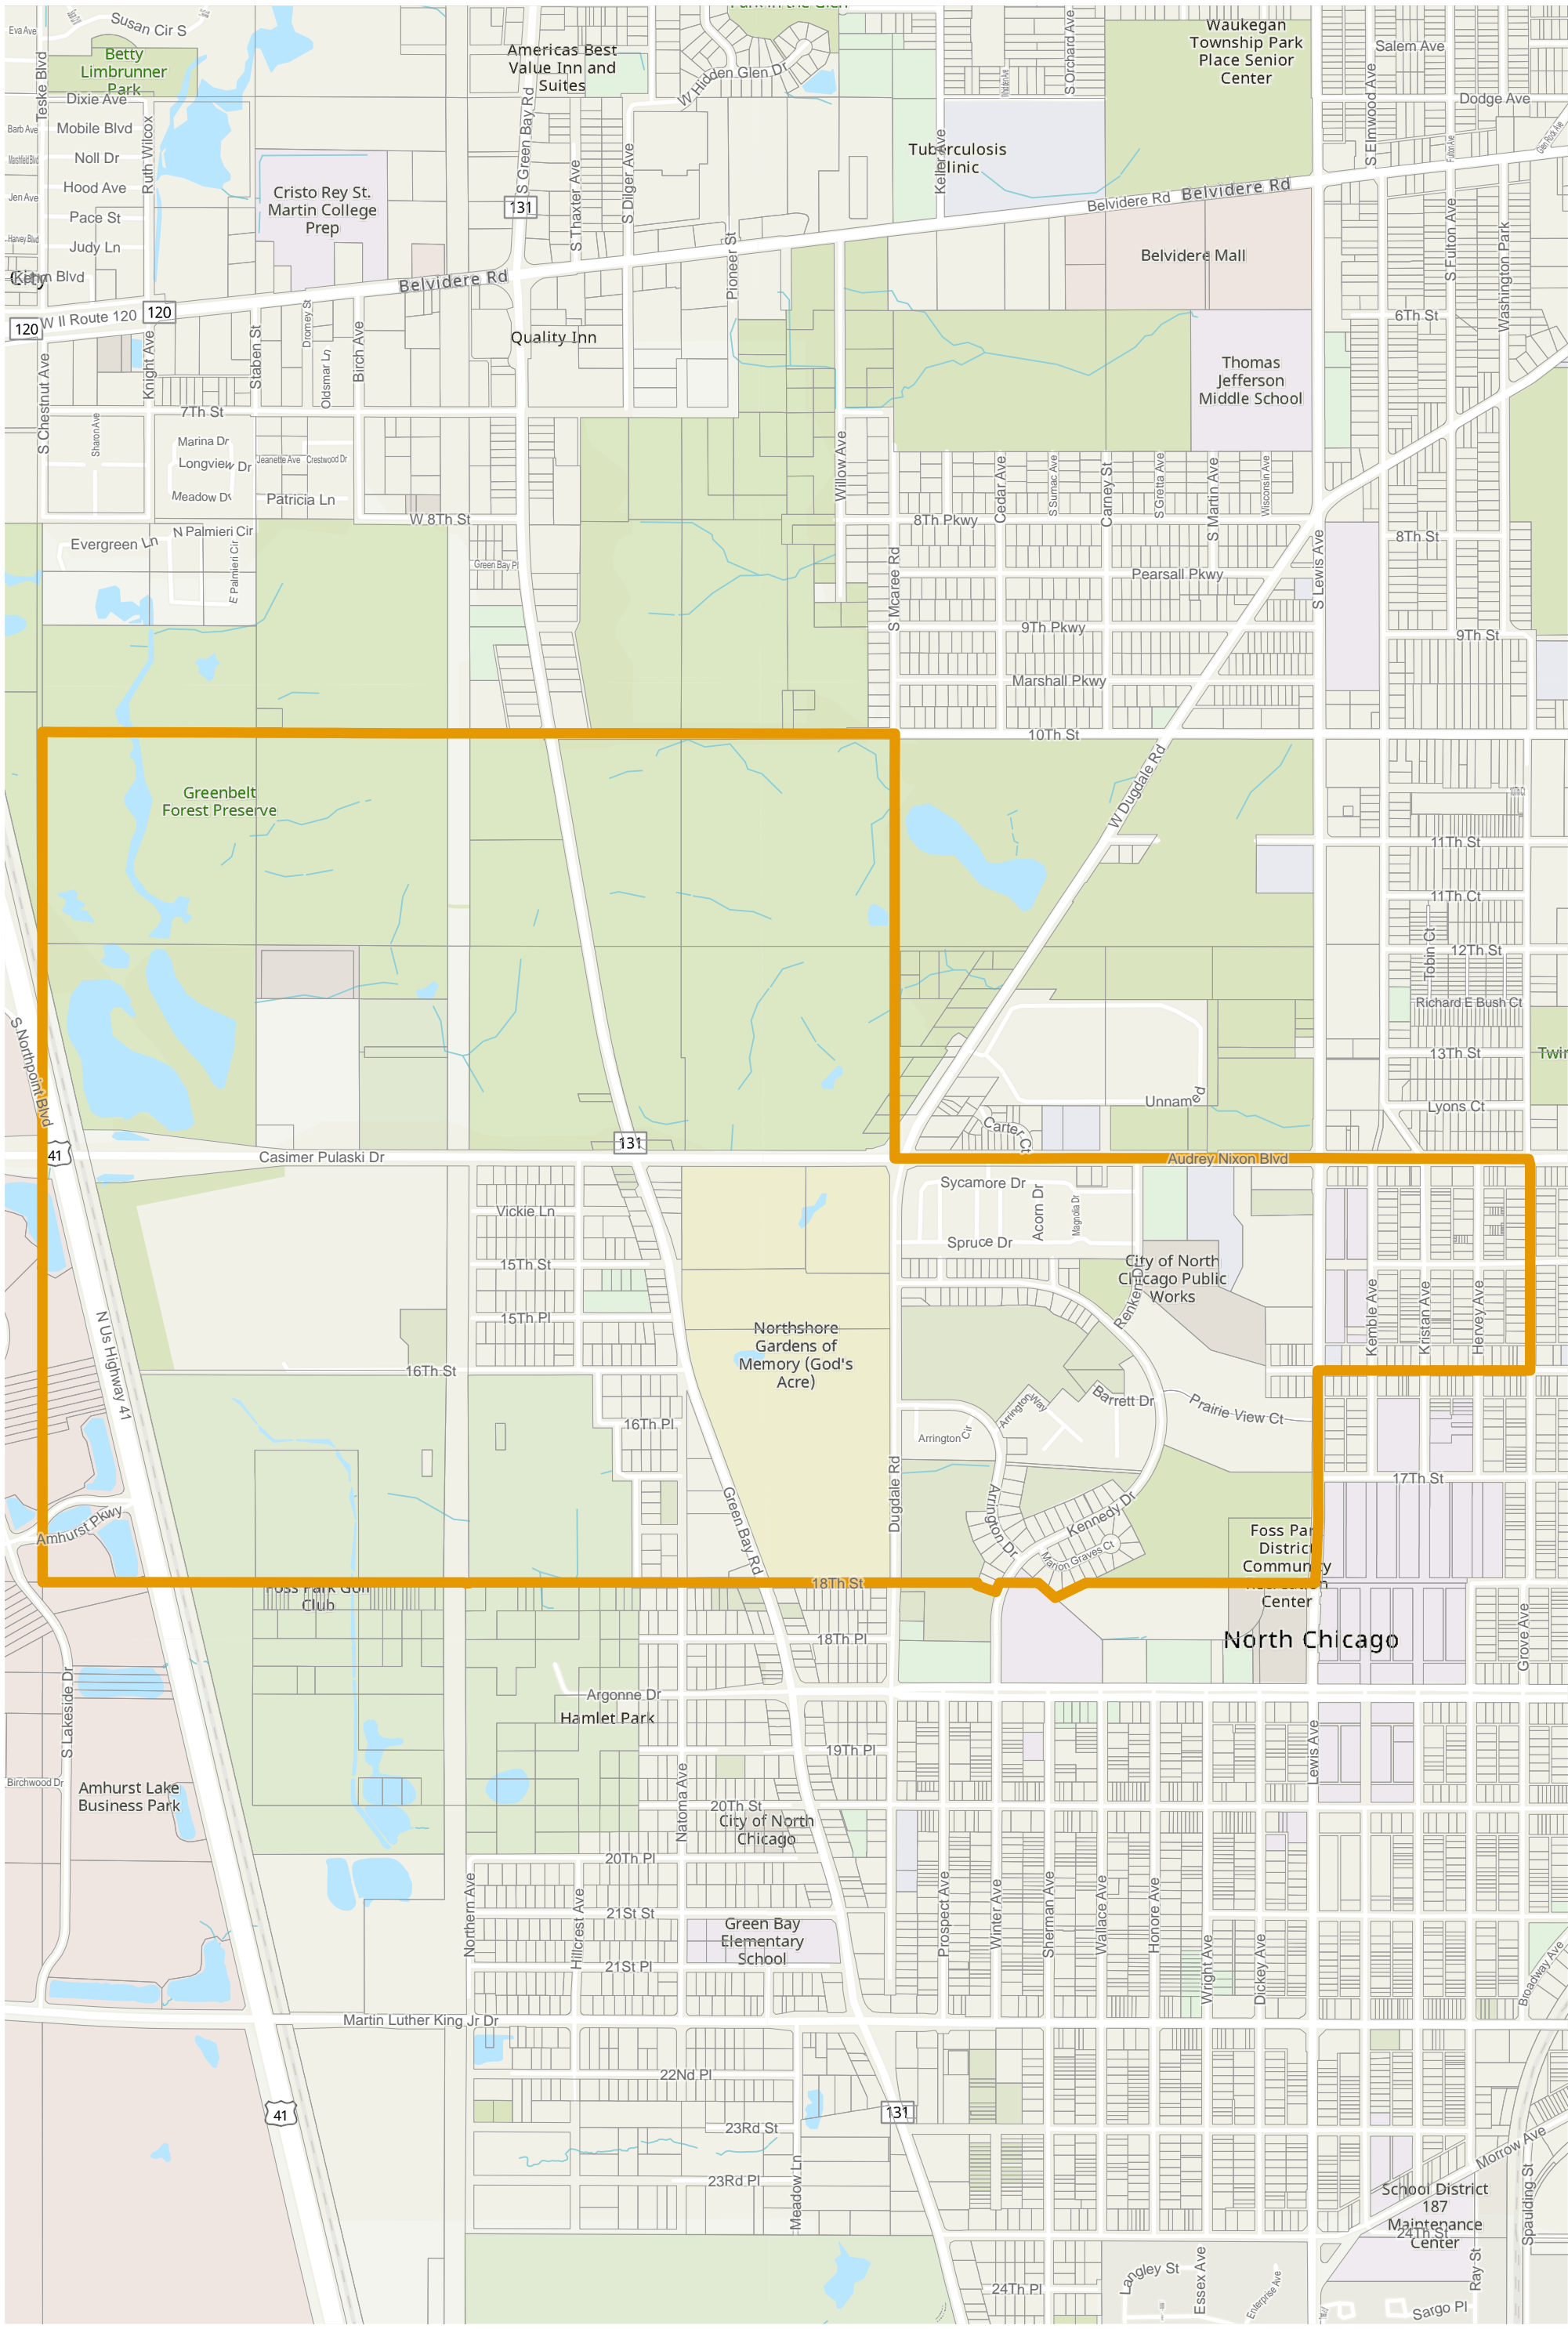

Lake County 2022 Election Precinct Waukegan 386