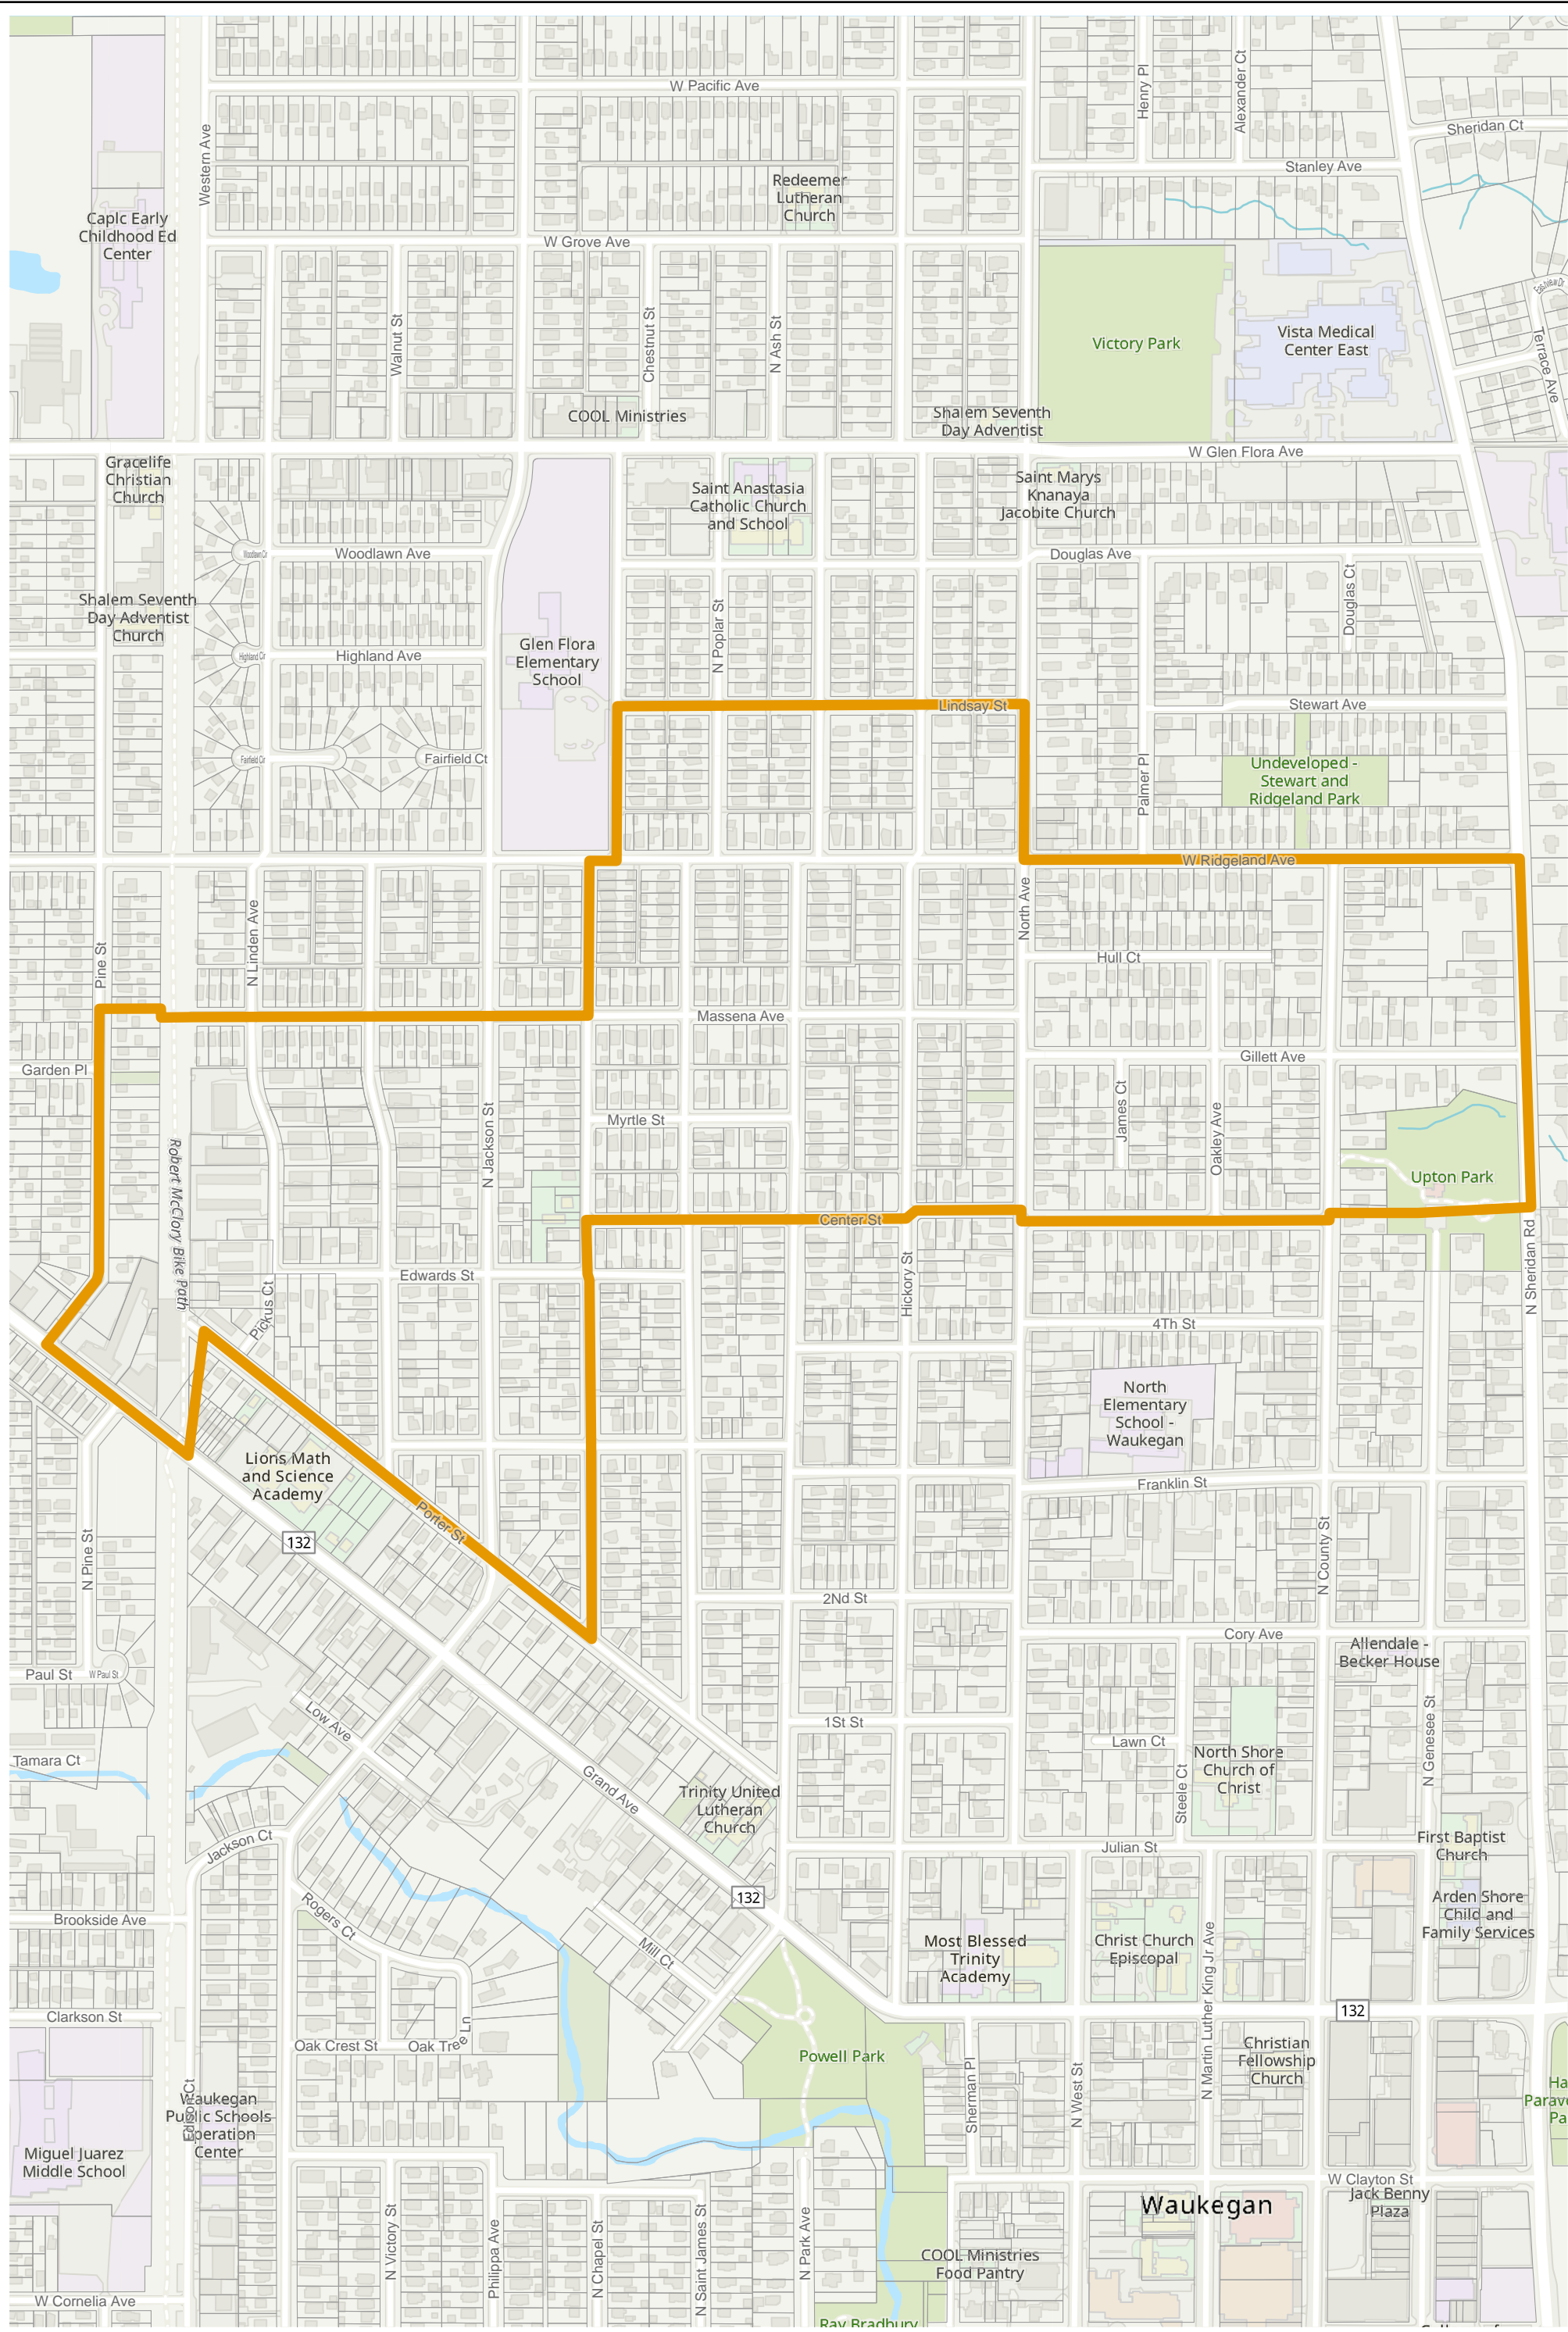

2022 Election Precincts

Tax Parcels

Lake County 2022 Election Precinct Waukegan 367

Lake County 2022 Election Precinct Waukegan 368

Lake County 2022 Election Precinct Waukegan 370

Lake County 2022 Election Precinct Waukegan 374