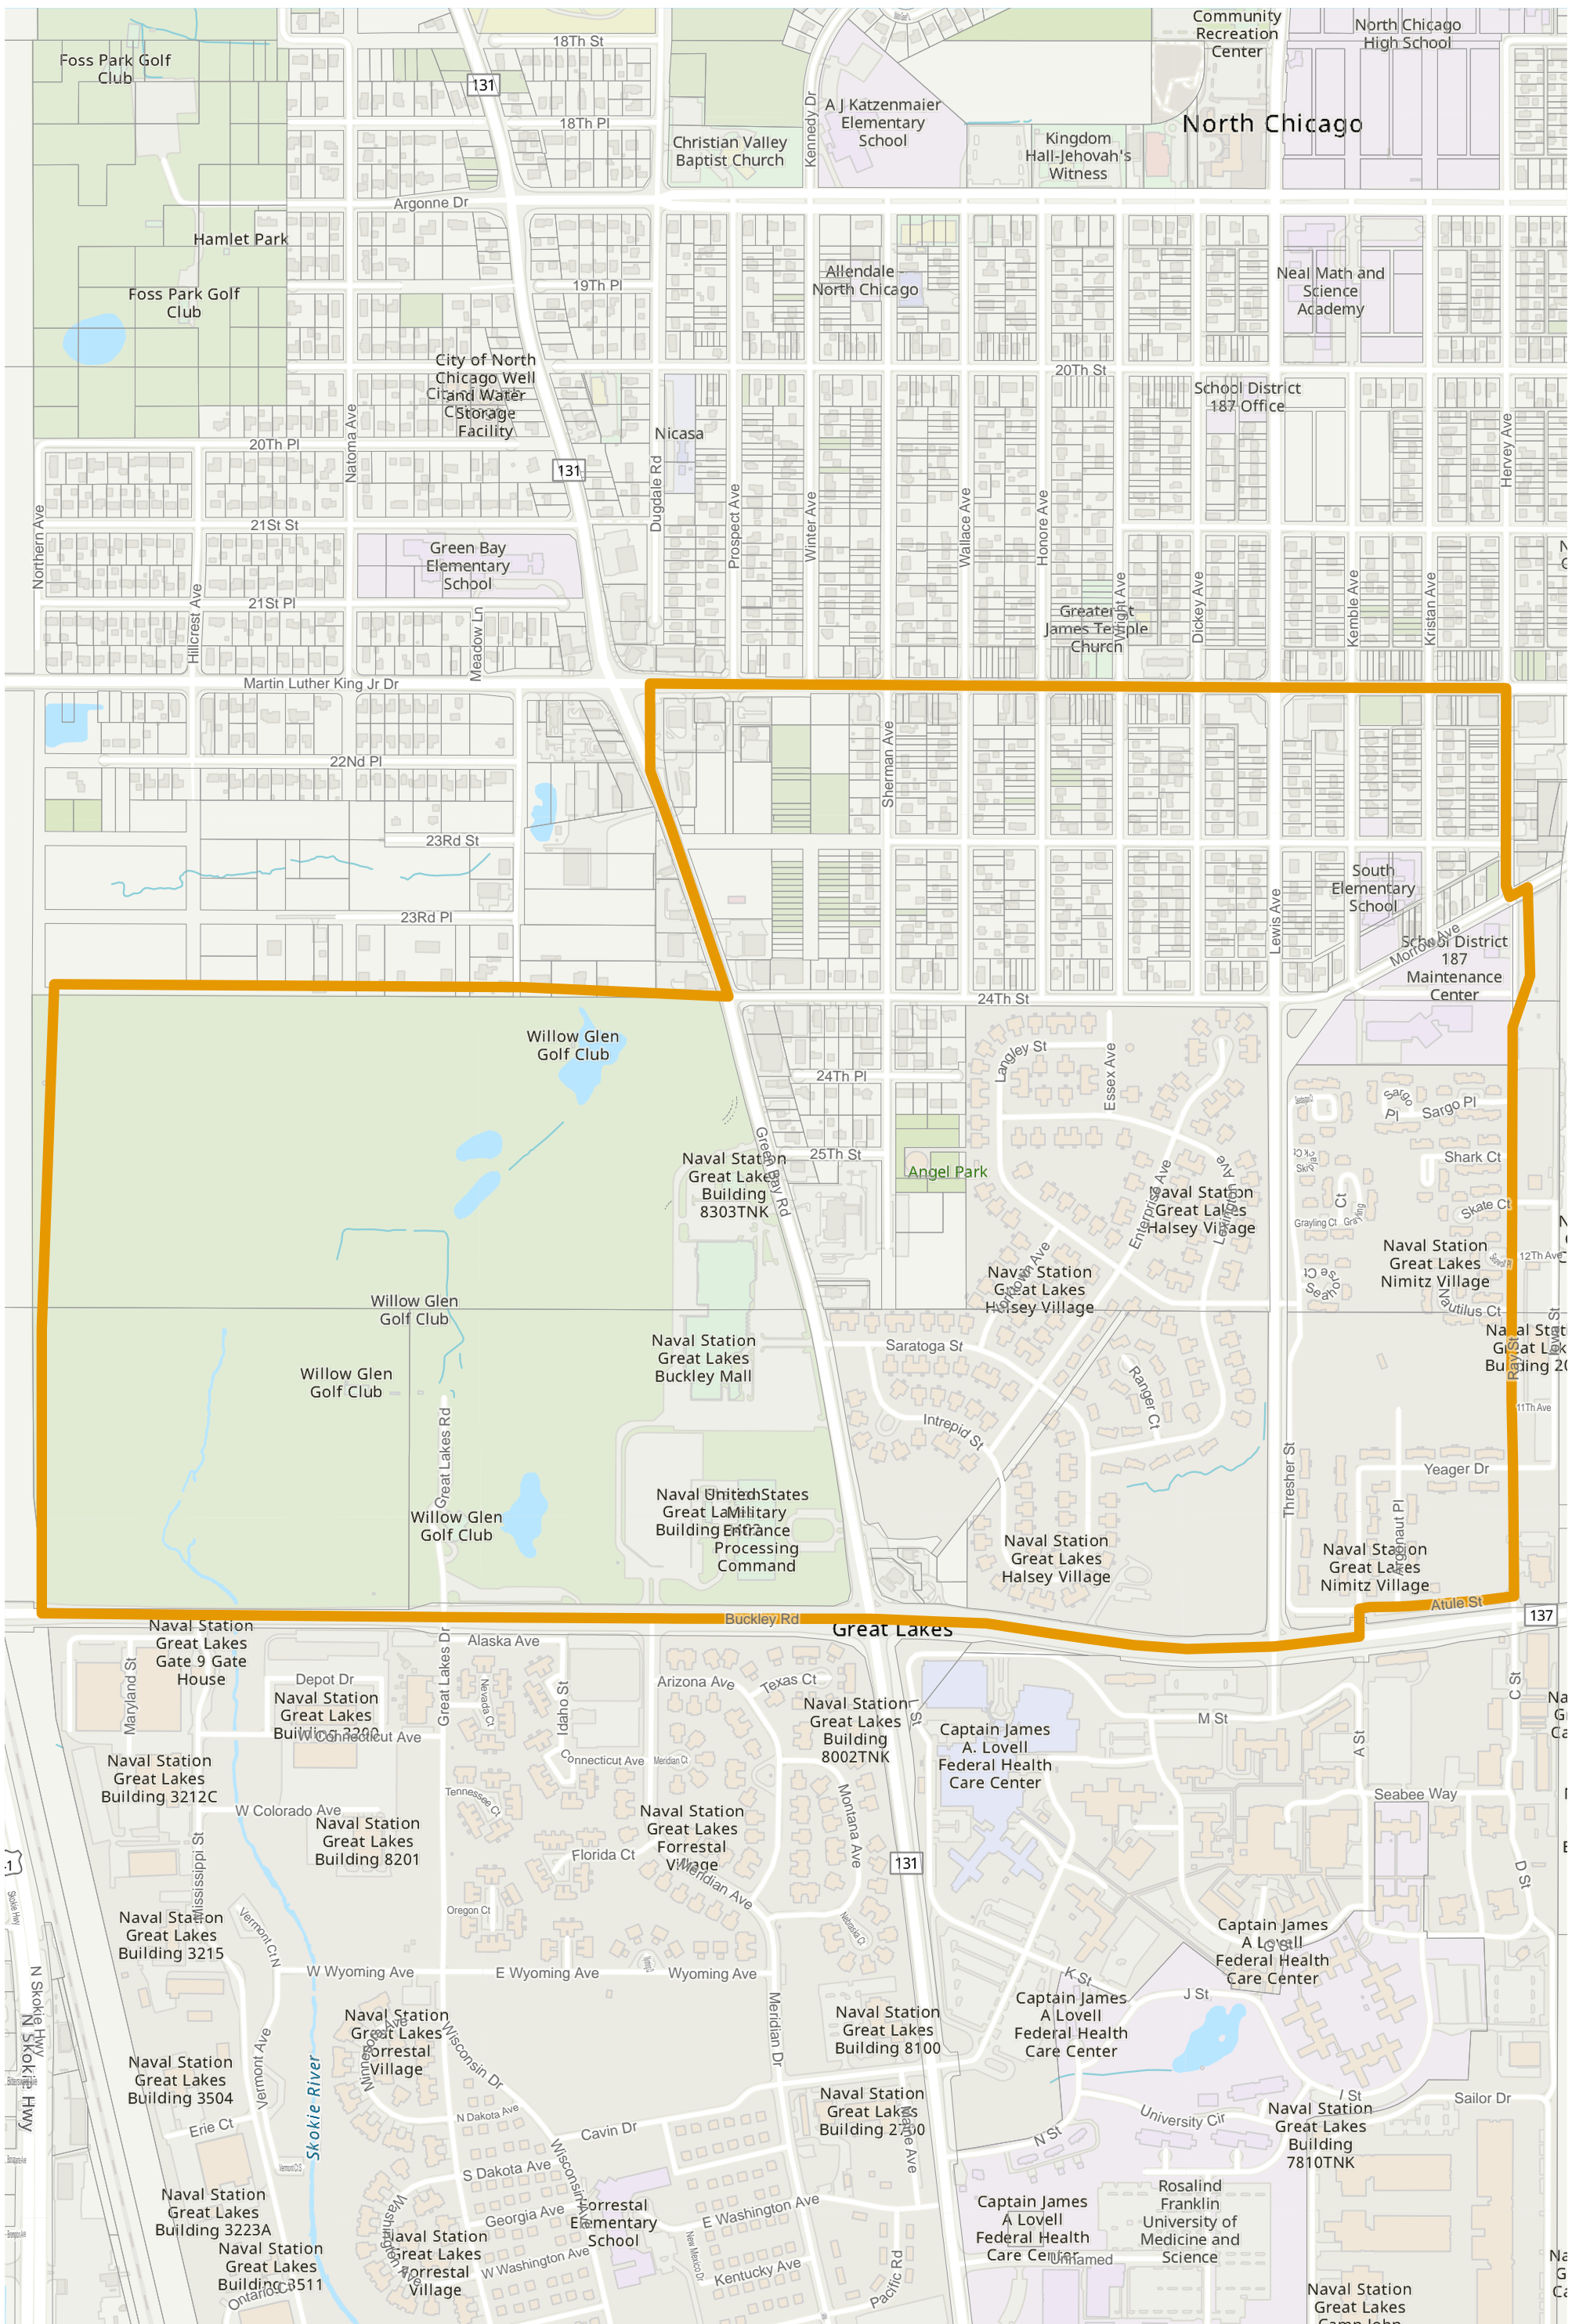

Election Precinct Map Book - State Representative District 60

Prepared By:
Lake County GIS/Mapping Division
18 N County St
Waukegan IL 60085
(847) 377-2373

- State Representative District
- Townships
- Election Precincts

Lake County 2022 Election Precinct Newport 235

Lake County 2022 Election Precinct Shields 238

Lake County 2022 Election Precinct Shields 239

 2022 Election Precincts
 Tax Parcels

Lake County 2022 Election Precinct Shields 240

Lake County 2022 Election Precinct Warren 305

Lake County 2022 Election Precinct Warren 306

2022 Election Precincts

Tax Parcels

Lake County 2022 Election Precinct Warren 307

2022 Election Precincts
 Tax Parcels