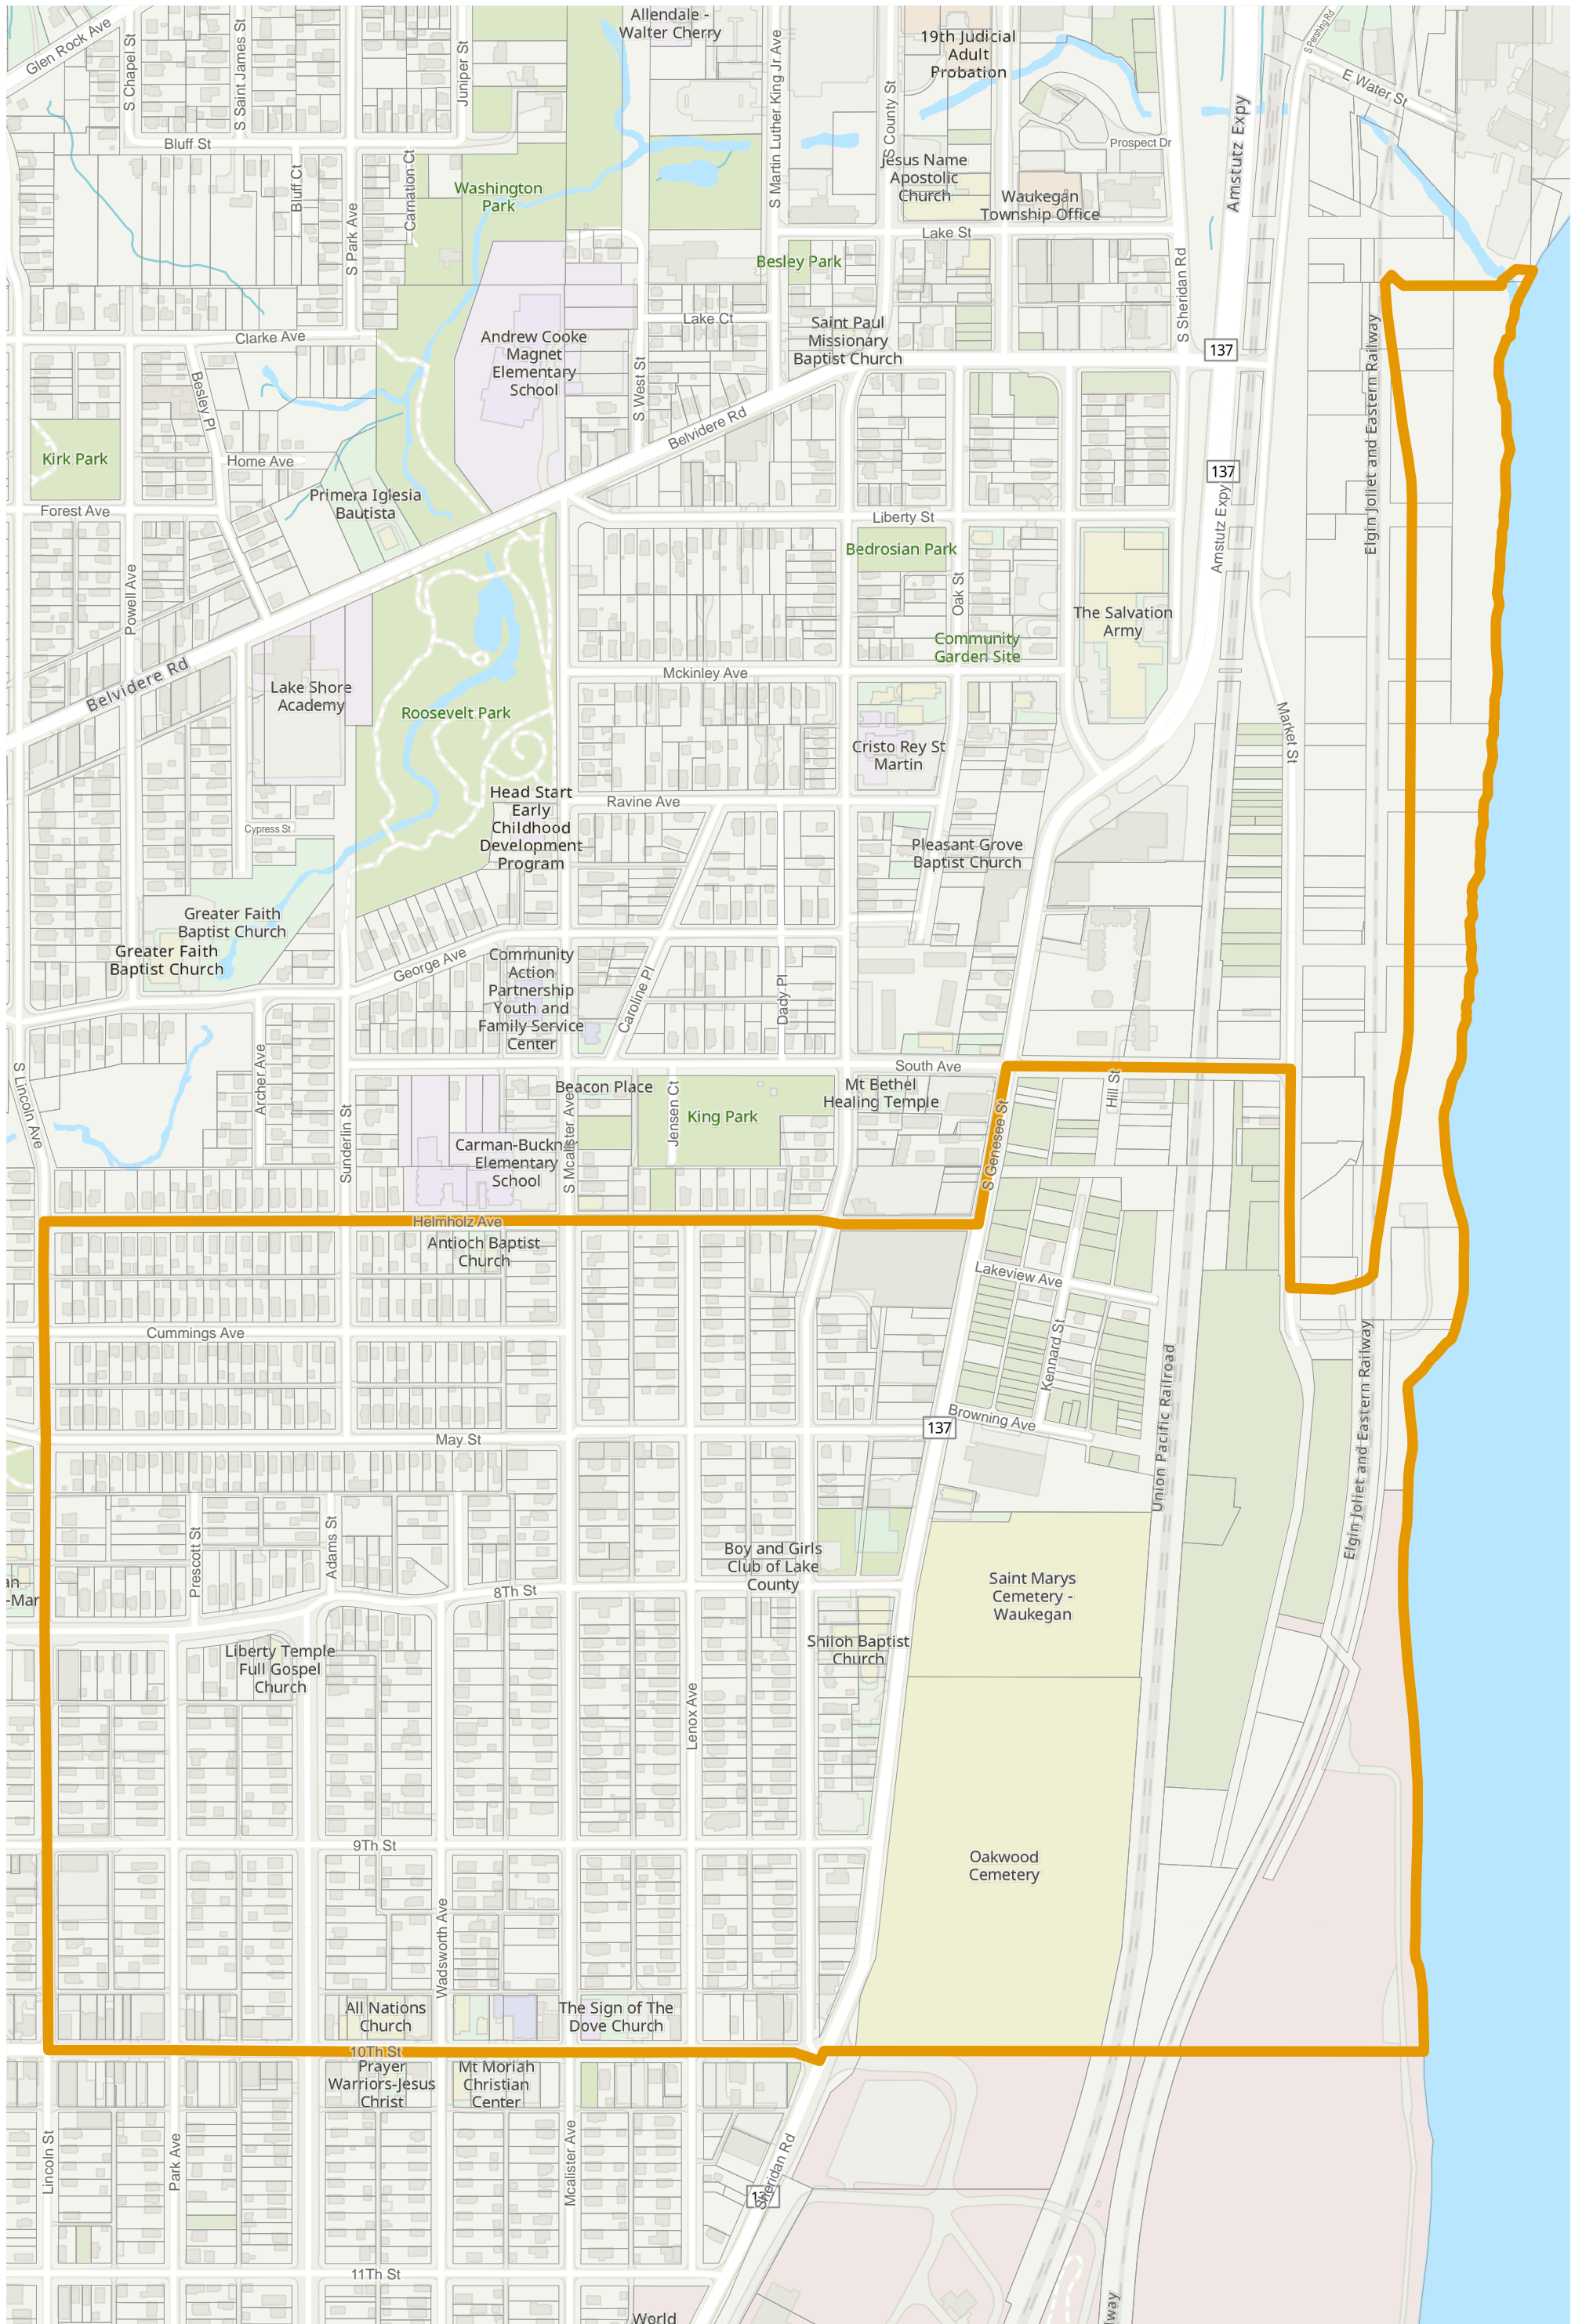

Lake County 2022 Election Precinct Waukegan 390