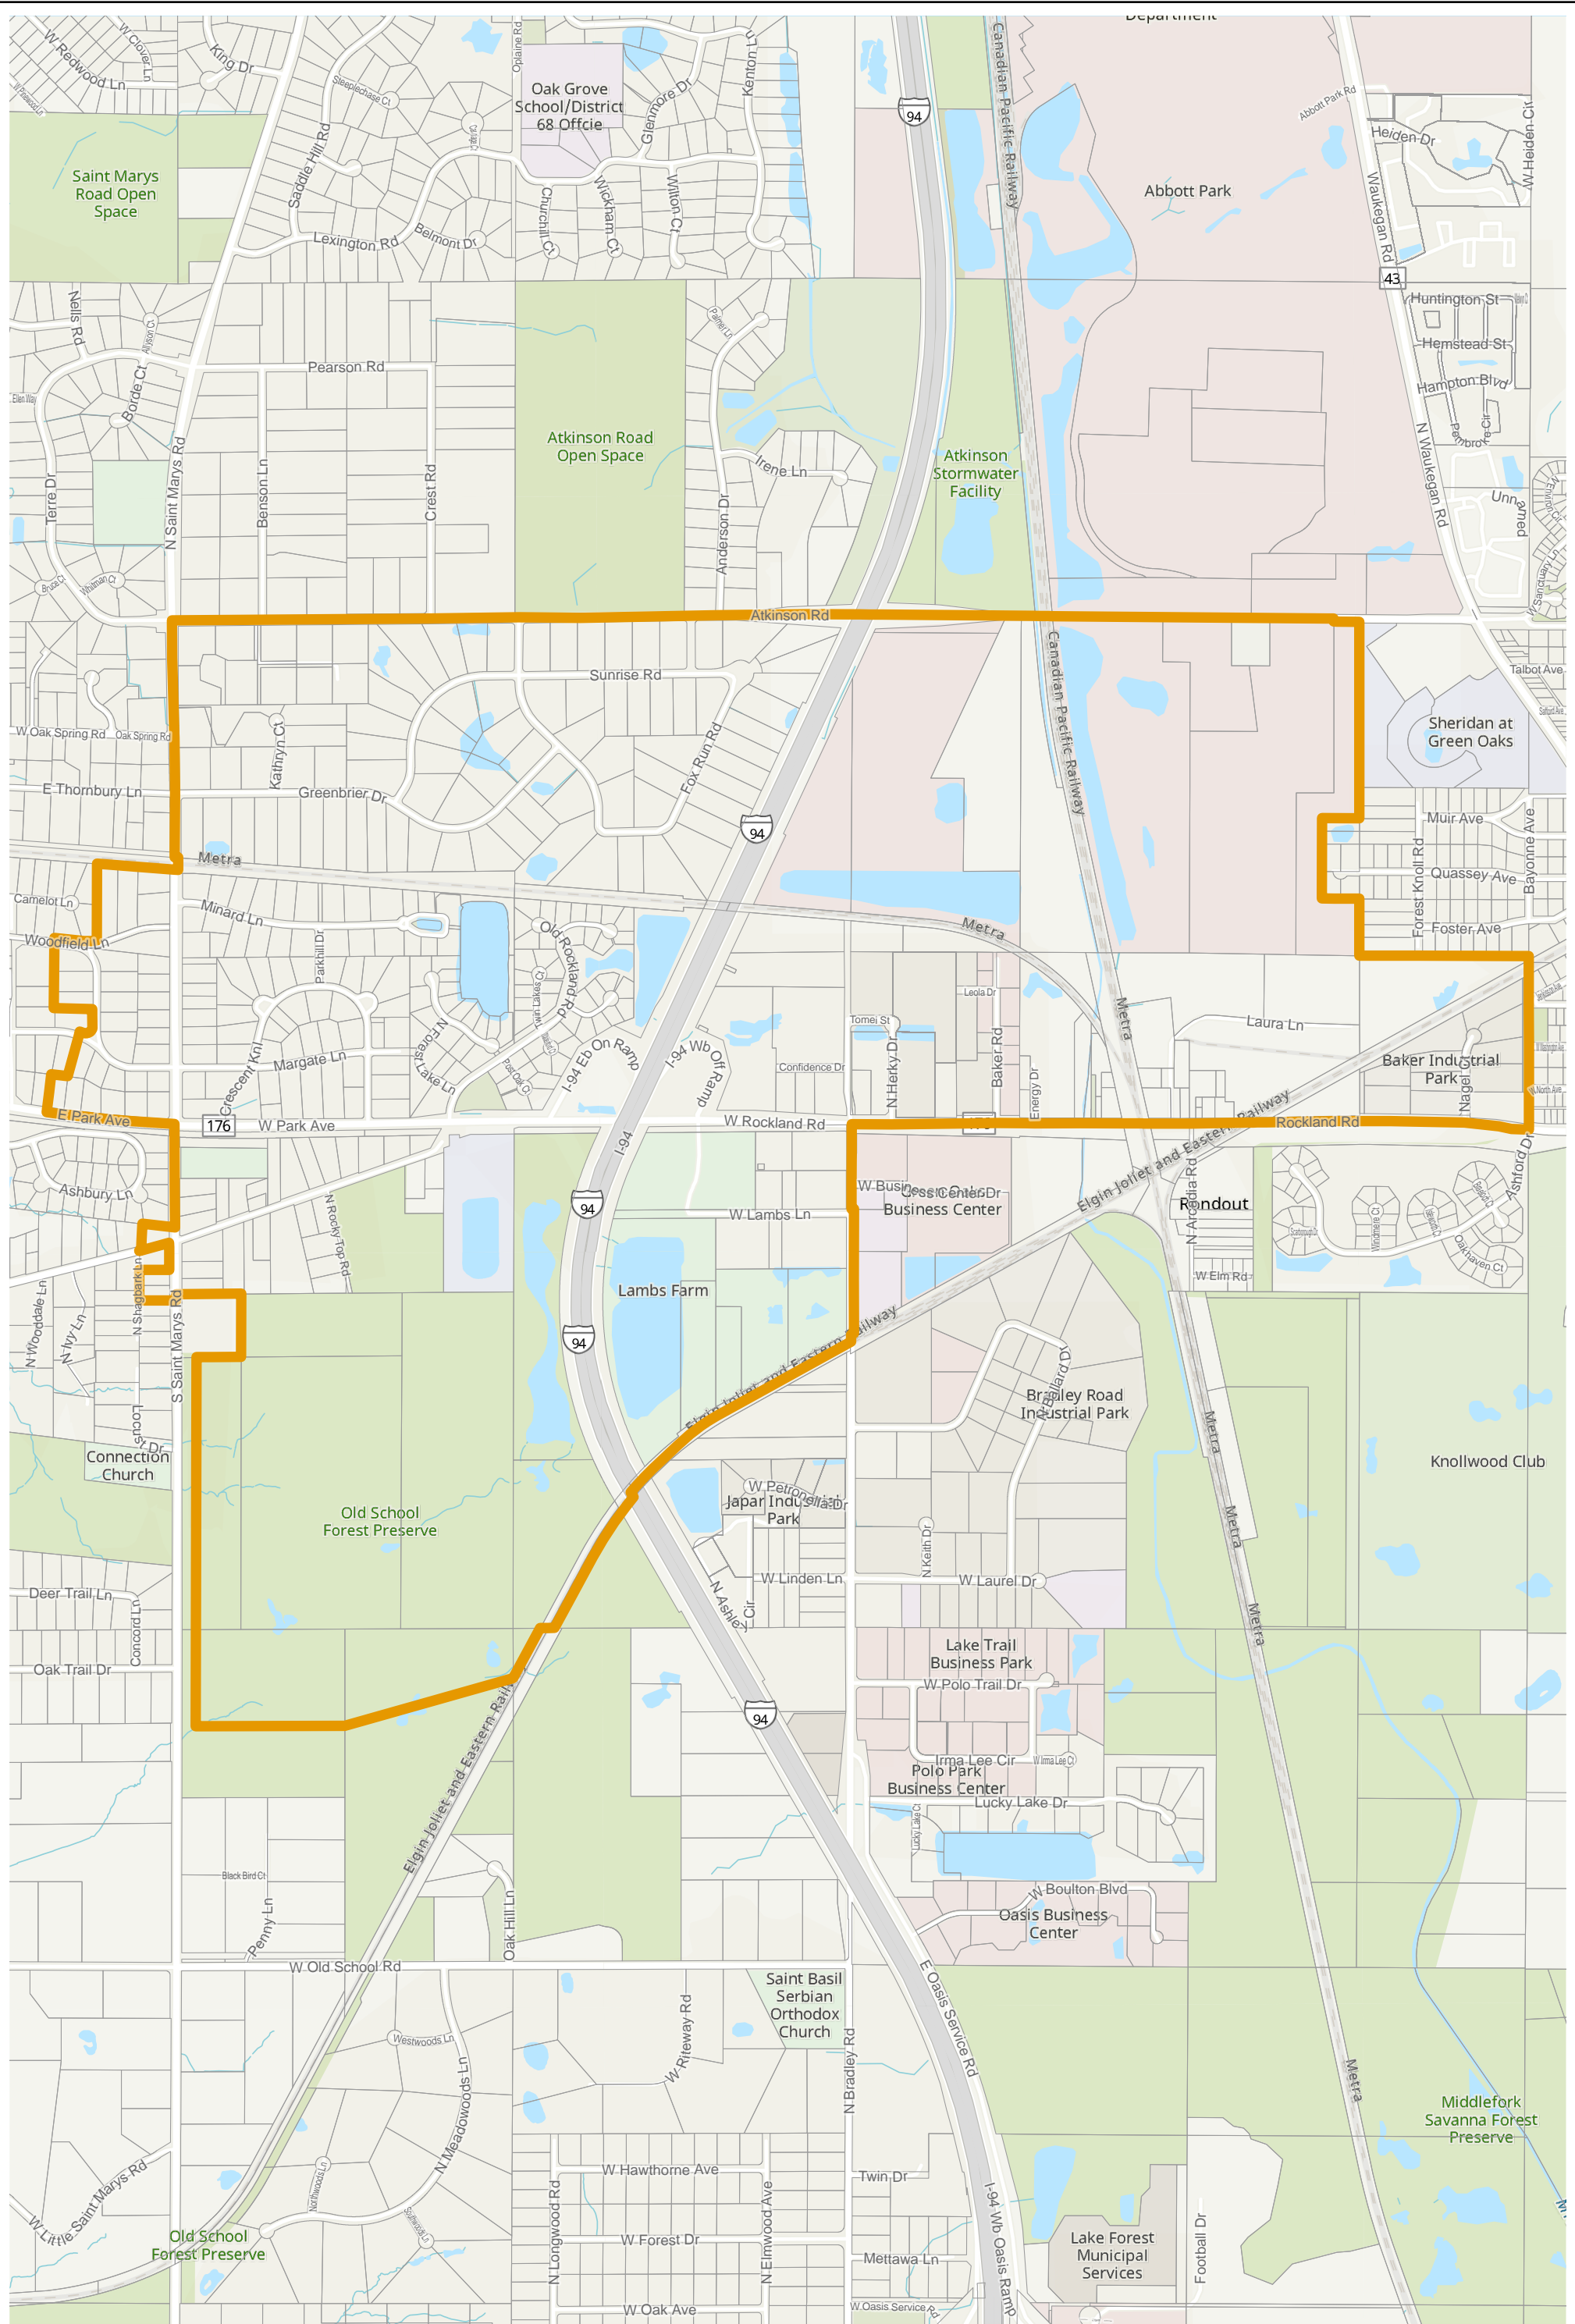

Lake County 2022 Election Precinct Libertyville 193