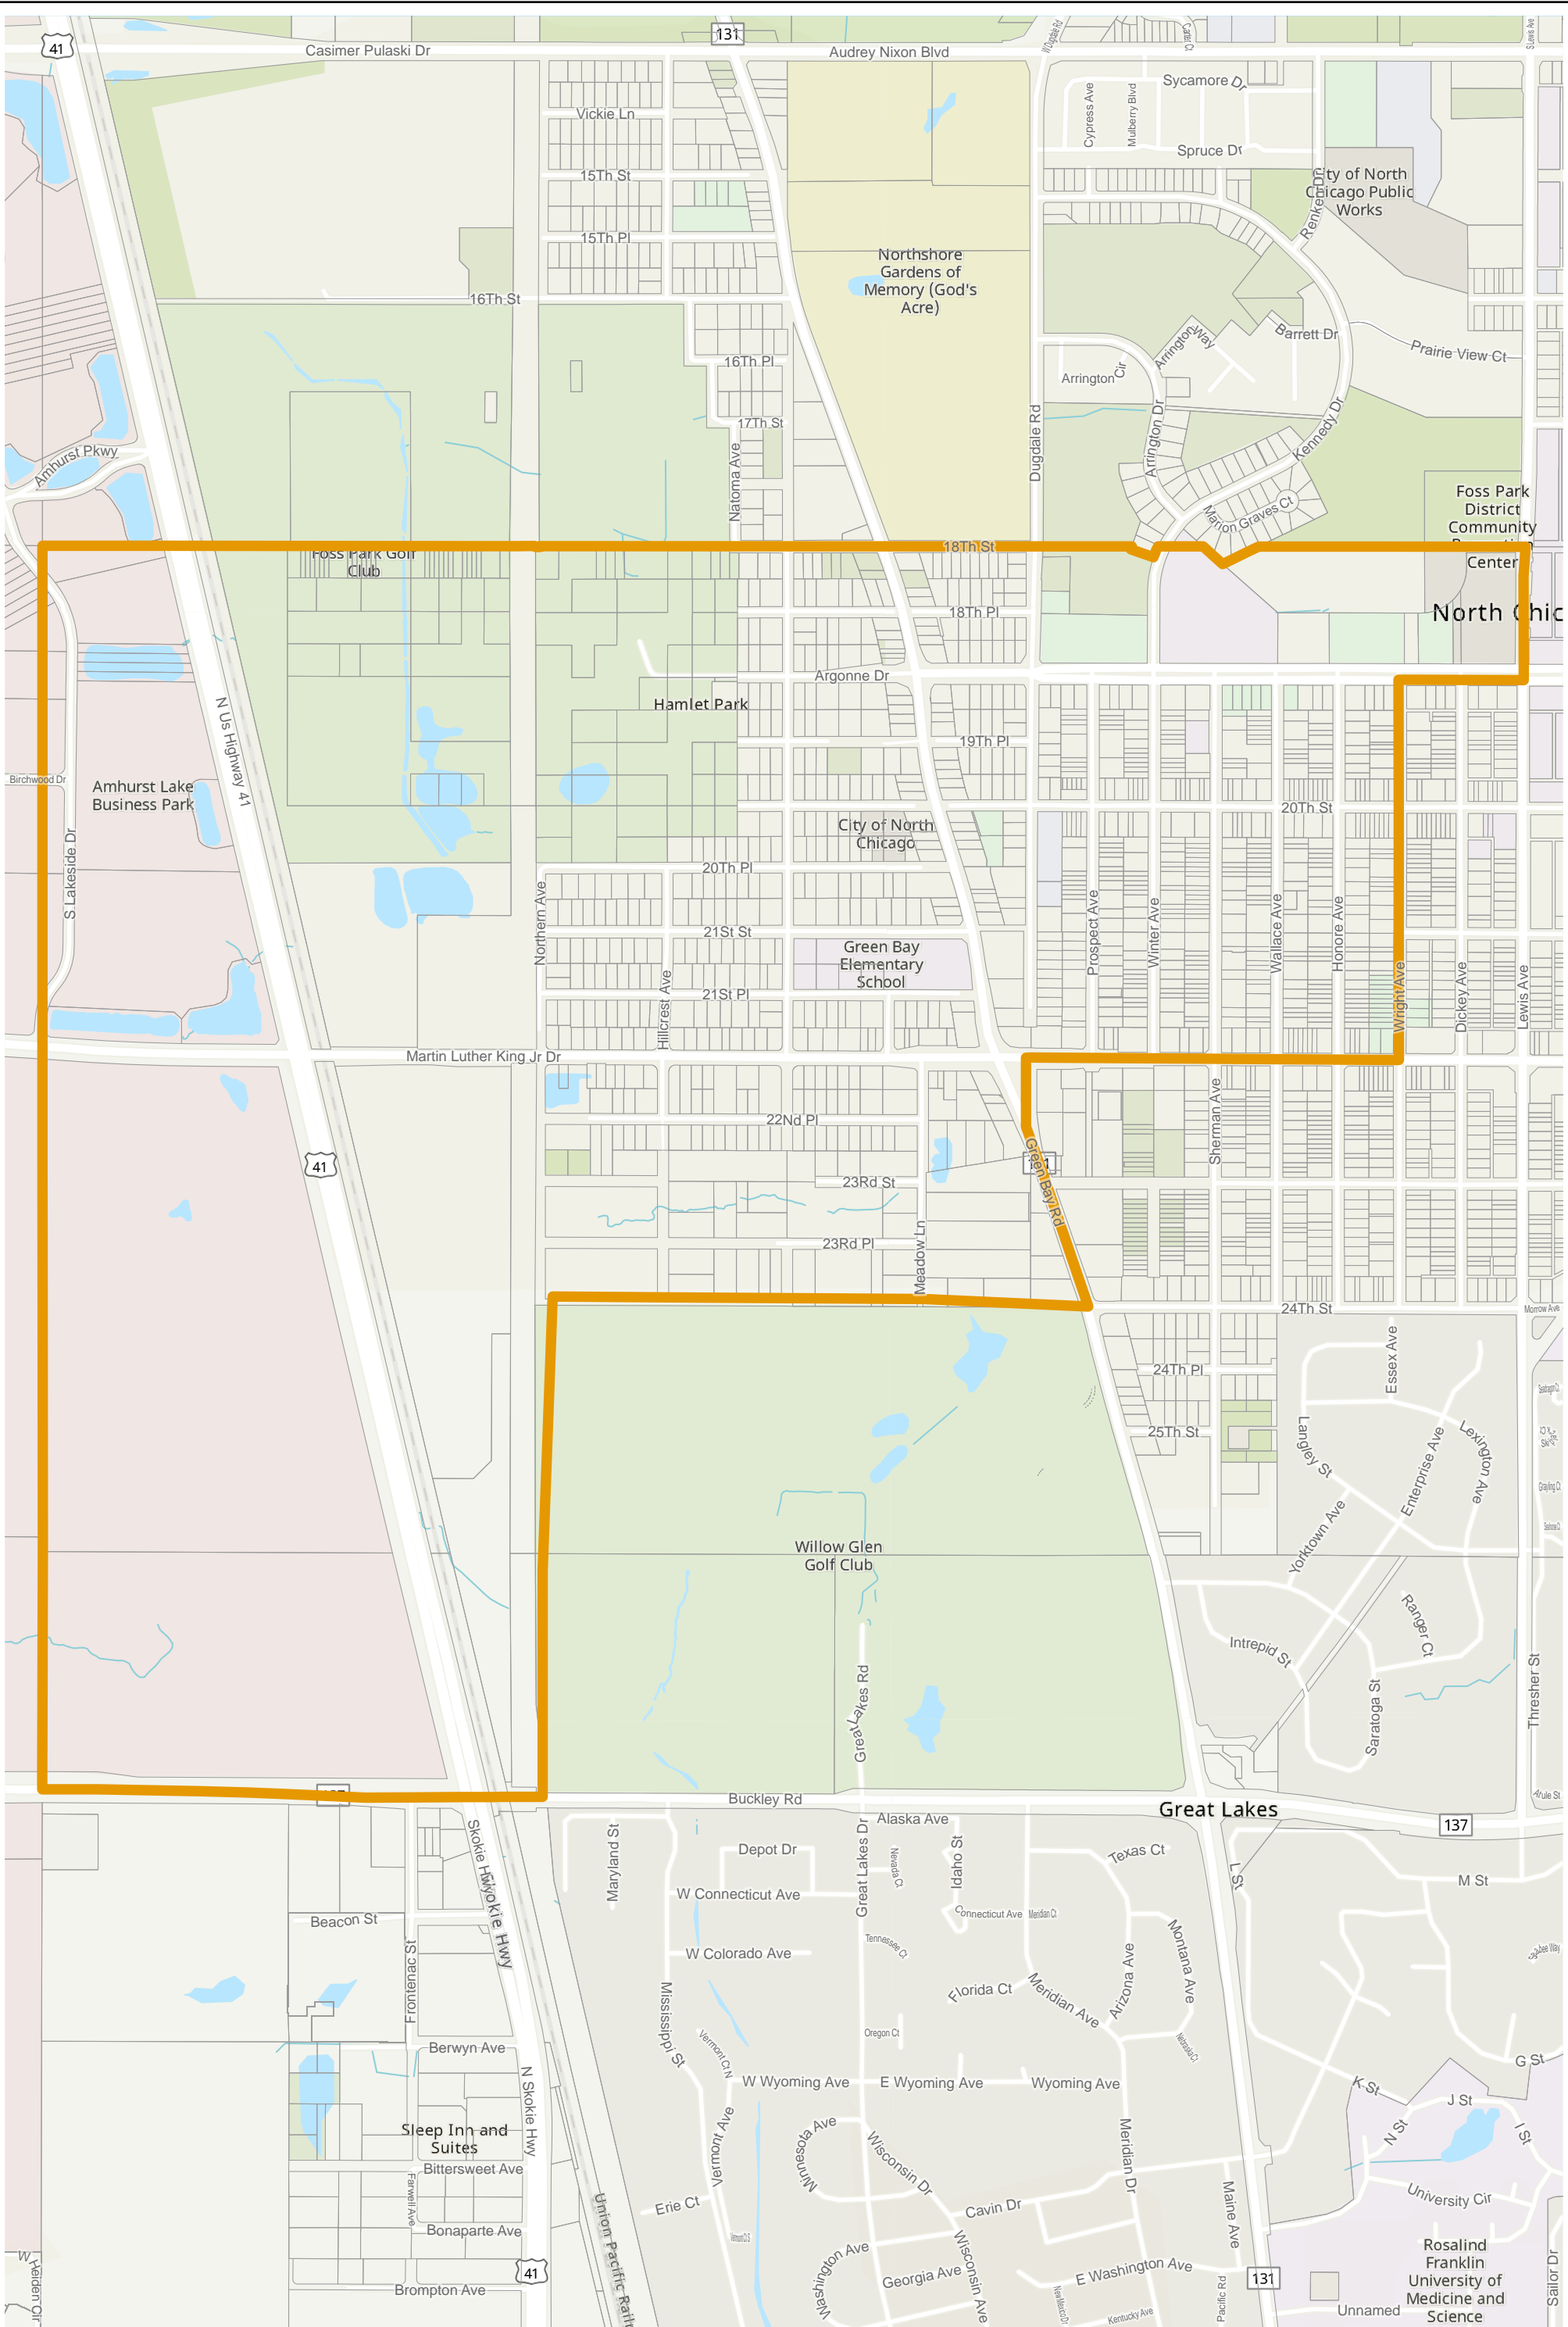

Lake County 2022 Election Precinct Shields 238