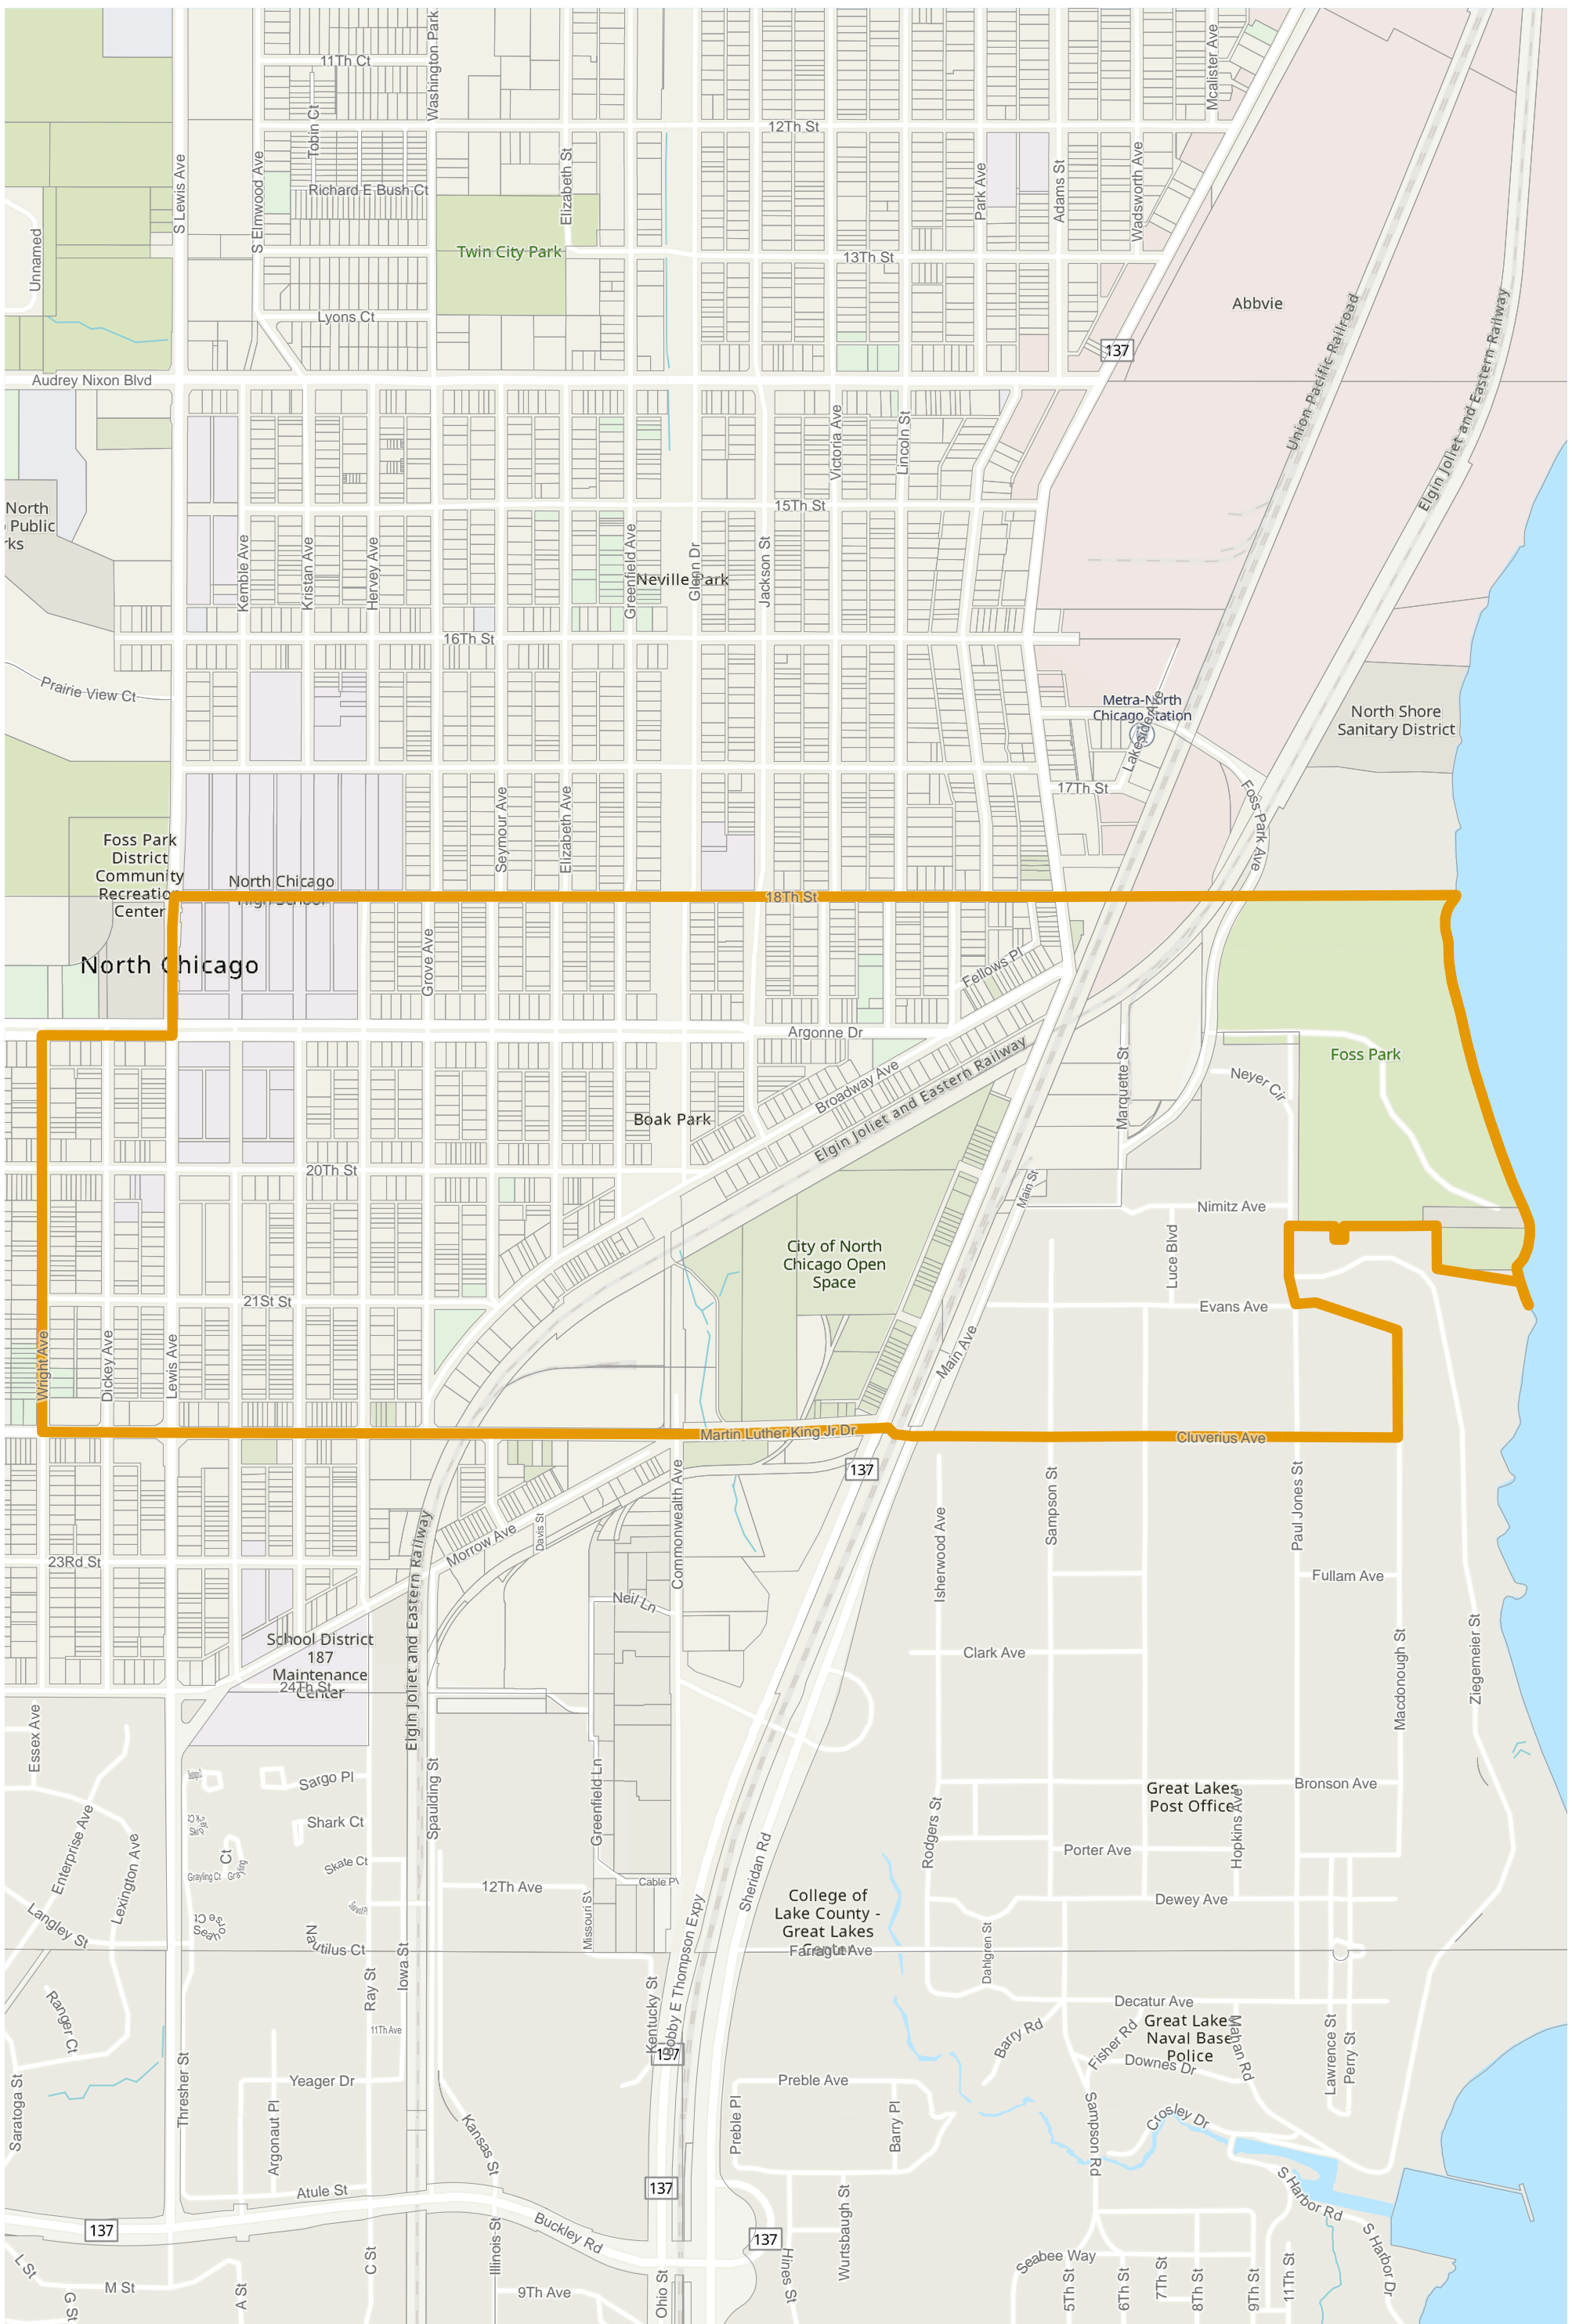

Lake County 2022 Election Precinct Shields 239

2022 Election Precincts
 Tax Parcels