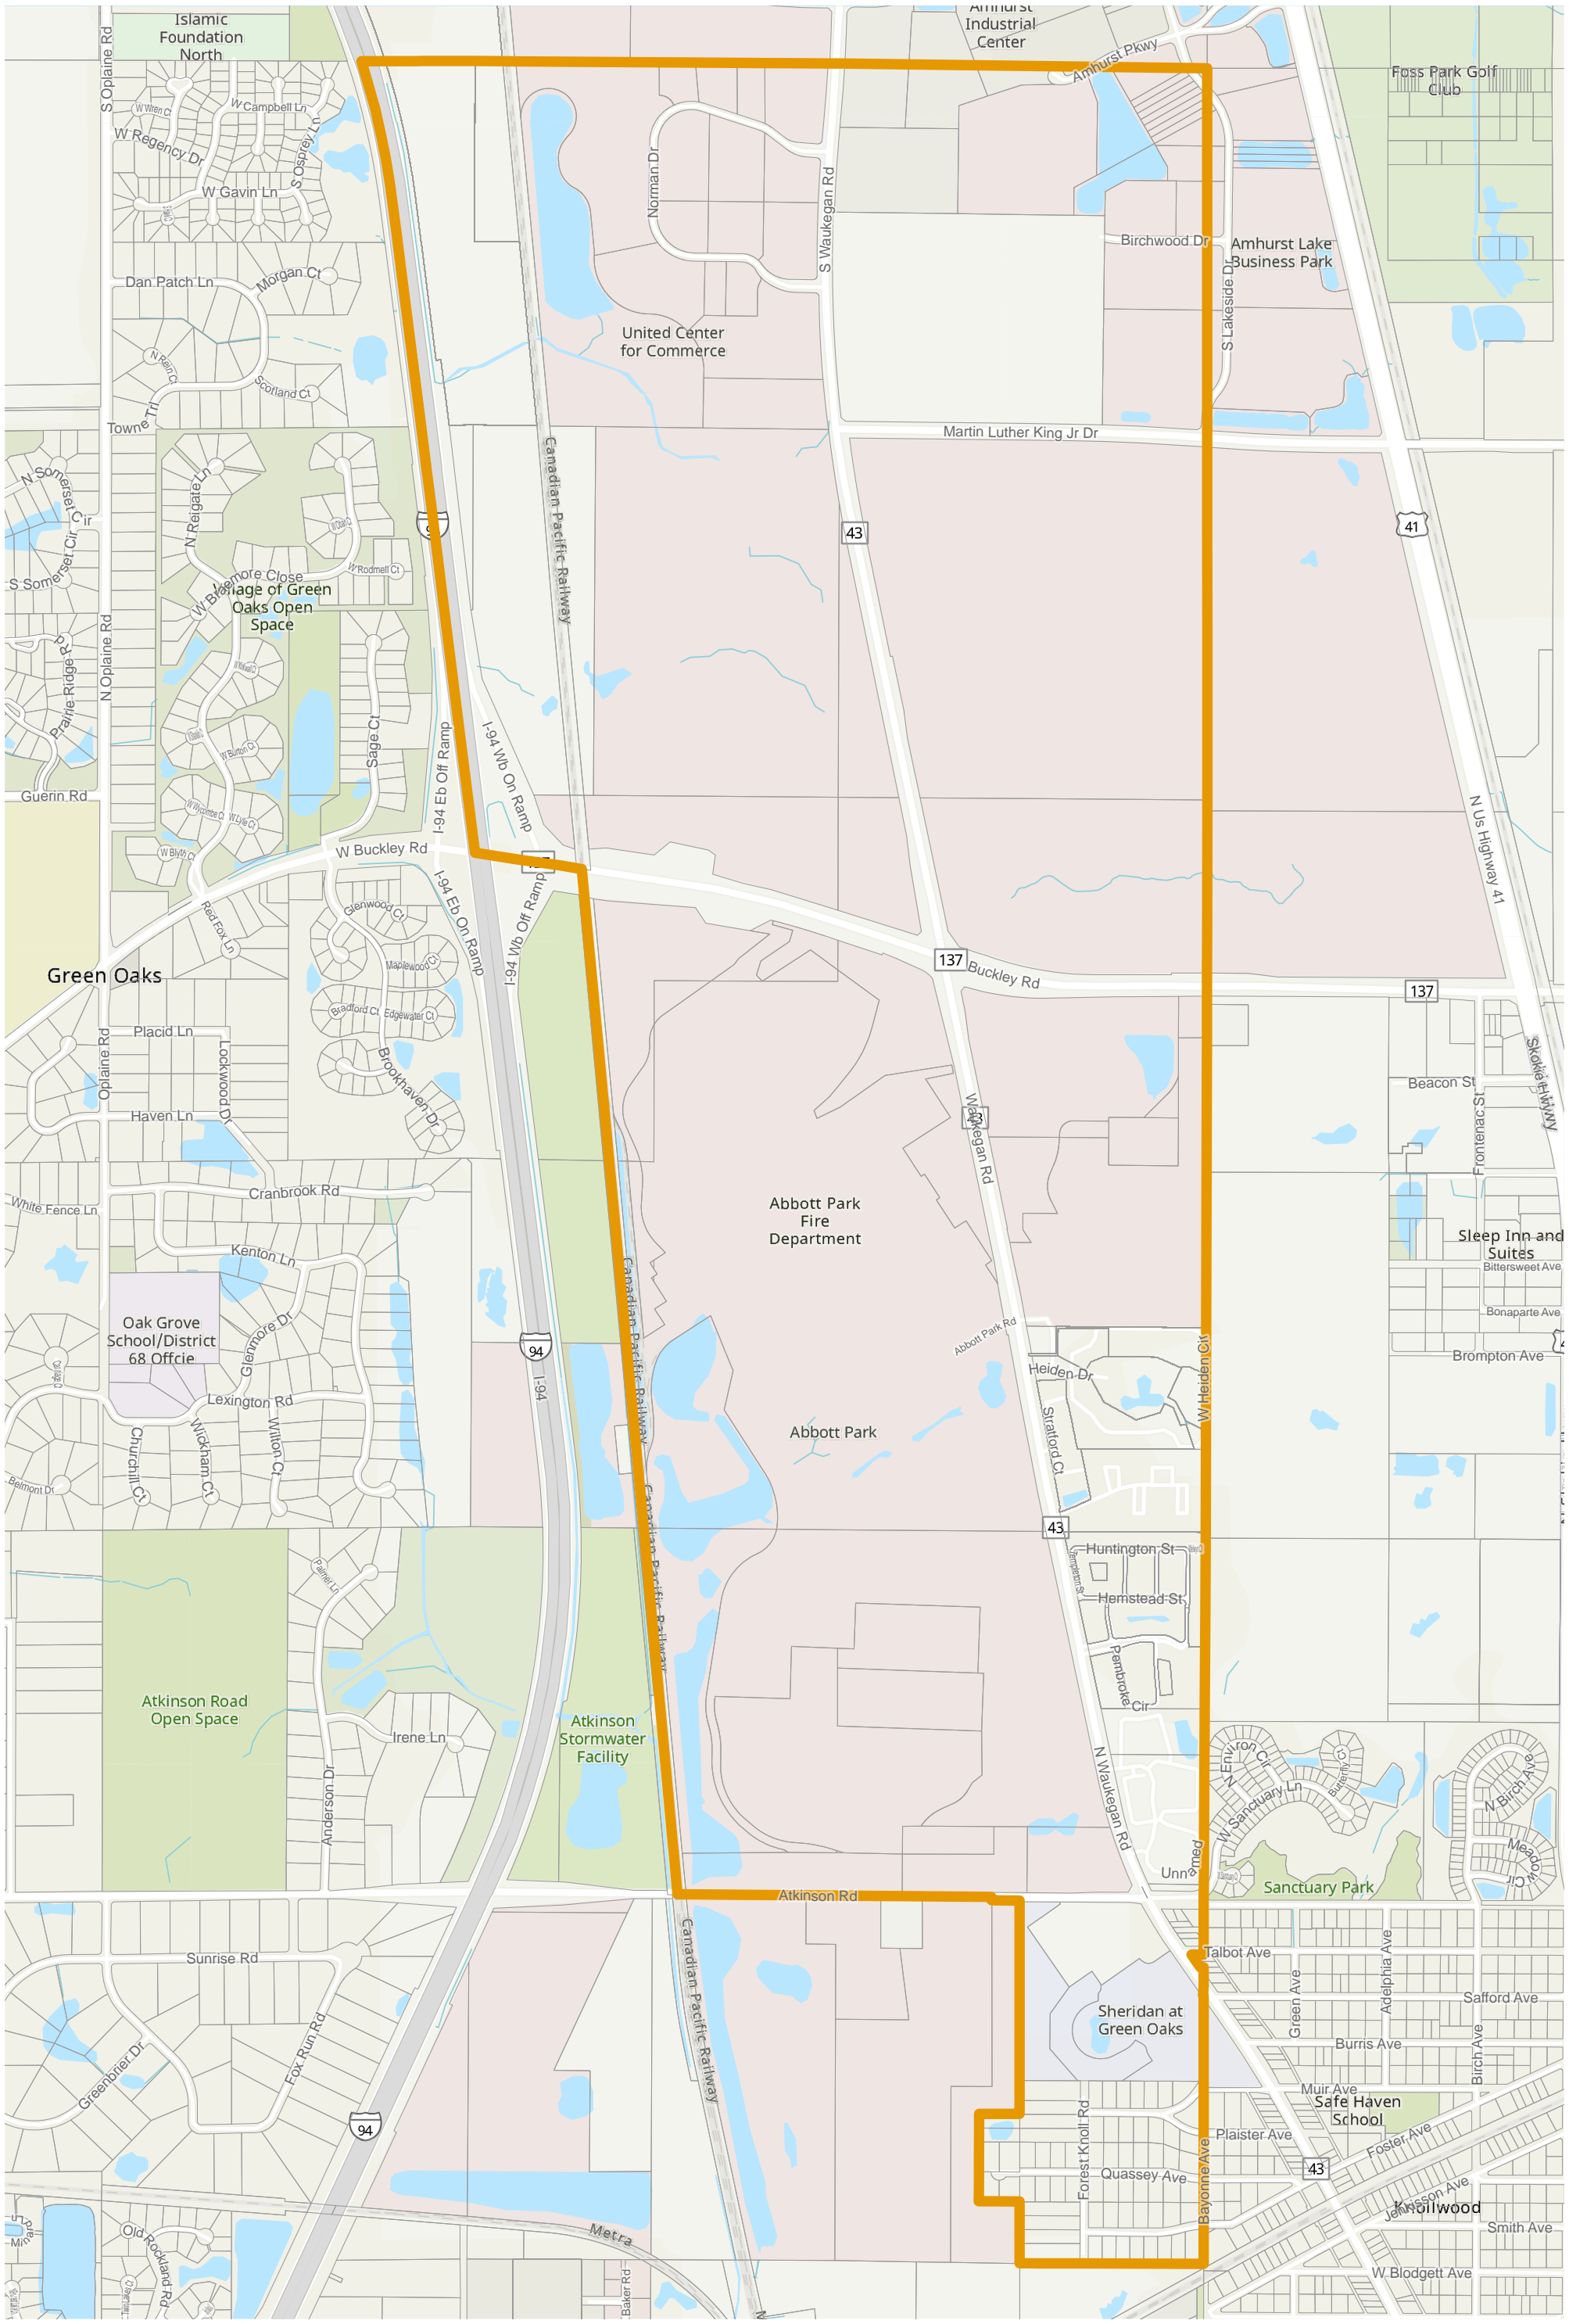

Lake County 2022 Election Precinct Libertyville 177