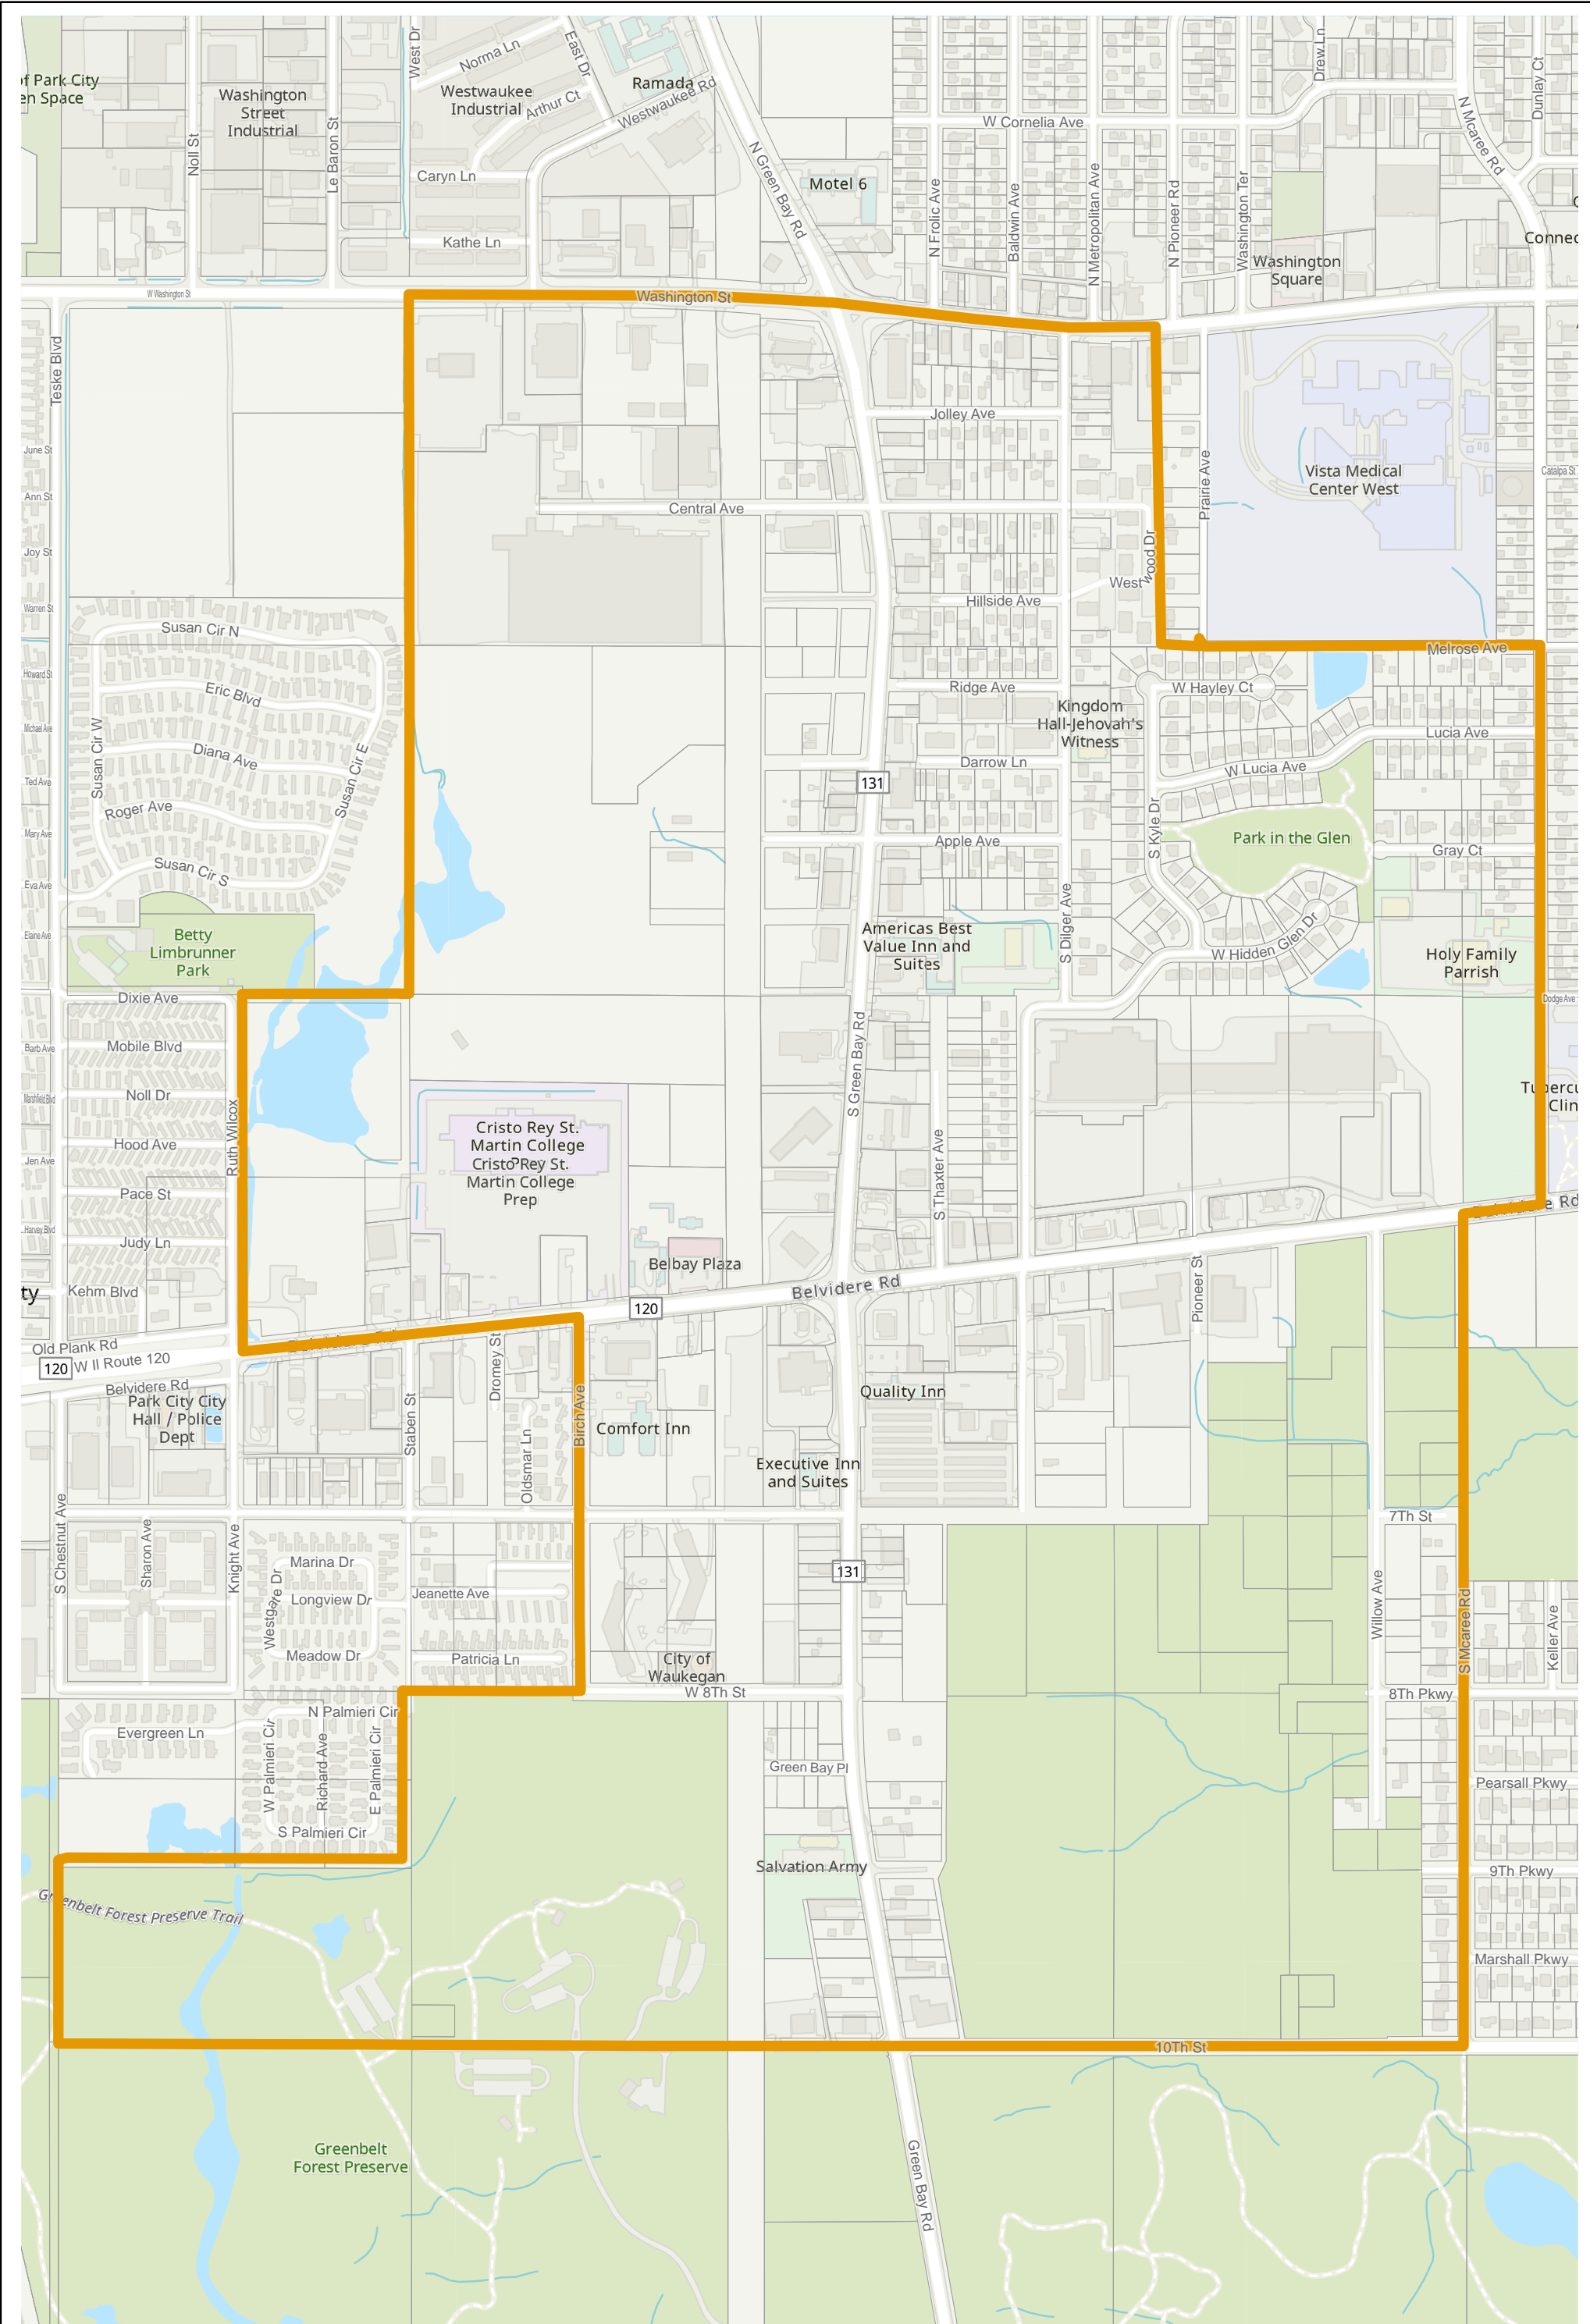

Lake County 2022 Election Precinct Waukegan 385