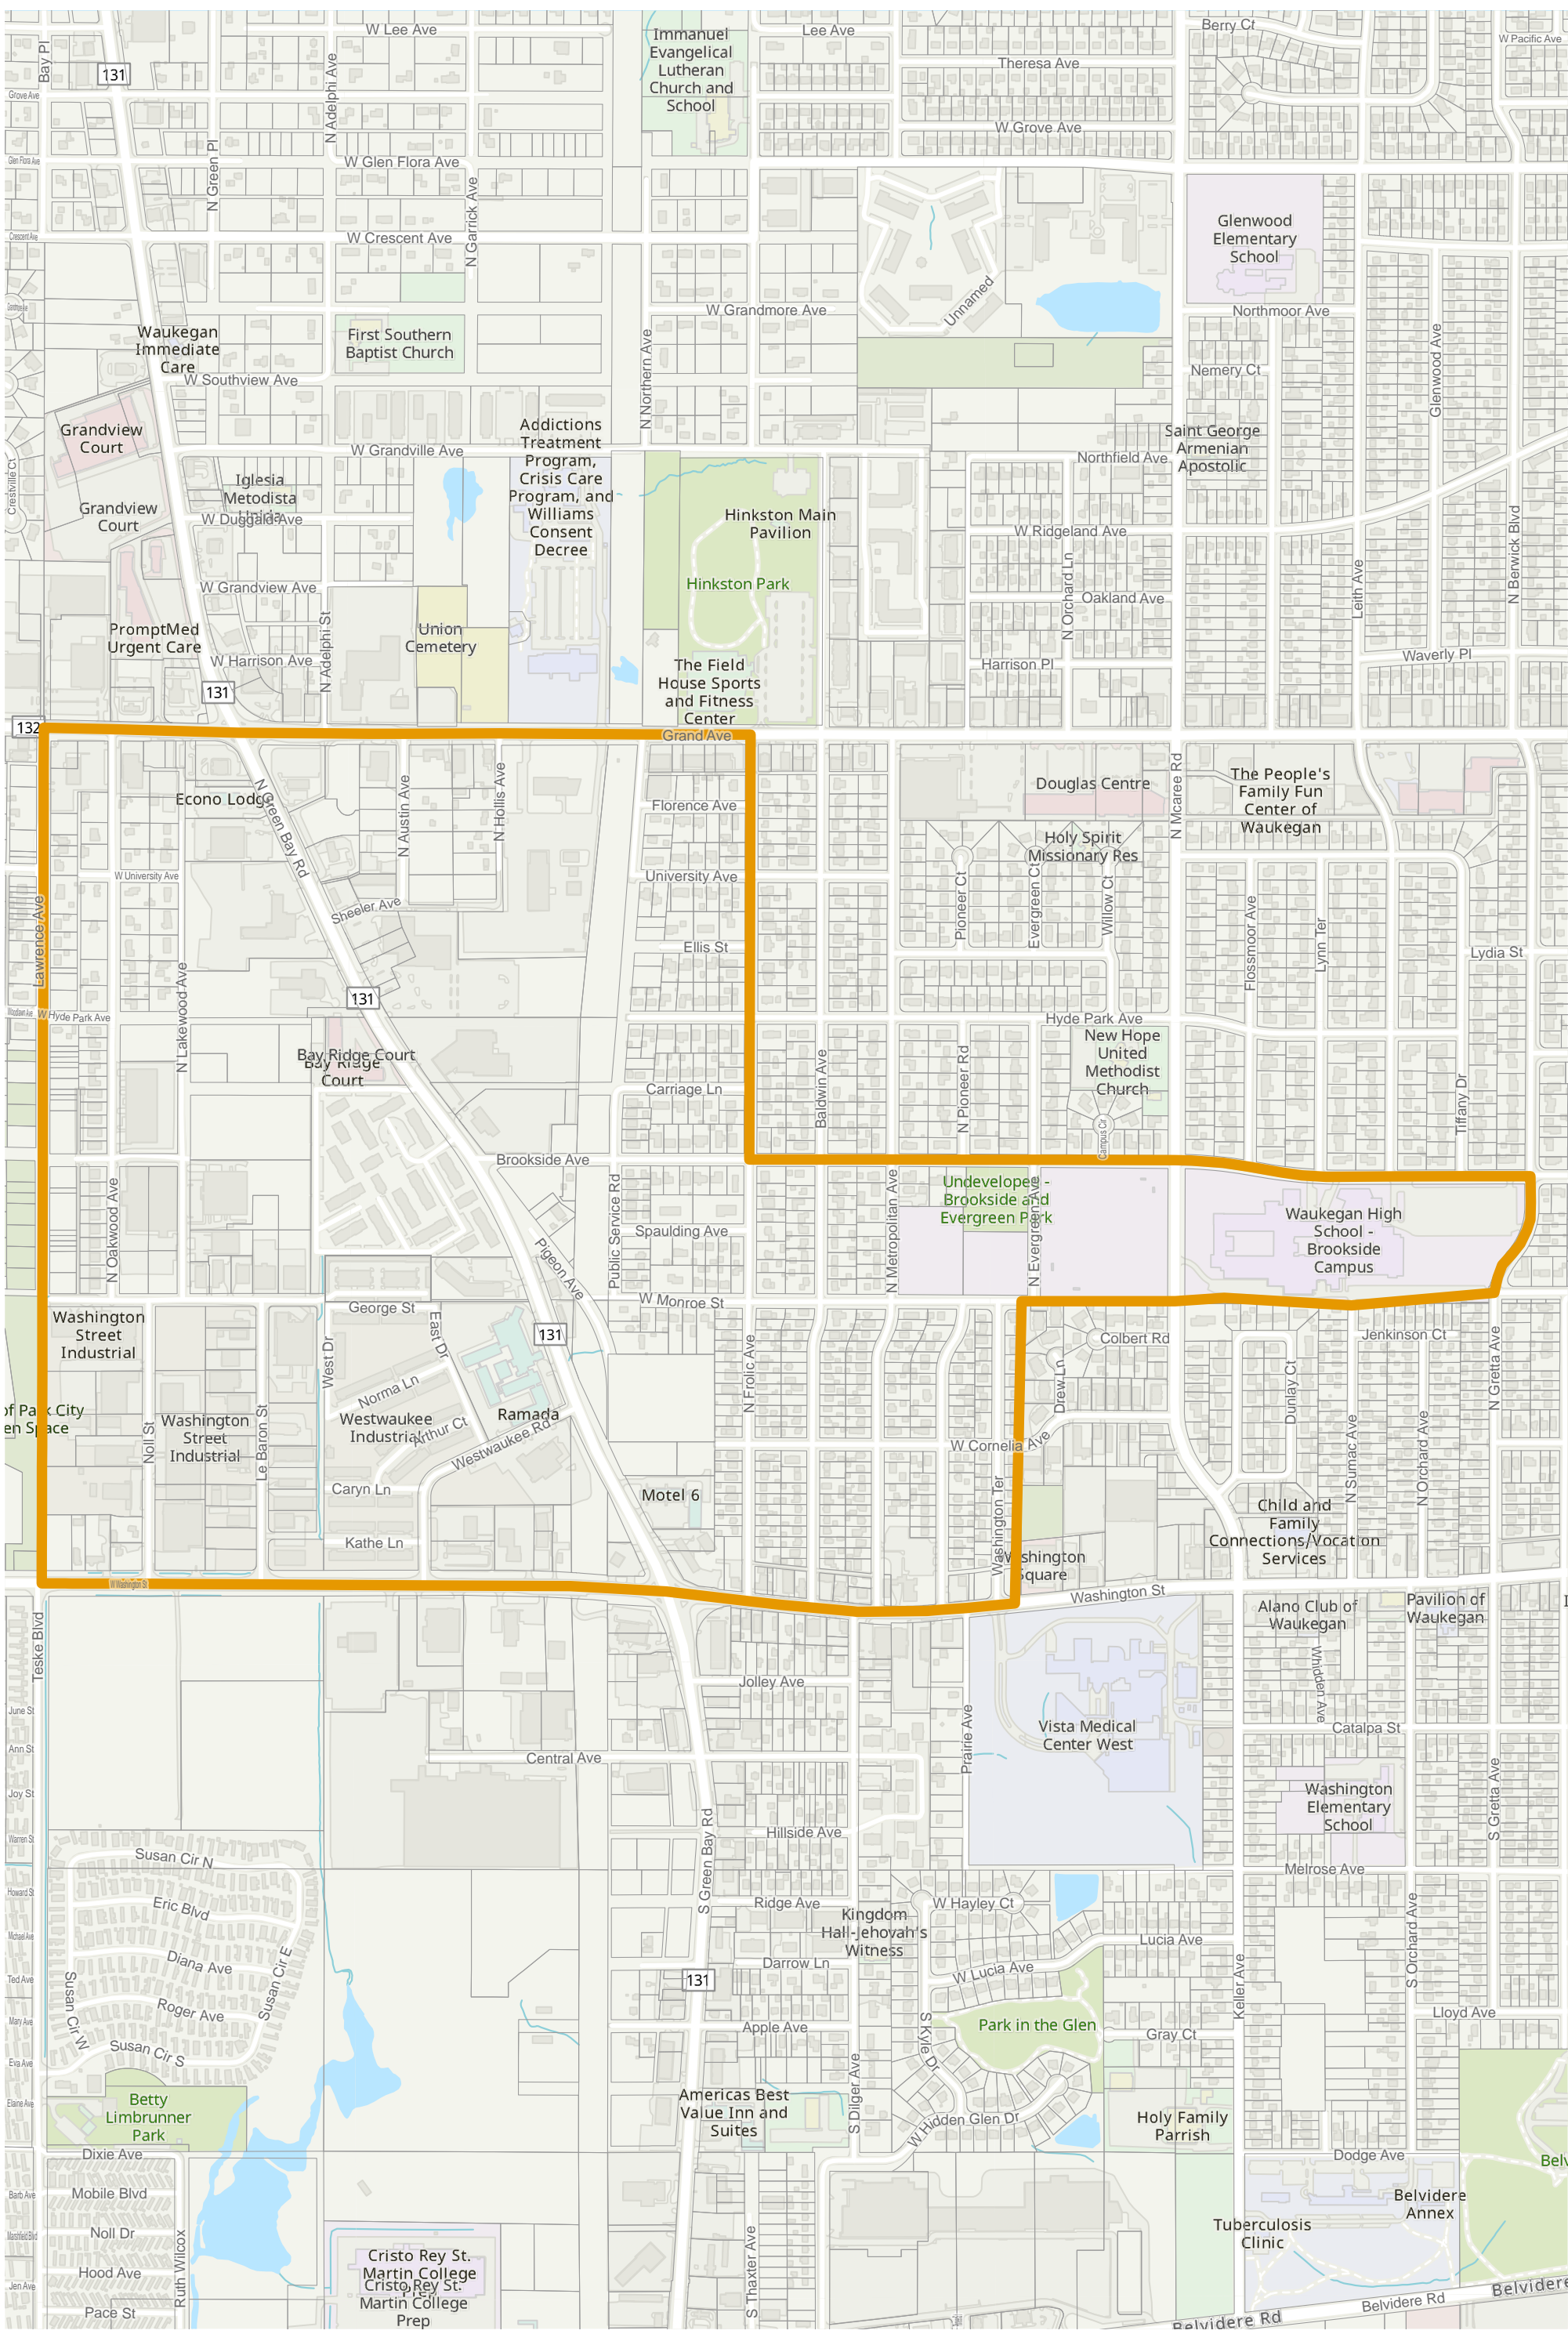

Lake County 2022 Election Precinct Waukegan 377