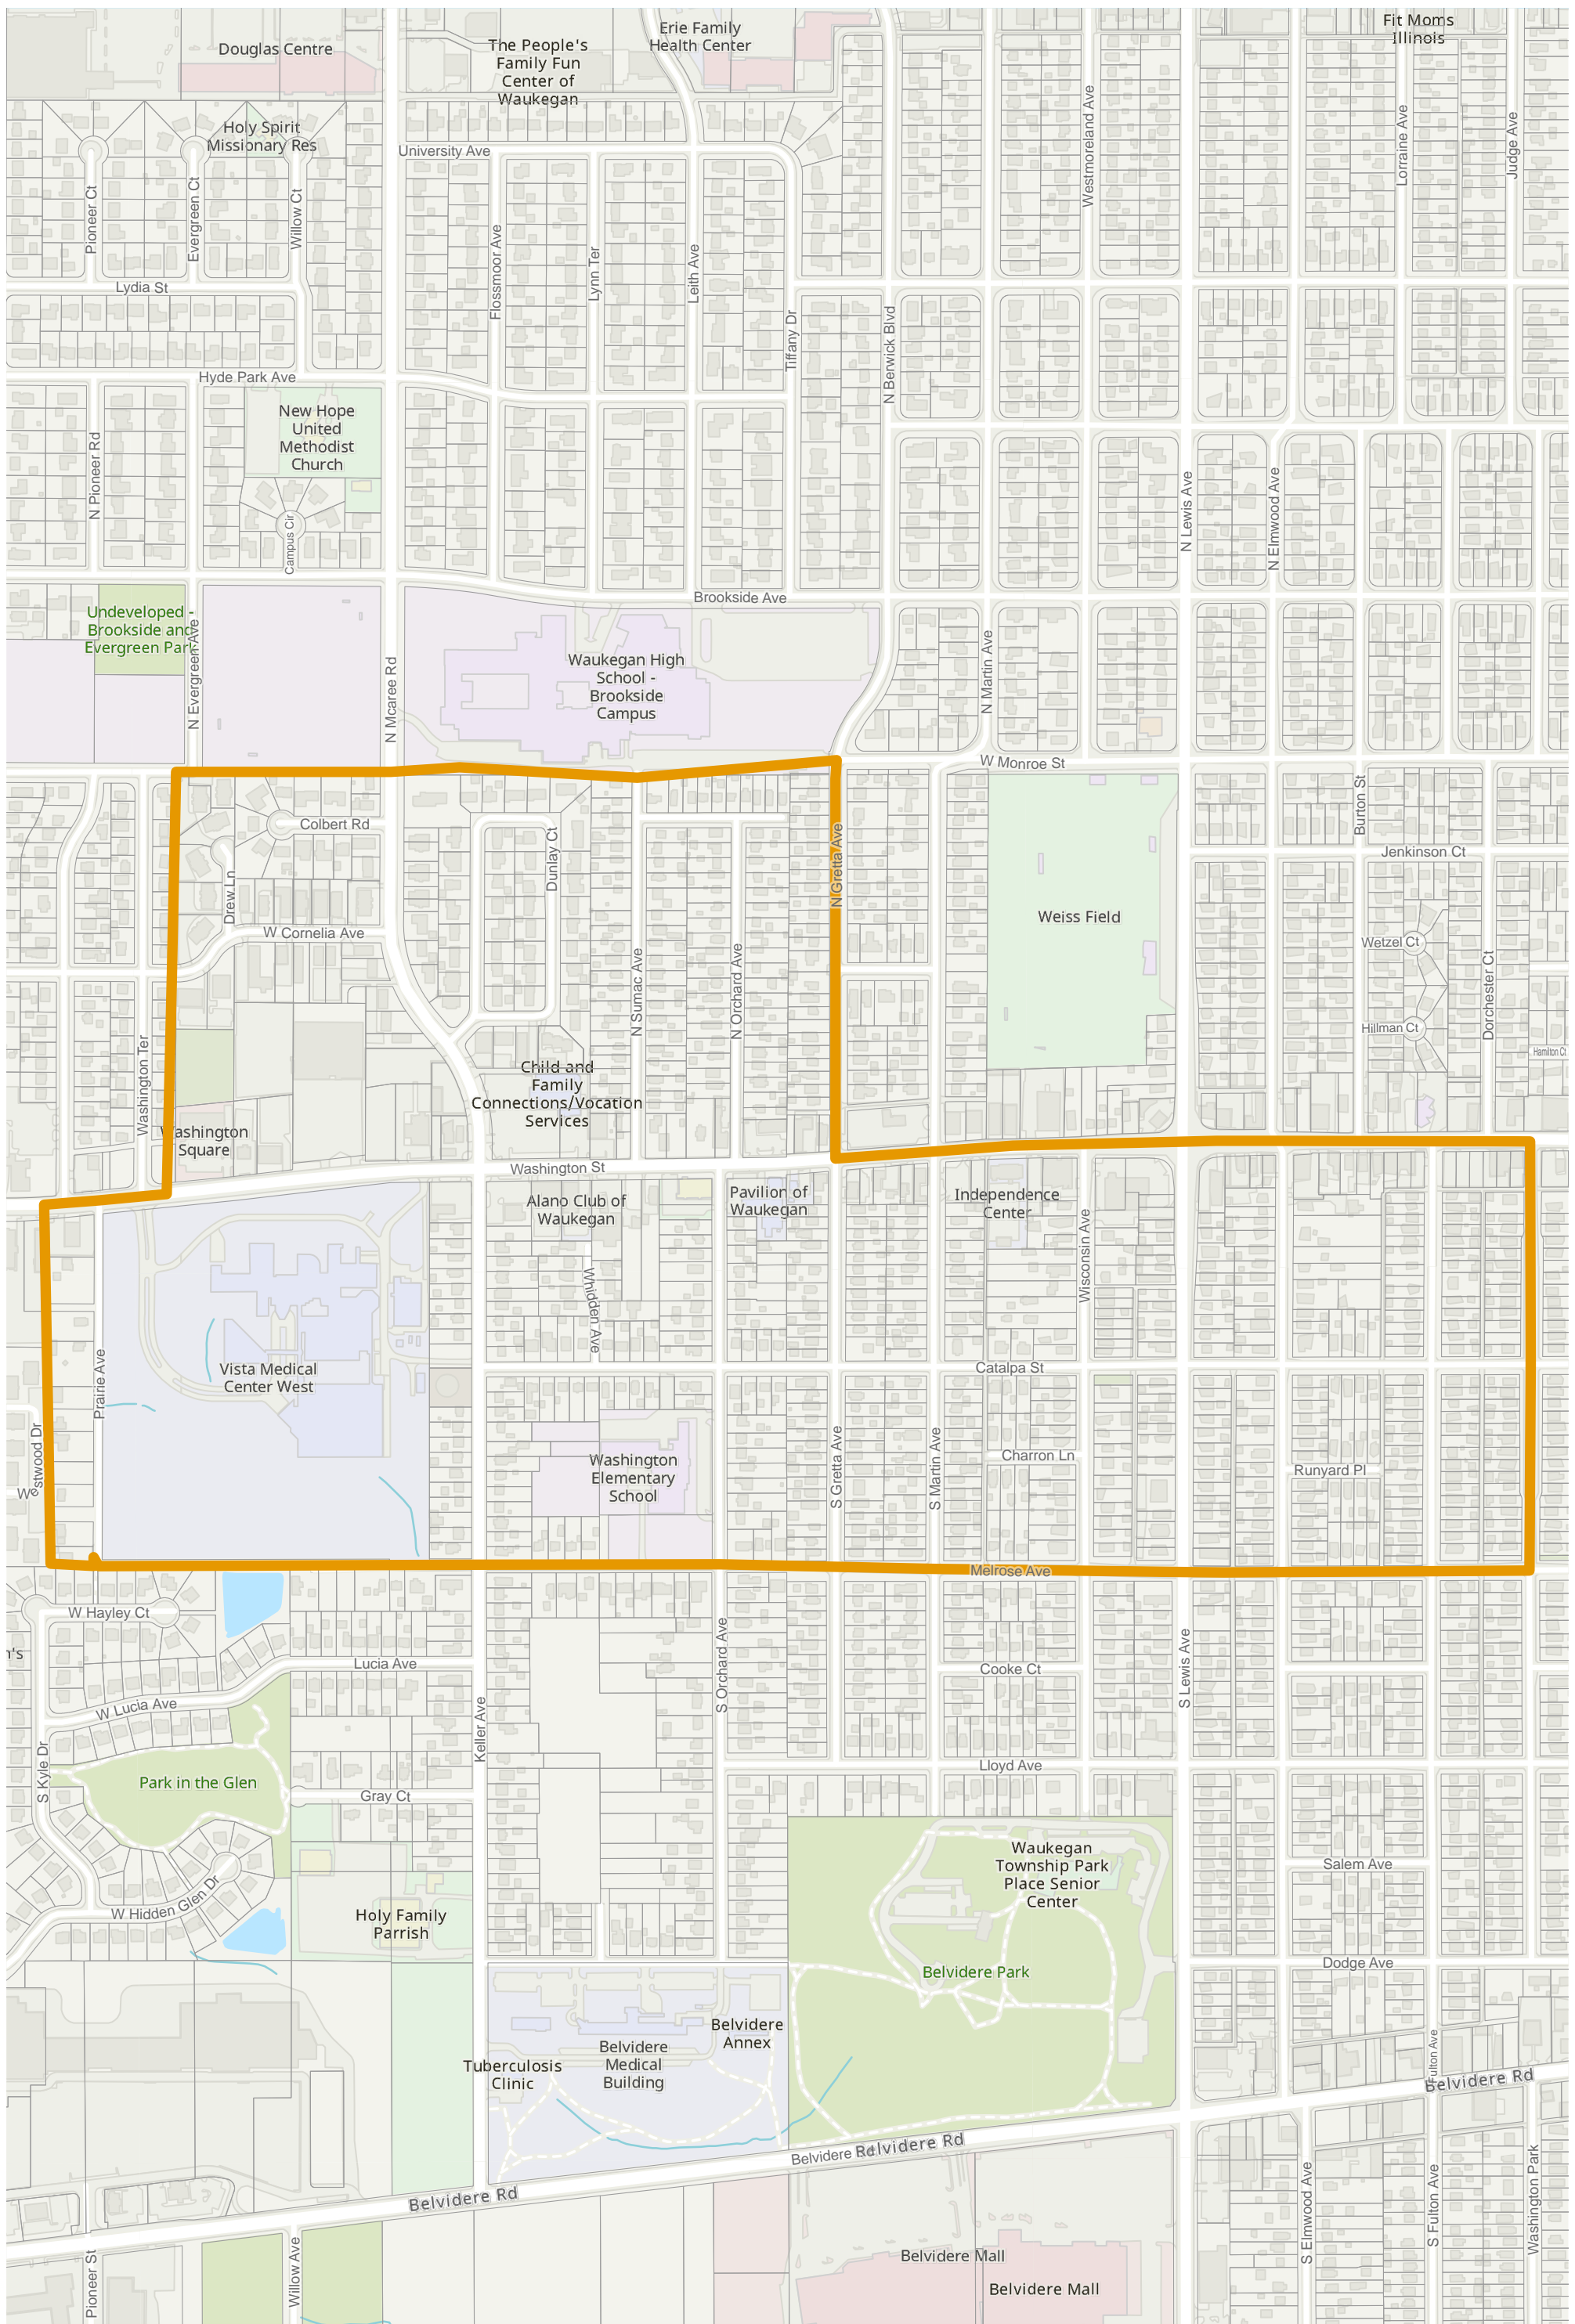

Lake County 2022 Election Precinct Waukegan 378

2022 Election Precincts

Tax Parcels