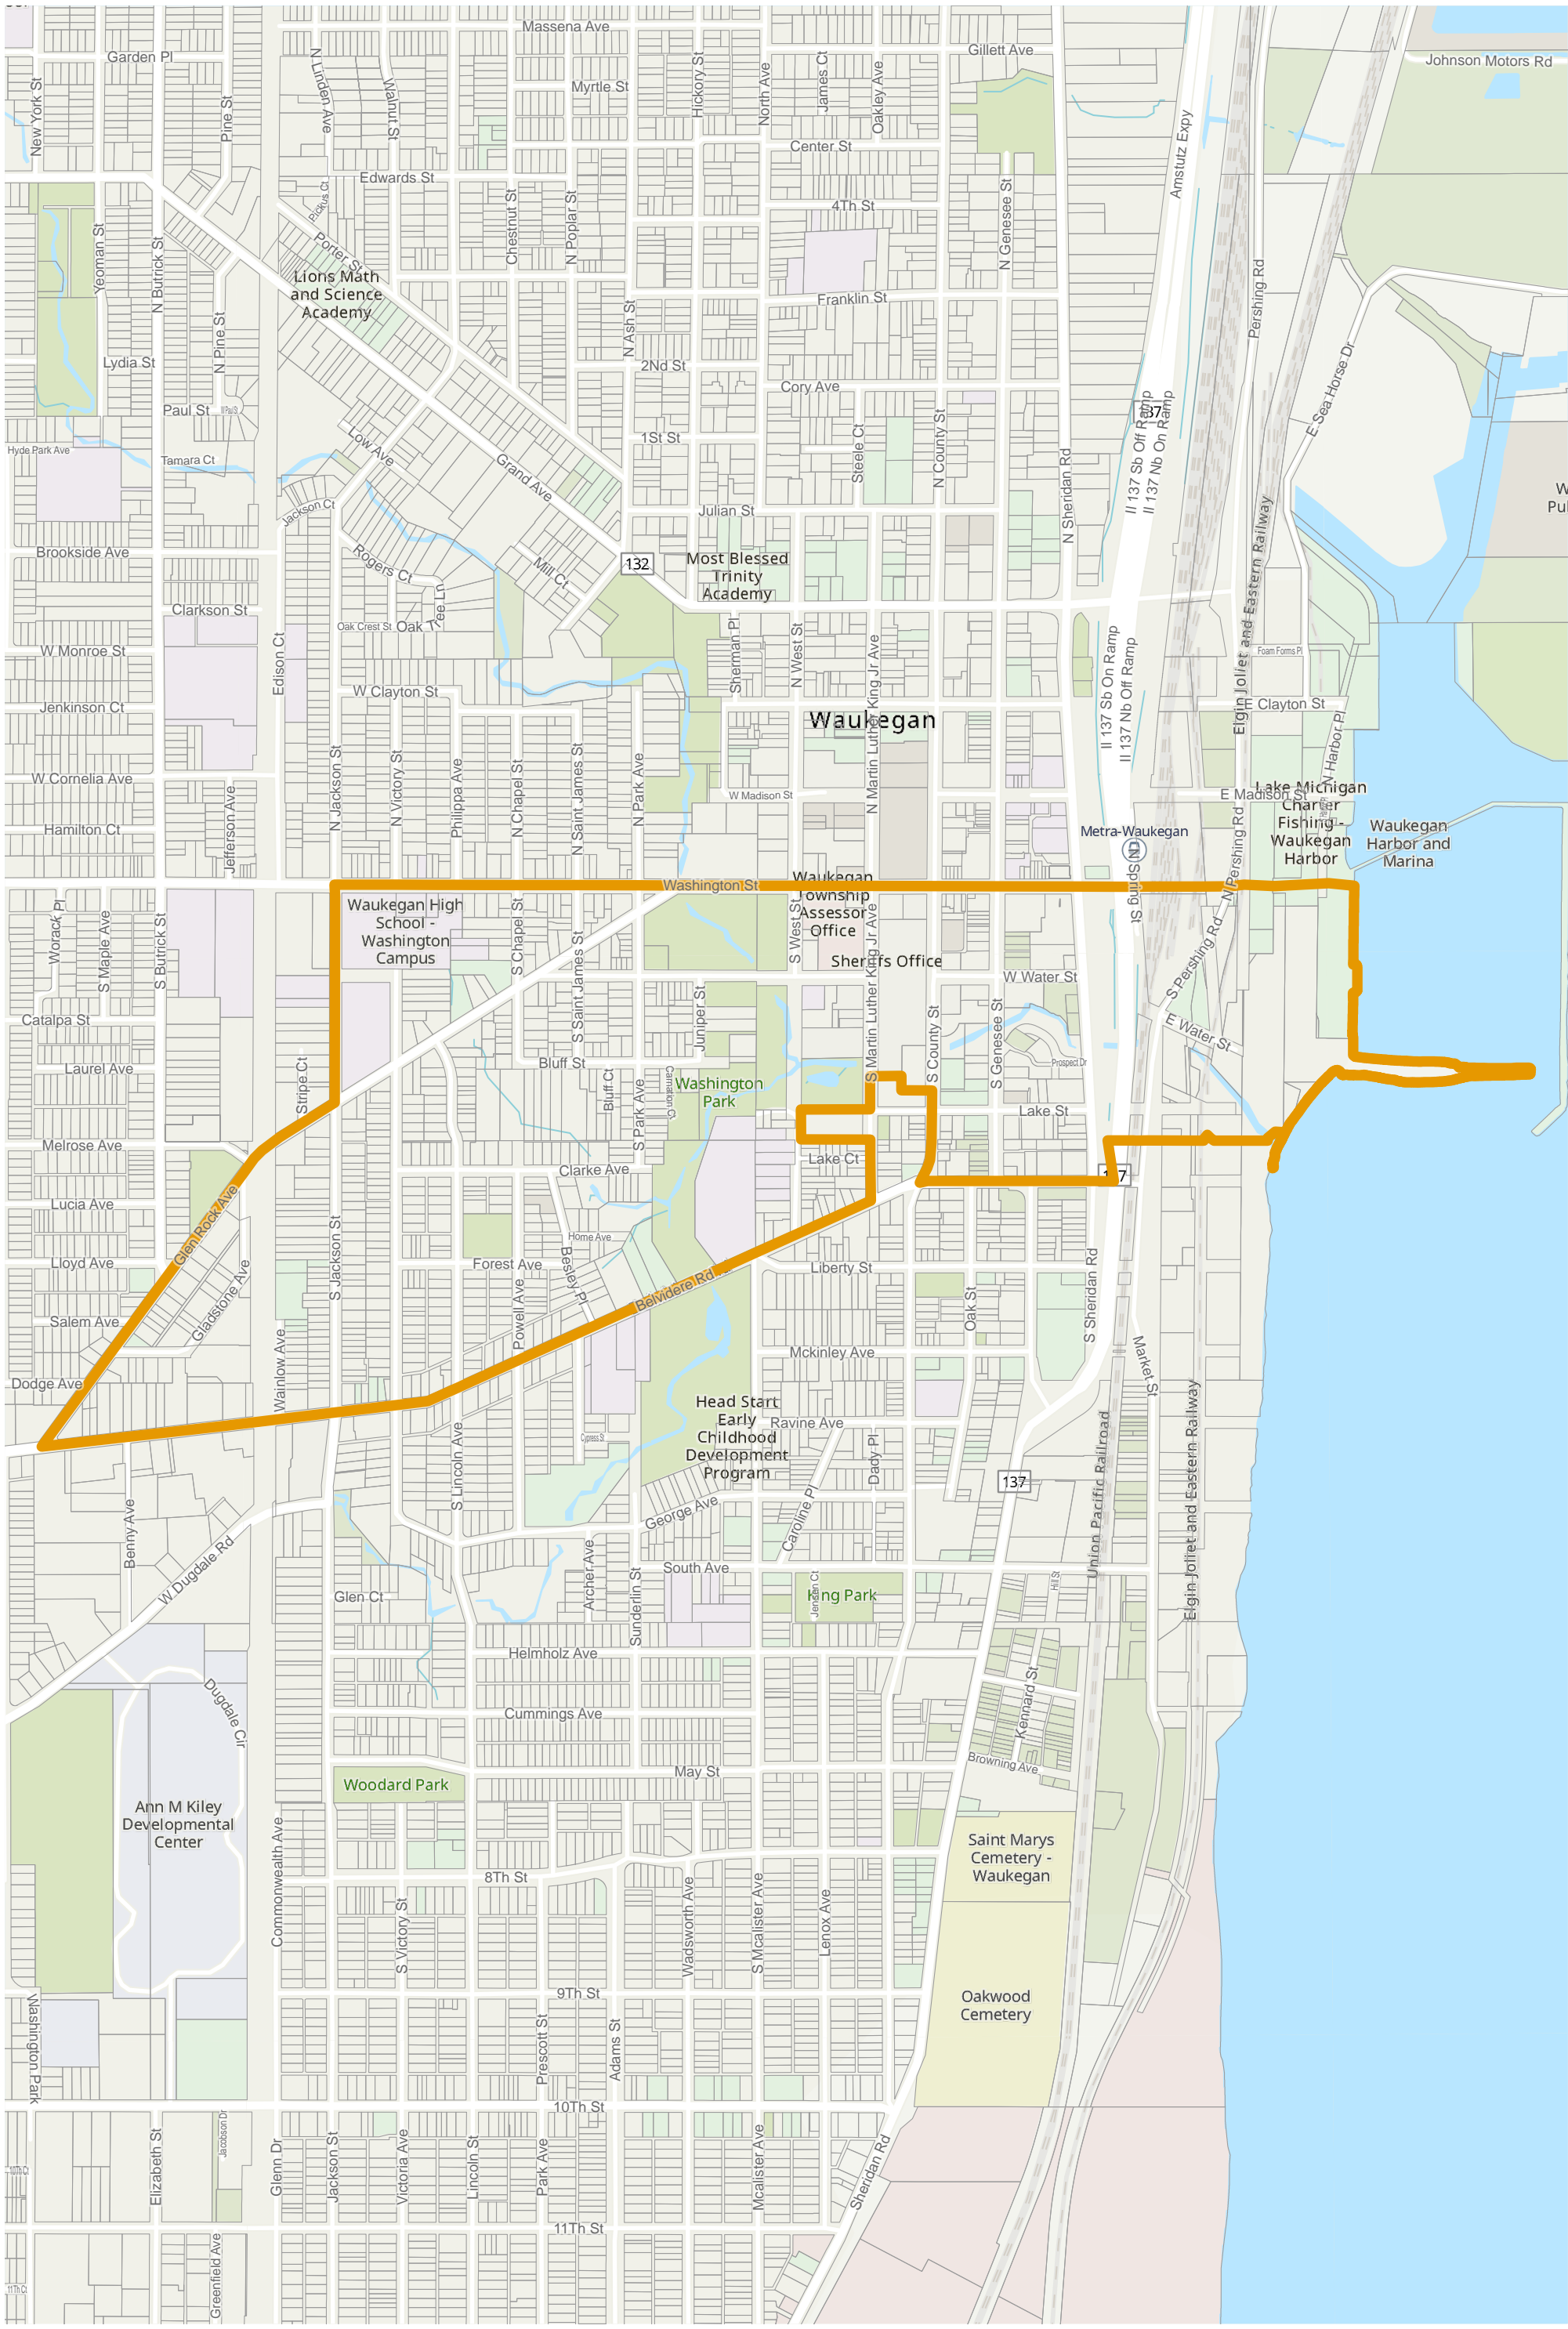

Lake County 2022 Election Precinct Waukegan 383

2022 Election Precincts
Tax Parcels