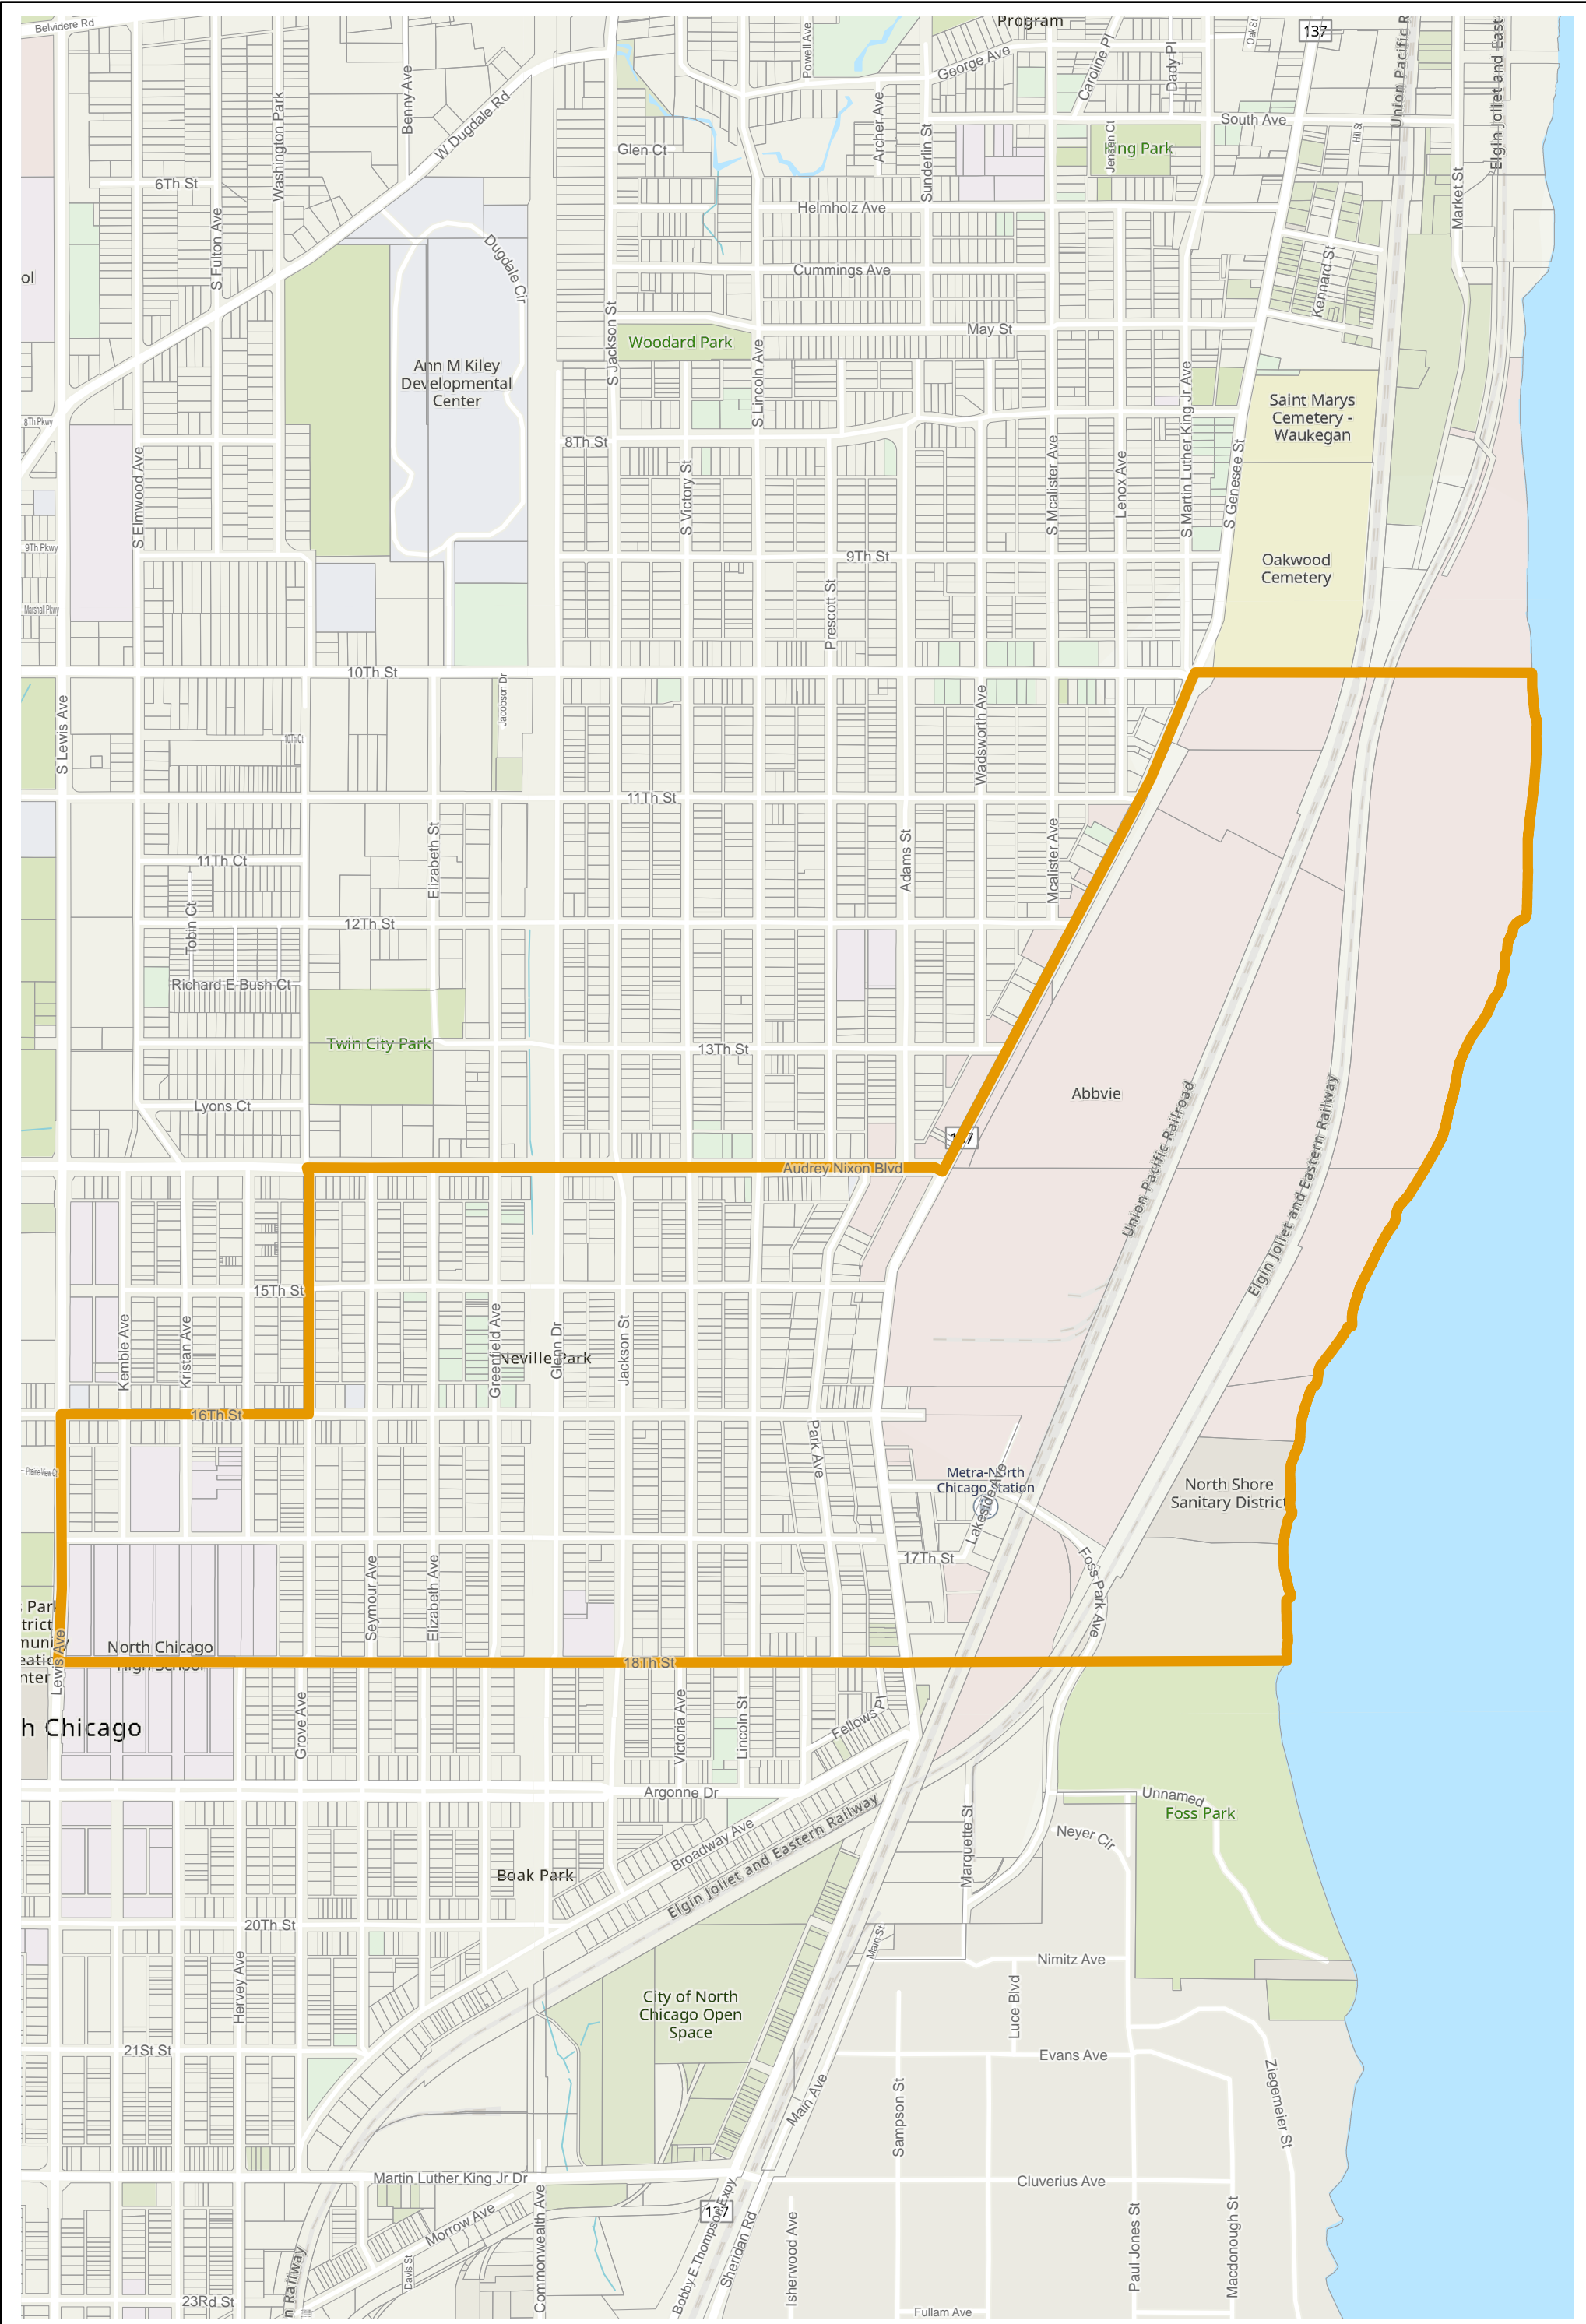

Lake County 2022 Election Precinct Waukegan 393

2022 Election Precincts

Tax Parcels