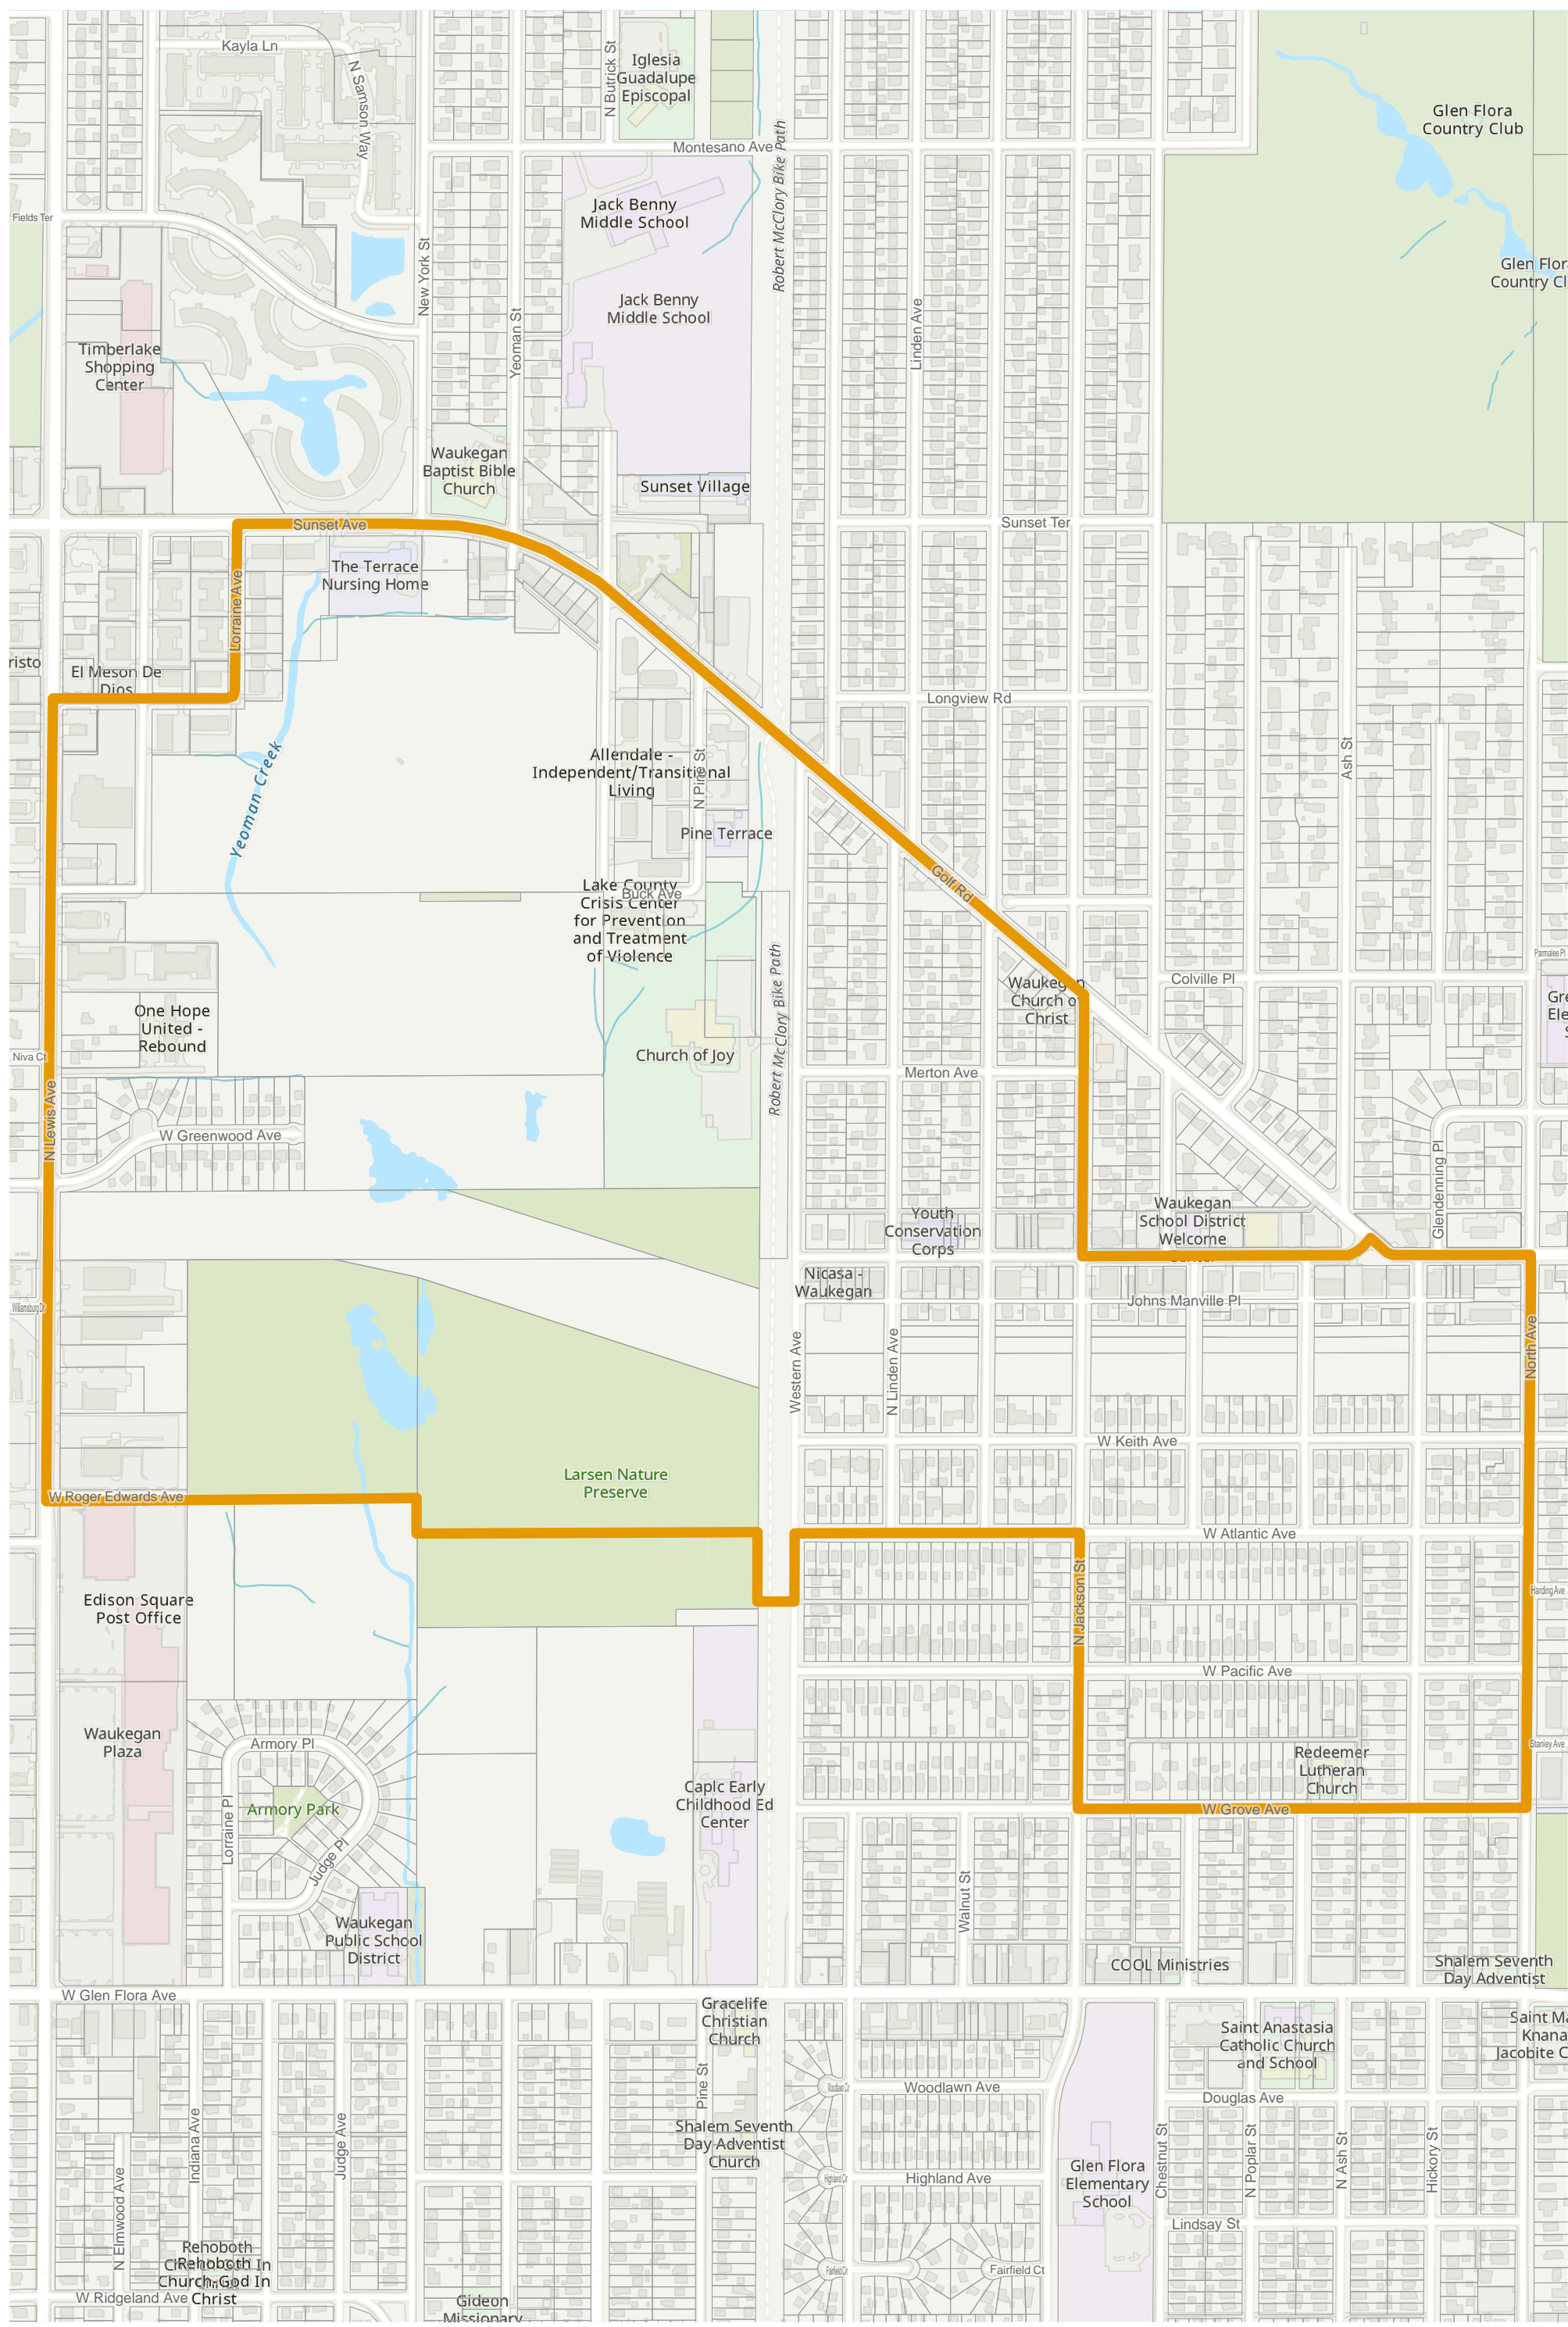

Lake County 2022 Election Precinct Waukegan 365