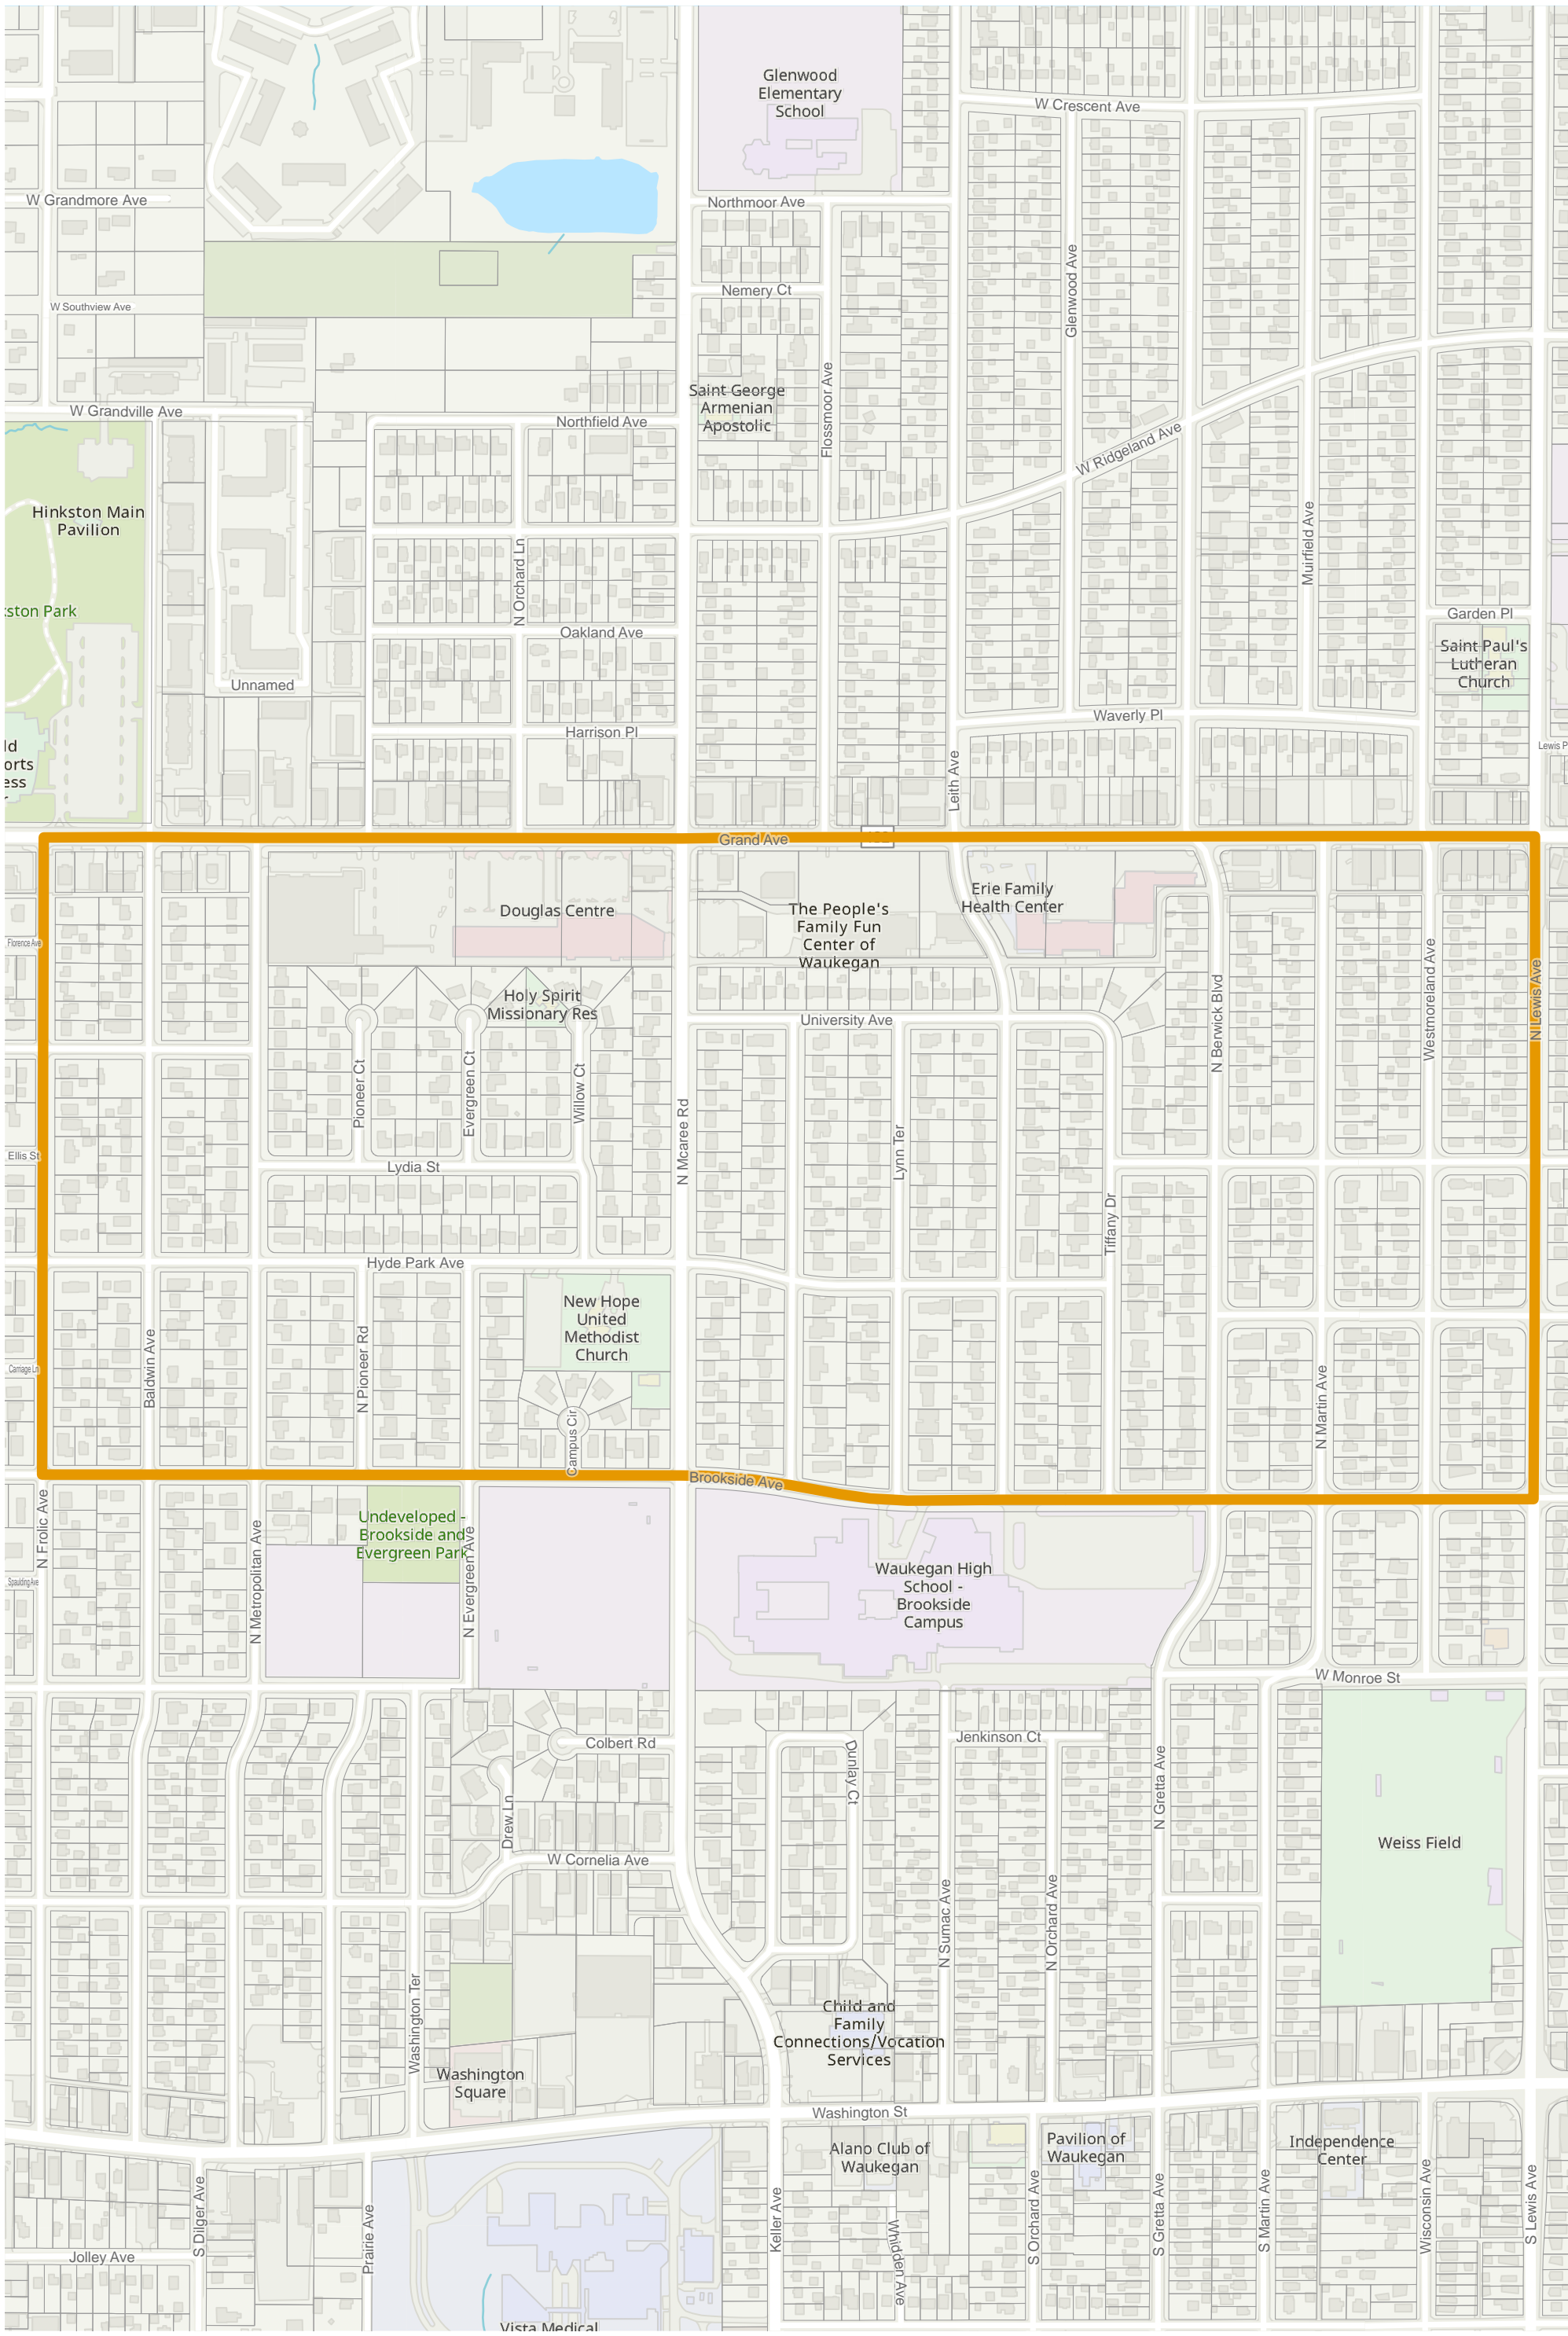

Lake County 2022 Election Precinct Waukegan 376

2022 Election Precincts

Tax Parcels