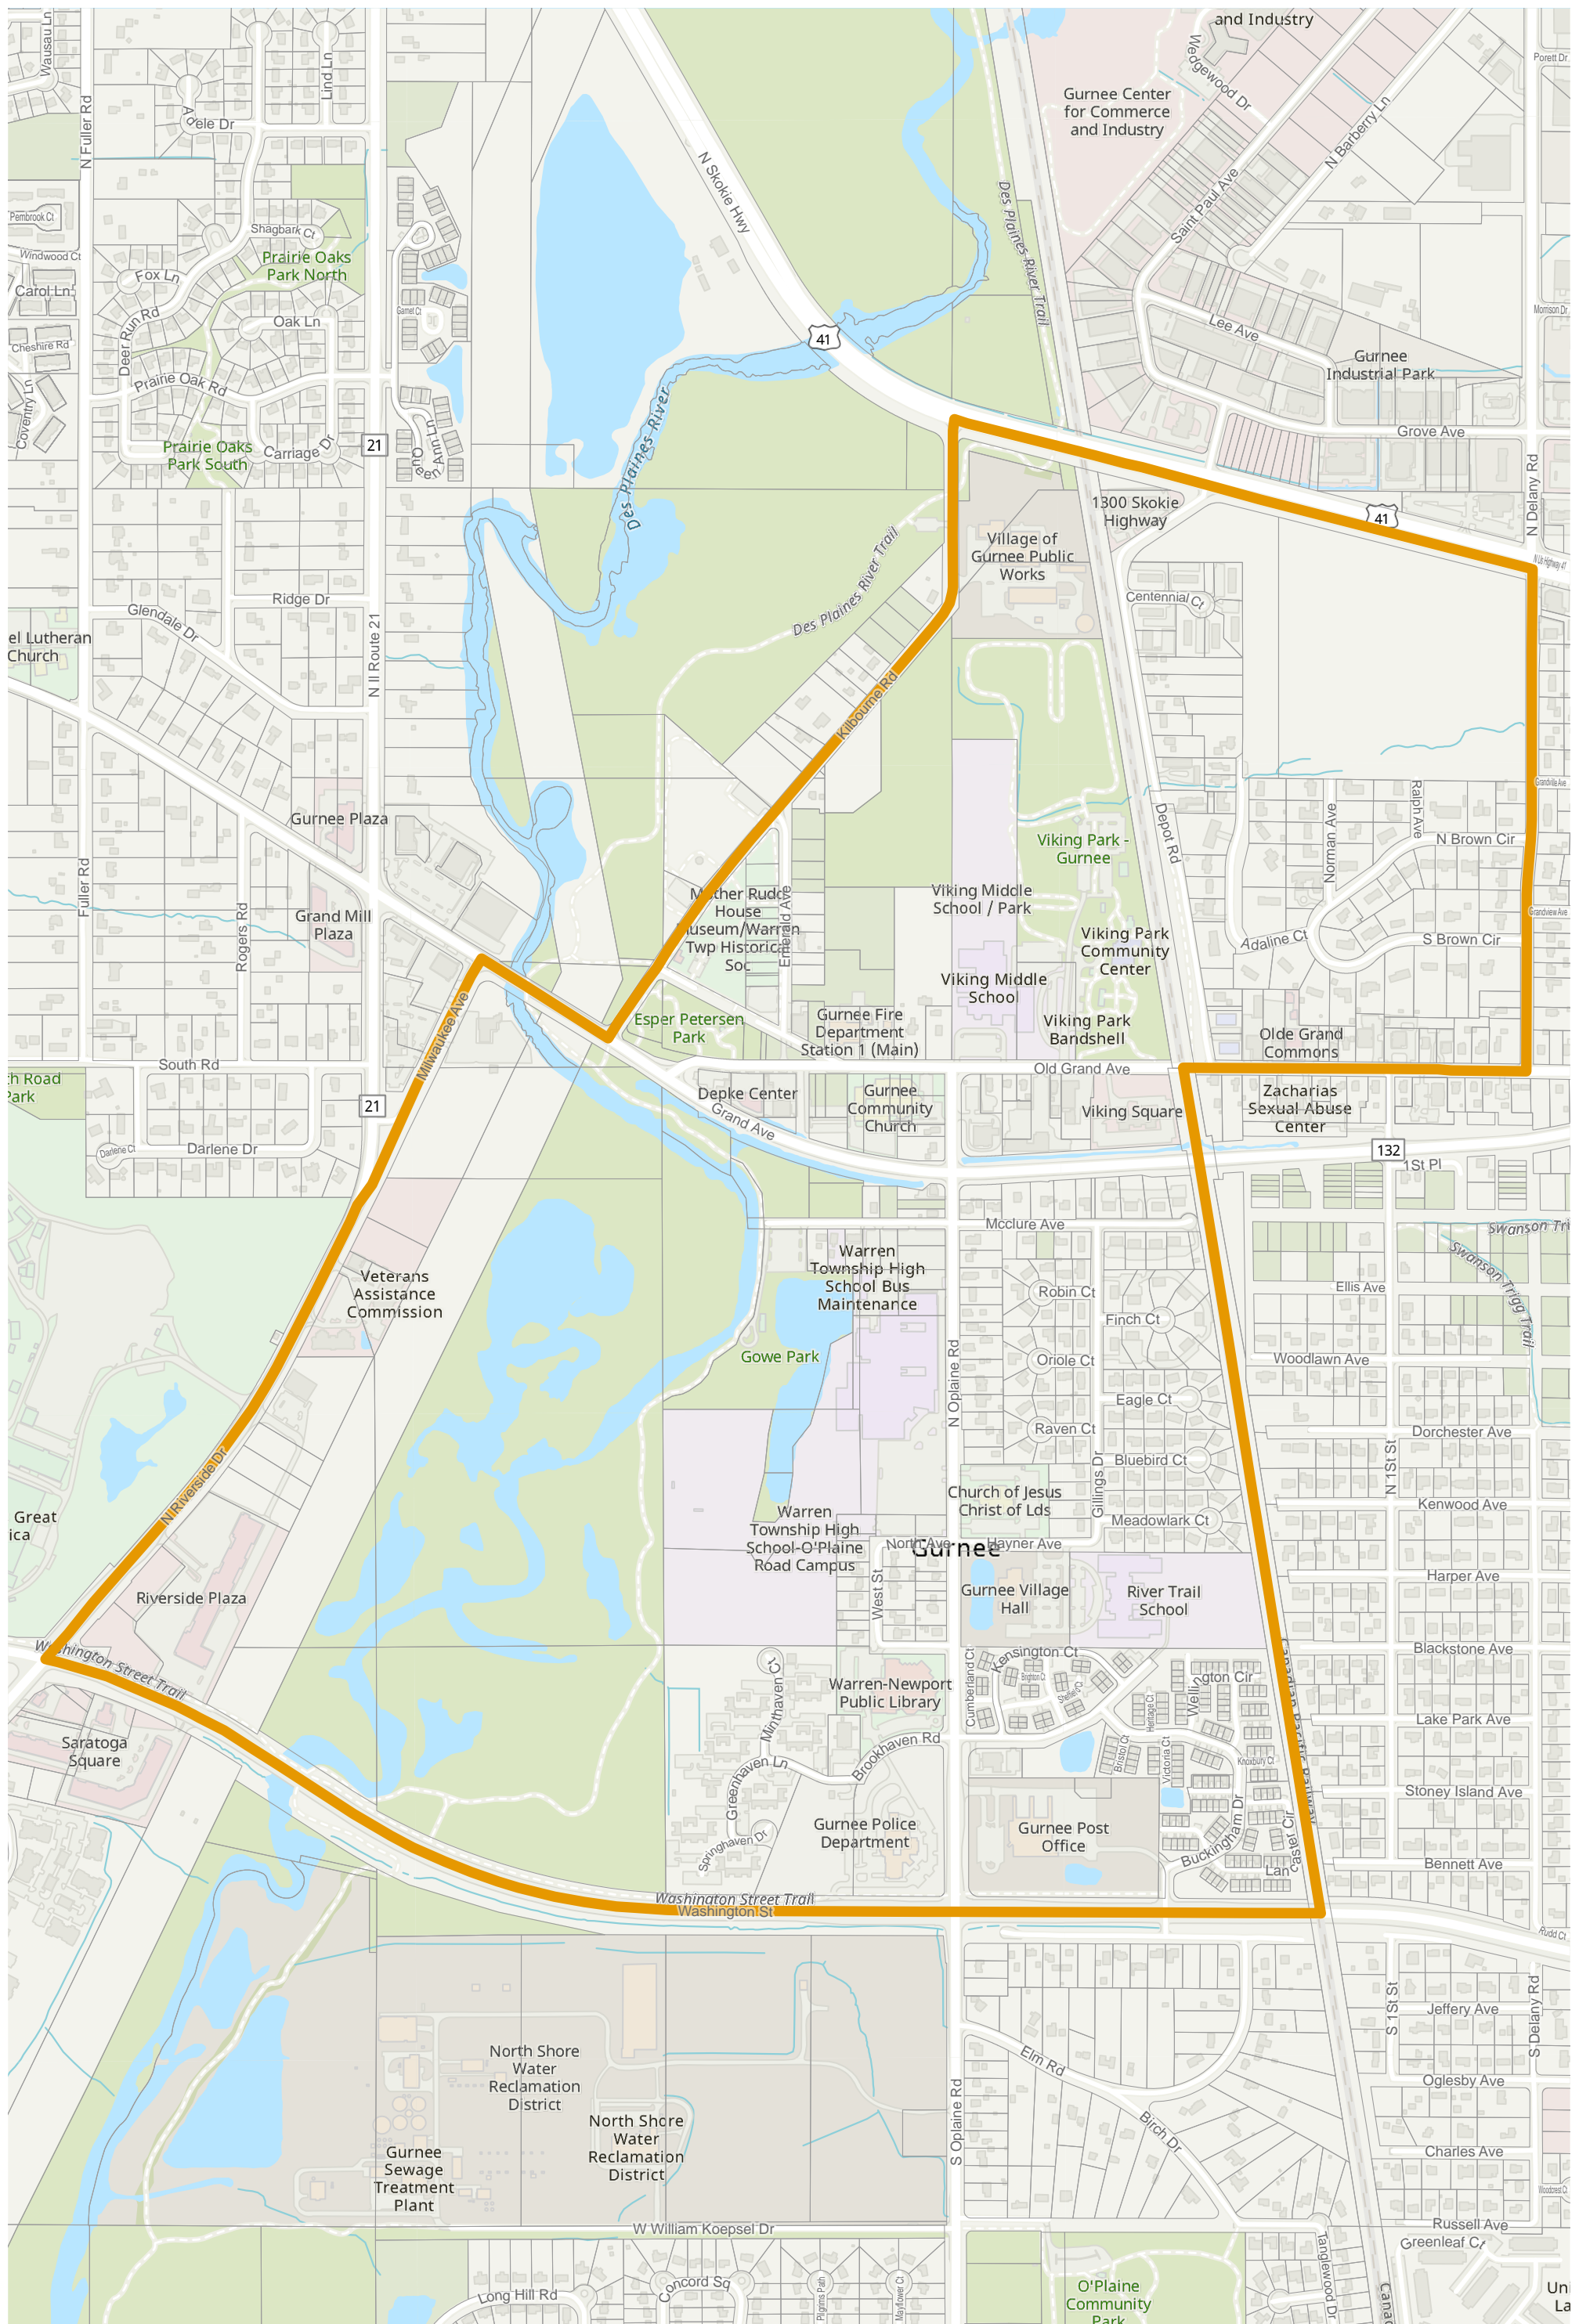

Lake County 2022 Election Precinct Warren 308

Lake County 2022 Election Precinct Warren 312

Lake County 2022 Election Precinct Warren 313

Lake County 2022 Election Precinct Warren 317

Lake County 2022 Election Precinct Warren 318