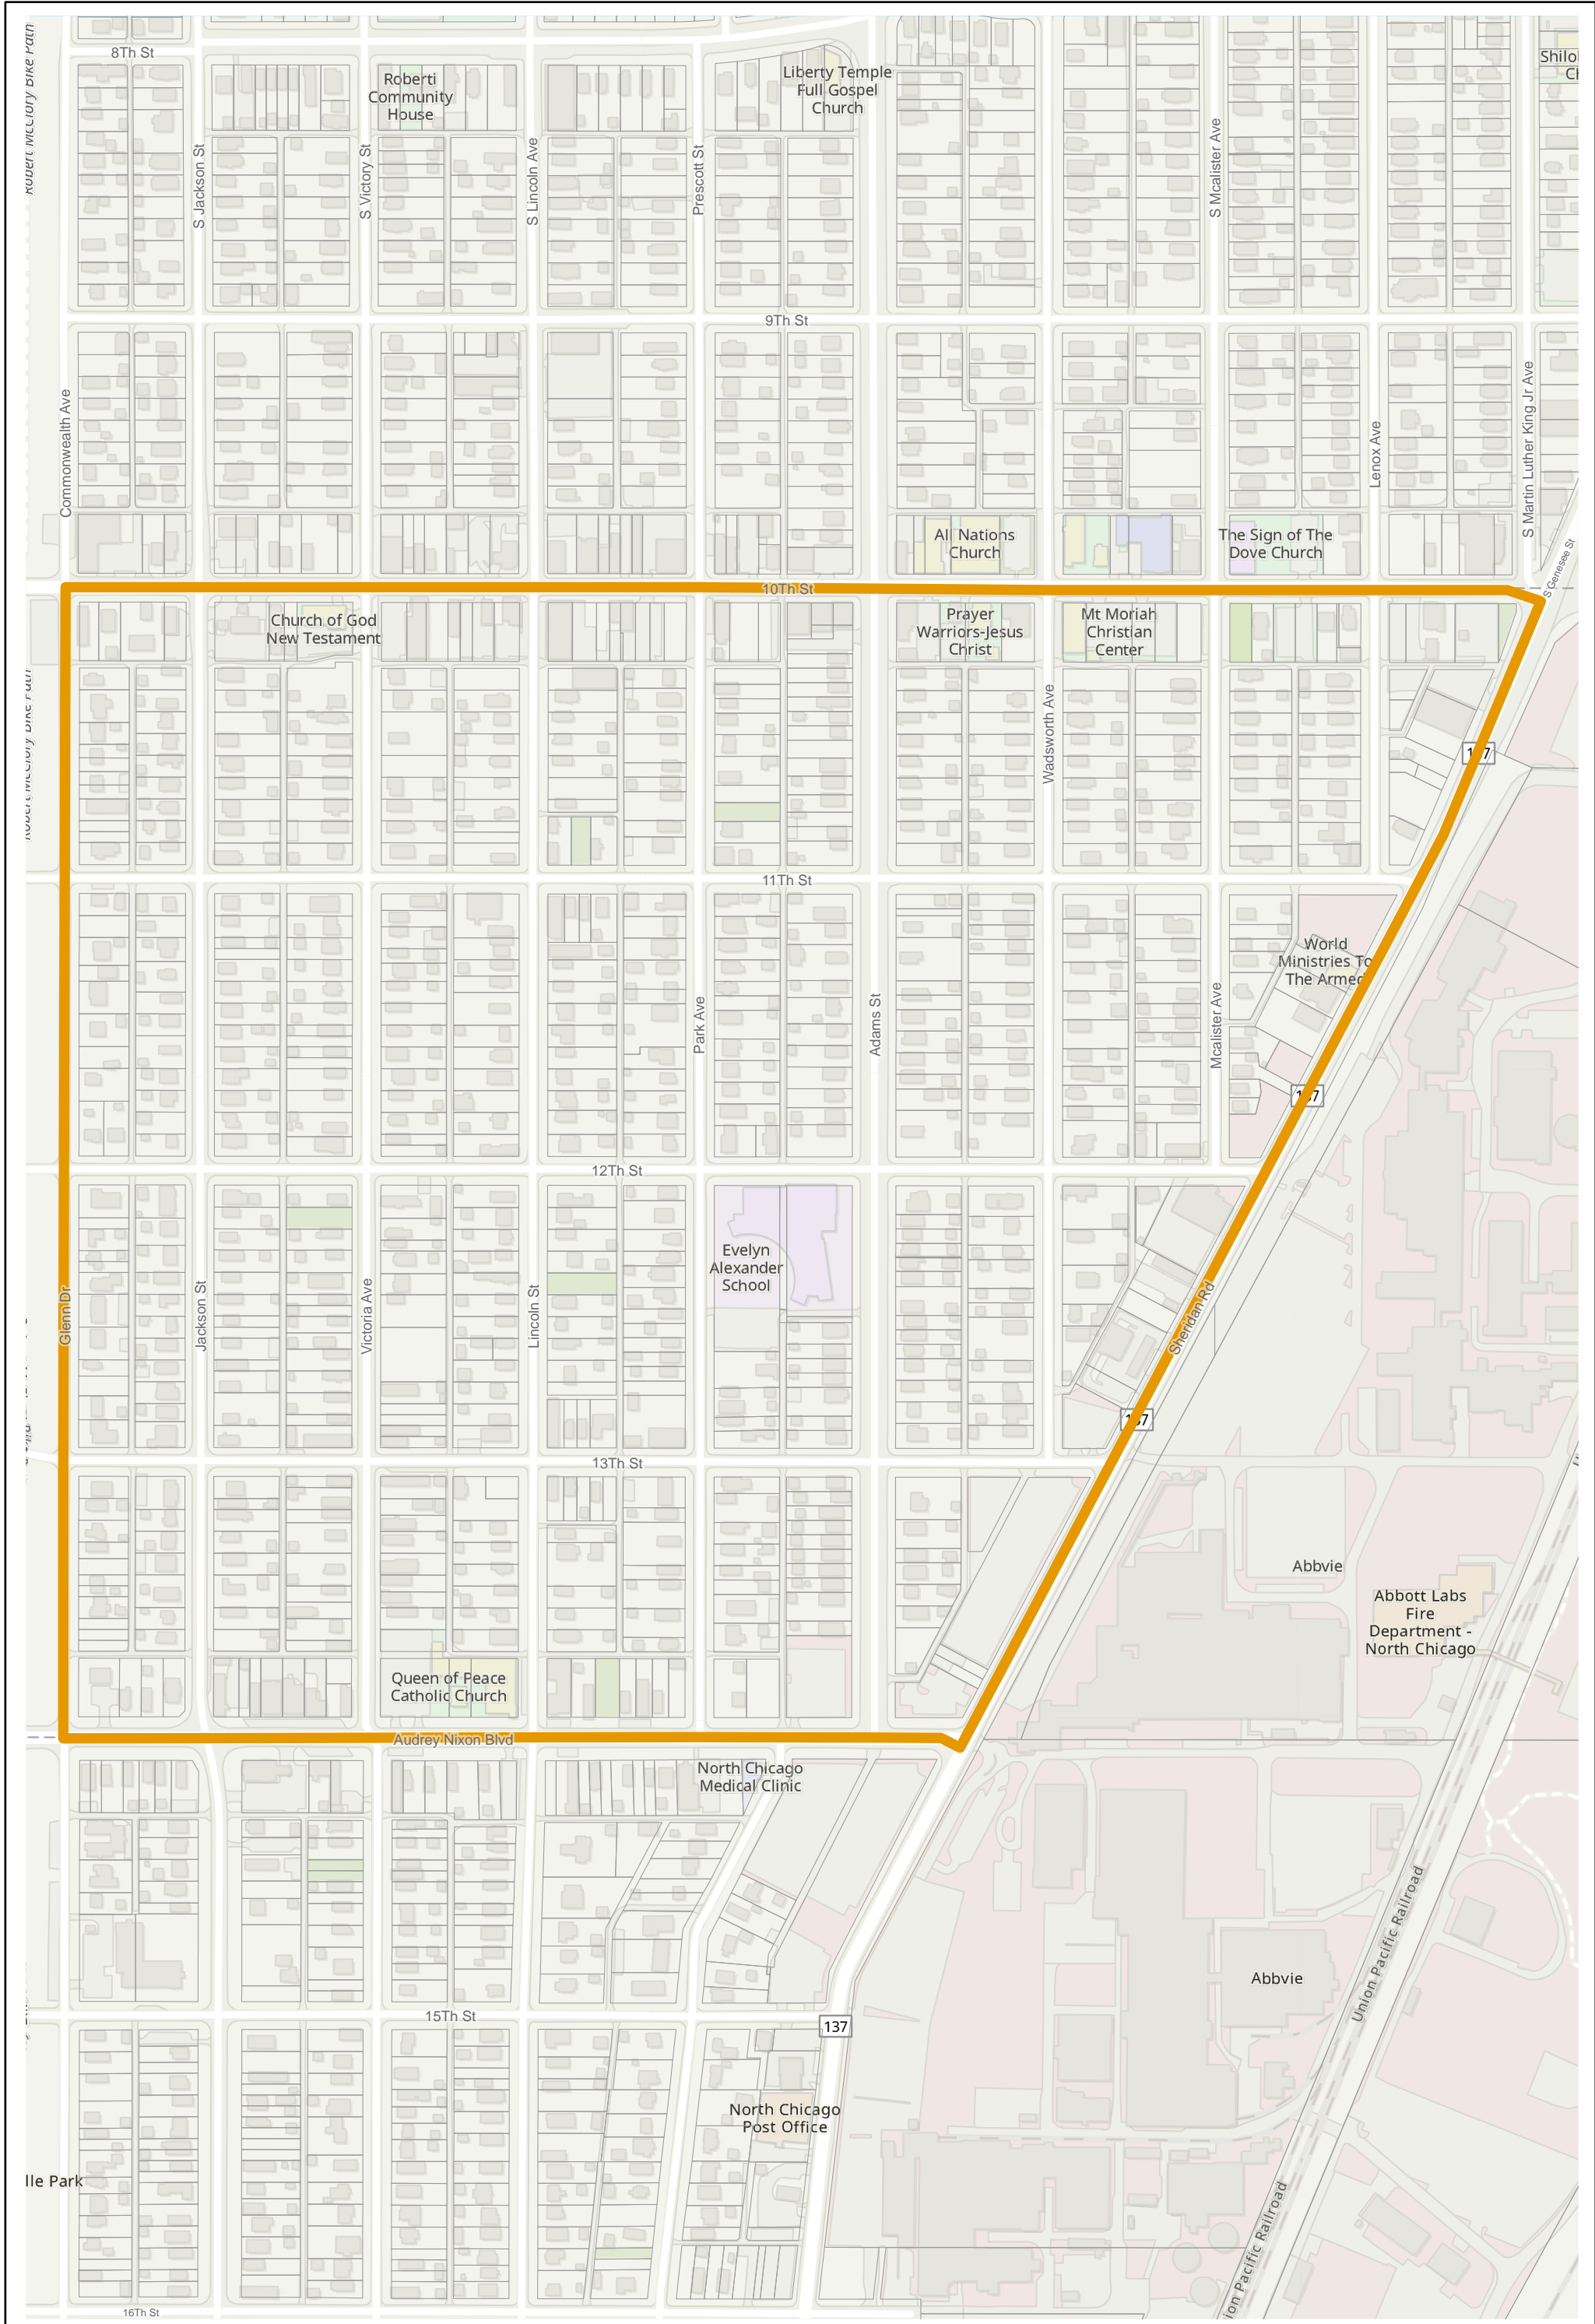

Lake County 2022 Election Precinct Waukegan 392