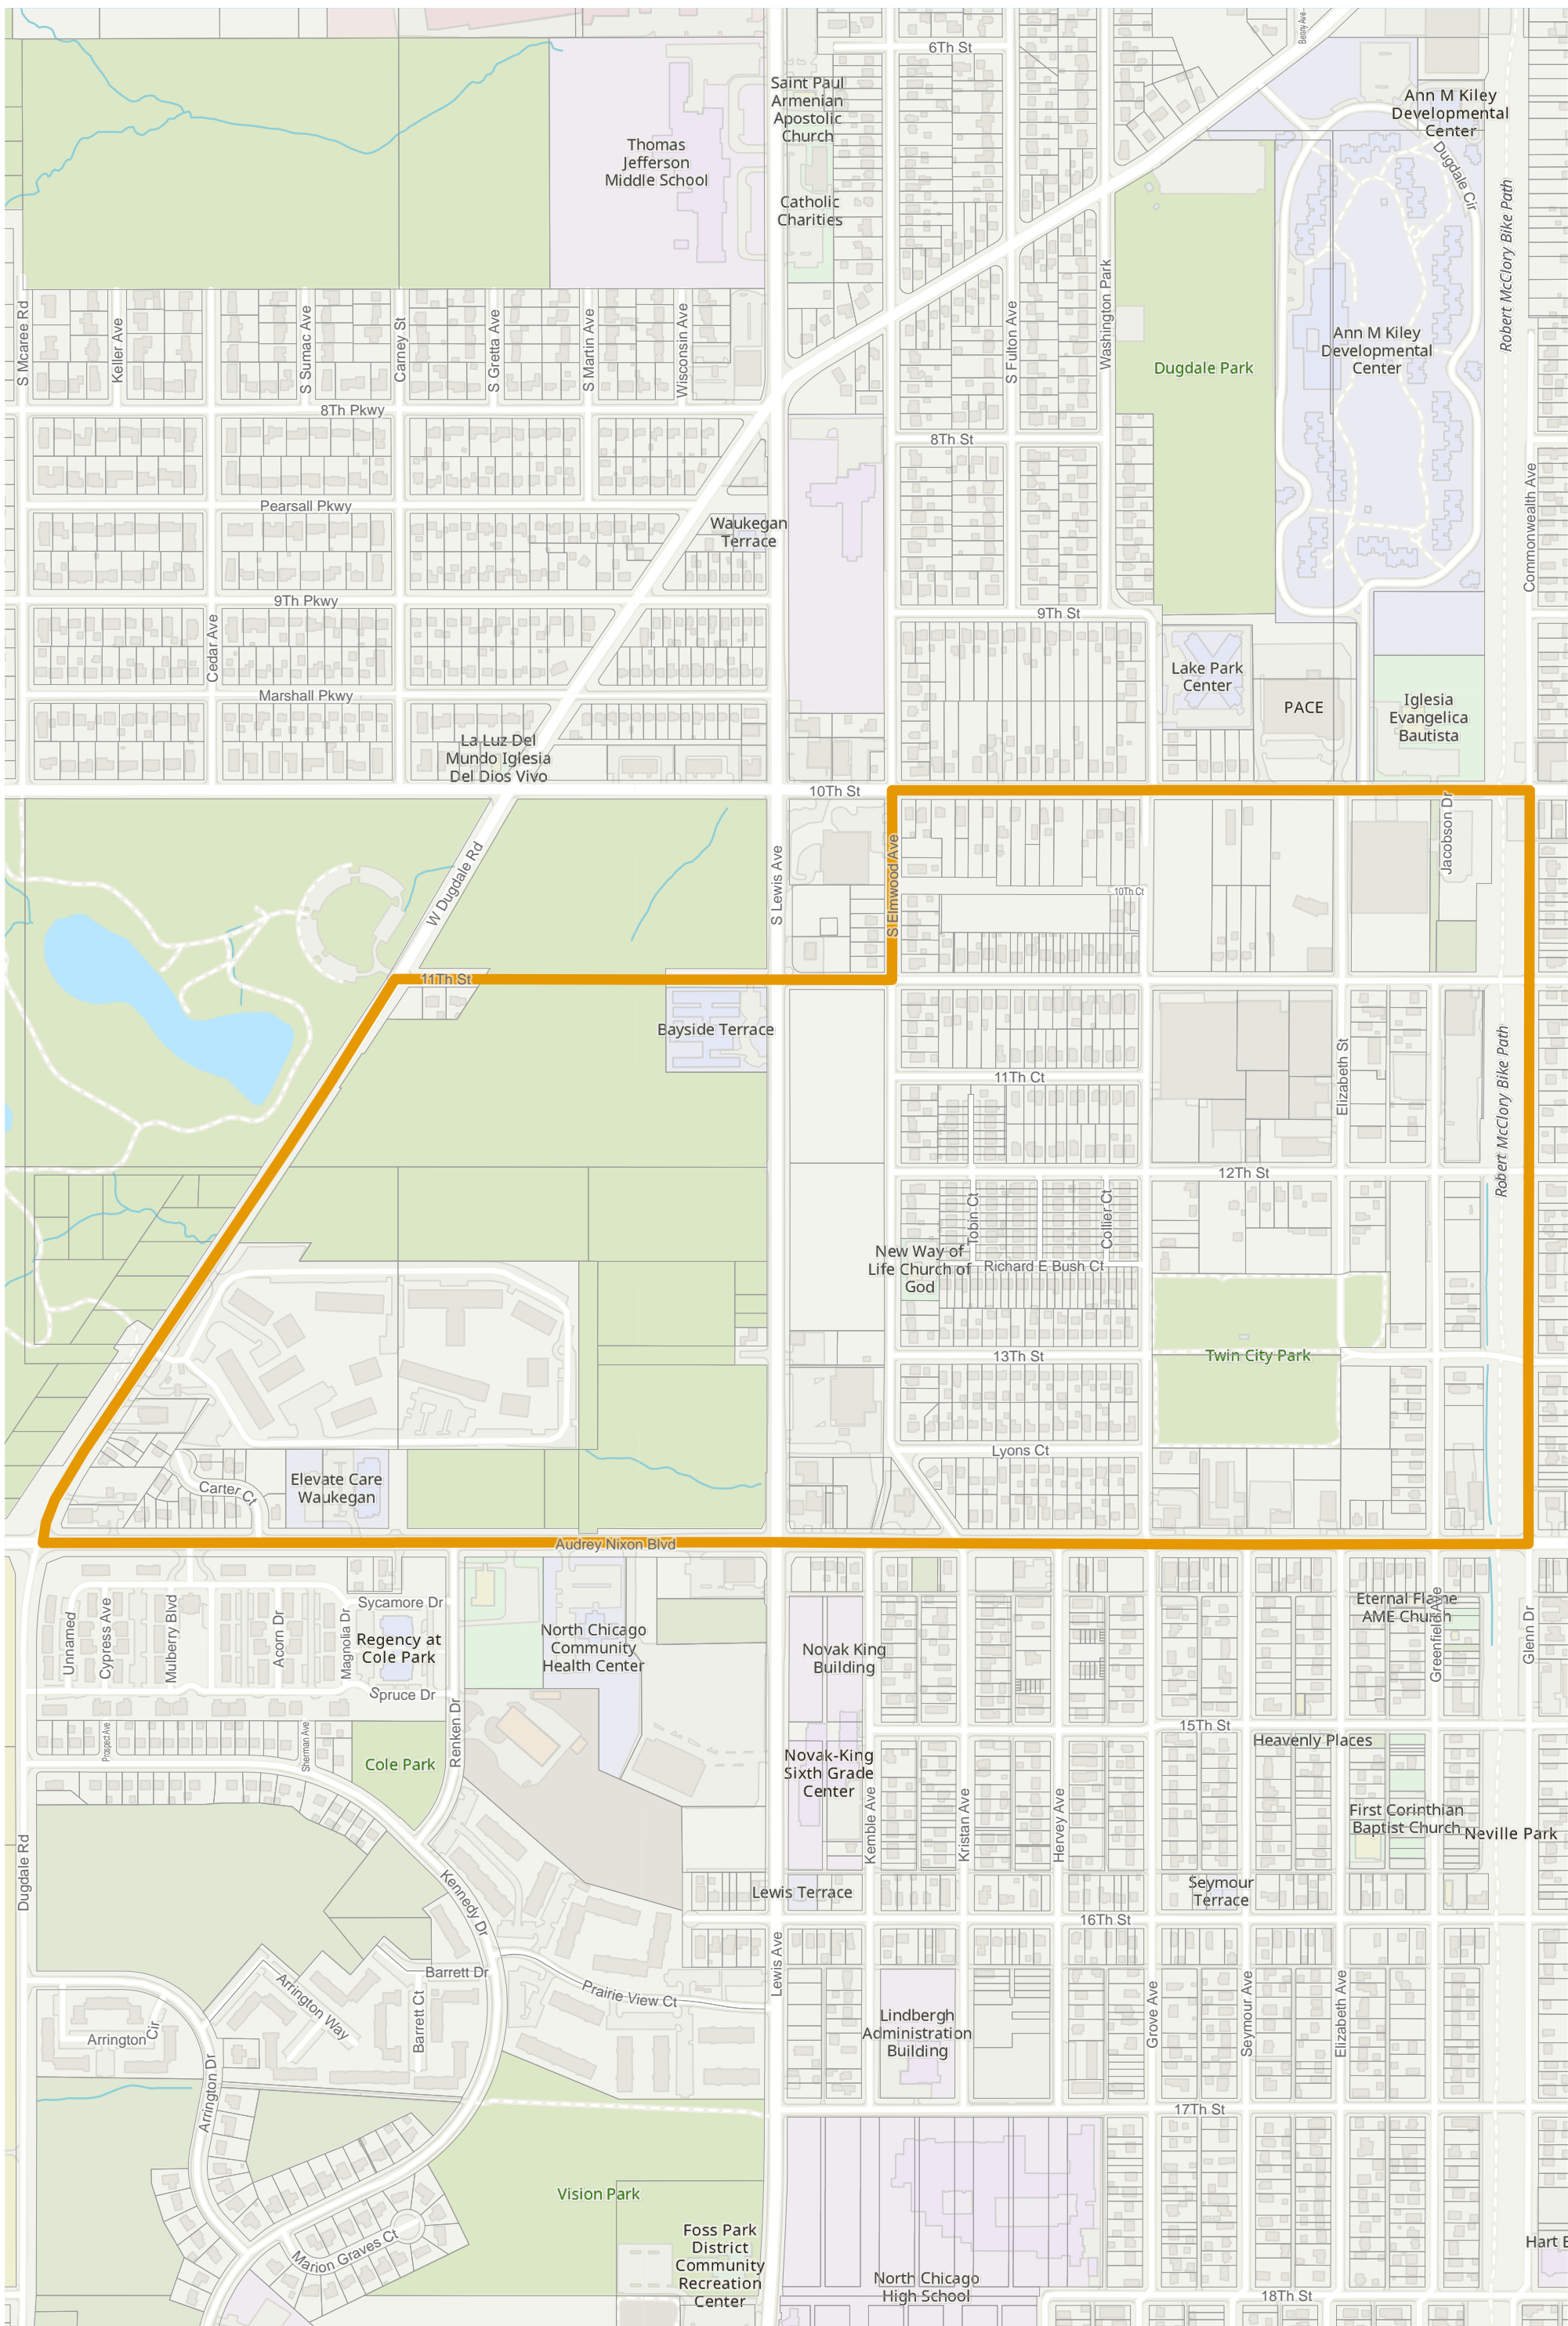

Lake County 2022 Election Precinct Waukegan 391

2022 Election Precincts
 Tax Parcels