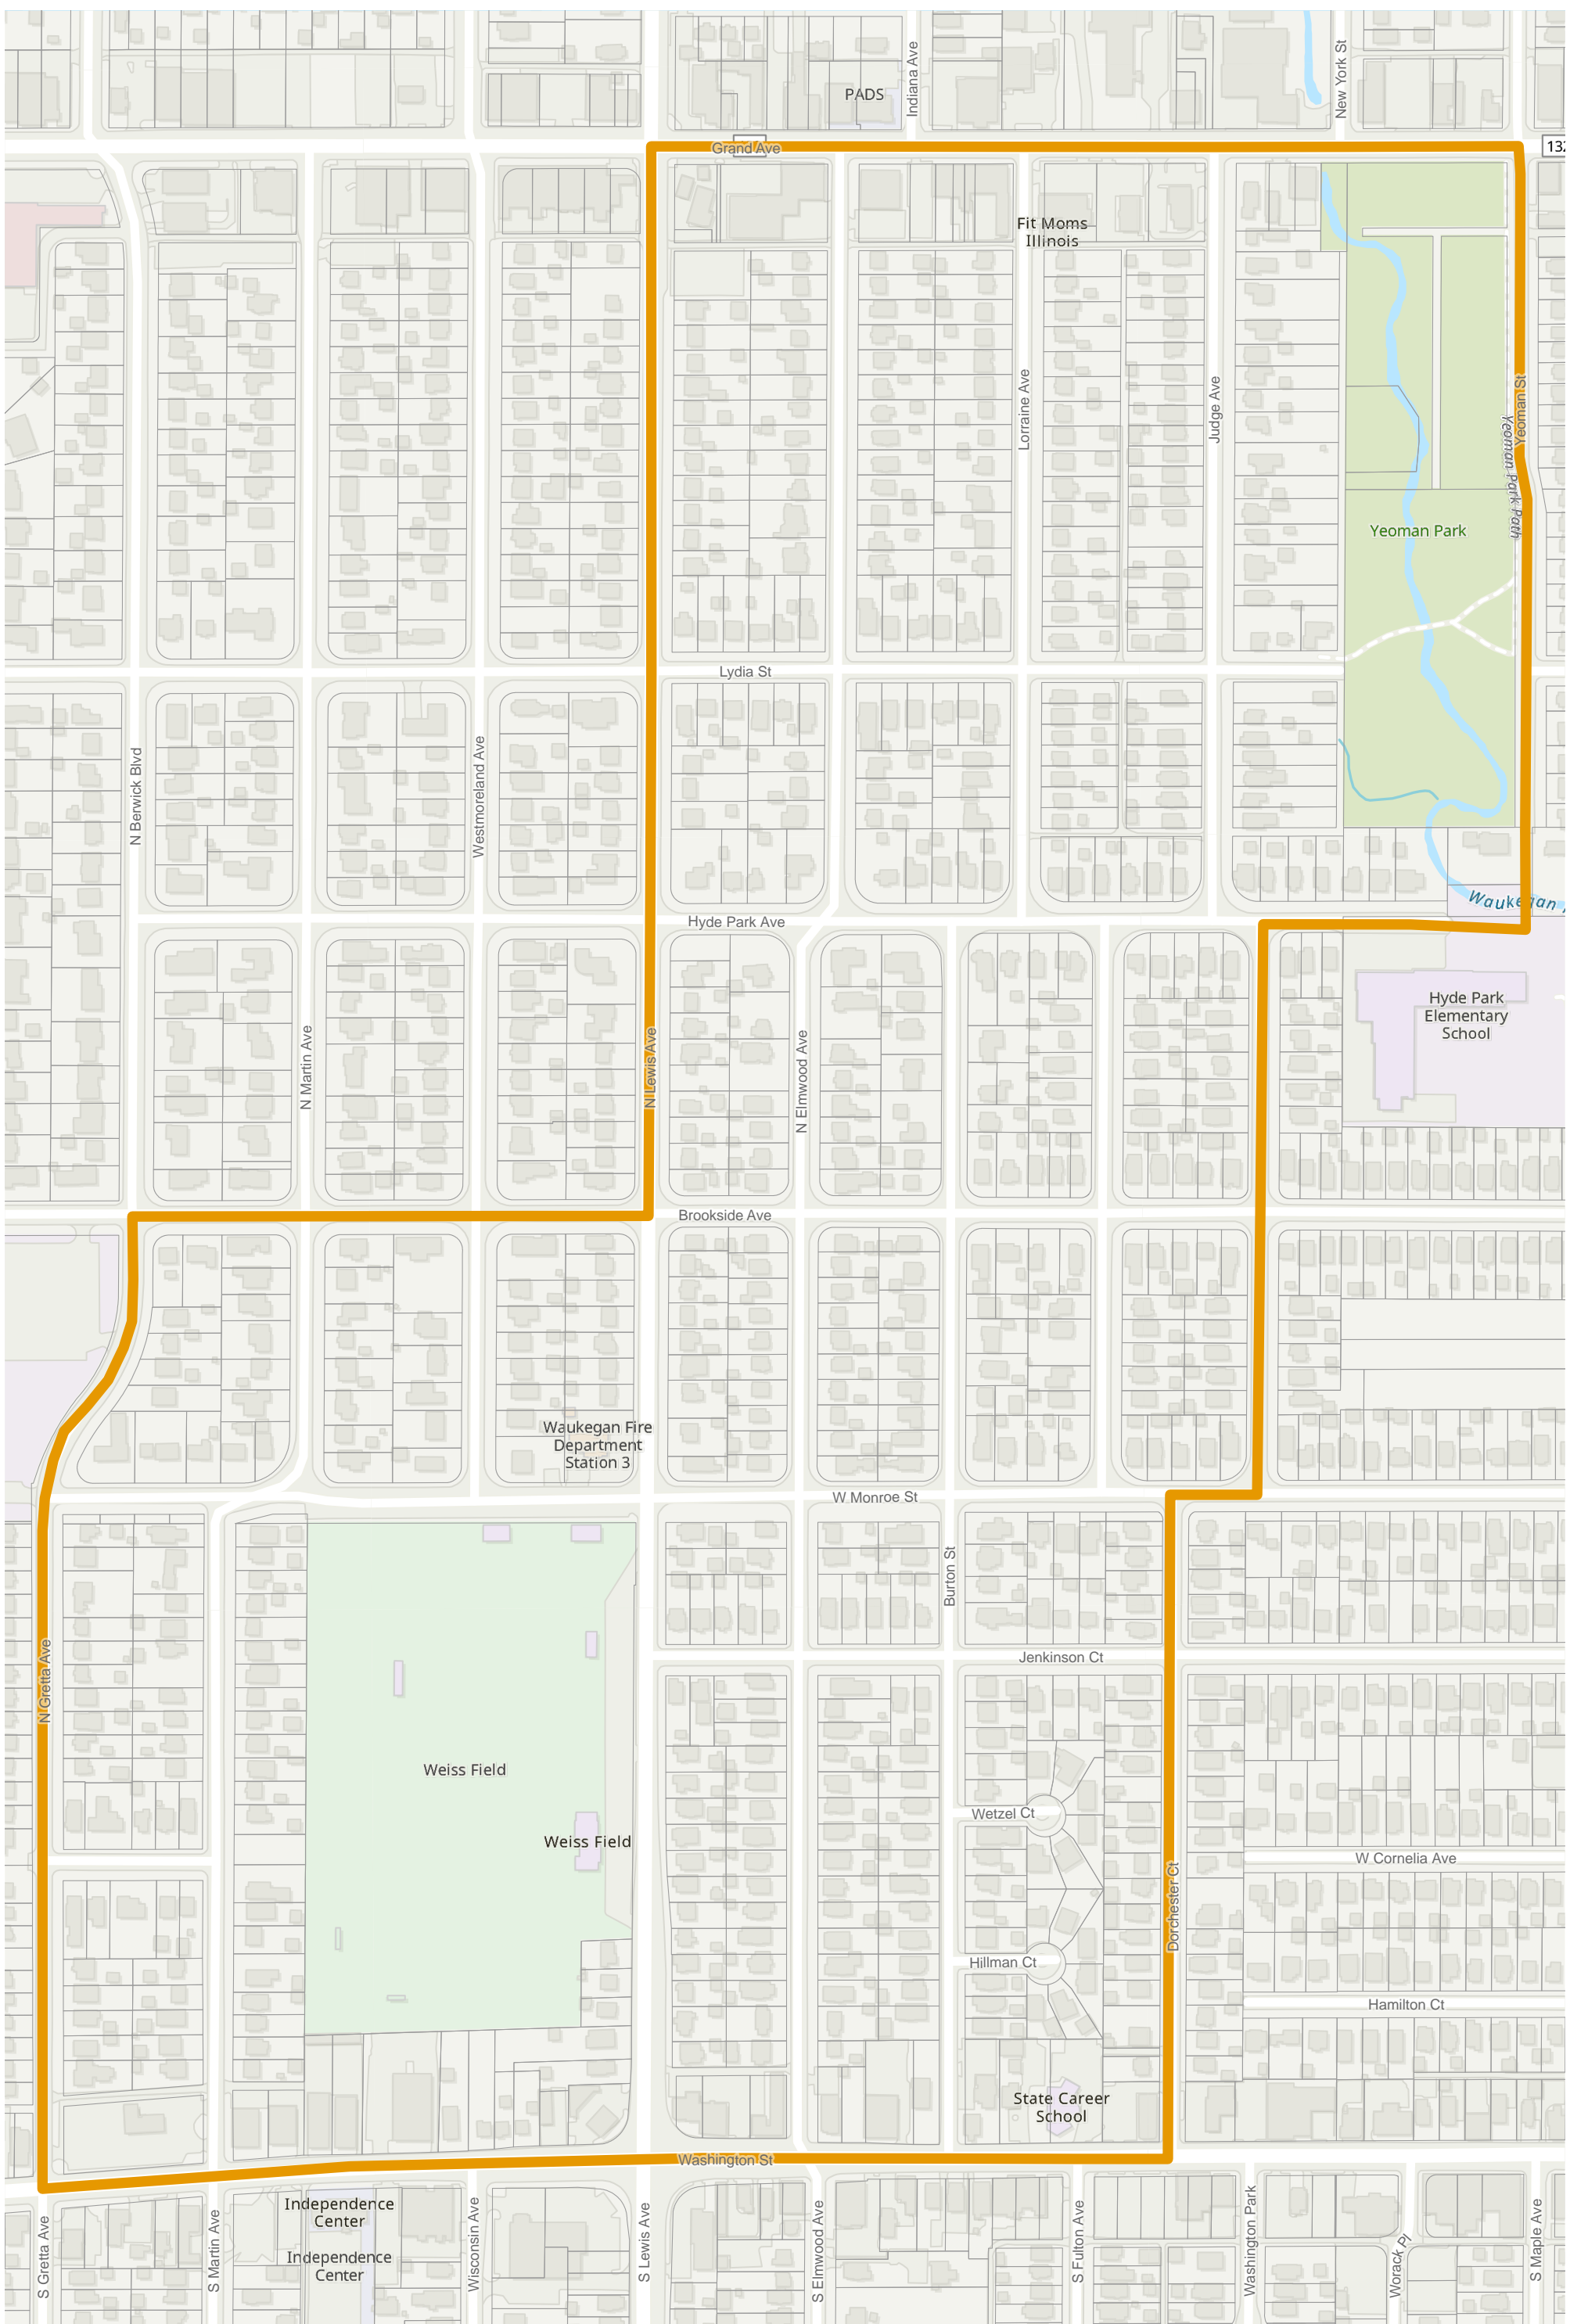

Lake County 2022 Election Precinct Waukegan 379

13