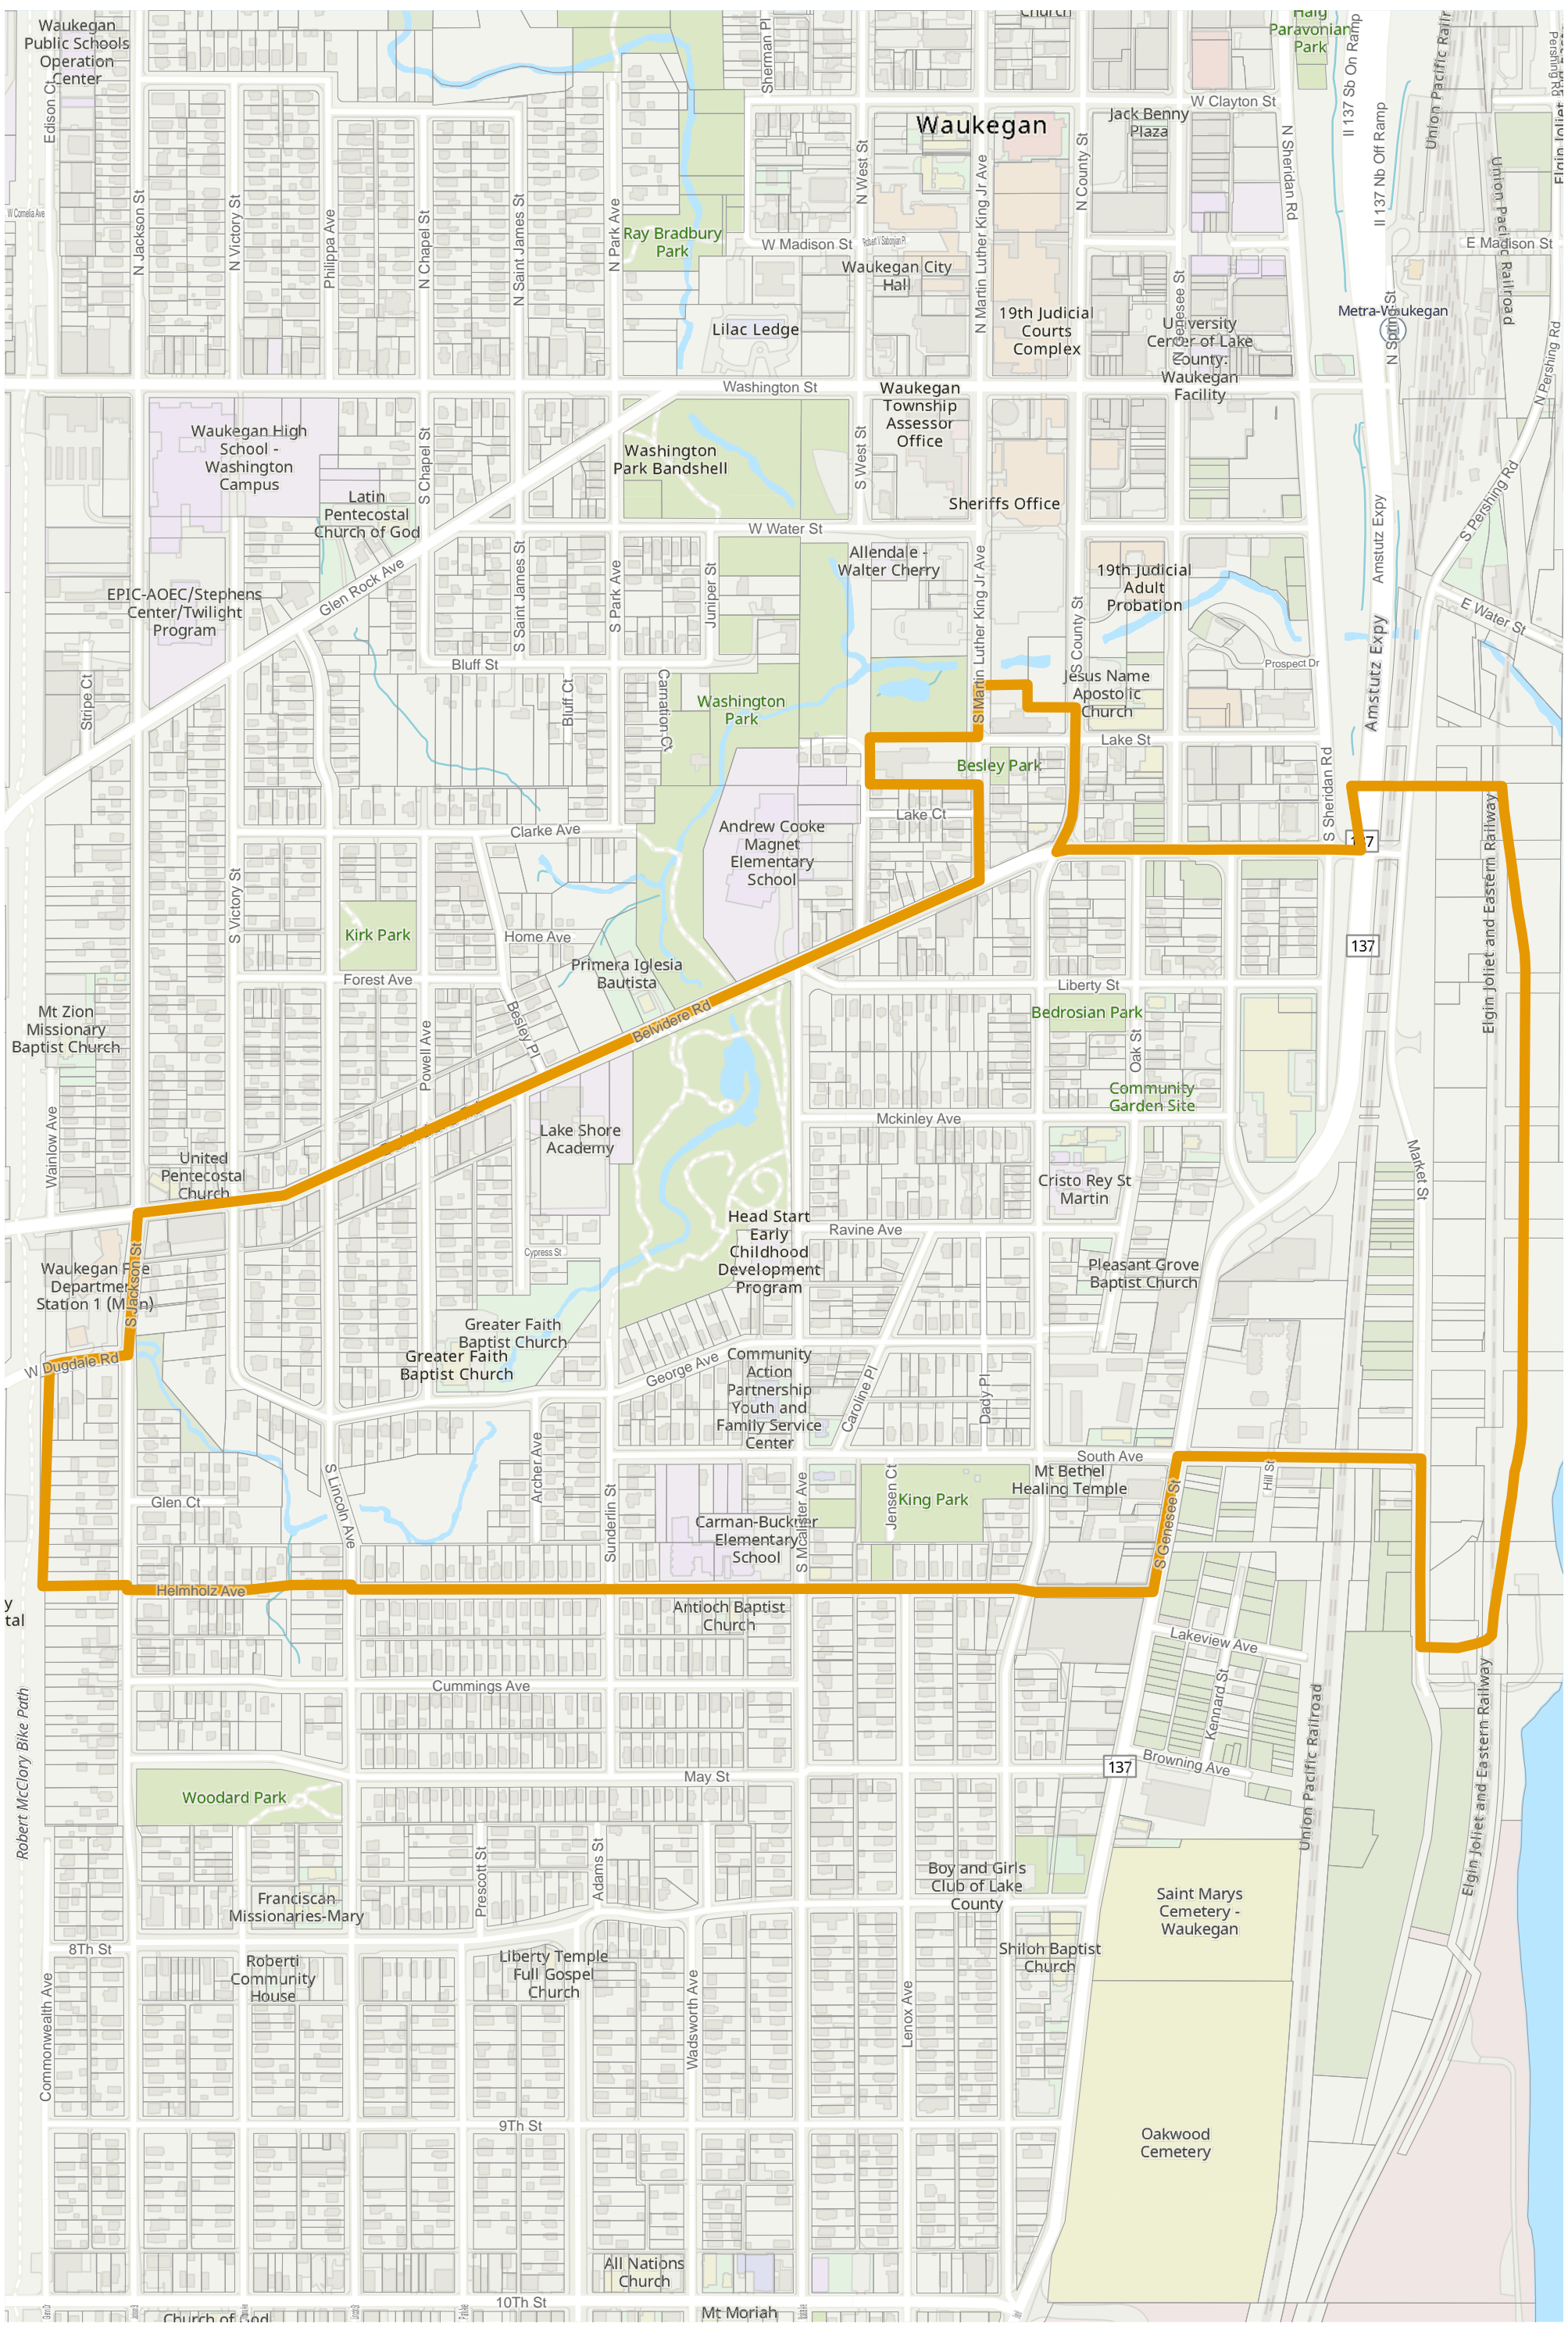

Lake County 2022 Election Precinct Waukegan 389