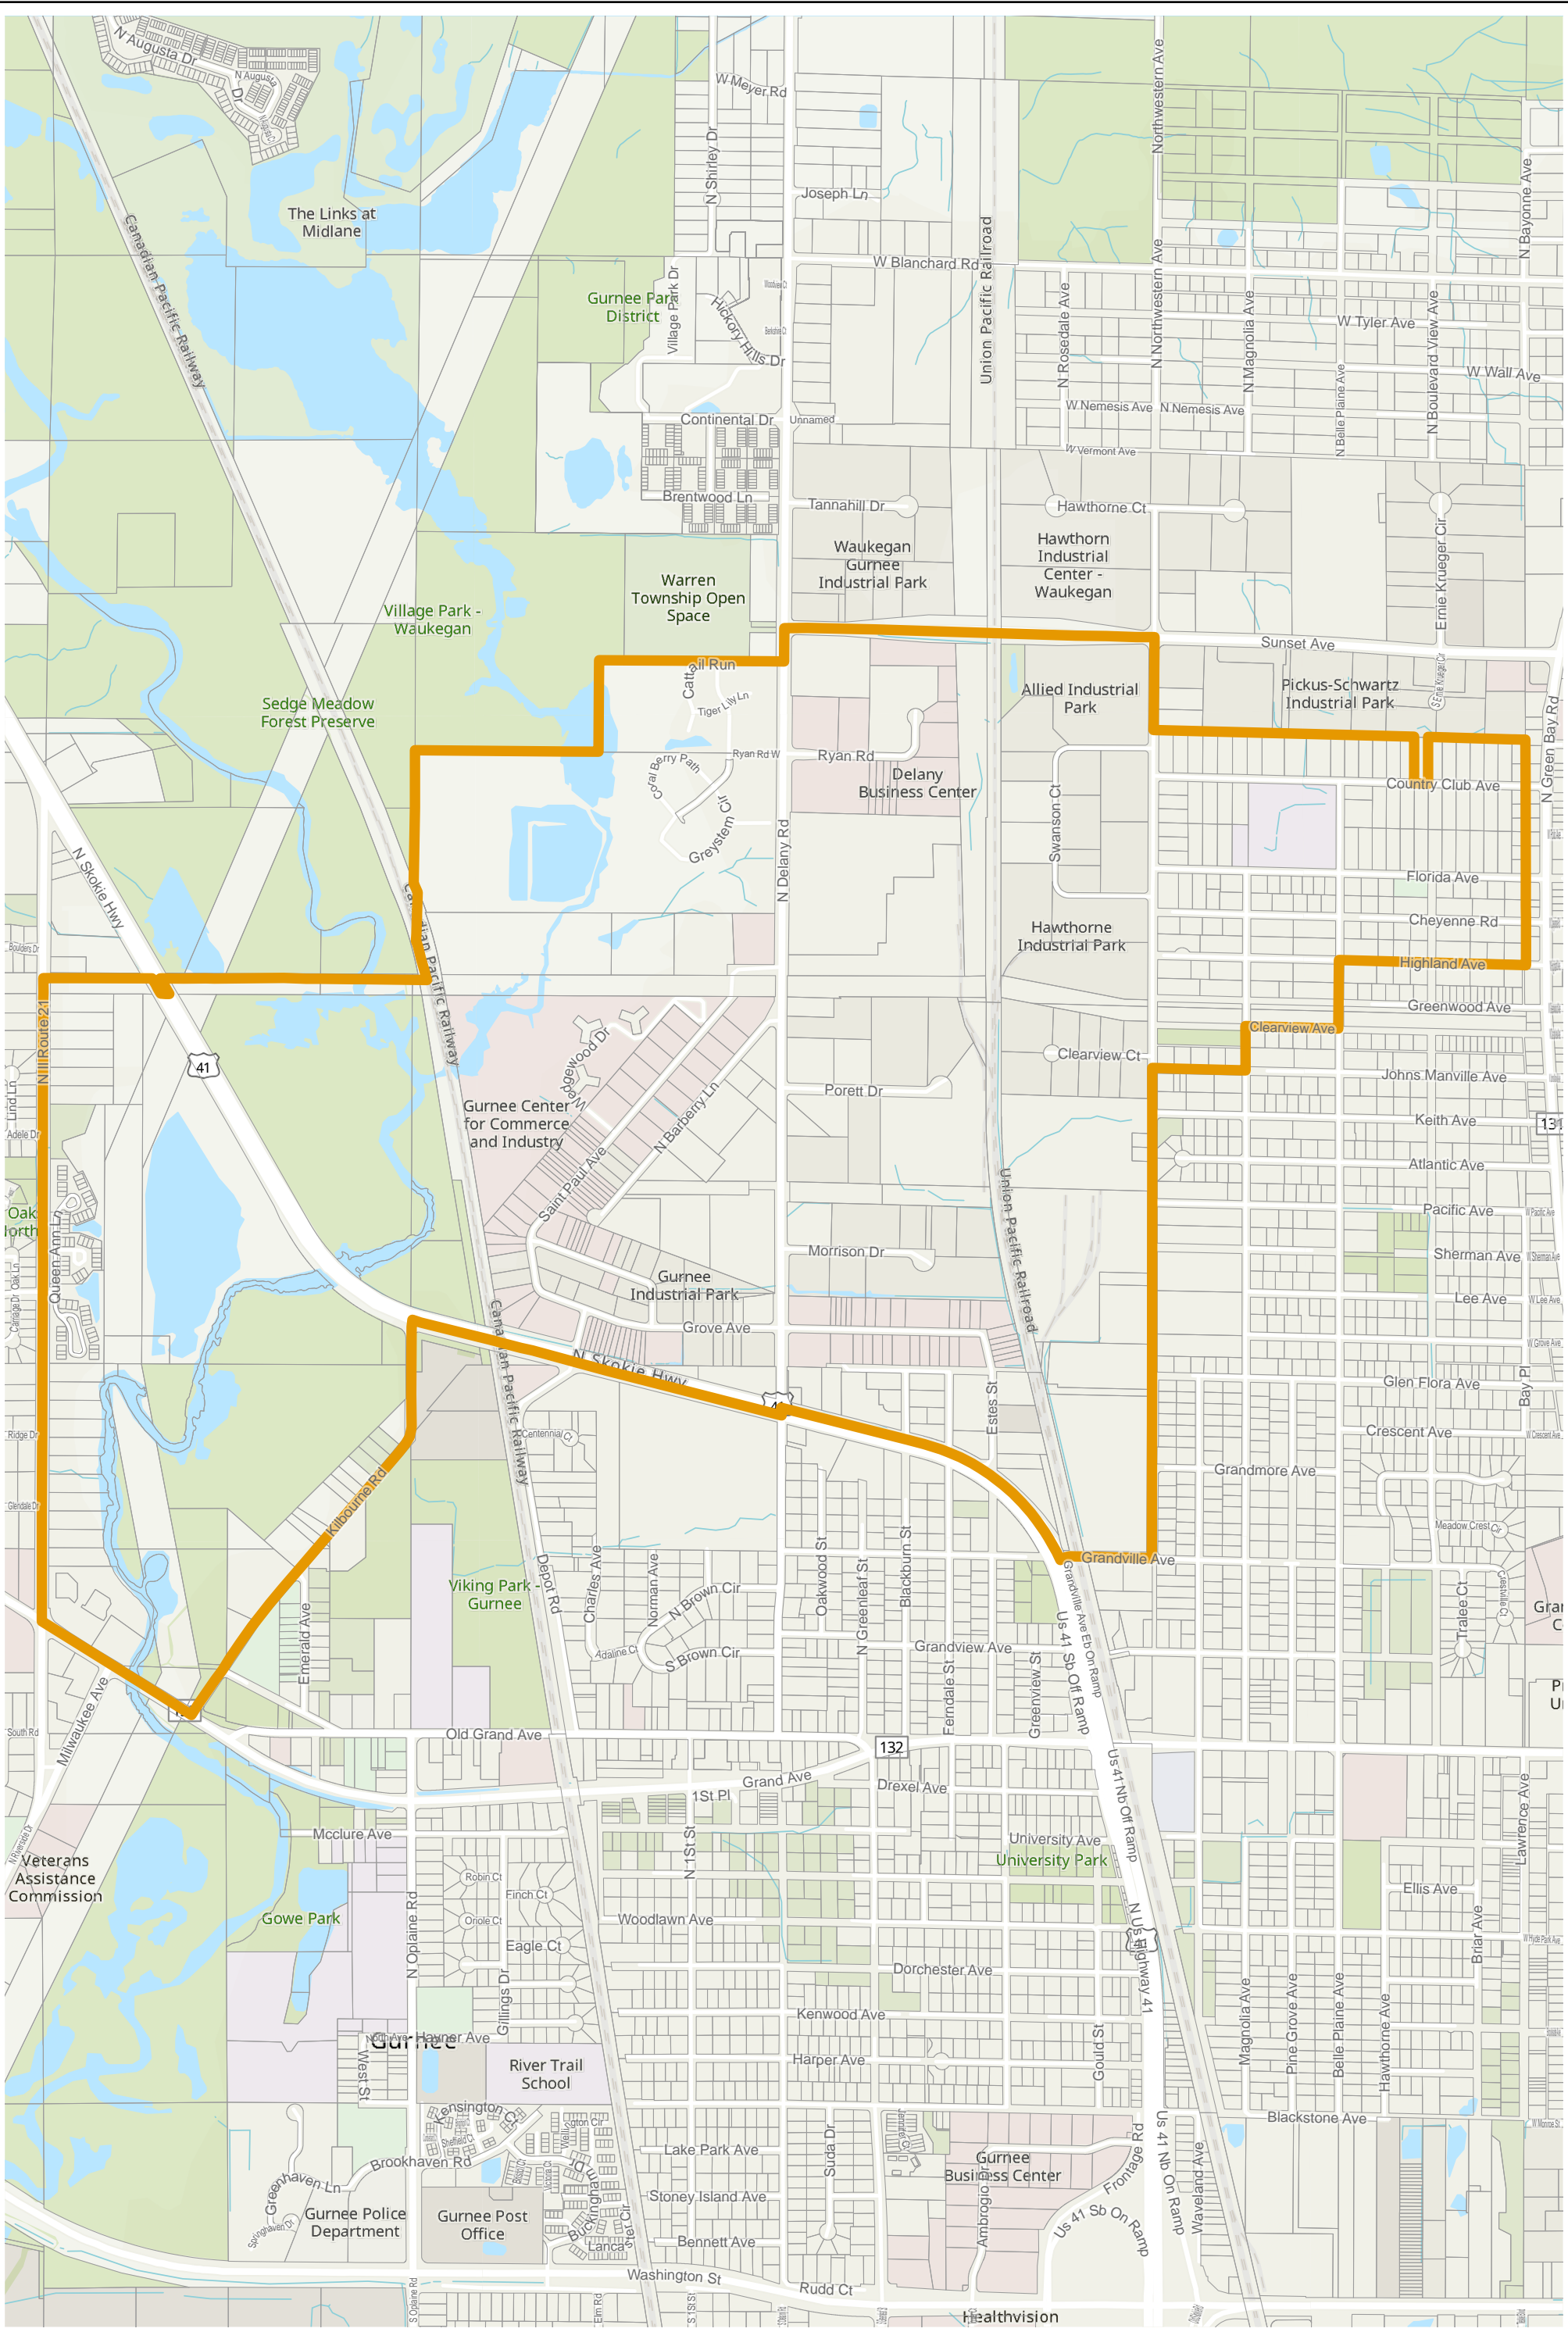

Lake County 2022 Election Precinct Warren 308