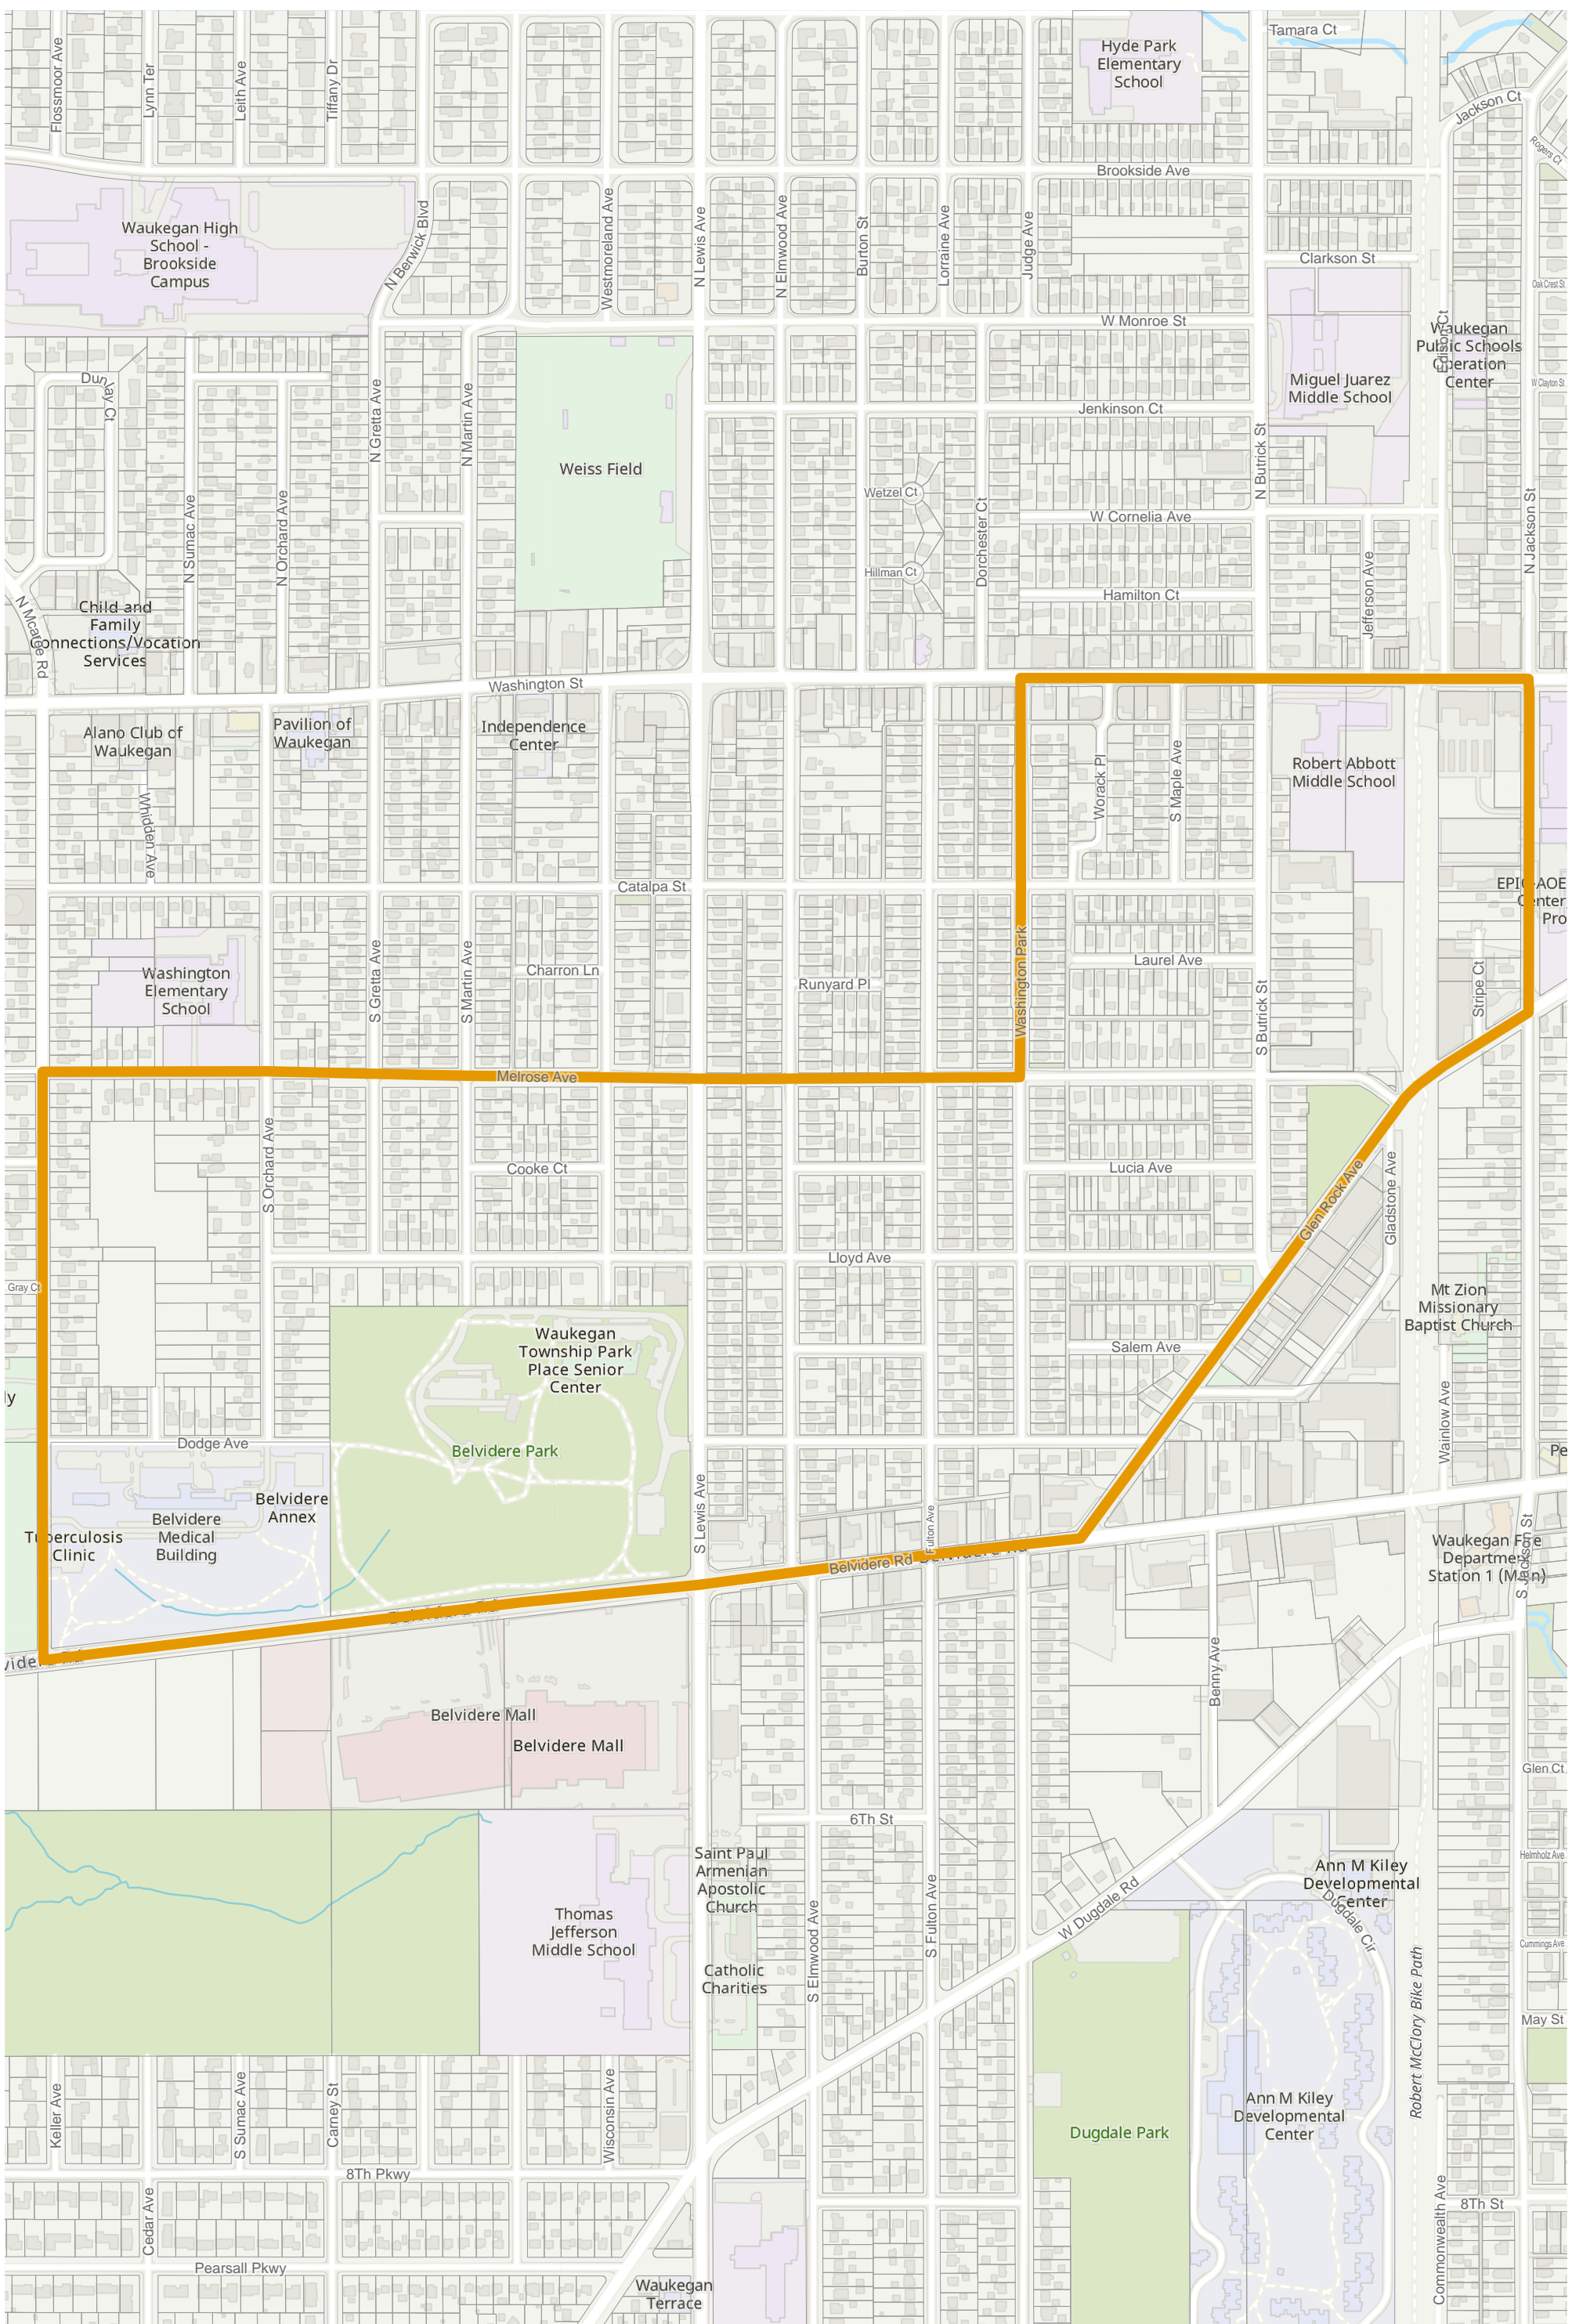

Lake County 2022 Election Precinct Waukegan 382