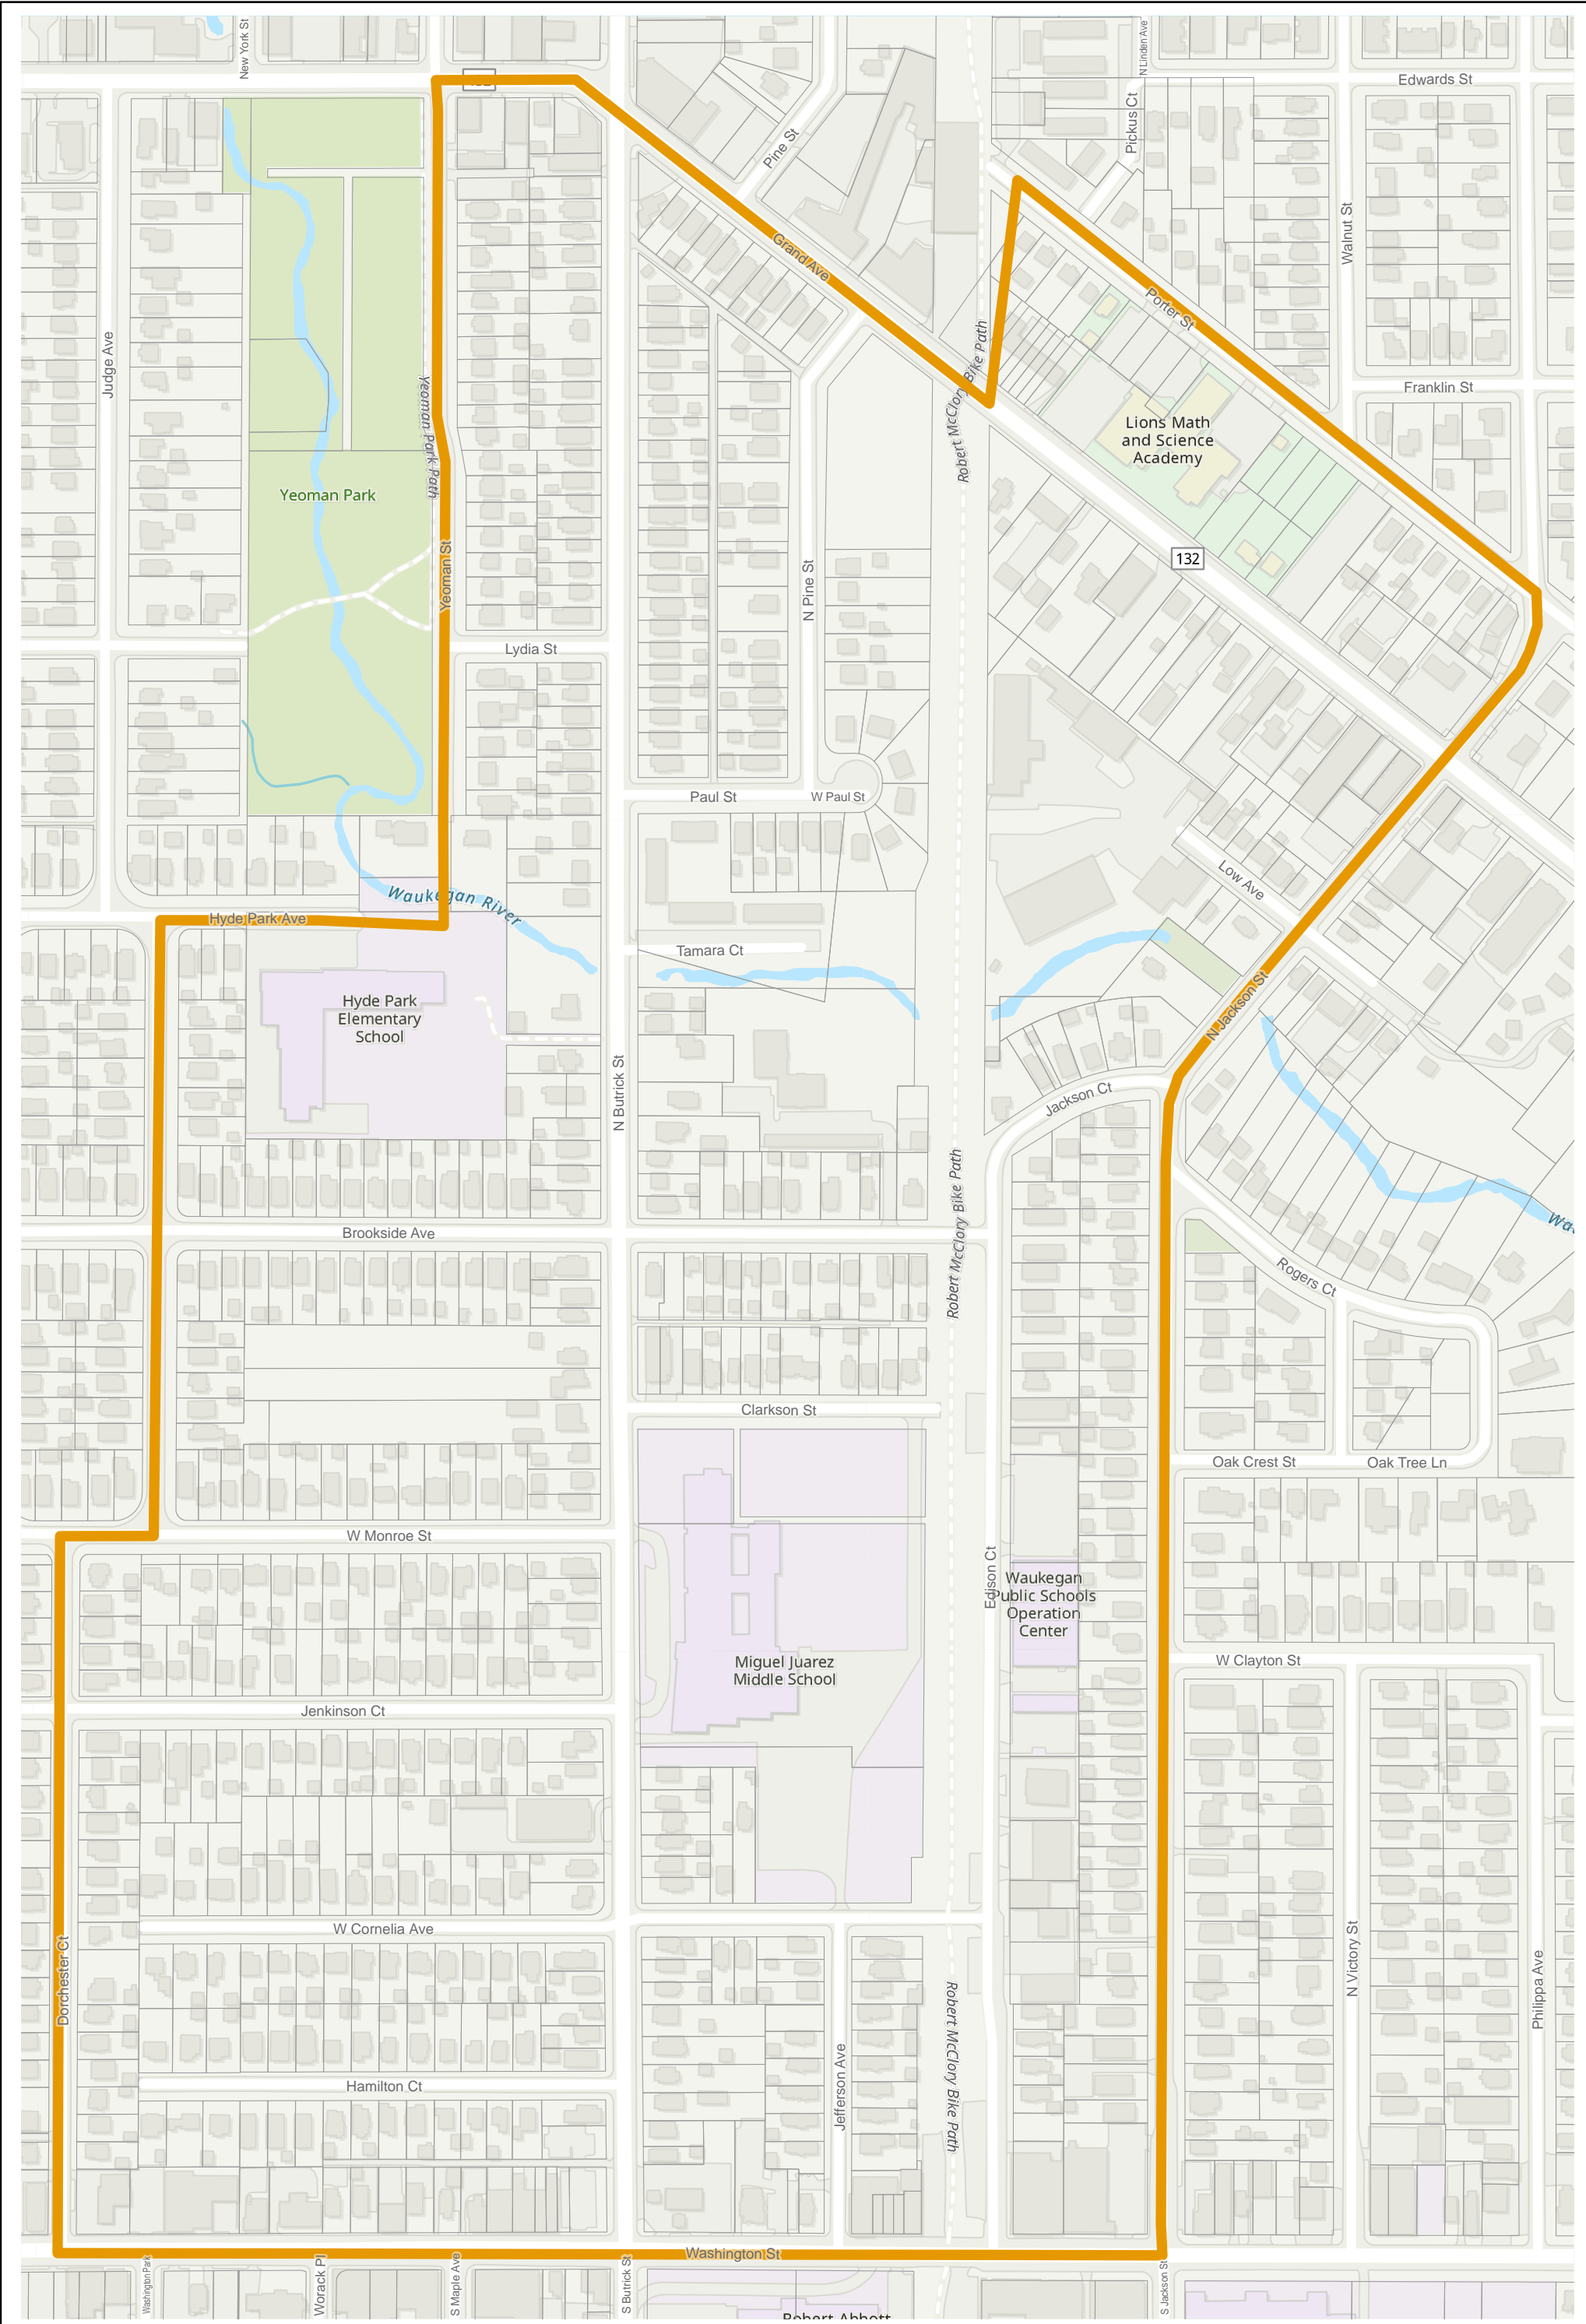

Lake County 2022 Election Precinct Waukegan 380