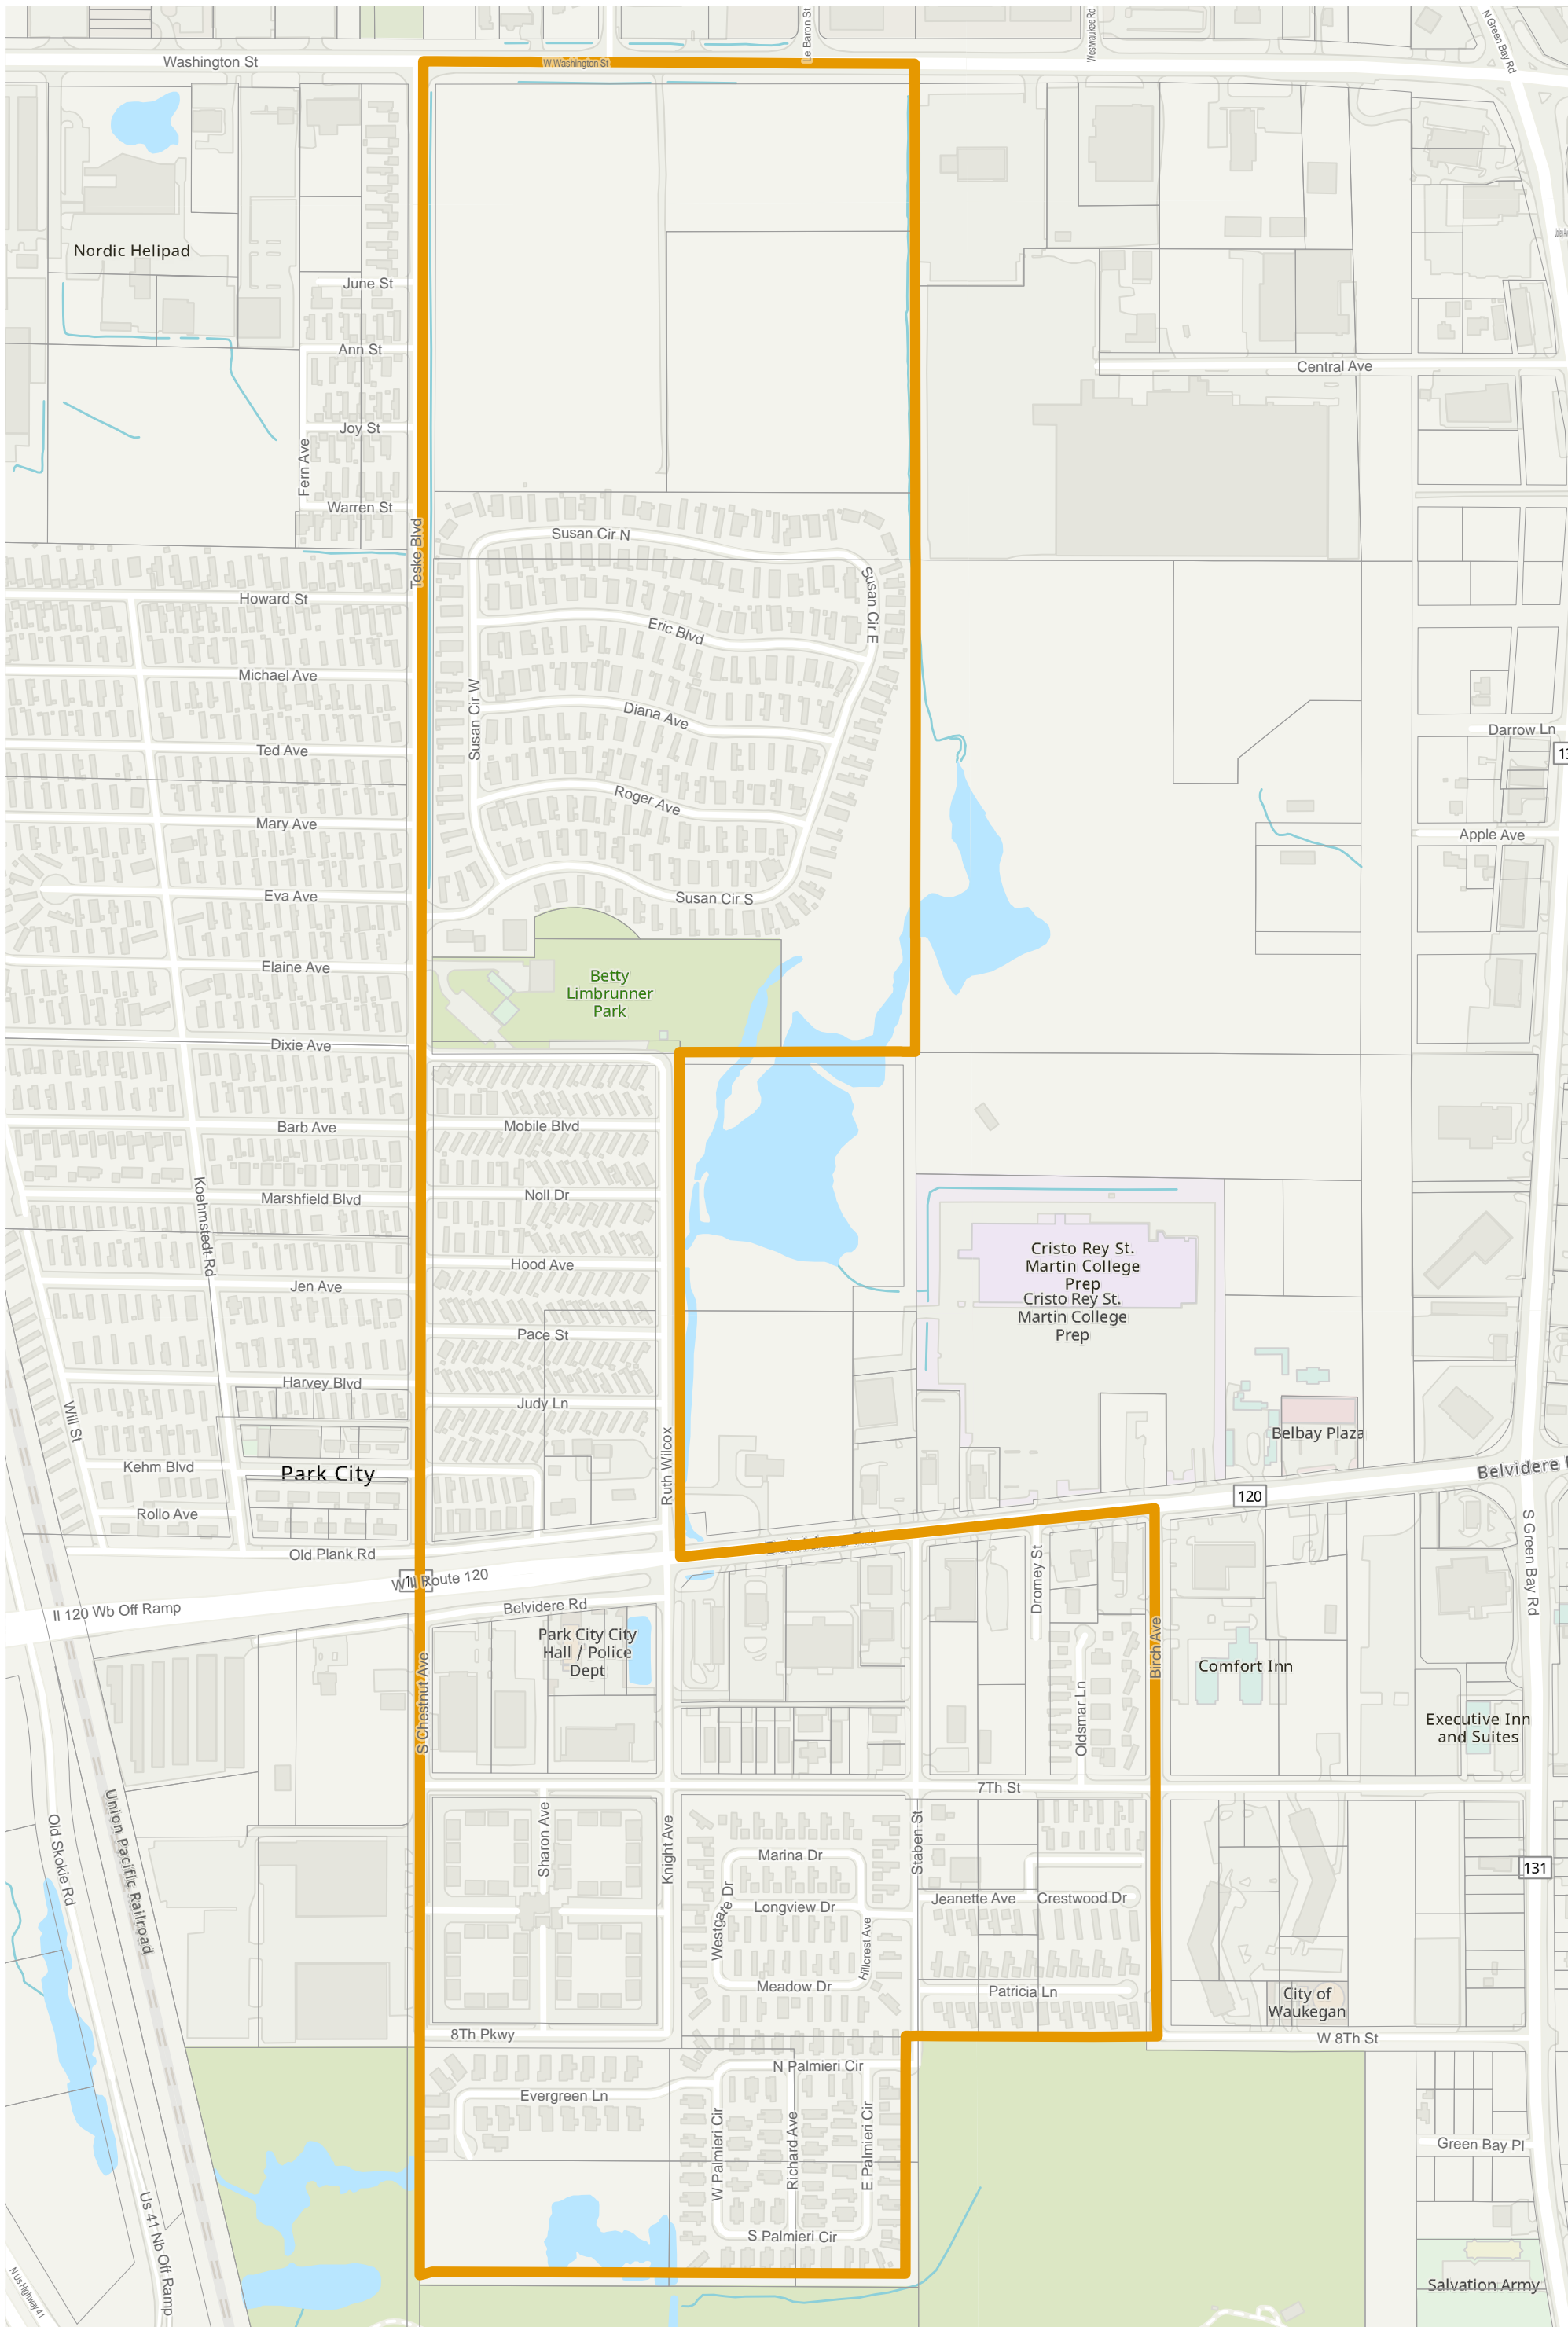

Lake County 2022 Election Precinct Waukegan 384