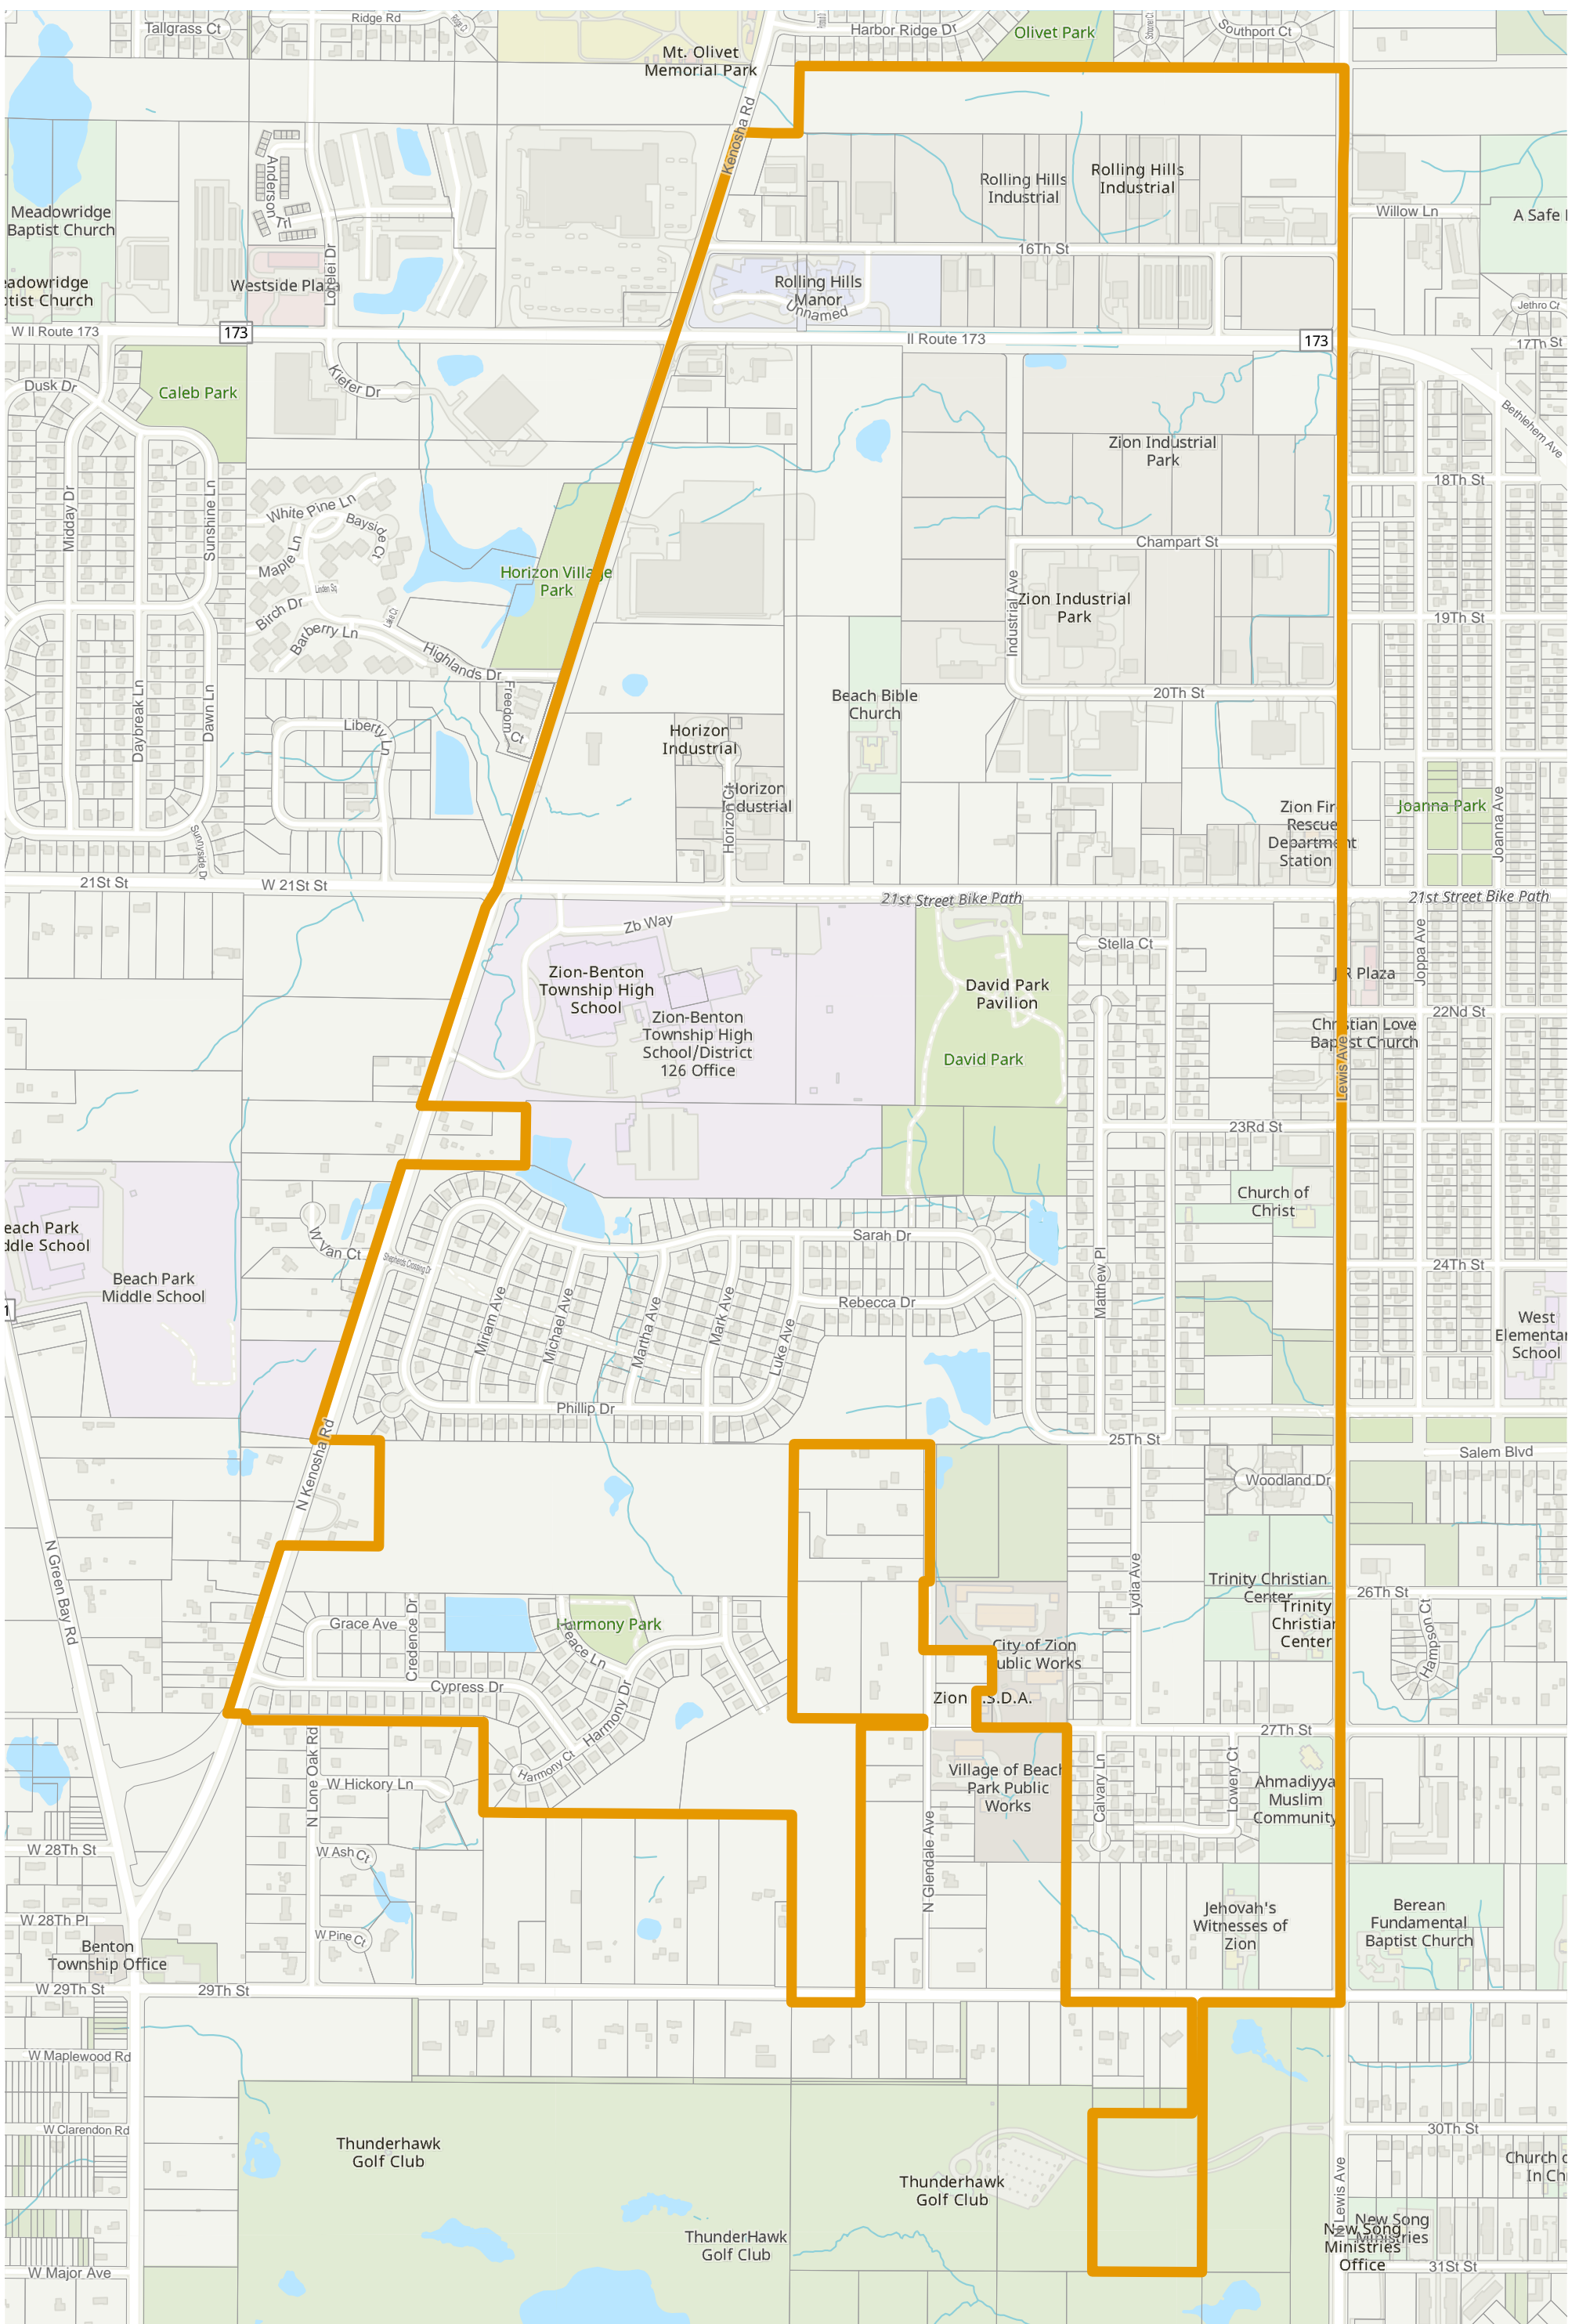

 2022 Election Precincts

 Tax Parcels

Lake County 2022 Election Precinct Zion 420

Lake County 2022 Election Precinct Zion 422

Lake County 2022 Election Precinct Zion 423

Lake County 2022 Election Precinct Zion 424