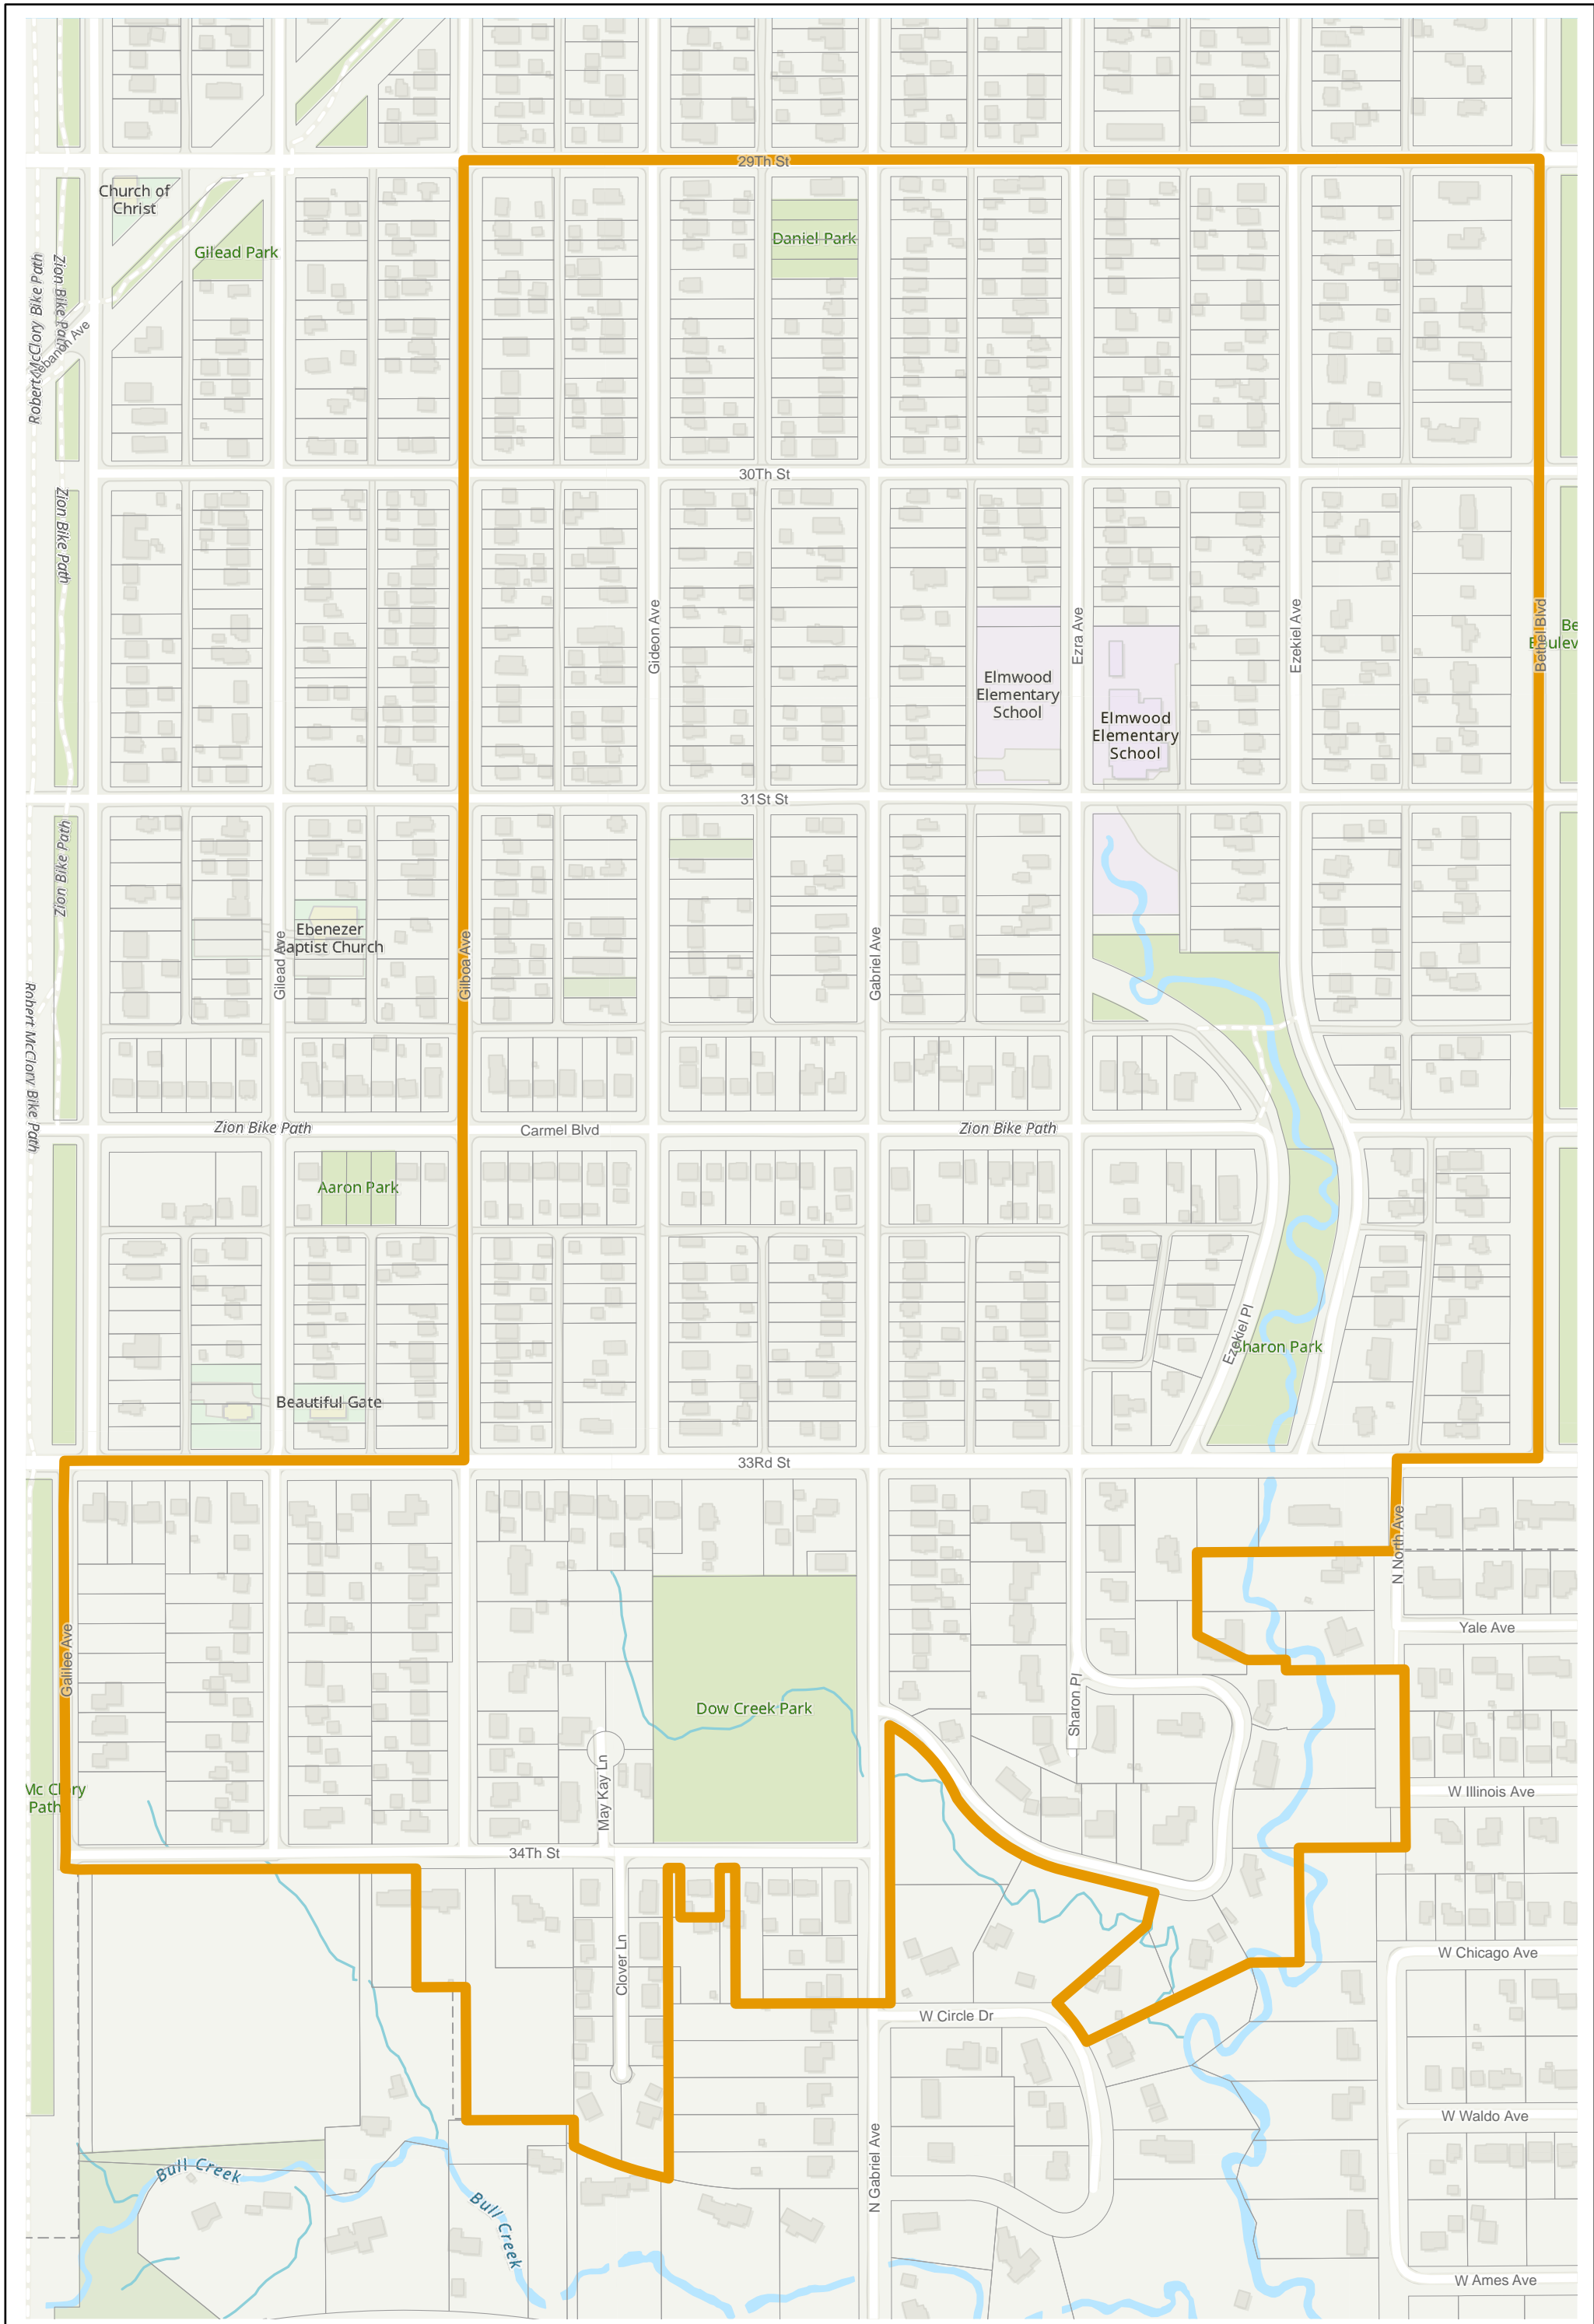

Lake County 2022 Election Precinct Zion 425

2022 Election Precincts

Tax Parcels

Lake County 2022 Election Precinct Zion 426

Lake County 2022 Election Precinct Zion 428

Lake County 2022 Election Precinct Zion 430