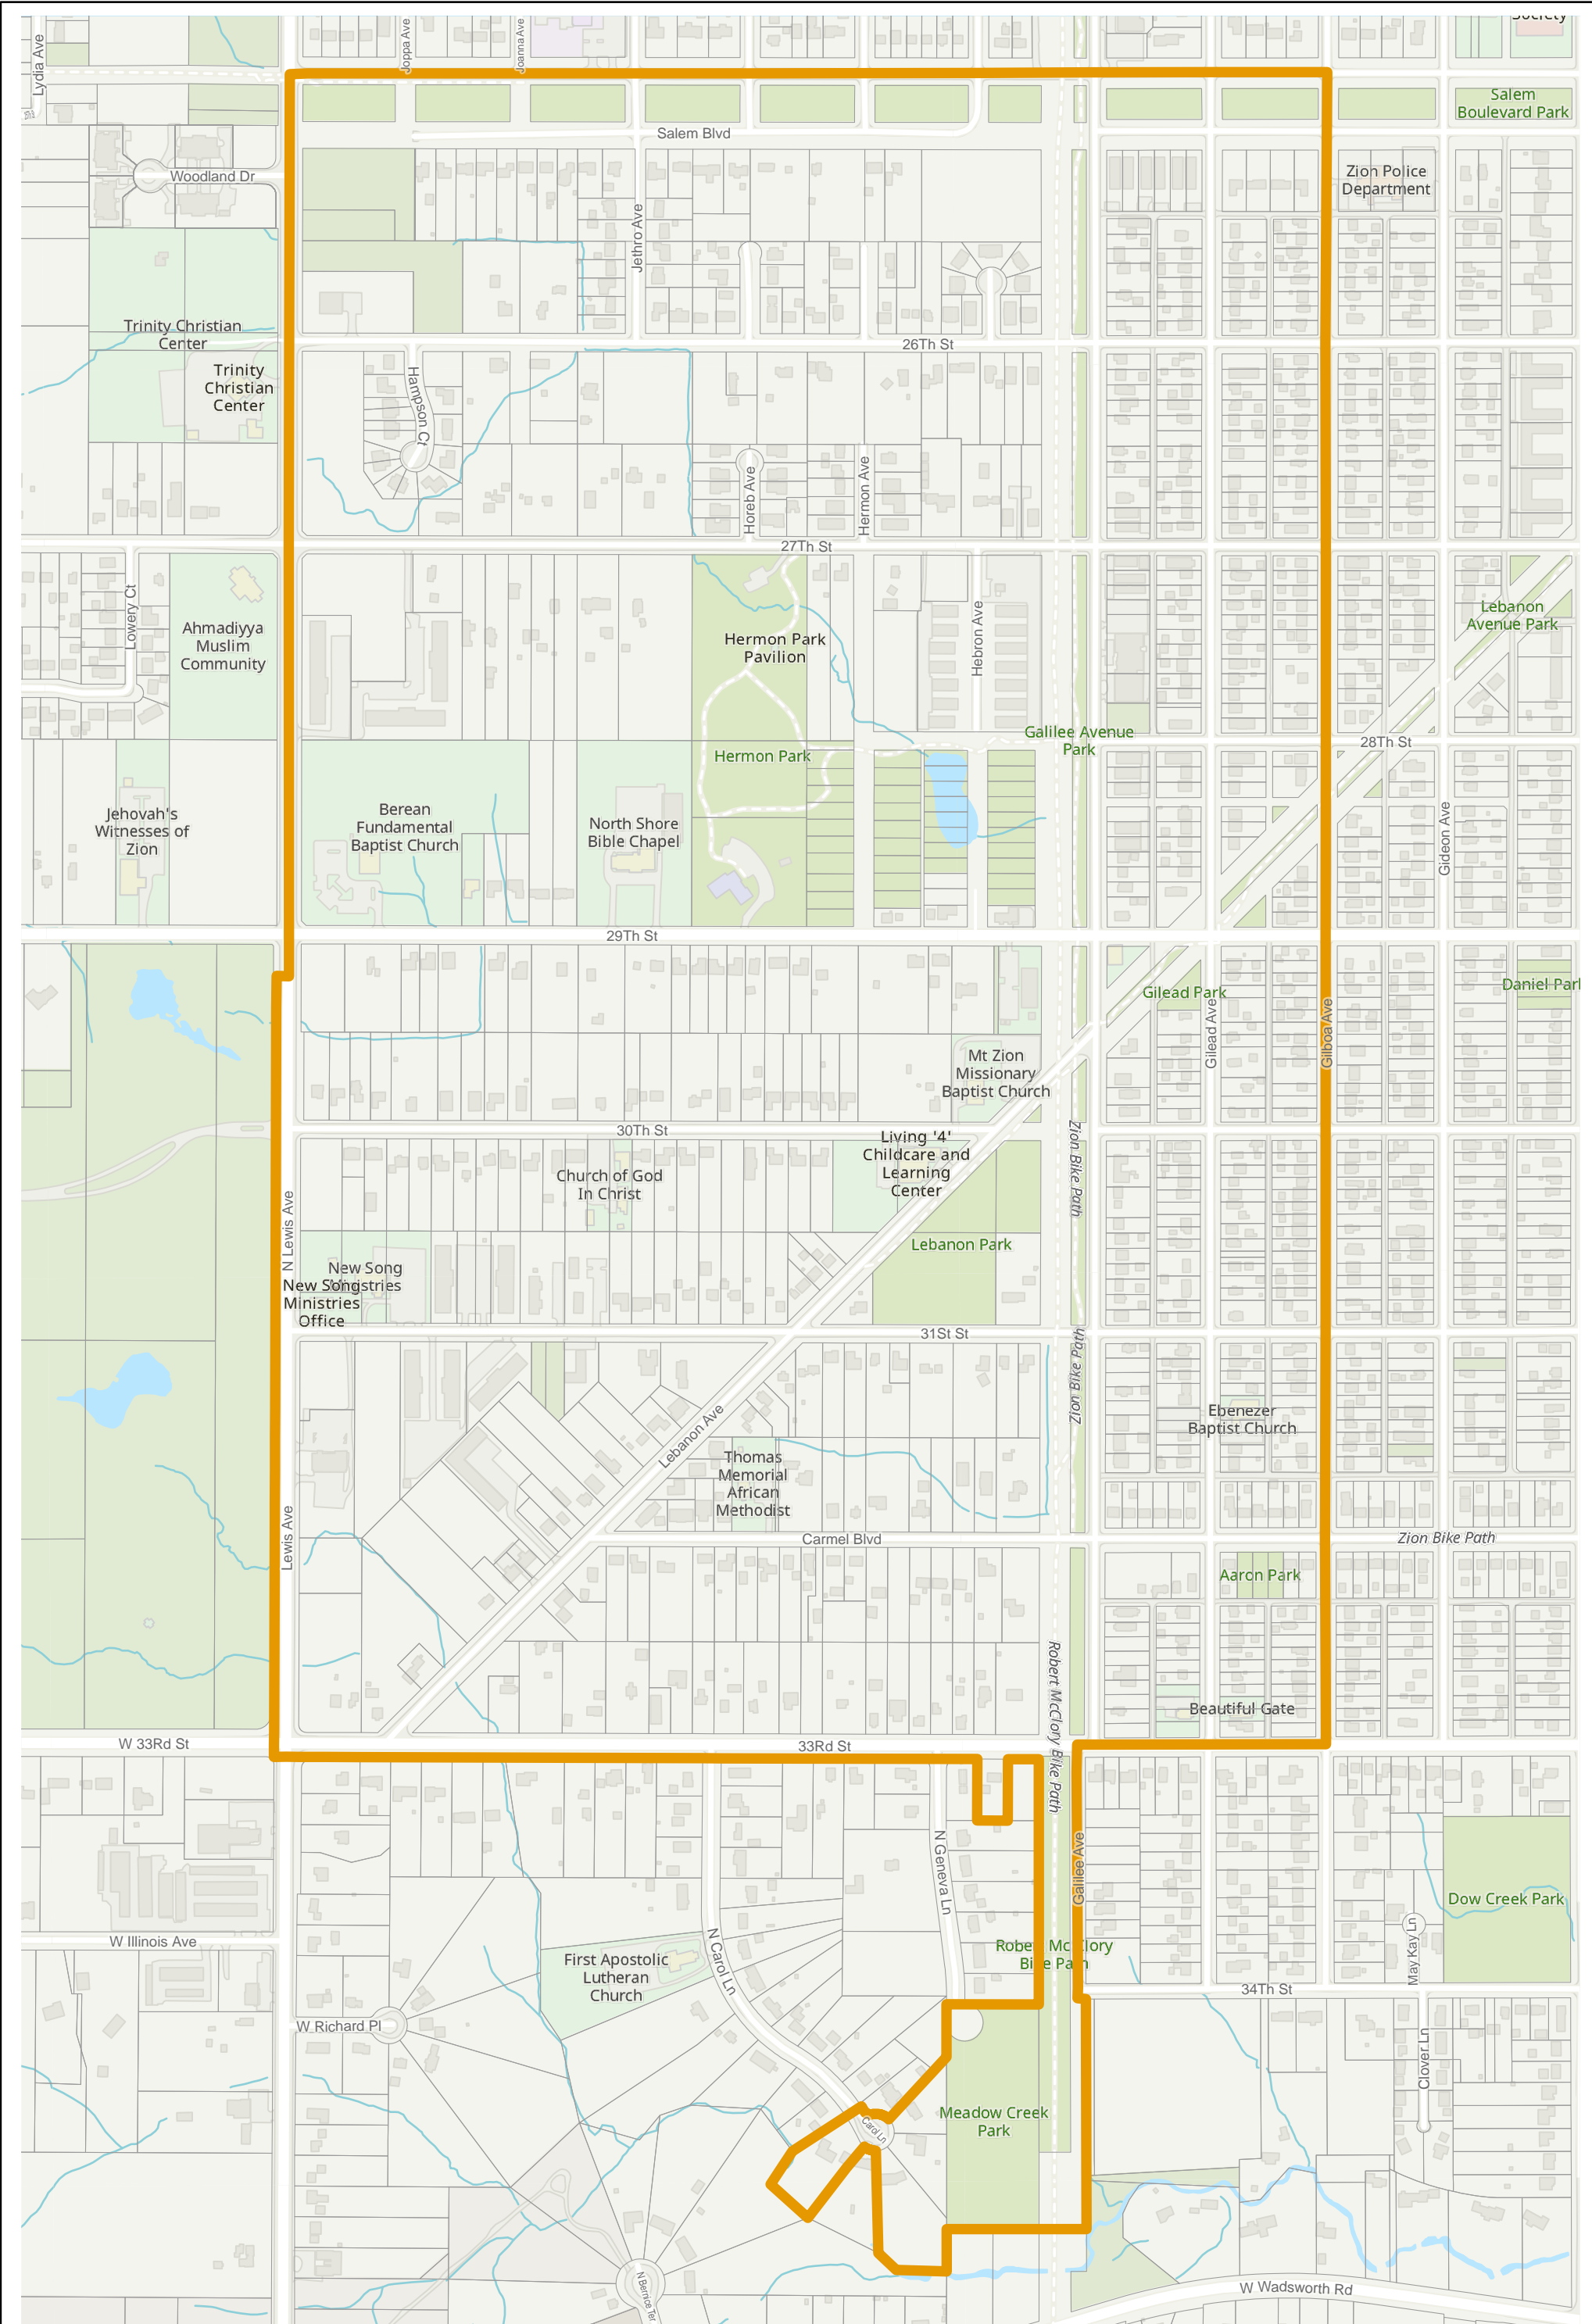

Lake County 2022 Election Precinct Zion 425

2022 Election Precincts

Tax Parcels

Lake County 2022 Election Precinct Zion 426

Lake County 2022 Election Precinct Zion 428

Lake County 2022 Election Precinct Zion 430