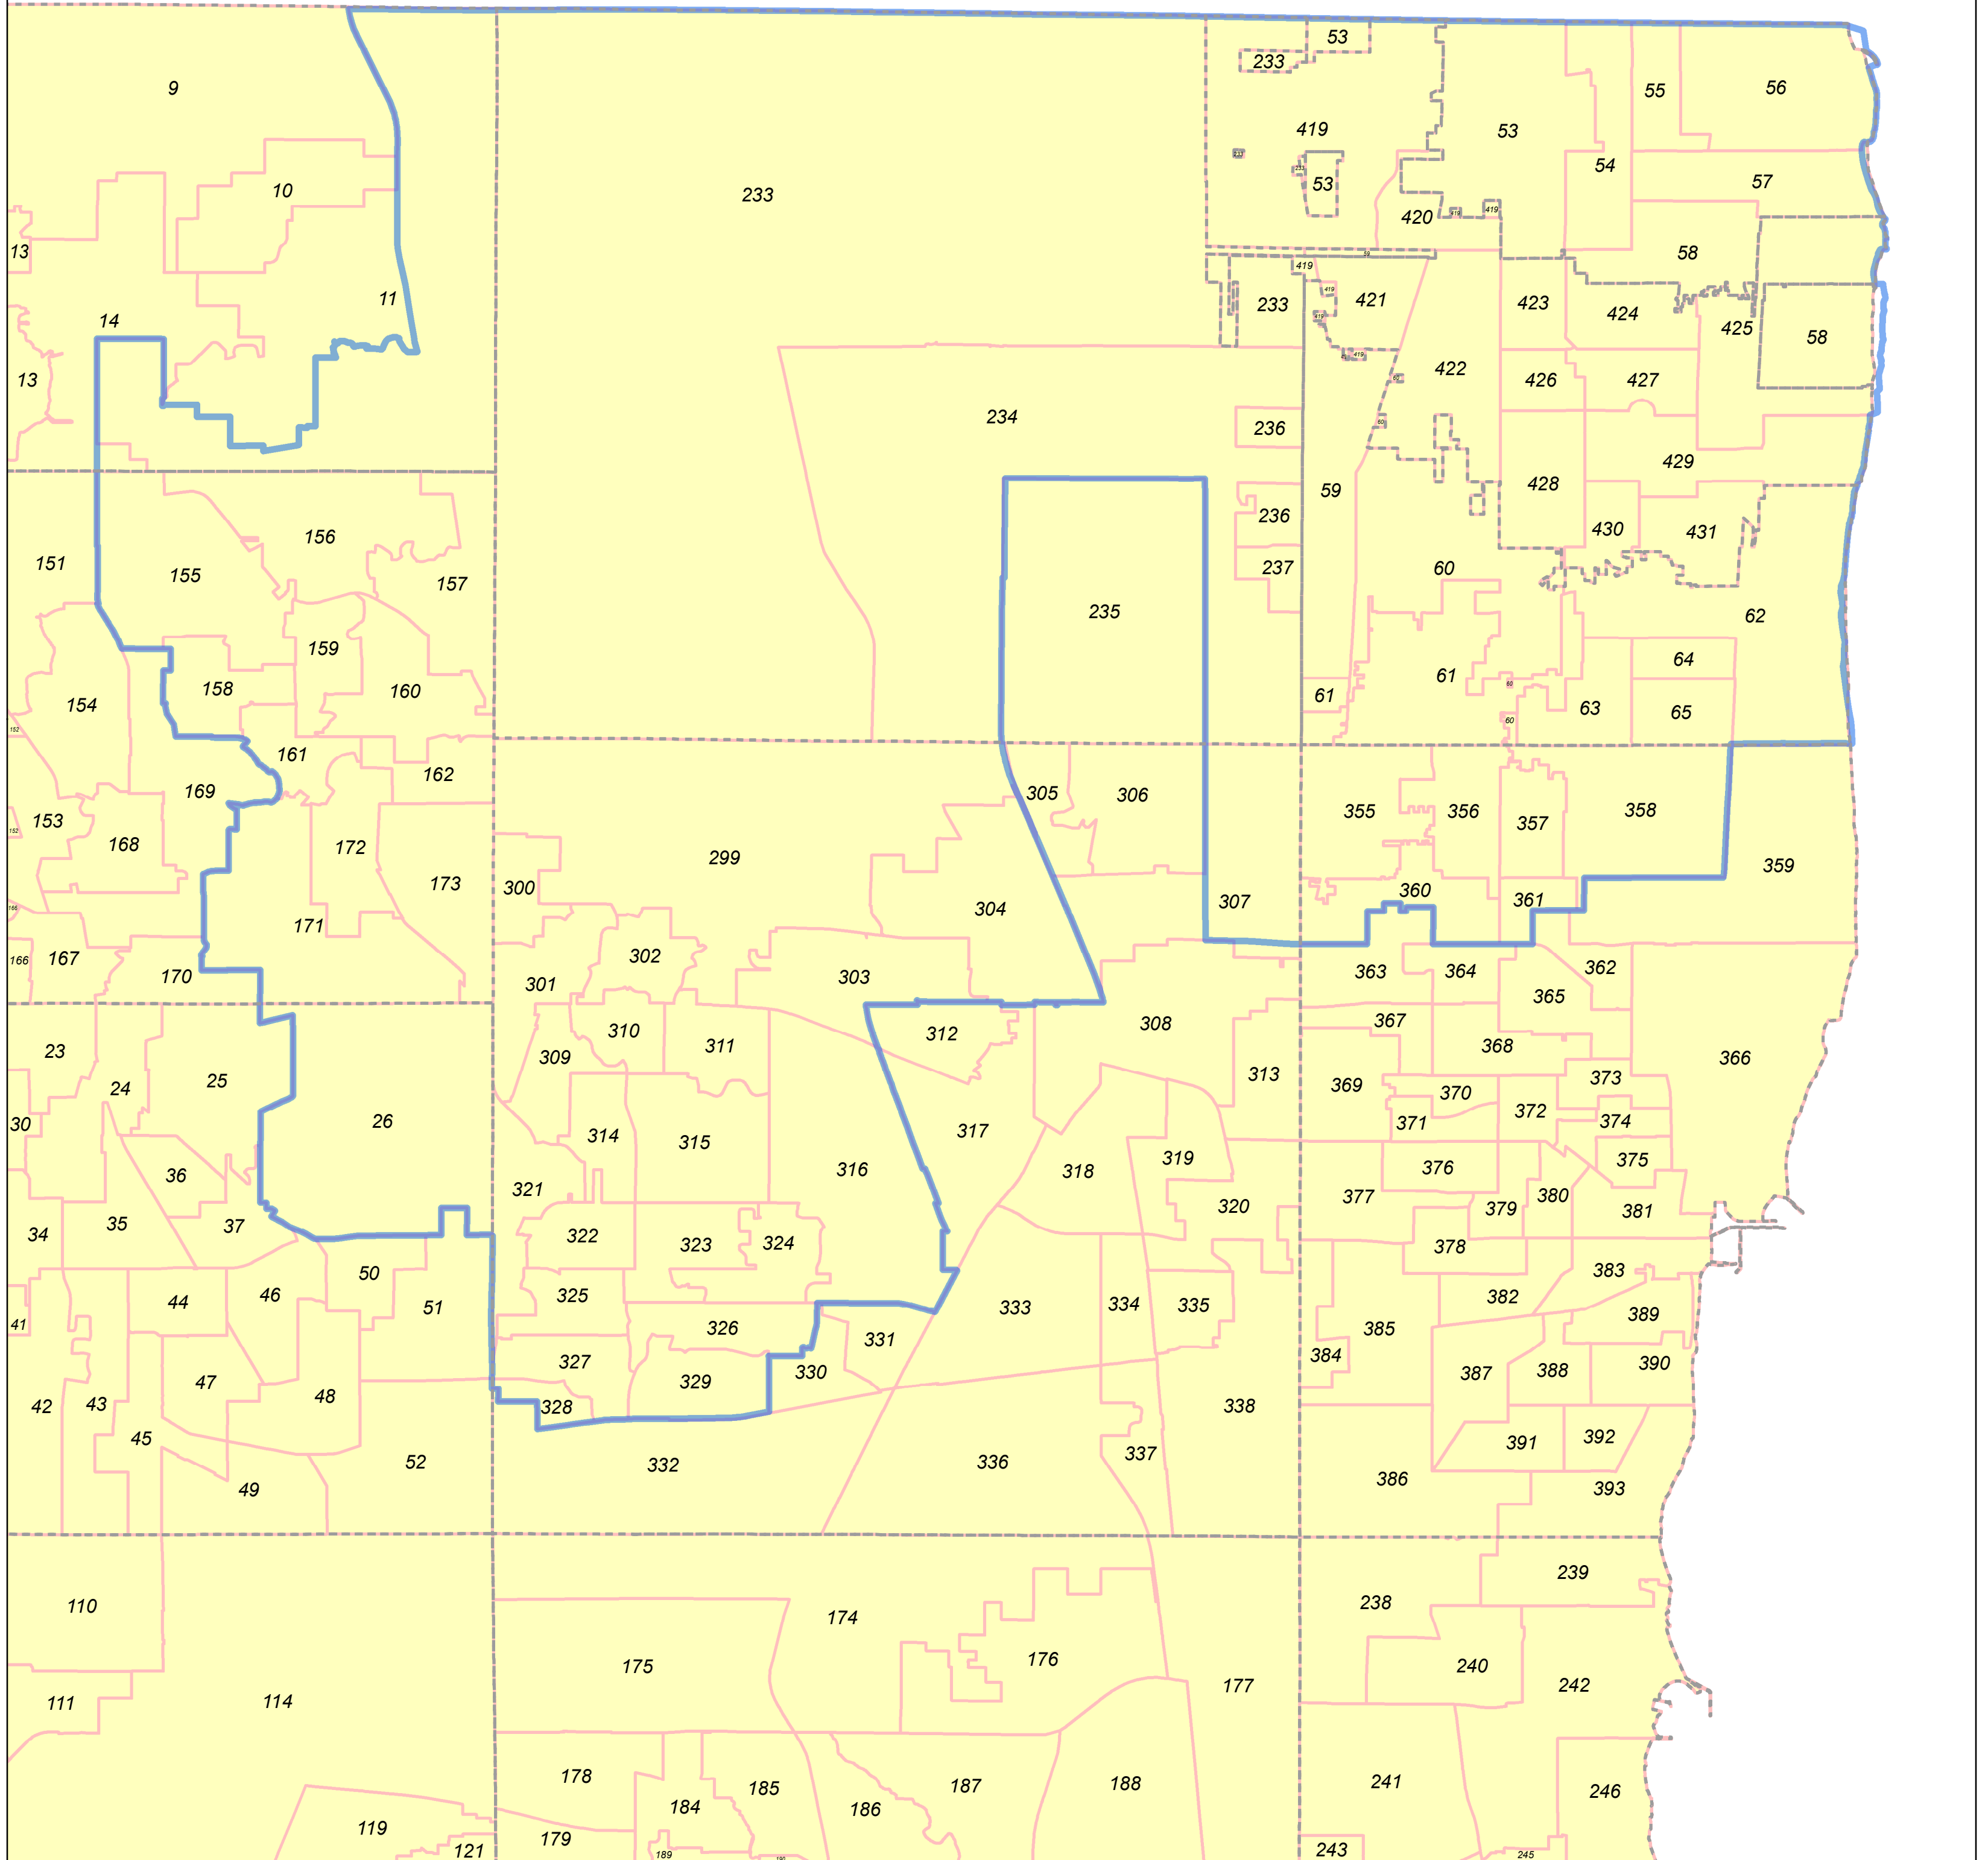

Election Precinct Map Book - State Representative District 61

Prepared By:
Lake County GIS/Mapping Division
18 N County St
Waukegan IL 60085
(847) 377-2373

- State Representative District
- Townships
- Election Precincts

Precincts may change after the publication of this map.
Contact the office of the Lake County Clerk at
(847) 377-2400 for current information.

Lake County 2022 Election Precinct Antioch 11

Lake County 2022 Election Precinct Antioch 14

Lake County 2022 Election Precinct Avon 26

Lake County 2022 Election Precinct Benton 53

Lake County 2022 Election Precinct Benton 54

2022 Election Precincts
Tax Parcels

Lake County 2022 Election Precinct Benton 55