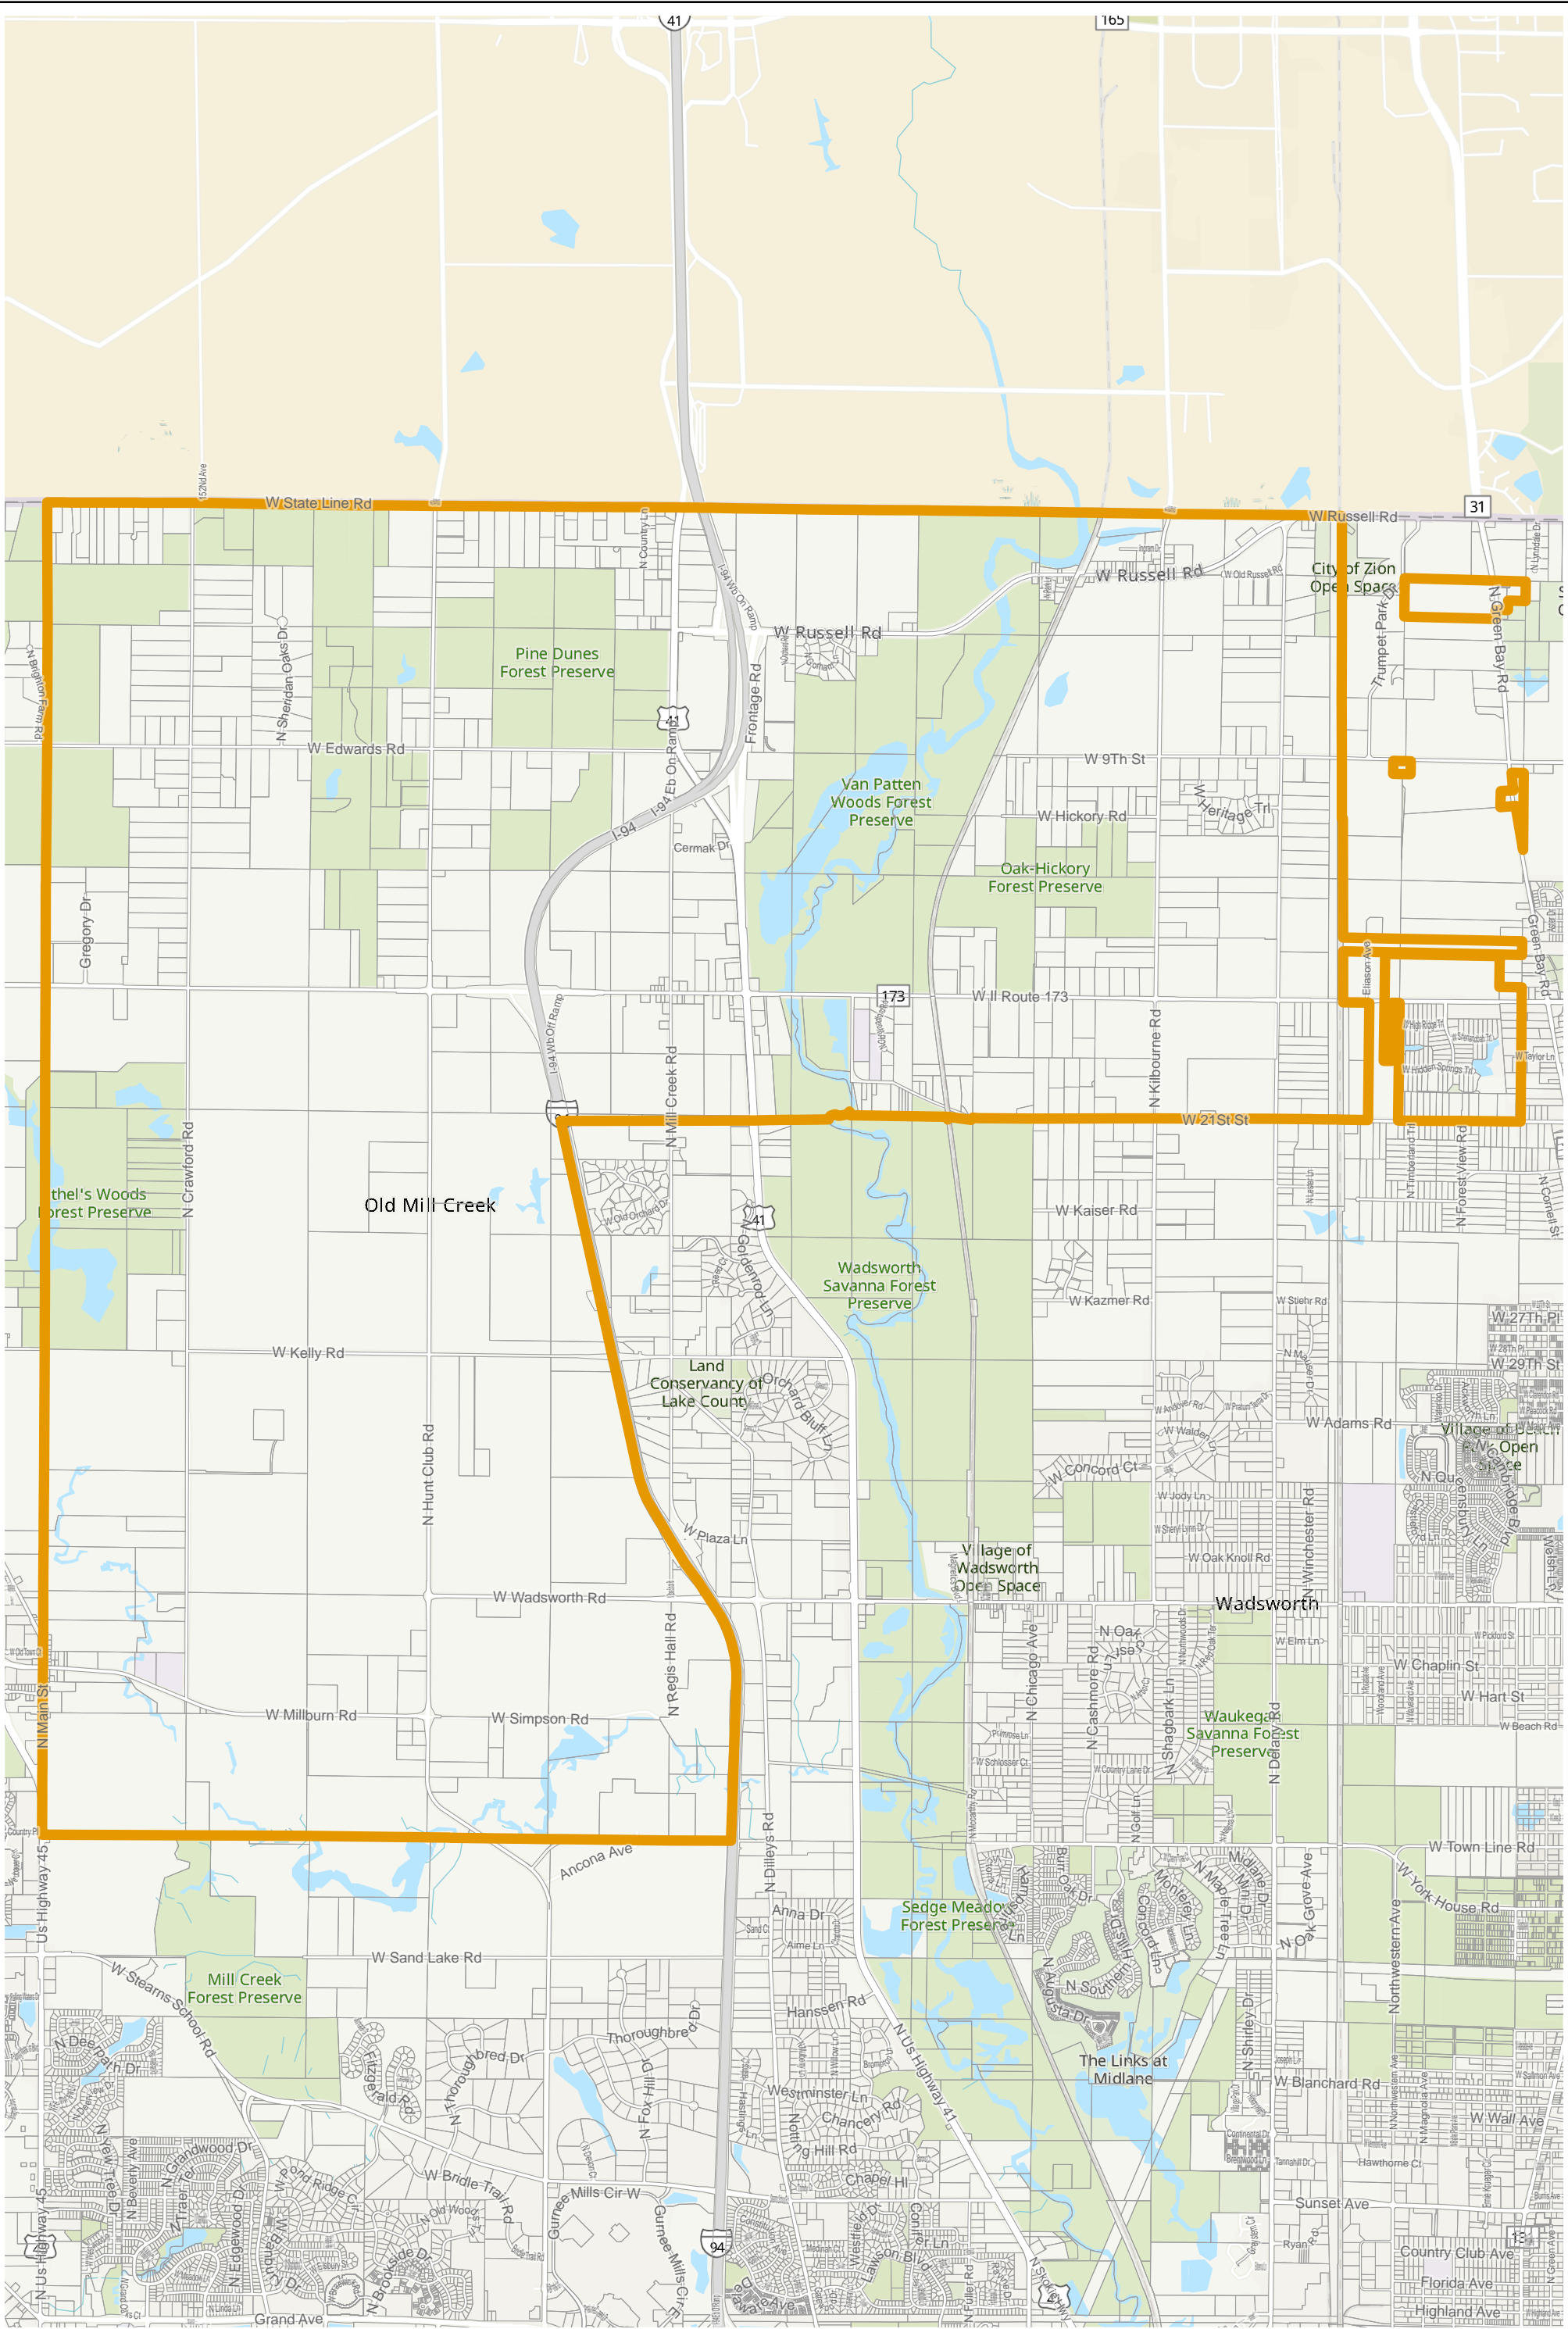

2022 Election Precincts

Tax Parcels

Lake County 2022 Election Precinct Lake Villa 172

Lake County 2022 Election Precinct Lake Villa 173

Lake County 2022 Election Precinct Newport 233

2022 Election Precincts
 Tax Parcels