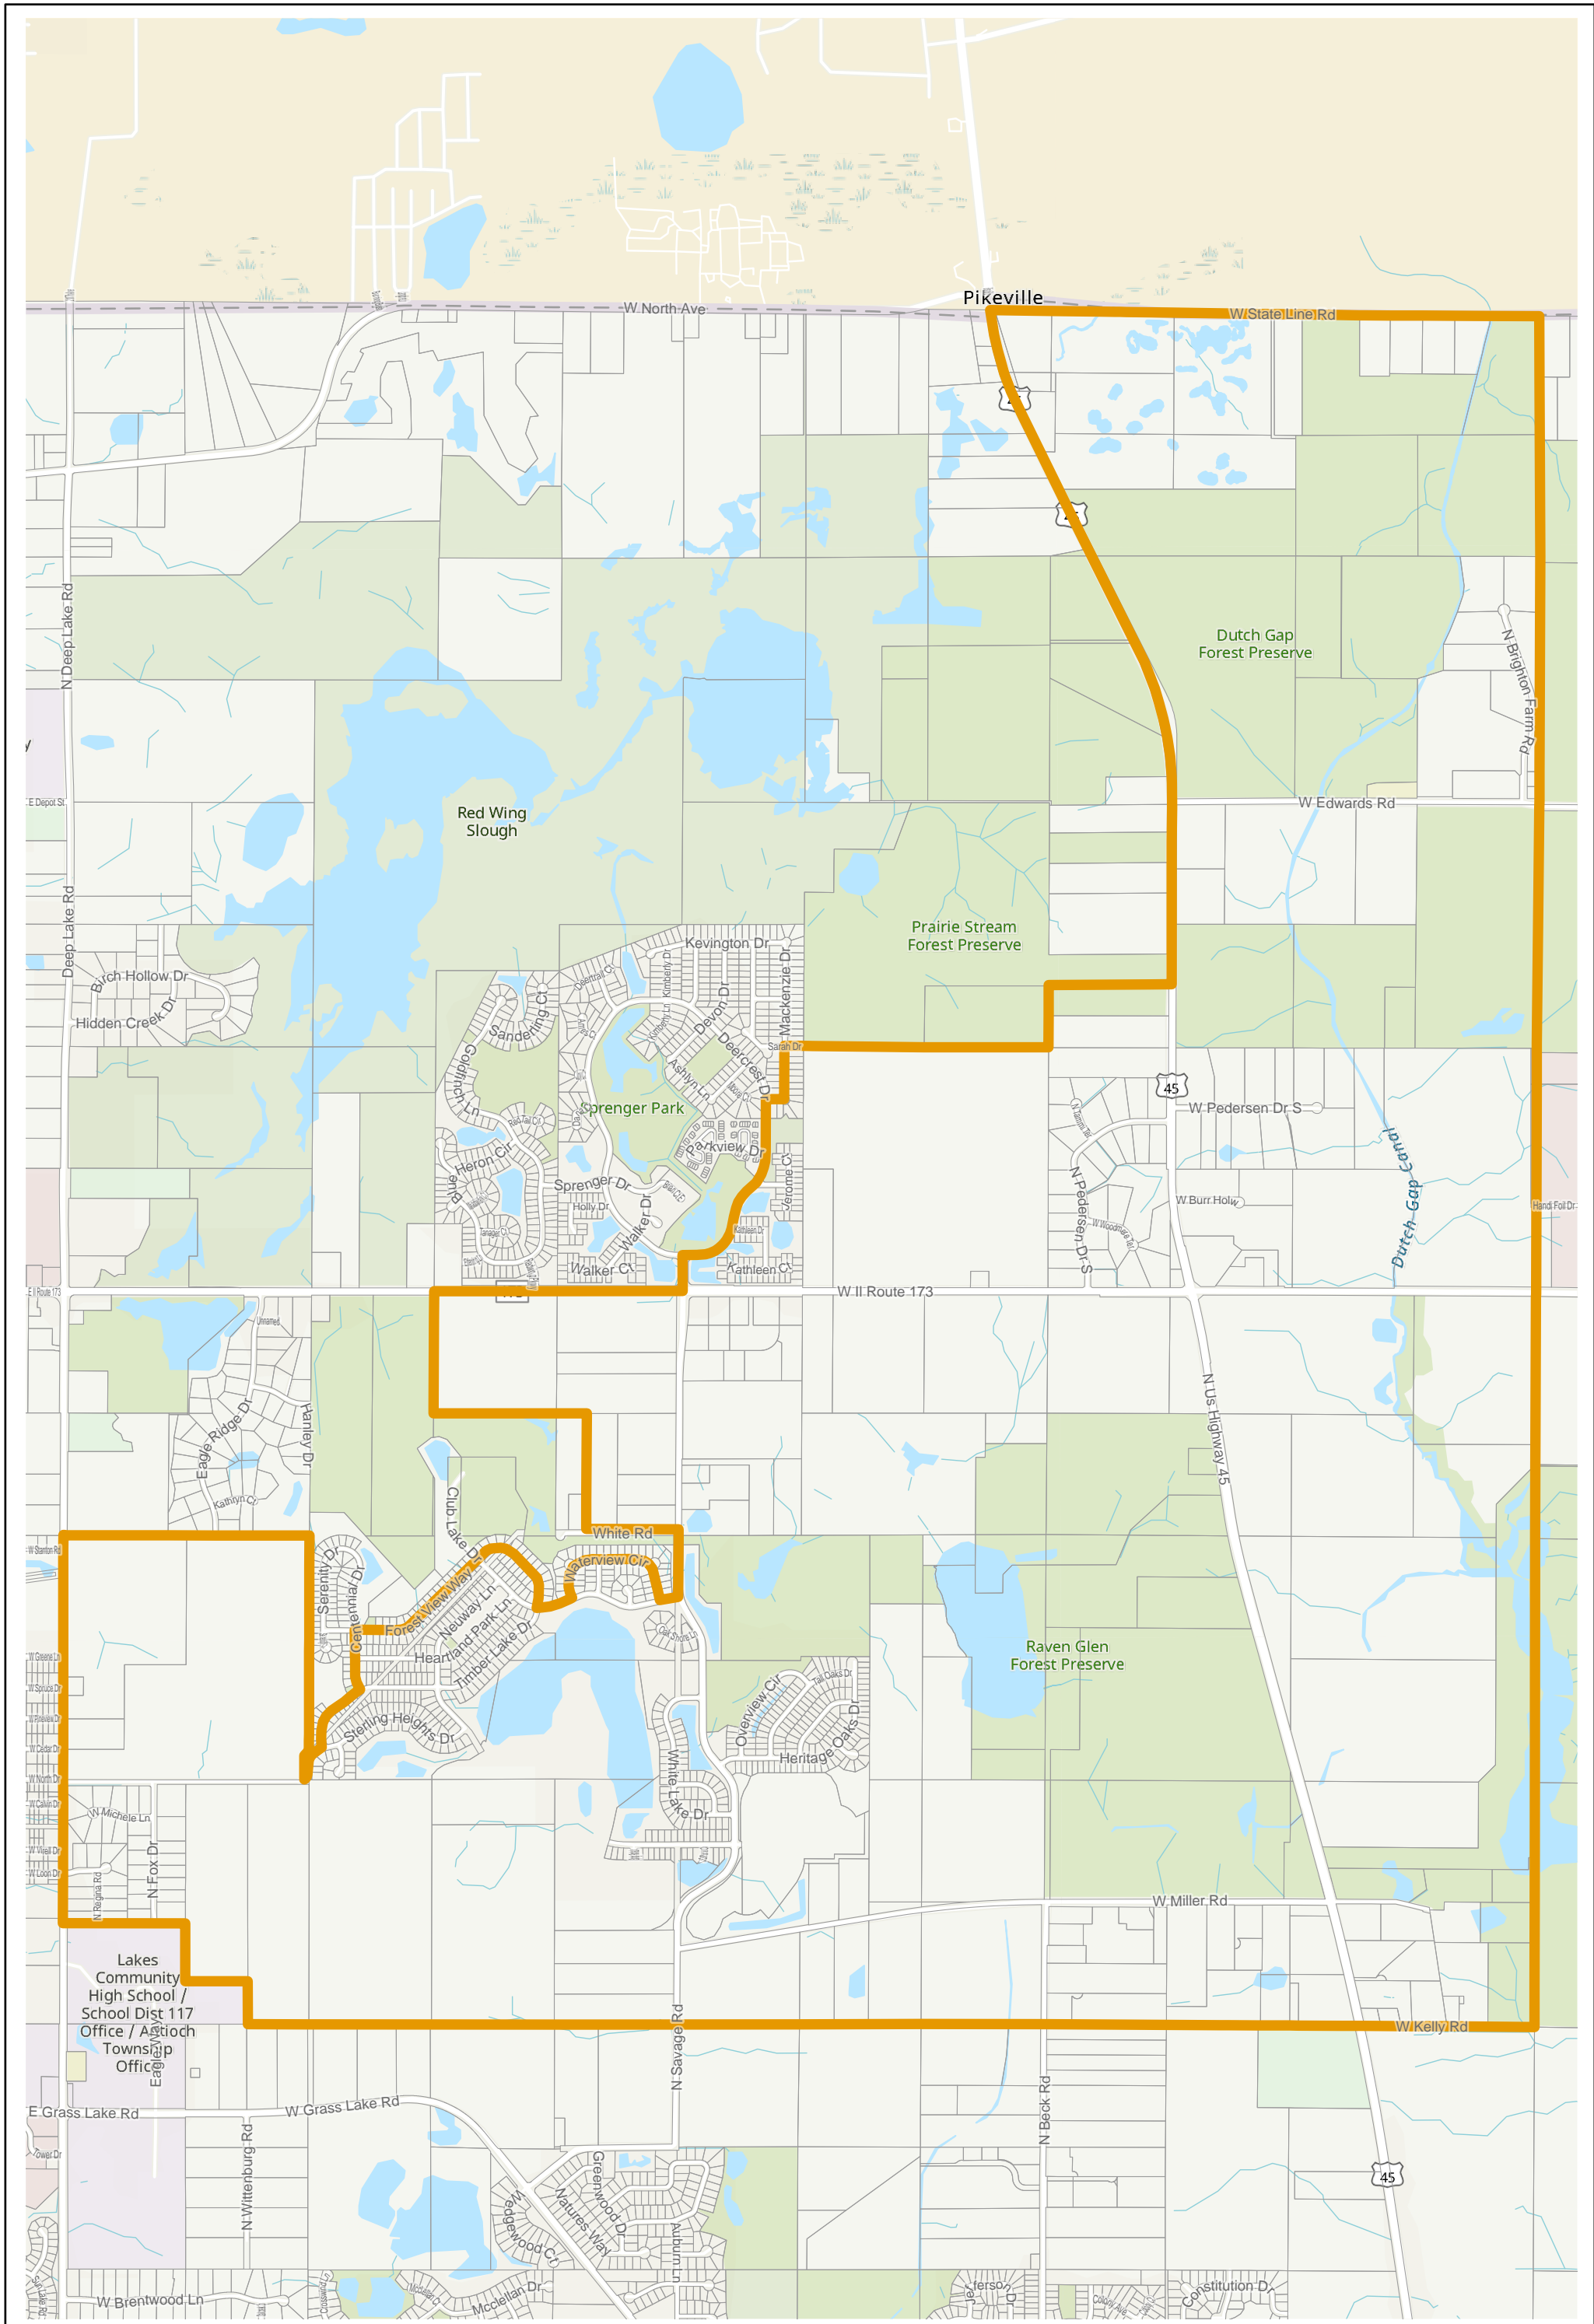

Lake County 2022 Election Precinct Antioch 11