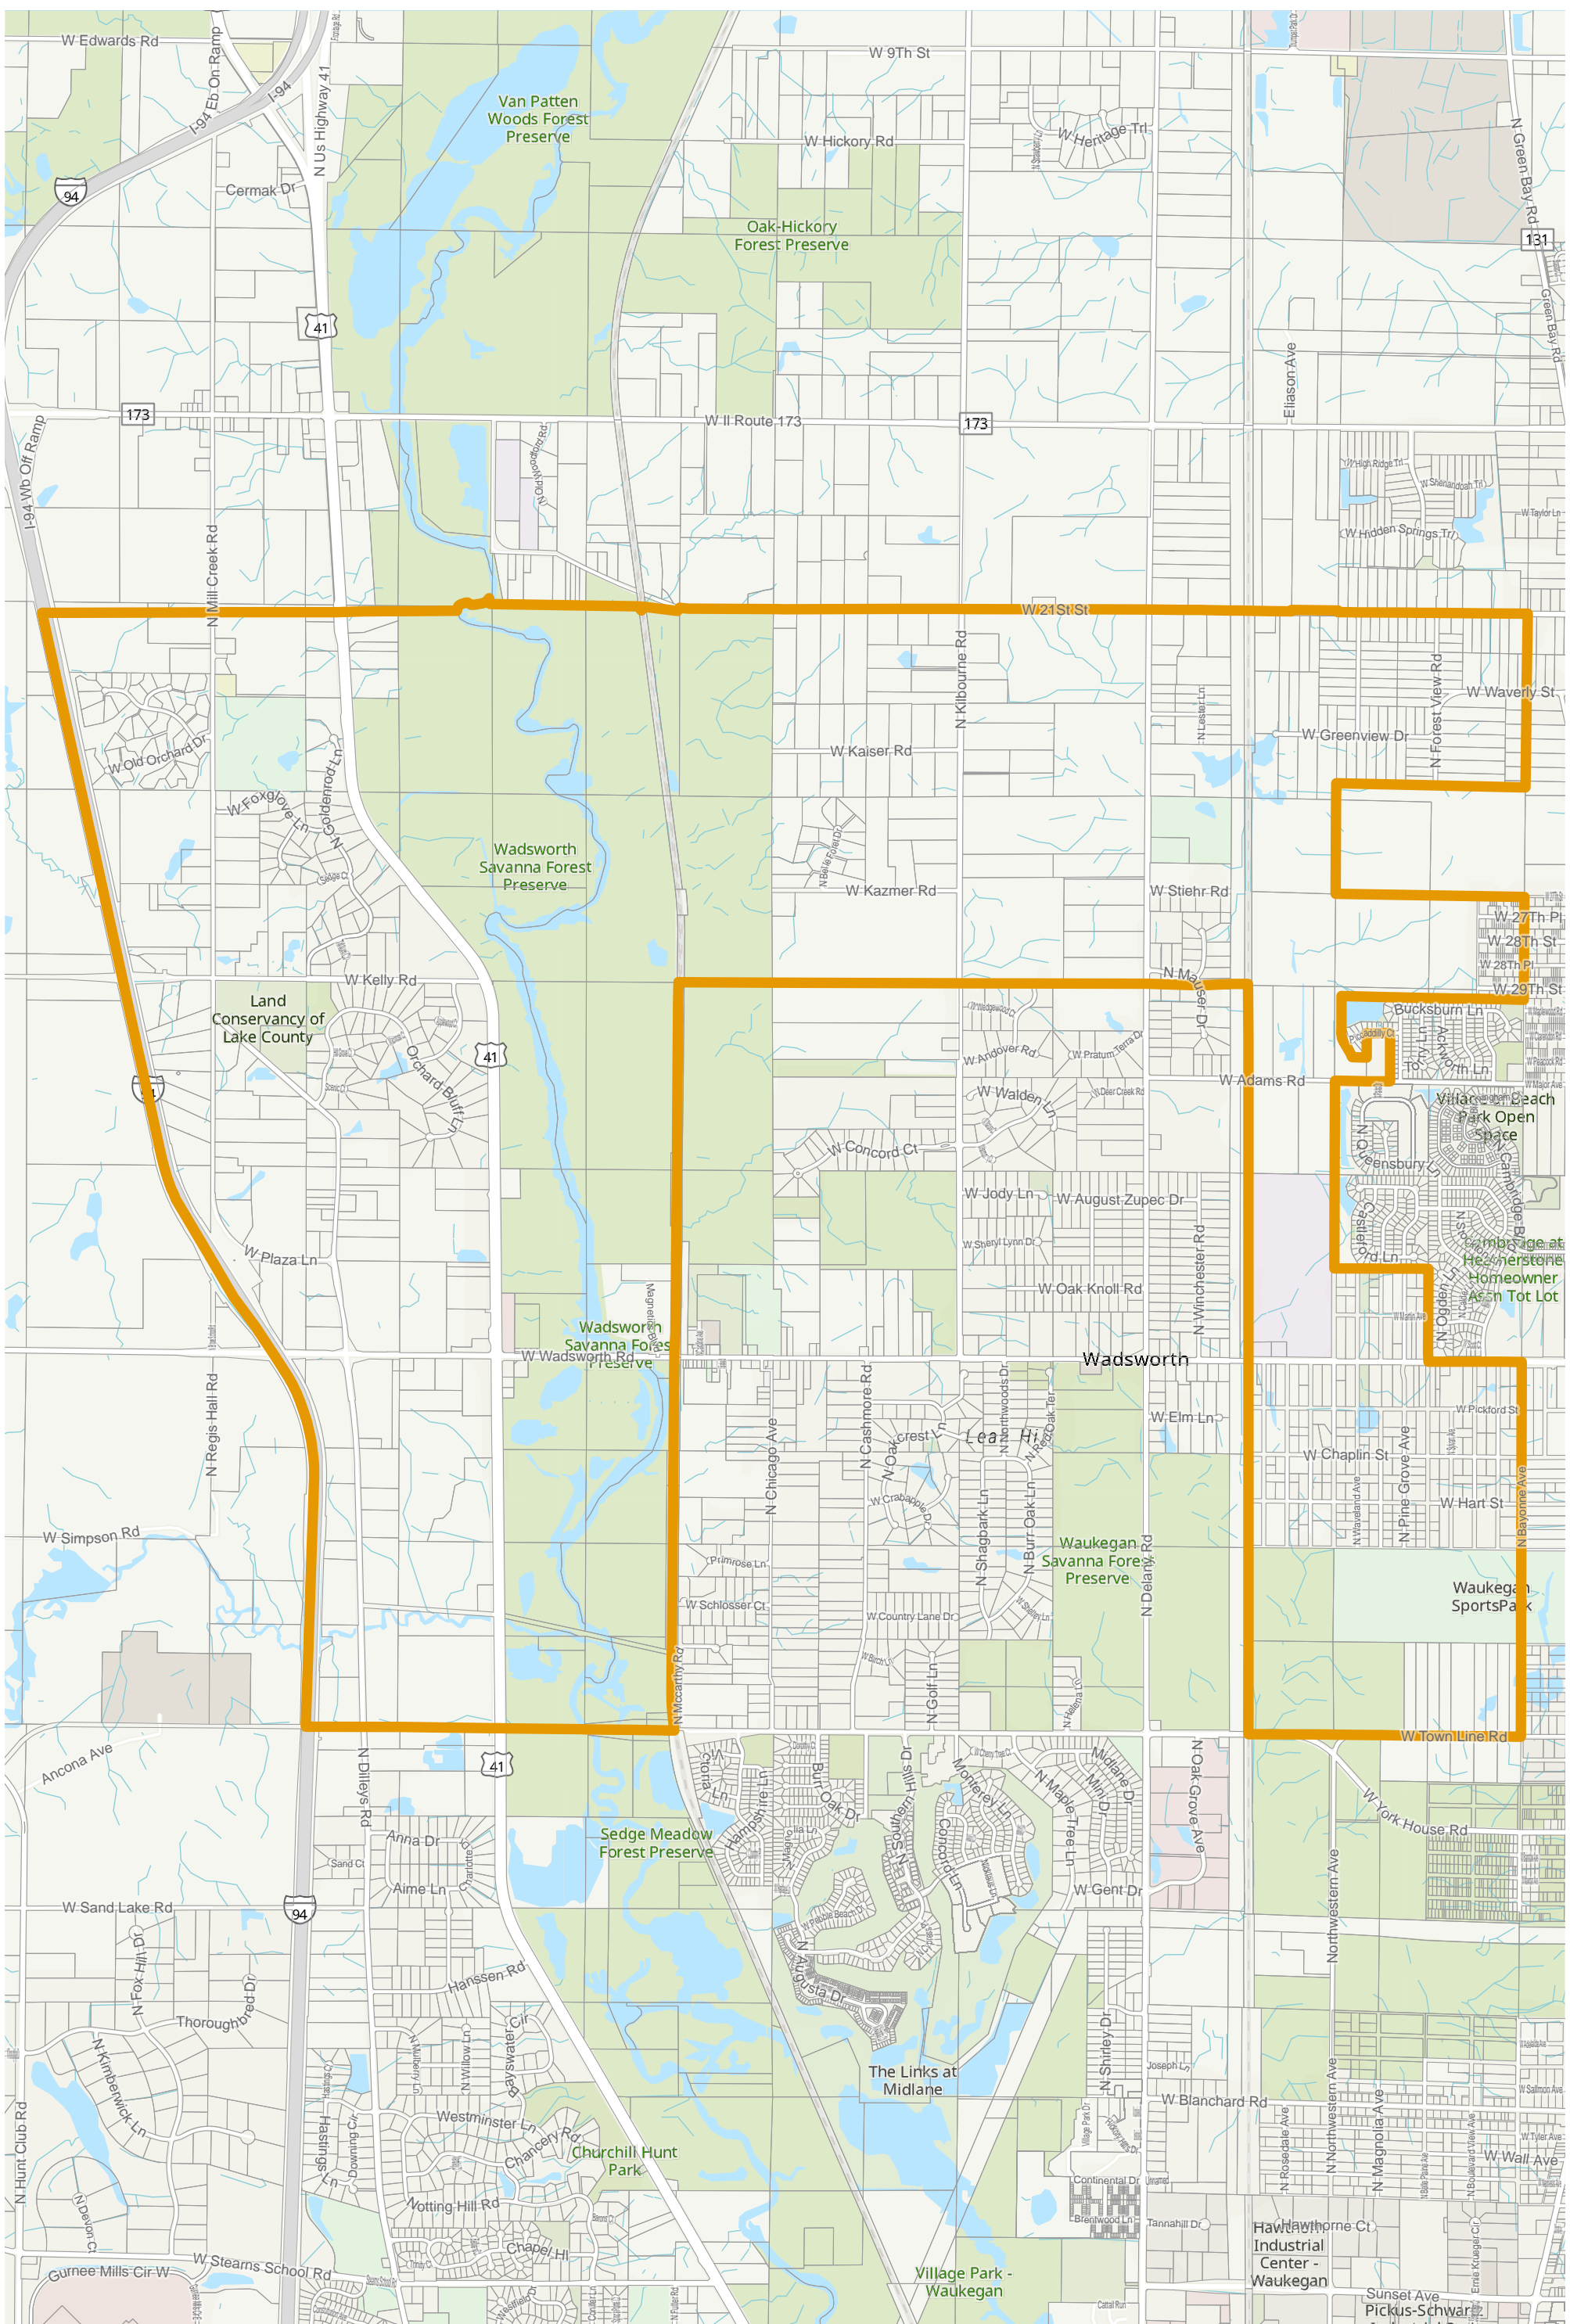

Lake County 2022 Election Precinct Newport 234

2022 Election Precincts

Tax Parcels