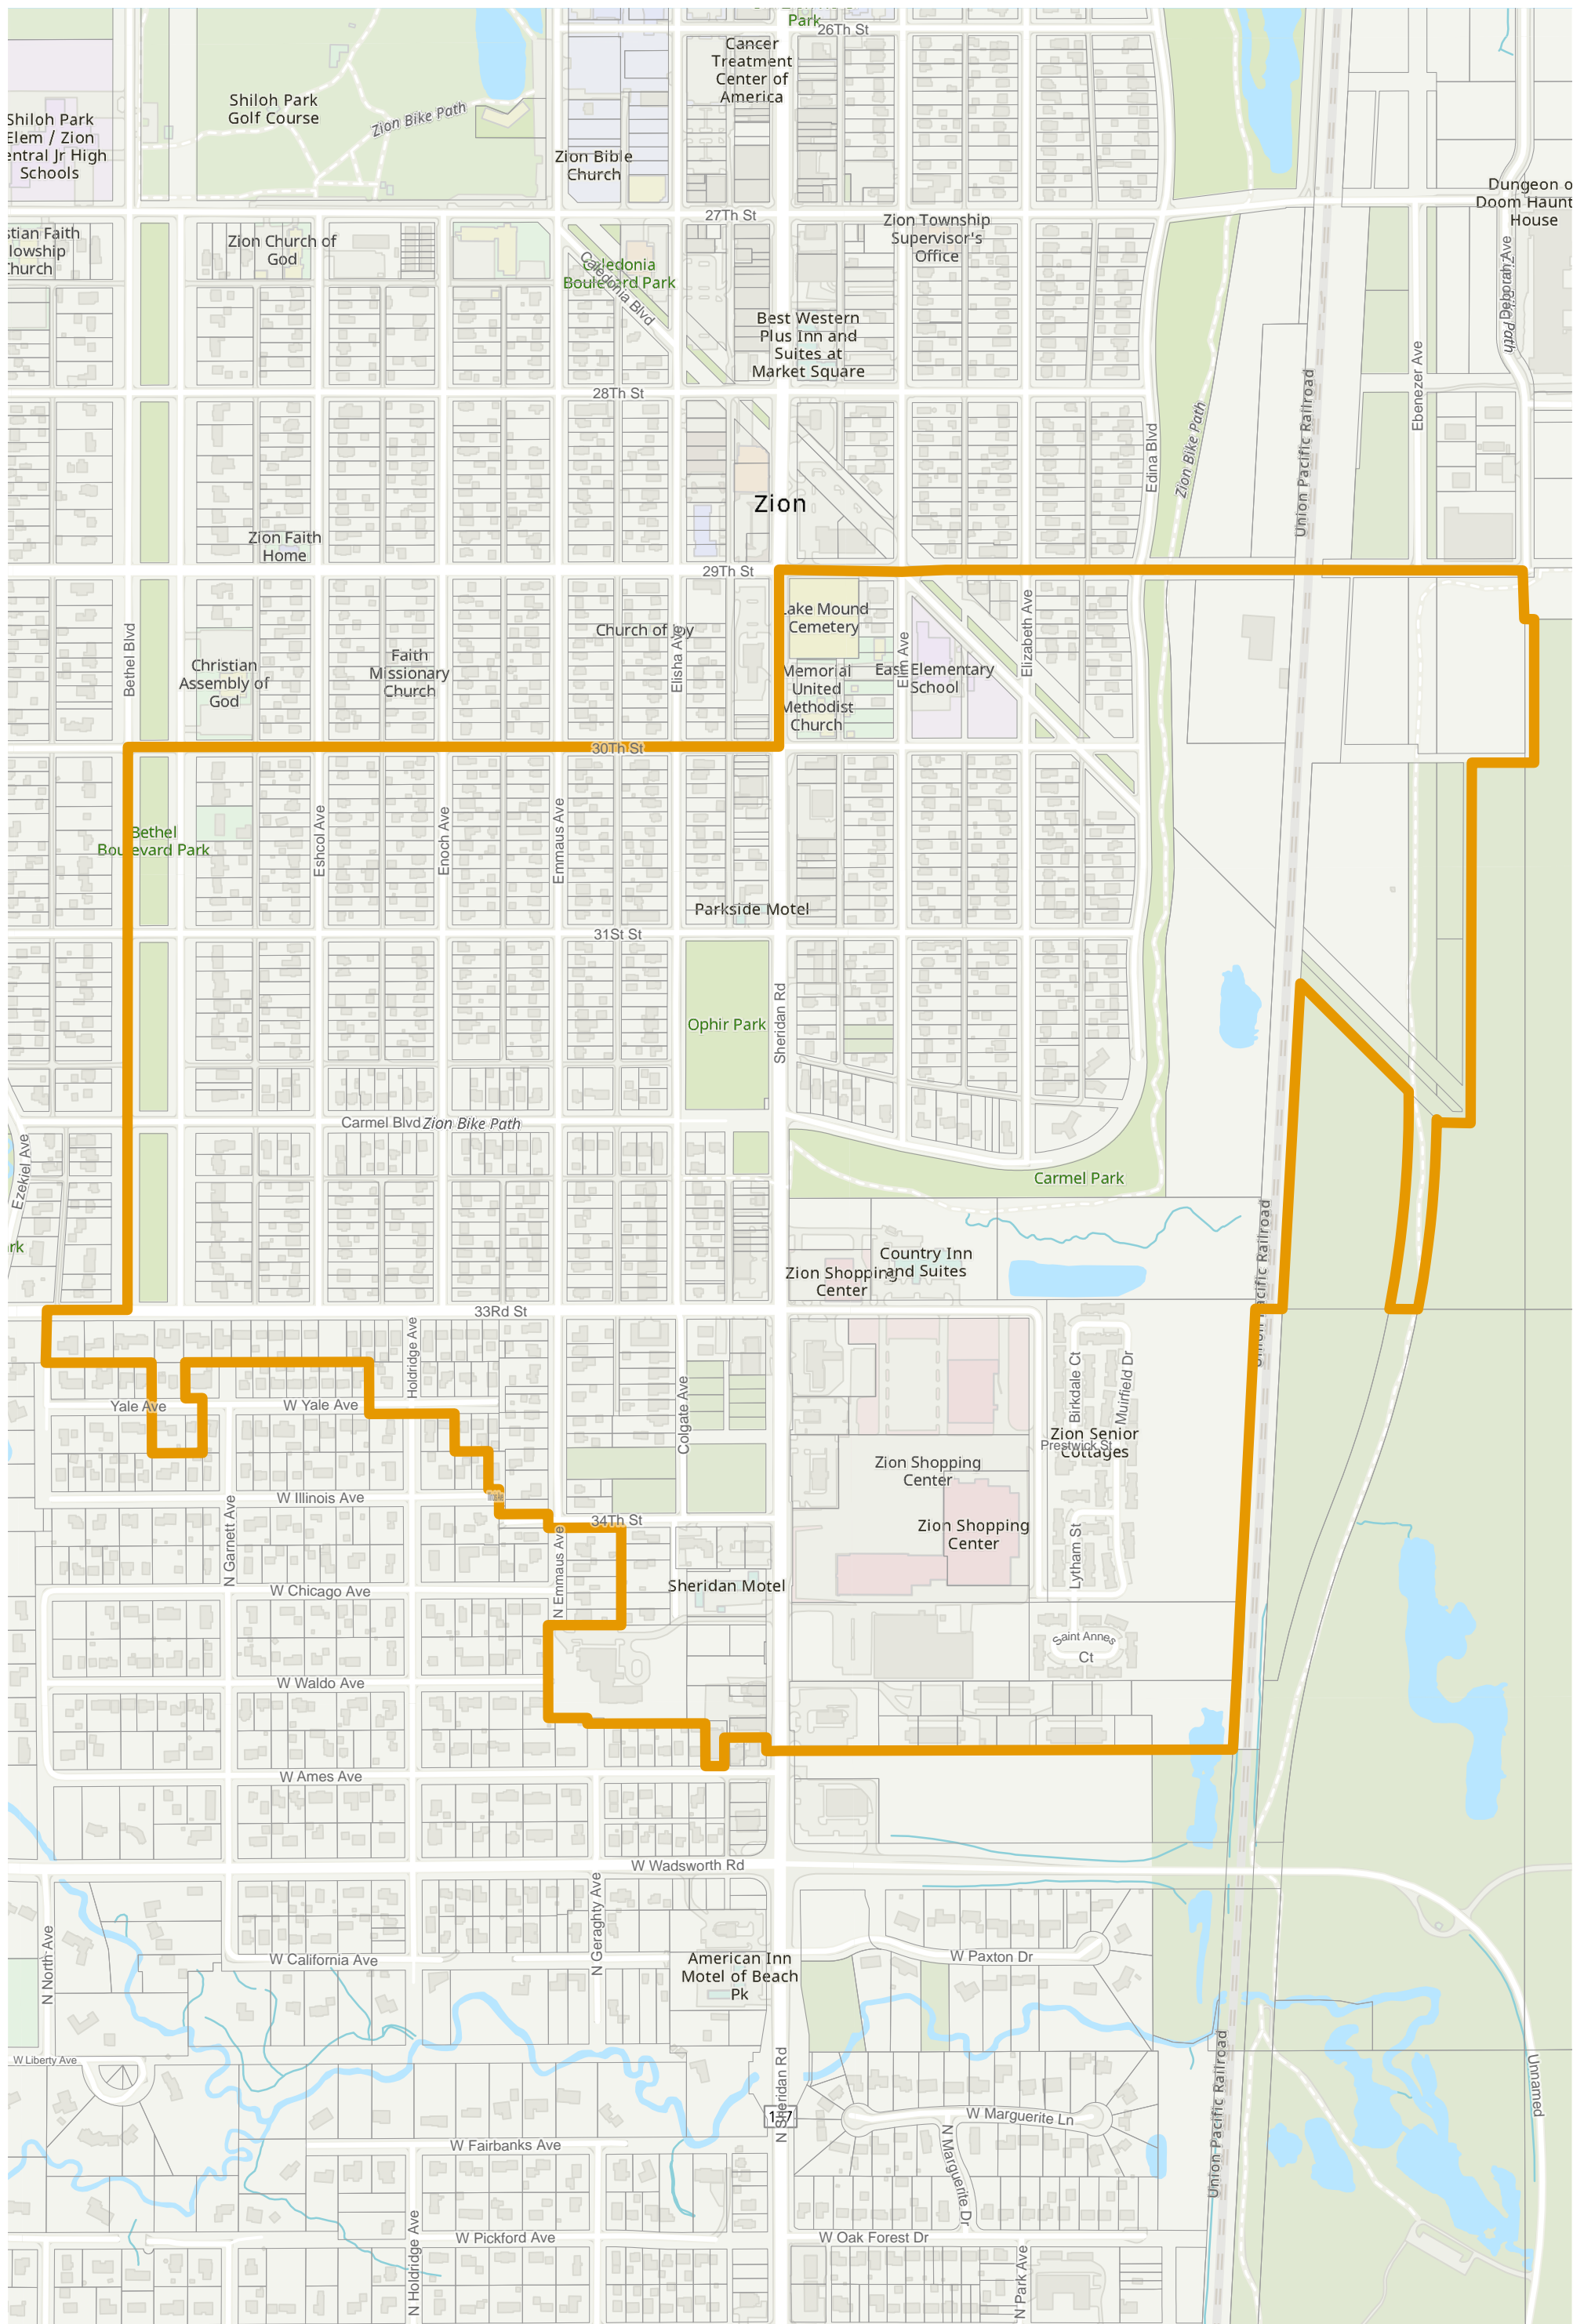

Lake County 2022 Election Precinct Zion 431

2022 Election Precincts

Tax Parcels