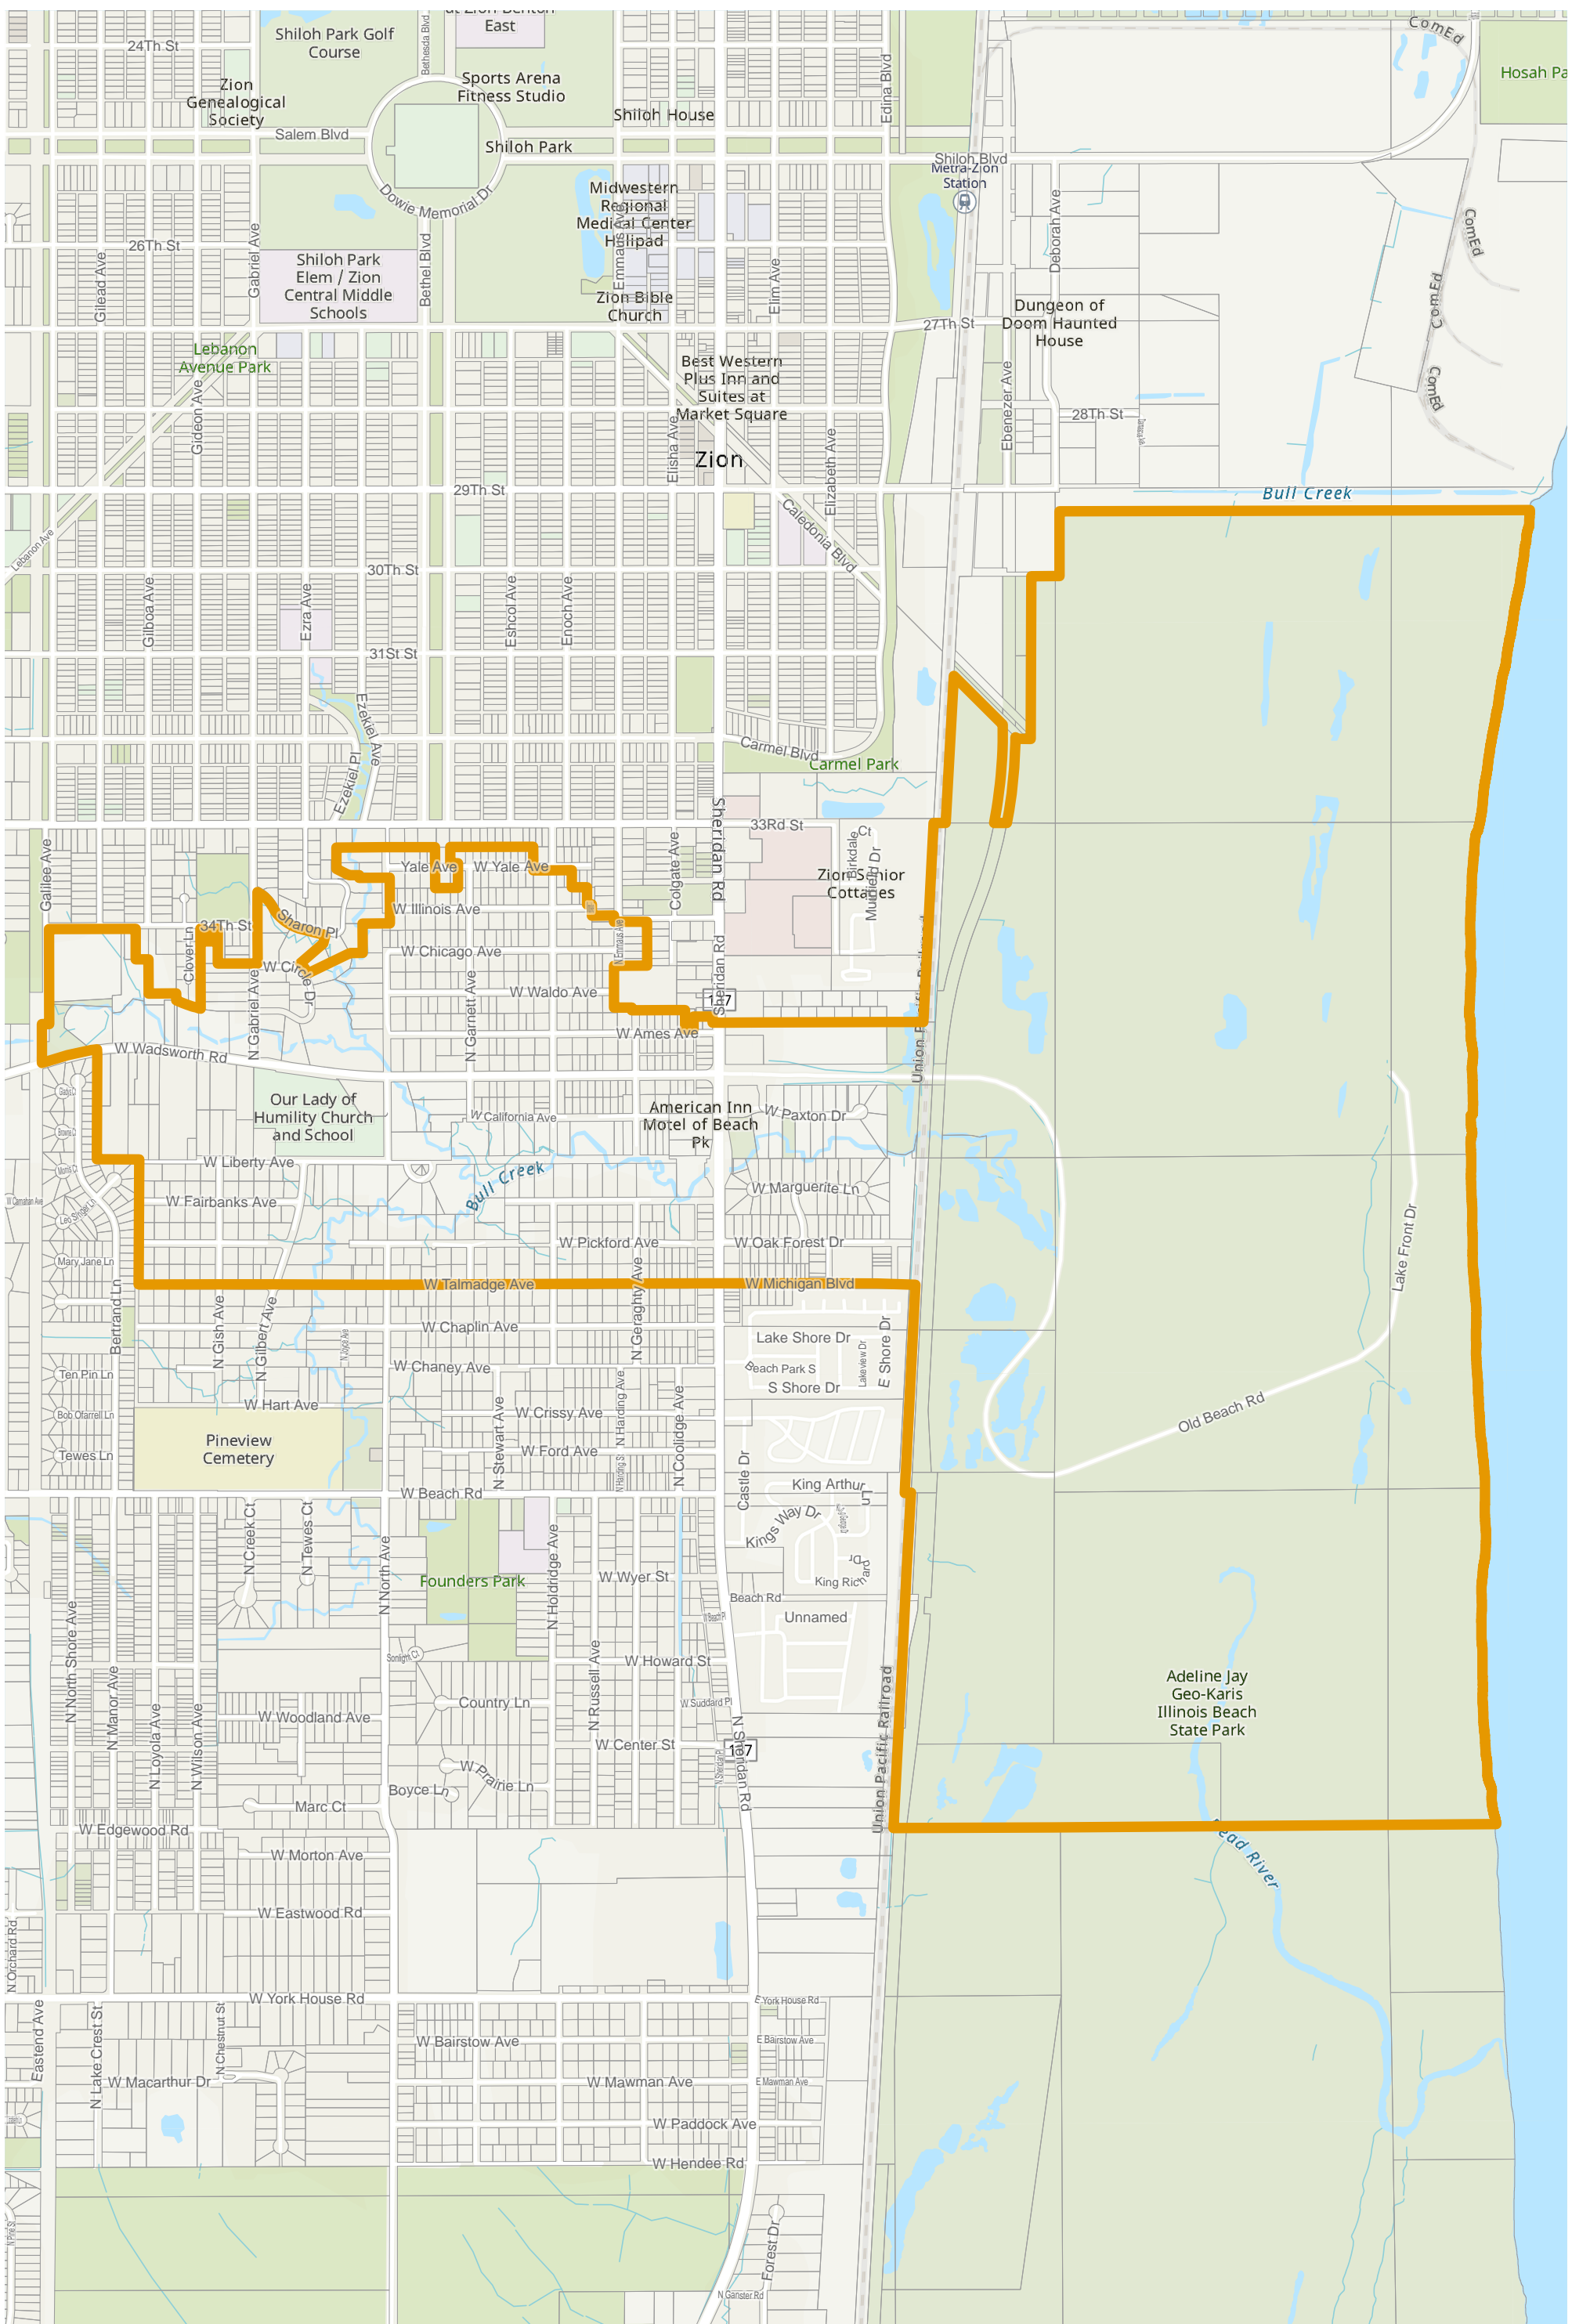

Lake County 2022 Election Precinct Benton 62

2022 Election Precincts
 Tax Parcels