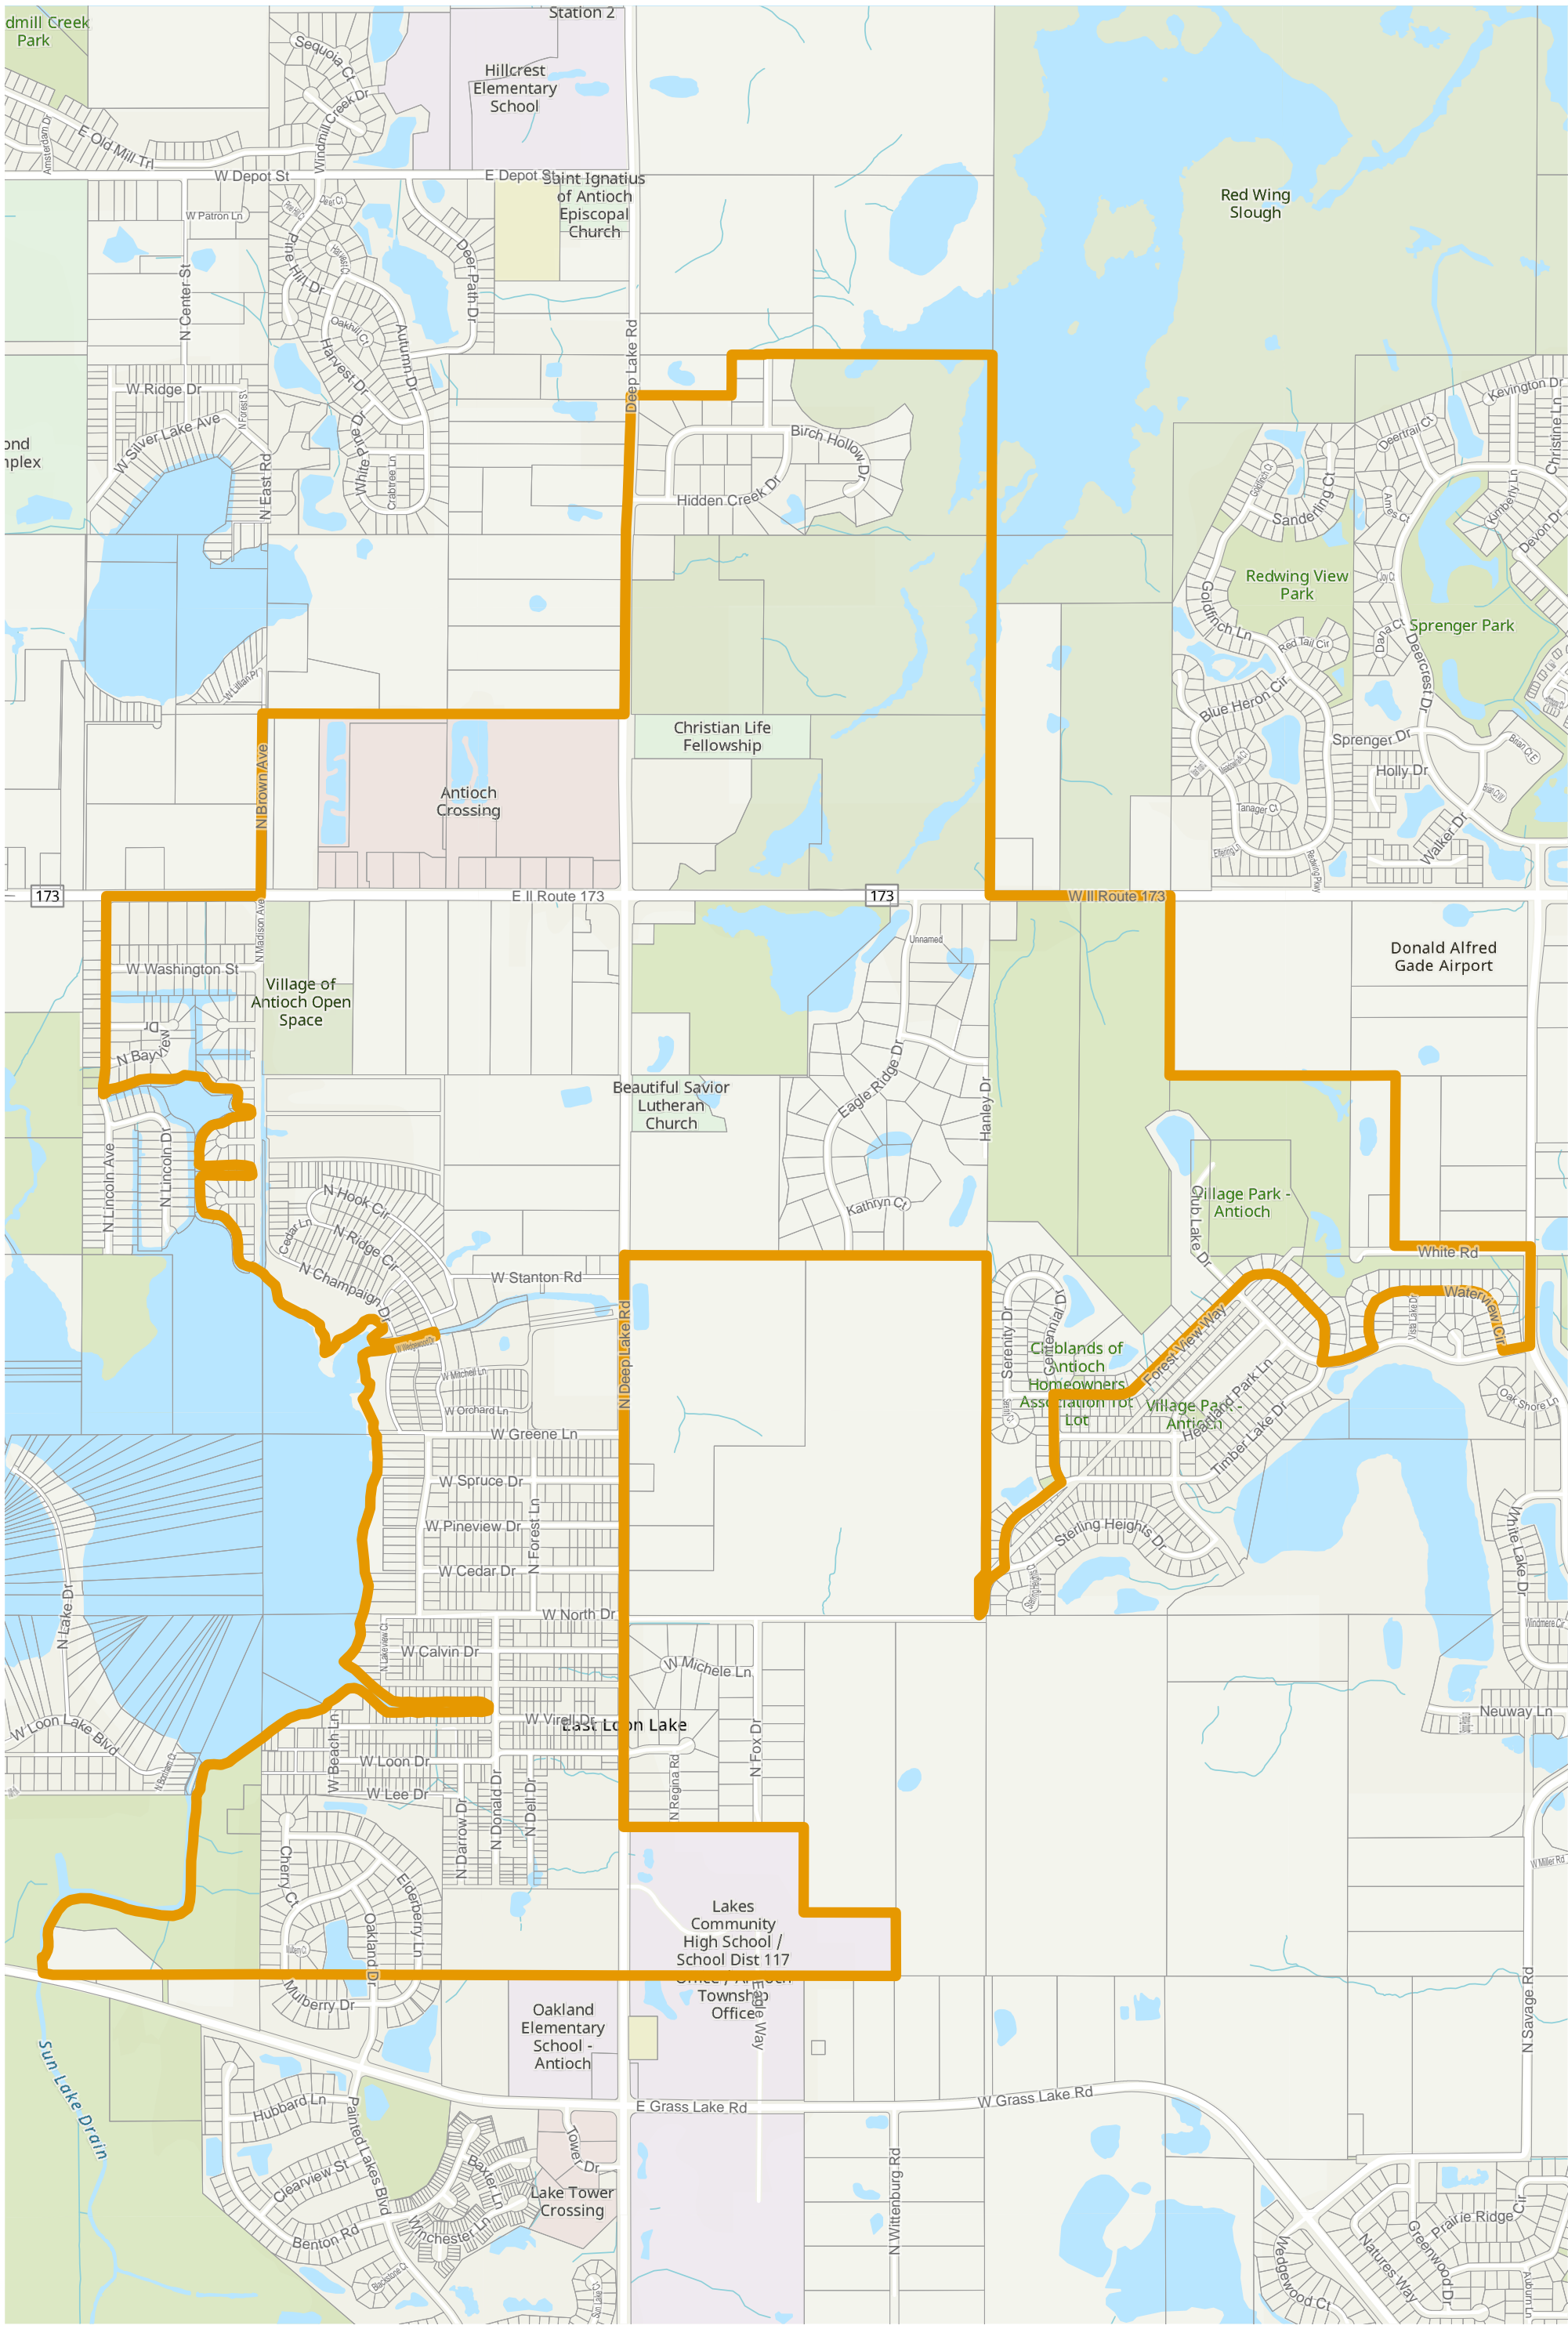

Lake County 2022 Election Precinct Antioch 14