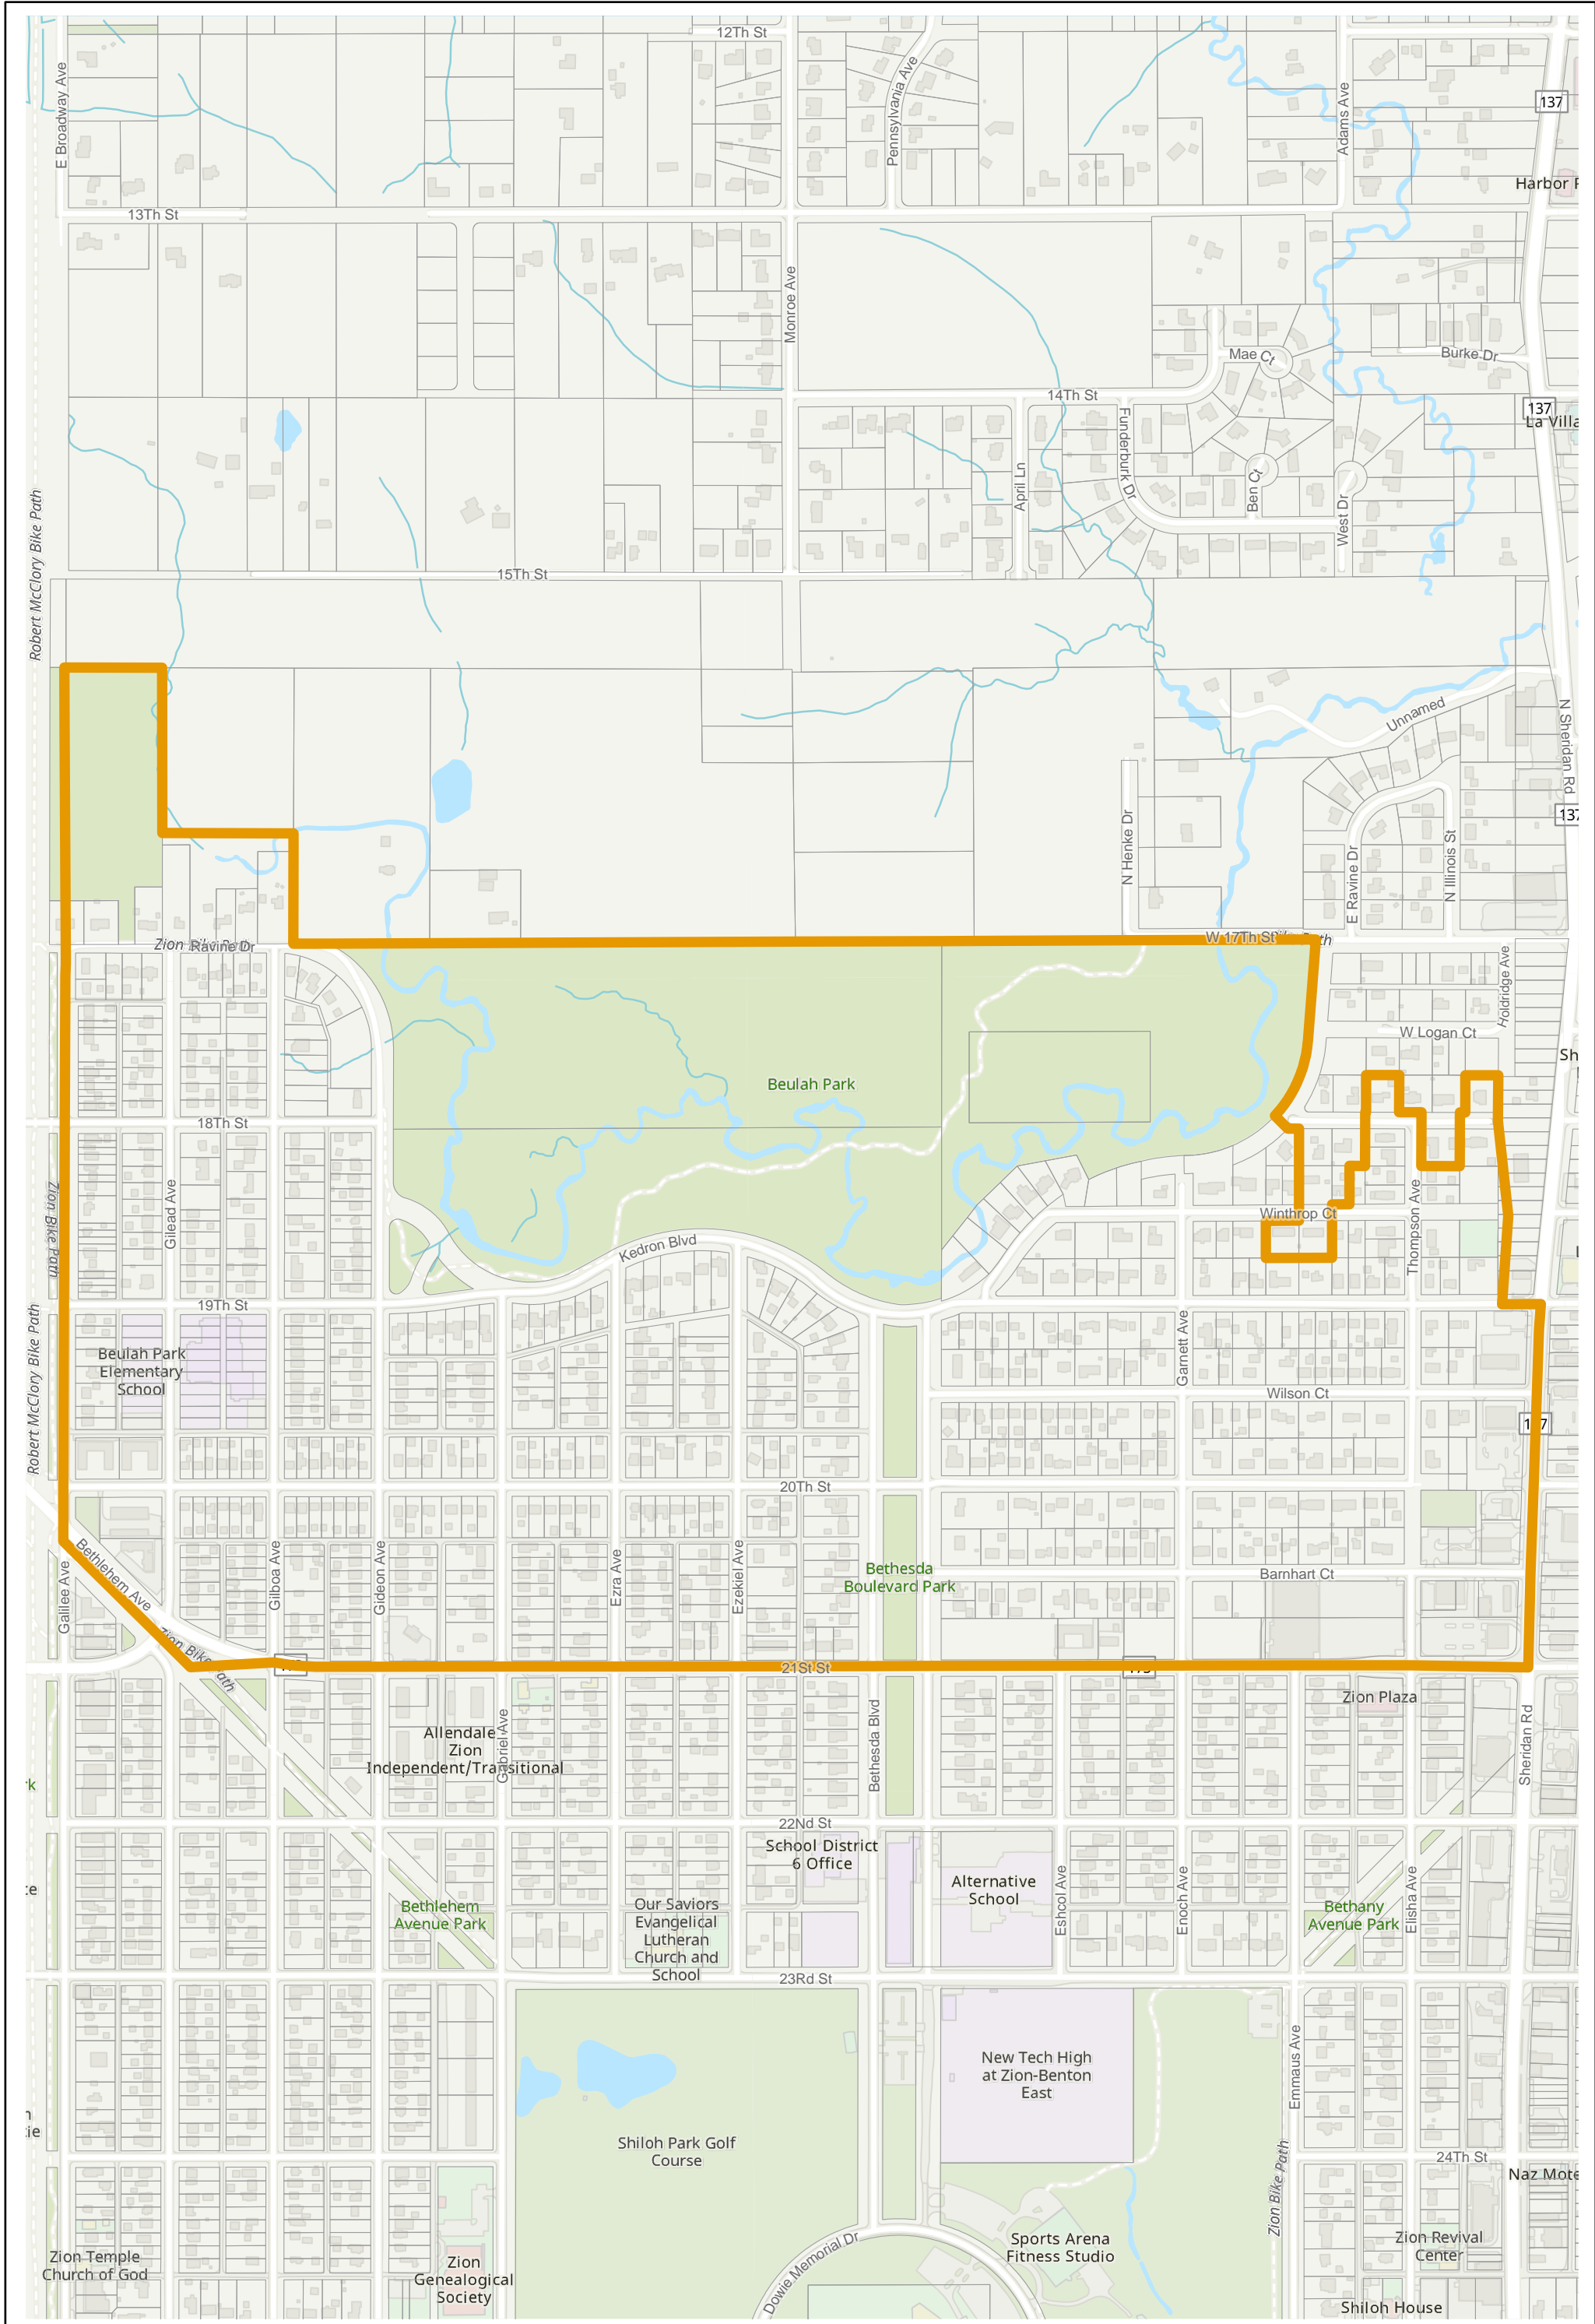

 2022 Election Precincts

 Tax Parcels

Lake County 2022 Election Precinct Zion 420

Lake County 2022 Election Precinct Zion 422

Lake County 2022 Election Precinct Zion 423

Lake County 2022 Election Precinct Zion 424