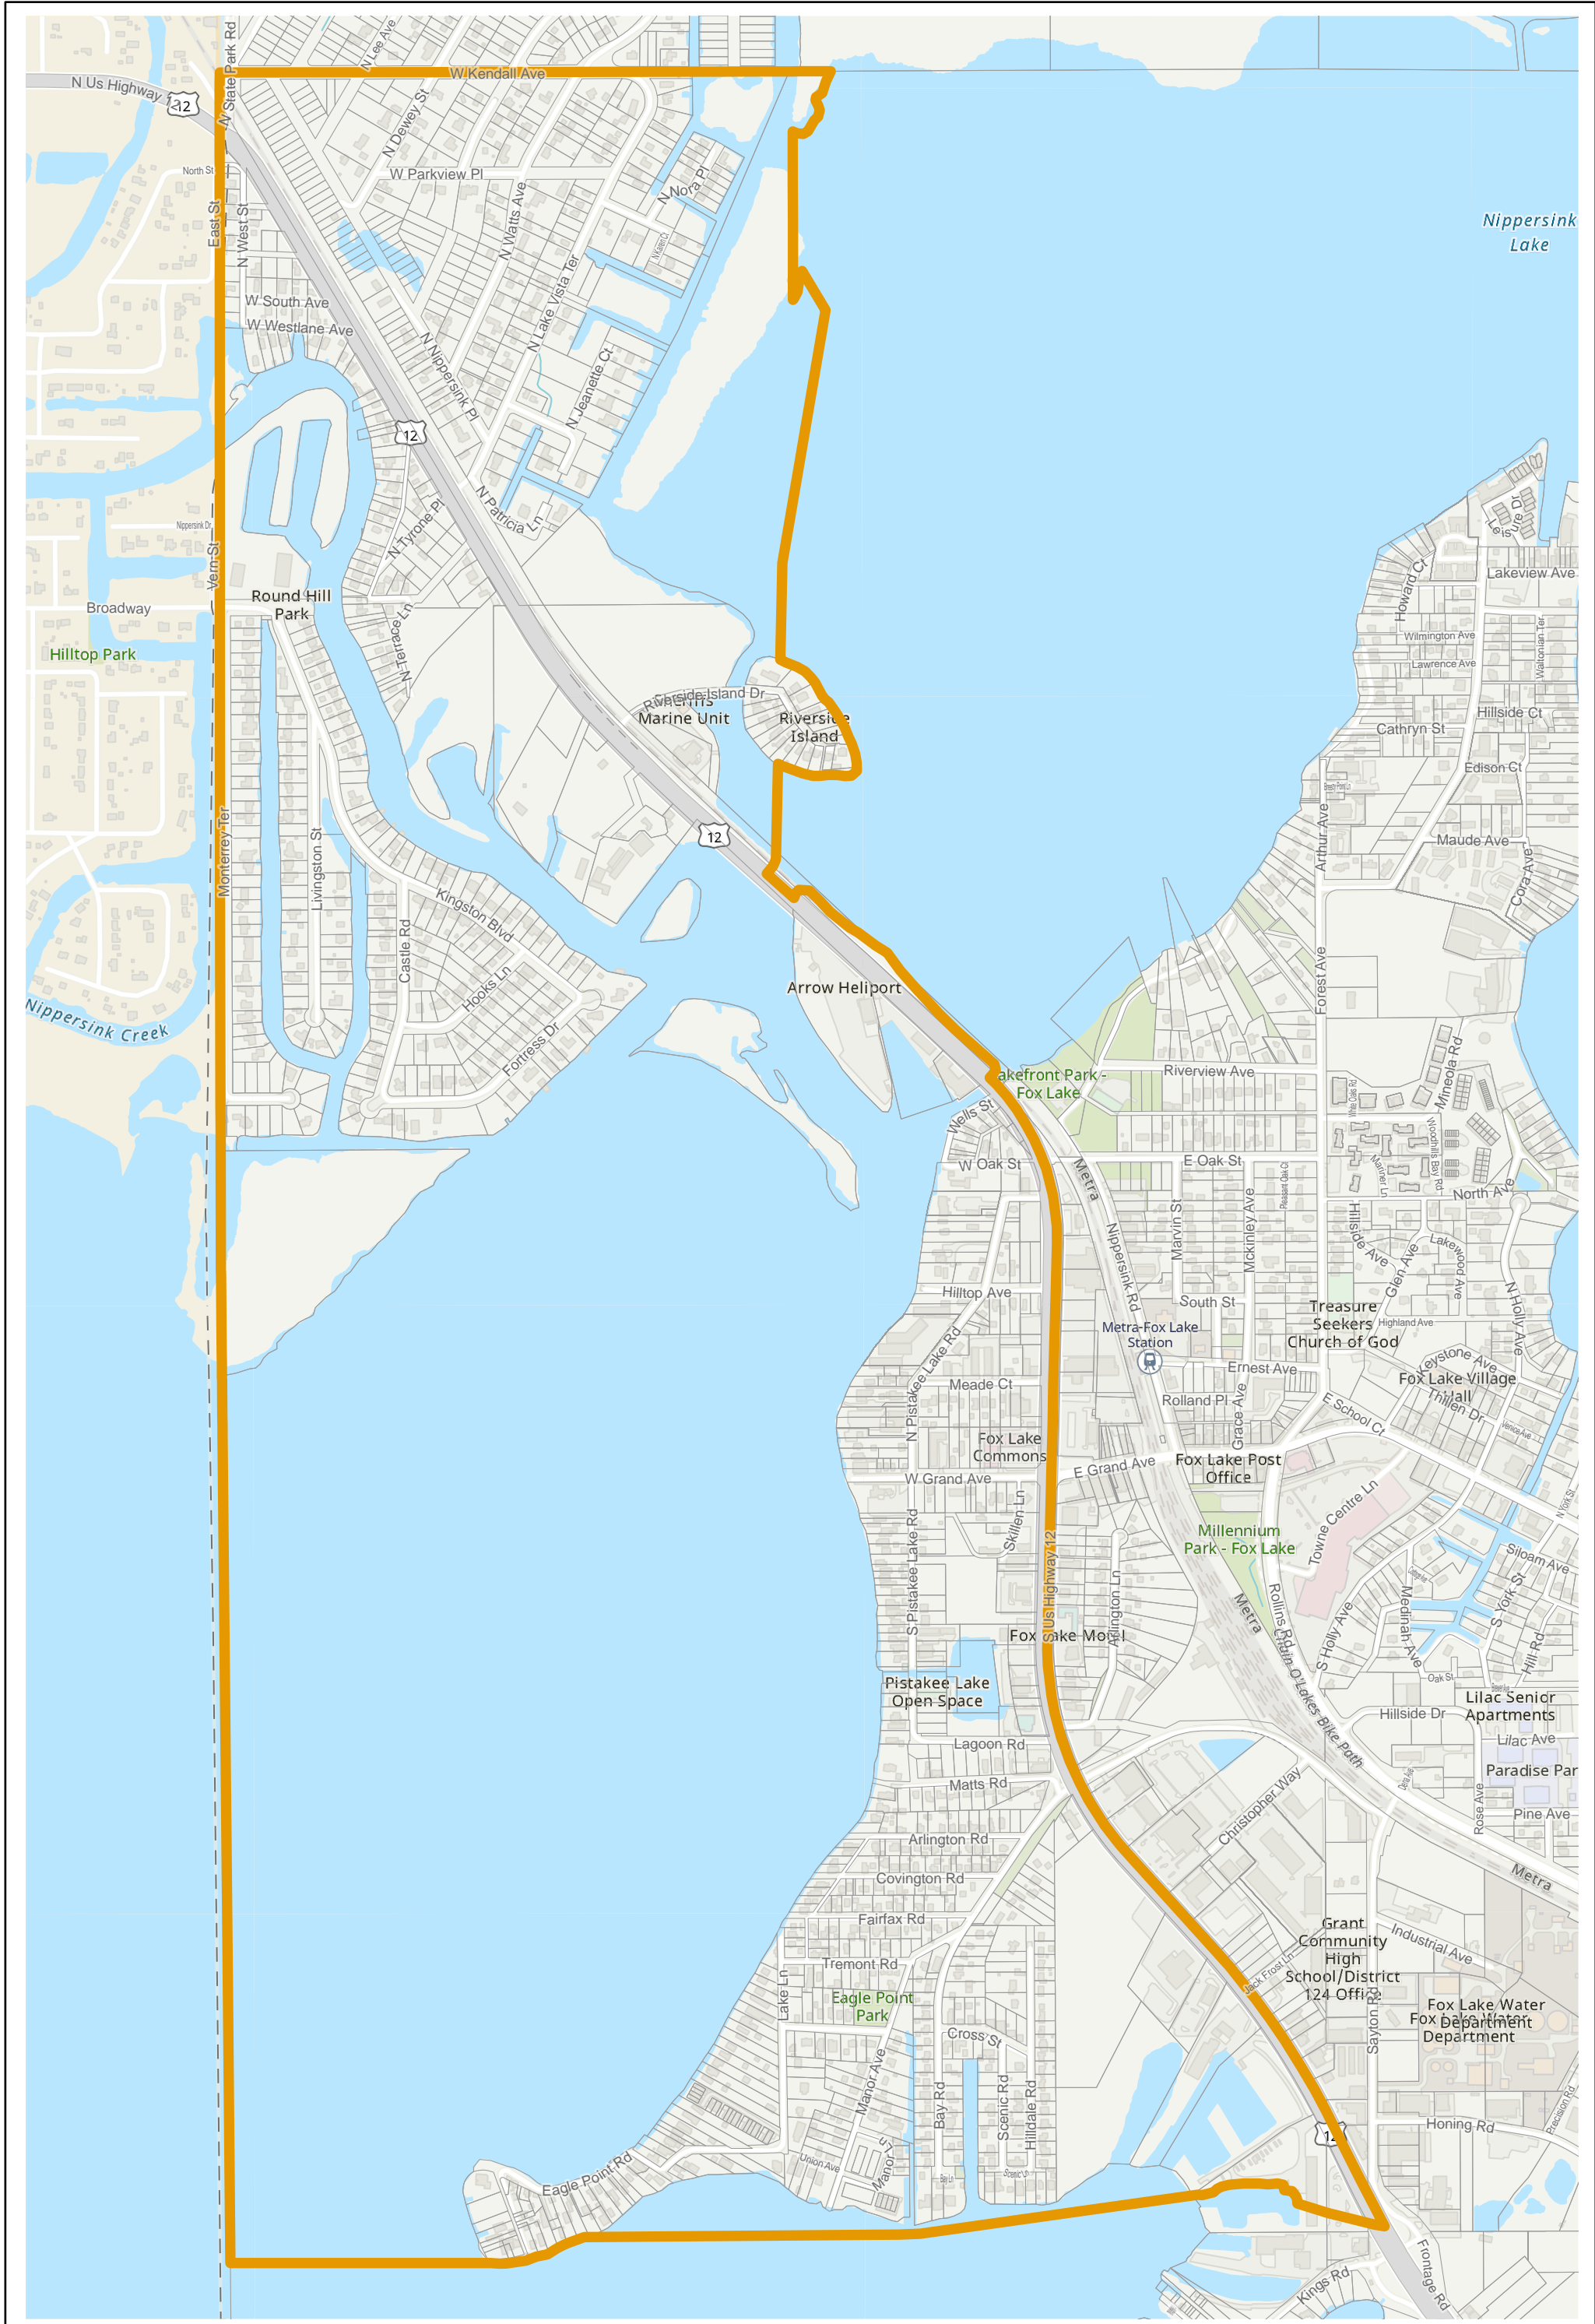

Lake County 2022 Election Precinct Grant 130