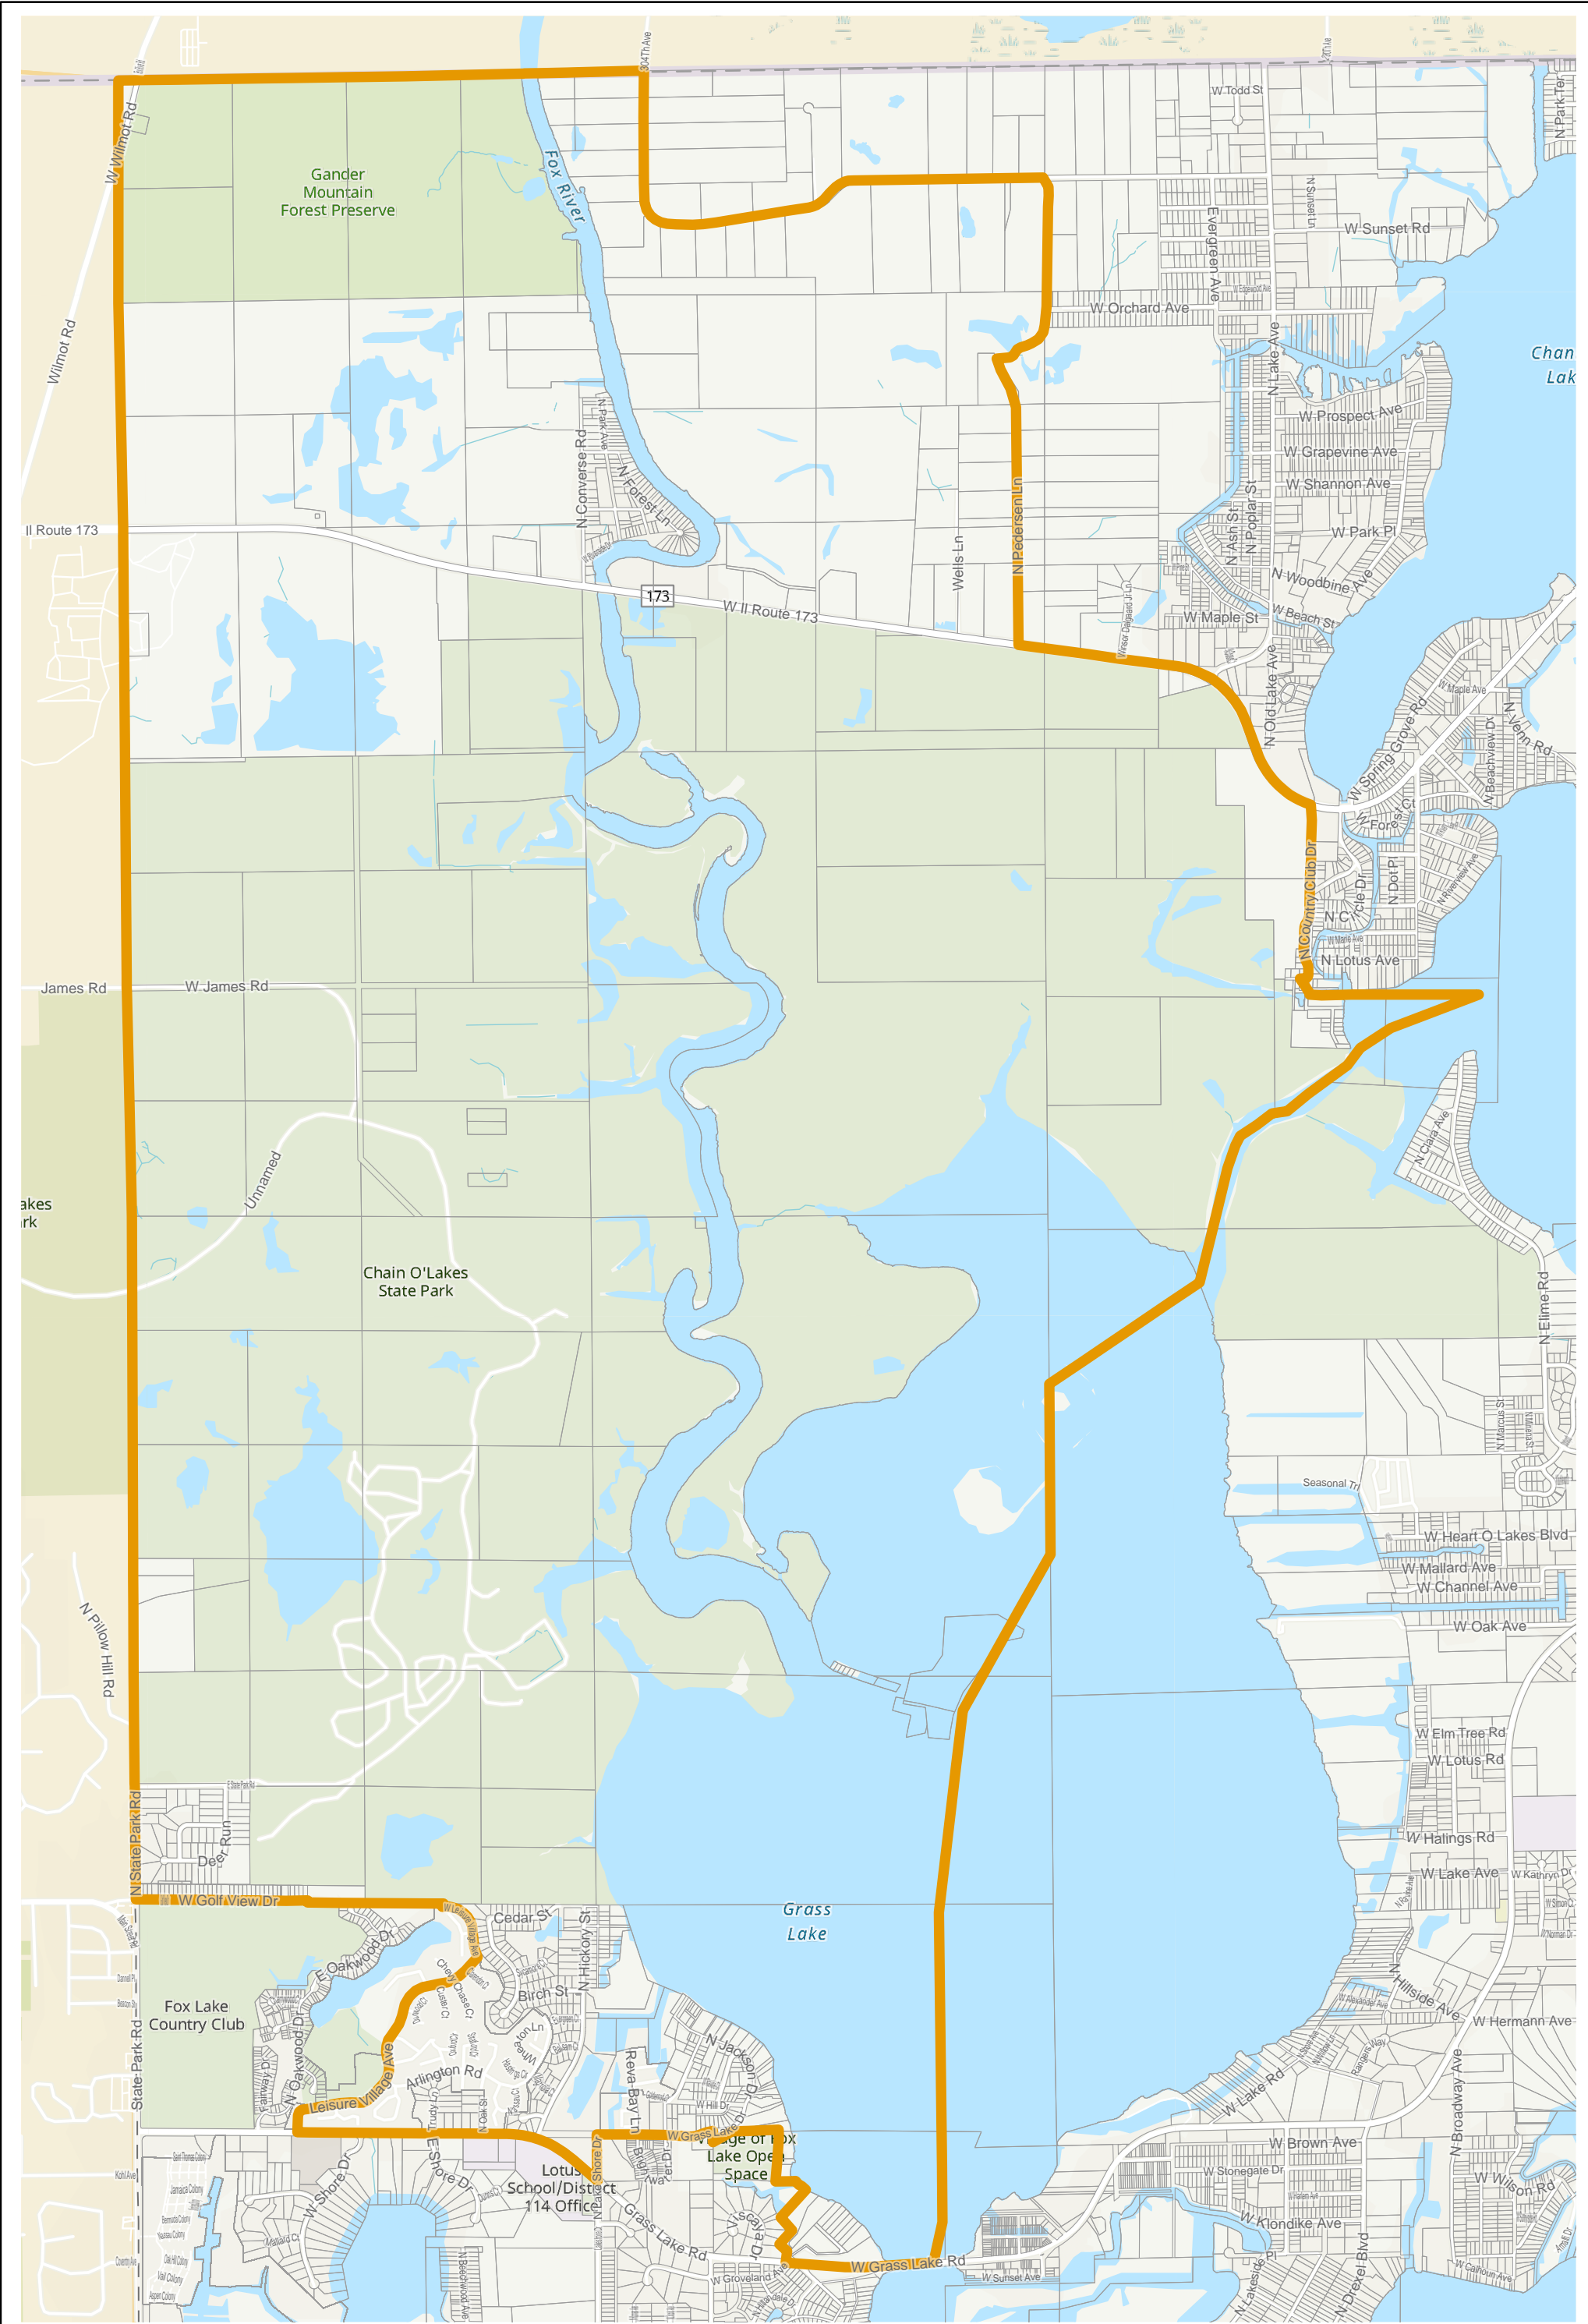

Lake County 2022 Election Precinct Antioch 1