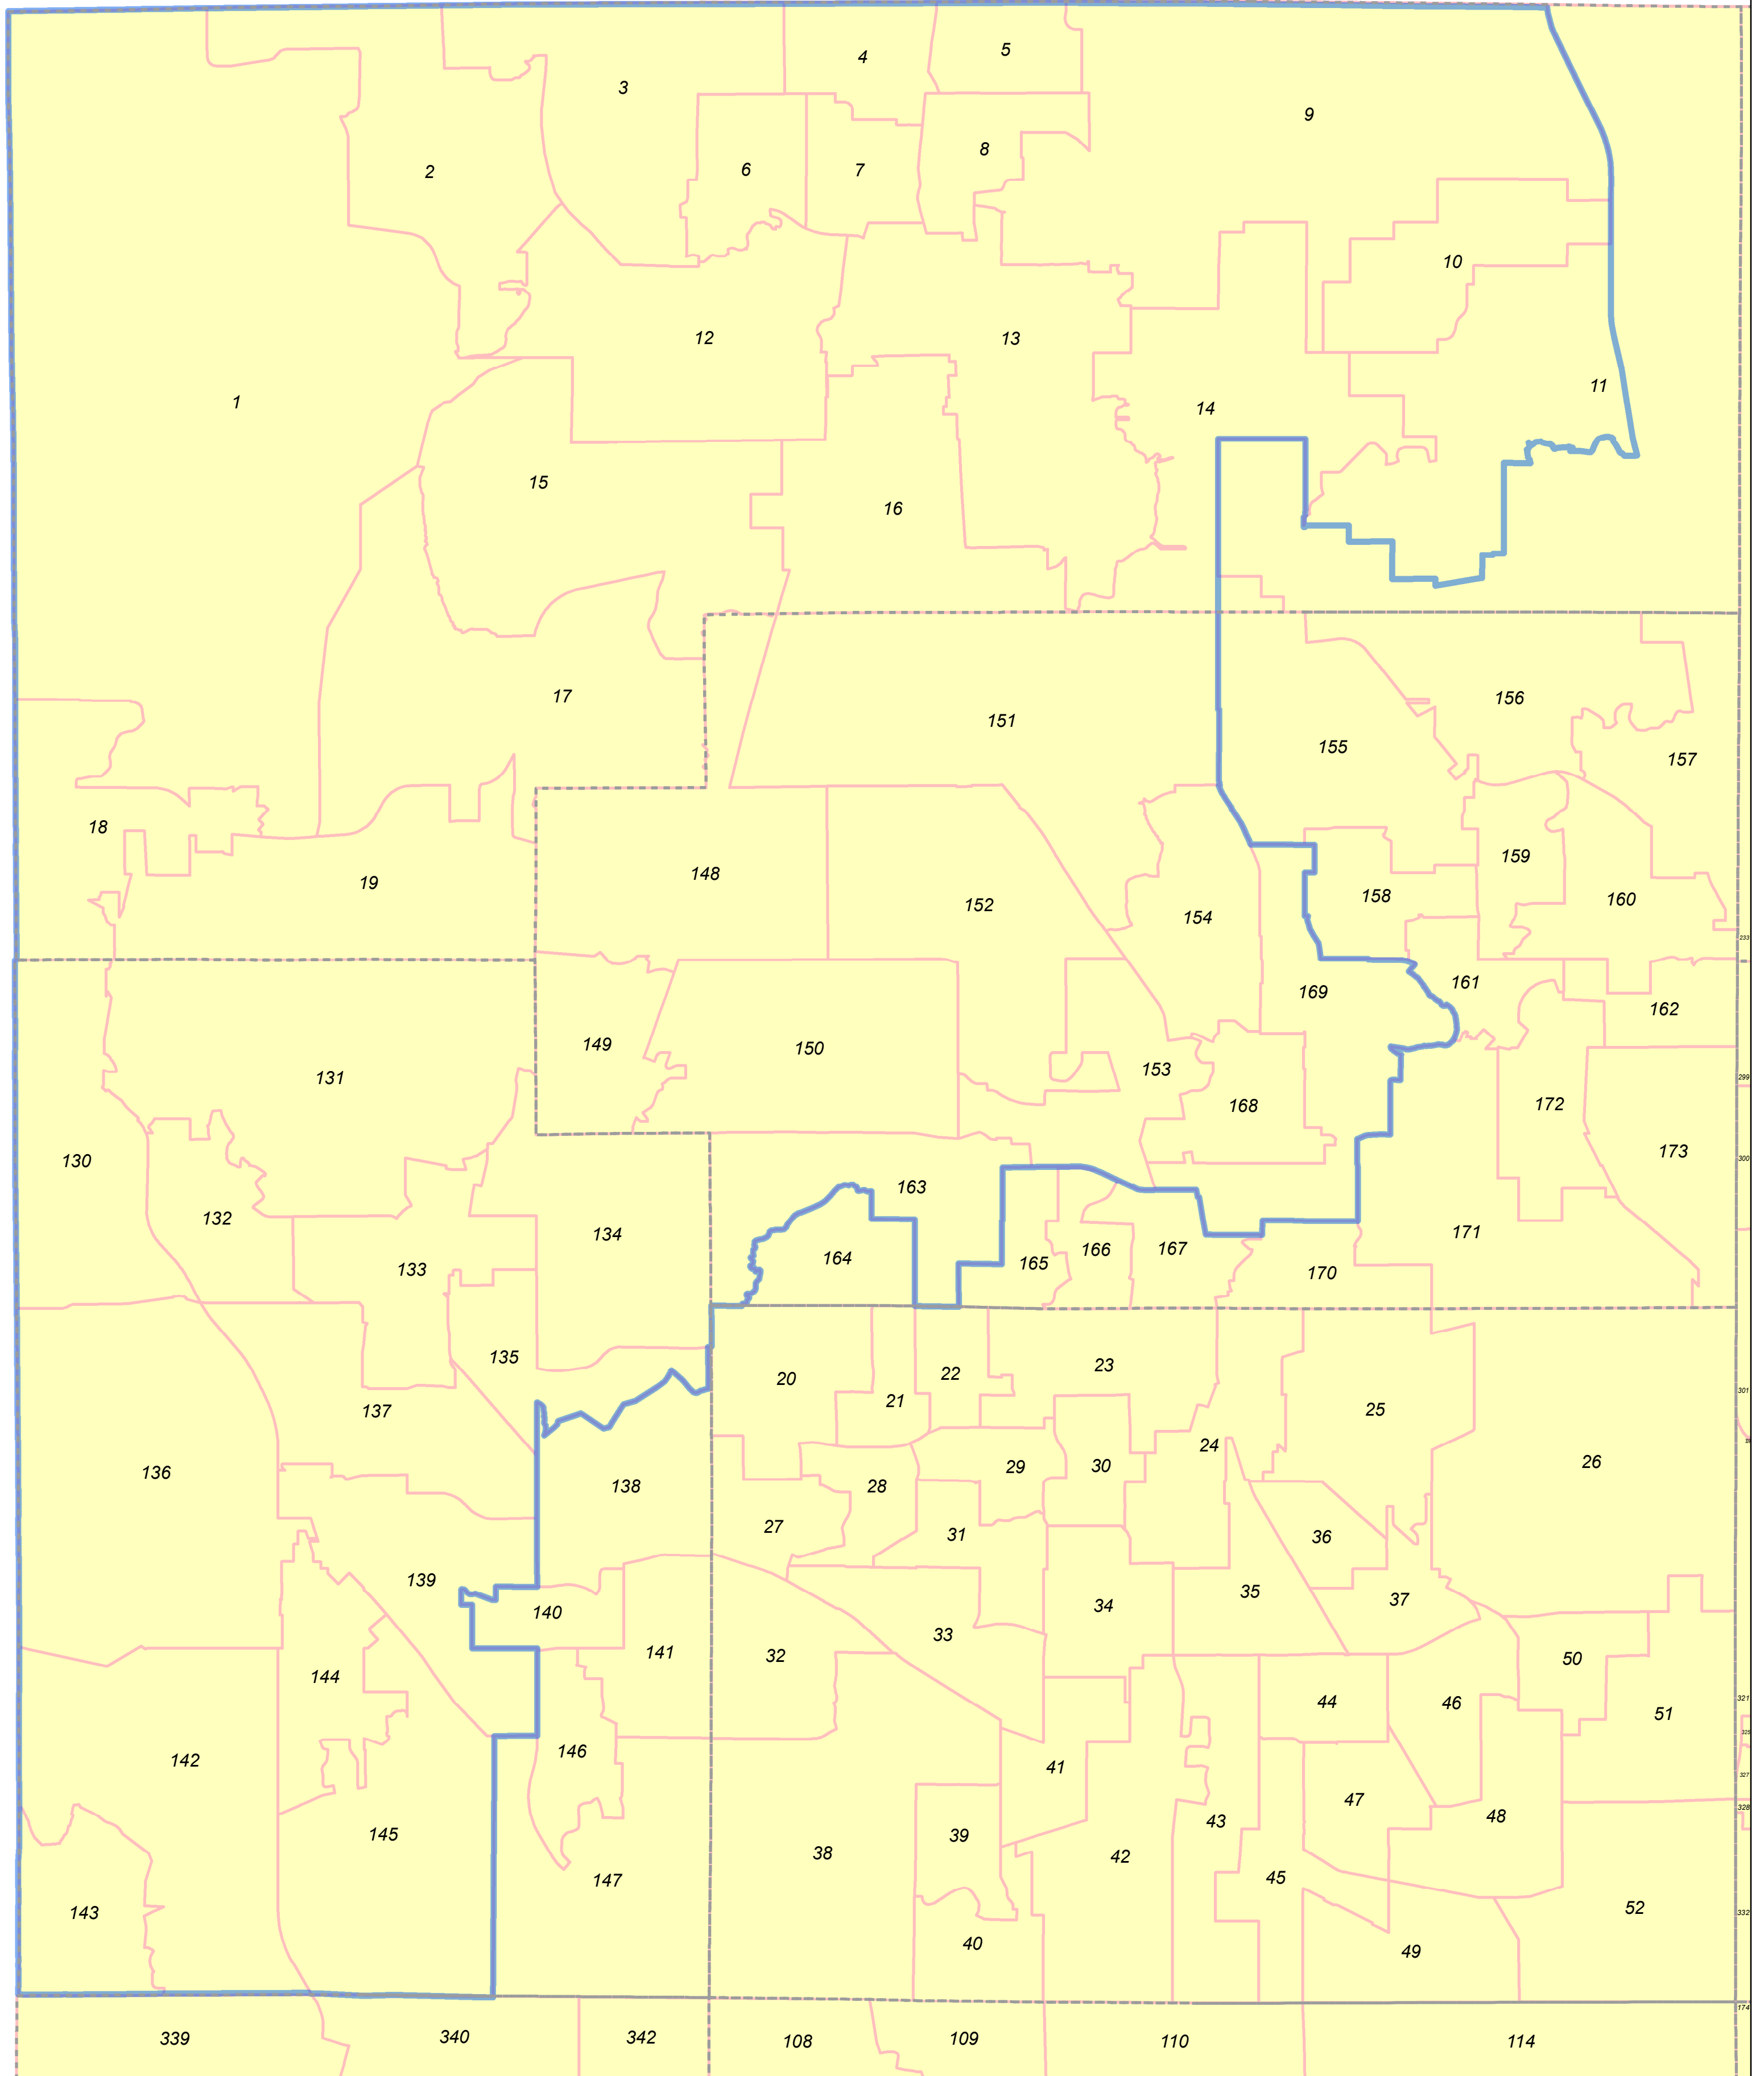

Election Precinct Map Book - State Representative District 64

Prepared By:
Lake County GIS/Mapping Division
18 N County St
Waukegan IL 60085
(847) 377-2373

 State Representative District

 Townships

 Election Precincts

Precincts may change after the publication of this map.
Contact the office of the Lake County Clerk at
(847) 377-2400 for current information.

Revised 2022

Lake County 2022 Election Precinct Antioch 1

Lake County 2022 Election Precinct Antioch 4

2022 Election Precincts

Tax Parcels

Lake County 2022 Election Precinct Antioch 5

Lake County 2022 Election Precinct Antioch 6

Lake County 2022 Election Precinct Antioch 7

2022 Election Precincts

Tax Parcels