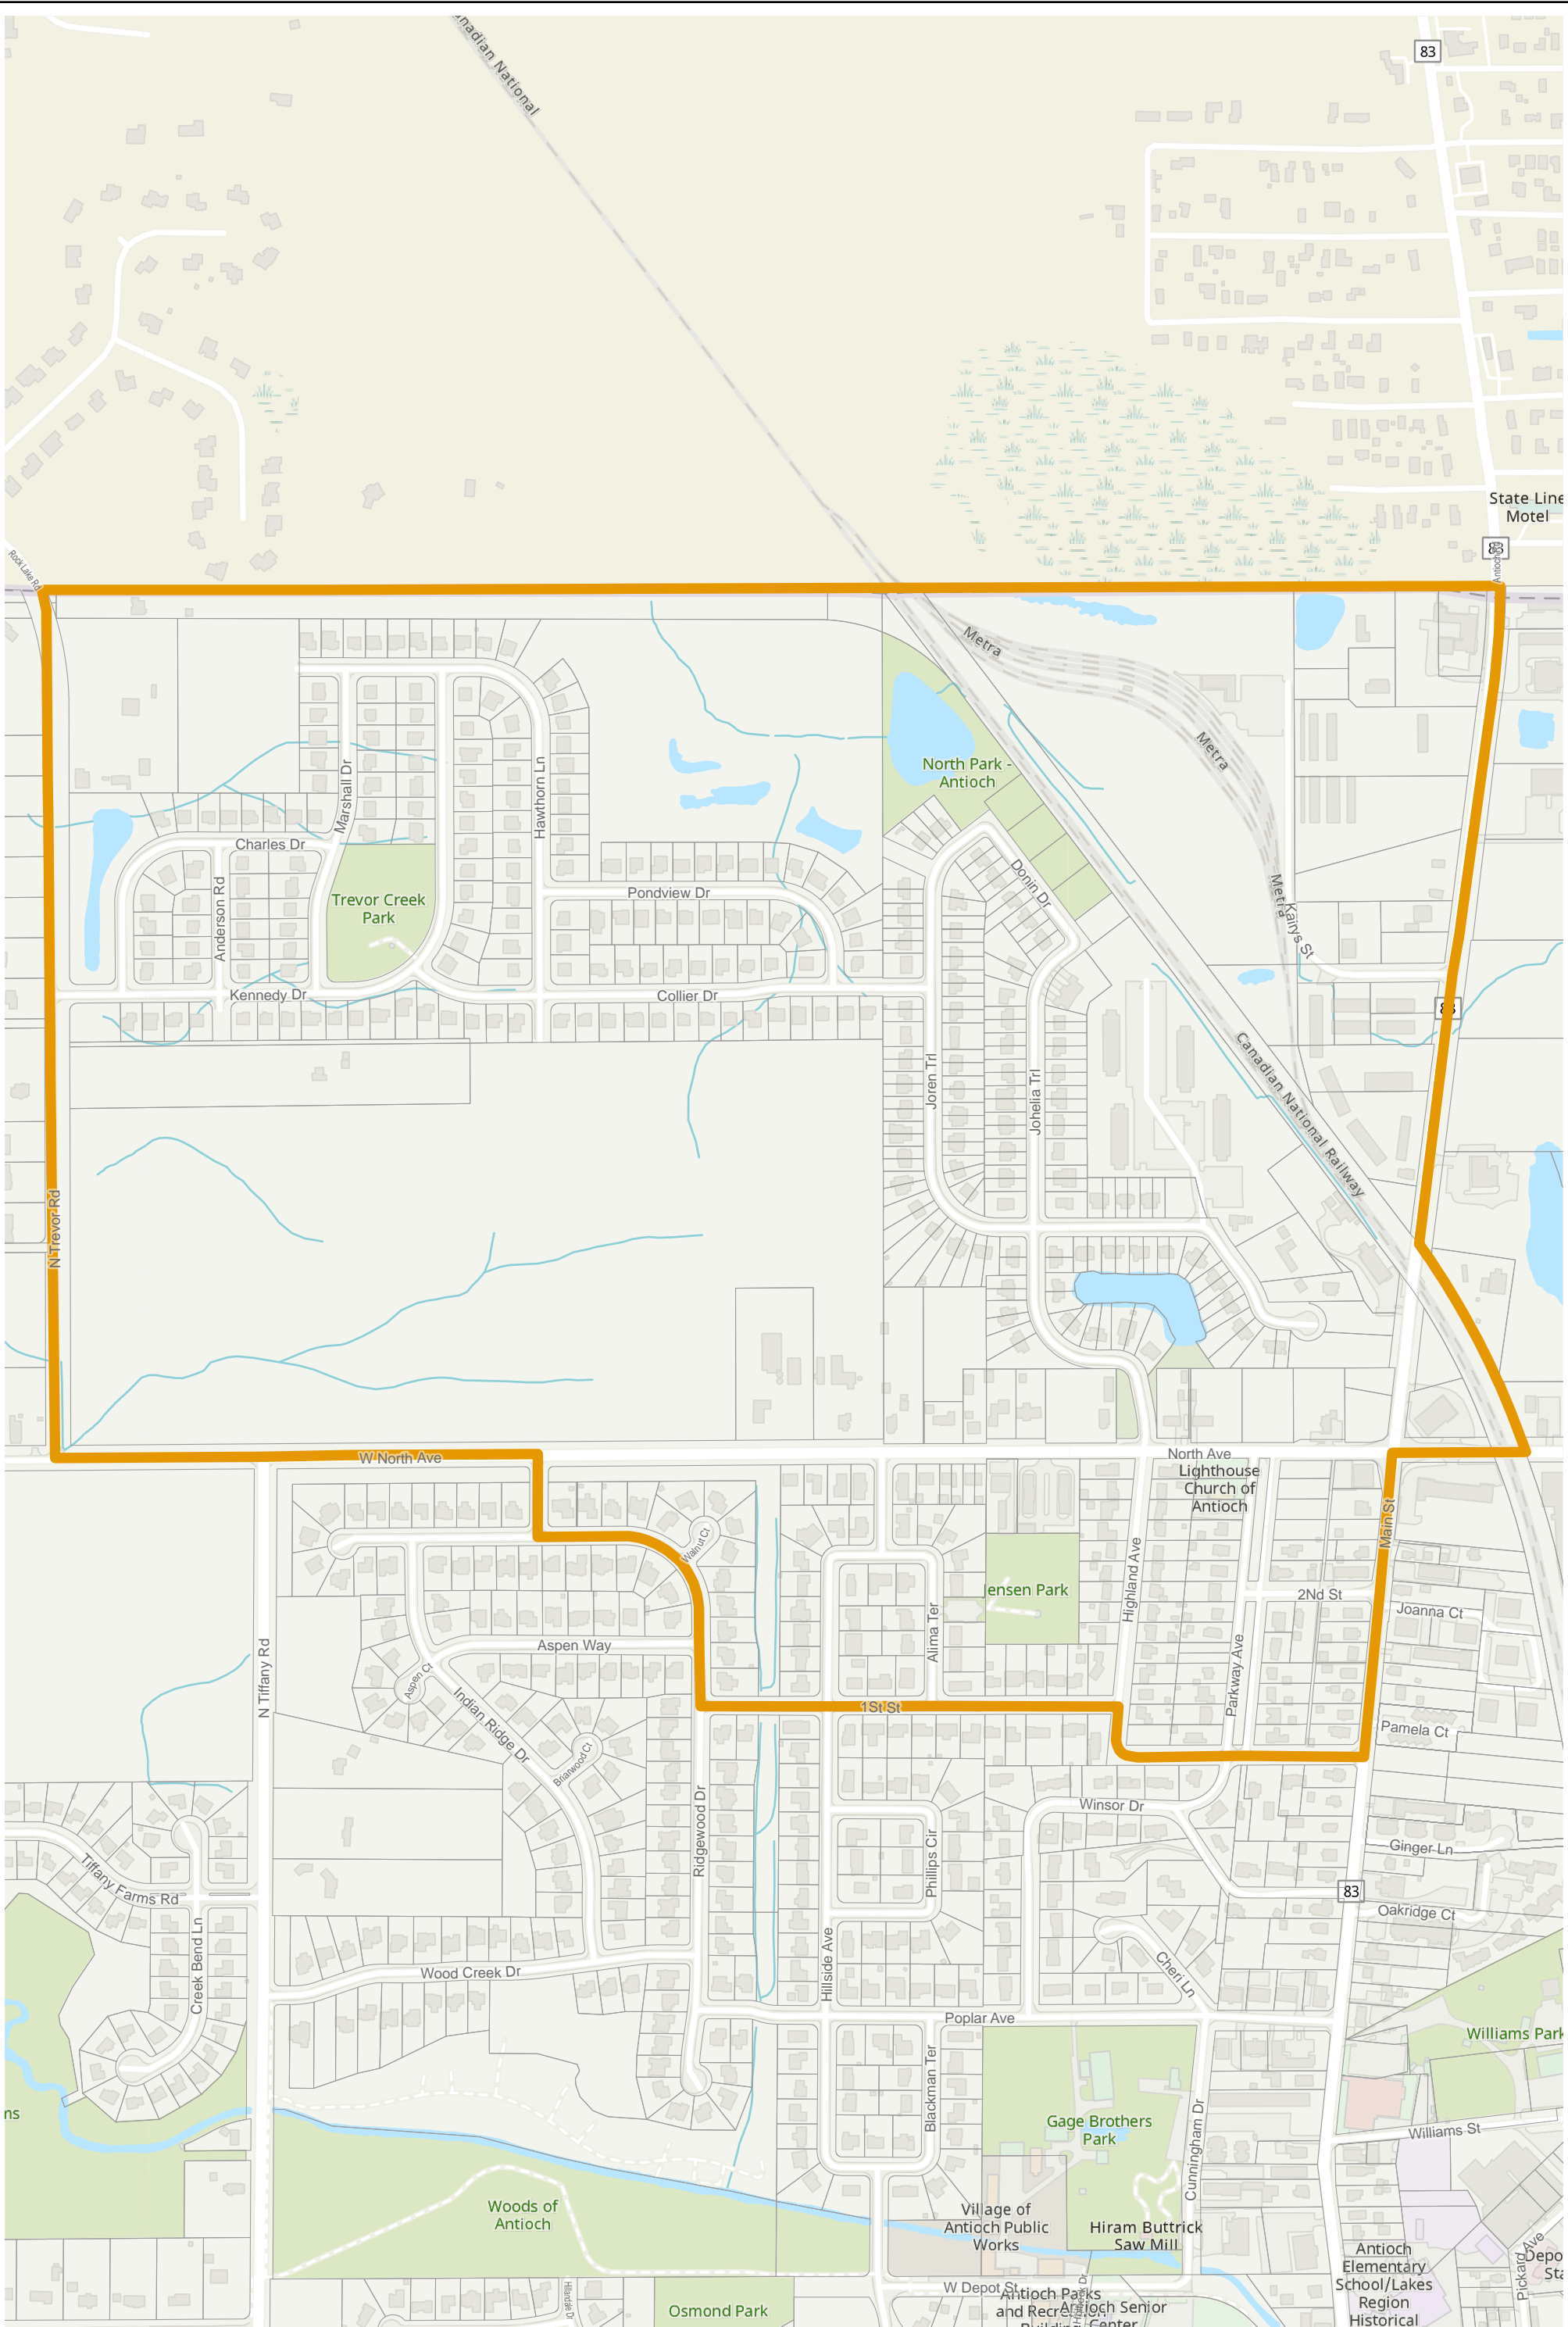

Election Precinct Map Book - State Representative District 64

Prepared By:
Lake County GIS/Mapping Division
18 N County St
Waukegan IL 60085
(847) 377-2373

 State Representative District

 Townships

 Election Precincts

Precincts may change after the publication of this map.
Contact the office of the Lake County Clerk at
(847) 377-2400 for current information.

Revised 2022

Lake County 2022 Election Precinct Antioch 1

Lake County 2022 Election Precinct Antioch 4

2022 Election Precincts

Tax Parcels

Lake County 2022 Election Precinct Antioch 5

Lake County 2022 Election Precinct Antioch 6

Lake County 2022 Election Precinct Antioch 7

2022 Election Precincts

Tax Parcels