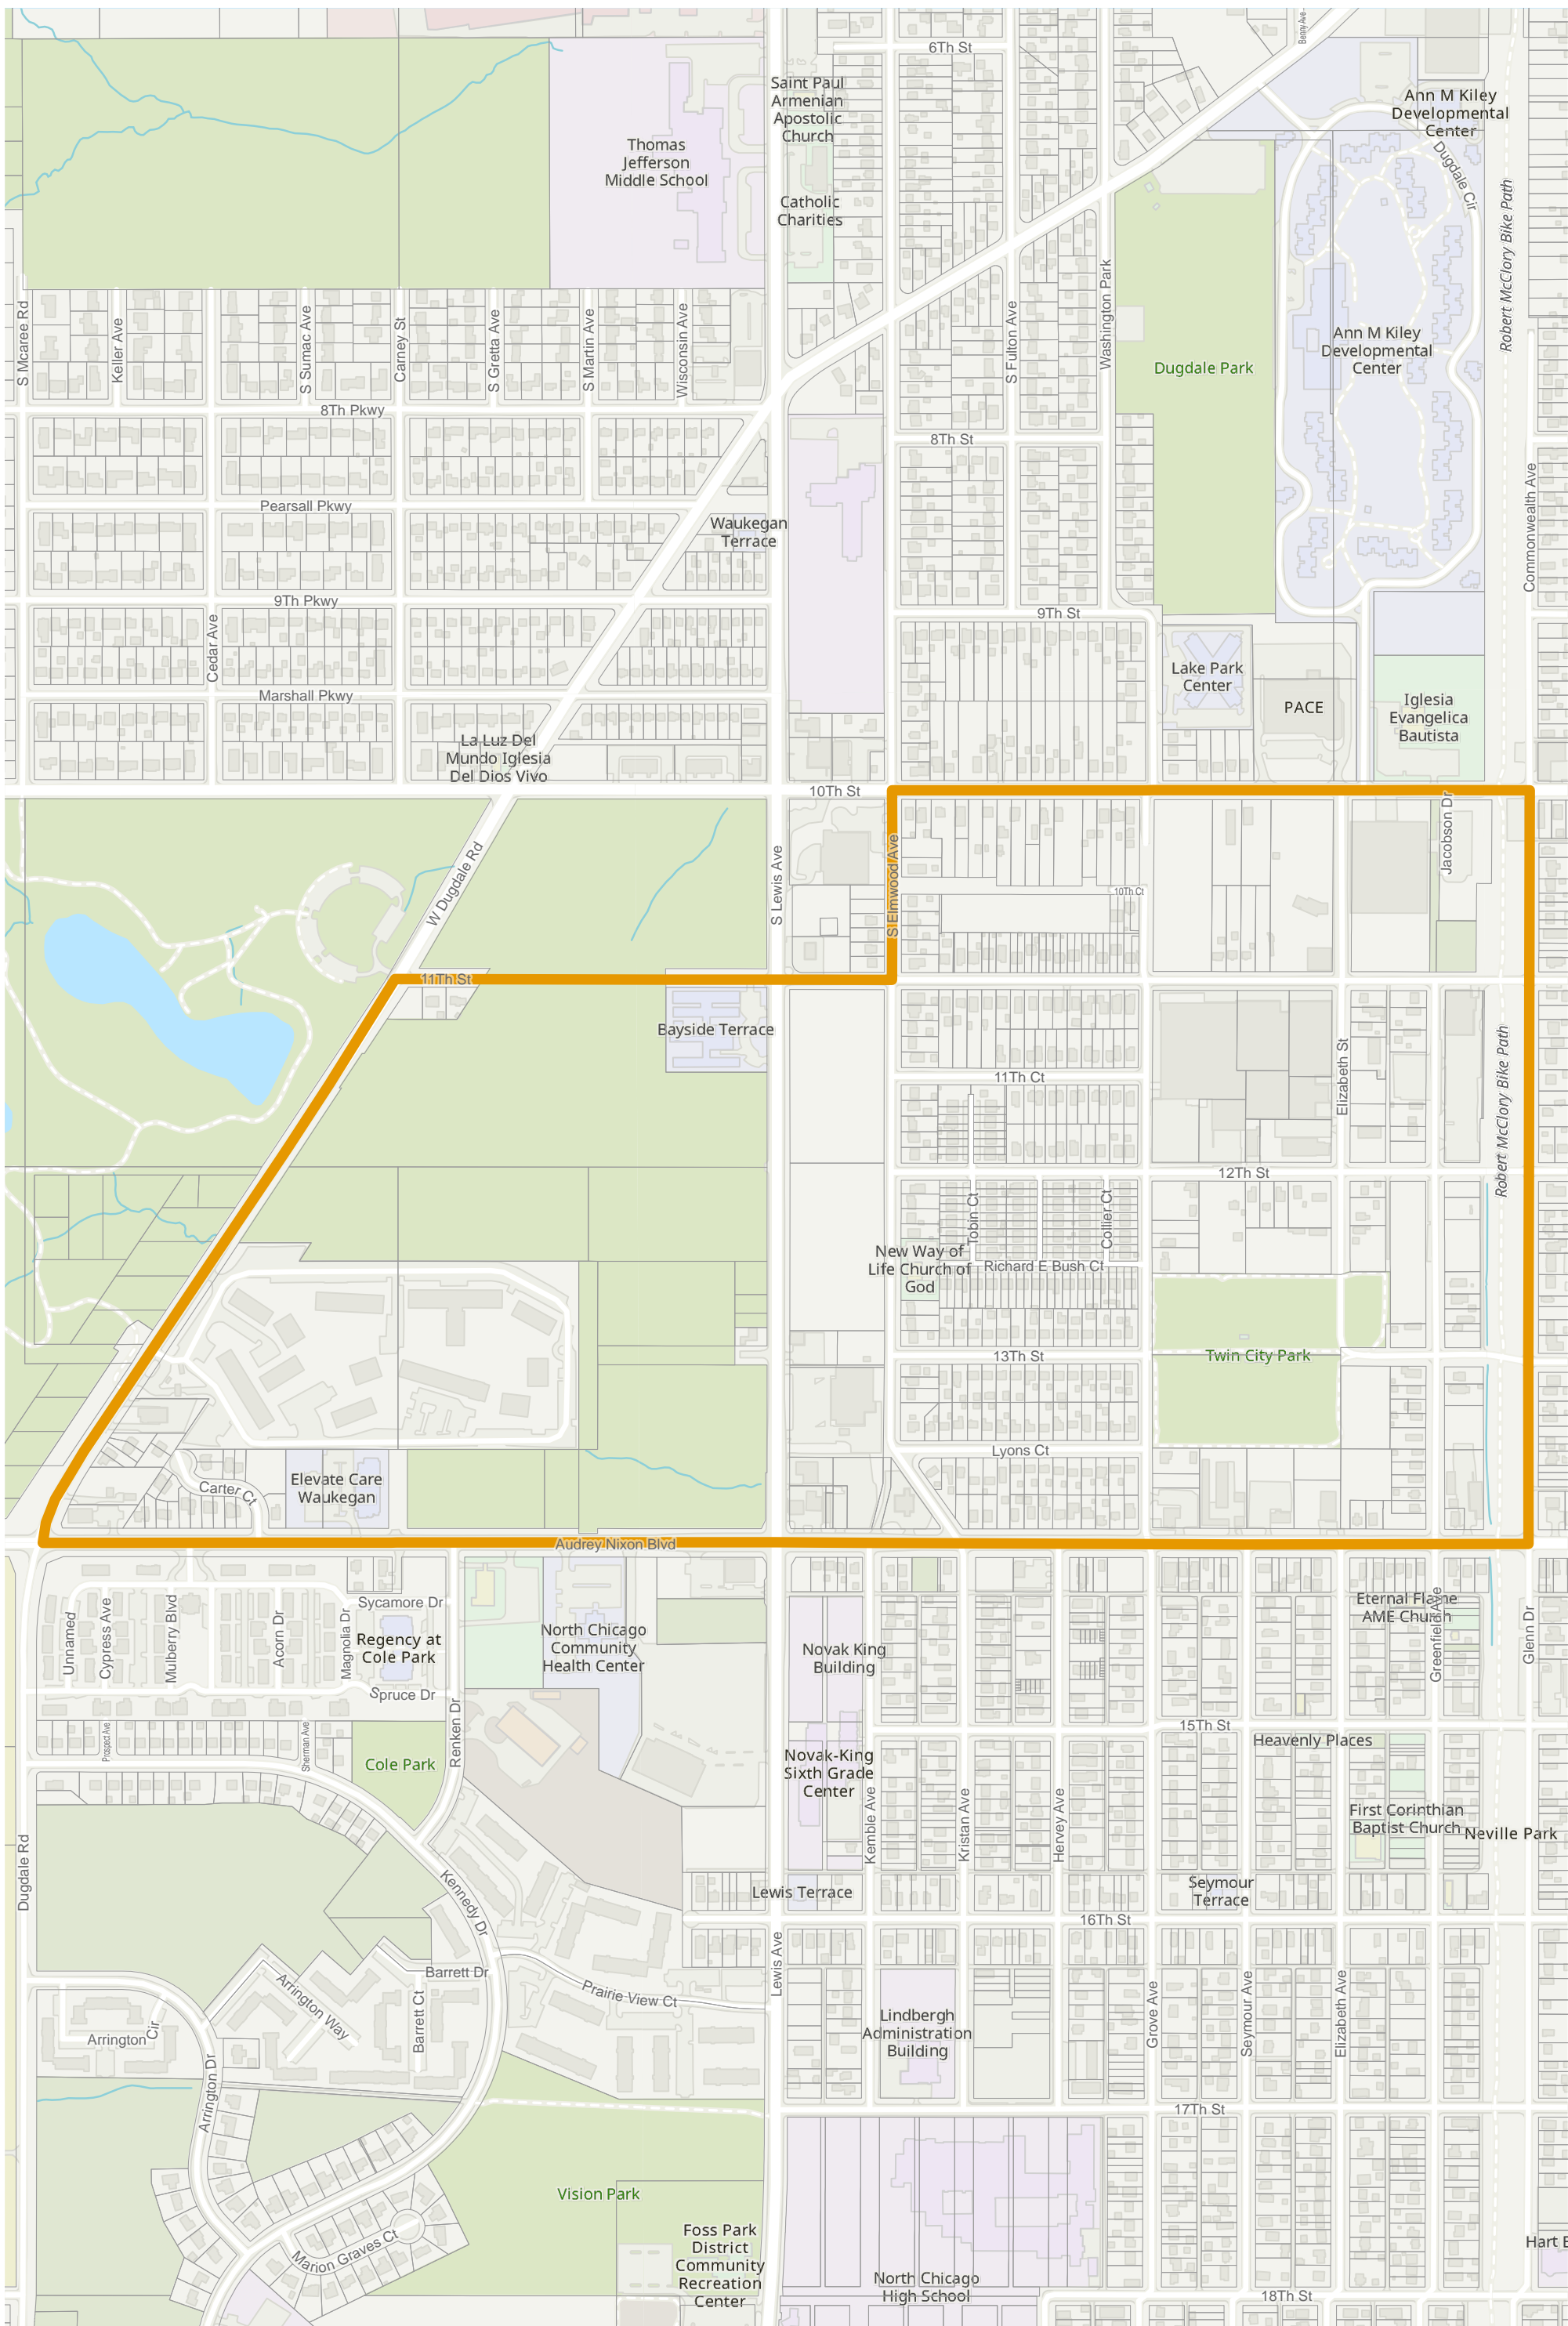

Lake County 2022 Election Precinct Waukegan 391

2022 Election Precincts
Tax Parcels