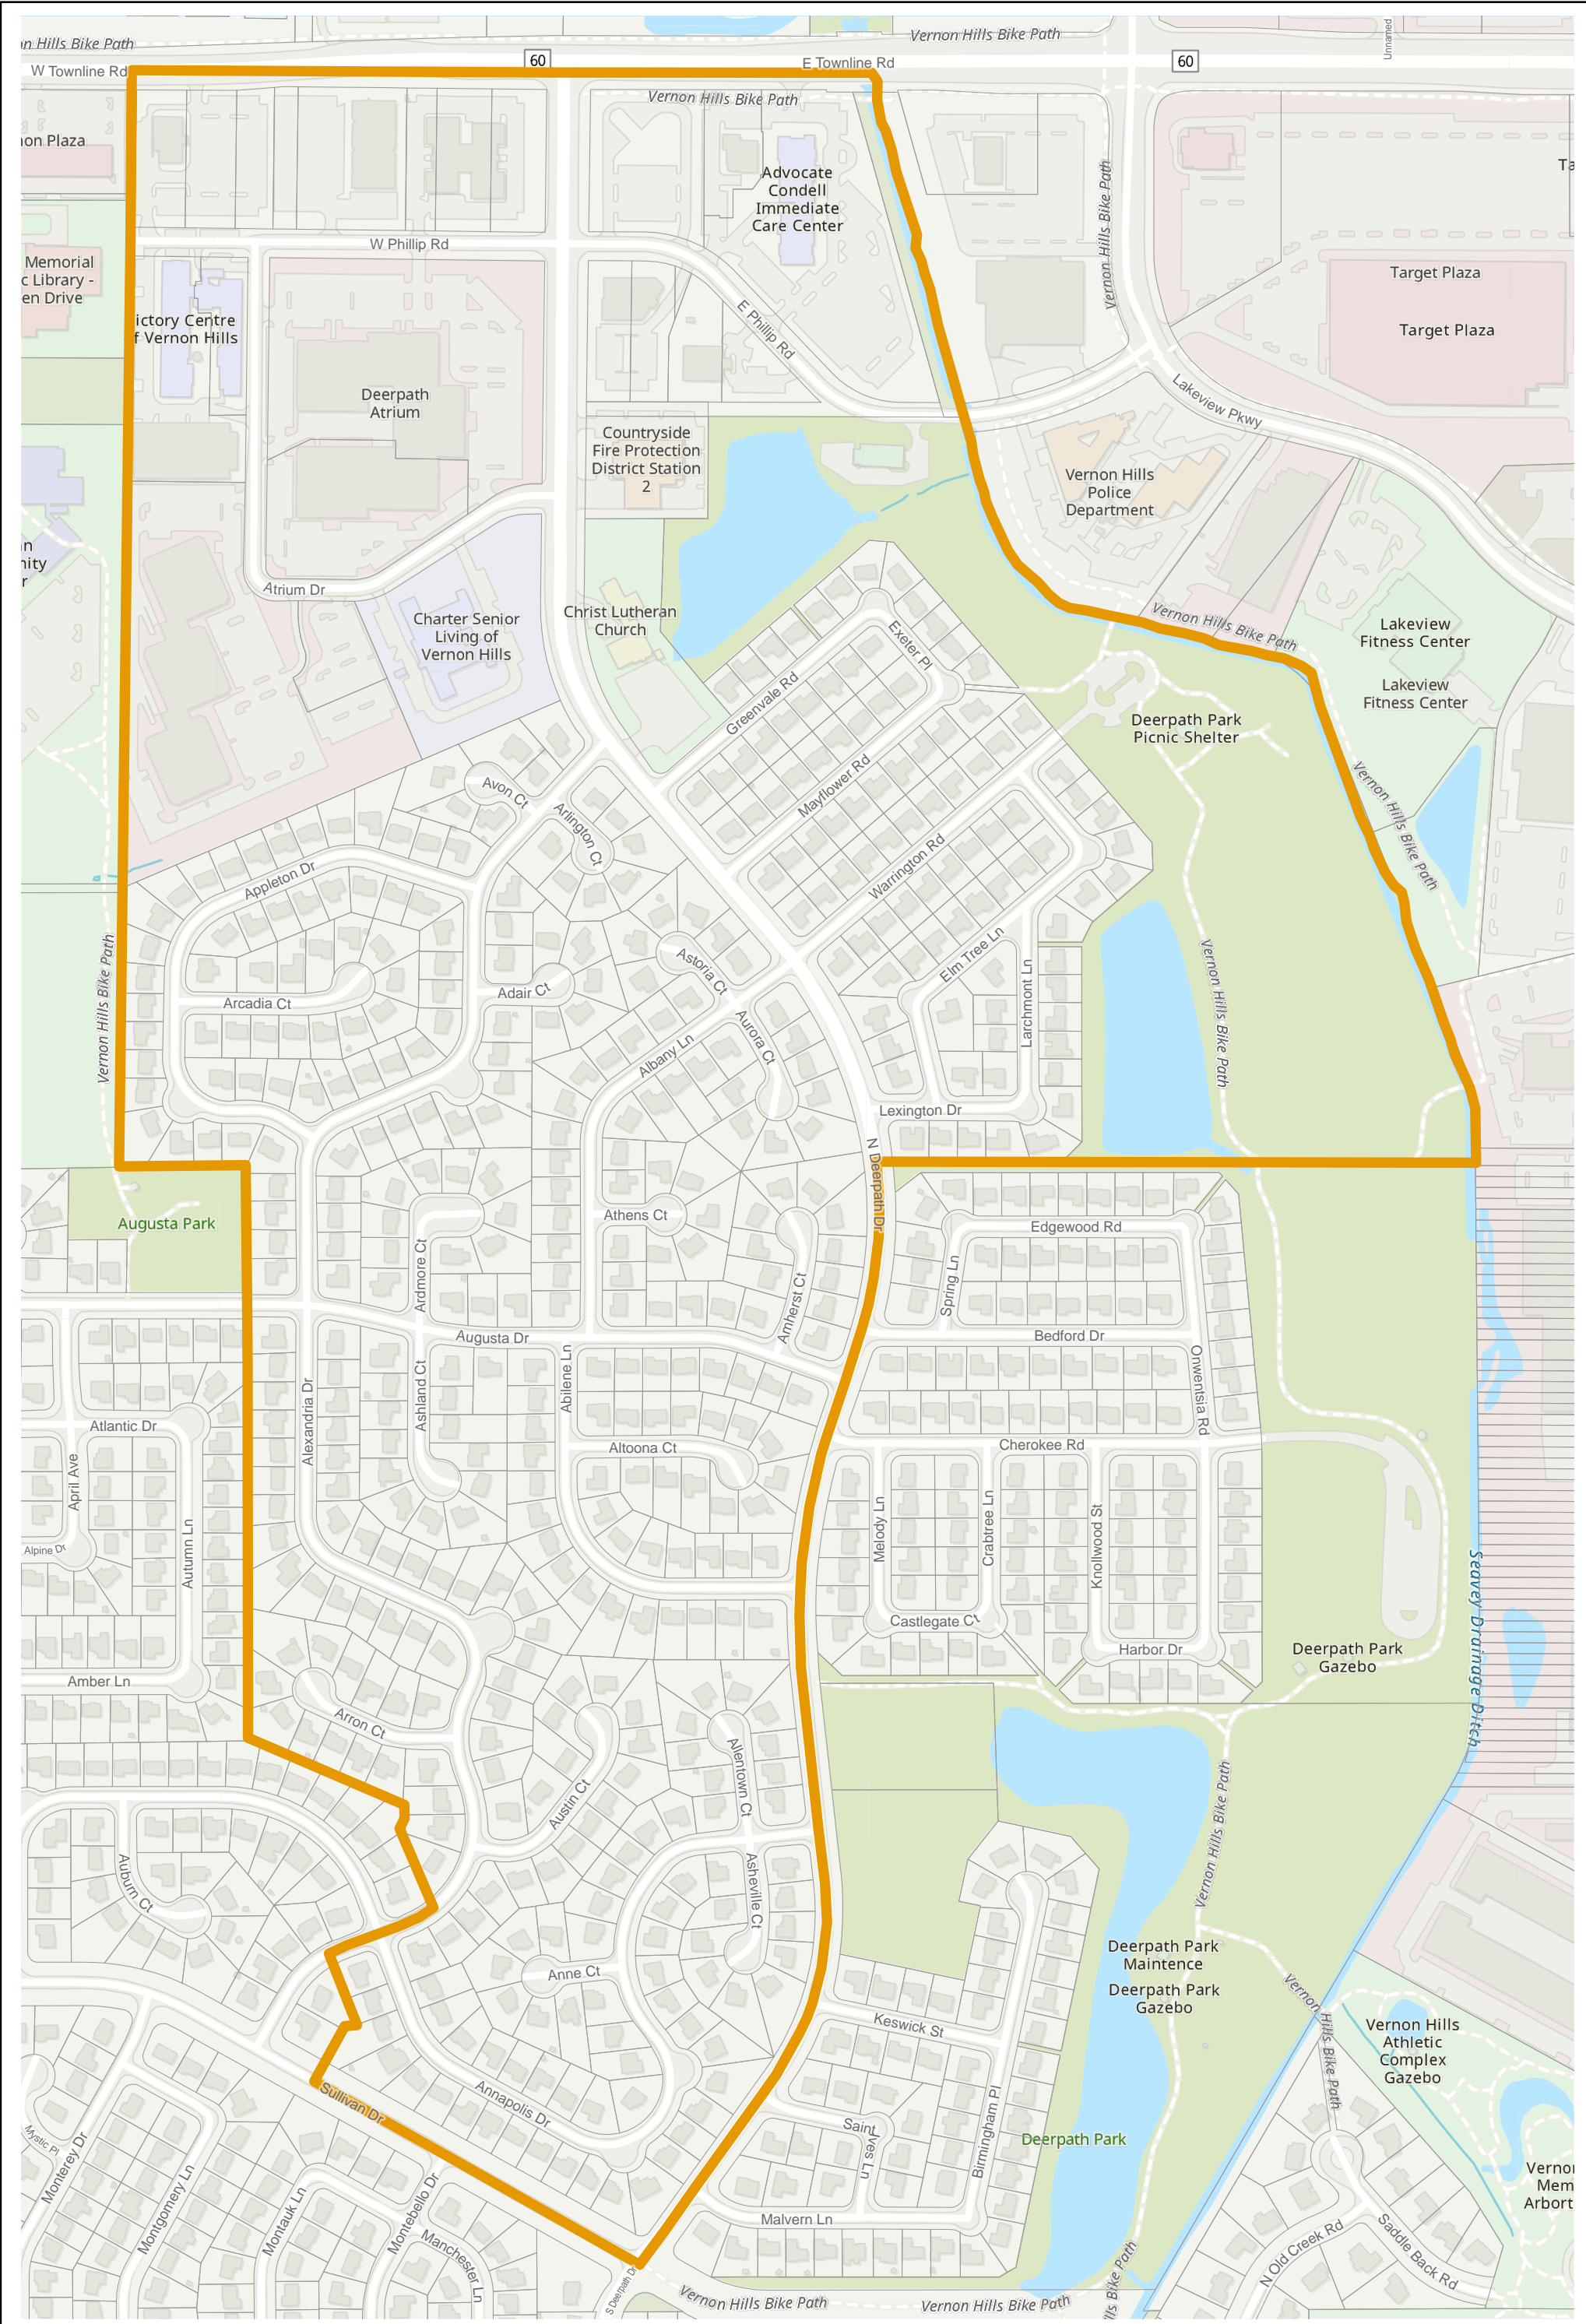

Lake County 2022 Election Precinct Vernon 259