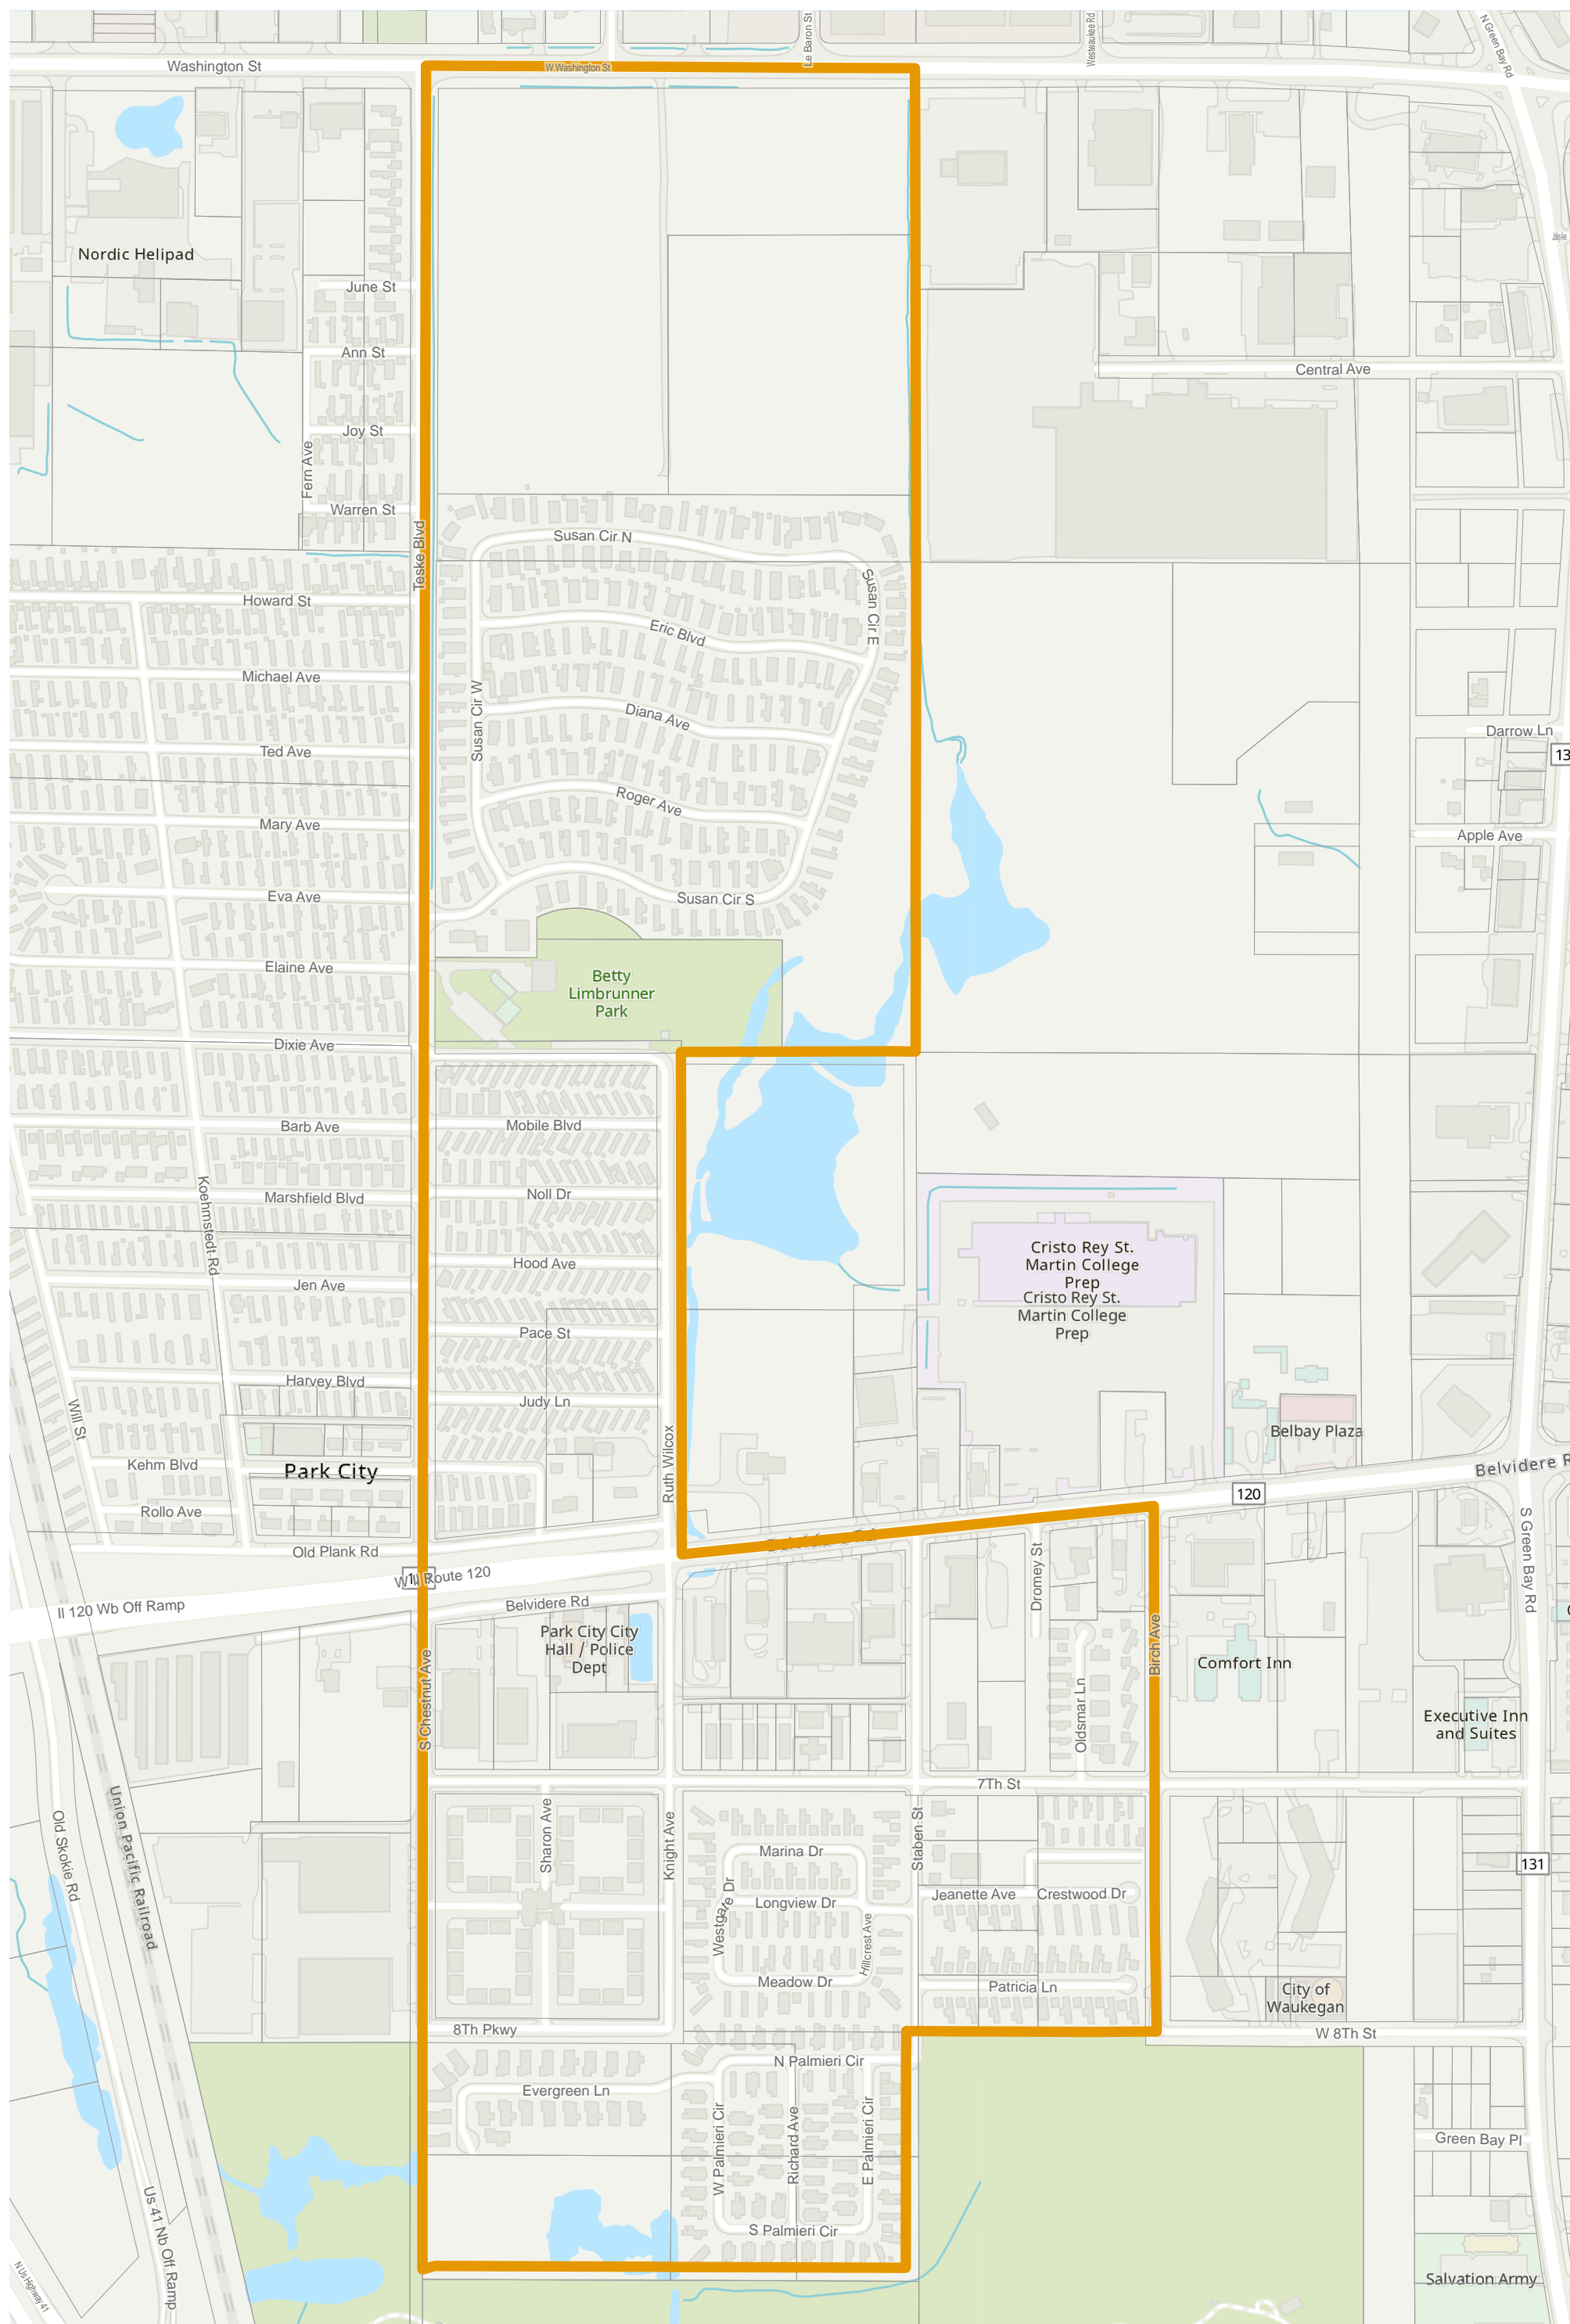

Lake County 2022 Election Precinct Waukegan 384