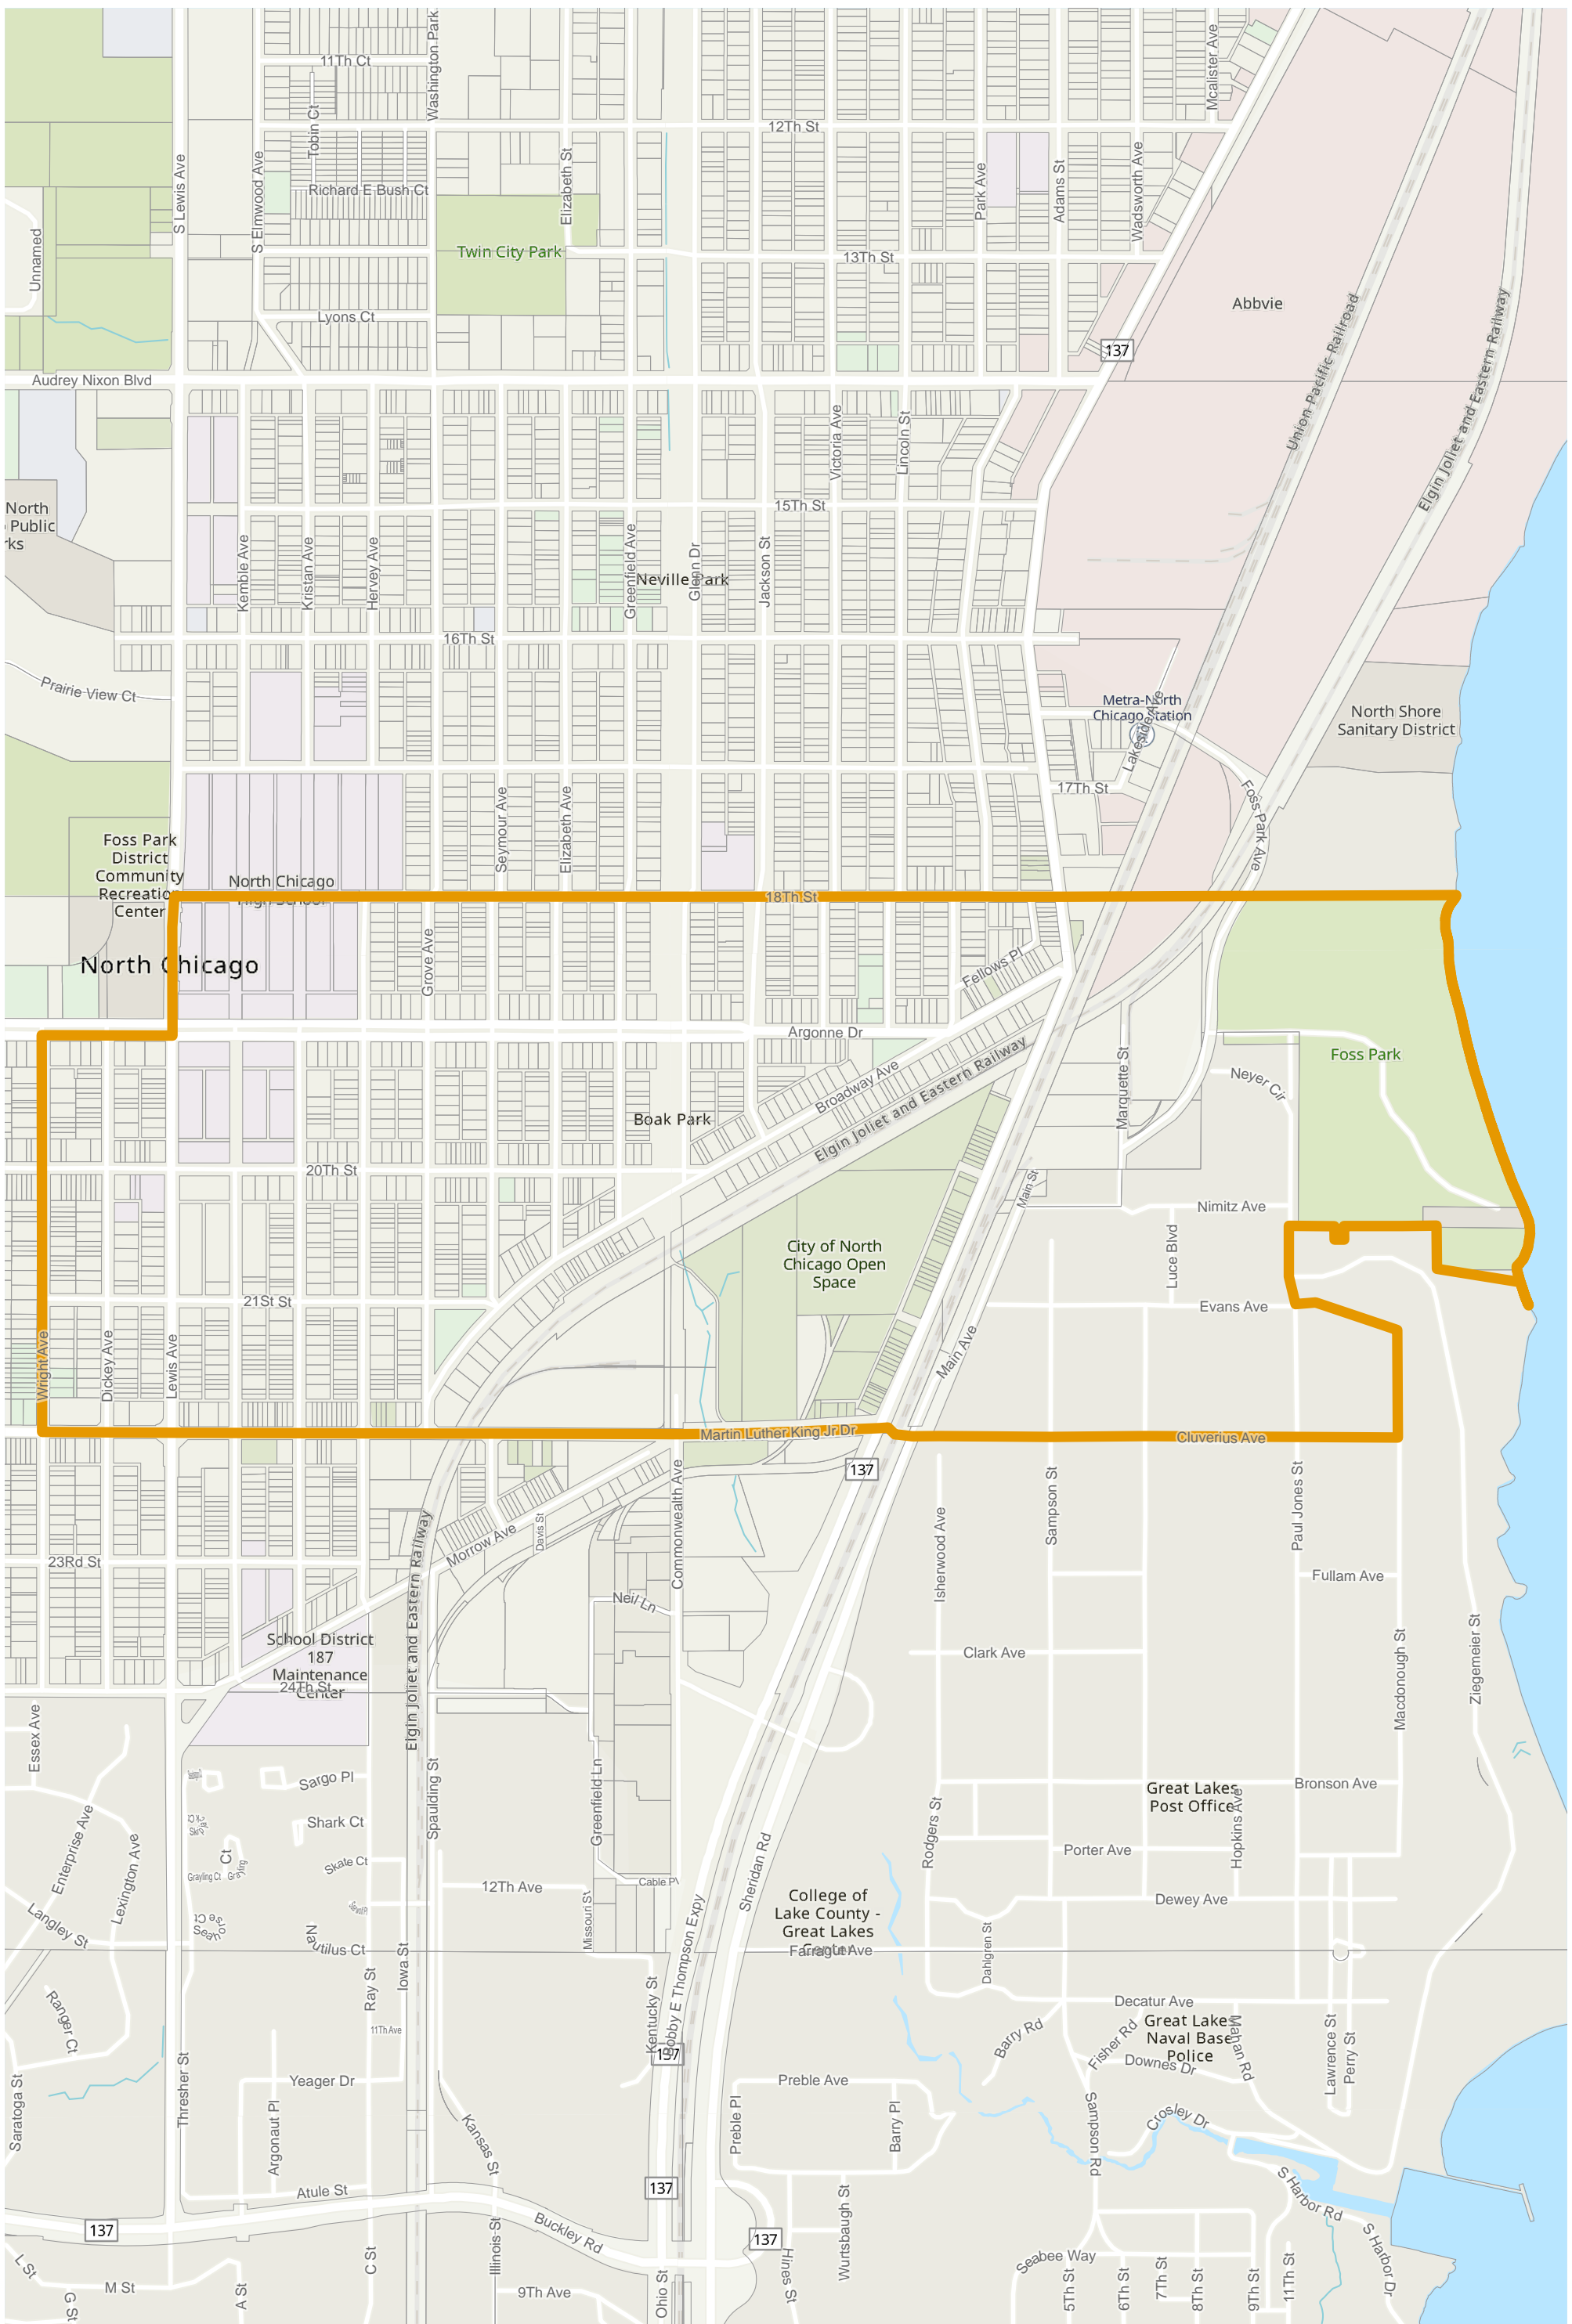

Lake County 2022 Election Precinct Shields 239

2022 Election Precincts
Tax Parcels