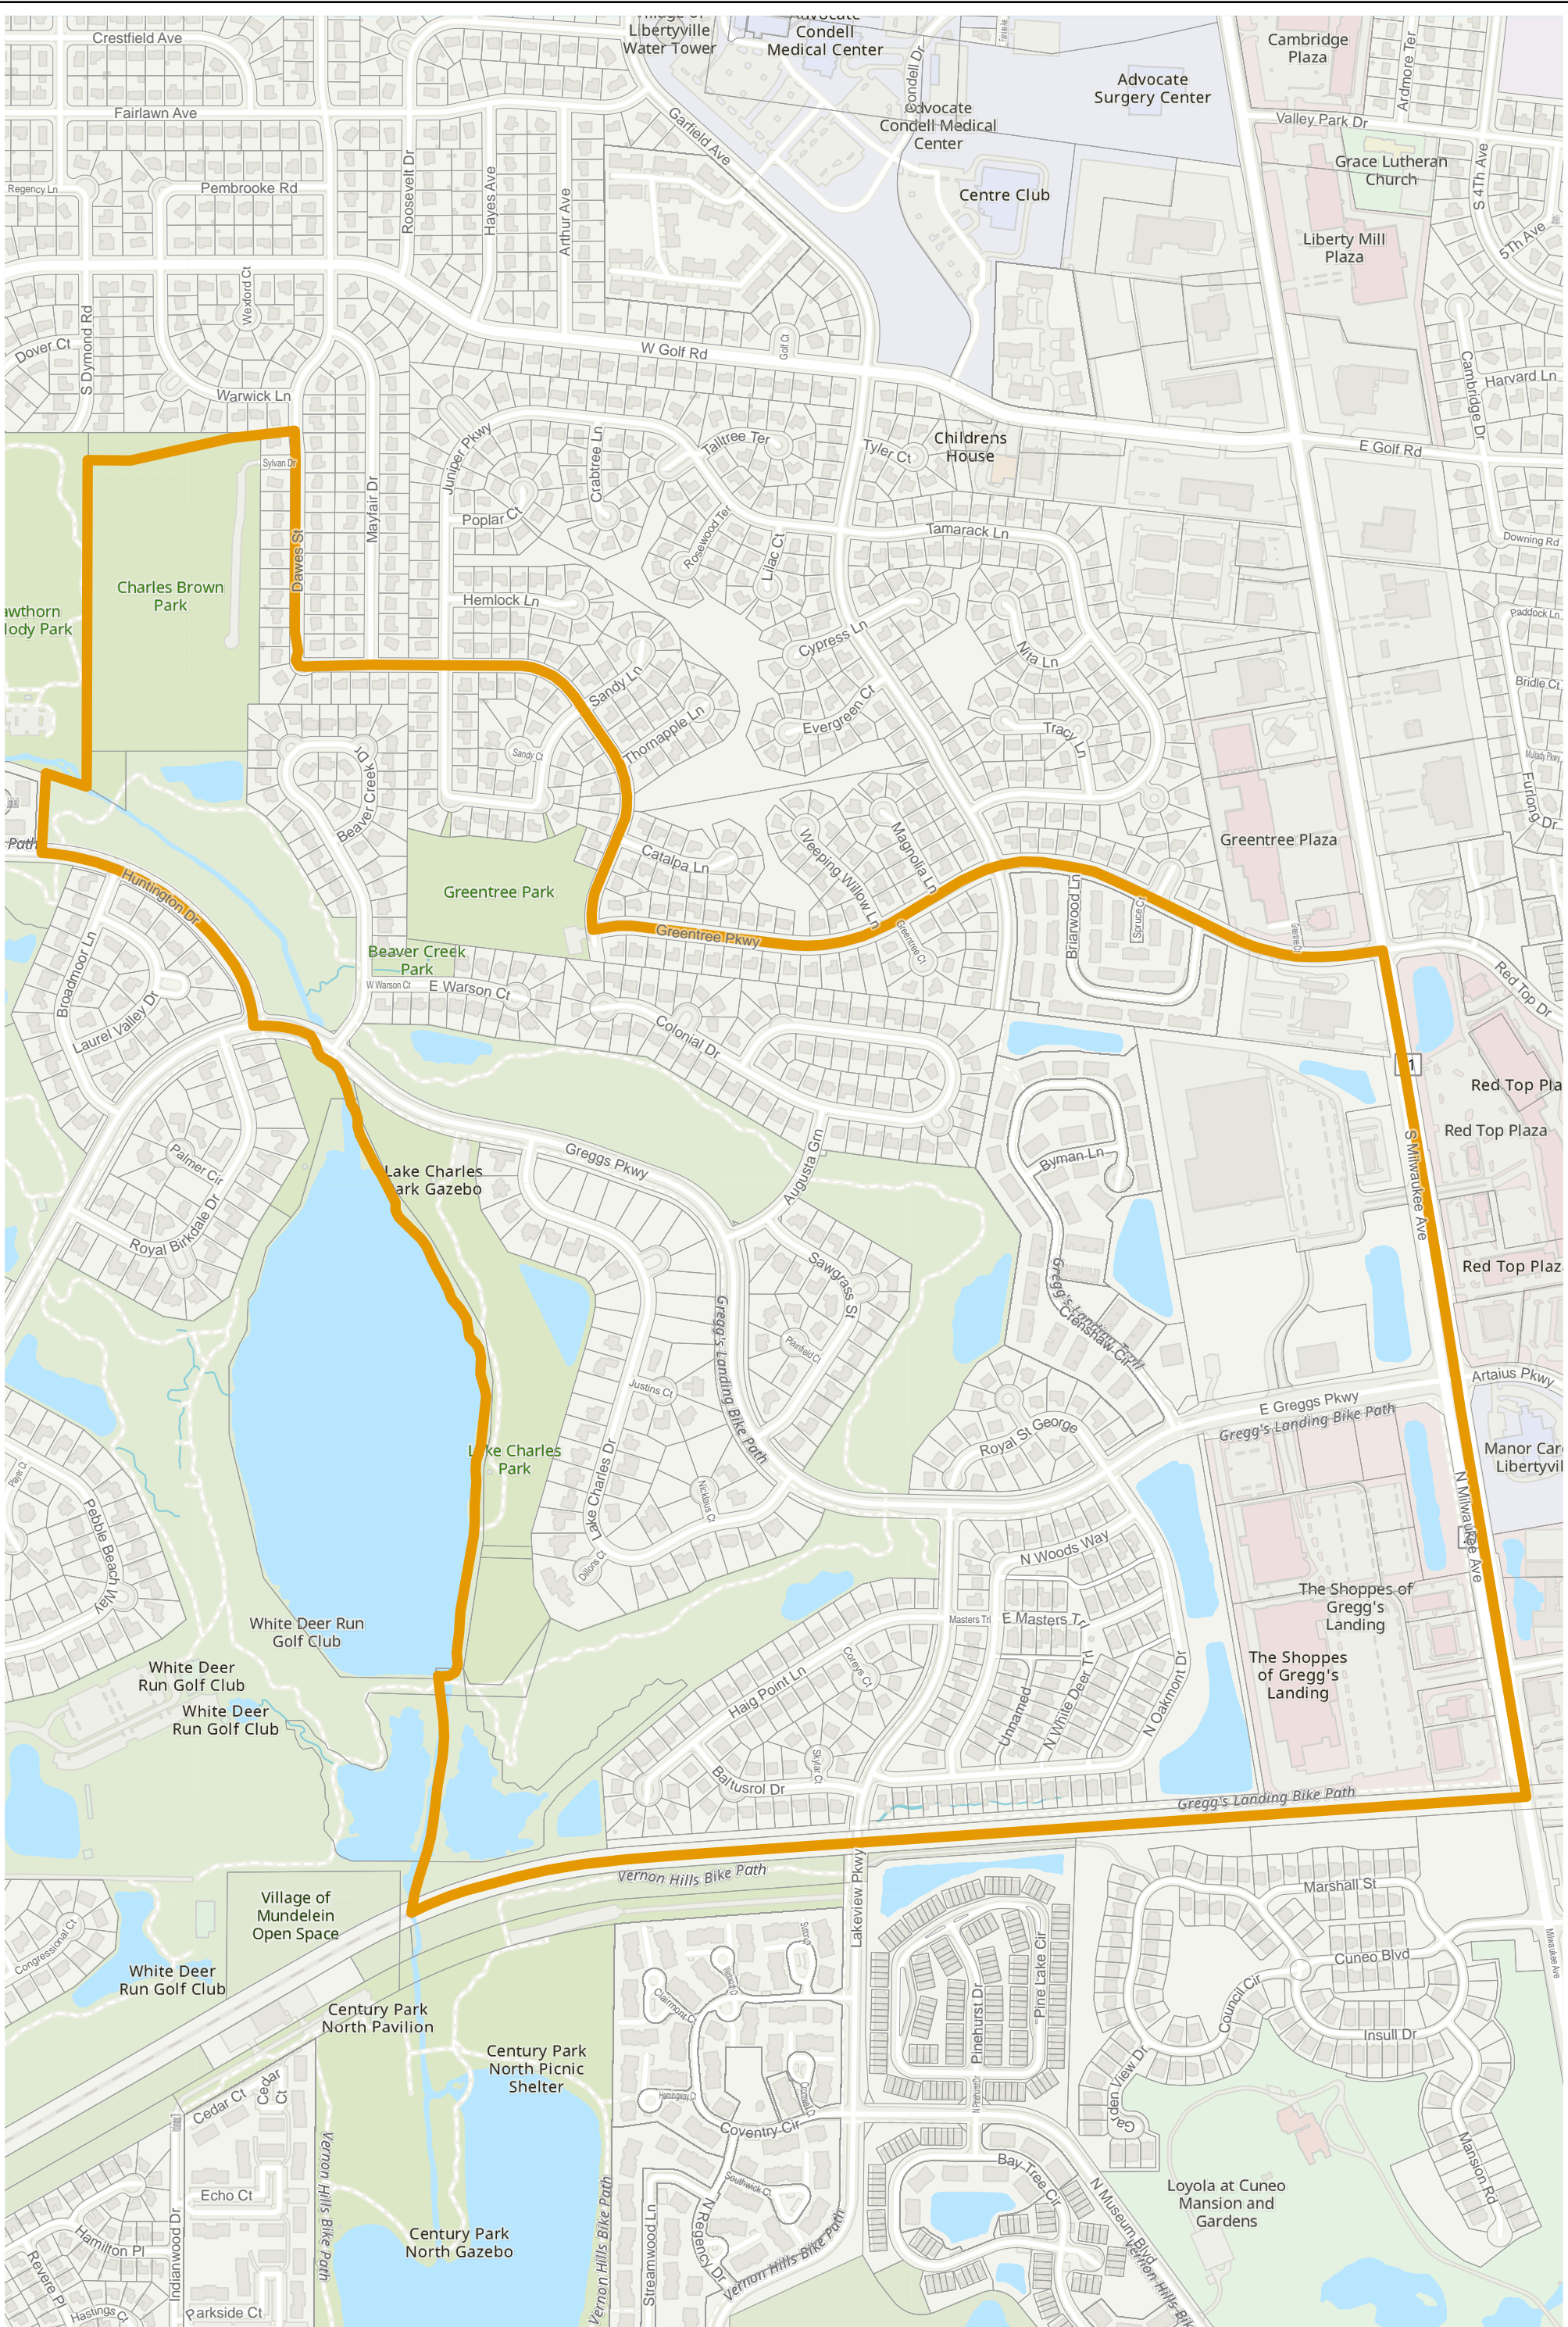

Lake County 2022 Election Precinct Libertyville 204