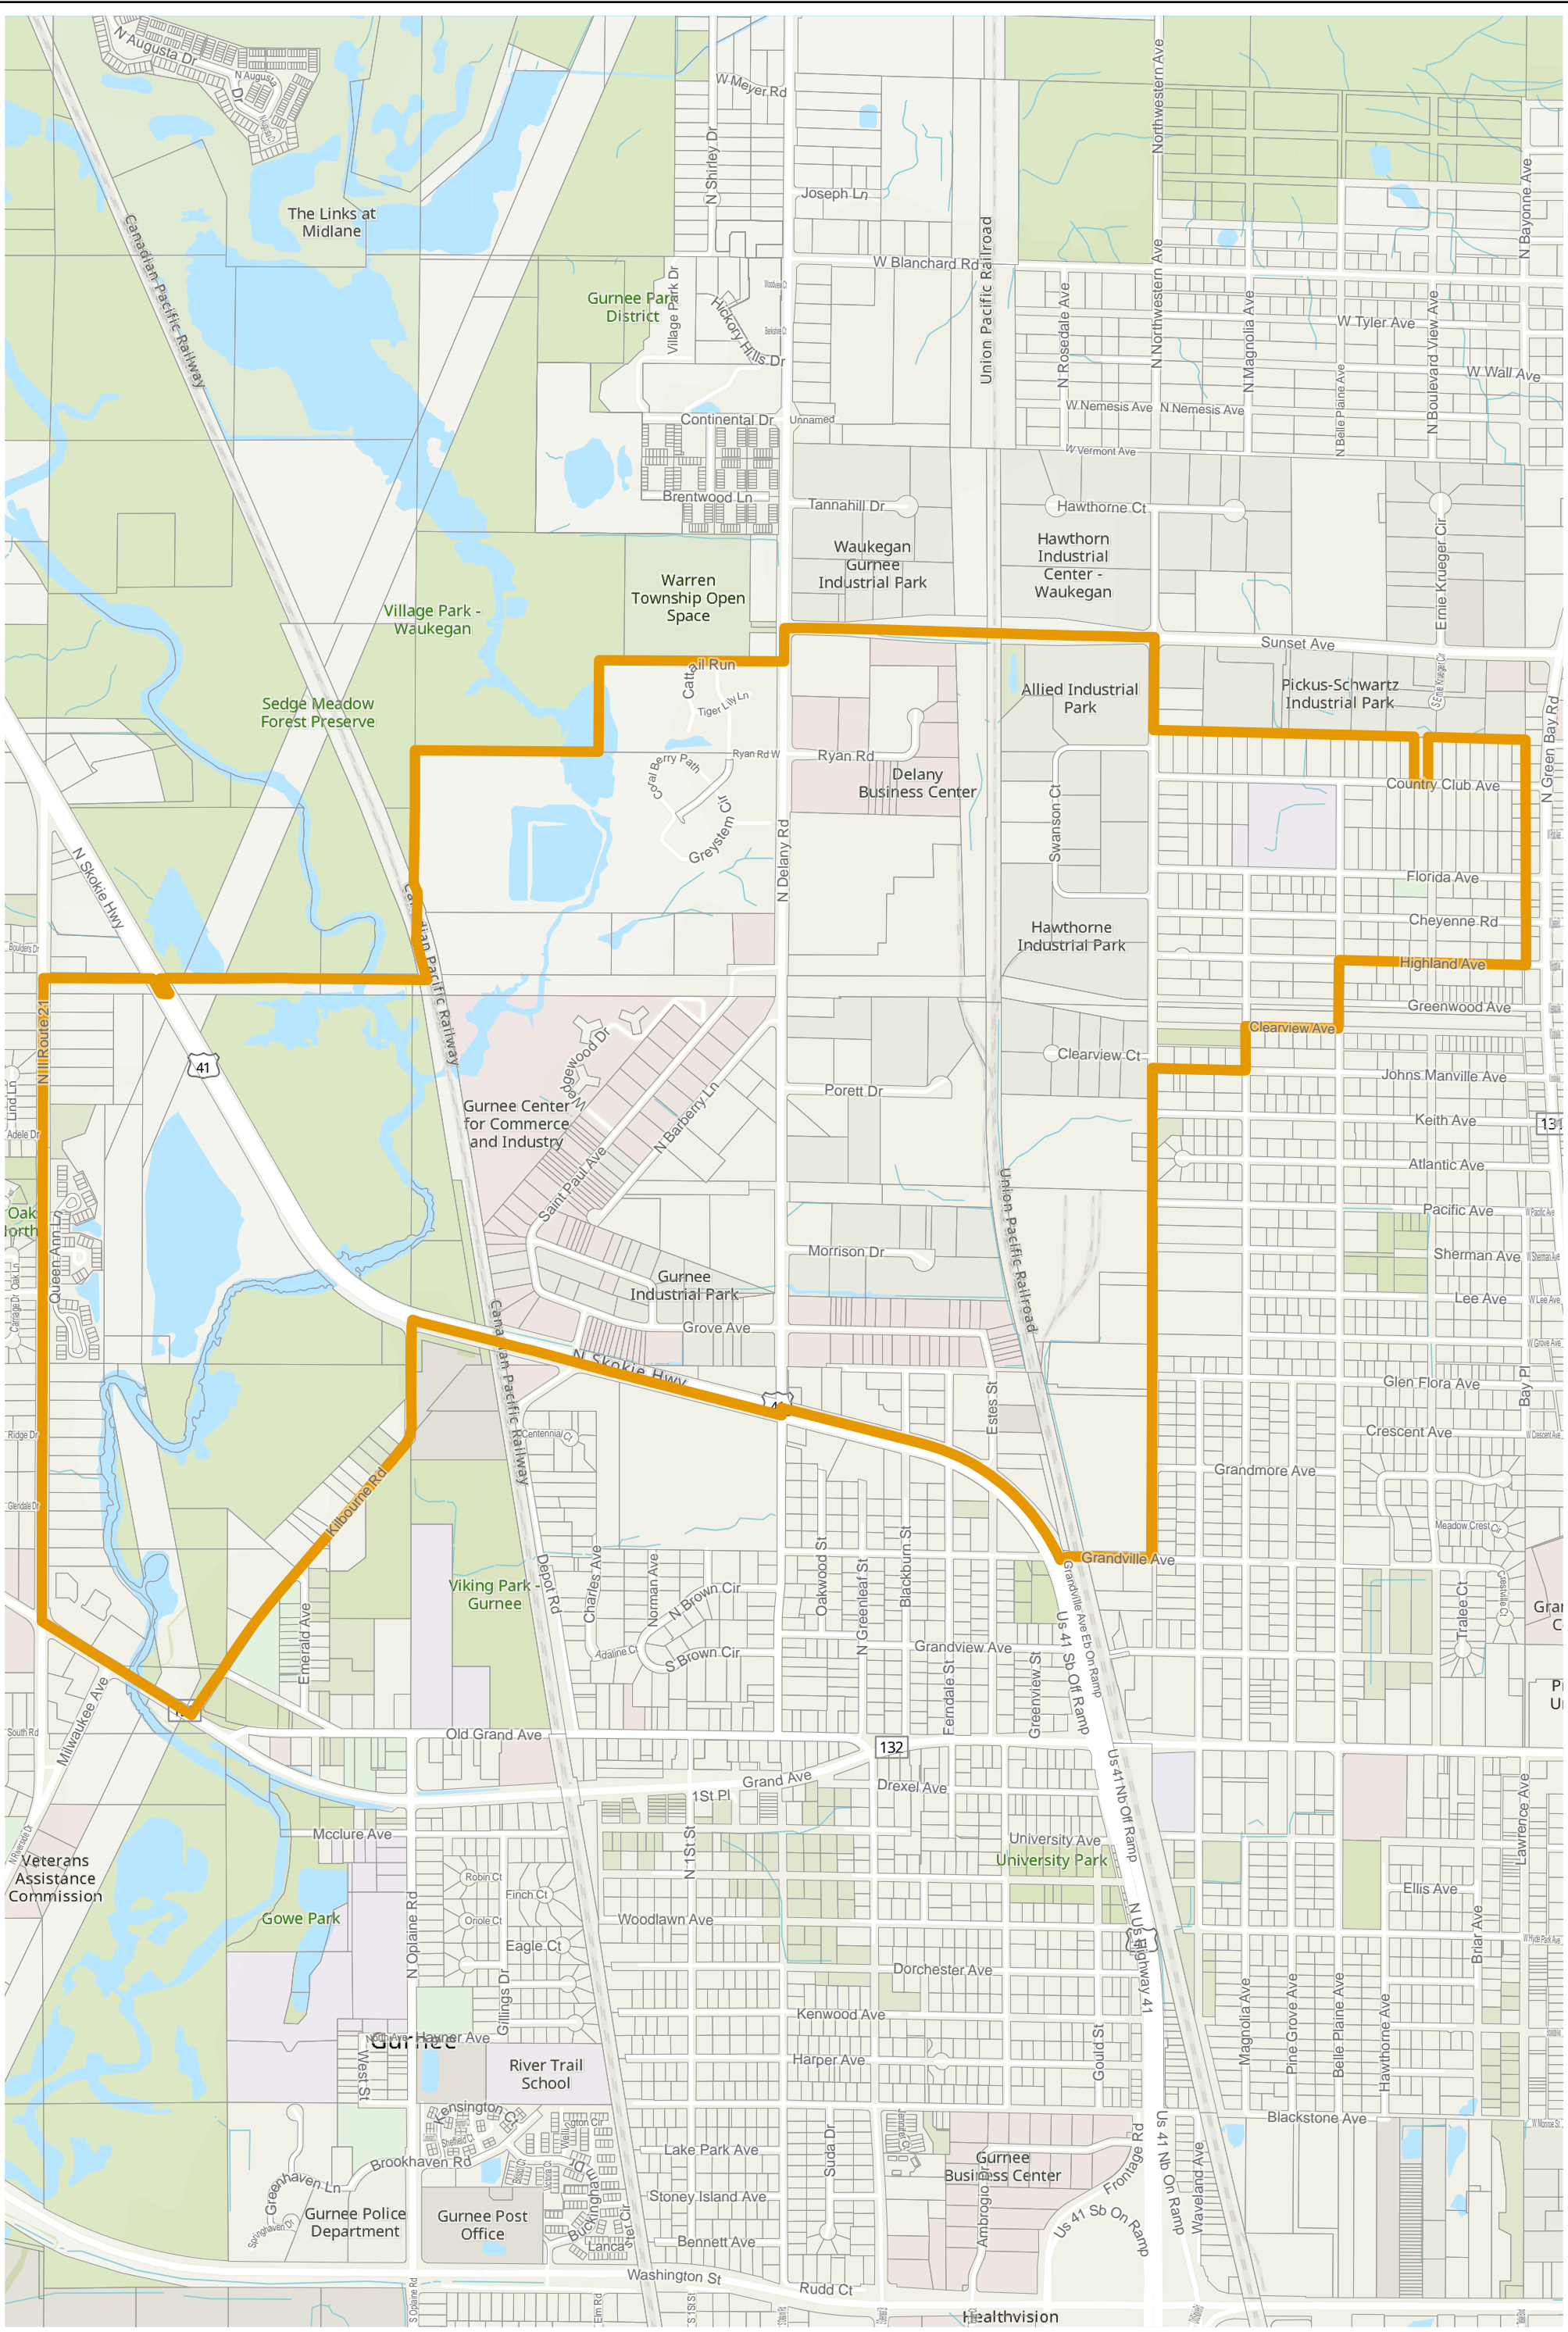

Lake County 2022 Election Precinct Warren 308

2022 Election Precincts
Tax Parcels