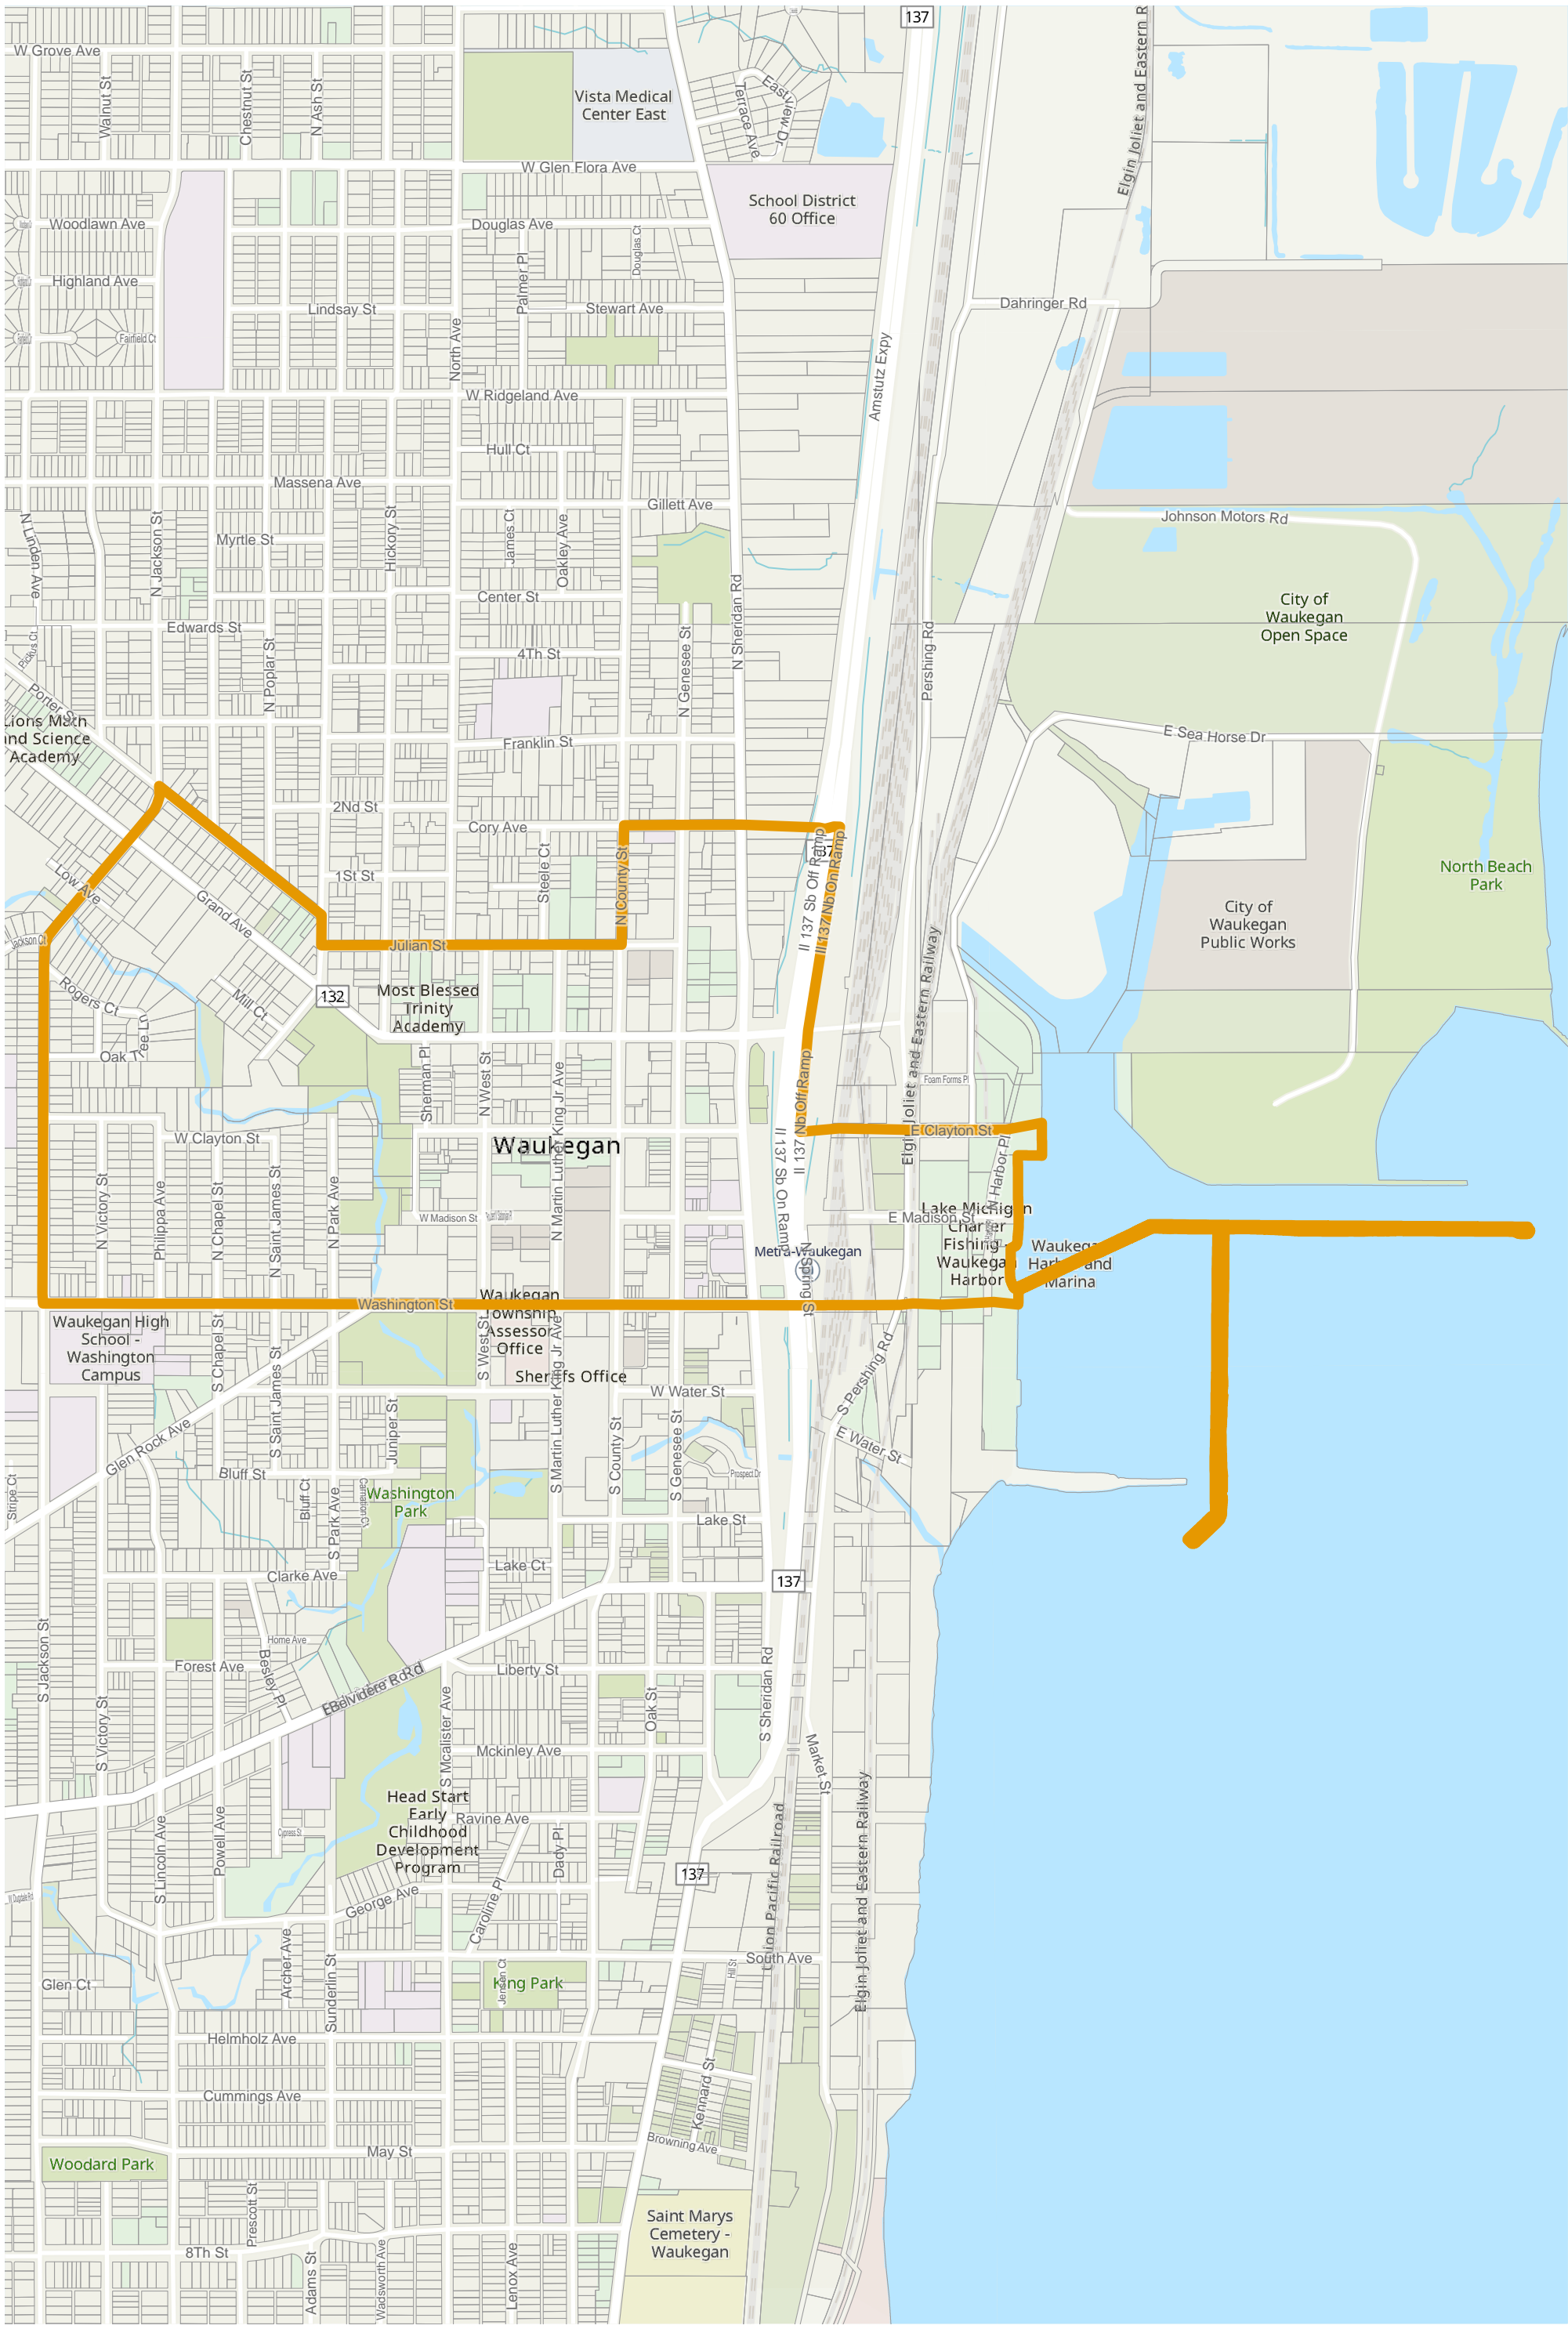

Lake County 2022 Election Precinct Waukegan 381