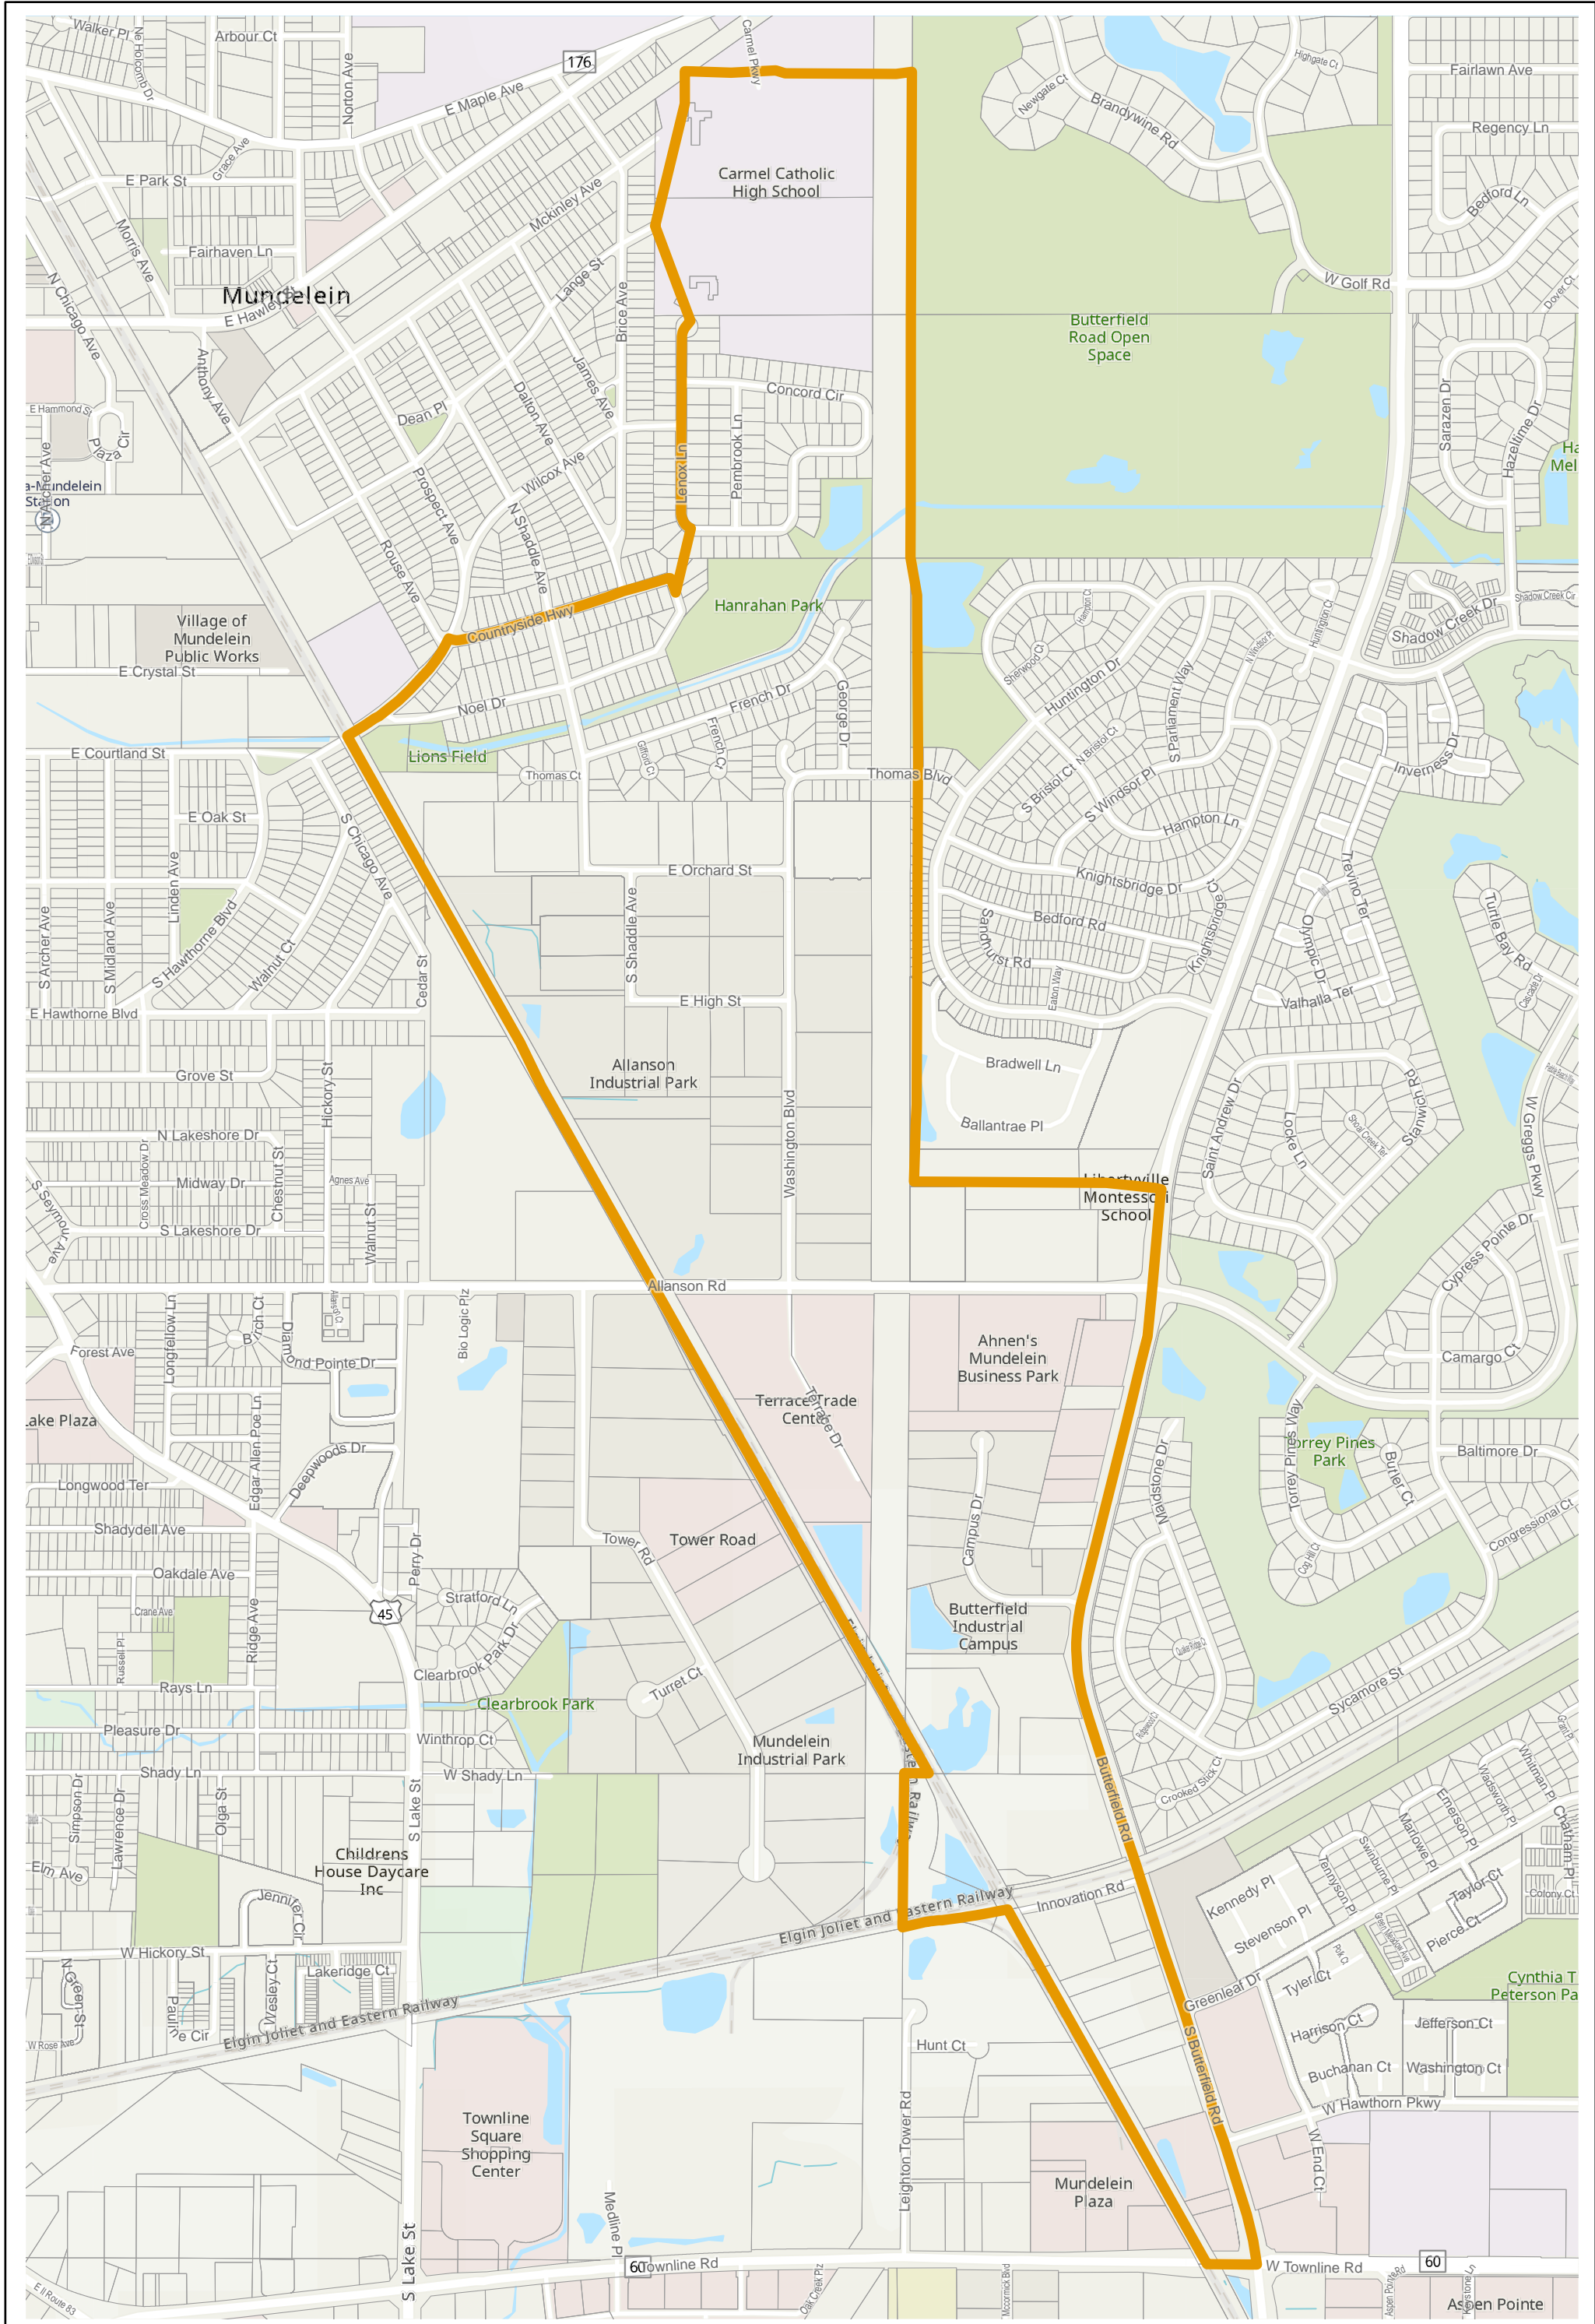

Lake County 2022 Election Precinct Libertyville 182