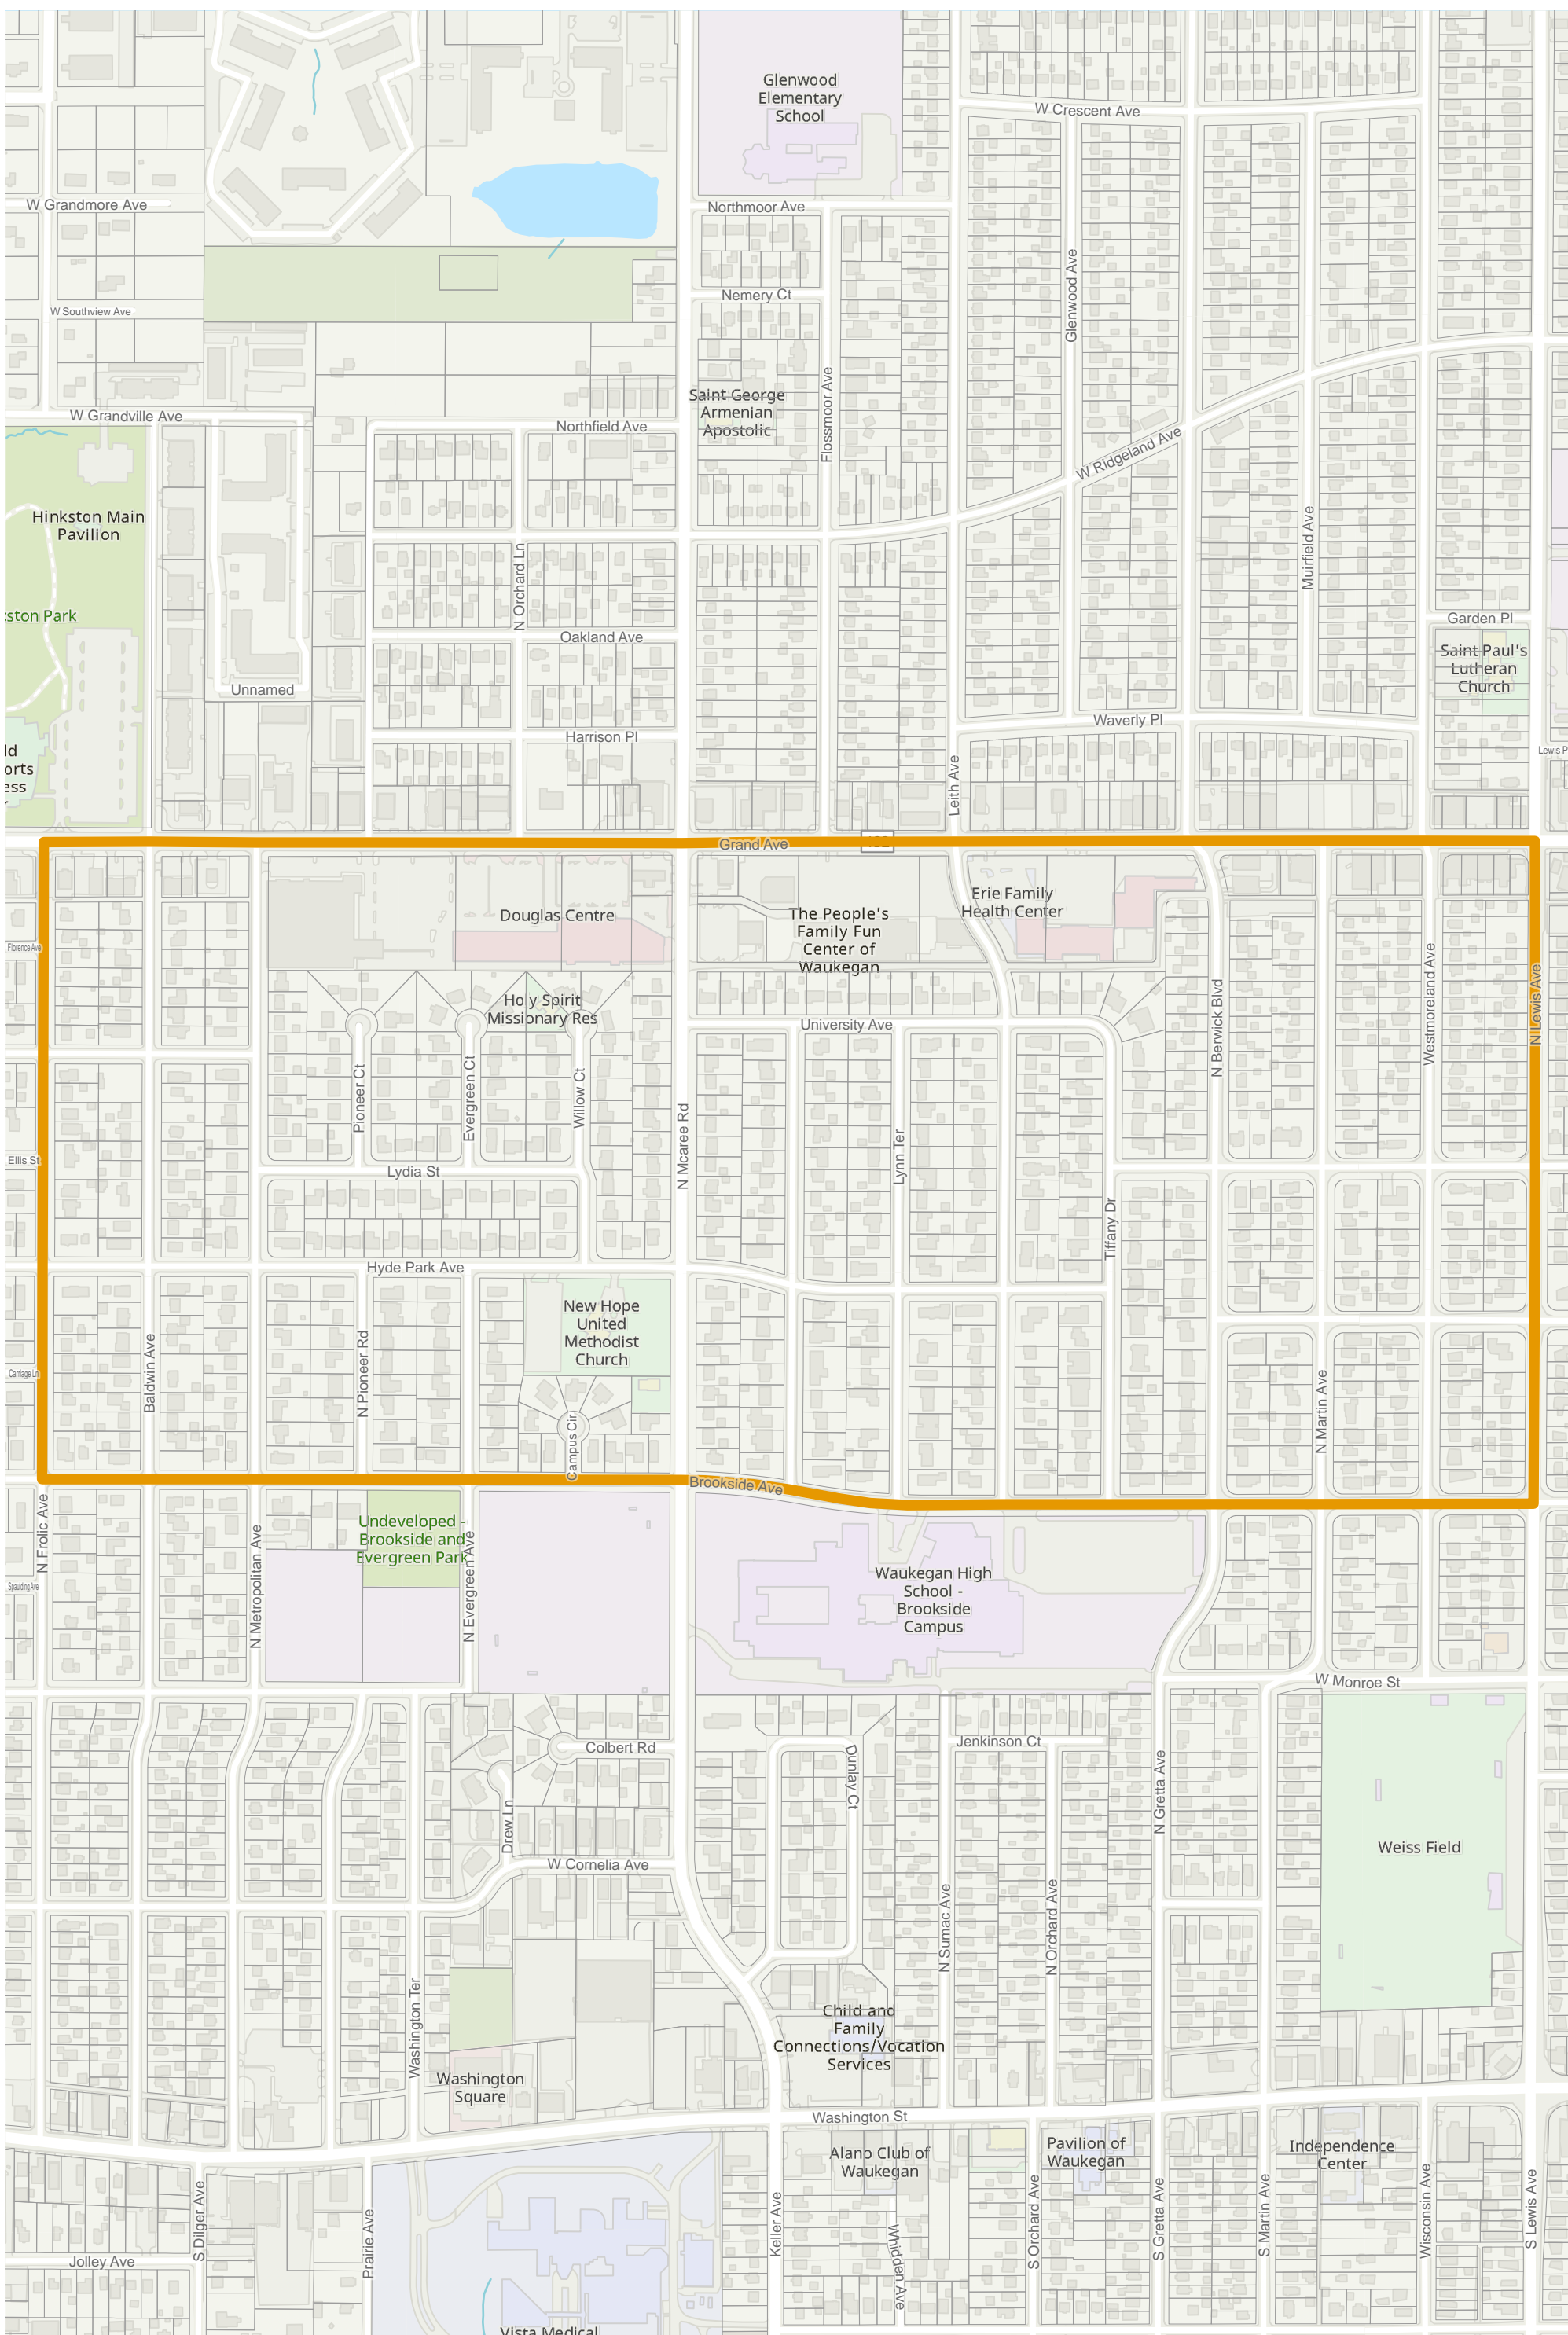

Lake County 2022 Election Precinct Waukegan 376