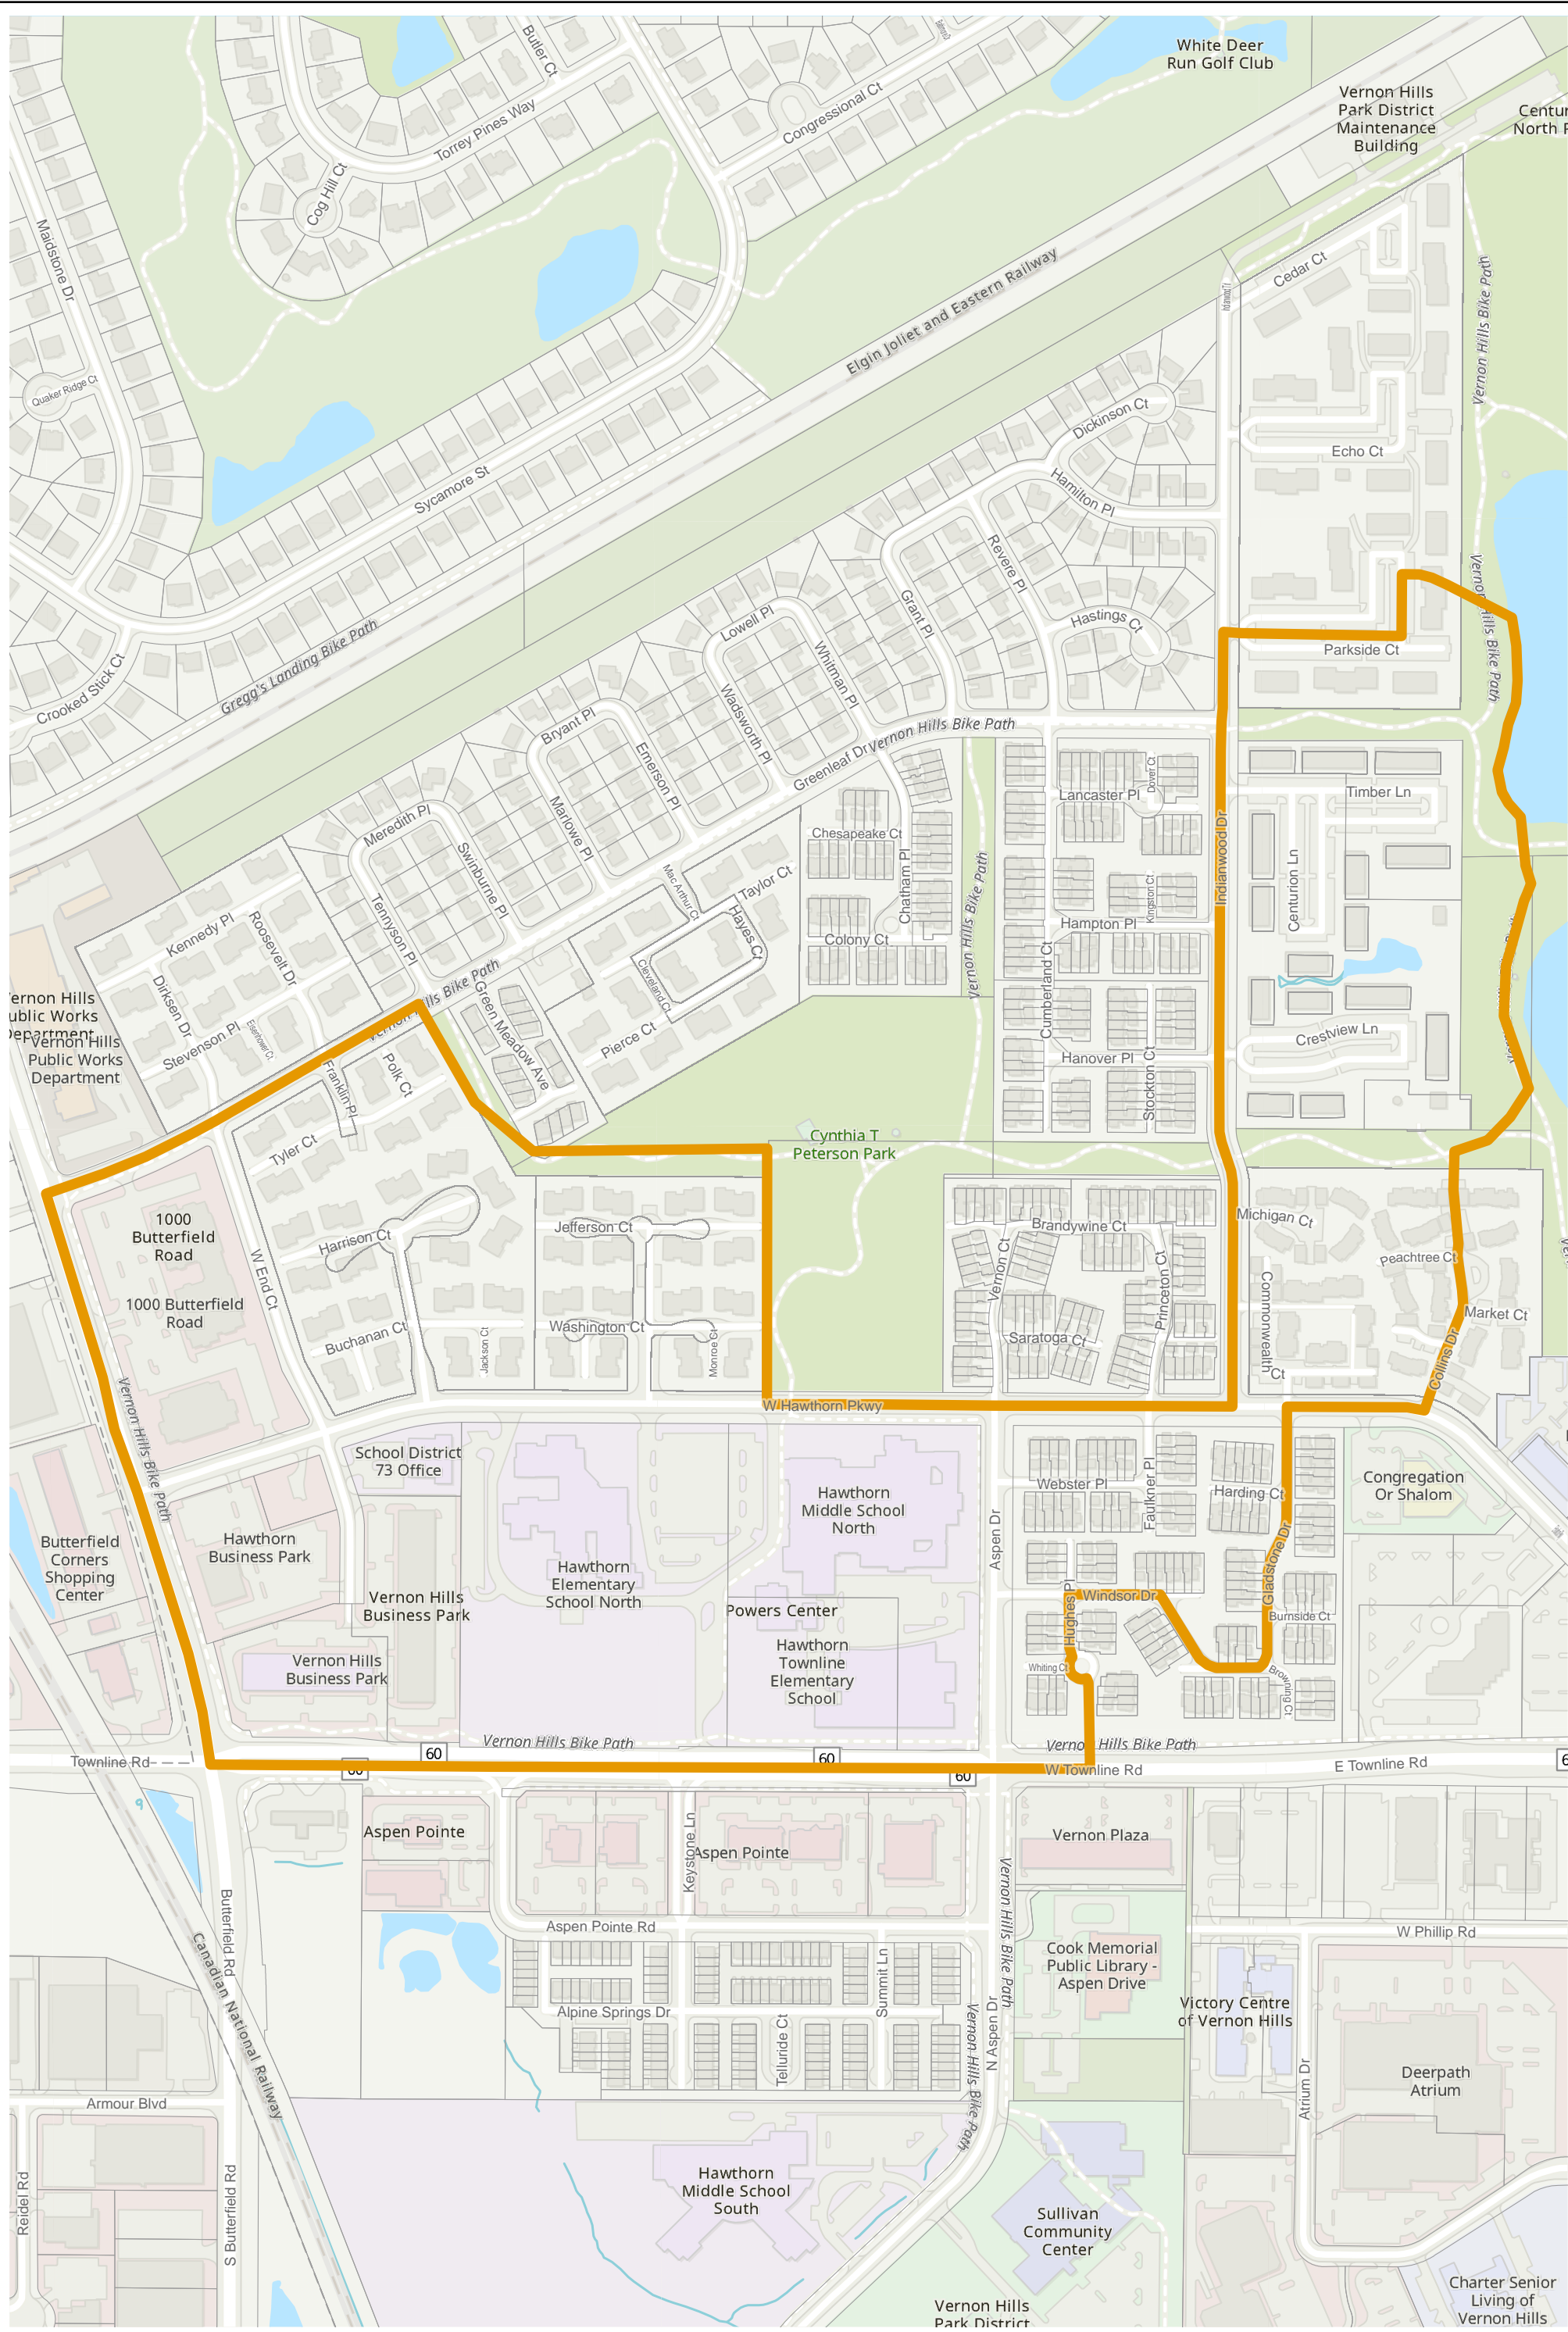

Lake County 2022 Election Precinct Libertyville 207