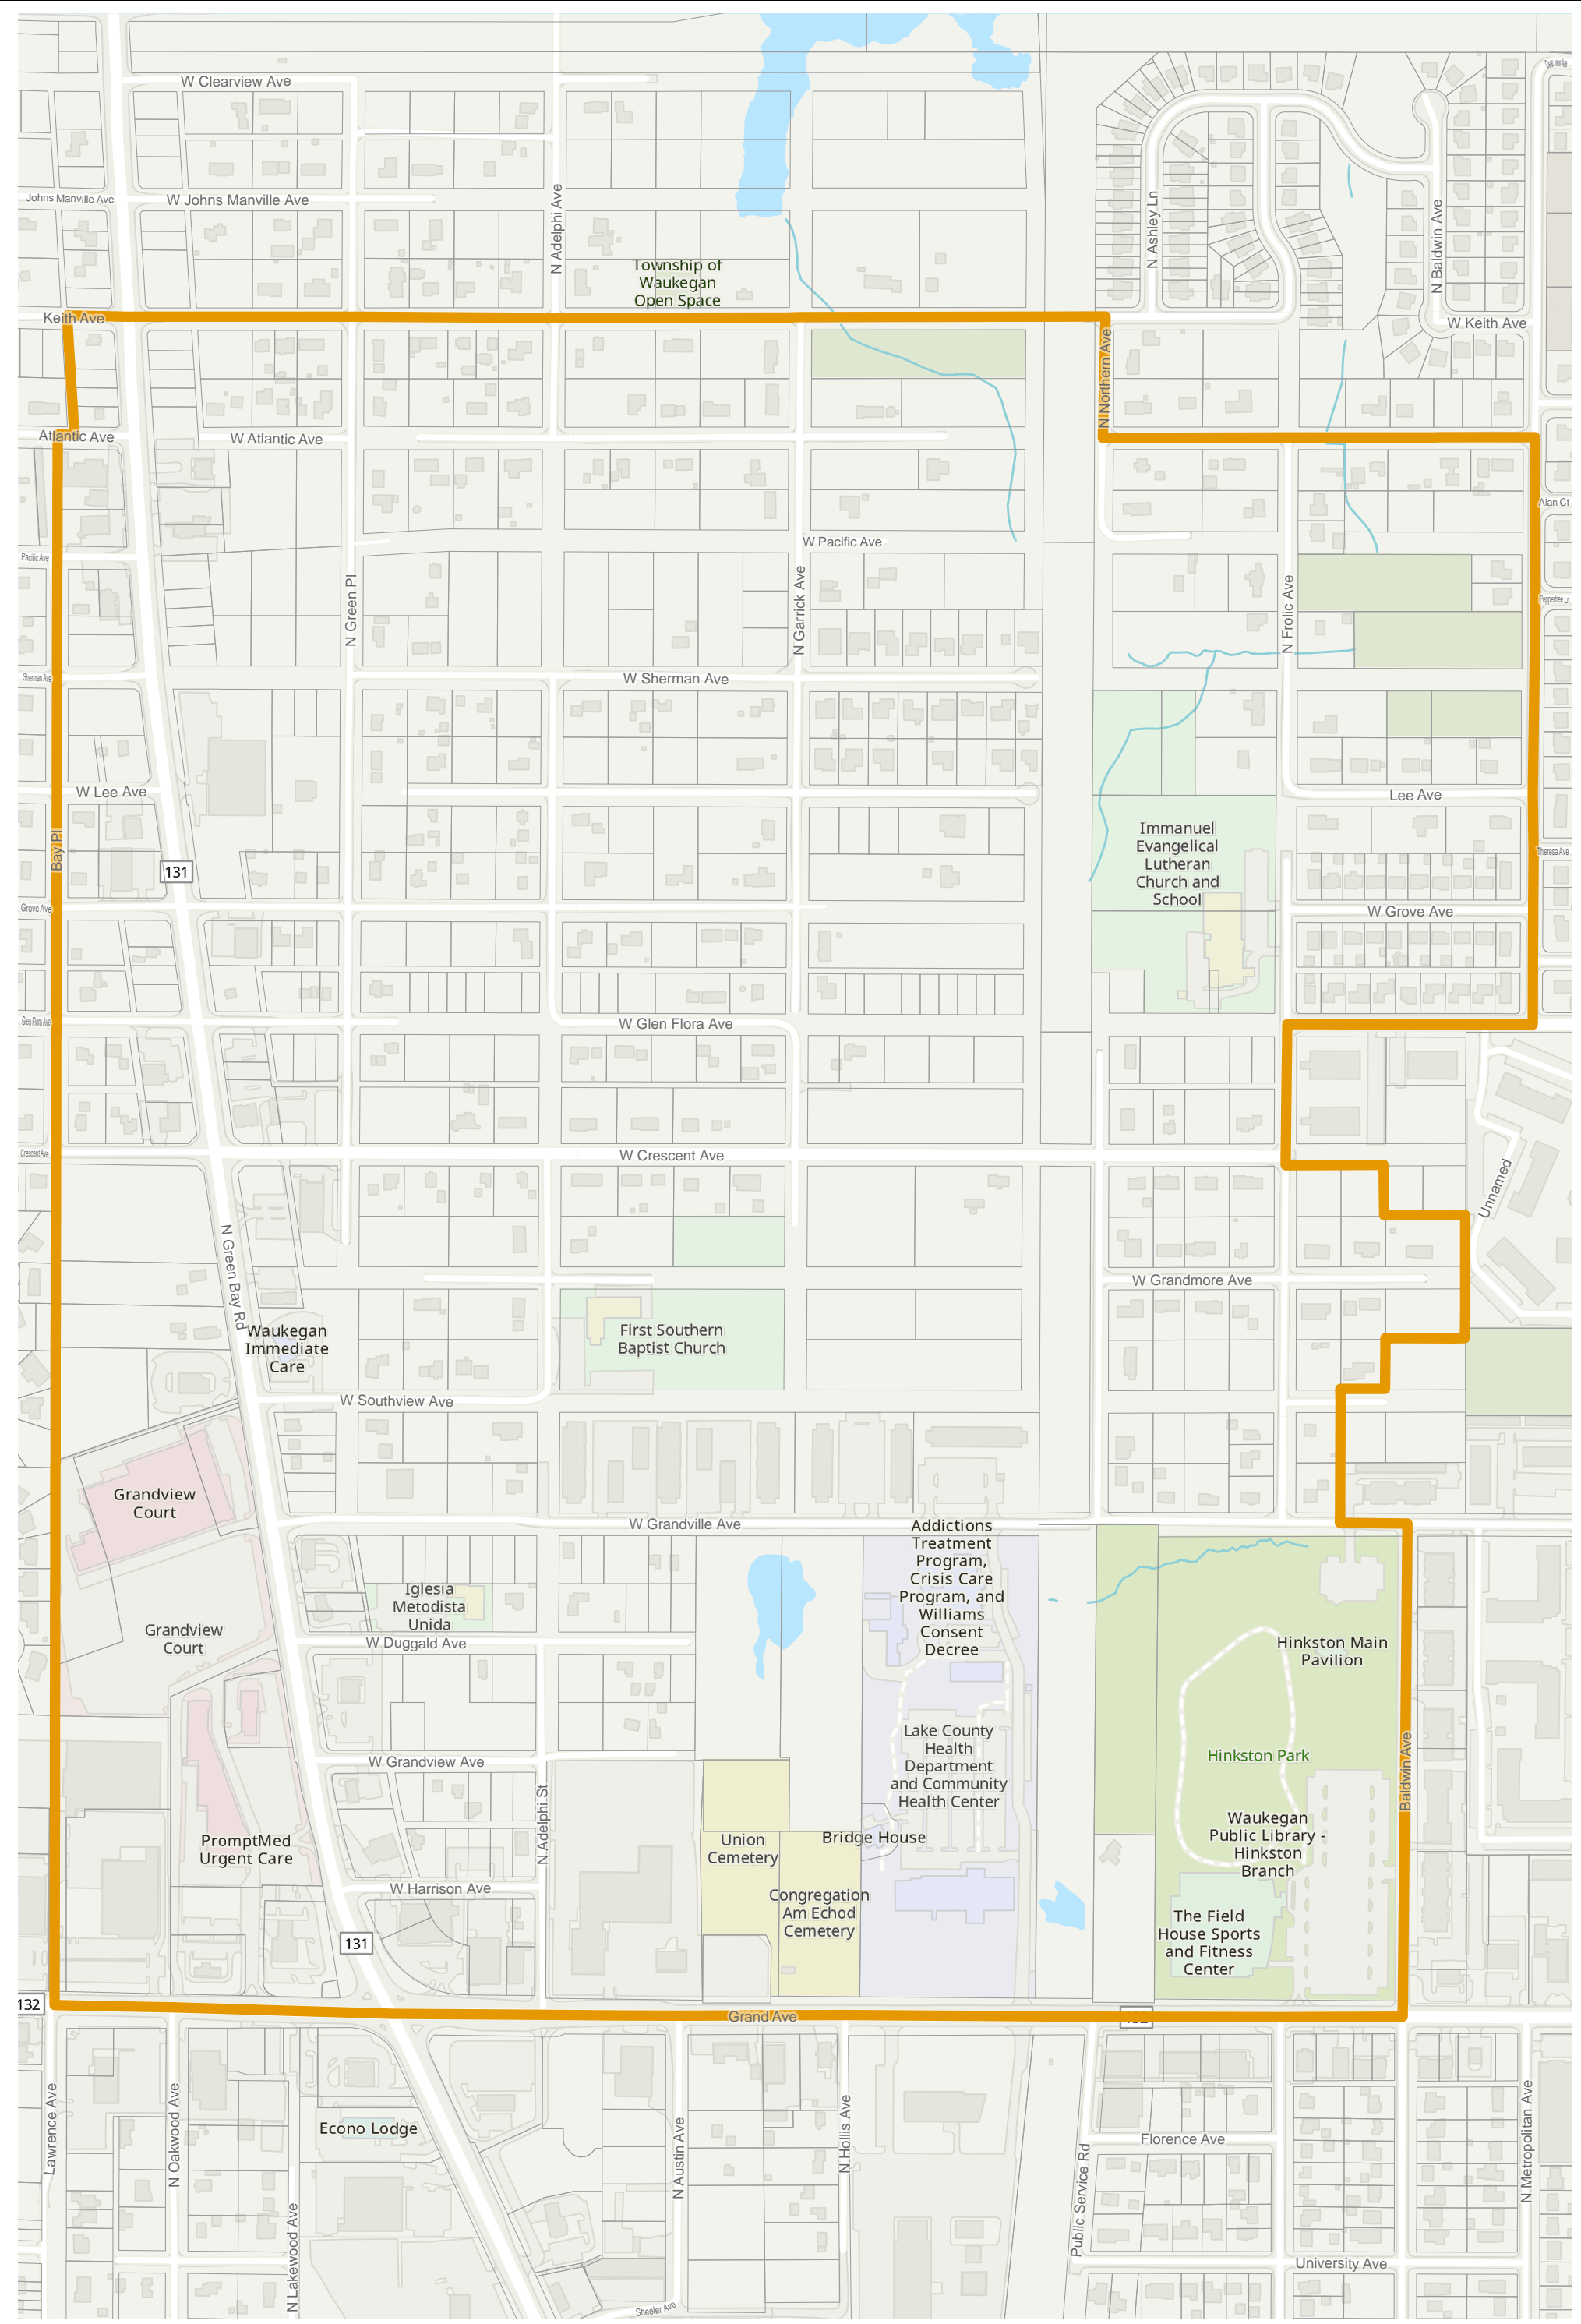

Lake County 2022 Election Precinct Waukegan 369