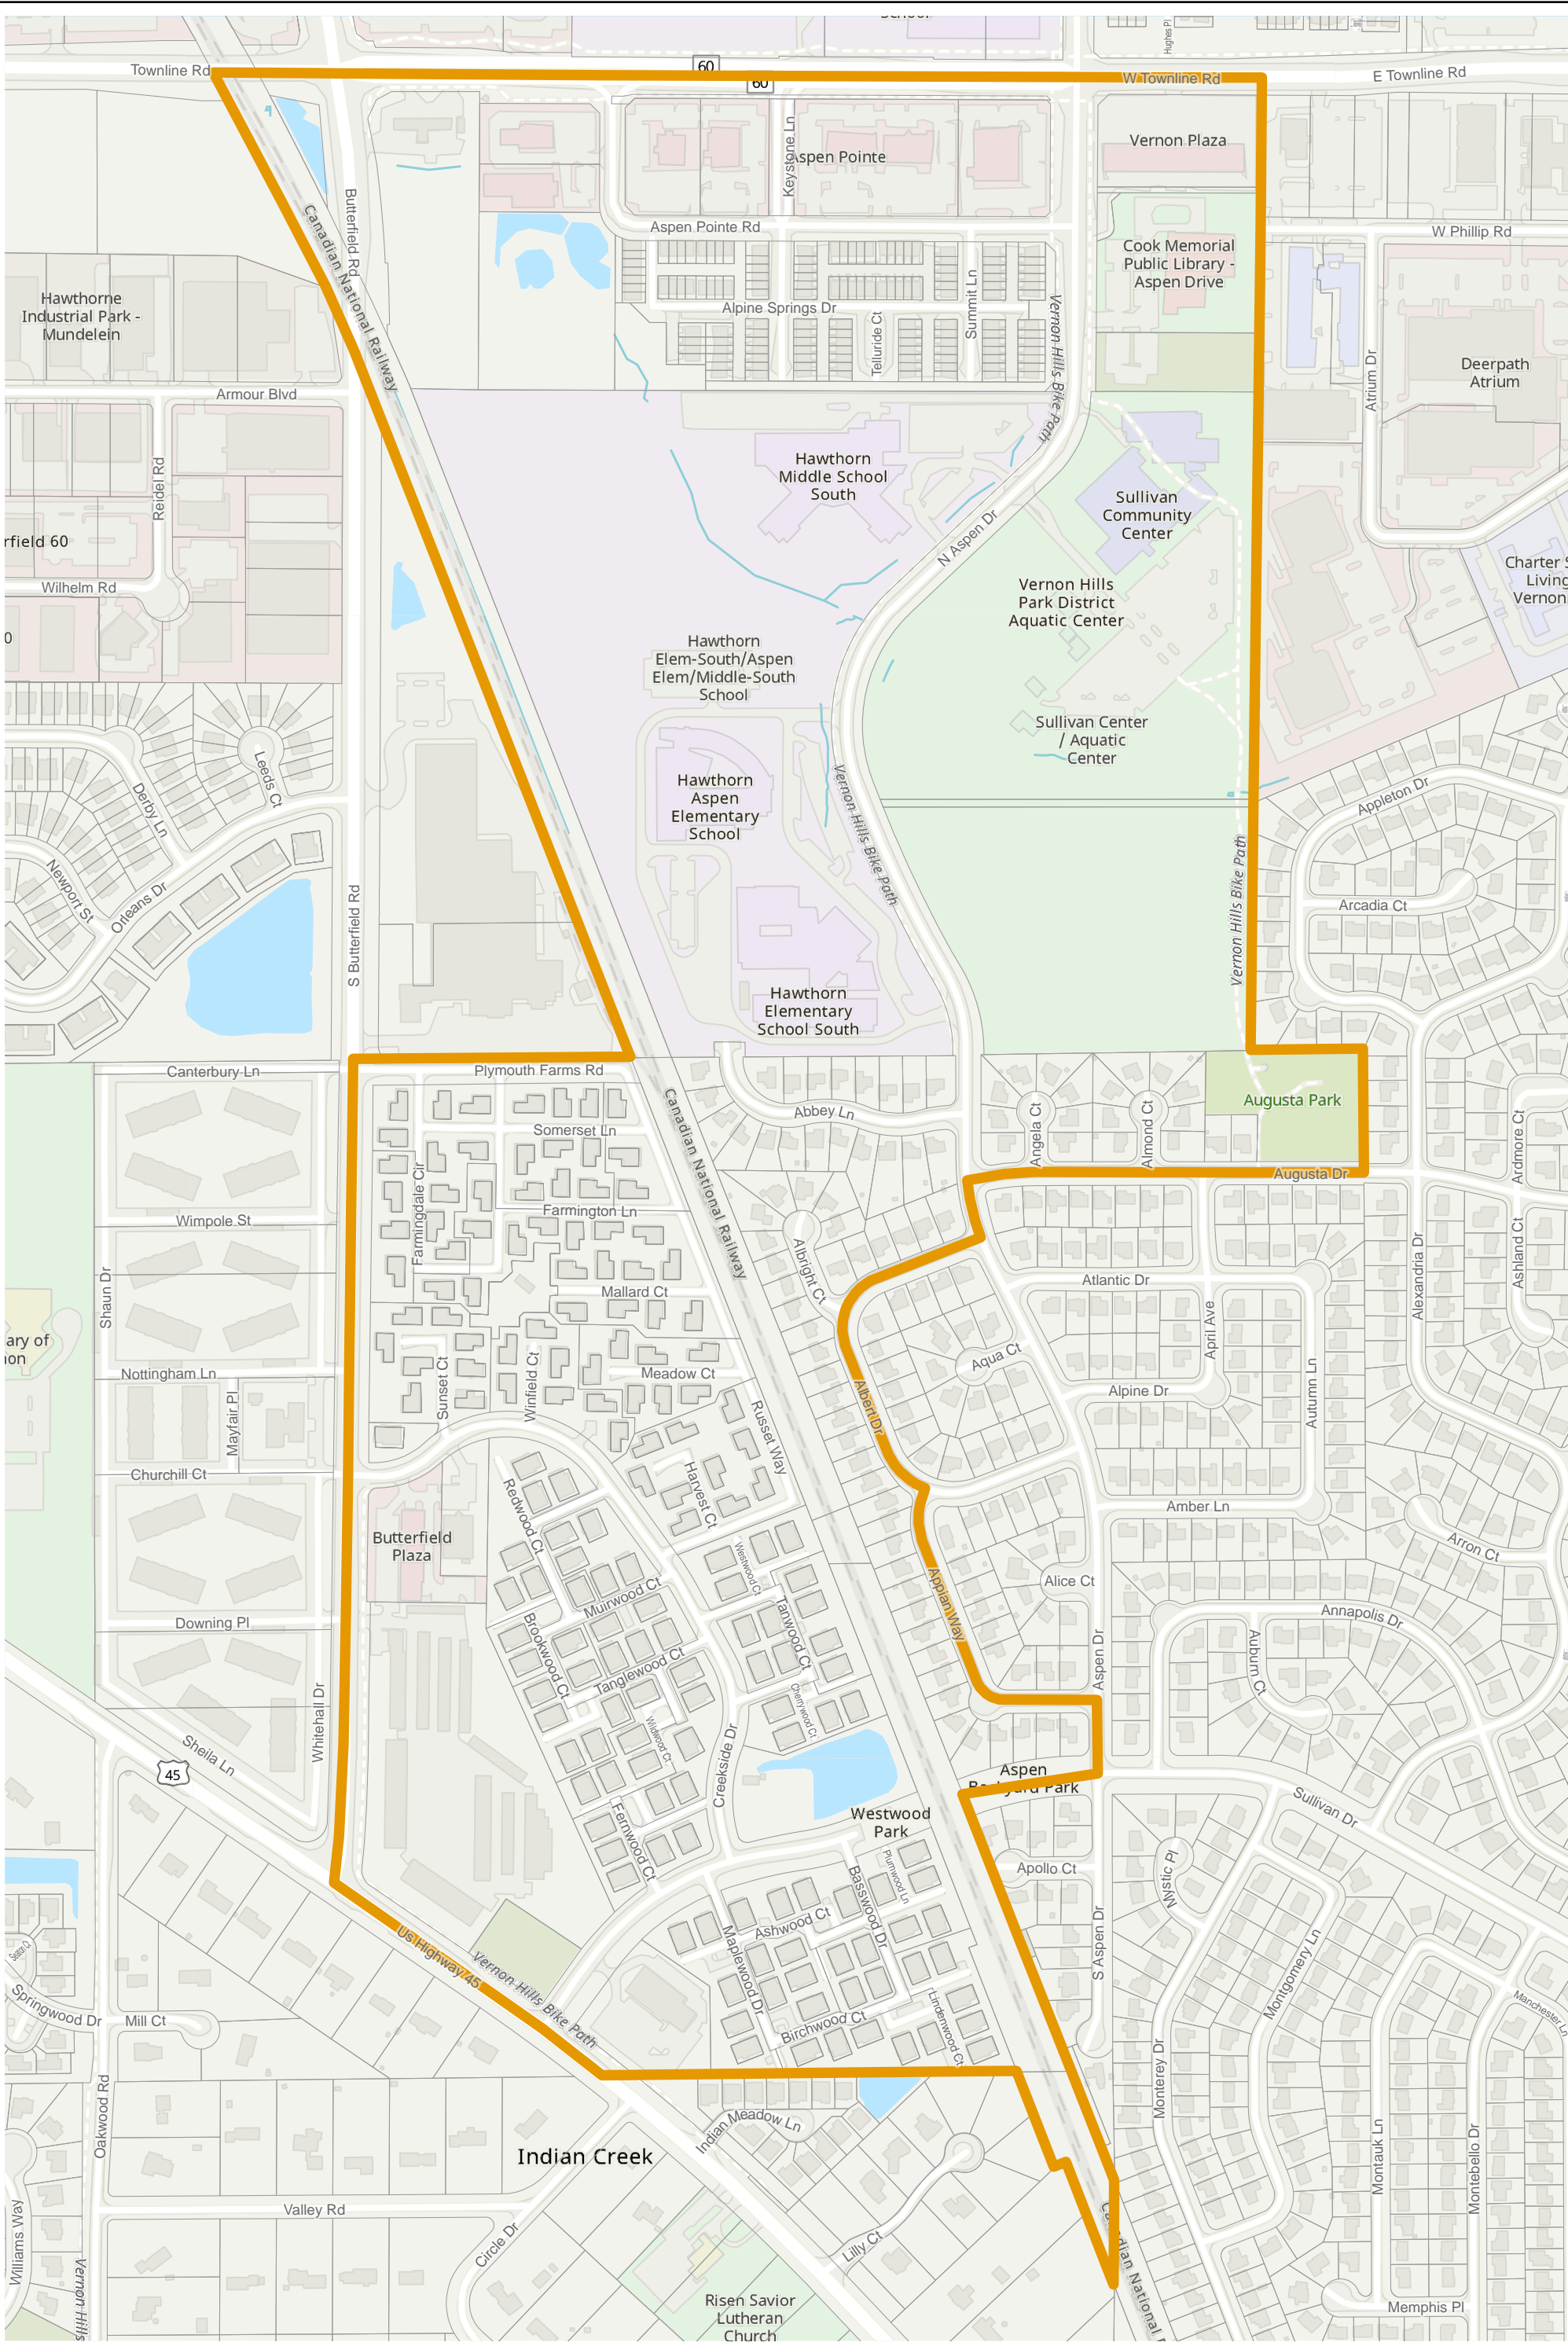

Lake County 2022 Election Precinct Vernon 258