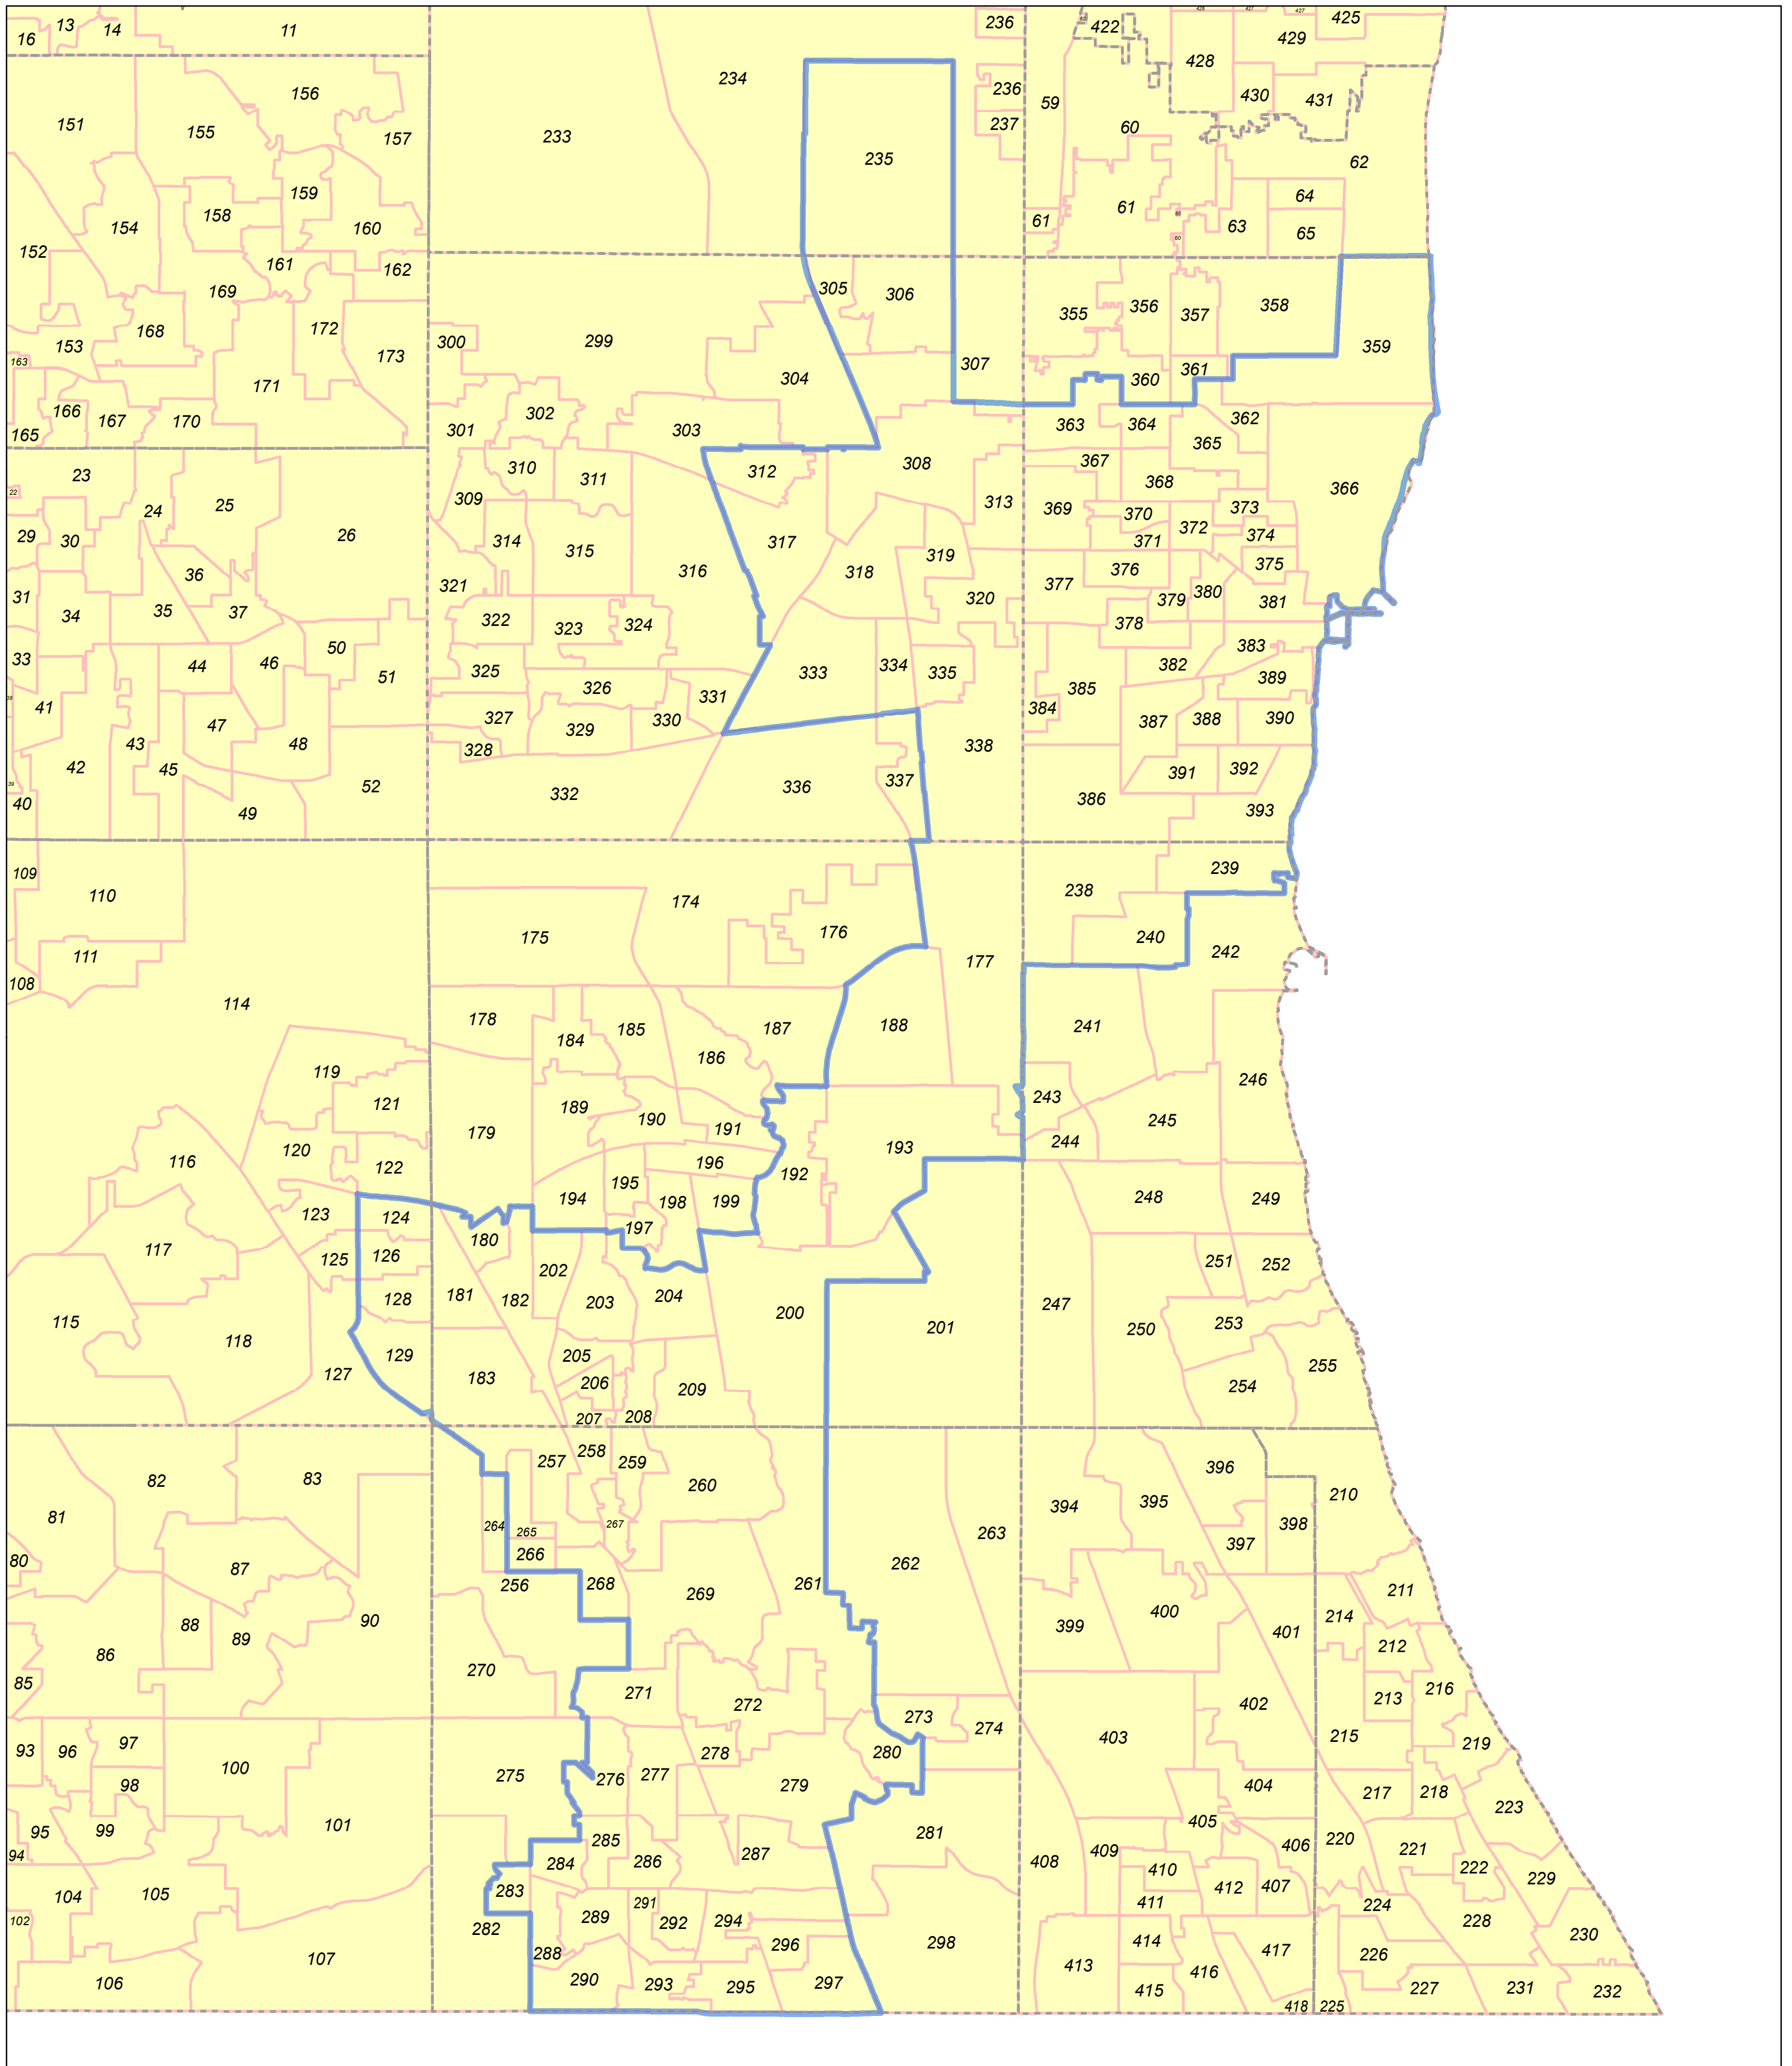

Election Precinct Map Book - State Senatorial District 30

Prepared By:
Lake County GIS/Mapping Division
18 N County St
Waukegan IL 60085
(847) 377-2373

-  State Senatorial District
-  Townships
-  Election Precincts