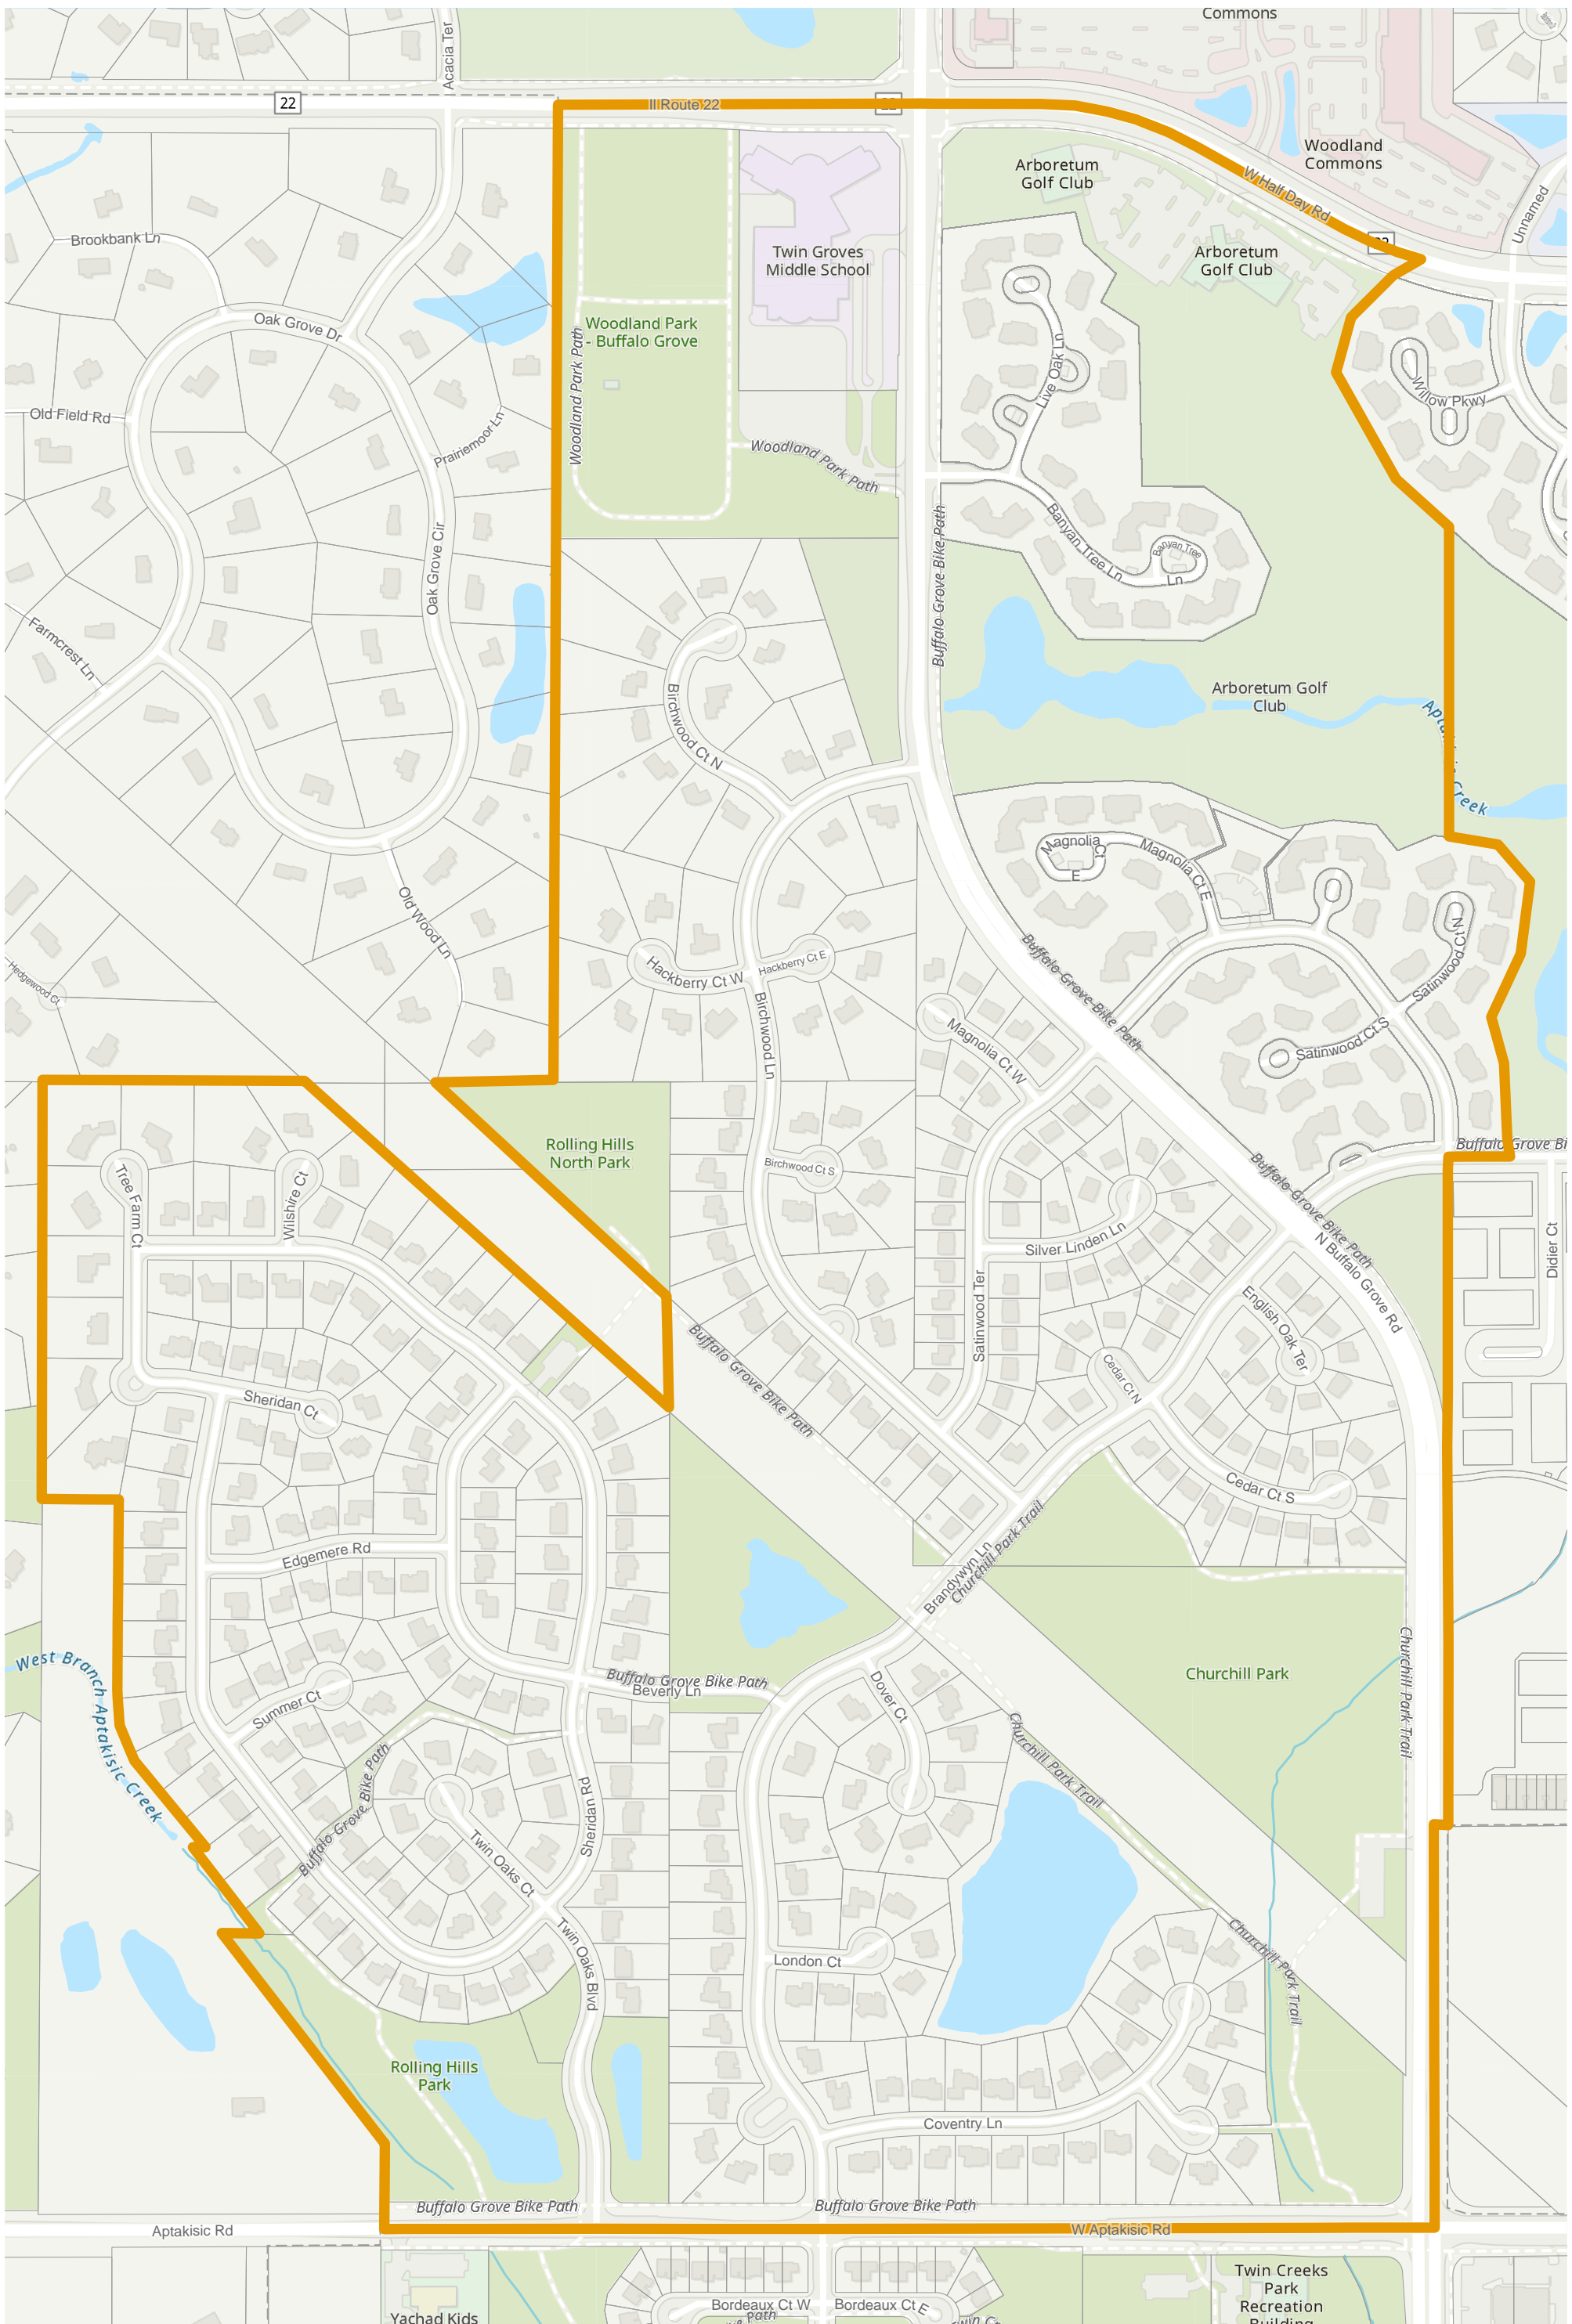

Lake County 2022 Election Precinct Vernon 276

2022 Election Precincts
Tax Parcels