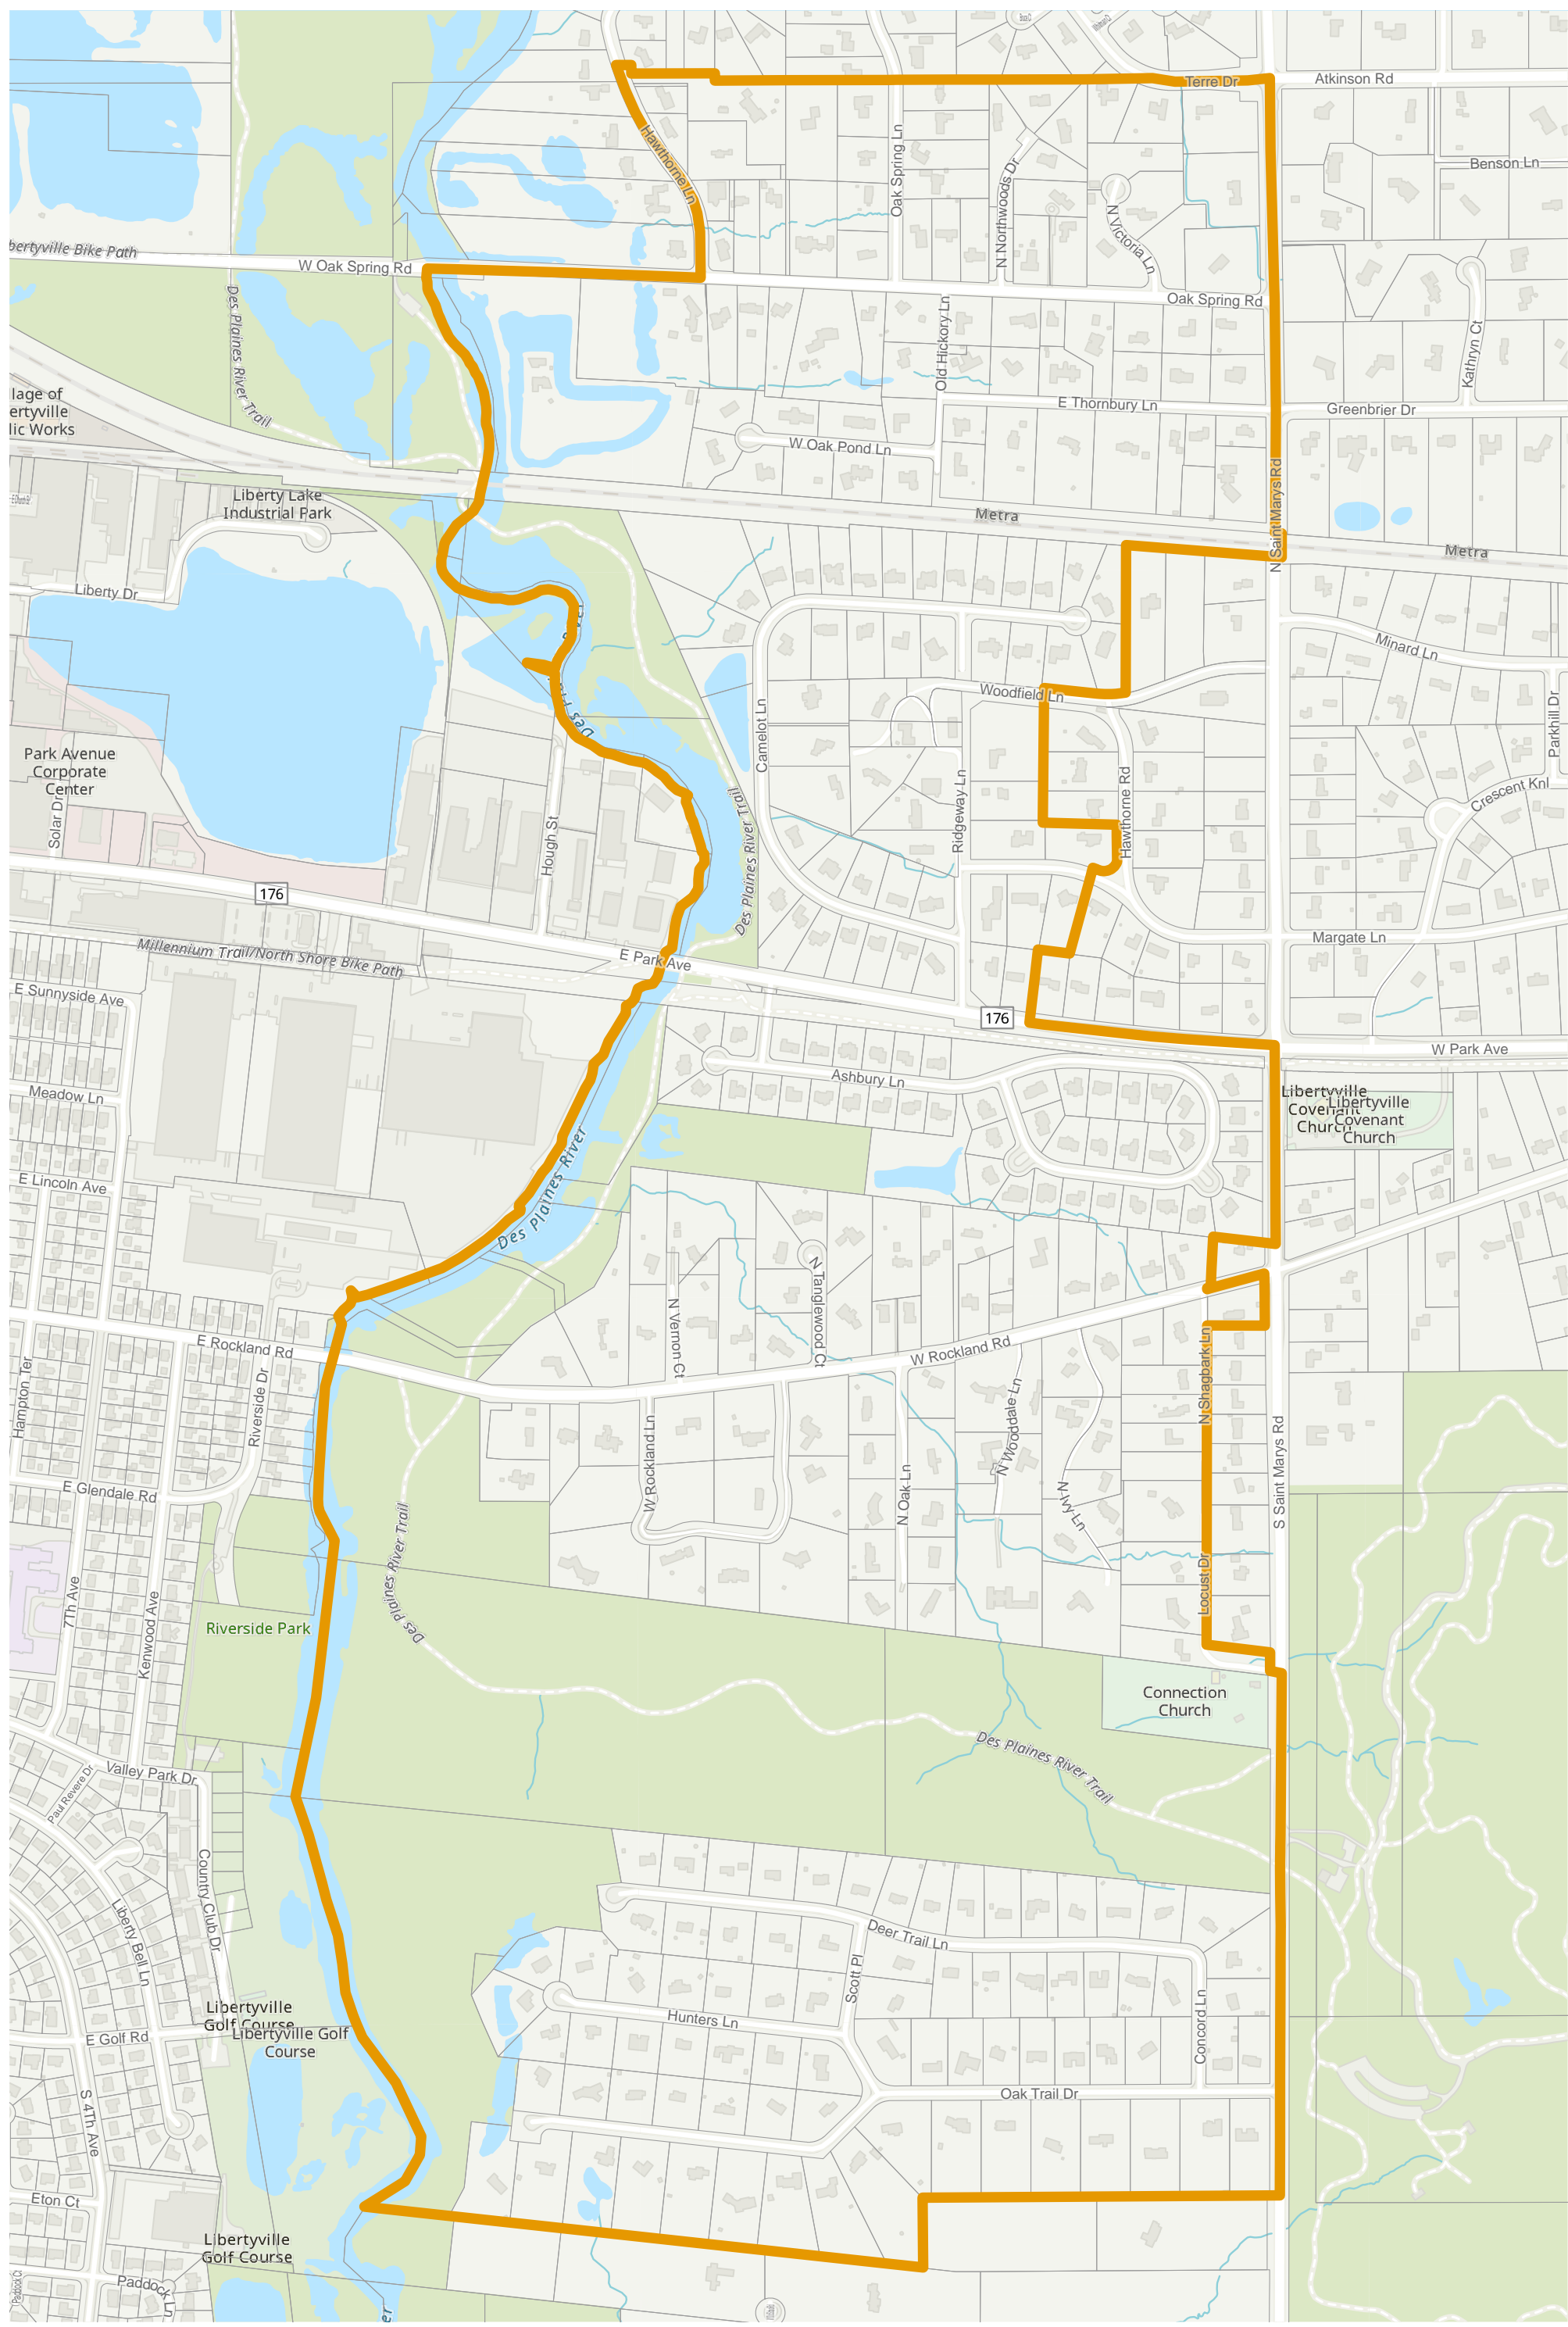

Lake County 2022 Election Precinct Libertyville 192

2022 Election Precincts

Tax Parcels