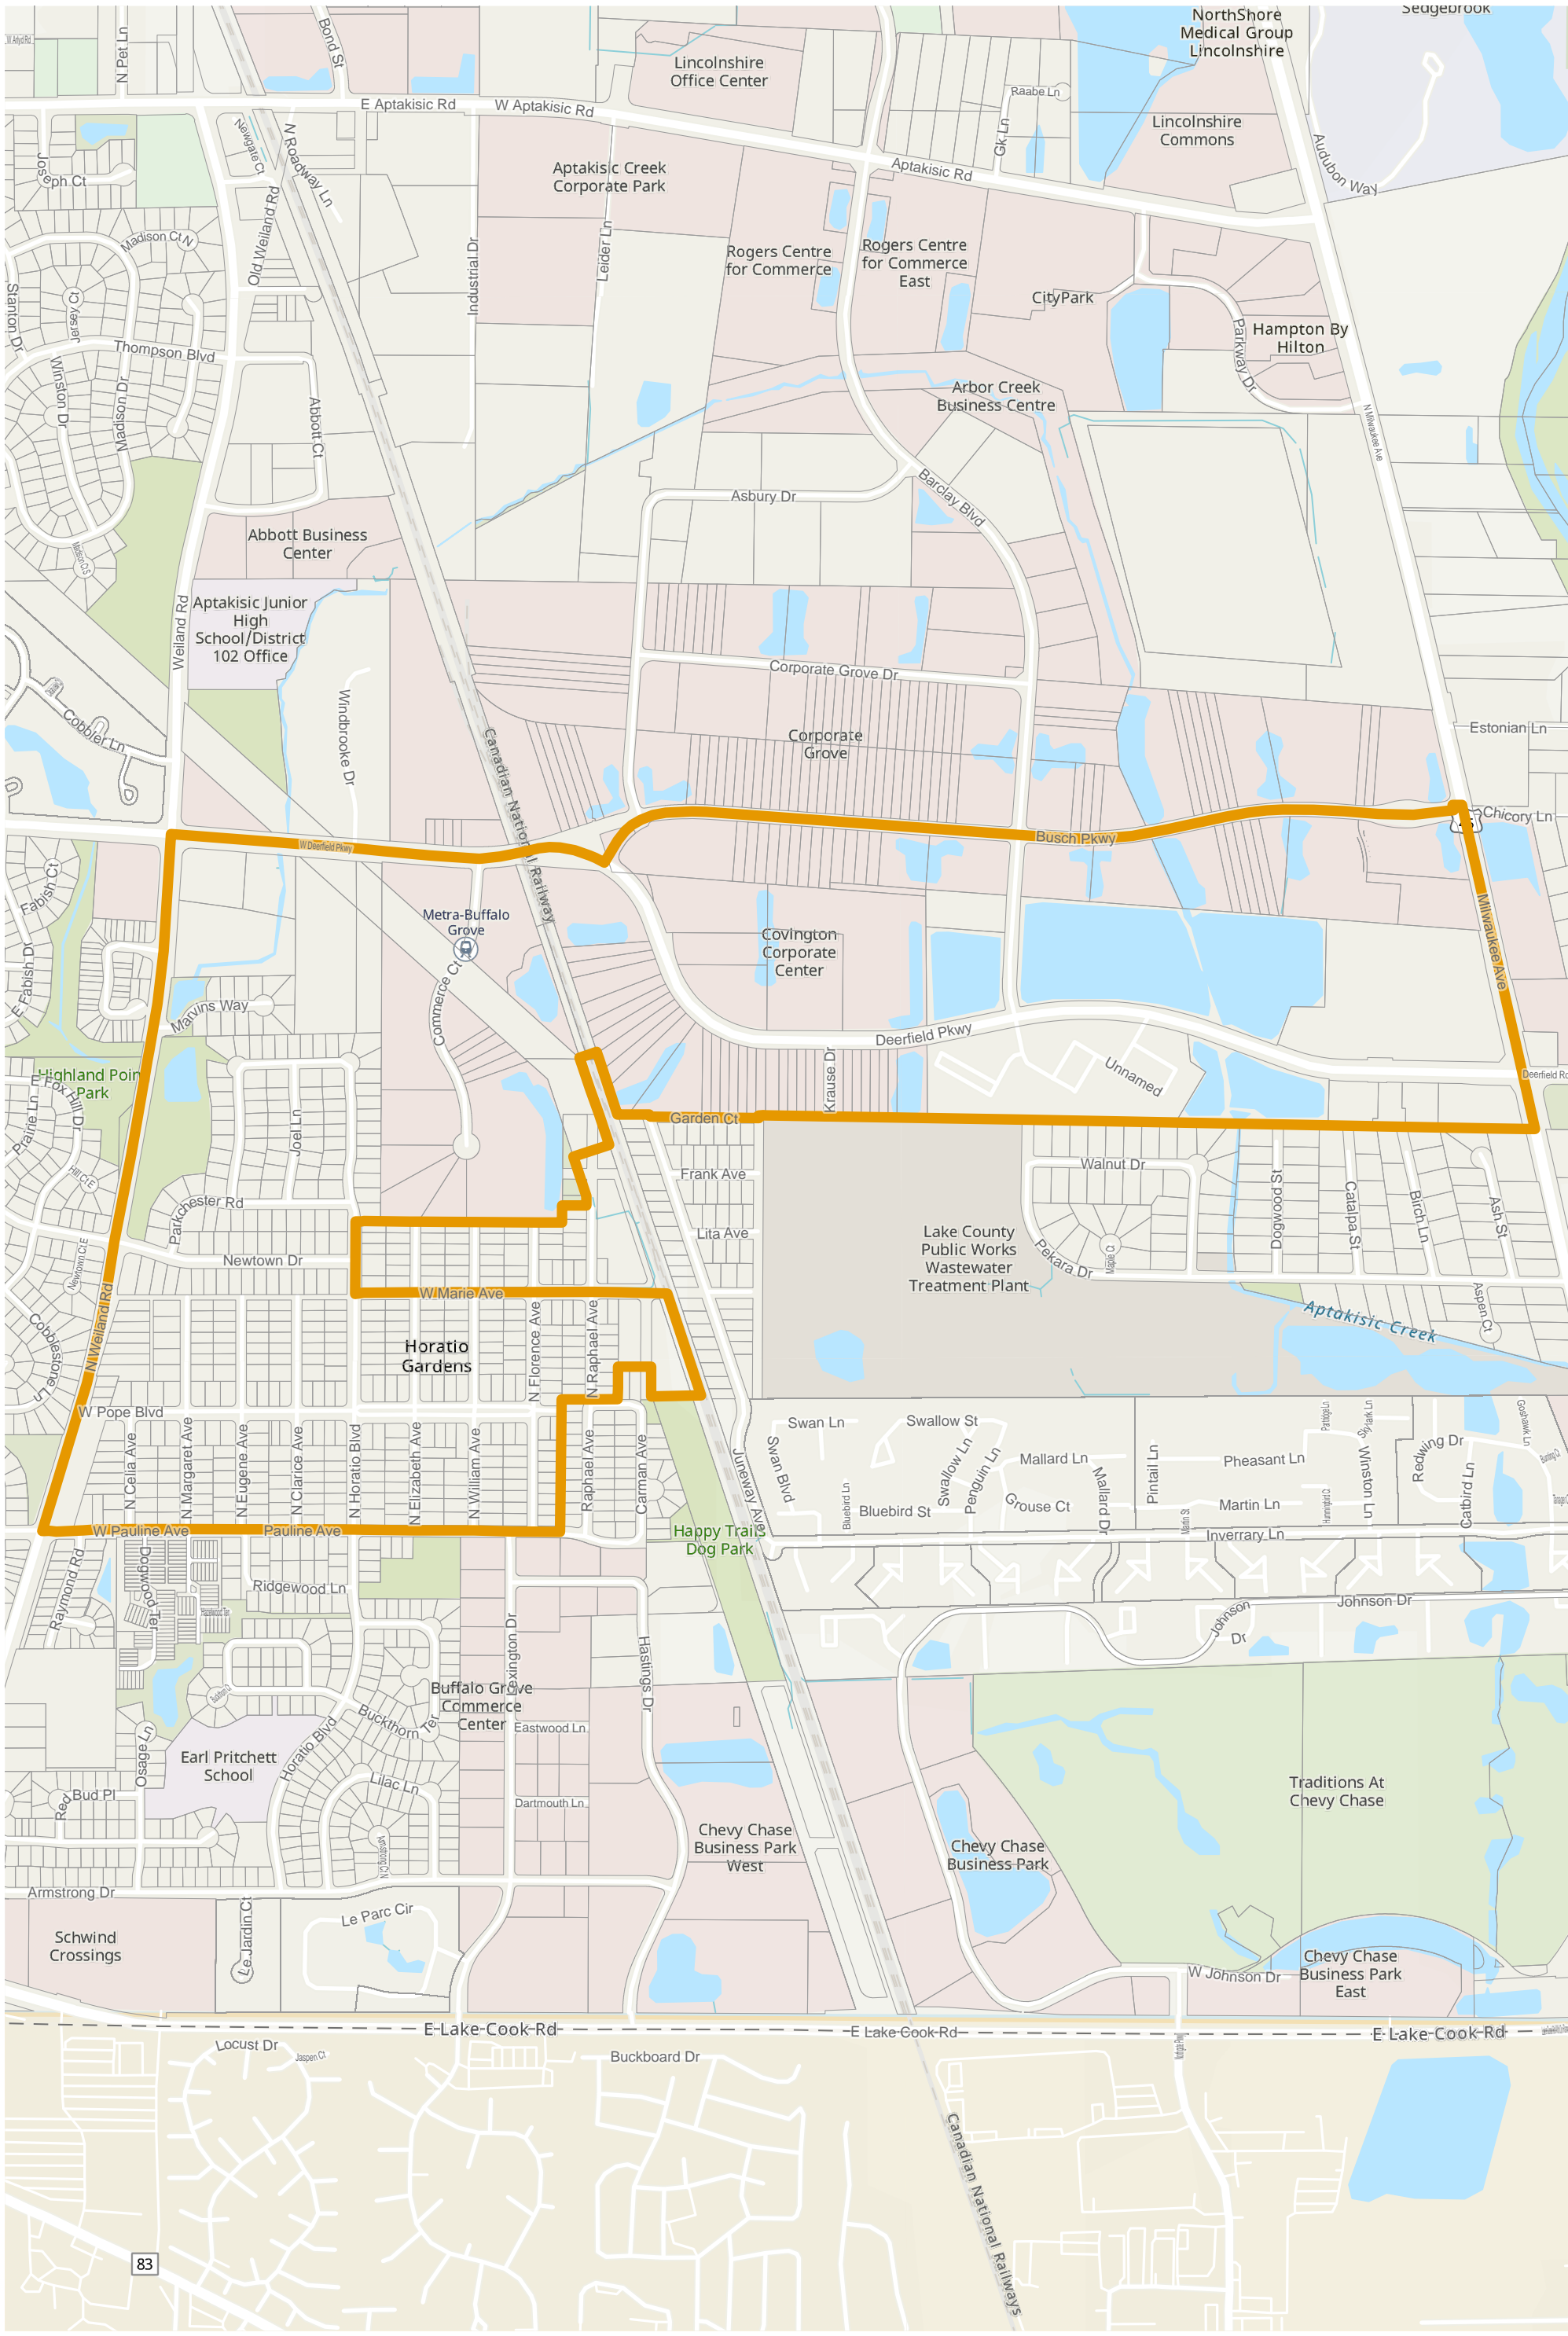

Lake County 2022 Election Precinct Vernon 294

83