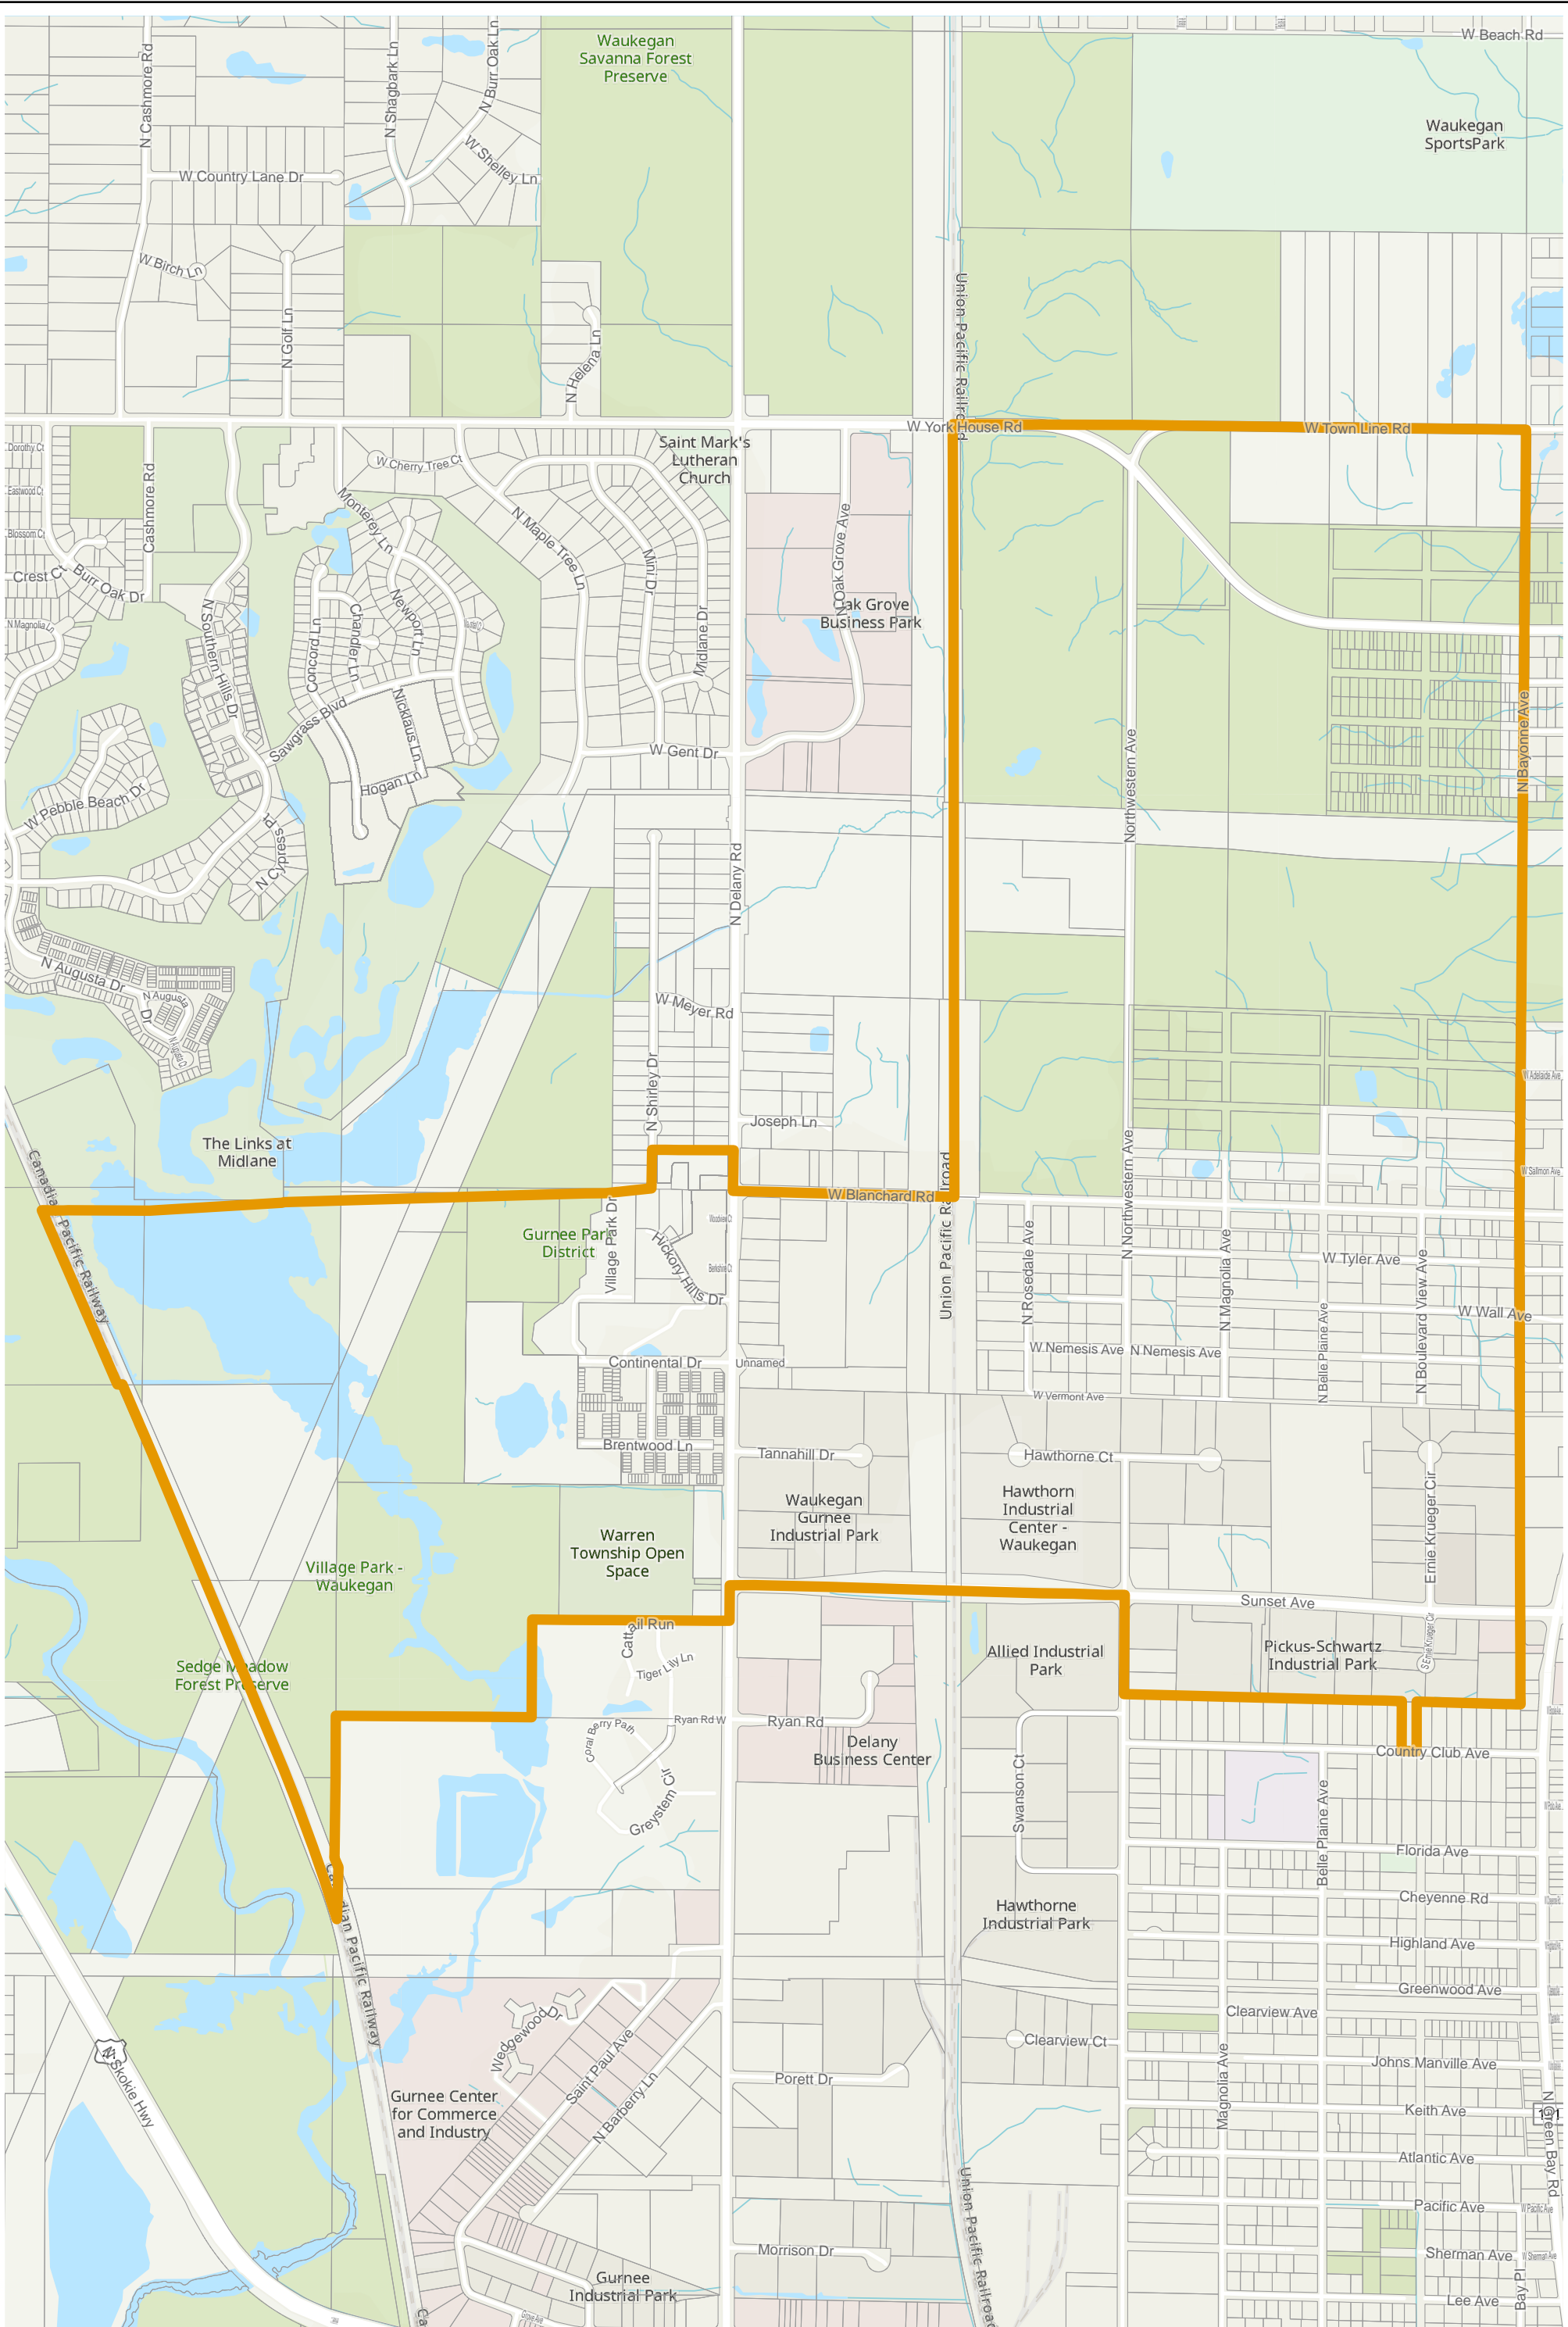

Lake County 2022 Election Precinct Warren 307

2022 Election Precincts

Tax Parcels