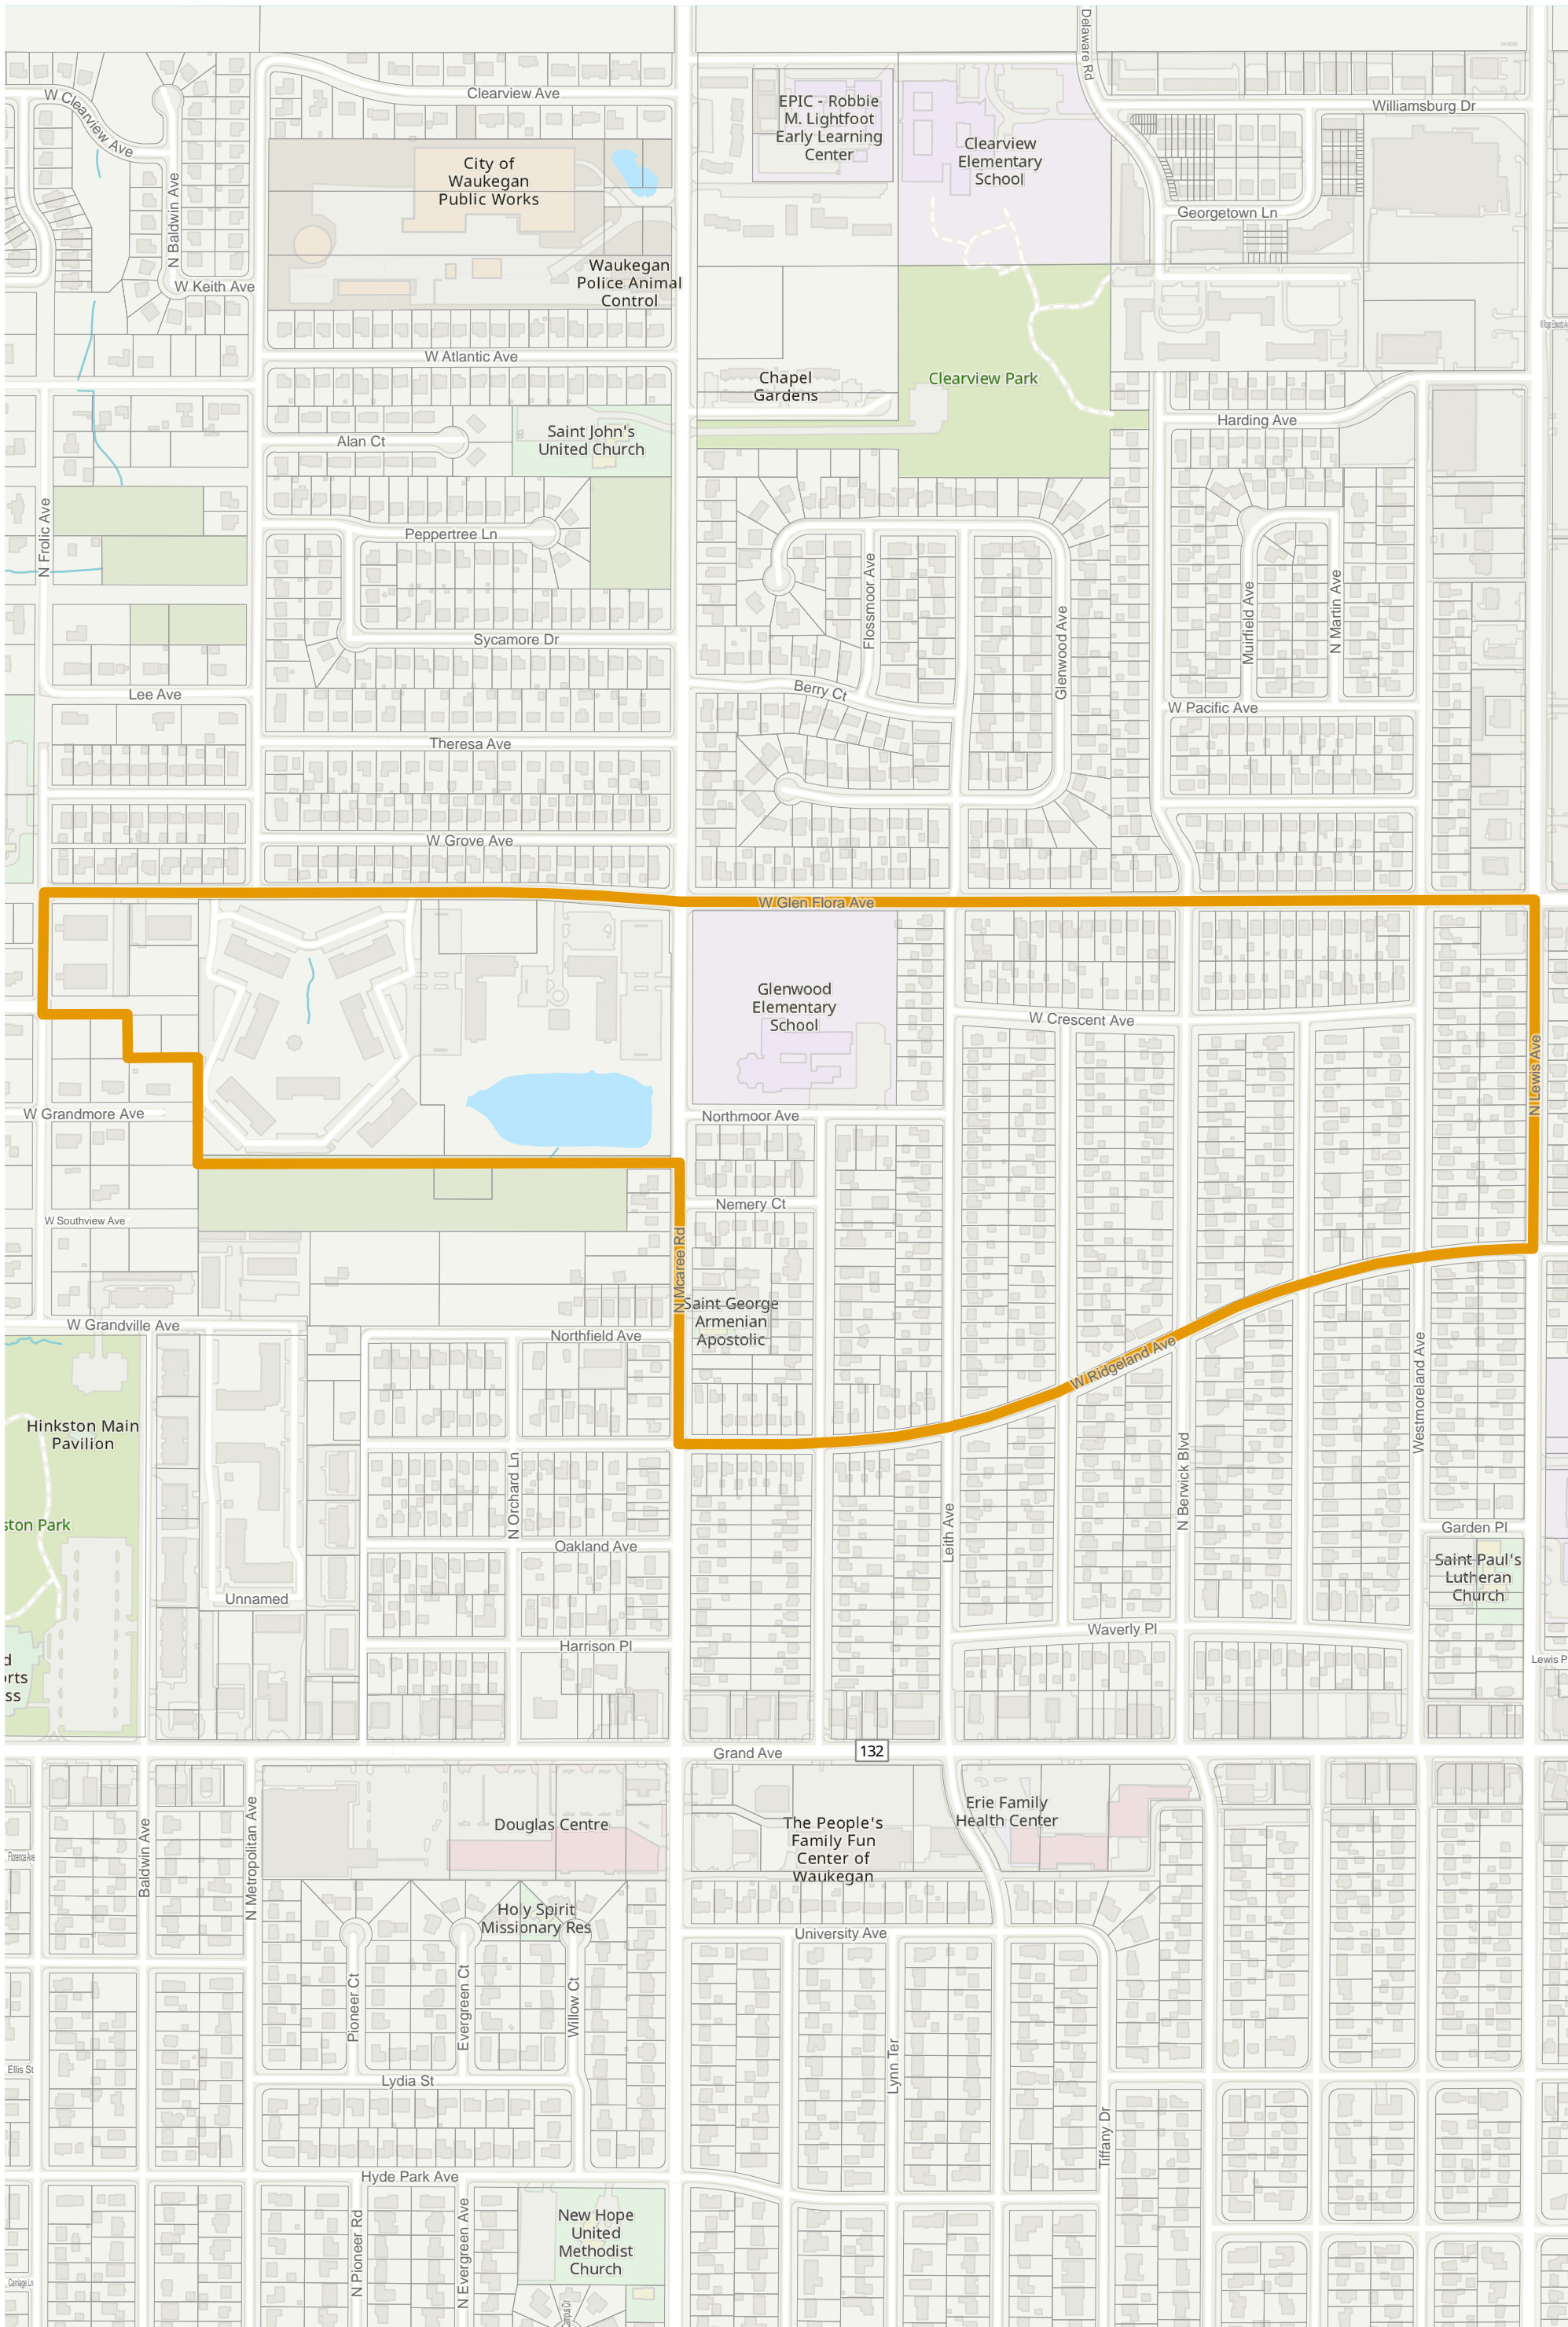

Lake County 2022 Election Precinct Waukegan 370