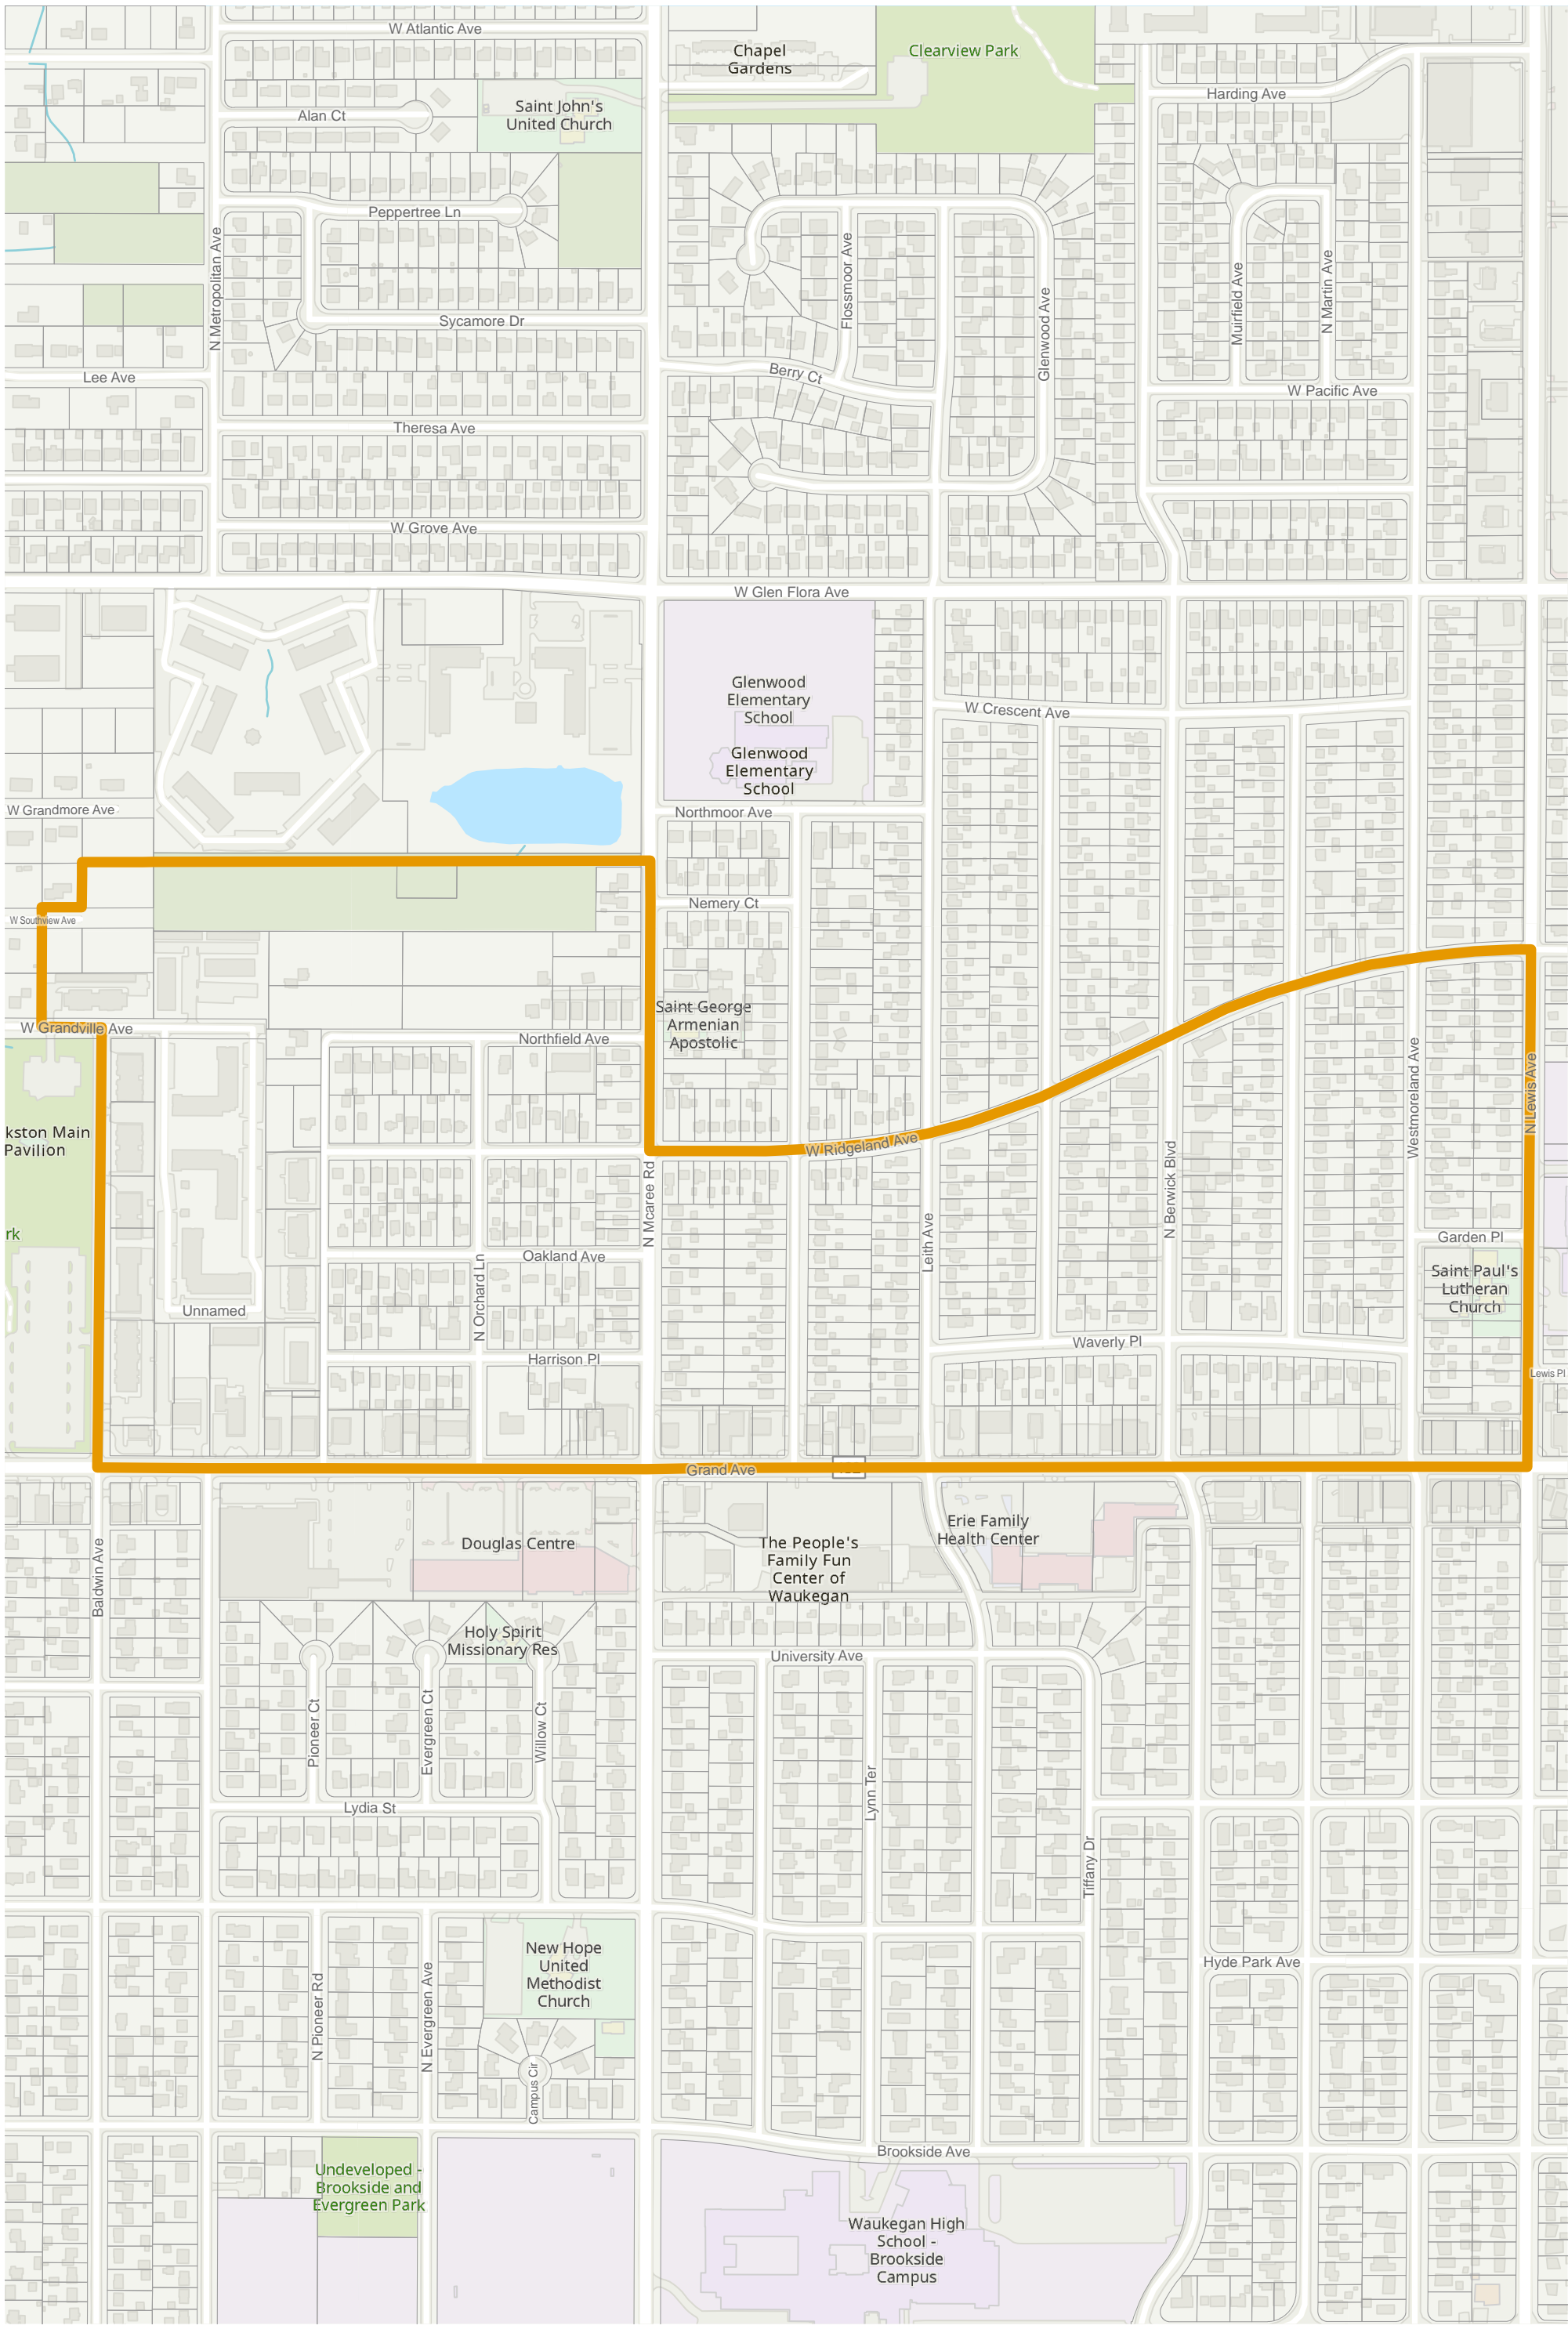

Lake County 2022 Election Precinct Waukegan 371