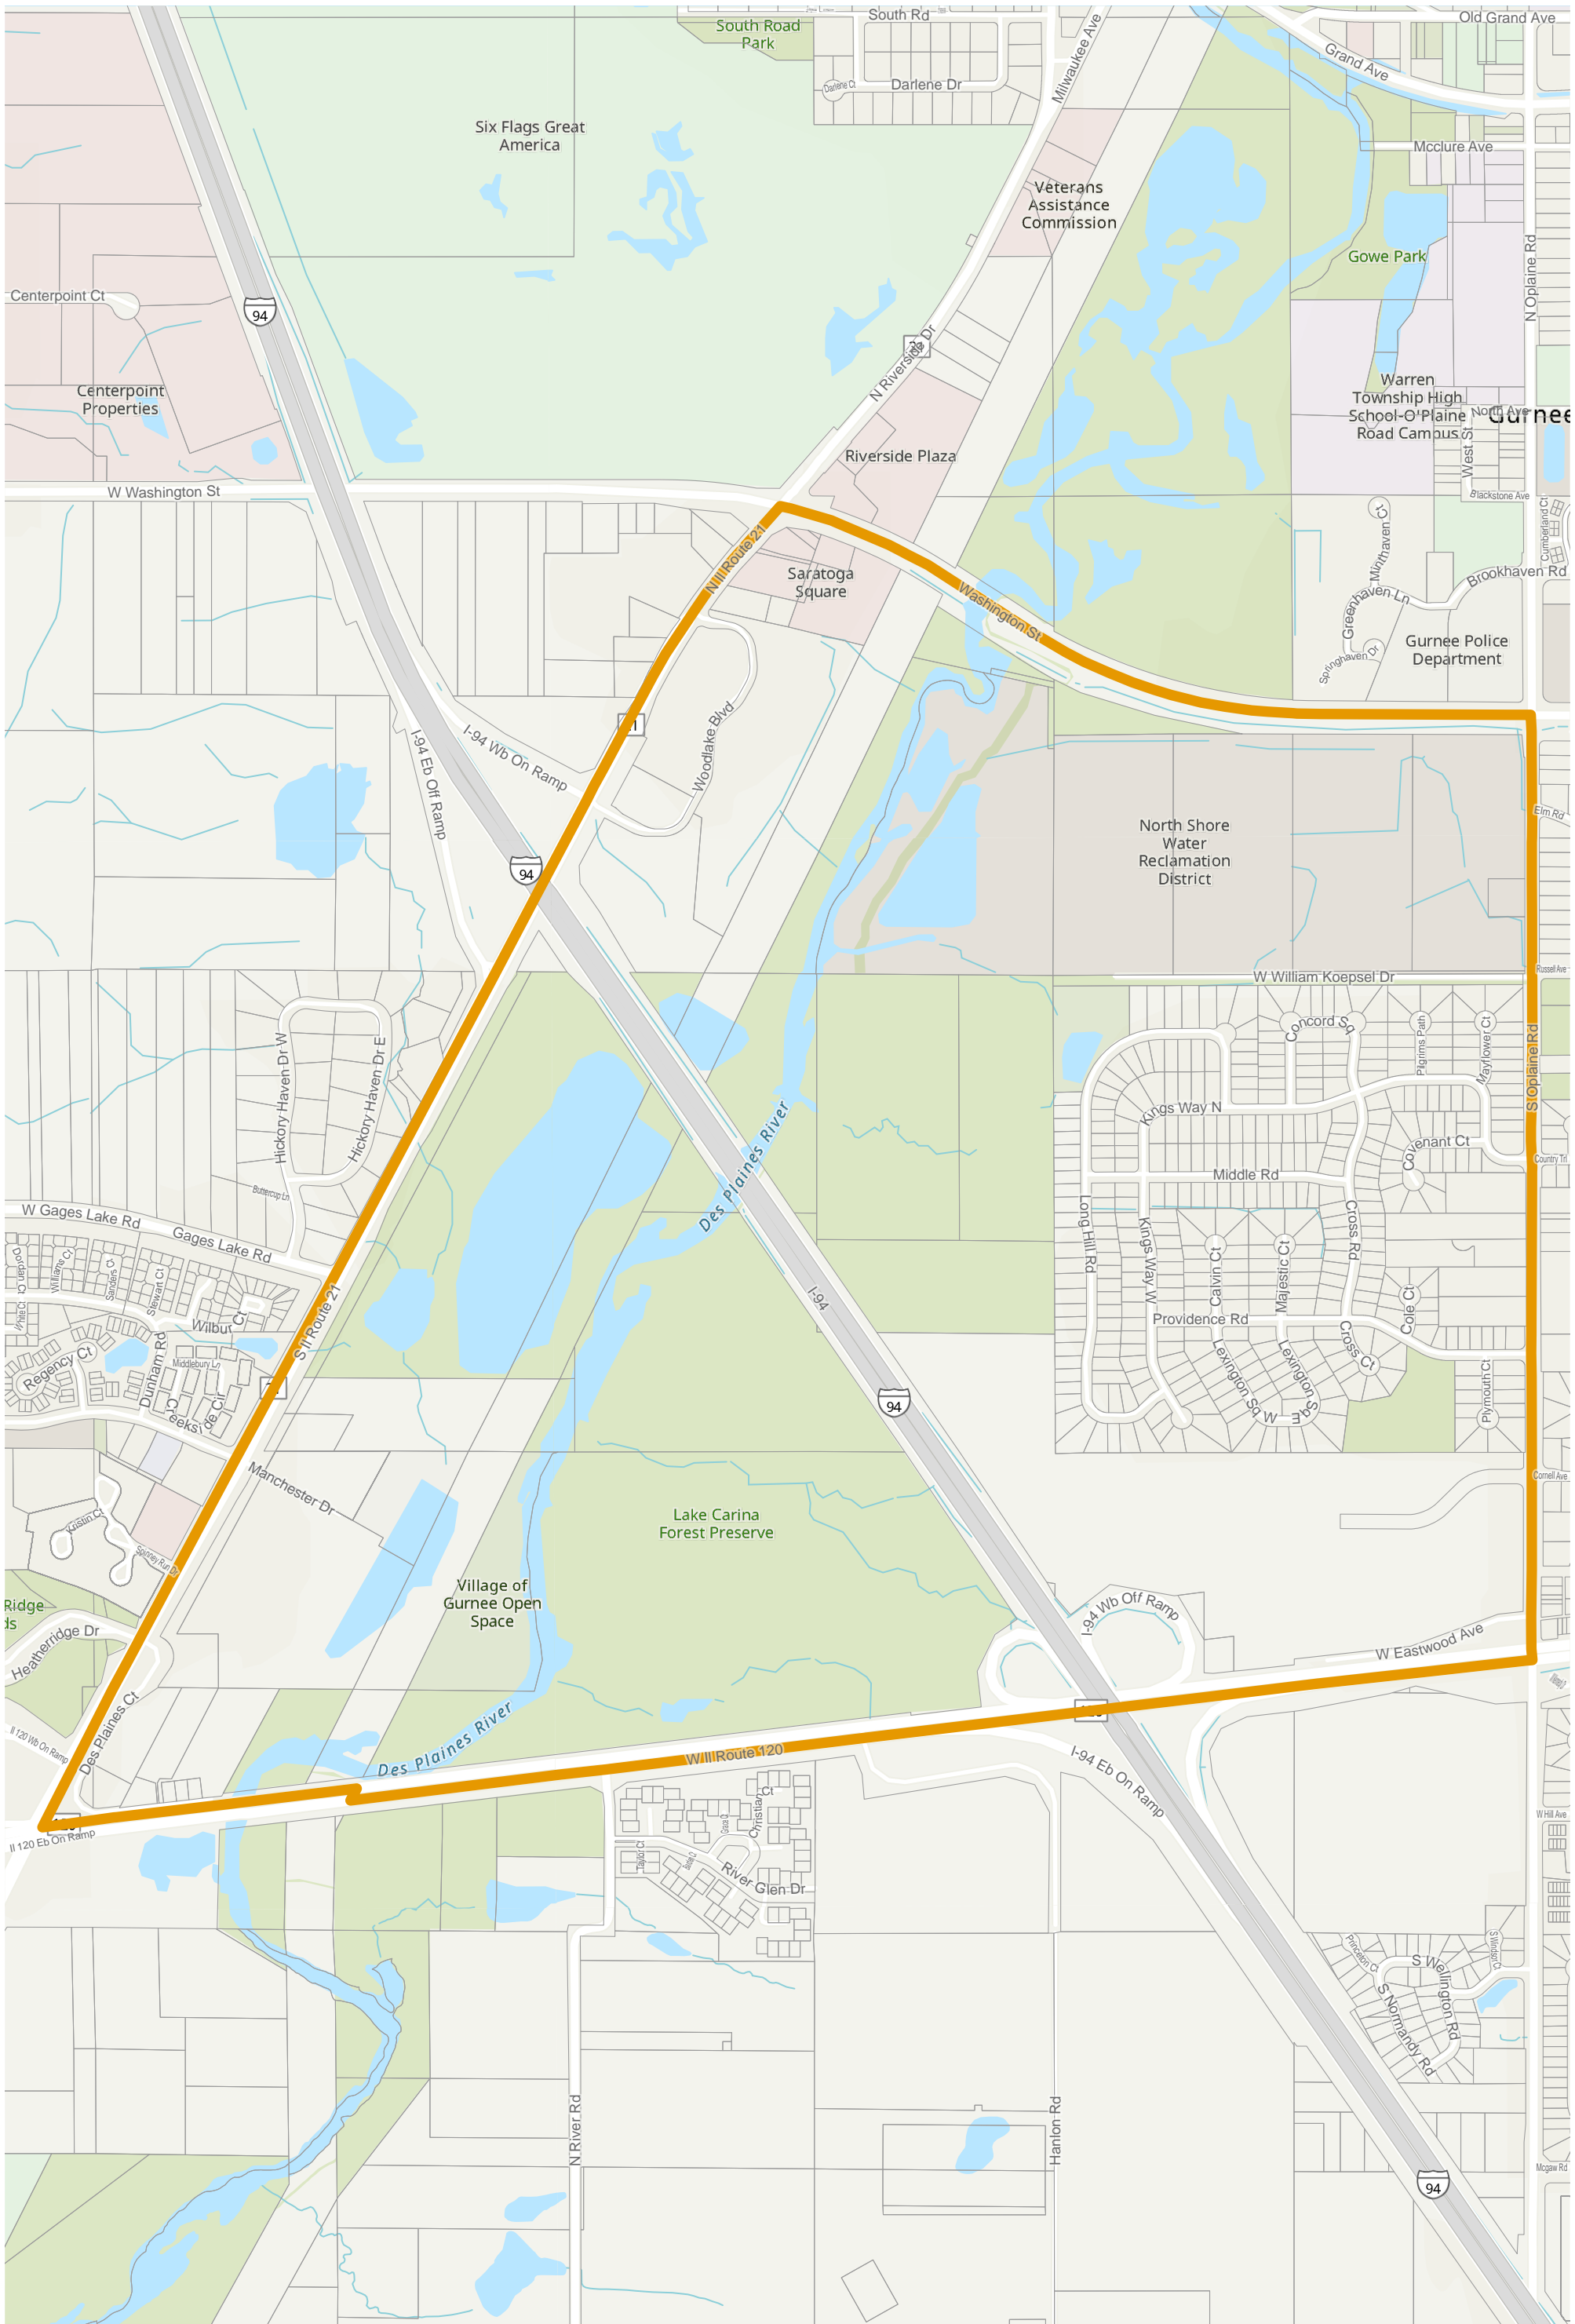

Lake County 2022 Election Precinct Warren 333