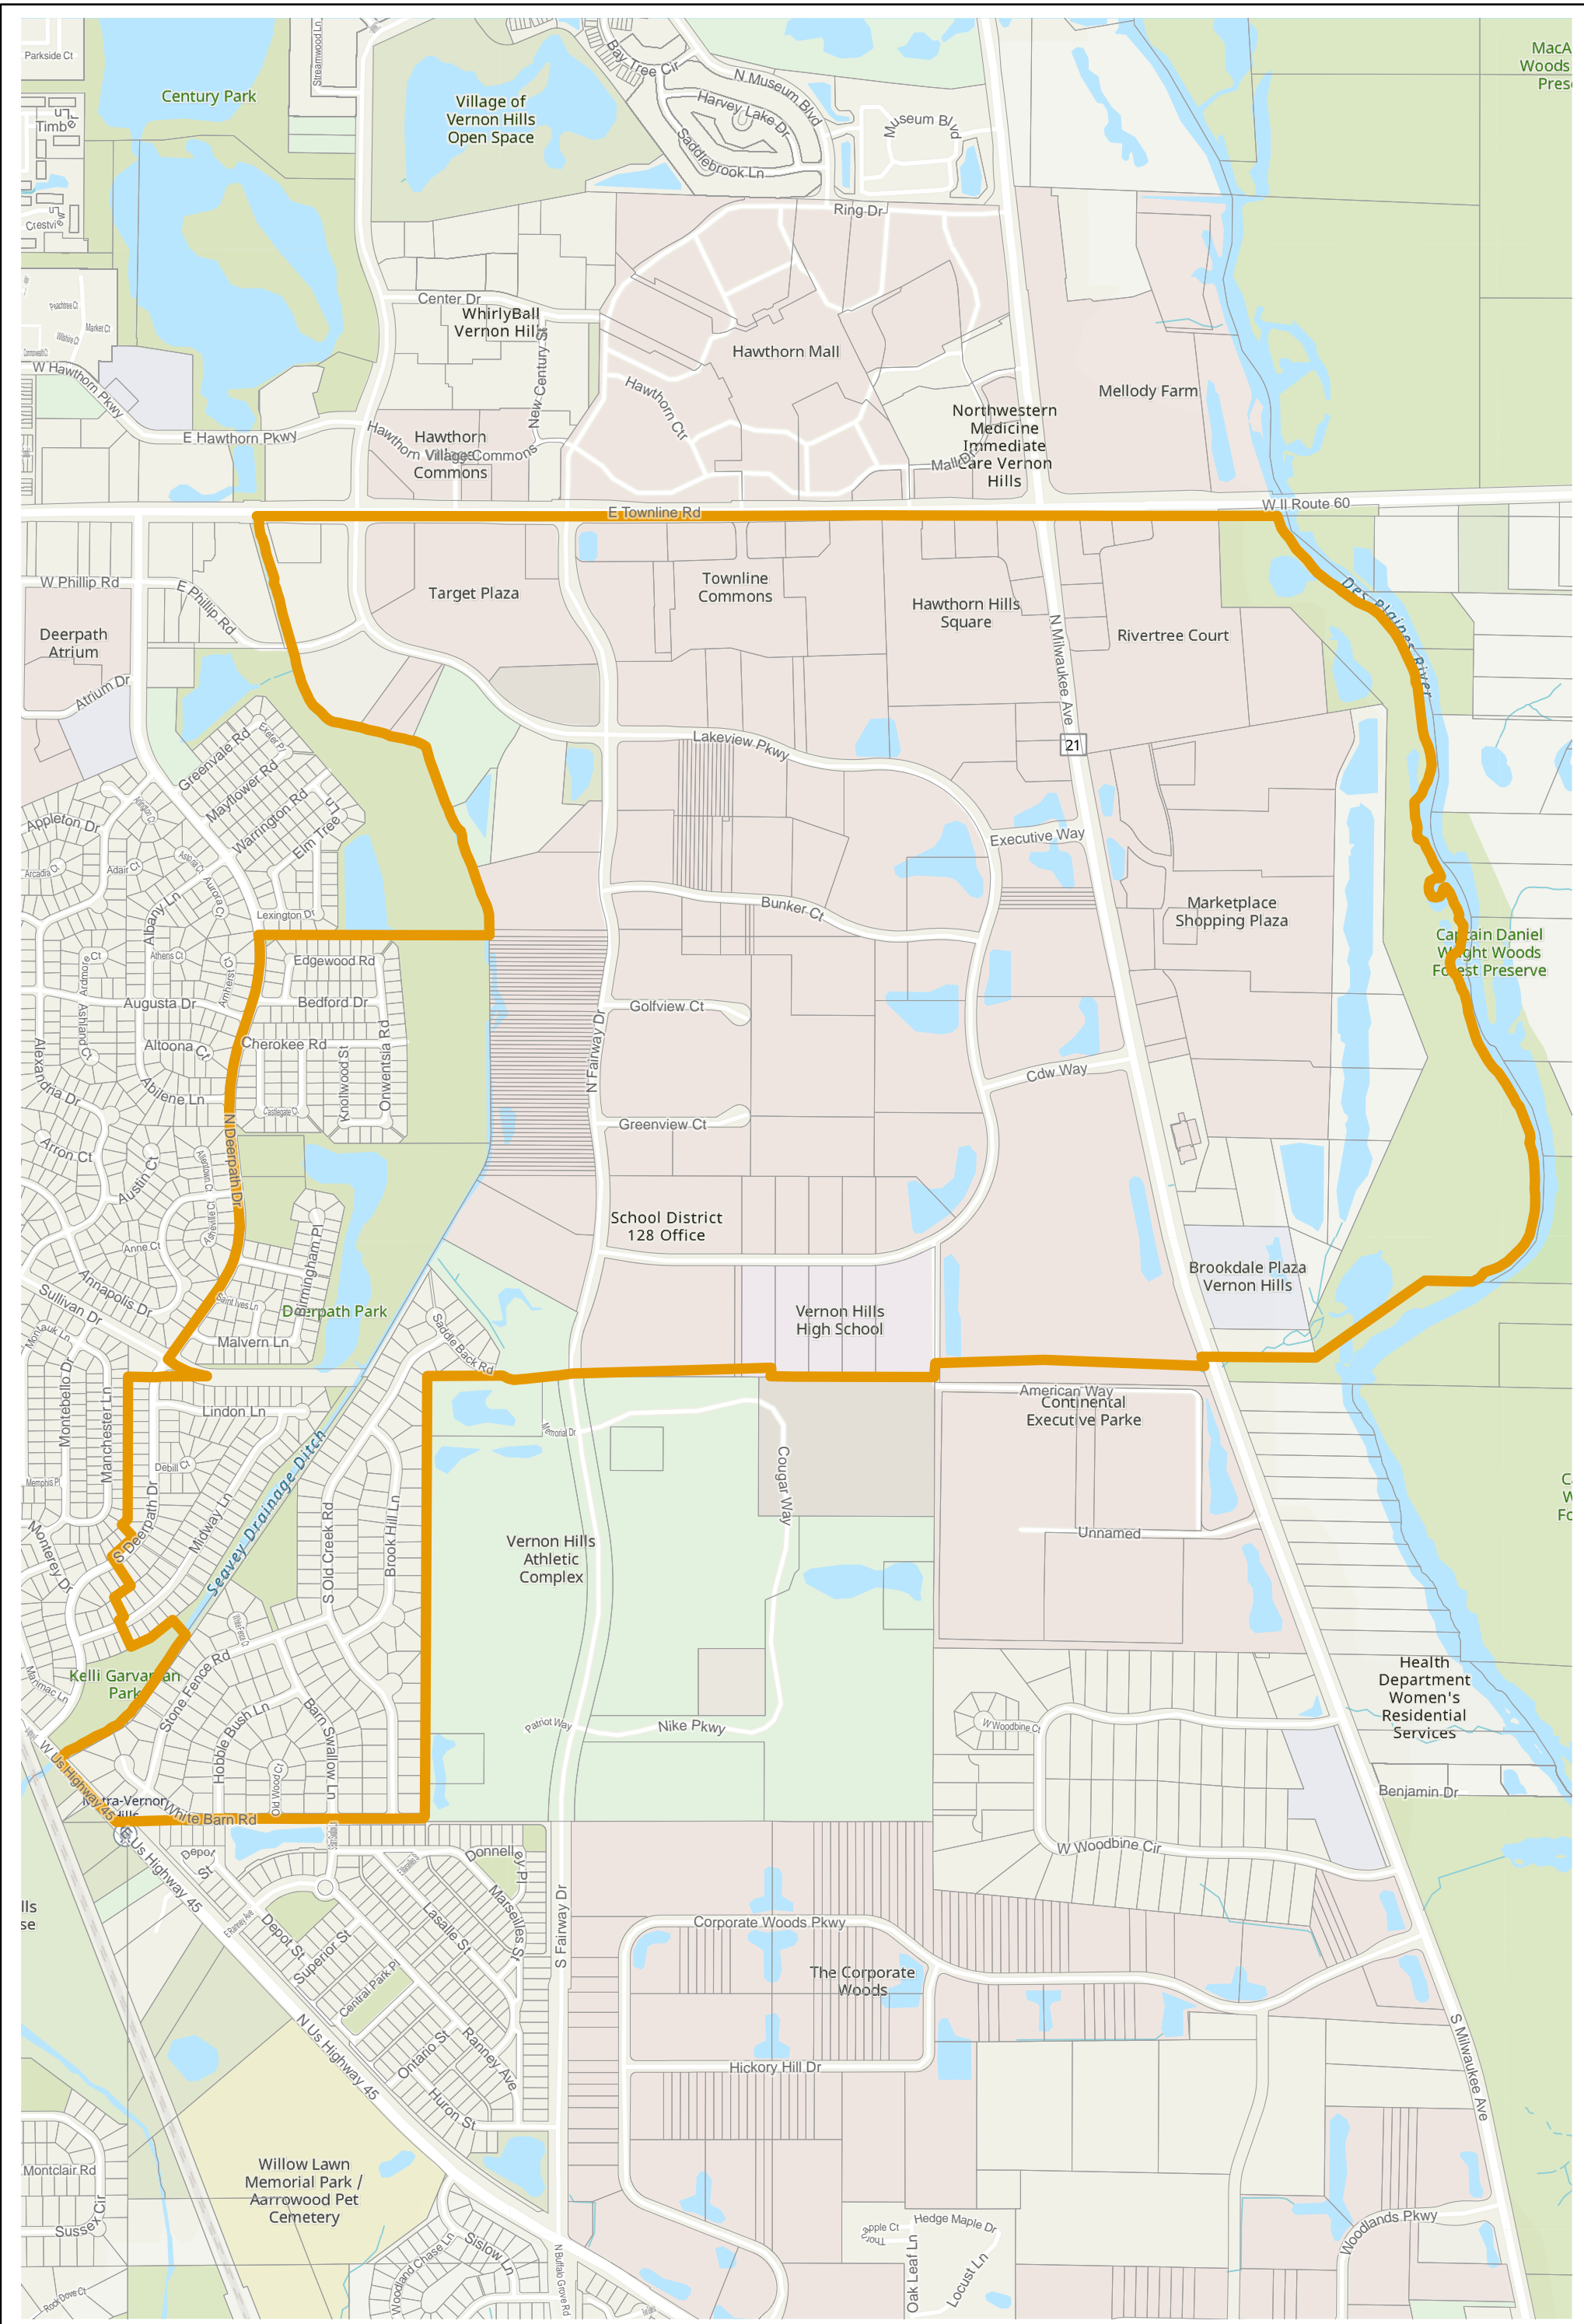

Lake County 2022 Election Precinct Vernon 260