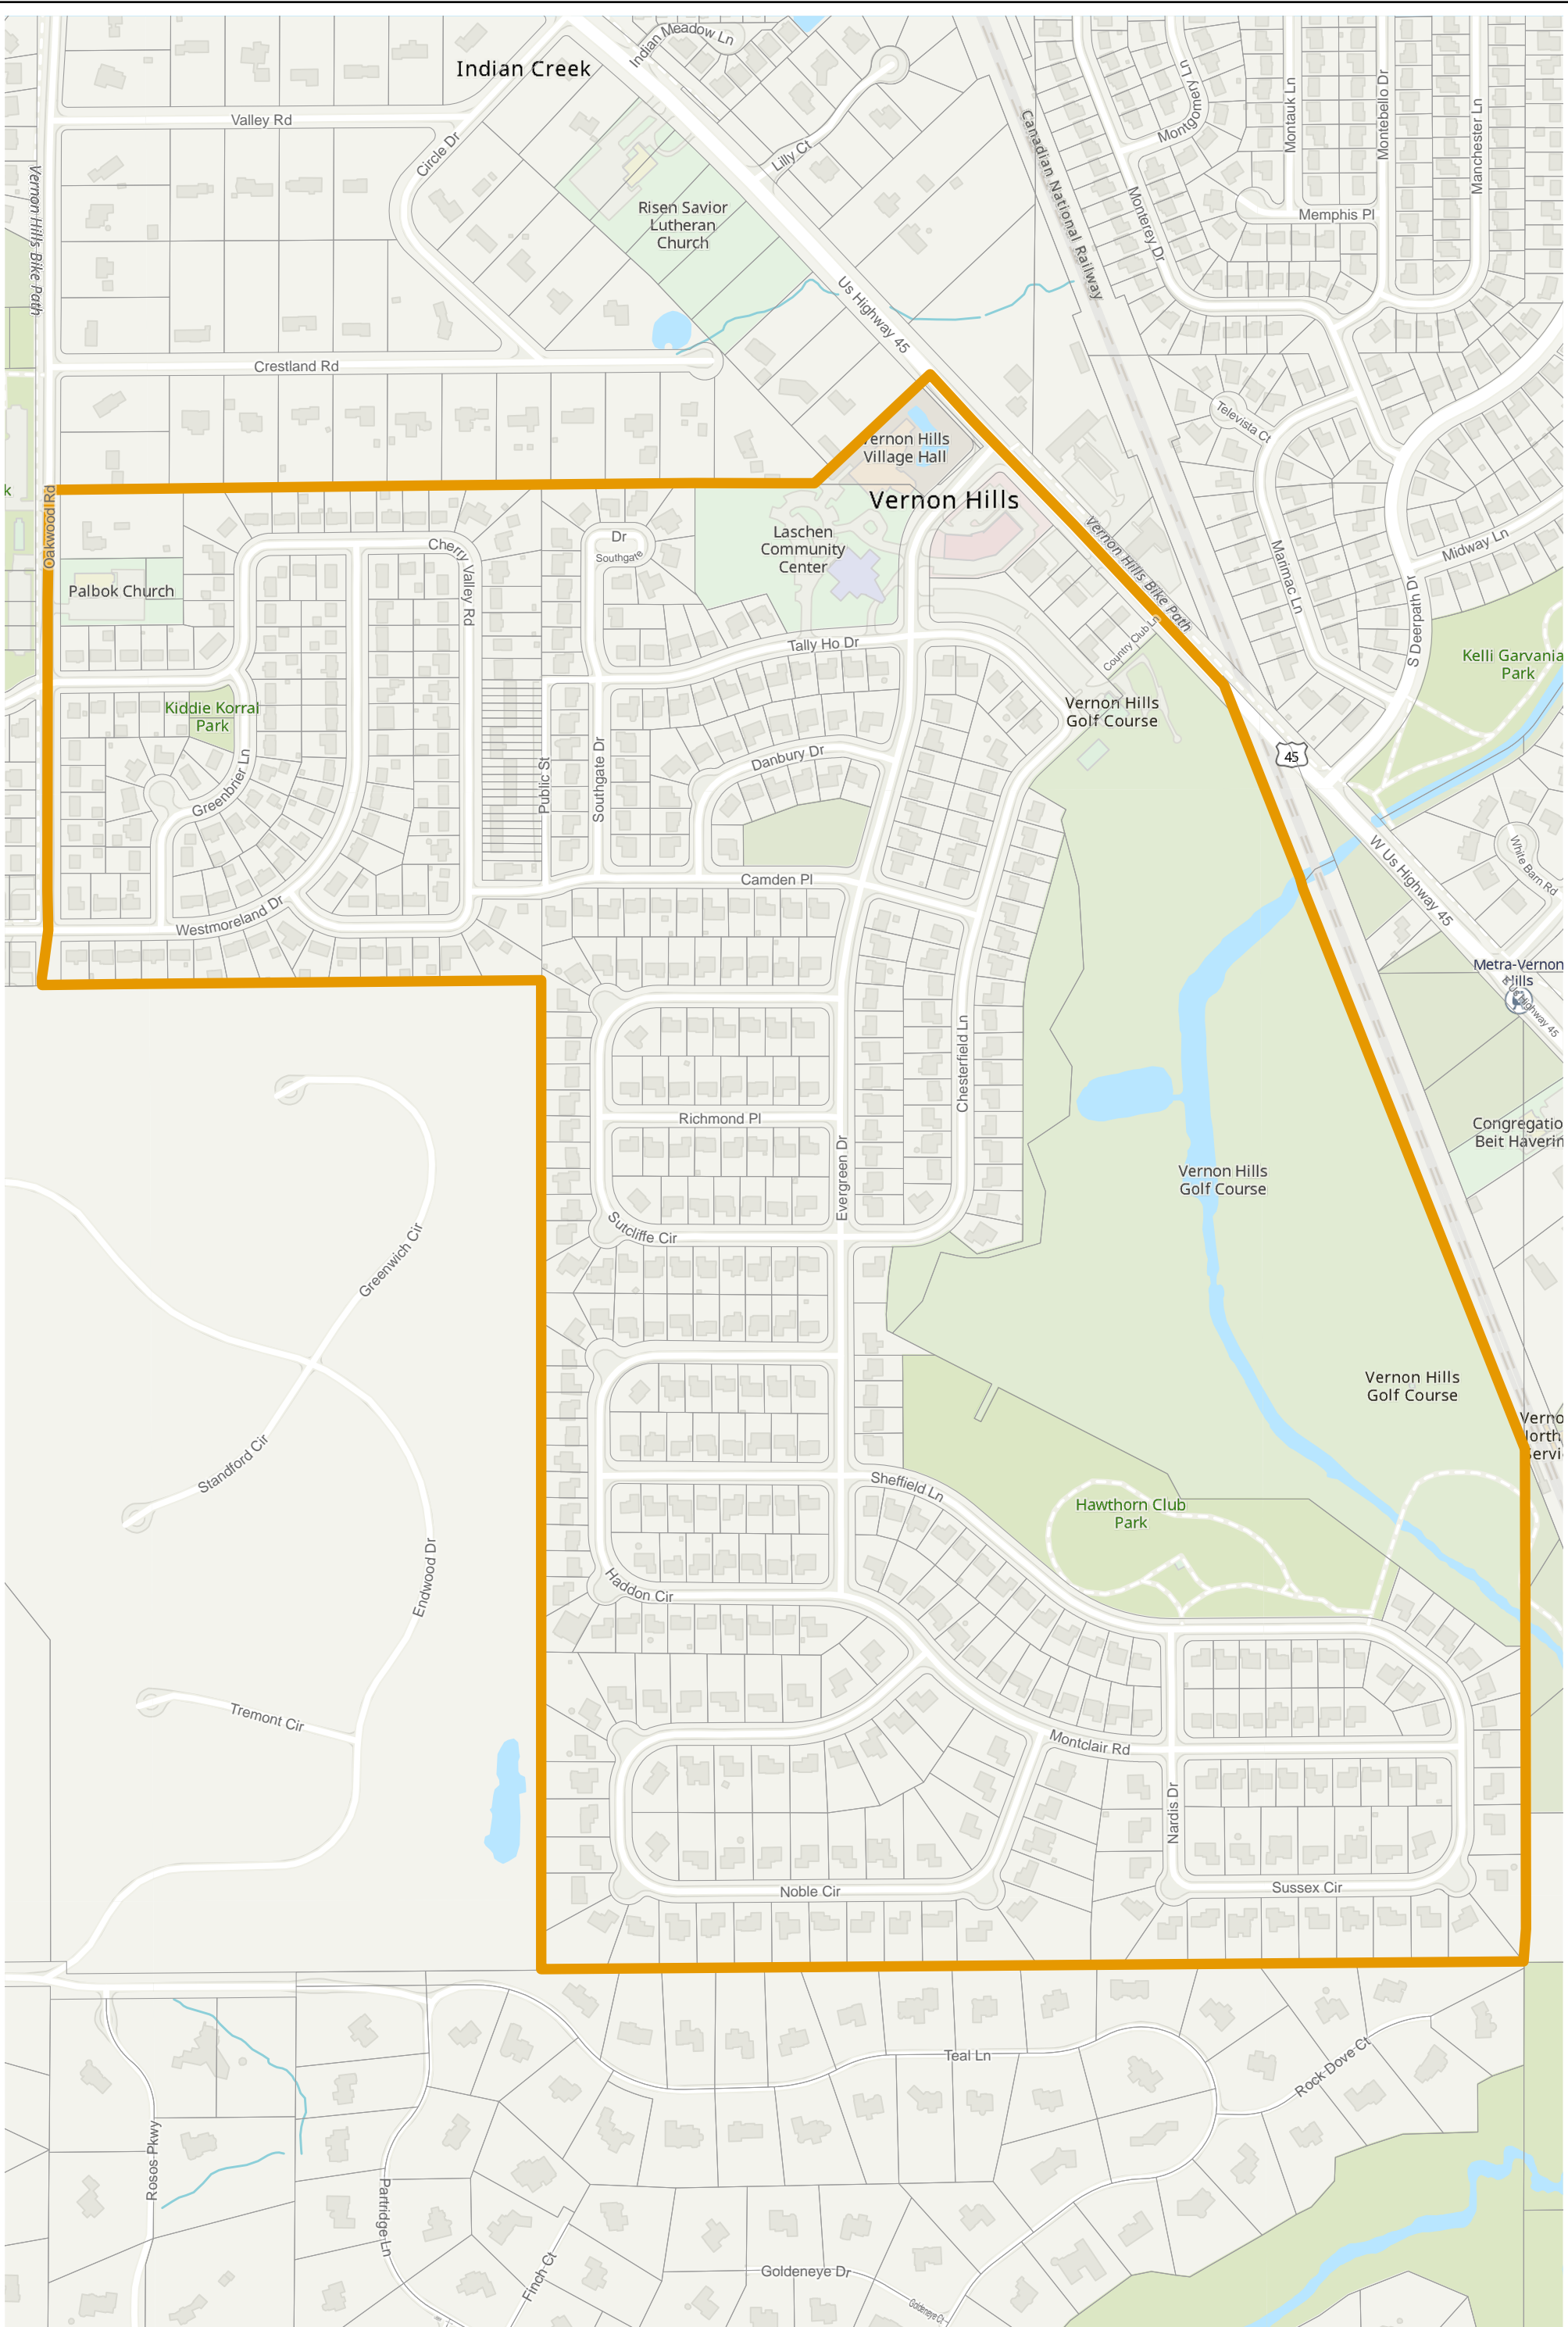

Lake County 2022 Election Precinct Vernon 268