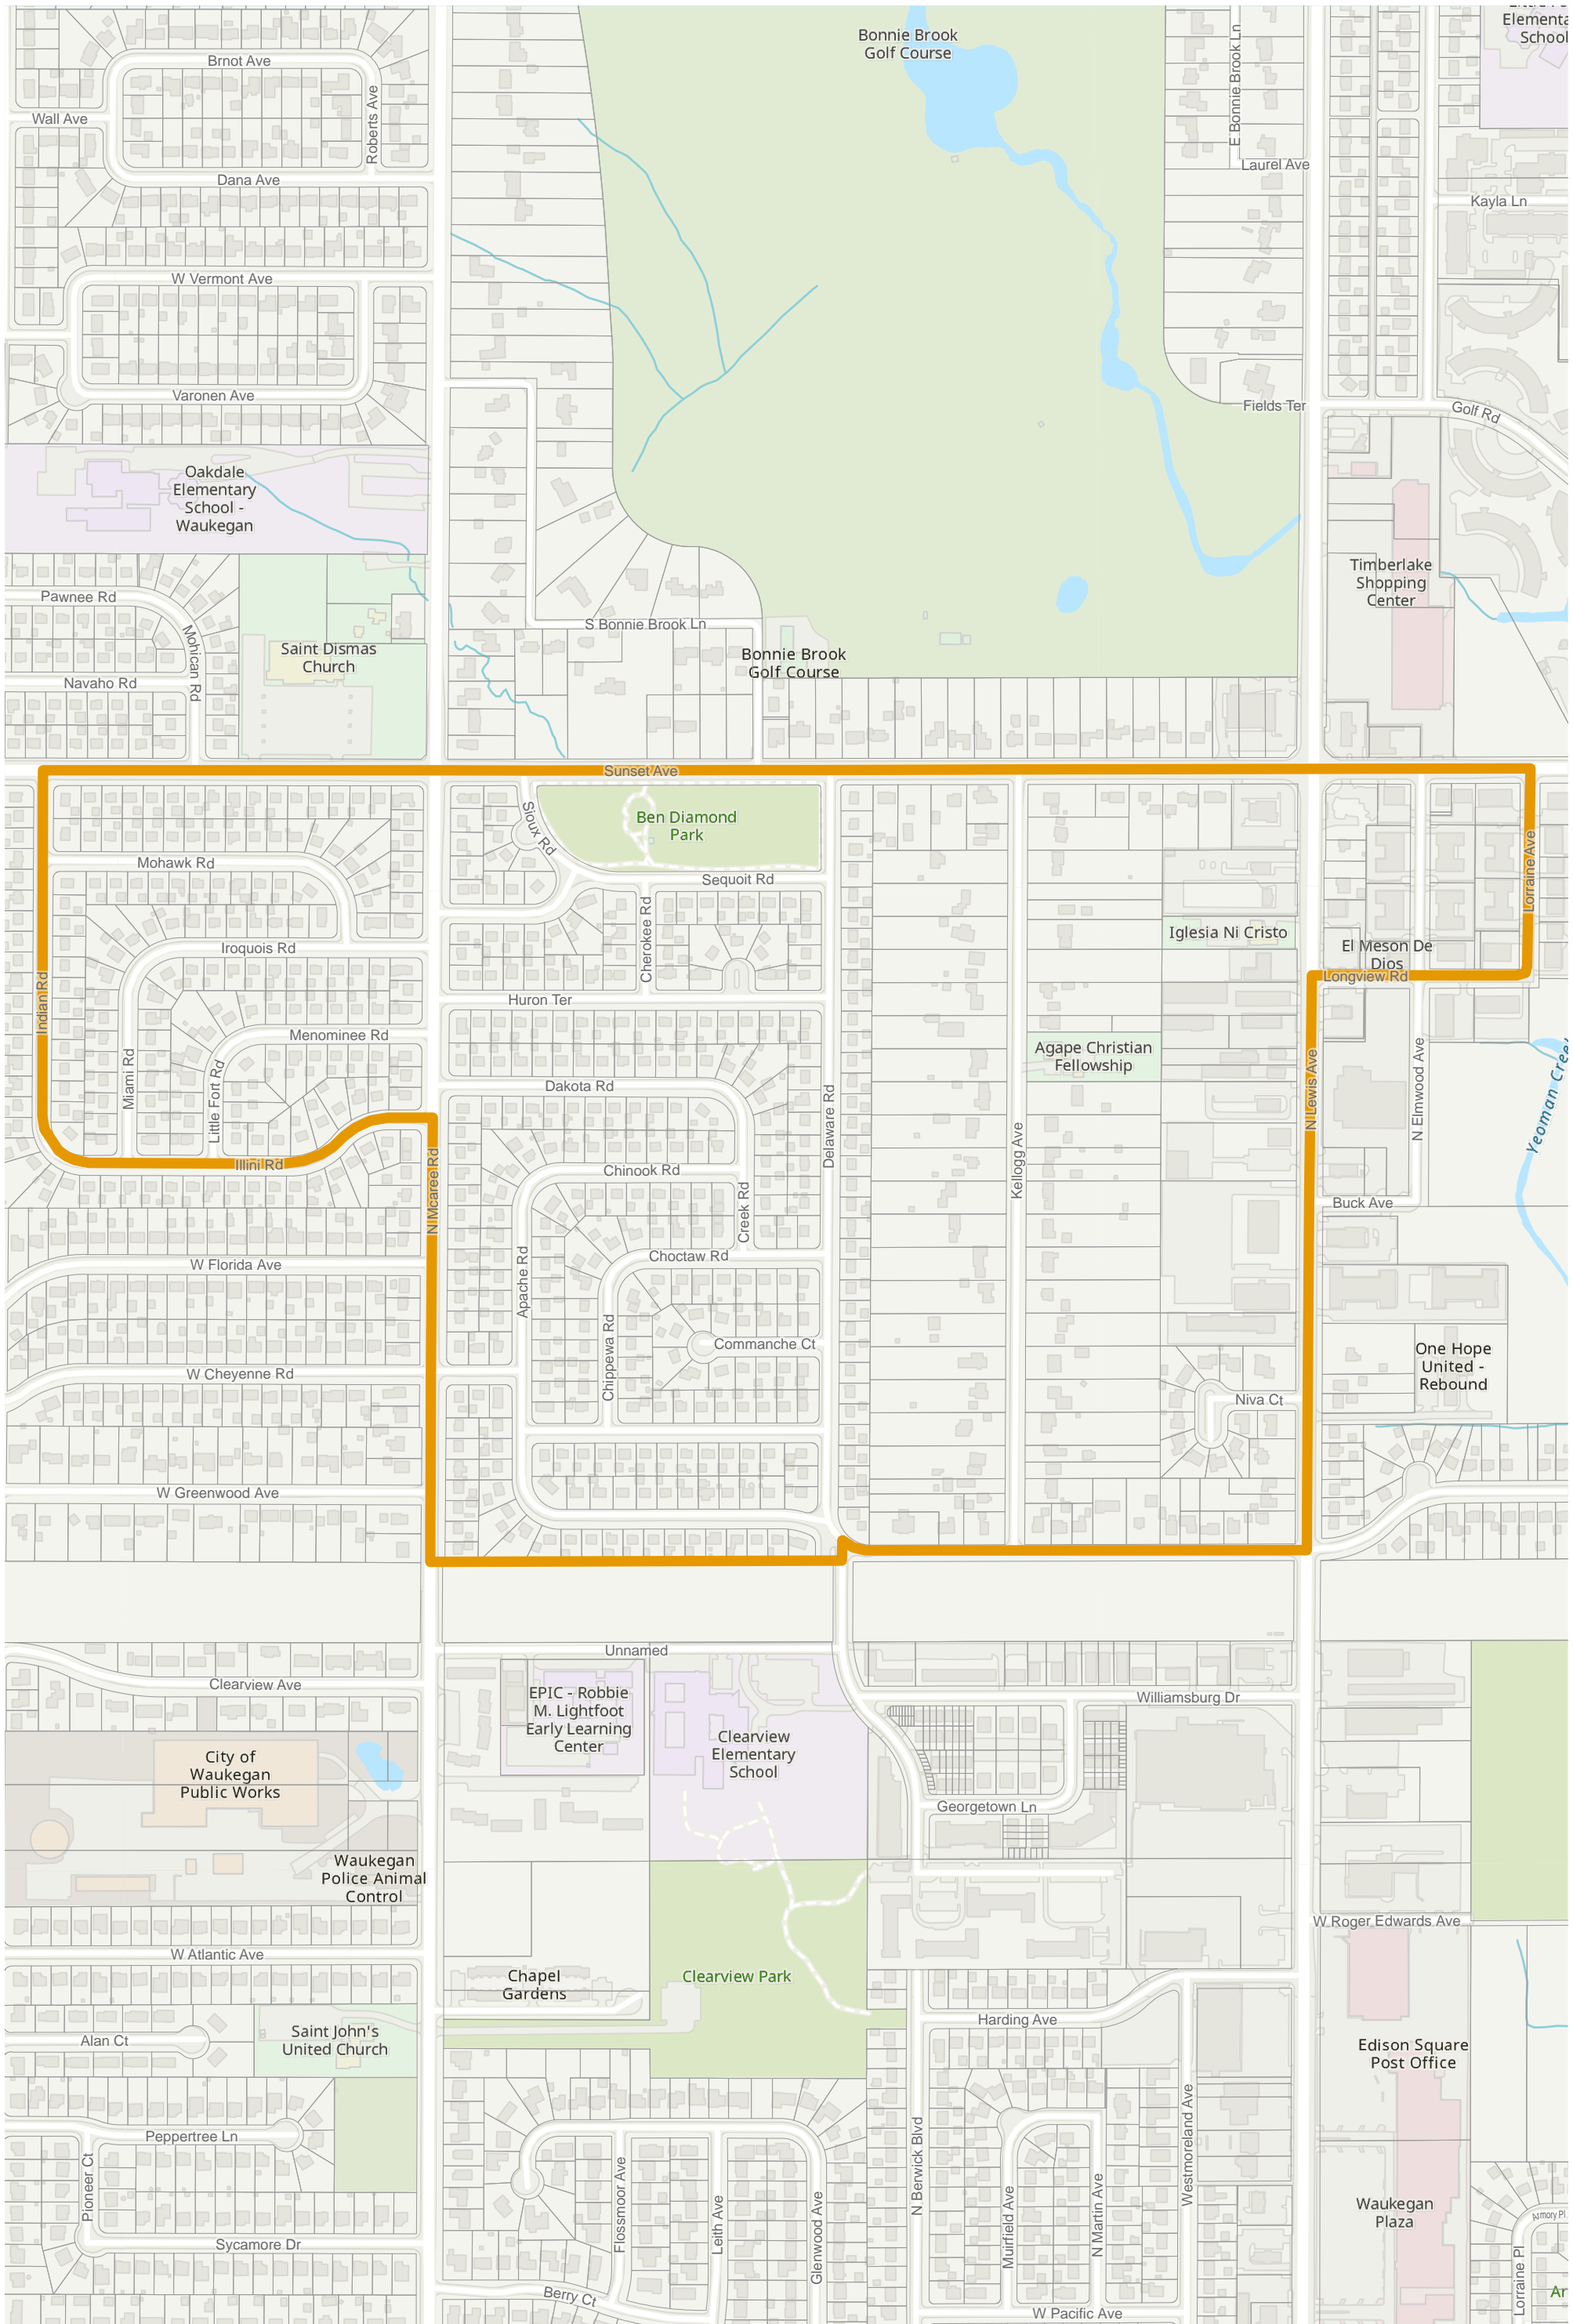

Lake County 2022 Election Precinct Waukegan 364

2022 Election Precincts

Tax Parcels