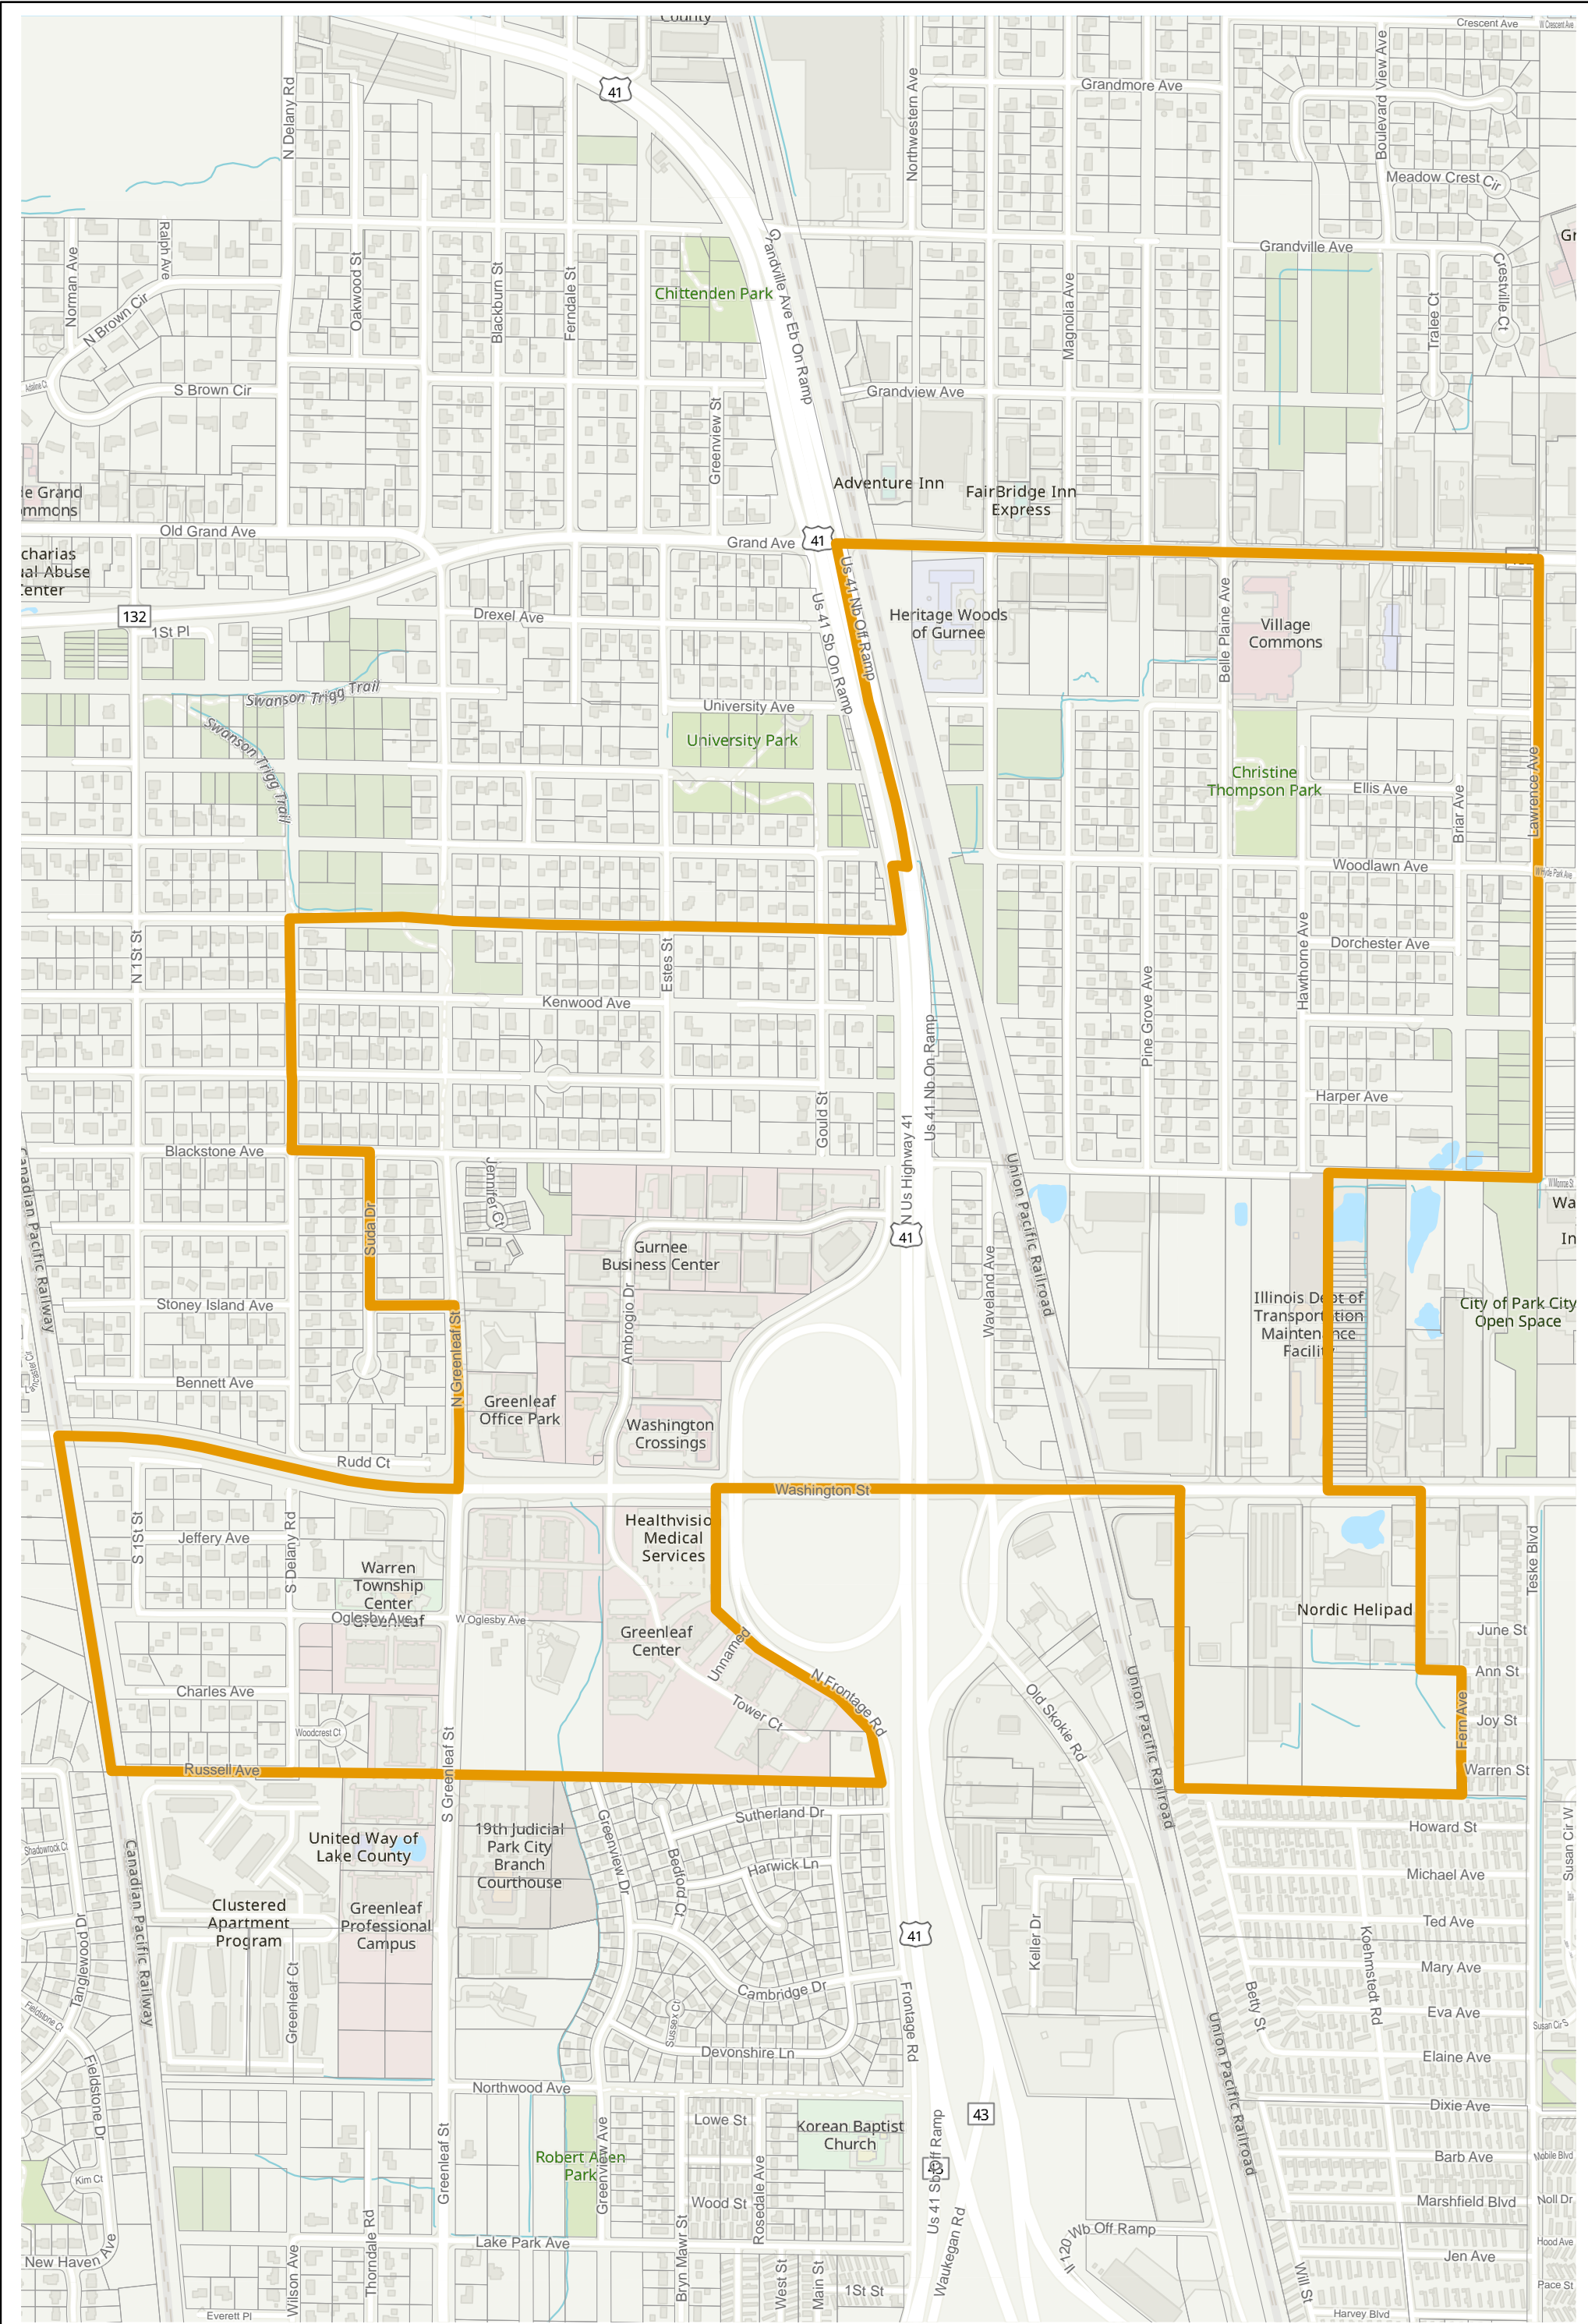

Lake County 2022 Election Precinct Warren 320