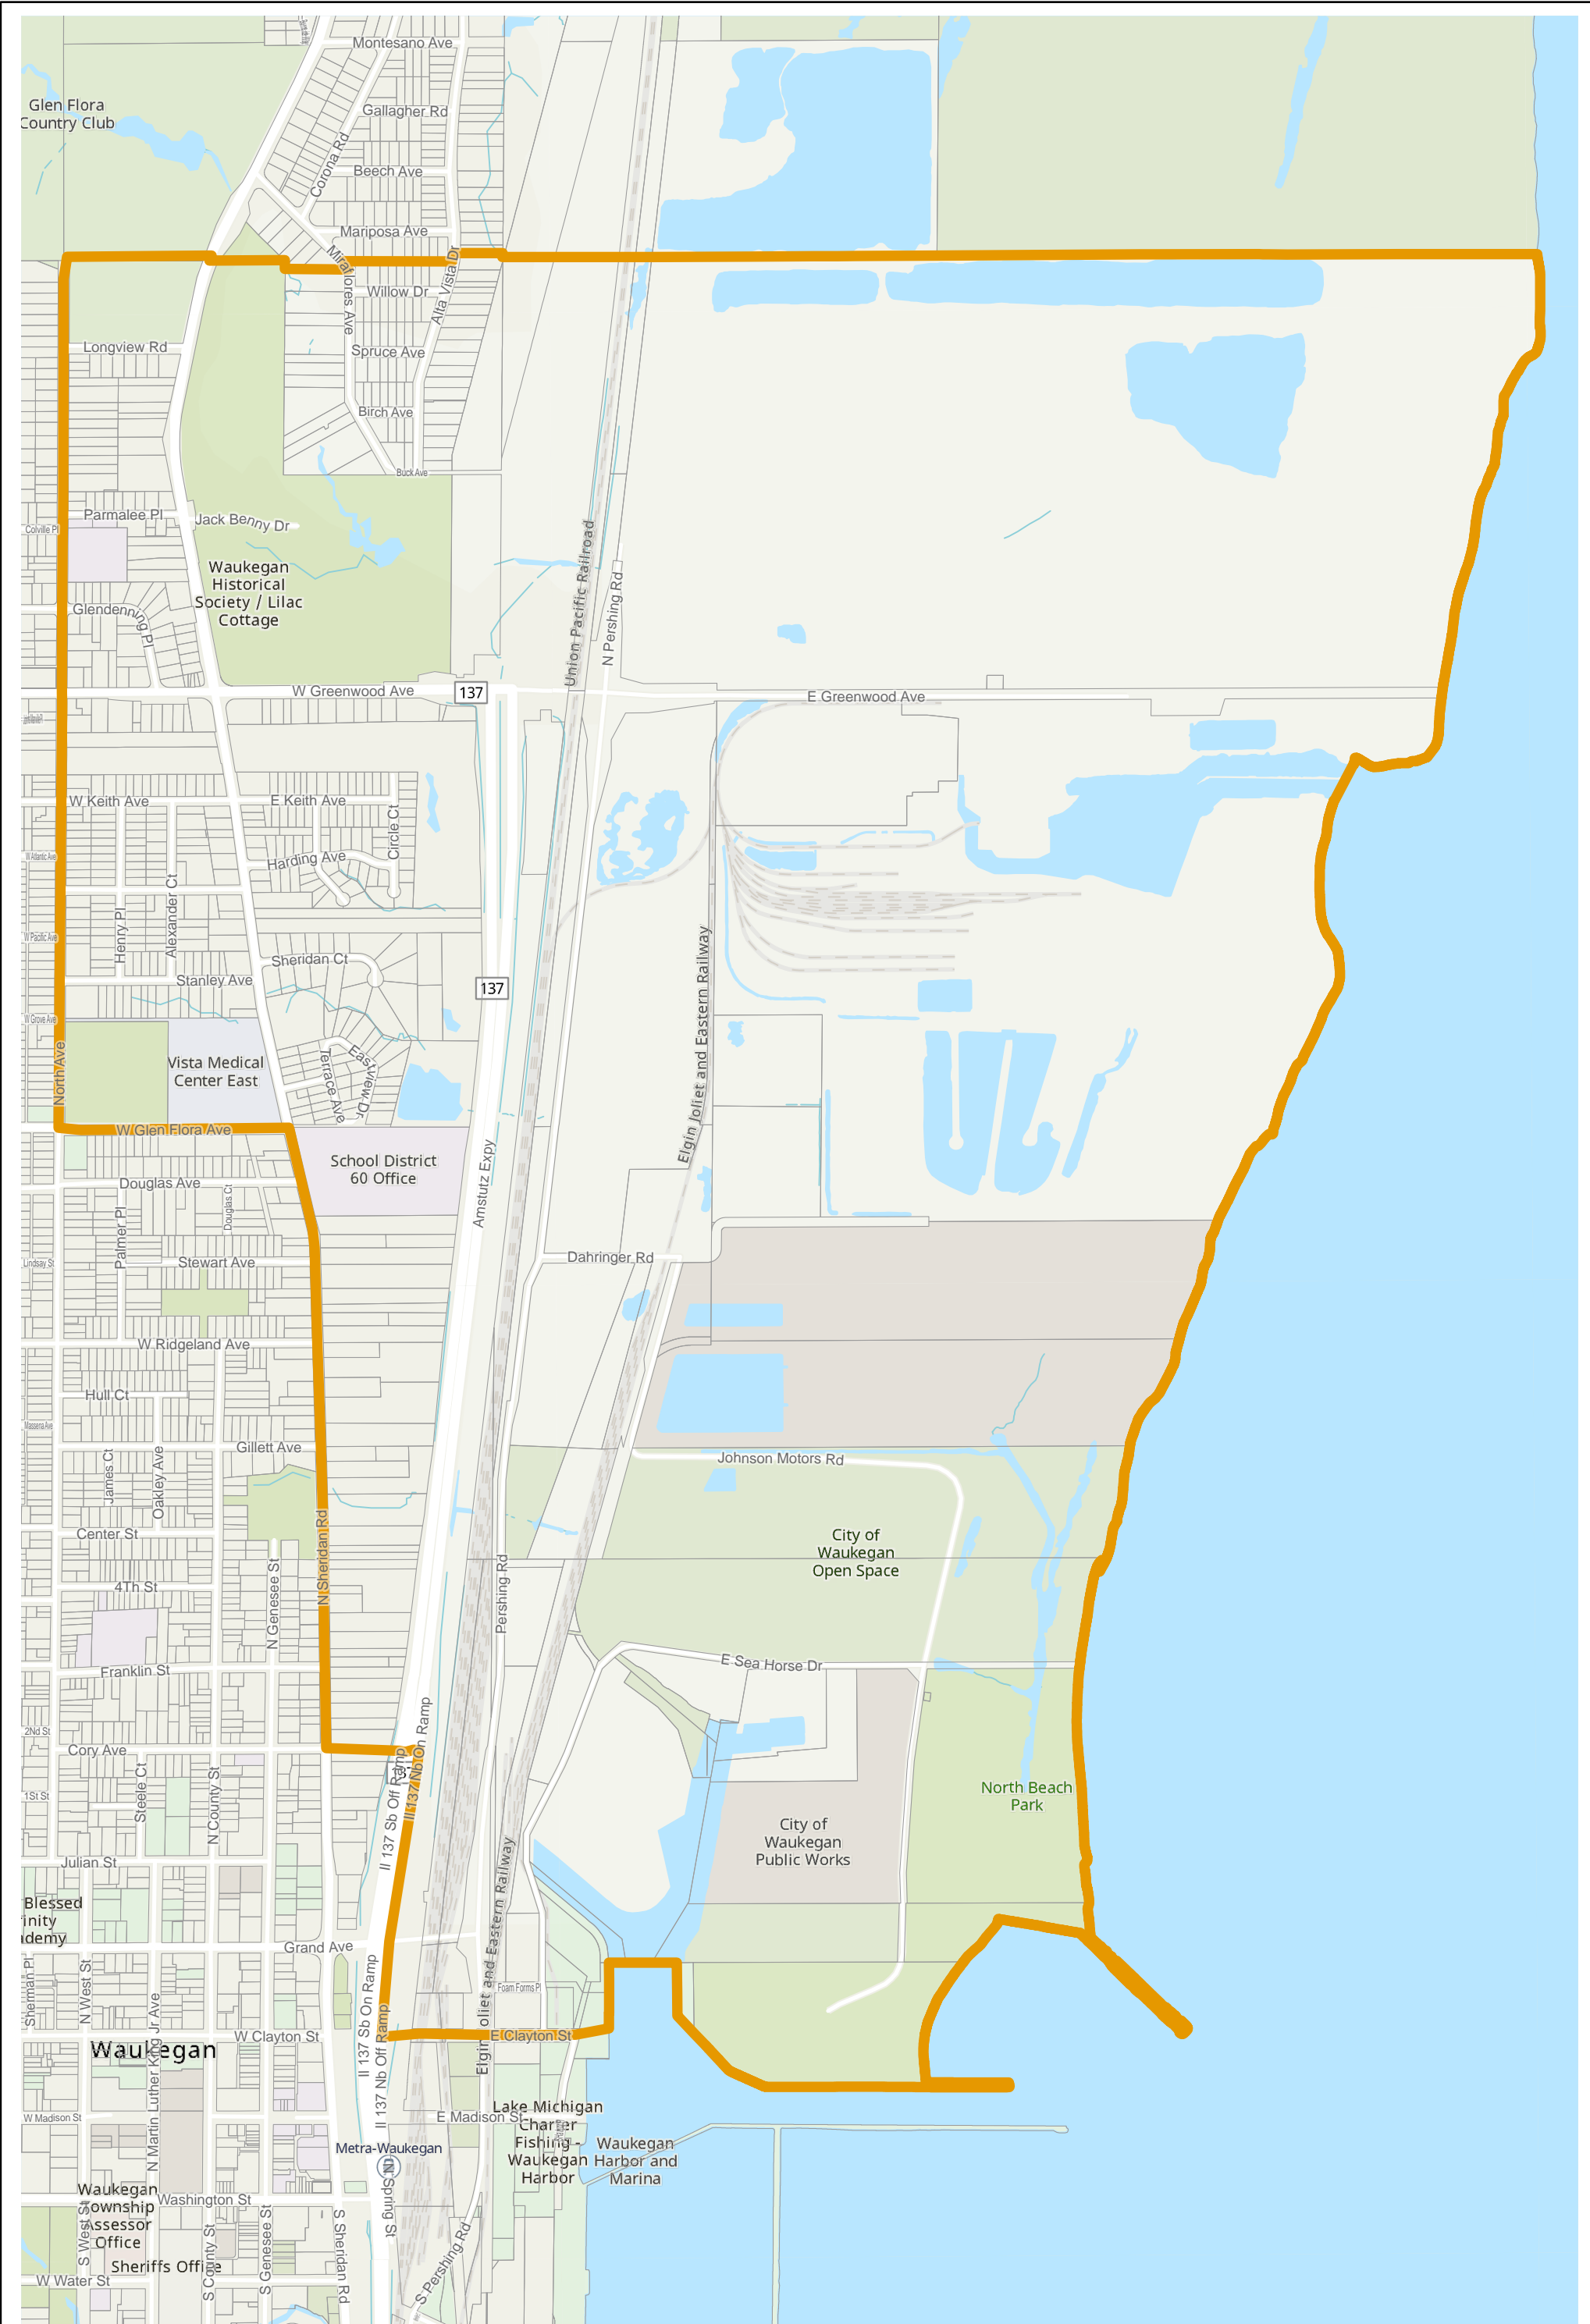

Lake County 2022 Election Precinct Waukegan 366

2022 Election Precincts

Tax Parcels