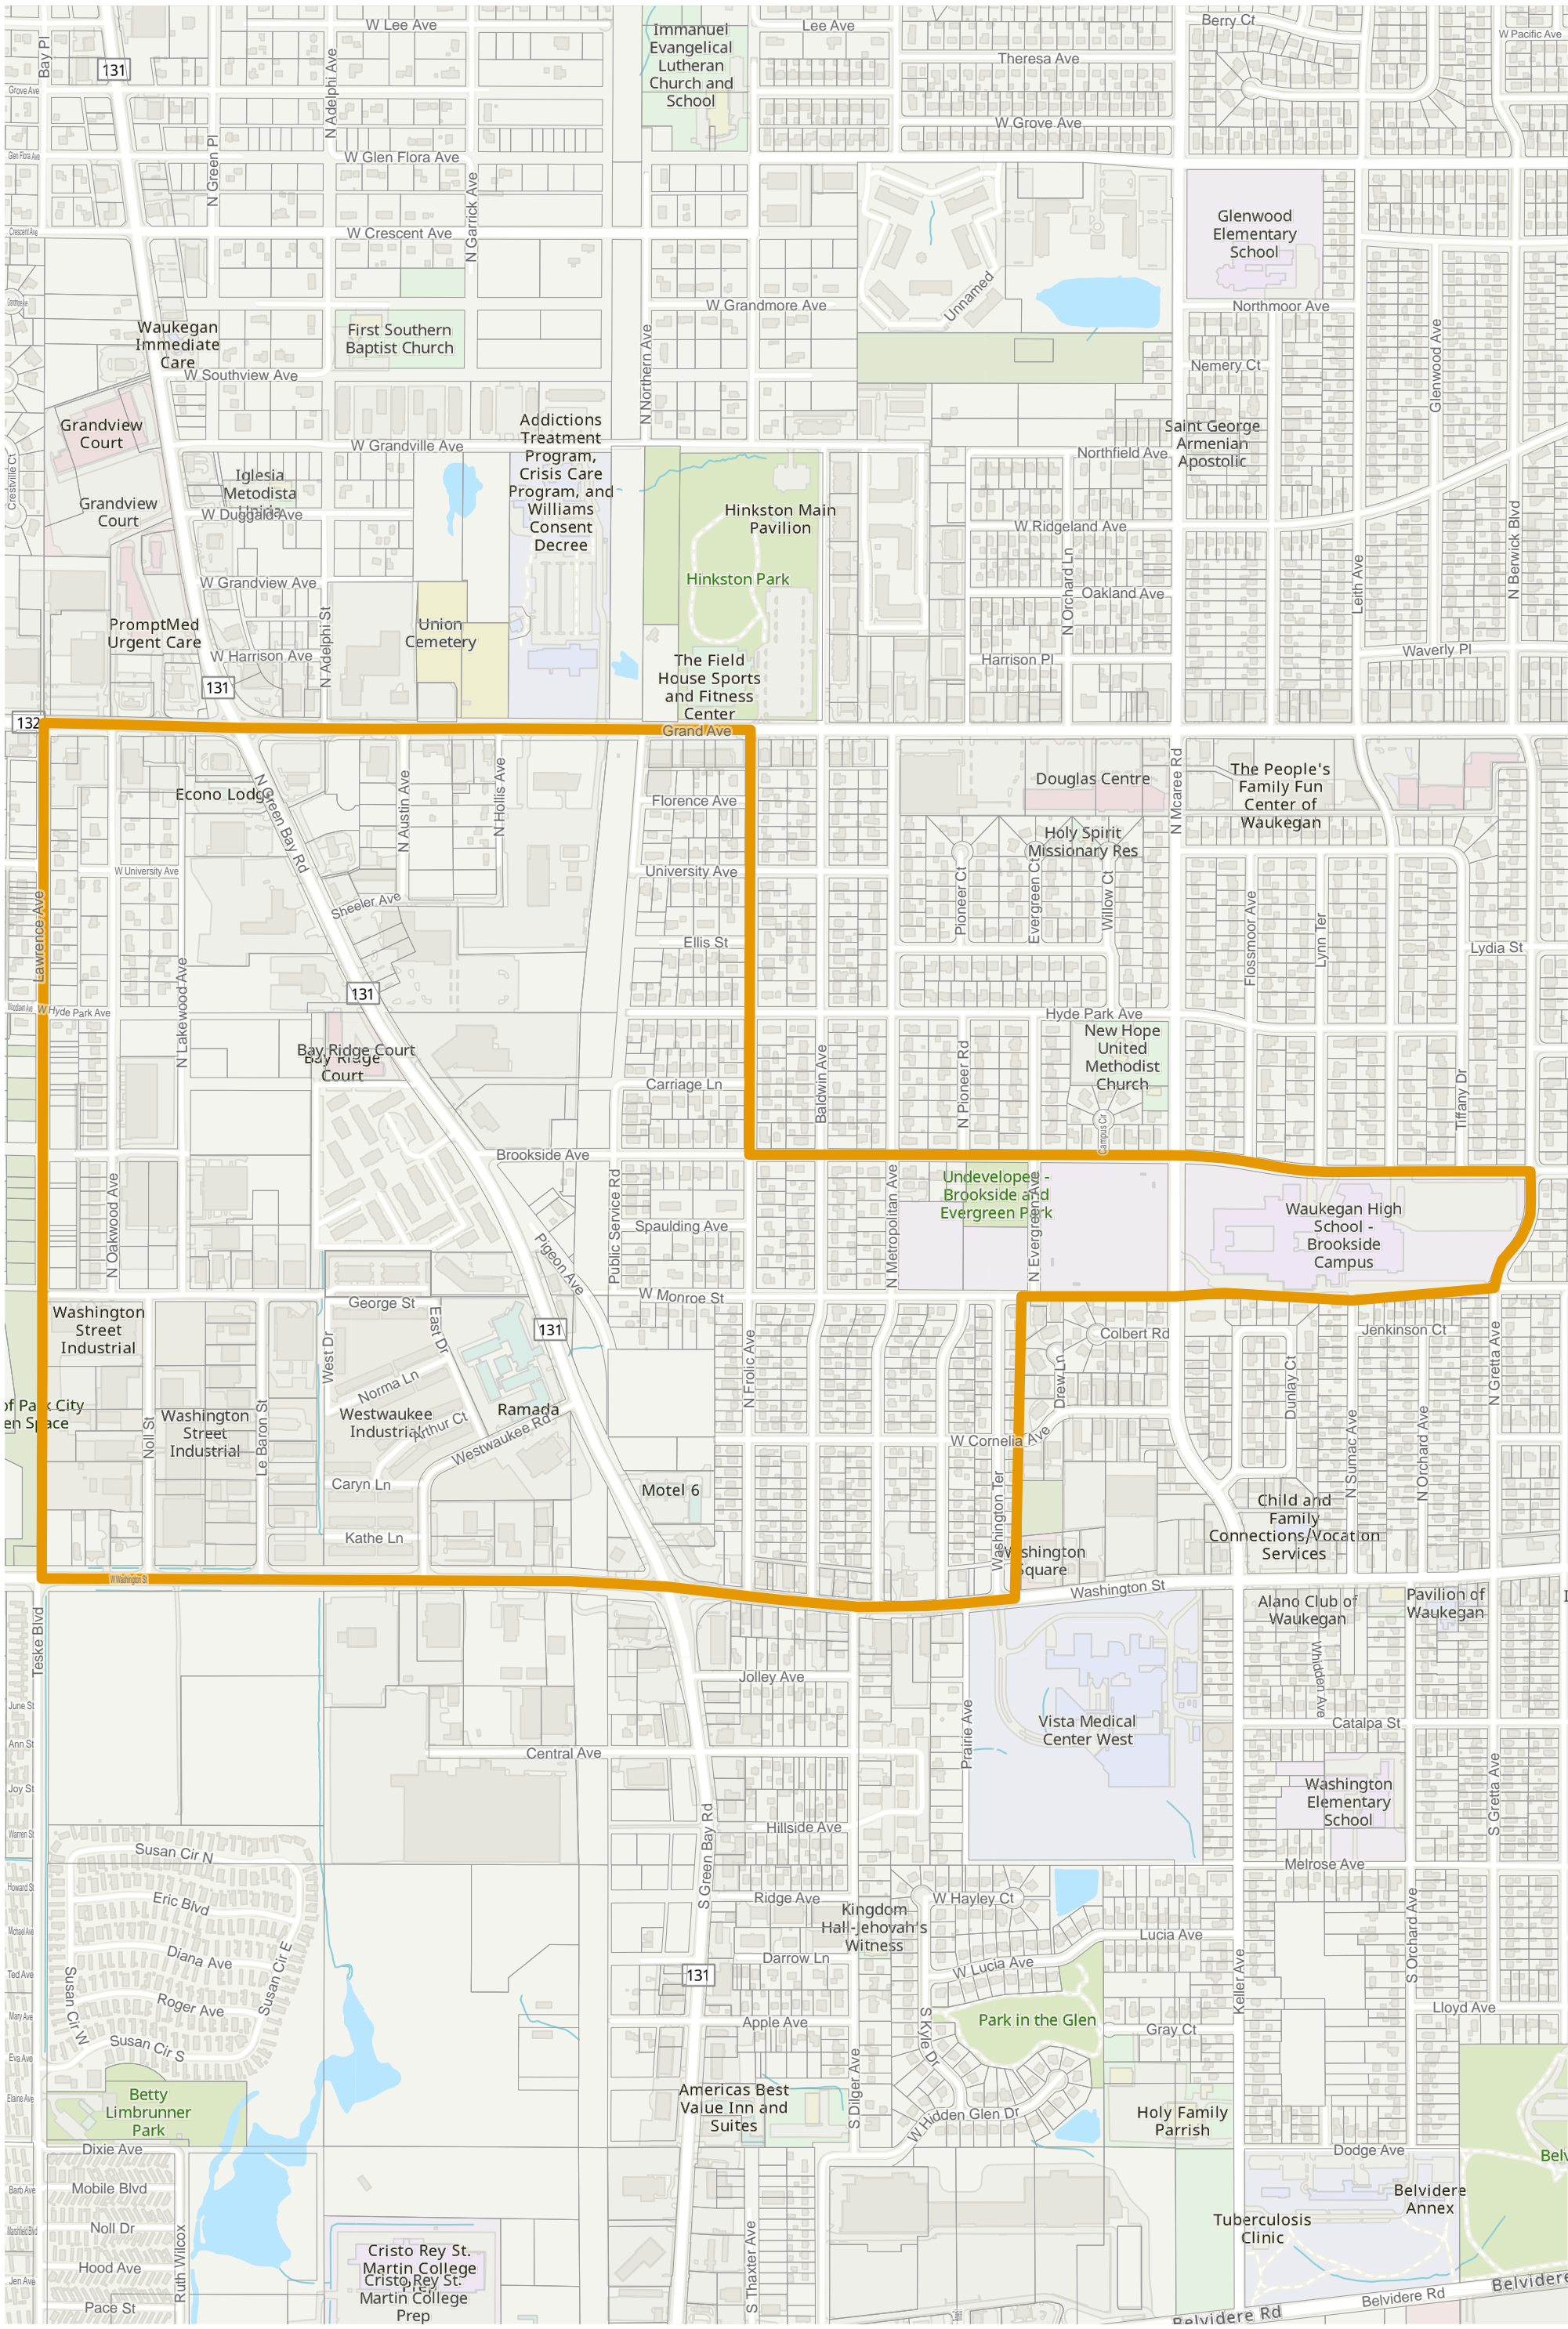

Lake County 2022 Election Precinct Waukegan 377