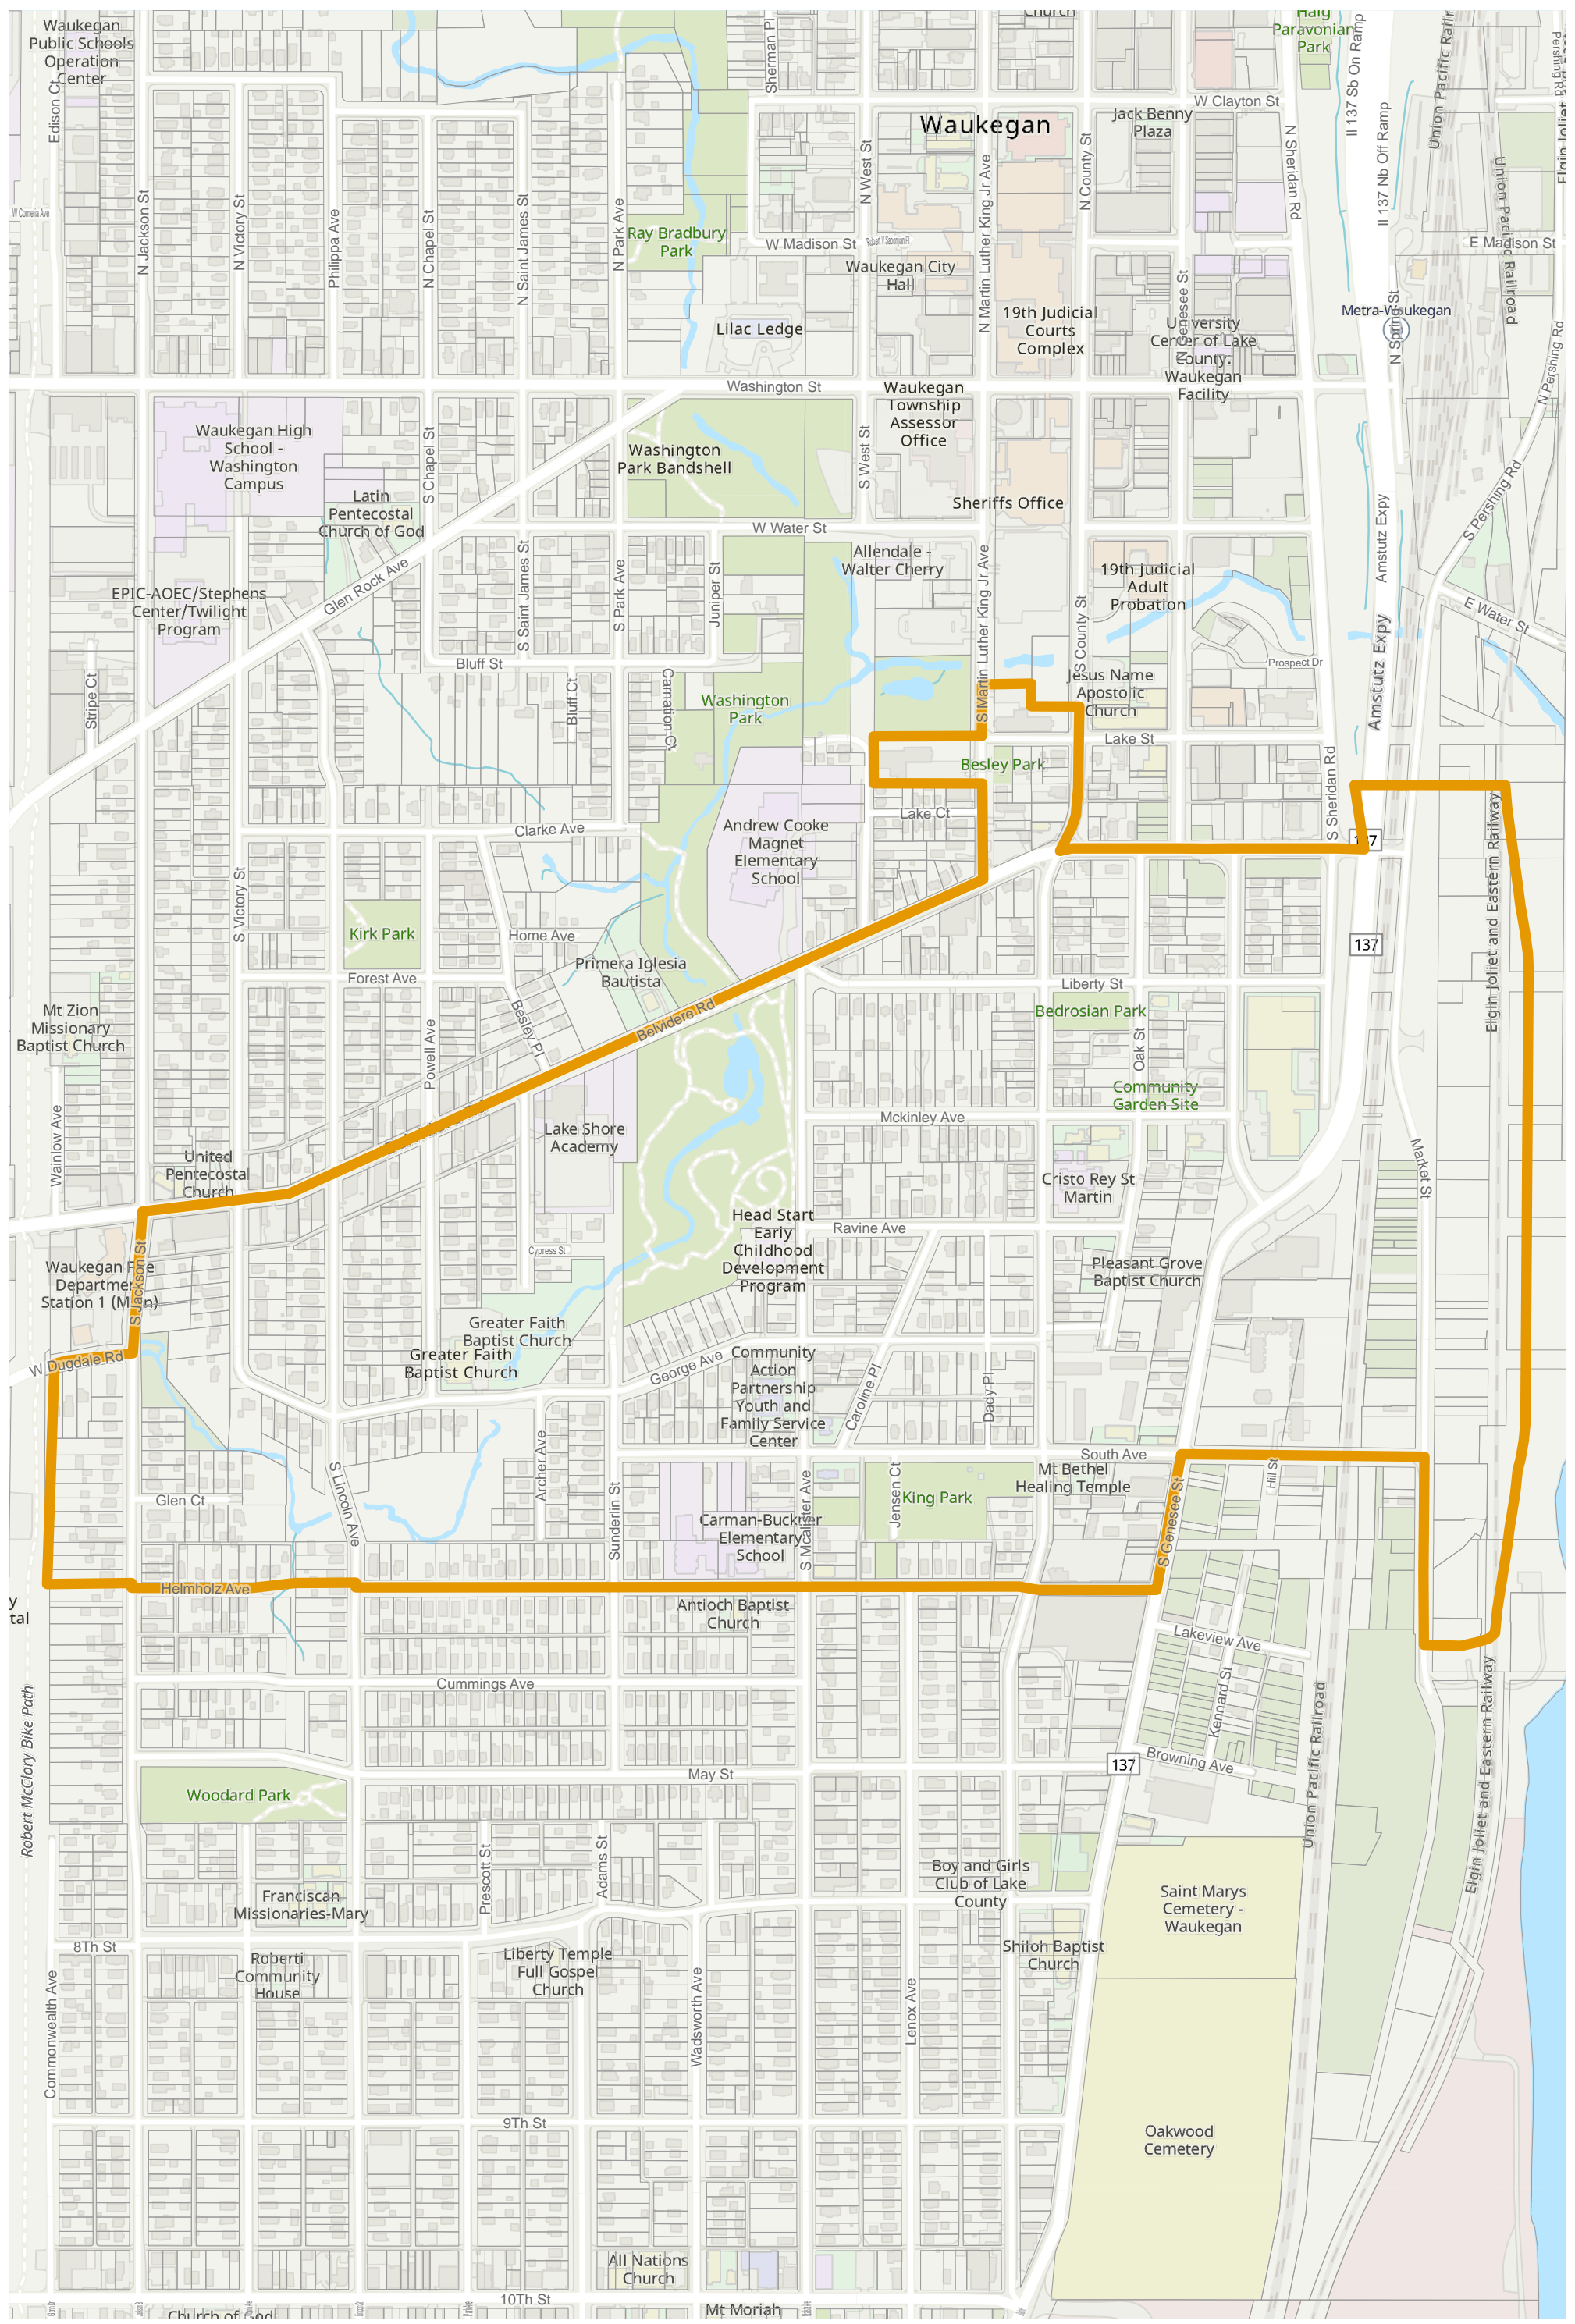

Lake County 2022 Election Precinct Waukegan 389