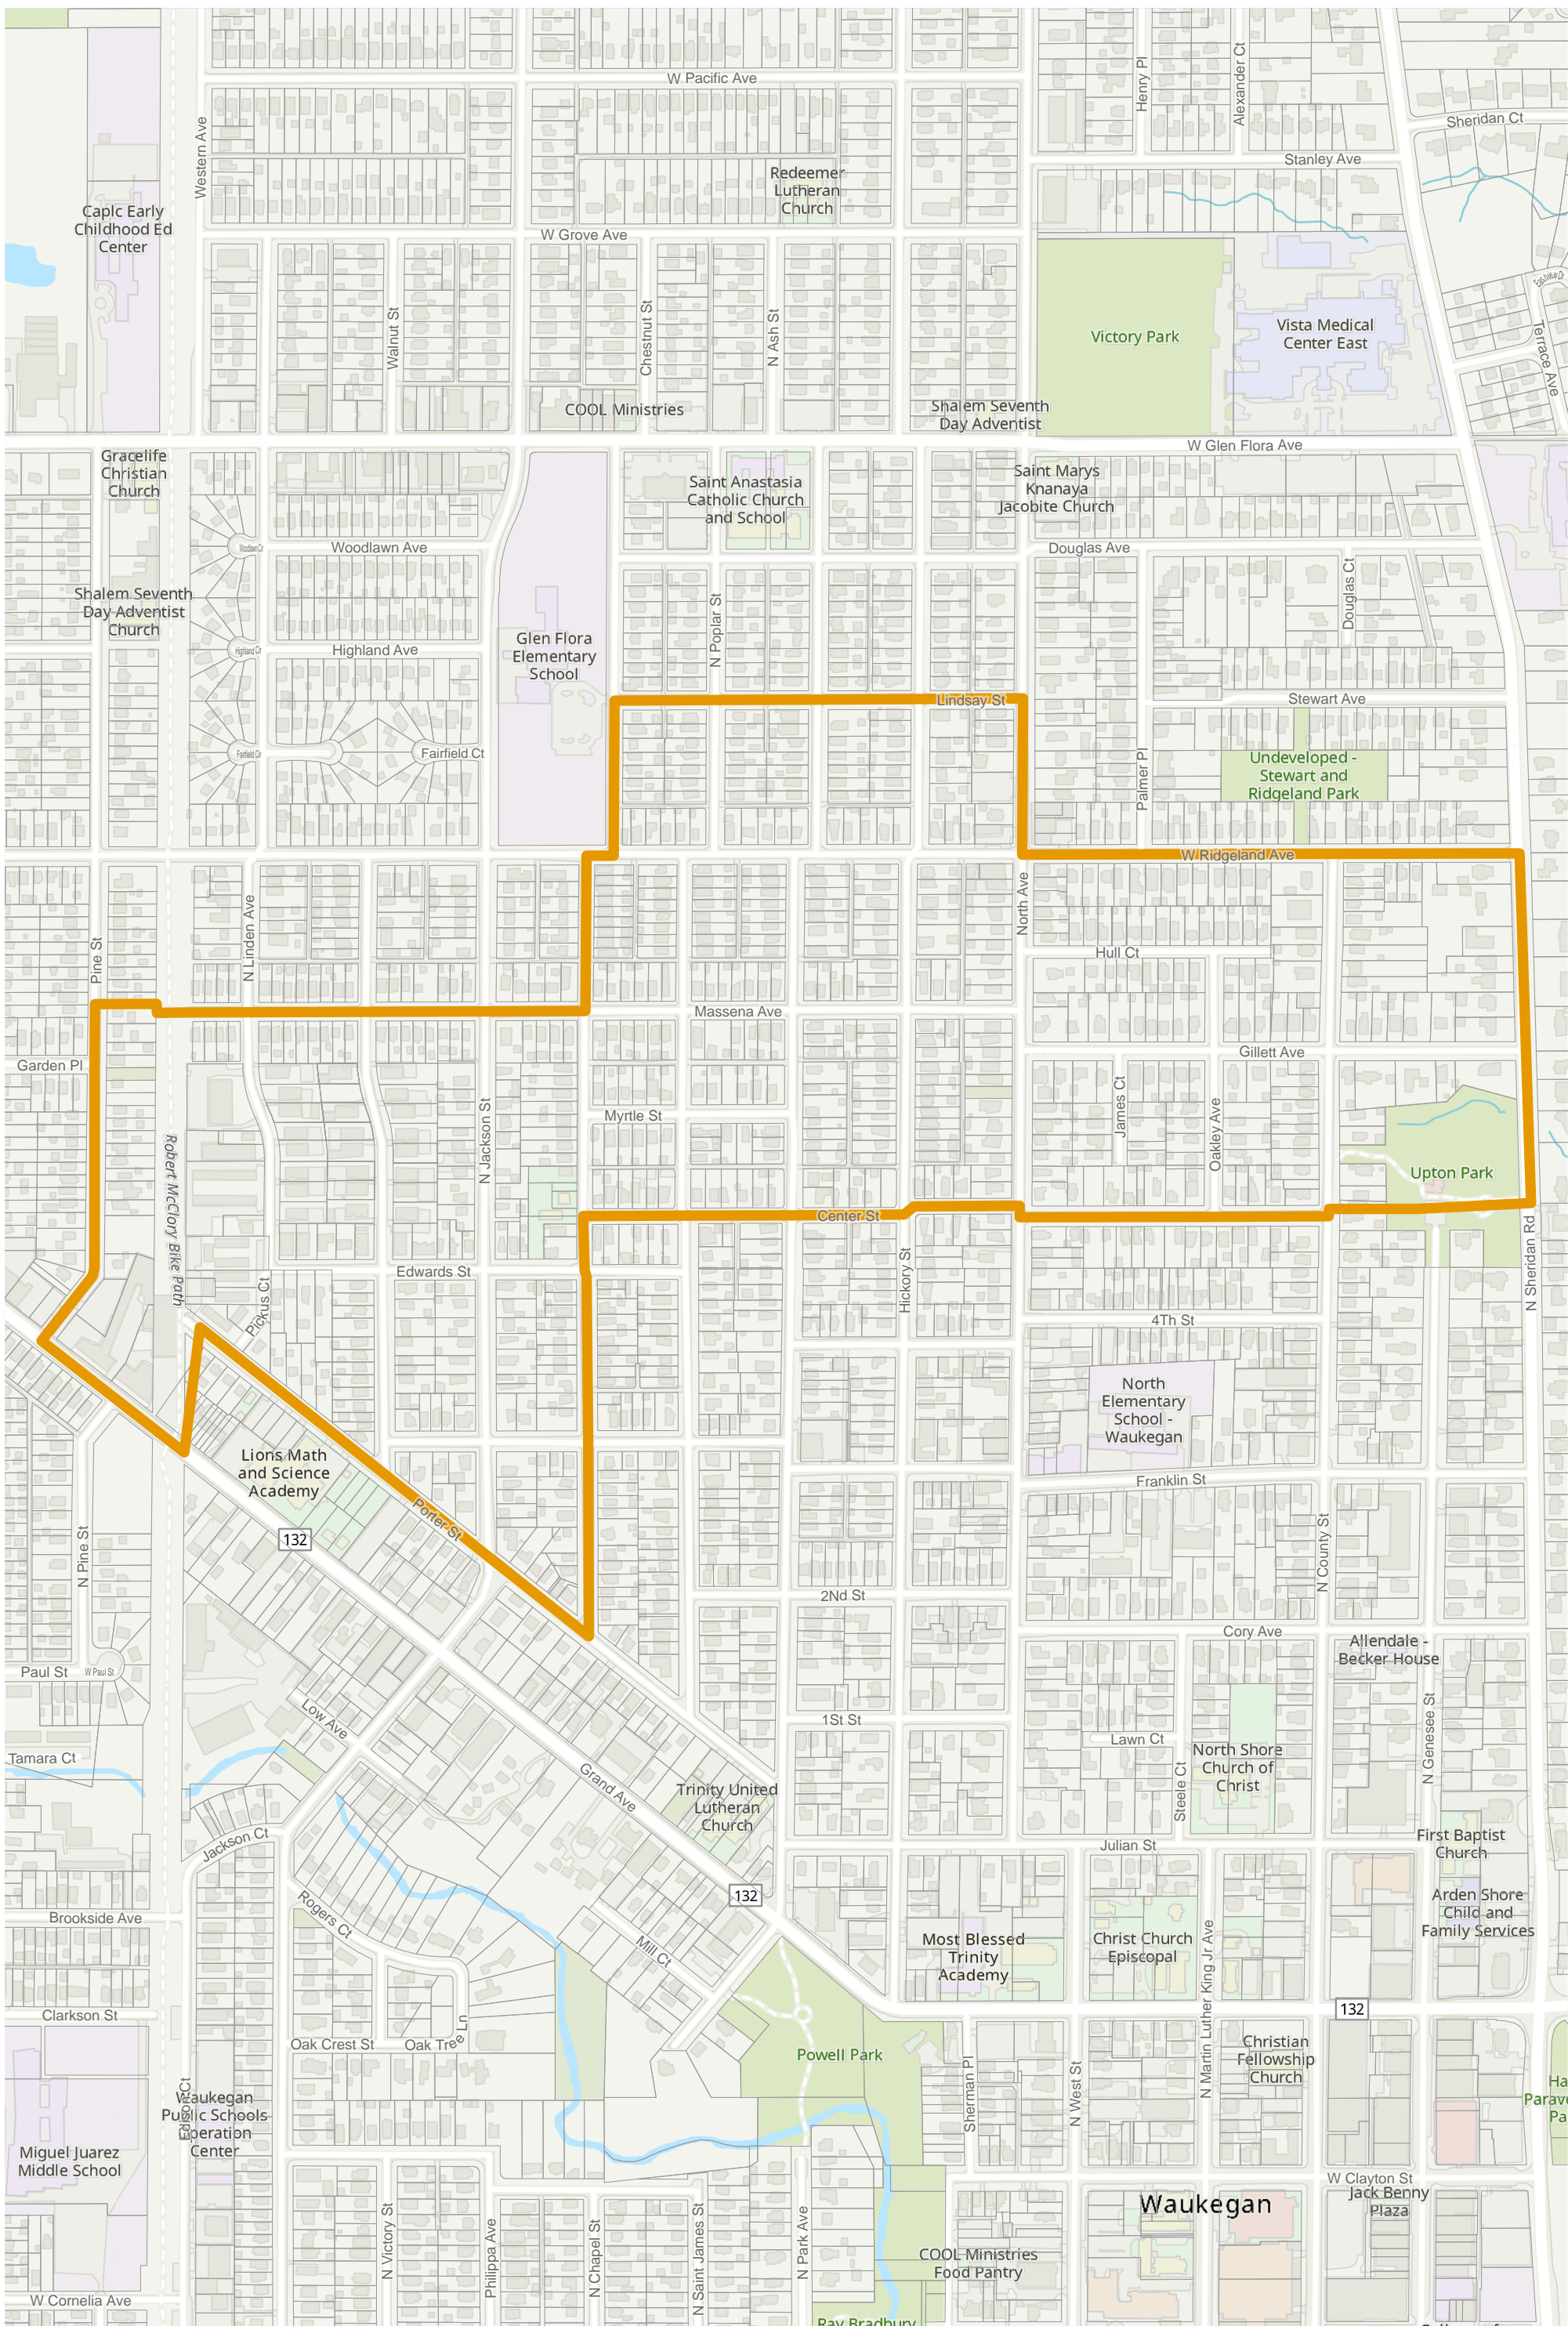

Lake County 2022 Election Precinct Waukegan 374