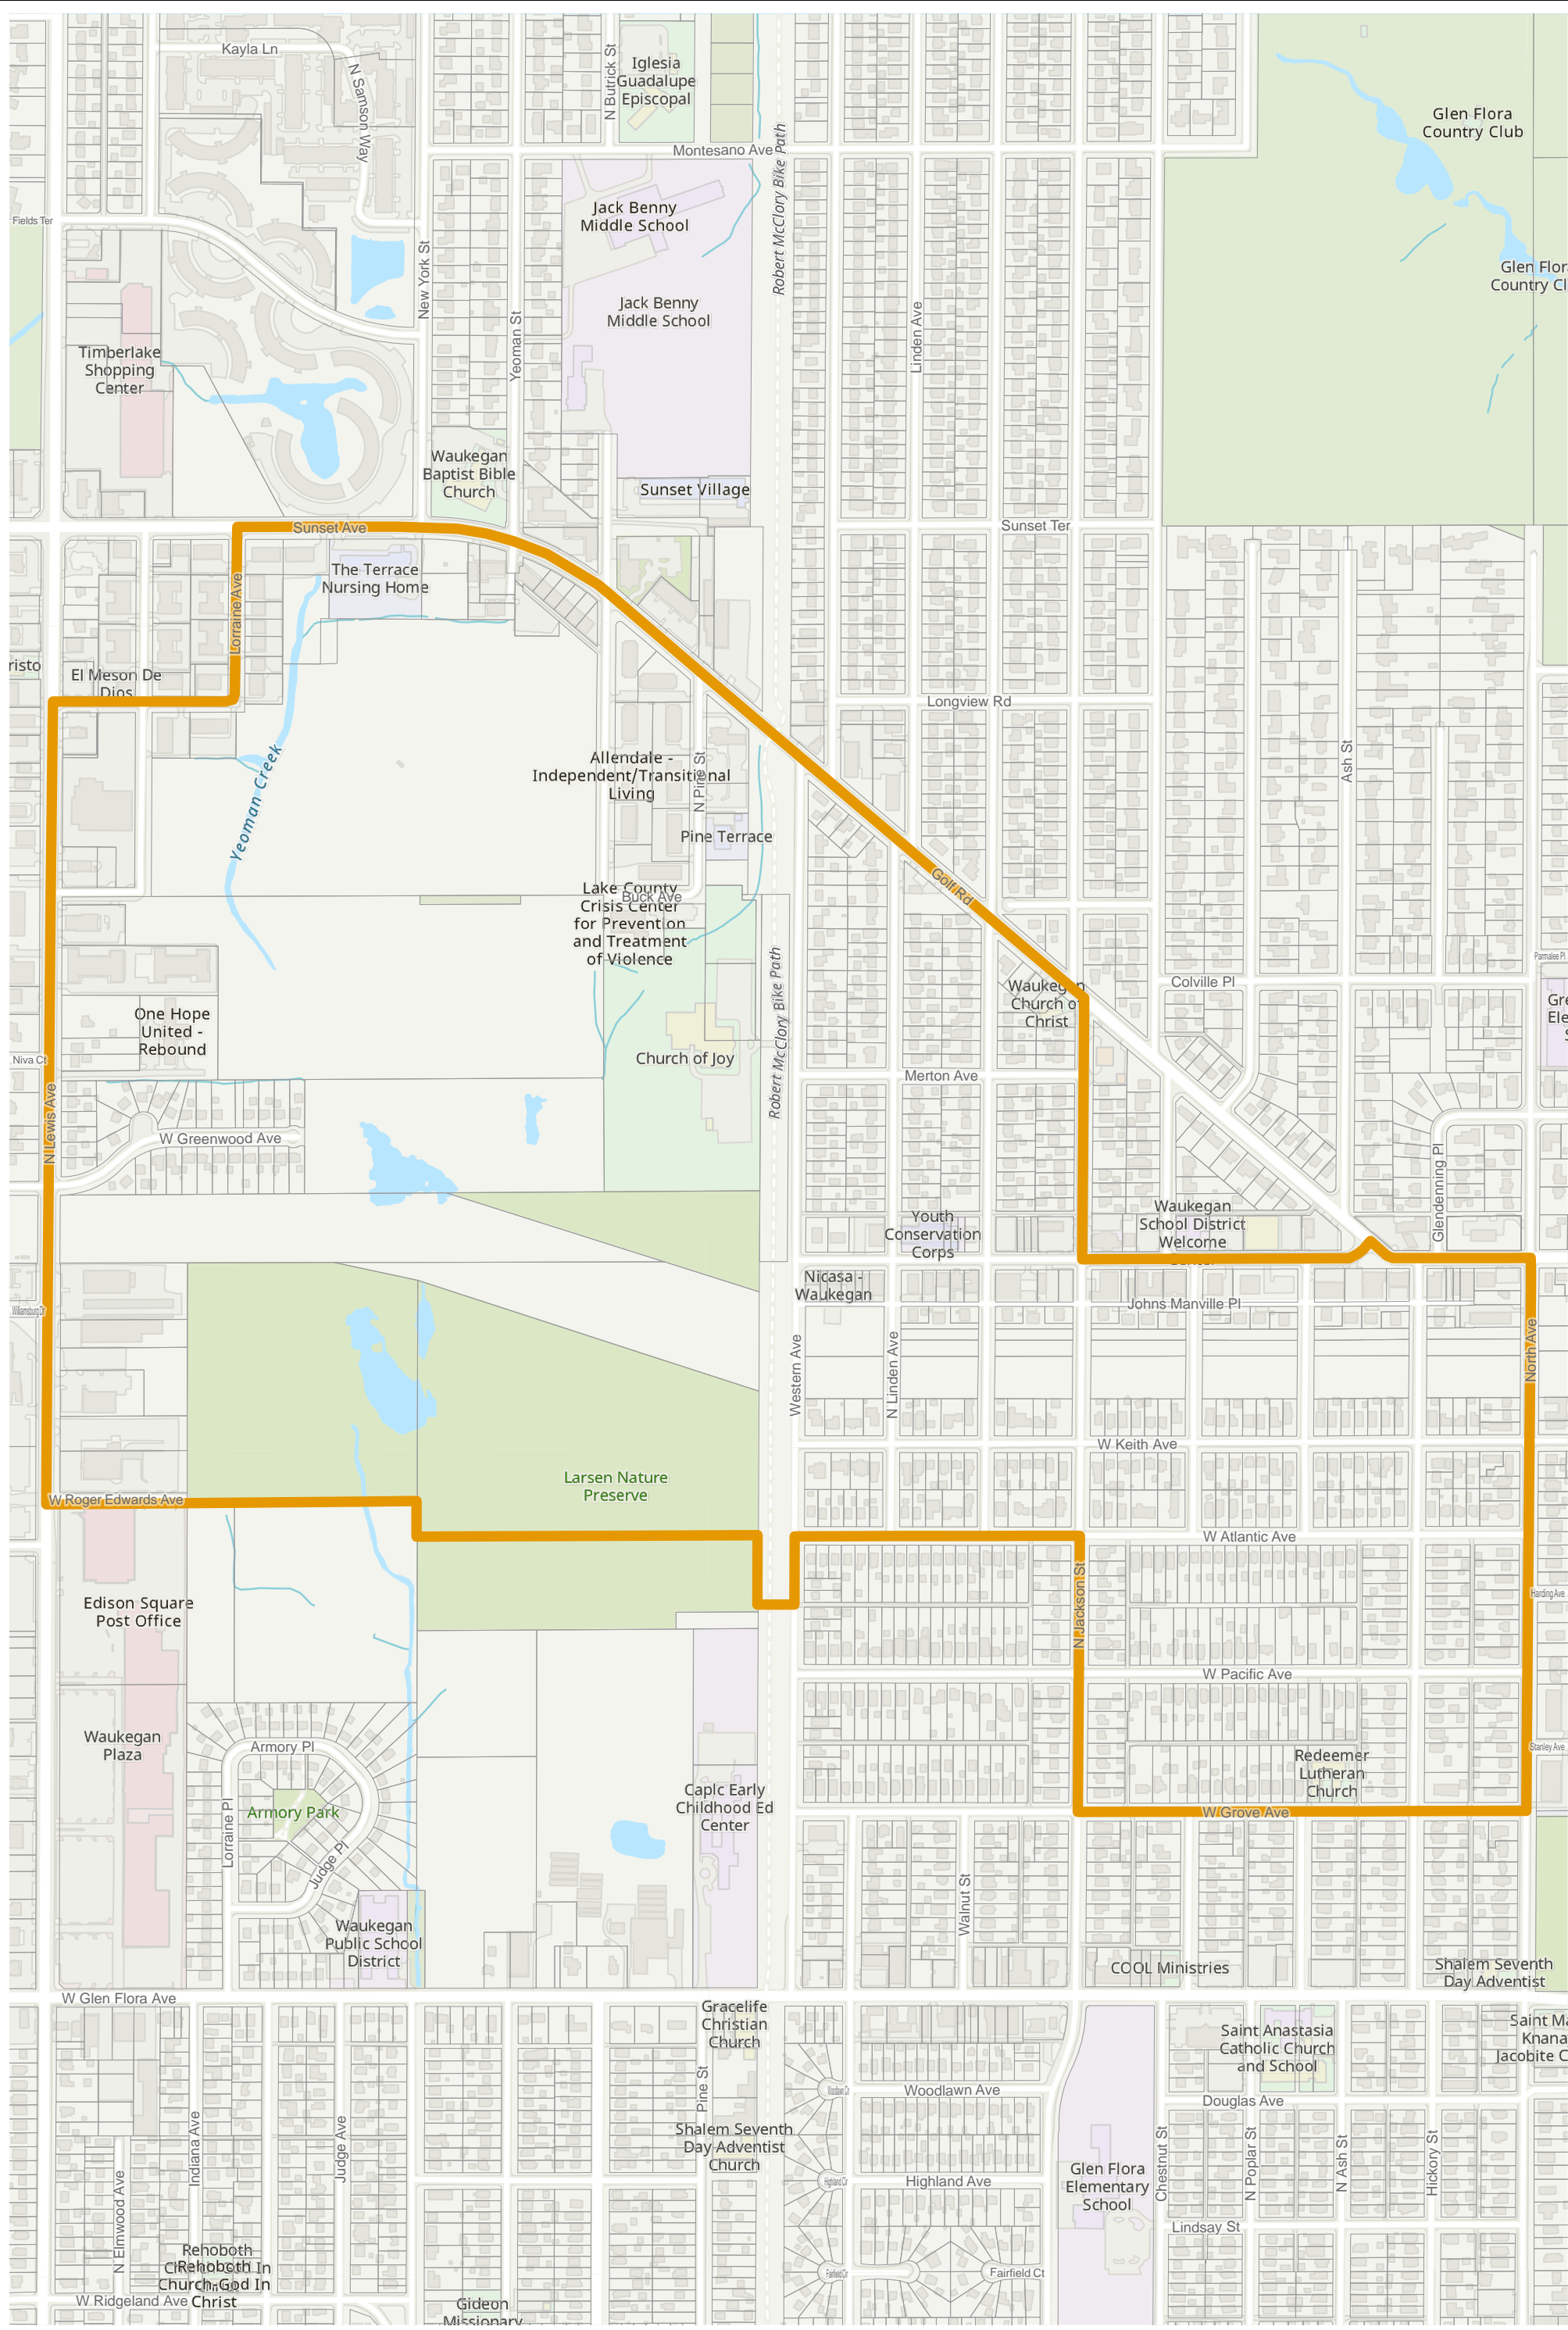

Lake County 2022 Election Precinct Waukegan 365