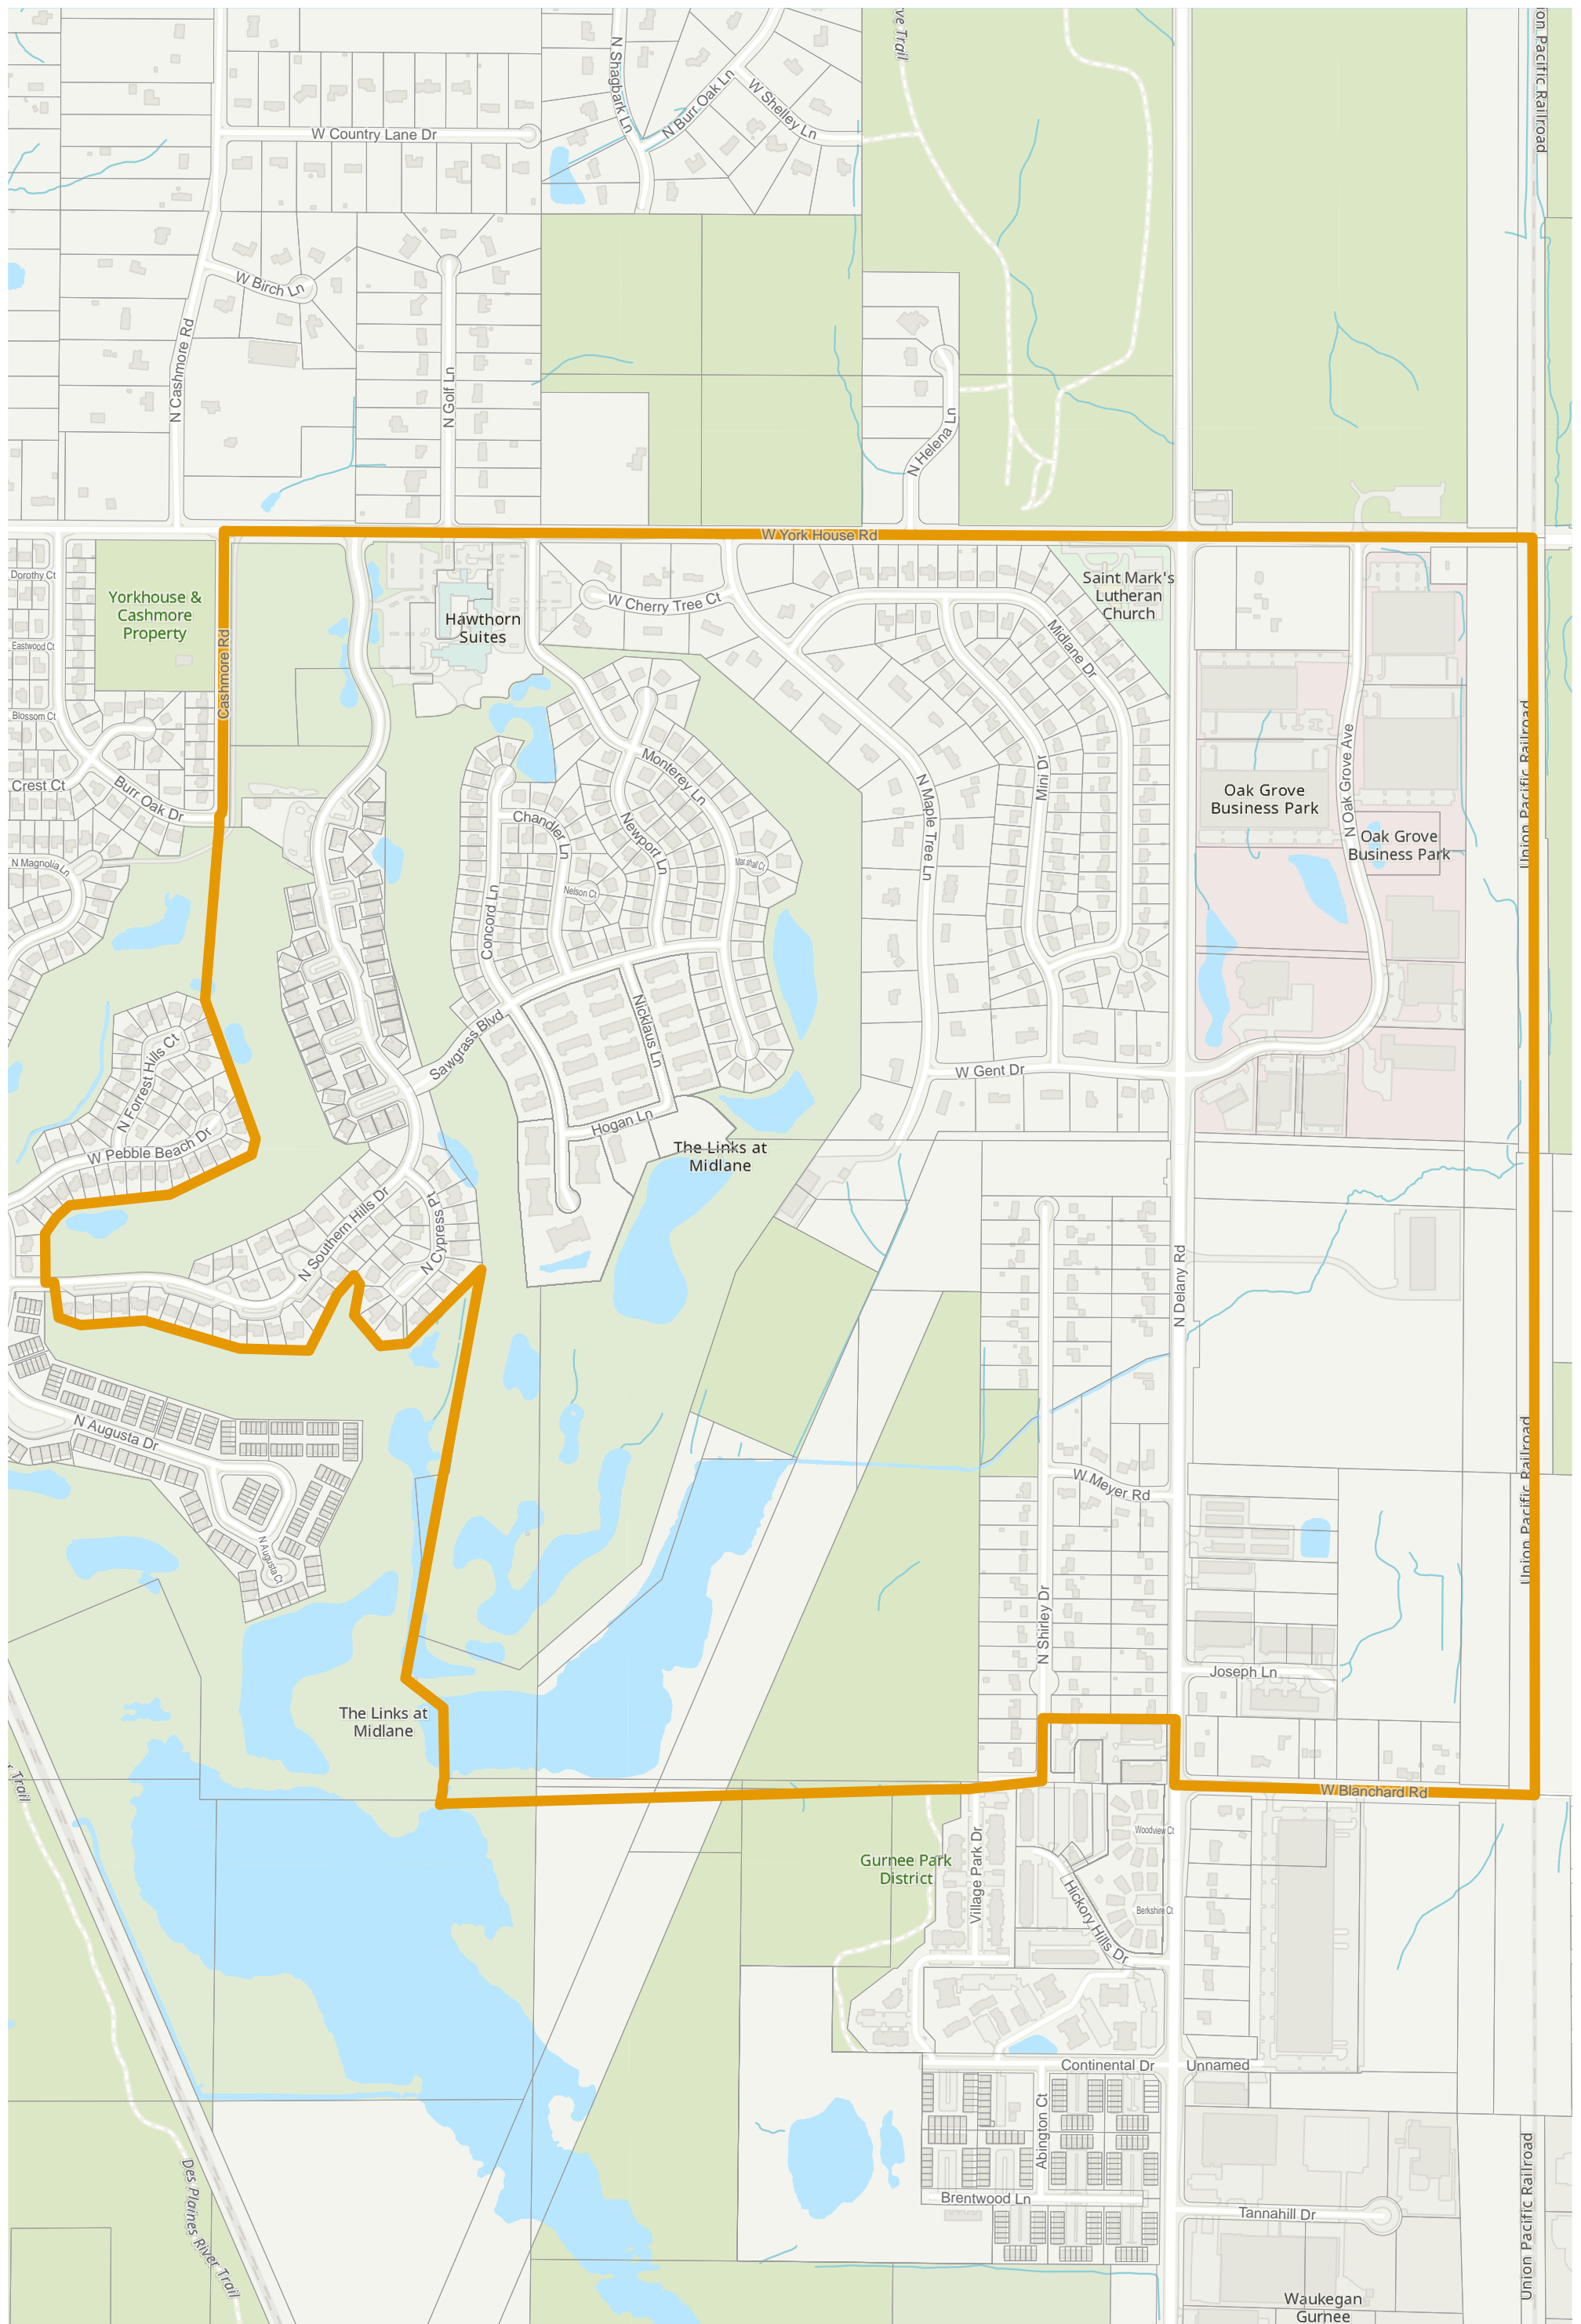

Lake County 2022 Election Precinct Warren 306