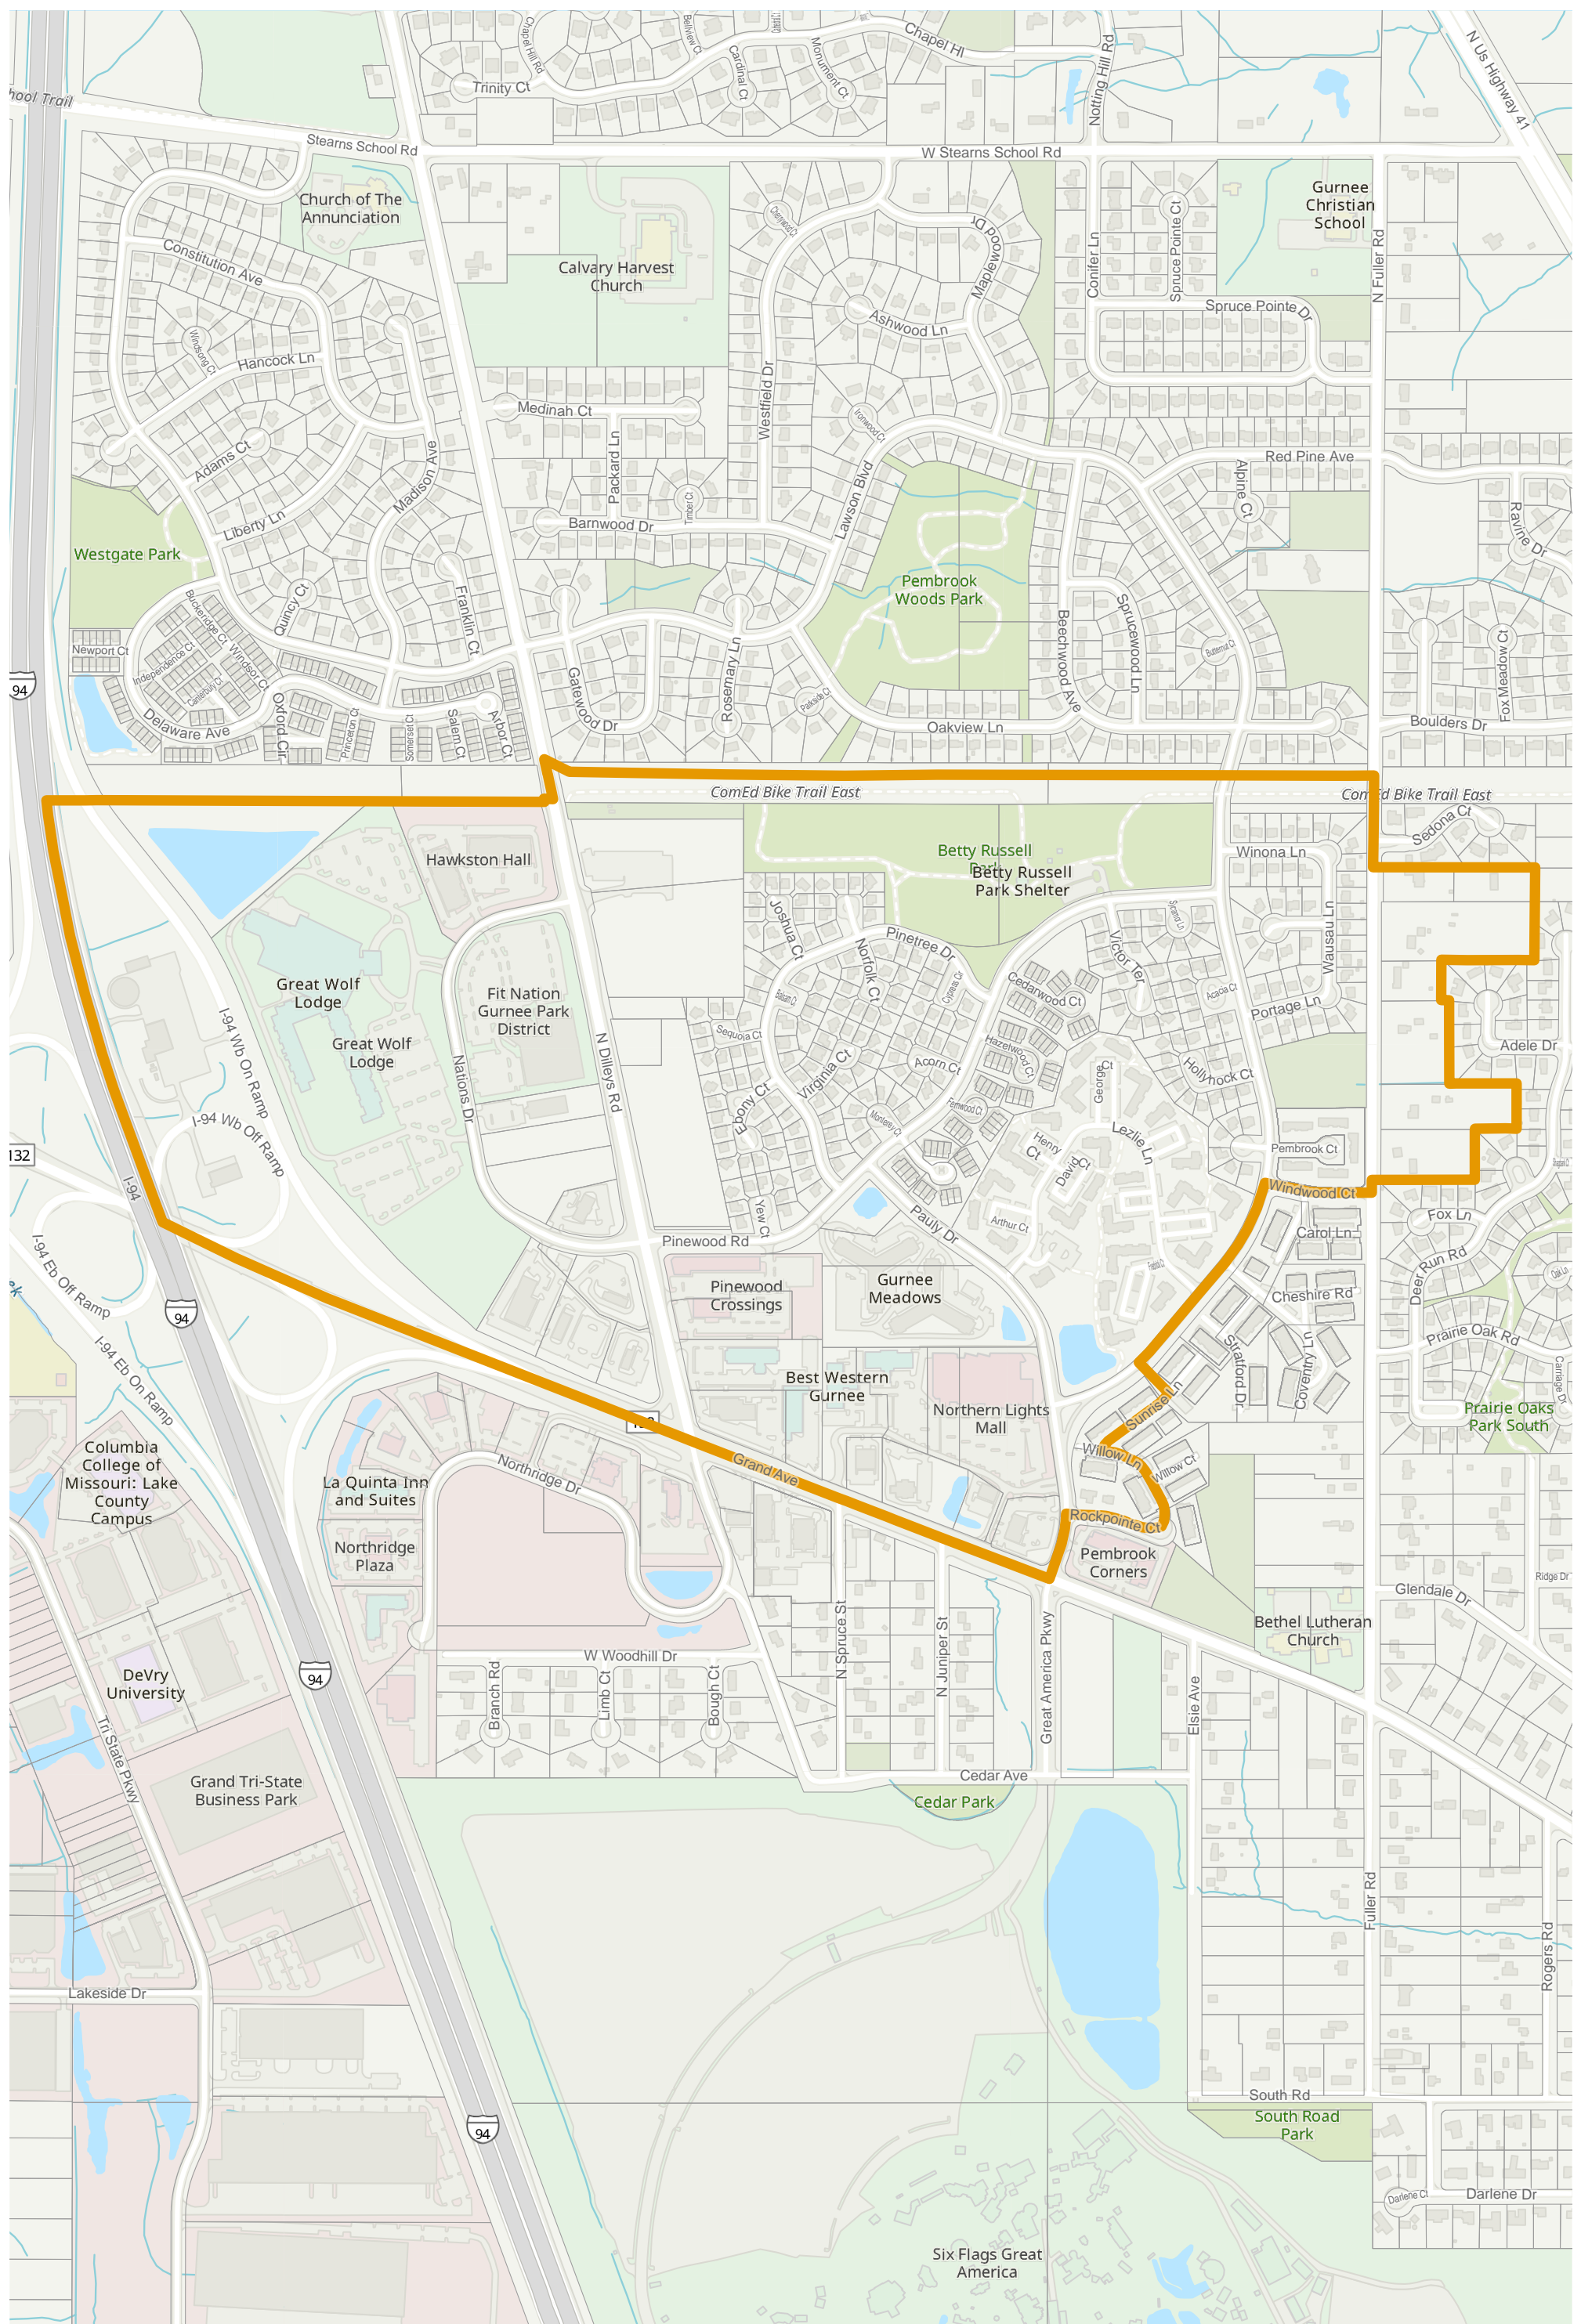

Lake County 2022 Election Precinct Warren 312