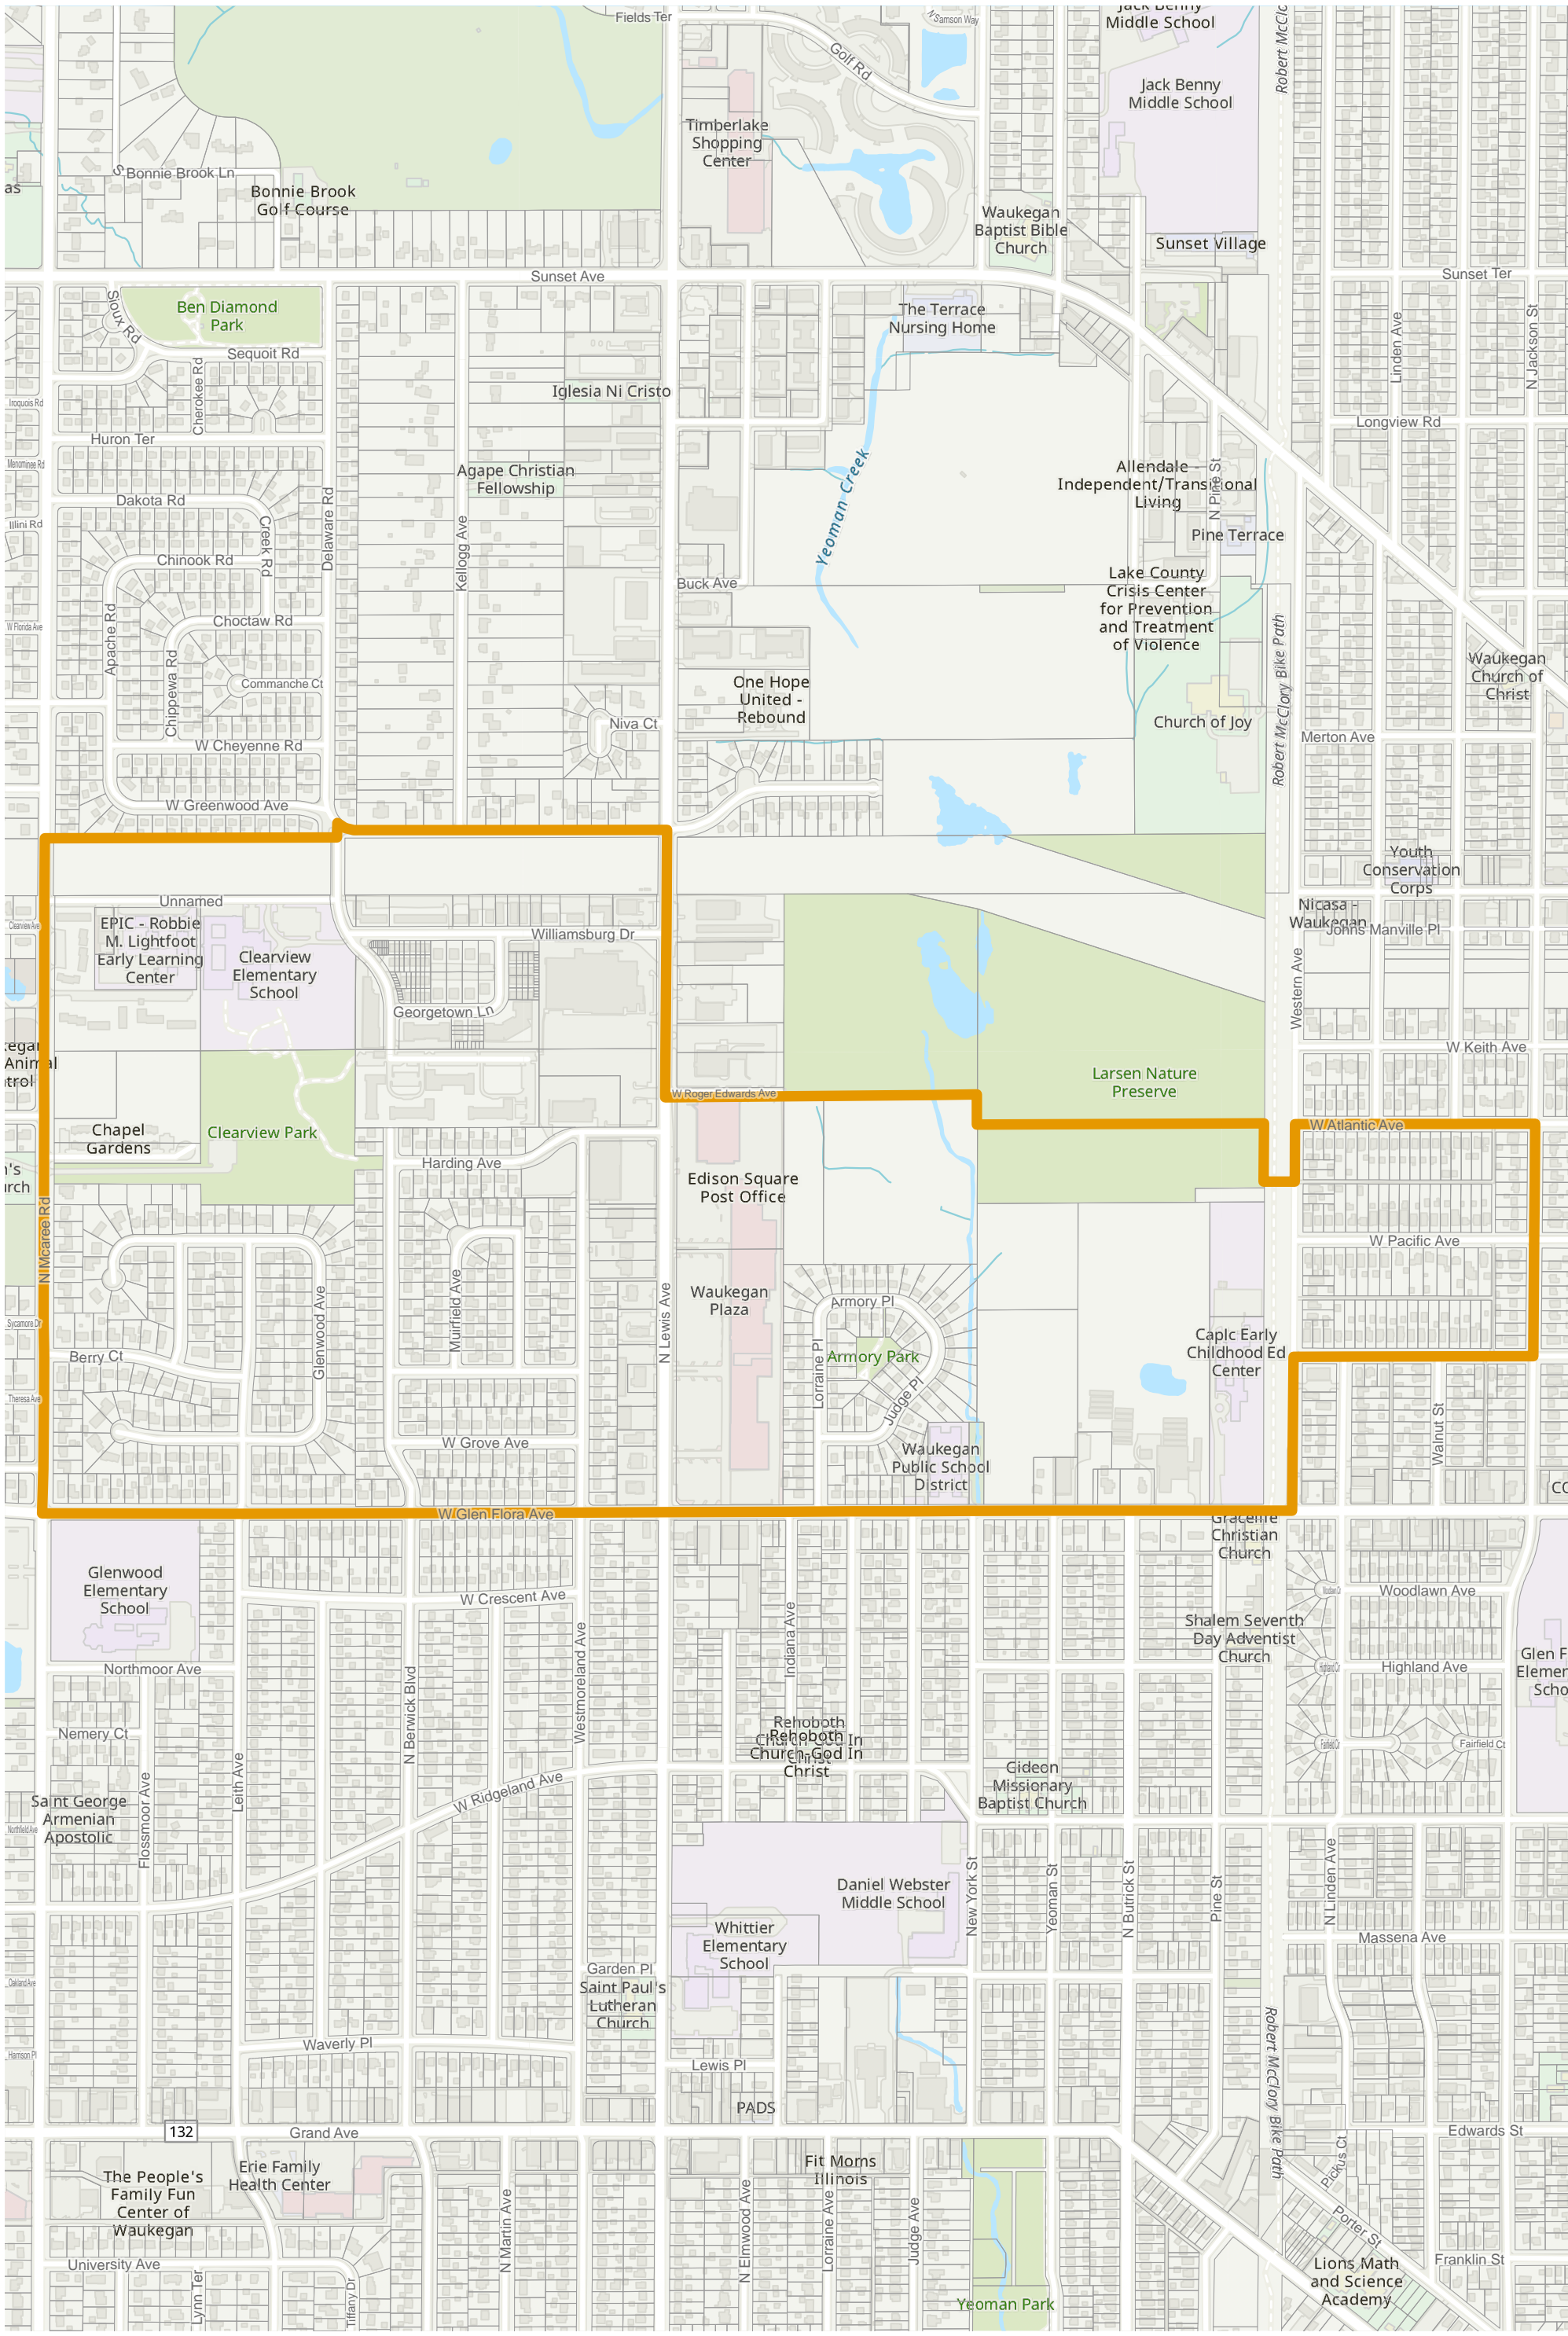

Lake County 2022 Election Precinct Waukegan 368