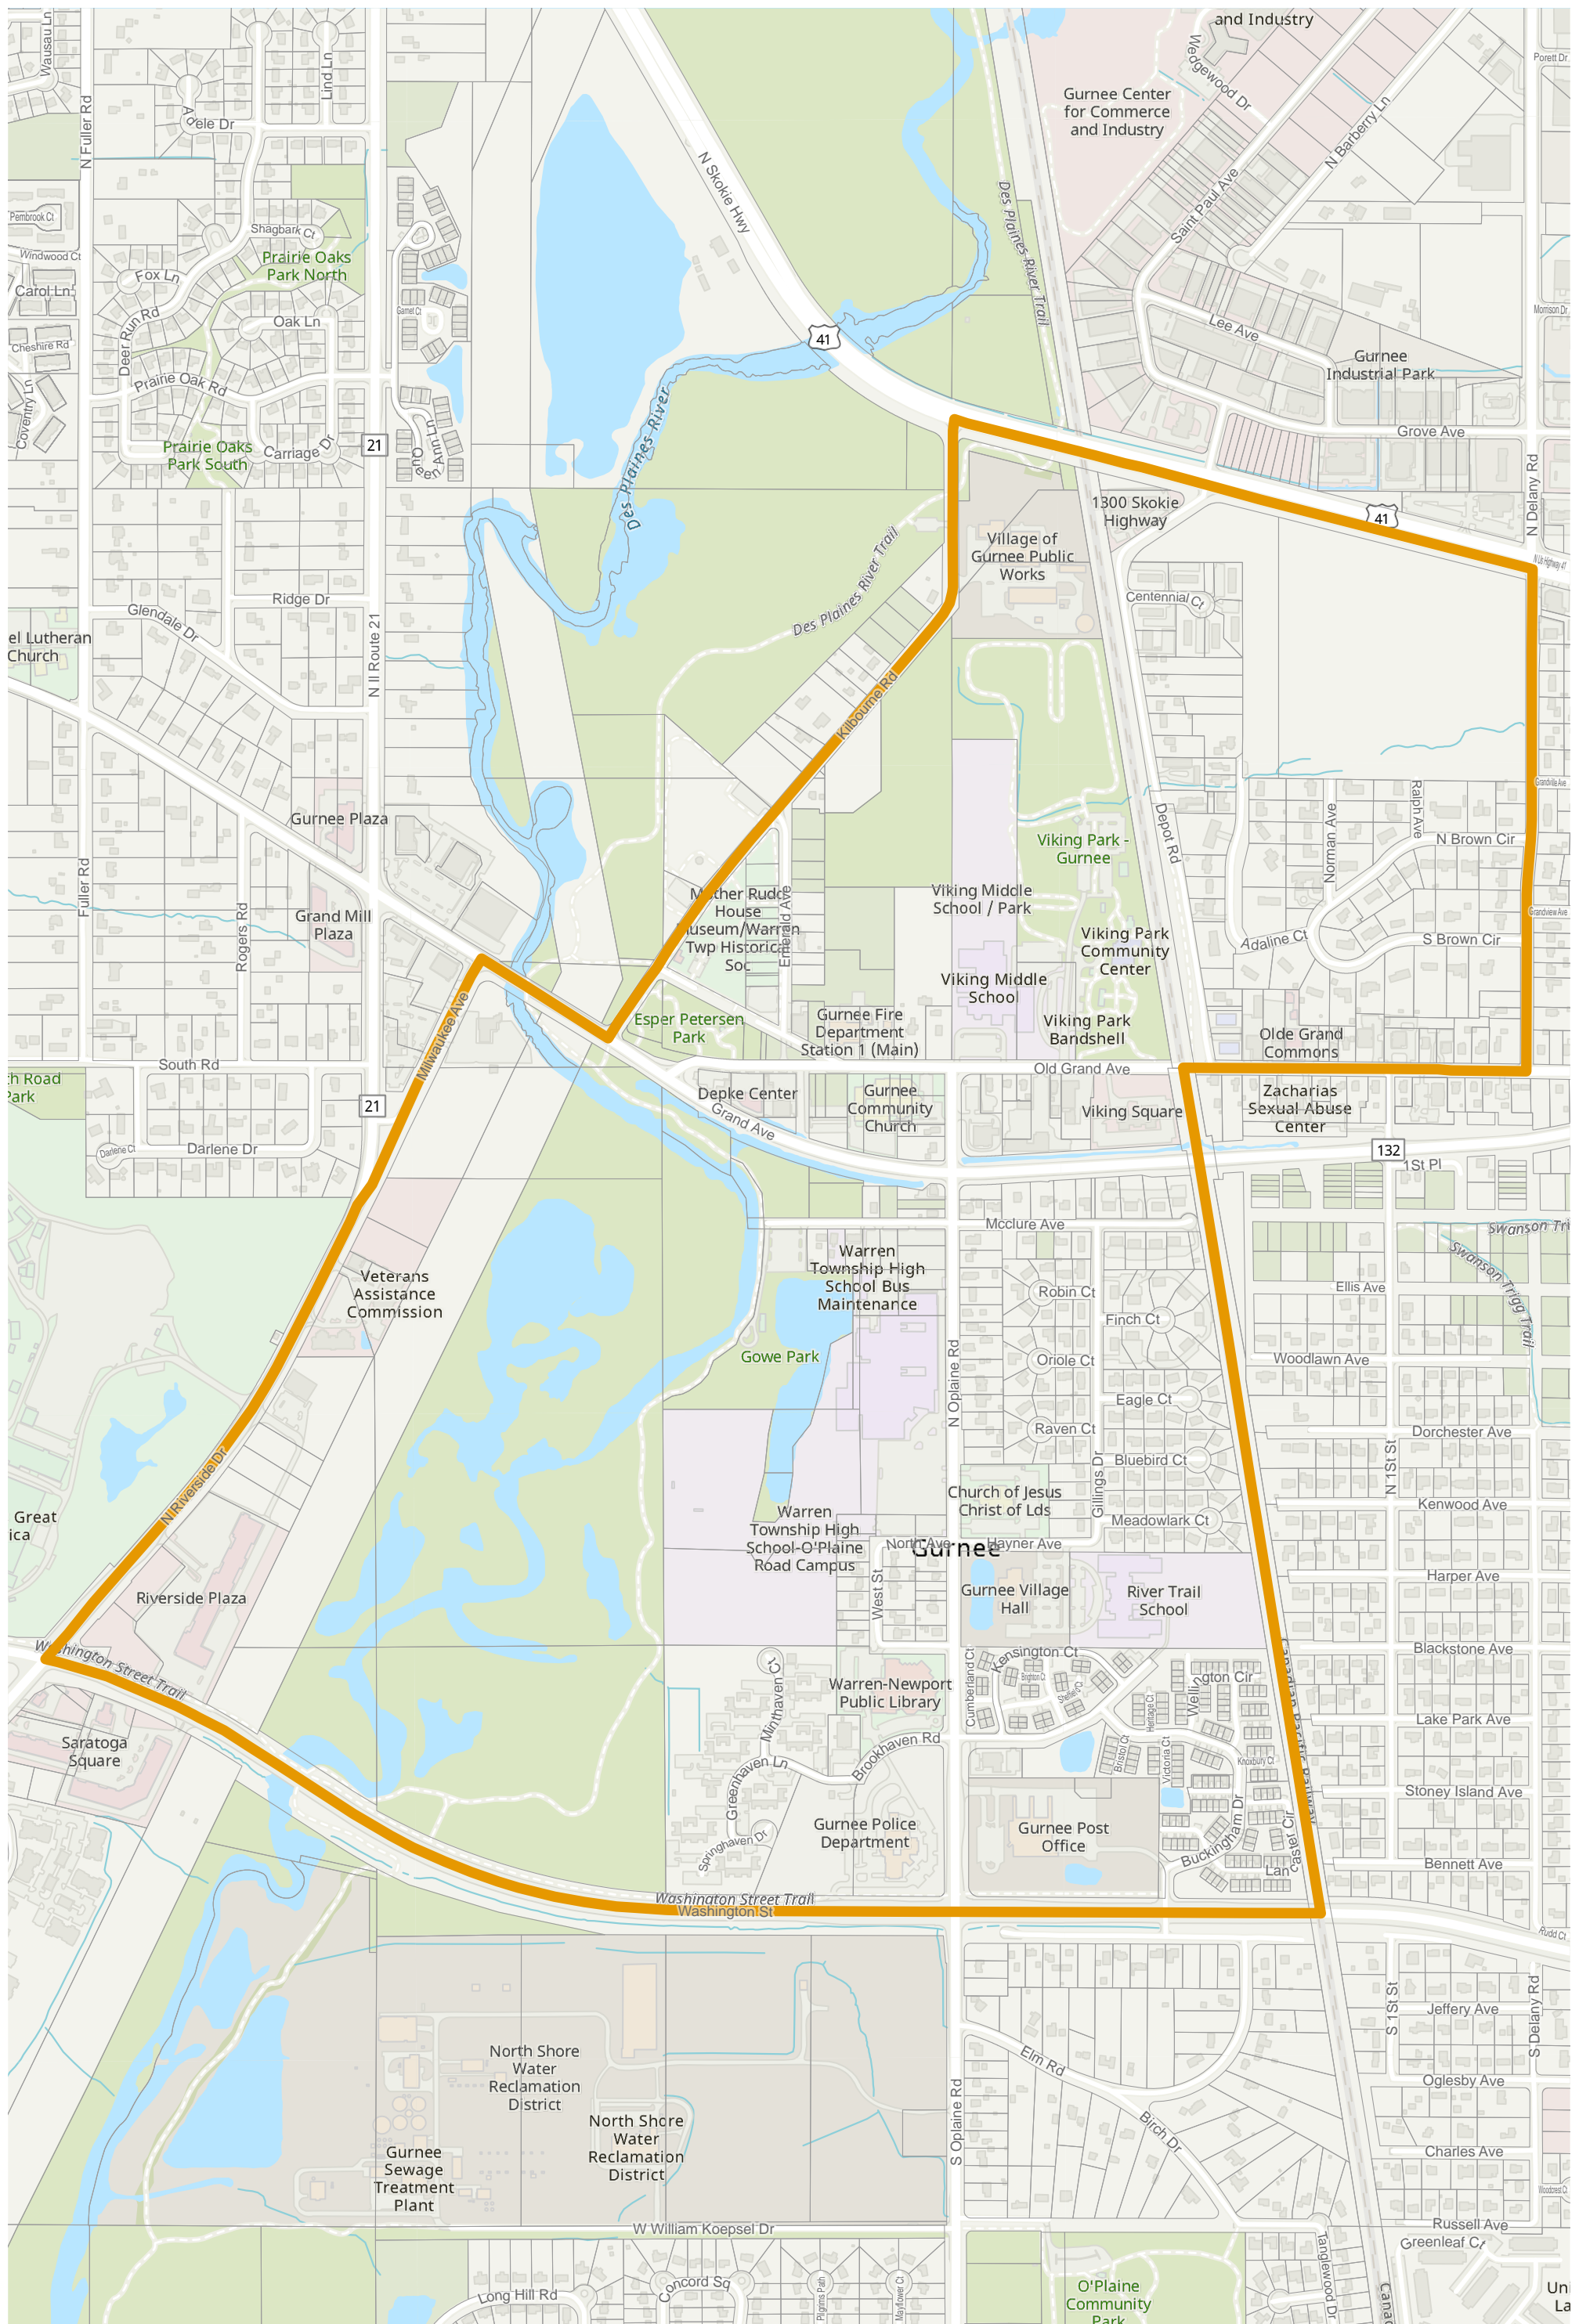

Lake County 2022 Election Precinct Warren 318