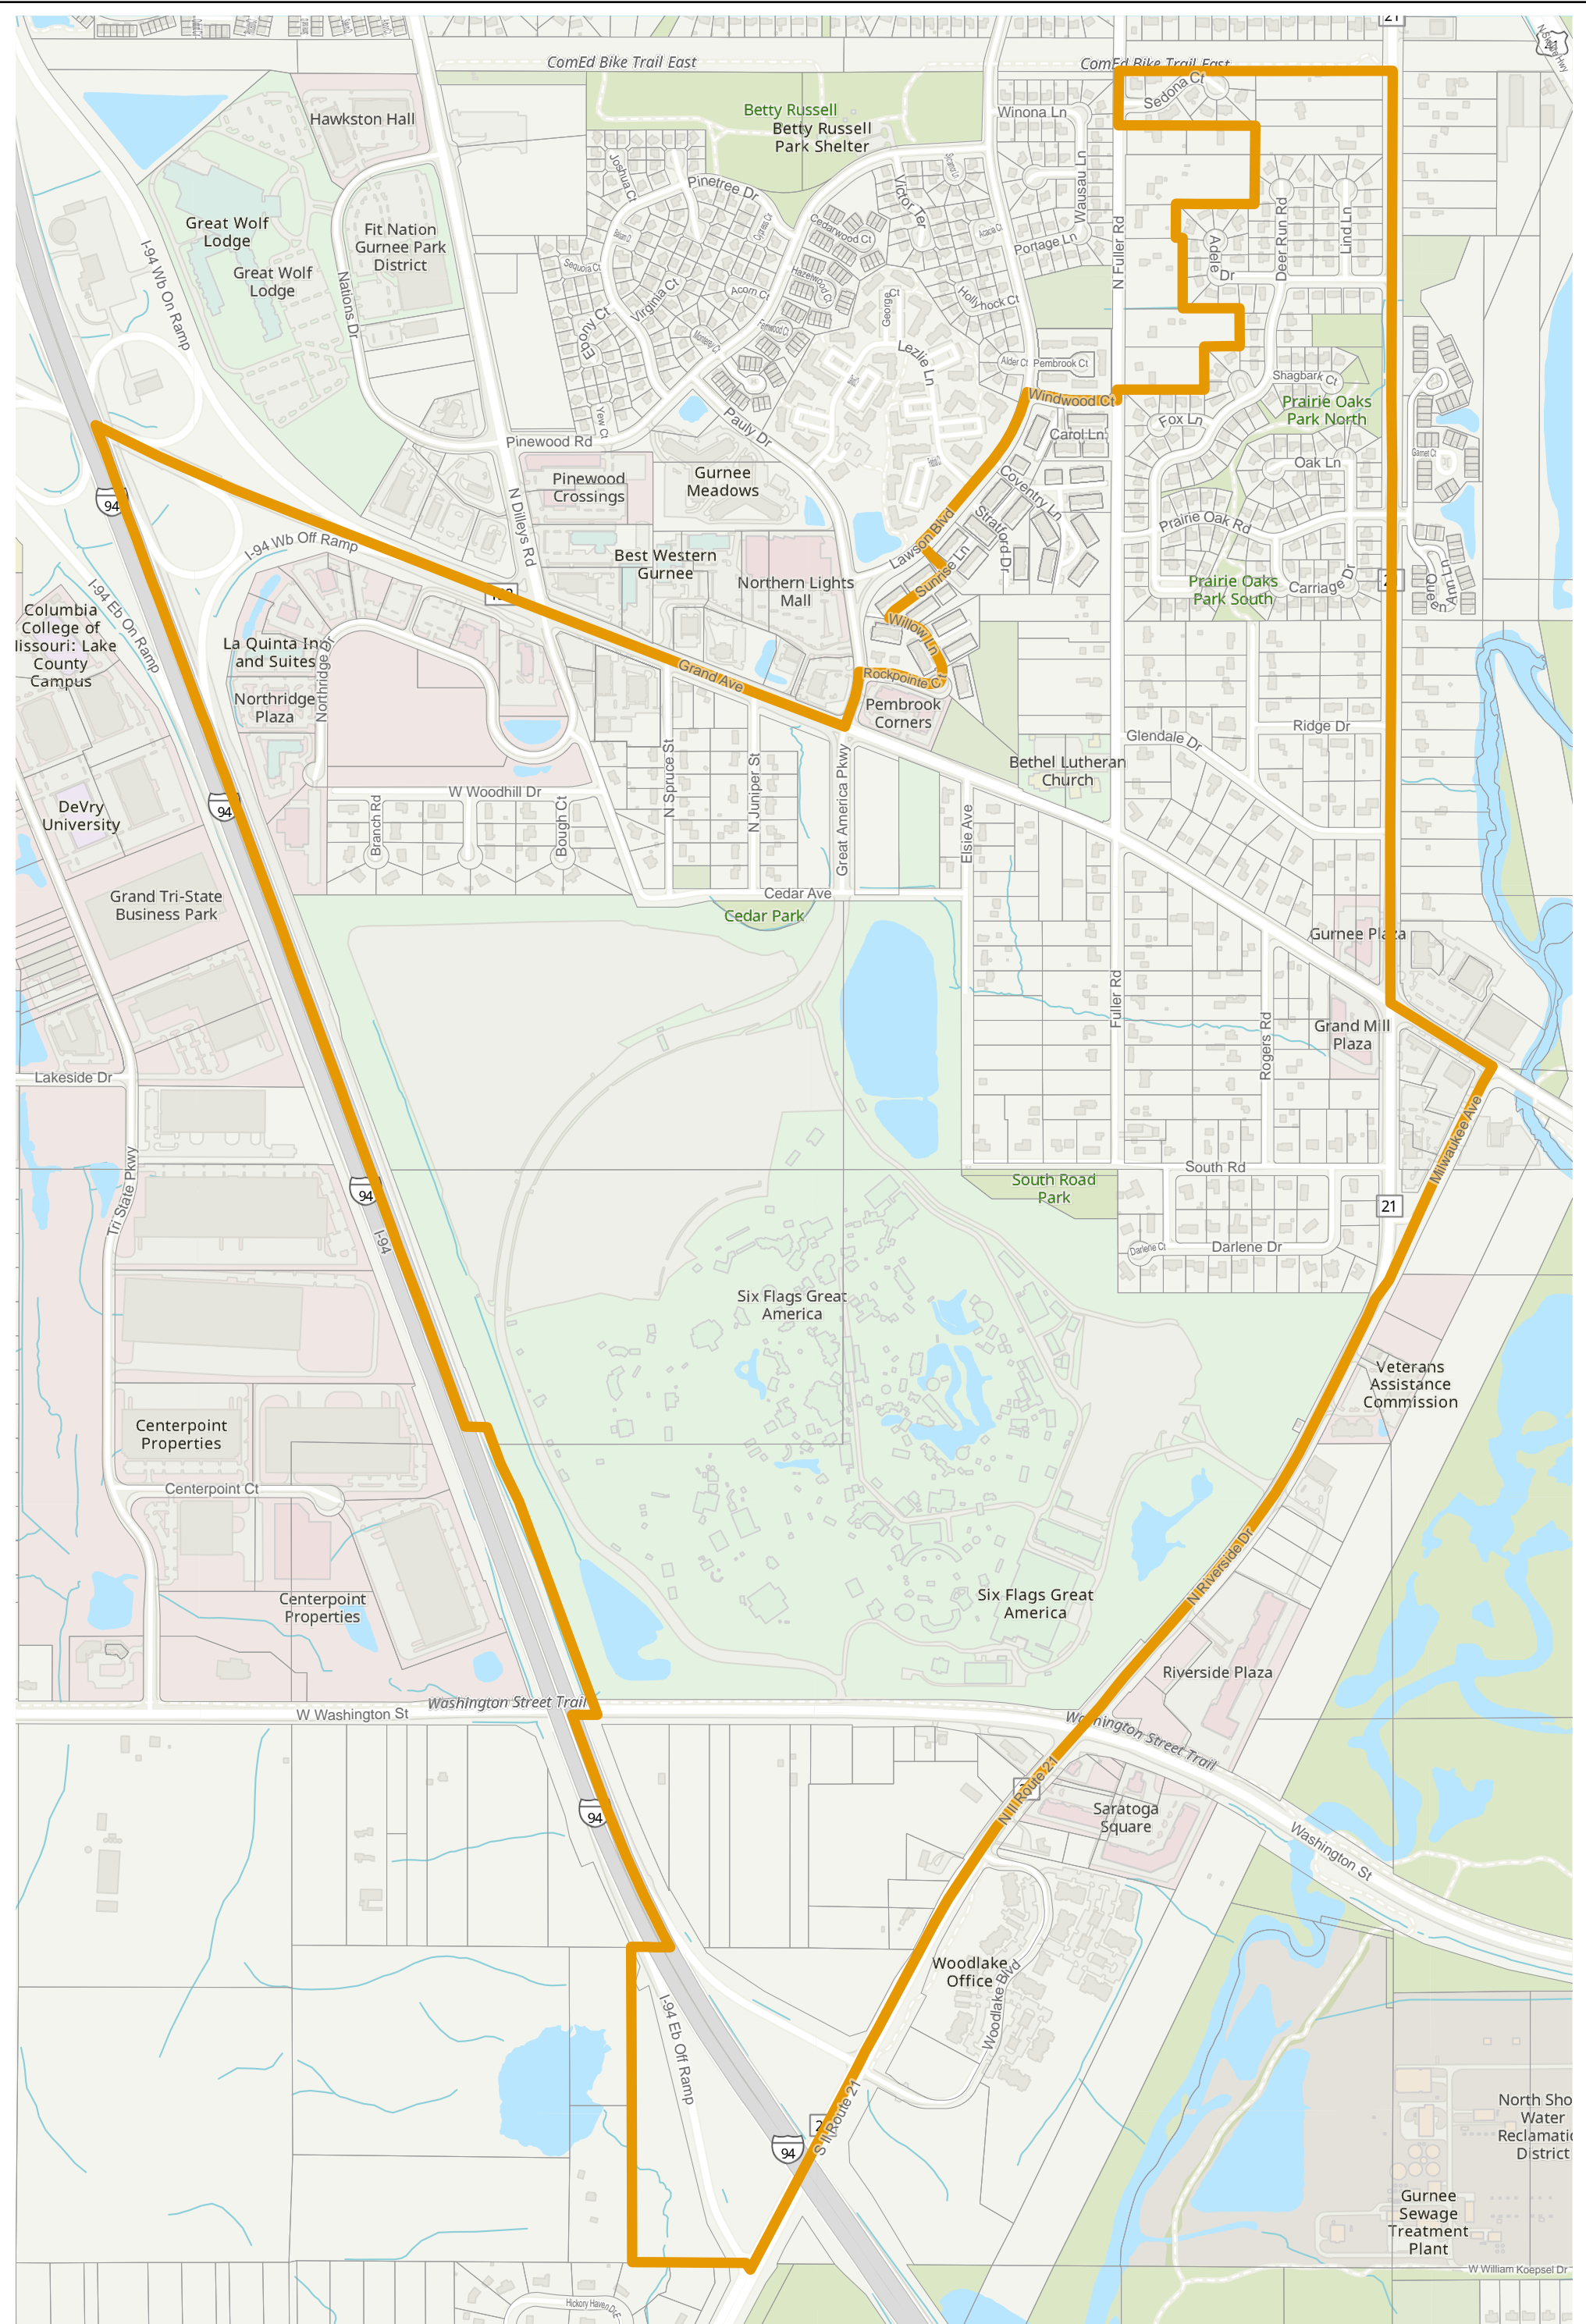

Lake County 2022 Election Precinct Warren 317