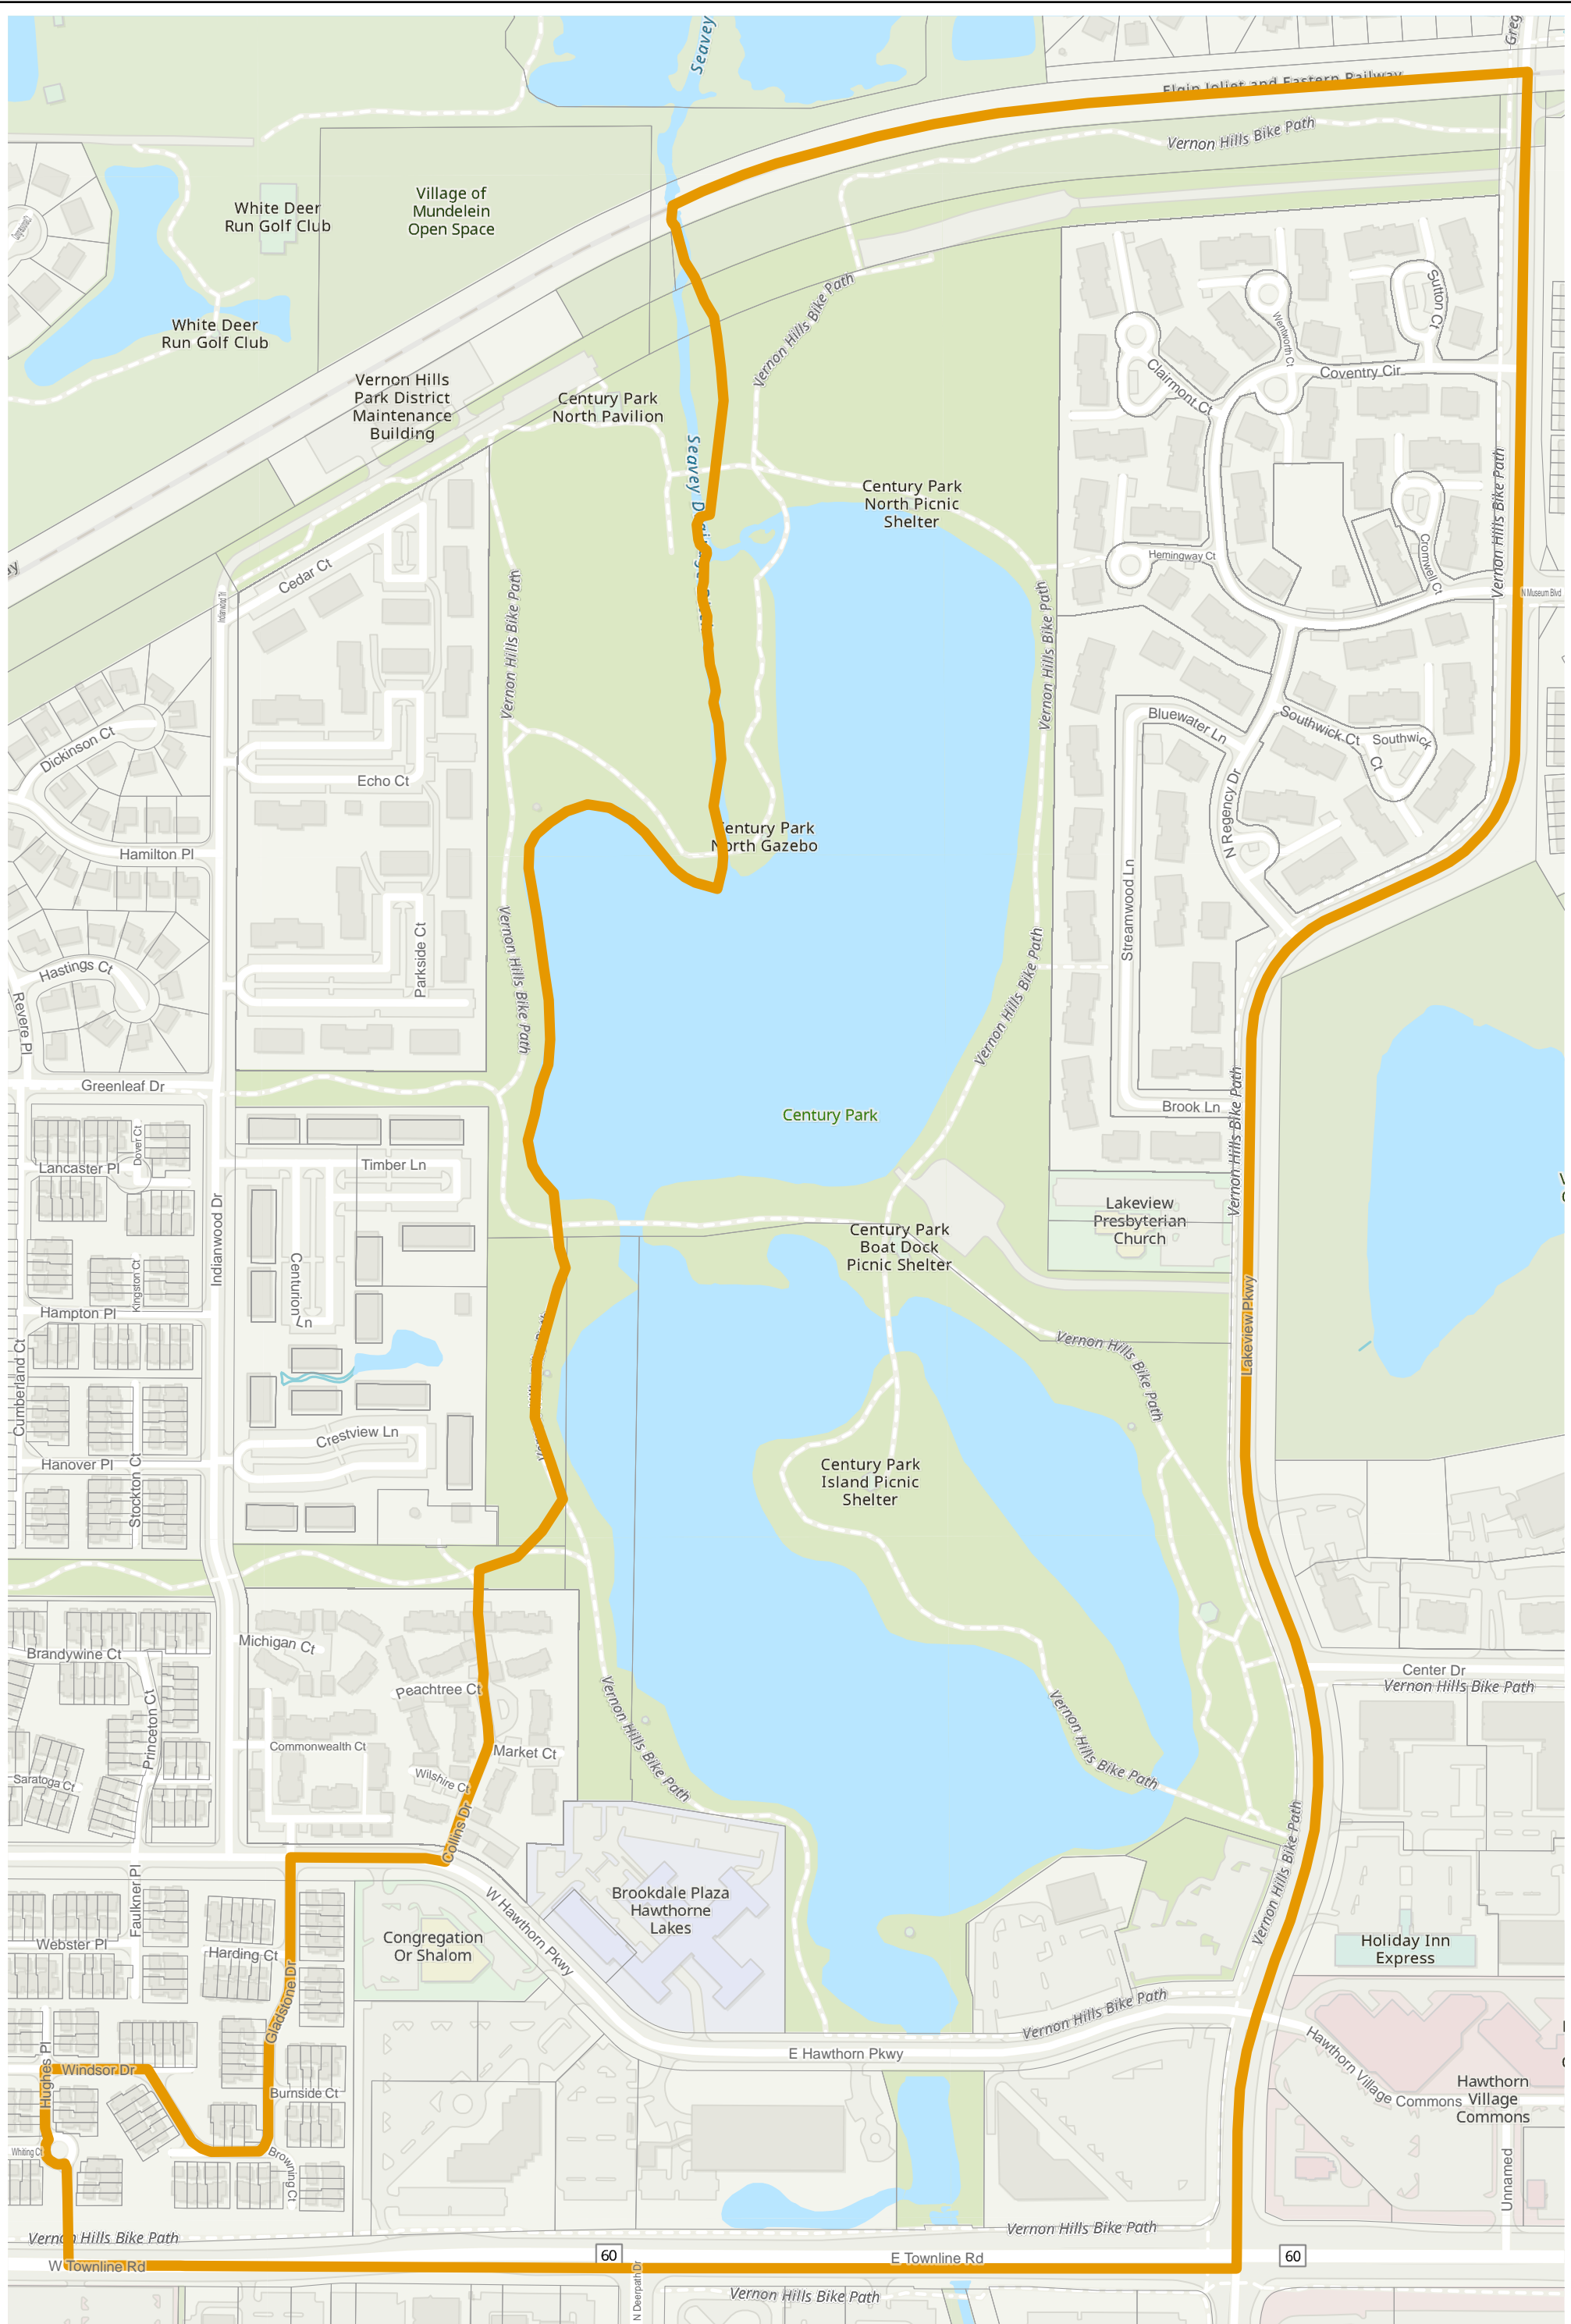

Lake County 2022 Election Precinct Libertyville 208

2022 Election Precincts
Tax Parcels