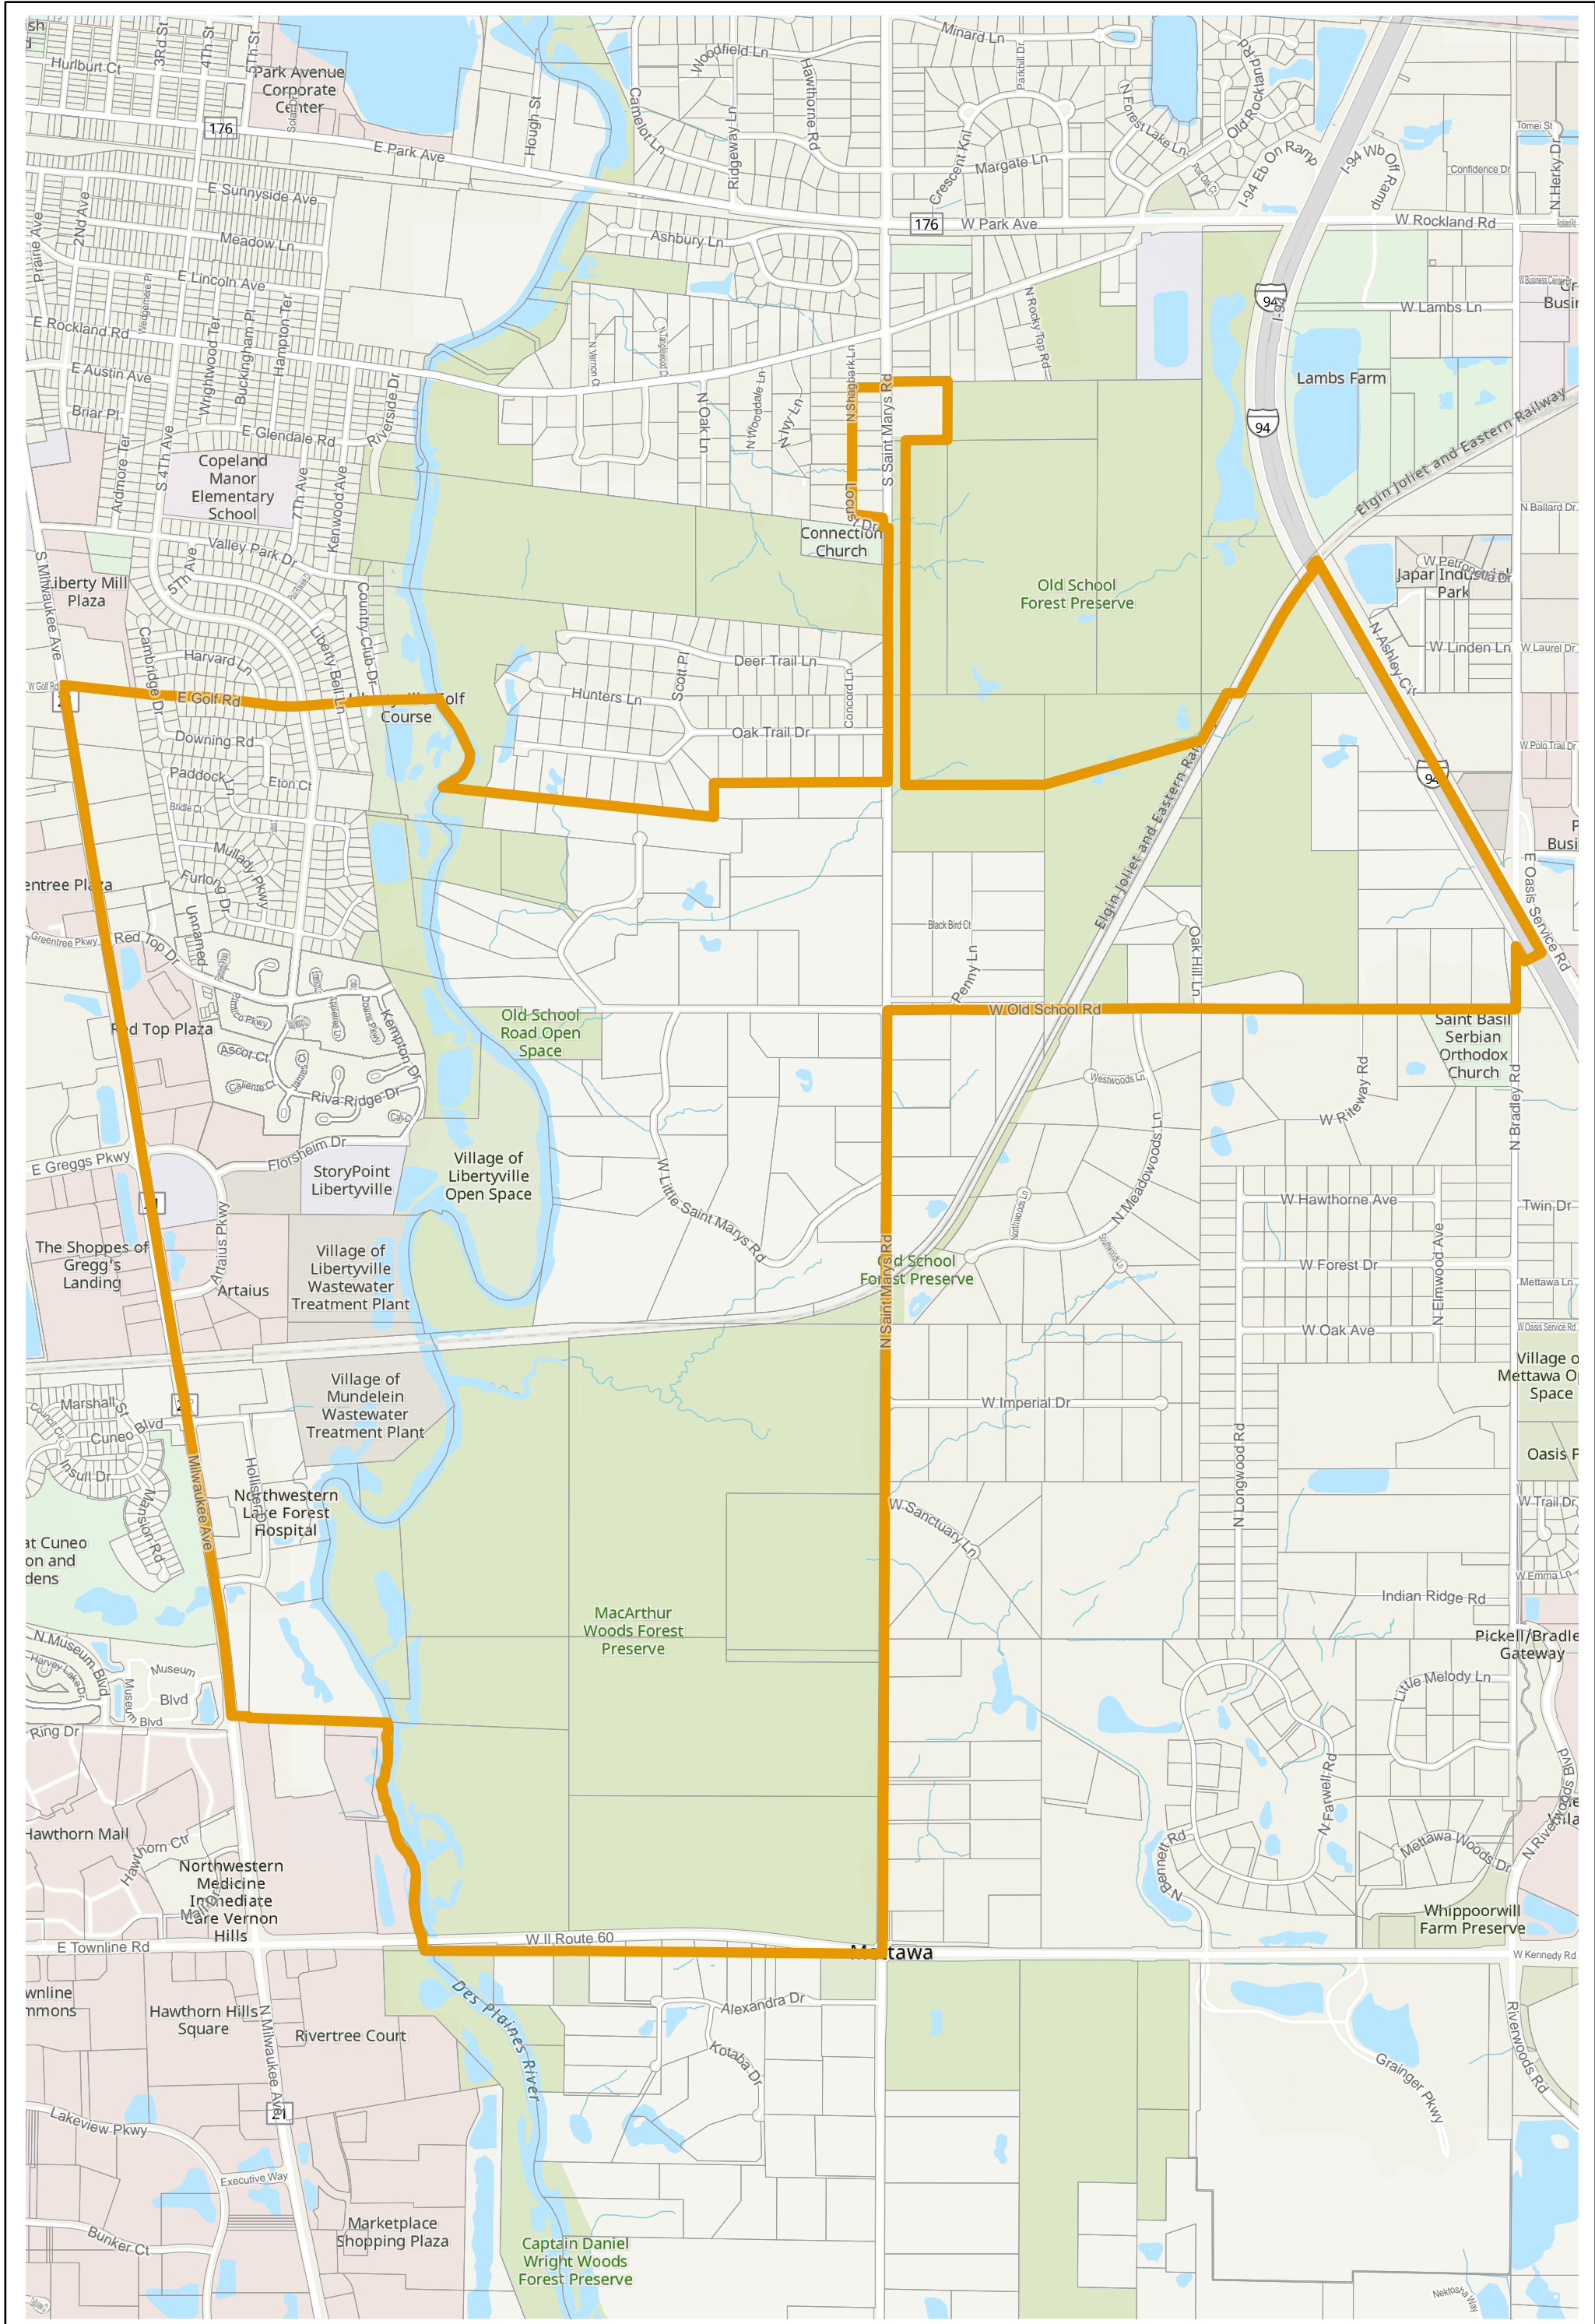

Election Precinct Map Book - State Senatorial District 30

Prepared By:
Lake County GIS/Mapping Division
18 N County St
Waukegan IL 60085
(847) 377-2373

-  State Senatorial District
-  Townships
-  Election Precincts

Lake County 2022 Election Precinct Libertyville 192

2022 Election Precincts

Tax Parcels

Lake County 2022 Election Precinct Libertyville 193

Lake County 2022 Election Precinct Libertyville 200

Lake County 2022 Election Precinct Libertyville 202