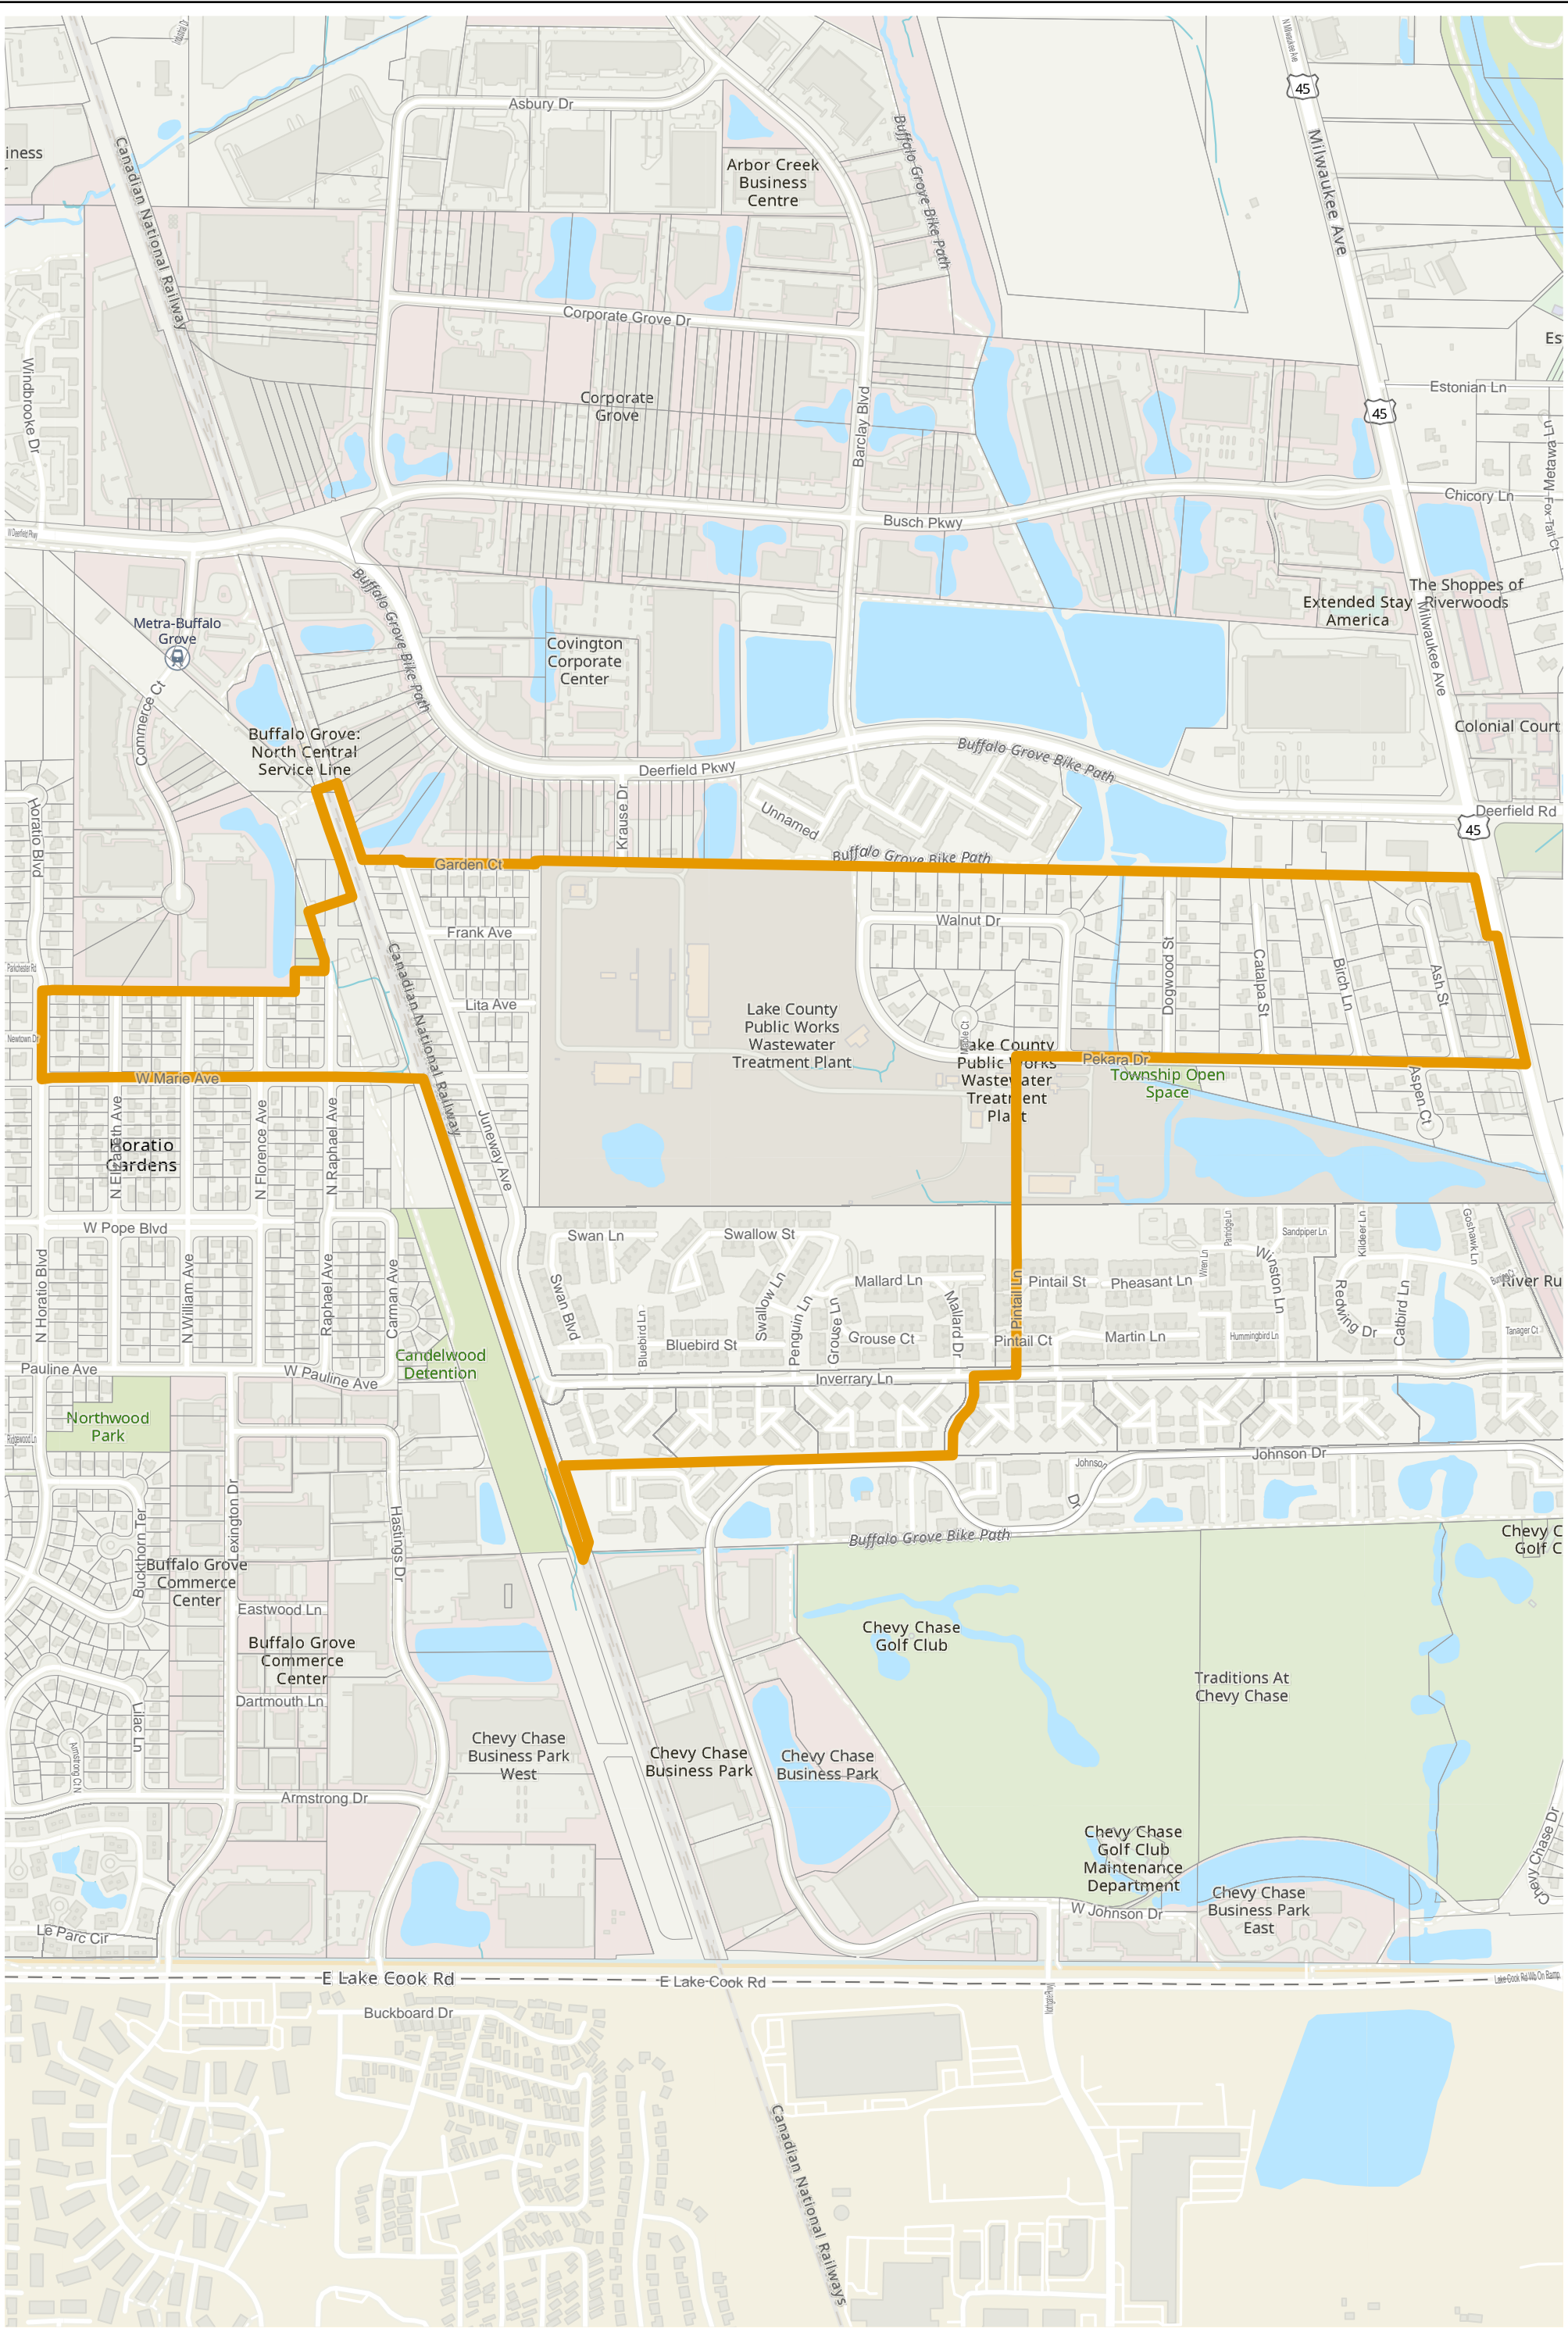

Lake County 2022 Election Precinct Vernon 296

2022 Election Precincts
 Tax Parcels