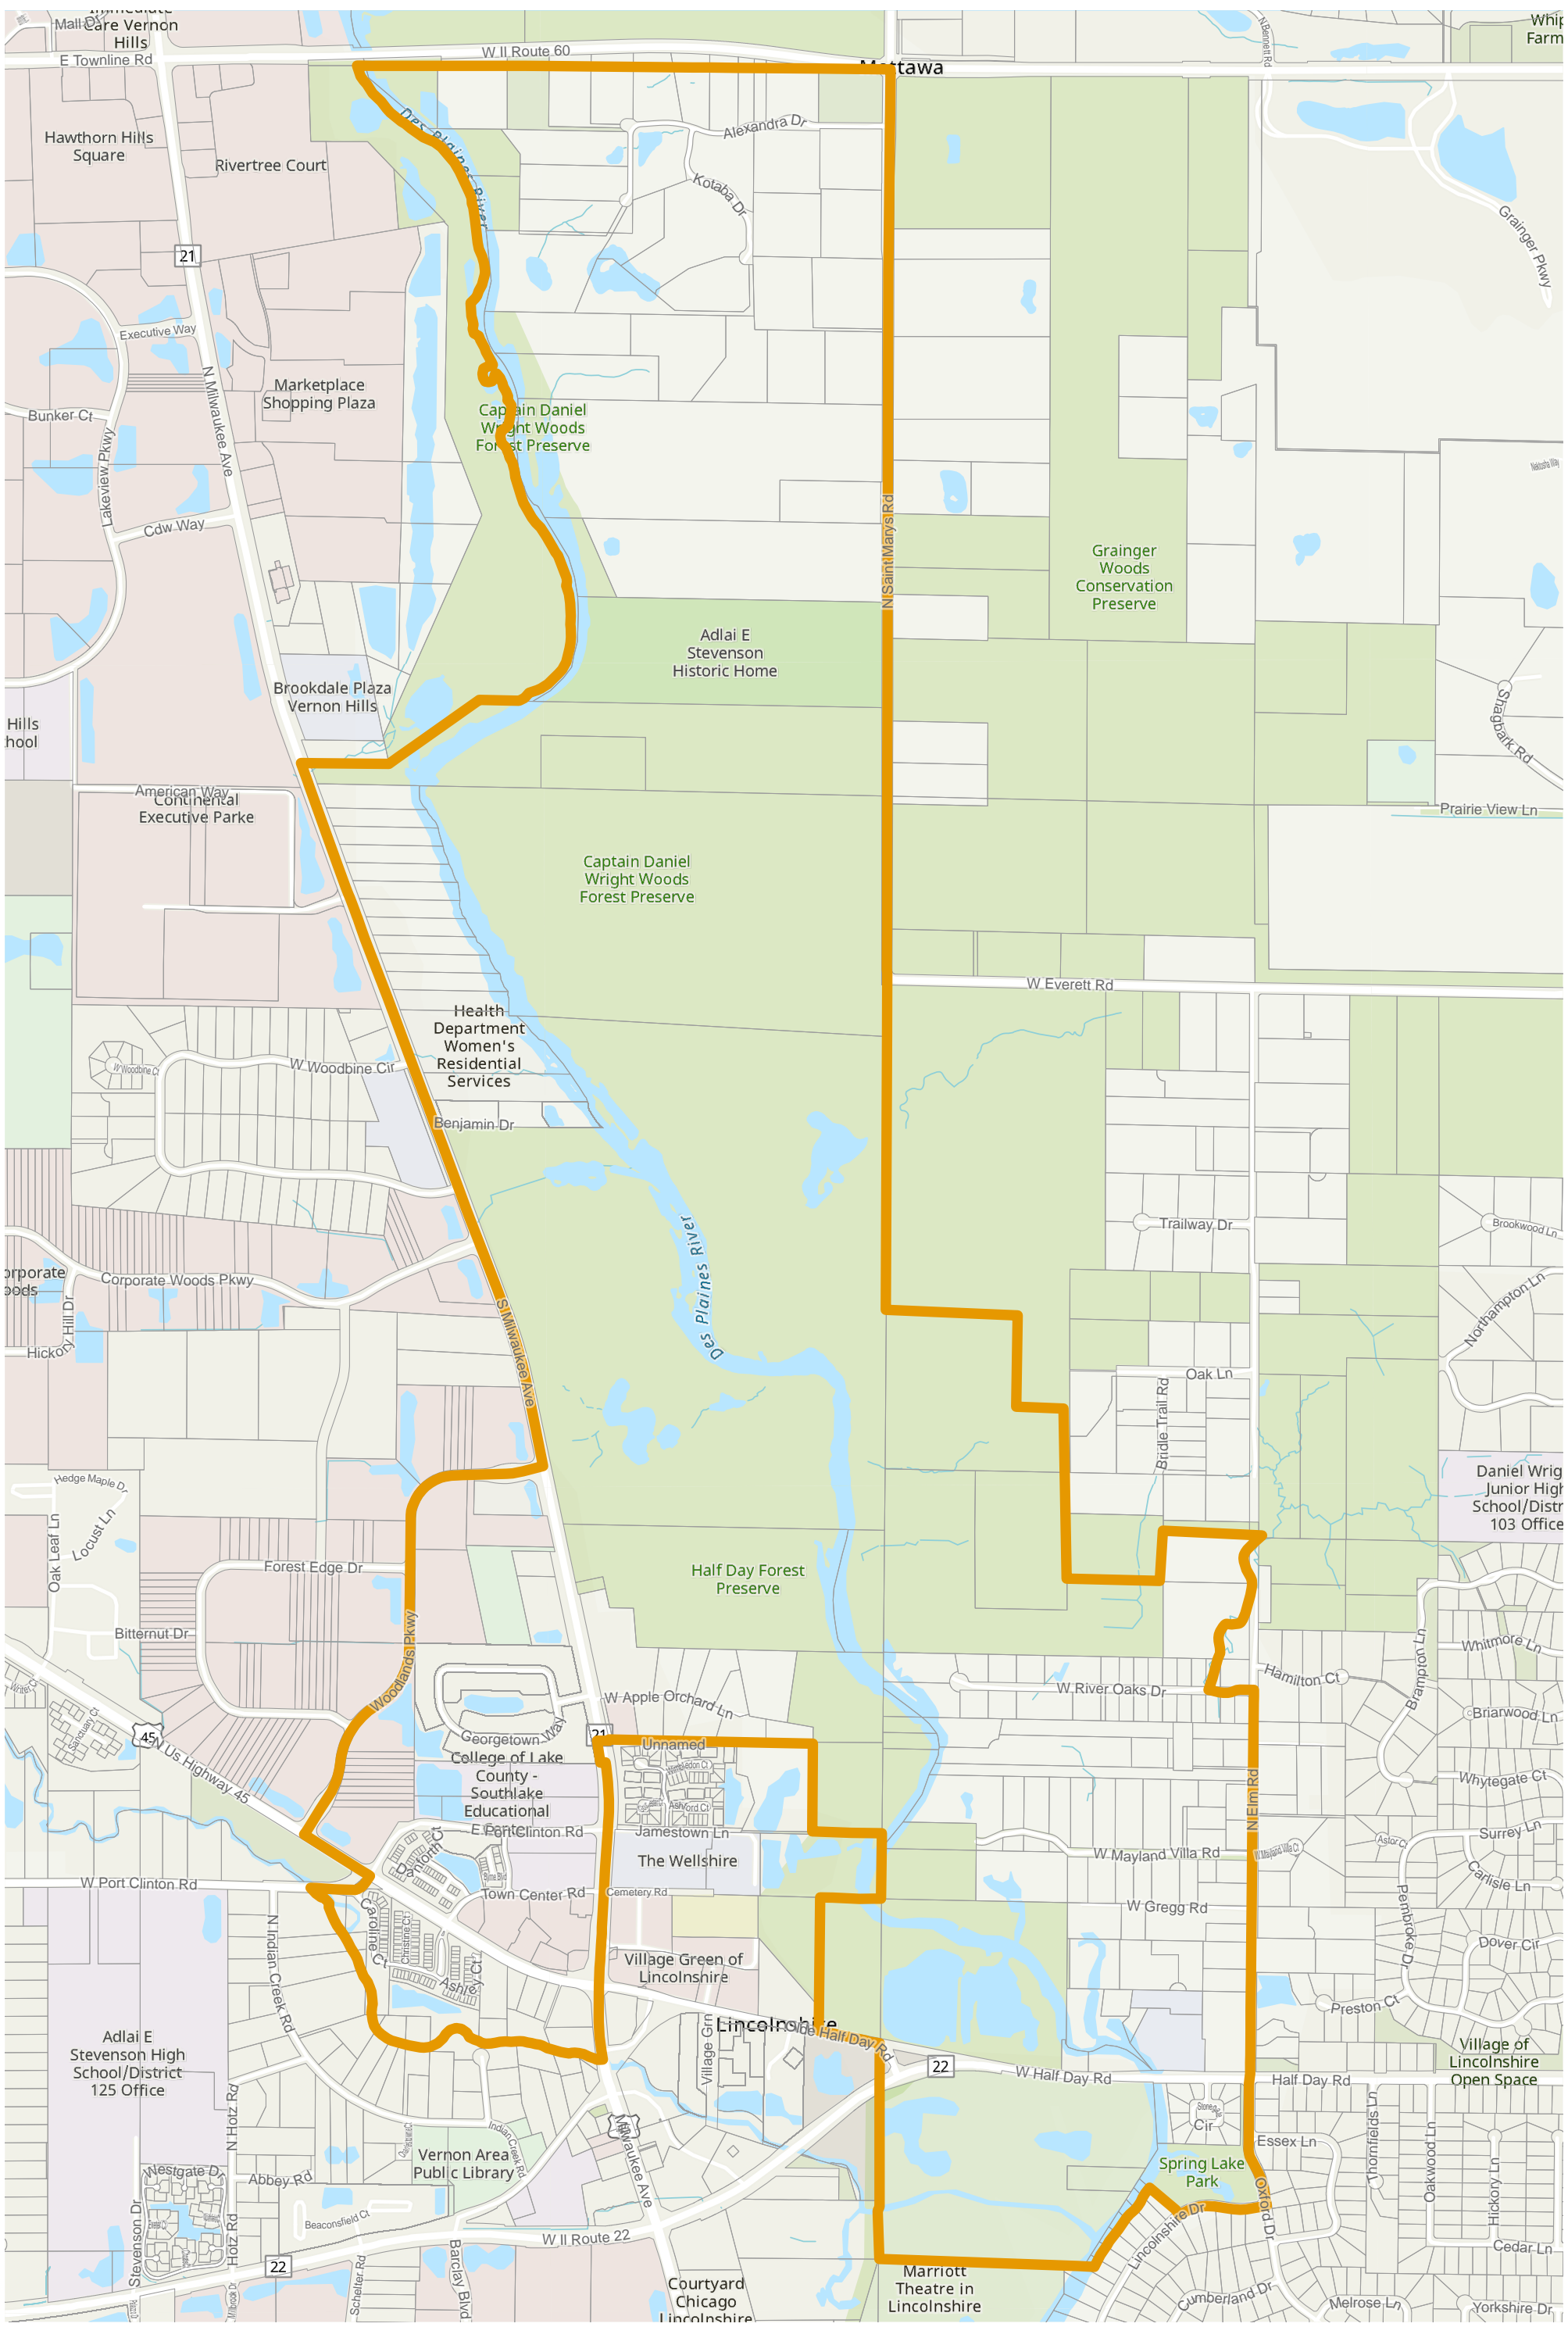

Lake County 2022 Election Precinct Vernon 261