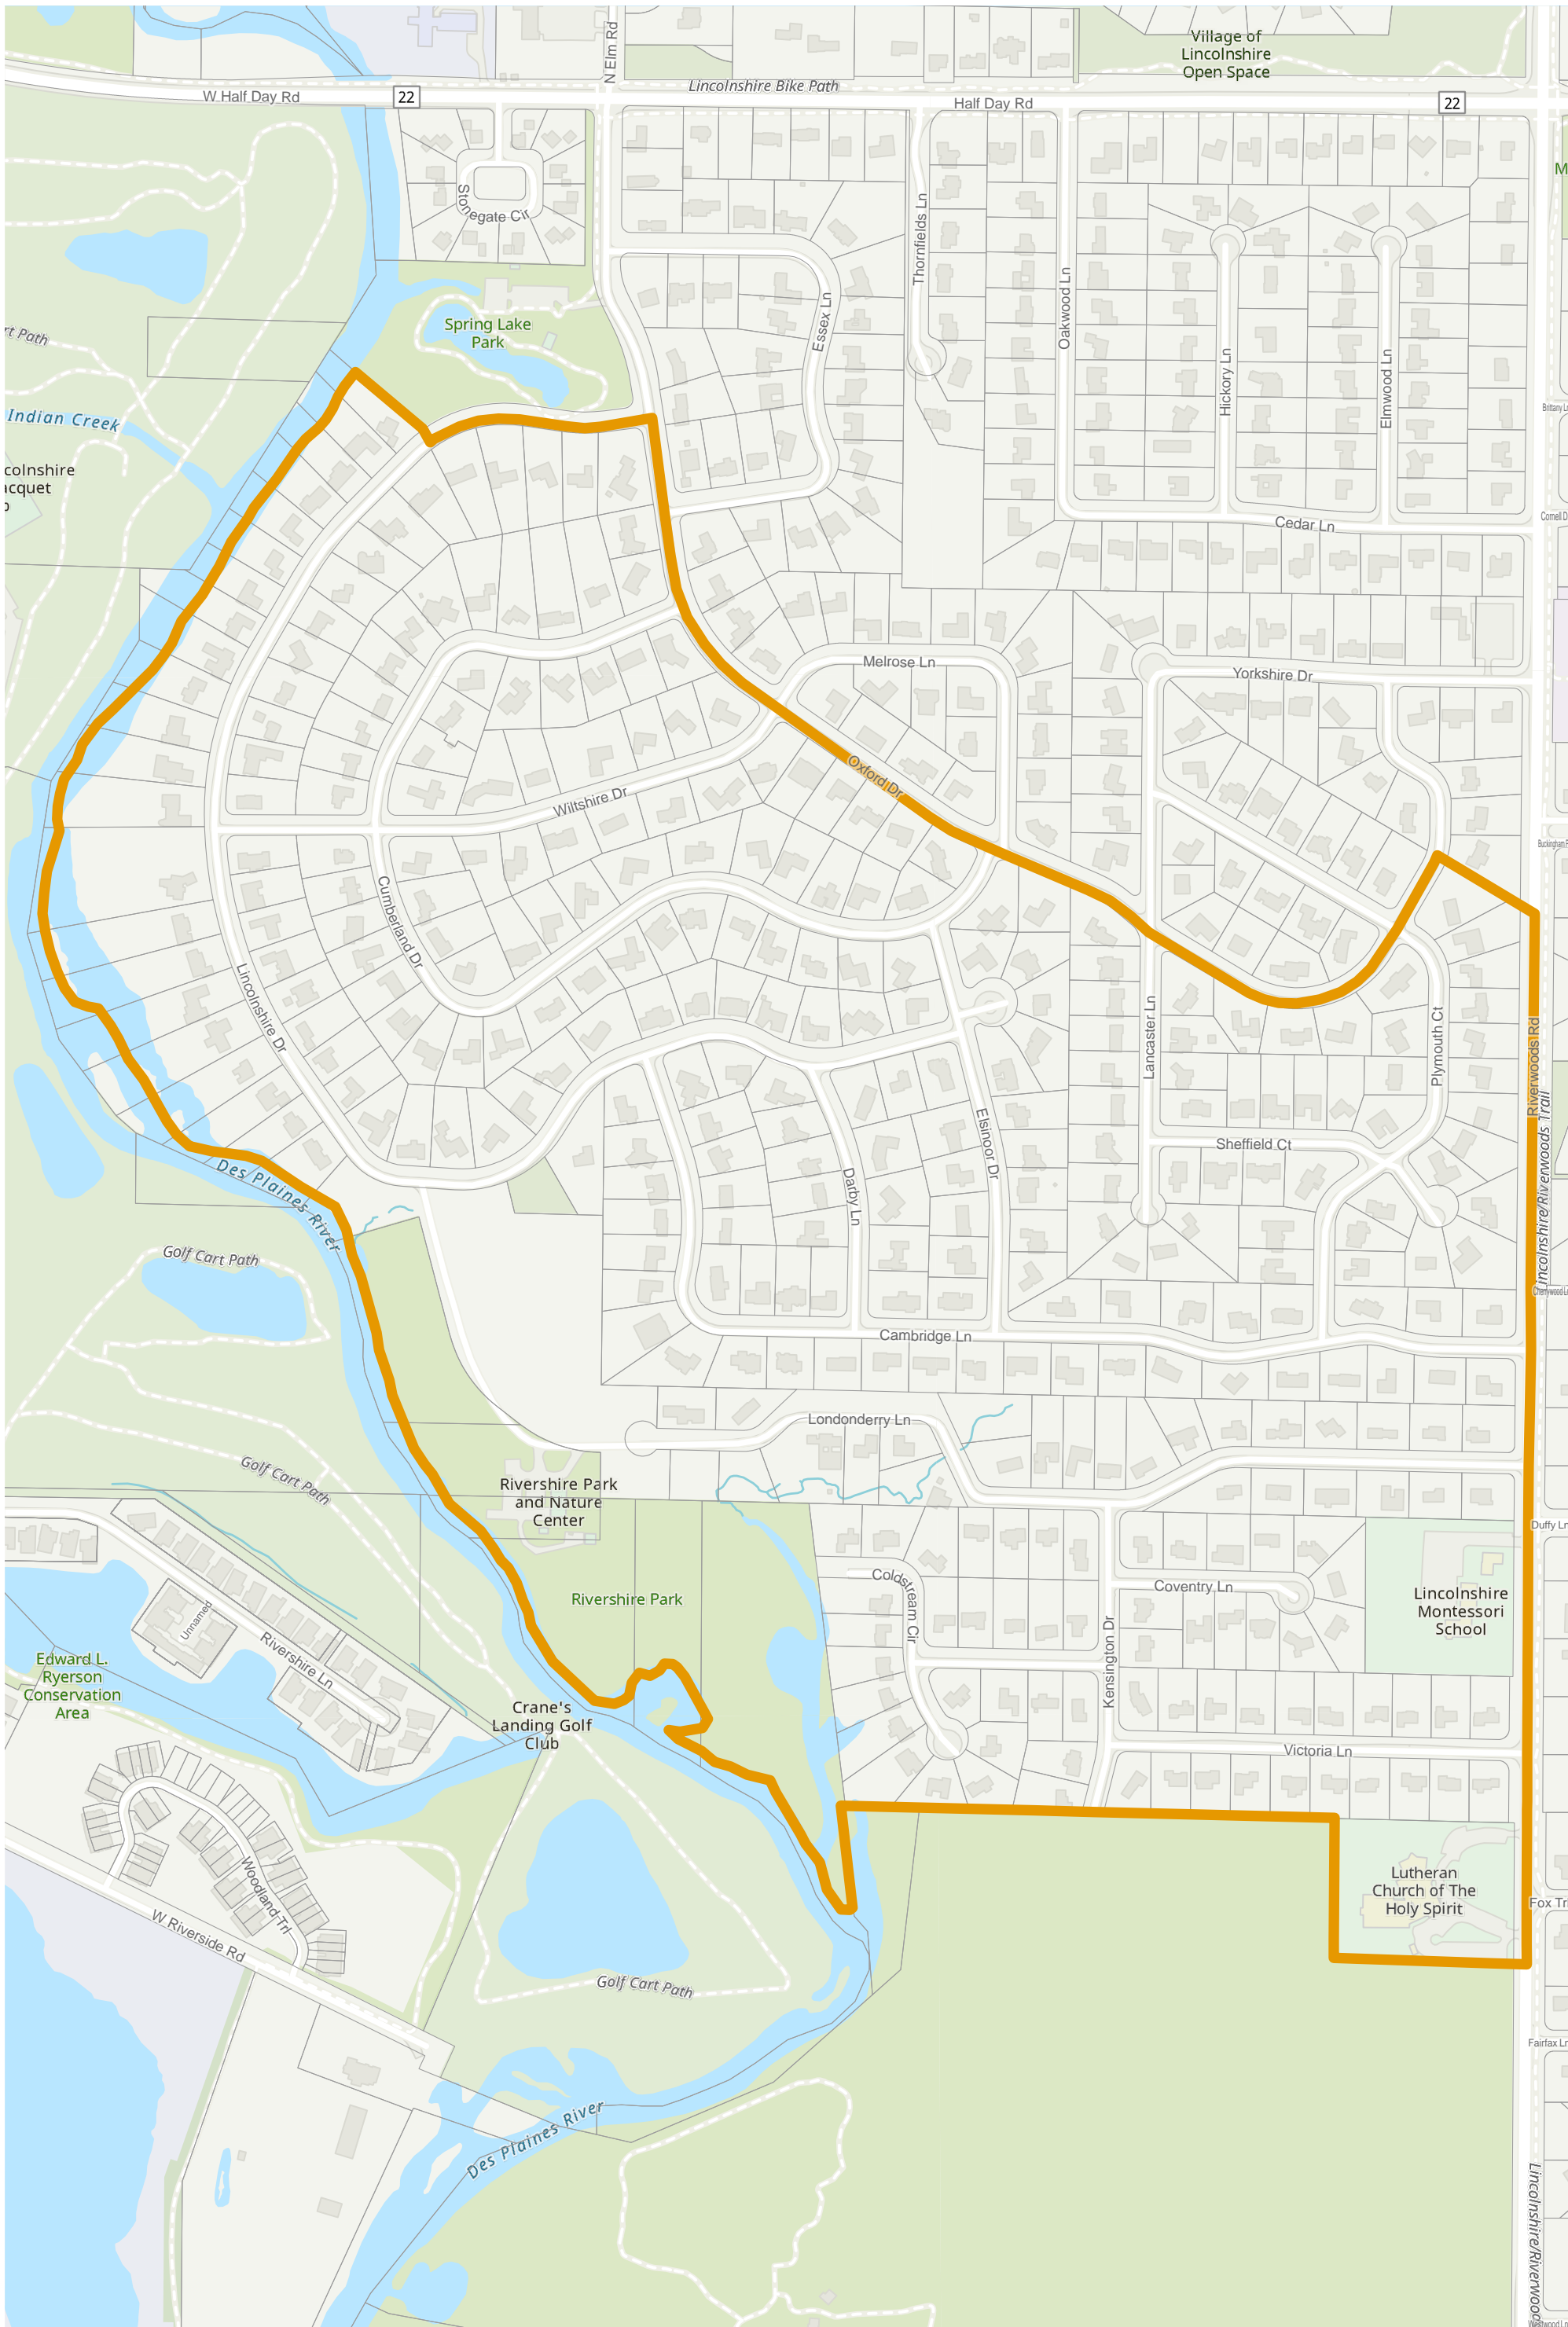

Lake County 2022 Election Precinct Vernon 280