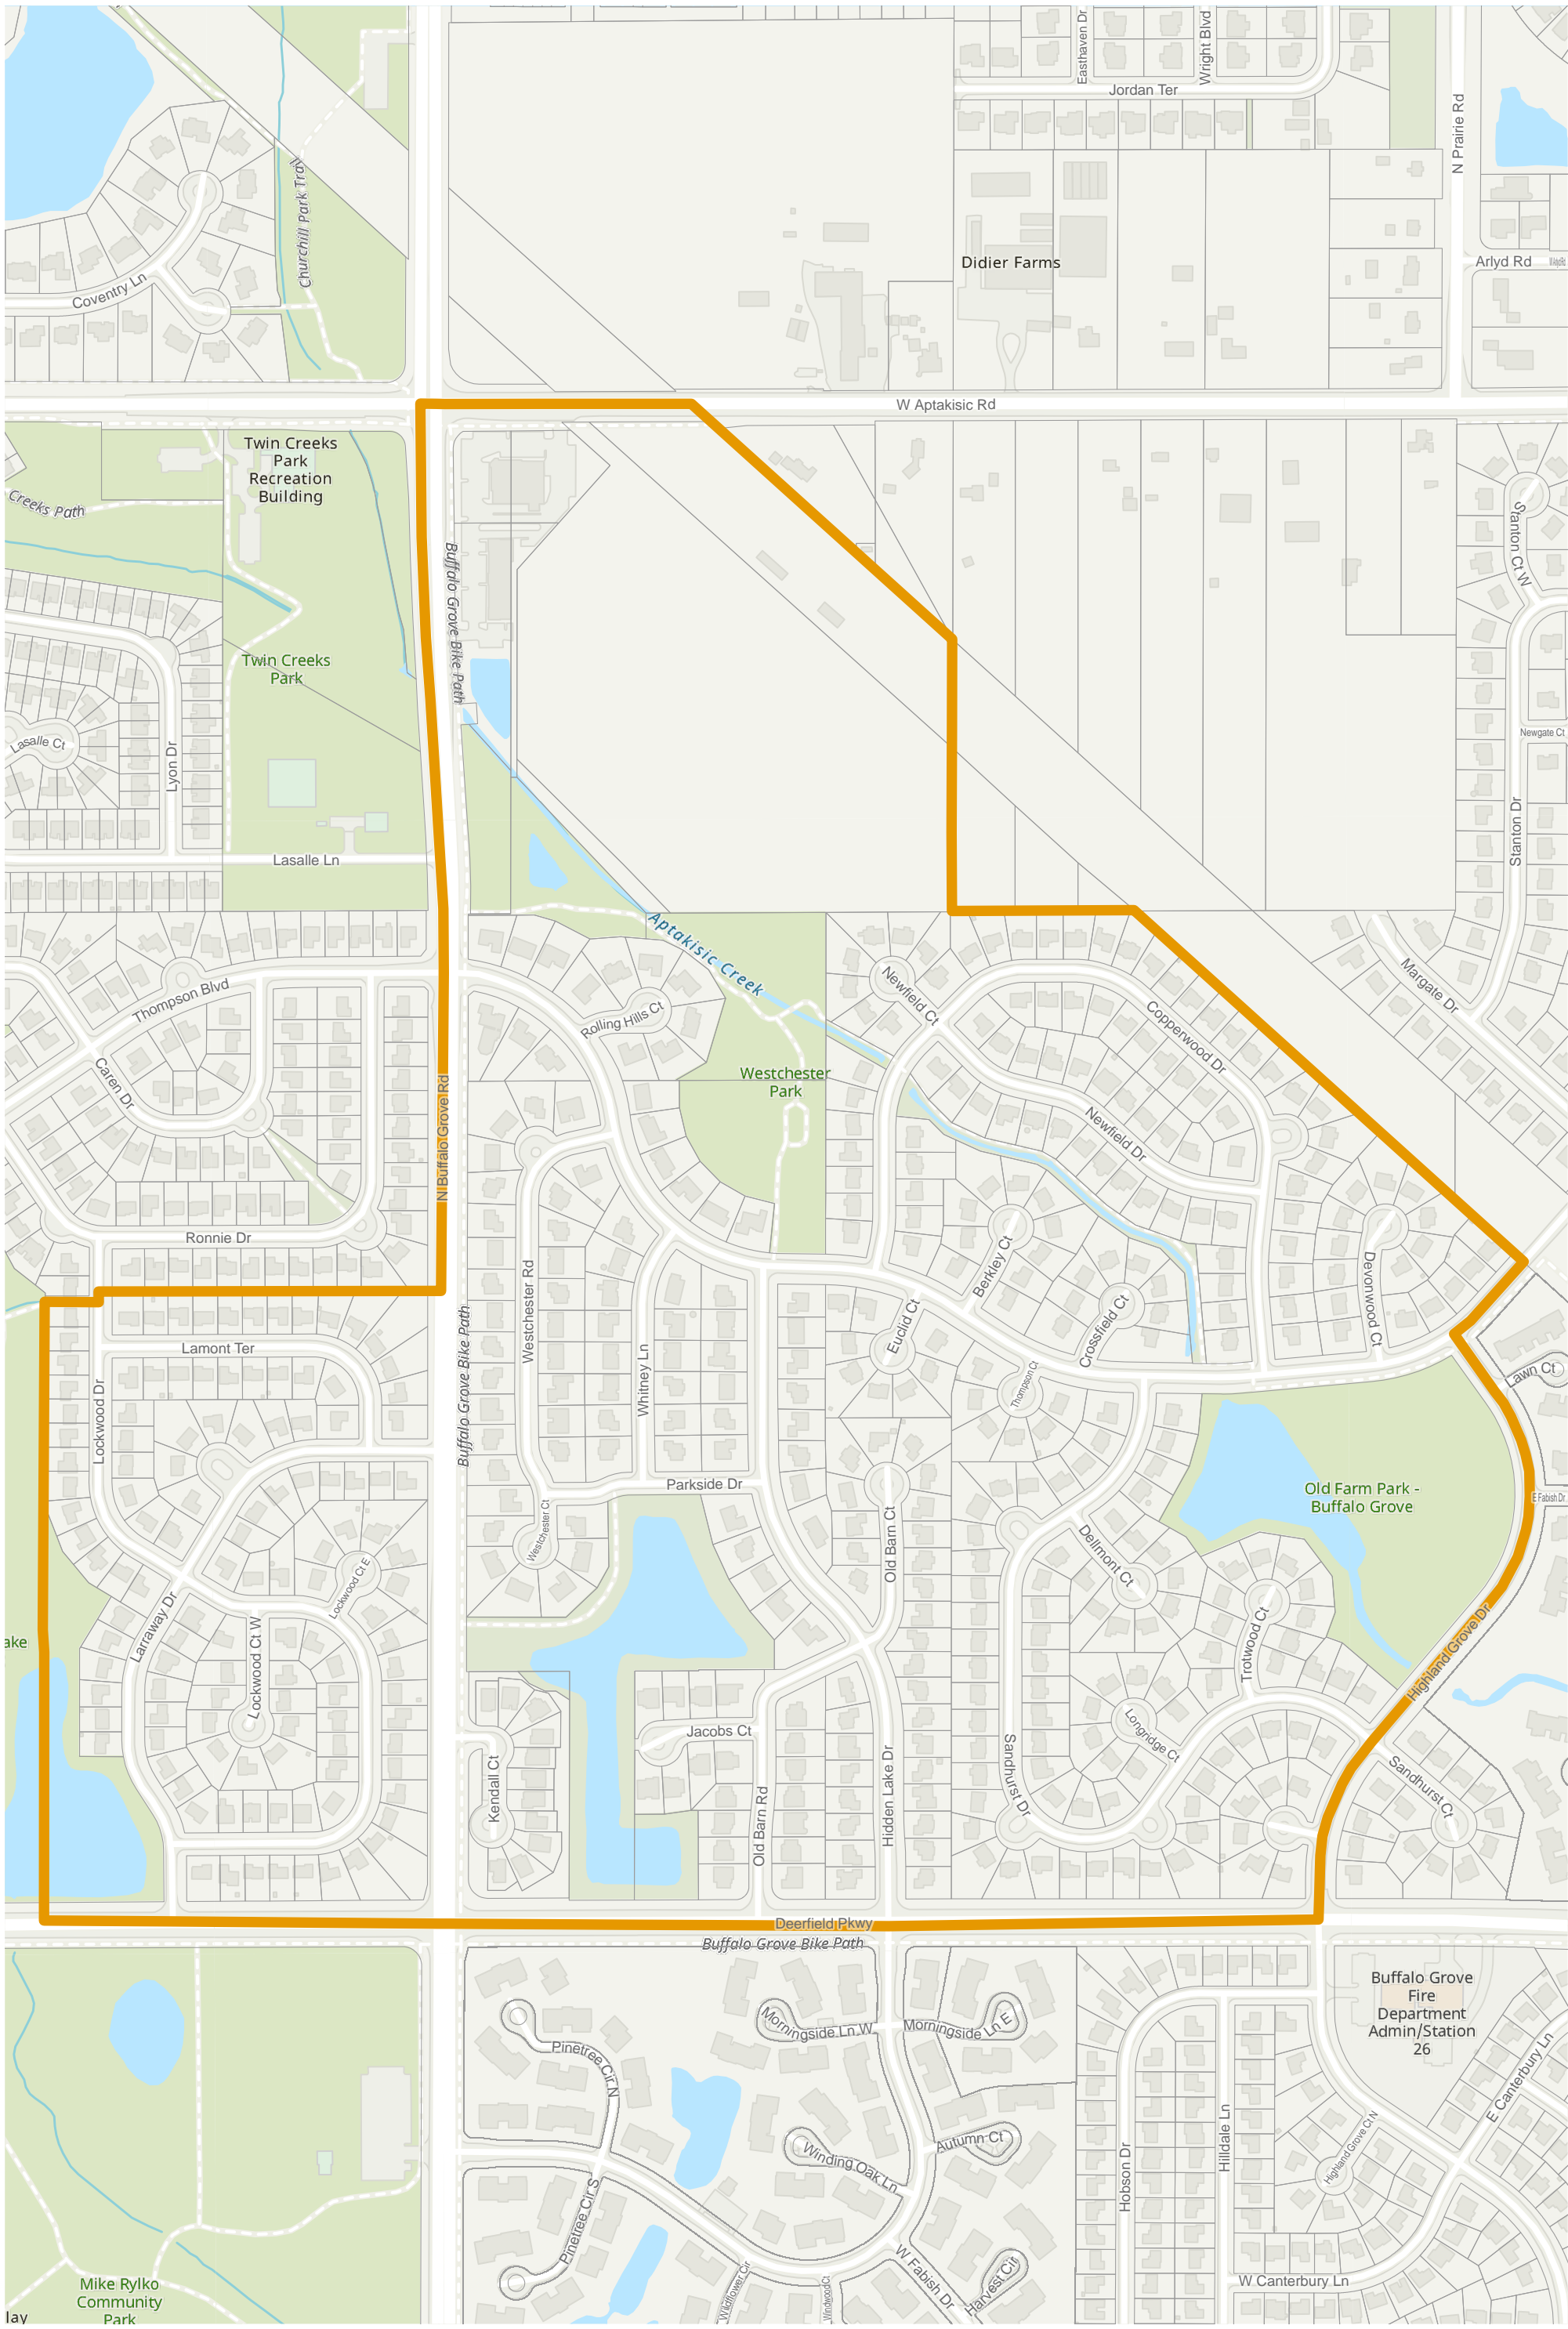

Lake County 2022 Election Precinct Vernon 286