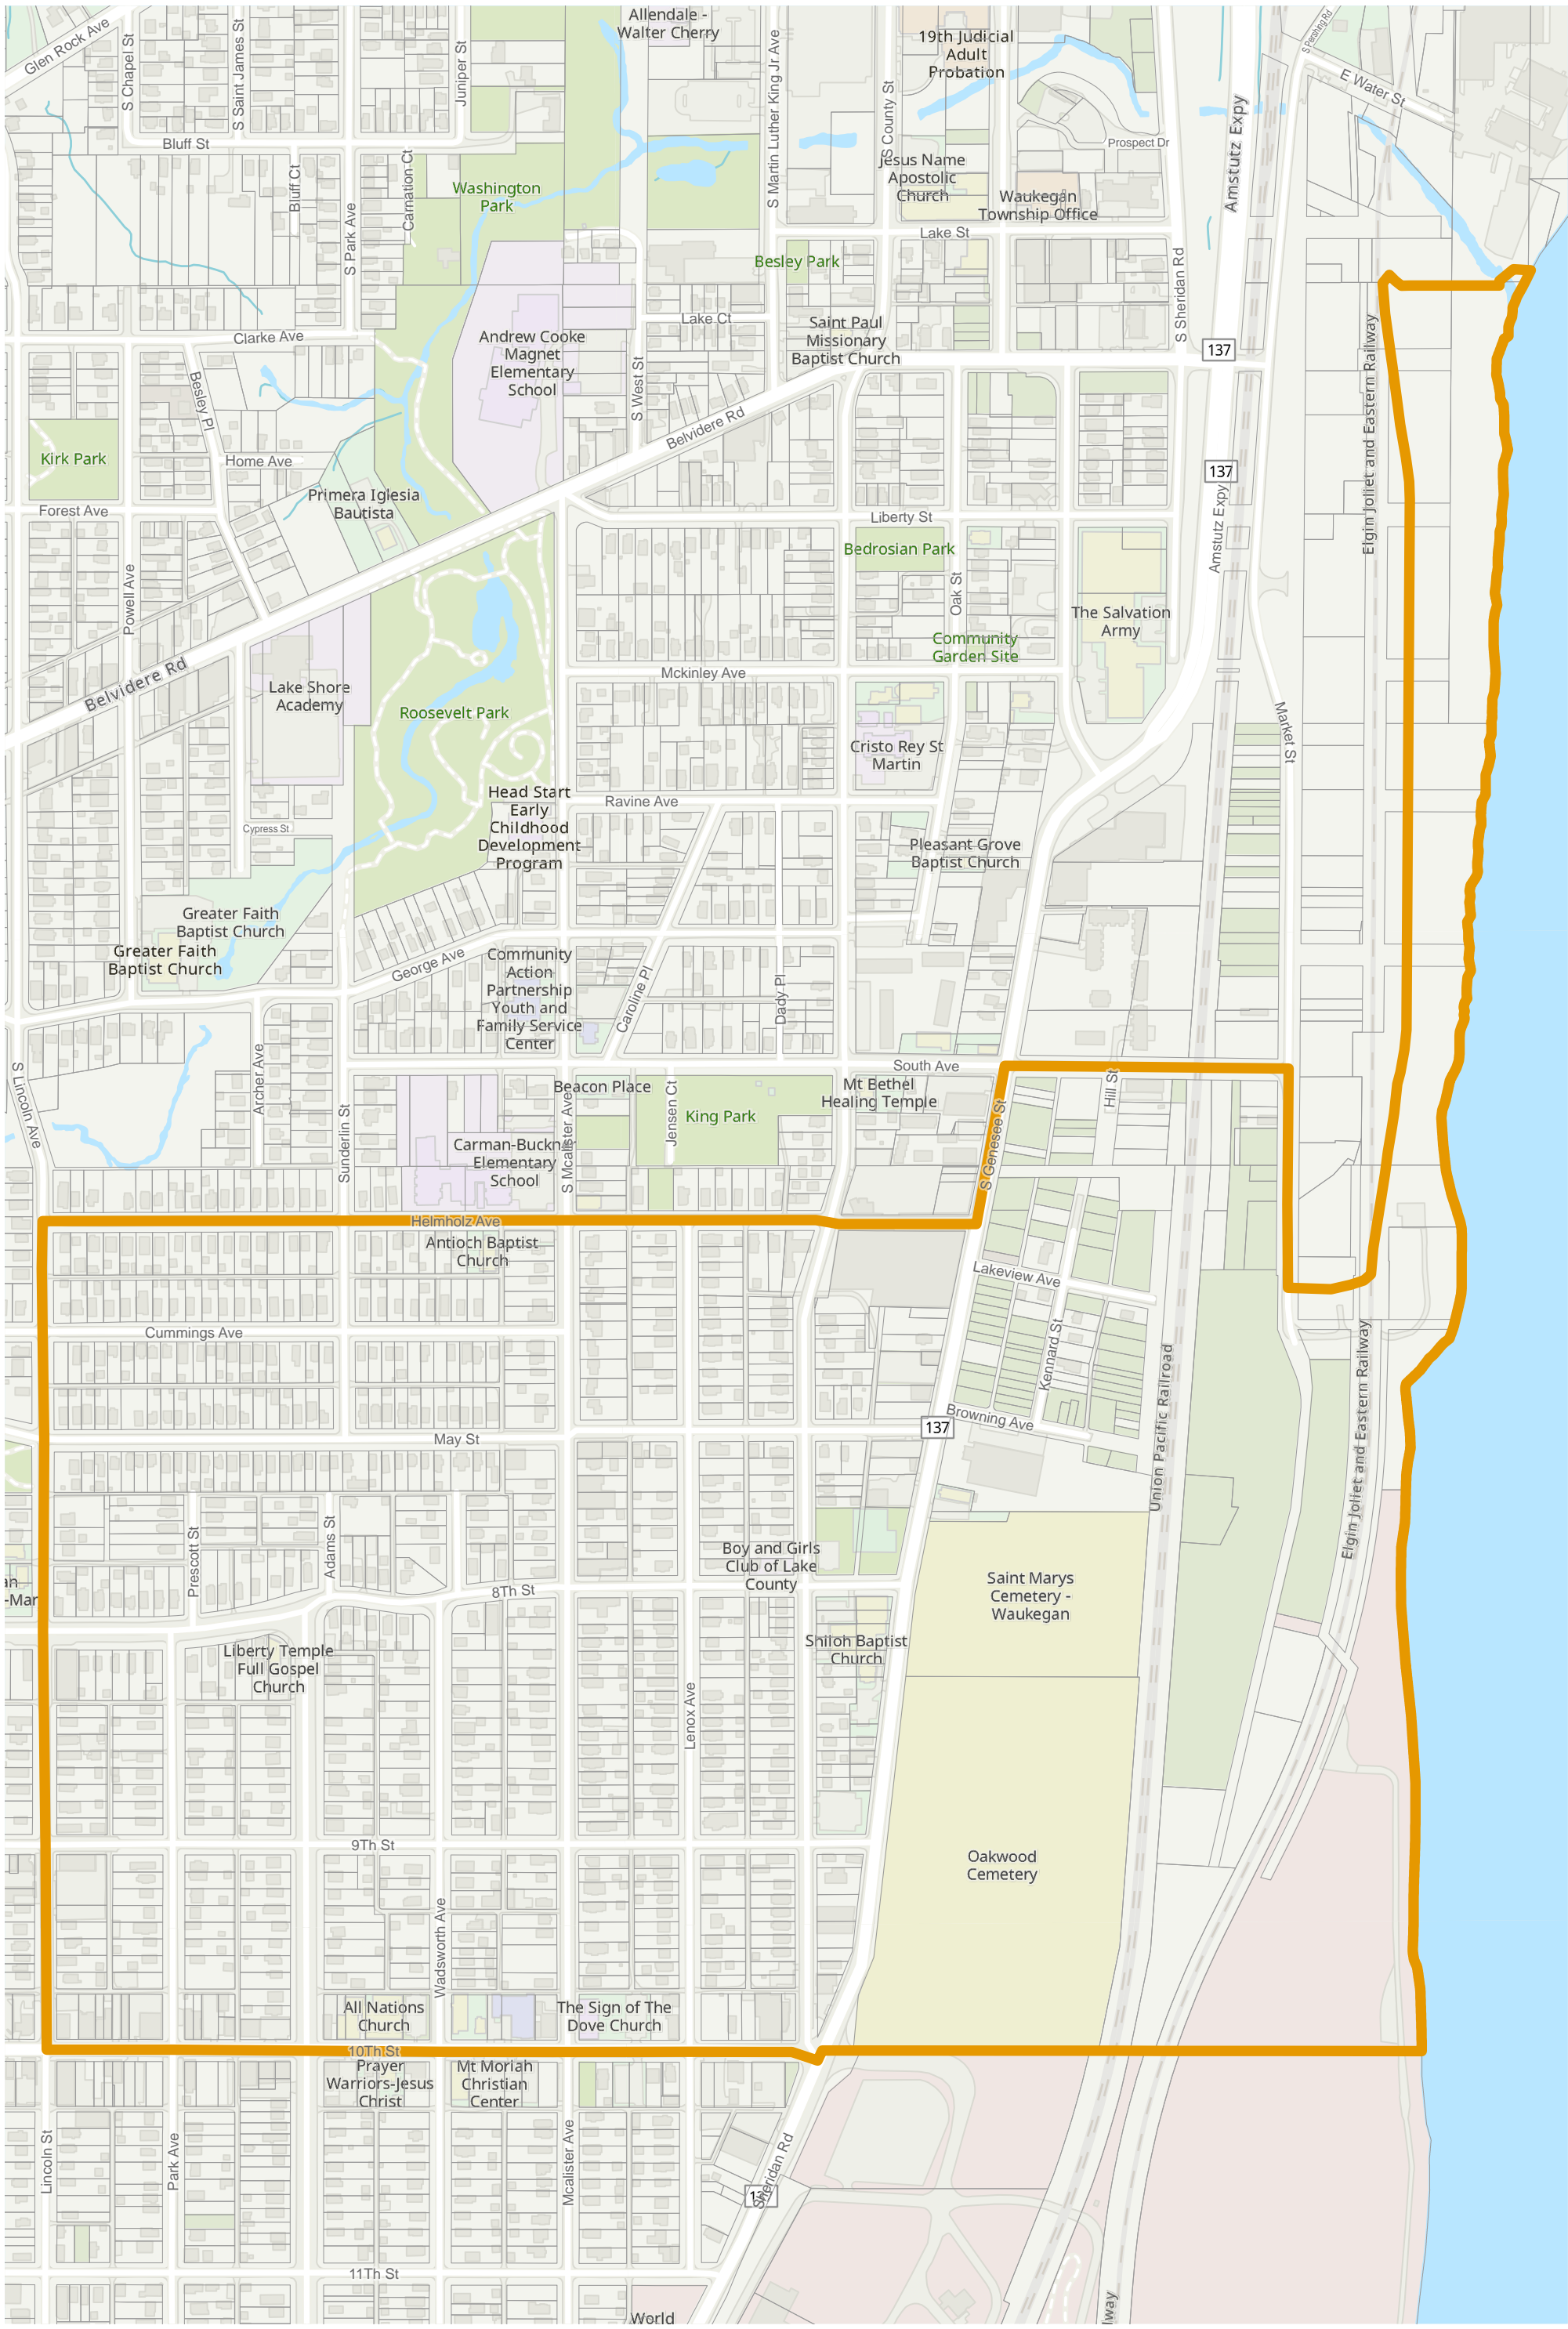

Lake County 2022 Election Precinct Waukegan 390