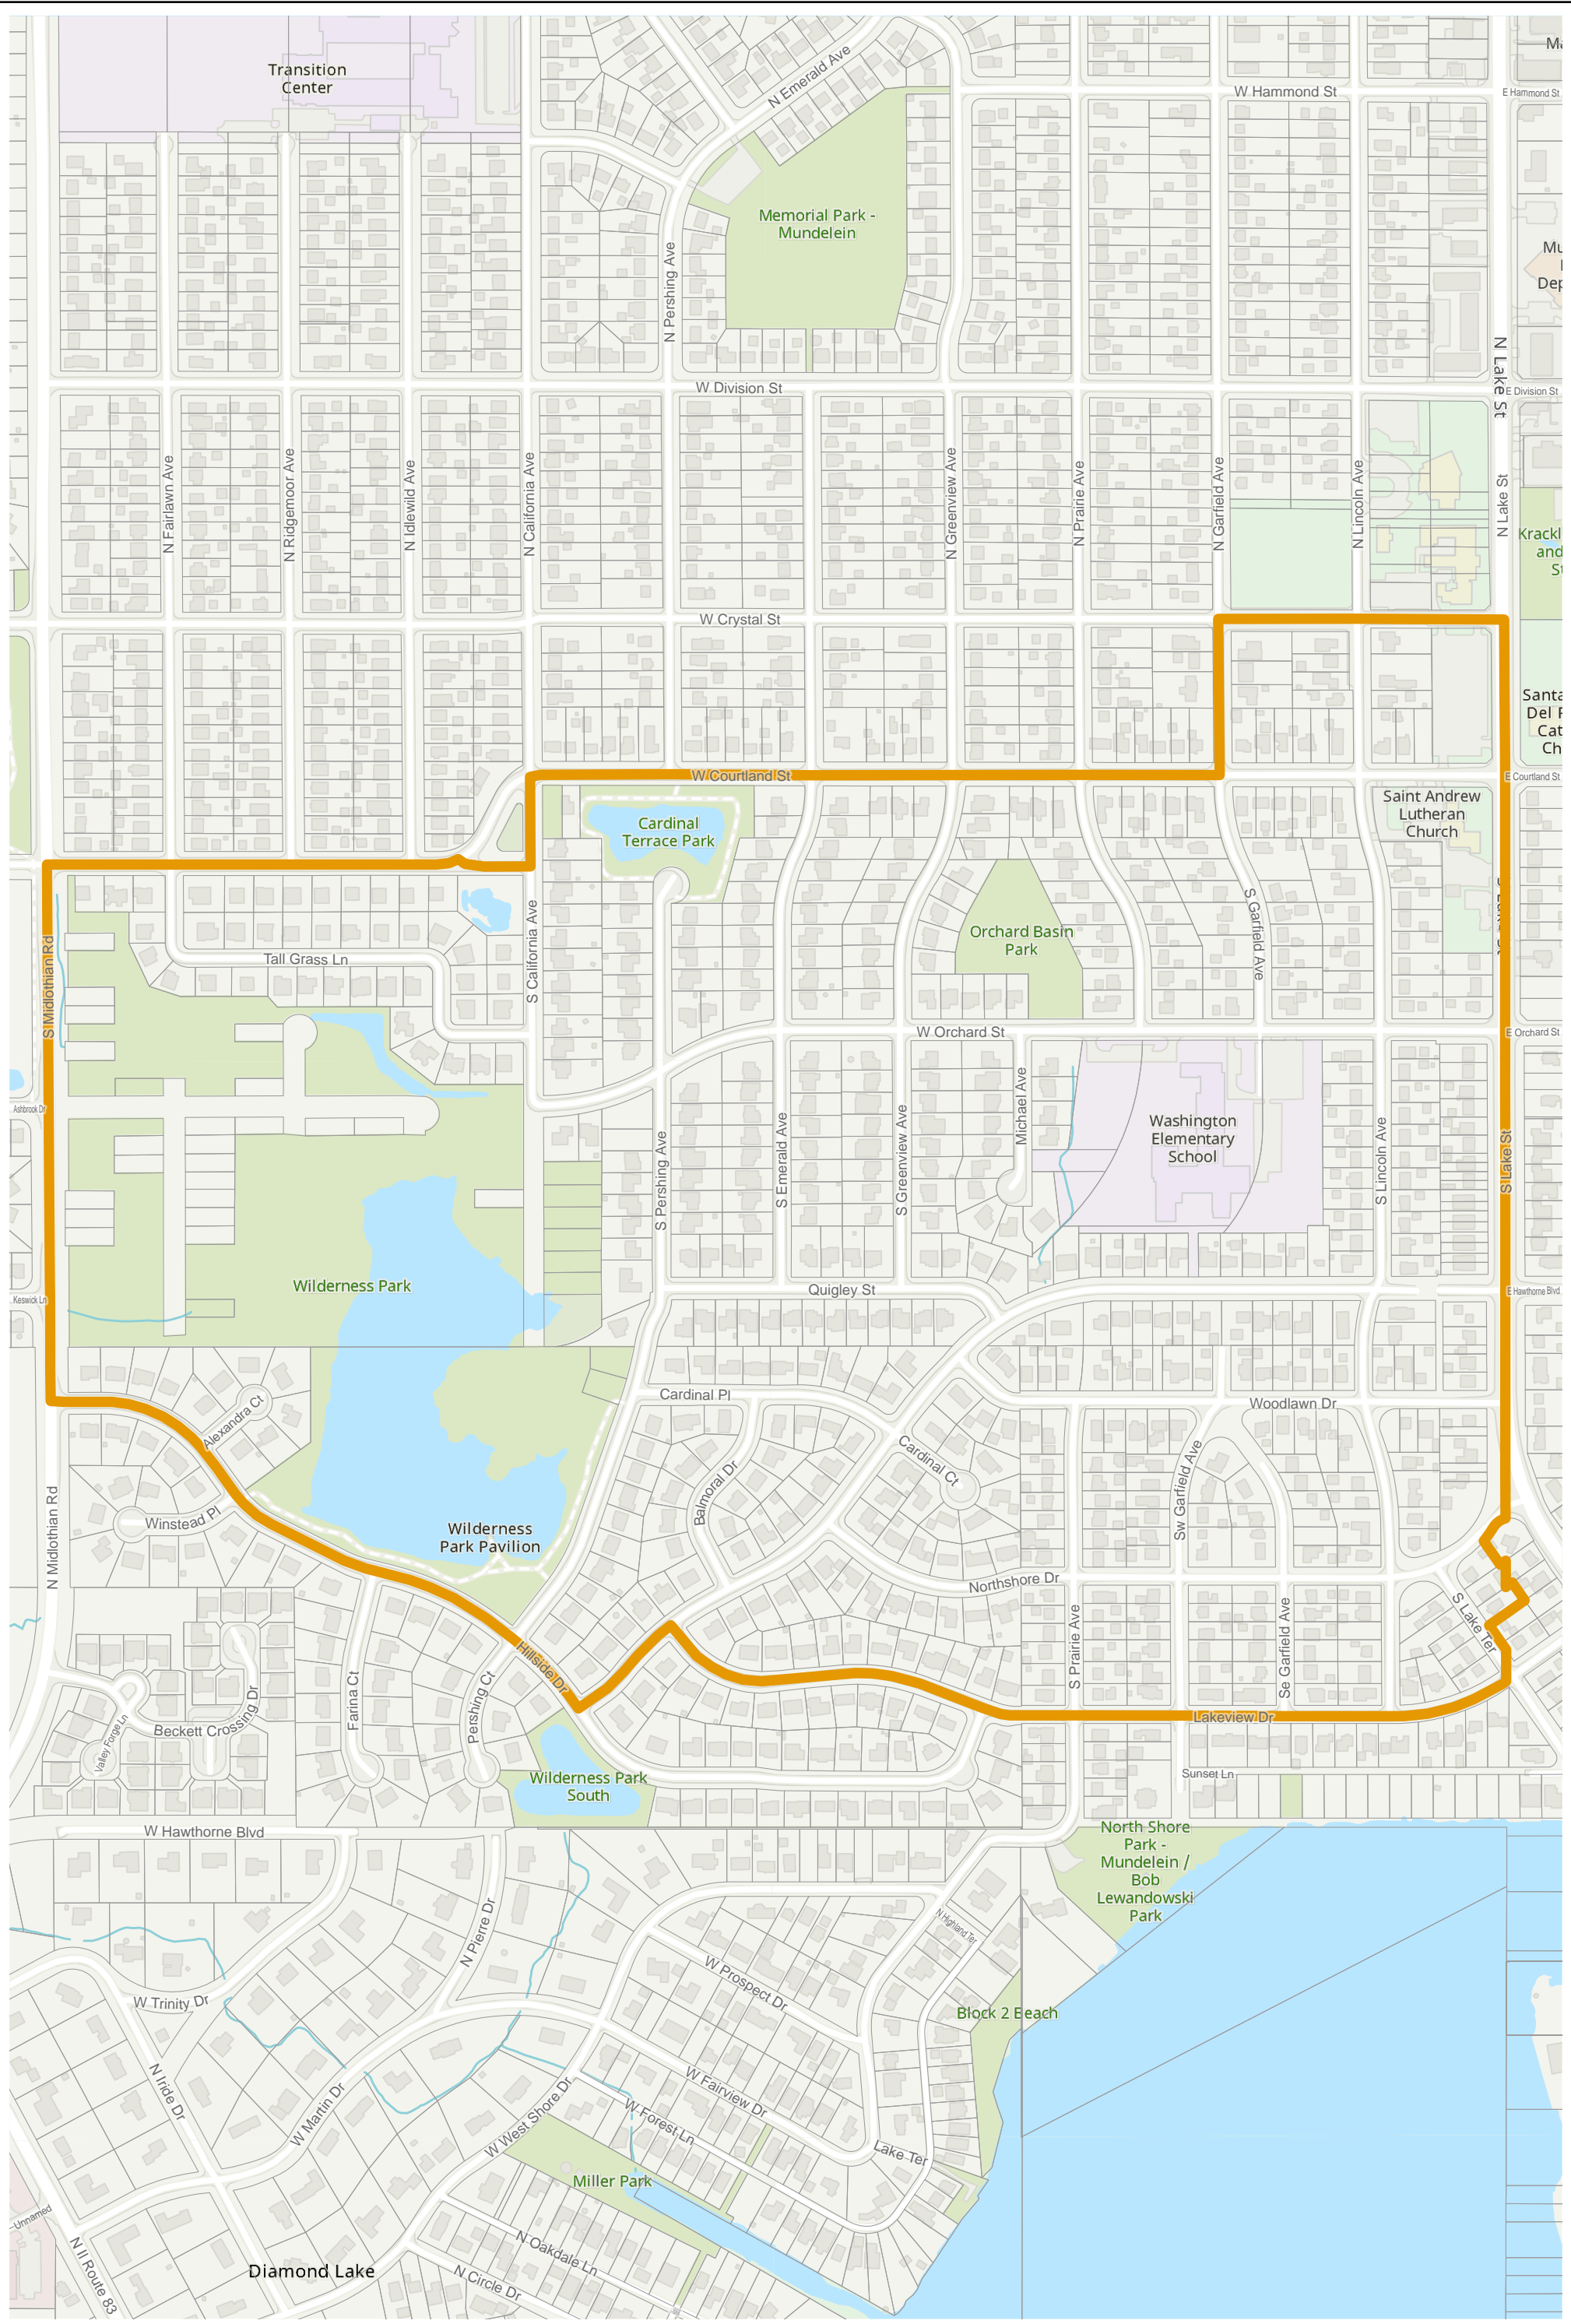

Lake County 2022 Election Precinct Fremont 128