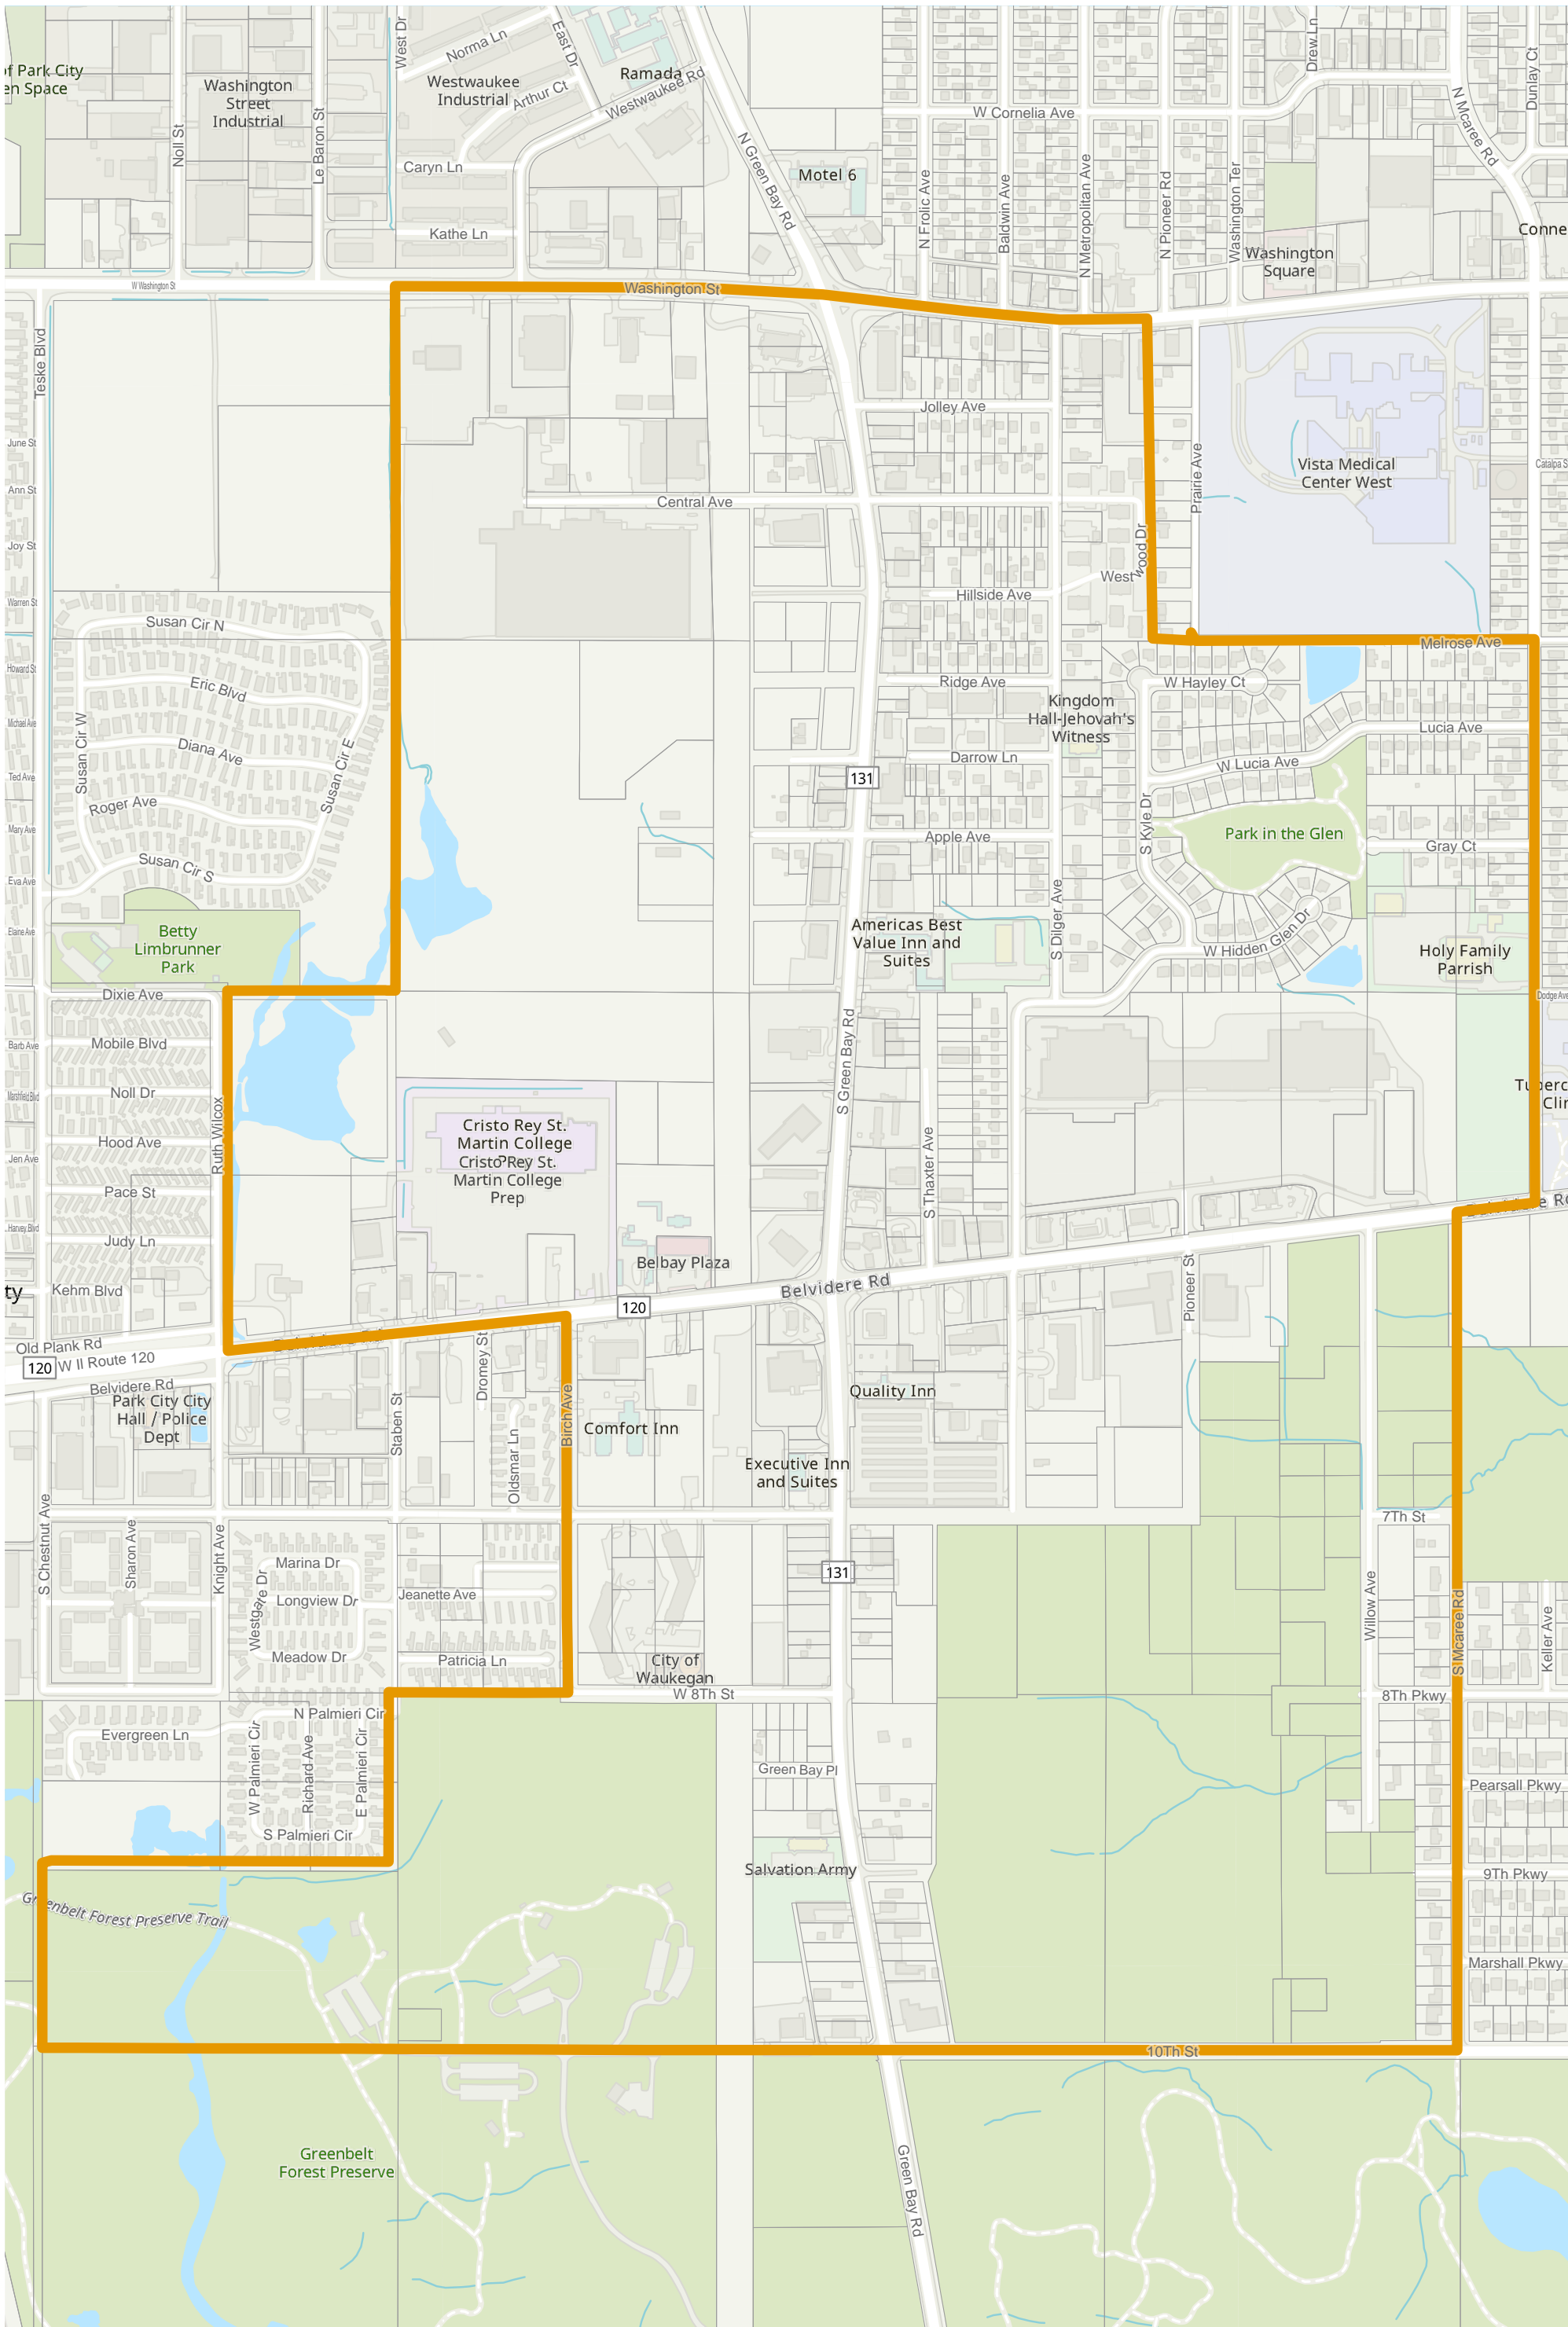

Lake County 2022 Election Precinct Waukegan 385

2022 Election Precincts

Tax Parcels