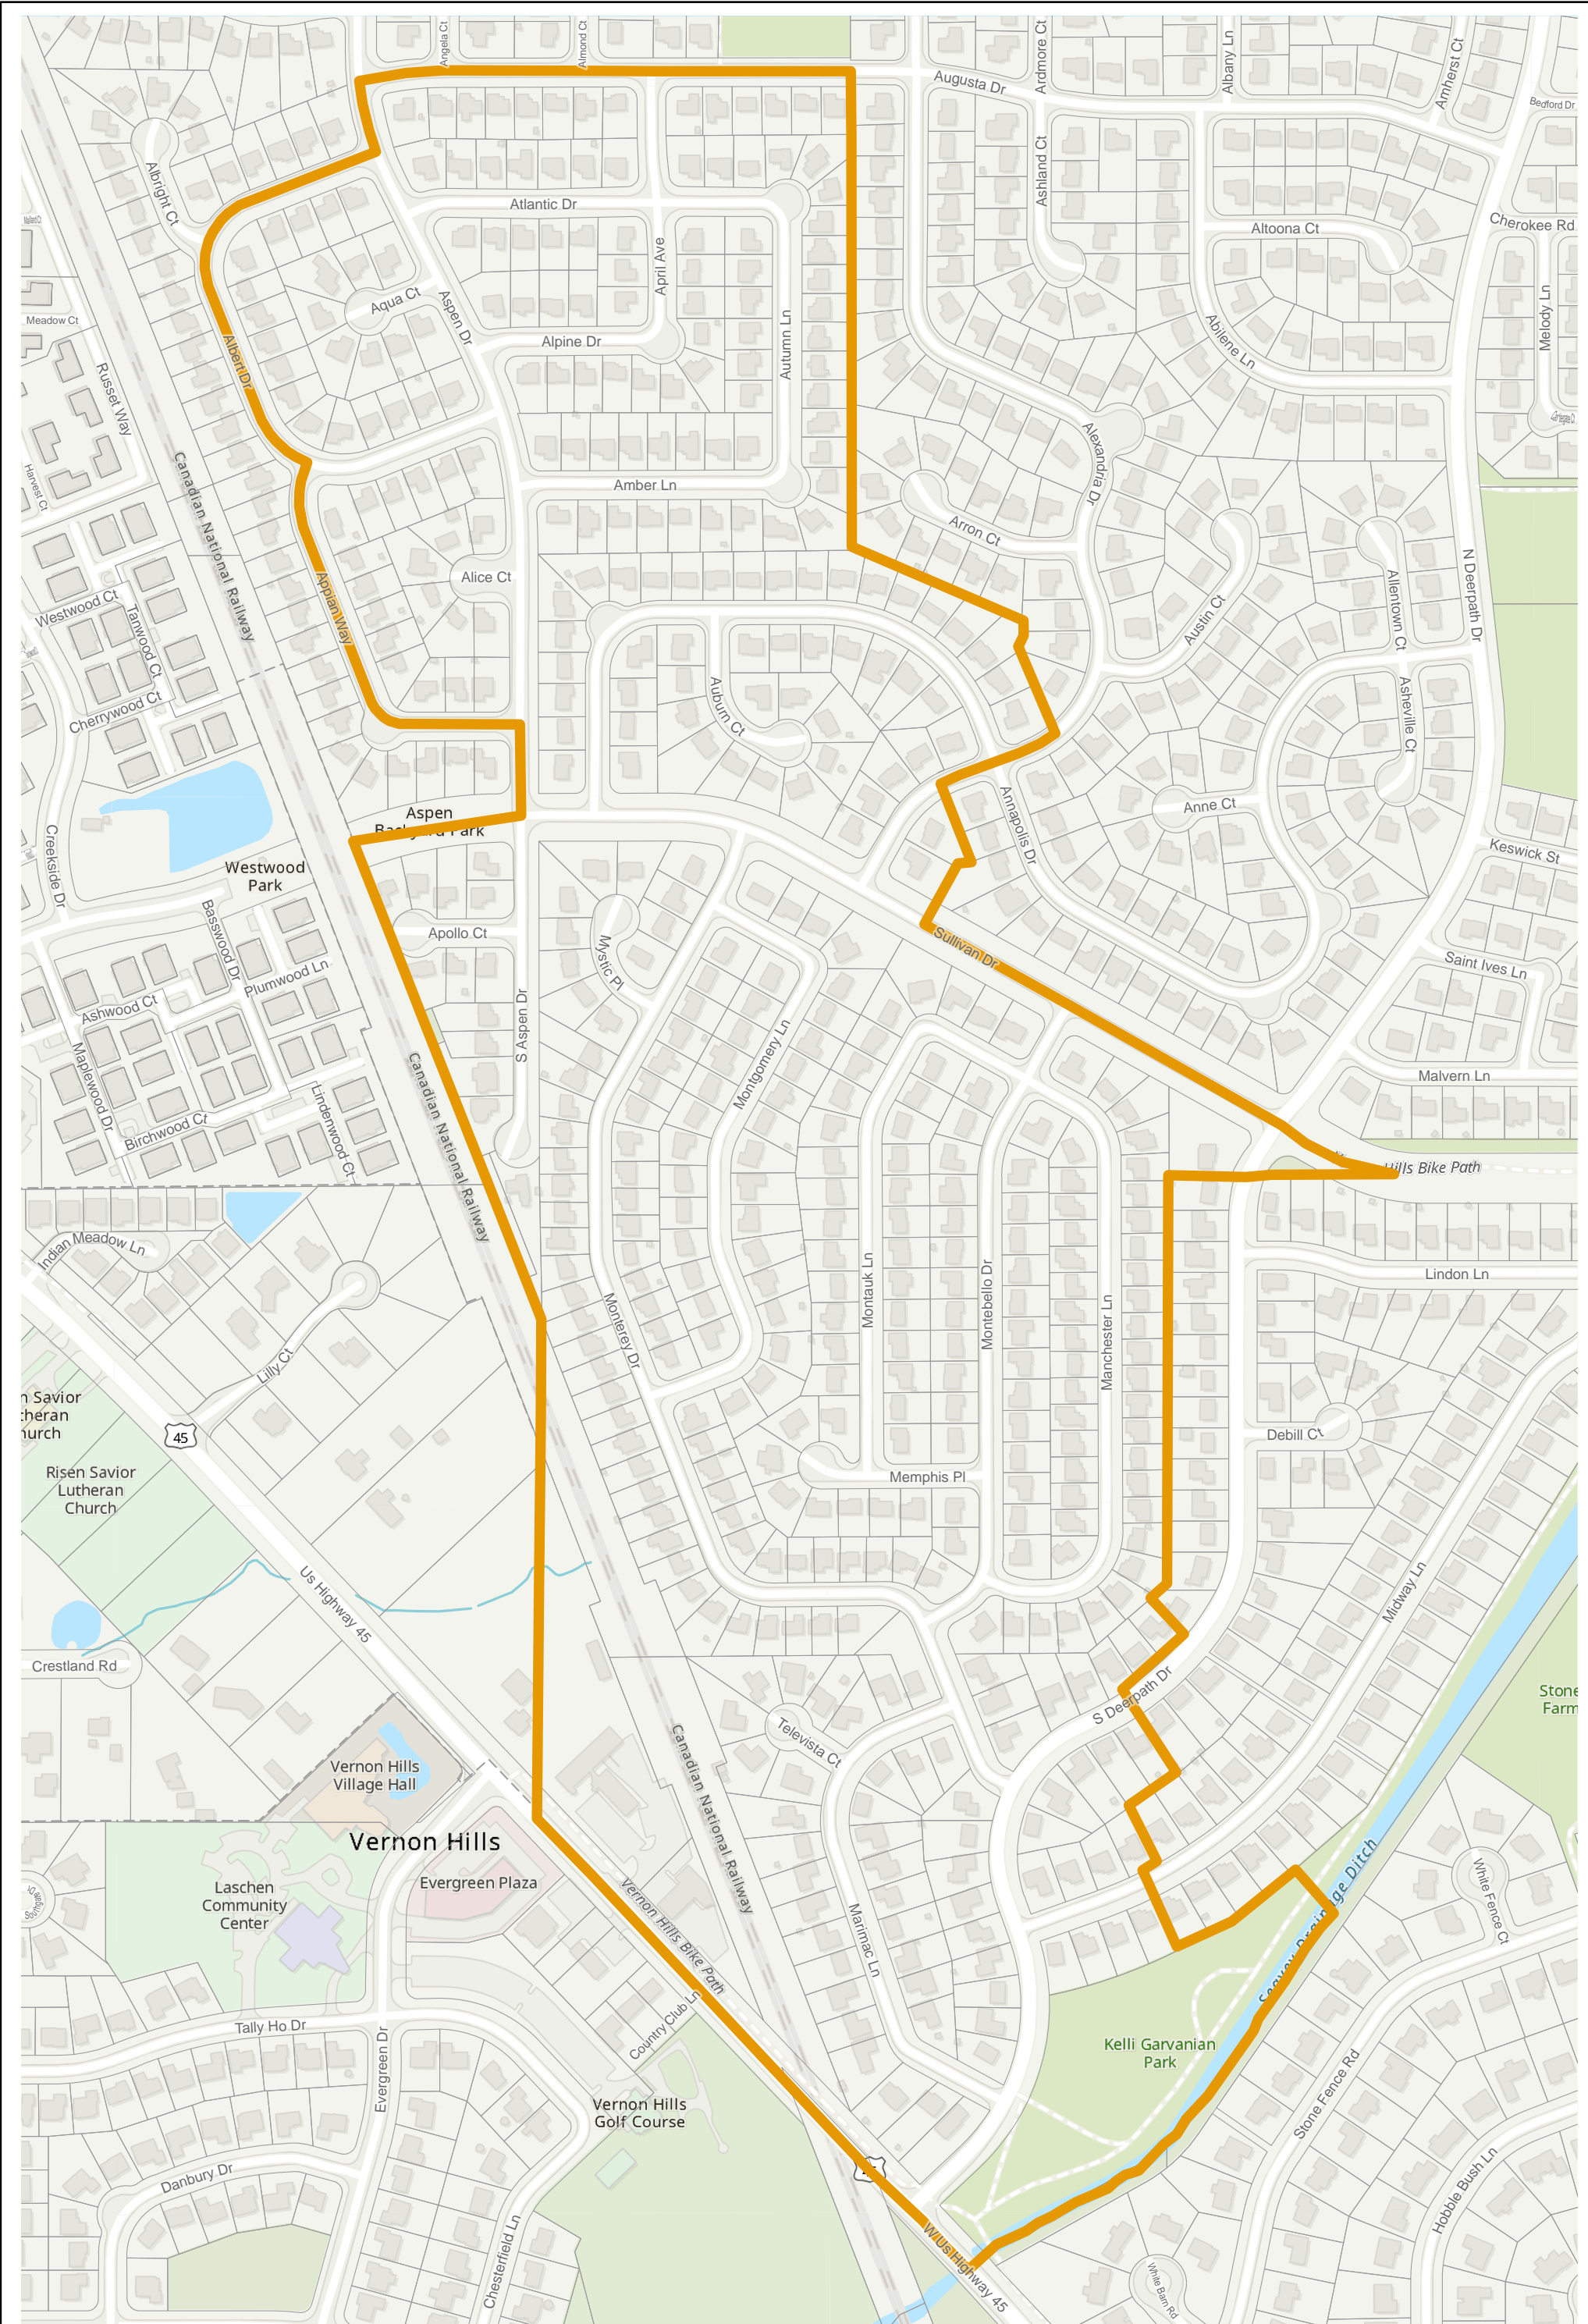

Lake County 2022 Election Precinct Vernon 267