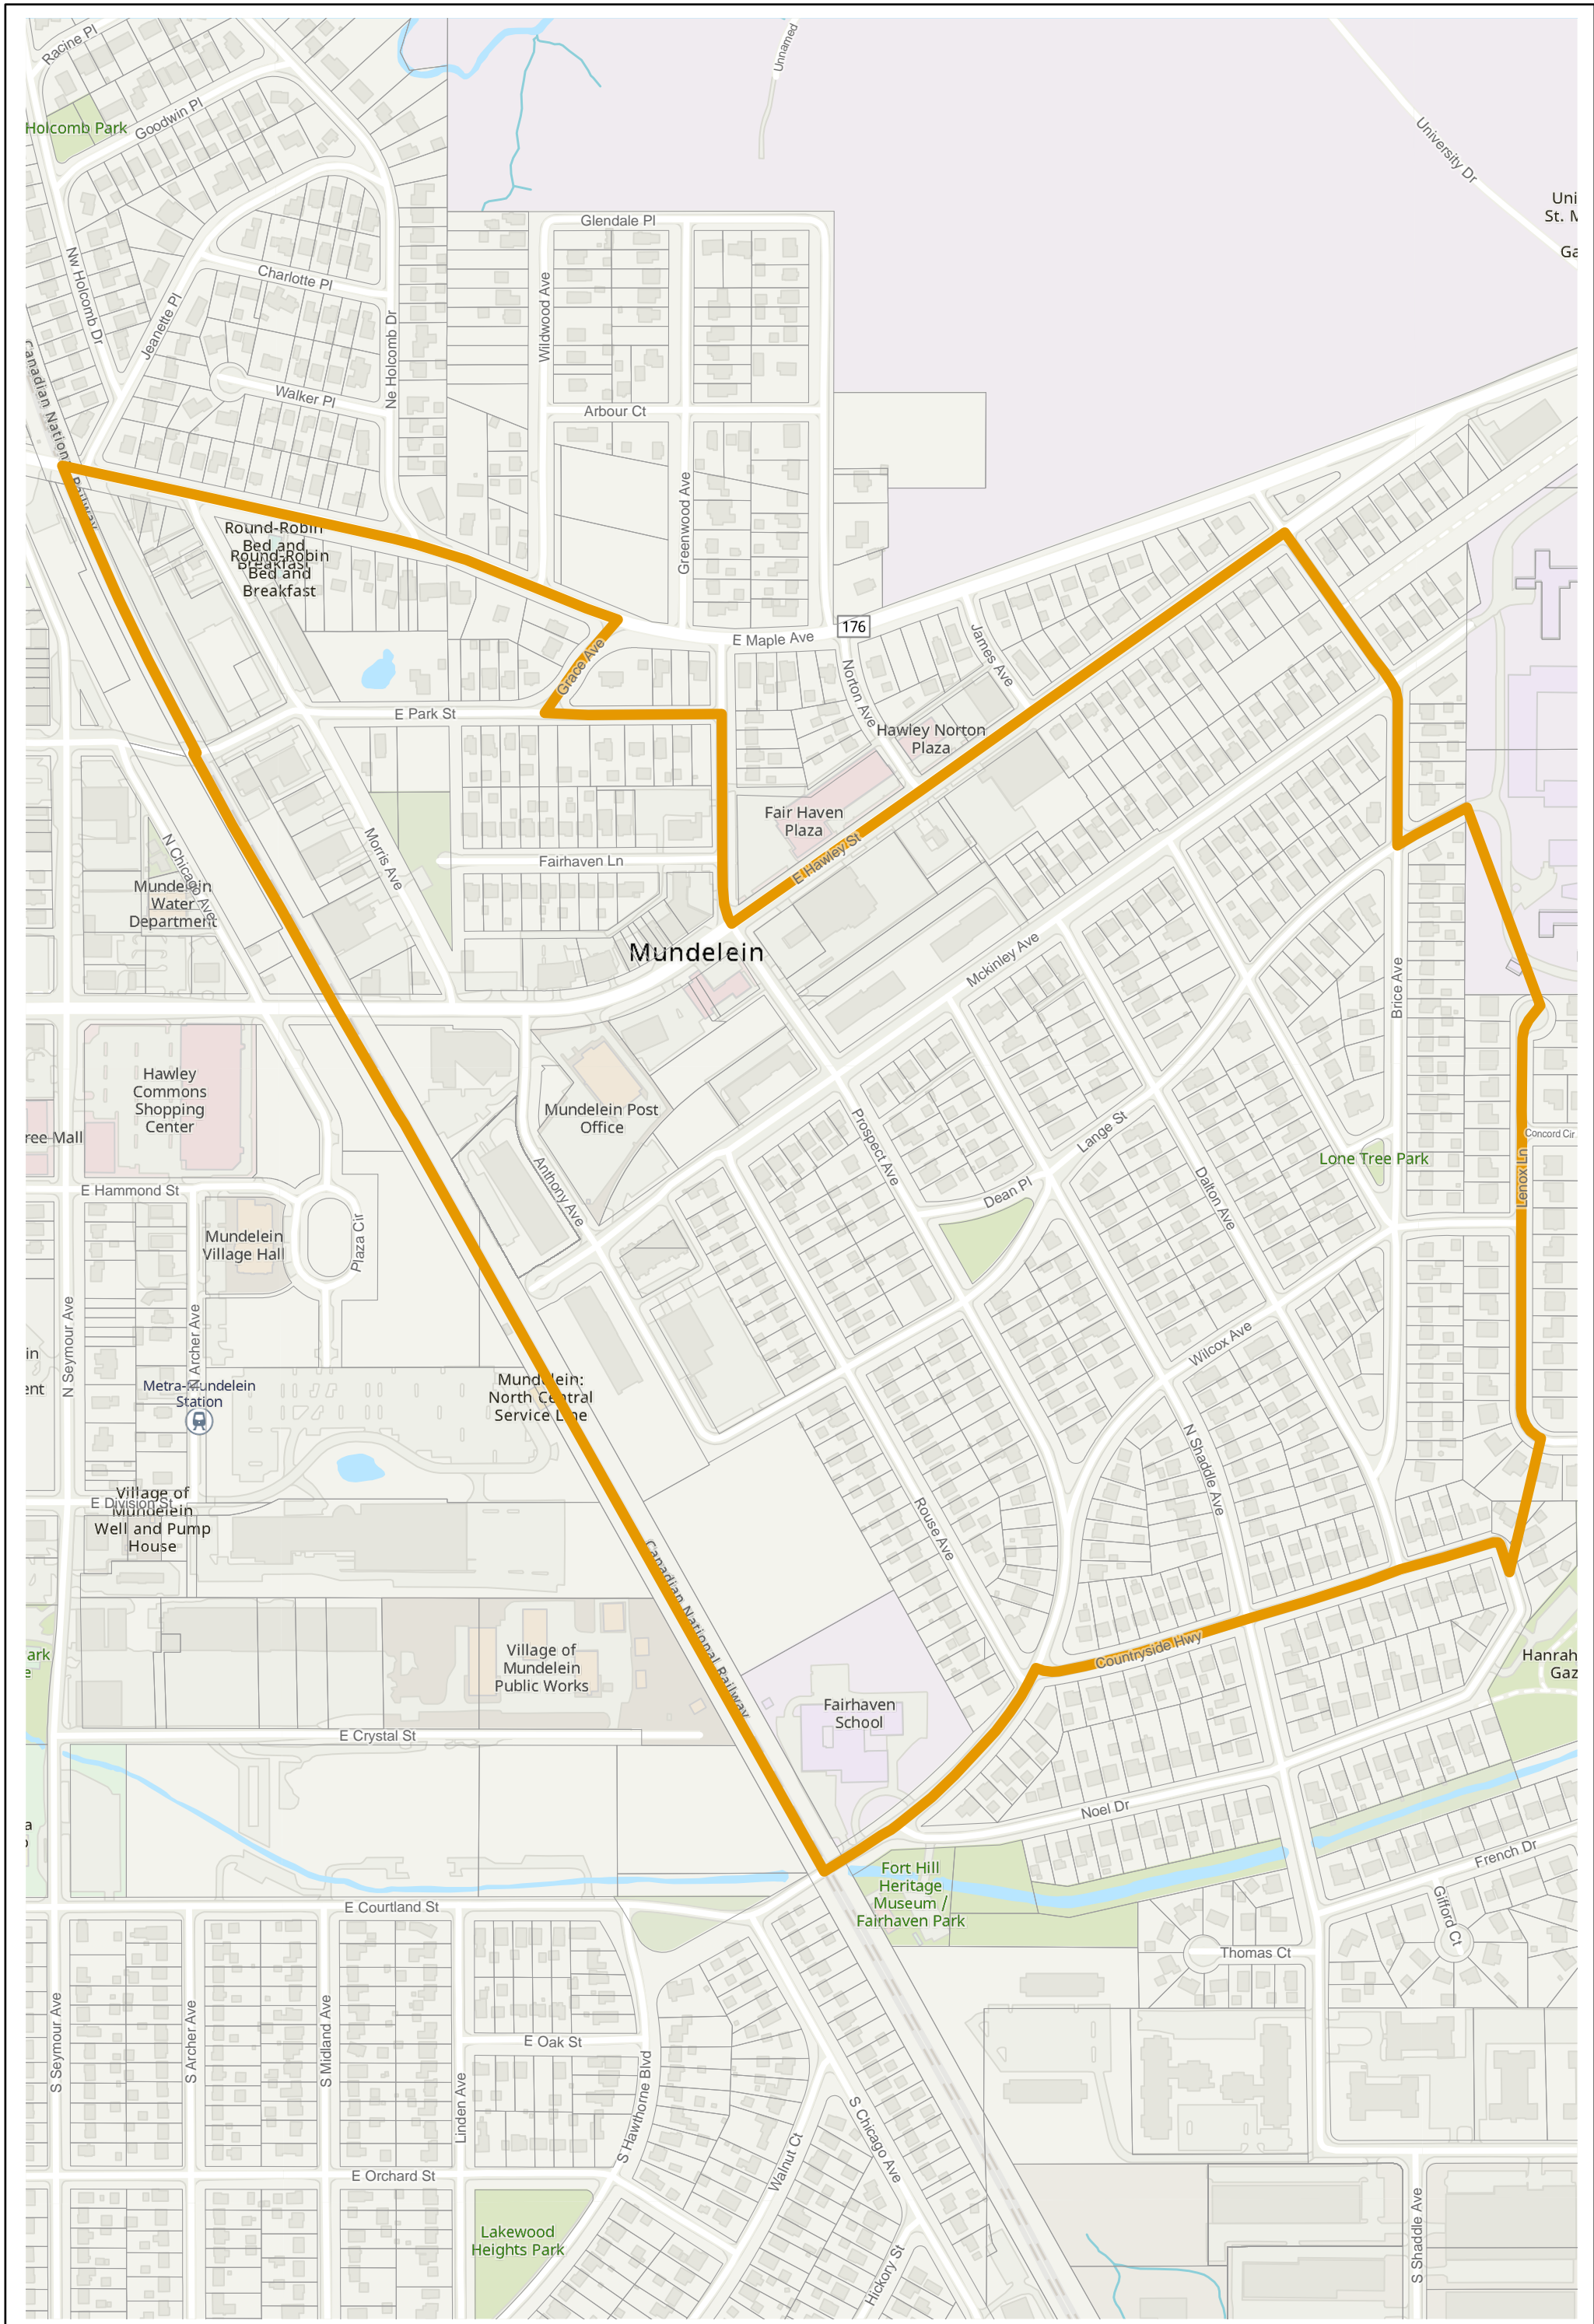

Lake County 2022 Election Precinct Libertyville 180