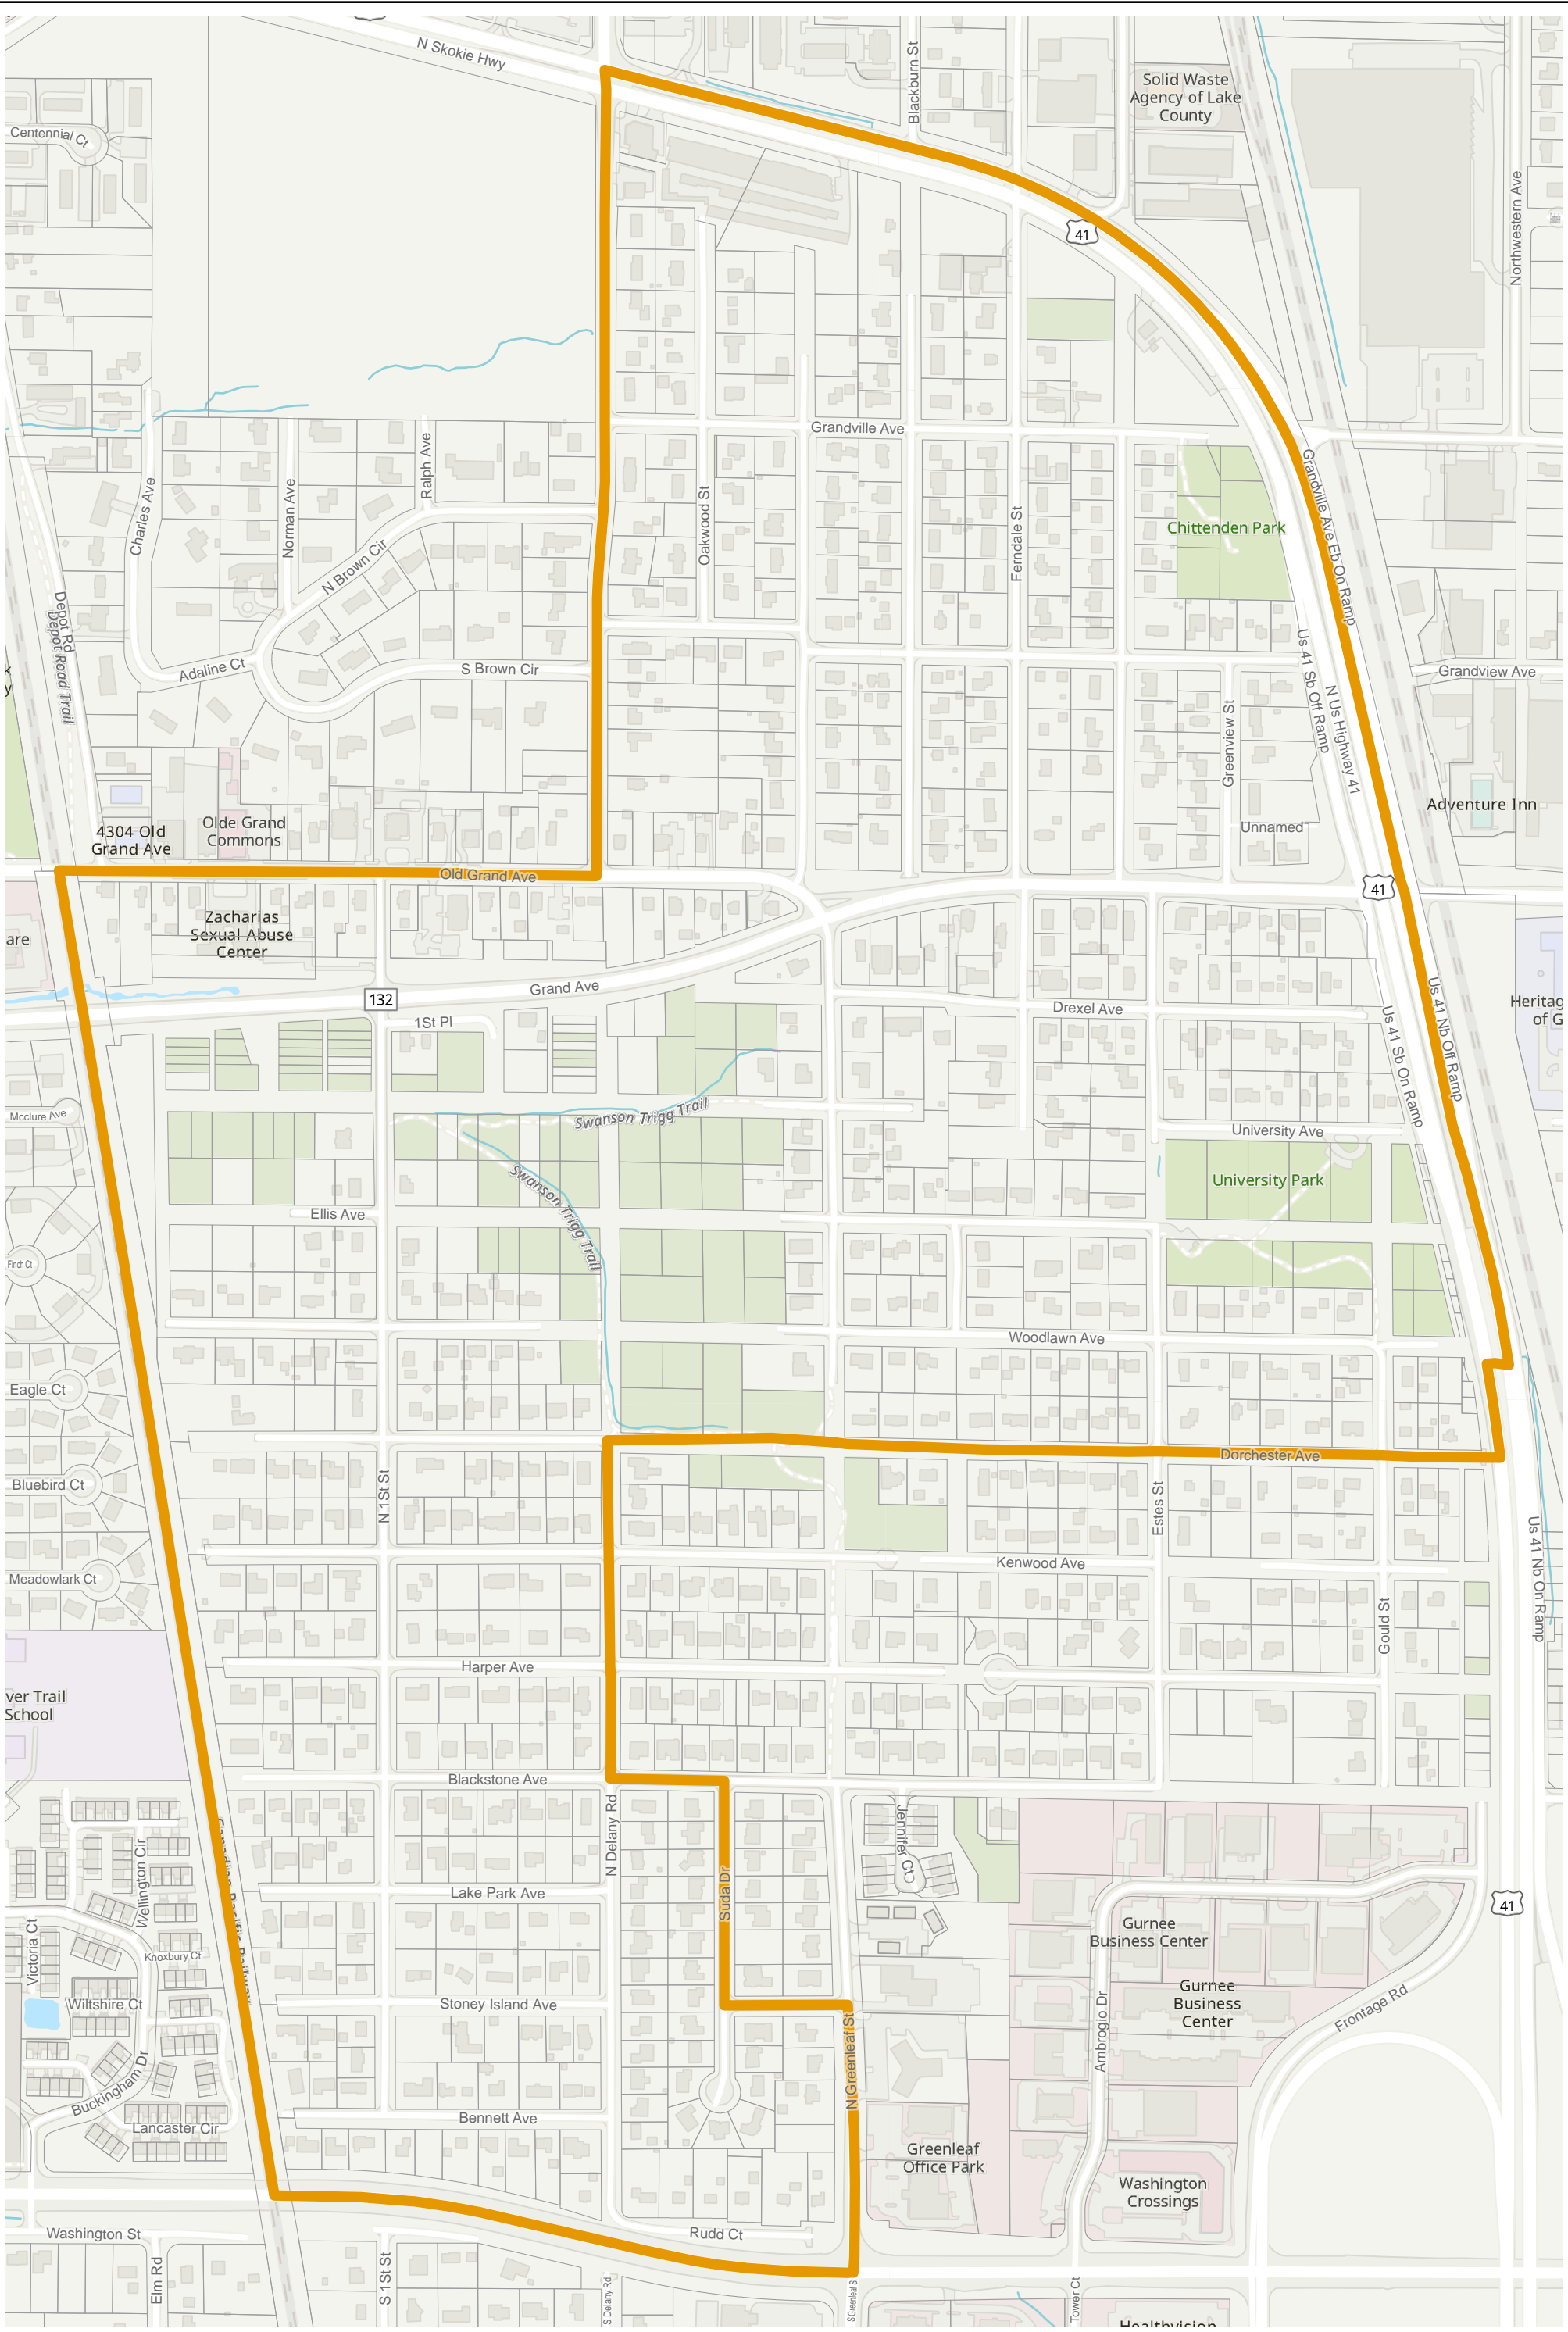

Lake County 2022 Election Precinct Warren 319