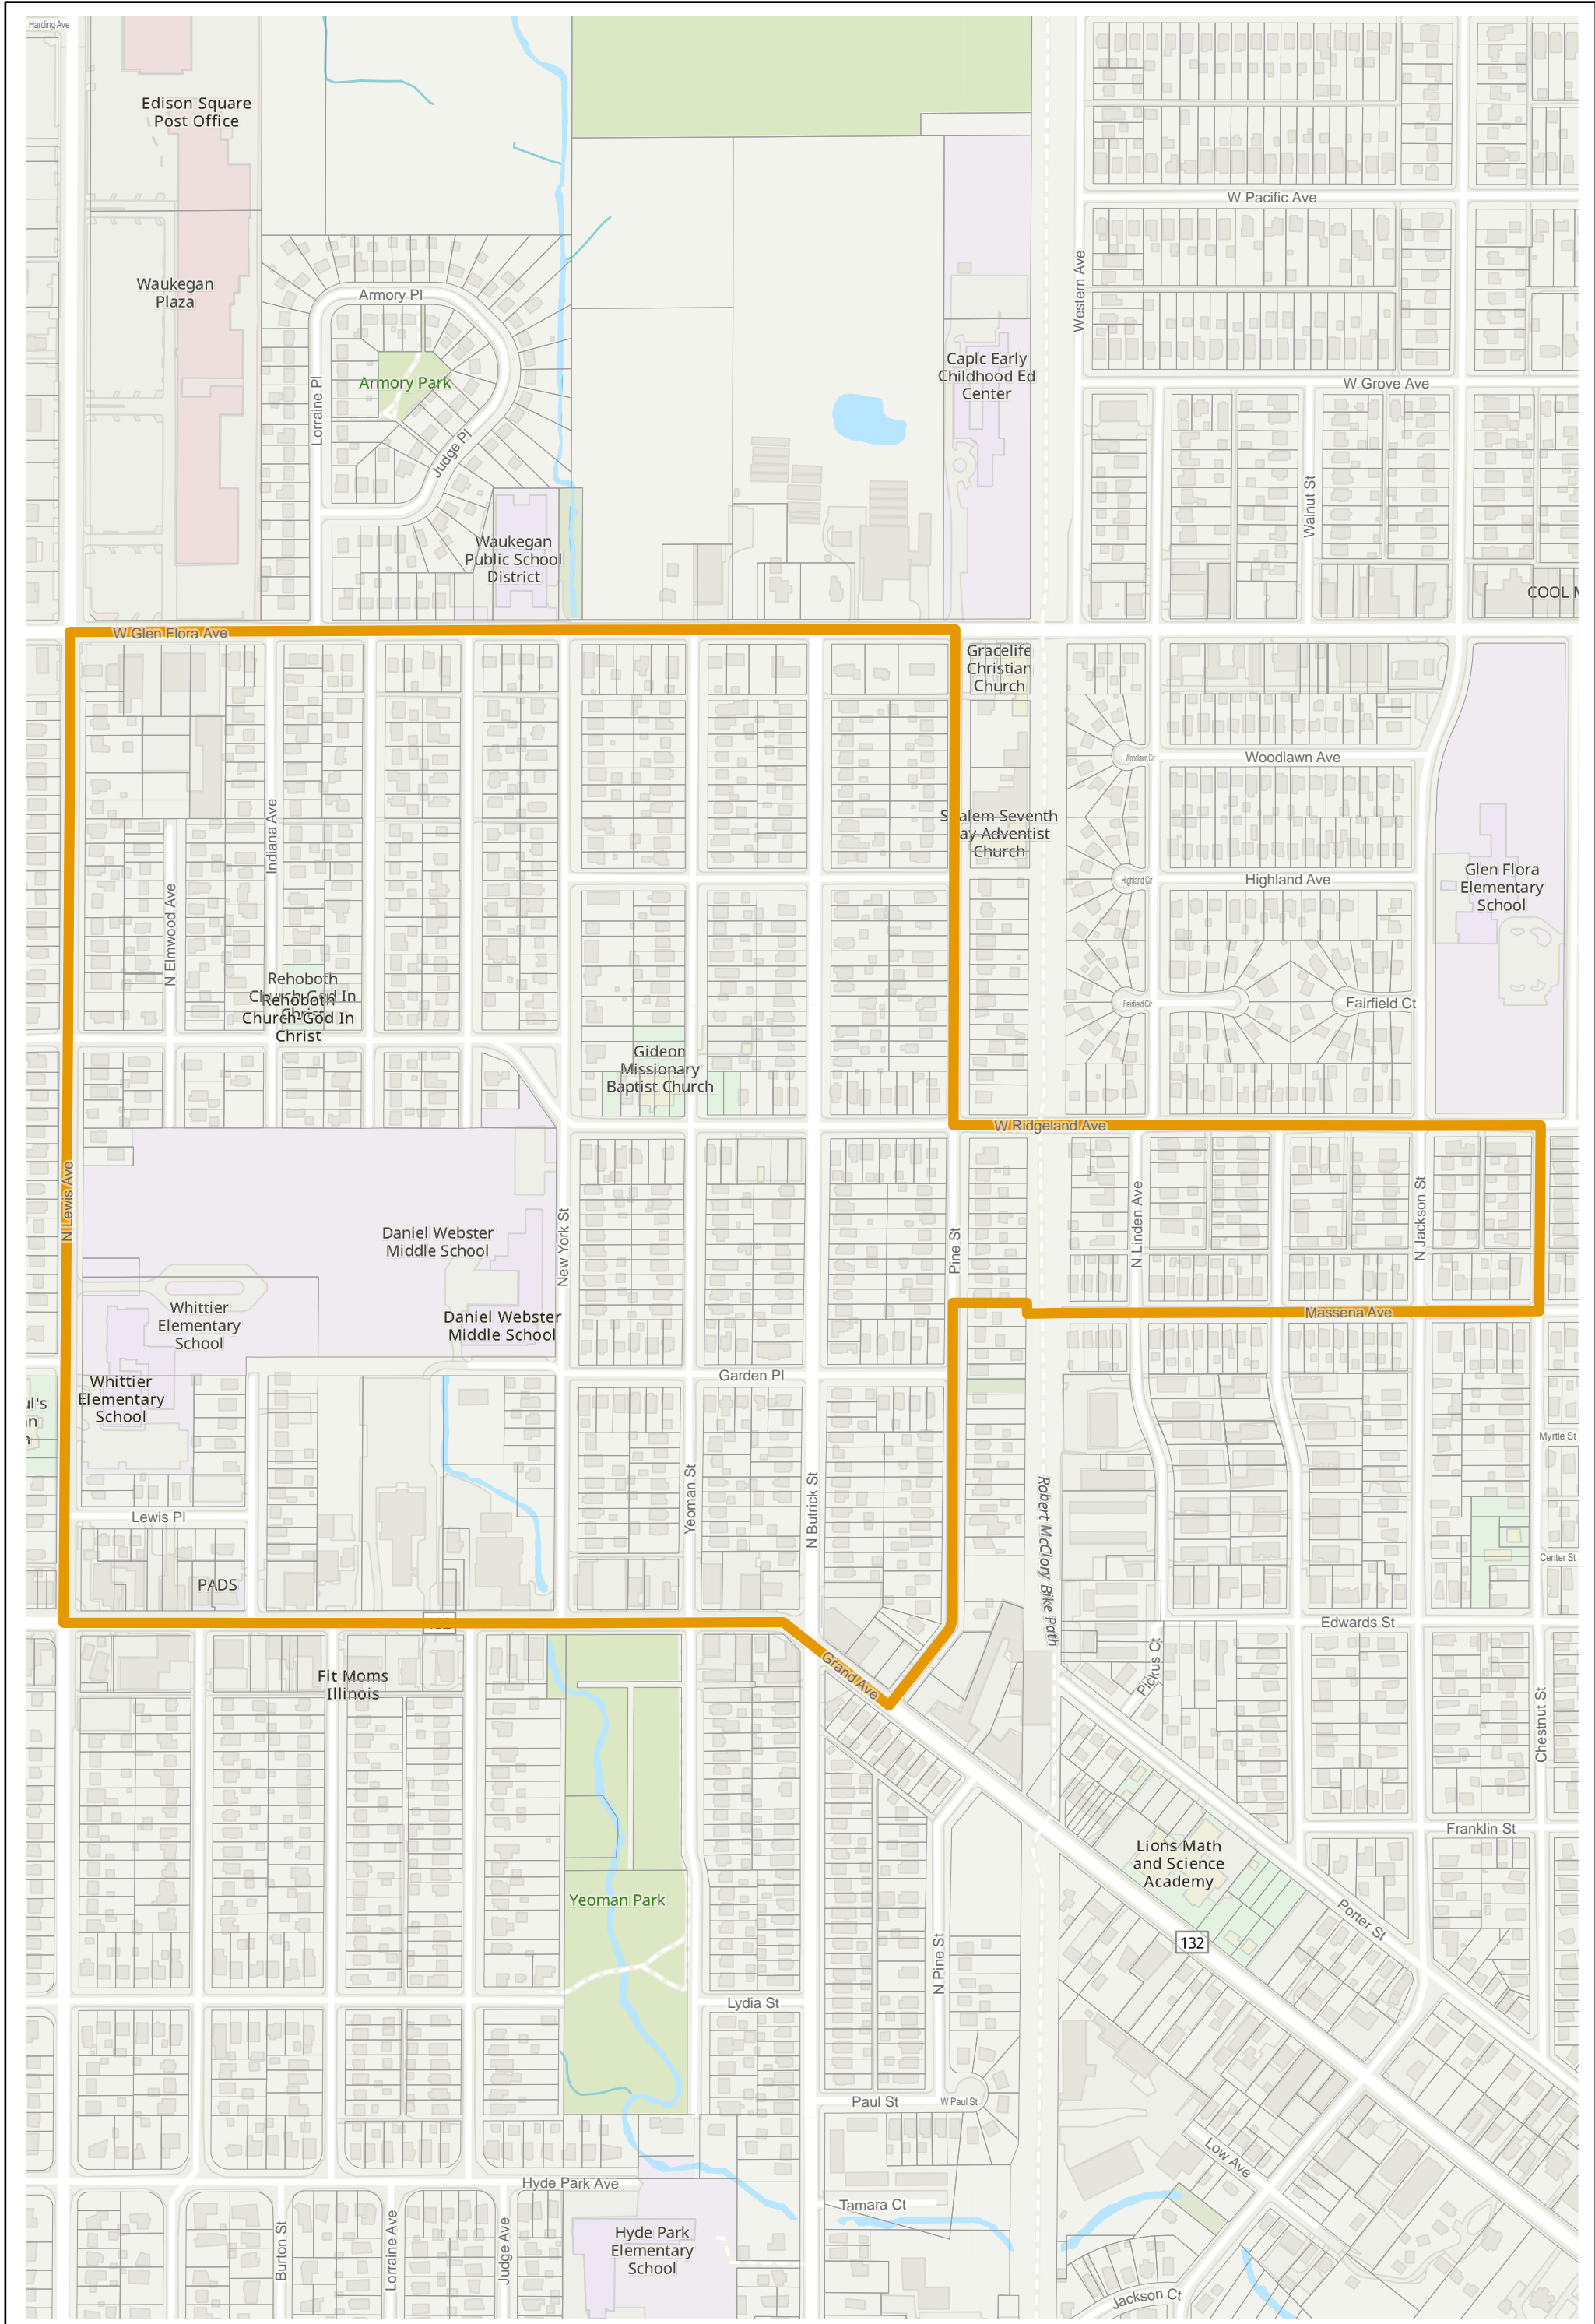

Lake County 2022 Election Precinct Waukegan 372