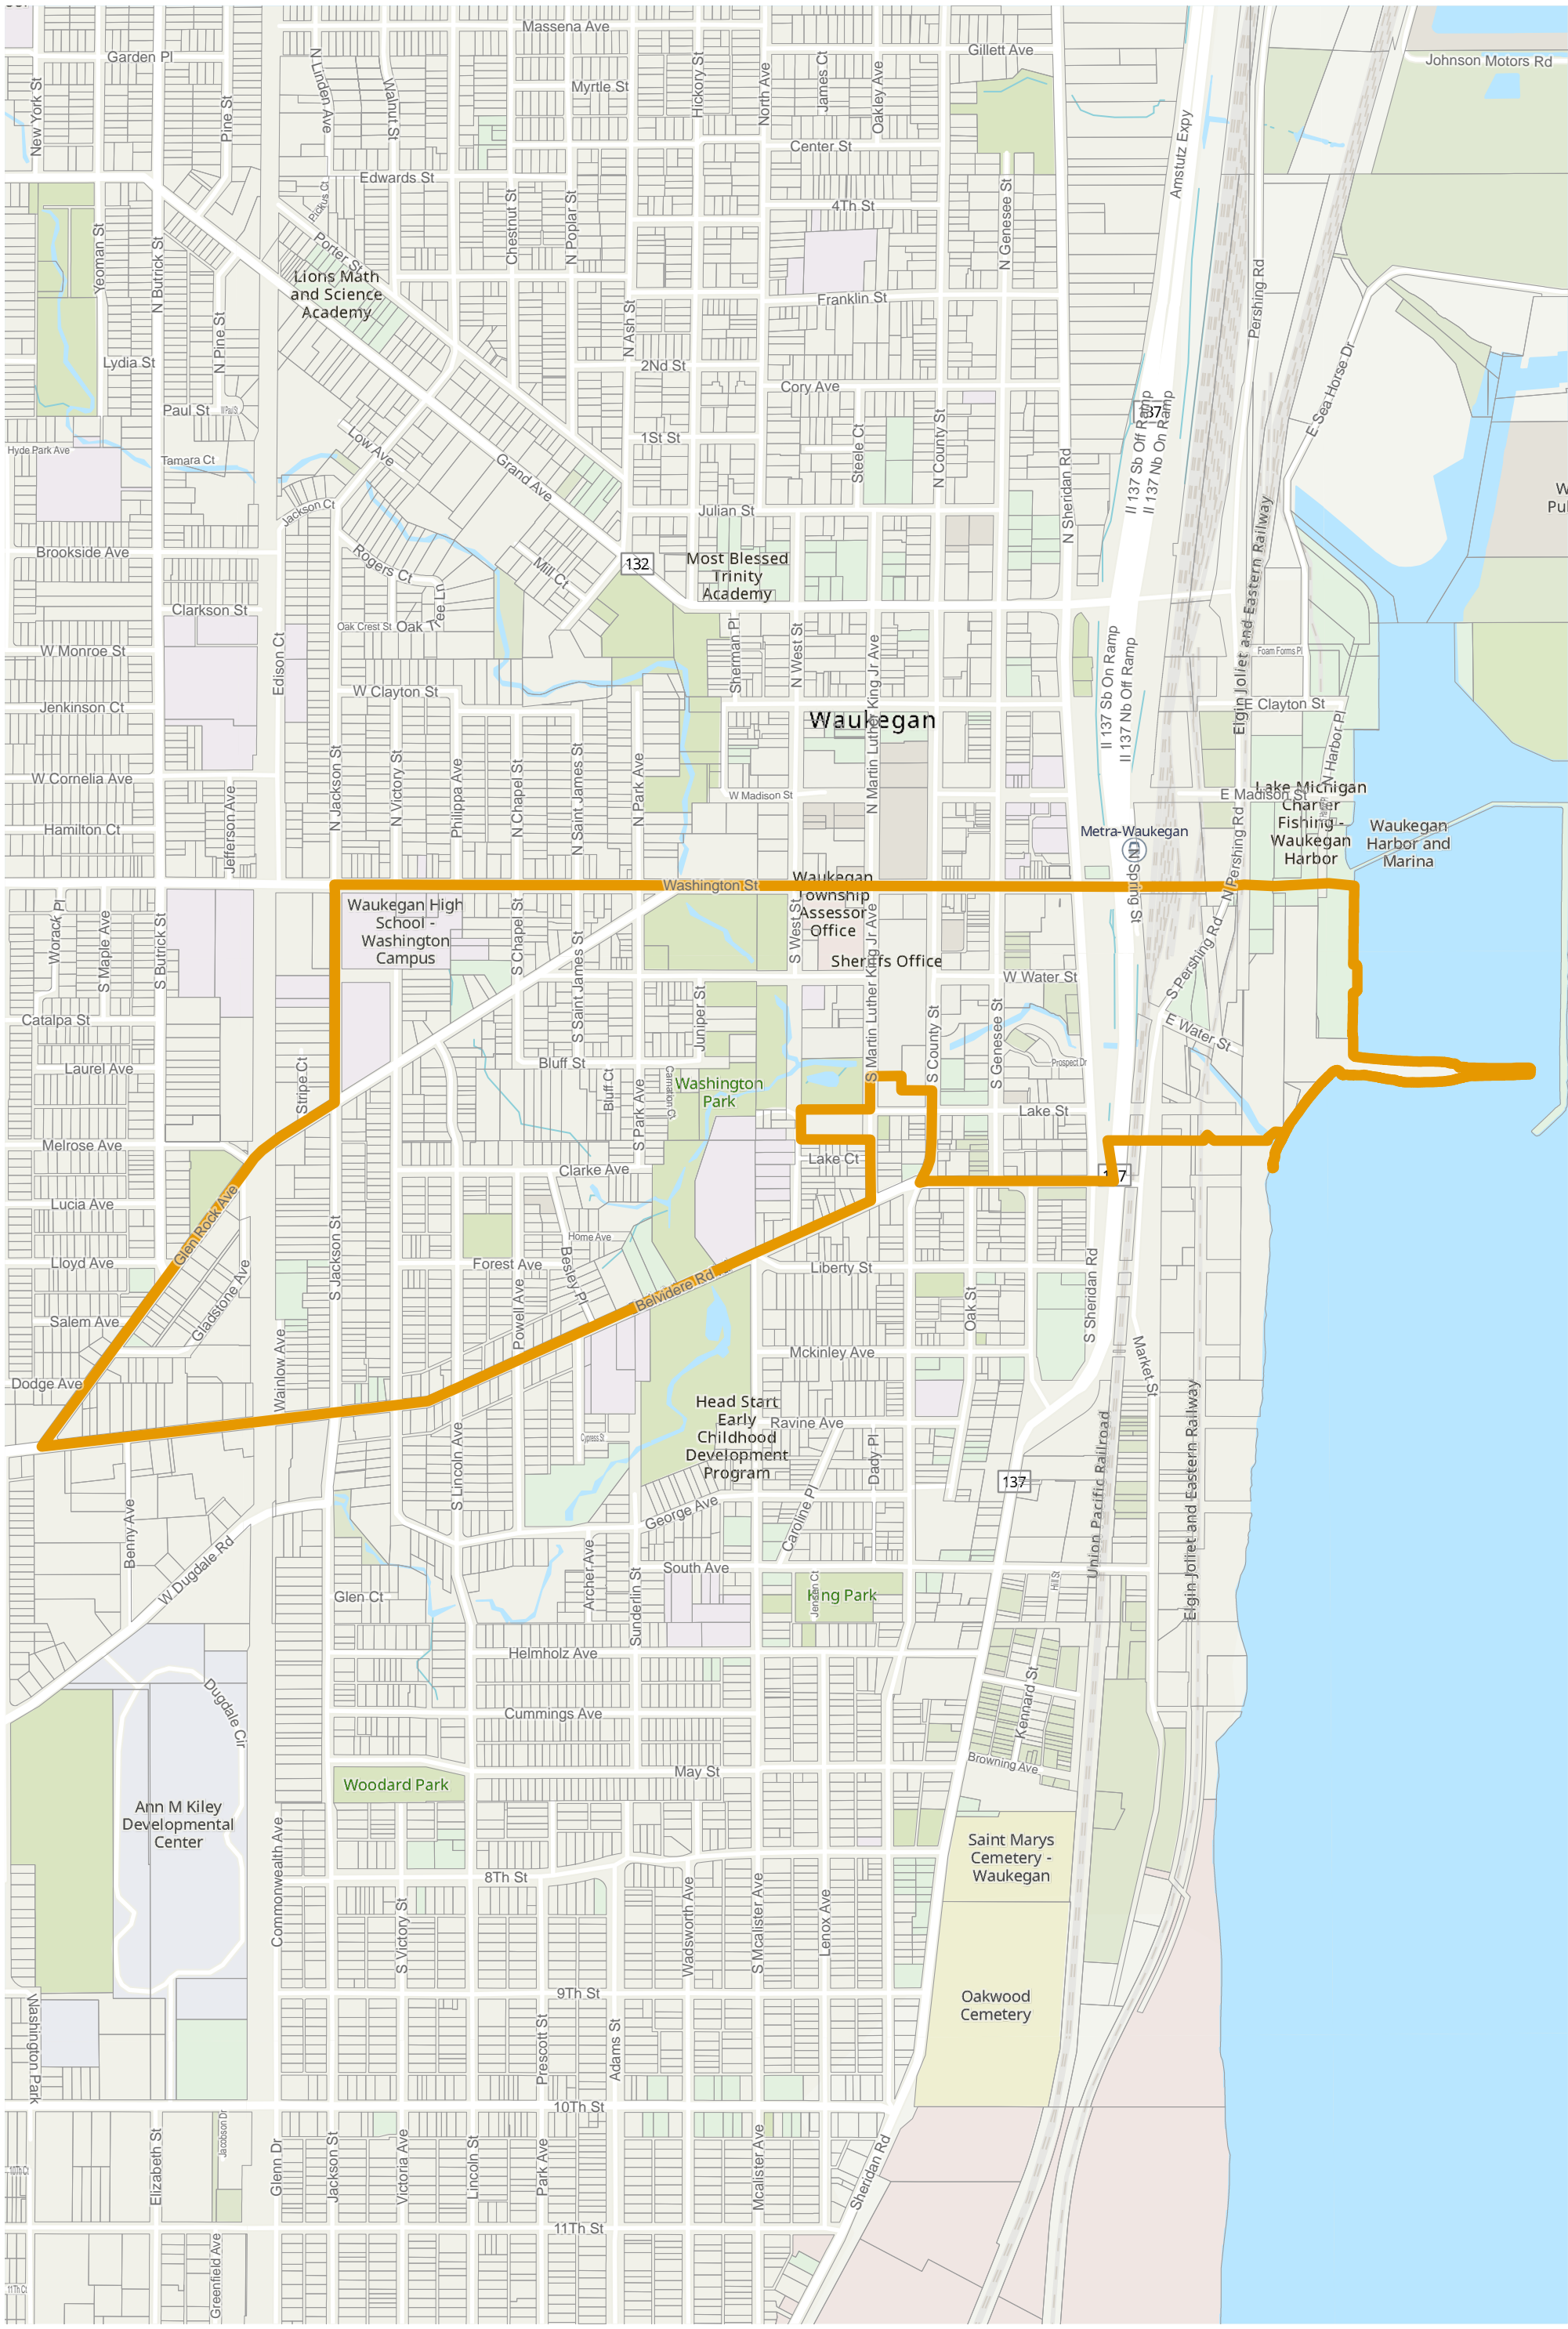

Lake County 2022 Election Precinct Waukegan 383