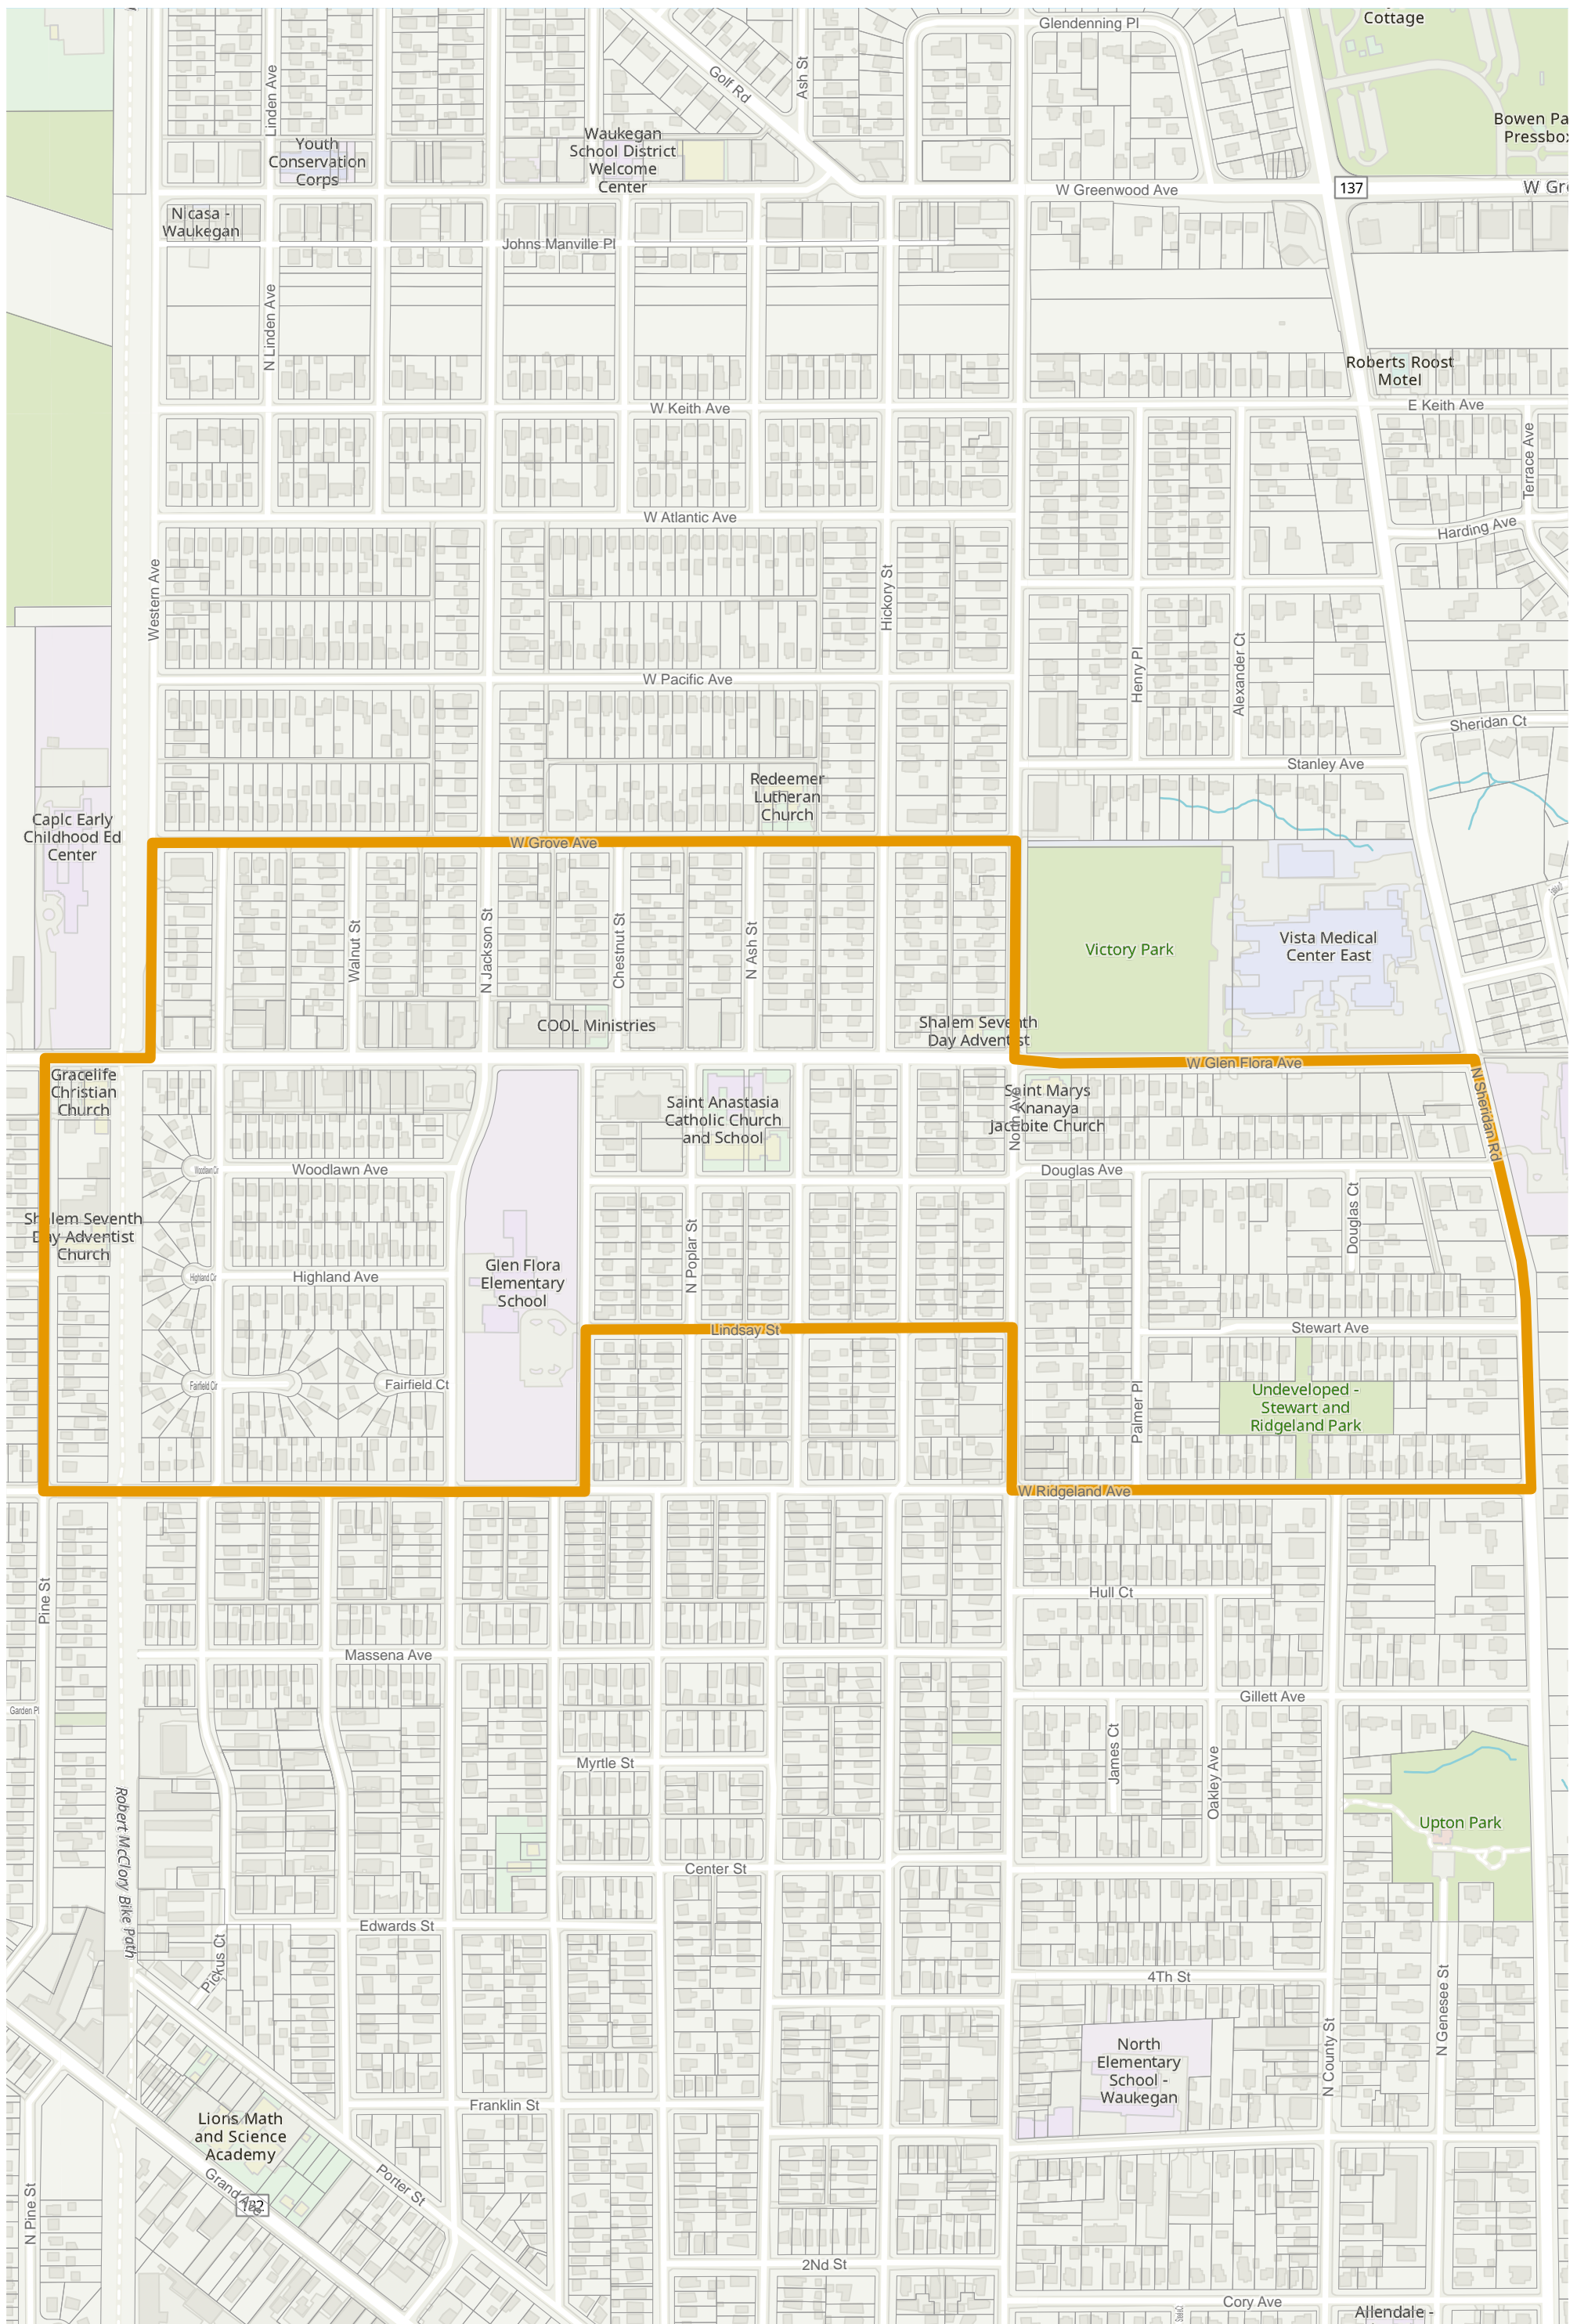

Lake County 2022 Election Precinct Waukegan 373