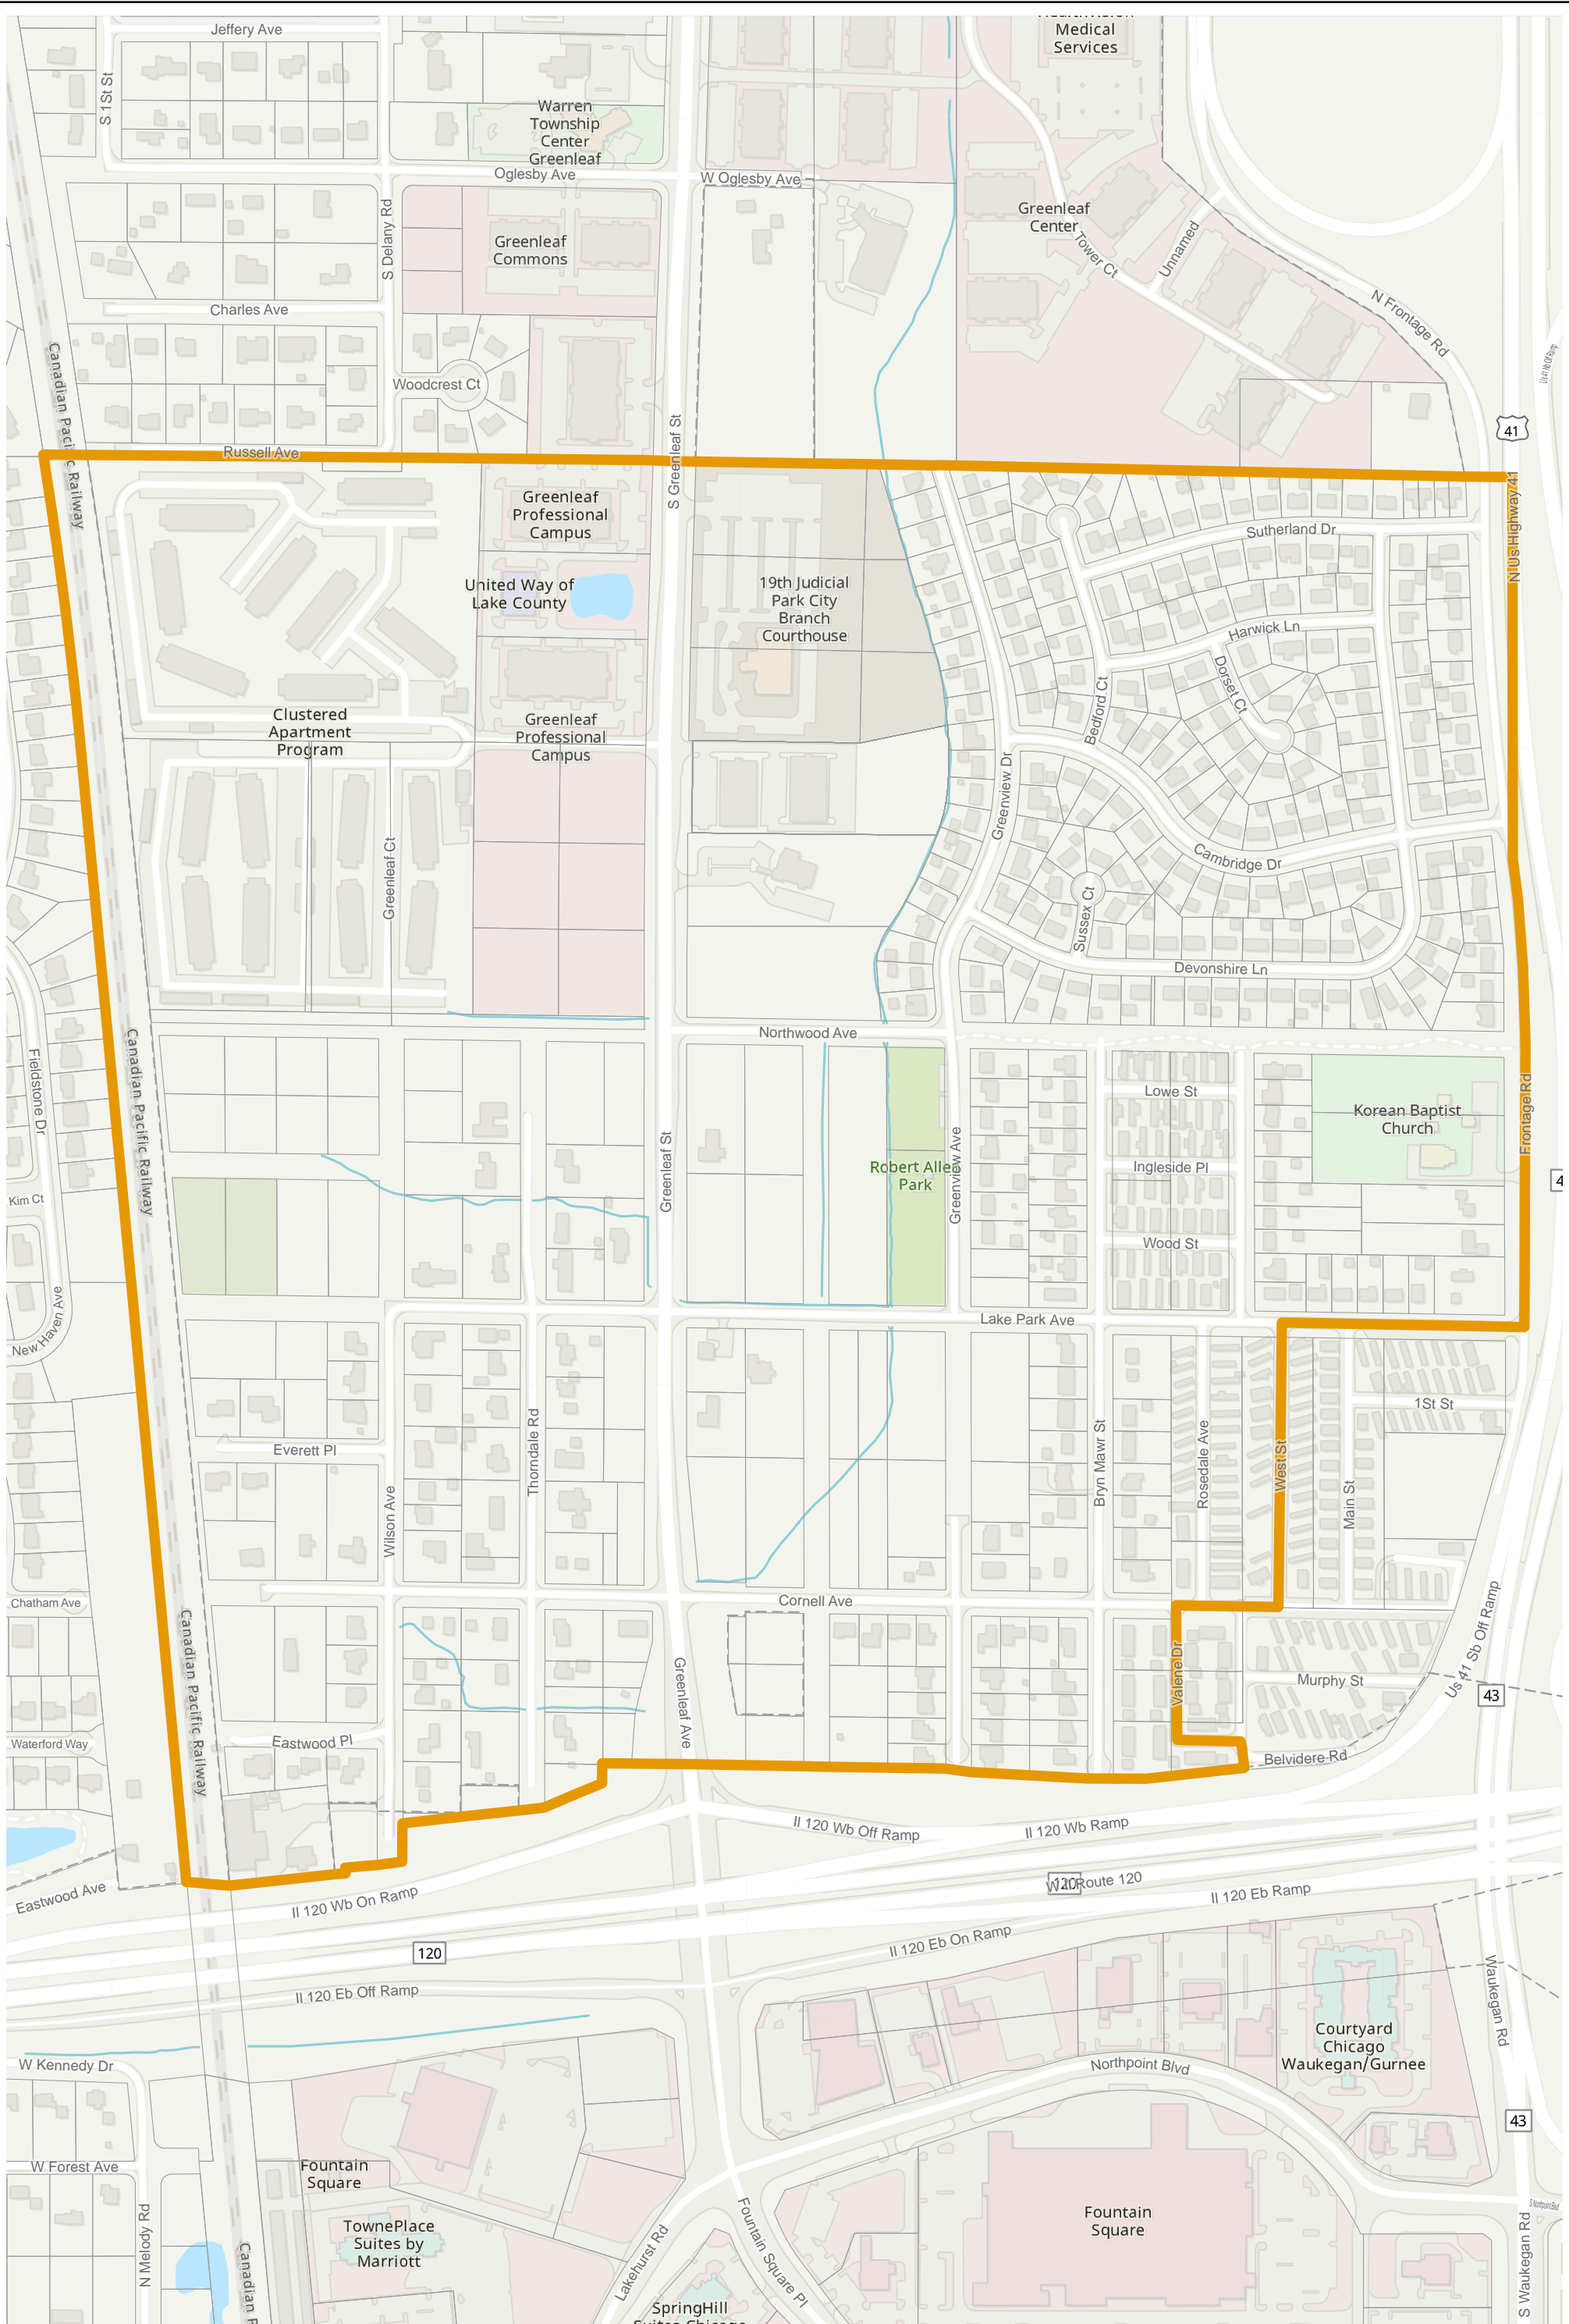

Lake County 2022 Election Precinct Warren 335