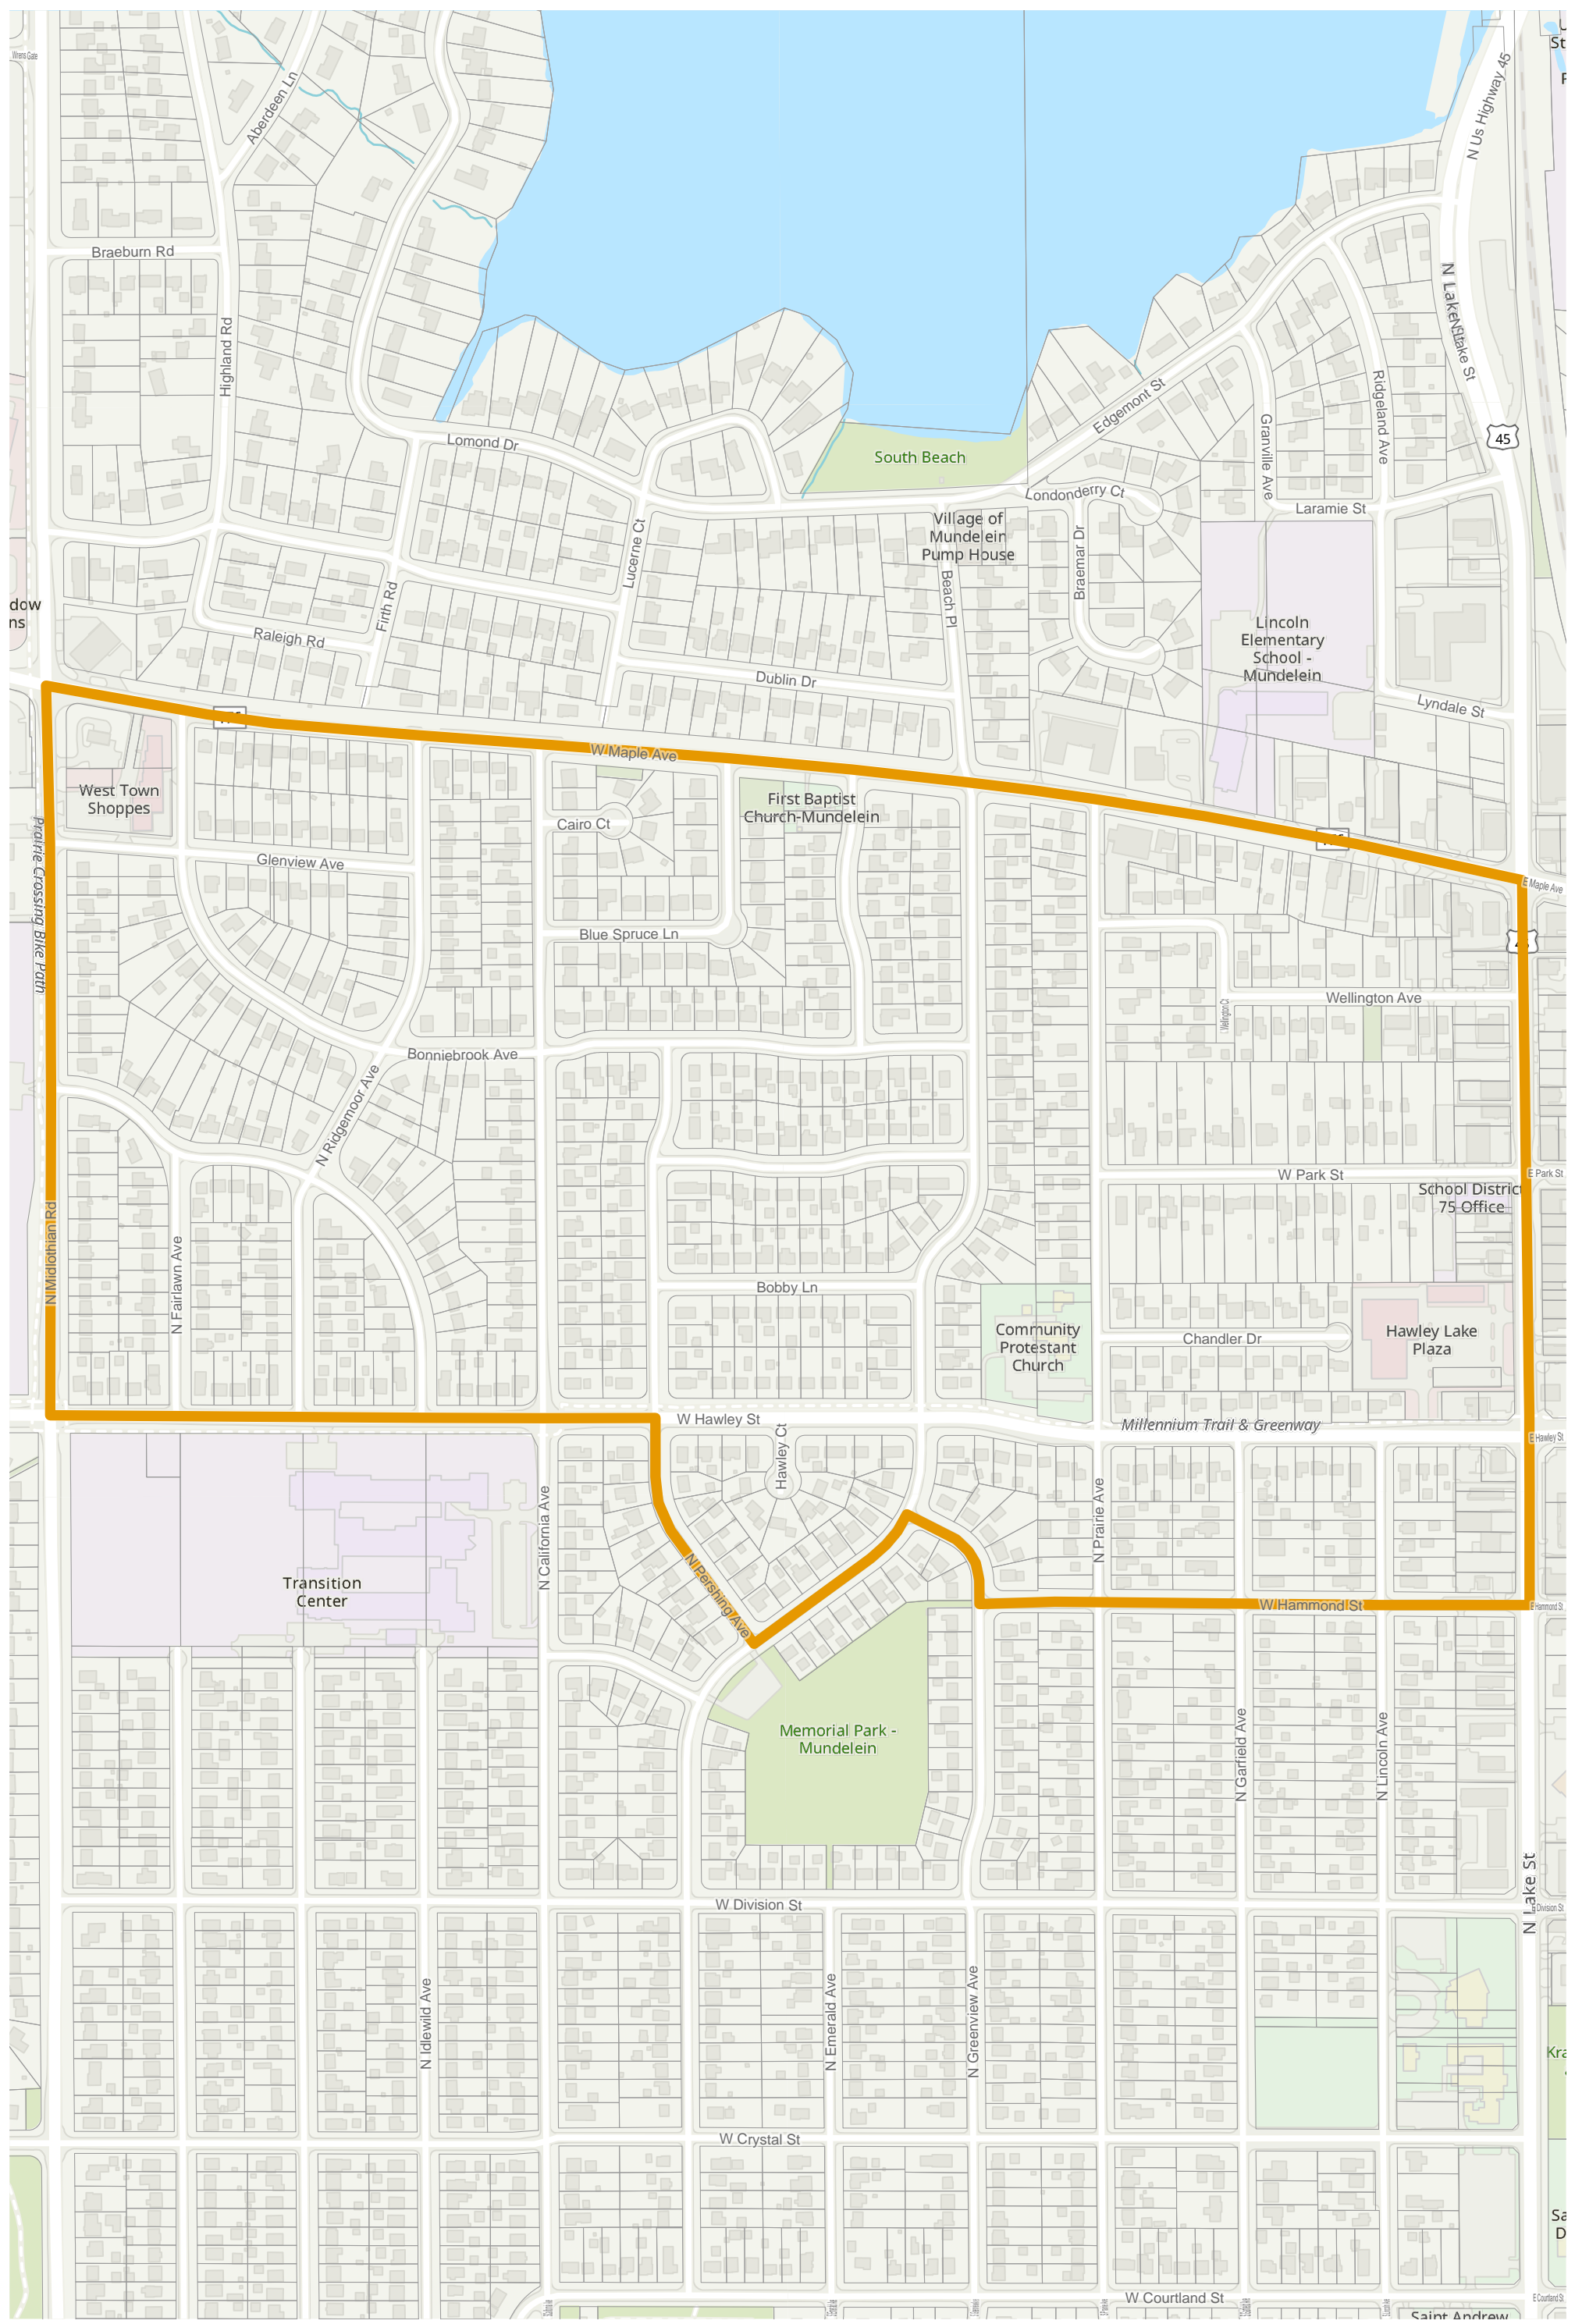

Lake County 2022 Election Precinct Fremont 124

2022 Election Precincts
Tax Parcels