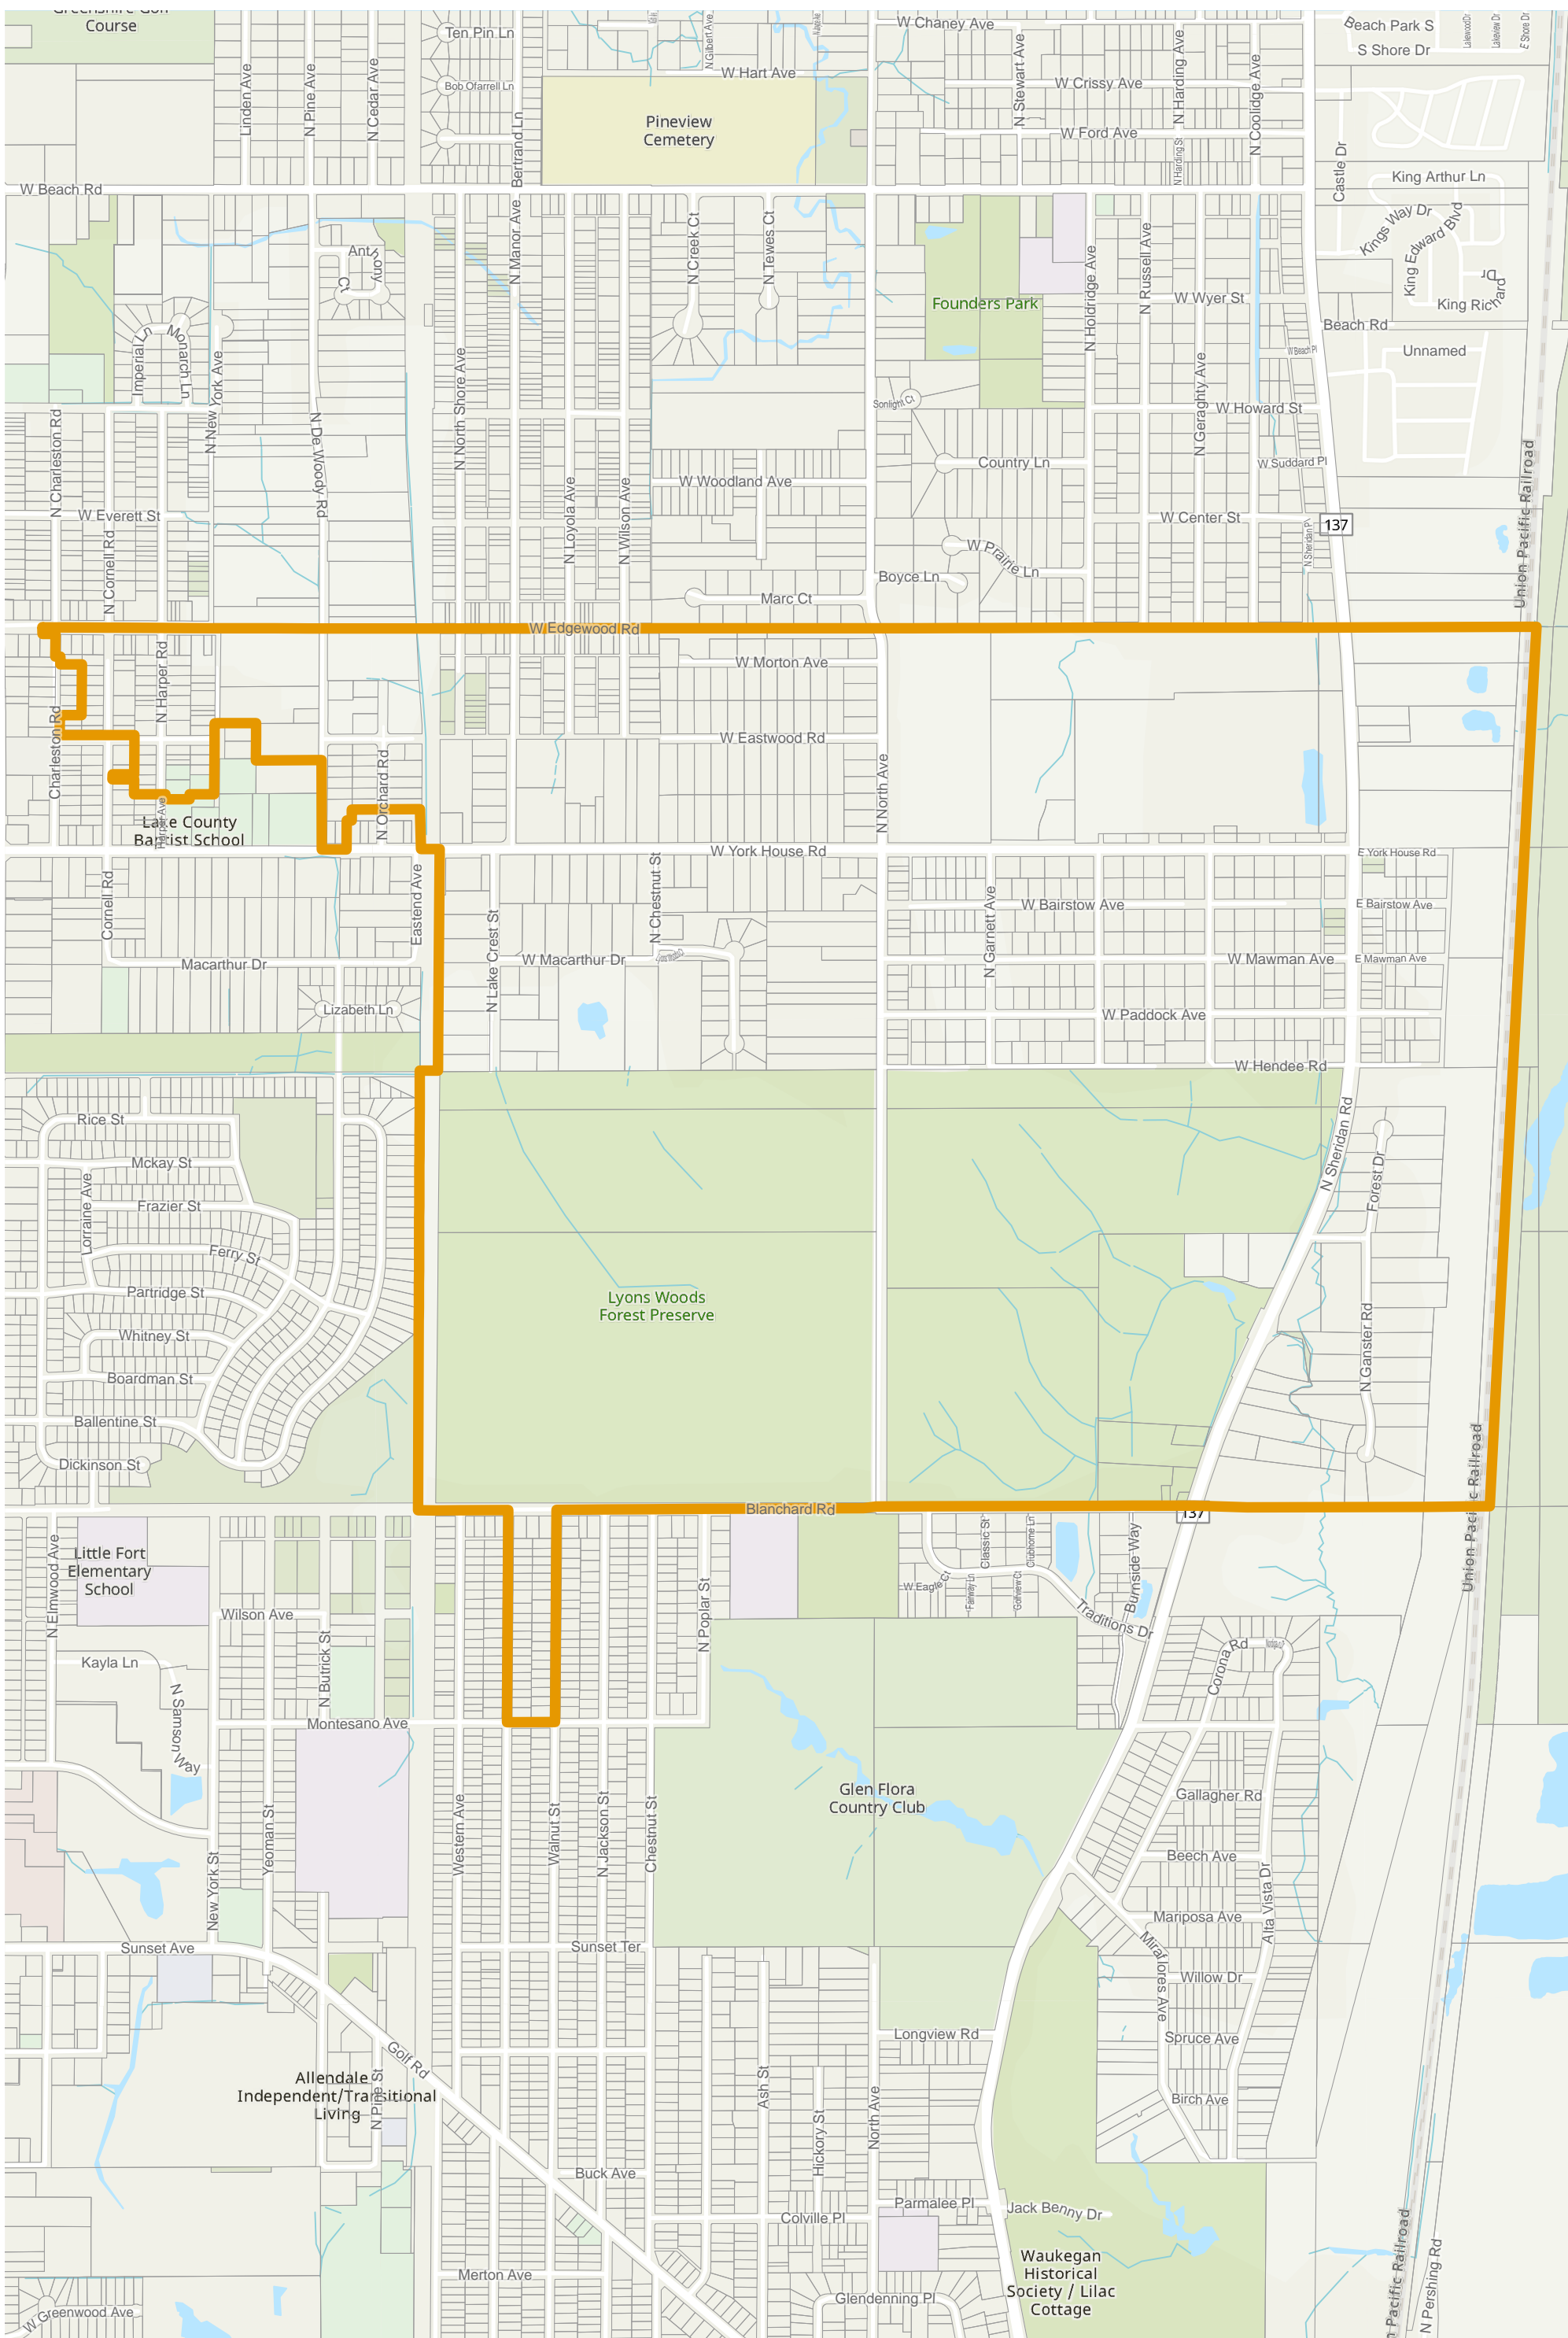

Lake County 2022 Election Precinct Waukegan 358

2022 Election Precincts
Tax Parcels