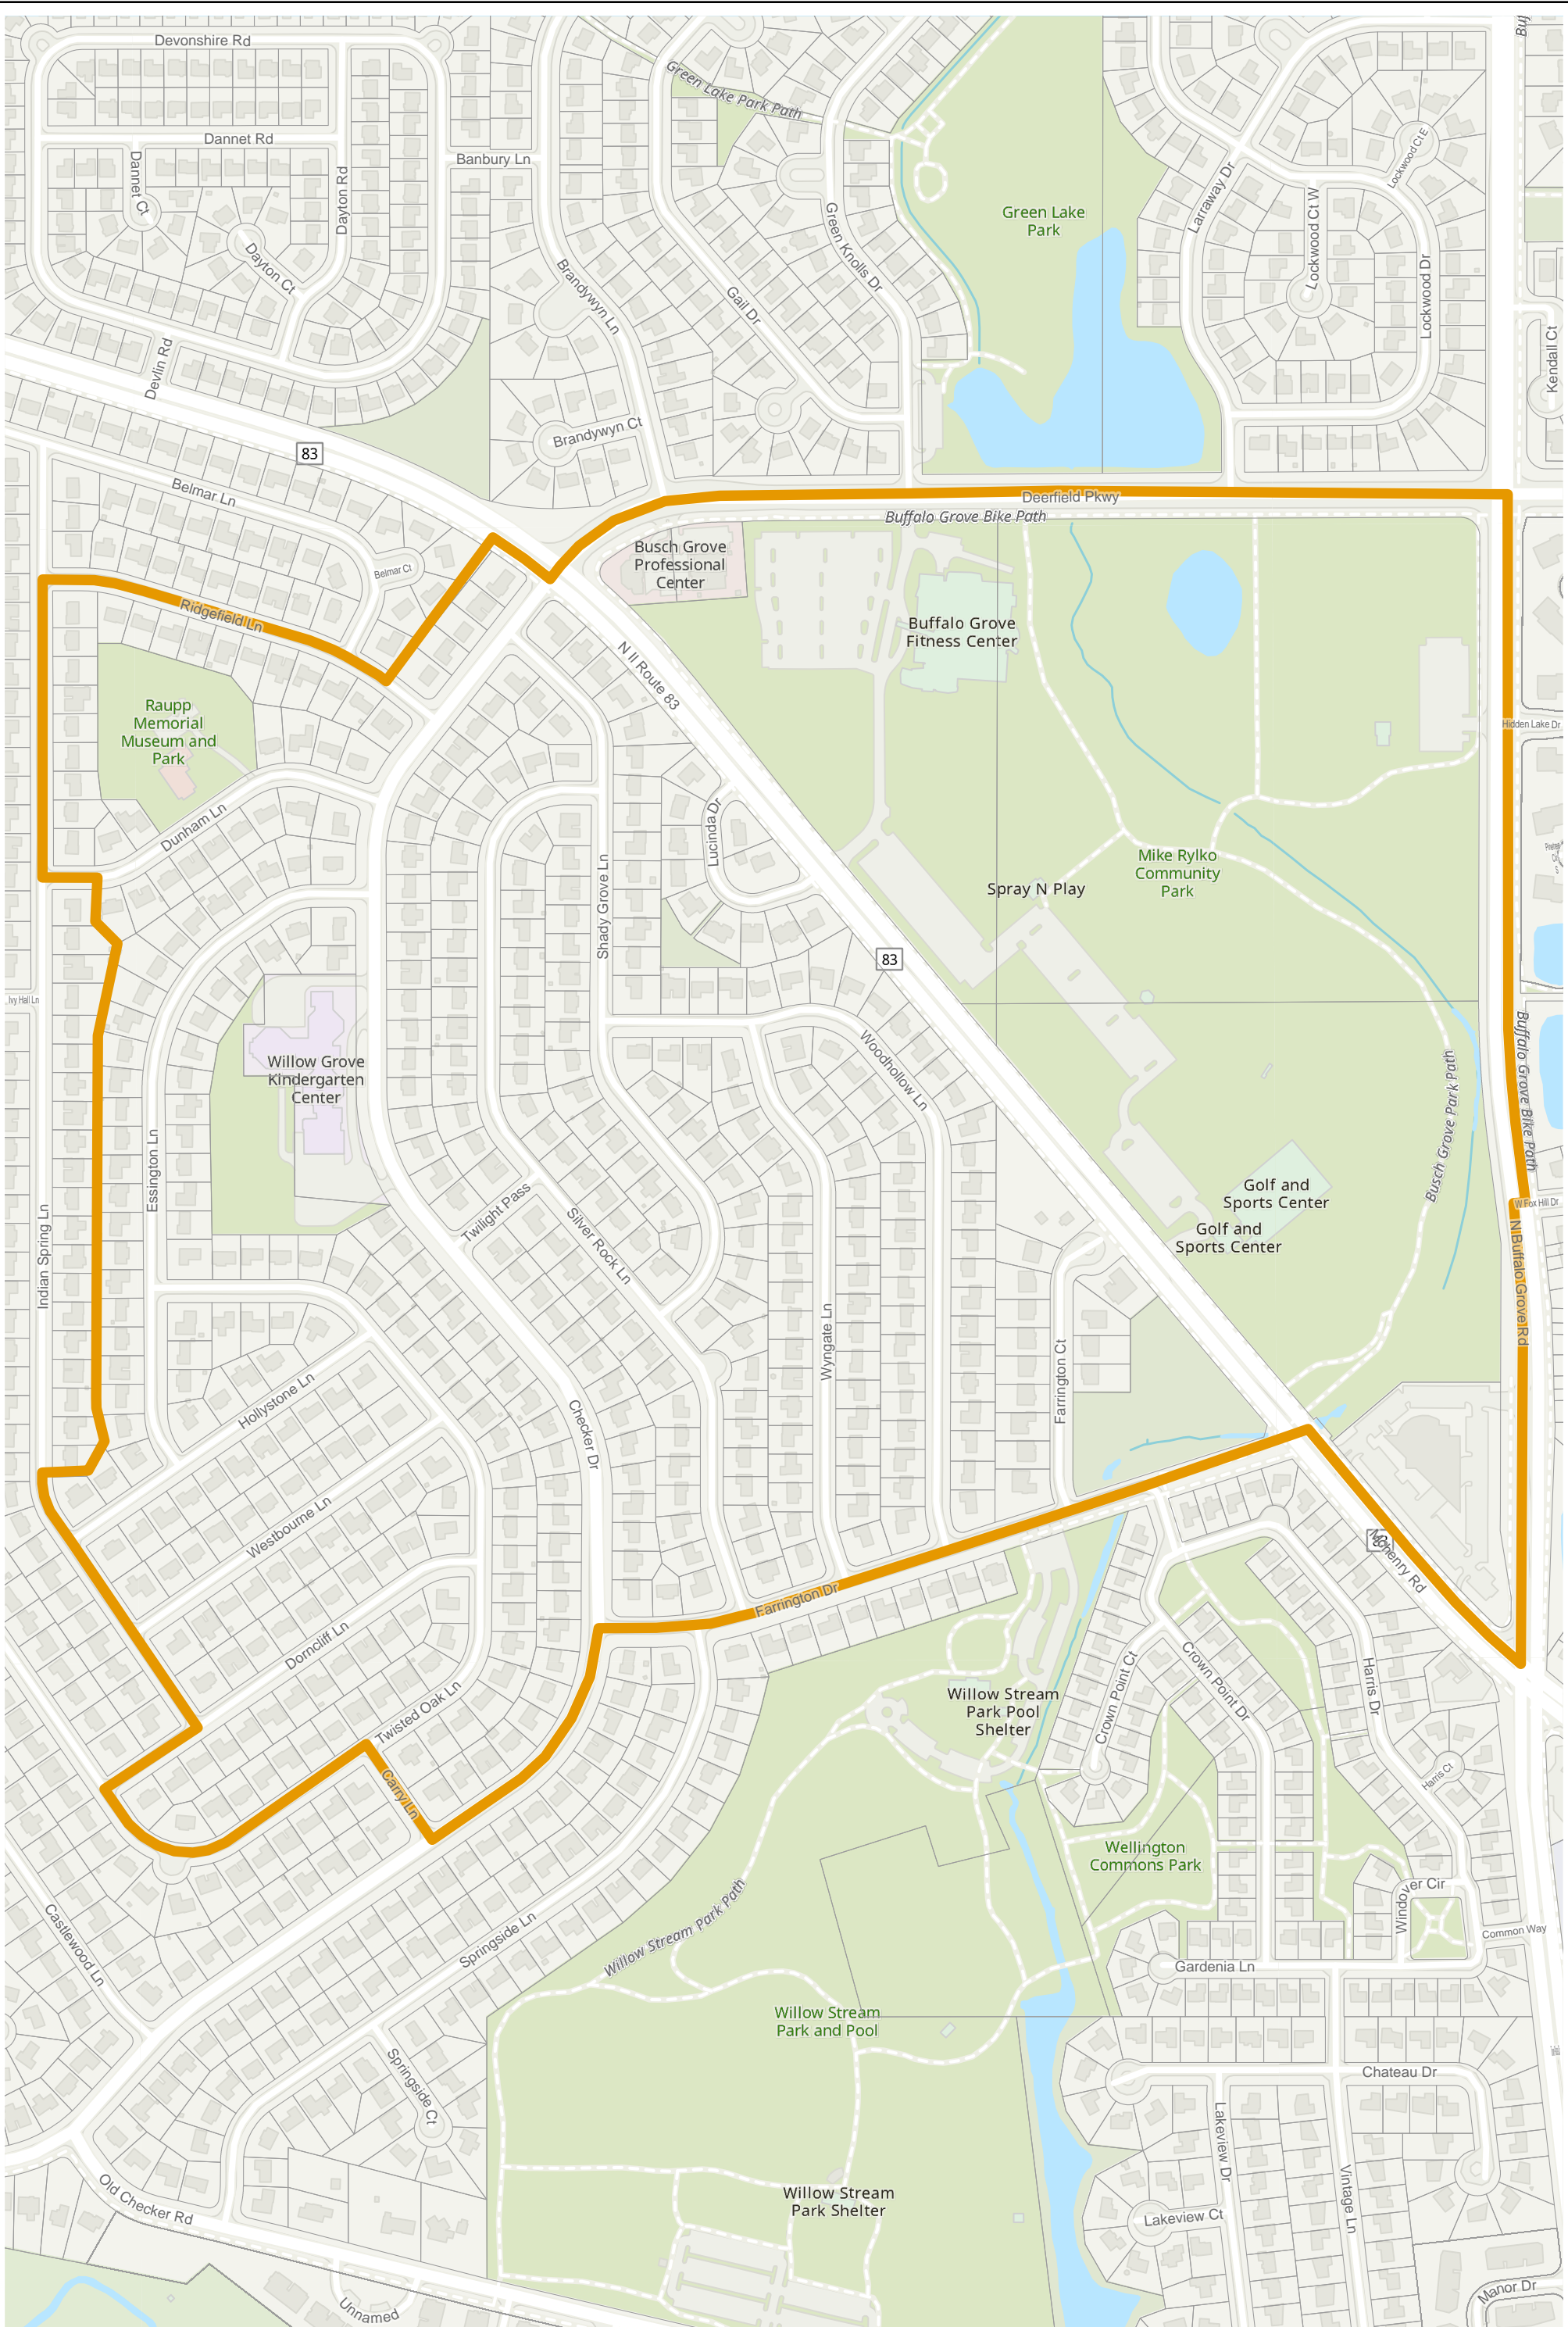

Lake County 2022 Election Precinct Vernon 289