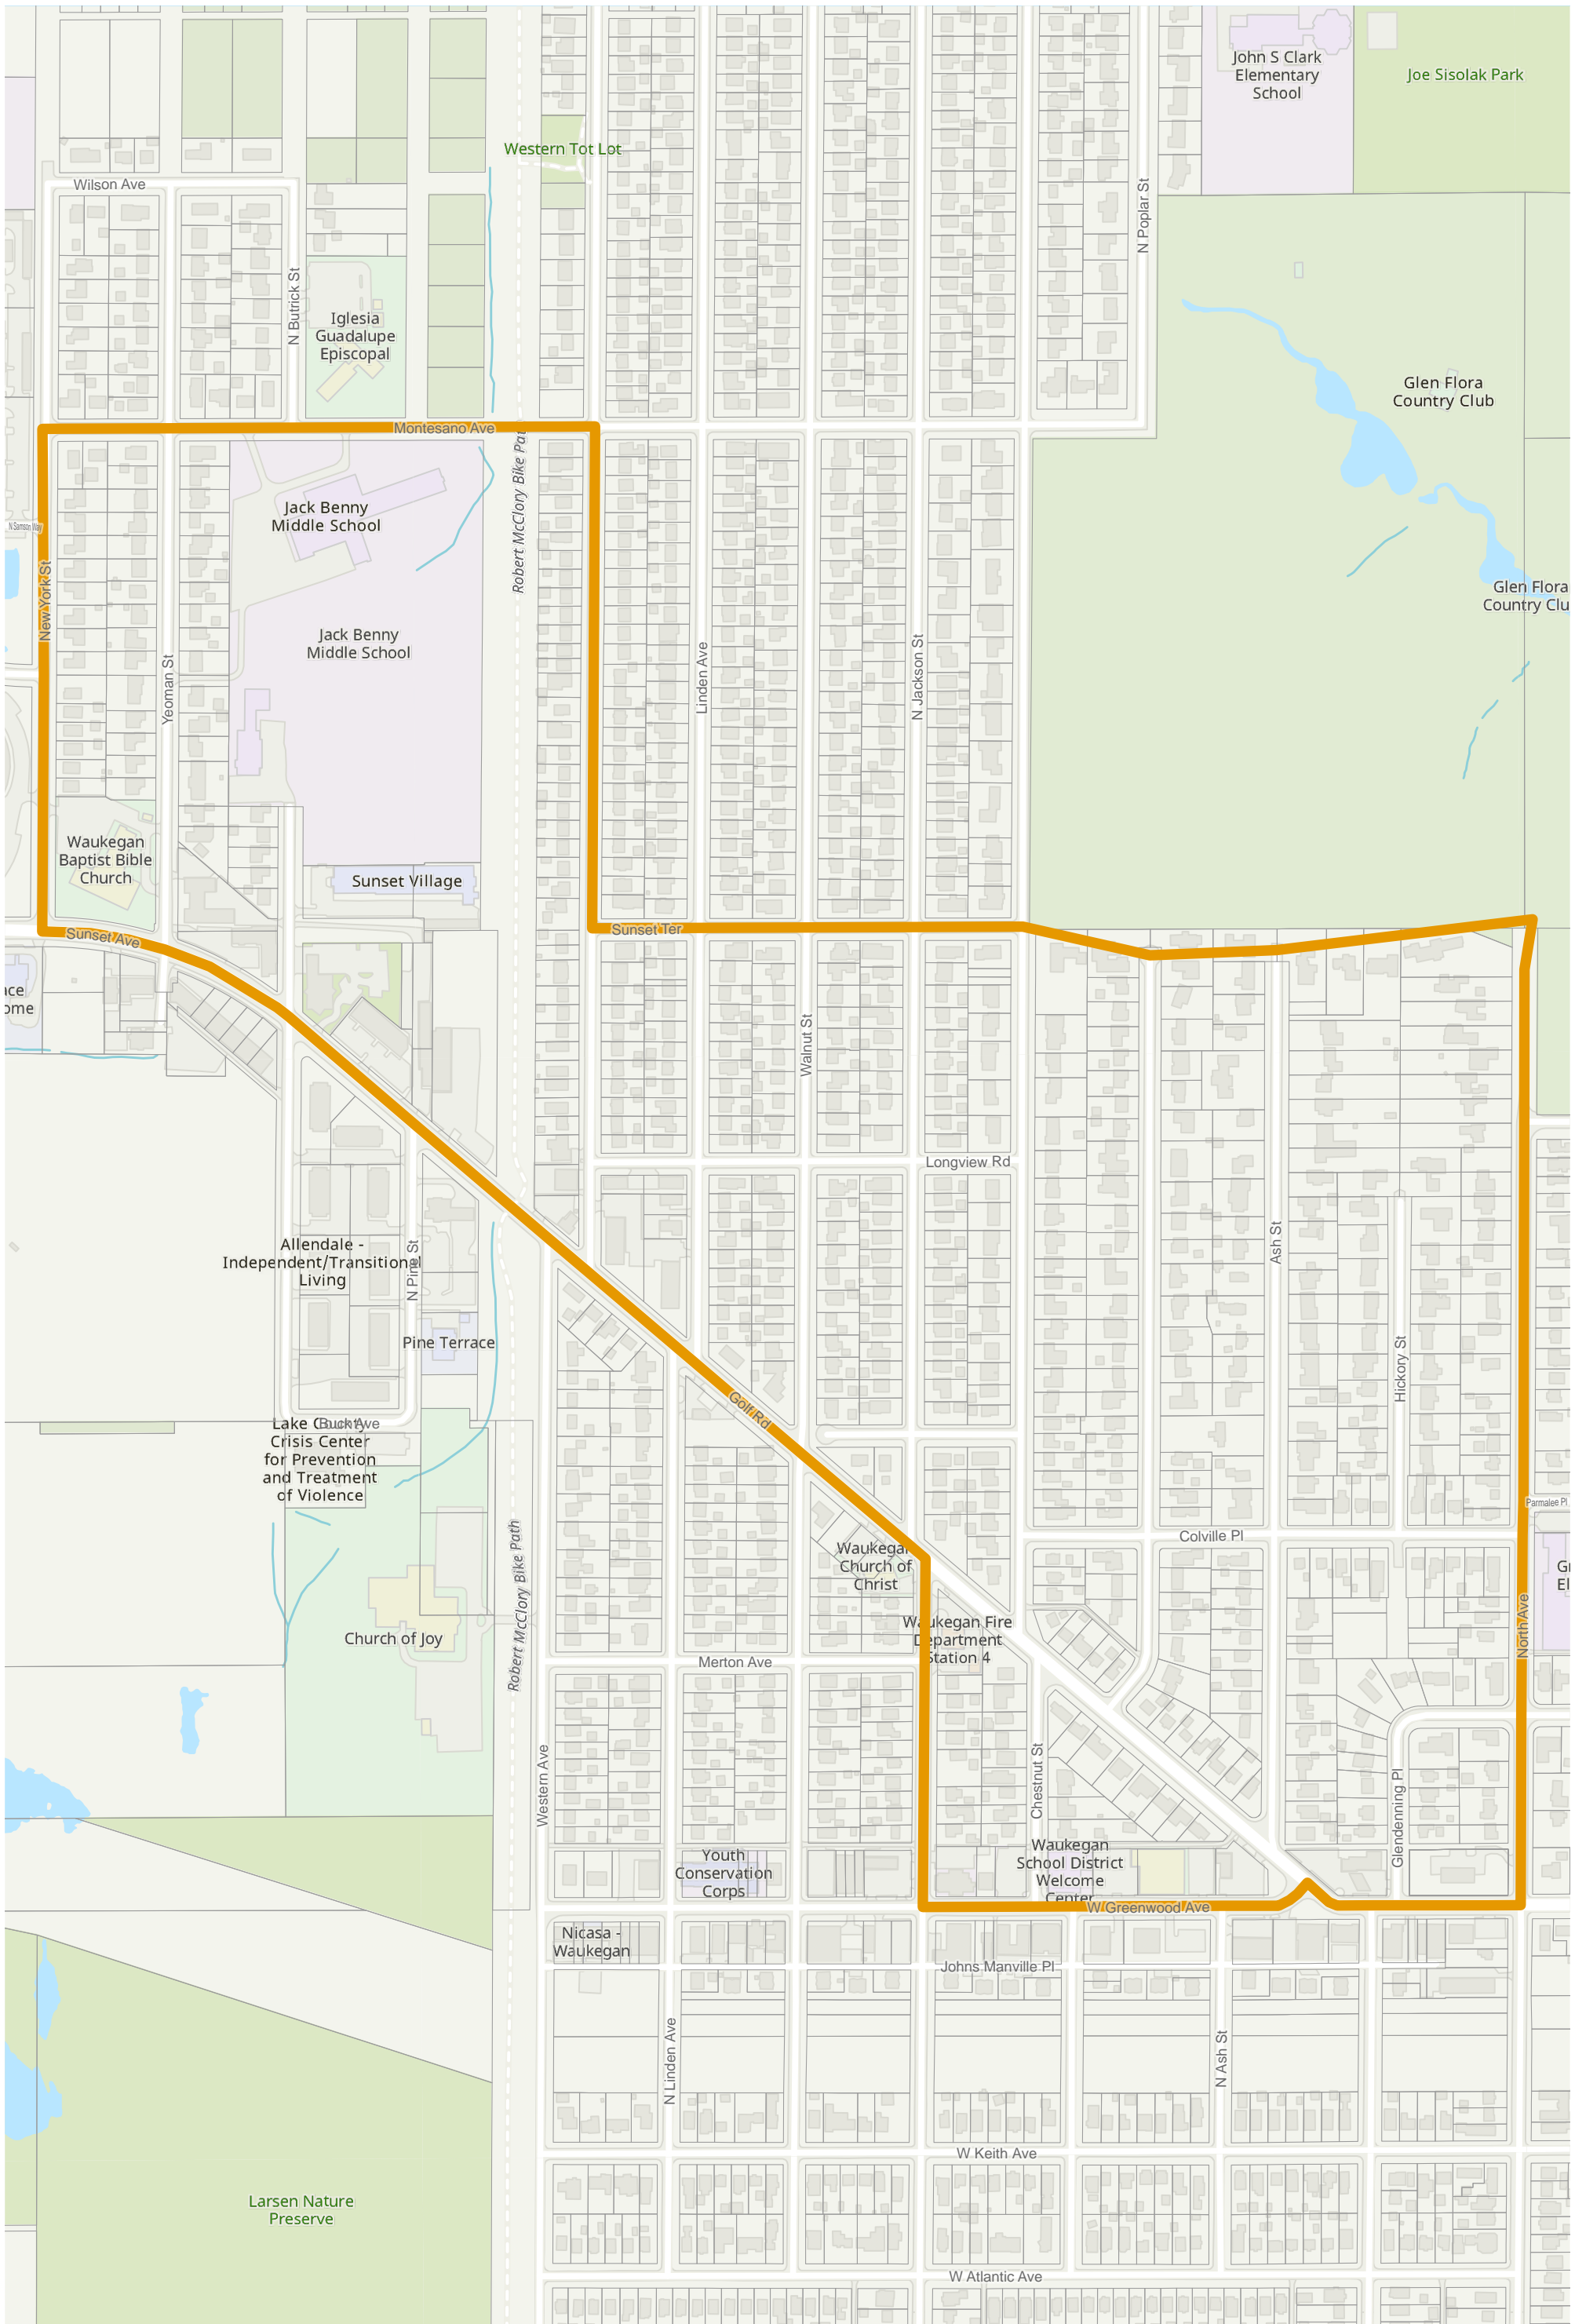

Lake County 2022 Election Precinct Waukegan 362