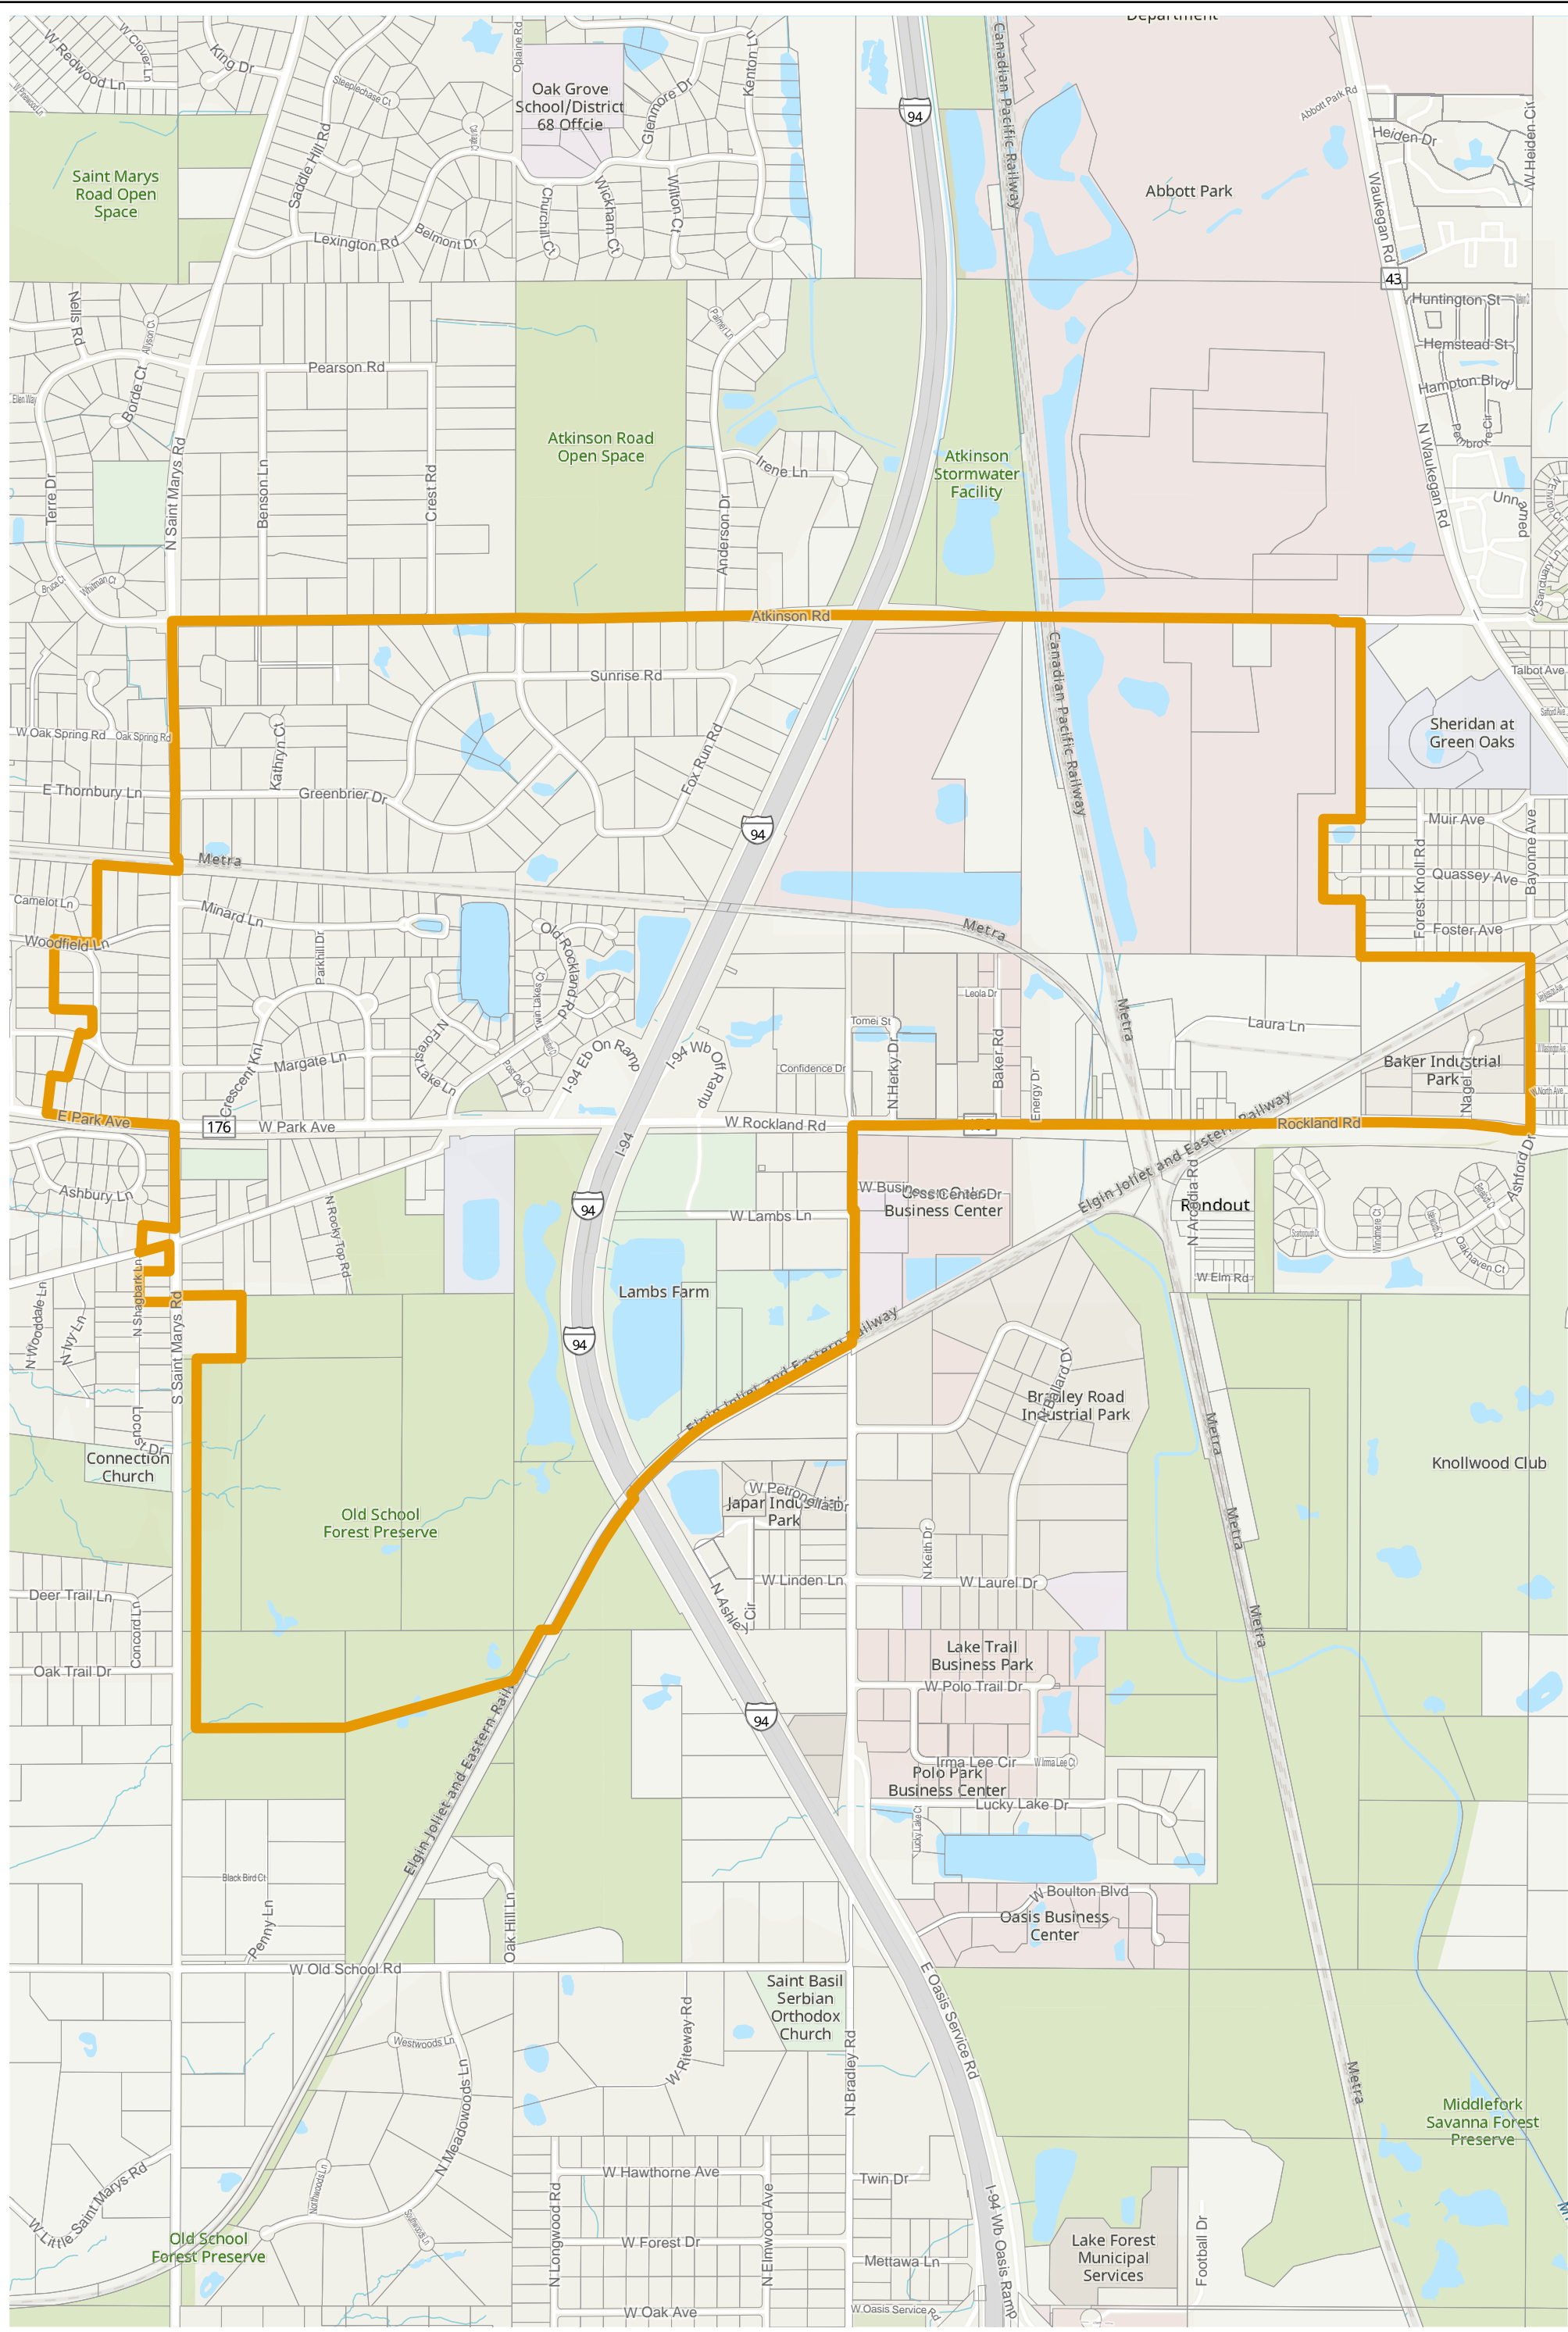

Lake County 2022 Election Precinct Libertyville 193