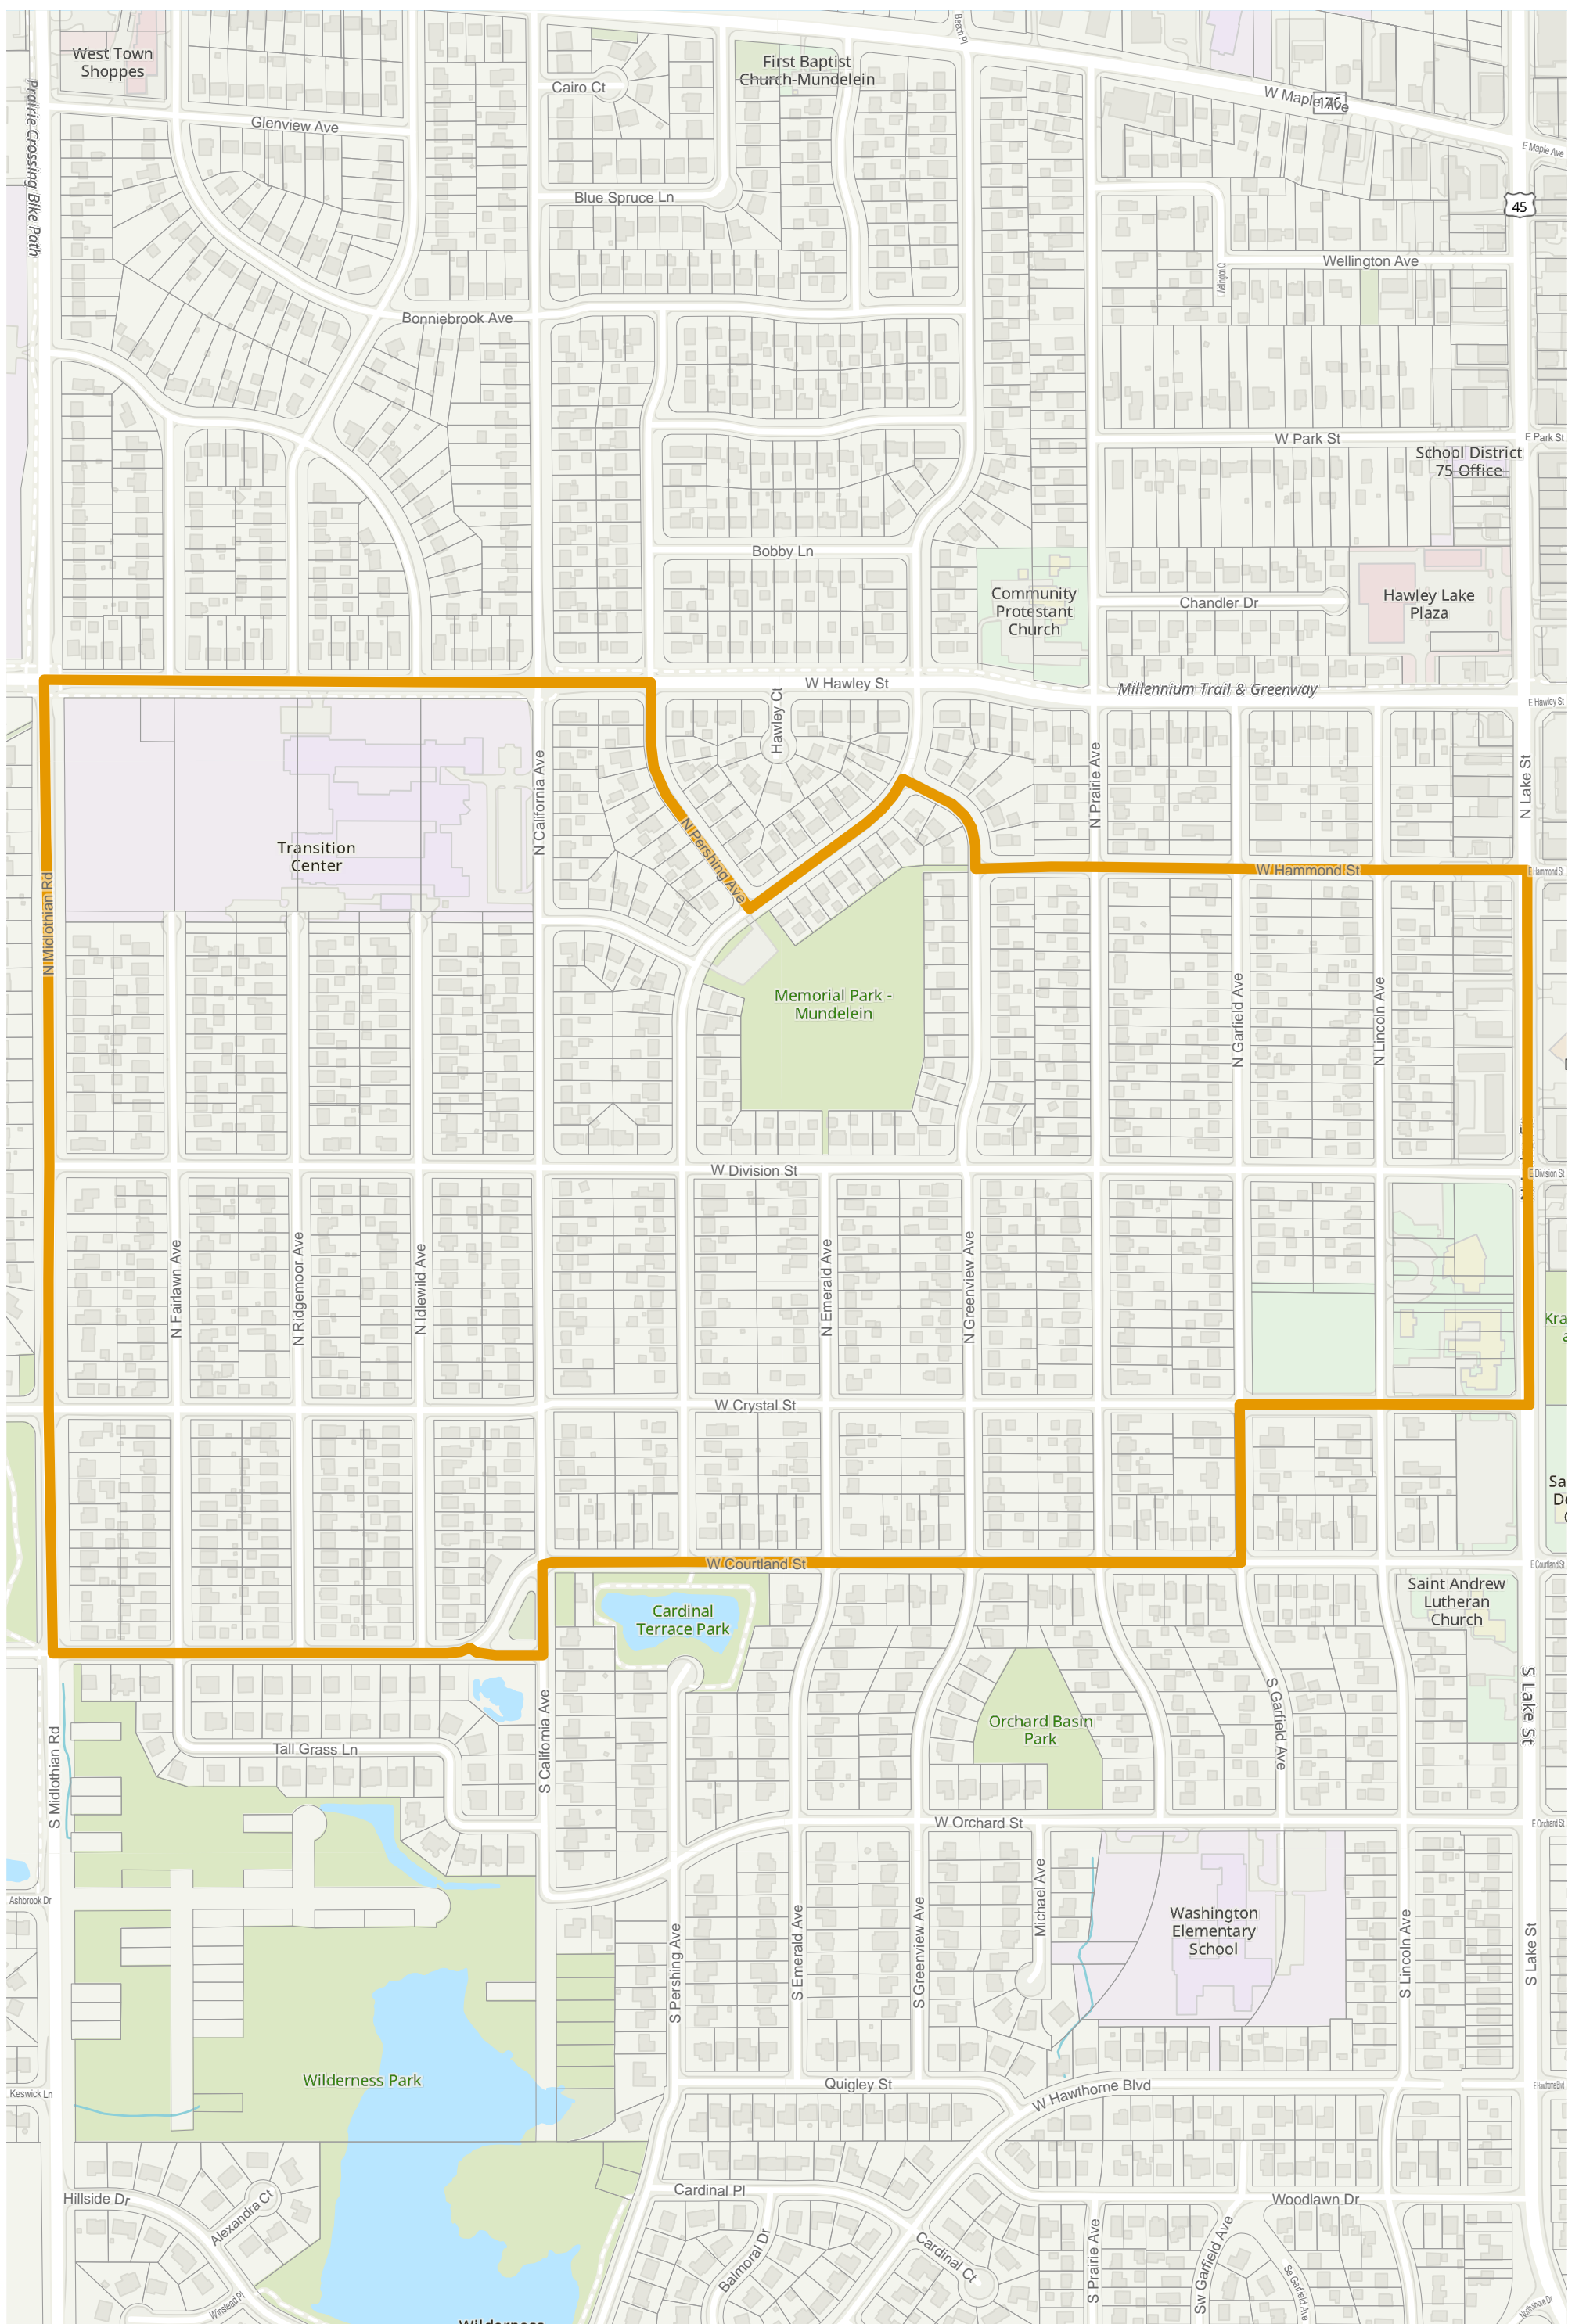

Lake County 2022 Election Precinct Fremont 126