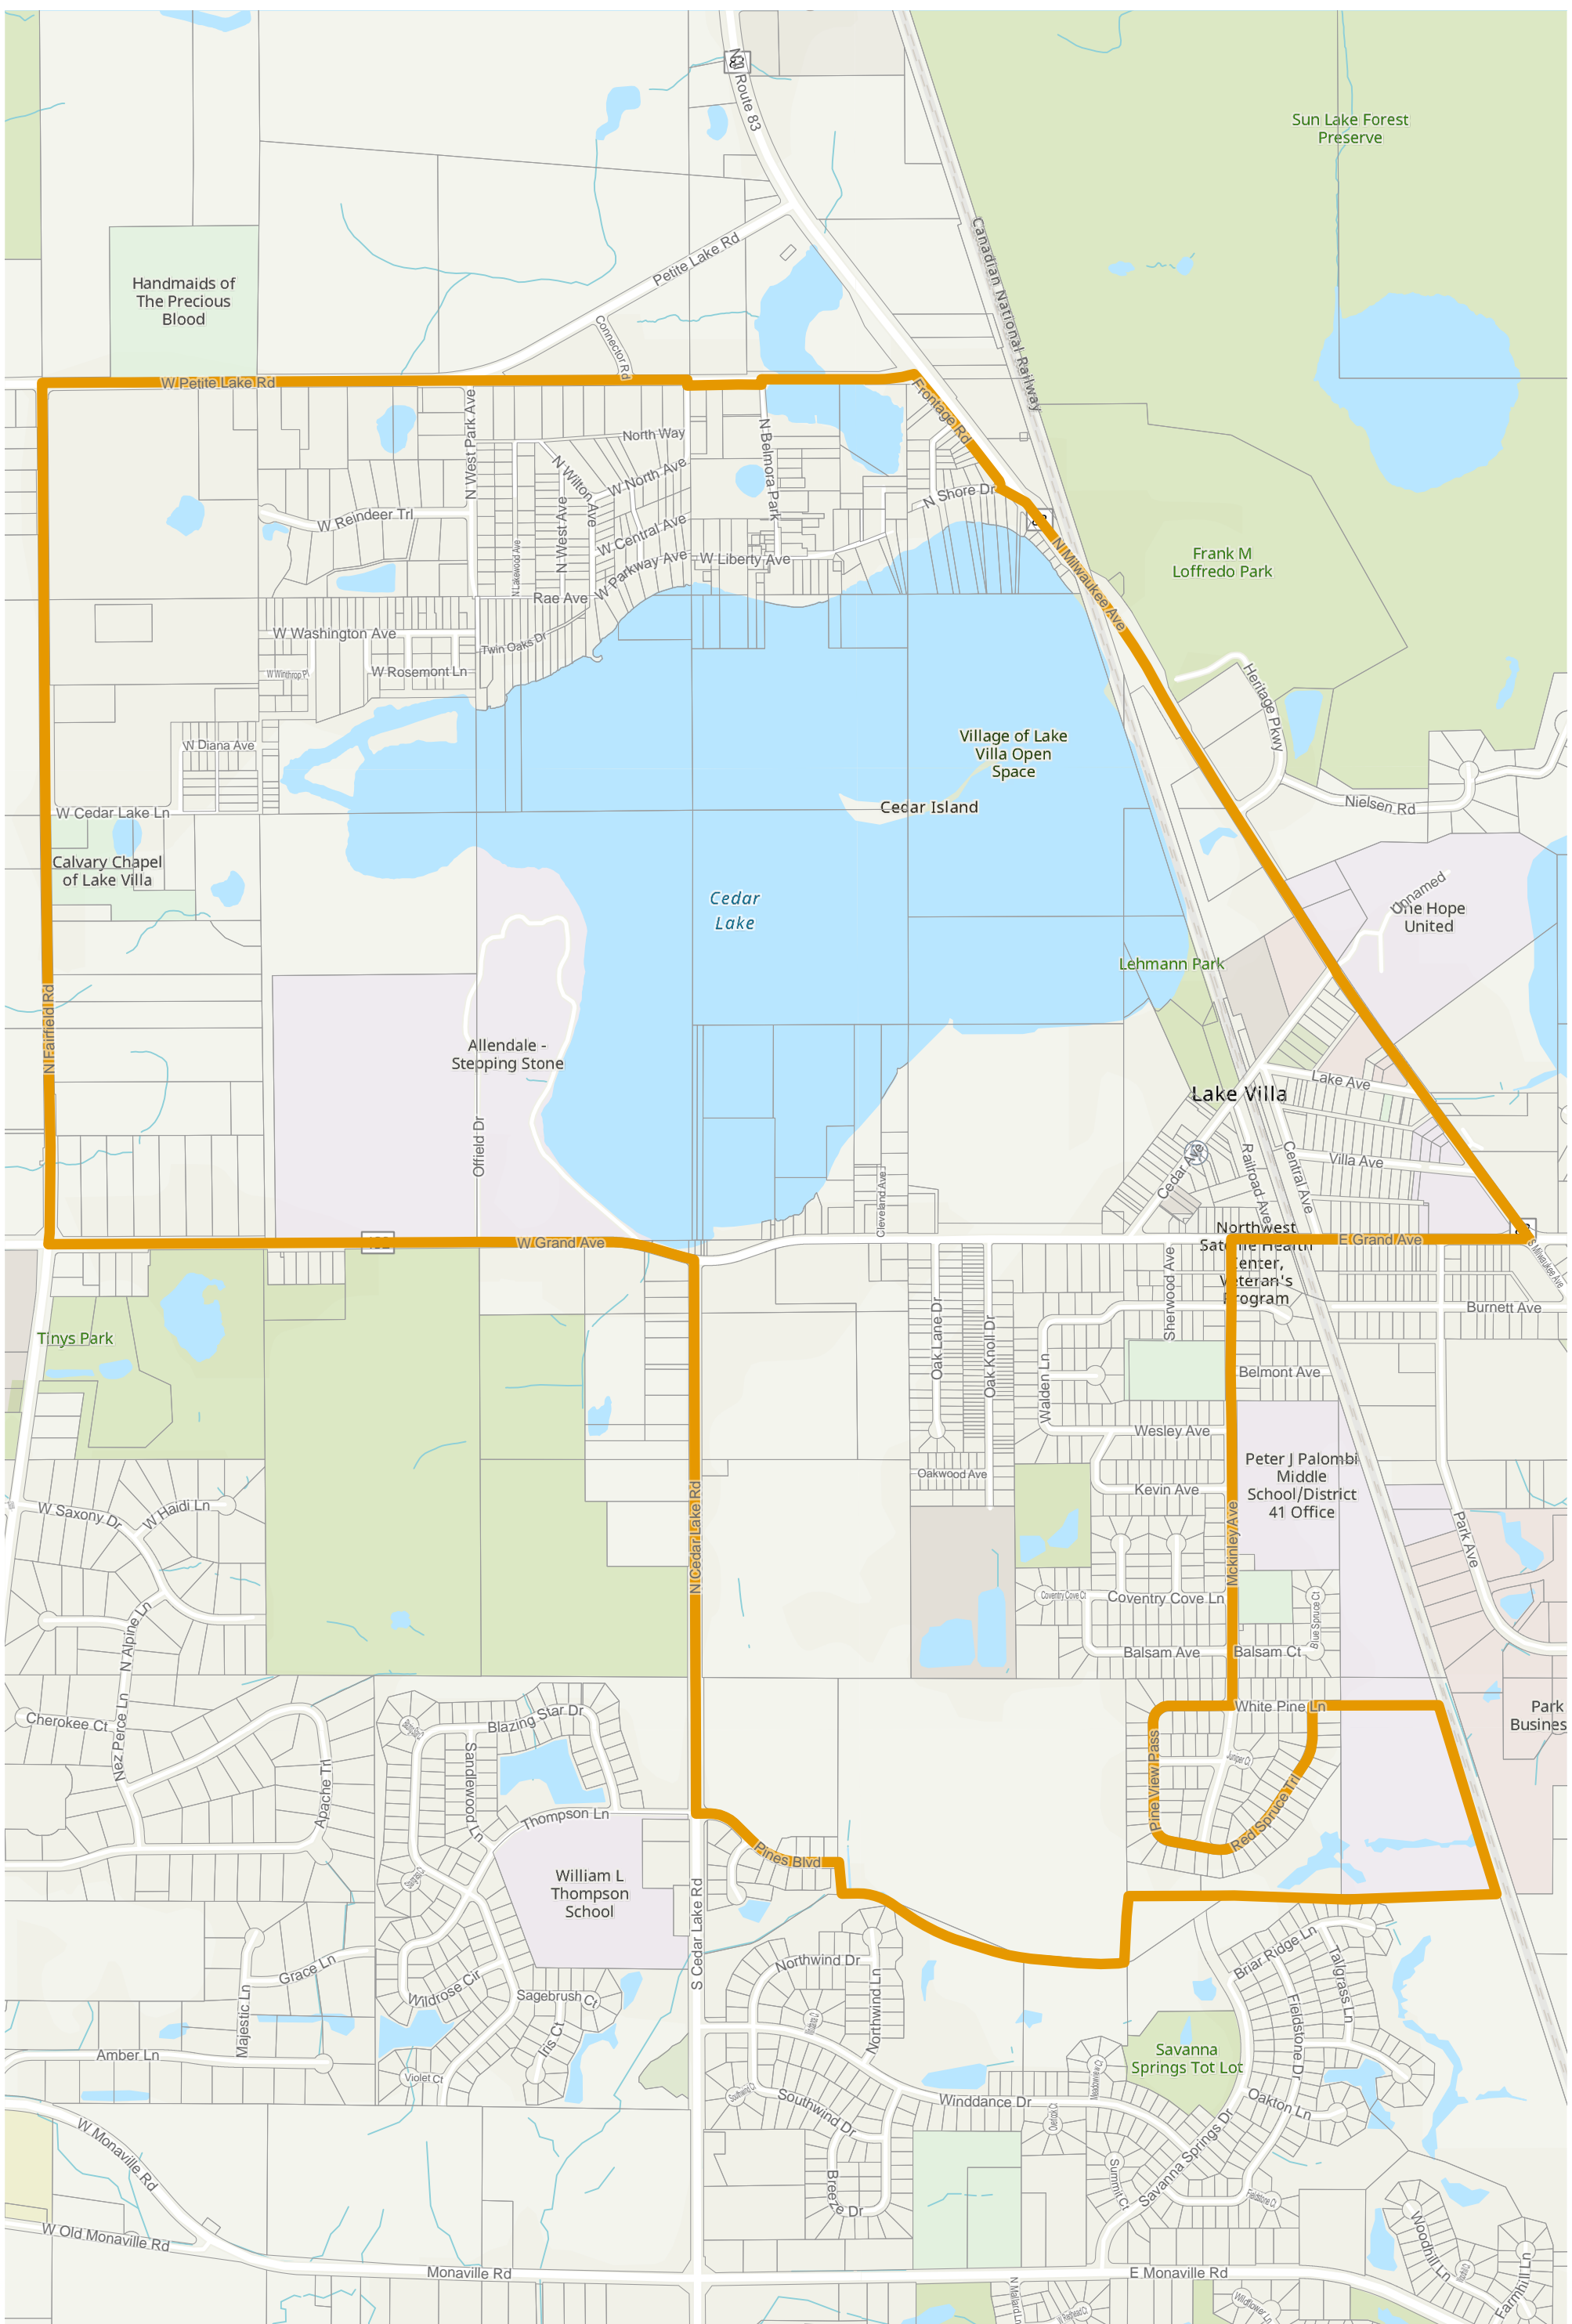

Lake County 2022 Election Precinct Lake Villa 152

2022 Election Precincts

Tax Parcels