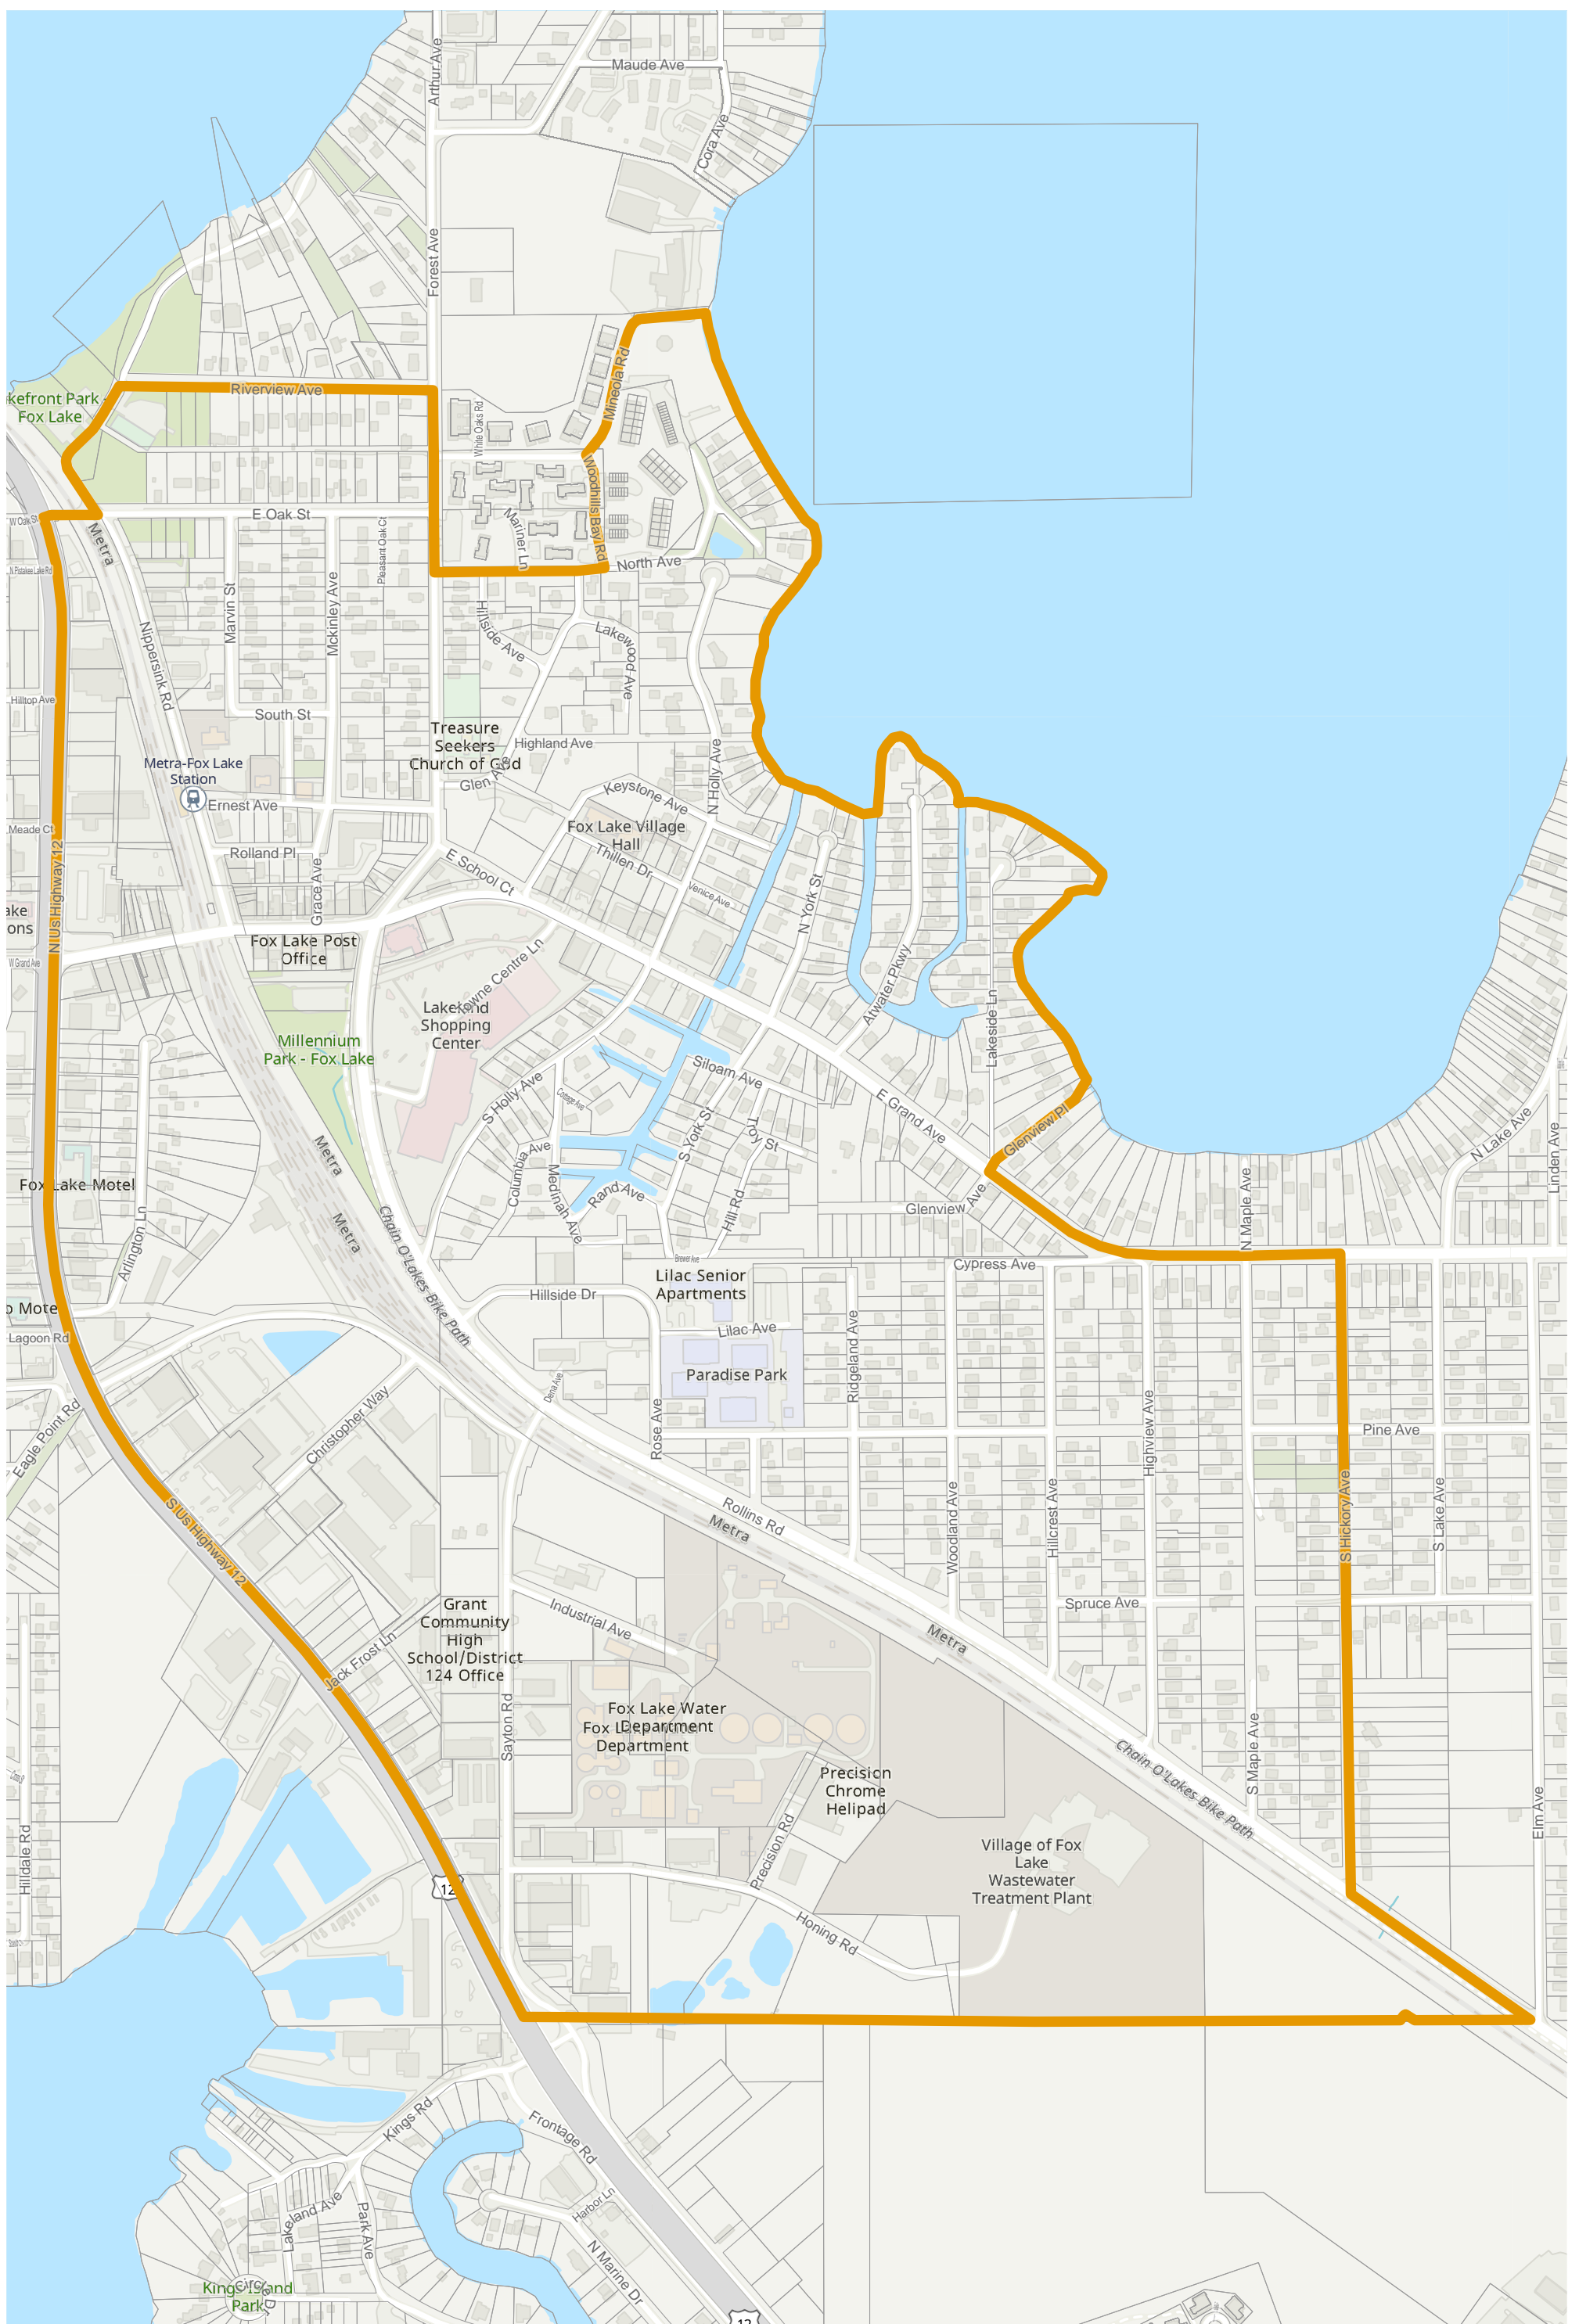

Lake County 2022 Election Precinct Grant 132

2022 Election Precincts

Tax Parcels