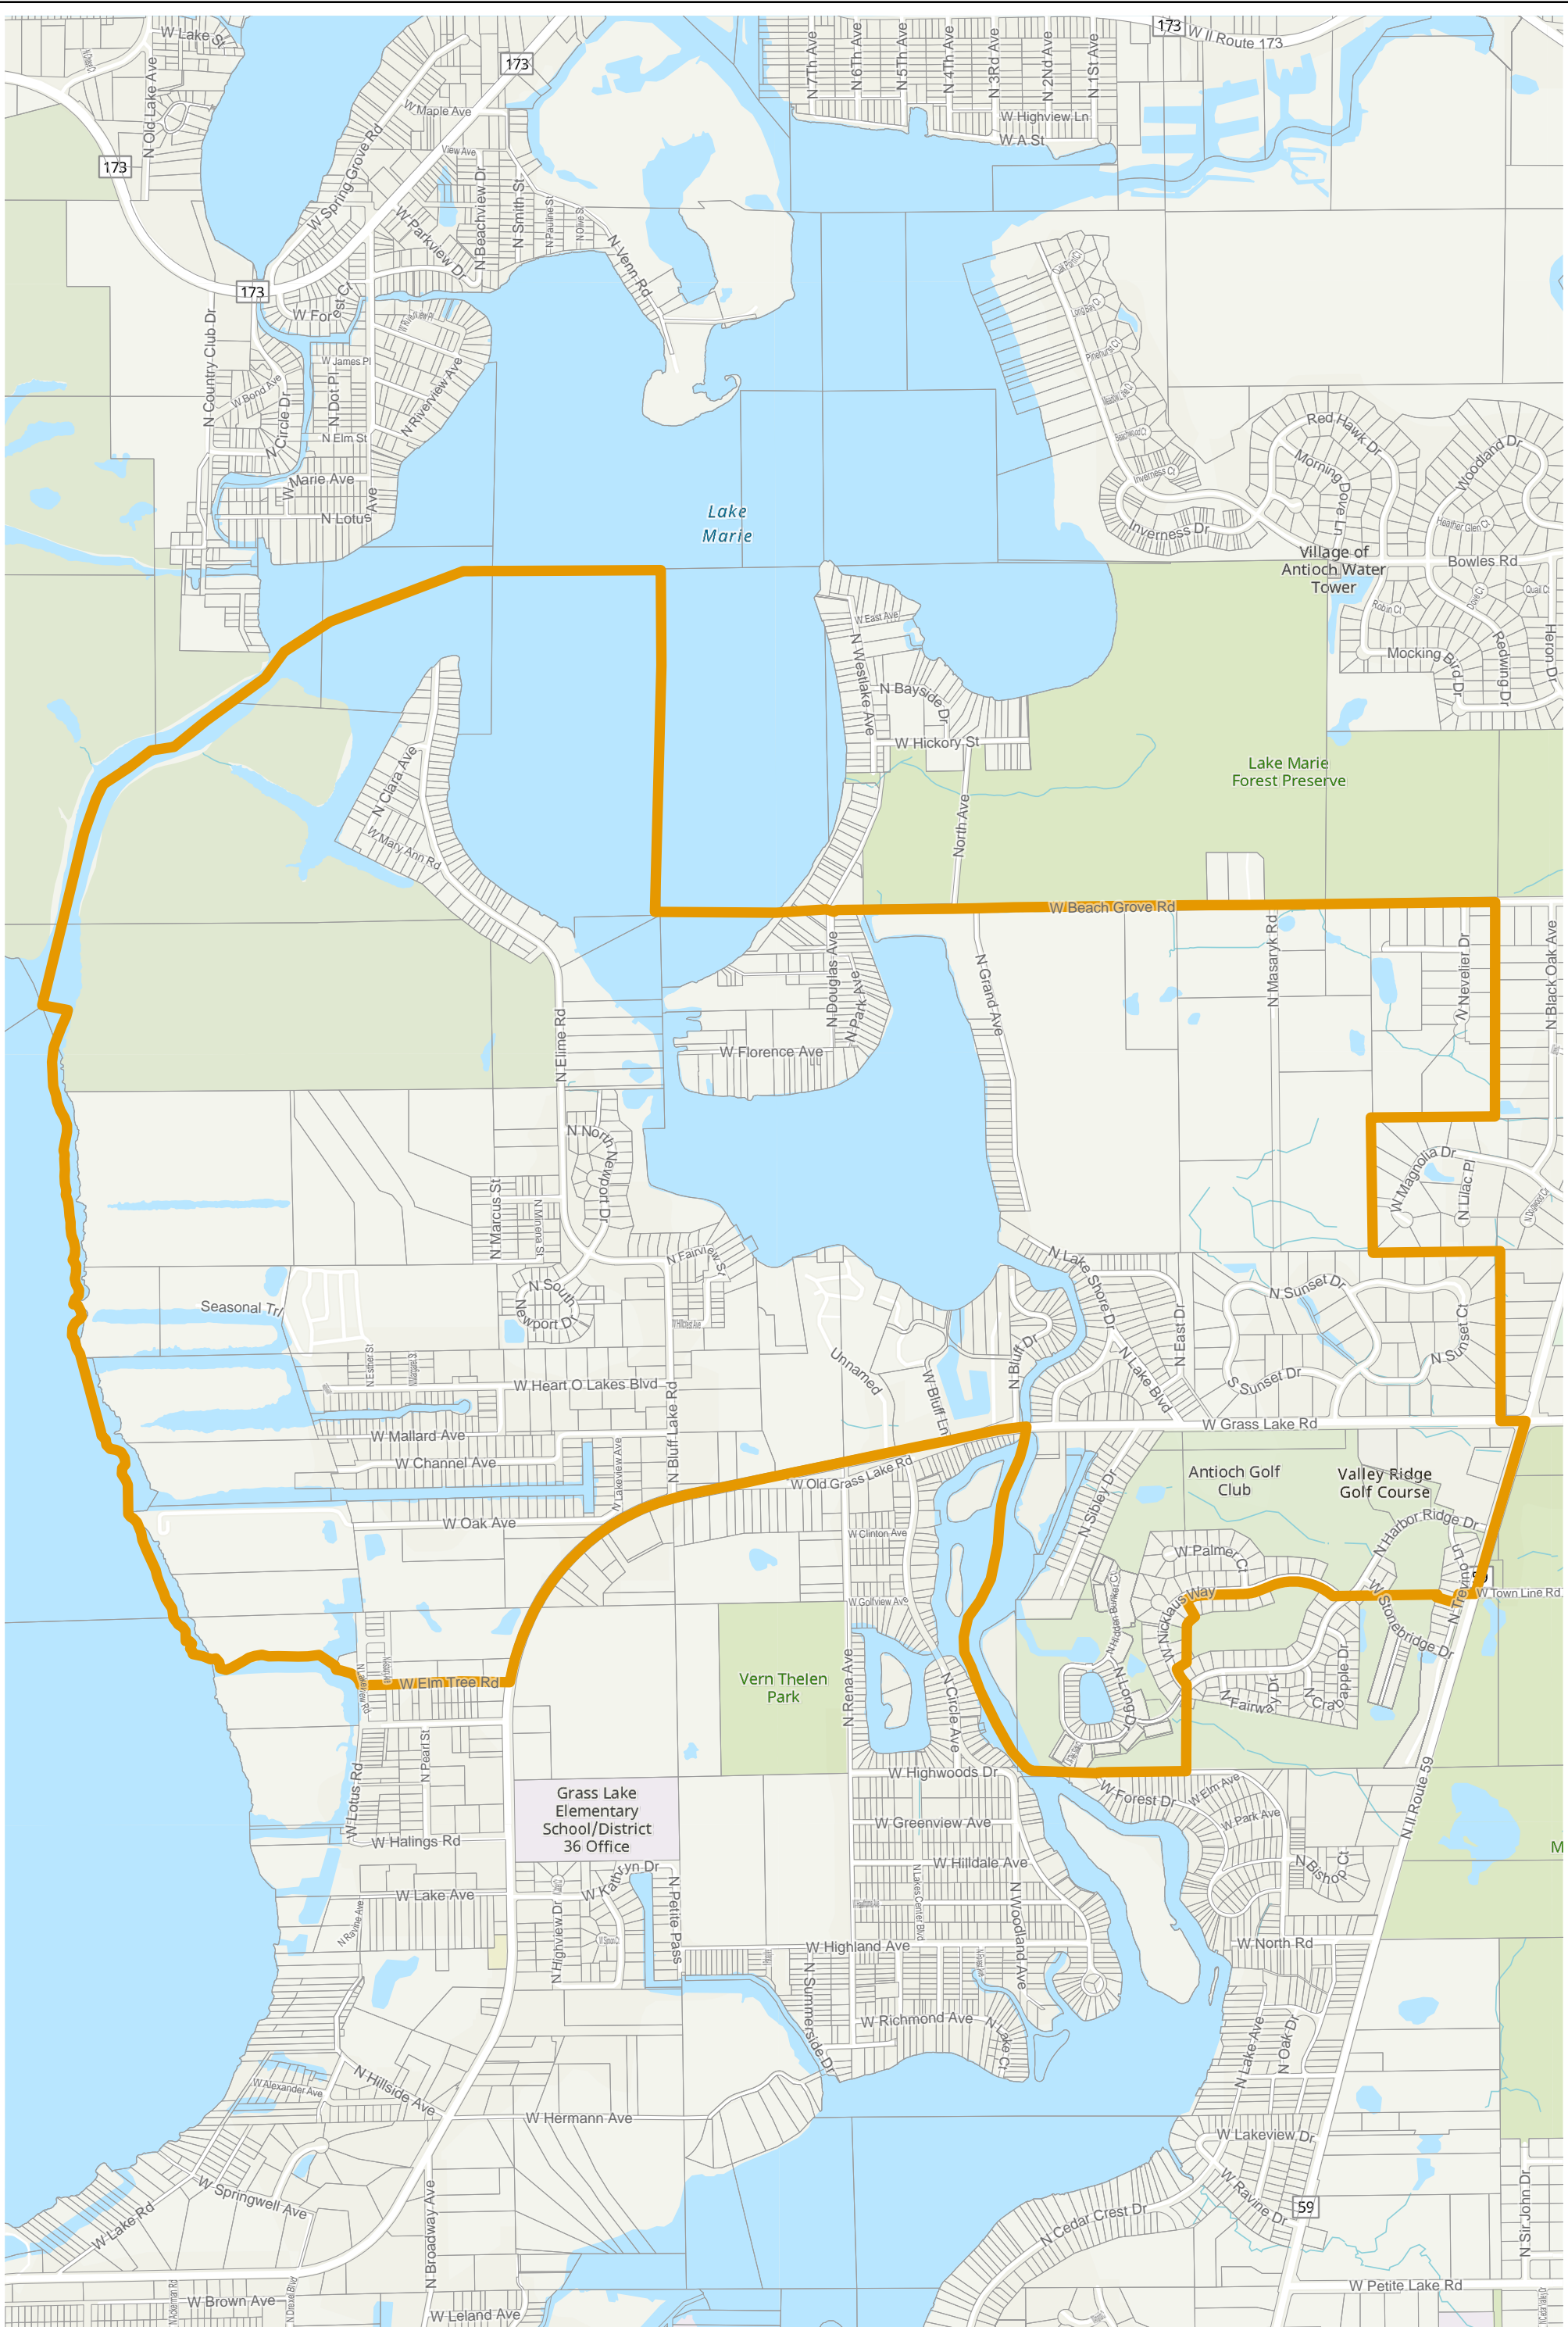

Lake County 2022 Election Precinct Antioch 15

2022 Election Precincts

Tax Parcels