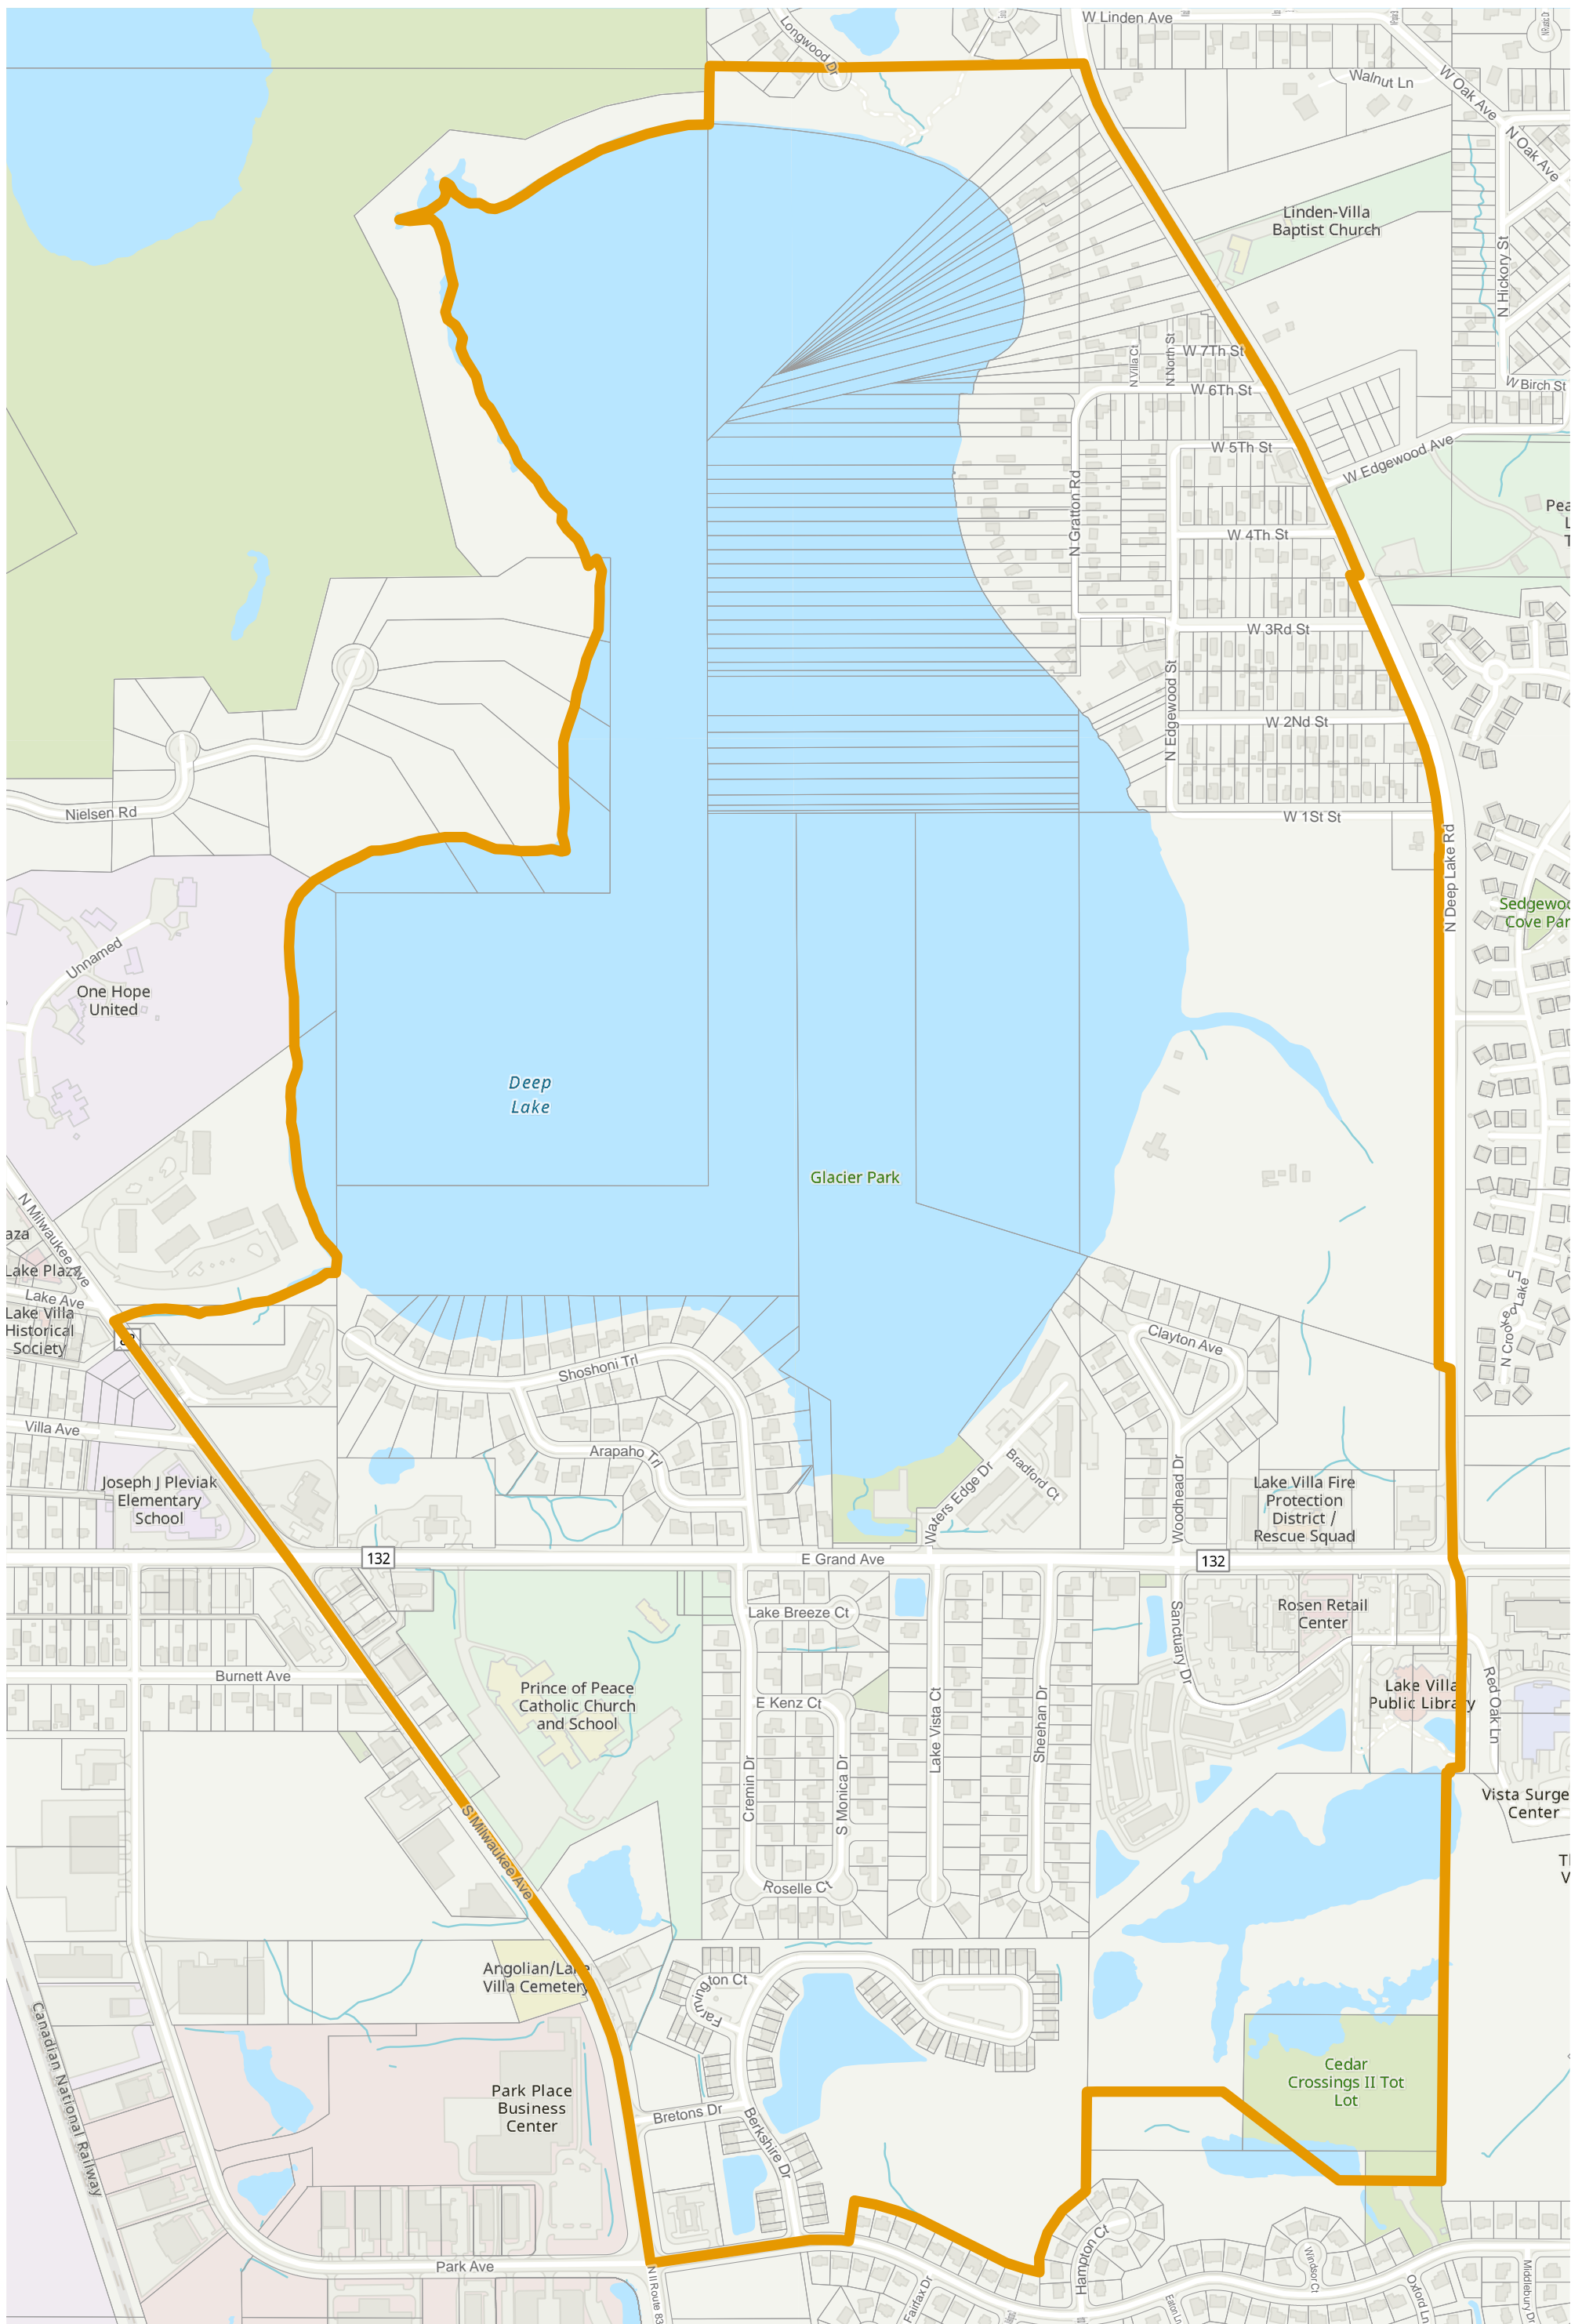

Lake County 2022 Election Precinct Lake Villa 154

2022 Election Precincts

Tax Parcels