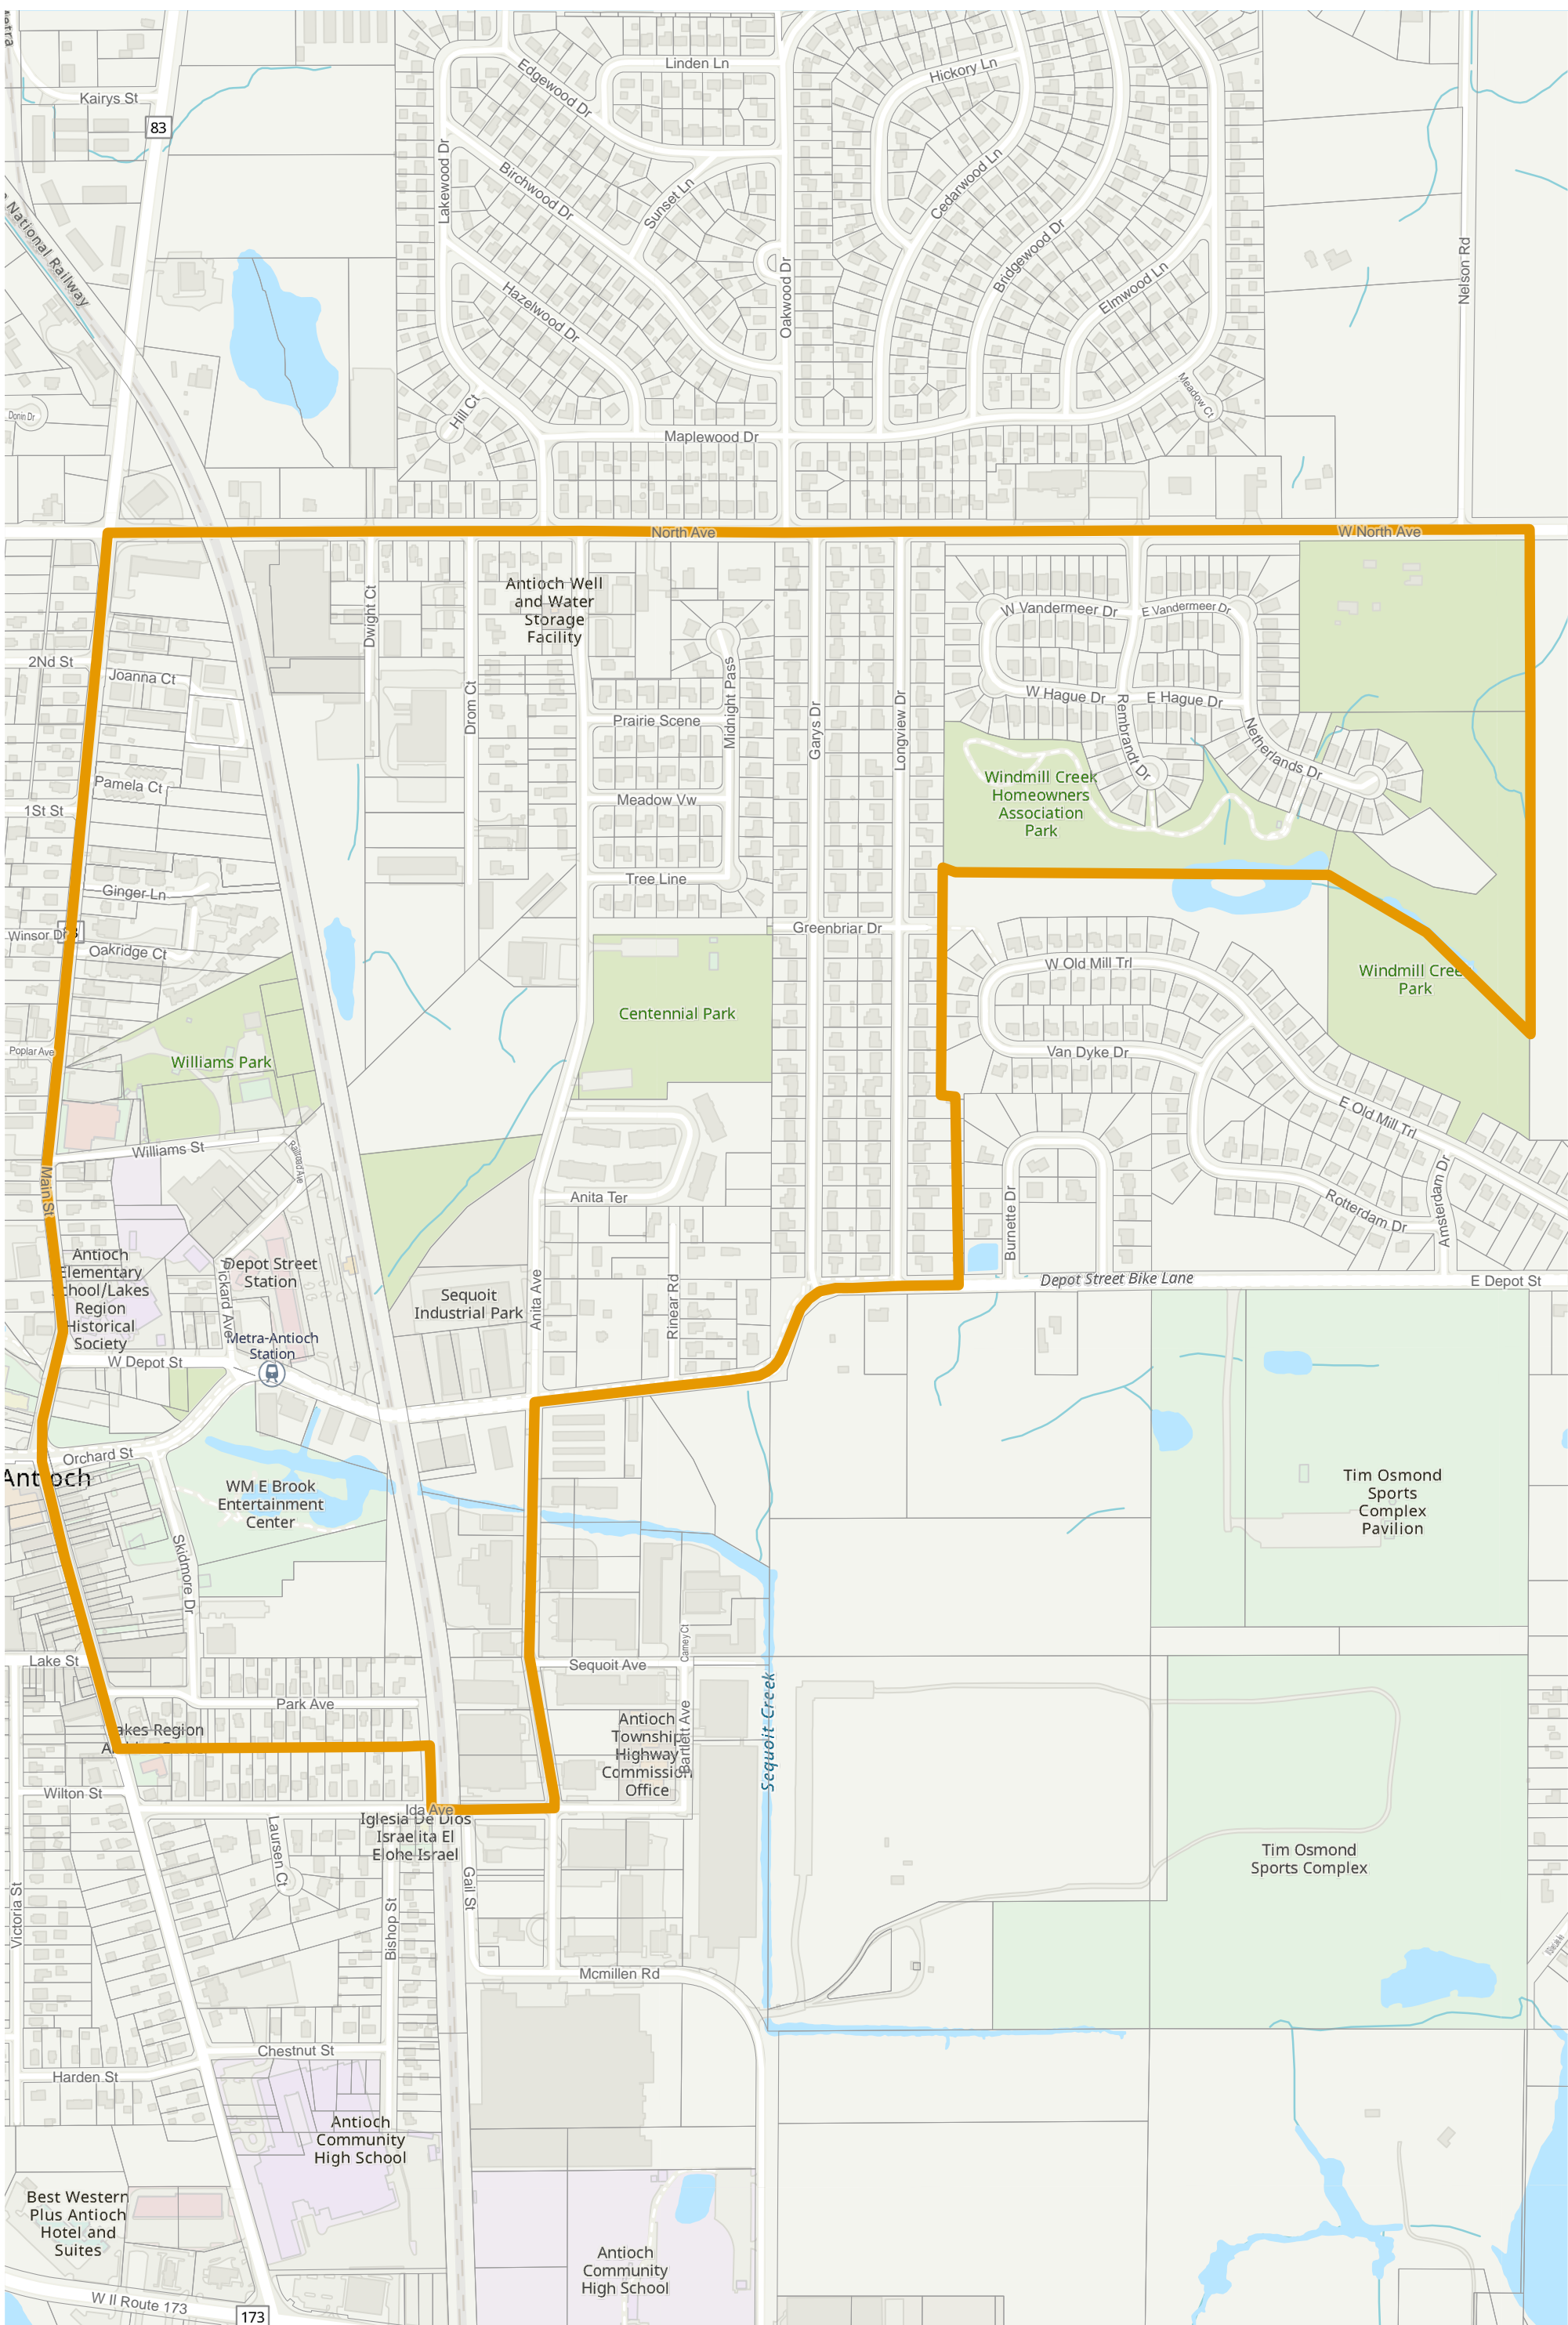

Lake County 2022 Election Precinct Antioch 8