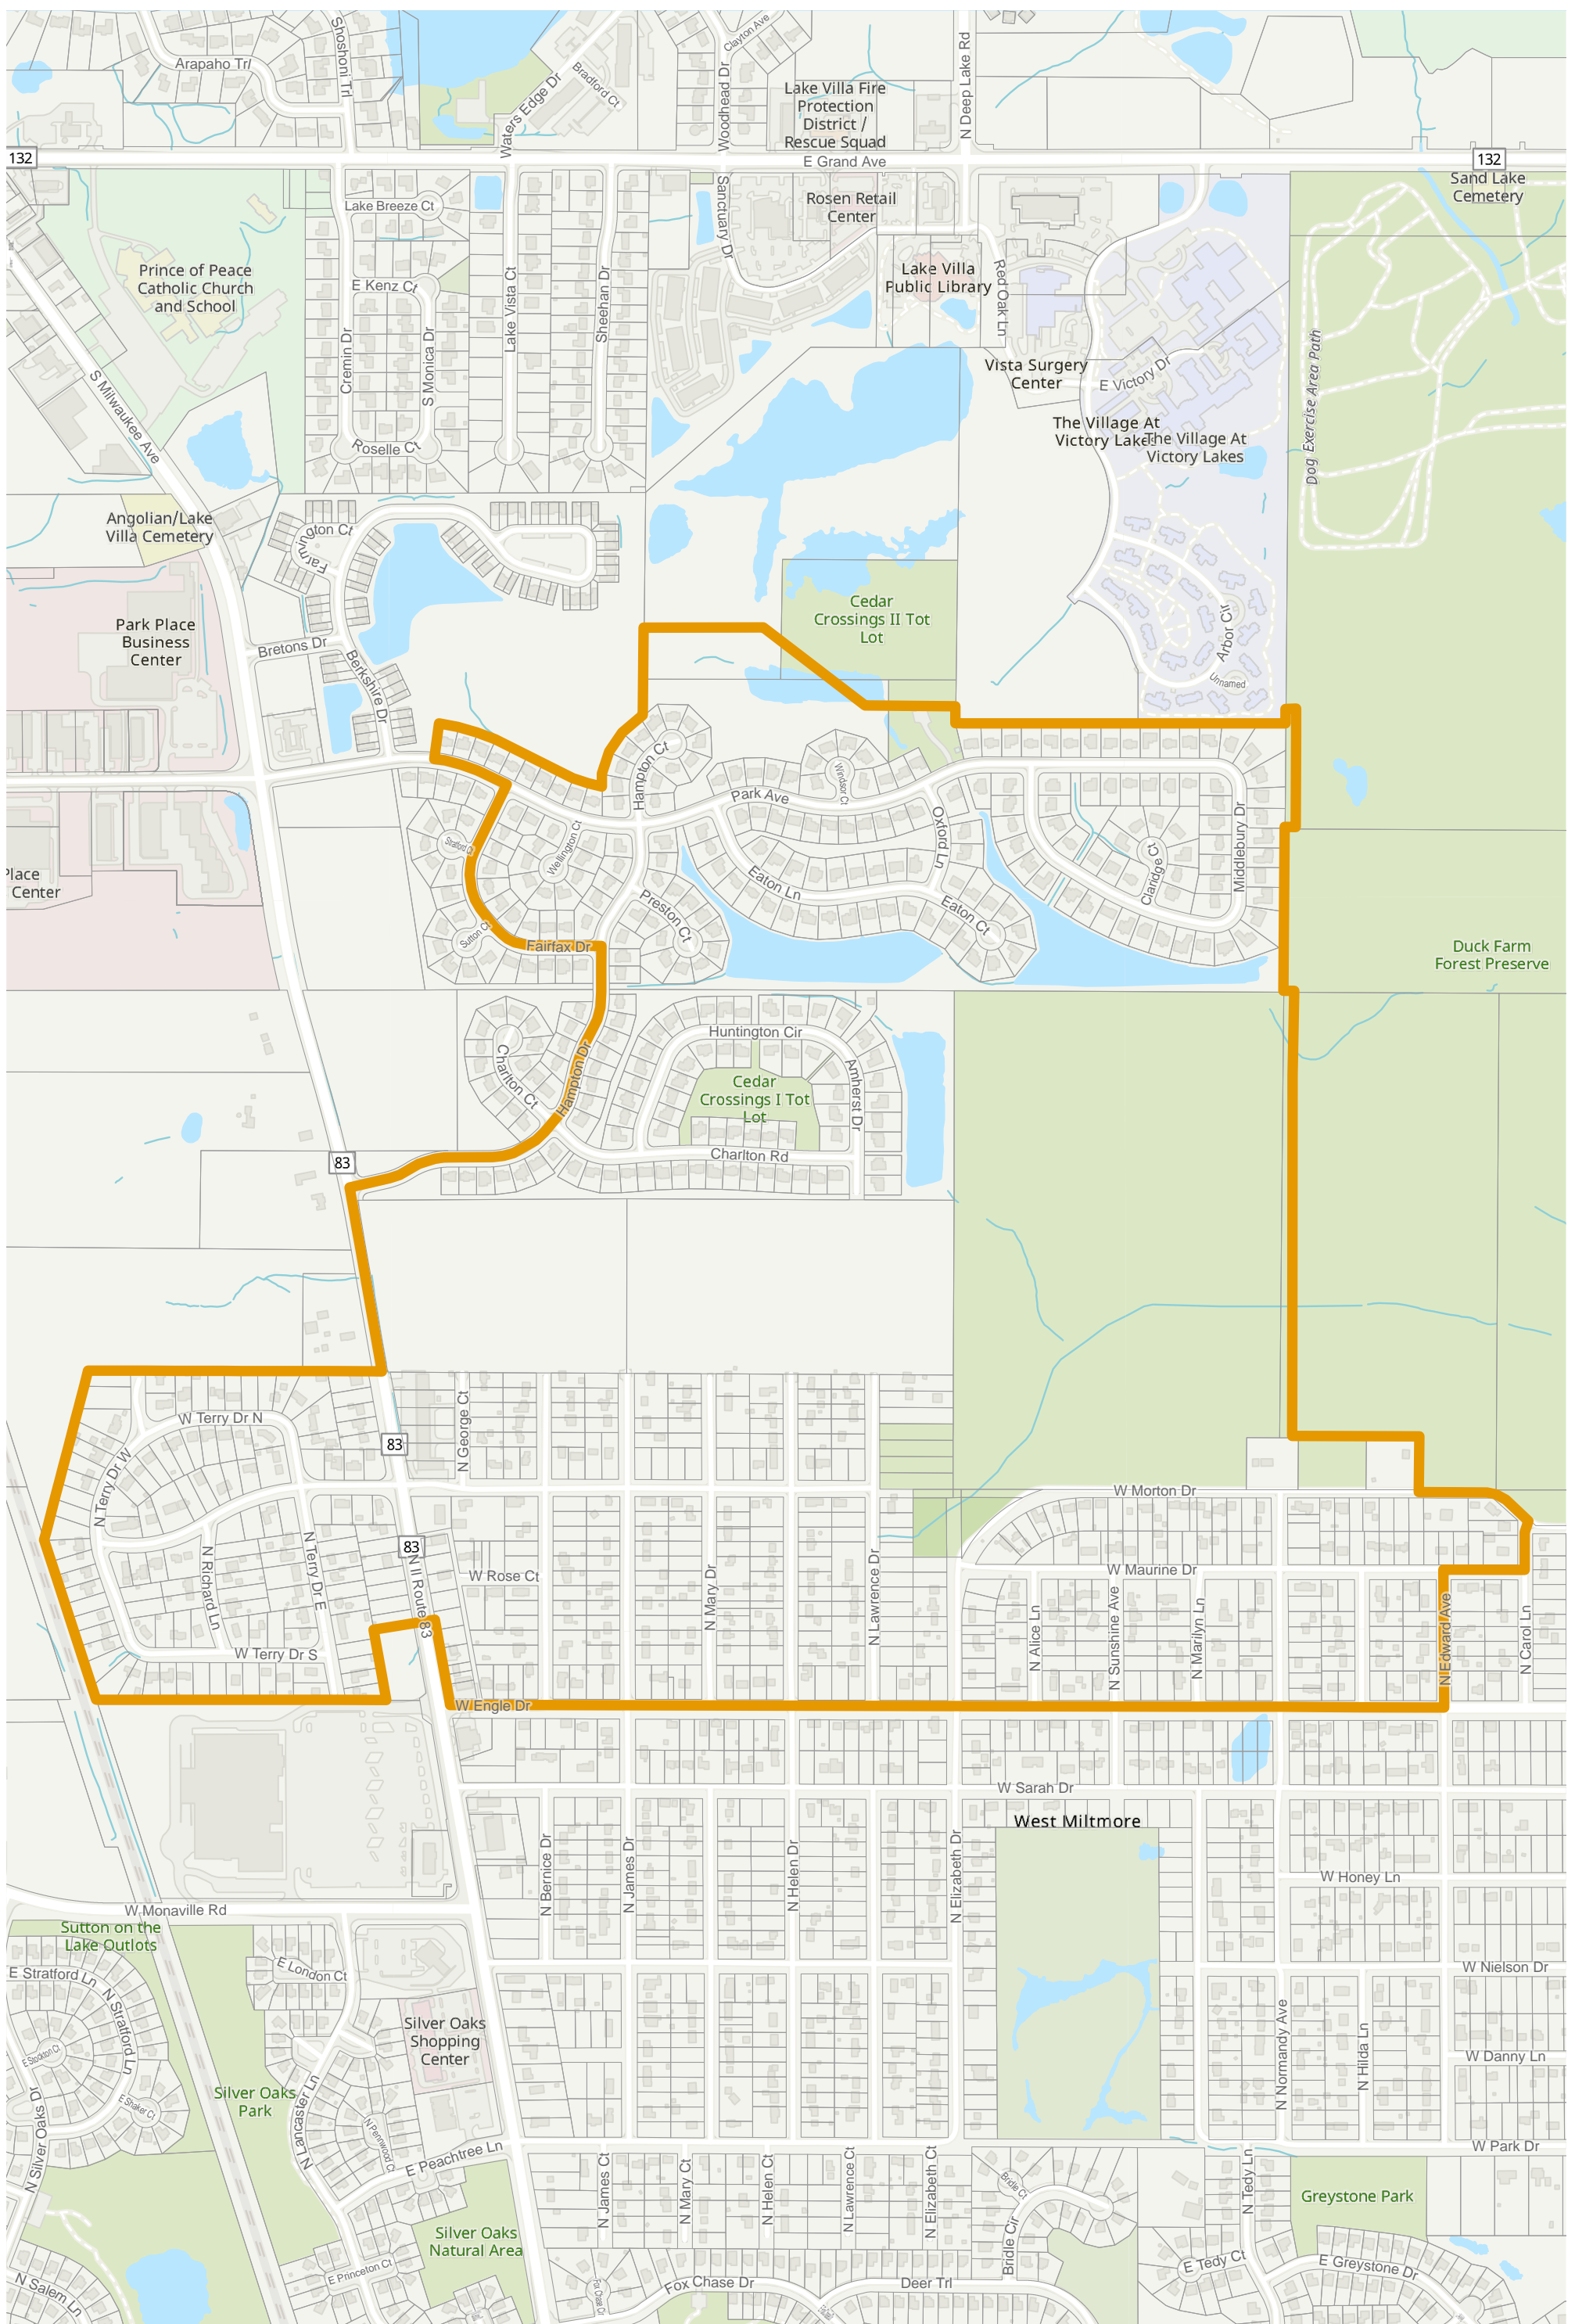

Lake County 2022 Election Precinct Lake Villa 168

2022 Election Precincts

Tax Parcels