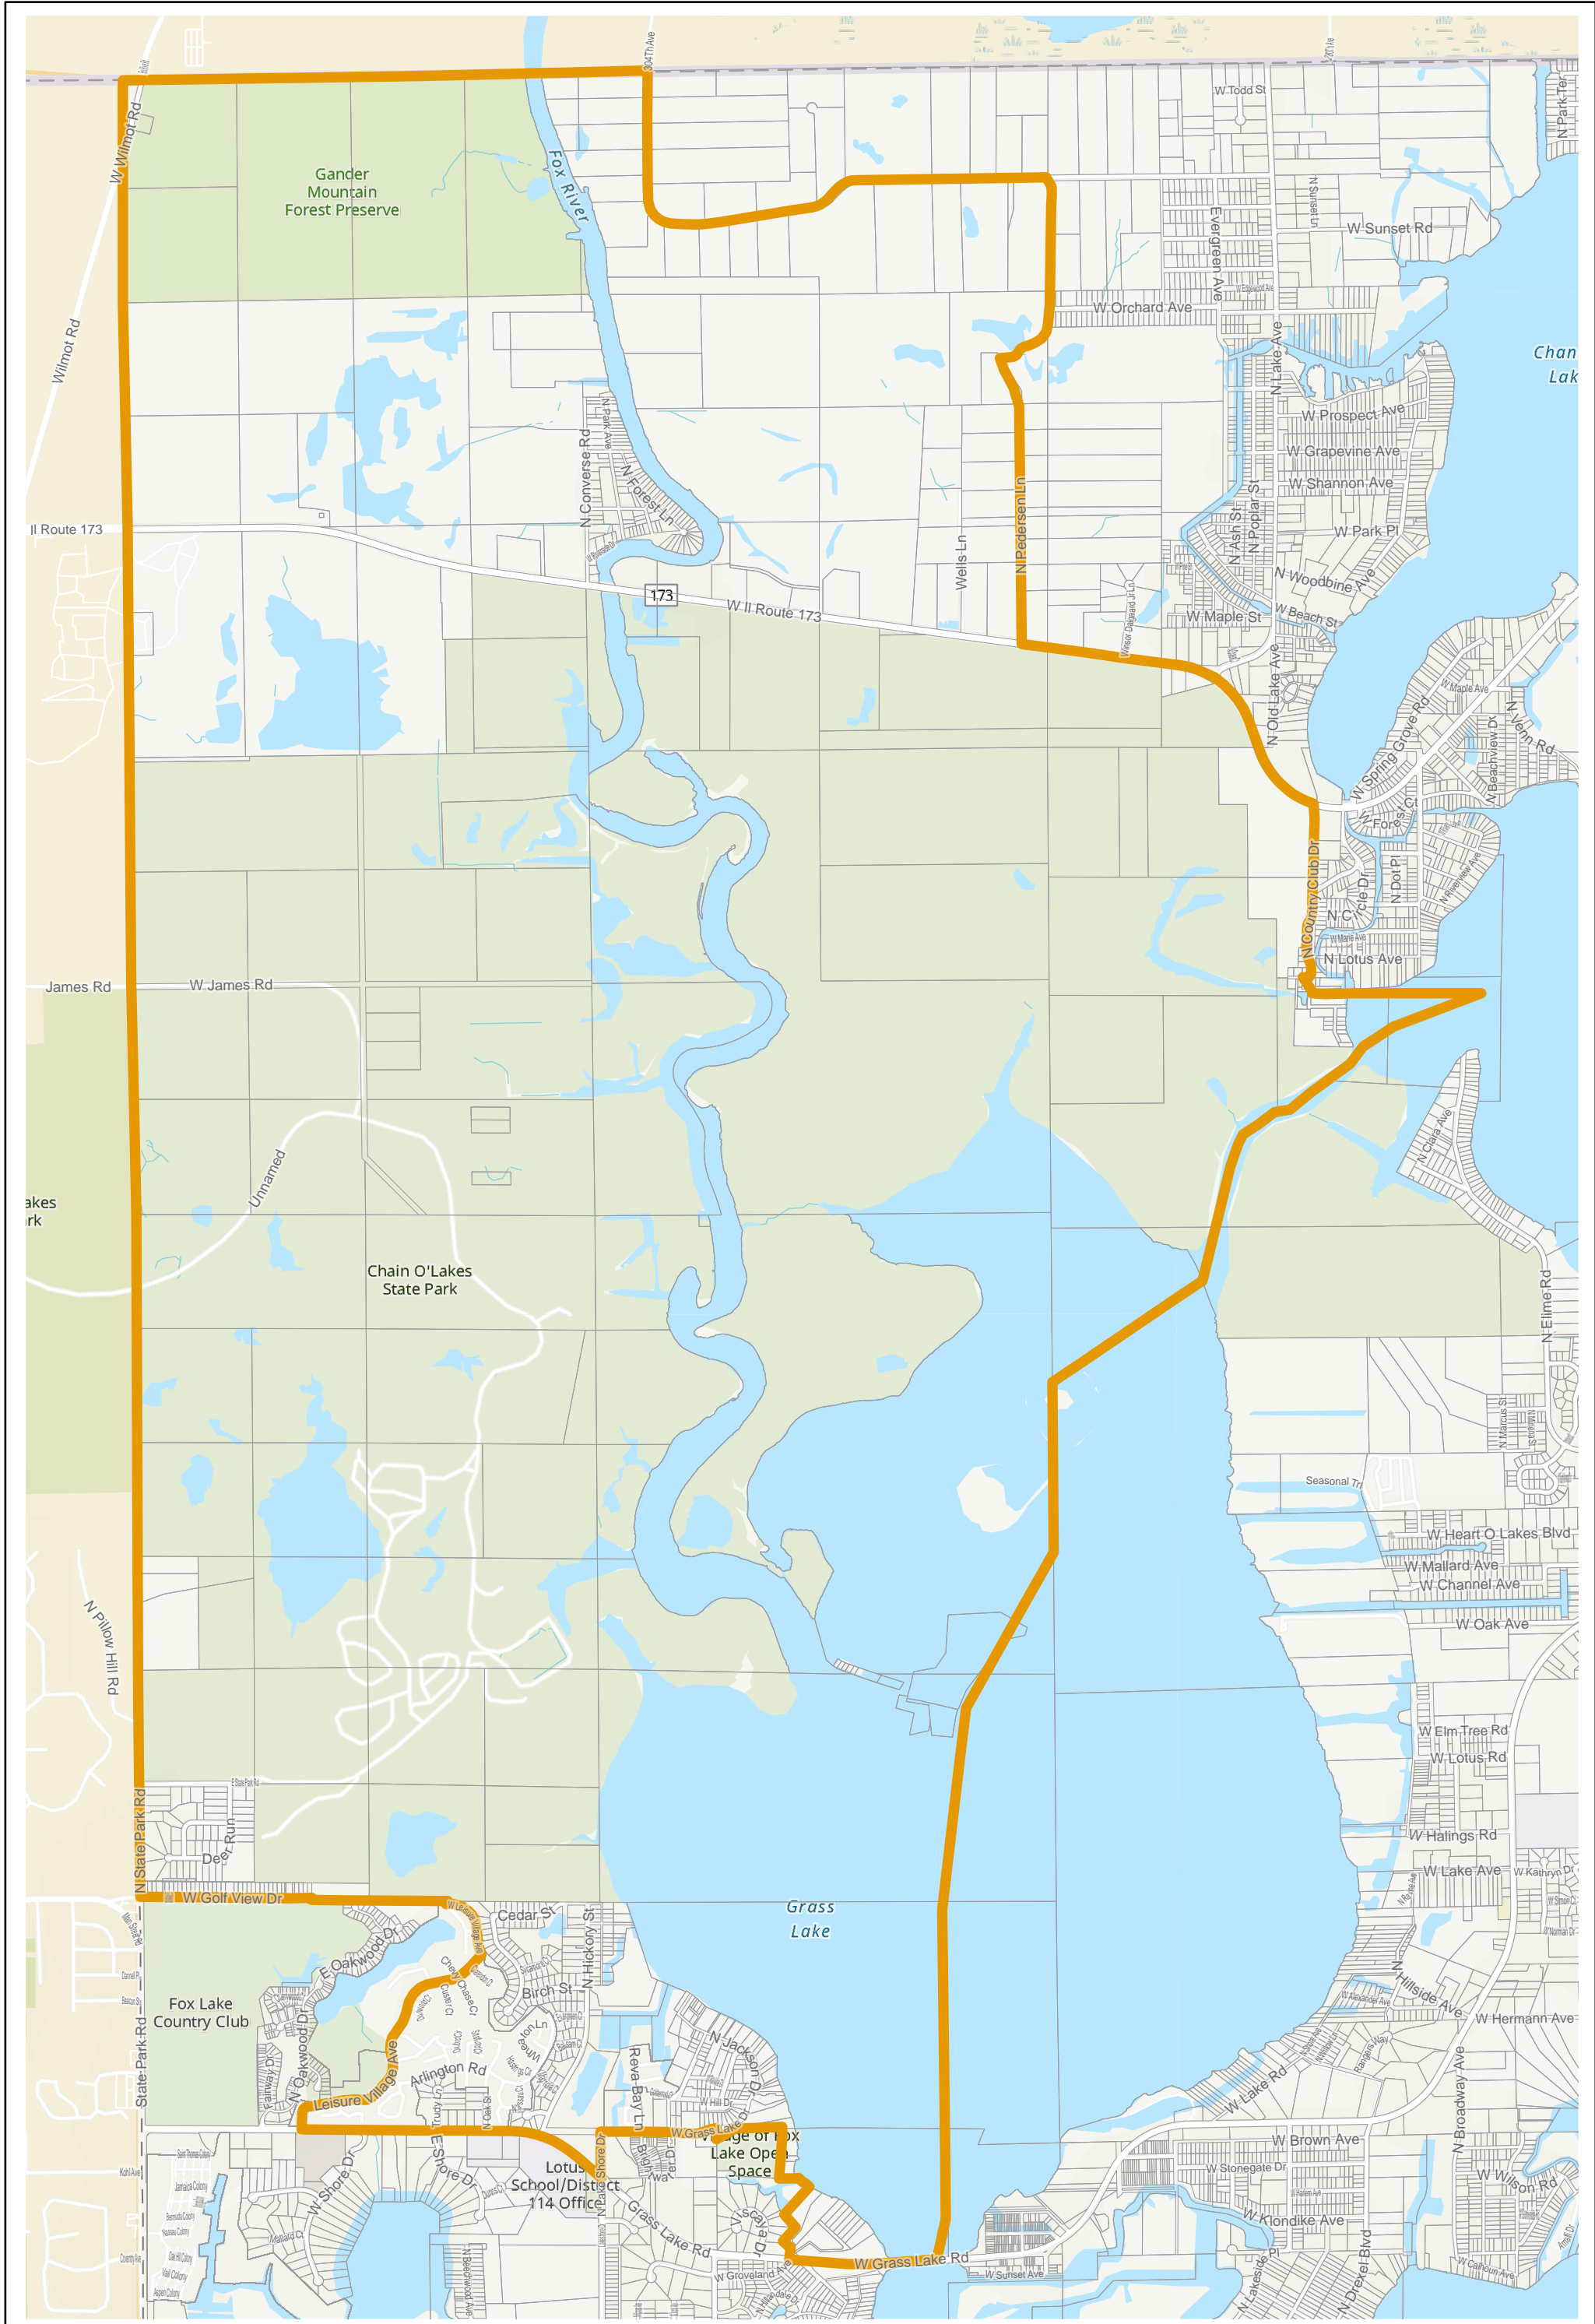

# Lake County 2022 Election Precinct Antioch 1