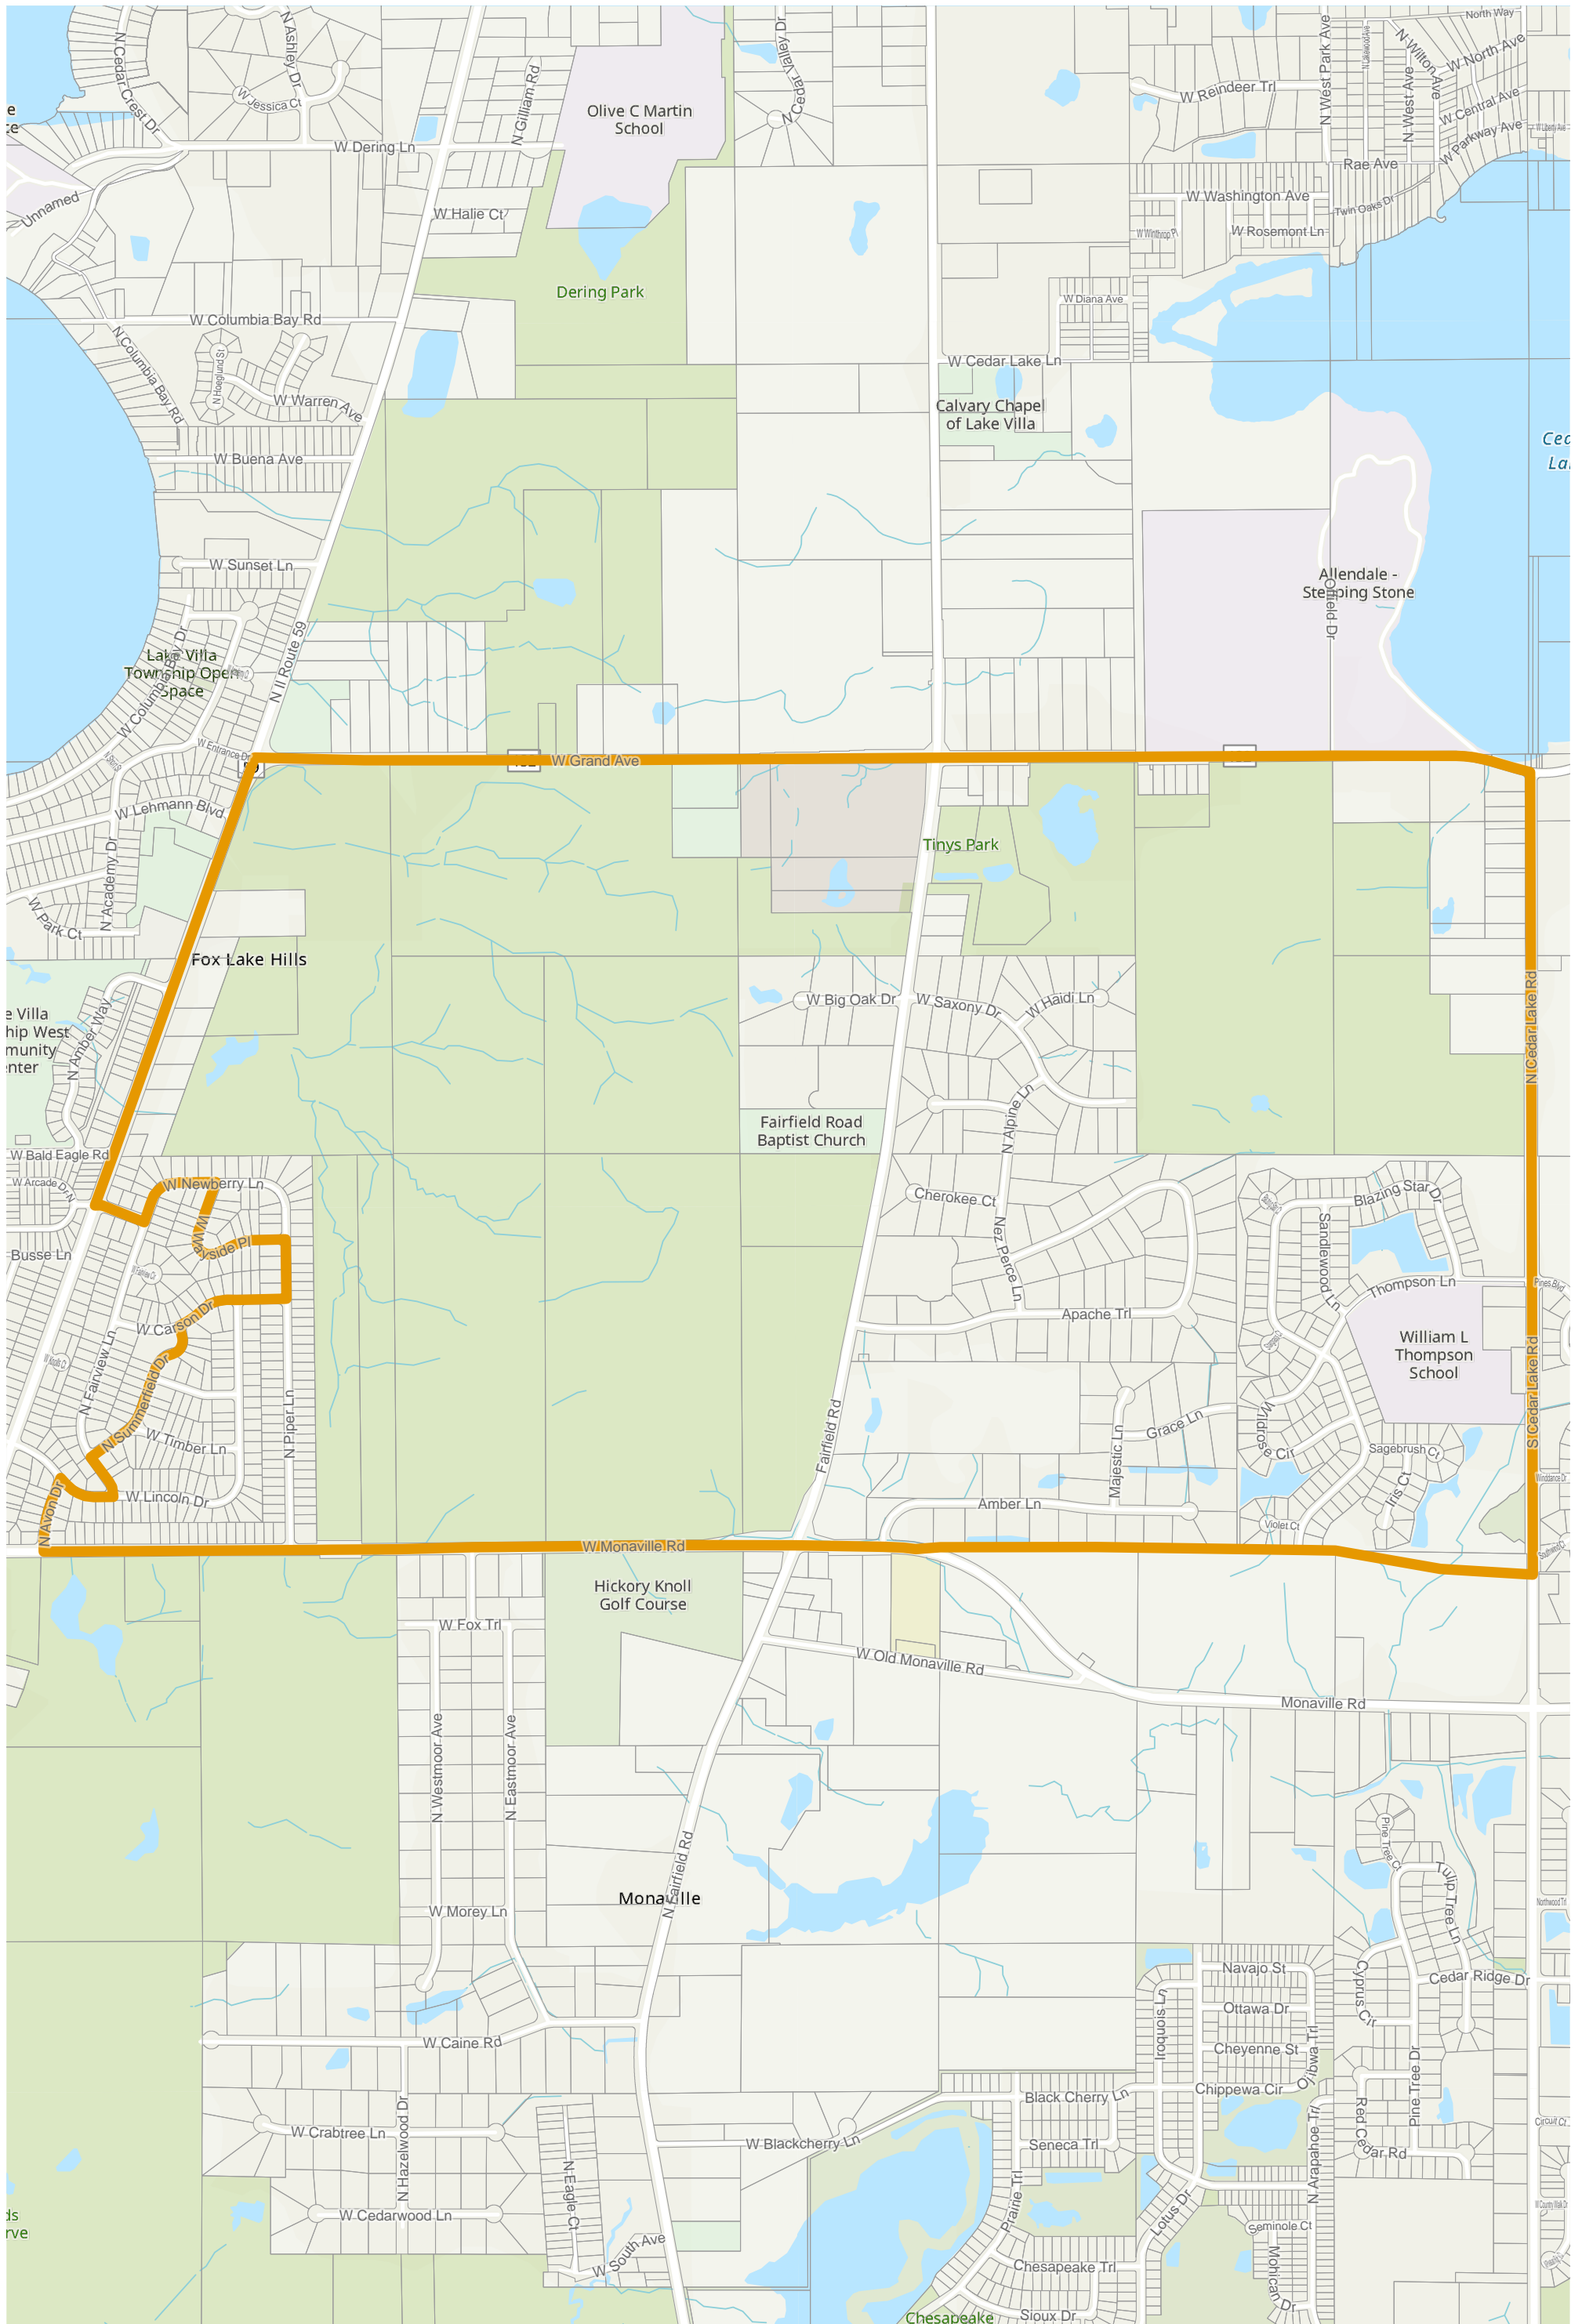

Lake County 2022 Election Precinct Lake Villa 150

2022 Election Precincts
Tax Parcels