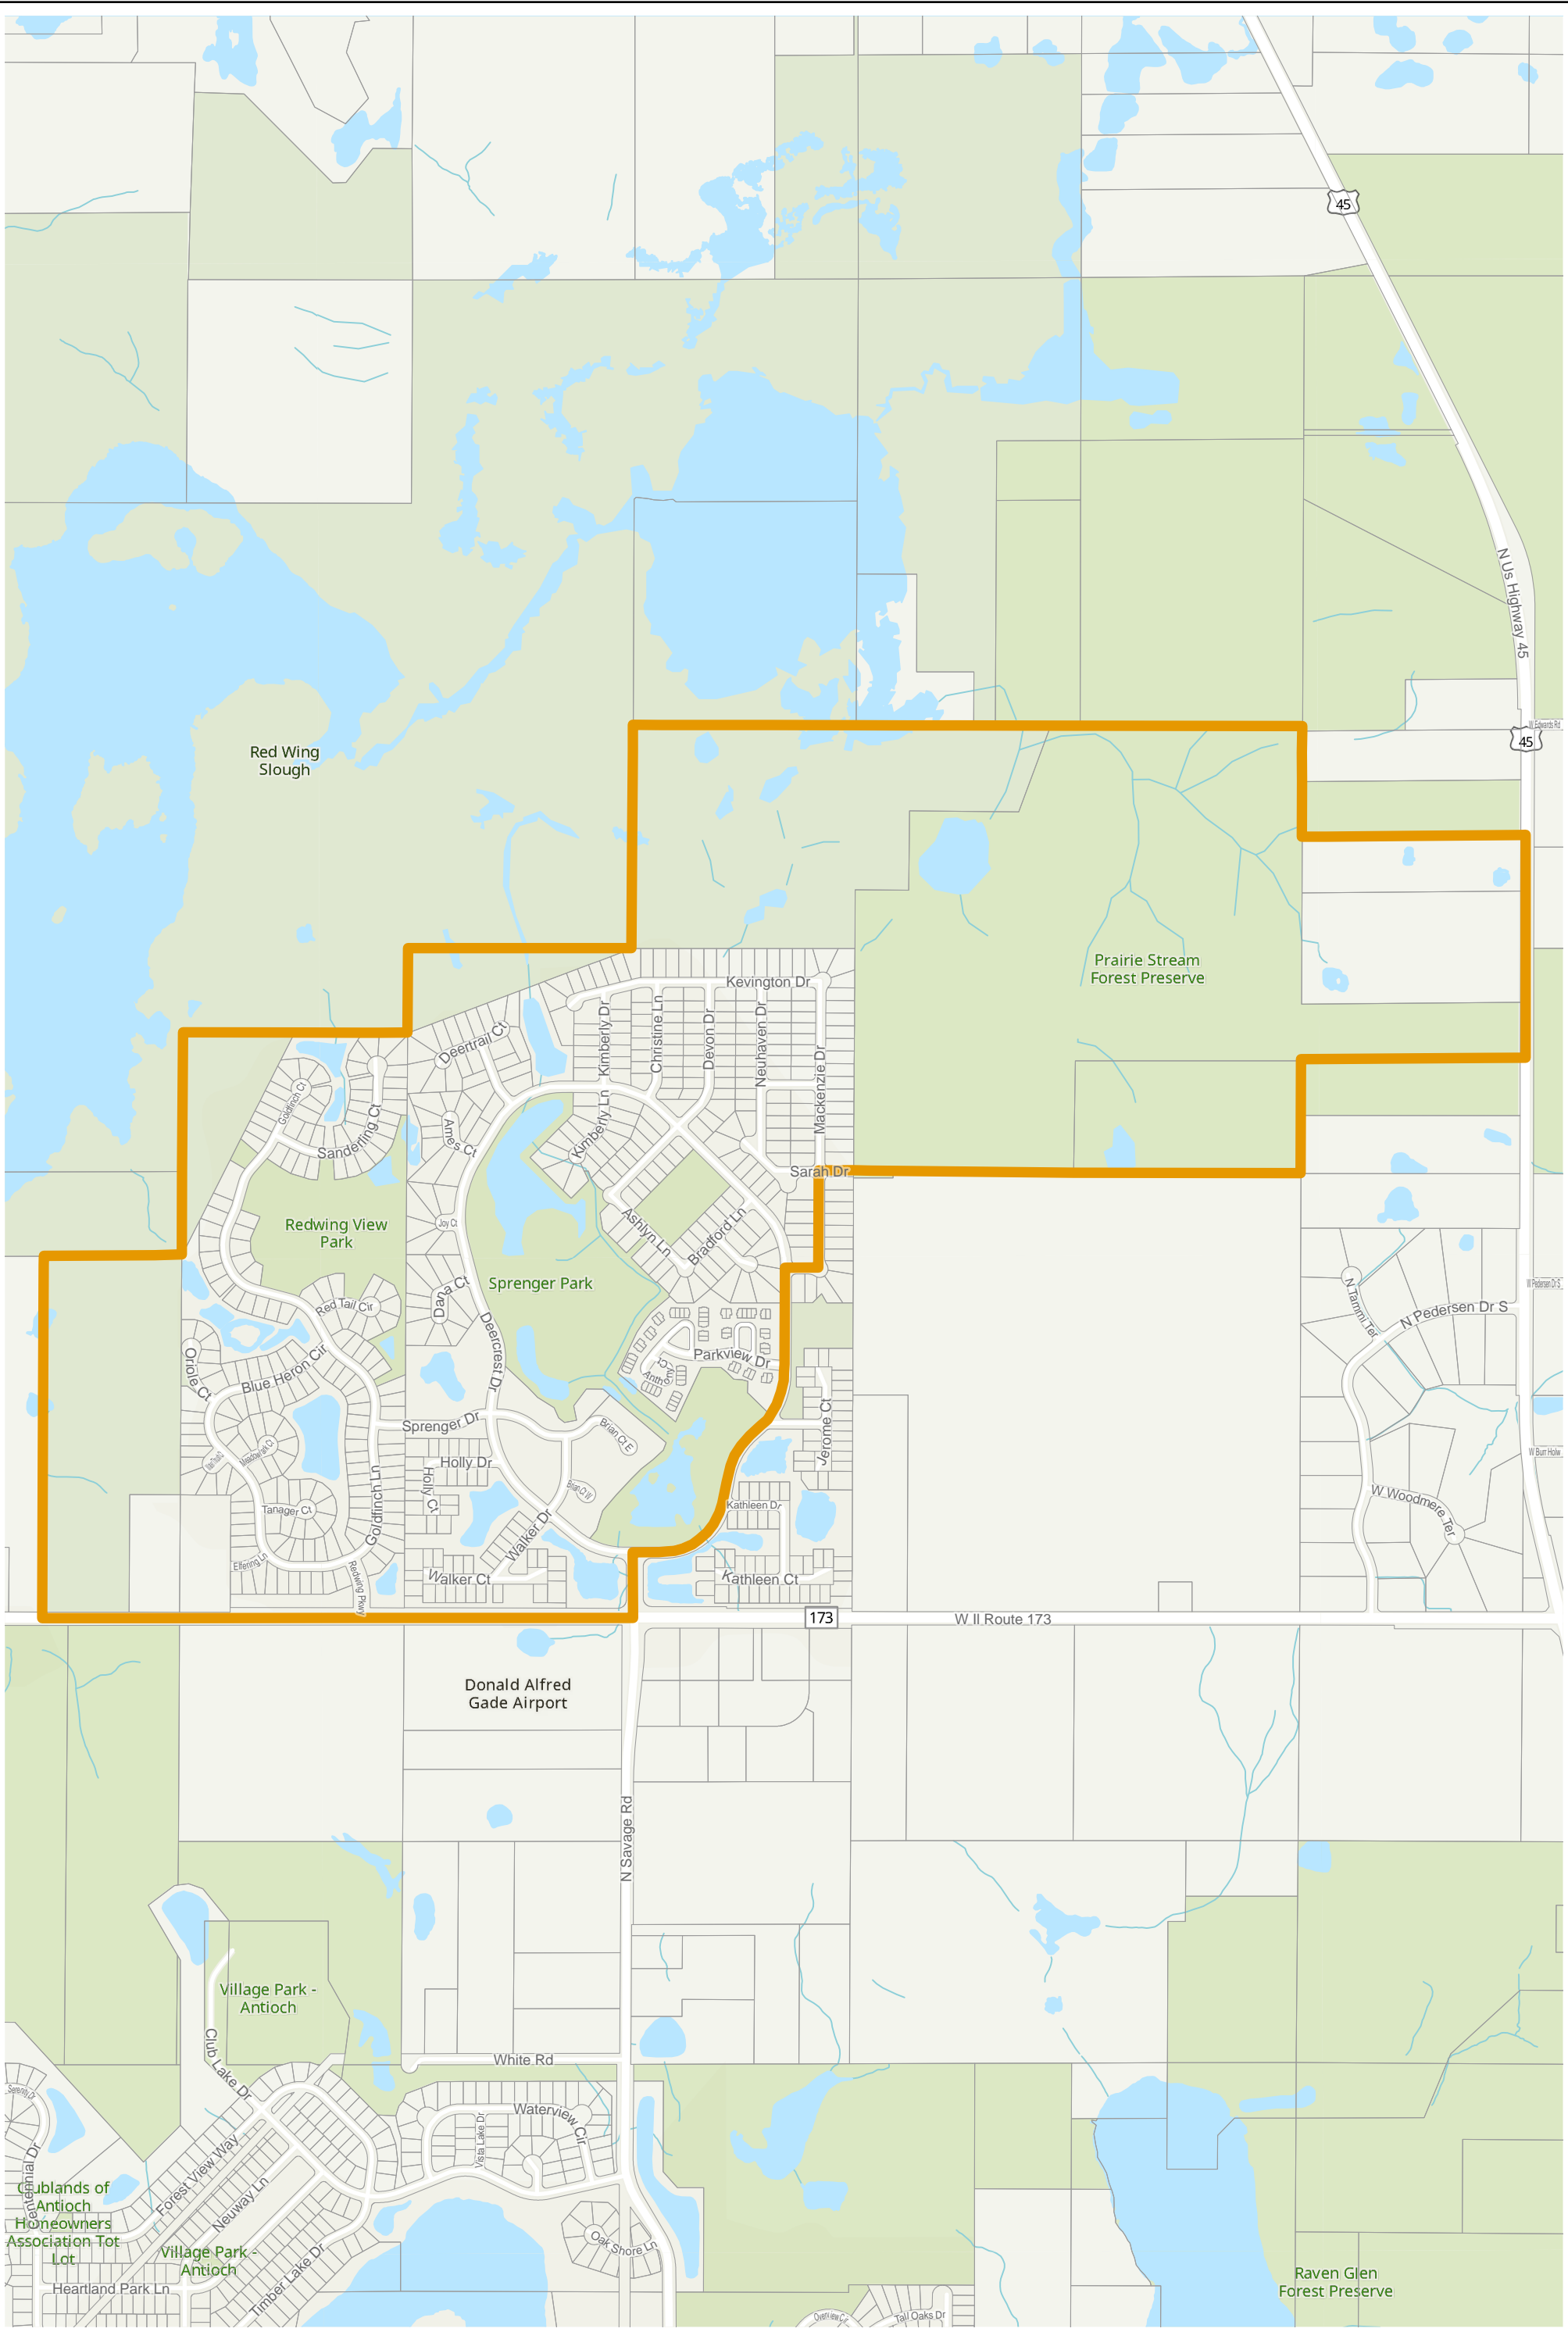

Lake County 2022 Election Precinct Antioch 10

2022 Election Precincts

Tax Parcels