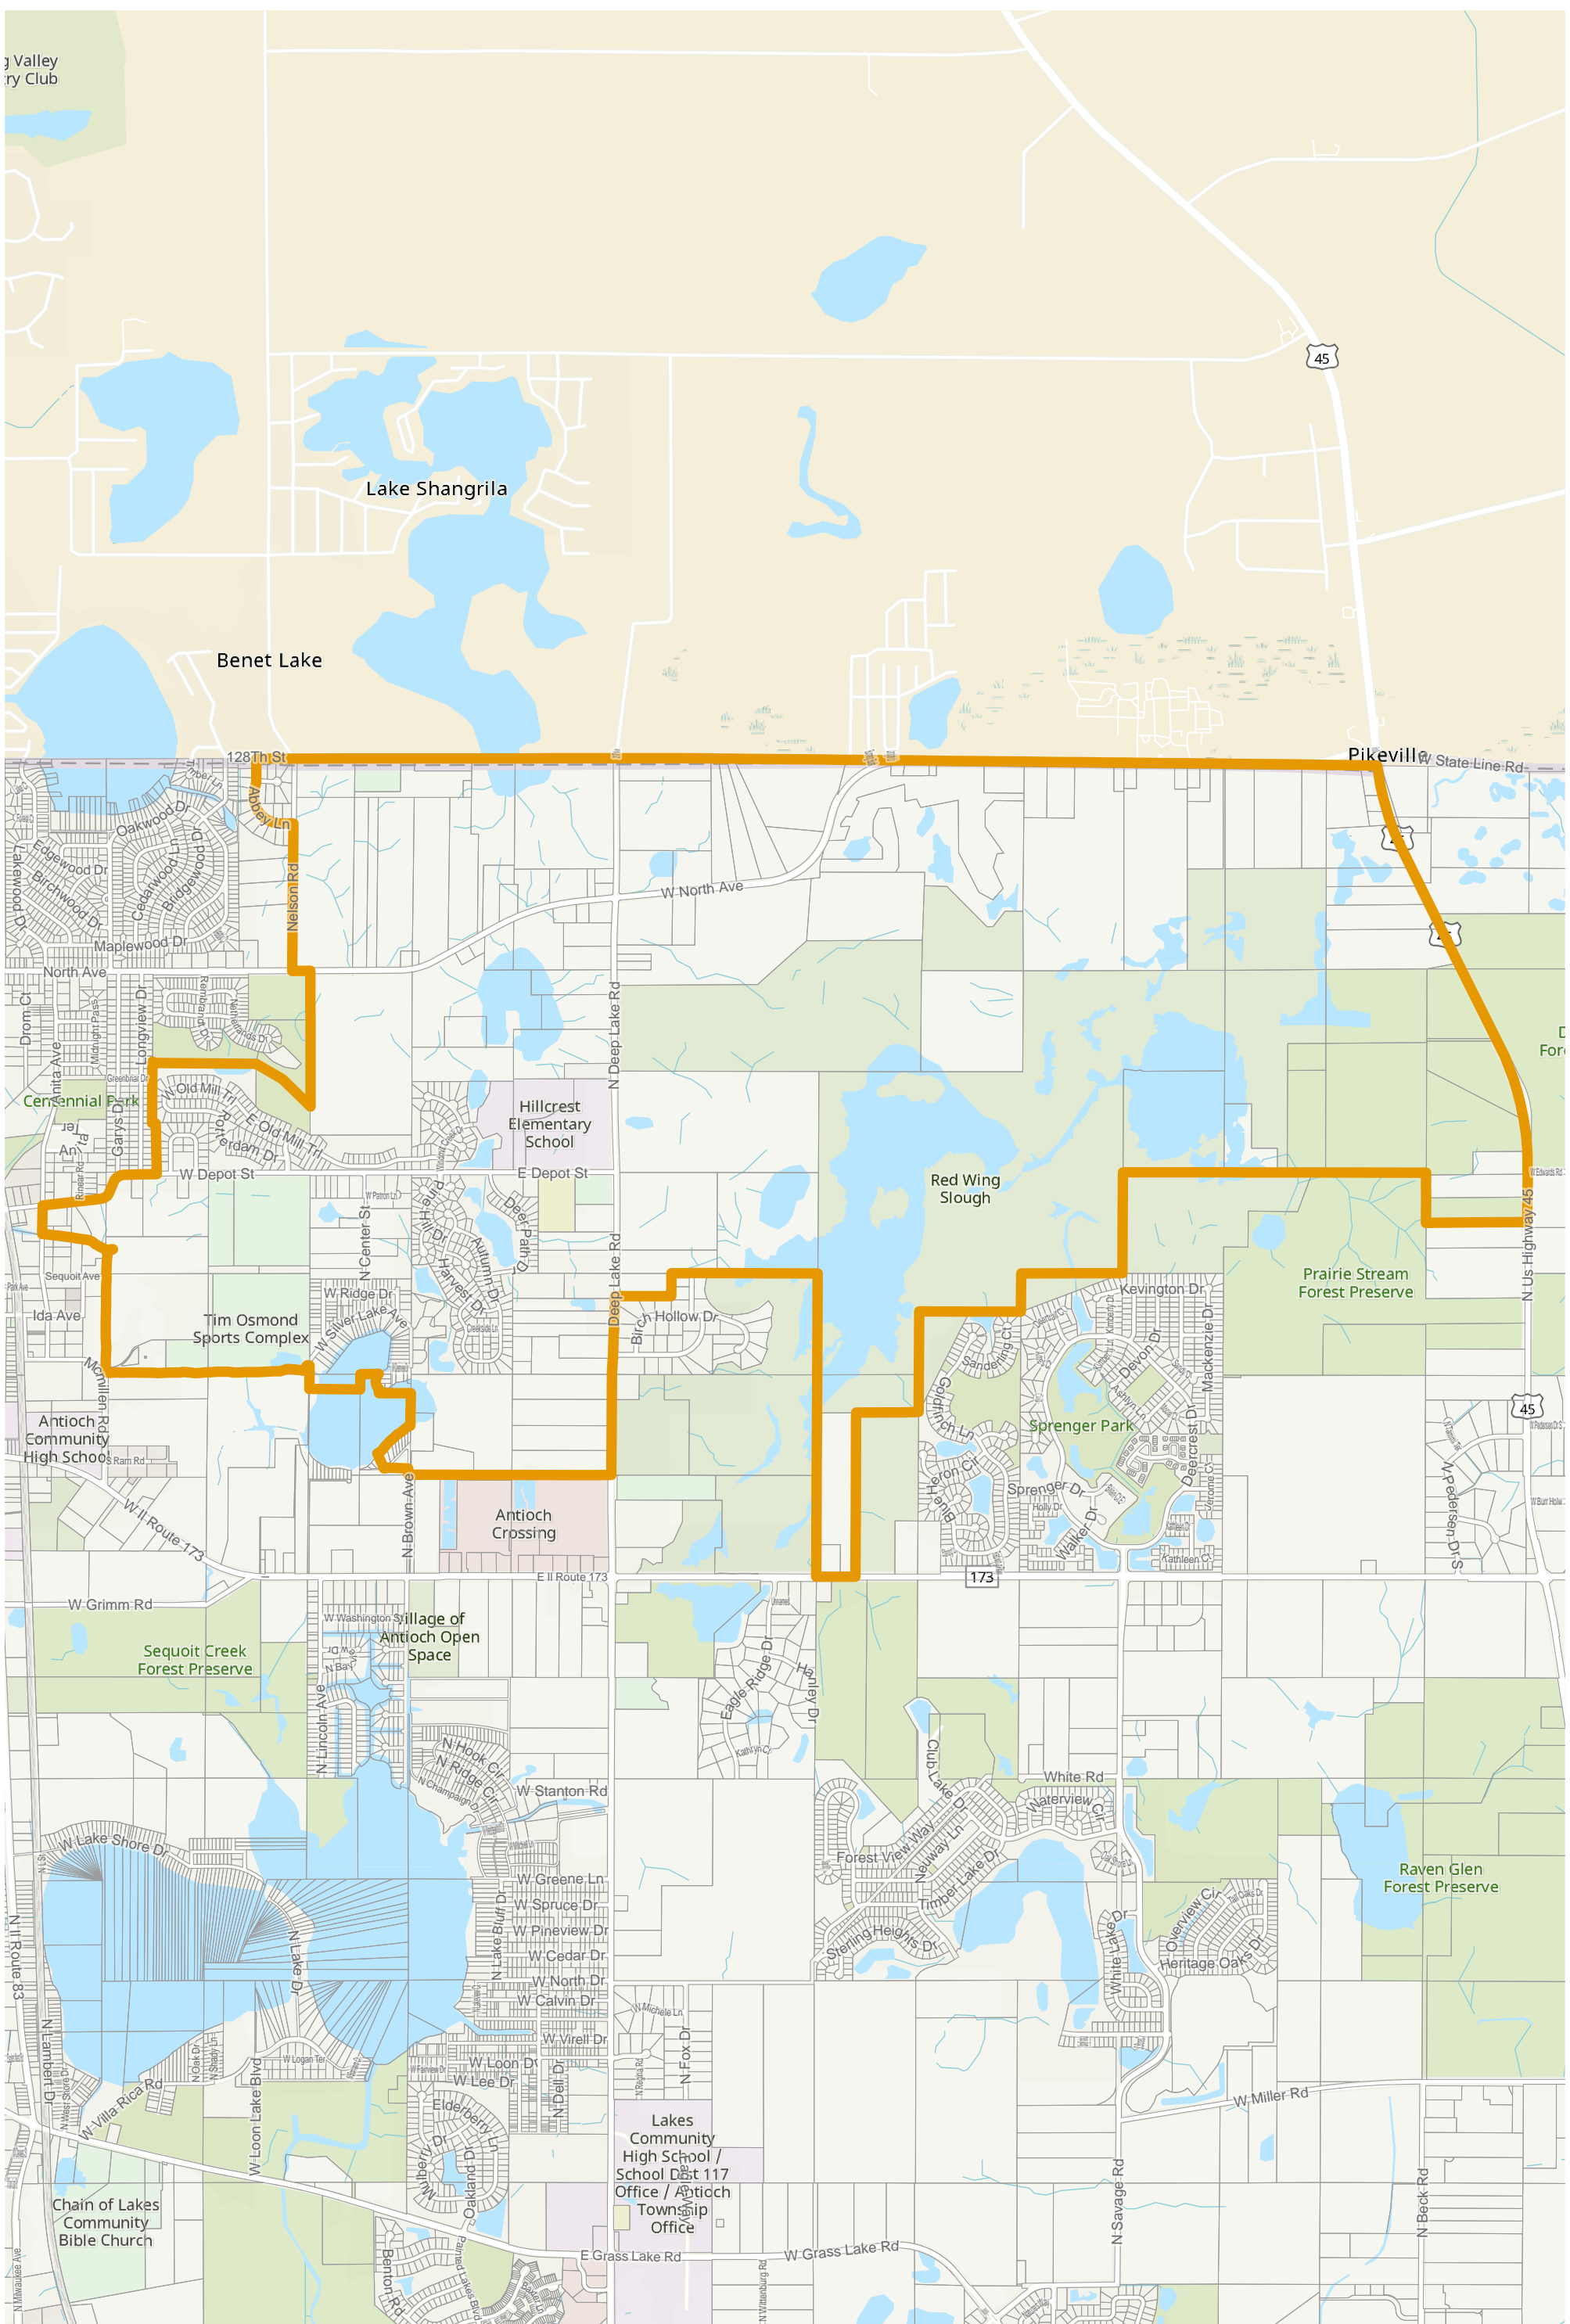

Lake County 2022 Election Precinct Antioch 9