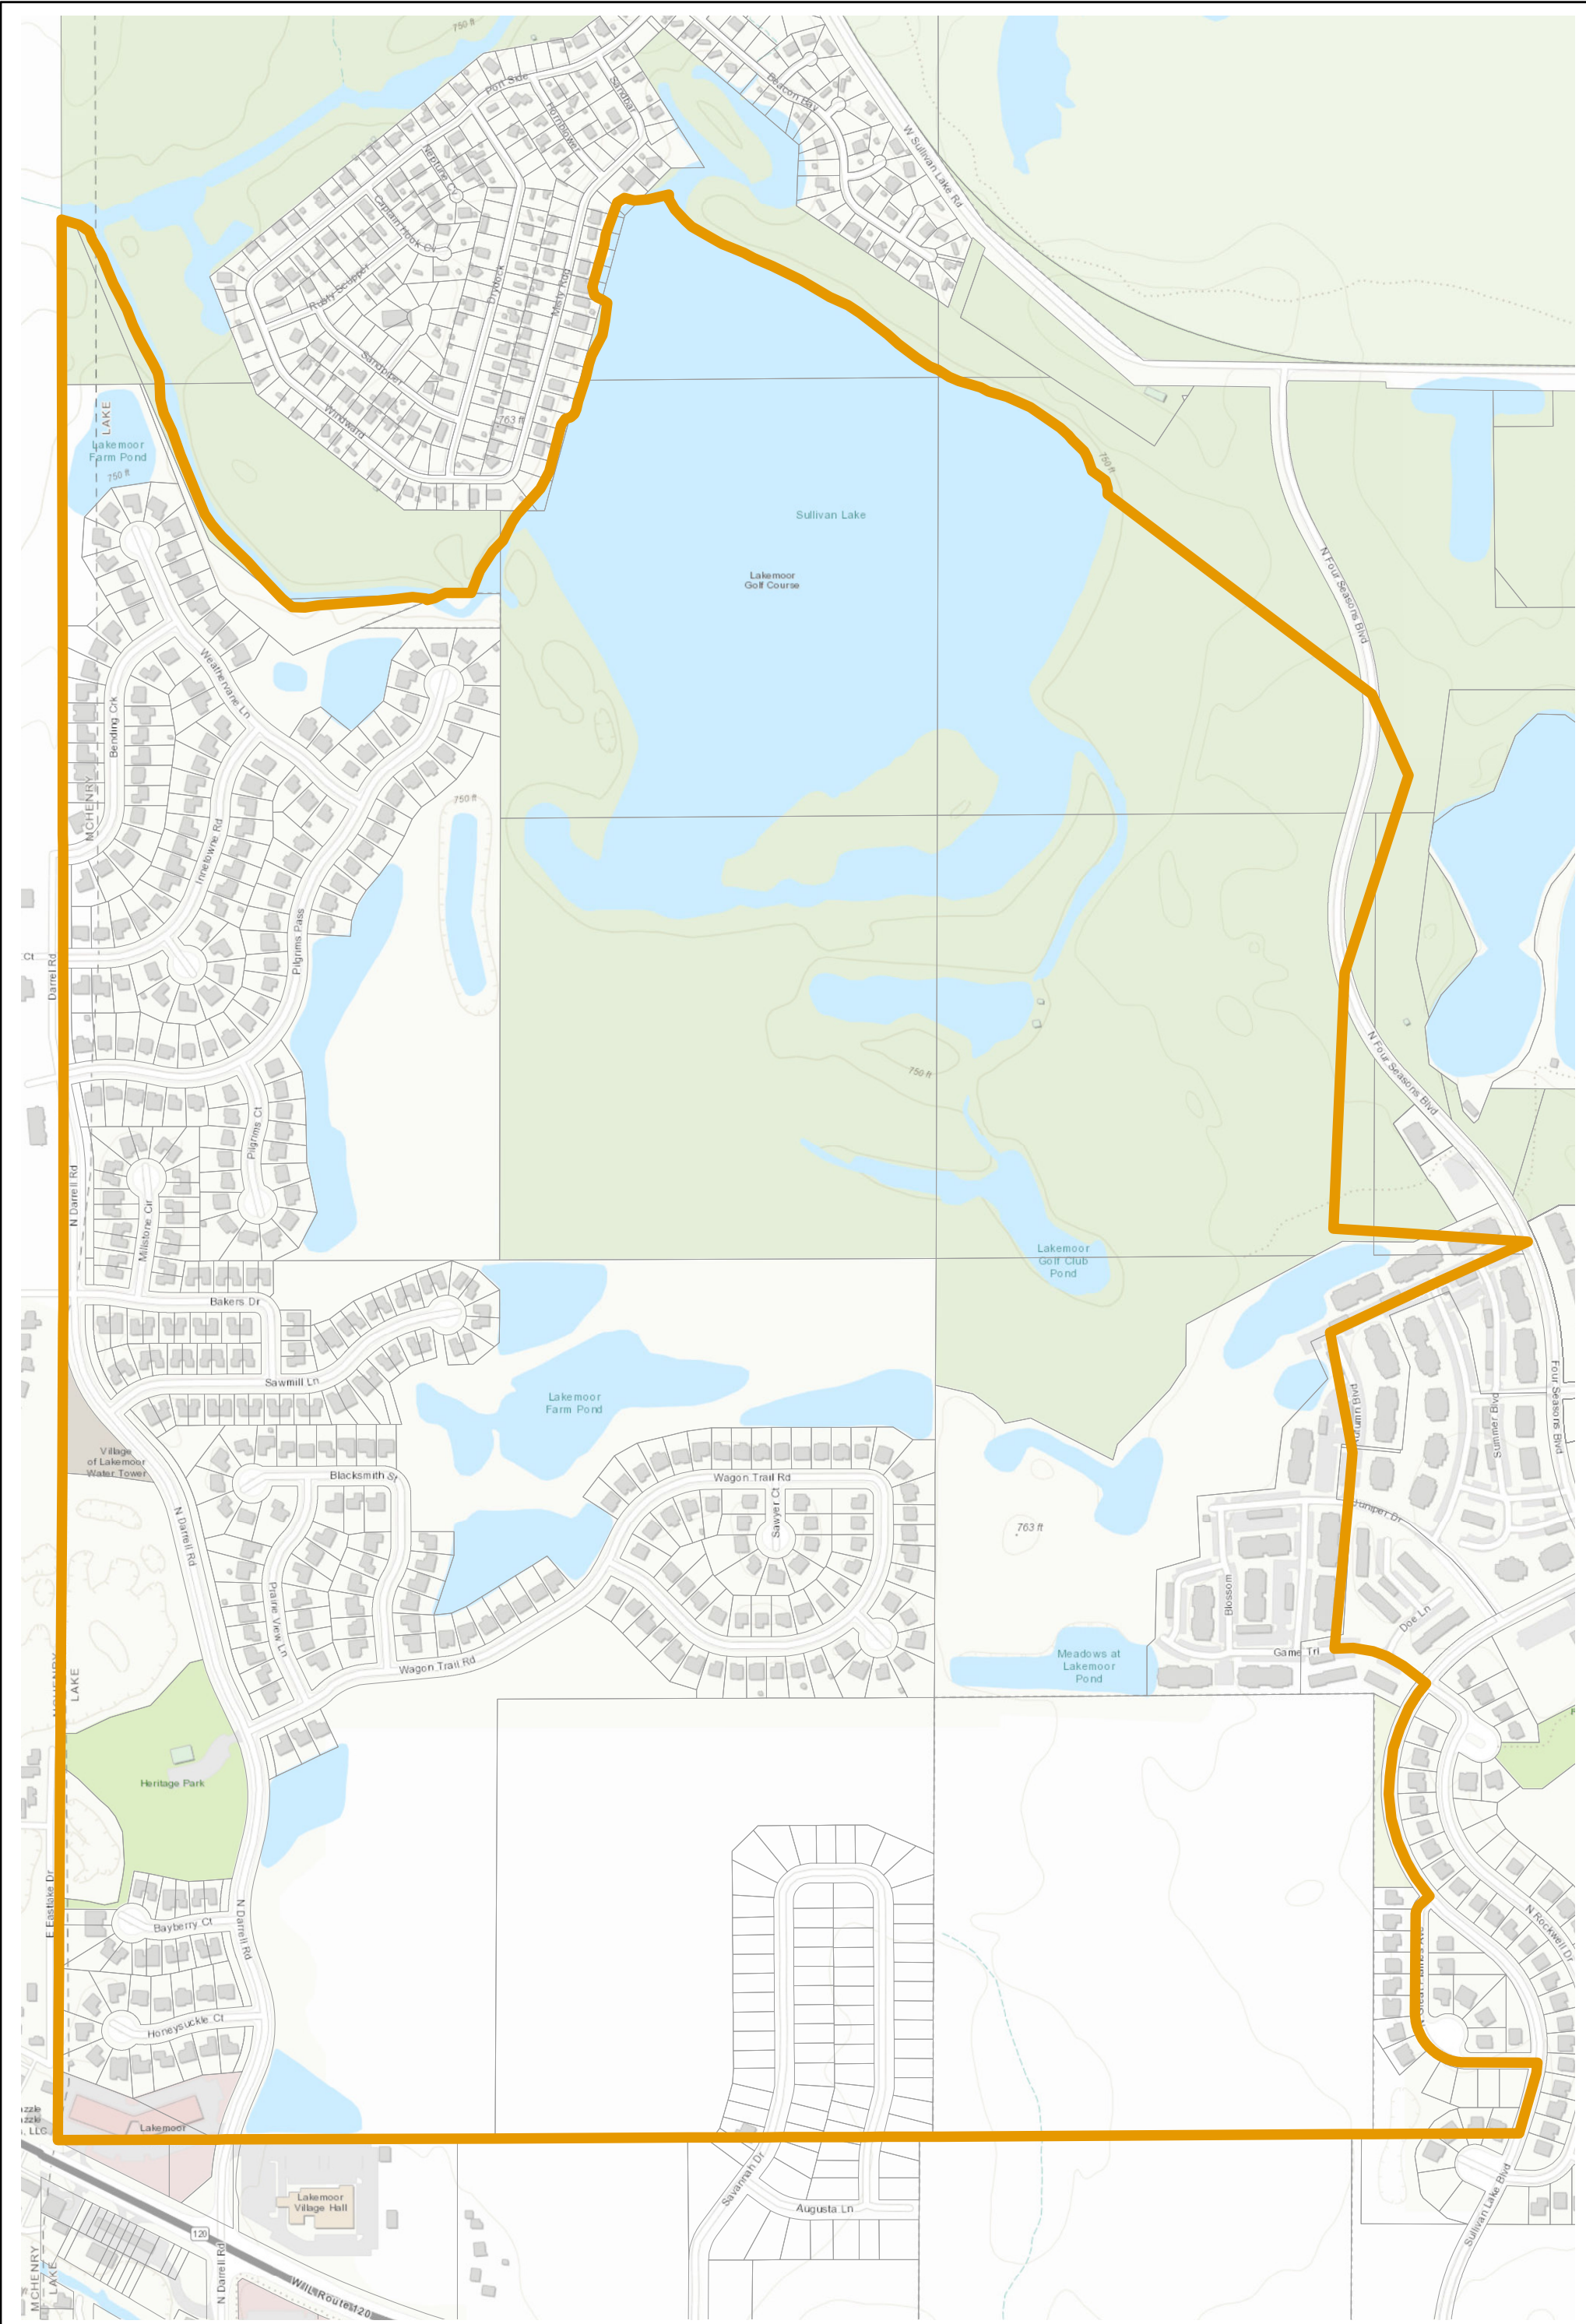

Lake County 2022 Election Precinct Grant 143