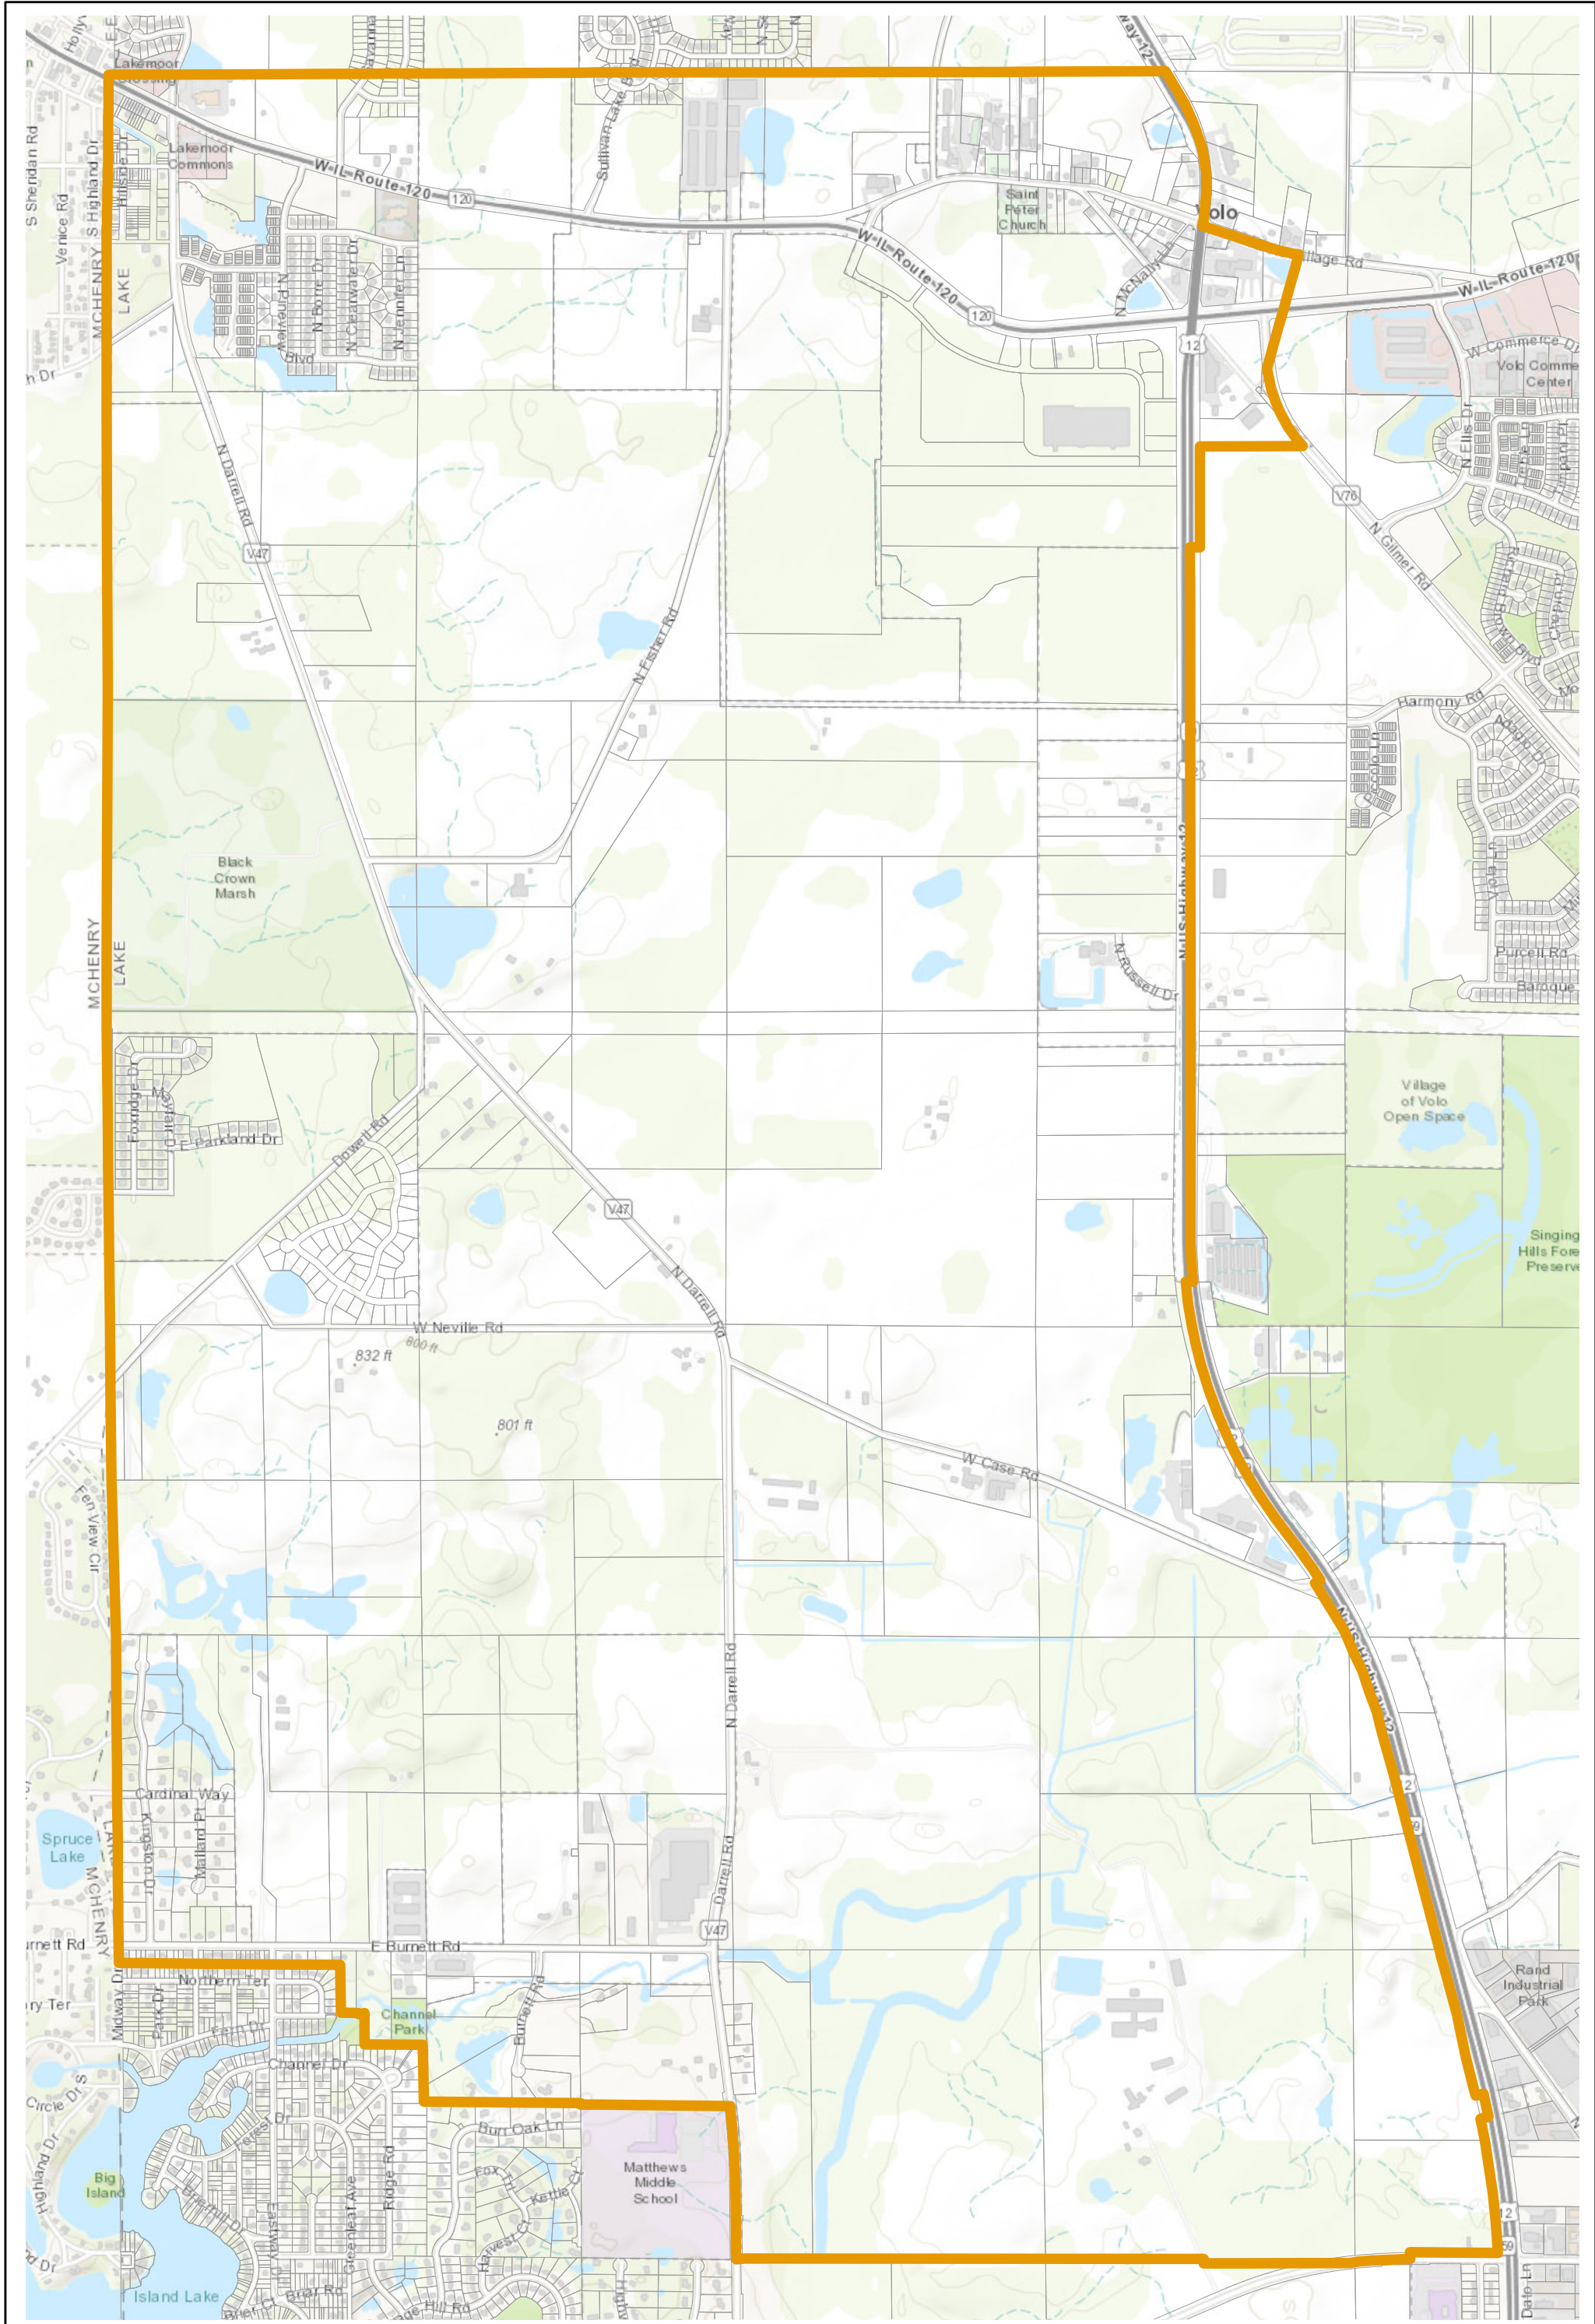

Lake County 2022 Election Precinct Fremont 113

Lake County 2022 Election Precinct Grant 142

Lake County 2022 Election Precinct Grant 143

Lake County 2022 Election Precinct Wauconda 339

Lake County 2022 Election Precinct Wauconda 340