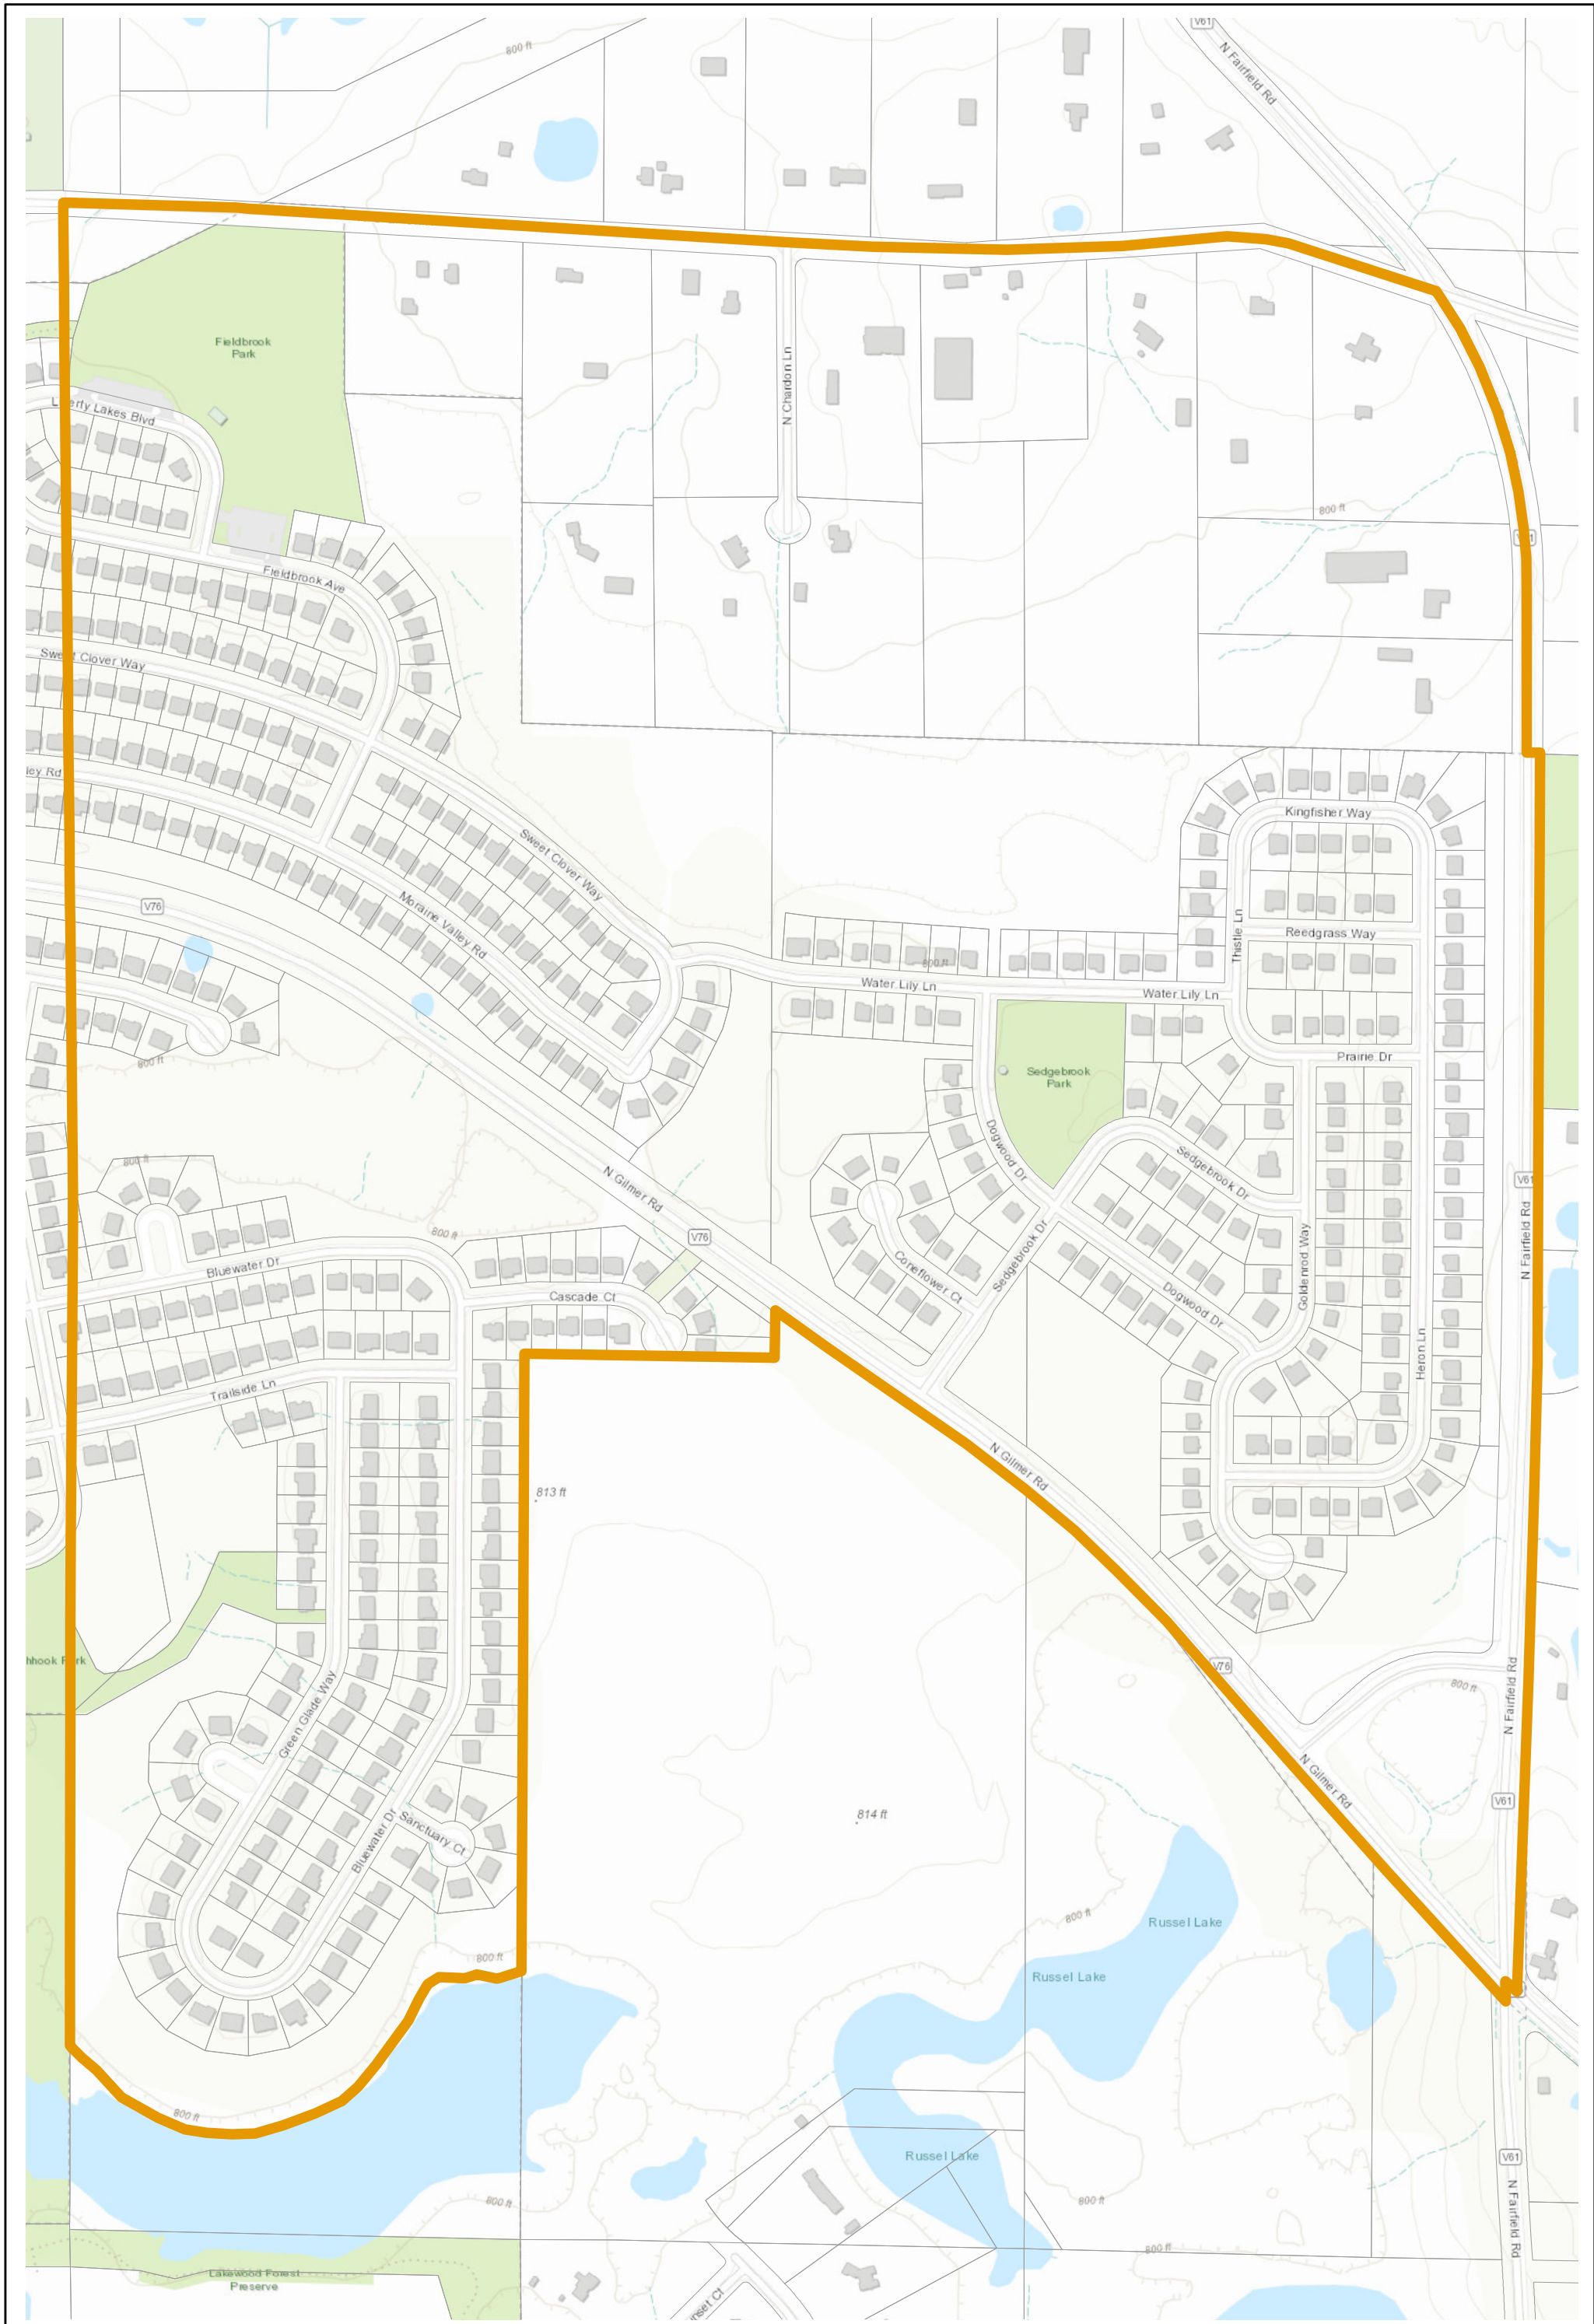

Lake County 2022 Election Precinct Fremont 112