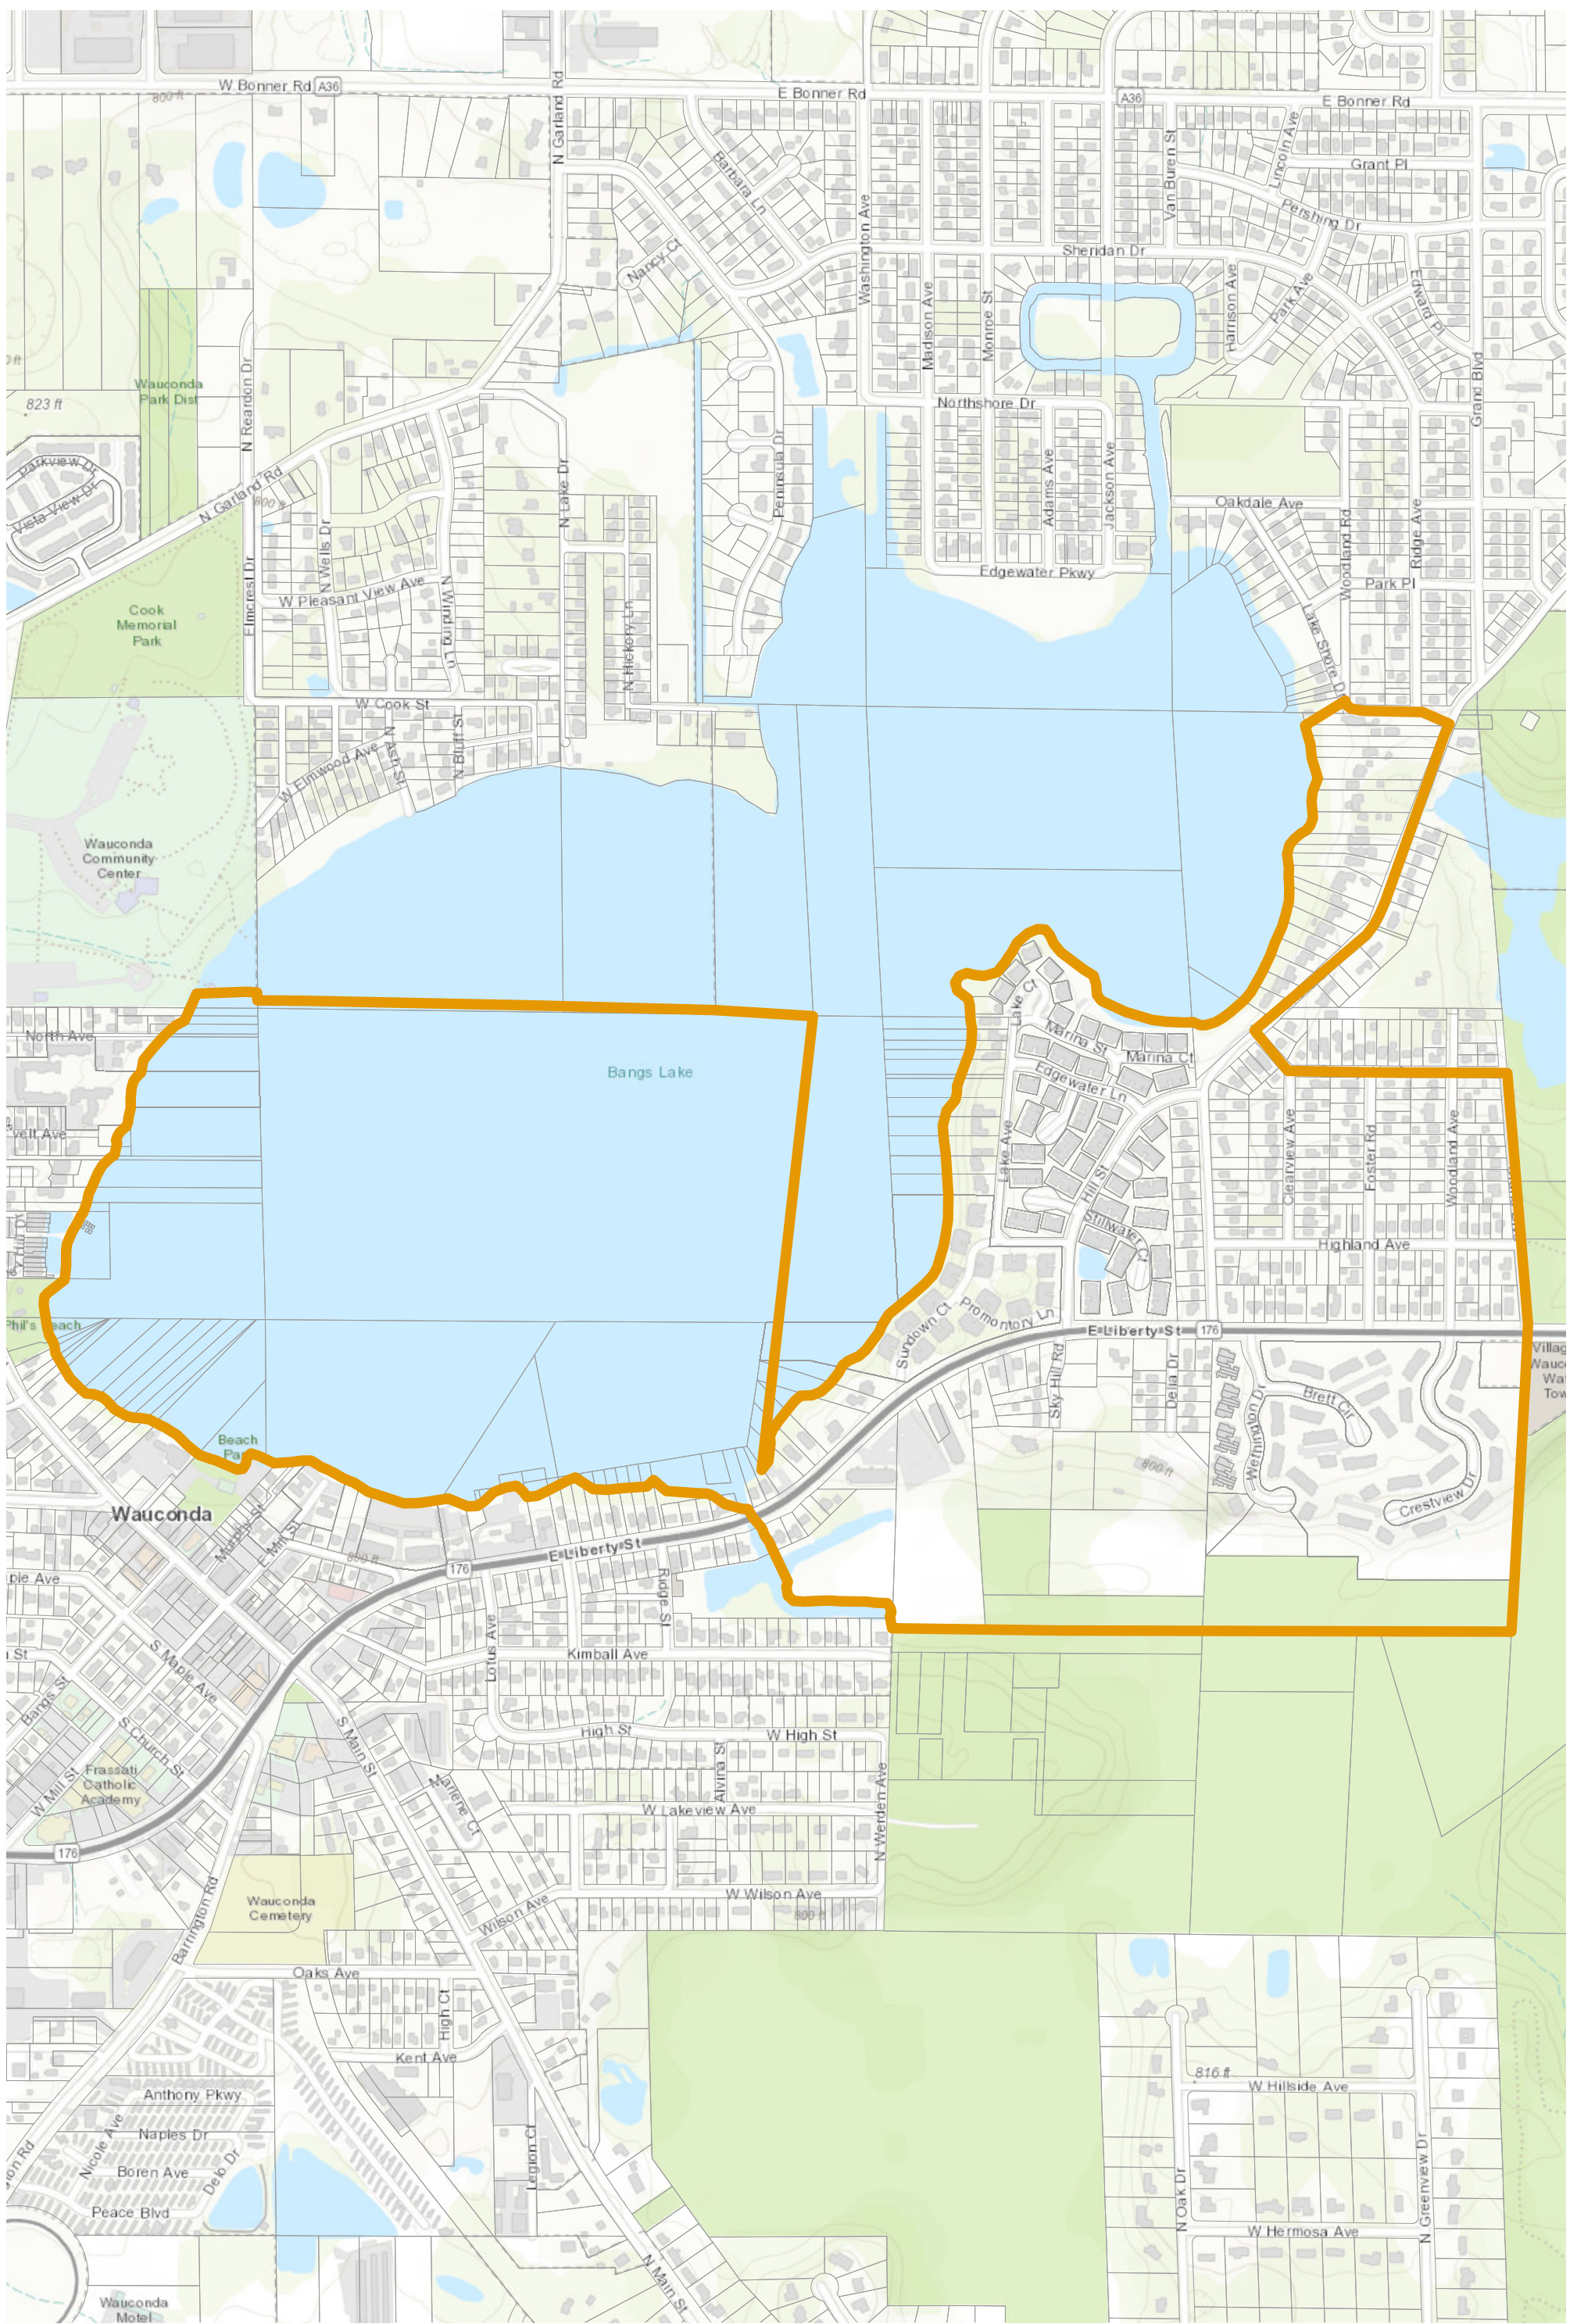

Lake County 2022 Election Precinct Wauconda 348

Lake County 2022 Election Precinct Wauconda 349

Lake County 2022 Election Precinct Wauconda 350

 2022 Election Precincts

 Tax Parcels

Lake County 2022 Election Precinct Wauconda 351