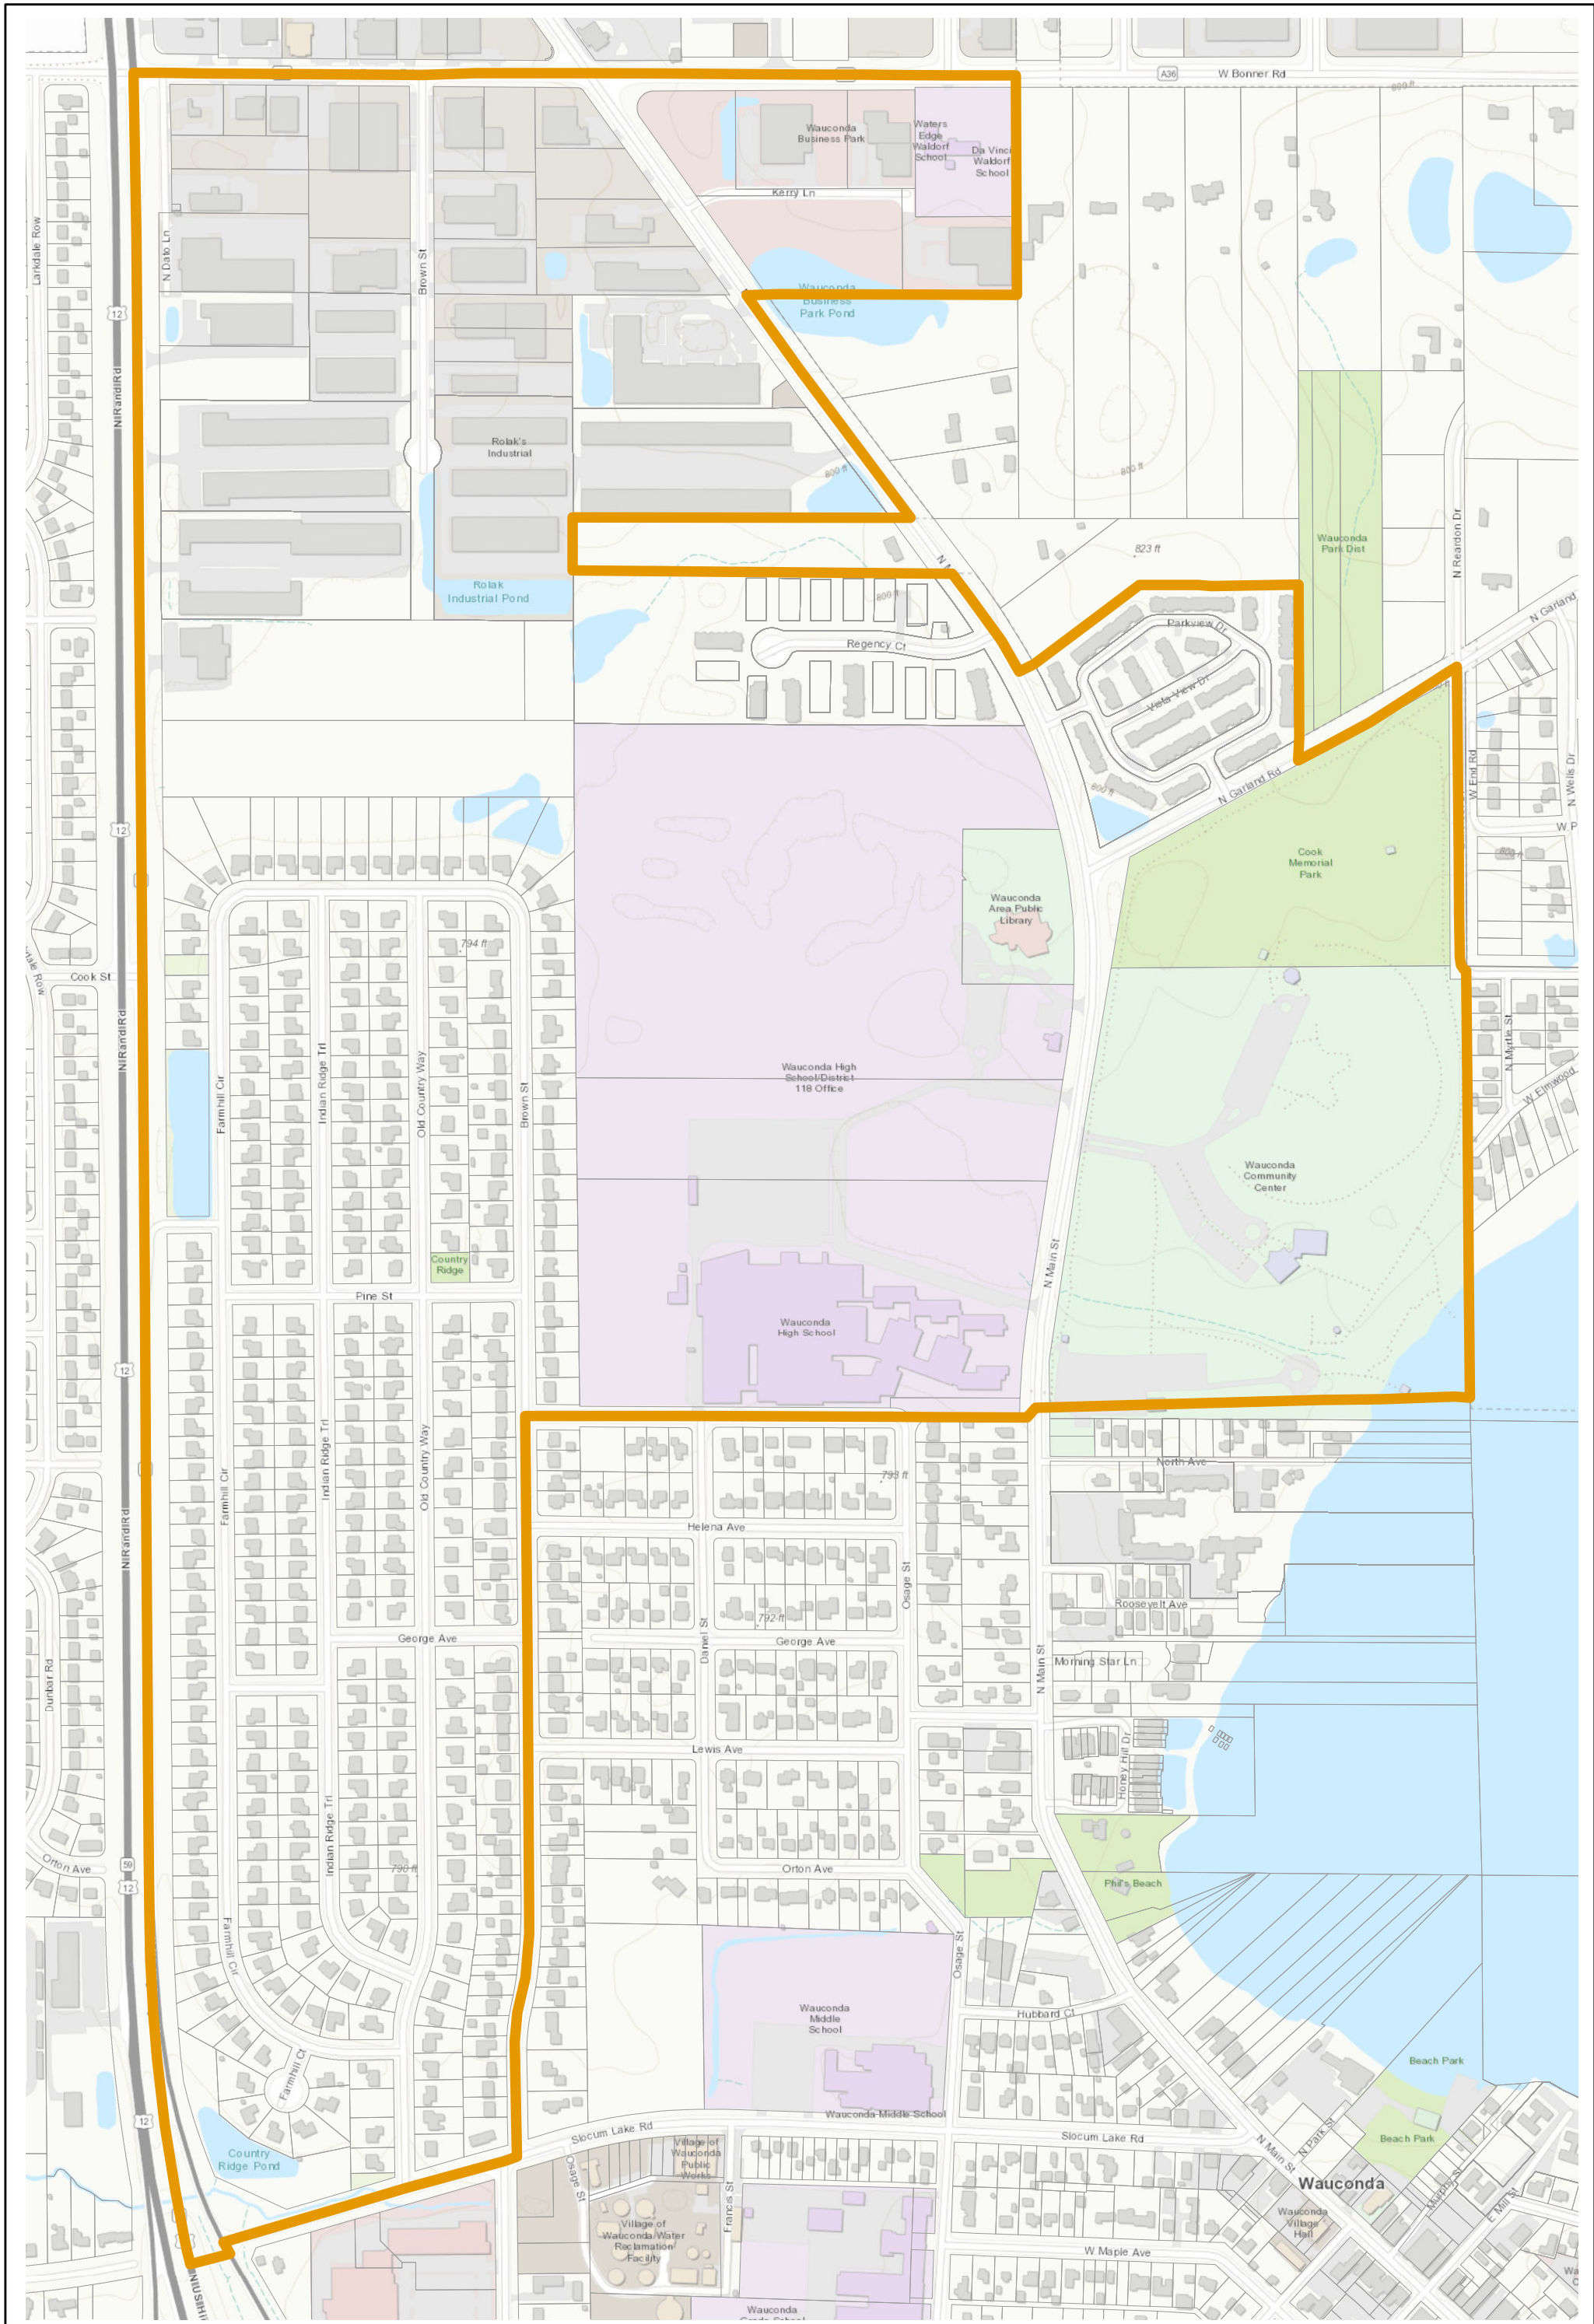

Lake County 2022 Election Precinct Wauconda 349