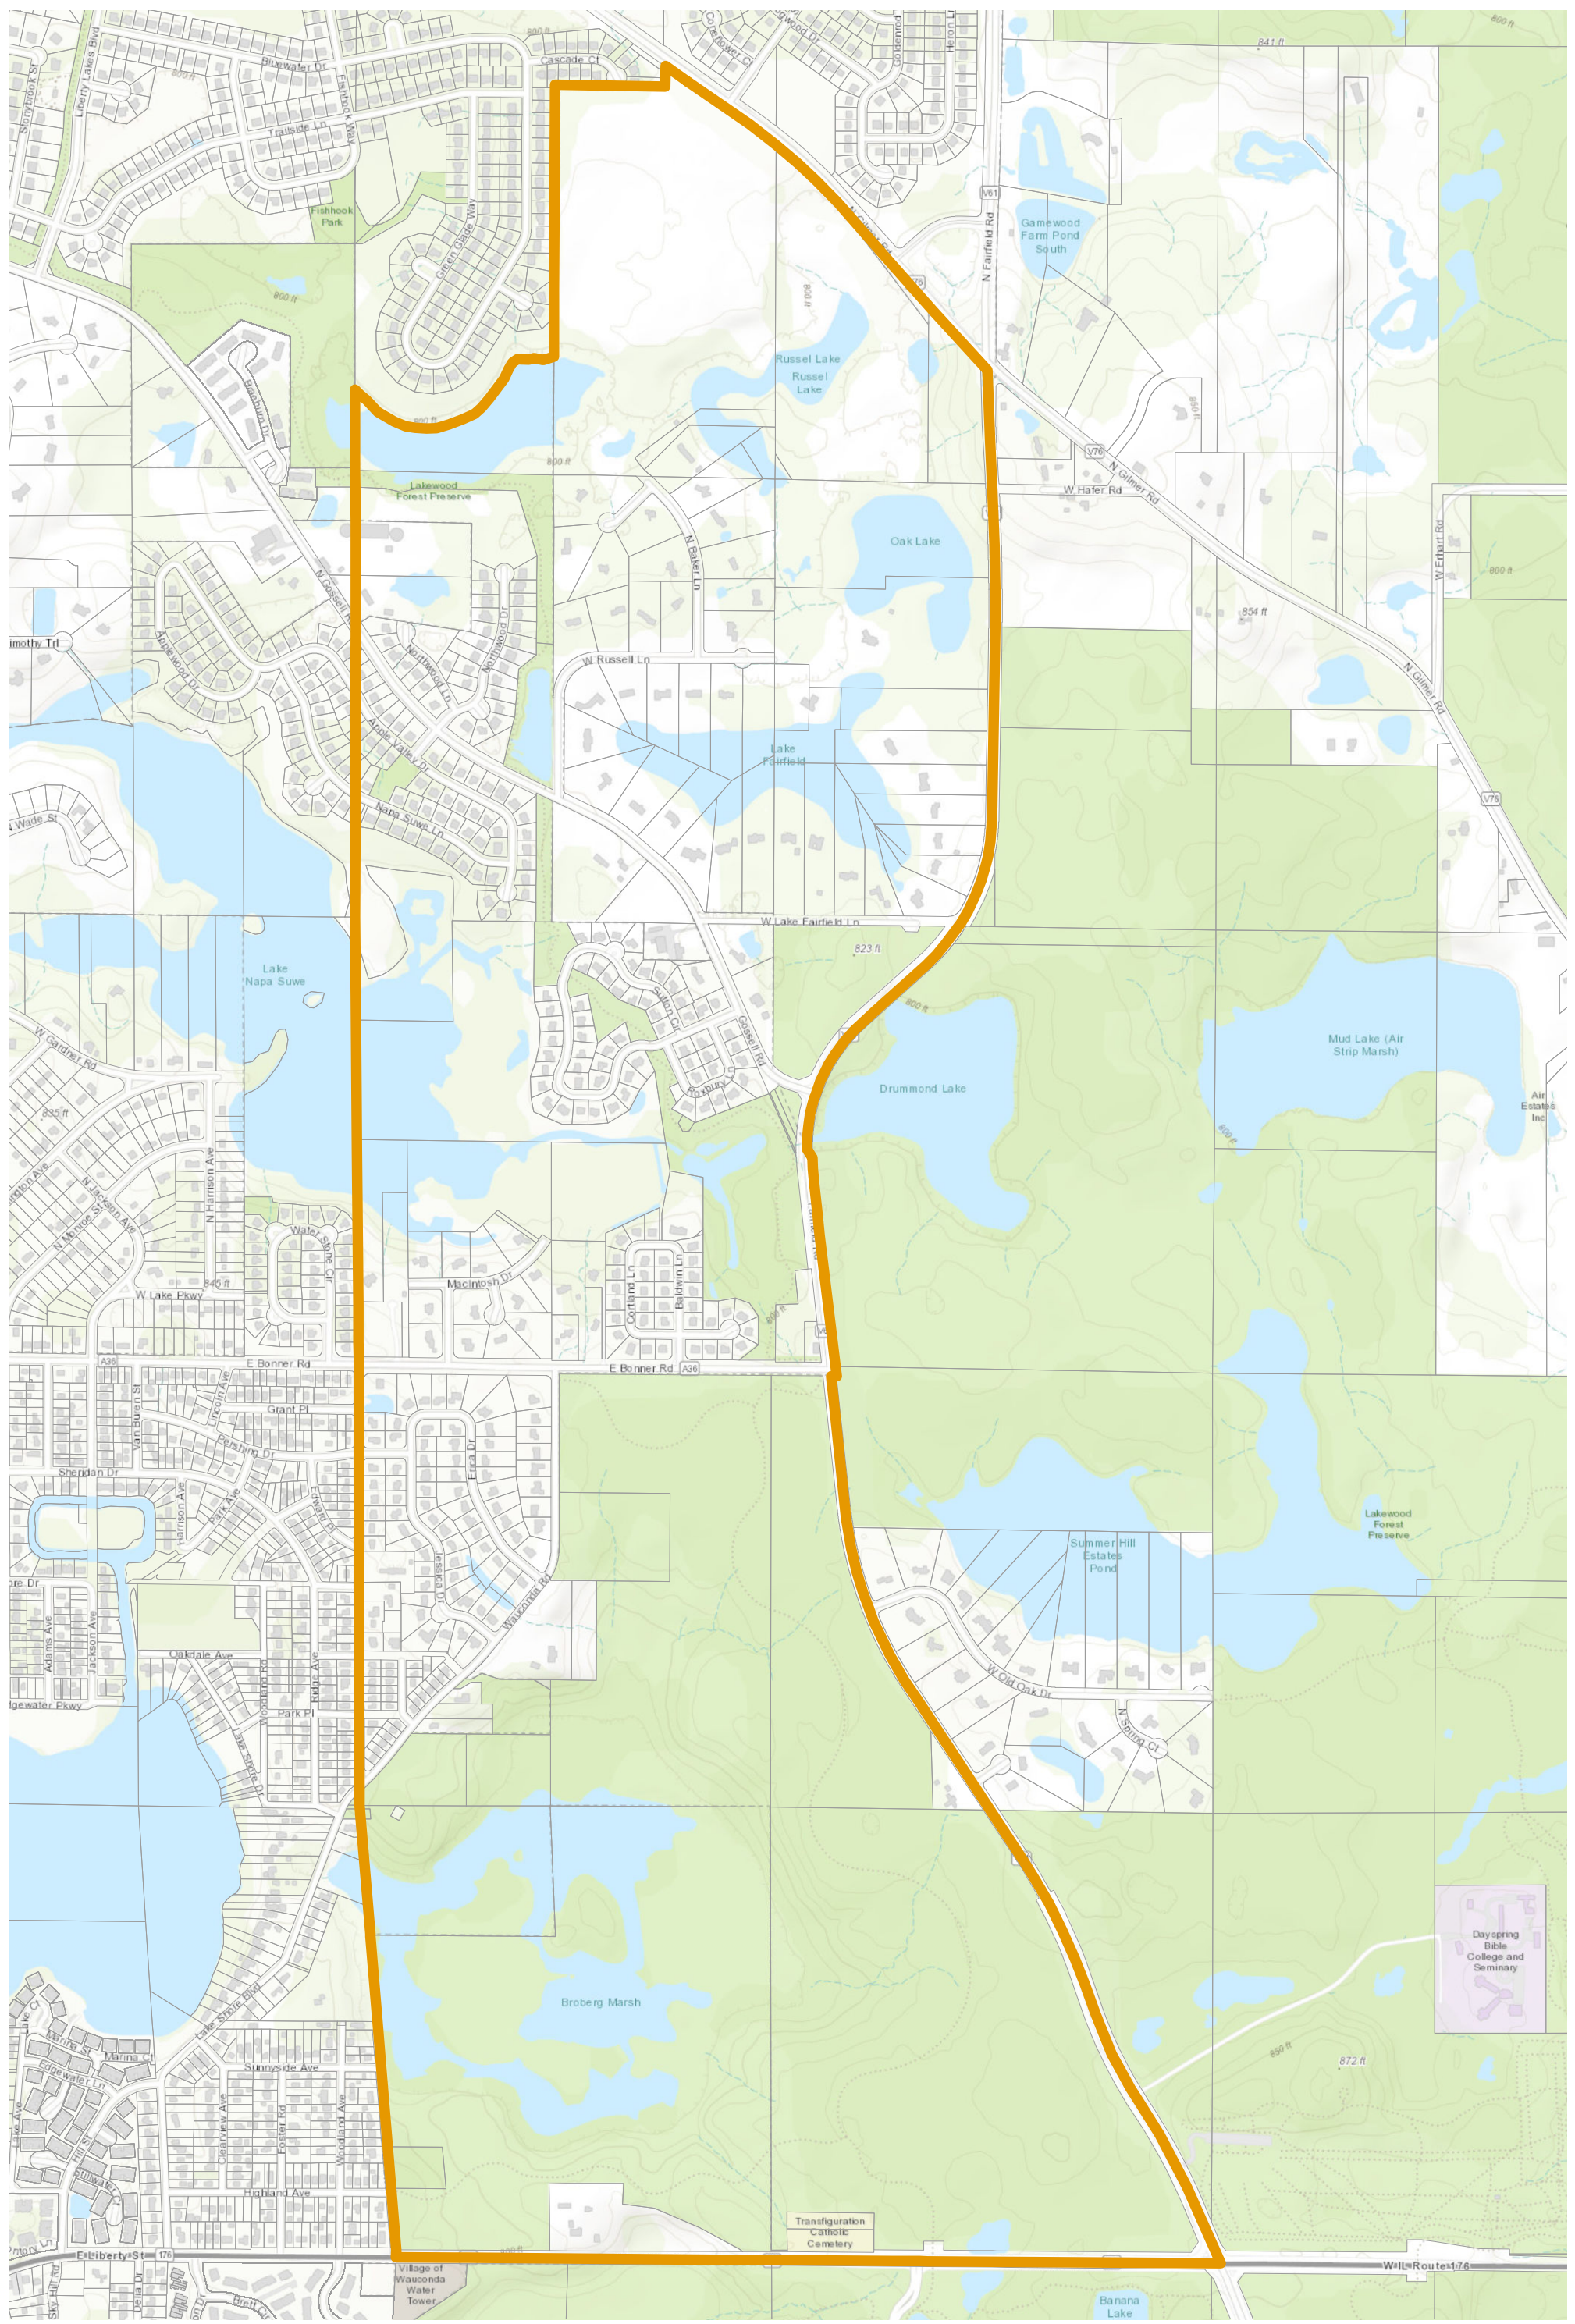

Lake County 2022 Election Precinct Fremont 113