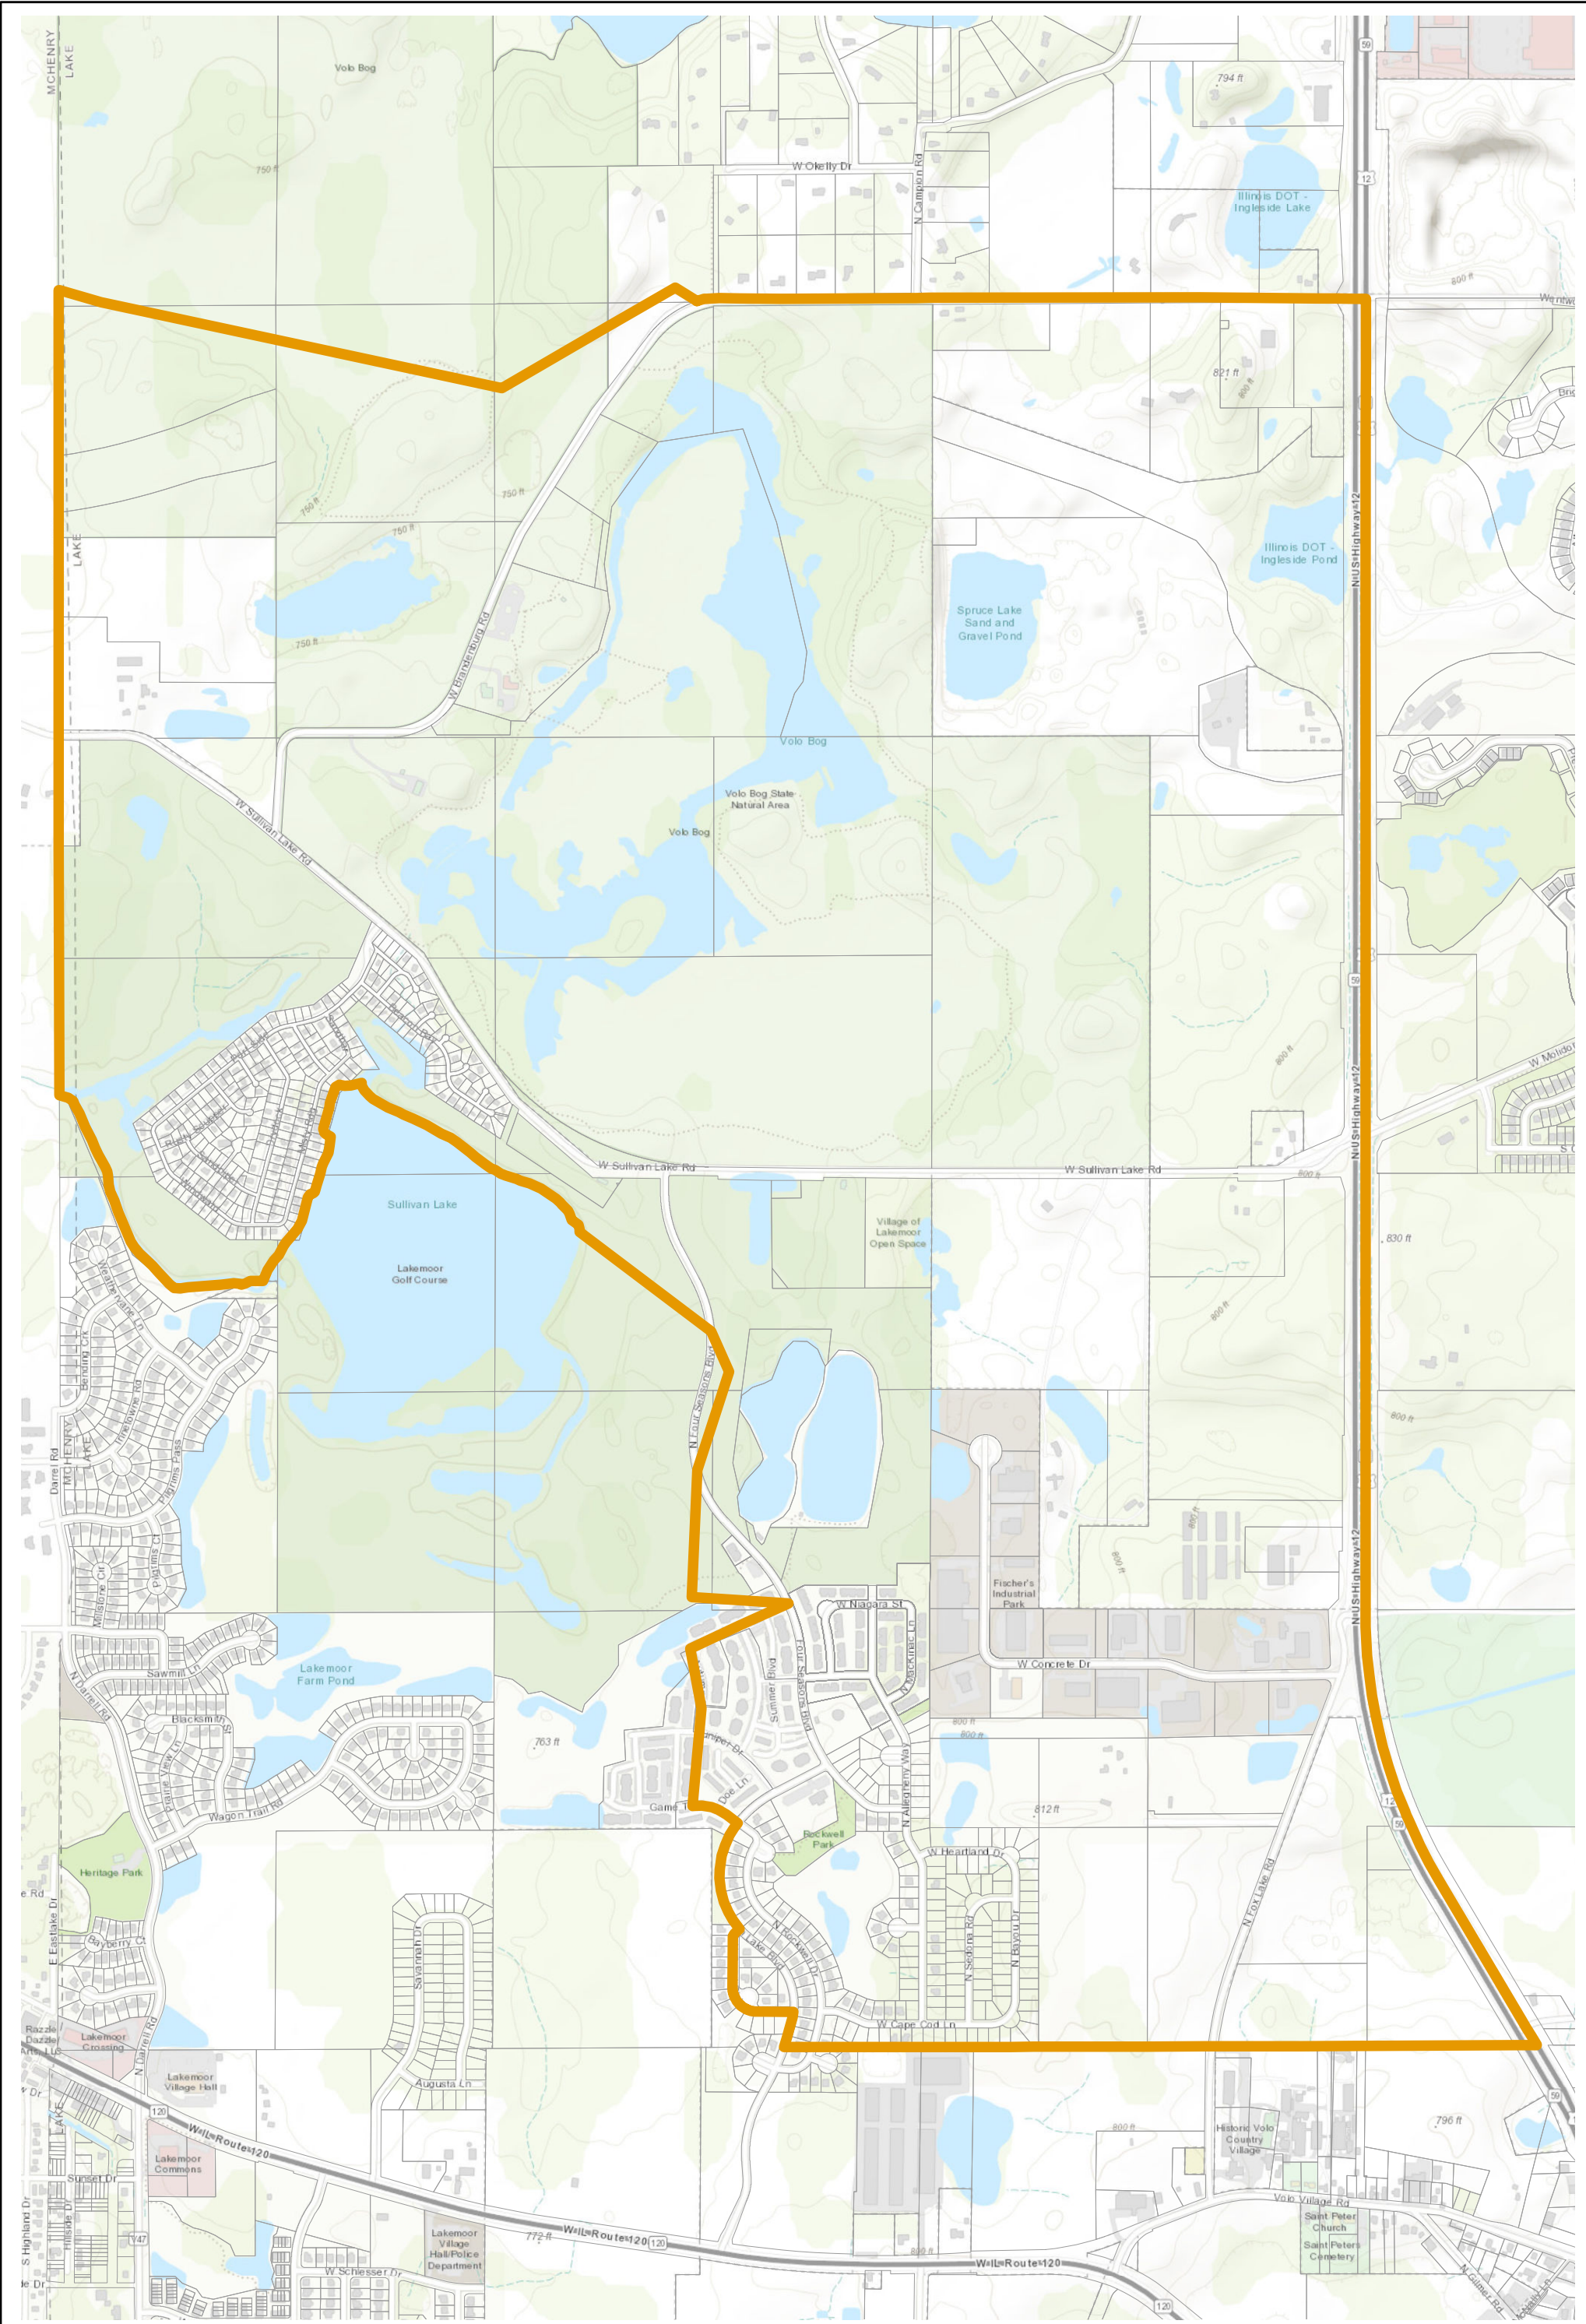

Lake County 2022 Election Precinct Grant 142