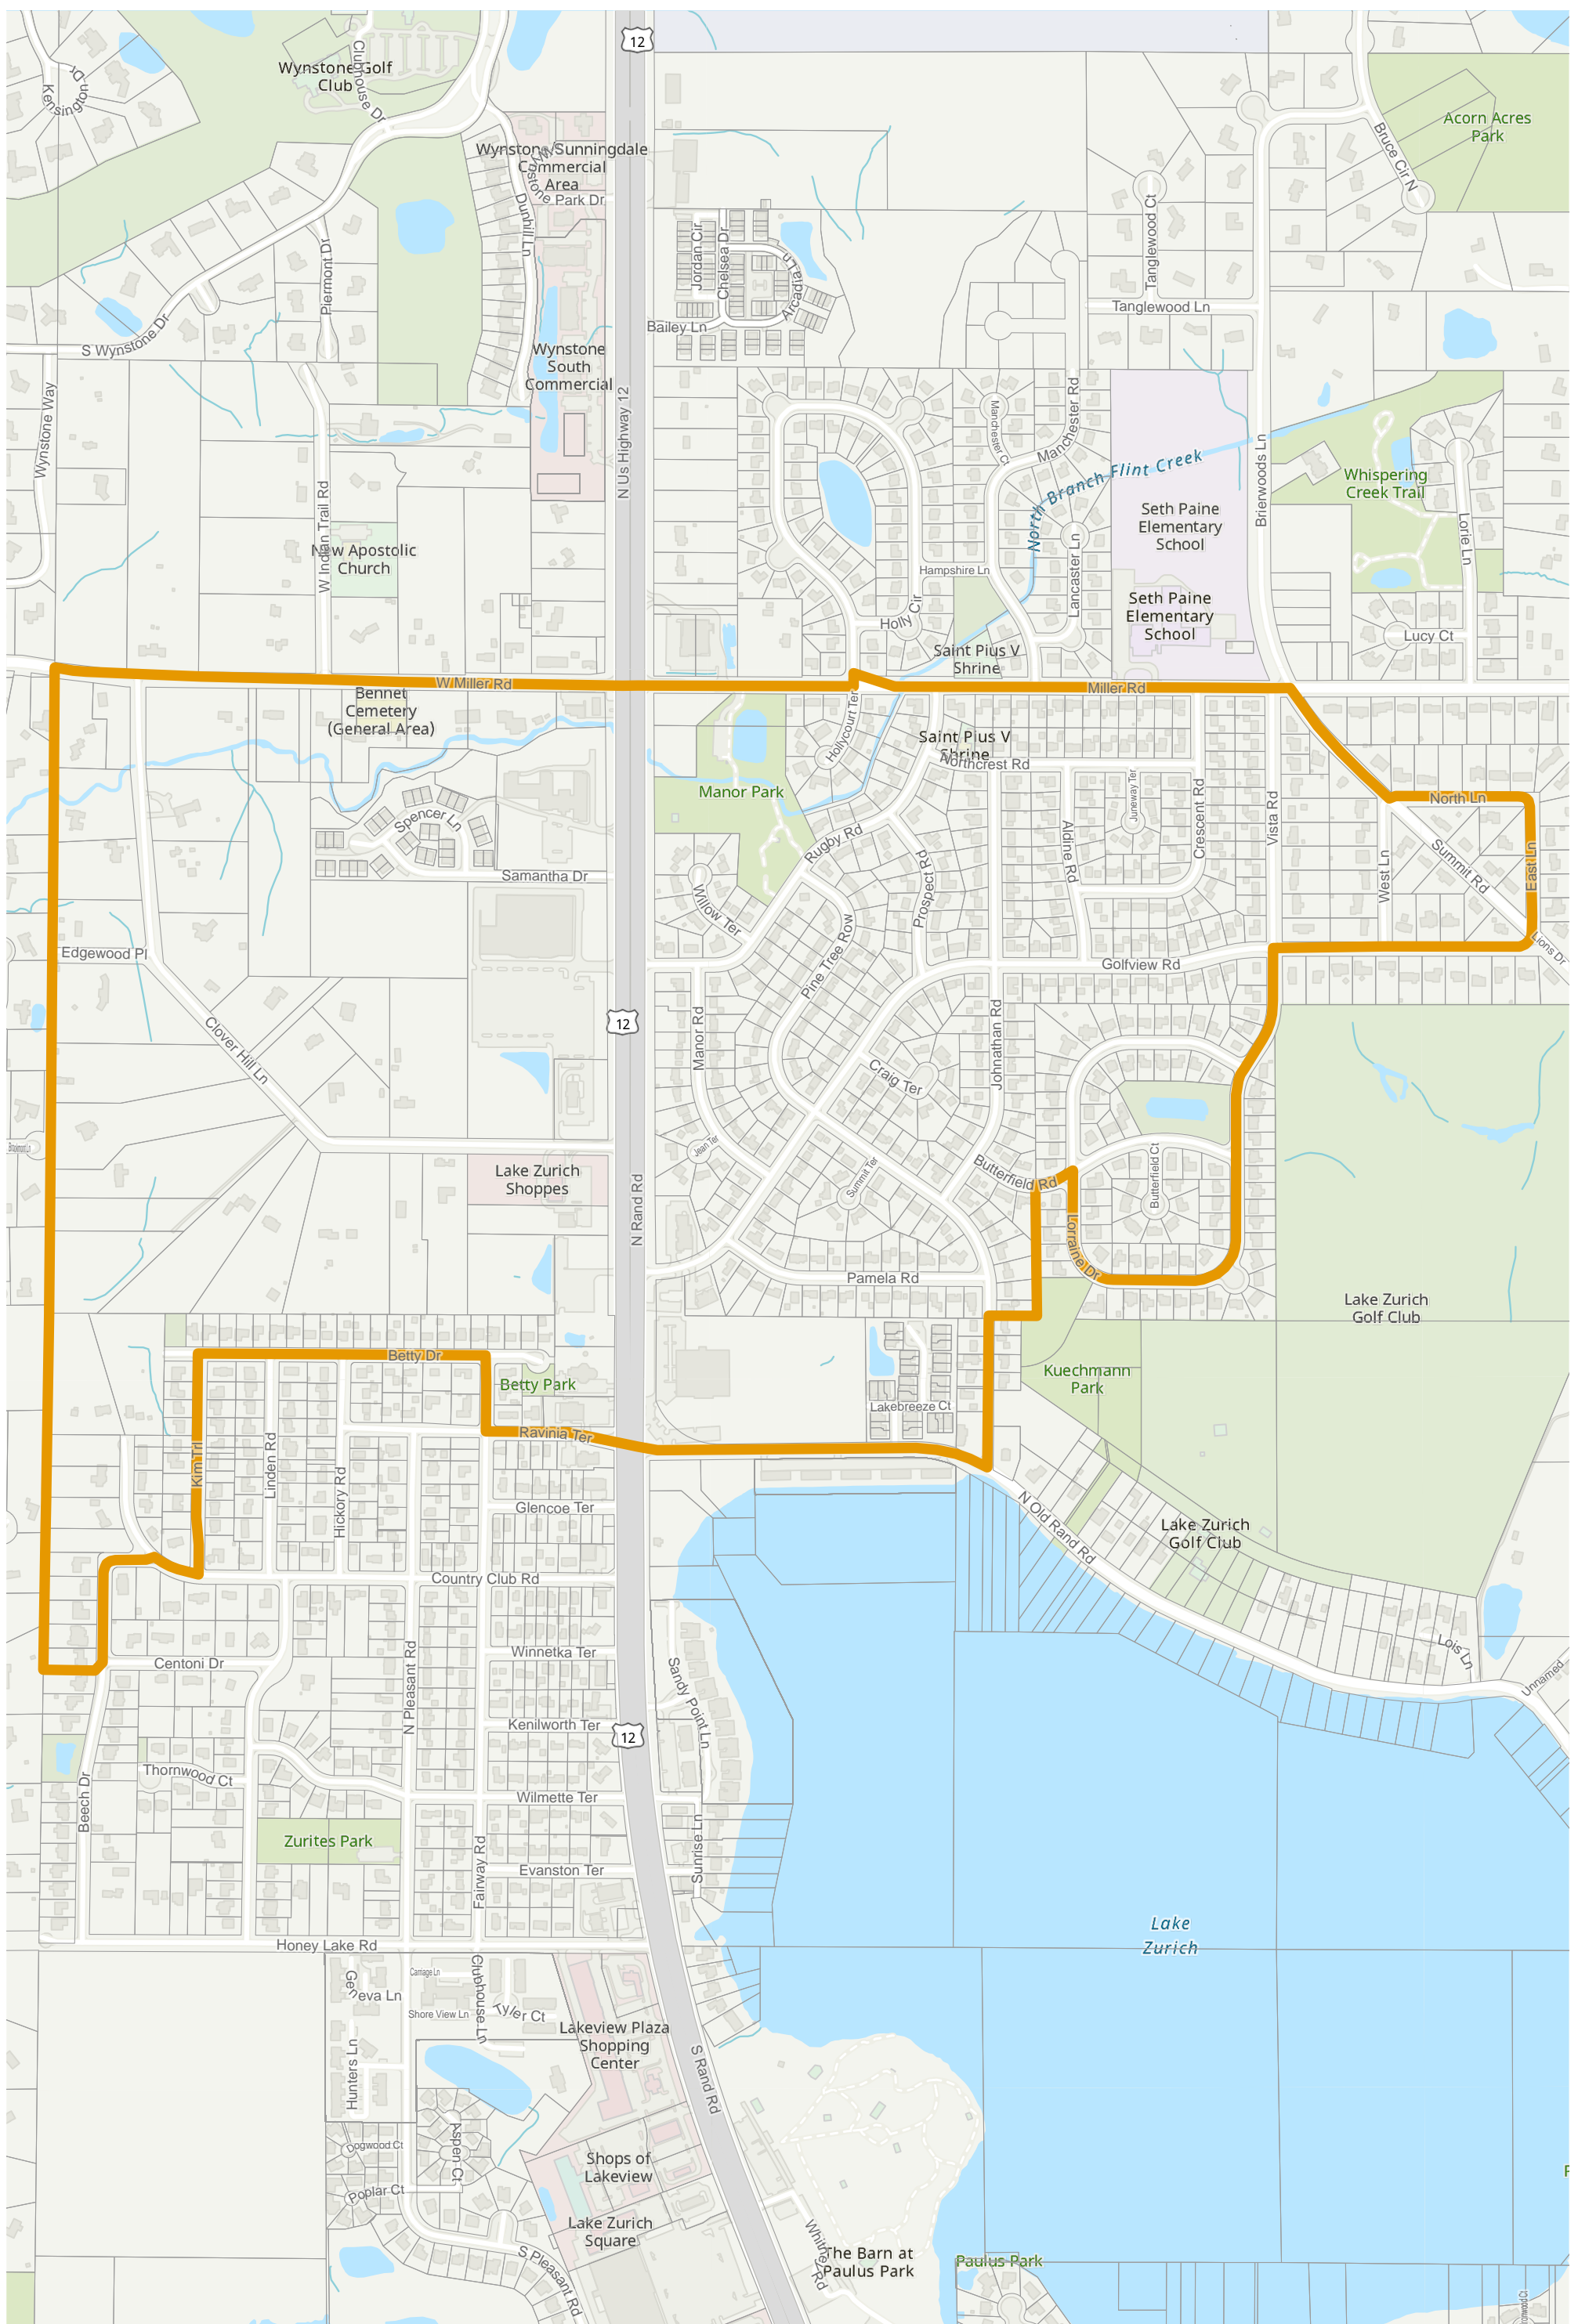

Election Precinct Map Book - U.S. Congressional District 5

Prepared By:
Lake County GIS/Mapping Division
18 N County St
Waukegan IL 60085
(847) 377-2373

-  U.S. Congressional District
-  Townships
-  Election Precincts

Precincts may change after the publication of this map.
Contact the office of the Lake County Clerk at
(847) 377-2400 for current information.

Revised 2022

Lake County 2022 Election Precinct Cuba 72

Lake County 2022 Election Precinct Cuba 73

2022 Election Precincts
Tax Parcels

Lake County 2022 Election Precinct Cuba 74

2022 Election Precincts
Tax Parcels

Lake County 2022 Election Precinct Ela 84

Lake County 2022 Election Precinct Ela 85

2022 Election Precincts

Tax Parcels

Lake County 2022 Election Precinct Ela 86

Lake County 2022 Election Precinct Ela 91

Lake County 2022 Election Precinct Ela 92

 2022 Election Precincts
 Tax Parcels

Lake County 2022 Election Precinct Ela 93