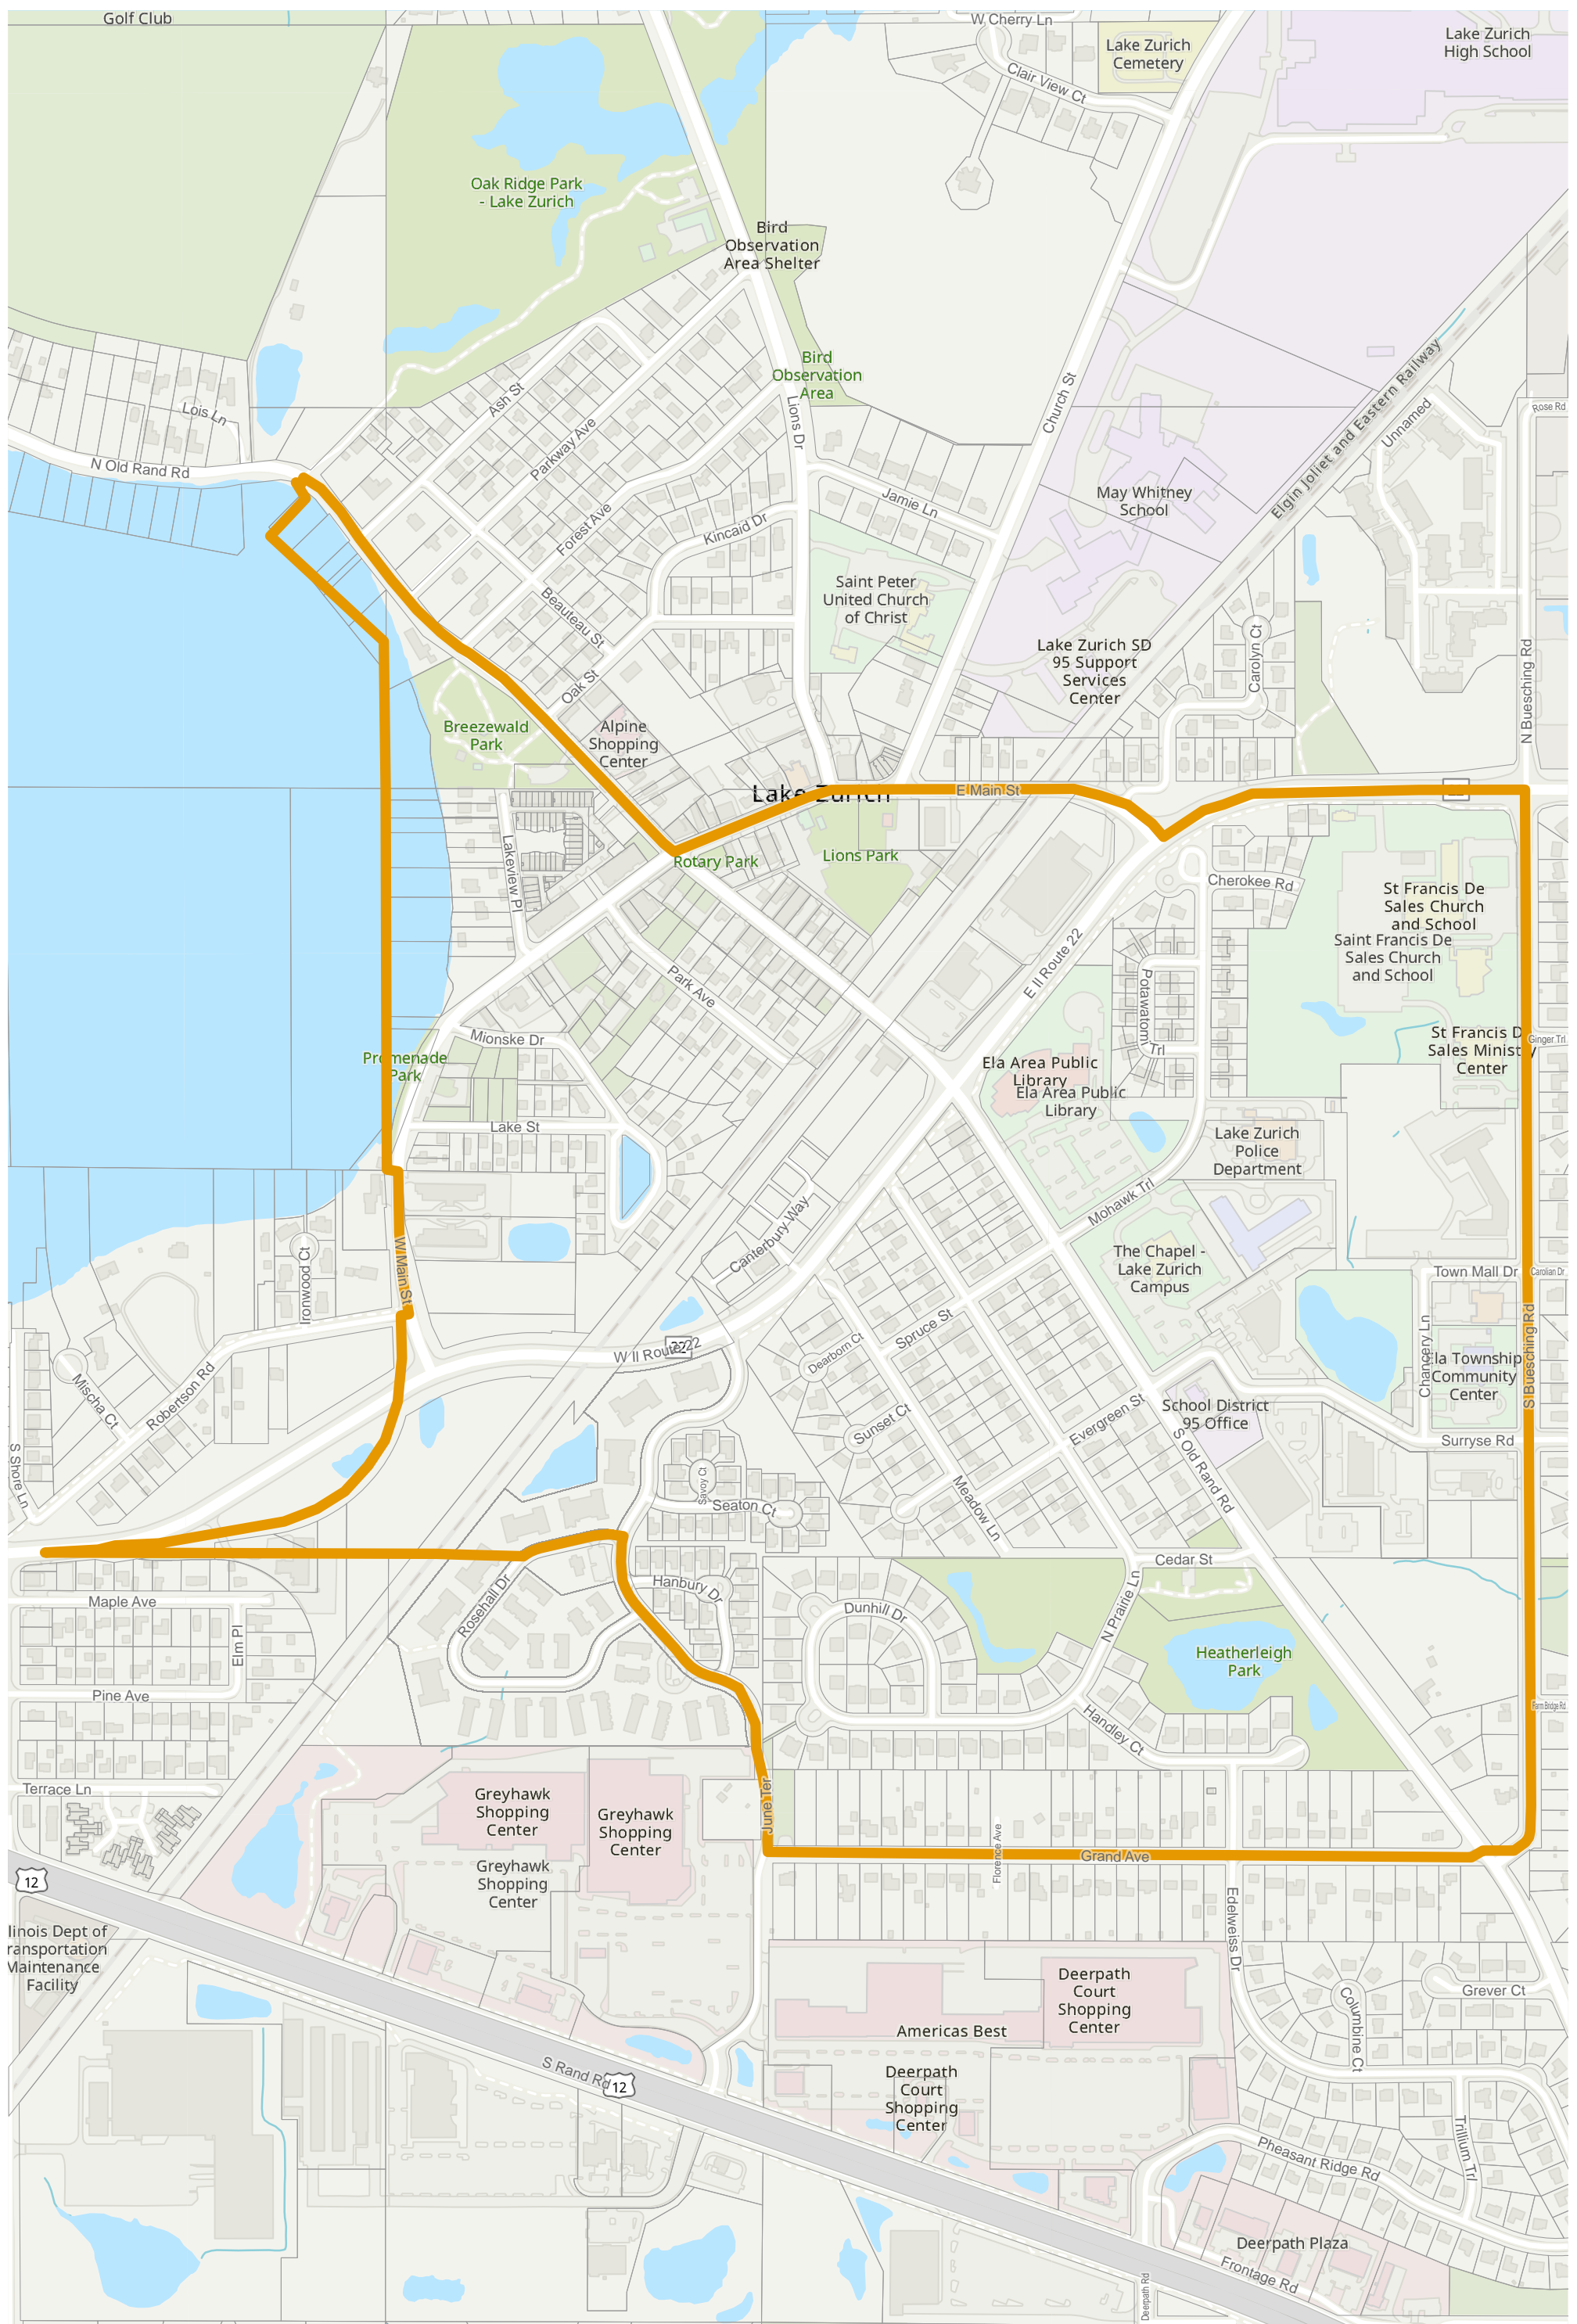

Election Precinct Map Book - U.S. Congressional District 5

Prepared By:
Lake County GIS/Mapping Division
18 N County St
Waukegan IL 60085
(847) 377-2373

-  U.S. Congressional District
-  Townships
-  Election Precincts

Tax Parcels

Lake County 2022 Election Precinct Ela 86

Lake County 2022 Election Precinct Ela 91

Lake County 2022 Election Precinct Ela 92

 2022 Election Precincts
 Tax Parcels

Lake County 2022 Election Precinct Ela 93