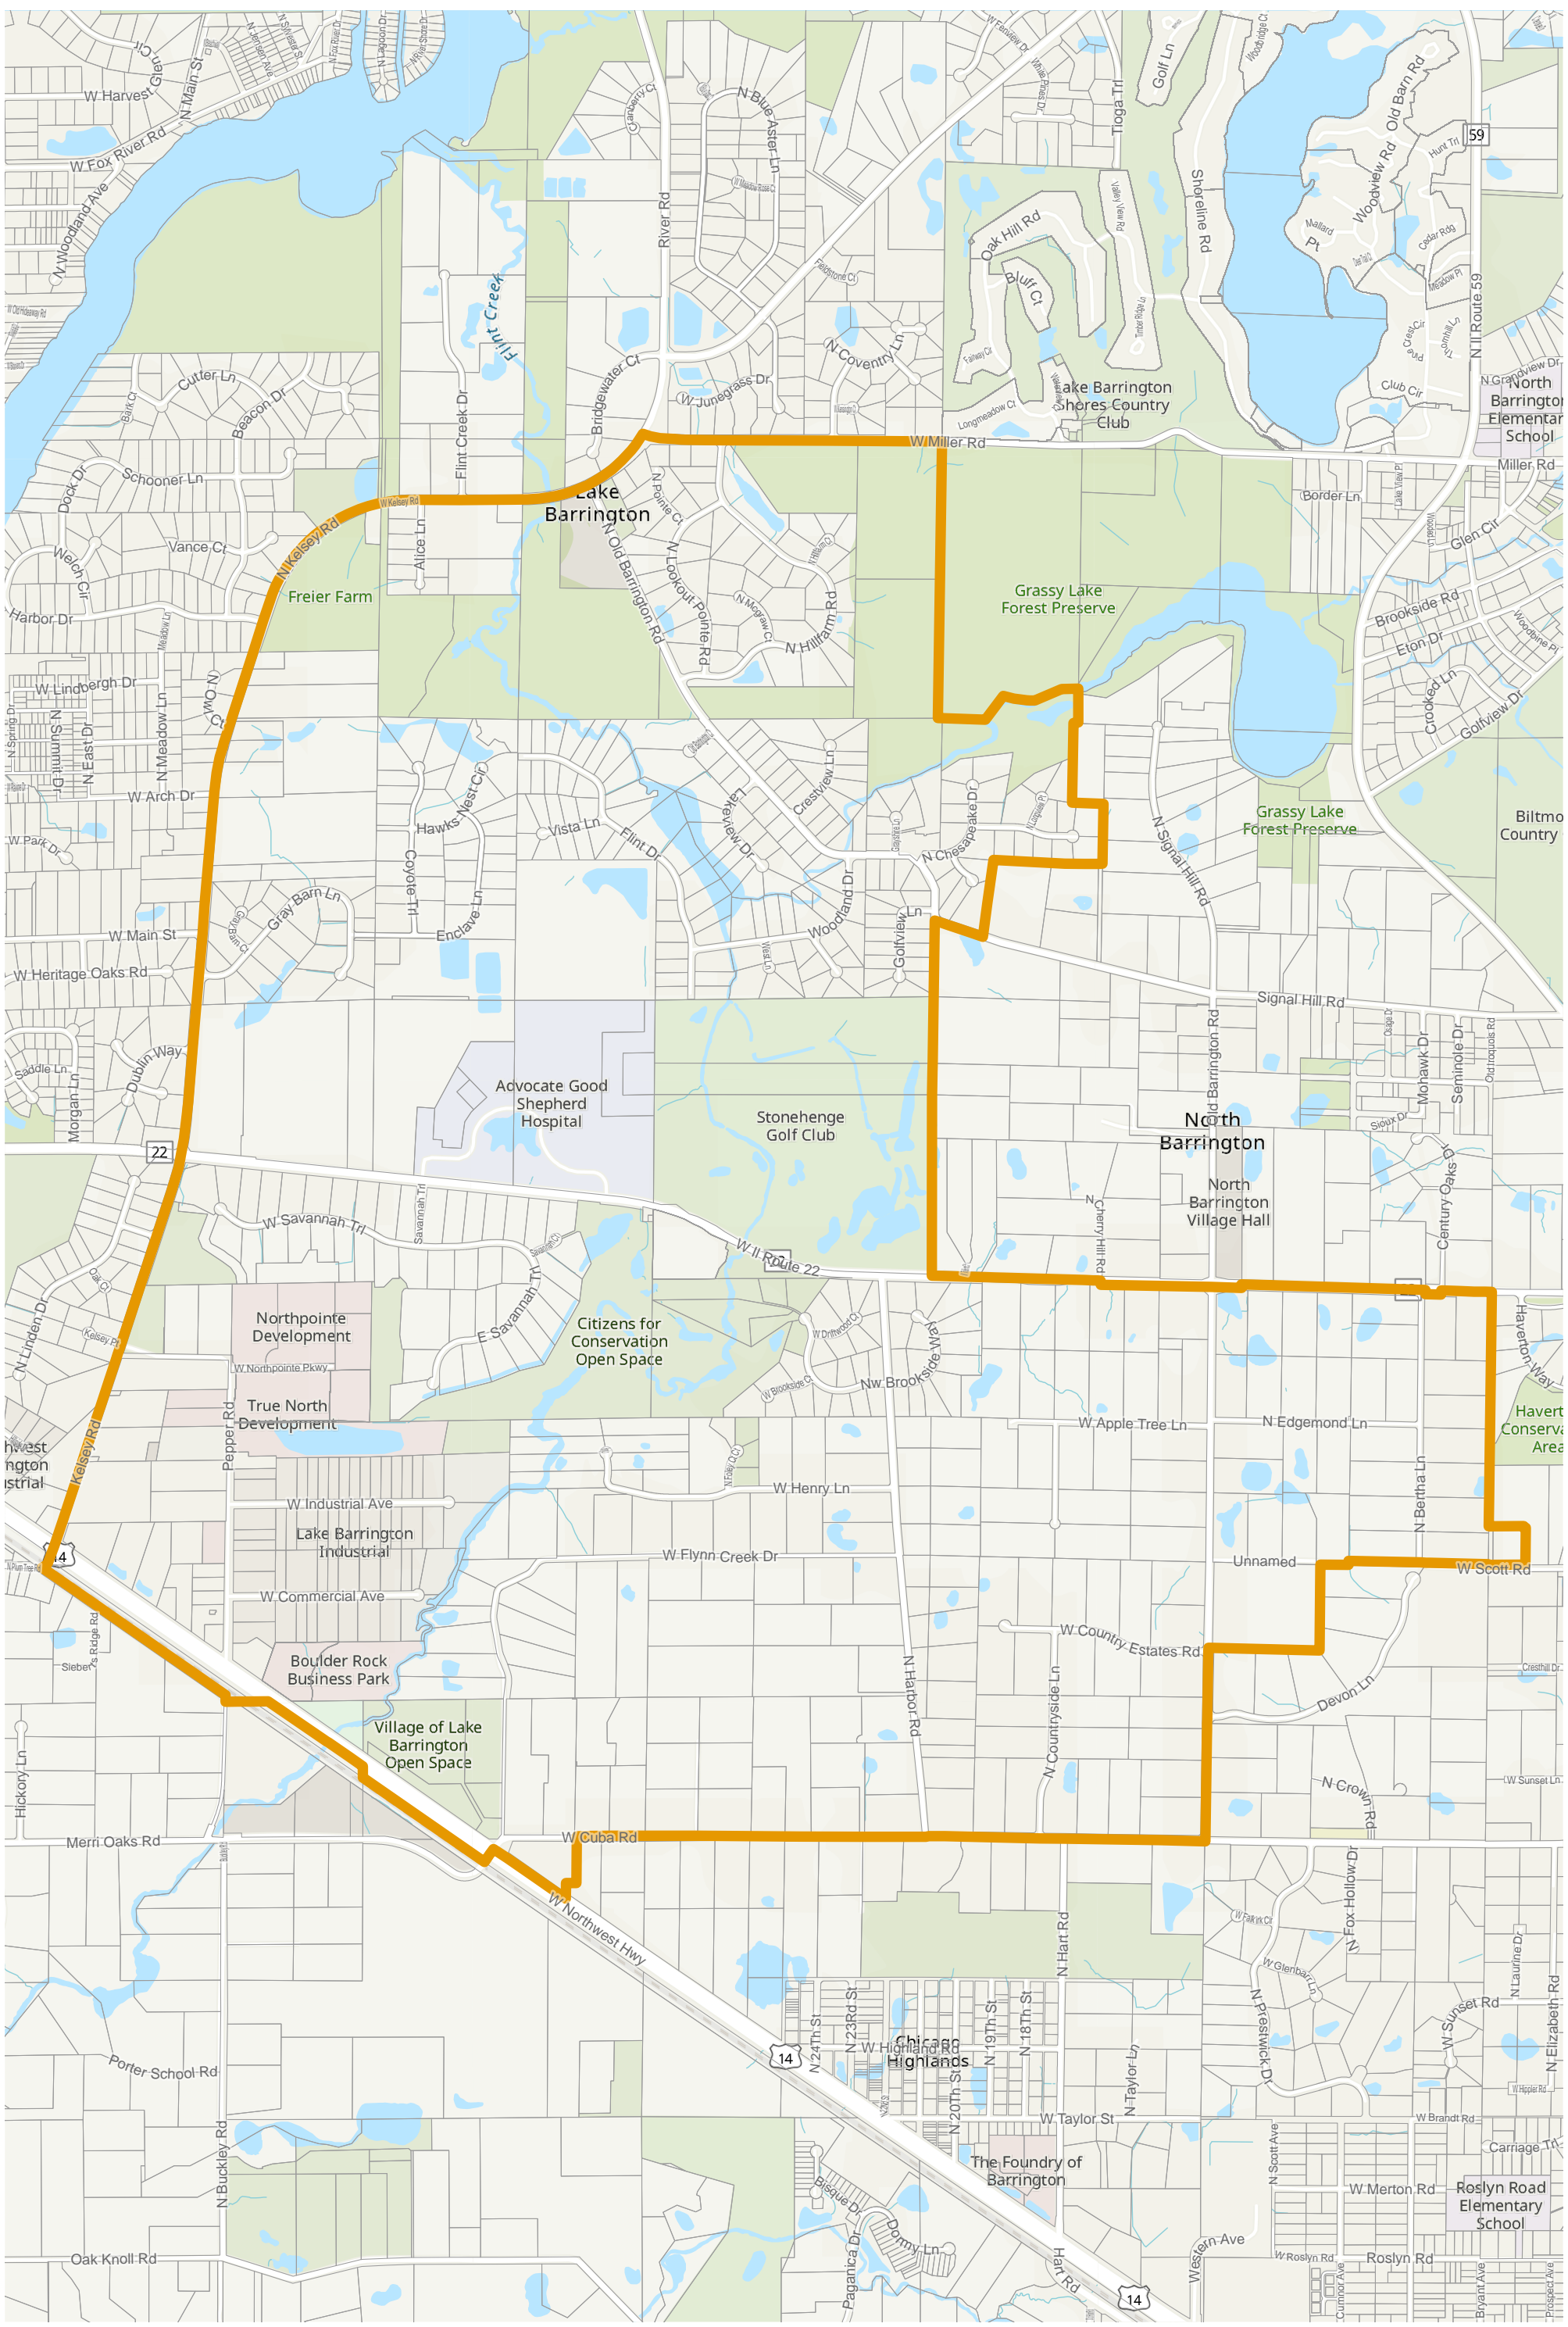

Election Precinct Map Book - U.S. Congressional District 5

Prepared By:
Lake County GIS/Mapping Division
18 N County St
Waukegan IL 60085
(847) 377-2373

-  U.S. Congressional District
-  Townships
-  Election Precincts

Precincts may change after the publication of this map.
Contact the office of the Lake County Clerk at
(847) 377-2400 for current information.

Revised 2022

Lake County 2022 Election Precinct Cuba 72

Lake County 2022 Election Precinct Cuba 73

2022 Election Precincts
Tax Parcels

Lake County 2022 Election Precinct Cuba 74

2022 Election Precincts
Tax Parcels

Lake County 2022 Election Precinct Ela 84

Lake County 2022 Election Precinct Ela 85

2022 Election Precincts

Tax Parcels

Lake County 2022 Election Precinct Ela 86

Lake County 2022 Election Precinct Ela 91

Lake County 2022 Election Precinct Ela 92

 2022 Election Precincts
 Tax Parcels

Lake County 2022 Election Precinct Ela 93