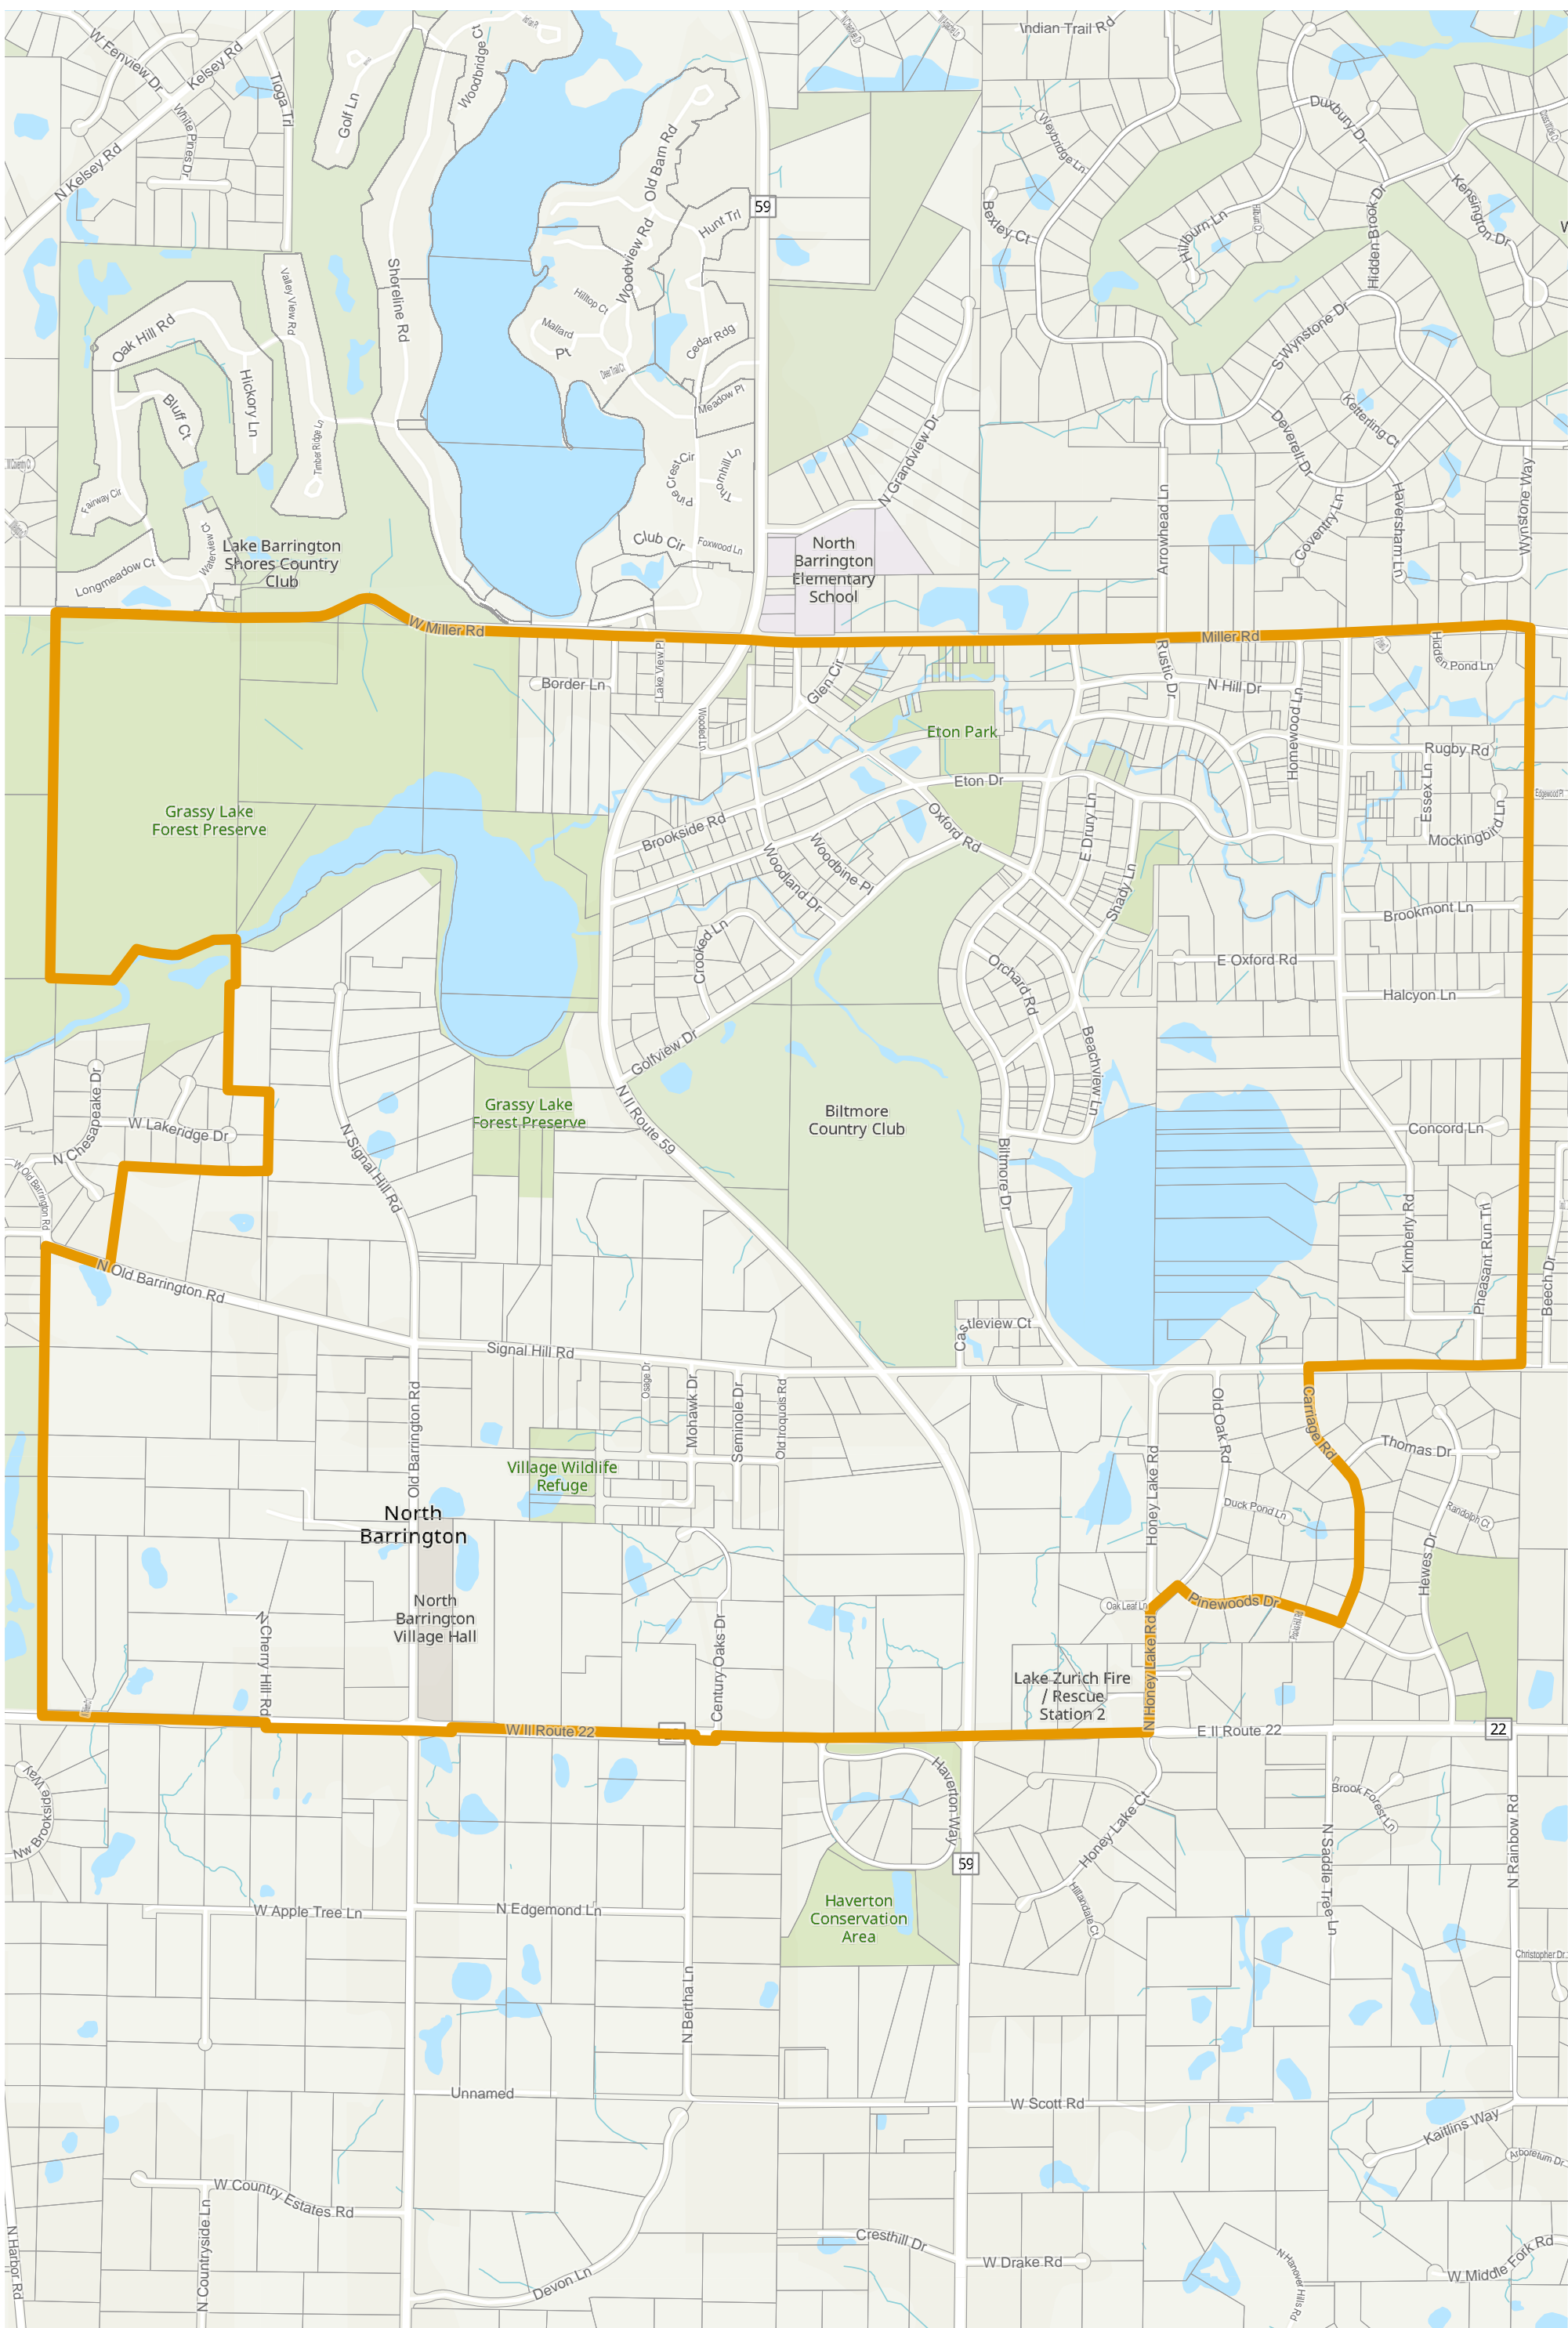

Election Precinct Map Book - U.S. Congressional District 5

Prepared By:
Lake County GIS/Mapping Division
18 N County St
Waukegan IL 60085
(847) 377-2373

-  U.S. Congressional District
-  Townships
-  Election Precincts

Precincts may change after the publication of this map.
Contact the office of the Lake County Clerk at
(847) 377-2400 for current information.

Revised 2022

Lake County 2022 Election Precinct Cuba 72

Lake County 2022 Election Precinct Cuba 73

2022 Election Precincts
Tax Parcels

Lake County 2022 Election Precinct Cuba 74

2022 Election Precincts
Tax Parcels

Lake County 2022 Election Precinct Ela 84

Lake County 2022 Election Precinct Ela 85

2022 Election Precincts

Tax Parcels

Lake County 2022 Election Precinct Ela 86

Lake County 2022 Election Precinct Ela 91

Lake County 2022 Election Precinct Ela 92

 2022 Election Precincts
 Tax Parcels

Lake County 2022 Election Precinct Ela 93