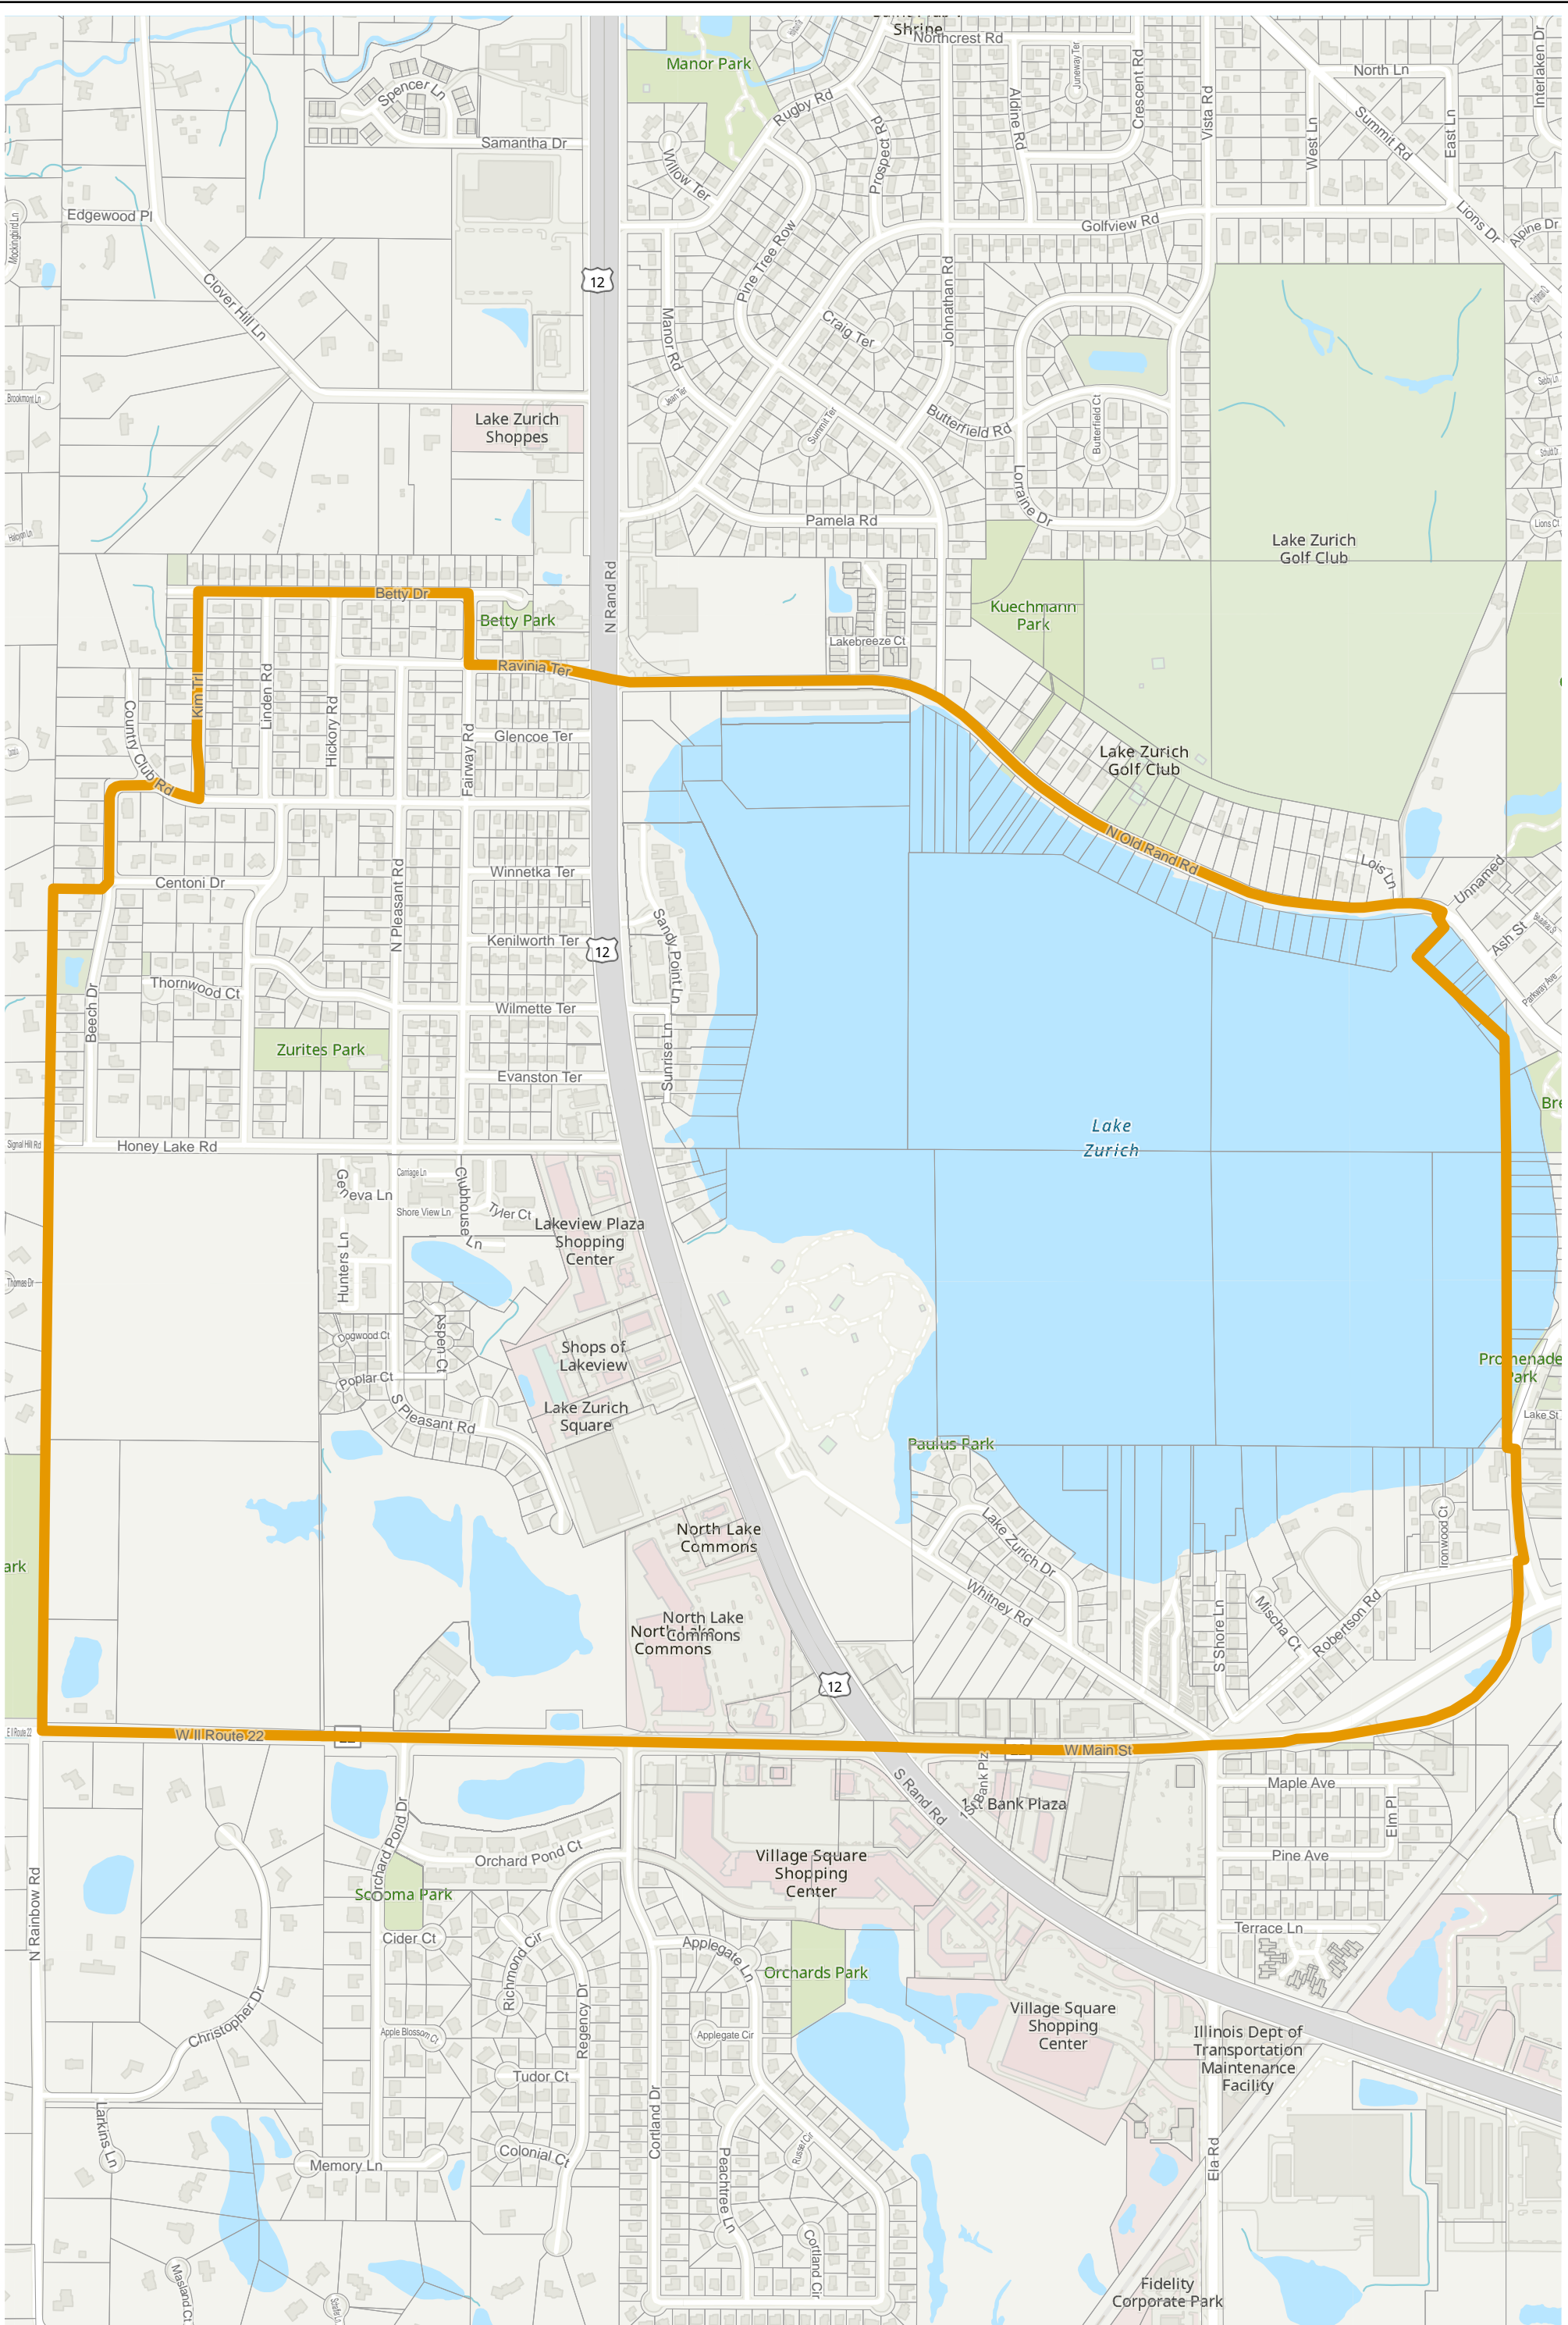

Election Precinct Map Book - U.S. Congressional District 5

Prepared By:
Lake County GIS/Mapping Division
18 N County St
Waukegan IL 60085
(847) 377-2373

-  U.S. Congressional District
-  Townships
-  Election Precincts

2022 Election Precincts
Tax Parcels

Lake County 2022 Election Precinct Cuba 74

2022 Election Precincts
Tax Parcels

Lake County 2022 Election Precinct Ela 84

Lake County 2022 Election Precinct Ela 85

2022 Election Precincts

Tax Parcels

Lake County 2022 Election Precinct Ela 86

Lake County 2022 Election Precinct Ela 91

Lake County 2022 Election Precinct Ela 92

 2022 Election Precincts
 Tax Parcels

Lake County 2022 Election Precinct Ela 93