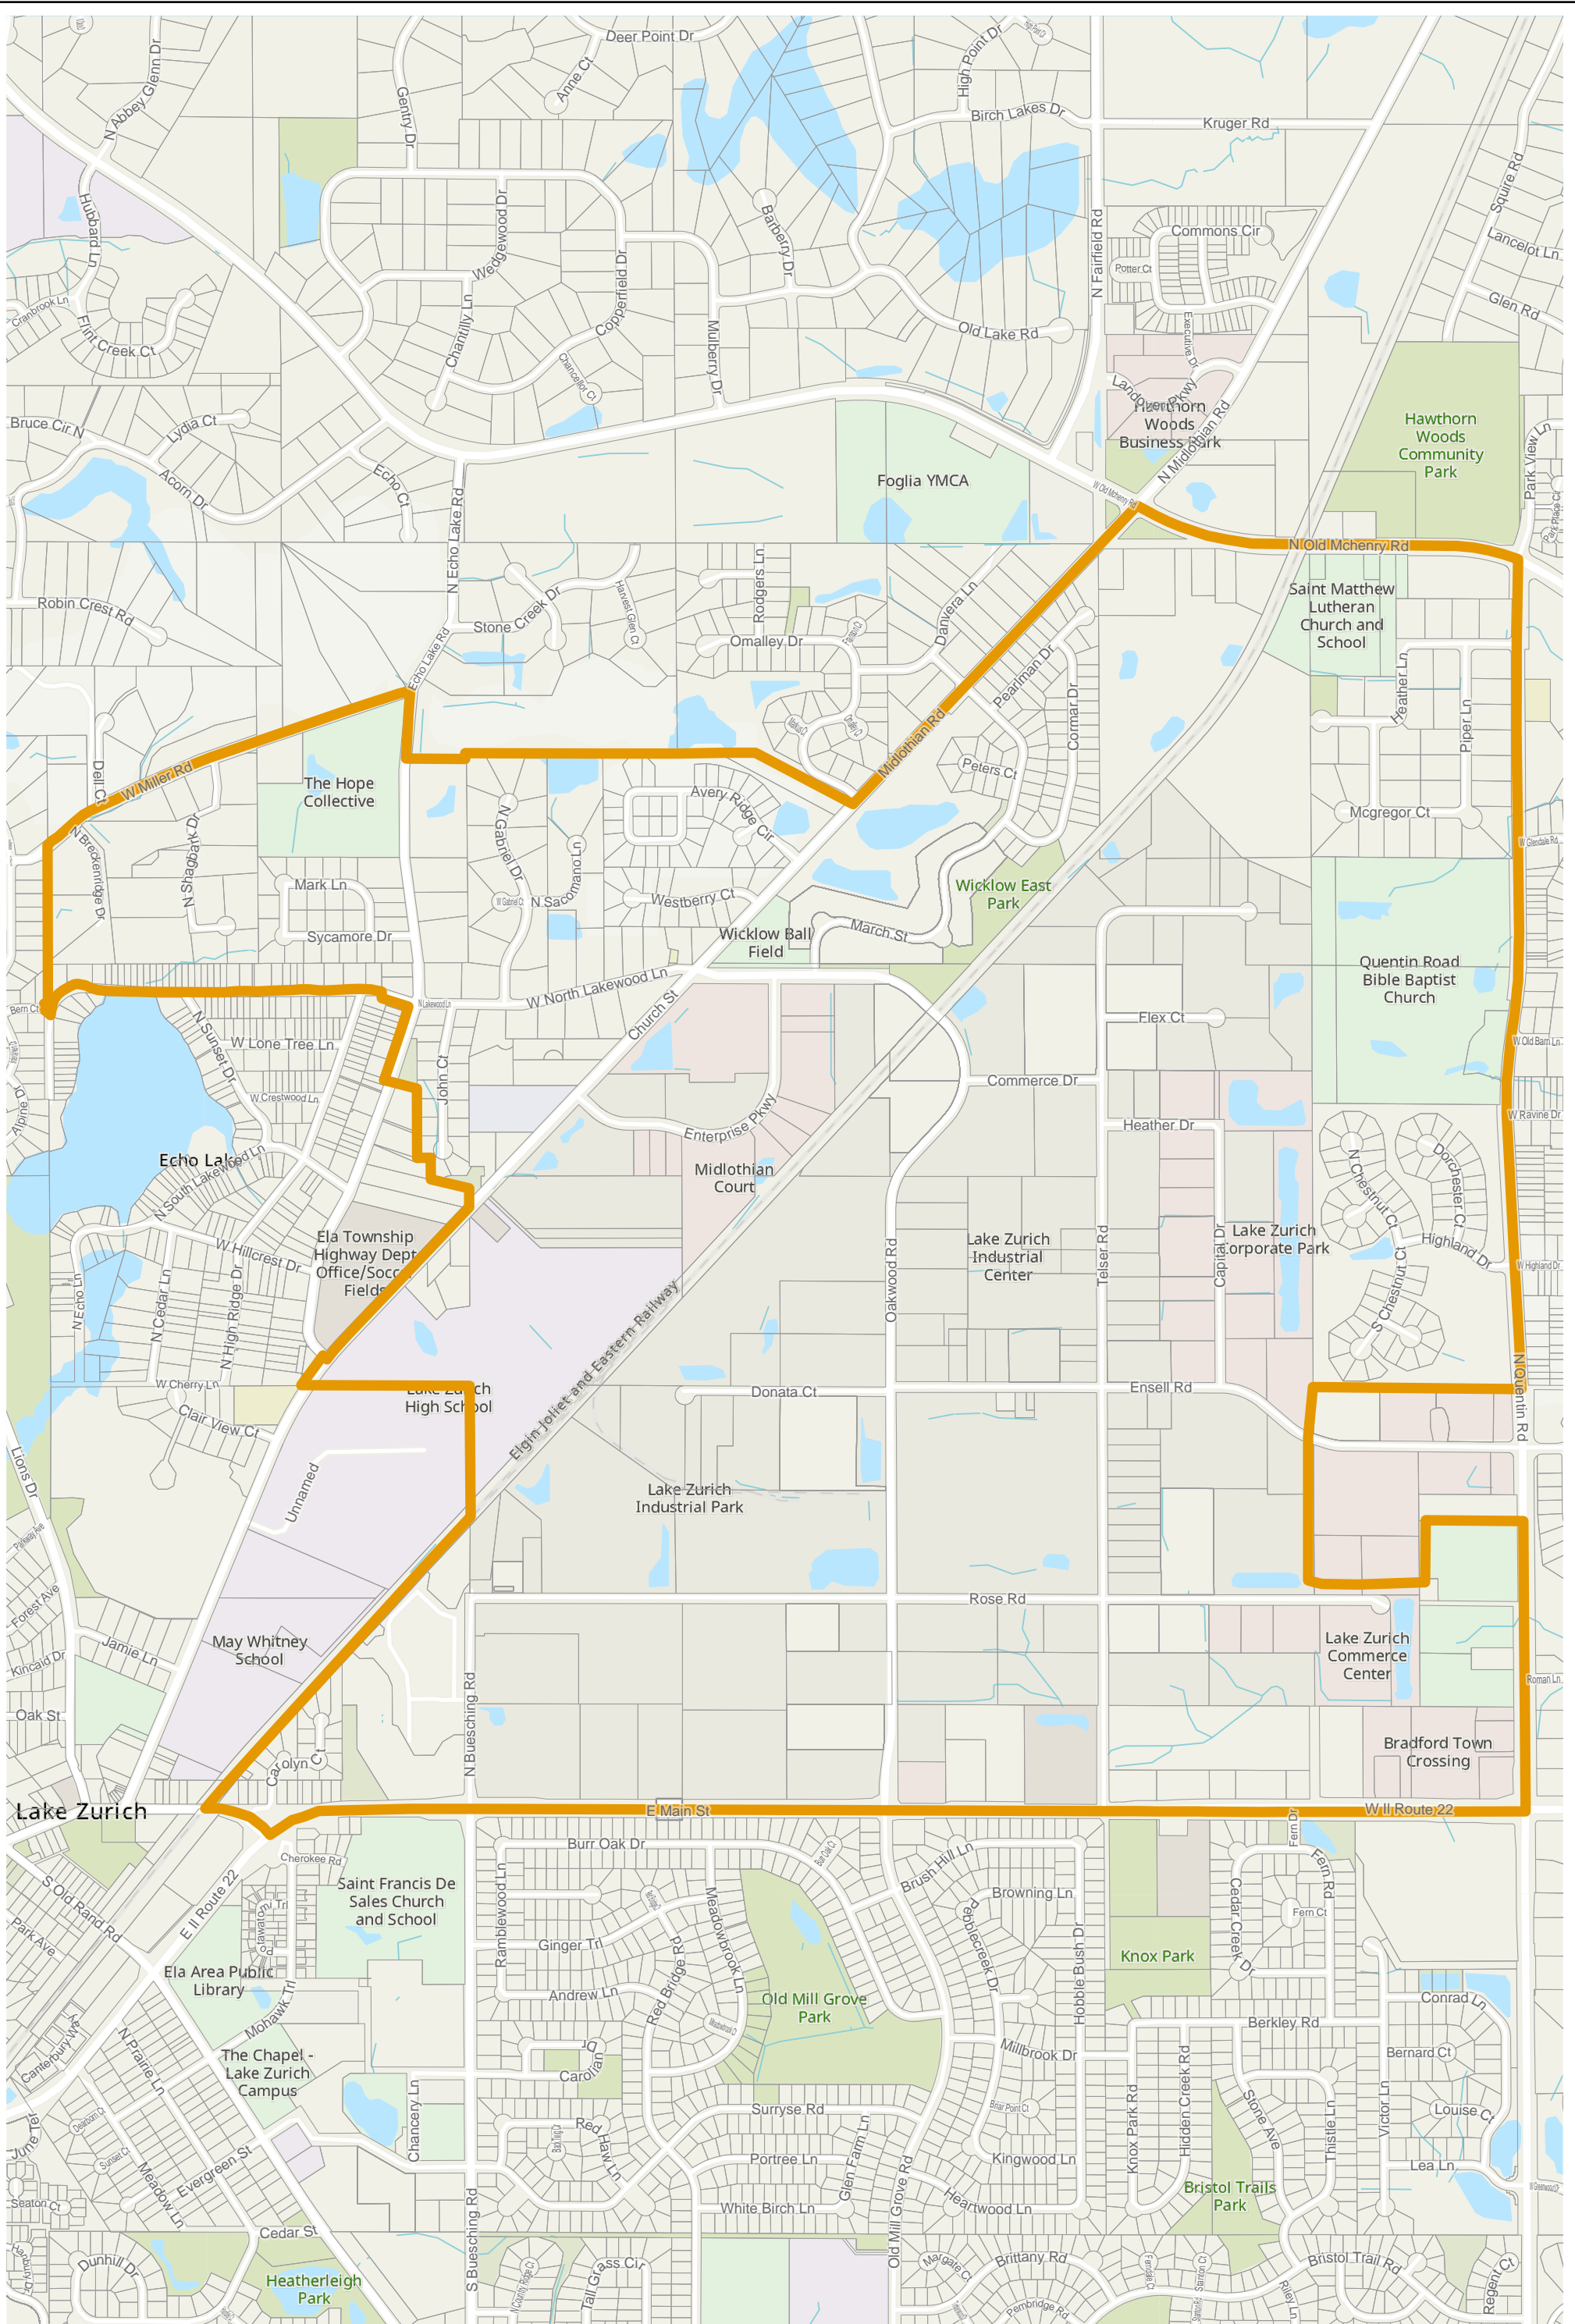

Election Precinct Map Book - U.S. Congressional District 5

Prepared By:
Lake County GIS/Mapping Division
18 N County St
Waukegan IL 60085
(847) 377-2373

-  U.S. Congressional District
-  Townships
-  Election Precincts

2022 Election Precincts
Tax Parcels

Lake County 2022 Election Precinct Cuba 74

2022 Election Precincts
Tax Parcels

Lake County 2022 Election Precinct Ela 84

Lake County 2022 Election Precinct Ela 85

2022 Election Precincts

Tax Parcels

Lake County 2022 Election Precinct Ela 86

Lake County 2022 Election Precinct Ela 91

Lake County 2022 Election Precinct Ela 92

 2022 Election Precincts
 Tax Parcels

Lake County 2022 Election Precinct Ela 93