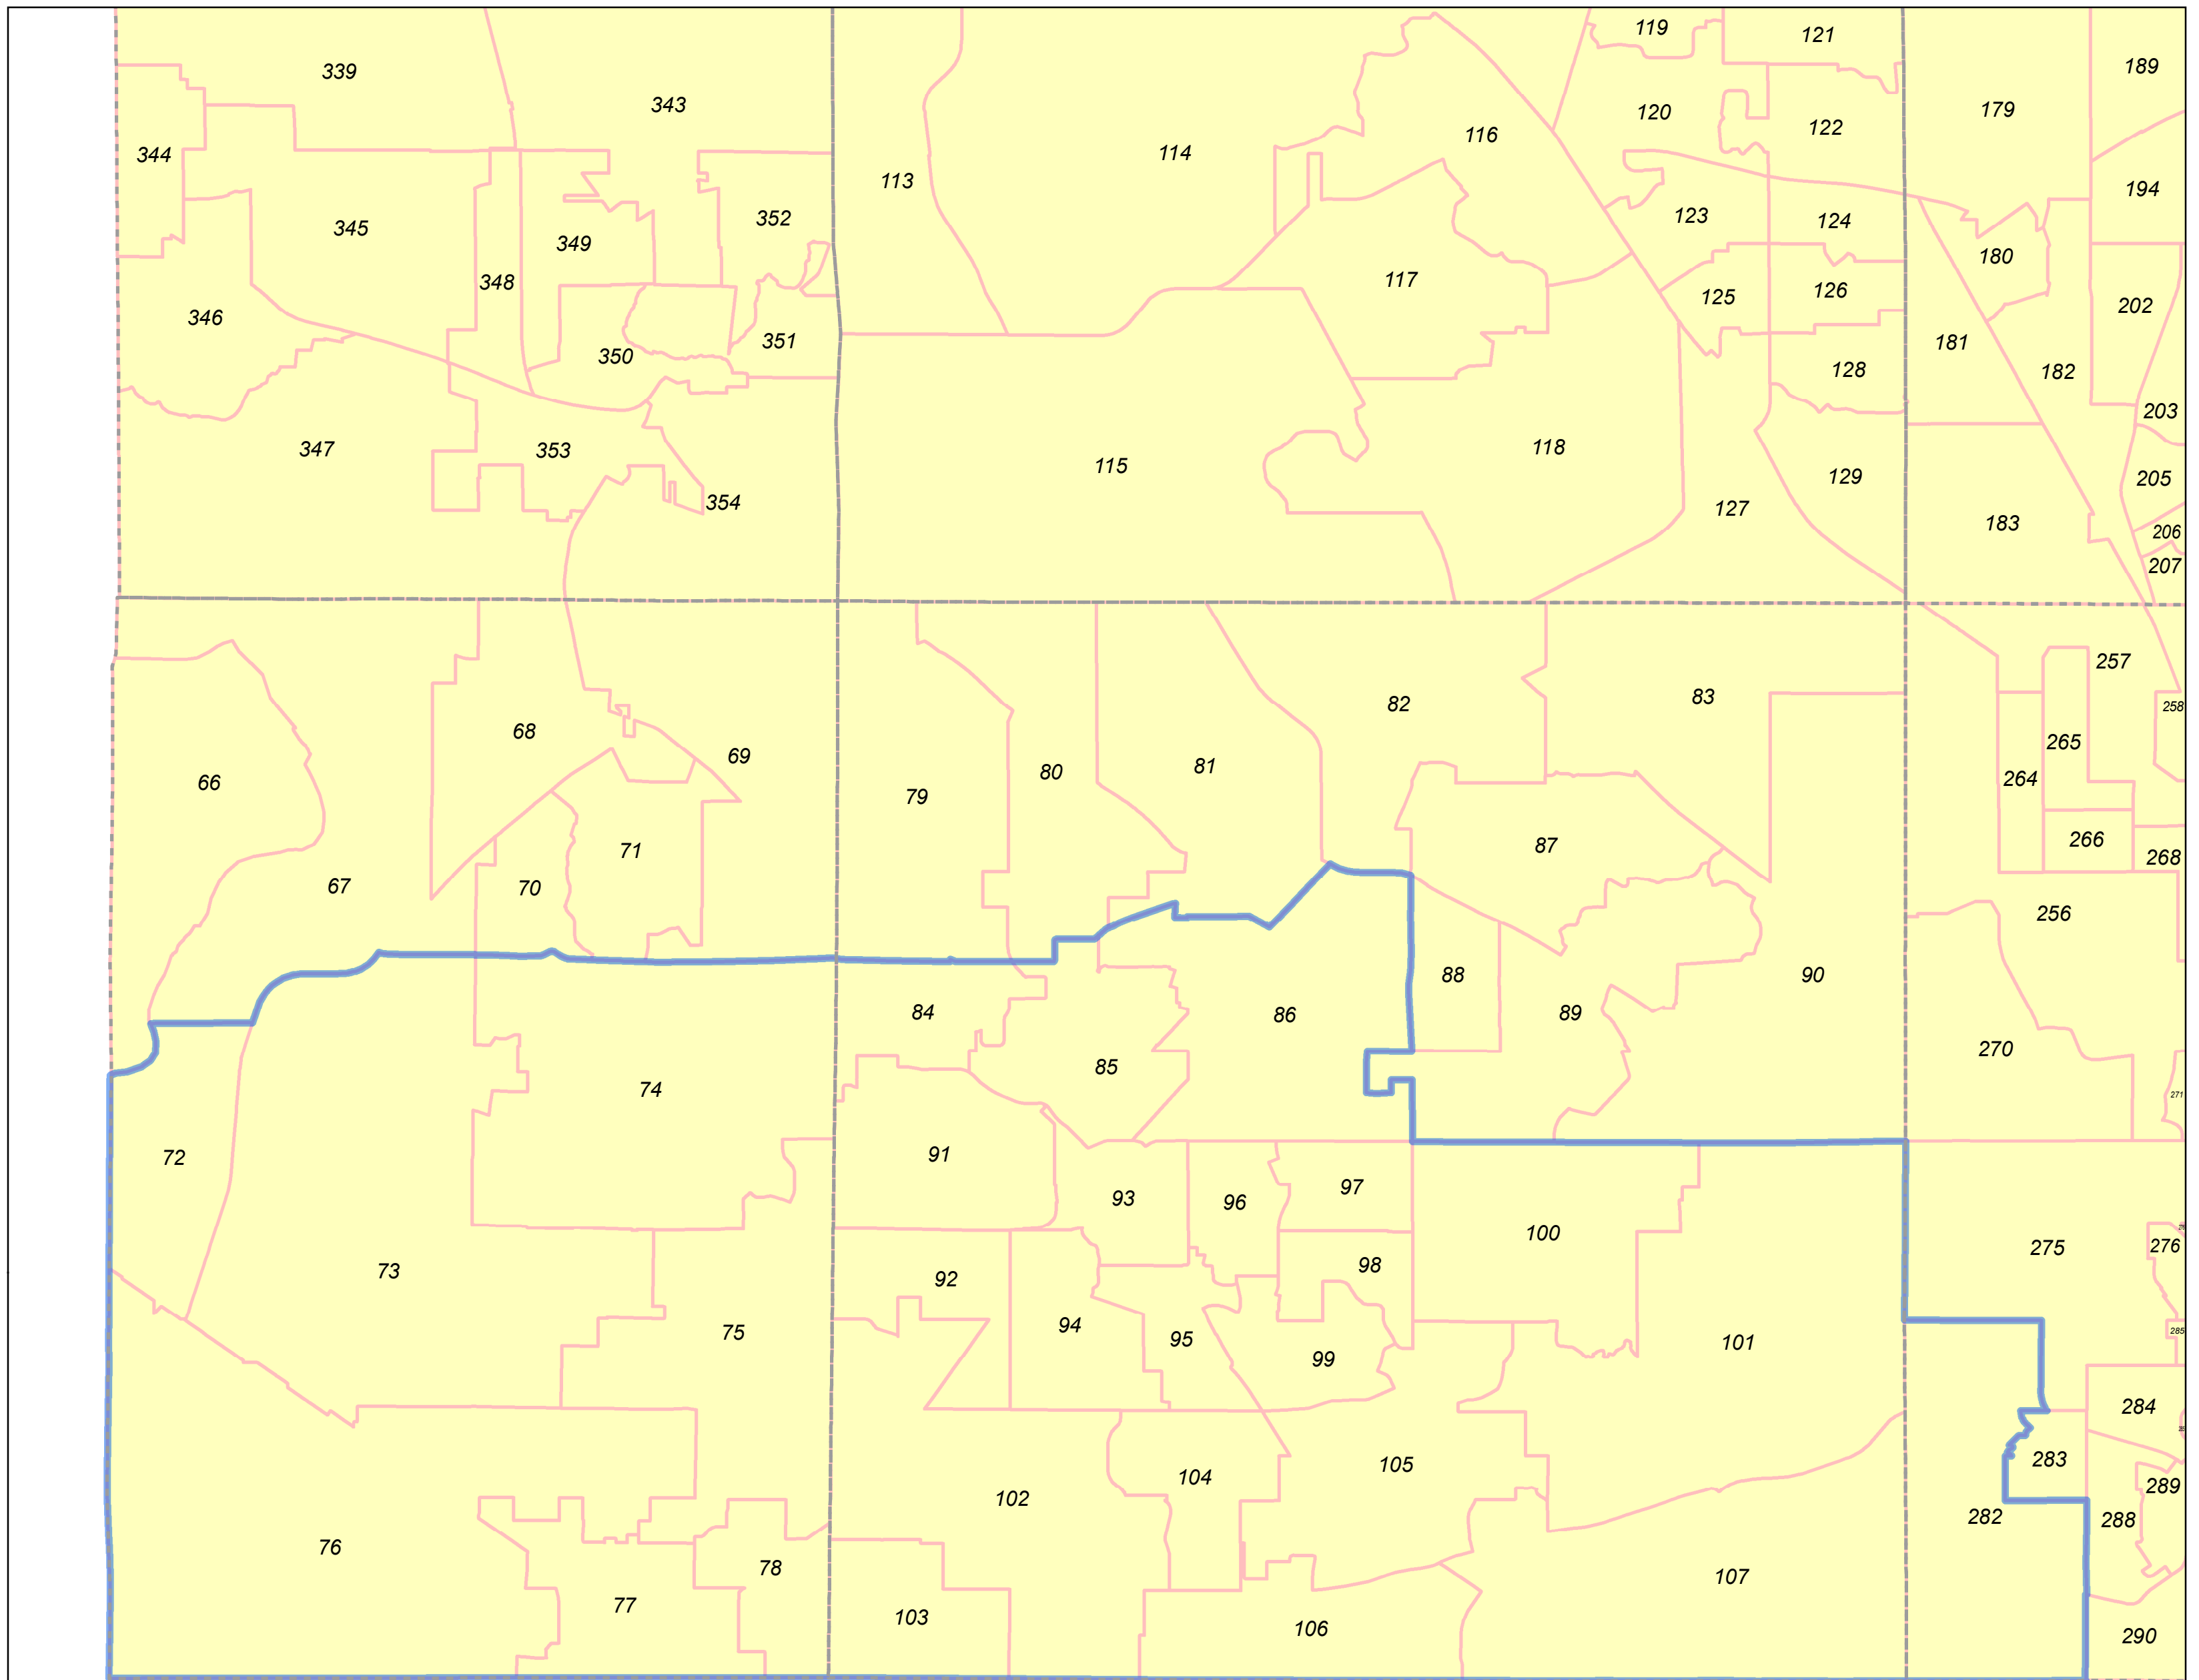

Election Precinct Map Book - U.S. Congressional District 5

Prepared By:
Lake County GIS/Mapping Division
18 N County St
Waukegan IL 60085
(847) 377-2373

-  U.S. Congressional District
-  Townships
-  Election Precincts

Precincts may change after the publication of this map.
Contact the office of the Lake County Clerk at
(847) 377-2400 for current information.

Revised 2022

Lake County 2022 Election Precinct Cuba 72

Lake County 2022 Election Precinct Cuba 73

2022 Election Precincts
Tax Parcels

Lake County 2022 Election Precinct Cuba 74

2022 Election Precincts
Tax Parcels

Lake County 2022 Election Precinct Ela 84

Lake County 2022 Election Precinct Ela 85

2022 Election Precincts

Tax Parcels

Lake County 2022 Election Precinct Ela 86

Lake County 2022 Election Precinct Ela 91

Lake County 2022 Election Precinct Ela 92

 2022 Election Precincts
 Tax Parcels

Lake County 2022 Election Precinct Ela 93