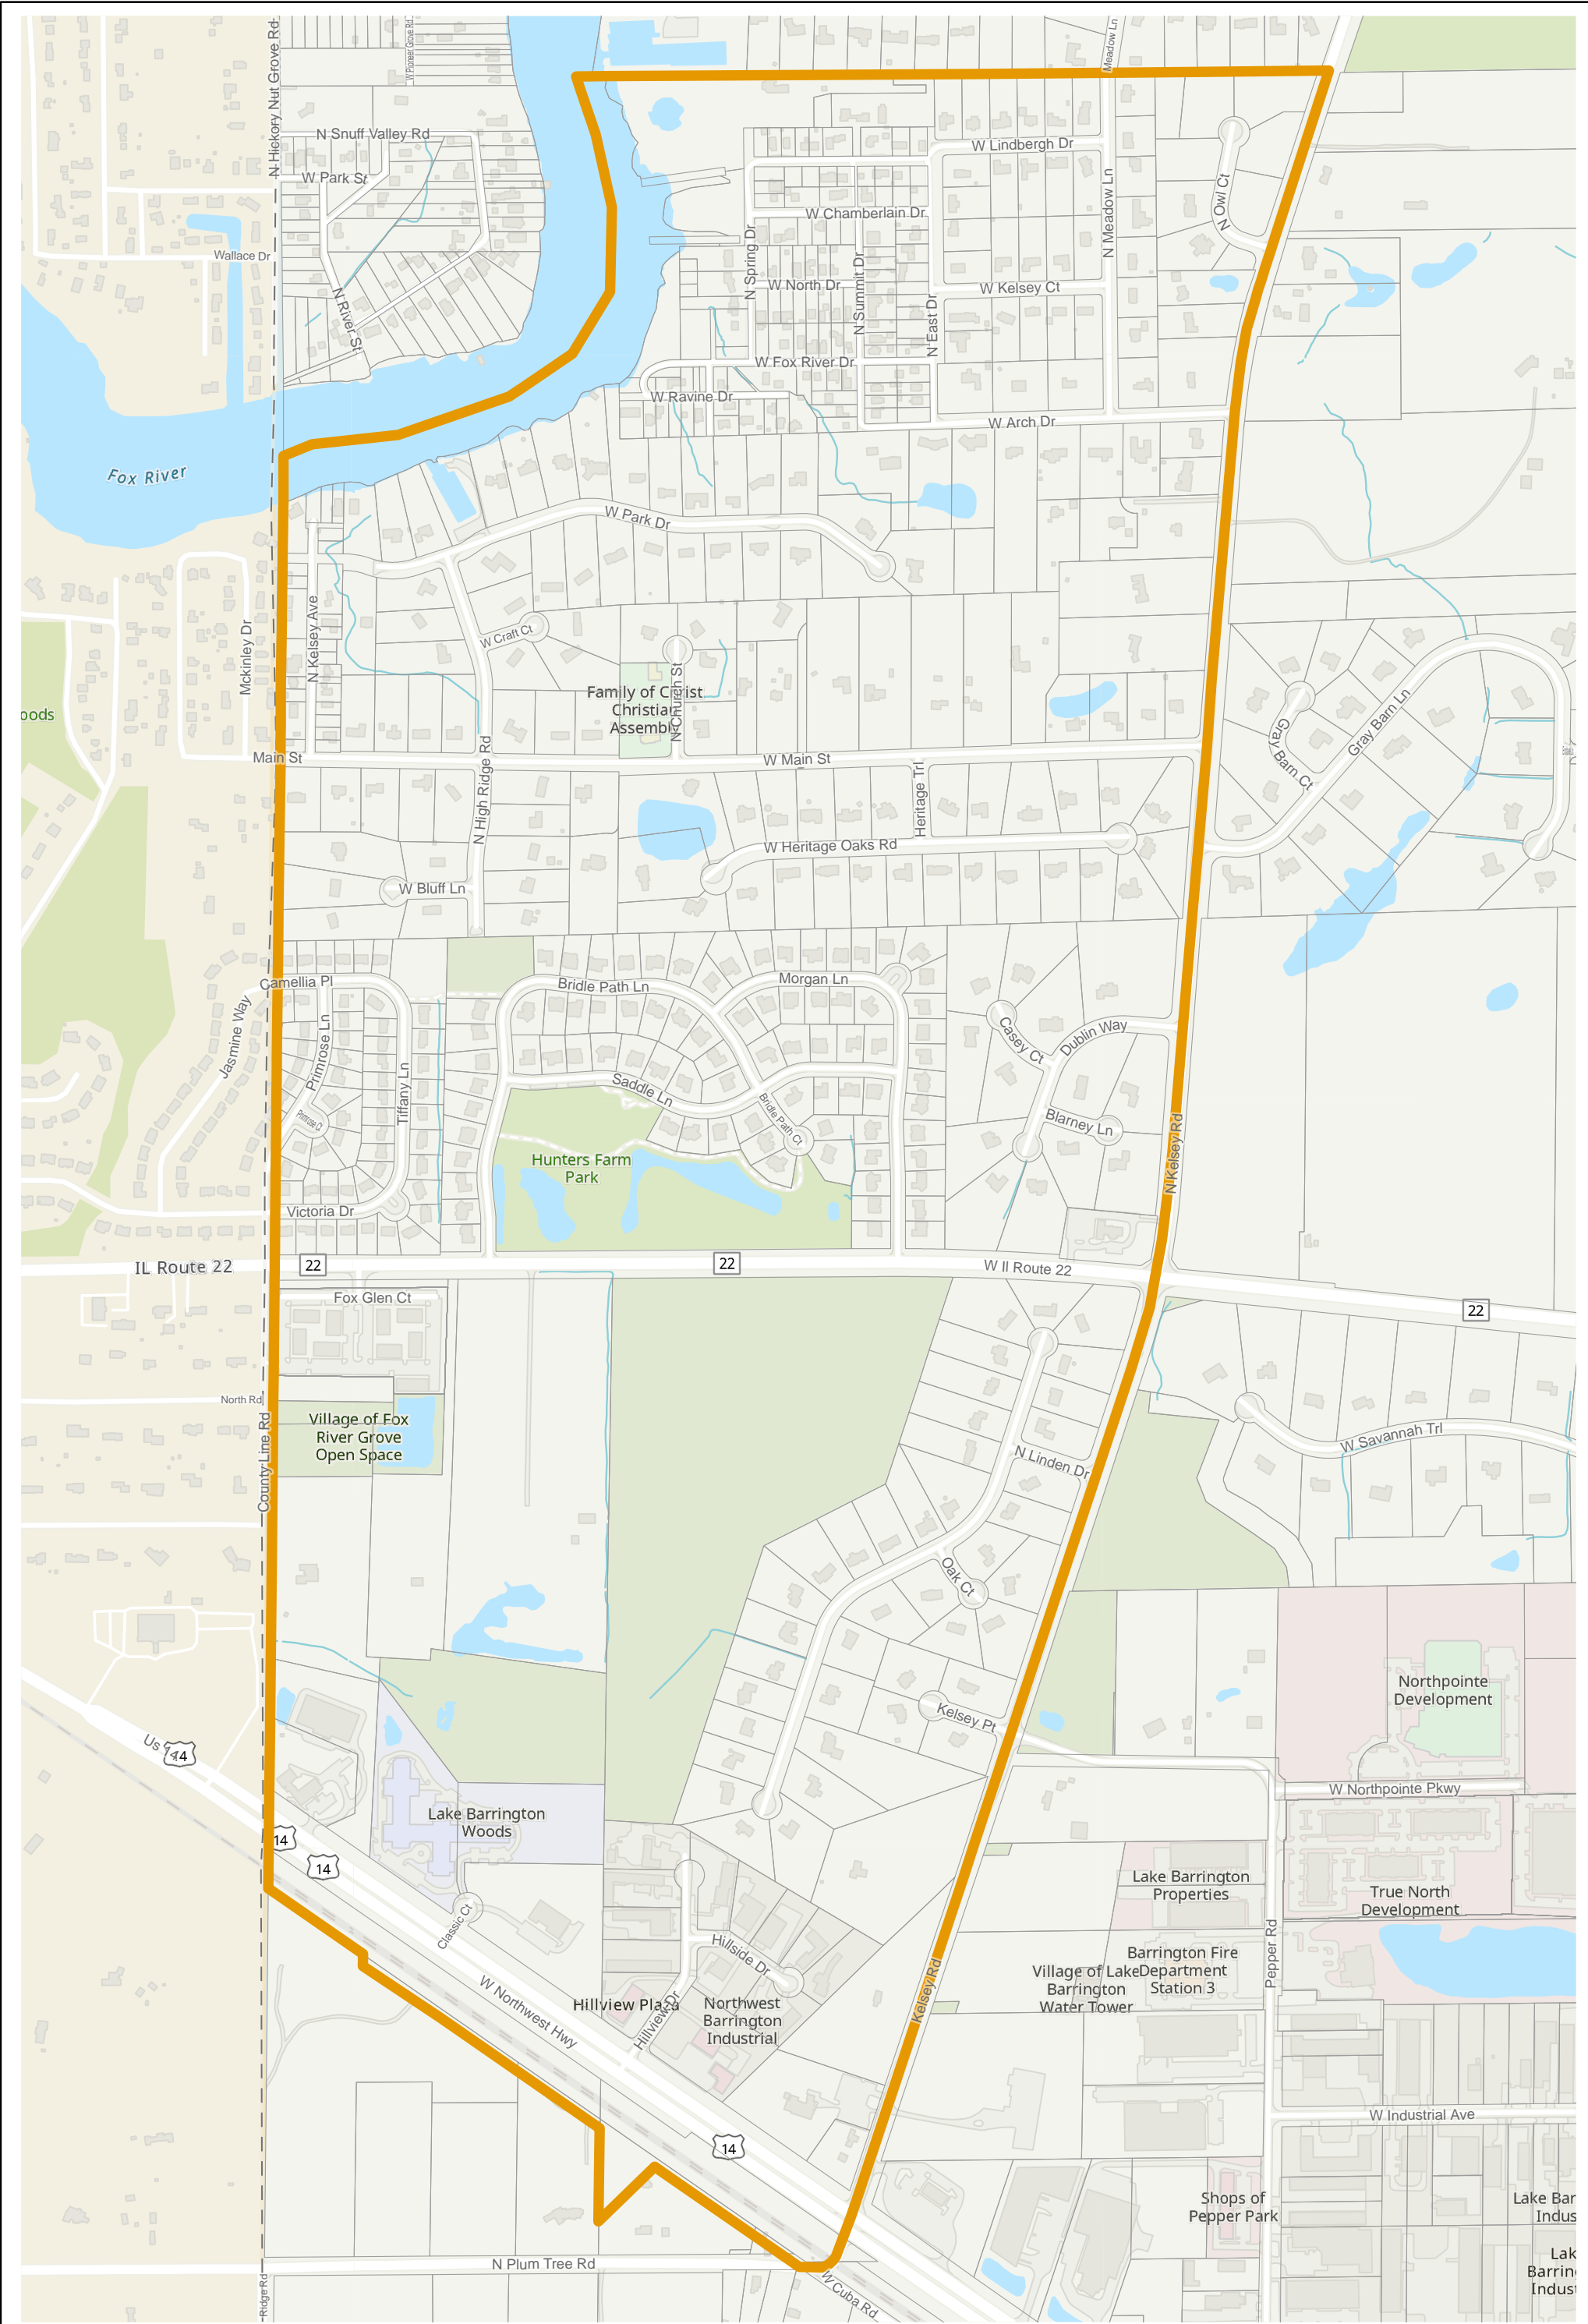

Election Precinct Map Book - U.S. Congressional District 5

Prepared By:
Lake County GIS/Mapping Division
18 N County St
Waukegan IL 60085
(847) 377-2373

-  U.S. Congressional District
-  Townships
-  Election Precincts

Precincts may change after the publication of this map.
Contact the office of the Lake County Clerk at
(847) 377-2400 for current information.

Revised 2022

Lake County 2022 Election Precinct Cuba 72

Lake County 2022 Election Precinct Cuba 73

2022 Election Precincts
Tax Parcels

Lake County 2022 Election Precinct Cuba 74

2022 Election Precincts
Tax Parcels

Lake County 2022 Election Precinct Ela 84

Lake County 2022 Election Precinct Ela 85

2022 Election Precincts

Tax Parcels

Lake County 2022 Election Precinct Ela 86

Lake County 2022 Election Precinct Ela 91

Lake County 2022 Election Precinct Ela 92

 2022 Election Precincts
 Tax Parcels

Lake County 2022 Election Precinct Ela 93