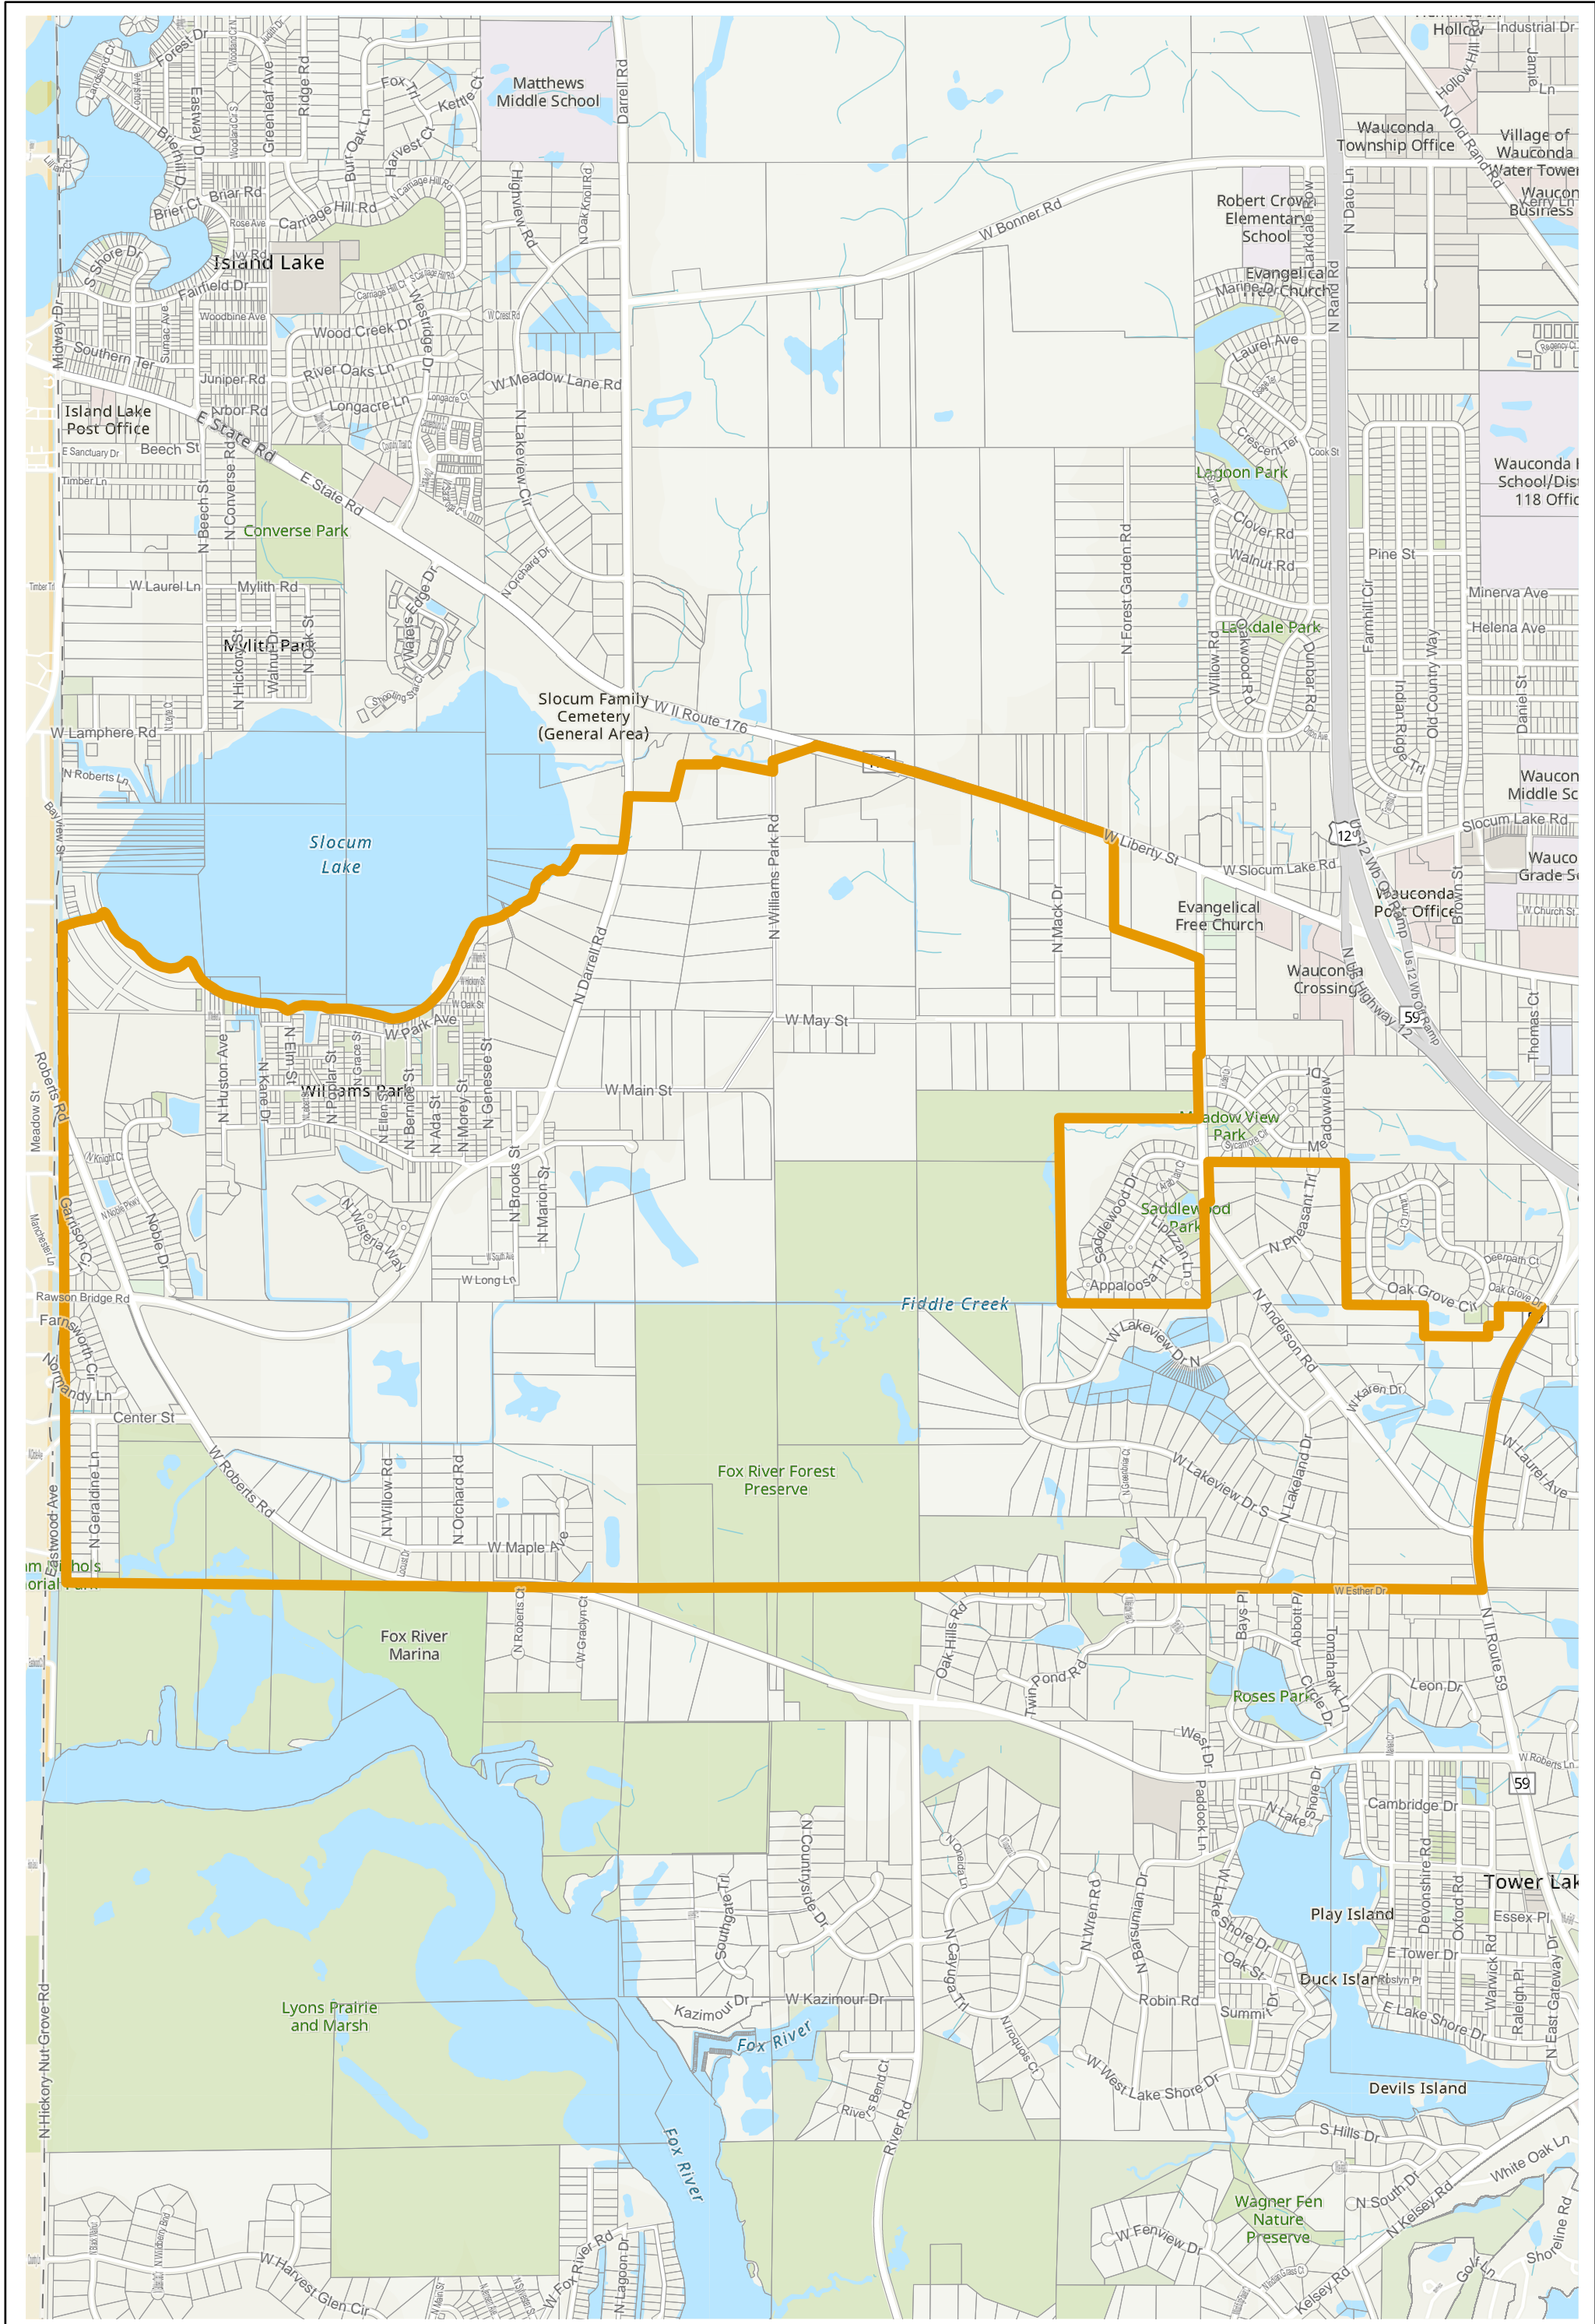

Lake County 2022 Election Precinct Vernon 290

Lake County 2022 Election Precinct Wauconda 344

Lake County 2022 Election Precinct Wauconda 346

2022 Election Precincts

Tax Parcels

Lake County 2022 Election Precinct Wauconda 347