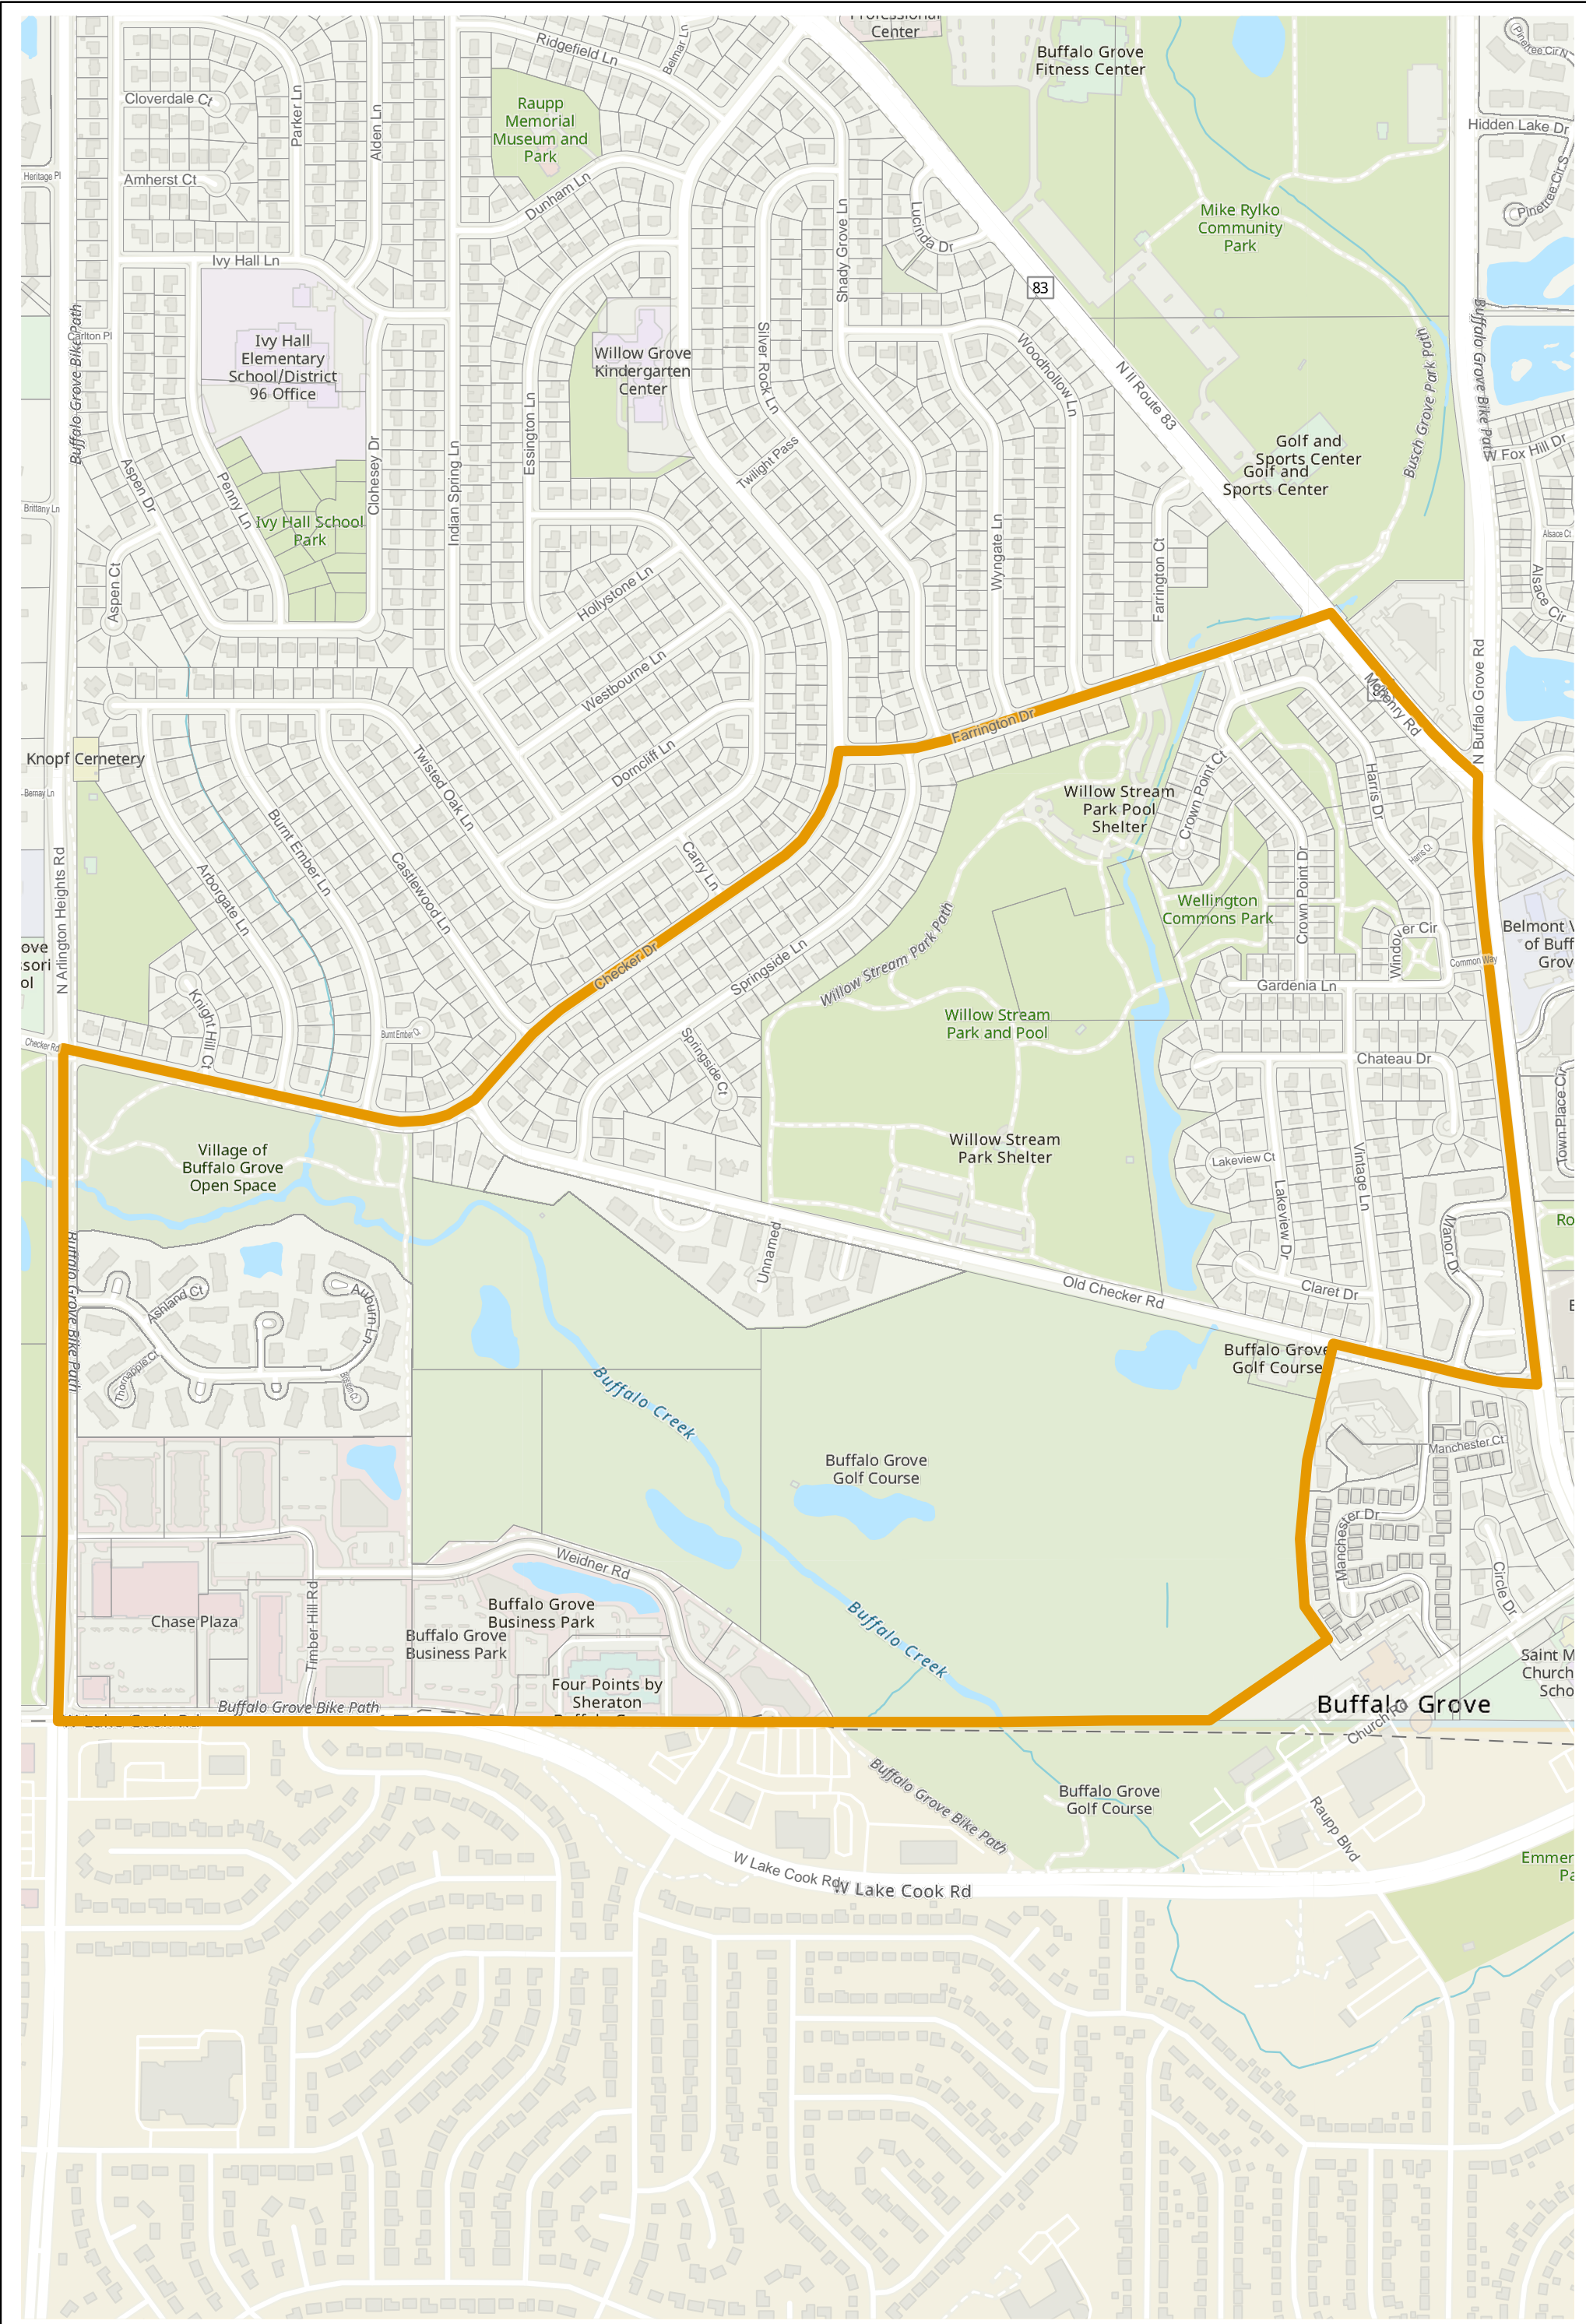

Lake County 2022 Election Precinct Vernon 290