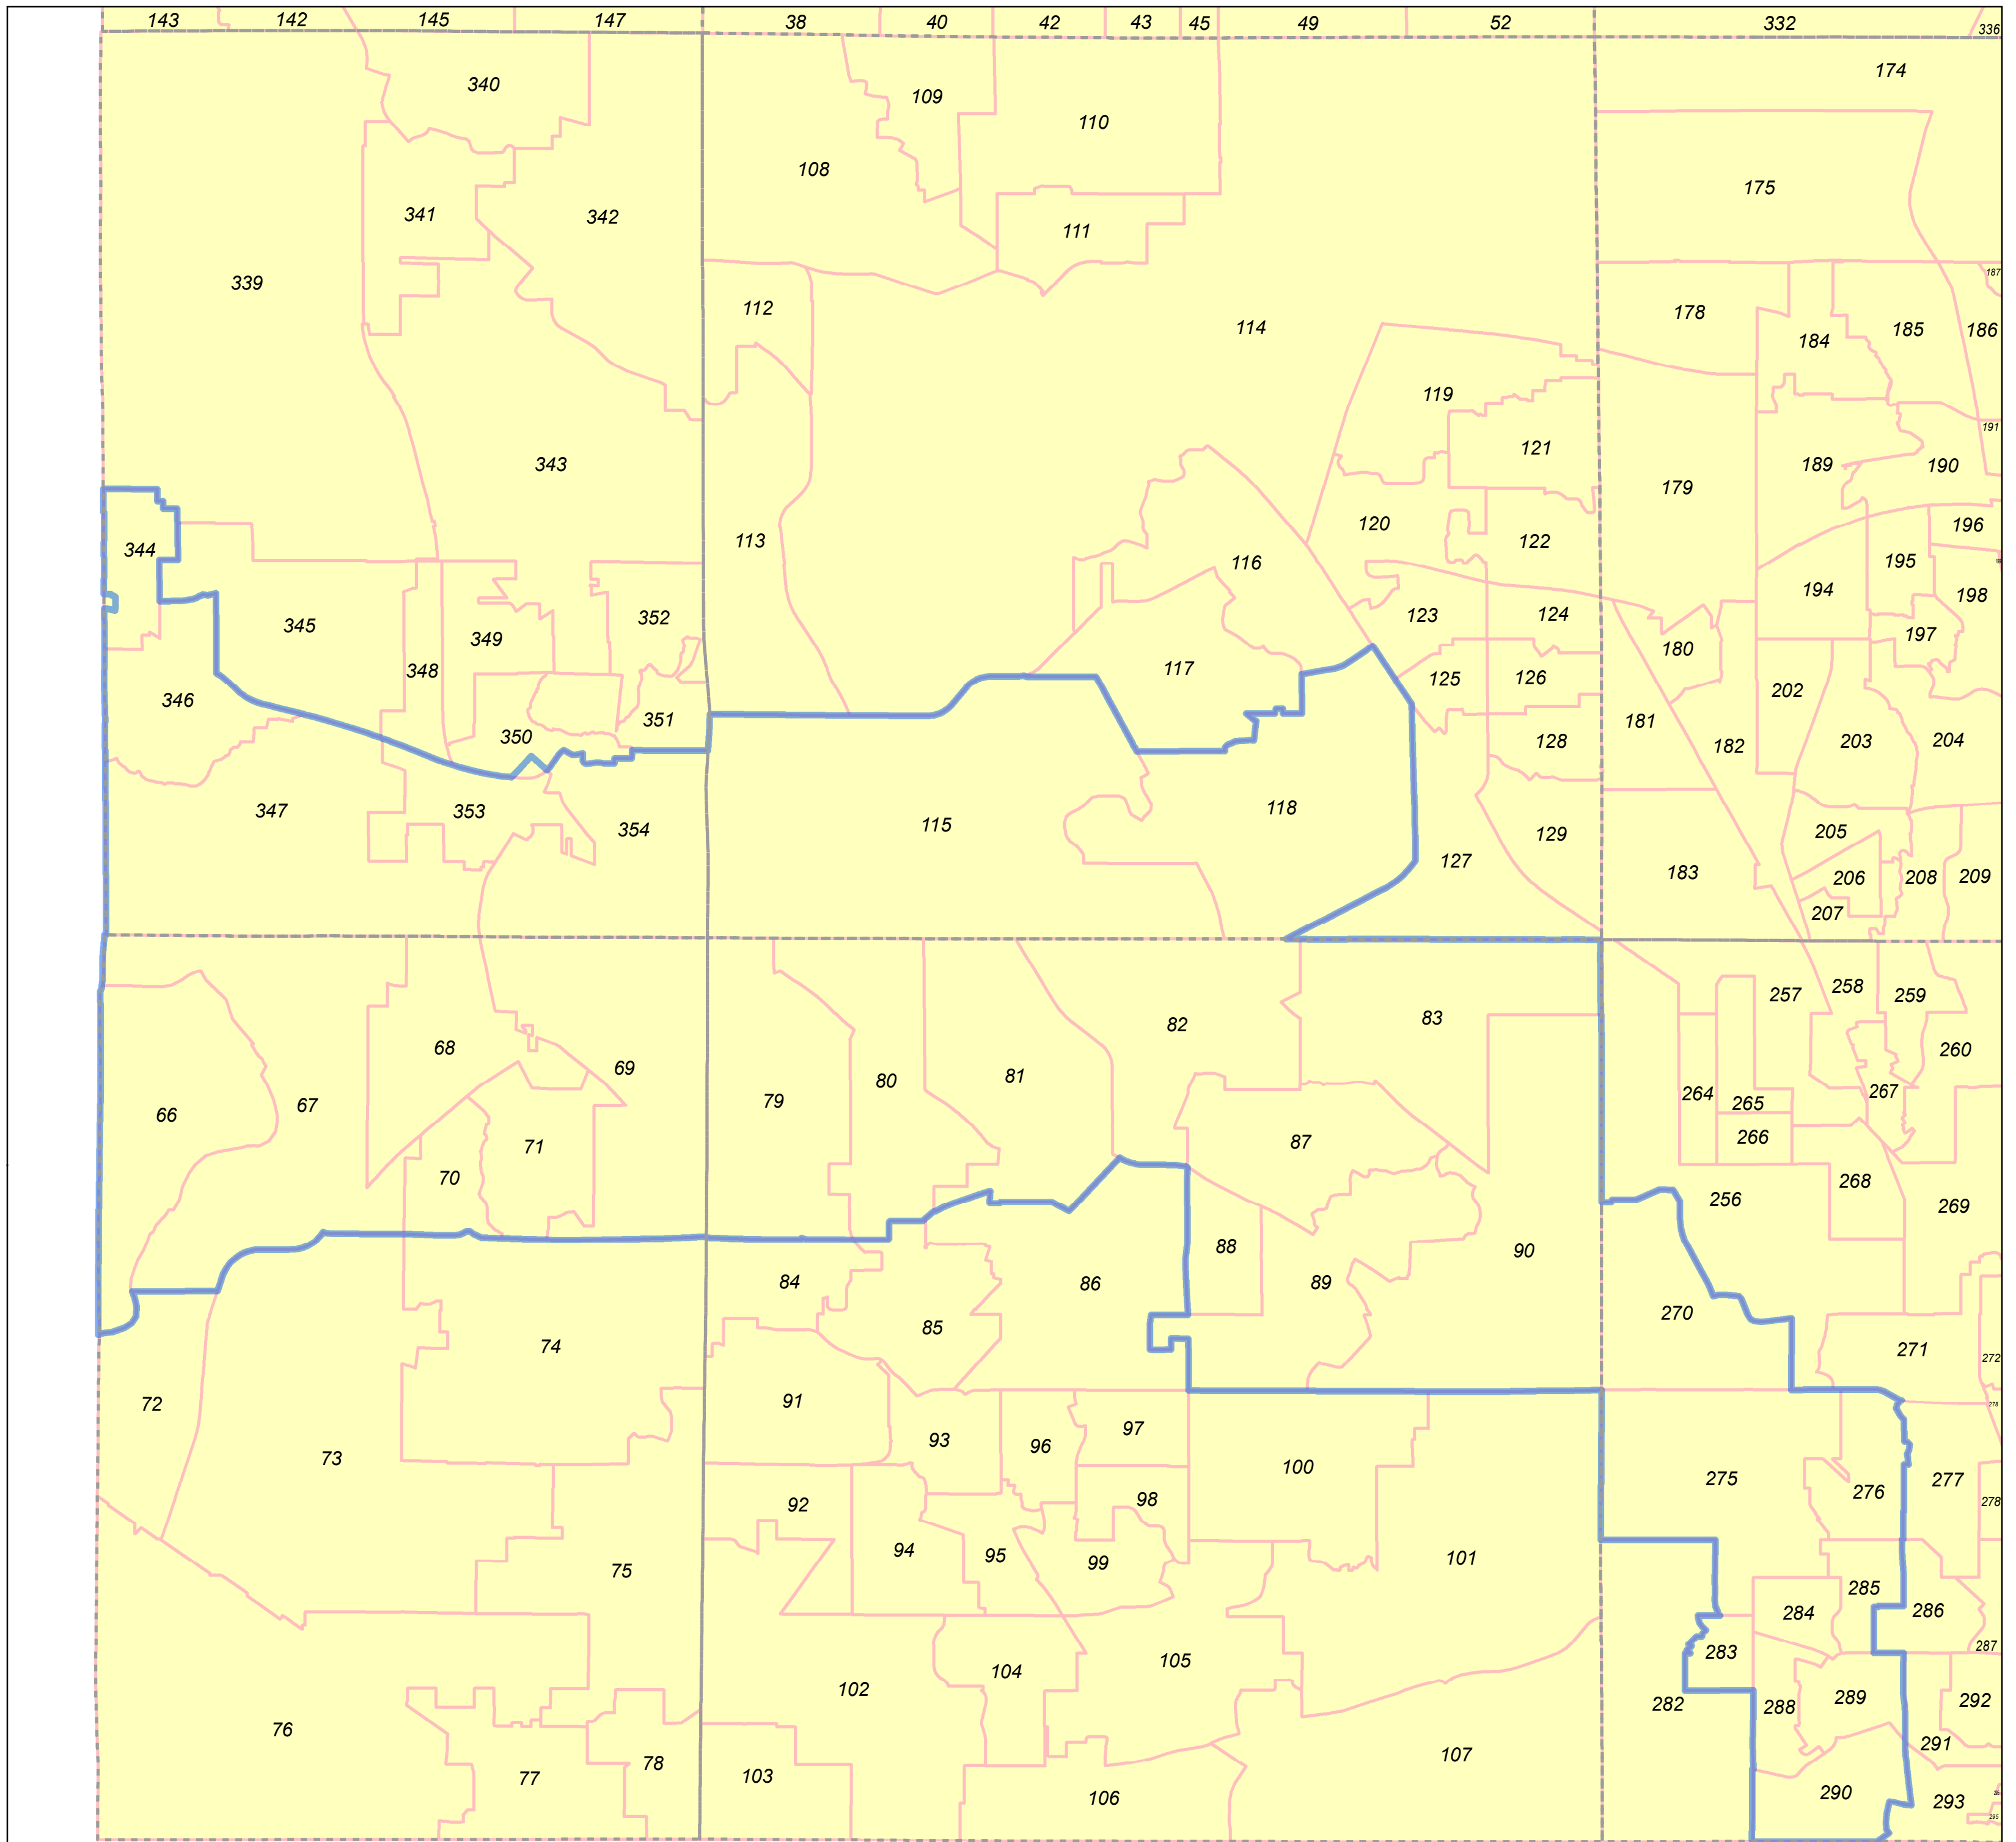

Election Precinct Map Book - U.S. Congressional District 9

Prepared By:
Lake County GIS/Mapping Division
18 N County St
Waukegan IL 60085
(847) 377-2373

-  U.S. Congressional District
-  Townships
-  Election Precincts

Precincts may change after the publication of this map.
Contact the office of the Lake County Clerk at
(847) 377-2400 for current information.

Revised 2022

Lake County 2022 Election Precinct Cuba 66

Lake County 2022 Election Precinct Cuba 70

2022 Election Precincts

Tax Parcels

Lake County 2022 Election Precinct Ela 80

Lake County 2022 Election Precinct Ela 81

2022 Election Precincts
Tax Parcels

Lake County 2022 Election Precinct Ela 82

2022 Election Precincts
Tax Parcels