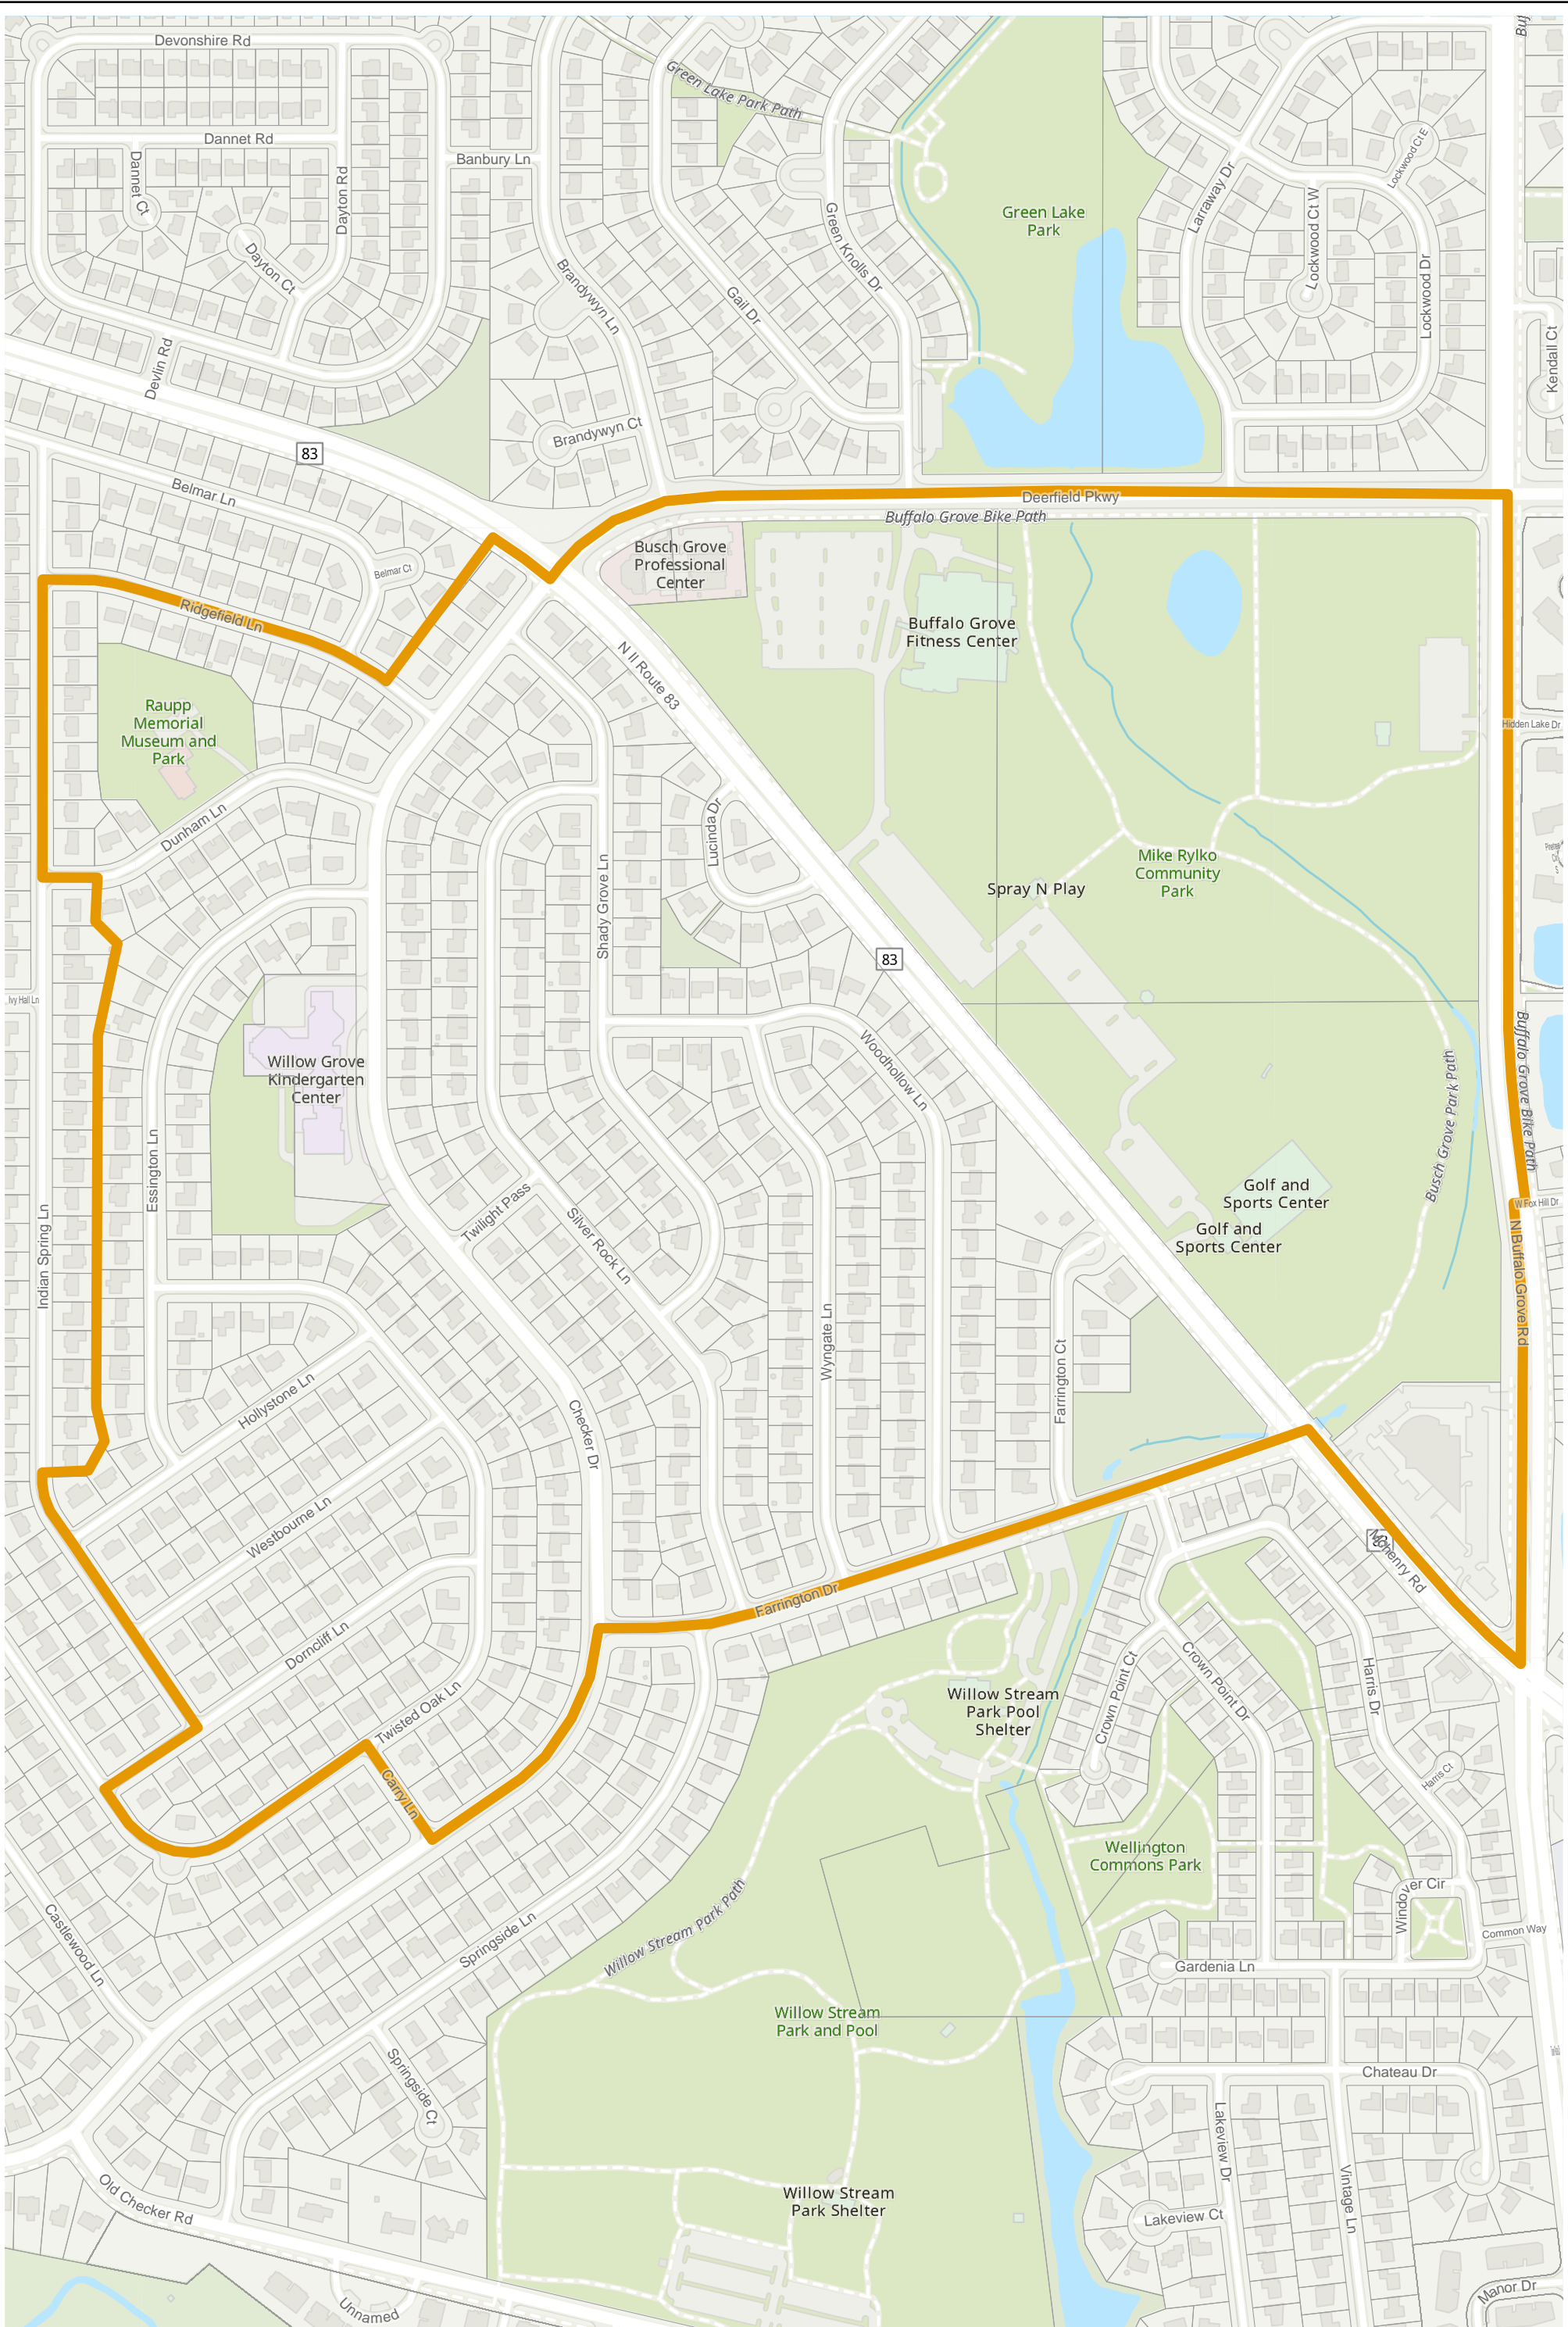

Lake County 2022 Election Precinct Vernon 283

2022 Election Precincts
Tax Parcels

Lake County 2022 Election Precinct Vernon 285

Lake County 2022 Election Precinct Vernon 288

Lake County 2022 Election Precinct Vernon 289