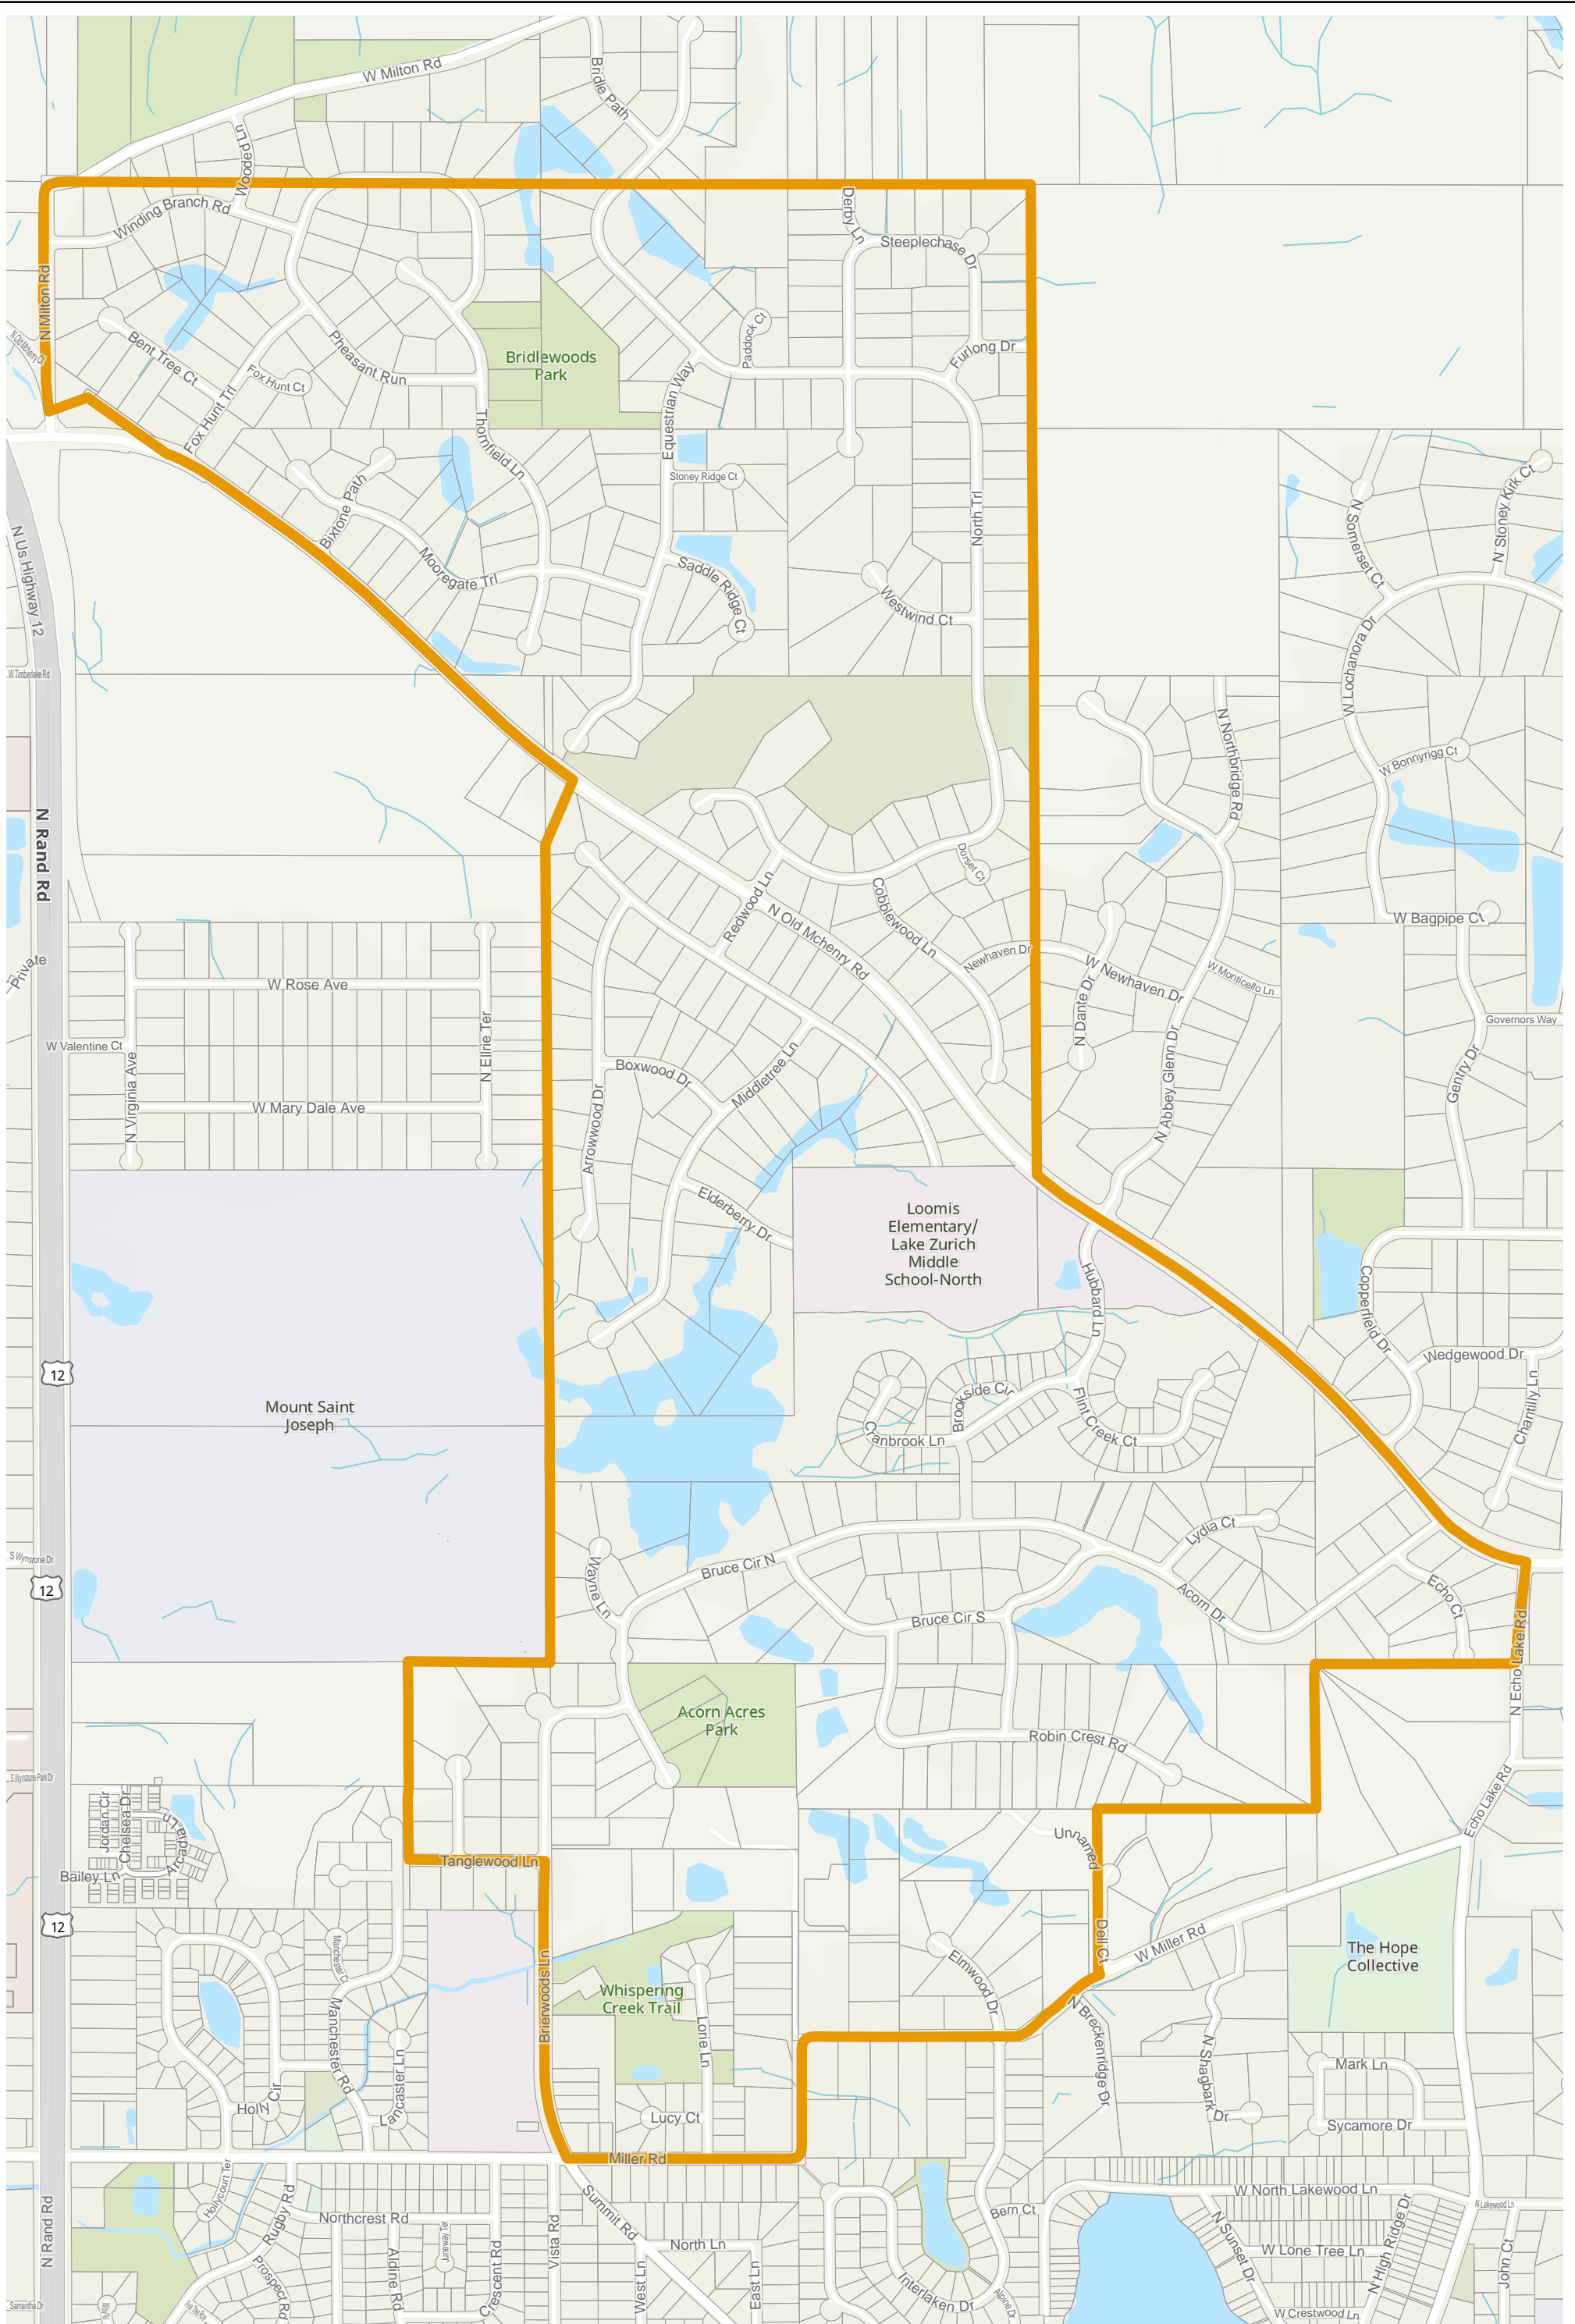

Precincts may change after the publication of this map.
Contact the office of the Lake County Clerk at
(847) 377-2400 for current information.

Revised 2022

Lake County 2022 Election Precinct Cuba 66

Lake County 2022 Election Precinct Cuba 70

2022 Election Precincts

Tax Parcels

Lake County 2022 Election Precinct Ela 80

Lake County 2022 Election Precinct Ela 81

2022 Election Precincts
Tax Parcels

Lake County 2022 Election Precinct Ela 82

2022 Election Precincts
Tax Parcels