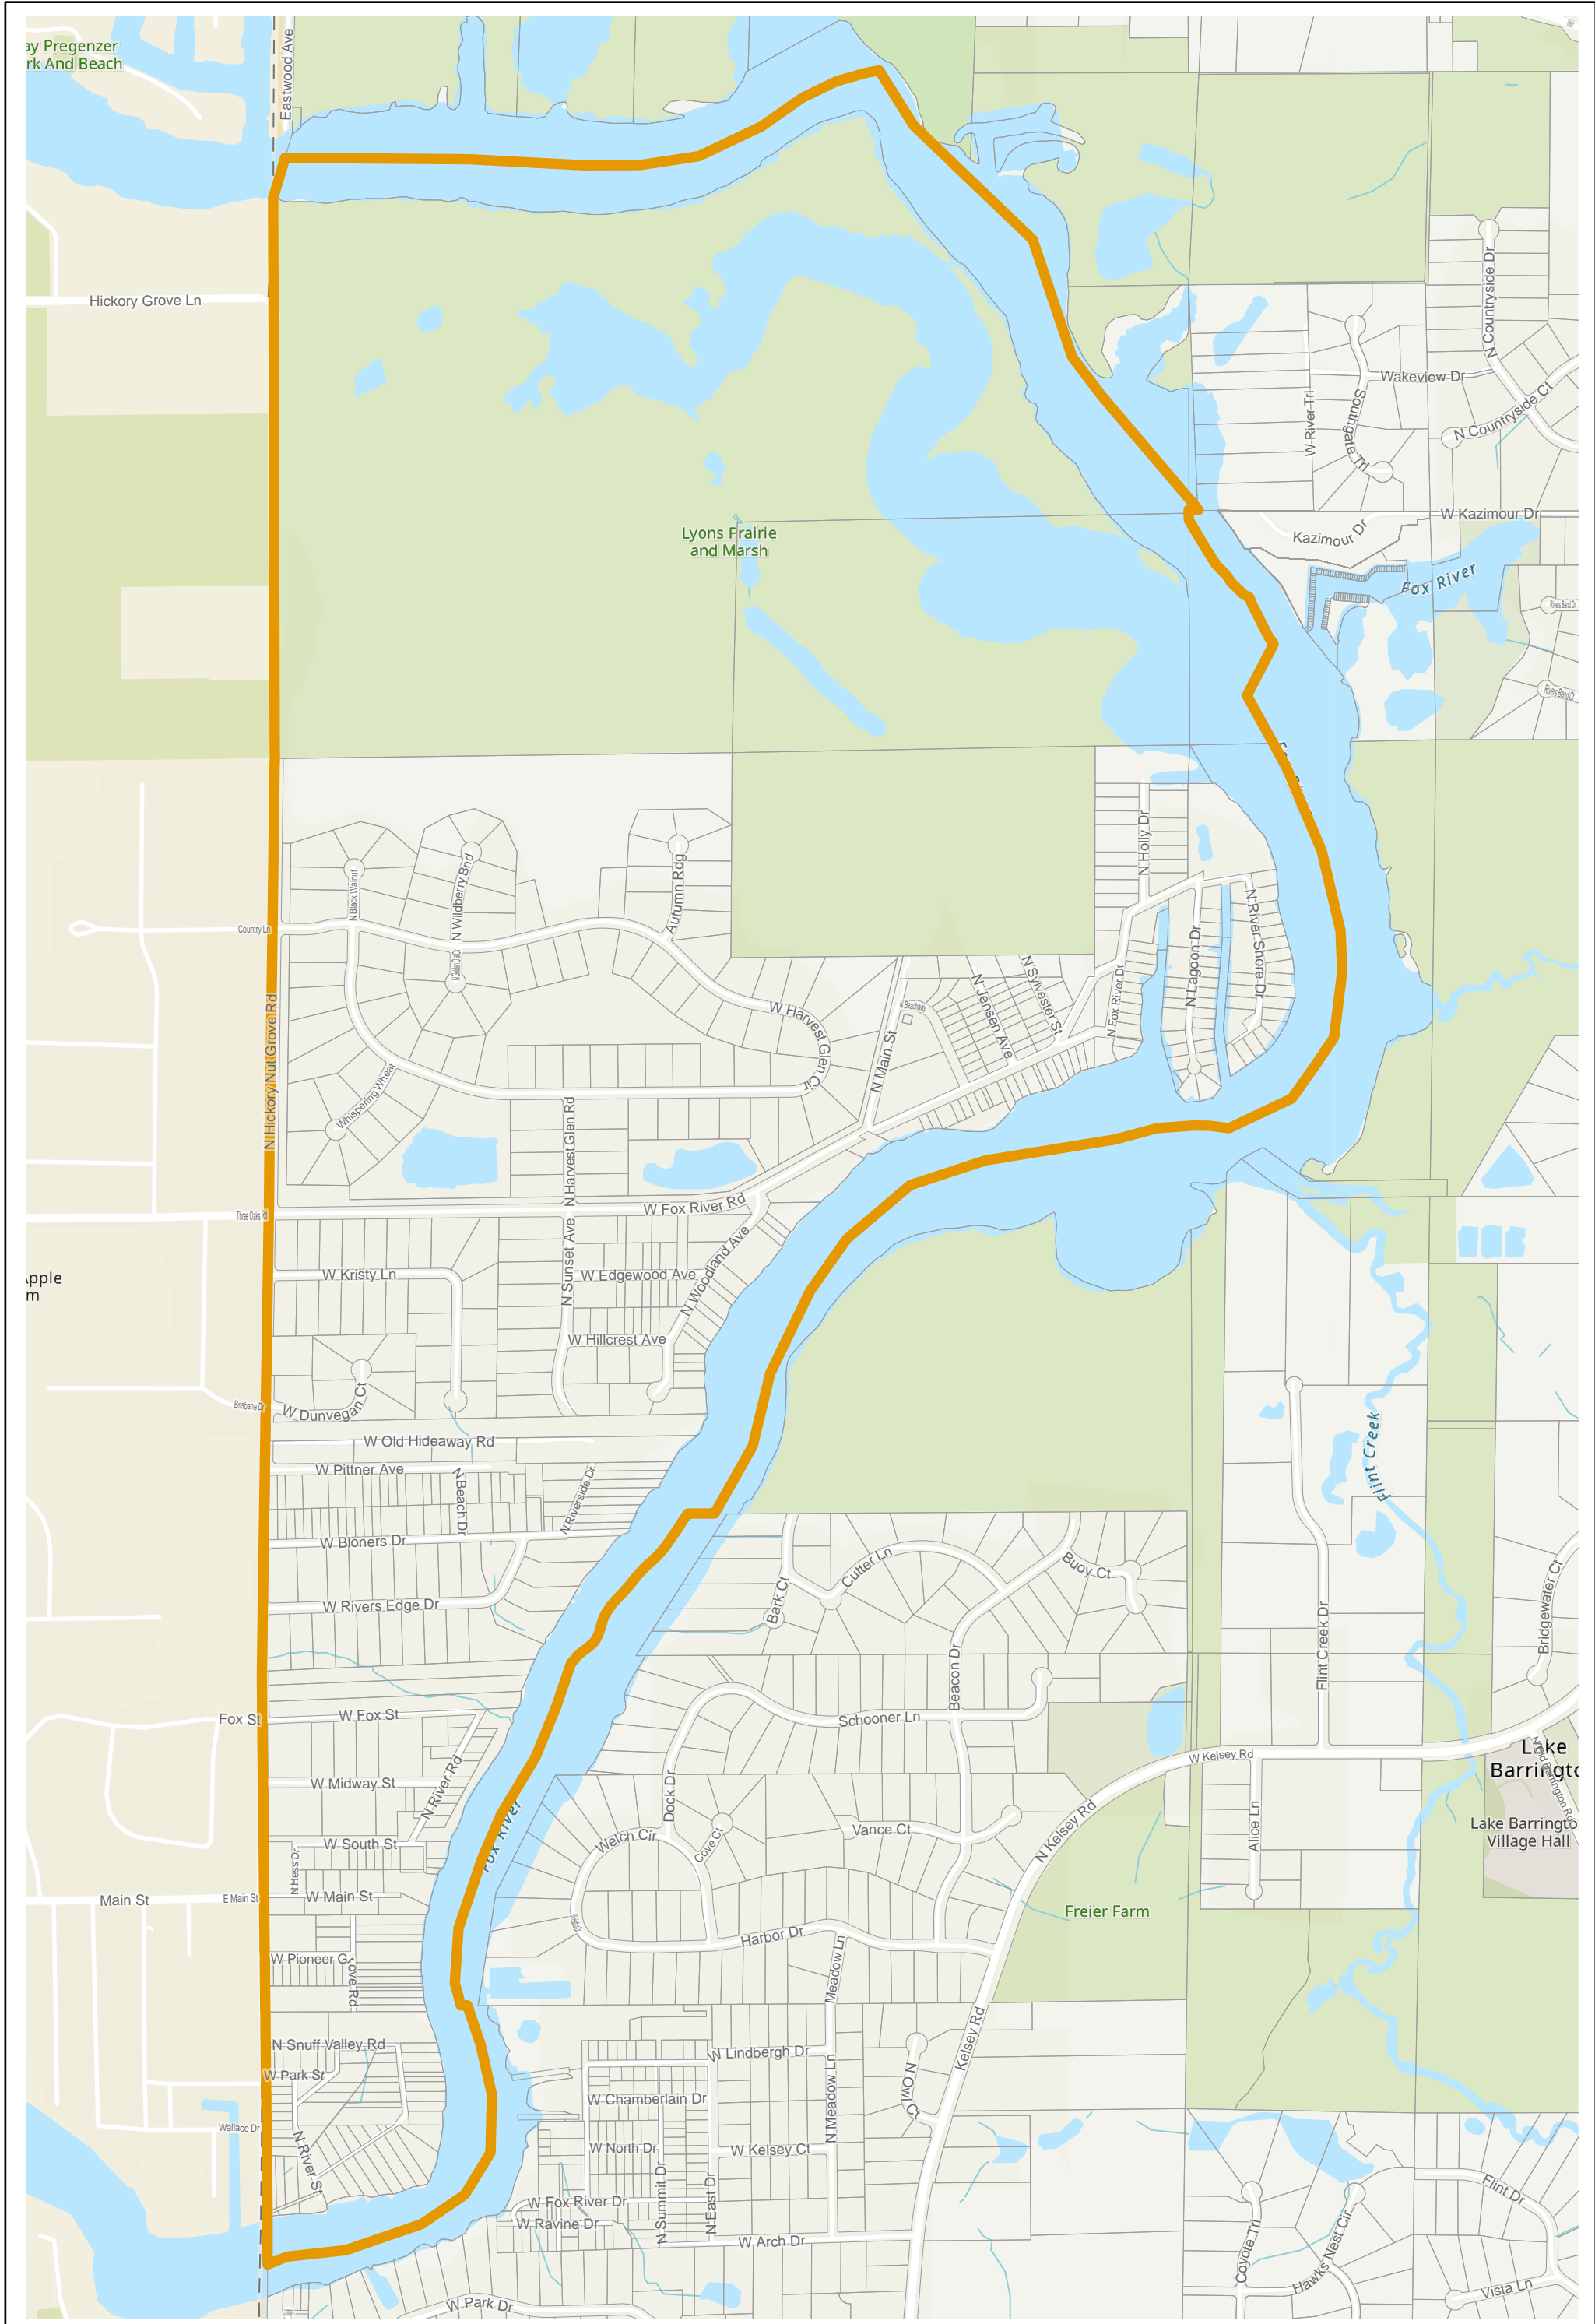

Lake County 2022 Election Precinct Cuba 66