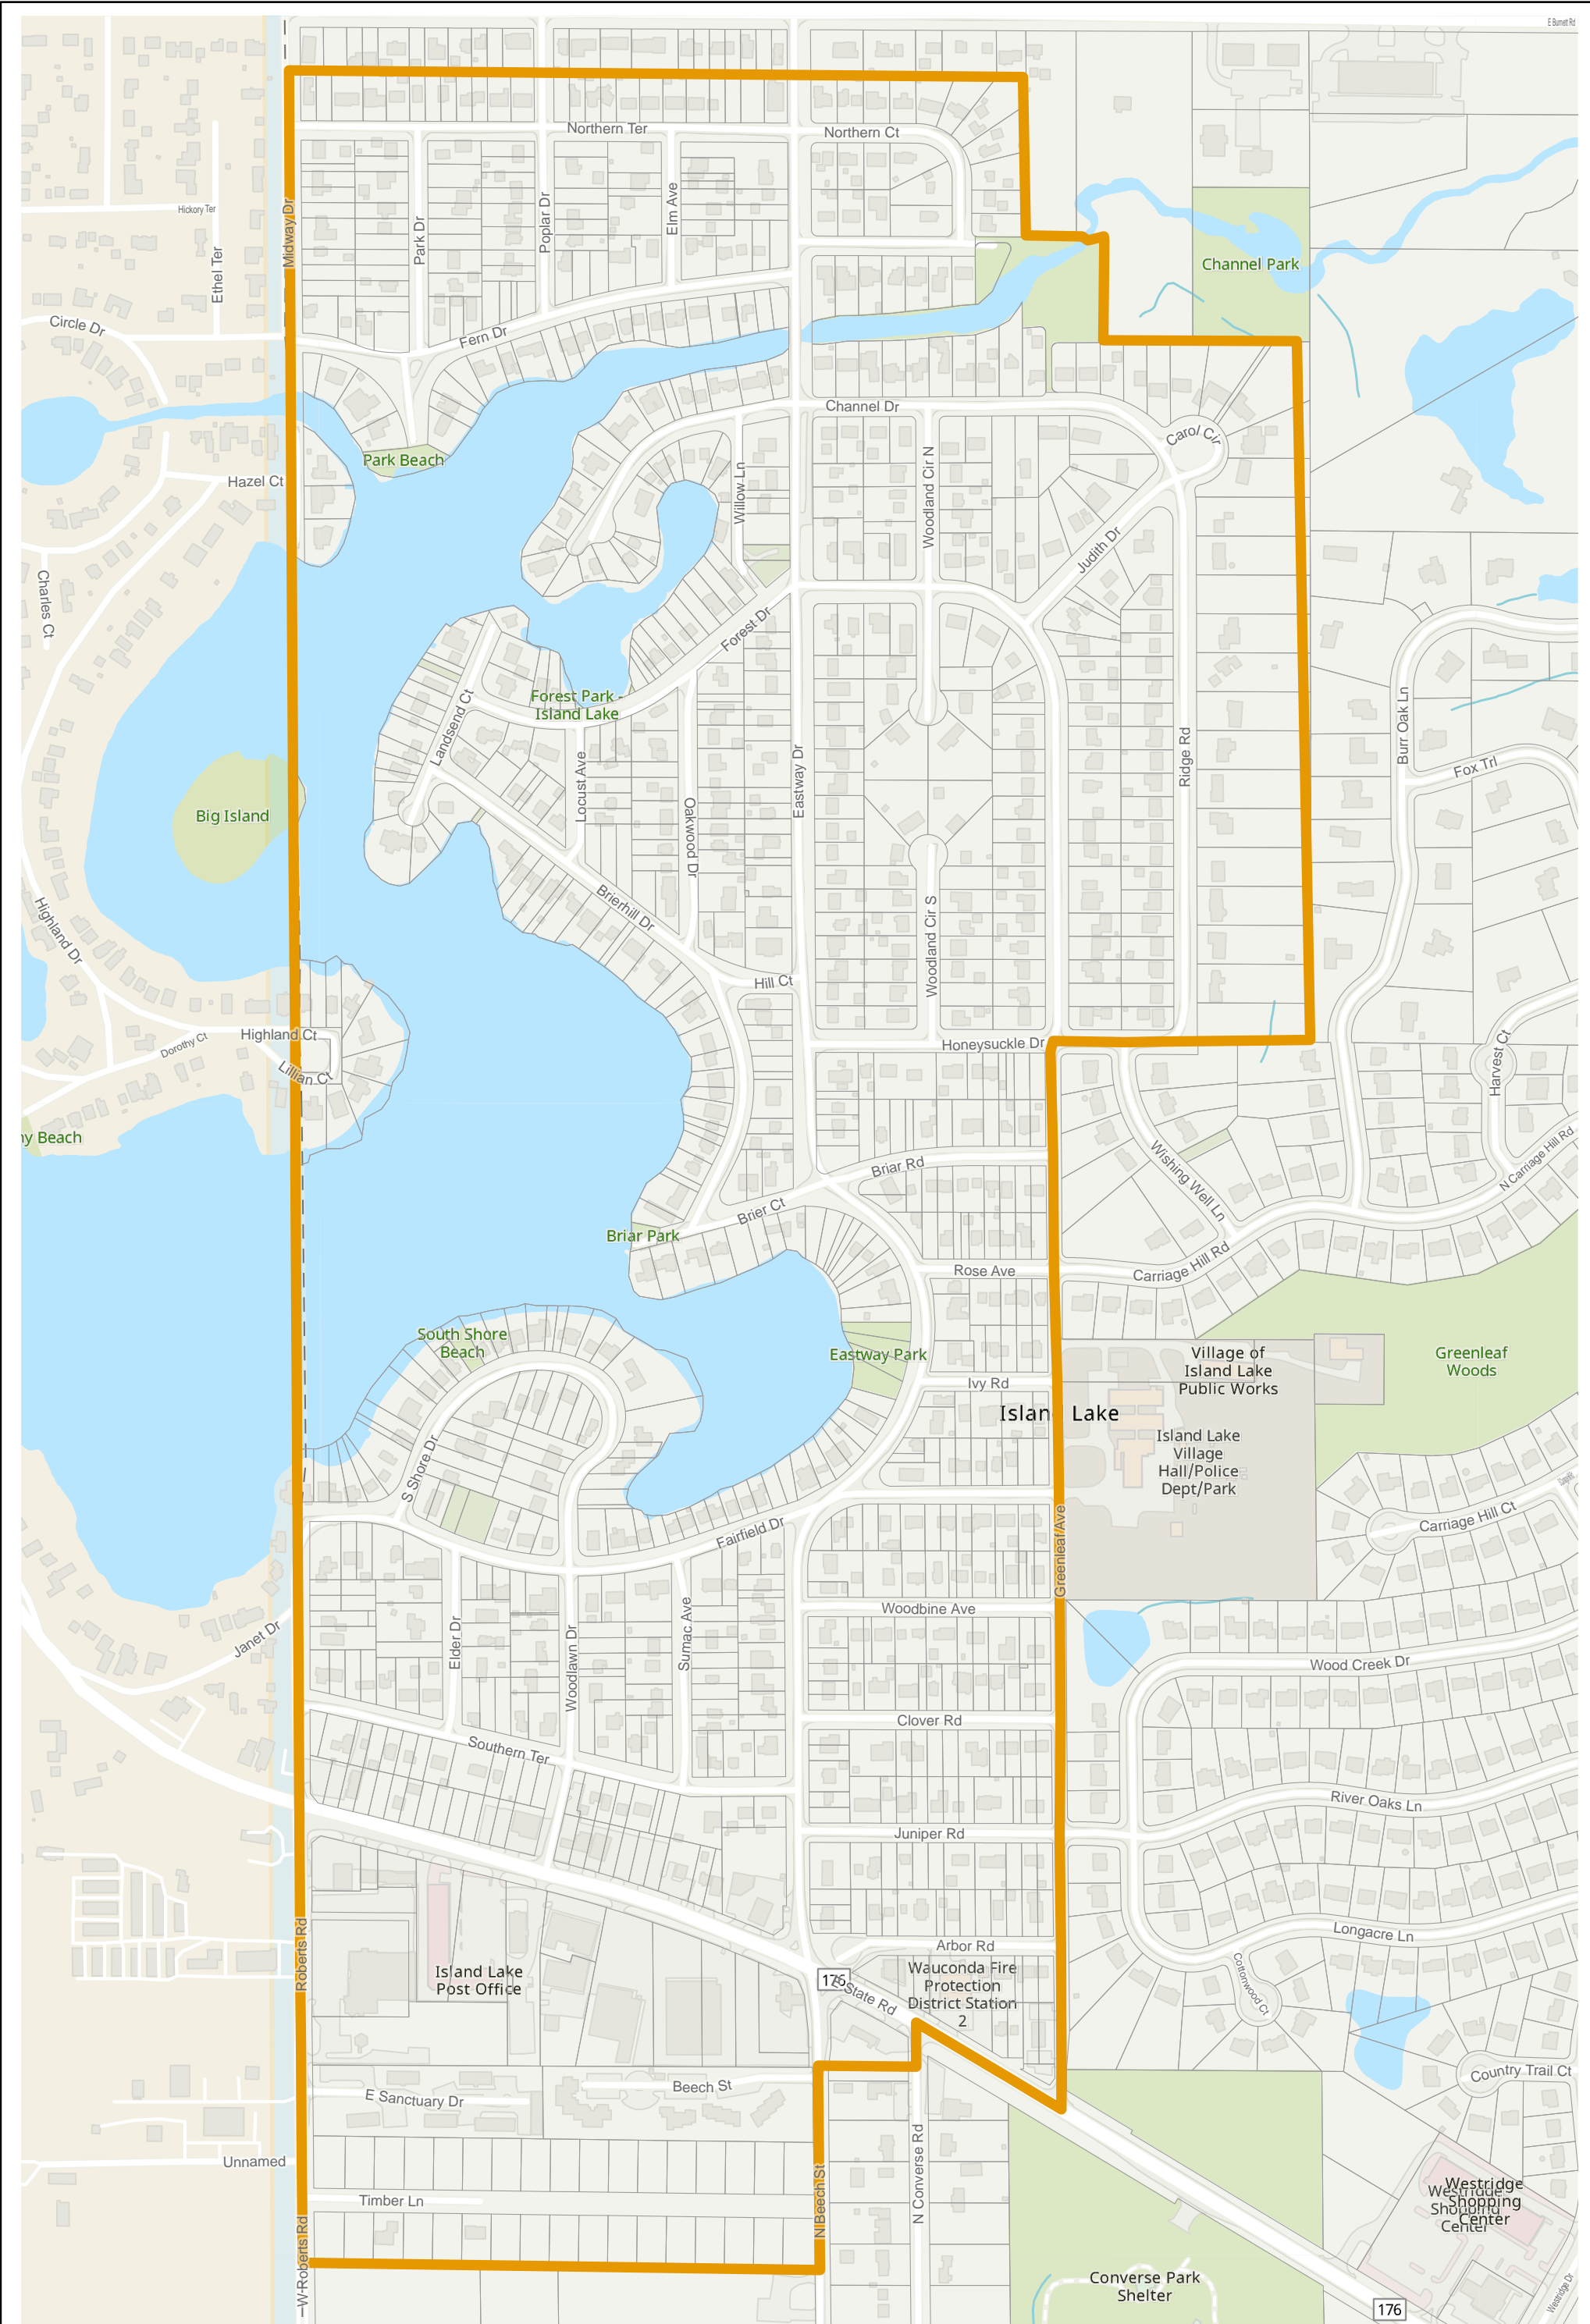

Lake County 2022 Election Precinct Wauconda 344