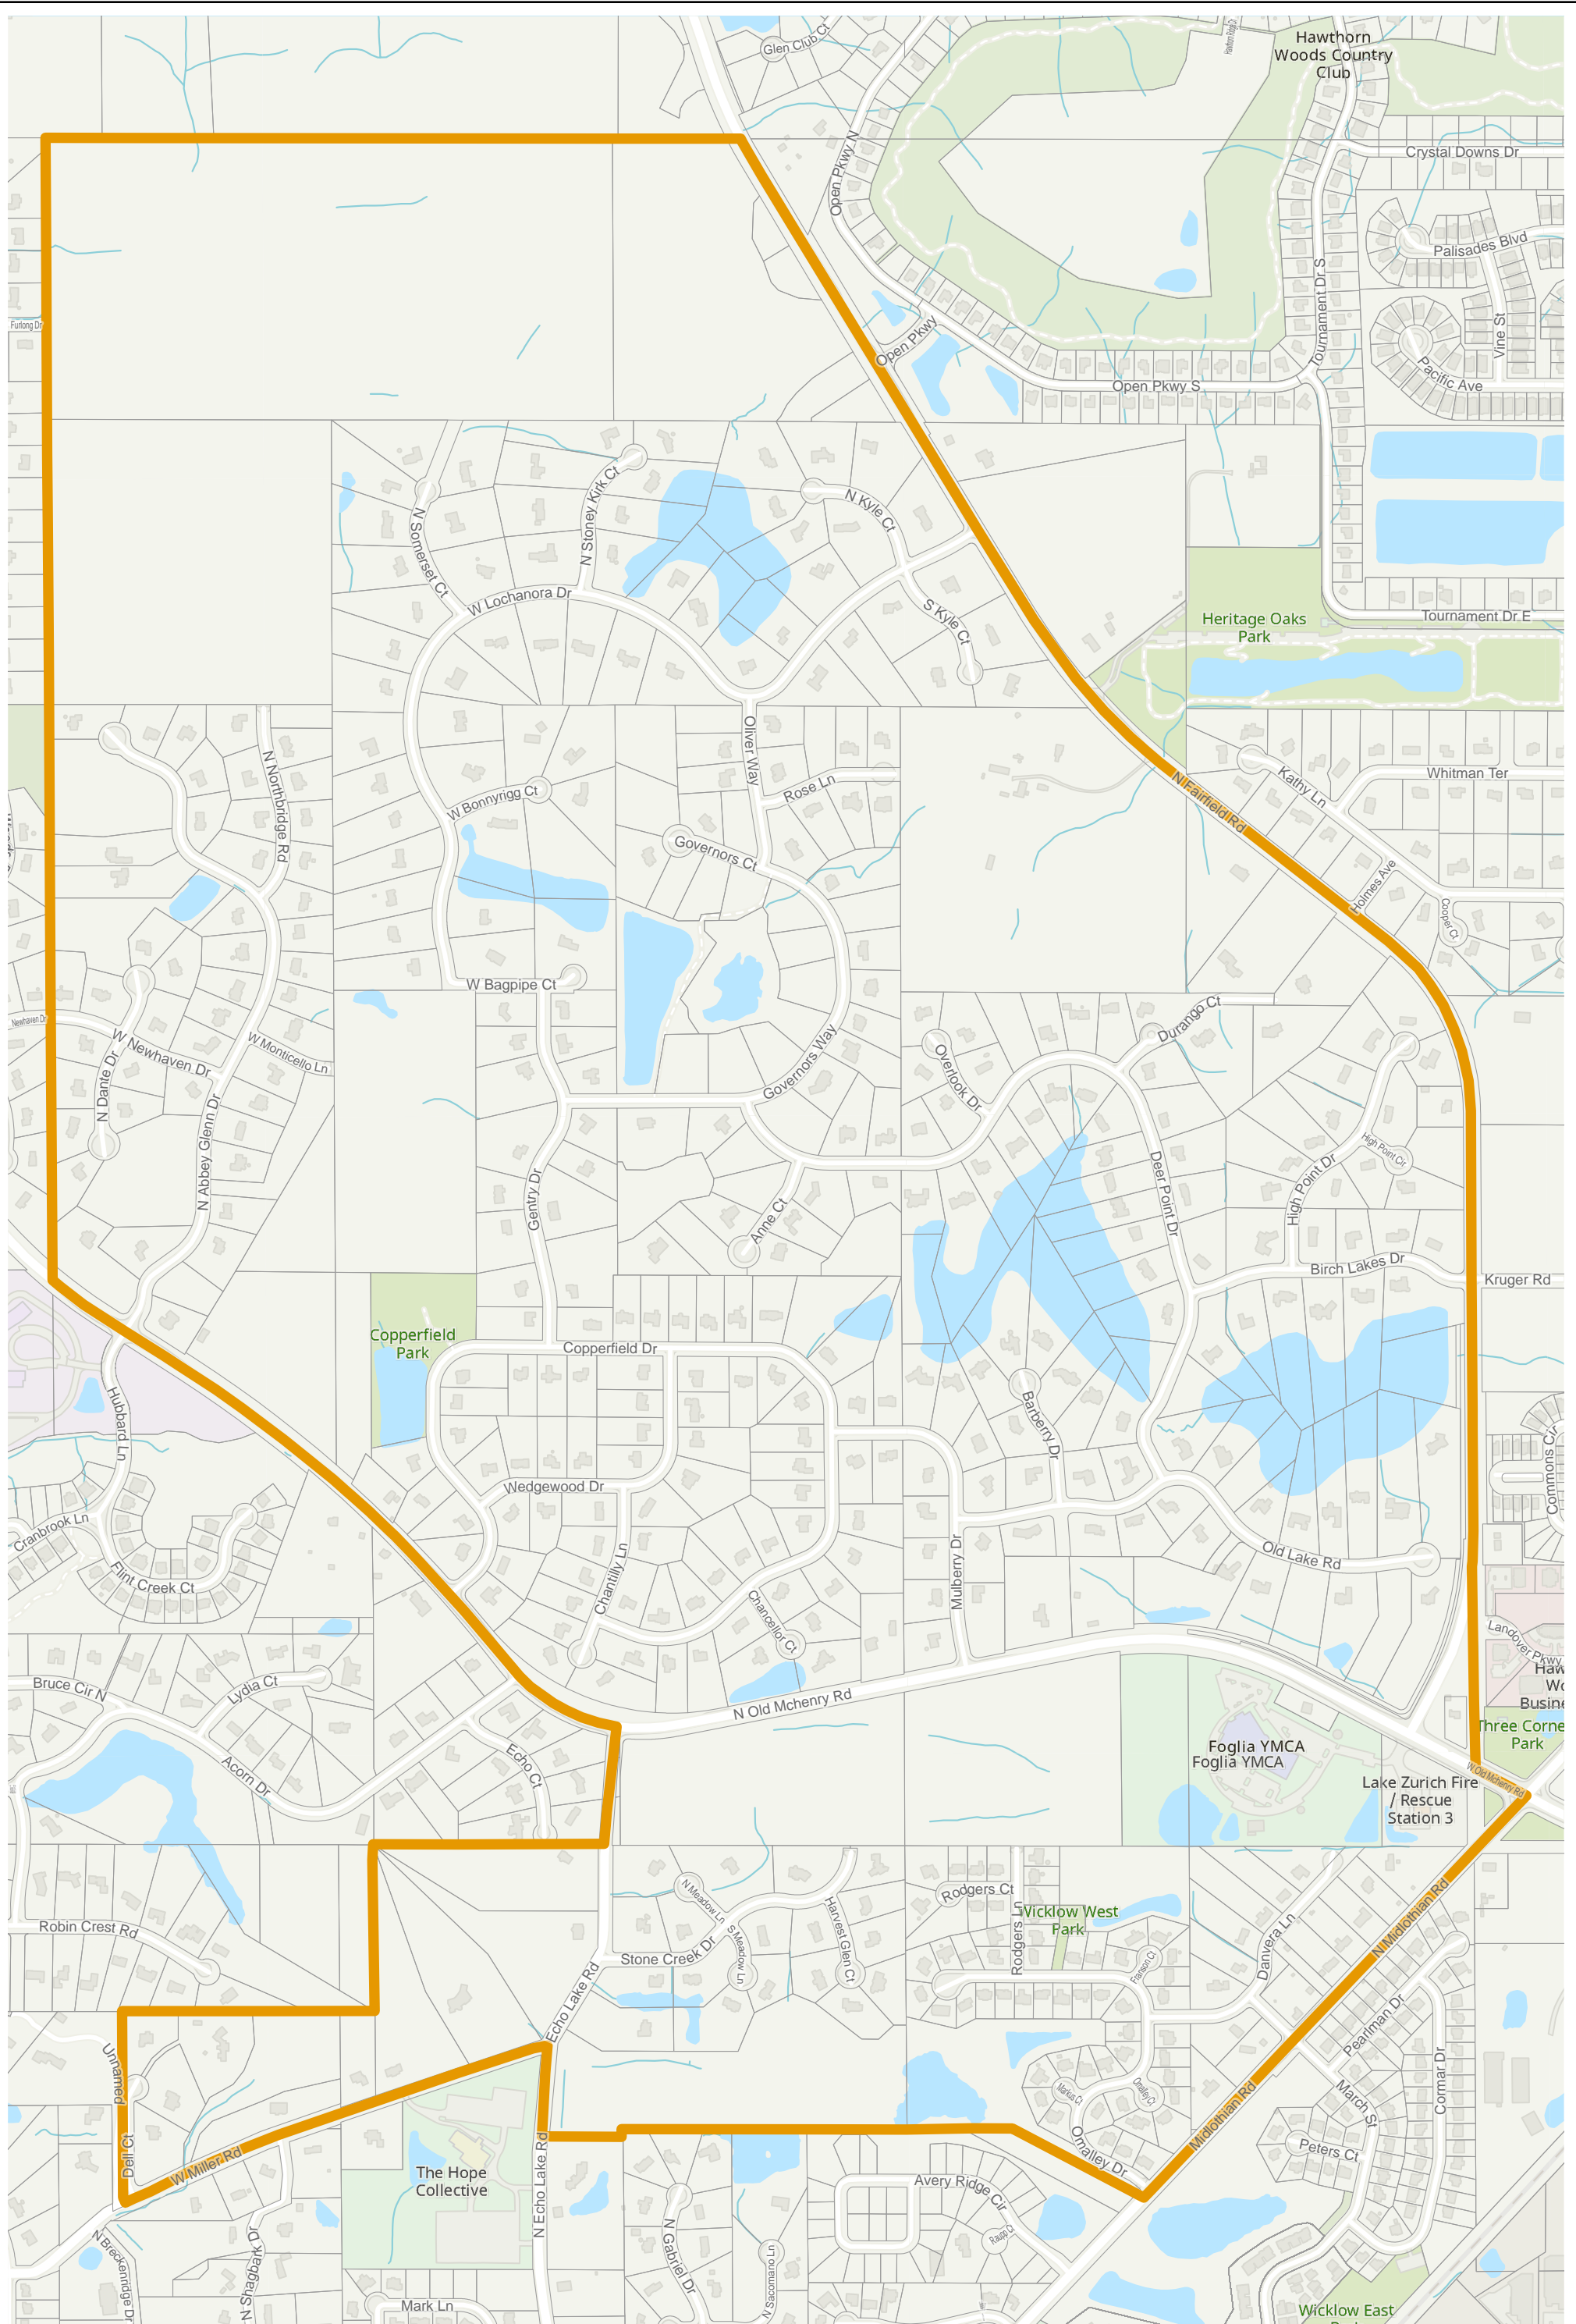

Election Precinct Map Book - U.S. Congressional District 9

Prepared By:
Lake County GIS/Mapping Division
18 N County St
Waukegan IL 60085
(847) 377-2373

-  U.S. Congressional District
-  Townships
-  Election Precincts

Precincts may change after the publication of this map.
Contact the office of the Lake County Clerk at
(847) 377-2400 for current information.

Revised 2022

Lake County 2022 Election Precinct Cuba 66

Lake County 2022 Election Precinct Cuba 70

2022 Election Precincts

Tax Parcels

Lake County 2022 Election Precinct Ela 80

Lake County 2022 Election Precinct Ela 81

2022 Election Precincts
Tax Parcels

Lake County 2022 Election Precinct Ela 82

2022 Election Precincts
Tax Parcels