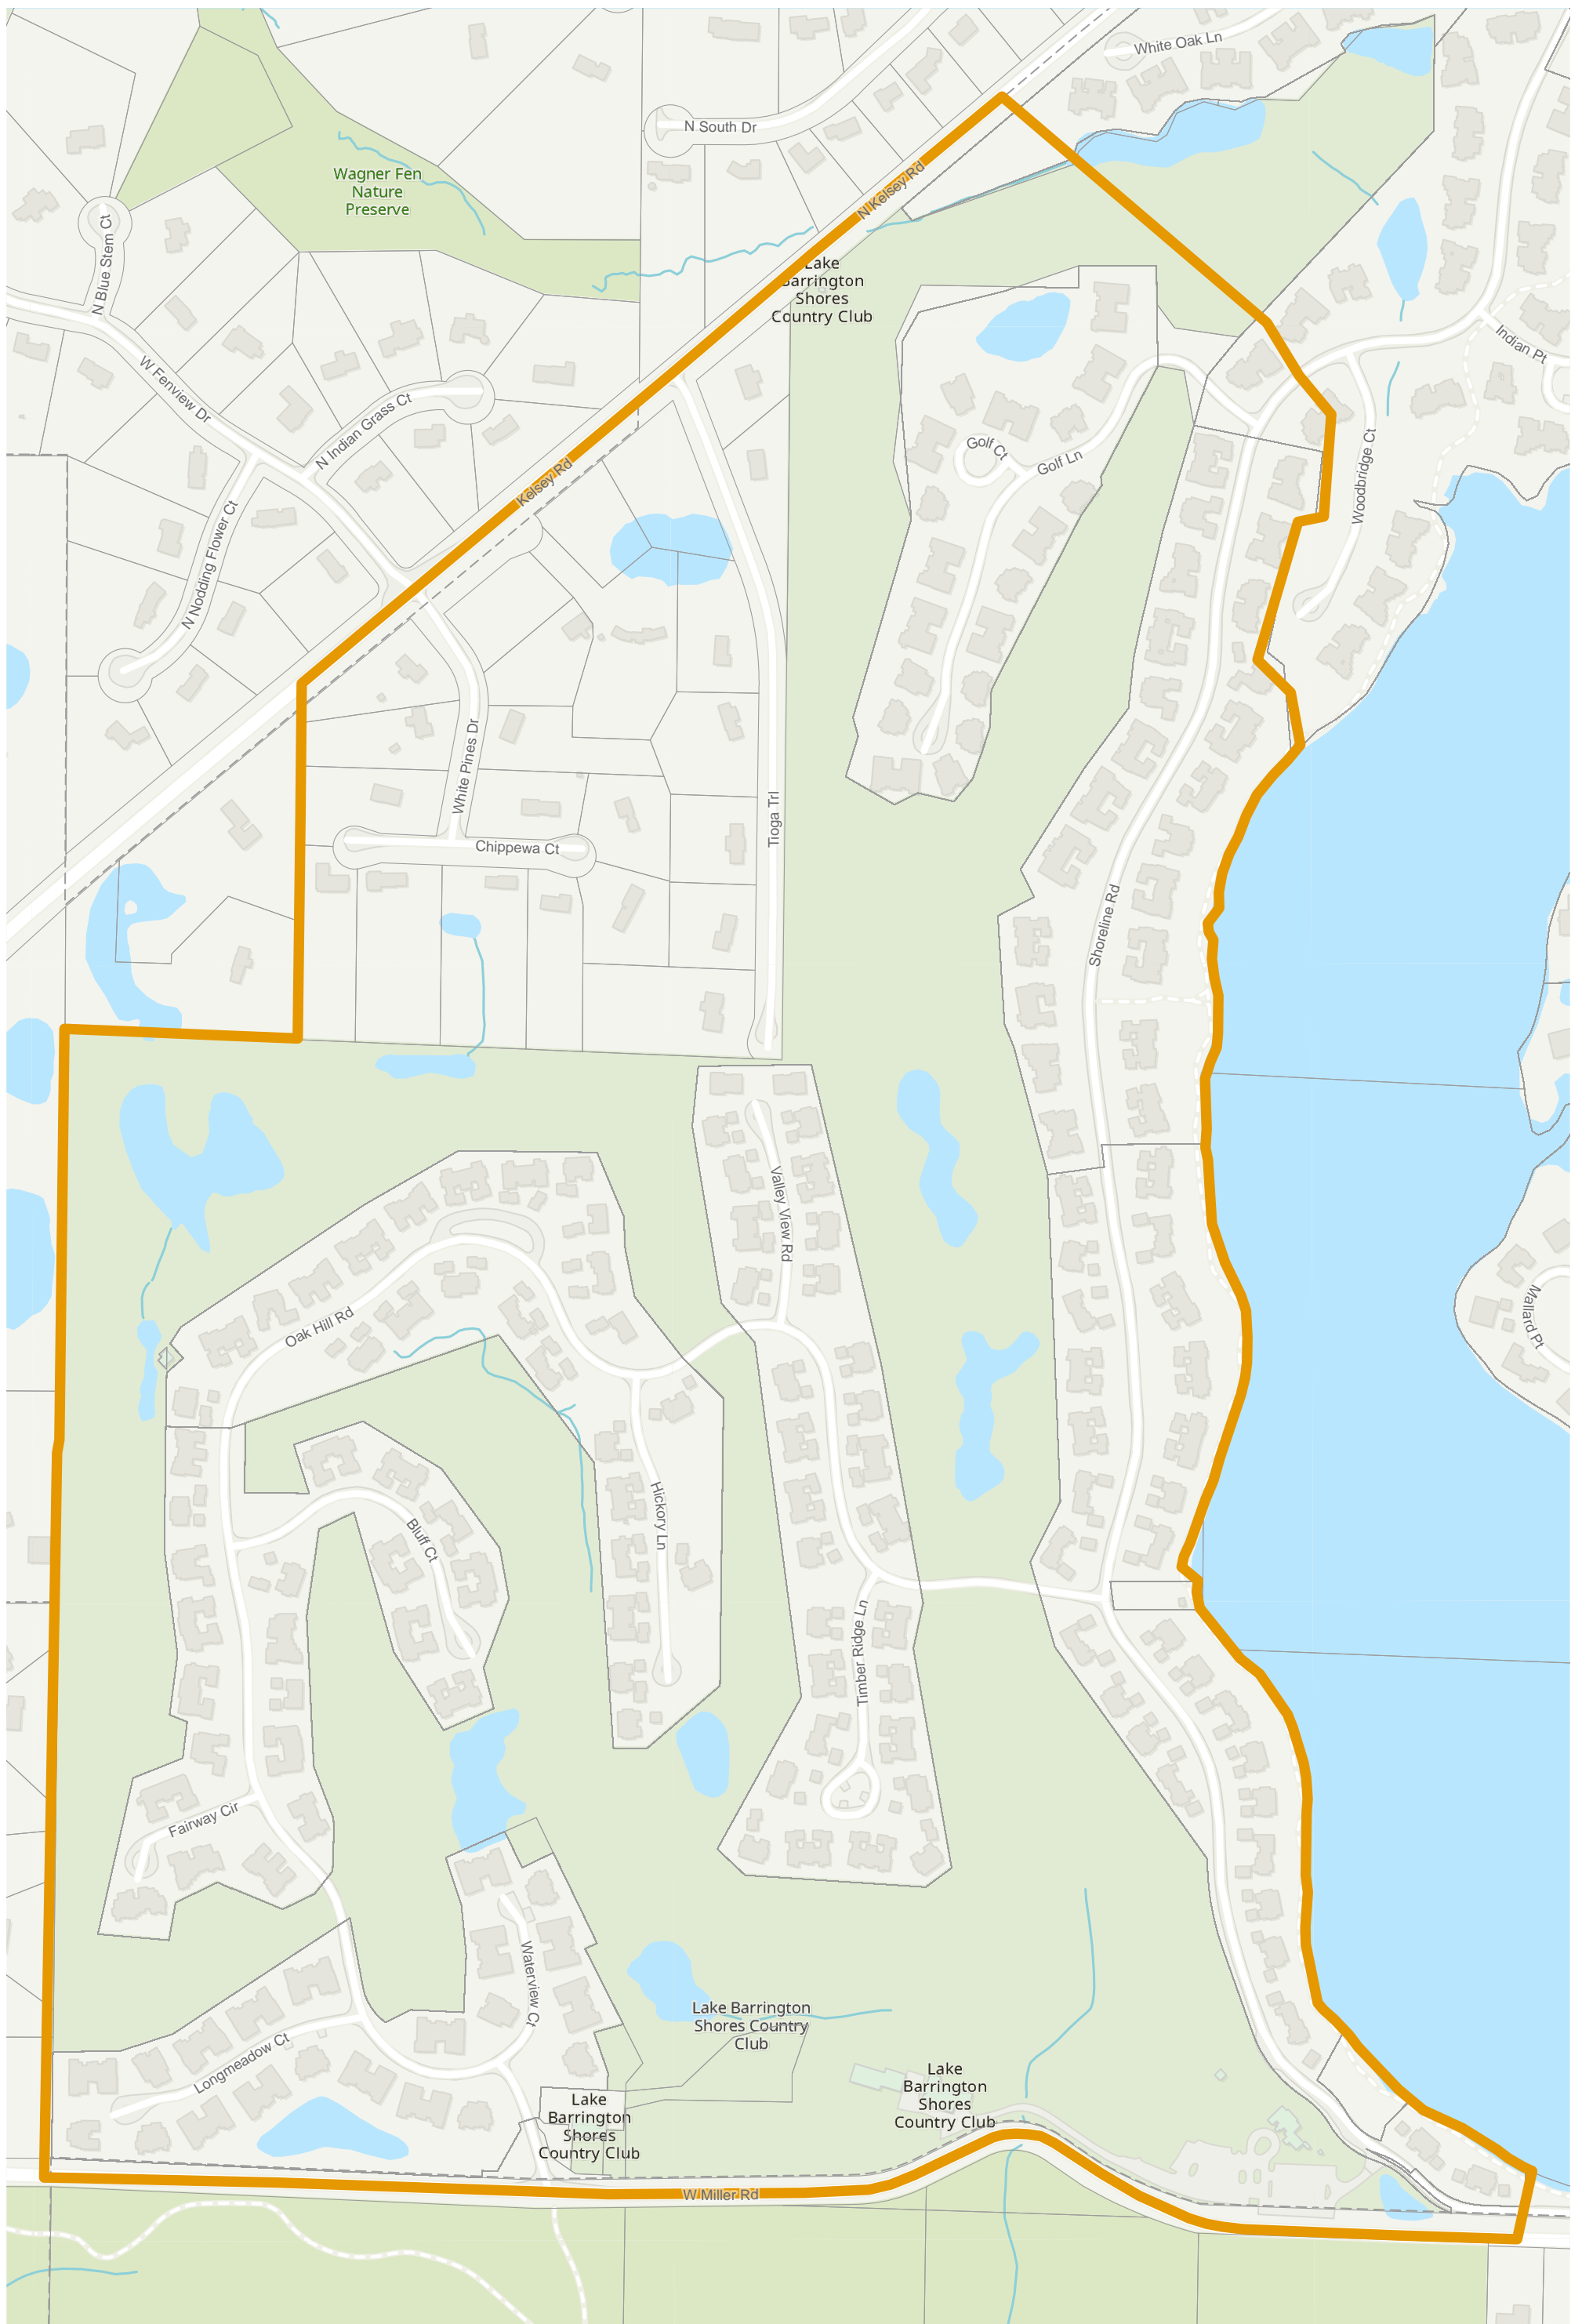

Lake County 2022 Election Precinct Cuba 70

2022 Election Precincts

Tax Parcels