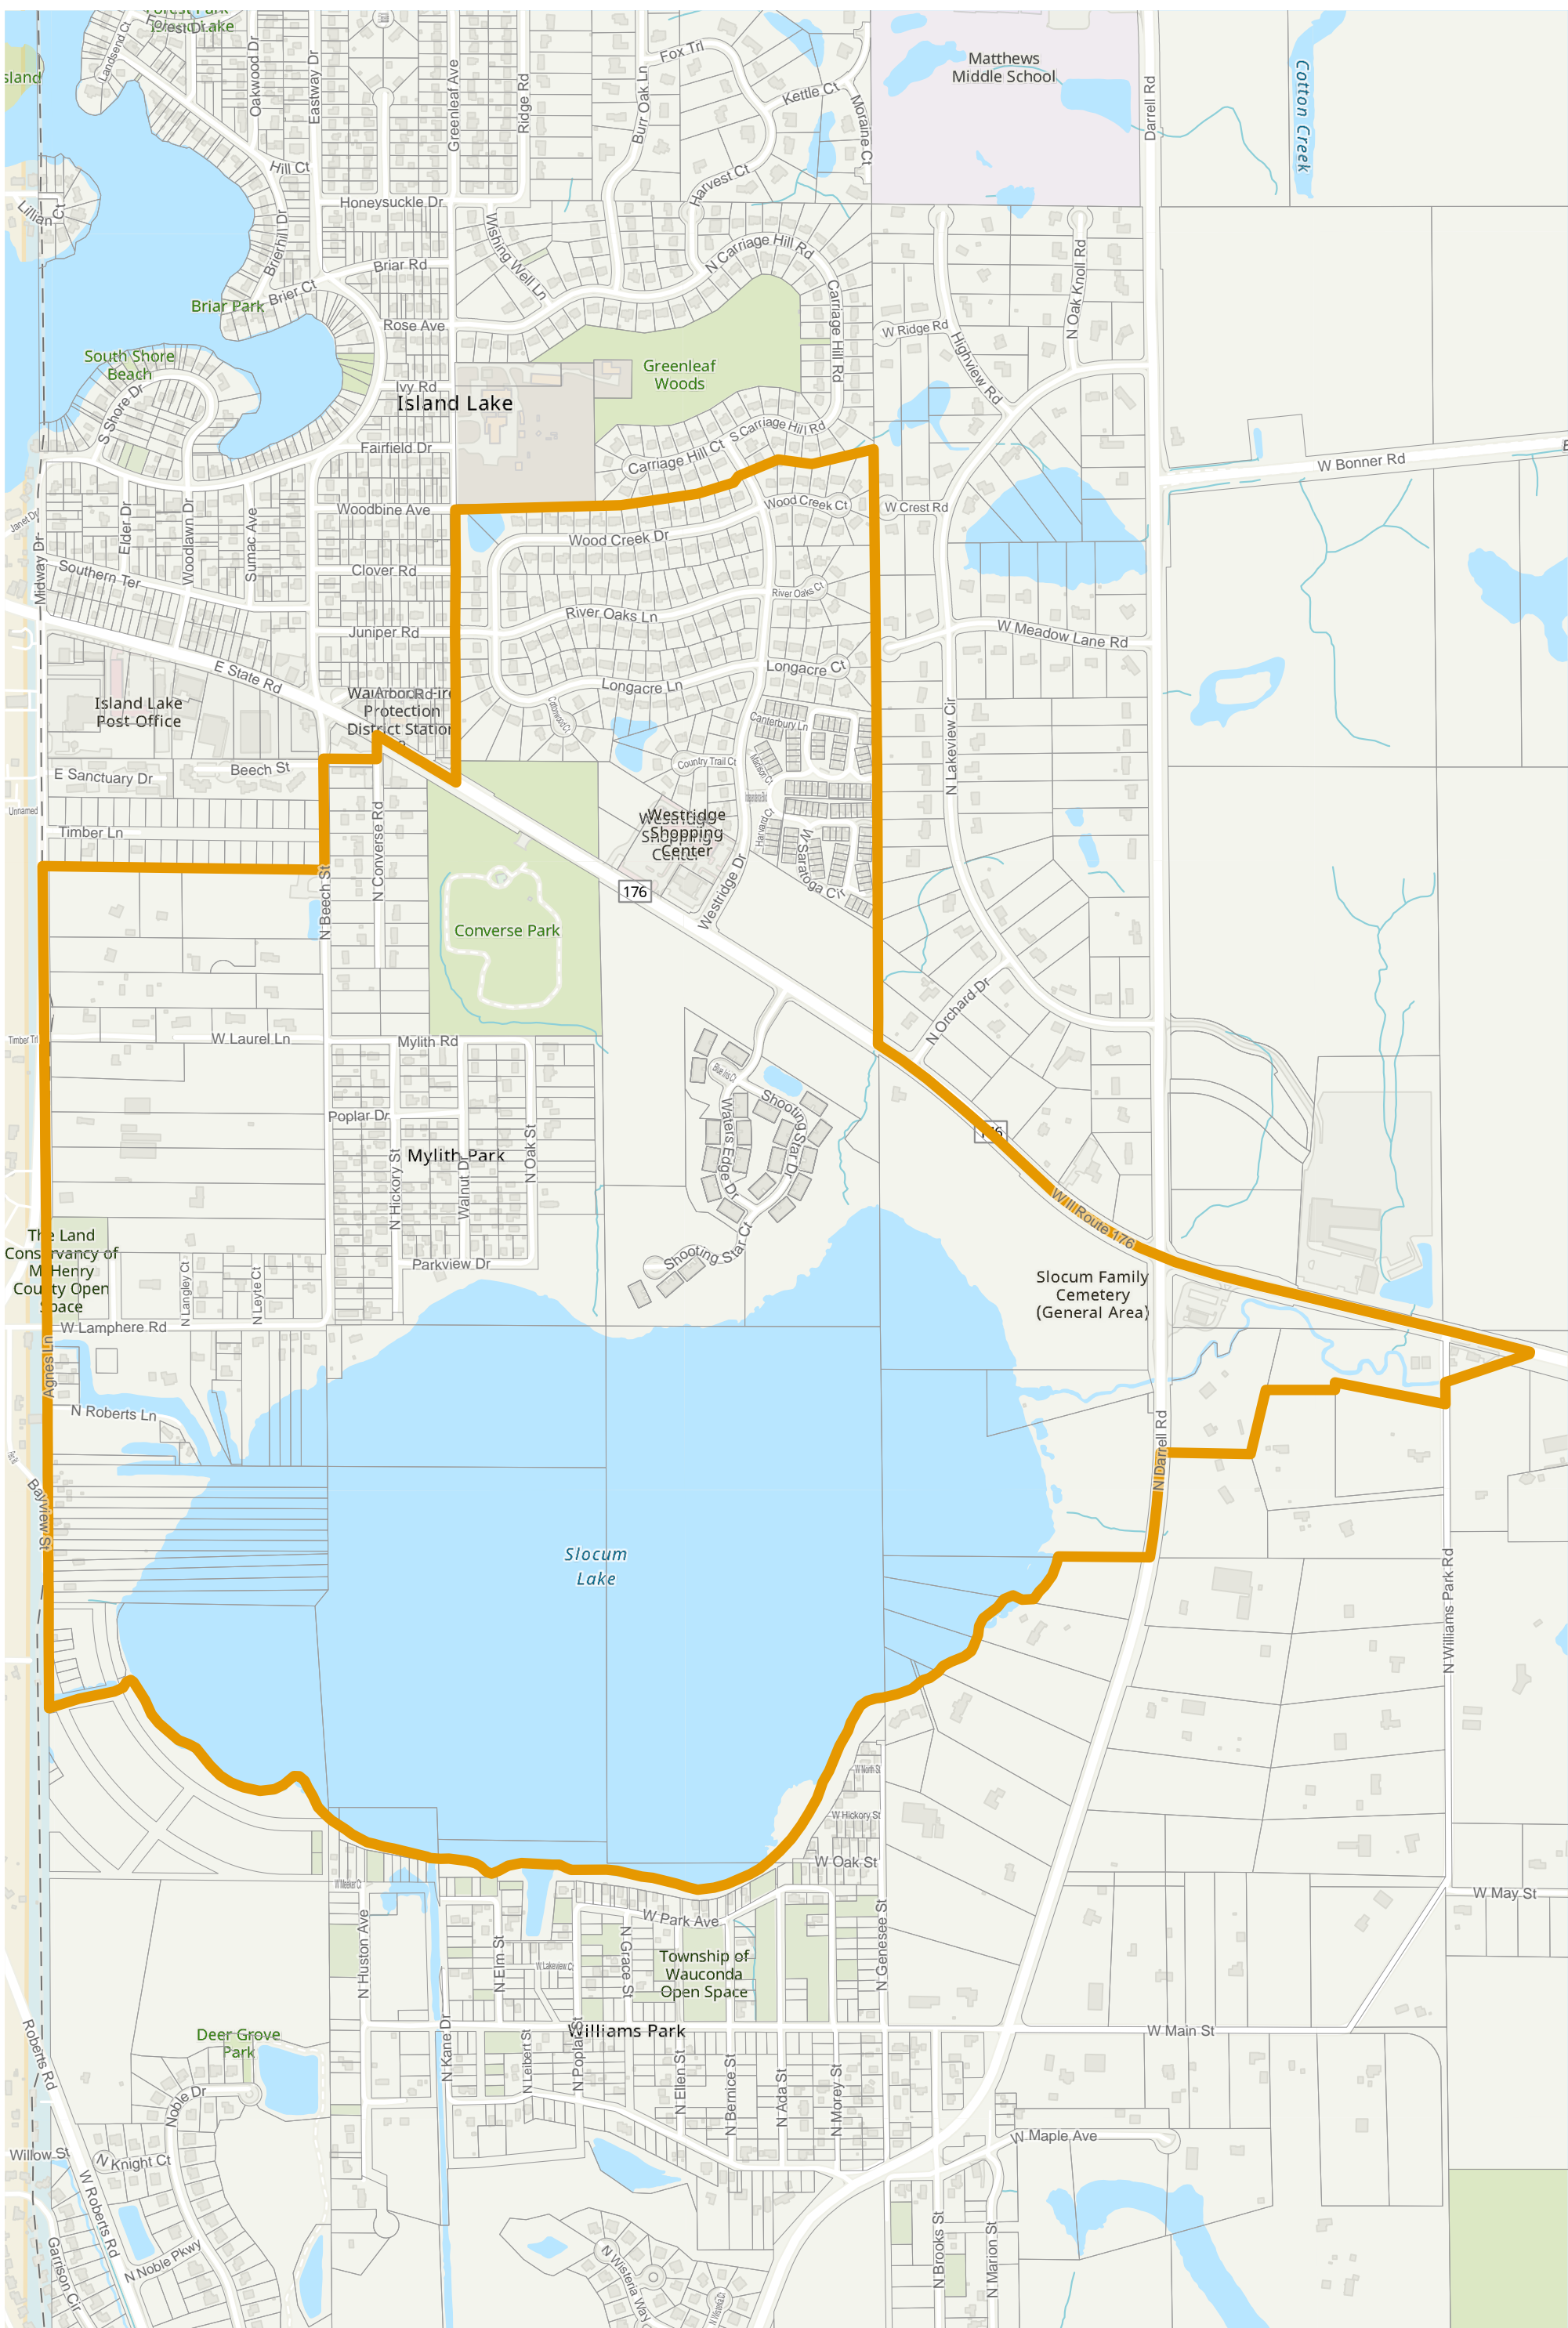

Lake County 2022 Election Precinct Wauconda 346

2022 Election Precincts

Tax Parcels