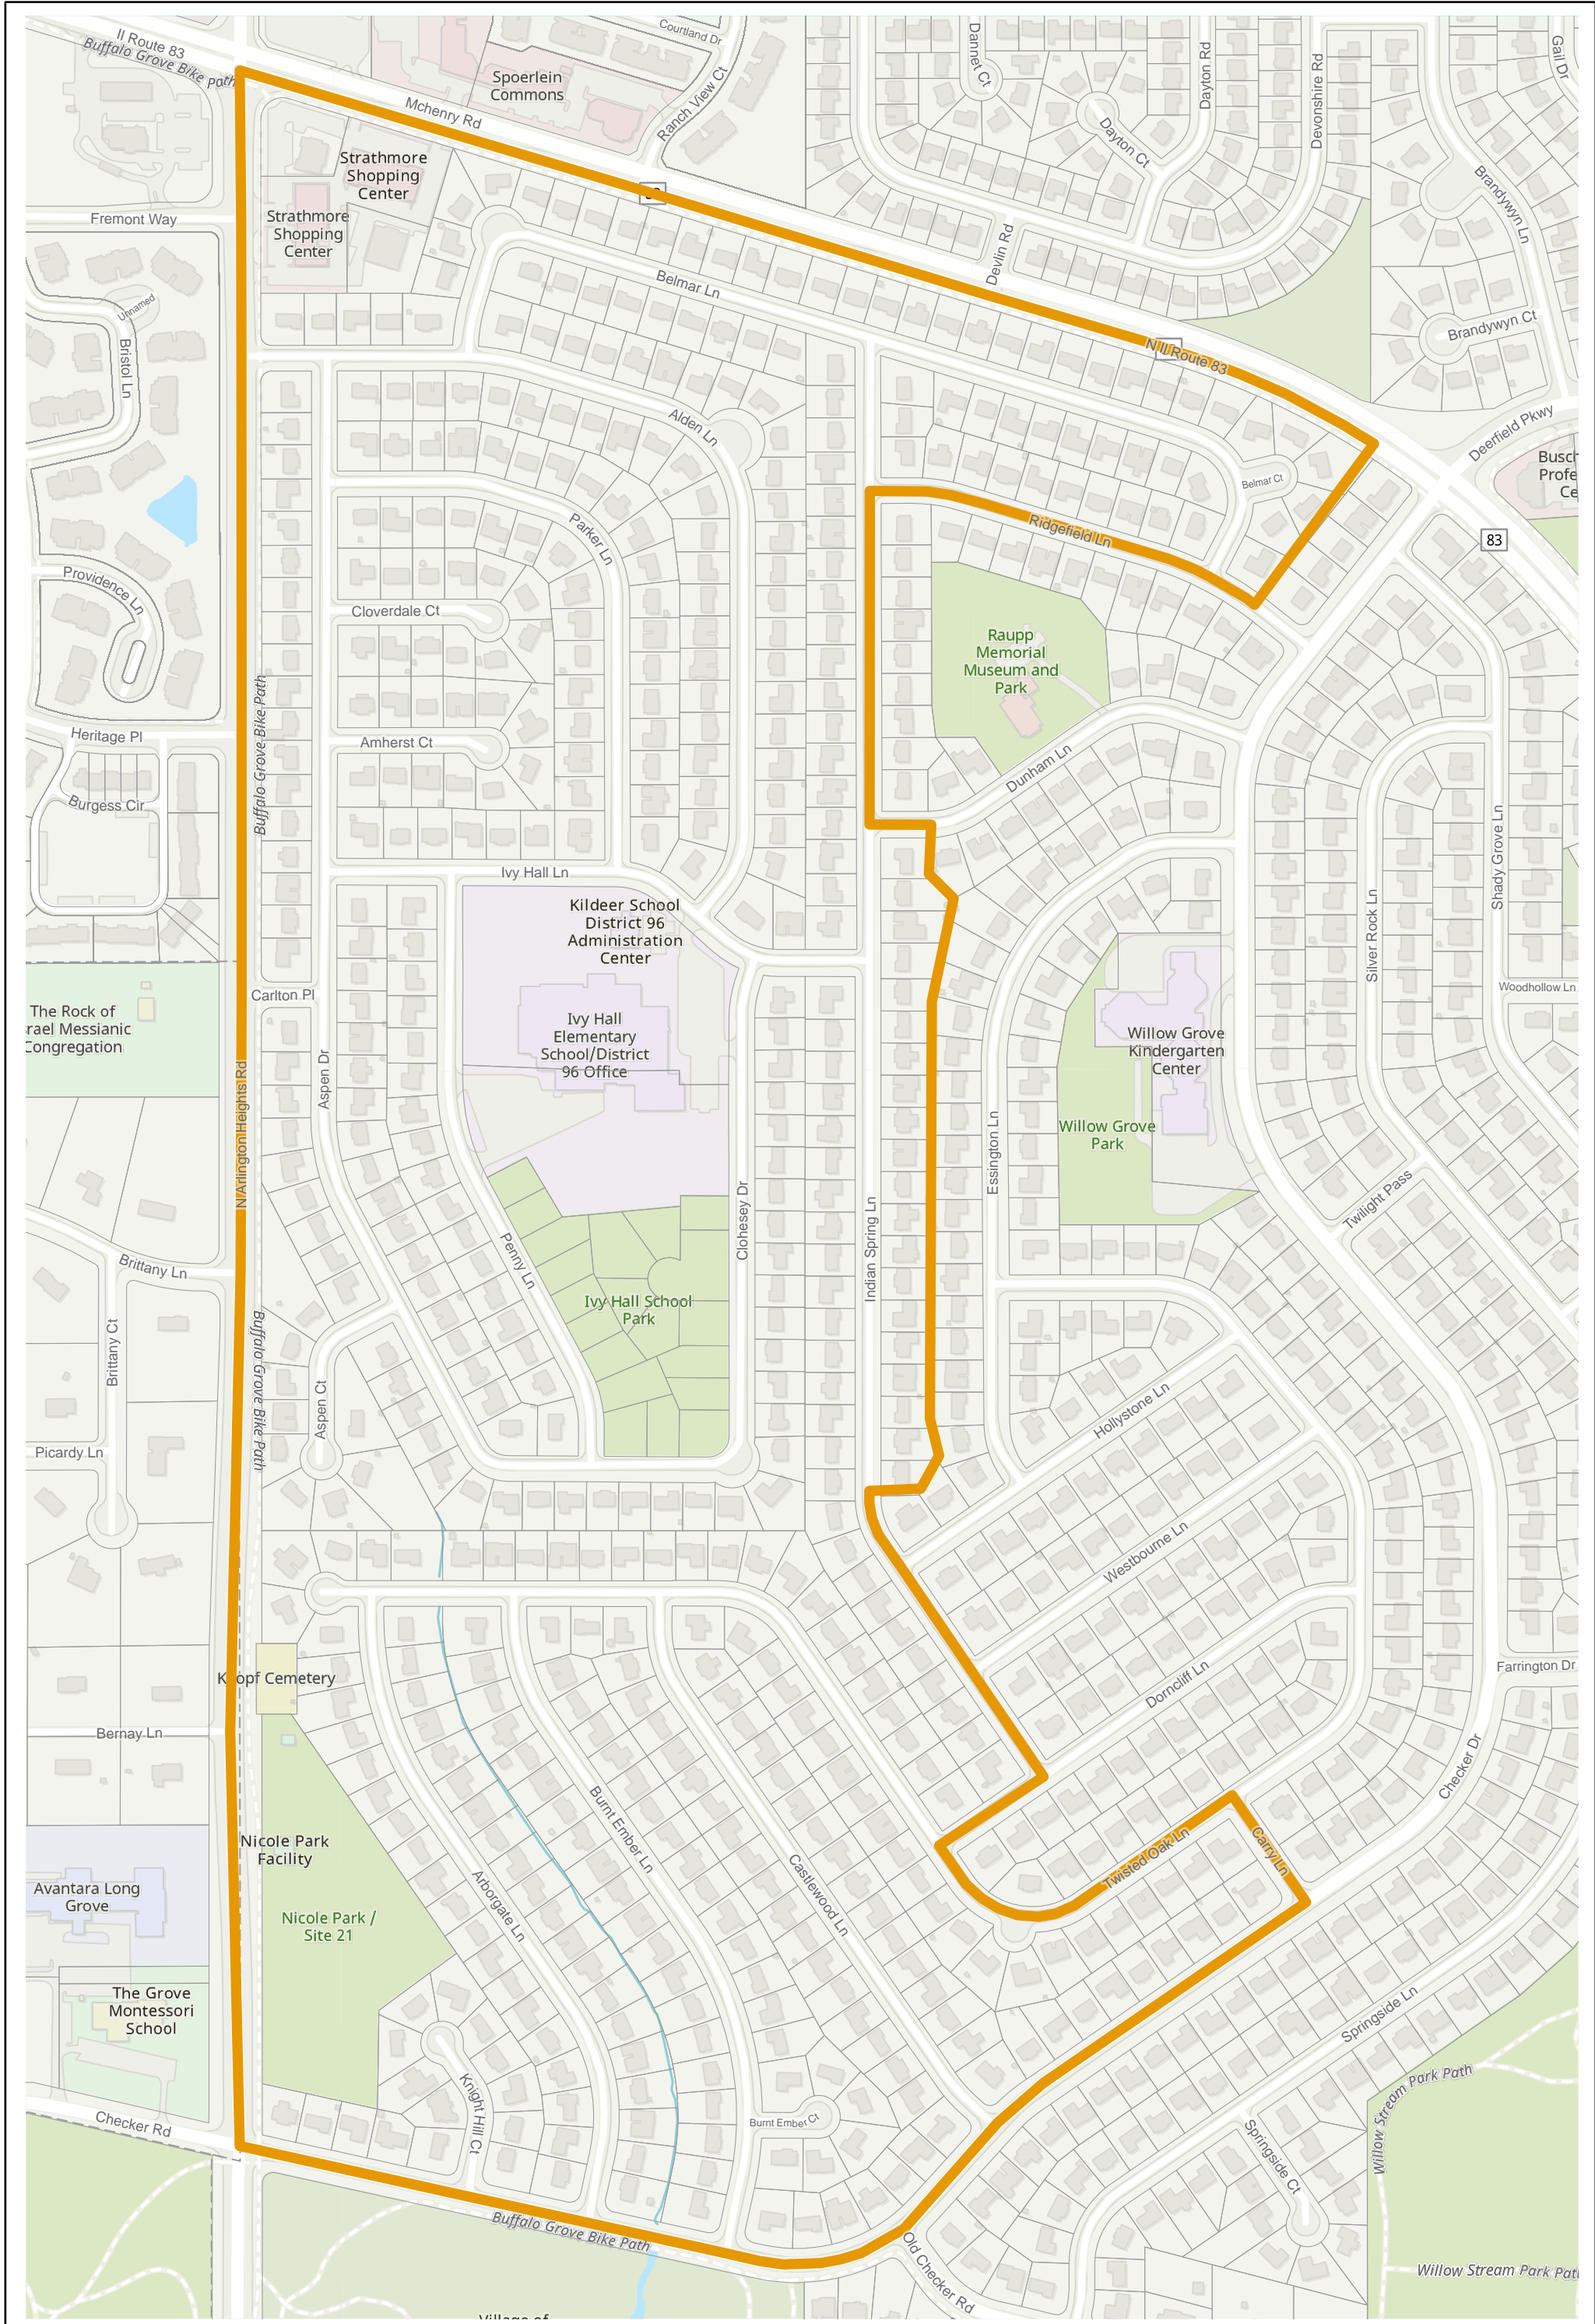

Lake County 2022 Election Precinct Vernon 283

2022 Election Precincts
Tax Parcels

Lake County 2022 Election Precinct Vernon 285

Lake County 2022 Election Precinct Vernon 288

Lake County 2022 Election Precinct Vernon 289