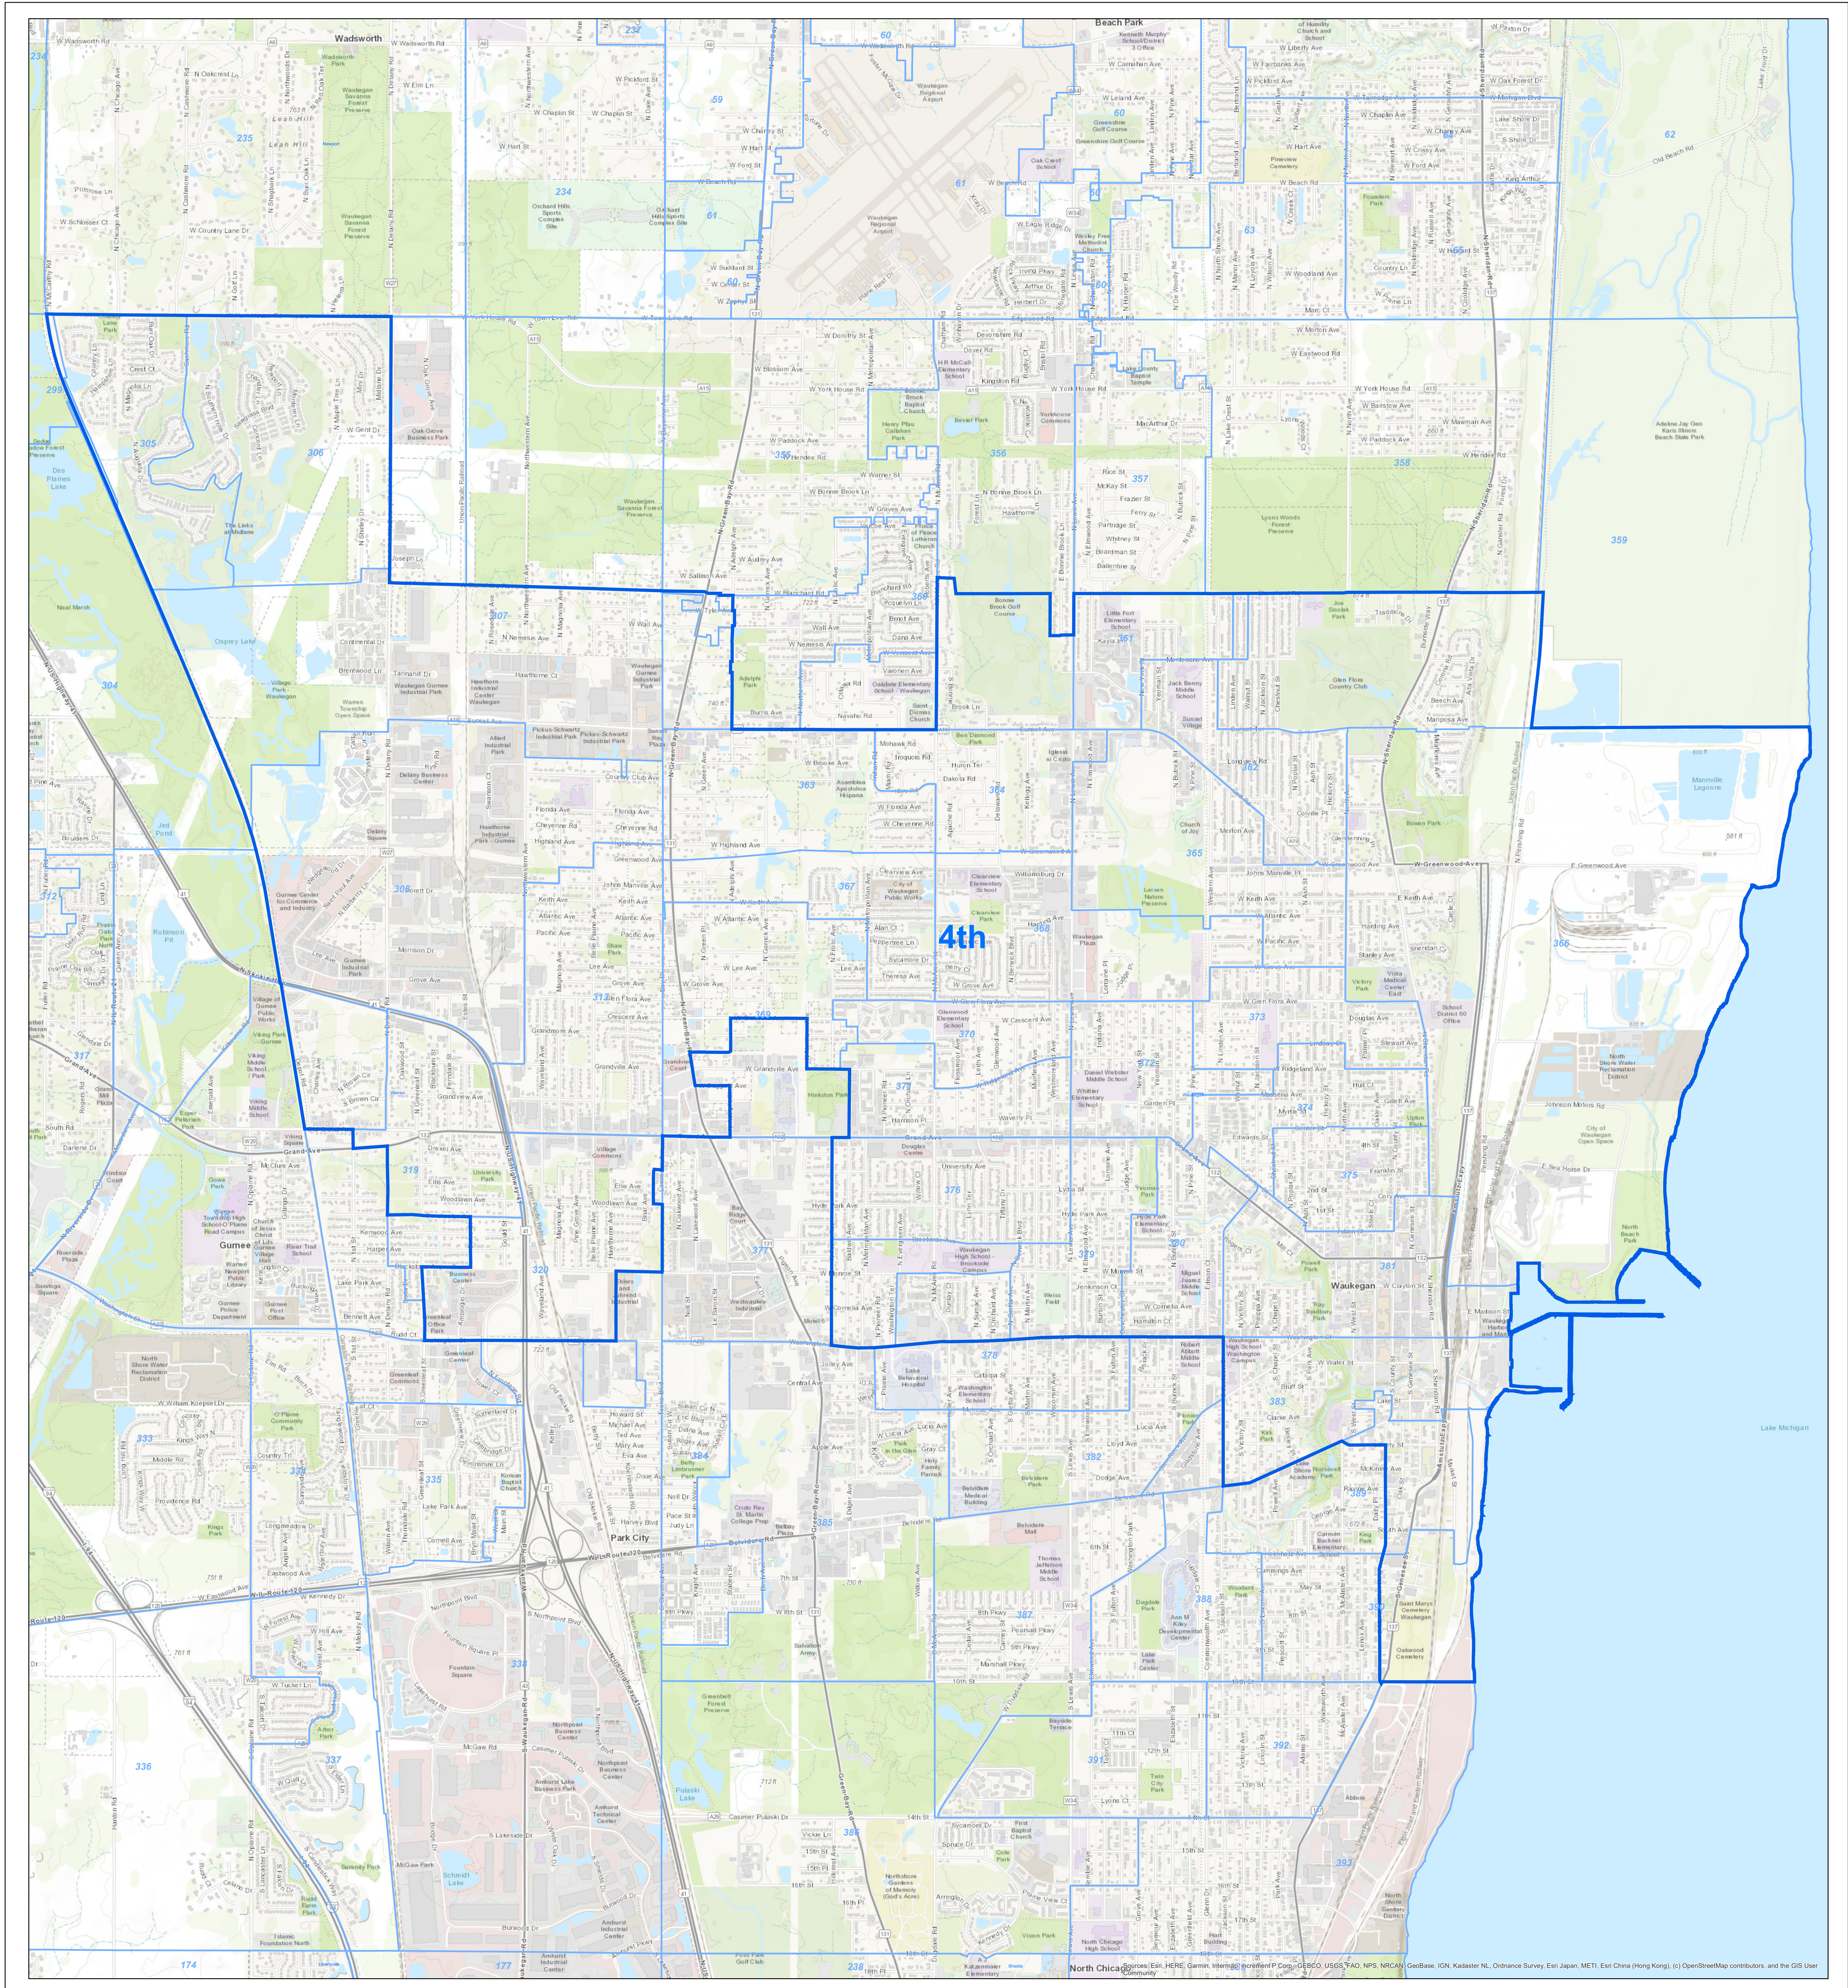

Lake County, Illinois - 2022 19th Judicial Circuit Court Subcircuits 4th

- 2022 District Boundary
- 2022 Election Precinct Boundaries
- Township Boundaries
- Municipal Boundaries