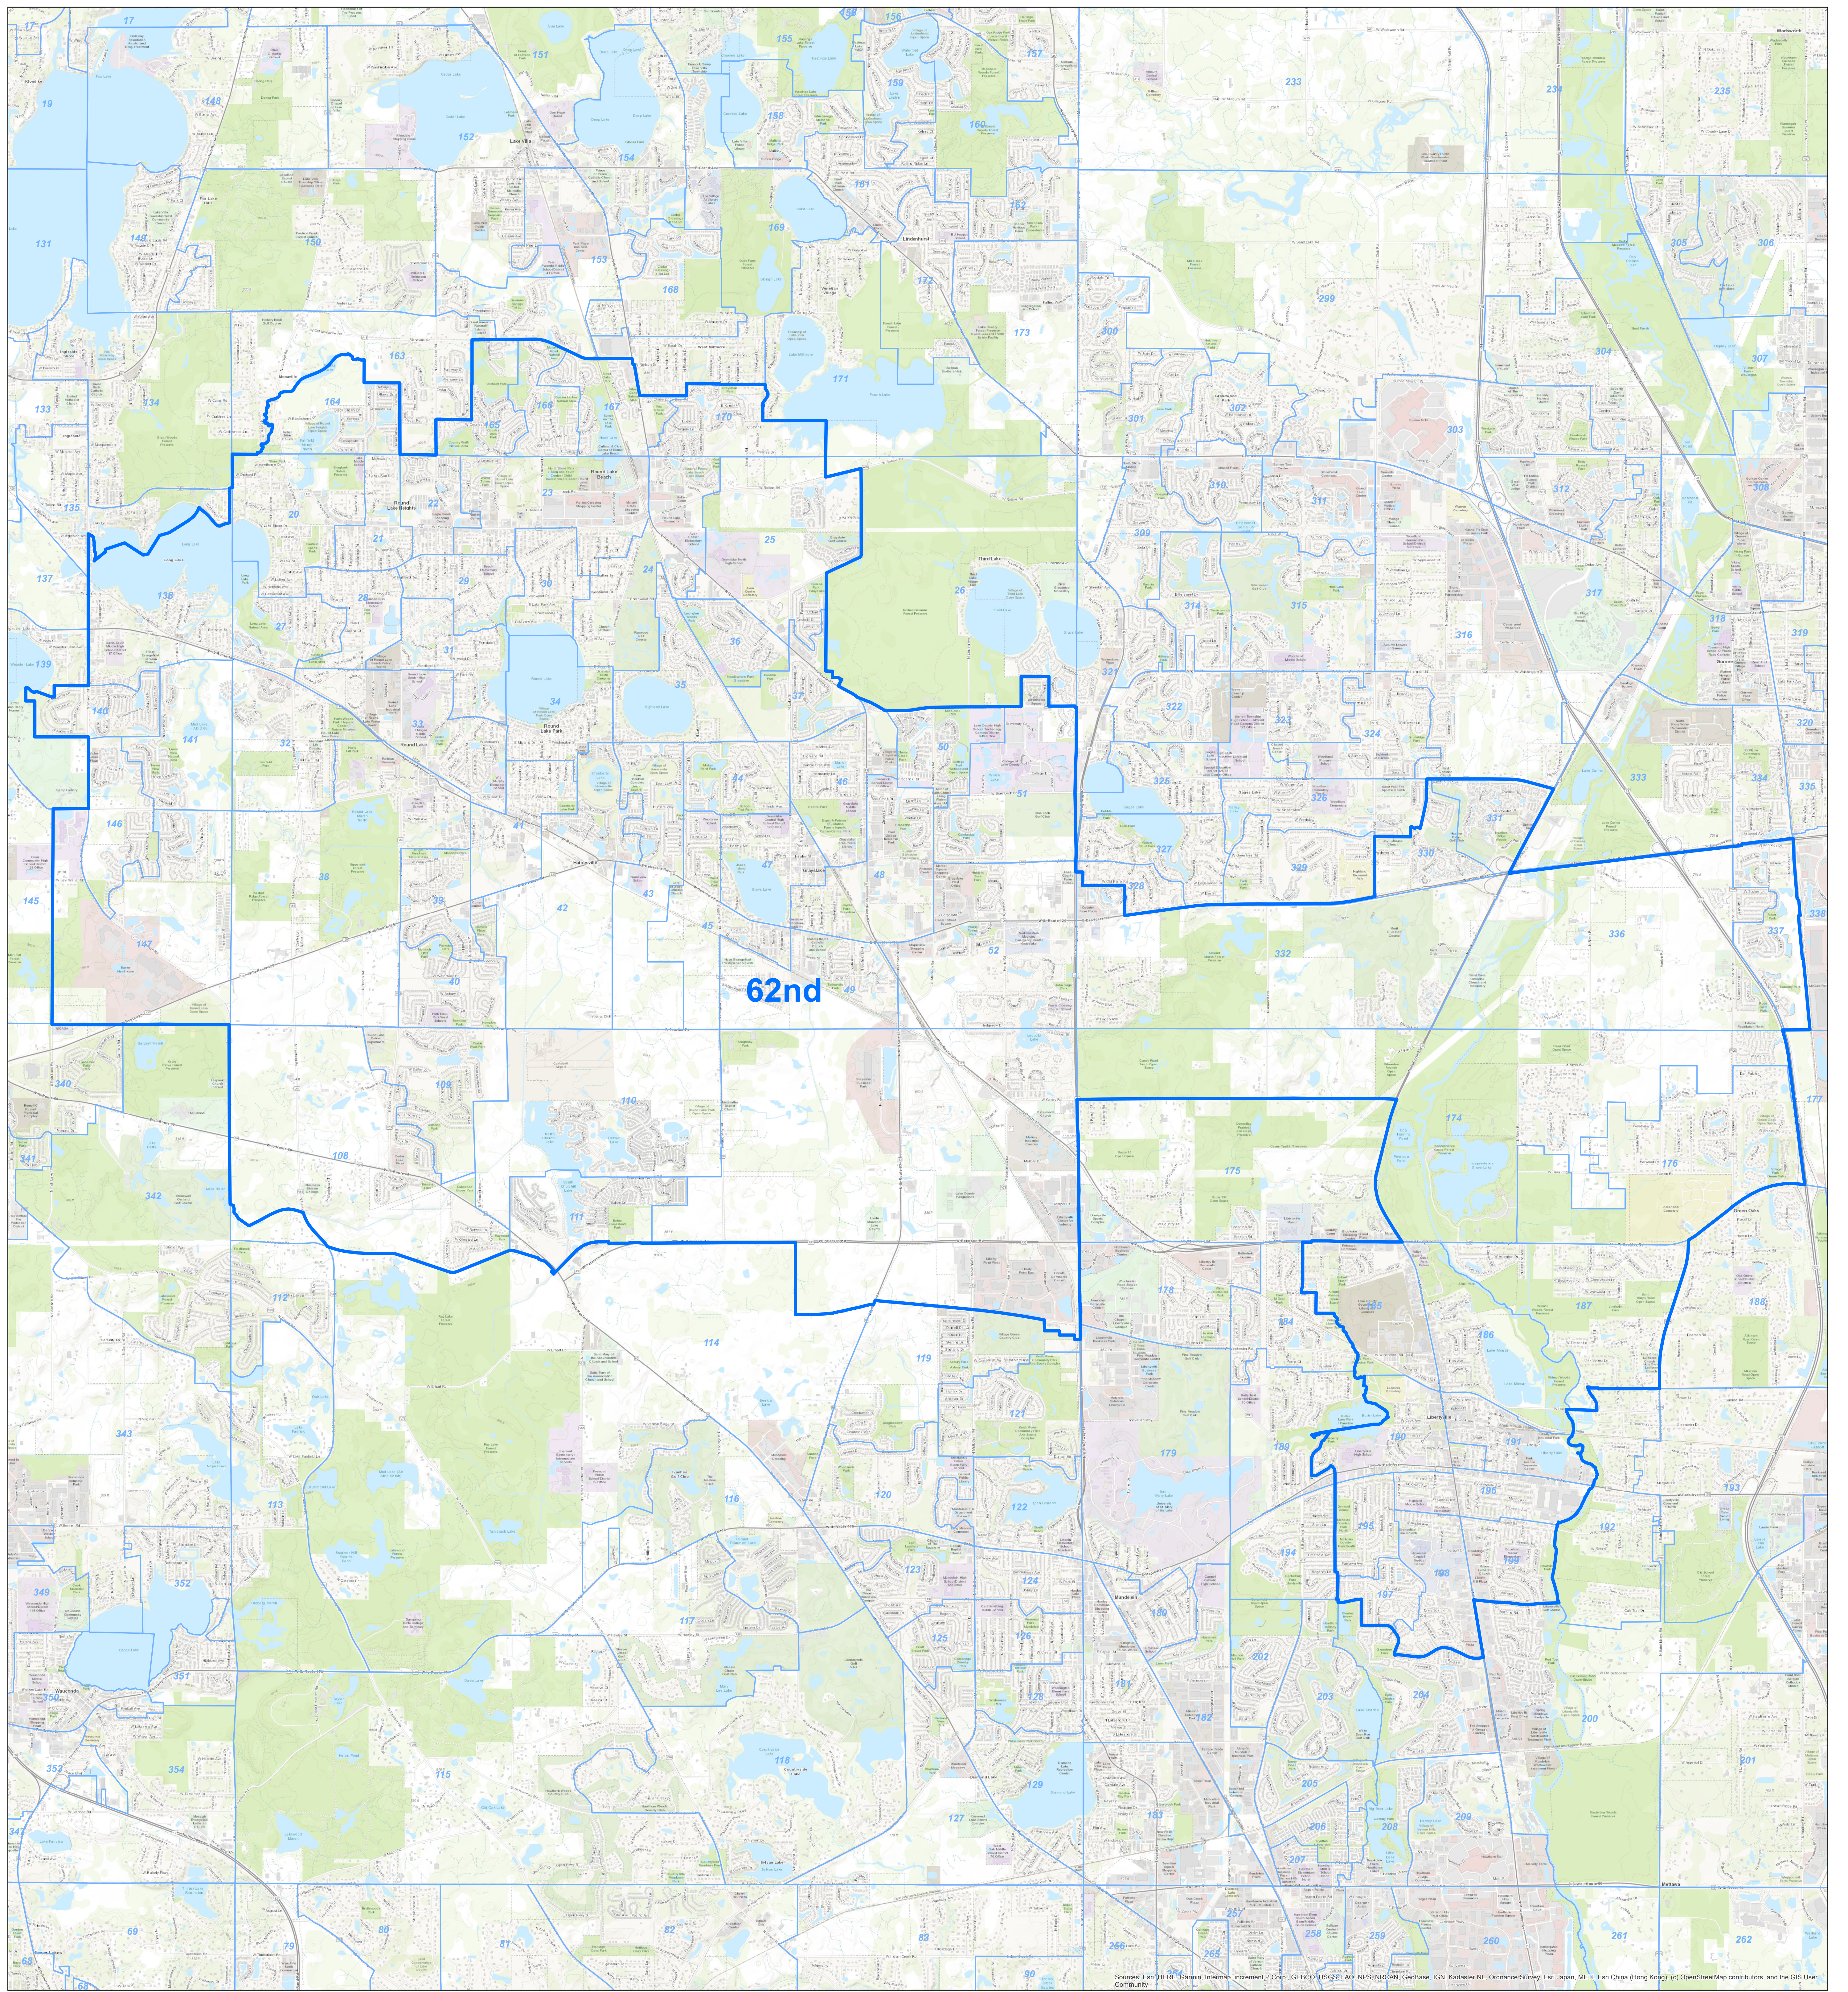

Lake County, Illinois - 2022 State Representative District 62nd

Prepared by:
Lake County GIS/Mapping Division
18 North County Street
Waukegan, Illinois 60085
(847) 377-2388

2,200 0 2,200 4,400 6,600 Feet

- 2022 District Boundary
- Municipal Boundaries
- 2022 Election Precincts Boundaries
- Township Boundaries