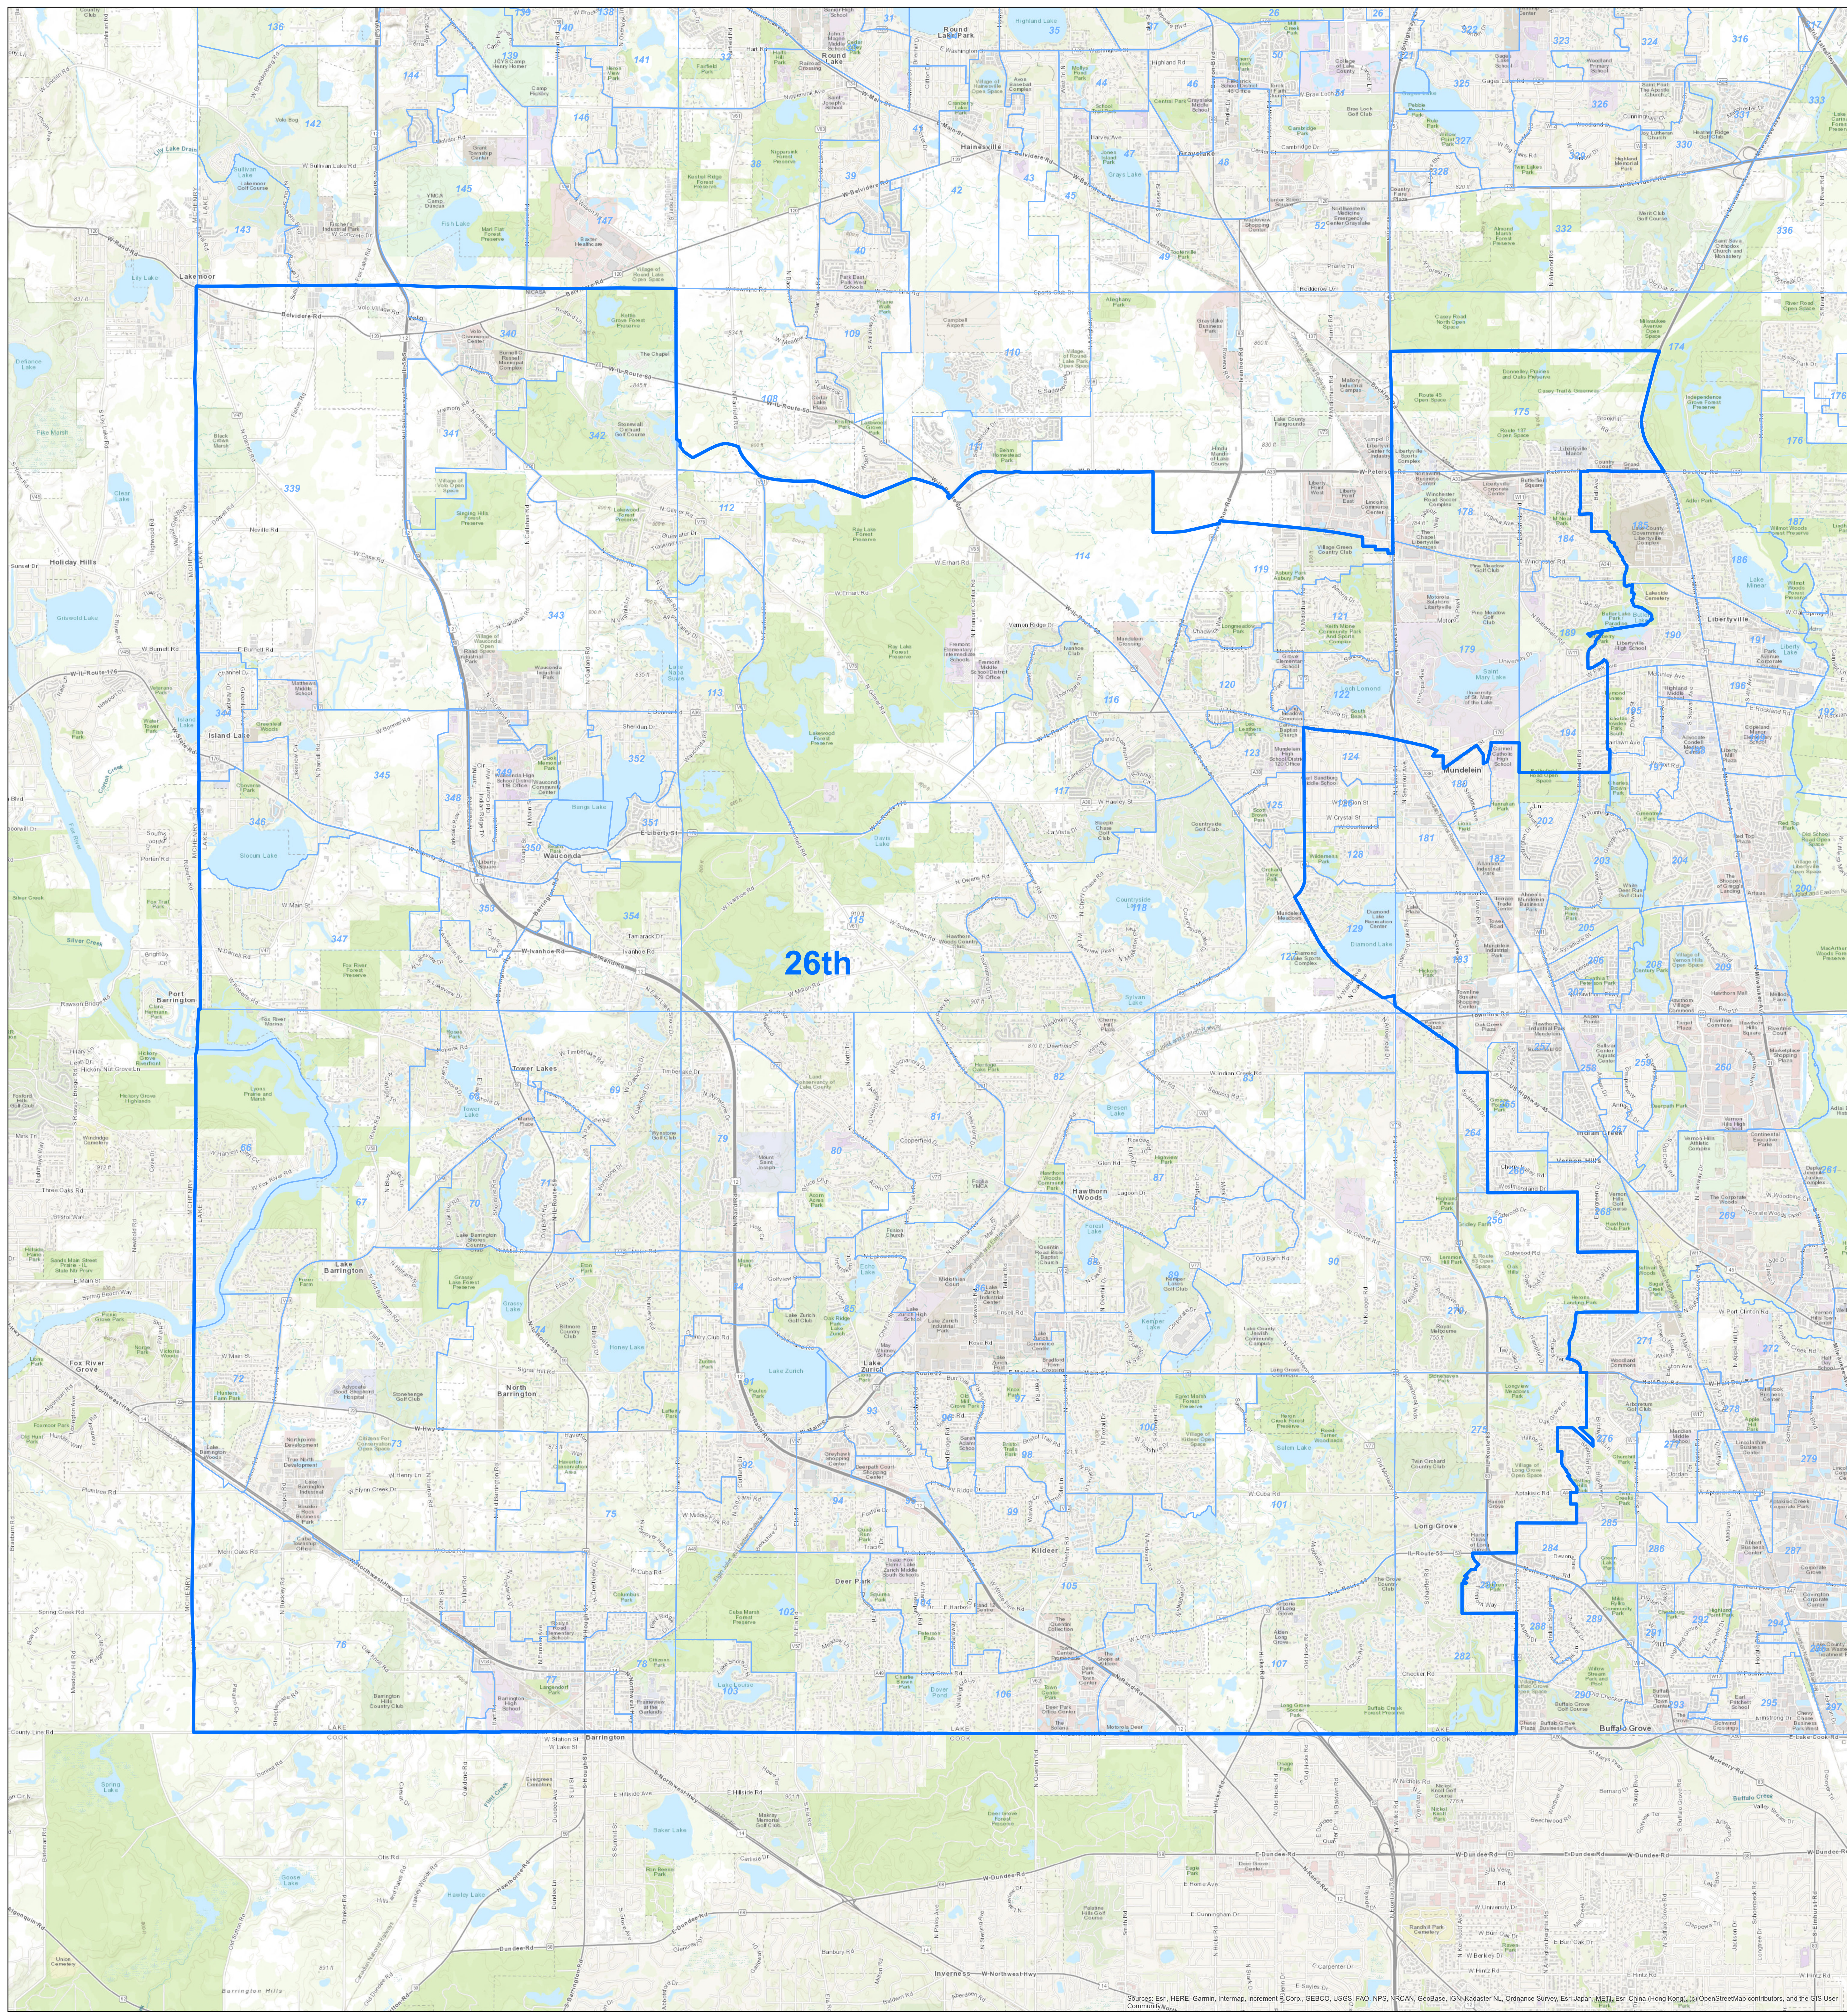

Lake County, Illinois - 2022 State Senatorial District 26th

- 2022 District Boundary
- Municipal Boundaries
- 2022 Election Precincts Boundaries
- Township Boundaries