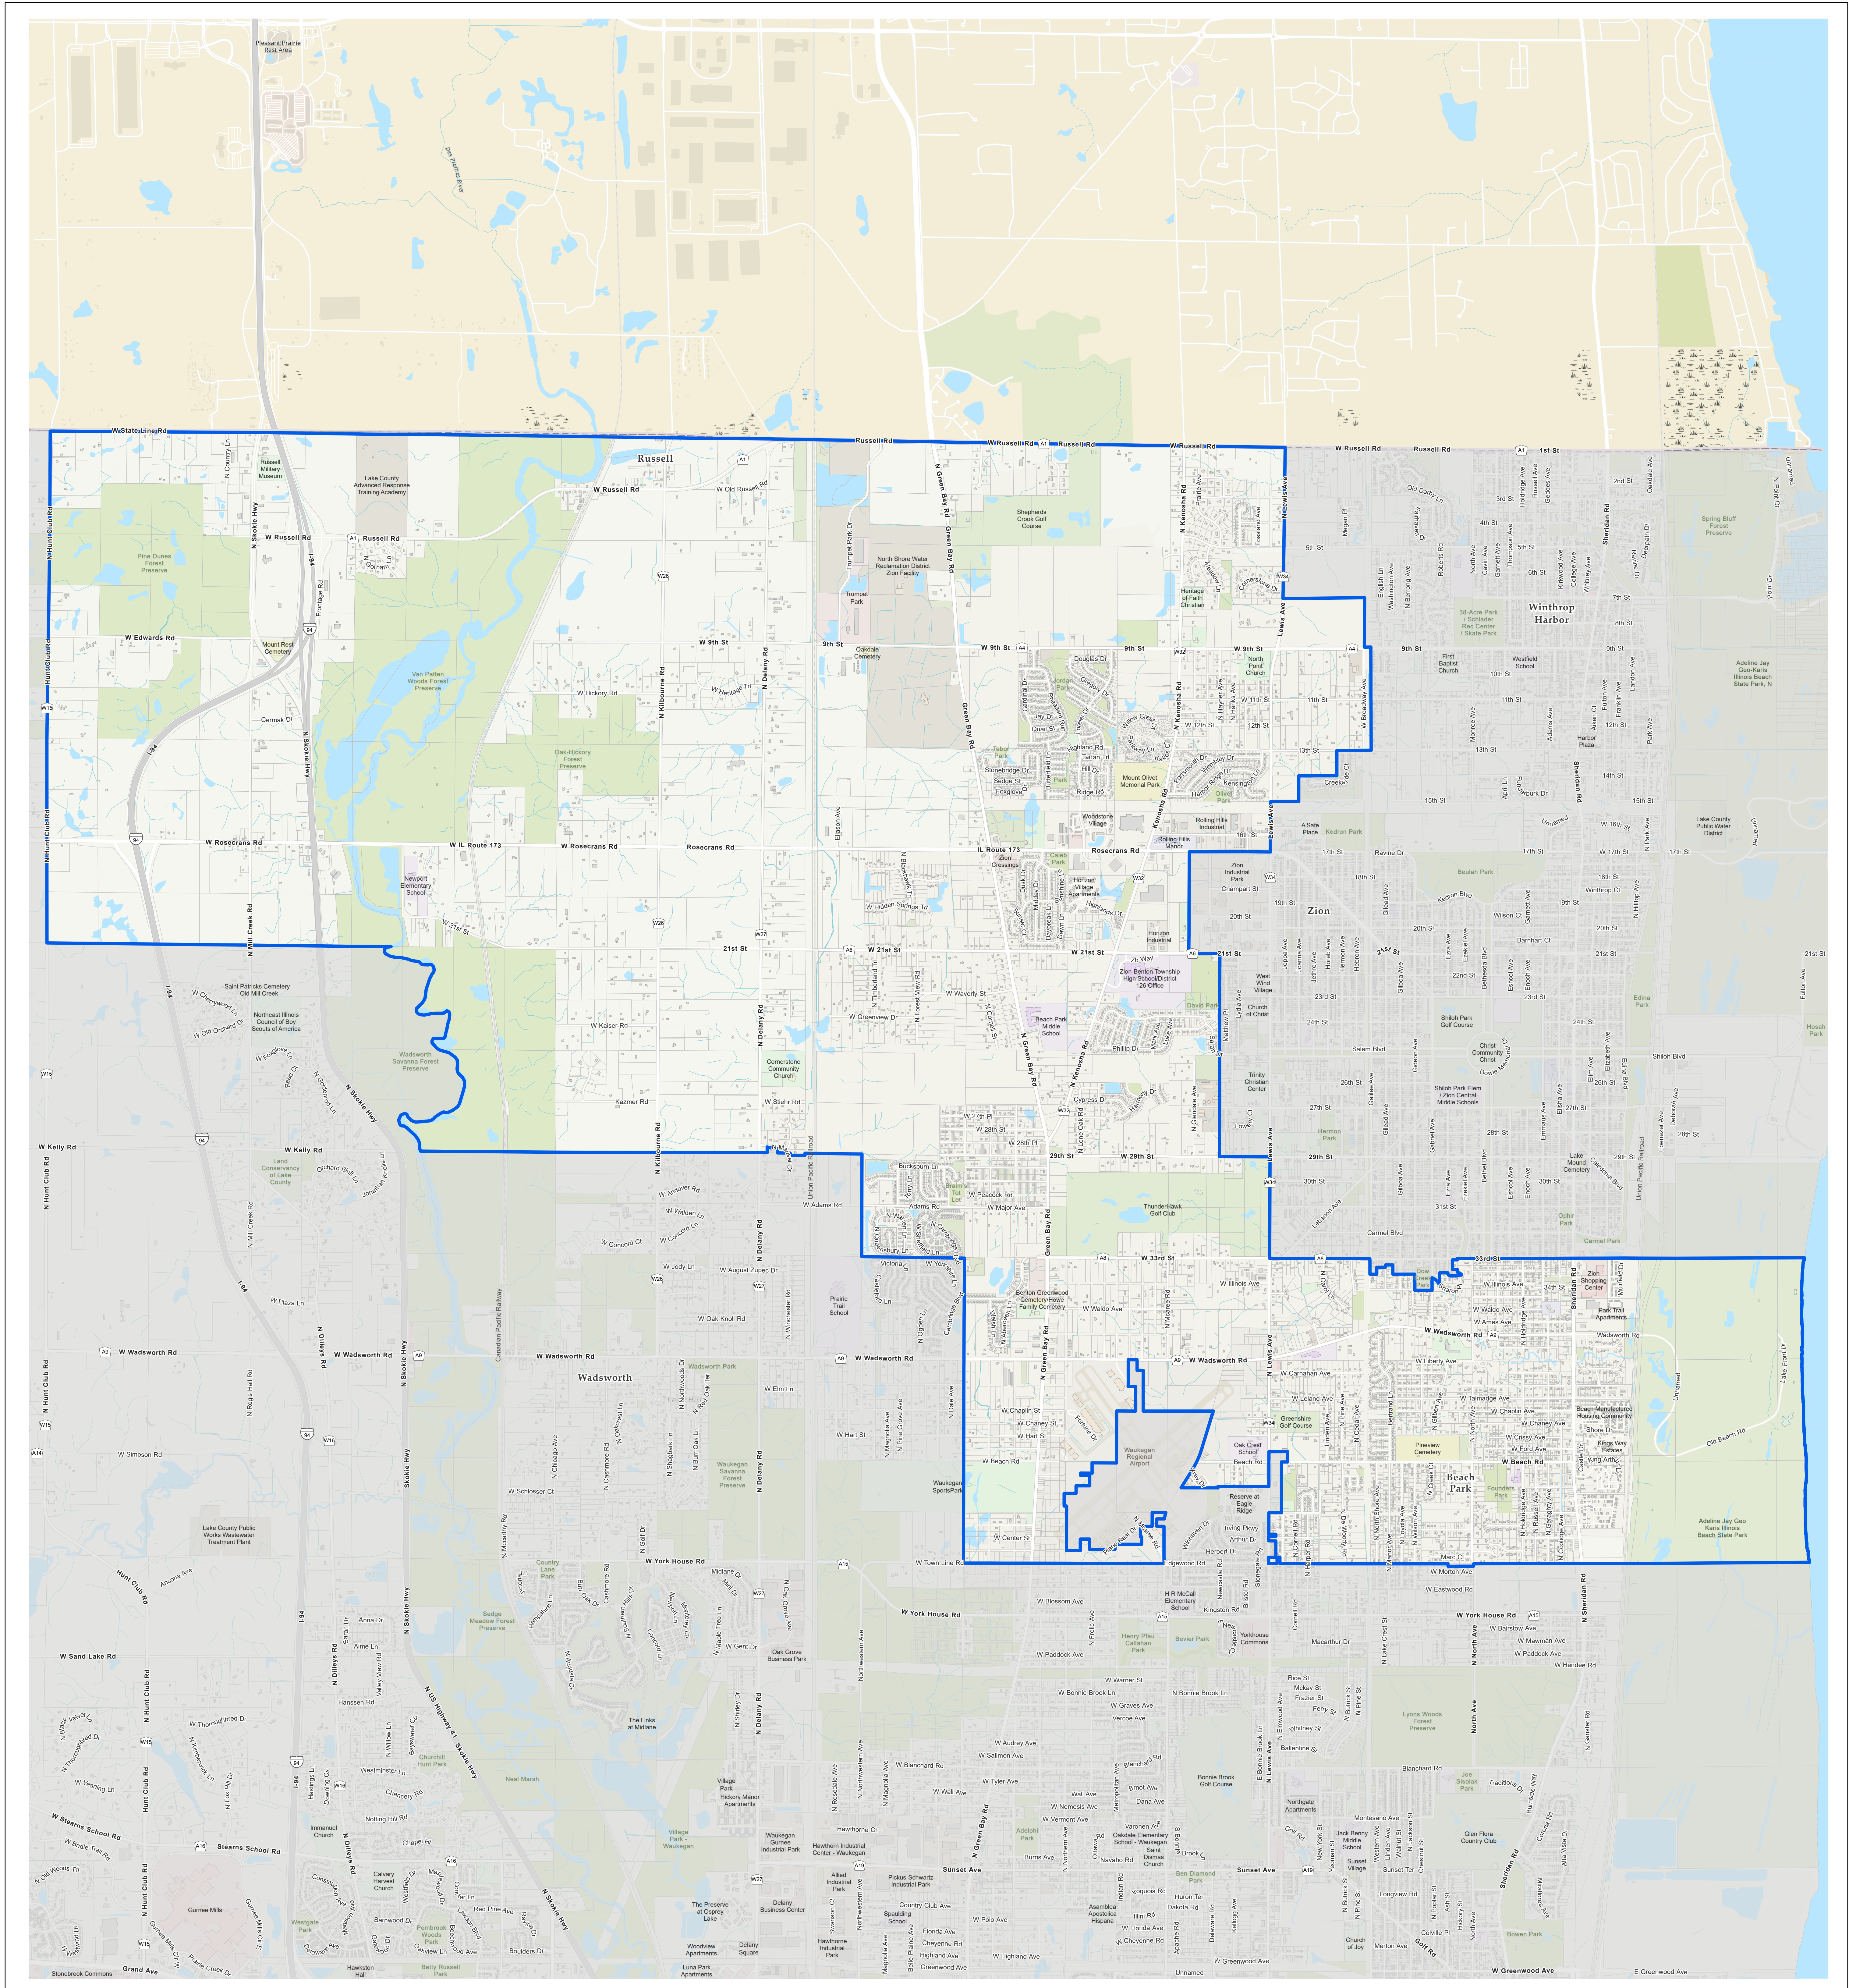

# Beach Park Community Consolidated School District 3

Revised:  
2023

## Map Legend

-  Water
-  Parks and Forest Preserves
-  Building Footprint
-  Tax Parcels
-  District Boundary