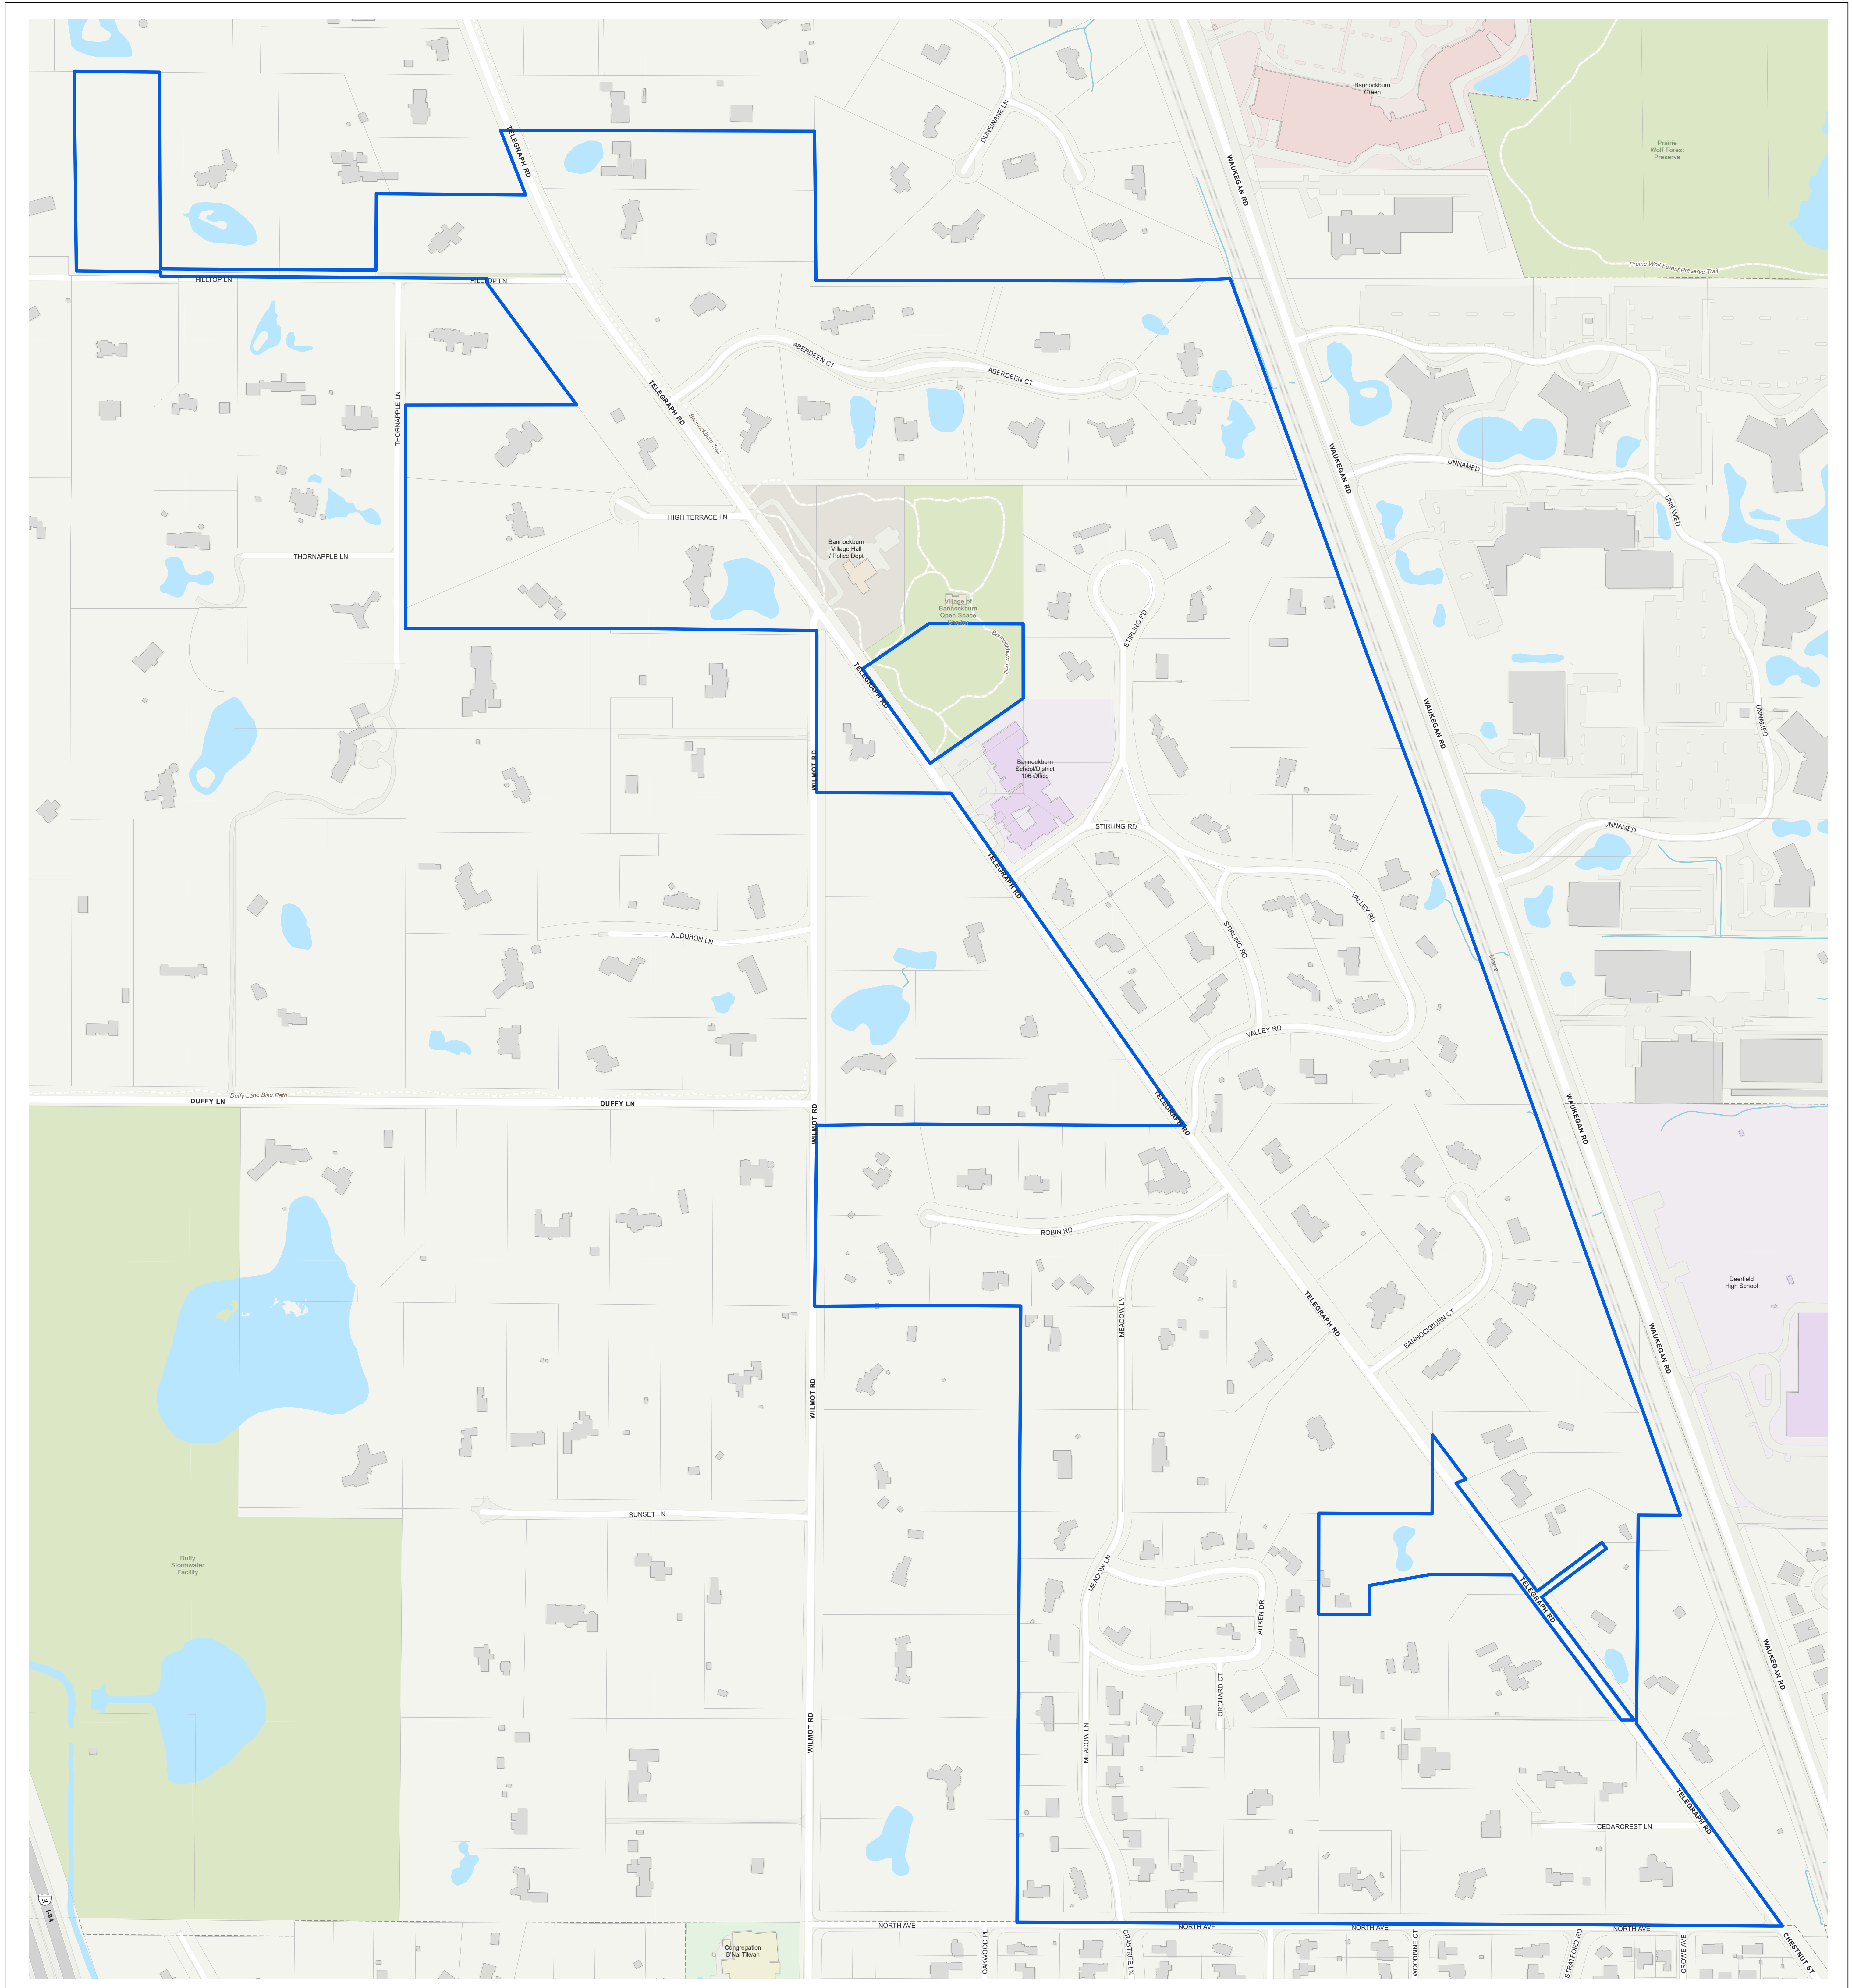

Bannockburn Special Service Area 3

Prepared by:
Lake County GIS/Mapping Division
18 North County Street
Waukegan, Illinois 60085
(847) 377-2388

Revised:
2023

Map Legend

- Water
- Parks and Forest Preserves
- Building Footprint
- Tax Parcels
- District Boundary