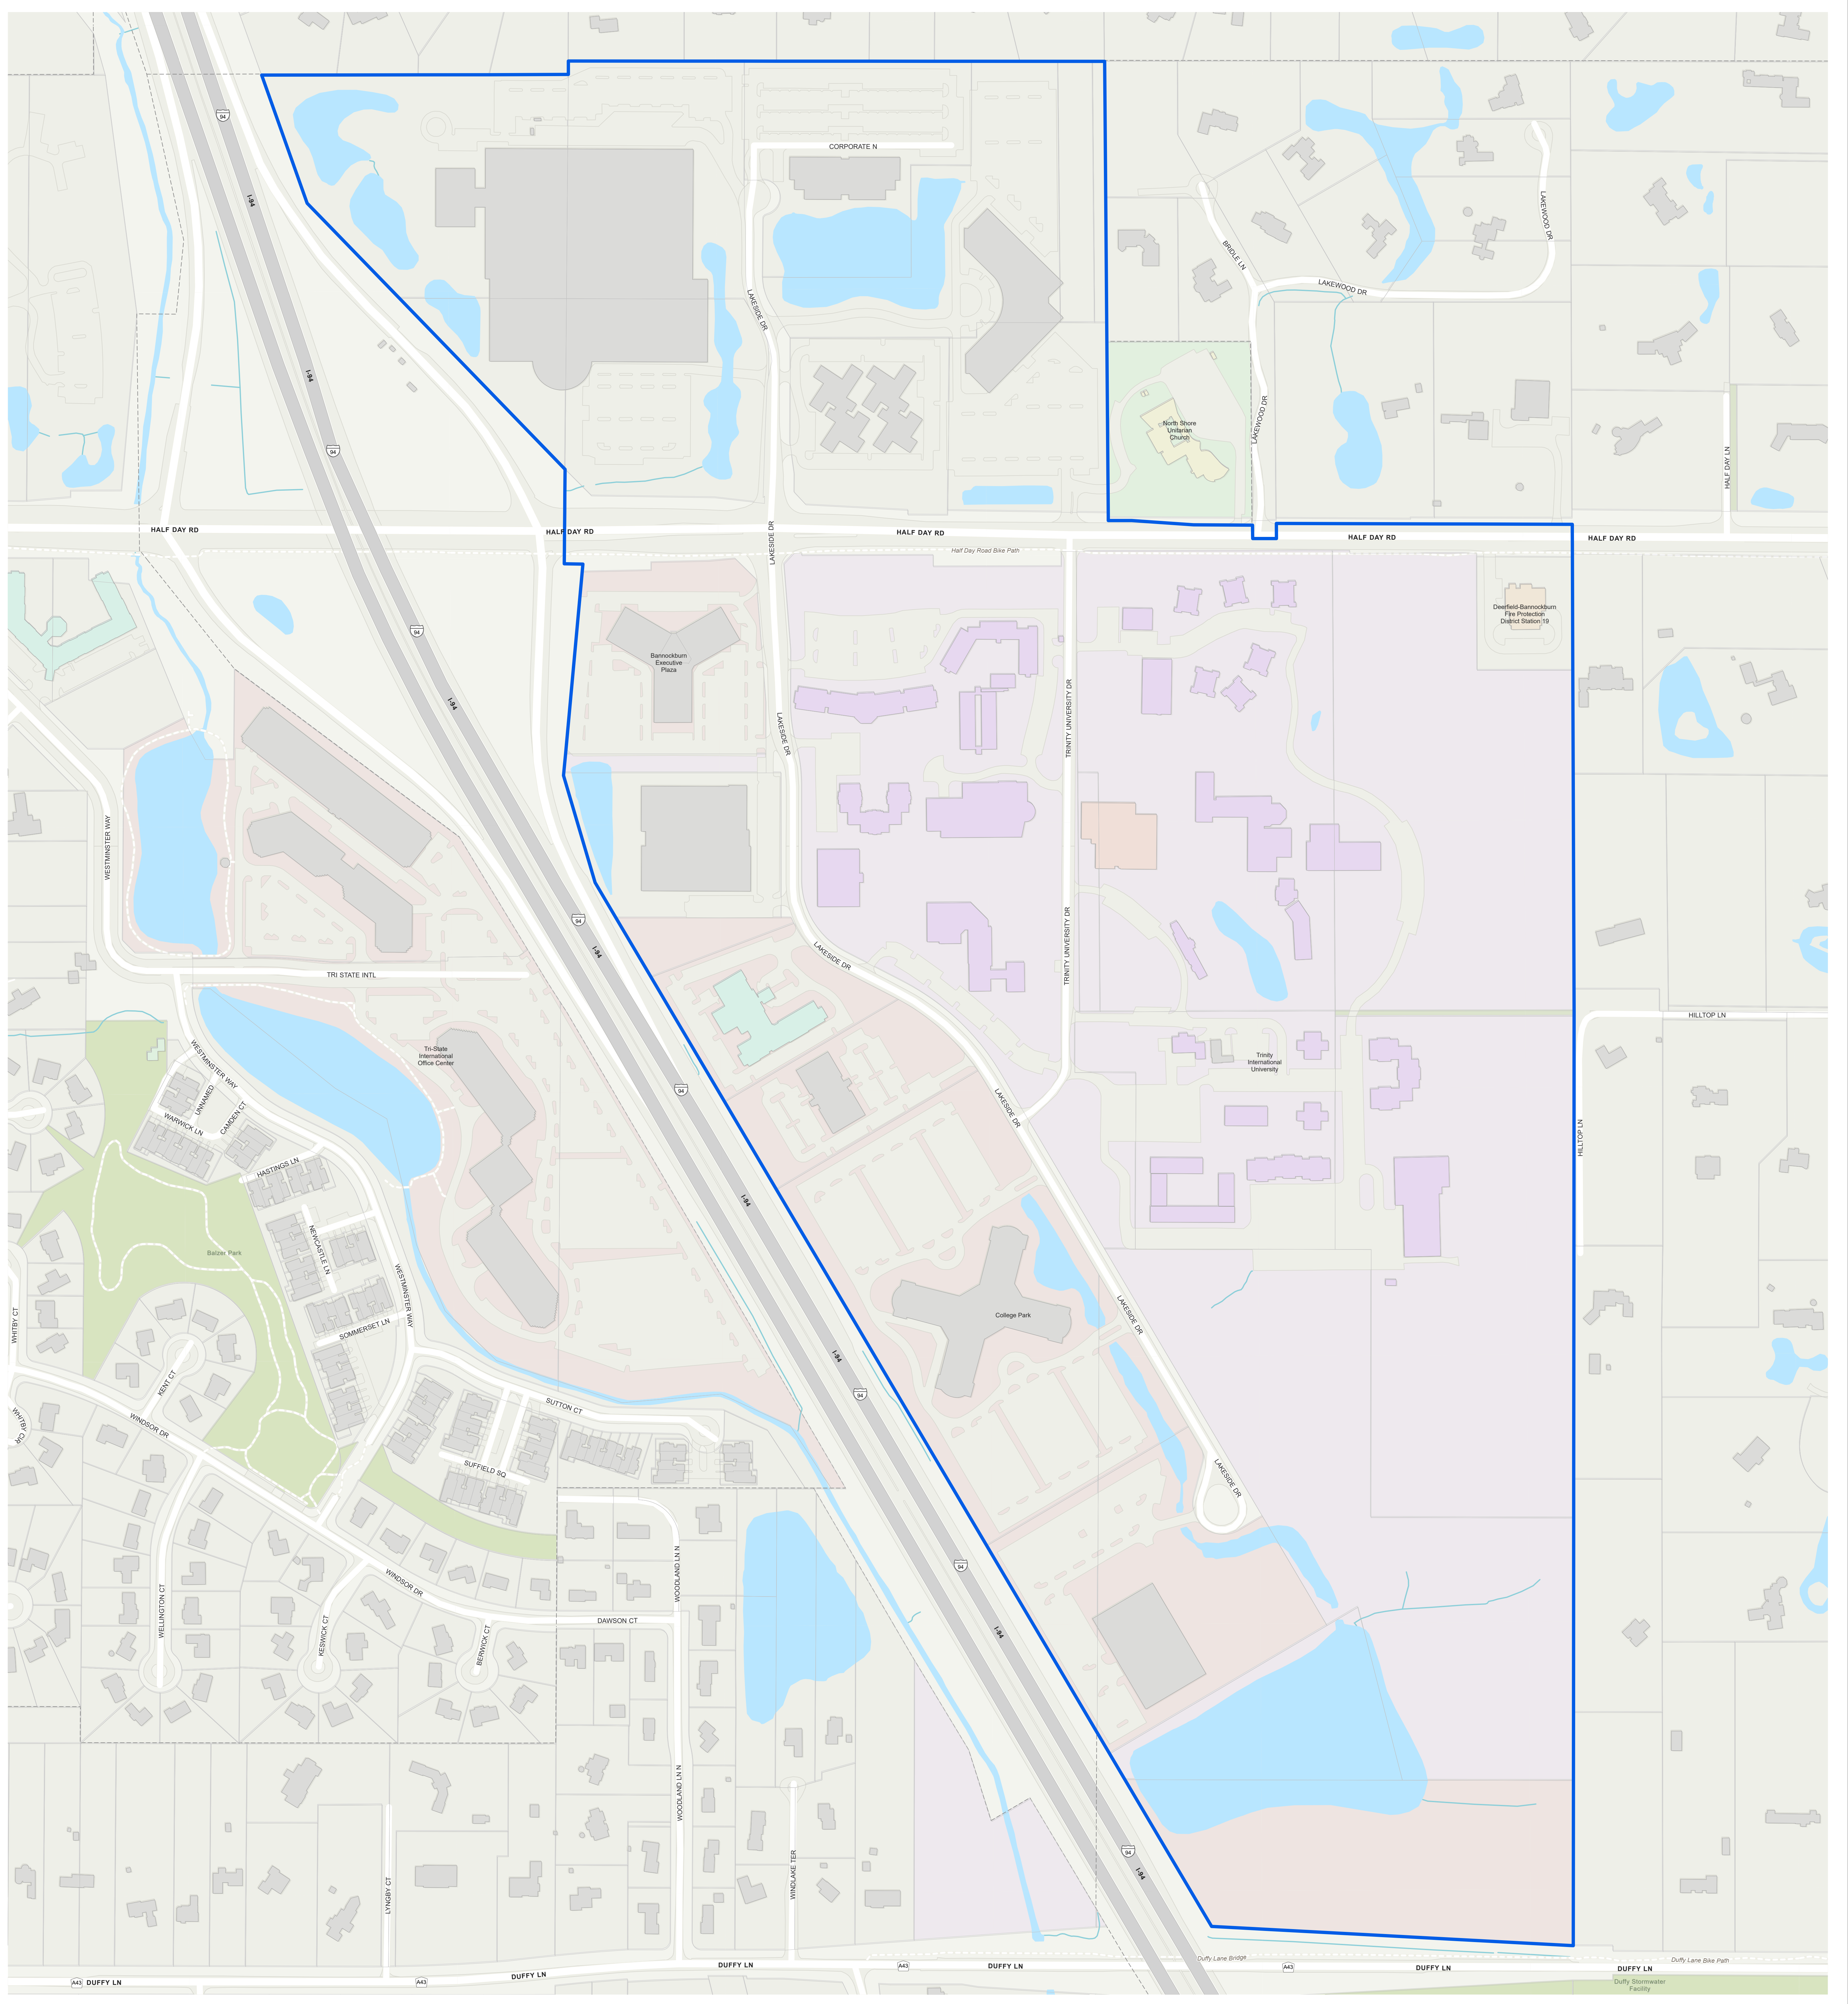

Bannockburn Special Service Area 4

Prepared by:
Lake County GIS/Mapping Division
18 North County Street
Waukegan, Illinois 60085
(847) 377-2388

180 0 180 360 540 Feet

Revised:
2023

Map Legend

- Water
- Parks and Forest Preserves
- Building Footprint
- Tax Parcels
- District Boundary