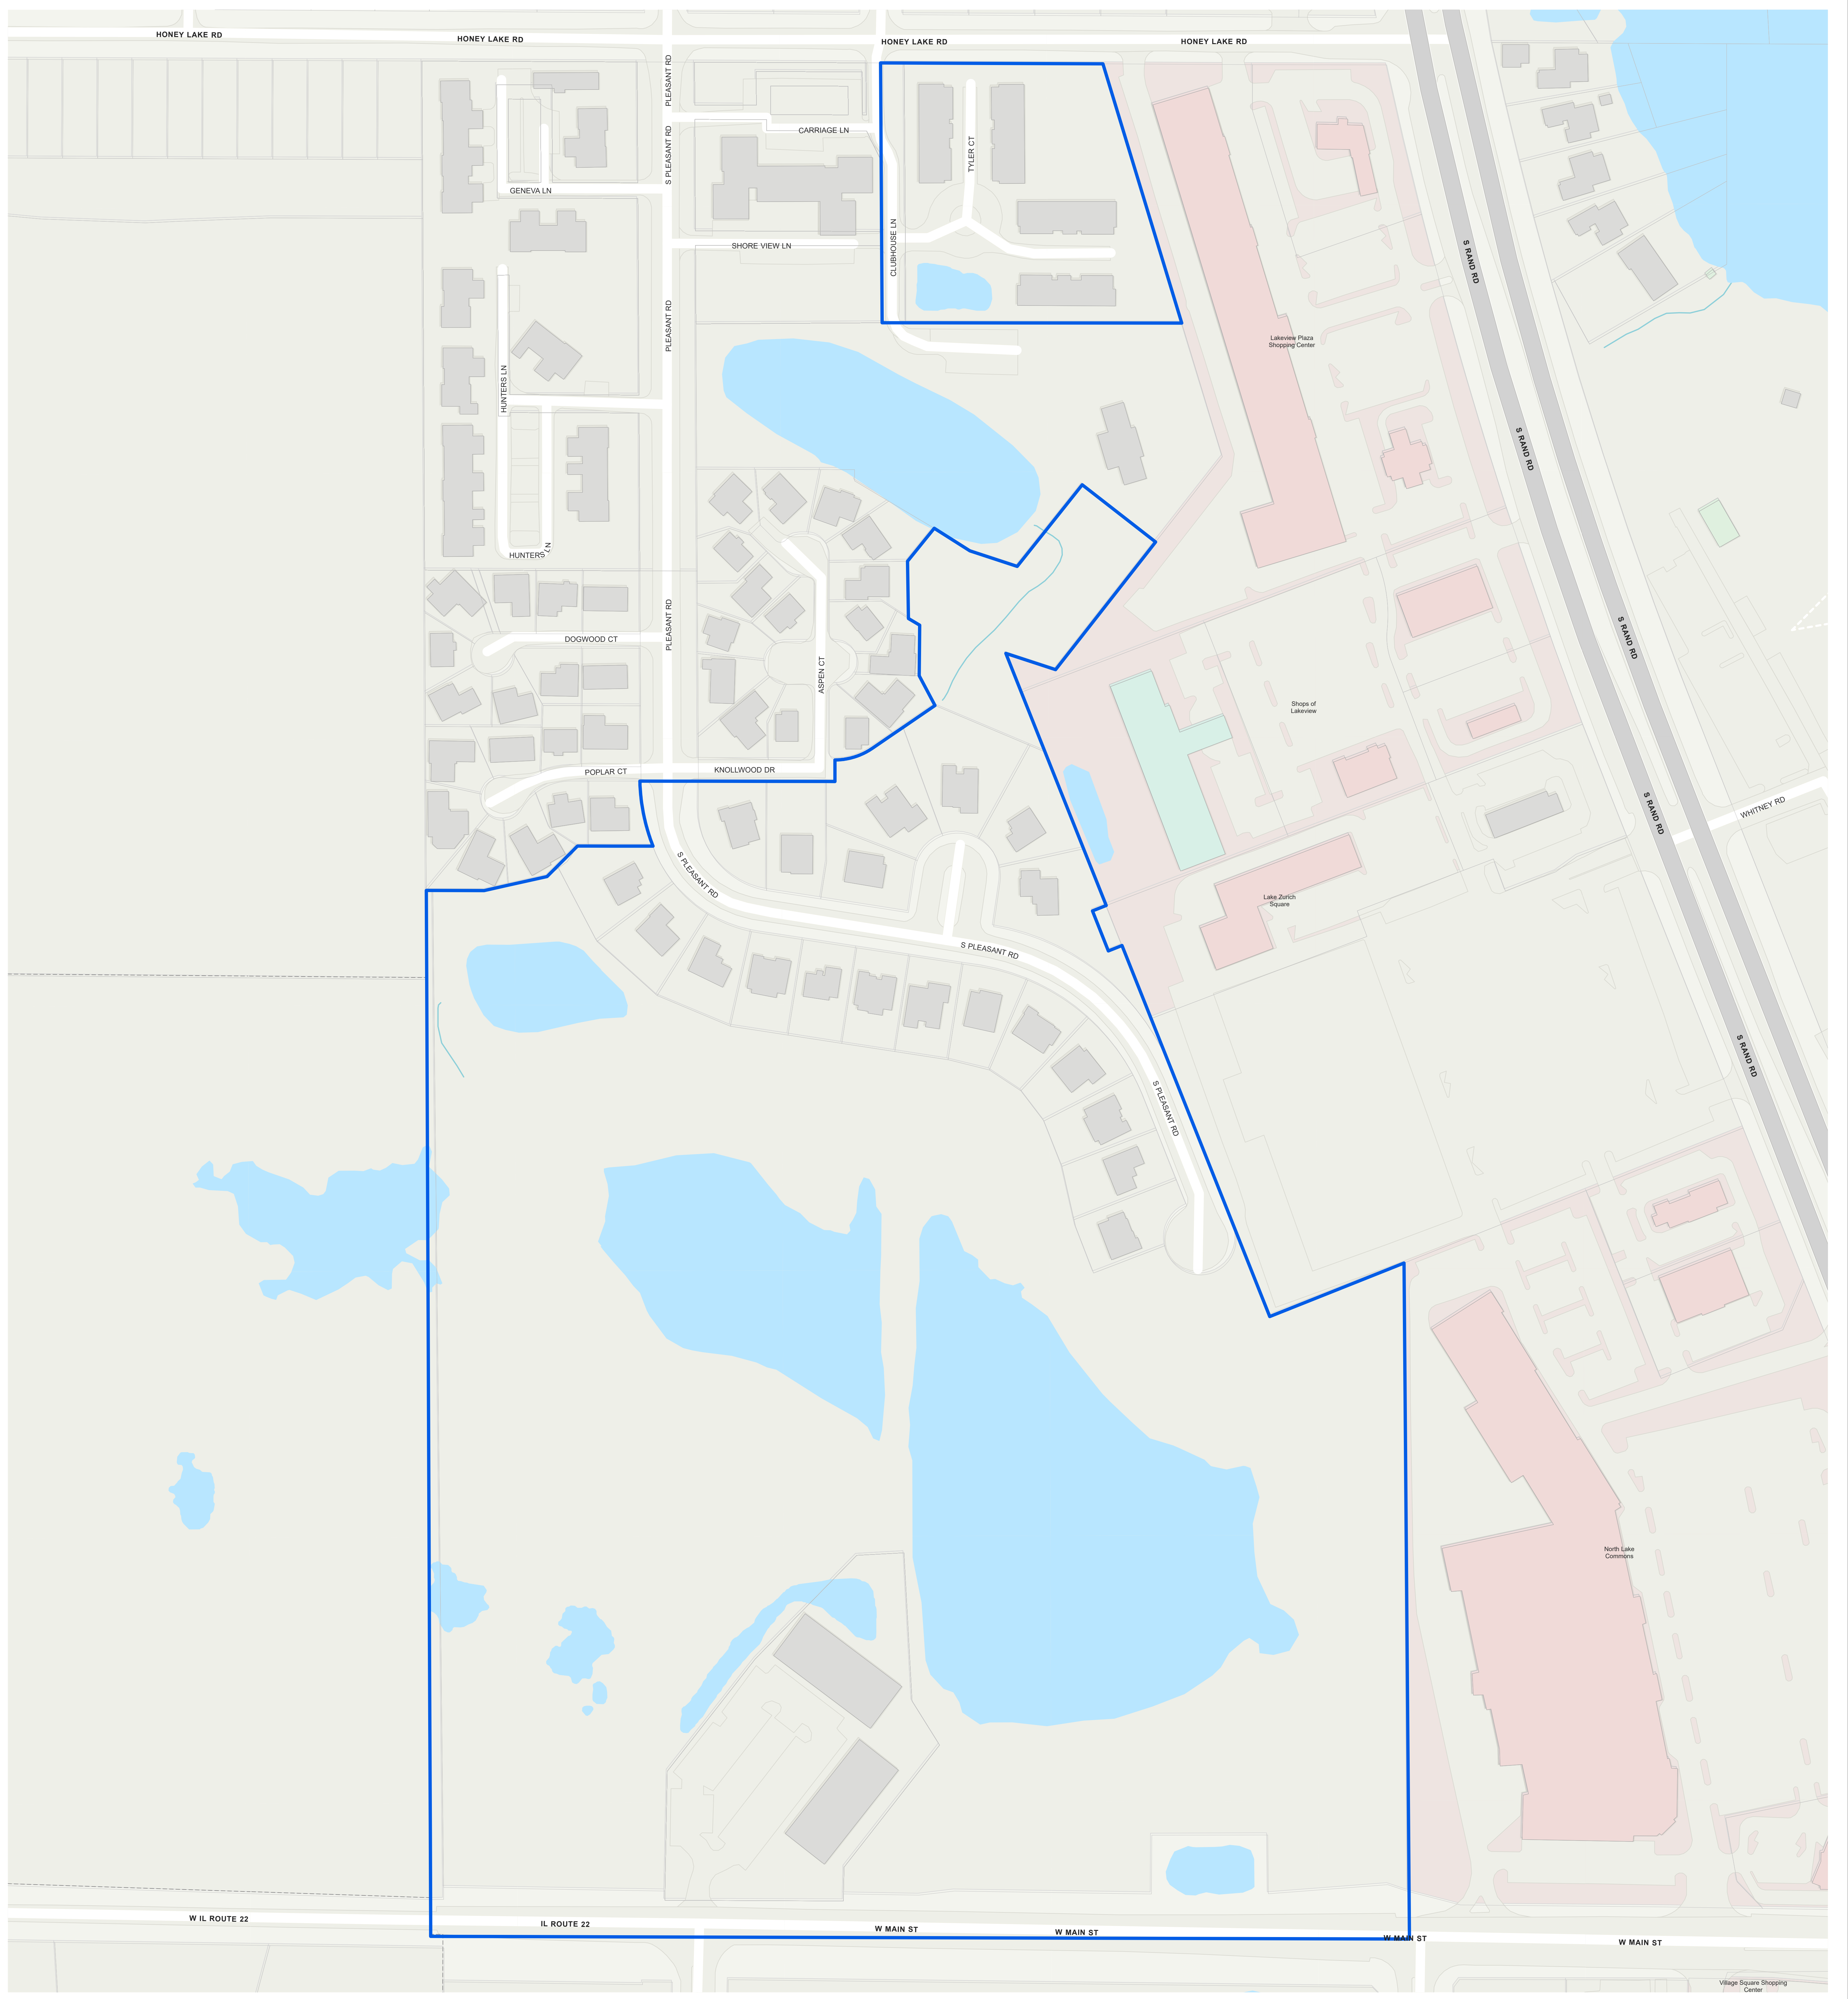

Lake Zurich Special Service Area 9

Prepared by:
Lake County GIS/Mapping Division
18 North County Street
Waukegan, Illinois 60085
(847) 377-2388

Revised:
2023

Map Legend

- Water
- Parks and Forest Preserves
- Building Footprint
- Tax Parcels
- District Boundary