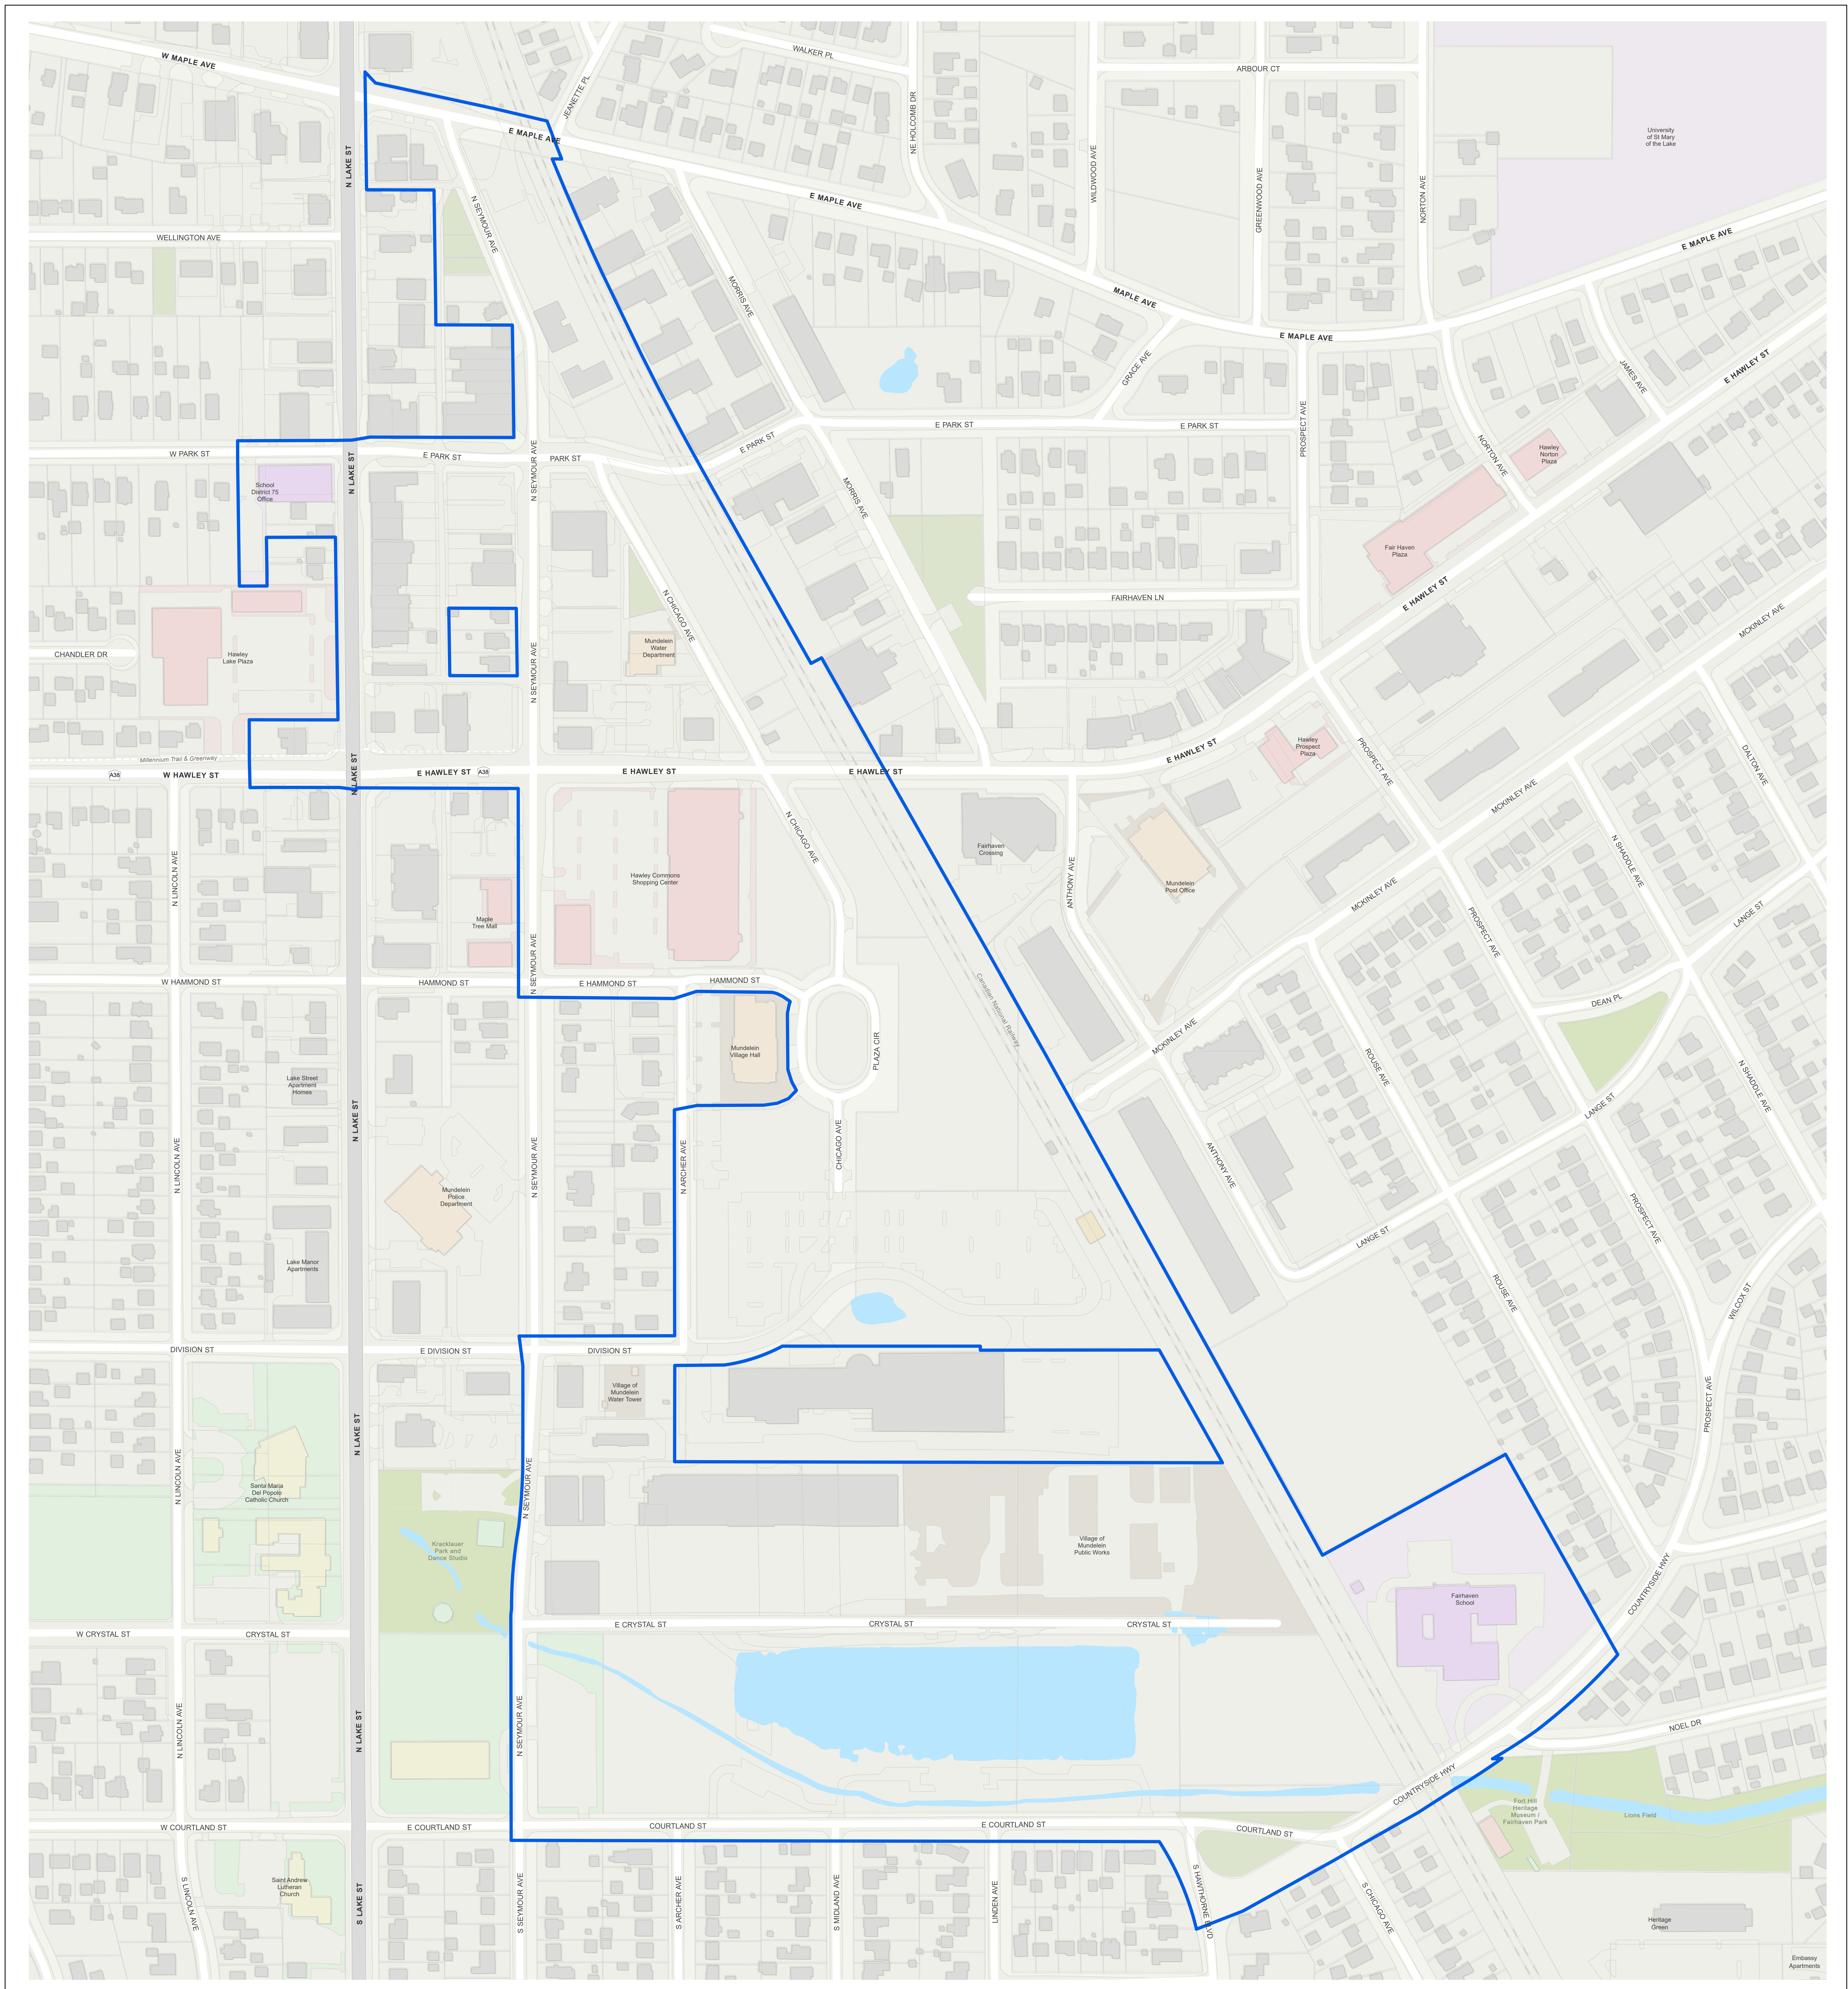

Mundelein Tax Increment Finance Area 3

Revised:
2023

Map Legend

-  Water
-  Parks and Forest Preserves
-  Building Footprint
-  Tax Parcels
-  District Boundary