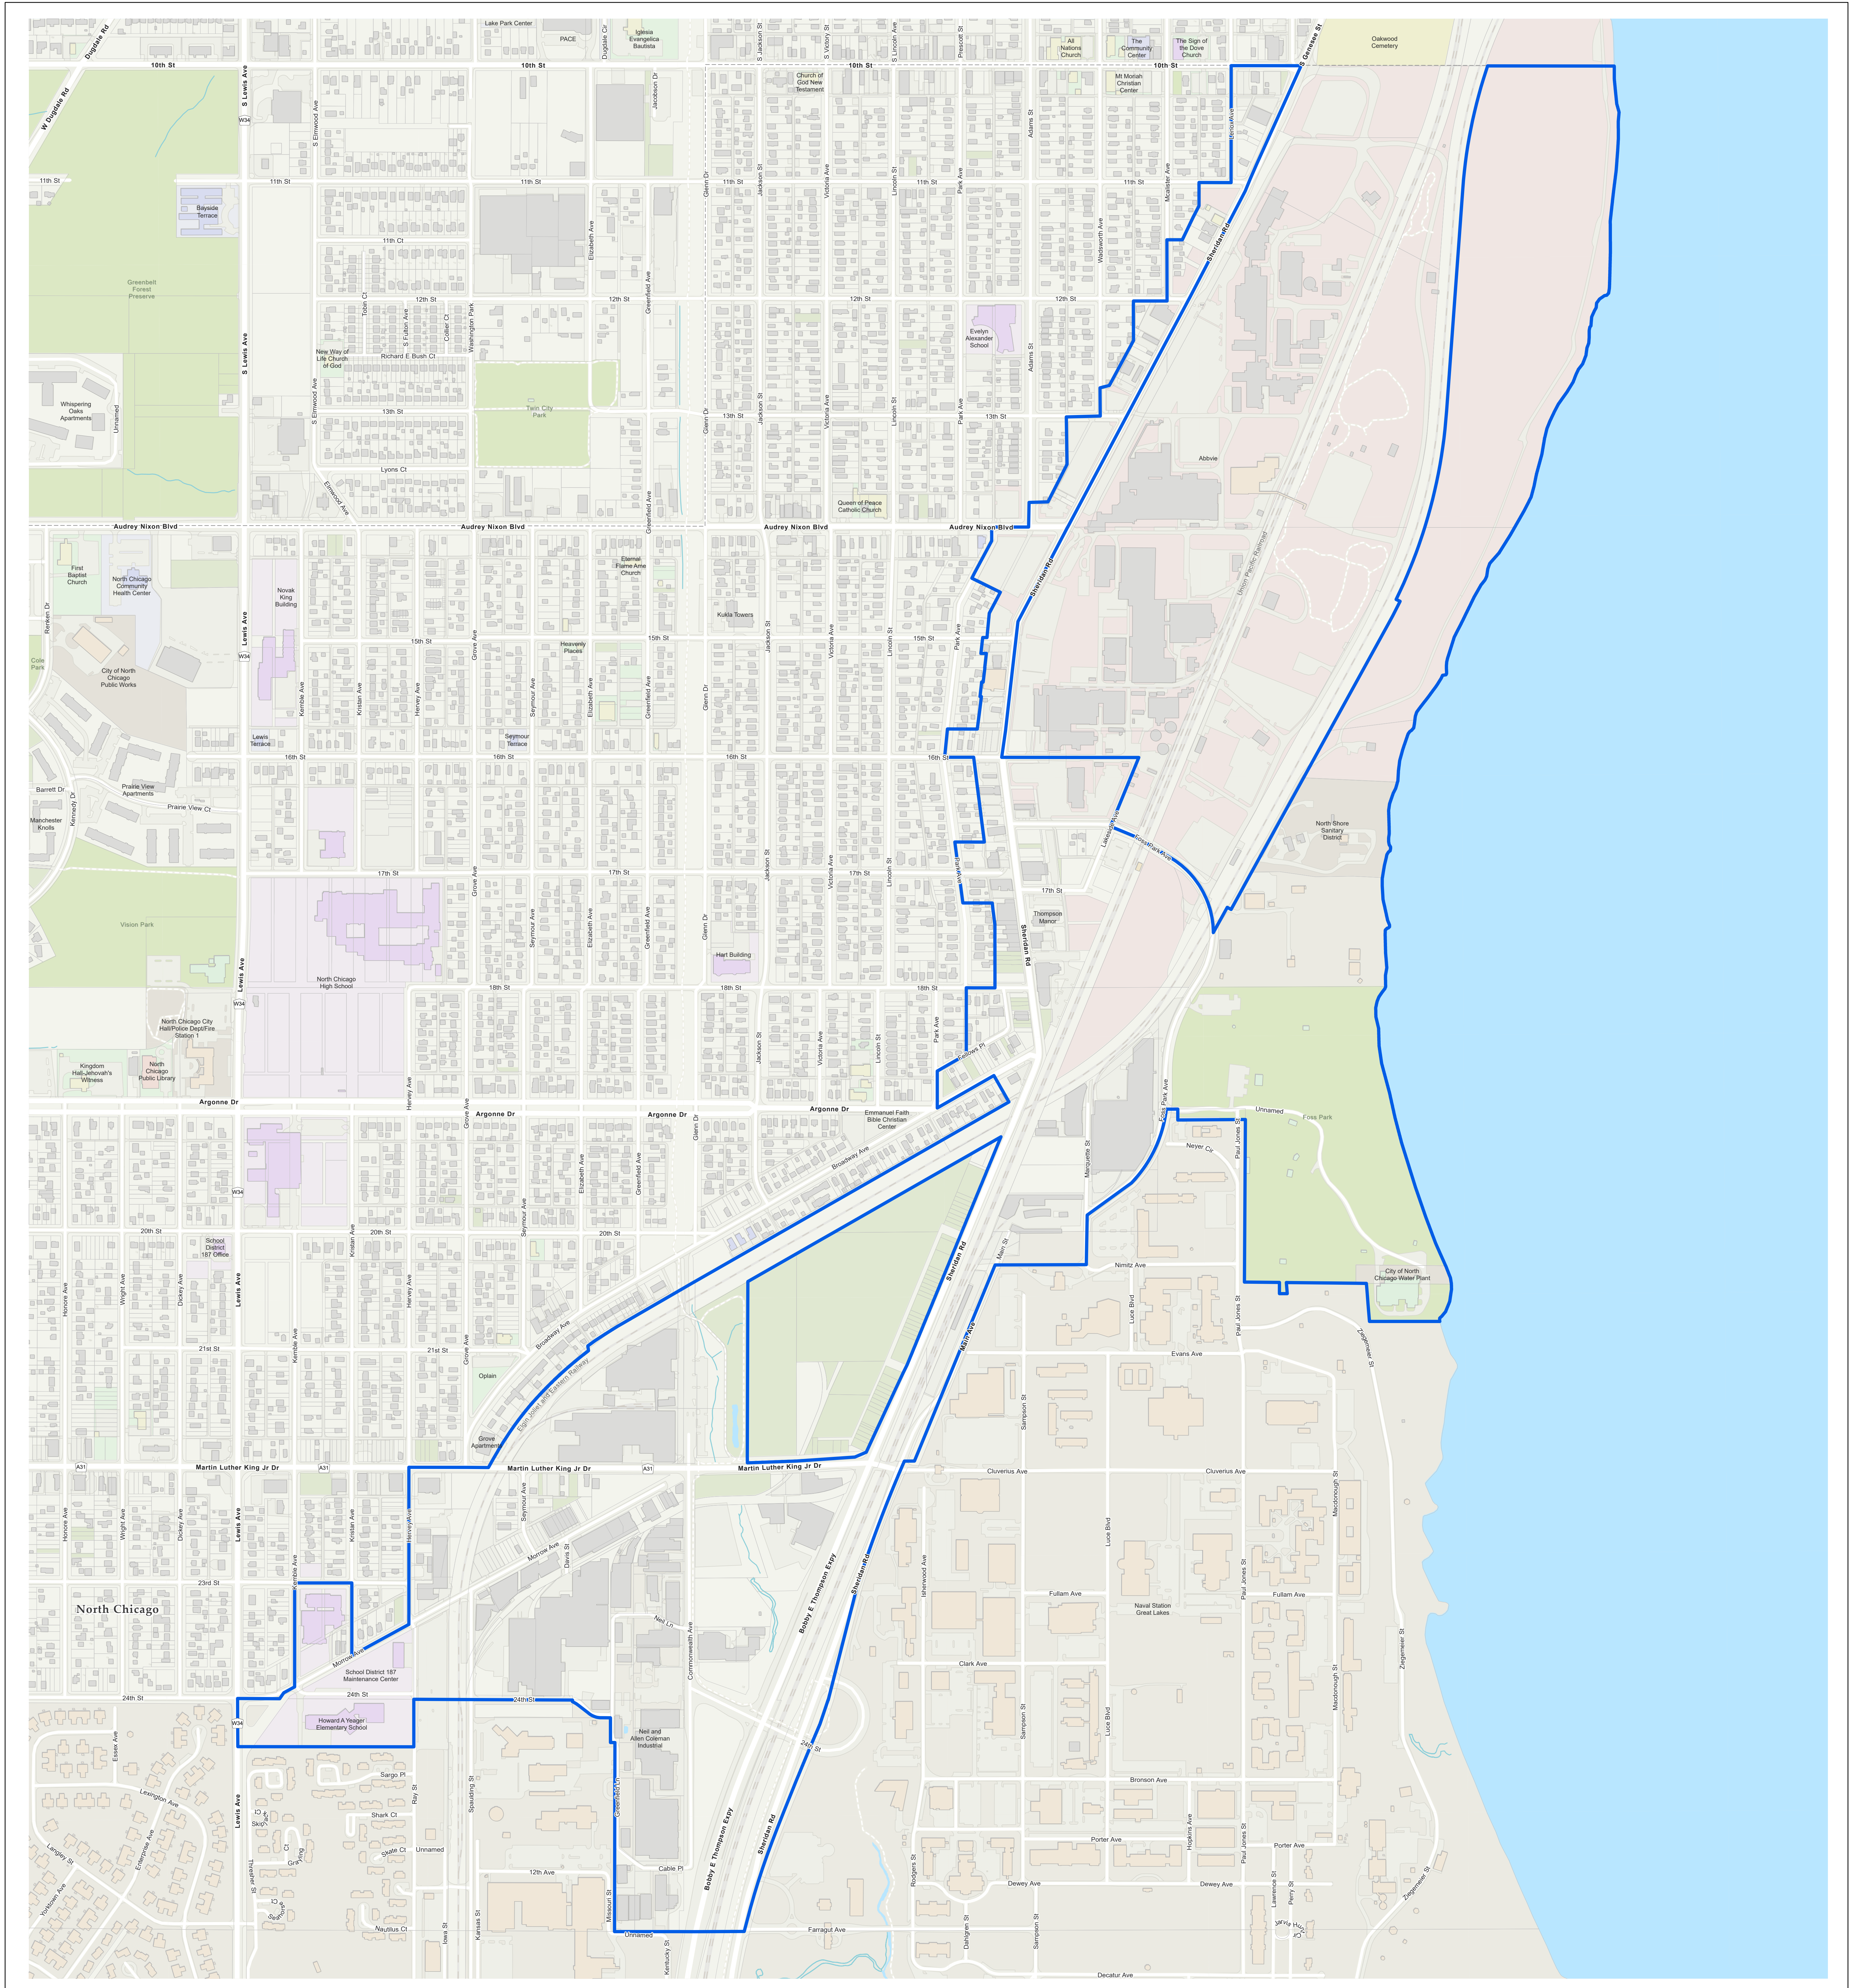

North Chicago Tax Increment Finance Area

Revised:
2023

Map Legend

-  Water
-  Parks and Forest Preserves
-  Building Footprint
-  Tax Parcels
-  District Boundary