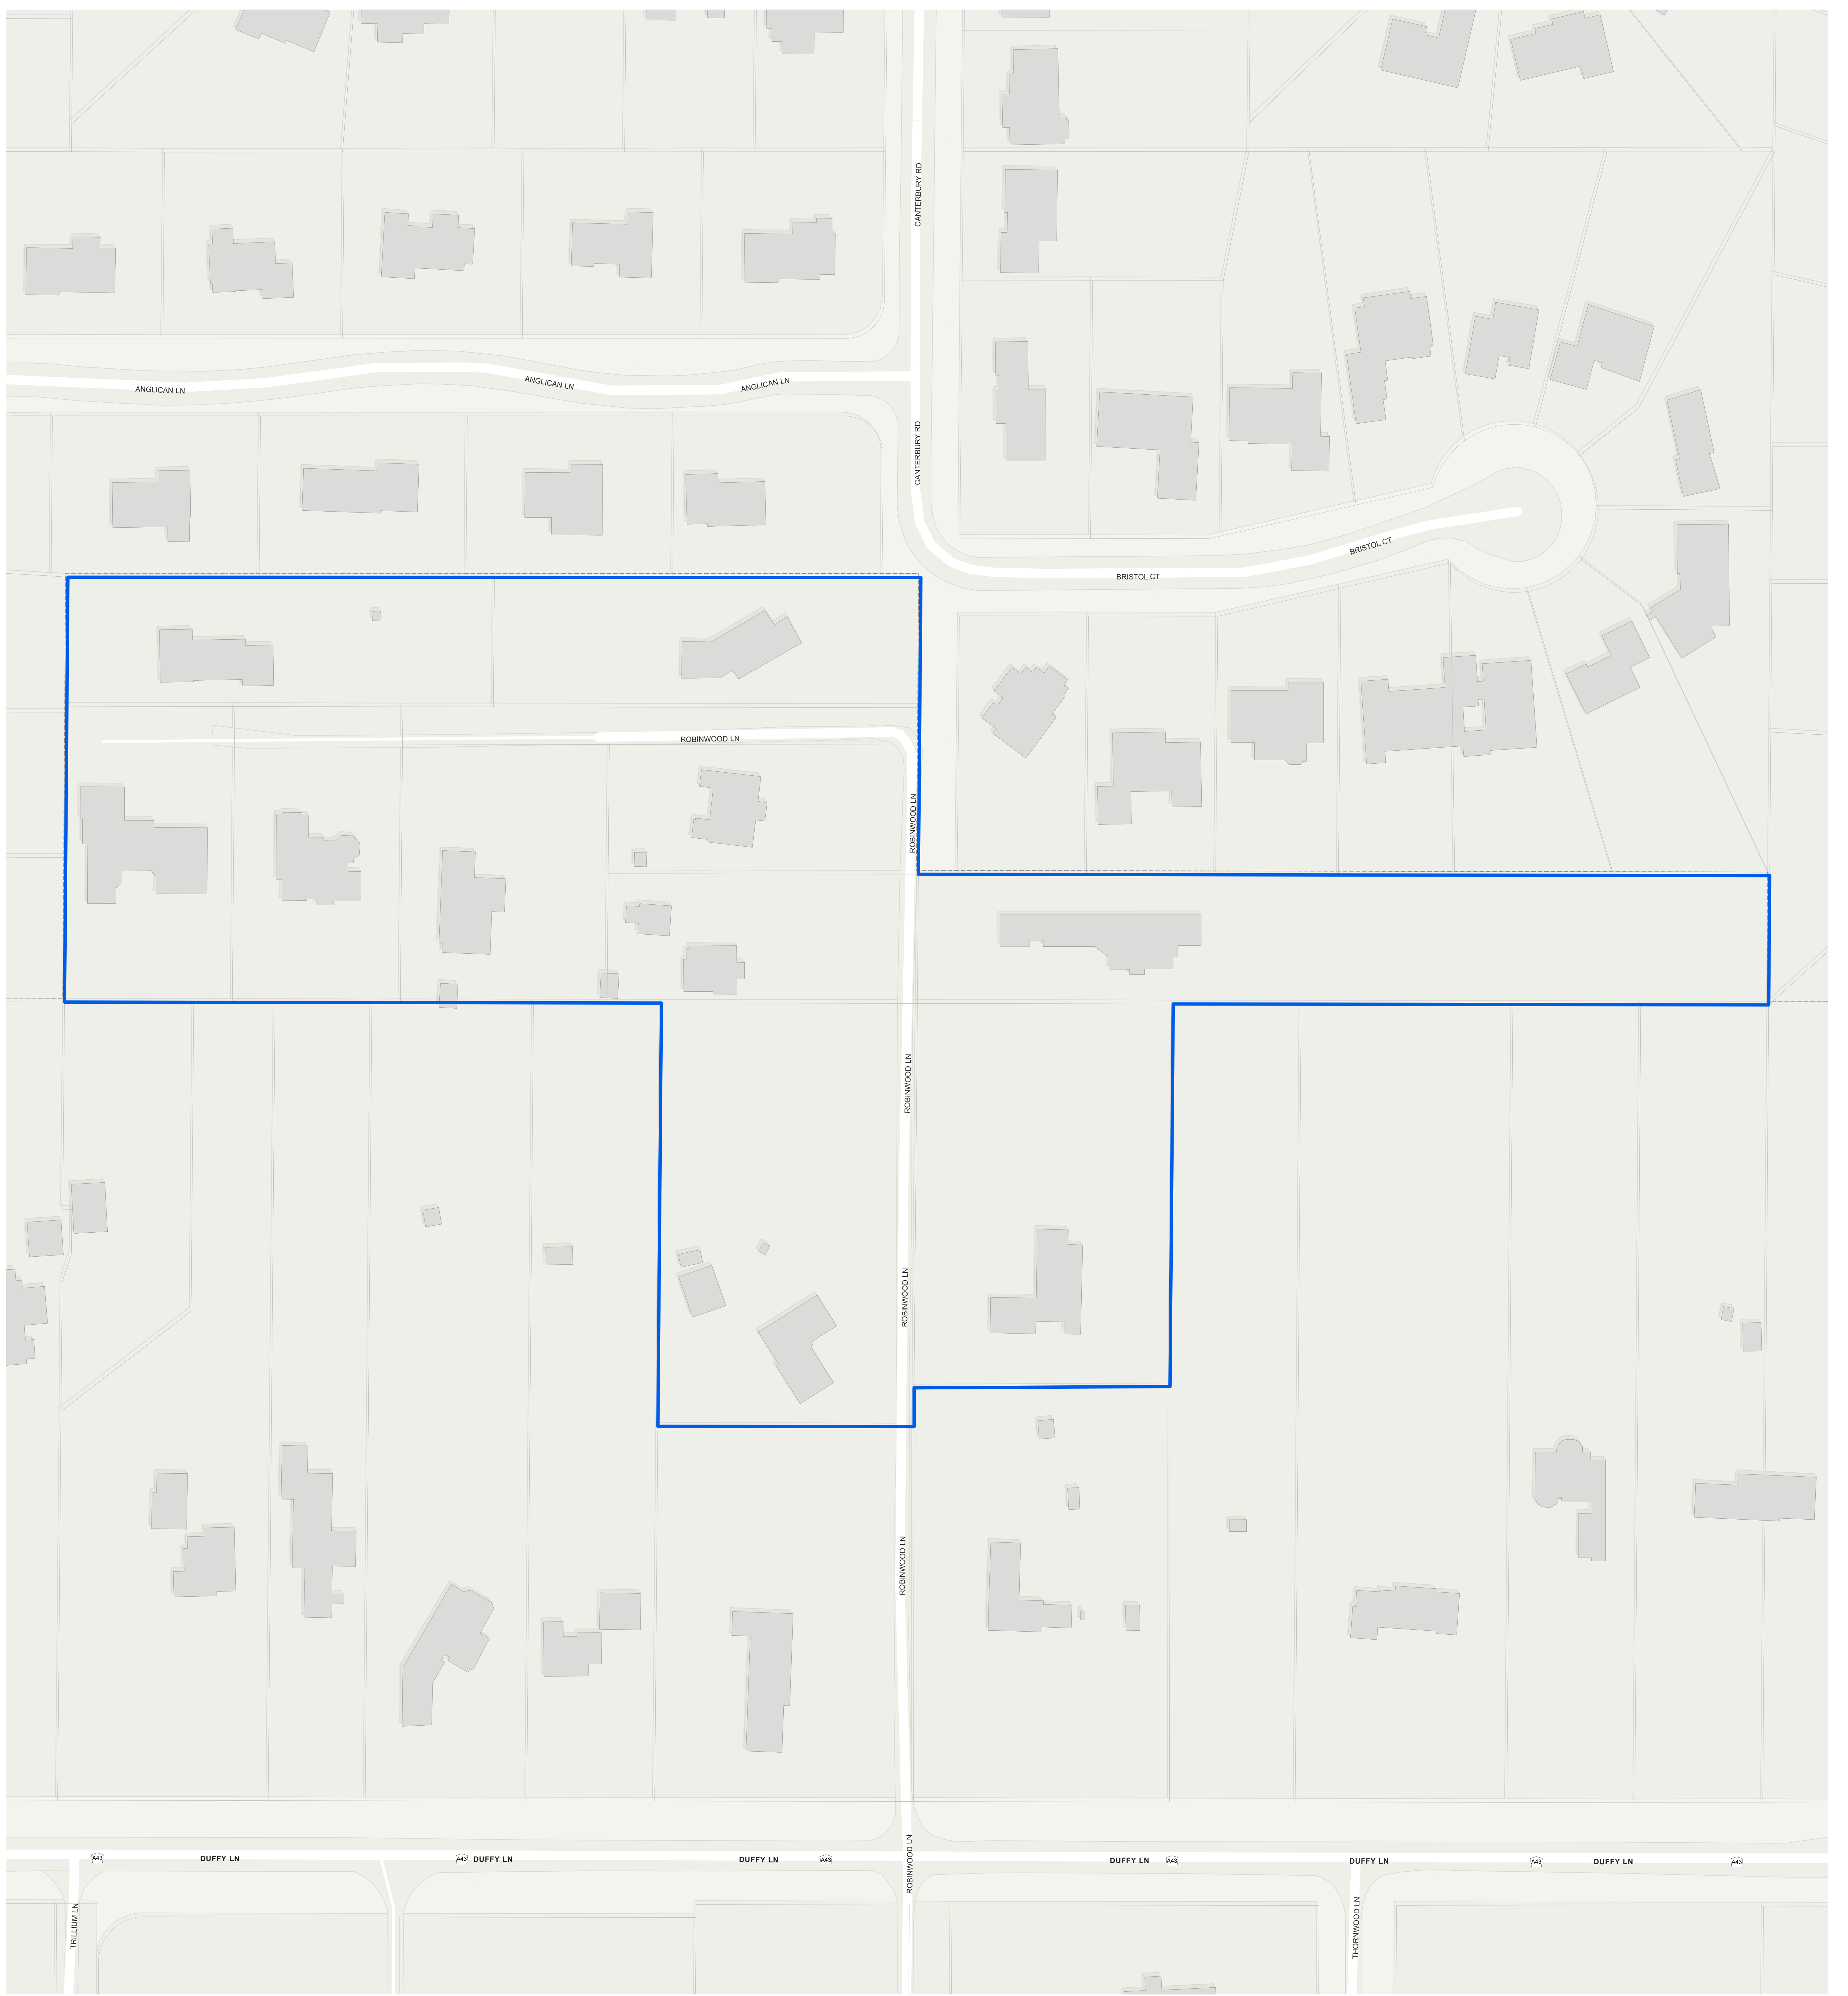

Riverwoods Special Service Area 10

Prepared by:
Lake County GIS/Mapping Division
18 North County Street
Waukegan, Illinois 60085
(847) 377-2388

Revised:
2023

Map Legend

- Water
- Parks and Forest Preserves
- Building Footprint
- Tax Parcels
- District Boundary