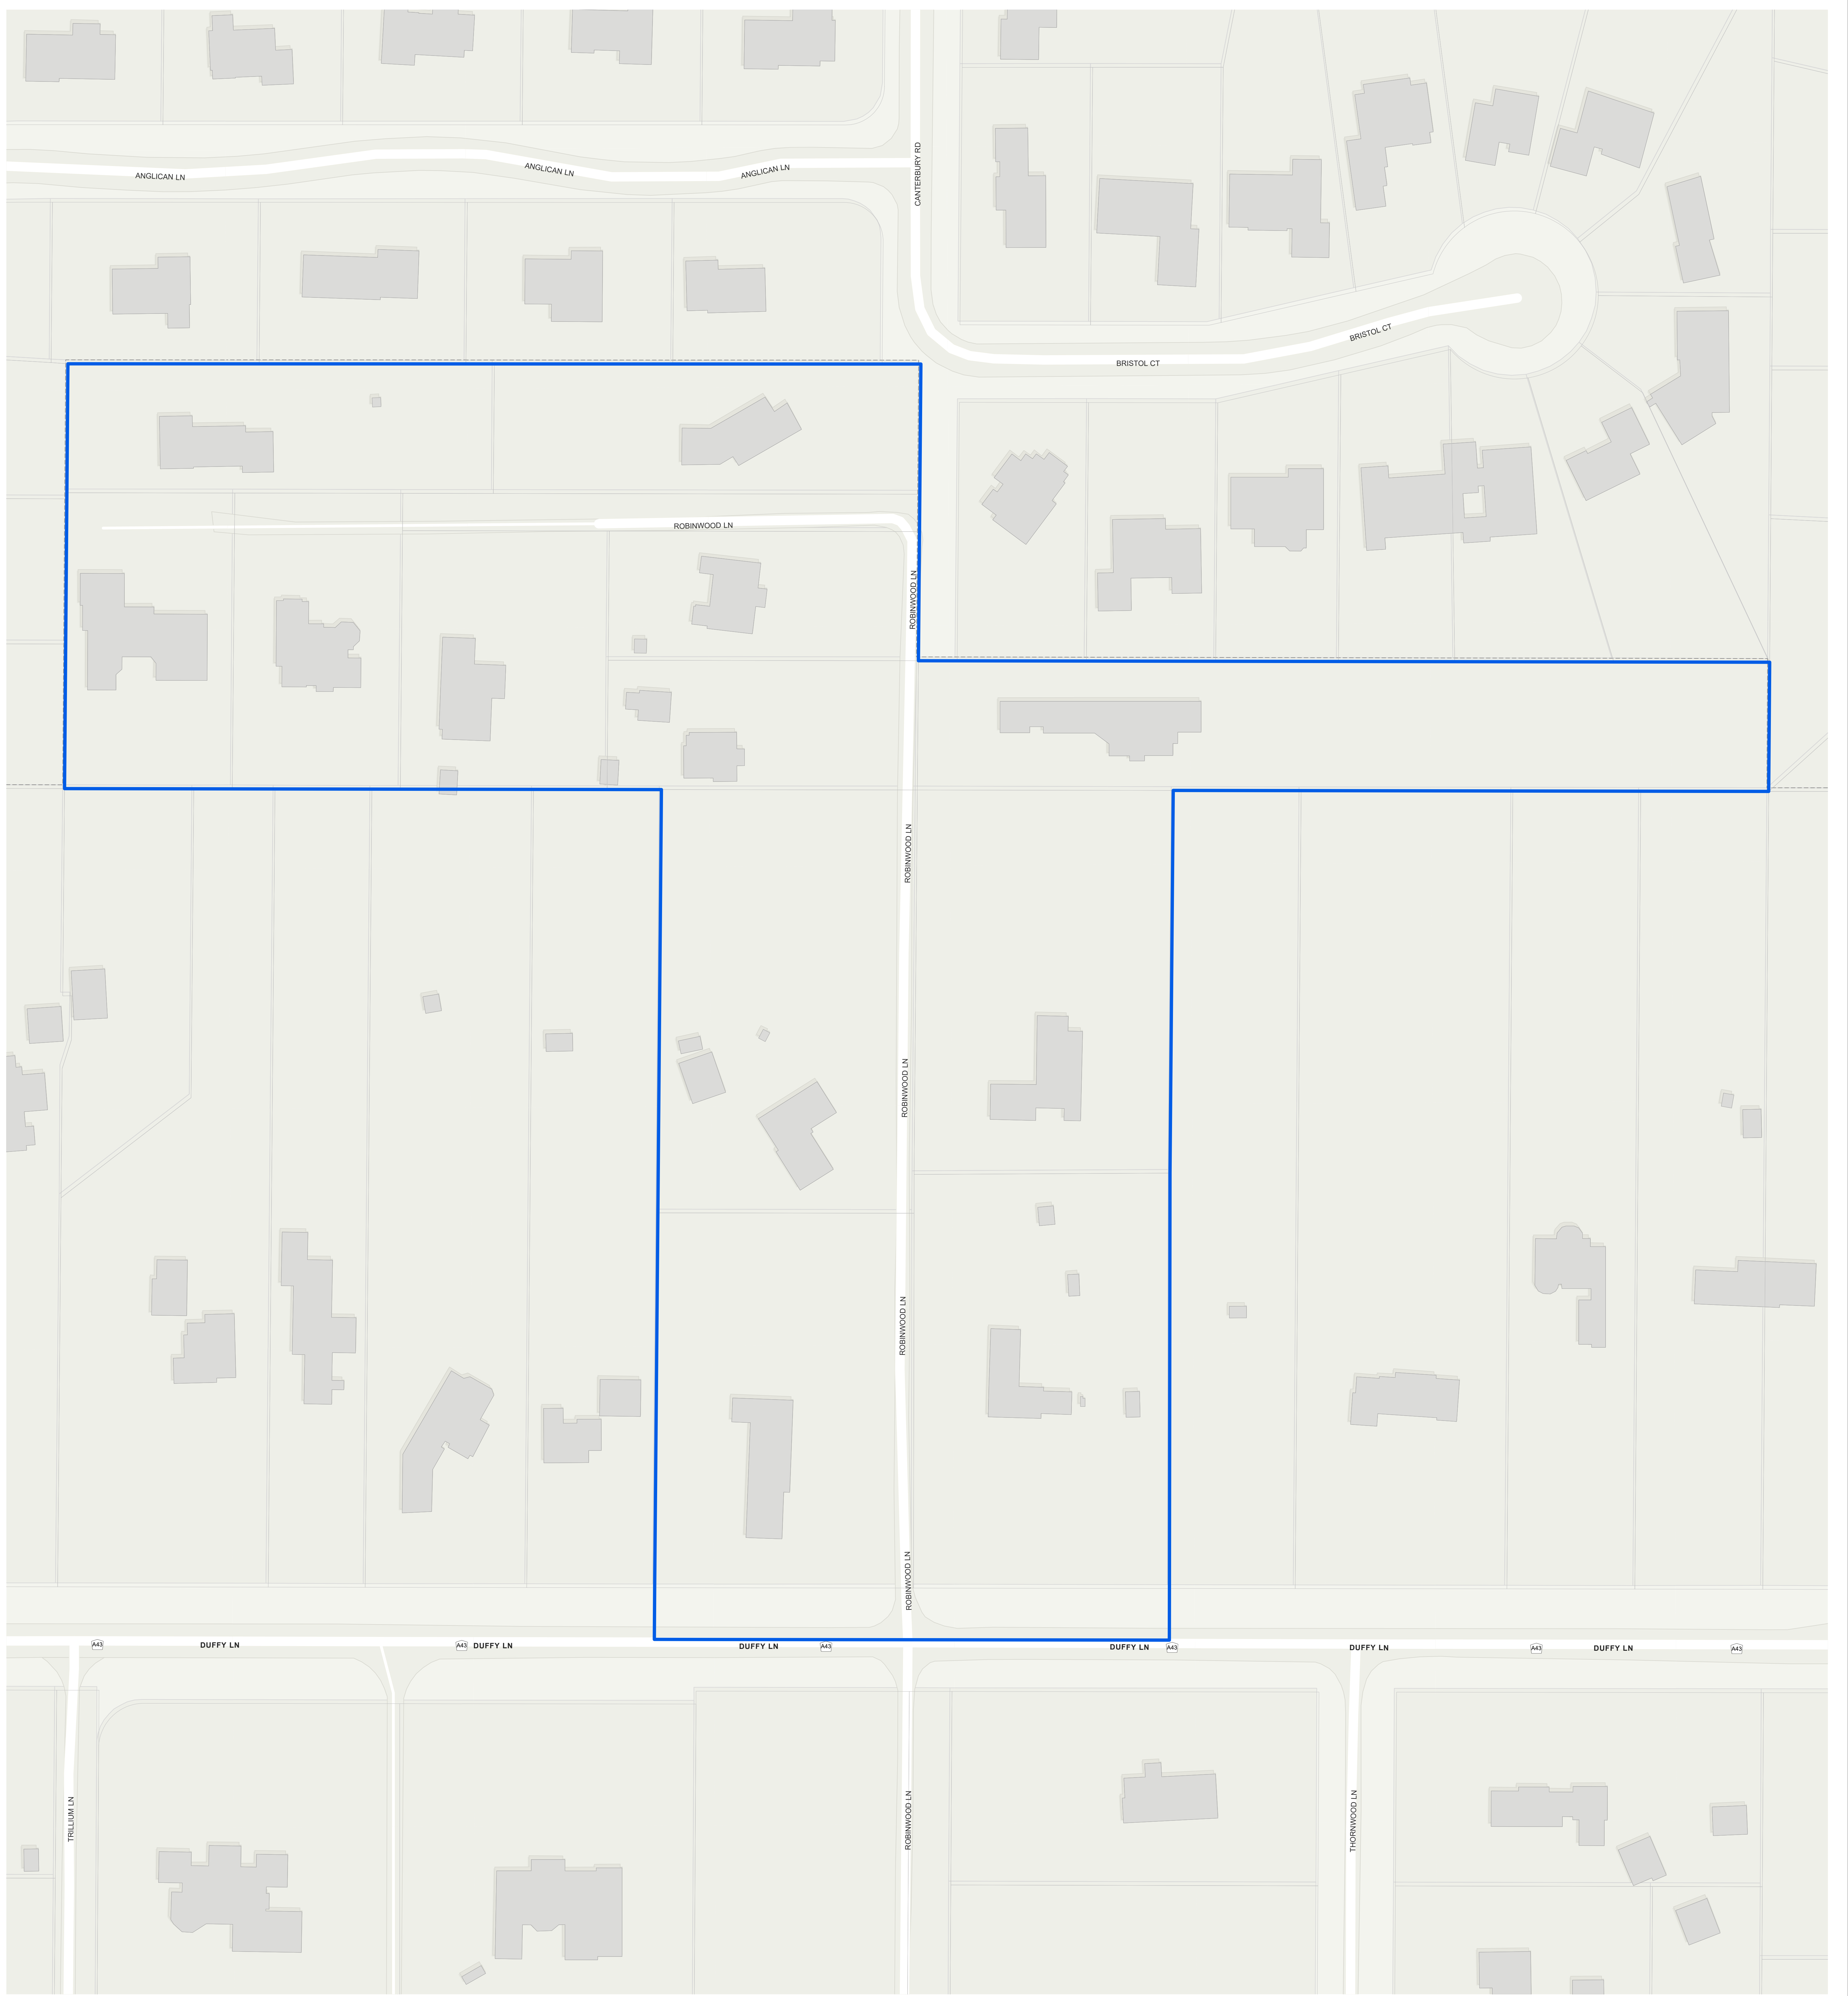

Riverwoods Special Service Area 16

Prepared by:
Lake County GIS/Mapping Division
18 North County Street
Waukegan, Illinois 60085
(847) 377-2388

50 0 50 100 150 Feet

Revised:
2023

Map Legend

- Water
- Parks and Forest Preserves
- Building Footprint
- Tax Parcels
- District Boundary