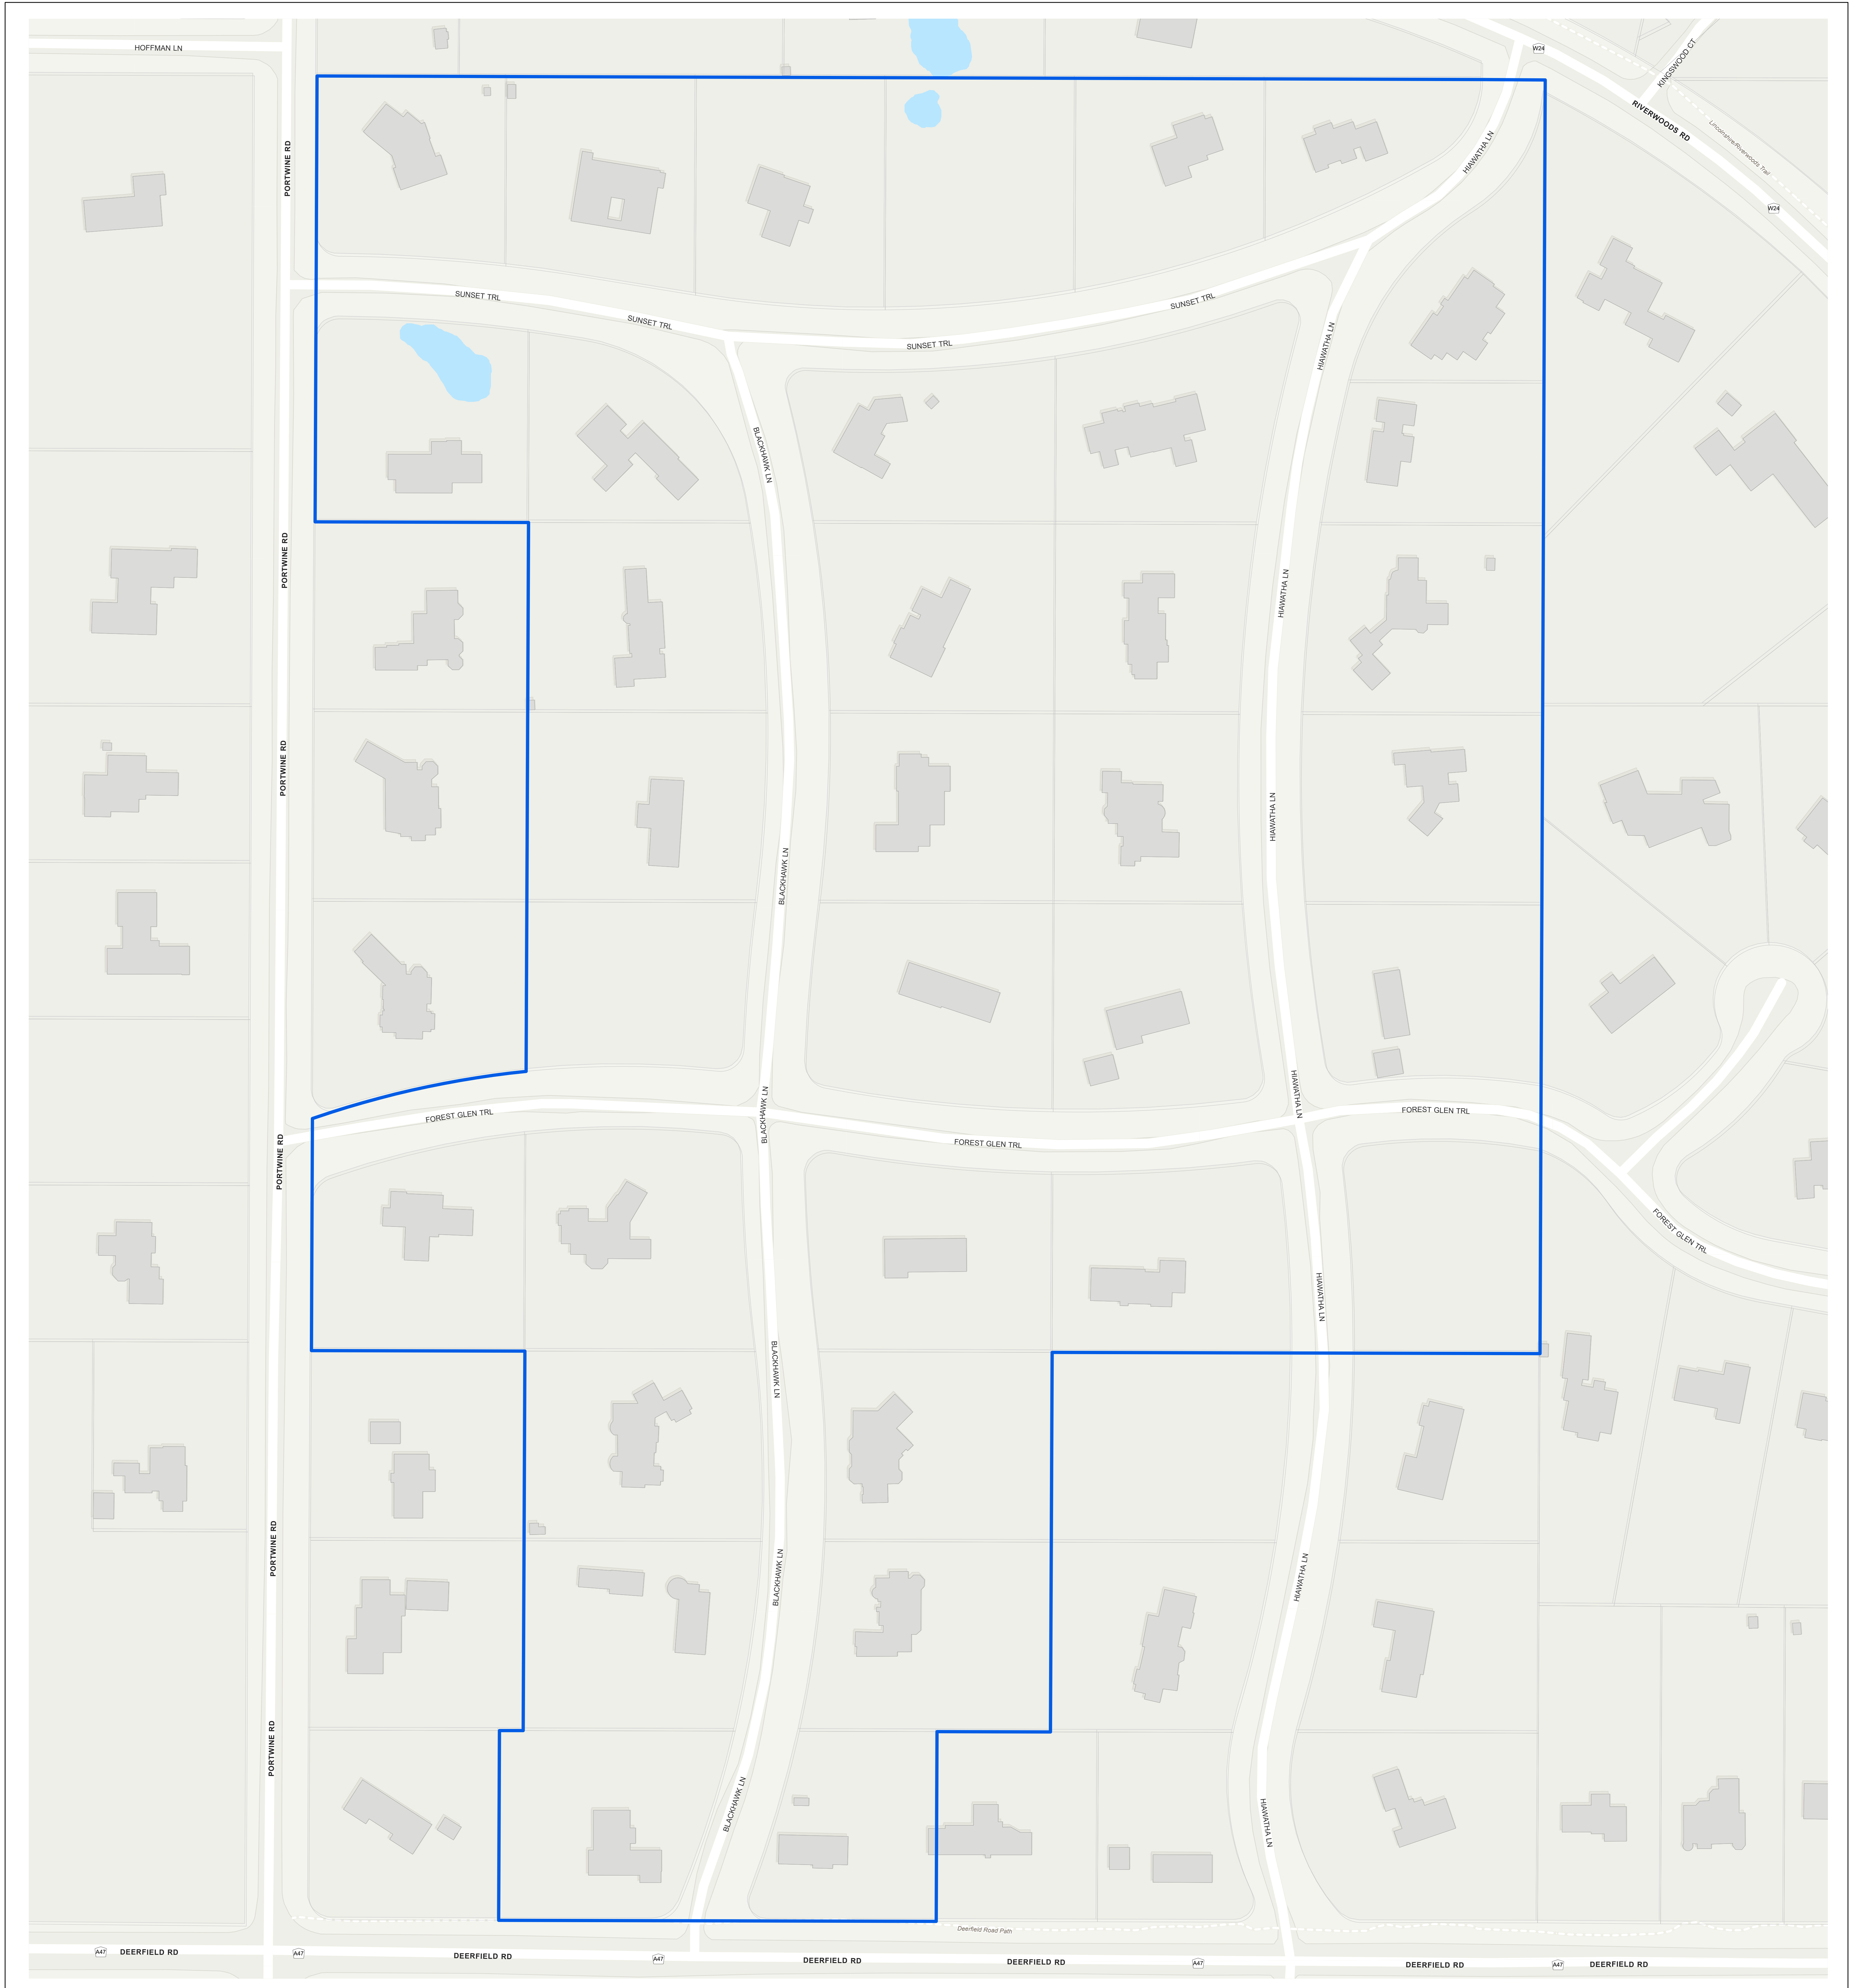

# Riverwoods Special Service Area 19

Revised:  
2023

Map Legend			
	Water		Tax Parcels
	Parks and Forest Preserves		District Boundary
	Building Footprint		