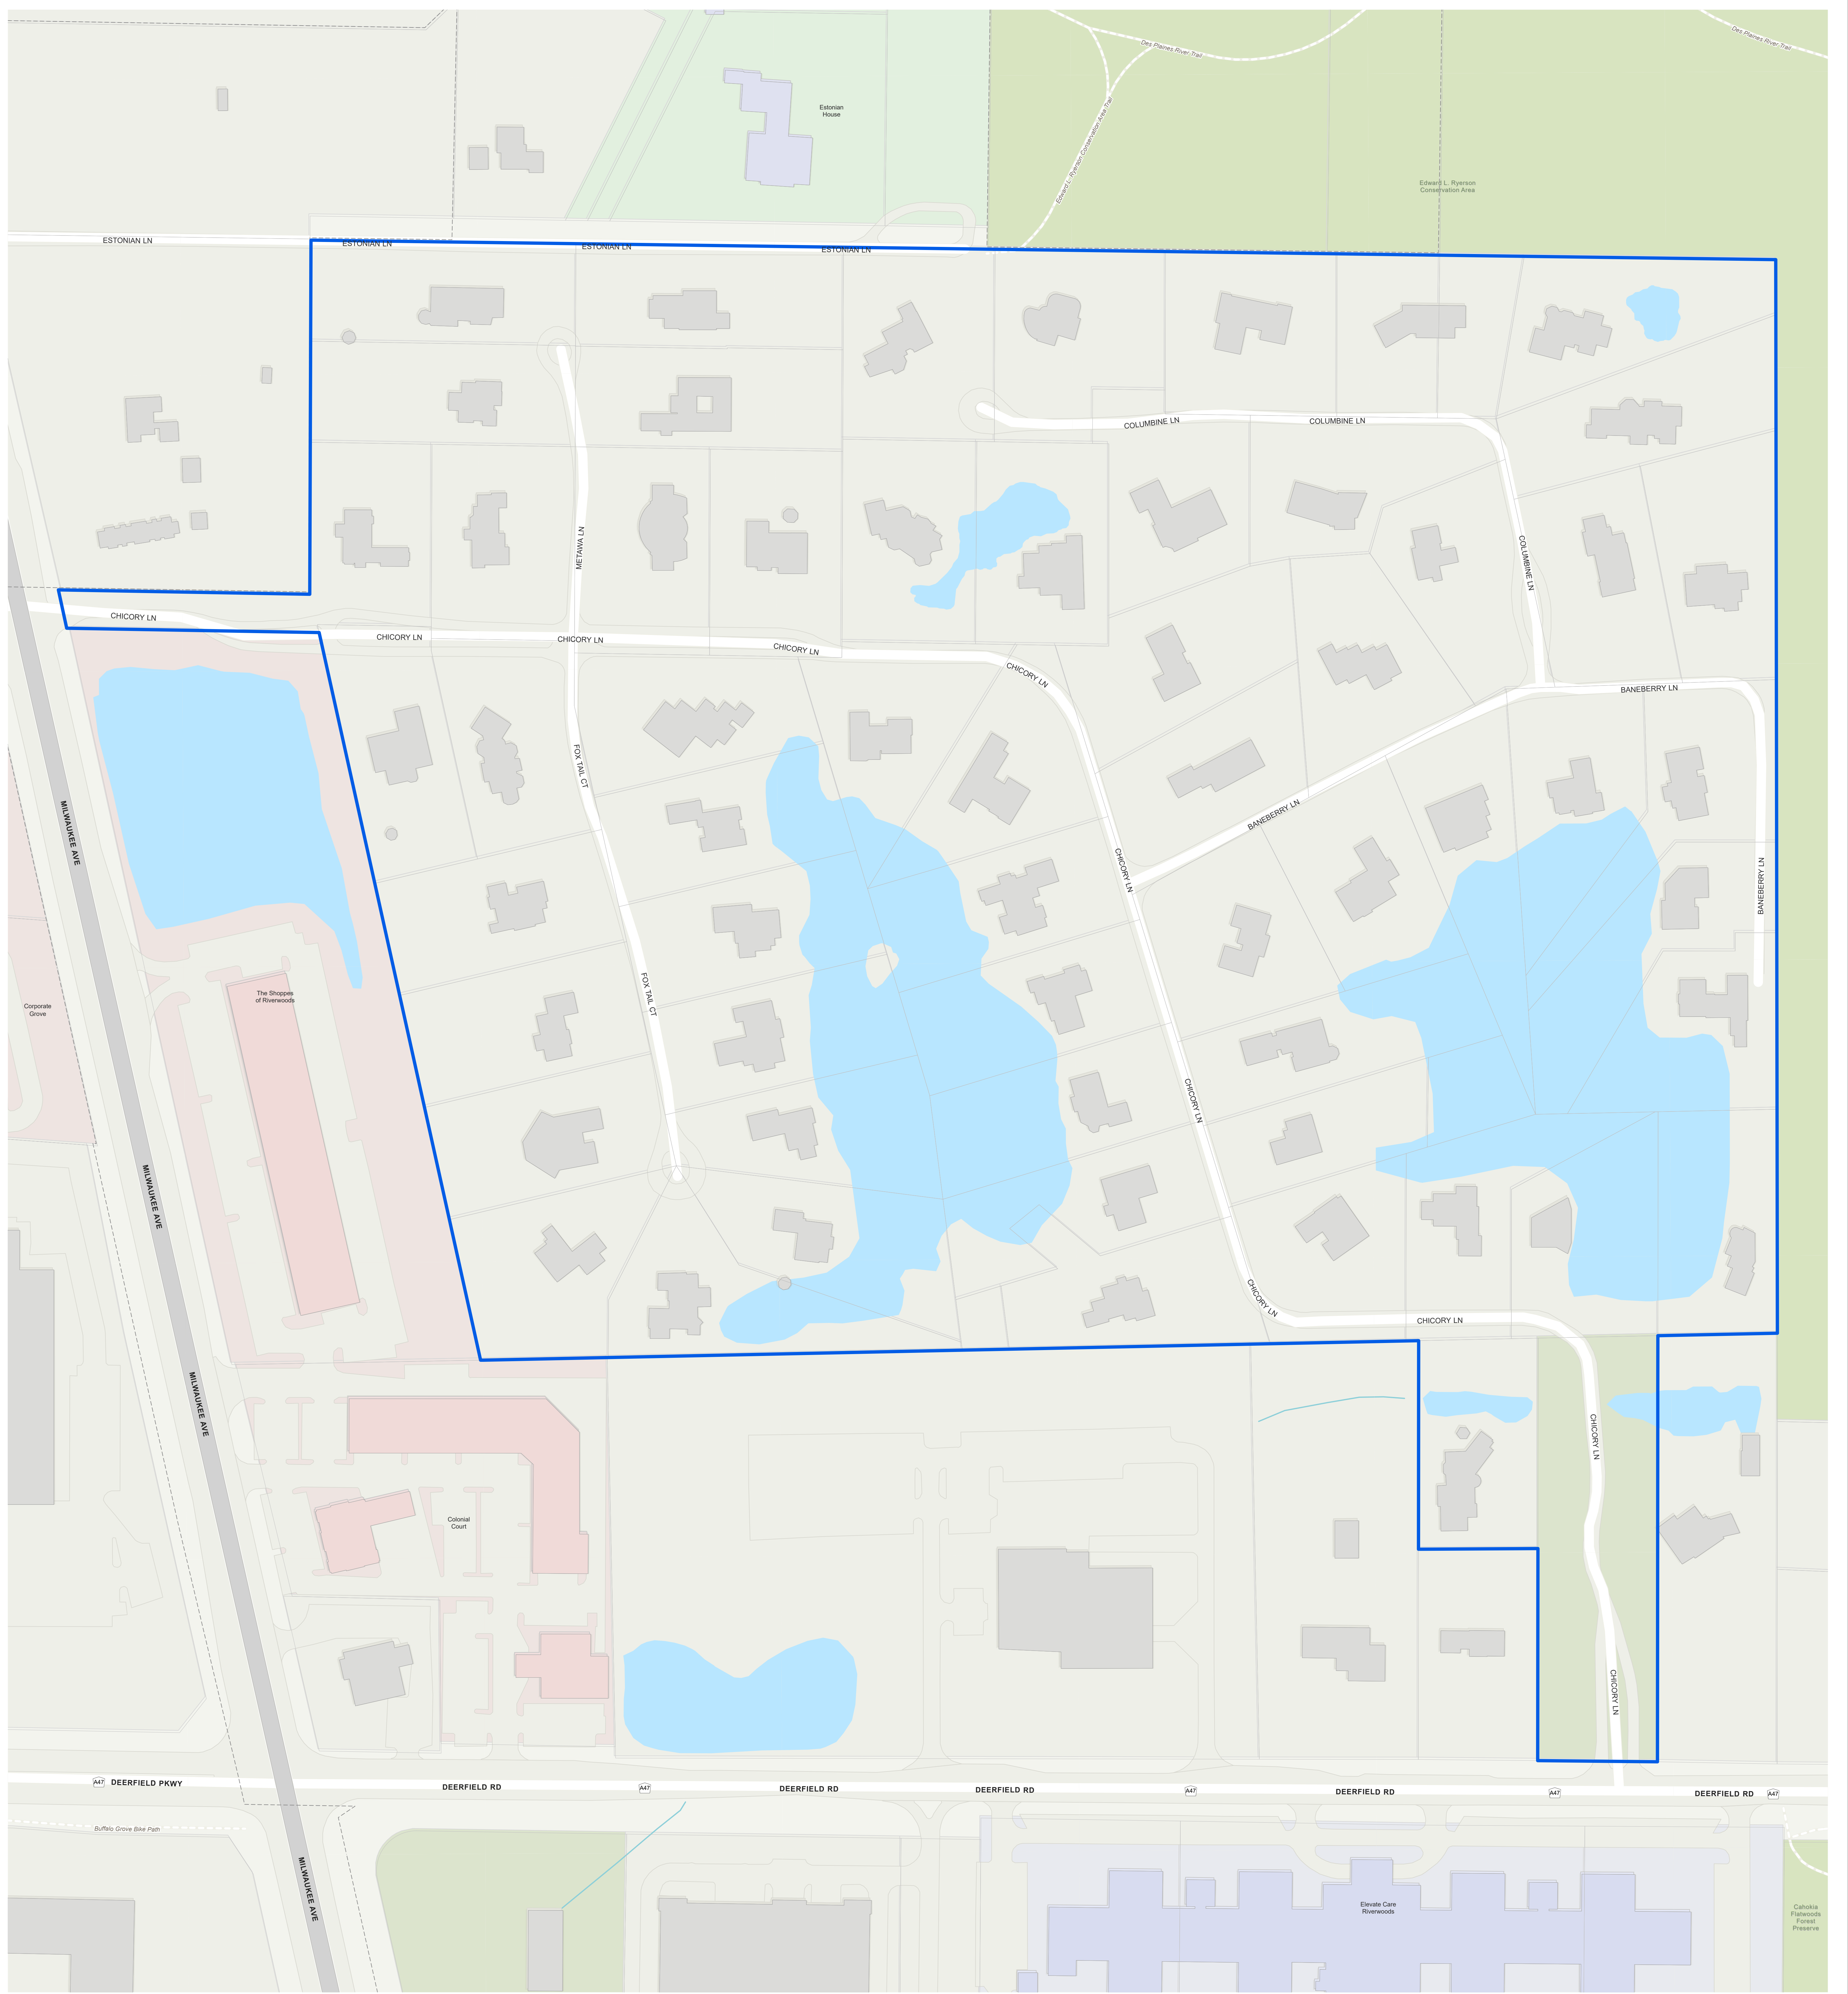

# Riverwoods Special Service Area 21

Prepared by:  
Lake County GIS/Mapping Division  
18 North County Street  
Waukegan, Illinois 60085  
(847) 377-2388

Revised:  
2023

## Map Legend

- Water
- Parks and Forest Preserves
- Building Footprint
- Tax Parcels
- District Boundary