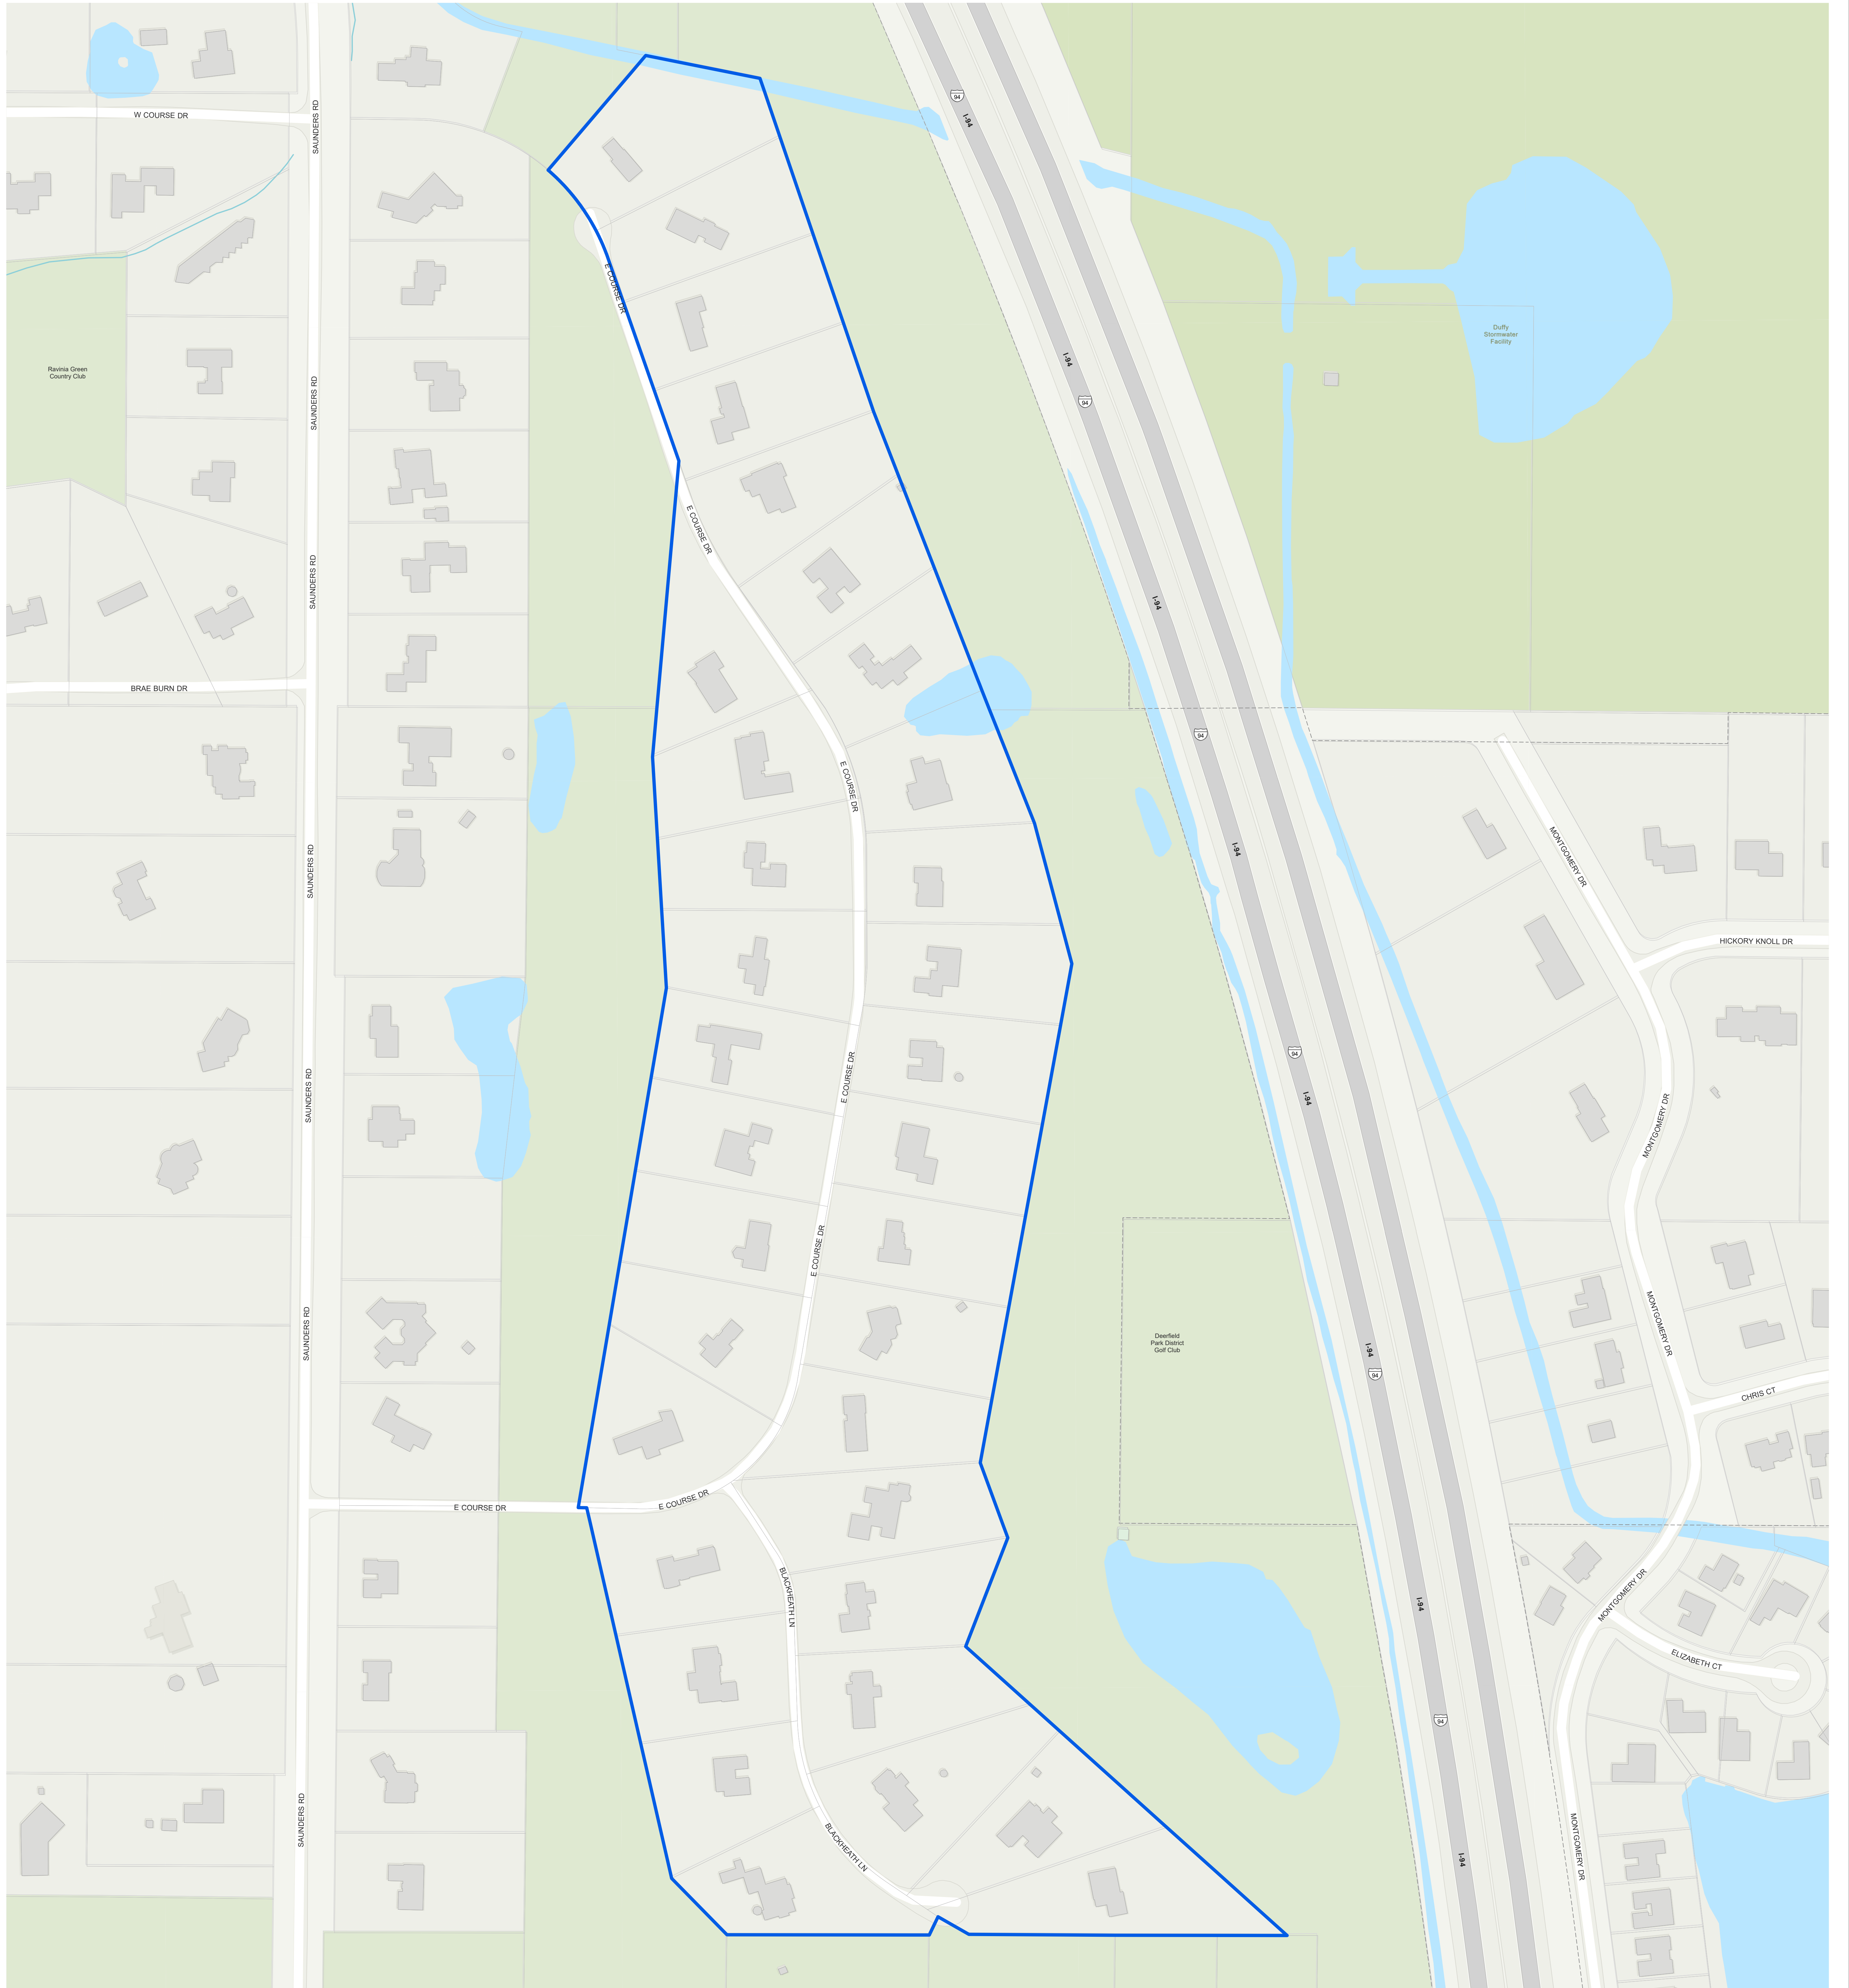

Riverwoods Special Service Area 25

Prepared by:
Lake County GIS/Mapping Division
18 North County Street
Waukegan, Illinois 60085
(847) 377-2388

Revised:
2023

Map Legend

- Water
- Parks and Forest Preserves
- Building Footprint
- Tax Parcels
- District Boundary