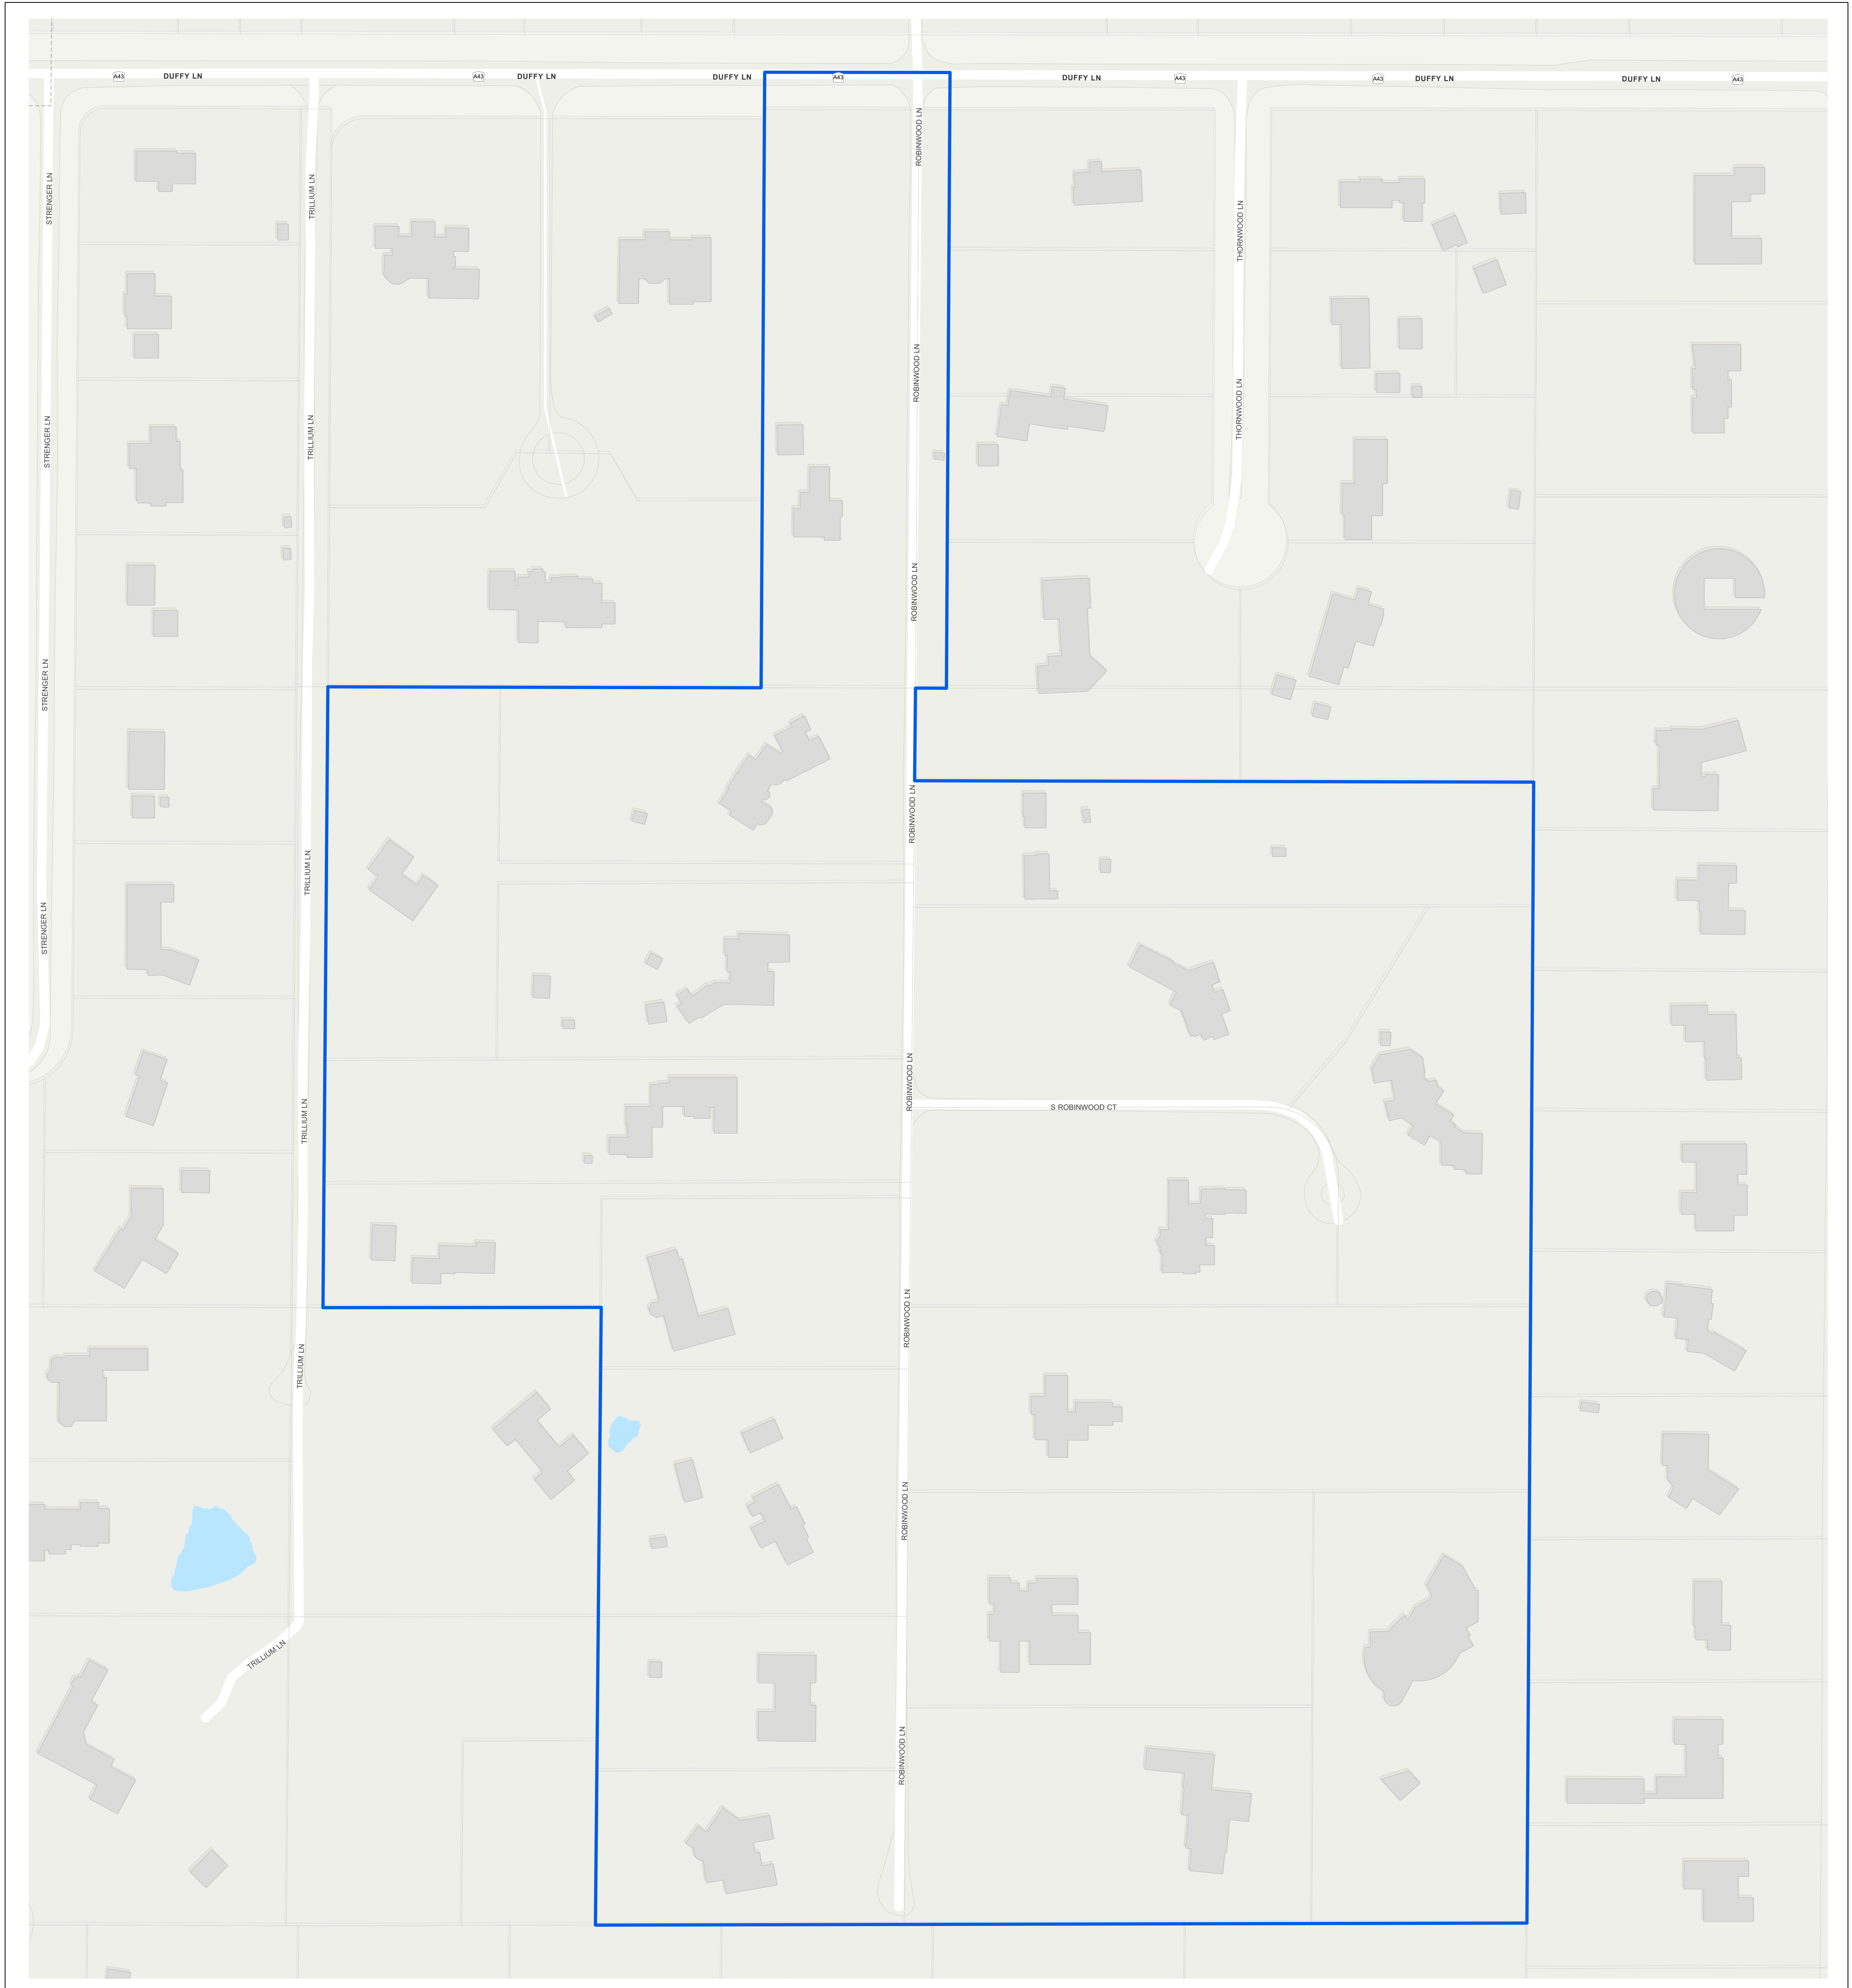

Riverwoods Special Service Area 28

Prepared by:
Lake County GIS/Mapping Division
18 North County Street
Waukegan, Illinois 60085
(847) 377-2388

Revised:
2023

Map Legend

- Water
- Parks and Forest Preserves
- Building Footprint
- Tax Parcels
- District Boundary